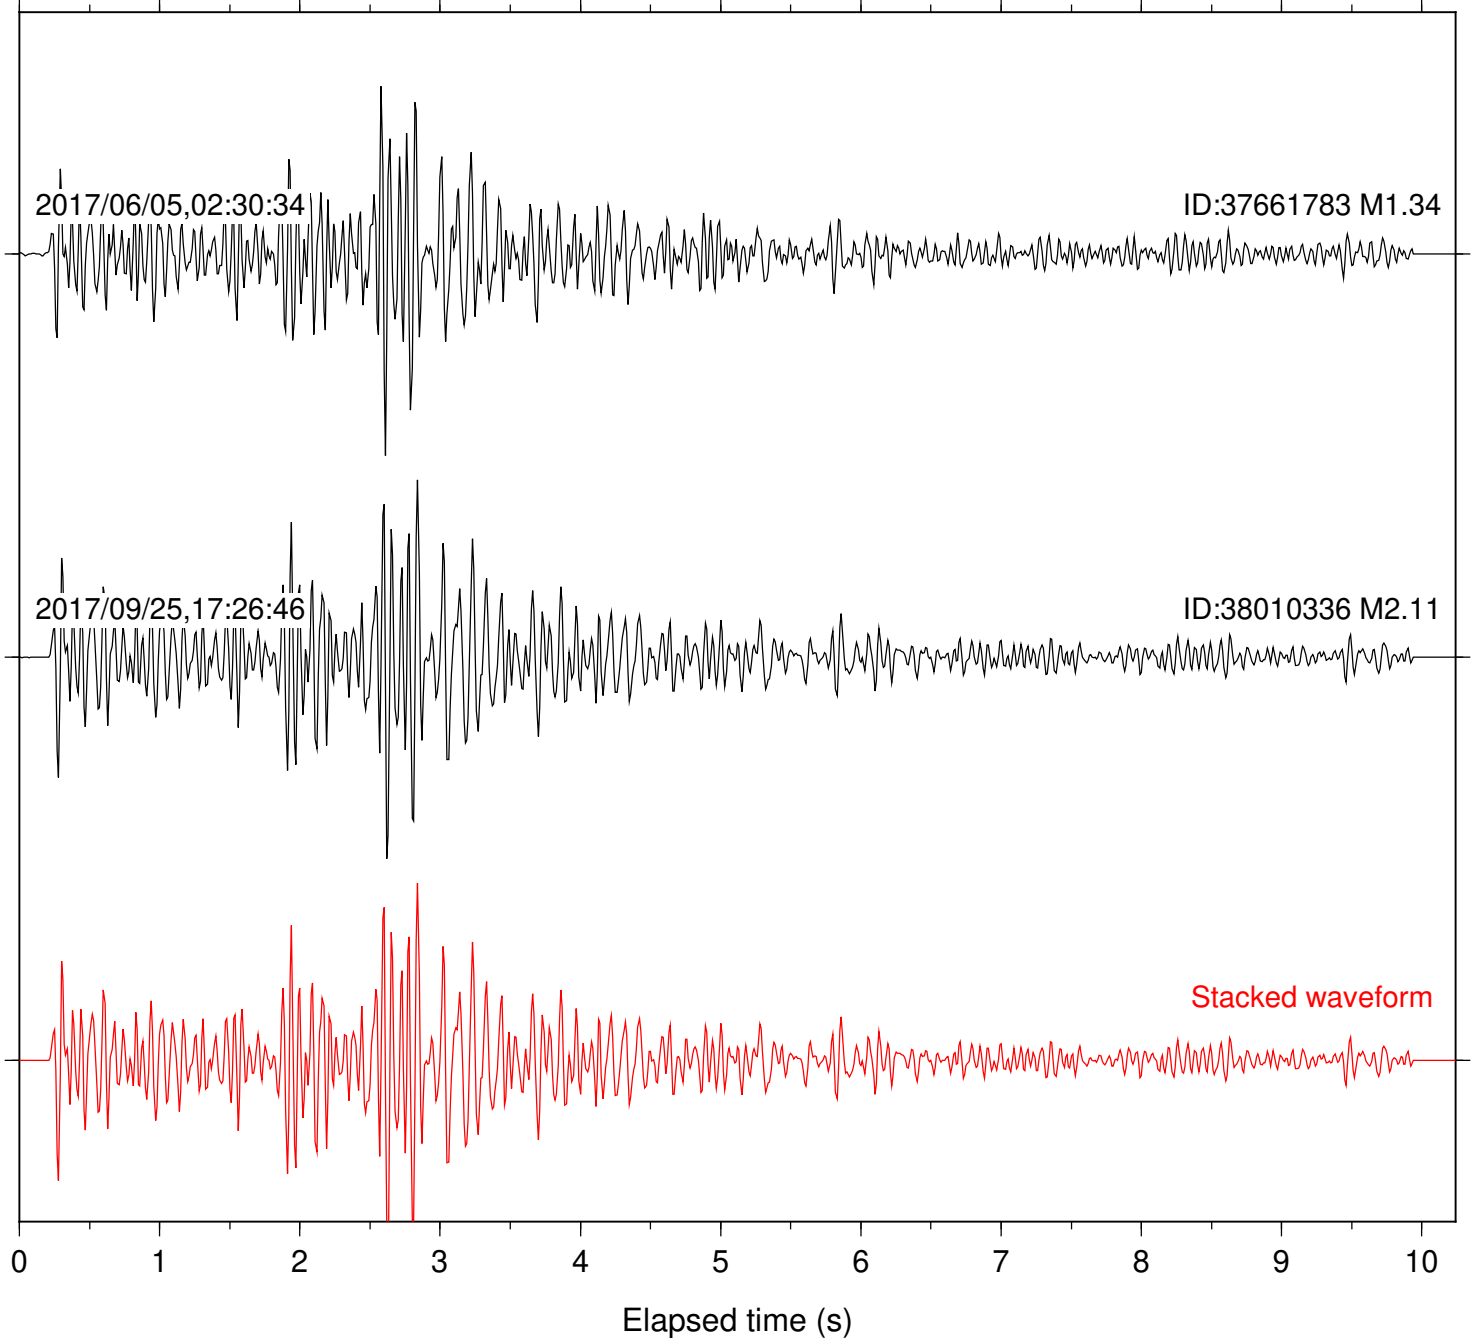

Station: B082 Com: EHZ

Focal depth: 5.65 km

Station: B087 Com: EHZ

Focal depth: 5.65 km

Station: B088 Com: EHZ

Focal depth: 5.65 km

Station: FRD Com: HHZ

Focal depth: 5.65 km