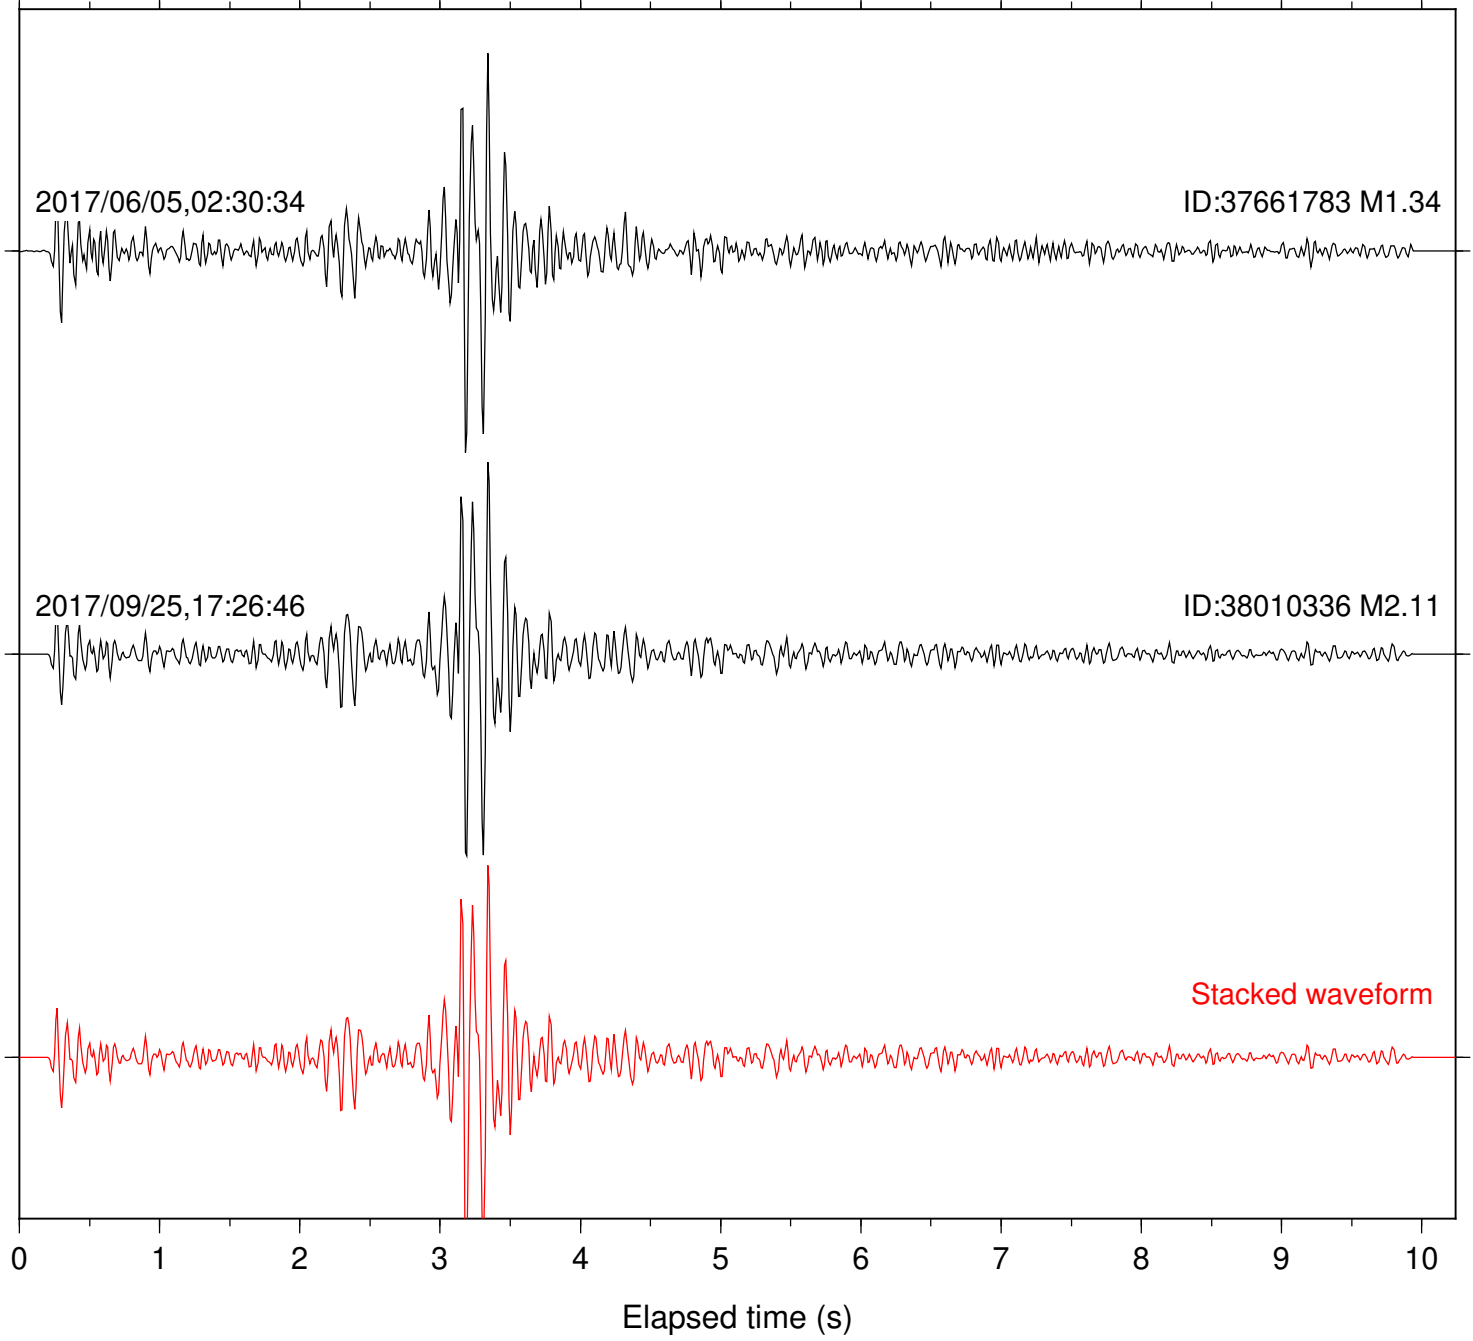

Station: B082 Com: EHZ

Focal depth: 5.65 km

Station: B087 Com: EHZ

Focal depth: 5.65 km

Station: B088 Com: EHZ

Focal depth: 5.65 km

Station: FRD Com: HHZ

Focal depth: 5.65 km