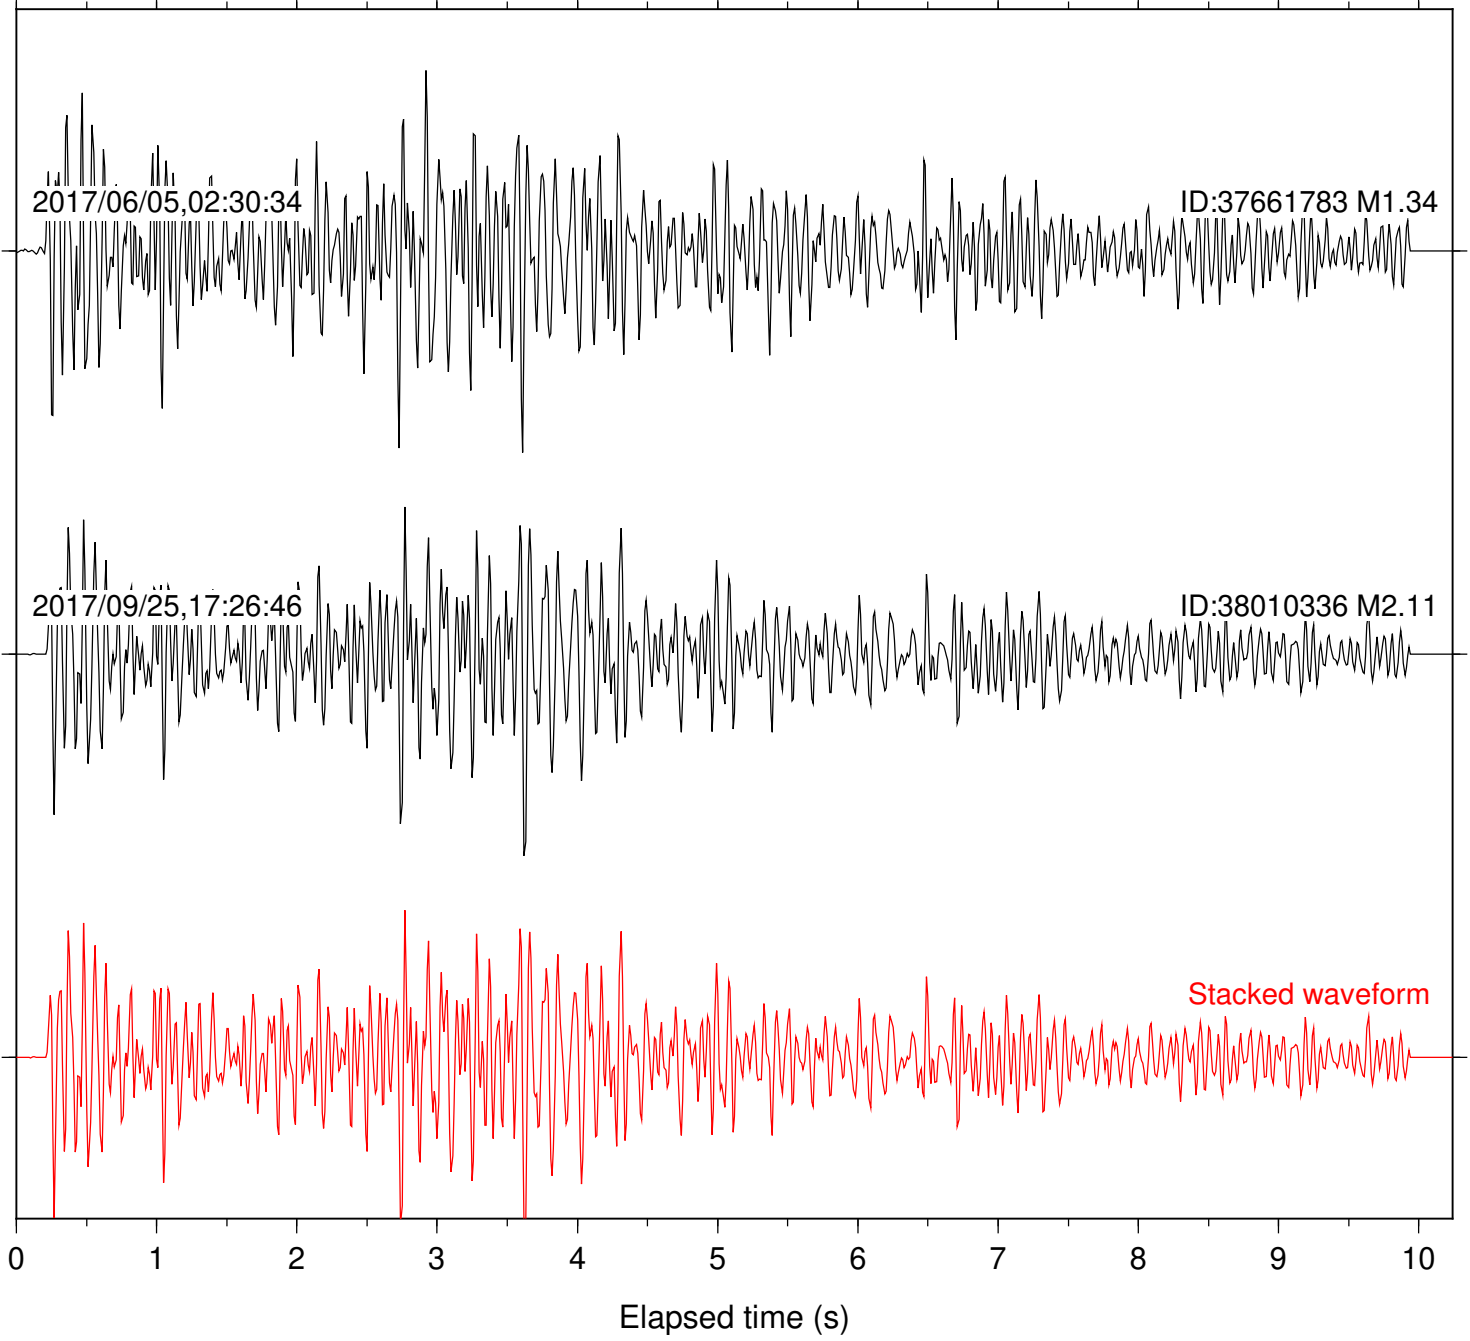

Station: B082 Com: EHZ

Focal depth: 5.65 km

Station: B087 Com: EHZ

Focal depth: 5.65 km

Station: B088 Com: EHZ

Focal depth: 5.65 km

Station: FRD Com: HHZ

Focal depth: 5.65 km