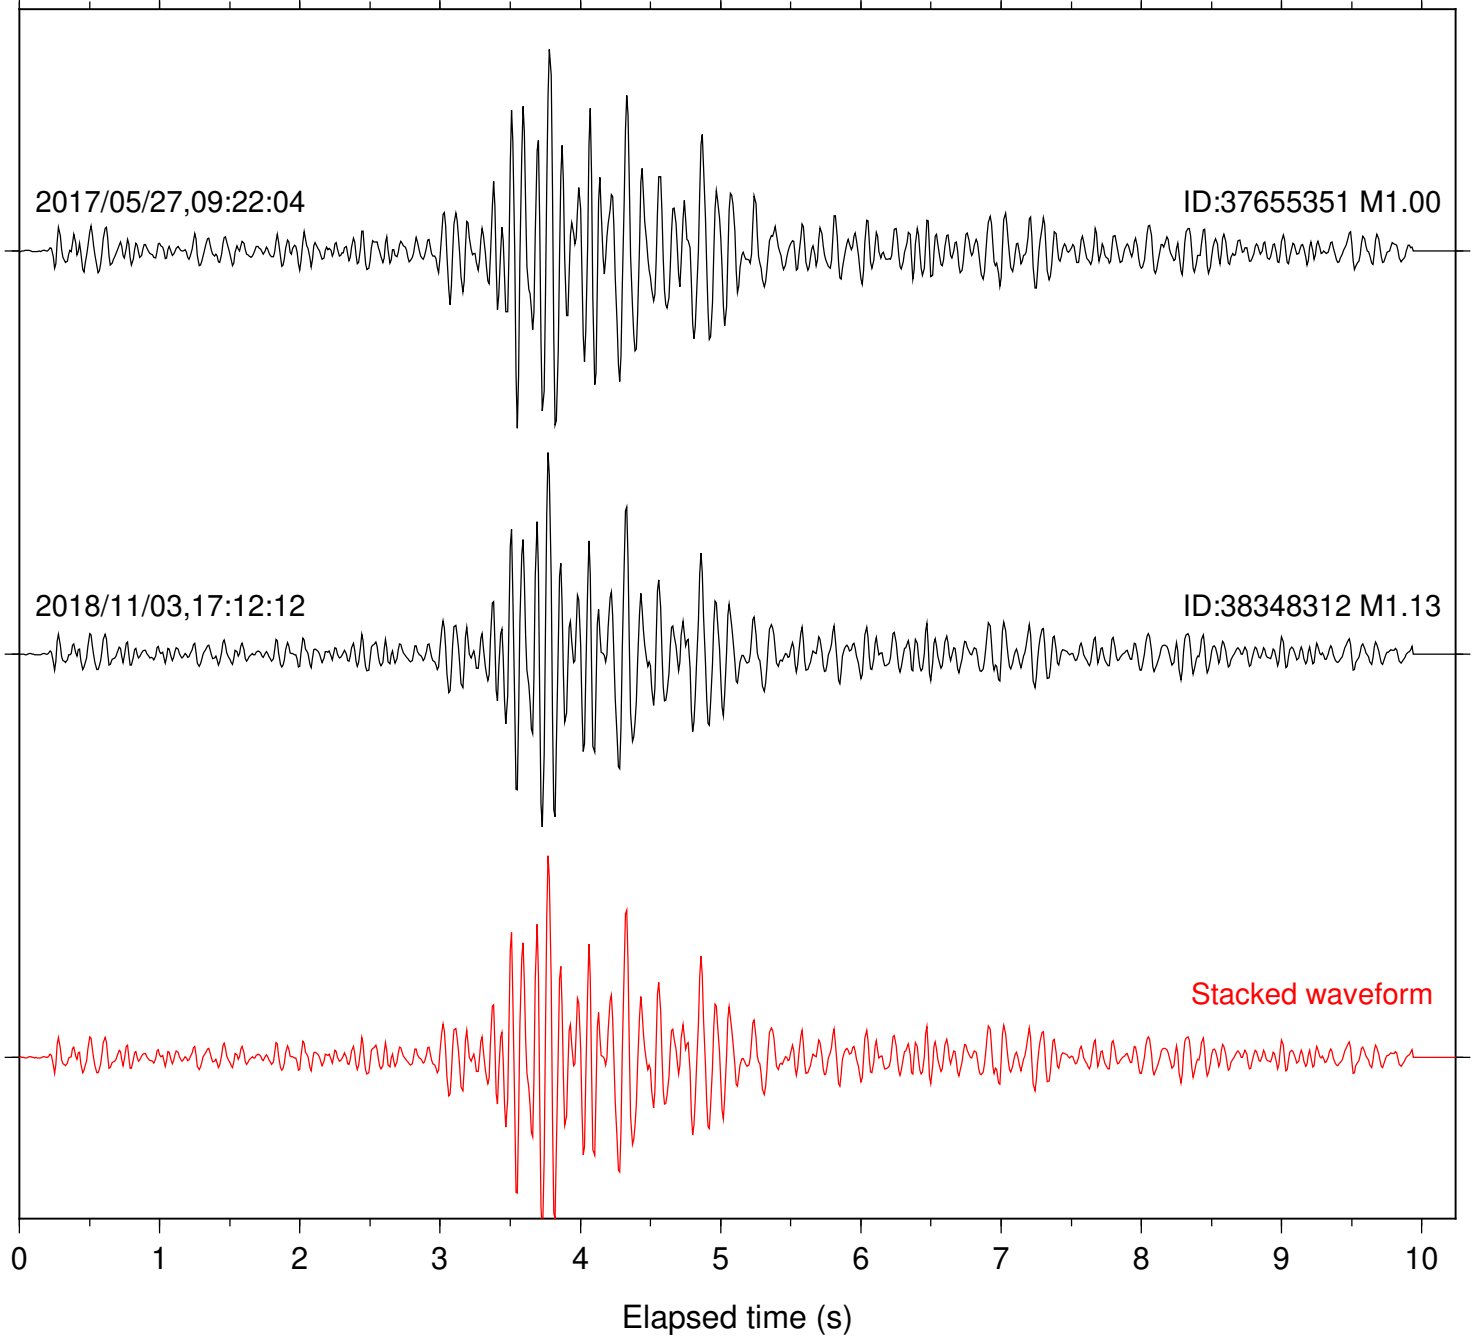

Station: B081 Com: EHZ

Focal depth: 5.53 km

Station: B082 Com: EHZ

Focal depth: 5.53 km

Station: B084 Com: EHZ

Focal depth: 5.53 km

Station: B087 Com: EHZ

Focal depth: 5.53 km

Station: B088 Com: EHZ

Focal depth: 5.53 km

Station: B093 Com: EHZ

Focal depth: 5.53 km

Station: B946 Com: EHZ

Focal depth: 5.53 km

Station: BAC Com: EHZ

Focal depth: 5.53 km

Station: DGR Com: HHZ

Focal depth: 5.53 km

Station: FRD Com: HHZ

Focal depth: 5.53 km

Station: HMT2 Com: HHZ

Focal depth: 5.53 km

Station: PFO Com: HHZ

Focal depth: 5.53 km

Station: POB2 Com: HHZ

Focal depth: 5.53 km

Station: SND Com: HHZ

Focal depth: 5.53 km