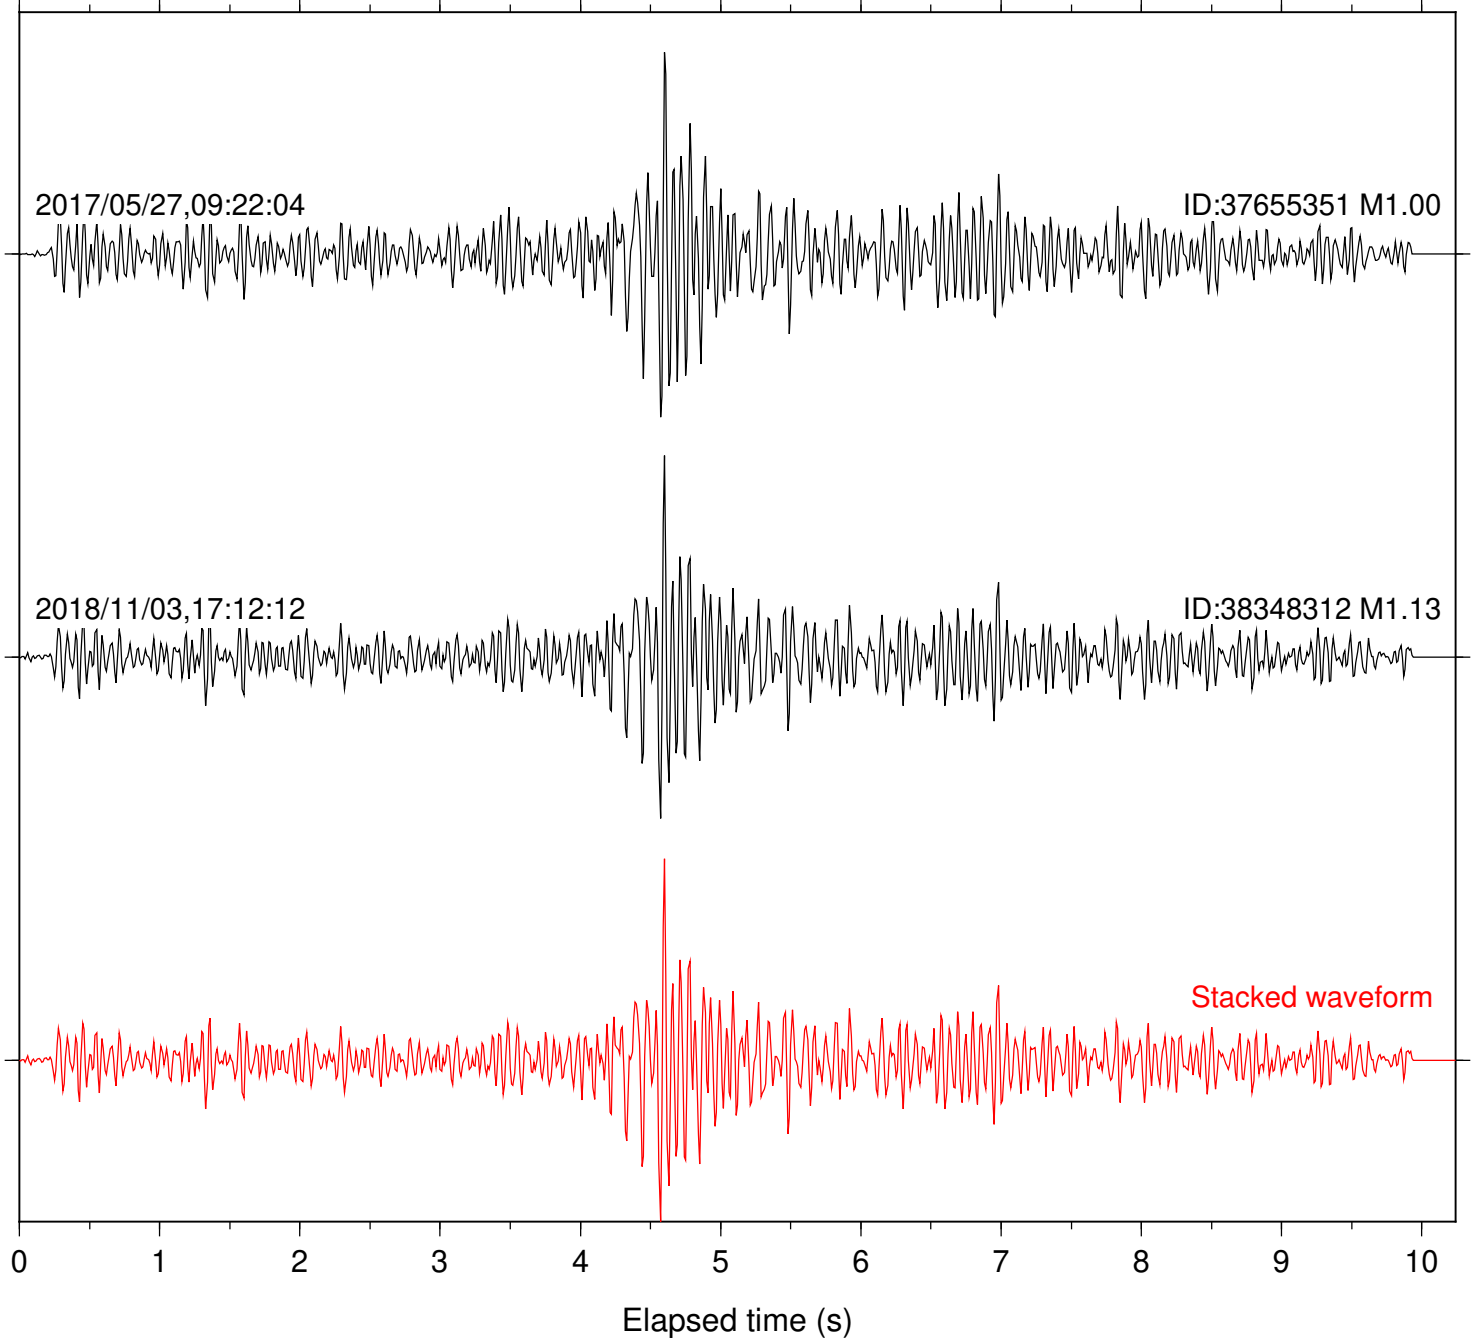

Station: B081 Com: EHZ

Focal depth: 5.53 km

Station: B082 Com: EHZ

Focal depth: 5.53 km

Station: B084 Com: EHZ

Focal depth: 5.53 km

Station: B087 Com: EHZ

Focal depth: 5.53 km

Station: B088 Com: EHZ

Focal depth: 5.53 km

Station: B093 Com: EHZ

Focal depth: 5.53 km

Station: B946 Com: EHZ

Focal depth: 5.53 km

Station: BAC Com: EHZ

Focal depth: 5.53 km

Station: DGR Com: HHZ

Focal depth: 5.53 km

Station: FRD Com: HHZ

Focal depth: 5.53 km

Station: HMT2 Com: HHZ

Focal depth: 5.53 km

Station: PFO Com: HHZ

Focal depth: 5.53 km

Station: POB2 Com: HHZ

Focal depth: 5.53 km

Station: SND Com: HHZ

Focal depth: 5.53 km