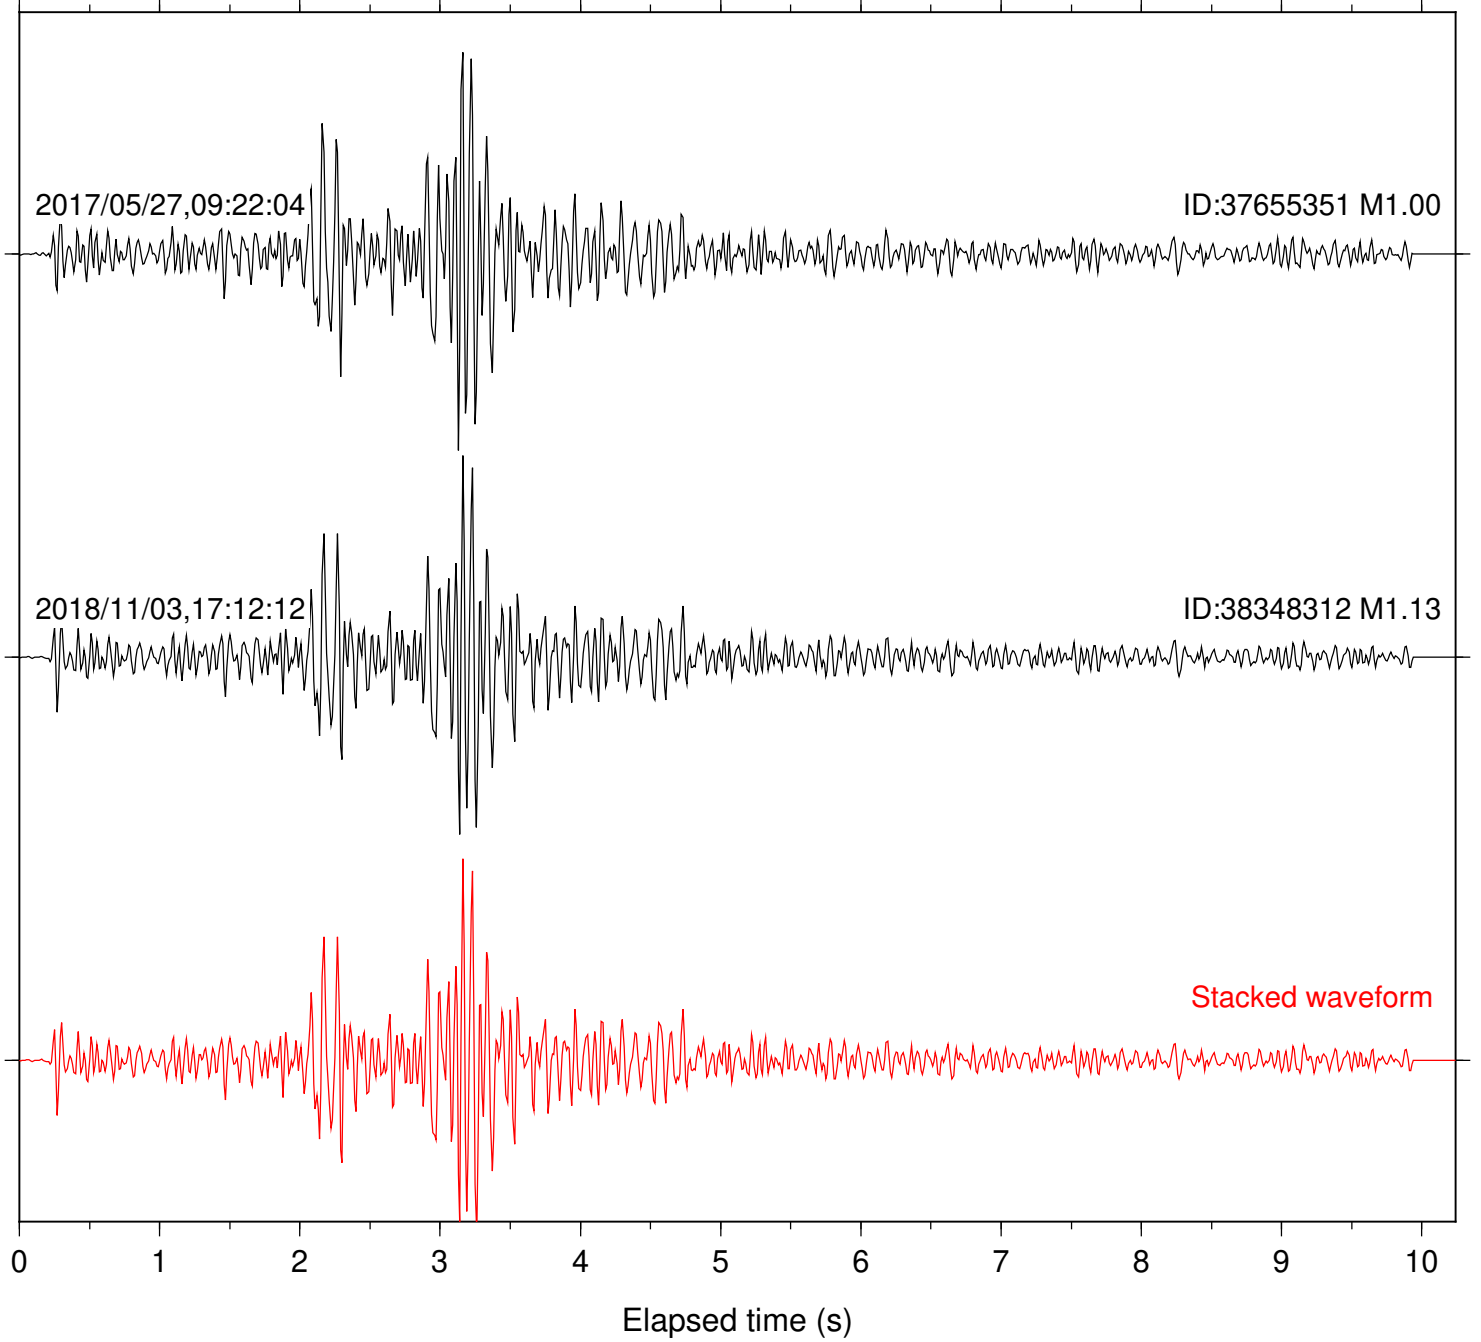

Station: B081 Com: EHZ

Focal depth: 5.53 km

Station: B082 Com: EHZ

Focal depth: 5.53 km

Station: B084 Com: EHZ

Focal depth: 5.53 km

Station: B087 Com: EHZ

Focal depth: 5.53 km

Station: B088 Com: EHZ

Focal depth: 5.53 km

Station: B093 Com: EHZ

Focal depth: 5.53 km

Station: B946 Com: EHZ

Focal depth: 5.53 km

Station: BAC Com: EHZ

Focal depth: 5.53 km

Station: DGR Com: HHZ

Focal depth: 5.53 km

Station: FRD Com: HHZ

Focal depth: 5.53 km

Station: HMT2 Com: HHZ

Focal depth: 5.53 km

Station: PFO Com: HHZ

Focal depth: 5.53 km

Station: POB2 Com: HHZ

Focal depth: 5.53 km

Station: SND Com: HHZ

Focal depth: 5.53 km