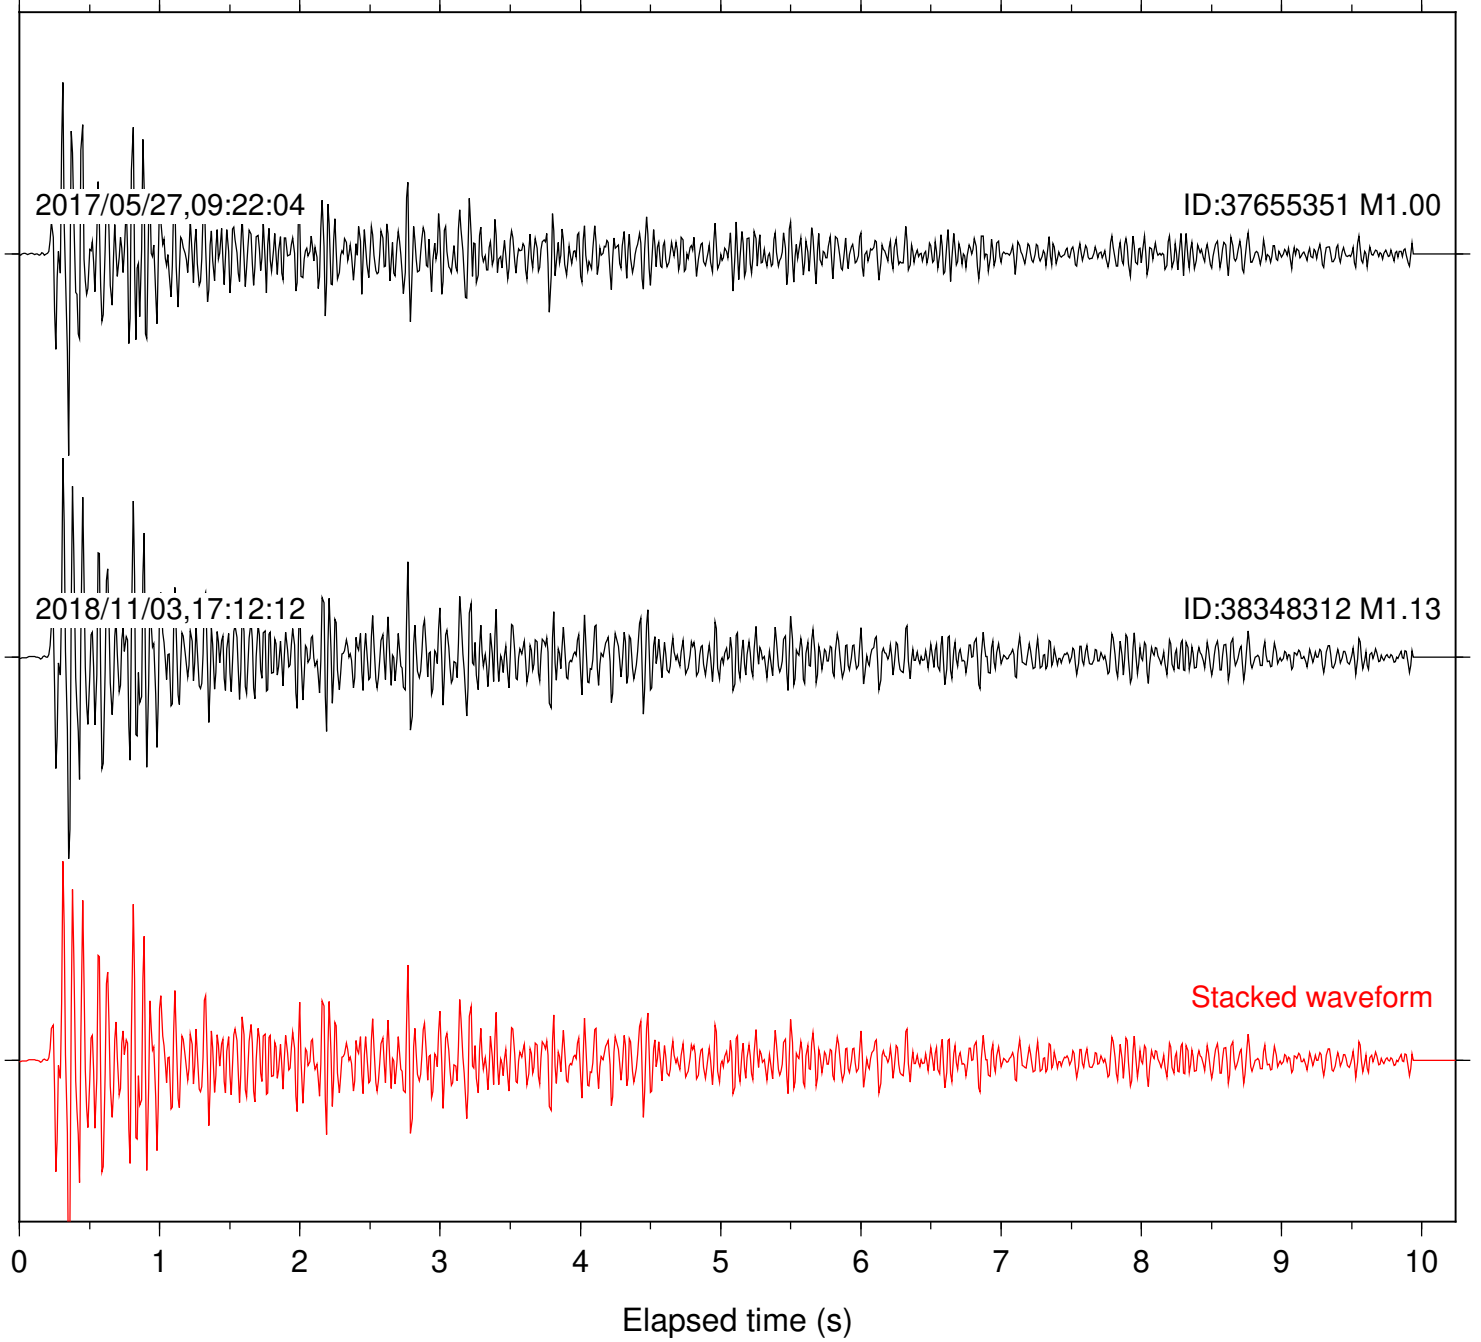

Station: B081 Com: EHZ

Focal depth: 5.53 km

Station: B082 Com: EHZ

Focal depth: 5.53 km

Station: B084 Com: EHZ

Focal depth: 5.53 km

Station: B087 Com: EHZ

Focal depth: 5.53 km

Station: B088 Com: EHZ

Focal depth: 5.53 km

Station: B093 Com: EHZ

Focal depth: 5.53 km

Station: B946 Com: EHZ

Focal depth: 5.53 km

Station: BAC Com: EHZ

Focal depth: 5.53 km

Station: DGR Com: HHZ

Focal depth: 5.53 km

Station: FRD Com: HHZ

Focal depth: 5.53 km

Station: HMT2 Com: HHZ

Focal depth: 5.53 km

Station: PFO Com: HHZ

Focal depth: 5.53 km

Station: POB2 Com: HHZ

Focal depth: 5.53 km

Station: SND Com: HHZ

Focal depth: 5.53 km