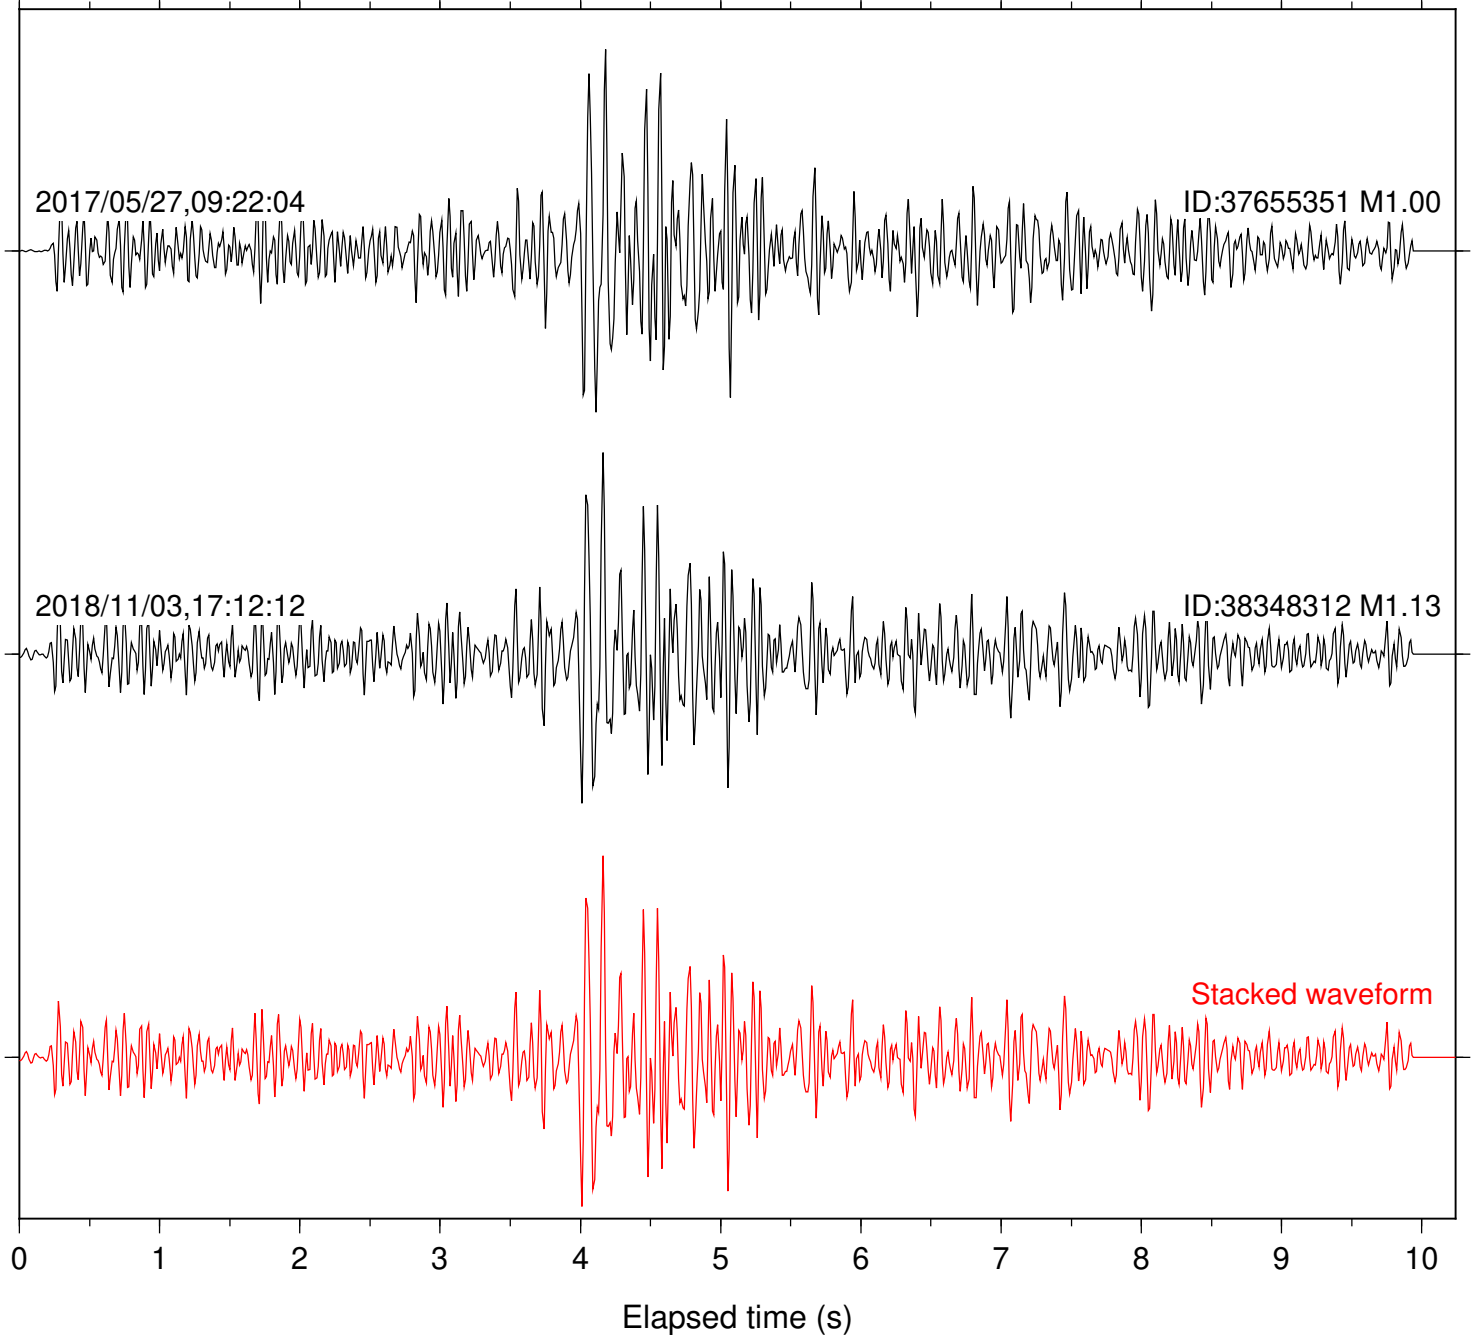

Station: B081 Com: EHZ

Focal depth: 5.53 km

Station: B082 Com: EHZ

Focal depth: 5.53 km

Station: B084 Com: EHZ

Focal depth: 5.53 km

Station: B087 Com: EHZ

Focal depth: 5.53 km

Station: B088 Com: EHZ

Focal depth: 5.53 km

Station: B093 Com: EHZ

Focal depth: 5.53 km

Station: B946 Com: EHZ

Focal depth: 5.53 km

Station: BAC Com: EHZ

Focal depth: 5.53 km

Station: DGR Com: HHZ

Focal depth: 5.53 km

Station: FRD Com: HHZ

Focal depth: 5.53 km

Station: HMT2 Com: HHZ

Focal depth: 5.53 km

Station: PFO Com: HHZ

Focal depth: 5.53 km

Station: POB2 Com: HHZ

Focal depth: 5.53 km

Station: SND Com: HHZ

Focal depth: 5.53 km