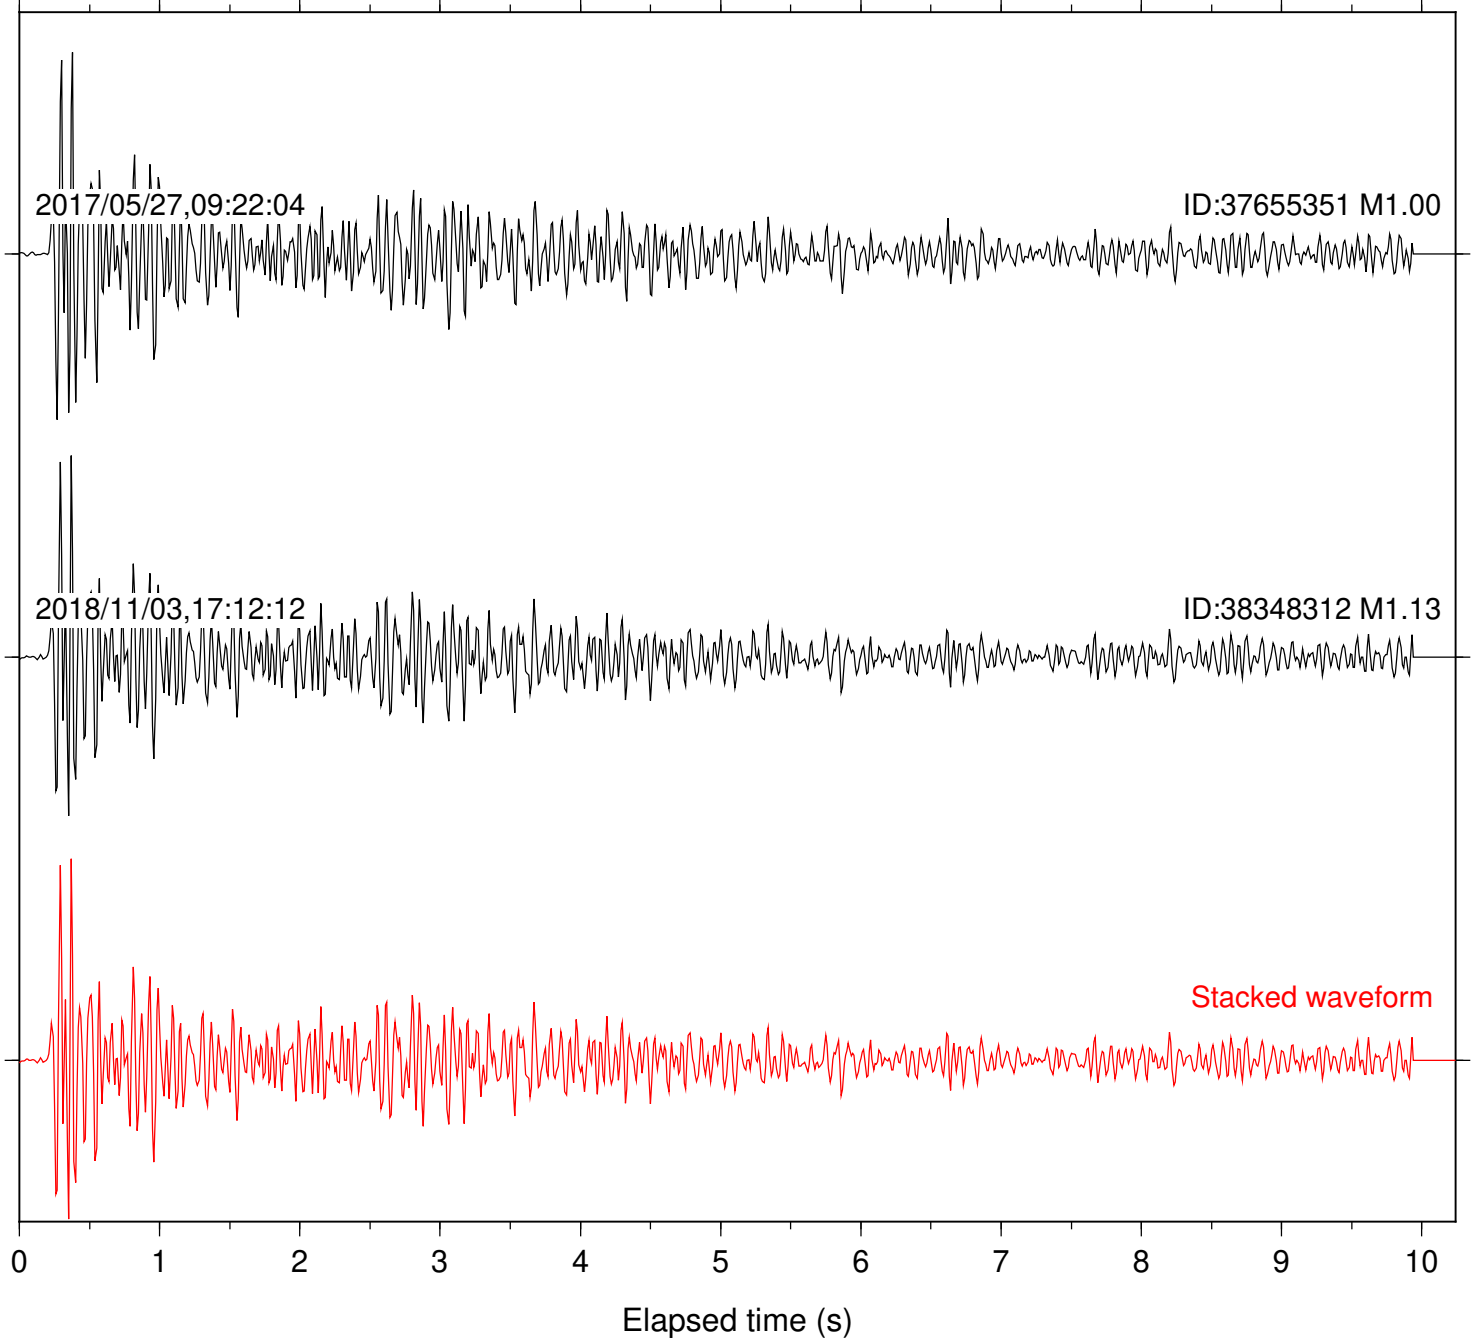

Station: B081 Com: EHZ

Focal depth: 5.53 km

Station: B082 Com: EHZ

Focal depth: 5.53 km

Station: B084 Com: EHZ

Focal depth: 5.53 km

Station: B087 Com: EHZ

Focal depth: 5.53 km

Station: B088 Com: EHZ

Focal depth: 5.53 km

Station: B093 Com: EHZ

Focal depth: 5.53 km

Station: B946 Com: EHZ

Focal depth: 5.53 km

Station: BAC Com: EHZ

Focal depth: 5.53 km

Station: DGR Com: HHZ

Focal depth: 5.53 km

Station: FRD Com: HHZ

Focal depth: 5.53 km

Station: HMT2 Com: HHZ

Focal depth: 5.53 km

Station: PFO Com: HHZ

Focal depth: 5.53 km

Station: POB2 Com: HHZ

Focal depth: 5.53 km

Station: SND Com: HHZ

Focal depth: 5.53 km