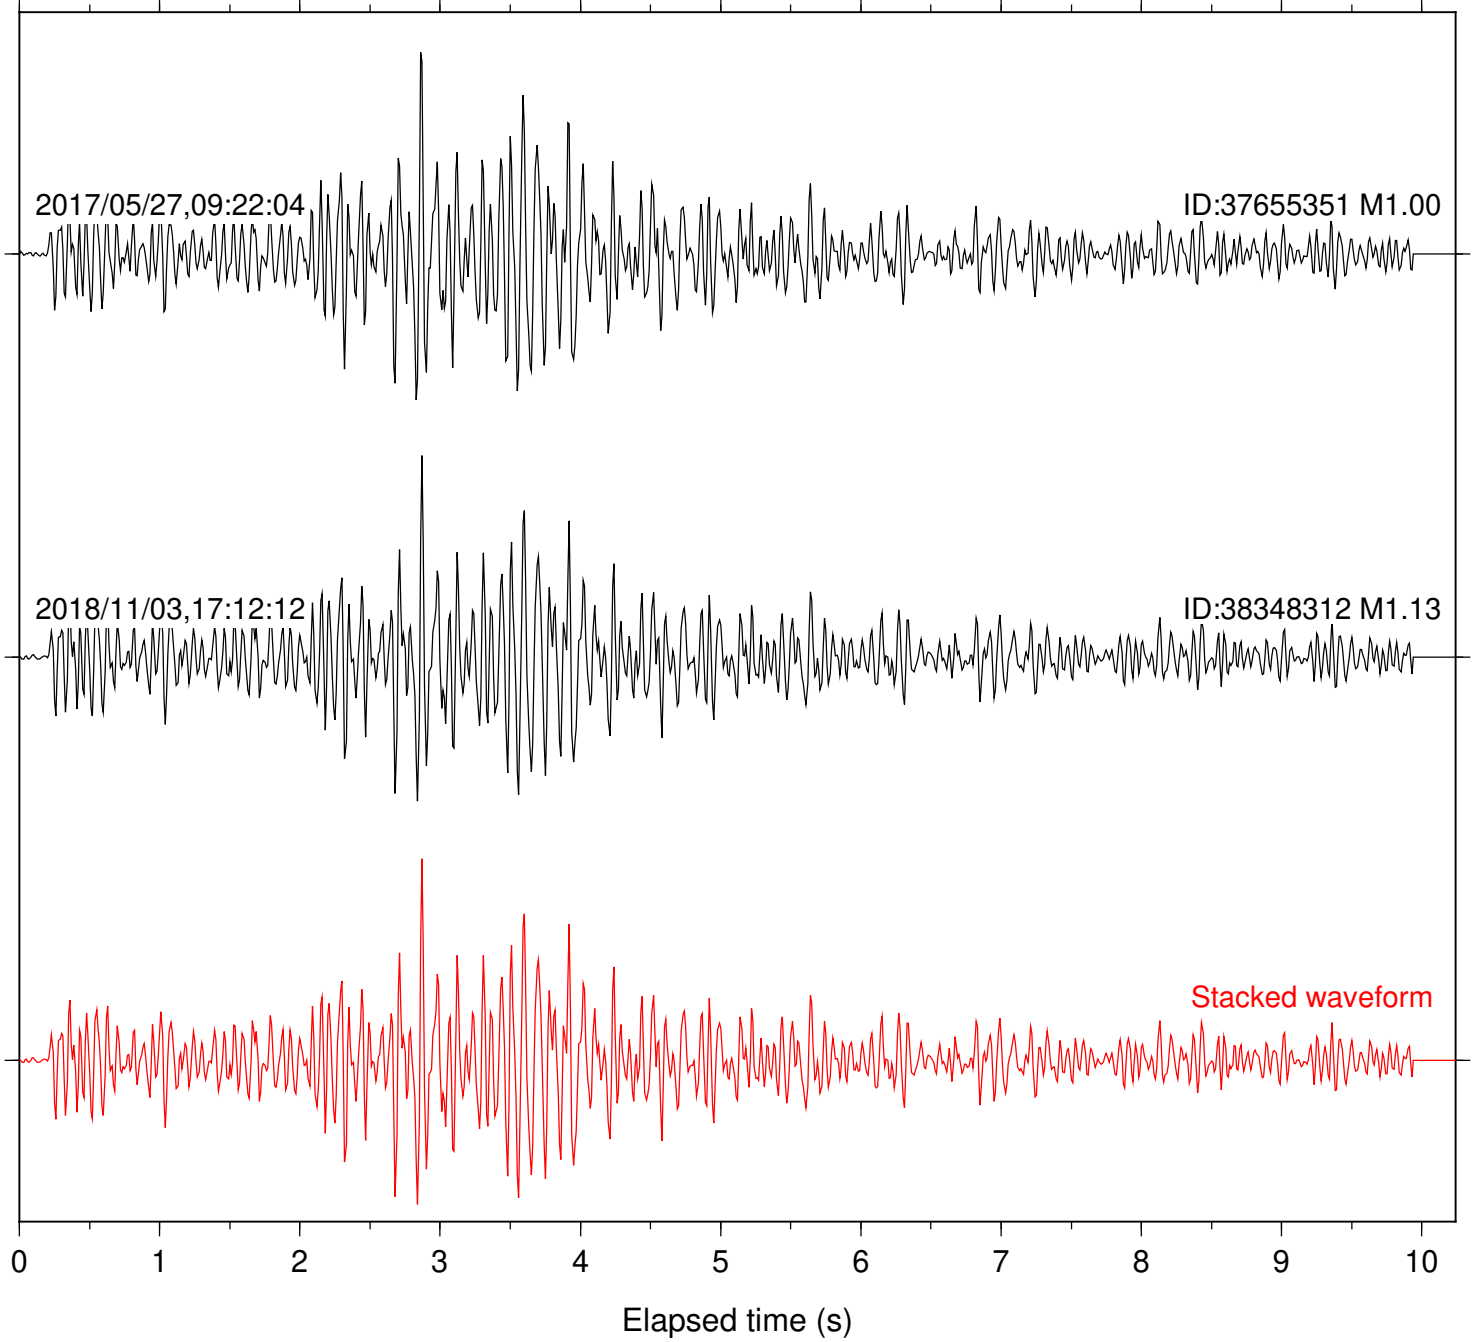

Station: B081 Com: EHZ

Focal depth: 5.53 km

Station: B082 Com: EHZ

Focal depth: 5.53 km

Station: B084 Com: EHZ

Focal depth: 5.53 km

Station: B087 Com: EHZ

Focal depth: 5.53 km

Station: B088 Com: EHZ

Focal depth: 5.53 km

Station: B093 Com: EHZ

Focal depth: 5.53 km

Station: B946 Com: EHZ

Focal depth: 5.53 km

Station: BAC Com: EHZ

Focal depth: 5.53 km

Station: DGR Com: HHZ

Focal depth: 5.53 km

Station: FRD Com: HHZ

Focal depth: 5.53 km

Station: HMT2 Com: HHZ

Focal depth: 5.53 km

Station: PFO Com: HHZ

Focal depth: 5.53 km

Station: POB2 Com: HHZ

Focal depth: 5.53 km

Station: SND Com: HHZ

Focal depth: 5.53 km