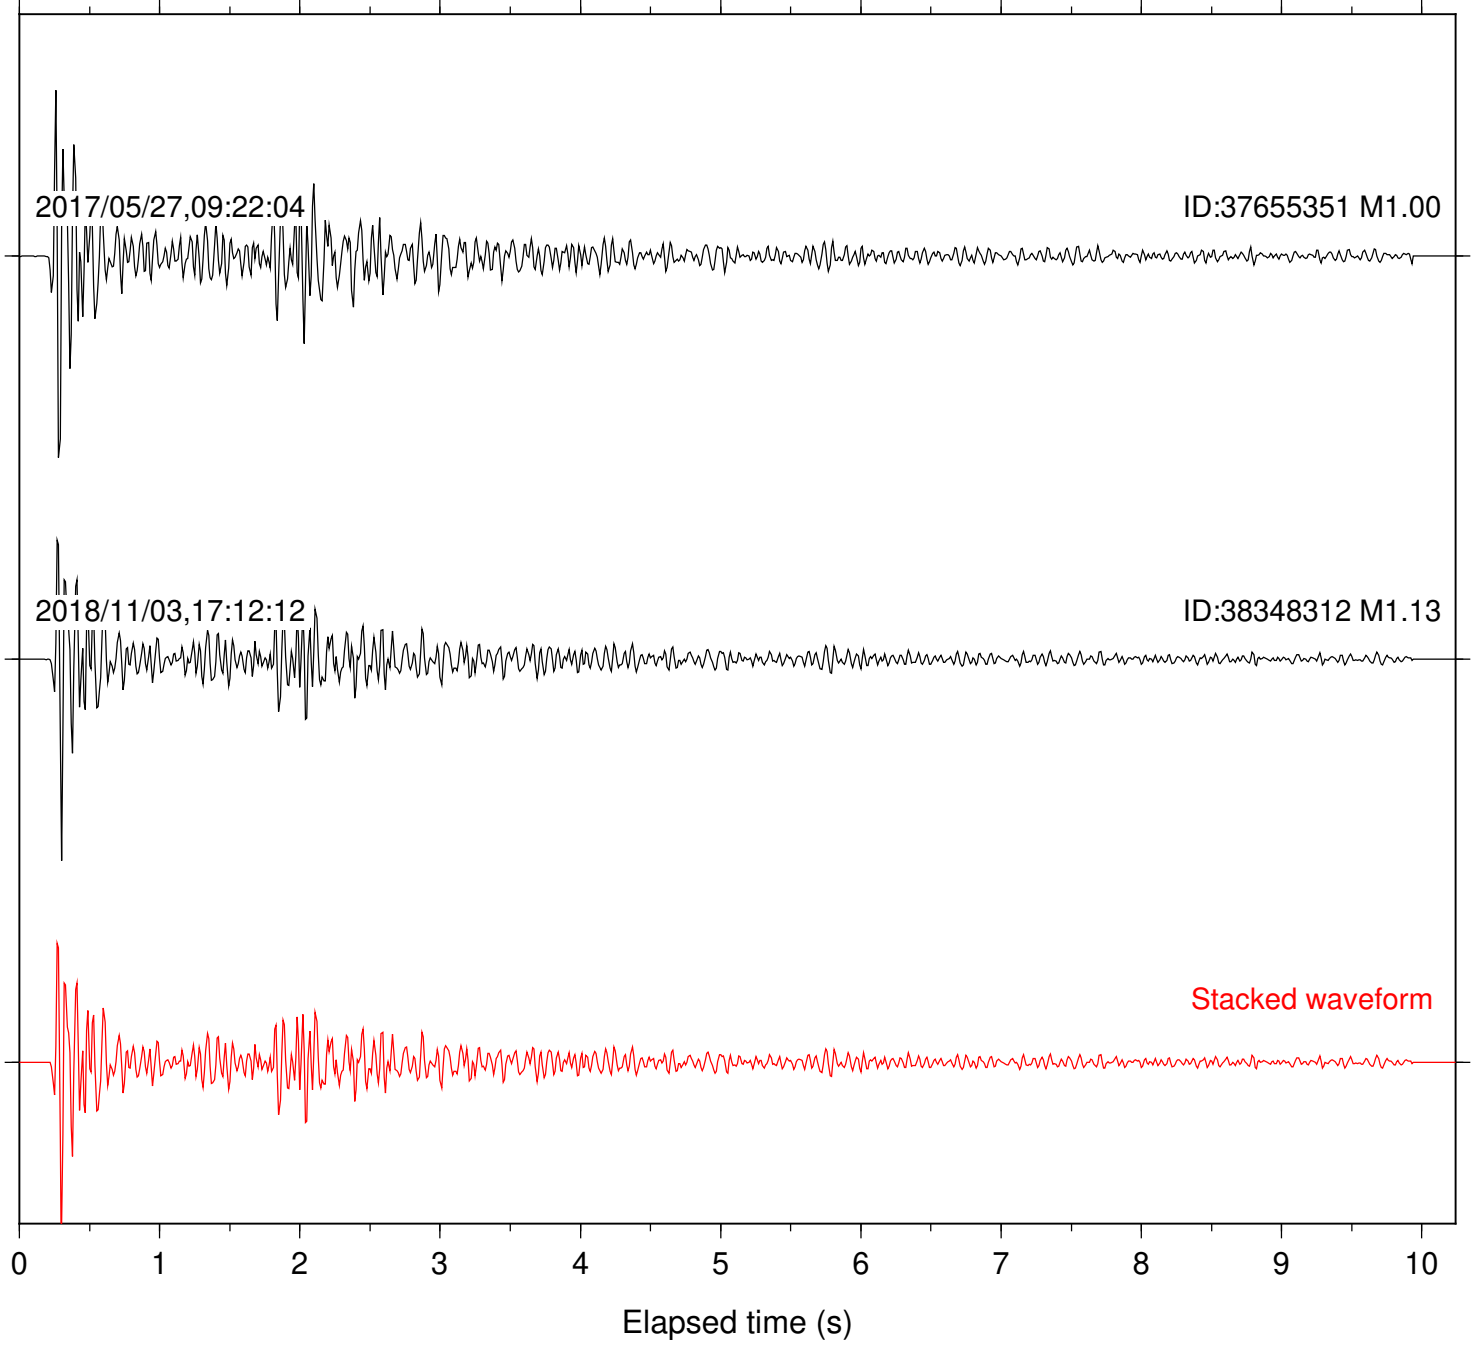

Station: B081 Com: EHZ

Focal depth: 5.53 km

Station: B082 Com: EHZ

Focal depth: 5.53 km

Station: B084 Com: EHZ

Focal depth: 5.53 km

Station: B087 Com: EHZ

Focal depth: 5.53 km

Station: B088 Com: EHZ

Focal depth: 5.53 km

Station: B093 Com: EHZ

Focal depth: 5.53 km

Station: B946 Com: EHZ

Focal depth: 5.53 km

Station: BAC Com: EHZ

Focal depth: 5.53 km

Station: DGR Com: HHZ

Focal depth: 5.53 km

Station: FRD Com: HHZ

Focal depth: 5.53 km

Station: HMT2 Com: HHZ

Focal depth: 5.53 km

Station: PFO Com: HHZ

Focal depth: 5.53 km

Station: POB2 Com: HHZ

Focal depth: 5.53 km

Station: SND Com: HHZ

Focal depth: 5.53 km