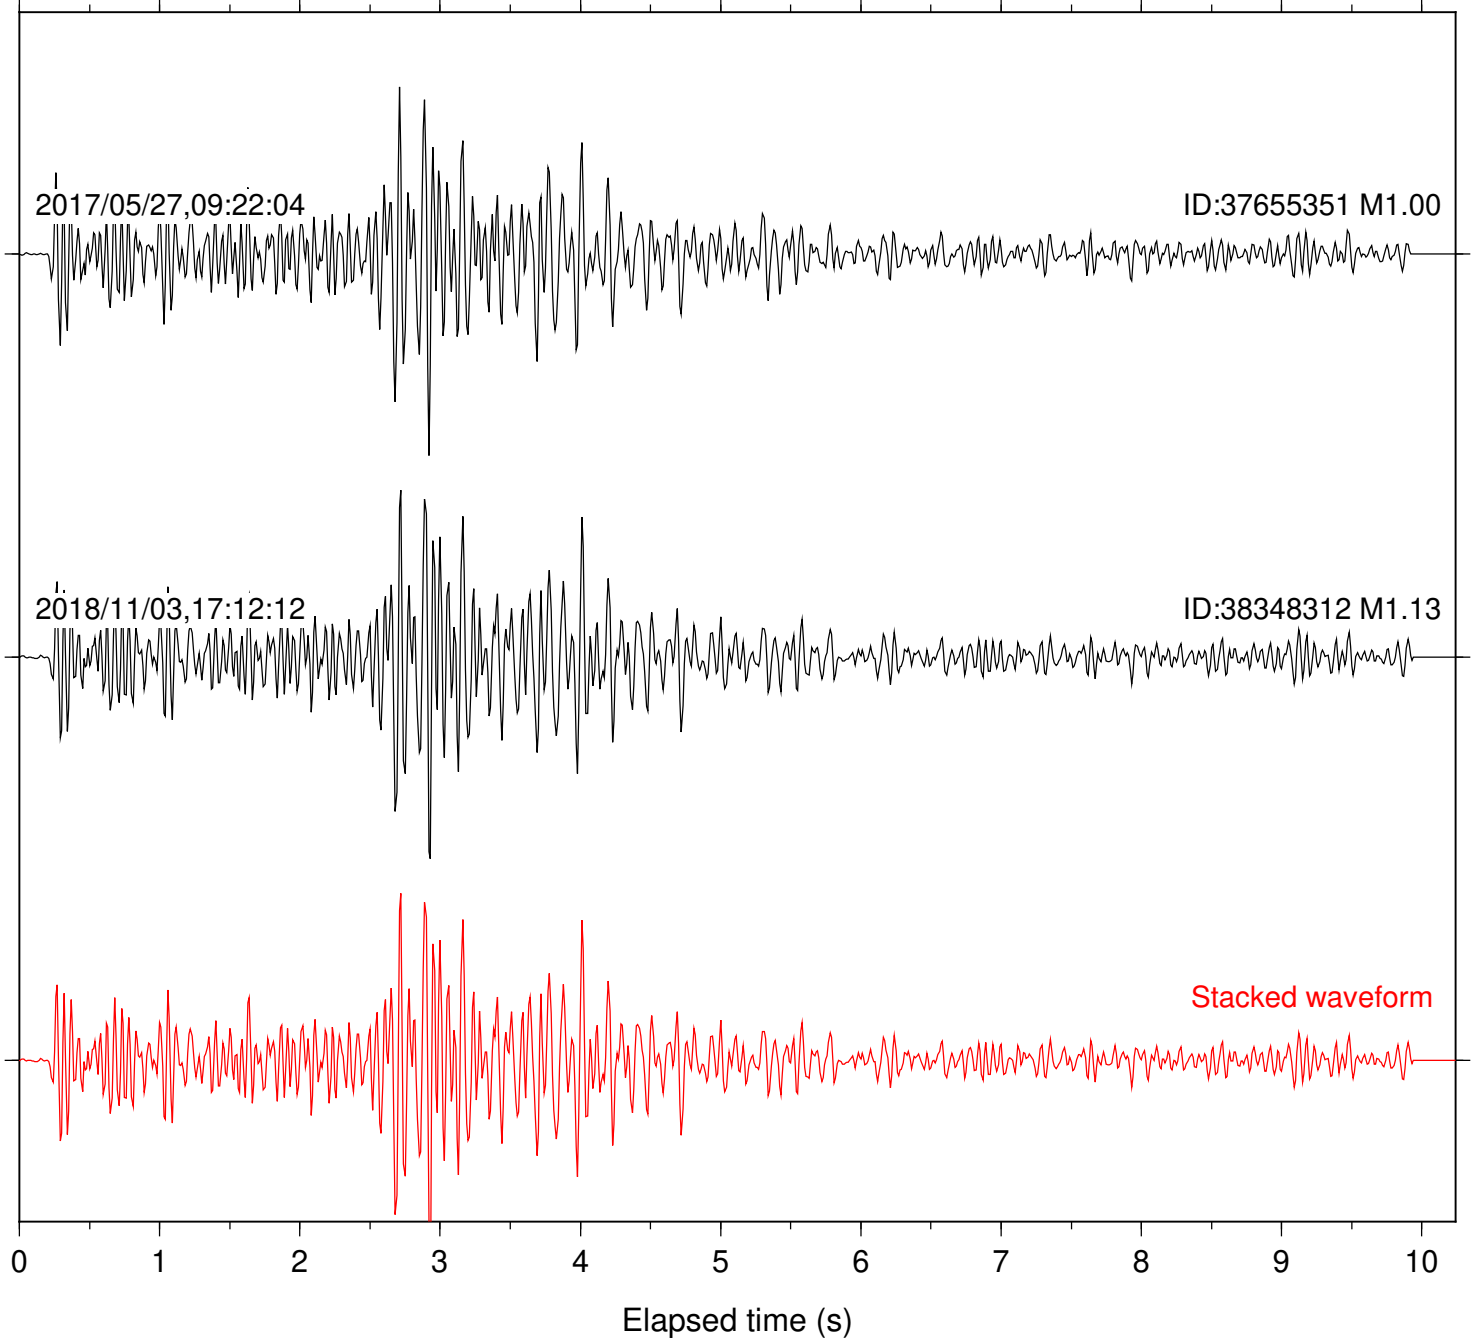

Station: B081 Com: EHZ

Focal depth: 5.53 km

Station: B082 Com: EHZ

Focal depth: 5.53 km

Station: B084 Com: EHZ

Focal depth: 5.53 km

Station: B087 Com: EHZ

Focal depth: 5.53 km

Station: B088 Com: EHZ

Focal depth: 5.53 km

Station: B093 Com: EHZ

Focal depth: 5.53 km

Station: B946 Com: EHZ

Focal depth: 5.53 km

Station: BAC Com: EHZ

Focal depth: 5.53 km

Station: DGR Com: HHZ

Focal depth: 5.53 km

Station: FRD Com: HHZ

Focal depth: 5.53 km

Station: HMT2 Com: HHZ

Focal depth: 5.53 km

Station: PFO Com: HHZ

Focal depth: 5.53 km

Station: POB2 Com: HHZ

Focal depth: 5.53 km

Station: SND Com: HHZ

Focal depth: 5.53 km