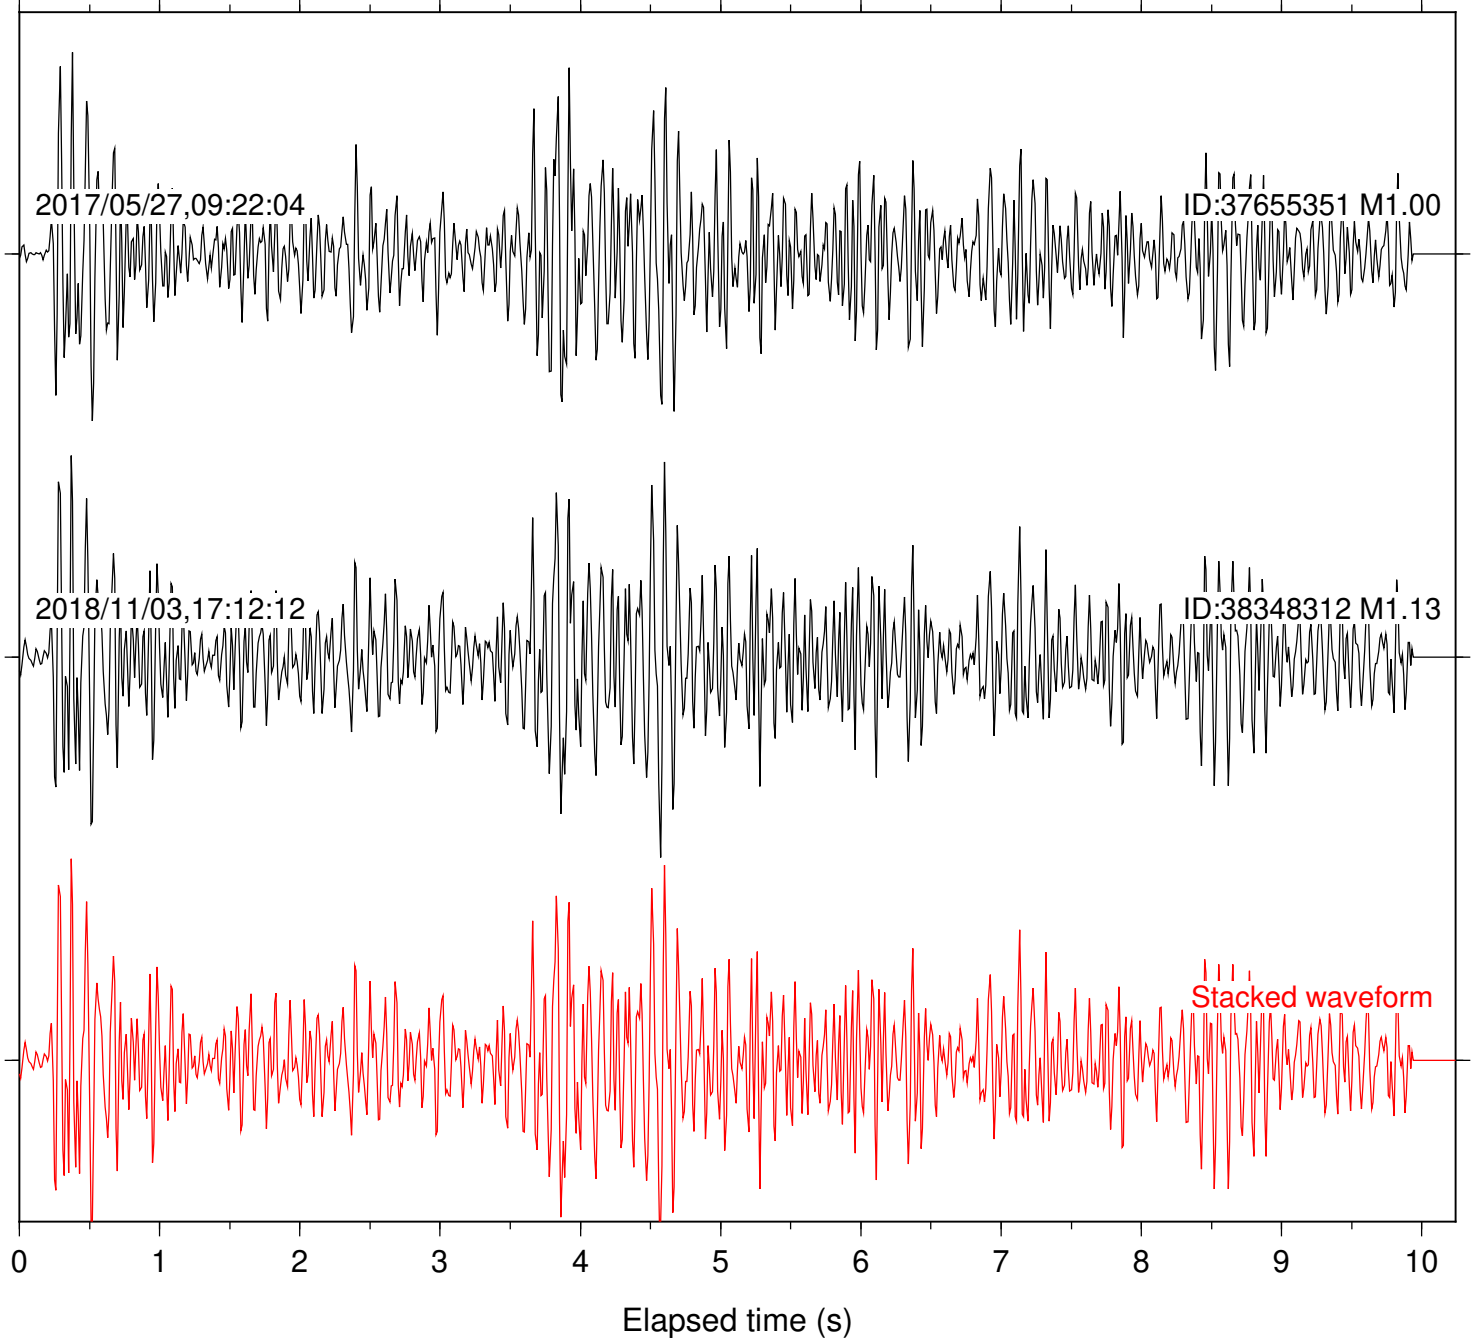

Station: B081 Com: EHZ

Focal depth: 5.53 km

Station: B082 Com: EHZ

Focal depth: 5.53 km

Station: B084 Com: EHZ

Focal depth: 5.53 km

Station: B087 Com: EHZ

Focal depth: 5.53 km

Station: B088 Com: EHZ

Focal depth: 5.53 km

Station: B093 Com: EHZ

Focal depth: 5.53 km

Station: B946 Com: EHZ

Focal depth: 5.53 km

Station: BAC Com: EHZ

Focal depth: 5.53 km

Station: DGR Com: HHZ

Focal depth: 5.53 km

Station: FRD Com: HHZ

Focal depth: 5.53 km

Station: HMT2 Com: HHZ

Focal depth: 5.53 km

Station: PFO Com: HHZ

Focal depth: 5.53 km

Station: POB2 Com: HHZ

Focal depth: 5.53 km

Station: SND Com: HHZ

Focal depth: 5.53 km