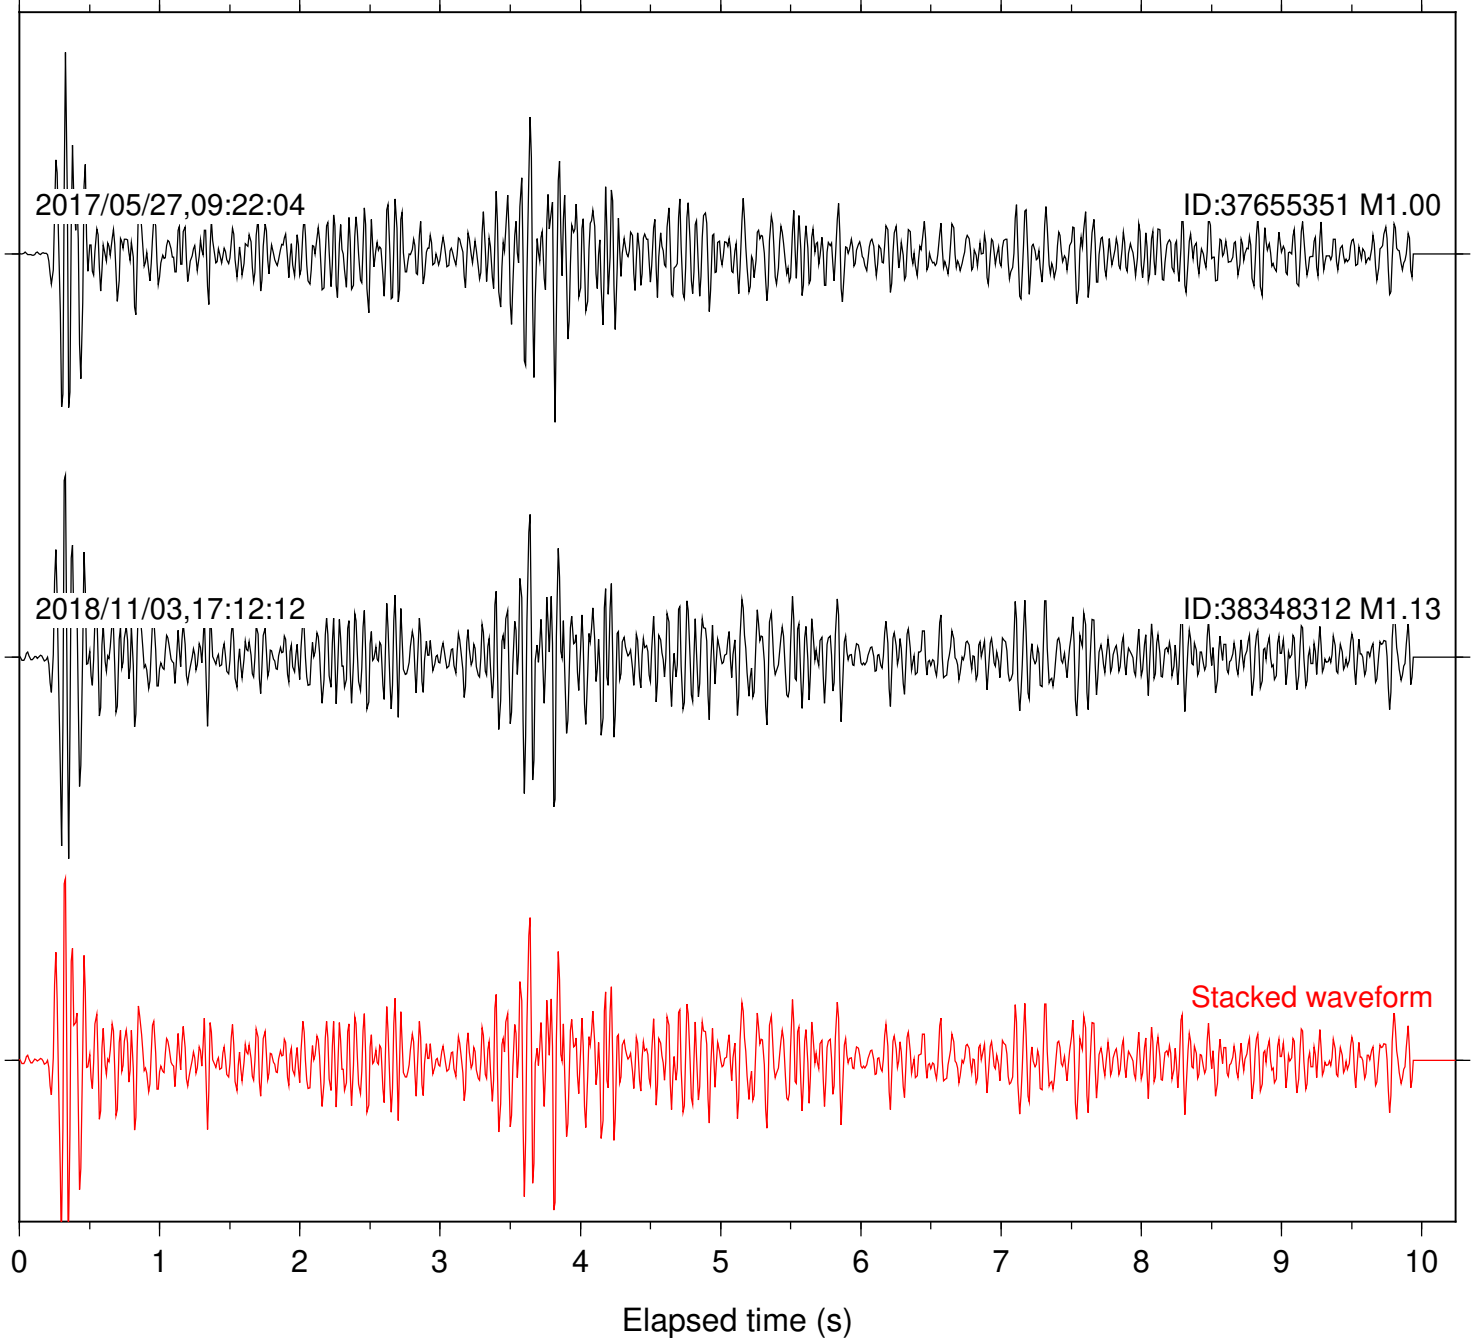

Station: B081 Com: EHZ

Focal depth: 5.53 km

Station: B082 Com: EHZ

Focal depth: 5.53 km

Station: B084 Com: EHZ

Focal depth: 5.53 km

Station: B087 Com: EHZ

Focal depth: 5.53 km

Station: B088 Com: EHZ

Focal depth: 5.53 km

Station: B093 Com: EHZ

Focal depth: 5.53 km

Station: B946 Com: EHZ

Focal depth: 5.53 km

Station: BAC Com: EHZ

Focal depth: 5.53 km

Station: DGR Com: HHZ

Focal depth: 5.53 km

Station: FRD Com: HHZ

Focal depth: 5.53 km

Station: HMT2 Com: HHZ

Focal depth: 5.53 km

Station: PFO Com: HHZ

Focal depth: 5.53 km

Station: POB2 Com: HHZ

Focal depth: 5.53 km

Station: SND Com: HHZ

Focal depth: 5.53 km