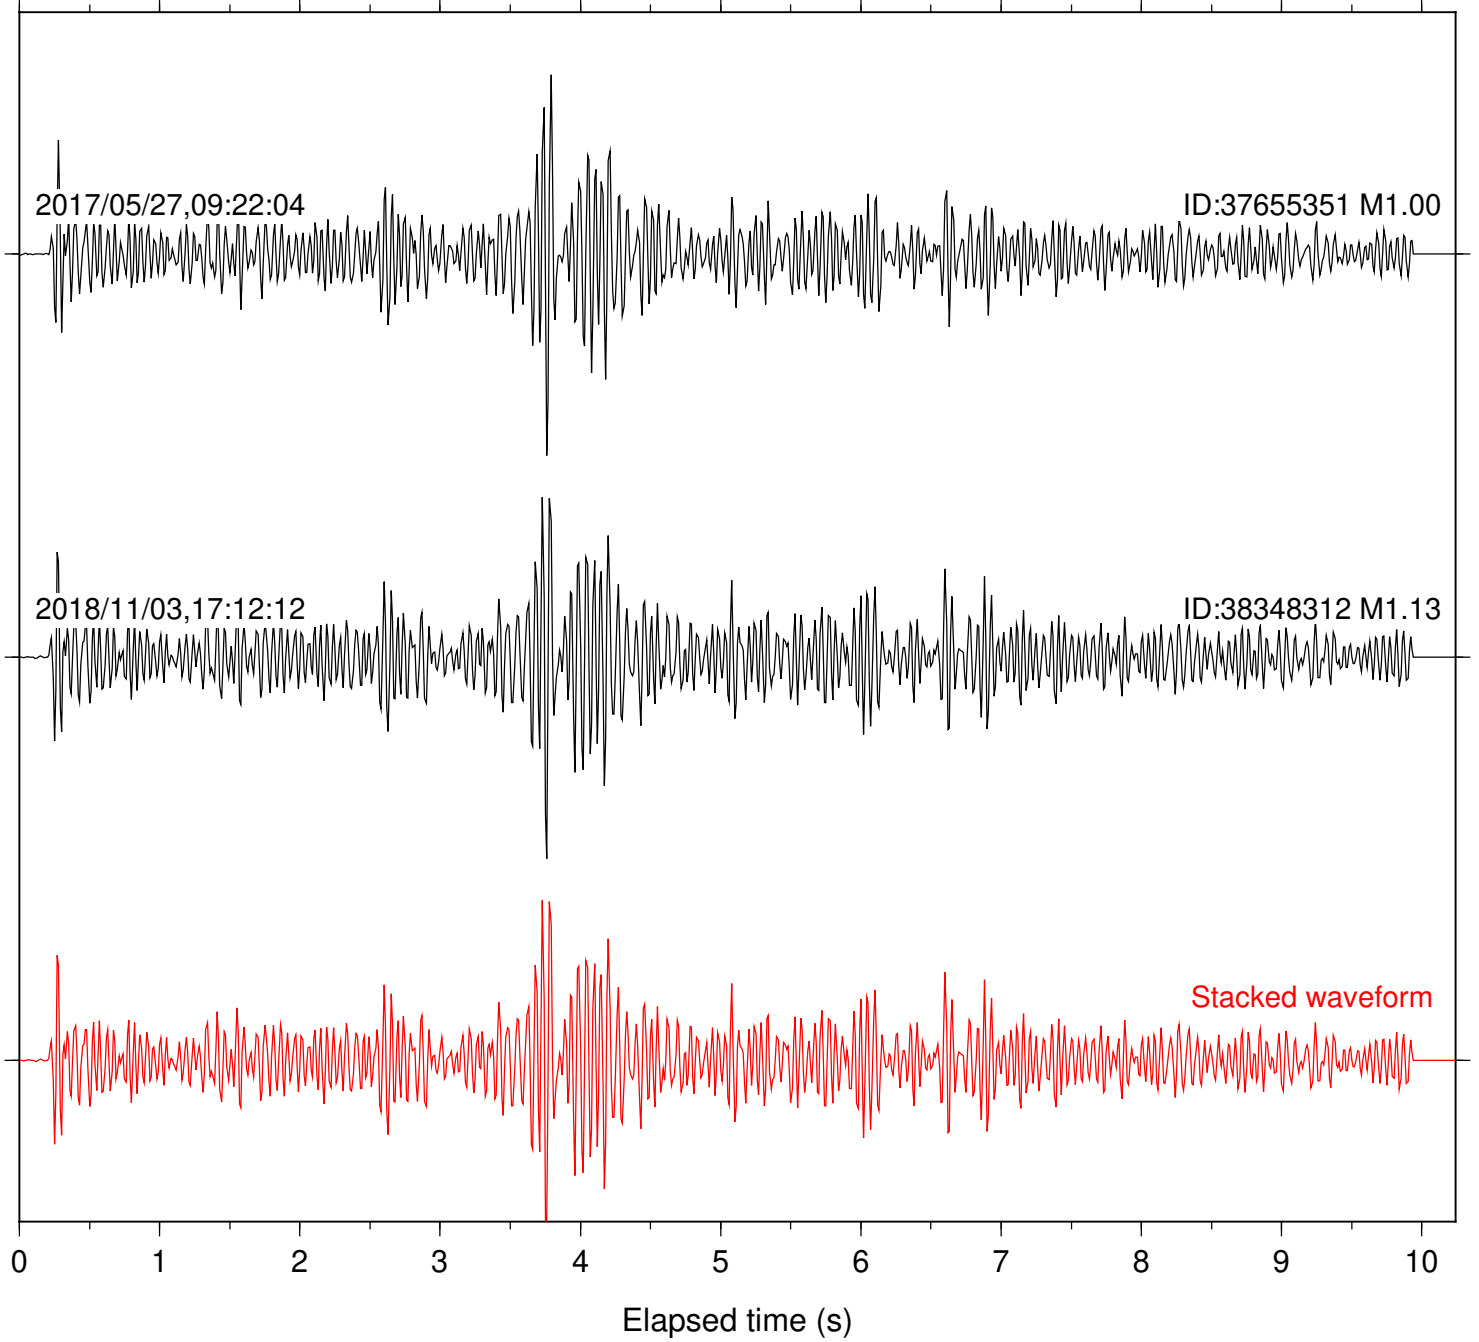

Station: B081 Com: EHZ

Focal depth: 5.53 km

Station: B082 Com: EHZ

Focal depth: 5.53 km

Station: B084 Com: EHZ

Focal depth: 5.53 km

Station: B087 Com: EHZ

Focal depth: 5.53 km

Station: B088 Com: EHZ

Focal depth: 5.53 km

Station: B093 Com: EHZ

Focal depth: 5.53 km

Station: B946 Com: EHZ

Focal depth: 5.53 km

Station: BAC Com: EHZ

Focal depth: 5.53 km

Station: DGR Com: HHZ

Focal depth: 5.53 km

Station: FRD Com: HHZ

Focal depth: 5.53 km

Station: HMT2 Com: HHZ

Focal depth: 5.53 km

Station: PFO Com: HHZ

Focal depth: 5.53 km

Station: POB2 Com: HHZ

Focal depth: 5.53 km

Station: SND Com: HHZ

Focal depth: 5.53 km