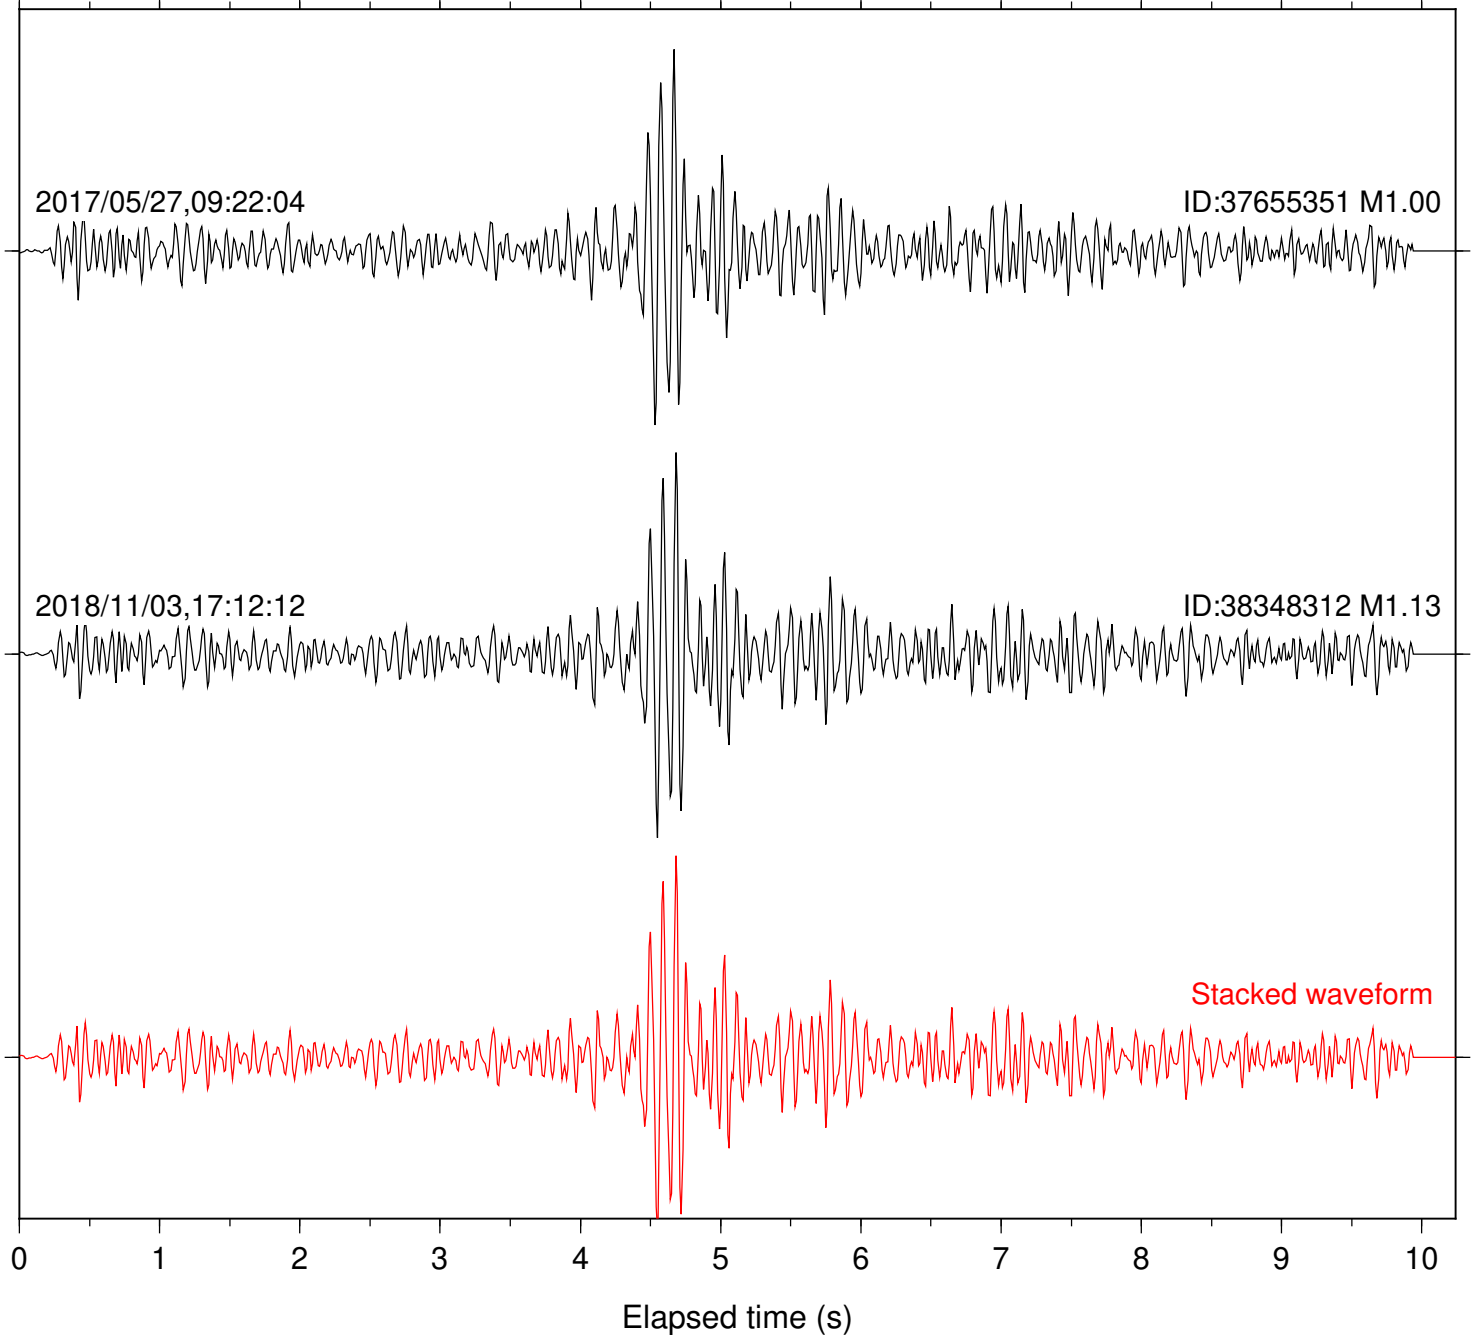

Station: B081 Com: EHZ

Focal depth: 5.53 km

Station: B082 Com: EHZ

Focal depth: 5.53 km

Station: B084 Com: EHZ

Focal depth: 5.53 km

Station: B087 Com: EHZ

Focal depth: 5.53 km

Station: B088 Com: EHZ

Focal depth: 5.53 km

Station: B093 Com: EHZ

Focal depth: 5.53 km

Station: B946 Com: EHZ

Focal depth: 5.53 km

Station: BAC Com: EHZ

Focal depth: 5.53 km

Station: DGR Com: HHZ

Focal depth: 5.53 km

Station: FRD Com: HHZ

Focal depth: 5.53 km

Station: HMT2 Com: HHZ

Focal depth: 5.53 km

Station: PFO Com: HHZ

Focal depth: 5.53 km

Station: POB2 Com: HHZ

Focal depth: 5.53 km

Station: SND Com: HHZ

Focal depth: 5.53 km