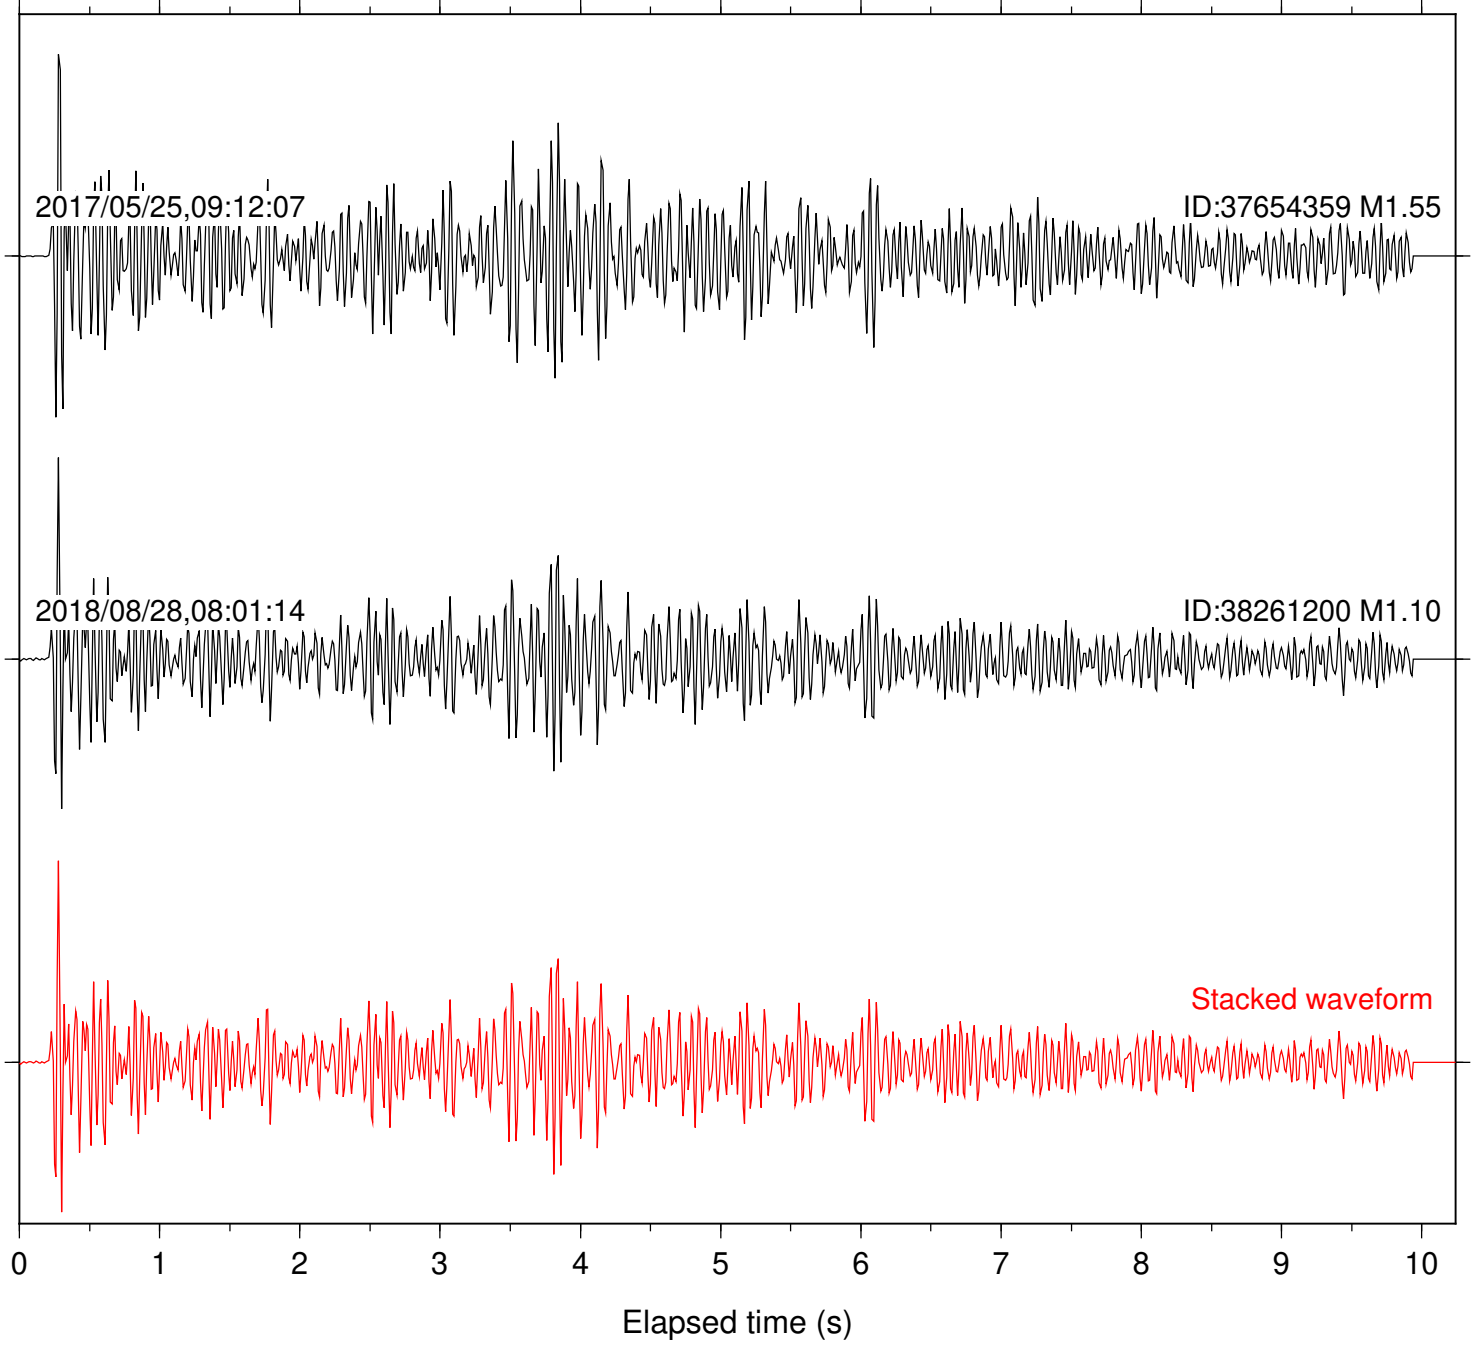

Station: B088 Com: EHZ

Focal depth: 5.24 km

Station: B093 Com: EHZ

Focal depth: 5.24 km

0 1 2 3 4 5 6 7 8 9 10
Elapsed time (s)

Station: B946 Com: EHZ

Focal depth: 5.24 km

Station: BAC Com: EHZ

Focal depth: 5.24 km

Station: CSH Com: HHZ

Focal depth: 5.24 km

Station: DGR Com: HHZ

Focal depth: 5.24 km

Station: FRD Com: HHZ

Focal depth: 5.24 km

Station: HMT2 Com: HHZ

Focal depth: 5.24 km

Station: KNW Com: HHZ

Focal depth: 5.24 km

Station: LKH Com: HHZ

Focal depth: 5.24 km

Station: PFO Com: HHZ

Focal depth: 5.24 km

Station: PLM Com: HHZ

Focal depth: 5.24 km

Station: POB2 Com: HHZ

Focal depth: 5.25 km

Station: SND Com: HHZ

Focal depth: 5.24 km

Station: WMC Com: HHZ

Focal depth: 5.25 km