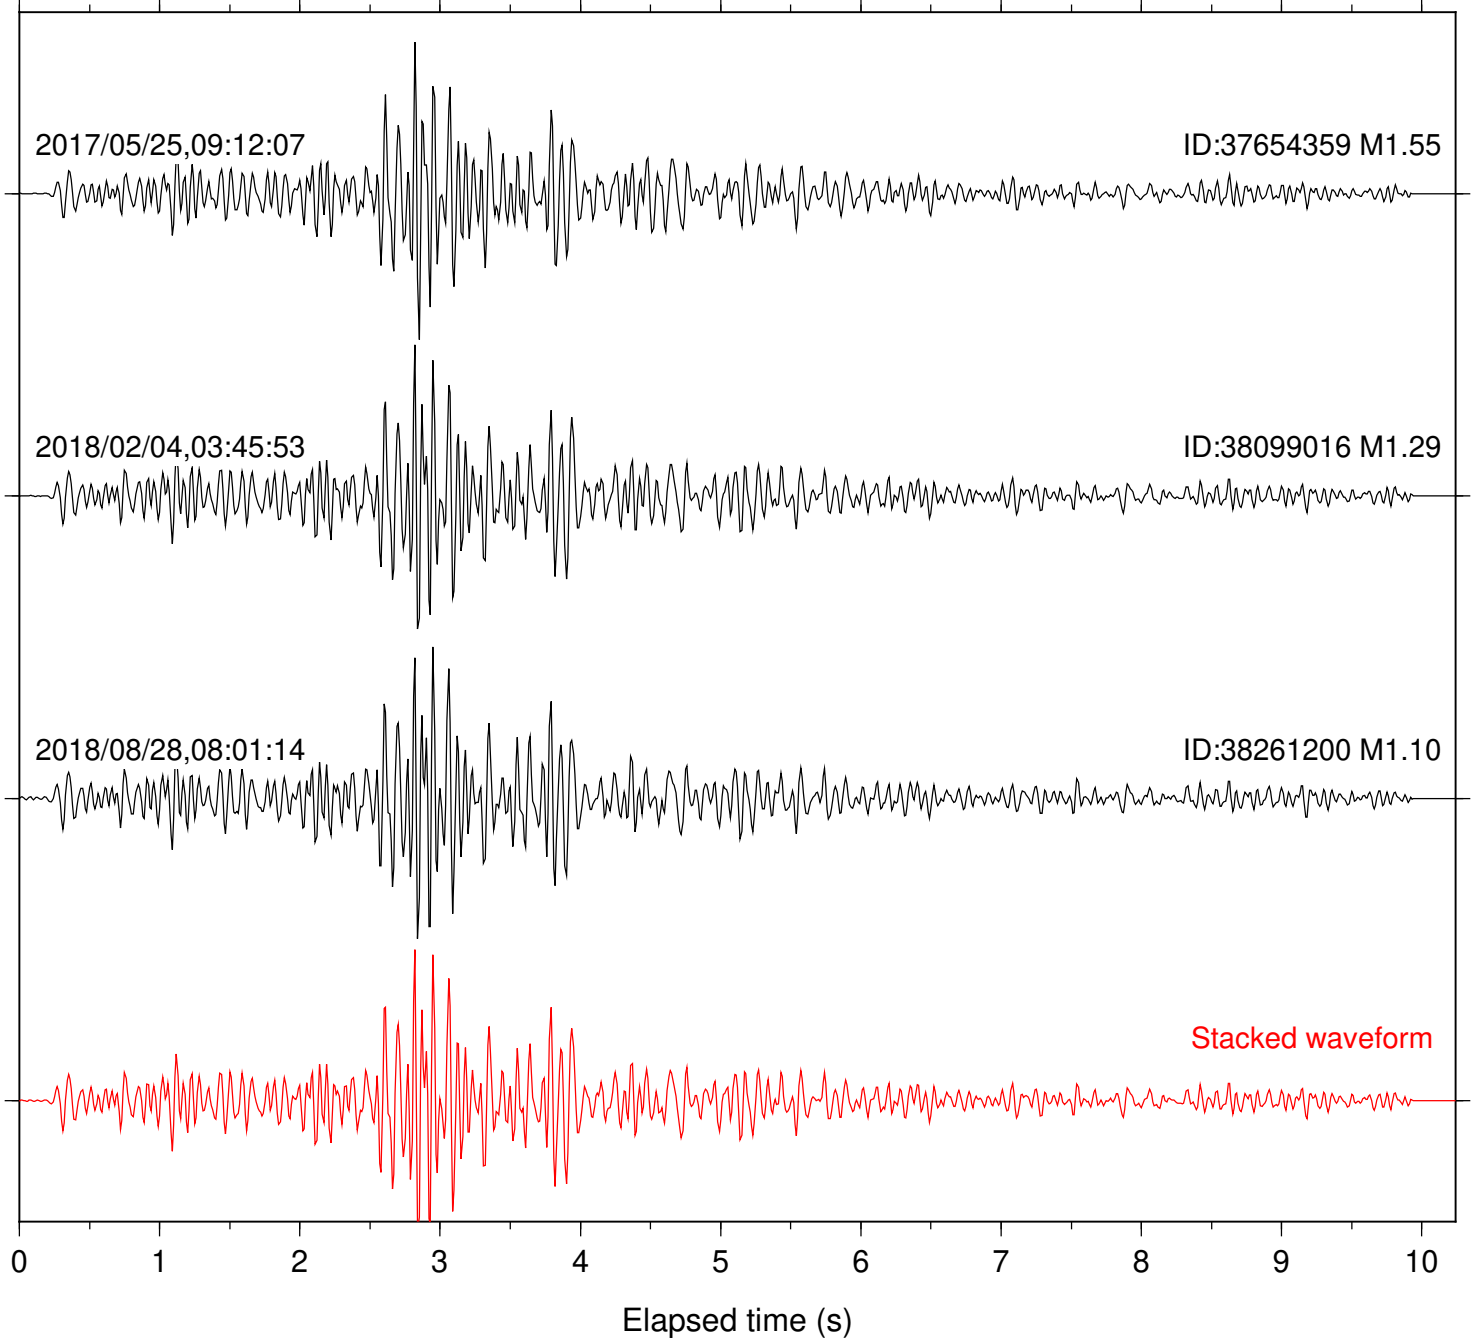

Station: B088 Com: EHZ

Focal depth: 5.24 km

Station: B093 Com: EHZ

Focal depth: 5.24 km

0 1 2 3 4 5 6 7 8 9 10
Elapsed time (s)

Station: B946 Com: EHZ

Focal depth: 5.24 km

Station: BAC Com: EHZ

Focal depth: 5.24 km

Station: CSH Com: HHZ

Focal depth: 5.24 km

Station: DGR Com: HHZ

Focal depth: 5.24 km

Station: FRD Com: HHZ

Focal depth: 5.24 km

Station: HMT2 Com: HHZ

Focal depth: 5.24 km

Station: KNW Com: HHZ

Focal depth: 5.24 km

Station: LKH Com: HHZ

Focal depth: 5.24 km

Station: PFO Com: HHZ

Focal depth: 5.24 km

Station: PLM Com: HHZ

Focal depth: 5.24 km

Station: POB2 Com: HHZ

Focal depth: 5.25 km

Station: SND Com: HHZ

Focal depth: 5.24 km

Station: WMC Com: HHZ

Focal depth: 5.25 km