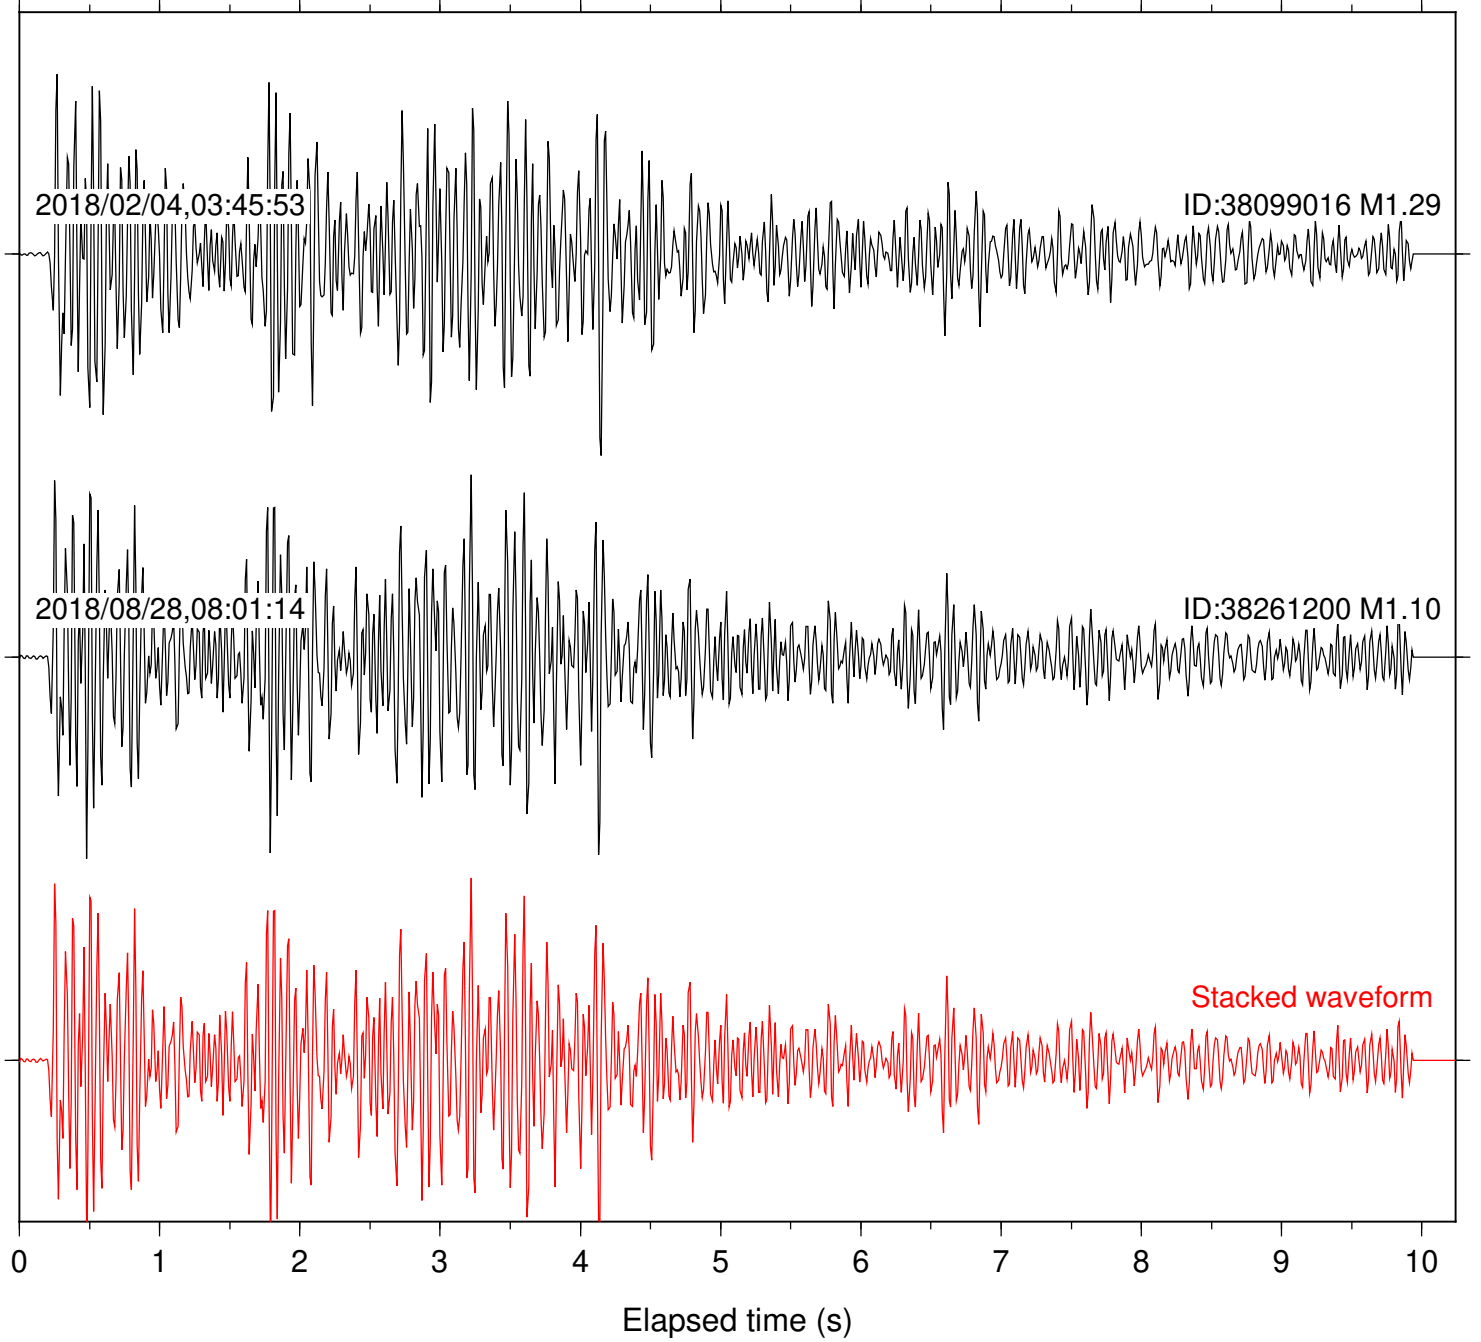

Station: B088 Com: EHZ

Focal depth: 5.24 km

Station: B093 Com: EHZ

Focal depth: 5.24 km

0 1 2 3 4 5 6 7 8 9 10
Elapsed time (s)

Station: B946 Com: EHZ

Focal depth: 5.24 km

Station: BAC Com: EHZ

Focal depth: 5.24 km

Station: CSH Com: HHZ

Focal depth: 5.24 km

Station: DGR Com: HHZ

Focal depth: 5.24 km

Station: FRD Com: HHZ

Focal depth: 5.24 km

Station: HMT2 Com: HHZ

Focal depth: 5.24 km

Station: KNW Com: HHZ

Focal depth: 5.24 km

Station: LKH Com: HHZ

Focal depth: 5.24 km

Station: PFO Com: HHZ

Focal depth: 5.24 km

Station: PLM Com: HHZ

Focal depth: 5.24 km

Station: POB2 Com: HHZ

Focal depth: 5.25 km

Station: SND Com: HHZ

Focal depth: 5.24 km

Station: WMC Com: HHZ

Focal depth: 5.25 km