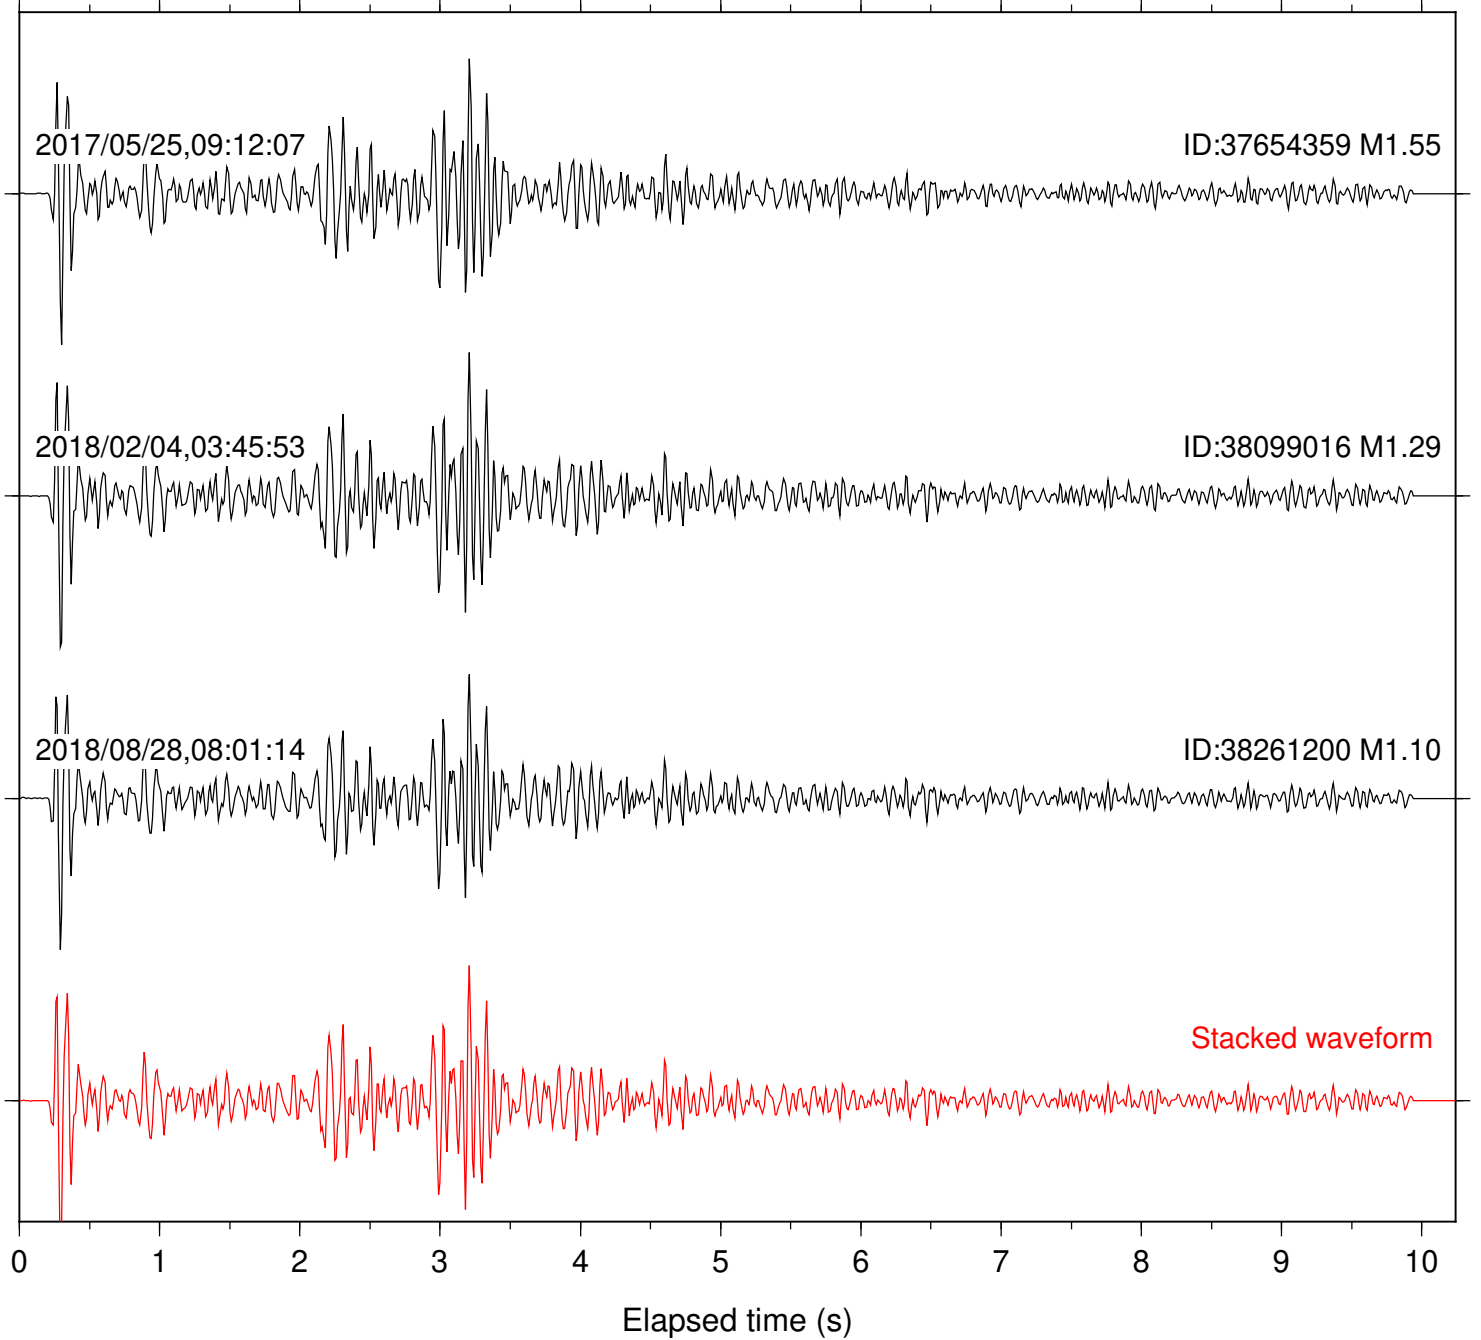

Station: B081 Com: EHZ

Focal depth: 5.24 km

Station: B082 Com: EHZ

Focal depth: 5.24 km

Station: B084 Com: EHZ

Focal depth: 5.24 km

Station: B087 Com: EHZ

Focal depth: 5.24 km

Station: B088 Com: EHZ

Focal depth: 5.24 km

Station: B093 Com: EHZ

Focal depth: 5.24 km

0 1 2 3 4 5 6 7 8 9 10
Elapsed time (s)

Station: B946 Com: EHZ

Focal depth: 5.24 km

Station: BAC Com: EHZ

Focal depth: 5.24 km

Station: CSH Com: HHZ

Focal depth: 5.24 km

Station: DGR Com: HHZ

Focal depth: 5.24 km

Station: FRD Com: HHZ

Focal depth: 5.24 km

Station: HMT2 Com: HHZ

Focal depth: 5.24 km

Station: KNW Com: HHZ

Focal depth: 5.24 km

Station: LKH Com: HHZ

Focal depth: 5.24 km

Station: PFO Com: HHZ

Focal depth: 5.24 km

Station: PLM Com: HHZ