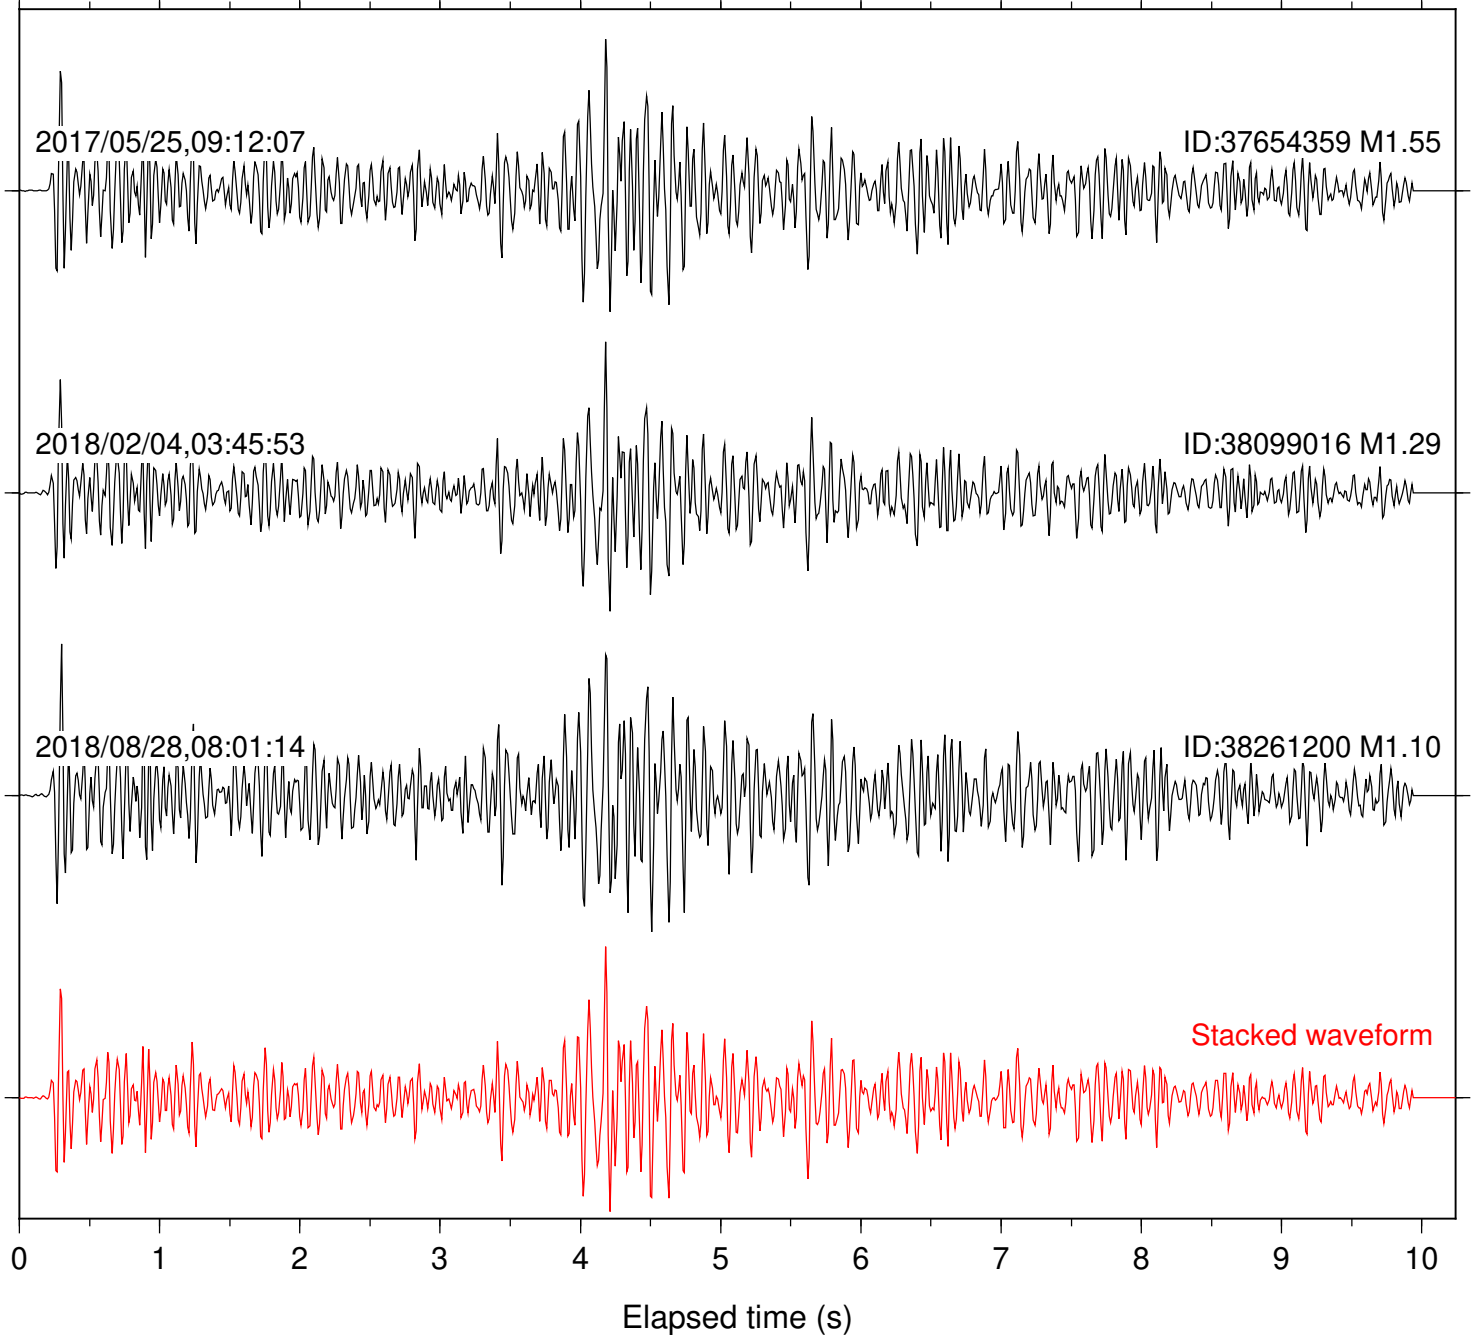

Station: B088 Com: EHZ

Focal depth: 5.24 km

Station: B093 Com: EHZ

Focal depth: 5.24 km

0 1 2 3 4 5 6 7 8 9 10
Elapsed time (s)

Station: B946 Com: EHZ

Focal depth: 5.24 km

Station: BAC Com: EHZ

Focal depth: 5.24 km

Station: CSH Com: HHZ

Focal depth: 5.24 km

Station: DGR Com: HHZ

Focal depth: 5.24 km

Station: FRD Com: HHZ

Focal depth: 5.24 km

Station: HMT2 Com: HHZ

Focal depth: 5.24 km

Station: KNW Com: HHZ

Focal depth: 5.24 km

Station: LKH Com: HHZ

Focal depth: 5.24 km

Station: PFO Com: HHZ

Focal depth: 5.24 km

Station: PLM Com: HHZ

Focal depth: 5.24 km

Station: POB2 Com: HHZ

Focal depth: 5.25 km

Station: SND Com: HHZ

Focal depth: 5.24 km

Station: WMC Com: HHZ

Focal depth: 5.25 km