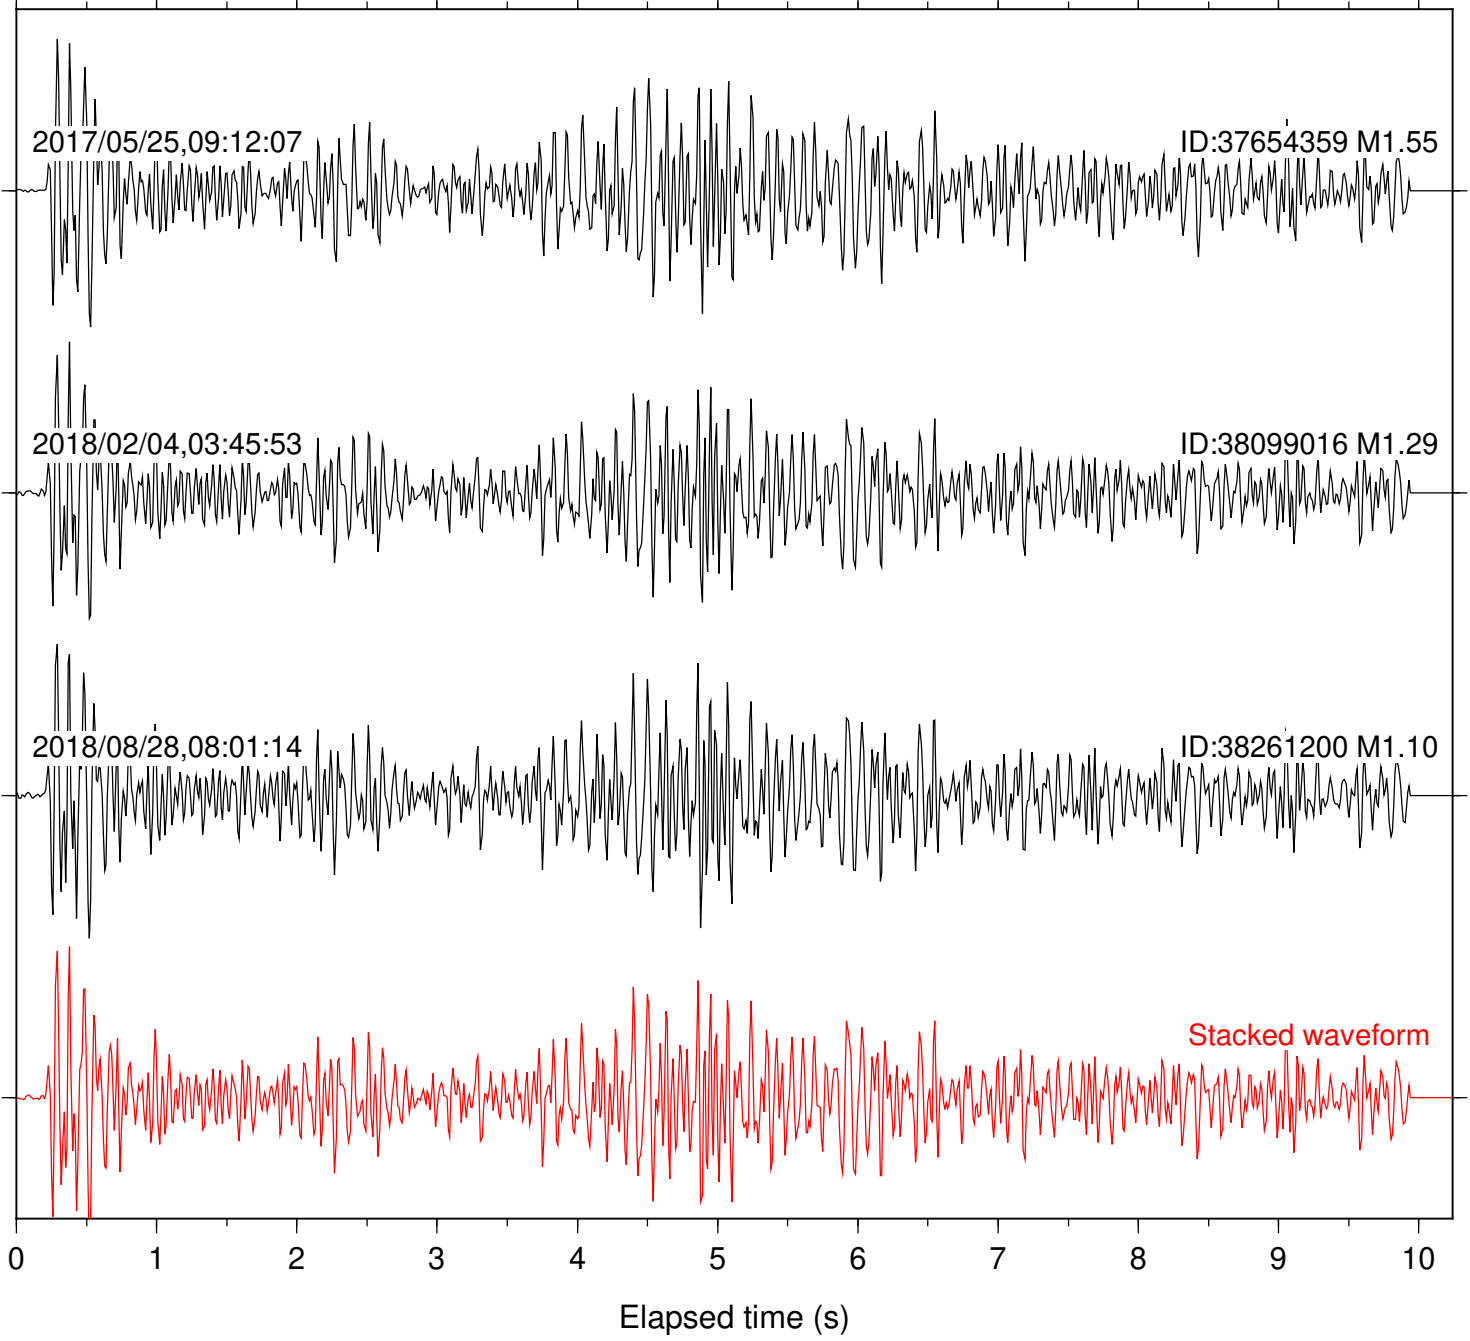

Station: B081 Com: EHZ

Focal depth: 5.24 km

Station: B082 Com: EHZ

Focal depth: 5.24 km

Station: B084 Com: EHZ

Focal depth: 5.24 km

Station: B087 Com: EHZ

Focal depth: 5.24 km

Station: B088 Com: EHZ

Focal depth: 5.24 km

Station: B093 Com: EHZ

Focal depth: 5.24 km

0 1 2 3 4 5 6 7 8 9 10
Elapsed time (s)

Station: B946 Com: EHZ

Focal depth: 5.24 km

Station: BAC Com: EHZ

Focal depth: 5.24 km

Station: CSH Com: HHZ

Focal depth: 5.24 km

Station: DGR Com: HHZ

Focal depth: 5.24 km

Station: FRD Com: HHZ

Focal depth: 5.24 km

Station: HMT2 Com: HHZ

Focal depth: 5.24 km

Station: KNW Com: HHZ

Focal depth: 5.24 km

Station: LKH Com: HHZ

Focal depth: 5.24 km

Station: PFO Com: HHZ

Focal depth: 5.24 km

Station: PLM Com: HHZ