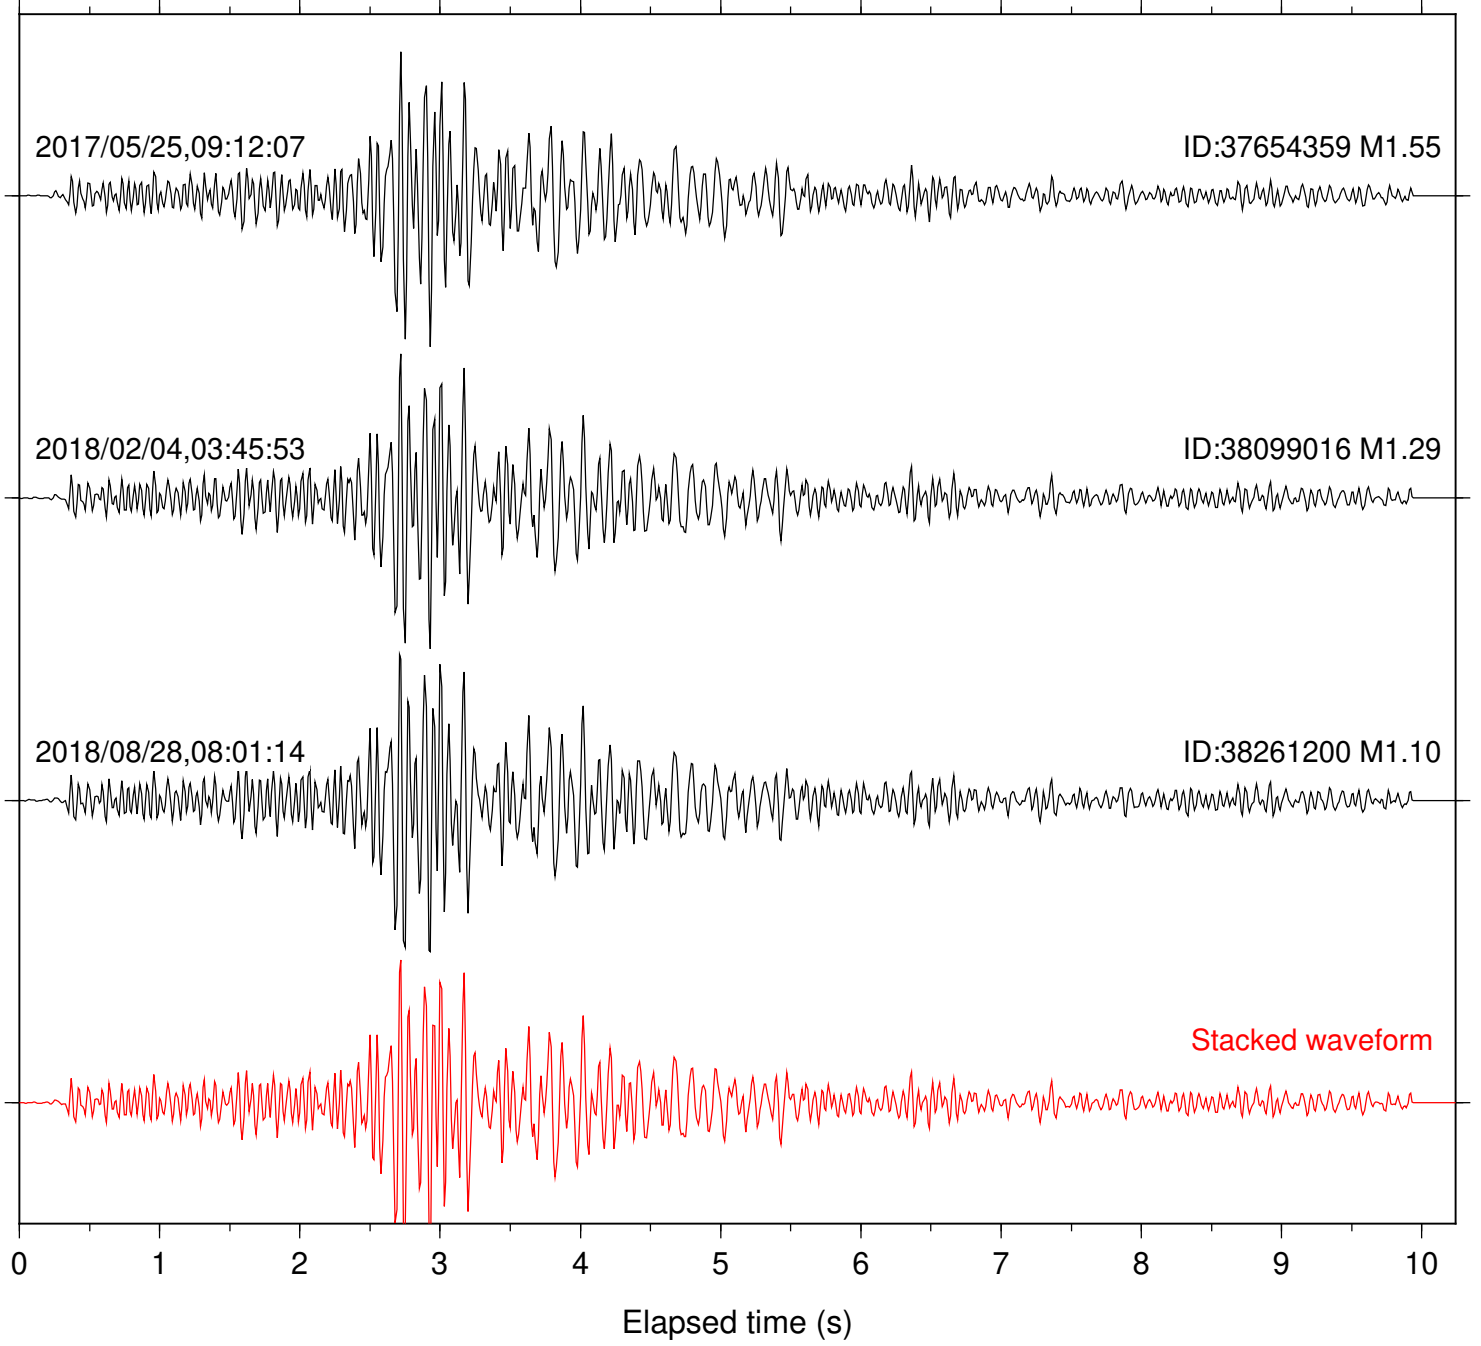

Station: B081 Com: EHZ

Focal depth: 5.24 km

Station: B082 Com: EHZ

Focal depth: 5.24 km

Station: B084 Com: EHZ

Focal depth: 5.24 km

Station: B087 Com: EHZ

Focal depth: 5.24 km

Station: B088 Com: EHZ

Focal depth: 5.24 km

Station: B093 Com: EHZ

Focal depth: 5.24 km

0 1 2 3 4 5 6 7 8 9 10
Elapsed time (s)

Station: B946 Com: EHZ

Focal depth: 5.24 km

Station: BAC Com: EHZ

Focal depth: 5.24 km

Station: CSH Com: HHZ

Focal depth: 5.24 km

Station: DGR Com: HHZ

Focal depth: 5.24 km

Station: FRD Com: HHZ

Focal depth: 5.24 km

Station: HMT2 Com: HHZ

Focal depth: 5.24 km

Station: KNW Com: HHZ

Focal depth: 5.24 km

Station: LKH Com: HHZ

Focal depth: 5.24 km

Station: PFO Com: HHZ

Focal depth: 5.24 km

Station: PLM Com: HHZ