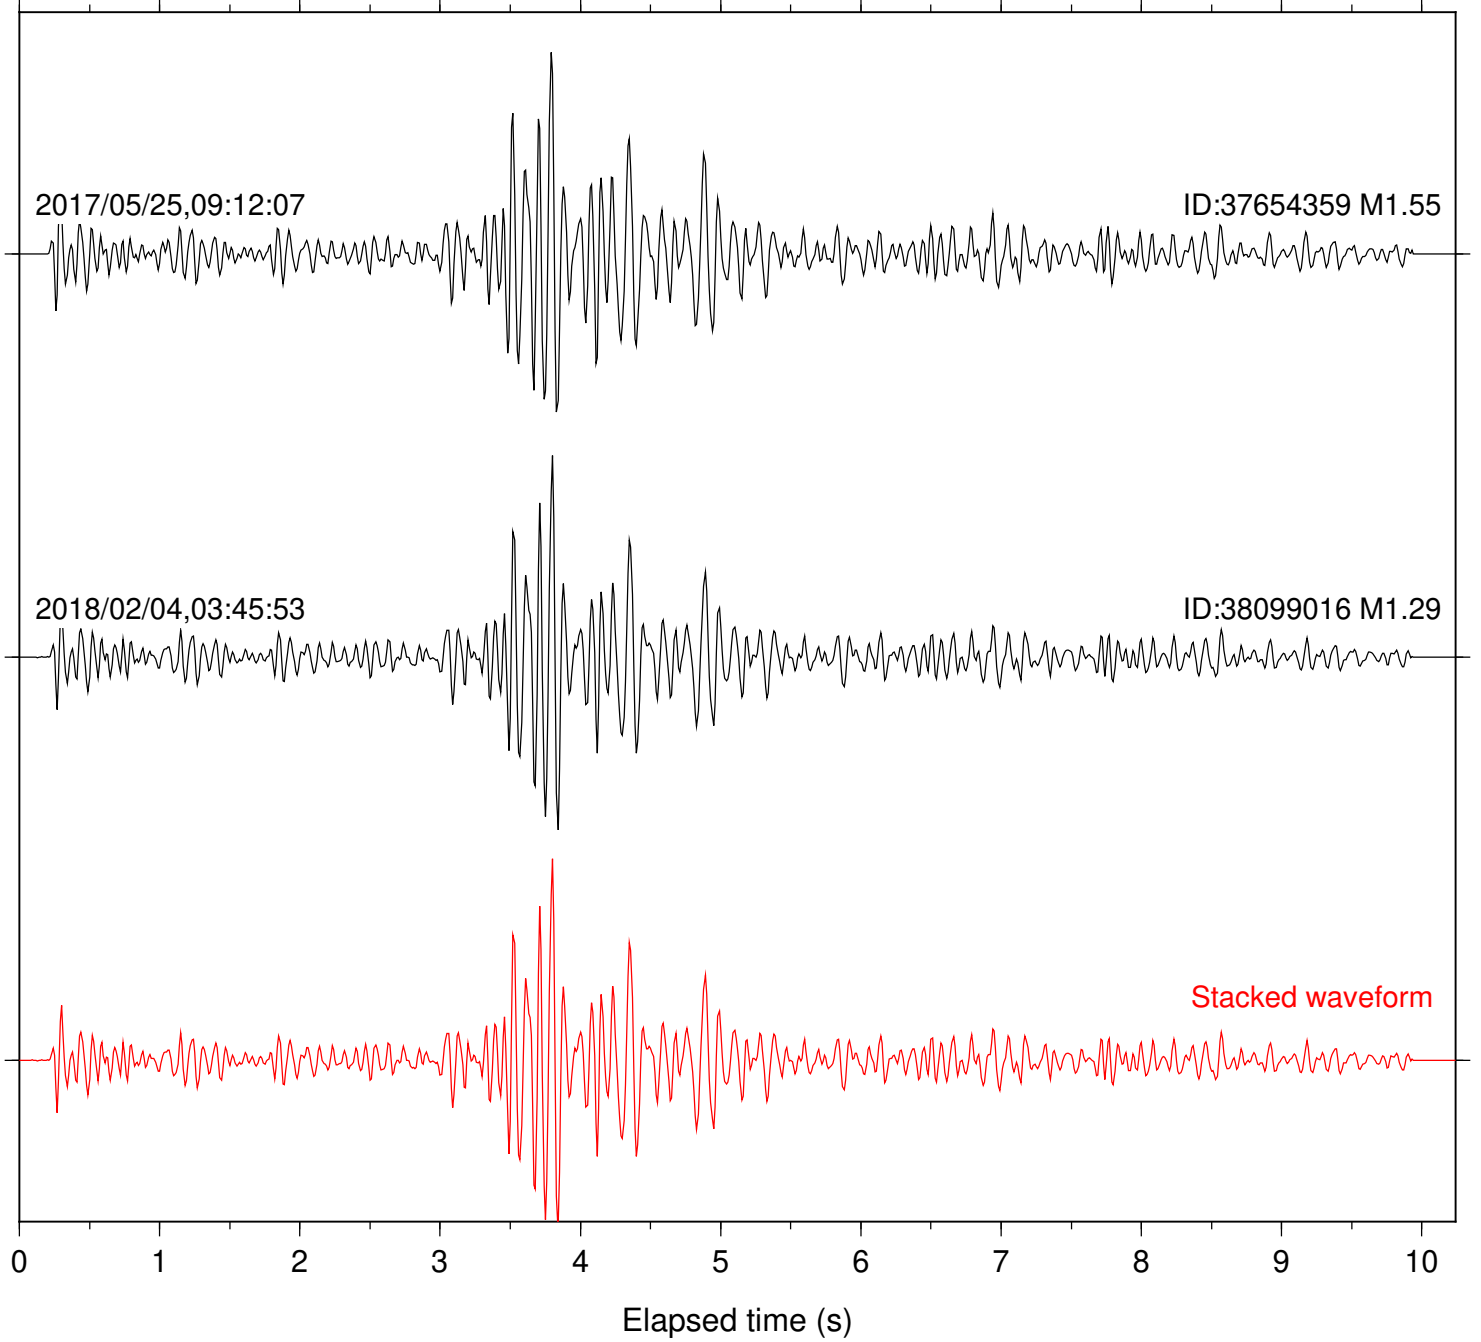

Station: B088 Com: EHZ

Focal depth: 5.24 km

Station: B093 Com: EHZ

Focal depth: 5.24 km

0 1 2 3 4 5 6 7 8 9 10
Elapsed time (s)

Station: B946 Com: EHZ

Focal depth: 5.24 km

Station: BAC Com: EHZ

Focal depth: 5.24 km

Station: CSH Com: HHZ

Focal depth: 5.24 km

Station: DGR Com: HHZ

Focal depth: 5.24 km

Station: FRD Com: HHZ

Focal depth: 5.24 km

Station: HMT2 Com: HHZ

Focal depth: 5.24 km

Station: KNW Com: HHZ

Focal depth: 5.24 km

Station: LKH Com: HHZ

Focal depth: 5.24 km

Station: PFO Com: HHZ

Focal depth: 5.24 km

Station: PLM Com: HHZ

Focal depth: 5.24 km

Station: POB2 Com: HHZ

Focal depth: 5.25 km

Station: SND Com: HHZ

Focal depth: 5.24 km

Station: WMC Com: HHZ

Focal depth: 5.25 km