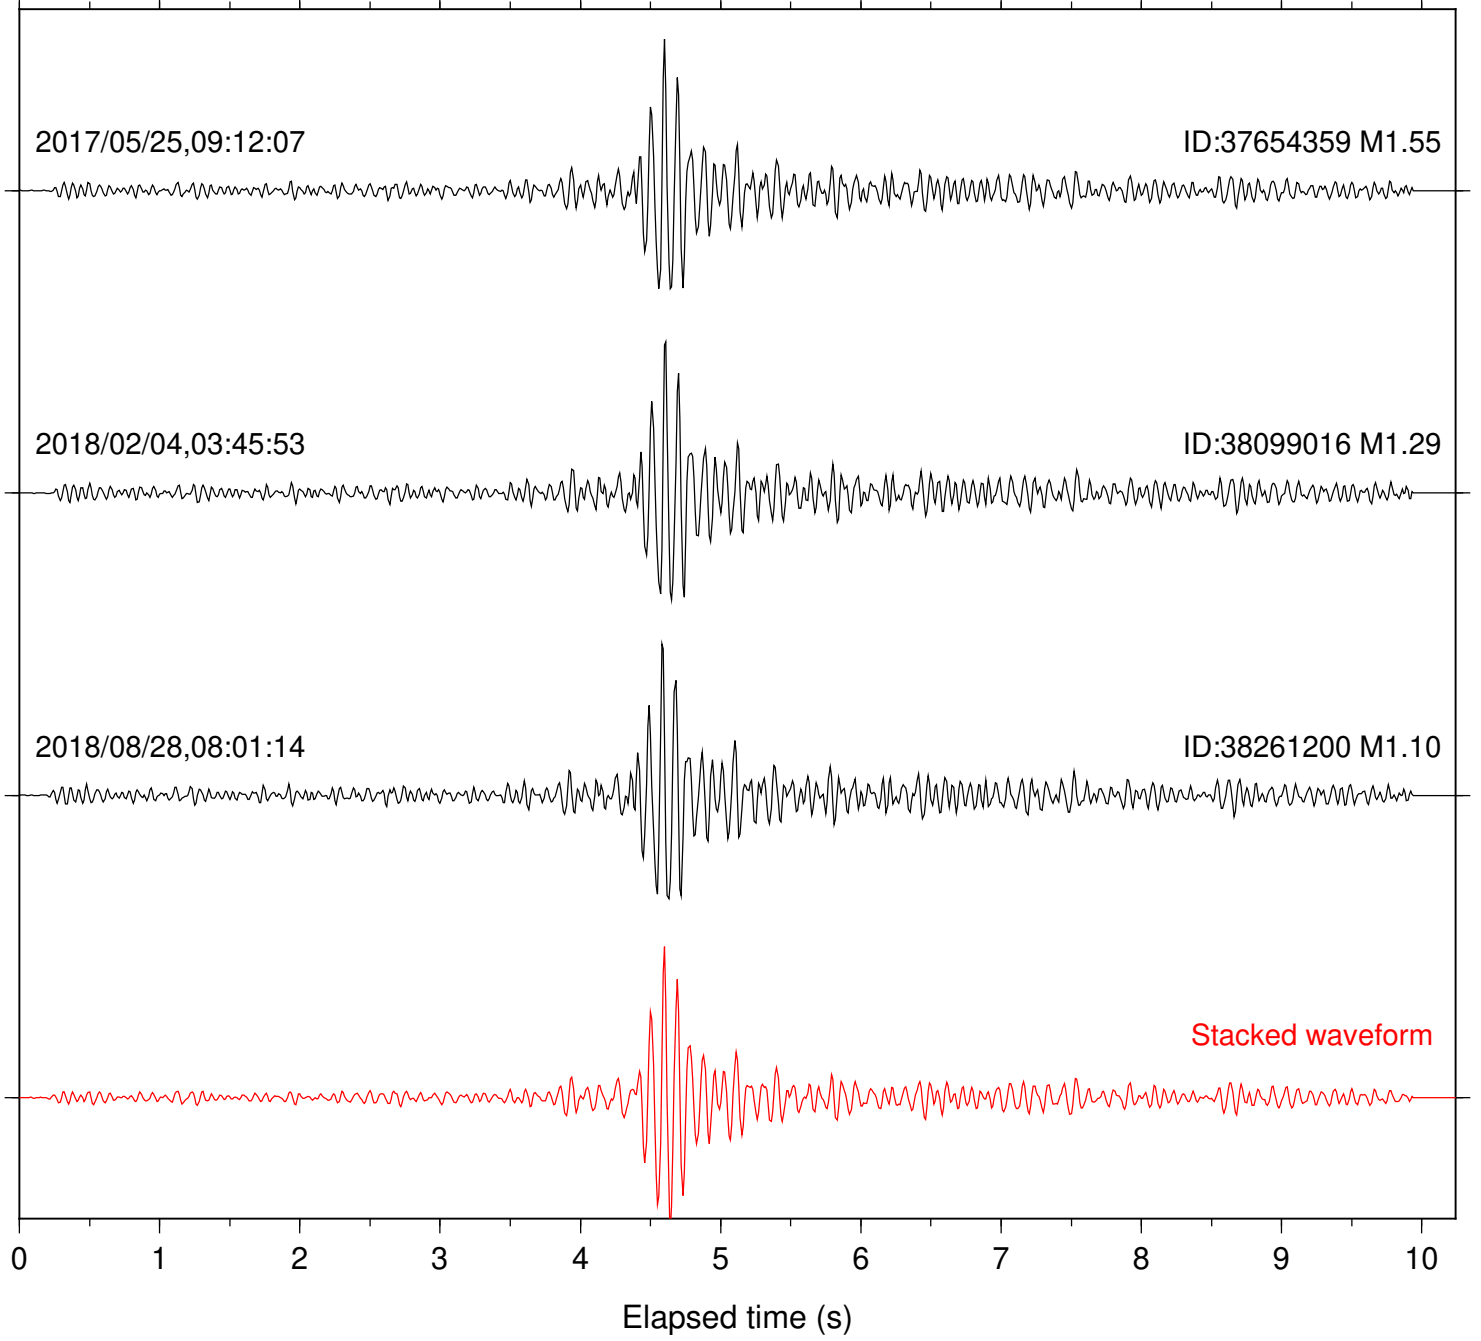

Station: B081 Com: EHZ

Focal depth: 5.24 km

Station: B082 Com: EHZ

Focal depth: 5.24 km

Station: B084 Com: EHZ

Focal depth: 5.24 km

Station: B087 Com: EHZ

Focal depth: 5.24 km

Station: B088 Com: EHZ

Focal depth: 5.24 km

Station: B093 Com: EHZ

Focal depth: 5.24 km

0 1 2 3 4 5 6 7 8 9 10
Elapsed time (s)

Station: B946 Com: EHZ

Focal depth: 5.24 km

Station: BAC Com: EHZ

Focal depth: 5.24 km

Station: CSH Com: HHZ

Focal depth: 5.24 km

Station: DGR Com: HHZ

Focal depth: 5.24 km

Station: FRD Com: HHZ

Focal depth: 5.24 km

Station: HMT2 Com: HHZ

Focal depth: 5.24 km

Station: KNW Com: HHZ

Focal depth: 5.24 km

Station: LKH Com: HHZ

Focal depth: 5.24 km

Station: PFO Com: HHZ

Focal depth: 5.24 km

Station: PLM Com: HHZ