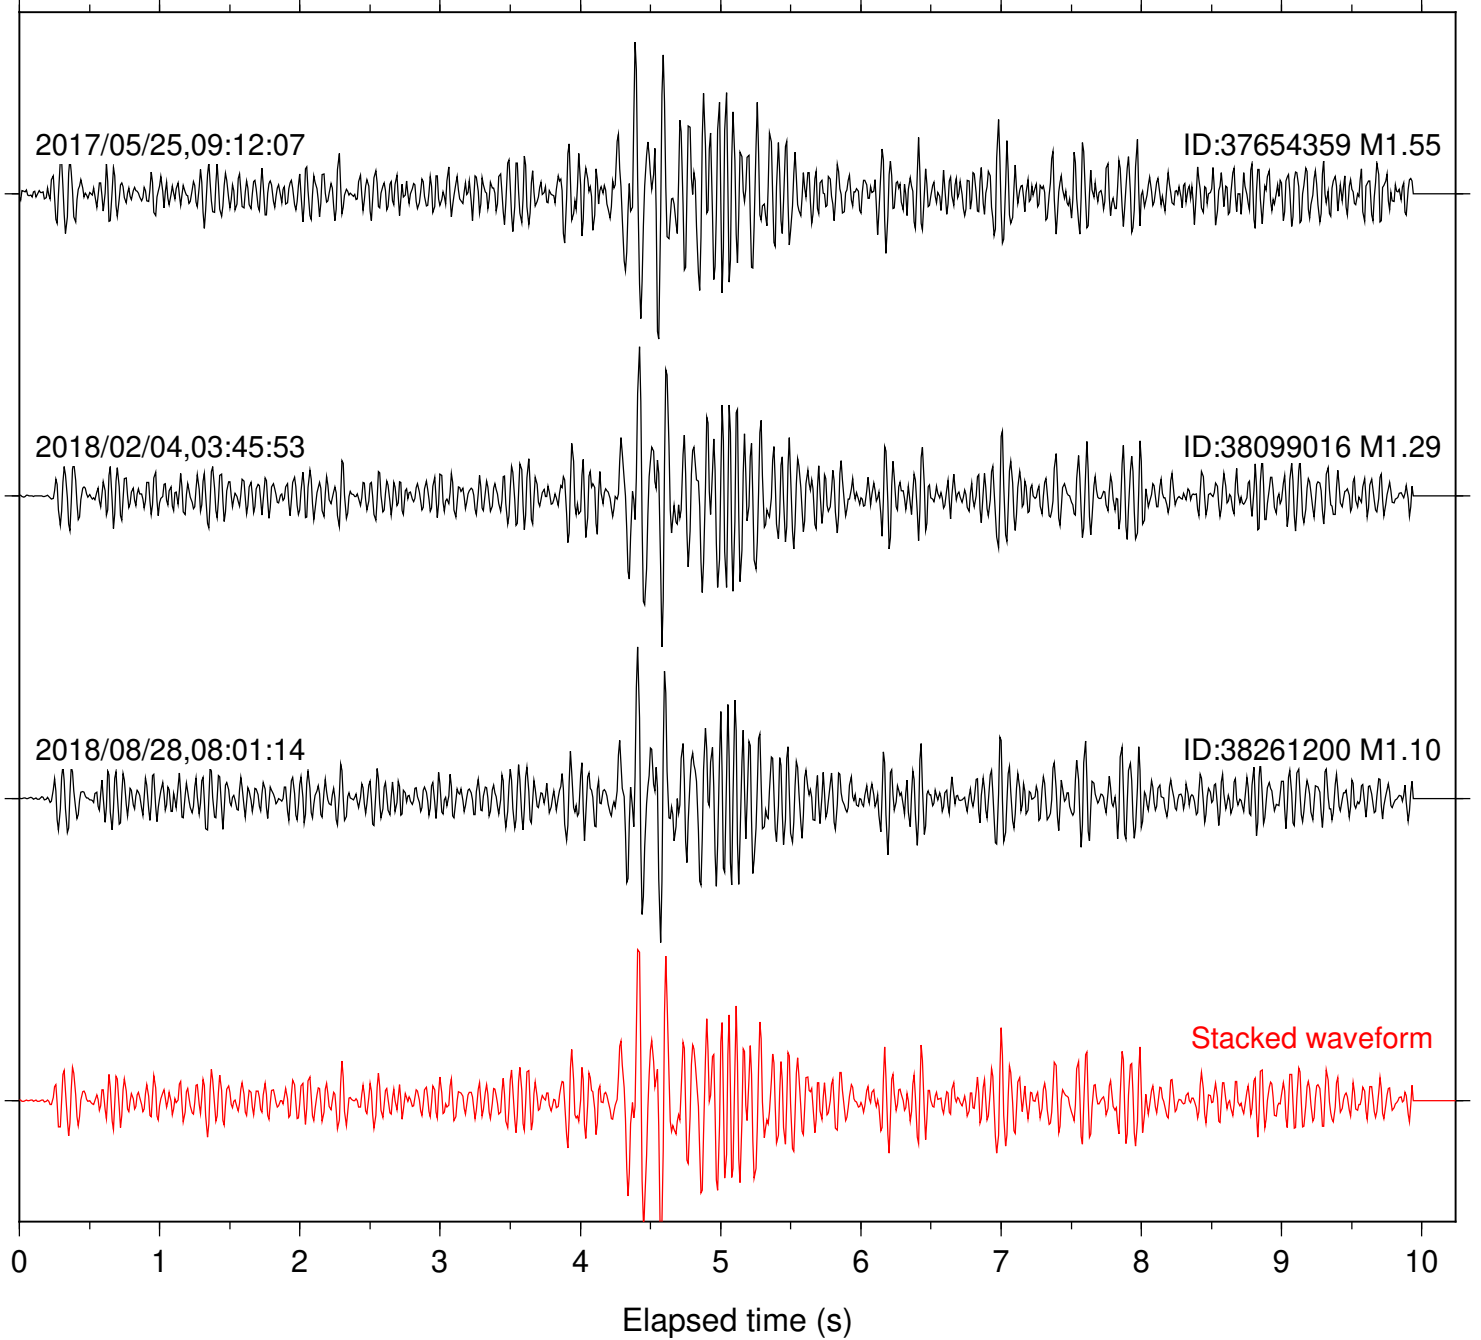

Station: B088 Com: EHZ

Focal depth: 5.24 km

Station: B093 Com: EHZ

Focal depth: 5.24 km

0 1 2 3 4 5 6 7 8 9 10
Elapsed time (s)

Station: B946 Com: EHZ

Focal depth: 5.24 km

Station: BAC Com: EHZ

Focal depth: 5.24 km

Station: CSH Com: HHZ

Focal depth: 5.24 km

Station: DGR Com: HHZ

Focal depth: 5.24 km

Station: FRD Com: HHZ

Focal depth: 5.24 km

Station: HMT2 Com: HHZ

Focal depth: 5.24 km

Station: KNW Com: HHZ

Focal depth: 5.24 km

Station: LKH Com: HHZ

Focal depth: 5.24 km

Station: PFO Com: HHZ

Focal depth: 5.24 km

Station: PLM Com: HHZ

Focal depth: 5.24 km

Station: POB2 Com: HHZ

Focal depth: 5.25 km

Station: SND Com: HHZ

Focal depth: 5.24 km

Station: WMC Com: HHZ

Focal depth: 5.25 km