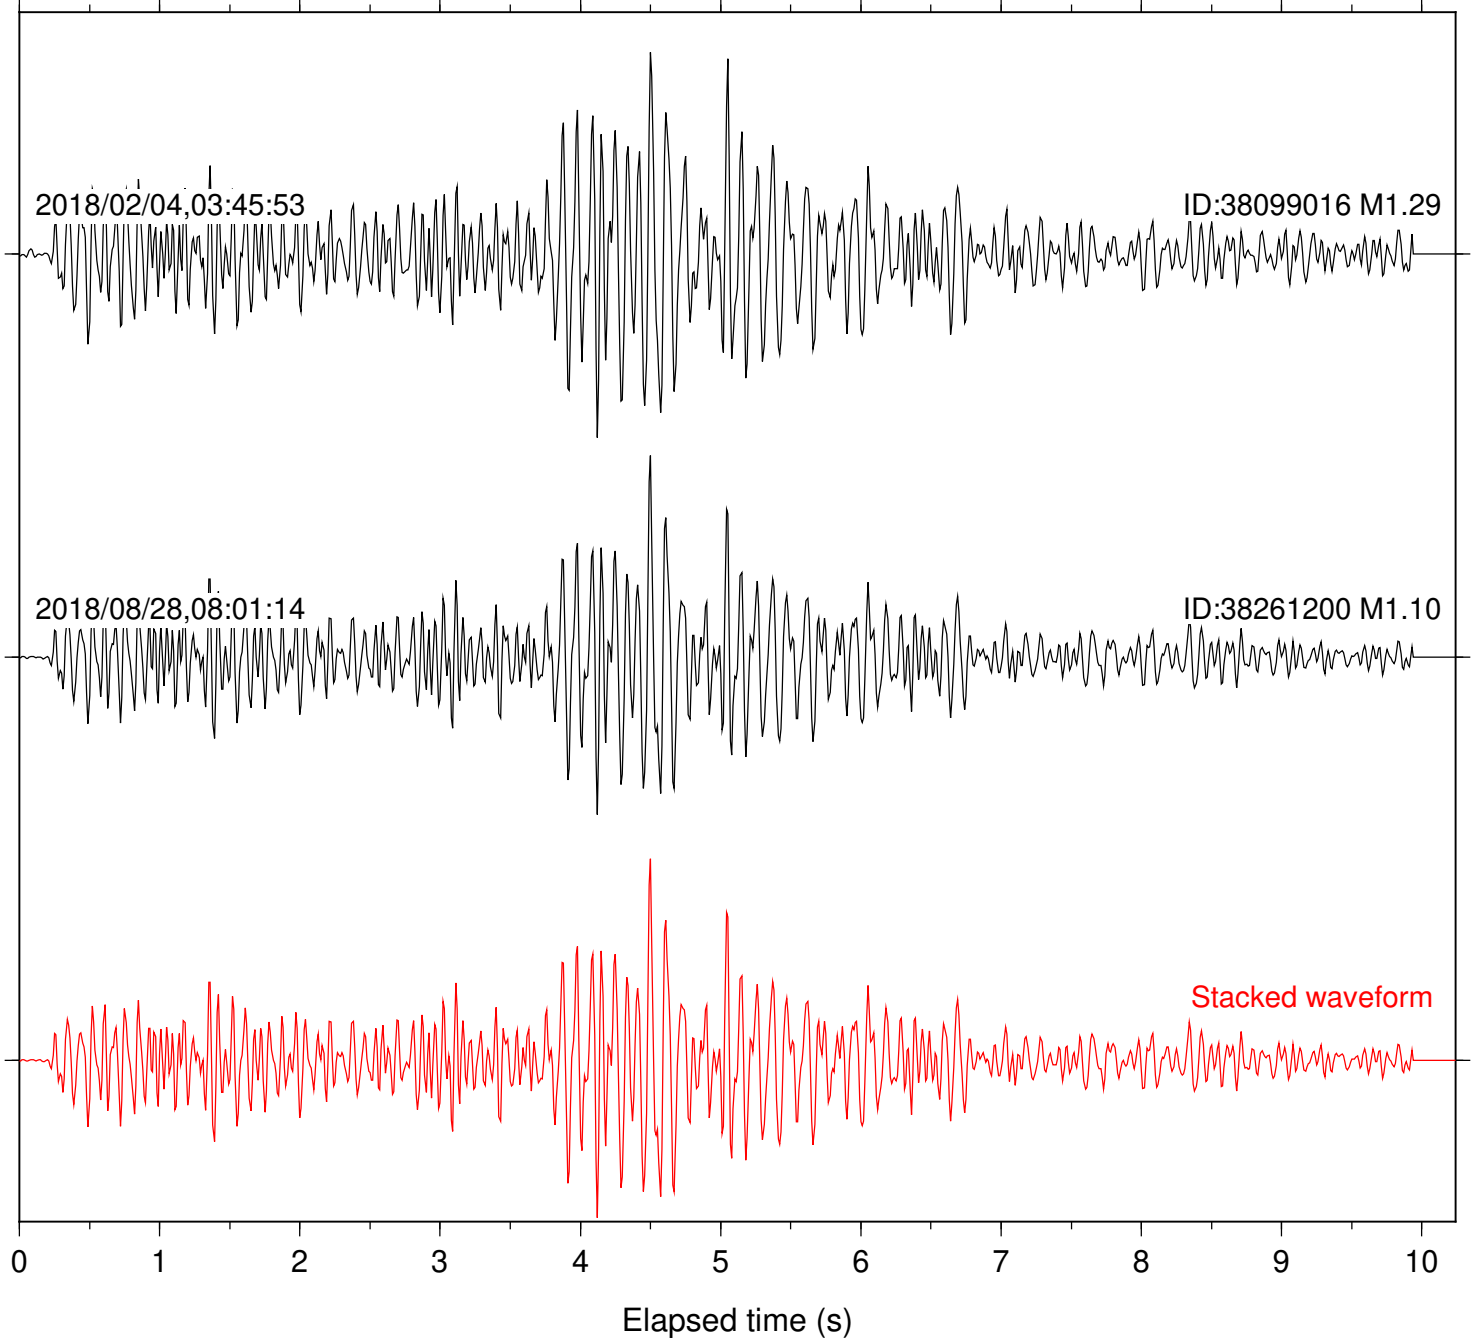

Station: B088 Com: EHZ

Focal depth: 5.24 km

Station: B093 Com: EHZ

Focal depth: 5.24 km

0 1 2 3 4 5 6 7 8 9 10
Elapsed time (s)

Station: B946 Com: EHZ

Focal depth: 5.24 km

Station: BAC Com: EHZ

Focal depth: 5.24 km

Station: CSH Com: HHZ

Focal depth: 5.24 km

Station: DGR Com: HHZ

Focal depth: 5.24 km

Station: FRD Com: HHZ

Focal depth: 5.24 km

Station: HMT2 Com: HHZ

Focal depth: 5.24 km

Station: KNW Com: HHZ

Focal depth: 5.24 km

Station: LKH Com: HHZ

Focal depth: 5.24 km

Station: PFO Com: HHZ

Focal depth: 5.24 km

Station: PLM Com: HHZ

Focal depth: 5.24 km

Station: POB2 Com: HHZ

Focal depth: 5.25 km

Station: SND Com: HHZ

Focal depth: 5.24 km

Station: WMC Com: HHZ

Focal depth: 5.25 km