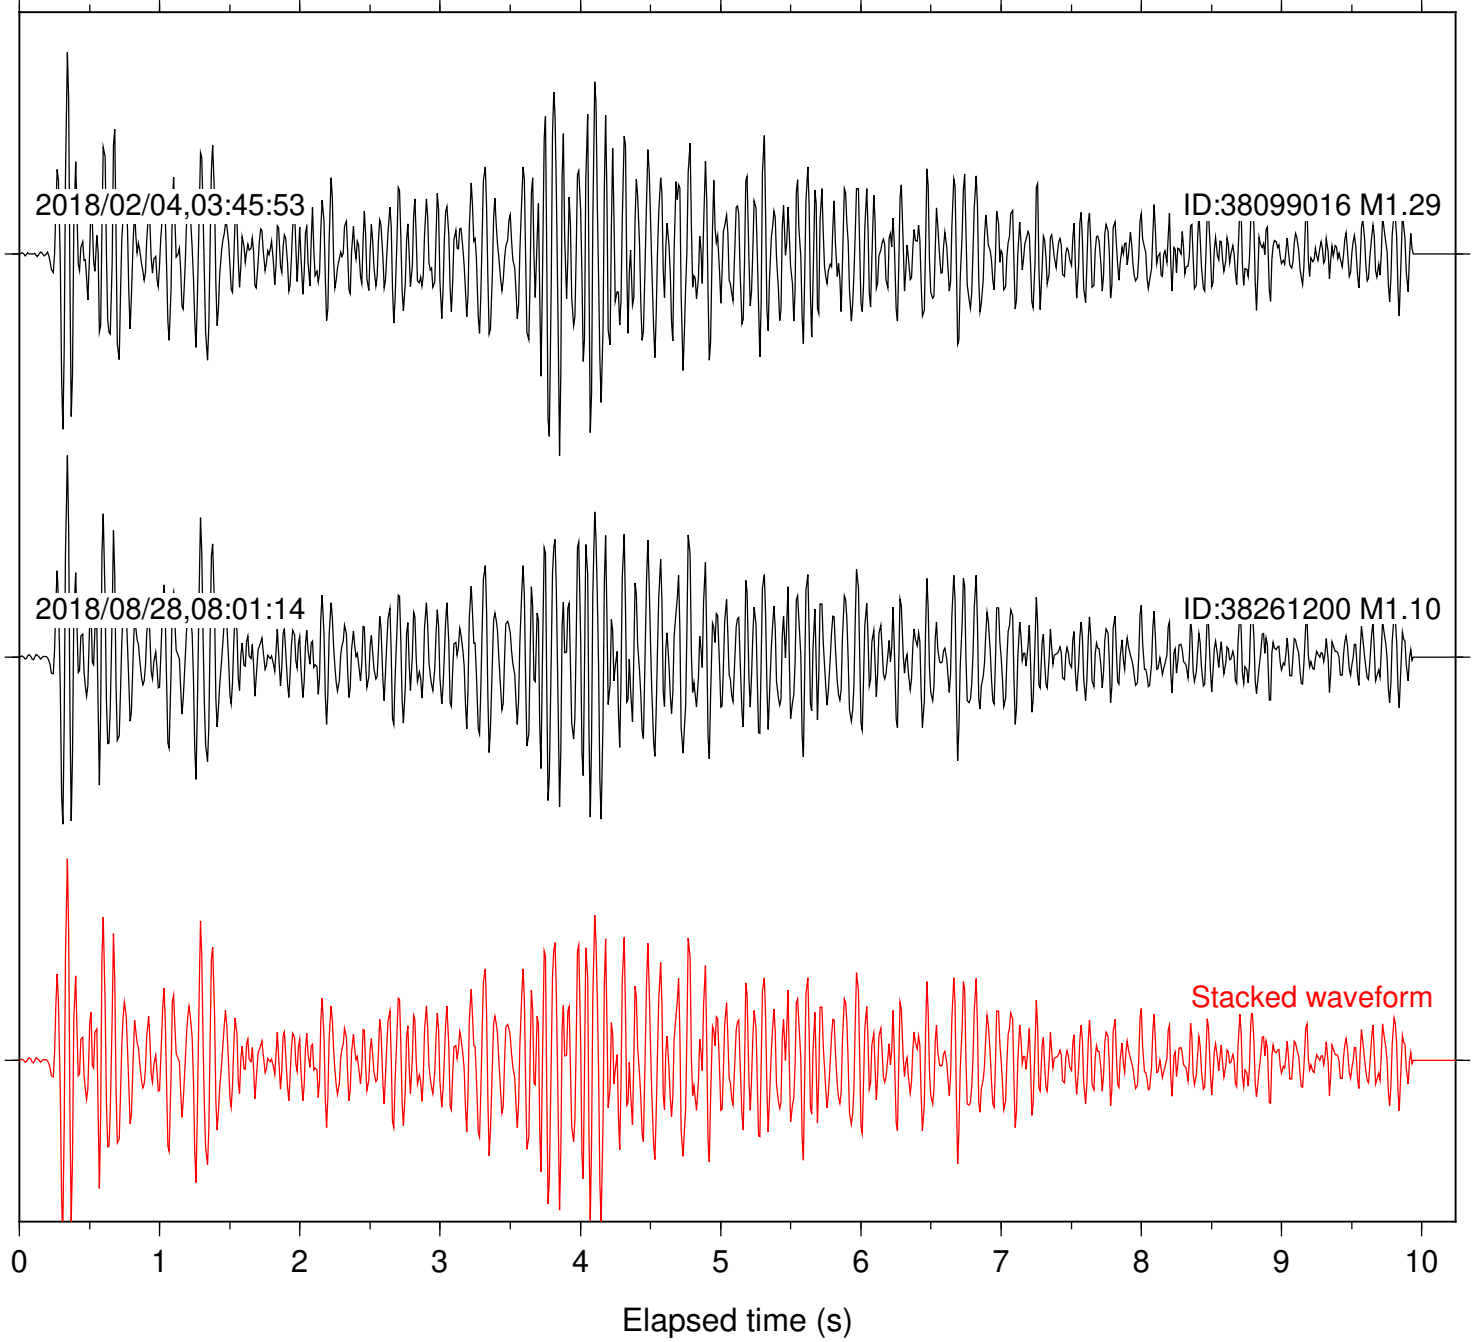

Station: B088 Com: EHZ

Focal depth: 5.24 km

Station: B093 Com: EHZ

Focal depth: 5.24 km

0 1 2 3 4 5 6 7 8 9 10
Elapsed time (s)

Station: B946 Com: EHZ

Focal depth: 5.24 km

Station: BAC Com: EHZ

Focal depth: 5.24 km

Station: CSH Com: HHZ

Focal depth: 5.24 km

Station: DGR Com: HHZ

Focal depth: 5.24 km

Station: FRD Com: HHZ

Focal depth: 5.24 km

Station: HMT2 Com: HHZ

Focal depth: 5.24 km

Station: KNW Com: HHZ

Focal depth: 5.24 km

Station: LKH Com: HHZ

Focal depth: 5.24 km

Station: PFO Com: HHZ

Focal depth: 5.24 km

Station: PLM Com: HHZ

Focal depth: 5.24 km

Station: POB2 Com: HHZ

Focal depth: 5.25 km

Station: SND Com: HHZ

Focal depth: 5.24 km

Station: WMC Com: HHZ

Focal depth: 5.25 km