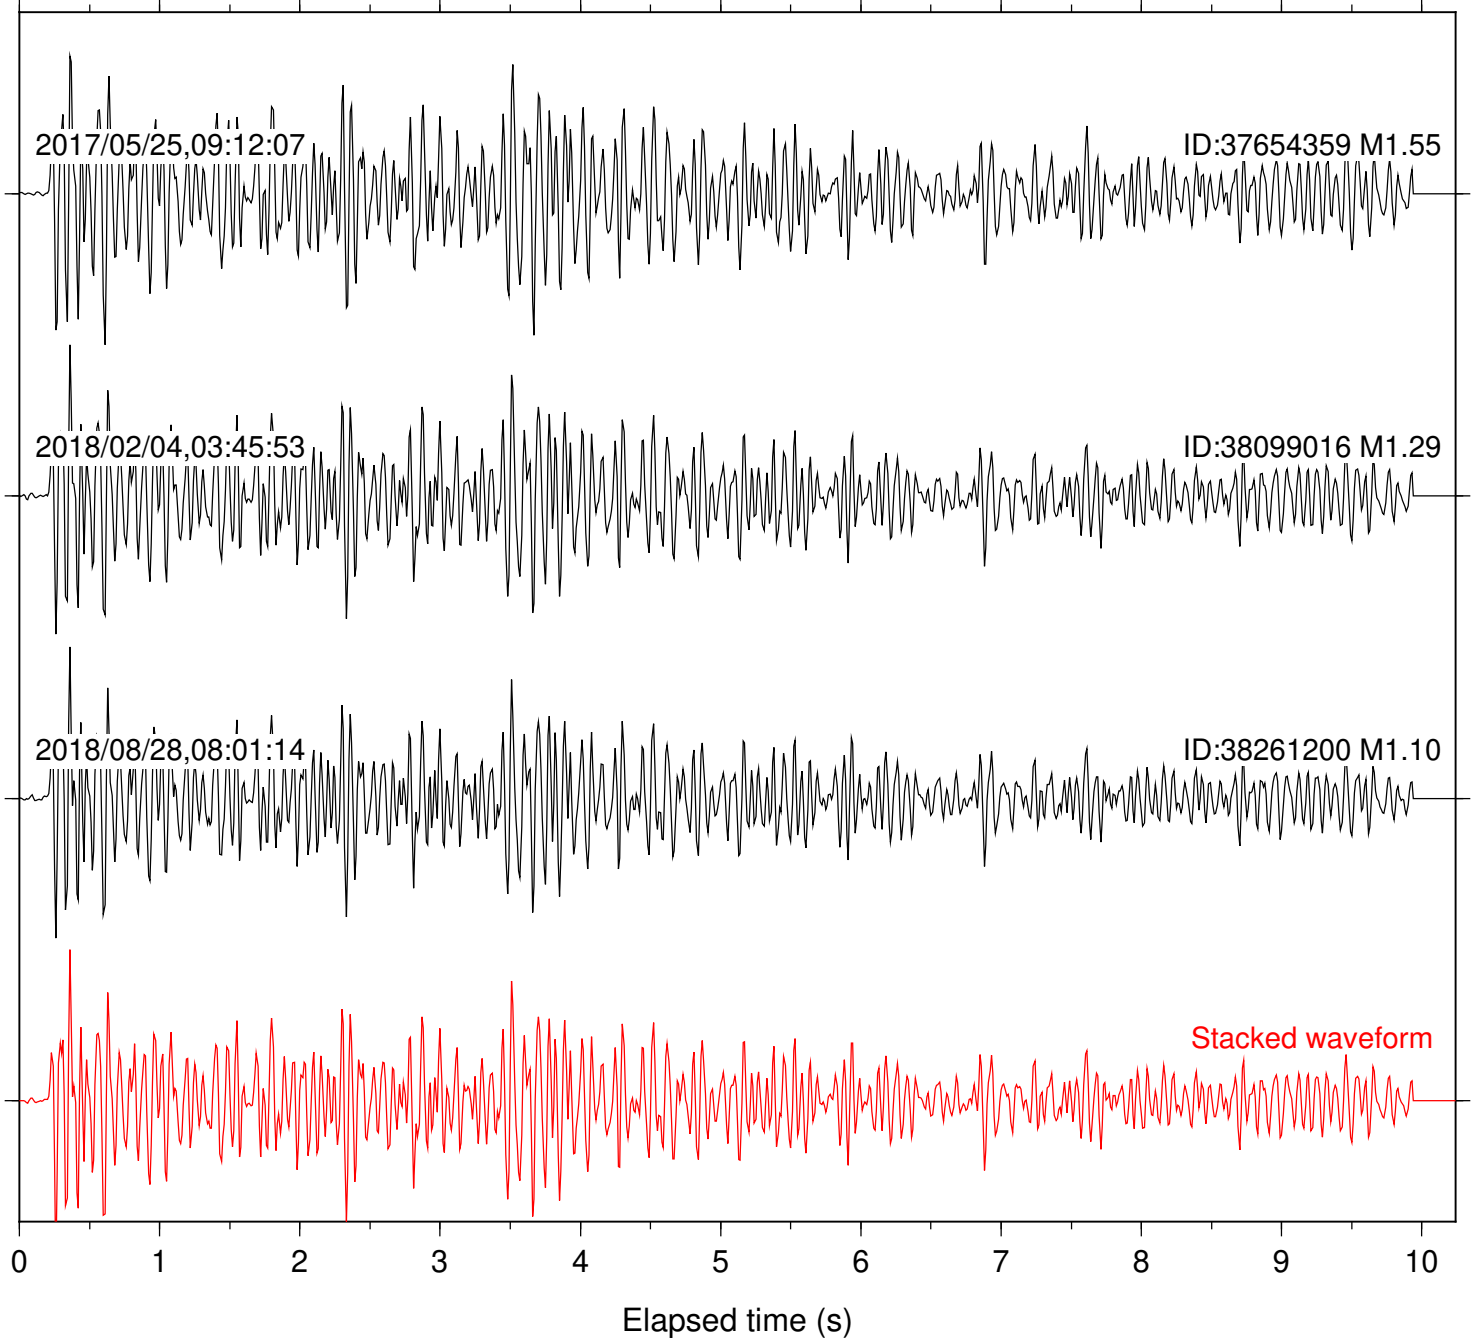

Station: B081 Com: EHZ

Focal depth: 5.24 km

Station: B082 Com: EHZ

Focal depth: 5.24 km

Station: B084 Com: EHZ

Focal depth: 5.24 km

Station: B087 Com: EHZ

Focal depth: 5.24 km

Station: B088 Com: EHZ

Focal depth: 5.24 km

Station: B093 Com: EHZ

Focal depth: 5.24 km

0 1 2 3 4 5 6 7 8 9 10
Elapsed time (s)

Station: B946 Com: EHZ

Focal depth: 5.24 km

Station: BAC Com: EHZ

Focal depth: 5.24 km

Station: CSH Com: HHZ

Focal depth: 5.24 km

Station: DGR Com: HHZ

Focal depth: 5.24 km

Station: FRD Com: HHZ

Focal depth: 5.24 km

Station: HMT2 Com: HHZ

Focal depth: 5.24 km

Station: KNW Com: HHZ

Focal depth: 5.24 km

Station: LKH Com: HHZ

Focal depth: 5.24 km

Station: PFO Com: HHZ

Focal depth: 5.24 km

Station: PLM Com: HHZ