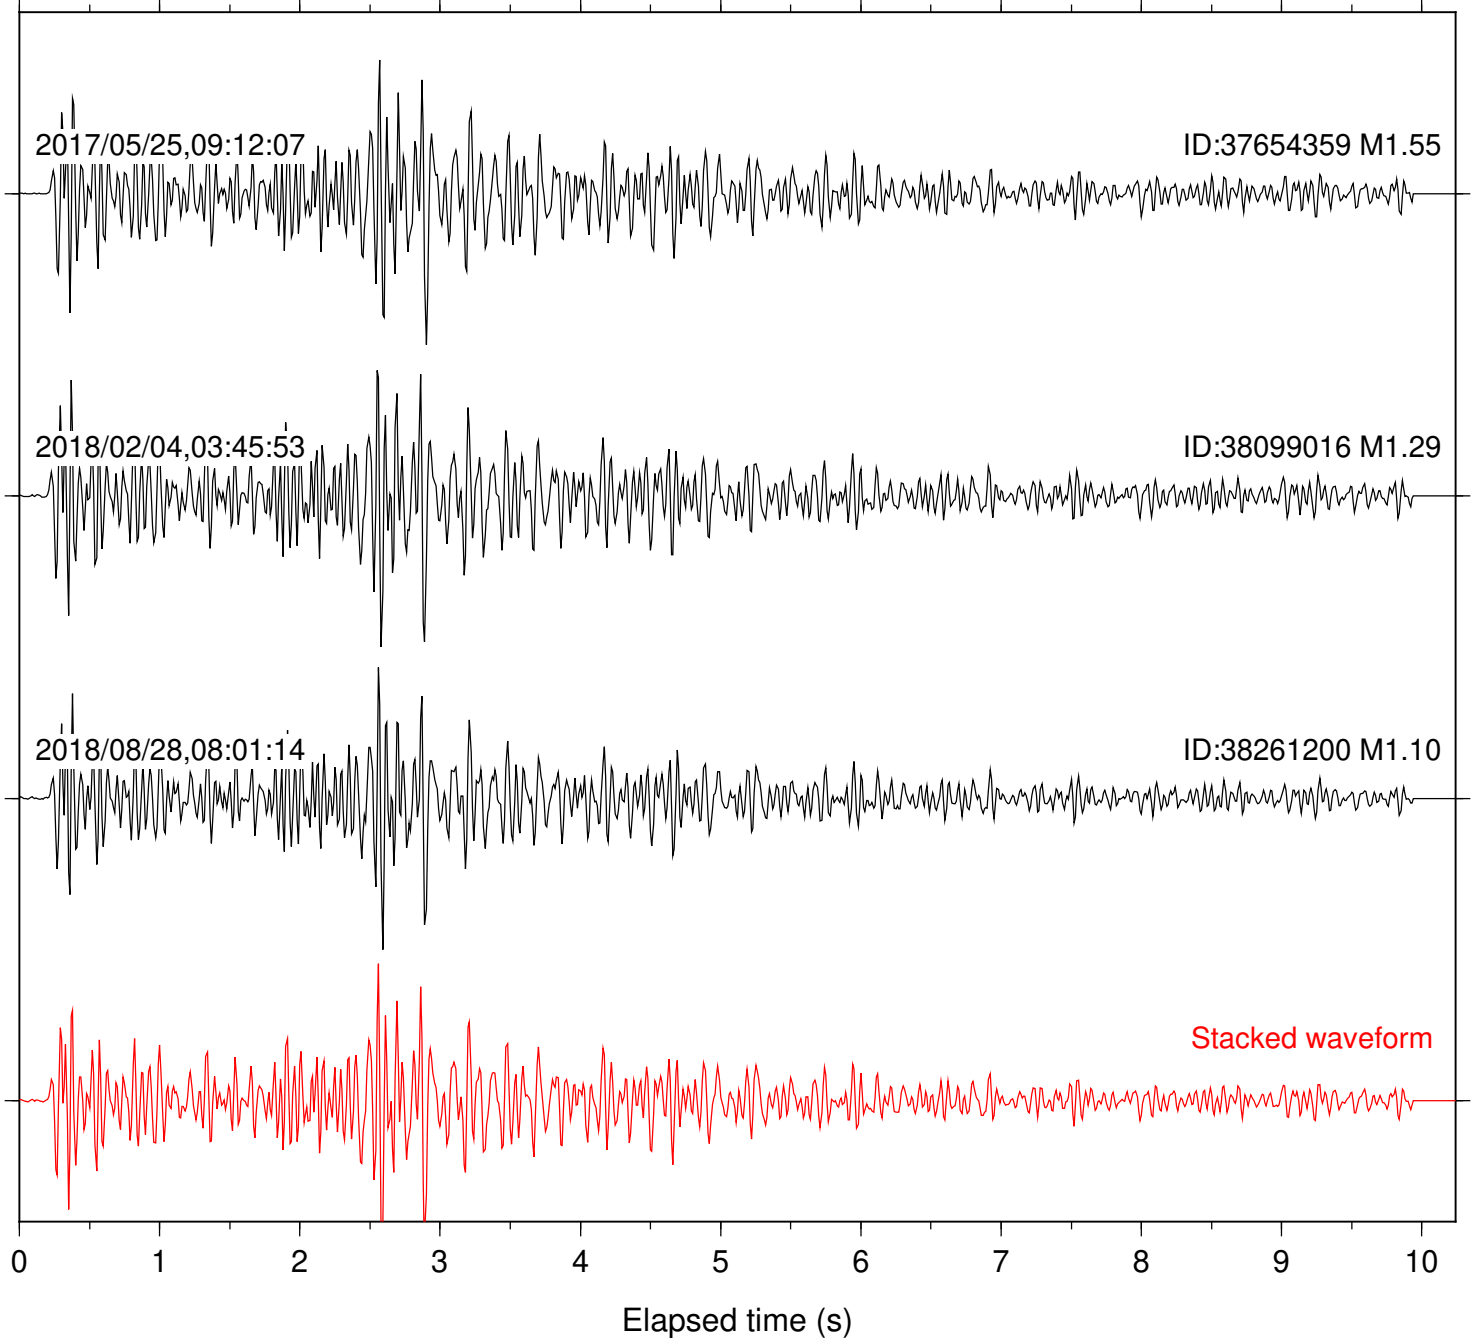

Station: B081 Com: EHZ

Focal depth: 5.24 km

Station: B082 Com: EHZ

Focal depth: 5.24 km

Station: B084 Com: EHZ

Focal depth: 5.24 km

Station: B087 Com: EHZ

Focal depth: 5.24 km

Station: B088 Com: EHZ

Focal depth: 5.24 km

Station: B093 Com: EHZ

Focal depth: 5.24 km

0 1 2 3 4 5 6 7 8 9 10
Elapsed time (s)

Station: B946 Com: EHZ

Focal depth: 5.24 km

Station: BAC Com: EHZ

Focal depth: 5.24 km

Station: CSH Com: HHZ

Focal depth: 5.24 km

Station: DGR Com: HHZ

Focal depth: 5.24 km

Station: FRD Com: HHZ

Focal depth: 5.24 km

Station: HMT2 Com: HHZ

Focal depth: 5.24 km

Station: KNW Com: HHZ

Focal depth: 5.24 km

Station: LKH Com: HHZ

Focal depth: 5.24 km

Station: PFO Com: HHZ

Focal depth: 5.24 km

Station: PLM Com: HHZ