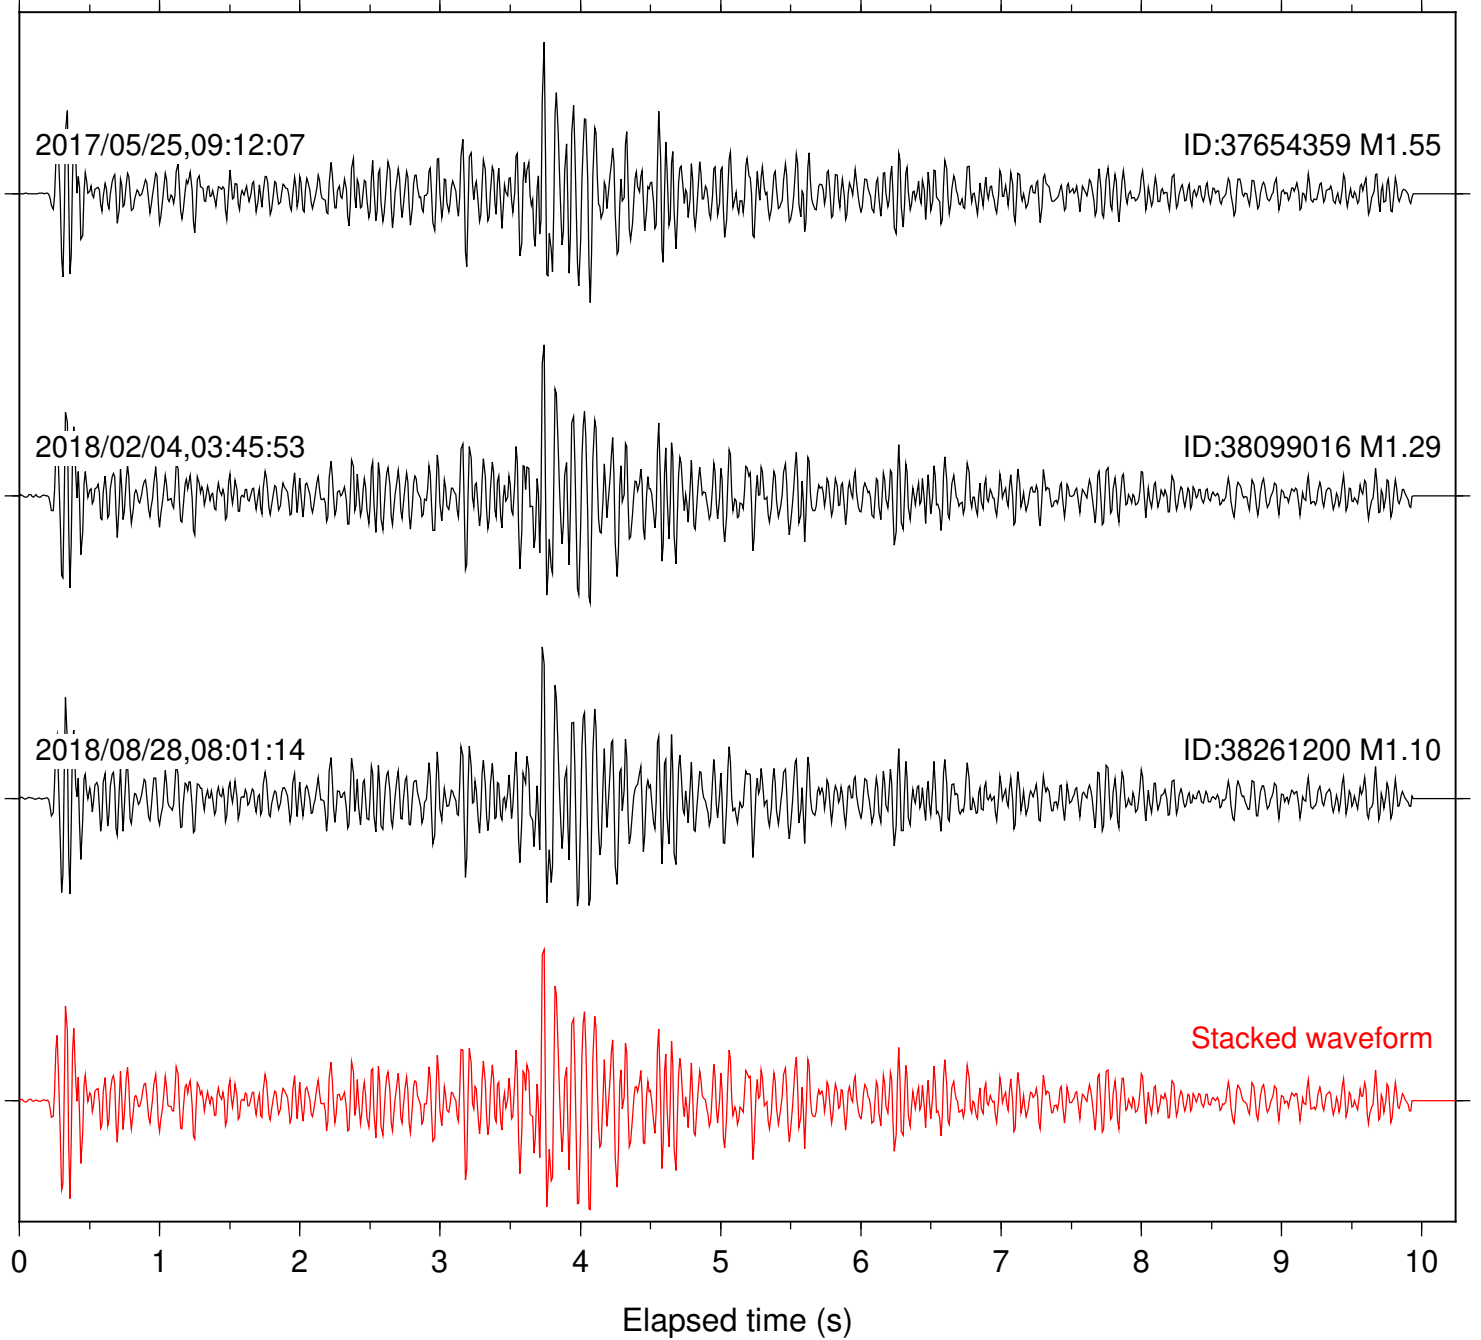

Station: B081 Com: EHZ

Focal depth: 5.24 km

Station: B082 Com: EHZ

Focal depth: 5.24 km

Station: B084 Com: EHZ

Focal depth: 5.24 km

Station: B087 Com: EHZ

Focal depth: 5.24 km

Station: B088 Com: EHZ

Focal depth: 5.24 km

Station: B093 Com: EHZ

Focal depth: 5.24 km

0 1 2 3 4 5 6 7 8 9 10
Elapsed time (s)

Station: B946 Com: EHZ

Focal depth: 5.24 km

Station: BAC Com: EHZ

Focal depth: 5.24 km

Station: CSH Com: HHZ

Focal depth: 5.24 km

Station: DGR Com: HHZ

Focal depth: 5.24 km

Station: FRD Com: HHZ

Focal depth: 5.24 km

Station: HMT2 Com: HHZ

Focal depth: 5.24 km

Station: KNW Com: HHZ

Focal depth: 5.24 km

Station: LKH Com: HHZ

Focal depth: 5.24 km

Station: PFO Com: HHZ

Focal depth: 5.24 km

Station: PLM Com: HHZ