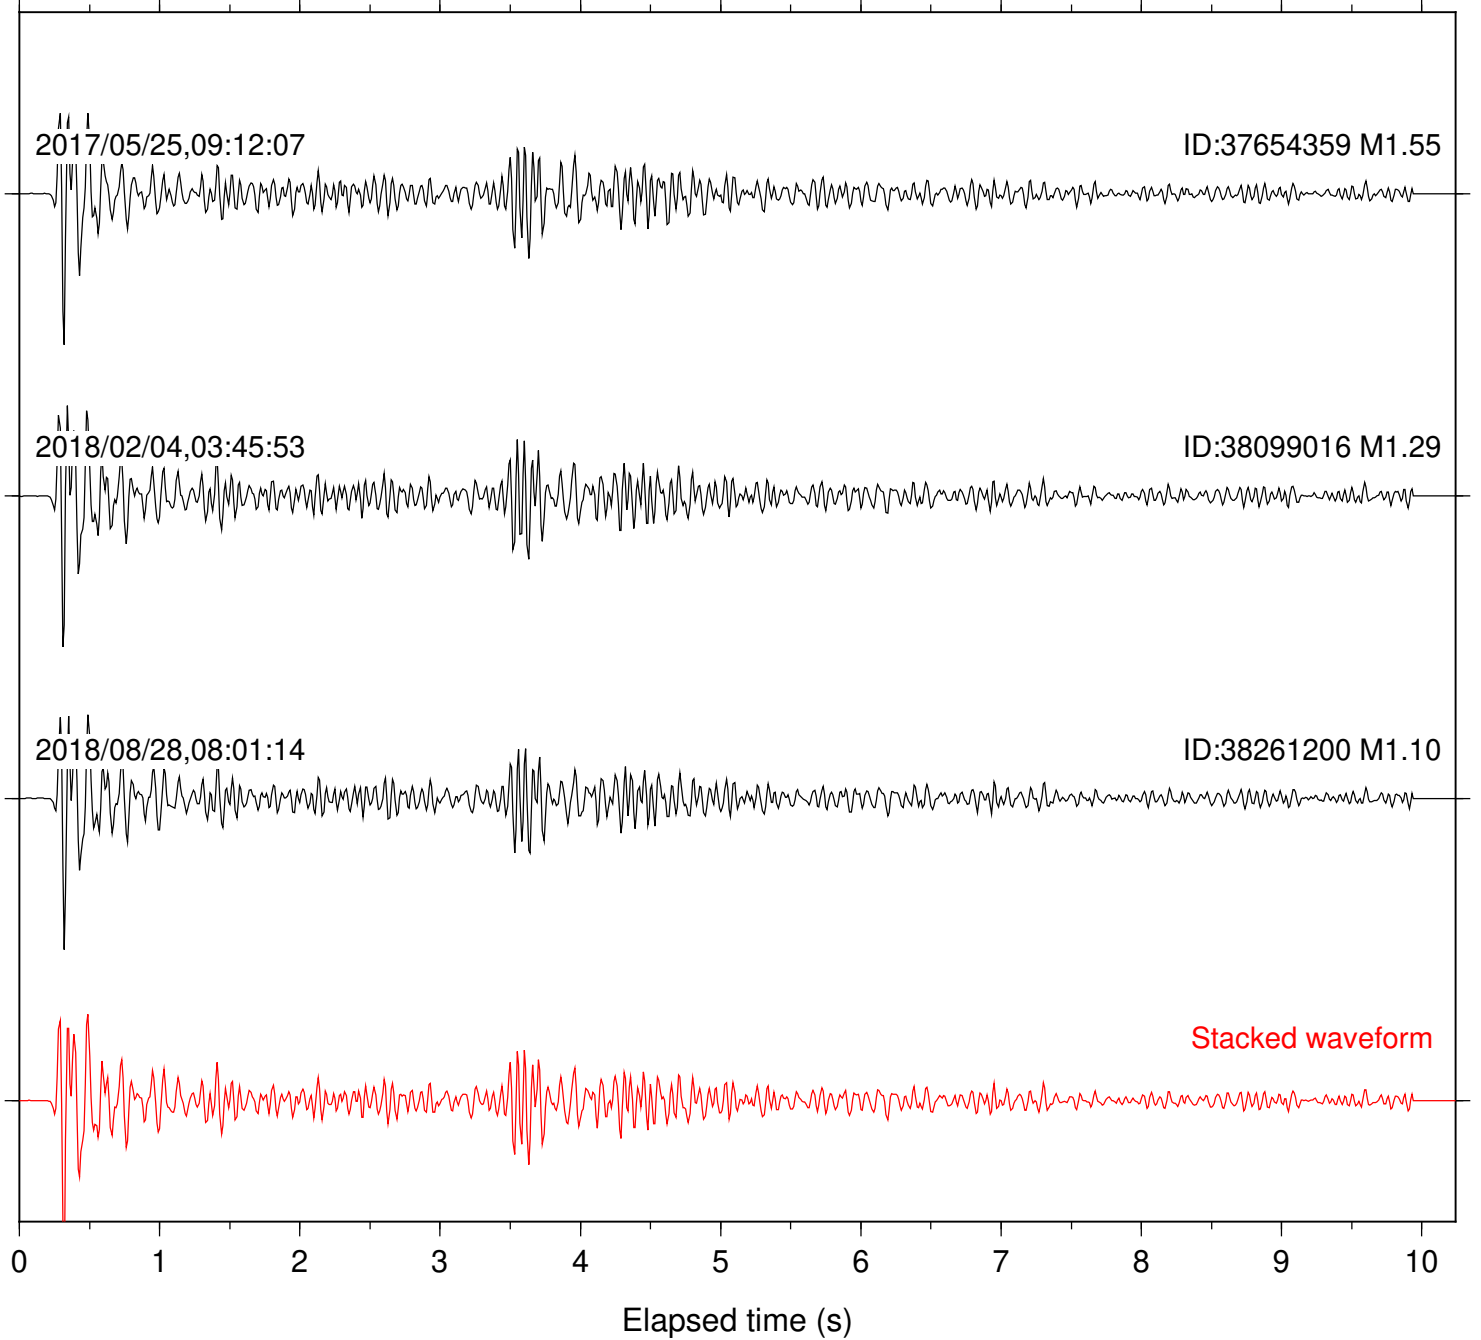

Station: B088 Com: EHZ

Focal depth: 5.24 km

Station: B093 Com: EHZ

Focal depth: 5.24 km

0 1 2 3 4 5 6 7 8 9 10
Elapsed time (s)

Station: B946 Com: EHZ

Focal depth: 5.24 km

Station: BAC Com: EHZ

Focal depth: 5.24 km

Station: CSH Com: HHZ

Focal depth: 5.24 km

Station: DGR Com: HHZ

Focal depth: 5.24 km

Station: FRD Com: HHZ

Focal depth: 5.24 km

Station: HMT2 Com: HHZ

Focal depth: 5.24 km

Station: KNW Com: HHZ

Focal depth: 5.24 km

Station: LKH Com: HHZ

Focal depth: 5.24 km

Station: PFO Com: HHZ

Focal depth: 5.24 km

Station: PLM Com: HHZ

Focal depth: 5.24 km

Station: POB2 Com: HHZ

Focal depth: 5.25 km

Station: SND Com: HHZ

Focal depth: 5.24 km

Station: WMC Com: HHZ

Focal depth: 5.25 km