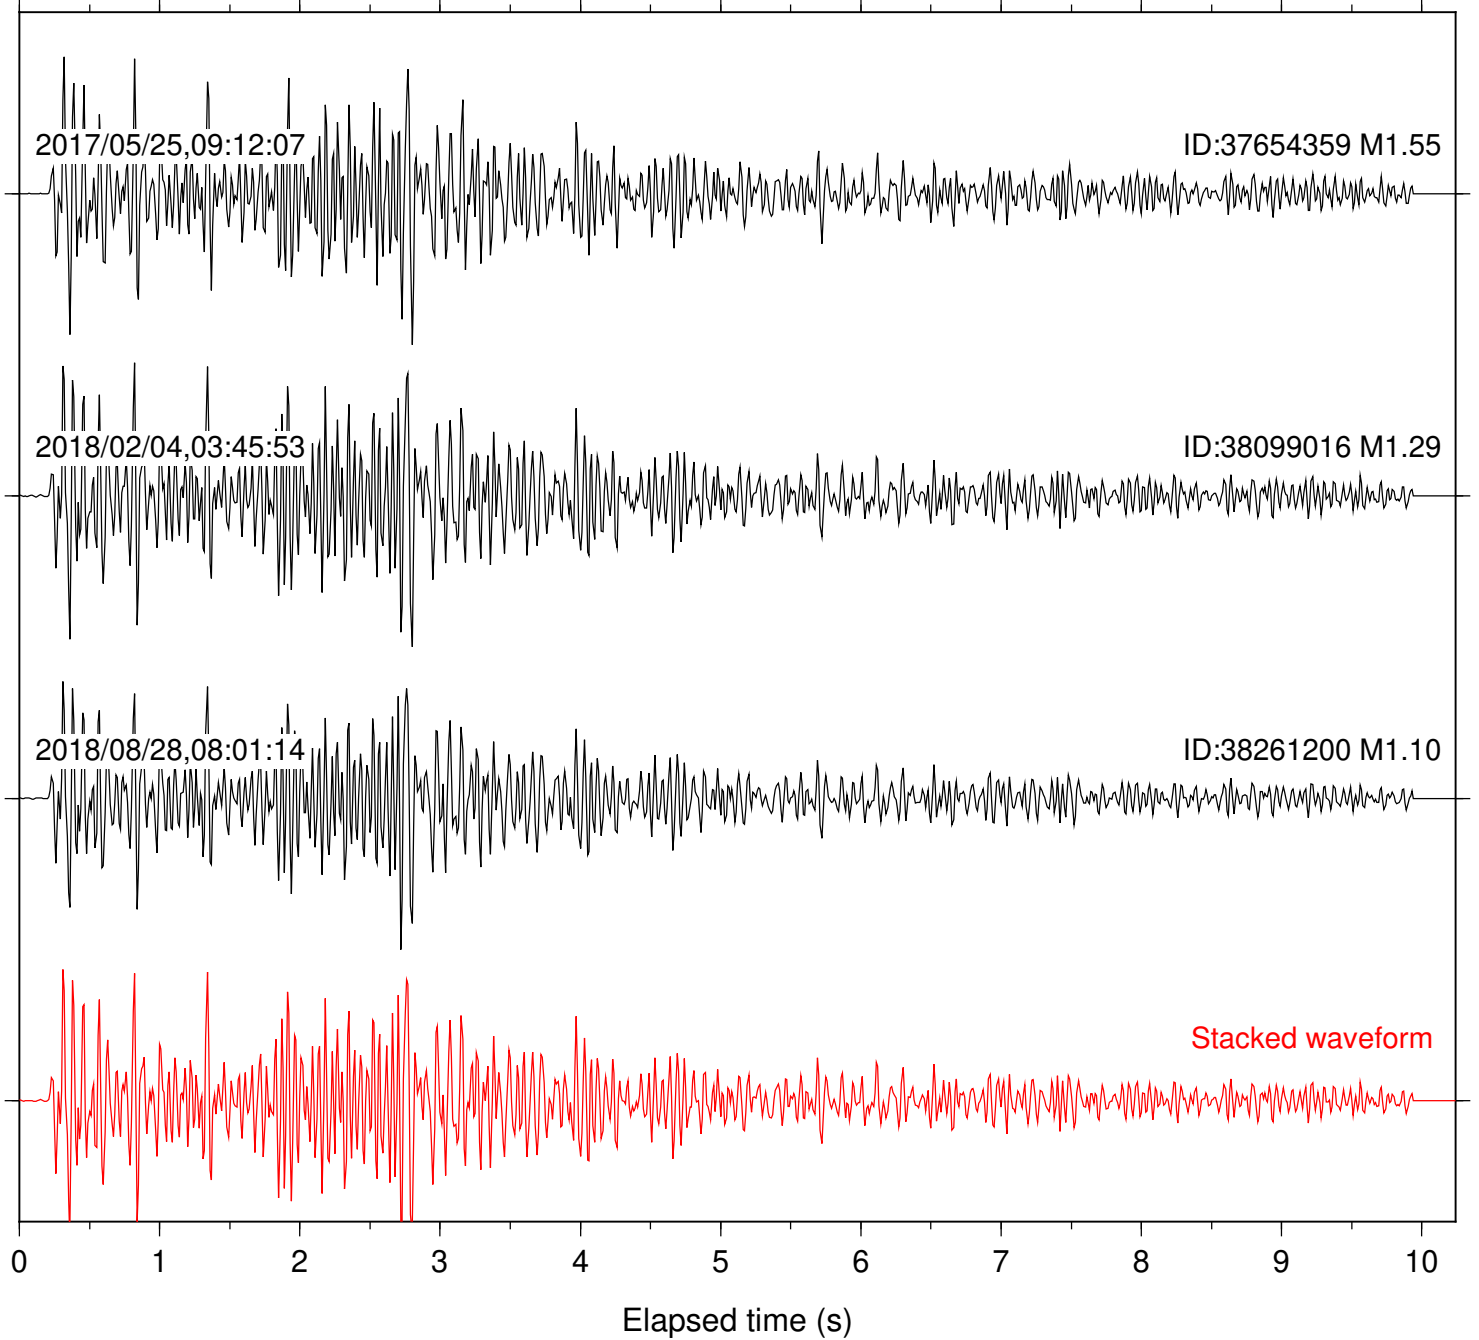

Station: B088 Com: EHZ

Focal depth: 5.24 km

Station: B093 Com: EHZ

Focal depth: 5.24 km

0 1 2 3 4 5 6 7 8 9 10
Elapsed time (s)

Station: B946 Com: EHZ

Focal depth: 5.24 km

Station: BAC Com: EHZ

Focal depth: 5.24 km

Station: CSH Com: HHZ

Focal depth: 5.24 km

Station: DGR Com: HHZ

Focal depth: 5.24 km

Station: FRD Com: HHZ

Focal depth: 5.24 km

Station: HMT2 Com: HHZ

Focal depth: 5.24 km

Station: KNW Com: HHZ

Focal depth: 5.24 km

Station: LKH Com: HHZ

Focal depth: 5.24 km

Station: PFO Com: HHZ

Focal depth: 5.24 km

Station: PLM Com: HHZ

Focal depth: 5.24 km

Station: POB2 Com: HHZ

Focal depth: 5.25 km

Station: SND Com: HHZ

Focal depth: 5.24 km

Station: WMC Com: HHZ

Focal depth: 5.25 km