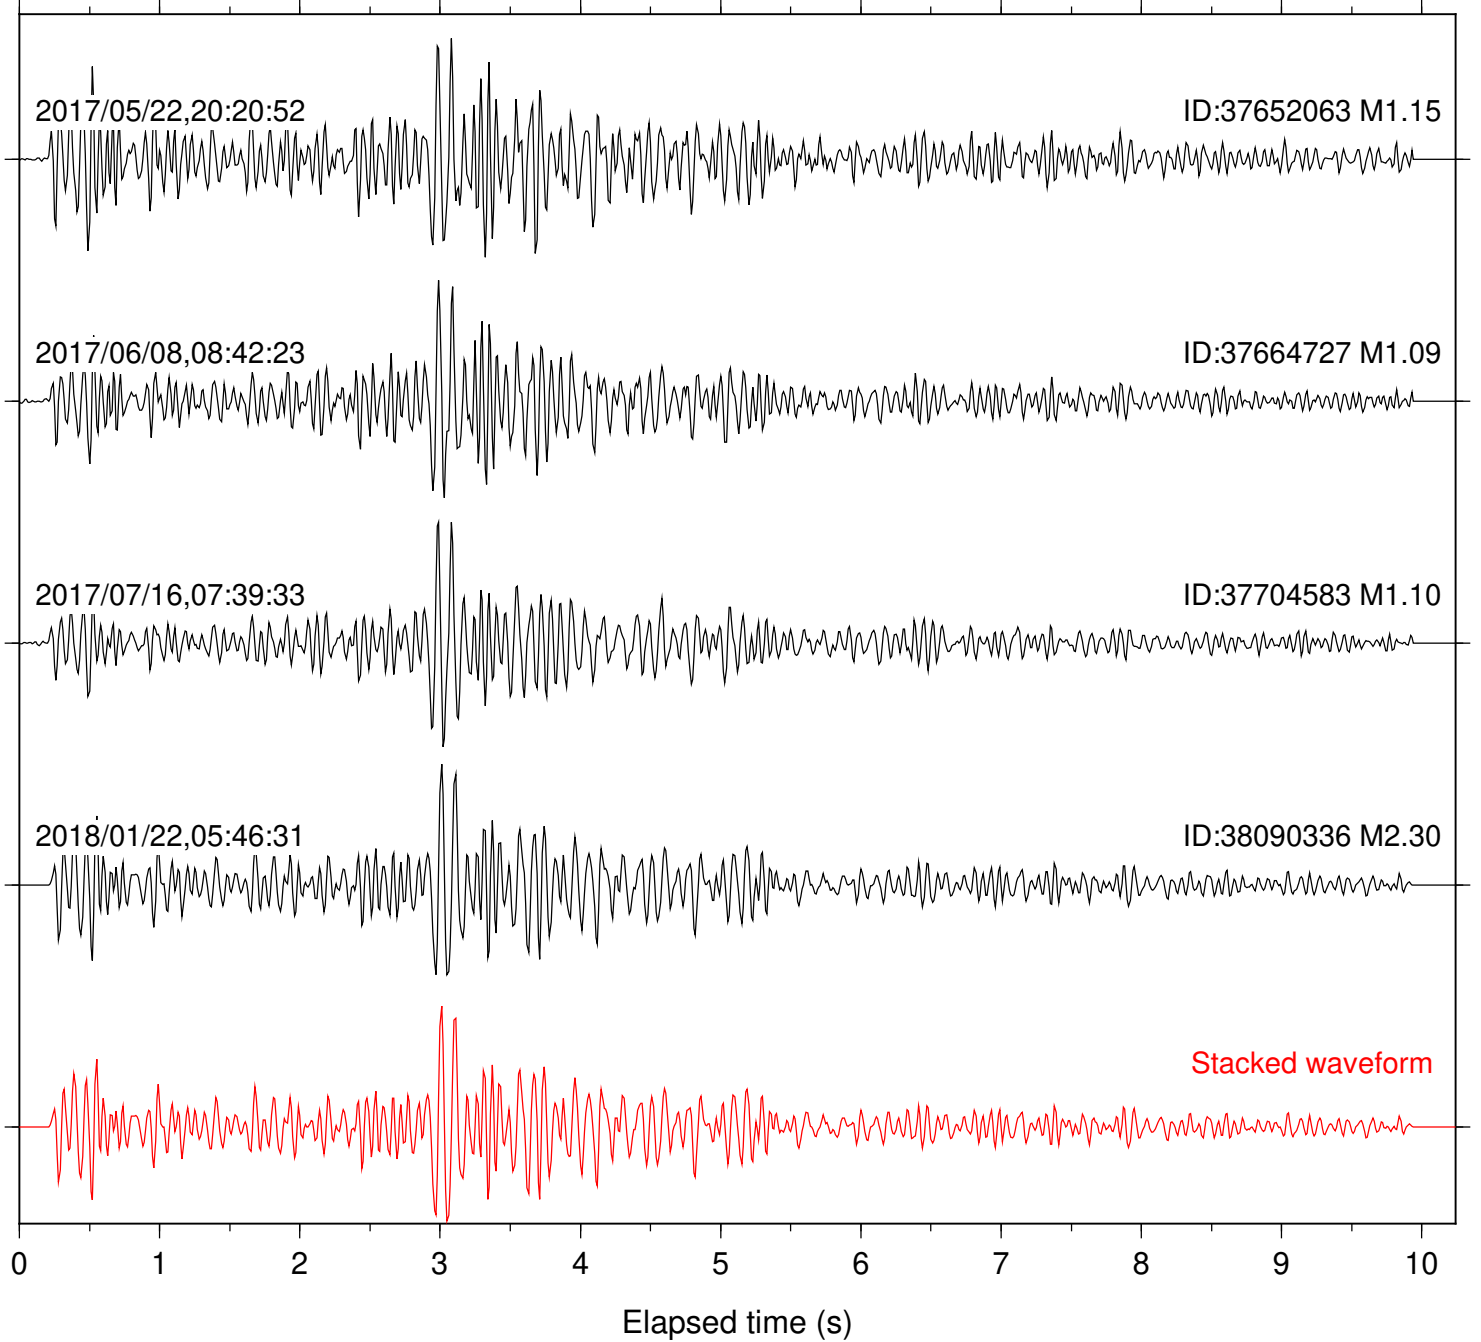

Station: B082 Com: EHZ

Focal depth: 7.55 km

Station: B084 Com: EHZ

Focal depth: 7.55 km

Station: B087 Com: EHZ

Focal depth: 7.55 km

Station: B088 Com: EHZ

Focal depth: 7.55 km

Station: B093 Com: EHZ

Focal depth: 6.83 km

2017/06/08,08:42:23

ID:37664727 M1.09

2017/07/16,07:39:33

ID:37704583 M1.10

Stacked waveform

0 1 2 3 4 5 6 7 8 9 10  
Elapsed time (s)

Station: B946 Com: EHZ

Focal depth: 6.83 km

Station: CSH Com: HHZ

Focal depth: 6.83 km

Station: DGR Com: HHZ

Focal depth: 6.83 km

Station: FRD Com: HHZ

Focal depth: 7.55 km

Station: HMT2 Com: HHZ

Focal depth: 6.83 km

Station: PFO Com: HHZ

Focal depth: 6.83 km

Station: POB2 Com: HHZ

Focal depth: 6.83 km

Station: SND Com: HHZ

Focal depth: 7.55 km