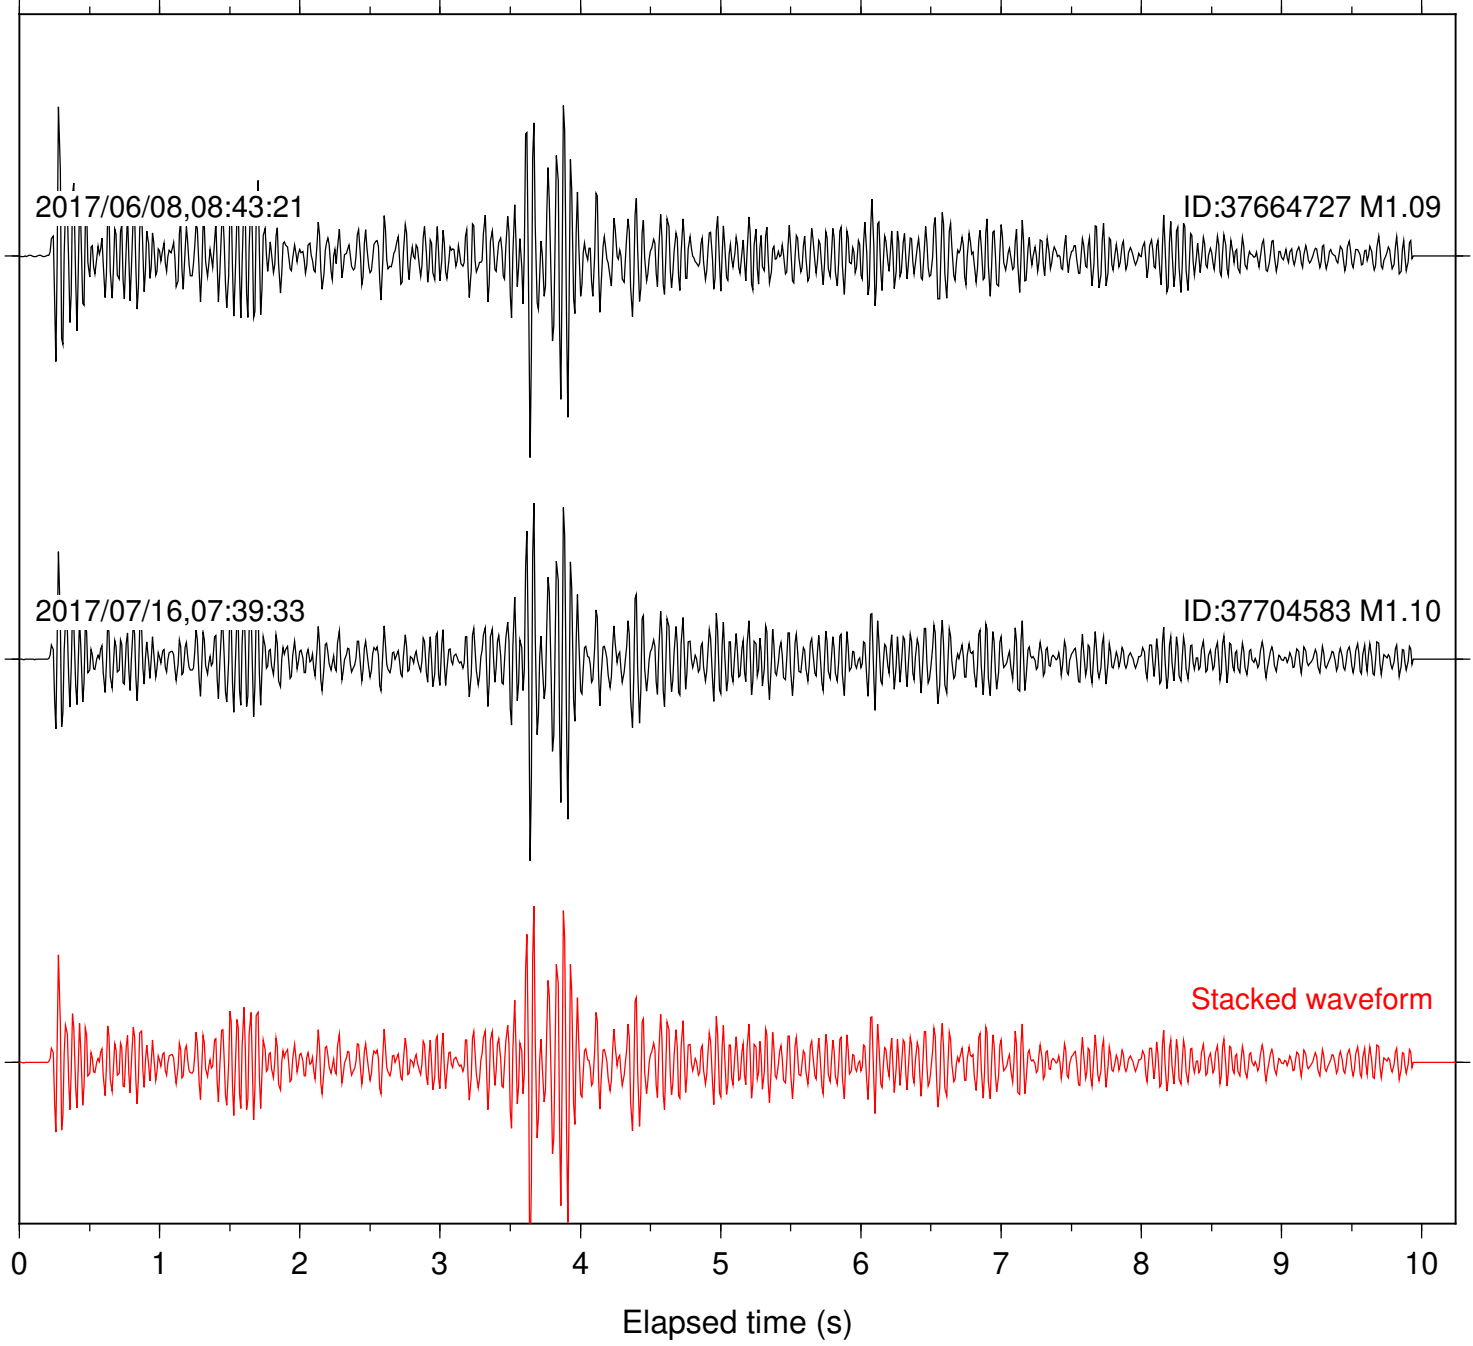

Station: B082 Com: EHZ

Focal depth: 7.55 km

Station: B084 Com: EHZ

Focal depth: 7.55 km

Station: B087 Com: EHZ

Focal depth: 7.55 km

Station: B088 Com: EHZ

Focal depth: 7.55 km

Station: B093 Com: EHZ

Focal depth: 6.83 km

2017/06/08,08:42:23

ID:37664727 M1.09

2017/07/16,07:39:33

ID:37704583 M1.10

Stacked waveform

0 1 2 3 4 5 6 7 8 9 10  
Elapsed time (s)

Station: B946 Com: EHZ

Focal depth: 6.83 km

Station: CSH Com: HHZ

Focal depth: 6.83 km

Station: DGR Com: HHZ

Focal depth: 6.83 km

Station: FRD Com: HHZ

Focal depth: 7.55 km

Station: HMT2 Com: HHZ

Focal depth: 6.83 km

Station: PFO Com: HHZ

Focal depth: 6.83 km

Station: POB2 Com: HHZ

Focal depth: 6.83 km

Station: SND Com: HHZ

Focal depth: 7.55 km