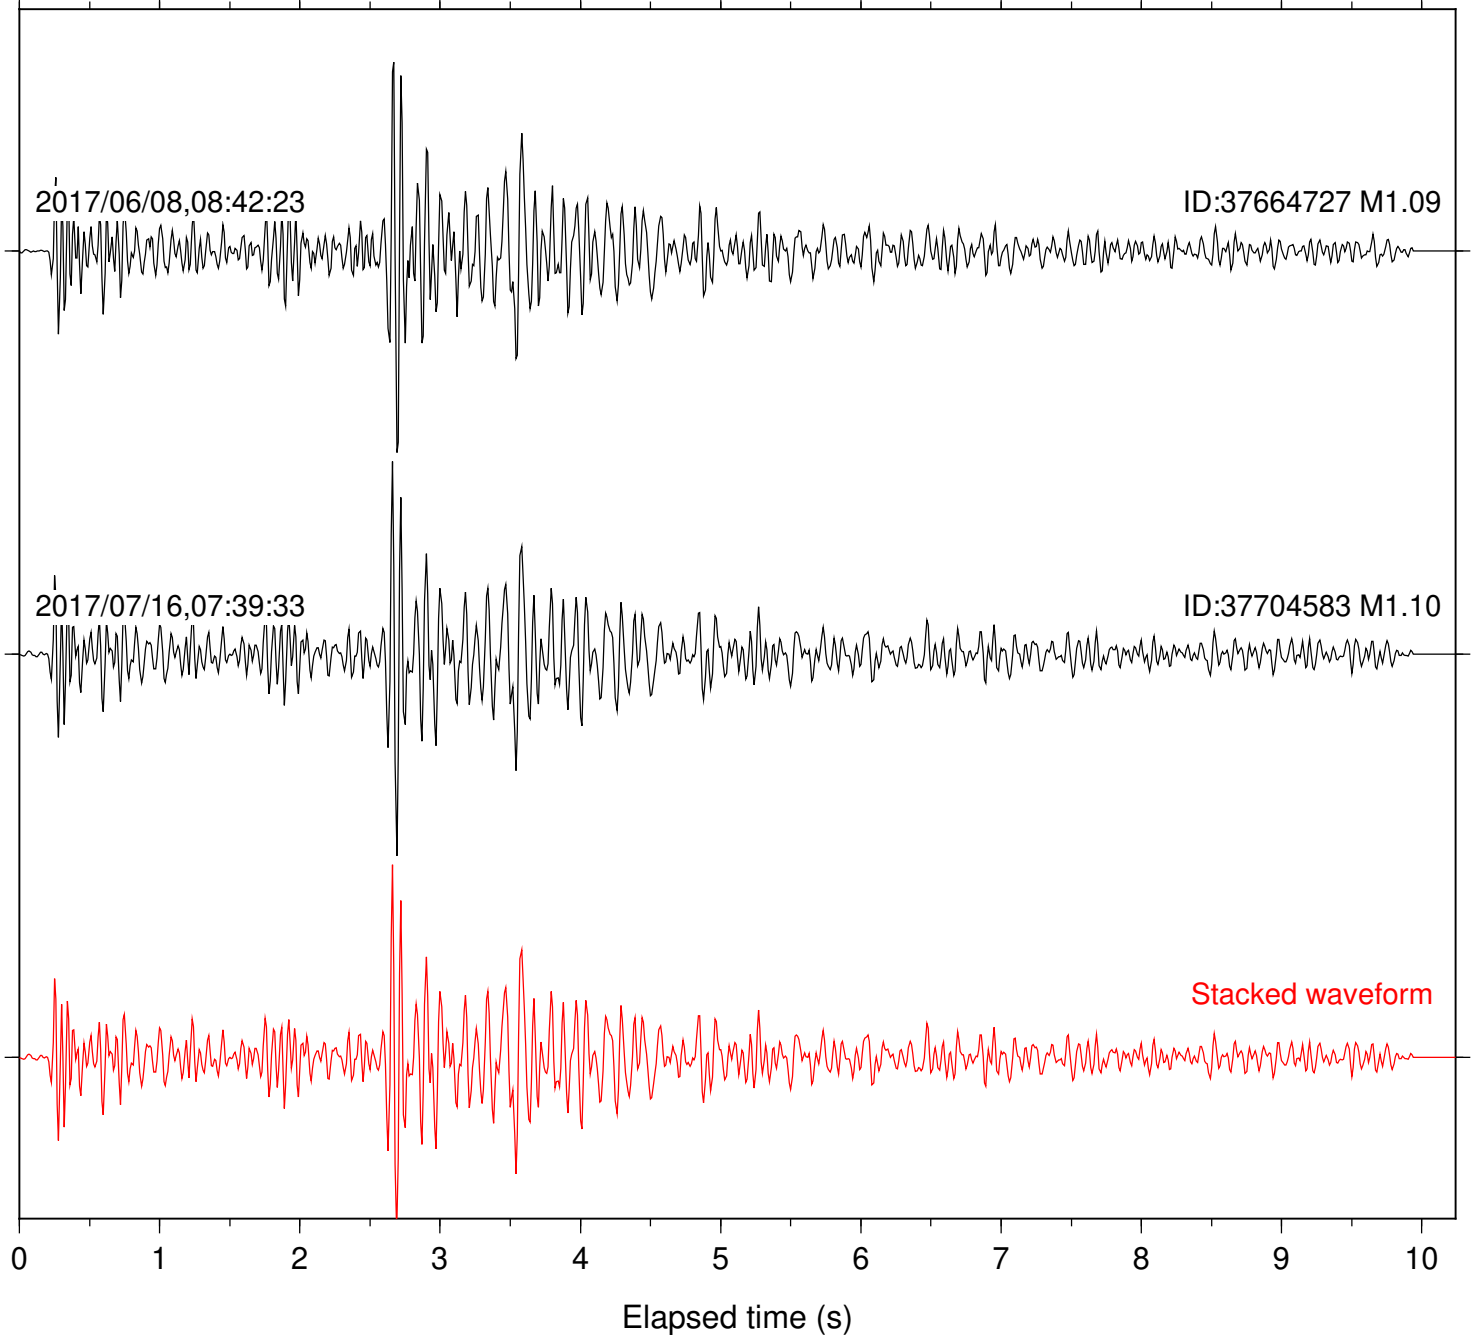

Station: B082 Com: EHZ

Focal depth: 7.55 km

Station: B084 Com: EHZ

Focal depth: 7.55 km

Station: B087 Com: EHZ

Focal depth: 7.55 km

Station: B088 Com: EHZ

Focal depth: 7.55 km

Station: B093 Com: EHZ

Focal depth: 6.83 km

2017/06/08,08:42:23

ID:37664727 M1.09

2017/07/16,07:39:33

ID:37704583 M1.10

Stacked waveform

0 1 2 3 4 5 6 7 8 9 10  
Elapsed time (s)

Station: B946 Com: EHZ

Focal depth: 6.83 km

Station: CSH Com: HHZ

Focal depth: 6.83 km

Station: DGR Com: HHZ

Focal depth: 6.83 km

Station: FRD Com: HHZ

Focal depth: 7.55 km

Station: HMT2 Com: HHZ

Focal depth: 6.83 km

Station: PFO Com: HHZ

Focal depth: 6.83 km

Station: POB2 Com: HHZ

Focal depth: 6.83 km

Station: SND Com: HHZ

Focal depth: 7.55 km