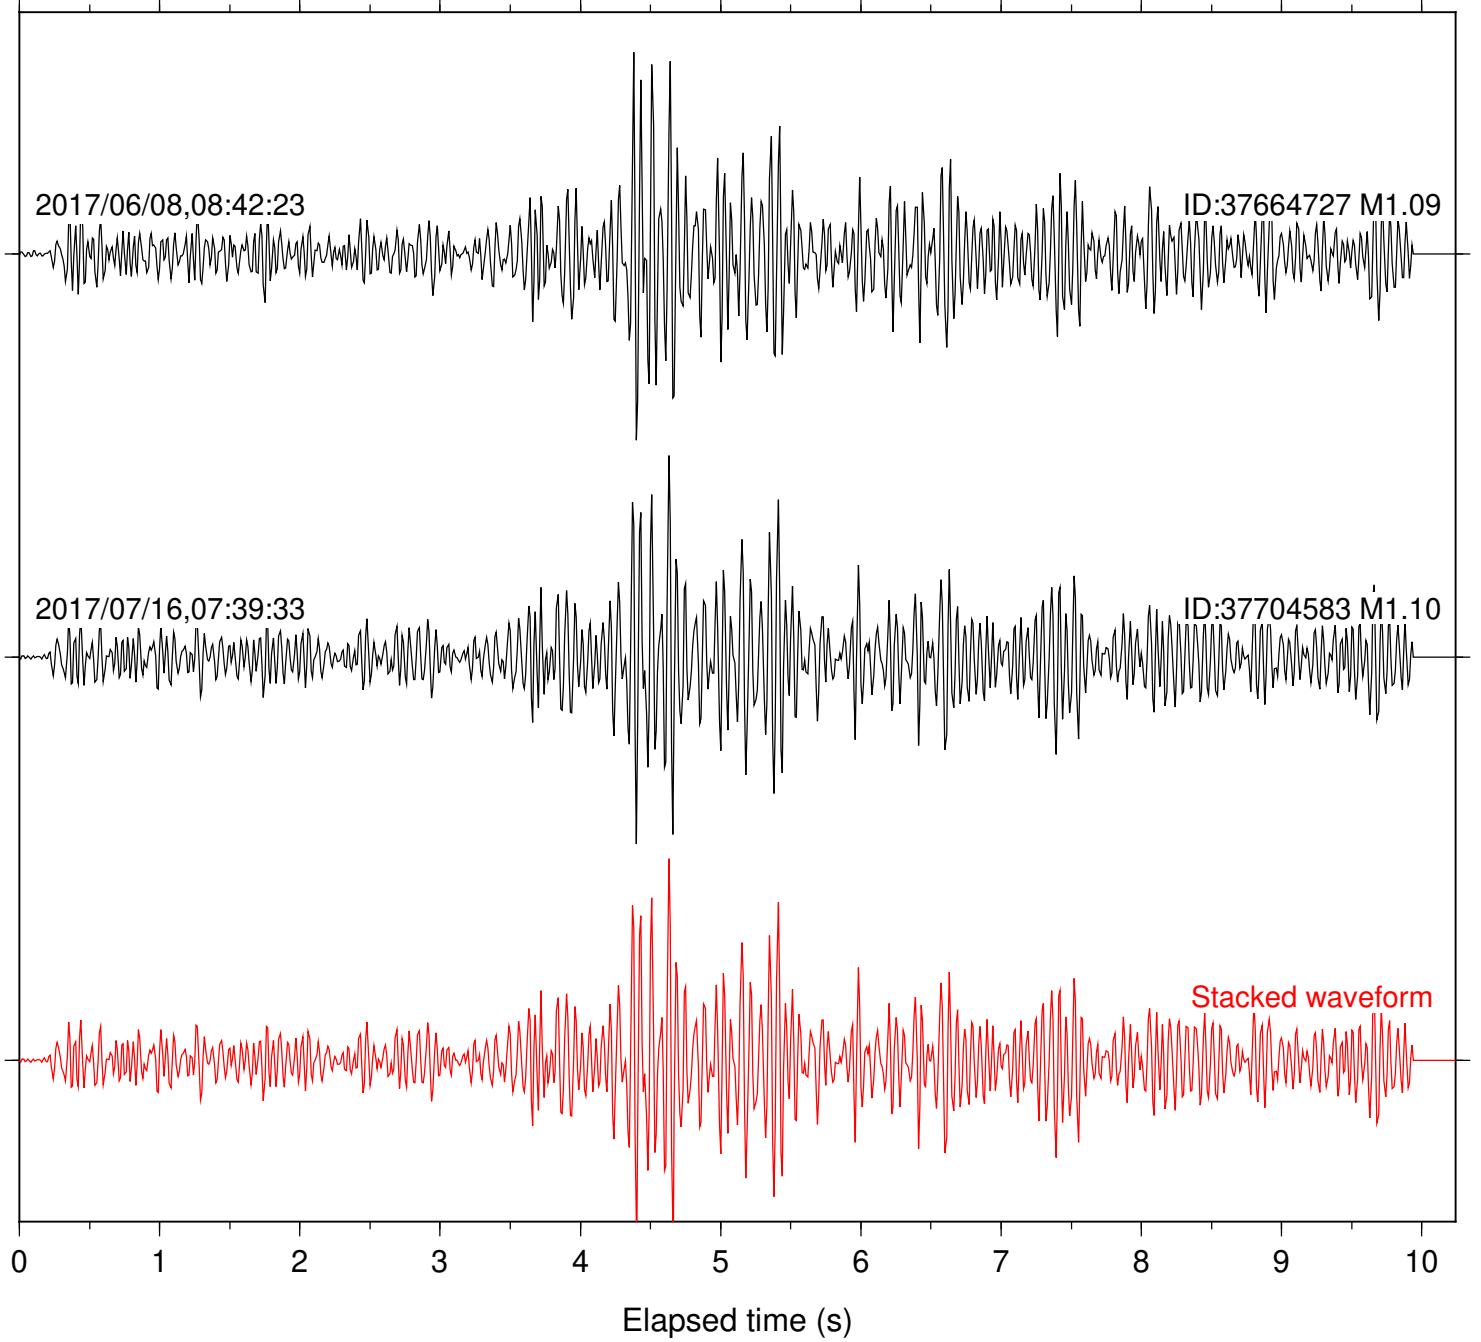

Station: B082 Com: EHZ

Focal depth: 7.55 km

Station: B084 Com: EHZ

Focal depth: 7.55 km

Station: B087 Com: EHZ

Focal depth: 7.55 km

Station: B088 Com: EHZ

Focal depth: 7.55 km

Station: B093 Com: EHZ

Focal depth: 6.83 km

2017/06/08,08:42:23

ID:37664727 M1.09

2017/07/16,07:39:33

ID:37704583 M1.10

Stacked waveform

0 1 2 3 4 5 6 7 8 9 10  
Elapsed time (s)

Station: B946 Com: EHZ

Focal depth: 6.83 km

Station: CSH Com: HHZ

Focal depth: 6.83 km

Station: DGR Com: HHZ

Focal depth: 6.83 km

Station: FRD Com: HHZ

Focal depth: 7.55 km

Station: HMT2 Com: HHZ

Focal depth: 6.83 km

Station: PFO Com: HHZ

Focal depth: 6.83 km

Station: POB2 Com: HHZ

Focal depth: 6.83 km

Station: SND Com: HHZ

Focal depth: 7.55 km