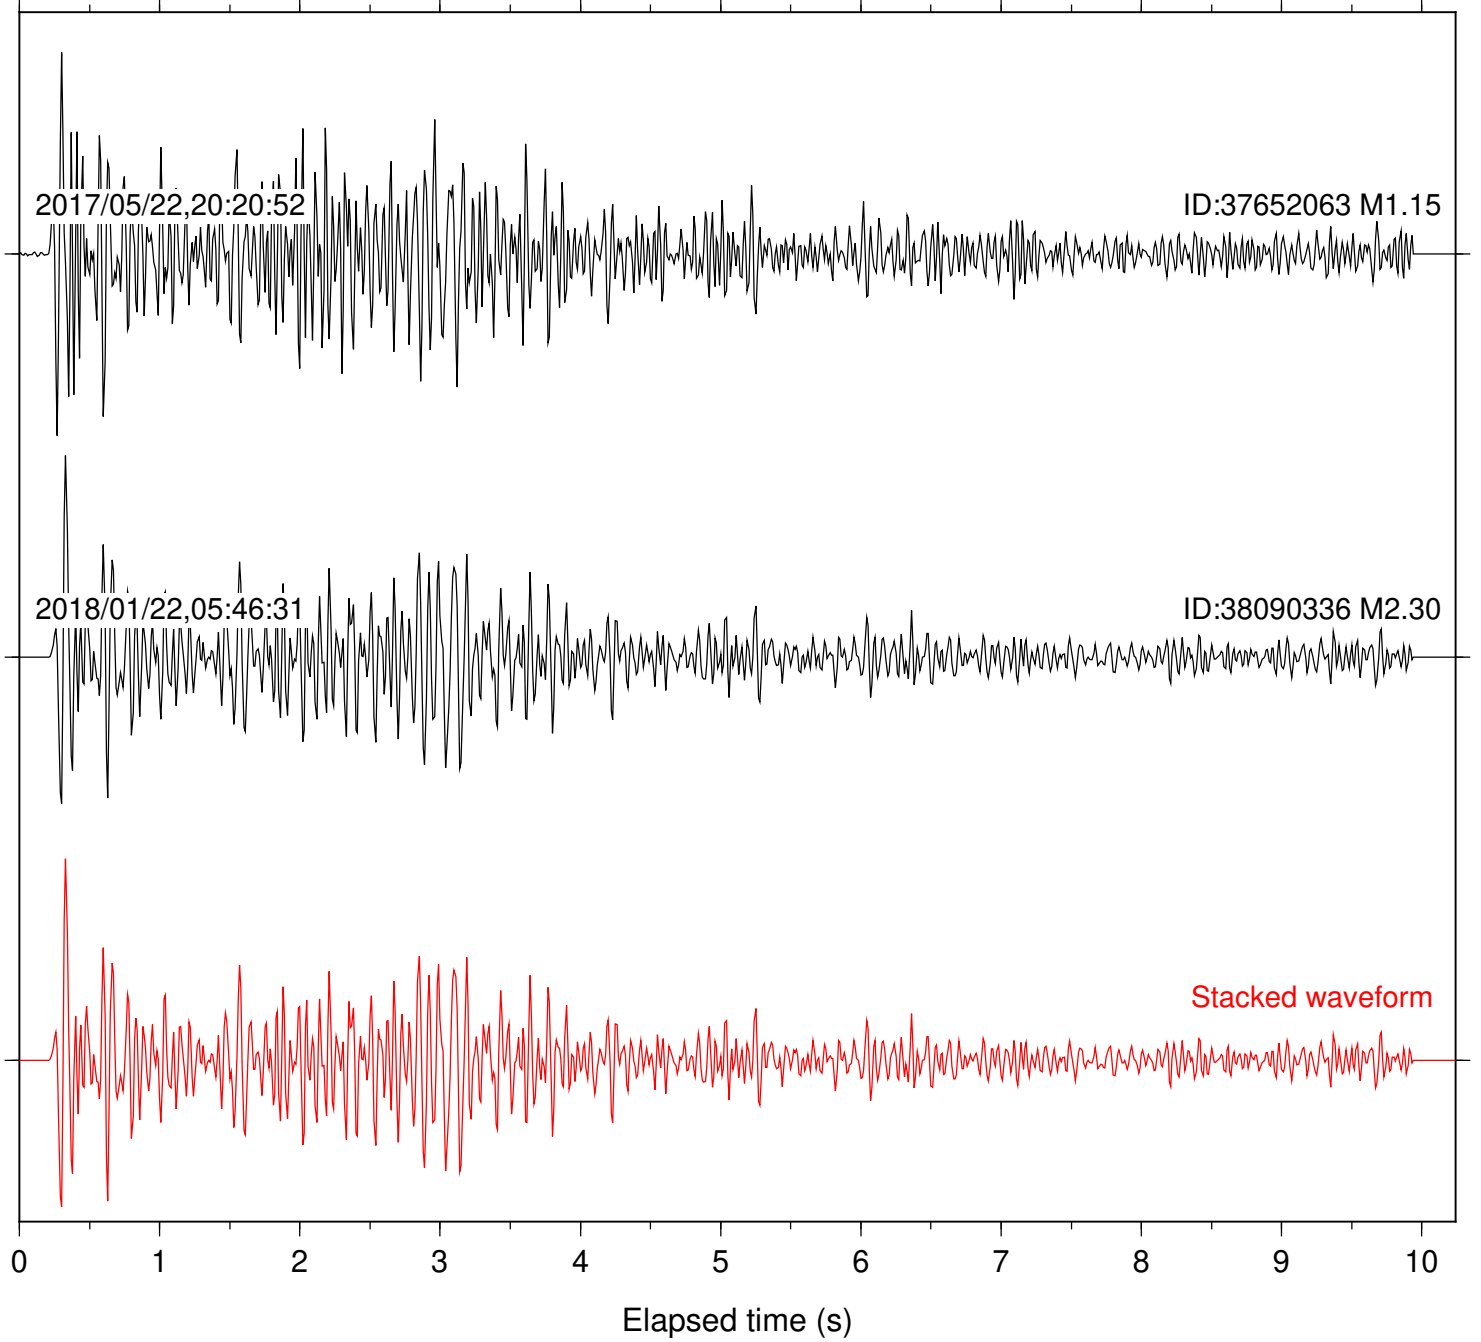

Station: B082 Com: EHZ

Focal depth: 7.55 km

Station: B084 Com: EHZ

Focal depth: 7.55 km

Station: B087 Com: EHZ

Focal depth: 7.55 km

Station: B088 Com: EHZ

Focal depth: 7.55 km

Station: B093 Com: EHZ

Focal depth: 6.83 km

2017/06/08,08:42:23

ID:37664727 M1.09

2017/07/16,07:39:33

ID:37704583 M1.10

Stacked waveform

0 1 2 3 4 5 6 7 8 9 10  
Elapsed time (s)

Station: B946 Com: EHZ

Focal depth: 6.83 km

Station: CSH Com: HHZ

Focal depth: 6.83 km

Station: DGR Com: HHZ

Focal depth: 6.83 km

Station: FRD Com: HHZ

Focal depth: 7.55 km

Station: HMT2 Com: HHZ

Focal depth: 6.83 km

Station: PFO Com: HHZ

Focal depth: 6.83 km

Station: POB2 Com: HHZ

Focal depth: 6.83 km

Station: SND Com: HHZ

Focal depth: 7.55 km