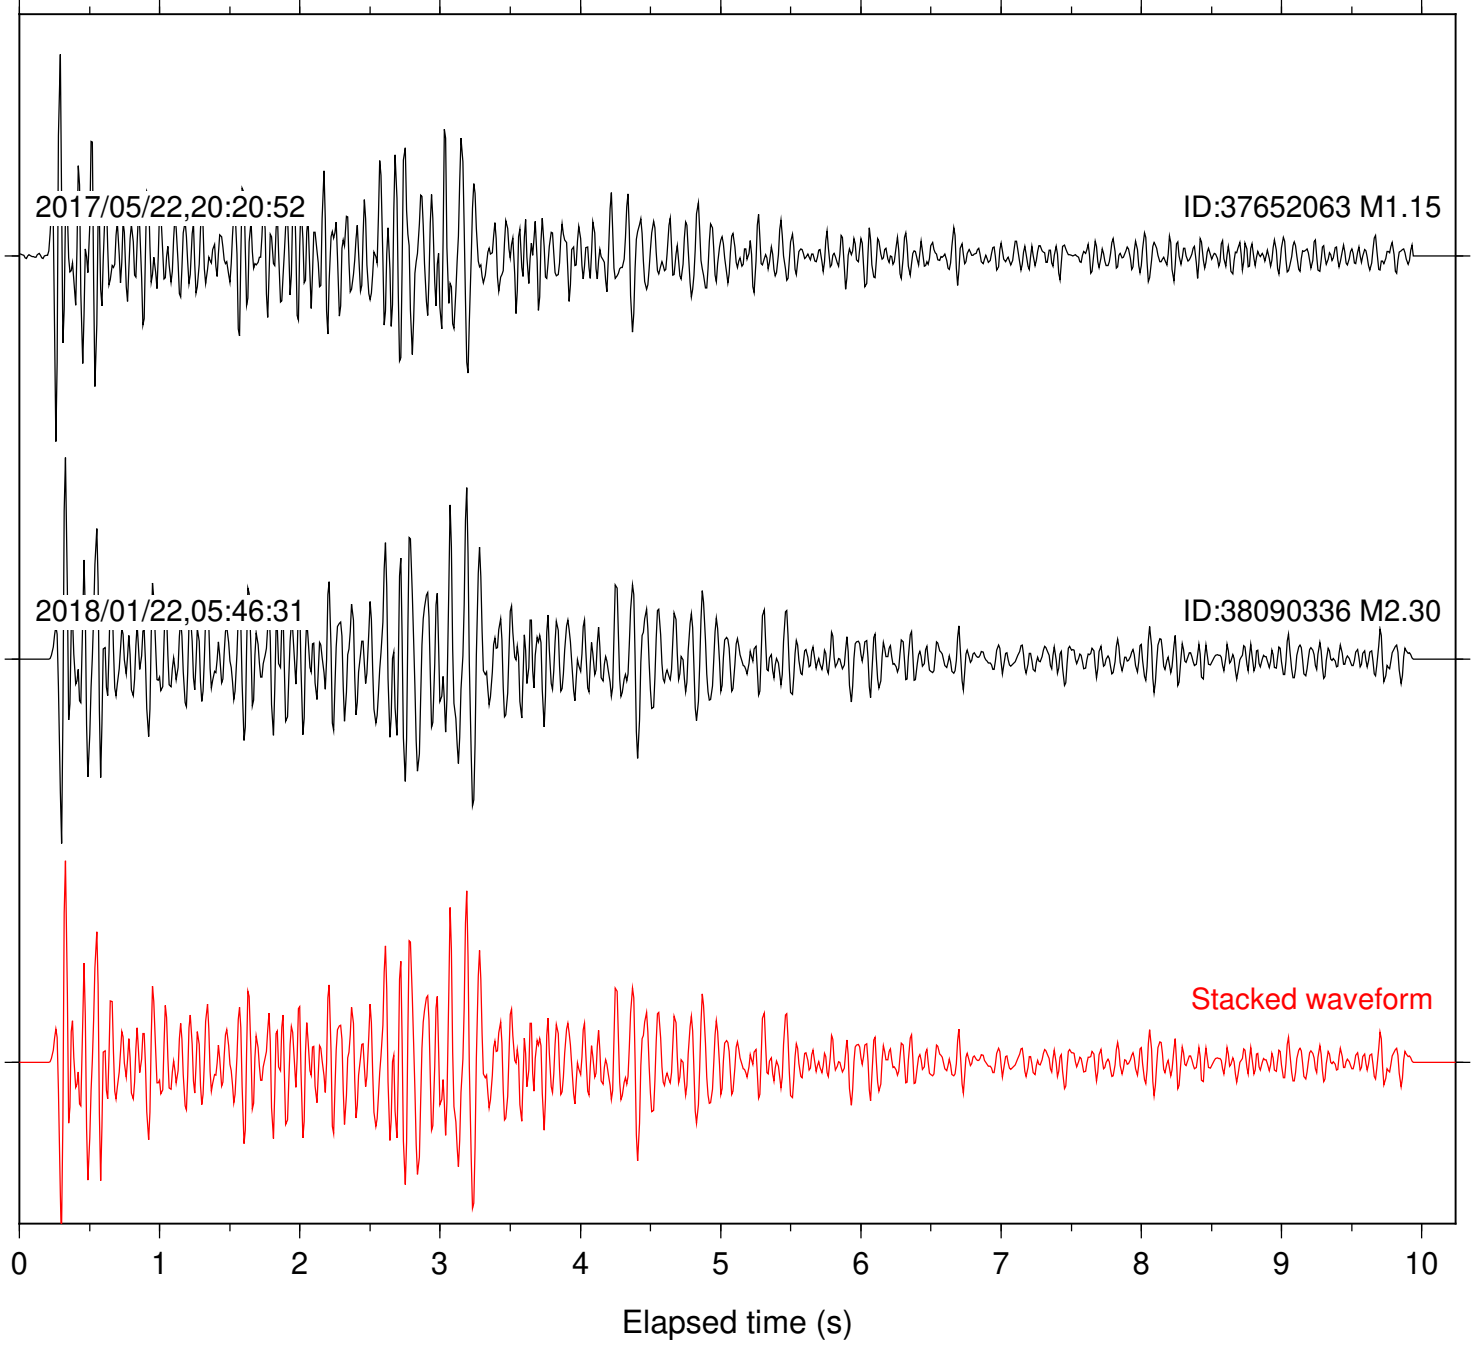

Station: B082 Com: EHZ

Focal depth: 7.55 km

Station: B084 Com: EHZ

Focal depth: 7.55 km

Station: B087 Com: EHZ

Focal depth: 7.55 km

Station: B088 Com: EHZ

Focal depth: 7.55 km

Station: B093 Com: EHZ

Focal depth: 6.83 km

2017/06/08,08:42:23

ID:37664727 M1.09

2017/07/16,07:39:33

ID:37704583 M1.10

Stacked waveform

0 1 2 3 4 5 6 7 8 9 10  
Elapsed time (s)

Station: B946 Com: EHZ

Focal depth: 6.83 km

Station: CSH Com: HHZ

Focal depth: 6.83 km

Station: DGR Com: HHZ

Focal depth: 6.83 km

Station: FRD Com: HHZ

Focal depth: 7.55 km

Station: HMT2 Com: HHZ

Focal depth: 6.83 km

Station: PFO Com: HHZ

Focal depth: 6.83 km

Station: POB2 Com: HHZ

Focal depth: 6.83 km

Station: SND Com: HHZ

Focal depth: 7.55 km