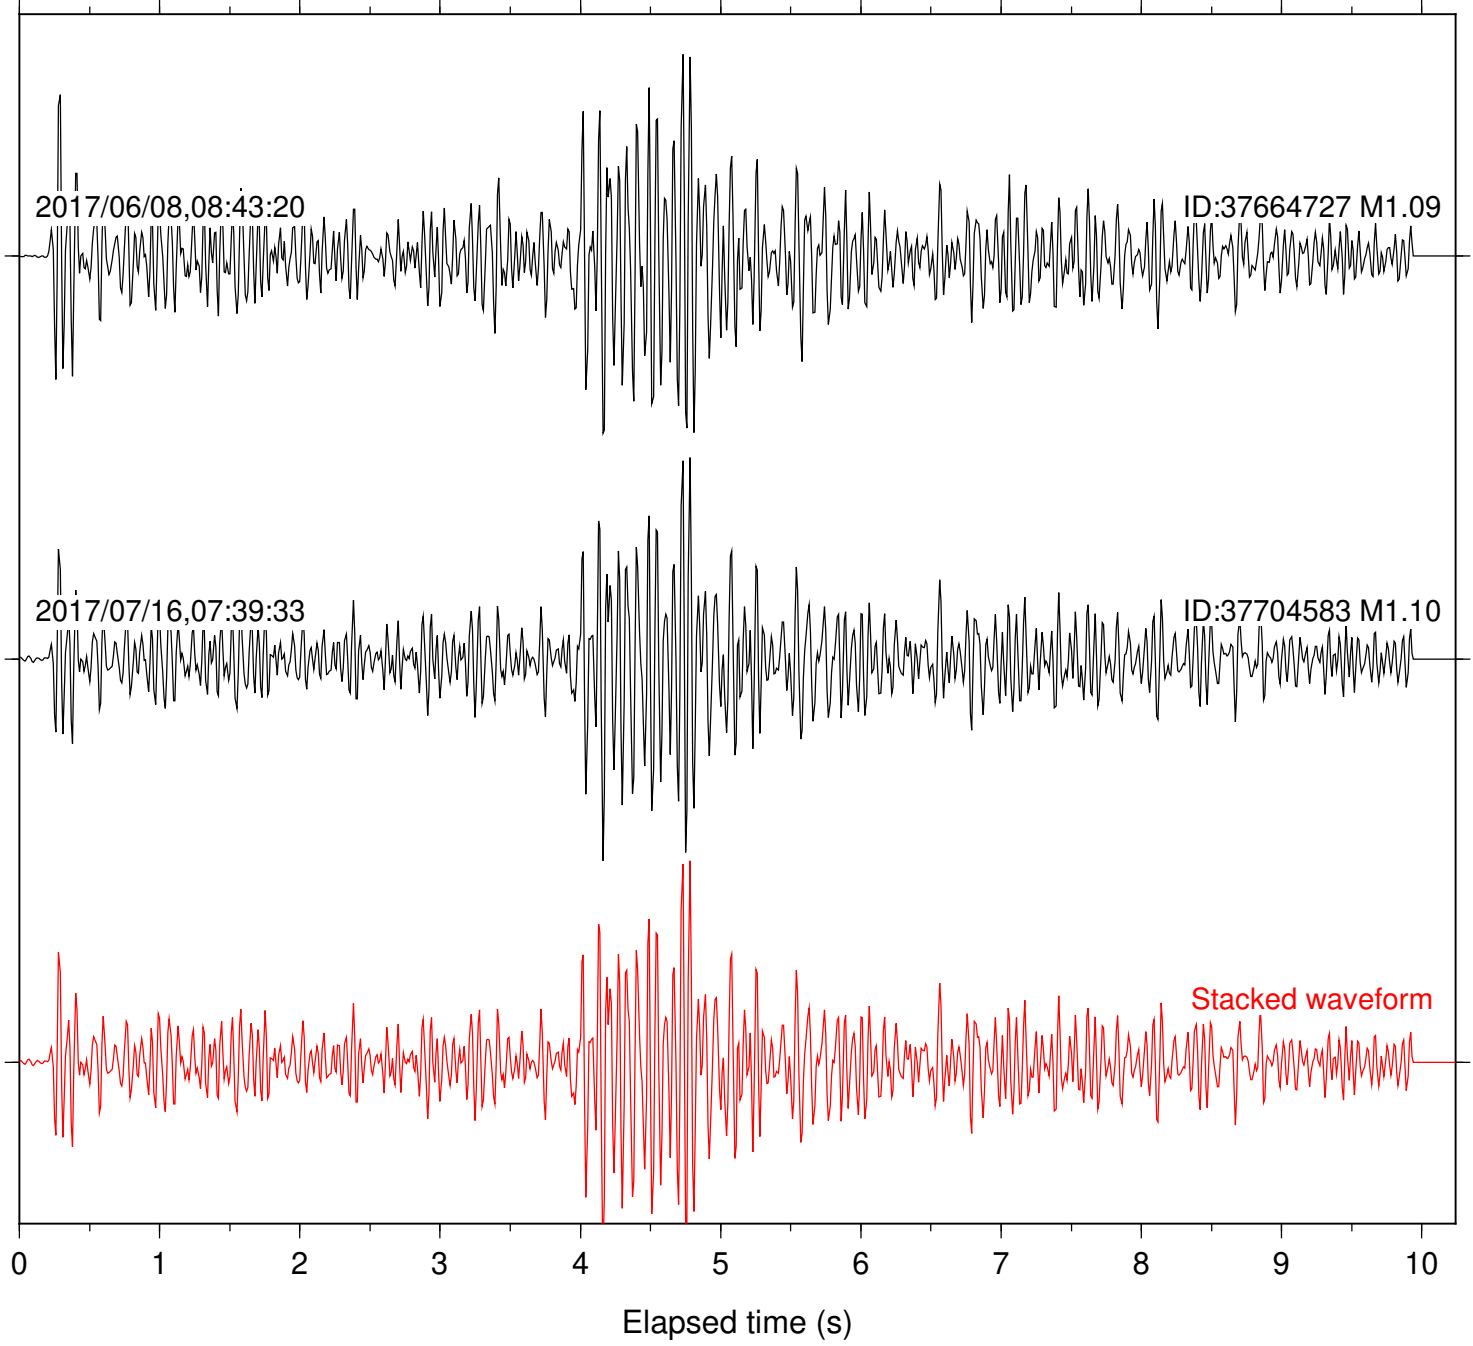

Station: B082 Com: EHZ

Focal depth: 7.55 km

Station: B084 Com: EHZ

Focal depth: 7.55 km

Station: B087 Com: EHZ

Focal depth: 7.55 km

Station: B088 Com: EHZ

Focal depth: 7.55 km

Station: B093 Com: EHZ

Focal depth: 6.83 km

2017/06/08,08:42:23

ID:37664727 M1.09

2017/07/16,07:39:33

ID:37704583 M1.10

Stacked waveform

0 1 2 3 4 5 6 7 8 9 10  
Elapsed time (s)

Station: B946 Com: EHZ

Focal depth: 6.83 km

Station: CSH Com: HHZ

Focal depth: 6.83 km

Station: DGR Com: HHZ

Focal depth: 6.83 km

Station: FRD Com: HHZ

Focal depth: 7.55 km

Station: HMT2 Com: HHZ

Focal depth: 6.83 km

Station: PFO Com: HHZ

Focal depth: 6.83 km

Station: POB2 Com: HHZ

Focal depth: 6.83 km

Station: SND Com: HHZ

Focal depth: 7.55 km