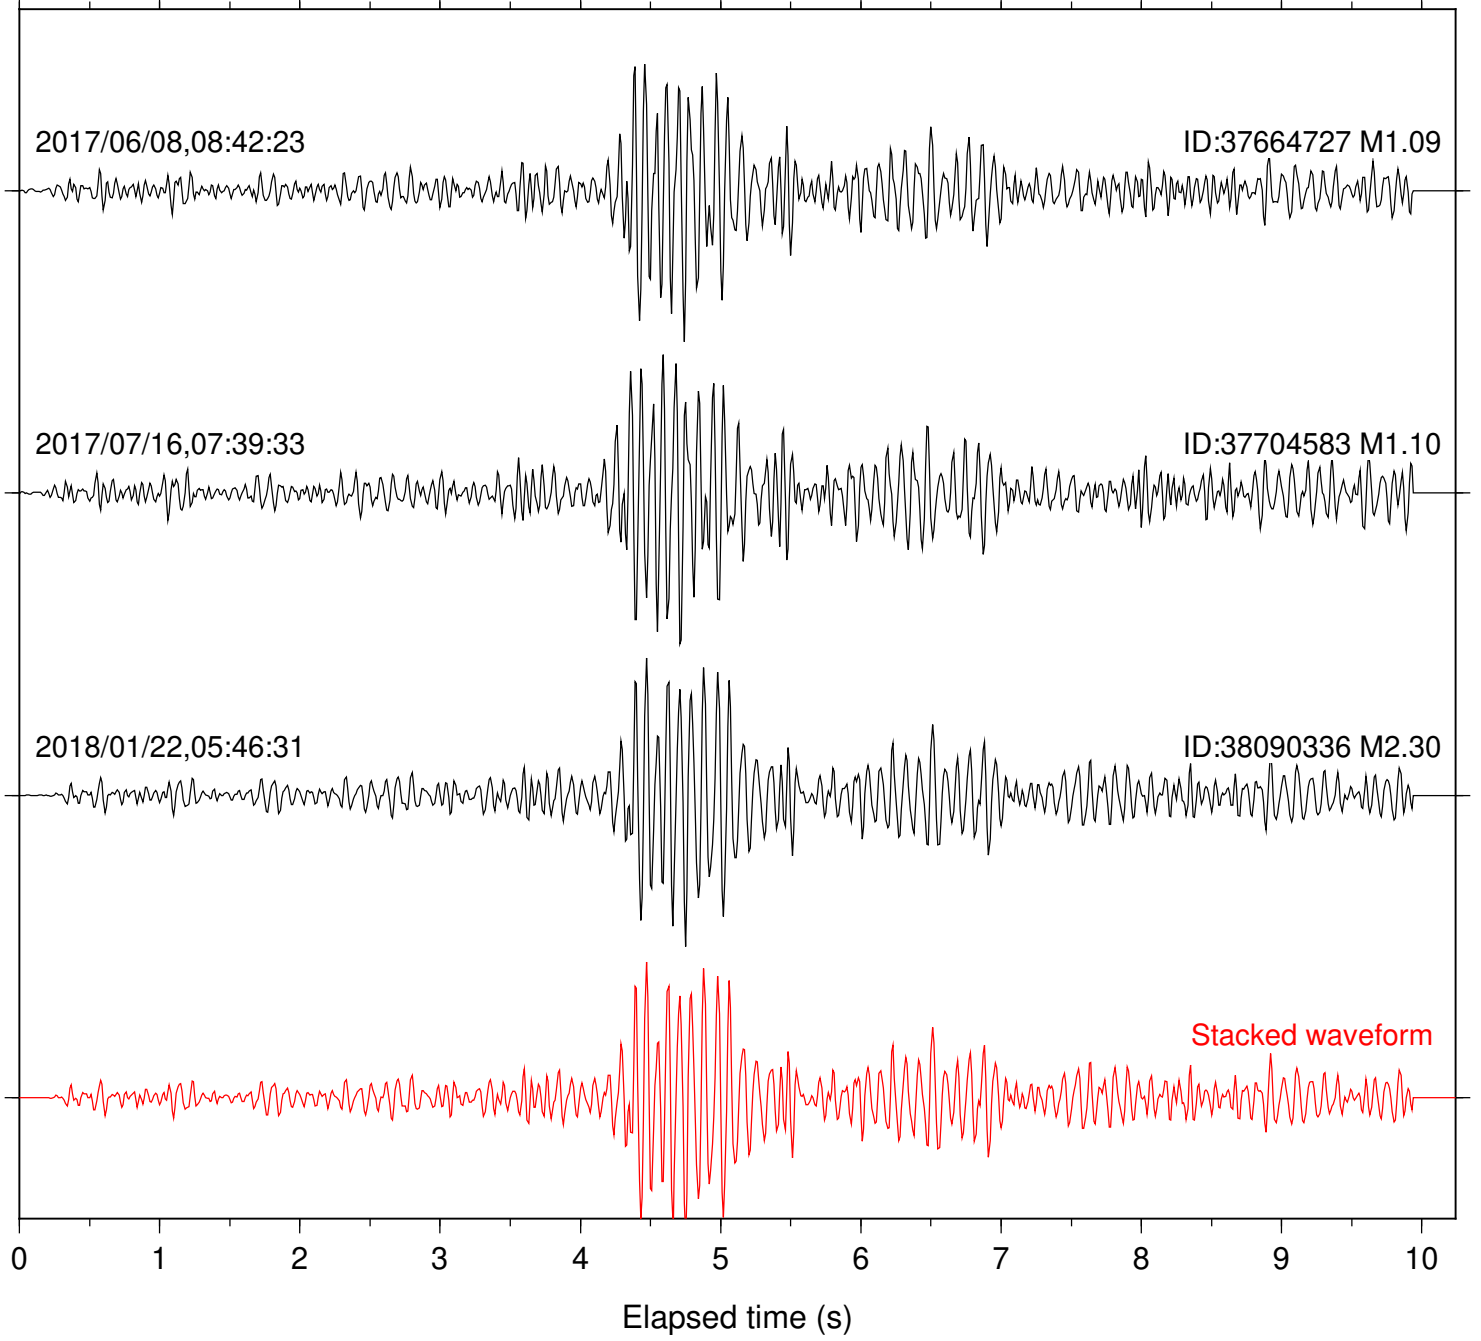

Station: B082 Com: EHZ

Focal depth: 7.55 km

Station: B084 Com: EHZ

Focal depth: 7.55 km

Station: B087 Com: EHZ

Focal depth: 7.55 km

Station: B088 Com: EHZ

Focal depth: 7.55 km

Station: B093 Com: EHZ

Focal depth: 6.83 km

2017/06/08,08:42:23

ID:37664727 M1.09

2017/07/16,07:39:33

ID:37704583 M1.10

Stacked waveform

0 1 2 3 4 5 6 7 8 9 10  
Elapsed time (s)

Station: B946 Com: EHZ

Focal depth: 6.83 km

Station: CSH Com: HHZ

Focal depth: 6.83 km

Station: DGR Com: HHZ

Focal depth: 6.83 km

Station: FRD Com: HHZ

Focal depth: 7.55 km

Station: HMT2 Com: HHZ

Focal depth: 6.83 km

Station: PFO Com: HHZ

Focal depth: 6.83 km

Station: POB2 Com: HHZ

Focal depth: 6.83 km

Station: SND Com: HHZ

Focal depth: 7.55 km