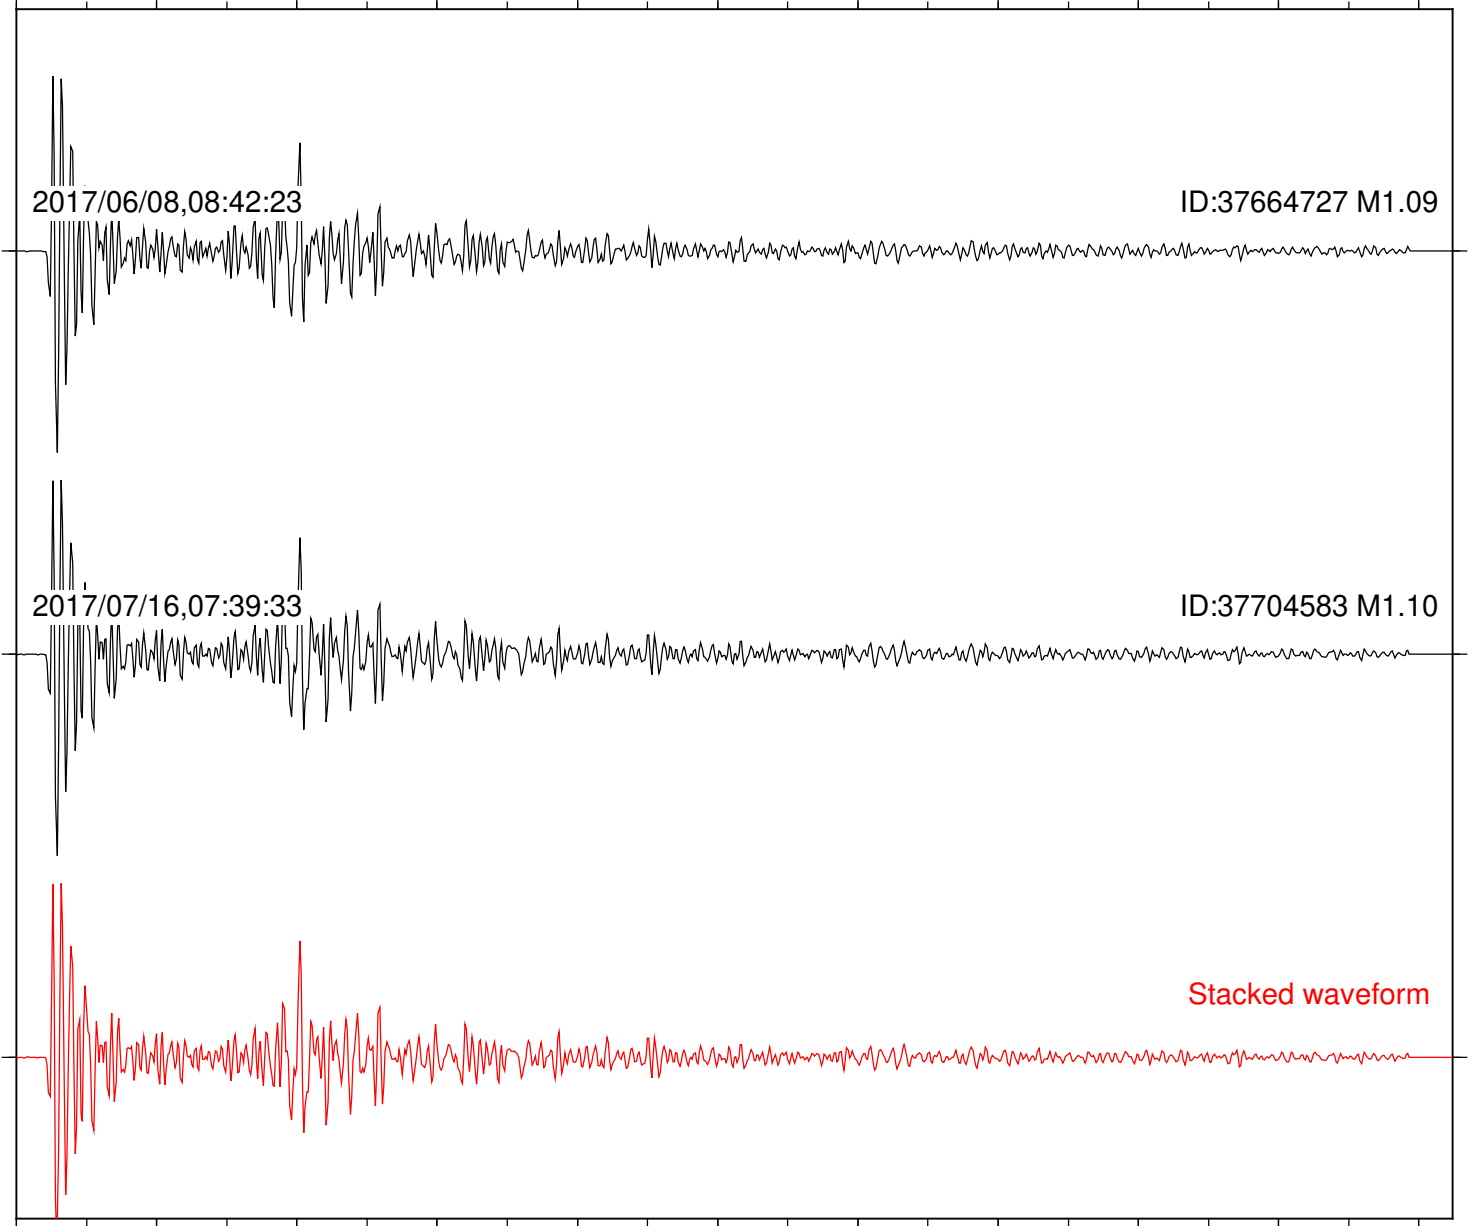

Station: B082 Com: EHZ

Focal depth: 7.55 km

Station: B084 Com: EHZ

Focal depth: 7.55 km

Station: B087 Com: EHZ

Focal depth: 7.55 km

Station: B088 Com: EHZ

Focal depth: 7.55 km

Station: B093 Com: EHZ

Focal depth: 6.83 km

2017/06/08,08:42:23

ID:37664727 M1.09

2017/07/16,07:39:33

ID:37704583 M1.10

Stacked waveform

0 1 2 3 4 5 6 7 8 9 10  
Elapsed time (s)

Station: B946 Com: EHZ

Focal depth: 6.83 km

Station: CSH Com: HHZ

Focal depth: 6.83 km

Station: DGR Com: HHZ

Focal depth: 6.83 km

Station: FRD Com: HHZ

Focal depth: 7.55 km

Station: HMT2 Com: HHZ

Focal depth: 6.83 km

Station: PFO Com: HHZ

Focal depth: 6.83 km

Station: POB2 Com: HHZ

Focal depth: 6.83 km

Station: SND Com: HHZ

Focal depth: 7.55 km