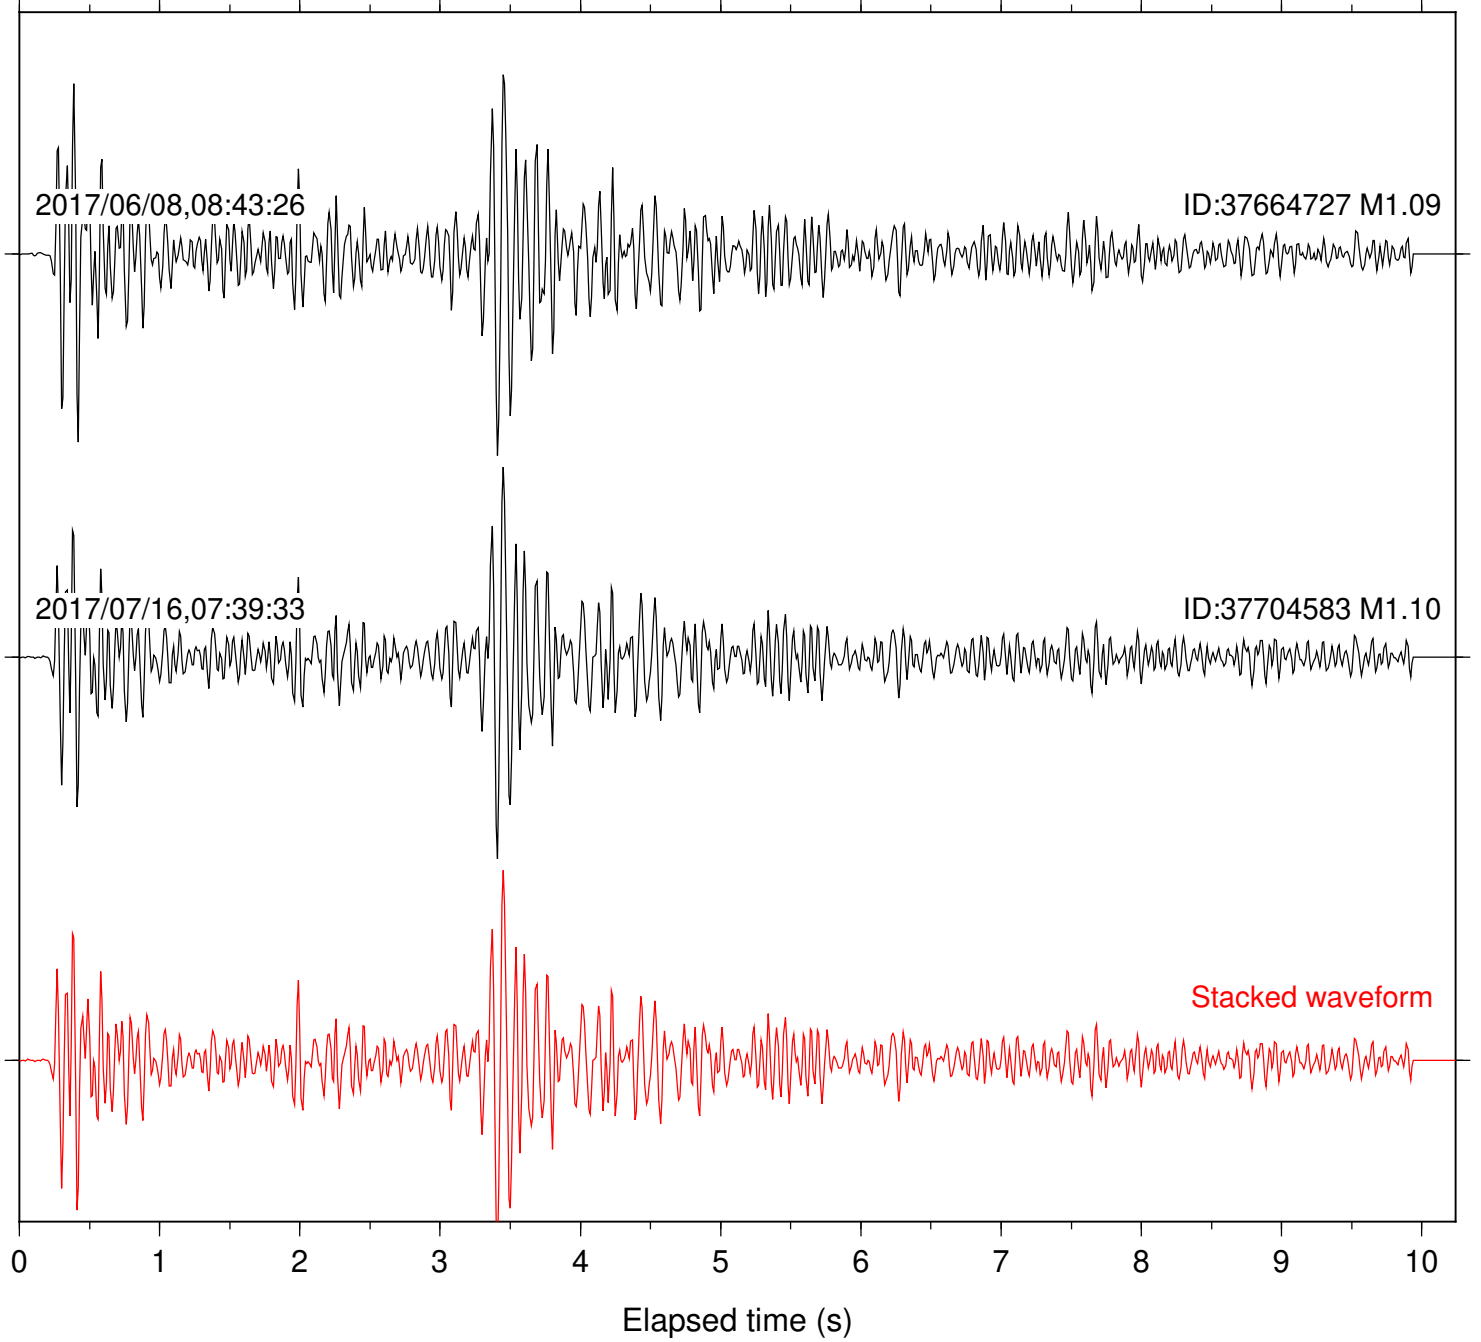

Station: B082 Com: EHZ

Focal depth: 7.55 km

Station: B084 Com: EHZ

Focal depth: 7.55 km

Station: B087 Com: EHZ

Focal depth: 7.55 km

Station: B088 Com: EHZ

Focal depth: 7.55 km

Station: B093 Com: EHZ

Focal depth: 6.83 km

2017/06/08,08:42:23

ID:37664727 M1.09

2017/07/16,07:39:33

ID:37704583 M1.10

Stacked waveform

0 1 2 3 4 5 6 7 8 9 10  
Elapsed time (s)

Station: B946 Com: EHZ

Focal depth: 6.83 km

Station: CSH Com: HHZ

Focal depth: 6.83 km

Station: DGR Com: HHZ

Focal depth: 6.83 km

Station: FRD Com: HHZ

Focal depth: 7.55 km

Station: HMT2 Com: HHZ

Focal depth: 6.83 km

Station: PFO Com: HHZ

Focal depth: 6.83 km

Station: POB2 Com: HHZ

Focal depth: 6.83 km

Station: SND Com: HHZ

Focal depth: 7.55 km