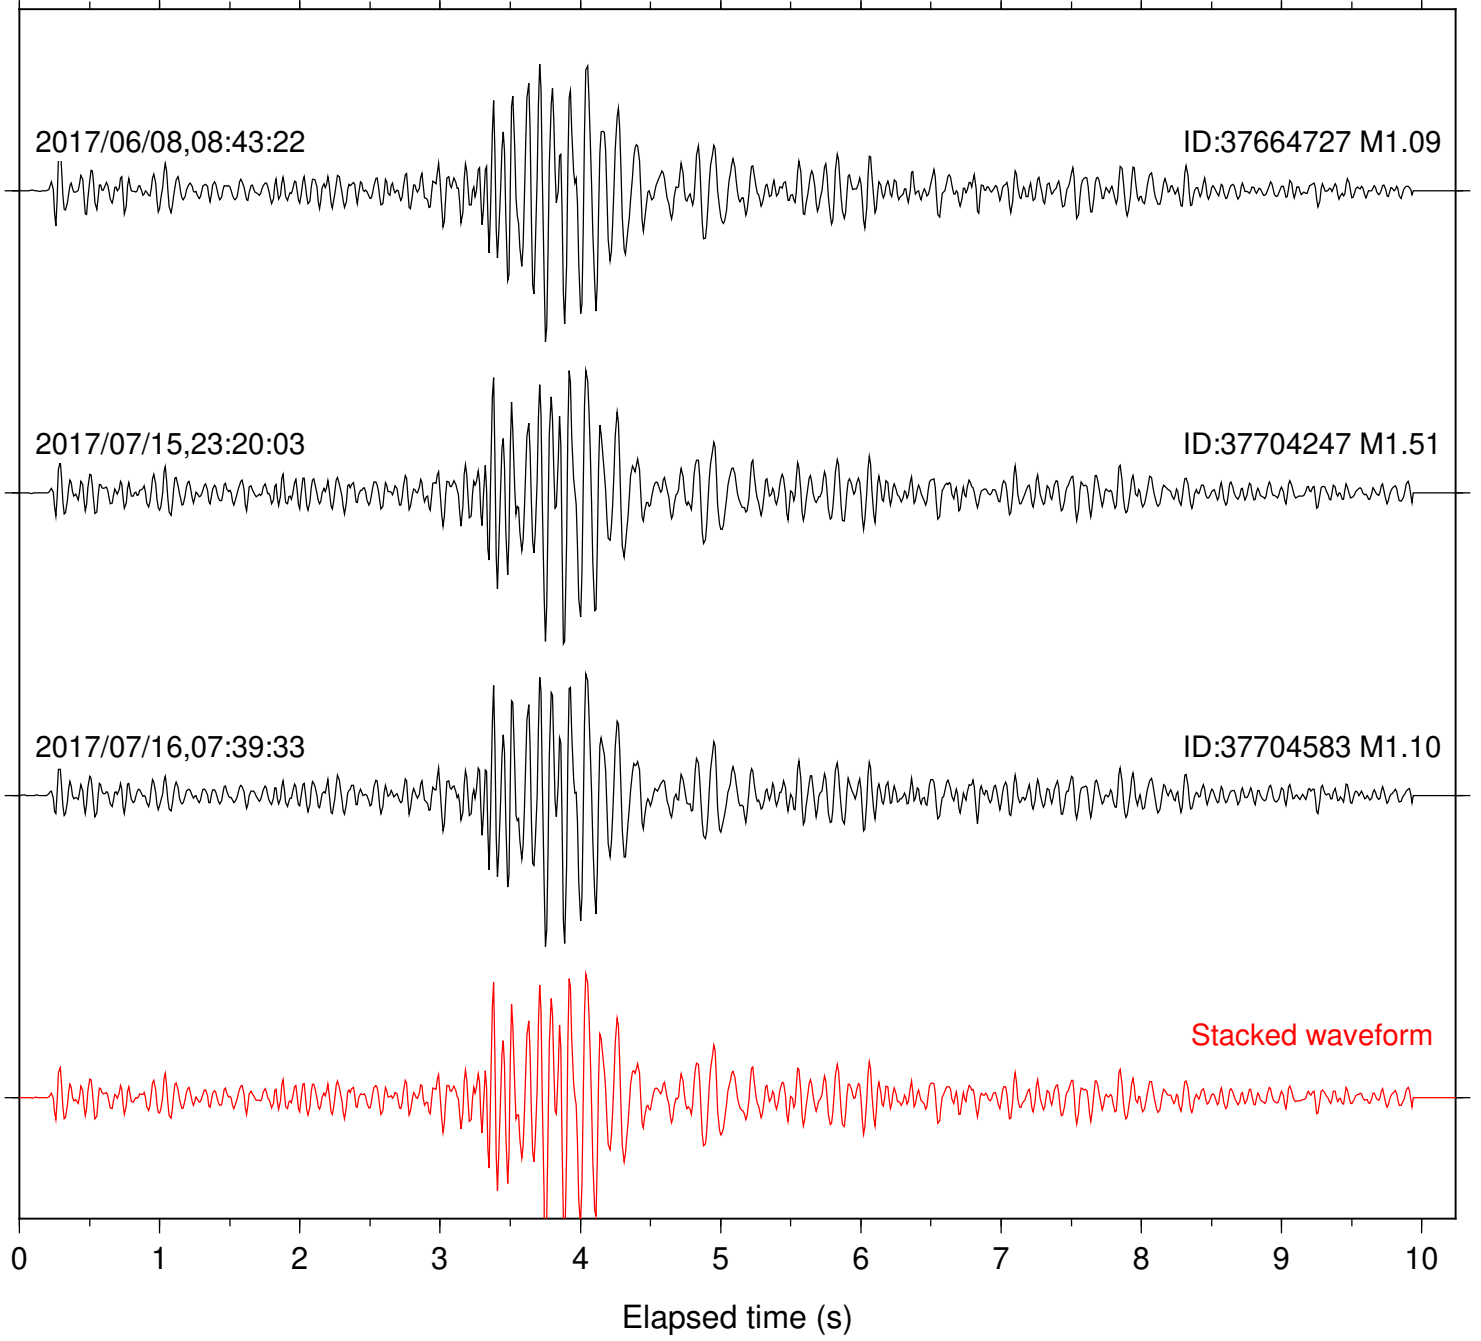

Station: B082 Com: EHZ

Focal depth: 7.55 km

Station: B084 Com: EHZ

Focal depth: 7.55 km

Station: B087 Com: EHZ

Focal depth: 7.55 km

Station: B088 Com: EHZ

Focal depth: 7.55 km

Station: B093 Com: EHZ

Focal depth: 6.83 km

2017/06/08,08:42:23

ID:37664727 M1.09

2017/07/16,07:39:33

ID:37704583 M1.10

Stacked waveform

0 1 2 3 4 5 6 7 8 9 10  
Elapsed time (s)

Station: B946 Com: EHZ

Focal depth: 6.83 km

Station: CSH Com: HHZ

Focal depth: 6.83 km

Station: DGR Com: HHZ

Focal depth: 6.83 km

Station: FRD Com: HHZ

Focal depth: 7.55 km

Station: HMT2 Com: HHZ

Focal depth: 6.83 km

Station: PFO Com: HHZ

Focal depth: 6.83 km

Station: POB2 Com: HHZ

Focal depth: 6.83 km

Station: SND Com: HHZ

Focal depth: 7.55 km