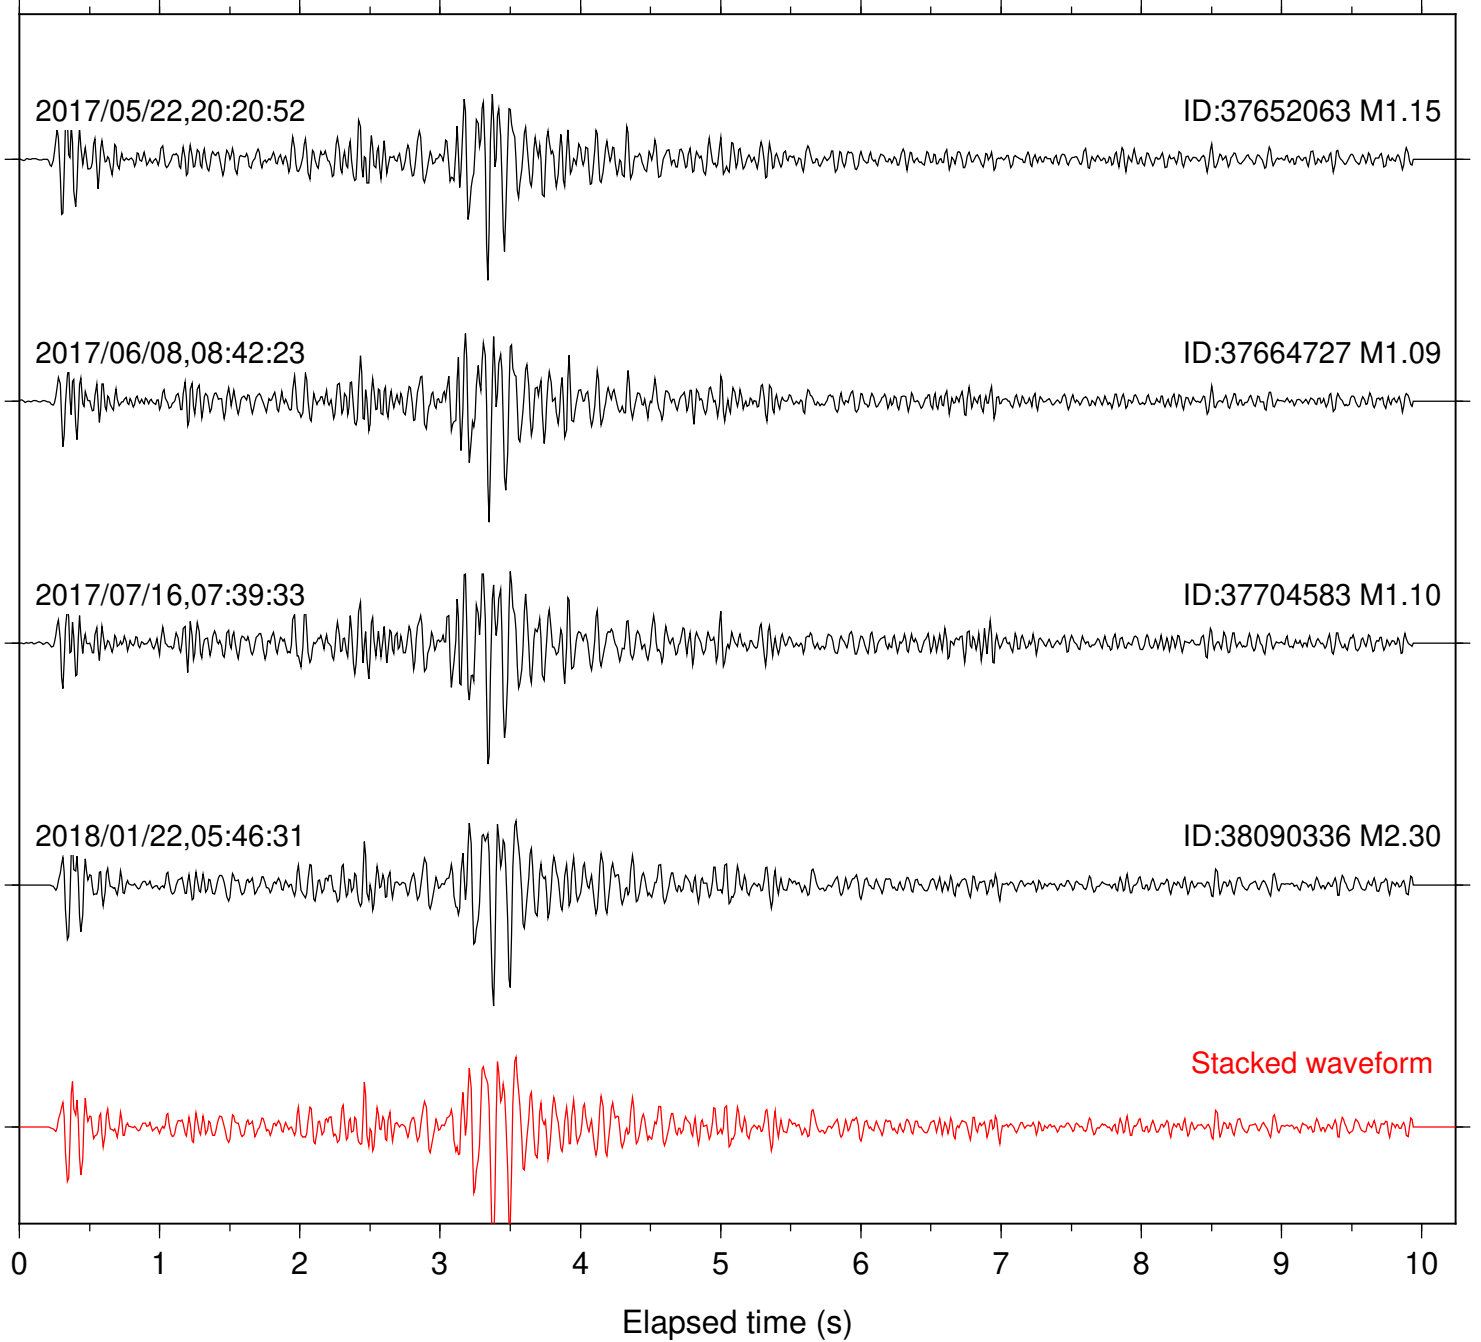

Station: B082 Com: EHZ

Focal depth: 7.55 km

Station: B084 Com: EHZ

Focal depth: 7.55 km

Station: B087 Com: EHZ

Focal depth: 7.55 km

Station: B088 Com: EHZ

Focal depth: 7.55 km

Station: B093 Com: EHZ

Focal depth: 6.83 km

2017/06/08,08:42:23

ID:37664727 M1.09

2017/07/16,07:39:33

ID:37704583 M1.10

Stacked waveform

0 1 2 3 4 5 6 7 8 9 10  
Elapsed time (s)

Station: B946 Com: EHZ

Focal depth: 6.83 km

Station: CSH Com: HHZ

Focal depth: 6.83 km

Station: DGR Com: HHZ

Focal depth: 6.83 km

Station: FRD Com: HHZ

Focal depth: 7.55 km

Station: HMT2 Com: HHZ

Focal depth: 6.83 km

Station: PFO Com: HHZ

Focal depth: 6.83 km

Station: POB2 Com: HHZ

Focal depth: 6.83 km

Station: SND Com: HHZ

Focal depth: 7.55 km