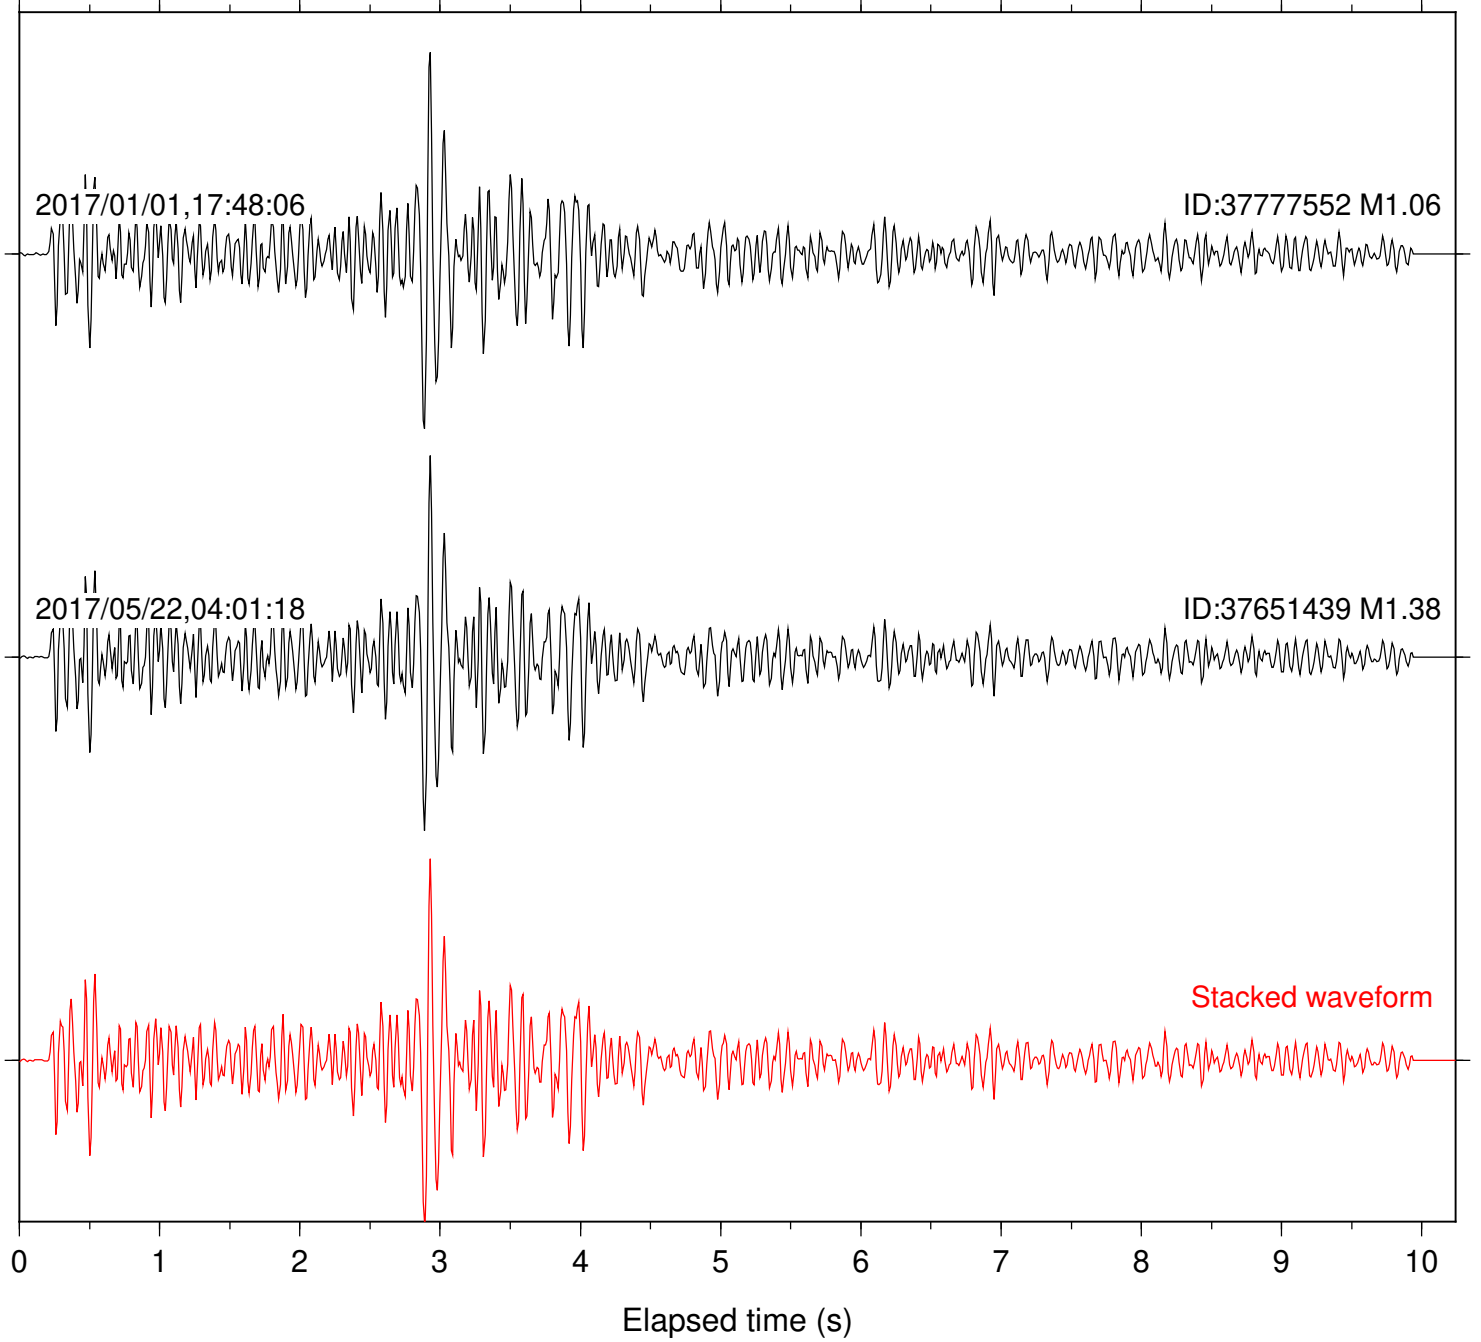

Station: B082 Com: EHZ

Focal depth: 6.75 km

Station: B087 Com: EHZ

Focal depth: 6.75 km

Station: B088 Com: EHZ

Focal depth: 6.75 km

Station: B093 Com: EHZ

Focal depth: 6.75 km

Station: B946 Com: EHZ

Focal depth: 6.75 km

Station: BAC Com: EHZ

Focal depth: 6.75 km

Station: CSH Com: HHZ

Focal depth: 6.75 km

Station: DGR Com: HHZ

Focal depth: 6.75 km

Station: FRD Com: HHZ

Focal depth: 6.75 km

Station: HMT2 Com: HHZ

Focal depth: 6.75 km

Station: SND Com: HHZ

Focal depth: 6.75 km