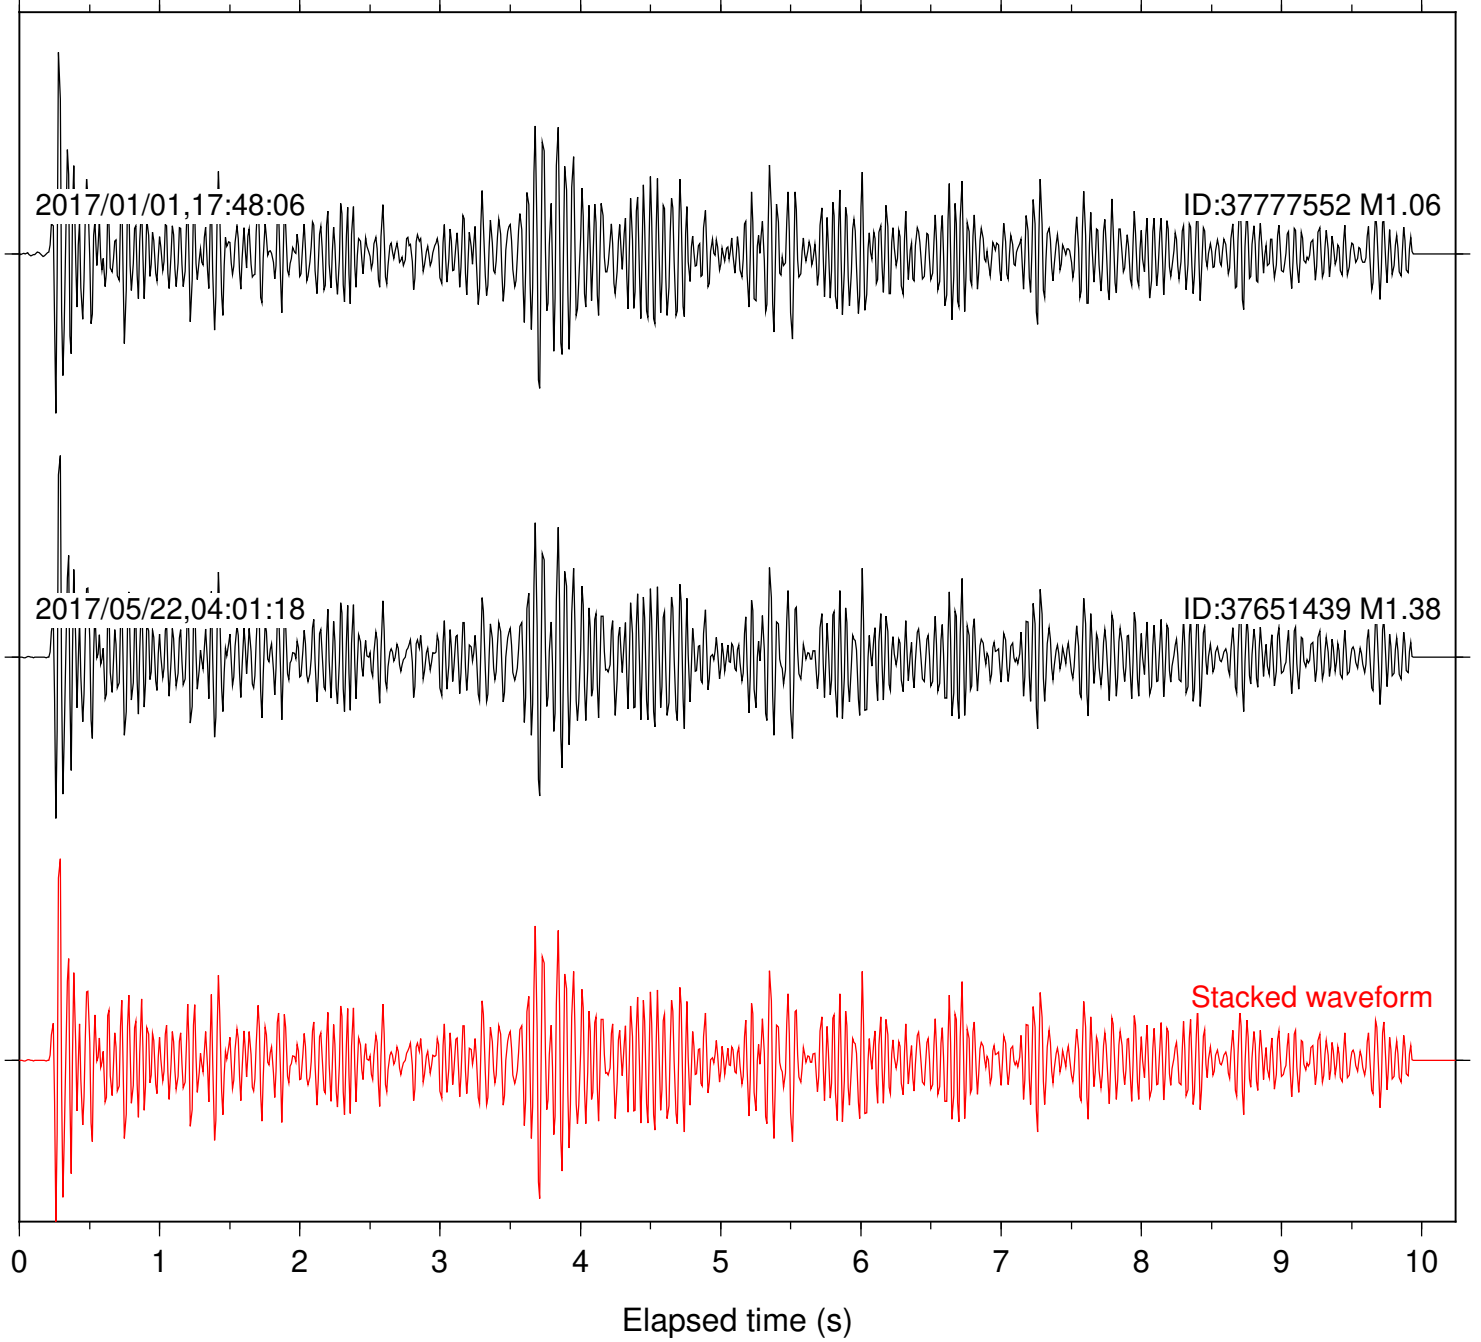

Station: B082 Com: EHZ

Focal depth: 6.75 km

Station: B087 Com: EHZ

Focal depth: 6.75 km

Station: B088 Com: EHZ

Focal depth: 6.75 km

Station: B093 Com: EHZ

Focal depth: 6.75 km

Station: B946 Com: EHZ

Focal depth: 6.75 km

Station: BAC Com: EHZ

Focal depth: 6.75 km

Station: CSH Com: HHZ

Focal depth: 6.75 km

Station: DGR Com: HHZ

Focal depth: 6.75 km

Station: FRD Com: HHZ

Focal depth: 6.75 km

Station: HMT2 Com: HHZ

Focal depth: 6.75 km

Station: SND Com: HHZ

Focal depth: 6.75 km