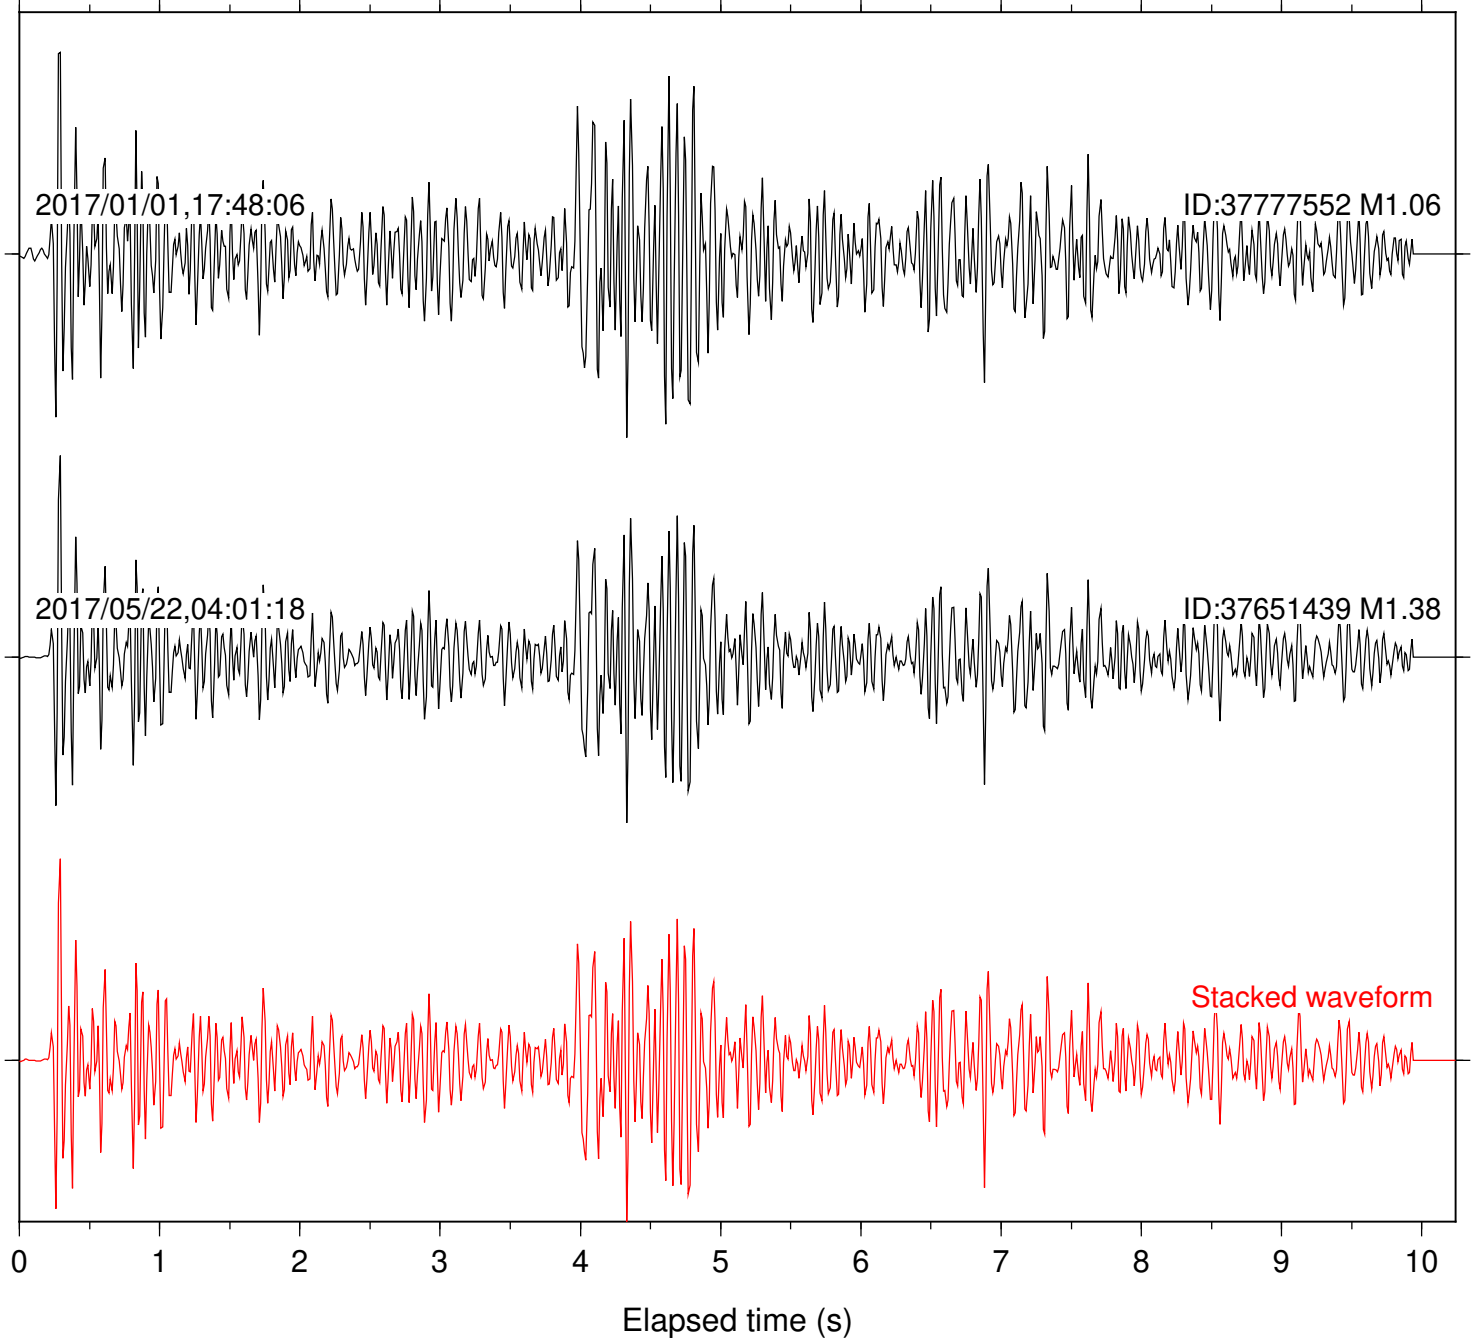

Station: B082 Com: EHZ

Focal depth: 6.75 km

Station: B087 Com: EHZ

Focal depth: 6.75 km

Station: B088 Com: EHZ

Focal depth: 6.75 km

Station: B093 Com: EHZ

Focal depth: 6.75 km

Station: B946 Com: EHZ

Focal depth: 6.75 km

Station: BAC Com: EHZ

Focal depth: 6.75 km

Station: CSH Com: HHZ

Focal depth: 6.75 km

Station: DGR Com: HHZ

Focal depth: 6.75 km

Station: FRD Com: HHZ

Focal depth: 6.75 km

Station: HMT2 Com: HHZ

Focal depth: 6.75 km

Station: SND Com: HHZ

Focal depth: 6.75 km