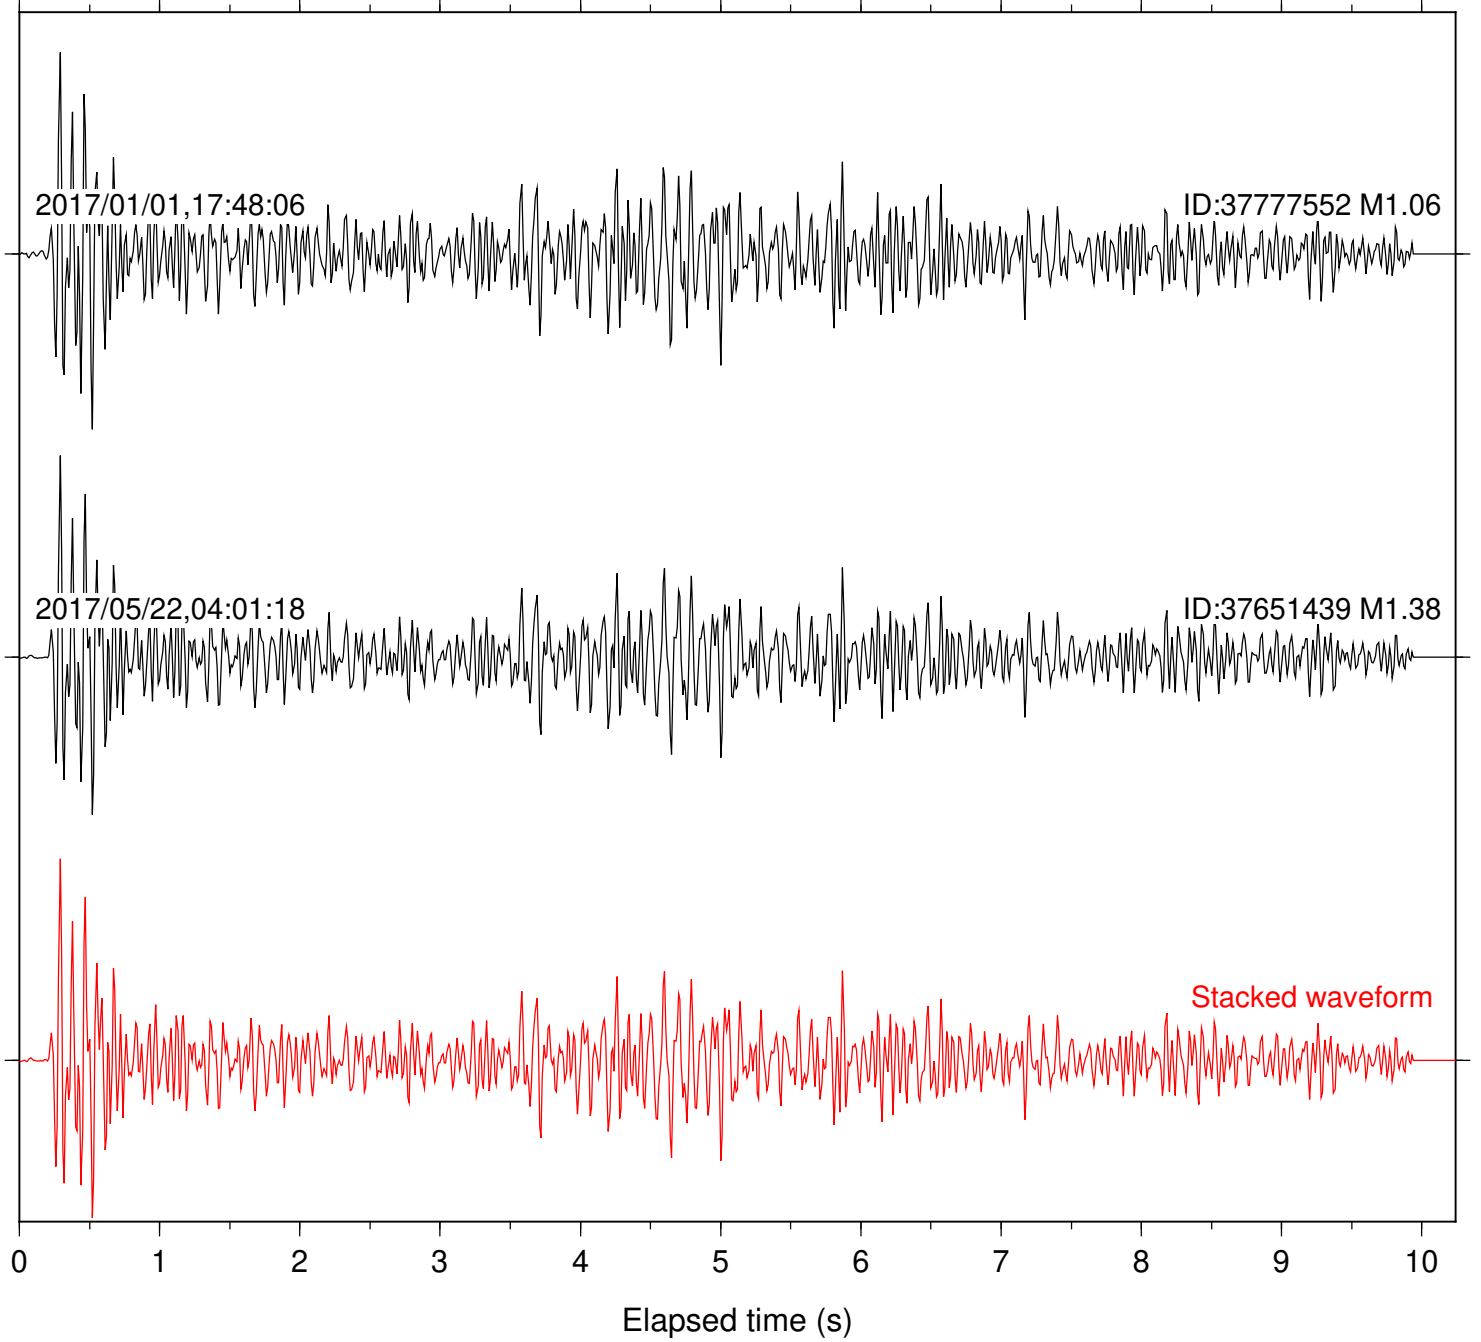

Station: B082 Com: EHZ

Focal depth: 6.75 km

Station: B087 Com: EHZ

Focal depth: 6.75 km

Station: B088 Com: EHZ

Focal depth: 6.75 km

Station: B093 Com: EHZ

Focal depth: 6.75 km

Station: B946 Com: EHZ

Focal depth: 6.75 km

Station: BAC Com: EHZ

Focal depth: 6.75 km

Station: CSH Com: HHZ

Focal depth: 6.75 km

Station: DGR Com: HHZ

Focal depth: 6.75 km

Station: FRD Com: HHZ

Focal depth: 6.75 km

Station: HMT2 Com: HHZ

Focal depth: 6.75 km

Station: SND Com: HHZ

Focal depth: 6.75 km