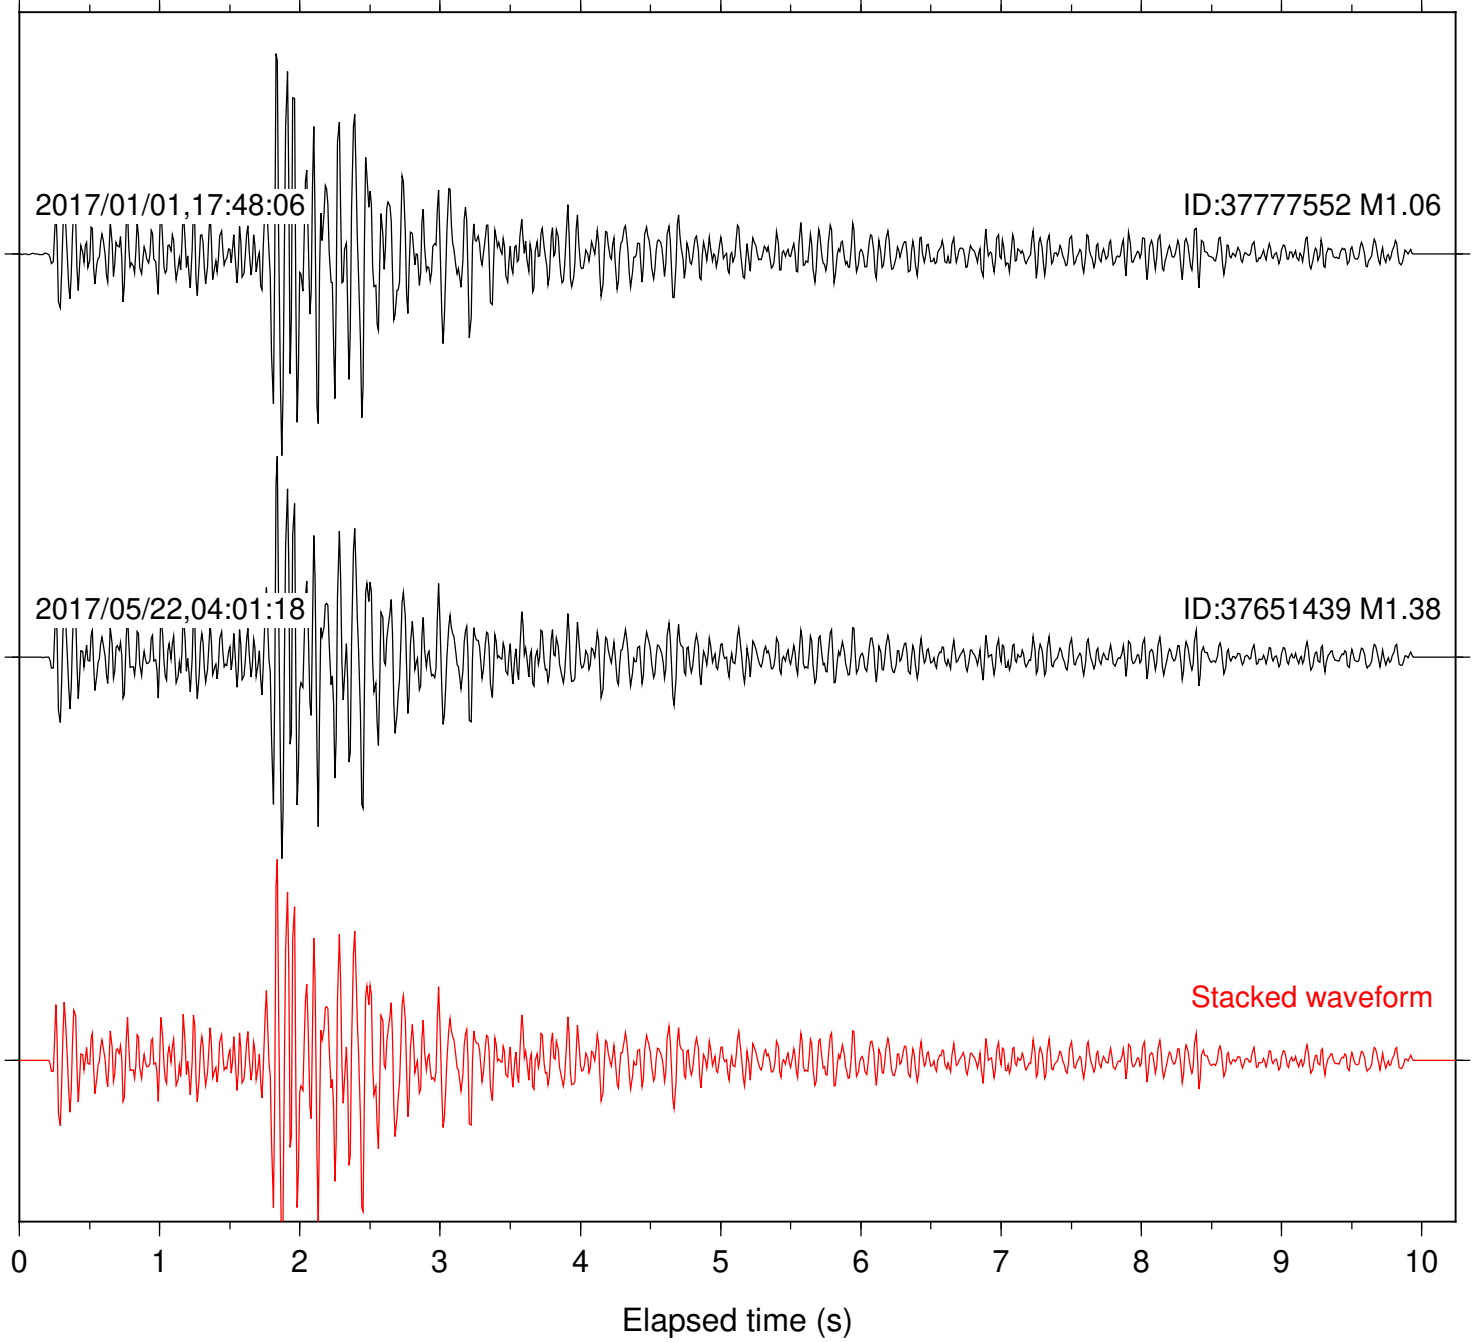

Station: B082 Com: EHZ

Focal depth: 6.75 km

Station: B087 Com: EHZ

Focal depth: 6.75 km

Station: B088 Com: EHZ

Focal depth: 6.75 km

Station: B093 Com: EHZ

Focal depth: 6.75 km

Station: B946 Com: EHZ

Focal depth: 6.75 km

Station: BAC Com: EHZ

Focal depth: 6.75 km

Station: CSH Com: HHZ

Focal depth: 6.75 km

Station: DGR Com: HHZ

Focal depth: 6.75 km

Station: FRD Com: HHZ

Focal depth: 6.75 km

Station: HMT2 Com: HHZ

Focal depth: 6.75 km

Station: SND Com: HHZ

Focal depth: 6.75 km