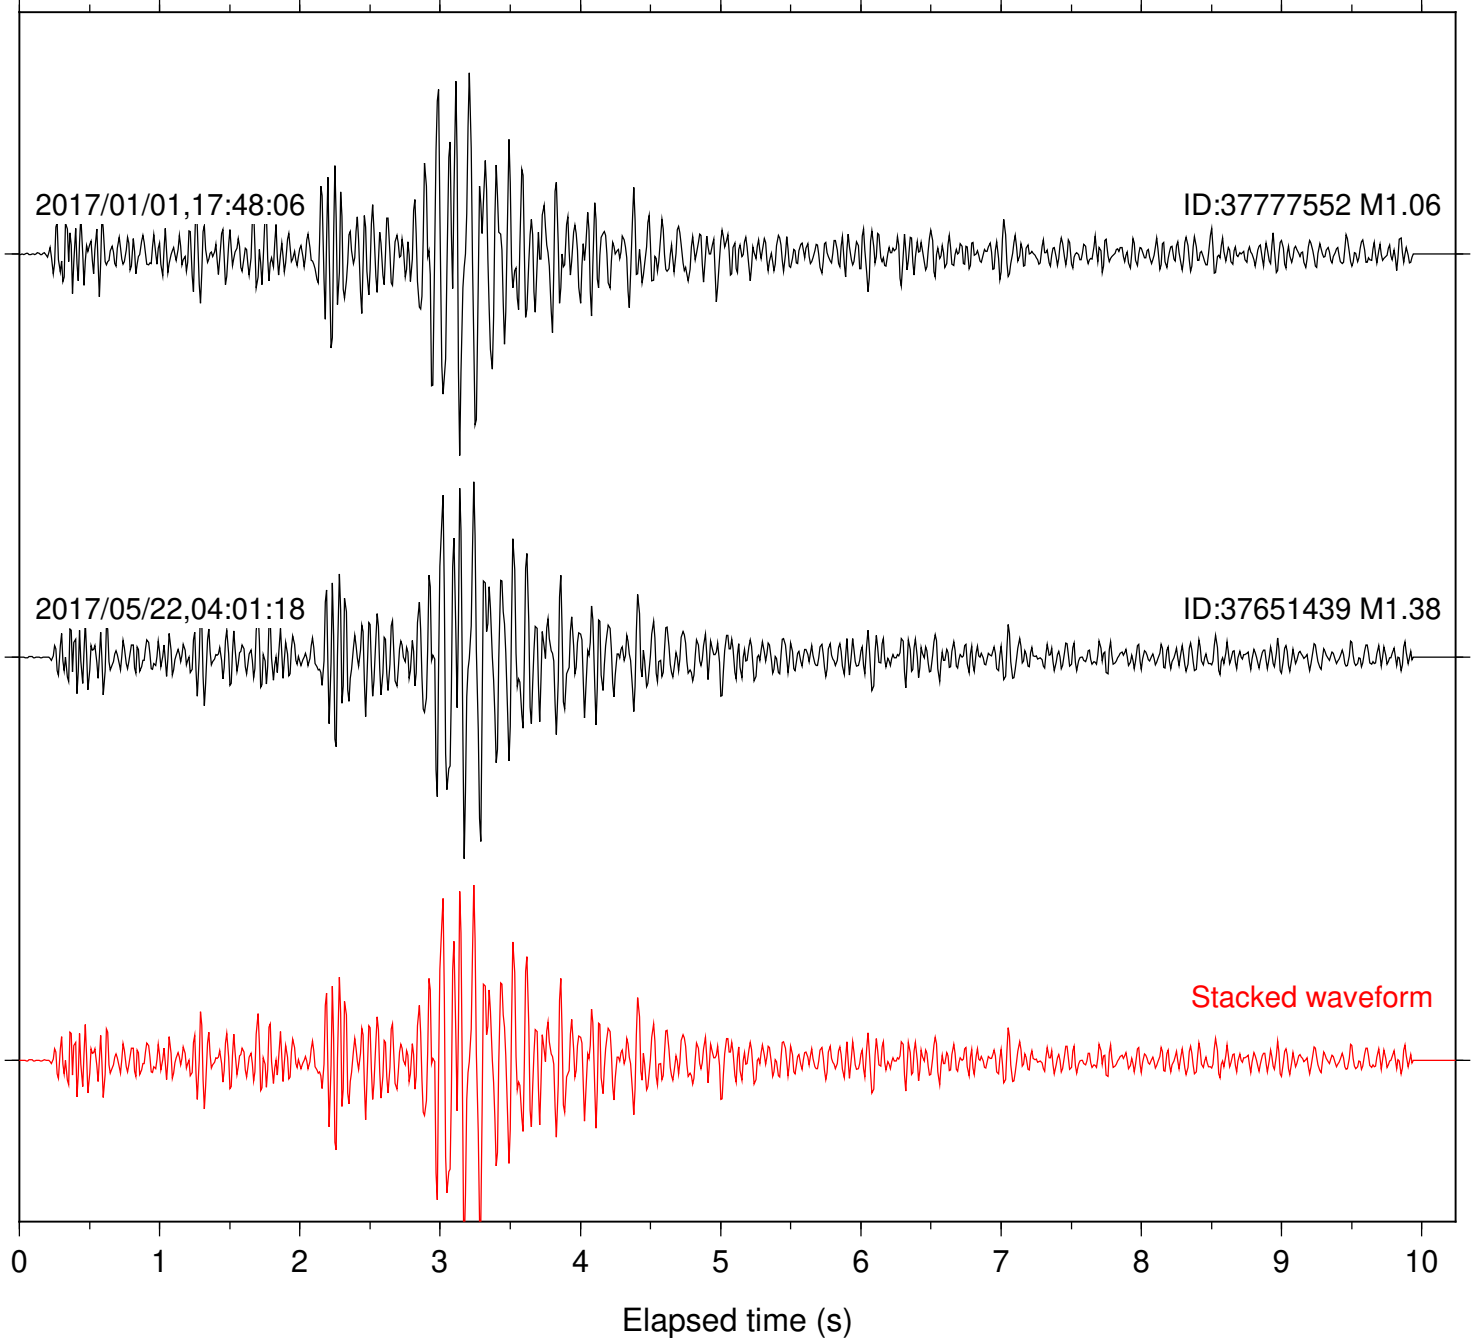

Station: B082 Com: EHZ

Focal depth: 6.75 km

Station: B087 Com: EHZ

Focal depth: 6.75 km

Station: B088 Com: EHZ

Focal depth: 6.75 km

Station: B093 Com: EHZ

Focal depth: 6.75 km

Station: B946 Com: EHZ

Focal depth: 6.75 km

Station: BAC Com: EHZ

Focal depth: 6.75 km

Station: CSH Com: HHZ

Focal depth: 6.75 km

Station: DGR Com: HHZ

Focal depth: 6.75 km

Station: FRD Com: HHZ

Focal depth: 6.75 km

Station: HMT2 Com: HHZ

Focal depth: 6.75 km

Station: SND Com: HHZ

Focal depth: 6.75 km