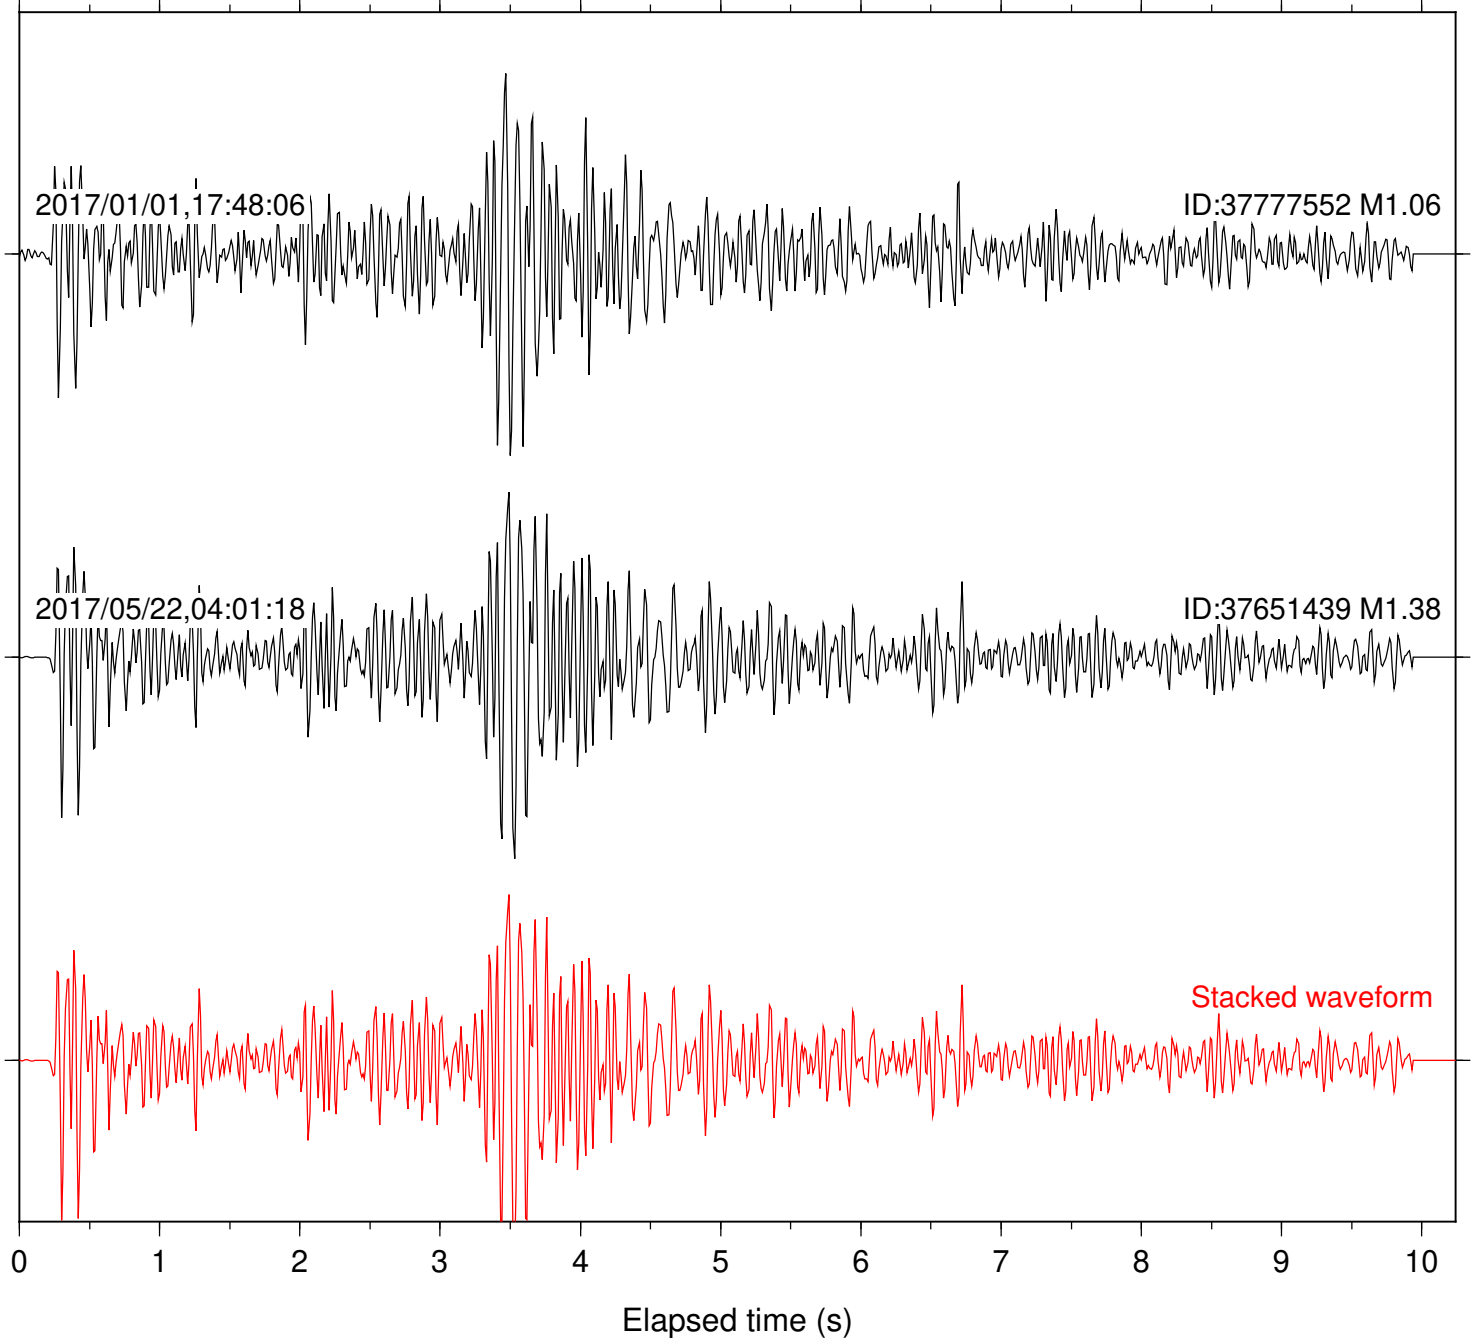

Station: B082 Com: EHZ

Focal depth: 6.75 km

Station: B087 Com: EHZ

Focal depth: 6.75 km

Station: B088 Com: EHZ

Focal depth: 6.75 km

Station: B093 Com: EHZ

Focal depth: 6.75 km

Station: B946 Com: EHZ

Focal depth: 6.75 km

Station: BAC Com: EHZ

Focal depth: 6.75 km

Station: CSH Com: HHZ

Focal depth: 6.75 km

Station: DGR Com: HHZ

Focal depth: 6.75 km

Station: FRD Com: HHZ

Focal depth: 6.75 km

Station: HMT2 Com: HHZ

Focal depth: 6.75 km

Station: SND Com: HHZ

Focal depth: 6.75 km