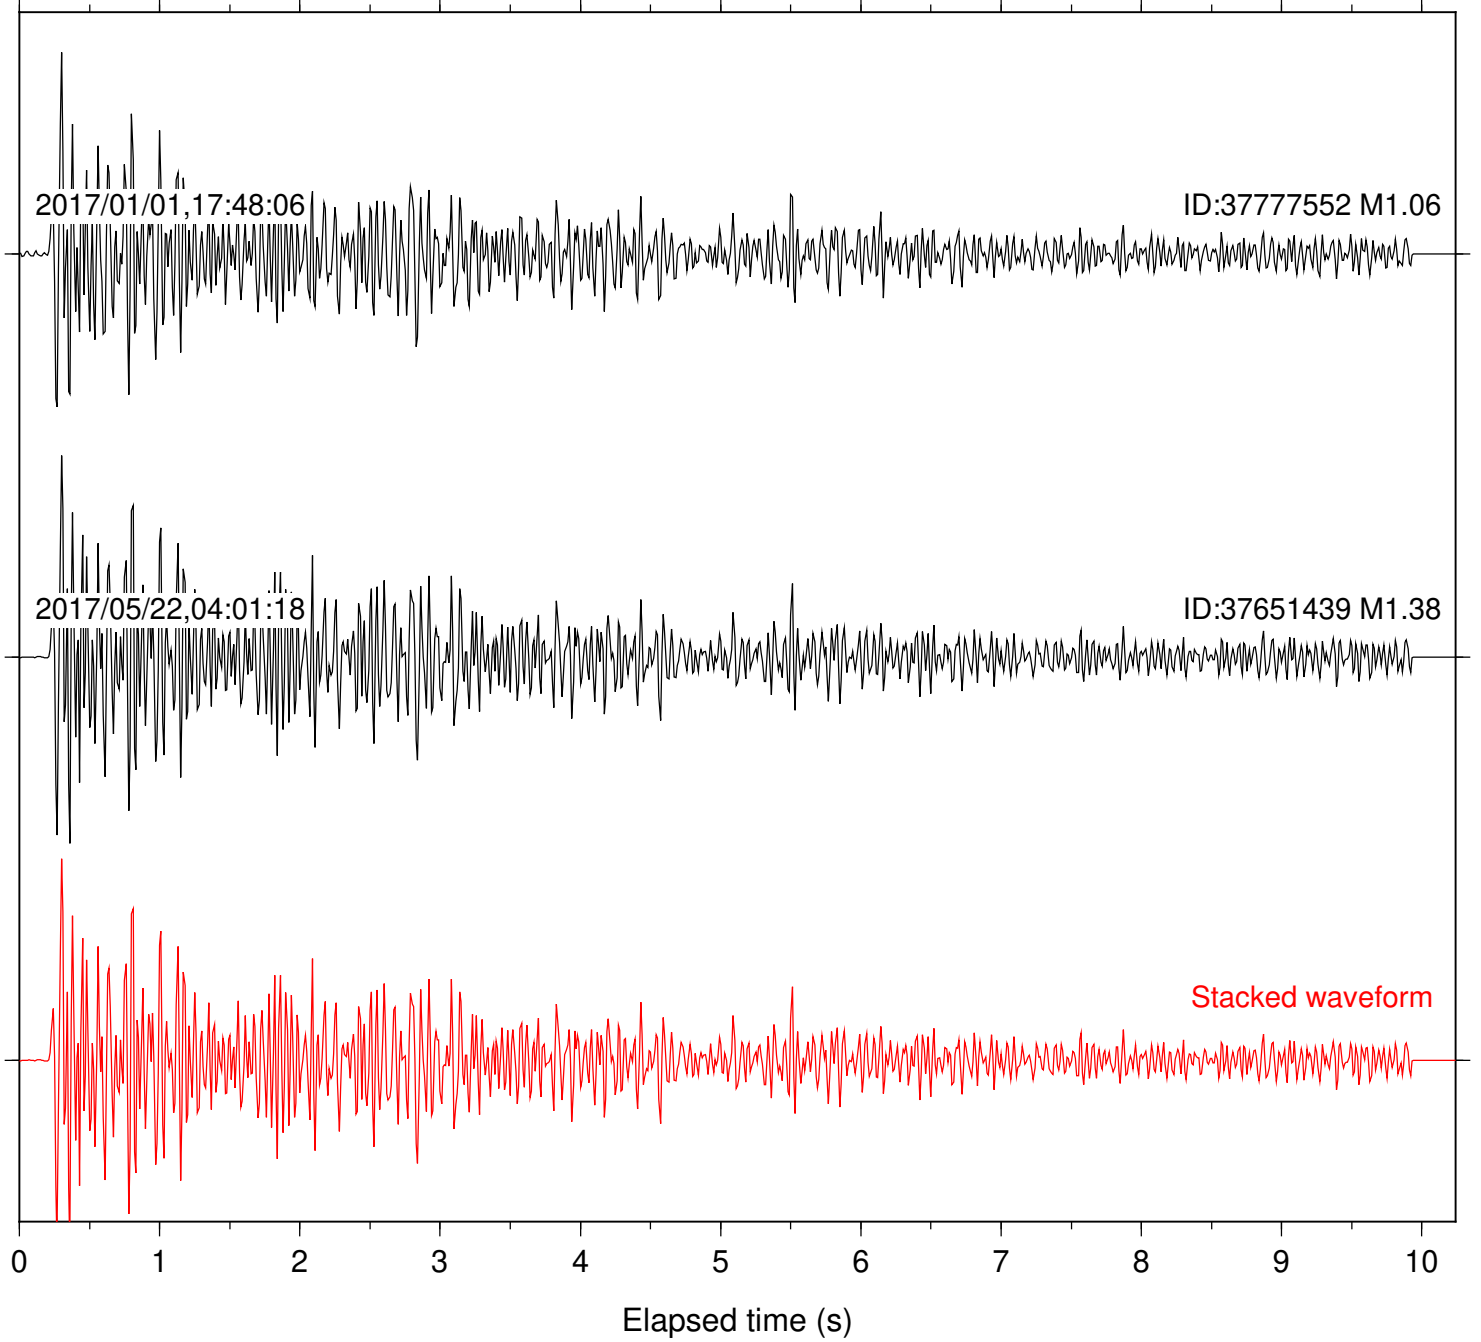

Station: B082 Com: EHZ

Focal depth: 6.75 km

Station: B087 Com: EHZ

Focal depth: 6.75 km

Station: B088 Com: EHZ

Focal depth: 6.75 km

Station: B093 Com: EHZ

Focal depth: 6.75 km

Station: B946 Com: EHZ

Focal depth: 6.75 km

Station: BAC Com: EHZ

Focal depth: 6.75 km

Station: CSH Com: HHZ

Focal depth: 6.75 km

Station: DGR Com: HHZ

Focal depth: 6.75 km

Station: FRD Com: HHZ

Focal depth: 6.75 km

Station: HMT2 Com: HHZ

Focal depth: 6.75 km

Station: SND Com: HHZ

Focal depth: 6.75 km