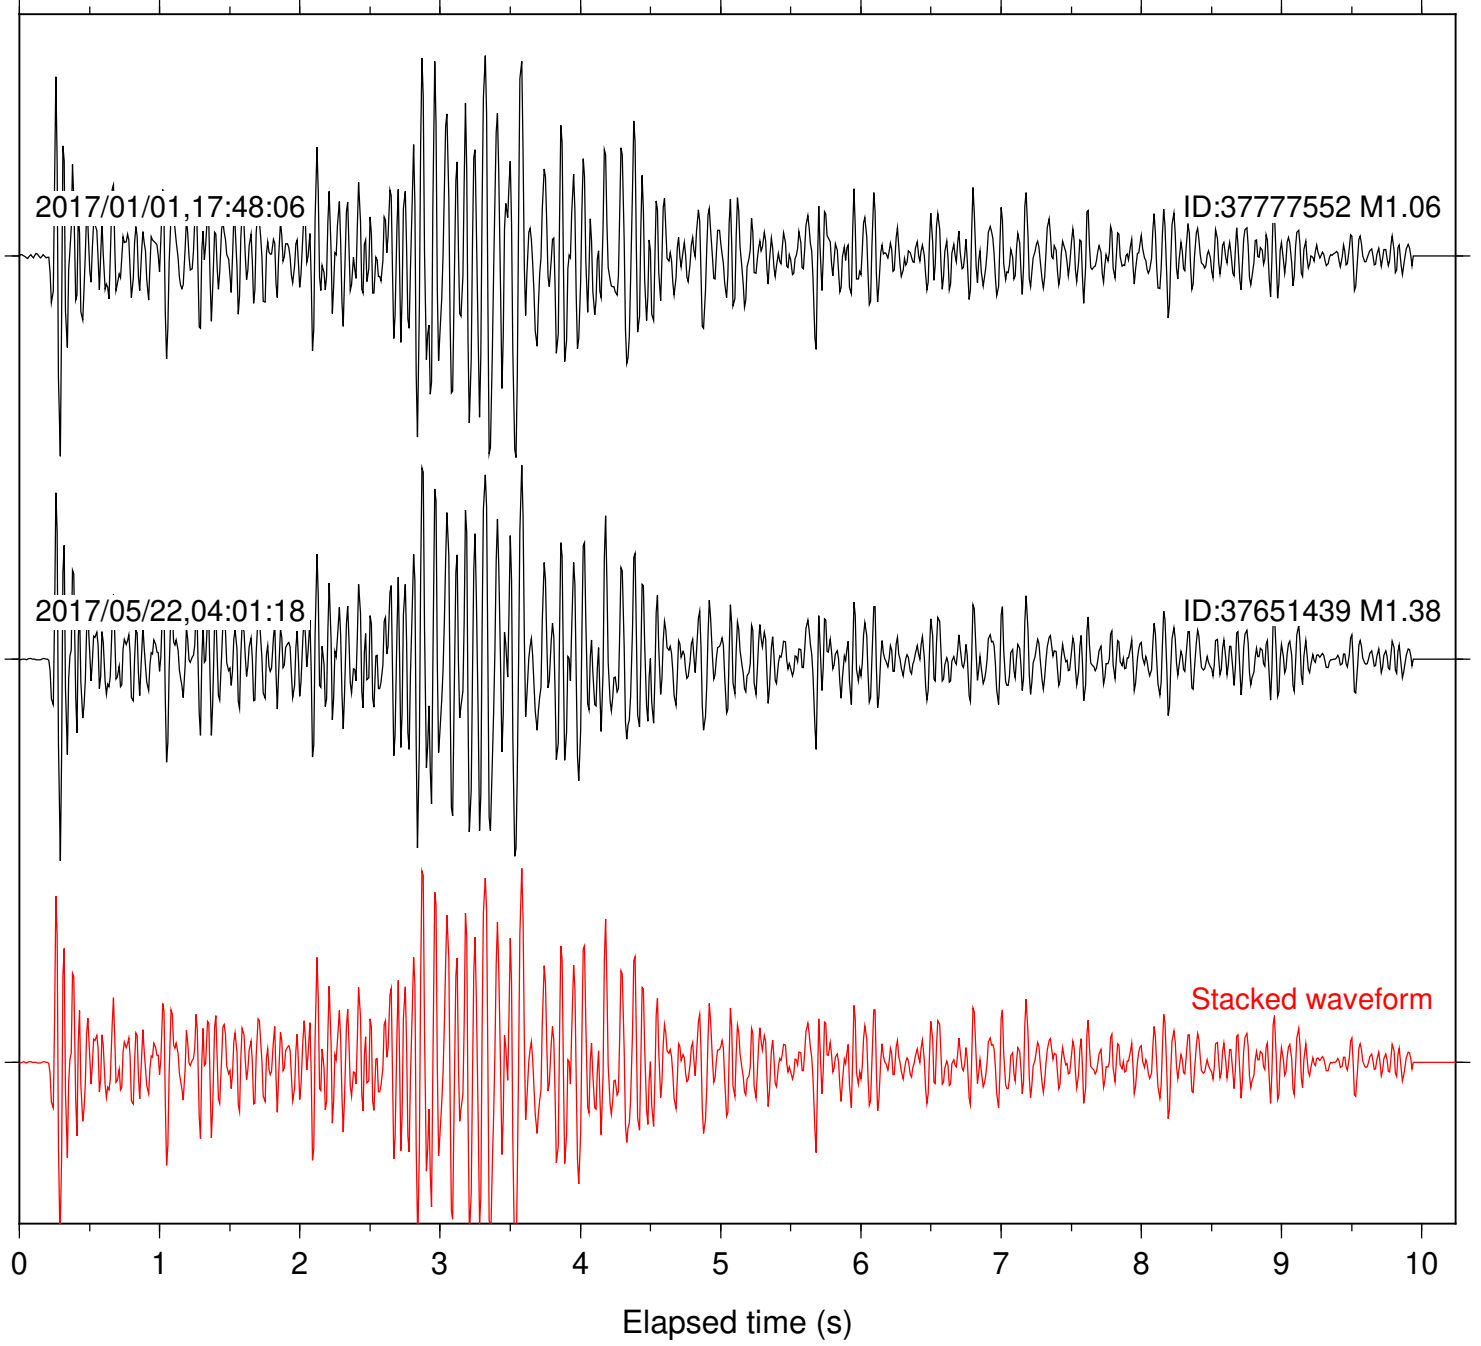

Station: B082 Com: EHZ

Focal depth: 6.75 km

Station: B087 Com: EHZ

Focal depth: 6.75 km

Station: B088 Com: EHZ

Focal depth: 6.75 km

Station: B093 Com: EHZ

Focal depth: 6.75 km

Station: B946 Com: EHZ

Focal depth: 6.75 km

Station: BAC Com: EHZ

Focal depth: 6.75 km

Station: CSH Com: HHZ

Focal depth: 6.75 km

Station: DGR Com: HHZ

Focal depth: 6.75 km

Station: FRD Com: HHZ

Focal depth: 6.75 km

Station: HMT2 Com: HHZ

Focal depth: 6.75 km

Station: SND Com: HHZ

Focal depth: 6.75 km