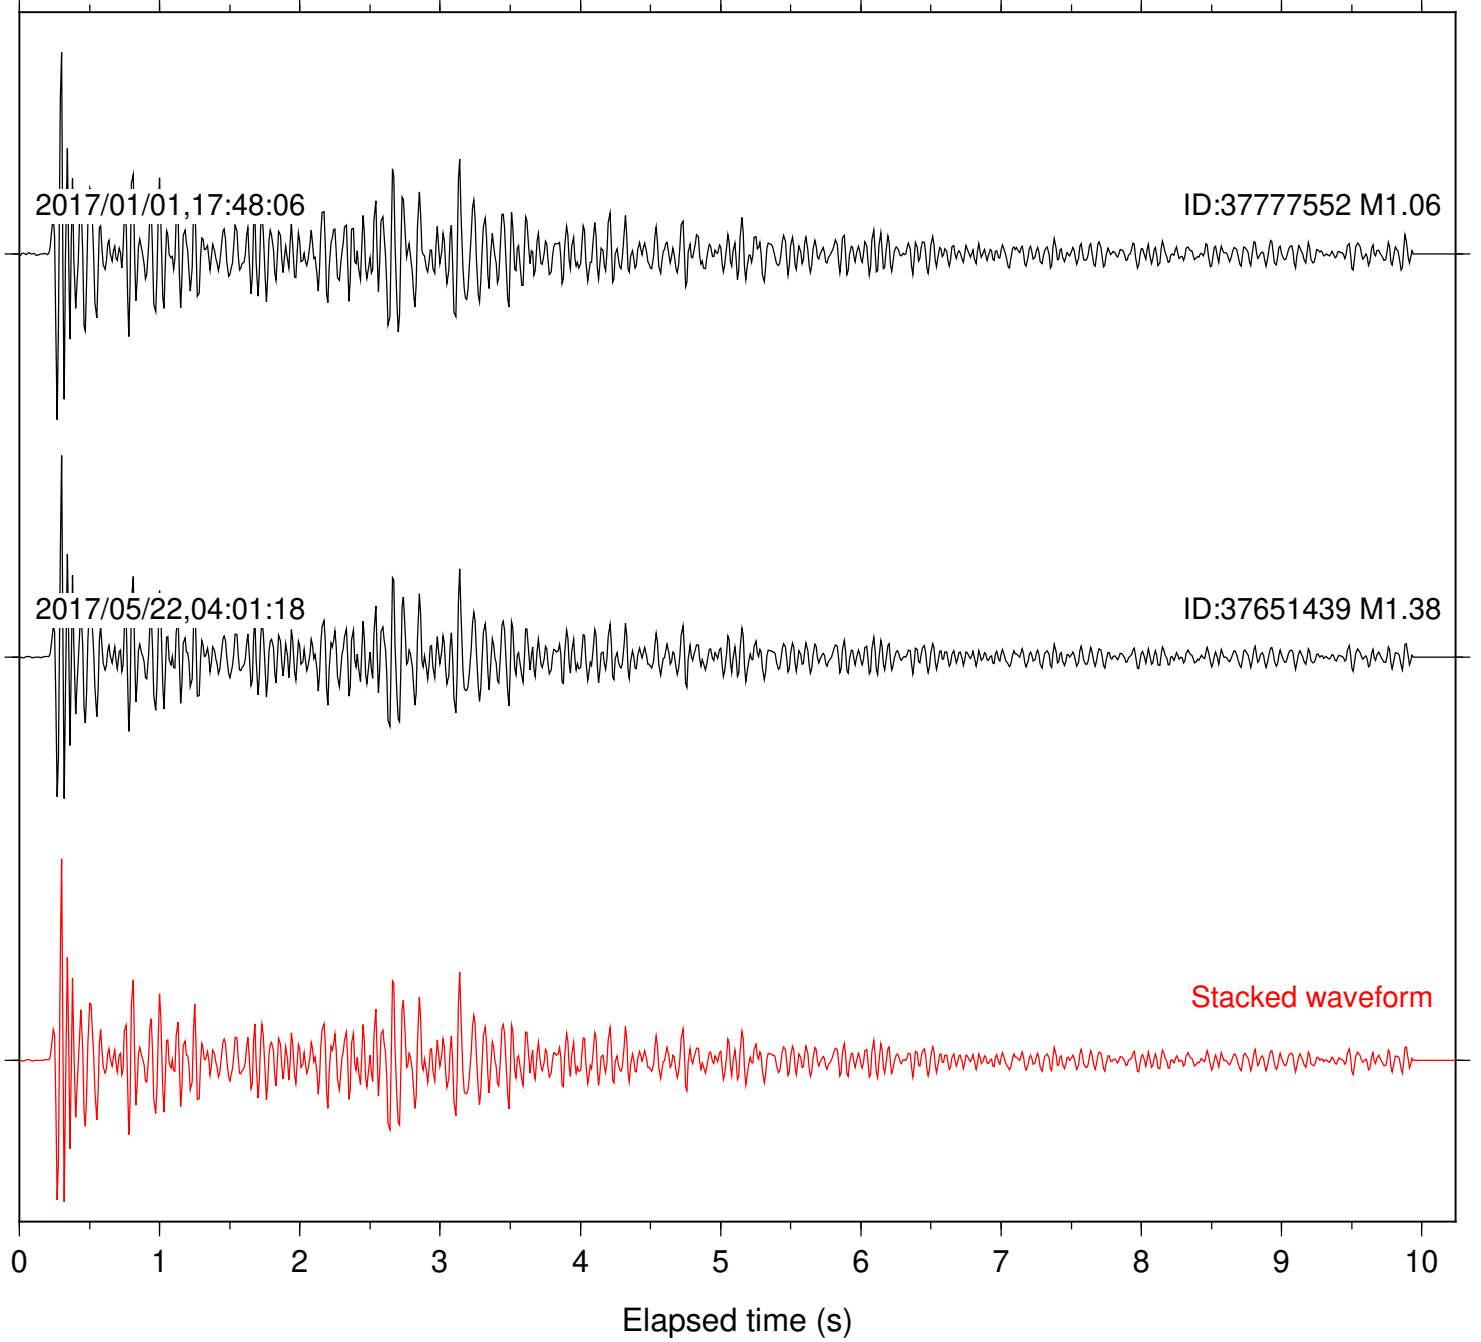

Station: B082 Com: EHZ

Focal depth: 6.75 km

Station: B087 Com: EHZ

Focal depth: 6.75 km

Station: B088 Com: EHZ

Focal depth: 6.75 km

Station: B093 Com: EHZ

Focal depth: 6.75 km

Station: B946 Com: EHZ

Focal depth: 6.75 km

Station: BAC Com: EHZ

Focal depth: 6.75 km

Station: CSH Com: HHZ

Focal depth: 6.75 km

Station: DGR Com: HHZ

Focal depth: 6.75 km

Station: FRD Com: HHZ

Focal depth: 6.75 km

Station: HMT2 Com: HHZ

Focal depth: 6.75 km

Station: SND Com: HHZ

Focal depth: 6.75 km