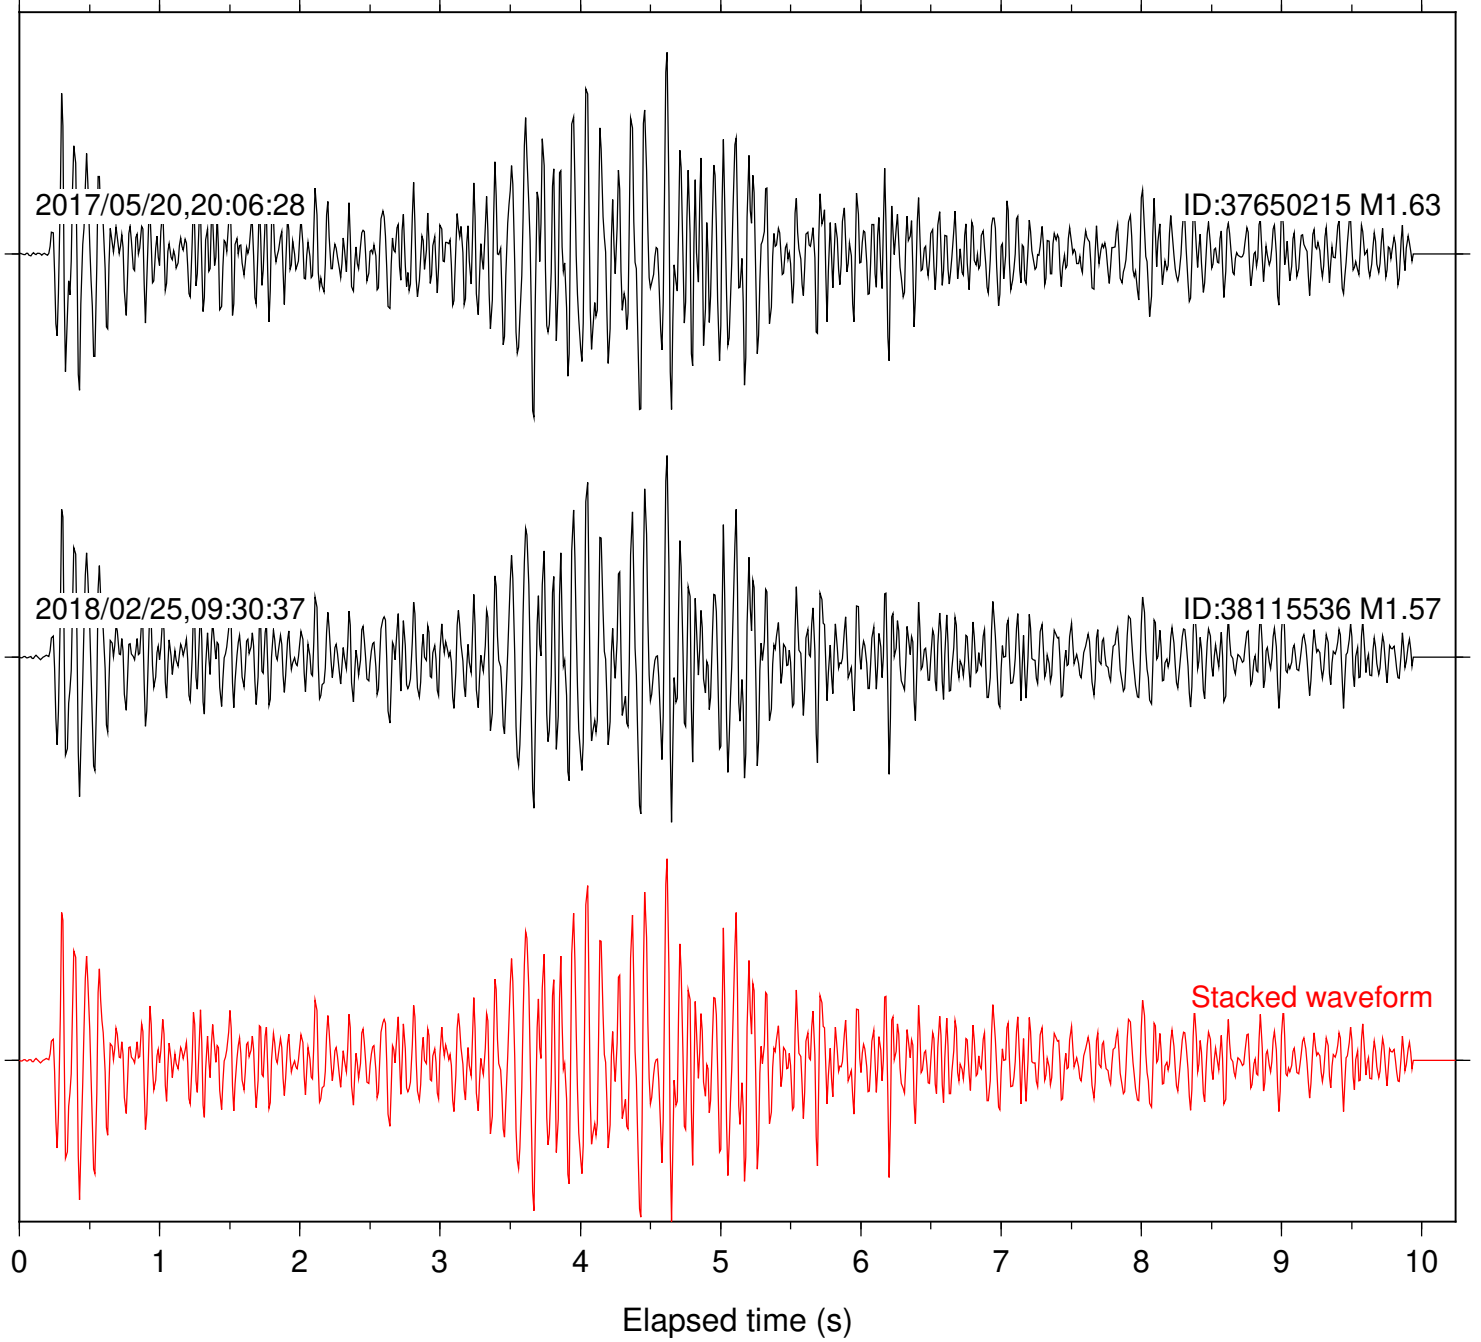

Station: B081 Com: EHZ

Focal depth: 7.48 km

Station: B082 Com: EHZ

Focal depth: 7.48 km

Station: B084 Com: EHZ

Focal depth: 7.48 km

Station: B093 Com: EHZ

Focal depth: 7.48 km

2017/05/20,20:06:28

ID:37650215 M1.63

2018/02/25,09:30:37

ID:38115536 M1.57

Stacked waveform

0 1 2 3 4 5 6 7 8 9 10
Elapsed time (s)

Station: BAC Com: EHZ

Focal depth: 7.48 km

Station: HMT2 Com: HHZ

Focal depth: 7.48 km

Station: POB2 Com: HHZ

Focal depth: 7.48 km

Station: SND Com: HHZ

Focal depth: 7.48 km