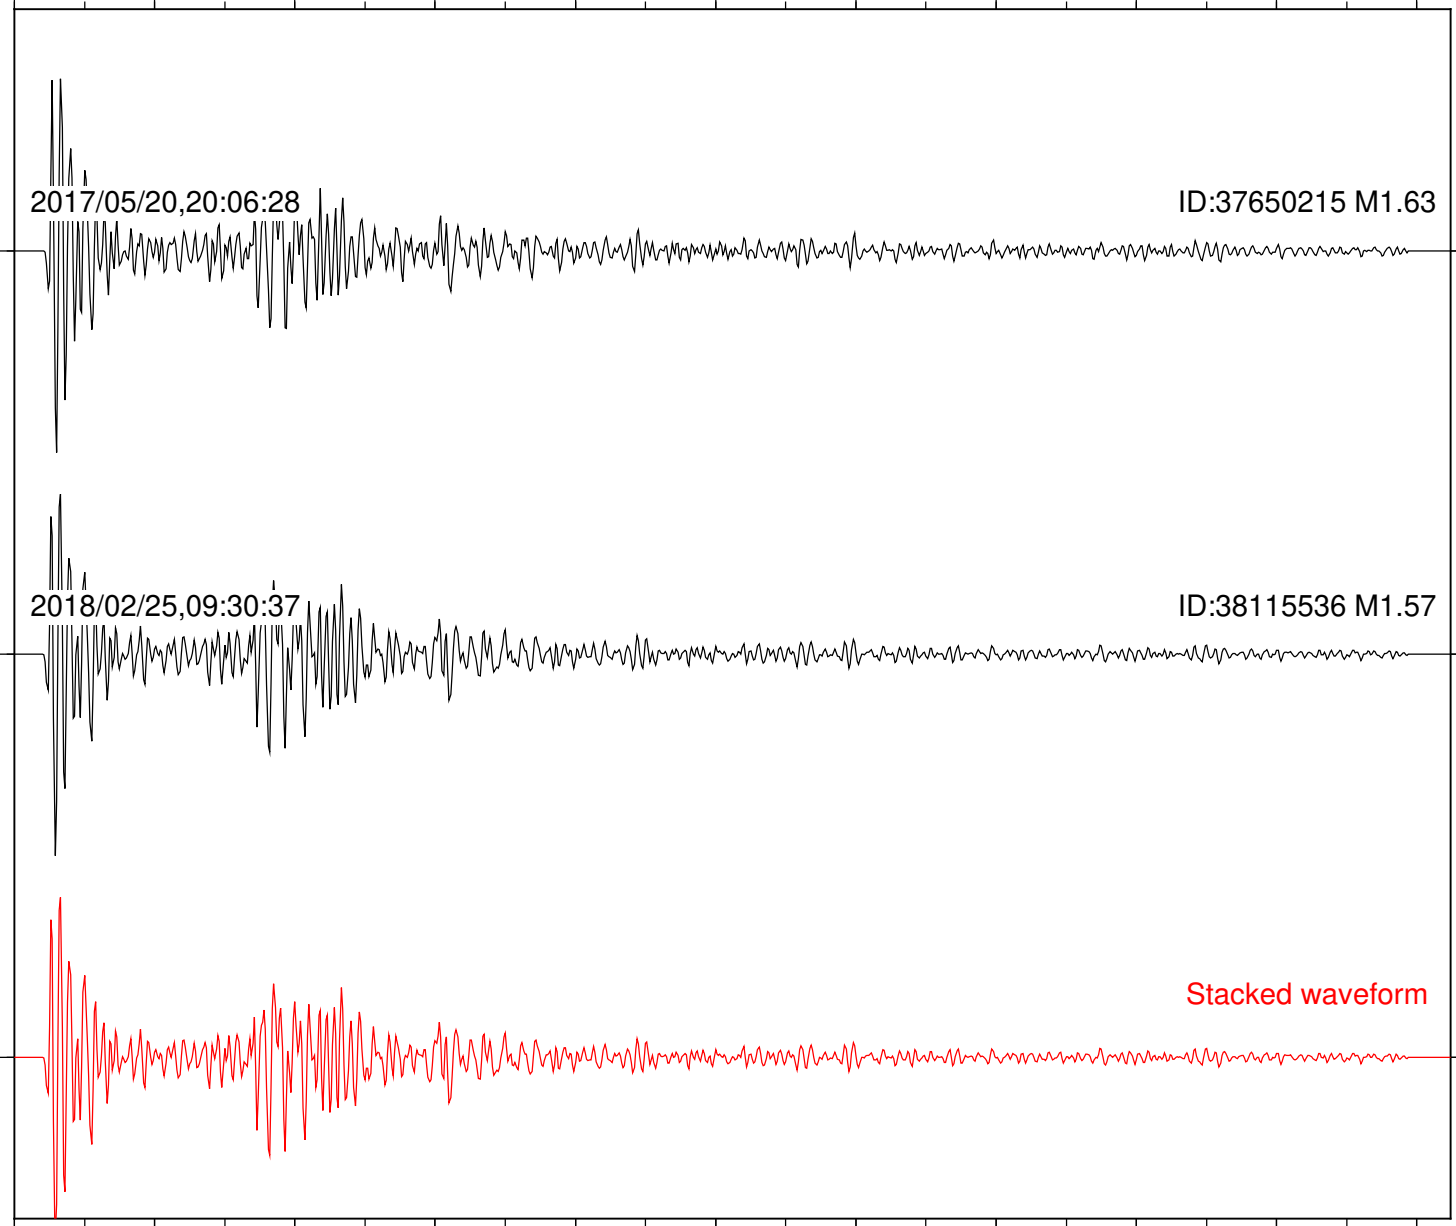

Station: B081 Com: EHZ

Focal depth: 7.48 km

Station: B082 Com: EHZ

Focal depth: 7.48 km

Station: B084 Com: EHZ

Focal depth: 7.48 km

Station: B093 Com: EHZ

Focal depth: 7.48 km

2017/05/20,20:06:28

ID:37650215 M1.63

2018/02/25,09:30:37

ID:38115536 M1.57

Stacked waveform

0 1 2 3 4 5 6 7 8 9 10
Elapsed time (s)

Station: BAC Com: EHZ

Focal depth: 7.48 km

Station: HMT2 Com: HHZ

Focal depth: 7.48 km

Station: POB2 Com: HHZ

Focal depth: 7.48 km

Station: SND Com: HHZ

Focal depth: 7.48 km