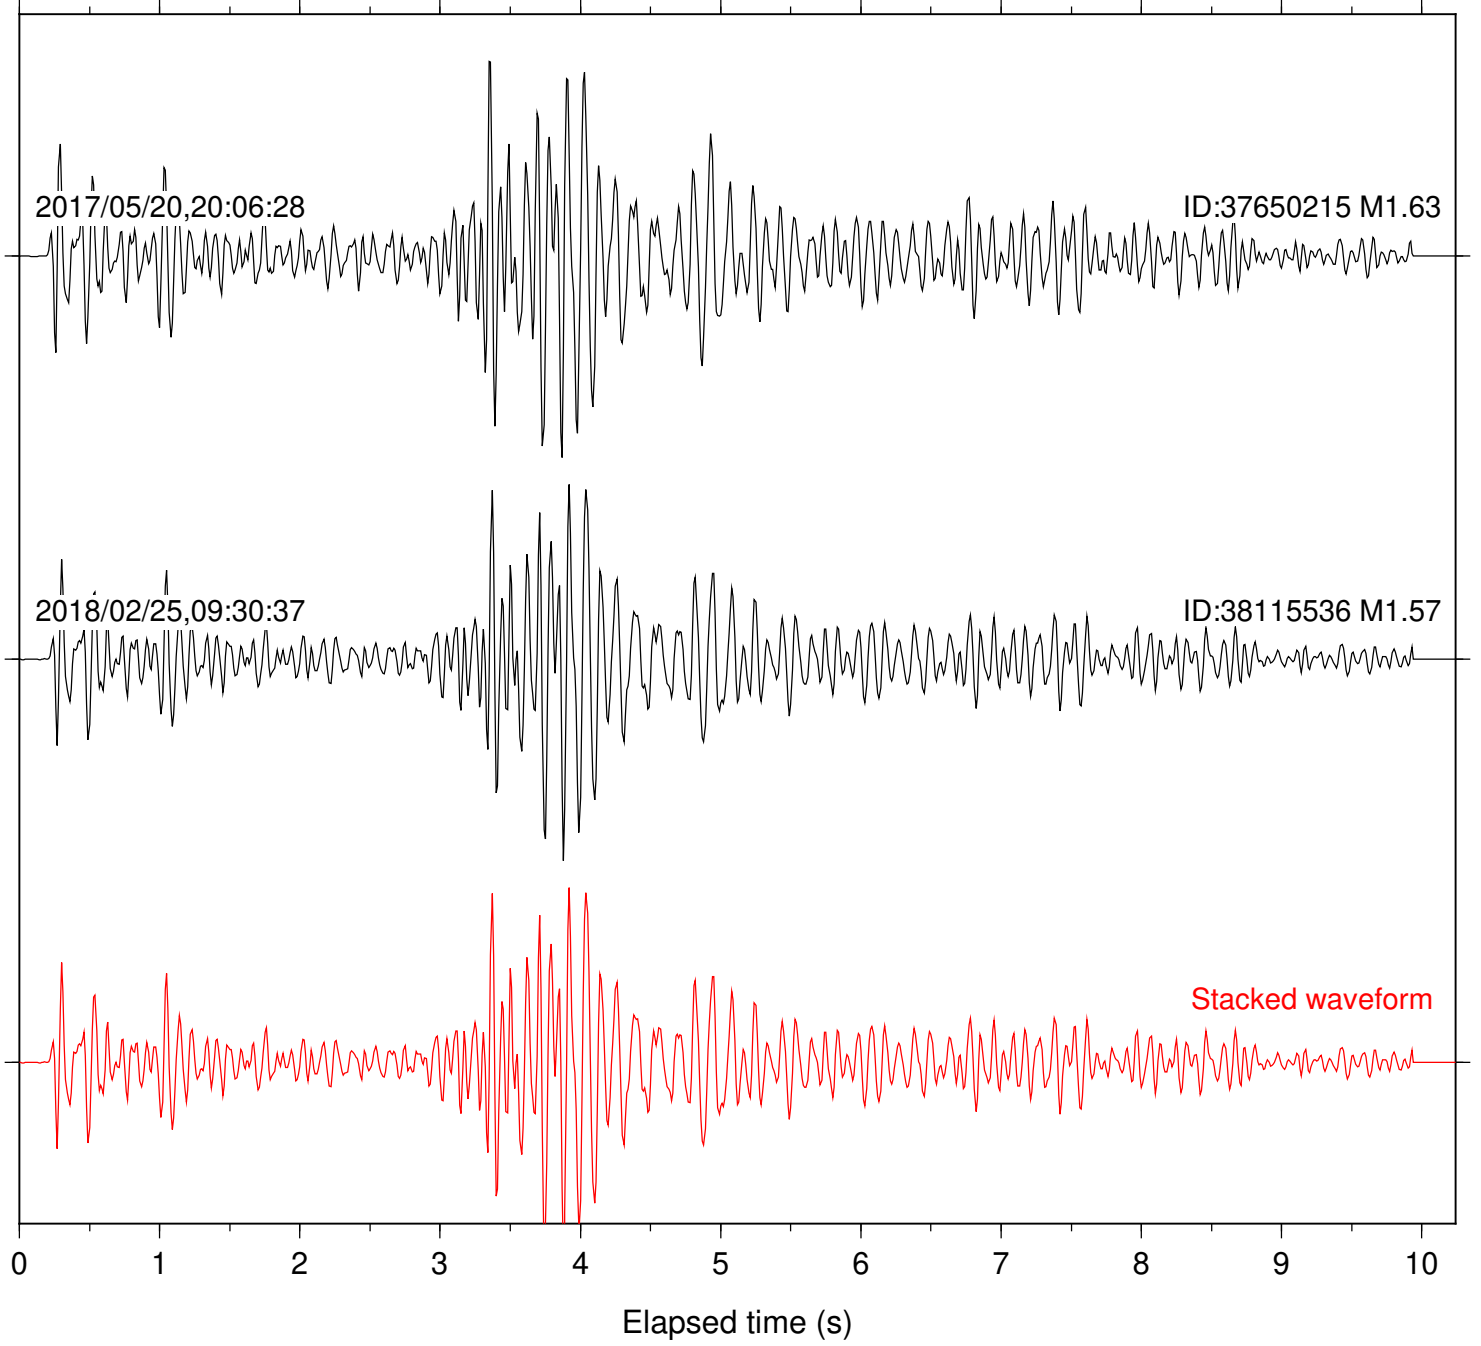

Station: B081 Com: EHZ

Focal depth: 7.48 km

Station: B082 Com: EHZ

Focal depth: 7.48 km

Station: B084 Com: EHZ

Focal depth: 7.48 km

Station: B093 Com: EHZ

Focal depth: 7.48 km

2017/05/20,20:06:28

ID:37650215 M1.63

2018/02/25,09:30:37

ID:38115536 M1.57

Stacked waveform

0 1 2 3 4 5 6 7 8 9 10
Elapsed time (s)

Station: BAC Com: EHZ

Focal depth: 7.48 km

Station: HMT2 Com: HHZ

Focal depth: 7.48 km

Station: POB2 Com: HHZ

Focal depth: 7.48 km

Station: SND Com: HHZ

Focal depth: 7.48 km