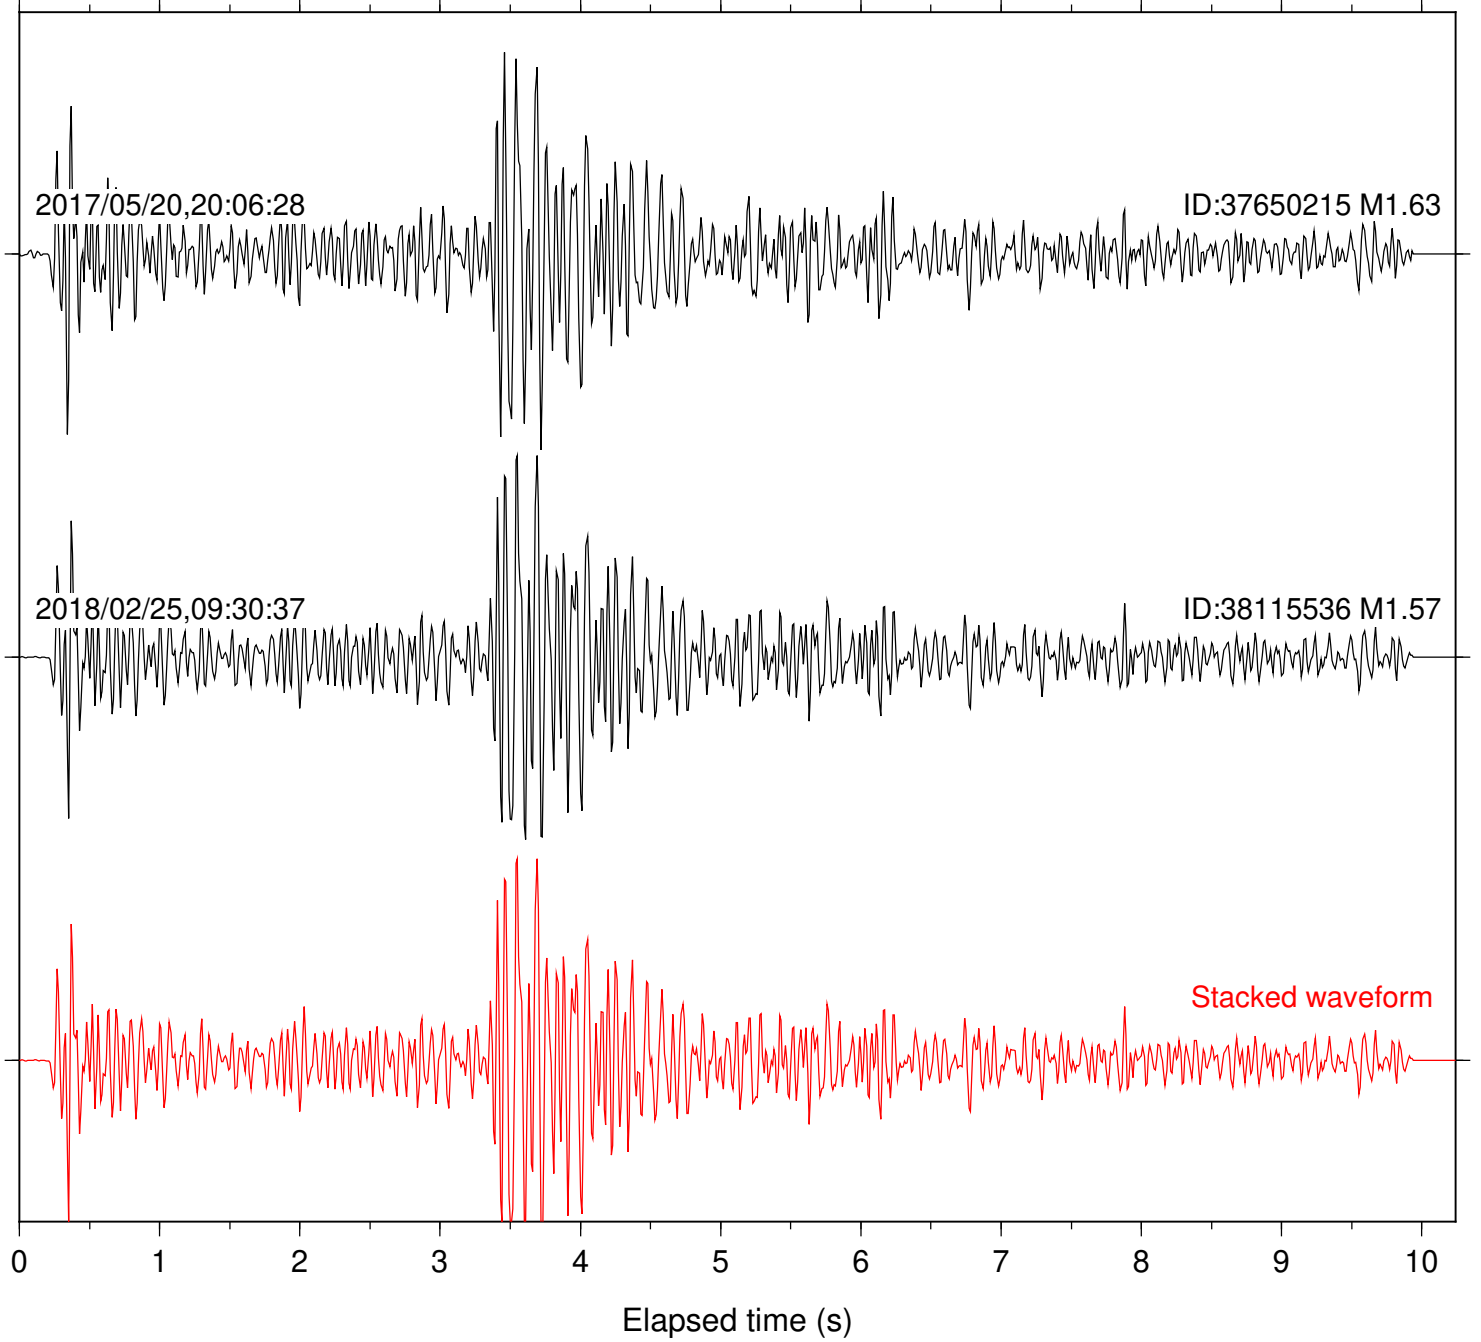

Station: B081 Com: EHZ

Focal depth: 7.48 km

Station: B082 Com: EHZ

Focal depth: 7.48 km

Station: B084 Com: EHZ

Focal depth: 7.48 km

Station: B093 Com: EHZ

Focal depth: 7.48 km

2017/05/20,20:06:28

ID:37650215 M1.63

2018/02/25,09:30:37

ID:38115536 M1.57

Stacked waveform

0 1 2 3 4 5 6 7 8 9 10
Elapsed time (s)

Station: BAC Com: EHZ

Focal depth: 7.48 km

Station: HMT2 Com: HHZ

Focal depth: 7.48 km

Station: POB2 Com: HHZ

Focal depth: 7.48 km

Station: SND Com: HHZ

Focal depth: 7.48 km