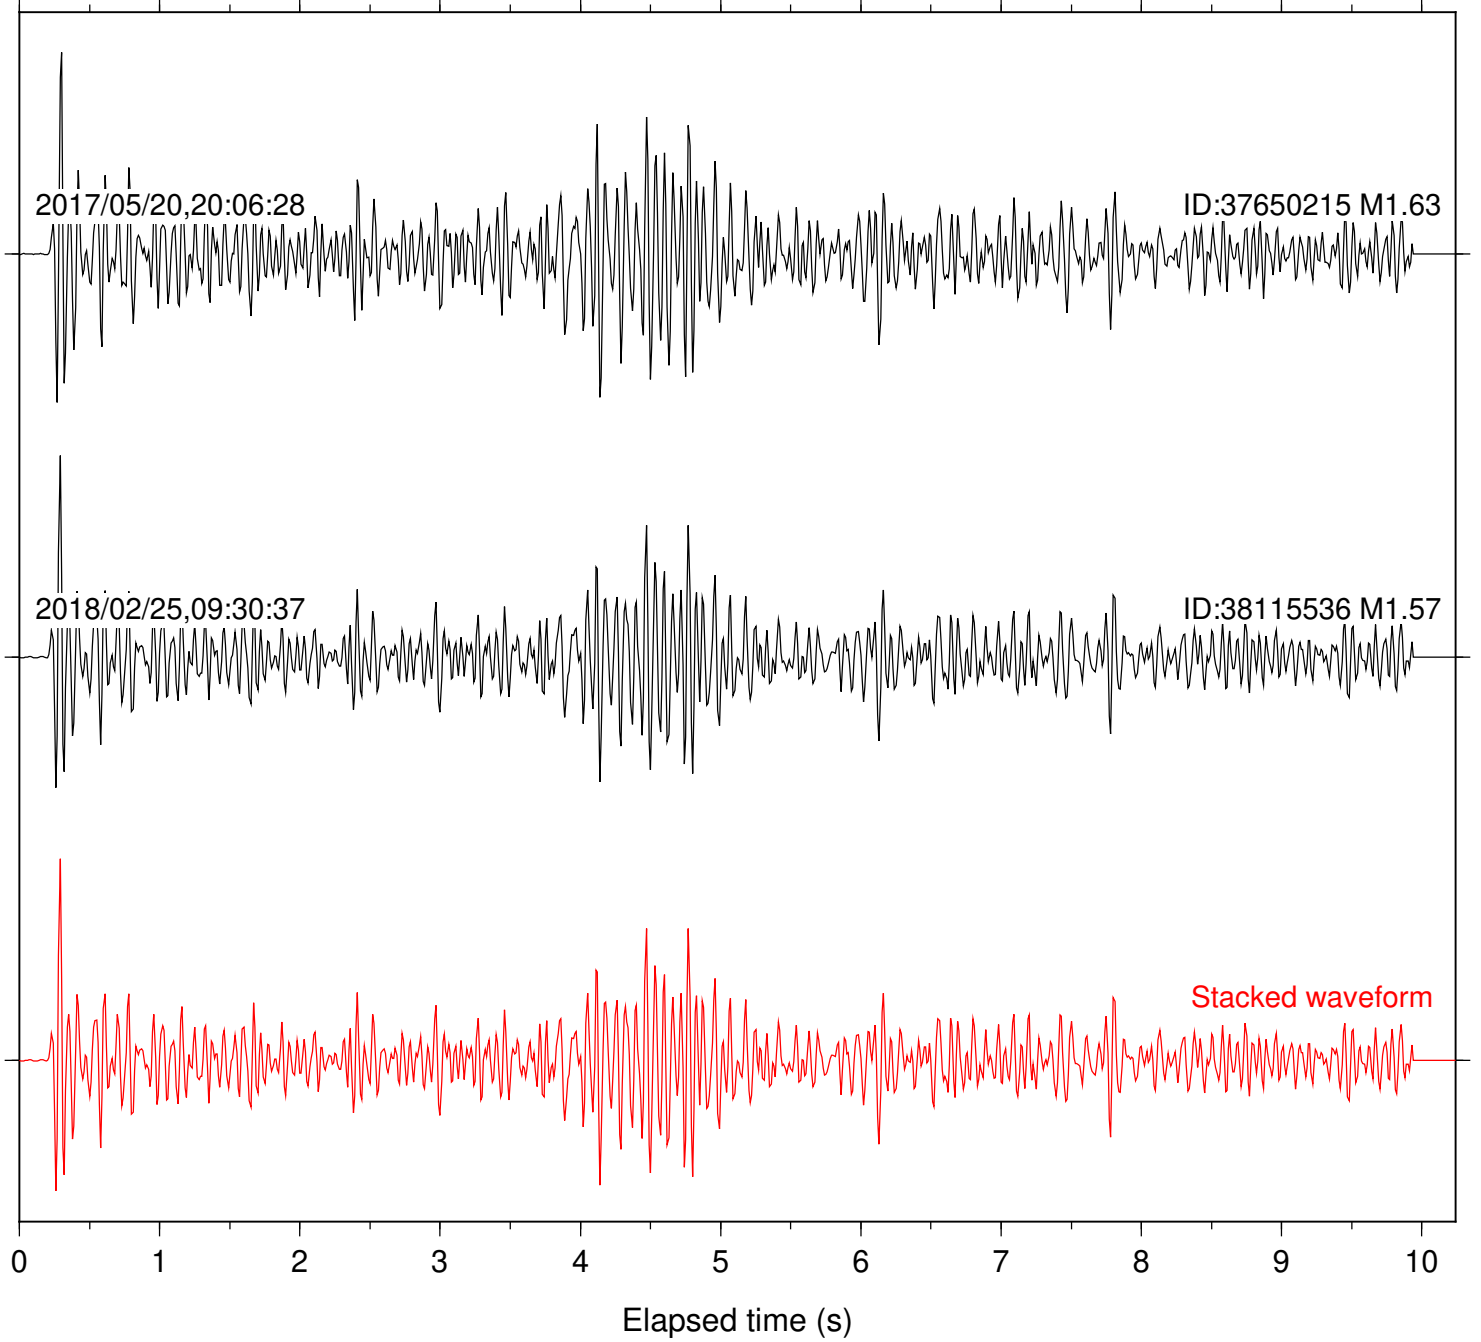

Station: B081 Com: EHZ

Focal depth: 7.48 km

Station: B082 Com: EHZ

Focal depth: 7.48 km

Station: B084 Com: EHZ

Focal depth: 7.48 km

Station: B093 Com: EHZ

Focal depth: 7.48 km

2017/05/20,20:06:28

ID:37650215 M1.63

2018/02/25,09:30:37

ID:38115536 M1.57

Stacked waveform

0 1 2 3 4 5 6 7 8 9 10
Elapsed time (s)

Station: BAC Com: EHZ

Focal depth: 7.48 km

Station: HMT2 Com: HHZ

Focal depth: 7.48 km

Station: POB2 Com: HHZ

Focal depth: 7.48 km

Station: SND Com: HHZ

Focal depth: 7.48 km