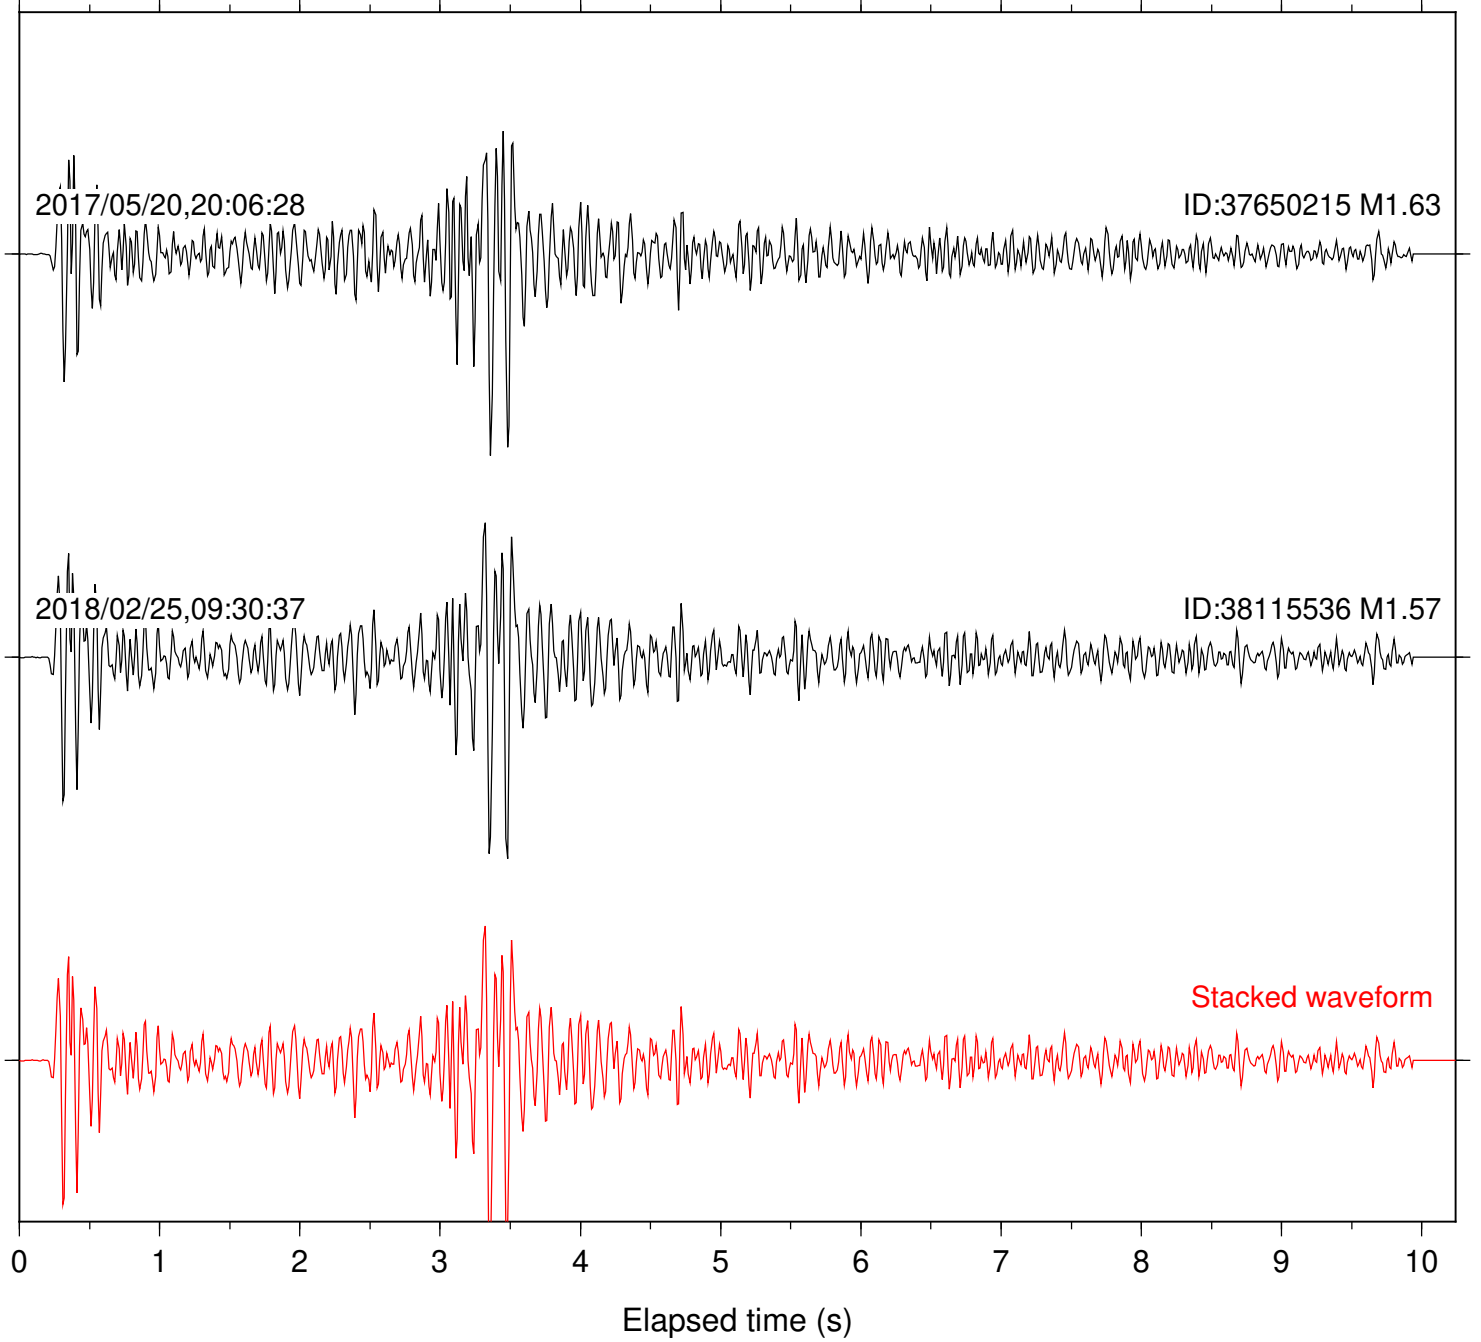

Station: B081 Com: EHZ

Focal depth: 7.48 km

Station: B082 Com: EHZ

Focal depth: 7.48 km

Station: B084 Com: EHZ

Focal depth: 7.48 km

Station: B093 Com: EHZ

Focal depth: 7.48 km

2017/05/20,20:06:28

ID:37650215 M1.63

2018/02/25,09:30:37

ID:38115536 M1.57

Stacked waveform

0 1 2 3 4 5 6 7 8 9 10
Elapsed time (s)

Station: BAC Com: EHZ

Focal depth: 7.48 km

Station: HMT2 Com: HHZ

Focal depth: 7.48 km

Station: POB2 Com: HHZ

Focal depth: 7.48 km

Station: SND Com: HHZ

Focal depth: 7.48 km