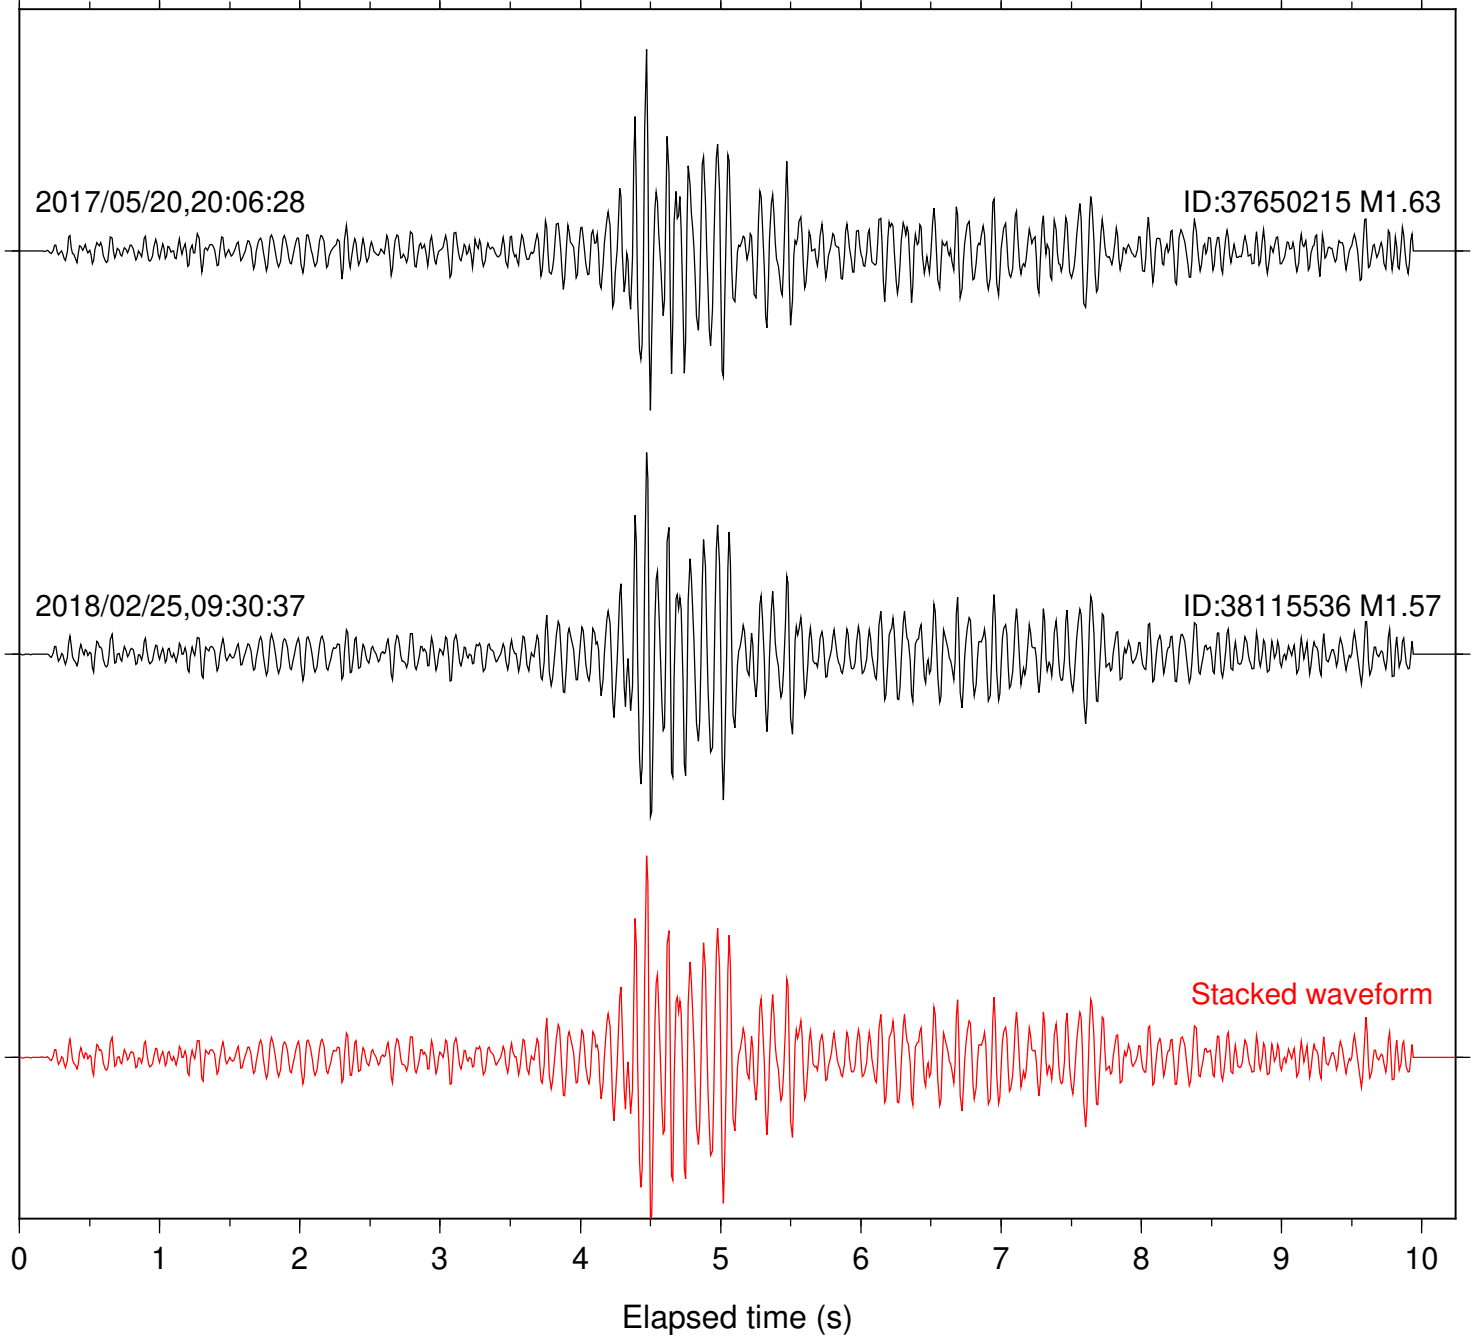

Station: B081 Com: EHZ

Focal depth: 7.48 km

Station: B082 Com: EHZ

Focal depth: 7.48 km

Station: B084 Com: EHZ

Focal depth: 7.48 km

Station: B093 Com: EHZ

Focal depth: 7.48 km

2017/05/20,20:06:28

ID:37650215 M1.63

2018/02/25,09:30:37

ID:38115536 M1.57

Stacked waveform

0 1 2 3 4 5 6 7 8 9 10
Elapsed time (s)

Station: BAC Com: EHZ

Focal depth: 7.48 km

Station: HMT2 Com: HHZ

Focal depth: 7.48 km

Station: POB2 Com: HHZ

Focal depth: 7.48 km

Station: SND Com: HHZ

Focal depth: 7.48 km