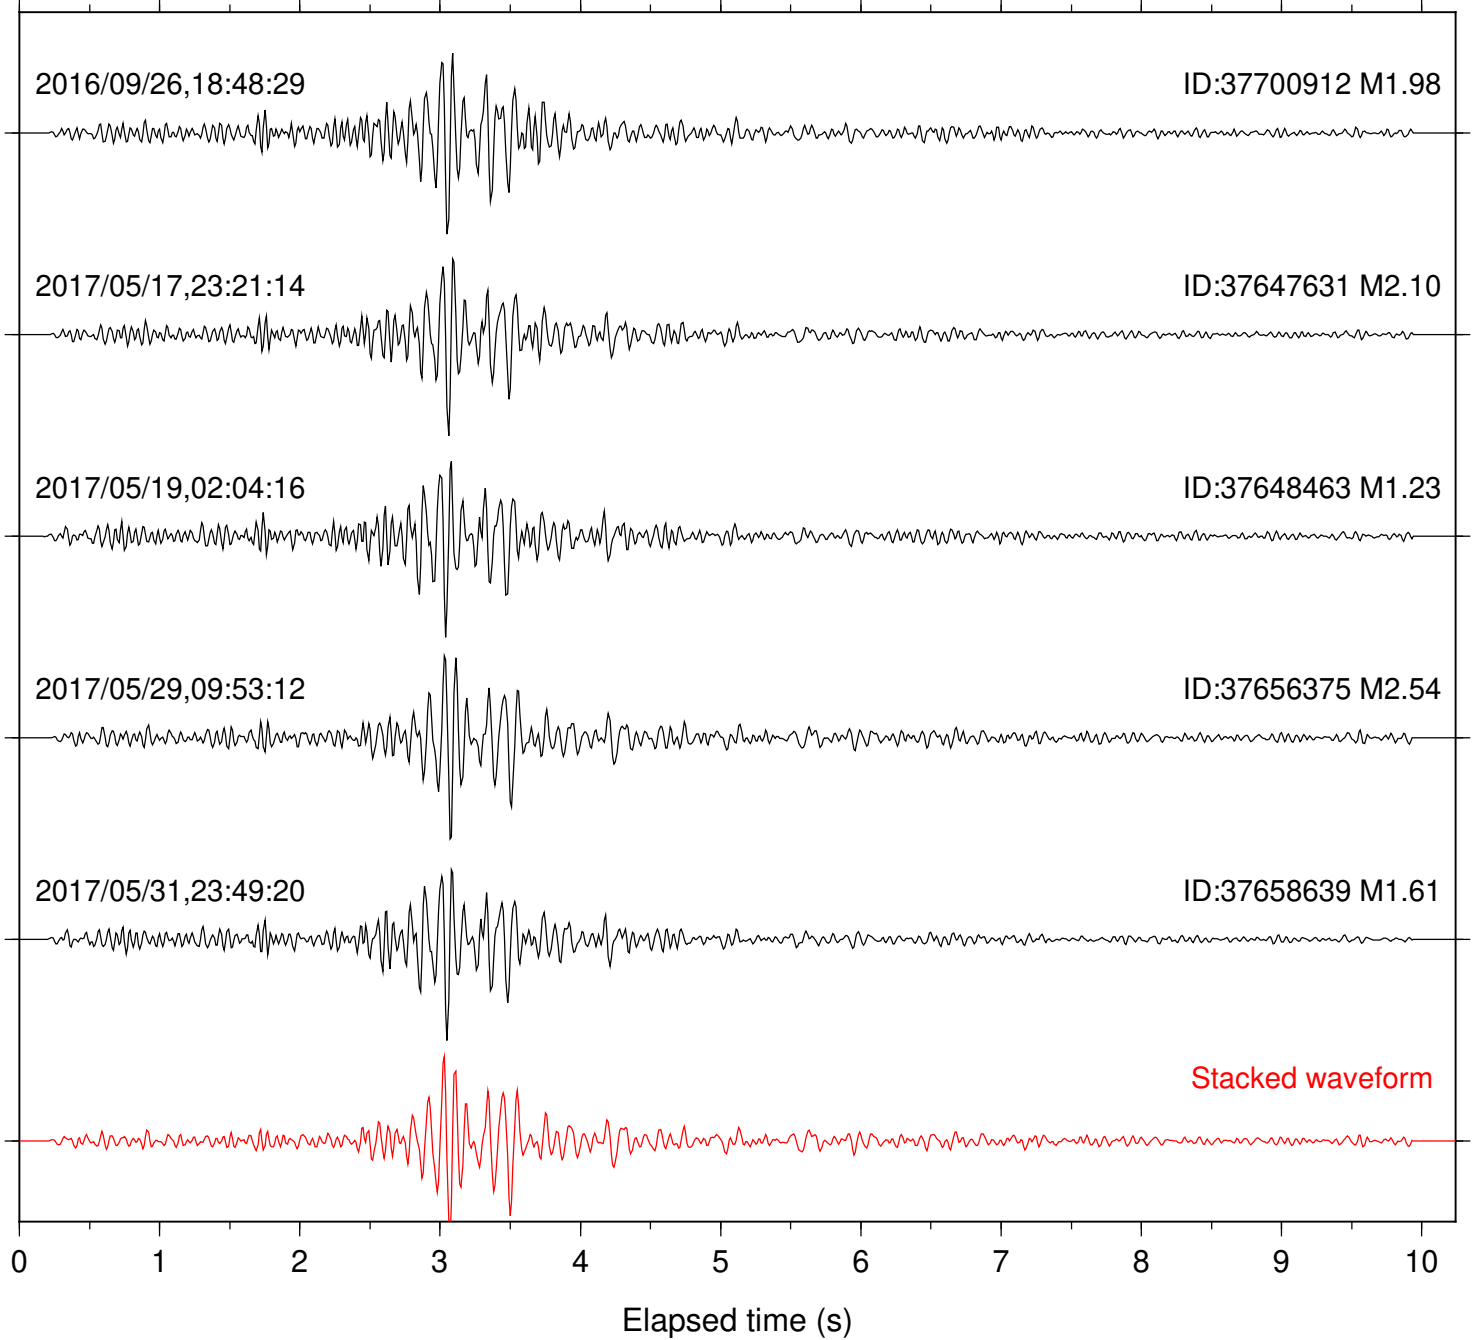

Station: B081 Com: EHZ

Focal depth: 9.88 km

Station: B082 Com: EHZ

Focal depth: 9.88 km

Station: B084 Com: EHZ

Focal depth: 9.88 km

Station: B086 Com: EHZ

Focal depth: 9.91 km

Station: B087 Com: EHZ

Focal depth: 9.88 km

Station: B088 Com: EHZ

Focal depth: 9.88 km

Station: B093 Com: EHZ

Focal depth: 9.88 km

Station: B946 Com: EHZ

Focal depth: 9.88 km

Station: BAC Com: EHZ

Focal depth: 9.88 km

Station: BZN Com: HHZ

Focal depth: 9.88 km

Station: CSH Com: HHZ

Focal depth: 9.88 km

2017/05/19,02:05:20

ID:37648463 M1.23

Station: HMT2 Com: HHZ

Focal depth: 9.88 km

Station: KNW Com: HHZ

Focal depth: 9.88 km

Station: LKH Com: HHZ

Focal depth: 9.88 km

Station: LVA2 Com: HHZ

Focal depth: 9.88 km