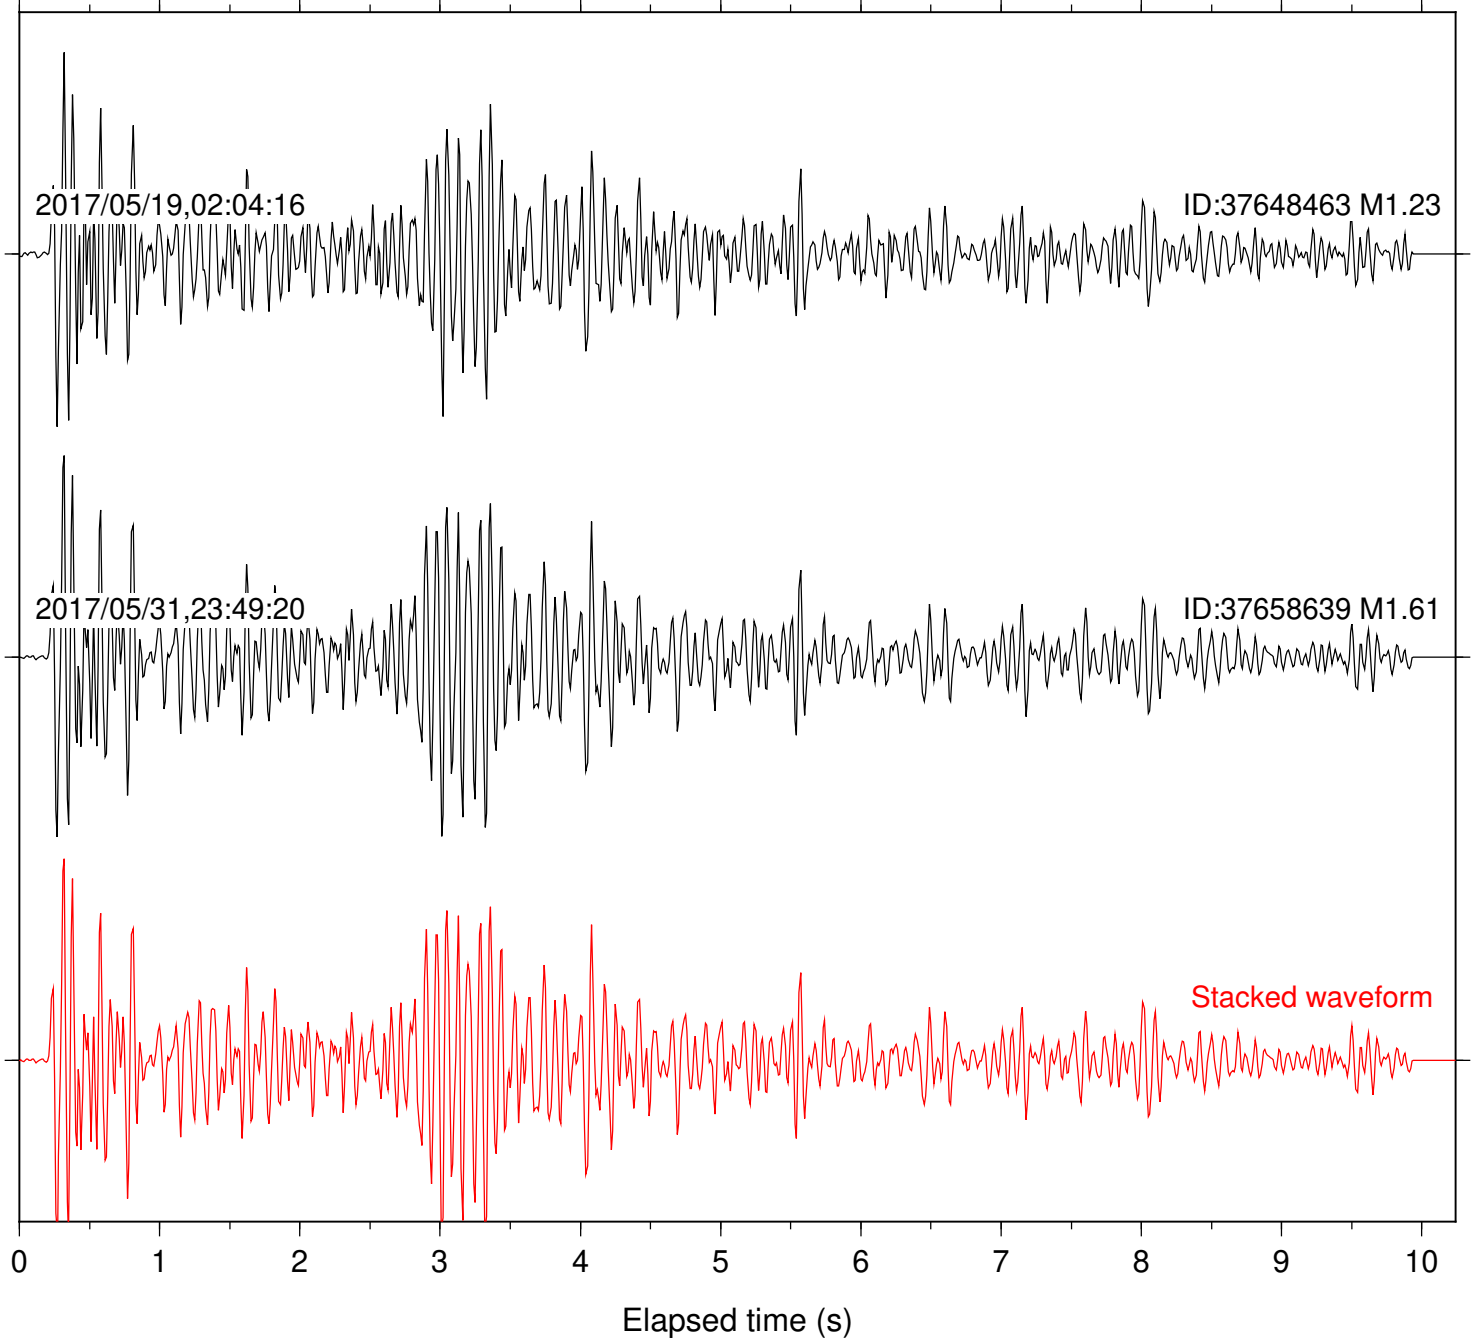

Station: B081 Com: EHZ

Focal depth: 9.88 km

Station: B082 Com: EHZ

Focal depth: 9.88 km

Station: B084 Com: EHZ

Focal depth: 9.88 km

Station: B086 Com: EHZ

Focal depth: 9.91 km

Station: B087 Com: EHZ

Focal depth: 9.88 km

Station: B088 Com: EHZ

Focal depth: 9.88 km

Station: B093 Com: EHZ

Focal depth: 9.88 km

Station: B946 Com: EHZ

Focal depth: 9.88 km

Station: BAC Com: EHZ

Focal depth: 9.88 km

Station: BZN Com: HHZ

Focal depth: 9.88 km

Station: CSH Com: HHZ

Focal depth: 9.88 km

2017/05/19,02:05:20

ID:37648463 M1.23

Station: HMT2 Com: HHZ

Focal depth: 9.88 km

Station: KNW Com: HHZ

Focal depth: 9.88 km

Station: LKH Com: HHZ

Focal depth: 9.88 km

Station: LVA2 Com: HHZ

Focal depth: 9.88 km