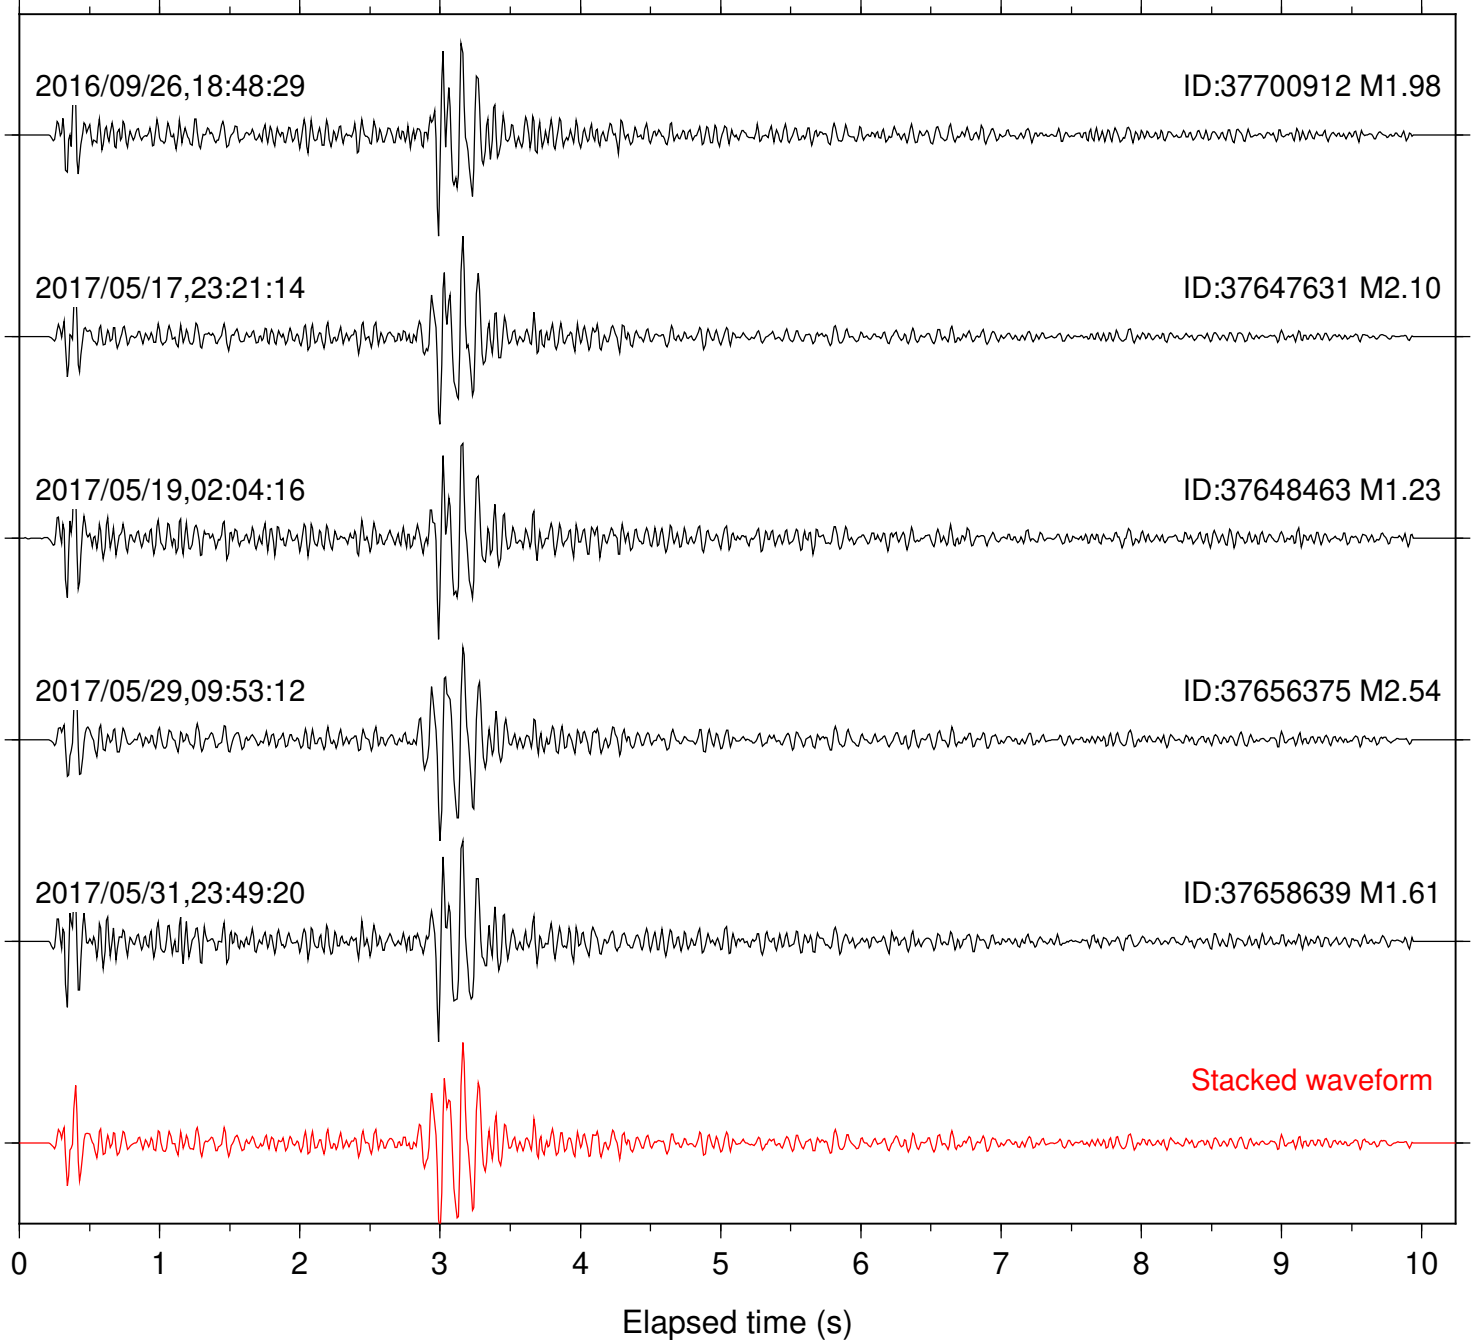

Station: B081 Com: EHZ

Focal depth: 9.88 km

Station: B082 Com: EHZ

Focal depth: 9.88 km

Station: B084 Com: EHZ

Focal depth: 9.88 km

Station: B086 Com: EHZ

Focal depth: 9.91 km

Station: B087 Com: EHZ

Focal depth: 9.88 km

Station: B088 Com: EHZ

Focal depth: 9.88 km

Station: B093 Com: EHZ

Focal depth: 9.88 km

Station: B946 Com: EHZ

Focal depth: 9.88 km

Station: BAC Com: EHZ

Focal depth: 9.88 km

Station: BZN Com: HHZ

Focal depth: 9.88 km

Station: CSH Com: HHZ

Focal depth: 9.88 km

2017/05/19,02:05:20

ID:37648463 M1.23

Station: HMT2 Com: HHZ

Focal depth: 9.88 km

Station: KNW Com: HHZ

Focal depth: 9.88 km

Station: LKH Com: HHZ

Focal depth: 9.88 km

Station: LVA2 Com: HHZ

Focal depth: 9.88 km