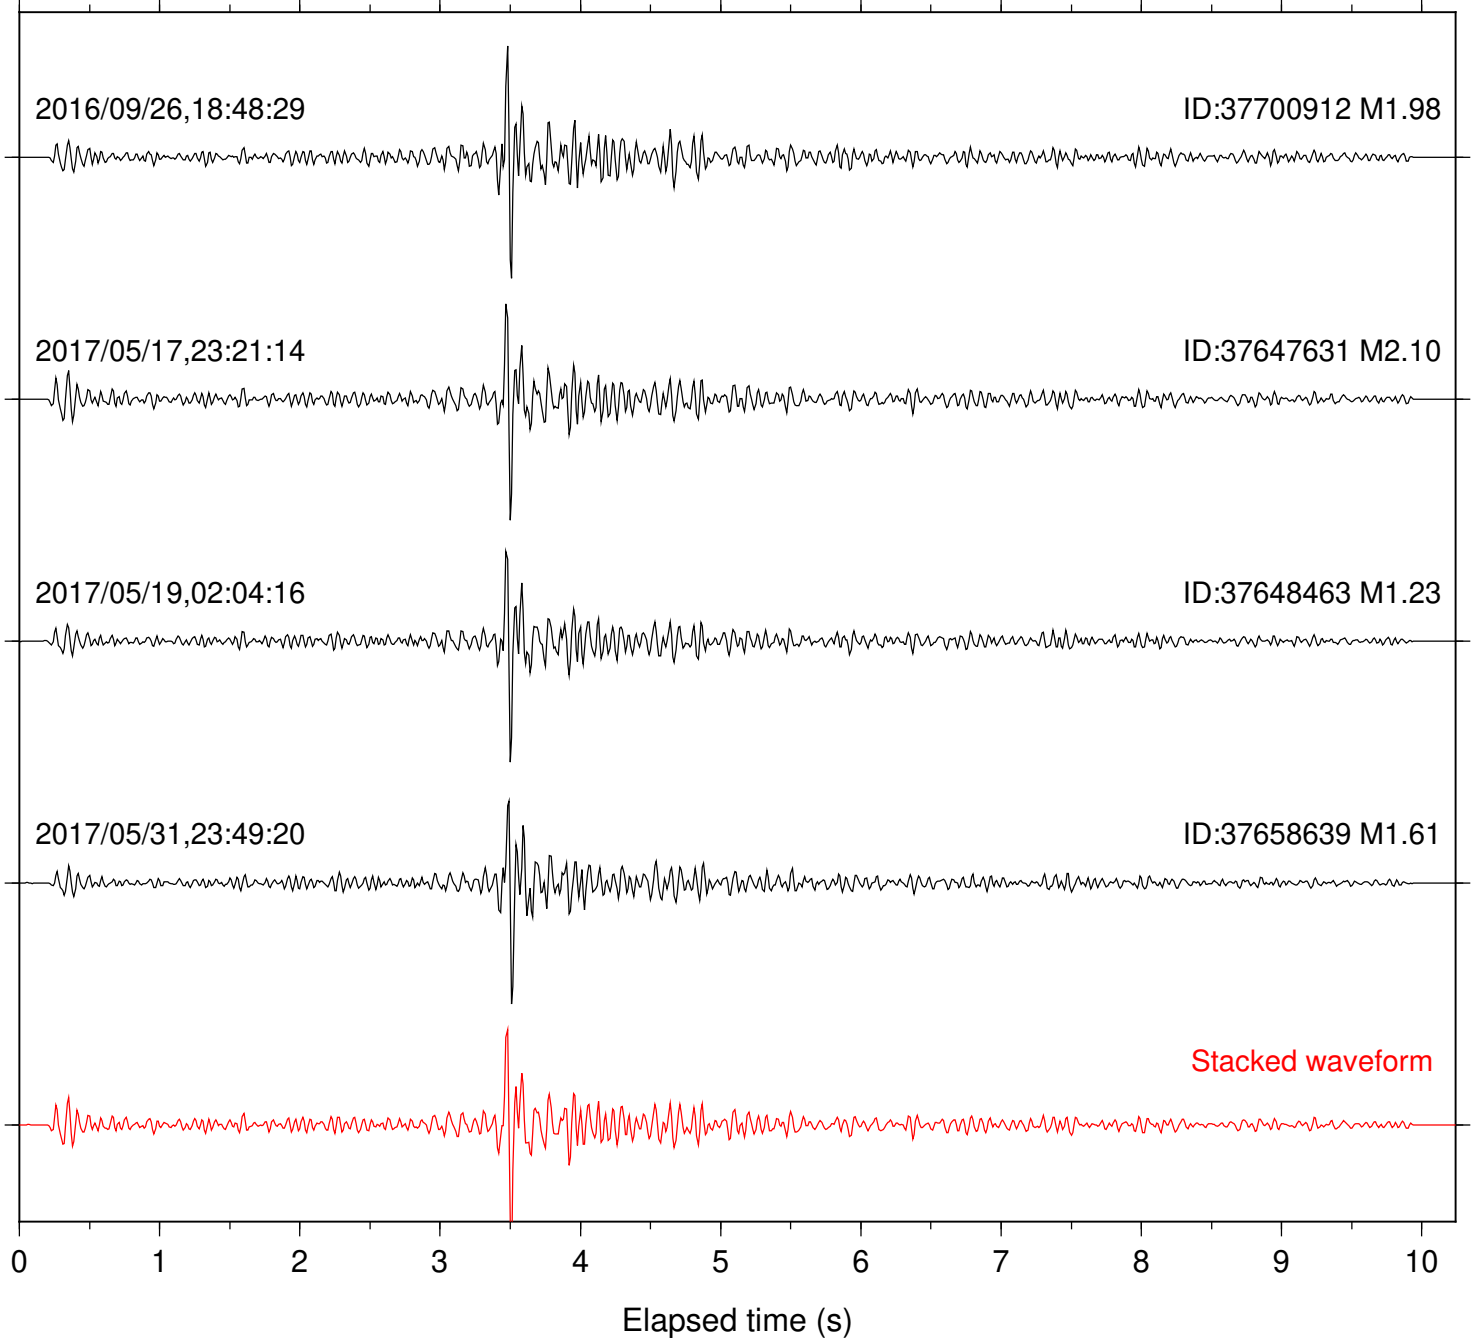

Station: B081 Com: EHZ

Focal depth: 9.88 km

Station: B082 Com: EHZ

Focal depth: 9.88 km

Station: B084 Com: EHZ

Focal depth: 9.88 km

Station: B086 Com: EHZ

Focal depth: 9.91 km

Station: B087 Com: EHZ

Focal depth: 9.88 km

Station: B088 Com: EHZ

Focal depth: 9.88 km

Station: B093 Com: EHZ

Focal depth: 9.88 km

Station: B946 Com: EHZ

Focal depth: 9.88 km

Station: BAC Com: EHZ

Focal depth: 9.88 km

Station: BZN Com: HHZ

Focal depth: 9.88 km

Station: CSH Com: HHZ

Focal depth: 9.88 km

2017/05/19,02:05:20

ID:37648463 M1.23

Station: HMT2 Com: HHZ

Focal depth: 9.88 km

Station: KNW Com: HHZ

Focal depth: 9.88 km

Station: LKH Com: HHZ

Focal depth: 9.88 km

Station: LVA2 Com: HHZ

Focal depth: 9.88 km