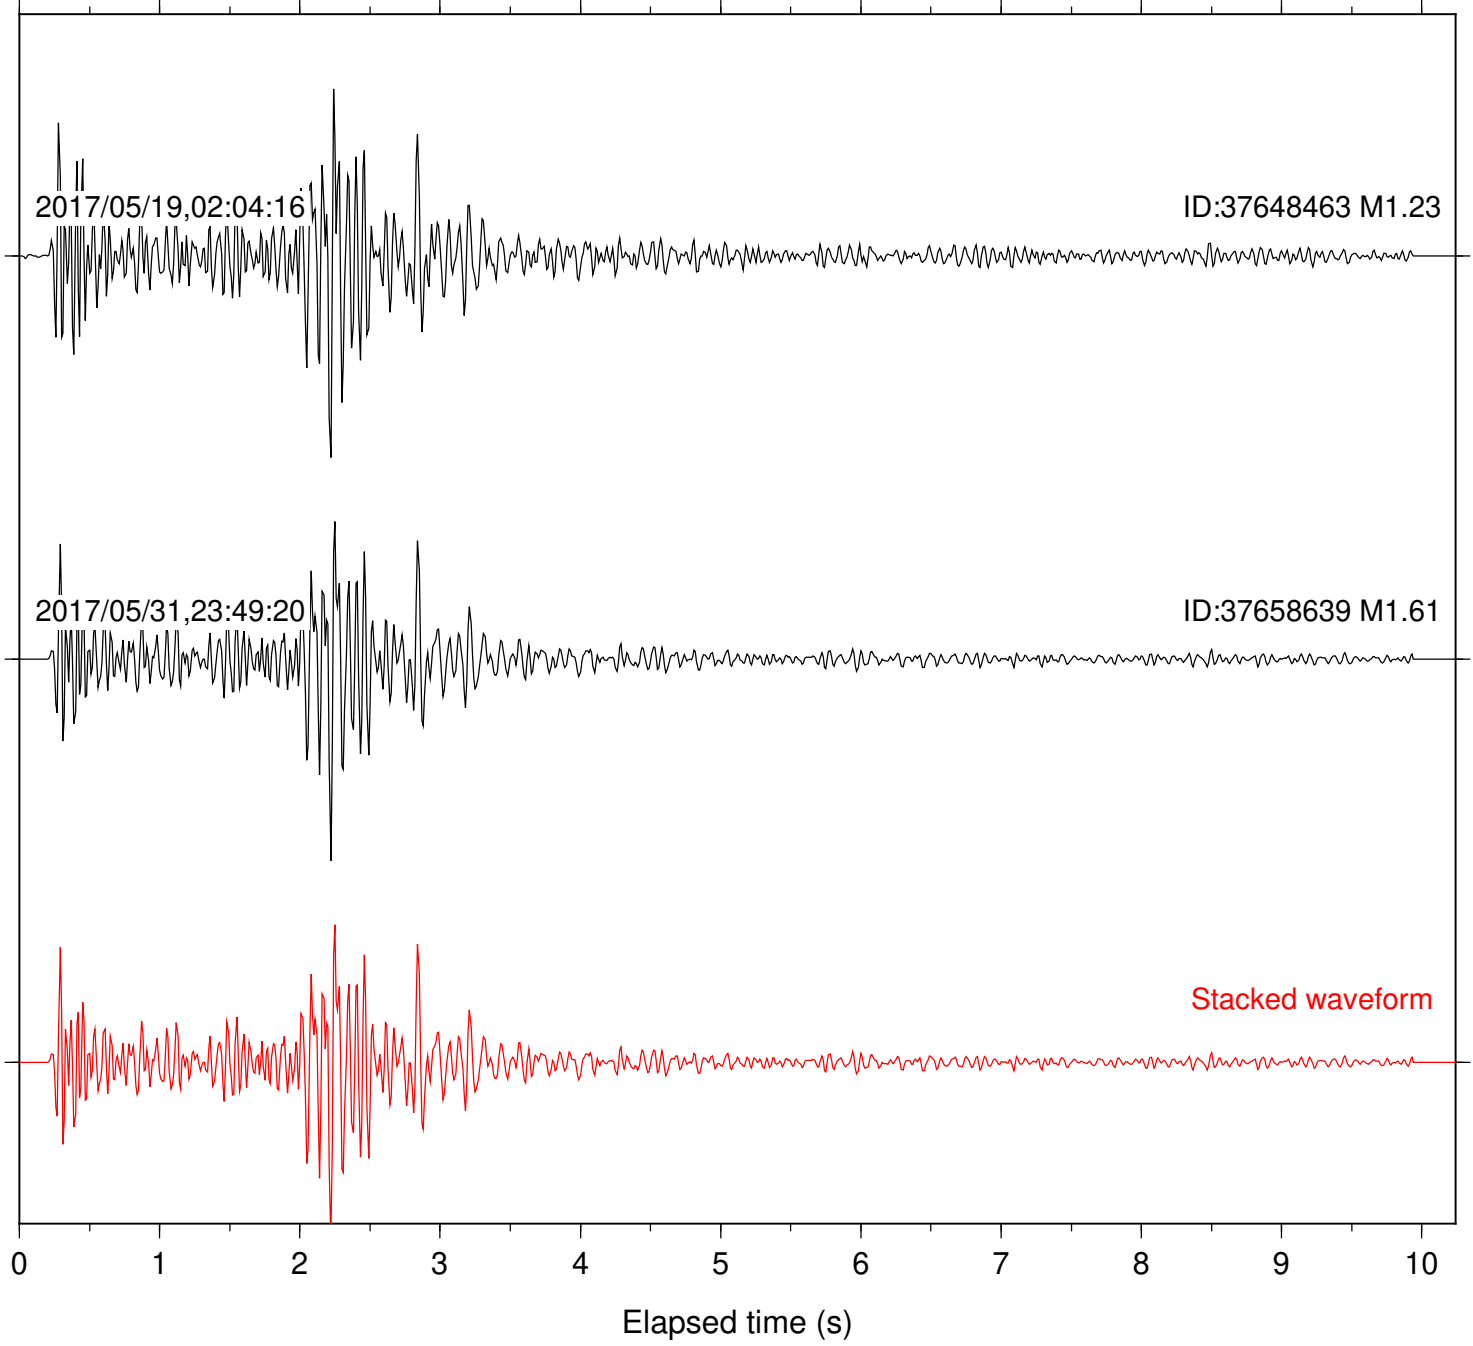

Station: B081 Com: EHZ

Focal depth: 9.88 km

Station: B082 Com: EHZ

Focal depth: 9.88 km

Station: B084 Com: EHZ

Focal depth: 9.88 km

Station: B086 Com: EHZ

Focal depth: 9.91 km

Station: B087 Com: EHZ

Focal depth: 9.88 km

Station: B088 Com: EHZ

Focal depth: 9.88 km

Station: B093 Com: EHZ

Focal depth: 9.88 km

Station: B946 Com: EHZ

Focal depth: 9.88 km

Station: BAC Com: EHZ

Focal depth: 9.88 km

Station: BZN Com: HHZ

Focal depth: 9.88 km

Station: CSH Com: HHZ

Focal depth: 9.88 km

2017/05/19,02:05:20

ID:37648463 M1.23

Station: HMT2 Com: HHZ

Focal depth: 9.88 km

Station: KNW Com: HHZ

Focal depth: 9.88 km

Station: LKH Com: HHZ

Focal depth: 9.88 km

Station: LVA2 Com: HHZ

Focal depth: 9.88 km