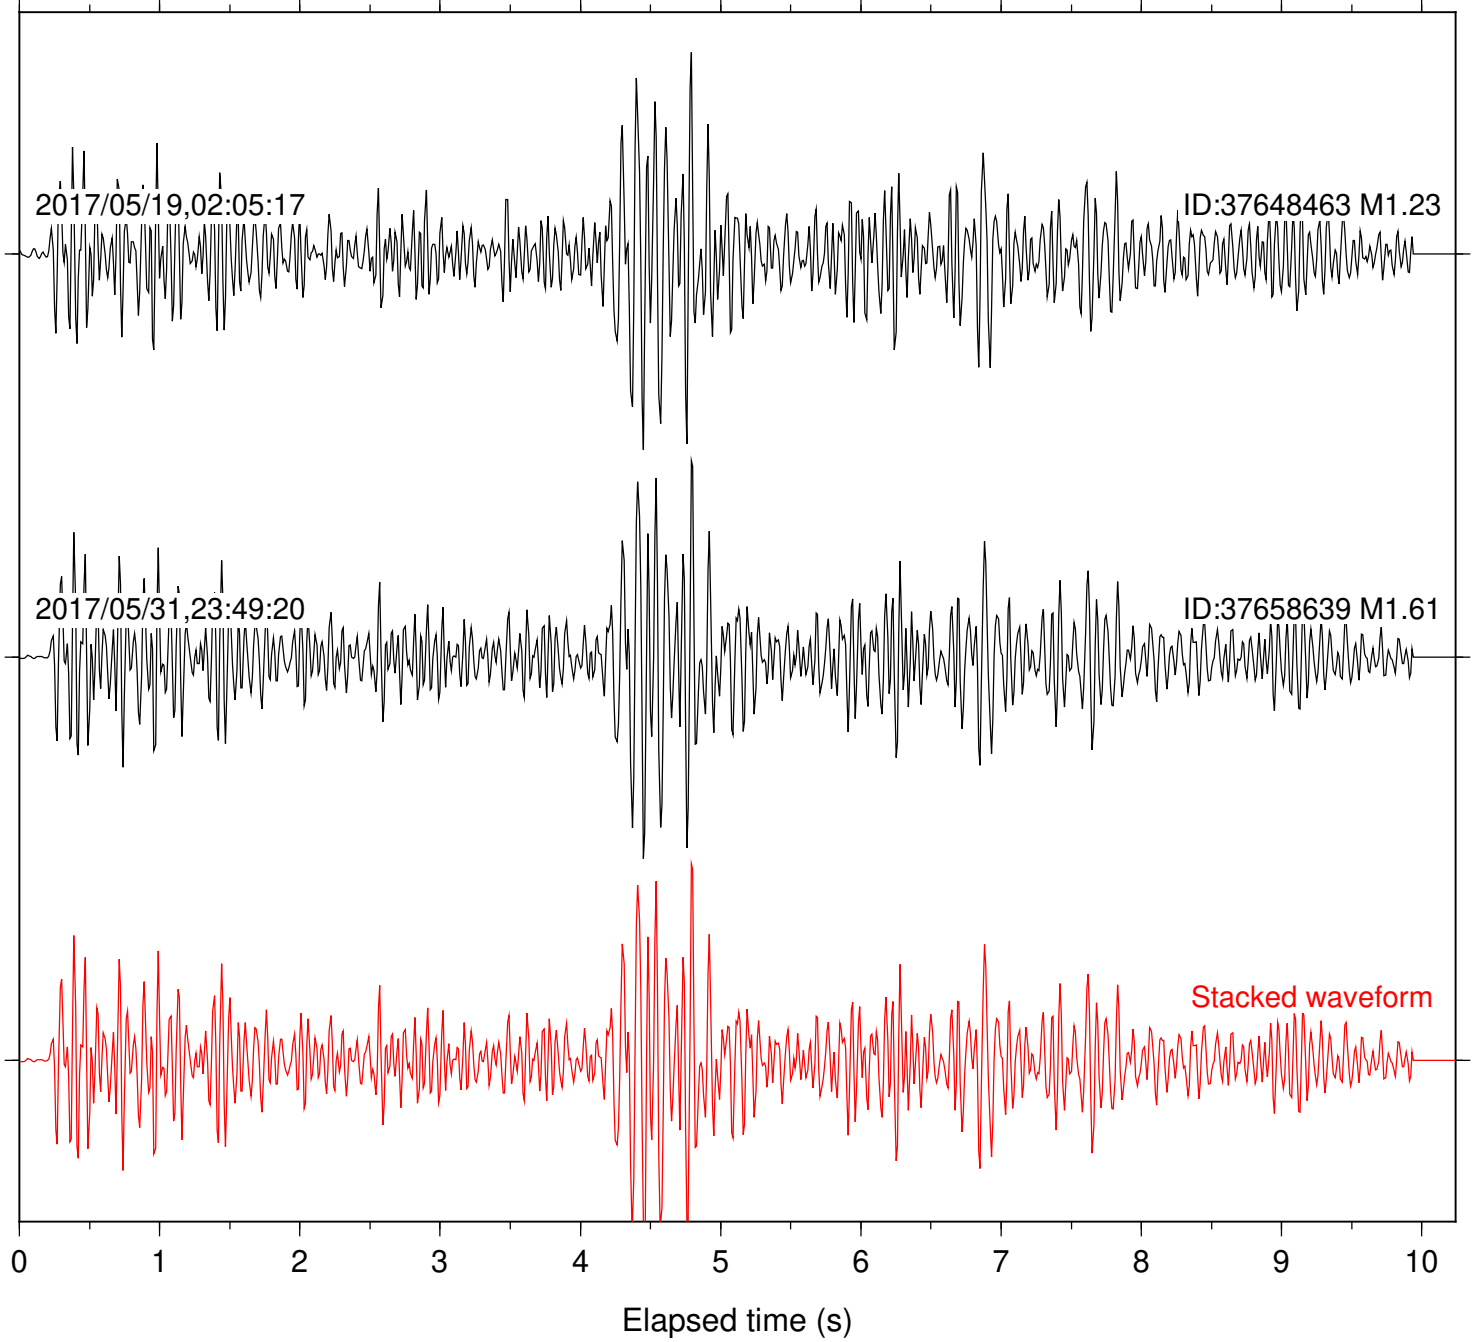

Station: BAC Com: EHZ

Focal depth: 9.88 km

Station: BZN Com: HHZ

Focal depth: 9.88 km

Station: CSH Com: HHZ

Focal depth: 9.88 km

2017/05/19,02:05:20

ID:37648463 M1.23

2017/05/31,23:49:20

ID:37658639 M1.61

Stacked waveform

0 1 2 3 4 5 6 7 8 9 10
Elapsed time (s)

Station: DGR Com: HHZ

Focal depth: 9.88 km

Station: FRD Com: HHZ

Focal depth: 9.88 km

Station: HMT2 Com: HHZ

Focal depth: 9.88 km

Station: KNW Com: HHZ

Focal depth: 9.88 km

Station: LKH Com: HHZ

Focal depth: 9.88 km

Station: LVA2 Com: HHZ

Focal depth: 9.88 km

Station: PFO Com: HHZ

Focal depth: 9.88 km

Station: POB2 Com: HHZ

Focal depth: 9.88 km

Station: RRSP Com: HHZ

Focal depth: 9.88 km

Station: SMER Com: HHZ

Focal depth: 9.93 km