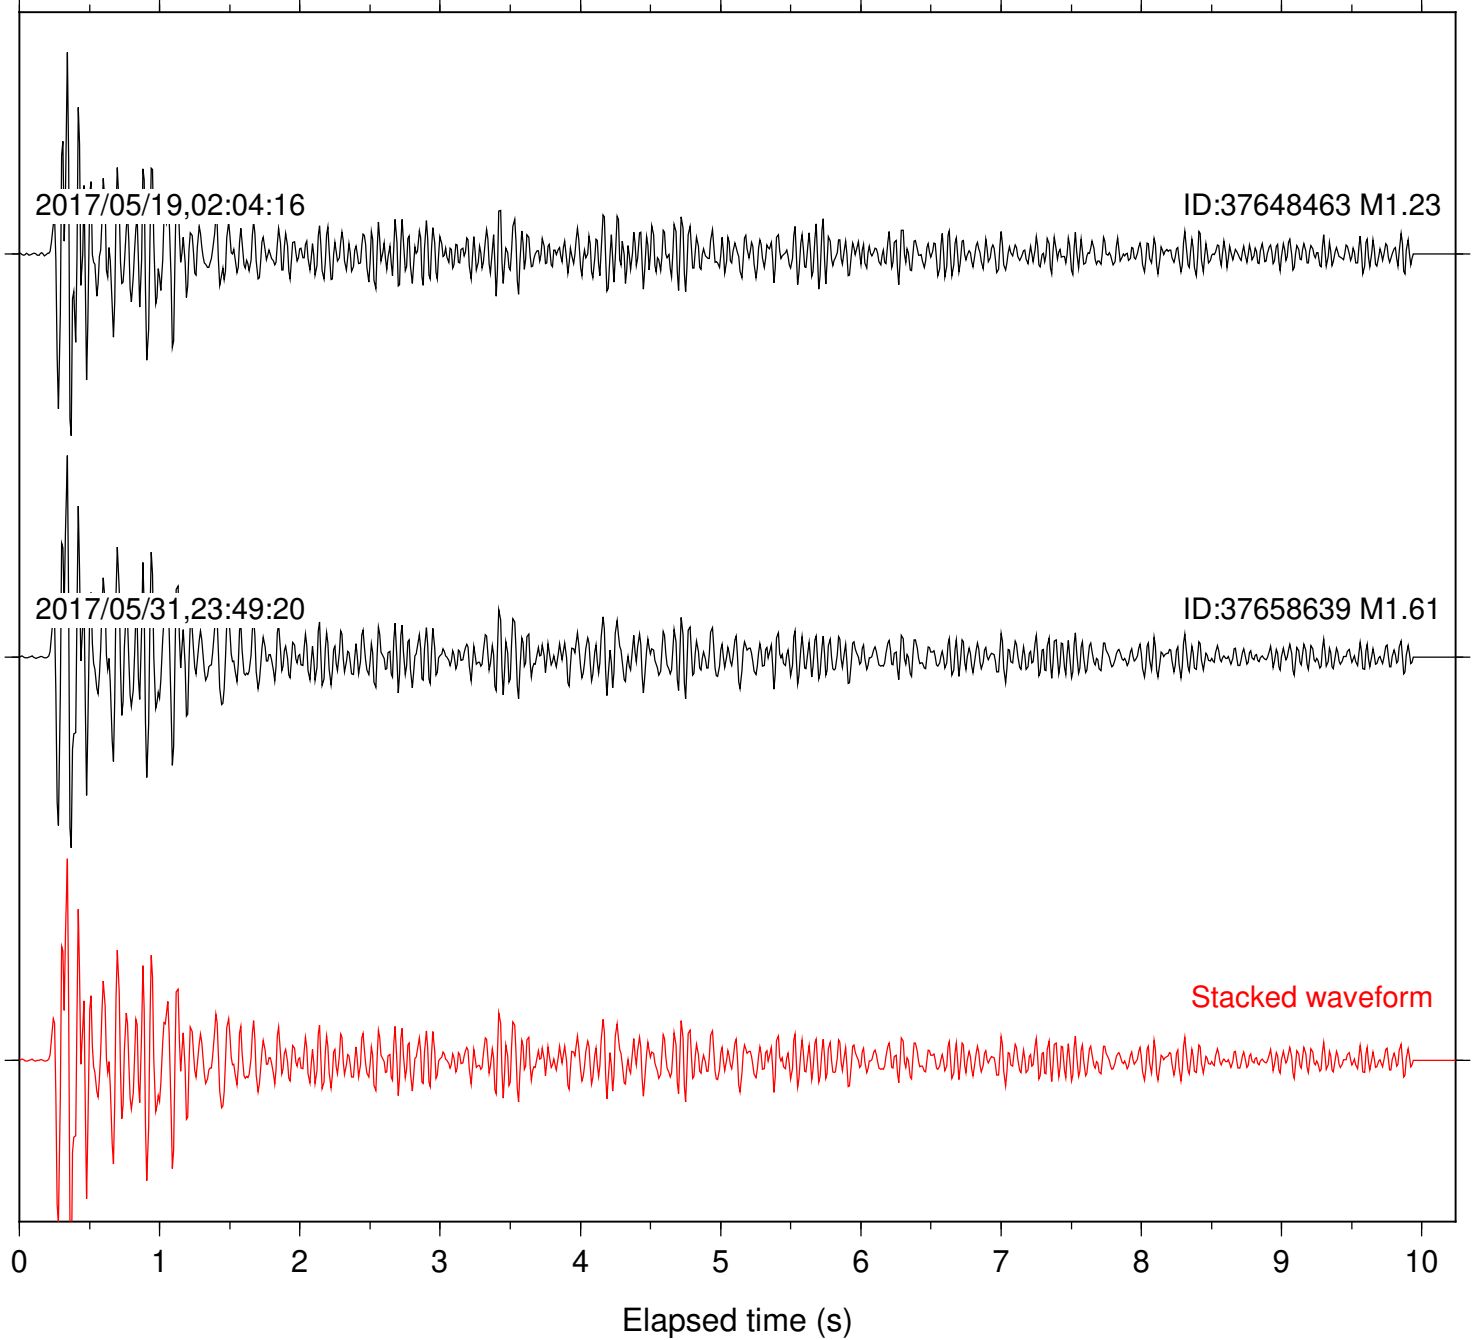

Station: B087 Com: EHZ

Focal depth: 9.88 km

Station: B088 Com: EHZ

Focal depth: 9.88 km

Station: B093 Com: EHZ

Focal depth: 9.88 km

Station: B946 Com: EHZ

Focal depth: 9.88 km

Station: BAC Com: EHZ

Focal depth: 9.88 km

Station: BZN Com: HHZ

Focal depth: 9.88 km

Station: CSH Com: HHZ

Focal depth: 9.88 km

2017/05/19,02:05:20

ID:37648463 M1.23

Station: HMT2 Com: HHZ

Focal depth: 9.88 km

Station: KNW Com: HHZ

Focal depth: 9.88 km

Station: LKH Com: HHZ

Focal depth: 9.88 km

Station: LVA2 Com: HHZ

Focal depth: 9.88 km

Station: PFO Com: HHZ

Focal depth: 9.88 km

Station: POB2 Com: HHZ

Focal depth: 9.88 km

Station: RRSP Com: HHZ

Focal depth: 9.88 km

Station: SMER Com: HHZ

Focal depth: 9.93 km