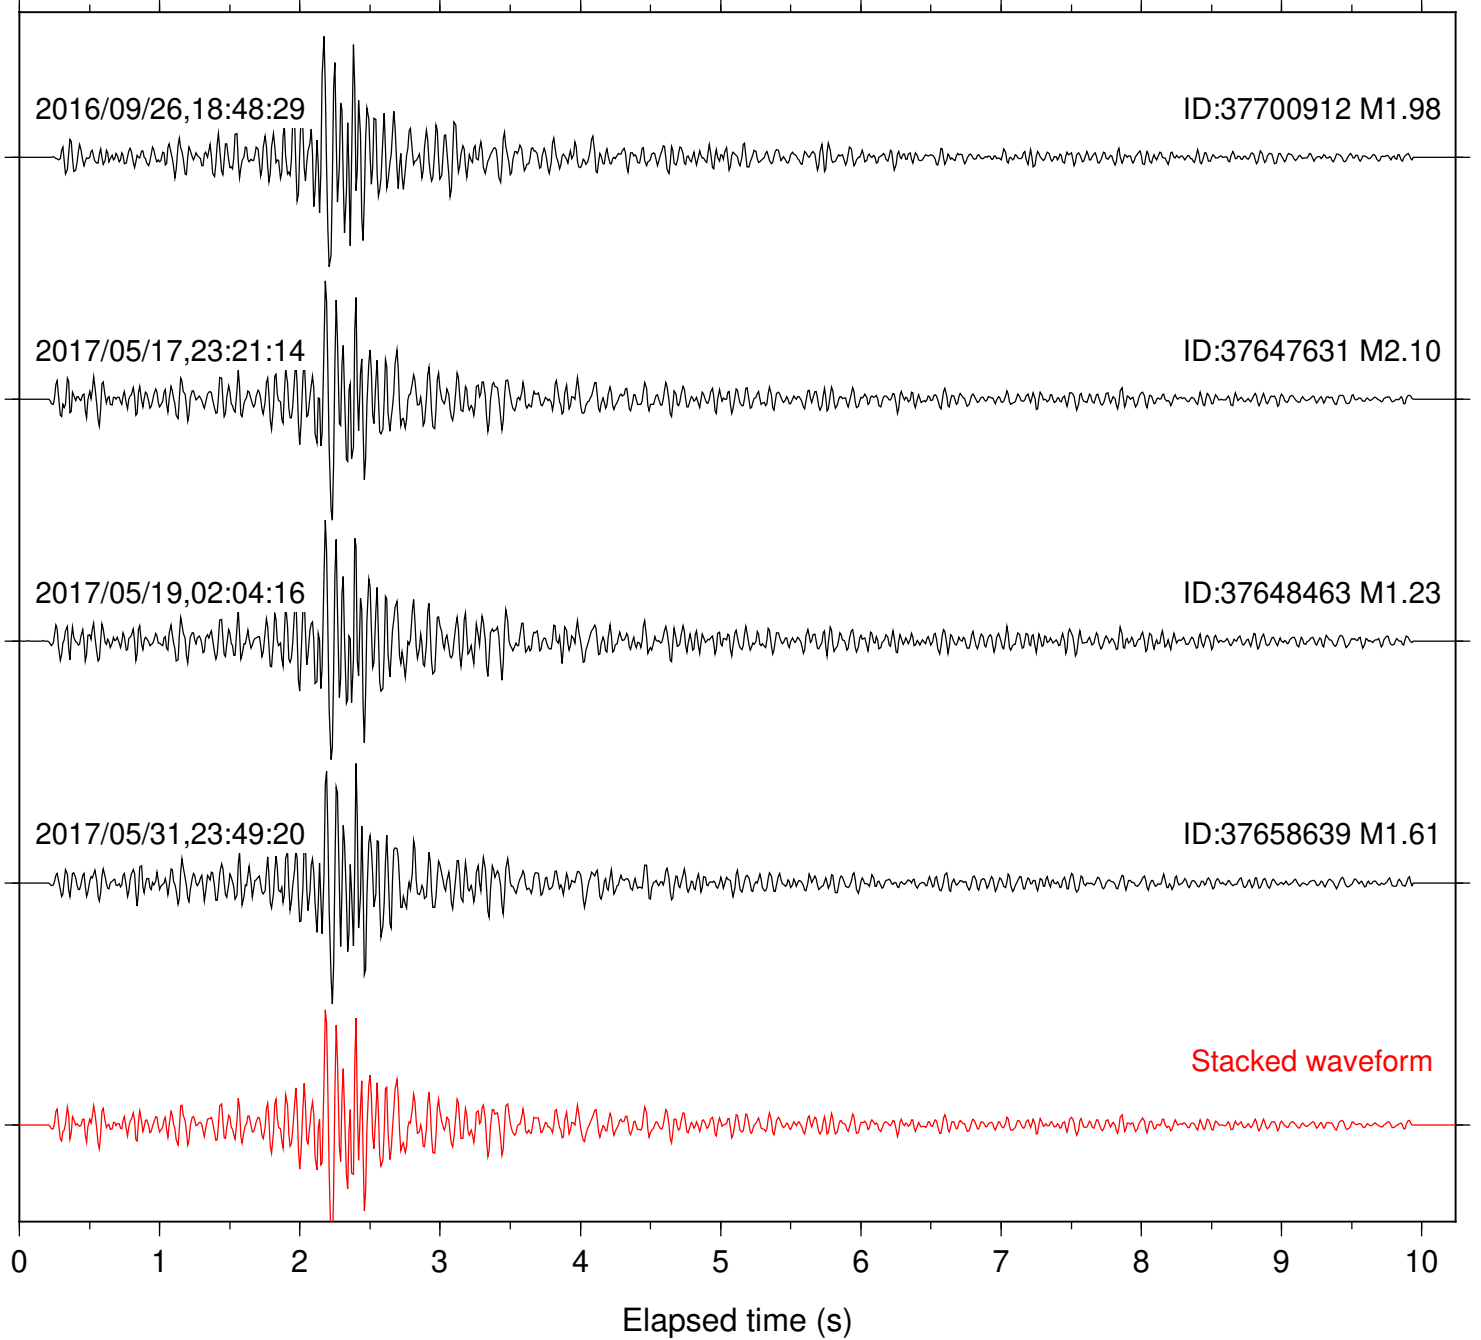

Station: B081 Com: EHZ

Focal depth: 9.88 km

Station: B082 Com: EHZ

Focal depth: 9.88 km

Station: B084 Com: EHZ

Focal depth: 9.88 km

Station: B086 Com: EHZ

Focal depth: 9.91 km

Station: B087 Com: EHZ

Focal depth: 9.88 km

Station: B088 Com: EHZ

Focal depth: 9.88 km

Station: B093 Com: EHZ

Focal depth: 9.88 km

Station: B946 Com: EHZ

Focal depth: 9.88 km

Station: BAC Com: EHZ

Focal depth: 9.88 km

Station: BZN Com: HHZ

Focal depth: 9.88 km

Station: CSH Com: HHZ

Focal depth: 9.88 km

2017/05/19,02:05:20

ID:37648463 M1.23

Station: HMT2 Com: HHZ

Focal depth: 9.88 km

Station: KNW Com: HHZ

Focal depth: 9.88 km

Station: LKH Com: HHZ

Focal depth: 9.88 km

Station: LVA2 Com: HHZ

Focal depth: 9.88 km