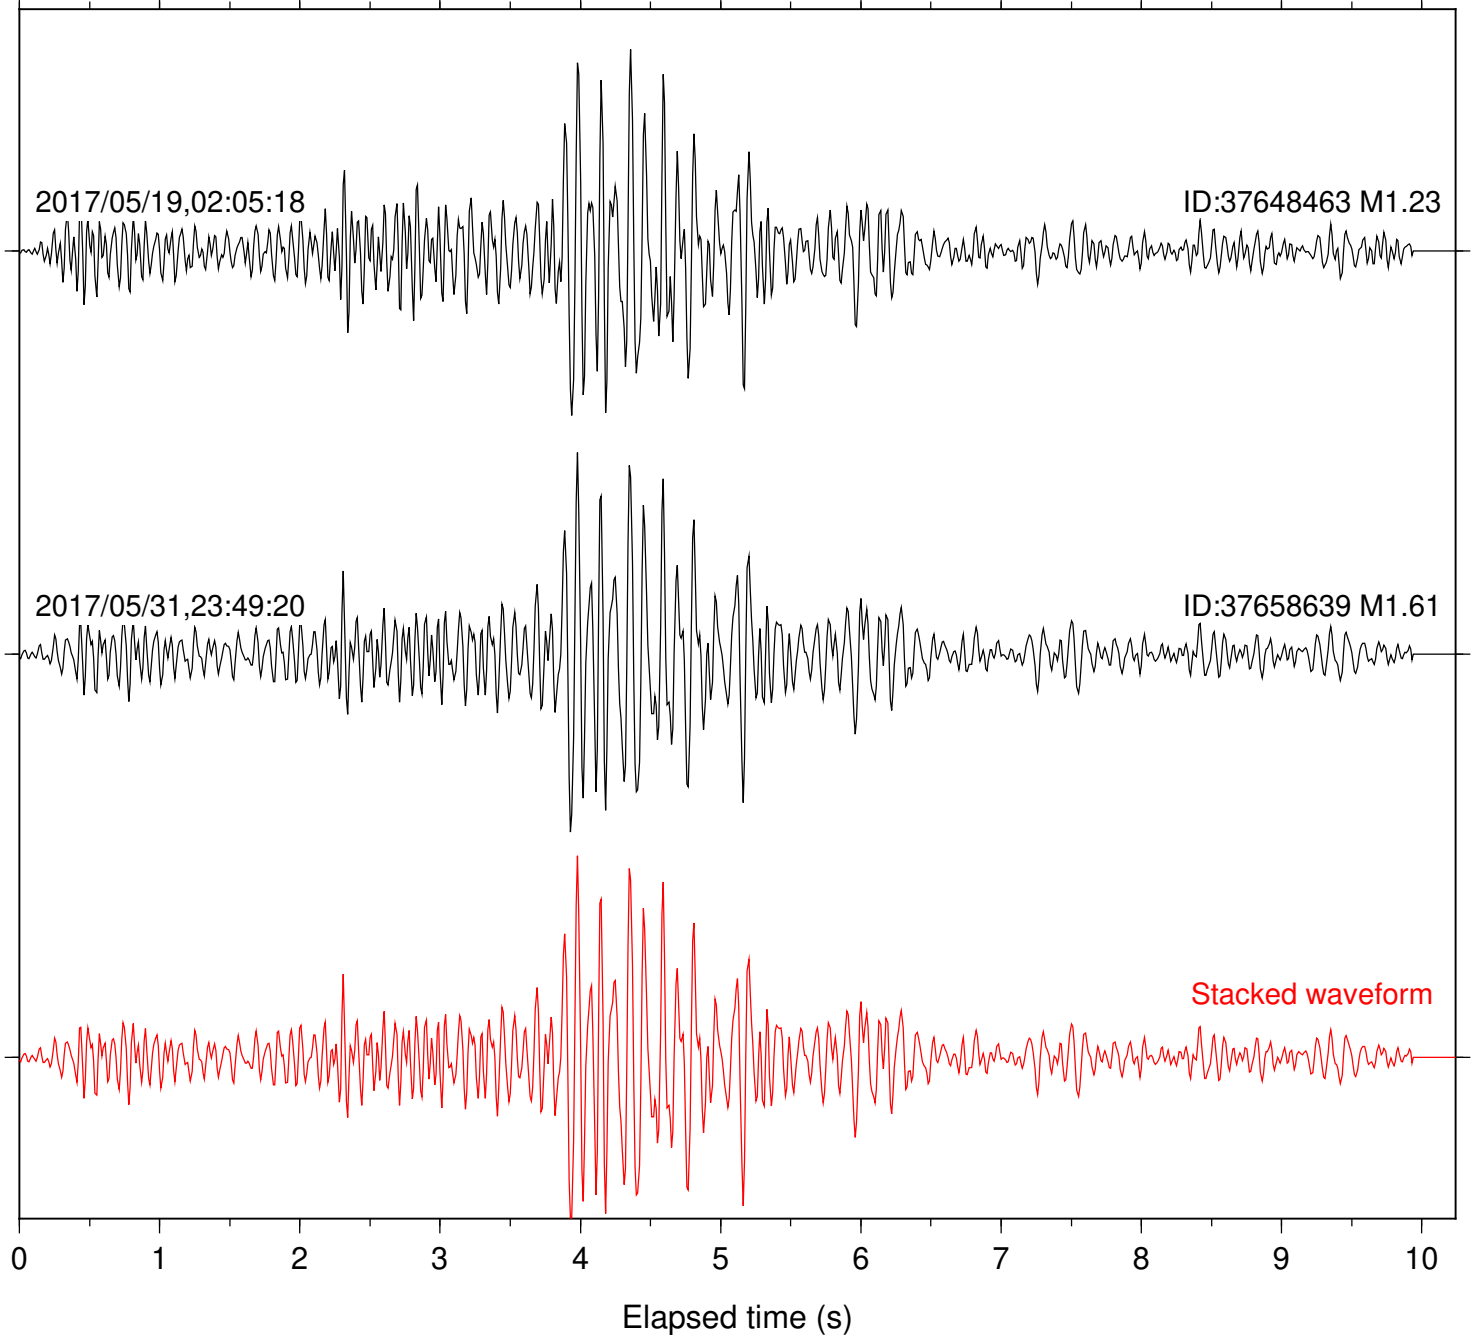

Station: HMT2 Com: HHZ

Focal depth: 9.88 km

Station: KNW Com: HHZ

Focal depth: 9.88 km

Station: LKH Com: HHZ

Focal depth: 9.88 km

Station: LVA2 Com: HHZ

Focal depth: 9.88 km

Station: PFO Com: HHZ

Focal depth: 9.88 km

Station: POB2 Com: HHZ

Focal depth: 9.88 km

Station: RRSP Com: HHZ

Focal depth: 9.88 km

Station: SMER Com: HHZ

Focal depth: 9.93 km