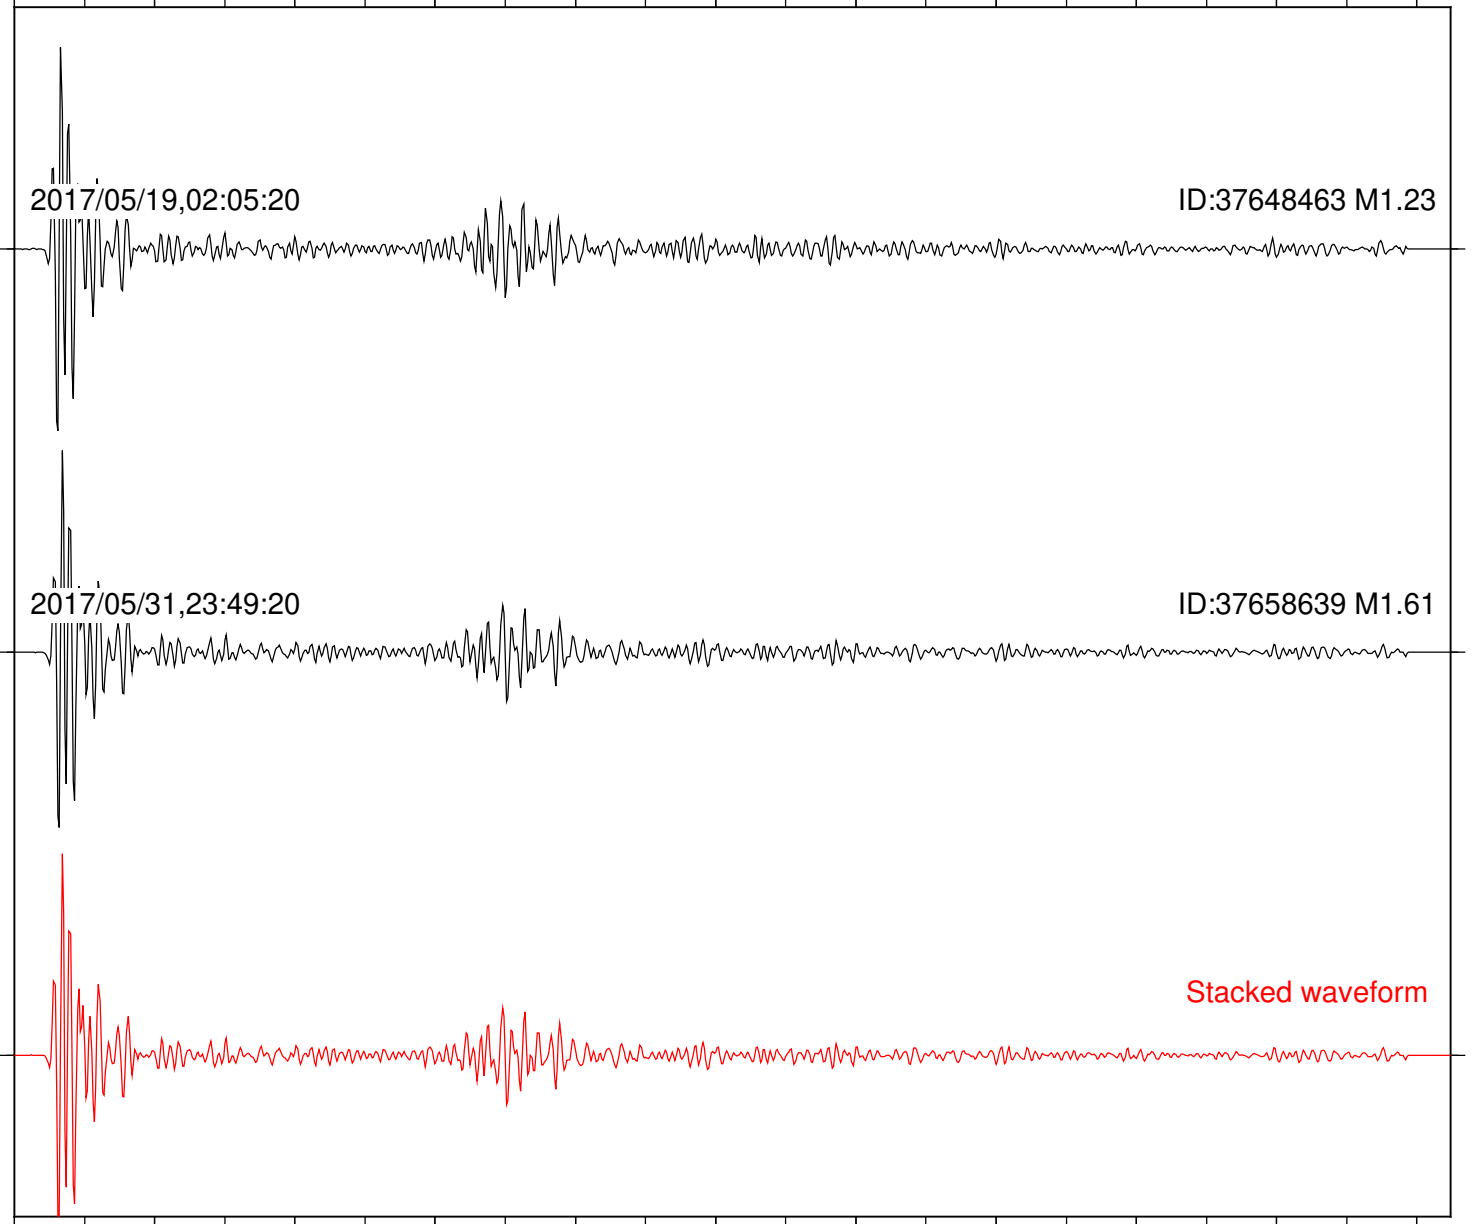

Station: B087 Com: EHZ

Focal depth: 9.88 km

Station: B088 Com: EHZ

Focal depth: 9.88 km

Station: B093 Com: EHZ

Focal depth: 9.88 km

Station: B946 Com: EHZ

Focal depth: 9.88 km

Station: BAC Com: EHZ

Focal depth: 9.88 km

Station: BZN Com: HHZ

Focal depth: 9.88 km

Station: CSH Com: HHZ

Focal depth: 9.88 km

2017/05/19,02:05:20

ID:37648463 M1.23

2017/05/31,23:49:20

ID:37658639 M1.61

Stacked waveform

0 1 2 3 4 5 6 7 8 9 10
Elapsed time (s)

Station: DGR Com: HHZ

Focal depth: 9.88 km

Station: FRD Com: HHZ

Focal depth: 9.88 km

Station: HMT2 Com: HHZ

Focal depth: 9.88 km

Station: KNW Com: HHZ

Focal depth: 9.88 km

Station: LKH Com: HHZ

Focal depth: 9.88 km

Station: LVA2 Com: HHZ

Focal depth: 9.88 km