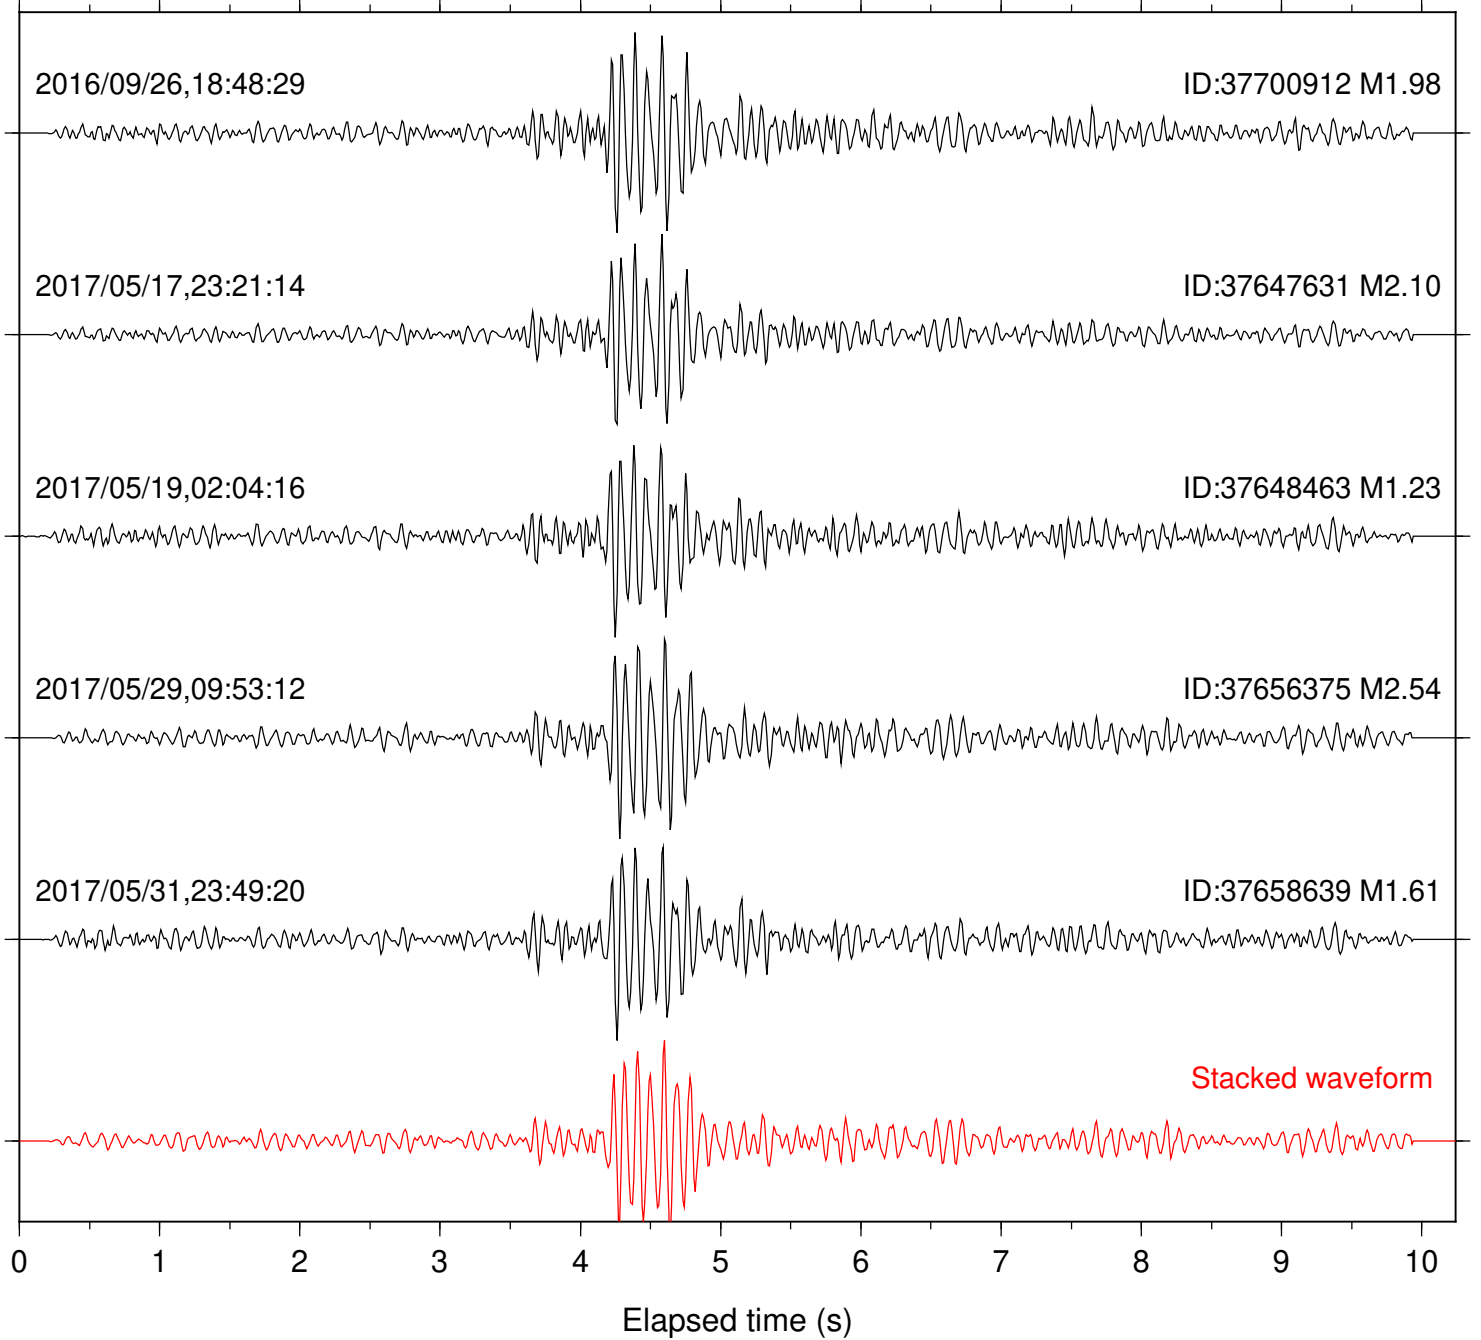

Station: B081 Com: EHZ

Focal depth: 9.88 km

Station: B082 Com: EHZ

Focal depth: 9.88 km

Station: B084 Com: EHZ

Focal depth: 9.88 km

Station: B086 Com: EHZ

Focal depth: 9.91 km

Station: B087 Com: EHZ

Focal depth: 9.88 km

Station: B088 Com: EHZ

Focal depth: 9.88 km

Station: B093 Com: EHZ

Focal depth: 9.88 km

Station: B946 Com: EHZ

Focal depth: 9.88 km

Station: BAC Com: EHZ

Focal depth: 9.88 km

Station: BZN Com: HHZ

Focal depth: 9.88 km

Station: CSH Com: HHZ

Focal depth: 9.88 km

2017/05/19,02:05:20

ID:37648463 M1.23

Station: HMT2 Com: HHZ

Focal depth: 9.88 km

Station: KNW Com: HHZ

Focal depth: 9.88 km

Station: LKH Com: HHZ

Focal depth: 9.88 km

Station: LVA2 Com: HHZ

Focal depth: 9.88 km