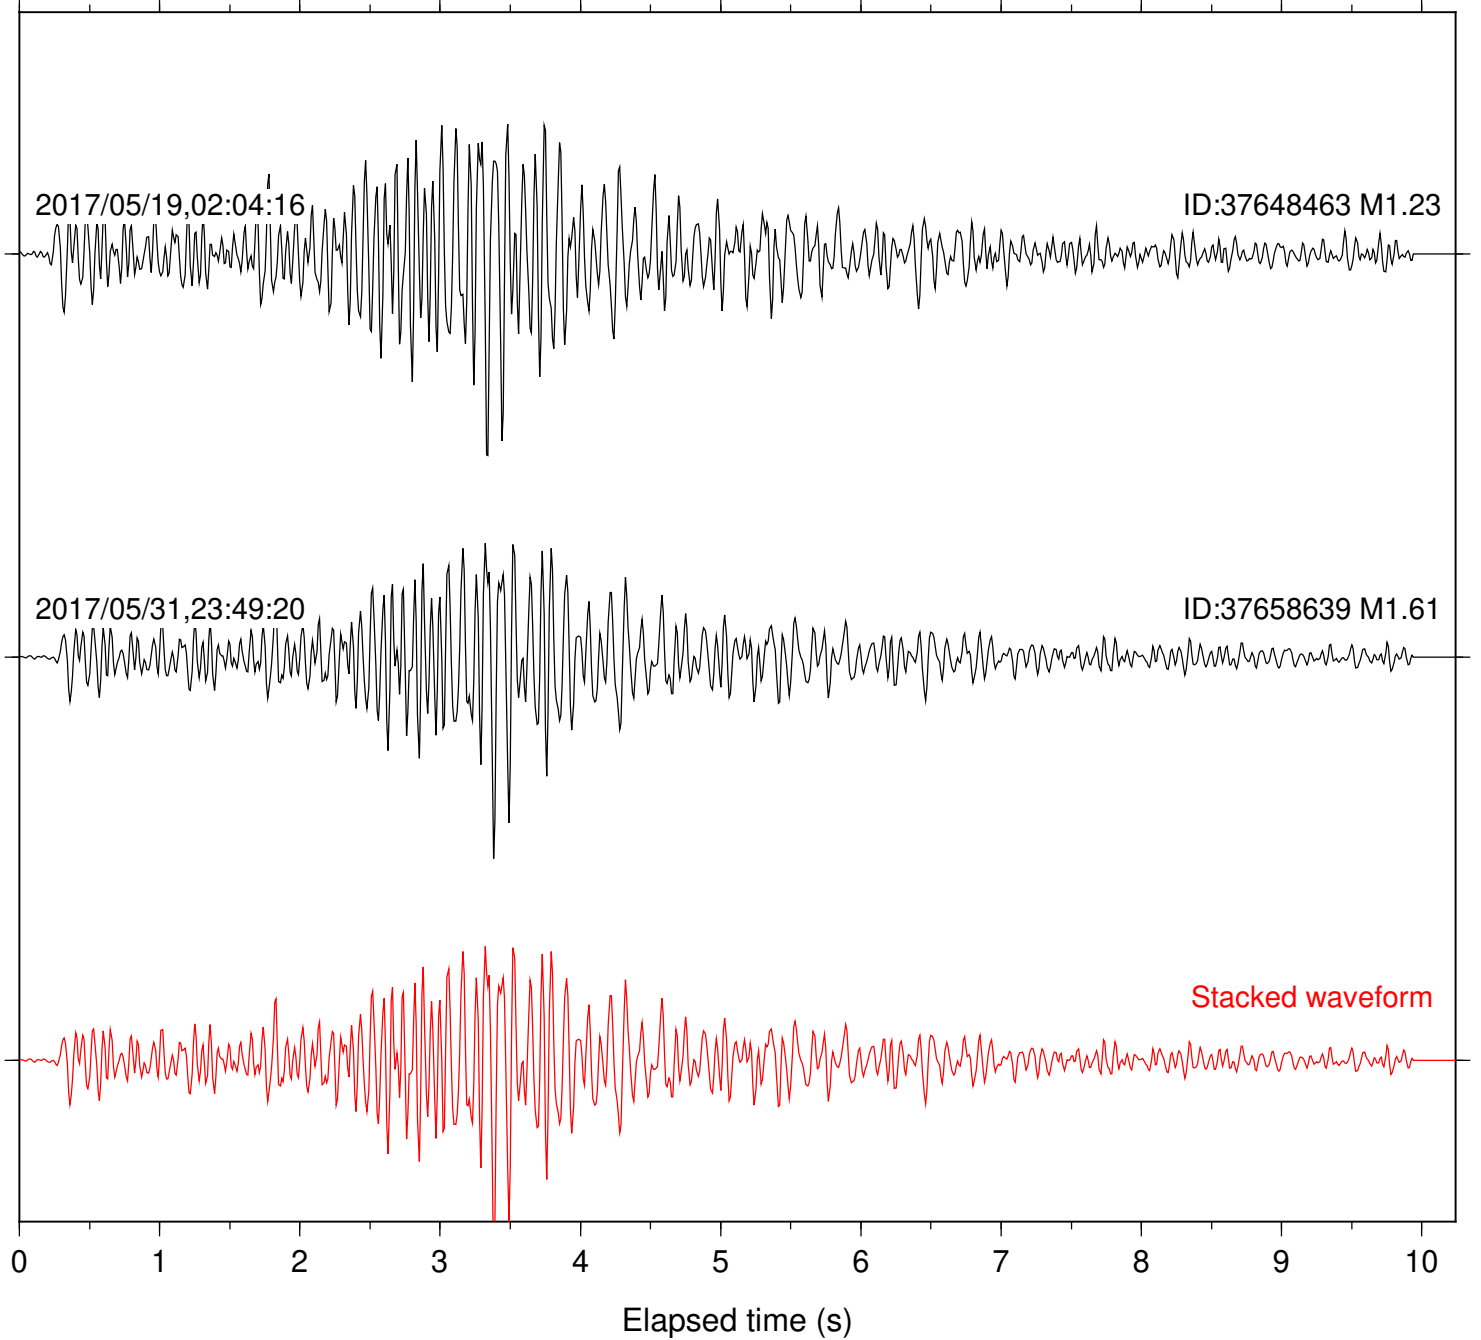

Station: B087 Com: EHZ

Focal depth: 9.88 km

Station: B088 Com: EHZ

Focal depth: 9.88 km

Station: B093 Com: EHZ

Focal depth: 9.88 km

Station: B946 Com: EHZ

Focal depth: 9.88 km

Station: BAC Com: EHZ

Focal depth: 9.88 km

Station: BZN Com: HHZ

Focal depth: 9.88 km

Station: CSH Com: HHZ

Focal depth: 9.88 km

2017/05/19,02:05:20

ID:37648463 M1.23

Station: HMT2 Com: HHZ

Focal depth: 9.88 km

Station: KNW Com: HHZ

Focal depth: 9.88 km

Station: LKH Com: HHZ

Focal depth: 9.88 km

Station: LVA2 Com: HHZ

Focal depth: 9.88 km

Station: PFO Com: HHZ

Focal depth: 9.88 km

Station: POB2 Com: HHZ

Focal depth: 9.88 km

Station: RRSP Com: HHZ

Focal depth: 9.88 km

Station: SMER Com: HHZ

Focal depth: 9.93 km