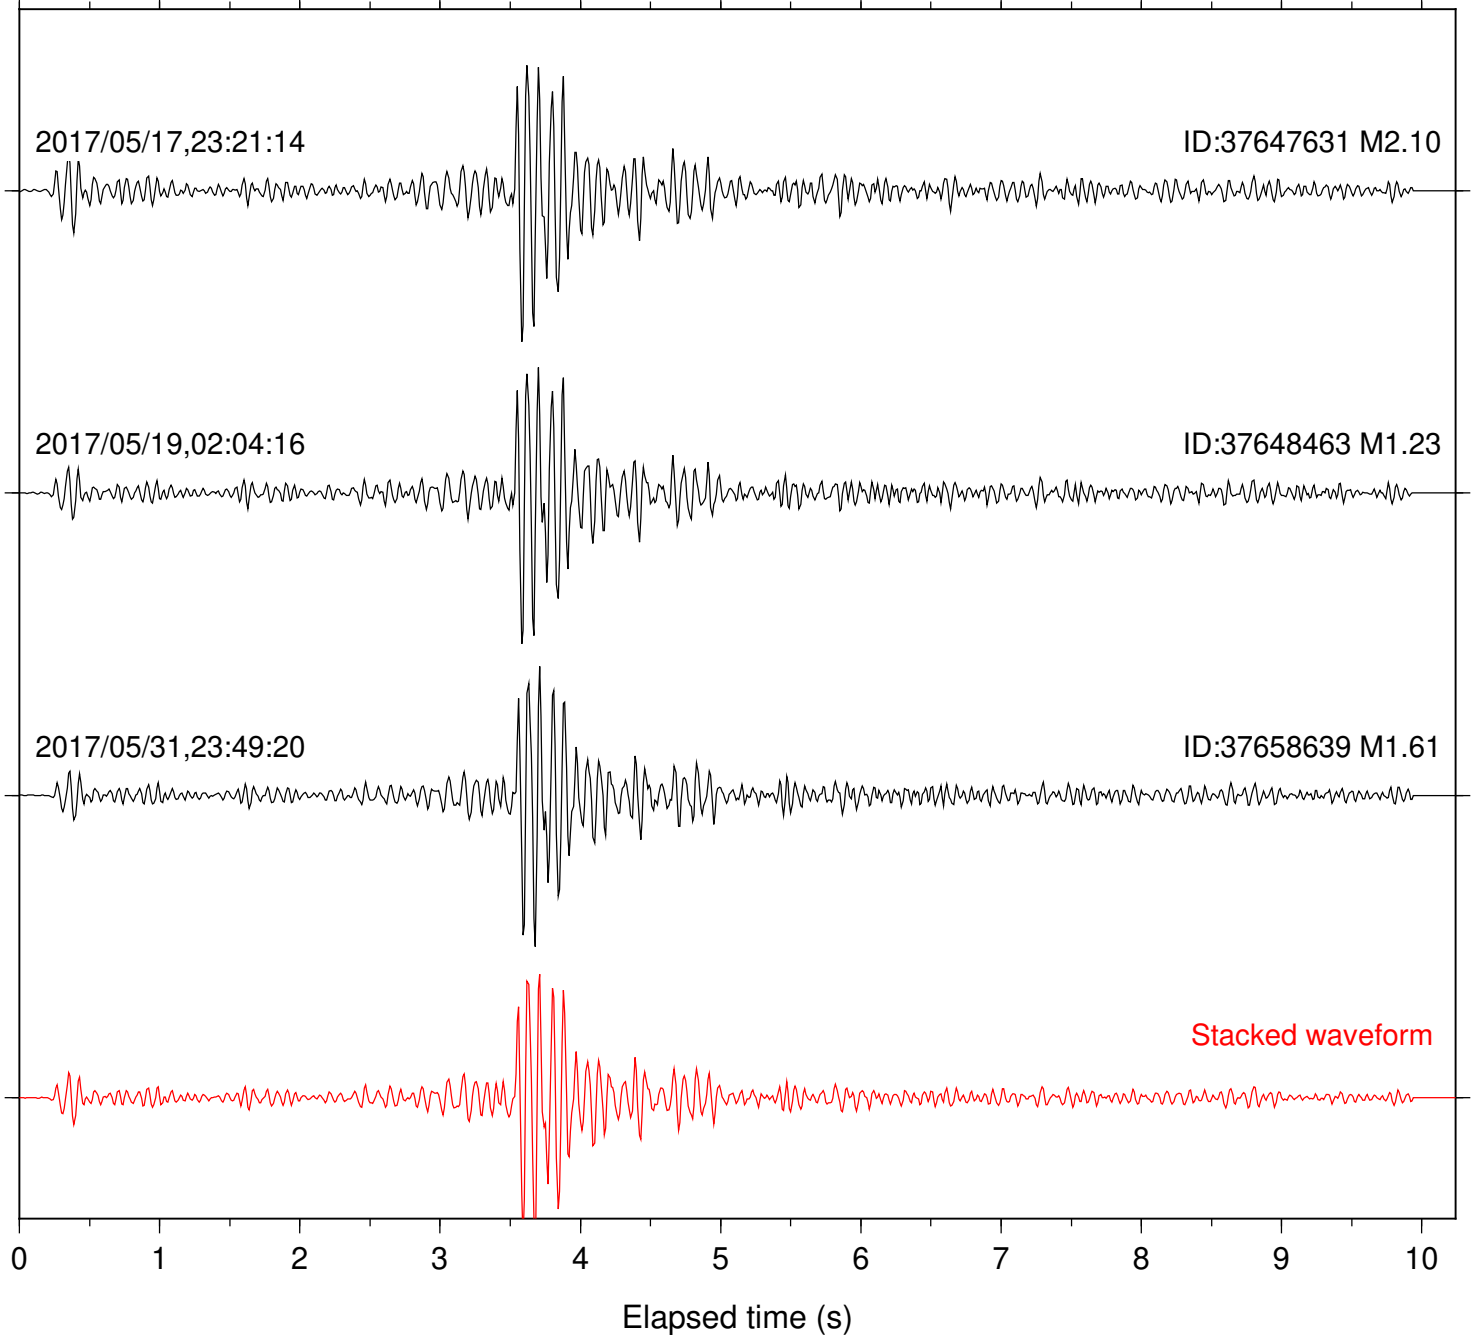

Station: BAC Com: EHZ

Focal depth: 9.88 km

Station: BZN Com: HHZ

Focal depth: 9.88 km

Station: CSH Com: HHZ

Focal depth: 9.88 km

2017/05/19,02:05:20

ID:37648463 M1.23

2017/05/31,23:49:20

ID:37658639 M1.61

Stacked waveform

0 1 2 3 4 5 6 7 8 9 10
Elapsed time (s)

Station: DGR Com: HHZ

Focal depth: 9.88 km

Station: FRD Com: HHZ

Focal depth: 9.88 km

Station: HMT2 Com: HHZ

Focal depth: 9.88 km

Station: KNW Com: HHZ

Focal depth: 9.88 km

Station: LKH Com: HHZ

Focal depth: 9.88 km

Station: LVA2 Com: HHZ

Focal depth: 9.88 km

Station: PFO Com: HHZ

Focal depth: 9.88 km

Station: POB2 Com: HHZ

Focal depth: 9.88 km

Station: RRSP Com: HHZ

Focal depth: 9.88 km

Station: SMER Com: HHZ

Focal depth: 9.93 km