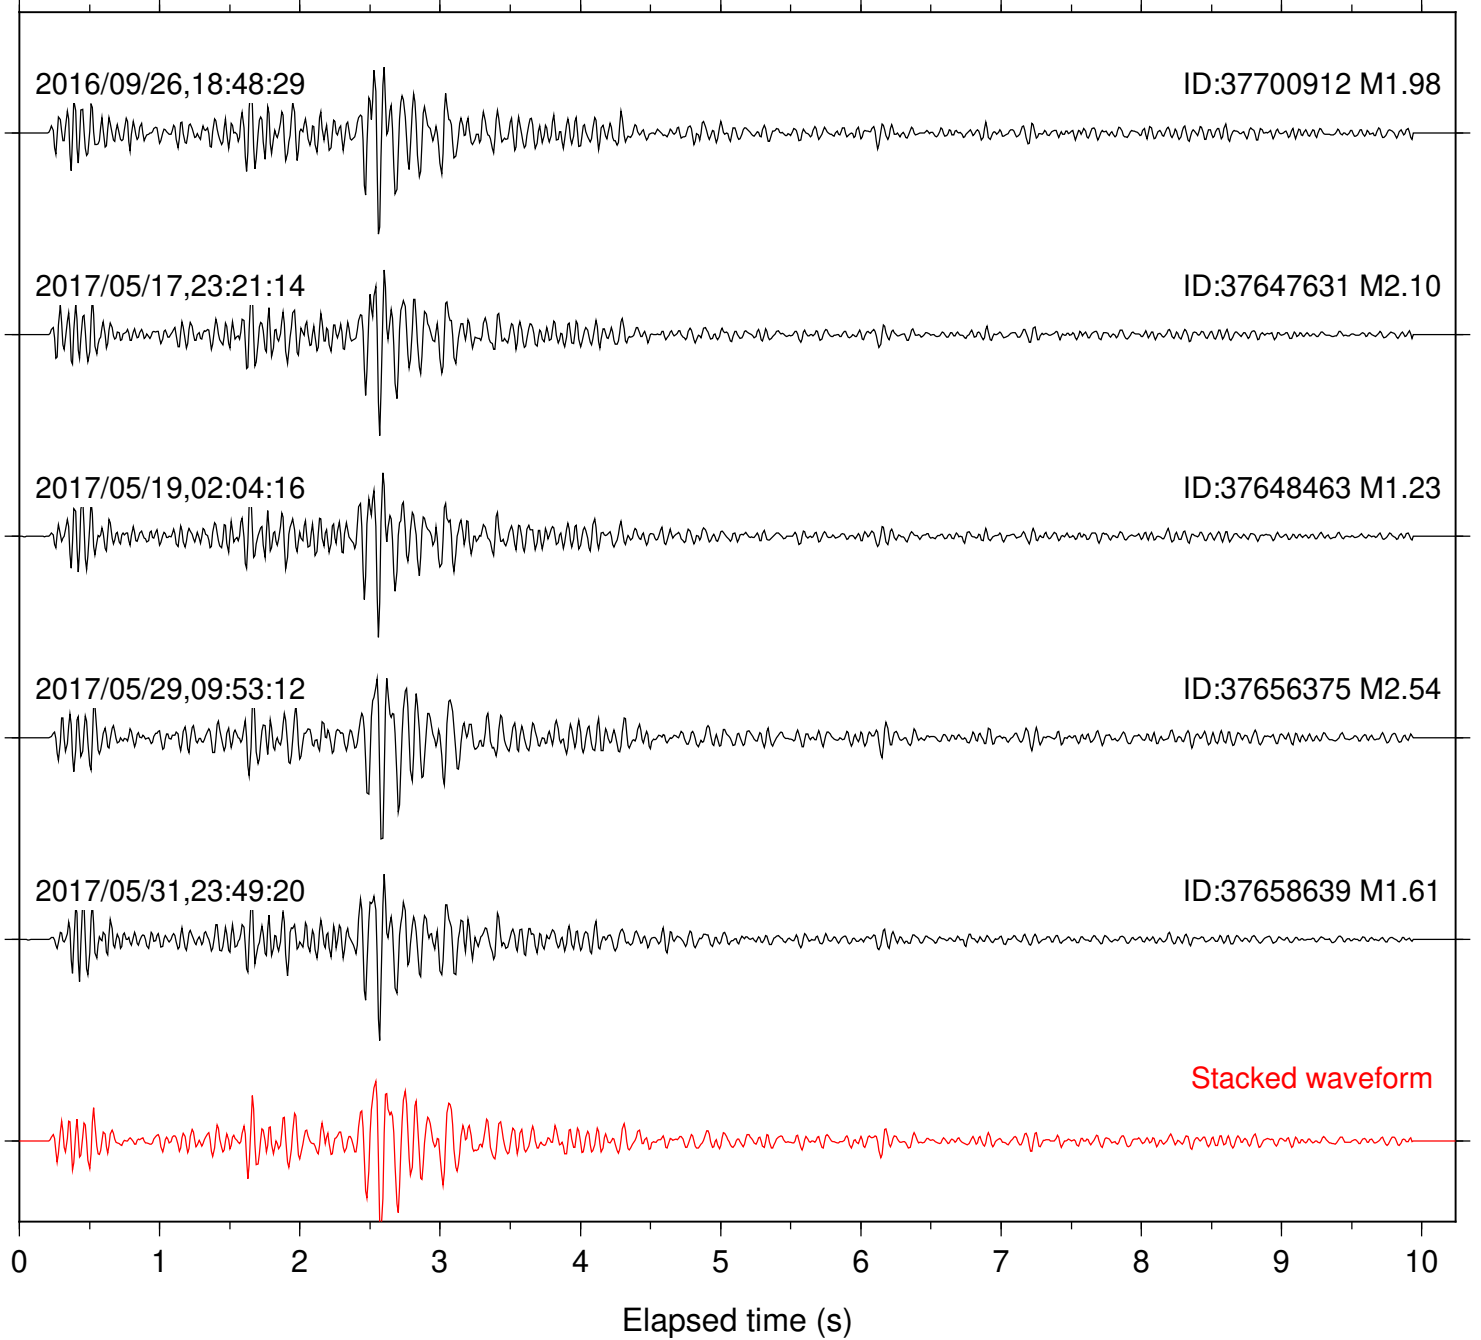

Station: B081 Com: EHZ

Focal depth: 9.88 km

Station: B082 Com: EHZ

Focal depth: 9.88 km

Station: B084 Com: EHZ

Focal depth: 9.88 km

Station: B086 Com: EHZ

Focal depth: 9.91 km

Station: B087 Com: EHZ

Focal depth: 9.88 km

Station: B088 Com: EHZ

Focal depth: 9.88 km

Station: B093 Com: EHZ

Focal depth: 9.88 km

Station: B946 Com: EHZ

Focal depth: 9.88 km

Station: BAC Com: EHZ

Focal depth: 9.88 km

Station: BZN Com: HHZ

Focal depth: 9.88 km

Station: CSH Com: HHZ

Focal depth: 9.88 km

2017/05/19,02:05:20

ID:37648463 M1.23

Station: HMT2 Com: HHZ

Focal depth: 9.88 km

Station: KNW Com: HHZ

Focal depth: 9.88 km

Station: LKH Com: HHZ

Focal depth: 9.88 km

Station: LVA2 Com: HHZ

Focal depth: 9.88 km