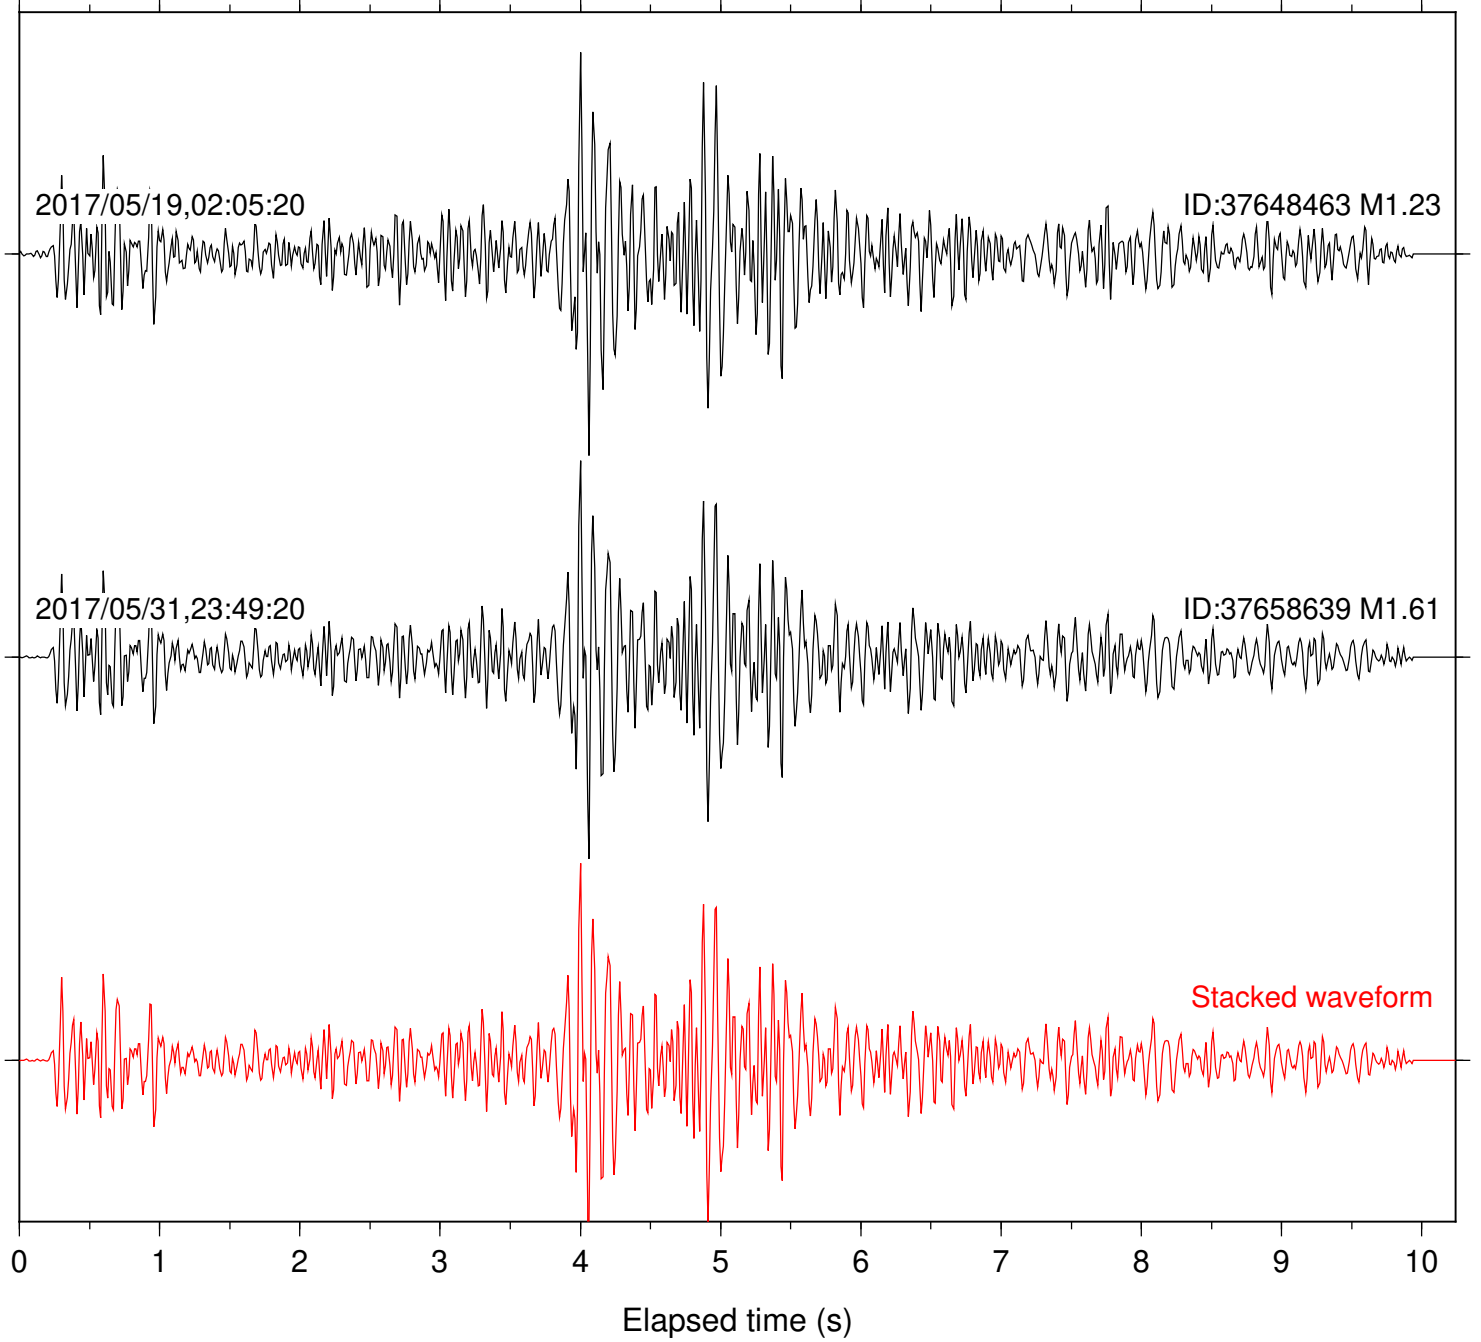

Station: B081 Com: EHZ

Focal depth: 9.88 km

Station: B082 Com: EHZ

Focal depth: 9.88 km

Station: B084 Com: EHZ

Focal depth: 9.88 km

Station: B086 Com: EHZ

Focal depth: 9.91 km

Station: B087 Com: EHZ

Focal depth: 9.88 km

Station: B088 Com: EHZ

Focal depth: 9.88 km

Station: B093 Com: EHZ

Focal depth: 9.88 km

Station: B946 Com: EHZ

Focal depth: 9.88 km

Station: BAC Com: EHZ

Focal depth: 9.88 km

Station: BZN Com: HHZ

Focal depth: 9.88 km

Station: CSH Com: HHZ

Focal depth: 9.88 km

2017/05/19,02:05:20

ID:37648463 M1.23

Station: HMT2 Com: HHZ

Focal depth: 9.88 km

Station: KNW Com: HHZ

Focal depth: 9.88 km

Station: LKH Com: HHZ

Focal depth: 9.88 km

Station: LVA2 Com: HHZ

Focal depth: 9.88 km