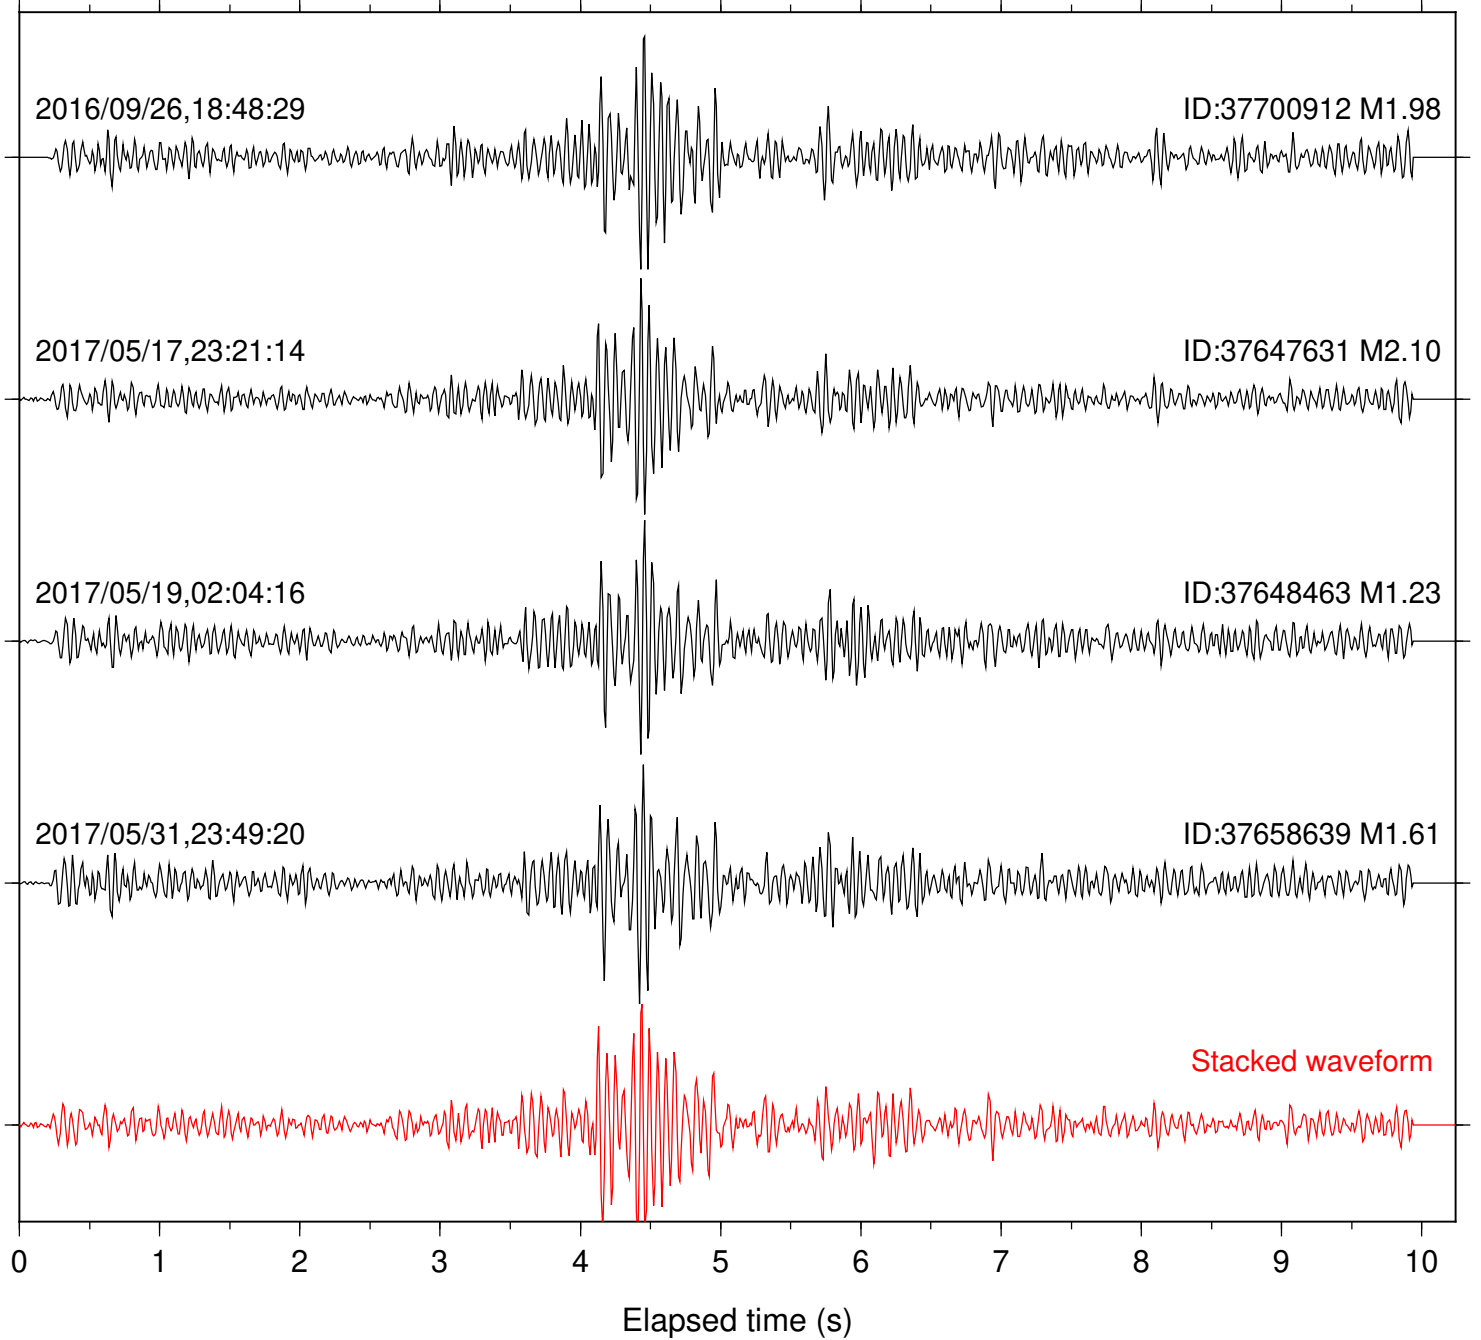

Station: B087 Com: EHZ

Focal depth: 9.88 km

Station: B088 Com: EHZ

Focal depth: 9.88 km

Station: B093 Com: EHZ

Focal depth: 9.88 km

Station: B946 Com: EHZ

Focal depth: 9.88 km

Station: HMT2 Com: HHZ

Focal depth: 9.88 km

Station: KNW Com: HHZ

Focal depth: 9.88 km

Station: LKH Com: HHZ

Focal depth: 9.88 km

Station: LVA2 Com: HHZ

Focal depth: 9.88 km

Station: PFO Com: HHZ

Focal depth: 9.88 km

Station: POB2 Com: HHZ

Focal depth: 9.88 km

Station: RRSP Com: HHZ

Focal depth: 9.88 km

Station: SMER Com: HHZ

Focal depth: 9.93 km