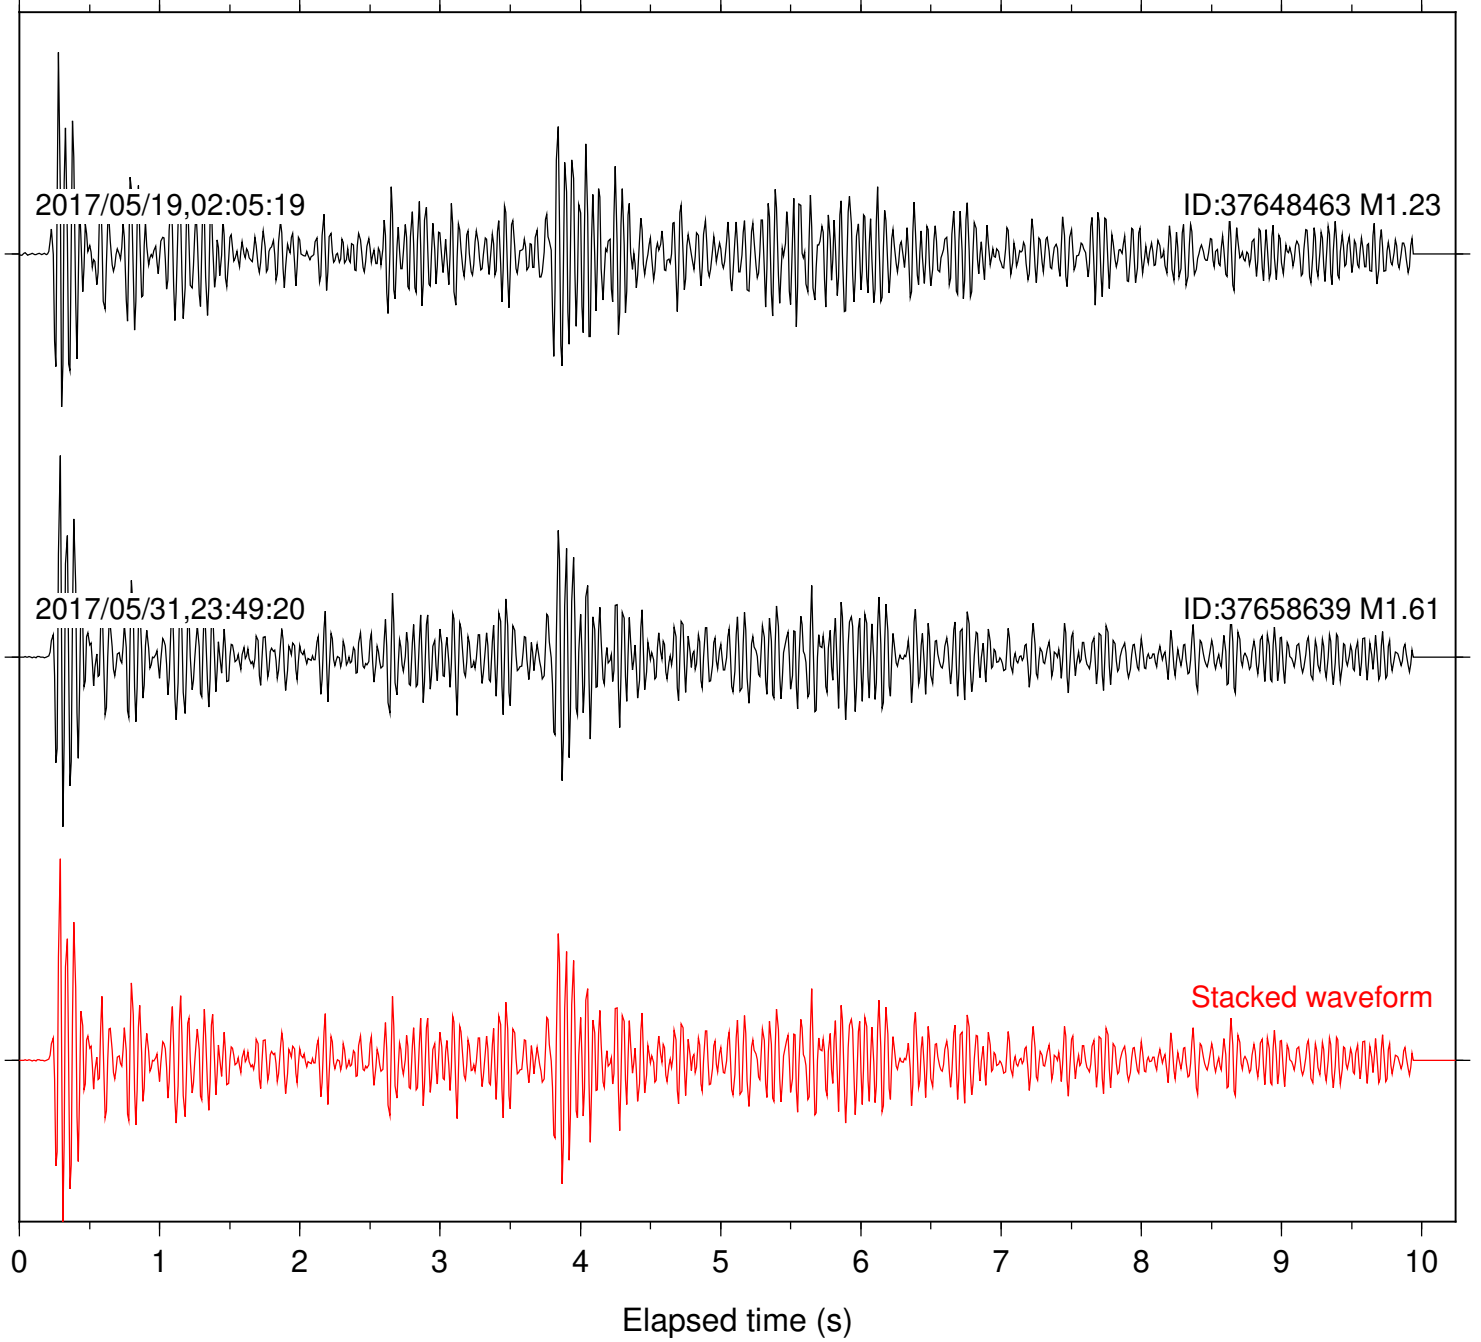

Station: BAC Com: EHZ

Focal depth: 9.88 km

Station: BZN Com: HHZ

Focal depth: 9.88 km

Station: CSH Com: HHZ

Focal depth: 9.88 km

2017/05/19,02:05:20

ID:37648463 M1.23

2017/05/31,23:49:20

ID:37658639 M1.61

Stacked waveform

0 1 2 3 4 5 6 7 8 9 10
Elapsed time (s)

Station: DGR Com: HHZ

Focal depth: 9.88 km

Station: FRD Com: HHZ

Focal depth: 9.88 km

Station: HMT2 Com: HHZ

Focal depth: 9.88 km

Station: KNW Com: HHZ

Focal depth: 9.88 km

Station: LKH Com: HHZ

Focal depth: 9.88 km

Station: LVA2 Com: HHZ

Focal depth: 9.88 km

Station: PFO Com: HHZ

Focal depth: 9.88 km

Station: POB2 Com: HHZ

Focal depth: 9.88 km

Station: RRSP Com: HHZ

Focal depth: 9.88 km

Station: SMER Com: HHZ

Focal depth: 9.93 km