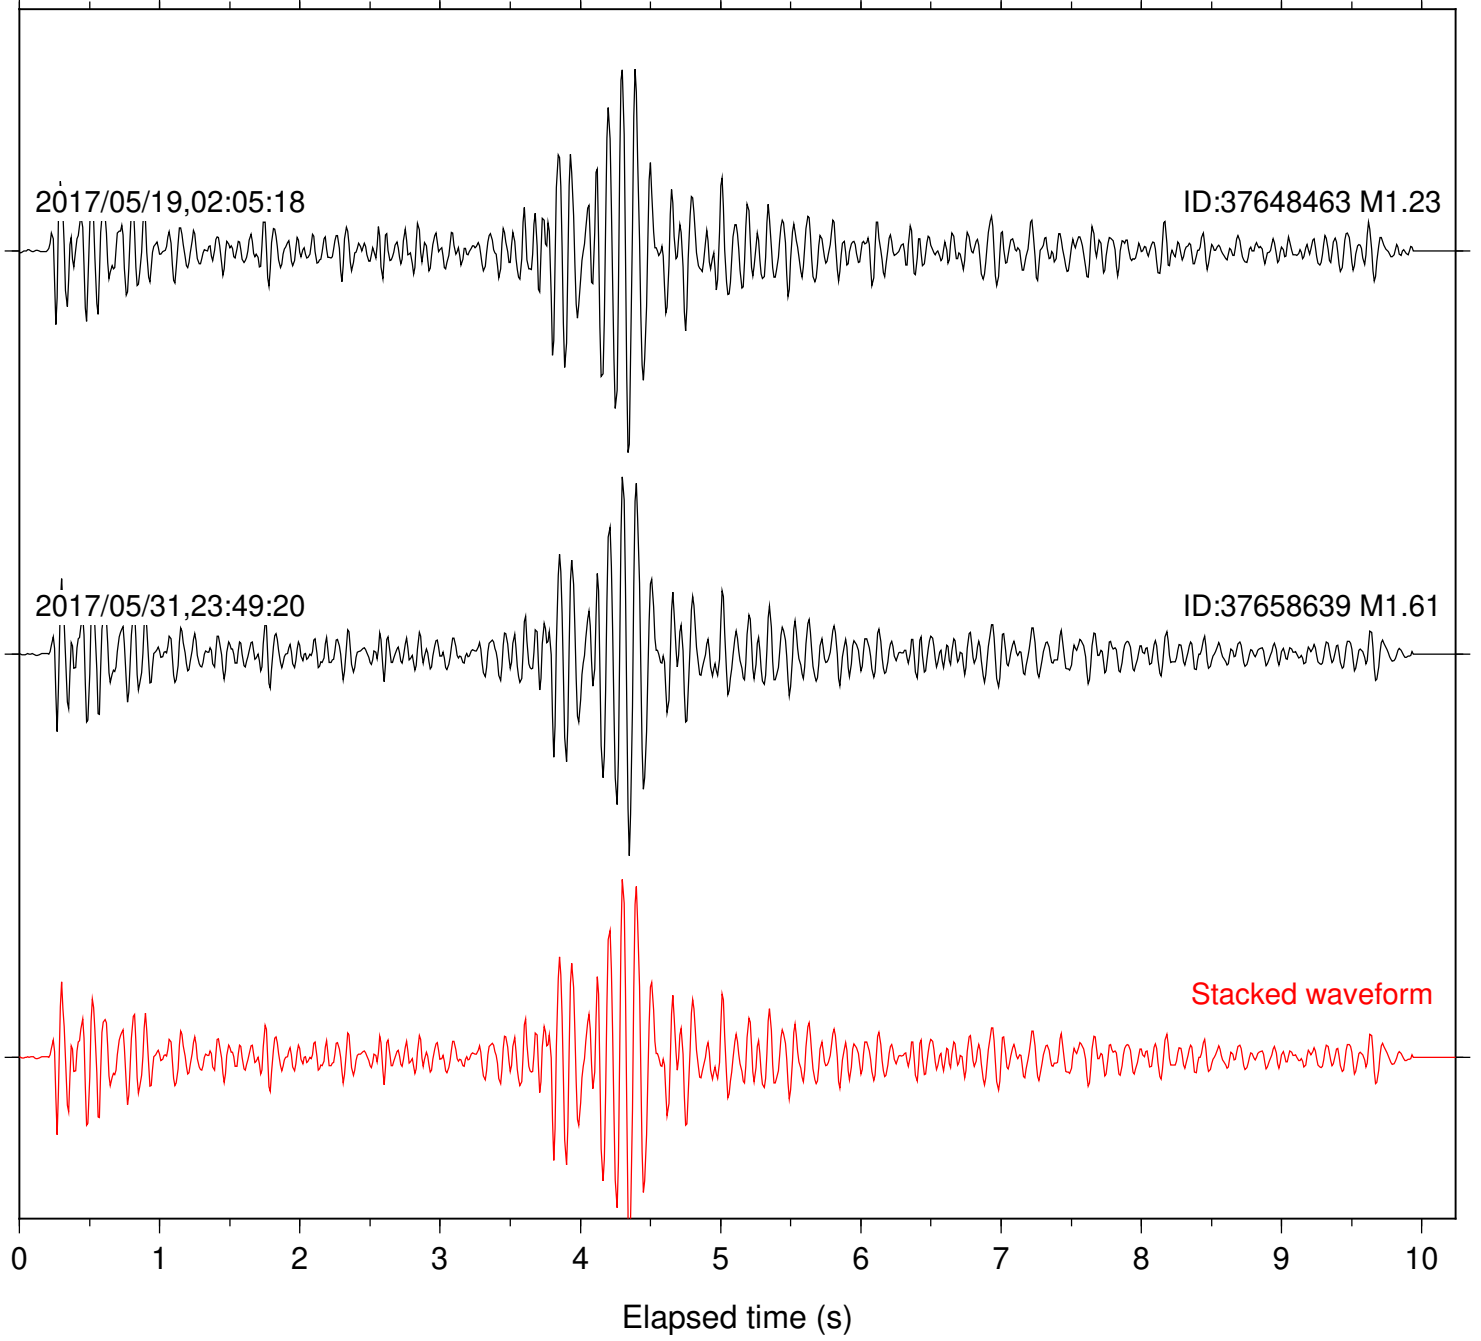

Station: HMT2 Com: HHZ

Focal depth: 9.88 km

Station: KNW Com: HHZ

Focal depth: 9.88 km

Station: LKH Com: HHZ

Focal depth: 9.88 km

Station: LVA2 Com: HHZ

Focal depth: 9.88 km

Station: PFO Com: HHZ

Focal depth: 9.88 km

Station: POB2 Com: HHZ

Focal depth: 9.88 km

Station: RRSP Com: HHZ

Focal depth: 9.88 km

Station: SMER Com: HHZ

Focal depth: 9.93 km