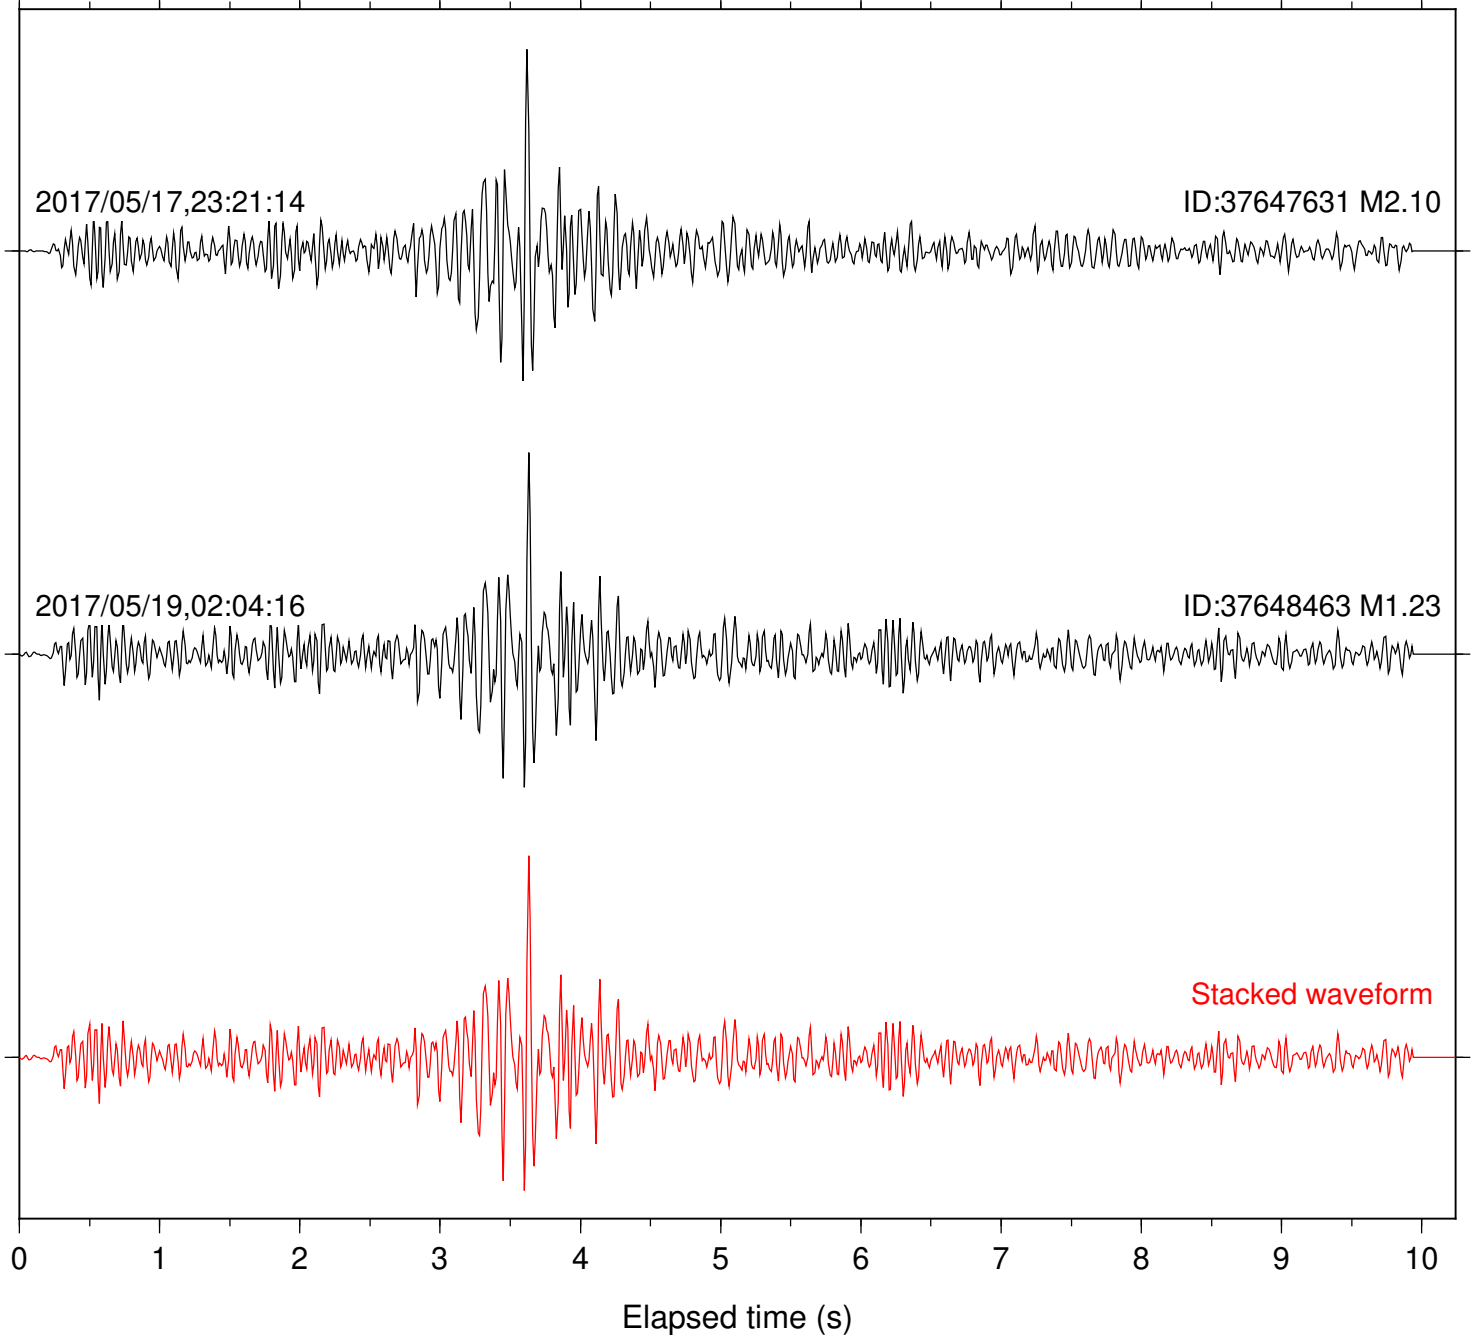

Station: B081 Com: EHZ

Focal depth: 9.88 km

Station: B082 Com: EHZ

Focal depth: 9.88 km

Station: B084 Com: EHZ

Focal depth: 9.88 km

Station: B086 Com: EHZ

Focal depth: 9.91 km

Station: B087 Com: EHZ

Focal depth: 9.88 km

Station: B088 Com: EHZ

Focal depth: 9.88 km

Station: B093 Com: EHZ

Focal depth: 9.88 km

Station: B946 Com: EHZ

Focal depth: 9.88 km

Station: BAC Com: EHZ

Focal depth: 9.88 km

Station: BZN Com: HHZ

Focal depth: 9.88 km

Station: CSH Com: HHZ

Focal depth: 9.88 km

2017/05/19,02:05:20

ID:37648463 M1.23

Station: HMT2 Com: HHZ

Focal depth: 9.88 km

Station: KNW Com: HHZ

Focal depth: 9.88 km

Station: LKH Com: HHZ

Focal depth: 9.88 km

Station: LVA2 Com: HHZ

Focal depth: 9.88 km