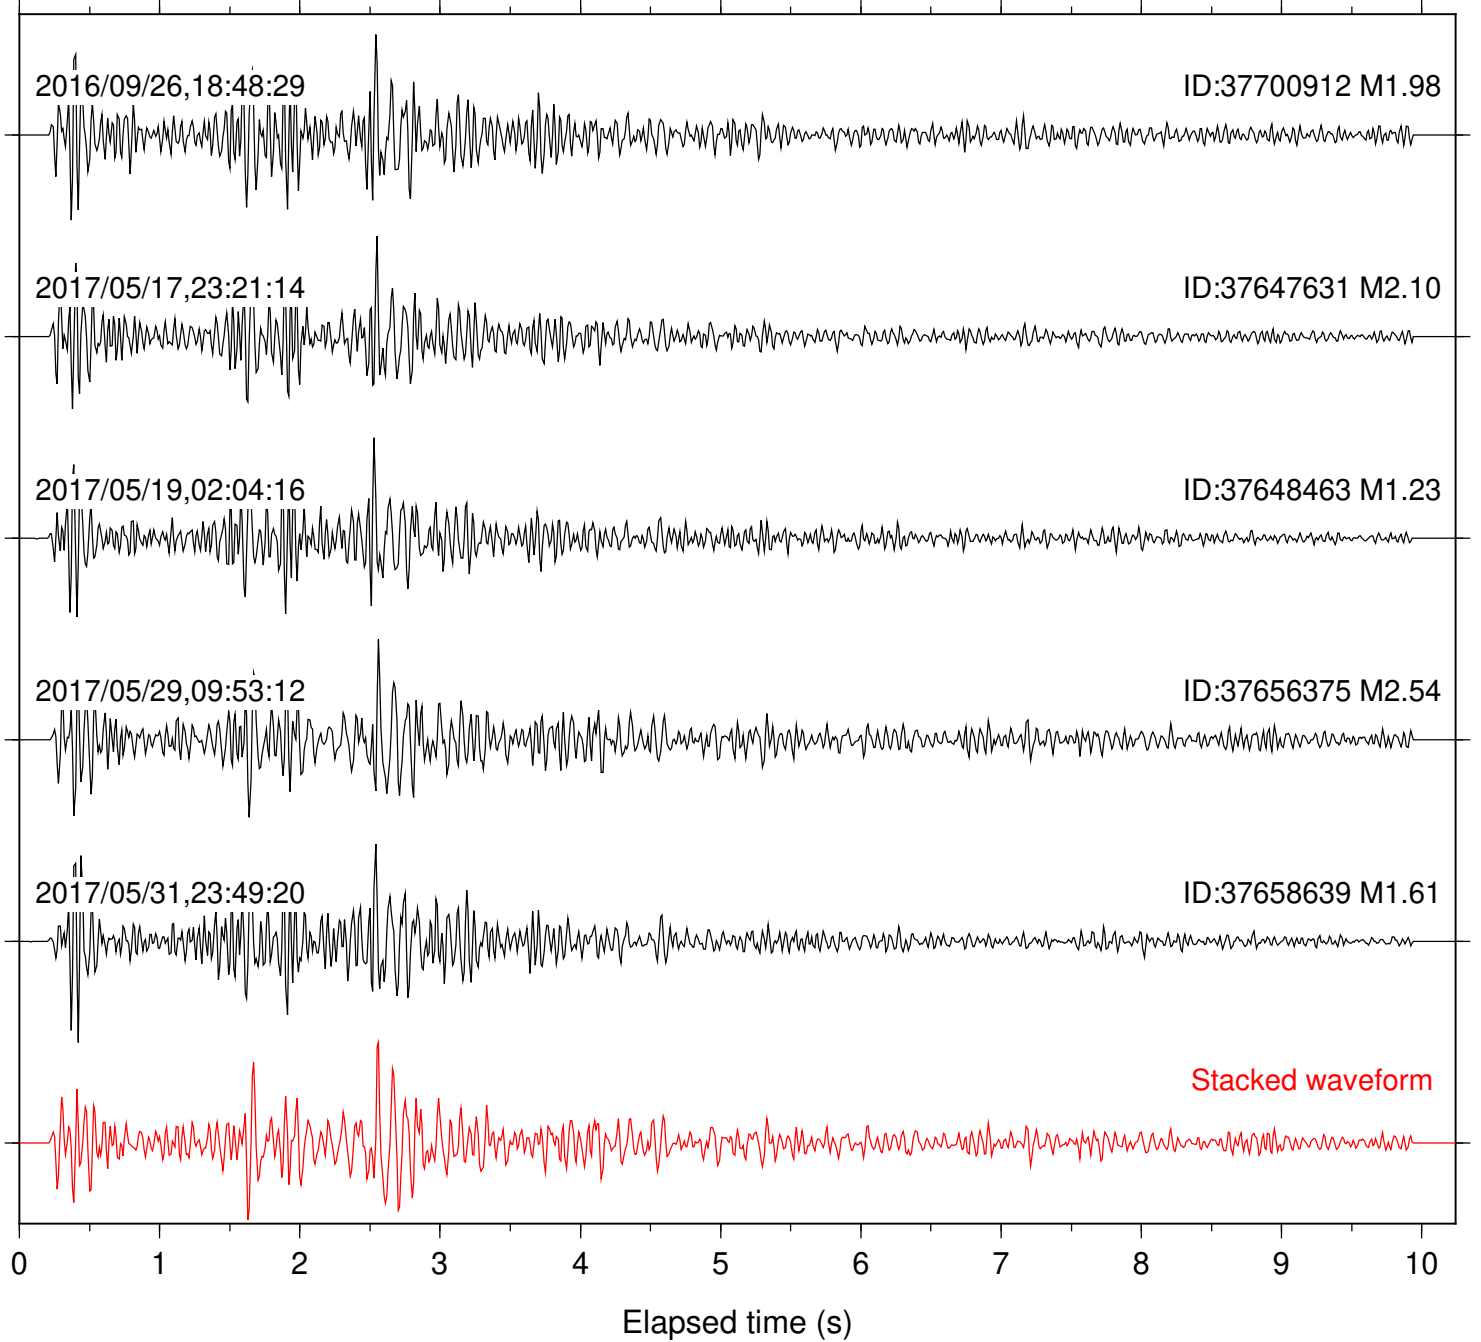

Station: B087 Com: EHZ

Focal depth: 9.88 km

Station: B088 Com: EHZ

Focal depth: 9.88 km

Station: B093 Com: EHZ

Focal depth: 9.88 km

Station: B946 Com: EHZ

Focal depth: 9.88 km

2017/05/31,23:49:20

ID:37658639 M1.61

Stacked waveform

0 1 2 3 4 5 6 7 8 9 10
Elapsed time (s)

Station: DGR Com: HHZ

Focal depth: 9.88 km

Station: FRD Com: HHZ

Focal depth: 9.88 km

Station: HMT2 Com: HHZ

Focal depth: 9.88 km

Station: KNW Com: HHZ

Focal depth: 9.88 km

Station: LKH Com: HHZ

Focal depth: 9.88 km

Station: LVA2 Com: HHZ

Focal depth: 9.88 km

Station: PFO Com: HHZ

Focal depth: 9.88 km

Station: POB2 Com: HHZ

Focal depth: 9.88 km

Station: RRSP Com: HHZ

Focal depth: 9.88 km

Station: SMER Com: HHZ

Focal depth: 9.93 km