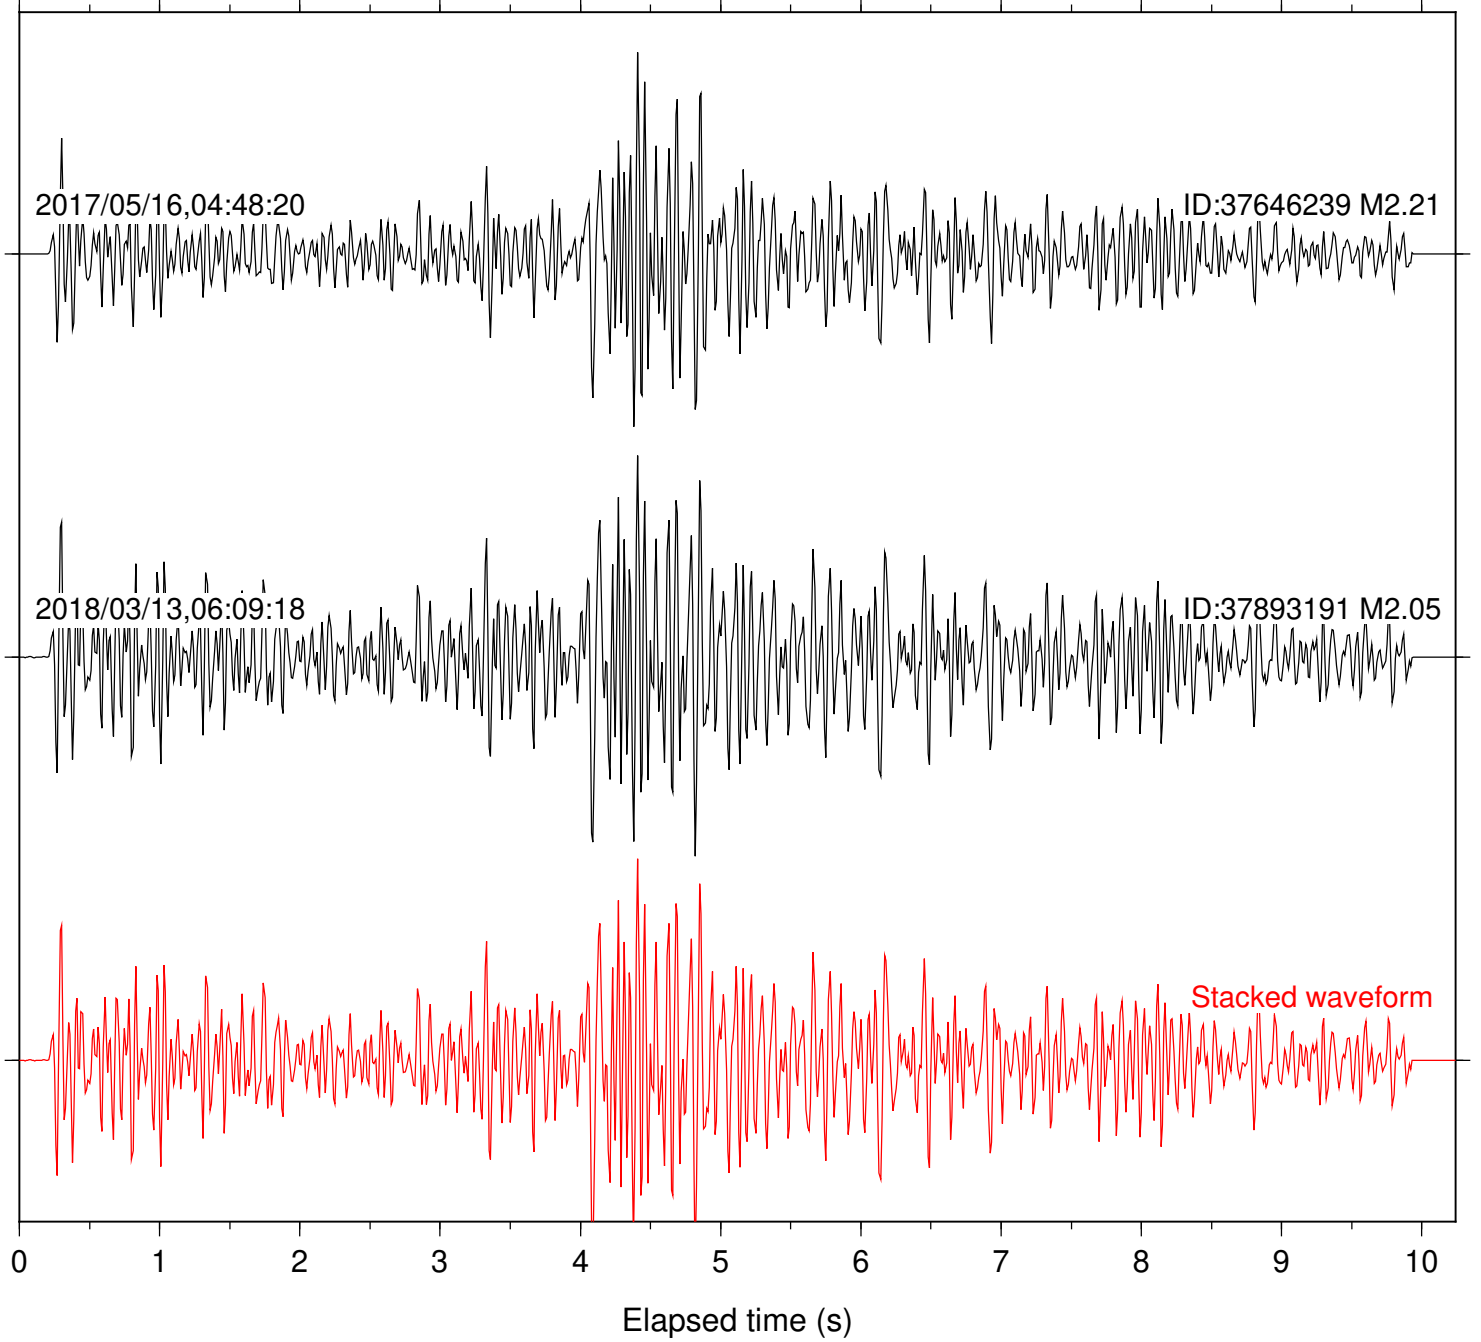

Station: B093 Com: EHZ

Focal depth: 6.72 km

2017/05/16,04:48:20

ID:37646239 M2.21

2018/03/13,06:09:18

ID:37893191 M2.05

Stacked waveform

0 1 2 3 4 5 6 7 8 9 10
Elapsed time (s)

Station: HMT2 Com: HHZ

Focal depth: 6.72 km

Station: POB2 Com: HHZ

Focal depth: 6.72 km