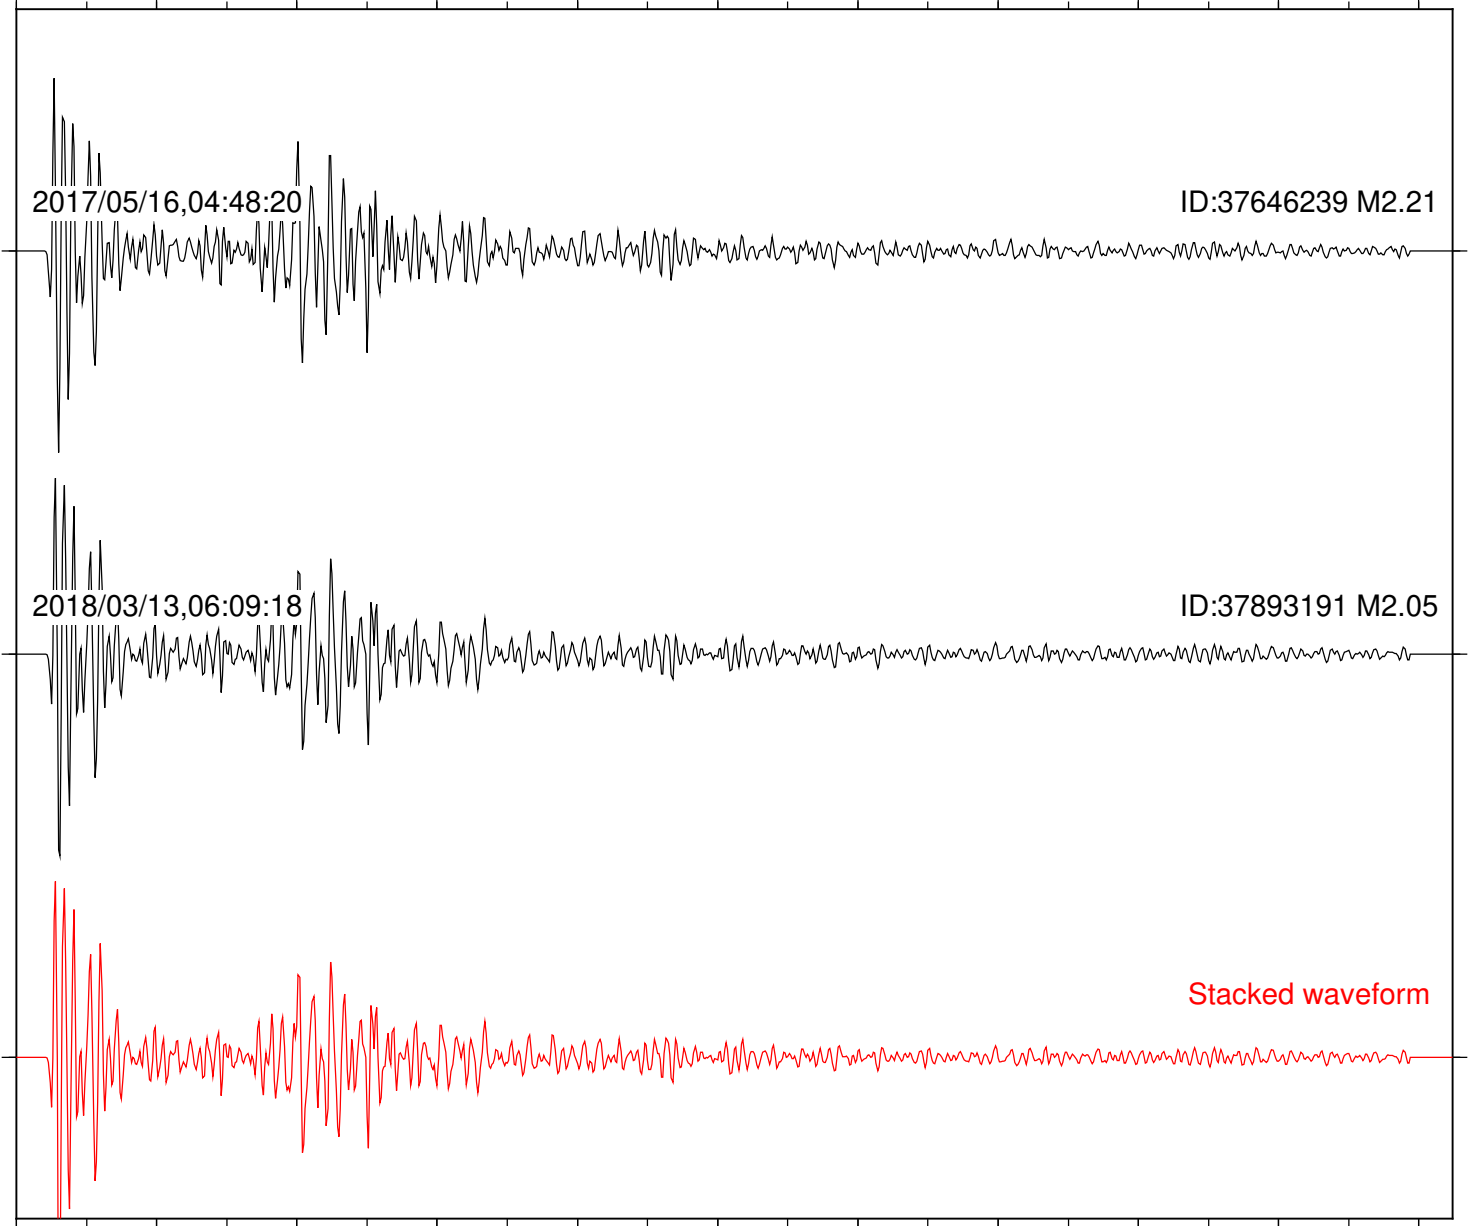

Station: B093 Com: EHZ

Focal depth: 6.72 km

2017/05/16,04:48:20

ID:37646239 M2.21

2018/03/13,06:09:18

ID:37893191 M2.05

Stacked waveform

0 1 2 3 4 5 6 7 8 9 10
Elapsed time (s)

Station: HMT2 Com: HHZ

Focal depth: 6.72 km

Station: POB2 Com: HHZ

Focal depth: 6.72 km