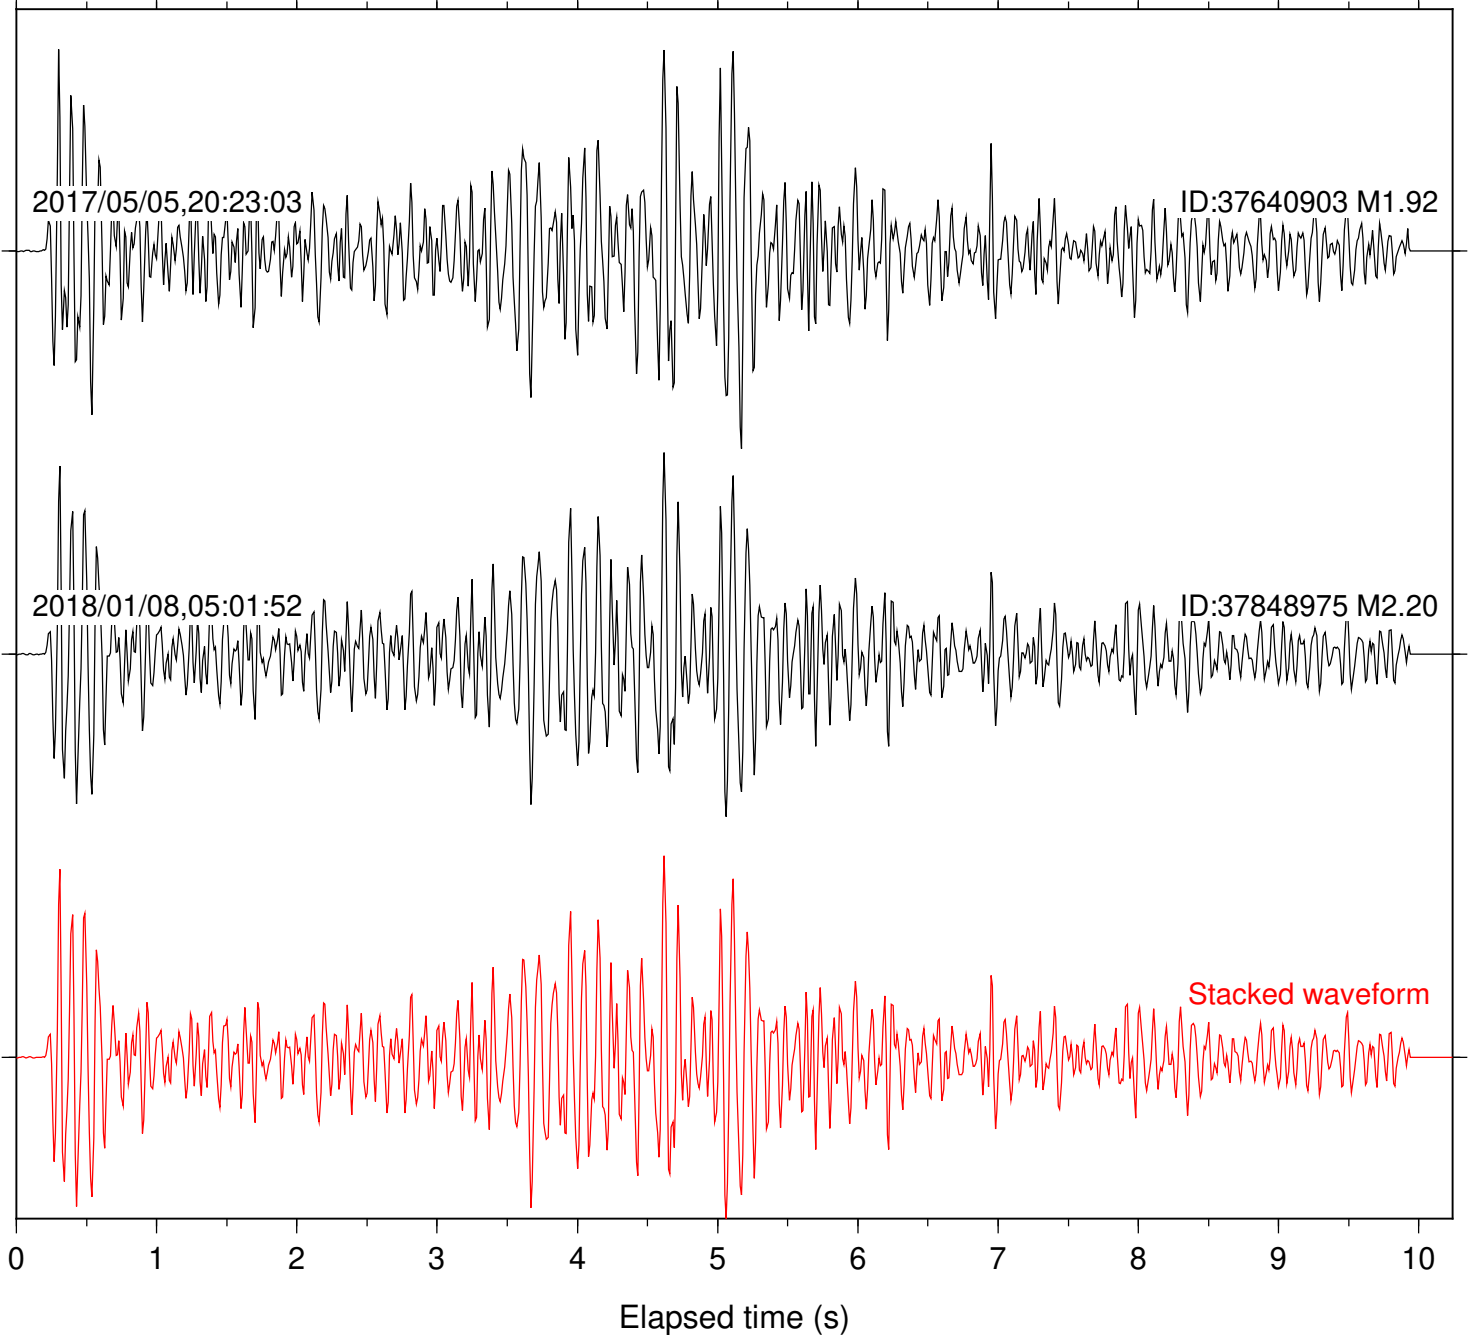

Station: B084 Com: EHZ

Focal depth: 7.38 km

2017/05/05,20:23:03

ID:37640903 M1.92

2018/01/08,05:01:52

ID:37848975 M2.20

2018/05/20,23:40:29

ID:37945423 M2.19

Stacked waveform

0 1 2 3 4 5 6 7 8 9 10
Elapsed time (s)

Station: B088 Com: EHZ

Focal depth: 7.38 km

Station: B946 Com: EHZ

Focal depth: 7.38 km

Station: BAC Com: EHZ

Focal depth: 7.38 km

Station: FRD Com: HHZ

Focal depth: 7.38 km

2017/05/05,20:23:03

ID:37640903 M1.92

2018/01/08,05:01:52

ID:37848975 M2.20

Stacked waveform

0 1 2 3 4 5 6 7 8 9 10

Elapsed time (s)

Station: PFO Com: HHZ

Focal depth: 7.38 km

Station: SND Com: HHZ

Focal depth: 7.38 km