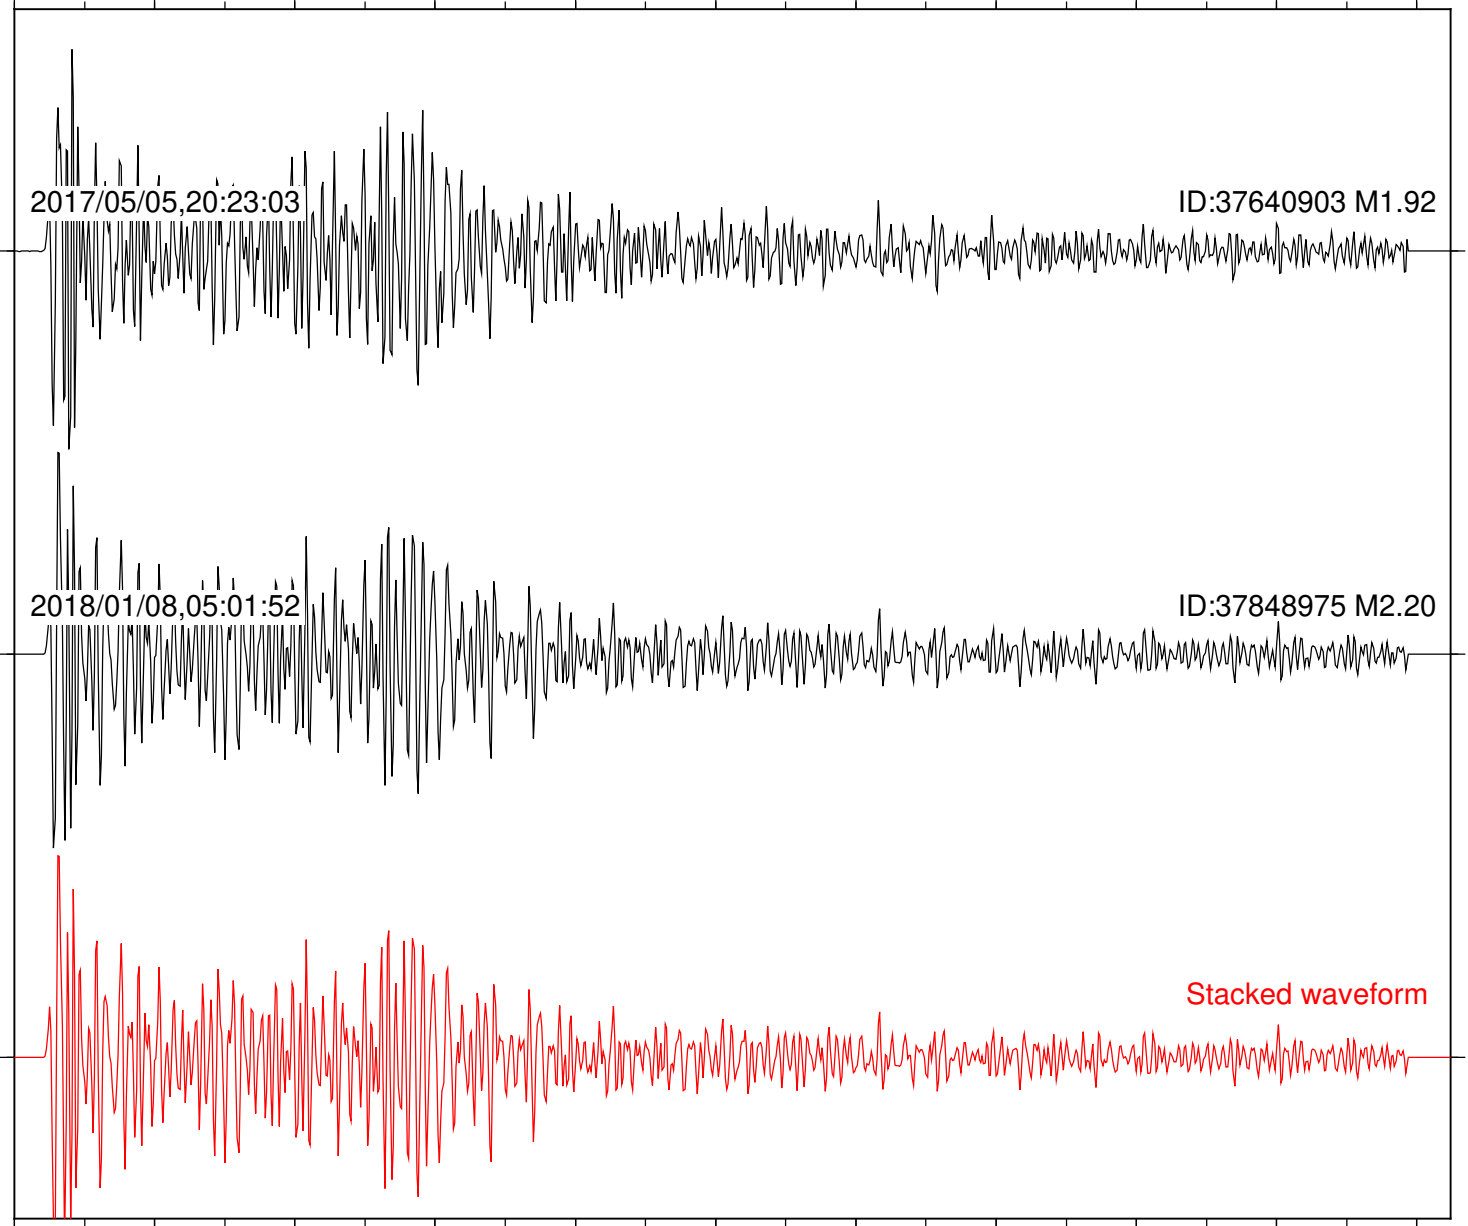

Station: B084 Com: EHZ

Focal depth: 7.38 km

2017/05/05,20:23:03

ID:37640903 M1.92

2018/01/08,05:01:52

ID:37848975 M2.20

2018/05/20,23:40:29

ID:37945423 M2.19

Stacked waveform

0 1 2 3 4 5 6 7 8 9 10
Elapsed time (s)

Station: B088 Com: EHZ

Focal depth: 7.38 km

Station: B946 Com: EHZ

Focal depth: 7.38 km

Station: BAC Com: EHZ

Focal depth: 7.38 km

Station: FRD Com: HHZ

Focal depth: 7.38 km

2017/05/05,20:23:03

ID:37640903 M1.92

2018/01/08,05:01:52

ID:37848975 M2.20

Stacked waveform

0 1 2 3 4 5 6 7 8 9 10

Elapsed time (s)

Station: PFO Com: HHZ

Focal depth: 7.38 km

Station: SND Com: HHZ

Focal depth: 7.38 km