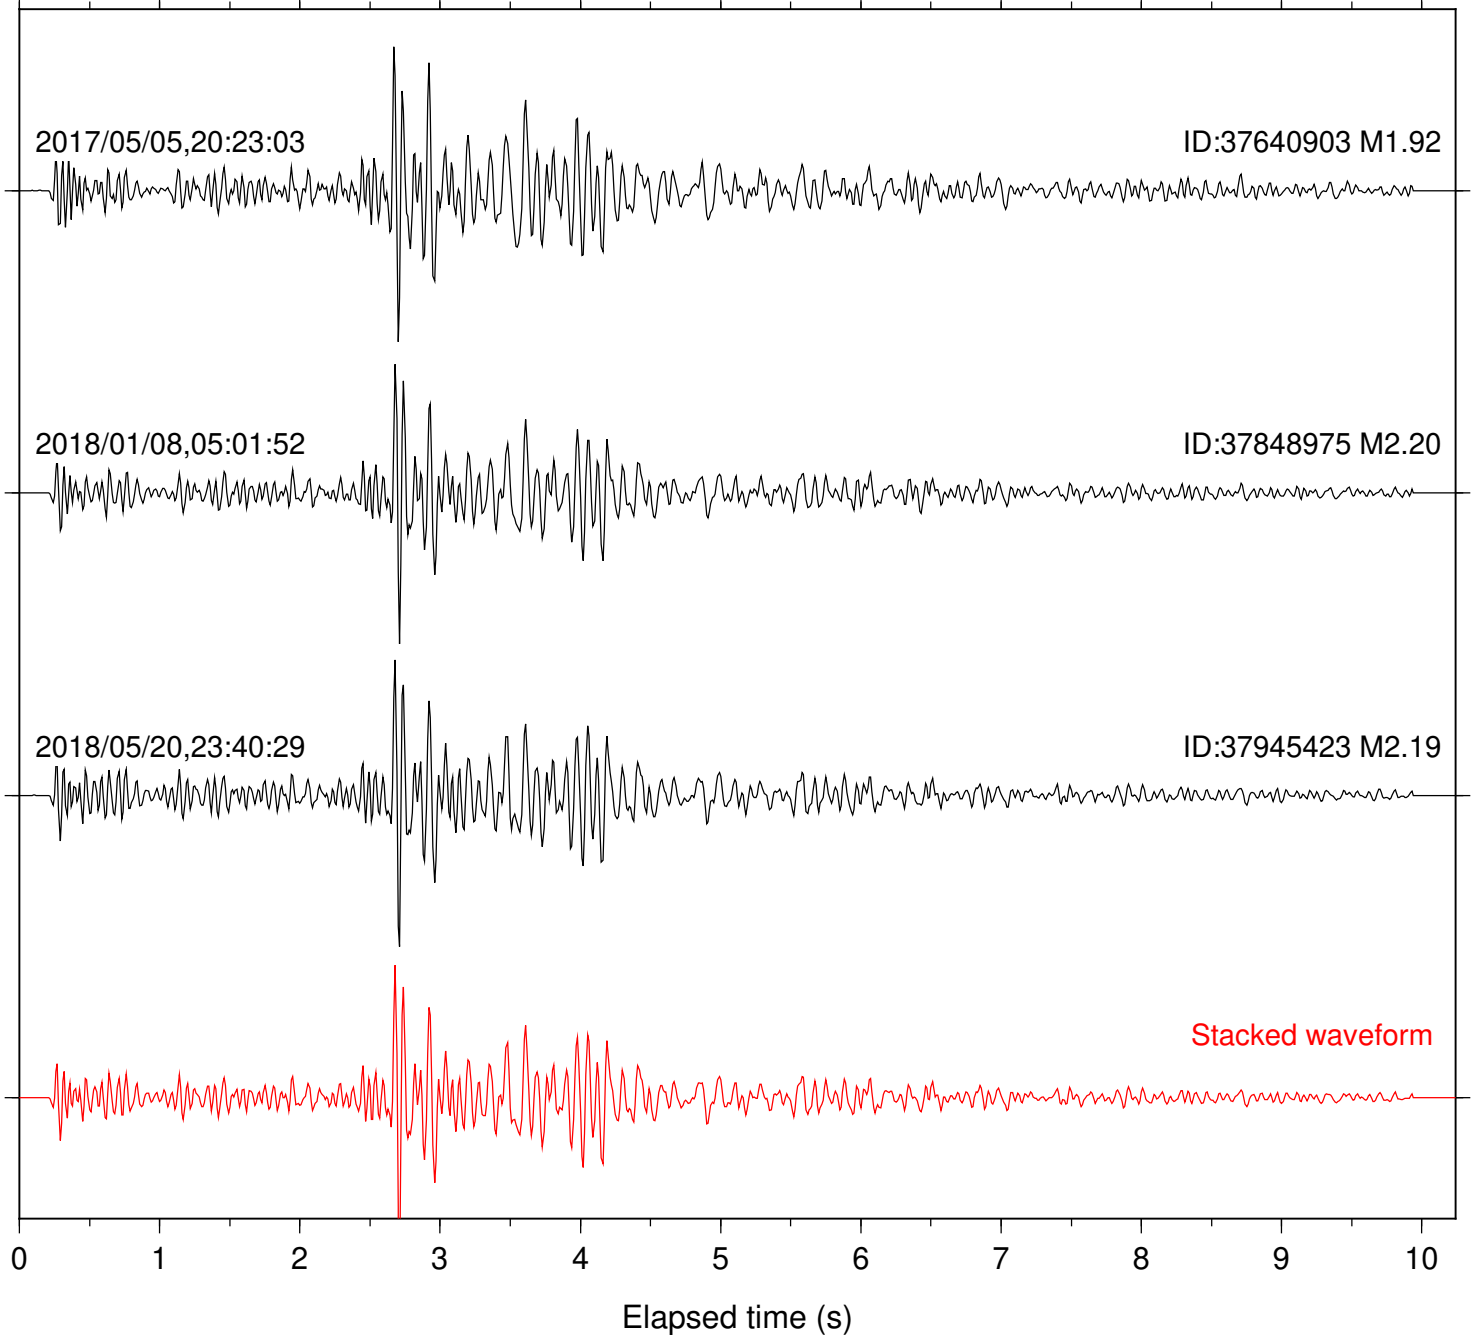

Station: B084 Com: EHZ

Focal depth: 7.38 km

2017/05/05,20:23:03

ID:37640903 M1.92

2018/01/08,05:01:52

ID:37848975 M2.20

2018/05/20,23:40:29

ID:37945423 M2.19

Stacked waveform

0 1 2 3 4 5 6 7 8 9 10
Elapsed time (s)

Station: B088 Com: EHZ

Focal depth: 7.38 km

Station: B946 Com: EHZ

Focal depth: 7.38 km

Station: BAC Com: EHZ

Focal depth: 7.38 km

Station: FRD Com: HHZ

Focal depth: 7.38 km

2017/05/05,20:23:03

ID:37640903 M1.92

2018/01/08,05:01:52

ID:37848975 M2.20

Stacked waveform

0 1 2 3 4 5 6 7 8 9 10

Elapsed time (s)

Station: PFO Com: HHZ

Focal depth: 7.38 km

Station: SND Com: HHZ

Focal depth: 7.38 km