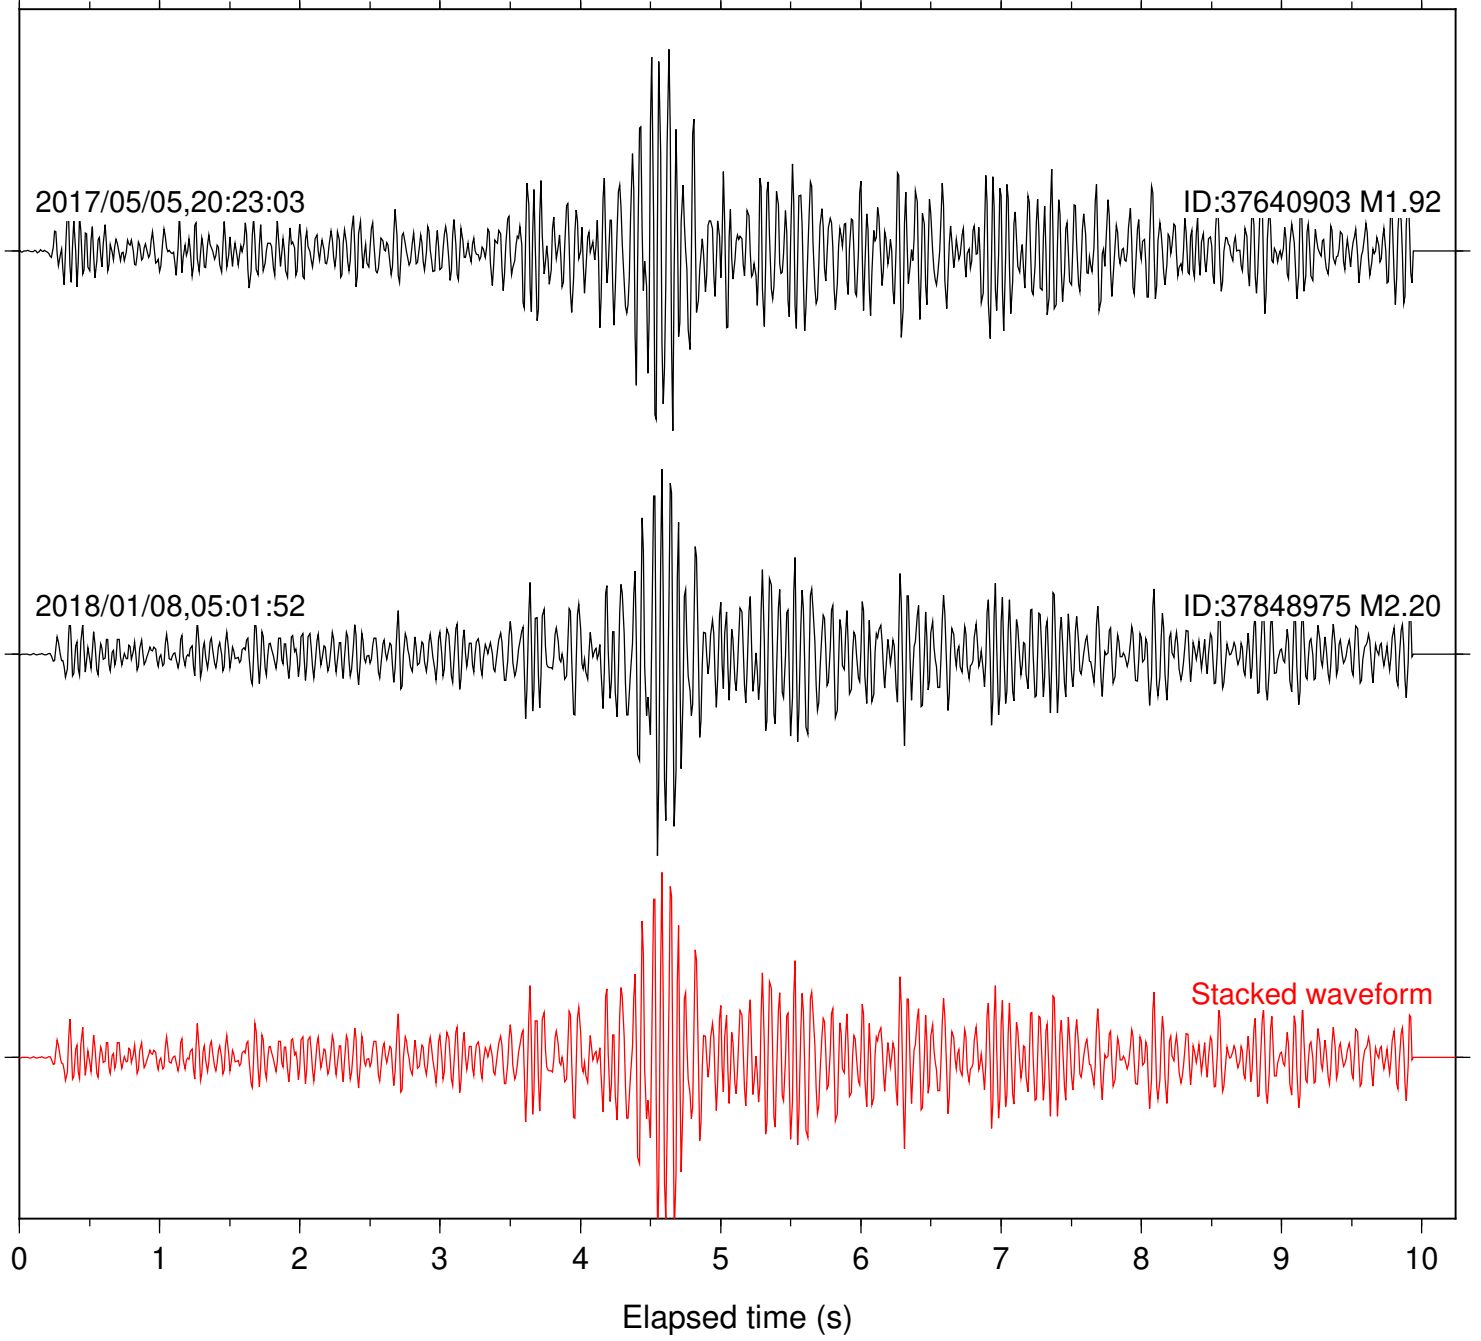

Station: B084 Com: EHZ

Focal depth: 7.38 km

2017/05/05,20:23:03

ID:37640903 M1.92

2018/01/08,05:01:52

ID:37848975 M2.20

2018/05/20,23:40:29

ID:37945423 M2.19

Stacked waveform

0 1 2 3 4 5 6 7 8 9 10
Elapsed time (s)

Station: B088 Com: EHZ

Focal depth: 7.38 km

Station: B946 Com: EHZ

Focal depth: 7.38 km

Station: BAC Com: EHZ

Focal depth: 7.38 km

Station: FRD Com: HHZ

Focal depth: 7.38 km

2017/05/05,20:23:03

ID:37640903 M1.92

2018/01/08,05:01:52

ID:37848975 M2.20

Stacked waveform

0 1 2 3 4 5 6 7 8 9 10

Elapsed time (s)

Station: PFO Com: HHZ

Focal depth: 7.38 km

Station: SND Com: HHZ

Focal depth: 7.38 km