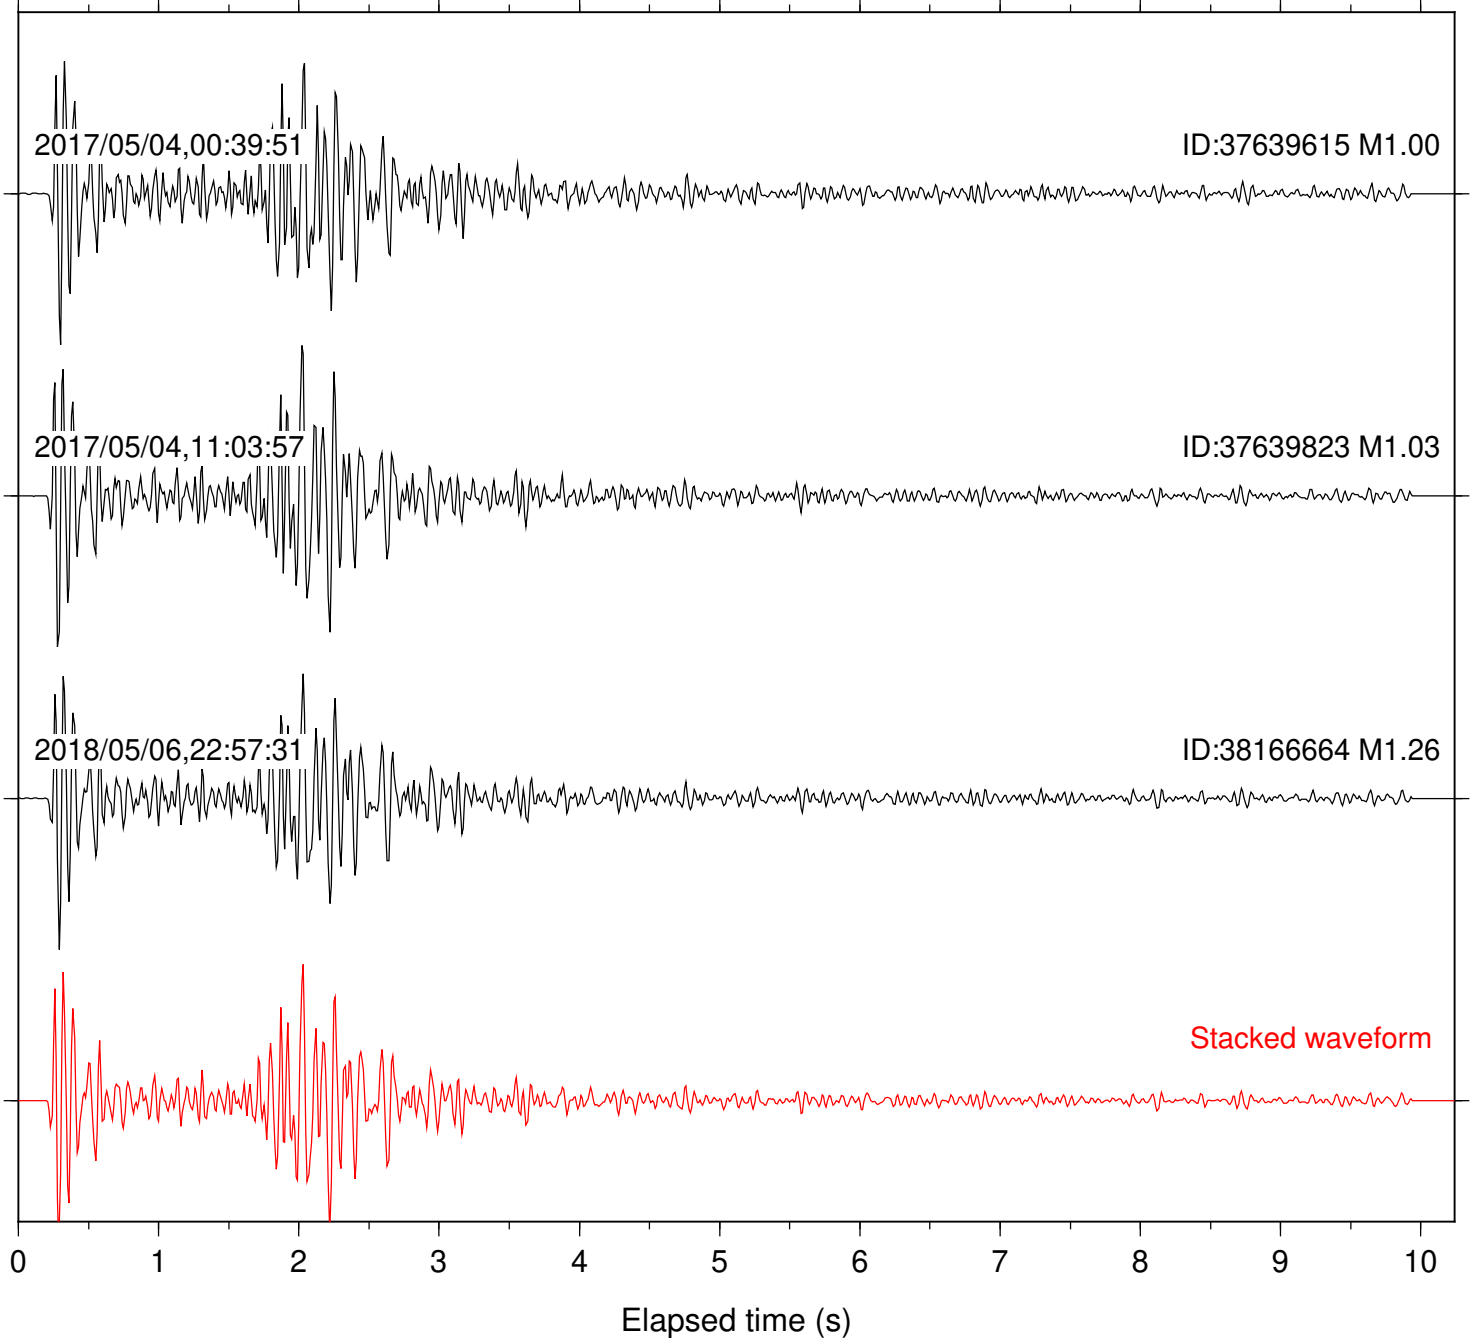

Station: B082 Com: EHZ

Focal depth: 6.98 km

Station: B087 Com: EHZ

Focal depth: 6.98 km

Station: B088 Com: EHZ

Focal depth: 6.98 km

Station: B093 Com: EHZ

Focal depth: 6.98 km

Station: B946 Com: EHZ

Focal depth: 6.98 km

Station: BAC Com: EHZ

Focal depth: 6.98 km

Station: BZN Com: HHZ

Focal depth: 6.32 km

Station: CRY Com: HHZ

Focal depth: 6.32 km

Station: CSH Com: HHZ

Focal depth: 6.98 km

Station: DGR Com: HHZ

Focal depth: 6.98 km

Station: DNR Com: HHZ

Focal depth: 6.32 km

Station: FRD Com: HHZ

Focal depth: 6.98 km

Station: RRSP Com: HHZ

Focal depth: 6.32 km

Station: SND Com: HHZ

Focal depth: 6.98 km