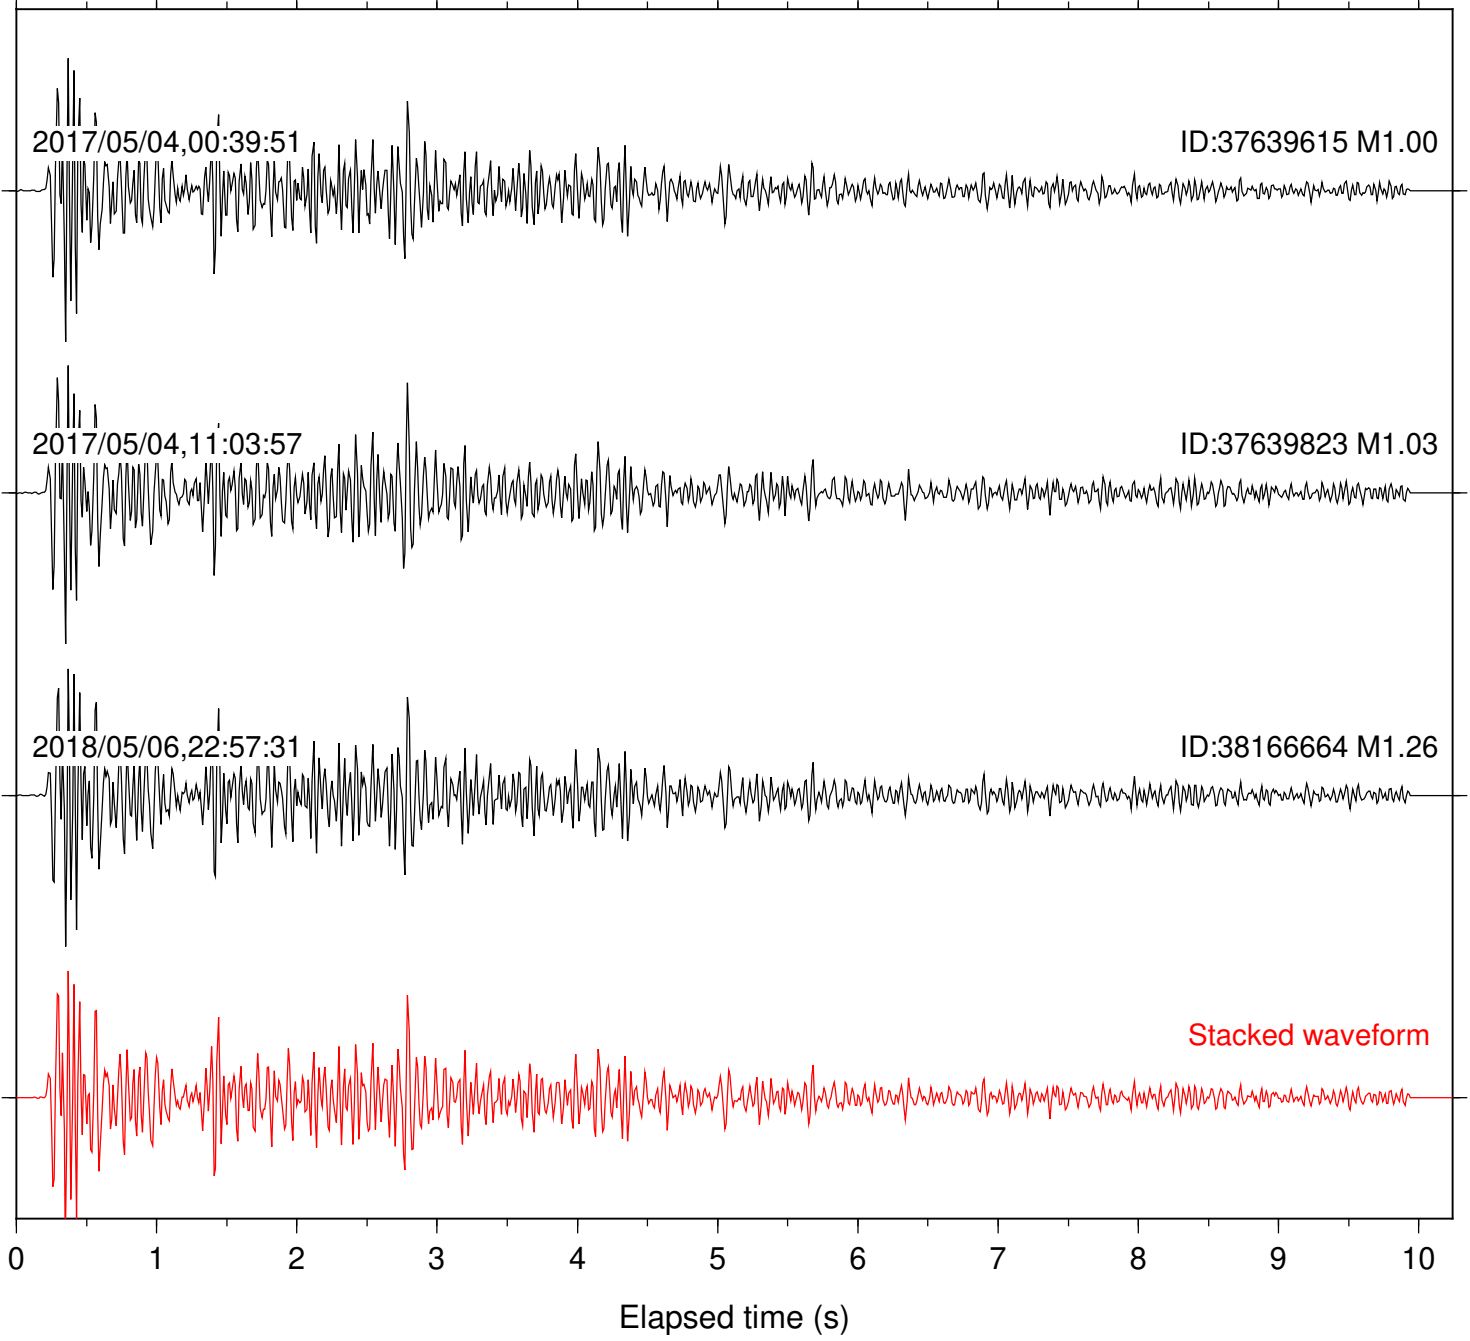

Station: B946 Com: EHZ

Focal depth: 6.98 km

Station: BAC Com: EHZ

Focal depth: 6.98 km

Station: BZN Com: HHZ

Focal depth: 6.32 km

Station: CRY Com: HHZ

Focal depth: 6.32 km

Station: CSH Com: HHZ

Focal depth: 6.98 km

Station: DGR Com: HHZ

Focal depth: 6.98 km

Station: DNR Com: HHZ

Focal depth: 6.32 km

Station: FRD Com: HHZ

Focal depth: 6.98 km

Station: HMT2 Com: HHZ

Focal depth: 6.98 km

Station: LVA2 Com: HHZ

Focal depth: 6.98 km

Station: PLM Com: HHZ

Focal depth: 6.98 km

Station: POB2 Com: HHZ

Focal depth: 6.98 km

Station: RRSP Com: HHZ

Focal depth: 6.32 km

Station: SND Com: HHZ

Focal depth: 6.98 km