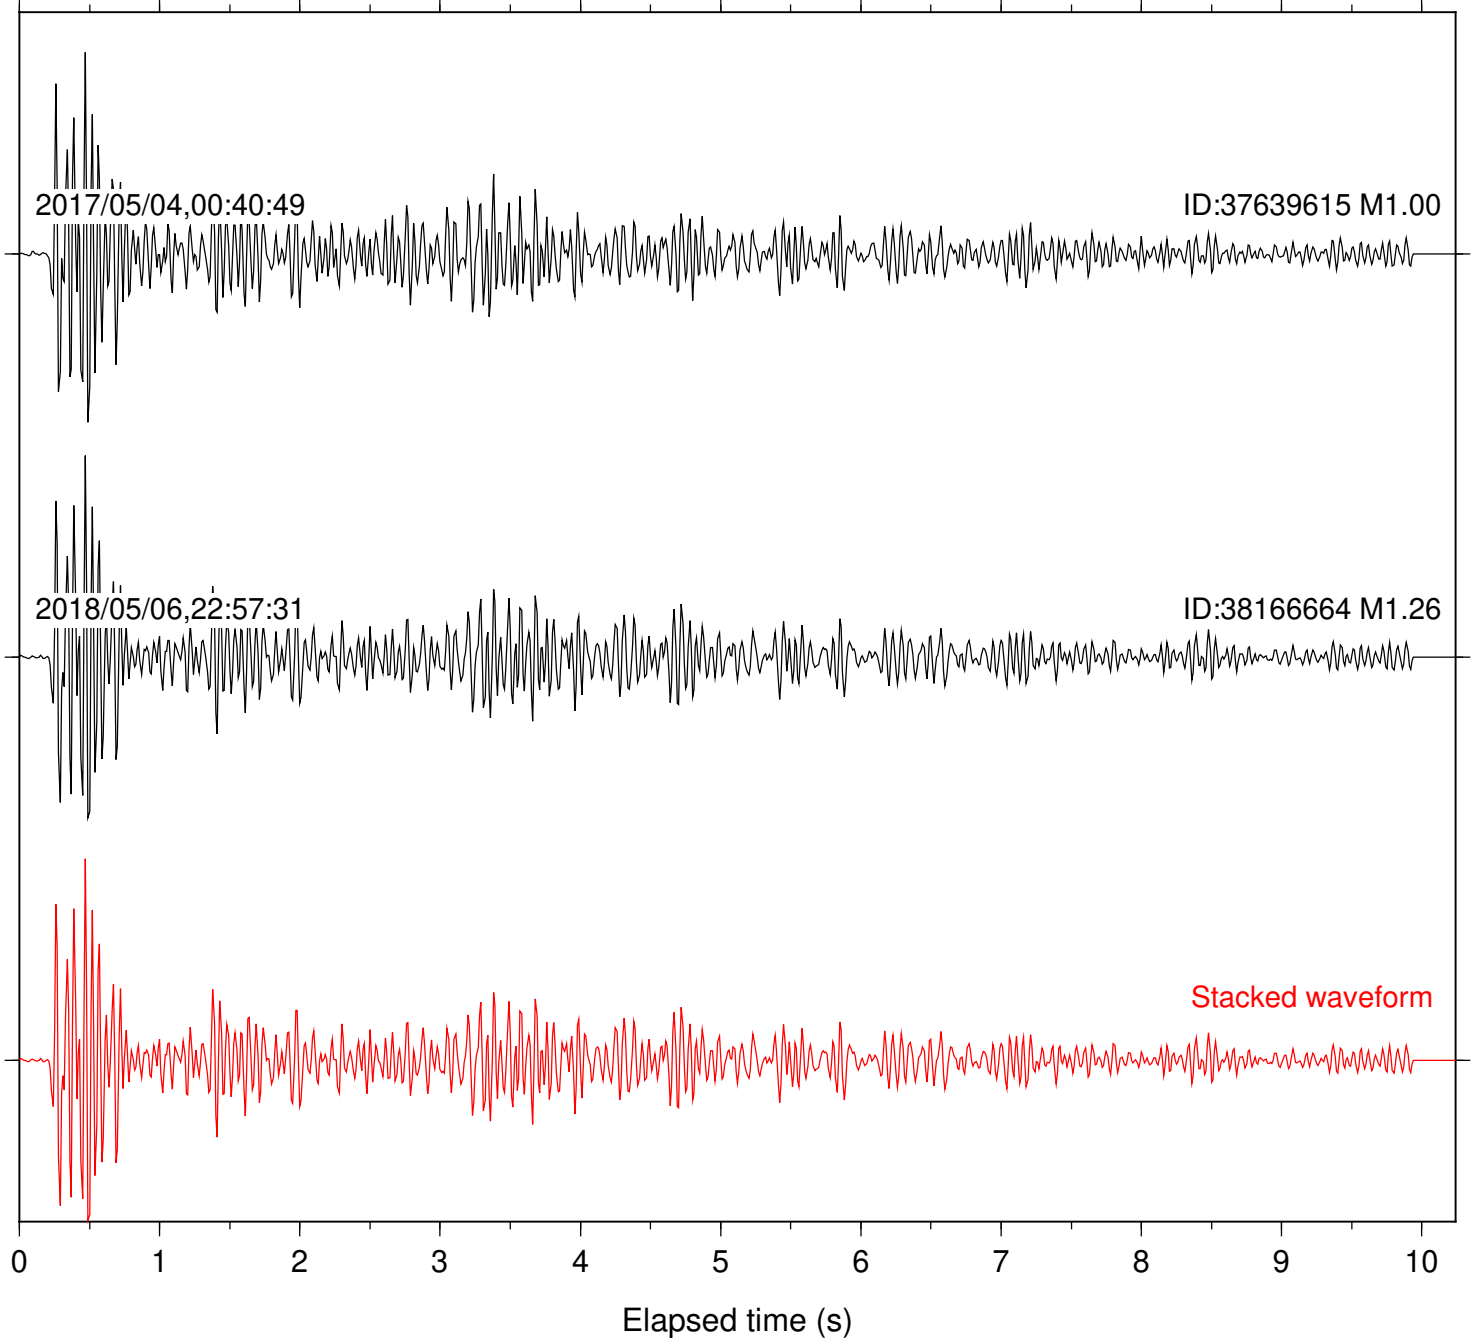

Station: B946 Com: EHZ

Focal depth: 6.98 km

Station: BAC Com: EHZ

Focal depth: 6.98 km

Station: BZN Com: HHZ

Focal depth: 6.32 km

Station: CRY Com: HHZ

Focal depth: 6.32 km

Station: CSH Com: HHZ

Focal depth: 6.98 km

Station: DGR Com: HHZ

Focal depth: 6.98 km

Station: DNR Com: HHZ

Focal depth: 6.32 km

Station: FRD Com: HHZ

Focal depth: 6.98 km

Station: HMT2 Com: HHZ

Focal depth: 6.98 km

Station: LVA2 Com: HHZ

Focal depth: 6.98 km

Station: PLM Com: HHZ

Focal depth: 6.98 km

Station: POB2 Com: HHZ

Focal depth: 6.98 km

Station: RRSP Com: HHZ

Focal depth: 6.32 km

Station: SND Com: HHZ

Focal depth: 6.98 km