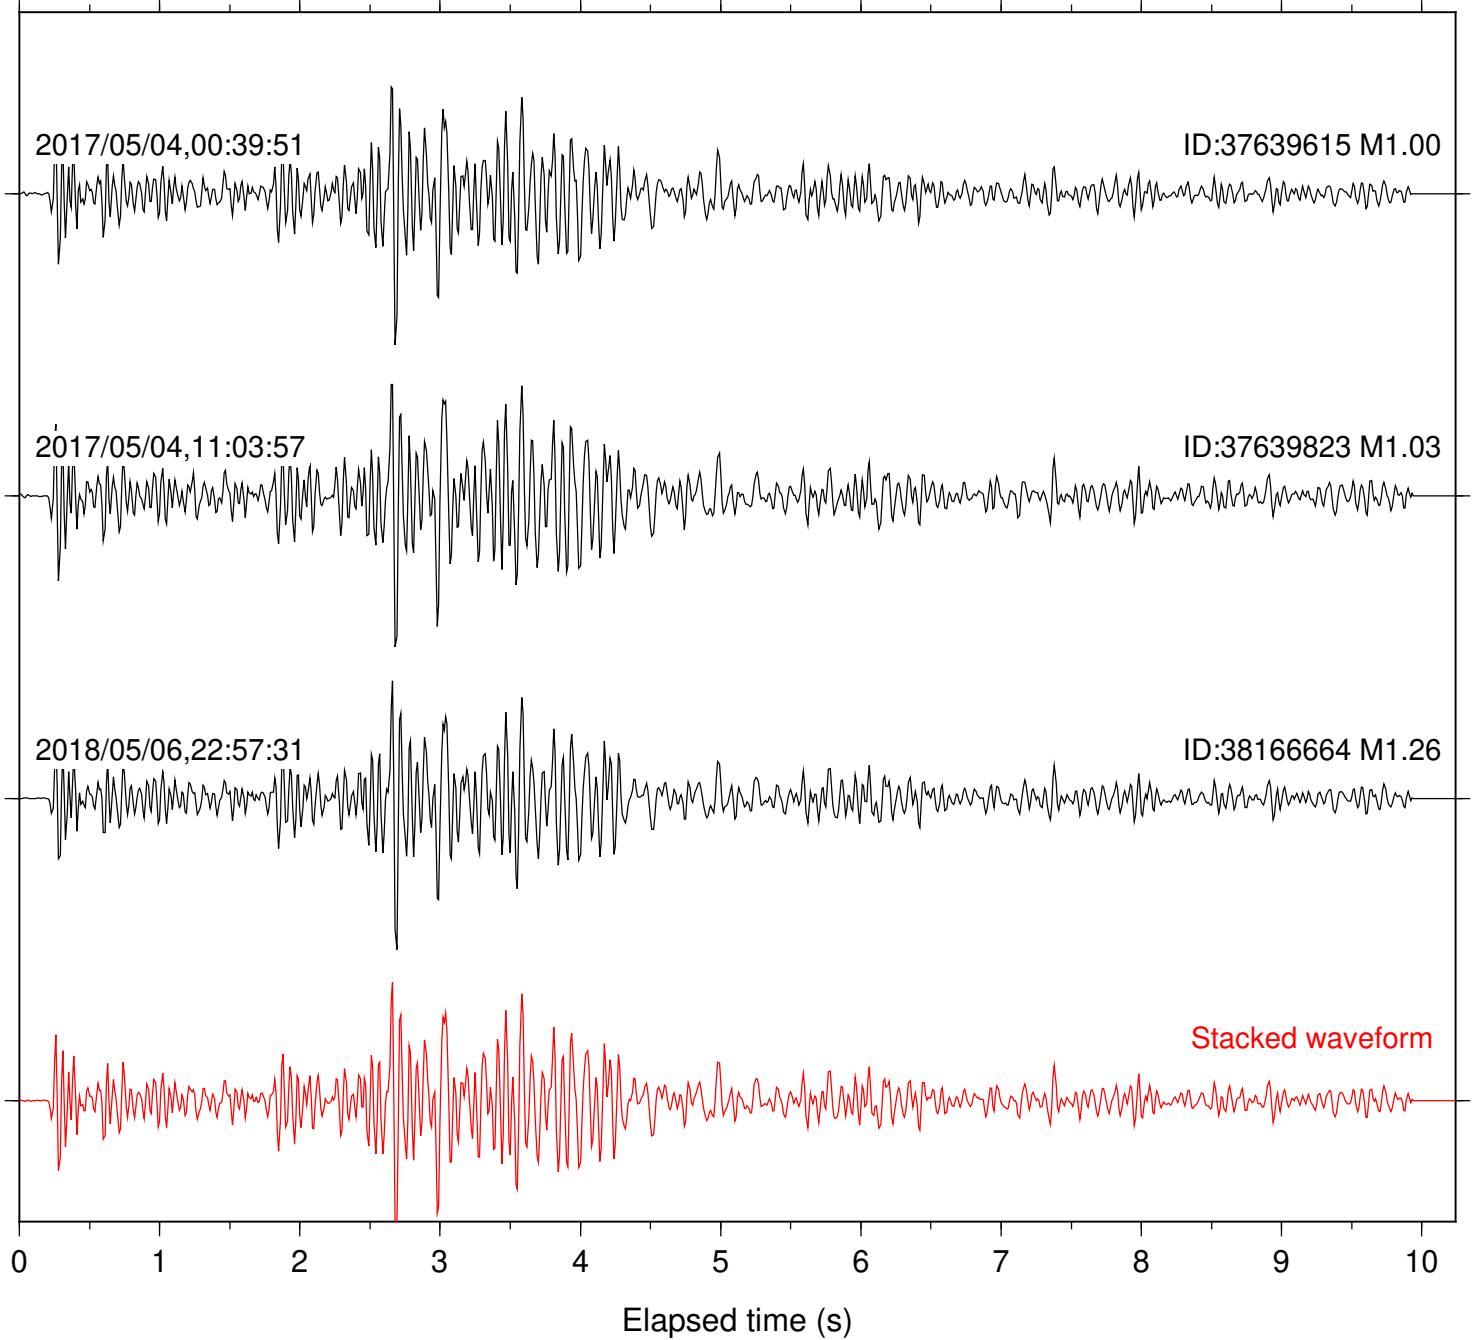

Station: B082 Com: EHZ

Focal depth: 6.98 km

Station: B087 Com: EHZ

Focal depth: 6.98 km

Station: B088 Com: EHZ

Focal depth: 6.98 km

Station: B093 Com: EHZ

Focal depth: 6.98 km

Station: B946 Com: EHZ

Focal depth: 6.98 km

Station: BAC Com: EHZ

Focal depth: 6.98 km

Station: BZN Com: HHZ

Focal depth: 6.32 km

Station: CRY Com: HHZ

Focal depth: 6.32 km

Station: CSH Com: HHZ

Focal depth: 6.98 km

Station: DGR Com: HHZ

Focal depth: 6.98 km

Station: DNR Com: HHZ

Focal depth: 6.32 km

Station: FRD Com: HHZ

Focal depth: 6.98 km

Station: RRSP Com: HHZ

Focal depth: 6.32 km

Station: SND Com: HHZ

Focal depth: 6.98 km