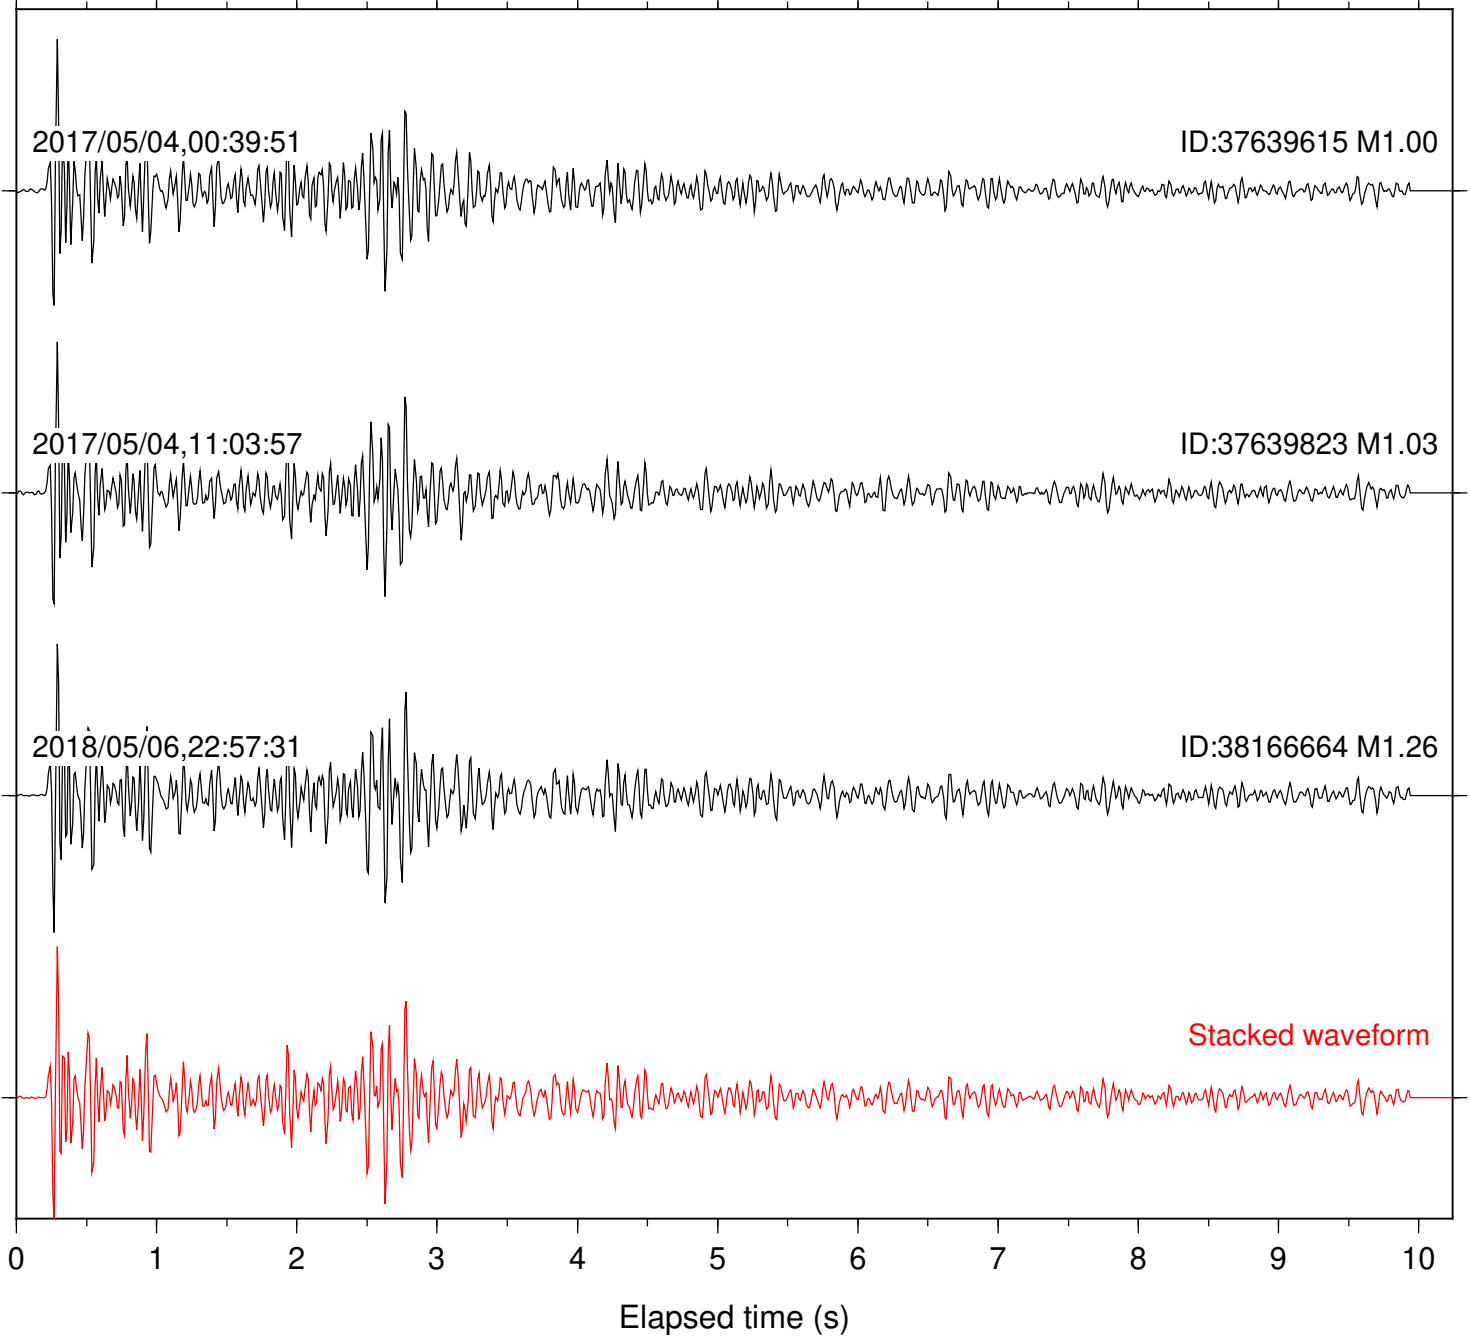

Station: B082 Com: EHZ

Focal depth: 6.98 km

Station: B087 Com: EHZ

Focal depth: 6.98 km

Station: B088 Com: EHZ

Focal depth: 6.98 km

Station: B093 Com: EHZ

Focal depth: 6.98 km

Station: B946 Com: EHZ

Focal depth: 6.98 km

Station: BAC Com: EHZ

Focal depth: 6.98 km

Station: BZN Com: HHZ

Focal depth: 6.32 km

Station: CRY Com: HHZ

Focal depth: 6.32 km

Station: CSH Com: HHZ

Focal depth: 6.98 km

Station: DGR Com: HHZ

Focal depth: 6.98 km

Station: DNR Com: HHZ

Focal depth: 6.32 km

Station: FRD Com: HHZ

Focal depth: 6.98 km

Station: RRSP Com: HHZ

Focal depth: 6.32 km

Station: SND Com: HHZ

Focal depth: 6.98 km