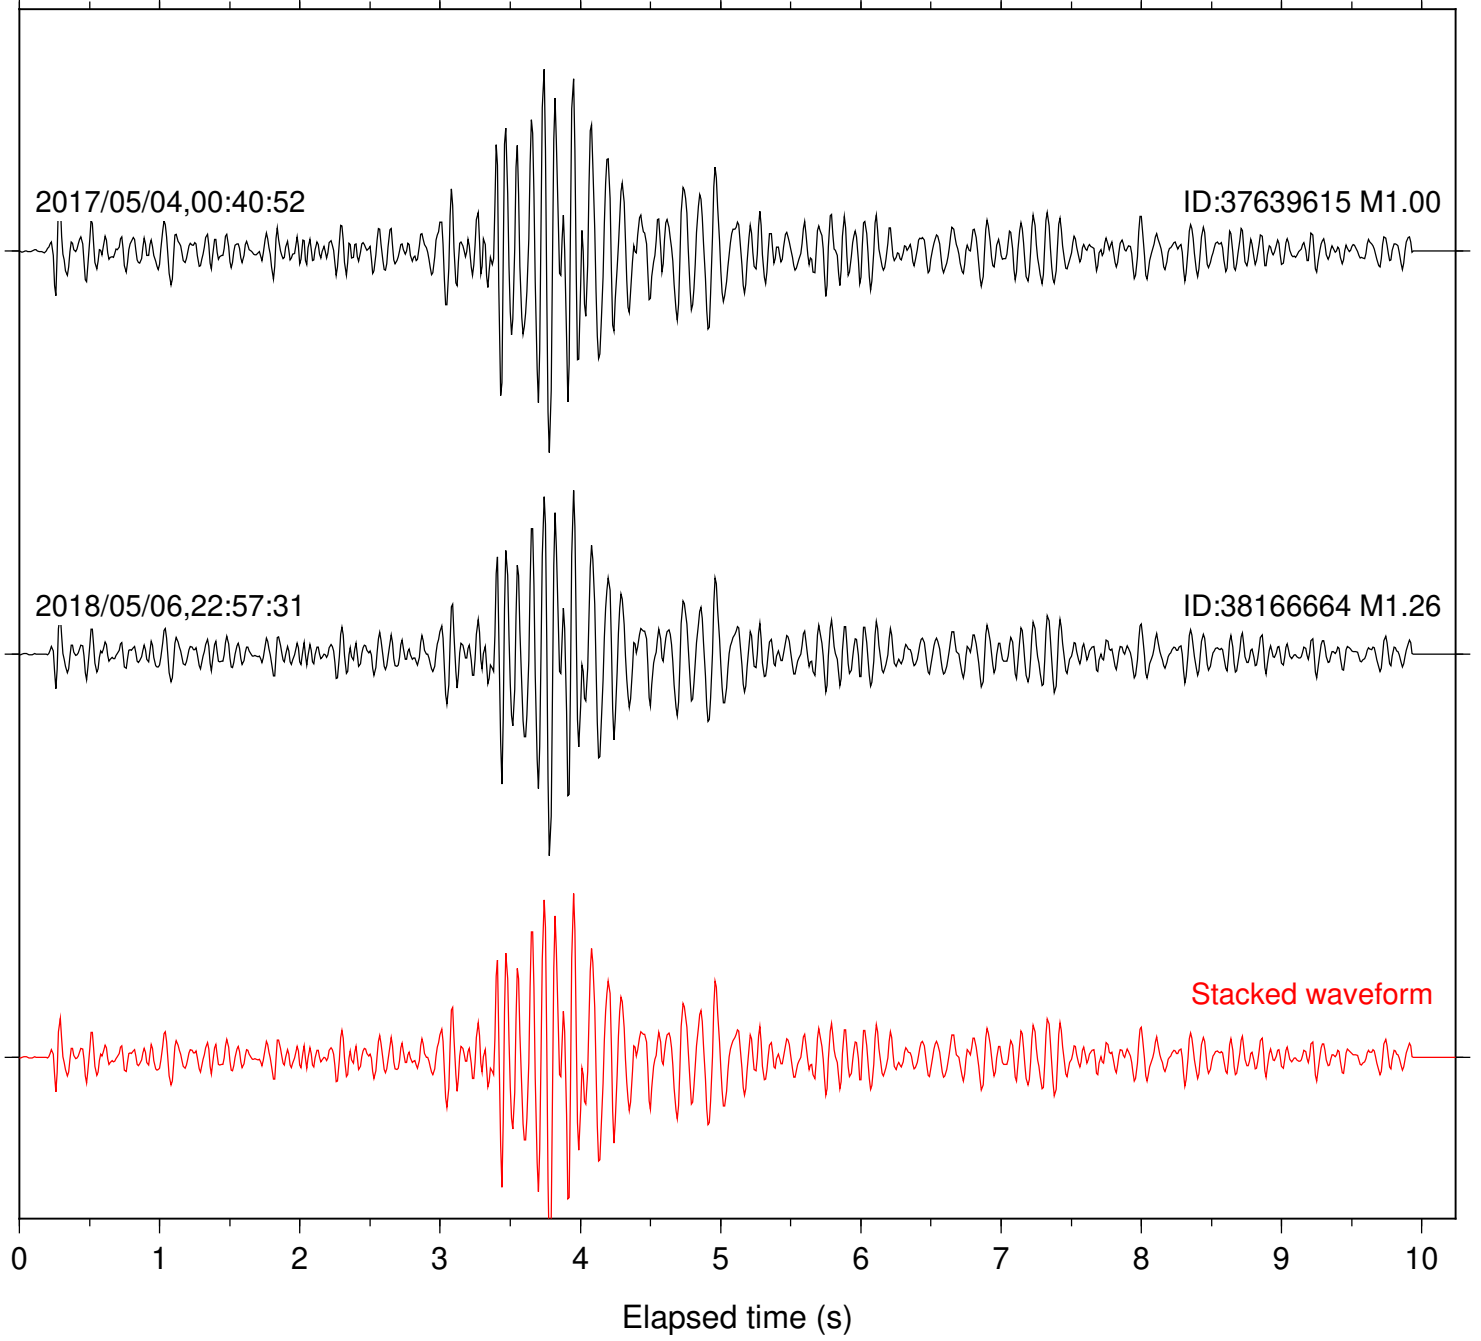

Station: B082 Com: EHZ

Focal depth: 6.98 km

Station: B087 Com: EHZ

Focal depth: 6.98 km

Station: B088 Com: EHZ

Focal depth: 6.98 km

Station: B093 Com: EHZ

Focal depth: 6.98 km

Station: CSH Com: HHZ

Focal depth: 6.98 km

Station: DGR Com: HHZ

Focal depth: 6.98 km

Station: DNR Com: HHZ

Focal depth: 6.32 km

Station: FRD Com: HHZ

Focal depth: 6.98 km

Station: HMT2 Com: HHZ

Focal depth: 6.98 km

Station: LVA2 Com: HHZ

Focal depth: 6.98 km

Station: PLM Com: HHZ

Focal depth: 6.98 km

Station: POB2 Com: HHZ

Focal depth: 6.98 km

Station: RRSP Com: HHZ

Focal depth: 6.32 km

Station: SND Com: HHZ

Focal depth: 6.98 km