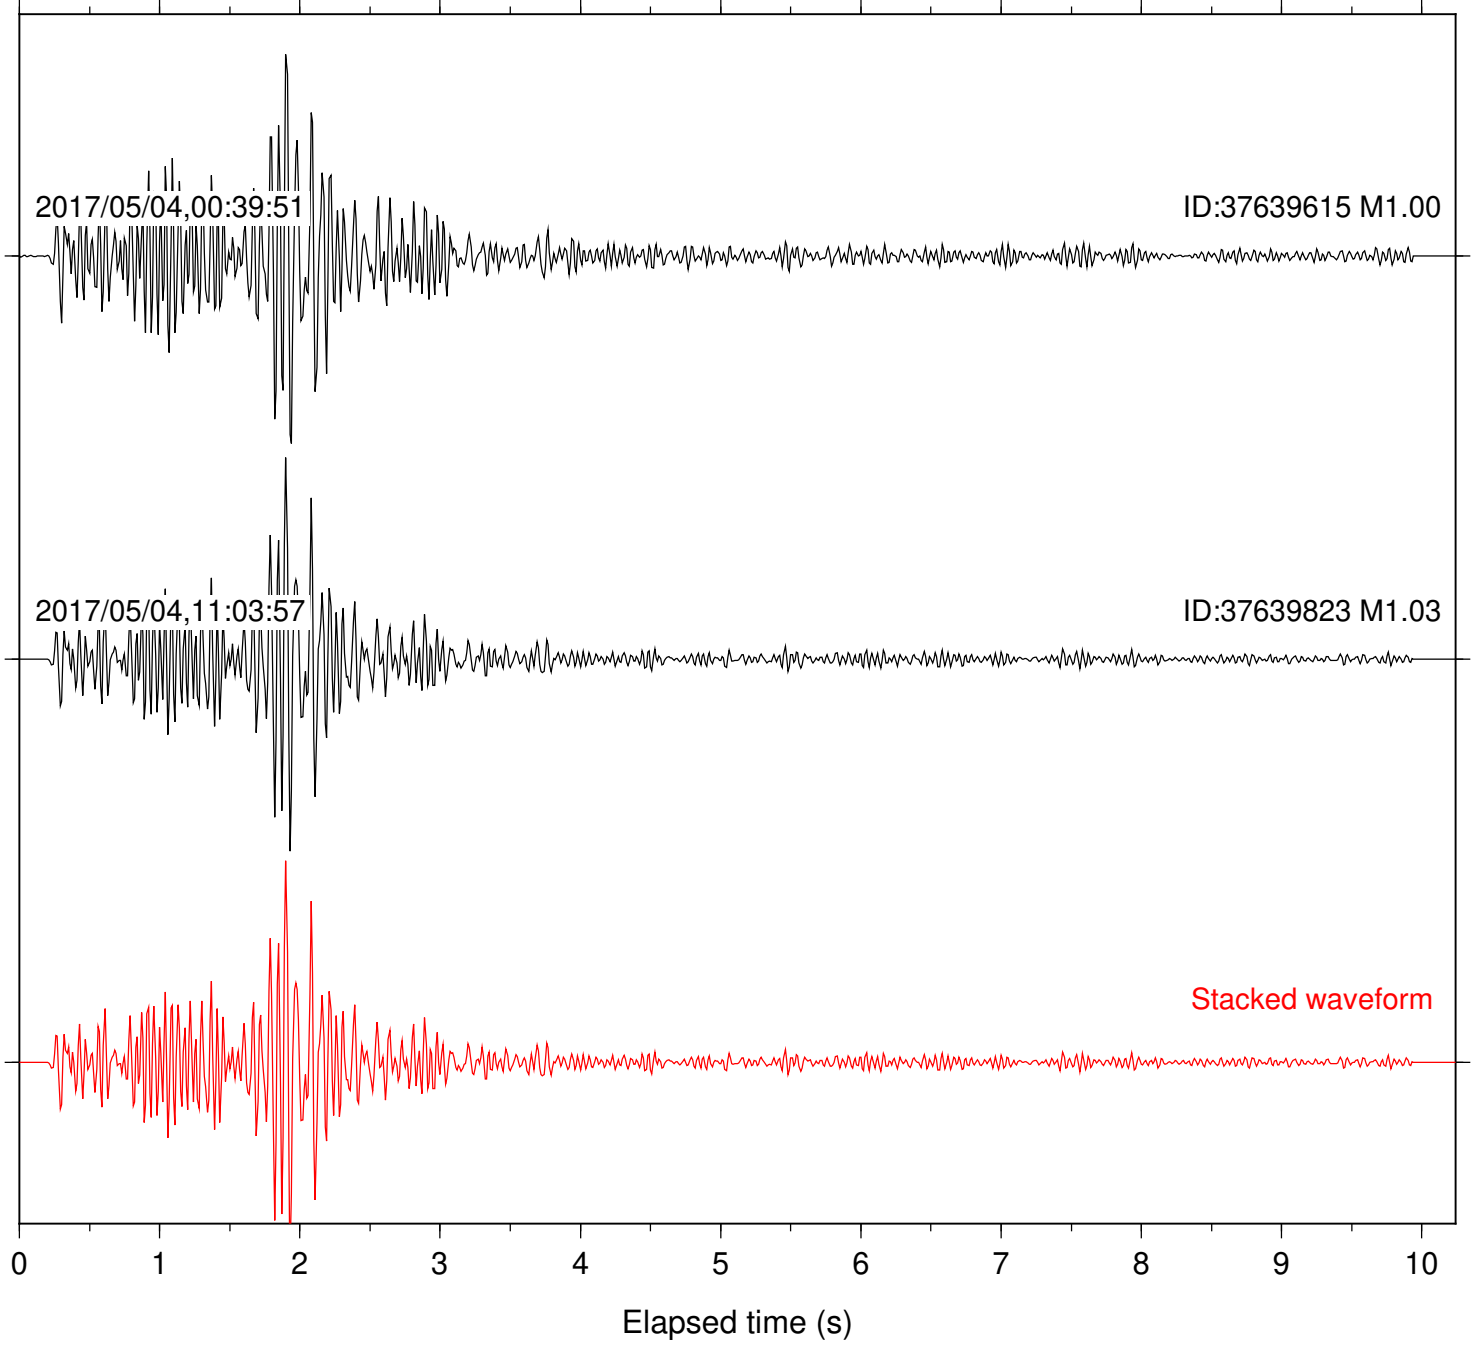

Station: B946 Com: EHZ

Focal depth: 6.98 km

Station: BAC Com: EHZ

Focal depth: 6.98 km

Station: BZN Com: HHZ

Focal depth: 6.32 km

Station: CRY Com: HHZ

Focal depth: 6.32 km

Station: CSH Com: HHZ

Focal depth: 6.98 km

Station: DGR Com: HHZ

Focal depth: 6.98 km

Station: DNR Com: HHZ

Focal depth: 6.32 km

Station: FRD Com: HHZ

Focal depth: 6.98 km

Station: HMT2 Com: HHZ

Focal depth: 6.98 km

Station: LVA2 Com: HHZ

Focal depth: 6.98 km

Station: PLM Com: HHZ

Focal depth: 6.98 km

Station: POB2 Com: HHZ

Focal depth: 6.98 km

Station: RRSP Com: HHZ

Focal depth: 6.32 km

Station: SND Com: HHZ

Focal depth: 6.98 km