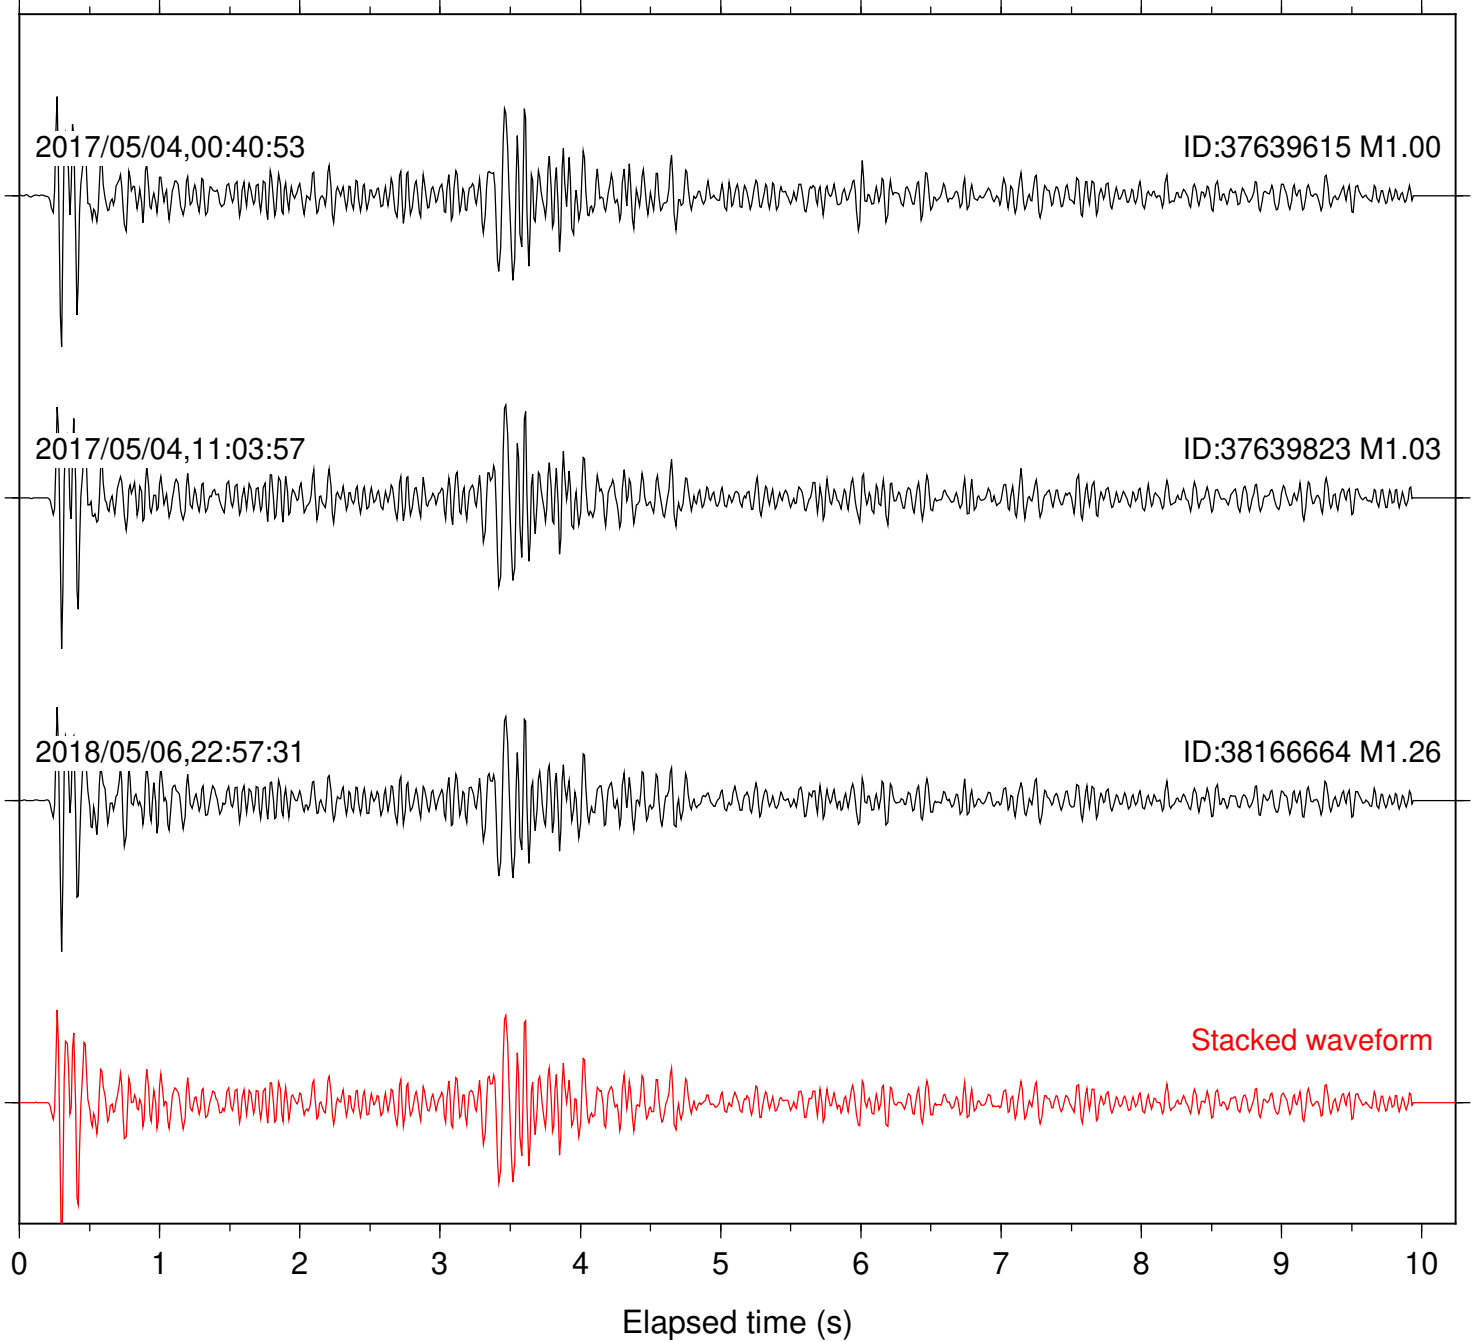

Station: B946 Com: EHZ

Focal depth: 6.98 km

Station: BAC Com: EHZ

Focal depth: 6.98 km

Station: BZN Com: HHZ

Focal depth: 6.32 km

Station: CRY Com: HHZ

Focal depth: 6.32 km

Station: CSH Com: HHZ

Focal depth: 6.98 km

Station: DGR Com: HHZ

Focal depth: 6.98 km

Station: DNR Com: HHZ

Focal depth: 6.32 km

Station: FRD Com: HHZ

Focal depth: 6.98 km

Station: HMT2 Com: HHZ

Focal depth: 6.98 km

Station: LVA2 Com: HHZ

Focal depth: 6.98 km

Station: PLM Com: HHZ

Focal depth: 6.98 km

Station: POB2 Com: HHZ

Focal depth: 6.98 km

Station: RRSP Com: HHZ

Focal depth: 6.32 km

Station: SND Com: HHZ

Focal depth: 6.98 km