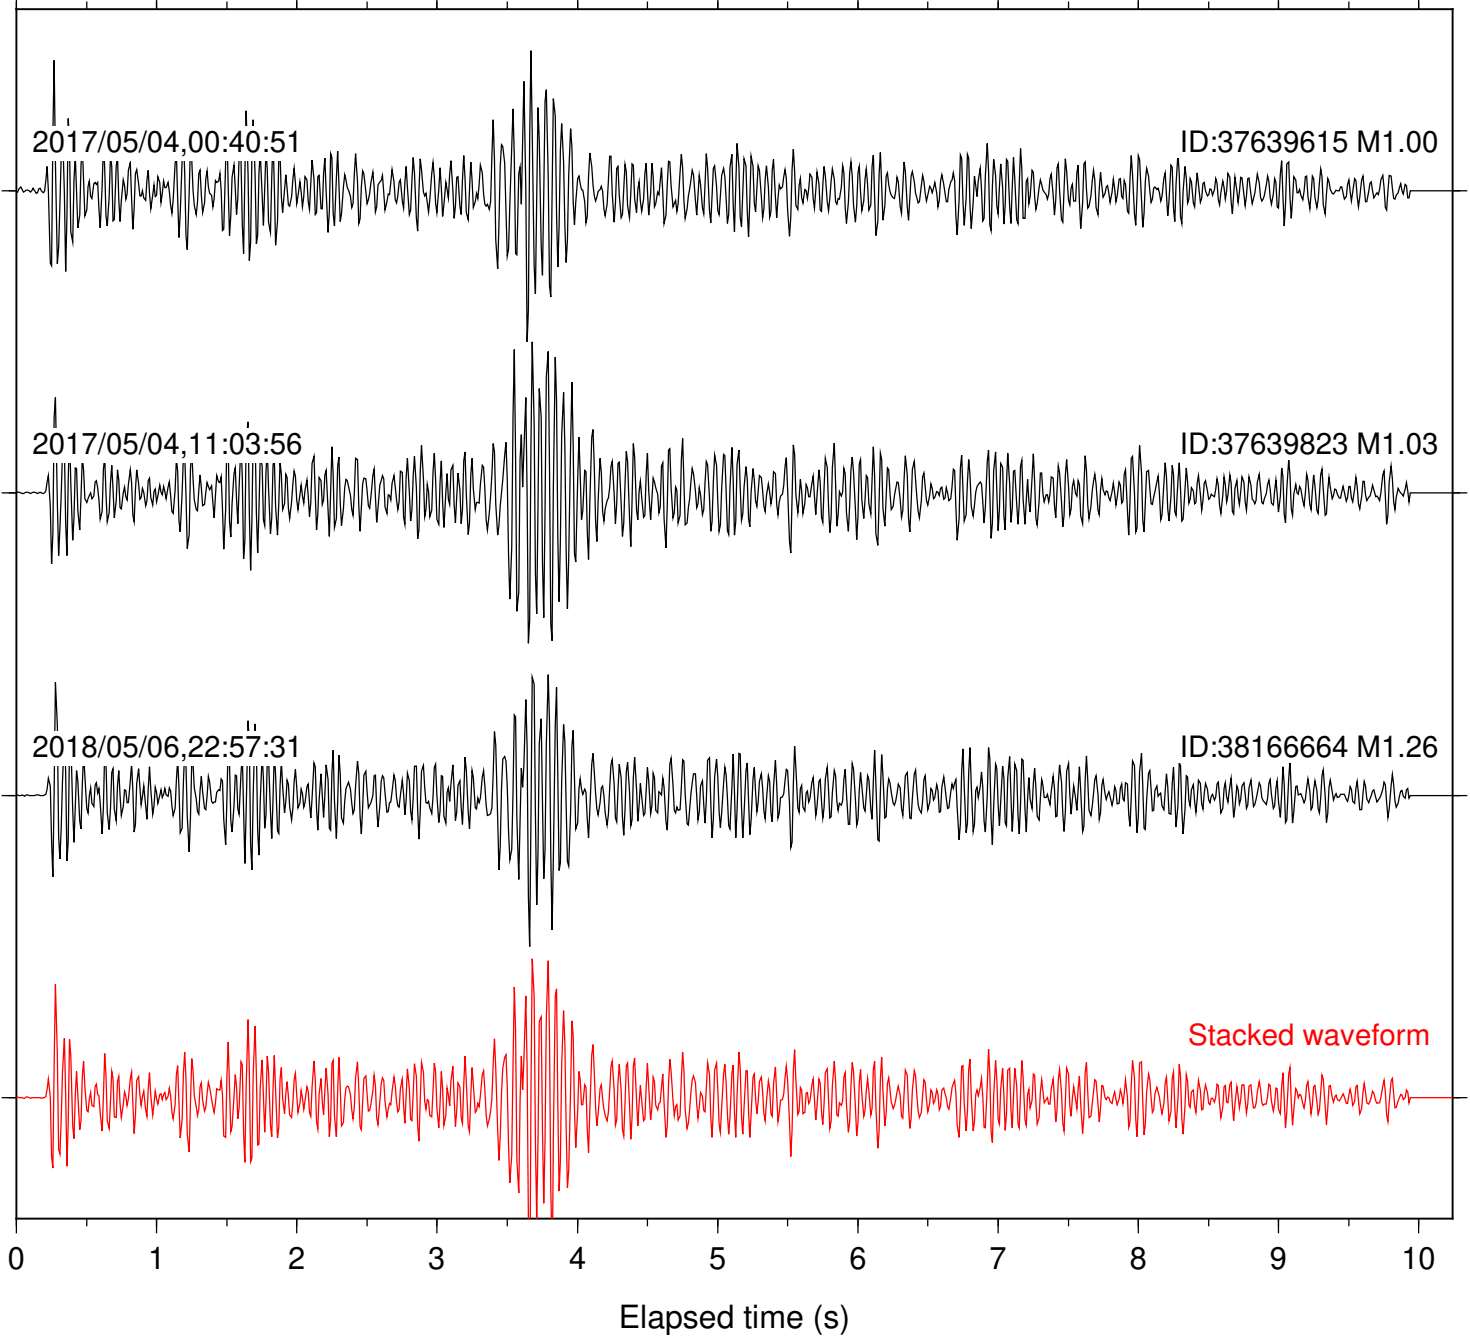

Station: B946 Com: EHZ

Focal depth: 6.98 km

Station: BAC Com: EHZ

Focal depth: 6.98 km

Station: BZN Com: HHZ

Focal depth: 6.32 km

Station: CRY Com: HHZ

Focal depth: 6.32 km

Station: CSH Com: HHZ

Focal depth: 6.98 km

Station: DGR Com: HHZ

Focal depth: 6.98 km

Station: DNR Com: HHZ

Focal depth: 6.32 km

Station: FRD Com: HHZ

Focal depth: 6.98 km

Station: HMT2 Com: HHZ

Focal depth: 6.98 km

Station: LVA2 Com: HHZ

Focal depth: 6.98 km

Station: PLM Com: HHZ

Focal depth: 6.98 km

Station: POB2 Com: HHZ

Focal depth: 6.98 km

Station: RRSP Com: HHZ

Focal depth: 6.32 km

Station: SND Com: HHZ

Focal depth: 6.98 km