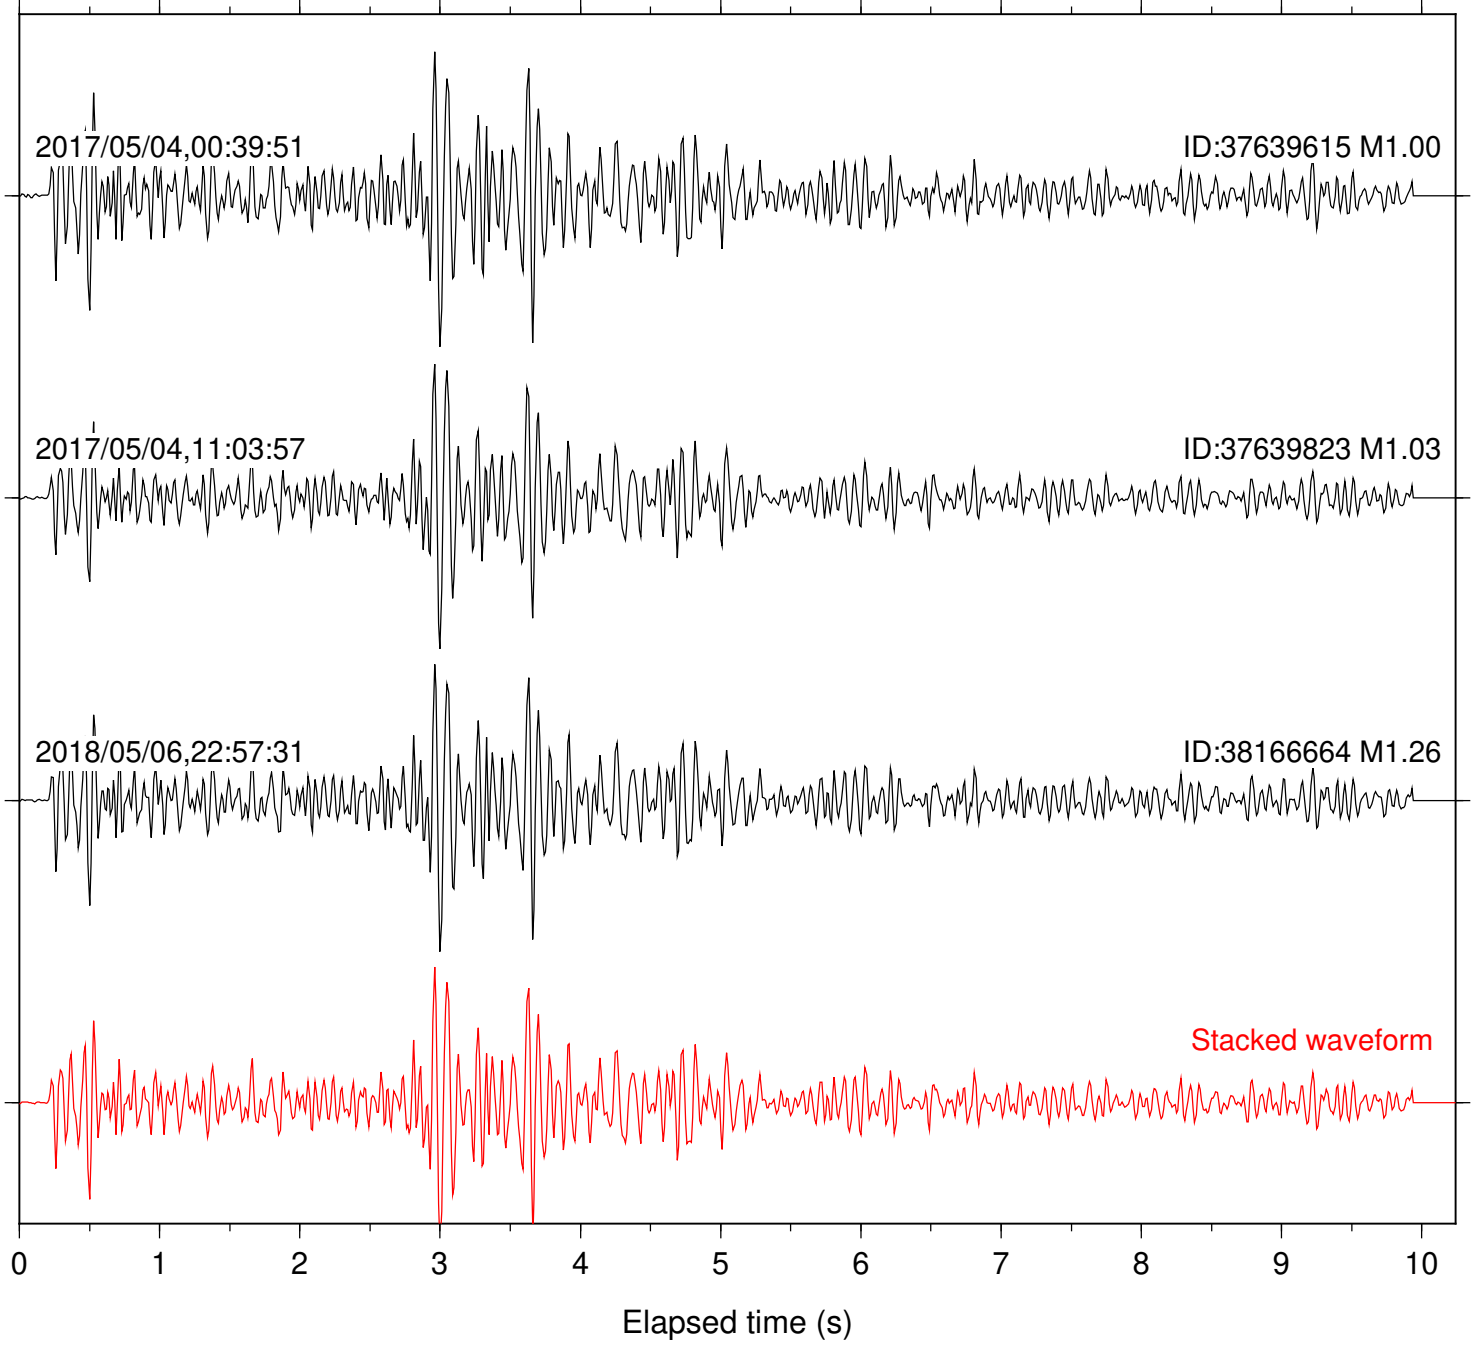

Station: B082 Com: EHZ

Focal depth: 6.98 km

Station: B087 Com: EHZ

Focal depth: 6.98 km

Station: B088 Com: EHZ

Focal depth: 6.98 km

Station: B093 Com: EHZ

Focal depth: 6.98 km

Station: B946 Com: EHZ

Focal depth: 6.98 km

Station: BAC Com: EHZ

Focal depth: 6.98 km

Station: BZN Com: HHZ

Focal depth: 6.32 km

Station: CRY Com: HHZ

Focal depth: 6.32 km

Station: CSH Com: HHZ

Focal depth: 6.98 km

Station: DGR Com: HHZ

Focal depth: 6.98 km

Station: DNR Com: HHZ

Focal depth: 6.32 km

Station: FRD Com: HHZ

Focal depth: 6.98 km

Station: RRSP Com: HHZ

Focal depth: 6.32 km

Station: SND Com: HHZ

Focal depth: 6.98 km