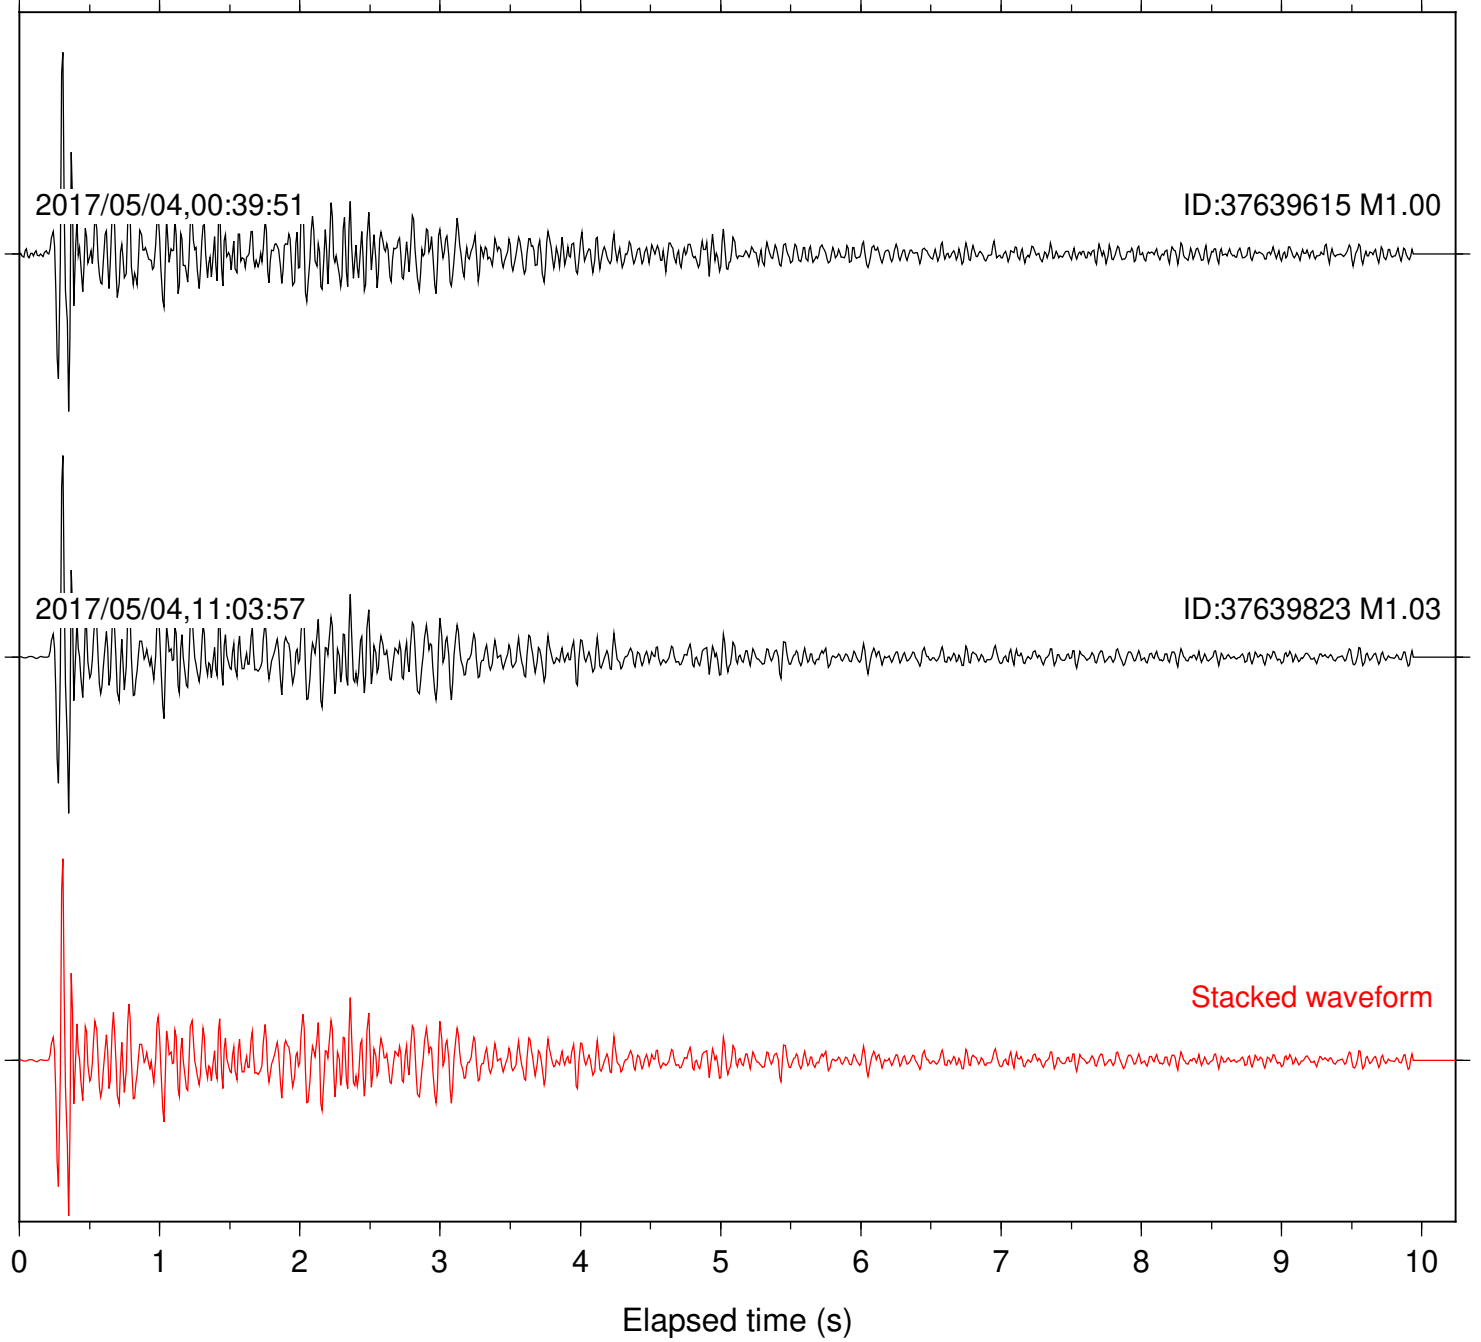

Station: B946 Com: EHZ

Focal depth: 6.98 km

Station: BAC Com: EHZ

Focal depth: 6.98 km

Station: BZN Com: HHZ

Focal depth: 6.32 km

Station: CRY Com: HHZ

Focal depth: 6.32 km

Station: CSH Com: HHZ

Focal depth: 6.98 km

Station: DGR Com: HHZ

Focal depth: 6.98 km

Station: DNR Com: HHZ

Focal depth: 6.32 km

Station: FRD Com: HHZ

Focal depth: 6.98 km

Station: HMT2 Com: HHZ

Focal depth: 6.98 km

Station: LVA2 Com: HHZ

Focal depth: 6.98 km

Station: PLM Com: HHZ

Focal depth: 6.98 km

Station: POB2 Com: HHZ

Focal depth: 6.98 km

Station: RRSP Com: HHZ

Focal depth: 6.32 km

Station: SND Com: HHZ

Focal depth: 6.98 km