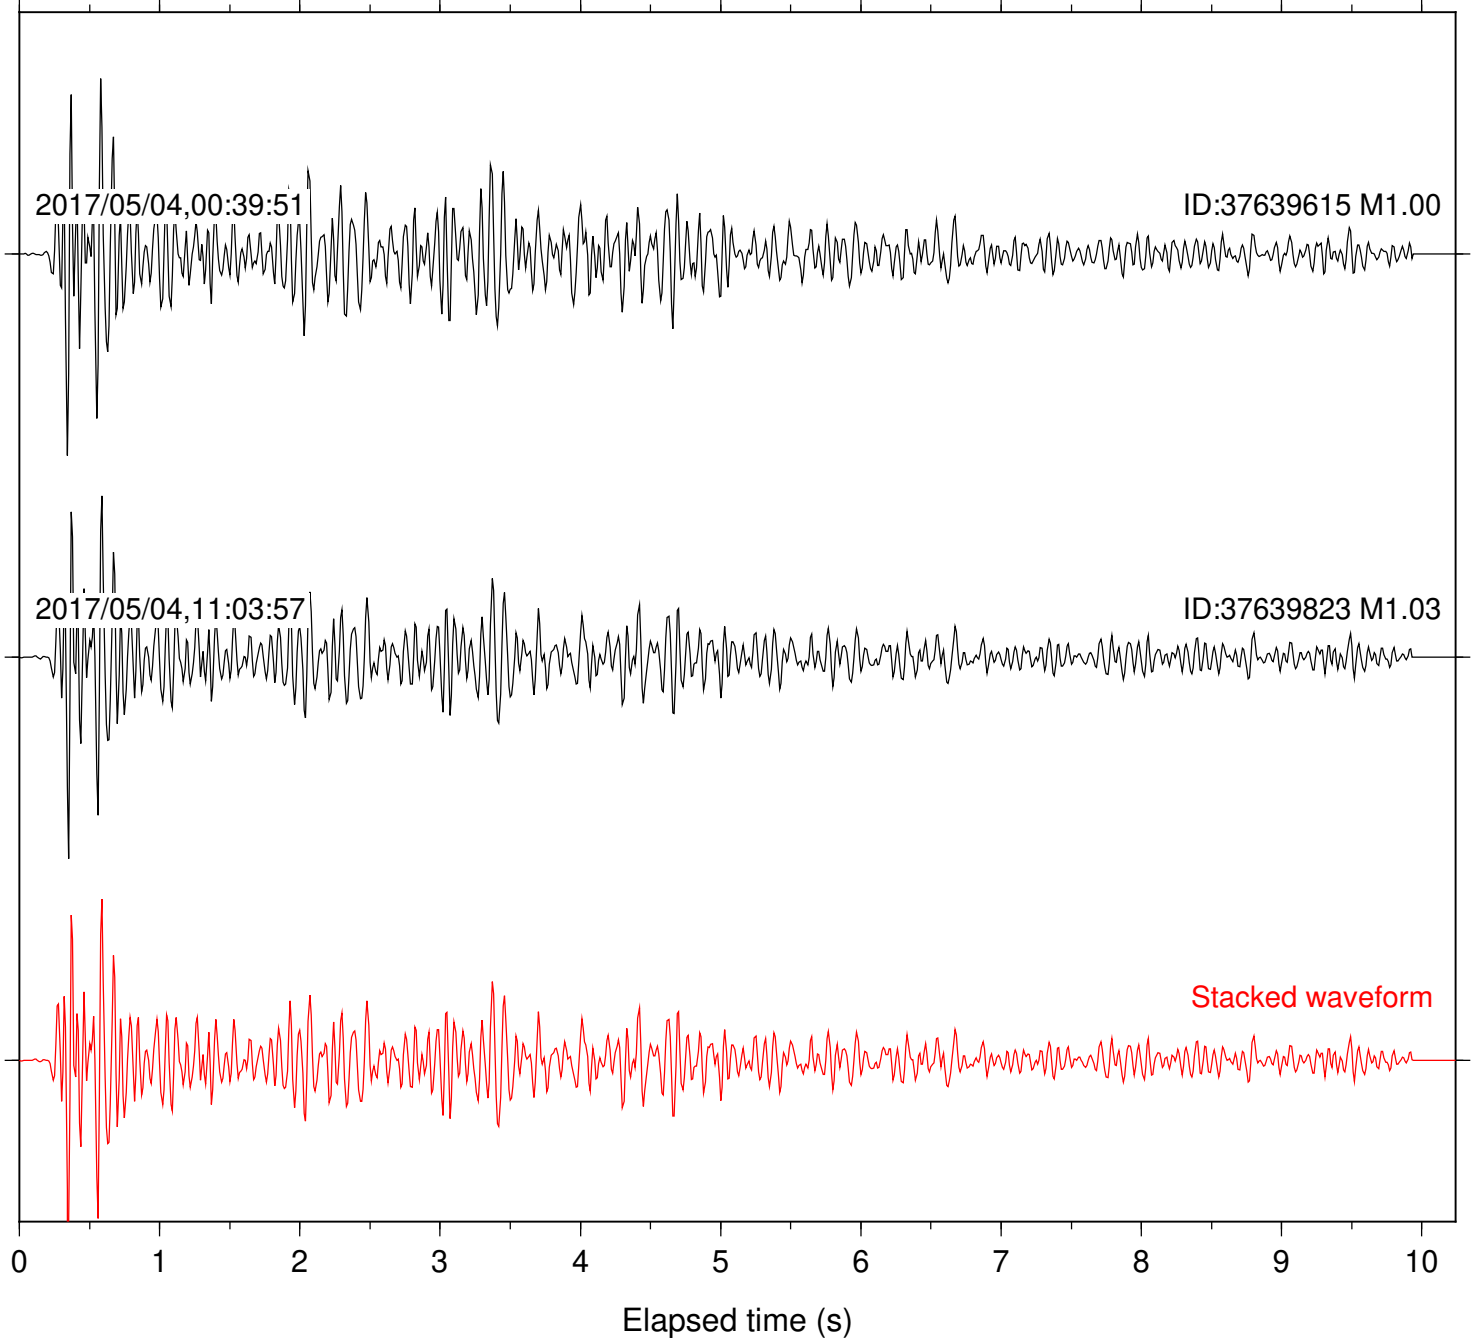

Station: B946 Com: EHZ

Focal depth: 6.98 km

Station: BAC Com: EHZ

Focal depth: 6.98 km

Station: BZN Com: HHZ

Focal depth: 6.32 km

Station: CRY Com: HHZ

Focal depth: 6.32 km

Station: CSH Com: HHZ

Focal depth: 6.98 km

Station: DGR Com: HHZ

Focal depth: 6.98 km

Station: DNR Com: HHZ

Focal depth: 6.32 km

Station: FRD Com: HHZ

Focal depth: 6.98 km

Station: HMT2 Com: HHZ

Focal depth: 6.98 km

Station: LVA2 Com: HHZ

Focal depth: 6.98 km

Station: PLM Com: HHZ

Focal depth: 6.98 km

Station: POB2 Com: HHZ

Focal depth: 6.98 km

Station: RRSP Com: HHZ

Focal depth: 6.32 km

Station: SND Com: HHZ

Focal depth: 6.98 km