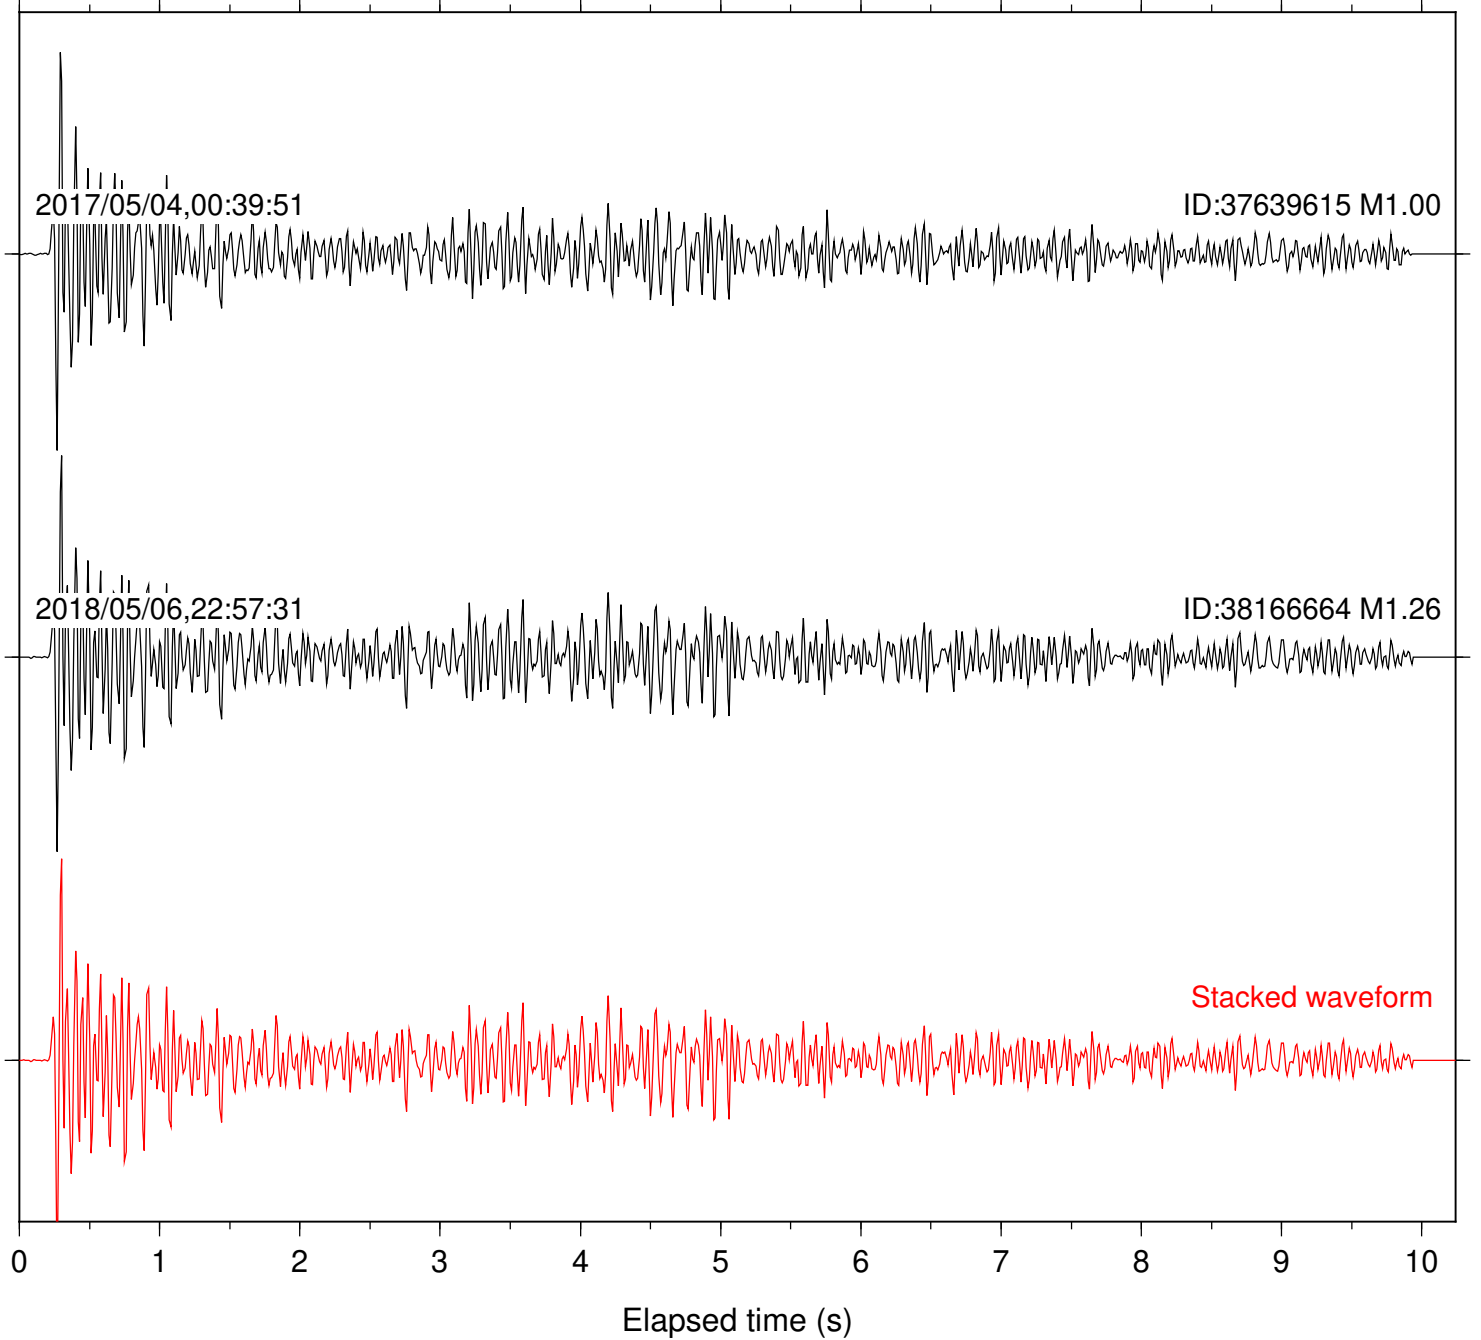

Station: B946 Com: EHZ

Focal depth: 6.98 km

Station: BAC Com: EHZ

Focal depth: 6.98 km

Station: BZN Com: HHZ

Focal depth: 6.32 km

Station: CRY Com: HHZ

Focal depth: 6.32 km

Station: CSH Com: HHZ

Focal depth: 6.98 km

Station: DGR Com: HHZ

Focal depth: 6.98 km

Station: DNR Com: HHZ

Focal depth: 6.32 km

Station: FRD Com: HHZ

Focal depth: 6.98 km

Station: HMT2 Com: HHZ

Focal depth: 6.98 km

Station: LVA2 Com: HHZ

Focal depth: 6.98 km

Station: PLM Com: HHZ

Focal depth: 6.98 km

Station: POB2 Com: HHZ

Focal depth: 6.98 km

Station: RRSP Com: HHZ

Focal depth: 6.32 km

Station: SND Com: HHZ

Focal depth: 6.98 km