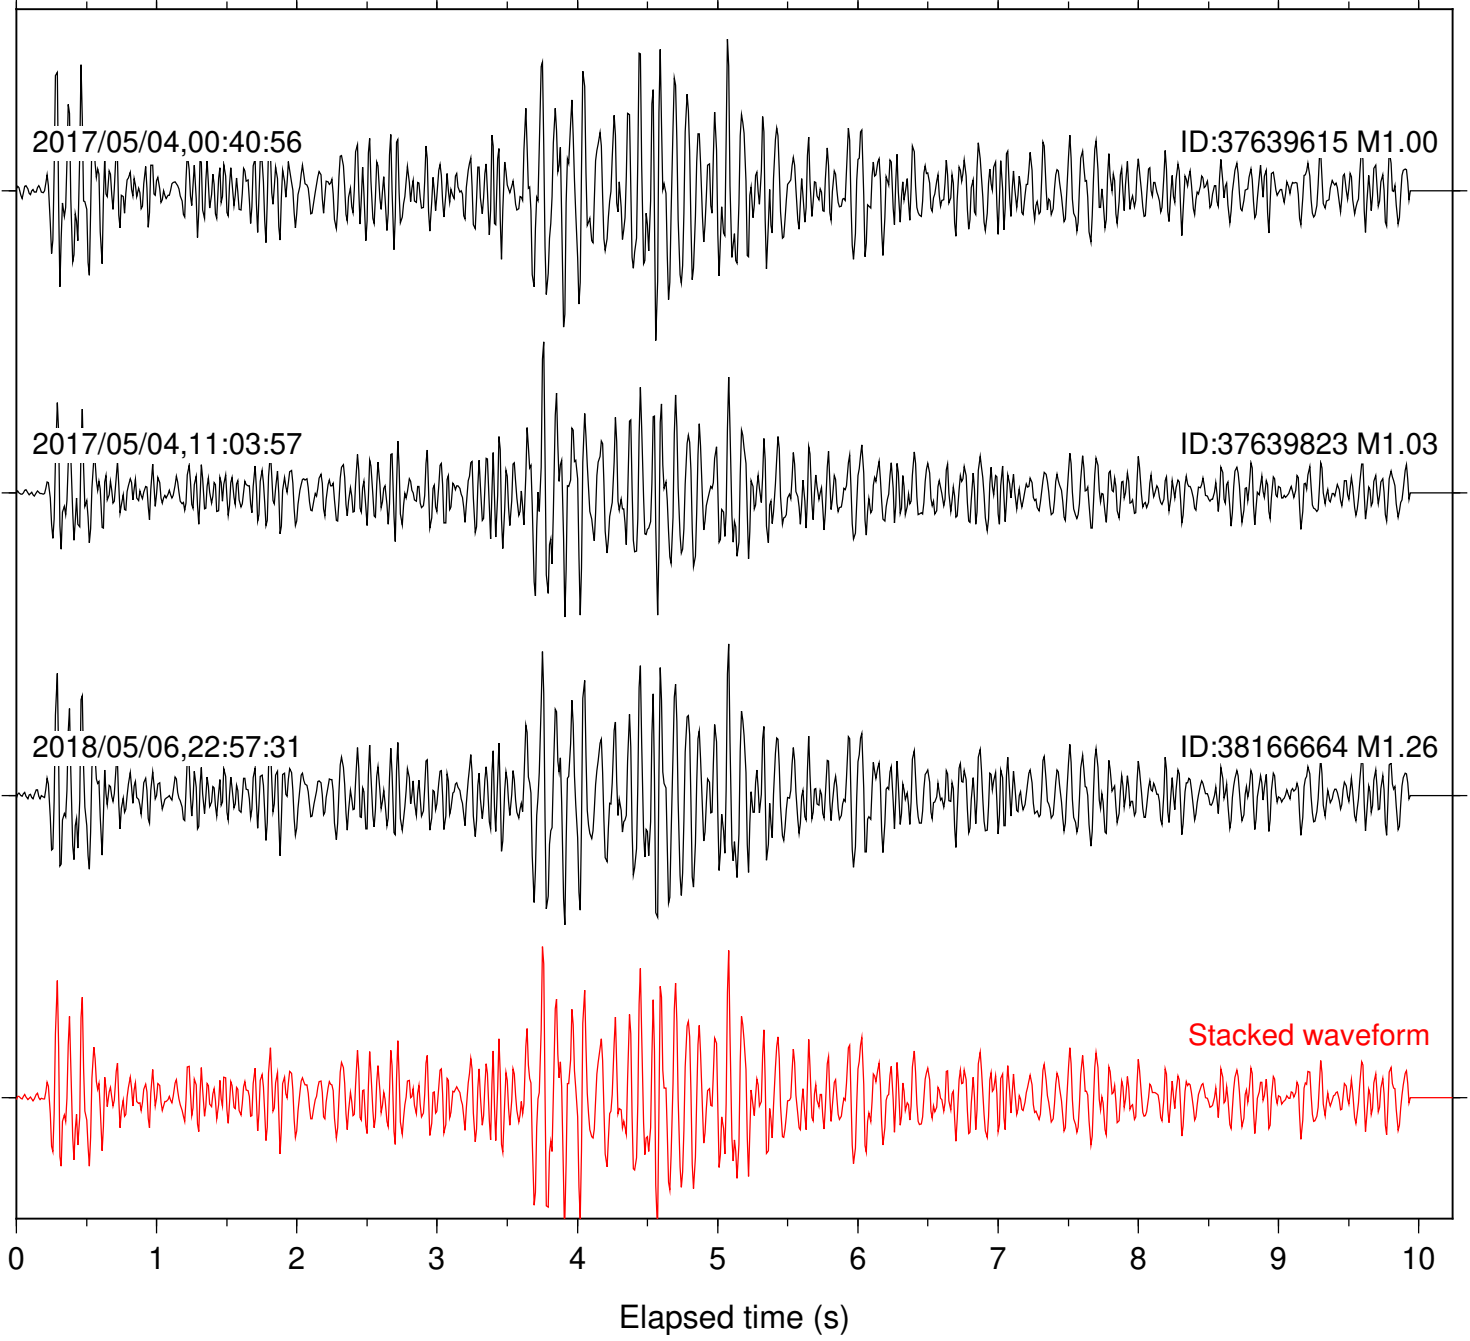

Station: B082 Com: EHZ

Focal depth: 6.98 km

Station: B087 Com: EHZ

Focal depth: 6.98 km

Station: B088 Com: EHZ

Focal depth: 6.98 km

Station: B093 Com: EHZ

Focal depth: 6.98 km

Station: B946 Com: EHZ

Focal depth: 6.98 km

Station: BAC Com: EHZ

Focal depth: 6.98 km

Station: BZN Com: HHZ

Focal depth: 6.32 km

Station: CRY Com: HHZ

Focal depth: 6.32 km

Station: CSH Com: HHZ

Focal depth: 6.98 km

Station: DGR Com: HHZ

Focal depth: 6.98 km

Station: DNR Com: HHZ

Focal depth: 6.32 km

Station: FRD Com: HHZ

Focal depth: 6.98 km

Station: RRSP Com: HHZ

Focal depth: 6.32 km

Station: SND Com: HHZ

Focal depth: 6.98 km