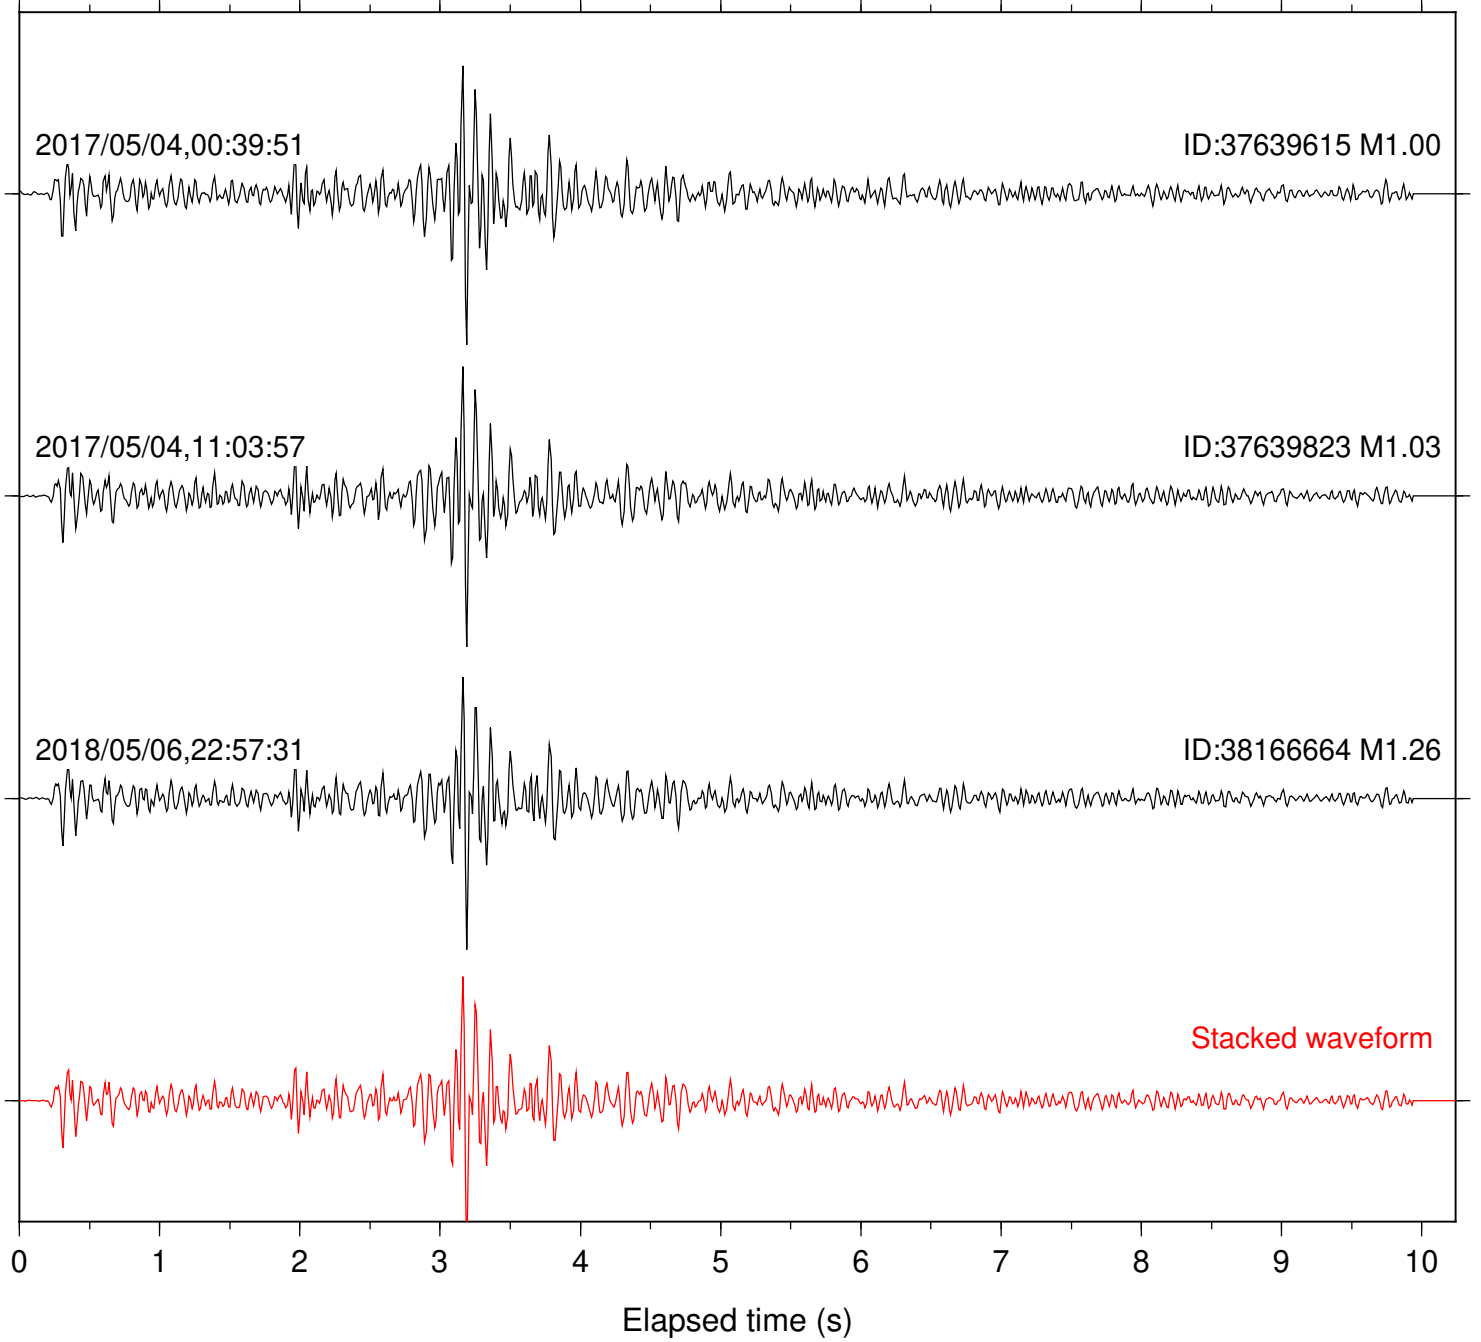

Station: B082 Com: EHZ

Focal depth: 6.98 km

Station: B087 Com: EHZ

Focal depth: 6.98 km

Station: B088 Com: EHZ

Focal depth: 6.98 km

Station: B093 Com: EHZ

Focal depth: 6.98 km

Station: B946 Com: EHZ

Focal depth: 6.98 km

Station: BAC Com: EHZ

Focal depth: 6.98 km

Station: BZN Com: HHZ

Focal depth: 6.32 km

Station: CRY Com: HHZ

Focal depth: 6.32 km

Station: CSH Com: HHZ

Focal depth: 6.98 km

Station: DGR Com: HHZ

Focal depth: 6.98 km

Station: DNR Com: HHZ

Focal depth: 6.32 km

Station: FRD Com: HHZ

Focal depth: 6.98 km

Station: RRSP Com: HHZ

Focal depth: 6.32 km

Station: SND Com: HHZ

Focal depth: 6.98 km