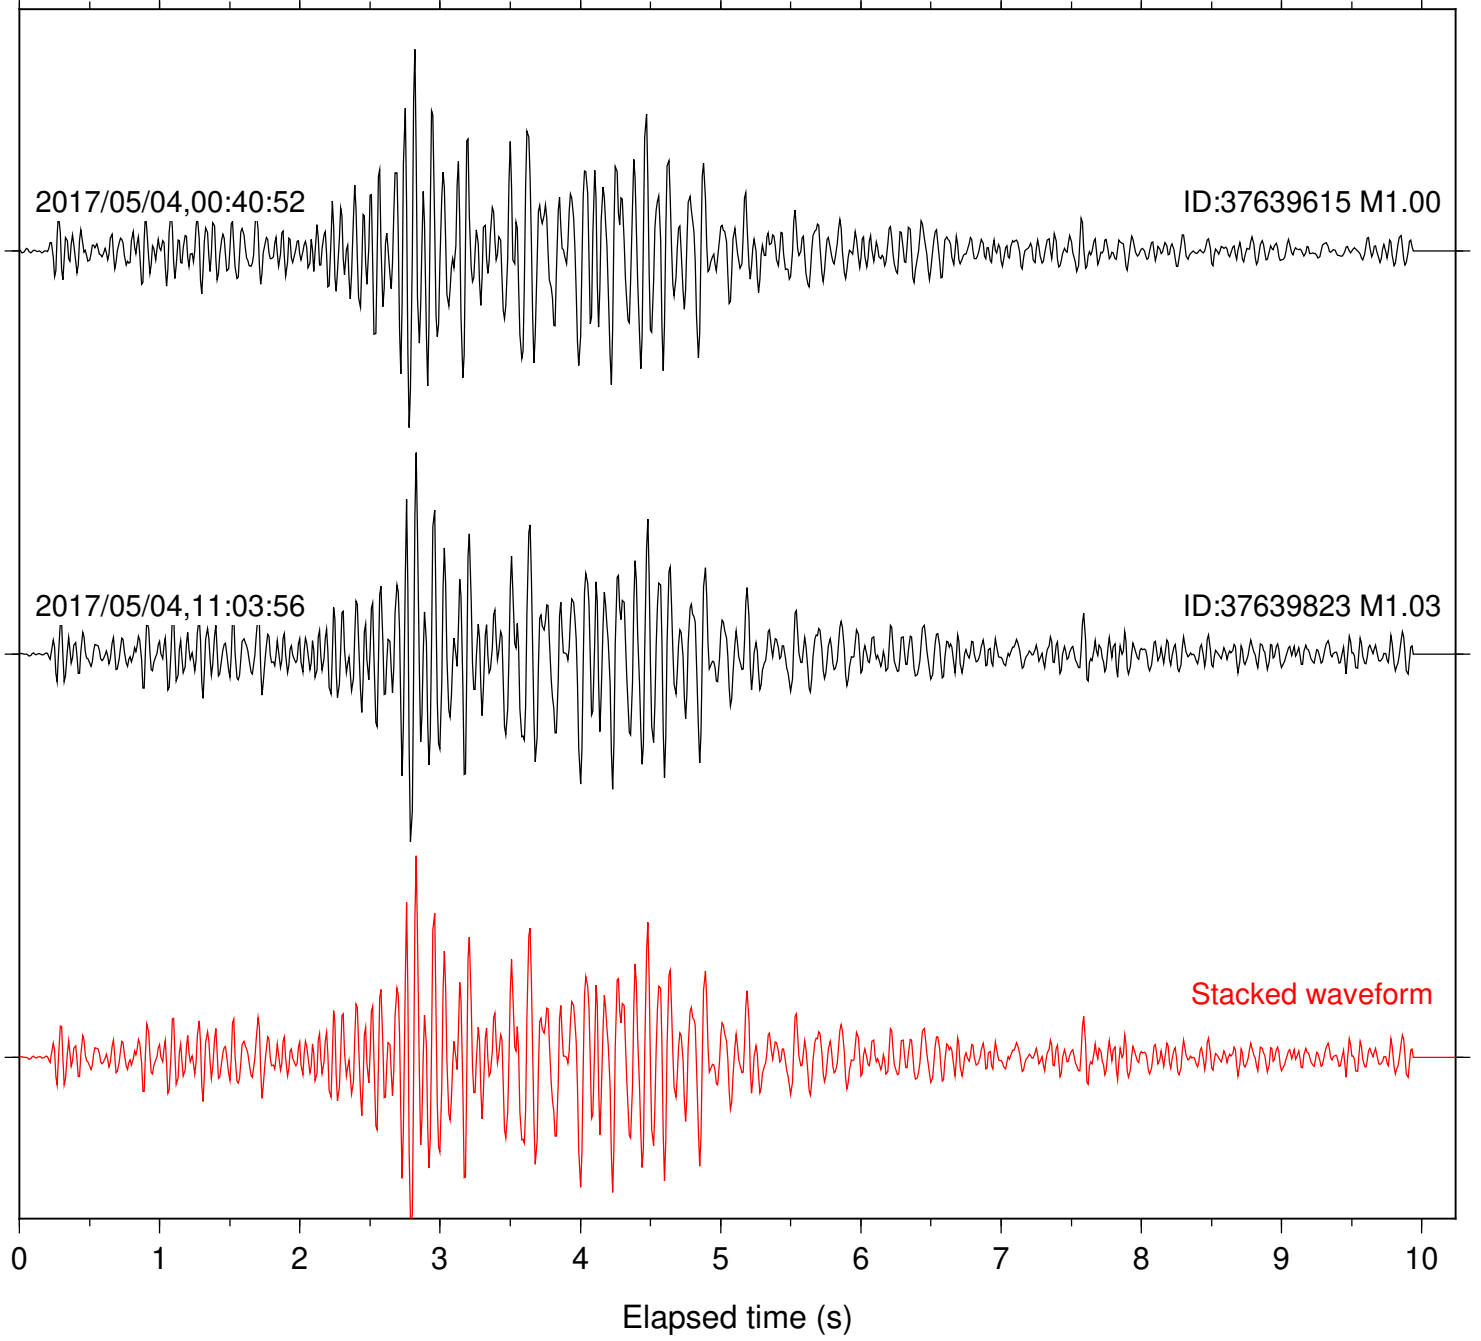

Station: B946 Com: EHZ

Focal depth: 6.98 km

Station: BAC Com: EHZ

Focal depth: 6.98 km

Station: BZN Com: HHZ

Focal depth: 6.32 km

Station: CRY Com: HHZ

Focal depth: 6.32 km

Station: CSH Com: HHZ

Focal depth: 6.98 km

Station: DGR Com: HHZ

Focal depth: 6.98 km

Station: DNR Com: HHZ

Focal depth: 6.32 km

Station: FRD Com: HHZ

Focal depth: 6.98 km

Station: HMT2 Com: HHZ

Focal depth: 6.98 km

Station: LVA2 Com: HHZ

Focal depth: 6.98 km

Station: PLM Com: HHZ

Focal depth: 6.98 km

Station: POB2 Com: HHZ

Focal depth: 6.98 km

Station: RRSP Com: HHZ

Focal depth: 6.32 km

Station: SND Com: HHZ

Focal depth: 6.98 km