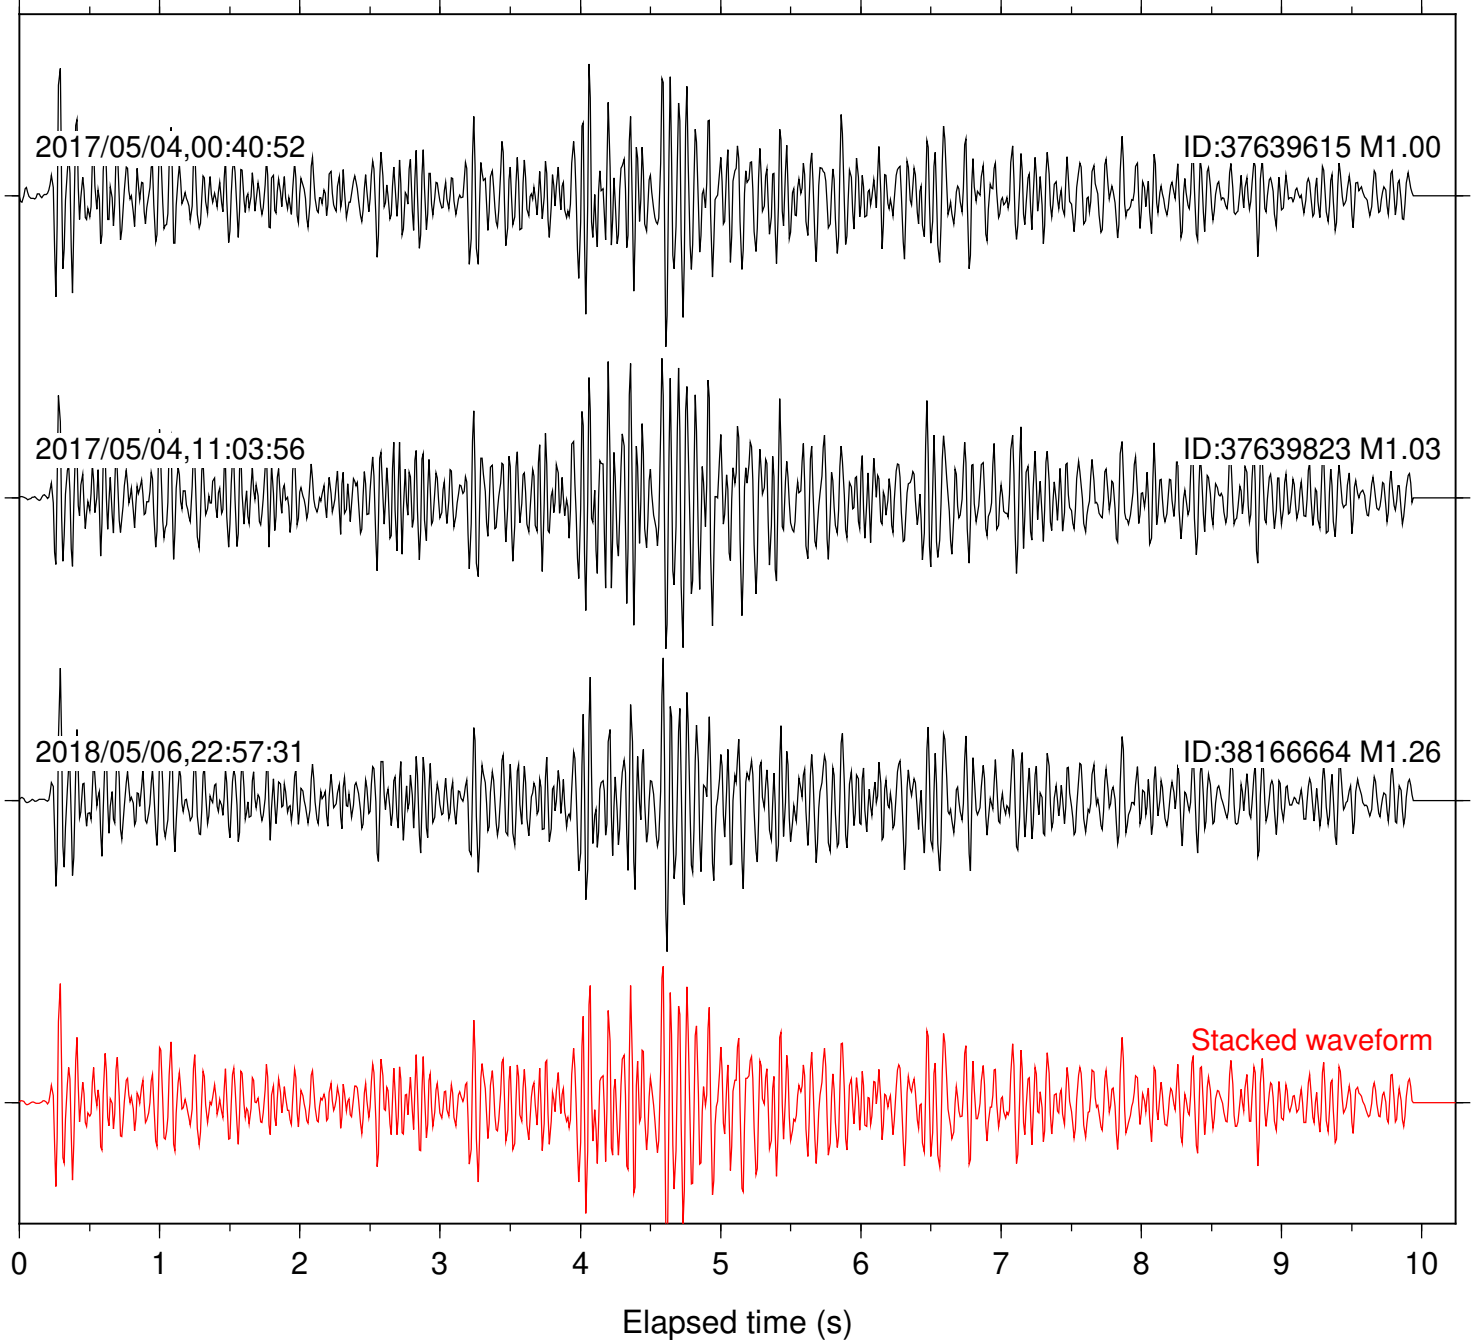

Station: B946 Com: EHZ

Focal depth: 6.98 km

Station: BAC Com: EHZ

Focal depth: 6.98 km

Station: BZN Com: HHZ

Focal depth: 6.32 km

Station: CRY Com: HHZ

Focal depth: 6.32 km

Station: CSH Com: HHZ

Focal depth: 6.98 km

Station: DGR Com: HHZ

Focal depth: 6.98 km

Station: DNR Com: HHZ

Focal depth: 6.32 km

Station: FRD Com: HHZ

Focal depth: 6.98 km

Station: HMT2 Com: HHZ

Focal depth: 6.98 km

Station: LVA2 Com: HHZ

Focal depth: 6.98 km

Station: PLM Com: HHZ

Focal depth: 6.98 km

Station: POB2 Com: HHZ

Focal depth: 6.98 km

Station: RRSP Com: HHZ

Focal depth: 6.32 km

Station: SND Com: HHZ

Focal depth: 6.98 km