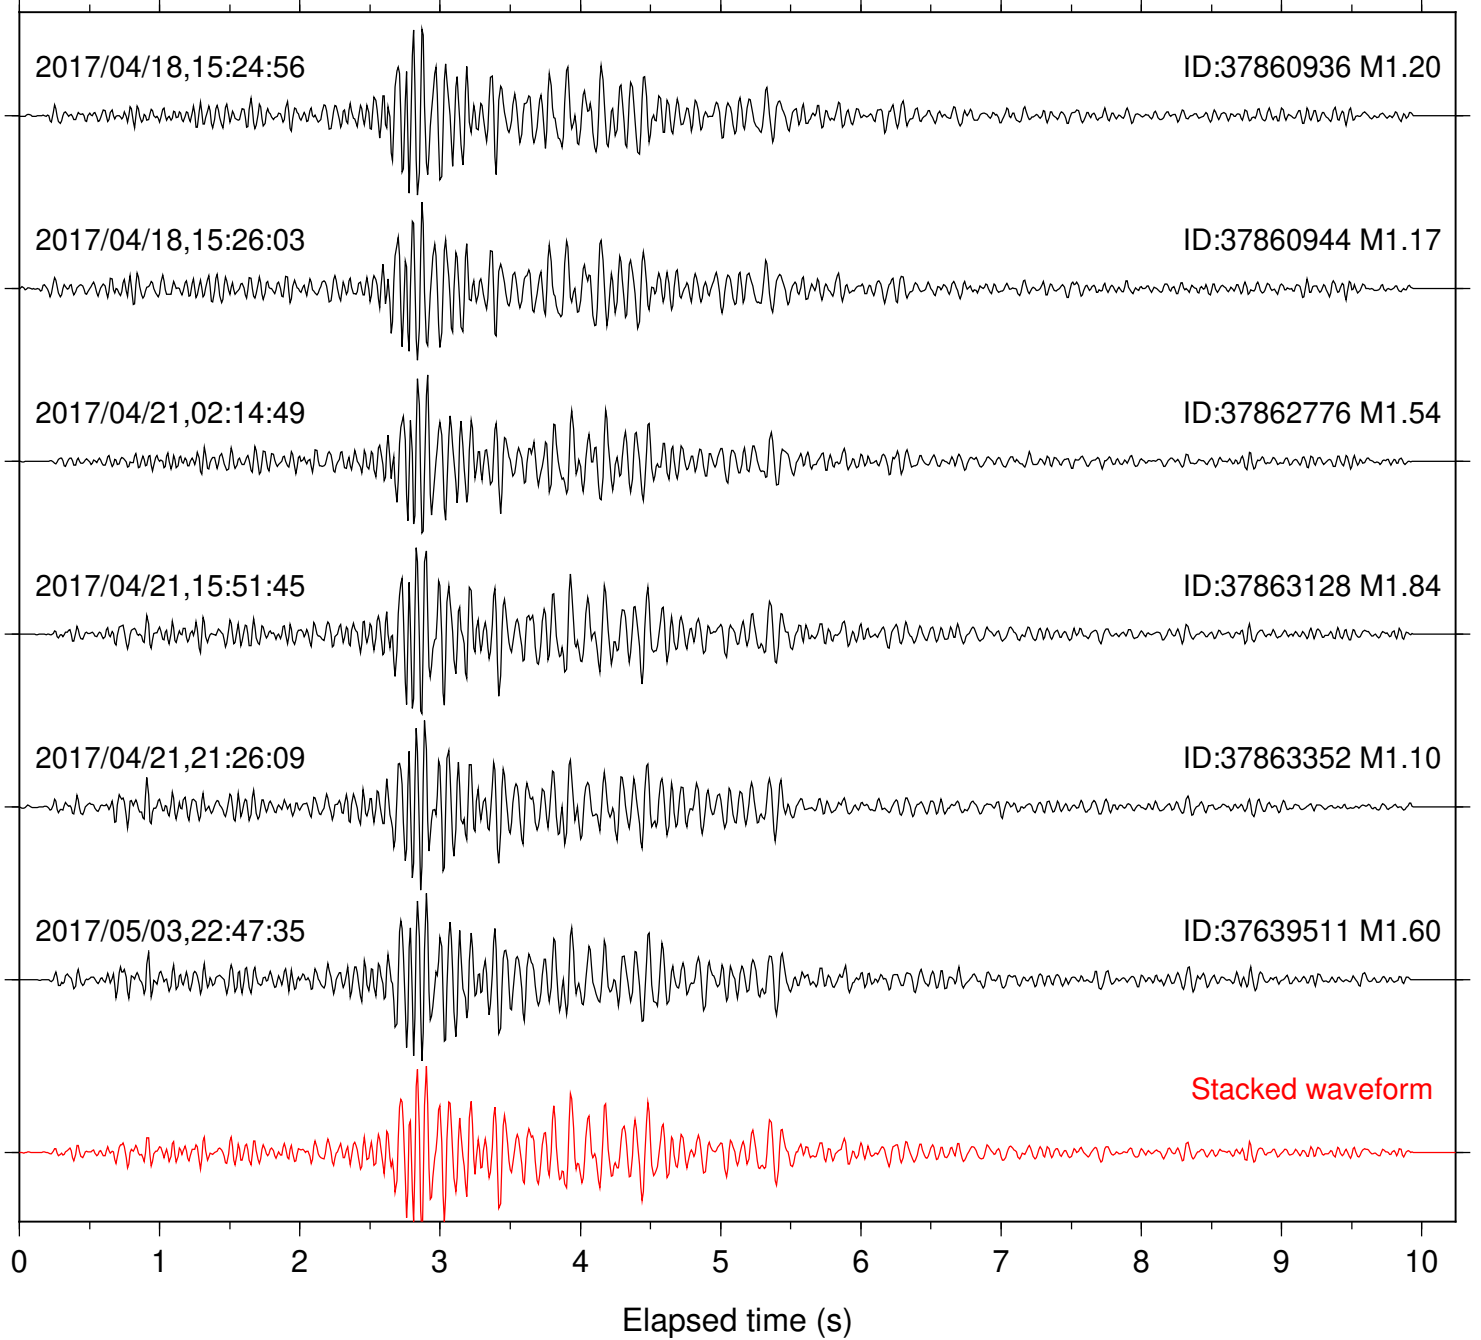

Stacked waveform

0 1 2 3 4 5 6 7 8 9 10

Elapsed time (s)

Station: CRY Com: HHZ

Focal depth: 5.85 km

Station: CSH Com: HHZ

Focal depth: 5.70 km

Station: DGR Com: HHZ

Focal depth: 5.81 km

Station: DNR Com: HHZ

Focal depth: 5.73 km

Station: FRD Com: HHZ

Focal depth: 5.81 km

Station: HMT2 Com: HHZ

Focal depth: 5.85 km

Station: KNW Com: HHZ

Focal depth: 5.81 km

Station: PLM Com: HHZ

Focal depth: 5.70 km

Station: RDM Com: HHZ

Focal depth: 5.75 km

Station: RRSP Com: HHZ

Focal depth: 5.73 km

Station: SMER Com: HHZ

Focal depth: 5.73 km

Station: SND Com: HHZ

Focal depth: 5.81 km