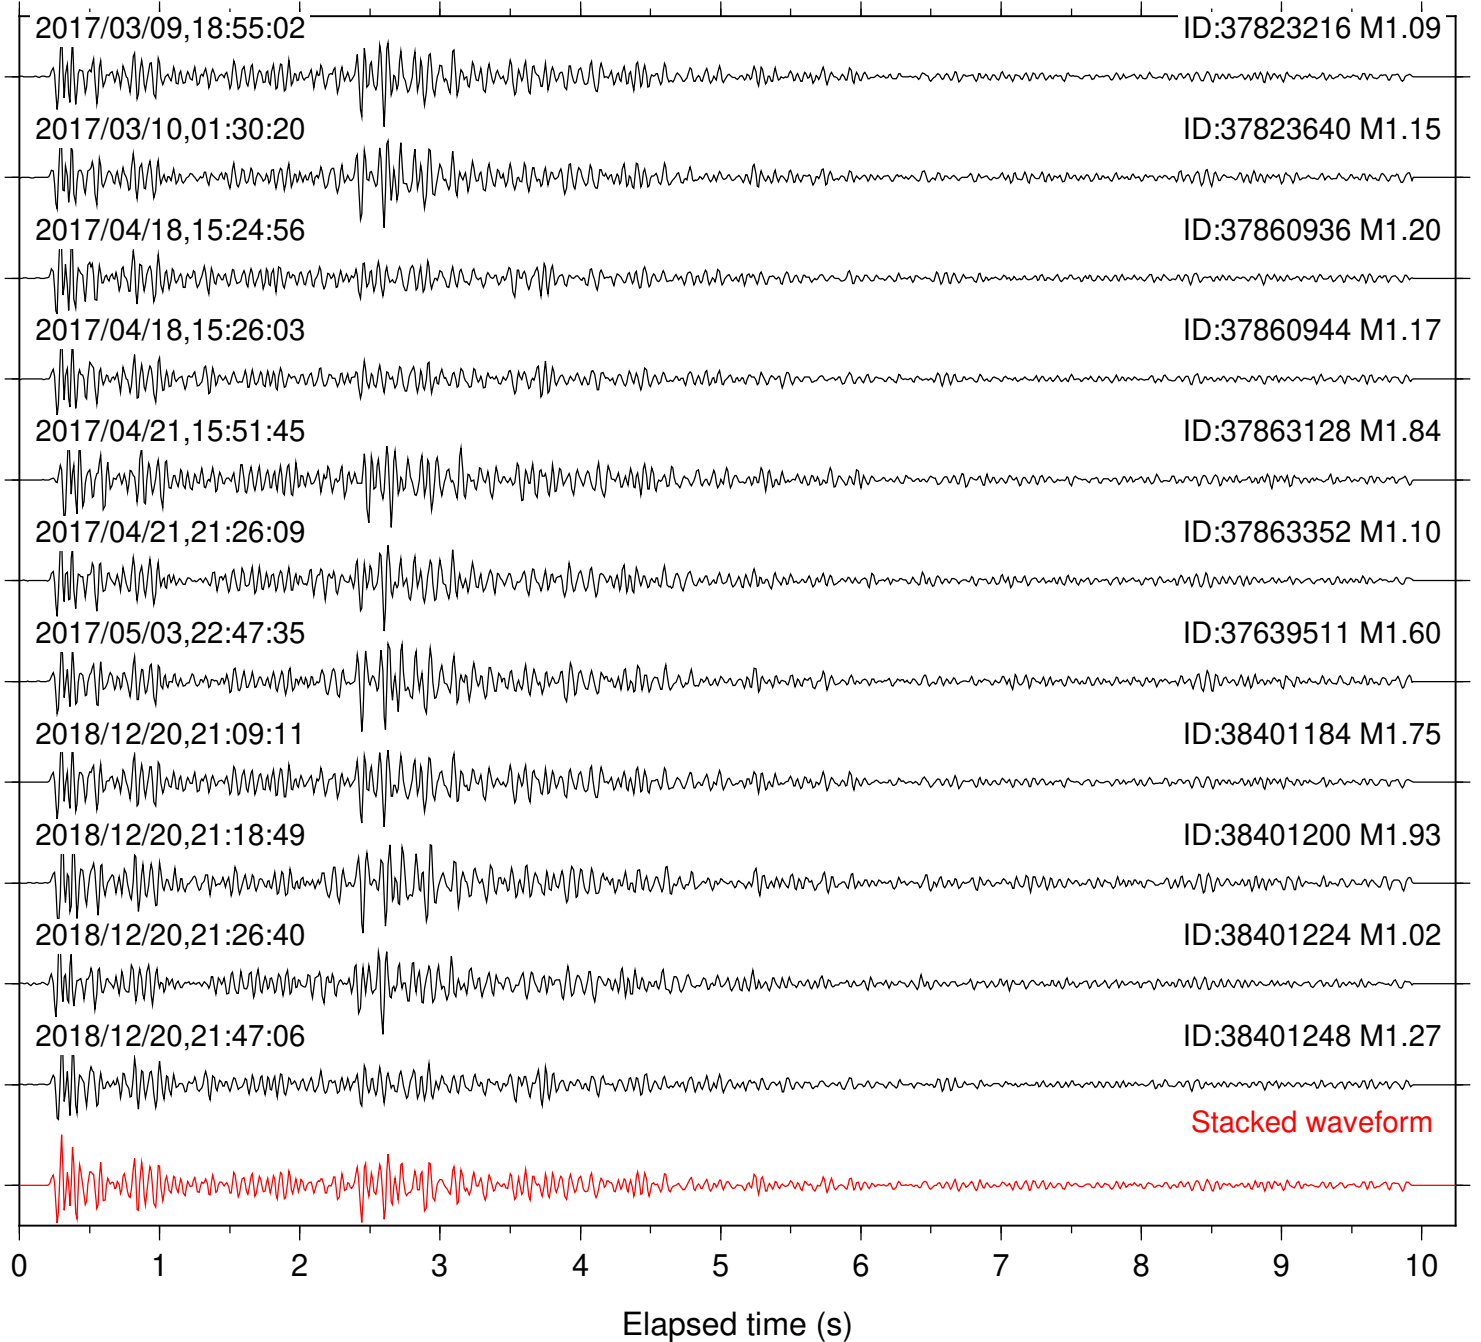

Station: B087 Com: EHZ

Focal depth: 5.81 km