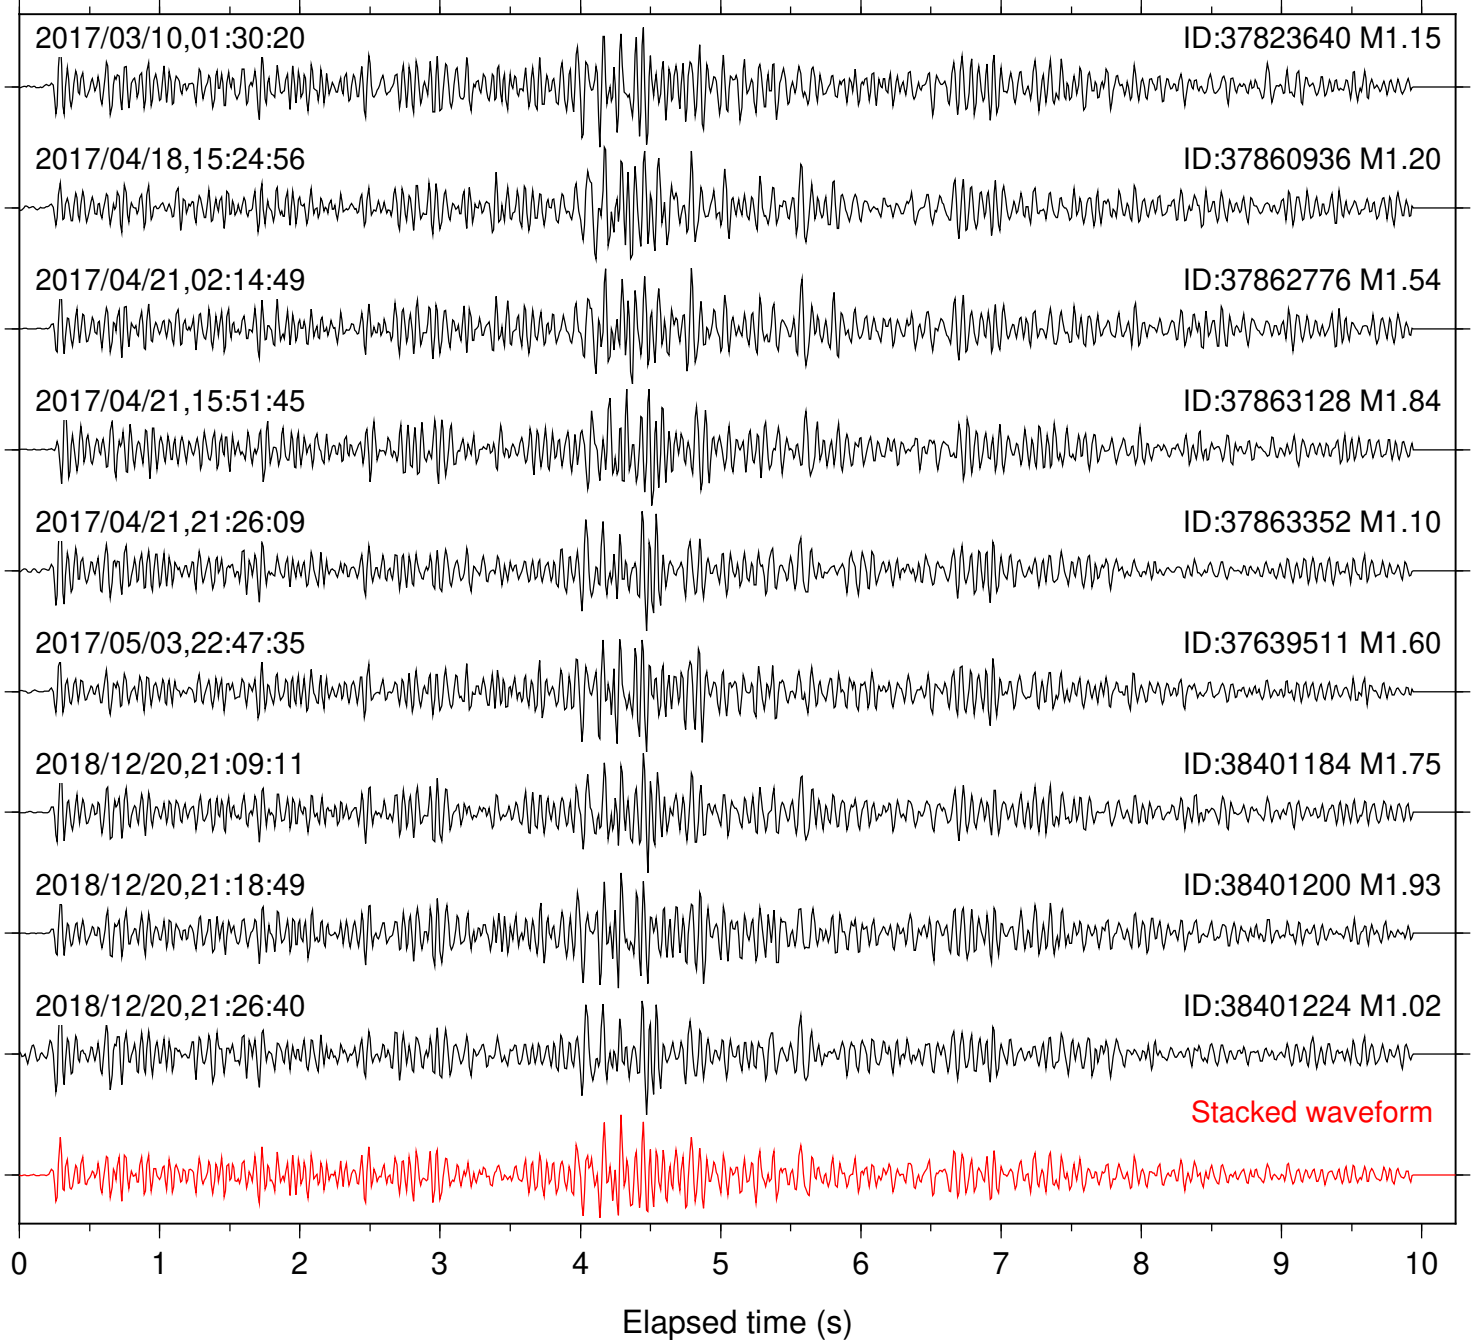

Focal depth: 5.81 km

Station: DNR Com: HHZ

Focal depth: 5.73 km

Station: FRD Com: HHZ

Focal depth: 5.81 km

Station: HMT2 Com: HHZ

Focal depth: 5.85 km

Station: KNW Com: HHZ

Focal depth: 5.73 km

Station: LKH Com: HHZ

Focal depth: 5.70 km

Station: LVA2 Com: HHZ

Focal depth: 5.73 km

Station: MTG Com: HHZ

Focal depth: 5.77 km

Station: PFO Com: HHZ

Focal depth: 5.81 km

Station: PLM Com: HHZ

Focal depth: 5.70 km

Station: RDM Com: HHZ

Focal depth: 5.75 km

Station: RRSP Com: HHZ

Focal depth: 5.73 km

Station: SMER Com: HHZ

Focal depth: 5.73 km

Station: SND Com: HHZ

Focal depth: 5.81 km