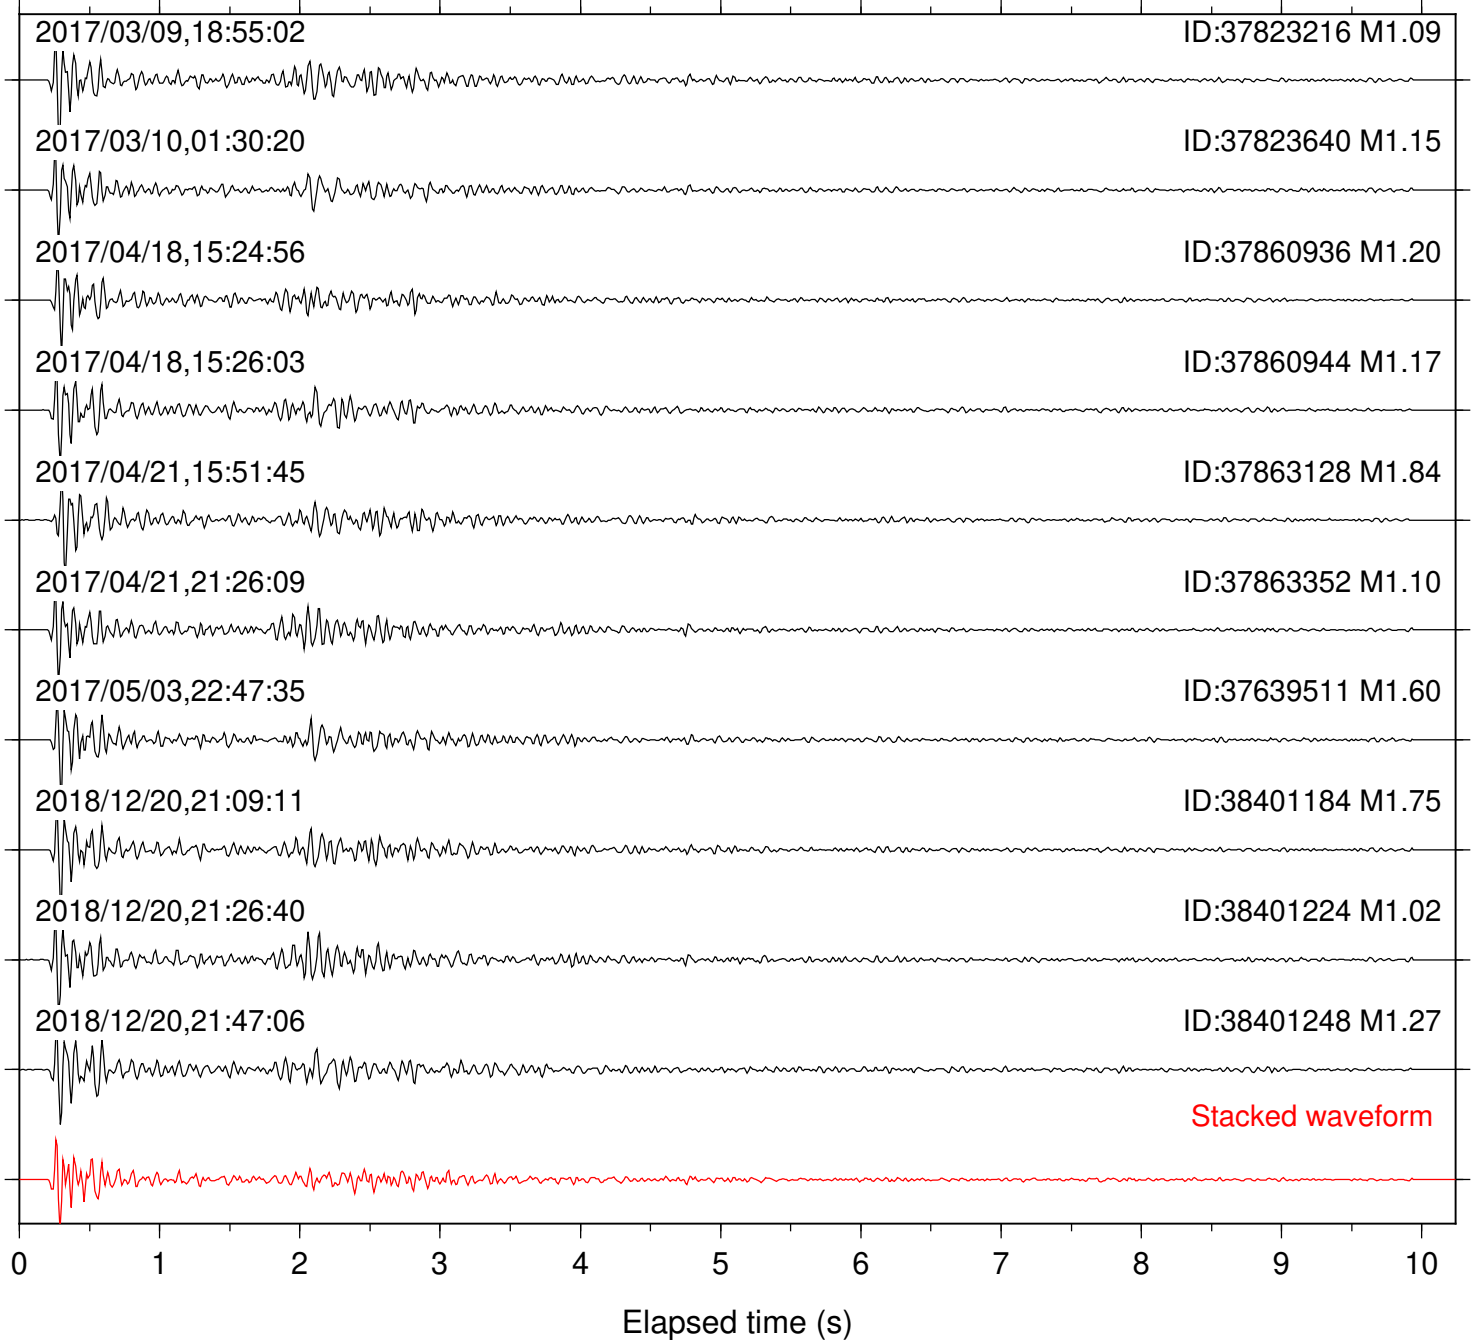

Station: B087 Com: EHZ

Focal depth: 5.81 km

Station: B088 Com: EHZ

Focal depth: 5.81 km

Station: B093 Com: EHZ

Focal depth: 5.81 km

Station: B946 Com: EHZ

Focal depth: 5.81 km

Stacked waveform

0 1 2 3 4 5 6 7 8 9 10

Elapsed time (s)

Station: CRY Com: HHZ

Focal depth: 5.85 km

Station: CSH Com: HHZ

Focal depth: 5.70 km

Station: DGR Com: HHZ

Focal depth: 5.81 km

Station: DNR Com: HHZ

Focal depth: 5.73 km

Station: FRD Com: HHZ

Focal depth: 5.81 km

Station: HMT2 Com: HHZ

Focal depth: 5.85 km

Station: KNW Com: HHZ

Focal depth: 5.73 km

Station: SND Com: HHZ

Focal depth: 5.81 km