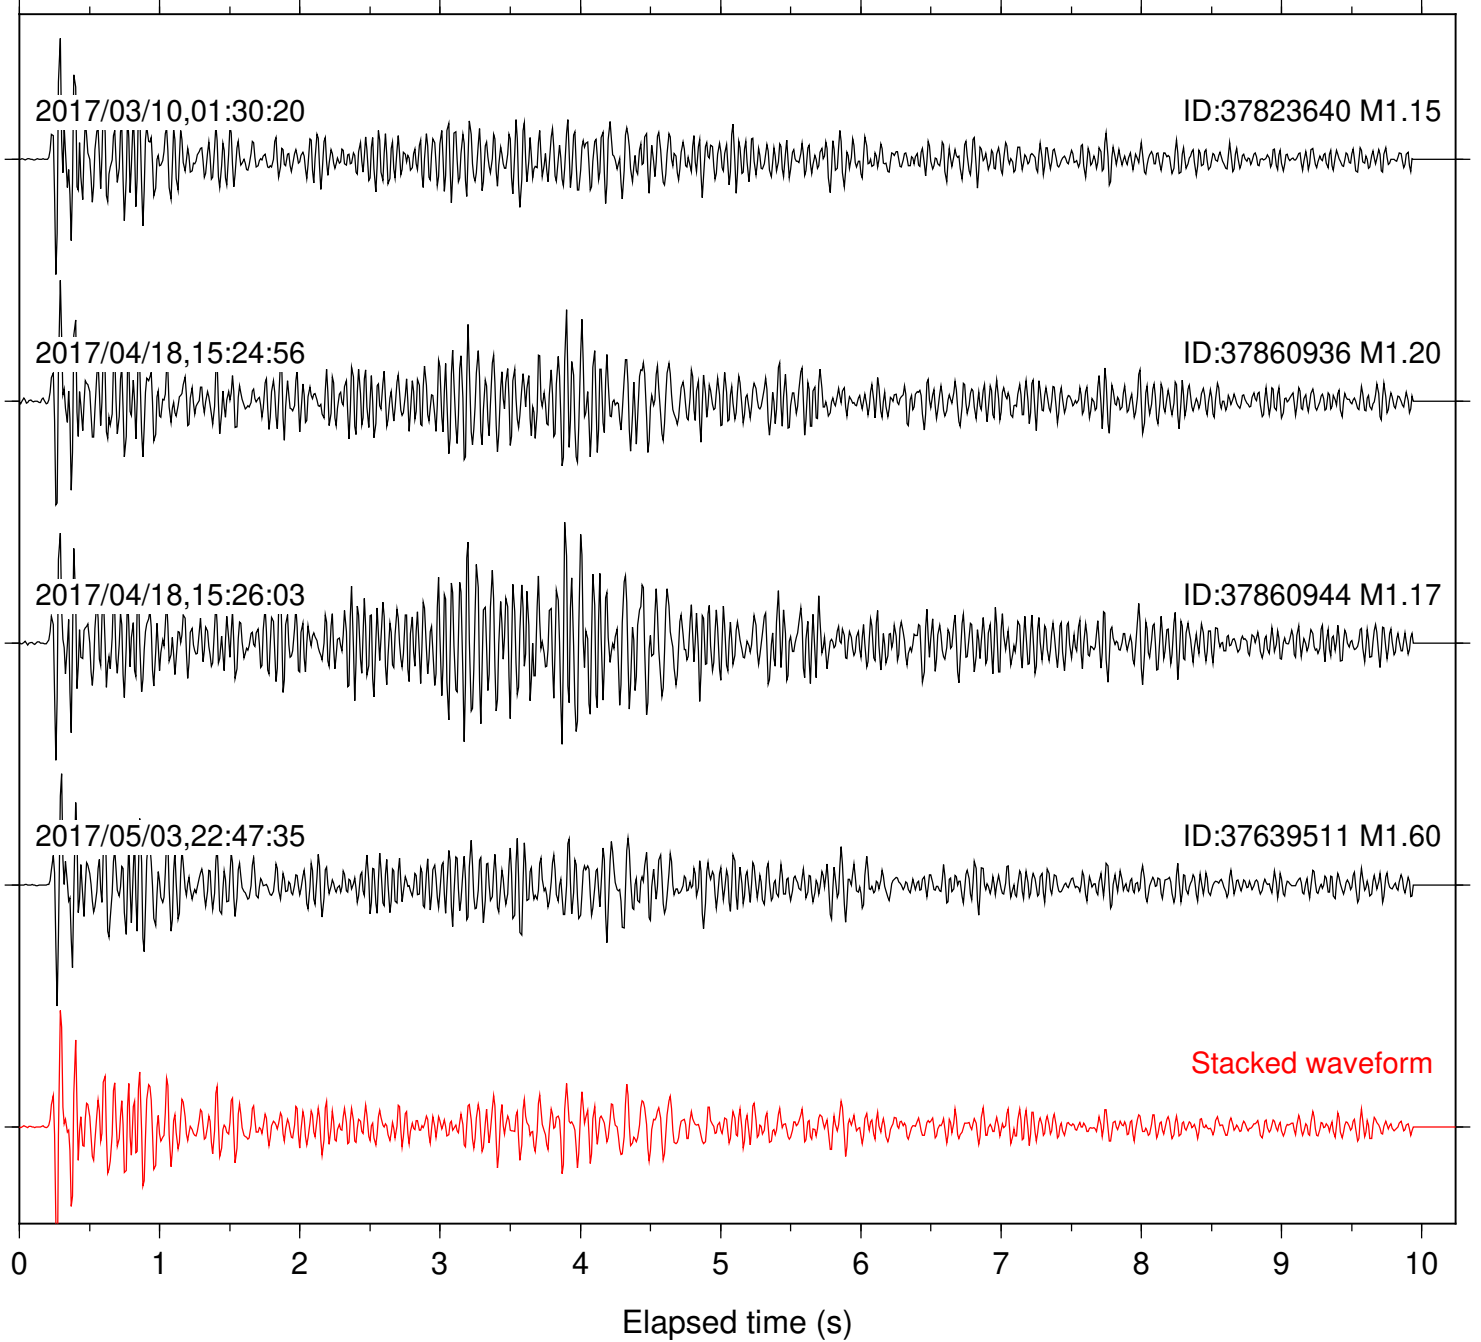

Focal depth: 5.81 km

Station: DNR Com: HHZ

Focal depth: 5.73 km

Station: FRD Com: HHZ

Focal depth: 5.81 km

Station: HMT2 Com: HHZ

Focal depth: 5.85 km

Station: KNW Com: HHZ

Focal depth: 5.73 km

Station: LKH Com: HHZ

Focal depth: 5.70 km

Station: LVA2 Com: HHZ

Focal depth: 5.73 km

Station: MTG Com: HHZ

Focal depth: 5.77 km

Station: PFO Com: HHZ

Focal depth: 5.81 km

Station: PLM Com: HHZ

Focal depth: 5.70 km

Station: RDM Com: HHZ

Focal depth: 5.75 km

Station: RRSP Com: HHZ

Focal depth: 5.73 km

Station: SMER Com: HHZ

Focal depth: 5.73 km

Station: SND Com: HHZ

Focal depth: 5.81 km