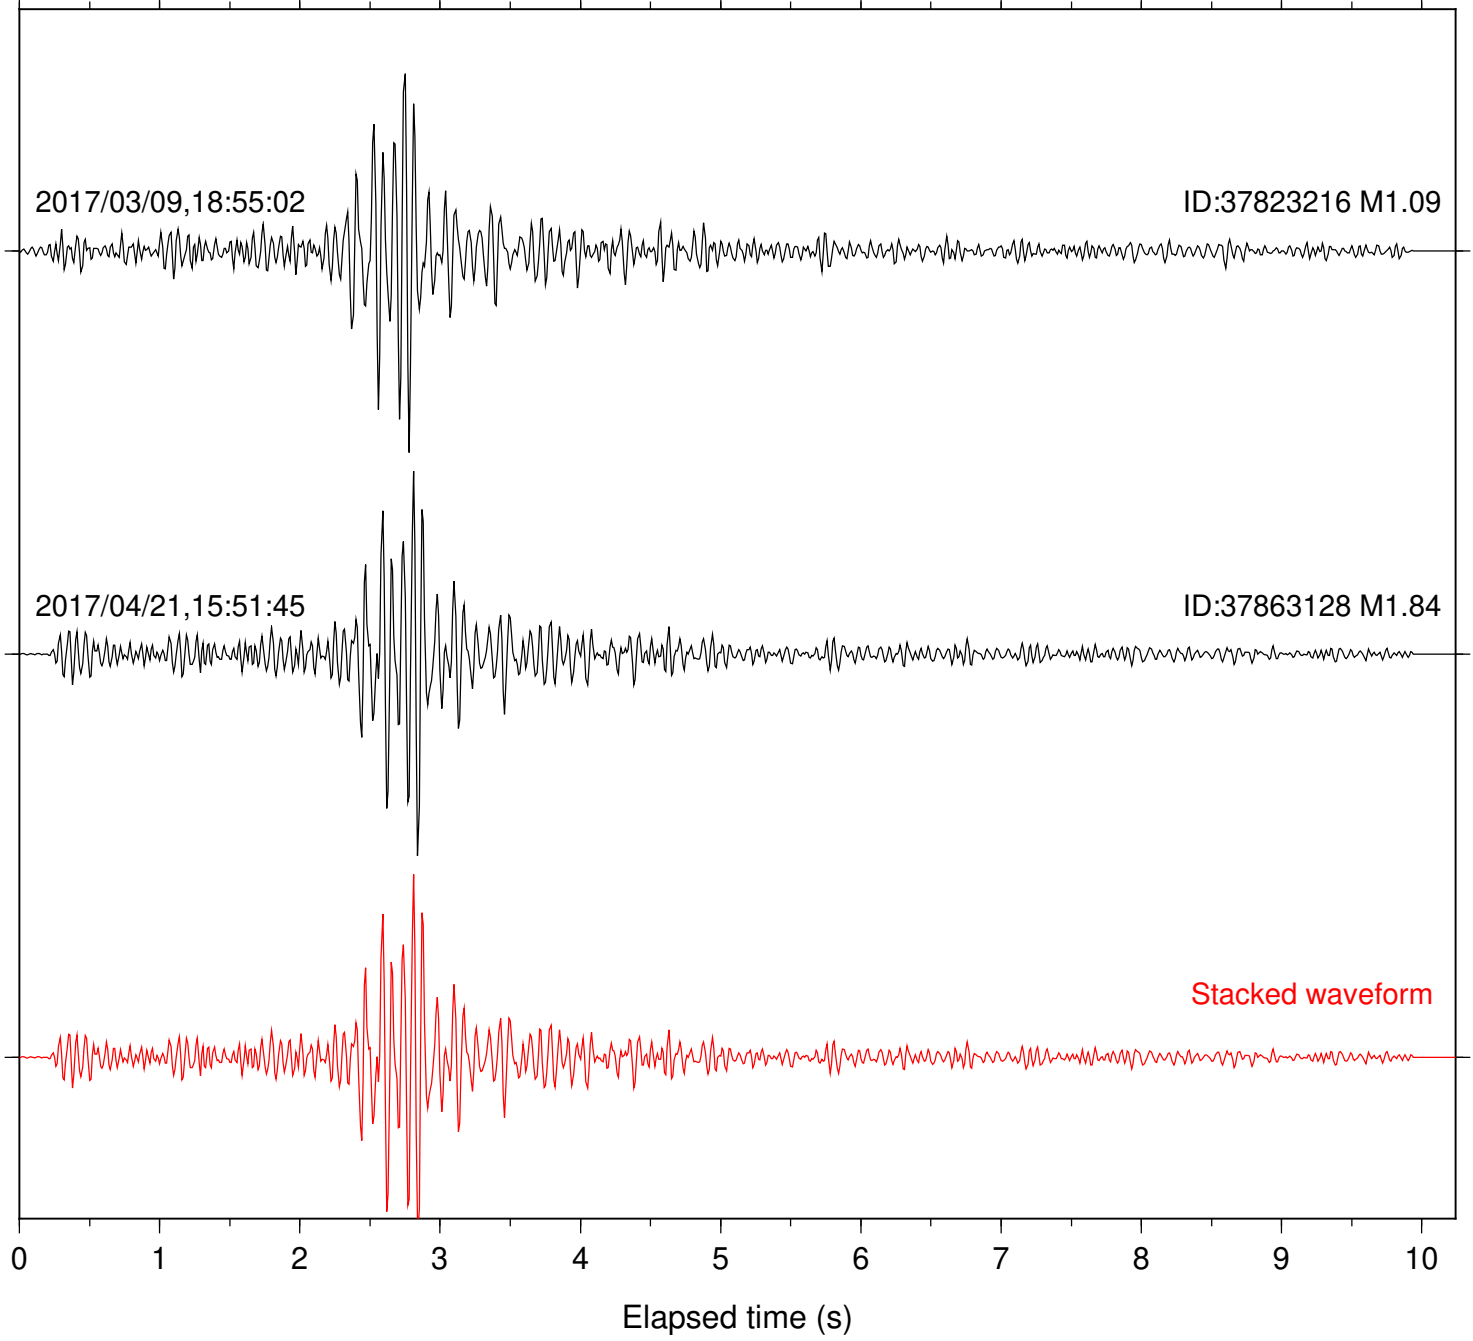

Focal depth: 5.81 km

Station: DNR Com: HHZ

Focal depth: 5.73 km

Station: FRD Com: HHZ

Focal depth: 5.81 km

Station: HMT2 Com: HHZ

Focal depth: 5.85 km

Station: KNW Com: HHZ

Focal depth: 5.73 km

Station: LKH Com: HHZ

Focal depth: 5.70 km

Station: LVA2 Com: HHZ

Focal depth: 5.73 km

Station: MTG Com: HHZ

Focal depth: 5.77 km

Station: PFO Com: HHZ

Focal depth: 5.81 km

Station: PLM Com: HHZ

Focal depth: 5.70 km

Station: RDM Com: HHZ

Focal depth: 5.75 km

Station: RRSP Com: HHZ

Focal depth: 5.73 km

Station: SMER Com: HHZ

Focal depth: 5.73 km

Station: SND Com: HHZ

Focal depth: 5.81 km