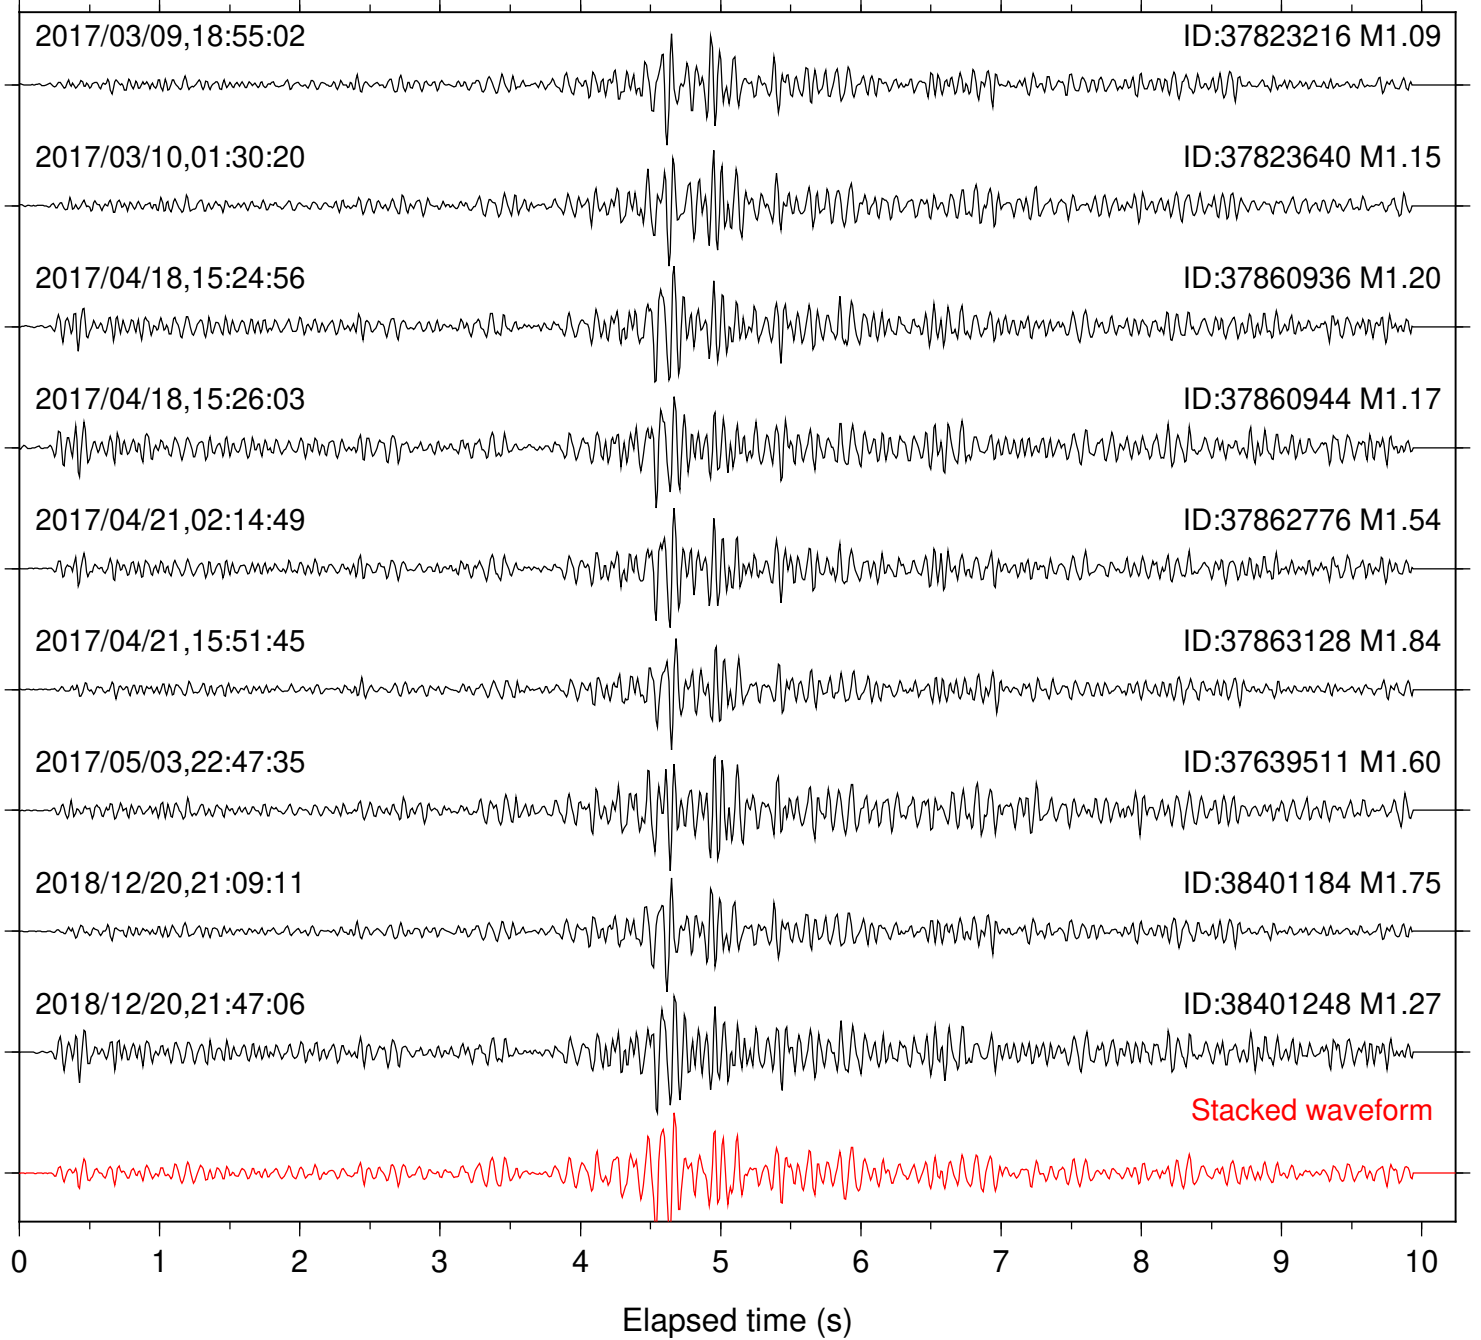

Station: B081 Com: EHZ

Focal depth: 5.81 km

Station: B082 Com: EHZ

Focal depth: 5.81 km

Station: B084 Com: EHZ

Focal depth: 5.81 km

Station: B086 Com: EHZ

Focal depth: 5.73 km

Focal depth: 5.81 km

Station: DNR Com: HHZ

Focal depth: 5.73 km

Station: FRD Com: HHZ

Focal depth: 5.81 km

Station: HMT2 Com: HHZ

Focal depth: 5.85 km

Station: KNW Com: HHZ

Focal depth: 5.81 km

Station: PLM Com: HHZ

Focal depth: 5.70 km

Station: RDM Com: HHZ

Focal depth: 5.75 km

Station: RRSP Com: HHZ

Focal depth: 5.73 km

Station: SMER Com: HHZ

Focal depth: 5.73 km

Station: SND Com: HHZ

Focal depth: 5.81 km