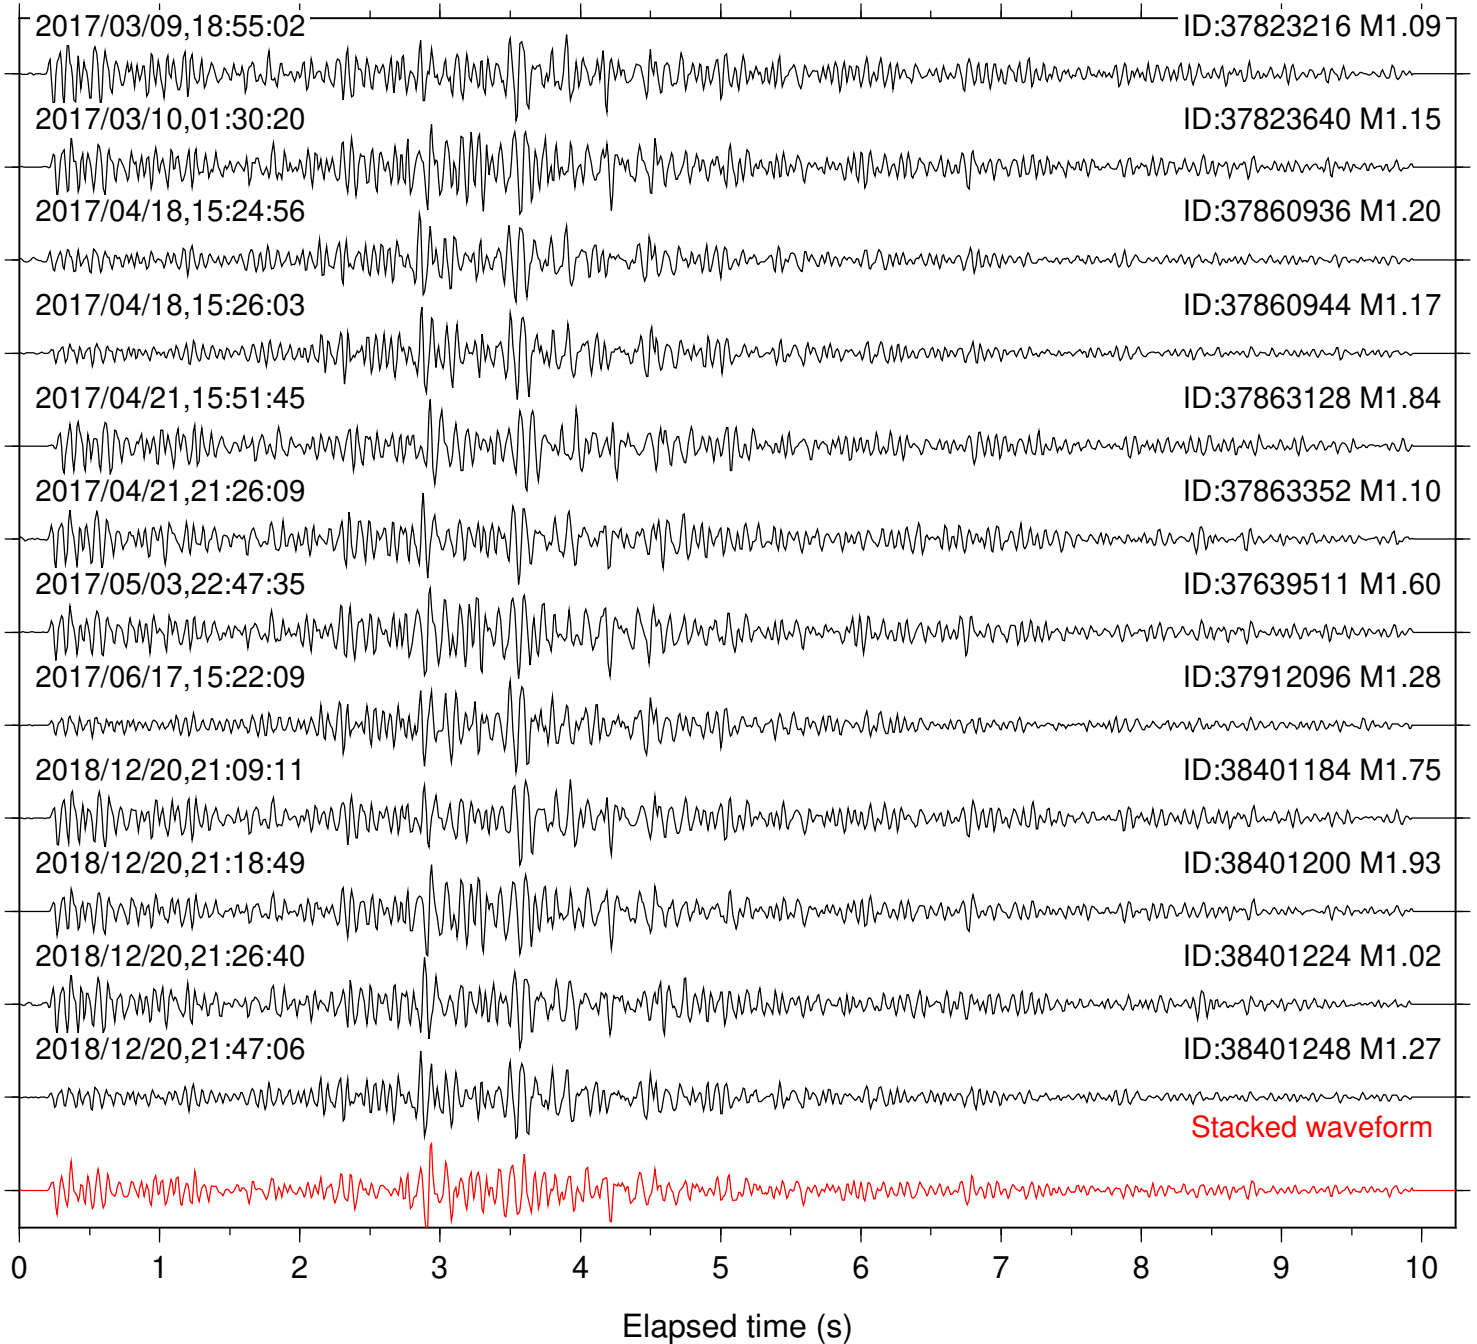

Station: B088 Com: EHZ

Focal depth: 5.81 km