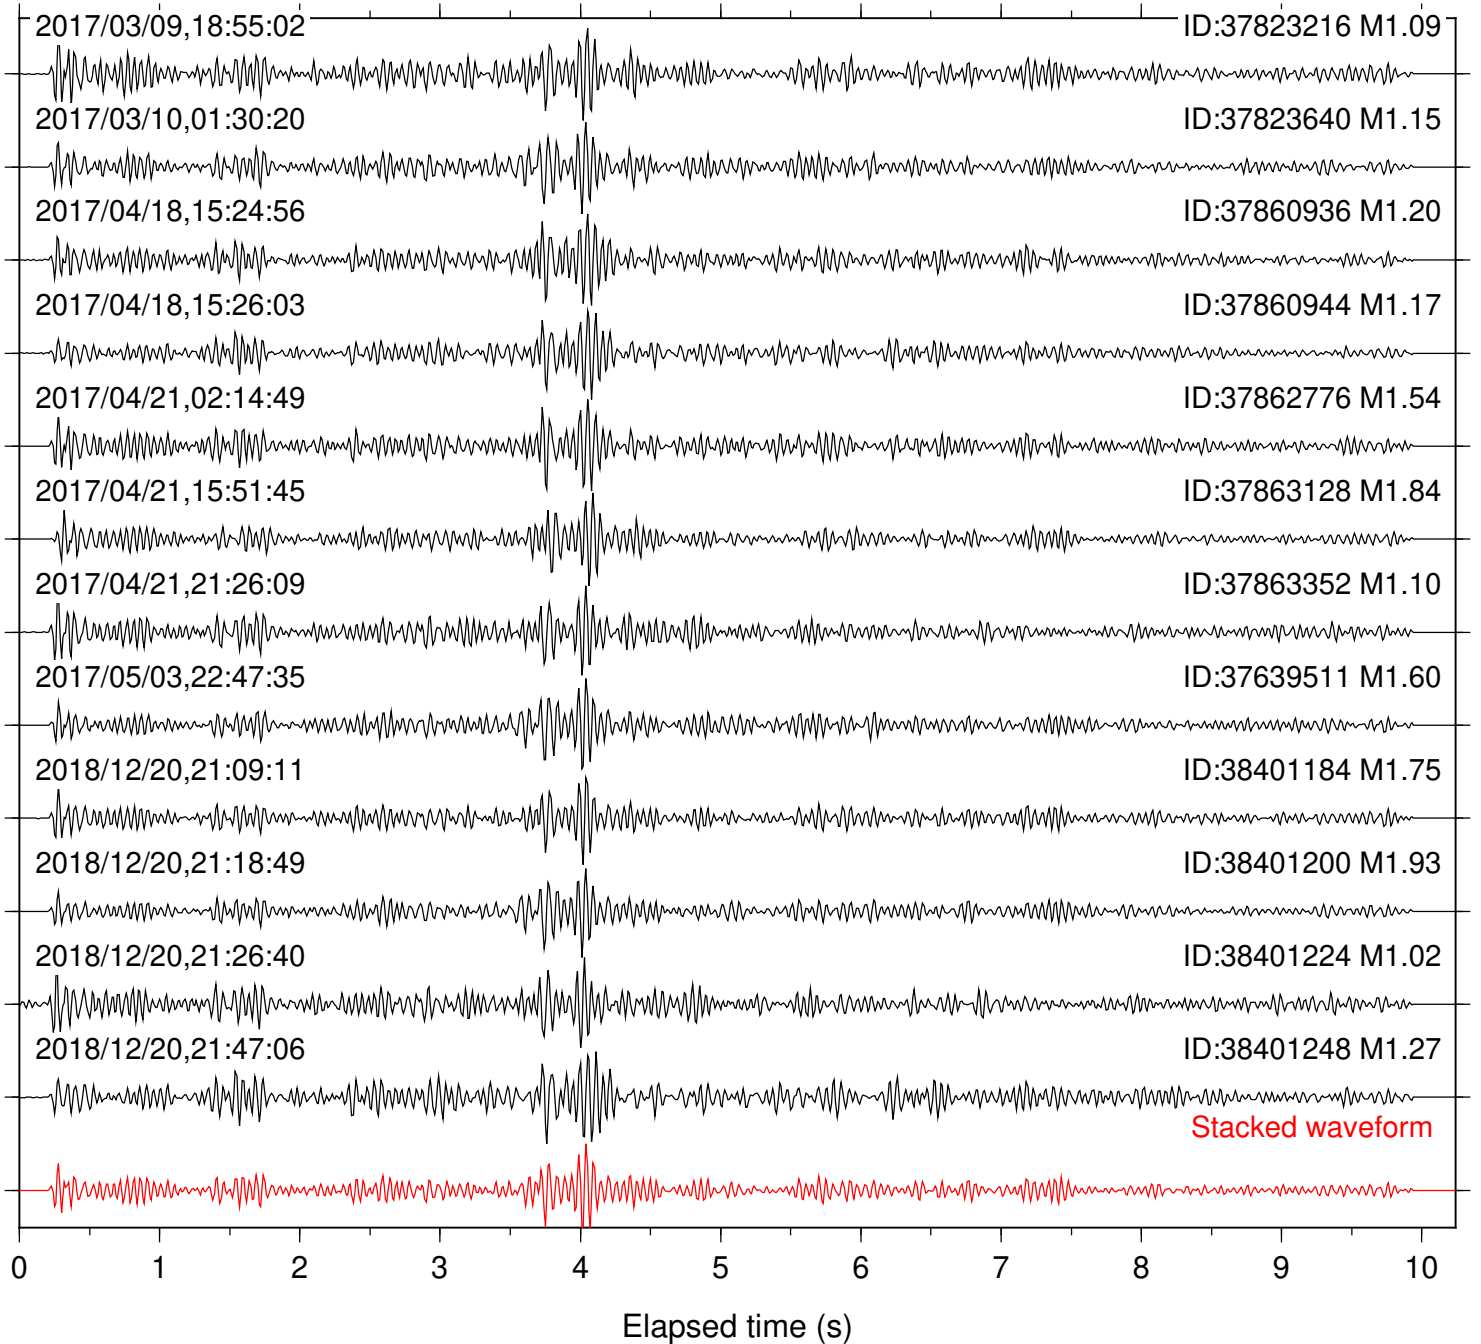

Stacked waveform

0 1 2 3 4 5 6 7 8 9 10

Elapsed time (s)

Station: CRY Com: HHZ

Focal depth: 5.85 km

Station: CSH Com: HHZ

Focal depth: 5.70 km

Station: DGR Com: HHZ

Focal depth: 5.81 km

Station: DNR Com: HHZ

Focal depth: 5.73 km

Station: FRD Com: HHZ

Focal depth: 5.81 km

Station: HMT2 Com: HHZ

Focal depth: 5.85 km

Station: KNW Com: HHZ

Focal depth: 5.81 km

Station: PLM Com: HHZ

Focal depth: 5.70 km

Station: RDM Com: HHZ

Focal depth: 5.75 km

Station: RRSP Com: HHZ

Focal depth: 5.73 km

Station: SMER Com: HHZ

Focal depth: 5.73 km

Station: SND Com: HHZ

Focal depth: 5.81 km