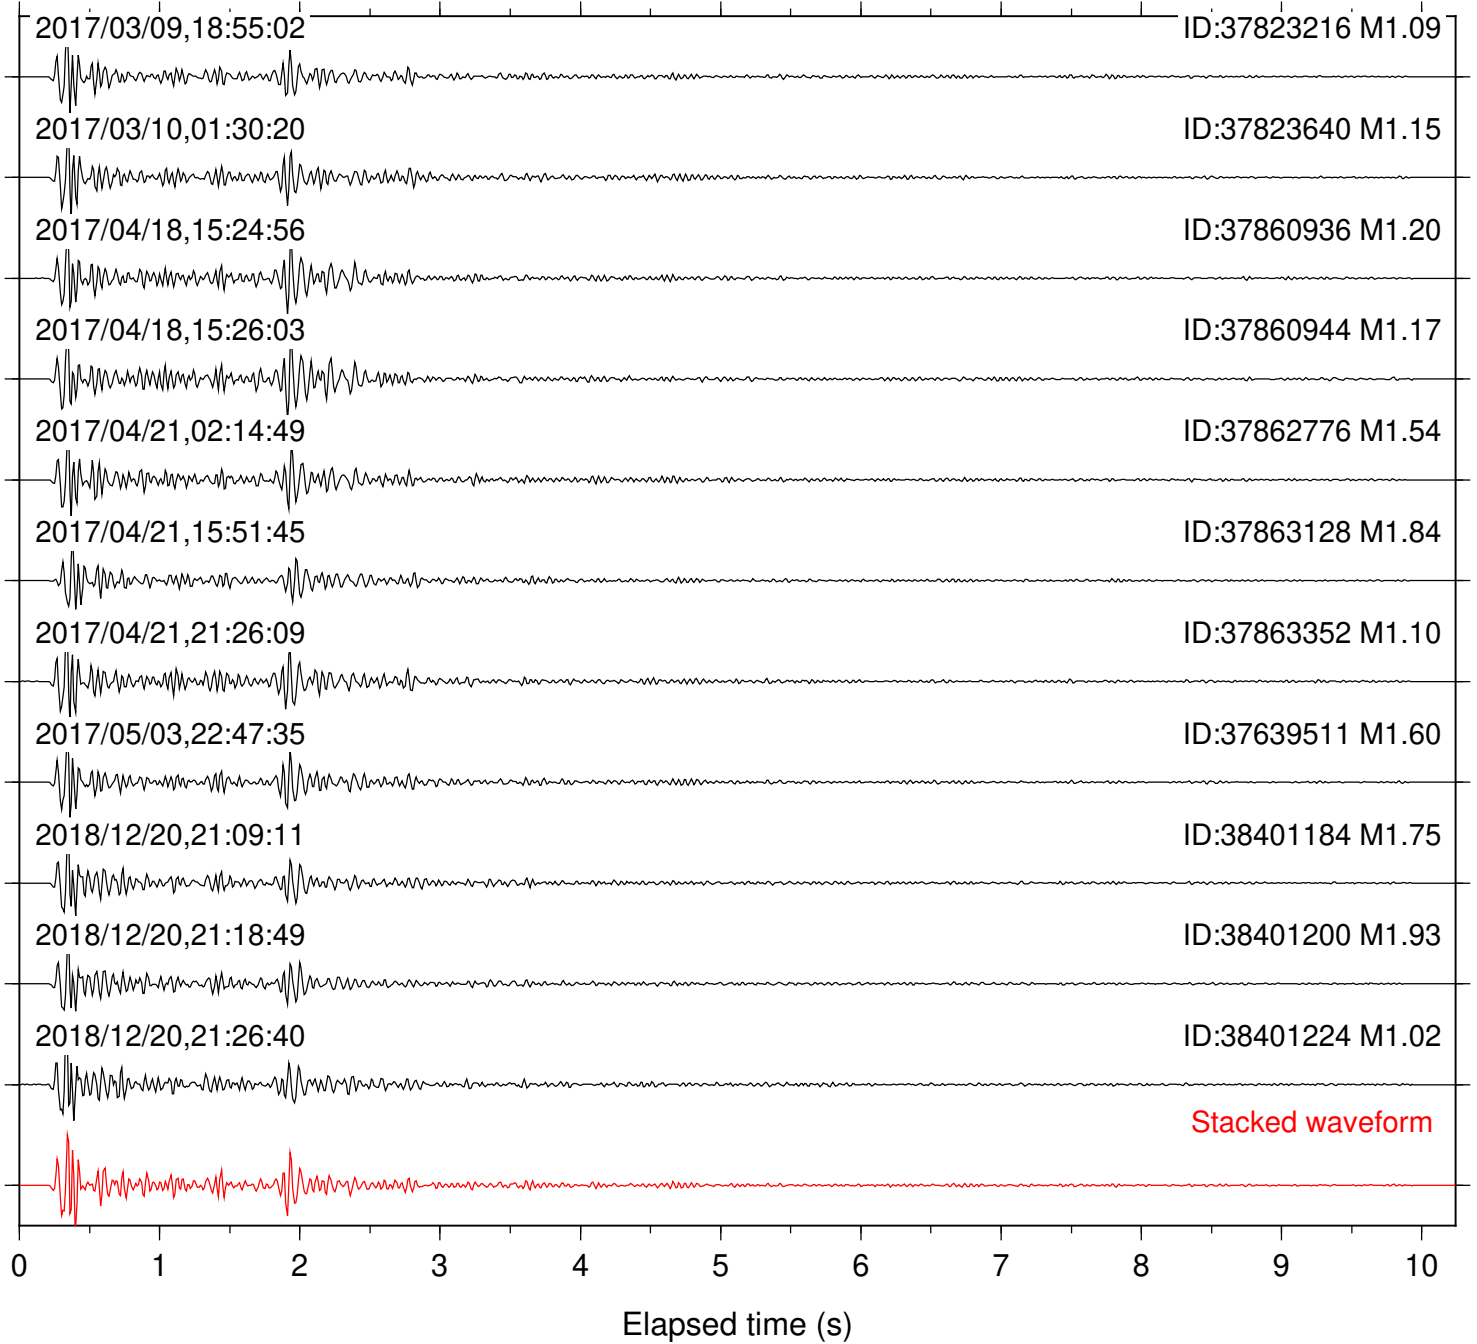

Stacked waveform

0 1 2 3 4 5 6 7 8 9 10

Elapsed time (s)

Station: CRY Com: HHZ

Focal depth: 5.85 km

Station: CSH Com: HHZ

Focal depth: 5.70 km

Station: DGR Com: HHZ

Focal depth: 5.81 km

Station: DNR Com: HHZ

Focal depth: 5.73 km

Station: FRD Com: HHZ

Focal depth: 5.81 km

Station: HMT2 Com: HHZ

Focal depth: 5.85 km

Station: KNW Com: HHZ

Focal depth: 5.81 km

Station: PLM Com: HHZ

Focal depth: 5.70 km

Station: RDM Com: HHZ

Focal depth: 5.75 km

Station: RRSP Com: HHZ

Focal depth: 5.73 km

Station: SMER Com: HHZ

Focal depth: 5.73 km

Station: SND Com: HHZ

Focal depth: 5.81 km