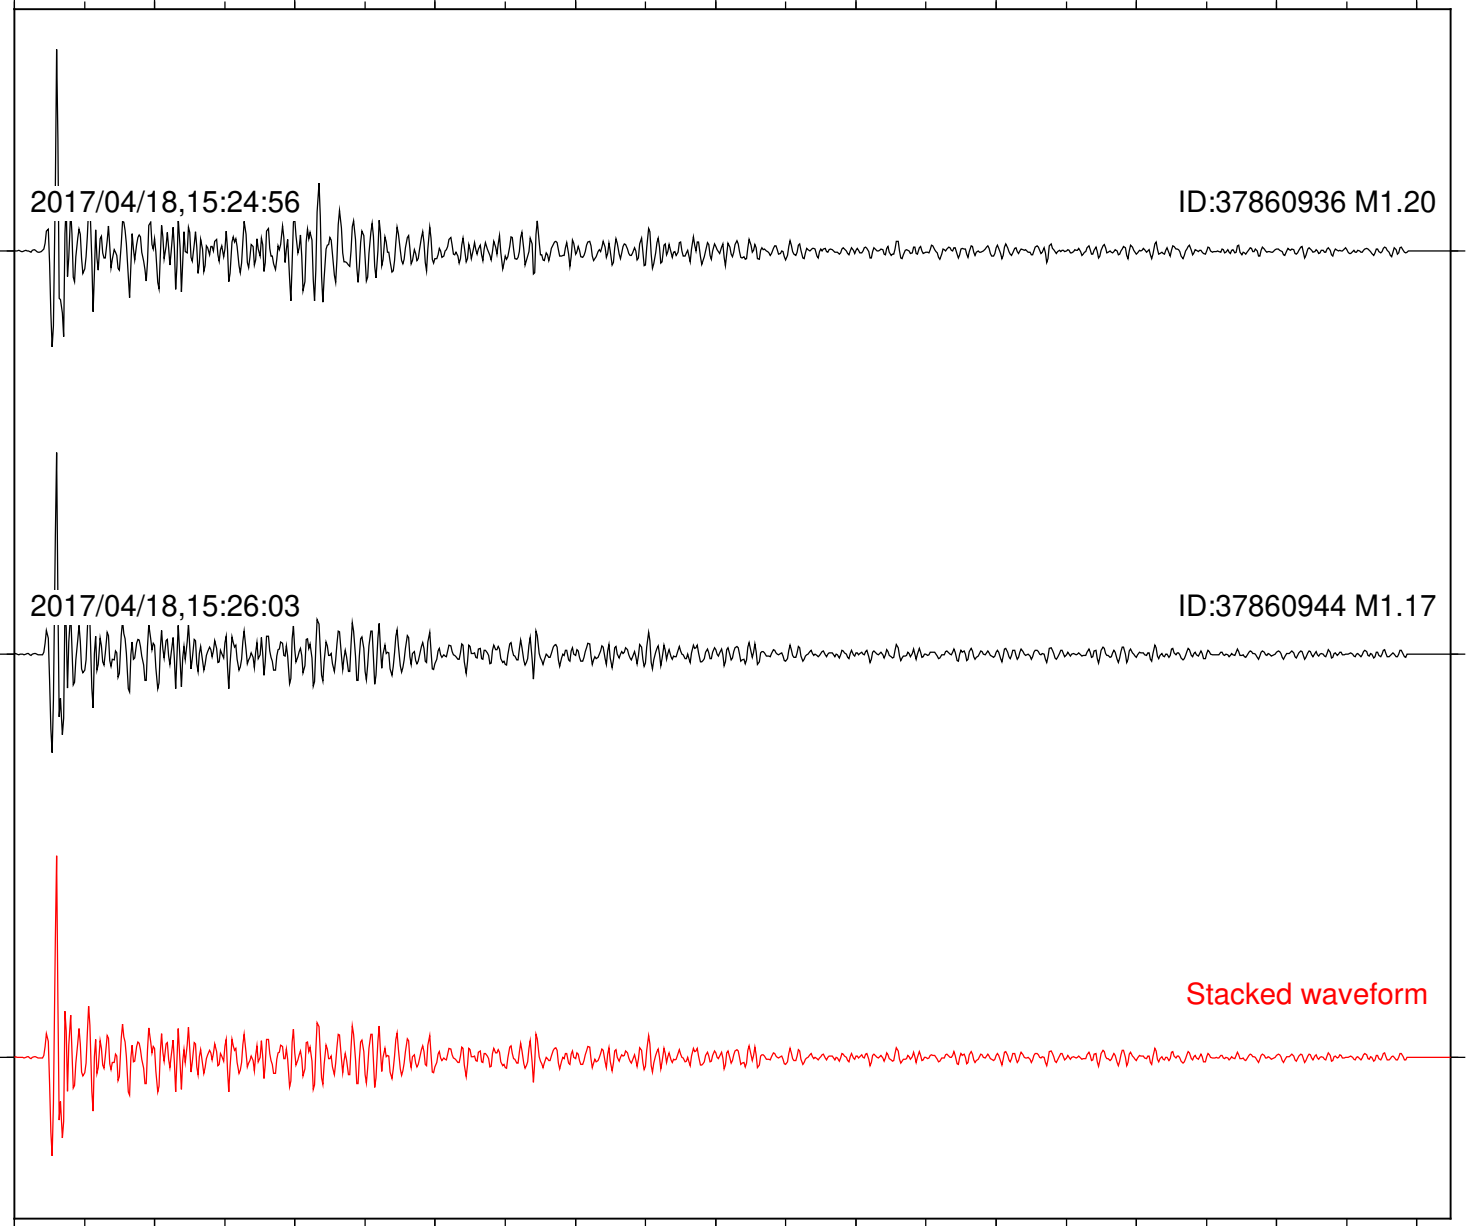

Station: BAC Com: EHZ

Focal depth: 5.81 km

Station: BZN Com: HHZ

Focal depth: 5.70 km

2017/04/18,15:24:56

ID:37860936 M1.20

2017/04/18,15:26:03

ID:37860944 M1.17

Stacked waveform

0 1 2 3 4 5 6 7 8 9 10

Elapsed time (s)

Station: CRY Com: HHZ

Focal depth: 5.85 km

Station: CSH Com: HHZ

Focal depth: 5.70 km

Station: DGR Com: HHZ

Focal depth: 5.81 km

Station: DNR Com: HHZ

Focal depth: 5.73 km

Station: FRD Com: HHZ

Focal depth: 5.81 km

Station: HMT2 Com: HHZ

Focal depth: 5.85 km

Station: KNW Com: HHZ

Focal depth: 5.73 km

Station: SND Com: HHZ

Focal depth: 5.81 km