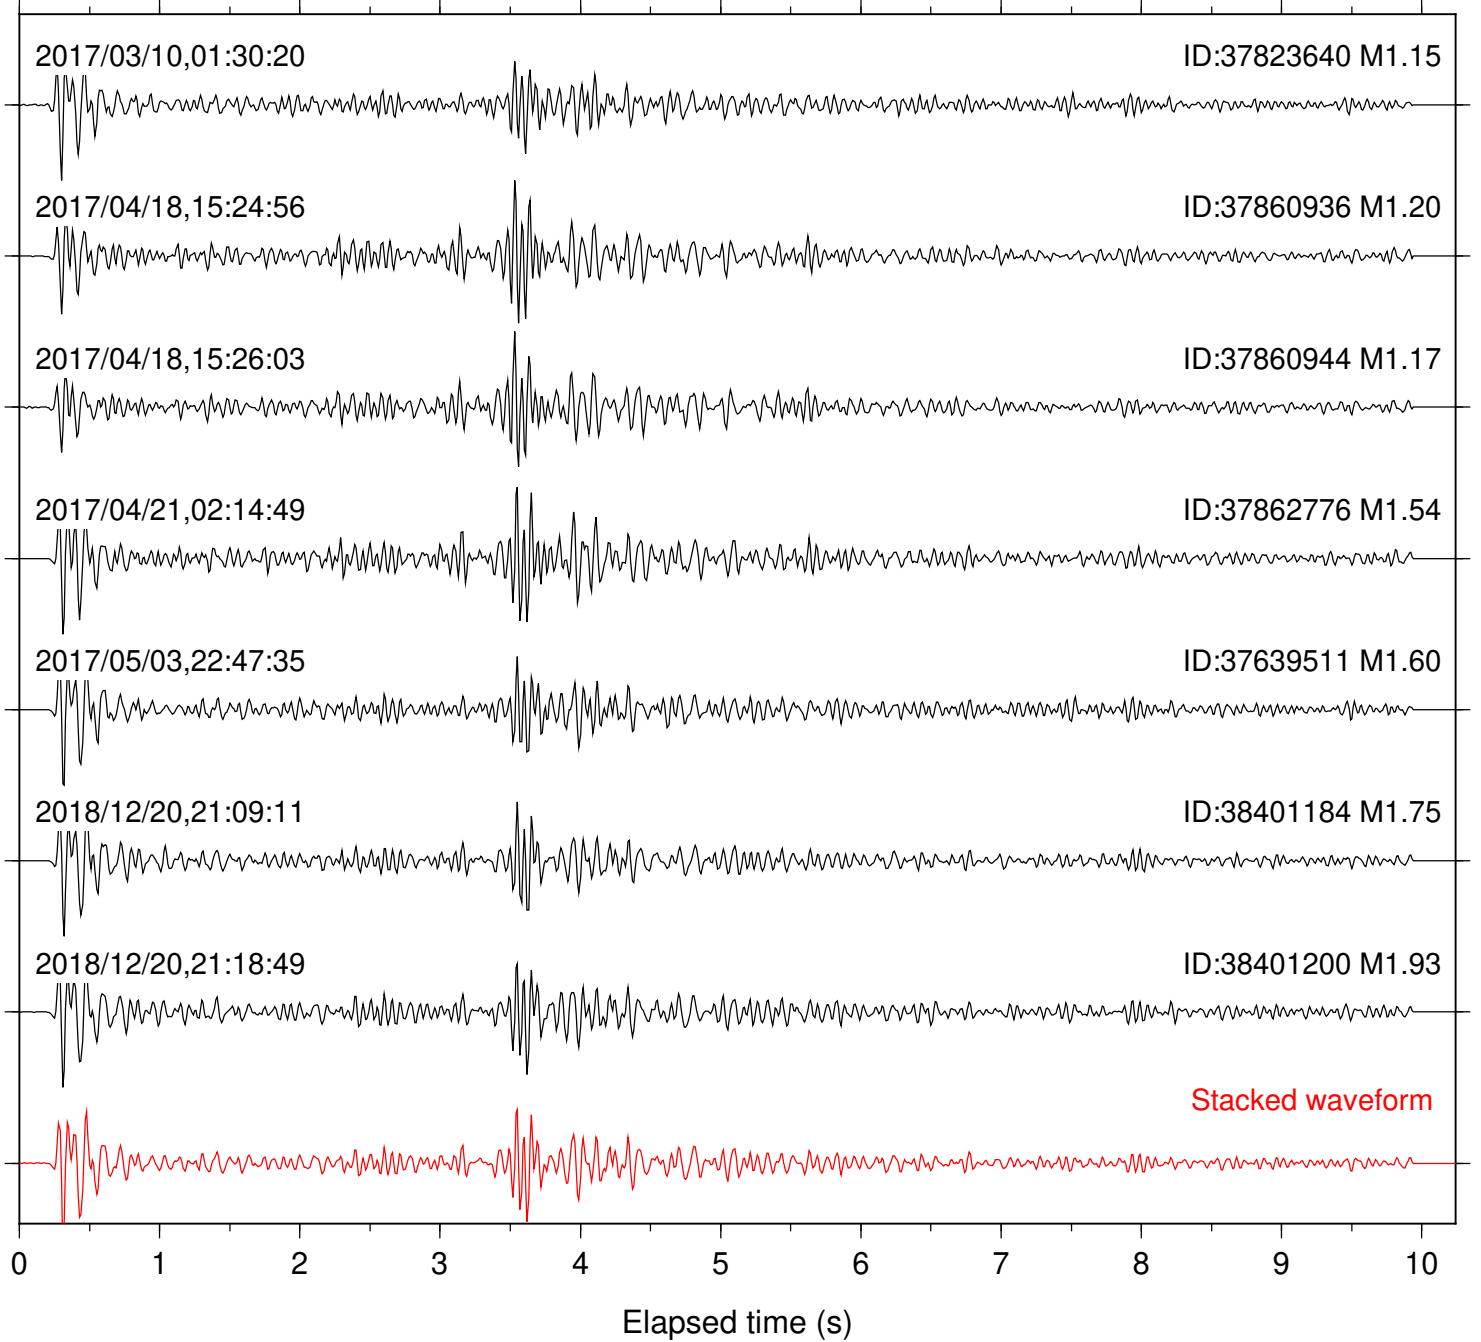

Stacked waveform

0 1 2 3 4 5 6 7 8 9 10

Elapsed time (s)

Station: CRY Com: HHZ

Focal depth: 5.85 km

Station: CSH Com: HHZ

Focal depth: 5.70 km

Station: DGR Com: HHZ

Focal depth: 5.81 km

Station: DNR Com: HHZ

Focal depth: 5.73 km

Station: FRD Com: HHZ

Focal depth: 5.81 km

Station: HMT2 Com: HHZ

Focal depth: 5.85 km

Station: KNW Com: HHZ

Focal depth: 5.81 km

Station: PLM Com: HHZ

Focal depth: 5.70 km

Station: RDM Com: HHZ

Focal depth: 5.75 km

Station: RRSP Com: HHZ

Focal depth: 5.73 km

Station: SMER Com: HHZ

Focal depth: 5.73 km

Station: SND Com: HHZ

Focal depth: 5.81 km