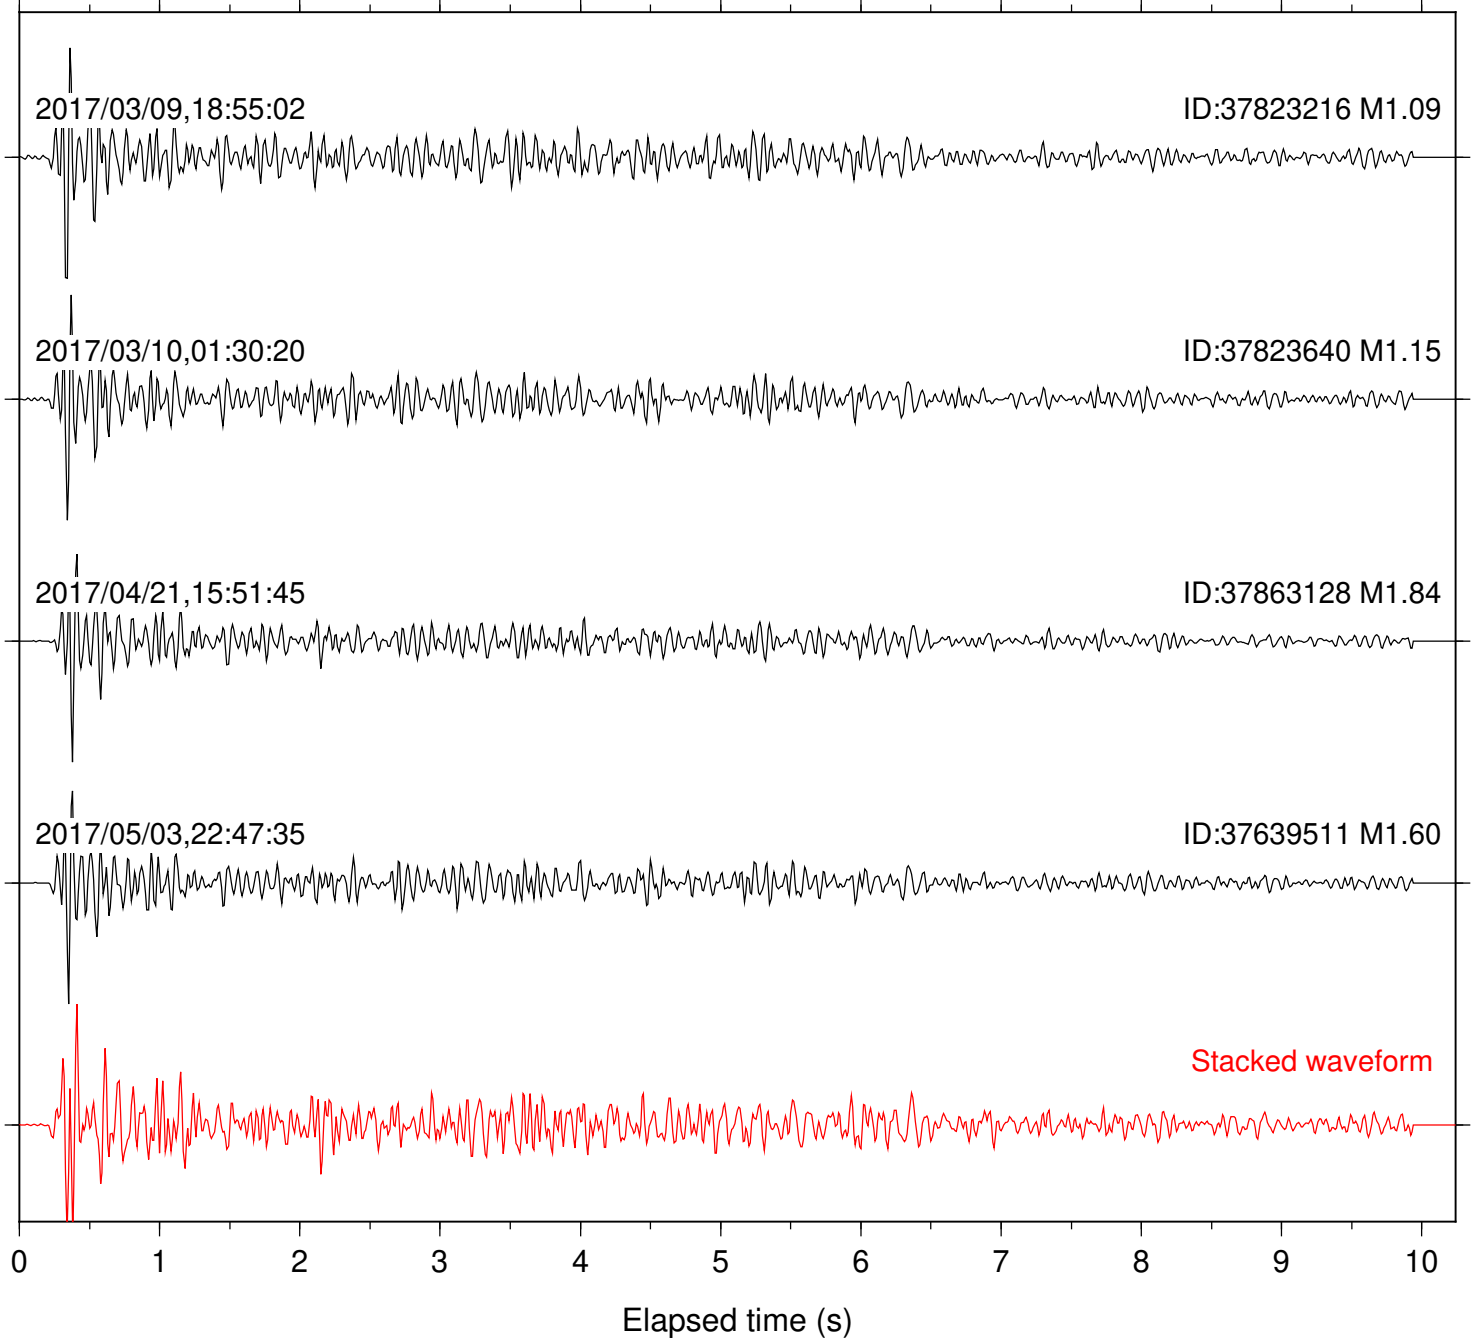

Focal depth: 5.81 km

Station: DNR Com: HHZ

Focal depth: 5.73 km

Station: FRD Com: HHZ

Focal depth: 5.81 km

Station: HMT2 Com: HHZ

Focal depth: 5.85 km

Station: KNW Com: HHZ

Focal depth: 5.73 km

Station: LKH Com: HHZ

Focal depth: 5.70 km

Station: LVA2 Com: HHZ

Focal depth: 5.73 km

Station: MTG Com: HHZ

Focal depth: 5.77 km

Station: PFO Com: HHZ

Focal depth: 5.81 km

Station: PLM Com: HHZ

Focal depth: 5.70 km

Station: RDM Com: HHZ

Focal depth: 5.75 km

Station: RRSP Com: HHZ

Focal depth: 5.73 km

Station: SMER Com: HHZ

Focal depth: 5.73 km

Station: SND Com: HHZ

Focal depth: 5.81 km