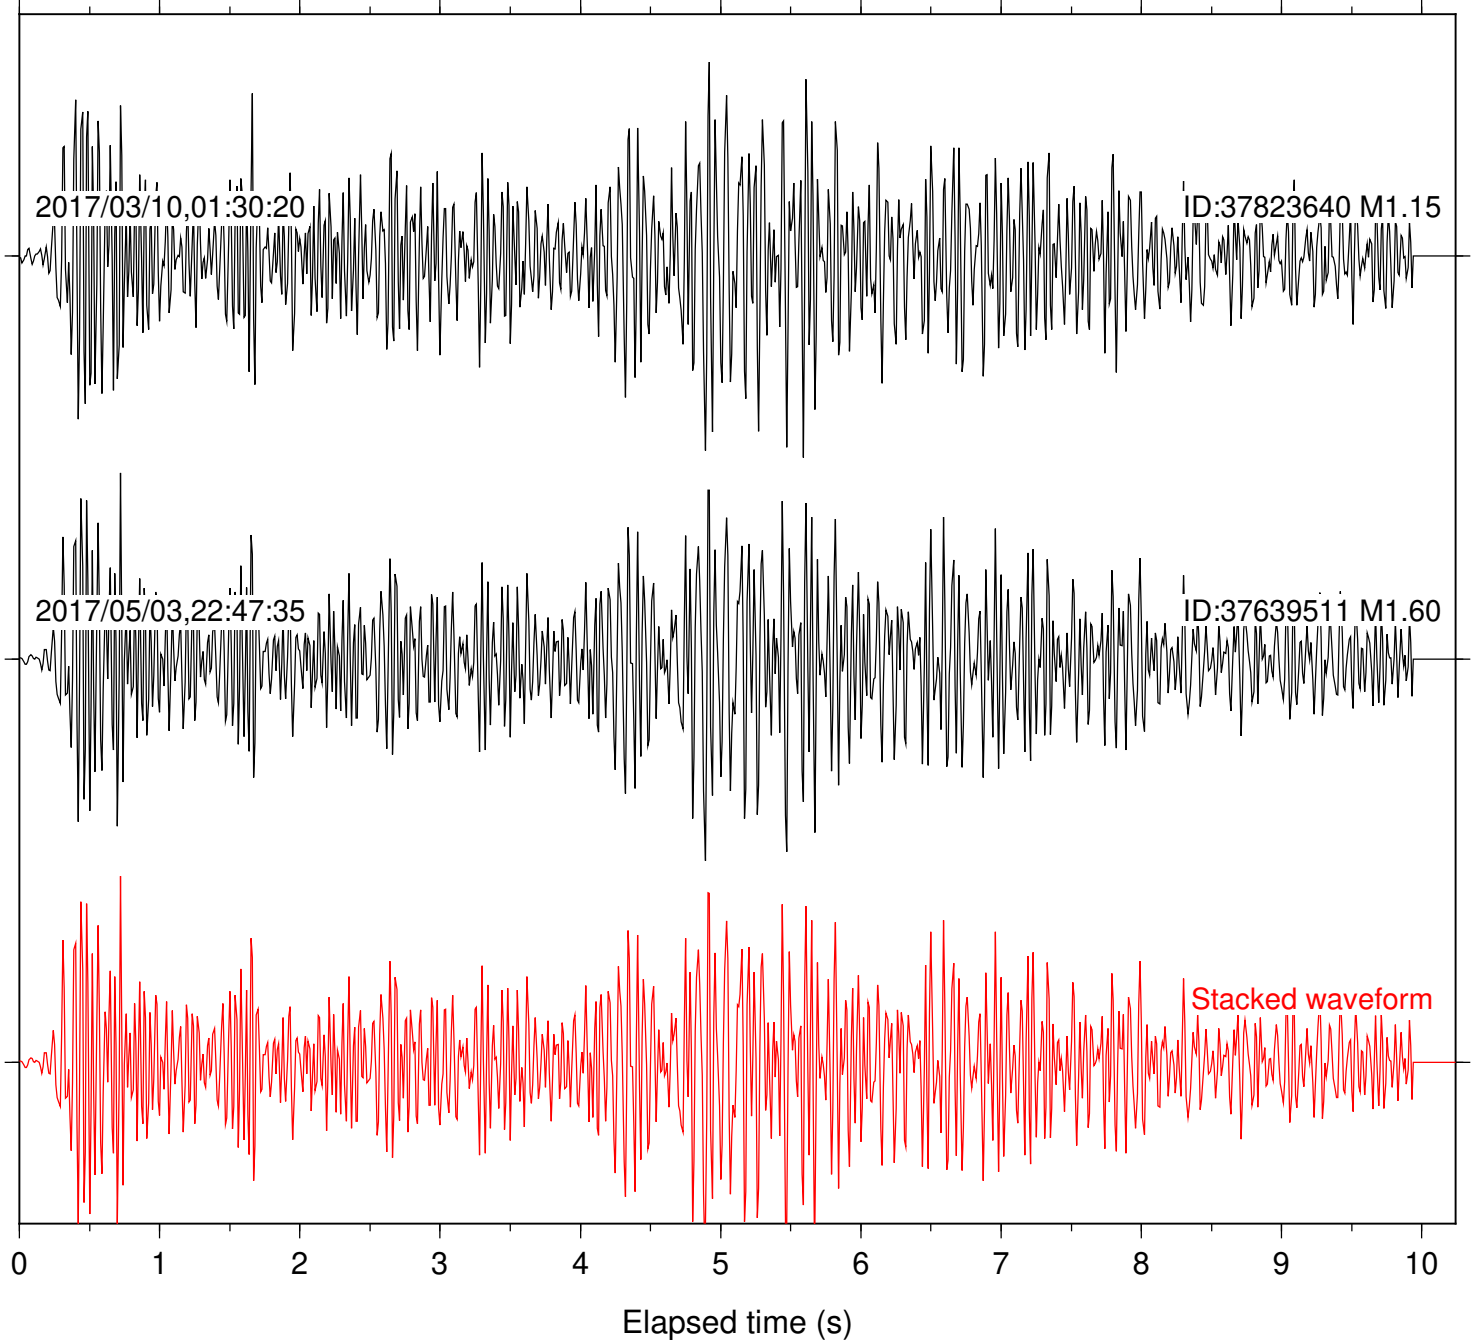

Focal depth: 5.81 km

Station: DNR Com: HHZ

Focal depth: 5.73 km

Station: FRD Com: HHZ

Focal depth: 5.81 km

Station: HMT2 Com: HHZ

Focal depth: 5.85 km

Station: KNW Com: HHZ

Focal depth: 5.73 km

Station: LKH Com: HHZ

Focal depth: 5.70 km

Station: LVA2 Com: HHZ

Focal depth: 5.73 km

Station: MTG Com: HHZ

Focal depth: 5.77 km

Station: PFO Com: HHZ

Focal depth: 5.81 km

Station: PLM Com: HHZ

Focal depth: 5.70 km

Station: RDM Com: HHZ

Focal depth: 5.75 km

Station: RRSP Com: HHZ

Focal depth: 5.73 km

Station: SMER Com: HHZ

Focal depth: 5.73 km

Station: SND Com: HHZ

Focal depth: 5.81 km