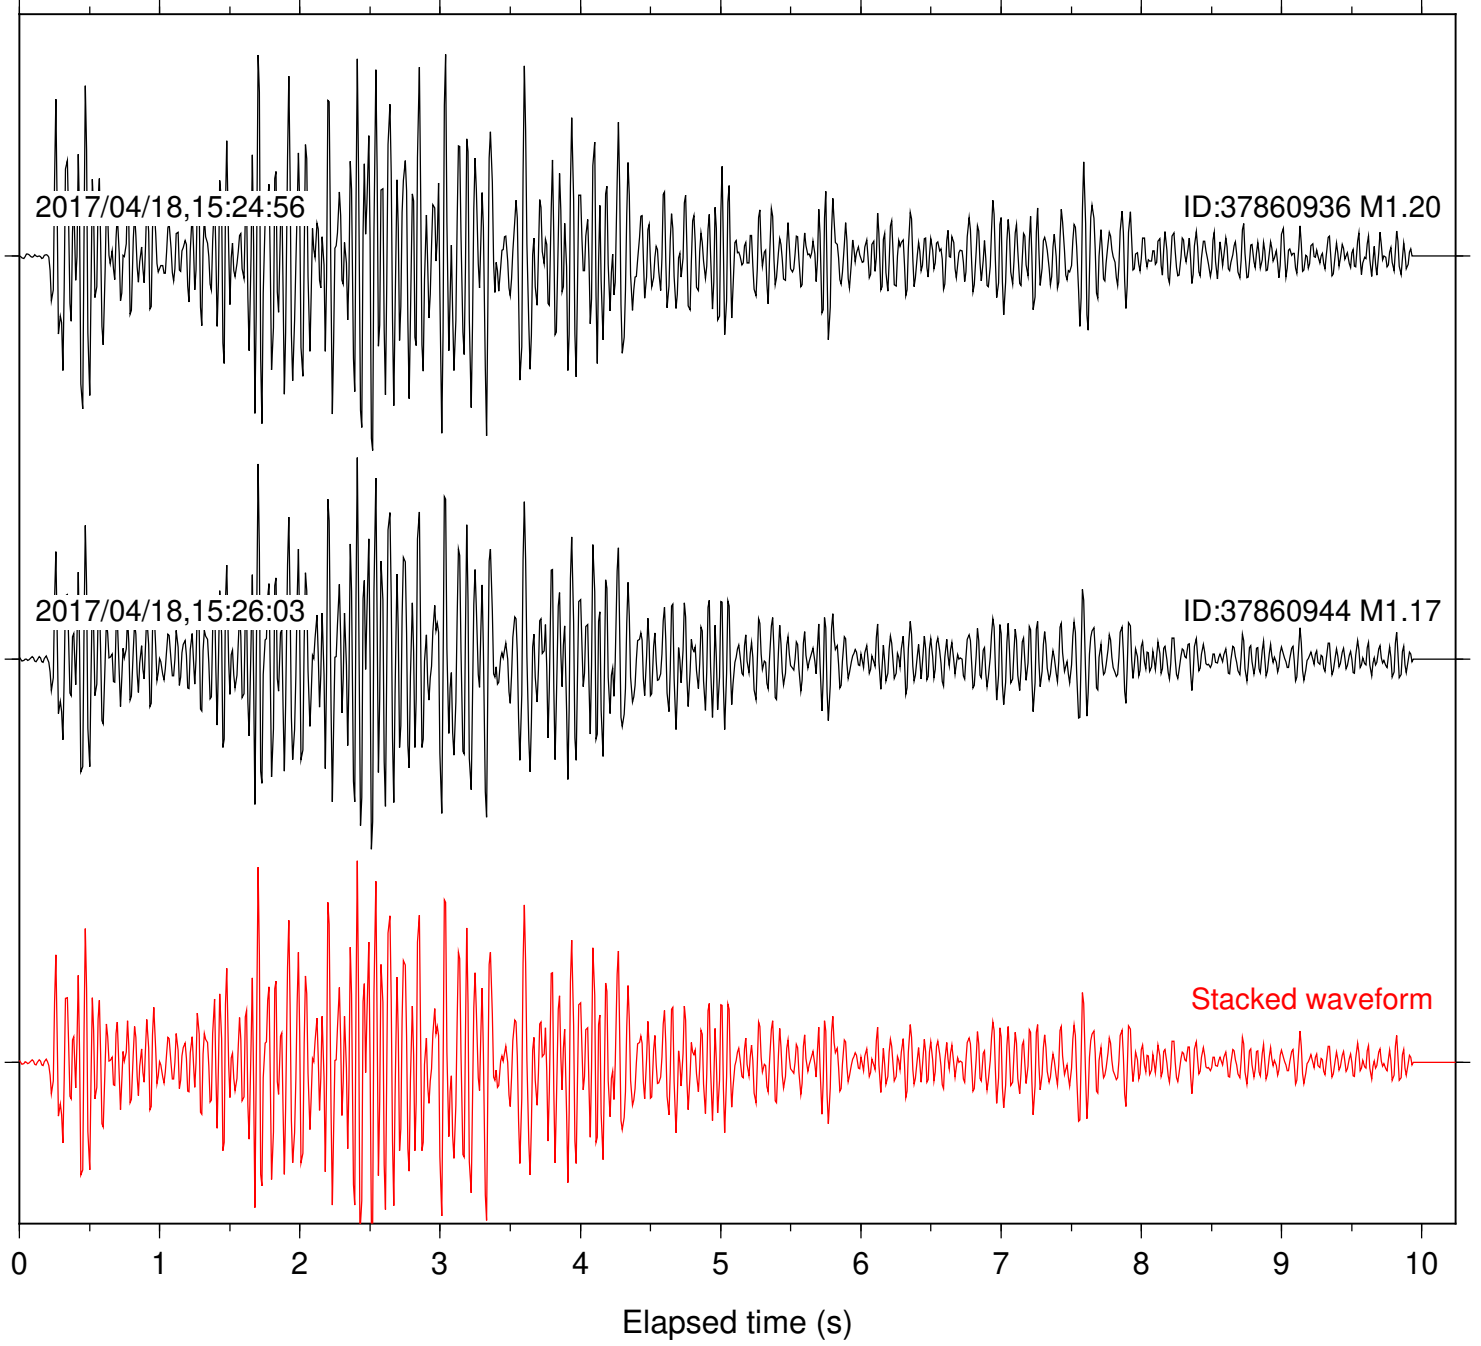

Focal depth: 5.81 km

Station: DNR Com: HHZ

Focal depth: 5.73 km

Station: FRD Com: HHZ

Focal depth: 5.81 km

Station: HMT2 Com: HHZ

Focal depth: 5.85 km

Station: KNW Com: HHZ

Focal depth: 5.73 km

Station: LKH Com: HHZ

Focal depth: 5.70 km

Station: LVA2 Com: HHZ

Focal depth: 5.73 km

Station: MTG Com: HHZ

Focal depth: 5.77 km

Station: PFO Com: HHZ

Focal depth: 5.81 km

Station: PLM Com: HHZ

Focal depth: 5.70 km

Station: RDM Com: HHZ

Focal depth: 5.75 km

Station: RRSP Com: HHZ

Focal depth: 5.73 km

Station: SMER Com: HHZ

Focal depth: 5.73 km

Station: SND Com: HHZ

Focal depth: 5.81 km