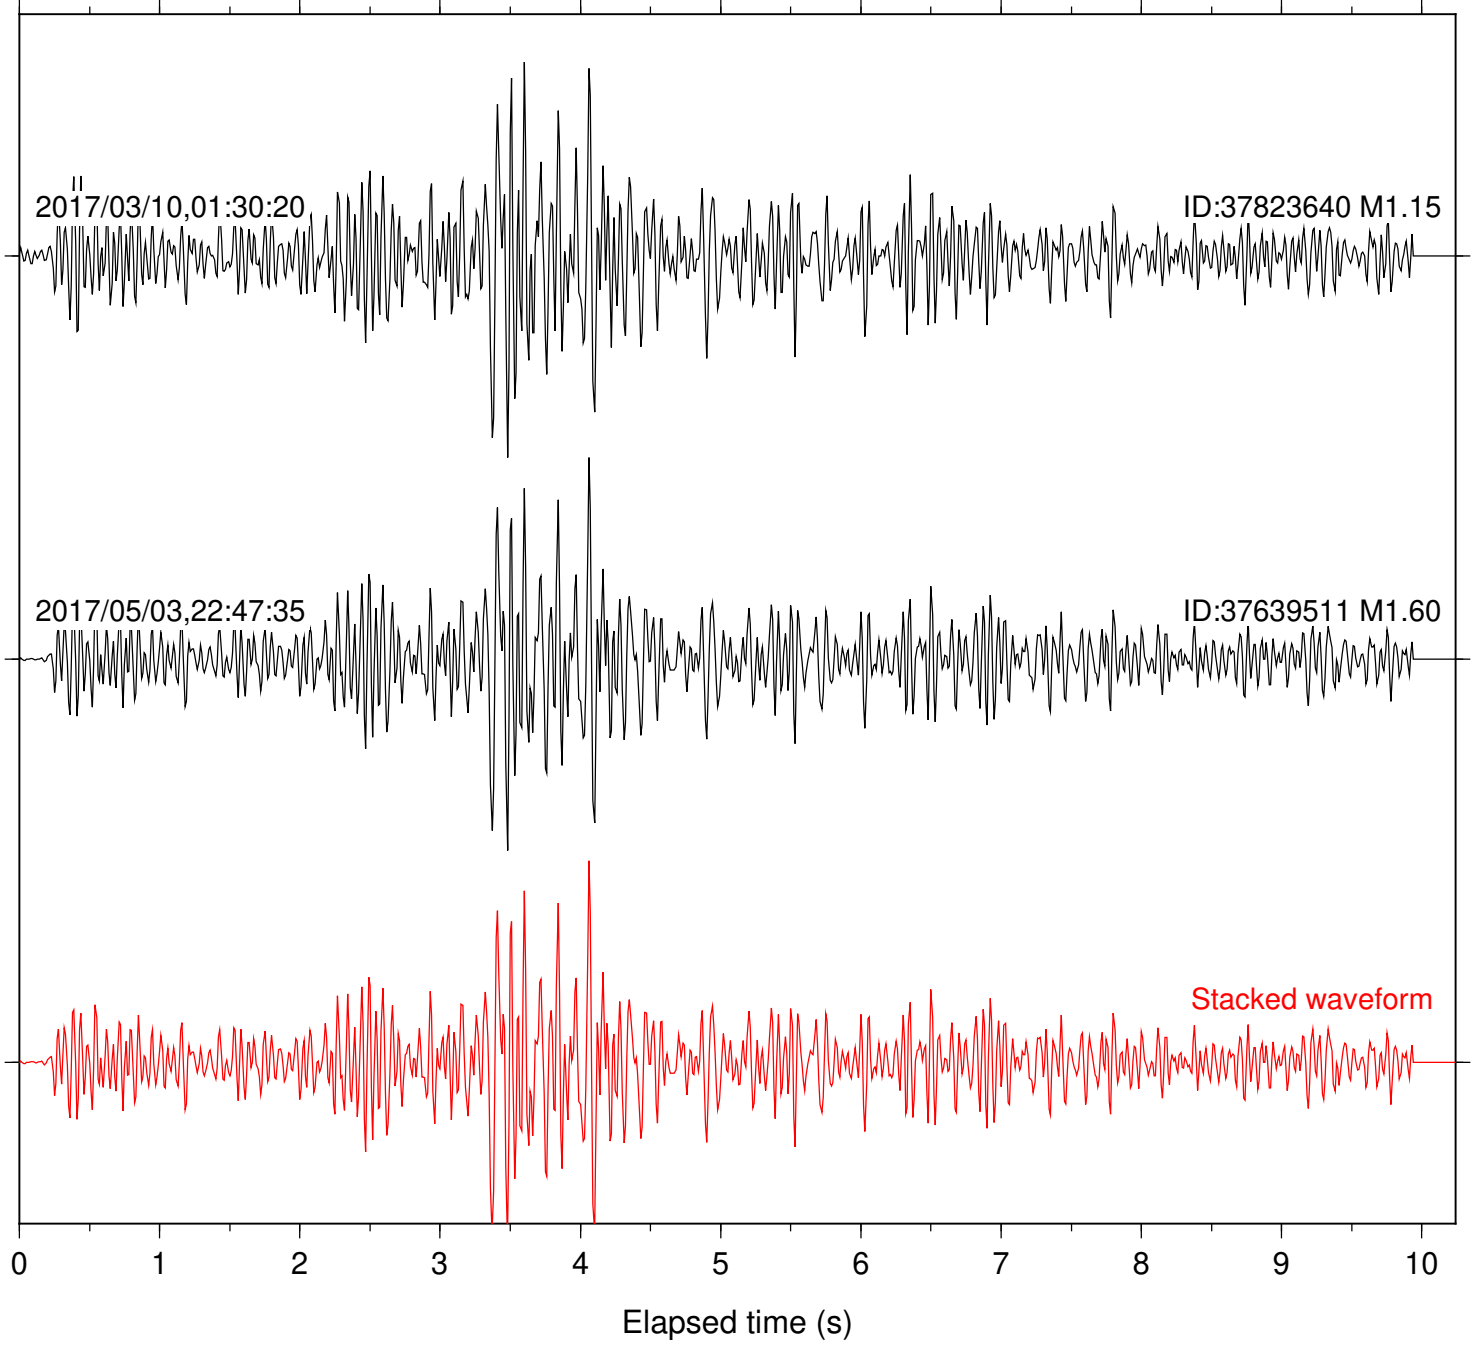

Station: B081 Com: EHZ

Focal depth: 5.81 km

Station: B082 Com: EHZ

Focal depth: 5.81 km

Station: B084 Com: EHZ

Focal depth: 5.81 km

Station: B086 Com: EHZ

Focal depth: 5.73 km

Station: B087 Com: EHZ

Focal depth: 5.81 km

Station: B088 Com: EHZ

Focal depth: 5.81 km

Station: B093 Com: EHZ

Focal depth: 5.81 km

Station: B946 Com: EHZ

Focal depth: 5.81 km

Focal depth: 5.81 km

Station: DNR Com: HHZ

Focal depth: 5.73 km

Station: FRD Com: HHZ

Focal depth: 5.81 km

Station: HMT2 Com: HHZ

Focal depth: 5.85 km

Station: KNW Com: HHZ

Focal depth: 5.73 km

Station: SND Com: HHZ

Focal depth: 5.81 km