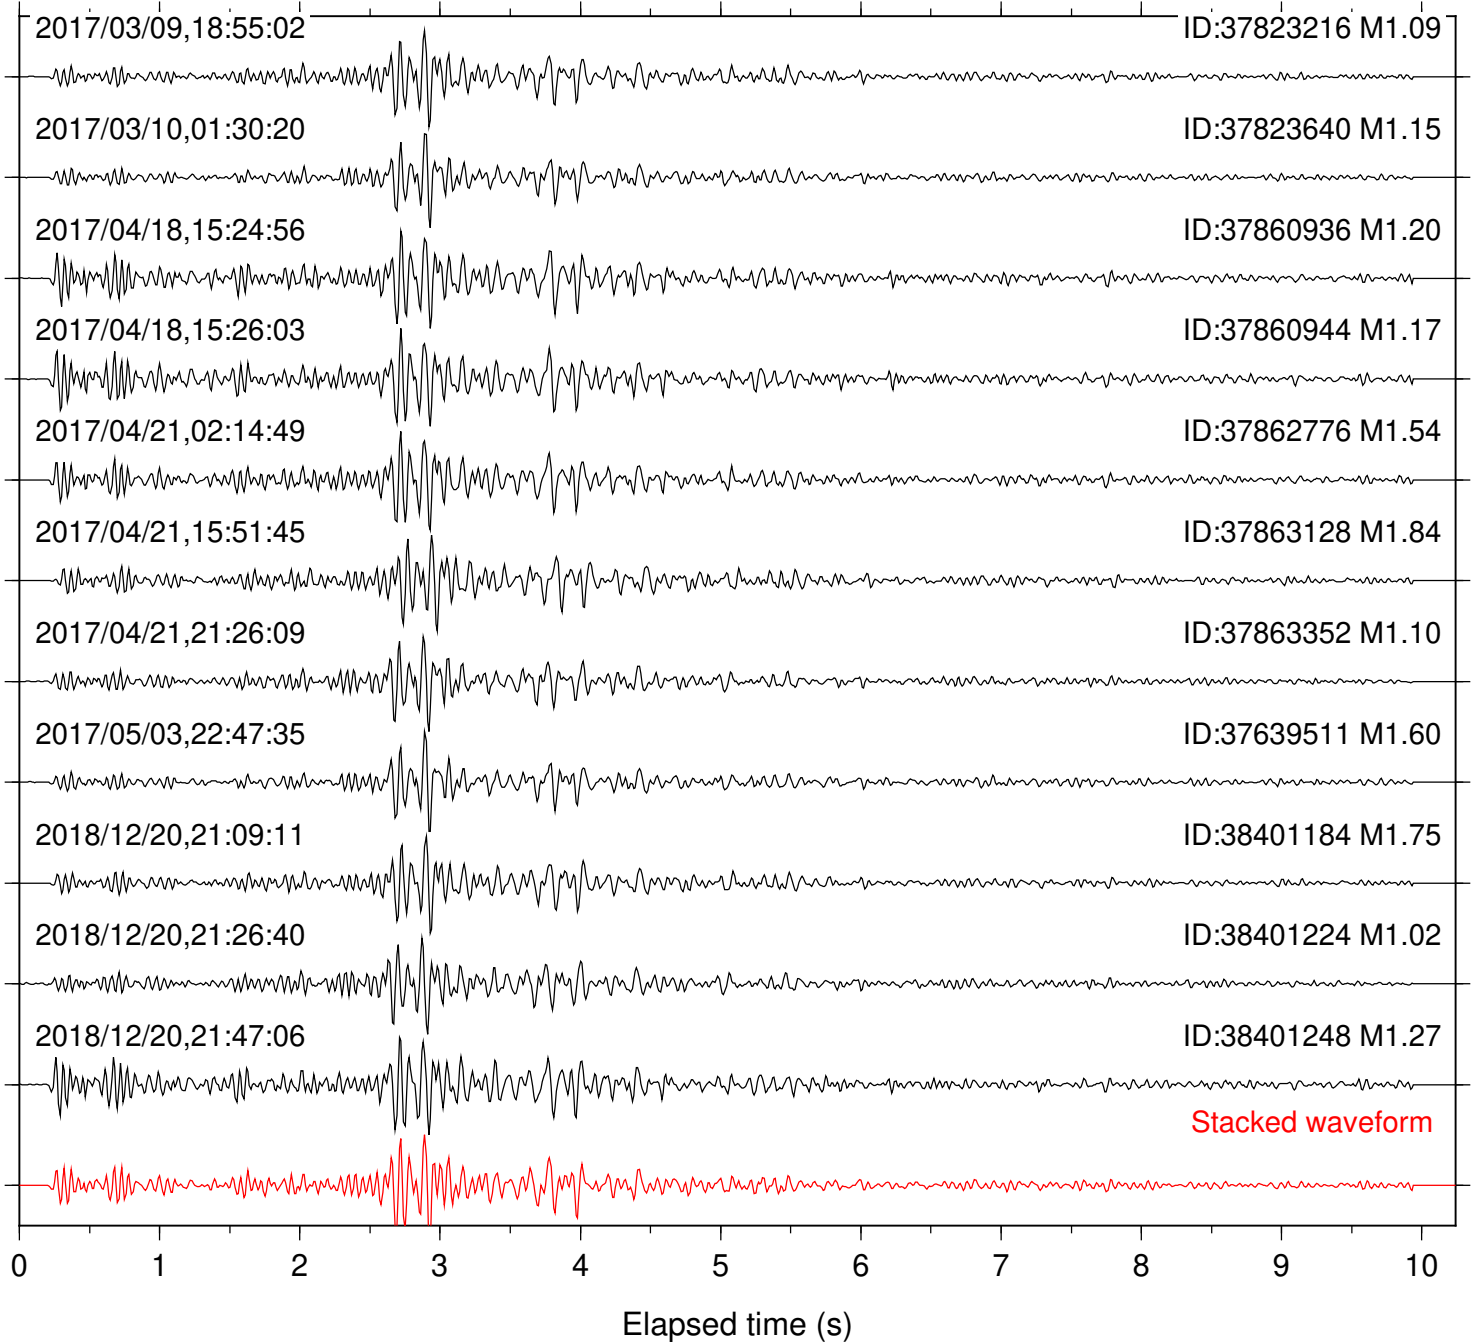

Station: B087 Com: EHZ

Focal depth: 5.81 km

Station: B088 Com: EHZ

Focal depth: 5.81 km

Station: B093 Com: EHZ

Focal depth: 5.81 km

Station: B946 Com: EHZ

Focal depth: 5.81 km

Focal depth: 5.81 km

Station: DNR Com: HHZ

Focal depth: 5.73 km

Station: FRD Com: HHZ

Focal depth: 5.81 km

Station: HMT2 Com: HHZ

Focal depth: 5.85 km

Station: KNW Com: HHZ

Focal depth: 5.81 km

Station: PLM Com: HHZ

Focal depth: 5.70 km

Station: RDM Com: HHZ

Focal depth: 5.75 km

Station: RRSP Com: HHZ

Focal depth: 5.73 km

Station: SMER Com: HHZ

Focal depth: 5.73 km

Station: SND Com: HHZ

Focal depth: 5.81 km