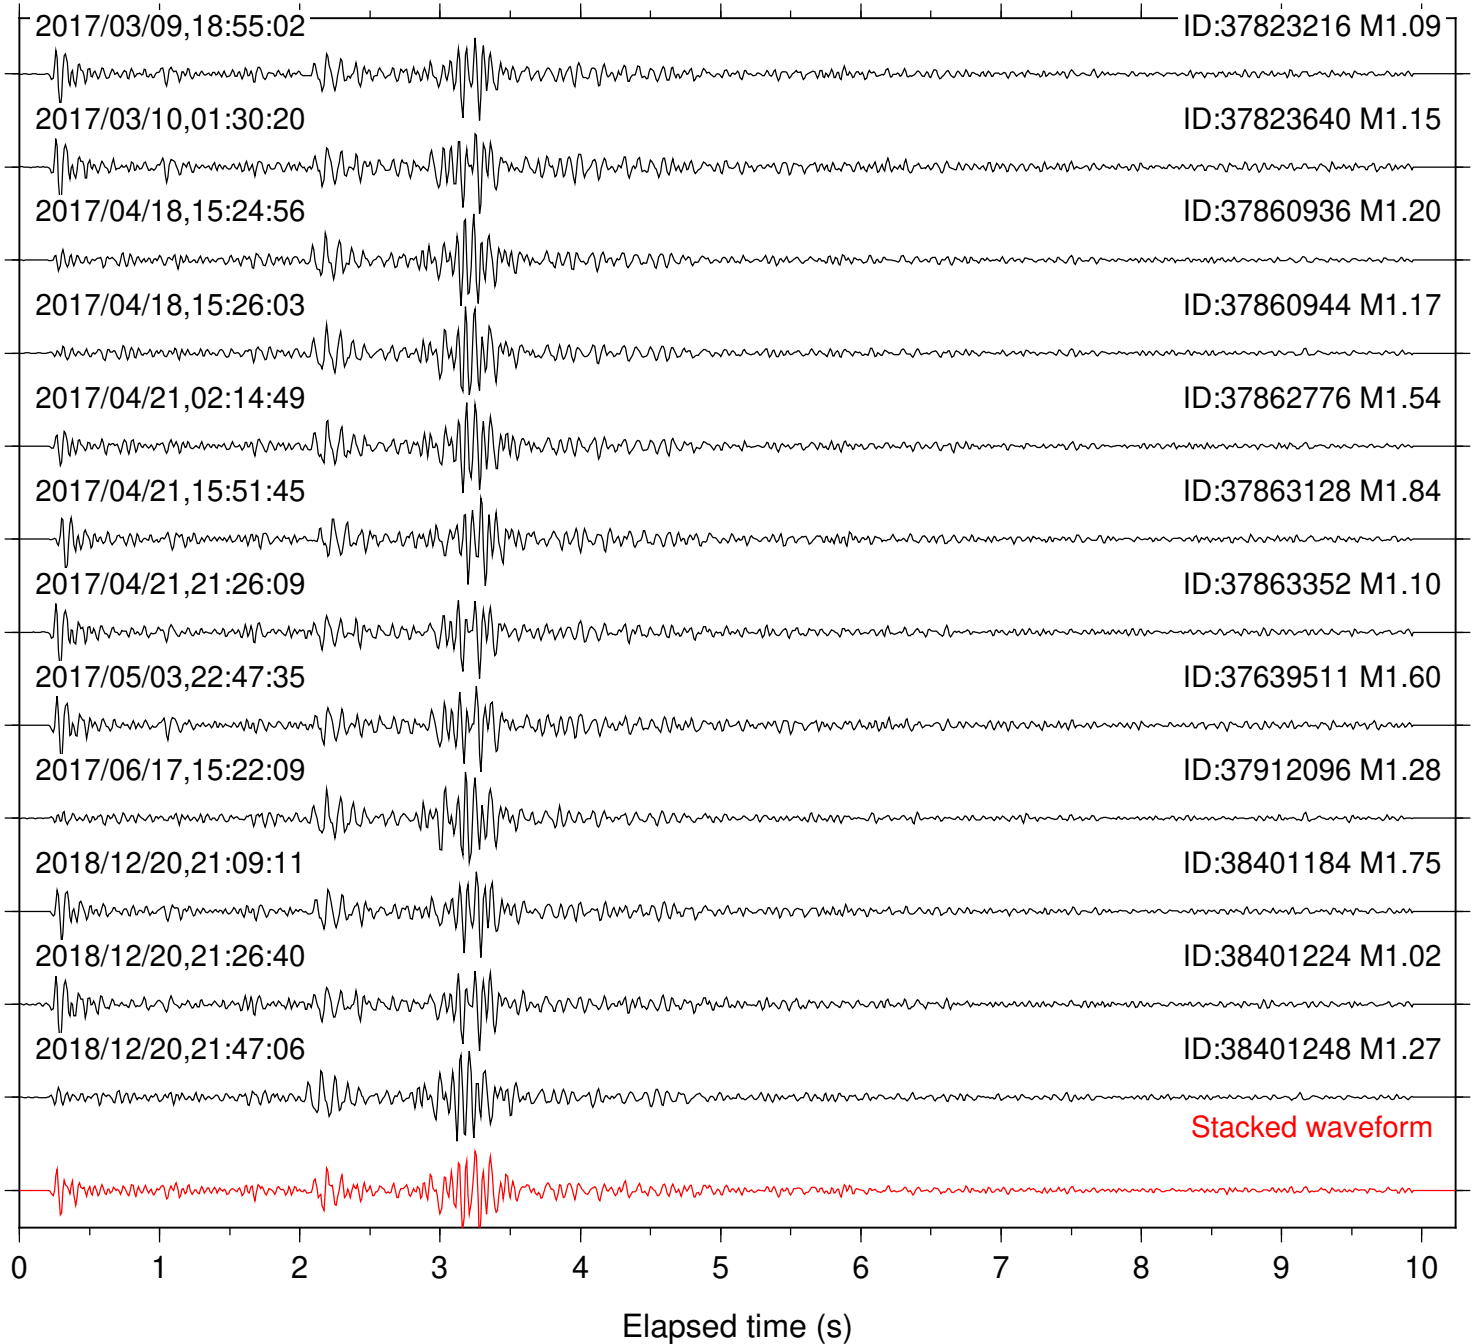

Station: B081 Com: EHZ

Focal depth: 5.81 km

Station: B082 Com: EHZ

Focal depth: 5.81 km

Station: B084 Com: EHZ

Focal depth: 5.81 km

Station: B086 Com: EHZ

Focal depth: 5.73 km

Station: B087 Com: EHZ

Focal depth: 5.81 km

Station: B088 Com: EHZ

Focal depth: 5.81 km

Station: B093 Com: EHZ

Focal depth: 5.81 km

Station: B946 Com: EHZ

Focal depth: 5.81 km

Focal depth: 5.81 km

Station: PLM Com: HHZ

Focal depth: 5.70 km

Station: RDM Com: HHZ

Focal depth: 5.75 km

Station: RRSP Com: HHZ

Focal depth: 5.73 km

Station: SMER Com: HHZ

Focal depth: 5.73 km

Station: SND Com: HHZ

Focal depth: 5.81 km