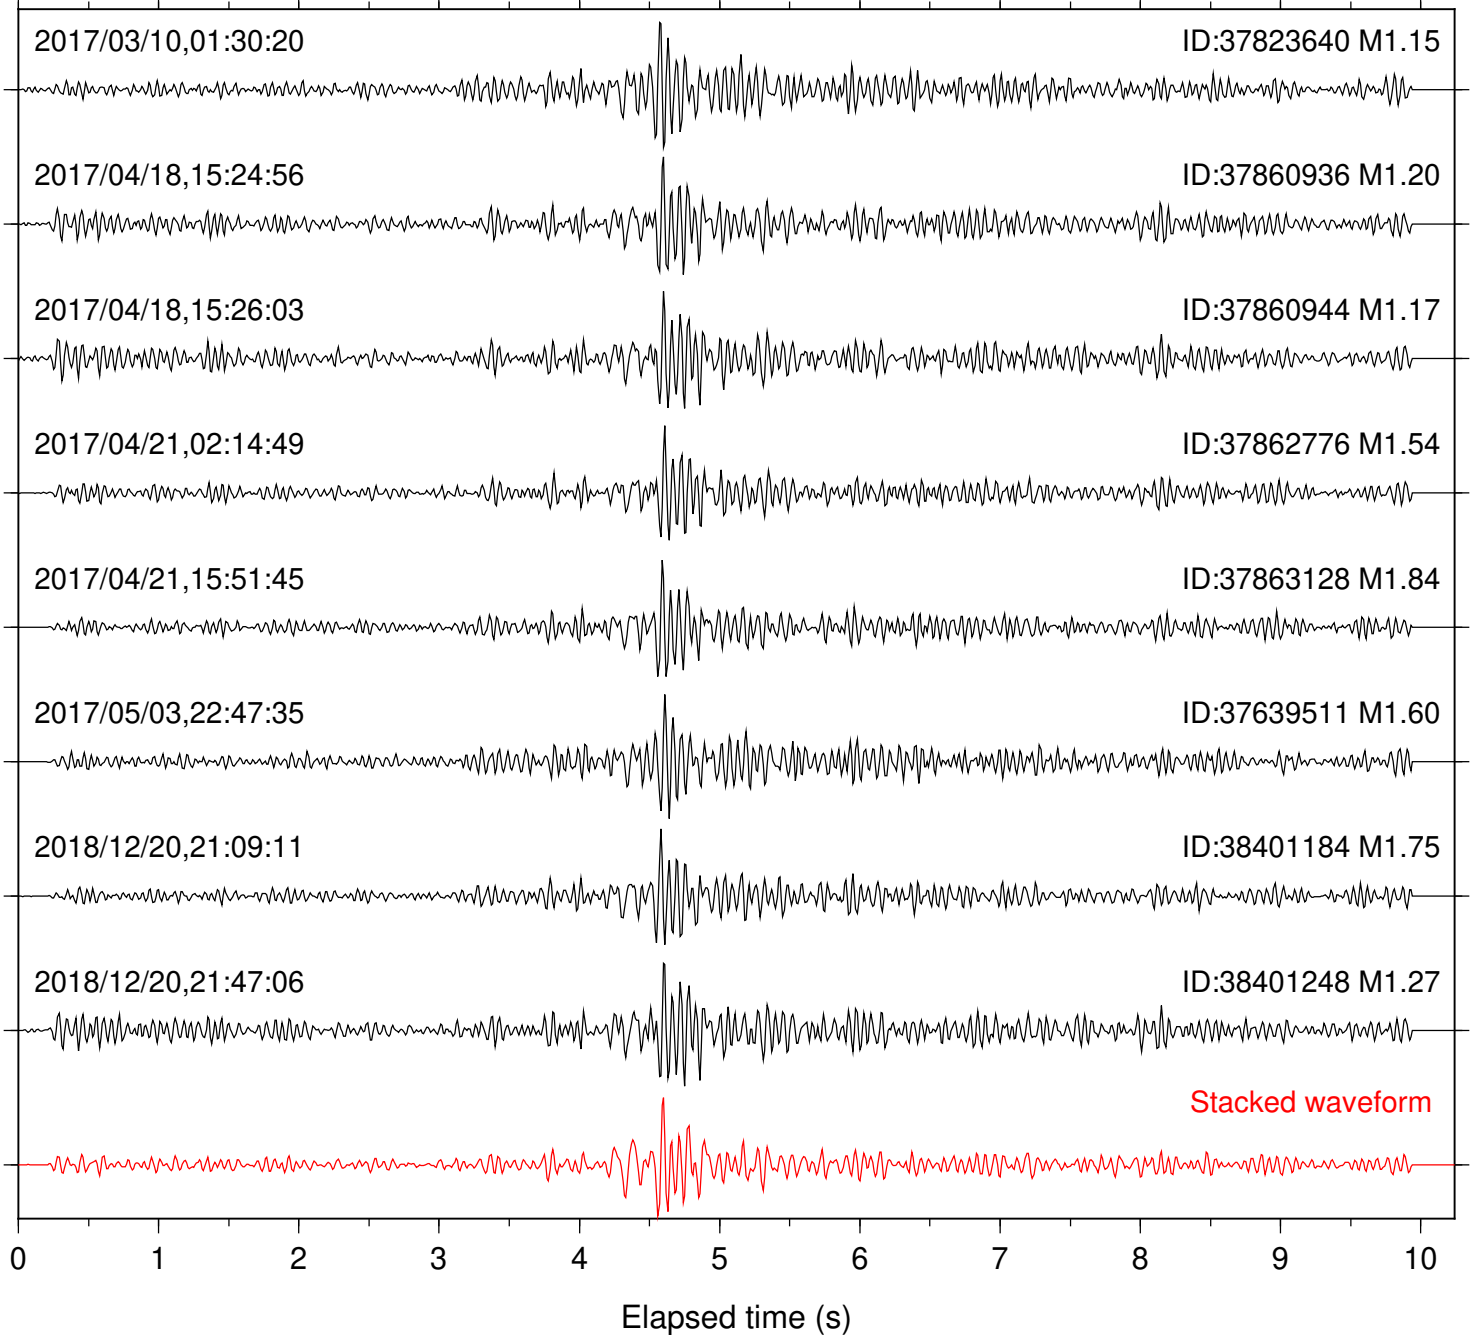

Focal depth: 5.81 km

Station: DNR Com: HHZ

Focal depth: 5.73 km

Station: FRD Com: HHZ

Focal depth: 5.81 km

Station: HMT2 Com: HHZ

Focal depth: 5.85 km

Station: KNW Com: HHZ

Focal depth: 5.73 km

Station: LKH Com: HHZ

Focal depth: 5.70 km

Station: LVA2 Com: HHZ

Focal depth: 5.73 km

Station: MTG Com: HHZ

Focal depth: 5.77 km

Station: PFO Com: HHZ

Focal depth: 5.81 km

Station: PLM Com: HHZ

Focal depth: 5.70 km

Station: RDM Com: HHZ

Focal depth: 5.75 km

Station: RRSP Com: HHZ

Focal depth: 5.73 km

Station: SMER Com: HHZ

Focal depth: 5.73 km

Station: SND Com: HHZ

Focal depth: 5.81 km