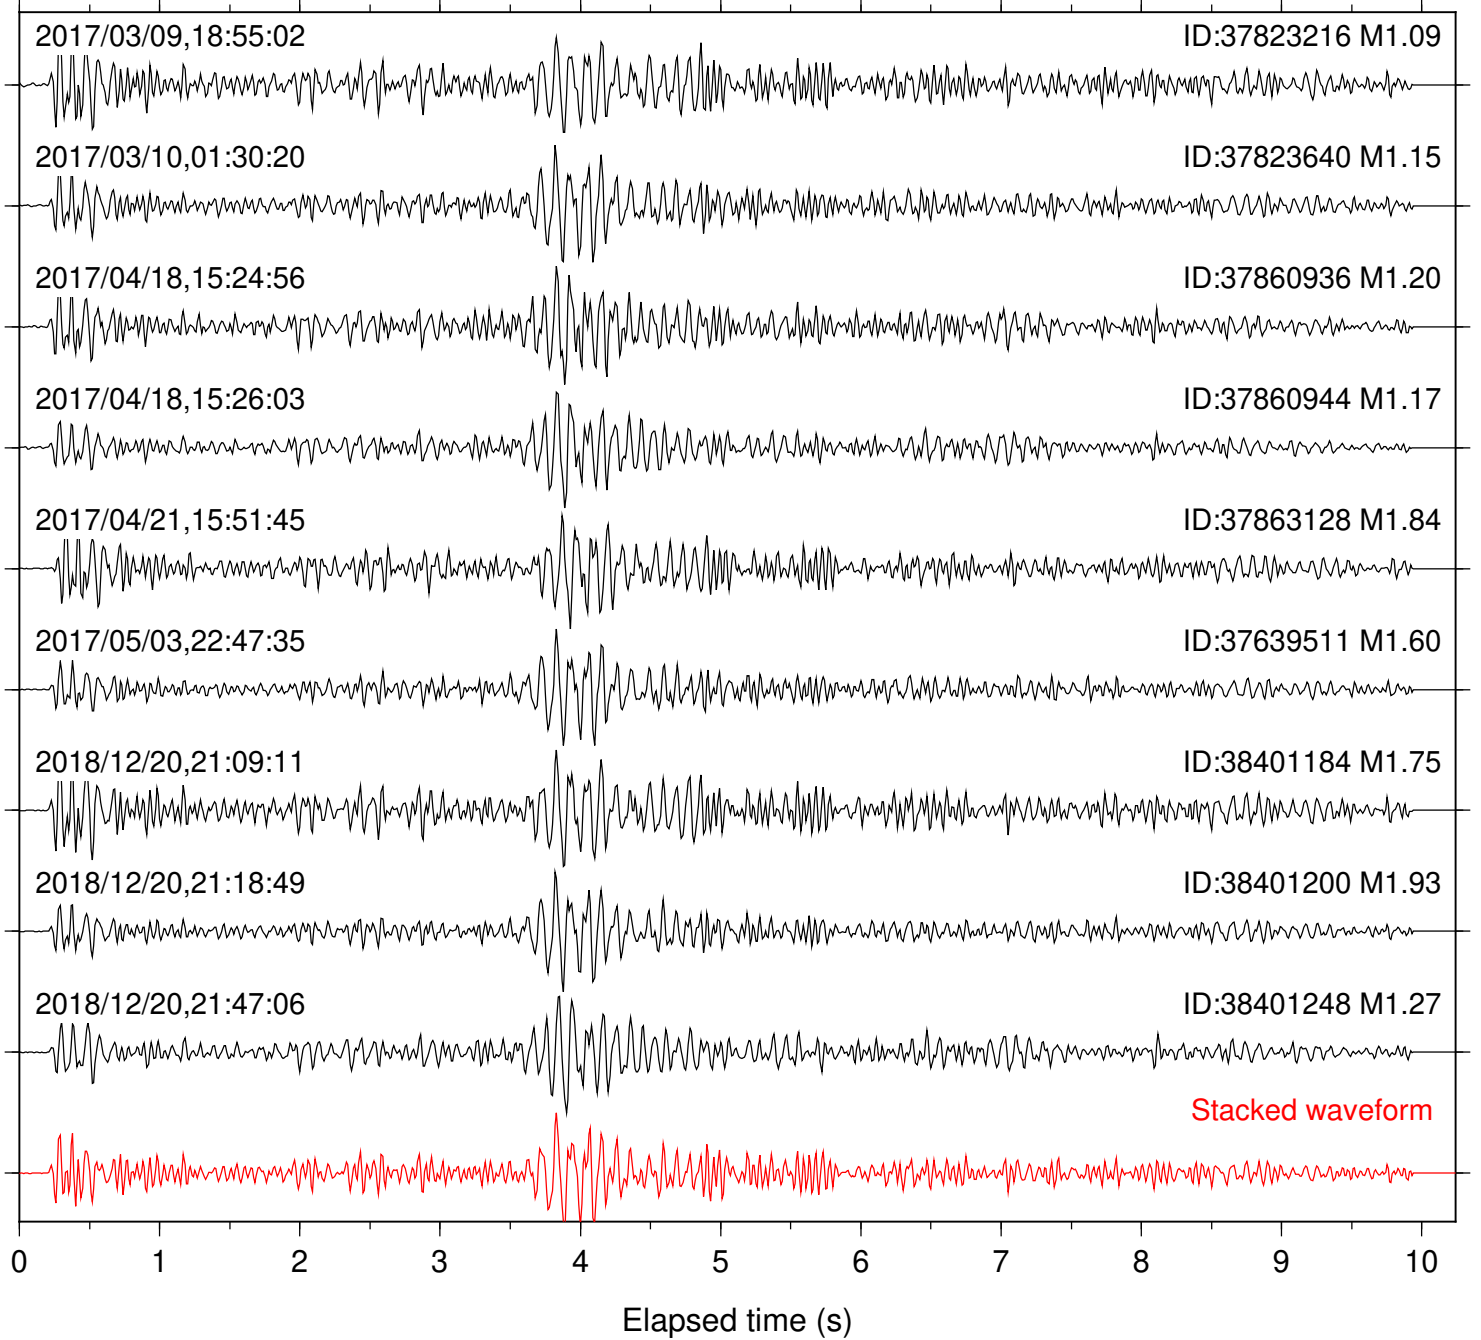

Station: BAC Com: EHZ

Focal depth: 5.81 km