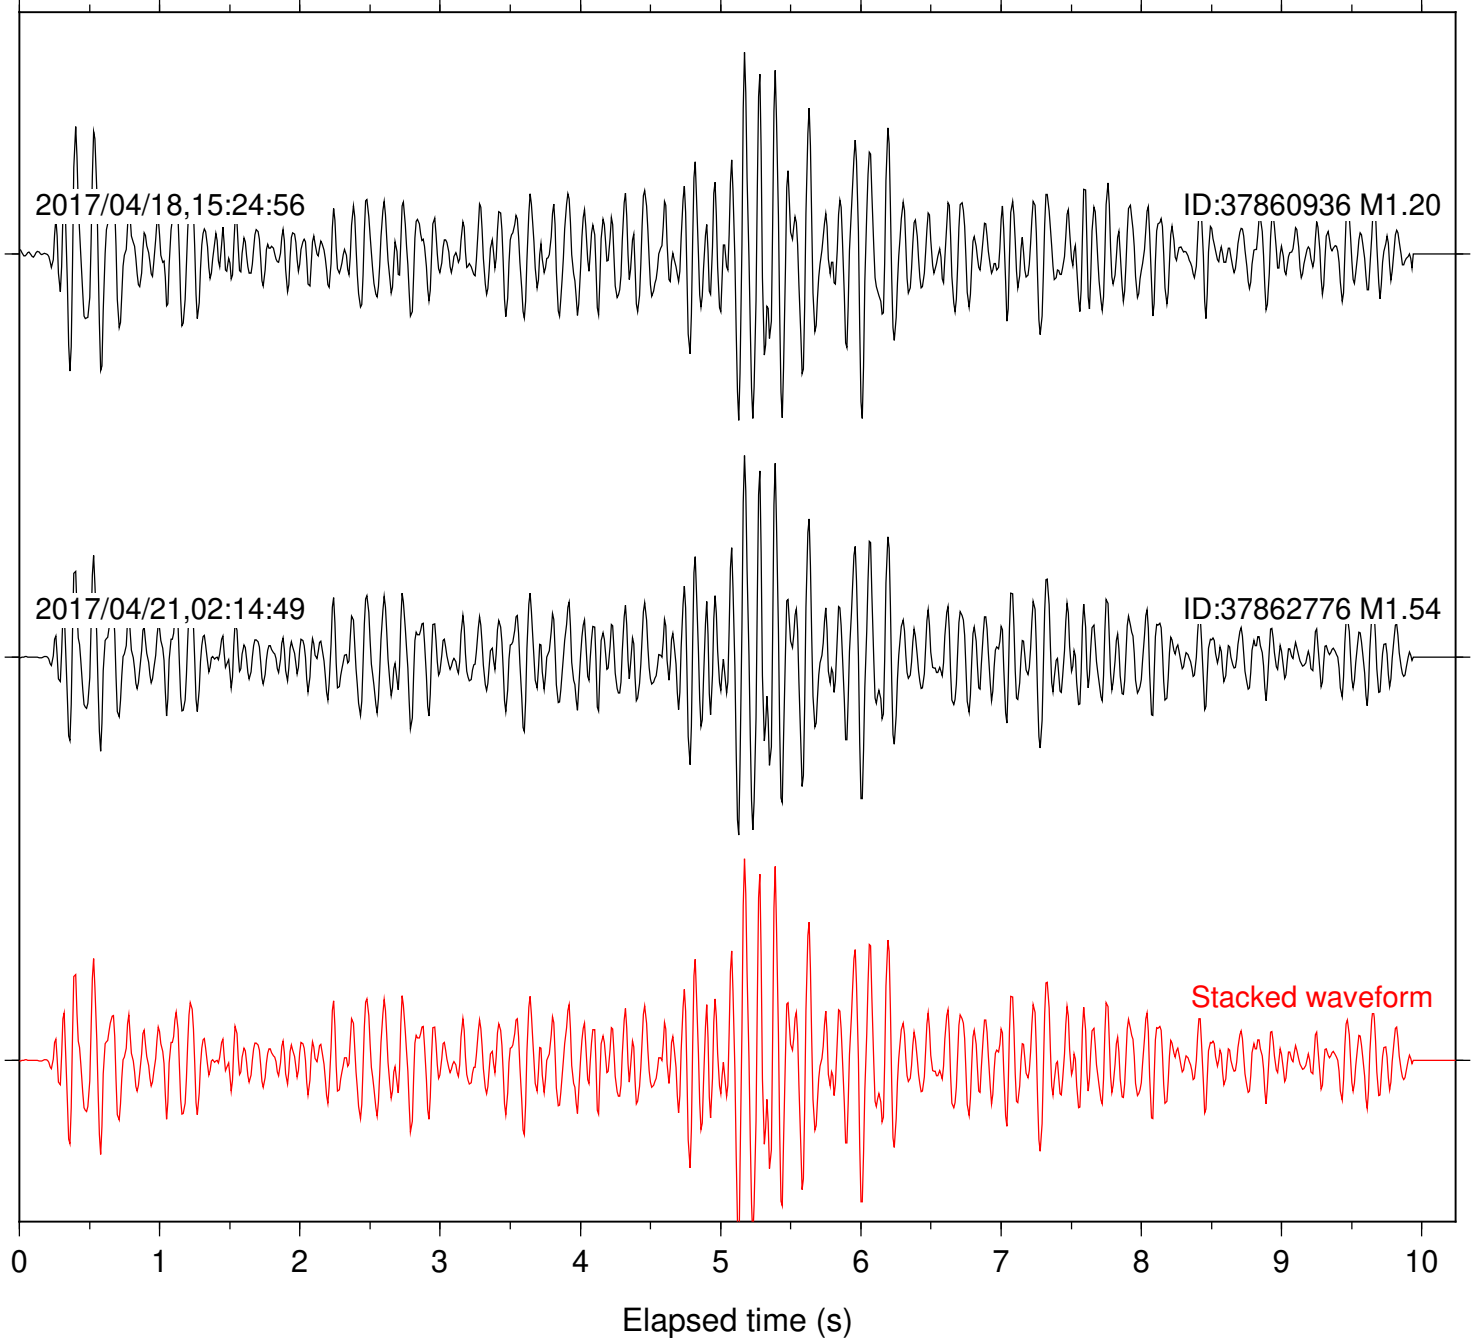

Focal depth: 5.81 km

Station: DNR Com: HHZ

Focal depth: 5.73 km

Station: FRD Com: HHZ

Focal depth: 5.81 km

Station: HMT2 Com: HHZ

Focal depth: 5.85 km

Station: KNW Com: HHZ

Focal depth: 5.73 km

Station: LKH Com: HHZ

Focal depth: 5.70 km

Station: LVA2 Com: HHZ

Focal depth: 5.73 km

Station: MTG Com: HHZ

Focal depth: 5.77 km

Station: PFO Com: HHZ

Focal depth: 5.81 km

Station: PLM Com: HHZ

Focal depth: 5.70 km

Station: RDM Com: HHZ

Focal depth: 5.75 km

Station: RRSP Com: HHZ

Focal depth: 5.73 km

Station: SMER Com: HHZ

Focal depth: 5.73 km

Station: SND Com: HHZ

Focal depth: 5.81 km