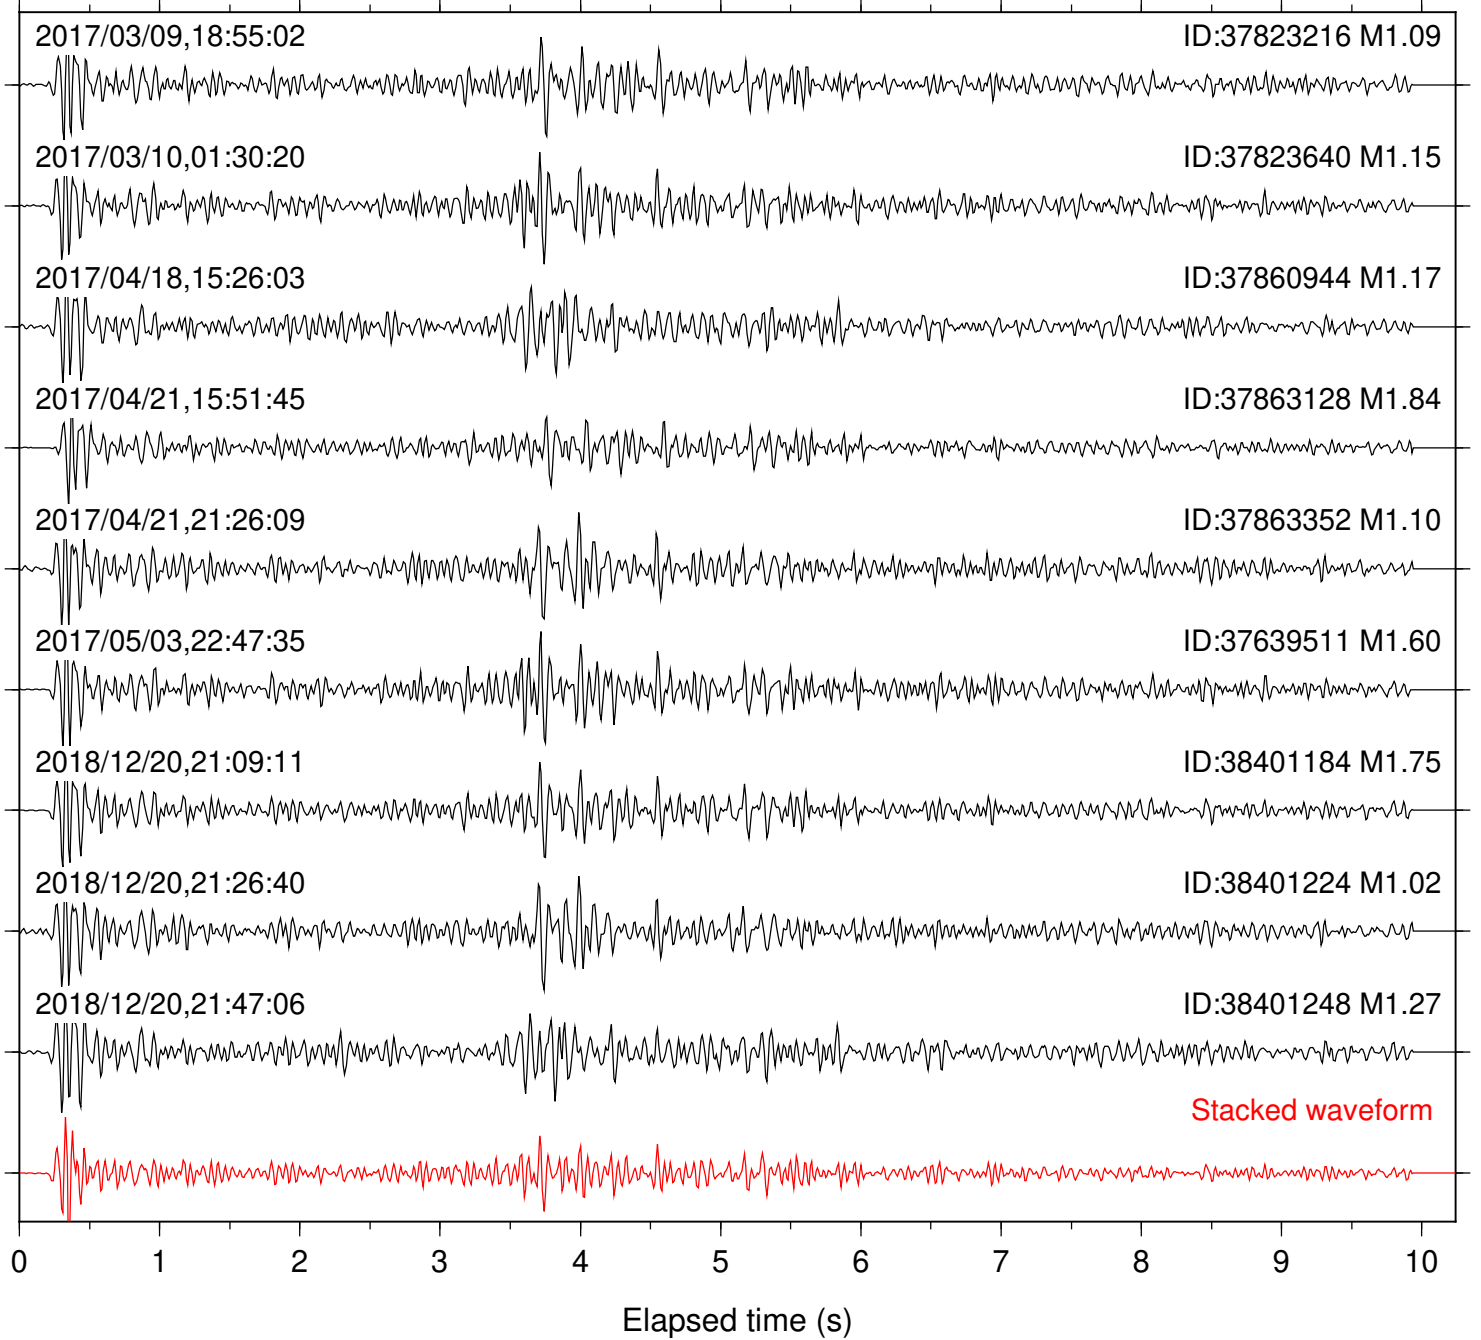

Station: B081 Com: EHZ

Focal depth: 5.81 km

Station: B082 Com: EHZ

Focal depth: 5.81 km

Station: B084 Com: EHZ

Focal depth: 5.81 km

Station: B086 Com: EHZ

Focal depth: 5.73 km

Focal depth: 5.81 km

Station: DNR Com: HHZ

Focal depth: 5.73 km

Station: FRD Com: HHZ

Focal depth: 5.81 km

Station: HMT2 Com: HHZ

Focal depth: 5.85 km

Station: KNW Com: HHZ

Focal depth: 5.81 km

Station: PLM Com: HHZ

Focal depth: 5.70 km

Station: RDM Com: HHZ

Focal depth: 5.75 km

Station: RRSP Com: HHZ

Focal depth: 5.73 km

Station: SMER Com: HHZ

Focal depth: 5.73 km

Station: SND Com: HHZ

Focal depth: 5.81 km