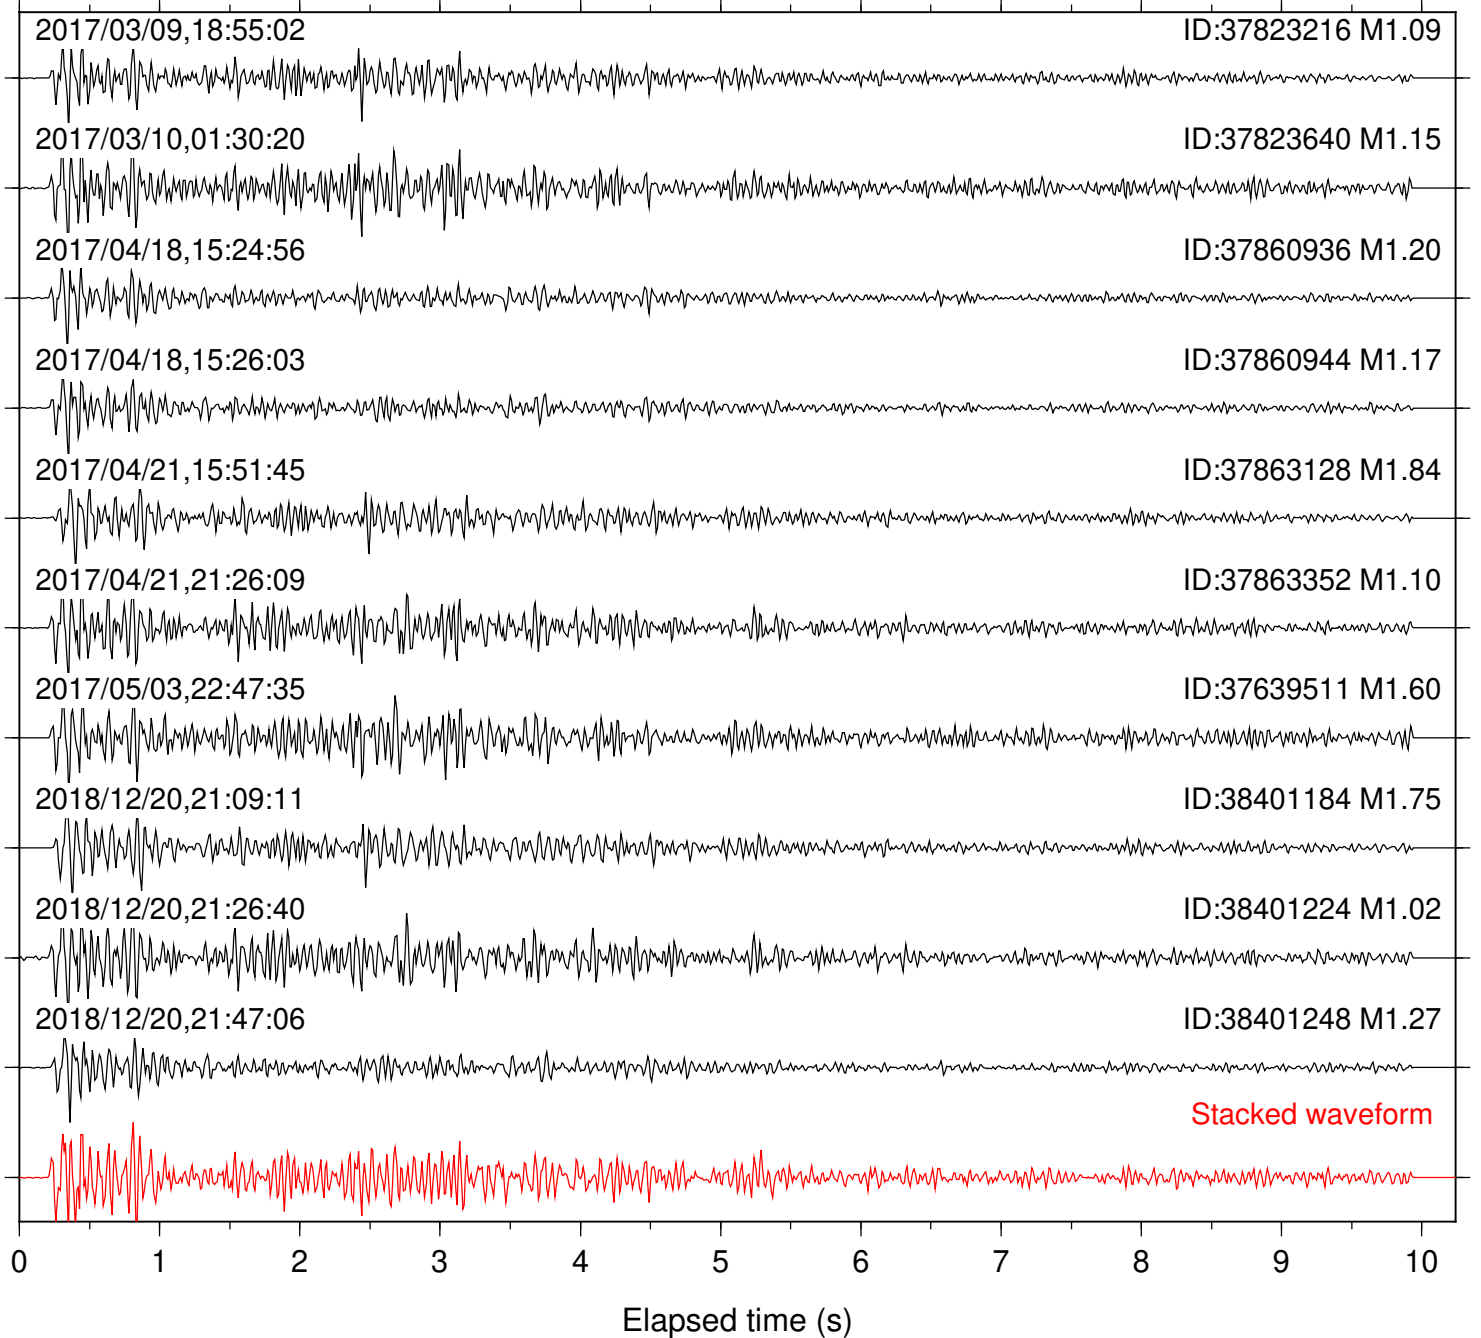

Focal depth: 5.81 km

Station: DNR Com: HHZ

Focal depth: 5.73 km

Station: FRD Com: HHZ

Focal depth: 5.81 km

Station: HMT2 Com: HHZ

Focal depth: 5.85 km

Station: KNW Com: HHZ

Focal depth: 5.73 km

Station: LKH Com: HHZ

Focal depth: 5.70 km

Station: LVA2 Com: HHZ

Focal depth: 5.73 km

Station: MTG Com: HHZ

Focal depth: 5.77 km

Station: PFO Com: HHZ

Focal depth: 5.81 km

Station: PLM Com: HHZ

Focal depth: 5.70 km

Station: RDM Com: HHZ

Focal depth: 5.75 km

Station: RRSP Com: HHZ

Focal depth: 5.73 km

Station: SMER Com: HHZ

Focal depth: 5.73 km

Station: SND Com: HHZ

Focal depth: 5.81 km