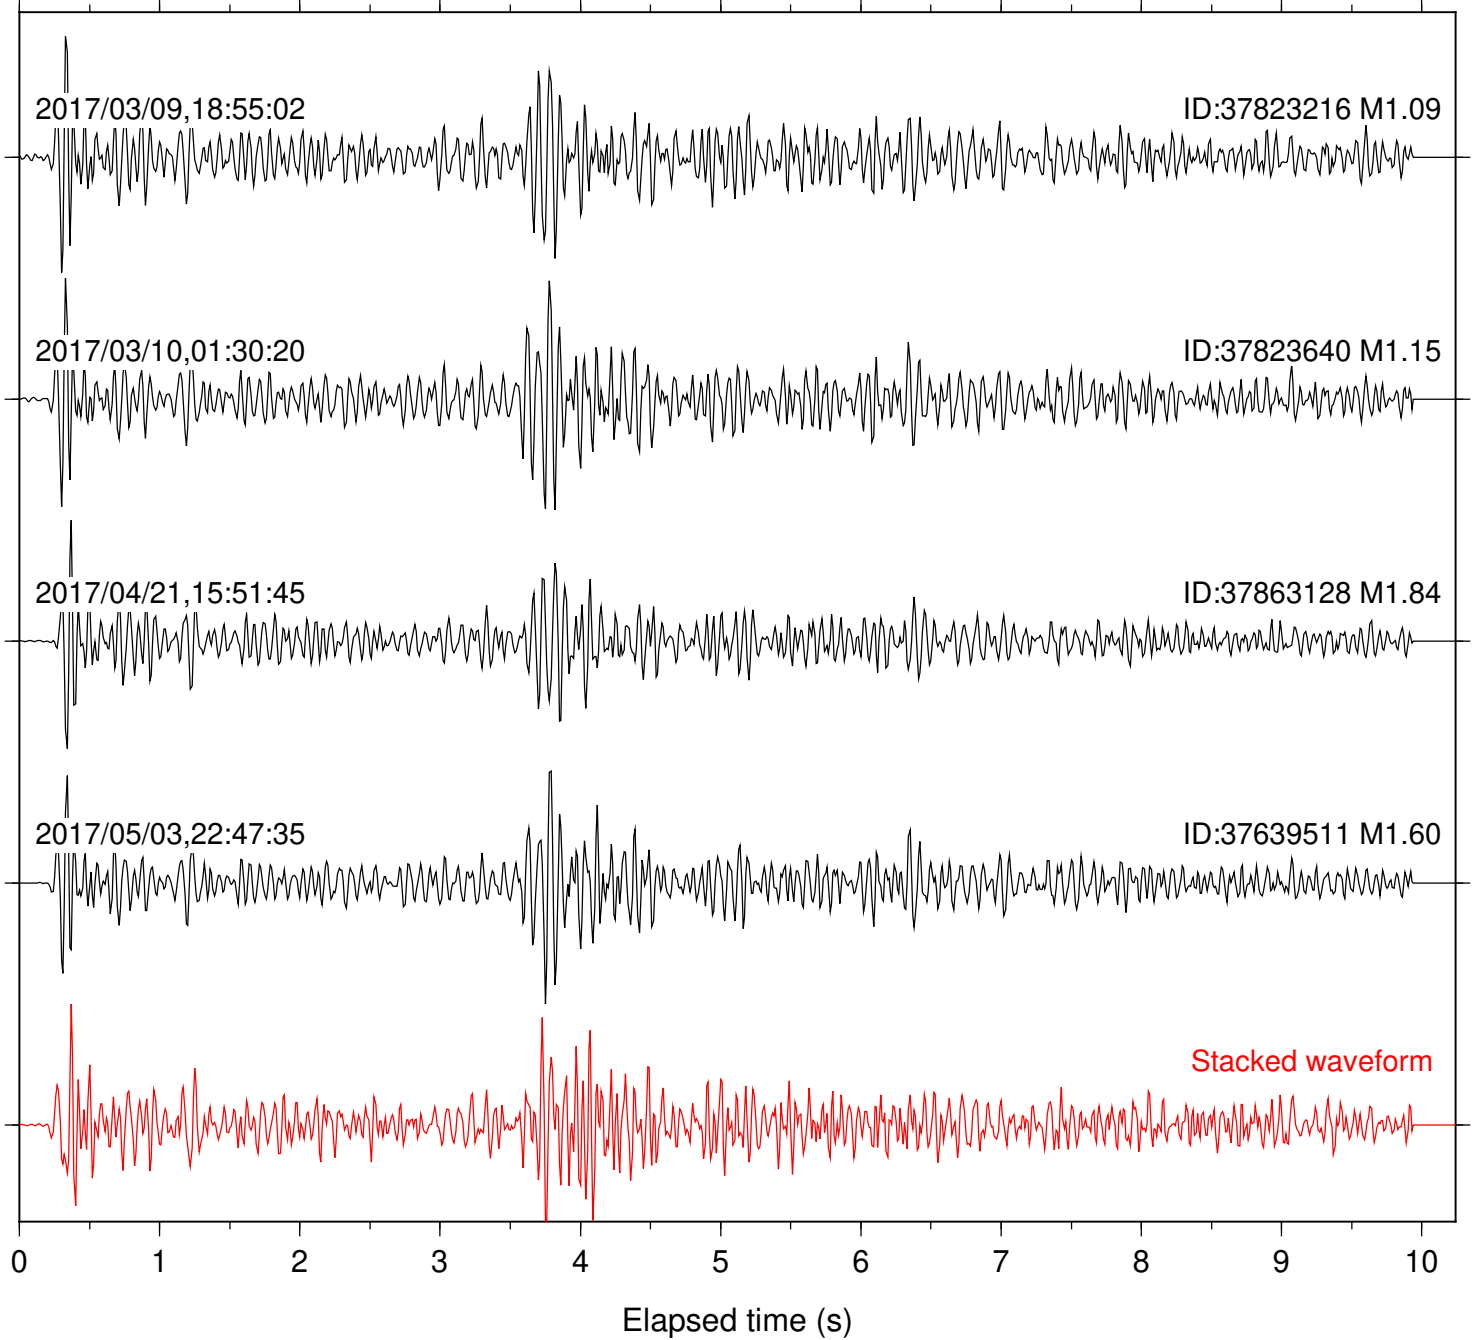

Focal depth: 5.81 km

Station: DNR Com: HHZ

Focal depth: 5.73 km

Station: FRD Com: HHZ

Focal depth: 5.81 km

Station: HMT2 Com: HHZ

Focal depth: 5.85 km

Station: KNW Com: HHZ

Focal depth: 5.73 km

Station: LKH Com: HHZ

Focal depth: 5.70 km

Station: LVA2 Com: HHZ

Focal depth: 5.73 km

Station: MTG Com: HHZ

Focal depth: 5.77 km

Station: PFO Com: HHZ

Focal depth: 5.81 km

Station: PLM Com: HHZ

Focal depth: 5.70 km

Station: RDM Com: HHZ

Focal depth: 5.75 km

Station: RRSP Com: HHZ

Focal depth: 5.73 km

Station: SMER Com: HHZ

Focal depth: 5.73 km

Station: SND Com: HHZ

Focal depth: 5.81 km