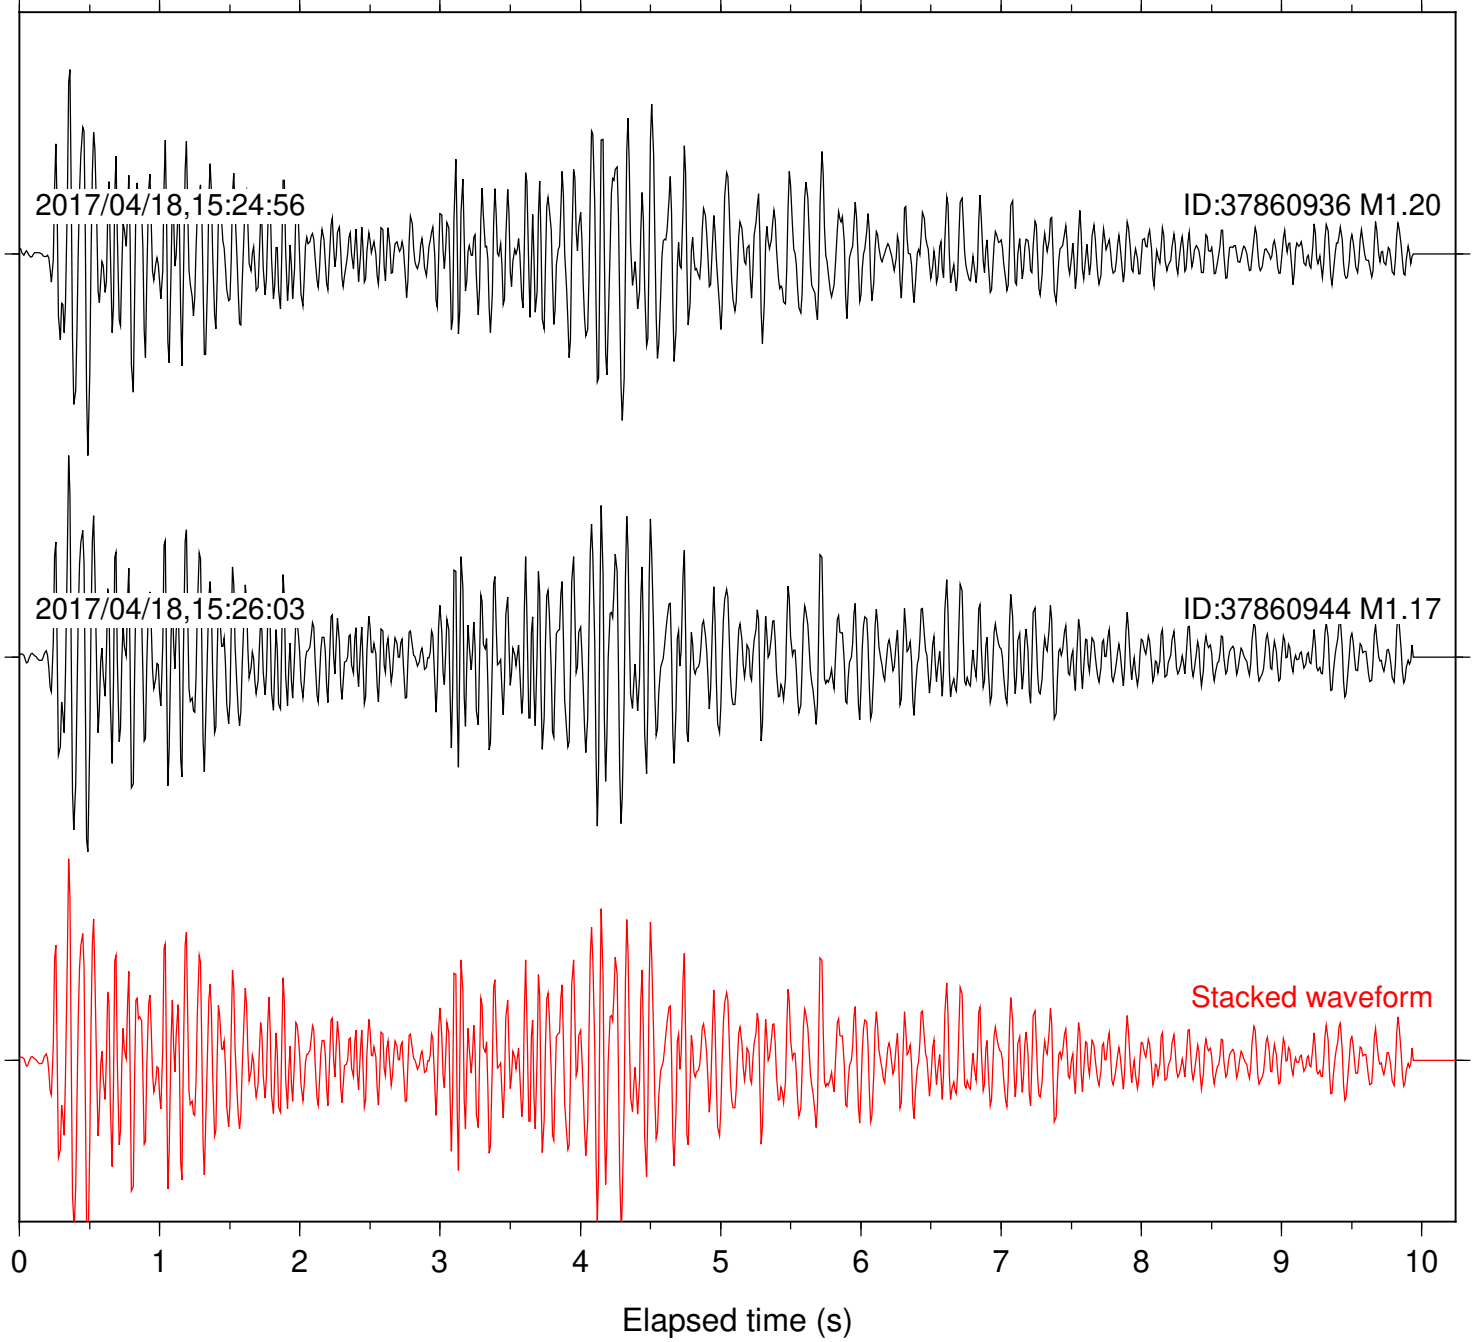

Focal depth: 5.81 km

Station: DNR Com: HHZ

Focal depth: 5.73 km

Station: FRD Com: HHZ

Focal depth: 5.81 km

Station: HMT2 Com: HHZ

Focal depth: 5.85 km

Station: KNW Com: HHZ

Focal depth: 5.73 km

Station: LKH Com: HHZ

Focal depth: 5.70 km

Station: LVA2 Com: HHZ

Focal depth: 5.73 km

Station: MTG Com: HHZ

Focal depth: 5.77 km

Station: PFO Com: HHZ

Focal depth: 5.81 km

Station: PLM Com: HHZ

Focal depth: 5.70 km

Station: RDM Com: HHZ

Focal depth: 5.75 km

Station: RRSP Com: HHZ

Focal depth: 5.73 km

Station: SMER Com: HHZ

Focal depth: 5.73 km

Station: SND Com: HHZ

Focal depth: 5.81 km