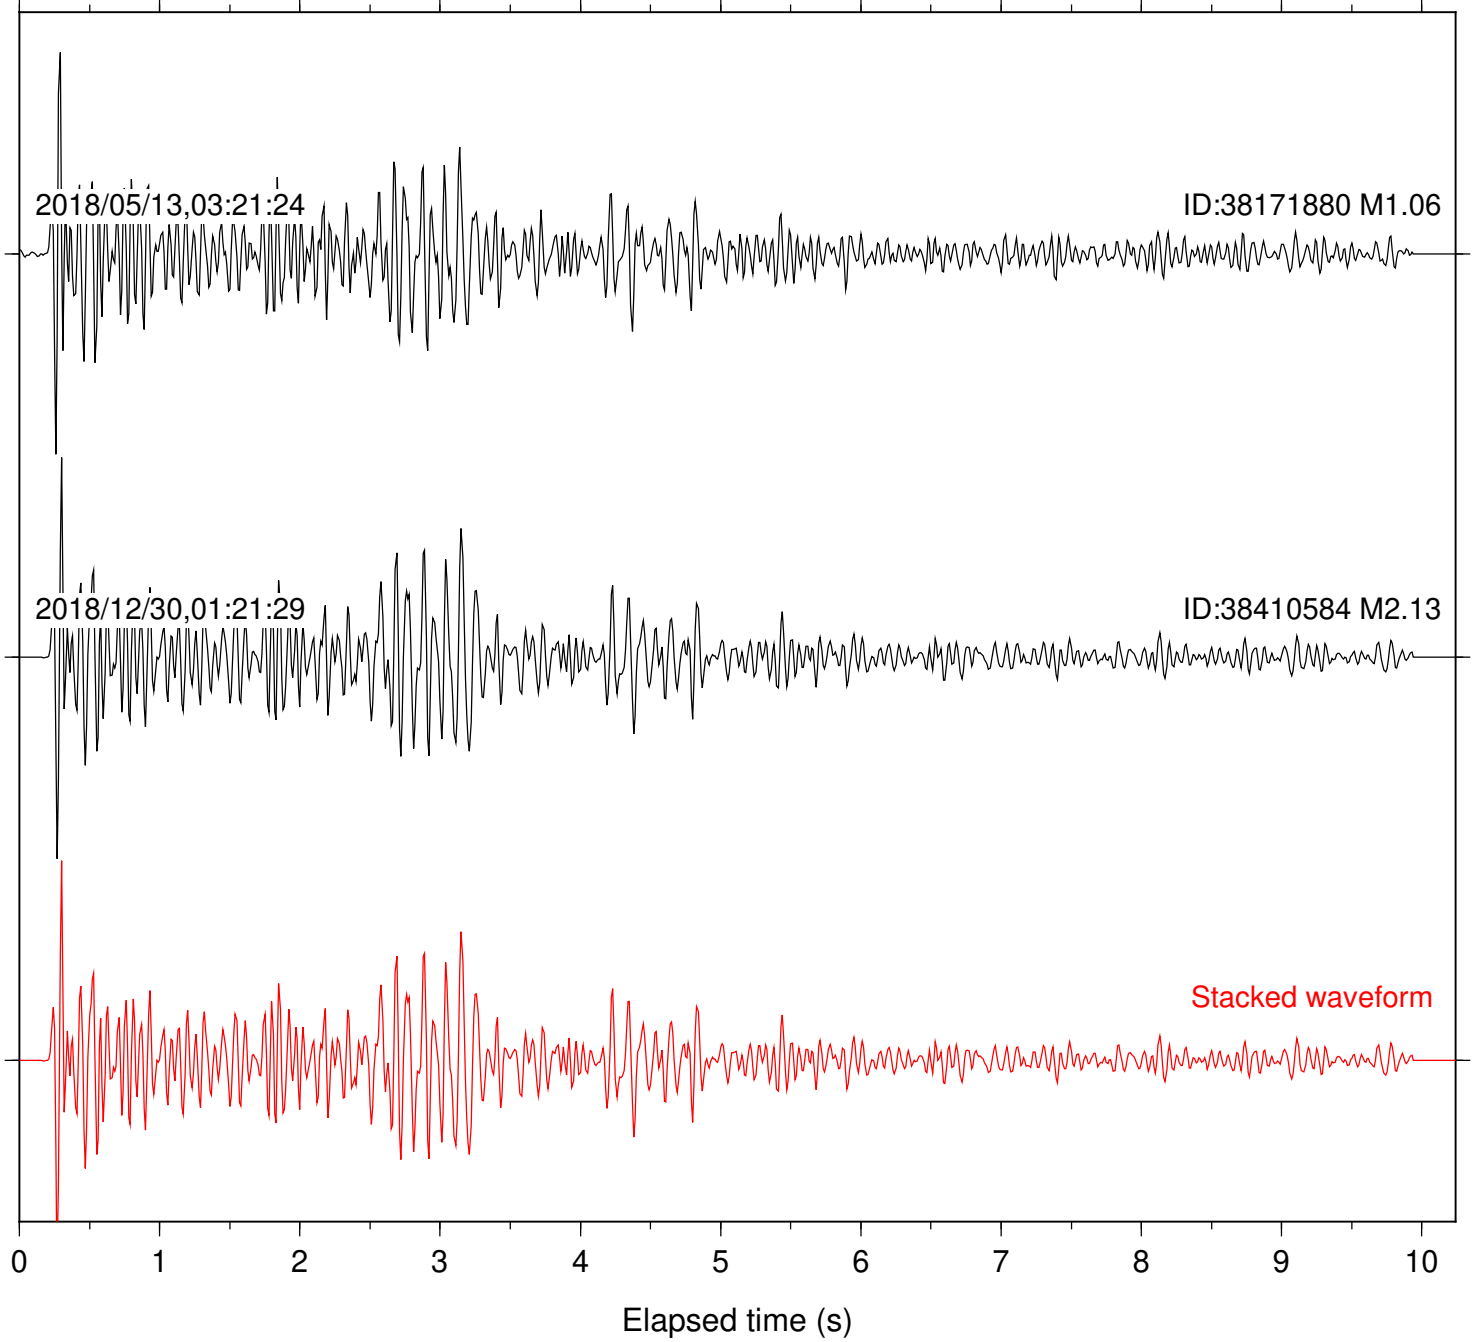

Station: B081 Com: EHZ

Focal depth: 7.21 km

Station: B082 Com: EHZ

Focal depth: 7.21 km

Station: B087 Com: EHZ

Focal depth: 7.21 km

Station: B088 Com: EHZ

Focal depth: 7.21 km

Station: B093 Com: EHZ

Focal depth: 7.21 km

2018/05/13,03:21:24

ID:38171880 M1.06

2018/12/30,01:21:29

ID:38410584 M2.13

Stacked waveform

0 1 2 3 4 5 6 7 8 9 10
Elapsed time (s)

Station: B946 Com: EHZ

Focal depth: 7.21 km

Station: BAC Com: EHZ

Focal depth: 7.21 km

Station: CSH Com: HHZ

Focal depth: 7.21 km

Station: DGR Com: HHZ

Focal depth: 7.21 km

Station: RRSP Com: HHZ

Focal depth: 7.21 km

Station: SND Com: HHZ

Focal depth: 7.21 km