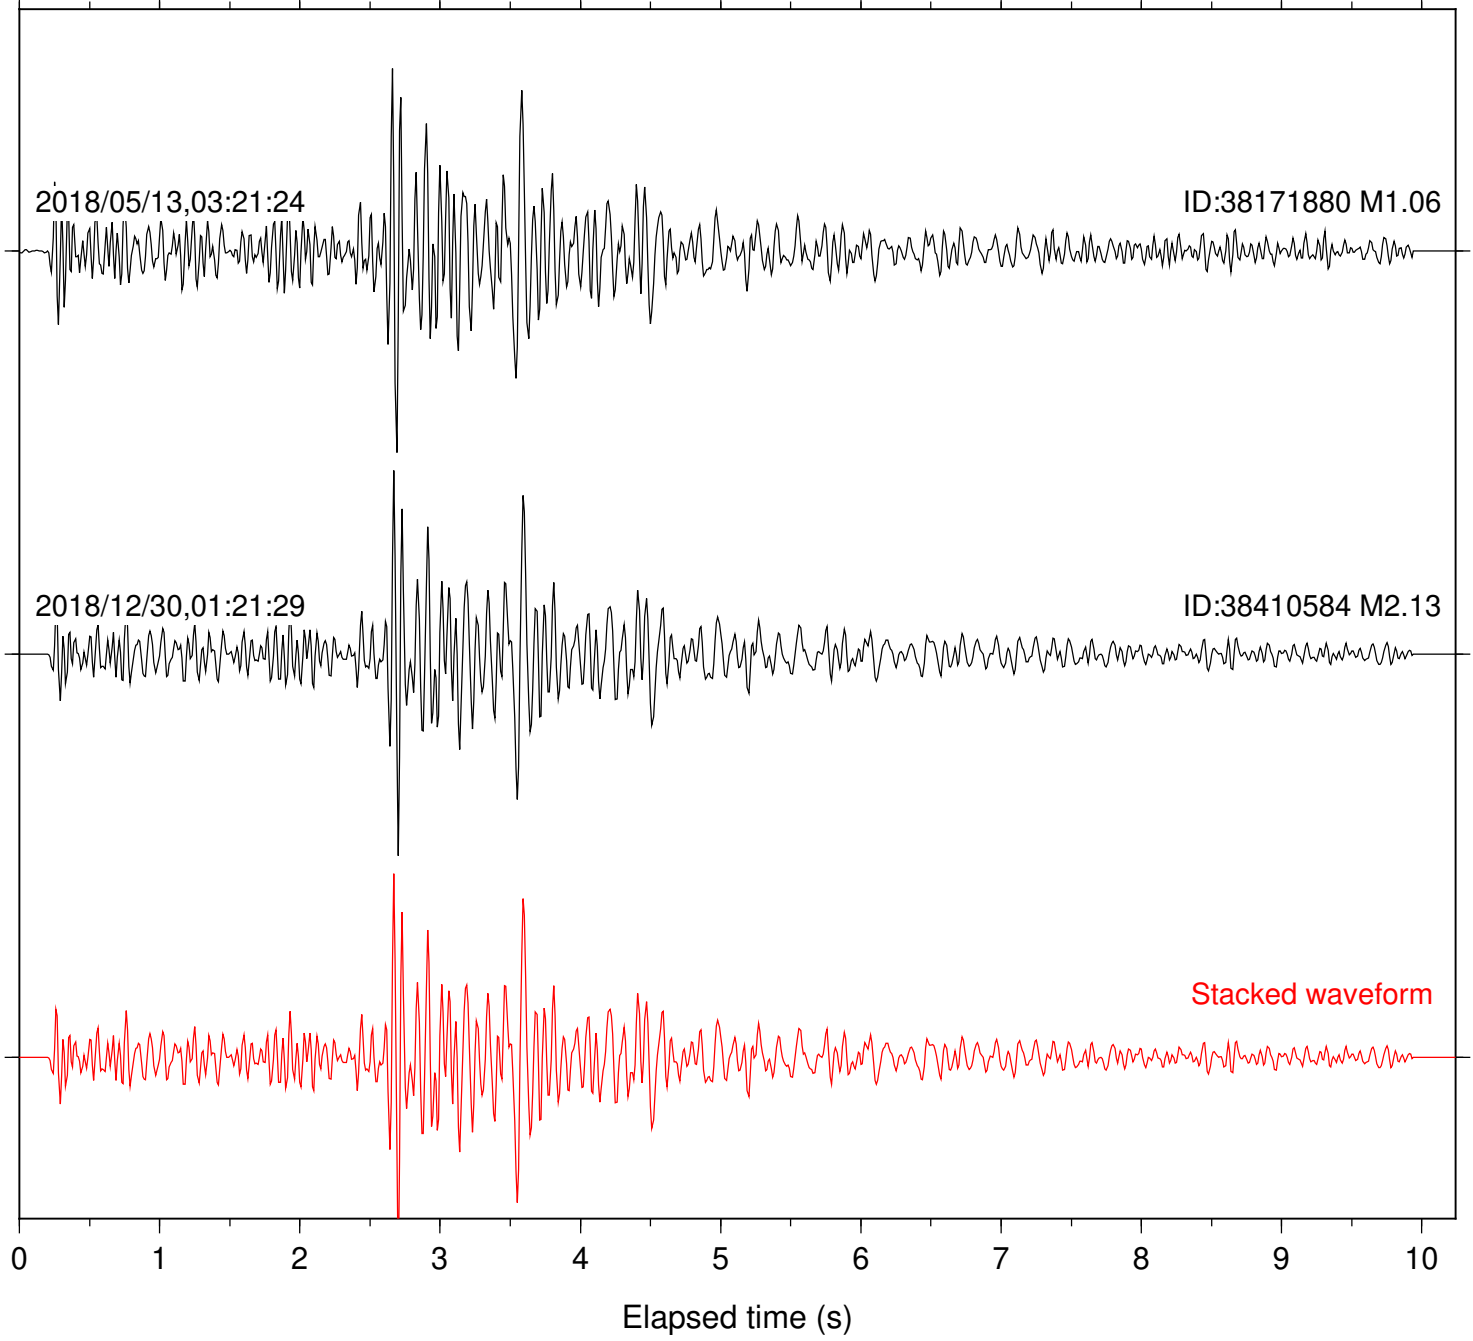

Station: B093 Com: EHZ

Focal depth: 7.21 km

2018/05/13,03:21:24

ID:38171880 M1.06

2018/12/30,01:21:29

ID:38410584 M2.13

Stacked waveform

0 1 2 3 4 5 6 7 8 9 10
Elapsed time (s)

Station: B946 Com: EHZ

Focal depth: 7.21 km

Station: BAC Com: EHZ

Focal depth: 7.21 km

Station: CSH Com: HHZ

Focal depth: 7.21 km

Station: DGR Com: HHZ

Focal depth: 7.21 km

Station: FRD Com: HHZ

Focal depth: 7.21 km

Station: HMT2 Com: HHZ

Focal depth: 7.21 km

Station: KNW Com: HHZ

Focal depth: 7.21 km

Station: POB2 Com: HHZ

Focal depth: 7.21 km

Station: RRSP Com: HHZ

Focal depth: 7.21 km

Station: SND Com: HHZ

Focal depth: 7.21 km