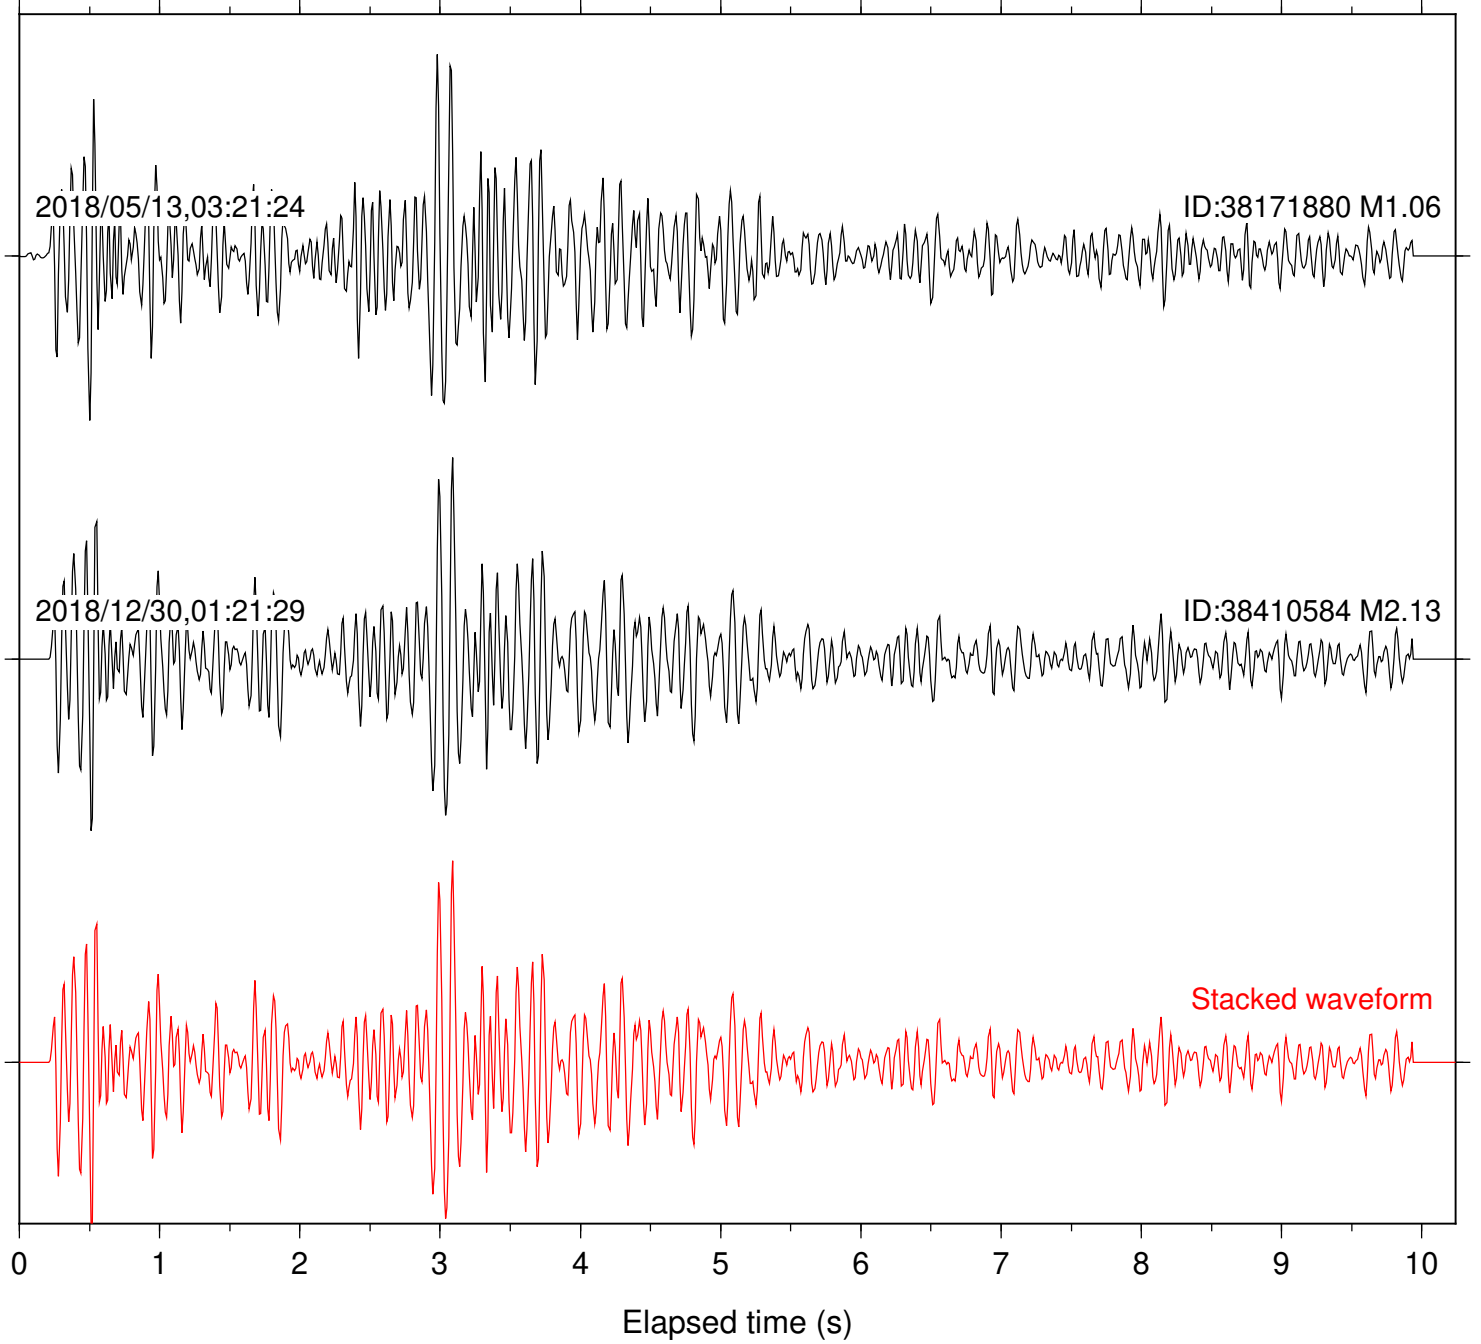

Station: B081 Com: EHZ

Focal depth: 7.21 km

Station: B082 Com: EHZ

Focal depth: 7.21 km

Station: B087 Com: EHZ

Focal depth: 7.21 km

Station: B088 Com: EHZ

Focal depth: 7.21 km

Station: B093 Com: EHZ

Focal depth: 7.21 km

2018/05/13,03:21:24

ID:38171880 M1.06

2018/12/30,01:21:29

ID:38410584 M2.13

Stacked waveform

0 1 2 3 4 5 6 7 8 9 10
Elapsed time (s)

Station: B946 Com: EHZ

Focal depth: 7.21 km

Station: BAC Com: EHZ

Focal depth: 7.21 km

Station: CSH Com: HHZ

Focal depth: 7.21 km

Station: DGR Com: HHZ

Focal depth: 7.21 km

Station: RRSP Com: HHZ

Focal depth: 7.21 km

Station: SND Com: HHZ

Focal depth: 7.21 km