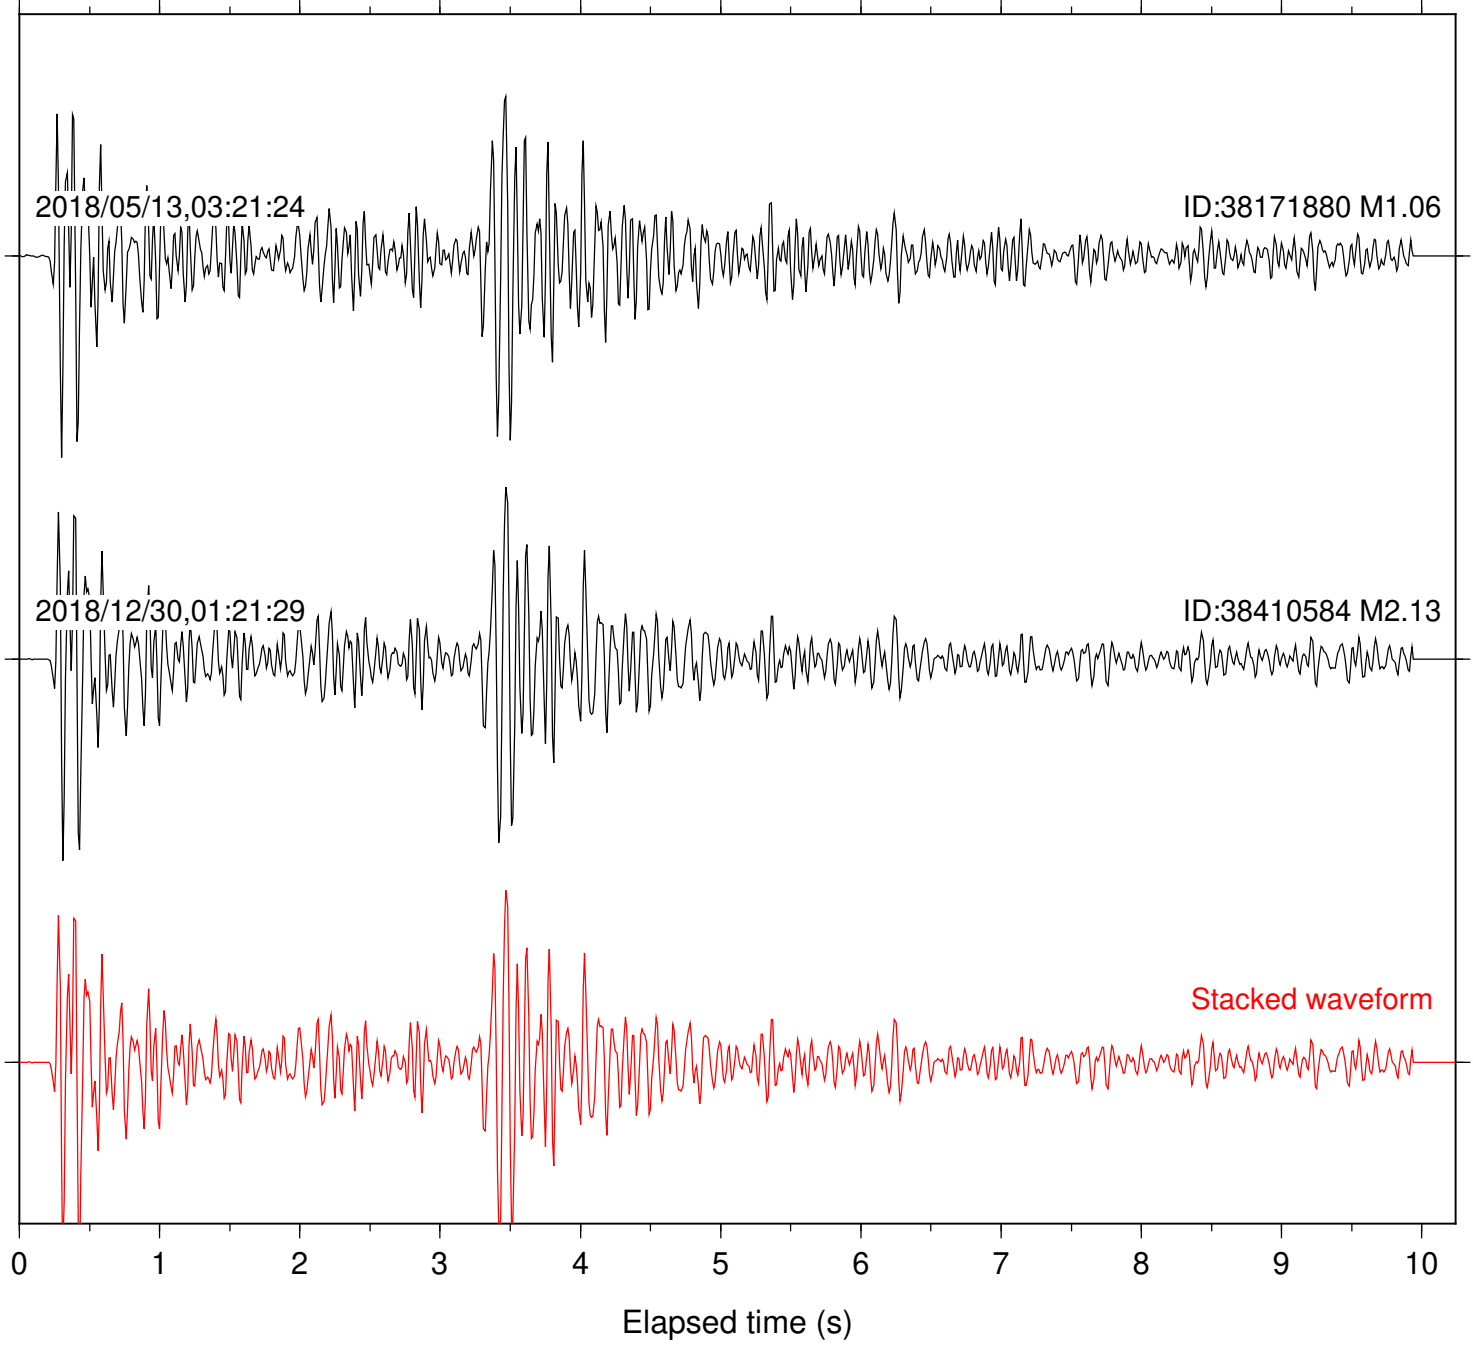

Station: B093 Com: EHZ

Focal depth: 7.21 km

2018/05/13,03:21:24

ID:38171880 M1.06

2018/12/30,01:21:29

ID:38410584 M2.13

Stacked waveform

0 1 2 3 4 5 6 7 8 9 10
Elapsed time (s)

Station: B946 Com: EHZ

Focal depth: 7.21 km

Station: BAC Com: EHZ

Focal depth: 7.21 km

Station: CSH Com: HHZ

Focal depth: 7.21 km

Station: DGR Com: HHZ

Focal depth: 7.21 km

Station: FRD Com: HHZ

Focal depth: 7.21 km

Station: HMT2 Com: HHZ

Focal depth: 7.21 km

Station: KNW Com: HHZ

Focal depth: 7.21 km

Station: POB2 Com: HHZ

Focal depth: 7.21 km

Station: RRSP Com: HHZ

Focal depth: 7.21 km

Station: SND Com: HHZ

Focal depth: 7.21 km