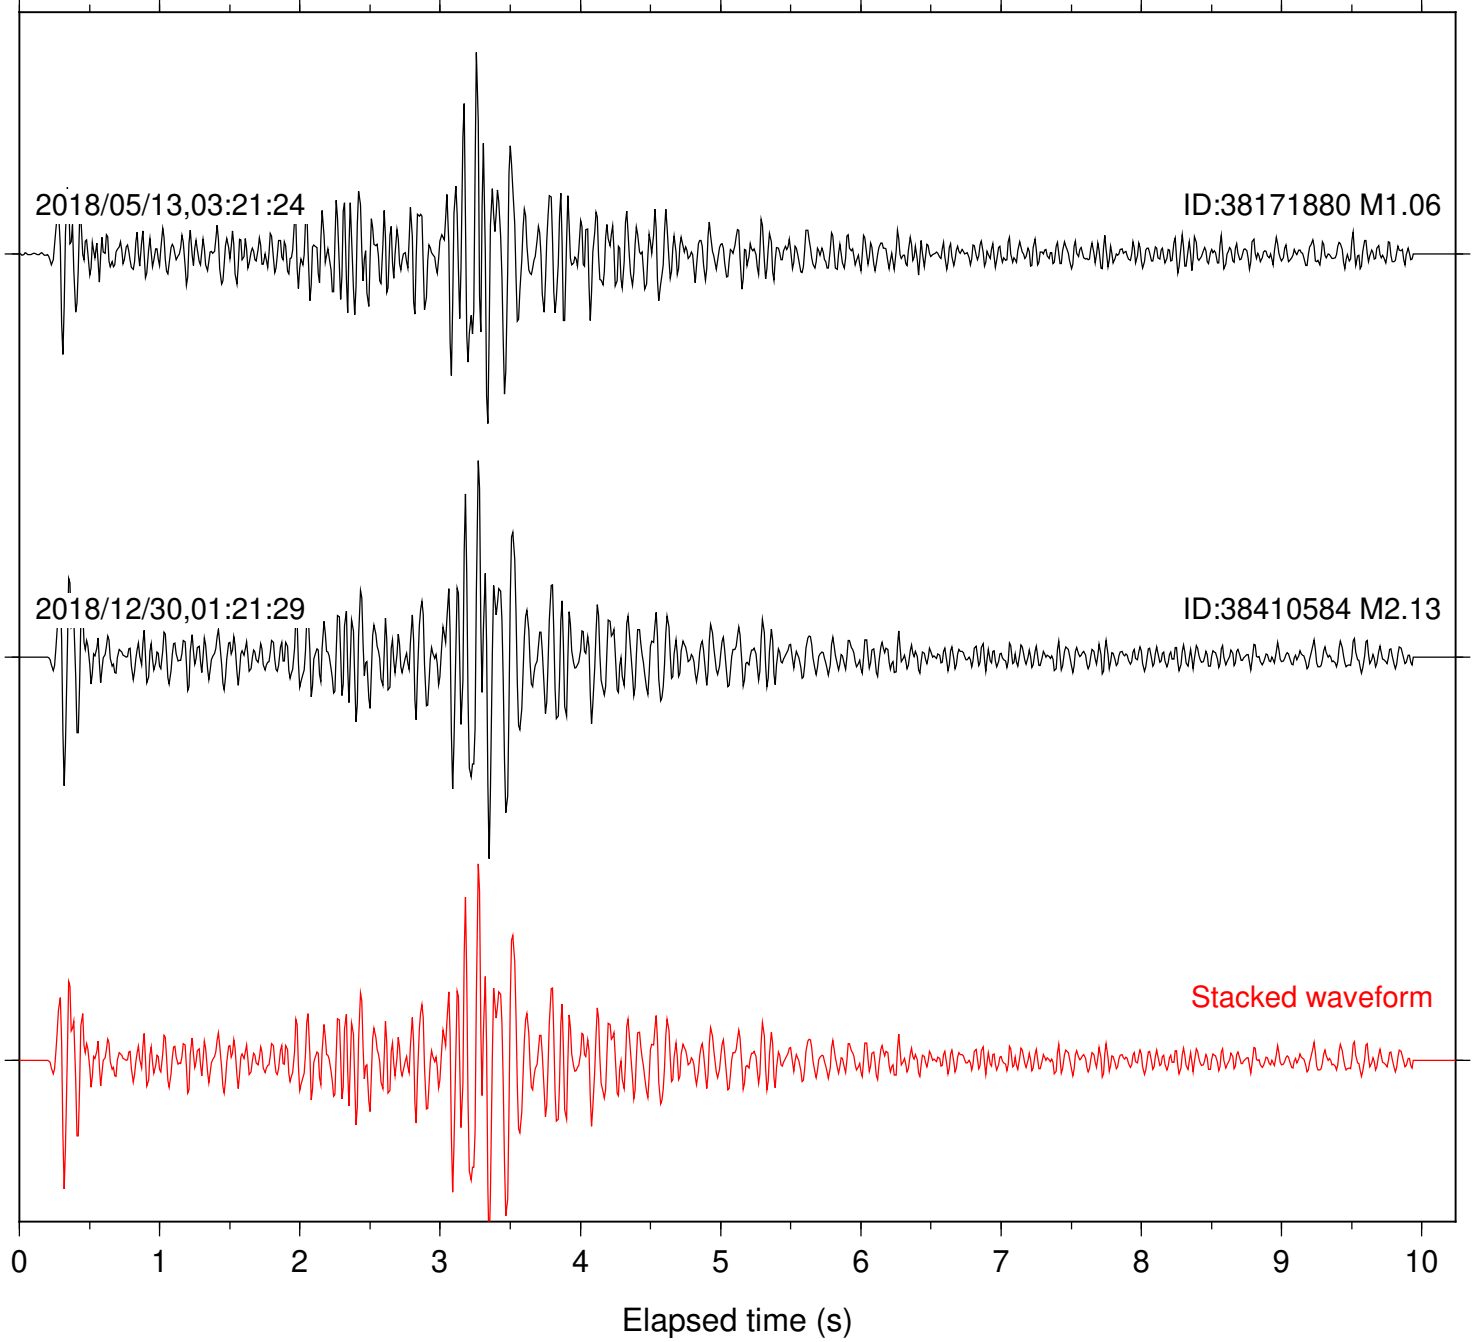

Station: B081 Com: EHZ

Focal depth: 7.21 km

Station: B082 Com: EHZ

Focal depth: 7.21 km

Station: B087 Com: EHZ

Focal depth: 7.21 km

Station: B088 Com: EHZ

Focal depth: 7.21 km

Station: B093 Com: EHZ

Focal depth: 7.21 km

2018/05/13,03:21:24

ID:38171880 M1.06

2018/12/30,01:21:29

ID:38410584 M2.13

Stacked waveform

0 1 2 3 4 5 6 7 8 9 10
Elapsed time (s)

Station: B946 Com: EHZ

Focal depth: 7.21 km

Station: BAC Com: EHZ

Focal depth: 7.21 km

Station: CSH Com: HHZ

Focal depth: 7.21 km

Station: DGR Com: HHZ

Focal depth: 7.21 km

Station: RRSP Com: HHZ

Focal depth: 7.21 km

Station: SND Com: HHZ

Focal depth: 7.21 km