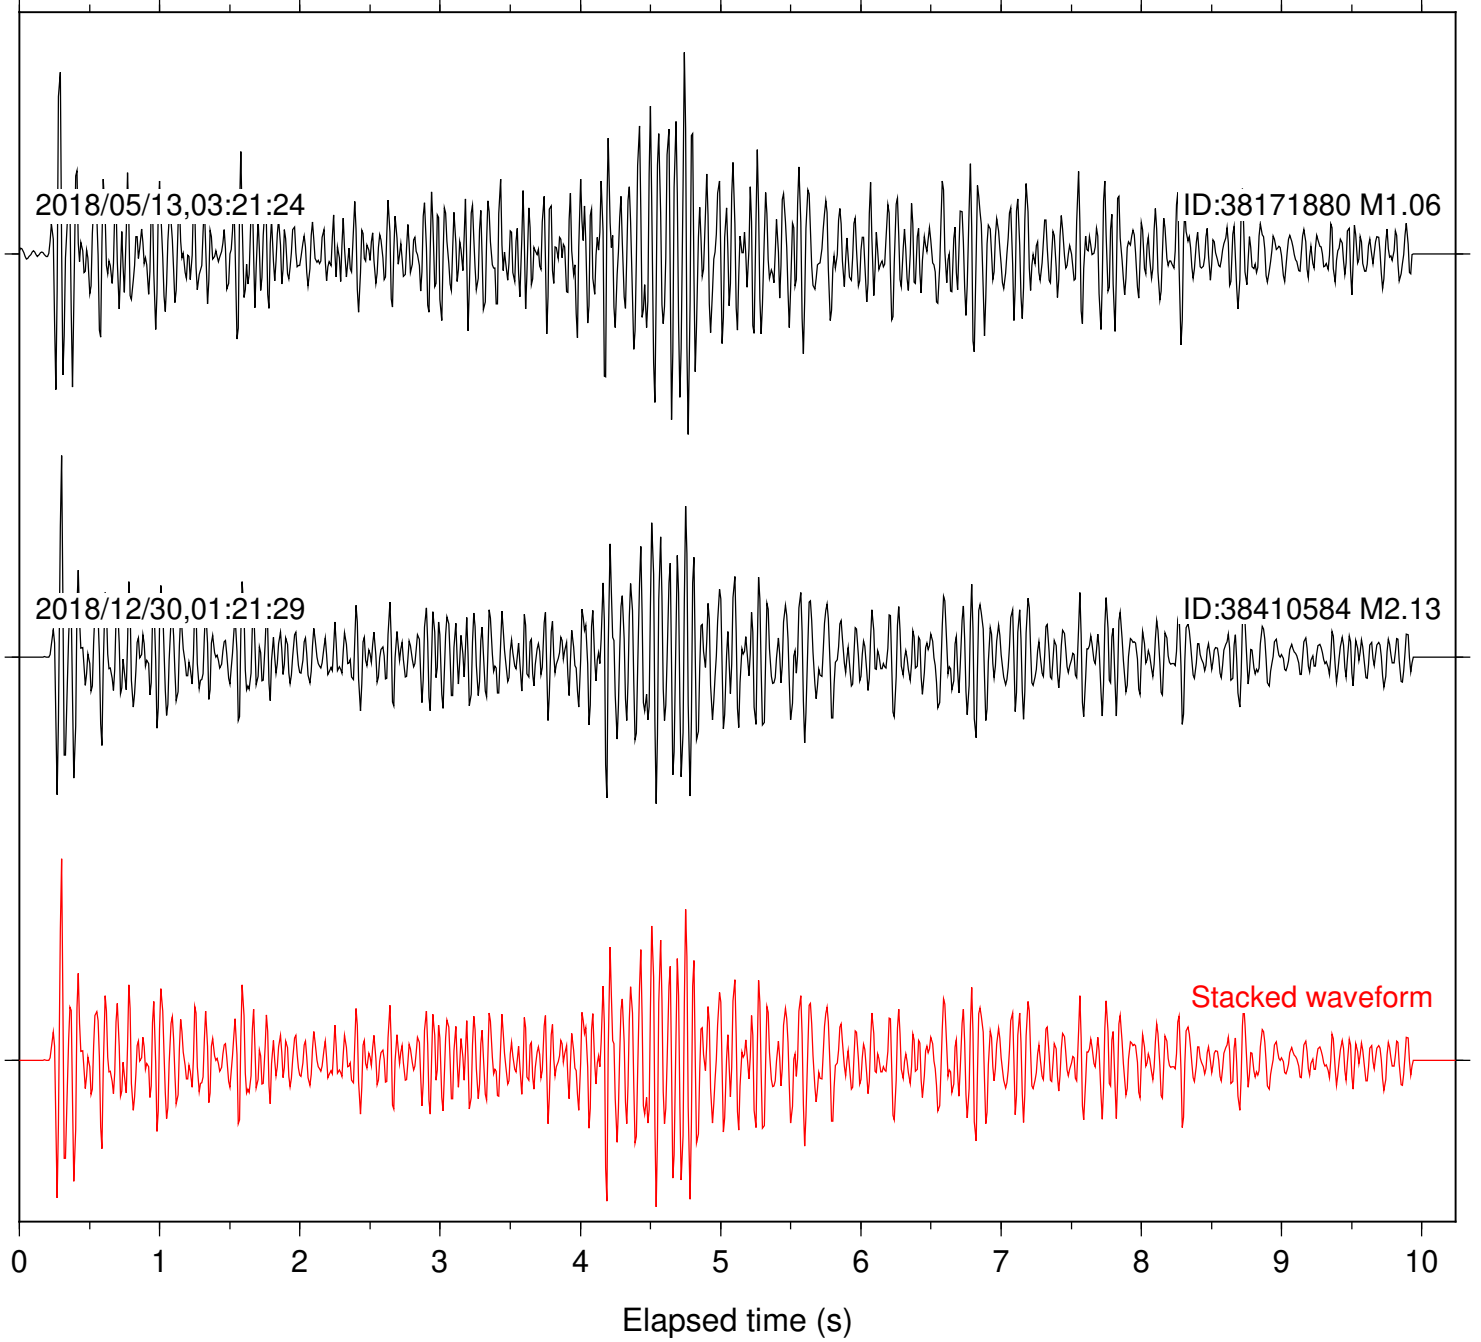

Station: B093 Com: EHZ

Focal depth: 7.21 km

2018/05/13,03:21:24

ID:38171880 M1.06

2018/12/30,01:21:29

ID:38410584 M2.13

Stacked waveform

0 1 2 3 4 5 6 7 8 9 10
Elapsed time (s)

Station: B946 Com: EHZ

Focal depth: 7.21 km

Station: BAC Com: EHZ

Focal depth: 7.21 km

Station: CSH Com: HHZ

Focal depth: 7.21 km

Station: DGR Com: HHZ

Focal depth: 7.21 km

Station: FRD Com: HHZ

Focal depth: 7.21 km

Station: HMT2 Com: HHZ

Focal depth: 7.21 km

Station: KNW Com: HHZ

Focal depth: 7.21 km

Station: POB2 Com: HHZ

Focal depth: 7.21 km

Station: RRSP Com: HHZ

Focal depth: 7.21 km

Station: SND Com: HHZ

Focal depth: 7.21 km