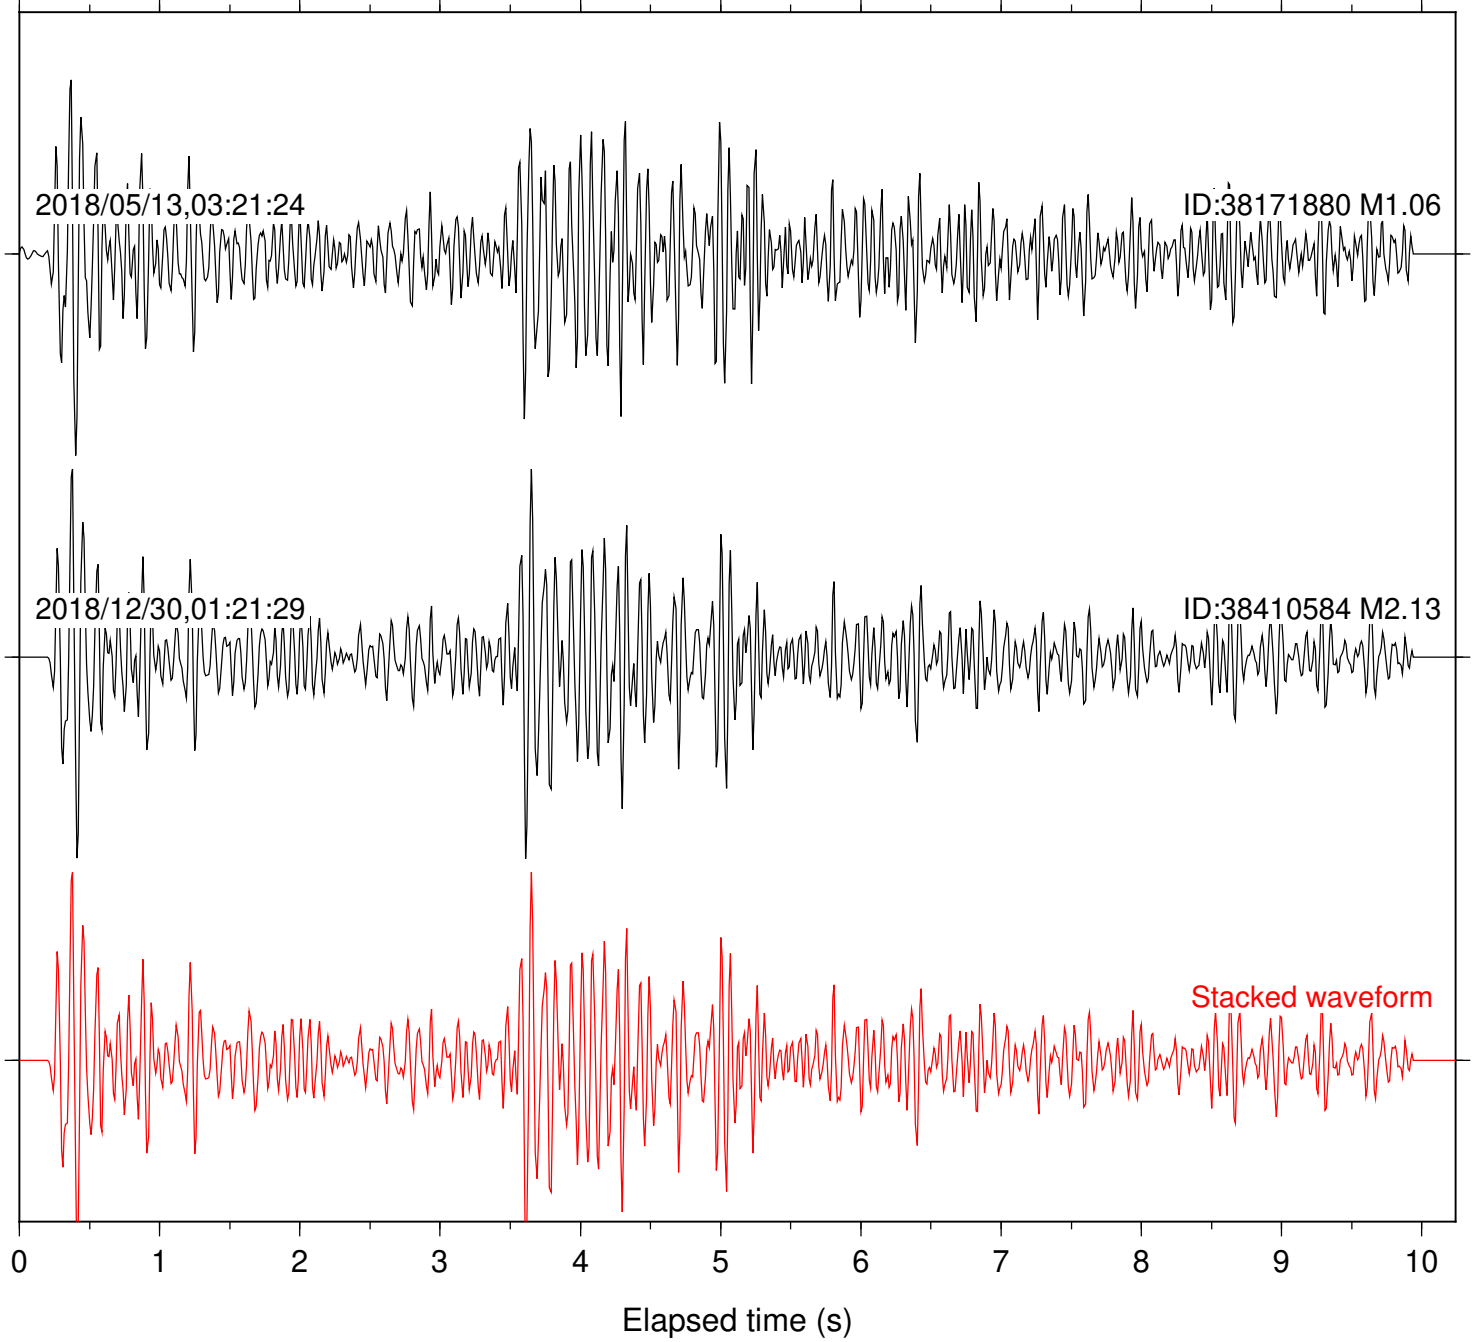

Station: B093 Com: EHZ

Focal depth: 7.21 km

2018/05/13,03:21:24

ID:38171880 M1.06

2018/12/30,01:21:29

ID:38410584 M2.13

Stacked waveform

0 1 2 3 4 5 6 7 8 9 10
Elapsed time (s)

Station: B946 Com: EHZ

Focal depth: 7.21 km

Station: BAC Com: EHZ

Focal depth: 7.21 km

Station: CSH Com: HHZ

Focal depth: 7.21 km

Station: DGR Com: HHZ

Focal depth: 7.21 km

Station: FRD Com: HHZ

Focal depth: 7.21 km

Station: HMT2 Com: HHZ

Focal depth: 7.21 km

Station: KNW Com: HHZ

Focal depth: 7.21 km

Station: POB2 Com: HHZ

Focal depth: 7.21 km

Station: RRSP Com: HHZ

Focal depth: 7.21 km

Station: SND Com: HHZ

Focal depth: 7.21 km