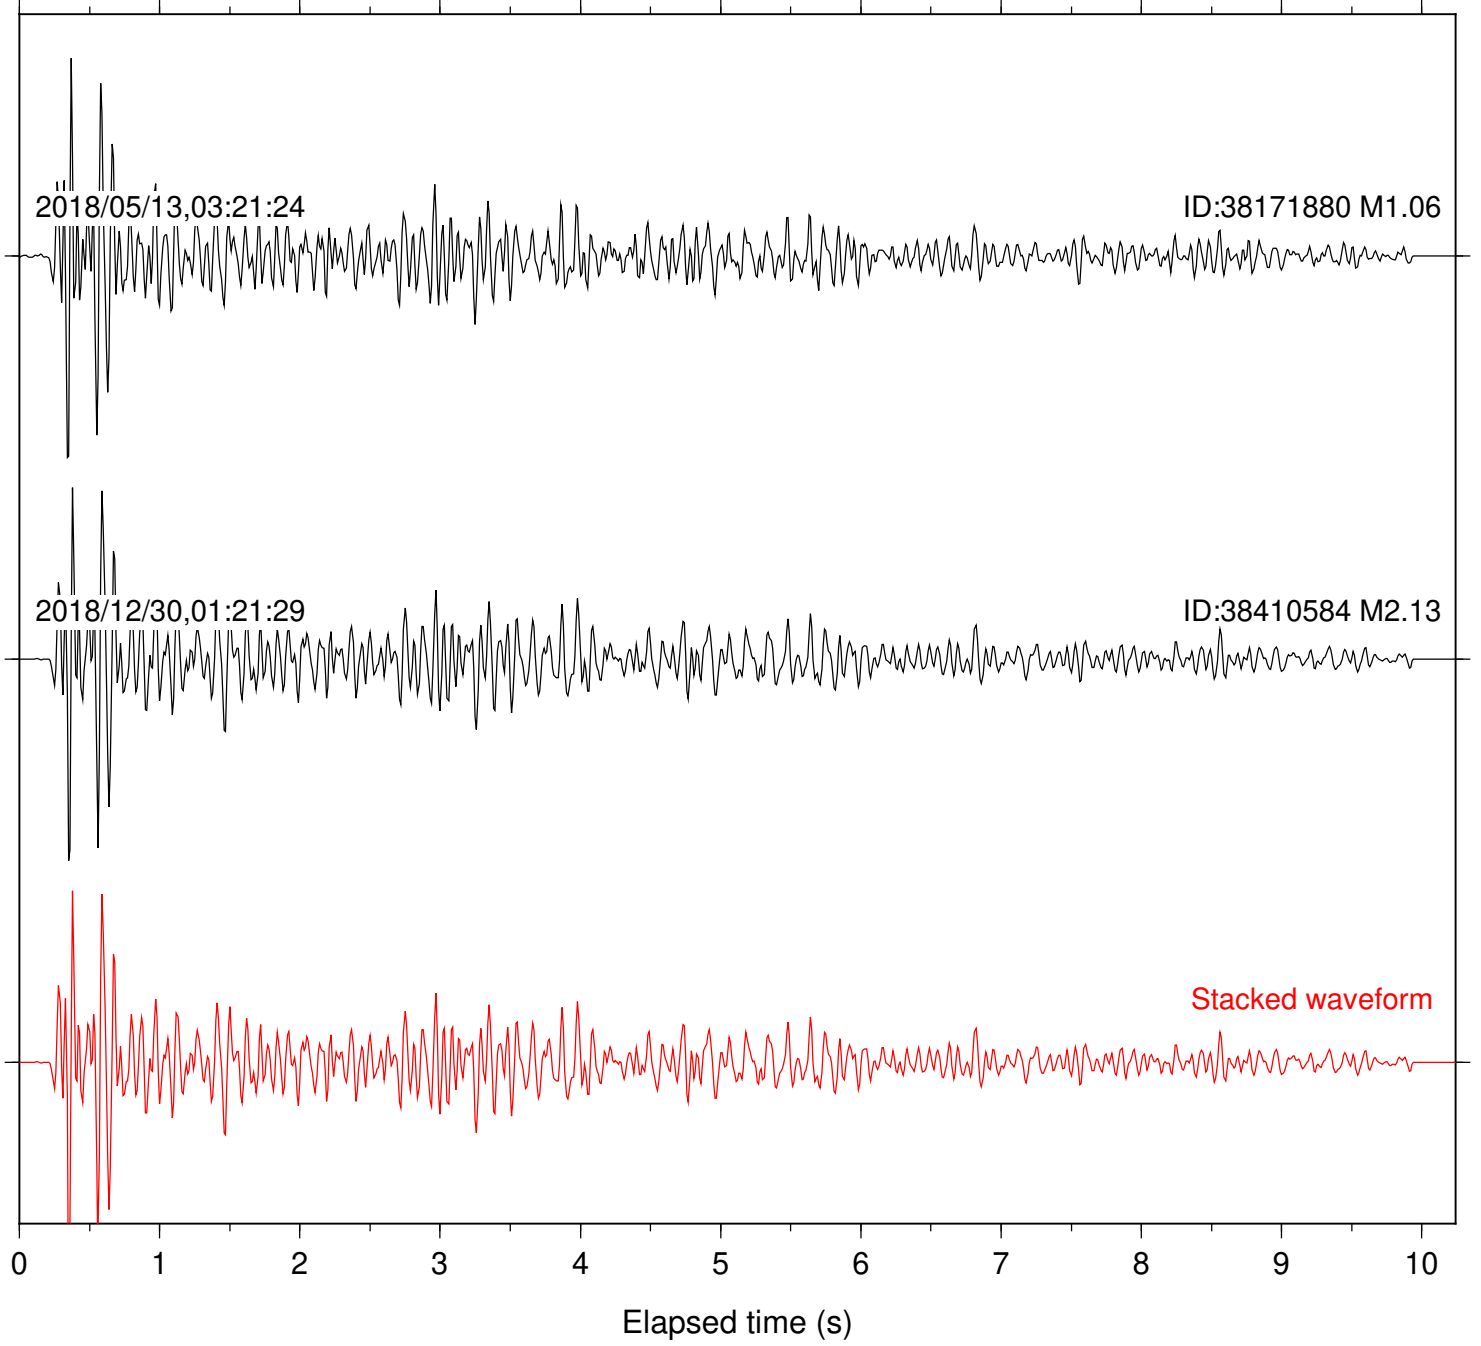

Station: B093 Com: EHZ

Focal depth: 7.21 km

2018/05/13,03:21:24

ID:38171880 M1.06

2018/12/30,01:21:29

ID:38410584 M2.13

Stacked waveform

0 1 2 3 4 5 6 7 8 9 10
Elapsed time (s)

Station: B946 Com: EHZ

Focal depth: 7.21 km

Station: BAC Com: EHZ

Focal depth: 7.21 km

Station: CSH Com: HHZ

Focal depth: 7.21 km

Station: DGR Com: HHZ

Focal depth: 7.21 km

Station: FRD Com: HHZ

Focal depth: 7.21 km

Station: HMT2 Com: HHZ

Focal depth: 7.21 km

Station: KNW Com: HHZ

Focal depth: 7.21 km

Station: POB2 Com: HHZ

Focal depth: 7.21 km

Station: RRSP Com: HHZ

Focal depth: 7.21 km

Station: SND Com: HHZ

Focal depth: 7.21 km