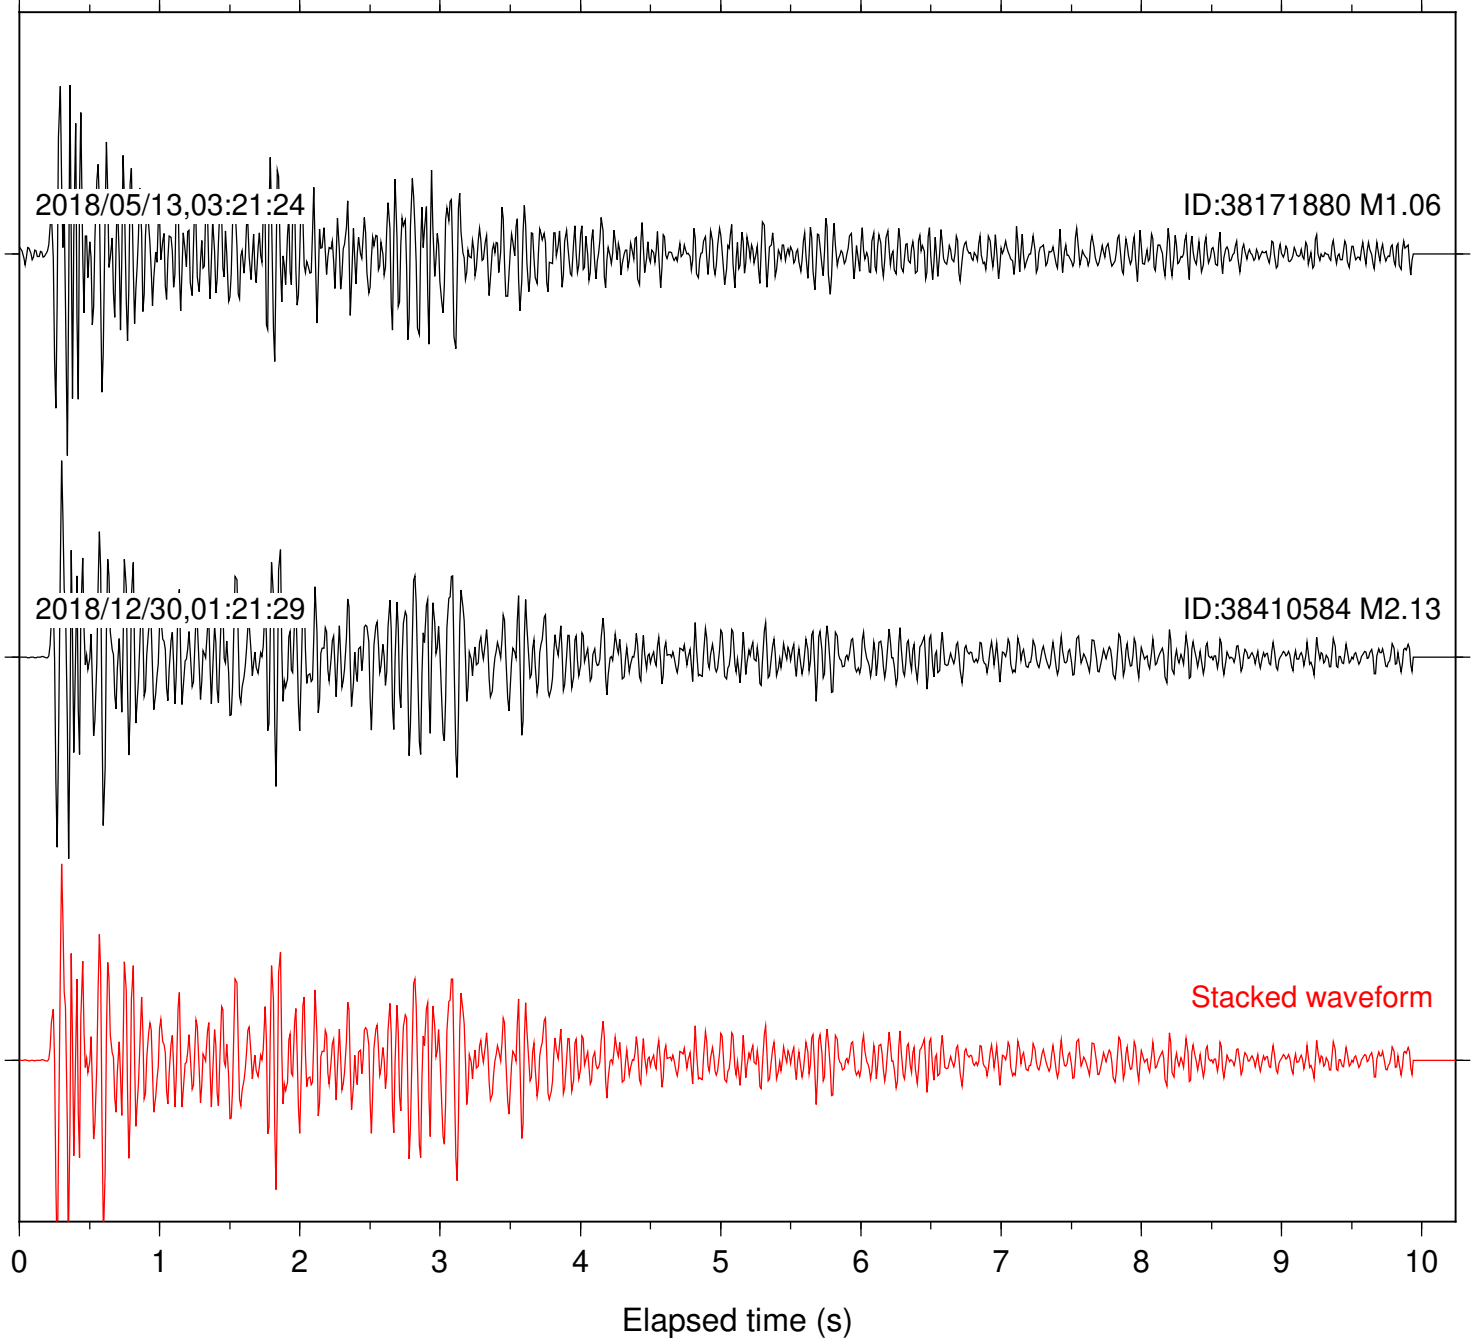

Station: B093 Com: EHZ

Focal depth: 7.21 km

2018/05/13,03:21:24

ID:38171880 M1.06

2018/12/30,01:21:29

ID:38410584 M2.13

Stacked waveform

0 1 2 3 4 5 6 7 8 9 10
Elapsed time (s)

Station: B946 Com: EHZ

Focal depth: 7.21 km

Station: BAC Com: EHZ

Focal depth: 7.21 km

Station: CSH Com: HHZ

Focal depth: 7.21 km

Station: DGR Com: HHZ

Focal depth: 7.21 km

Station: FRD Com: HHZ

Focal depth: 7.21 km

Station: HMT2 Com: HHZ

Focal depth: 7.21 km

Station: KNW Com: HHZ

Focal depth: 7.21 km

Station: POB2 Com: HHZ

Focal depth: 7.21 km

Station: RRSP Com: HHZ

Focal depth: 7.21 km

Station: SND Com: HHZ

Focal depth: 7.21 km