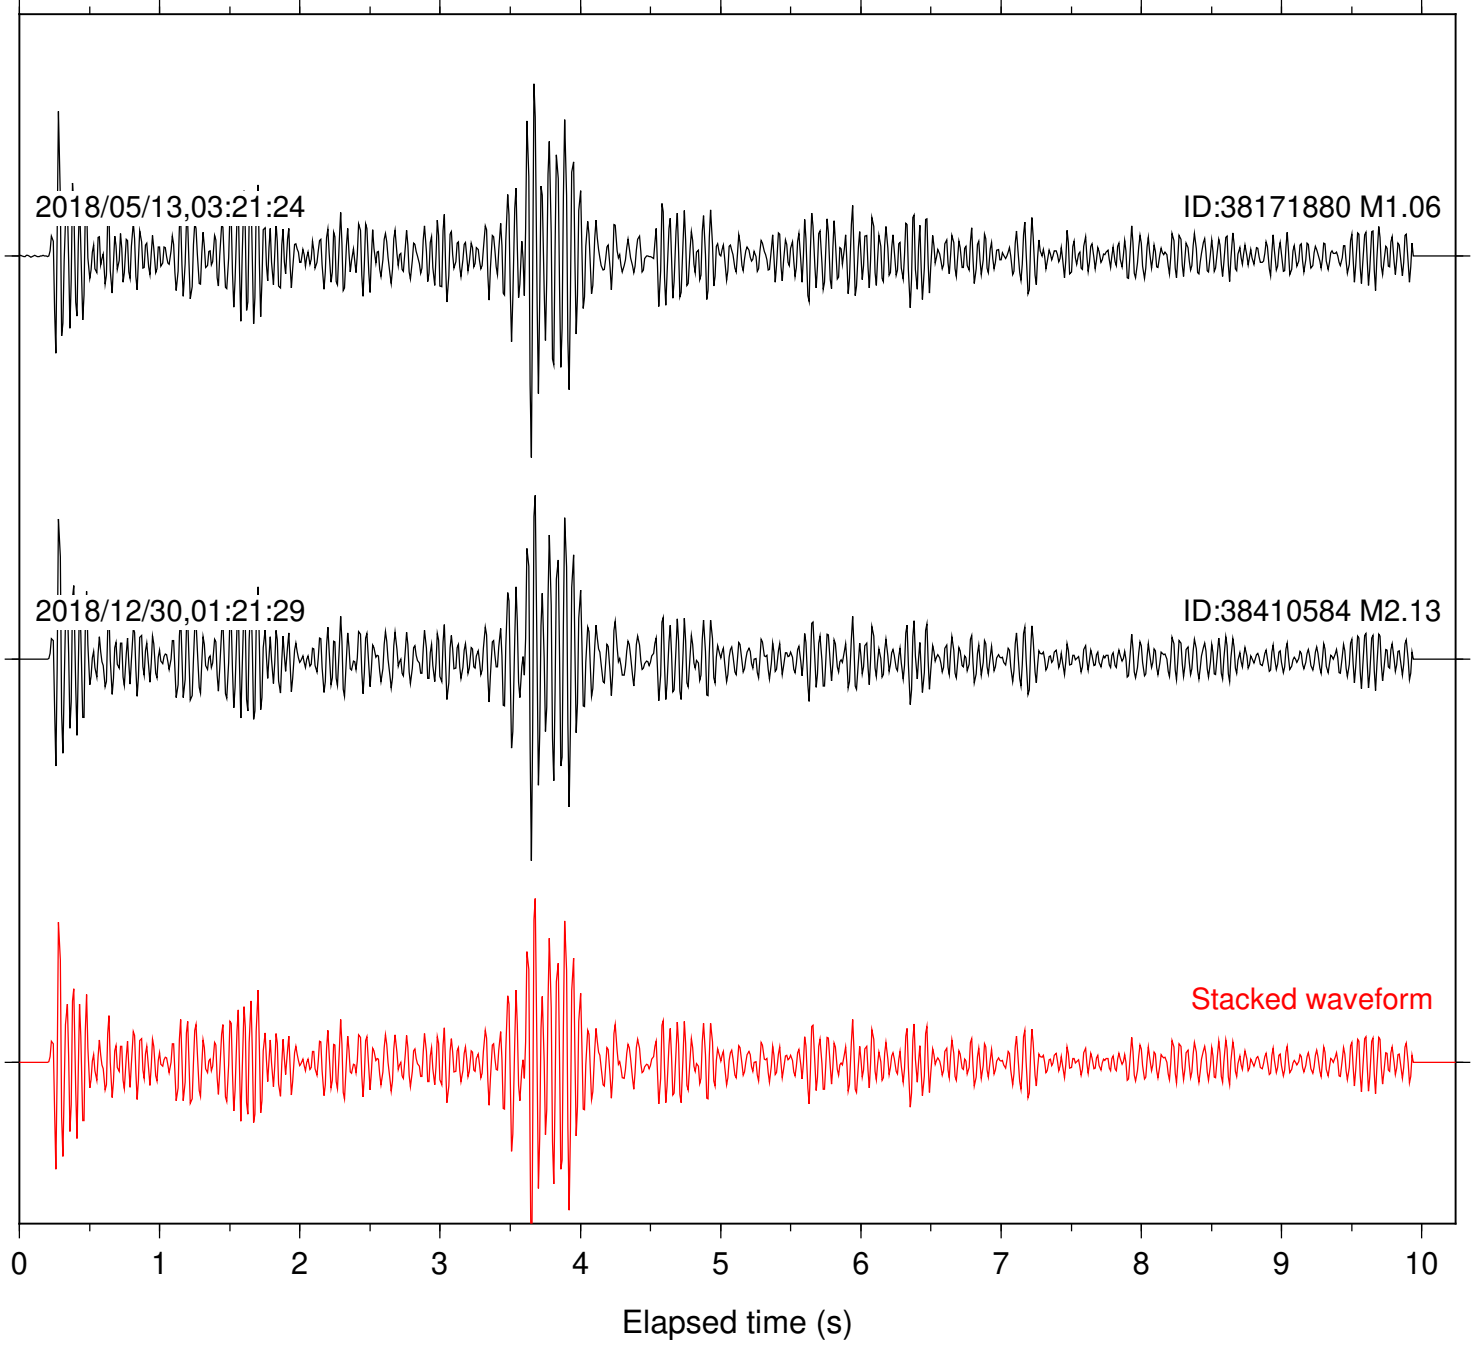

Station: B093 Com: EHZ

Focal depth: 7.21 km

2018/05/13,03:21:24

ID:38171880 M1.06

2018/12/30,01:21:29

ID:38410584 M2.13

Stacked waveform

0 1 2 3 4 5 6 7 8 9 10
Elapsed time (s)

Station: B946 Com: EHZ

Focal depth: 7.21 km

Station: BAC Com: EHZ

Focal depth: 7.21 km

Station: CSH Com: HHZ

Focal depth: 7.21 km

Station: DGR Com: HHZ

Focal depth: 7.21 km

Station: FRD Com: HHZ

Focal depth: 7.21 km

Station: HMT2 Com: HHZ

Focal depth: 7.21 km

Station: KNW Com: HHZ

Focal depth: 7.21 km

Station: POB2 Com: HHZ

Focal depth: 7.21 km

Station: RRSP Com: HHZ

Focal depth: 7.21 km

Station: SND Com: HHZ

Focal depth: 7.21 km