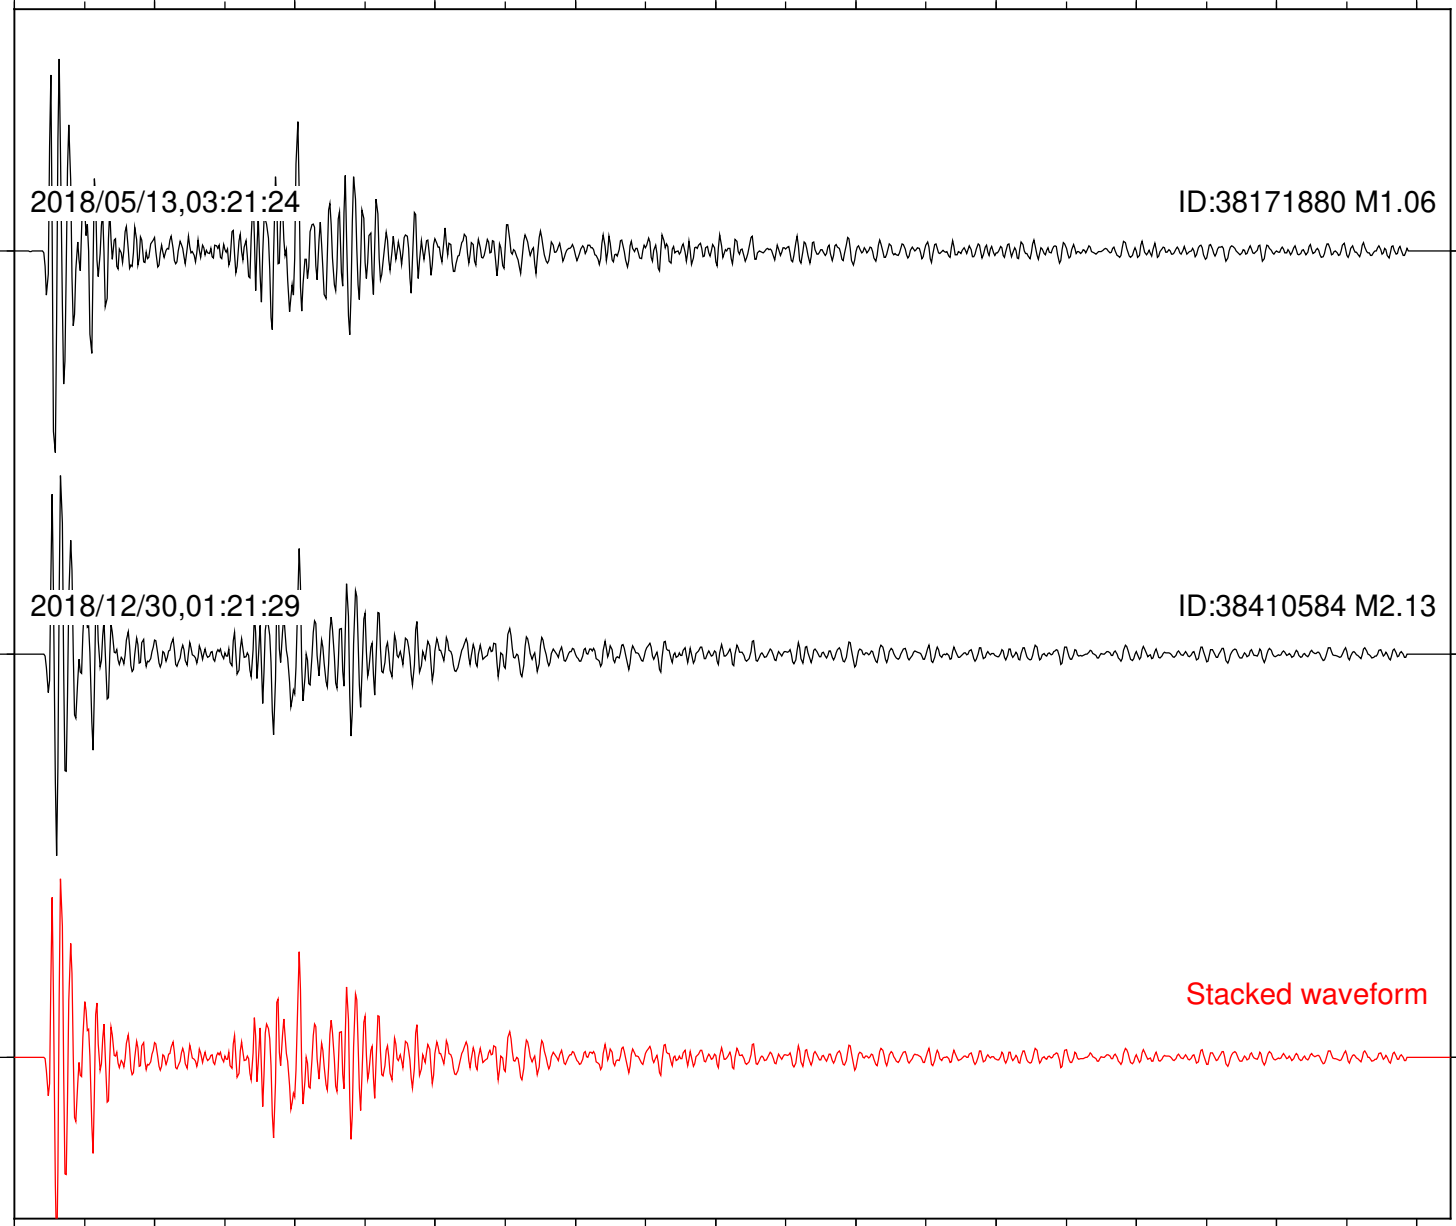

Station: B081 Com: EHZ

Focal depth: 7.21 km

Station: B082 Com: EHZ

Focal depth: 7.21 km

Station: B087 Com: EHZ

Focal depth: 7.21 km

Station: B088 Com: EHZ

Focal depth: 7.21 km

Station: B093 Com: EHZ

Focal depth: 7.21 km

2018/05/13,03:21:24

ID:38171880 M1.06

2018/12/30,01:21:29

ID:38410584 M2.13

Stacked waveform

0 1 2 3 4 5 6 7 8 9 10
Elapsed time (s)

Station: B946 Com: EHZ

Focal depth: 7.21 km

Station: BAC Com: EHZ

Focal depth: 7.21 km

Station: CSH Com: HHZ

Focal depth: 7.21 km

Station: DGR Com: HHZ

Focal depth: 7.21 km

Station: RRSP Com: HHZ

Focal depth: 7.21 km

Station: SND Com: HHZ

Focal depth: 7.21 km