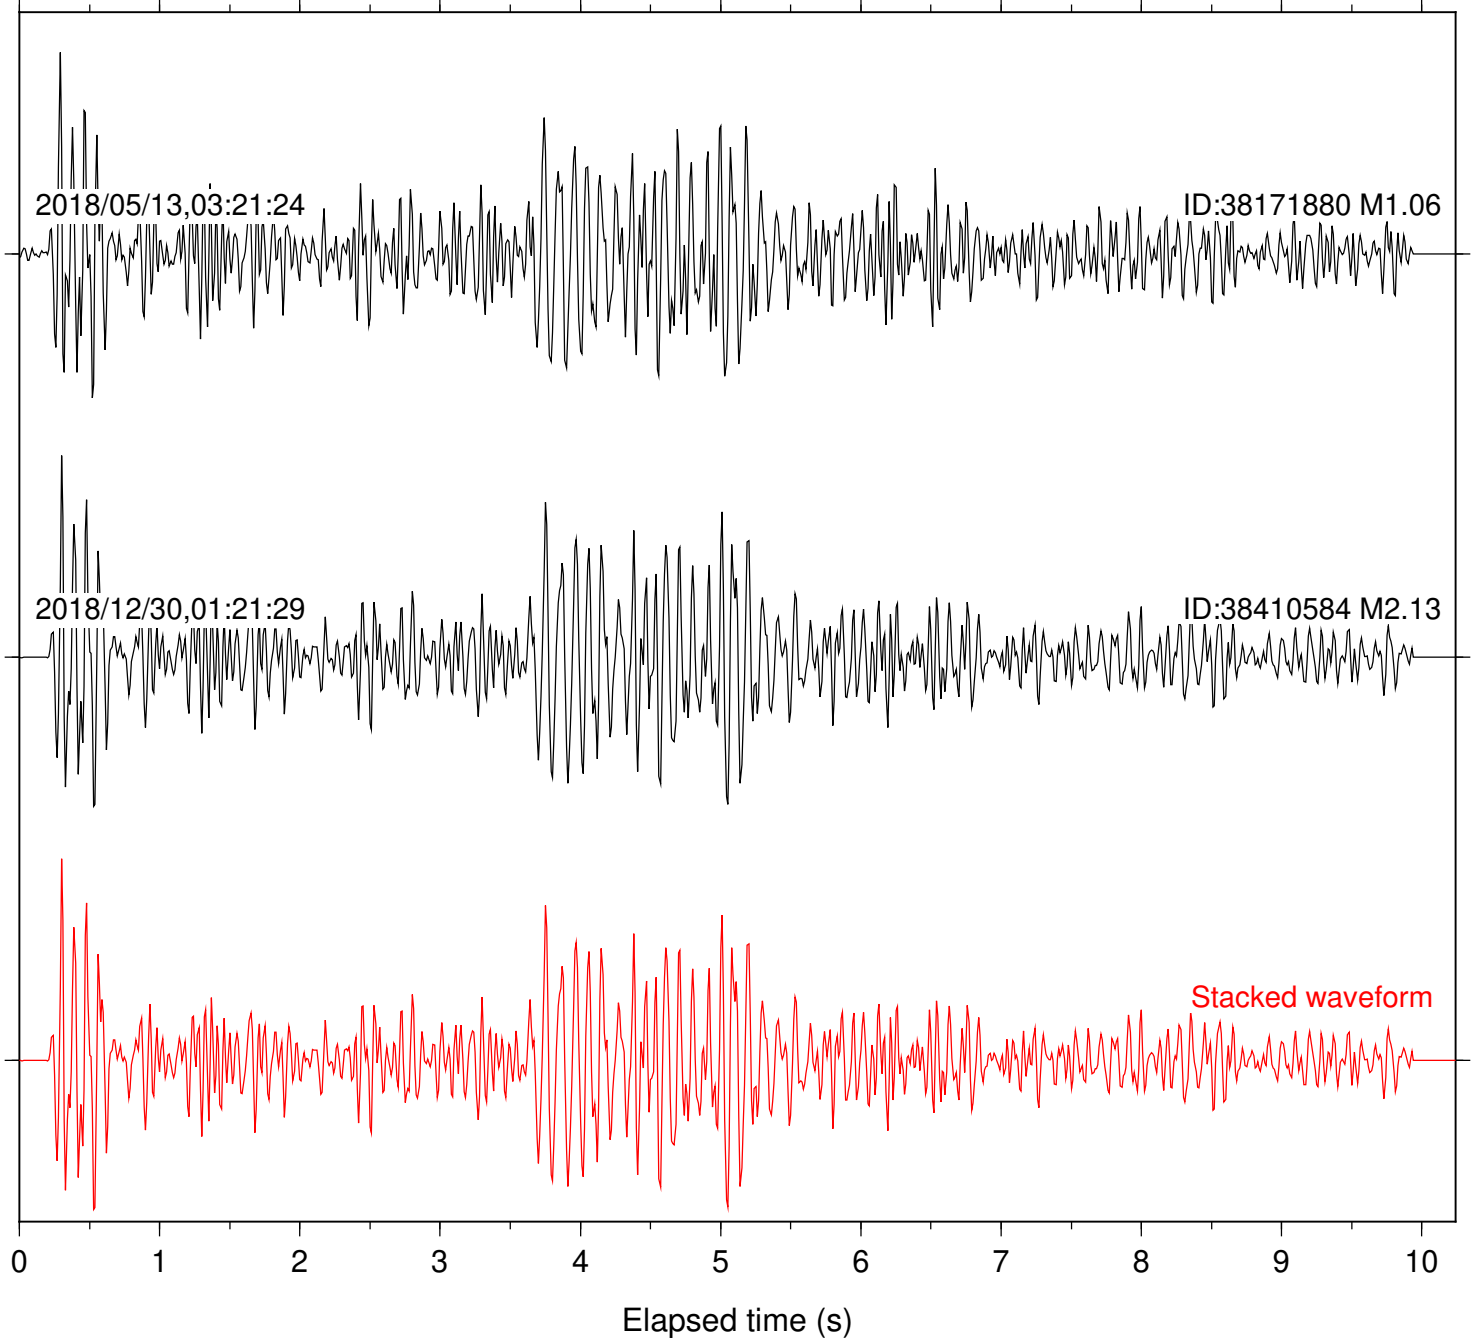

Station: B093 Com: EHZ

Focal depth: 7.21 km

2018/05/13,03:21:24

ID:38171880 M1.06

2018/12/30,01:21:29

ID:38410584 M2.13

Stacked waveform

0 1 2 3 4 5 6 7 8 9 10
Elapsed time (s)

Station: B946 Com: EHZ

Focal depth: 7.21 km

Station: BAC Com: EHZ

Focal depth: 7.21 km

Station: CSH Com: HHZ

Focal depth: 7.21 km

Station: DGR Com: HHZ

Focal depth: 7.21 km

Station: FRD Com: HHZ

Focal depth: 7.21 km

Station: HMT2 Com: HHZ

Focal depth: 7.21 km

Station: KNW Com: HHZ

Focal depth: 7.21 km

Station: POB2 Com: HHZ

Focal depth: 7.21 km

Station: RRSP Com: HHZ

Focal depth: 7.21 km

Station: SND Com: HHZ

Focal depth: 7.21 km