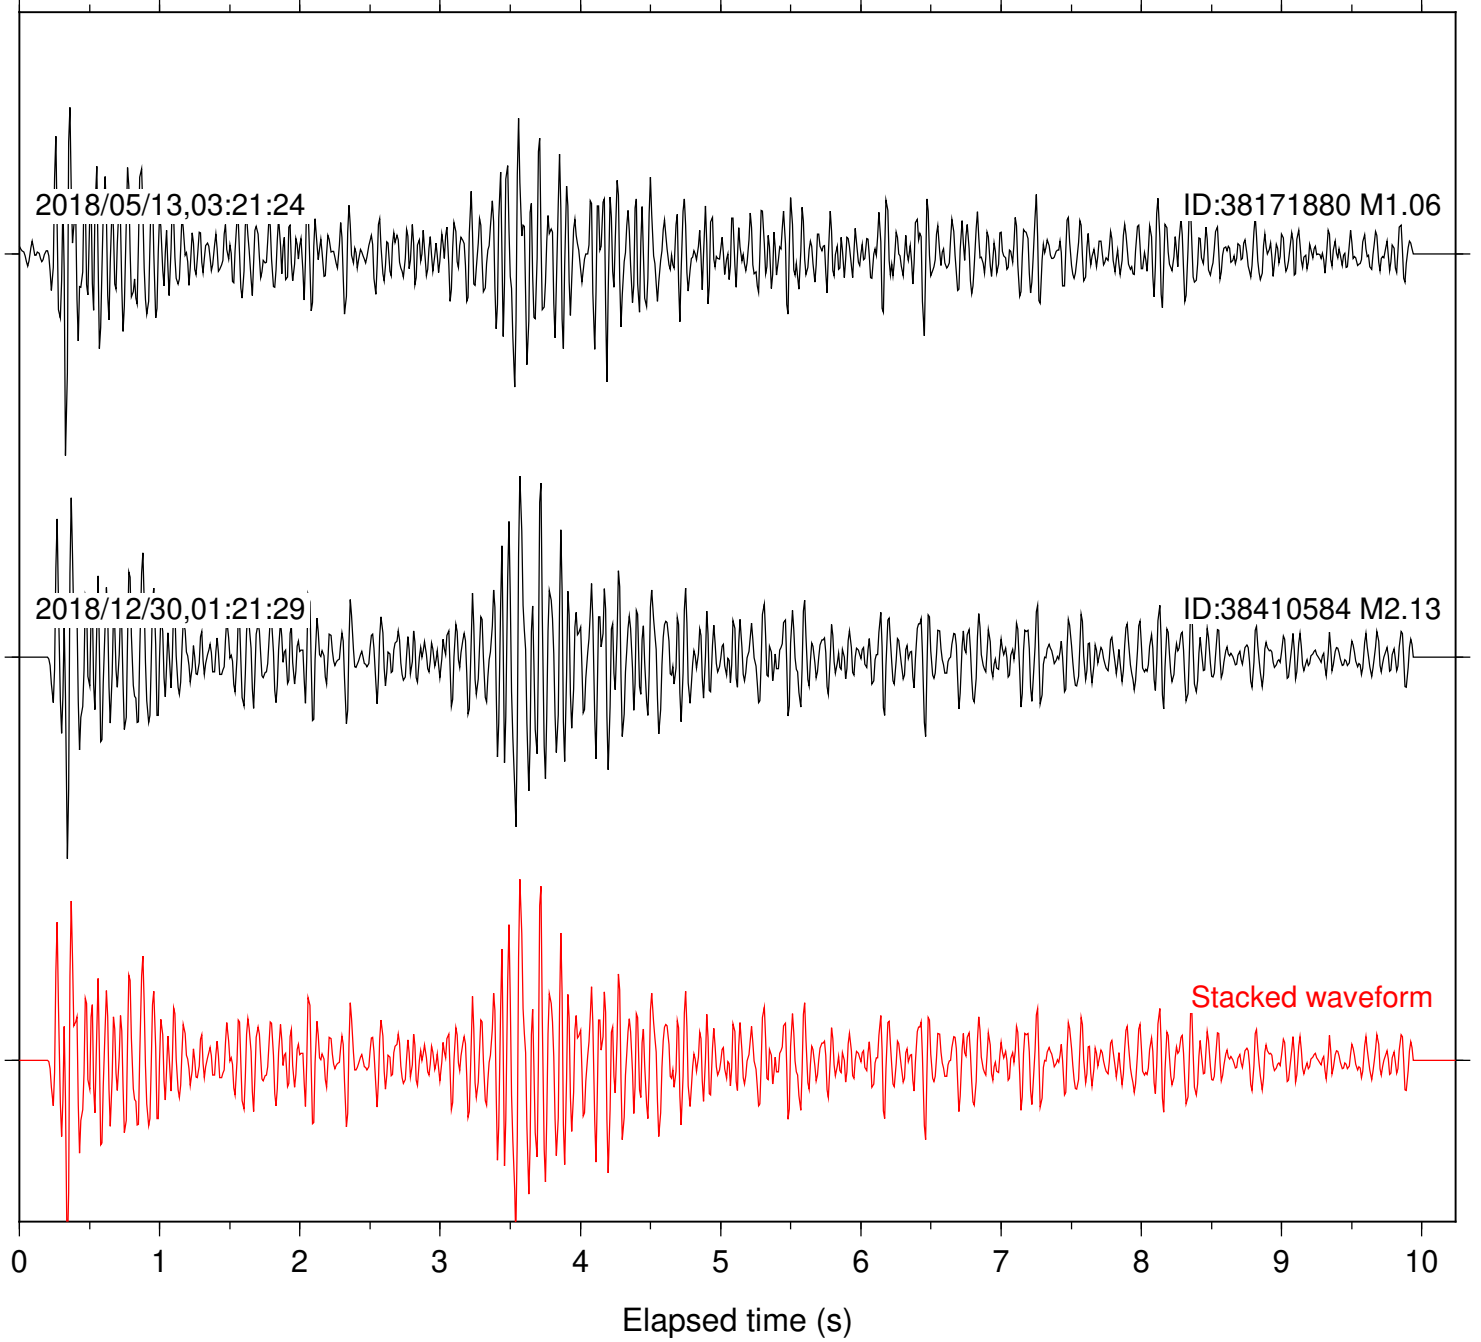

Station: B081 Com: EHZ

Focal depth: 7.21 km

Station: B082 Com: EHZ

Focal depth: 7.21 km

Station: B087 Com: EHZ

Focal depth: 7.21 km

Station: B088 Com: EHZ

Focal depth: 7.21 km

Station: B093 Com: EHZ

Focal depth: 7.21 km

2018/05/13,03:21:24

ID:38171880 M1.06

2018/12/30,01:21:29

ID:38410584 M2.13

Stacked waveform

0 1 2 3 4 5 6 7 8 9 10
Elapsed time (s)

Station: B946 Com: EHZ

Focal depth: 7.21 km

Station: BAC Com: EHZ

Focal depth: 7.21 km

Station: CSH Com: HHZ

Focal depth: 7.21 km

Station: DGR Com: HHZ

Focal depth: 7.21 km

Station: RRSP Com: HHZ

Focal depth: 7.21 km

Station: SND Com: HHZ

Focal depth: 7.21 km