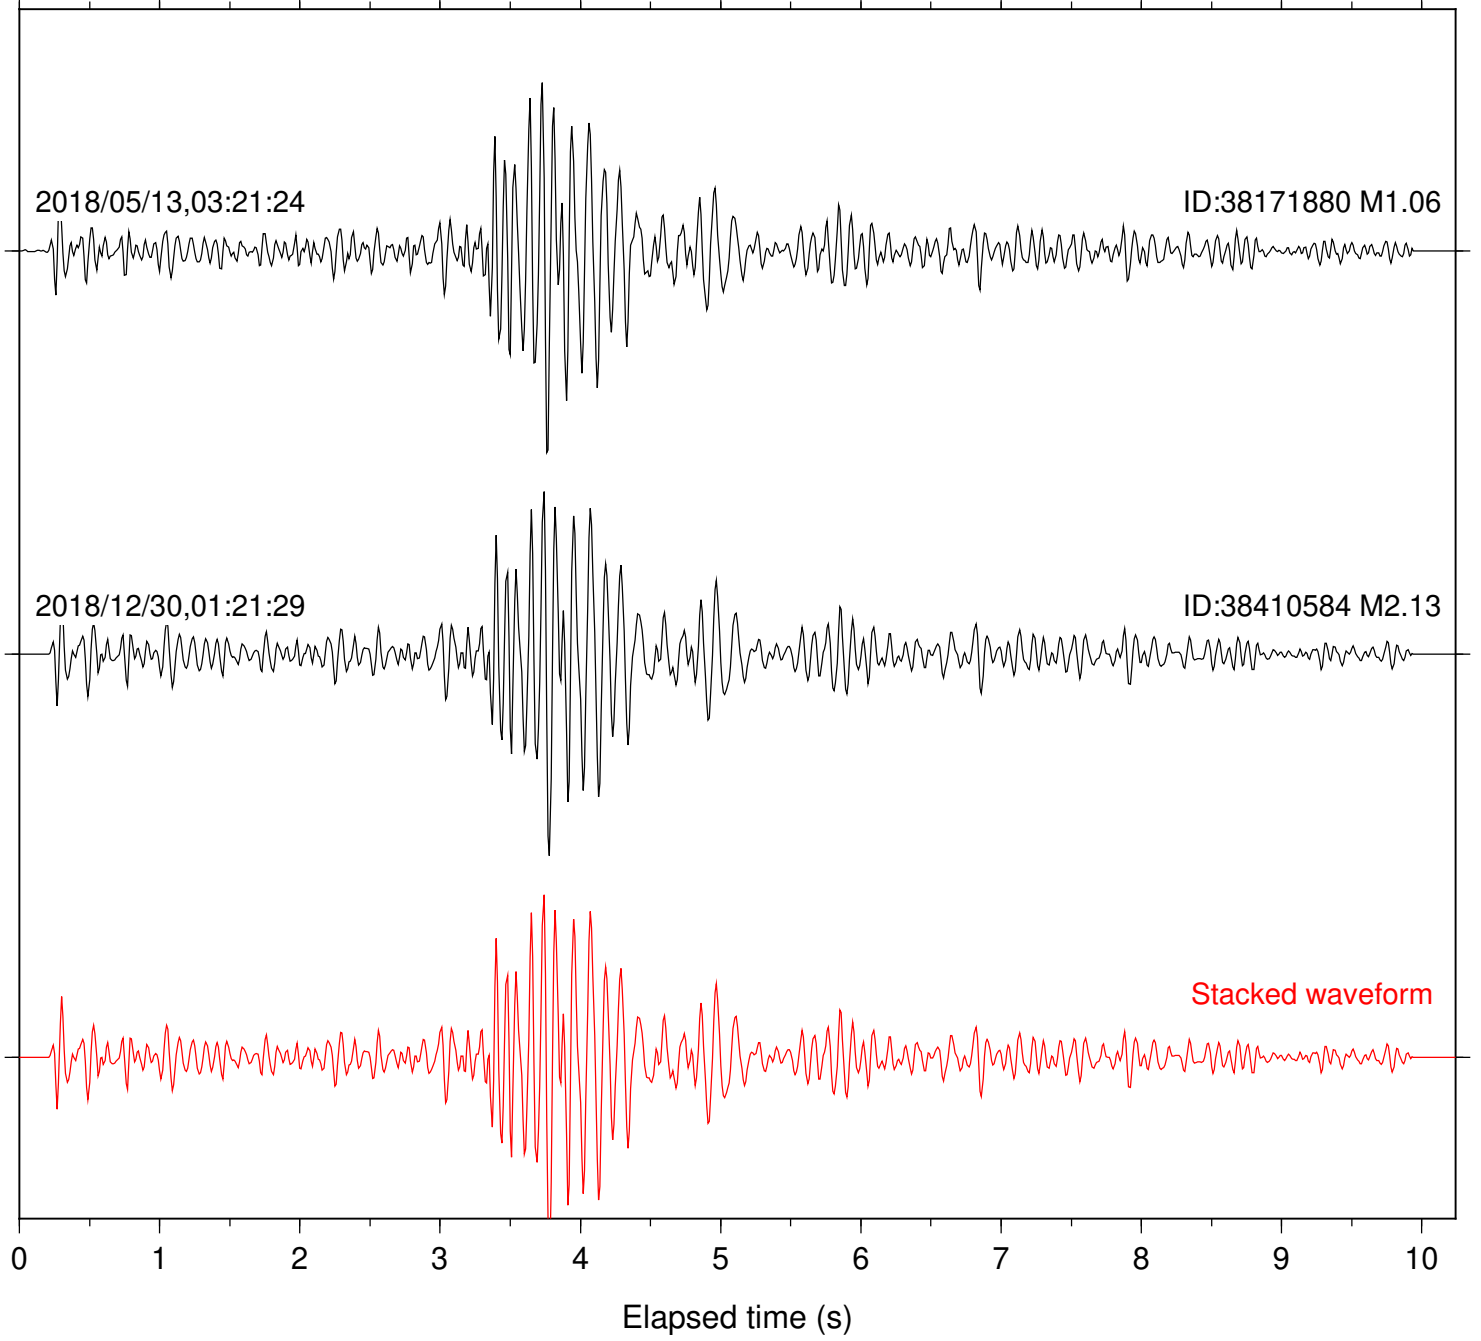

Station: B093 Com: EHZ

Focal depth: 7.21 km

2018/05/13,03:21:24

ID:38171880 M1.06

2018/12/30,01:21:29

ID:38410584 M2.13

Stacked waveform

0 1 2 3 4 5 6 7 8 9 10
Elapsed time (s)

Station: B946 Com: EHZ

Focal depth: 7.21 km

Station: BAC Com: EHZ

Focal depth: 7.21 km

Station: CSH Com: HHZ

Focal depth: 7.21 km

Station: DGR Com: HHZ

Focal depth: 7.21 km

Station: FRD Com: HHZ

Focal depth: 7.21 km

Station: HMT2 Com: HHZ

Focal depth: 7.21 km

Station: KNW Com: HHZ

Focal depth: 7.21 km

Station: POB2 Com: HHZ

Focal depth: 7.21 km

Station: RRSP Com: HHZ

Focal depth: 7.21 km

Station: SND Com: HHZ

Focal depth: 7.21 km