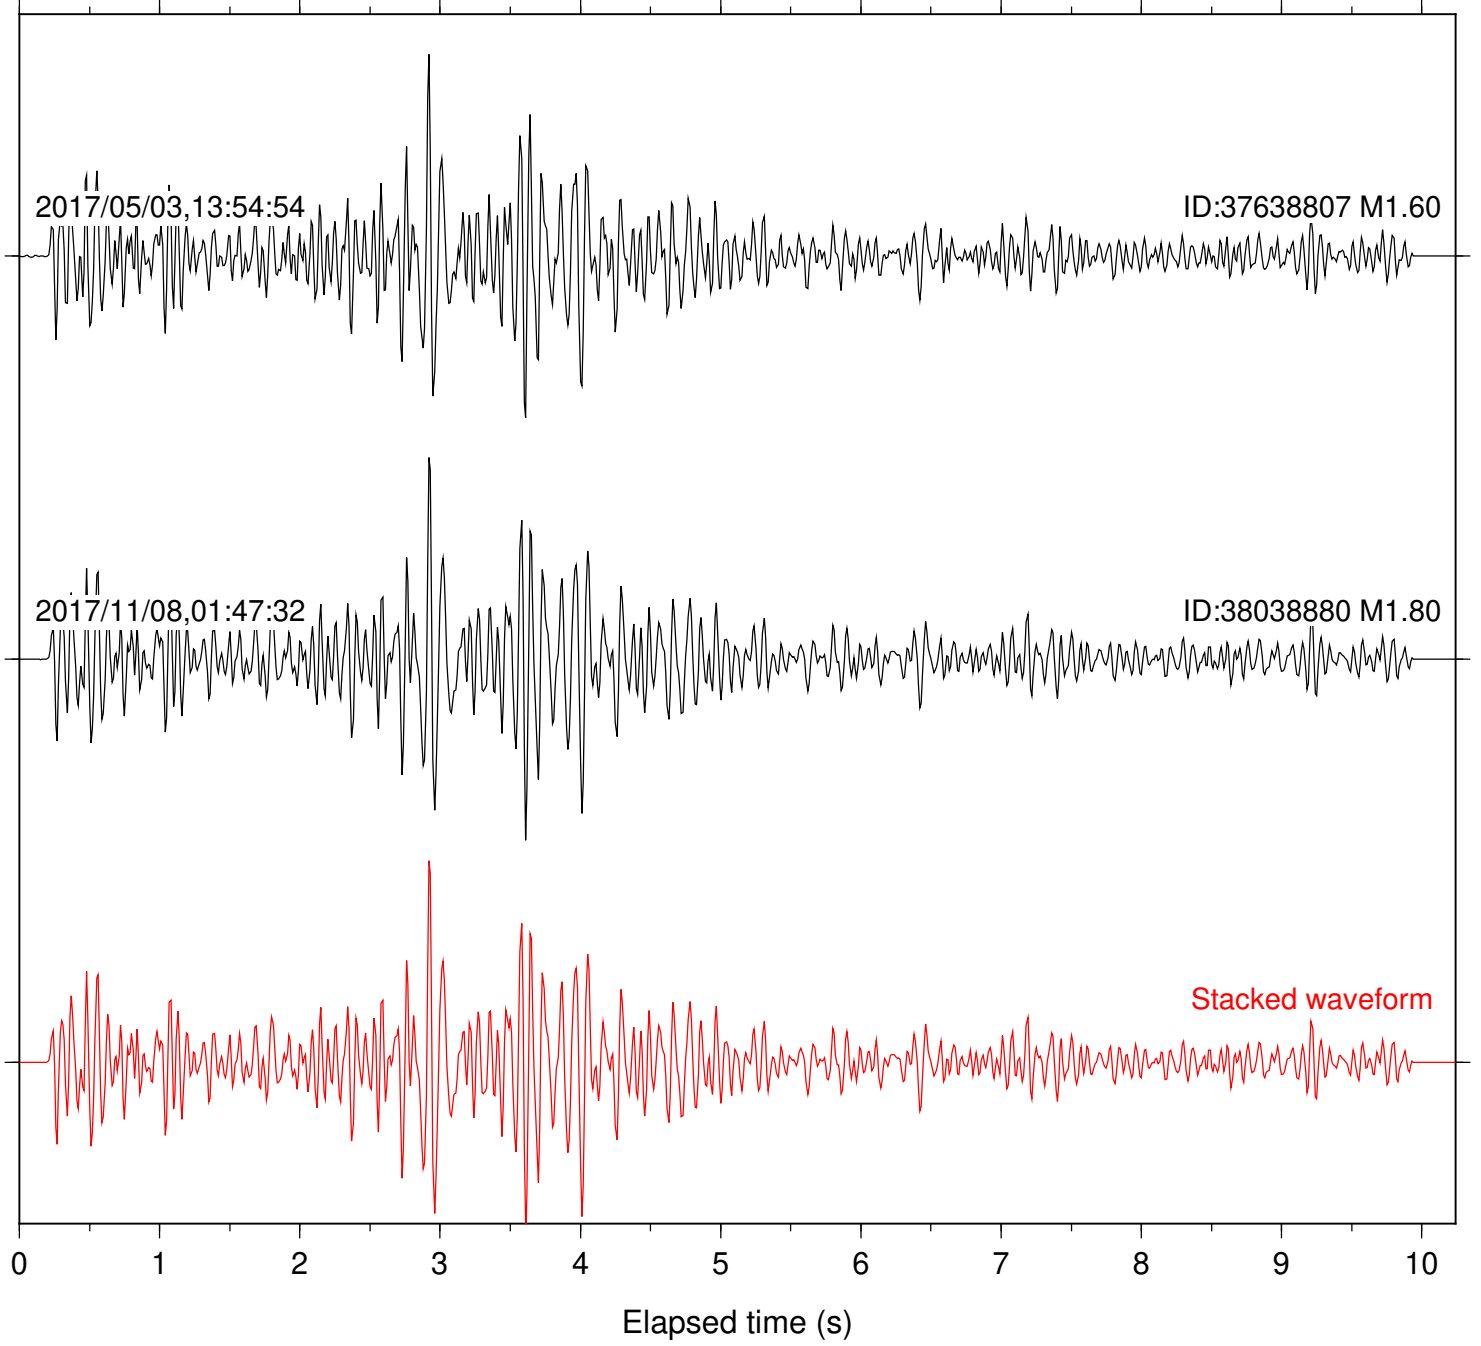

Station: B084 Com: EHZ

Focal depth: 5.68 km

Station: B086 Com: EHZ

Focal depth: 5.68 km

Station: B087 Com: EHZ

Focal depth: 5.68 km

Station: B088 Com: EHZ

Focal depth: 5.68 km

Station: B093 Com: EHZ

Focal depth: 5.68 km

2017/05/03,13:54:54

ID:37638807 M1.60

2017/11/08,01:47:32

ID:38038880 M1.80

Stacked waveform

0 1 2 3 4 5 6 7 8 9 10
Elapsed time (s)

Station: B946 Com: EHZ

Focal depth: 5.68 km

Station: BAC Com: EHZ

Focal depth: 5.68 km

Station: CSH Com: HHZ

Focal depth: 5.68 km

2017/05/03,13:54:54

ID:37638807 M1.60

Station: SND Com: HHZ

Focal depth: 5.68 km