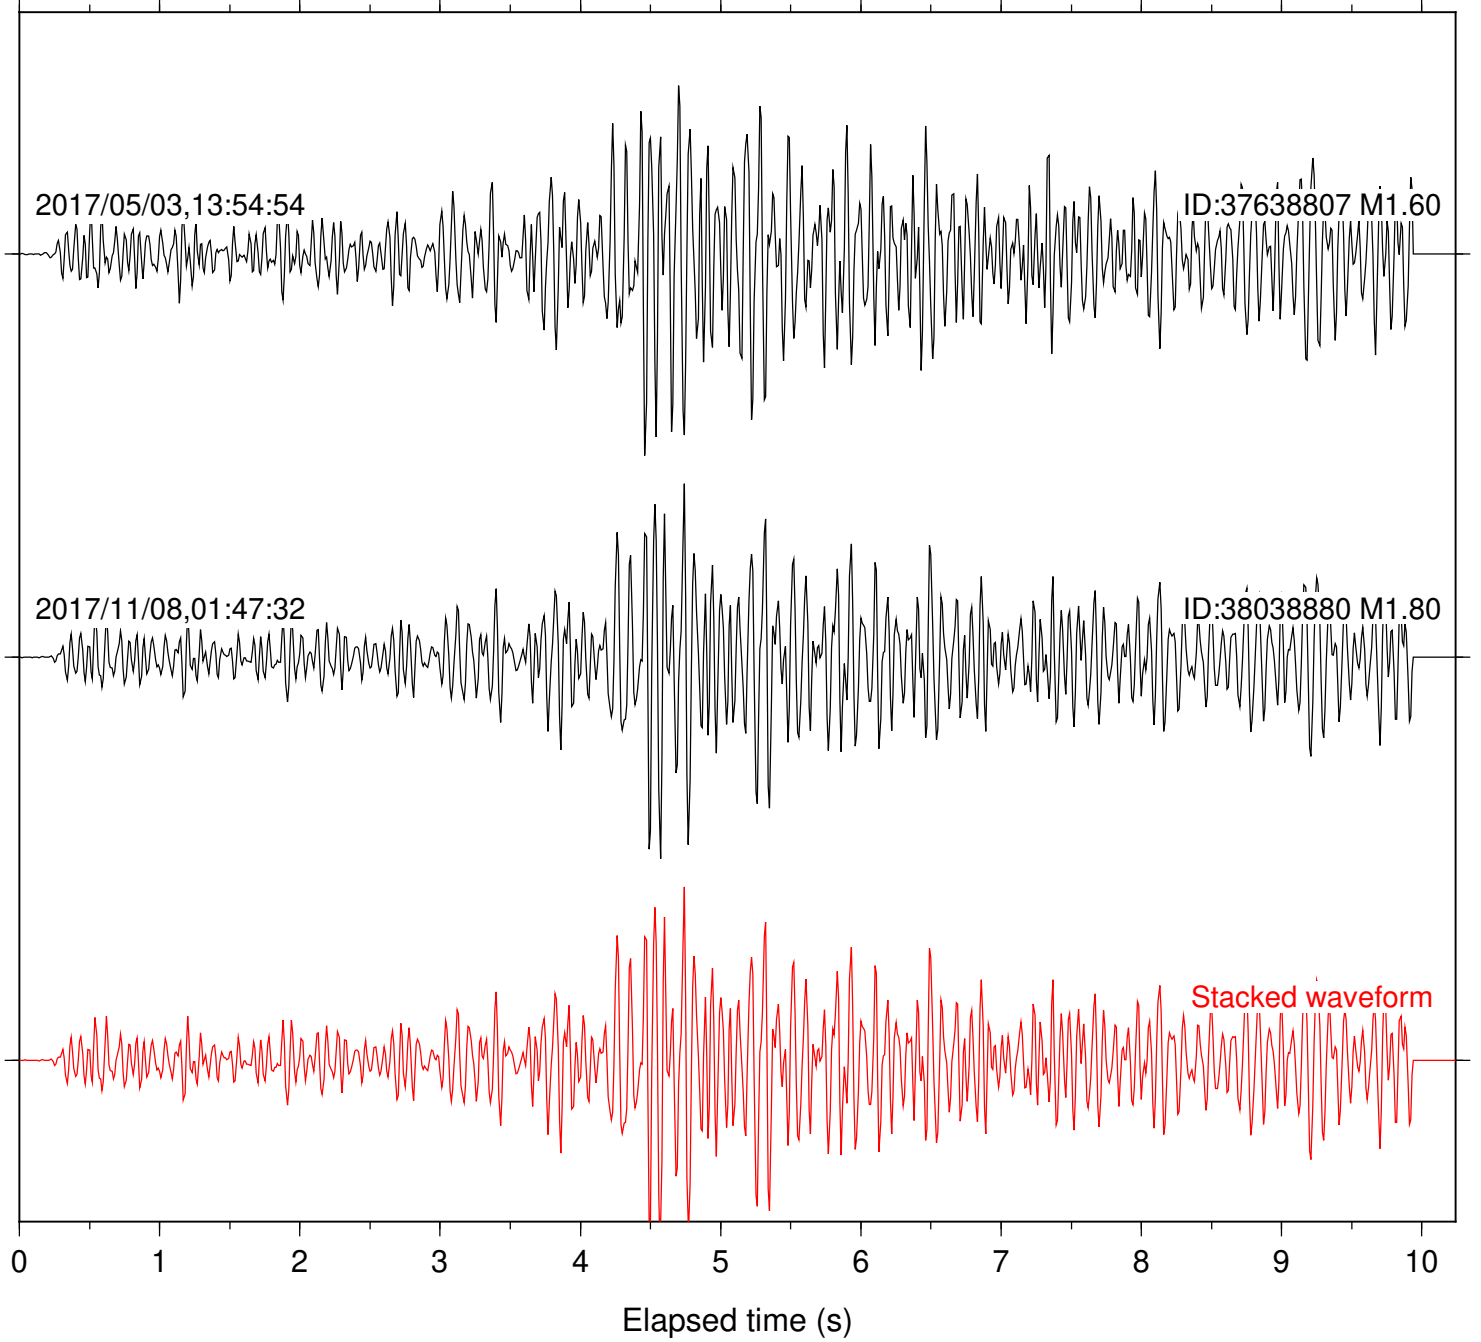

Station: B082 Com: EHZ

Focal depth: 5.68 km

2017/05/03,13:54:54

ID:37638807 M1.60

2017/11/08,01:47:32

ID:38038880 M1.80

Stacked waveform

0 1 2 3 4 5 6 7 8 9 10
Elapsed time (s)

Station: B084 Com: EHZ

Focal depth: 5.68 km

Station: B086 Com: EHZ

Focal depth: 5.68 km

Station: B087 Com: EHZ

Focal depth: 5.68 km

Station: B088 Com: EHZ

Focal depth: 5.68 km

Station: B093 Com: EHZ

Focal depth: 5.68 km

2017/05/03,13:54:54

ID:37638807 M1.60

2017/11/08,01:47:32

ID:38038880 M1.80

Stacked waveform

0 1 2 3 4 5 6 7 8 9 10
Elapsed time (s)

Station: SND Com: HHZ

Focal depth: 5.68 km