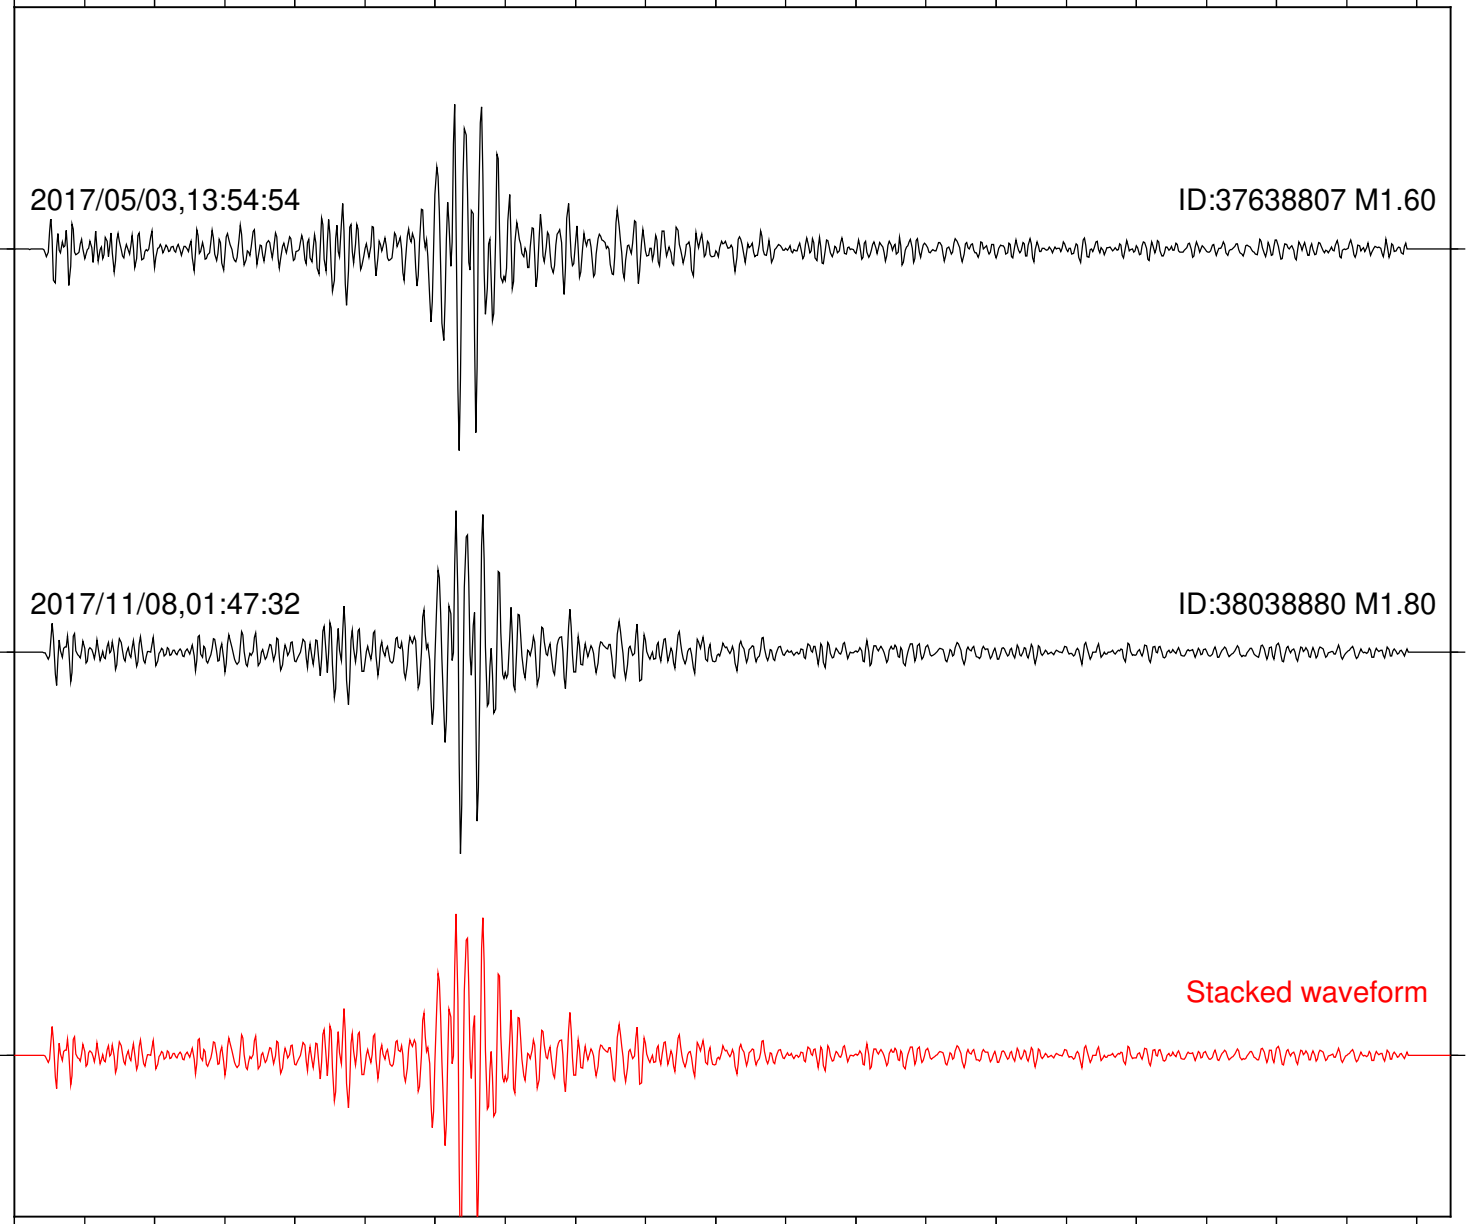

Station: B082 Com: EHZ

Focal depth: 5.68 km

2017/05/03,13:54:54

ID:37638807 M1.60

2017/11/08,01:47:32

ID:38038880 M1.80

Stacked waveform

0 1 2 3 4 5 6 7 8 9 10
Elapsed time (s)

Station: B084 Com: EHZ

Focal depth: 5.68 km

Station: B086 Com: EHZ

Focal depth: 5.68 km

Station: B087 Com: EHZ

Focal depth: 5.68 km

Station: B088 Com: EHZ

Focal depth: 5.68 km

Station: B093 Com: EHZ

Focal depth: 5.68 km

2017/05/03,13:54:54

ID:37638807 M1.60

2017/11/08,01:47:32

ID:38038880 M1.80

Stacked waveform

0 1 2 3 4 5 6 7 8 9 10
Elapsed time (s)

Station: SND Com: HHZ

Focal depth: 5.68 km