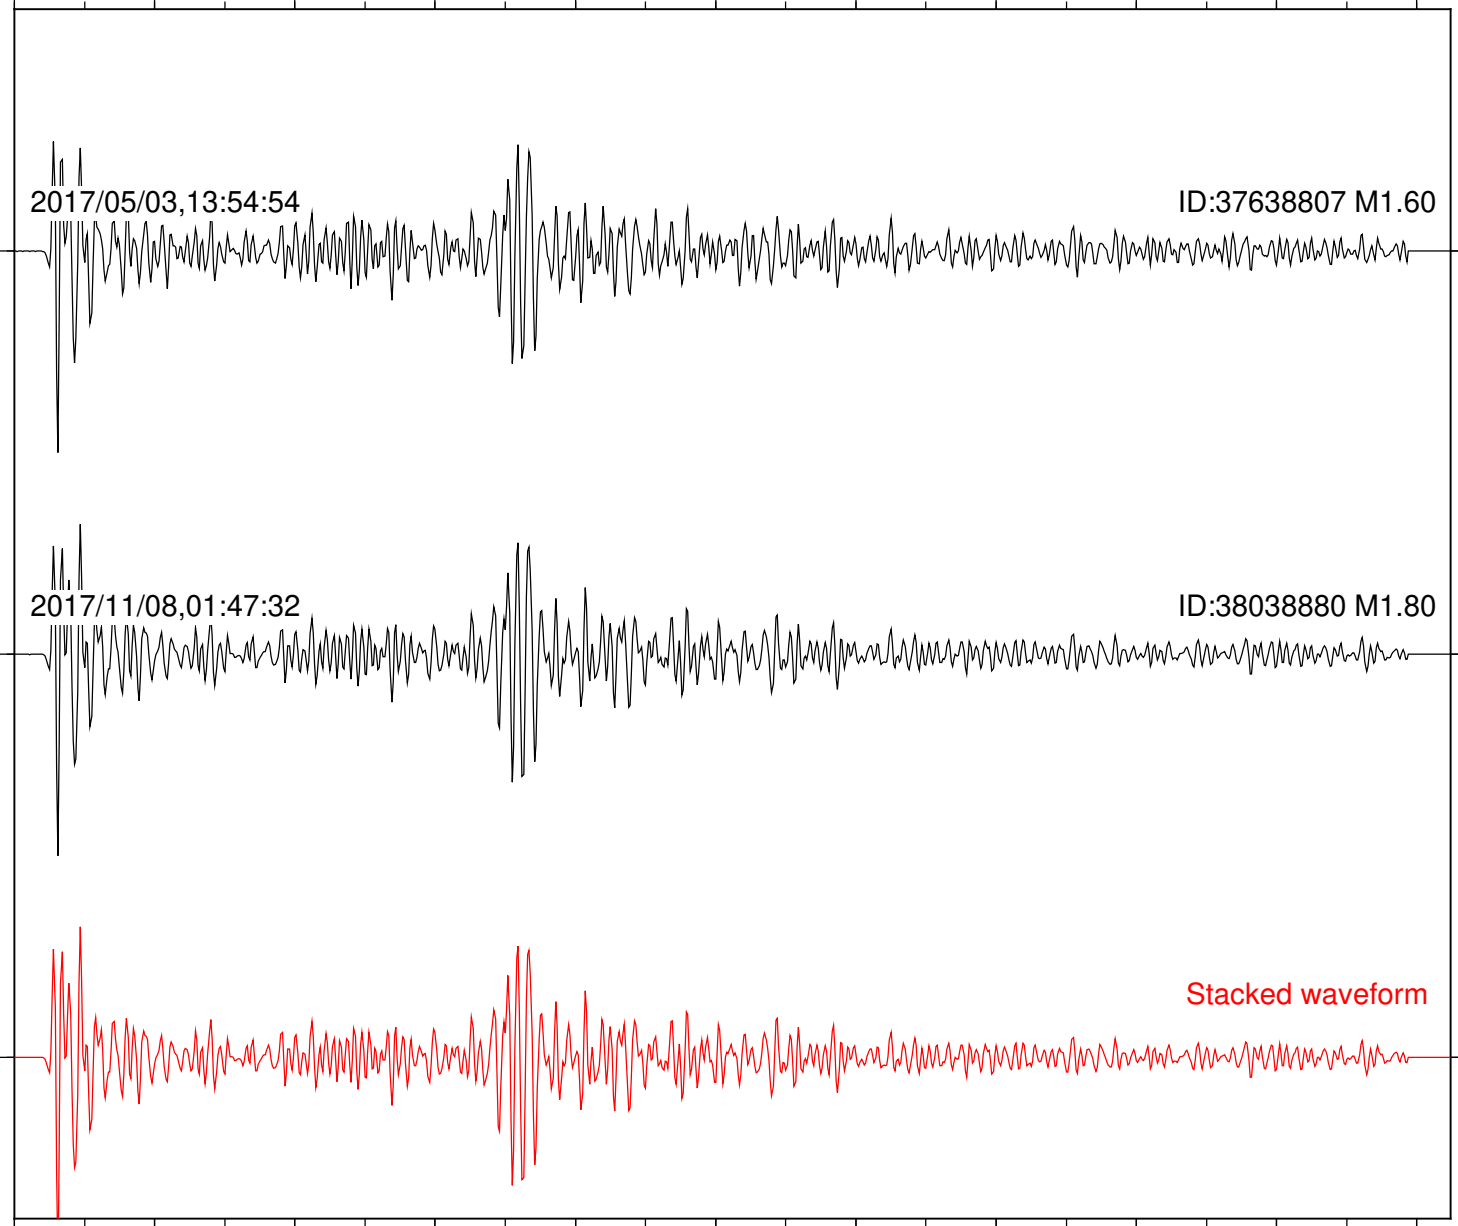

Station: B093 Com: EHZ

Focal depth: 5.68 km

2017/05/03,13:54:54

ID:37638807 M1.60

2017/11/08,01:47:32

ID:38038880 M1.80

Stacked waveform

0 1 2 3 4 5 6 7 8 9 10
Elapsed time (s)

Station: B946 Com: EHZ

Focal depth: 5.68 km

Station: BAC Com: EHZ

Focal depth: 5.68 km

Station: CSH Com: HHZ

Focal depth: 5.68 km

2017/05/03,13:54:54

ID:37638807 M1.60

2017/11/08,01:47:32

ID:38038880 M1.80

Stacked waveform

0 1 2 3 4 5 6 7 8 9 10
Elapsed time (s)

Station: DGR Com: HHZ

Focal depth: 5.68 km

Station: FRD Com: HHZ

Focal depth: 5.68 km

Station: SND Com: HHZ

Focal depth: 5.68 km