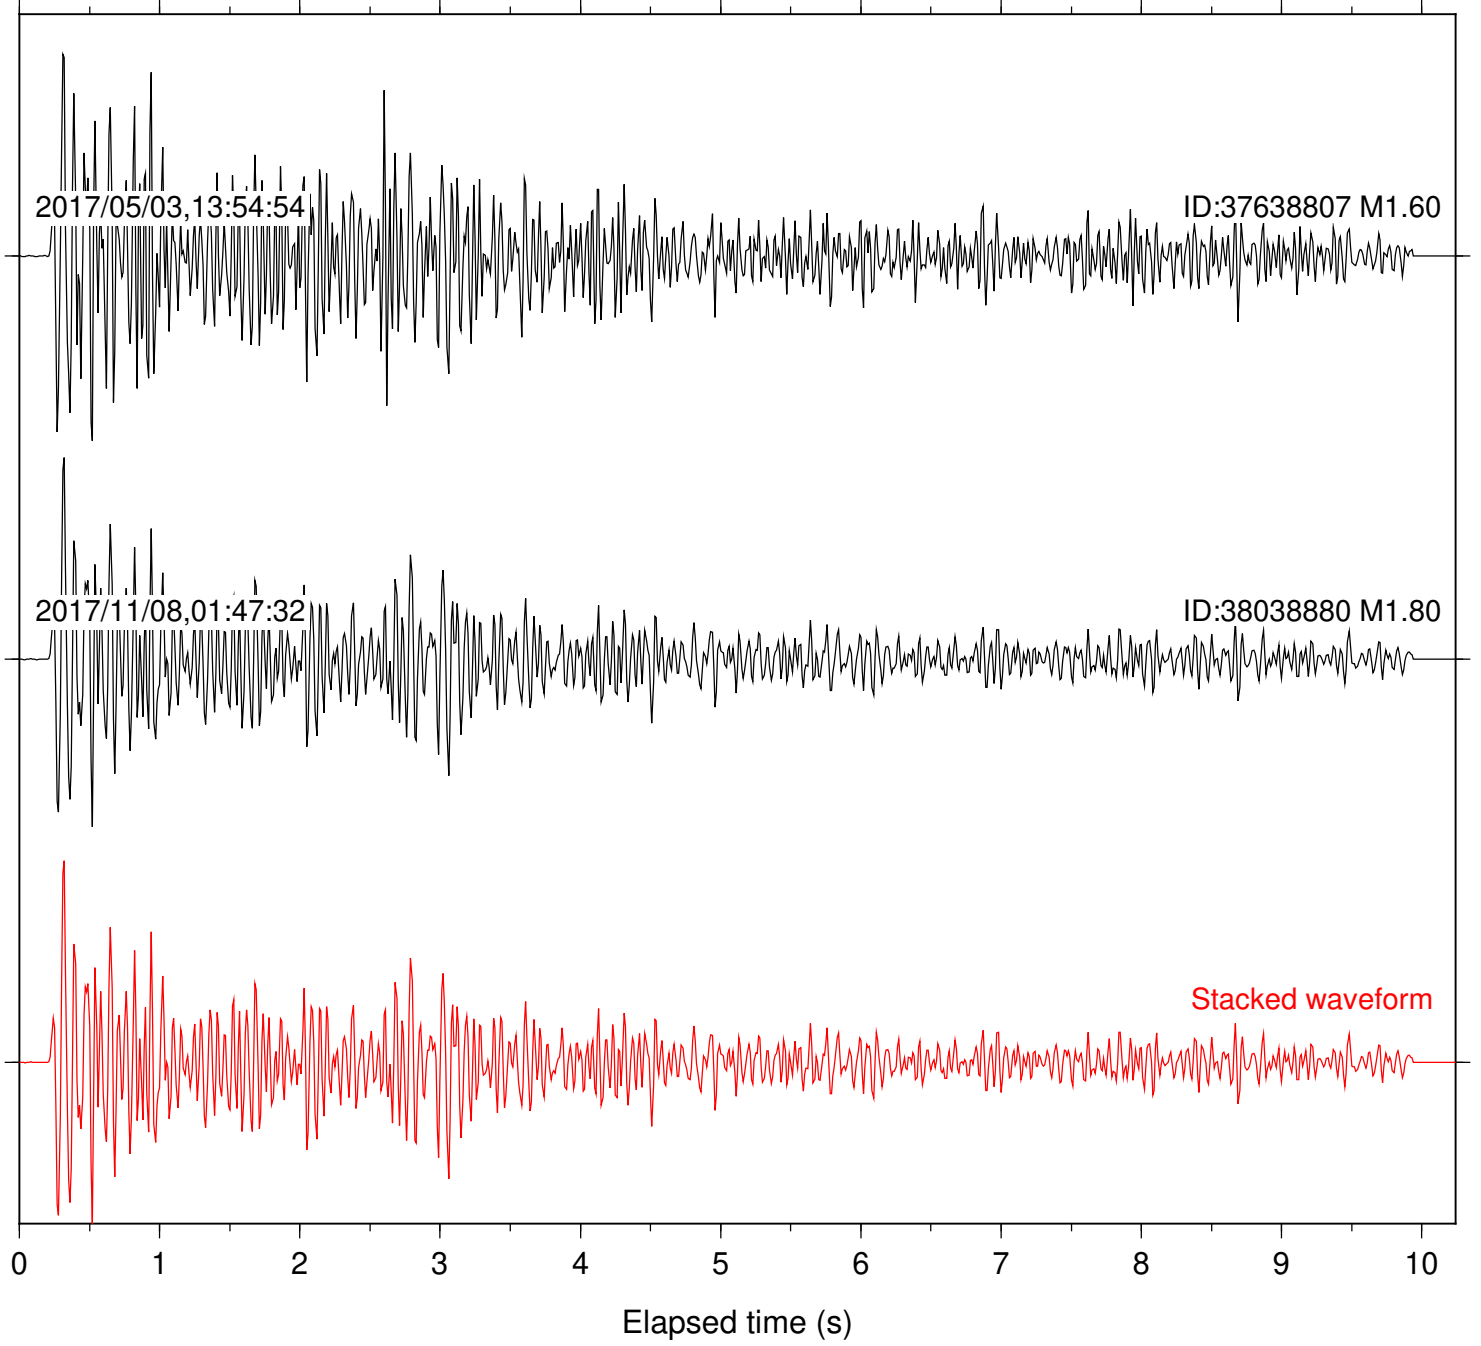

Station: B084 Com: EHZ

Focal depth: 5.68 km

Station: B086 Com: EHZ

Focal depth: 5.68 km

Station: B087 Com: EHZ

Focal depth: 5.68 km

Station: B088 Com: EHZ

Focal depth: 5.68 km

Station: B946 Com: EHZ

Focal depth: 5.68 km

Station: BAC Com: EHZ

Focal depth: 5.68 km

Station: CSH Com: HHZ

Focal depth: 5.68 km

2017/05/03,13:54:54

ID:37638807 M1.60

2017/11/08,01:47:32

ID:38038880 M1.80

Stacked waveform

0 1 2 3 4 5 6 7 8 9 10
Elapsed time (s)

Station: DGR Com: HHZ

Focal depth: 5.68 km

Station: FRD Com: HHZ

Focal depth: 5.68 km

Station: SND Com: HHZ

Focal depth: 5.68 km