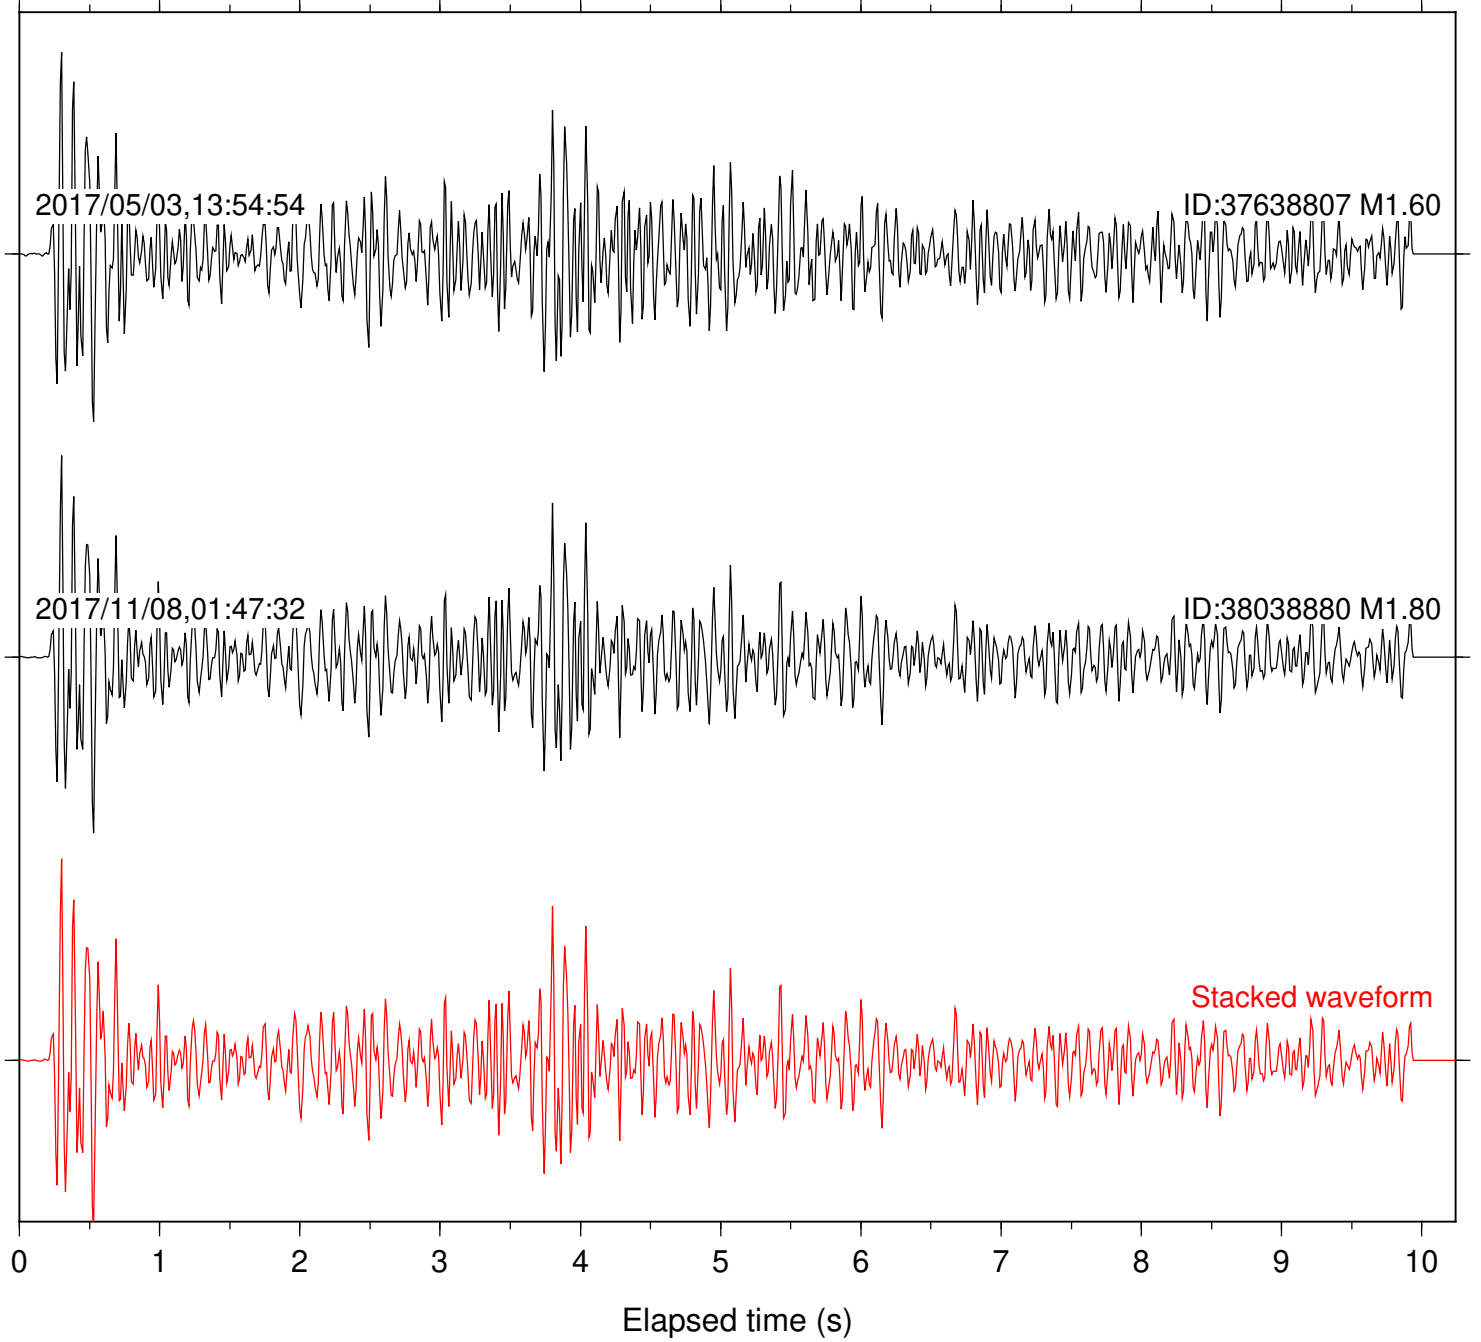

Station: B084 Com: EHZ

Focal depth: 5.68 km

Station: B086 Com: EHZ

Focal depth: 5.68 km

Station: B087 Com: EHZ

Focal depth: 5.68 km

Station: B088 Com: EHZ

Focal depth: 5.68 km

Station: B093 Com: EHZ

Focal depth: 5.68 km

2017/05/03,13:54:54

ID:37638807 M1.60

2017/11/08,01:47:32

ID:38038880 M1.80

Stacked waveform

0 1 2 3 4 5 6 7 8 9 10
Elapsed time (s)

Station: B946 Com: EHZ

Focal depth: 5.68 km

Station: BAC Com: EHZ

Focal depth: 5.68 km

Station: CSH Com: HHZ

Focal depth: 5.68 km

2017/05/03,13:54:54

ID:37638807 M1.60

Station: SND Com: HHZ

Focal depth: 5.68 km