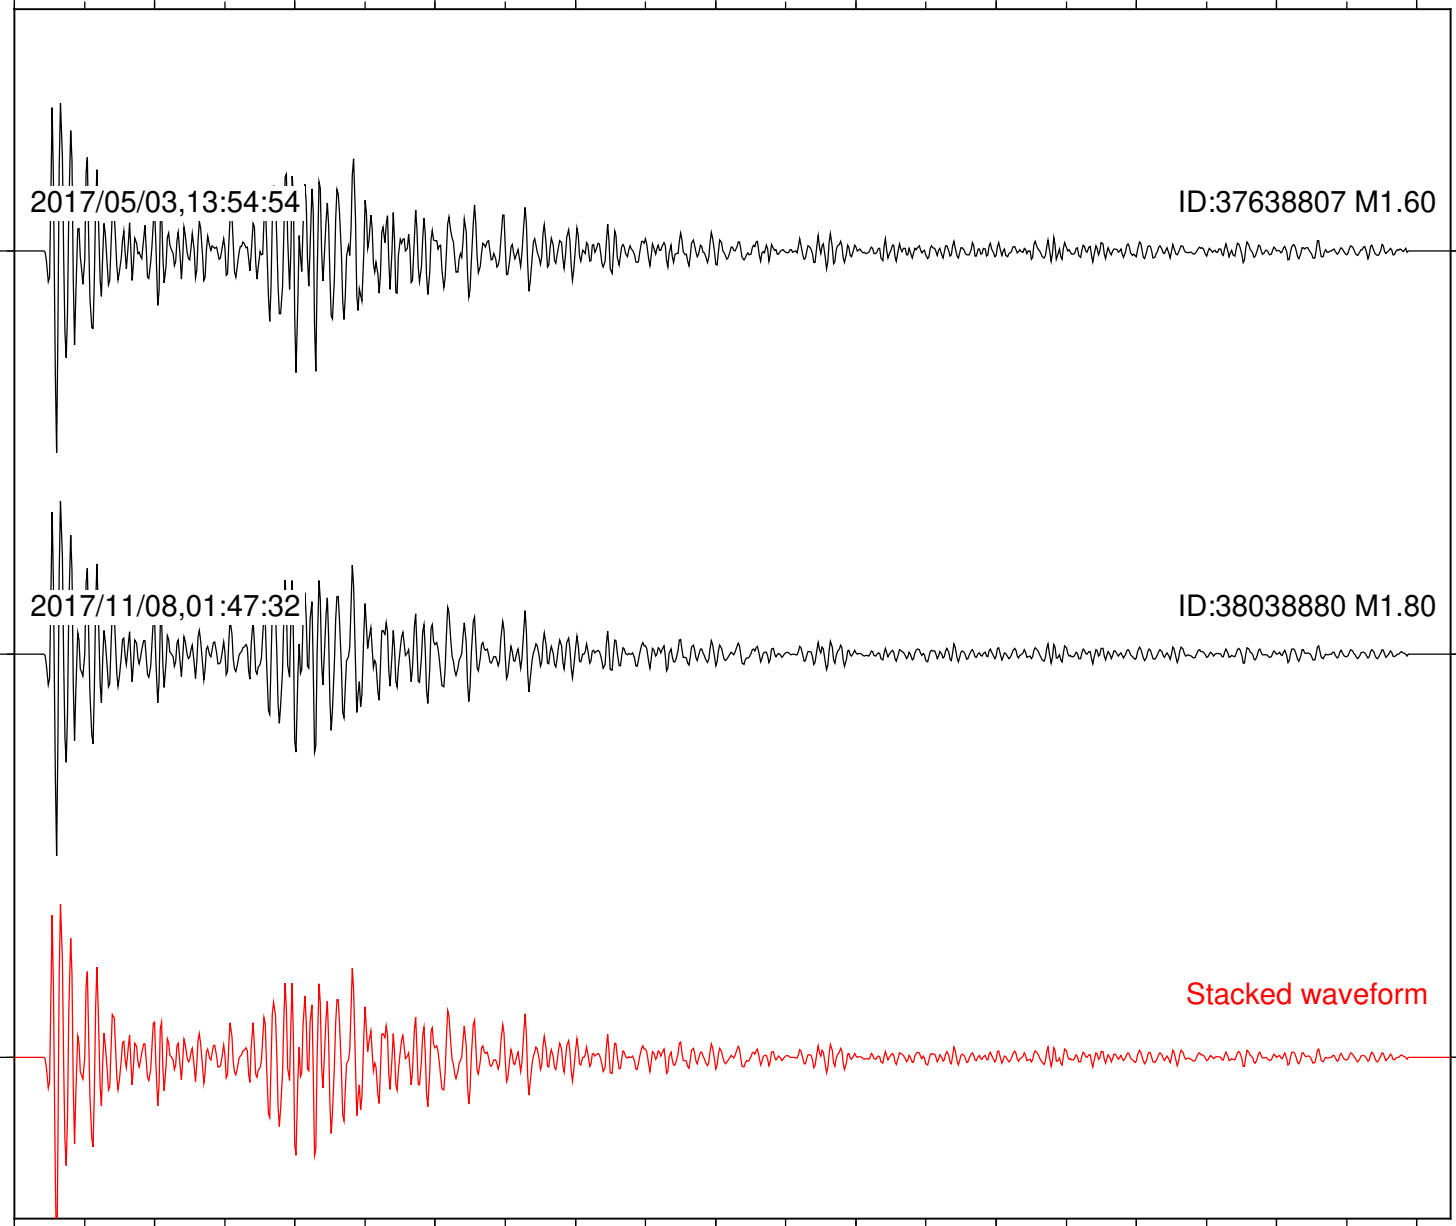

Station: B084 Com: EHZ

Focal depth: 5.68 km

Station: B086 Com: EHZ

Focal depth: 5.68 km

Station: B087 Com: EHZ

Focal depth: 5.68 km

Station: B088 Com: EHZ

Focal depth: 5.68 km

Station: B093 Com: EHZ

Focal depth: 5.68 km

2017/05/03,13:54:54

ID:37638807 M1.60

2017/11/08,01:47:32

ID:38038880 M1.80

Stacked waveform

0 1 2 3 4 5 6 7 8 9 10
Elapsed time (s)

Station: B946 Com: EHZ

Focal depth: 5.68 km

Station: BAC Com: EHZ

Focal depth: 5.68 km

Station: CSH Com: HHZ

Focal depth: 5.68 km

2017/05/03,13:54:54

ID:37638807 M1.60

Station: SND Com: HHZ

Focal depth: 5.68 km