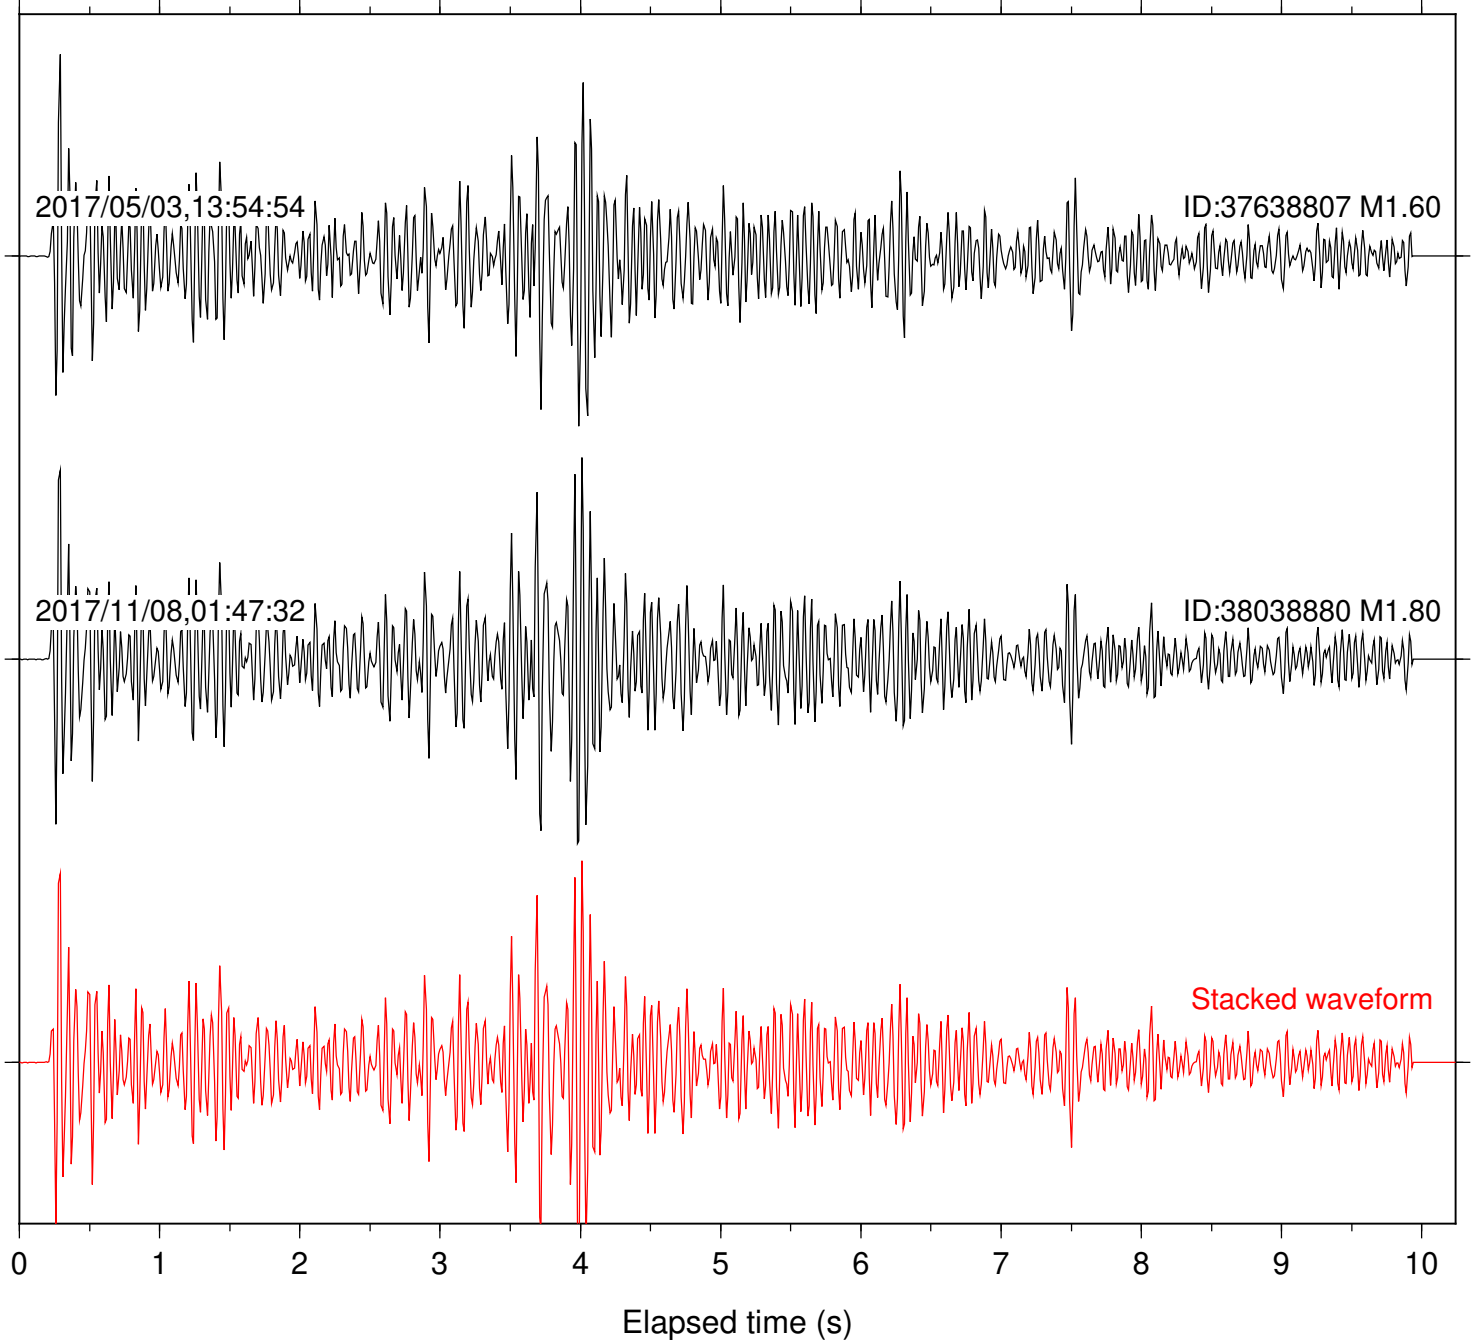

Station: B946 Com: EHZ

Focal depth: 5.68 km

Station: BAC Com: EHZ

Focal depth: 5.68 km

Station: CSH Com: HHZ

Focal depth: 5.68 km

2017/05/03,13:54:54

ID:37638807 M1.60

2017/11/08,01:47:32

ID:38038880 M1.80

Stacked waveform

0 1 2 3 4 5 6 7 8 9 10
Elapsed time (s)

Station: DGR Com: HHZ

Focal depth: 5.68 km

Station: FRD Com: HHZ

Focal depth: 5.68 km

Station: SND Com: HHZ

Focal depth: 5.68 km