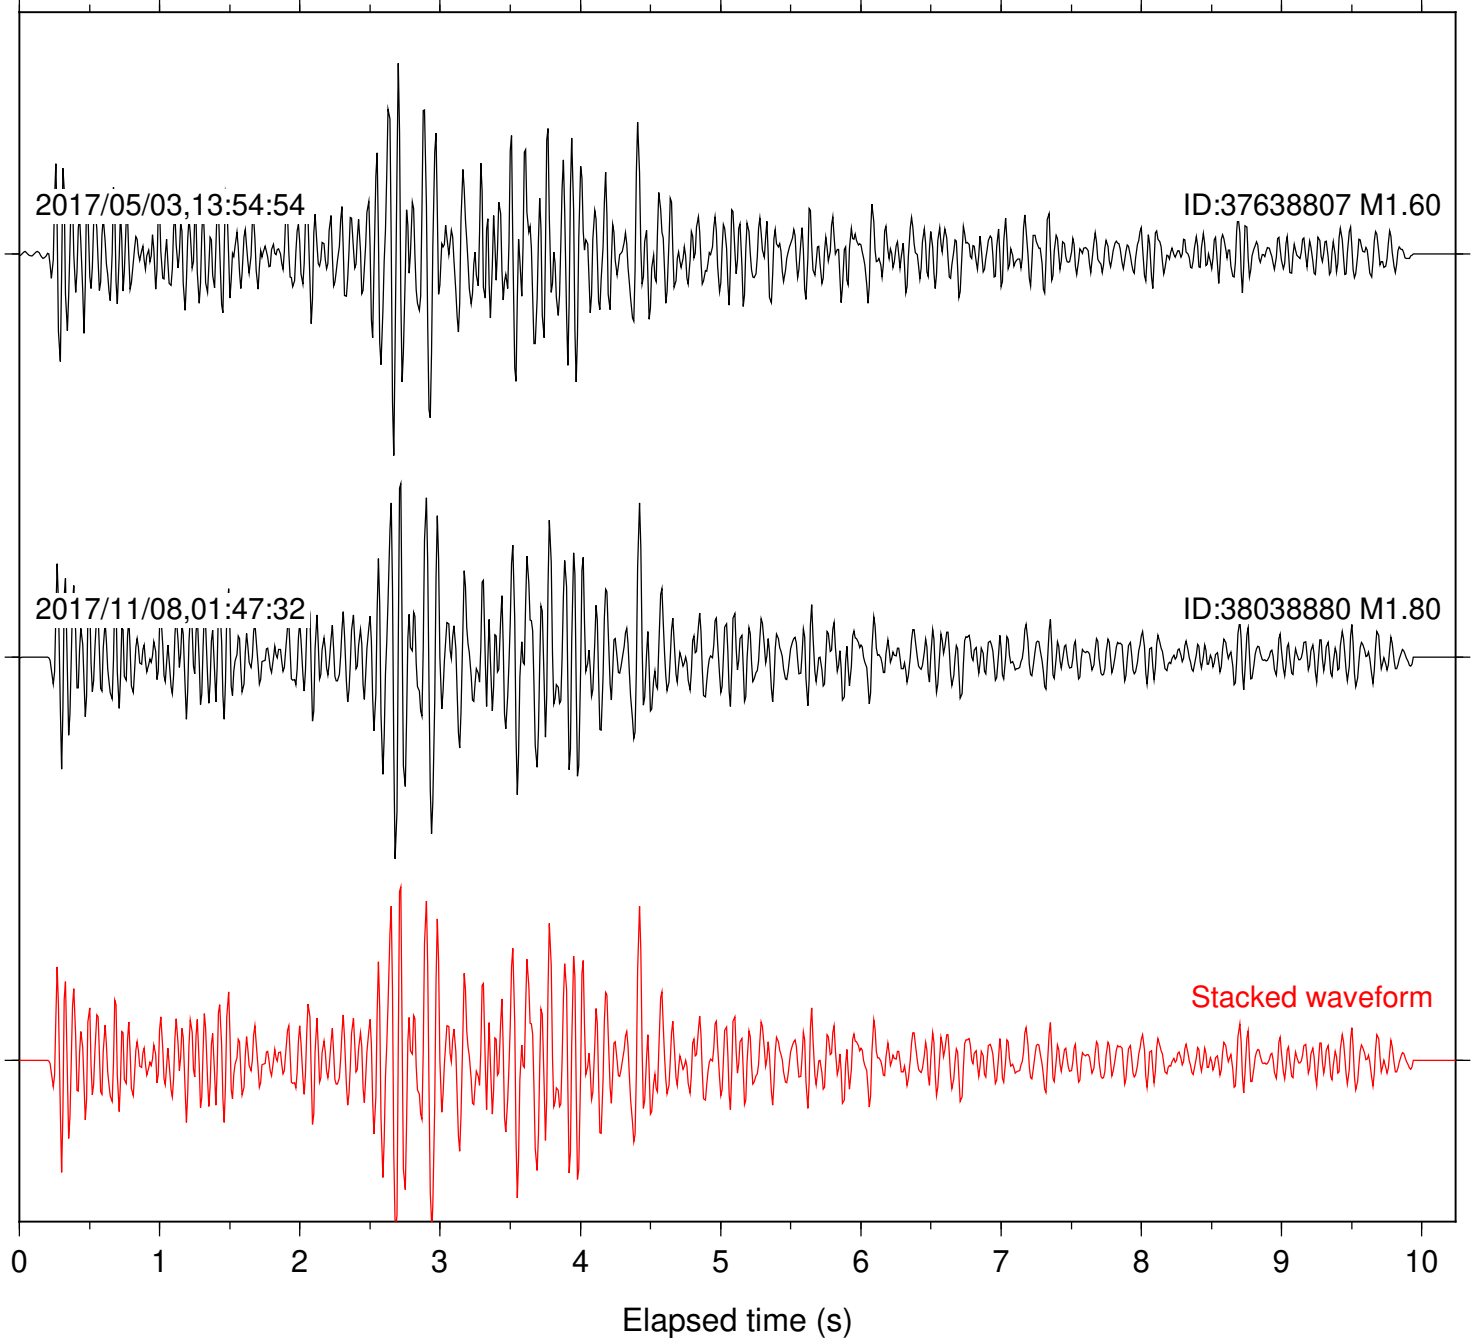

Station: B084 Com: EHZ

Focal depth: 5.68 km

Station: B086 Com: EHZ

Focal depth: 5.68 km

Station: B087 Com: EHZ

Focal depth: 5.68 km

Station: B088 Com: EHZ

Focal depth: 5.68 km

Station: B093 Com: EHZ

Focal depth: 5.68 km

2017/05/03,13:54:54

ID:37638807 M1.60

2017/11/08,01:47:32

ID:38038880 M1.80

Stacked waveform

0 1 2 3 4 5 6 7 8 9 10
Elapsed time (s)

Station: B946 Com: EHZ

Focal depth: 5.68 km

Station: BAC Com: EHZ

Focal depth: 5.68 km

Station: CSH Com: HHZ

Focal depth: 5.68 km

2017/05/03,13:54:54

ID:37638807 M1.60

Station: SND Com: HHZ

Focal depth: 5.68 km