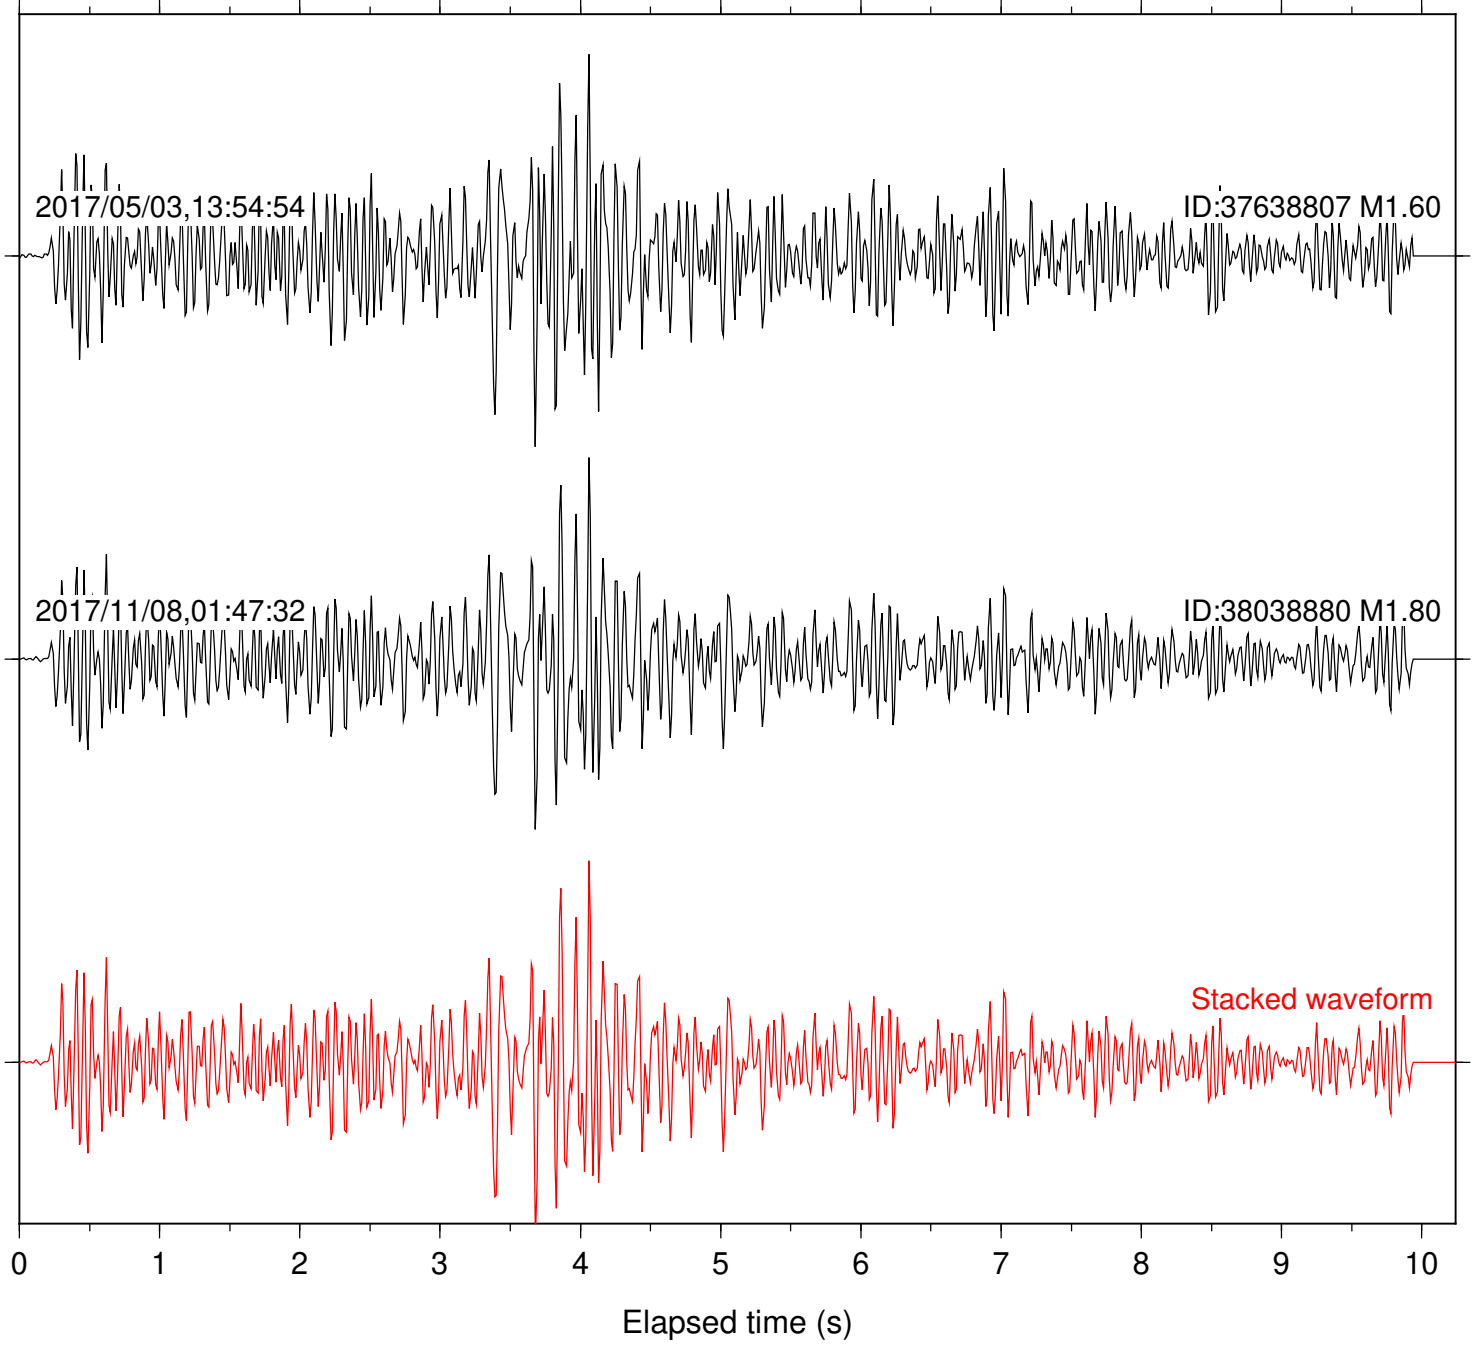

Station: B082 Com: EHZ

Focal depth: 5.68 km

2017/05/03,13:54:54

ID:37638807 M1.60

2017/11/08,01:47:32

ID:38038880 M1.80

Stacked waveform

0 1 2 3 4 5 6 7 8 9 10
Elapsed time (s)

Station: B084 Com: EHZ

Focal depth: 5.68 km

Station: B086 Com: EHZ

Focal depth: 5.68 km

Station: B087 Com: EHZ

Focal depth: 5.68 km

Station: B088 Com: EHZ

Focal depth: 5.68 km

Station: B093 Com: EHZ

Focal depth: 5.68 km

2017/05/03,13:54:54

ID:37638807 M1.60

2017/11/08,01:47:32

ID:38038880 M1.80

Stacked waveform

0 1 2 3 4 5 6 7 8 9 10
Elapsed time (s)

Station: SND Com: HHZ

Focal depth: 5.68 km