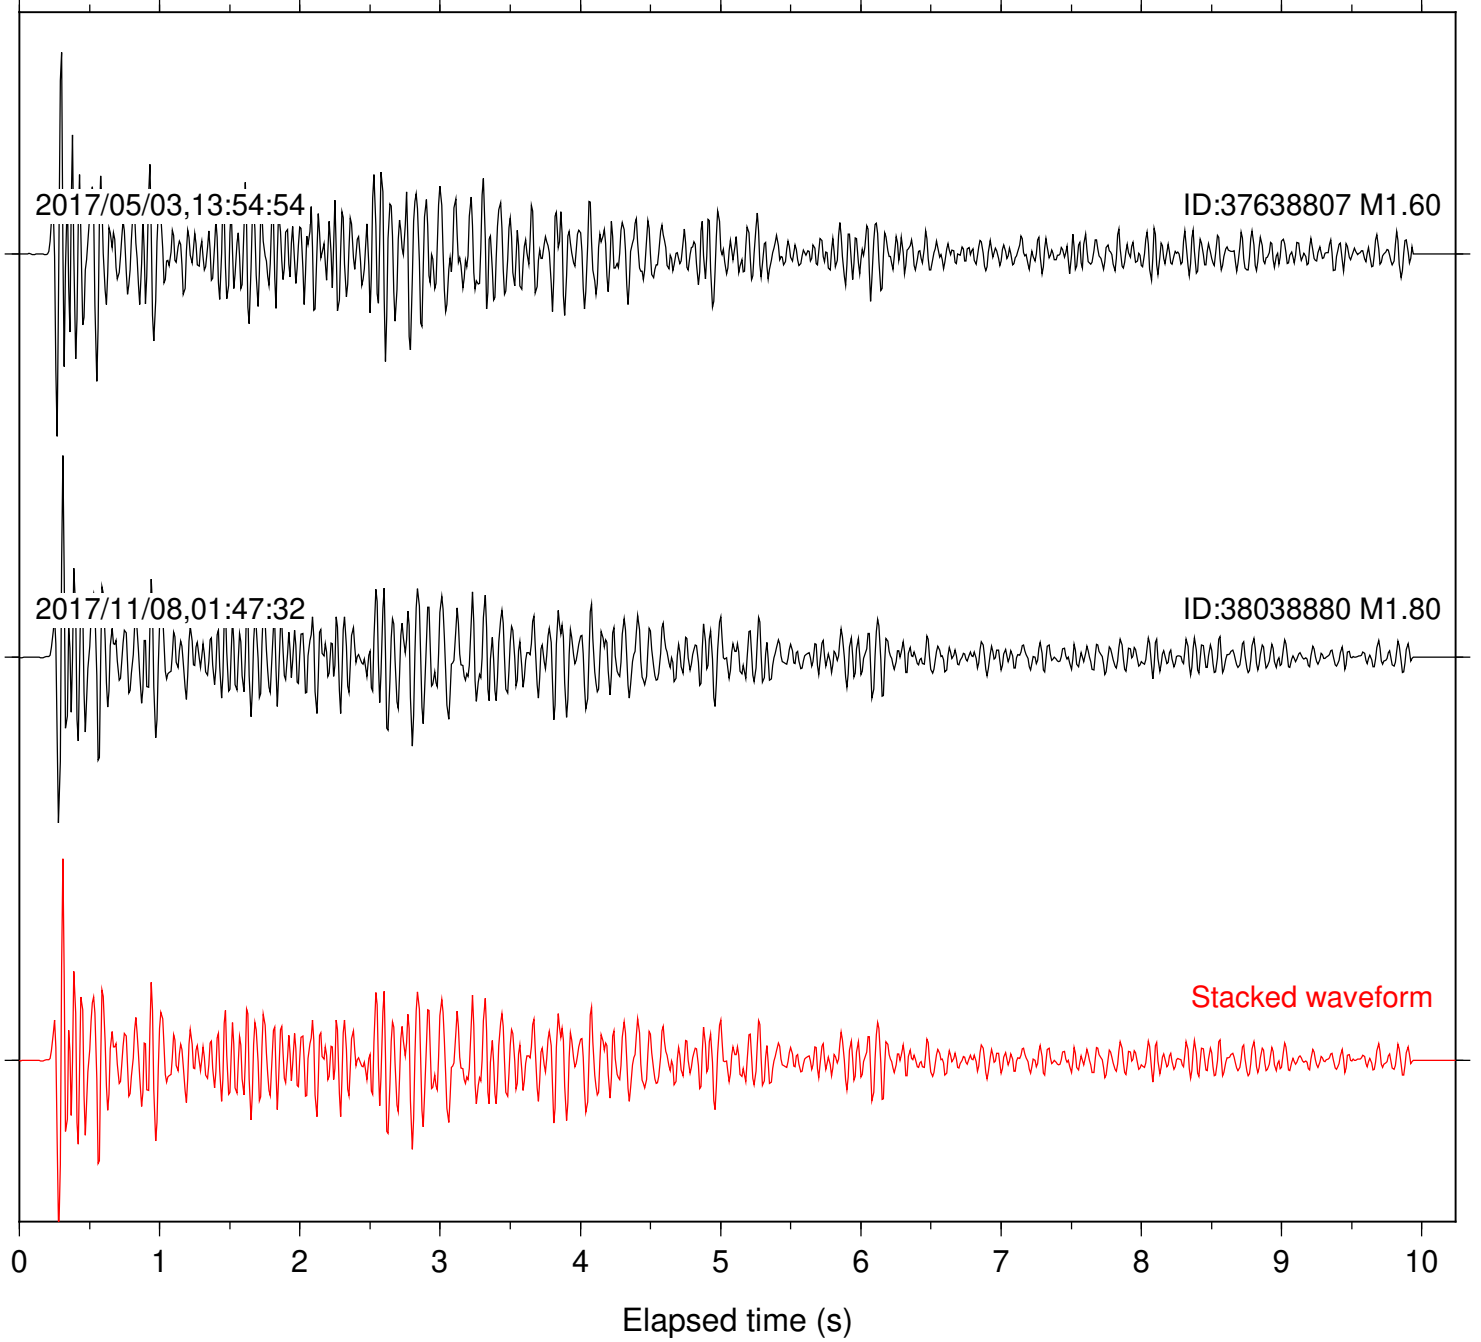

Station: B084 Com: EHZ

Focal depth: 5.68 km

Station: B086 Com: EHZ

Focal depth: 5.68 km

Station: B087 Com: EHZ

Focal depth: 5.68 km

Station: B088 Com: EHZ

Focal depth: 5.68 km

Station: B093 Com: EHZ

Focal depth: 5.68 km

2017/05/03,13:54:54

ID:37638807 M1.60

2017/11/08,01:47:32

ID:38038880 M1.80

Stacked waveform

0 1 2 3 4 5 6 7 8 9 10
Elapsed time (s)

Station: B946 Com: EHZ

Focal depth: 5.68 km

Station: BAC Com: EHZ

Focal depth: 5.68 km

Station: CSH Com: HHZ

Focal depth: 5.68 km

2017/05/03,13:54:54

ID:37638807 M1.60

Station: SND Com: HHZ

Focal depth: 5.68 km