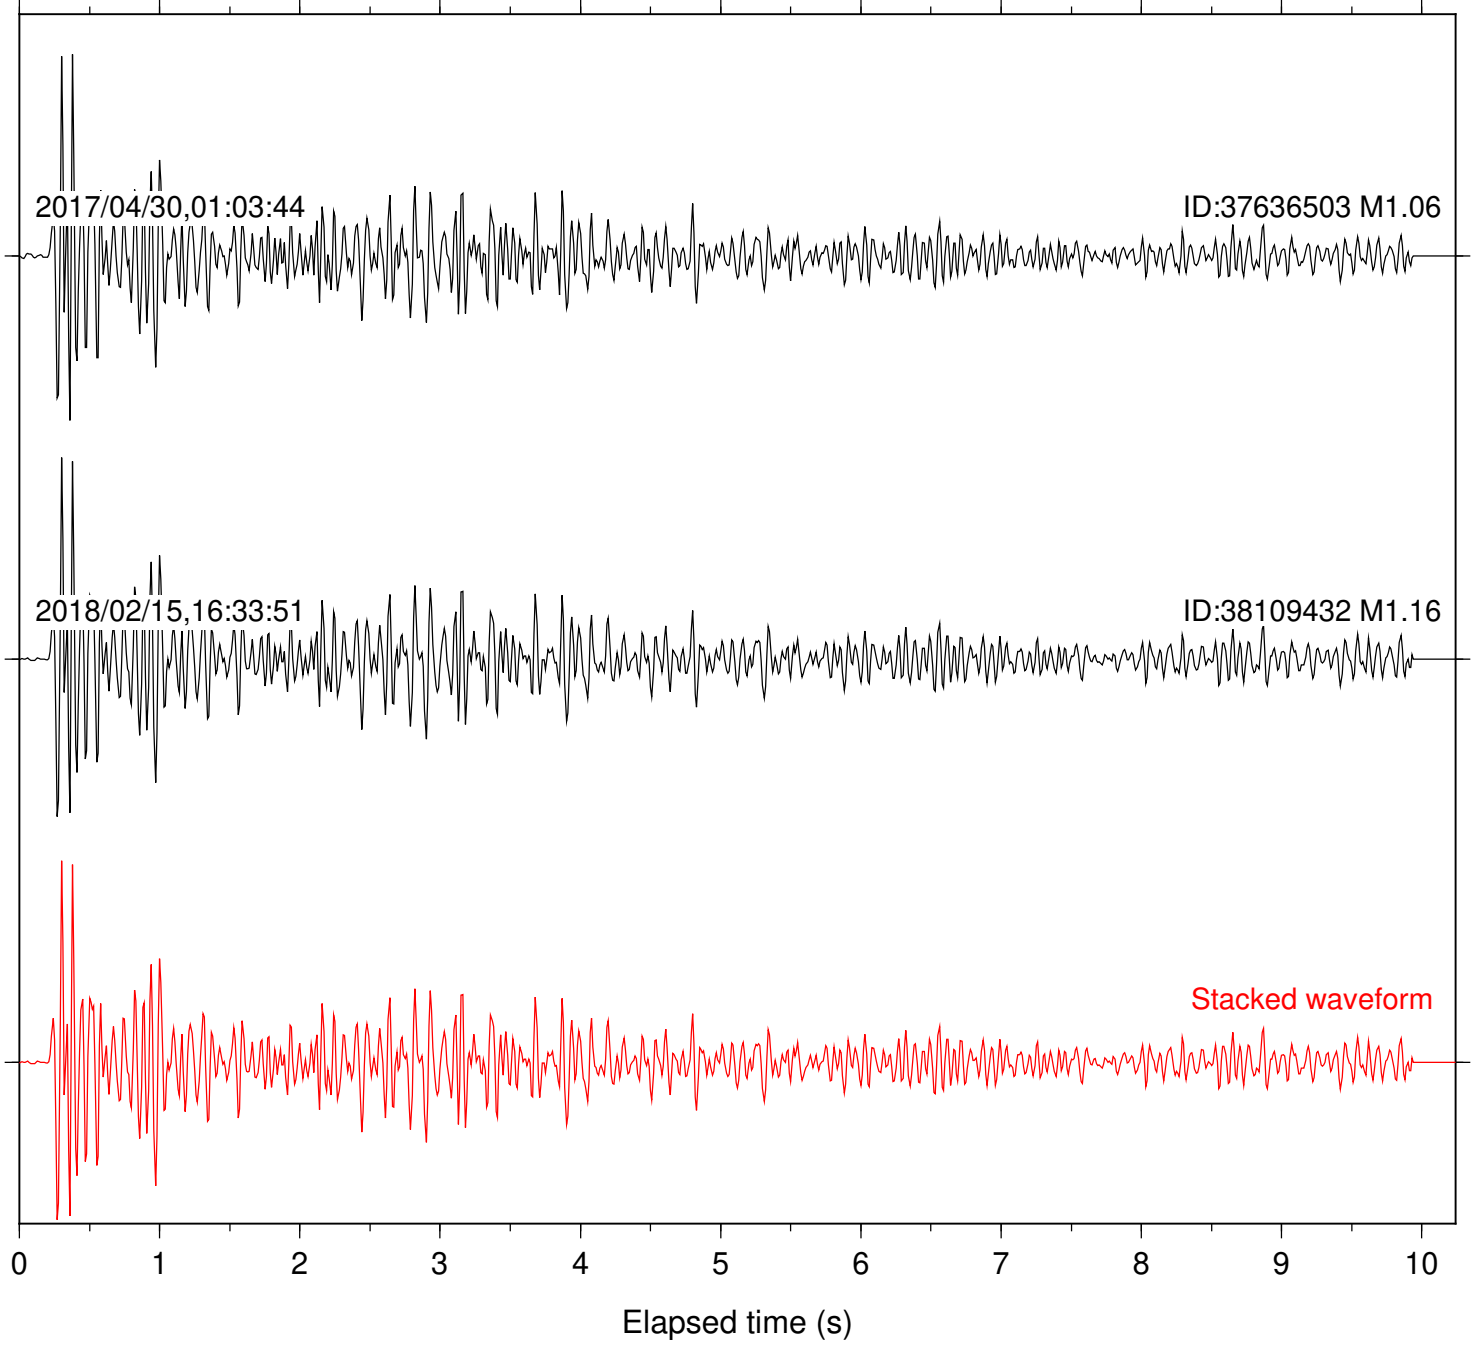

Station: B081 Com: EHZ

Focal depth: 5.40 km

Station: B082 Com: EHZ

Focal depth: 5.40 km

Station: B084 Com: EHZ

Focal depth: 5.40 km

Station: B087 Com: EHZ

Focal depth: 5.40 km

Station: B088 Com: EHZ

Focal depth: 5.40 km

Station: B093 Com: EHZ

Focal depth: 5.40 km

Station: B946 Com: EHZ

Focal depth: 5.40 km

Station: BAC Com: EHZ

Focal depth: 5.40 km

Station: FRD Com: HHZ

Focal depth: 5.40 km

Station: HMT2 Com: HHZ

Focal depth: 5.40 km

Station: SND Com: HHZ

Focal depth: 5.40 km