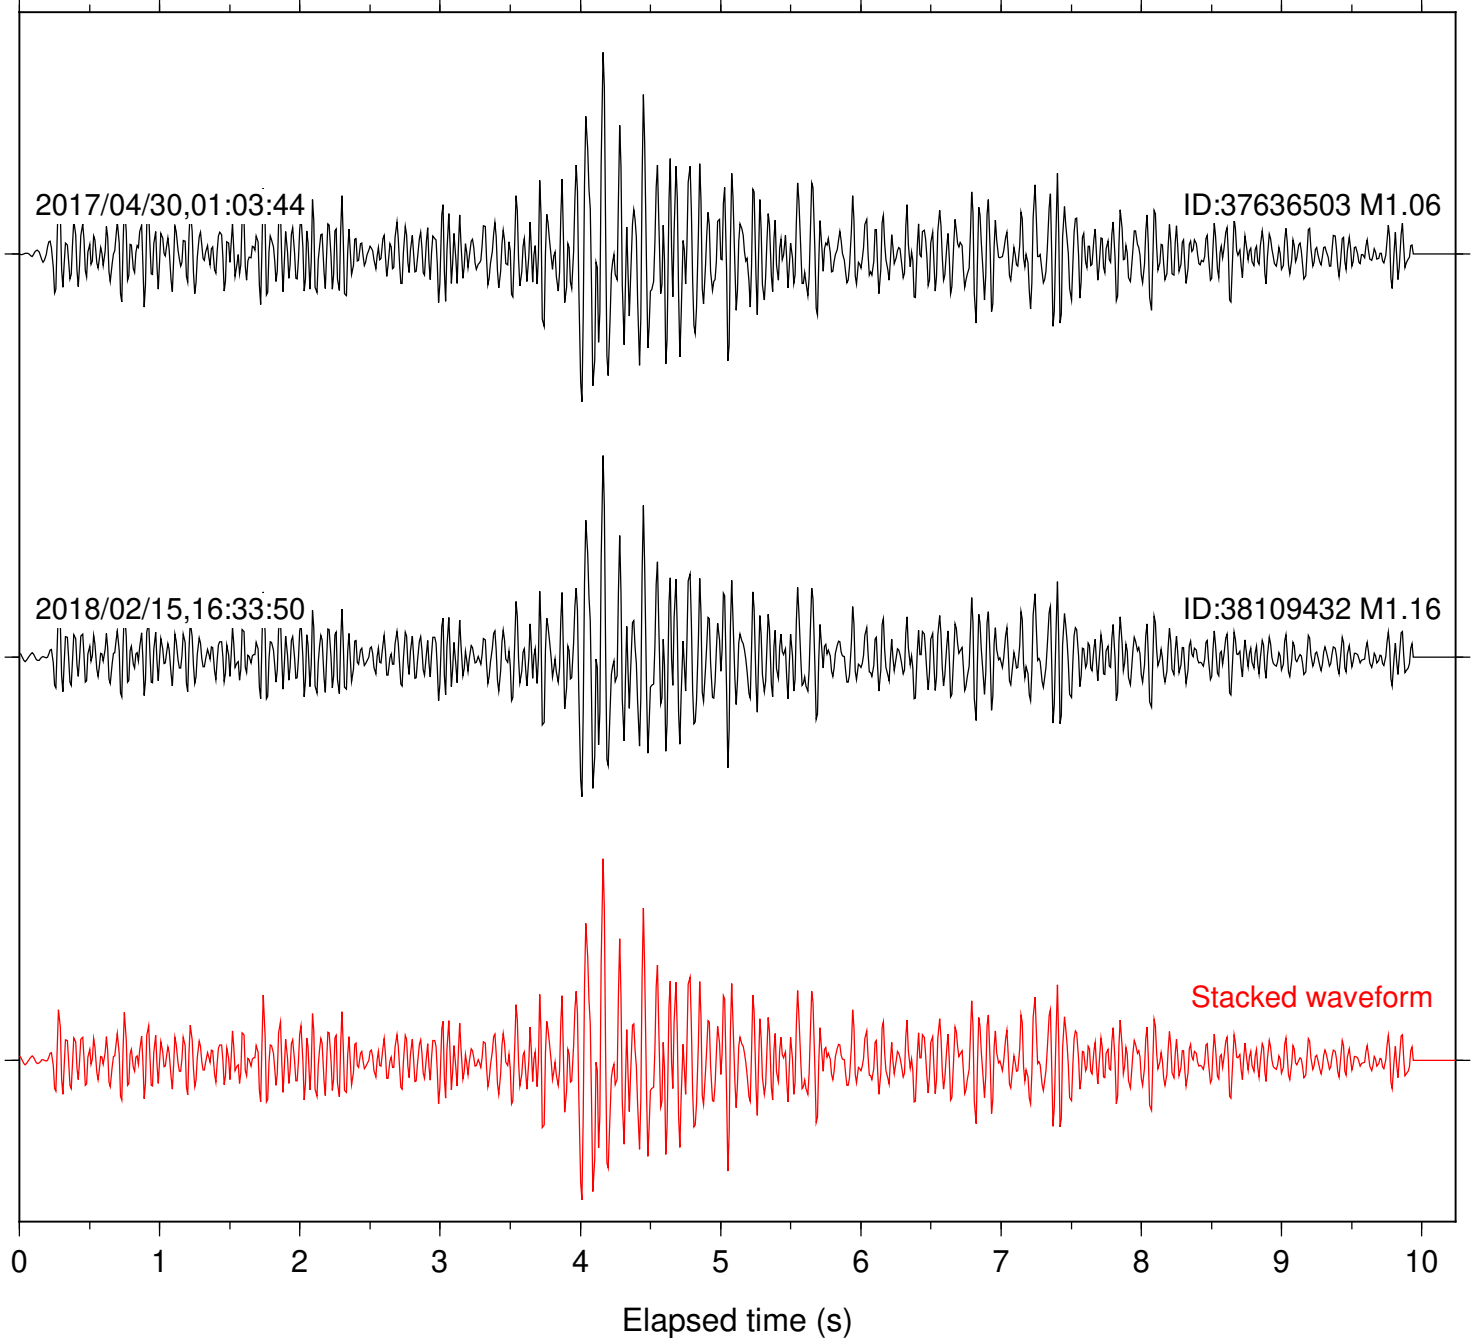

Station: B081 Com: EHZ

Focal depth: 5.40 km

Station: B082 Com: EHZ

Focal depth: 5.40 km

Station: B084 Com: EHZ

Focal depth: 5.40 km

Station: B087 Com: EHZ

Focal depth: 5.40 km

Station: B088 Com: EHZ

Focal depth: 5.40 km

Station: B093 Com: EHZ

Focal depth: 5.40 km

Station: B946 Com: EHZ

Focal depth: 5.40 km

Station: BAC Com: EHZ

Focal depth: 5.40 km

Station: FRD Com: HHZ

Focal depth: 5.40 km

Station: HMT2 Com: HHZ

Focal depth: 5.40 km

Station: SND Com: HHZ

Focal depth: 5.40 km