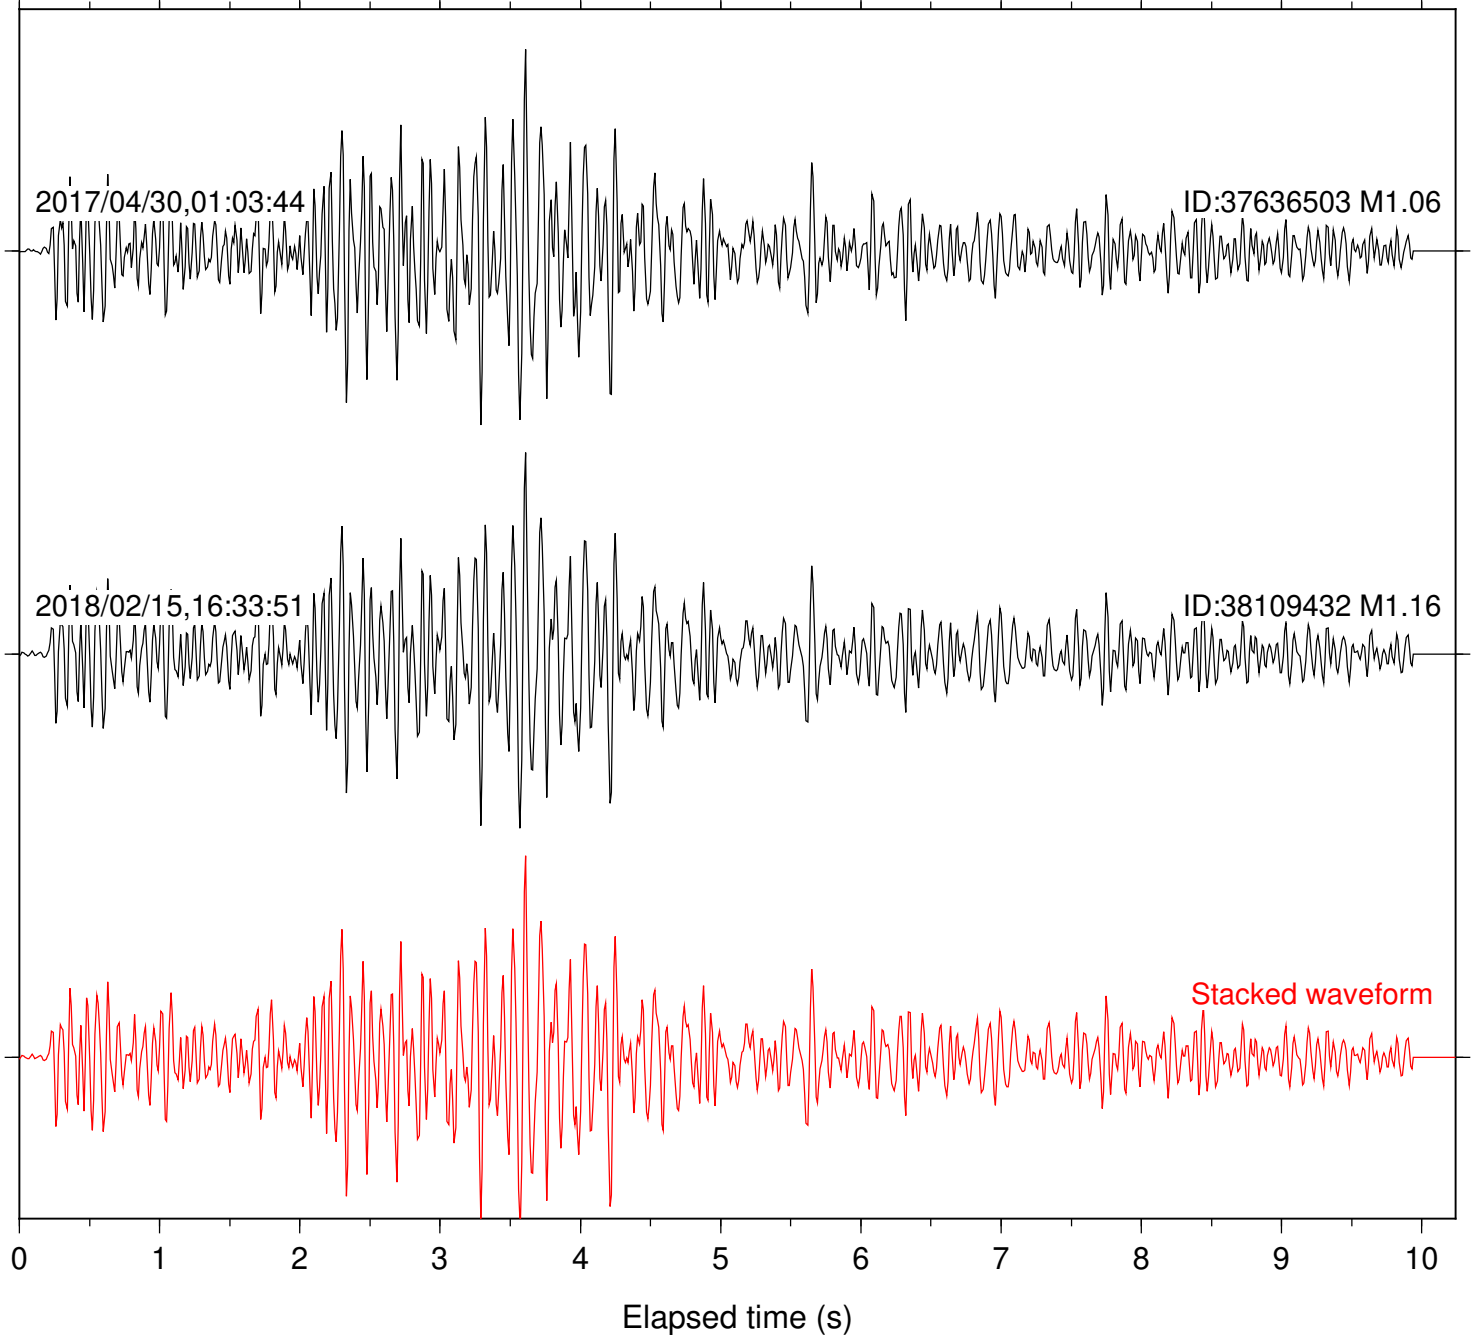

Station: B081 Com: EHZ

Focal depth: 5.40 km

Station: B082 Com: EHZ

Focal depth: 5.40 km

Station: B084 Com: EHZ

Focal depth: 5.40 km

Station: B087 Com: EHZ

Focal depth: 5.40 km

Station: B088 Com: EHZ

Focal depth: 5.40 km

Station: B093 Com: EHZ

Focal depth: 5.40 km

Station: B946 Com: EHZ

Focal depth: 5.40 km

Station: BAC Com: EHZ

Focal depth: 5.40 km

Station: FRD Com: HHZ

Focal depth: 5.40 km

Station: HMT2 Com: HHZ

Focal depth: 5.40 km

Station: SND Com: HHZ

Focal depth: 5.40 km