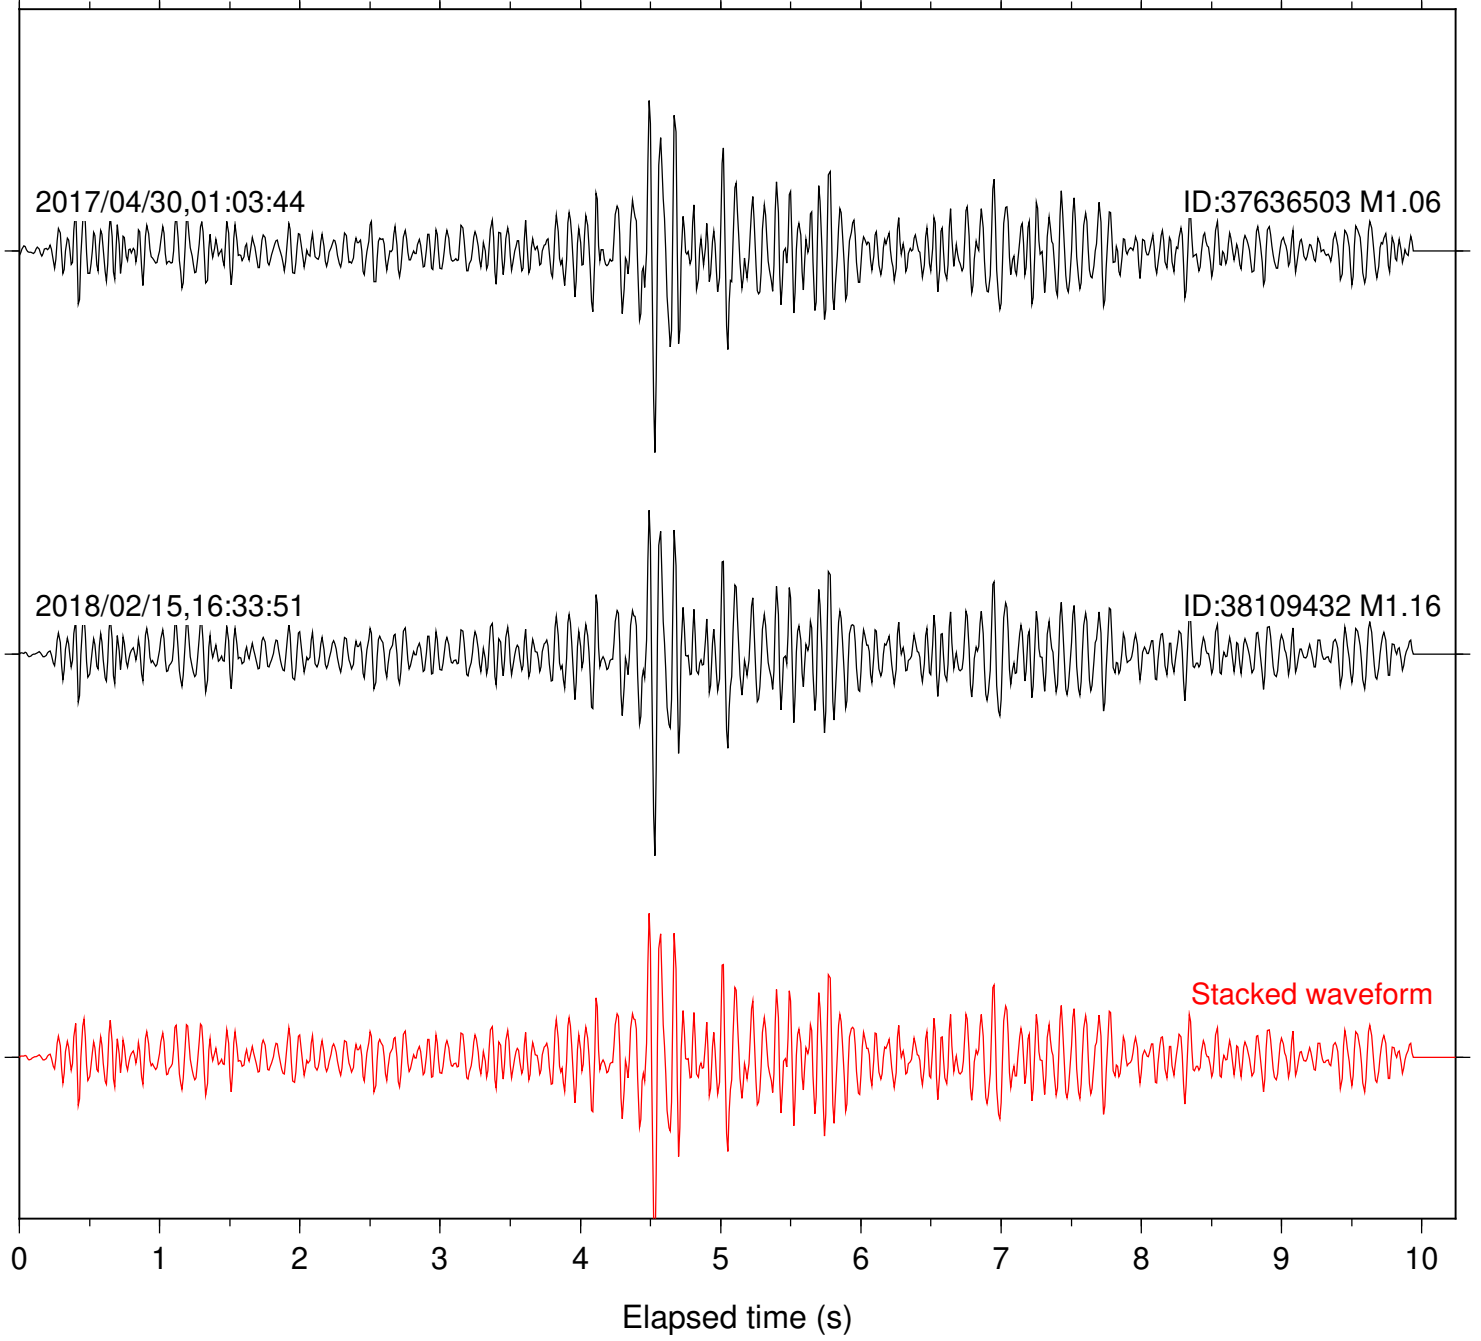

Station: B081 Com: EHZ

Focal depth: 5.40 km

Station: B082 Com: EHZ

Focal depth: 5.40 km

Station: B084 Com: EHZ

Focal depth: 5.40 km

Station: B087 Com: EHZ

Focal depth: 5.40 km

Station: B088 Com: EHZ

Focal depth: 5.40 km

Station: B093 Com: EHZ

Focal depth: 5.40 km

Station: B946 Com: EHZ

Focal depth: 5.40 km

Station: BAC Com: EHZ

Focal depth: 5.40 km

Station: FRD Com: HHZ

Focal depth: 5.40 km

Station: HMT2 Com: HHZ

Focal depth: 5.40 km

Station: SND Com: HHZ

Focal depth: 5.40 km