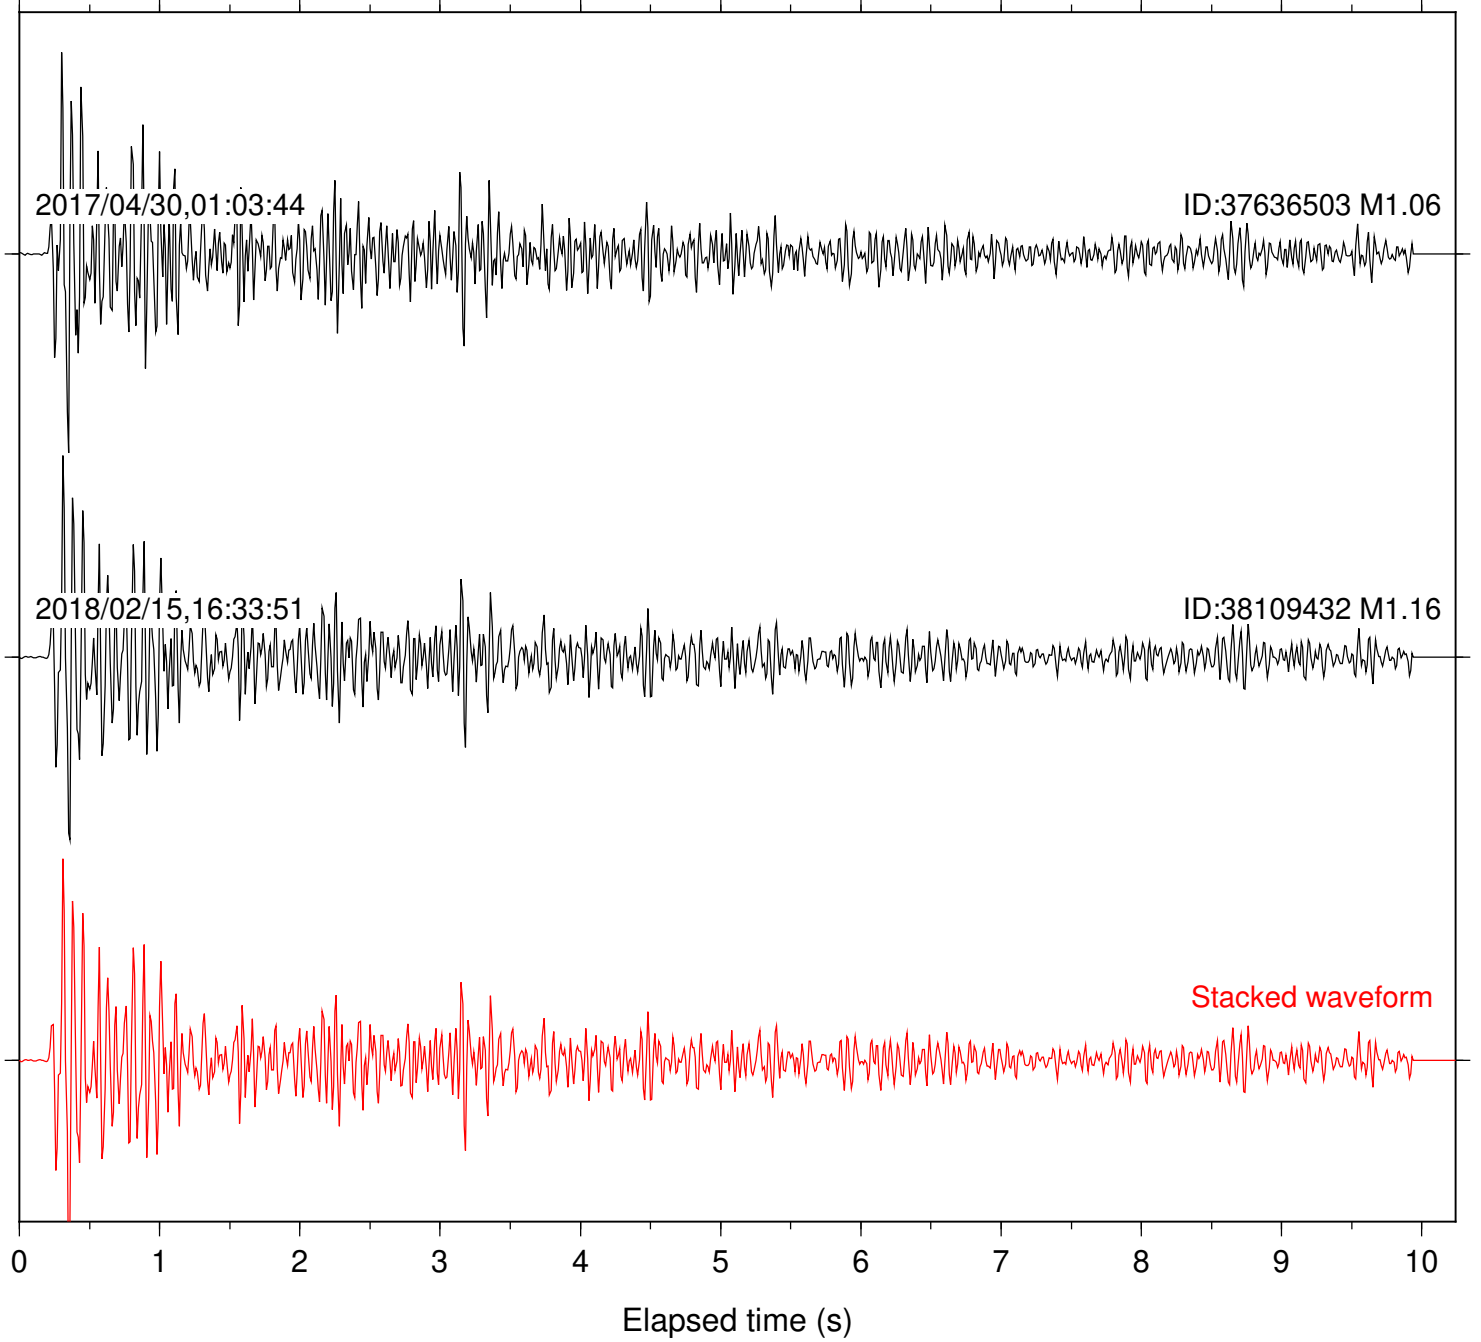

Station: B081 Com: EHZ

Focal depth: 5.40 km

Station: B082 Com: EHZ

Focal depth: 5.40 km

Station: B084 Com: EHZ

Focal depth: 5.40 km

Station: B087 Com: EHZ

Focal depth: 5.40 km

Station: B088 Com: EHZ

Focal depth: 5.40 km

Station: B093 Com: EHZ

Focal depth: 5.40 km

Station: B946 Com: EHZ

Focal depth: 5.40 km

Station: BAC Com: EHZ

Focal depth: 5.40 km

Station: FRD Com: HHZ

Focal depth: 5.40 km

Station: HMT2 Com: HHZ

Focal depth: 5.40 km

Station: SND Com: HHZ

Focal depth: 5.40 km