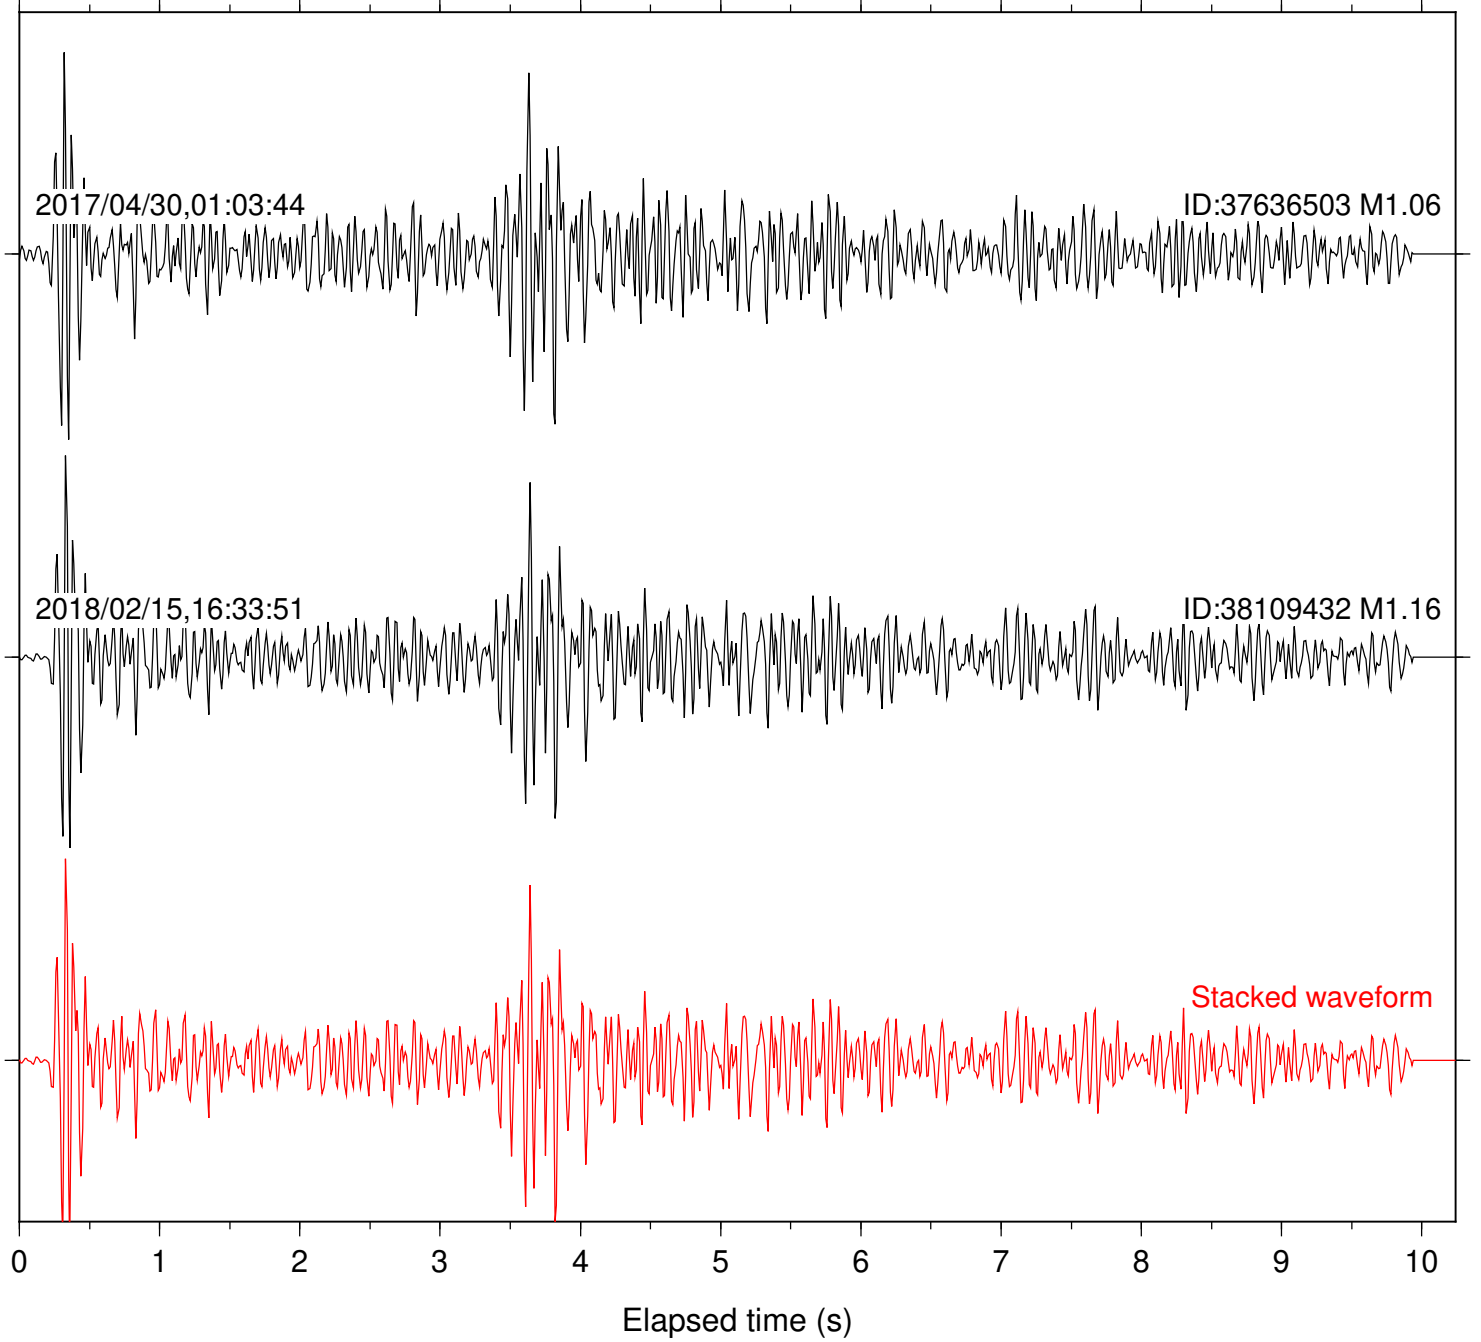

Station: B081 Com: EHZ

Focal depth: 5.40 km

Station: B082 Com: EHZ

Focal depth: 5.40 km

Station: B084 Com: EHZ

Focal depth: 5.40 km

Station: B087 Com: EHZ

Focal depth: 5.40 km

Station: B088 Com: EHZ

Focal depth: 5.40 km

Station: B093 Com: EHZ

Focal depth: 5.40 km

Station: B946 Com: EHZ

Focal depth: 5.40 km

Station: BAC Com: EHZ

Focal depth: 5.40 km

Station: FRD Com: HHZ

Focal depth: 5.40 km

Station: HMT2 Com: HHZ

Focal depth: 5.40 km

Station: SND Com: HHZ

Focal depth: 5.40 km