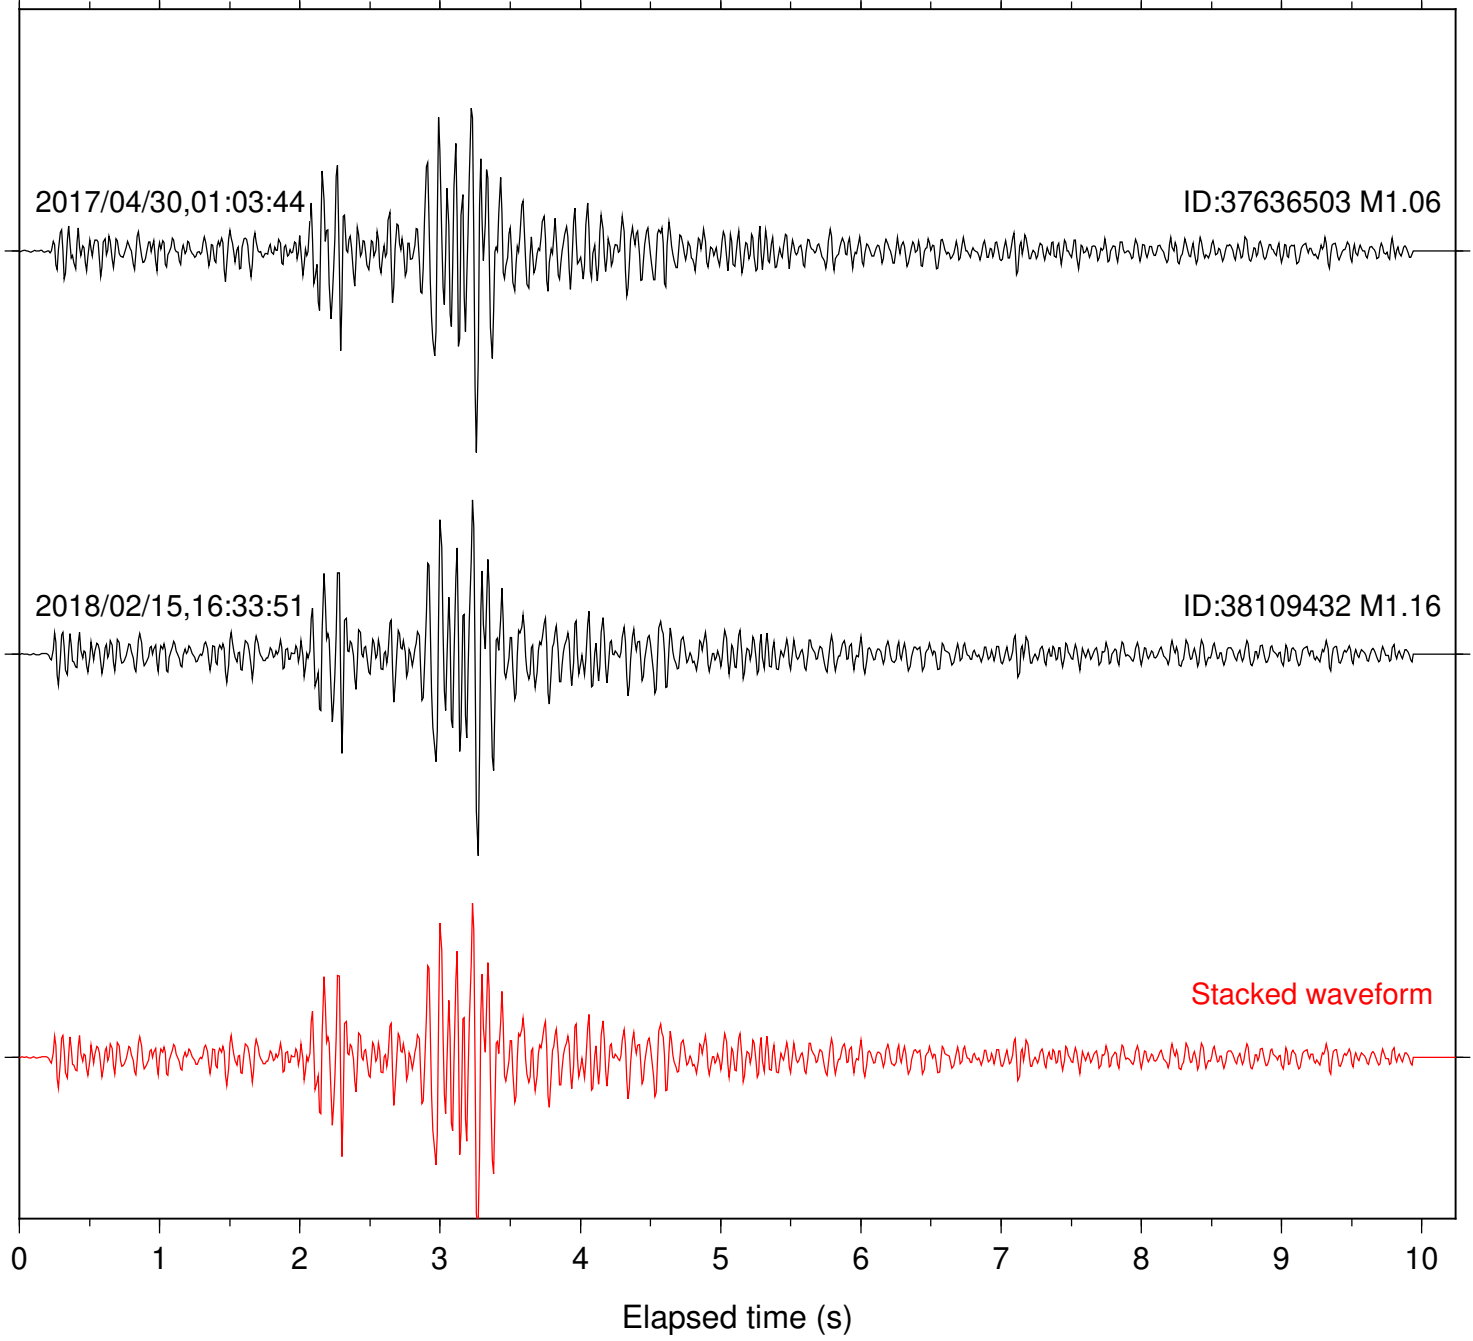

Station: B081 Com: EHZ

Focal depth: 5.40 km

Station: B082 Com: EHZ

Focal depth: 5.40 km

Station: B084 Com: EHZ

Focal depth: 5.40 km

Station: B087 Com: EHZ

Focal depth: 5.40 km

Station: B088 Com: EHZ

Focal depth: 5.40 km

Station: B093 Com: EHZ

Focal depth: 5.40 km

Station: B946 Com: EHZ

Focal depth: 5.40 km

Station: BAC Com: EHZ

Focal depth: 5.40 km

Station: FRD Com: HHZ

Focal depth: 5.40 km

Station: HMT2 Com: HHZ

Focal depth: 5.40 km

Station: SND Com: HHZ

Focal depth: 5.40 km