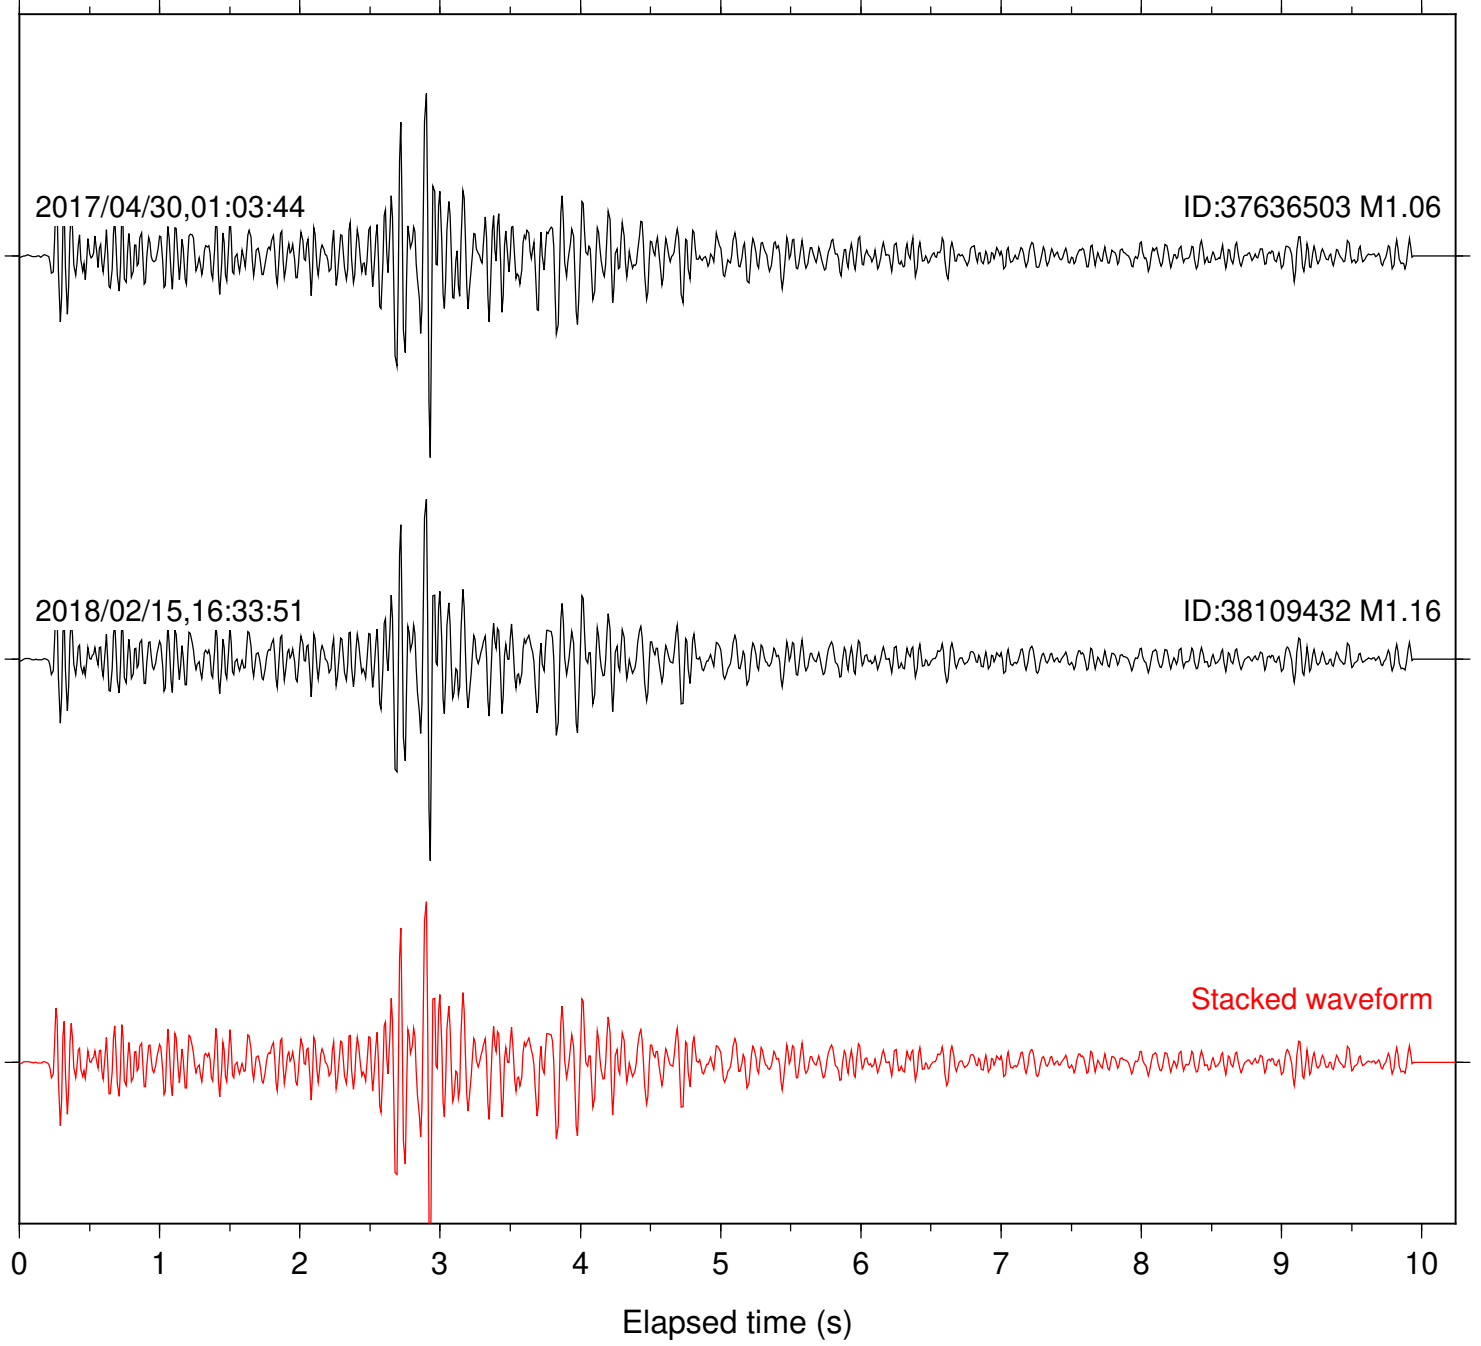

Station: B081 Com: EHZ

Focal depth: 5.40 km

Station: B082 Com: EHZ

Focal depth: 5.40 km

Station: B084 Com: EHZ

Focal depth: 5.40 km

Station: B087 Com: EHZ

Focal depth: 5.40 km

Station: B088 Com: EHZ

Focal depth: 5.40 km

Station: B093 Com: EHZ

Focal depth: 5.40 km

Station: B946 Com: EHZ

Focal depth: 5.40 km

Station: BAC Com: EHZ

Focal depth: 5.40 km

Station: FRD Com: HHZ

Focal depth: 5.40 km

Station: HMT2 Com: HHZ

Focal depth: 5.40 km

Station: SND Com: HHZ

Focal depth: 5.40 km