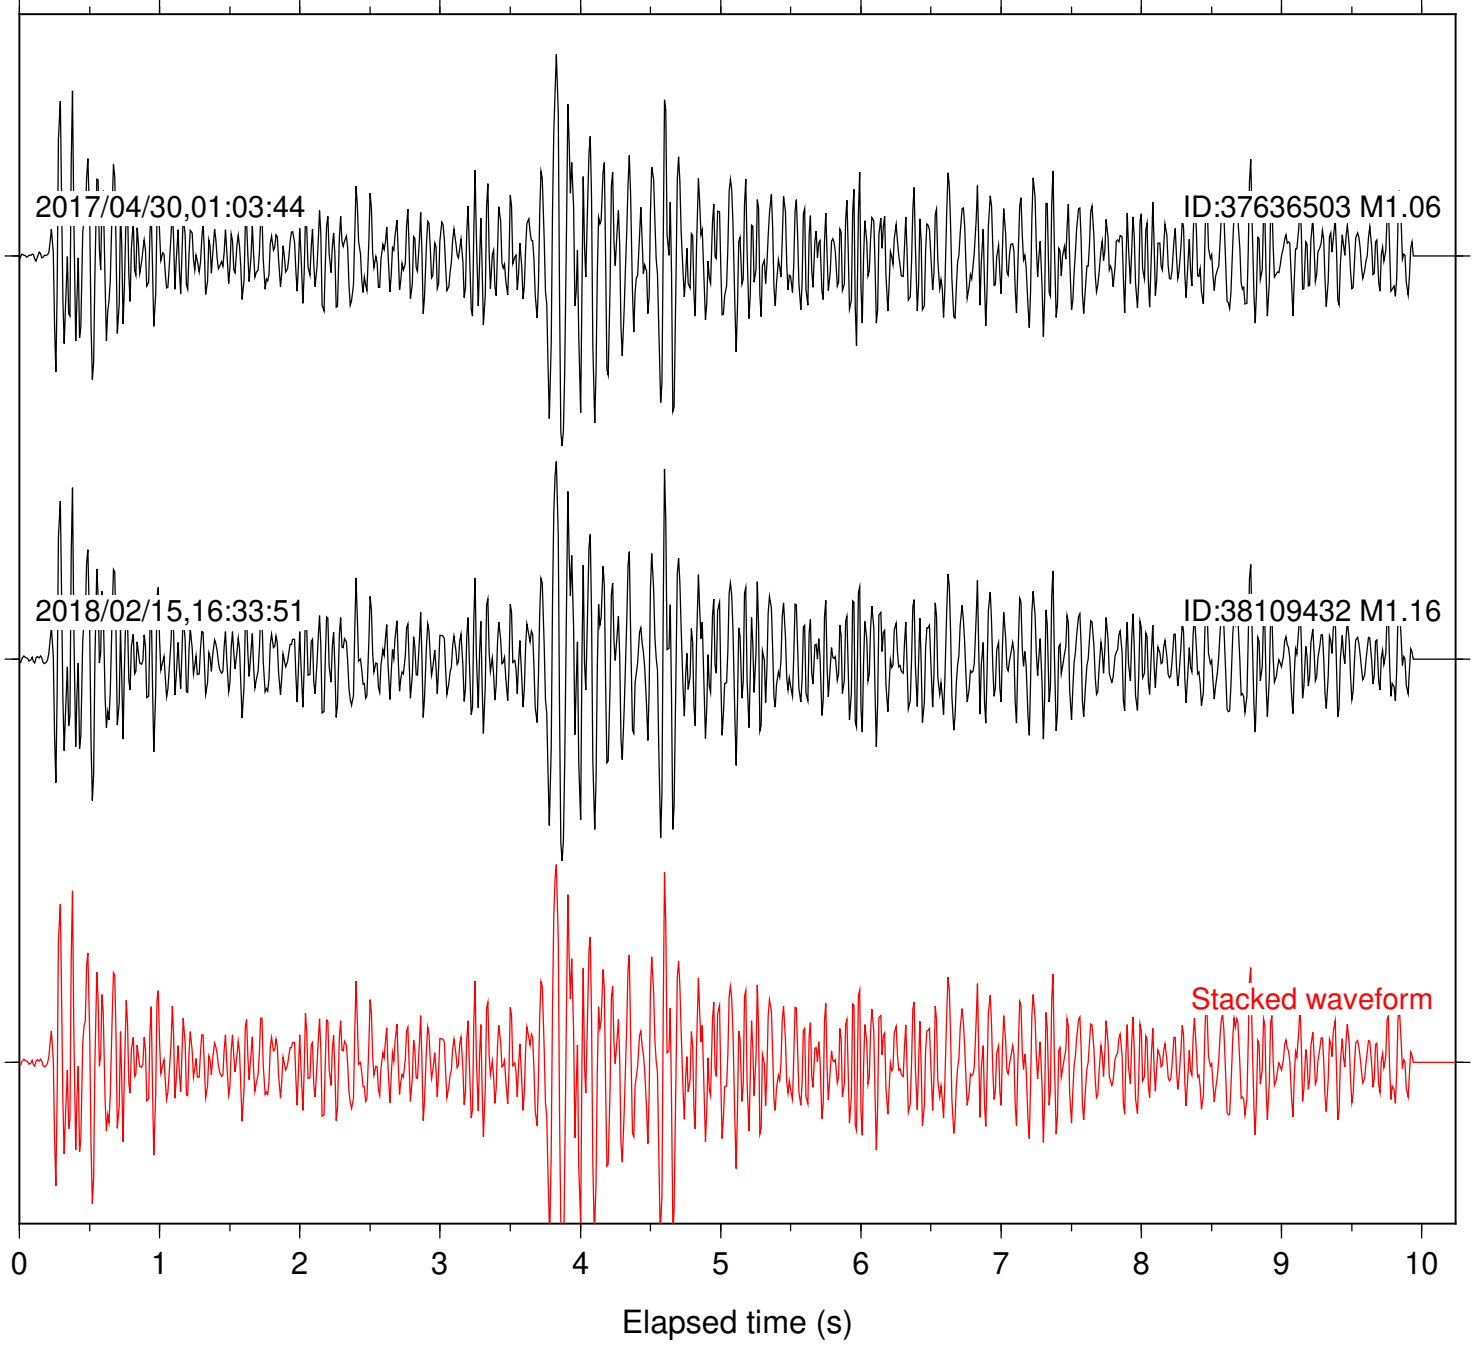

Station: B081 Com: EHZ

Focal depth: 5.40 km

Station: B082 Com: EHZ

Focal depth: 5.40 km

Station: B084 Com: EHZ

Focal depth: 5.40 km

Station: B087 Com: EHZ

Focal depth: 5.40 km

Station: B088 Com: EHZ

Focal depth: 5.40 km

Station: B093 Com: EHZ

Focal depth: 5.40 km

Station: B946 Com: EHZ

Focal depth: 5.40 km

Station: BAC Com: EHZ

Focal depth: 5.40 km

Station: FRD Com: HHZ

Focal depth: 5.40 km

Station: HMT2 Com: HHZ

Focal depth: 5.40 km

Station: SND Com: HHZ

Focal depth: 5.40 km