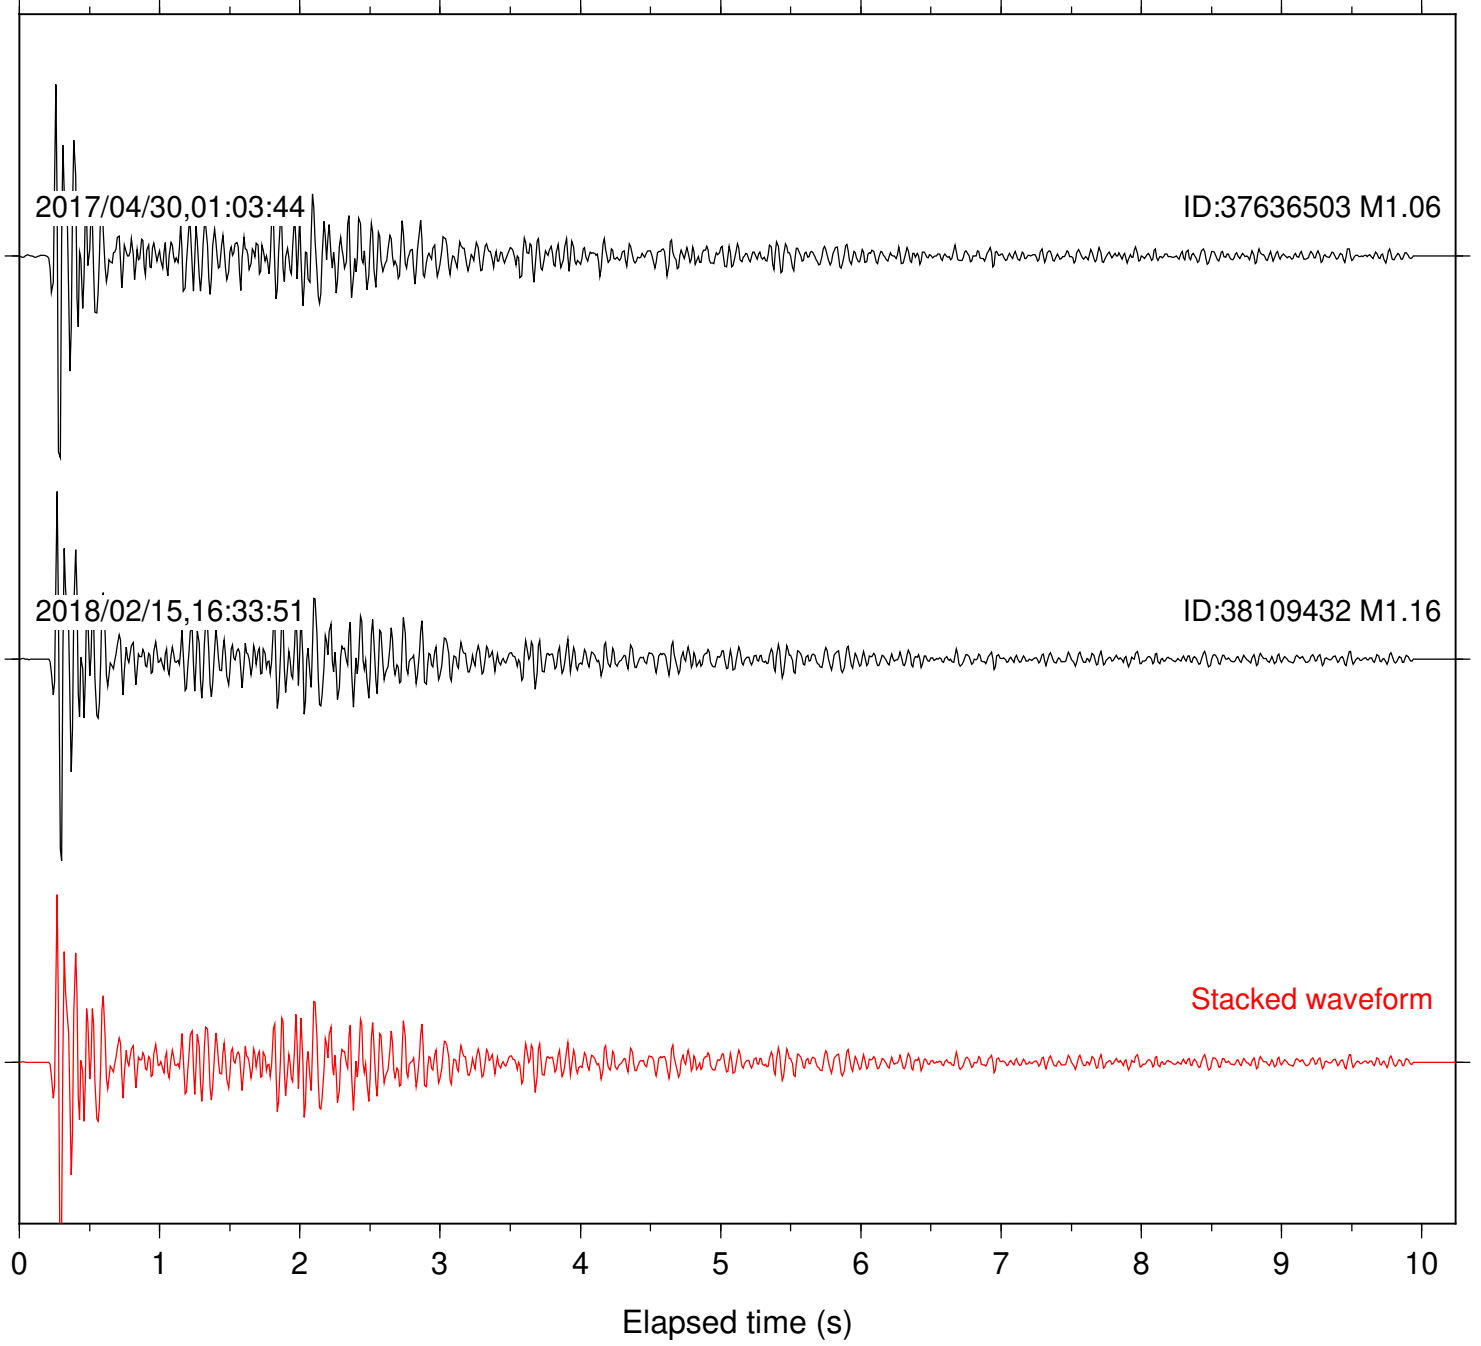

Station: B081 Com: EHZ

Focal depth: 5.40 km

Station: B082 Com: EHZ

Focal depth: 5.40 km

Station: B084 Com: EHZ

Focal depth: 5.40 km

Station: B087 Com: EHZ

Focal depth: 5.40 km

Station: B088 Com: EHZ

Focal depth: 5.40 km

Station: B093 Com: EHZ

Focal depth: 5.40 km

Station: B946 Com: EHZ

Focal depth: 5.40 km

Station: BAC Com: EHZ

Focal depth: 5.40 km

Station: FRD Com: HHZ

Focal depth: 5.40 km

Station: HMT2 Com: HHZ

Focal depth: 5.40 km

Station: SND Com: HHZ

Focal depth: 5.40 km