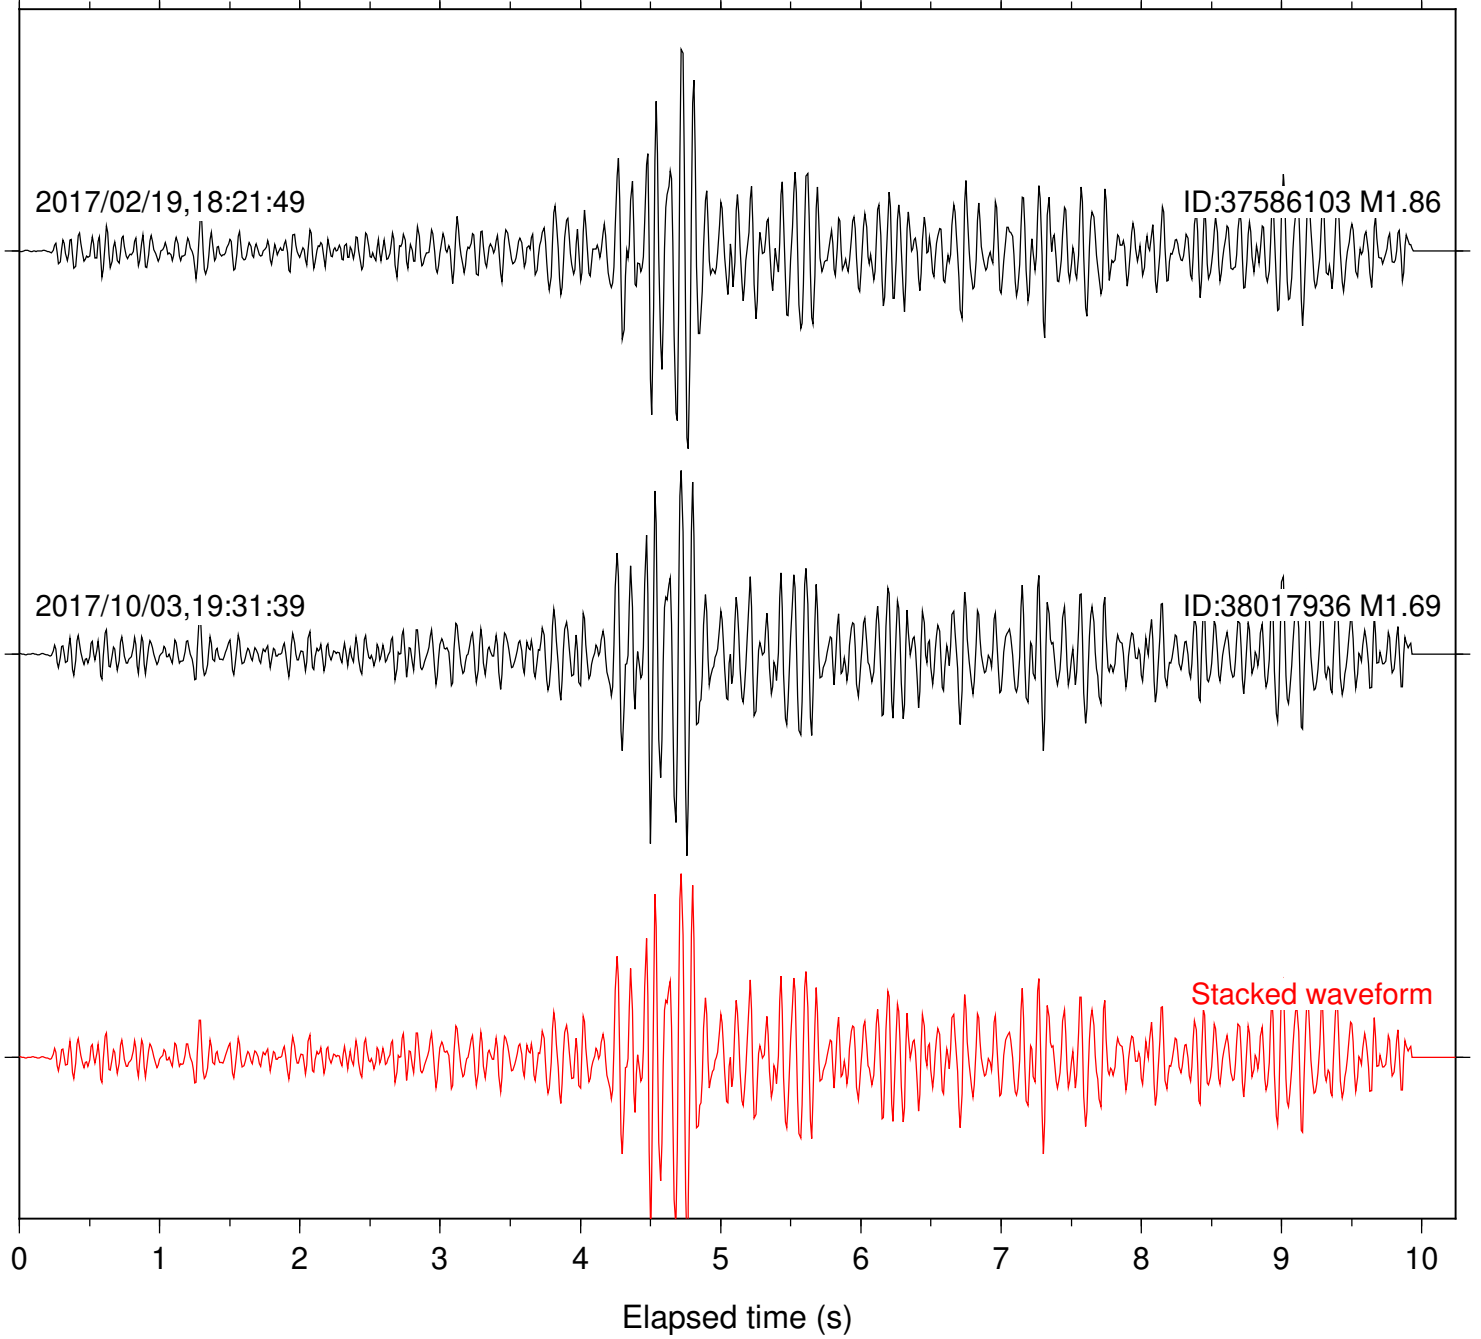

Station: B082 Com: EHZ

Focal depth: 5.65 km

2017/02/19,18:21:49

ID:37586103 M1.86

2017/10/03,19:31:39

ID:38017936 M1.69

Stacked waveform

0 1 2 3 4 5 6 7 8 9 10  
Elapsed time (s)

Station: B084 Com: EHZ

Focal depth: 5.65 km

Station: B087 Com: EHZ

Focal depth: 5.65 km

Station: B088 Com: EHZ

Focal depth: 5.65 km

Station: B946 Com: EHZ

Focal depth: 5.65 km

Station: CSH Com: HHZ

Focal depth: 5.65 km

Station: FRD Com: HHZ

Focal depth: 5.65 km

Station: PFO Com: HHZ

Focal depth: 5.65 km