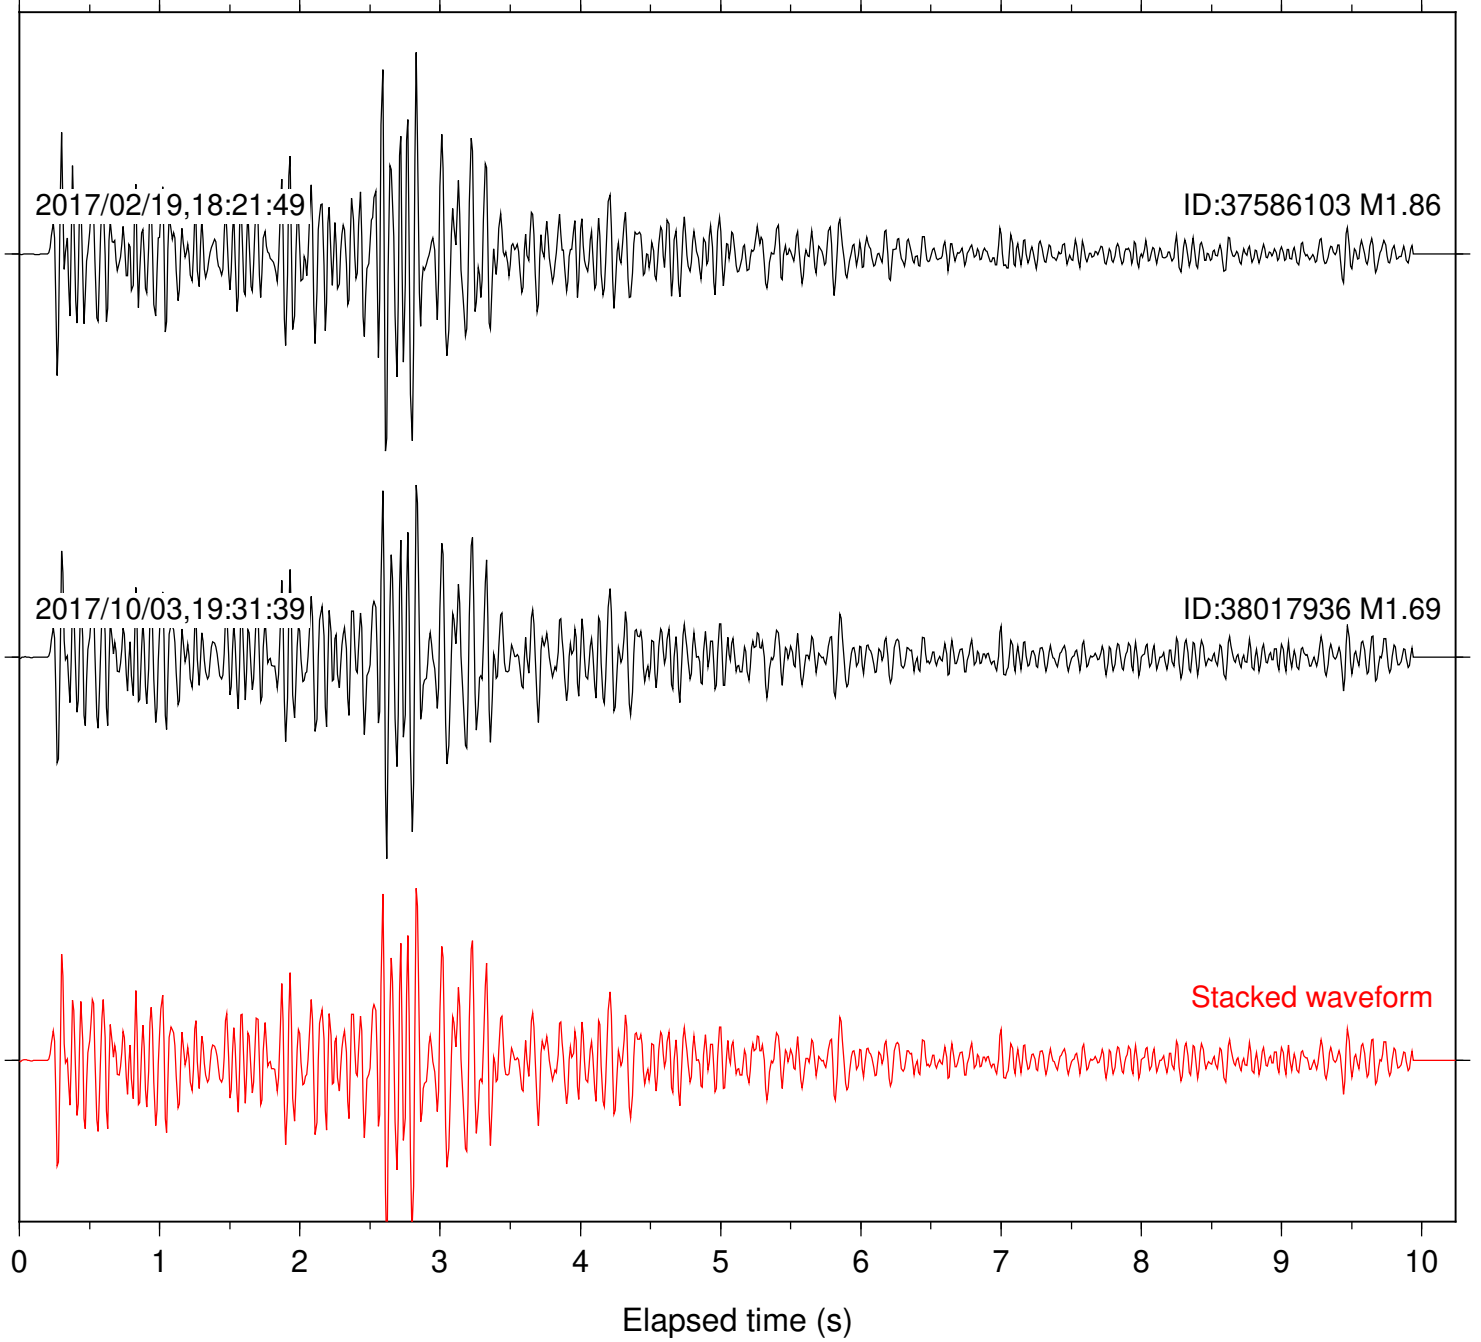

Station: B082 Com: EHZ

Focal depth: 5.65 km

2017/02/19,18:21:49

ID:37586103 M1.86

2017/10/03,19:31:39

ID:38017936 M1.69

Stacked waveform

0 1 2 3 4 5 6 7 8 9 10  
Elapsed time (s)

Station: B084 Com: EHZ

Focal depth: 5.65 km

Station: B087 Com: EHZ

Focal depth: 5.65 km

Station: B088 Com: EHZ

Focal depth: 5.65 km

Station: B946 Com: EHZ

Focal depth: 5.65 km

Station: CSH Com: HHZ

Focal depth: 5.65 km

Station: FRD Com: HHZ

Focal depth: 5.65 km

Station: PFO Com: HHZ

Focal depth: 5.65 km