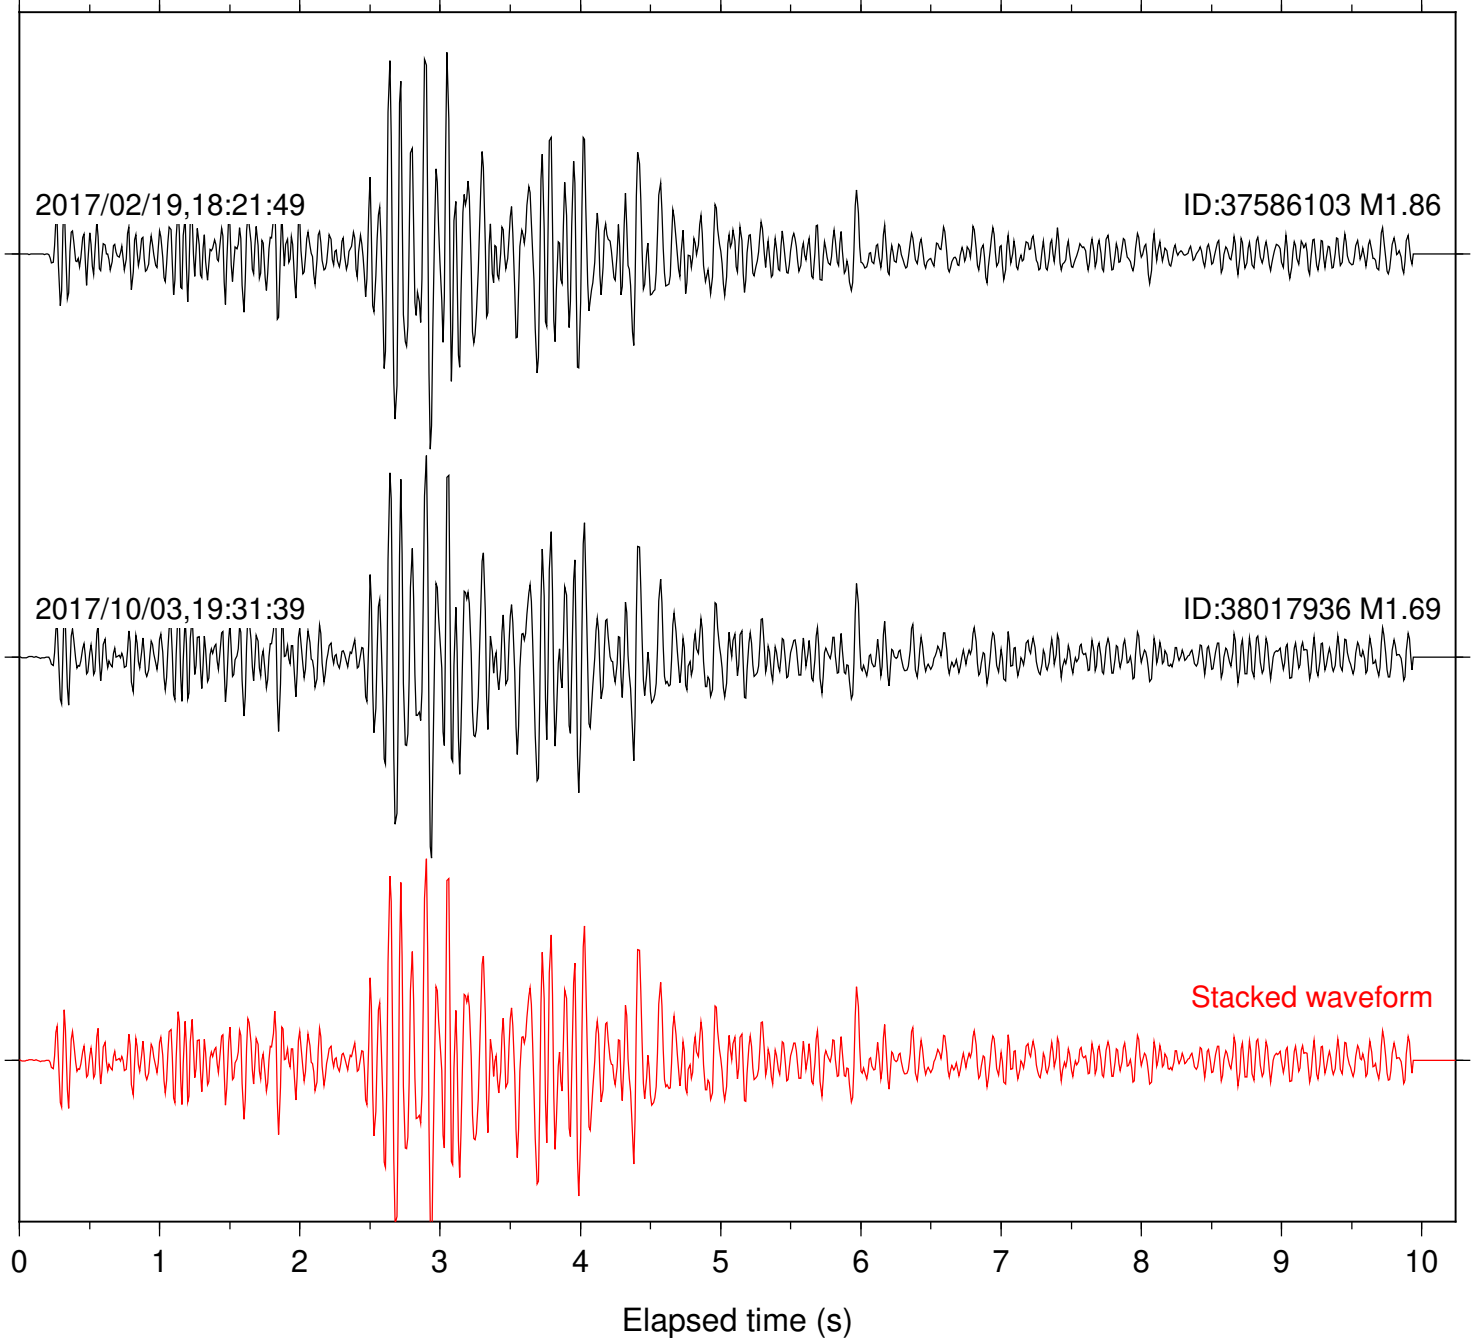

Station: B082 Com: EHZ

Focal depth: 5.65 km

2017/02/19,18:21:49

ID:37586103 M1.86

2017/10/03,19:31:39

ID:38017936 M1.69

Stacked waveform

0 1 2 3 4 5 6 7 8 9 10  
Elapsed time (s)

Station: B084 Com: EHZ

Focal depth: 5.65 km

Station: B087 Com: EHZ

Focal depth: 5.65 km

Station: B088 Com: EHZ

Focal depth: 5.65 km

Station: B946 Com: EHZ

Focal depth: 5.65 km

Station: CSH Com: HHZ

Focal depth: 5.65 km

Station: FRD Com: HHZ

Focal depth: 5.65 km

Station: PFO Com: HHZ

Focal depth: 5.65 km