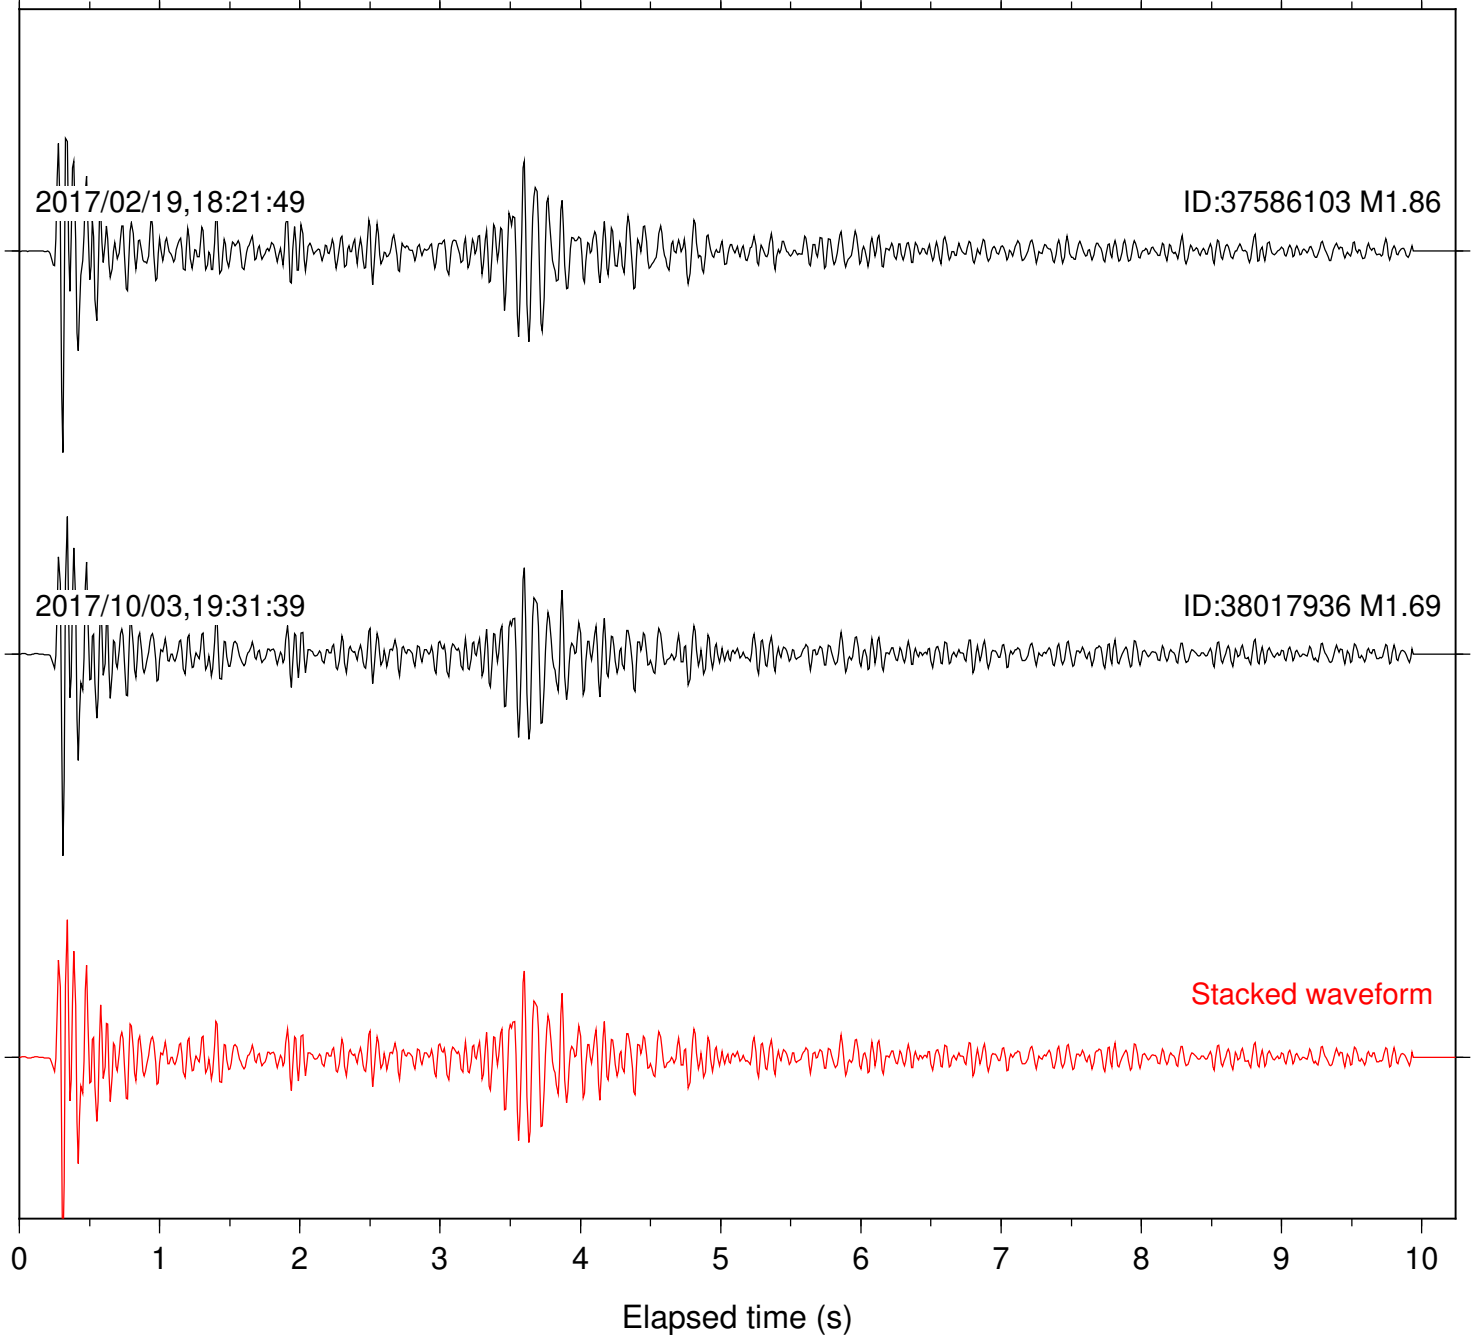

Station: B082 Com: EHZ

Focal depth: 5.65 km

2017/02/19,18:21:49

ID:37586103 M1.86

2017/10/03,19:31:39

ID:38017936 M1.69

Stacked waveform

0 1 2 3 4 5 6 7 8 9 10  
Elapsed time (s)

Station: B084 Com: EHZ

Focal depth: 5.65 km

Station: B087 Com: EHZ

Focal depth: 5.65 km

Station: B088 Com: EHZ

Focal depth: 5.65 km

Station: B946 Com: EHZ

Focal depth: 5.65 km

Station: CSH Com: HHZ

Focal depth: 5.65 km

Station: FRD Com: HHZ

Focal depth: 5.65 km

Station: PFO Com: HHZ

Focal depth: 5.65 km