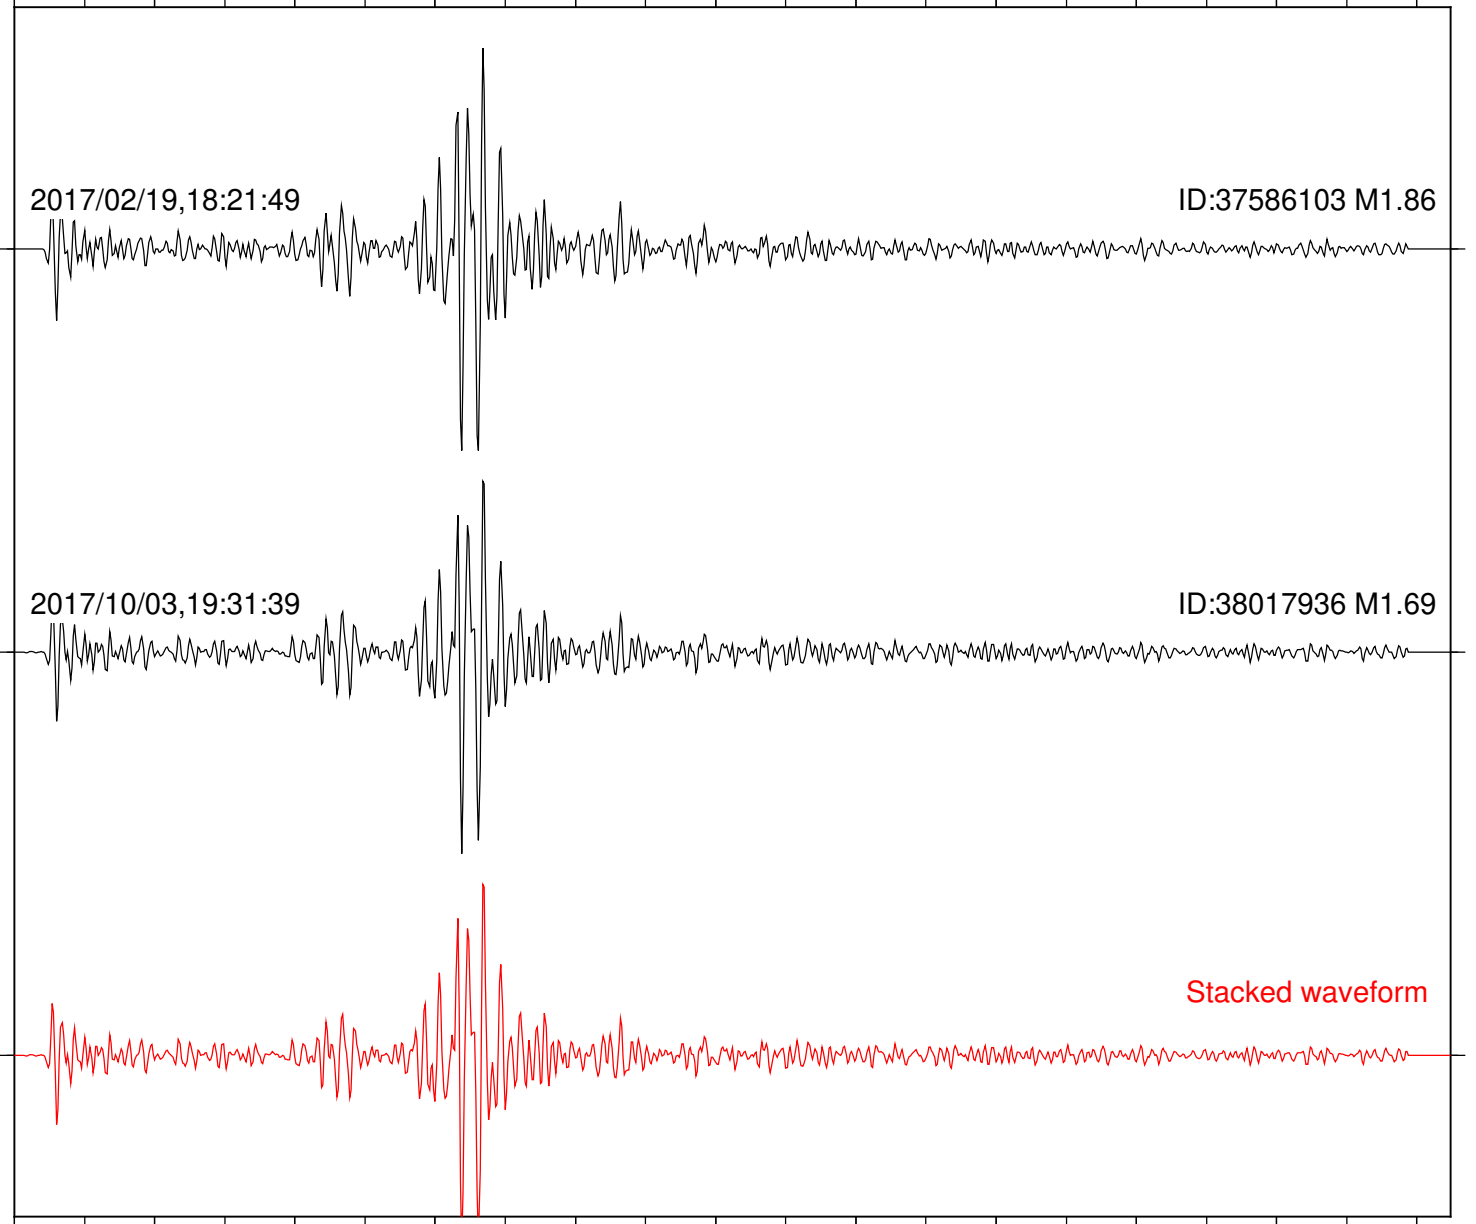

Station: B082 Com: EHZ

Focal depth: 5.65 km

2017/02/19,18:21:49

ID:37586103 M1.86

2017/10/03,19:31:39

ID:38017936 M1.69

Stacked waveform

0 1 2 3 4 5 6 7 8 9 10  
Elapsed time (s)

Station: B084 Com: EHZ

Focal depth: 5.65 km

Station: B087 Com: EHZ

Focal depth: 5.65 km

Station: B088 Com: EHZ

Focal depth: 5.65 km

Station: B946 Com: EHZ

Focal depth: 5.65 km

Station: CSH Com: HHZ

Focal depth: 5.65 km

Station: FRD Com: HHZ

Focal depth: 5.65 km

Station: PFO Com: HHZ

Focal depth: 5.65 km