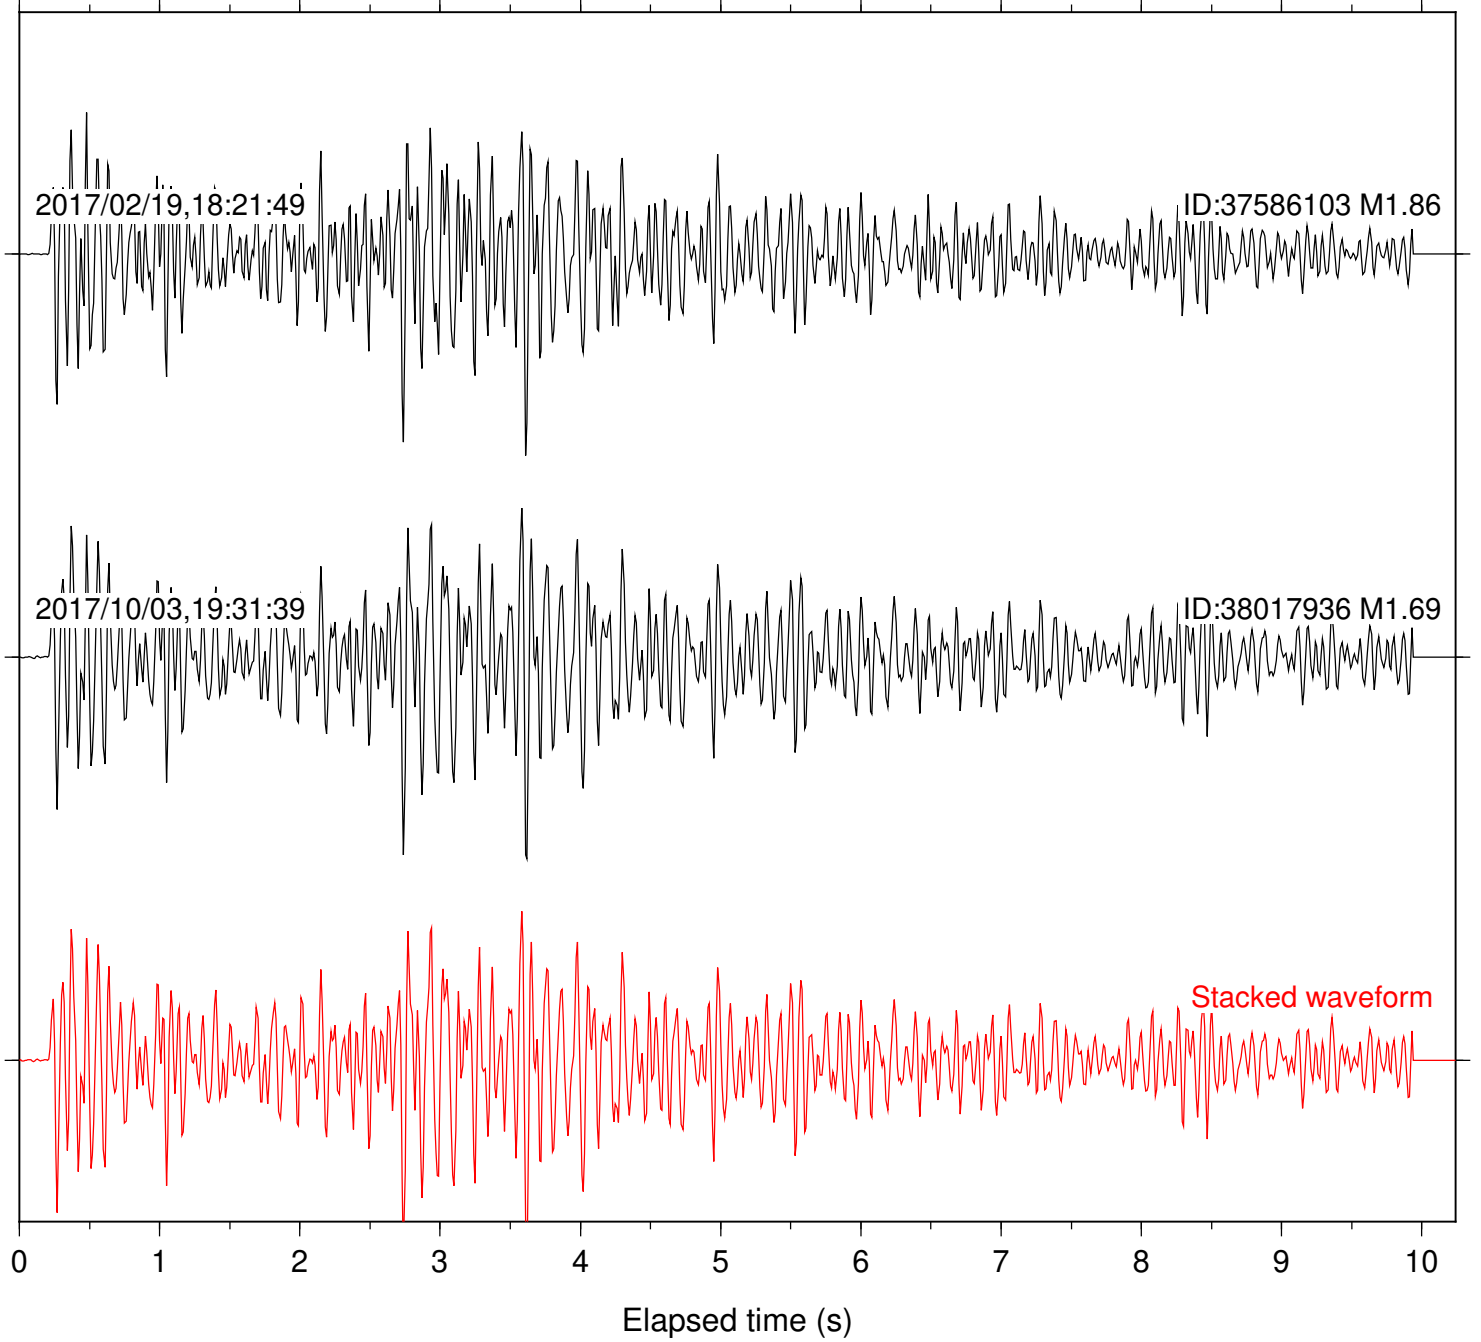

Station: B082 Com: EHZ

Focal depth: 5.65 km

2017/02/19,18:21:49

ID:37586103 M1.86

2017/10/03,19:31:39

ID:38017936 M1.69

Stacked waveform

0 1 2 3 4 5 6 7 8 9 10  
Elapsed time (s)

Station: B084 Com: EHZ

Focal depth: 5.65 km

Station: B087 Com: EHZ

Focal depth: 5.65 km

Station: B088 Com: EHZ

Focal depth: 5.65 km

Station: B946 Com: EHZ

Focal depth: 5.65 km

Station: CSH Com: HHZ

Focal depth: 5.65 km

Station: FRD Com: HHZ

Focal depth: 5.65 km

Station: PFO Com: HHZ

Focal depth: 5.65 km