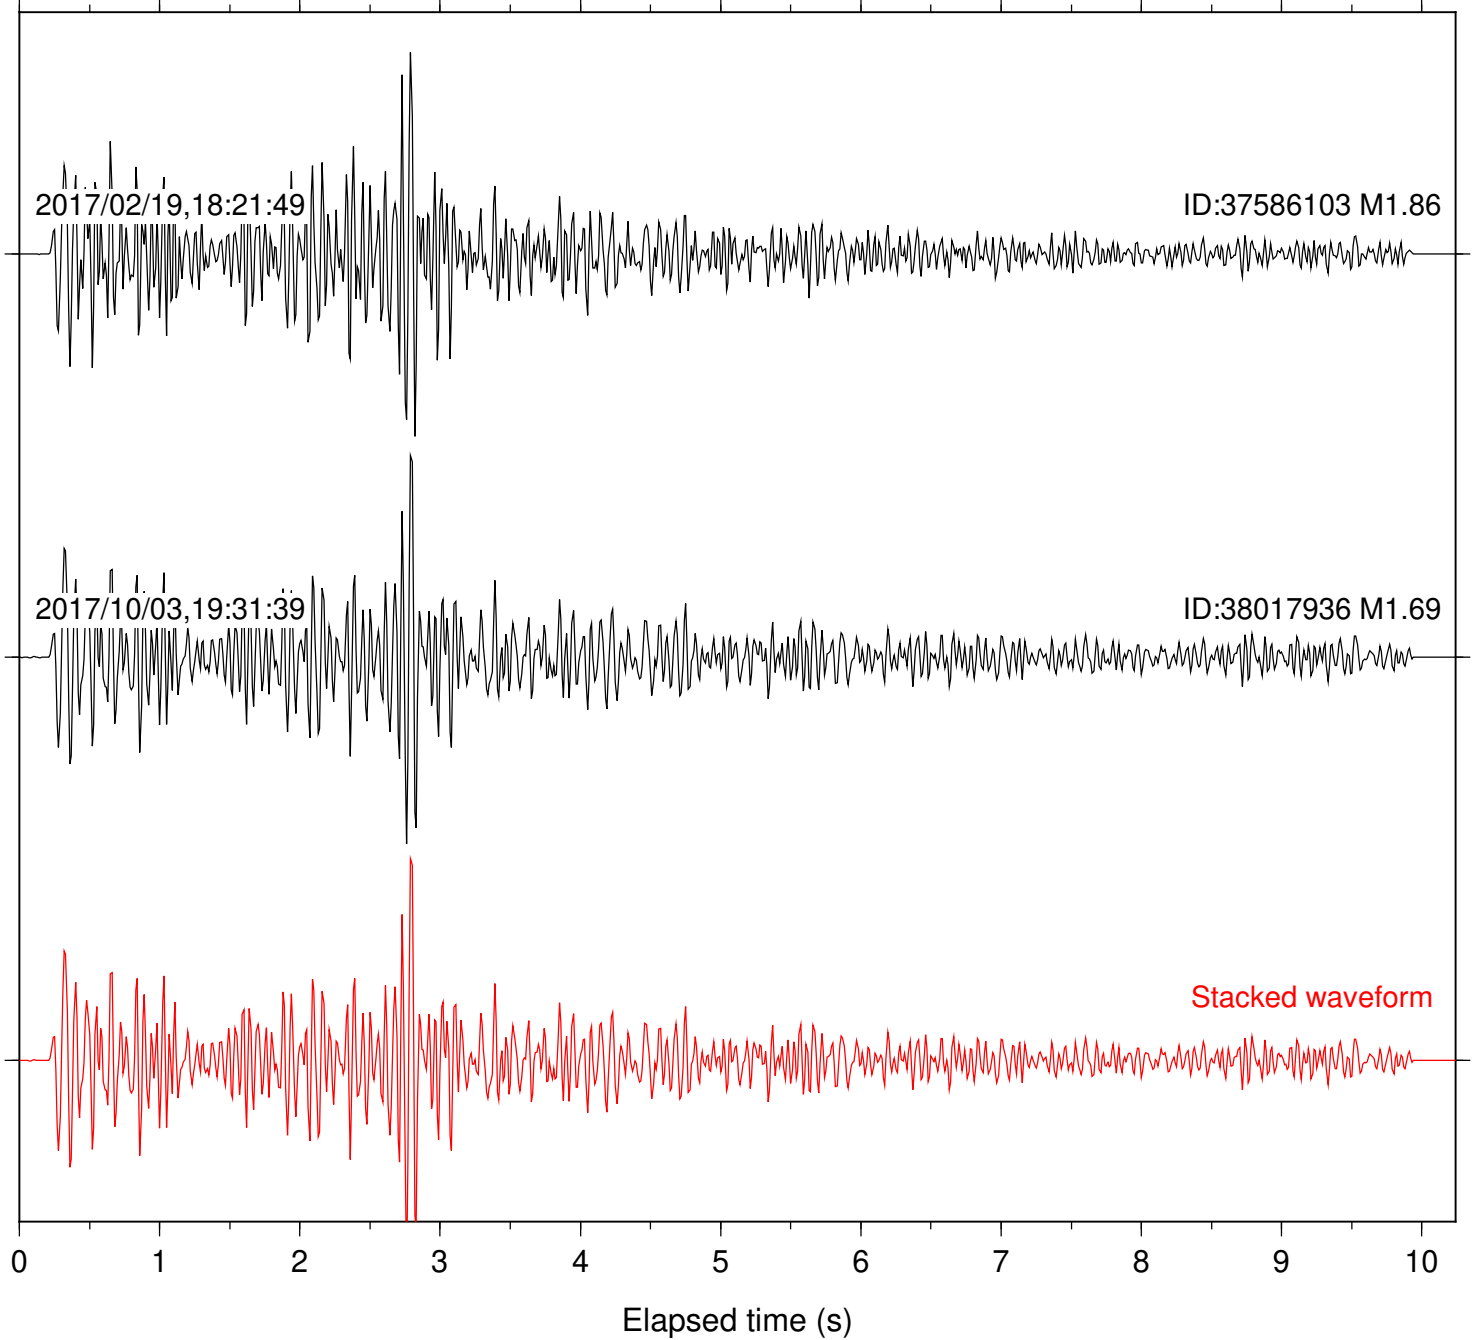

Station: B082 Com: EHZ

Focal depth: 5.65 km

2017/02/19,18:21:49

ID:37586103 M1.86

2017/10/03,19:31:39

ID:38017936 M1.69

Stacked waveform

0 1 2 3 4 5 6 7 8 9 10  
Elapsed time (s)

Station: B084 Com: EHZ

Focal depth: 5.65 km

Station: B087 Com: EHZ

Focal depth: 5.65 km

Station: B088 Com: EHZ

Focal depth: 5.65 km

Station: B946 Com: EHZ

Focal depth: 5.65 km

Station: CSH Com: HHZ

Focal depth: 5.65 km

Station: FRD Com: HHZ

Focal depth: 5.65 km

Station: PFO Com: HHZ

Focal depth: 5.65 km