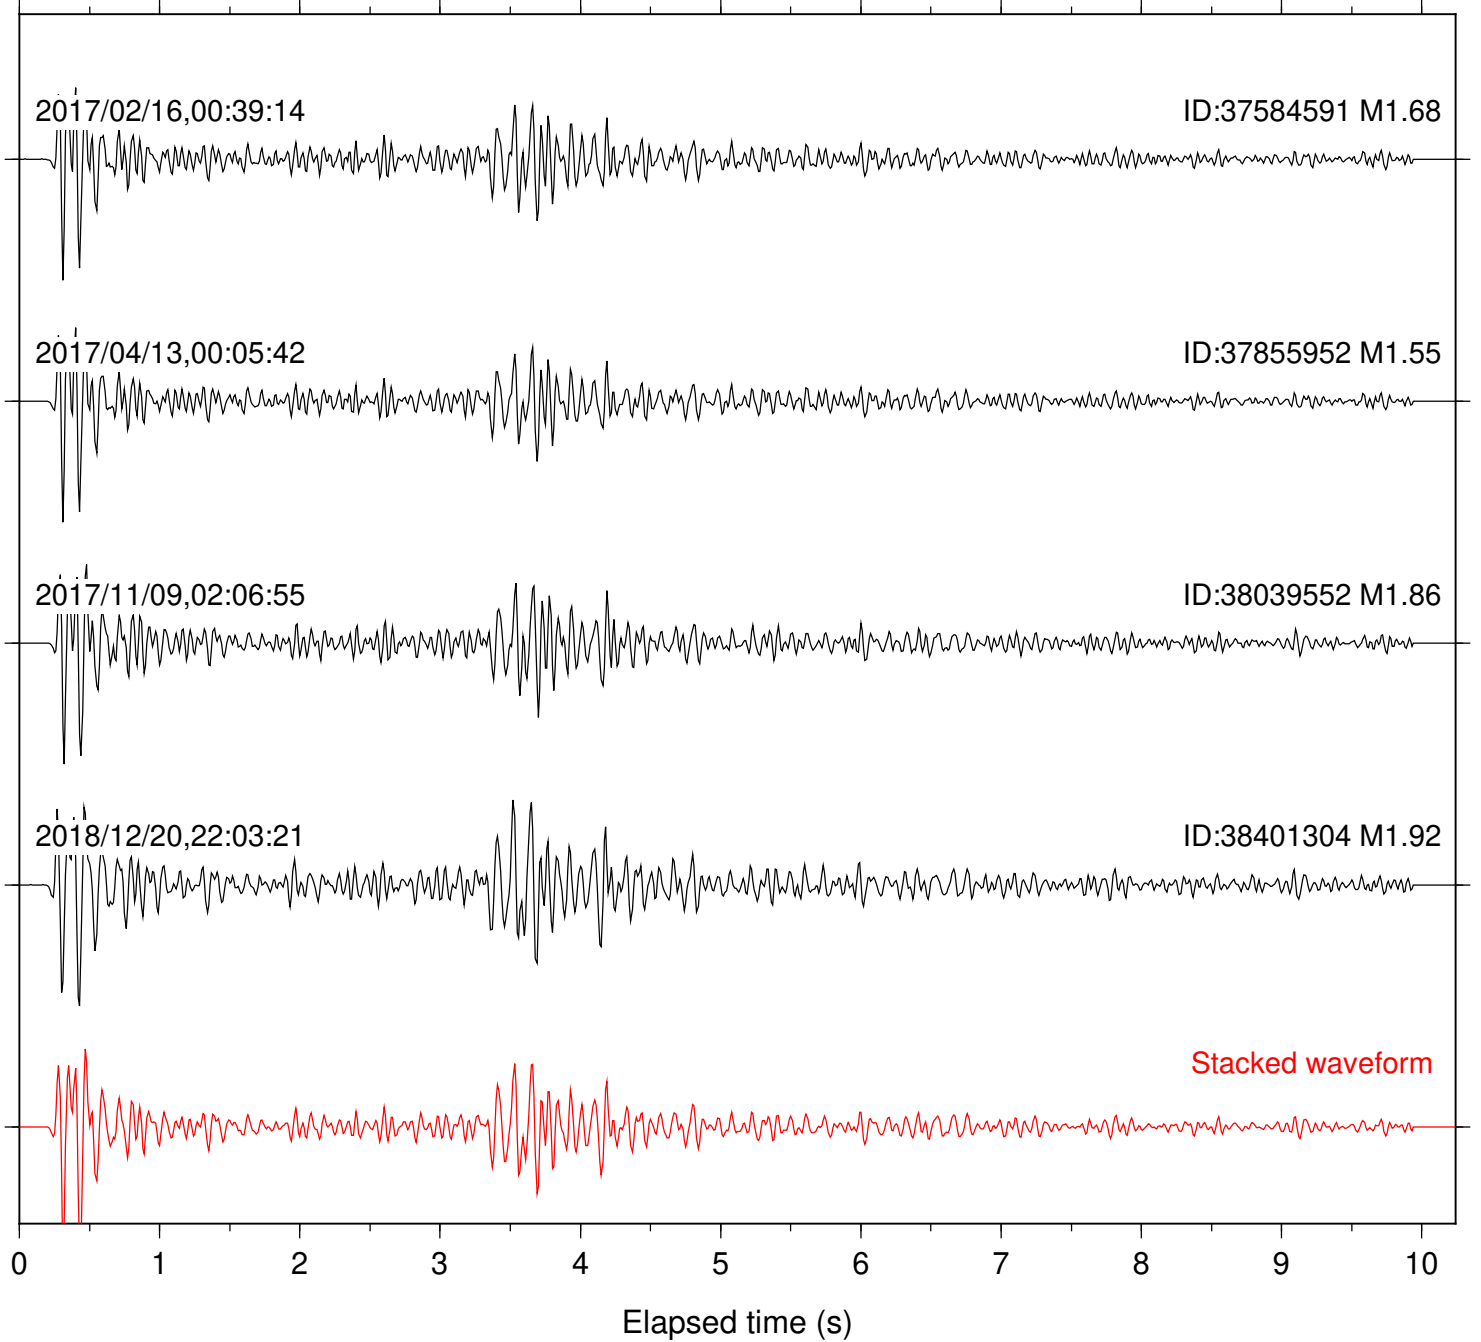

ID:37584591 M1.68

2017/04/13,00:05:42

ID:37855952 M1.55

Stacked waveform

0 1 2 3 4 5 6 7 8 9 10  
Elapsed time (s)

Station: CSH Com: HHZ

Focal depth: 6.49 km

Station: DGR Com: HHZ

Focal depth: 6.48 km

Station: DNR Com: HHZ

Focal depth: 6.49 km

Station: FRD Com: HHZ

Focal depth: 6.49 km

Station: HMT2 Com: HHZ

Focal depth: 6.48 km

Station: KNW Com: HHZ

Focal depth: 6.49 km

Station: LKH Com: HHZ

Focal depth: 6.49 km

Station: LVA2 Com: HHZ

Focal depth: 6.49 km

Station: MTG Com: HHZ

Focal depth: 6.49 km

Station: PFO Com: HHZ

Focal depth: 6.48 km

Station: PLM Com: HHZ

Focal depth: 6.49 km

Station: POB2 Com: HHZ

Focal depth: 6.49 km

Station: RDM Com: HHZ

Focal depth: 6.49 km

Station: RRSP Com: HHZ