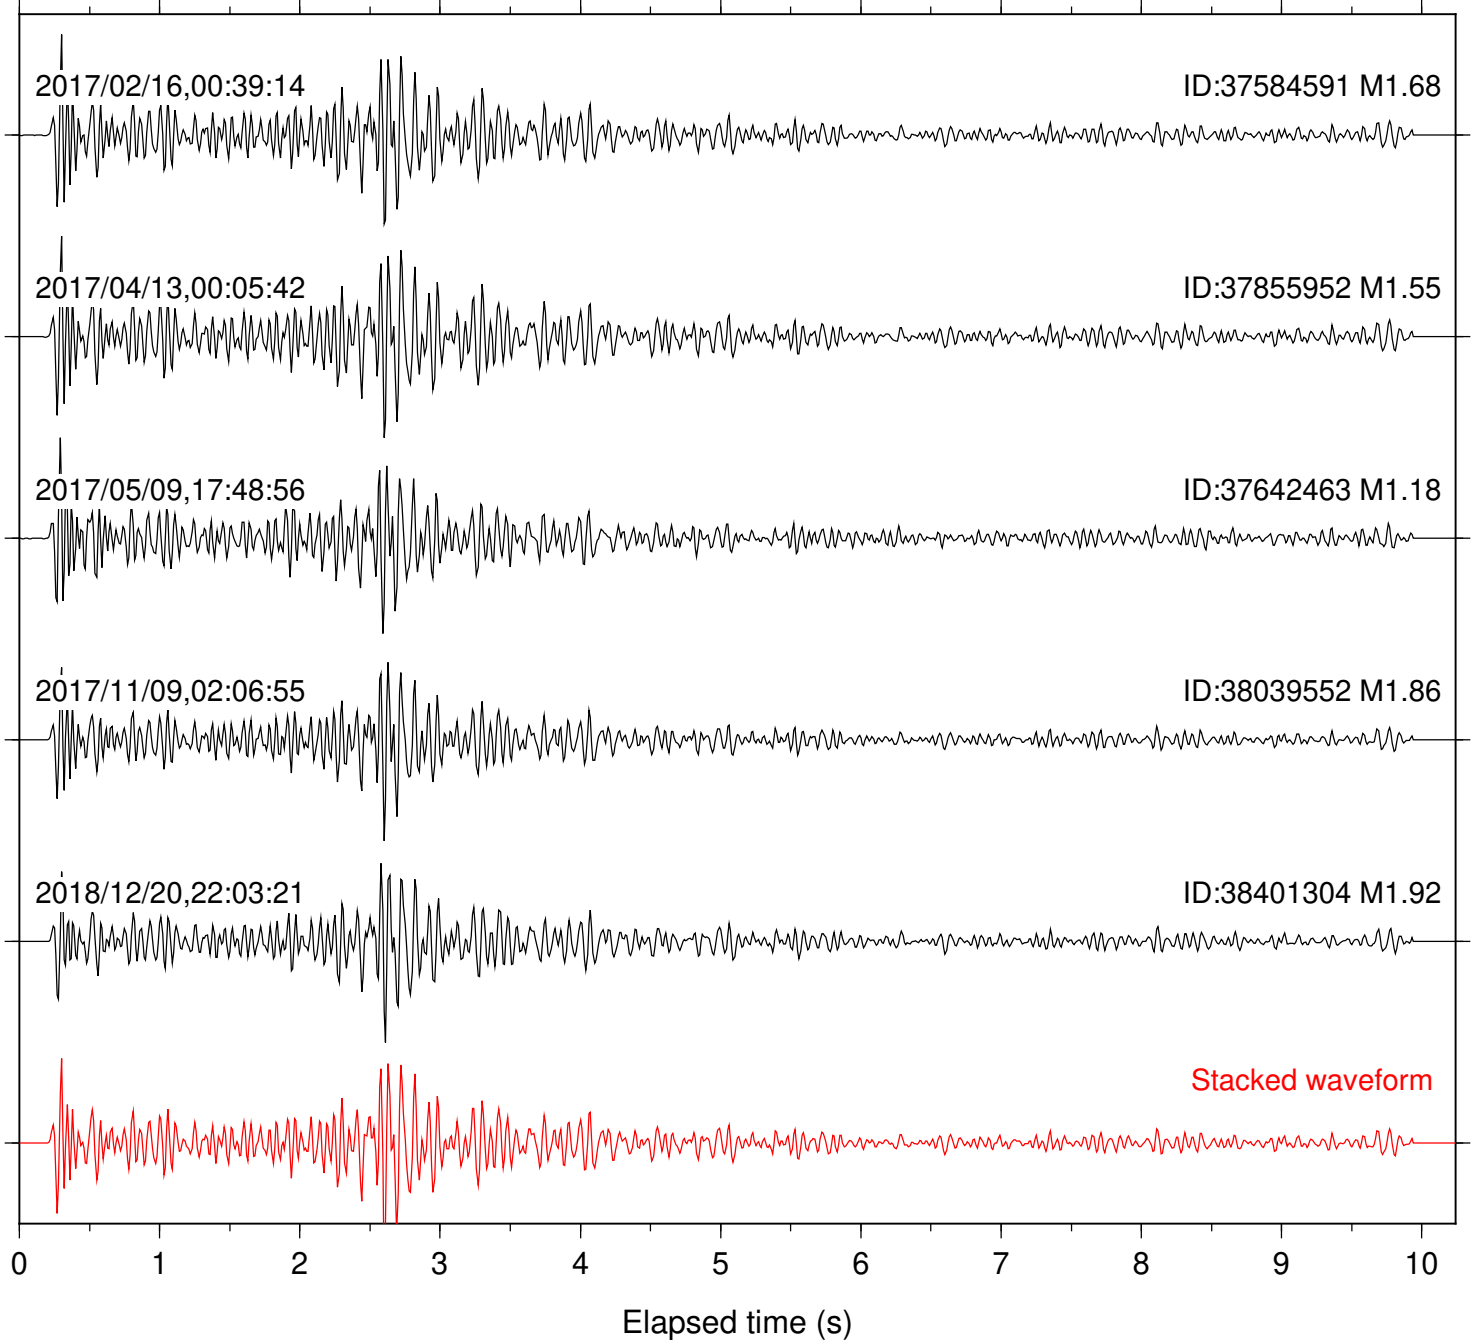

Station: B081 Com: EHZ

Focal depth: 6.48 km

Station: B082 Com: EHZ

Focal depth: 6.49 km

Station: B084 Com: EHZ

Focal depth: 6.48 km

Station: B086 Com: EHZ

Focal depth: 6.49 km

Station: B087 Com: EHZ

Focal depth: 6.49 km

Station: B088 Com: EHZ

Focal depth: 6.49 km

Station: B093 Com: EHZ

Focal depth: 6.48 km

2017/02/16,00:39:14

ID:37584591 M1.68

Focal depth: 6.48 km

Station: DNR Com: HHZ

Focal depth: 6.49 km

Station: FRD Com: HHZ

Focal depth: 6.49 km

Station: HMT2 Com: HHZ

Focal depth: 6.48 km

Station: KNW Com: HHZ

Focal depth: 6.49 km

Station: SMER Com: HHZ

Focal depth: 6.49 km

Station: SND Com: HHZ

Focal depth: 6.49 km

Station: WMC Com: HHZ

Focal depth: 6.53 km

2017/02/16,00:39:14