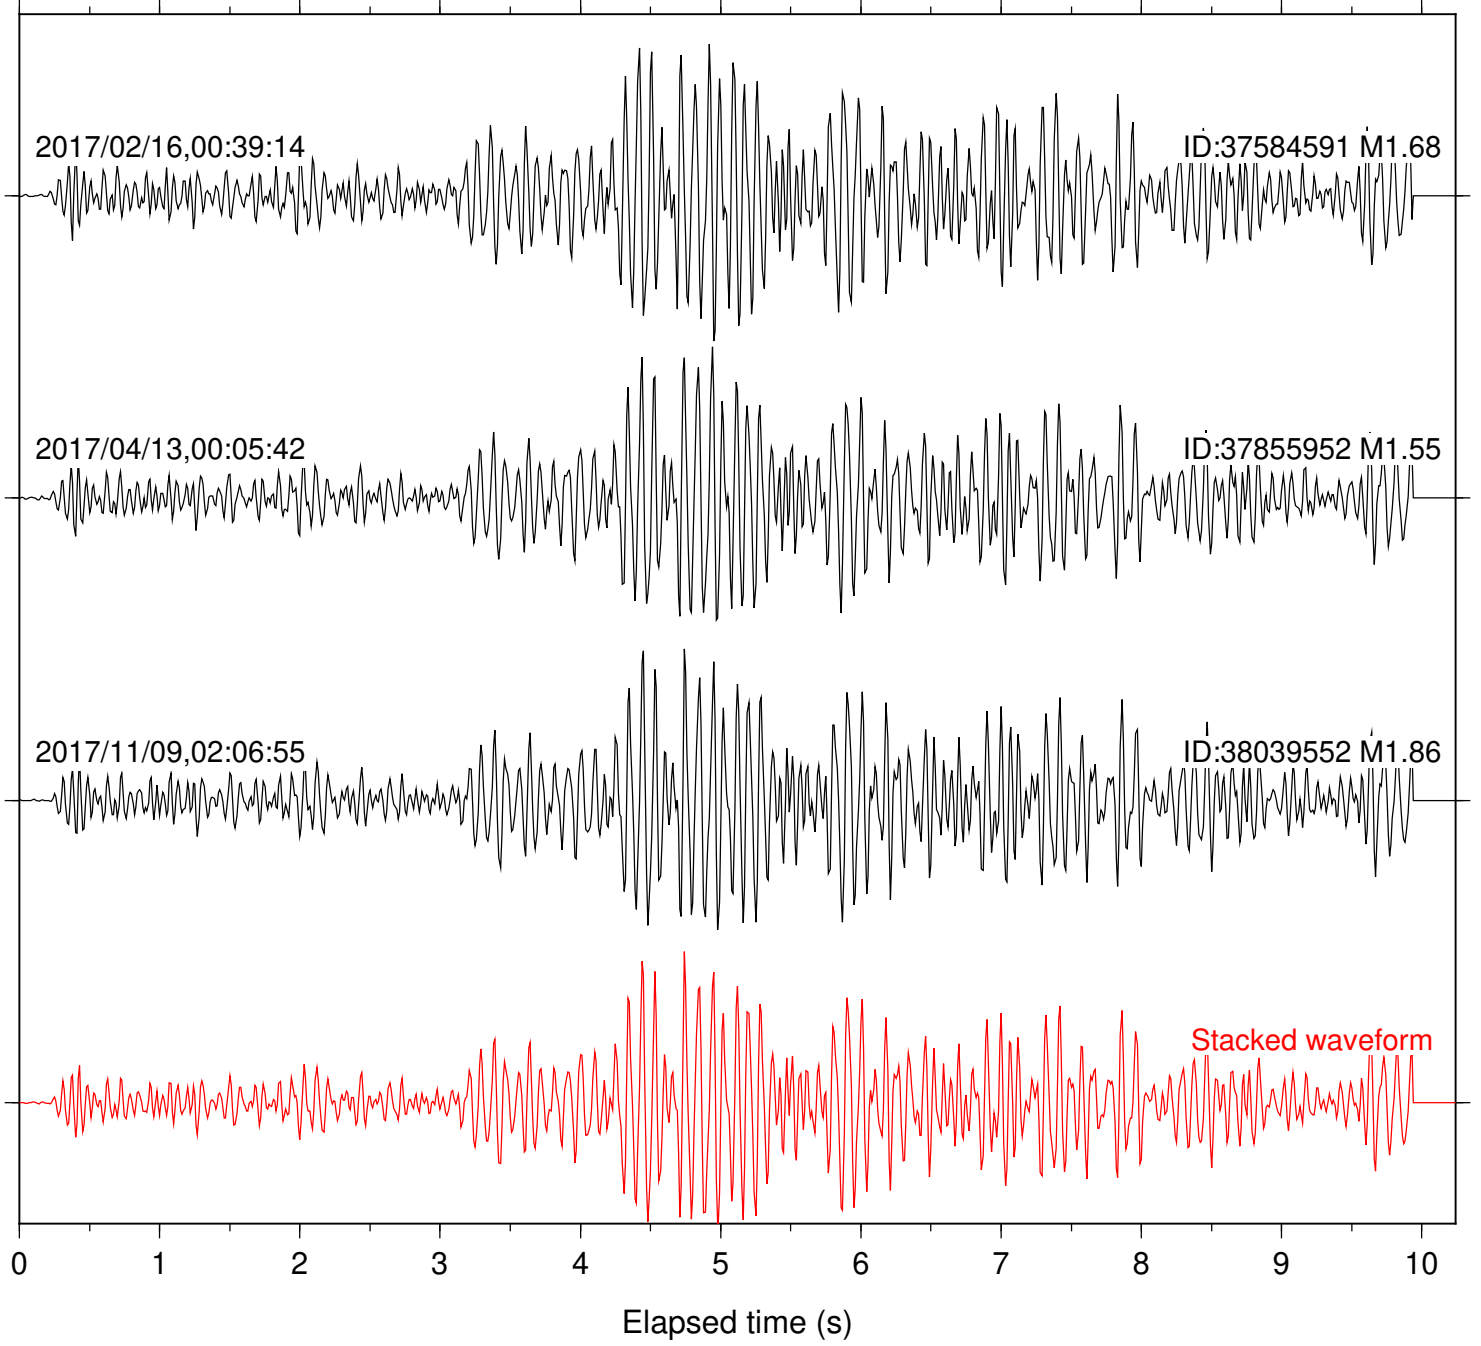

Station: B081 Com: EHZ

Focal depth: 6.48 km

Station: B082 Com: EHZ

Focal depth: 6.49 km

Station: B084 Com: EHZ

Focal depth: 6.48 km

Station: B086 Com: EHZ

Focal depth: 6.49 km

Station: B087 Com: EHZ

Focal depth: 6.49 km

Station: B088 Com: EHZ

Focal depth: 6.49 km

Station: B093 Com: EHZ

Focal depth: 6.48 km

2017/02/16,00:39:14

ID:37584591 M1.68

Focal depth: 6.48 km

Station: DNR Com: HHZ

Focal depth: 6.49 km

Station: FRD Com: HHZ

Focal depth: 6.49 km

Station: HMT2 Com: HHZ

Focal depth: 6.48 km

Station: KNW Com: HHZ

Focal depth: 6.49 km

Station: SMER Com: HHZ

Focal depth: 6.49 km

Station: SND Com: HHZ

Focal depth: 6.49 km

Station: WMC Com: HHZ

Focal depth: 6.53 km

2017/02/16,00:39:14