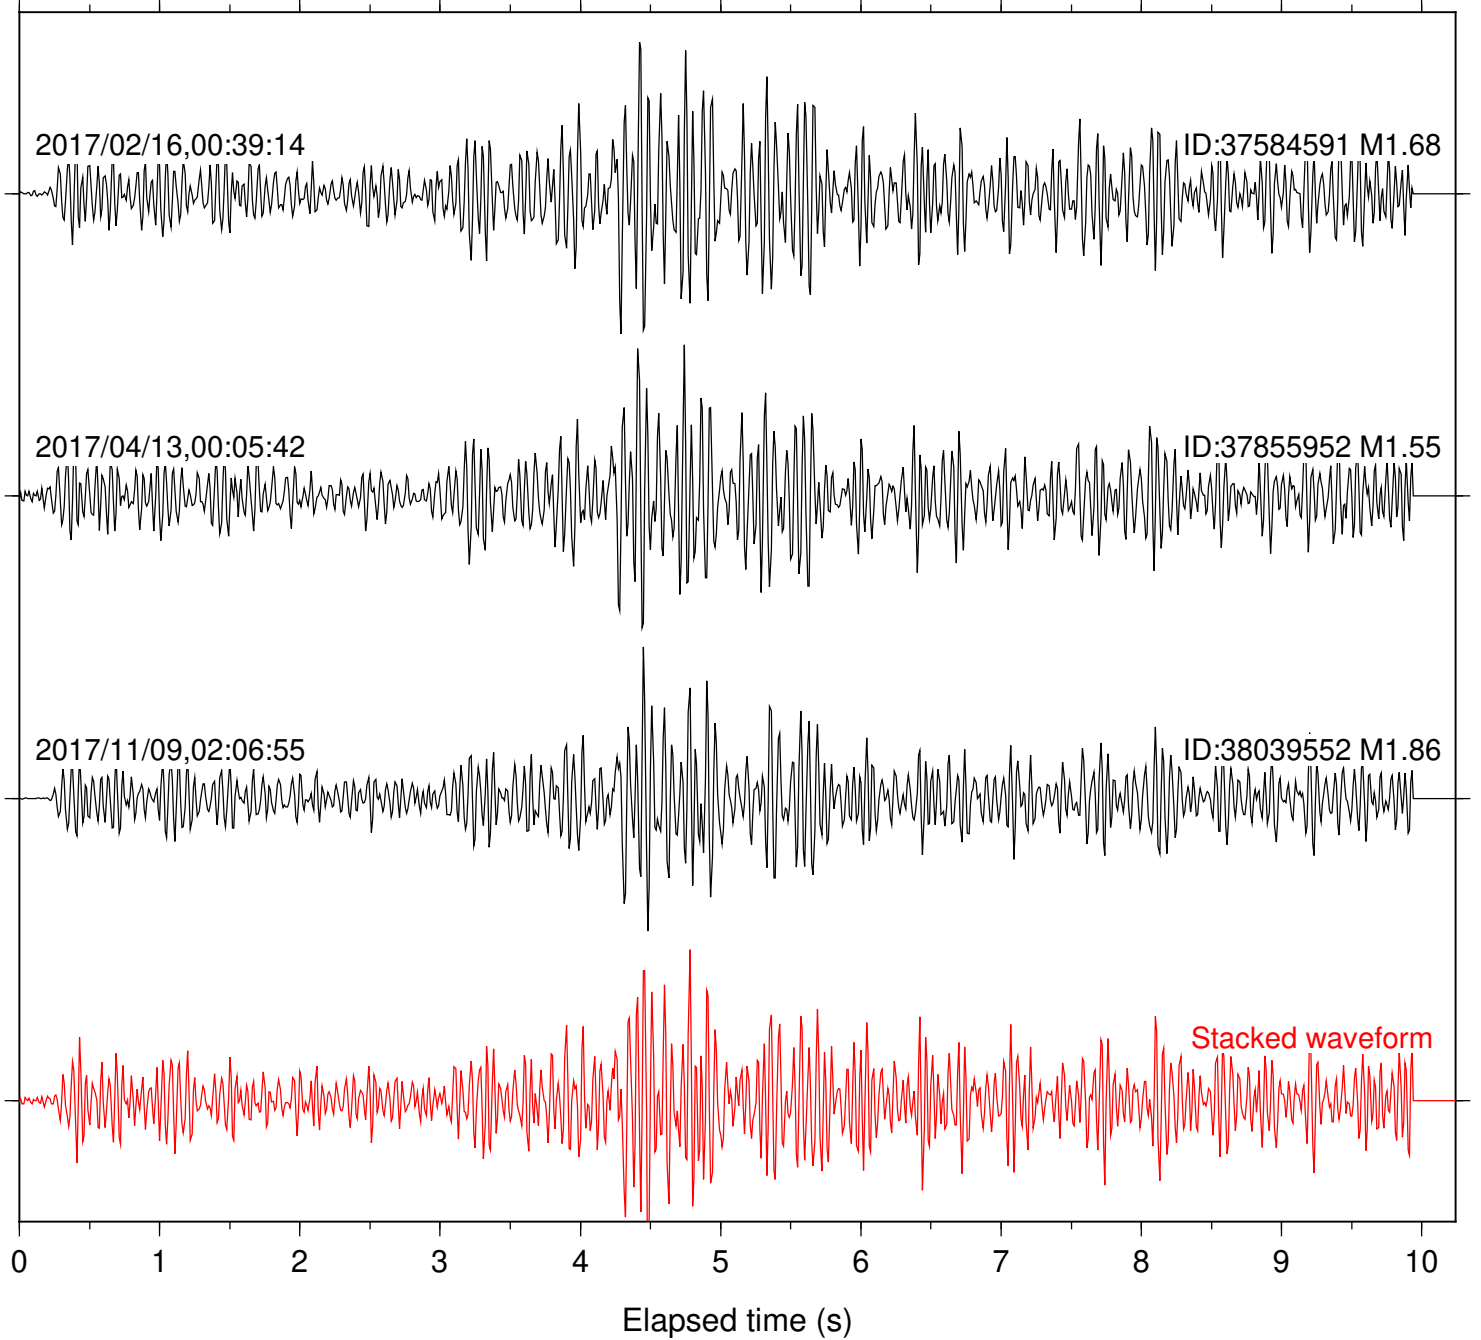

Focal depth: 6.48 km

Station: DNR Com: HHZ

Focal depth: 6.49 km

Station: FRD Com: HHZ

Focal depth: 6.49 km

Station: HMT2 Com: HHZ

Focal depth: 6.48 km

Station: KNW Com: HHZ

Focal depth: 6.49 km

Station: LKH Com: HHZ

Focal depth: 6.49 km

Station: LVA2 Com: HHZ

Focal depth: 6.49 km

Station: MTG Com: HHZ

Focal depth: 6.49 km

Station: PFO Com: HHZ

Focal depth: 6.48 km

Station: PLM Com: HHZ

Focal depth: 6.49 km

Station: POB2 Com: HHZ

Focal depth: 6.49 km

Station: RDM Com: HHZ

Focal depth: 6.49 km

Station: RRSP Com: HHZ

Focal depth: 6.49 km

Station: SMER Com: HHZ

Focal depth: 6.49 km

Station: SND Com: HHZ

Focal depth: 6.49 km

Station: WMC Com: HHZ

Focal depth: 6.53 km

2017/02/16,00:39:14