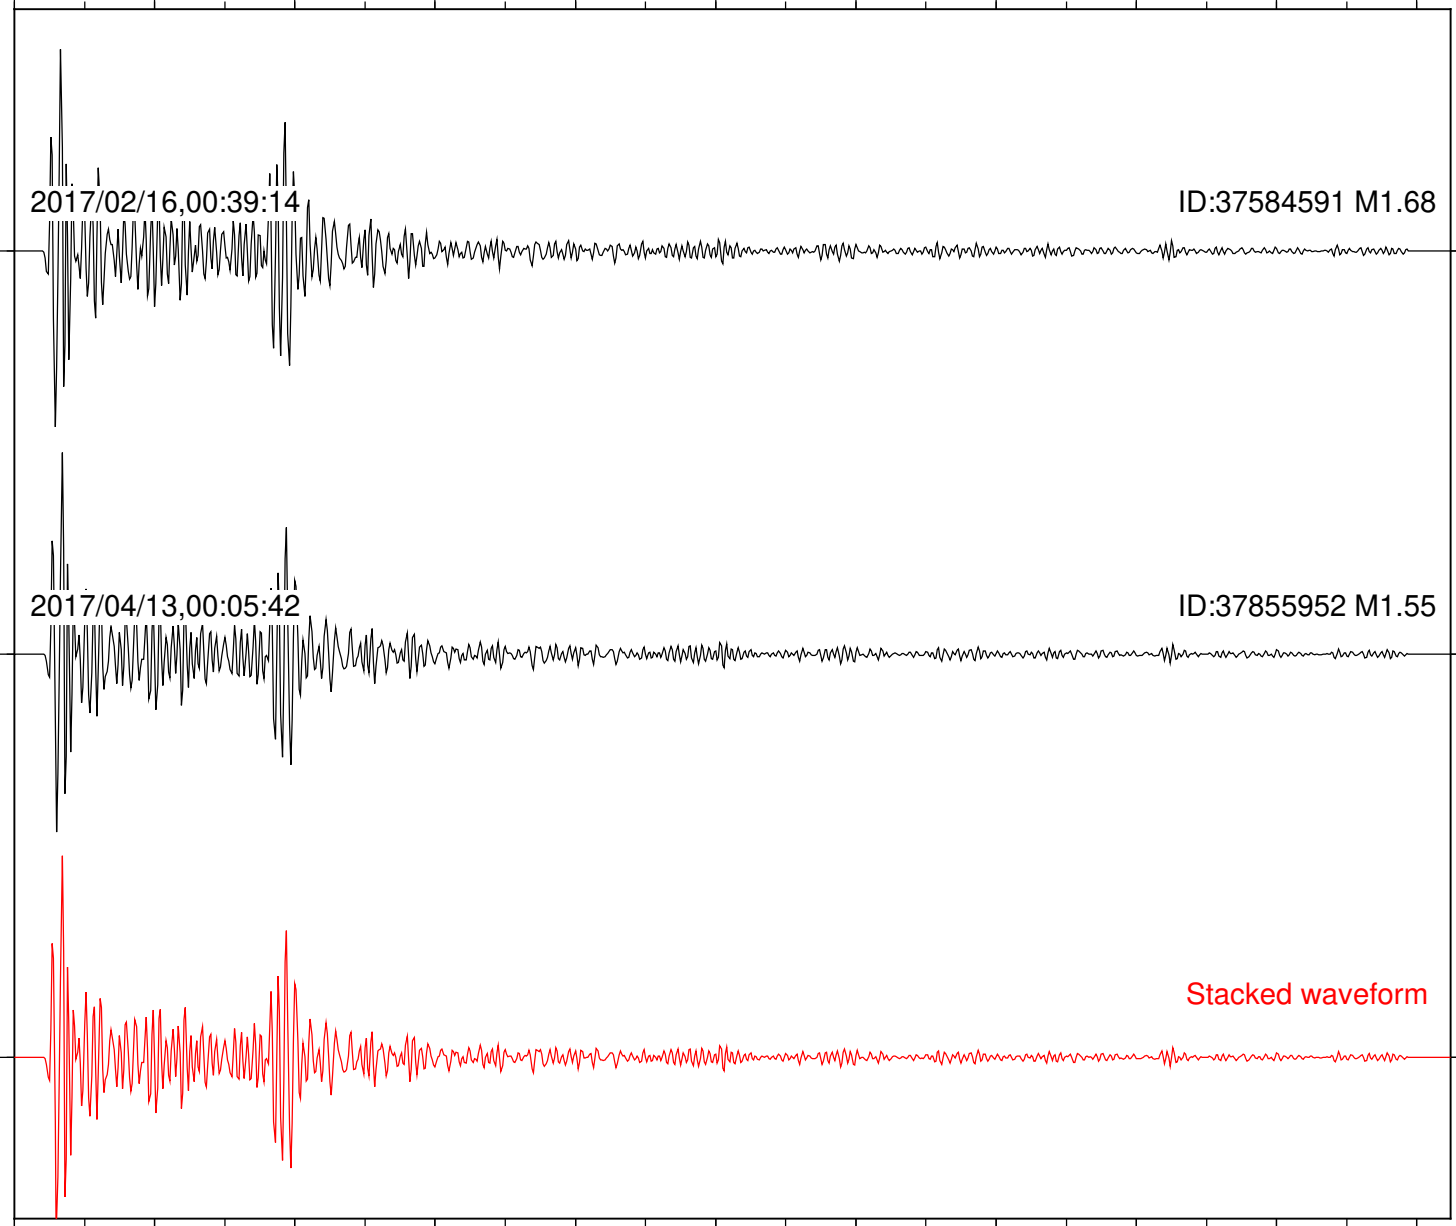

Station: CRY Com: HHZ

Focal depth: 6.49 km

2017/02/16,00:39:14

ID:37584591 M1.68

2017/04/13,00:05:42

ID:37855952 M1.55

Stacked waveform

0 1 2 3 4 5 6 7 8 9 10
Elapsed time (s)