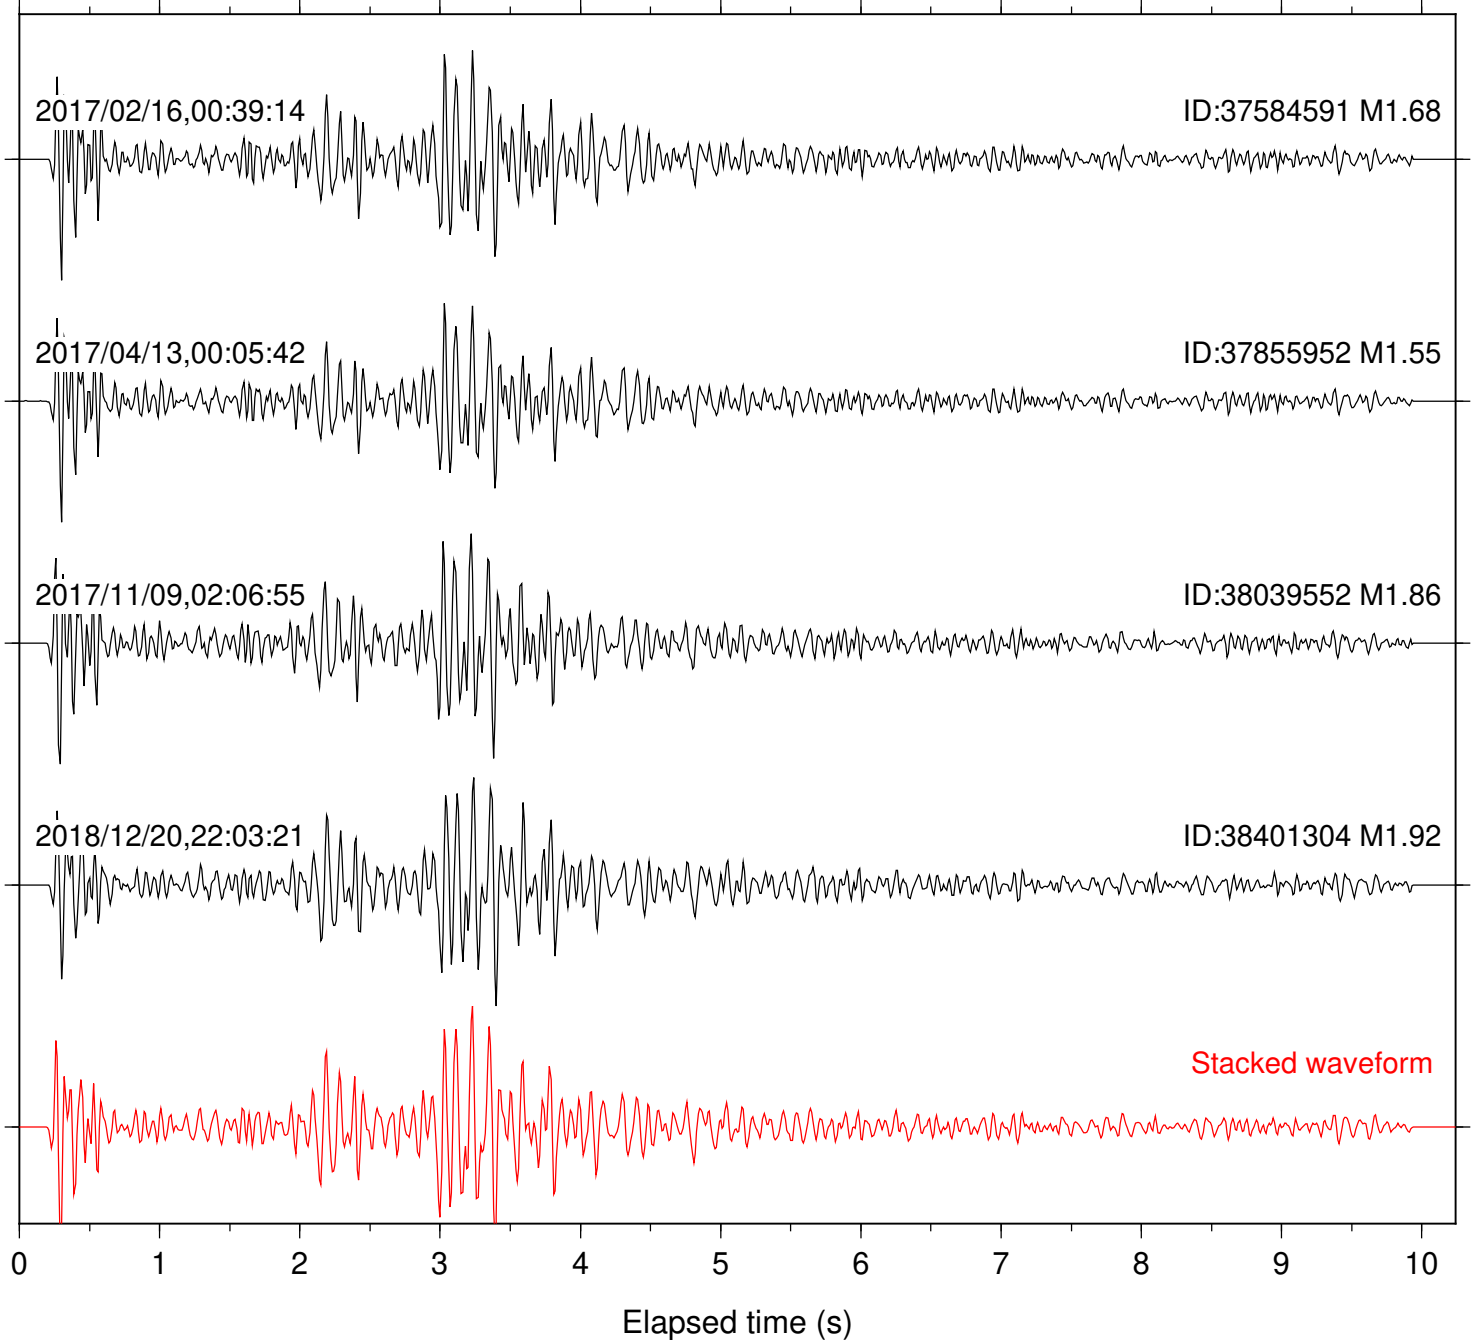

Station: B081 Com: EHZ

Focal depth: 6.48 km

Station: B082 Com: EHZ

Focal depth: 6.49 km

Station: B084 Com: EHZ

Focal depth: 6.48 km

Station: B086 Com: EHZ

Focal depth: 6.49 km

Station: B087 Com: EHZ

Focal depth: 6.49 km

Station: B088 Com: EHZ

Focal depth: 6.49 km

Station: B093 Com: EHZ

Focal depth: 6.48 km

2017/02/16,00:39:14

ID:37584591 M1.68