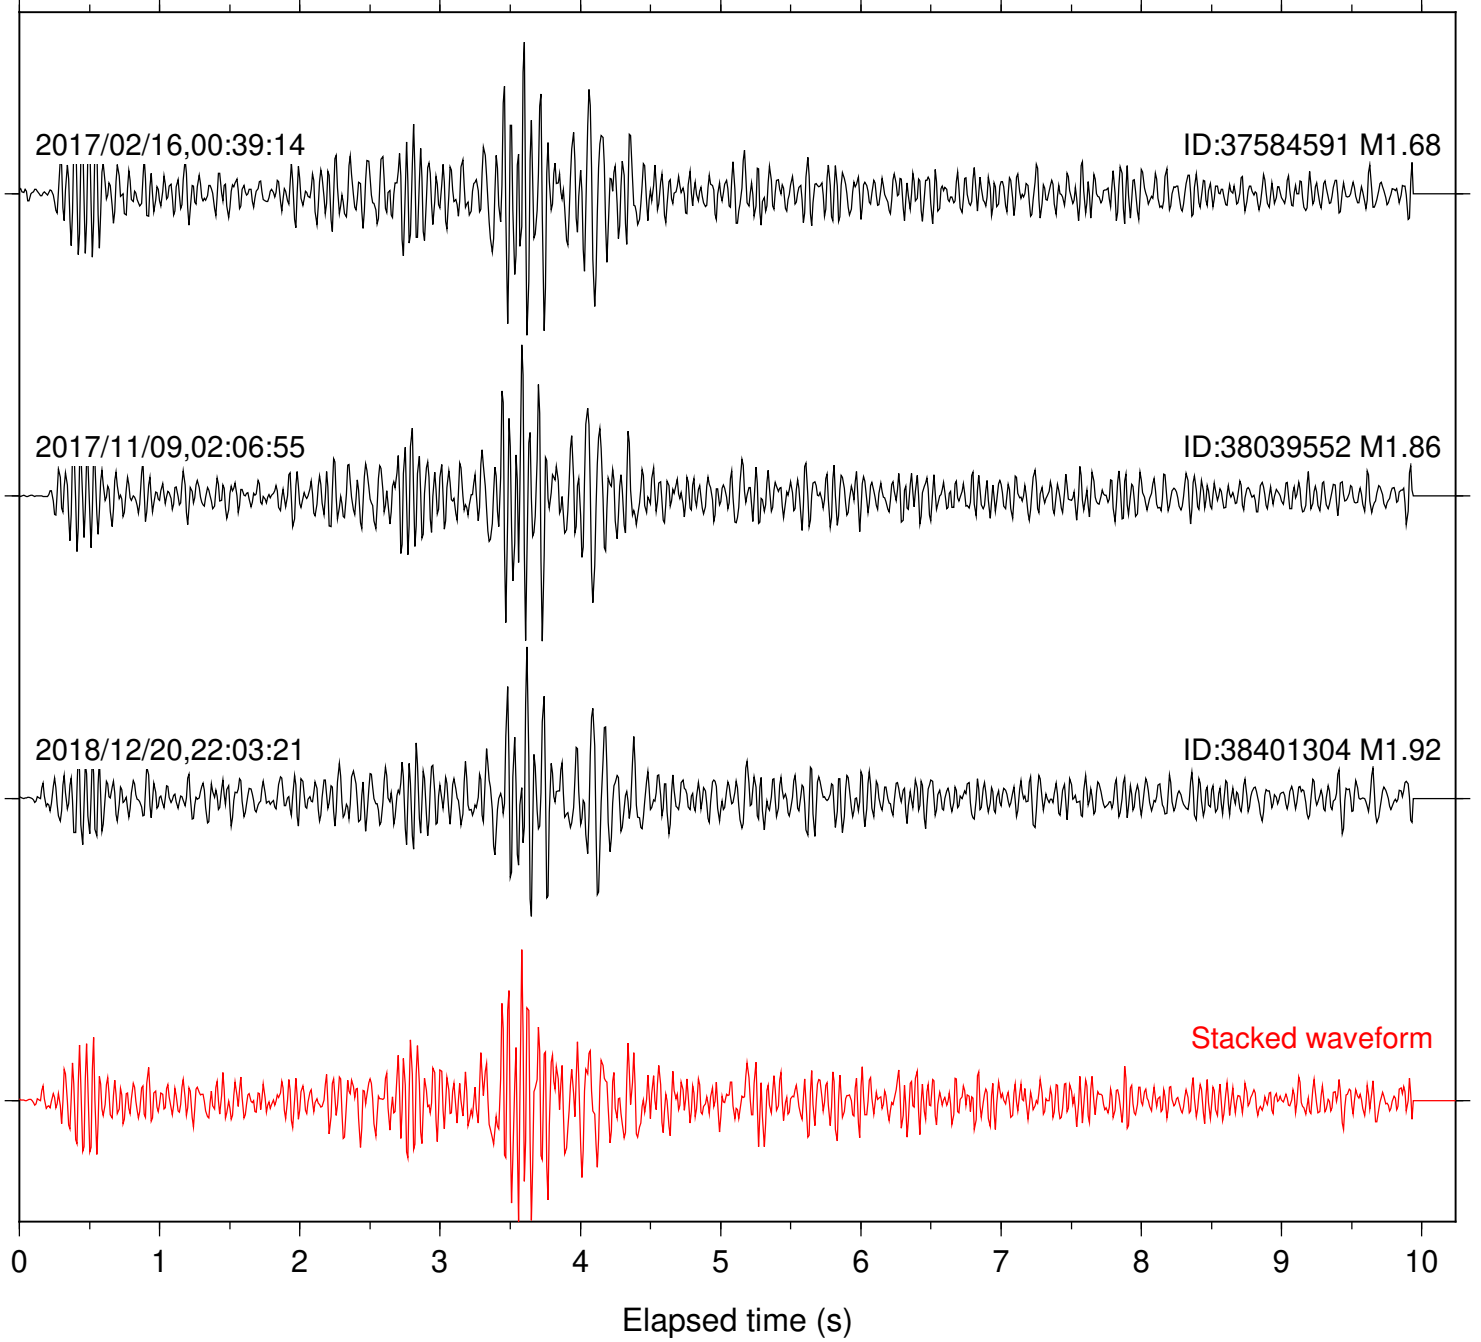

Station: B081 Com: EHZ

Focal depth: 6.48 km

Station: B082 Com: EHZ

Focal depth: 6.49 km

Station: B084 Com: EHZ

Focal depth: 6.48 km

Station: B086 Com: EHZ

Focal depth: 6.49 km

Station: B087 Com: EHZ

Focal depth: 6.49 km

Station: B088 Com: EHZ

Focal depth: 6.49 km

Station: B093 Com: EHZ

Focal depth: 6.48 km

2017/02/16,00:39:14

ID:37584591 M1.68

Focal depth: 6.48 km

Station: DNR Com: HHZ

Focal depth: 6.49 km

Station: FRD Com: HHZ

Focal depth: 6.49 km

Station: HMT2 Com: HHZ

Focal depth: 6.48 km

Station: KNW Com: HHZ

Focal depth: 6.49 km

Station: SMER Com: HHZ

Focal depth: 6.49 km

Station: SND Com: HHZ

Focal depth: 6.49 km

Station: WMC Com: HHZ

Focal depth: 6.53 km

2017/02/16,00:39:14