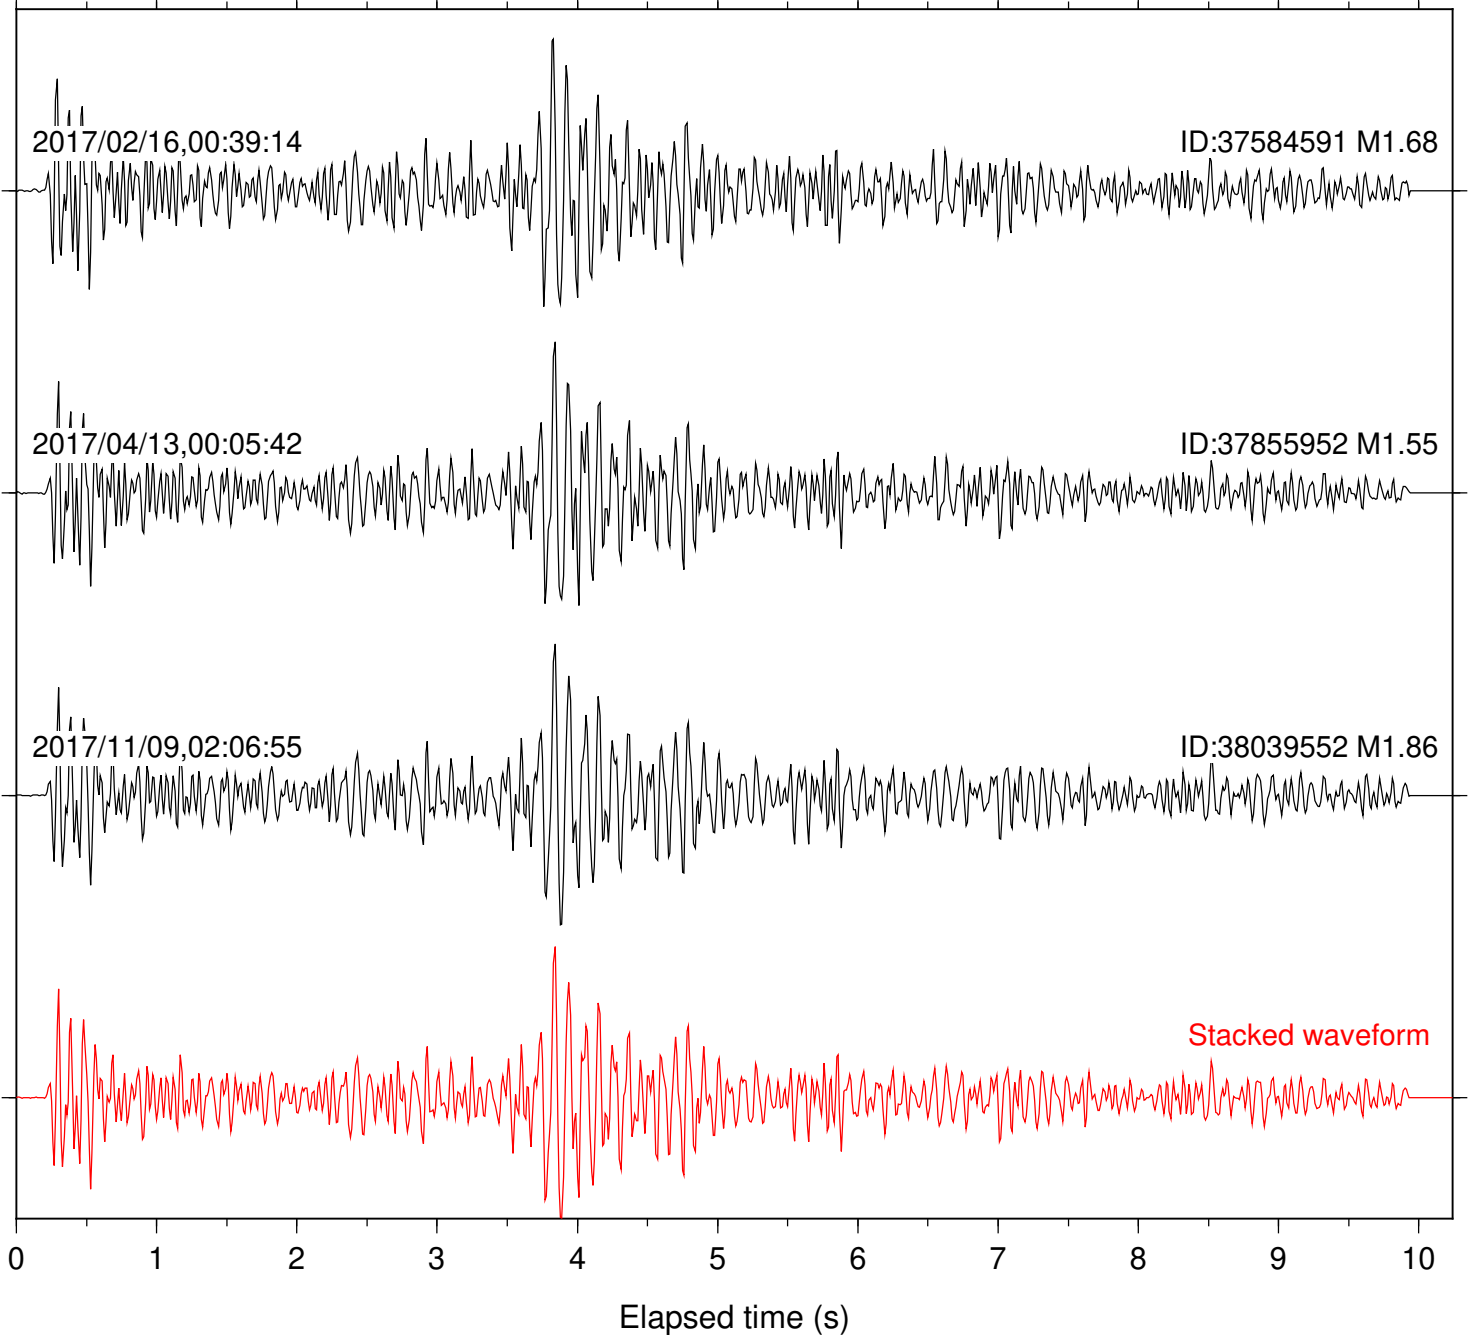

Focal depth: 6.49 km

Station: BAC Com: EHZ

Focal depth: 6.48 km

Station: BZN Com: HHZ

Focal depth: 6.49 km

Station: CRY Com: HHZ

Focal depth: 6.49 km

2017/02/16,00:39:14

Focal depth: 6.48 km

Station: DNR Com: HHZ

Focal depth: 6.49 km

Station: FRD Com: HHZ

Focal depth: 6.49 km

Station: HMT2 Com: HHZ

Focal depth: 6.48 km

Station: KNW Com: HHZ