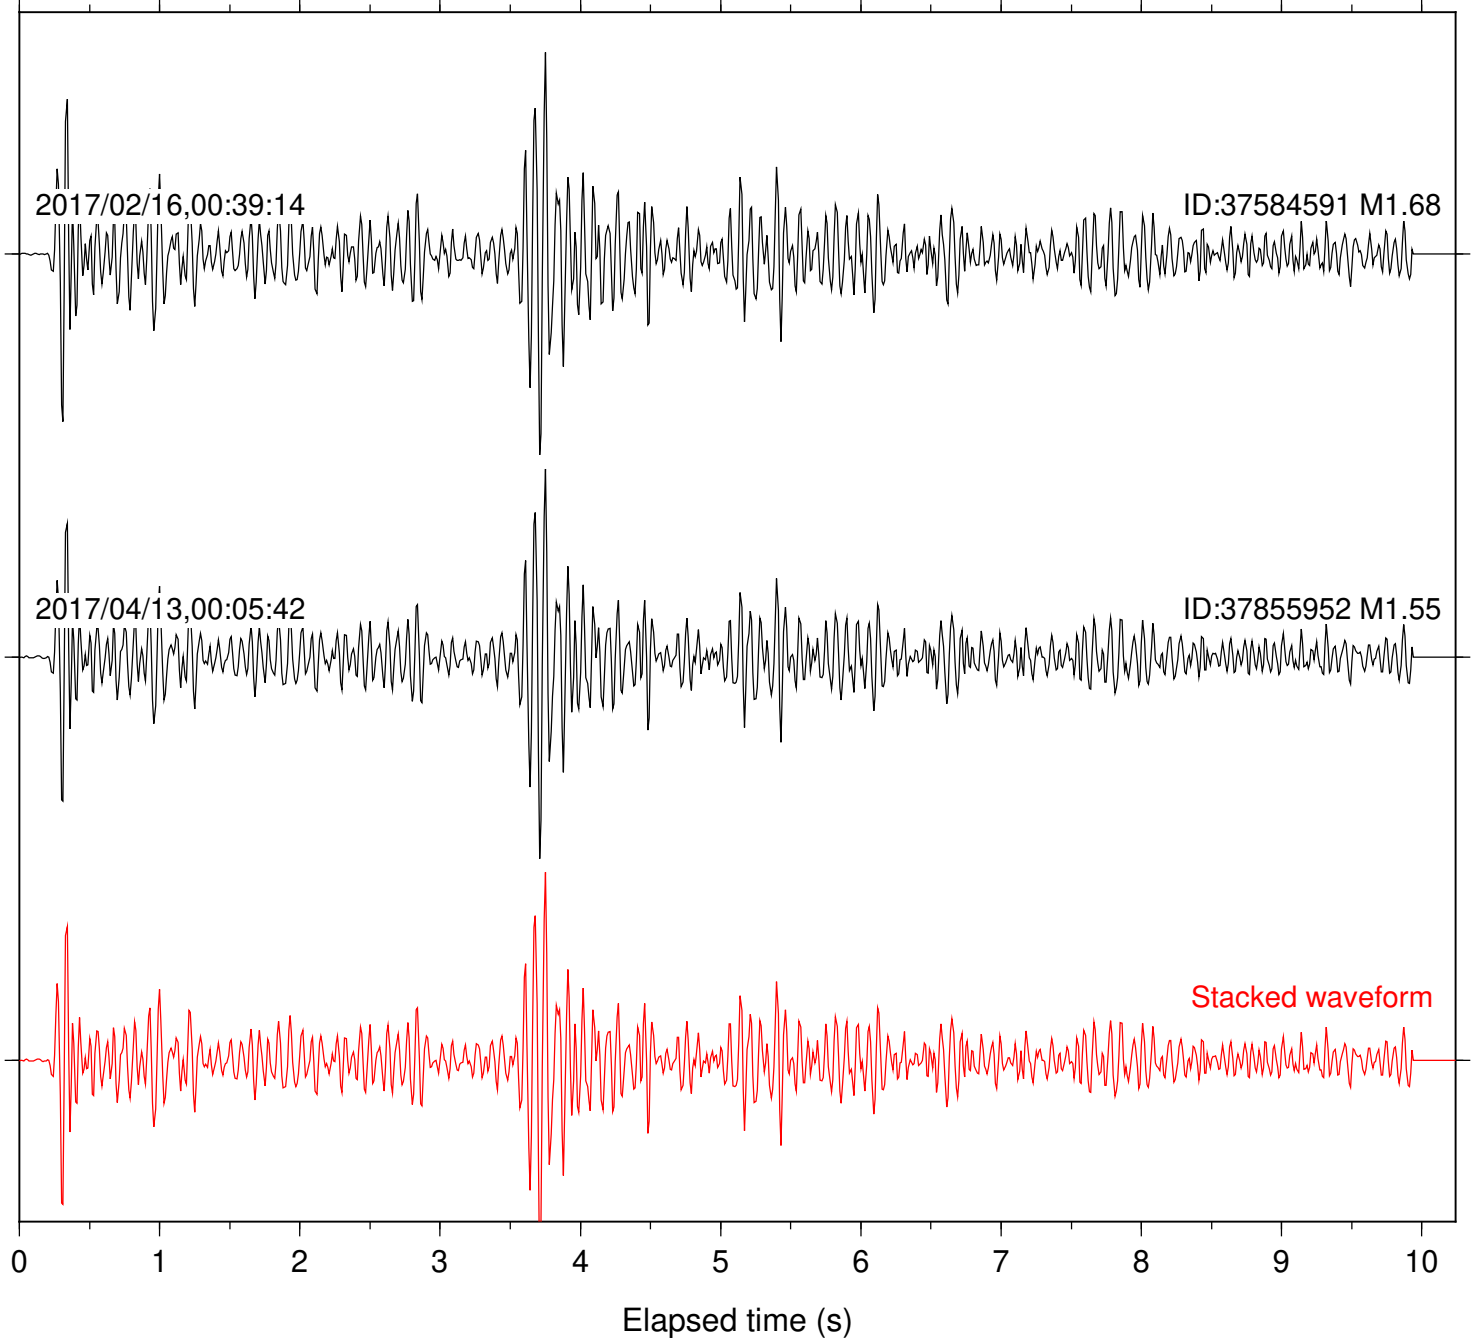

Focal depth: 6.48 km

Station: DNR Com: HHZ

Focal depth: 6.49 km

Station: FRD Com: HHZ

Focal depth: 6.49 km

Station: HMT2 Com: HHZ

Focal depth: 6.48 km

Station: KNW Com: HHZ

Focal depth: 6.49 km

Station: LKH Com: HHZ

Focal depth: 6.49 km

Station: LVA2 Com: HHZ

Focal depth: 6.49 km

Station: MTG Com: HHZ

Focal depth: 6.49 km

Station: PFO Com: HHZ

Focal depth: 6.48 km

Station: PLM Com: HHZ

Focal depth: 6.49 km

Station: POB2 Com: HHZ

Focal depth: 6.49 km

Station: RDM Com: HHZ

Focal depth: 6.49 km

Station: RRSP Com: HHZ

Focal depth: 6.49 km

Station: SMER Com: HHZ

Focal depth: 6.49 km

Station: SND Com: HHZ

Focal depth: 6.49 km

Station: WMC Com: HHZ

Focal depth: 6.53 km

2017/02/16,00:39:14