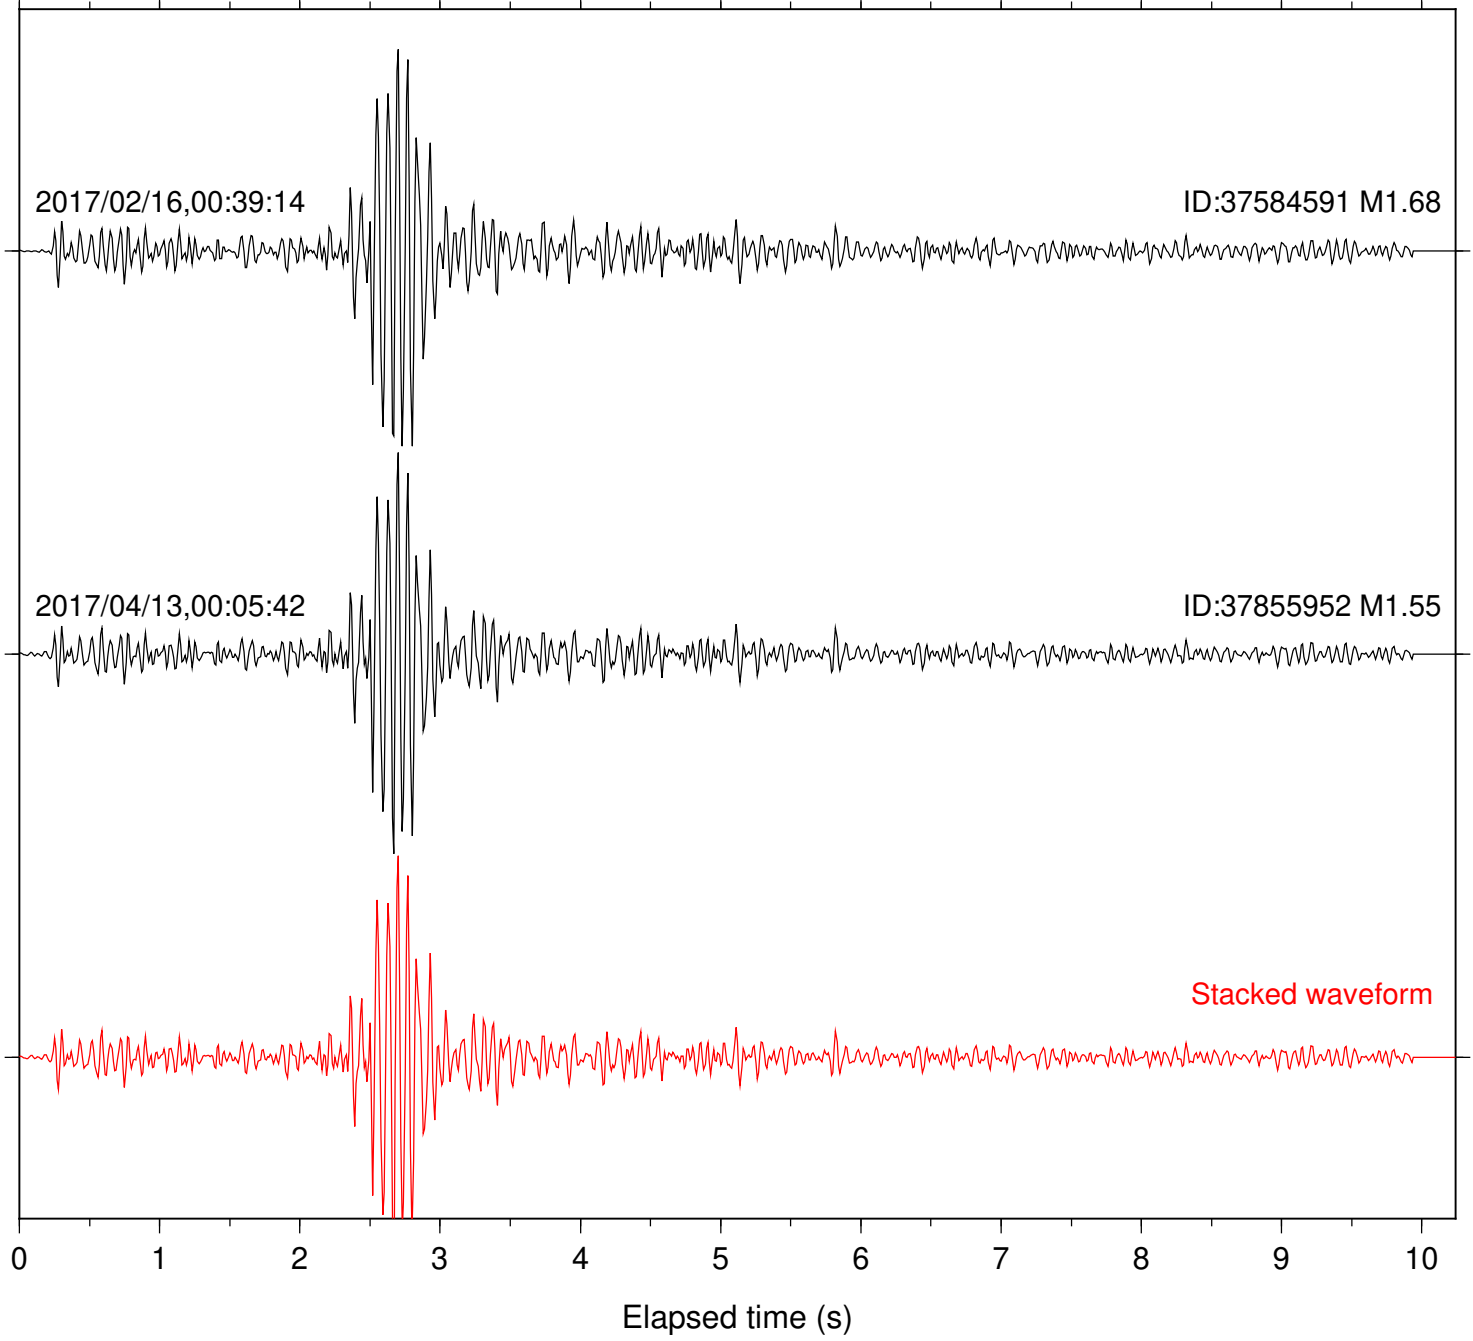

Focal depth: 6.48 km

Station: DNR Com: HHZ

Focal depth: 6.49 km

Station: FRD Com: HHZ

Focal depth: 6.49 km

Station: HMT2 Com: HHZ

Focal depth: 6.48 km

Station: KNW Com: HHZ

Focal depth: 6.49 km

Station: LKH Com: HHZ

Focal depth: 6.49 km

Station: LVA2 Com: HHZ

Focal depth: 6.49 km

Station: MTG Com: HHZ

Focal depth: 6.49 km

Station: PFO Com: HHZ

Focal depth: 6.48 km

Station: PLM Com: HHZ

Focal depth: 6.49 km

Station: POB2 Com: HHZ

Focal depth: 6.49 km

Station: RDM Com: HHZ

Focal depth: 6.49 km

Station: RRSP Com: HHZ

Focal depth: 6.49 km

Station: SMER Com: HHZ

Focal depth: 6.49 km

Station: SND Com: HHZ

Focal depth: 6.49 km

Station: WMC Com: HHZ

Focal depth: 6.53 km

2017/02/16,00:39:14