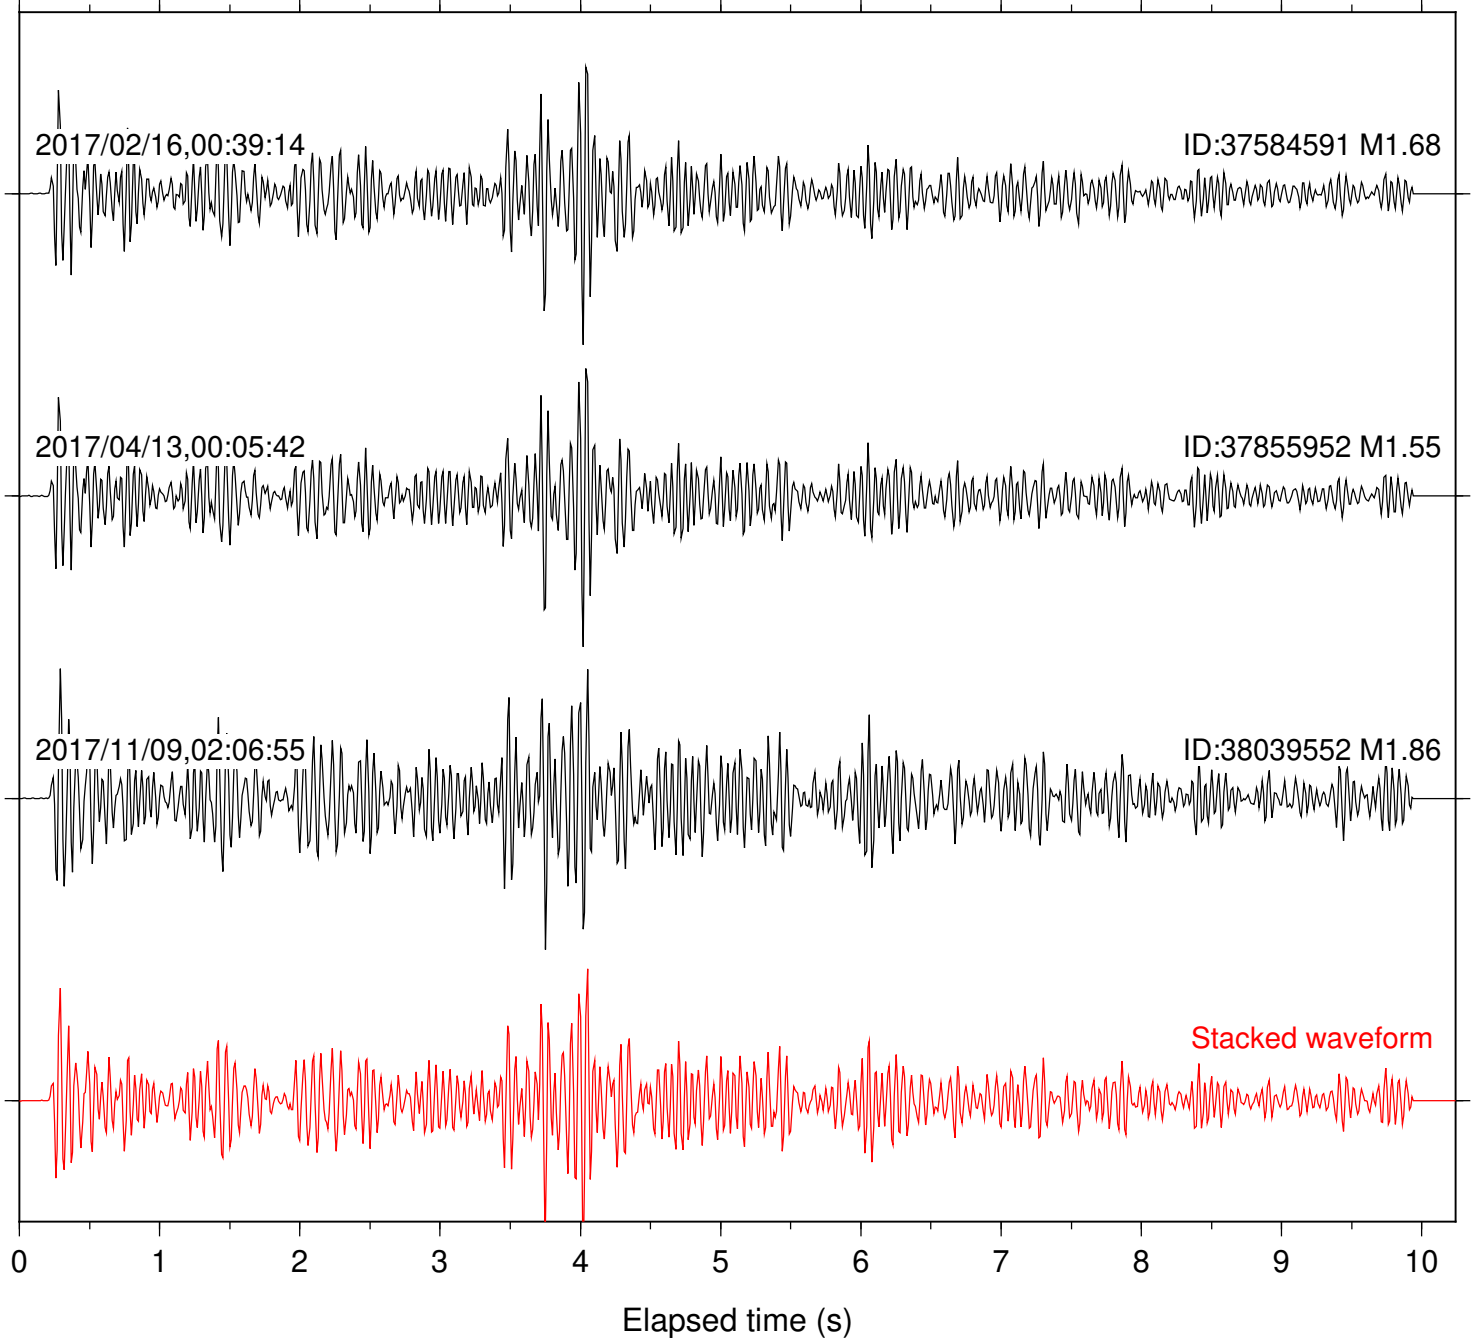

ID:37584591 M1.68

2017/04/13,00:05:42

ID:37855952 M1.55

Stacked waveform

0 1 2 3 4 5 6 7 8 9 10  
Elapsed time (s)

Station: CSH Com: HHZ

Focal depth: 6.49 km

Station: DGR Com: HHZ

Focal depth: 6.48 km

Station: DNR Com: HHZ

Focal depth: 6.49 km

Station: FRD Com: HHZ

Focal depth: 6.49 km

Station: HMT2 Com: HHZ

Focal depth: 6.48 km

Station: KNW Com: HHZ

Focal depth: 6.49 km

Station: LKH Com: HHZ

Focal depth: 6.49 km

Station: LVA2 Com: HHZ

Focal depth: 6.49 km

Station: MTG Com: HHZ

Focal depth: 6.49 km

Station: PFO Com: HHZ

Focal depth: 6.48 km

Station: PLM Com: HHZ

Focal depth: 6.49 km

Station: POB2 Com: HHZ

Focal depth: 6.49 km

Station: RDM Com: HHZ

Focal depth: 6.49 km

Station: RRSP Com: HHZ