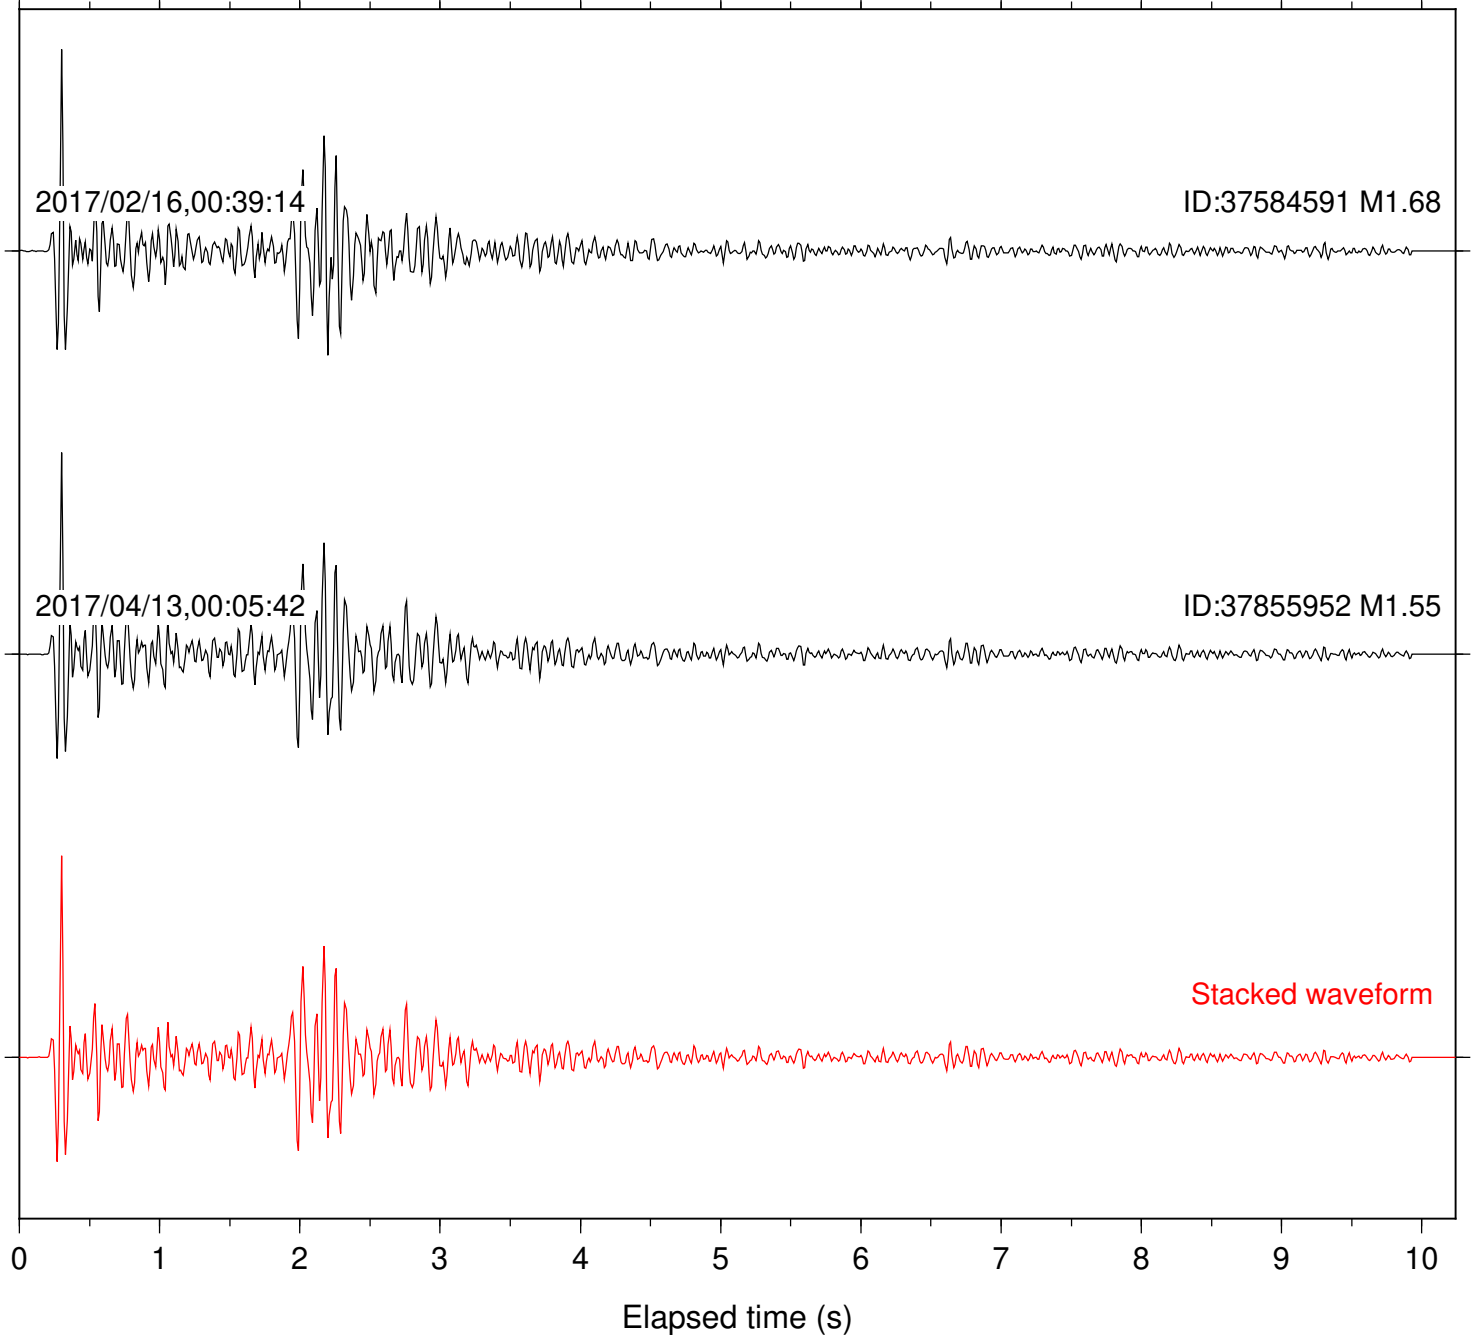

Focal depth: 6.49 km

Station: BAC Com: EHZ

Focal depth: 6.48 km

Station: BZN Com: HHZ

Focal depth: 6.49 km

Station: CRY Com: HHZ

Focal depth: 6.49 km

2017/02/16,00:39:14

Focal depth: 6.48 km

Station: DNR Com: HHZ

Focal depth: 6.49 km

Station: FRD Com: HHZ

Focal depth: 6.49 km

Station: HMT2 Com: HHZ

Focal depth: 6.48 km

Station: KNW Com: HHZ