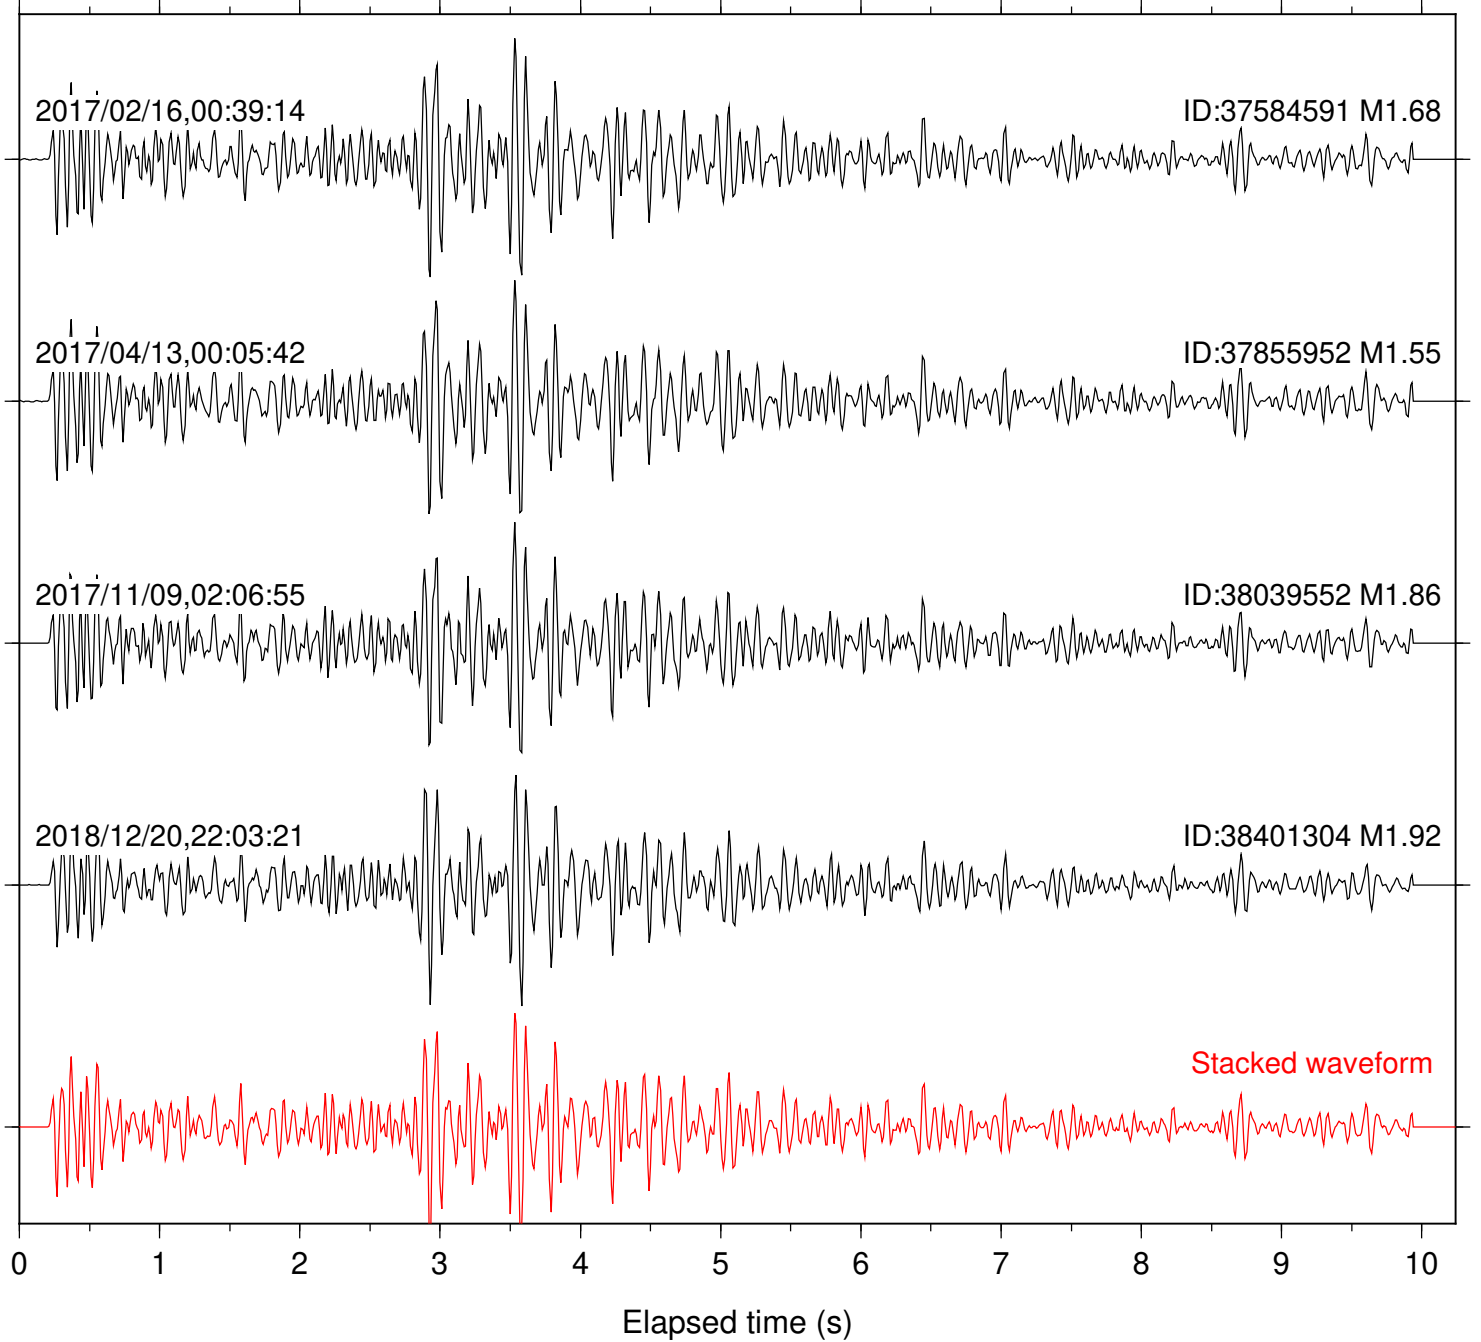

Station: B081 Com: EHZ

Focal depth: 6.48 km

Station: B082 Com: EHZ

Focal depth: 6.49 km

Station: B084 Com: EHZ

Focal depth: 6.48 km

Station: B086 Com: EHZ

Focal depth: 6.49 km

Station: B087 Com: EHZ

Focal depth: 6.49 km

Station: B088 Com: EHZ

Focal depth: 6.49 km

Station: B093 Com: EHZ

Focal depth: 6.48 km

2017/02/16,00:39:14

ID:37584591 M1.68

Focal depth: 6.48 km

Station: DNR Com: HHZ

Focal depth: 6.49 km

Station: FRD Com: HHZ

Focal depth: 6.49 km

Station: HMT2 Com: HHZ

Focal depth: 6.48 km

Station: KNW Com: HHZ

Focal depth: 6.49 km

Station: SMER Com: HHZ

Focal depth: 6.49 km

Station: SND Com: HHZ

Focal depth: 6.49 km

Station: WMC Com: HHZ

Focal depth: 6.53 km

2017/02/16,00:39:14