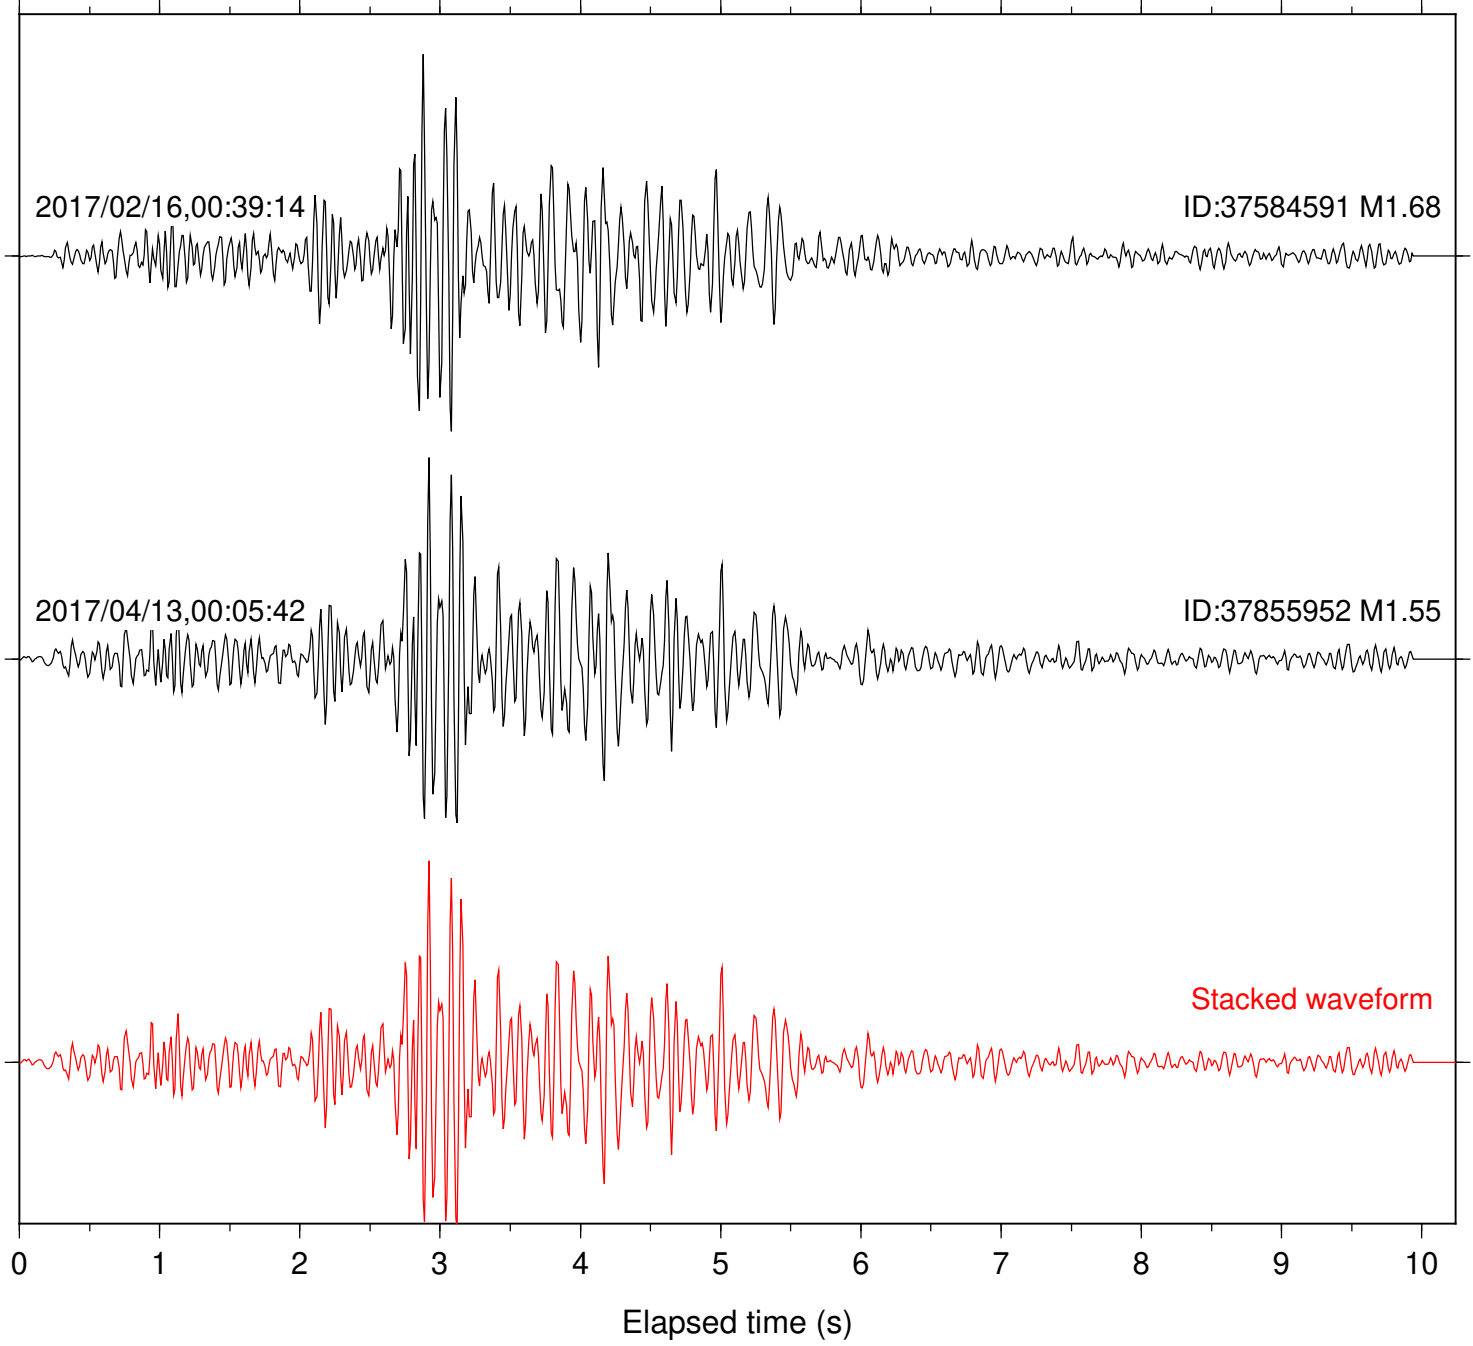

ID:37584591 M1.68

2017/04/13,00:05:42

ID:37855952 M1.55

Stacked waveform

0 1 2 3 4 5 6 7 8 9 10  
Elapsed time (s)

Station: CSH Com: HHZ

Focal depth: 6.49 km

Station: DGR Com: HHZ

Focal depth: 6.48 km

Station: DNR Com: HHZ

Focal depth: 6.49 km

Station: FRD Com: HHZ

Focal depth: 6.49 km

Station: HMT2 Com: HHZ

Focal depth: 6.48 km

Station: KNW Com: HHZ

Focal depth: 6.49 km

Station: LKH Com: HHZ

Focal depth: 6.49 km

Station: LVA2 Com: HHZ

Focal depth: 6.49 km

Station: MTG Com: HHZ

Focal depth: 6.49 km

Station: PFO Com: HHZ

Focal depth: 6.48 km

Station: PLM Com: HHZ

Focal depth: 6.49 km

Station: POB2 Com: HHZ

Focal depth: 6.49 km

Station: RDM Com: HHZ

Focal depth: 6.49 km

Station: RRSP Com: HHZ