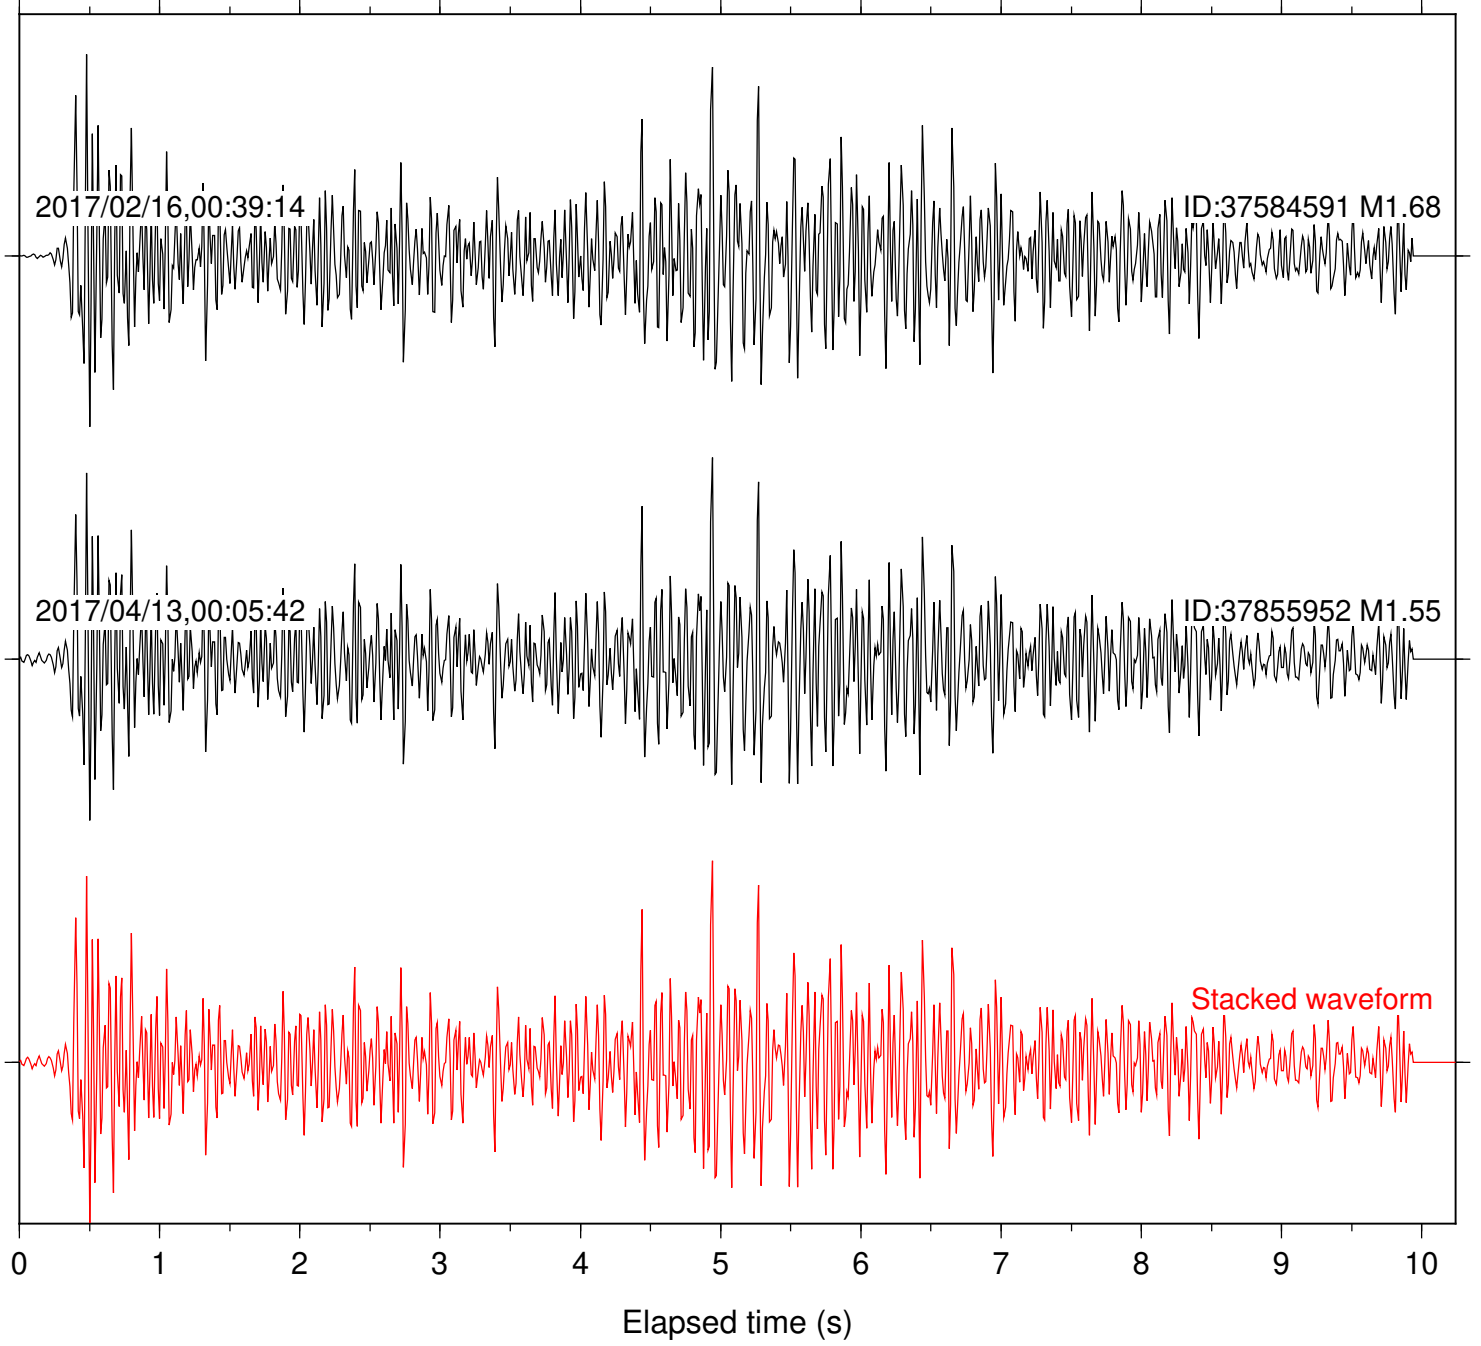

Focal depth: 6.48 km

Station: DNR Com: HHZ

Focal depth: 6.49 km

Station: FRD Com: HHZ

Focal depth: 6.49 km

Station: HMT2 Com: HHZ

Focal depth: 6.48 km

Station: KNW Com: HHZ

Focal depth: 6.49 km

Station: LKH Com: HHZ

Focal depth: 6.49 km

Station: LVA2 Com: HHZ

Focal depth: 6.49 km

Station: MTG Com: HHZ

Focal depth: 6.49 km

Station: PFO Com: HHZ

Focal depth: 6.48 km

Station: PLM Com: HHZ

Focal depth: 6.49 km

Station: POB2 Com: HHZ

Focal depth: 6.49 km

Station: RDM Com: HHZ

Focal depth: 6.49 km

Station: RRSP Com: HHZ

Focal depth: 6.49 km

Station: SMER Com: HHZ

Focal depth: 6.49 km

Station: SND Com: HHZ

Focal depth: 6.49 km

Station: WMC Com: HHZ

Focal depth: 6.53 km

2017/02/16,00:39:14