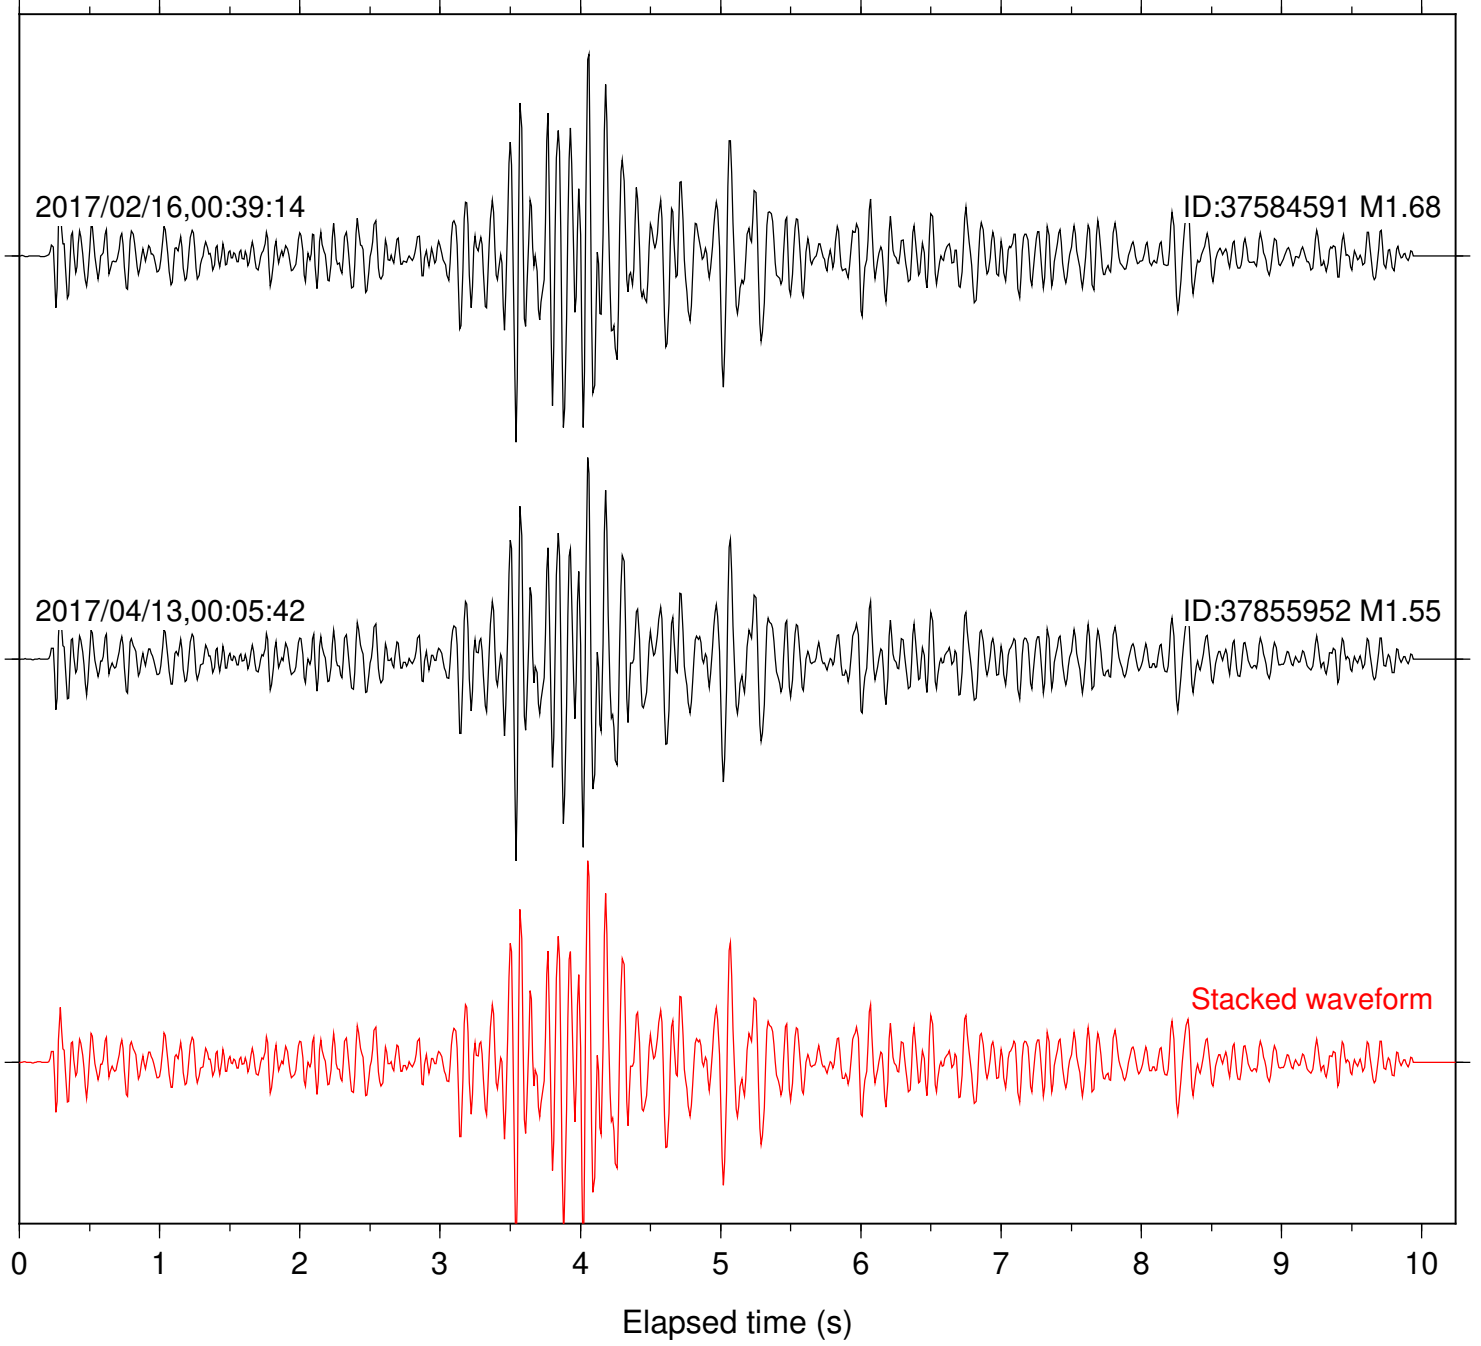

Focal depth: 6.48 km

Station: DNR Com: HHZ

Focal depth: 6.49 km

Station: FRD Com: HHZ

Focal depth: 6.49 km

Station: HMT2 Com: HHZ

Focal depth: 6.48 km

Station: KNW Com: HHZ

Focal depth: 6.49 km

Station: LKH Com: HHZ

Focal depth: 6.49 km

Station: LVA2 Com: HHZ

Focal depth: 6.49 km

Station: MTG Com: HHZ

Focal depth: 6.49 km

Station: PFO Com: HHZ

Focal depth: 6.48 km

Station: PLM Com: HHZ

Focal depth: 6.49 km

Station: POB2 Com: HHZ

Focal depth: 6.49 km

Station: RDM Com: HHZ

Focal depth: 6.49 km

Station: RRSP Com: HHZ

Focal depth: 6.49 km

Station: SMER Com: HHZ

Focal depth: 6.49 km

Station: SND Com: HHZ

Focal depth: 6.49 km

Station: WMC Com: HHZ

Focal depth: 6.53 km

2017/02/16,00:39:14