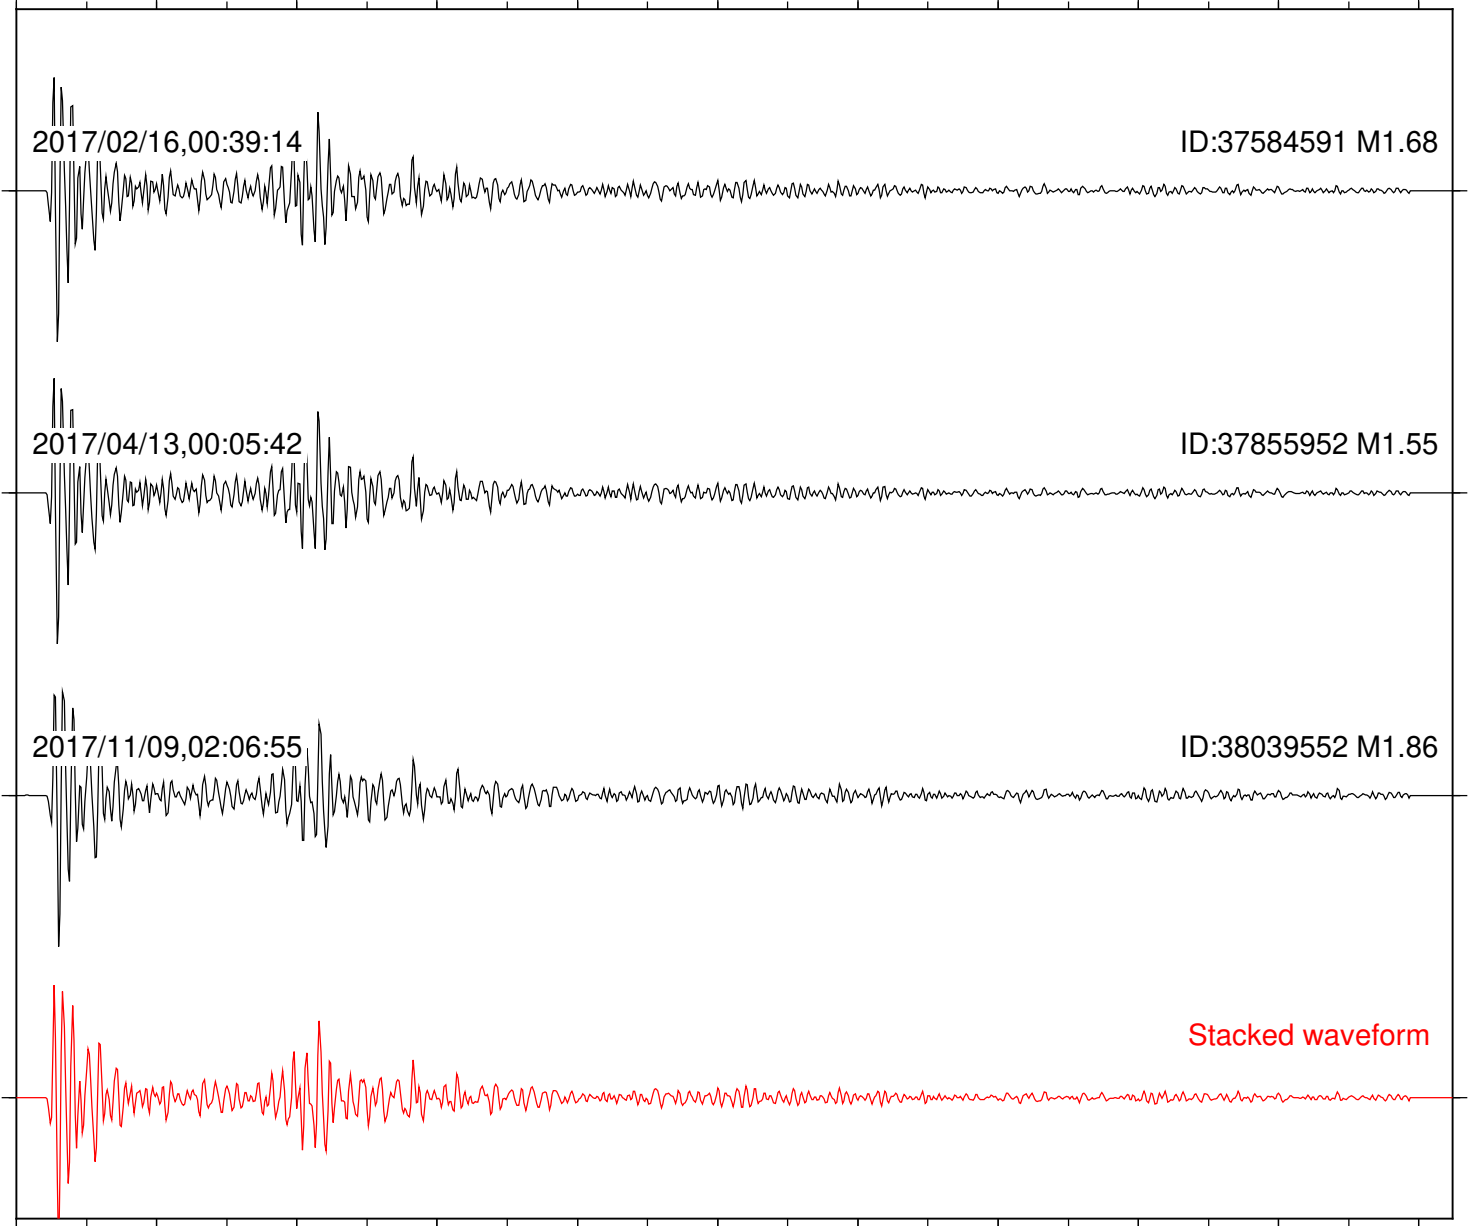

Station: B093 Com: EHZ

Focal depth: 6.48 km

2017/02/16,00:39:14

ID:37584591 M1.68

2017/04/13,00:05:42

ID:37855952 M1.55

2017/11/09,02:06:55

ID:38039552 M1.86

Stacked waveform

0 1 2 3 4 5 6 7 8 9 10

Elapsed time (s)