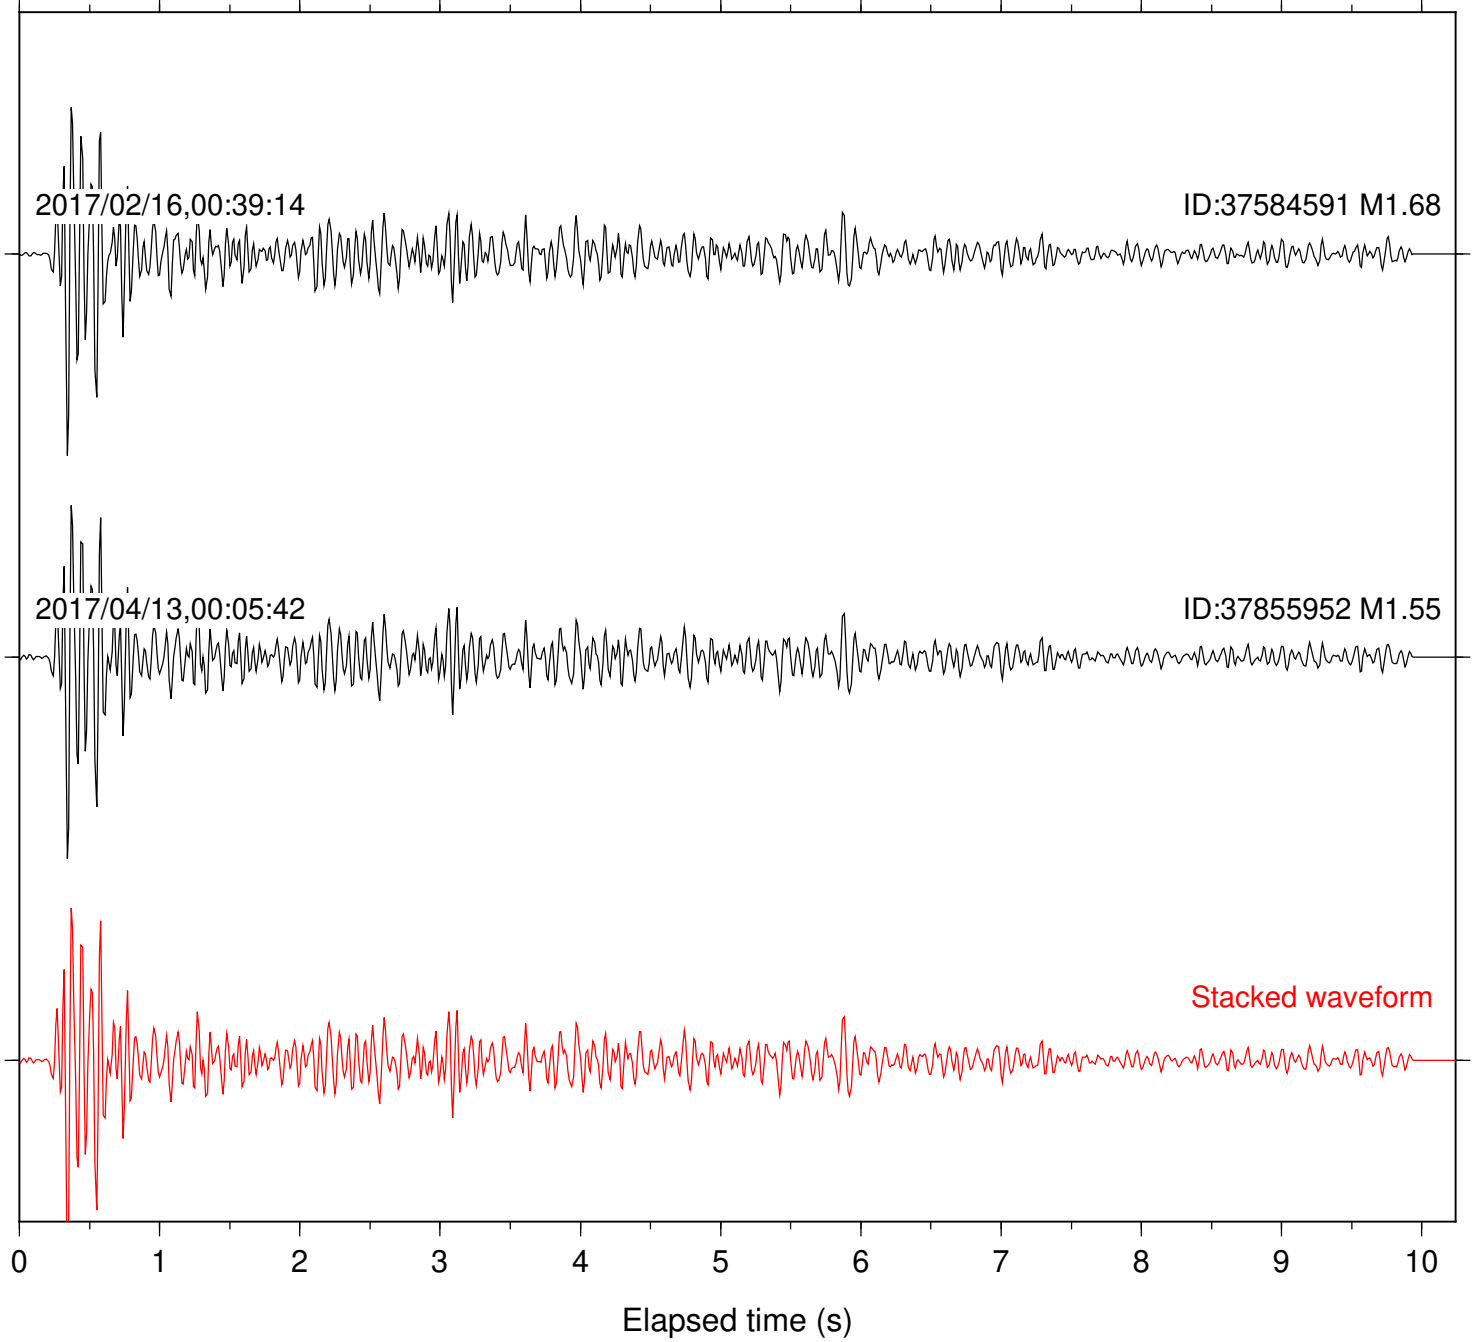

Focal depth: 6.48 km

Station: DNR Com: HHZ

Focal depth: 6.49 km

Station: FRD Com: HHZ

Focal depth: 6.49 km

Station: HMT2 Com: HHZ

Focal depth: 6.48 km

Station: KNW Com: HHZ

Focal depth: 6.49 km

Station: LKH Com: HHZ

Focal depth: 6.49 km

Station: LVA2 Com: HHZ

Focal depth: 6.49 km

Station: MTG Com: HHZ

Focal depth: 6.49 km

Station: PFO Com: HHZ

Focal depth: 6.48 km

Station: PLM Com: HHZ

Focal depth: 6.49 km

Station: POB2 Com: HHZ

Focal depth: 6.49 km

Station: RDM Com: HHZ

Focal depth: 6.49 km

Station: RRSP Com: HHZ

Focal depth: 6.49 km

Station: SMER Com: HHZ

Focal depth: 6.49 km

Station: SND Com: HHZ

Focal depth: 6.49 km

Station: WMC Com: HHZ

Focal depth: 6.53 km

2017/02/16,00:39:14