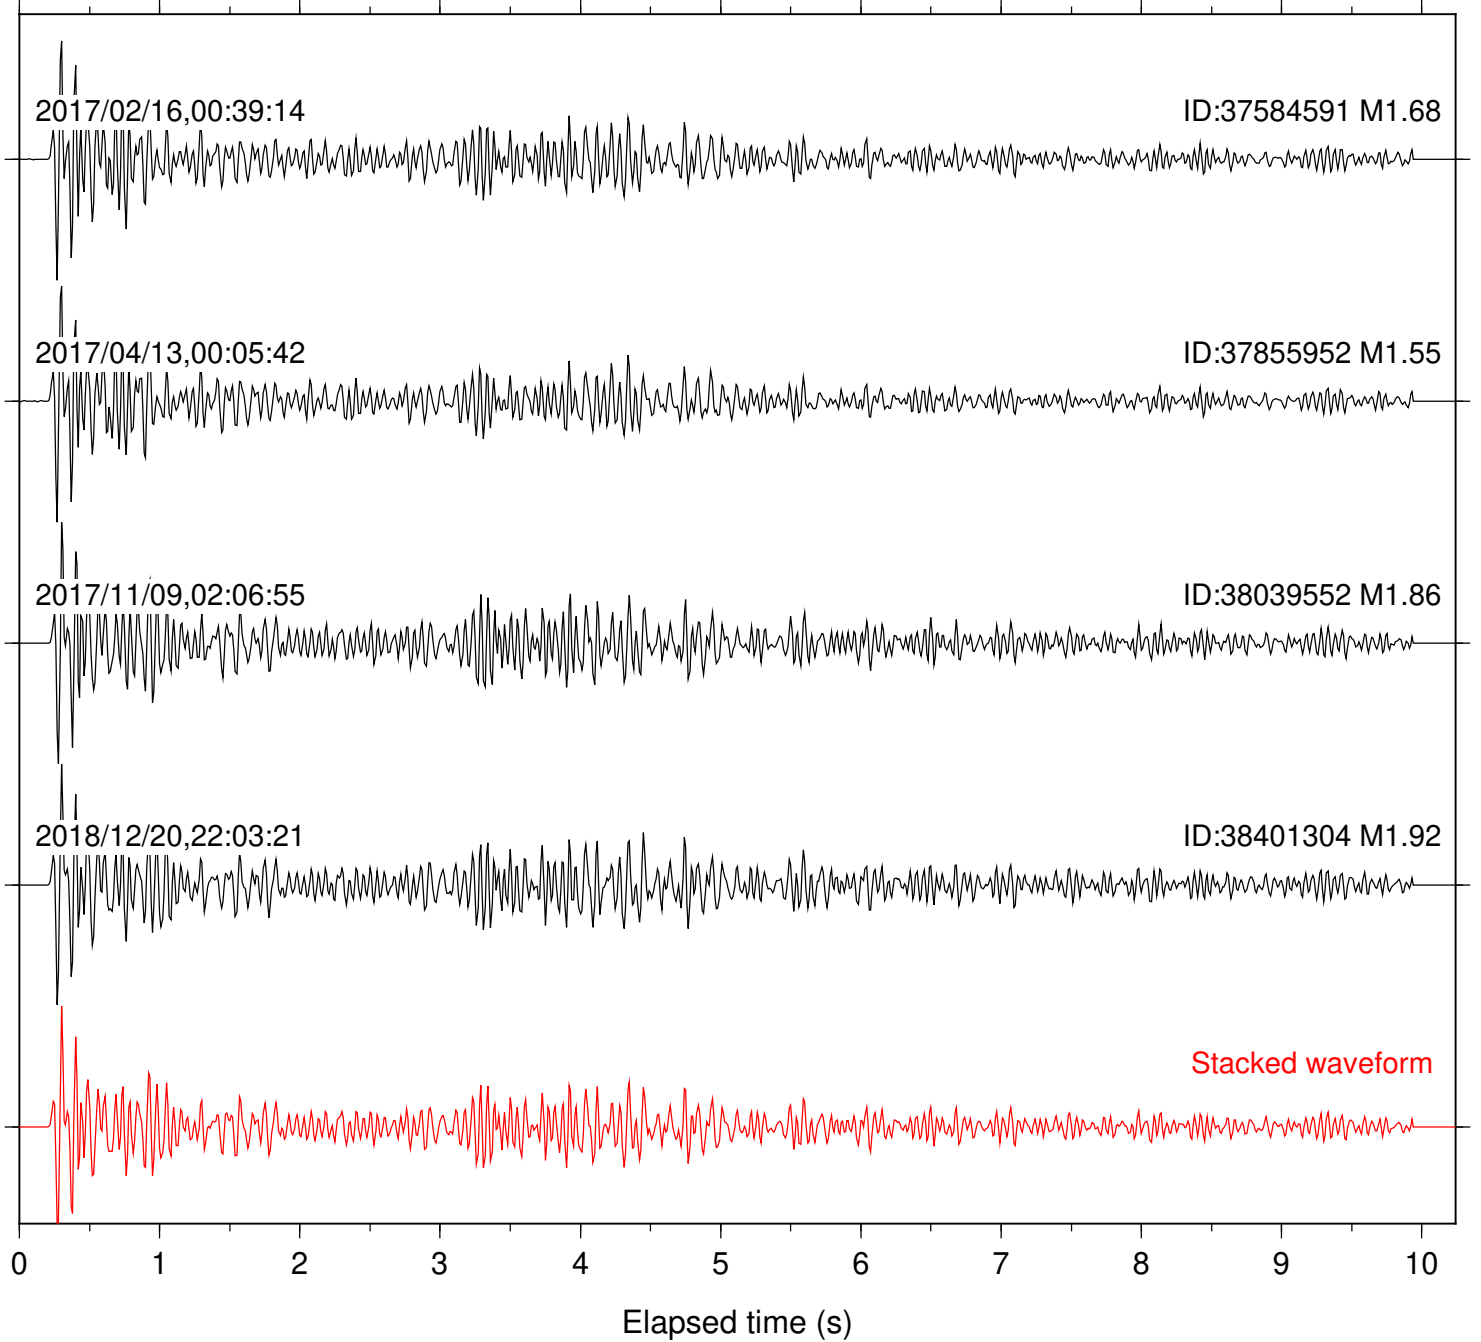

Focal depth: 6.48 km

Station: DNR Com: HHZ

Focal depth: 6.49 km

Station: FRD Com: HHZ

Focal depth: 6.49 km

Station: HMT2 Com: HHZ

Focal depth: 6.48 km

Station: KNW Com: HHZ

Focal depth: 6.49 km

Station: LKH Com: HHZ

Focal depth: 6.49 km

Station: LVA2 Com: HHZ

Focal depth: 6.49 km

Station: MTG Com: HHZ

Focal depth: 6.49 km

Station: PFO Com: HHZ

Focal depth: 6.48 km

Station: PLM Com: HHZ

Focal depth: 6.49 km

Station: POB2 Com: HHZ

Focal depth: 6.49 km

Station: RDM Com: HHZ

Focal depth: 6.49 km

Station: RRSP Com: HHZ

Focal depth: 6.49 km

Station: SMER Com: HHZ

Focal depth: 6.49 km

Station: SND Com: HHZ

Focal depth: 6.49 km

Station: WMC Com: HHZ

Focal depth: 6.53 km

2017/02/16,00:39:14