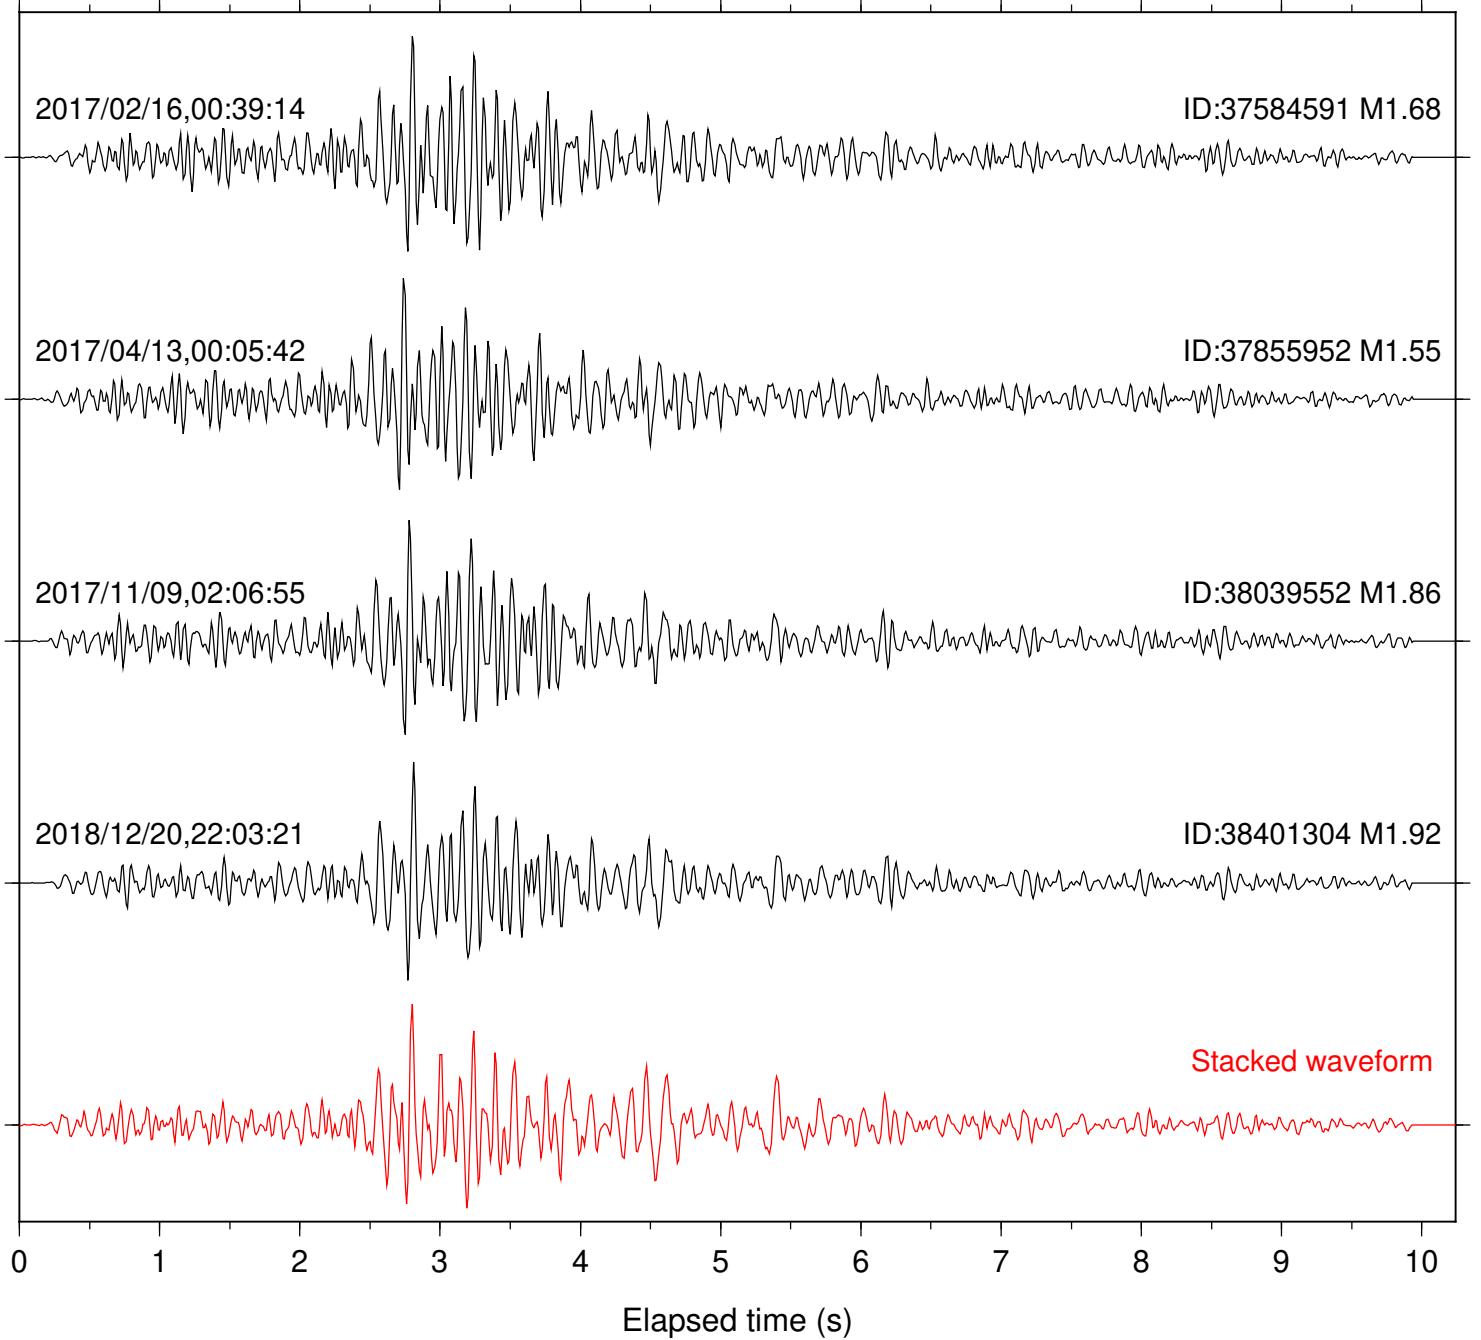

Focal depth: 6.48 km

Station: DNR Com: HHZ

Focal depth: 6.49 km

Station: FRD Com: HHZ

Focal depth: 6.49 km

Station: HMT2 Com: HHZ

Focal depth: 6.48 km

Station: KNW Com: HHZ

Focal depth: 6.48 km

Station: PLM Com: HHZ

Focal depth: 6.49 km

Station: POB2 Com: HHZ

Focal depth: 6.49 km

Station: RDM Com: HHZ

Focal depth: 6.49 km

Station: RRSP Com: HHZ

Focal depth: 6.49 km

Station: SMER Com: HHZ

Focal depth: 6.49 km

Station: SND Com: HHZ

Focal depth: 6.49 km

Station: WMC Com: HHZ

Focal depth: 6.53 km

2017/02/16,00:39:14

ID:37584591 M1.68

2017/04/13,00:05:42

ID:37855952 M1.55

2017/05/09,17:48:56

ID:37642463 M1.18

Stacked waveform

0 1 2 3 4 5 6 7 8 9 10  
Elapsed time (s)