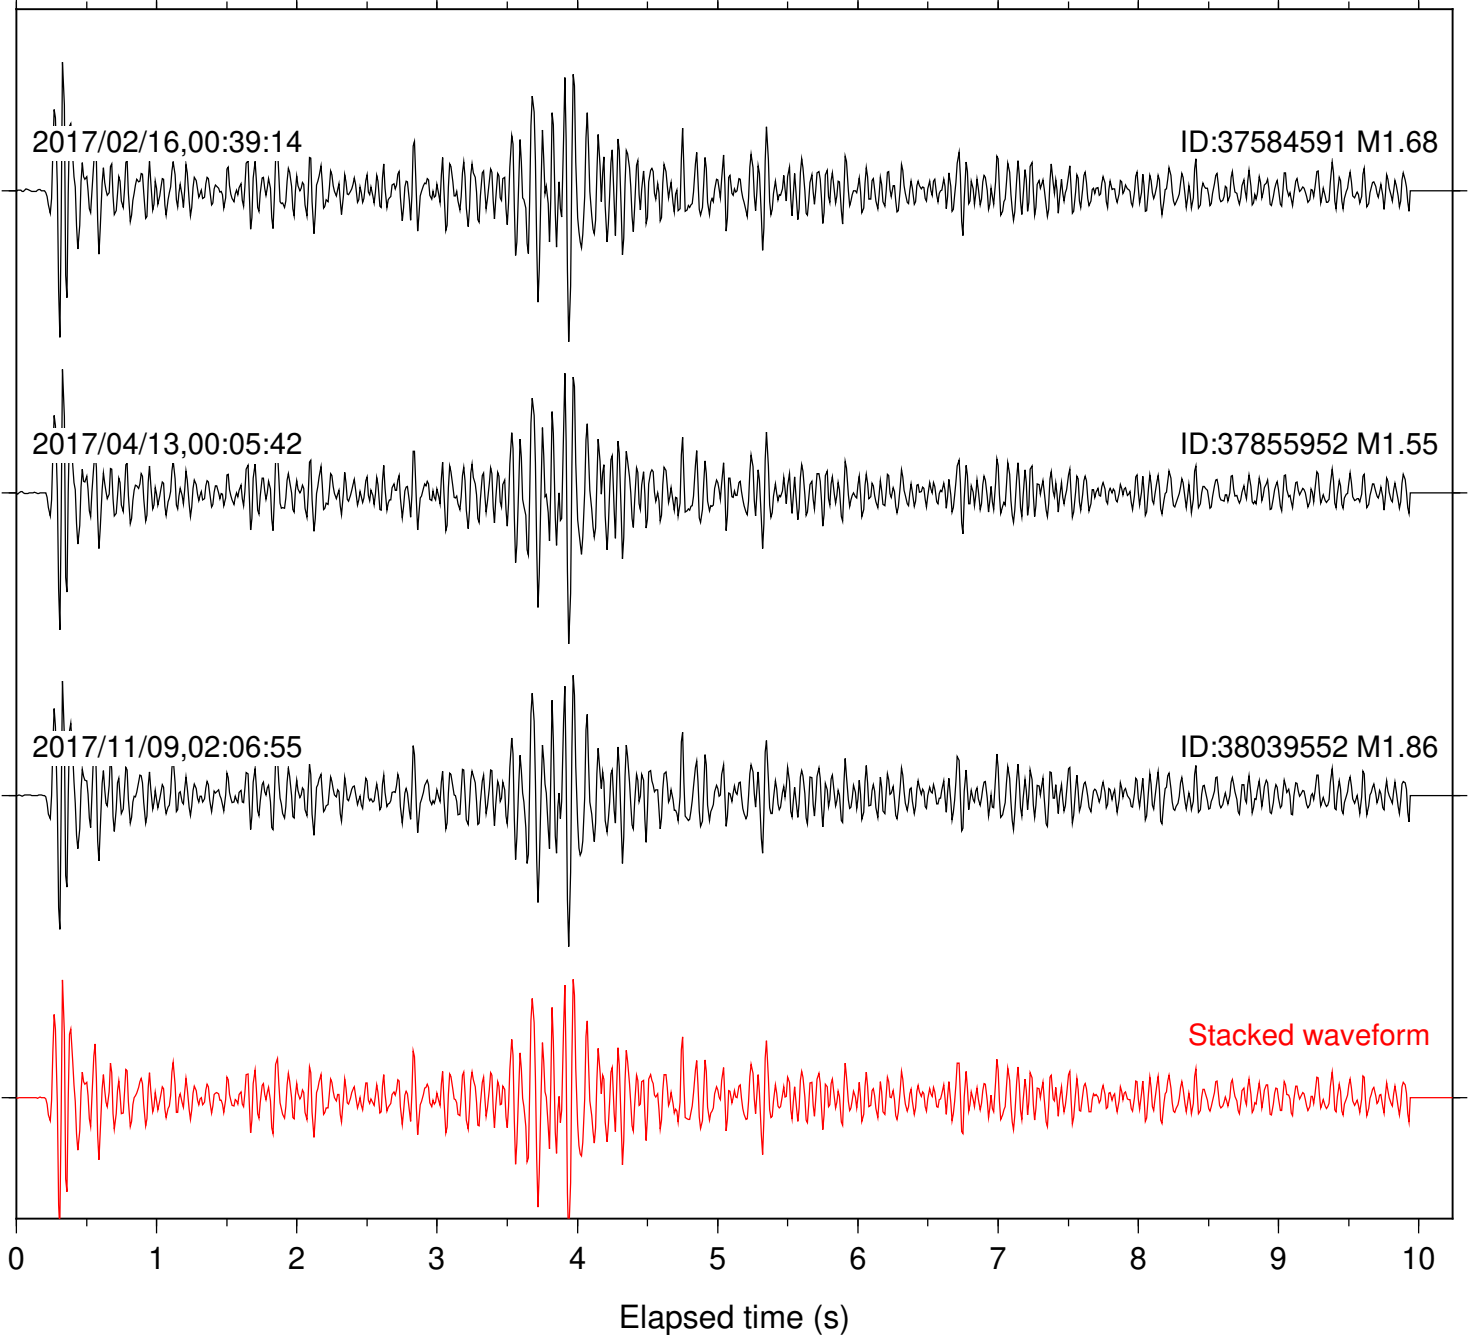

Station: B081 Com: EHZ

Focal depth: 6.48 km

Station: B082 Com: EHZ

Focal depth: 6.49 km

Station: B084 Com: EHZ

Focal depth: 6.48 km

Station: B086 Com: EHZ

Focal depth: 6.49 km

Station: B087 Com: EHZ

Focal depth: 6.49 km

Station: B088 Com: EHZ

Focal depth: 6.49 km

Station: B093 Com: EHZ

Focal depth: 6.48 km

2017/02/16,00:39:14

ID:37584591 M1.68

Focal depth: 6.48 km

Station: DNR Com: HHZ

Focal depth: 6.49 km

Station: FRD Com: HHZ

Focal depth: 6.49 km

Station: HMT2 Com: HHZ

Focal depth: 6.48 km

Station: KNW Com: HHZ

Focal depth: 6.49 km

Station: SMER Com: HHZ

Focal depth: 6.49 km

Station: SND Com: HHZ

Focal depth: 6.49 km

Station: WMC Com: HHZ

Focal depth: 6.53 km

2017/02/16,00:39:14