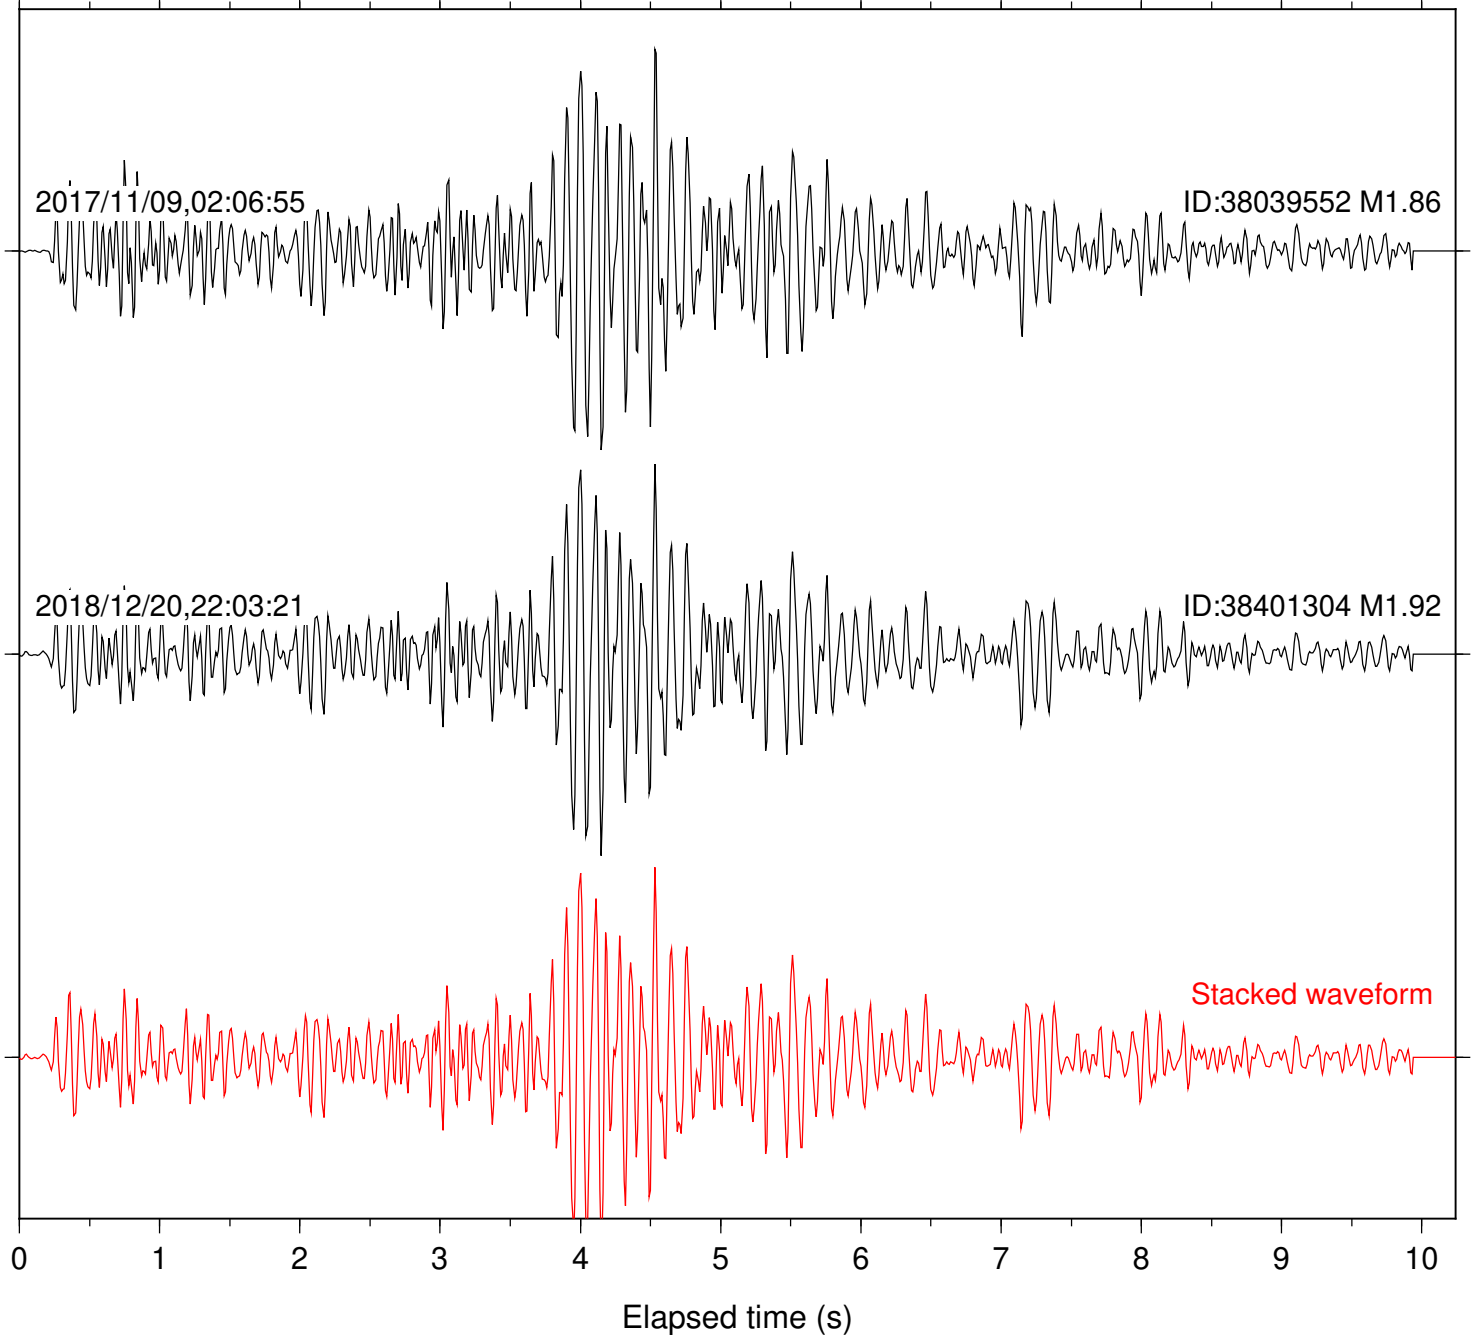

Focal depth: 6.48 km

Station: DNR Com: HHZ

Focal depth: 6.49 km

Station: FRD Com: HHZ

Focal depth: 6.49 km

Station: HMT2 Com: HHZ

Focal depth: 6.48 km

Station: KNW Com: HHZ

Focal depth: 6.49 km

Station: LKH Com: HHZ

Focal depth: 6.49 km

Station: LVA2 Com: HHZ

Focal depth: 6.49 km

Station: MTG Com: HHZ

Focal depth: 6.49 km

Station: PFO Com: HHZ

Focal depth: 6.48 km

Station: PLM Com: HHZ

Focal depth: 6.49 km

Station: POB2 Com: HHZ

Focal depth: 6.49 km

Station: RDM Com: HHZ

Focal depth: 6.49 km

Station: RRSP Com: HHZ