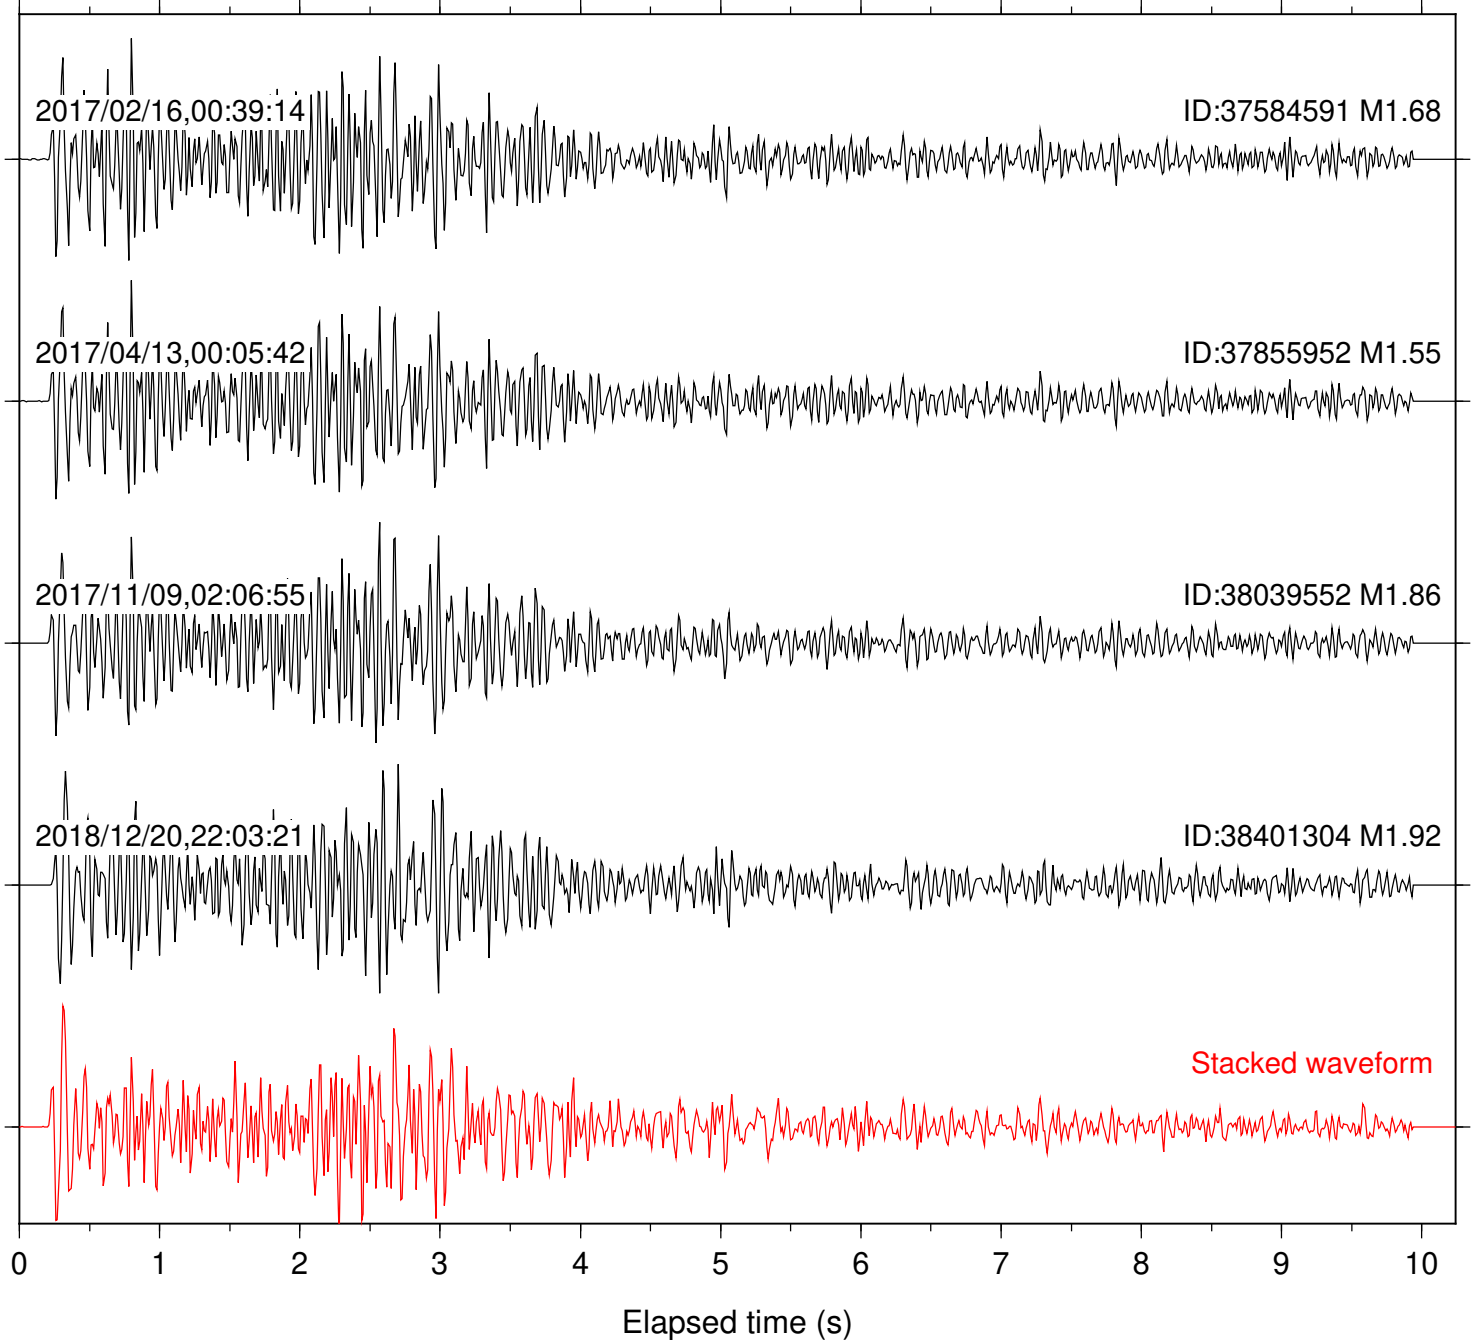

Focal depth: 6.48 km

Station: DNR Com: HHZ

Focal depth: 6.49 km

Station: FRD Com: HHZ

Focal depth: 6.49 km

Station: HMT2 Com: HHZ

Focal depth: 6.48 km

Station: KNW Com: HHZ

Focal depth: 6.49 km

Station: LKH Com: HHZ

Focal depth: 6.49 km

Station: LVA2 Com: HHZ

Focal depth: 6.49 km

Station: MTG Com: HHZ

Focal depth: 6.49 km

Station: PFO Com: HHZ

Focal depth: 6.48 km

Station: PLM Com: HHZ

Focal depth: 6.49 km

Station: POB2 Com: HHZ

Focal depth: 6.49 km

Station: RDM Com: HHZ

Focal depth: 6.49 km

Station: RRSP Com: HHZ

Focal depth: 6.49 km

Station: SMER Com: HHZ

Focal depth: 6.49 km

Station: SND Com: HHZ

Focal depth: 6.49 km

Station: WMC Com: HHZ

Focal depth: 6.53 km

2017/02/16,00:39:14