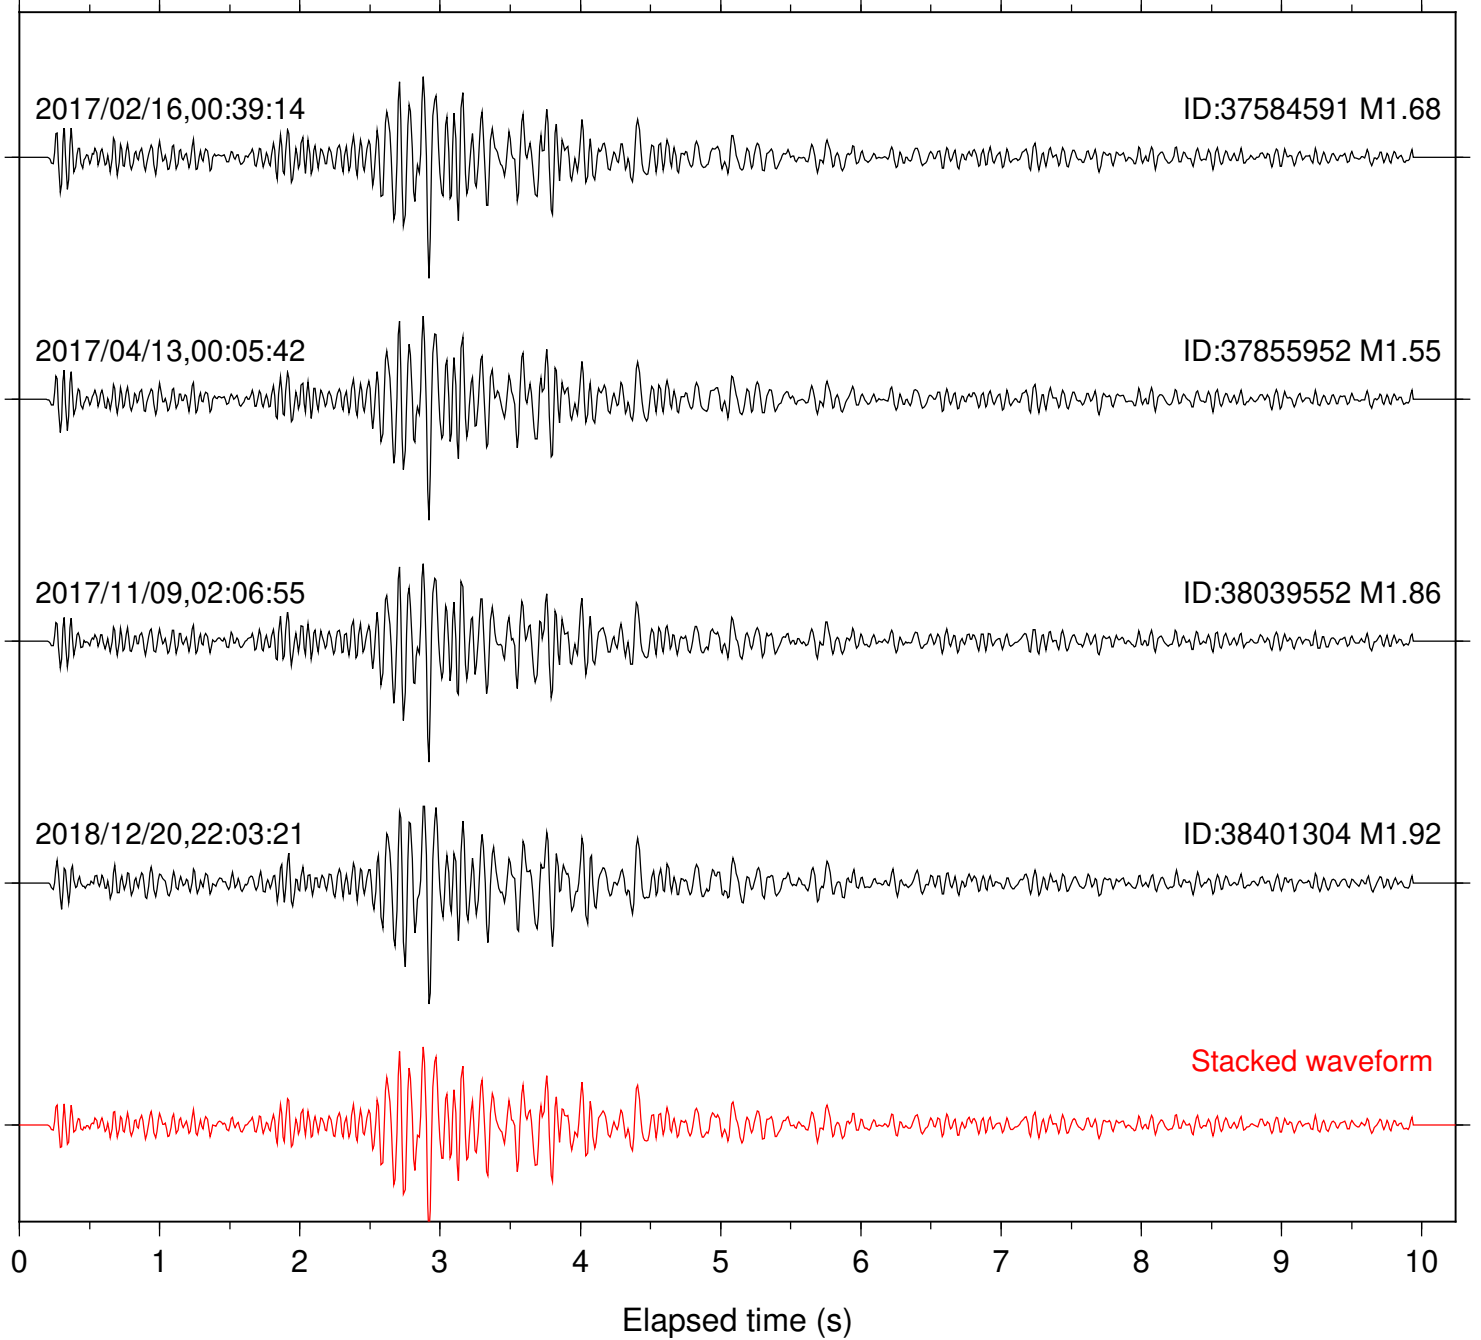

Focal depth: 6.49 km

Station: BAC Com: EHZ

Focal depth: 6.48 km

Station: BZN Com: HHZ

Focal depth: 6.49 km

Station: CRY Com: HHZ

Focal depth: 6.49 km

2017/02/16,00:39:14

Focal depth: 6.48 km

Station: DNR Com: HHZ

Focal depth: 6.49 km

Station: FRD Com: HHZ

Focal depth: 6.49 km

Station: HMT2 Com: HHZ

Focal depth: 6.48 km

Station: KNW Com: HHZ