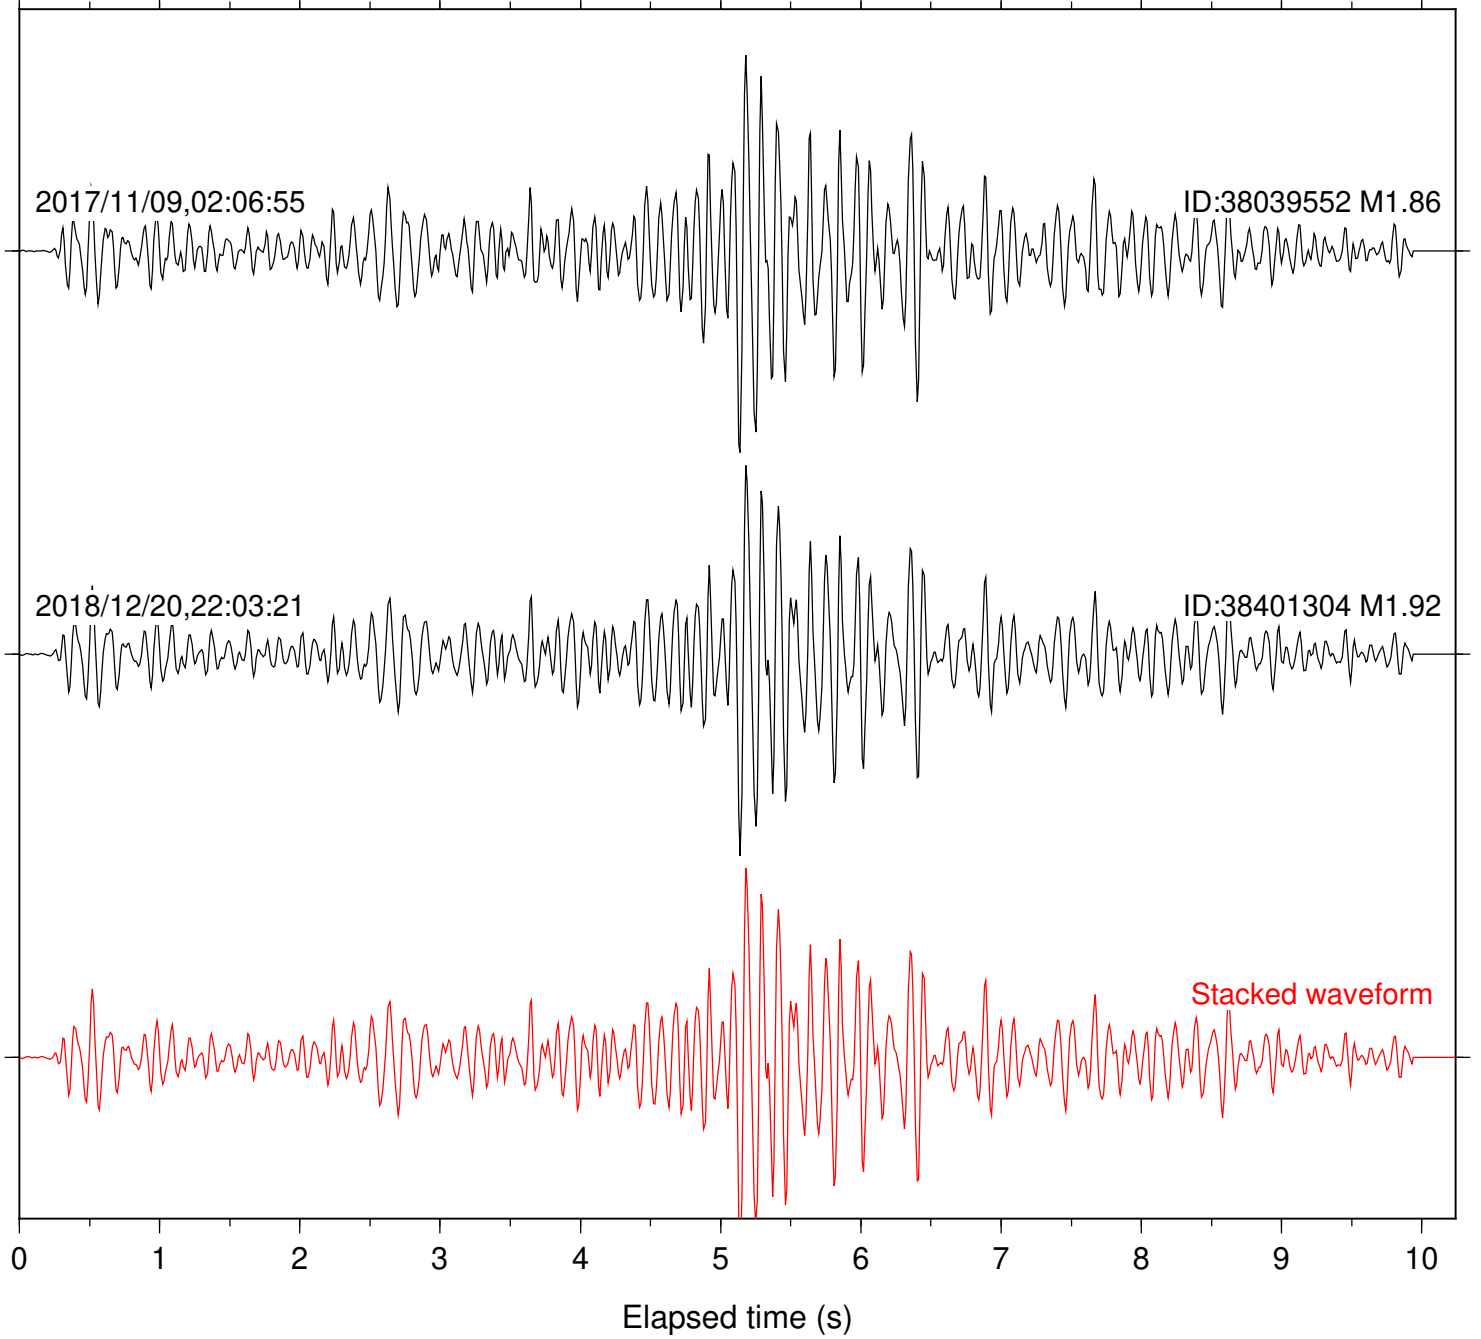

Focal depth: 6.48 km

Station: DNR Com: HHZ

Focal depth: 6.49 km

Station: FRD Com: HHZ

Focal depth: 6.49 km

Station: HMT2 Com: HHZ

Focal depth: 6.48 km

Station: KNW Com: HHZ

Focal depth: 6.49 km

Station: LKH Com: HHZ

Focal depth: 6.49 km

Station: LVA2 Com: HHZ

Focal depth: 6.49 km

Station: MTG Com: HHZ

Focal depth: 6.49 km

Station: PFO Com: HHZ

Focal depth: 6.48 km

Station: PLM Com: HHZ

Focal depth: 6.49 km

Station: POB2 Com: HHZ

Focal depth: 6.49 km

Station: RDM Com: HHZ

Focal depth: 6.49 km

Station: RRSP Com: HHZ

Focal depth: 6.49 km

Station: SMER Com: HHZ

Focal depth: 6.49 km

Station: SND Com: HHZ

Focal depth: 6.49 km

Station: WMC Com: HHZ

Focal depth: 6.53 km

2017/02/16,00:39:14