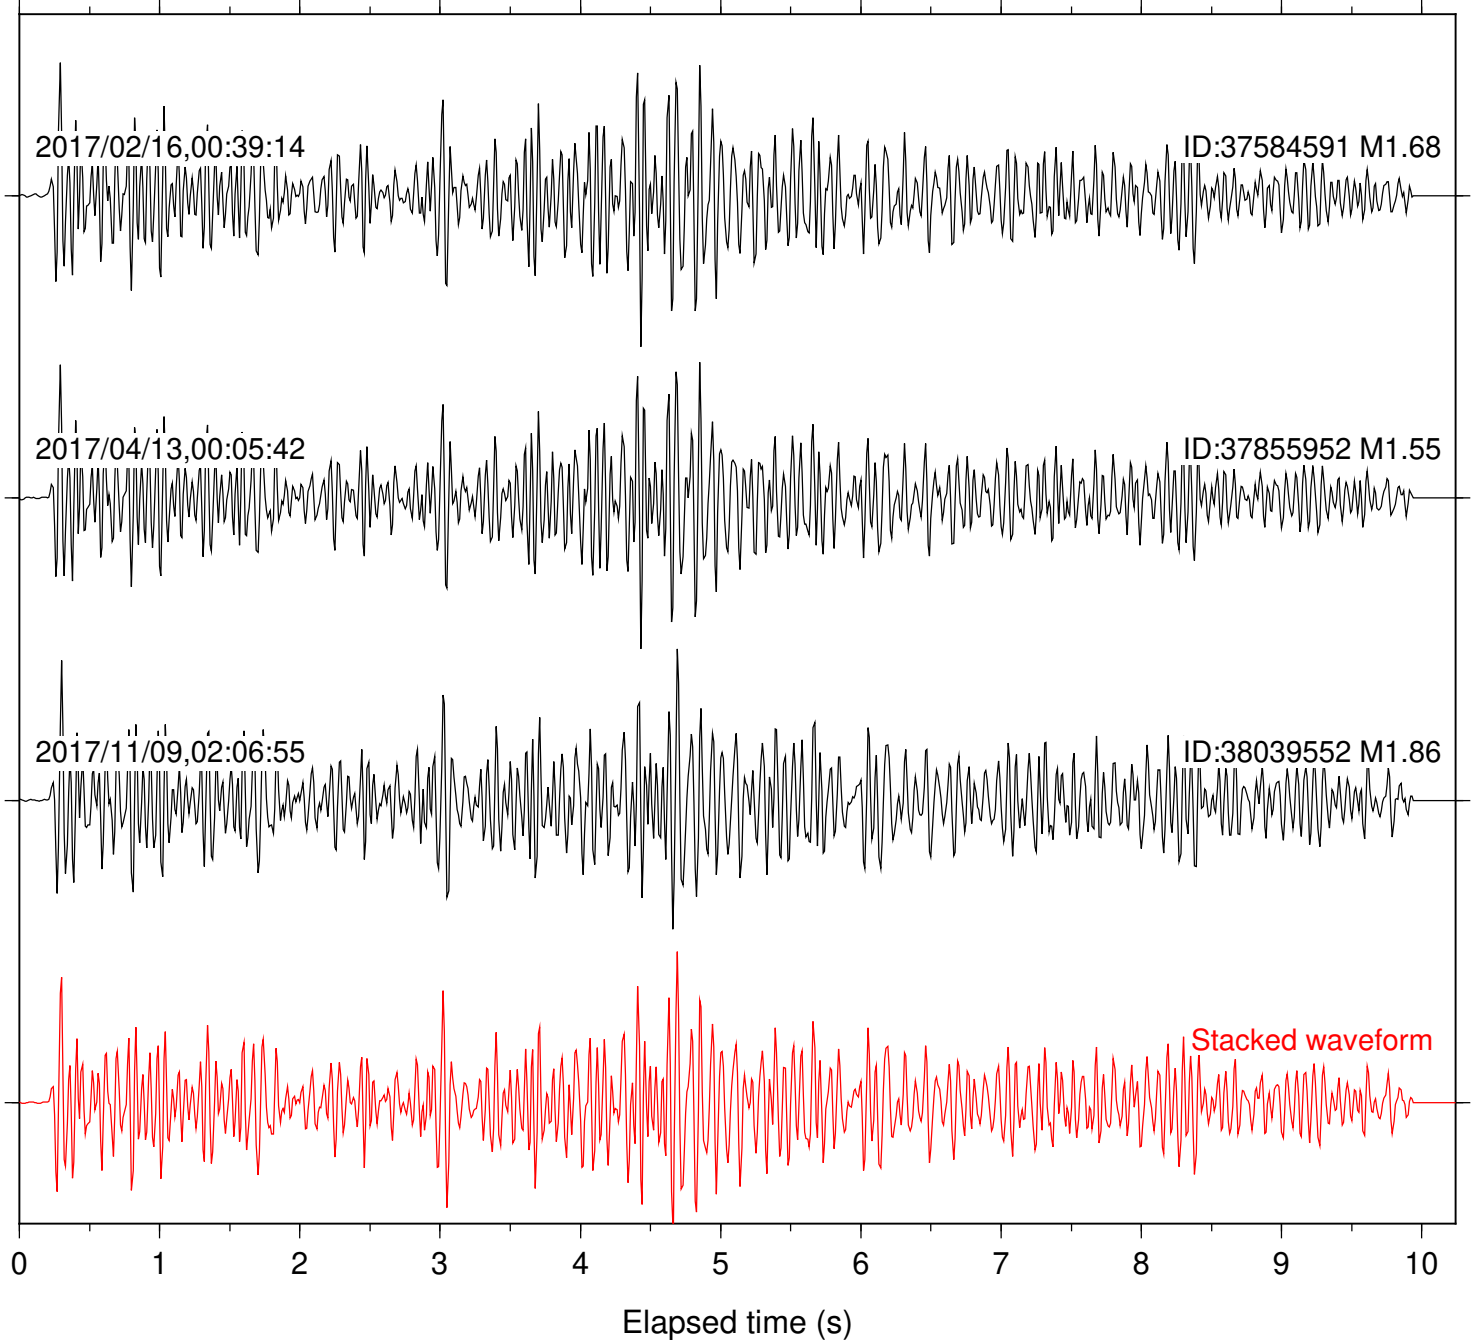

Focal depth: 6.48 km

Station: DNR Com: HHZ

Focal depth: 6.49 km

Station: FRD Com: HHZ

Focal depth: 6.49 km

Station: HMT2 Com: HHZ

Focal depth: 6.48 km

Station: KNW Com: HHZ

Focal depth: 6.49 km

Station: LKH Com: HHZ

Focal depth: 6.49 km

Station: LVA2 Com: HHZ

Focal depth: 6.49 km

Station: MTG Com: HHZ

Focal depth: 6.49 km

Station: PFO Com: HHZ

Focal depth: 6.48 km

Station: PLM Com: HHZ

Focal depth: 6.49 km

Station: POB2 Com: HHZ

Focal depth: 6.49 km

Station: RDM Com: HHZ

Focal depth: 6.49 km

Station: RRSP Com: HHZ

Focal depth: 6.49 km

Station: SMER Com: HHZ

Focal depth: 6.49 km

Station: SND Com: HHZ

Focal depth: 6.49 km

Station: WMC Com: HHZ

Focal depth: 6.53 km

2017/02/16,00:39:14