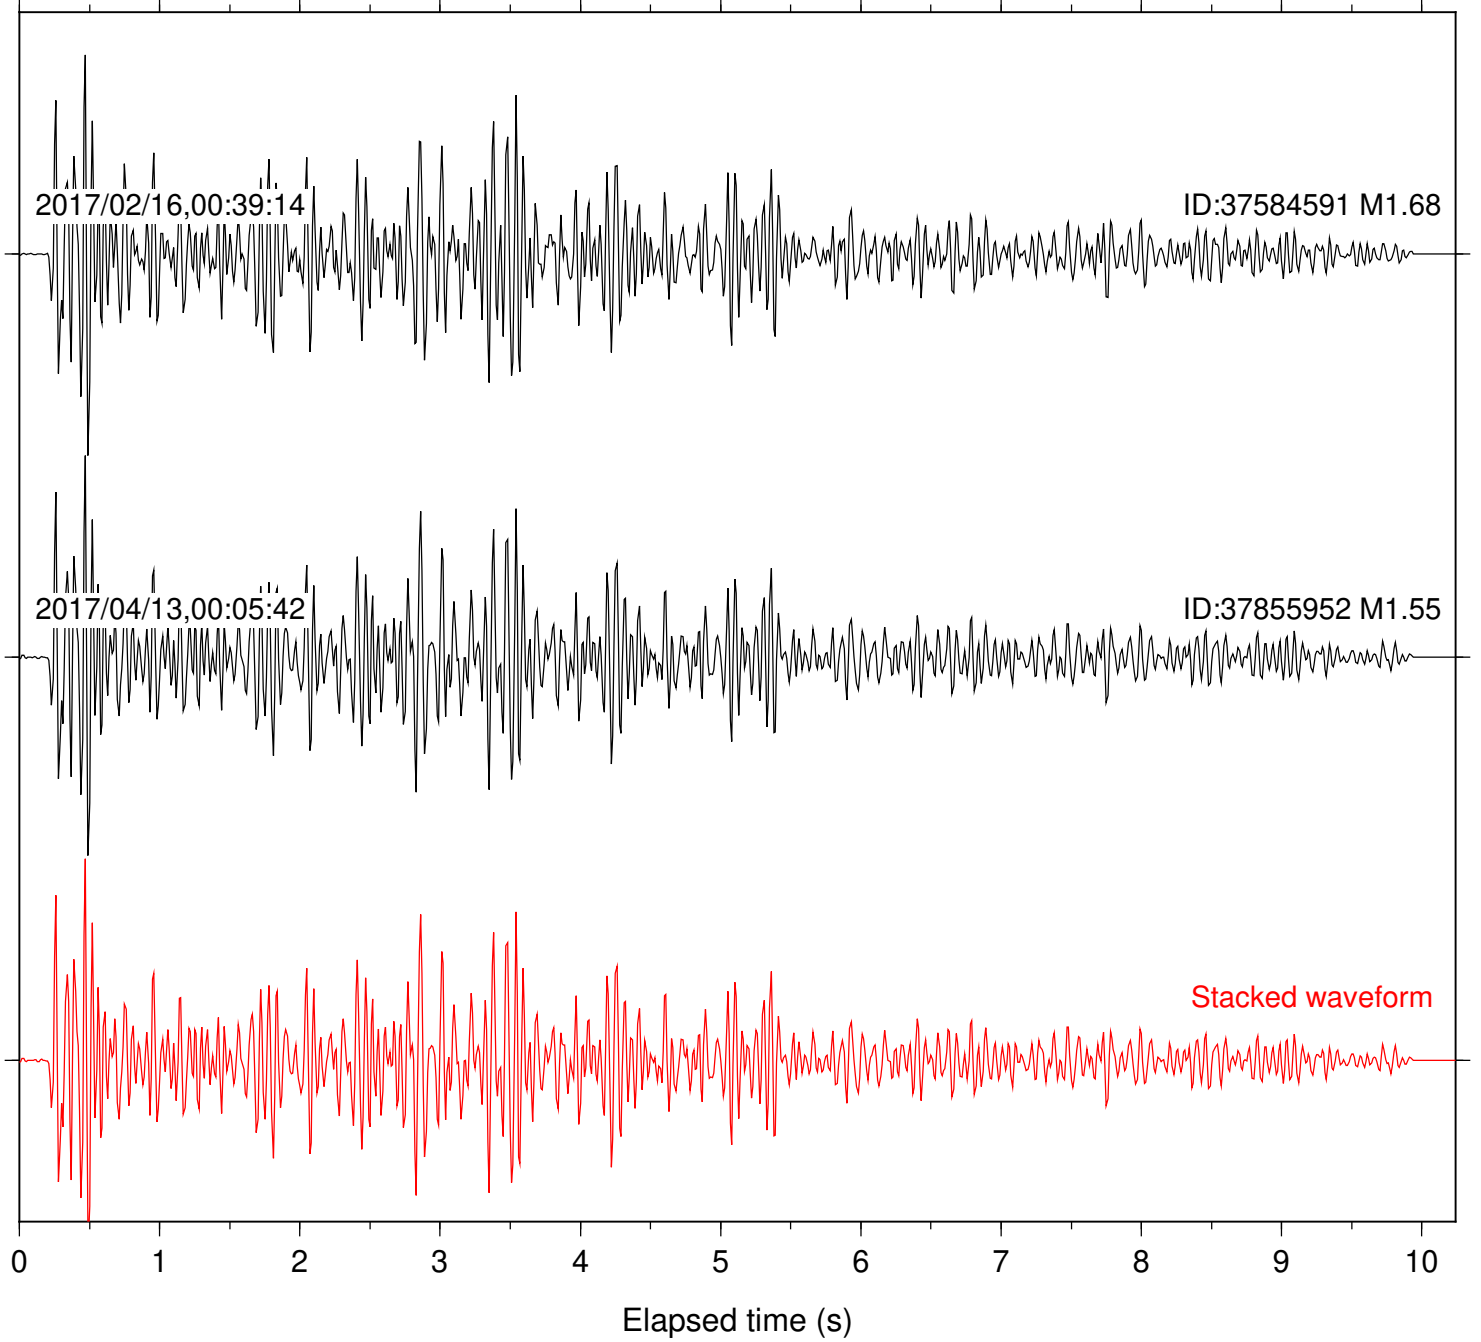

Focal depth: 6.48 km

Station: DNR Com: HHZ

Focal depth: 6.49 km

Station: FRD Com: HHZ

Focal depth: 6.49 km

Station: HMT2 Com: HHZ

Focal depth: 6.48 km

Station: KNW Com: HHZ

Focal depth: 6.49 km

Station: LKH Com: HHZ

Focal depth: 6.49 km

Station: LVA2 Com: HHZ

Focal depth: 6.49 km

Station: MTG Com: HHZ

Focal depth: 6.49 km

Station: PFO Com: HHZ

Focal depth: 6.48 km

Station: PLM Com: HHZ

Focal depth: 6.49 km

Station: POB2 Com: HHZ

Focal depth: 6.49 km

Station: RDM Com: HHZ

Focal depth: 6.49 km

Station: RRSP Com: HHZ

Focal depth: 6.49 km

Station: SMER Com: HHZ

Focal depth: 6.49 km

Station: SND Com: HHZ

Focal depth: 6.49 km

Station: WMC Com: HHZ

Focal depth: 6.53 km

2017/02/16,00:39:14