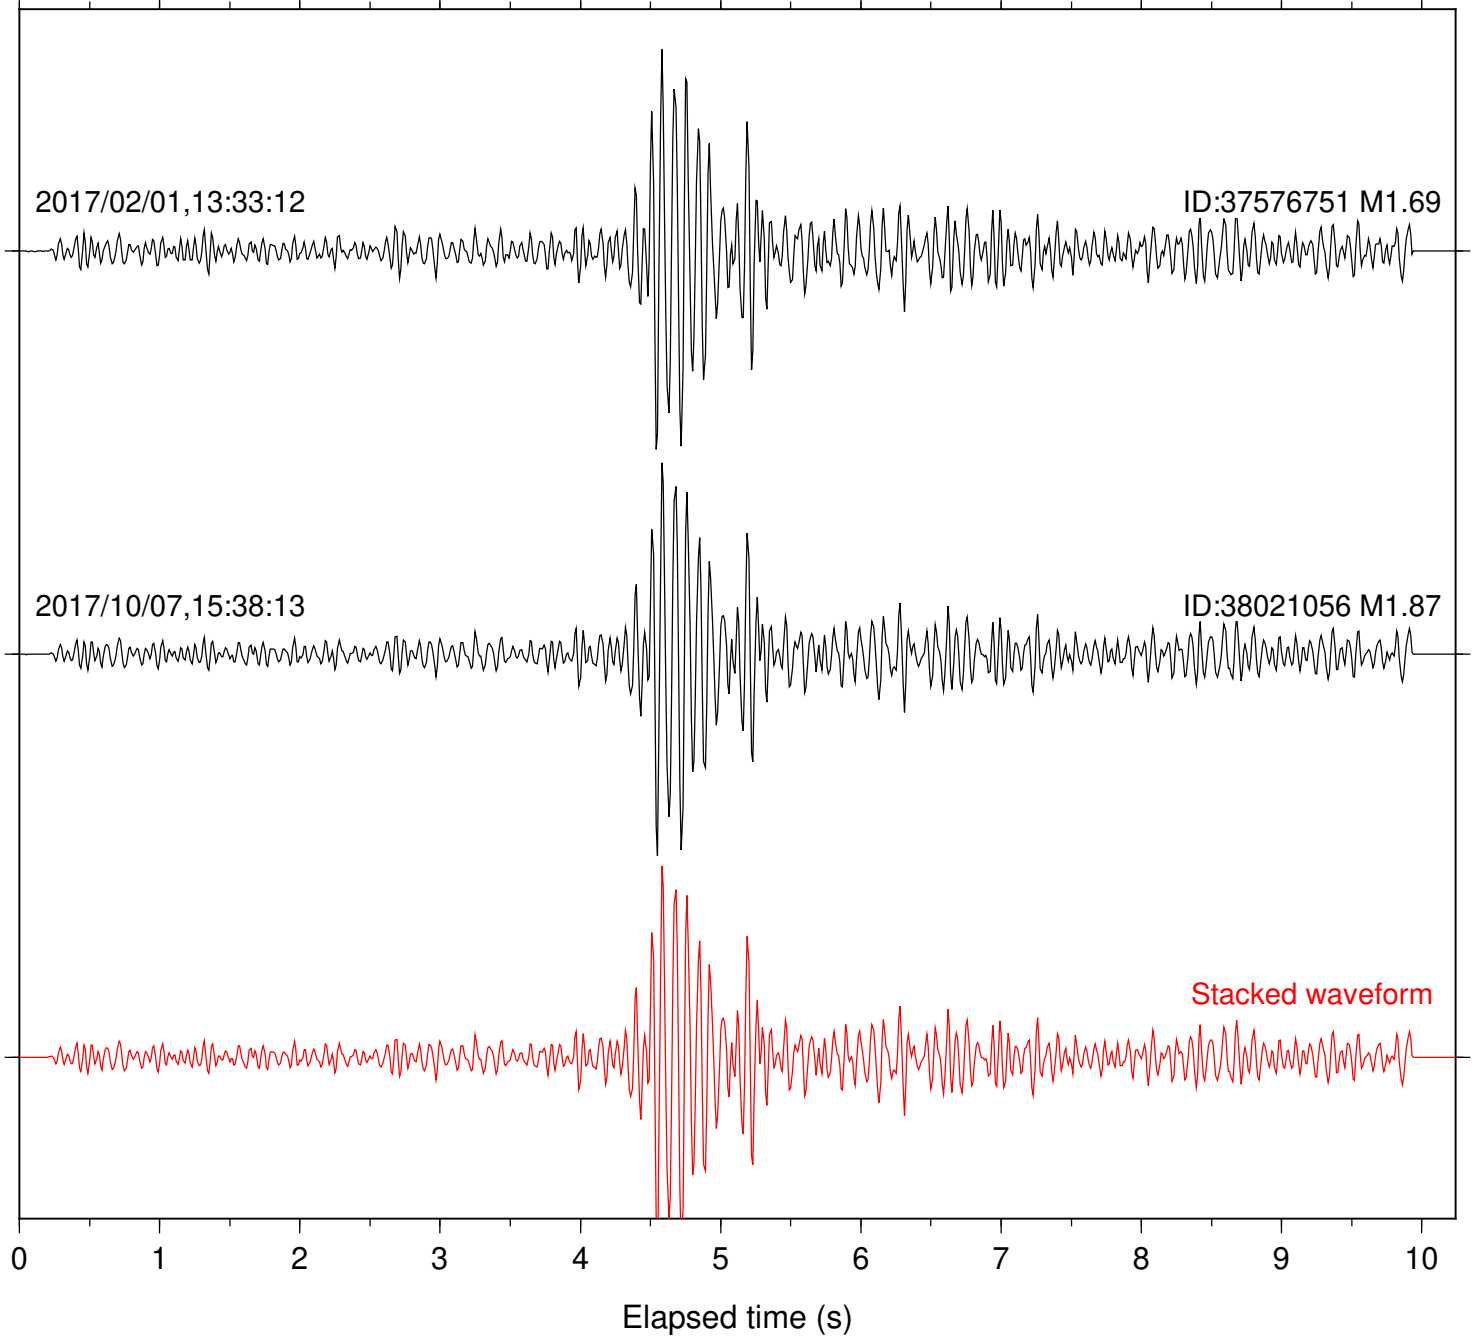

Station: B081 Com: EHZ

Focal depth: 6.86 km

Station: B082 Com: EHZ

Focal depth: 6.86 km

Station: B084 Com: EHZ

Focal depth: 6.86 km

Station: B087 Com: EHZ

Focal depth: 6.86 km

Station: CSH Com: HHZ

Focal depth: 6.30 km

2017/02/01,13:33:12

ID:37576751 M1.69

2017/03/08,22:45:08

ID:37822552 M1.17

Stacked waveform

0 1 2 3 4 5 6 7 8 9 10
Elapsed time (s)

Station: DGR Com: HHZ

Focal depth: 6.86 km

Station: FRD Com: HHZ

Focal depth: 6.86 km

2017/02/01,13:33:12

ID:37576751 M1.69

2017/10/07,15:38:13

ID:38021056 M1.87

Station: RDM Com: HHZ

Focal depth: 6.30 km