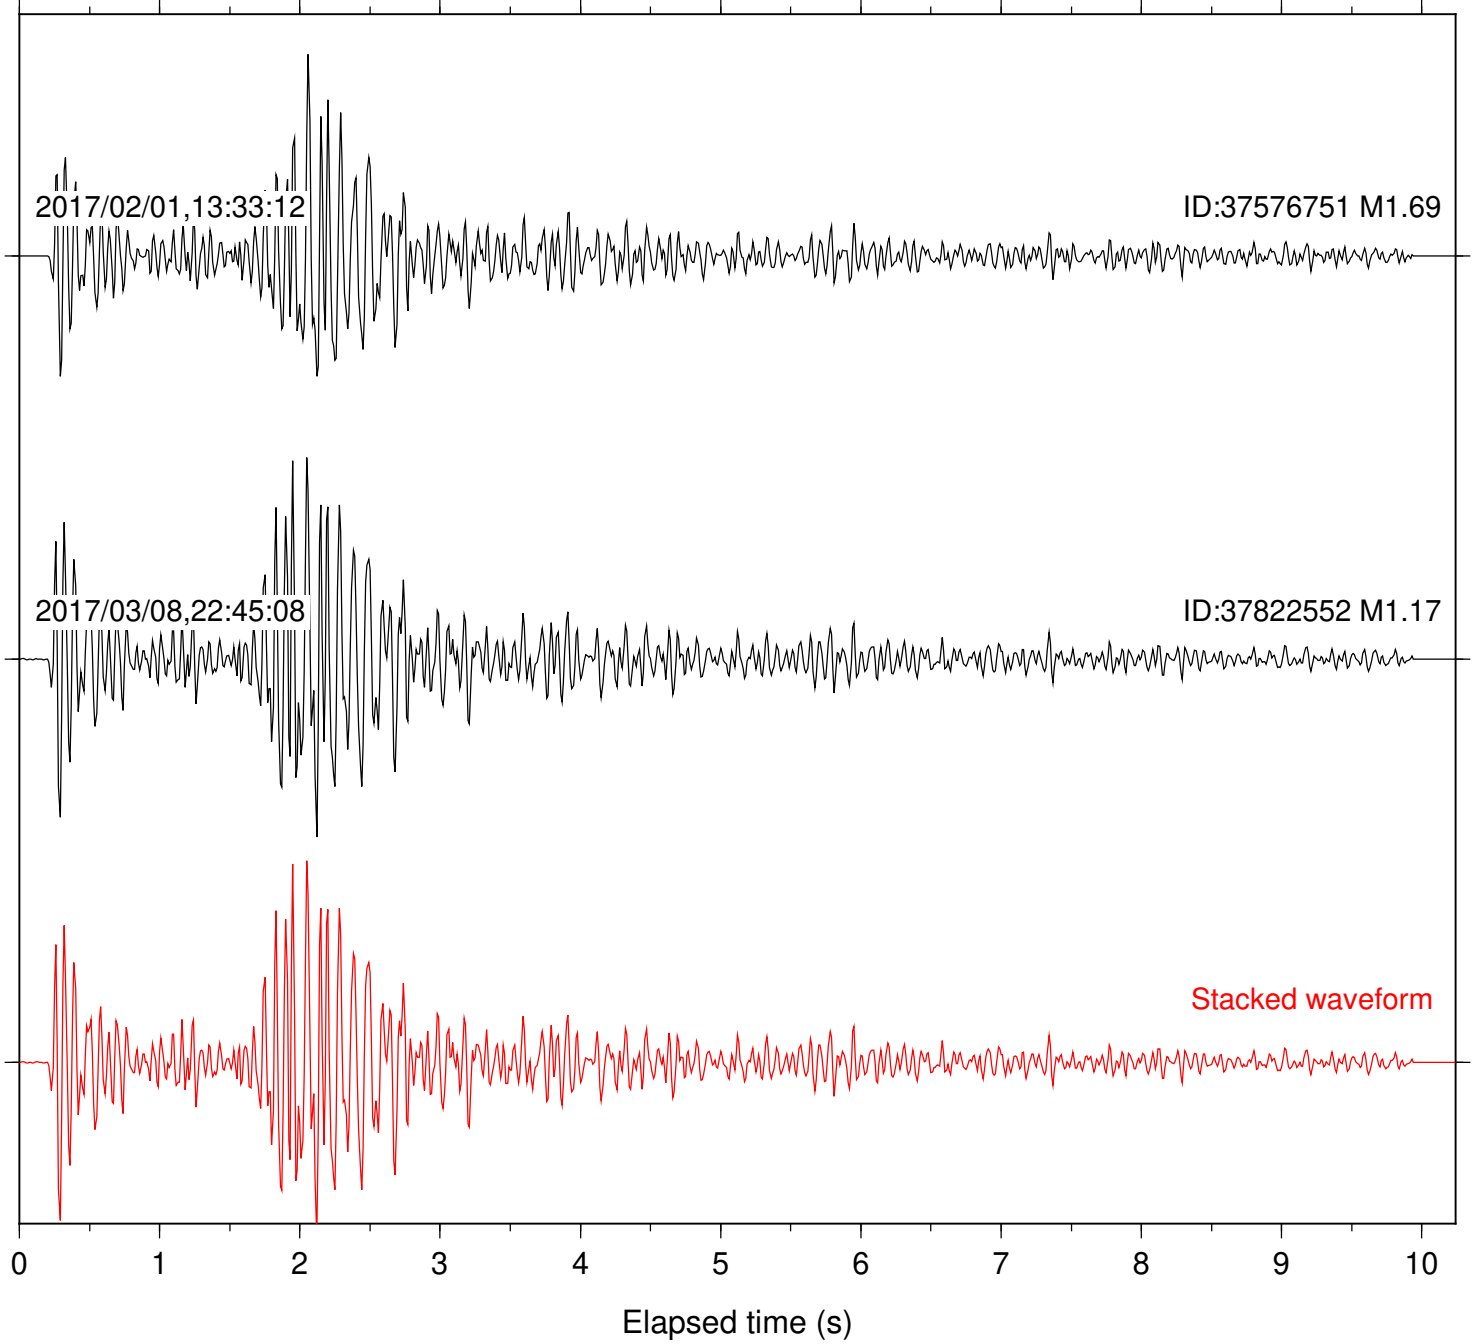

Station: B093 Com: EHZ

Focal depth: 6.30 km