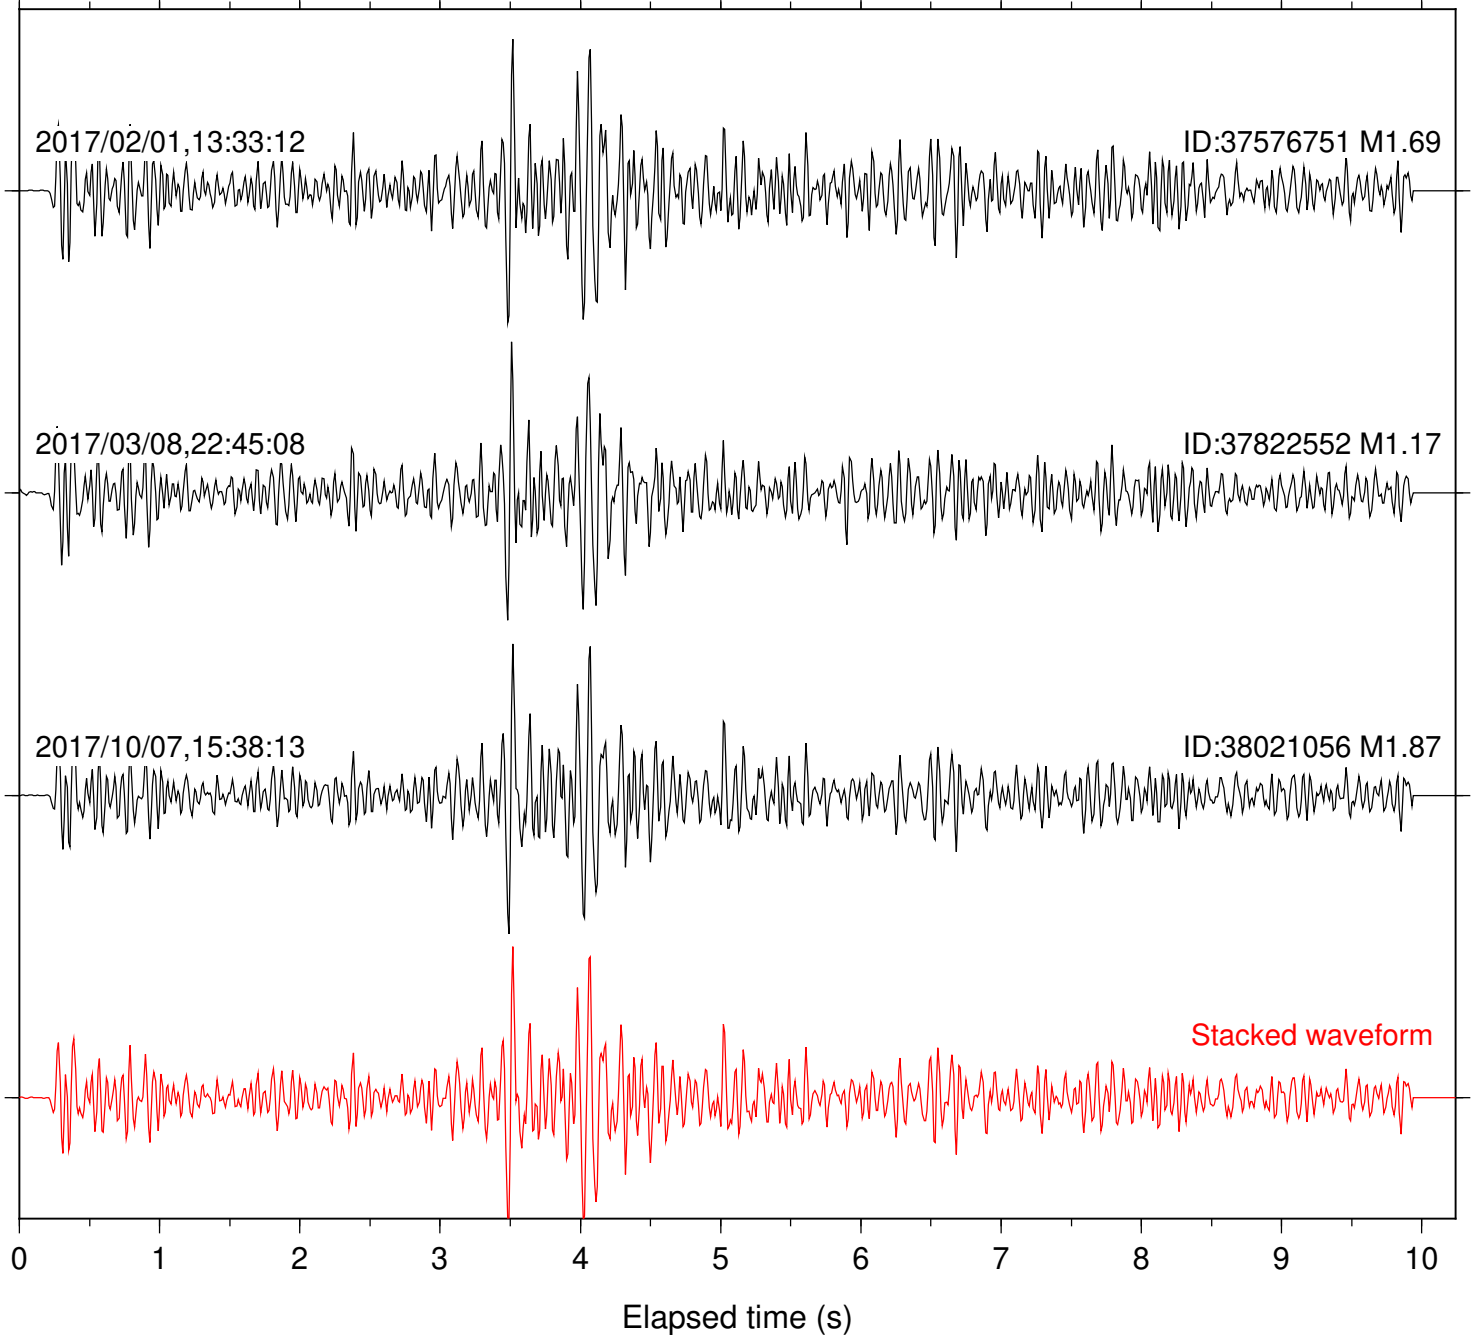

Station: B081 Com: EHZ

Focal depth: 6.86 km

Station: B082 Com: EHZ

Focal depth: 6.86 km

Station: B084 Com: EHZ

Focal depth: 6.86 km

Station: B087 Com: EHZ

Focal depth: 6.86 km

Station: CSH Com: HHZ

Focal depth: 6.30 km

2017/02/01,13:33:12

ID:37576751 M1.69

2017/03/08,22:45:08

ID:37822552 M1.17

Stacked waveform

0 1 2 3 4 5 6 7 8 9 10
Elapsed time (s)

Station: DGR Com: HHZ

Focal depth: 6.86 km

Station: FRD Com: HHZ

Focal depth: 6.86 km

2017/02/01,13:33:12

ID:37576751 M1.69

2017/10/07,15:38:13

ID:38021056 M1.87

Station: RDM Com: HHZ

Focal depth: 6.30 km