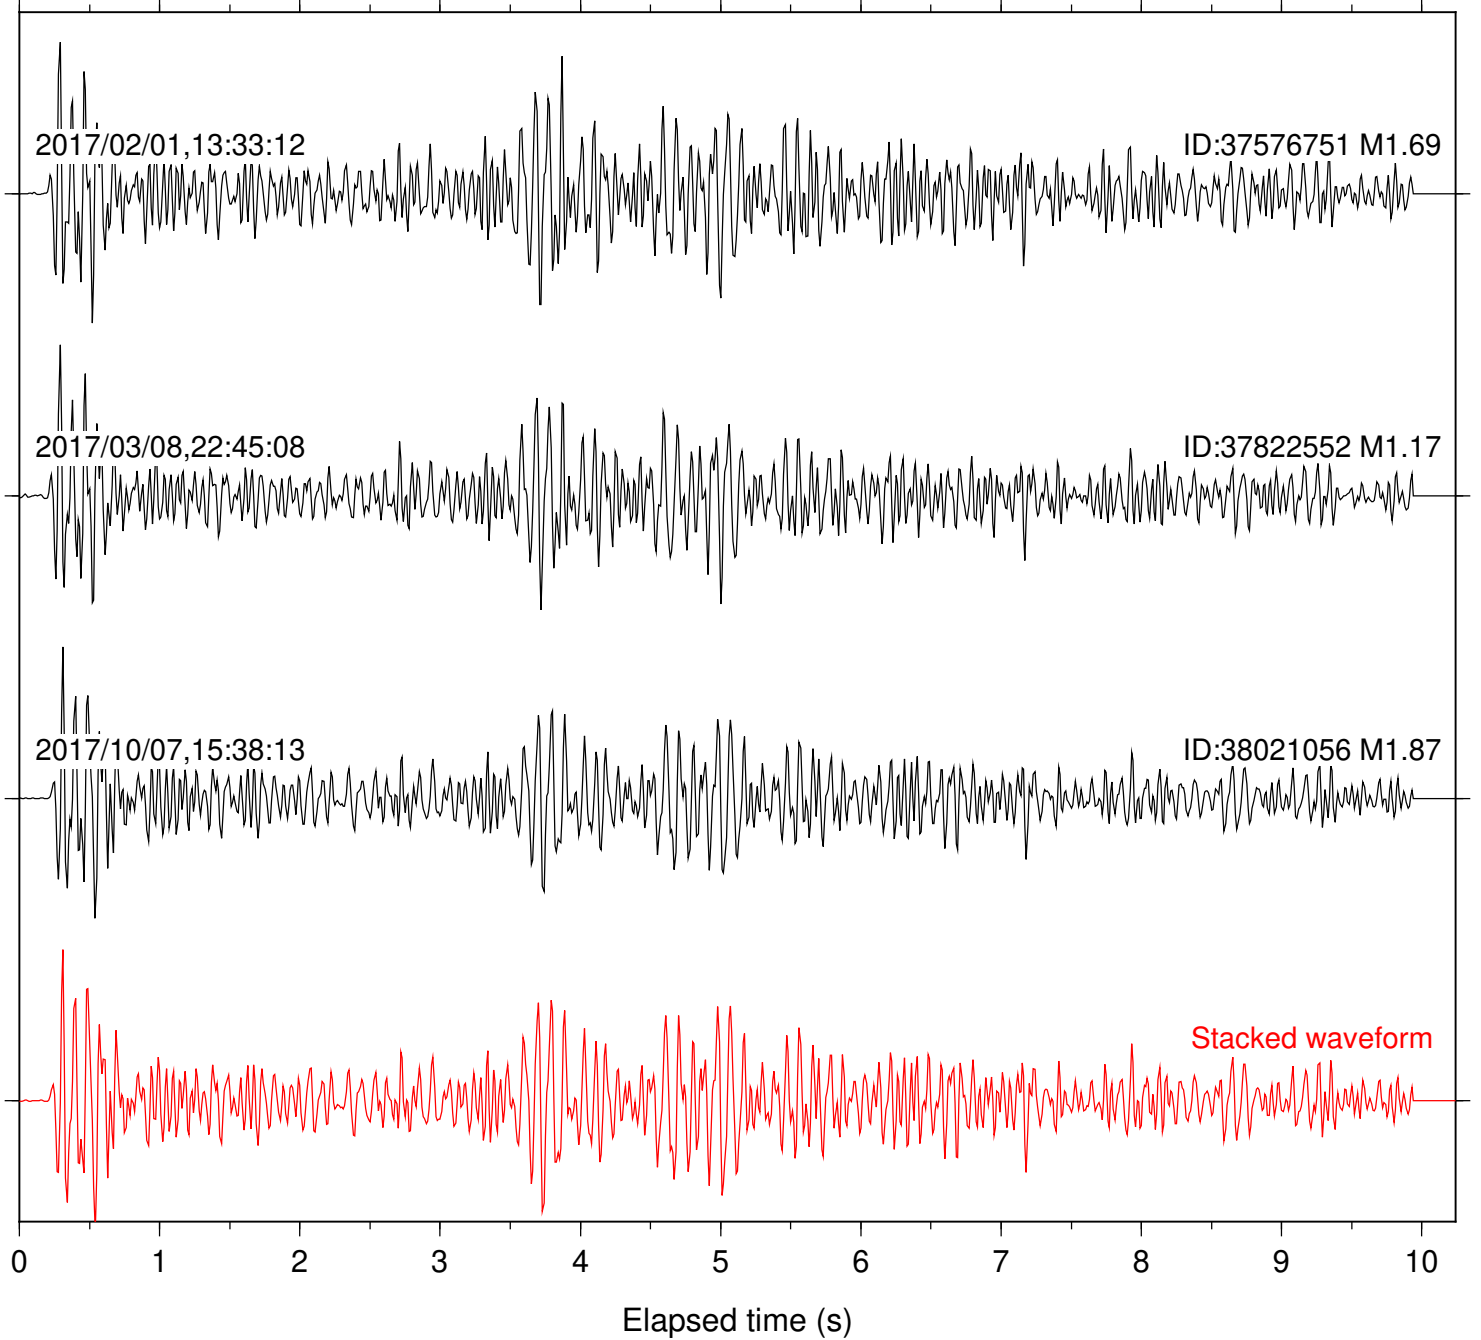

Station: B088 Com: EHZ

Focal depth: 6.86 km

Station: B093 Com: EHZ

Focal depth: 6.30 km

Station: B946 Com: EHZ

Focal depth: 6.86 km

Station: BAC Com: EHZ

Focal depth: 6.86 km

Station: CSH Com: HHZ

Focal depth: 6.30 km

2017/02/01,13:33:12

ID:37576751 M1.69

2017/03/08,22:45:08

ID:37822552 M1.17

Stacked waveform

0 1 2 3 4 5 6 7 8 9 10
Elapsed time (s)

Station: DGR Com: HHZ

Focal depth: 6.86 km

Station: FRD Com: HHZ

Focal depth: 6.86 km

2017/02/01,13:33:12

ID:37576751 M1.69

2017/10/07,15:38:13

ID:38021056 M1.87

Station: RDM Com: HHZ

Focal depth: 6.30 km