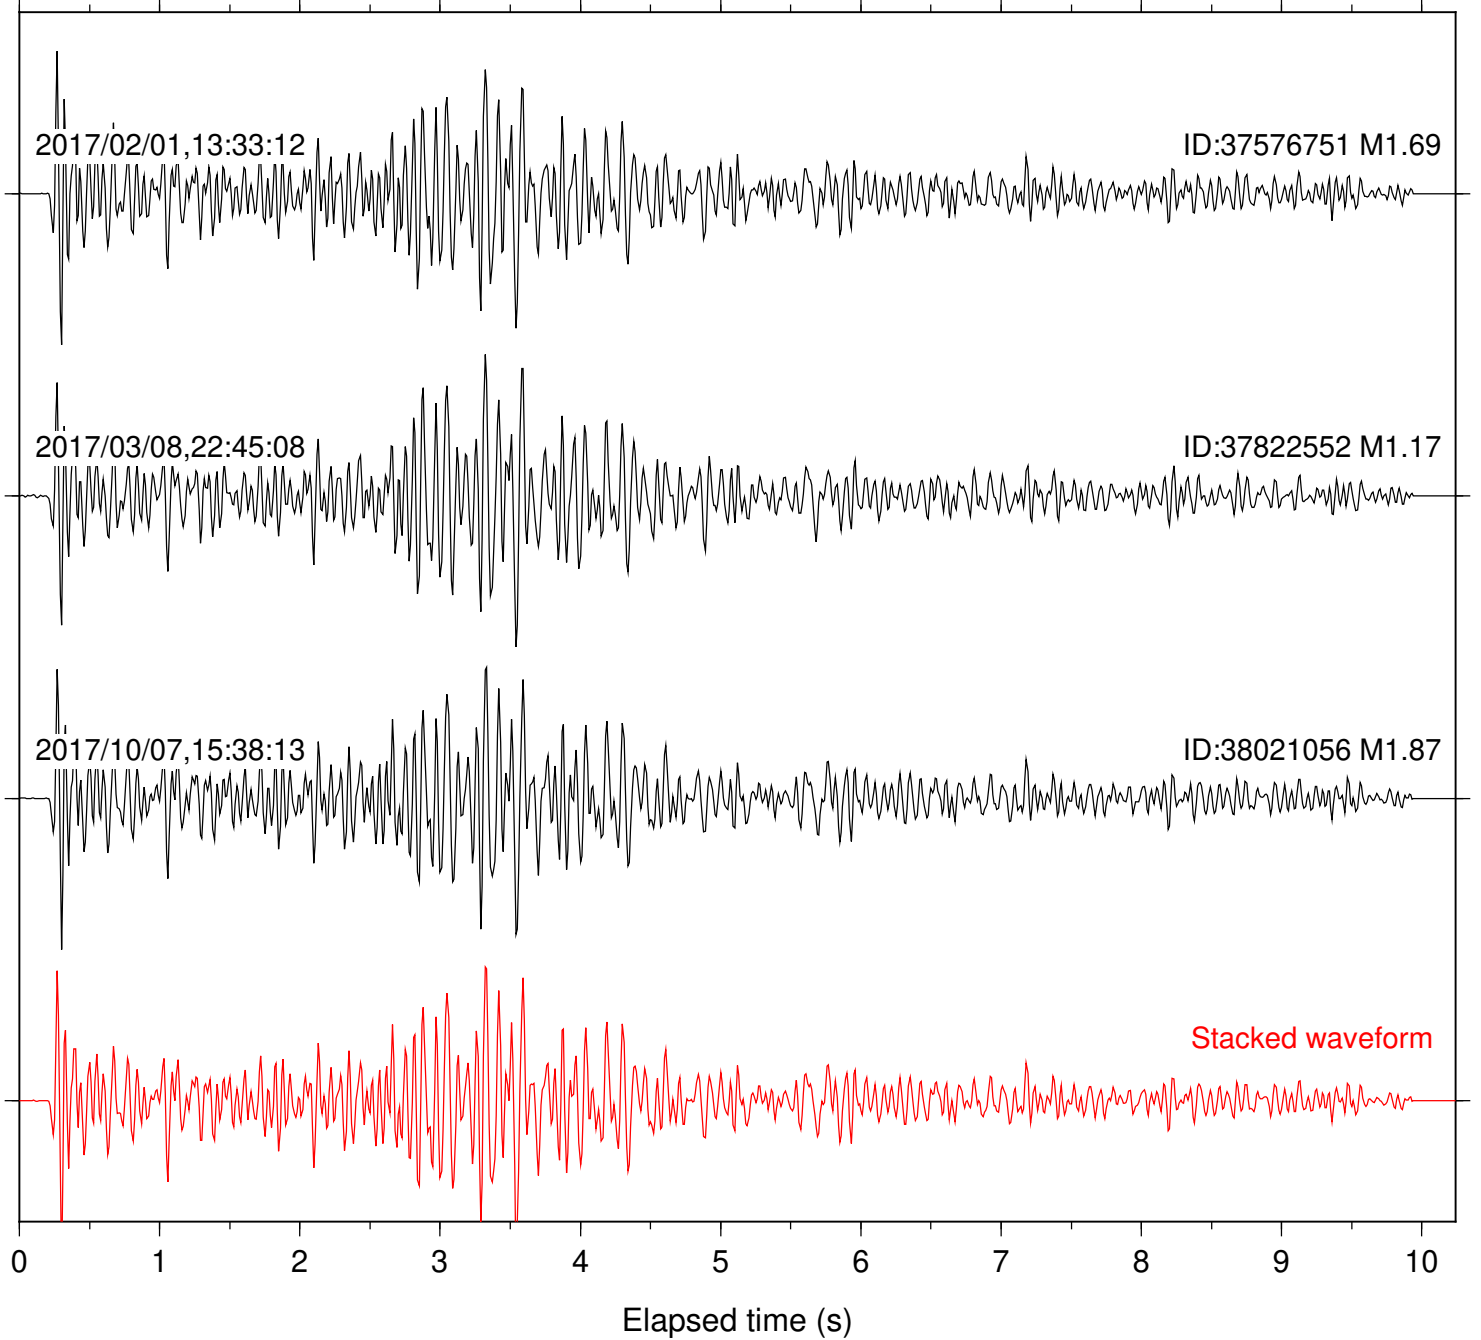

Station: B088 Com: EHZ

Focal depth: 6.86 km

Station: B093 Com: EHZ

Focal depth: 6.30 km

Station: B946 Com: EHZ

Focal depth: 6.86 km

Station: BAC Com: EHZ

Focal depth: 6.86 km

Station: CSH Com: HHZ

Focal depth: 6.30 km

2017/02/01,13:33:12

ID:37576751 M1.69

2017/03/08,22:45:08

ID:37822552 M1.17

Stacked waveform

0 1 2 3 4 5 6 7 8 9 10
Elapsed time (s)

Station: DGR Com: HHZ

Focal depth: 6.86 km

Station: FRD Com: HHZ

Focal depth: 6.86 km

2017/02/01,13:33:12

ID:37576751 M1.69

2017/10/07,15:38:13

ID:38021056 M1.87

Station: RDM Com: HHZ

Focal depth: 6.30 km