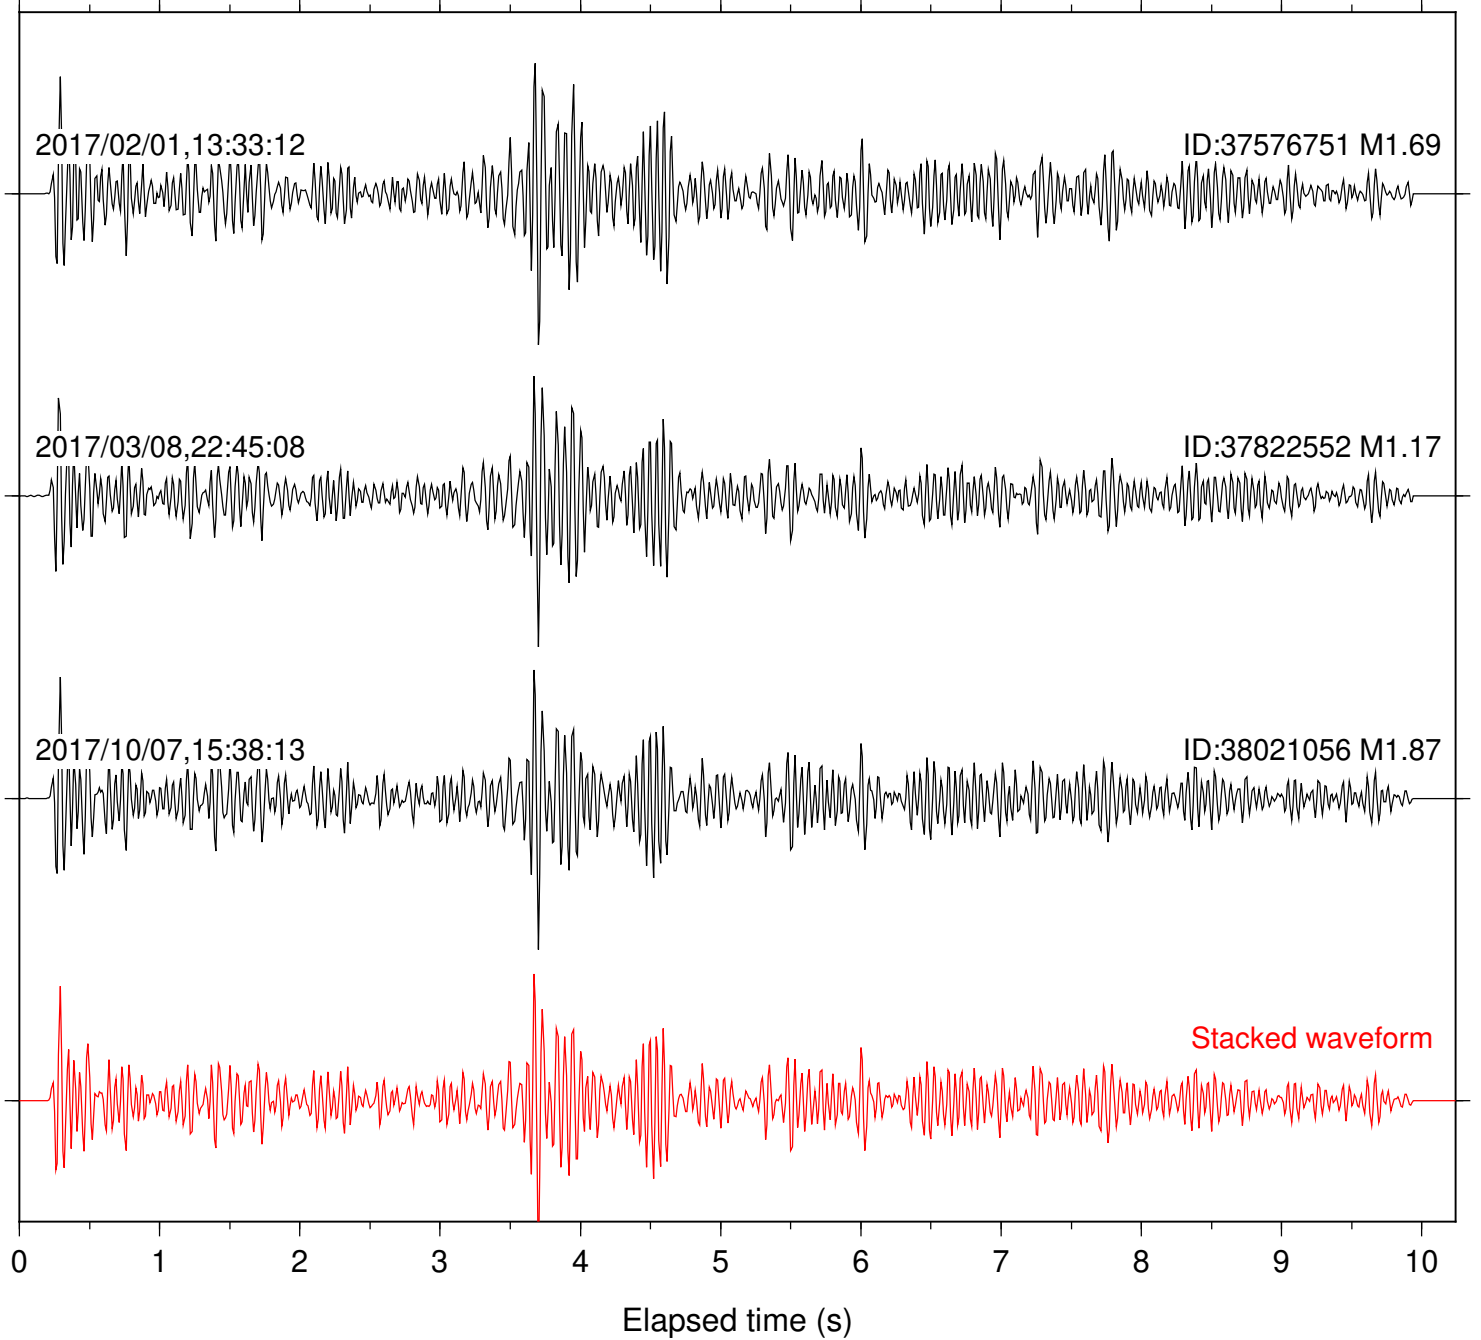

Station: B088 Com: EHZ

Focal depth: 6.86 km

Station: B093 Com: EHZ

Focal depth: 6.30 km

Station: B946 Com: EHZ

Focal depth: 6.86 km

Station: BAC Com: EHZ

Focal depth: 6.86 km

Station: CSH Com: HHZ

Focal depth: 6.30 km

2017/02/01,13:33:12

ID:37576751 M1.69

2017/03/08,22:45:08

ID:37822552 M1.17

Stacked waveform

0 1 2 3 4 5 6 7 8 9 10
Elapsed time (s)

Station: DGR Com: HHZ

Focal depth: 6.86 km

Station: FRD Com: HHZ

Focal depth: 6.86 km

2017/02/01,13:33:12

ID:37576751 M1.69

2017/10/07,15:38:13

ID:38021056 M1.87

Station: RDM Com: HHZ

Focal depth: 6.30 km