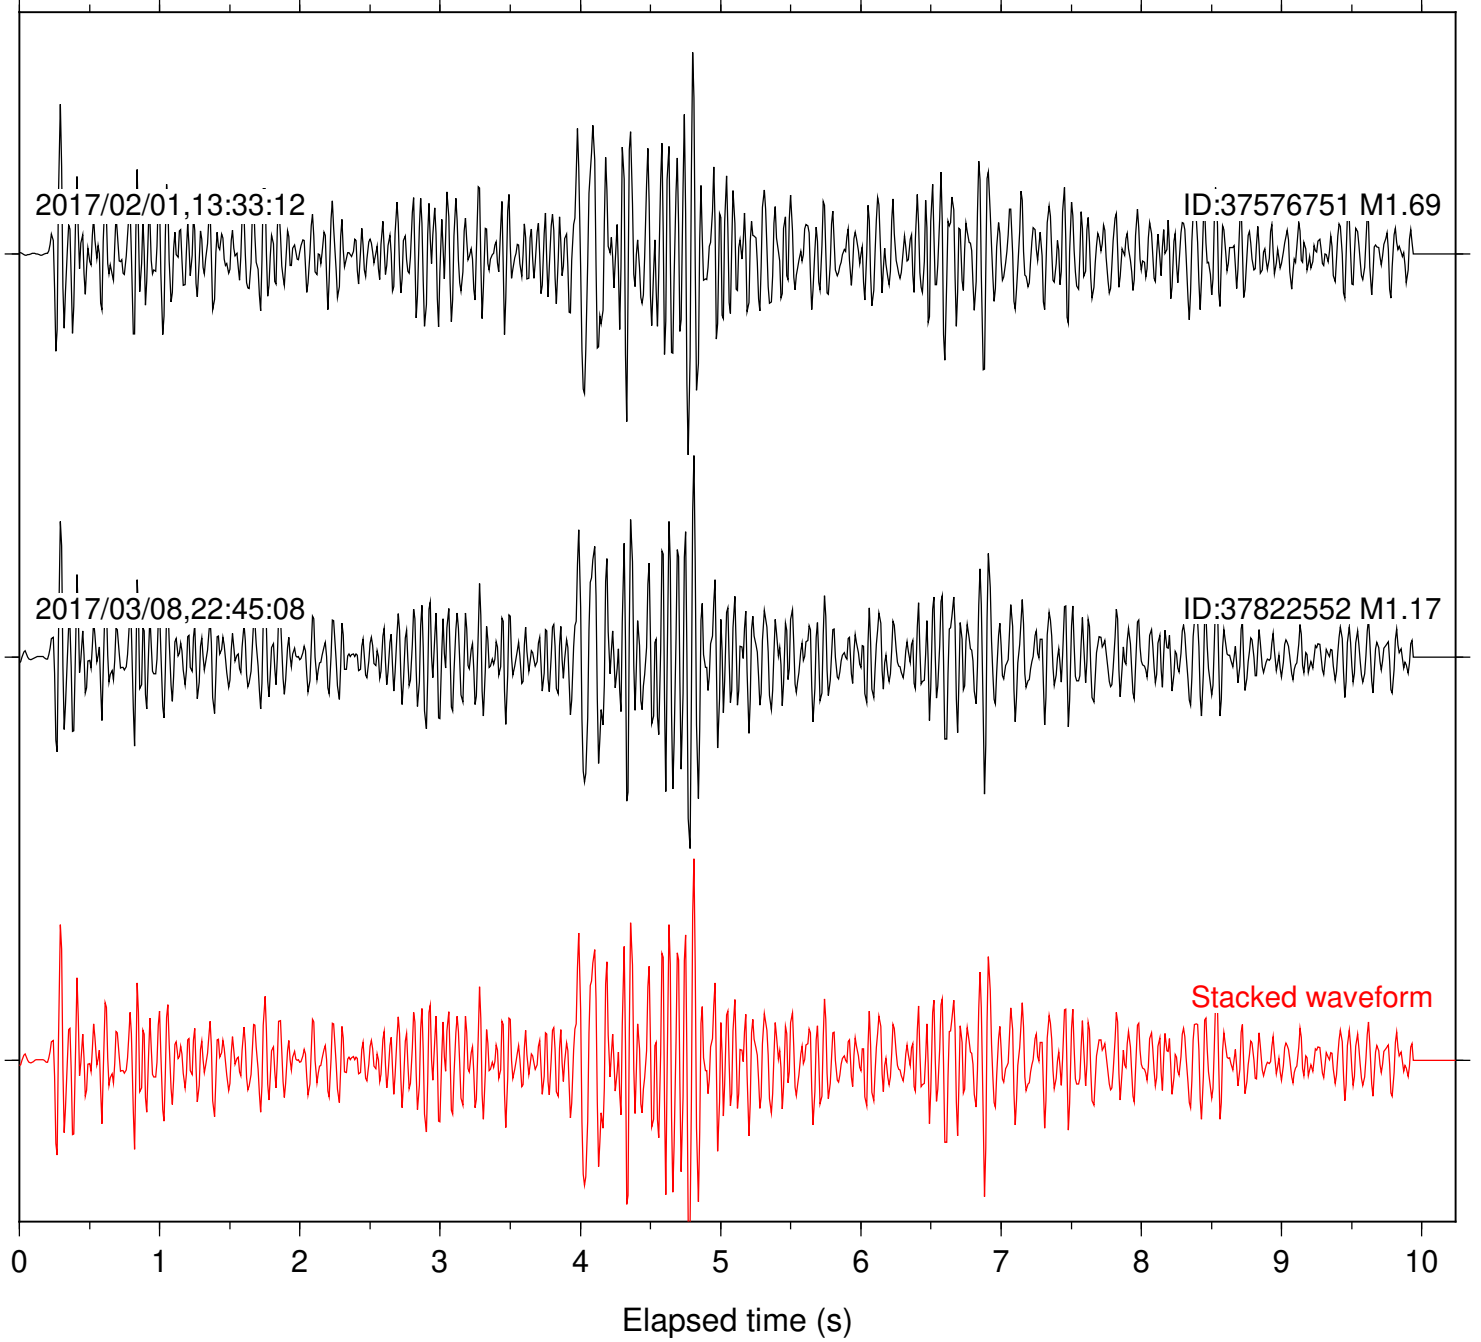

Station: CSH Com: HHZ

Focal depth: 6.30 km

2017/02/01,13:33:12

ID:37576751 M1.69

2017/03/08,22:45:08

ID:37822552 M1.17

Stacked waveform

0 1 2 3 4 5 6 7 8 9 10
Elapsed time (s)

Station: DGR Com: HHZ

Focal depth: 6.86 km

Station: FRD Com: HHZ

Focal depth: 6.86 km

2017/02/01,13:33:12

ID:37576751 M1.69

2017/10/07,15:38:13

ID:38021056 M1.87

Stacked waveform

0 1 2 3 4 5 6 7 8 9 10
Elapsed time (s)

Station: HMT2 Com: HHZ

Focal depth: 6.30 km

Station: PFO Com: HHZ

Focal depth: 6.30 km

Station: POB2 Com: HHZ

Focal depth: 6.30 km

Station: RDM Com: HHZ

Focal depth: 6.30 km