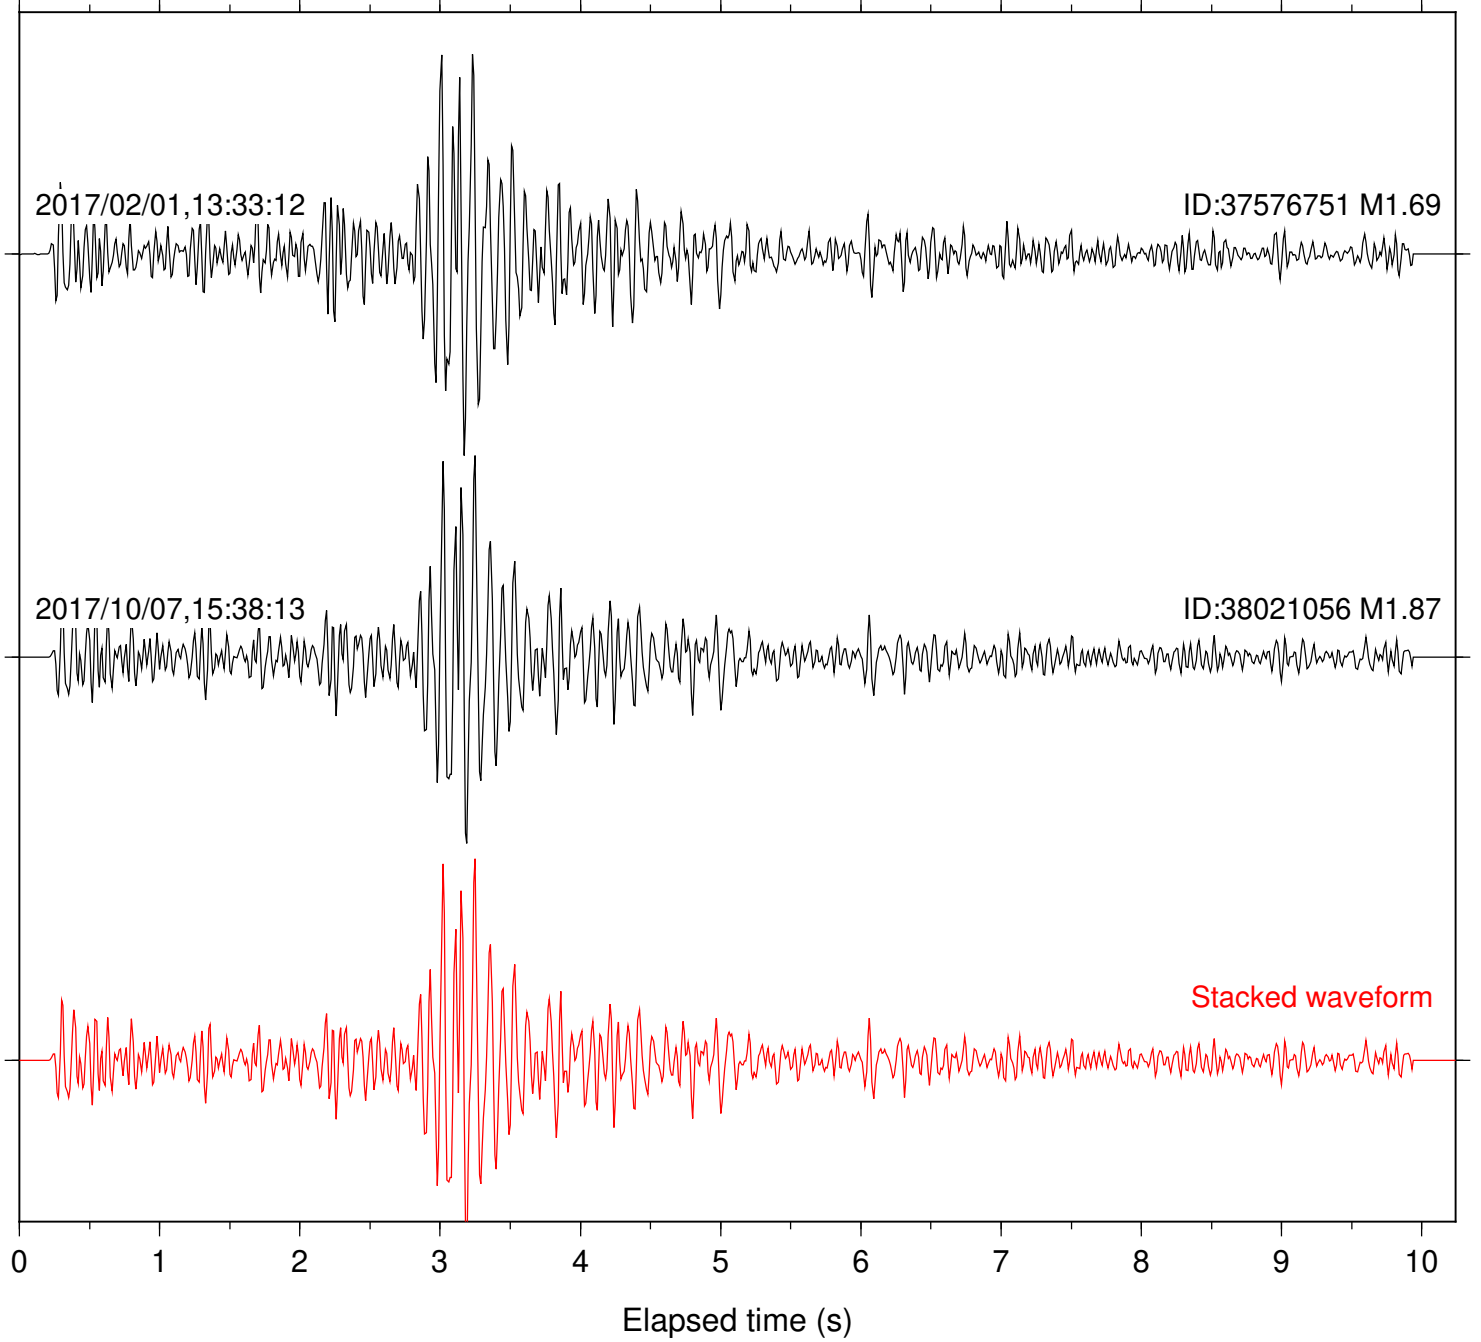

Station: B081 Com: EHZ

Focal depth: 6.86 km

Station: B082 Com: EHZ

Focal depth: 6.86 km

Station: B084 Com: EHZ

Focal depth: 6.86 km

Station: B087 Com: EHZ

Focal depth: 6.86 km

Station: CSH Com: HHZ

Focal depth: 6.30 km

2017/02/01,13:33:12

ID:37576751 M1.69

2017/03/08,22:45:08

ID:37822552 M1.17

Stacked waveform

0 1 2 3 4 5 6 7 8 9 10
Elapsed time (s)

Station: DGR Com: HHZ

Focal depth: 6.86 km

Station: FRD Com: HHZ

Focal depth: 6.86 km

2017/02/01,13:33:12

ID:37576751 M1.69

2017/10/07,15:38:13

ID:38021056 M1.87

Station: RDM Com: HHZ

Focal depth: 6.30 km