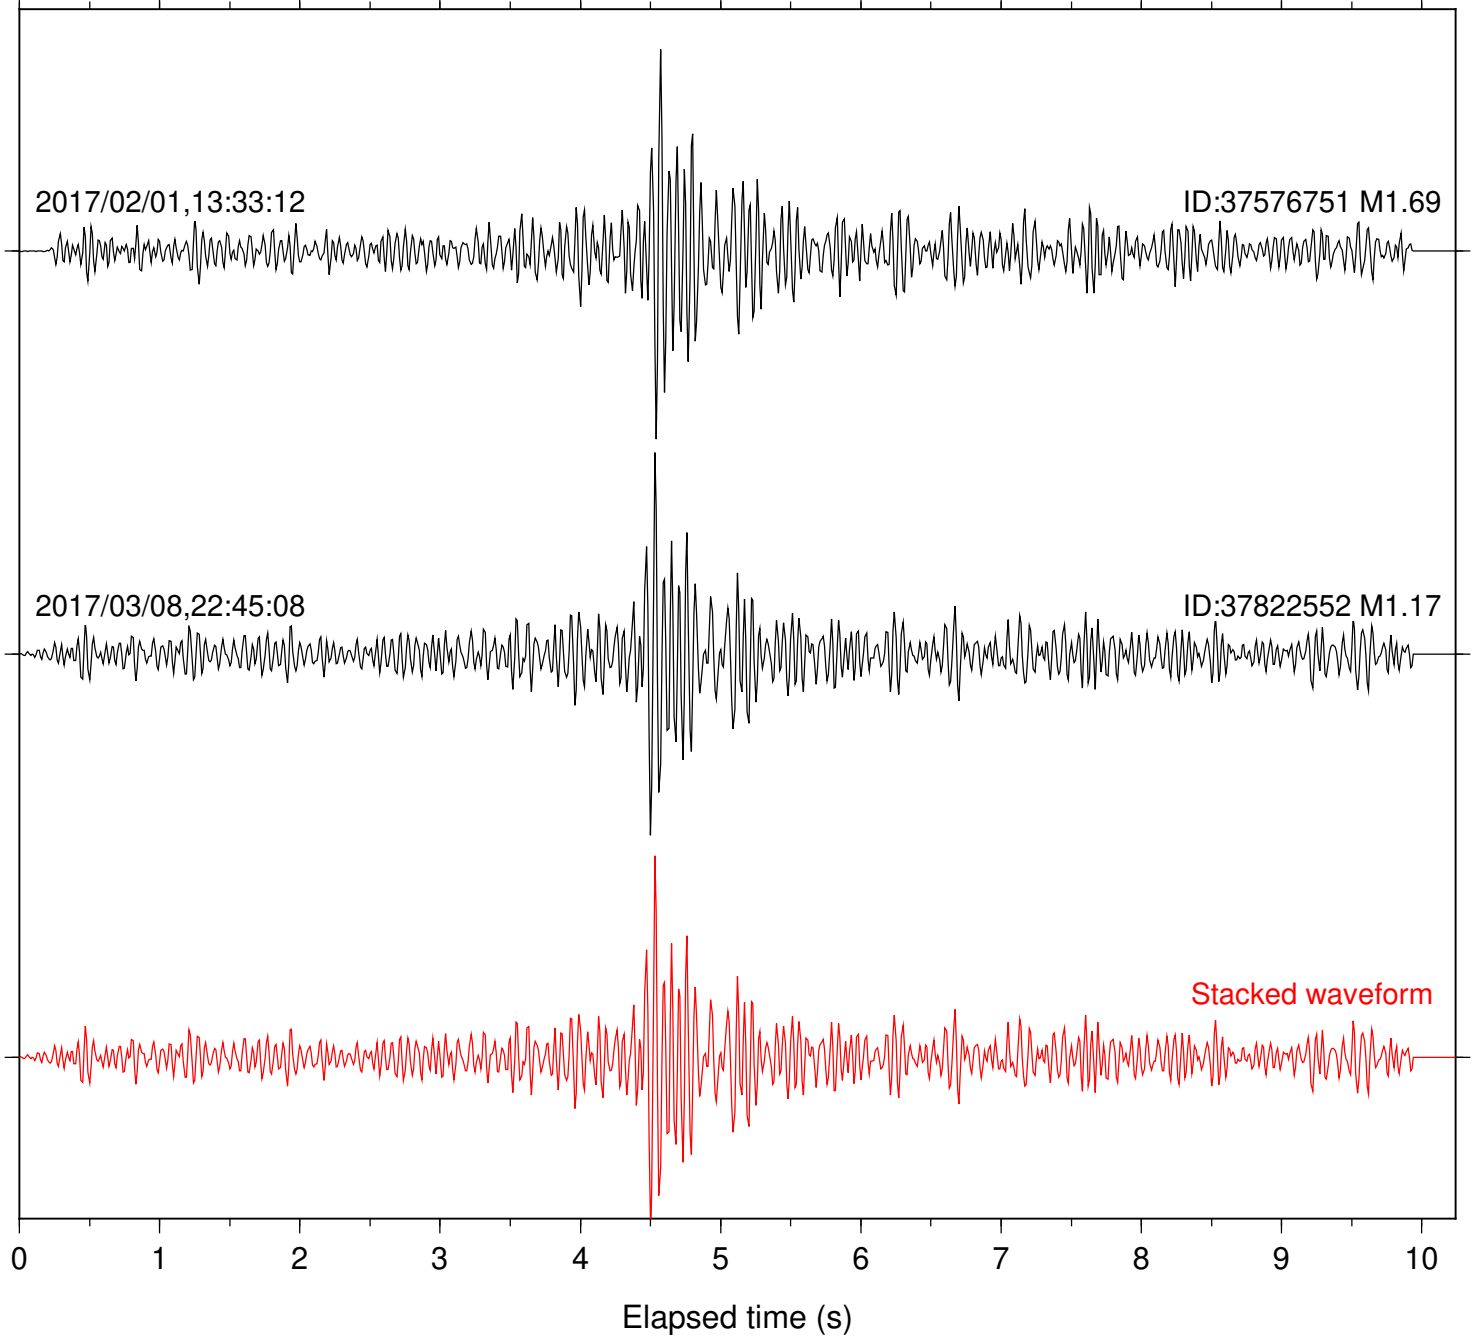

Station: DGR Com: HHZ

Focal depth: 6.86 km

Station: FRD Com: HHZ

Focal depth: 6.86 km

2017/02/01,13:33:12

ID:37576751 M1.69

2017/10/07,15:38:13

ID:38021056 M1.87

Stacked waveform

0 1 2 3 4 5 6 7 8 9 10
Elapsed time (s)

Station: HMT2 Com: HHZ

Focal depth: 6.30 km

Station: PFO Com: HHZ

Focal depth: 6.30 km

Station: POB2 Com: HHZ

Focal depth: 6.30 km

Station: RDM Com: HHZ

Focal depth: 6.30 km