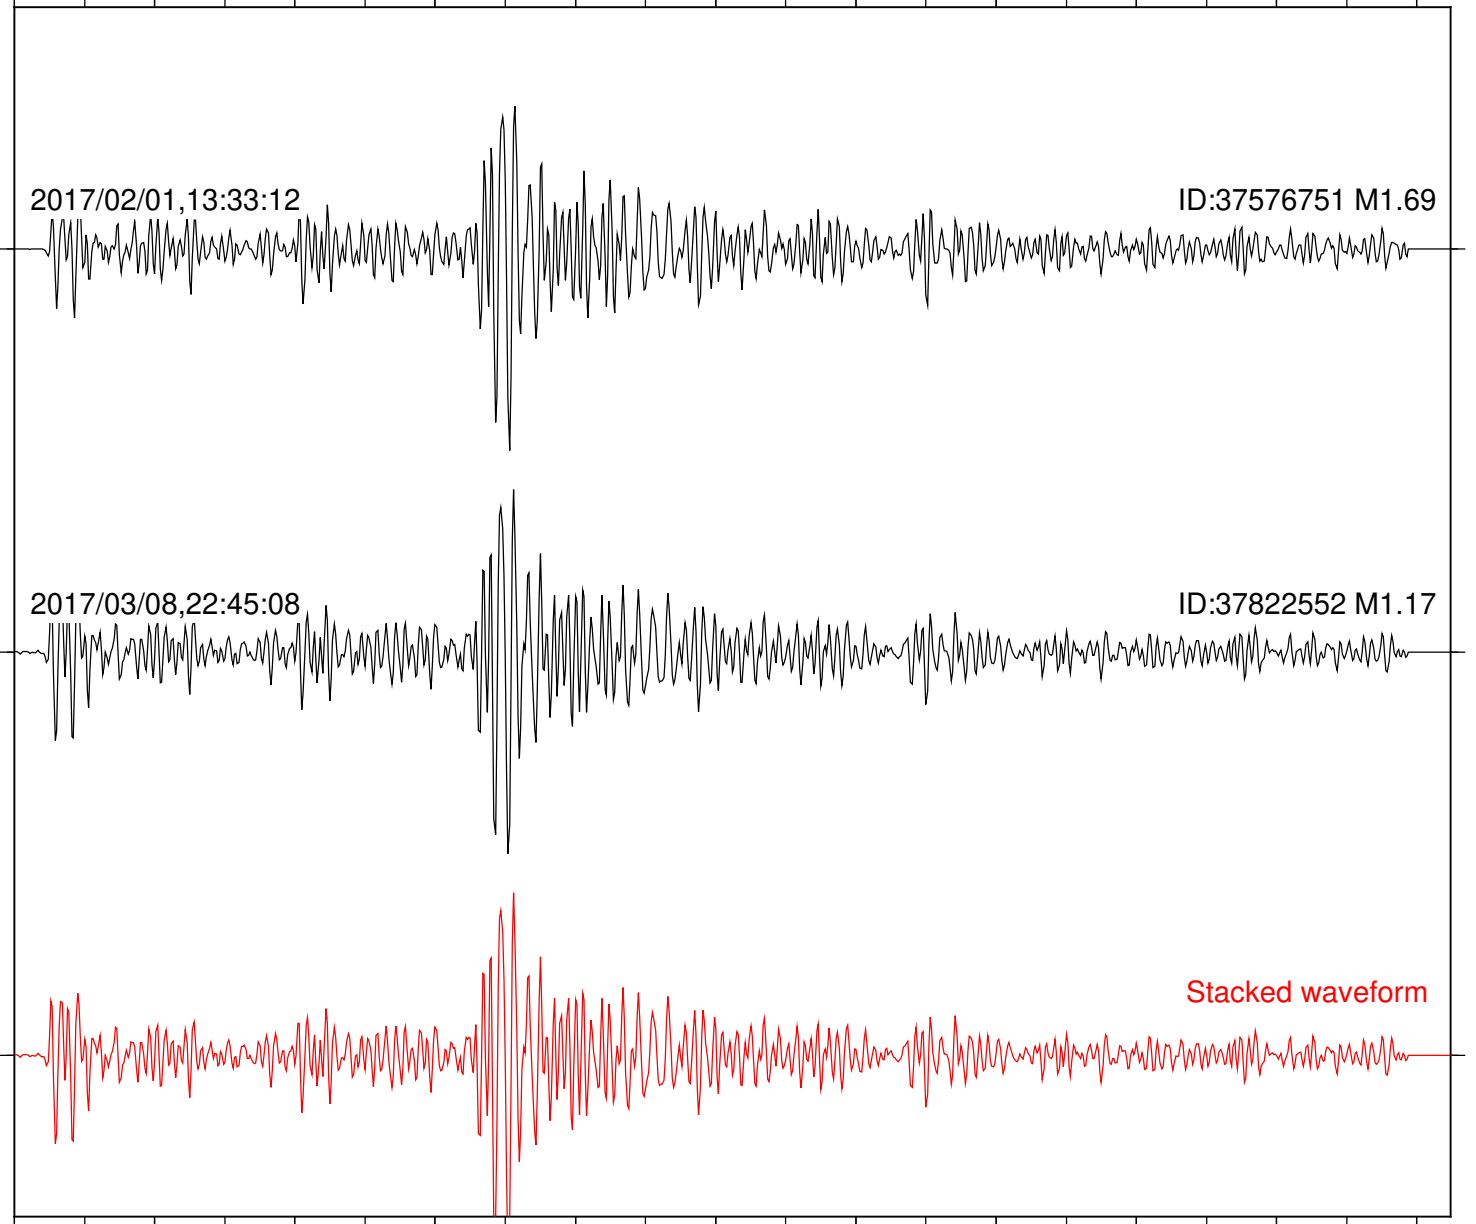

Station: B088 Com: EHZ

Focal depth: 6.86 km

Station: B093 Com: EHZ

Focal depth: 6.30 km

Station: B946 Com: EHZ

Focal depth: 6.86 km

Station: BAC Com: EHZ

Focal depth: 6.86 km

Station: CSH Com: HHZ

Focal depth: 6.30 km

2017/02/01,13:33:12

ID:37576751 M1.69

2017/03/08,22:45:08

ID:37822552 M1.17

Stacked waveform

0 1 2 3 4 5 6 7 8 9 10
Elapsed time (s)

Station: DGR Com: HHZ

Focal depth: 6.86 km

Station: FRD Com: HHZ

Focal depth: 6.86 km

2017/02/01,13:33:12

ID:37576751 M1.69

2017/10/07,15:38:13

ID:38021056 M1.87

Station: RDM Com: HHZ

Focal depth: 6.30 km