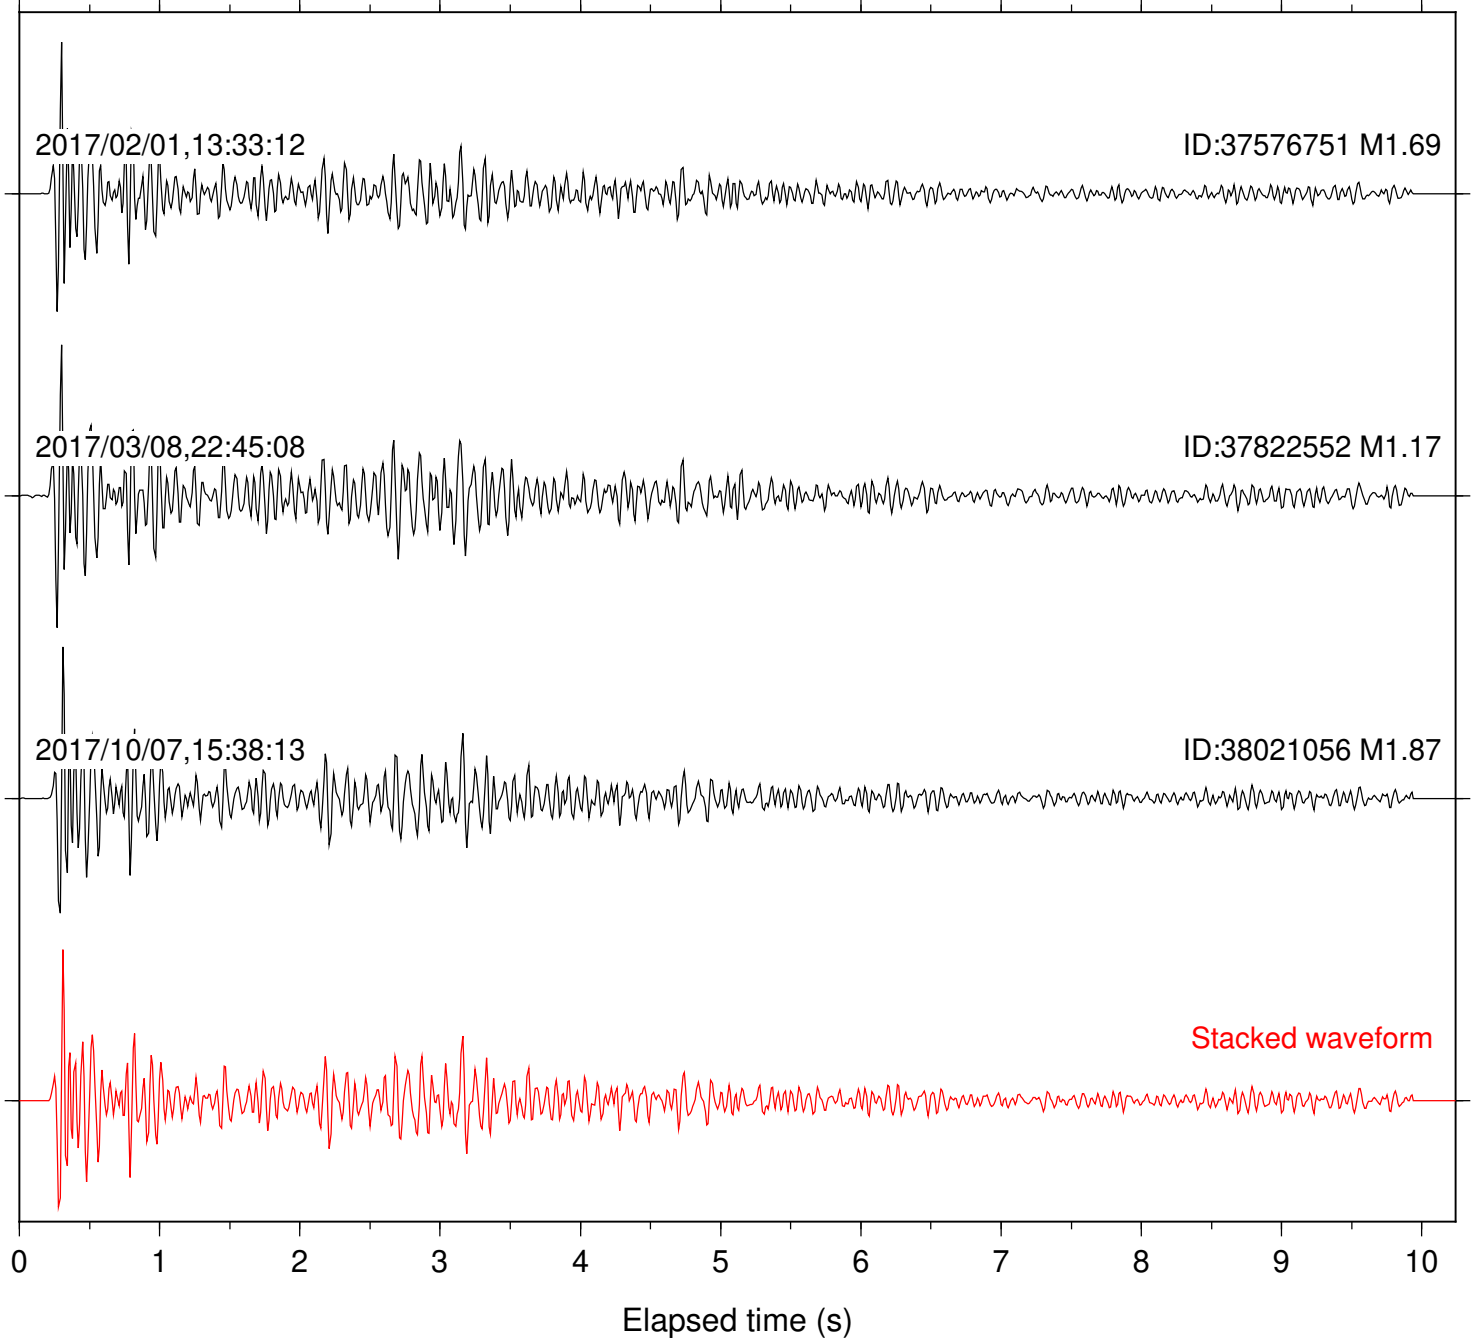

Station: B081 Com: EHZ

Focal depth: 6.86 km

Station: B082 Com: EHZ

Focal depth: 6.86 km

Station: B084 Com: EHZ

Focal depth: 6.86 km

Station: B087 Com: EHZ

Focal depth: 6.86 km

Station: CSH Com: HHZ

Focal depth: 6.30 km

2017/02/01,13:33:12

ID:37576751 M1.69

2017/03/08,22:45:08

ID:37822552 M1.17

Stacked waveform

0 1 2 3 4 5 6 7 8 9 10
Elapsed time (s)

Station: DGR Com: HHZ

Focal depth: 6.86 km

Station: FRD Com: HHZ

Focal depth: 6.86 km

2017/02/01,13:33:12

ID:37576751 M1.69

2017/10/07,15:38:13

ID:38021056 M1.87

Station: RDM Com: HHZ

Focal depth: 6.30 km