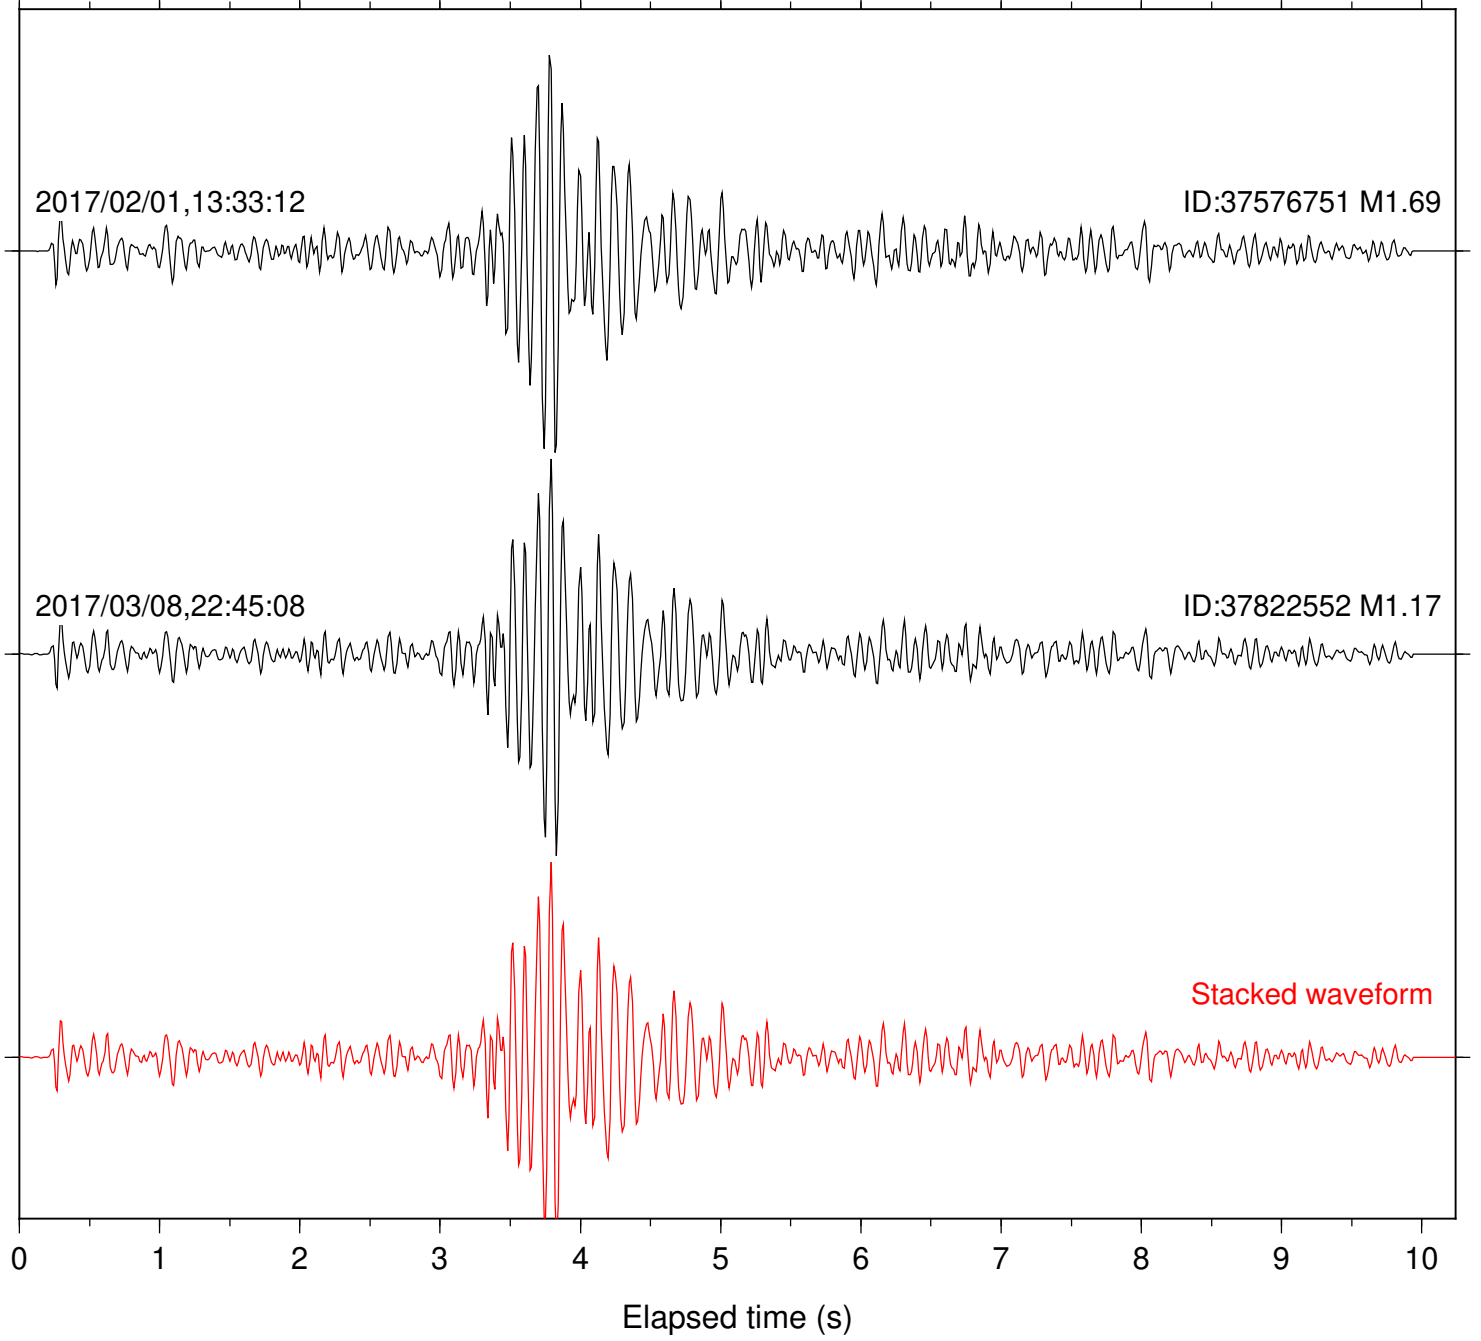

Station: DGR Com: HHZ

Focal depth: 6.86 km

Station: FRD Com: HHZ

Focal depth: 6.86 km

2017/02/01,13:33:12

ID:37576751 M1.69

2017/10/07,15:38:13

ID:38021056 M1.87

Stacked waveform

0 1 2 3 4 5 6 7 8 9 10
Elapsed time (s)

Station: HMT2 Com: HHZ

Focal depth: 6.30 km

Station: PFO Com: HHZ

Focal depth: 6.30 km

Station: POB2 Com: HHZ

Focal depth: 6.30 km

Station: RDM Com: HHZ

Focal depth: 6.30 km