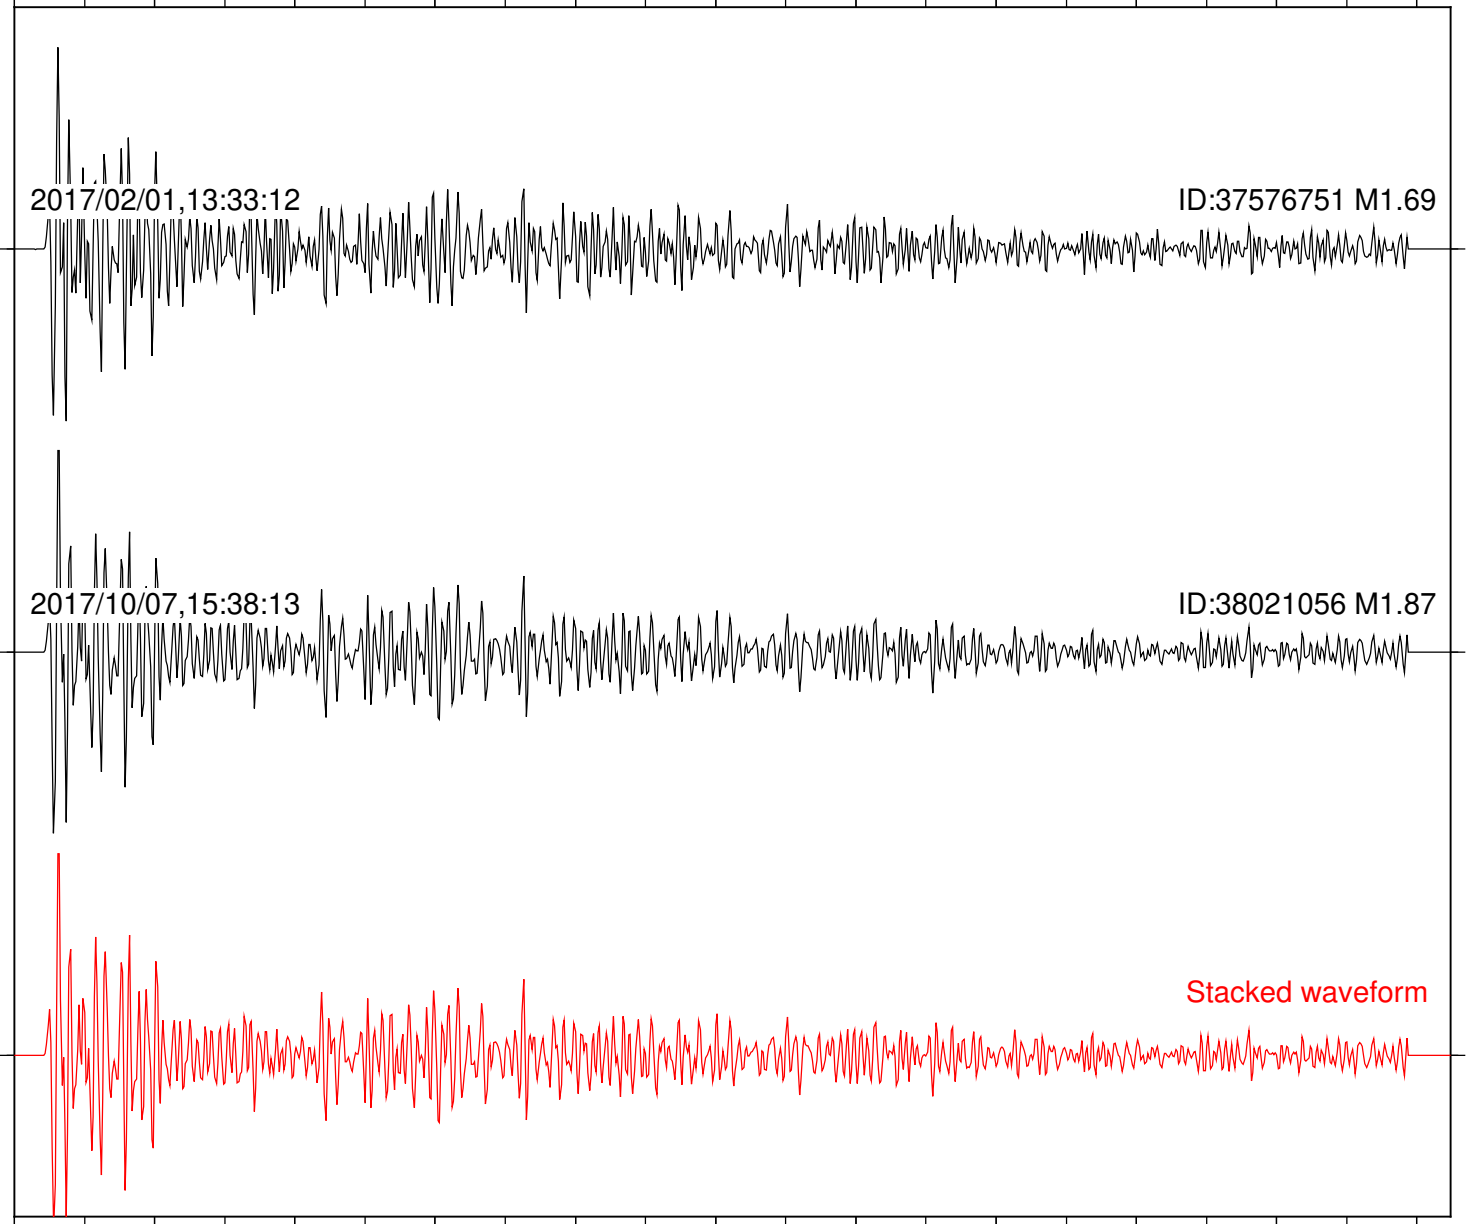

Station: B088 Com: EHZ

Focal depth: 6.86 km

Station: B093 Com: EHZ

Focal depth: 6.30 km

Station: B946 Com: EHZ

Focal depth: 6.86 km

Station: BAC Com: EHZ

Focal depth: 6.86 km

Station: DGR Com: HHZ

Focal depth: 6.86 km

Station: FRD Com: HHZ

Focal depth: 6.86 km

2017/02/01,13:33:12

ID:37576751 M1.69

2017/10/07,15:38:13

ID:38021056 M1.87

Stacked waveform

0 1 2 3 4 5 6 7 8 9 10
Elapsed time (s)

Station: HMT2 Com: HHZ

Focal depth: 6.30 km

Station: PFO Com: HHZ

Focal depth: 6.30 km

Station: POB2 Com: HHZ

Focal depth: 6.30 km

Station: RDM Com: HHZ

Focal depth: 6.30 km