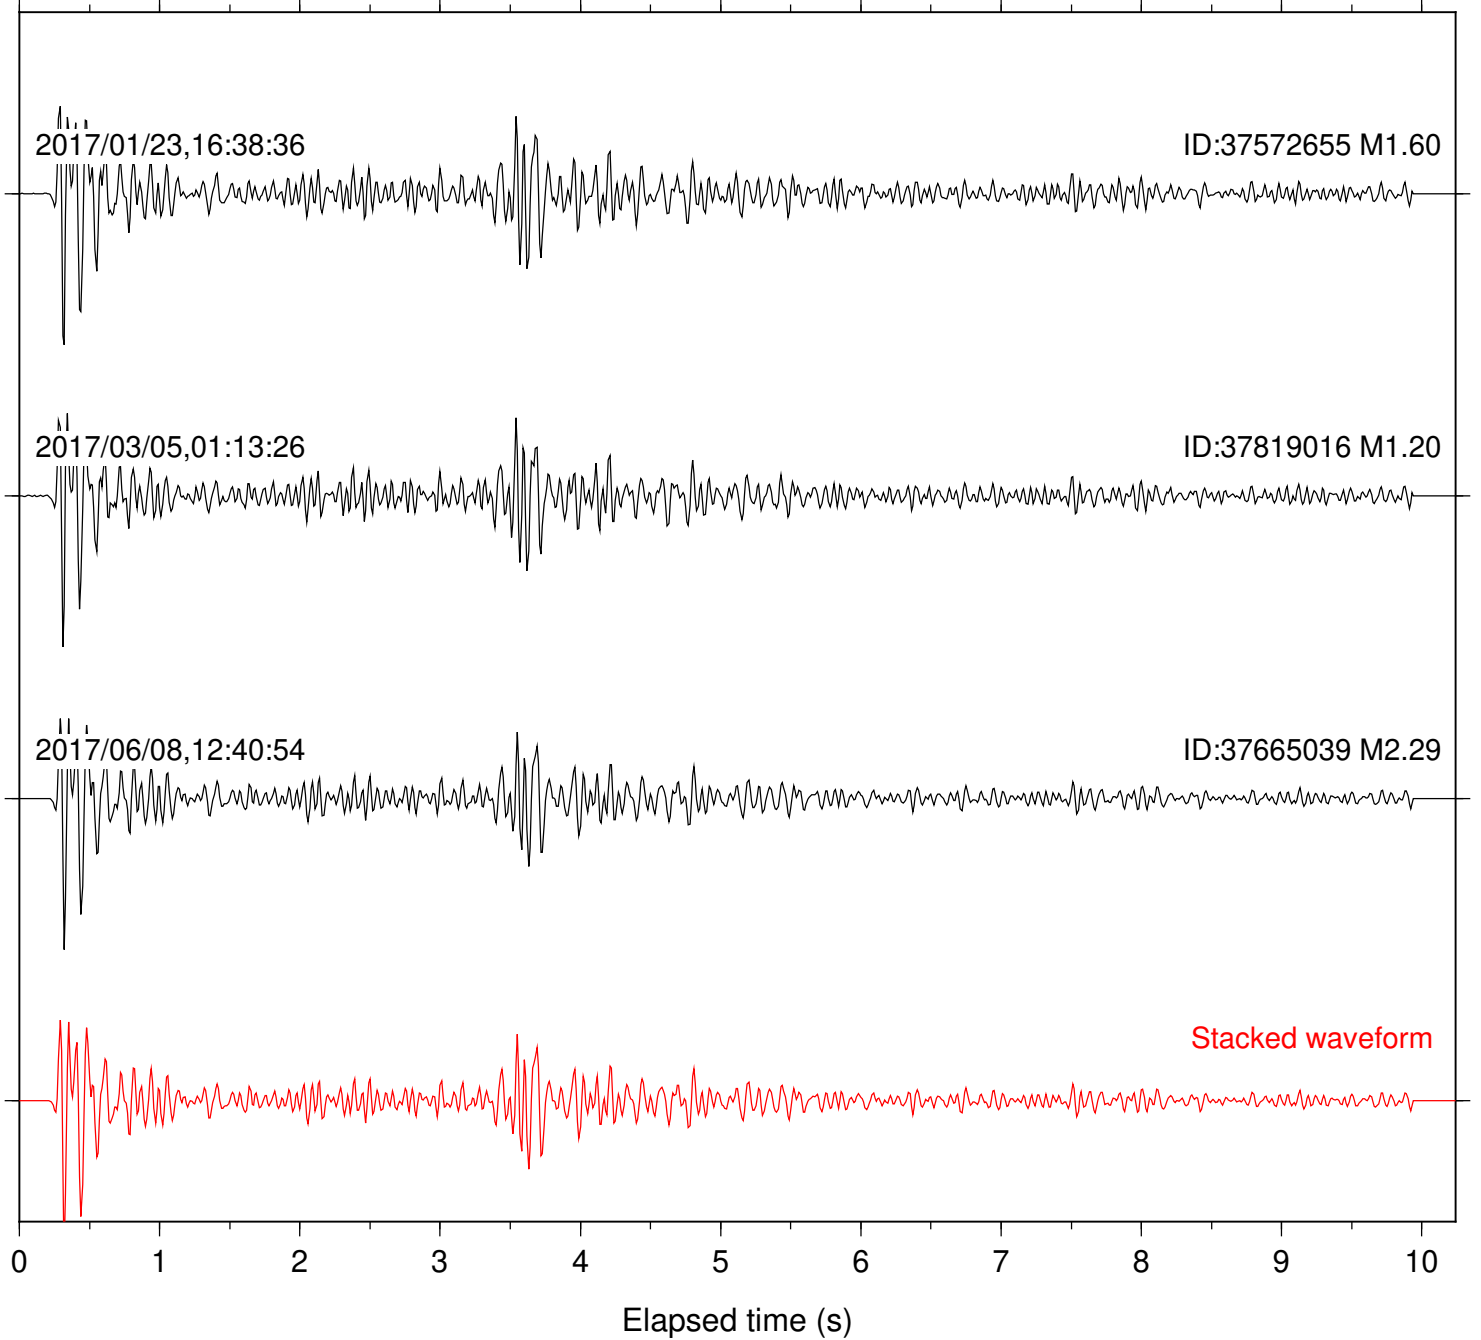

Station: B081 Com: EHZ

Focal depth: 6.06 km

Station: B082 Com: EHZ

Focal depth: 6.06 km

Station: B084 Com: EHZ

Focal depth: 6.06 km

Station: B087 Com: EHZ

Focal depth: 6.06 km

Station: B088 Com: EHZ

Focal depth: 6.06 km

Station: B093 Com: EHZ

Focal depth: 6.06 km

2017/03/05,01:13:26

ID:37819016 M1.20

2017/06/08,12:40:54

ID:37665039 M2.29

2017/06/08,12:40:54

ID:37665039 M2.29

Stacked waveform

0 1 2 3 4 5 6 7 8 9 10  
Elapsed time (s)

Station: CSH Com: HHZ

Focal depth: 6.06 km

Station: FRD Com: HHZ

Focal depth: 6.06 km

Station: HMT2 Com: HHZ

Focal depth: 6.06 km

Station: LKH Com: HHZ

Focal depth: 6.06 km

Station: PLM Com: HHZ

Focal depth: 6.06 km

Station: SND Com: HHZ

Focal depth: 6.06 km