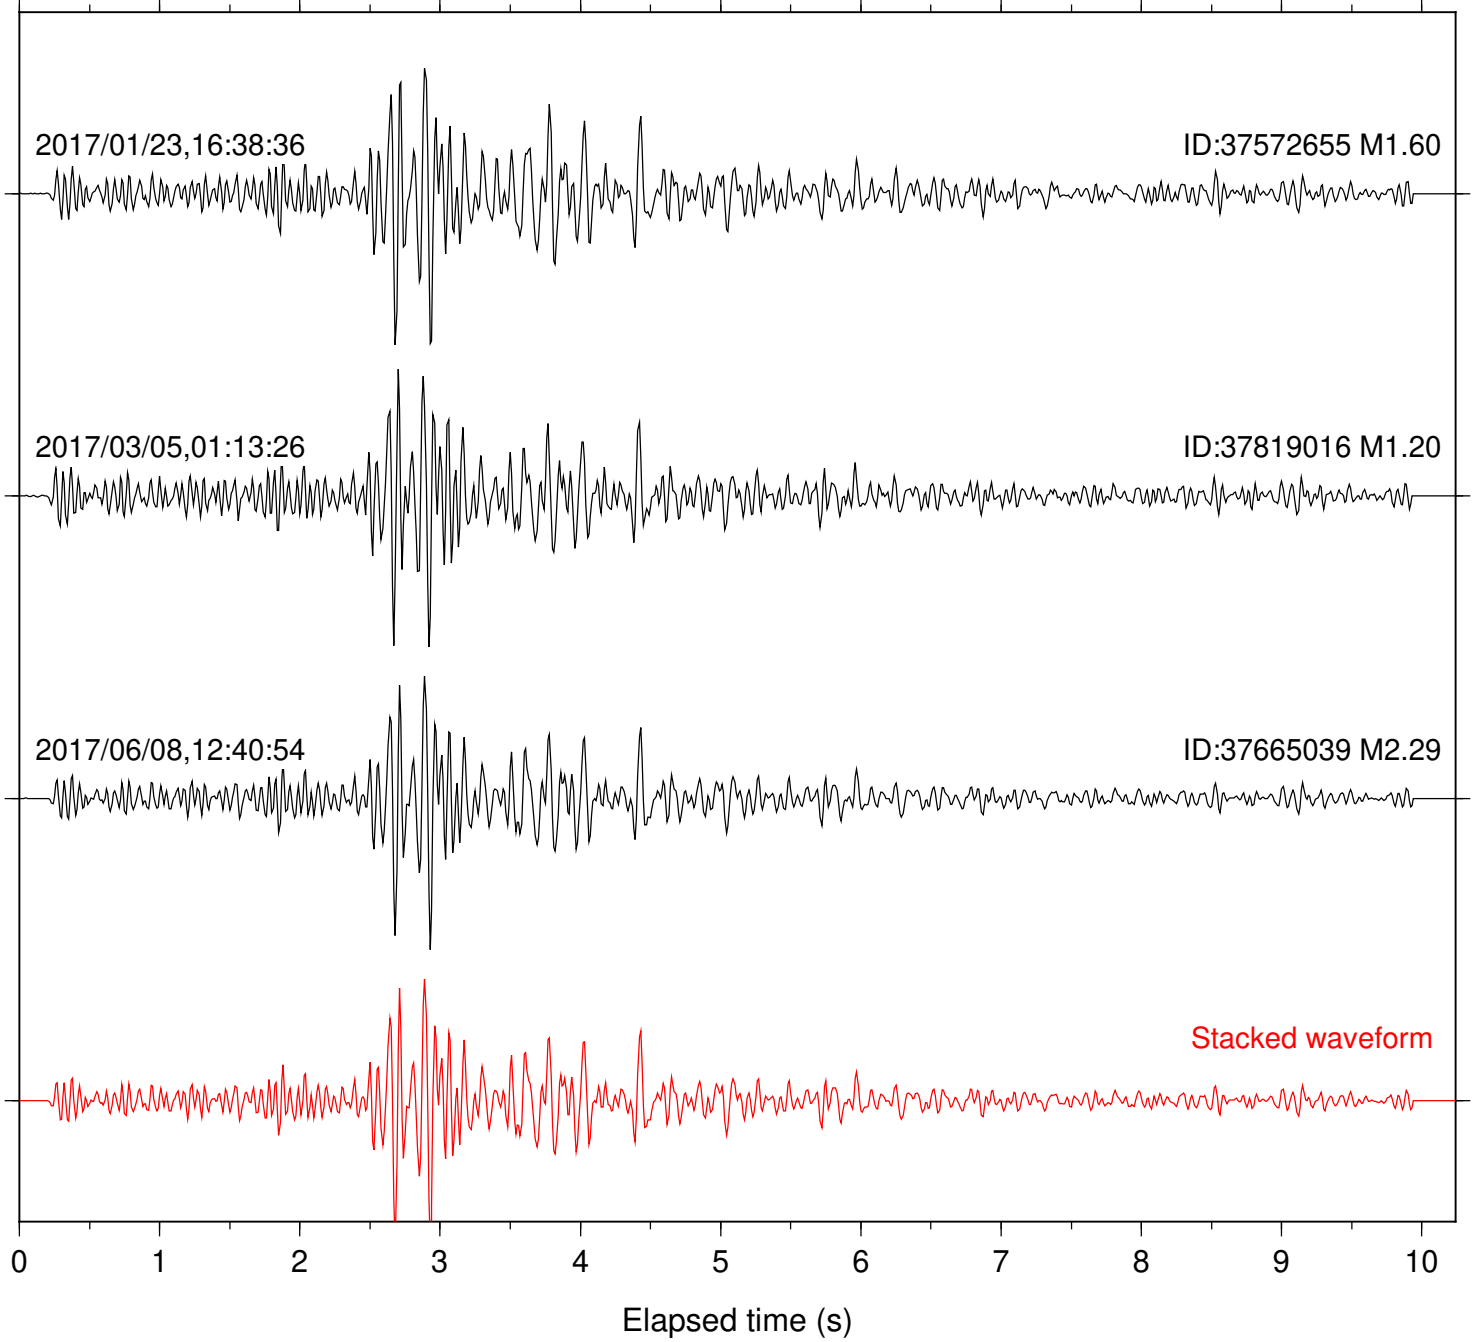

Station: B081 Com: EHZ

Focal depth: 6.06 km

Station: B082 Com: EHZ

Focal depth: 6.06 km

Station: B084 Com: EHZ

Focal depth: 6.06 km

Station: B087 Com: EHZ

Focal depth: 6.06 km

Station: B088 Com: EHZ

Focal depth: 6.06 km

Station: B093 Com: EHZ

Focal depth: 6.06 km

2017/03/05,01:13:26

ID:37819016 M1.20

2017/06/08,12:40:54

ID:37665039 M2.29

Stacked waveform

0 1 2 3 4 5 6 7 8 9 10  
Elapsed time (s)

Station: B946 Com: EHZ

Focal depth: 6.06 km

Station: CRY Com: HHZ

Focal depth: 6.06 km

2017/03/05,01:13:26

ID:37819016 M1.20

2017/06/08,12:40:54

ID:37665039 M2.29

Stacked waveform

0 1 2 3 4 5 6 7 8 9 10  
Elapsed time (s)

Station: CSH Com: HHZ

Focal depth: 6.06 km

Station: FRD Com: HHZ

Focal depth: 6.06 km