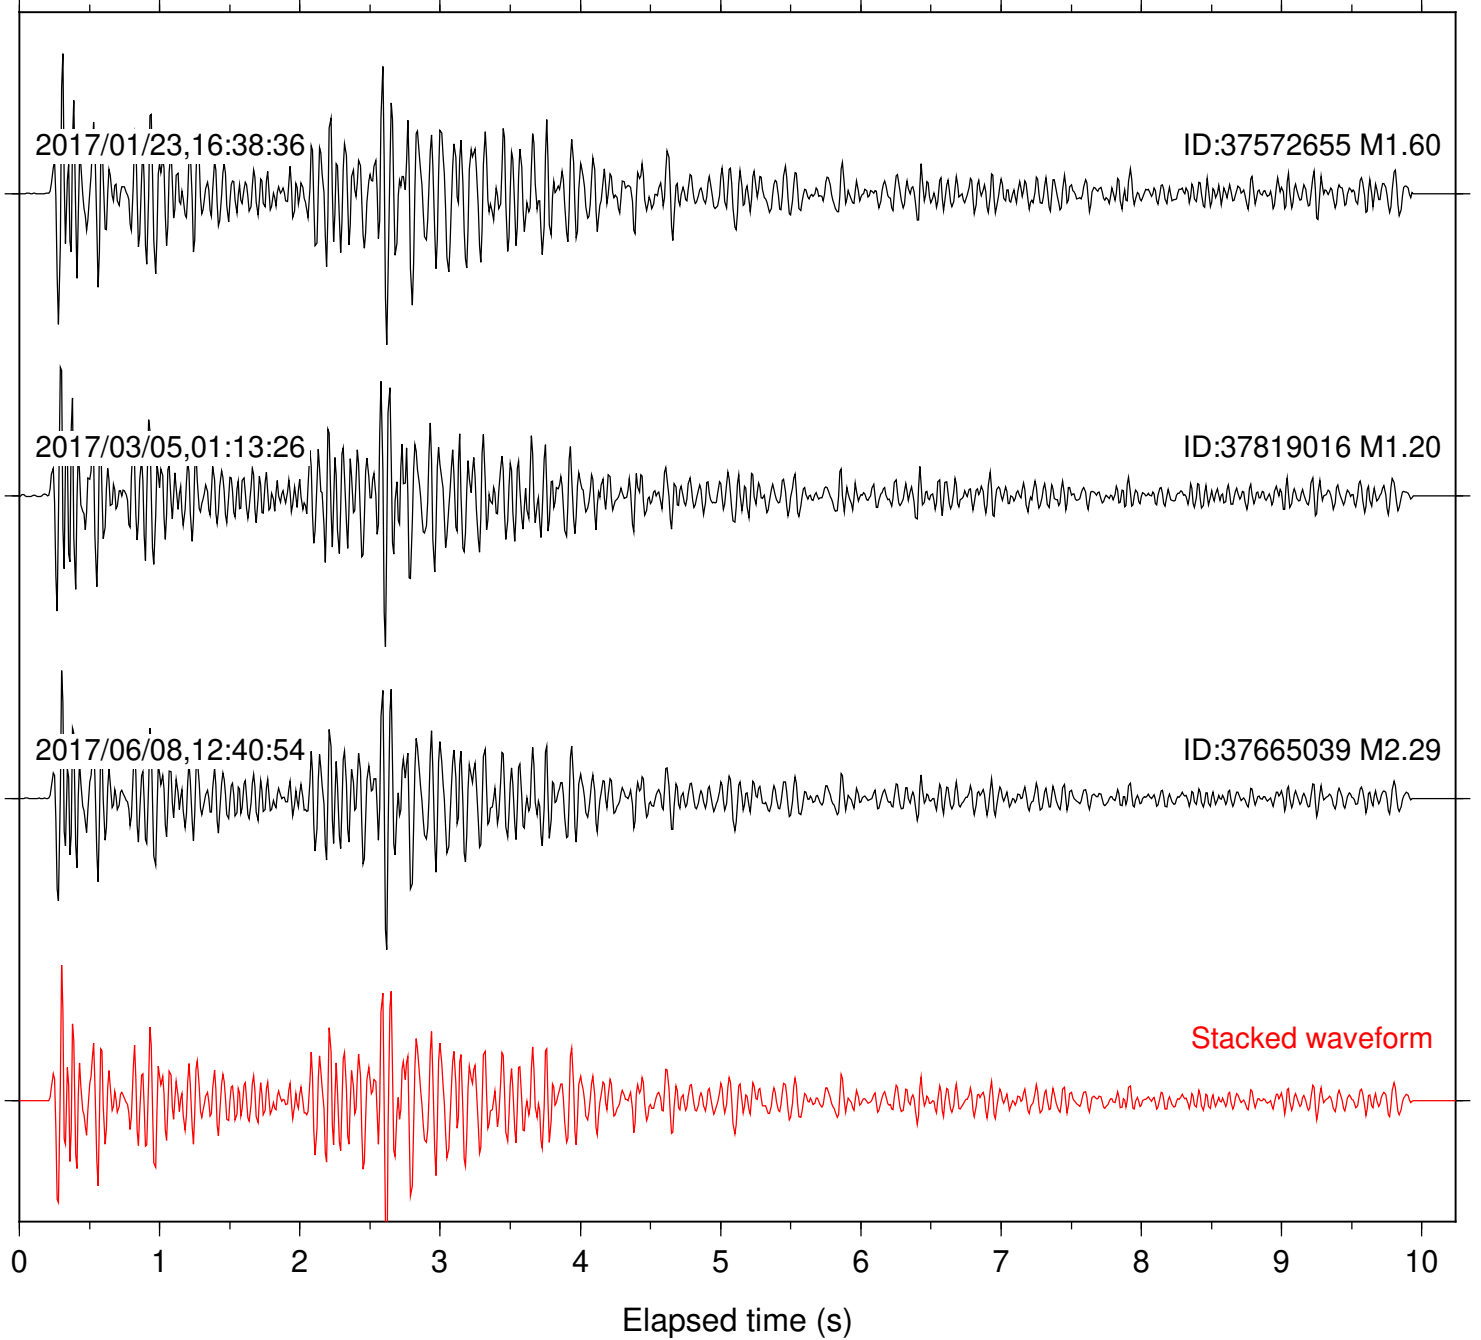

Station: B081 Com: EHZ

Focal depth: 6.06 km

Station: B082 Com: EHZ

Focal depth: 6.06 km

Station: B084 Com: EHZ

Focal depth: 6.06 km

Station: B087 Com: EHZ

Focal depth: 6.06 km

Station: B088 Com: EHZ

Focal depth: 6.06 km

Station: B093 Com: EHZ

Focal depth: 6.06 km

2017/03/05,01:13:26

ID:37819016 M1.20

2017/06/08,12:40:54

ID:37665039 M2.29

Stacked waveform

0 1 2 3 4 5 6 7 8 9 10  
Elapsed time (s)

Station: B946 Com: EHZ

Focal depth: 6.06 km

Station: CRY Com: HHZ

Focal depth: 6.06 km

2017/03/05,01:13:26

ID:37819016 M1.20

Station: HMT2 Com: HHZ

Focal depth: 6.06 km

Station: LKH Com: HHZ

Focal depth: 6.06 km

Station: PLM Com: HHZ

Focal depth: 6.06 km

Station: SND Com: HHZ

Focal depth: 6.06 km