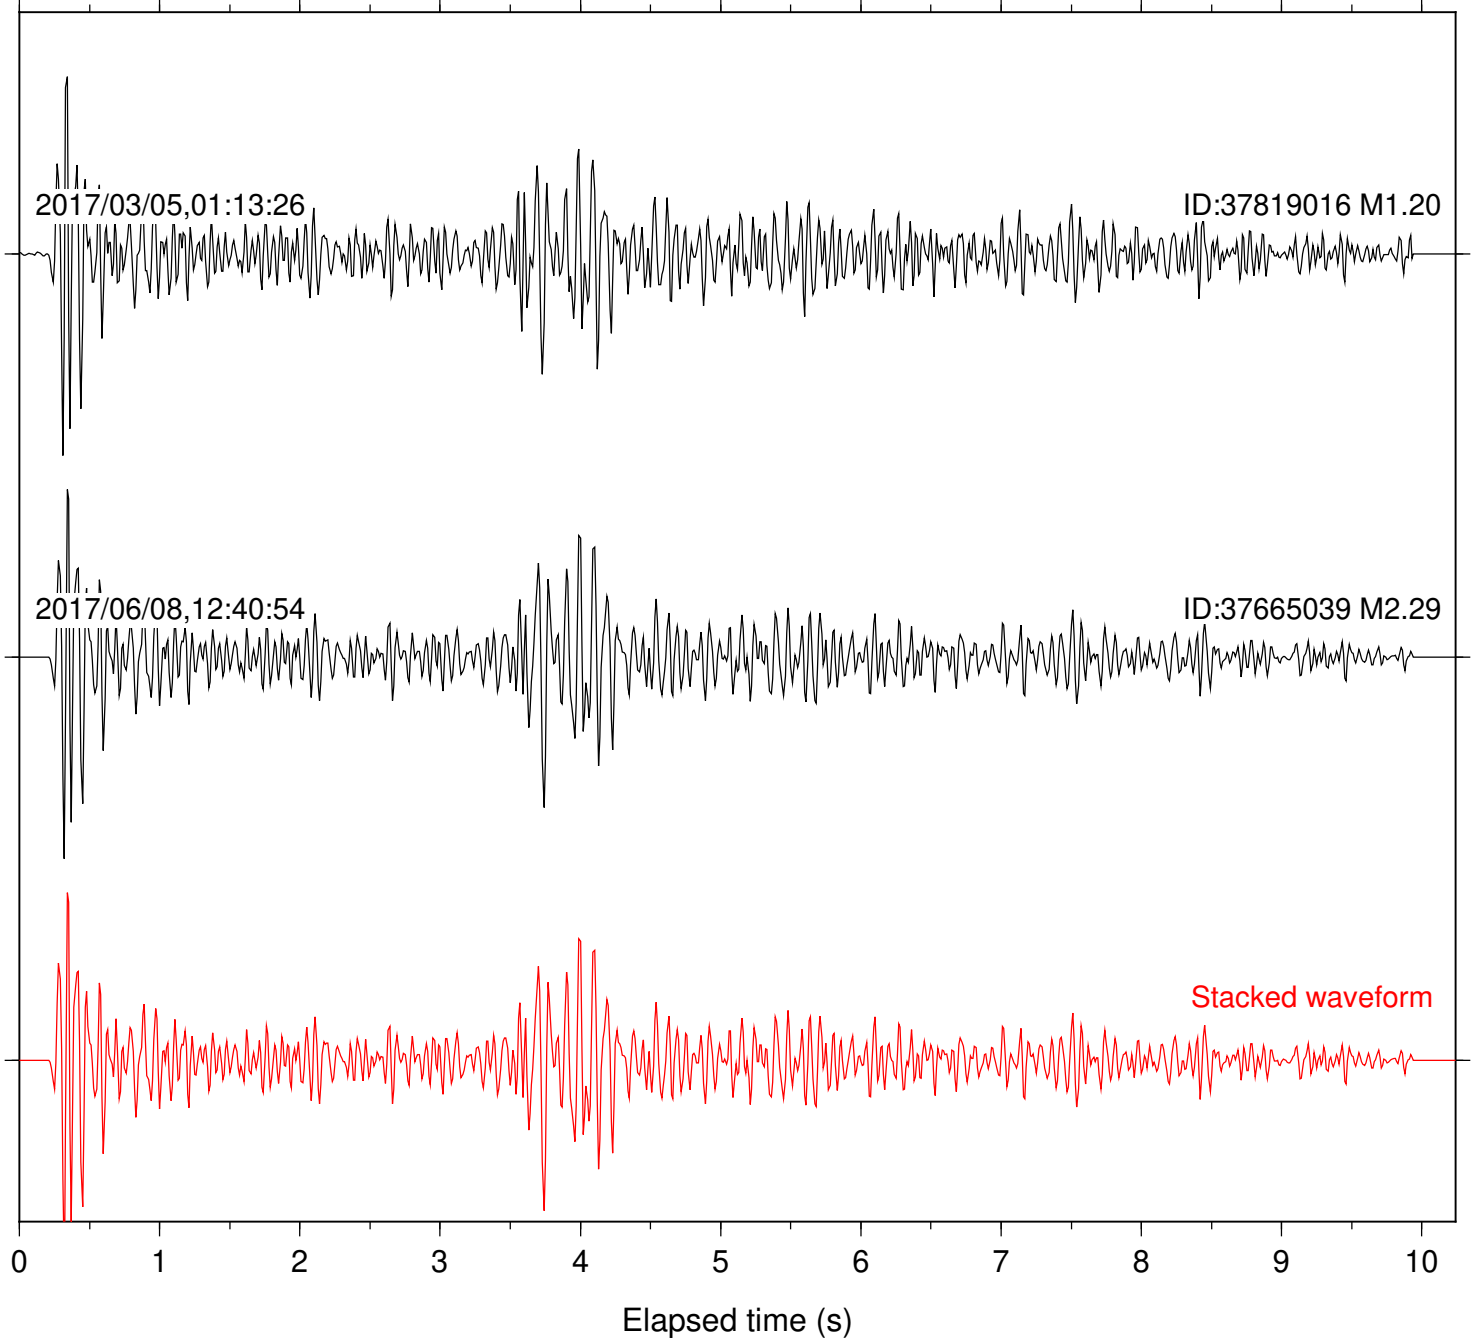

Station: B081 Com: EHZ

Focal depth: 6.06 km

Station: B082 Com: EHZ

Focal depth: 6.06 km

Station: B084 Com: EHZ

Focal depth: 6.06 km

Station: B087 Com: EHZ

Focal depth: 6.06 km

Station: B088 Com: EHZ

Focal depth: 6.06 km

Station: B093 Com: EHZ

Focal depth: 6.06 km

2017/03/05,01:13:26

ID:37819016 M1.20

2017/06/08,12:40:54

ID:37665039 M2.29

Stacked waveform

0 1 2 3 4 5 6 7 8 9 10  
Elapsed time (s)

Station: B946 Com: EHZ

Focal depth: 6.06 km

Station: CRY Com: HHZ

Focal depth: 6.06 km

2017/03/05,01:13:26

ID:37819016 M1.20

2017/06/08,12:40:54

ID:37665039 M2.29

Stacked waveform

0 1 2 3 4 5 6 7 8 9 10  
Elapsed time (s)

Station: CSH Com: HHZ

Focal depth: 6.06 km

Station: FRD Com: HHZ

Focal depth: 6.06 km