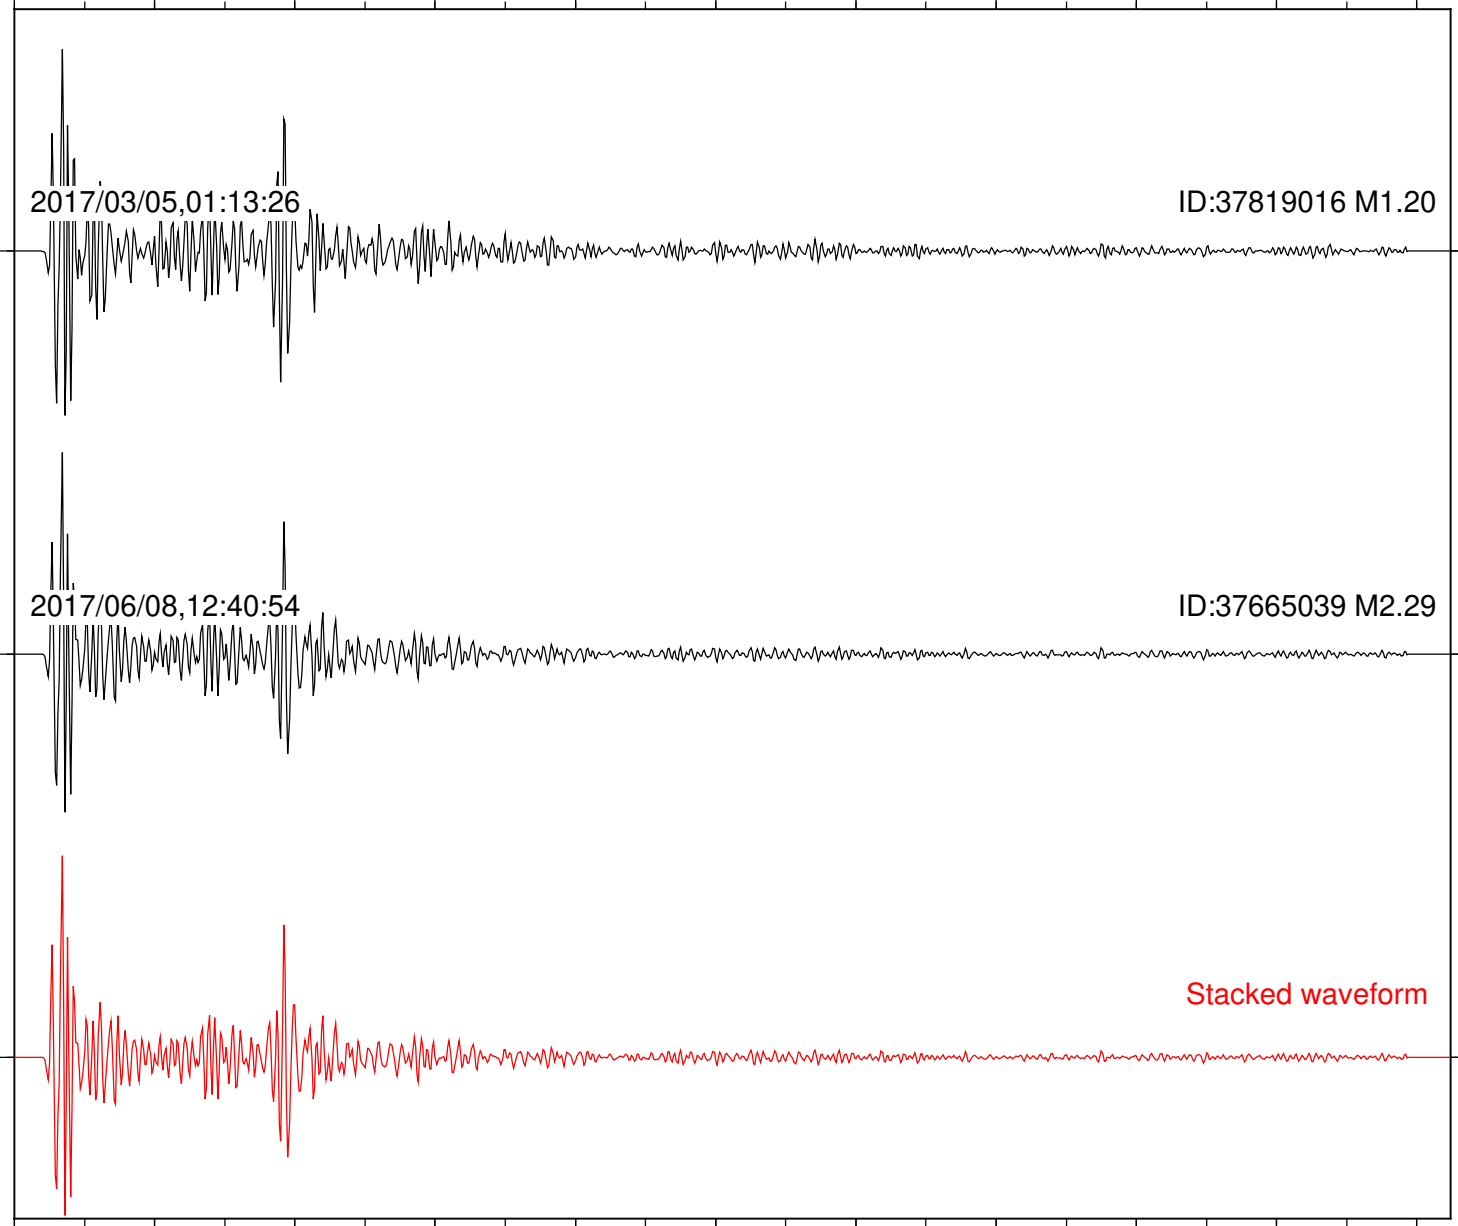

Station: B088 Com: EHZ

Focal depth: 6.06 km

Station: B093 Com: EHZ

Focal depth: 6.06 km

2017/03/05,01:13:26

ID:37819016 M1.20

2017/06/08,12:40:54

ID:37665039 M2.29

Stacked waveform

0 1 2 3 4 5 6 7 8 9 10  
Elapsed time (s)

Station: B946 Com: EHZ

Focal depth: 6.06 km

Station: CRY Com: HHZ

Focal depth: 6.06 km

2017/03/05,01:13:26

ID:37819016 M1.20

2017/06/08,12:40:54

ID:37665039 M2.29

Stacked waveform

0 1 2 3 4 5 6 7 8 9 10  
Elapsed time (s)

Station: CSH Com: HHZ

Focal depth: 6.06 km

Station: FRD Com: HHZ

Focal depth: 6.06 km

Station: HMT2 Com: HHZ

Focal depth: 6.06 km

Station: LKH Com: HHZ

Focal depth: 6.06 km

Station: PLM Com: HHZ

Focal depth: 6.06 km

Station: SND Com: HHZ

Focal depth: 6.06 km