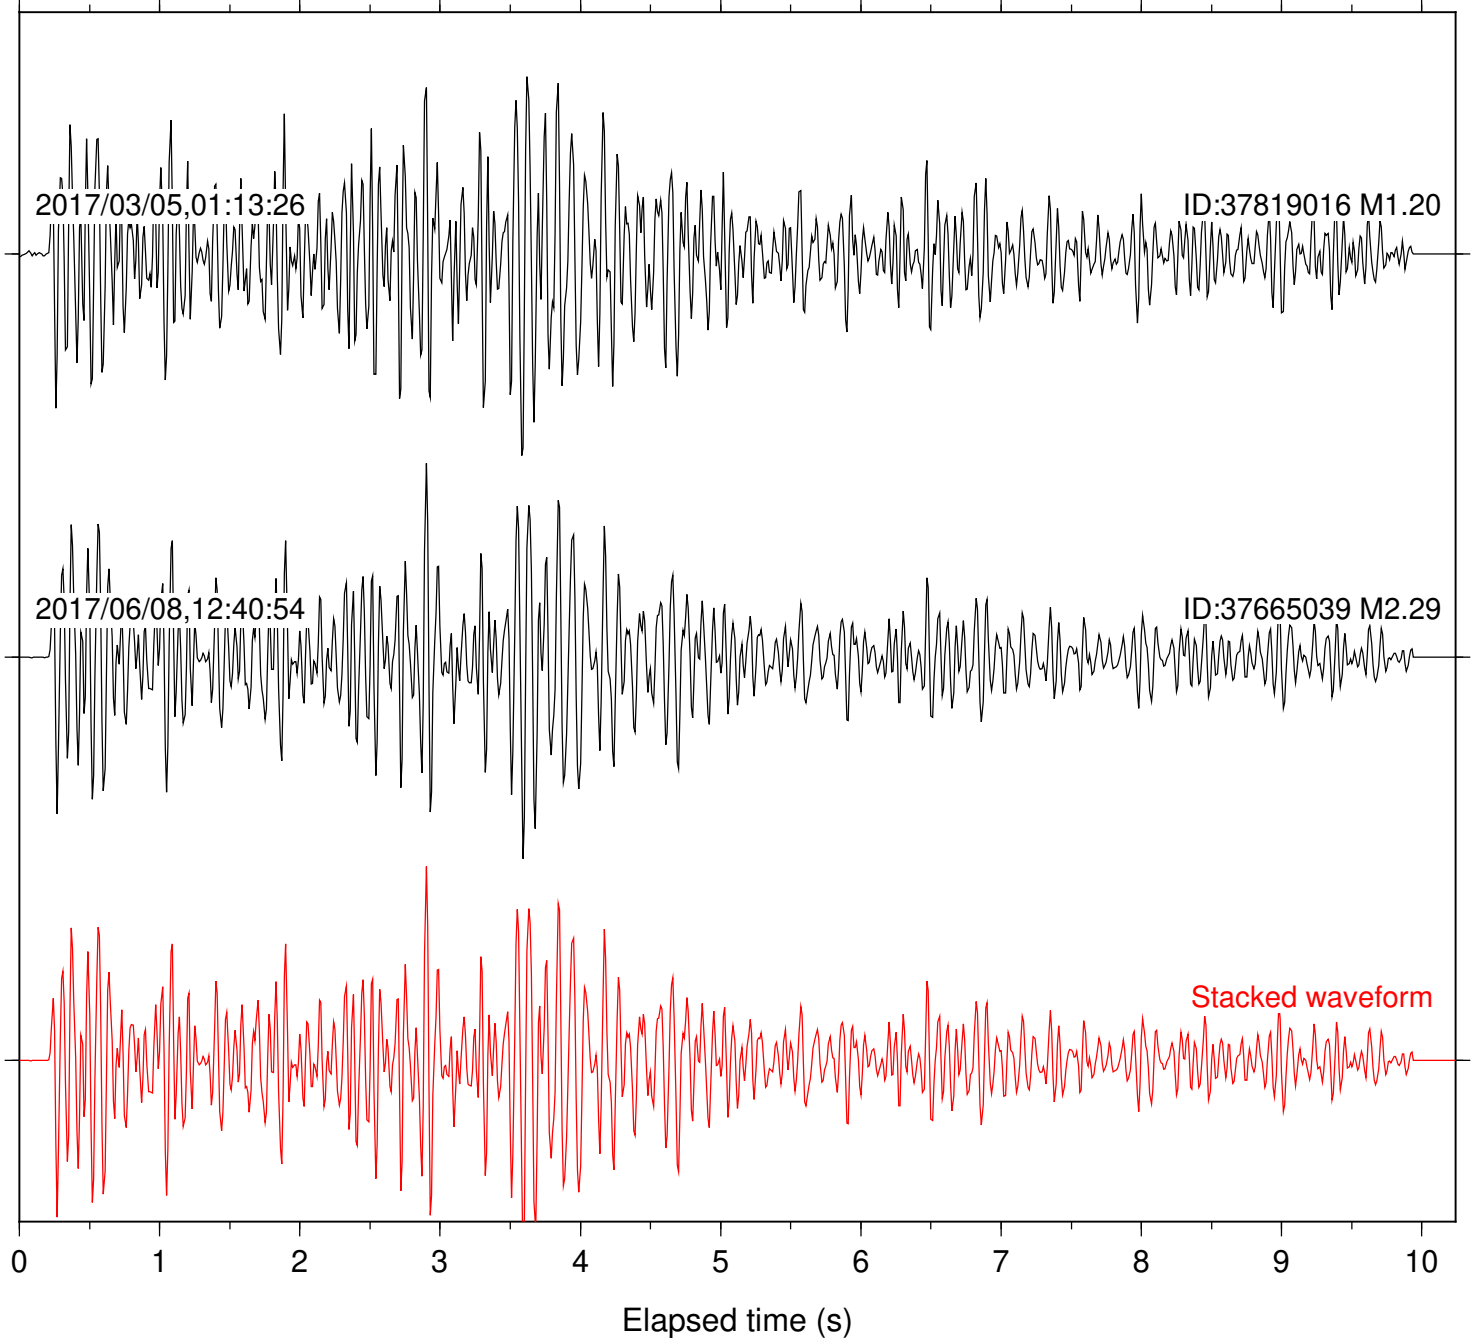

Station: B081 Com: EHZ

Focal depth: 6.06 km

Station: B082 Com: EHZ

Focal depth: 6.06 km

Station: B084 Com: EHZ

Focal depth: 6.06 km

Station: B087 Com: EHZ

Focal depth: 6.06 km

Station: B088 Com: EHZ

Focal depth: 6.06 km

Station: B093 Com: EHZ

Focal depth: 6.06 km

2017/03/05,01:13:26

ID:37819016 M1.20

2017/06/08,12:40:54

ID:37665039 M2.29

Stacked waveform

0 1 2 3 4 5 6 7 8 9 10  
Elapsed time (s)

Station: B946 Com: EHZ

Focal depth: 6.06 km

Station: CRY Com: HHZ

Focal depth: 6.06 km

2017/03/05,01:13:26

ID:37819016 M1.20

2017/06/08,12:40:54

ID:37665039 M2.29

Stacked waveform

0 1 2 3 4 5 6 7 8 9 10  
Elapsed time (s)

Station: CSH Com: HHZ

Focal depth: 6.06 km

Station: FRD Com: HHZ

Focal depth: 6.06 km