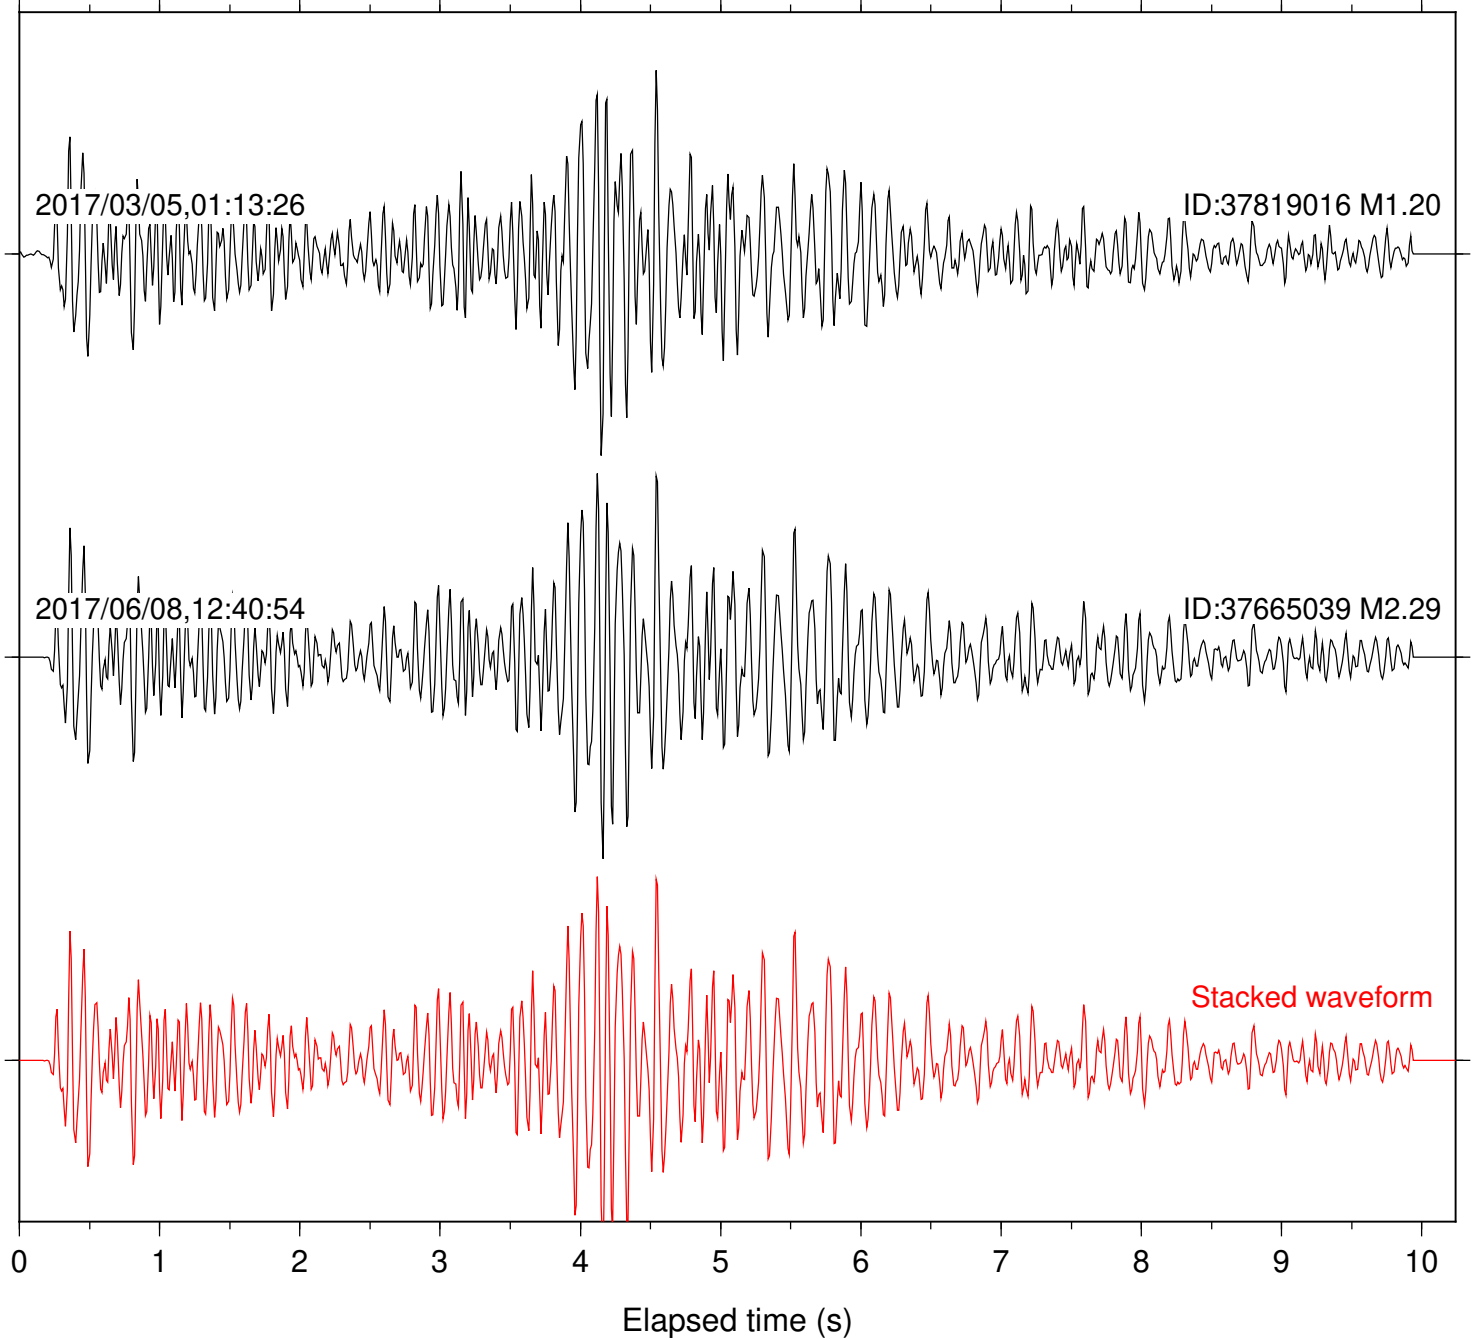

2017/06/08,12:40:54

ID:37665039 M2.29

Stacked waveform

0 1 2 3 4 5 6 7 8 9 10  
Elapsed time (s)

Station: CSH Com: HHZ

Focal depth: 6.06 km

Station: FRD Com: HHZ

Focal depth: 6.06 km

Station: HMT2 Com: HHZ

Focal depth: 6.06 km

Station: LKH Com: HHZ

Focal depth: 6.06 km

Station: PLM Com: HHZ

Focal depth: 6.06 km

Station: SND Com: HHZ

Focal depth: 6.06 km