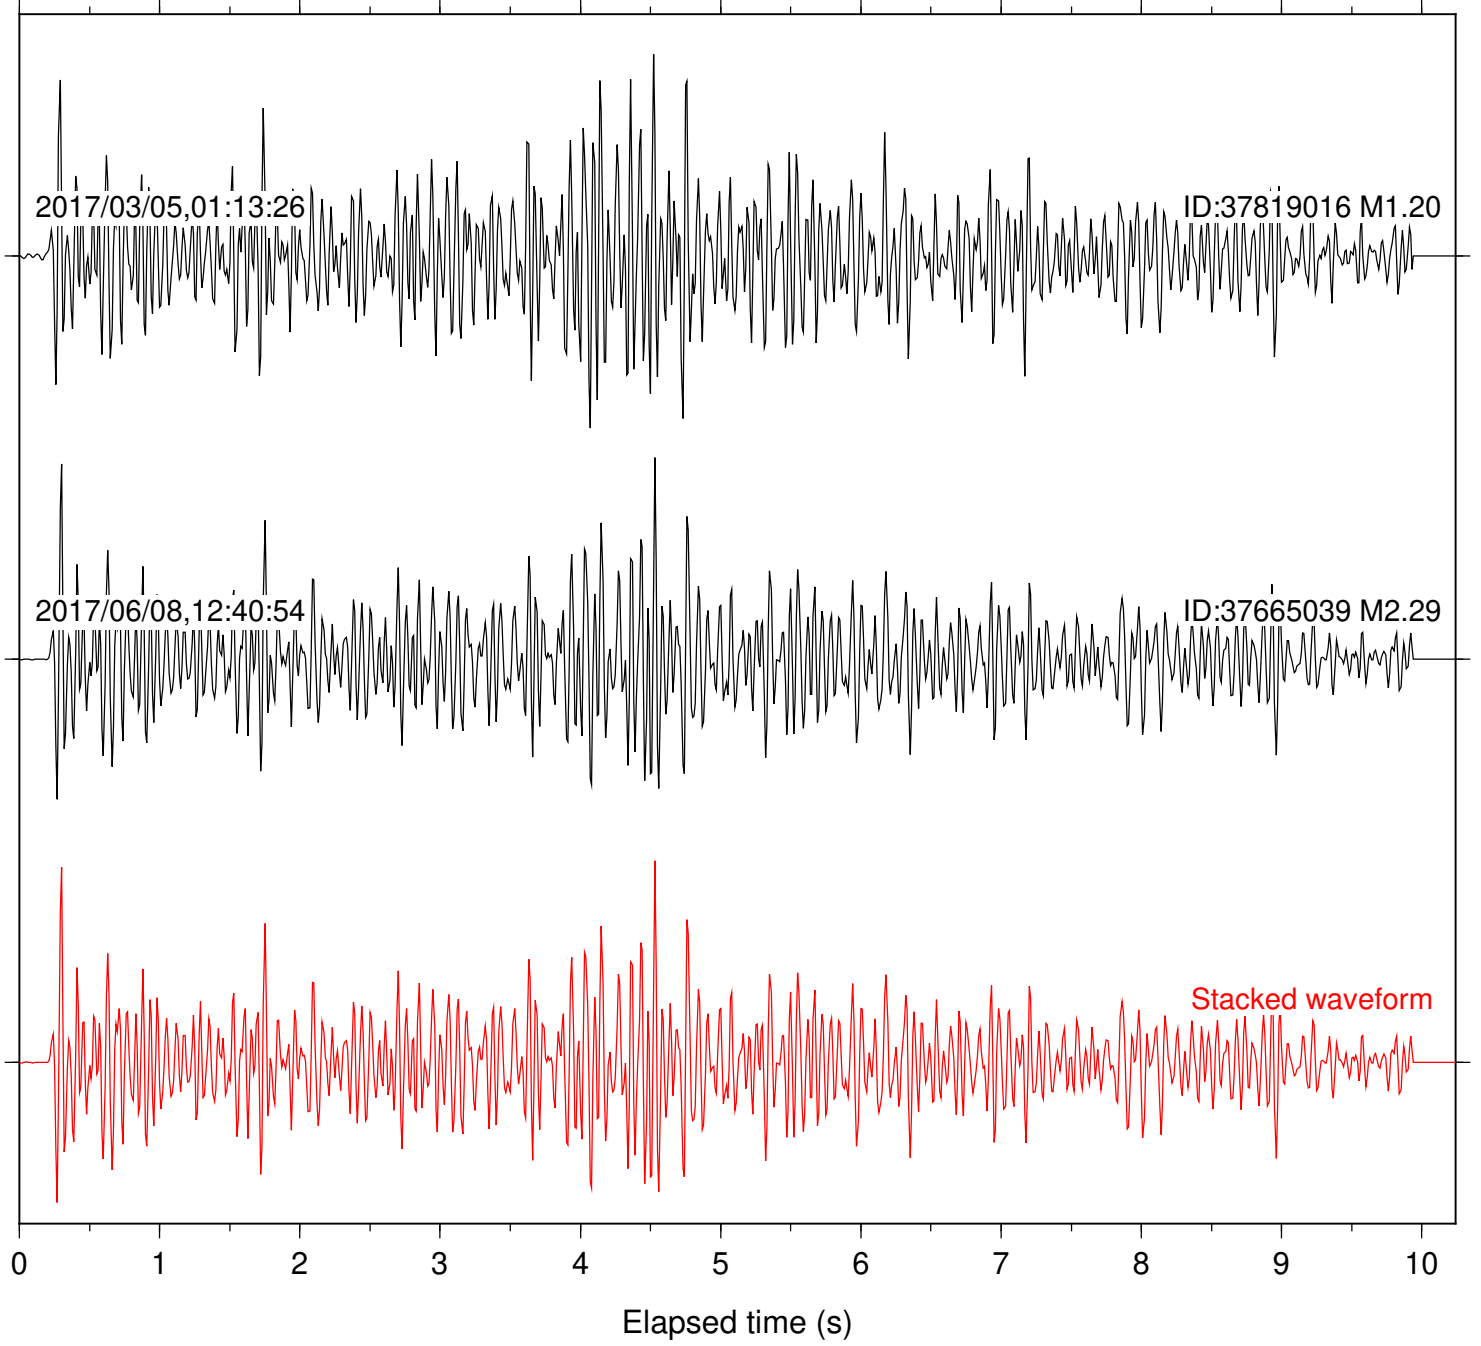

Station: B088 Com: EHZ

Focal depth: 6.06 km

Station: B093 Com: EHZ

Focal depth: 6.06 km

2017/03/05,01:13:26

ID:37819016 M1.20

2017/06/08,12:40:54

ID:37665039 M2.29

Stacked waveform

0 1 2 3 4 5 6 7 8 9 10  
Elapsed time (s)

Station: B946 Com: EHZ

Focal depth: 6.06 km

Station: CRY Com: HHZ

Focal depth: 6.06 km

2017/03/05,01:13:26

ID:37819016 M1.20

2017/06/08,12:40:54

ID:37665039 M2.29

Stacked waveform

0 1 2 3 4 5 6 7 8 9 10  
Elapsed time (s)

Station: CSH Com: HHZ

Focal depth: 6.06 km

Station: FRD Com: HHZ

Focal depth: 6.06 km

Station: HMT2 Com: HHZ

Focal depth: 6.06 km

Station: LKH Com: HHZ

Focal depth: 6.06 km

Station: PLM Com: HHZ

Focal depth: 6.06 km

Station: SND Com: HHZ

Focal depth: 6.06 km