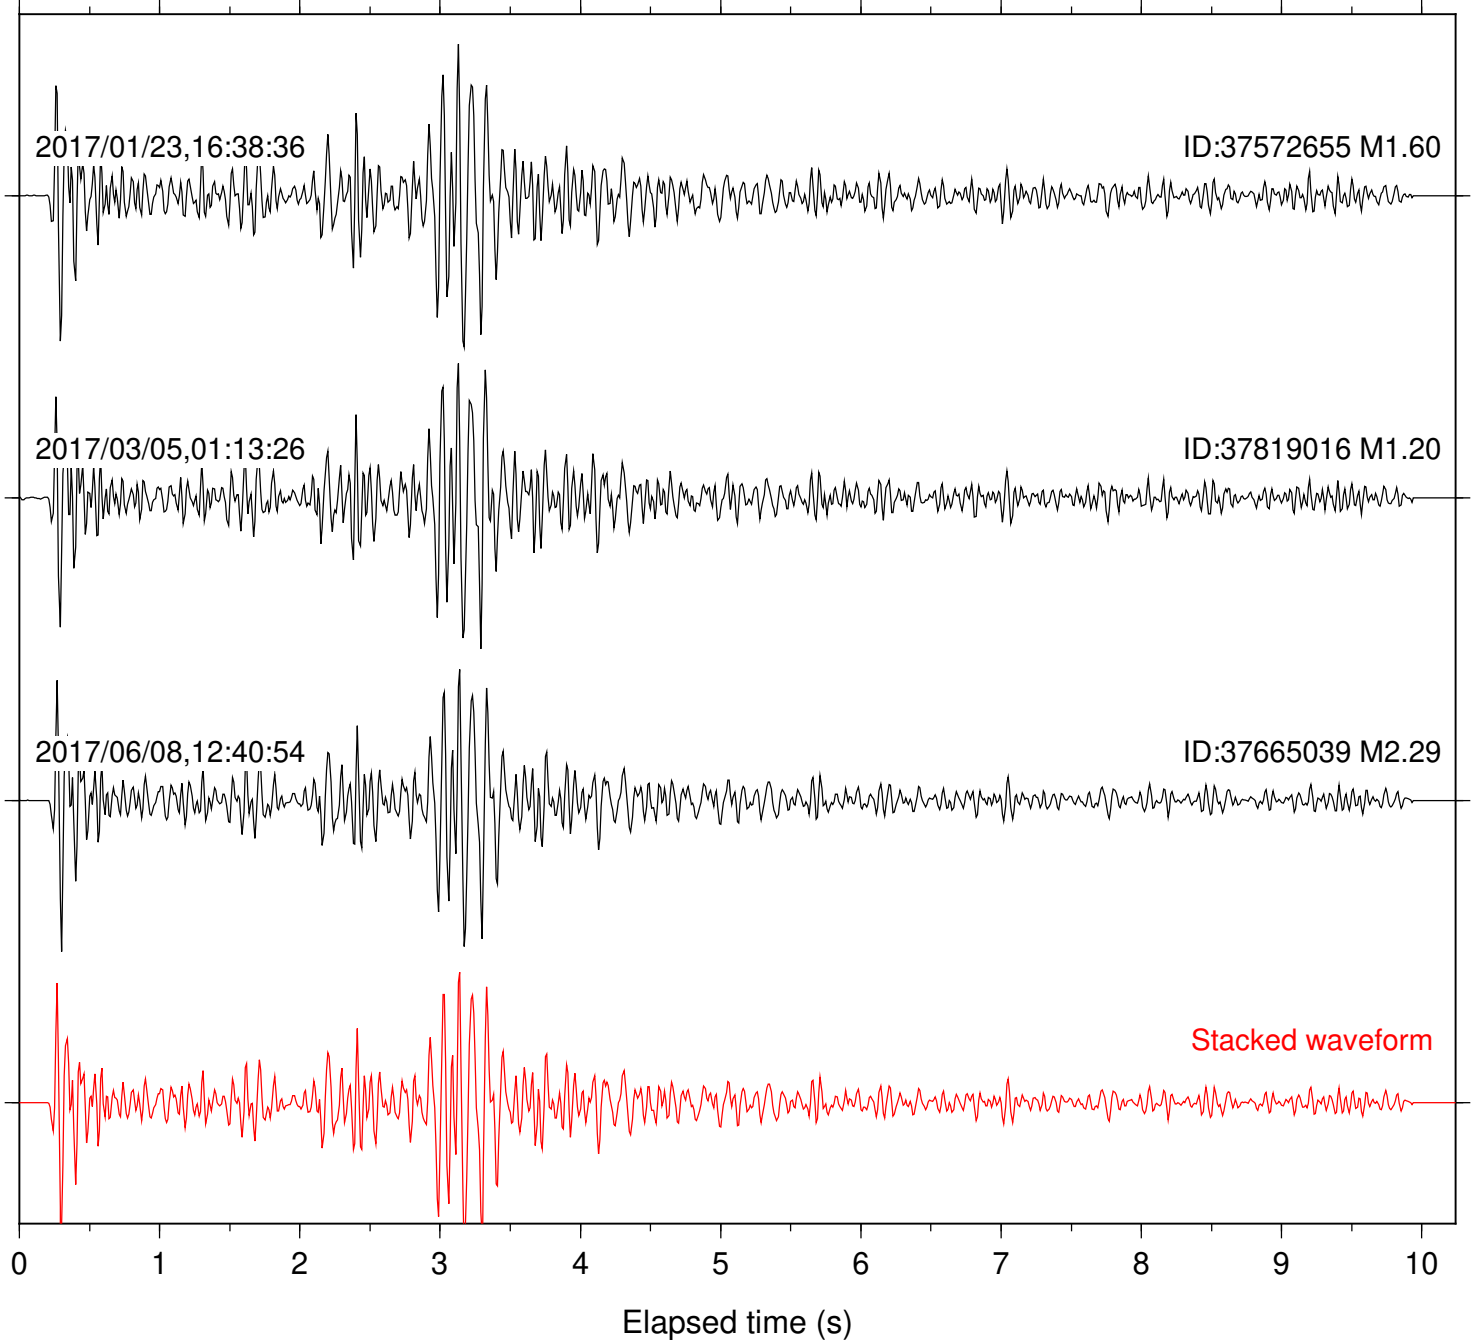

Station: B081 Com: EHZ

Focal depth: 6.06 km

Station: B082 Com: EHZ

Focal depth: 6.06 km

Station: B084 Com: EHZ

Focal depth: 6.06 km

Station: B087 Com: EHZ

Focal depth: 6.06 km

Station: B088 Com: EHZ

Focal depth: 6.06 km

Station: B093 Com: EHZ

Focal depth: 6.06 km

2017/03/05,01:13:26

ID:37819016 M1.20

2017/06/08,12:40:54

ID:37665039 M2.29

Stacked waveform

0 1 2 3 4 5 6 7 8 9 10  
Elapsed time (s)

Station: B946 Com: EHZ

Focal depth: 6.06 km

Station: CRY Com: HHZ

Focal depth: 6.06 km

2017/03/05,01:13:26

ID:37819016 M1.20

Station: HMT2 Com: HHZ

Focal depth: 6.06 km

Station: LKH Com: HHZ

Focal depth: 6.06 km

Station: PLM Com: HHZ

Focal depth: 6.06 km

Station: SND Com: HHZ

Focal depth: 6.06 km