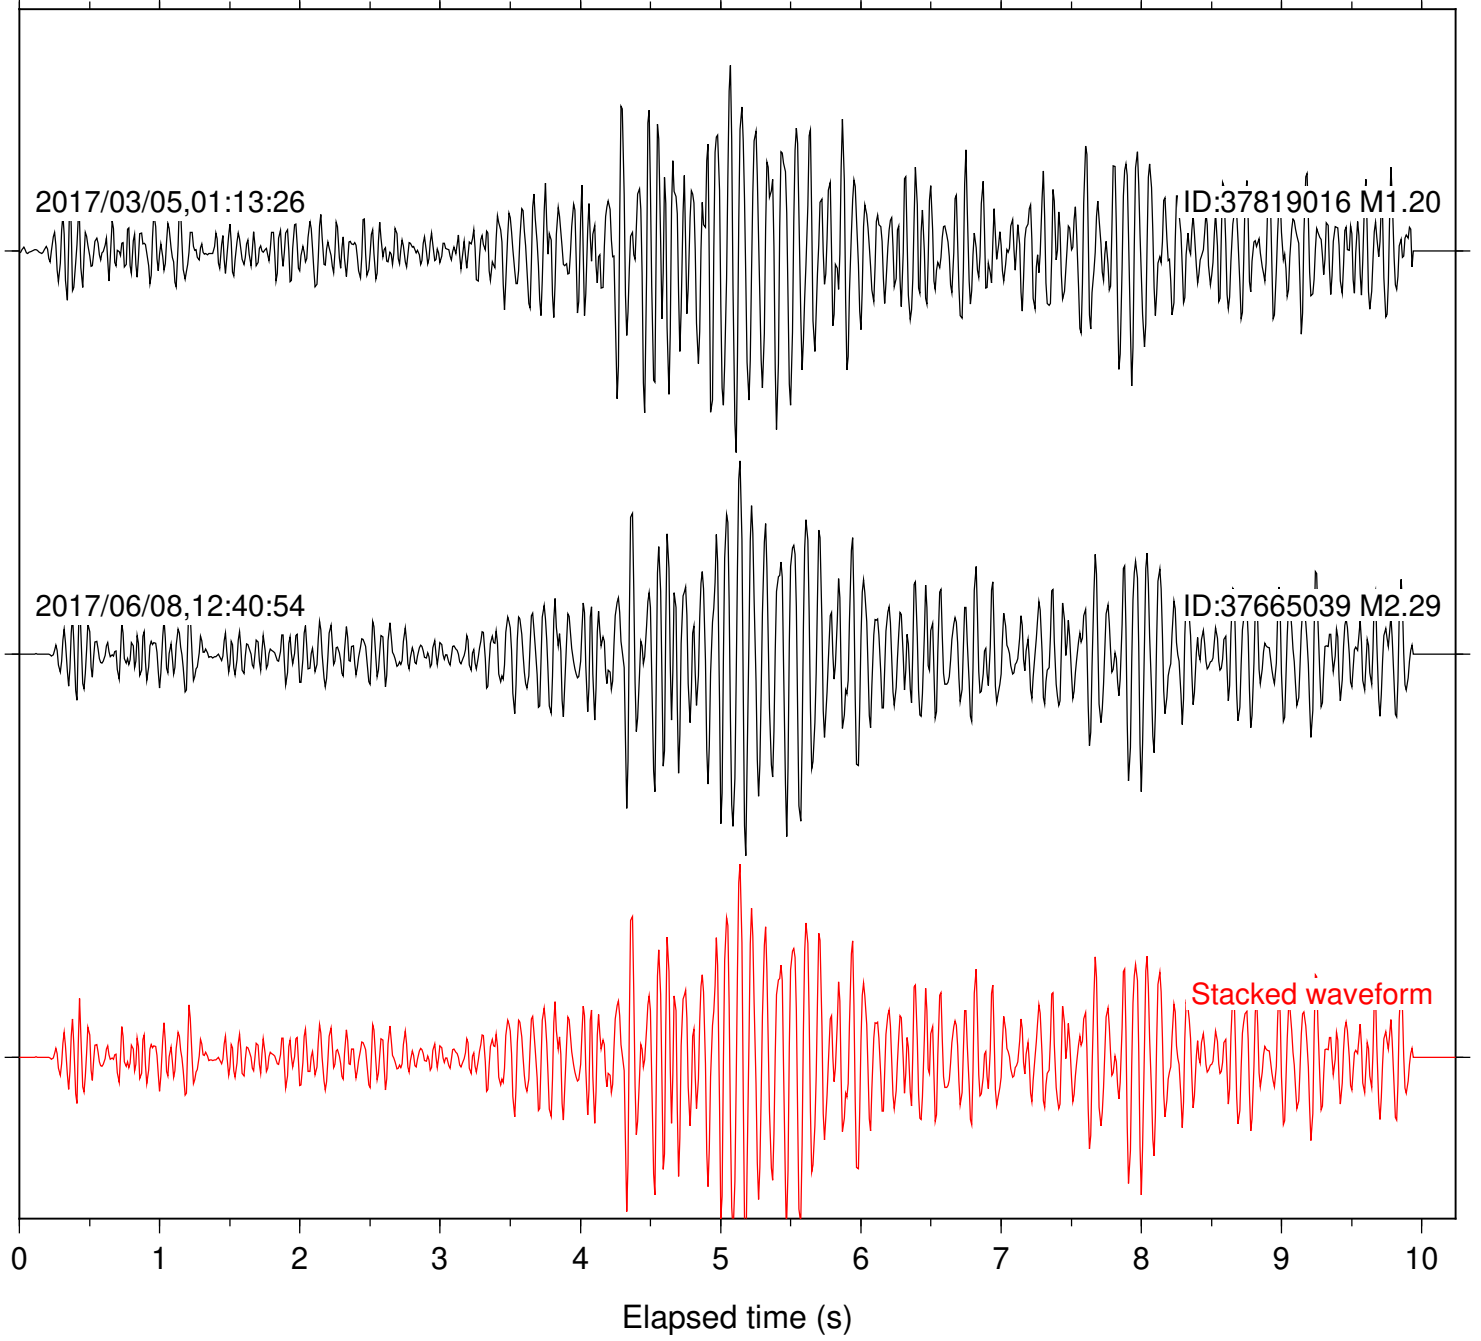

Station: B081 Com: EHZ

Focal depth: 6.06 km

Station: B082 Com: EHZ

Focal depth: 6.06 km

Station: B084 Com: EHZ

Focal depth: 6.06 km

Station: B087 Com: EHZ

Focal depth: 6.06 km

Station: B088 Com: EHZ

Focal depth: 6.06 km

Station: B093 Com: EHZ

Focal depth: 6.06 km

2017/03/05,01:13:26

ID:37819016 M1.20

2017/06/08,12:40:54

ID:37665039 M2.29

Stacked waveform

0 1 2 3 4 5 6 7 8 9 10  
Elapsed time (s)

Station: B946 Com: EHZ

Focal depth: 6.06 km

Station: CRY Com: HHZ

Focal depth: 6.06 km

2017/03/05,01:13:26

ID:37819016 M1.20

2017/06/08,12:40:54

ID:37665039 M2.29

Stacked waveform

0 1 2 3 4 5 6 7 8 9 10  
Elapsed time (s)

Station: CSH Com: HHZ

Focal depth: 6.06 km

Station: FRD Com: HHZ

Focal depth: 6.06 km