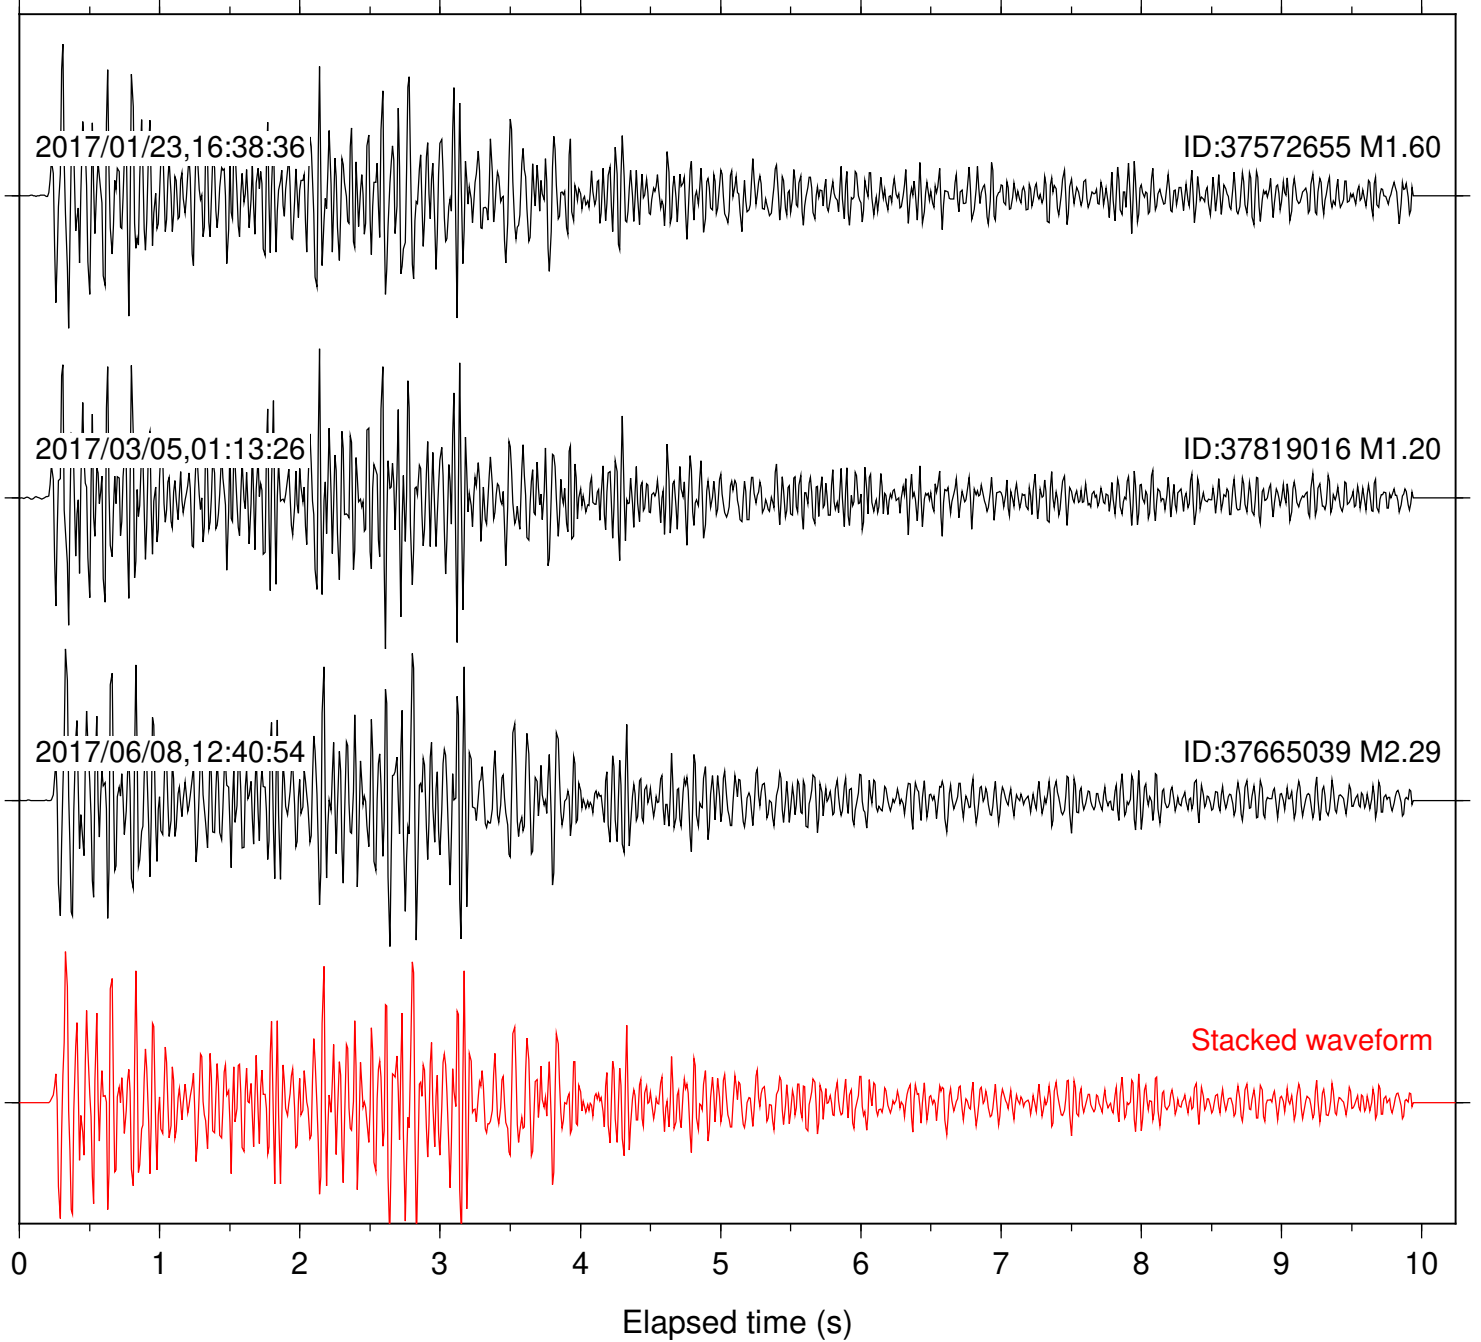

Station: B088 Com: EHZ

Focal depth: 6.06 km

Station: B093 Com: EHZ

Focal depth: 6.06 km

2017/03/05,01:13:26

ID:37819016 M1.20

2017/06/08,12:40:54

ID:37665039 M2.29

Stacked waveform

0 1 2 3 4 5 6 7 8 9 10  
Elapsed time (s)

Station: B946 Com: EHZ

Focal depth: 6.06 km

Station: CRY Com: HHZ

Focal depth: 6.06 km

2017/03/05,01:13:26

ID:37819016 M1.20

2017/06/08,12:40:54

ID:37665039 M2.29

Stacked waveform

0 1 2 3 4 5 6 7 8 9 10  
Elapsed time (s)

Station: CSH Com: HHZ

Focal depth: 6.06 km

Station: FRD Com: HHZ

Focal depth: 6.06 km

Station: HMT2 Com: HHZ

Focal depth: 6.06 km

Station: LKH Com: HHZ

Focal depth: 6.06 km

Station: PLM Com: HHZ

Focal depth: 6.06 km

Station: SND Com: HHZ

Focal depth: 6.06 km