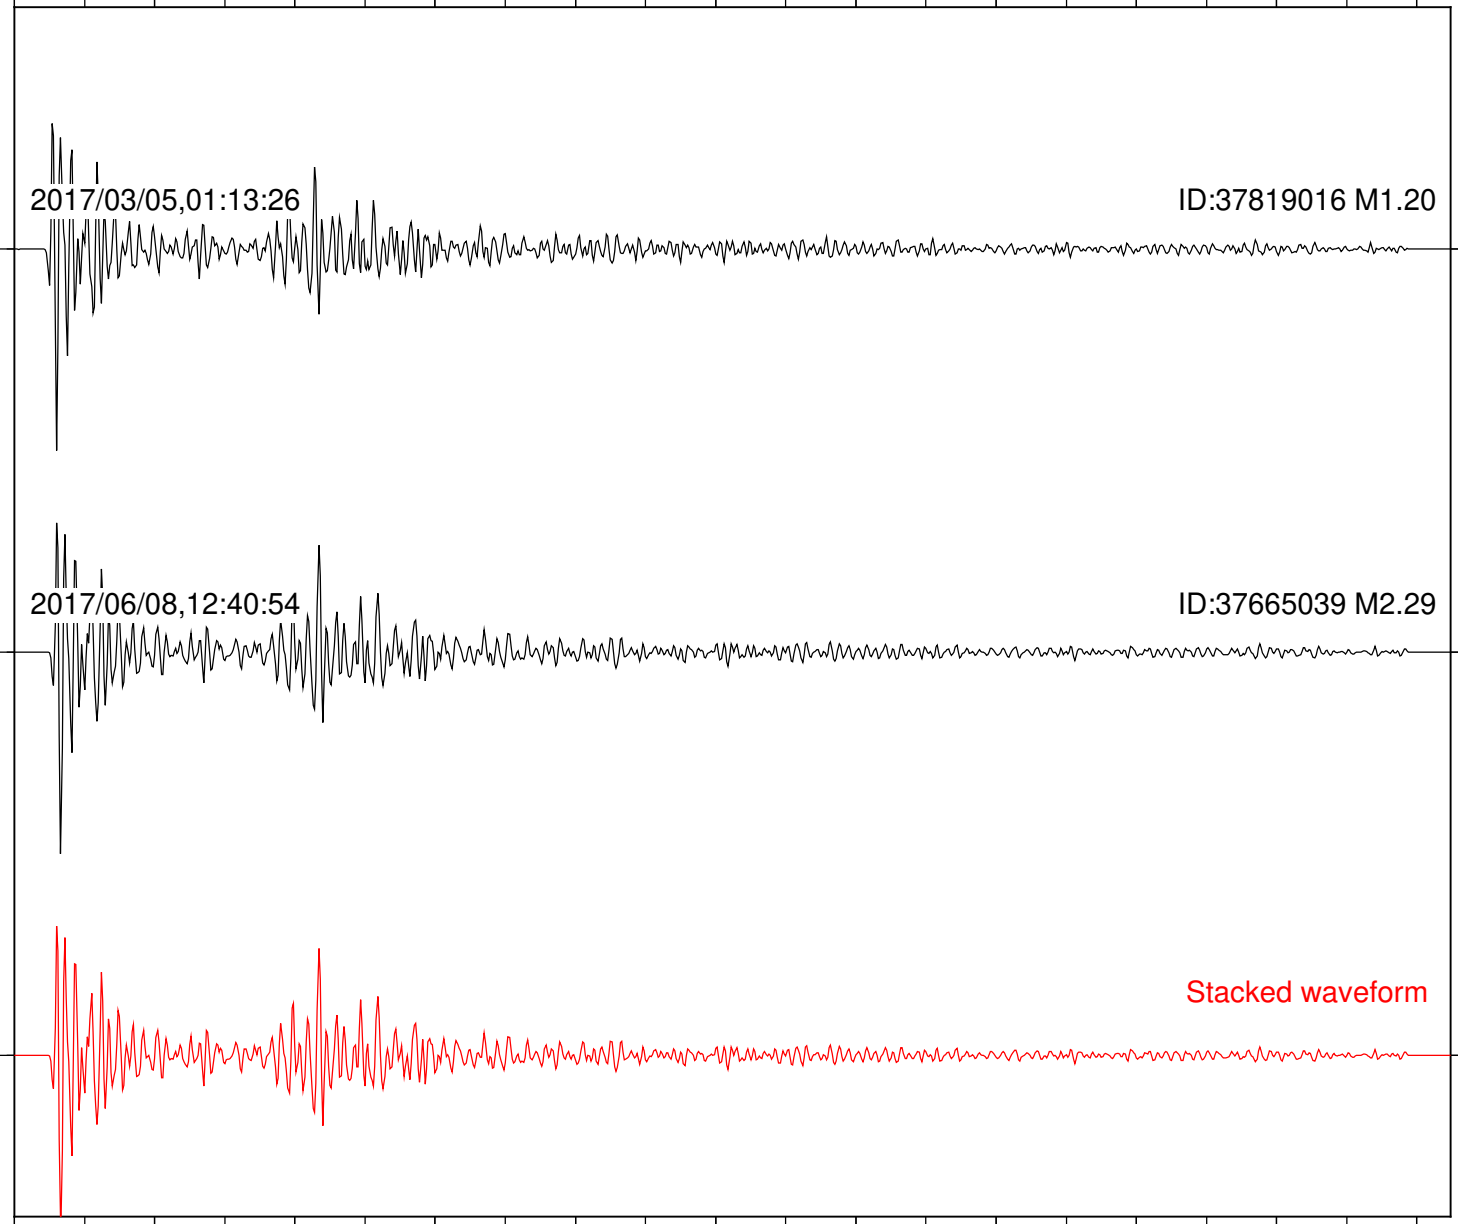

Station: B081 Com: EHZ

Focal depth: 6.06 km

Station: B082 Com: EHZ

Focal depth: 6.06 km

Station: B084 Com: EHZ

Focal depth: 6.06 km

Station: B087 Com: EHZ

Focal depth: 6.06 km

Station: B088 Com: EHZ

Focal depth: 6.06 km

Station: B093 Com: EHZ

Focal depth: 6.06 km

2017/03/05,01:13:26

ID:37819016 M1.20

2017/06/08,12:40:54

ID:37665039 M2.29

Stacked waveform

0 1 2 3 4 5 6 7 8 9 10  
Elapsed time (s)

Station: B946 Com: EHZ

Focal depth: 6.06 km

Station: CRY Com: HHZ

Focal depth: 6.06 km

2017/03/05,01:13:26

ID:37819016 M1.20

2017/06/08,12:40:54

ID:37665039 M2.29

Stacked waveform

0 1 2 3 4 5 6 7 8 9 10  
Elapsed time (s)

Station: CSH Com: HHZ

Focal depth: 6.06 km

Station: FRD Com: HHZ

Focal depth: 6.06 km