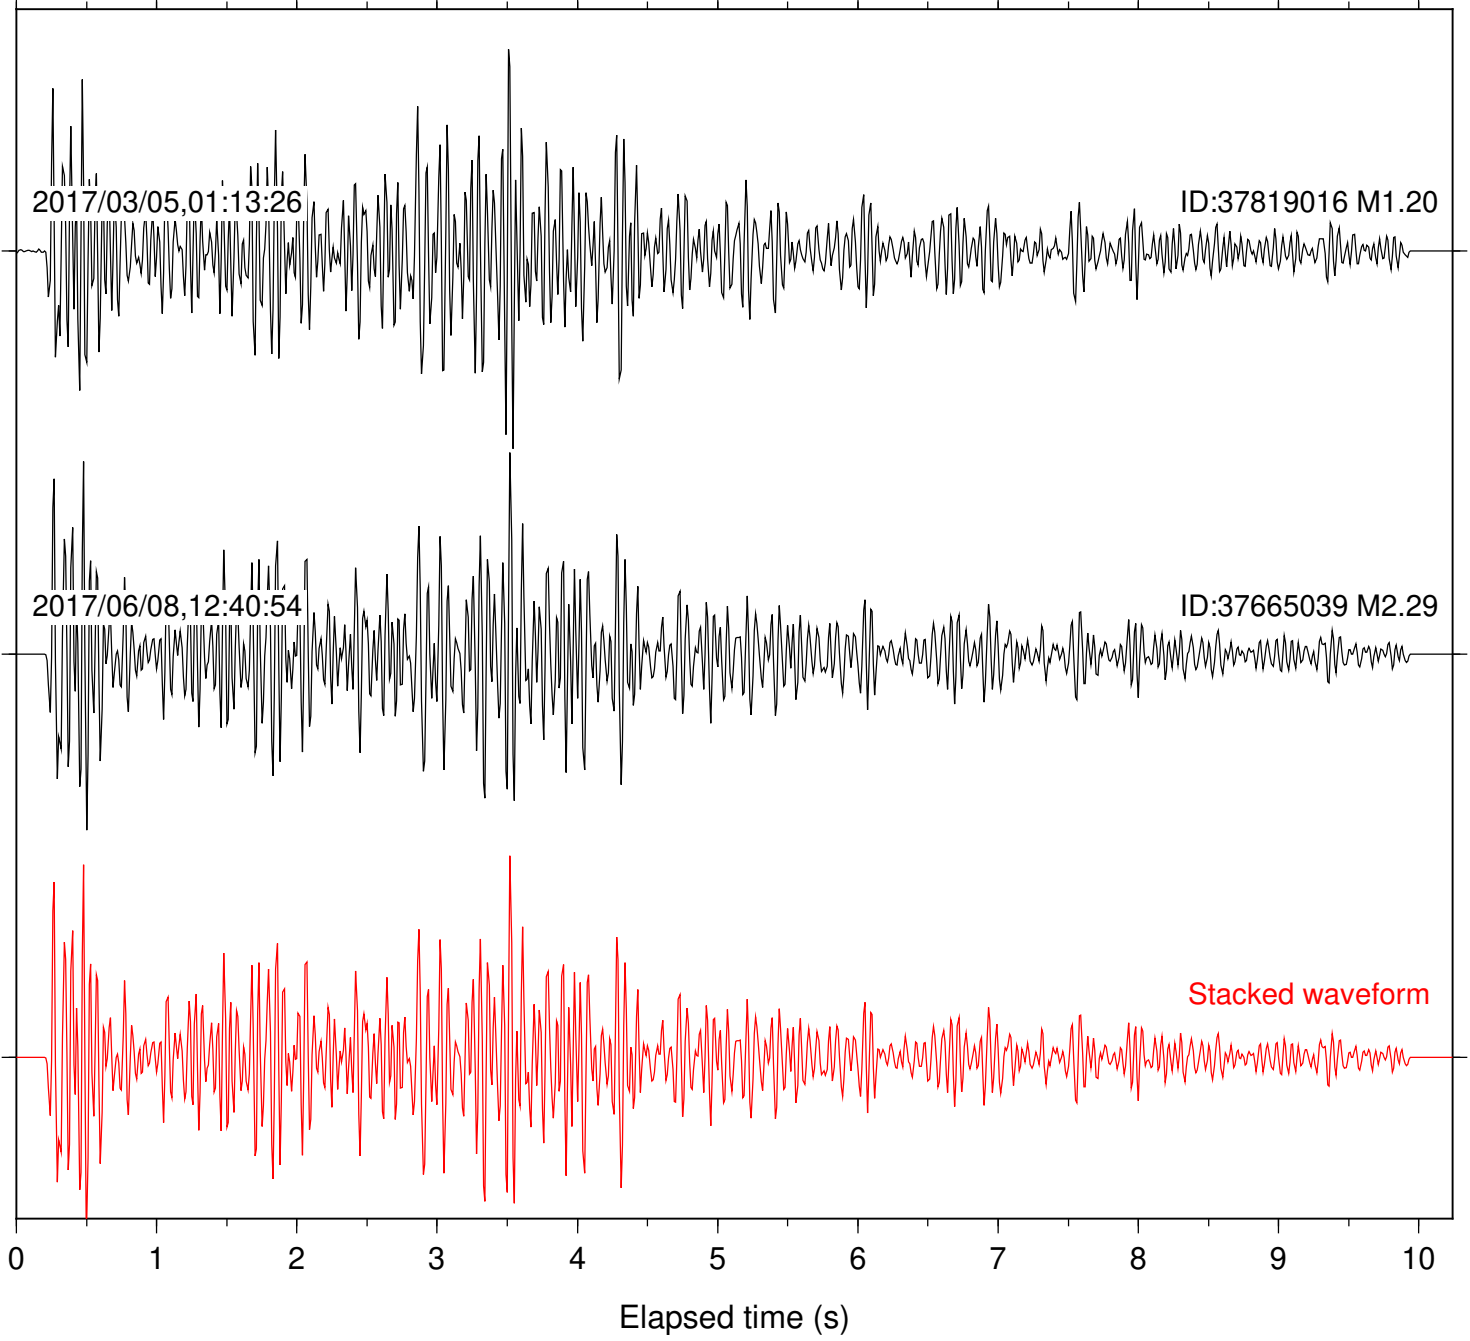

Station: B081 Com: EHZ

Focal depth: 6.06 km

Station: B082 Com: EHZ

Focal depth: 6.06 km

Station: B084 Com: EHZ

Focal depth: 6.06 km

Station: B087 Com: EHZ

Focal depth: 6.06 km

Station: B088 Com: EHZ

Focal depth: 6.06 km

Station: B093 Com: EHZ

Focal depth: 6.06 km

2017/03/05,01:13:26

ID:37819016 M1.20

2017/06/08,12:40:54

ID:37665039 M2.29

2017/06/08,12:40:54

ID:37665039 M2.29

Stacked waveform

0 1 2 3 4 5 6 7 8 9 10  
Elapsed time (s)

Station: CSH Com: HHZ

Focal depth: 6.06 km

Station: FRD Com: HHZ

Focal depth: 6.06 km

Station: HMT2 Com: HHZ

Focal depth: 6.06 km

Station: LKH Com: HHZ

Focal depth: 6.06 km

Station: PLM Com: HHZ

Focal depth: 6.06 km

Station: SND Com: HHZ

Focal depth: 6.06 km