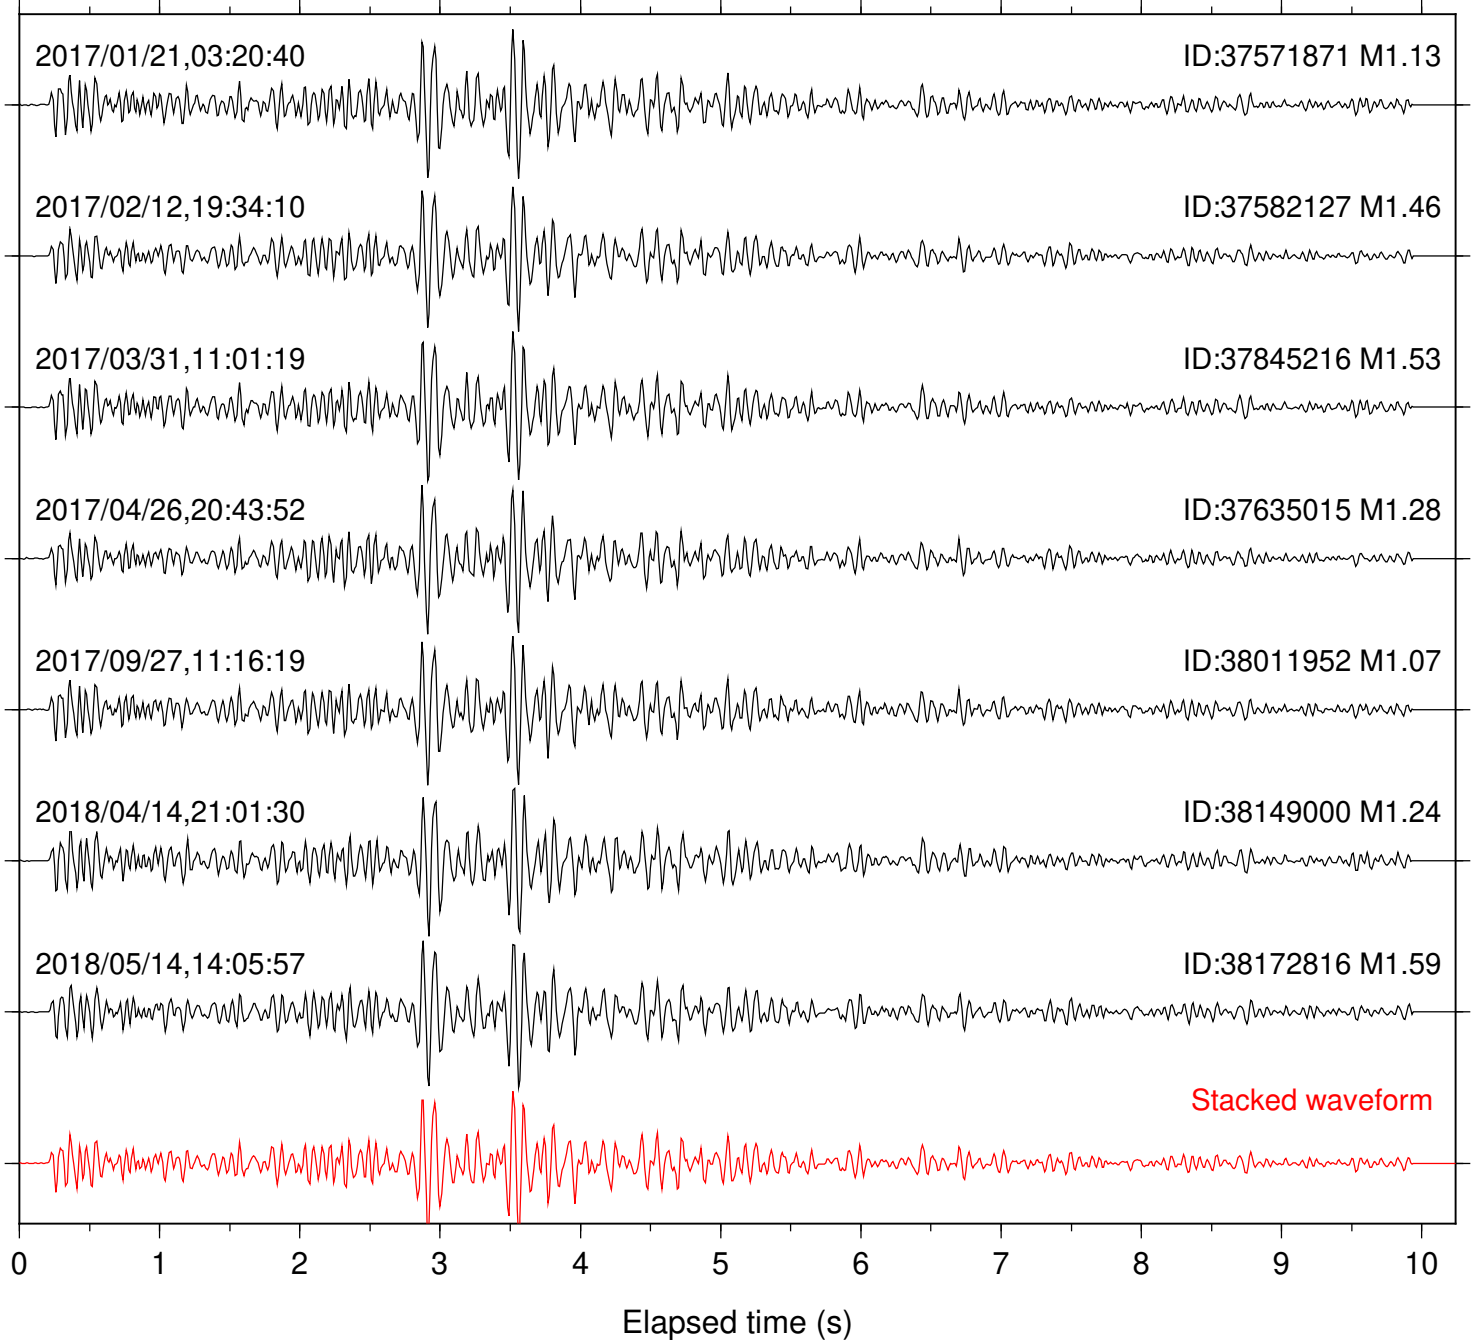

Station: B081 Com: EHZ

Focal depth: 6.36 km

Station: B082 Com: EHZ

Focal depth: 6.38 km

Station: B084 Com: EHZ

Focal depth: 6.38 km

Station: B087 Com: EHZ

Focal depth: 6.38 km

Station: B088 Com: EHZ

Focal depth: 6.38 km

Station: B093 Com: EHZ

Focal depth: 6.38 km

Station: B946 Com: EHZ

Focal depth: 6.38 km

Station: BAC Com: EHZ

Focal depth: 6.38 km

Station: DNR Com: HHZ

Focal depth: 6.38 km

Station: FRD Com: HHZ

Focal depth: 6.36 km

Station: HMT2 Com: HHZ

Focal depth: 6.38 km

Station: KNW Com: HHZ

Focal depth: 6.38 km

Station: TMSP Com: HHZ

Focal depth: 6.38 km

Station: WMC Com: HHZ

Focal depth: 6.39 km