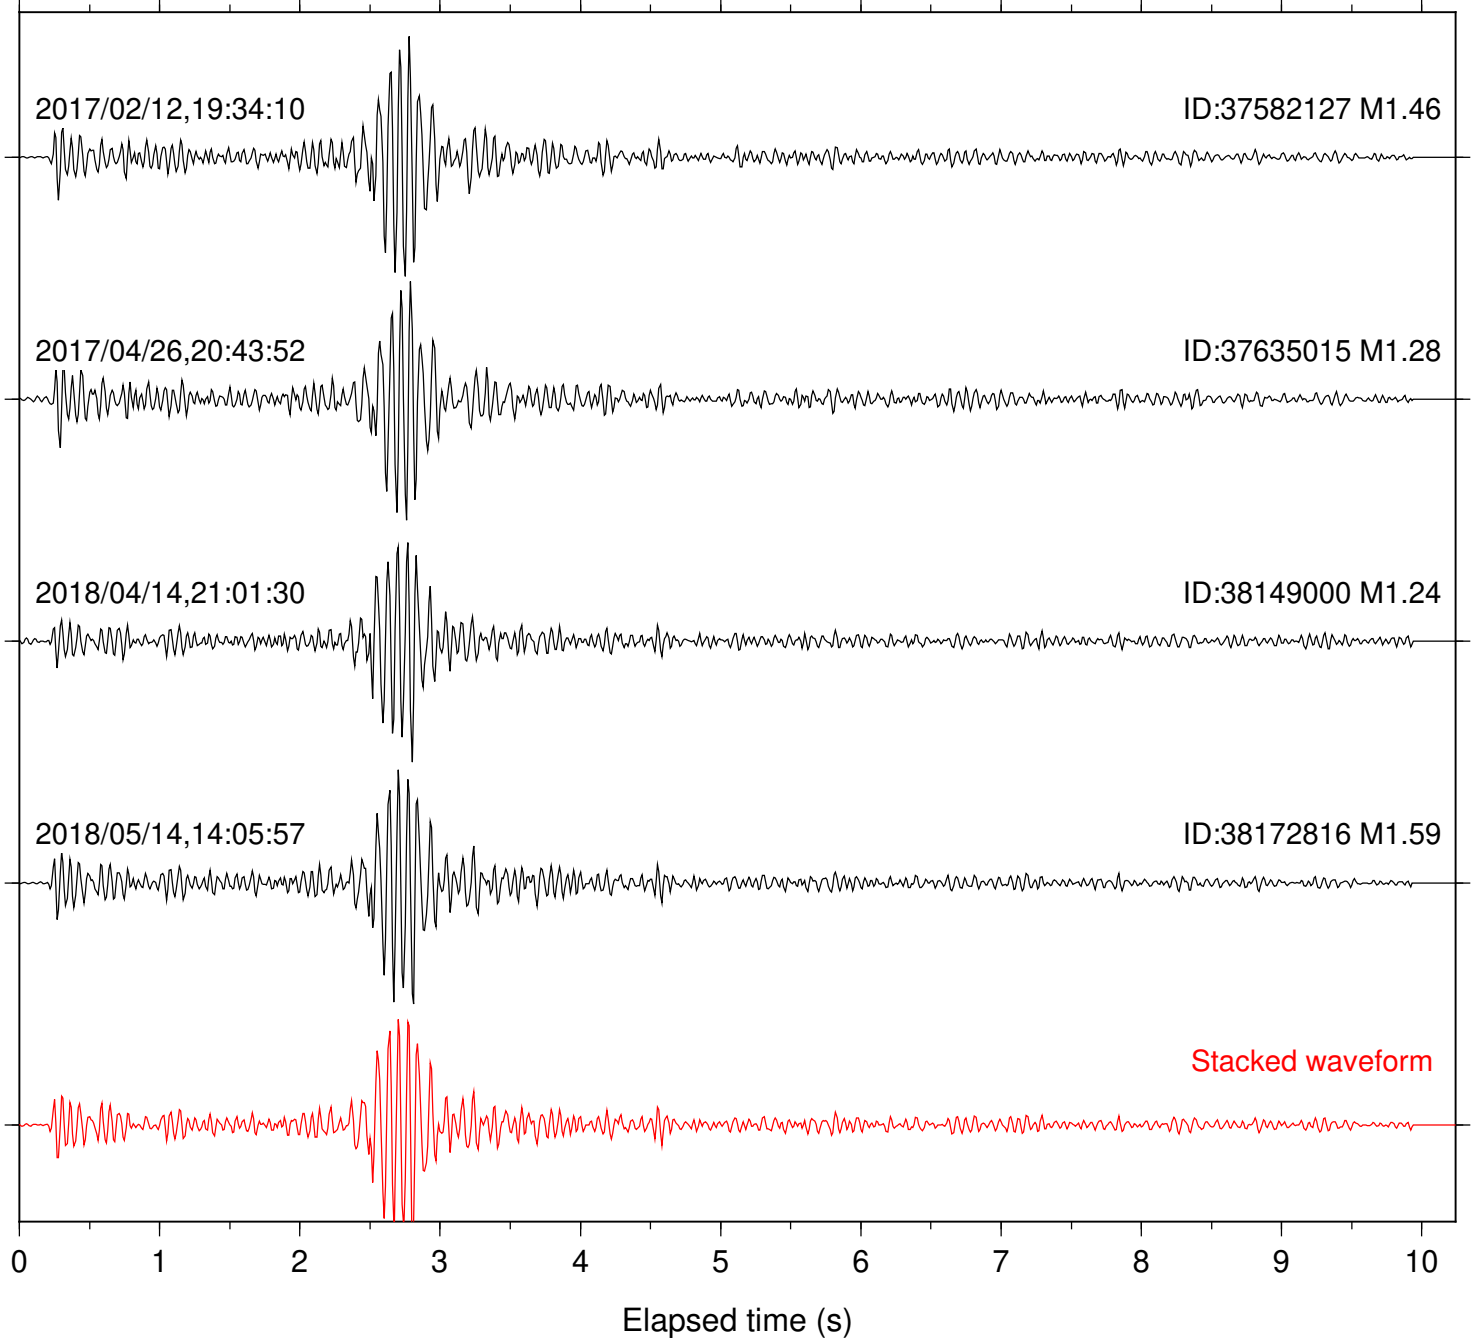

Station: DNR Com: HHZ

Focal depth: 6.38 km

Station: FRD Com: HHZ

Focal depth: 6.36 km

Station: HMT2 Com: HHZ

Focal depth: 6.38 km

Station: KNW Com: HHZ

Focal depth: 6.38 km

Station: LKH Com: HHZ

Focal depth: 6.38 km

Station: LVA2 Com: HHZ

Focal depth: 6.36 km

Station: PFO Com: HHZ

Focal depth: 6.38 km

Station: PLM Com: HHZ

Focal depth: 6.38 km

Station: POB2 Com: HHZ

Focal depth: 6.39 km

Station: RDM Com: HHZ

Focal depth: 6.38 km

Station: RRSP Com: HHZ

Focal depth: 6.38 km

Station: SND Com: HHZ

Focal depth: 6.38 km

Station: TMSP Com: HHZ

Focal depth: 6.38 km

Station: WMC Com: HHZ

Focal depth: 6.39 km