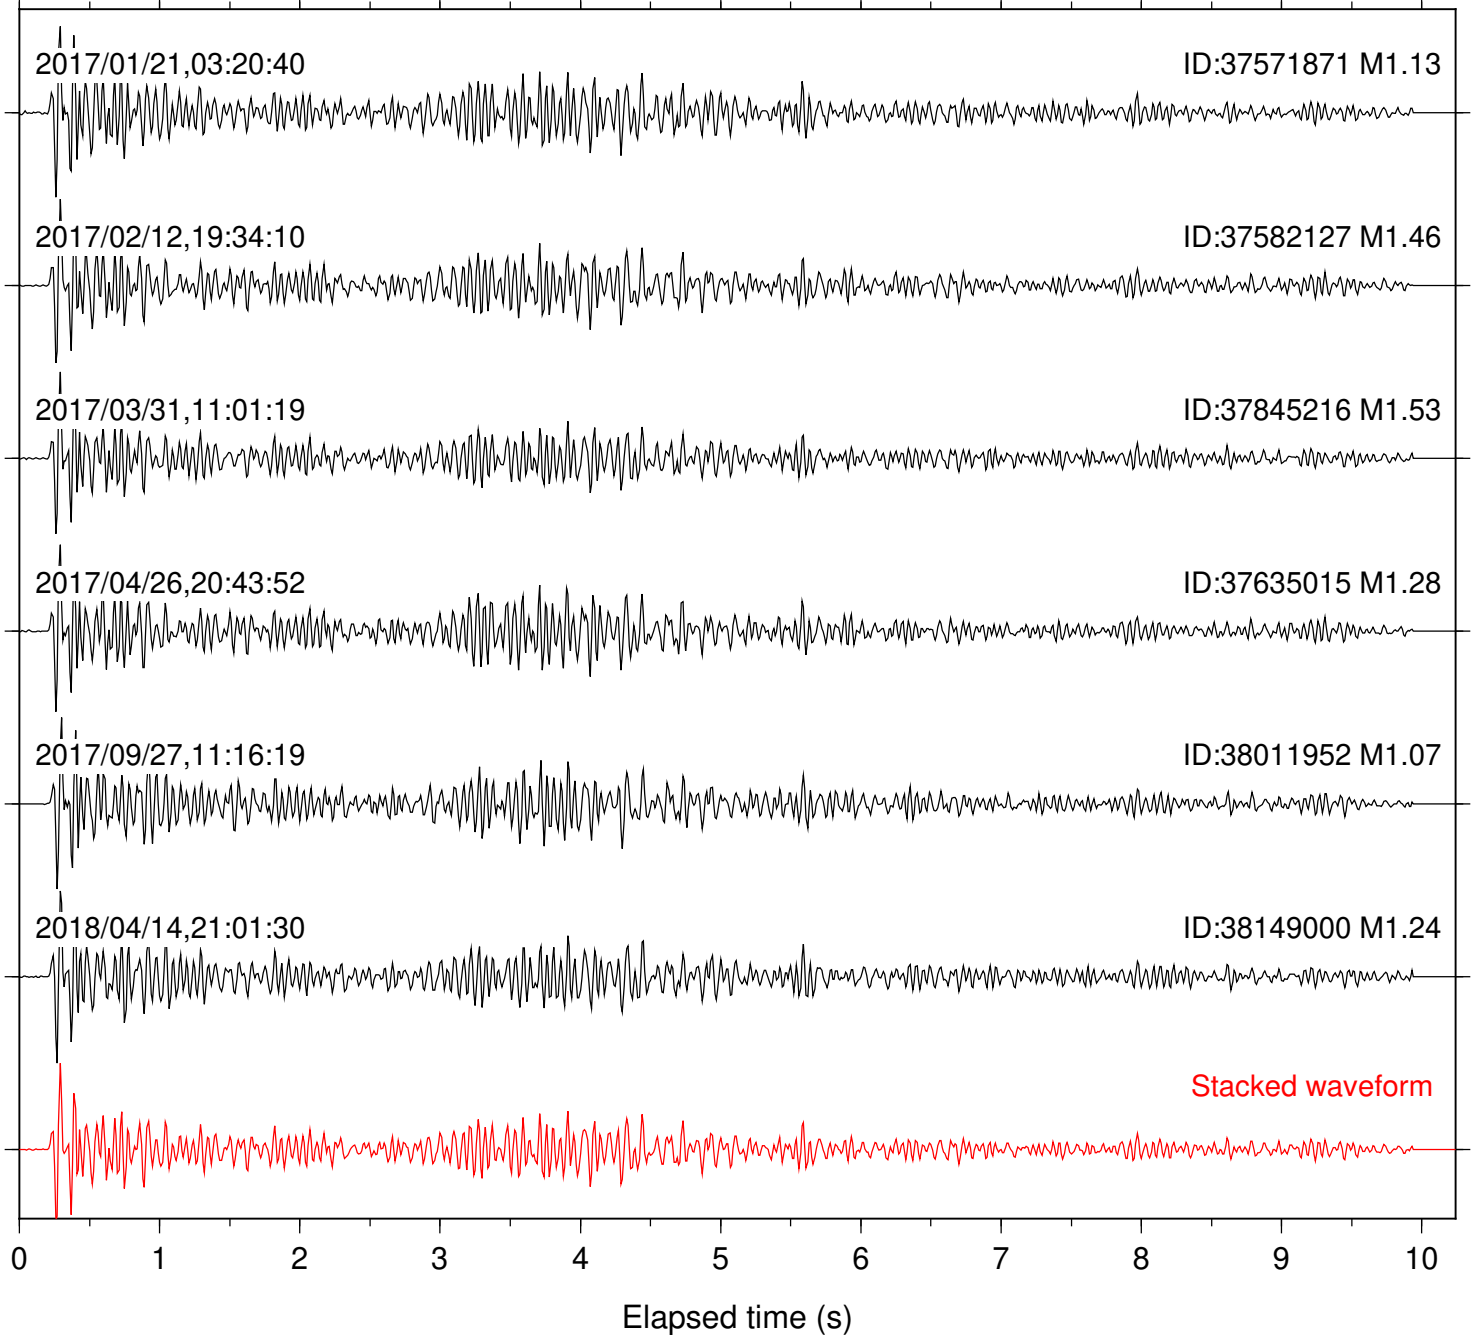

Station: DNR Com: HHZ

Focal depth: 6.38 km

Station: FRD Com: HHZ

Focal depth: 6.36 km

Station: HMT2 Com: HHZ

Focal depth: 6.38 km

Station: KNW Com: HHZ

Focal depth: 6.38 km

Station: LKH Com: HHZ

Focal depth: 6.38 km

Station: LVA2 Com: HHZ

Focal depth: 6.36 km

Station: PFO Com: HHZ

Focal depth: 6.38 km

Station: PLM Com: HHZ

Focal depth: 6.38 km

Station: POB2 Com: HHZ

Focal depth: 6.39 km

Station: RDM Com: HHZ

Focal depth: 6.38 km

Station: RRSP Com: HHZ

Focal depth: 6.38 km

Station: SND Com: HHZ

Focal depth: 6.38 km

Station: TMSP Com: HHZ

Focal depth: 6.38 km

Station: WMC Com: HHZ

Focal depth: 6.39 km