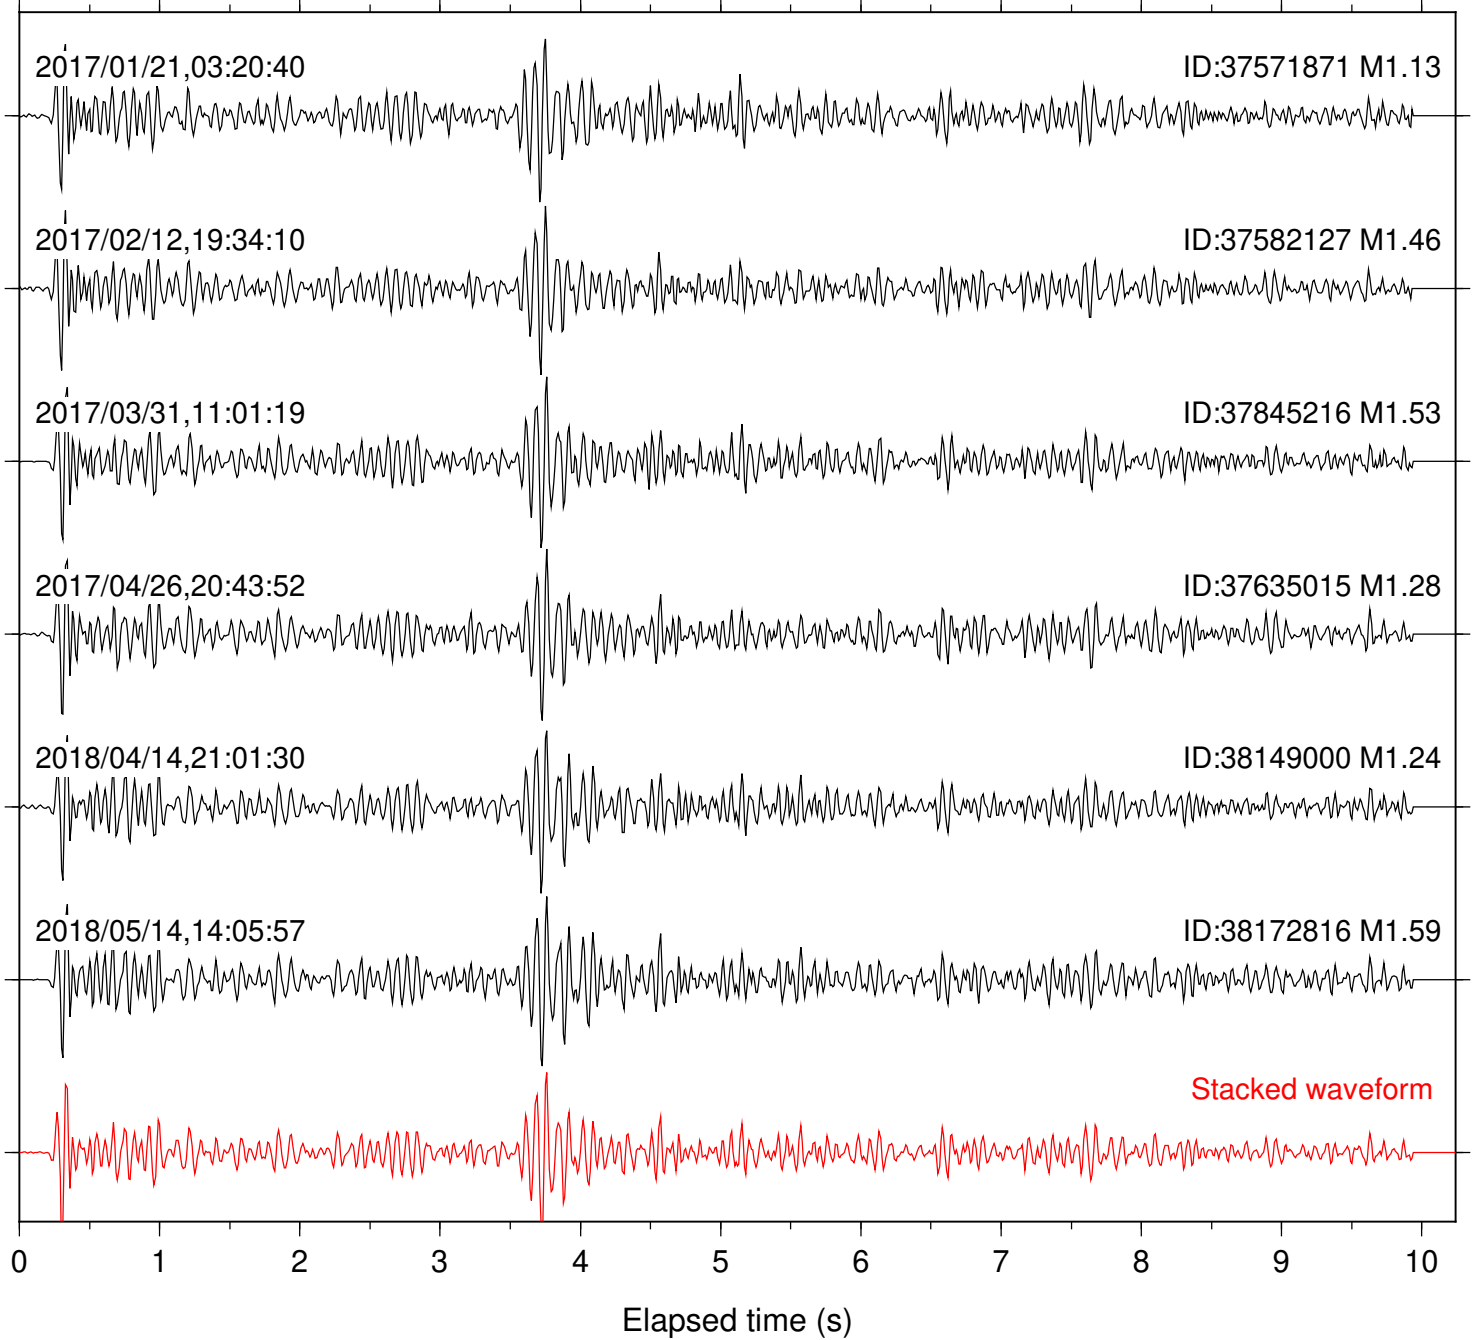

Station: DNR Com: HHZ

Focal depth: 6.38 km

Station: FRD Com: HHZ

Focal depth: 6.36 km

Station: HMT2 Com: HHZ

Focal depth: 6.38 km

Station: KNW Com: HHZ

Focal depth: 6.38 km

Station: LKH Com: HHZ

Focal depth: 6.38 km

Station: LVA2 Com: HHZ

Focal depth: 6.36 km

Station: PFO Com: HHZ

Focal depth: 6.38 km

Station: PLM Com: HHZ

Focal depth: 6.38 km

Station: POB2 Com: HHZ

Focal depth: 6.39 km

Station: RDM Com: HHZ

Focal depth: 6.38 km

Station: RRSP Com: HHZ

Focal depth: 6.38 km

Station: SND Com: HHZ

Focal depth: 6.38 km

Station: TMSP Com: HHZ

Focal depth: 6.38 km

Station: WMC Com: HHZ

Focal depth: 6.39 km