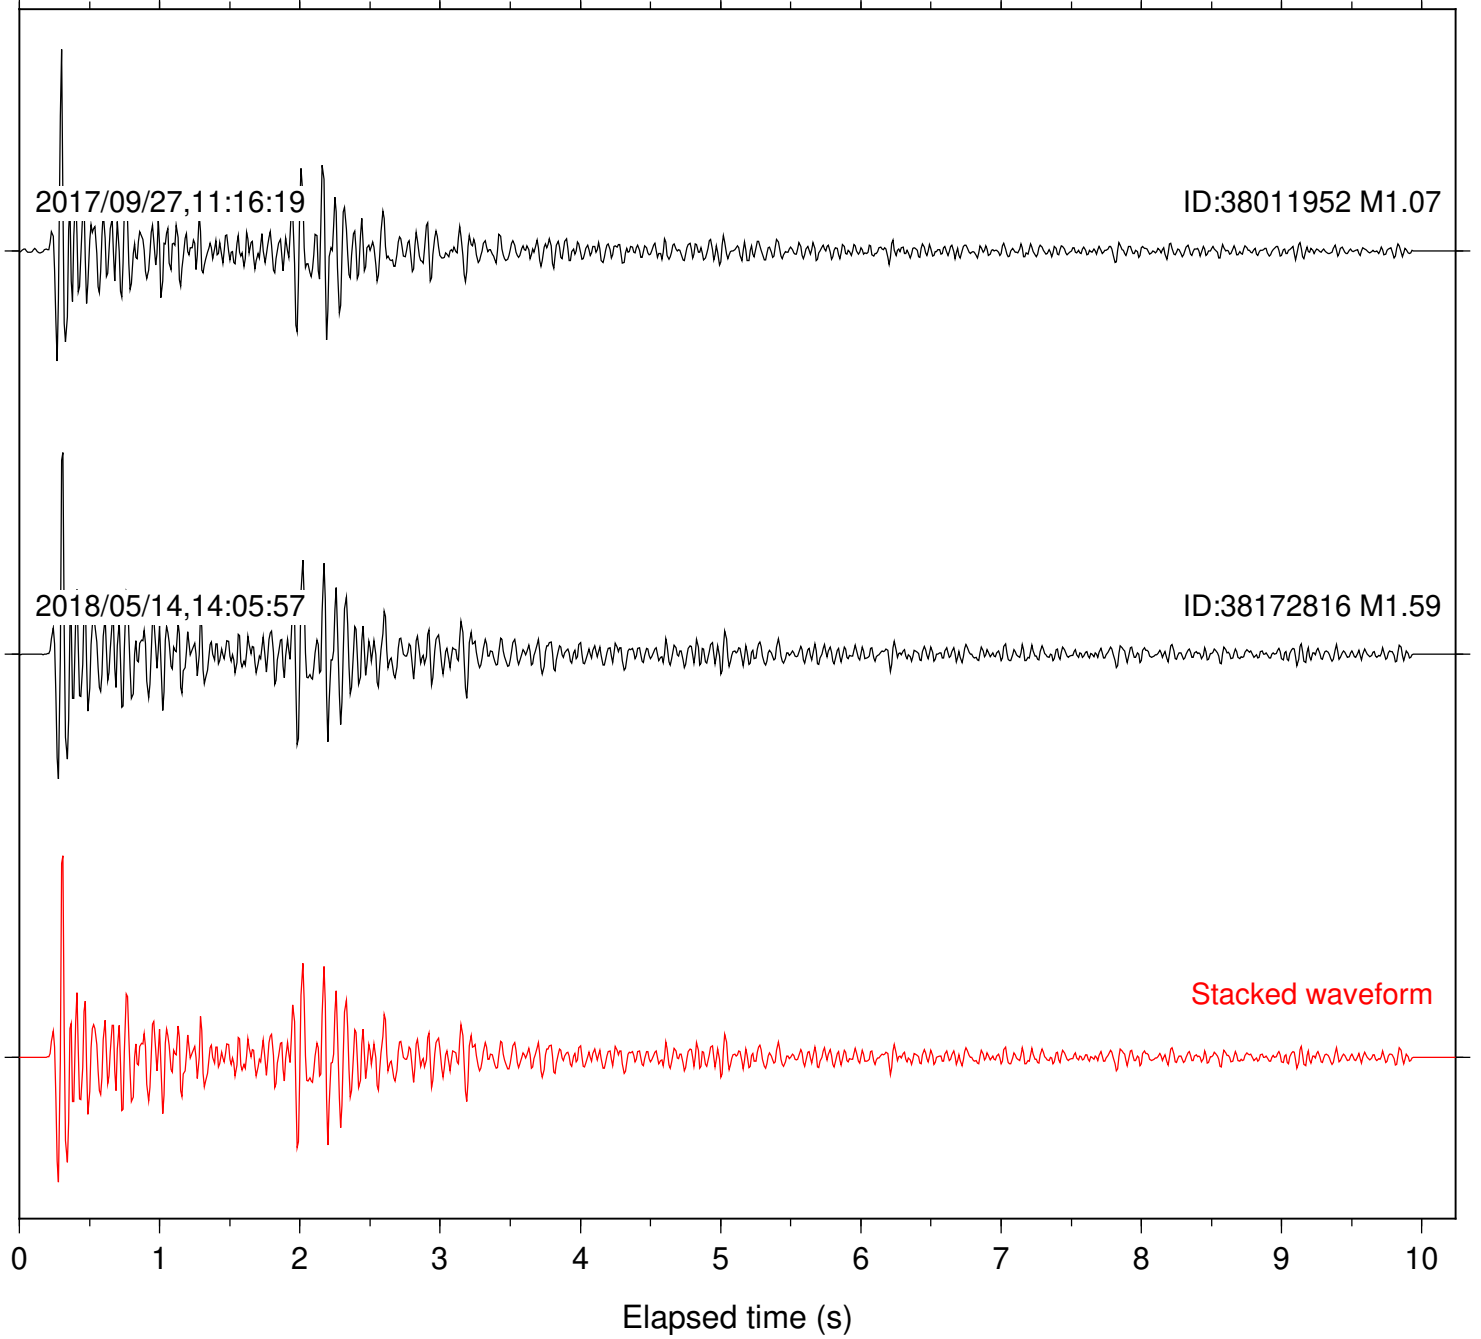

Station: B088 Com: EHZ

Focal depth: 6.38 km

Station: B093 Com: EHZ

Focal depth: 6.38 km

Station: B946 Com: EHZ

Focal depth: 6.38 km

Station: BAC Com: EHZ

Focal depth: 6.38 km

Station: BZN Com: HHZ

Focal depth: 6.38 km

Station: CRY Com: HHZ

Focal depth: 6.38 km

Station: CSH Com: HHZ

Focal depth: 6.38 km

Station: DGR Com: HHZ

Focal depth: 6.38 km

Station: DNR Com: HHZ

Focal depth: 6.38 km

Station: FRD Com: HHZ

Focal depth: 6.36 km

Station: HMT2 Com: HHZ

Focal depth: 6.38 km

Station: KNW Com: HHZ

Focal depth: 6.38 km

Station: TMSP Com: HHZ

Focal depth: 6.38 km

Station: WMC Com: HHZ

Focal depth: 6.39 km