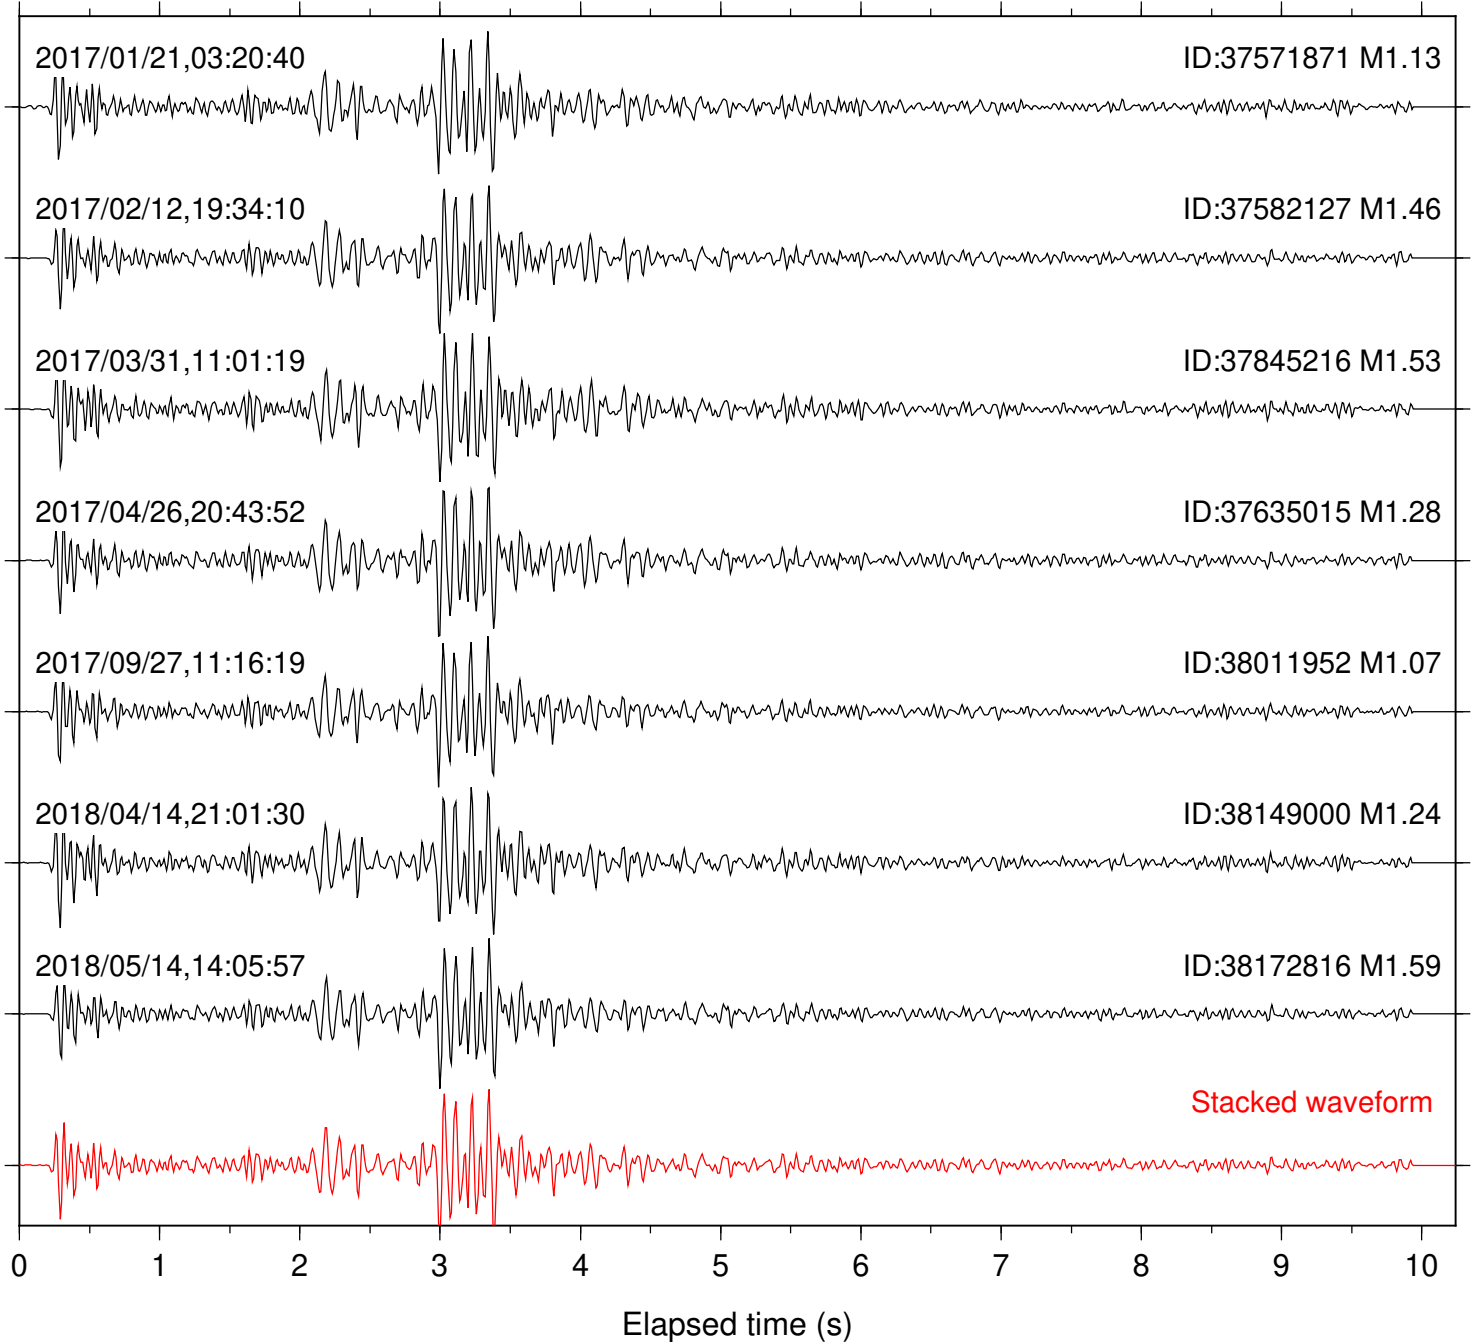

Station: B081 Com: EHZ

Focal depth: 6.36 km

Station: B082 Com: EHZ

Focal depth: 6.38 km

Station: B084 Com: EHZ

Focal depth: 6.38 km

Station: B087 Com: EHZ

Focal depth: 6.38 km

Station: B088 Com: EHZ

Focal depth: 6.38 km

Station: B093 Com: EHZ

Focal depth: 6.38 km

Station: B946 Com: EHZ

Focal depth: 6.38 km

Station: BAC Com: EHZ

Focal depth: 6.38 km

Station: DNR Com: HHZ

Focal depth: 6.38 km

Station: FRD Com: HHZ

Focal depth: 6.36 km

Station: HMT2 Com: HHZ

Focal depth: 6.38 km

Station: KNW Com: HHZ

Focal depth: 6.38 km

Station: TMSP Com: HHZ

Focal depth: 6.38 km

Station: WMC Com: HHZ

Focal depth: 6.39 km