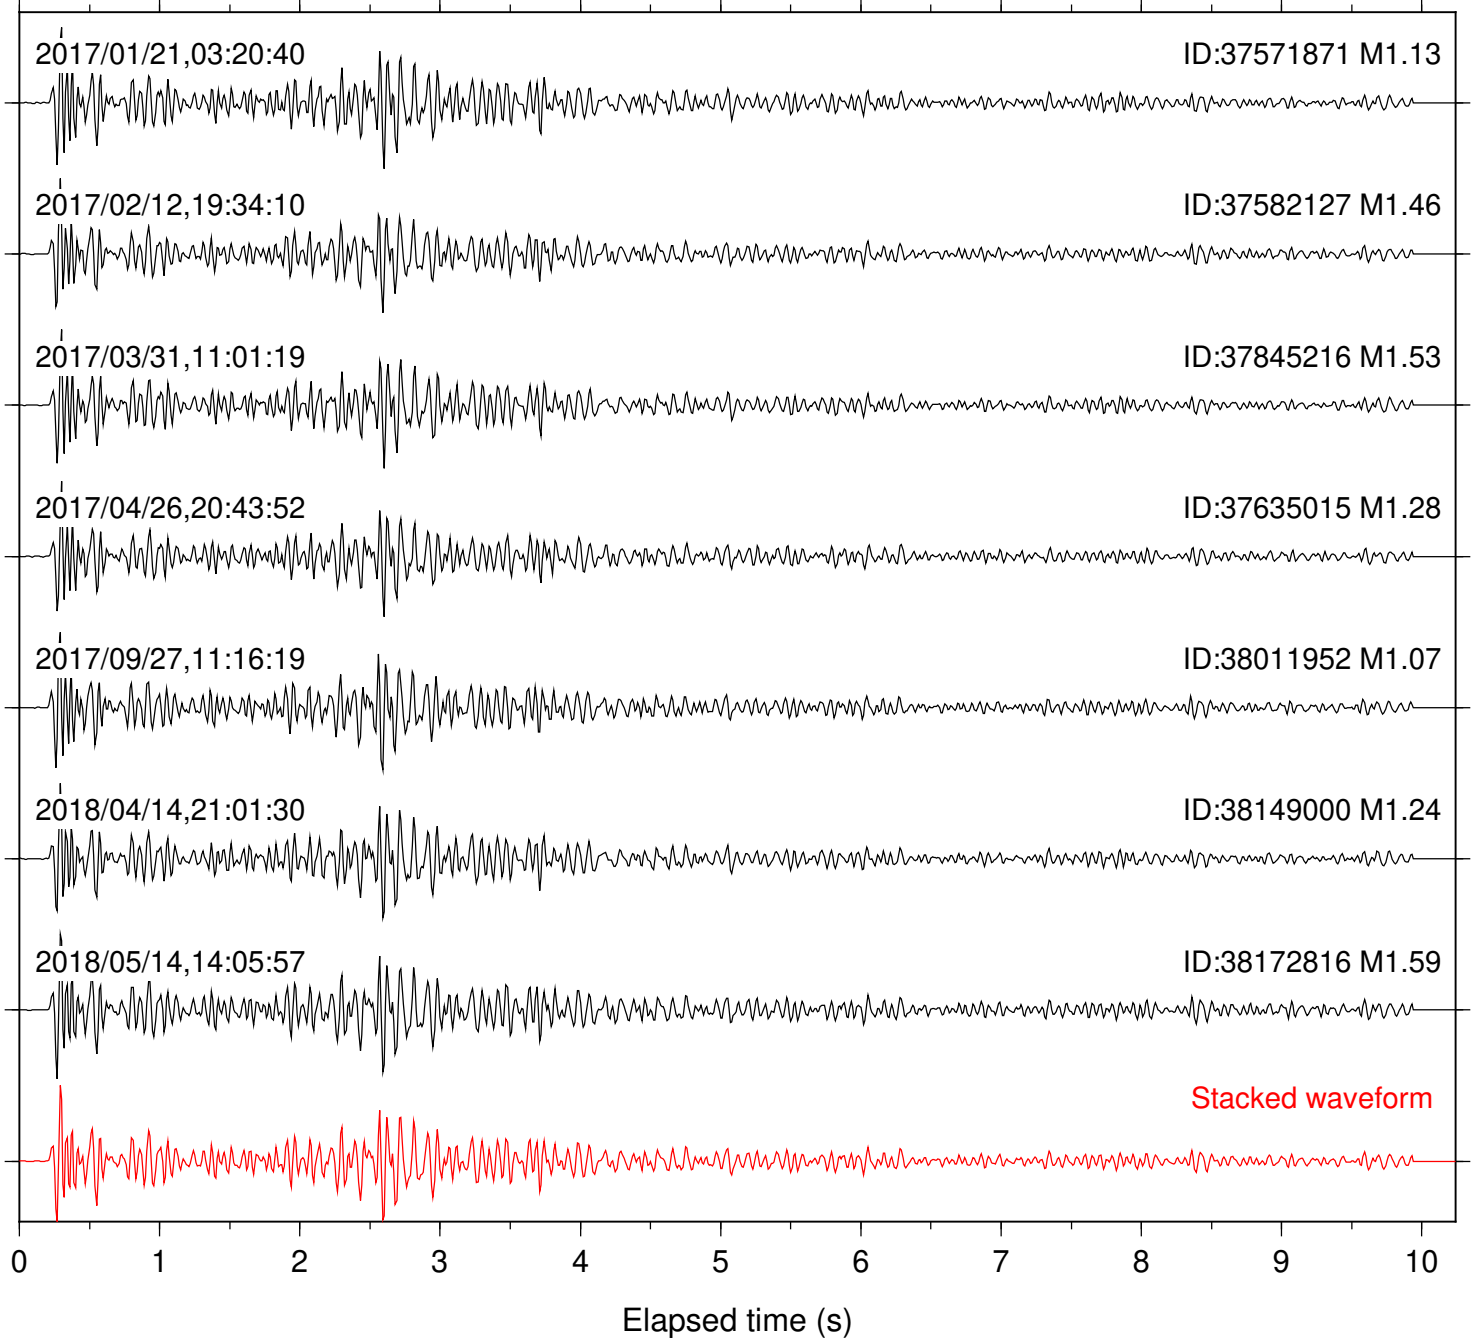

Station: B081 Com: EHZ

Focal depth: 6.36 km

Station: B082 Com: EHZ

Focal depth: 6.38 km

Station: B084 Com: EHZ

Focal depth: 6.38 km

Station: B087 Com: EHZ

Focal depth: 6.38 km

Station: B088 Com: EHZ

Focal depth: 6.38 km

Station: B093 Com: EHZ

Focal depth: 6.38 km

Station: B946 Com: EHZ

Focal depth: 6.38 km

Station: BAC Com: EHZ

Focal depth: 6.38 km

Station: DNR Com: HHZ

Focal depth: 6.38 km

Station: FRD Com: HHZ

Focal depth: 6.36 km

Station: HMT2 Com: HHZ

Focal depth: 6.38 km

Station: KNW Com: HHZ

Focal depth: 6.38 km

Station: TMSP Com: HHZ

Focal depth: 6.38 km

Station: WMC Com: HHZ

Focal depth: 6.39 km