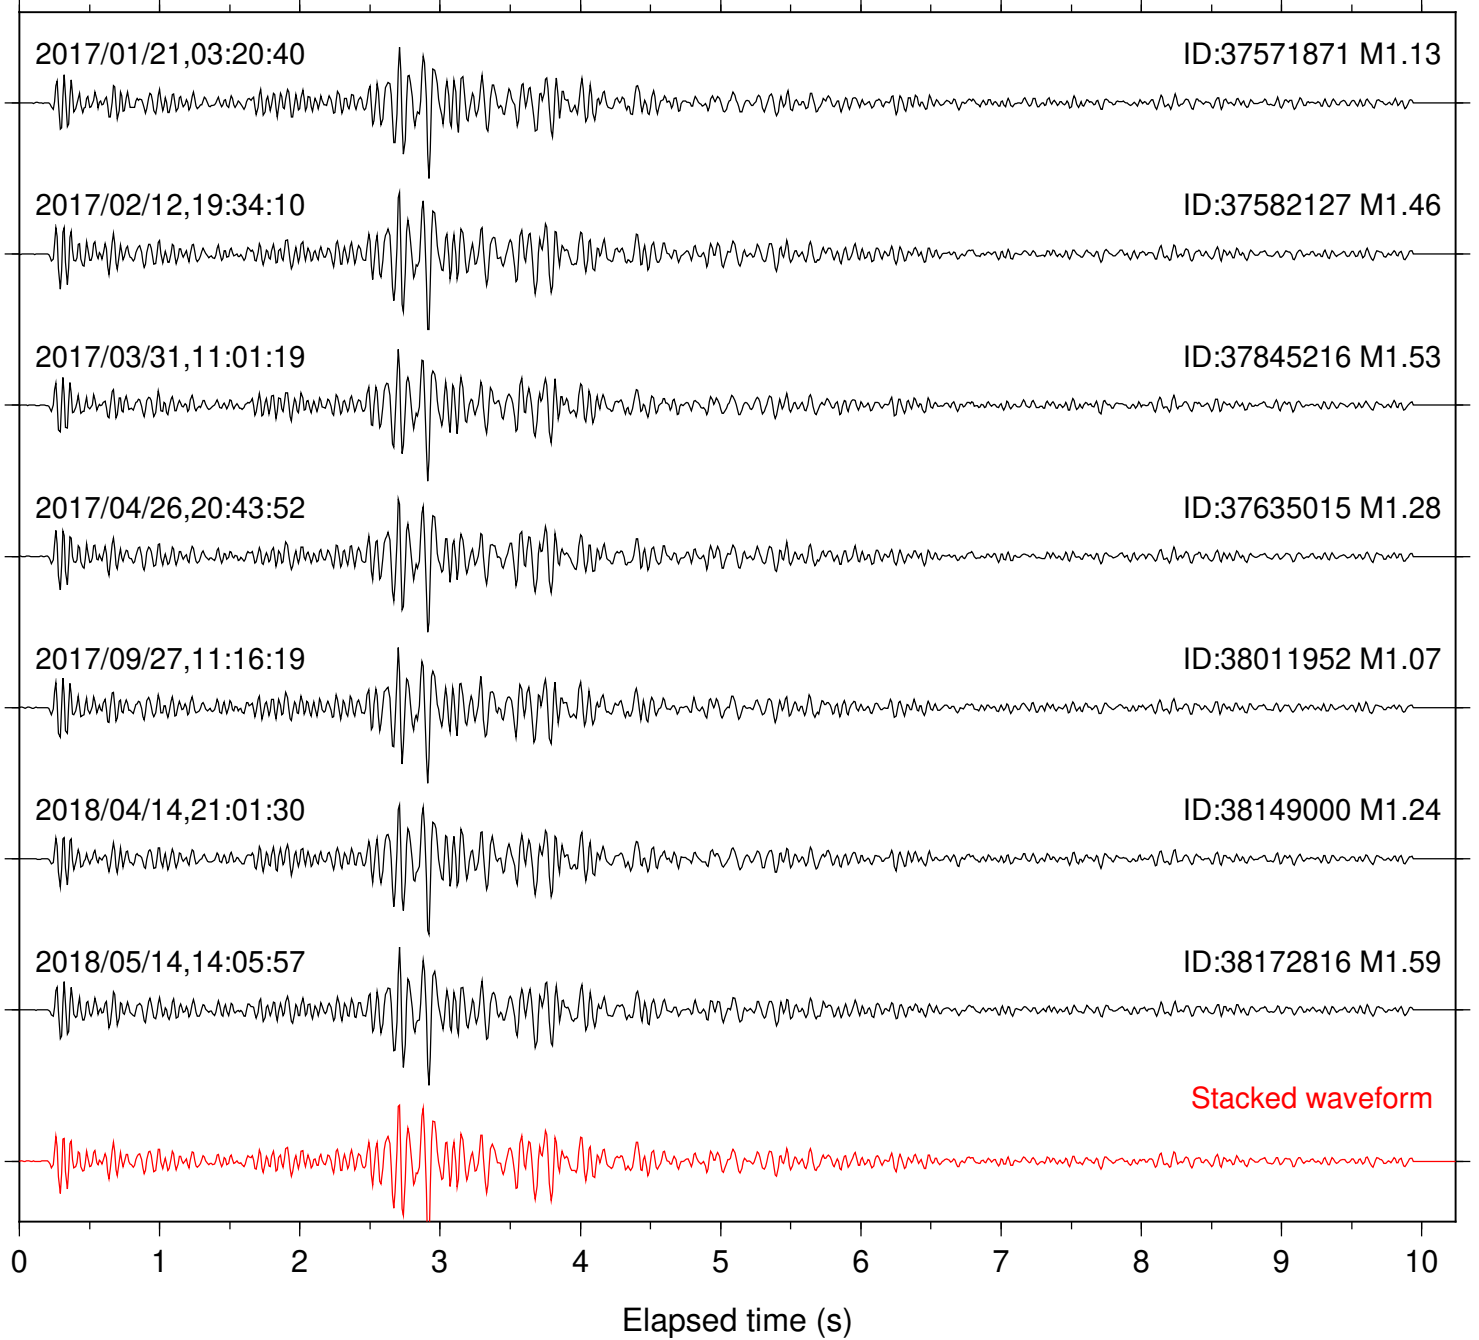

Station: B088 Com: EHZ

Focal depth: 6.38 km

Station: B093 Com: EHZ

Focal depth: 6.38 km

Station: B946 Com: EHZ

Focal depth: 6.38 km

Station: BAC Com: EHZ

Focal depth: 6.38 km

Station: BZN Com: HHZ

Focal depth: 6.38 km

Station: CRY Com: HHZ

Focal depth: 6.38 km

Station: CSH Com: HHZ

Focal depth: 6.38 km

Station: DGR Com: HHZ

Focal depth: 6.38 km

Station: DNR Com: HHZ

Focal depth: 6.38 km

Station: FRD Com: HHZ

Focal depth: 6.36 km

Station: HMT2 Com: HHZ

Focal depth: 6.38 km

Station: KNW Com: HHZ

Focal depth: 6.38 km

Station: TMSP Com: HHZ

Focal depth: 6.38 km

Station: WMC Com: HHZ

Focal depth: 6.39 km