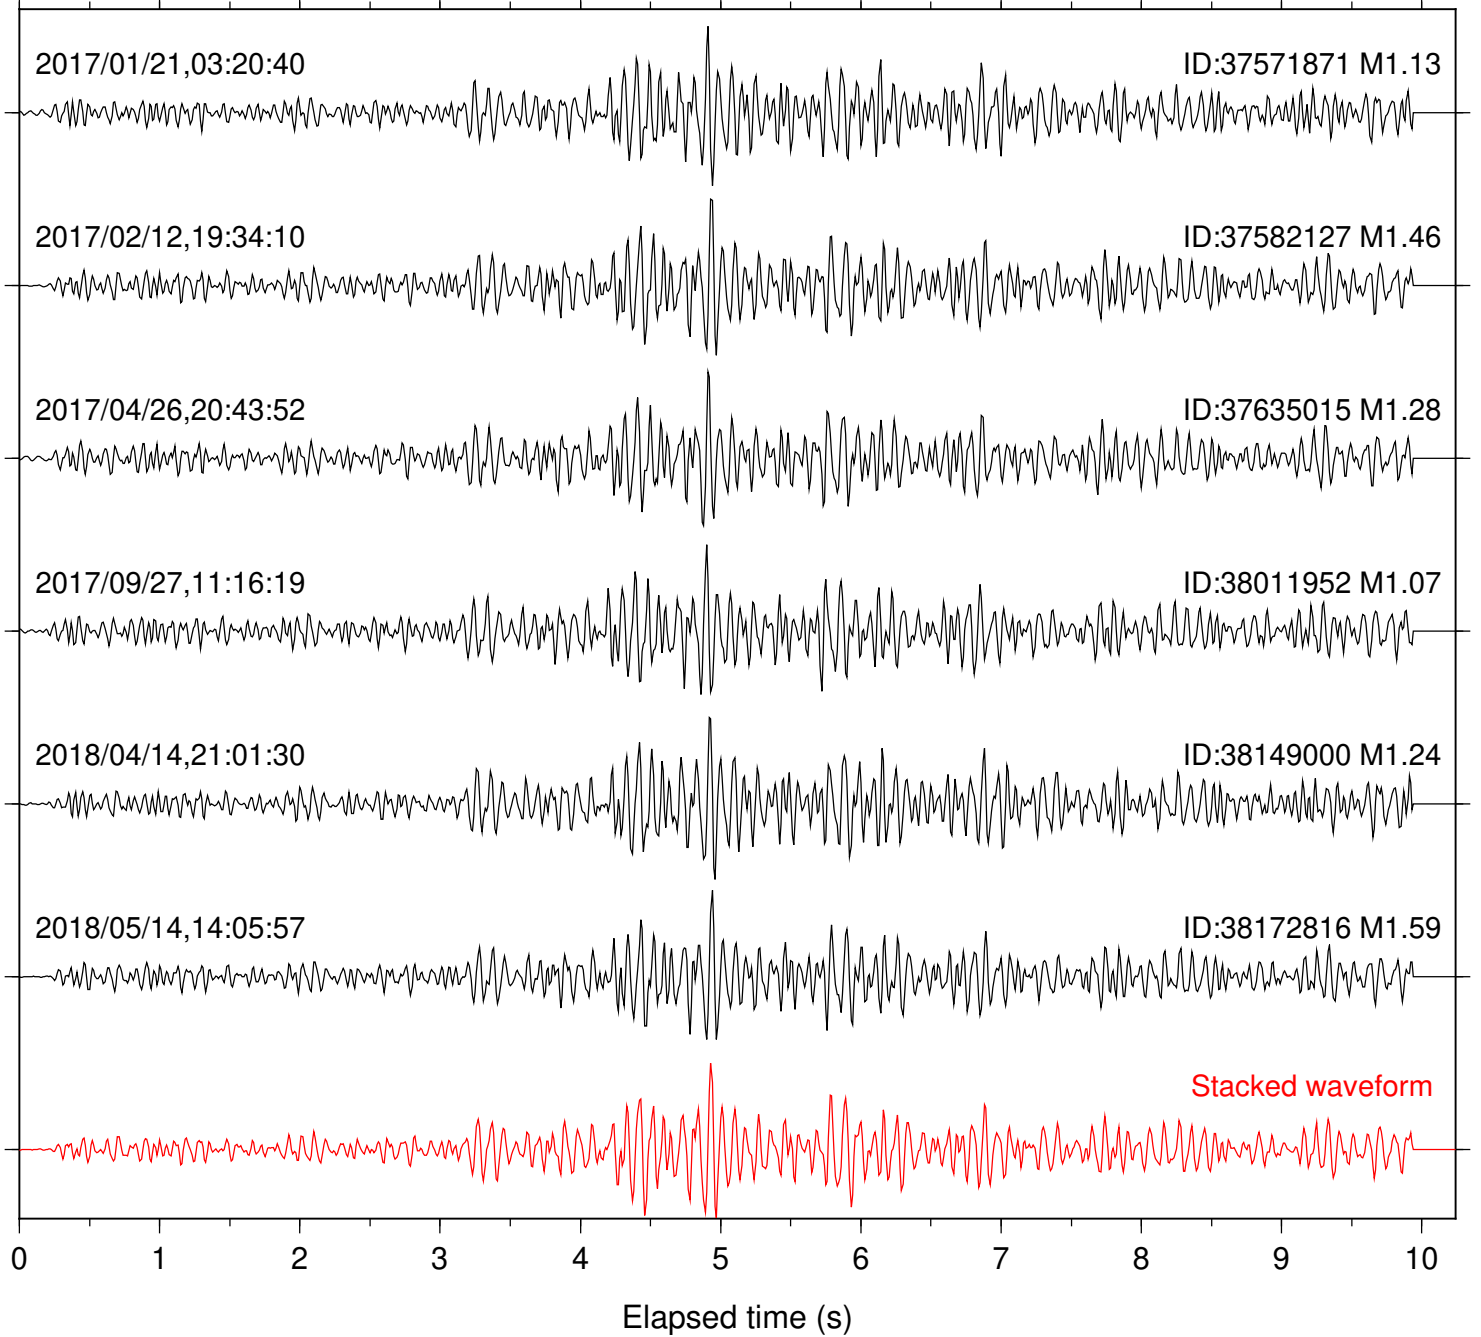

Station: B081 Com: EHZ

Focal depth: 6.36 km

Station: B082 Com: EHZ

Focal depth: 6.38 km

Station: B084 Com: EHZ

Focal depth: 6.38 km

Station: B087 Com: EHZ

Focal depth: 6.38 km

Station: B088 Com: EHZ

Focal depth: 6.38 km

Station: B093 Com: EHZ

Focal depth: 6.38 km

Station: B946 Com: EHZ

Focal depth: 6.38 km

Station: BAC Com: EHZ

Focal depth: 6.38 km

Station: DNR Com: HHZ

Focal depth: 6.38 km

Station: FRD Com: HHZ

Focal depth: 6.36 km

Station: HMT2 Com: HHZ

Focal depth: 6.38 km

Station: KNW Com: HHZ

Focal depth: 6.38 km

Station: TMSP Com: HHZ

Focal depth: 6.38 km

Station: WMC Com: HHZ

Focal depth: 6.39 km