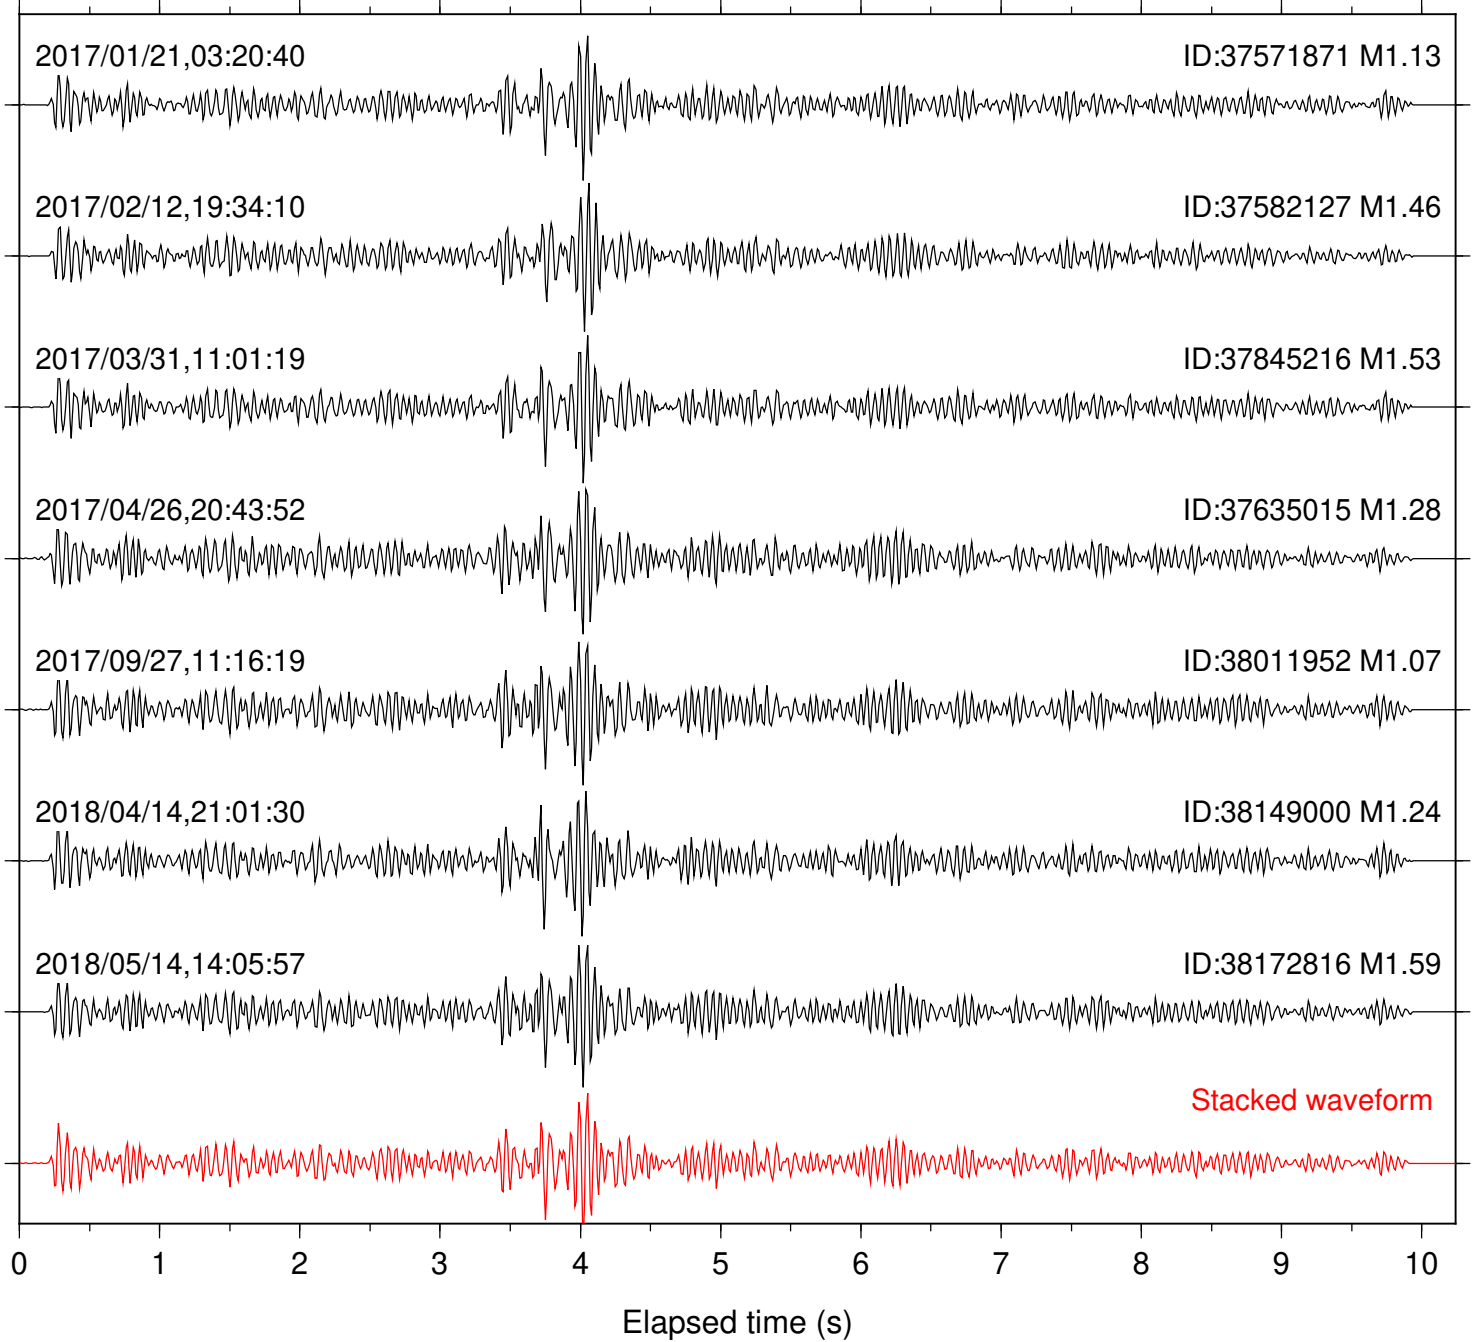

Station: BZN Com: HHZ

Focal depth: 6.38 km

Station: CRY Com: HHZ

Focal depth: 6.38 km

Station: CSH Com: HHZ

Focal depth: 6.38 km

Station: DGR Com: HHZ

Focal depth: 6.38 km

Station: DNR Com: HHZ

Focal depth: 6.38 km

Station: FRD Com: HHZ

Focal depth: 6.36 km

Station: HMT2 Com: HHZ

Focal depth: 6.38 km

Station: KNW Com: HHZ

Focal depth: 6.38 km

Station: POB2 Com: HHZ

Focal depth: 6.39 km

Station: RDM Com: HHZ

Focal depth: 6.38 km

Station: RRSP Com: HHZ

Focal depth: 6.38 km

Station: SND Com: HHZ

Focal depth: 6.38 km

Station: TMSP Com: HHZ

Focal depth: 6.38 km

Station: WMC Com: HHZ

Focal depth: 6.39 km