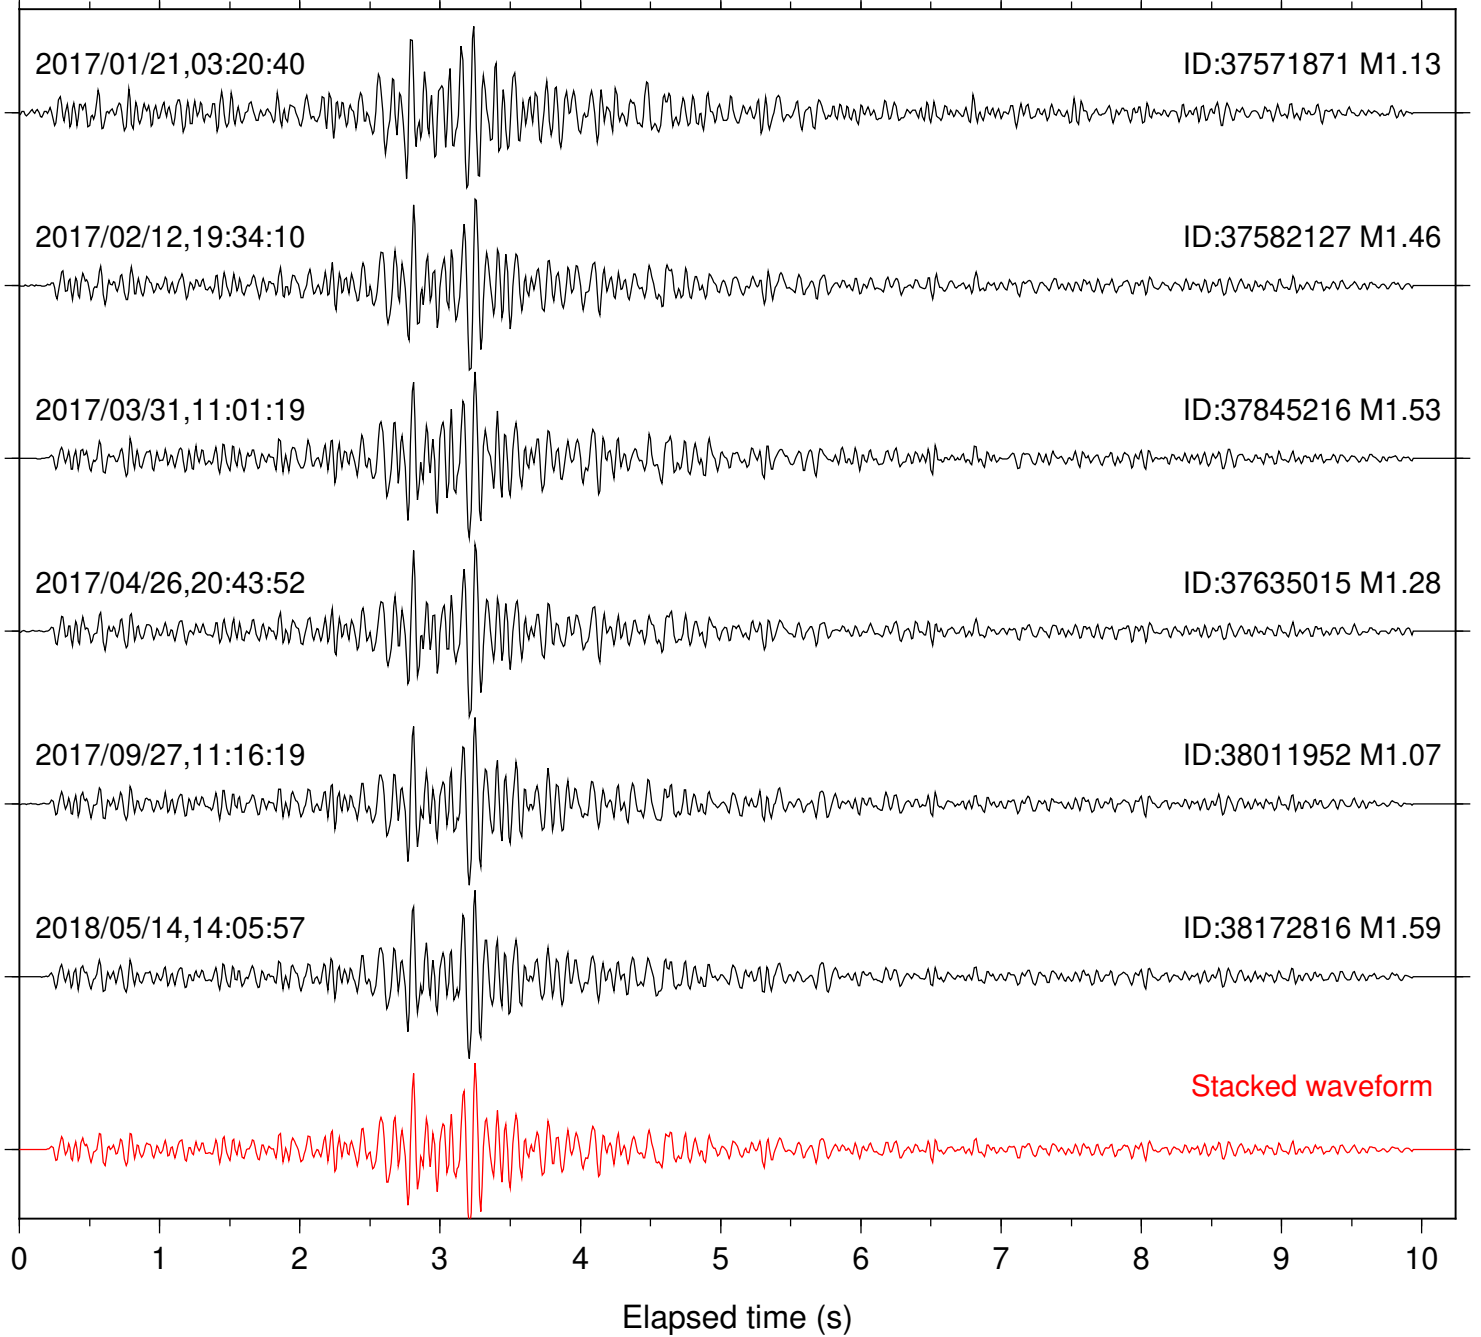

Station: DNR Com: HHZ

Focal depth: 6.38 km

Station: FRD Com: HHZ

Focal depth: 6.36 km

Station: HMT2 Com: HHZ

Focal depth: 6.38 km

Station: KNW Com: HHZ

Focal depth: 6.38 km

Station: LKH Com: HHZ

Focal depth: 6.38 km

Station: LVA2 Com: HHZ

Focal depth: 6.36 km

Station: PFO Com: HHZ

Focal depth: 6.38 km

Station: PLM Com: HHZ

Focal depth: 6.38 km

Station: POB2 Com: HHZ

Focal depth: 6.39 km

Station: RDM Com: HHZ

Focal depth: 6.38 km

Station: RRSP Com: HHZ

Focal depth: 6.38 km

Station: SND Com: HHZ

Focal depth: 6.38 km

Station: TMSP Com: HHZ

Focal depth: 6.38 km

Station: WMC Com: HHZ

Focal depth: 6.39 km