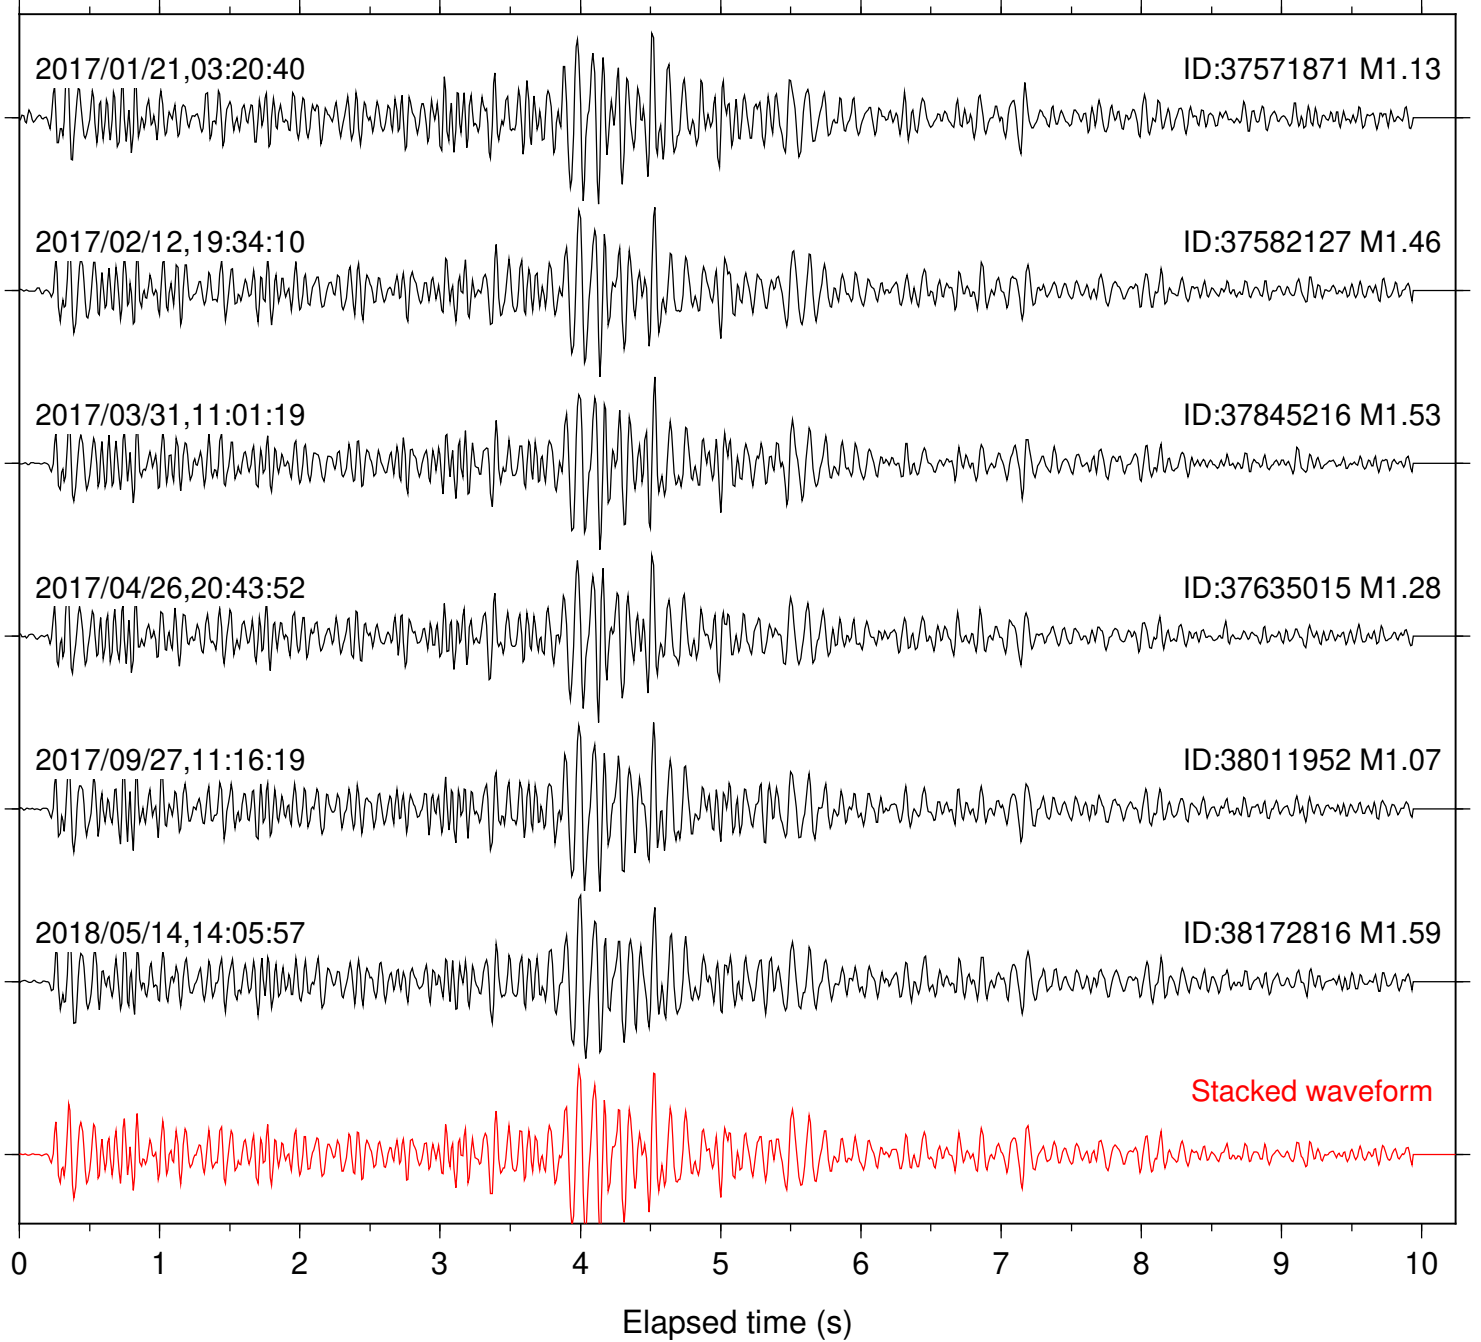

Station: DNR Com: HHZ

Focal depth: 6.38 km

Station: FRD Com: HHZ

Focal depth: 6.36 km

Station: HMT2 Com: HHZ

Focal depth: 6.38 km

Station: KNW Com: HHZ

Focal depth: 6.38 km

Station: LKH Com: HHZ

Focal depth: 6.38 km

Station: LVA2 Com: HHZ

Focal depth: 6.36 km

Station: PFO Com: HHZ

Focal depth: 6.38 km

Station: PLM Com: HHZ

Focal depth: 6.38 km

Station: POB2 Com: HHZ

Focal depth: 6.39 km

Station: RDM Com: HHZ

Focal depth: 6.38 km

Station: RRSP Com: HHZ

Focal depth: 6.38 km

Station: SND Com: HHZ

Focal depth: 6.38 km

Station: TMSP Com: HHZ

Focal depth: 6.38 km

Station: WMC Com: HHZ

Focal depth: 6.39 km