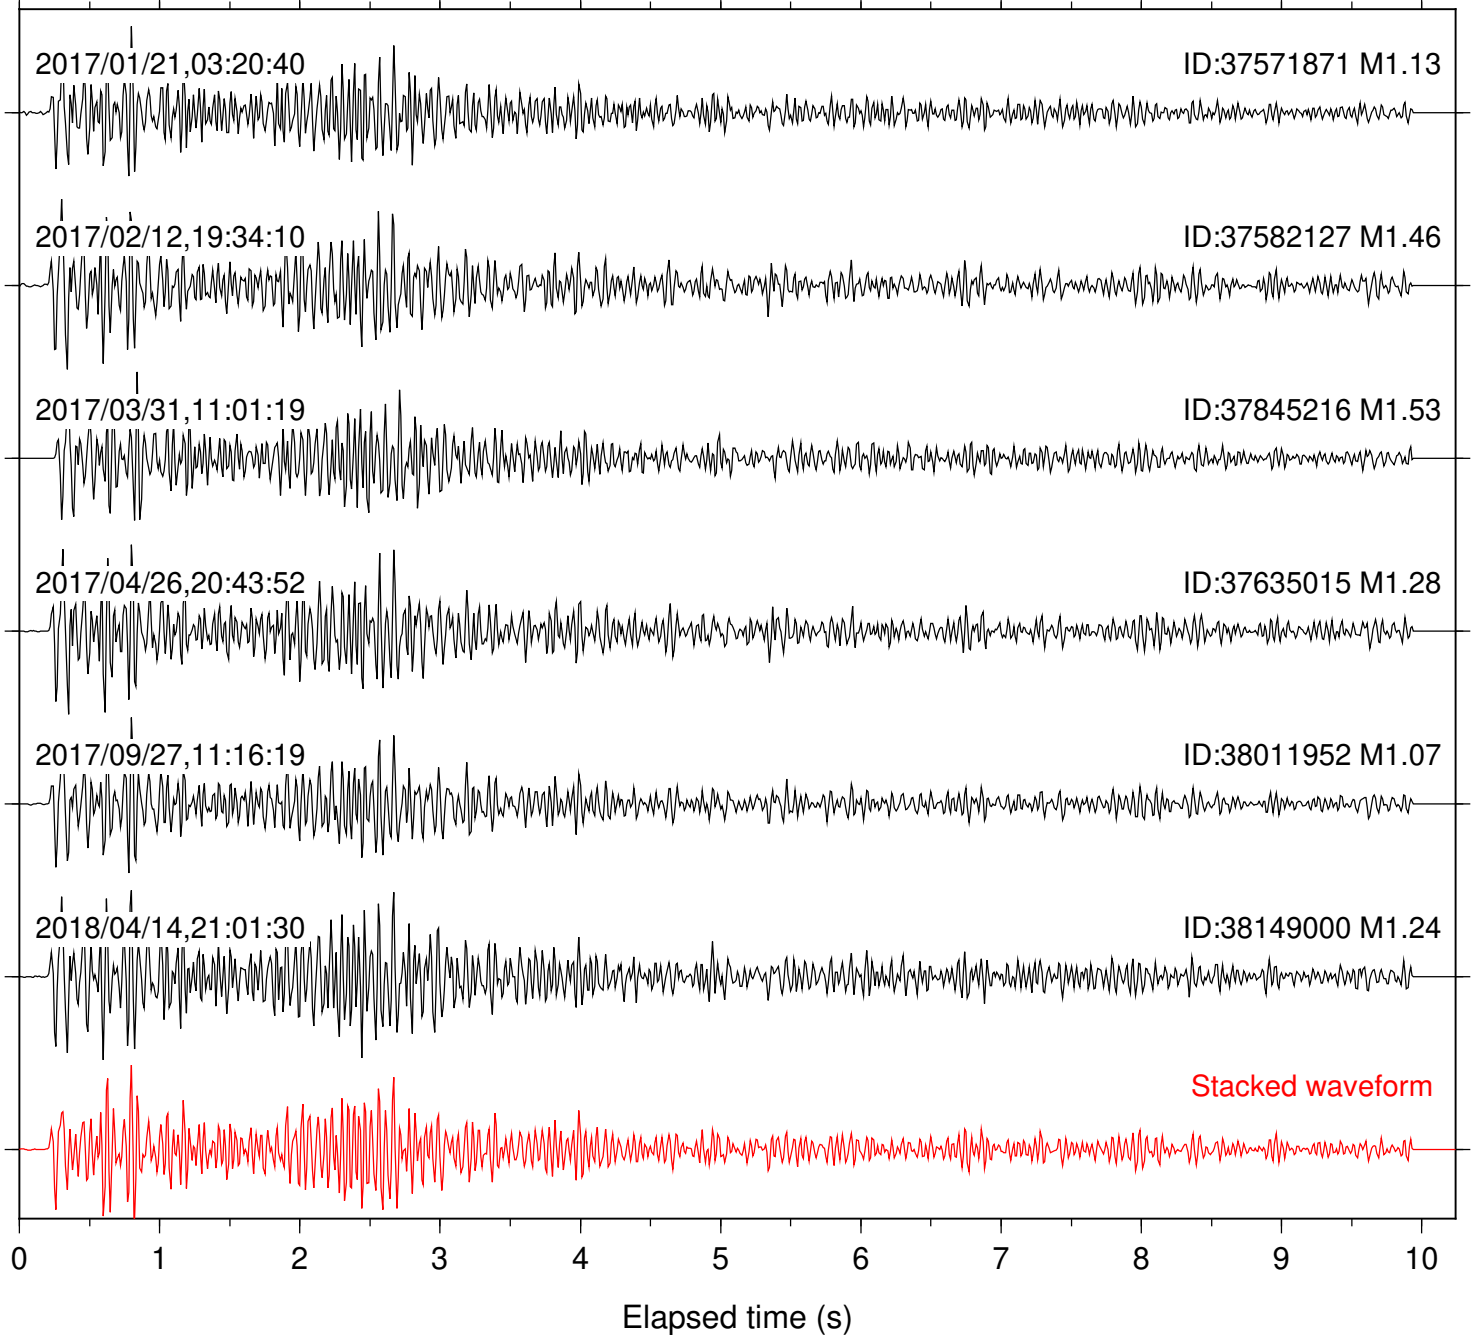

Station: BZN Com: HHZ

Focal depth: 6.38 km

Station: CRY Com: HHZ

Focal depth: 6.38 km

Station: CSH Com: HHZ

Focal depth: 6.38 km

Station: DGR Com: HHZ

Focal depth: 6.38 km

Station: DNR Com: HHZ

Focal depth: 6.38 km

Station: FRD Com: HHZ

Focal depth: 6.36 km

Station: HMT2 Com: HHZ

Focal depth: 6.38 km

Station: KNW Com: HHZ

Focal depth: 6.38 km

Station: POB2 Com: HHZ

Focal depth: 6.39 km

Station: RDM Com: HHZ

Focal depth: 6.38 km

Station: RRSP Com: HHZ

Focal depth: 6.38 km

Station: SND Com: HHZ

Focal depth: 6.38 km

Station: TMSP Com: HHZ

Focal depth: 6.38 km

Station: WMC Com: HHZ

Focal depth: 6.39 km