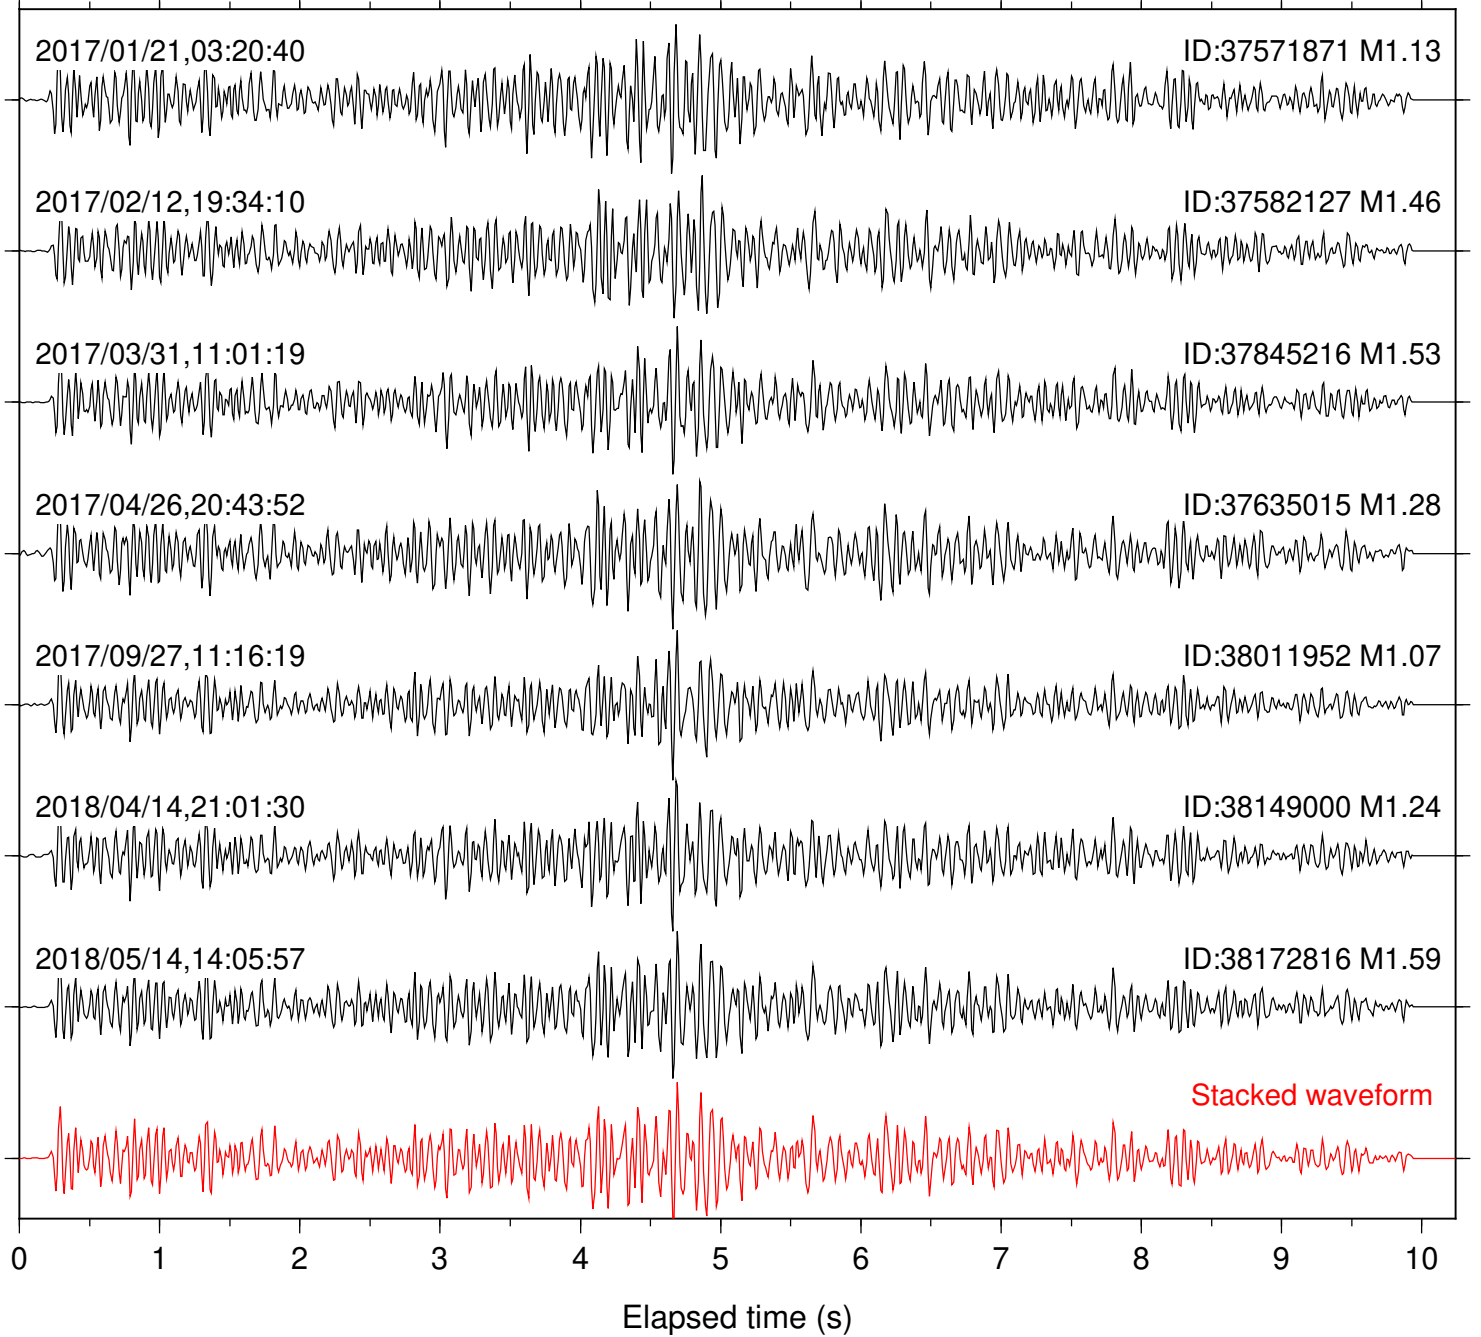

Station: DNR Com: HHZ

Focal depth: 6.38 km

Station: FRD Com: HHZ

Focal depth: 6.36 km

Station: HMT2 Com: HHZ

Focal depth: 6.38 km

Station: KNW Com: HHZ

Focal depth: 6.38 km

Station: LKH Com: HHZ

Focal depth: 6.38 km

Station: LVA2 Com: HHZ

Focal depth: 6.36 km

Station: PFO Com: HHZ

Focal depth: 6.38 km

Station: PLM Com: HHZ

Focal depth: 6.38 km

Station: POB2 Com: HHZ

Focal depth: 6.39 km

Station: RDM Com: HHZ

Focal depth: 6.38 km

Station: RRSP Com: HHZ

Focal depth: 6.38 km

Station: SND Com: HHZ

Focal depth: 6.38 km

Station: TMSP Com: HHZ

Focal depth: 6.38 km

Station: WMC Com: HHZ

Focal depth: 6.39 km