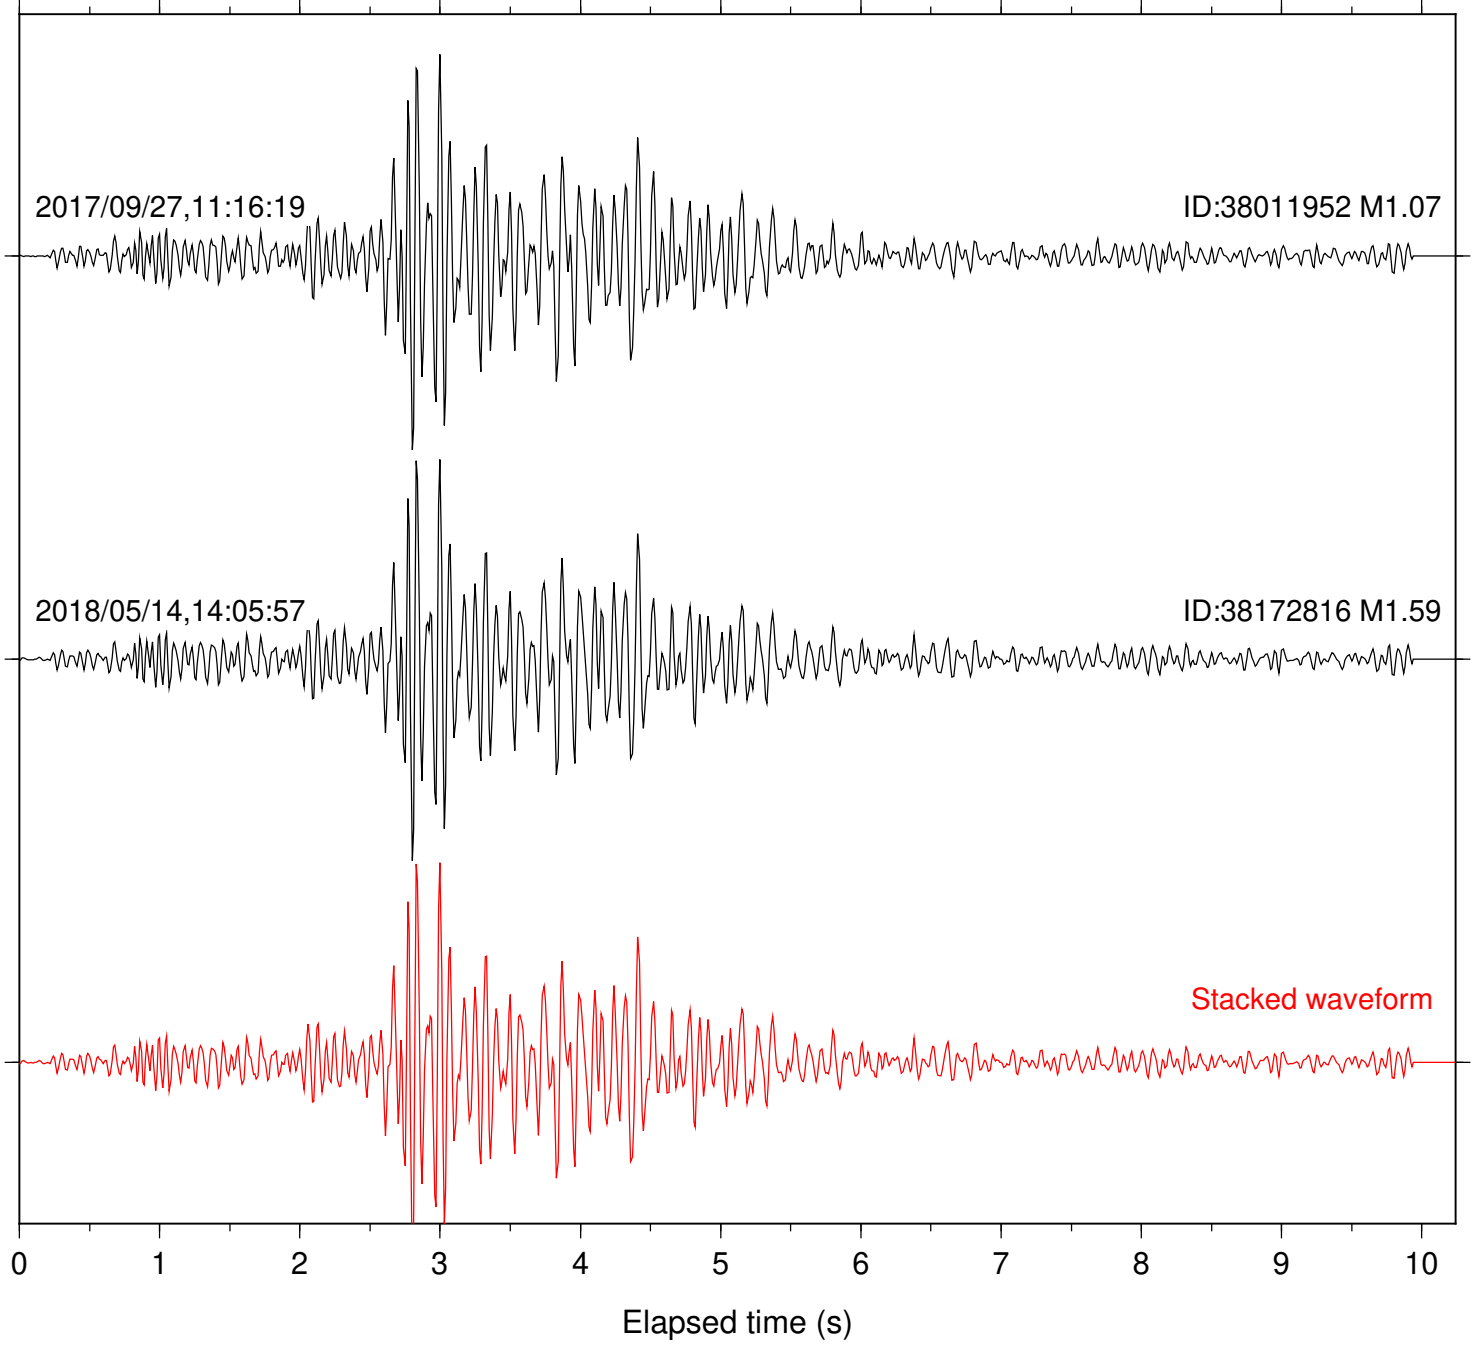

Station: BZN Com: HHZ

Focal depth: 6.38 km

Station: CRY Com: HHZ

Focal depth: 6.38 km

Station: CSH Com: HHZ

Focal depth: 6.38 km

Station: DGR Com: HHZ

Focal depth: 6.38 km

Station: DNR Com: HHZ

Focal depth: 6.38 km

Station: FRD Com: HHZ

Focal depth: 6.36 km

Station: HMT2 Com: HHZ

Focal depth: 6.38 km

Station: KNW Com: HHZ

Focal depth: 6.38 km

Station: LKH Com: HHZ

Focal depth: 6.38 km

Station: LVA2 Com: HHZ

Focal depth: 6.36 km

Station: PFO Com: HHZ

Focal depth: 6.38 km

Station: PLM Com: HHZ

Focal depth: 6.38 km

Station: POB2 Com: HHZ

Focal depth: 6.39 km

Station: RDM Com: HHZ

Focal depth: 6.38 km

Station: RRSP Com: HHZ

Focal depth: 6.38 km

Station: SND Com: HHZ

Focal depth: 6.38 km