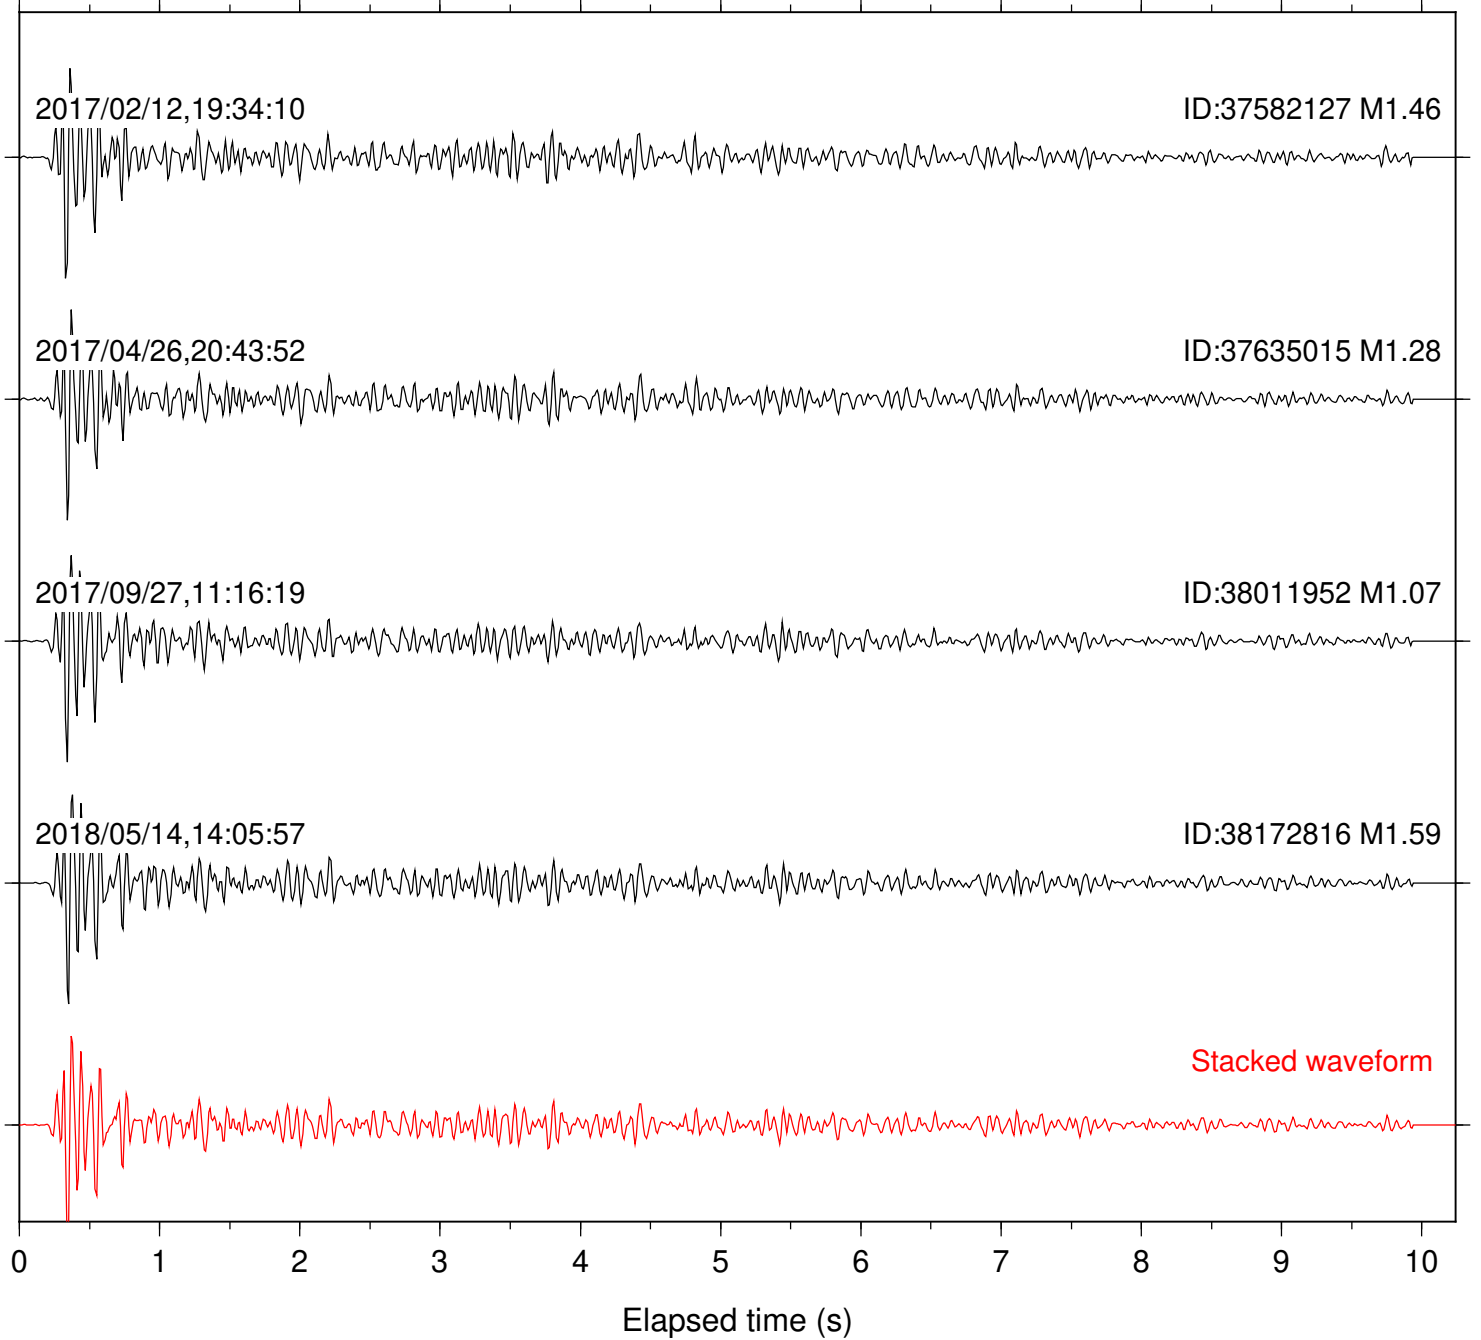

Station: DNR Com: HHZ

Focal depth: 6.38 km

Station: FRD Com: HHZ

Focal depth: 6.36 km

Station: HMT2 Com: HHZ

Focal depth: 6.38 km

Station: KNW Com: HHZ

Focal depth: 6.38 km

Station: LKH Com: HHZ

Focal depth: 6.38 km

Station: LVA2 Com: HHZ

Focal depth: 6.36 km

Station: PFO Com: HHZ

Focal depth: 6.38 km

Station: PLM Com: HHZ

Focal depth: 6.38 km

Station: POB2 Com: HHZ

Focal depth: 6.39 km

Station: RDM Com: HHZ

Focal depth: 6.38 km

Station: RRSP Com: HHZ

Focal depth: 6.38 km

Station: SND Com: HHZ

Focal depth: 6.38 km

Station: TMSP Com: HHZ

Focal depth: 6.38 km

Station: WMC Com: HHZ

Focal depth: 6.39 km