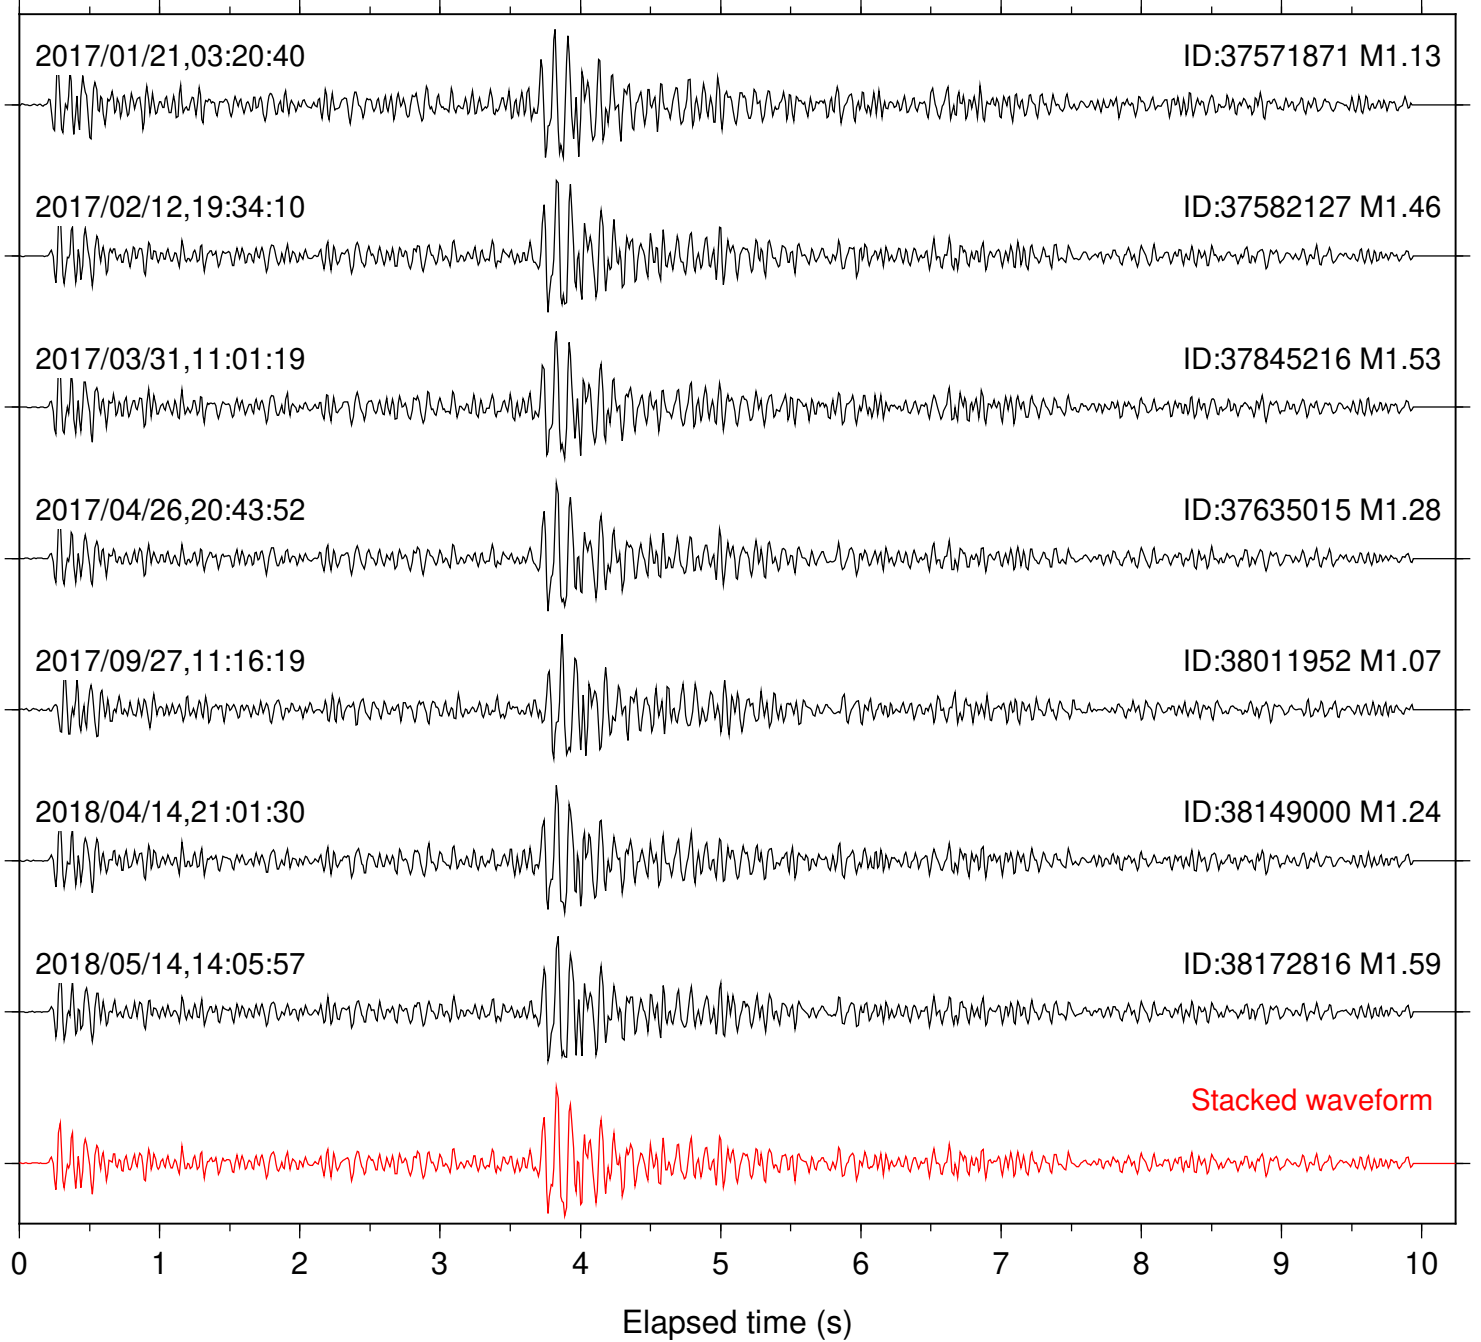

Station: B088 Com: EHZ

Focal depth: 6.38 km

Station: B093 Com: EHZ

Focal depth: 6.38 km

Station: B946 Com: EHZ

Focal depth: 6.38 km

Station: BAC Com: EHZ

Focal depth: 6.38 km

Station: BZN Com: HHZ

Focal depth: 6.38 km

Station: CRY Com: HHZ

Focal depth: 6.38 km

Station: CSH Com: HHZ

Focal depth: 6.38 km

Station: DGR Com: HHZ

Focal depth: 6.38 km

Station: DNR Com: HHZ

Focal depth: 6.38 km

Station: FRD Com: HHZ

Focal depth: 6.36 km

Station: HMT2 Com: HHZ

Focal depth: 6.38 km

Station: KNW Com: HHZ

Focal depth: 6.38 km

Station: TMSP Com: HHZ

Focal depth: 6.38 km

Station: WMC Com: HHZ

Focal depth: 6.39 km