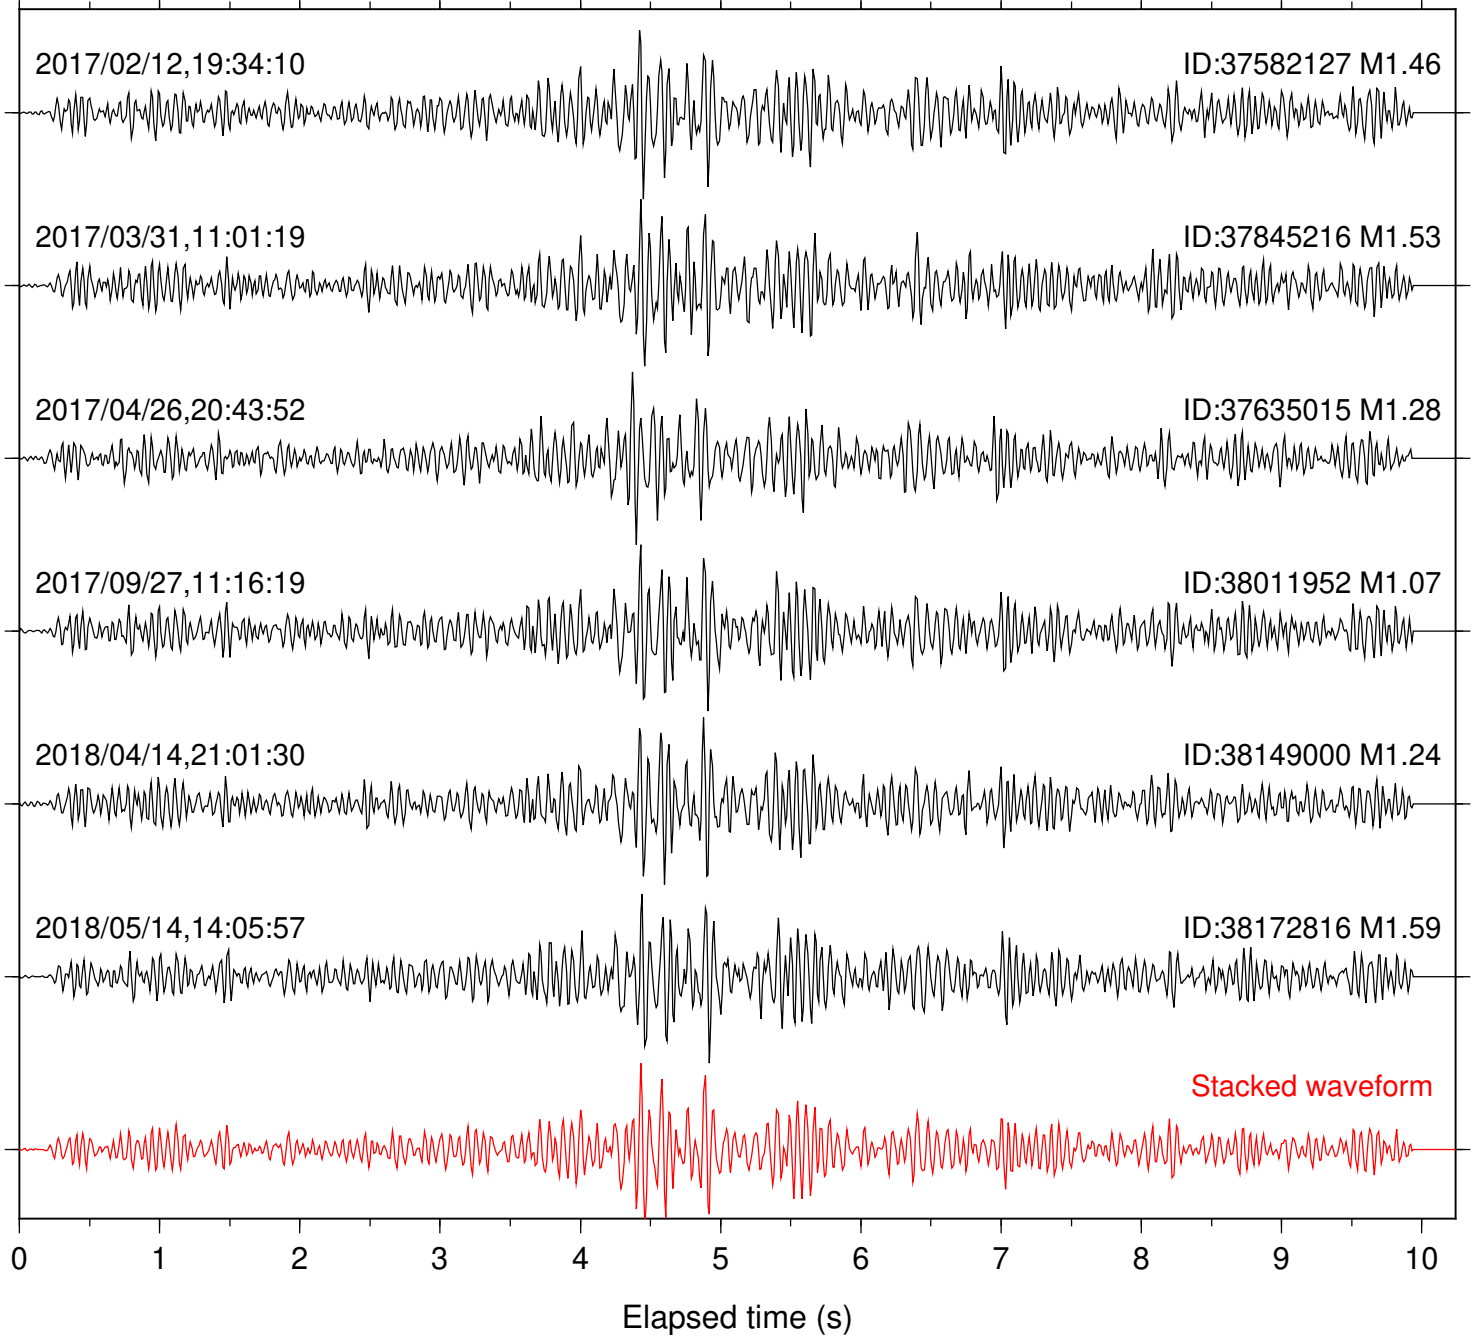

Station: DNR Com: HHZ

Focal depth: 6.38 km

Station: FRD Com: HHZ

Focal depth: 6.36 km

Station: HMT2 Com: HHZ

Focal depth: 6.38 km

Station: KNW Com: HHZ

Focal depth: 6.38 km

Station: LKH Com: HHZ

Focal depth: 6.38 km

Station: LVA2 Com: HHZ

Focal depth: 6.36 km

Station: PFO Com: HHZ

Focal depth: 6.38 km

Station: PLM Com: HHZ

Focal depth: 6.38 km

Station: POB2 Com: HHZ

Focal depth: 6.39 km

Station: RDM Com: HHZ

Focal depth: 6.38 km

Station: RRSP Com: HHZ

Focal depth: 6.38 km

Station: SND Com: HHZ

Focal depth: 6.38 km

Station: TMSP Com: HHZ

Focal depth: 6.38 km

Station: WMC Com: HHZ

Focal depth: 6.39 km