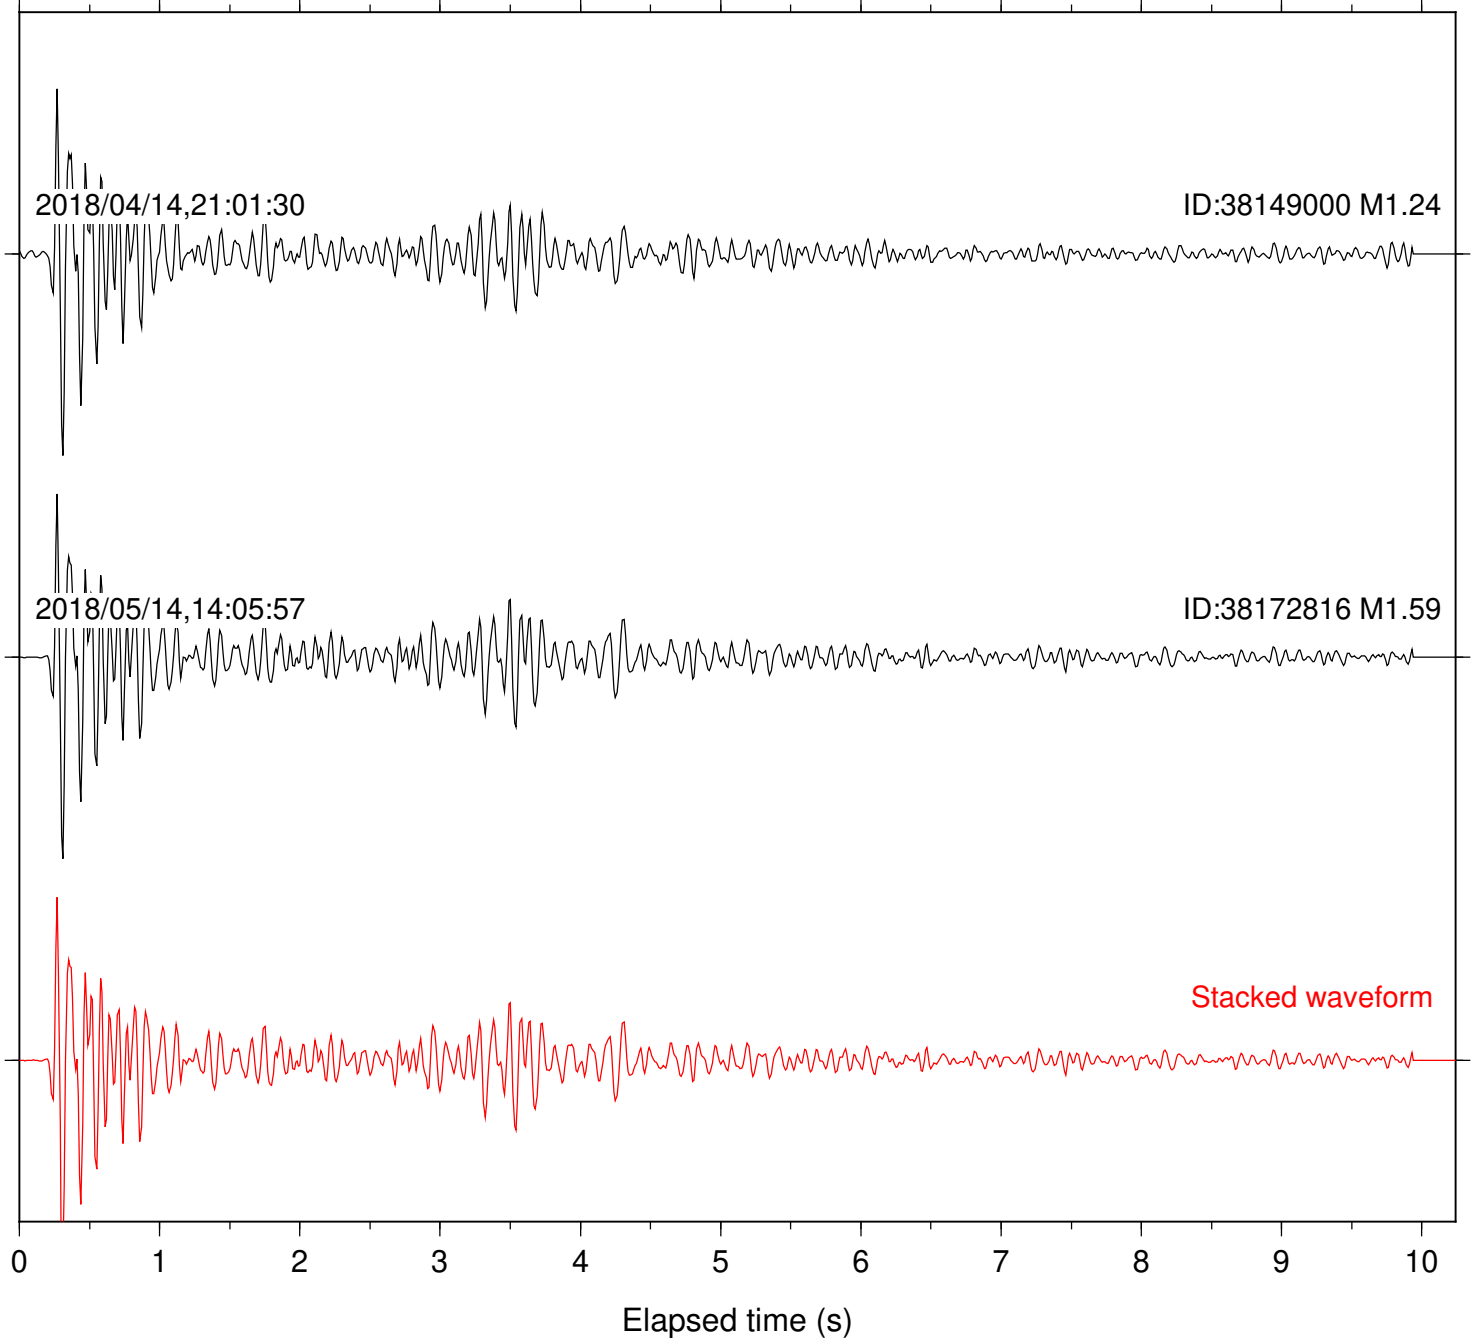

Station: DNR Com: HHZ

Focal depth: 6.38 km

Station: FRD Com: HHZ

Focal depth: 6.36 km

Station: HMT2 Com: HHZ

Focal depth: 6.38 km

Station: KNW Com: HHZ

Focal depth: 6.38 km

Station: LKH Com: HHZ

Focal depth: 6.38 km

Station: LVA2 Com: HHZ

Focal depth: 6.36 km

Station: PFO Com: HHZ

Focal depth: 6.38 km

Station: PLM Com: HHZ

Focal depth: 6.38 km

Station: POB2 Com: HHZ

Focal depth: 6.39 km

Station: RDM Com: HHZ

Focal depth: 6.38 km

Station: RRSP Com: HHZ

Focal depth: 6.38 km

Station: SND Com: HHZ

Focal depth: 6.38 km

Station: TMSP Com: HHZ

Focal depth: 6.38 km

Station: WMC Com: HHZ

Focal depth: 6.39 km