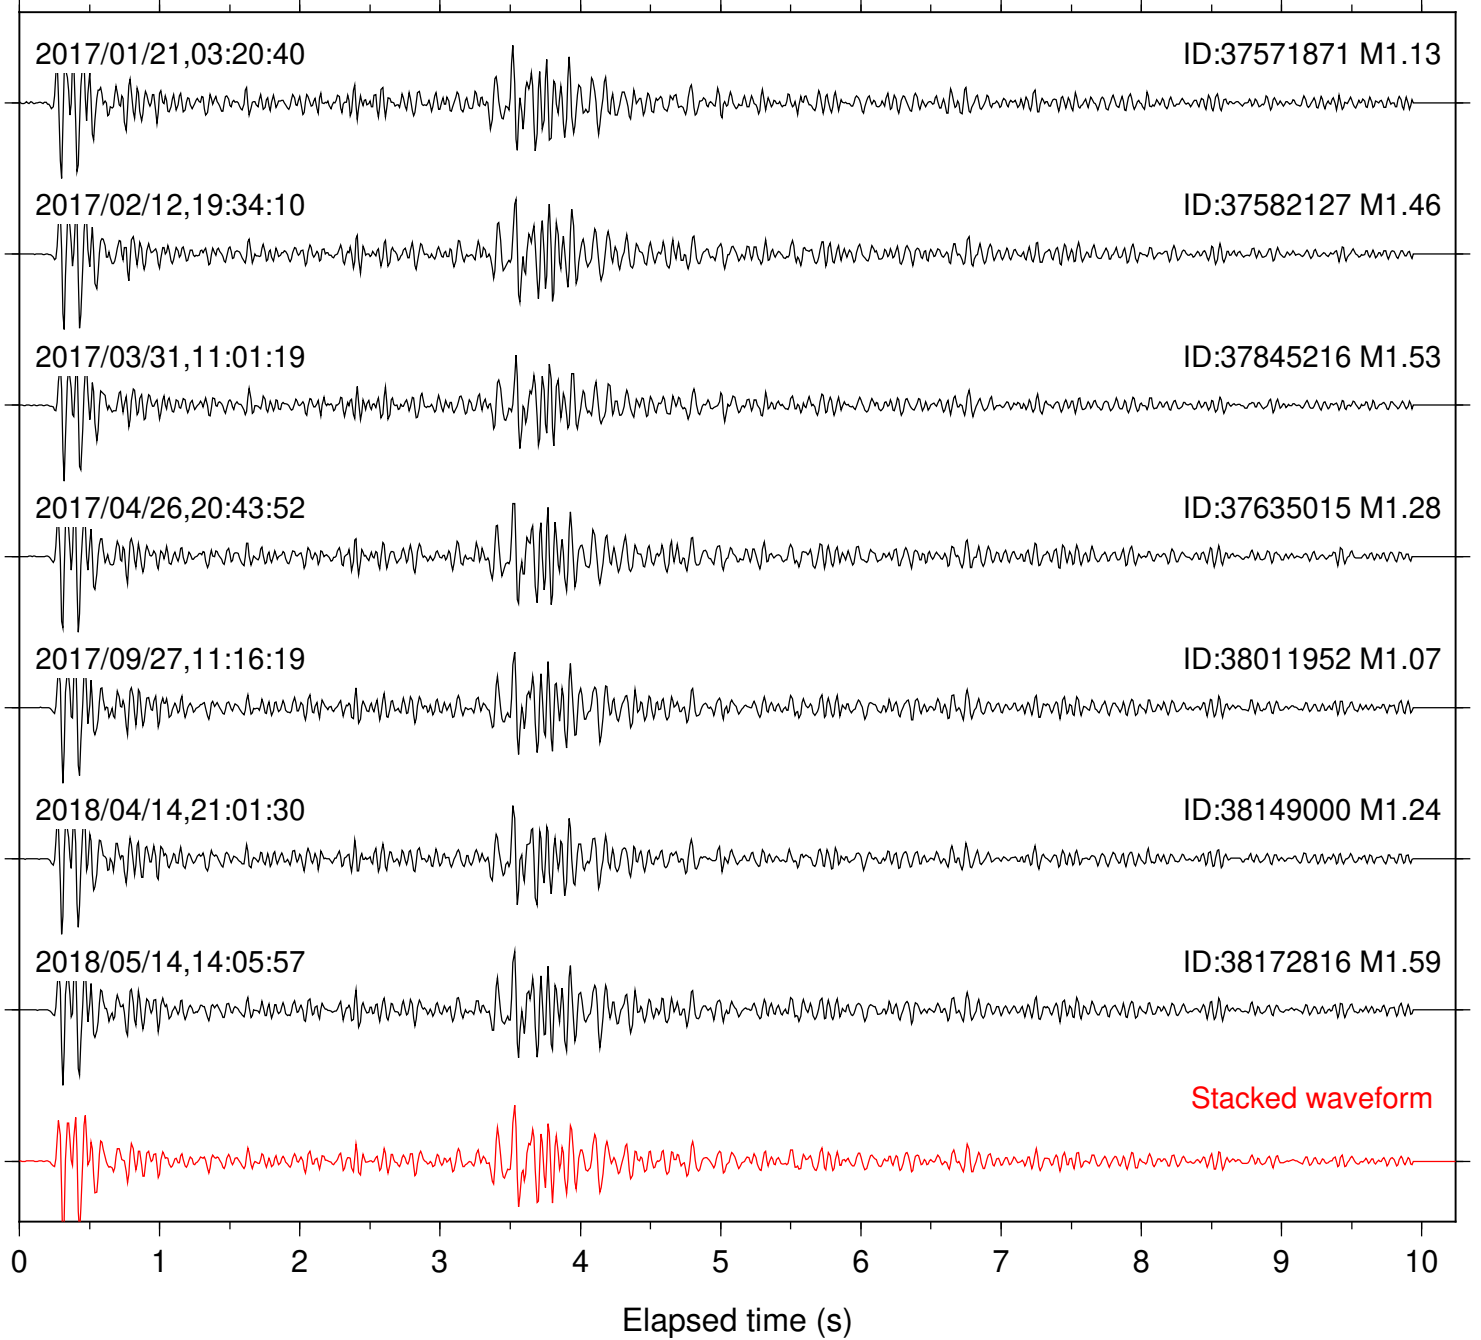

Station: BZN Com: HHZ

Focal depth: 6.38 km

Station: CRY Com: HHZ

Focal depth: 6.38 km

Station: CSH Com: HHZ

Focal depth: 6.38 km

Station: DGR Com: HHZ

Focal depth: 6.38 km

Station: DNR Com: HHZ

Focal depth: 6.38 km

Station: FRD Com: HHZ

Focal depth: 6.36 km

Station: HMT2 Com: HHZ

Focal depth: 6.38 km

Station: KNW Com: HHZ

Focal depth: 6.38 km

Station: POB2 Com: HHZ

Focal depth: 6.39 km

Station: RDM Com: HHZ

Focal depth: 6.38 km

Station: RRSP Com: HHZ

Focal depth: 6.38 km

Station: SND Com: HHZ

Focal depth: 6.38 km

Station: TMSP Com: HHZ

Focal depth: 6.38 km

Station: WMC Com: HHZ

Focal depth: 6.39 km