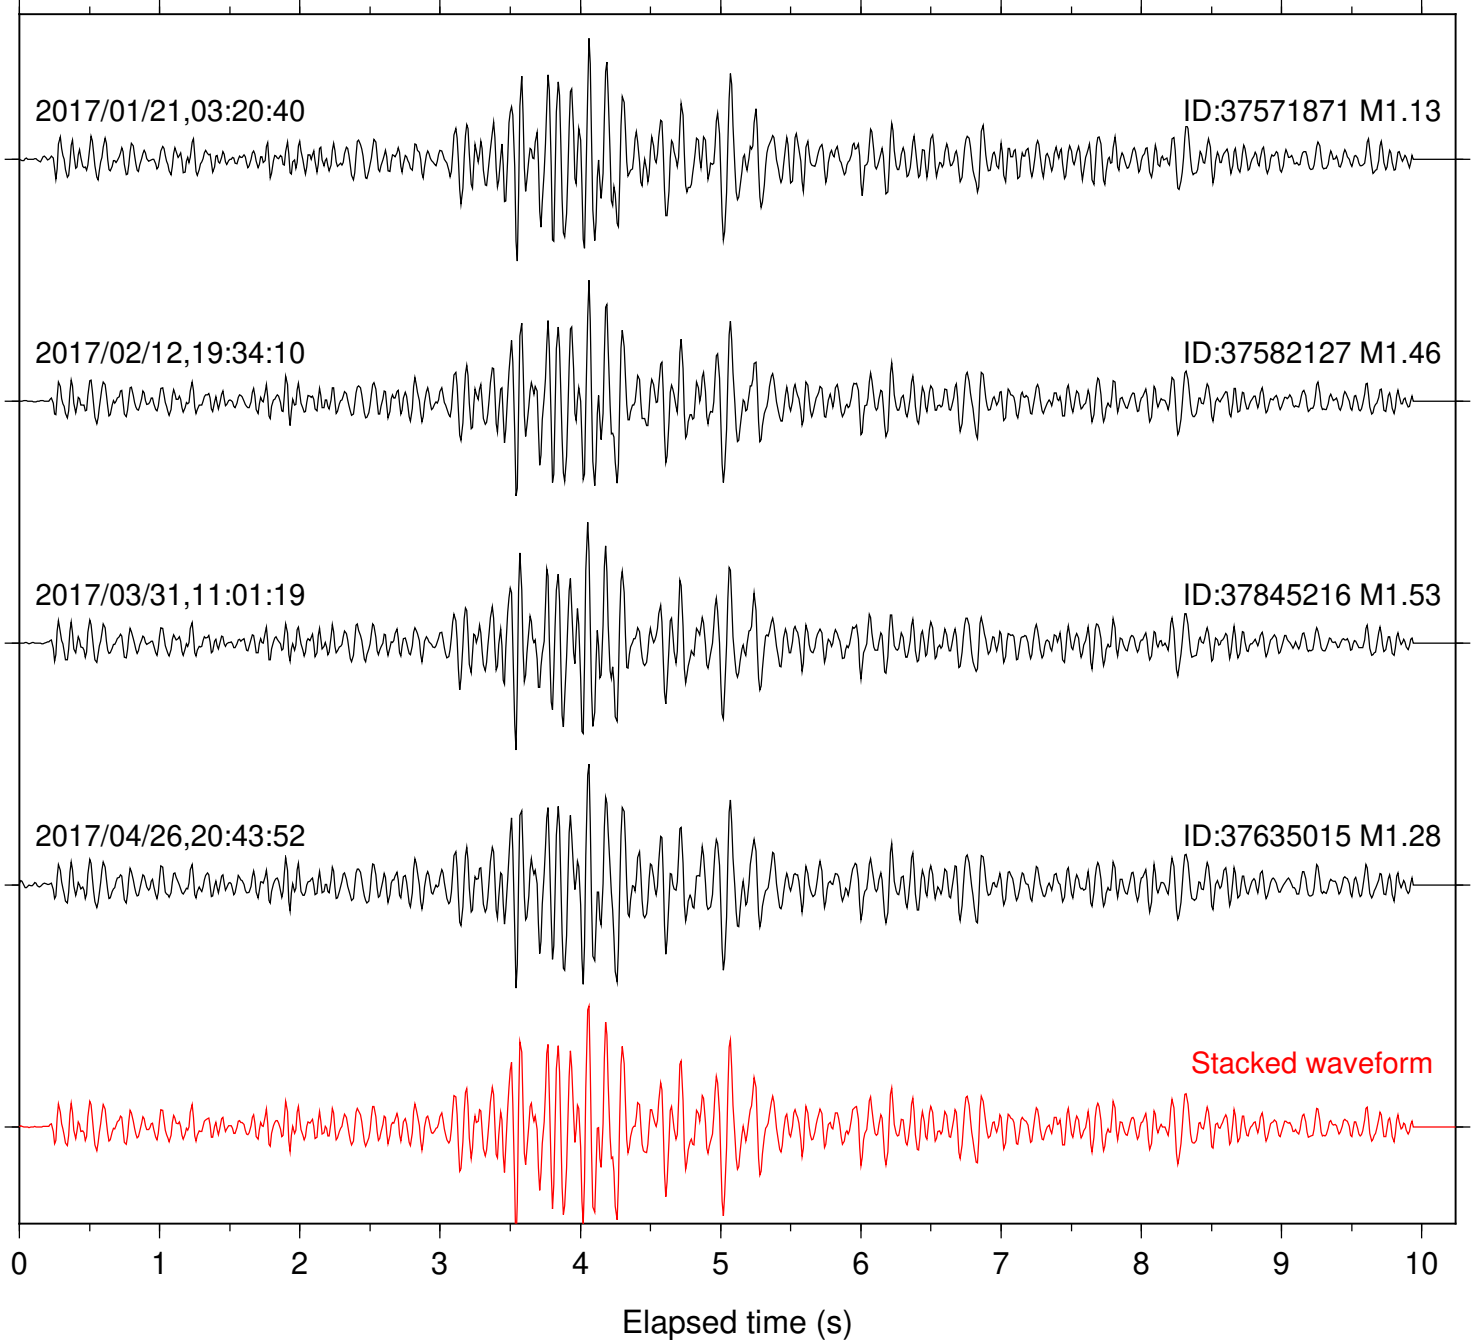

Station: DNR Com: HHZ

Focal depth: 6.38 km

Station: FRD Com: HHZ

Focal depth: 6.36 km

Station: HMT2 Com: HHZ

Focal depth: 6.38 km

Station: KNW Com: HHZ

Focal depth: 6.38 km

Station: LKH Com: HHZ

Focal depth: 6.38 km

Station: LVA2 Com: HHZ

Focal depth: 6.36 km

Station: PFO Com: HHZ

Focal depth: 6.38 km

Station: PLM Com: HHZ

Focal depth: 6.38 km

Station: POB2 Com: HHZ

Focal depth: 6.39 km

Station: RDM Com: HHZ

Focal depth: 6.38 km

Station: RRSP Com: HHZ

Focal depth: 6.38 km

Station: SND Com: HHZ

Focal depth: 6.38 km

Station: TMSP Com: HHZ

Focal depth: 6.38 km

Station: WMC Com: HHZ

Focal depth: 6.39 km