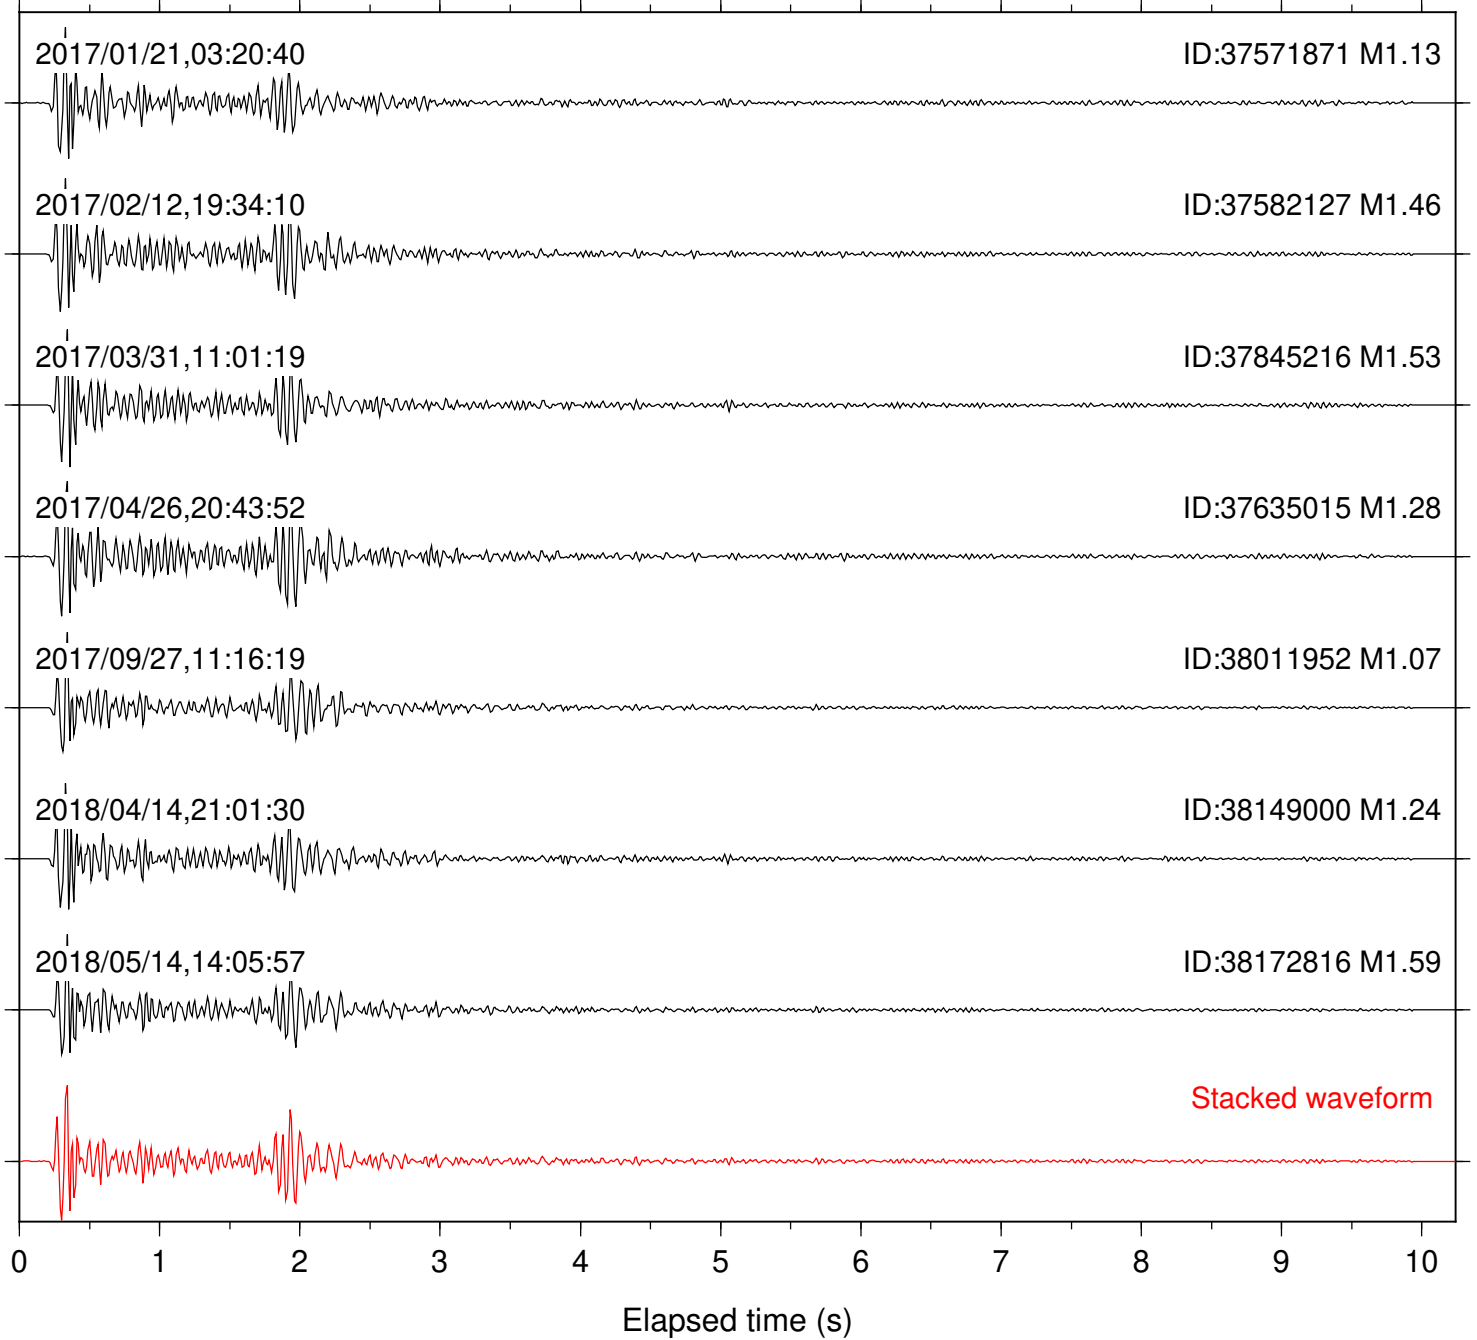

Station: B088 Com: EHZ

Focal depth: 6.38 km

Station: B093 Com: EHZ

Focal depth: 6.38 km

Station: B946 Com: EHZ

Focal depth: 6.38 km

Station: BAC Com: EHZ

Focal depth: 6.38 km

Station: BZN Com: HHZ

Focal depth: 6.38 km

Station: CRY Com: HHZ

Focal depth: 6.38 km

Station: CSH Com: HHZ

Focal depth: 6.38 km

Station: DGR Com: HHZ

Focal depth: 6.38 km

Station: DNR Com: HHZ

Focal depth: 6.38 km

Station: FRD Com: HHZ

Focal depth: 6.36 km

Station: HMT2 Com: HHZ

Focal depth: 6.38 km

Station: KNW Com: HHZ

Focal depth: 6.38 km

Station: TMSP Com: HHZ

Focal depth: 6.38 km

Station: WMC Com: HHZ

Focal depth: 6.39 km