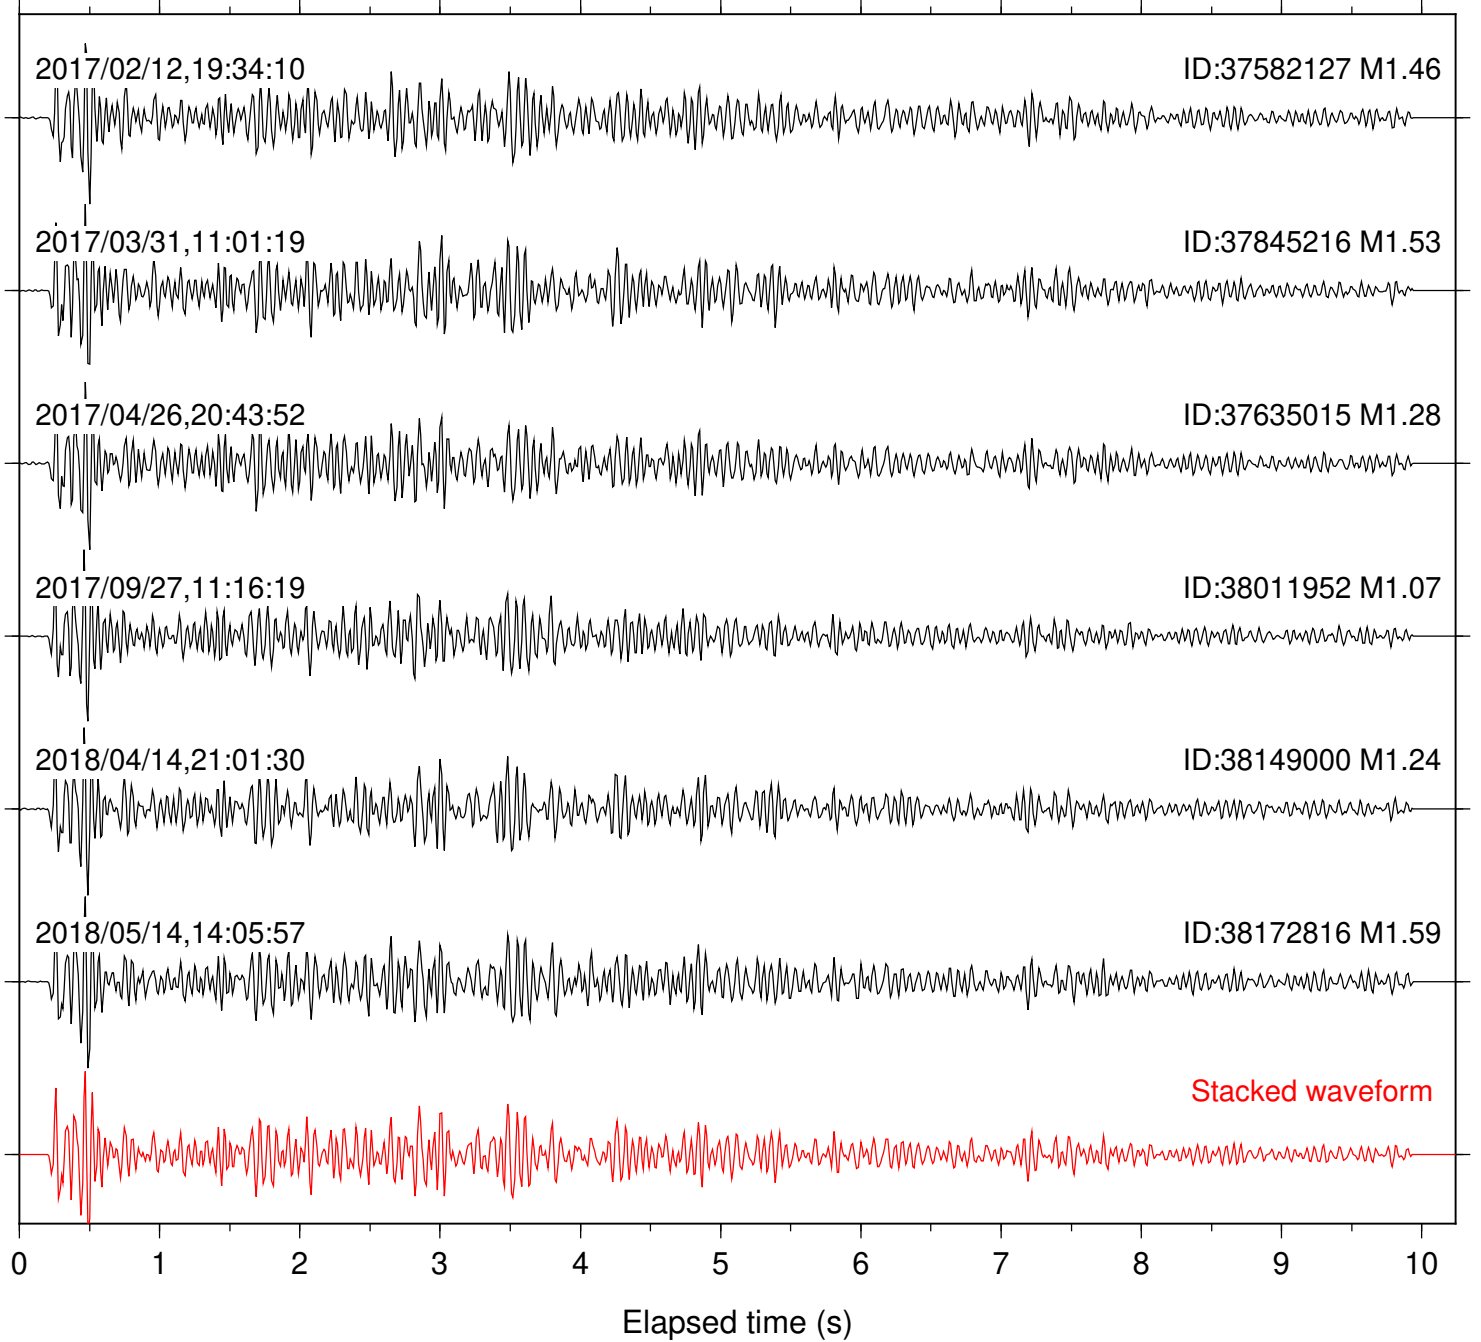

Station: DNR Com: HHZ

Focal depth: 6.38 km

Station: FRD Com: HHZ

Focal depth: 6.36 km

Station: HMT2 Com: HHZ

Focal depth: 6.38 km

Station: KNW Com: HHZ

Focal depth: 6.38 km

Station: LKH Com: HHZ

Focal depth: 6.38 km

Station: LVA2 Com: HHZ

Focal depth: 6.36 km

Station: PFO Com: HHZ

Focal depth: 6.38 km

Station: PLM Com: HHZ

Focal depth: 6.38 km

Station: POB2 Com: HHZ

Focal depth: 6.39 km

Station: RDM Com: HHZ

Focal depth: 6.38 km

Station: RRSP Com: HHZ

Focal depth: 6.38 km

Station: SND Com: HHZ

Focal depth: 6.38 km

Station: TMSP Com: HHZ

Focal depth: 6.38 km

Station: WMC Com: HHZ

Focal depth: 6.39 km