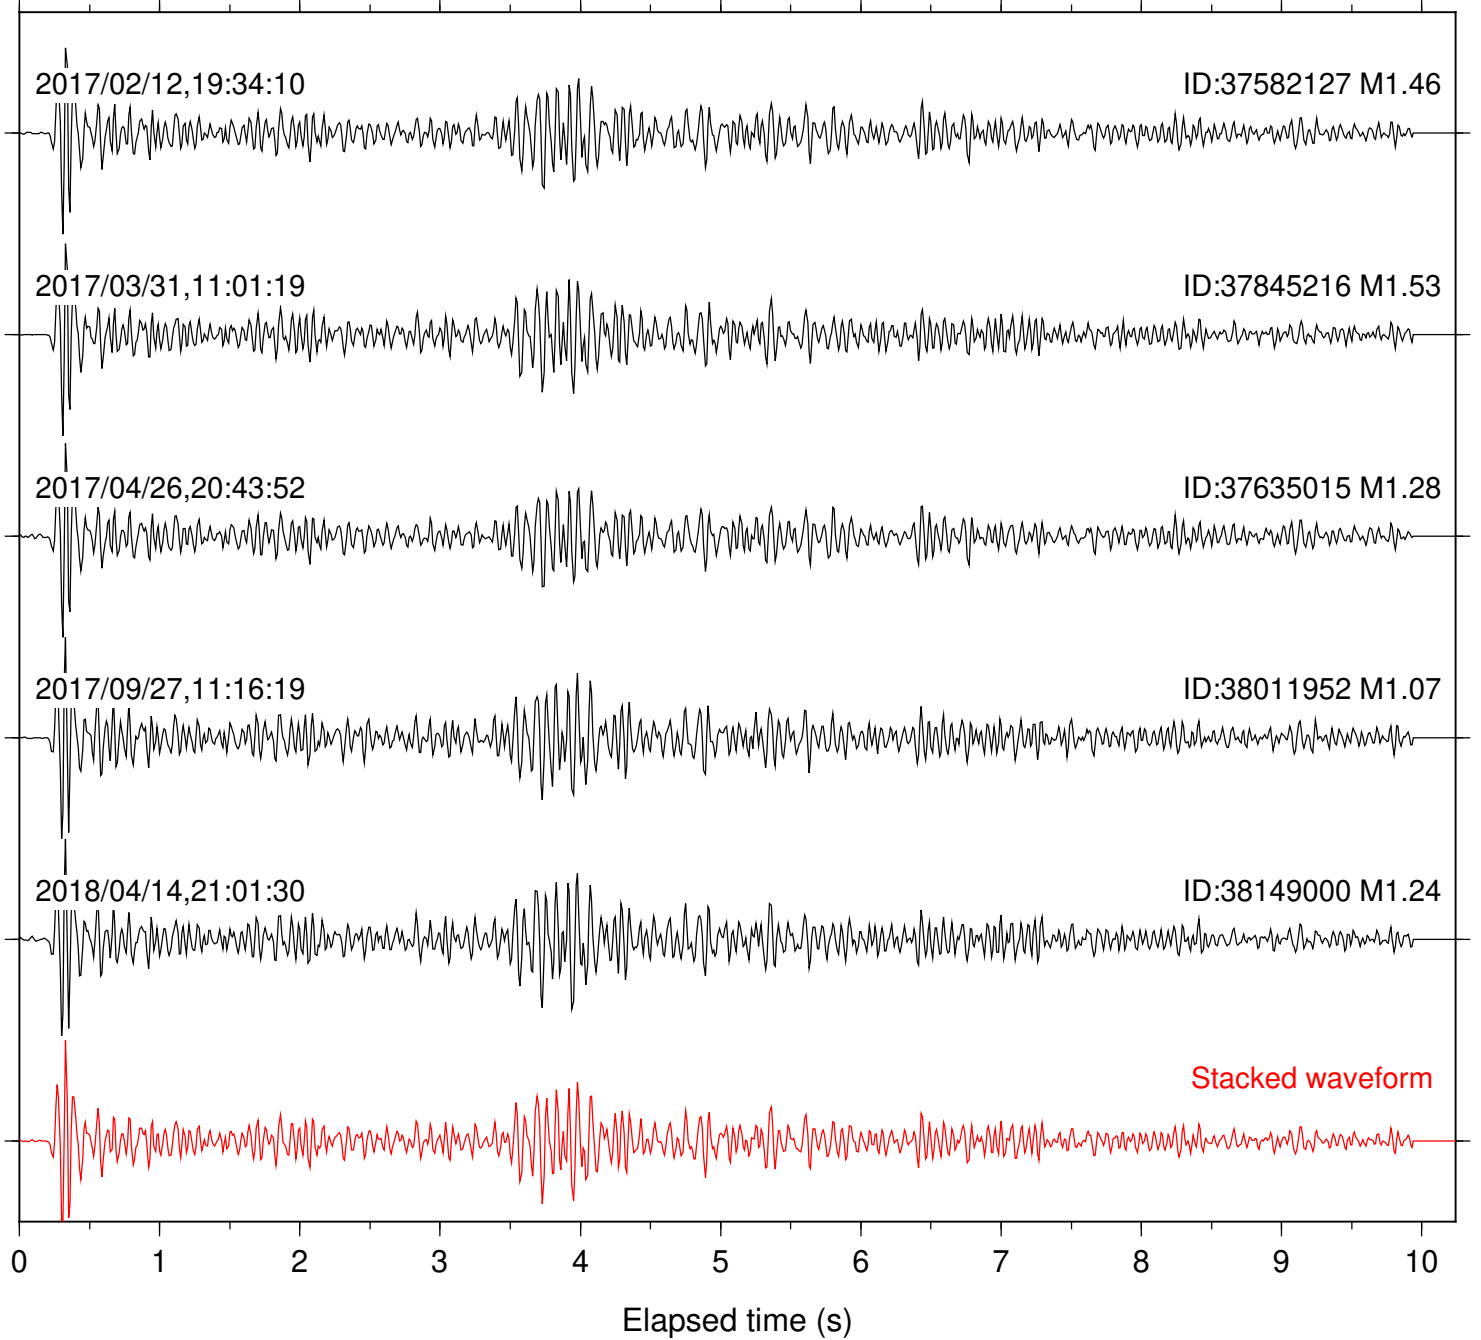

Station: B081 Com: EHZ

Focal depth: 6.36 km

Station: B082 Com: EHZ

Focal depth: 6.38 km

Station: B084 Com: EHZ

Focal depth: 6.38 km

Station: B087 Com: EHZ

Focal depth: 6.38 km

Station: B088 Com: EHZ

Focal depth: 6.38 km

Station: B093 Com: EHZ

Focal depth: 6.38 km

Station: B946 Com: EHZ

Focal depth: 6.38 km

Station: BAC Com: EHZ

Focal depth: 6.38 km

Station: DNR Com: HHZ

Focal depth: 6.38 km

Station: FRD Com: HHZ

Focal depth: 6.36 km

Station: HMT2 Com: HHZ

Focal depth: 6.38 km

Station: KNW Com: HHZ

Focal depth: 6.38 km

Station: TMSP Com: HHZ

Focal depth: 6.38 km

Station: WMC Com: HHZ

Focal depth: 6.39 km