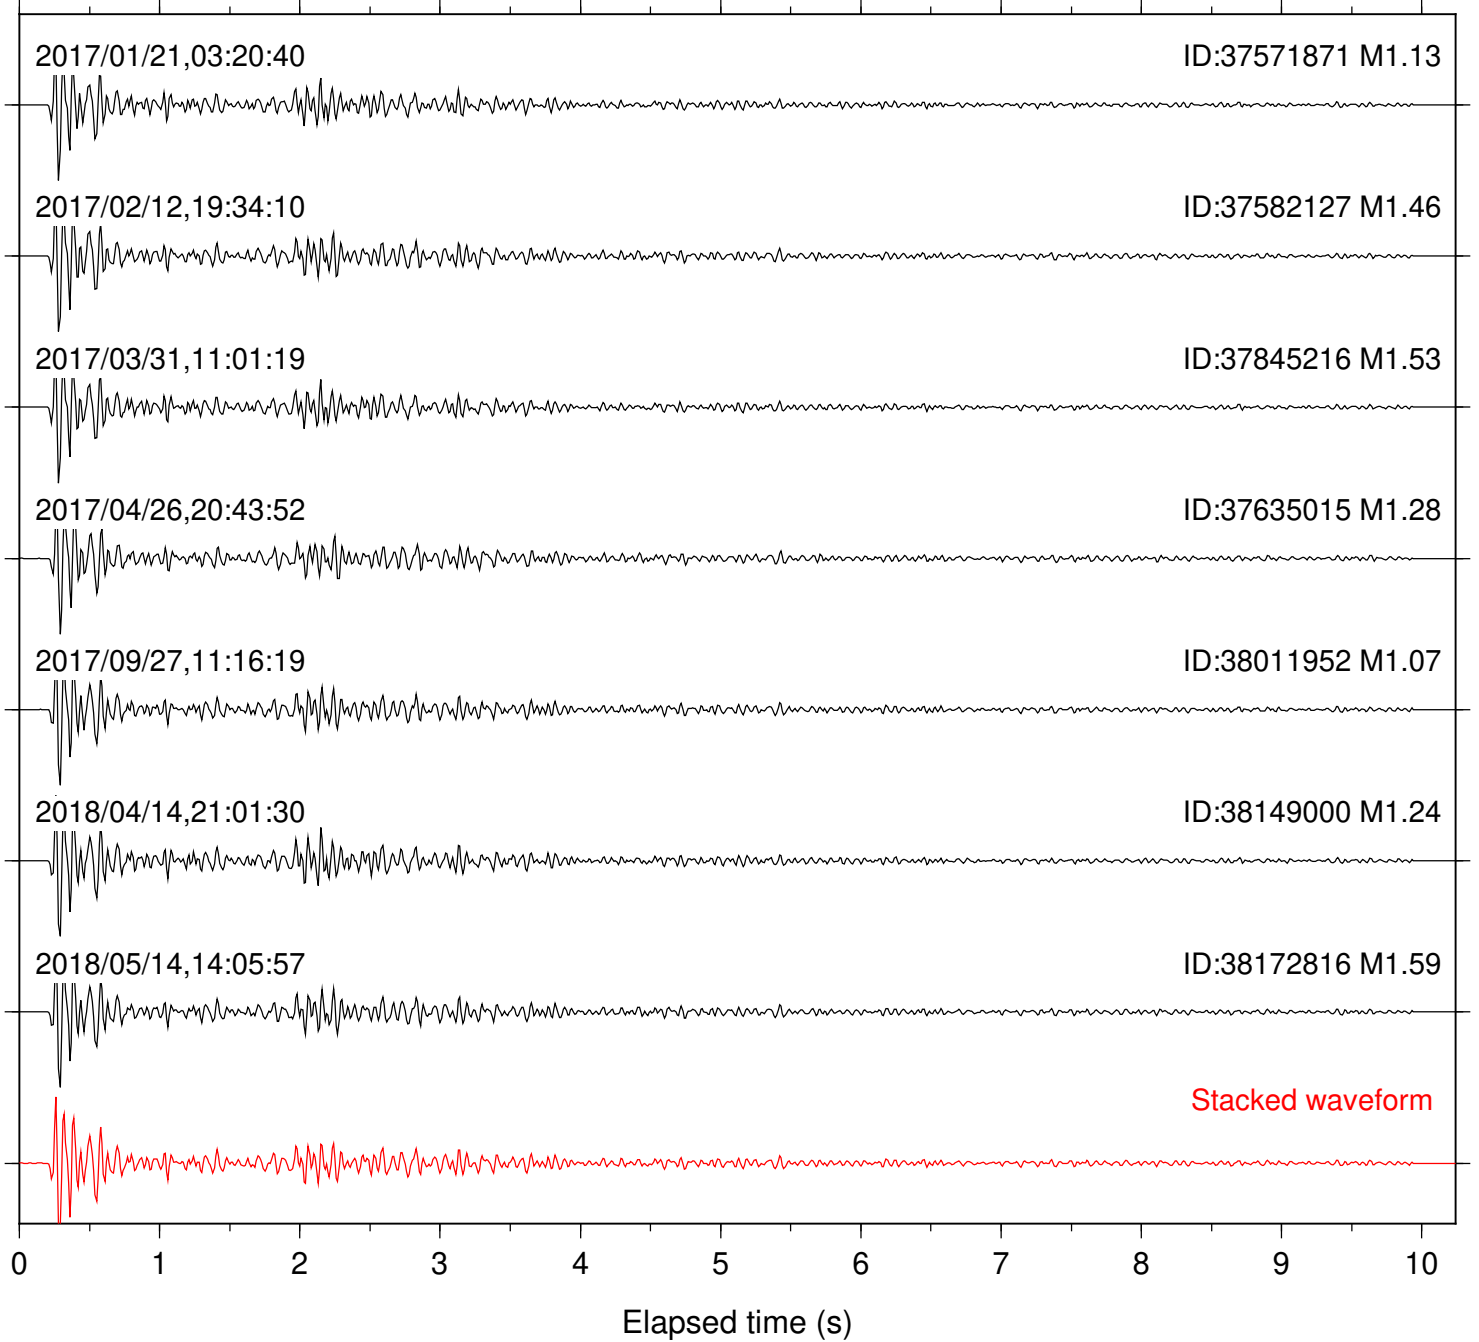

Station: B081 Com: EHZ

Focal depth: 6.36 km

Station: B082 Com: EHZ

Focal depth: 6.38 km

Station: B084 Com: EHZ

Focal depth: 6.38 km

Station: B087 Com: EHZ

Focal depth: 6.38 km

Station: B088 Com: EHZ

Focal depth: 6.38 km

Station: B093 Com: EHZ

Focal depth: 6.38 km

Station: B946 Com: EHZ

Focal depth: 6.38 km

Station: BAC Com: EHZ

Focal depth: 6.38 km

Station: DNR Com: HHZ

Focal depth: 6.38 km

Station: FRD Com: HHZ

Focal depth: 6.36 km

Station: HMT2 Com: HHZ

Focal depth: 6.38 km

Station: KNW Com: HHZ

Focal depth: 6.38 km

Station: TMSP Com: HHZ

Focal depth: 6.38 km

Station: WMC Com: HHZ

Focal depth: 6.39 km