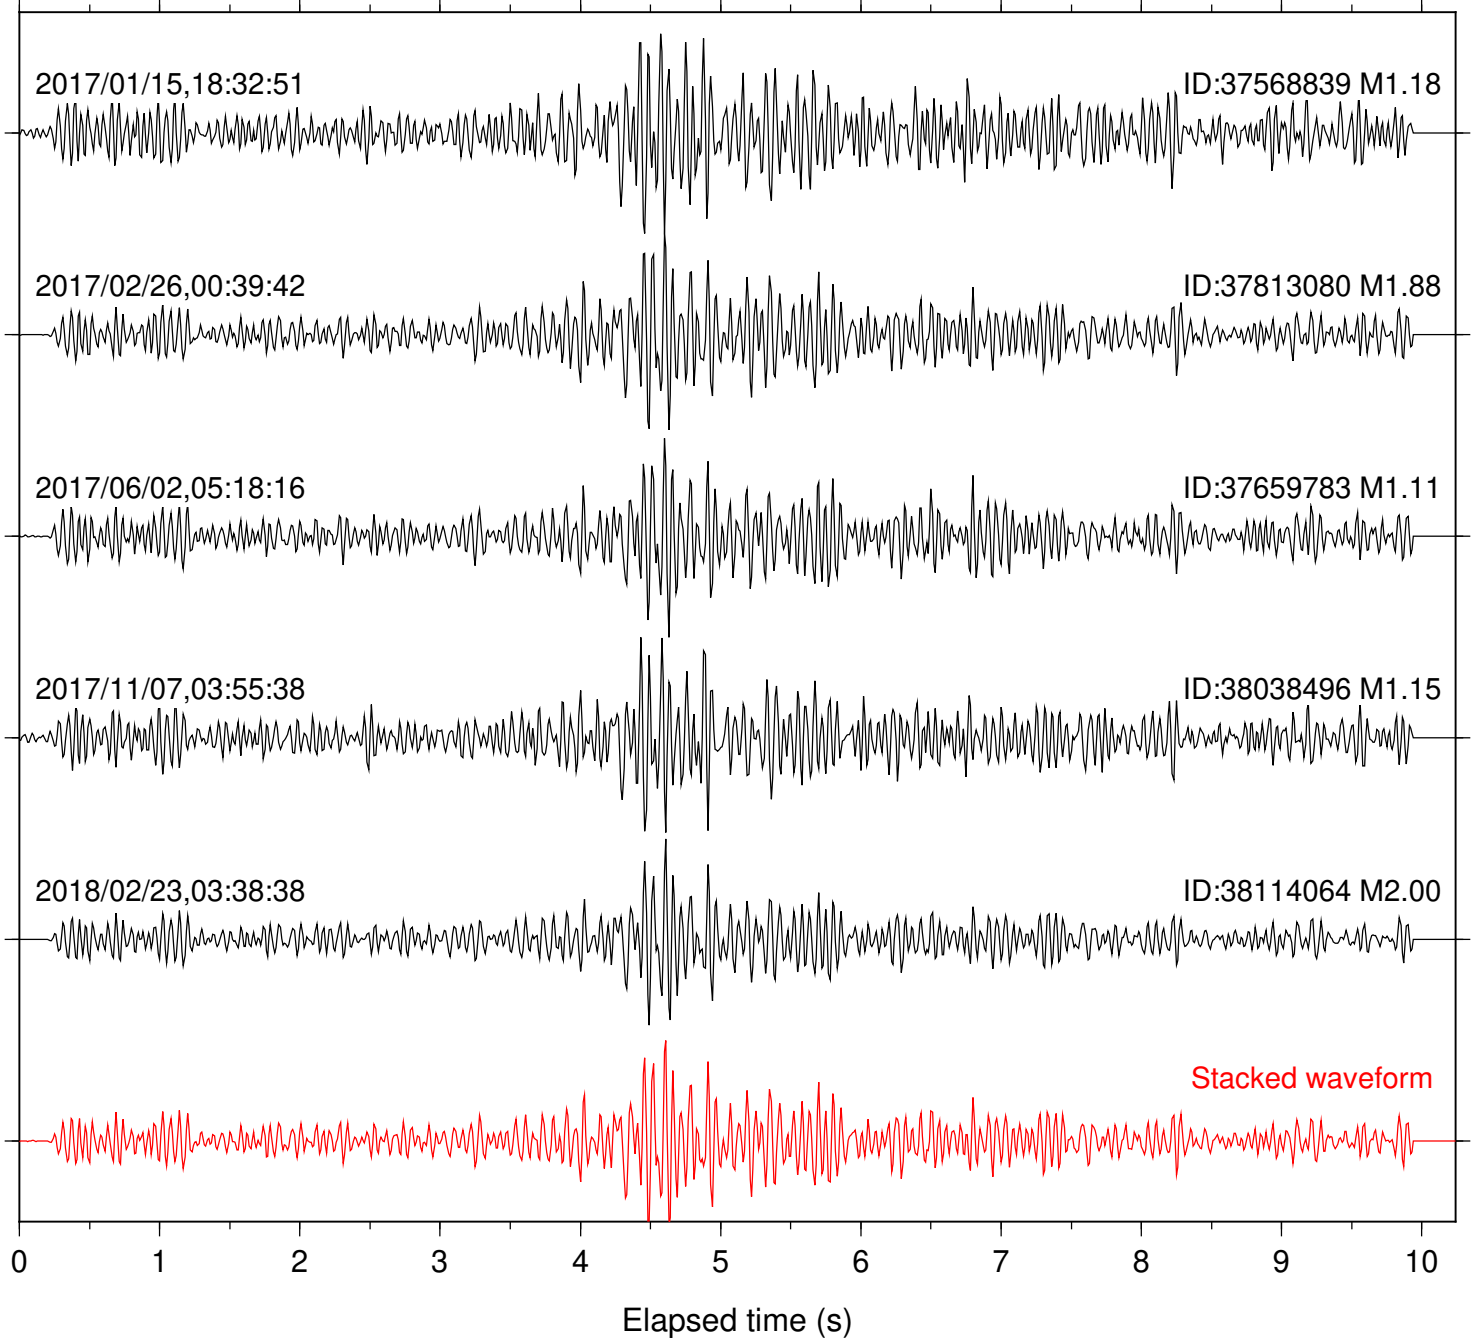

Station: B087 Com: EHZ

Focal depth: 6.31 km

Station: B088 Com: EHZ

Focal depth: 6.31 km

Station: B093 Com: EHZ

Focal depth: 6.31 km

Station: B946 Com: EHZ

Focal depth: 6.31 km

Stacked waveform

0 1 2 3 4 5 6 7 8 9 10
Elapsed time (s)

Station: CSH Com: HHZ

Focal depth: 6.31 km

Station: DGR Com: HHZ

Focal depth: 6.35 km

Station: FRD Com: HHZ

Focal depth: 6.31 km

Station: HMT2 Com: HHZ

Focal depth: 6.31 km

Station: LKH Com: HHZ

Focal depth: 6.35 km

Station: LVA2 Com: HHZ

Focal depth: 6.35 km

Station: PFO Com: HHZ

Focal depth: 6.31 km

Station: PLM Com: HHZ

Focal depth: 6.31 km

Station: POB2 Com: HHZ

Focal depth: 6.31 km

Station: SND Com: HHZ

Focal depth: 6.31 km