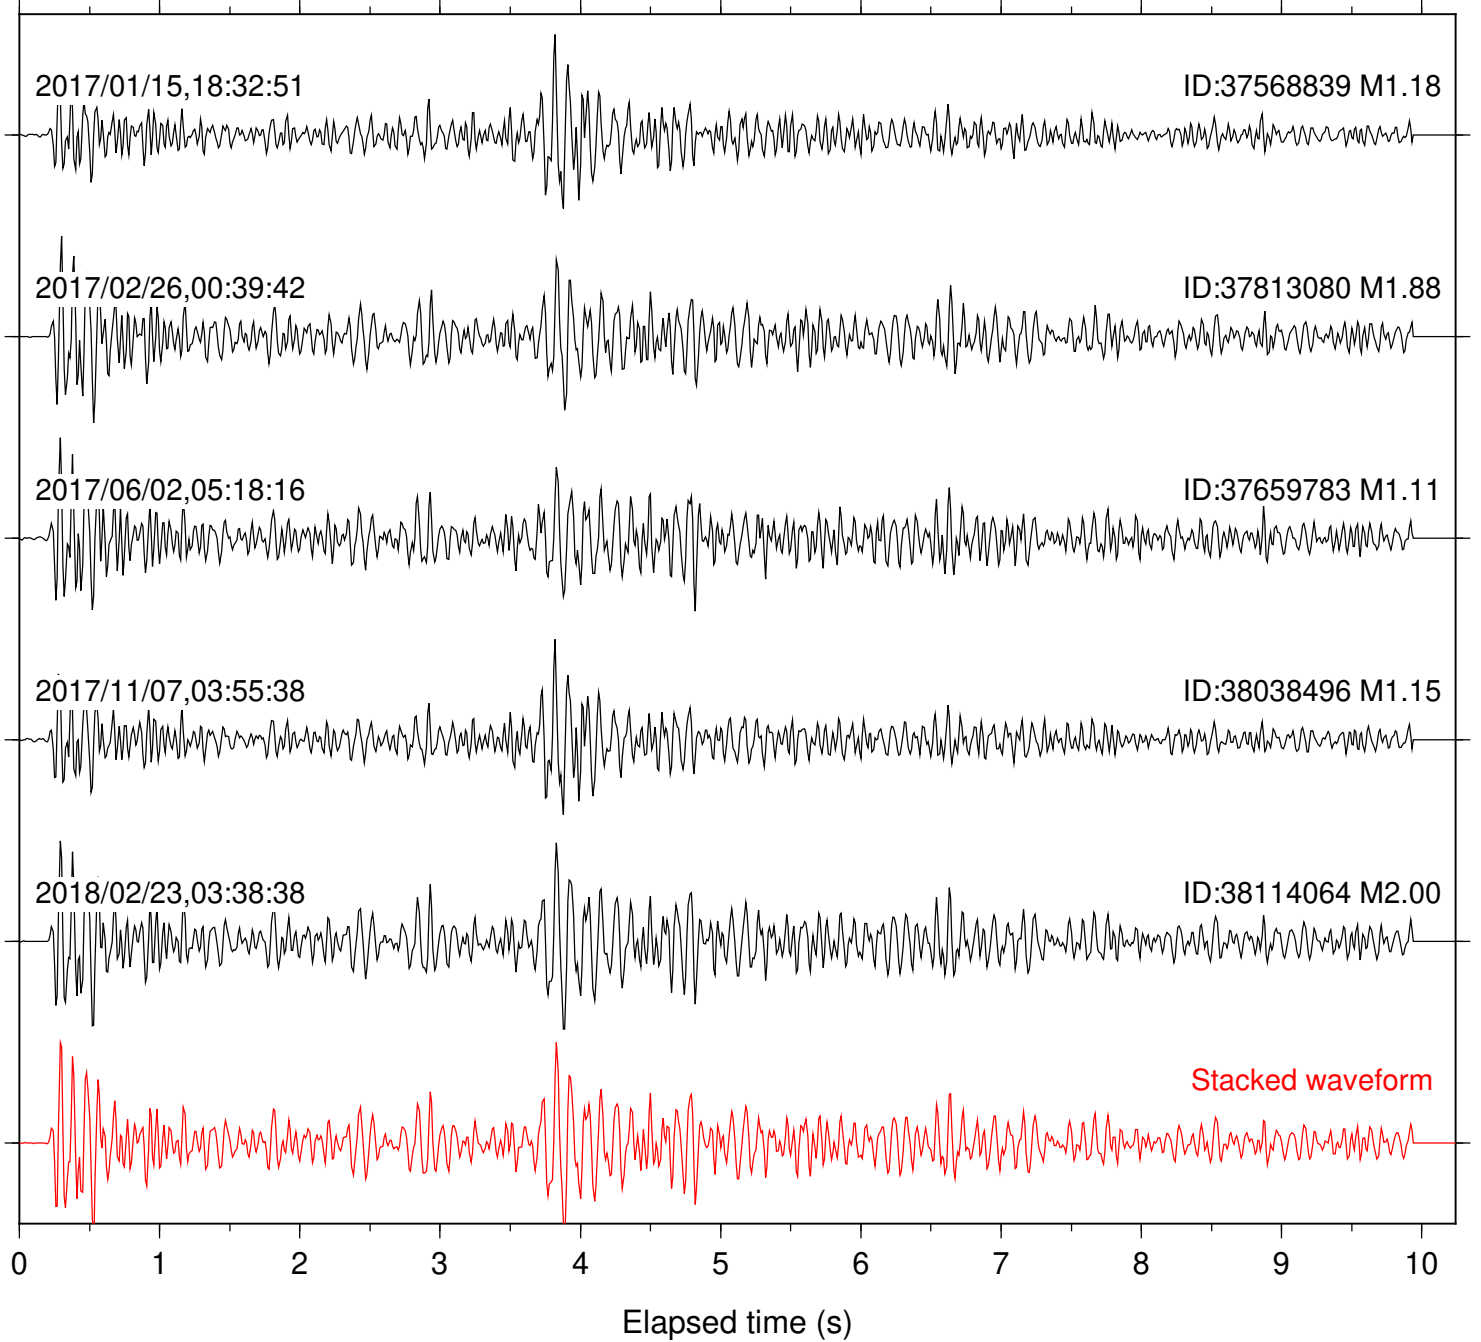

Station: B087 Com: EHZ

Focal depth: 6.31 km

Station: B088 Com: EHZ

Focal depth: 6.31 km

Station: B093 Com: EHZ

Focal depth: 6.31 km

Station: B946 Com: EHZ

Focal depth: 6.31 km

Station: BAC Com: EHZ

Focal depth: 6.31 km

Station: CRY Com: HHZ

Focal depth: 6.33 km

2017/02/26,00:39:42

ID:37813080 M1.88

2017/06/02,05:18:16

ID:37659783 M1.11

Stacked waveform

0 1 2 3 4 5 6 7 8 9 10
Elapsed time (s)

Station: CSH Com: HHZ

Focal depth: 6.31 km

Station: DGR Com: HHZ

Focal depth: 6.35 km

Station: FRD Com: HHZ

Focal depth: 6.31 km