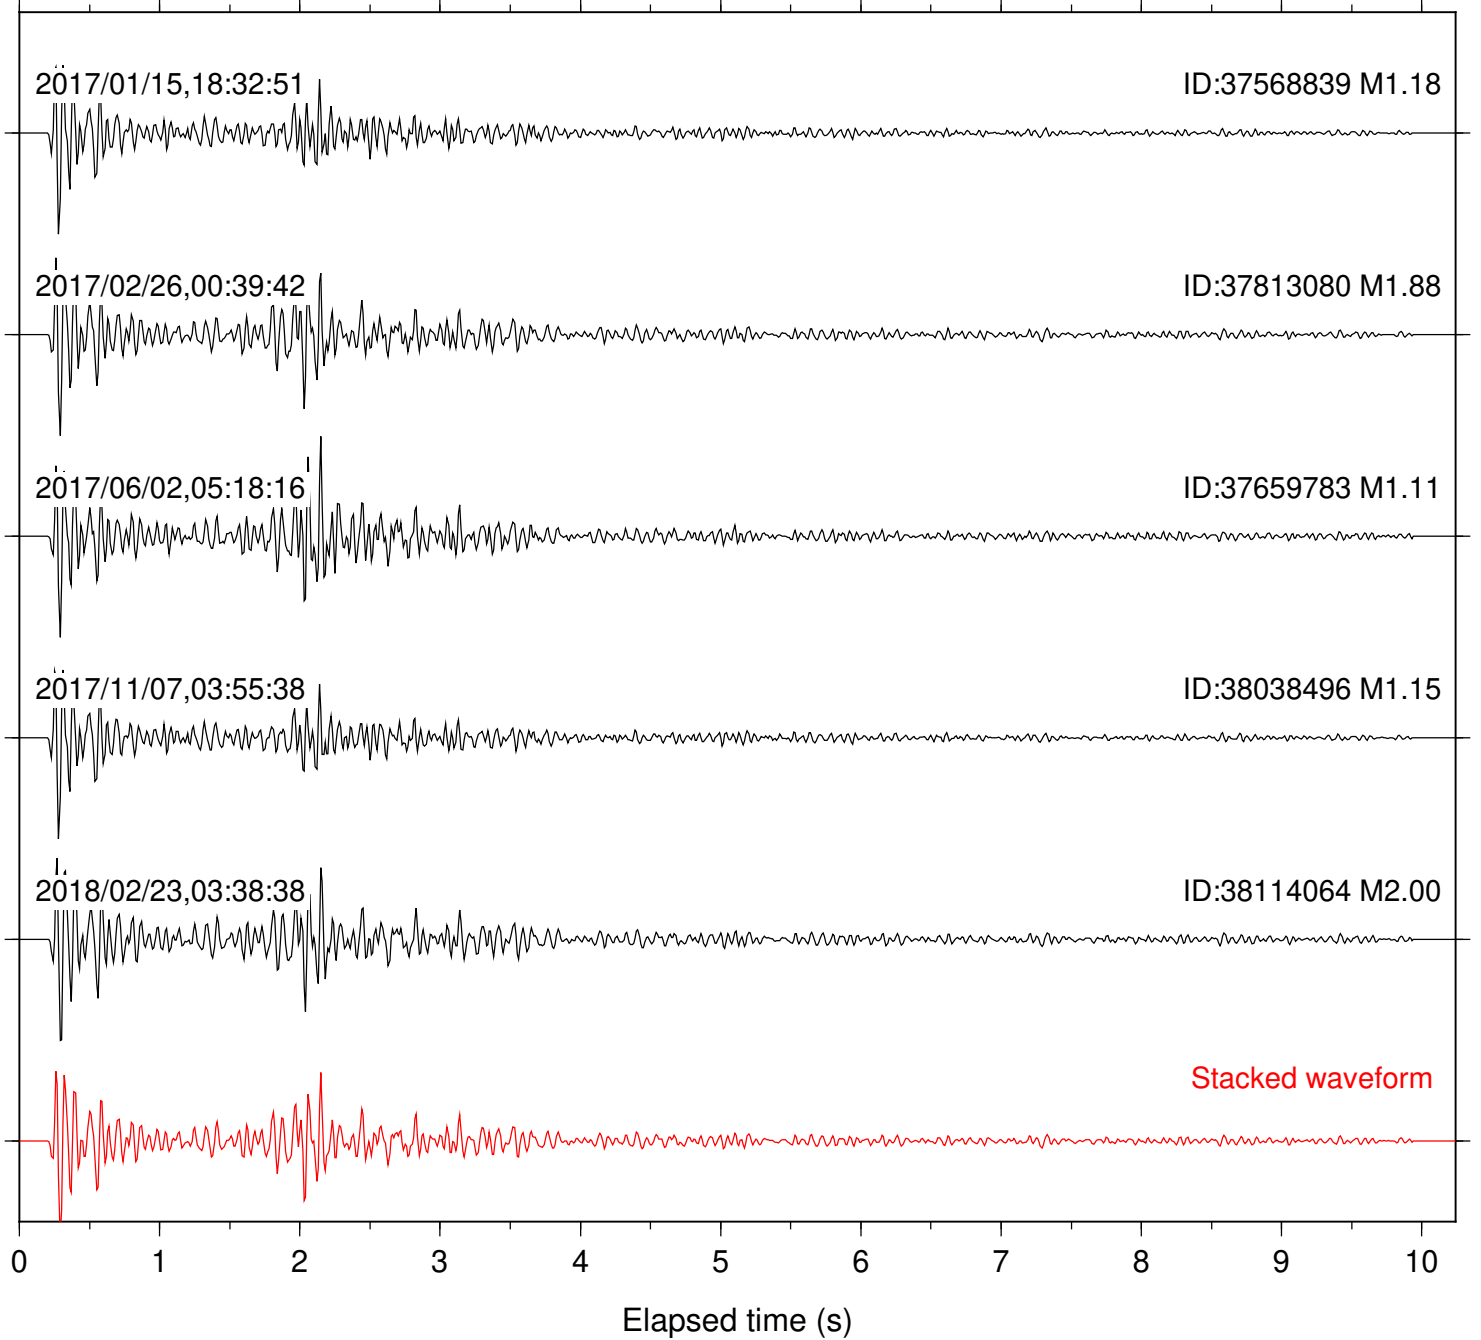

Station: B087 Com: EHZ

Focal depth: 6.31 km

Station: B088 Com: EHZ

Focal depth: 6.31 km

Station: B093 Com: EHZ

Focal depth: 6.31 km

Station: B946 Com: EHZ

Focal depth: 6.31 km

Station: BAC Com: EHZ

Focal depth: 6.31 km

Station: CRY Com: HHZ

Focal depth: 6.33 km

2017/02/26,00:39:42

ID:37813080 M1.88

2017/06/02,05:18:16

ID:37659783 M1.11

Stacked waveform

0 1 2 3 4 5 6 7 8 9 10
Elapsed time (s)

Station: CSH Com: HHZ

Focal depth: 6.31 km

Station: DGR Com: HHZ

Focal depth: 6.35 km

Station: FRD Com: HHZ

Focal depth: 6.31 km