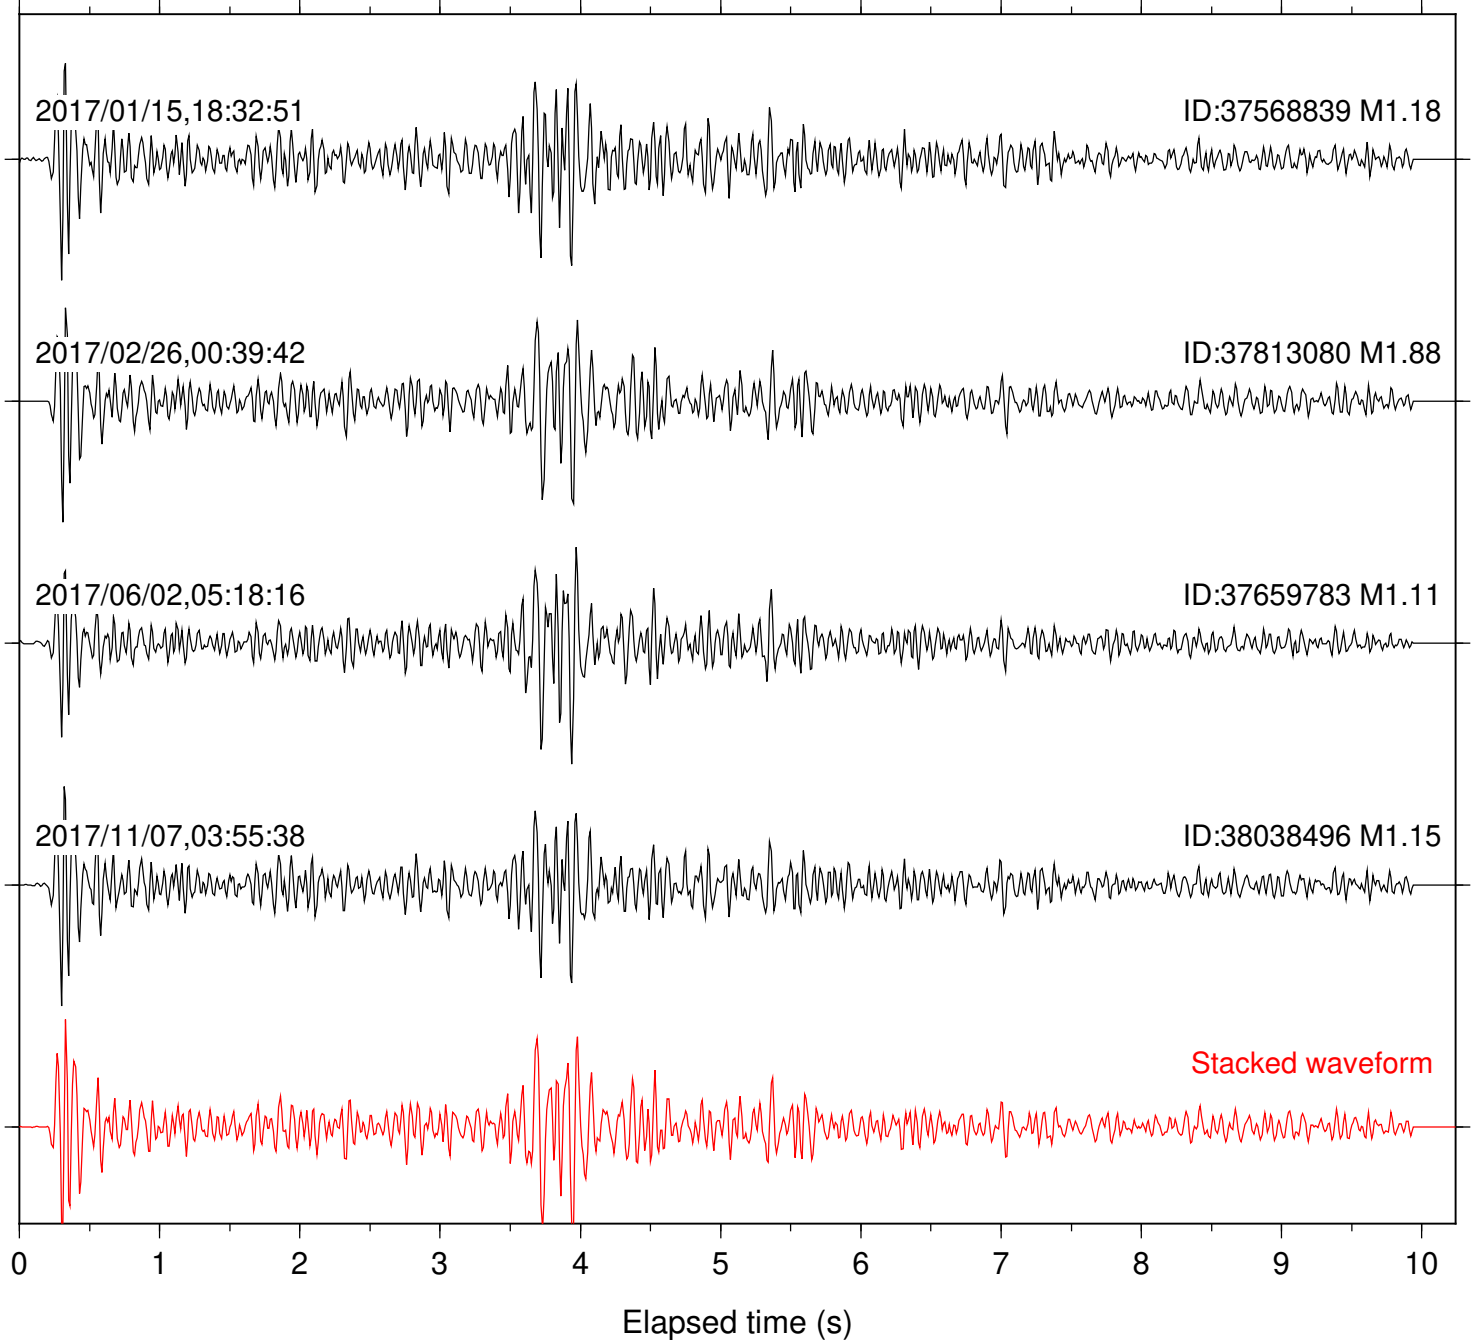

Station: B081 Com: EHZ

Focal depth: 6.35 km

Station: B082 Com: EHZ

Focal depth: 6.31 km

Station: B084 Com: EHZ

Focal depth: 6.31 km

Station: B086 Com: EHZ

Focal depth: 6.31 km

2017/02/26,00:39:42

ID:37813080 M1.88

2017/07/30,18:44:21

ID:37717759 M1.16

2018/02/23,03:38:38

ID:38114064 M2.00

Stacked waveform

0 1 2 3 4 5 6 7 8 9 10
Elapsed time (s)

Station: B087 Com: EHZ

Focal depth: 6.31 km

Station: B088 Com: EHZ

Focal depth: 6.31 km

Station: B093 Com: EHZ

Focal depth: 6.31 km

Station: B946 Com: EHZ

Focal depth: 6.31 km

Station: BAC Com: EHZ

Focal depth: 6.31 km

Station: CRY Com: HHZ

Focal depth: 6.33 km

2017/02/26,00:39:42

ID:37813080 M1.88

2017/06/02,05:18:16

ID:37659783 M1.11