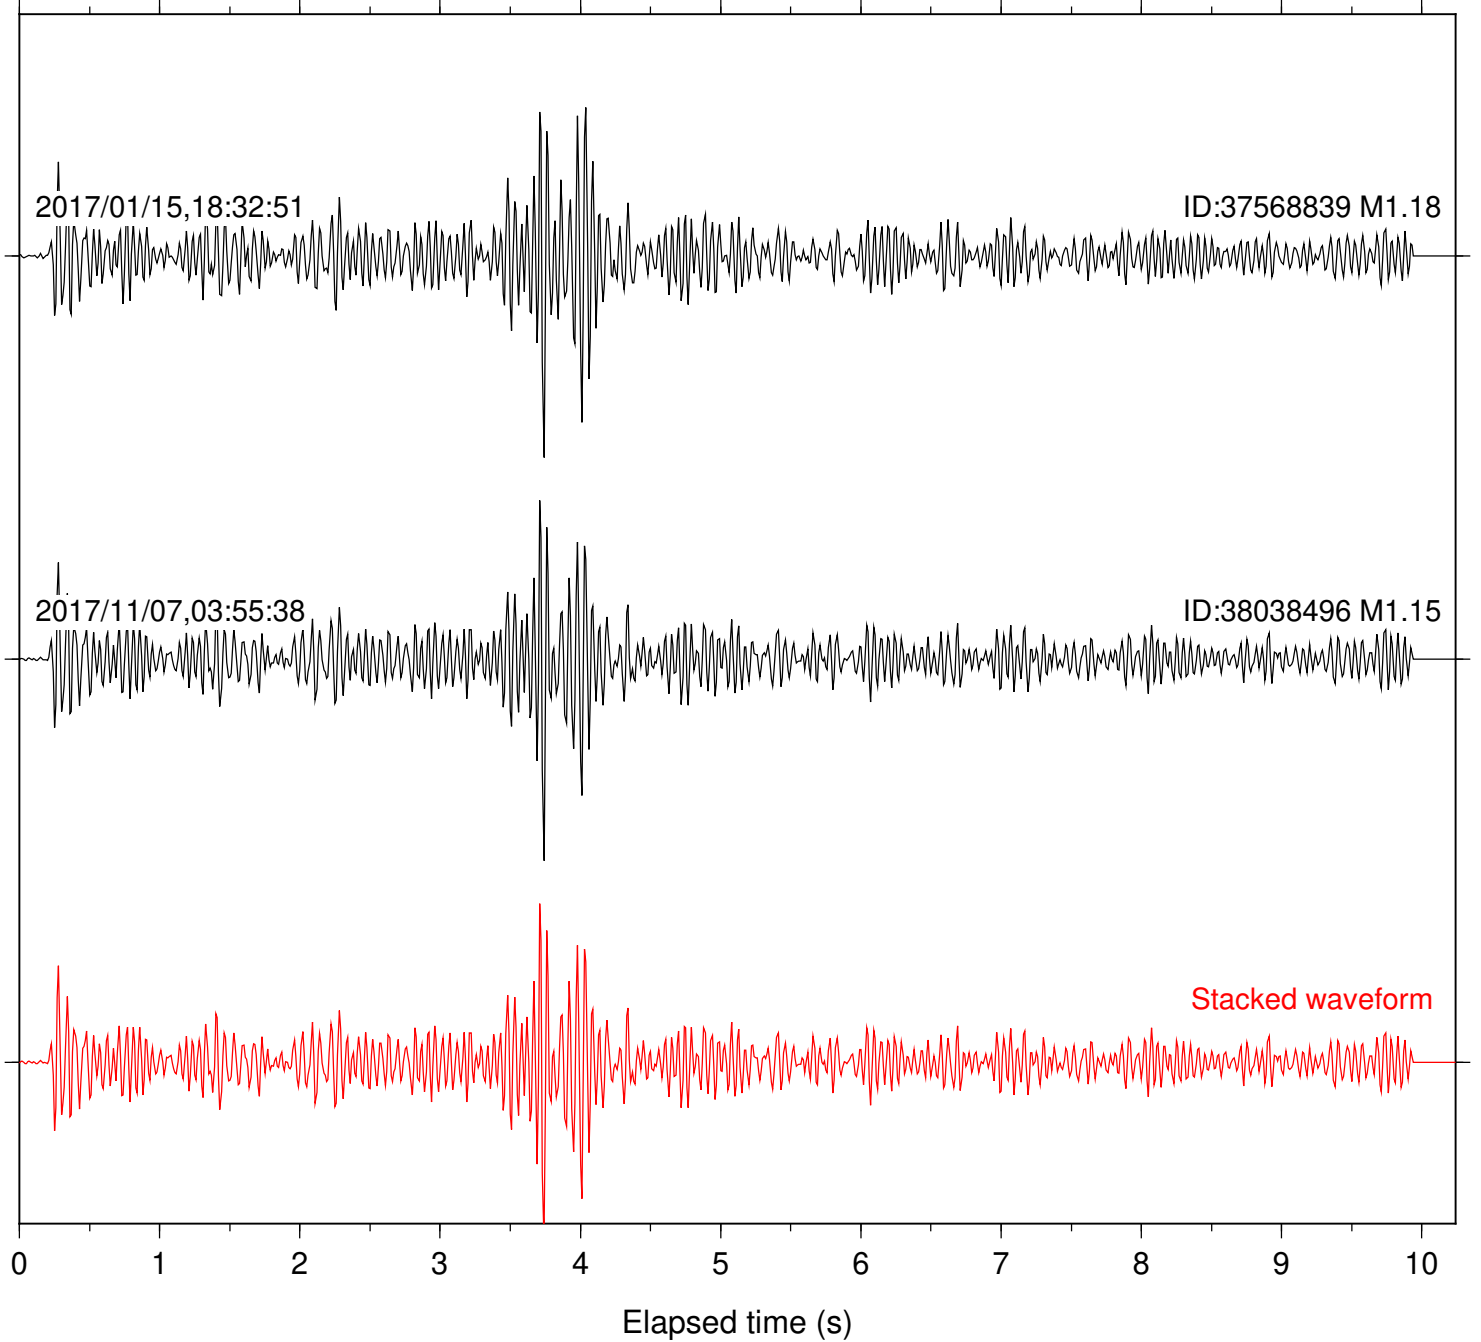

Station: BAC Com: EHZ

Focal depth: 6.31 km

Station: CRY Com: HHZ

Focal depth: 6.33 km

2017/02/26,00:39:42

ID:37813080 M1.88

2017/06/02,05:18:16

ID:37659783 M1.11

Stacked waveform

0 1 2 3 4 5 6 7 8 9 10
Elapsed time (s)

Station: CSH Com: HHZ

Focal depth: 6.31 km

Station: DGR Com: HHZ

Focal depth: 6.35 km

Station: FRD Com: HHZ

Focal depth: 6.31 km

Station: HMT2 Com: HHZ

Focal depth: 6.31 km

Station: LKH Com: HHZ

Focal depth: 6.35 km

Station: LVA2 Com: HHZ

Focal depth: 6.35 km

Station: PFO Com: HHZ

Focal depth: 6.31 km

Station: PLM Com: HHZ

Focal depth: 6.31 km

Station: POB2 Com: HHZ

Focal depth: 6.31 km

Station: SND Com: HHZ

Focal depth: 6.31 km