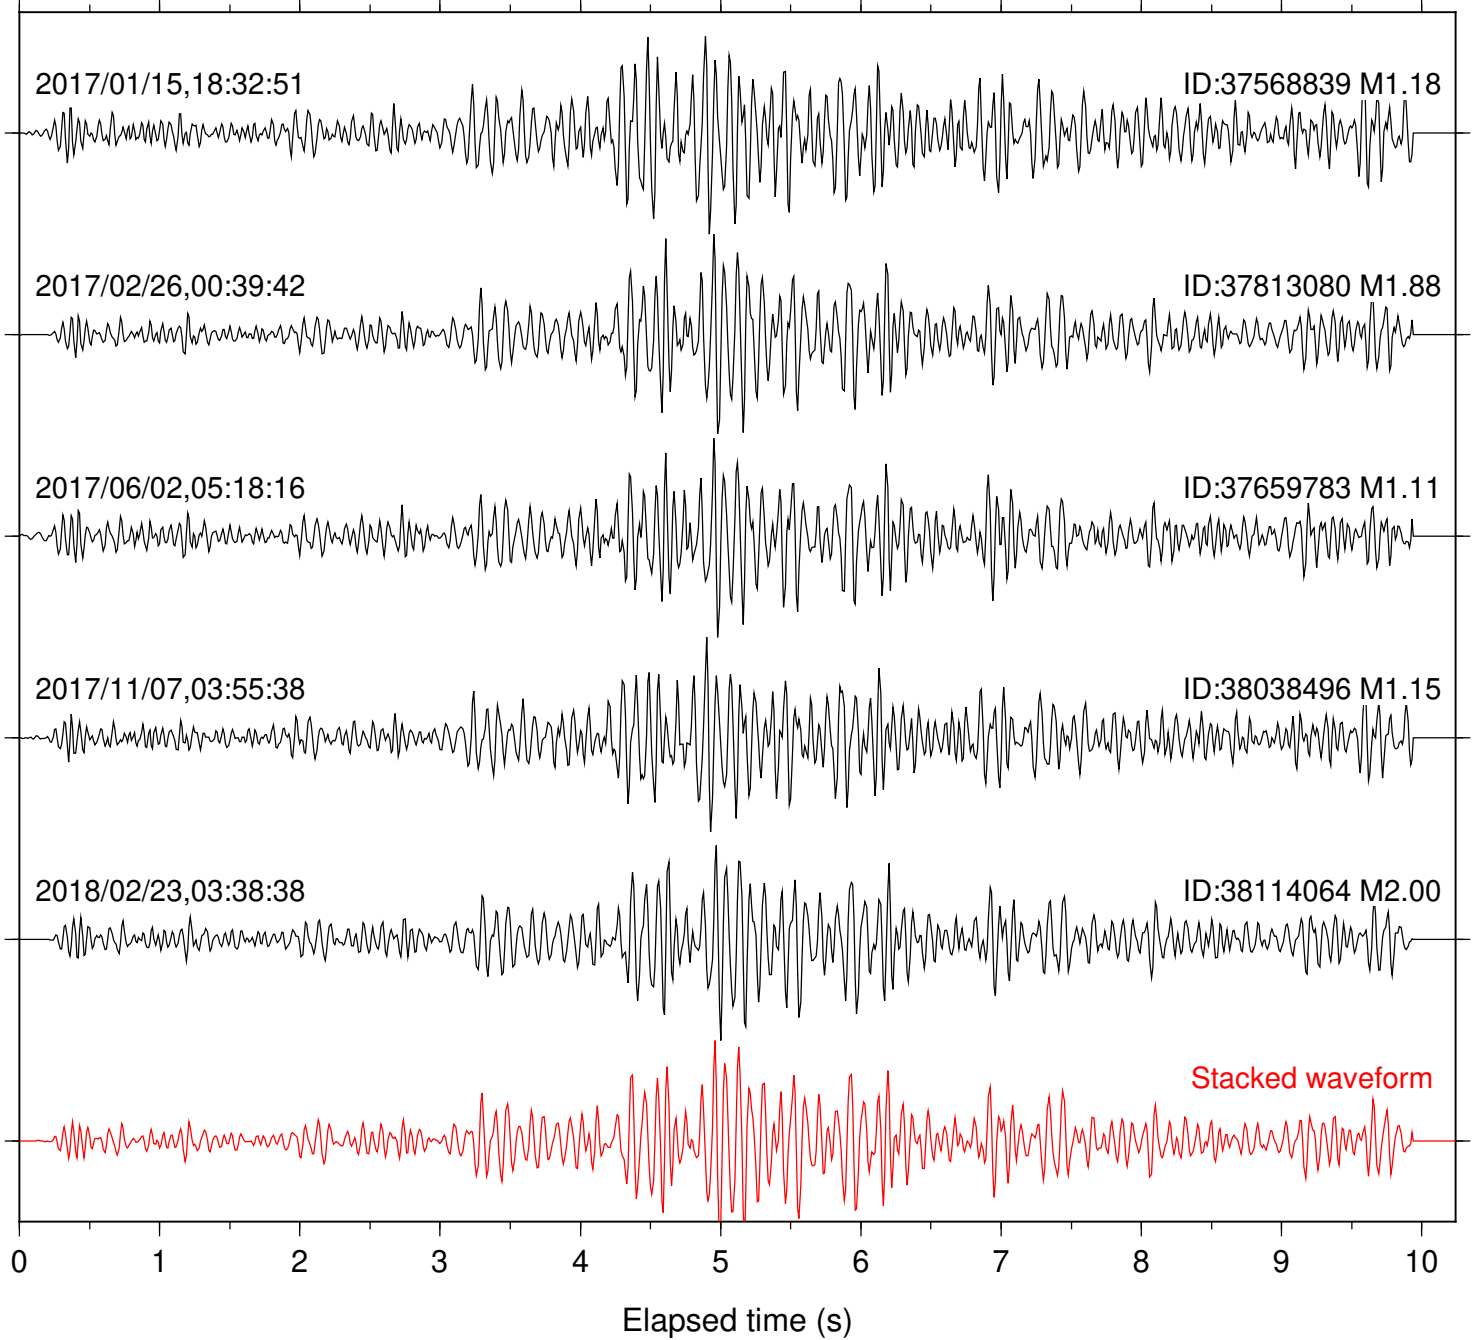

Station: B081 Com: EHZ

Focal depth: 6.35 km

Station: B082 Com: EHZ

Focal depth: 6.31 km

Station: B084 Com: EHZ

Focal depth: 6.31 km

Station: B086 Com: EHZ

Focal depth: 6.31 km

2017/02/26,00:39:42

ID:37813080 M1.88

2017/07/30,18:44:21

ID:37717759 M1.16

2018/02/23,03:38:38

ID:38114064 M2.00

Stacked waveform

0 1 2 3 4 5 6 7 8 9 10
Elapsed time (s)

Station: B087 Com: EHZ

Focal depth: 6.31 km

Station: B088 Com: EHZ

Focal depth: 6.31 km

Station: B093 Com: EHZ

Focal depth: 6.31 km

Station: B946 Com: EHZ

Focal depth: 6.31 km

Station: BAC Com: EHZ

Focal depth: 6.31 km

Station: CRY Com: HHZ

Focal depth: 6.33 km

2017/02/26,00:39:42

ID:37813080 M1.88

2017/06/02,05:18:16

ID:37659783 M1.11