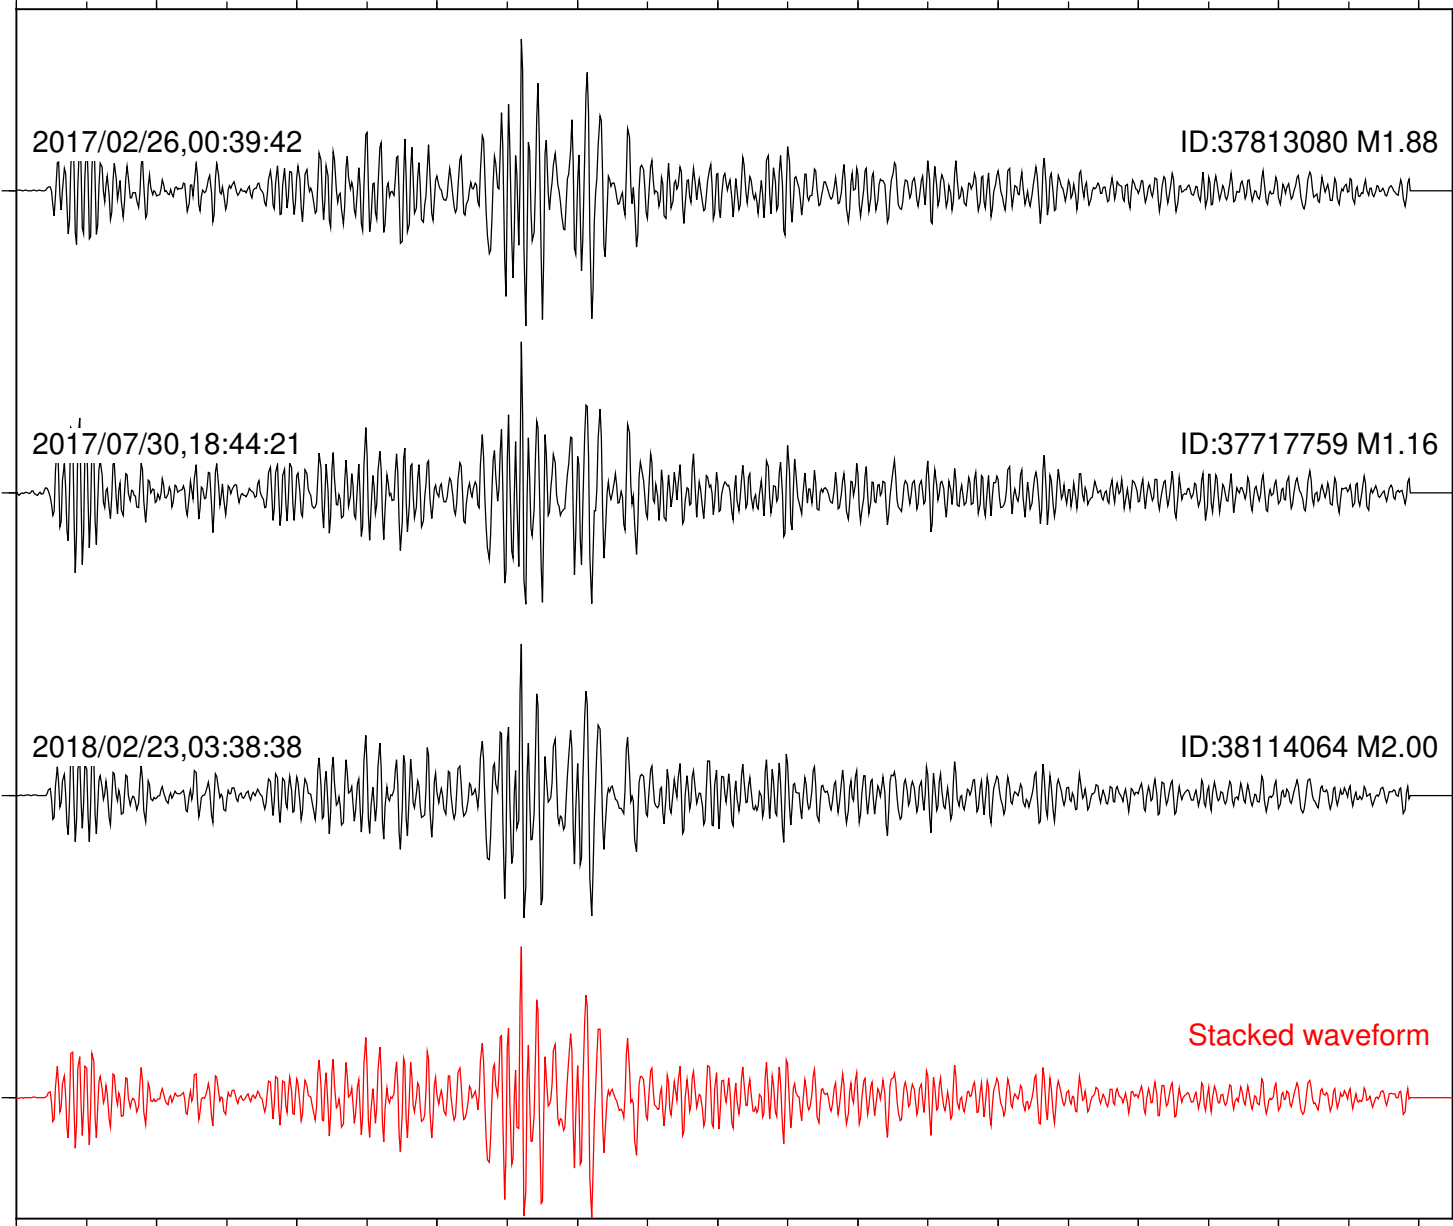

Station: B081 Com: EHZ

Focal depth: 6.35 km

Station: B082 Com: EHZ

Focal depth: 6.31 km

Station: B084 Com: EHZ

Focal depth: 6.31 km

Station: B086 Com: EHZ

Focal depth: 6.31 km

2017/02/26,00:39:42

ID:37813080 M1.88

2017/07/30,18:44:21

ID:37717759 M1.16

2018/02/23,03:38:38

ID:38114064 M2.00

Stacked waveform

0 1 2 3 4 5 6 7 8 9 10
Elapsed time (s)

Station: B087 Com: EHZ

Focal depth: 6.31 km

Station: B088 Com: EHZ

Focal depth: 6.31 km

Station: B093 Com: EHZ

Focal depth: 6.31 km

Station: B946 Com: EHZ

Focal depth: 6.31 km

Station: BAC Com: EHZ

Focal depth: 6.31 km

Station: CRY Com: HHZ

Focal depth: 6.33 km

2017/02/26,00:39:42

ID:37813080 M1.88

2017/06/02,05:18:16

ID:37659783 M1.11