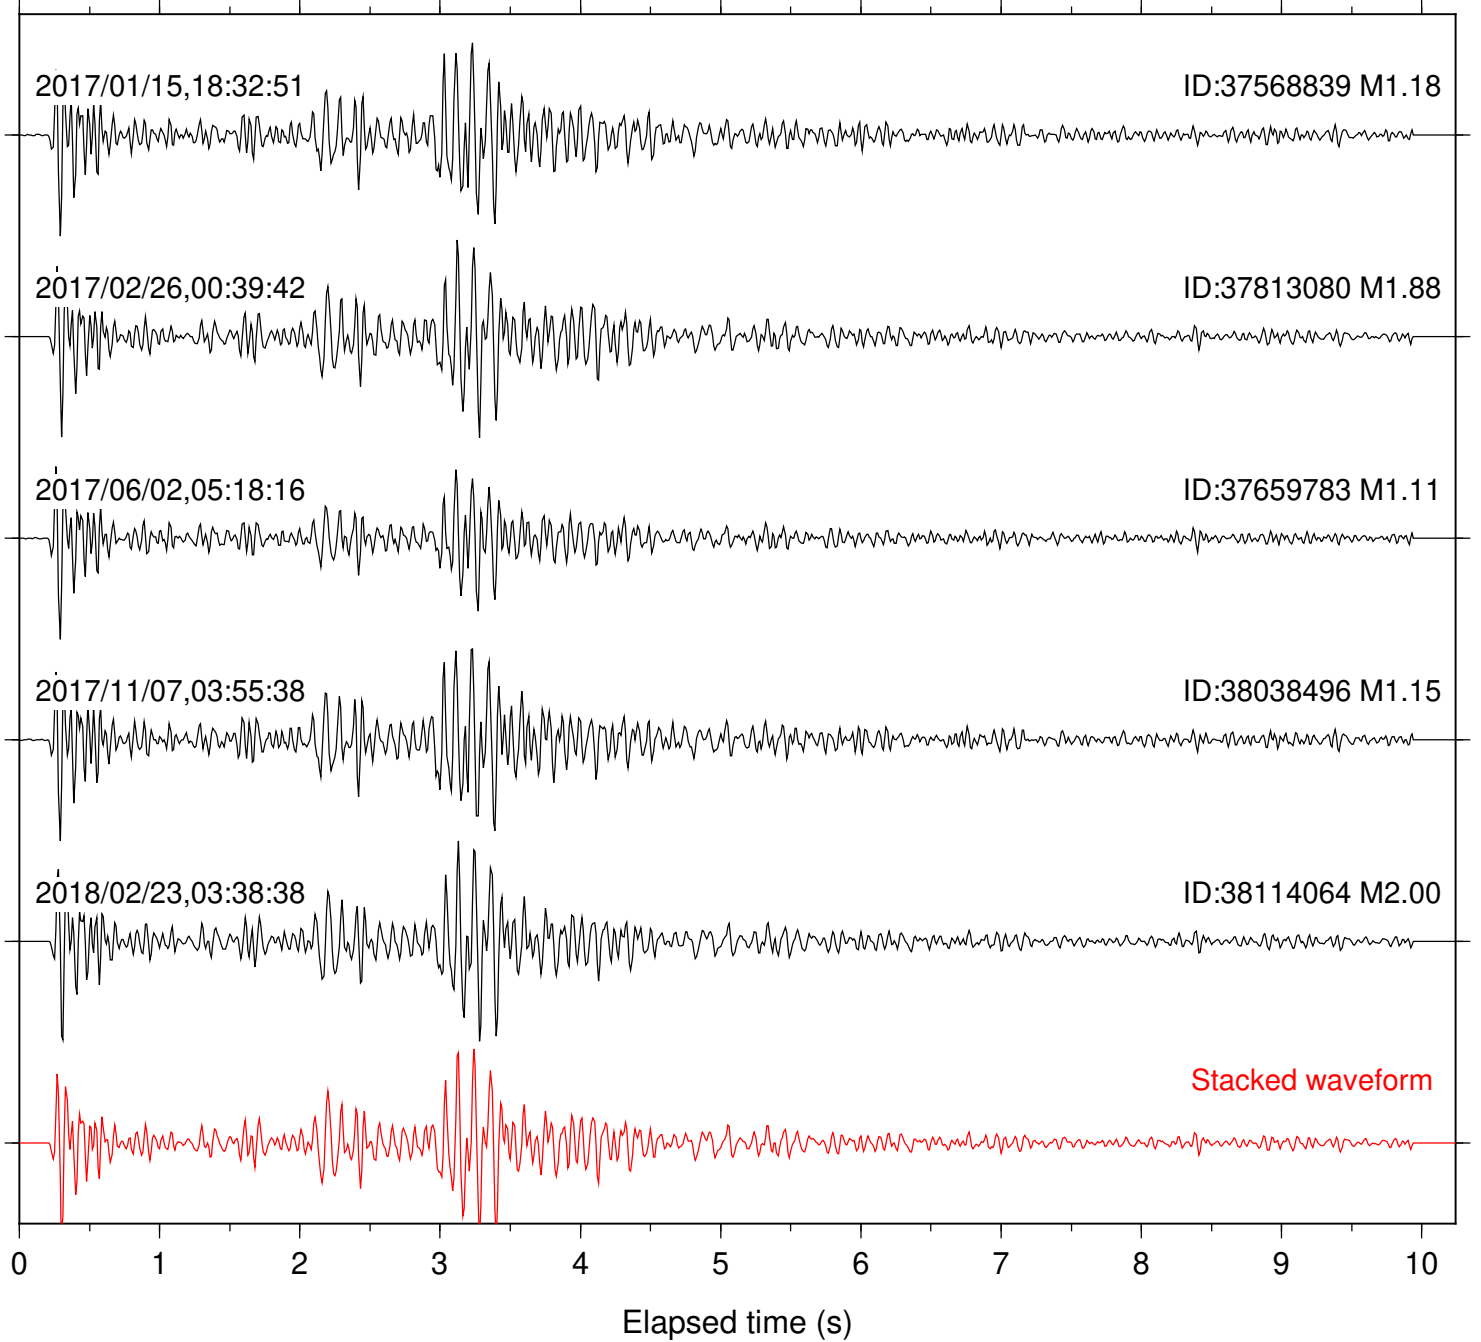

Station: B081 Com: EHZ

Focal depth: 6.35 km

Station: B082 Com: EHZ

Focal depth: 6.31 km

Station: B084 Com: EHZ

Focal depth: 6.31 km

Station: B086 Com: EHZ

Focal depth: 6.31 km

2017/02/26,00:39:42

ID:37813080 M1.88

2017/07/30,18:44:21

ID:37717759 M1.16

2018/02/23,03:38:38

ID:38114064 M2.00

Stacked waveform

0 1 2 3 4 5 6 7 8 9 10
Elapsed time (s)

Station: B087 Com: EHZ

Focal depth: 6.31 km

Station: B088 Com: EHZ

Focal depth: 6.31 km

Station: B093 Com: EHZ

Focal depth: 6.31 km

Station: B946 Com: EHZ

Focal depth: 6.31 km

Station: BAC Com: EHZ

Focal depth: 6.31 km

Station: CRY Com: HHZ

Focal depth: 6.33 km

2017/02/26,00:39:42

ID:37813080 M1.88

2017/06/02,05:18:16

ID:37659783 M1.11