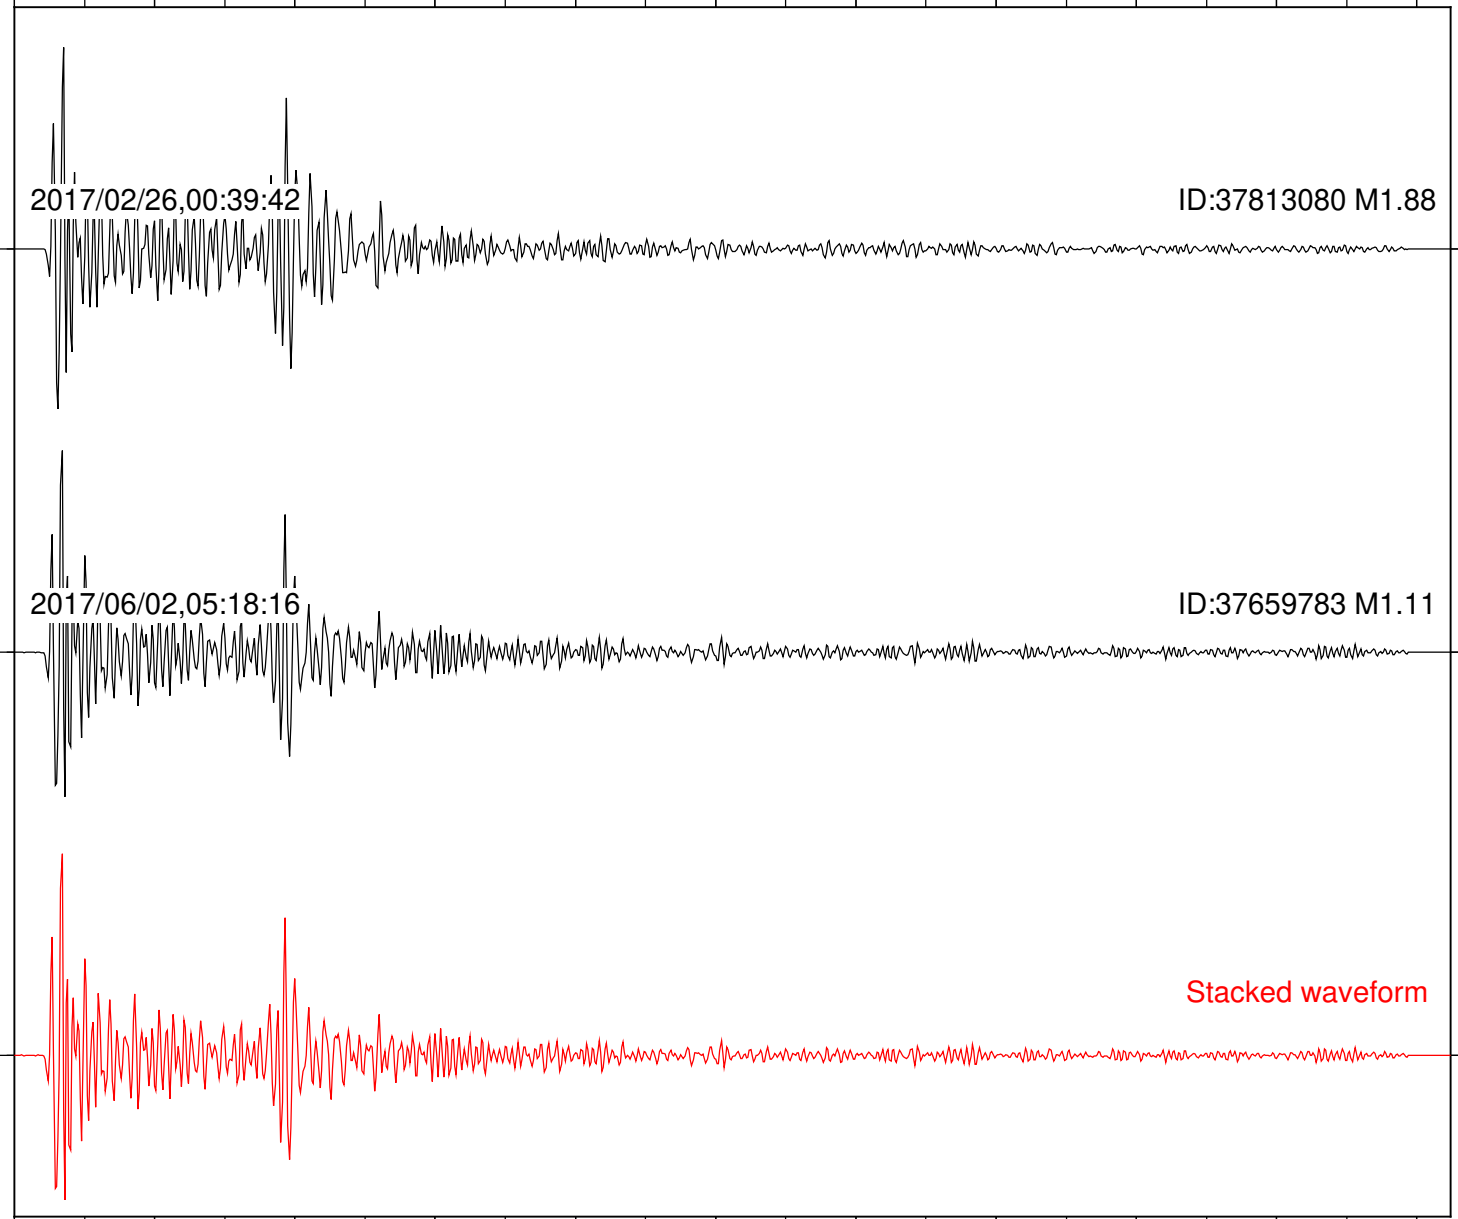

Station: B087 Com: EHZ

Focal depth: 6.31 km

Station: B088 Com: EHZ

Focal depth: 6.31 km

Station: B093 Com: EHZ

Focal depth: 6.31 km

Station: B946 Com: EHZ

Focal depth: 6.31 km

Station: BAC Com: EHZ

Focal depth: 6.31 km

Station: CRY Com: HHZ

Focal depth: 6.33 km

2017/02/26,00:39:42

ID:37813080 M1.88

2017/06/02,05:18:16

ID:37659783 M1.11

Stacked waveform

0 1 2 3 4 5 6 7 8 9 10
Elapsed time (s)

Station: CSH Com: HHZ

Focal depth: 6.31 km

Station: DGR Com: HHZ

Focal depth: 6.35 km

Station: FRD Com: HHZ

Focal depth: 6.31 km