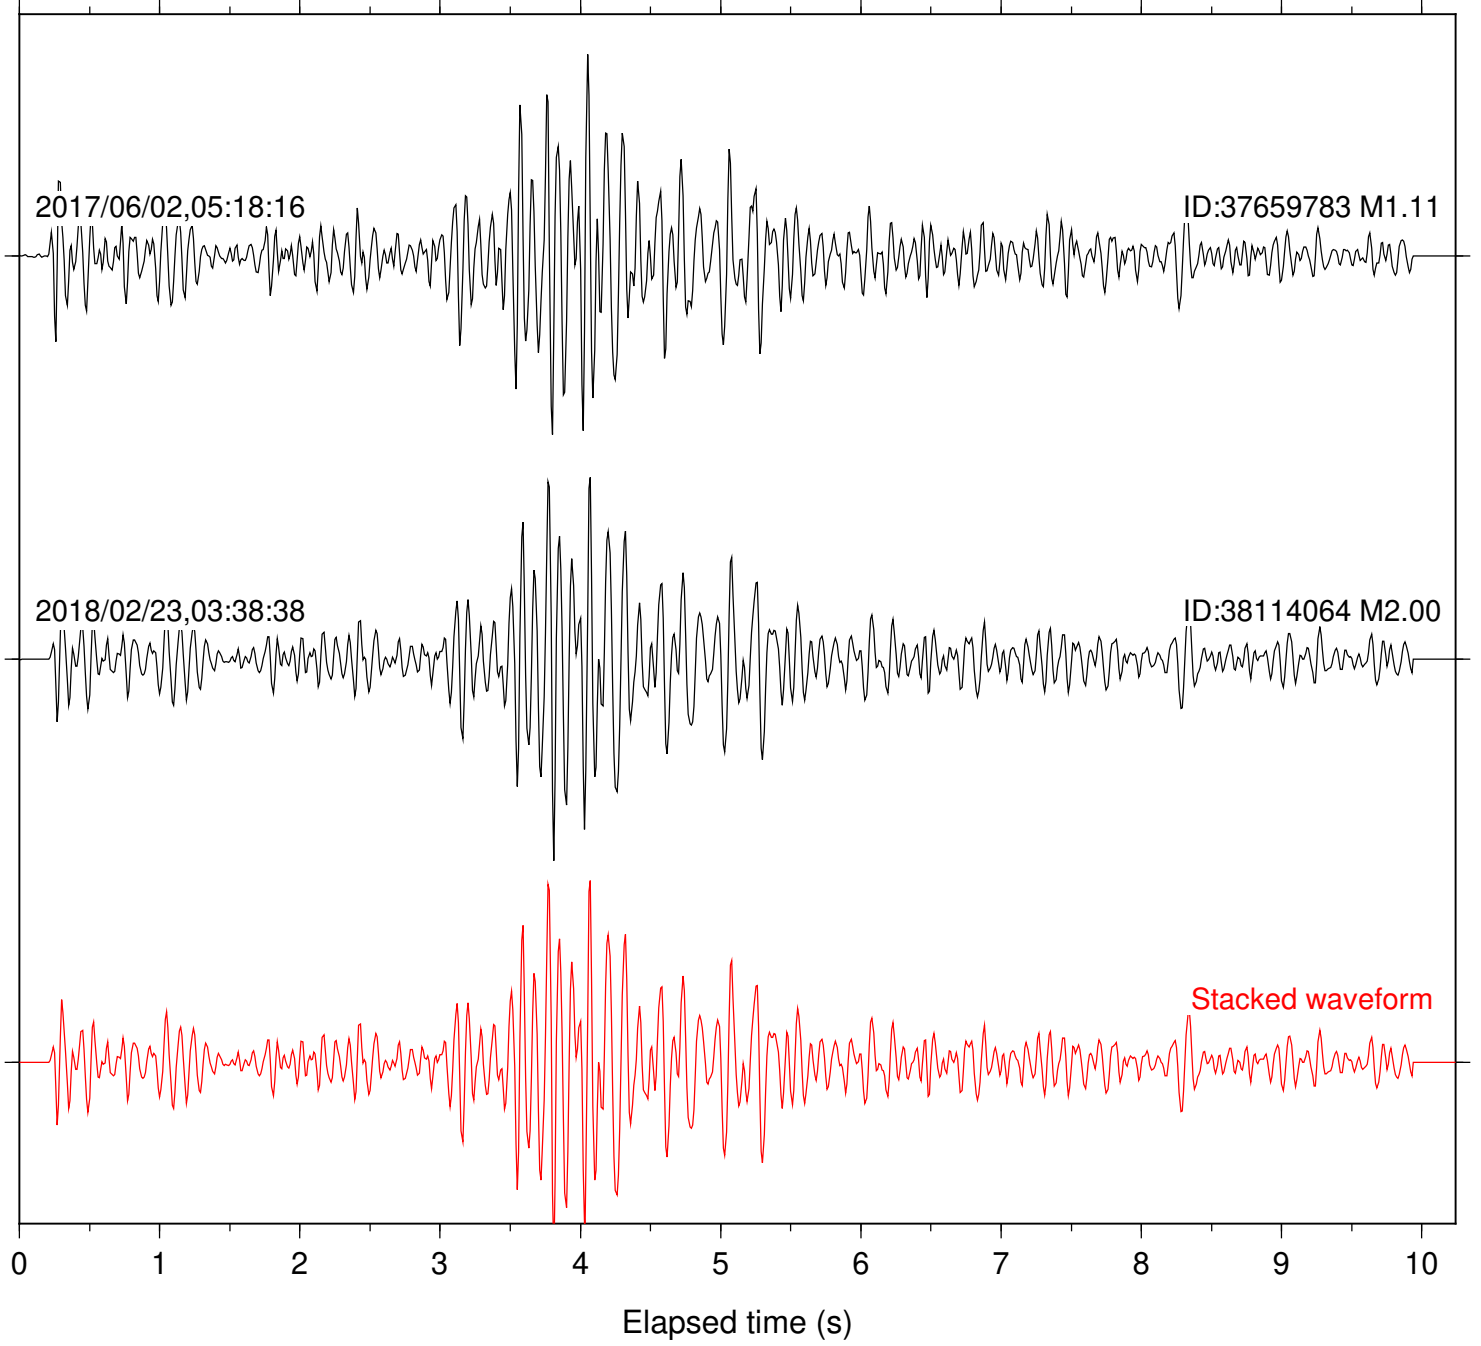

Stacked waveform

0 1 2 3 4 5 6 7 8 9 10
Elapsed time (s)

Station: CSH Com: HHZ

Focal depth: 6.31 km

Station: DGR Com: HHZ

Focal depth: 6.35 km

Station: FRD Com: HHZ

Focal depth: 6.31 km

Station: HMT2 Com: HHZ

Focal depth: 6.31 km

Station: LKH Com: HHZ

Focal depth: 6.35 km

Station: LVA2 Com: HHZ

Focal depth: 6.35 km

Station: PFO Com: HHZ

Focal depth: 6.31 km

Station: PLM Com: HHZ

Focal depth: 6.31 km

Station: POB2 Com: HHZ

Focal depth: 6.31 km

Station: SND Com: HHZ

Focal depth: 6.31 km