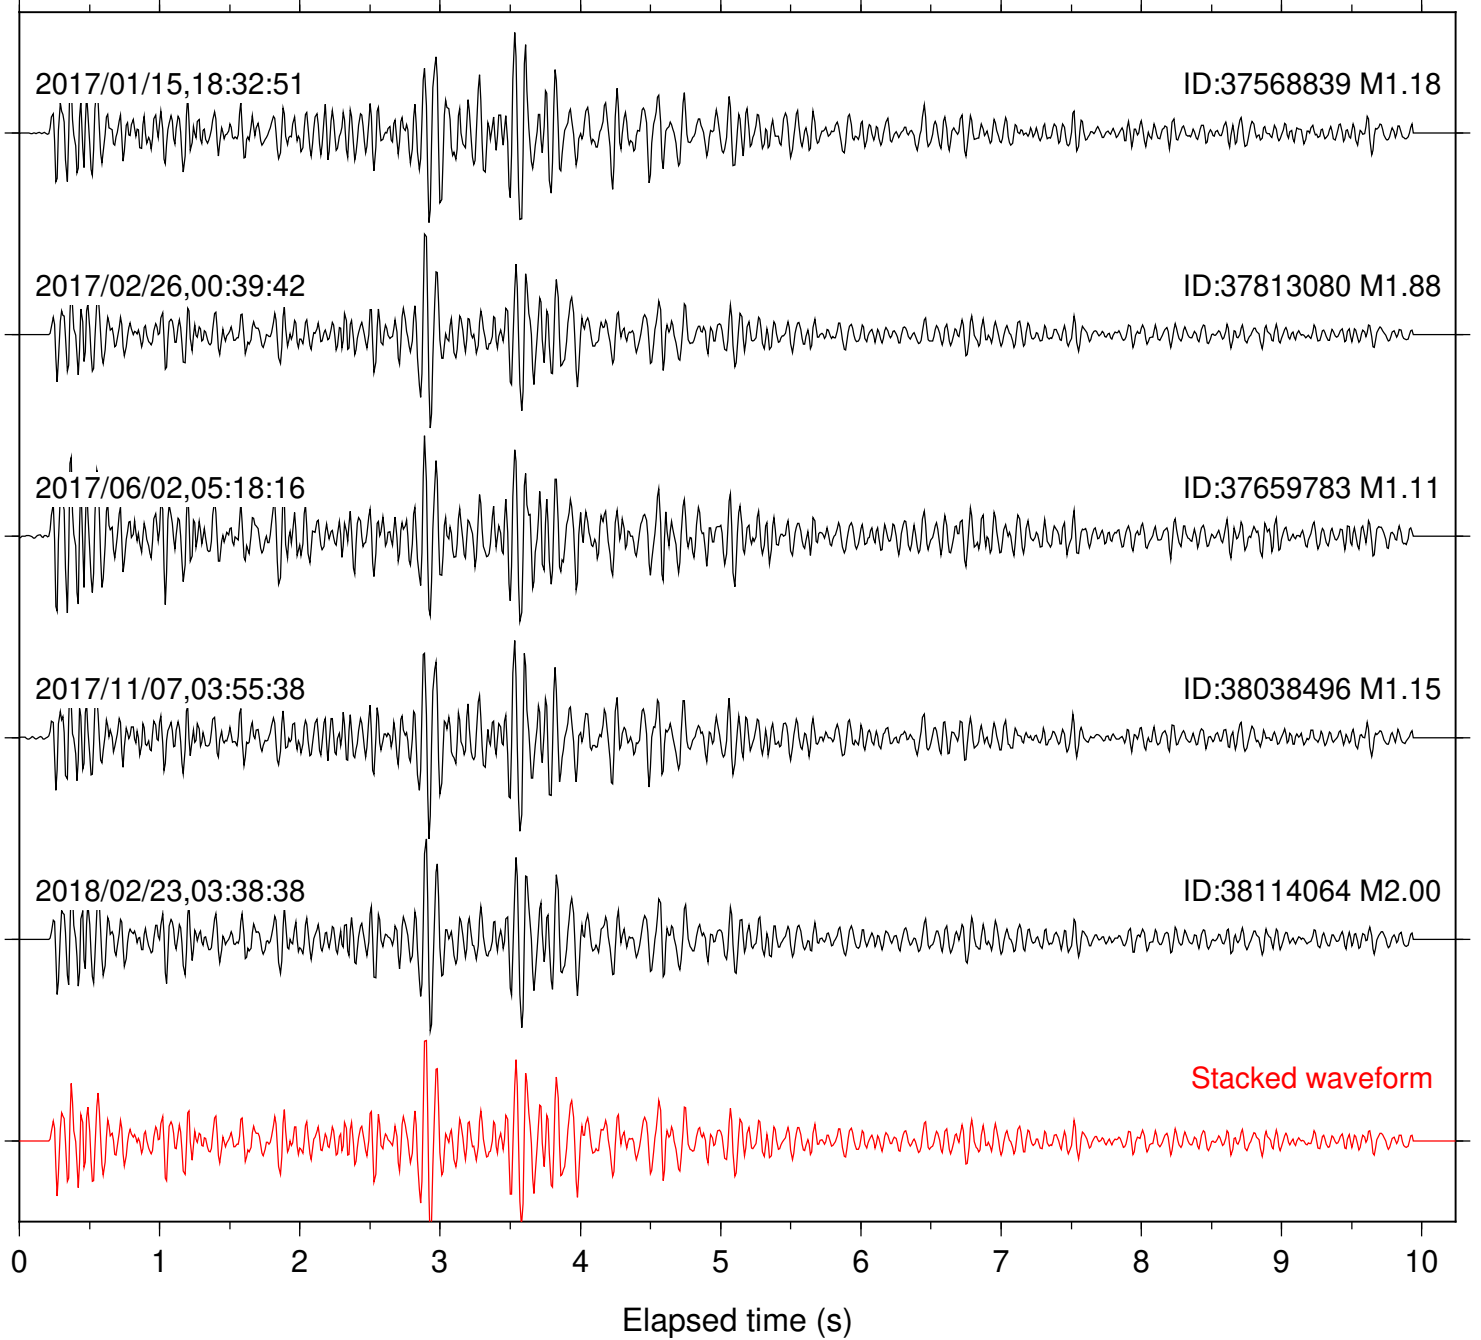

Station: B081 Com: EHZ

Focal depth: 6.35 km

Station: B082 Com: EHZ

Focal depth: 6.31 km

Station: B084 Com: EHZ

Focal depth: 6.31 km

Station: B086 Com: EHZ

Focal depth: 6.31 km

2017/02/26,00:39:42

ID:37813080 M1.88

2017/07/30,18:44:21

ID:37717759 M1.16

2018/02/23,03:38:38

ID:38114064 M2.00

Stacked waveform

0 1 2 3 4 5 6 7 8 9 10
Elapsed time (s)

Station: B087 Com: EHZ

Focal depth: 6.31 km

Station: B088 Com: EHZ

Focal depth: 6.31 km

Station: B093 Com: EHZ

Focal depth: 6.31 km

Station: B946 Com: EHZ

Focal depth: 6.31 km

Station: BAC Com: EHZ

Focal depth: 6.31 km

Station: CRY Com: HHZ

Focal depth: 6.33 km

2017/02/26,00:39:42

ID:37813080 M1.88

2017/06/02,05:18:16

ID:37659783 M1.11