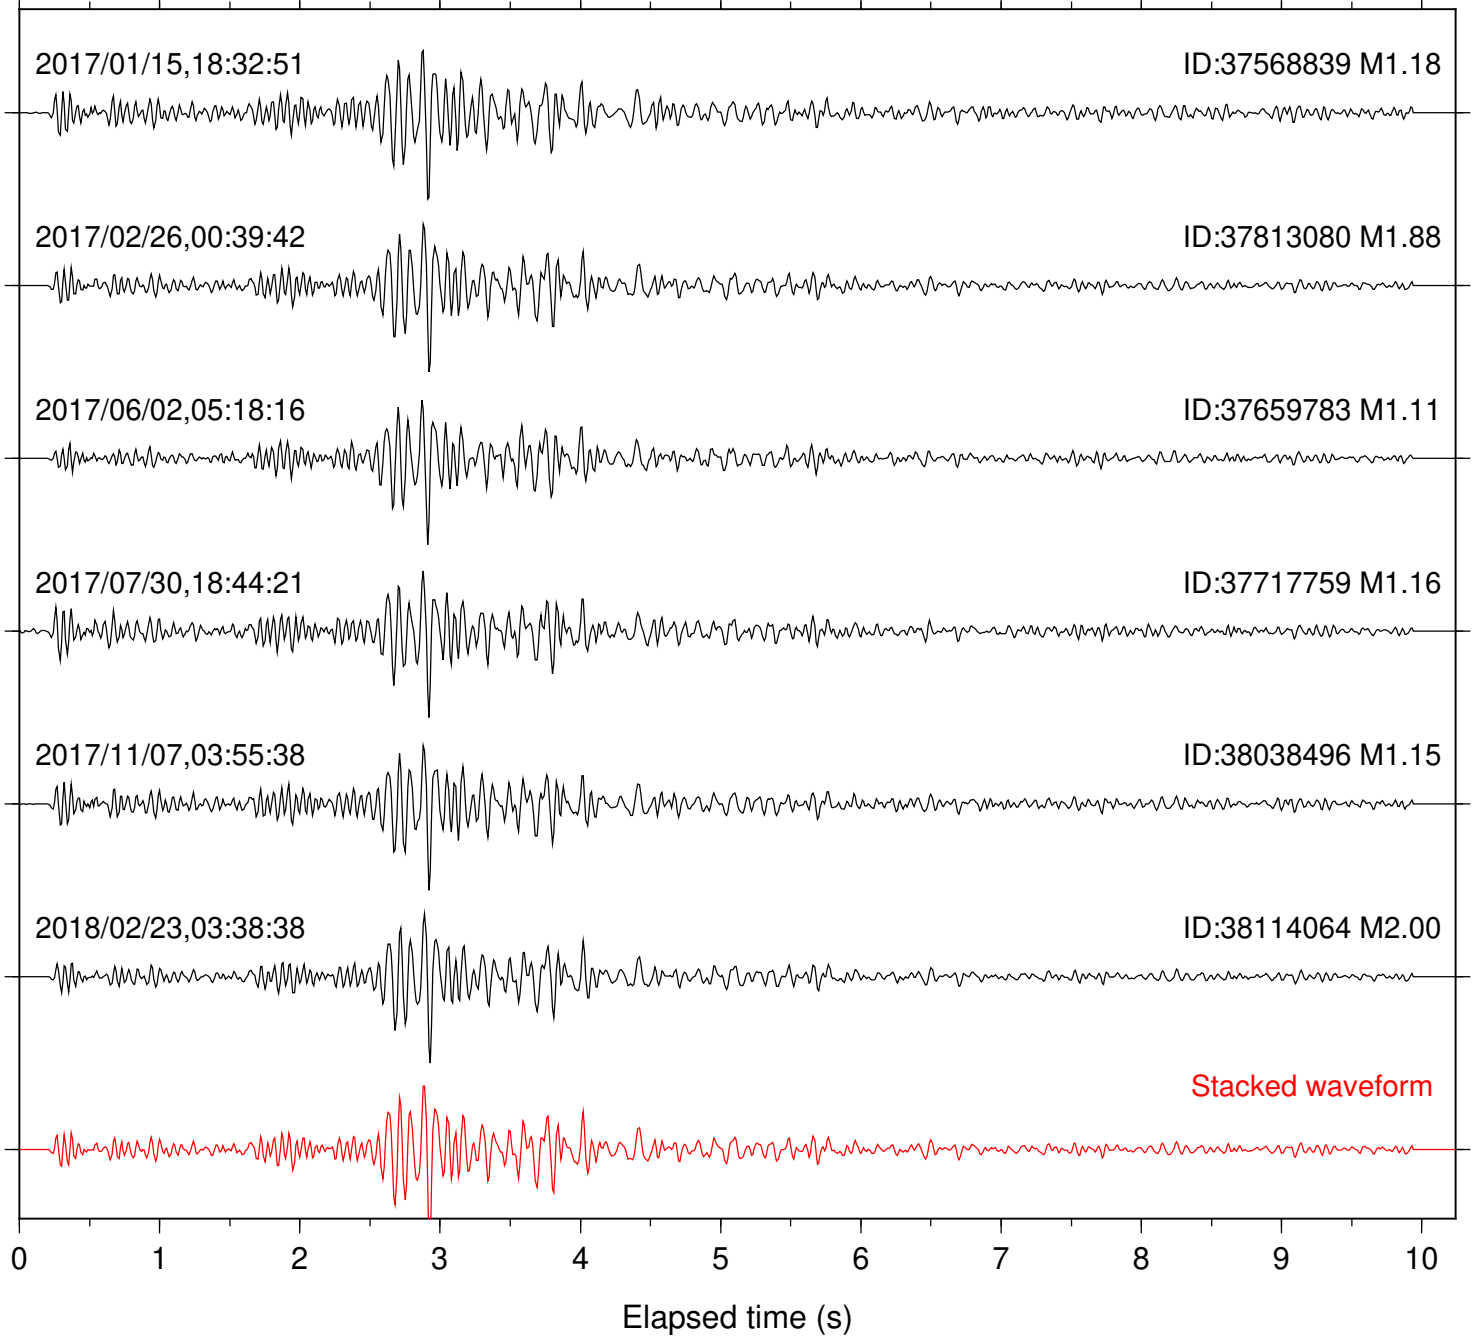

Station: B087 Com: EHZ

Focal depth: 6.31 km

Station: B088 Com: EHZ

Focal depth: 6.31 km

Station: B093 Com: EHZ

Focal depth: 6.31 km

Station: B946 Com: EHZ

Focal depth: 6.31 km

Station: BAC Com: EHZ

Focal depth: 6.31 km

Station: CRY Com: HHZ

Focal depth: 6.33 km

2017/02/26,00:39:42

ID:37813080 M1.88

2017/06/02,05:18:16

ID:37659783 M1.11

Stacked waveform

0 1 2 3 4 5 6 7 8 9 10
Elapsed time (s)

Station: CSH Com: HHZ

Focal depth: 6.31 km

Station: DGR Com: HHZ

Focal depth: 6.35 km

Station: FRD Com: HHZ

Focal depth: 6.31 km