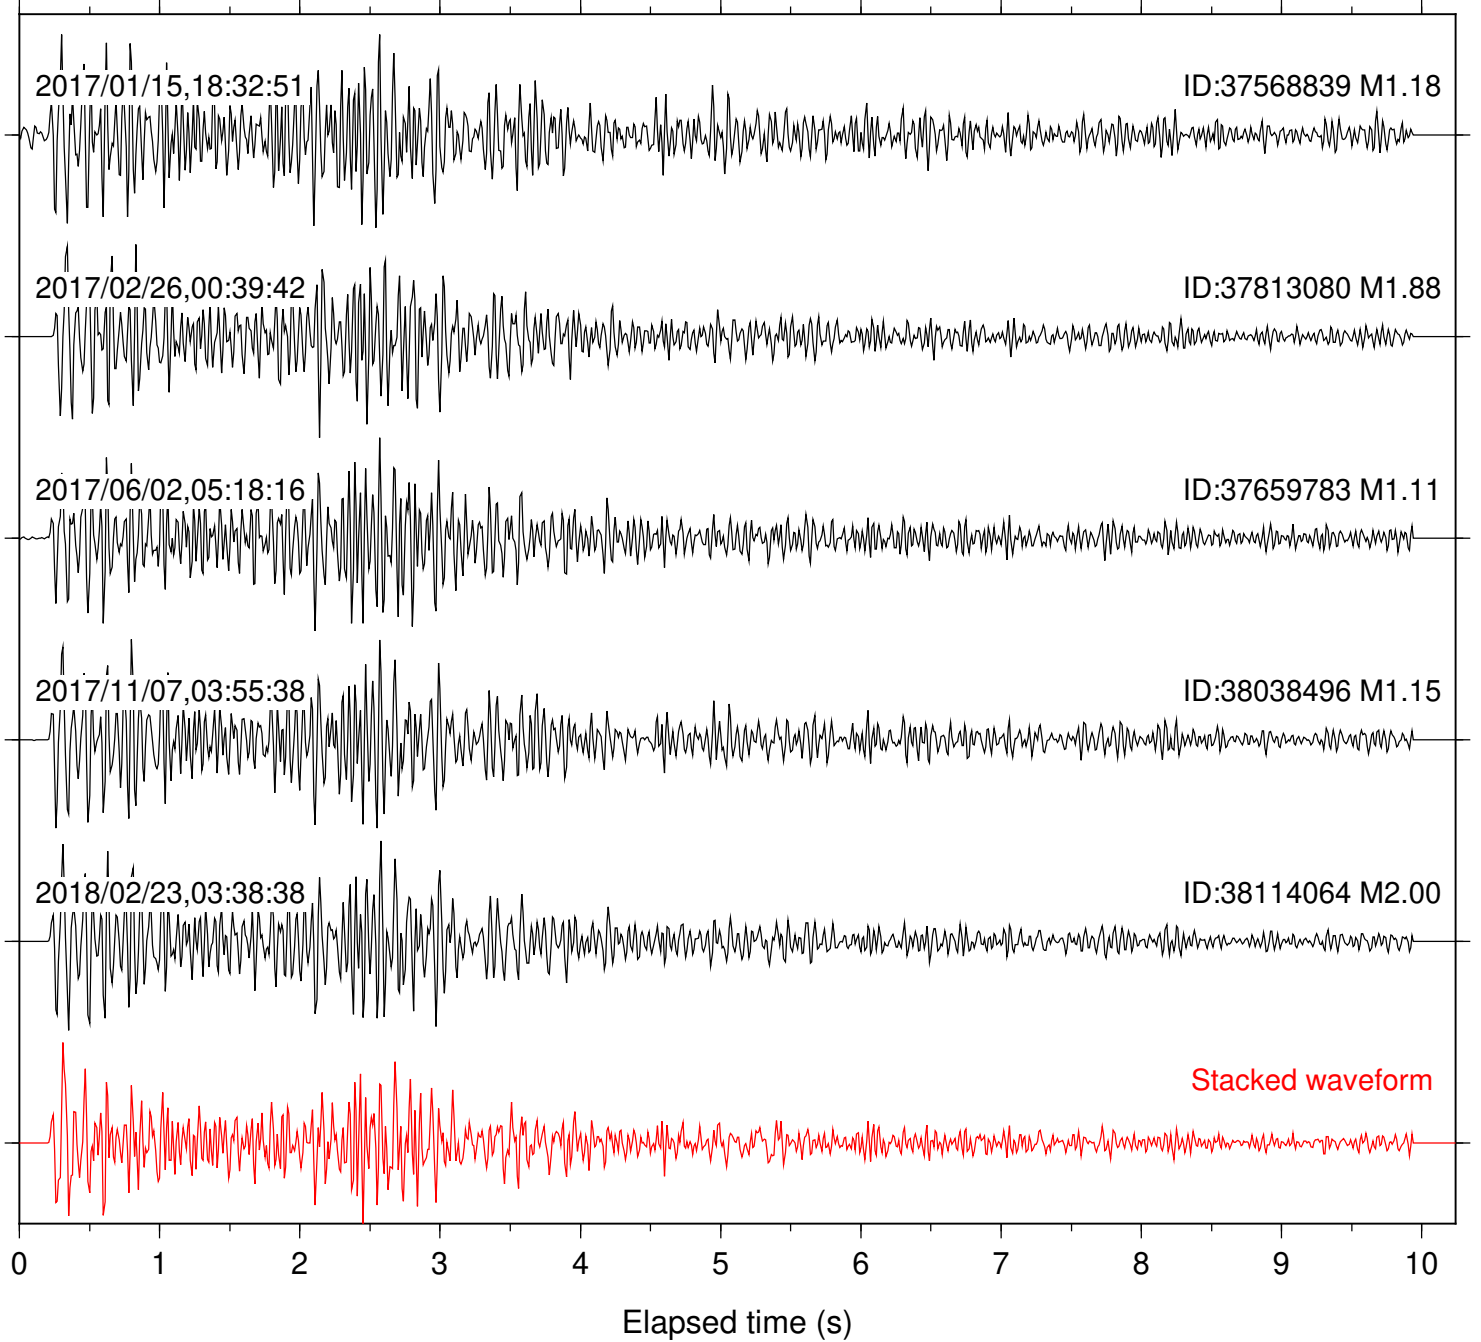

Station: BAC Com: EHZ

Focal depth: 6.31 km

Station: CRY Com: HHZ

Focal depth: 6.33 km

2017/02/26,00:39:42

ID:37813080 M1.88

2017/06/02,05:18:16

ID:37659783 M1.11

Stacked waveform

0 1 2 3 4 5 6 7 8 9 10
Elapsed time (s)

Station: CSH Com: HHZ

Focal depth: 6.31 km

Station: DGR Com: HHZ

Focal depth: 6.35 km

Station: FRD Com: HHZ

Focal depth: 6.31 km

Station: HMT2 Com: HHZ

Focal depth: 6.31 km

Station: LKH Com: HHZ

Focal depth: 6.35 km

Station: LVA2 Com: HHZ

Focal depth: 6.35 km

Station: PFO Com: HHZ

Focal depth: 6.31 km

Station: PLM Com: HHZ

Focal depth: 6.31 km

Station: POB2 Com: HHZ

Focal depth: 6.31 km

Station: SND Com: HHZ

Focal depth: 6.31 km