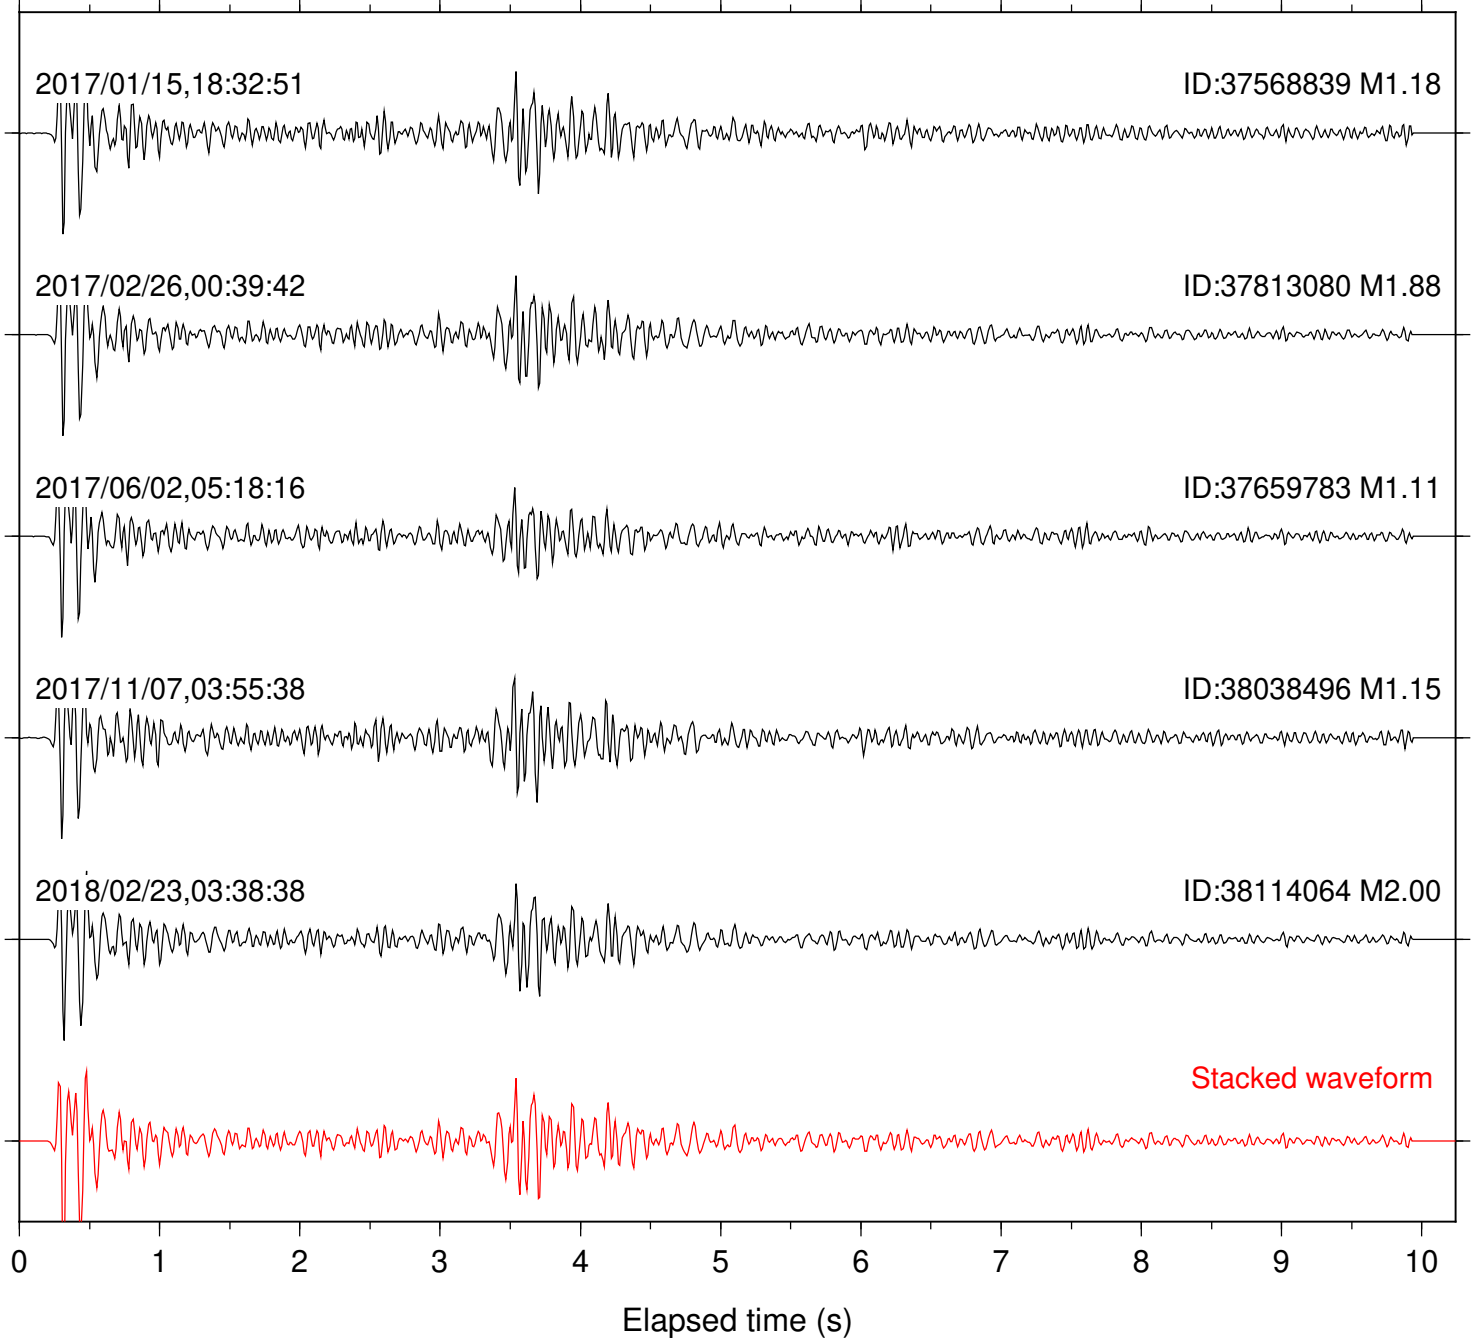

Station: B087 Com: EHZ

Focal depth: 6.31 km

Station: B088 Com: EHZ

Focal depth: 6.31 km

Station: B093 Com: EHZ

Focal depth: 6.31 km

Station: B946 Com: EHZ

Focal depth: 6.31 km

Station: BAC Com: EHZ

Focal depth: 6.31 km

Station: CRY Com: HHZ

Focal depth: 6.33 km

2017/02/26,00:39:42

ID:37813080 M1.88

2017/06/02,05:18:16

ID:37659783 M1.11

Stacked waveform

0 1 2 3 4 5 6 7 8 9 10
Elapsed time (s)

Station: CSH Com: HHZ

Focal depth: 6.31 km

Station: DGR Com: HHZ

Focal depth: 6.35 km

Station: FRD Com: HHZ

Focal depth: 6.31 km

Station: HMT2 Com: HHZ

Focal depth: 6.31 km

Station: LKH Com: HHZ

Focal depth: 6.35 km

Station: LVA2 Com: HHZ

Focal depth: 6.35 km

Station: PFO Com: HHZ

Focal depth: 6.31 km