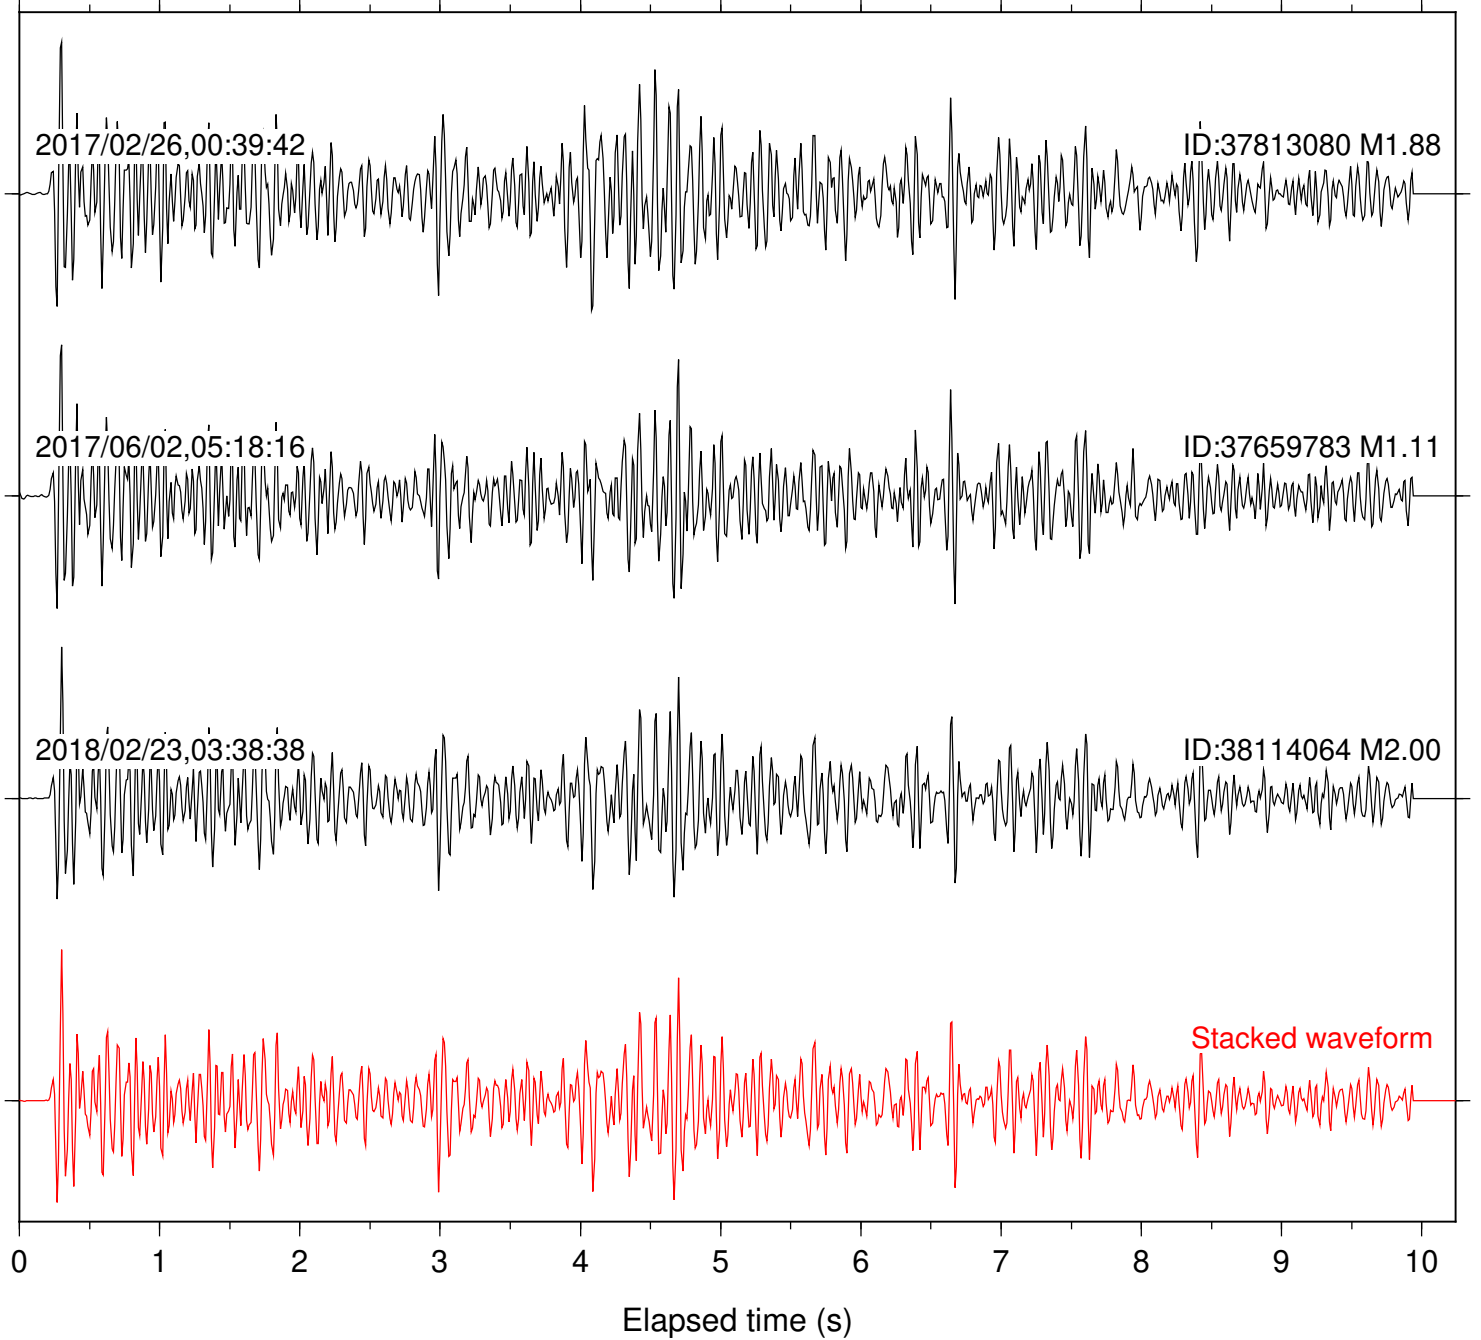

Station: BAC Com: EHZ

Focal depth: 6.31 km

Station: CRY Com: HHZ

Focal depth: 6.33 km

2017/02/26,00:39:42

ID:37813080 M1.88

2017/06/02,05:18:16

ID:37659783 M1.11

Stacked waveform

0 1 2 3 4 5 6 7 8 9 10
Elapsed time (s)

Station: CSH Com: HHZ

Focal depth: 6.31 km

Station: DGR Com: HHZ

Focal depth: 6.35 km

Station: FRD Com: HHZ

Focal depth: 6.31 km

Station: HMT2 Com: HHZ

Focal depth: 6.31 km

Station: LKH Com: HHZ

Focal depth: 6.35 km

Station: LVA2 Com: HHZ

Focal depth: 6.35 km

Station: PFO Com: HHZ

Focal depth: 6.31 km

Station: PLM Com: HHZ

Focal depth: 6.31 km

Station: POB2 Com: HHZ

Focal depth: 6.31 km

Station: SND Com: HHZ

Focal depth: 6.31 km