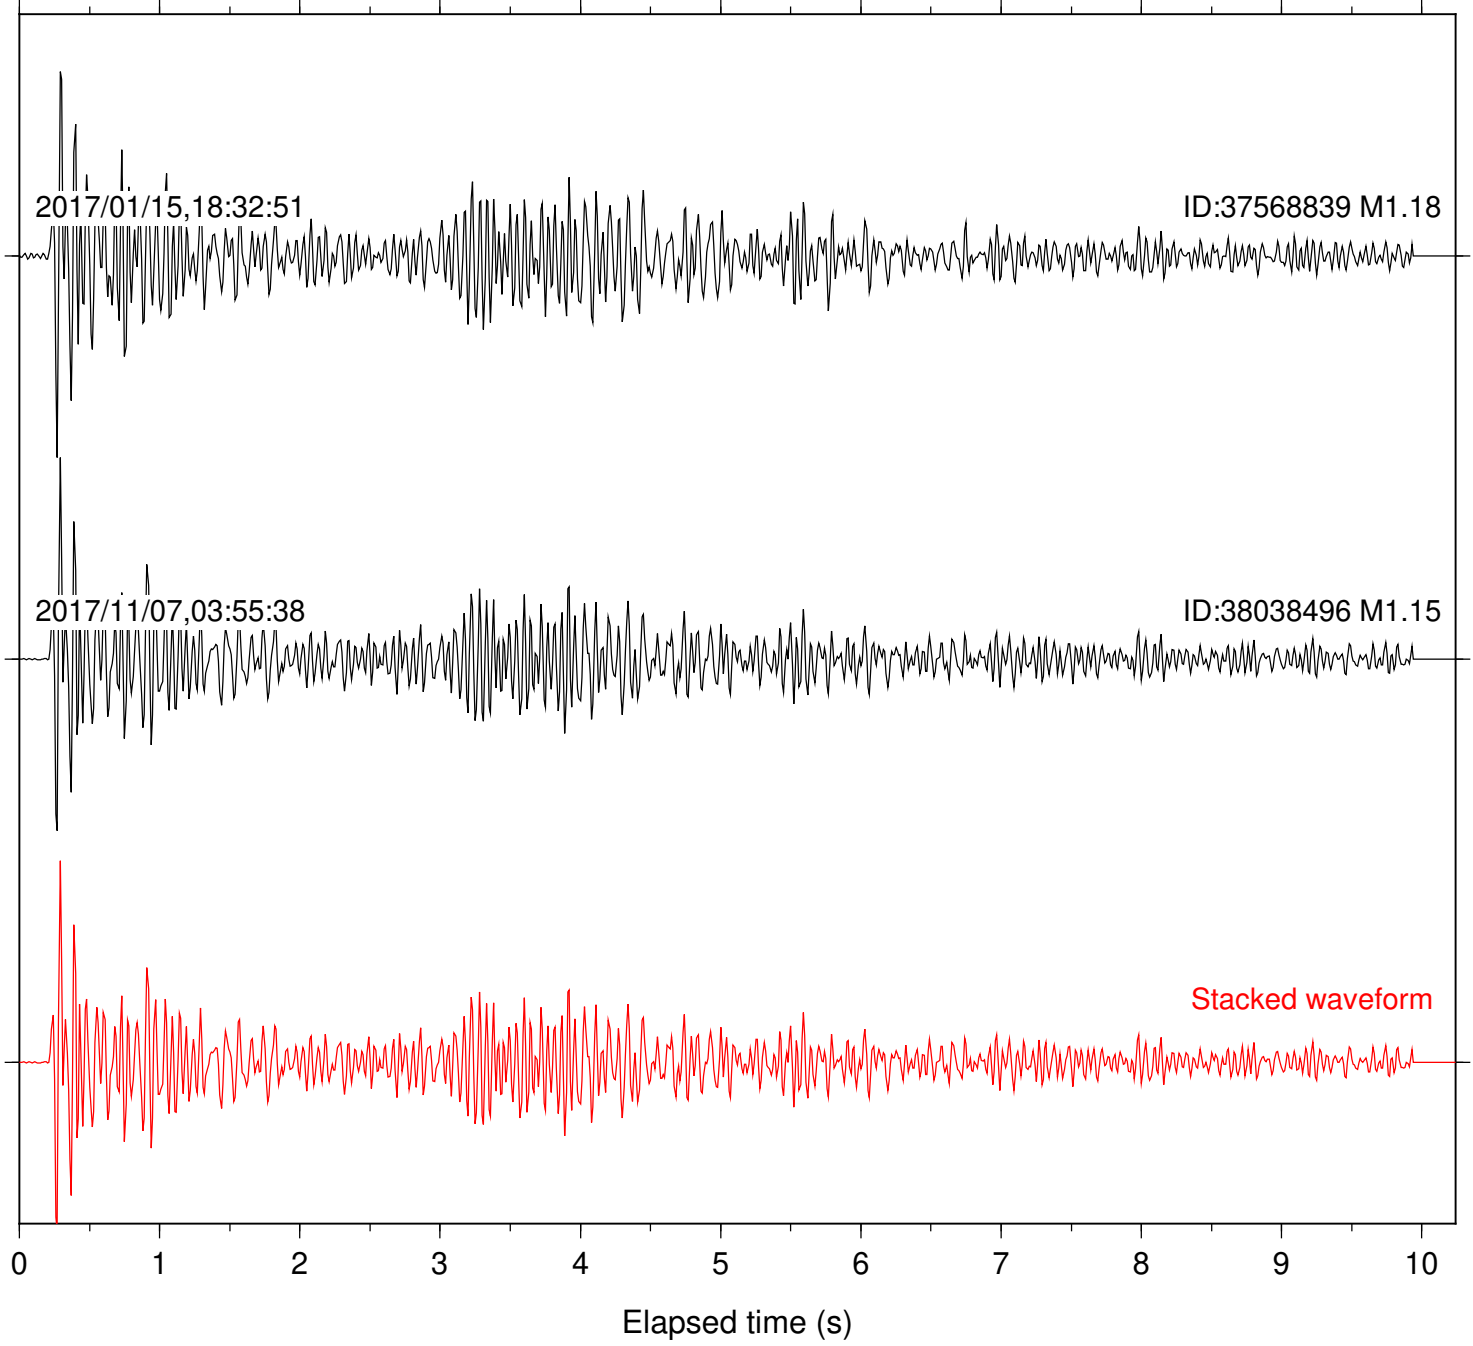

Station: BAC Com: EHZ

Focal depth: 6.31 km

Station: CRY Com: HHZ

Focal depth: 6.33 km

2017/02/26,00:39:42

ID:37813080 M1.88

2017/06/02,05:18:16

ID:37659783 M1.11

Stacked waveform

0 1 2 3 4 5 6 7 8 9 10
Elapsed time (s)

Station: CSH Com: HHZ

Focal depth: 6.31 km

Station: DGR Com: HHZ

Focal depth: 6.35 km

Station: FRD Com: HHZ

Focal depth: 6.31 km

Station: HMT2 Com: HHZ

Focal depth: 6.31 km

Station: LKH Com: HHZ

Focal depth: 6.35 km

Station: LVA2 Com: HHZ

Focal depth: 6.35 km

Station: PFO Com: HHZ

Focal depth: 6.31 km

Station: PLM Com: HHZ

Focal depth: 6.31 km

Station: POB2 Com: HHZ

Focal depth: 6.31 km

Station: SND Com: HHZ

Focal depth: 6.31 km