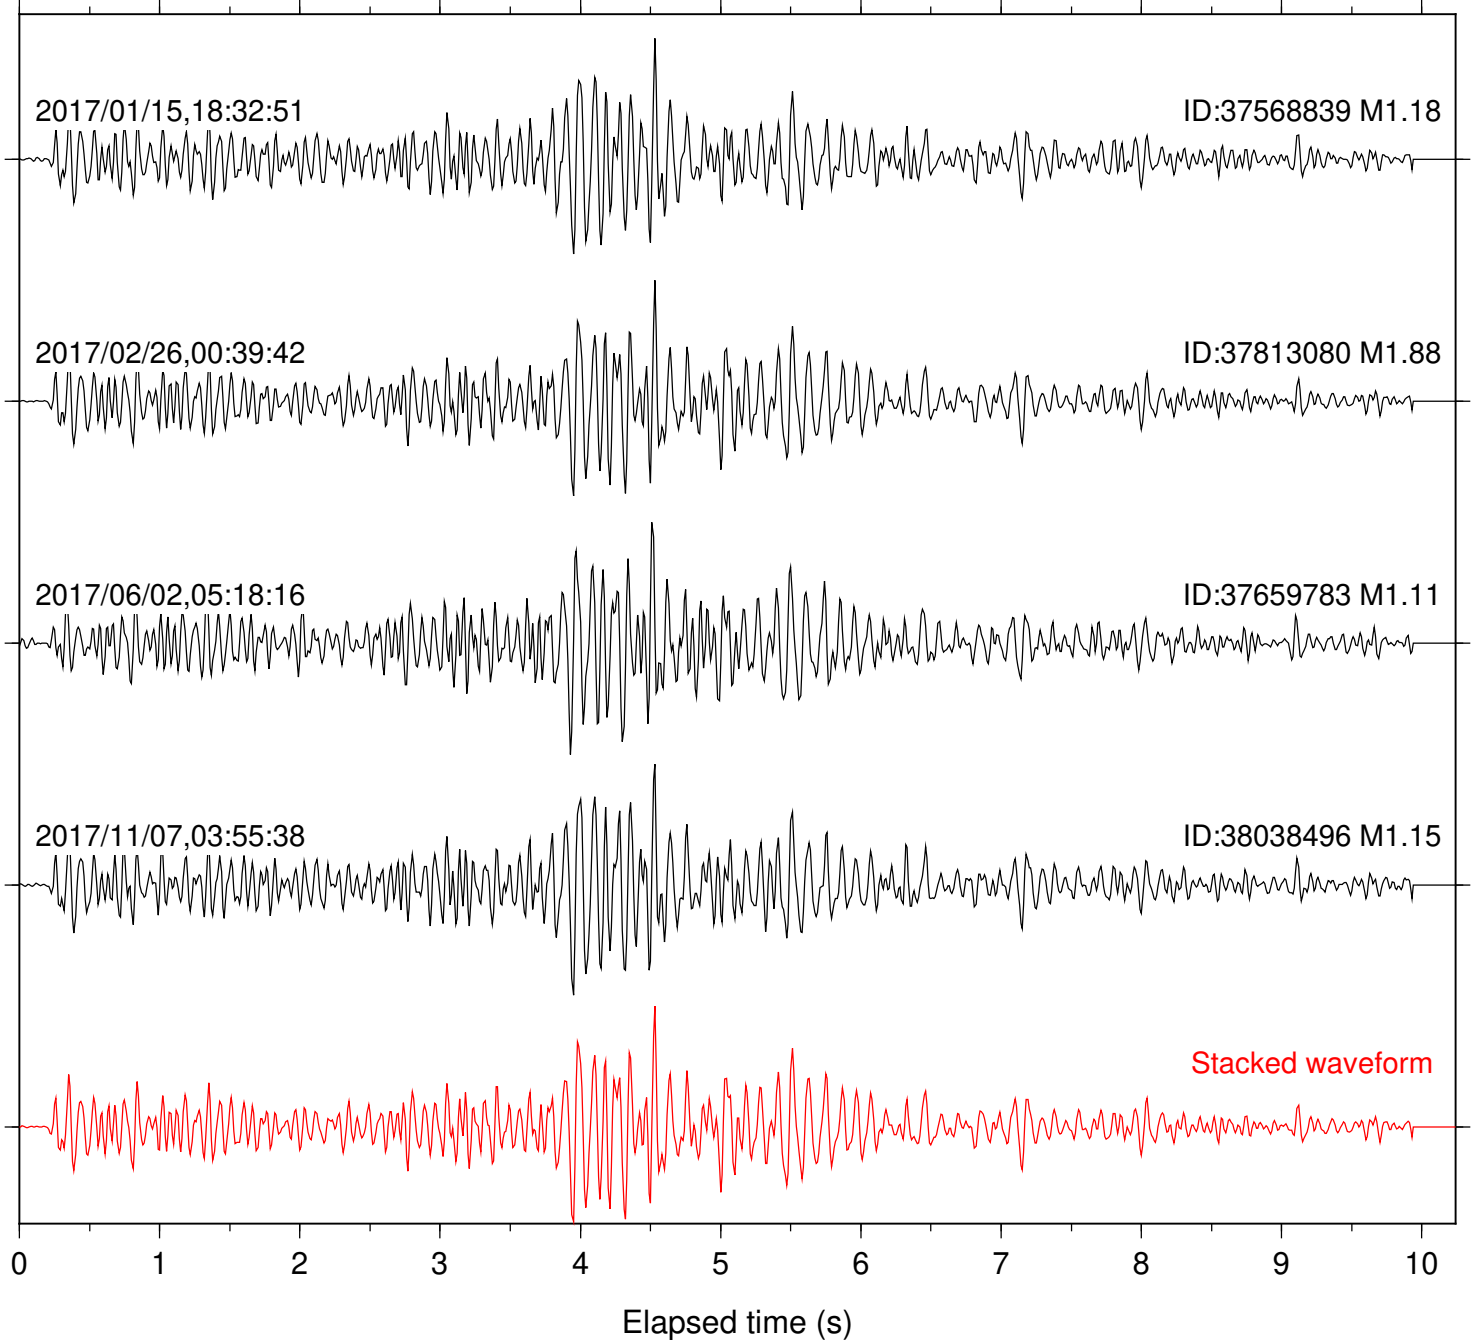

Stacked waveform

0 1 2 3 4 5 6 7 8 9 10
Elapsed time (s)

Station: CSH Com: HHZ

Focal depth: 6.31 km

Station: DGR Com: HHZ

Focal depth: 6.35 km

Station: FRD Com: HHZ

Focal depth: 6.31 km

Station: HMT2 Com: HHZ

Focal depth: 6.31 km

Station: LKH Com: HHZ

Focal depth: 6.35 km

Station: LVA2 Com: HHZ

Focal depth: 6.35 km

Station: PFO Com: HHZ

Focal depth: 6.31 km

Station: PLM Com: HHZ

Focal depth: 6.31 km

Station: POB2 Com: HHZ

Focal depth: 6.31 km

Station: SND Com: HHZ

Focal depth: 6.31 km