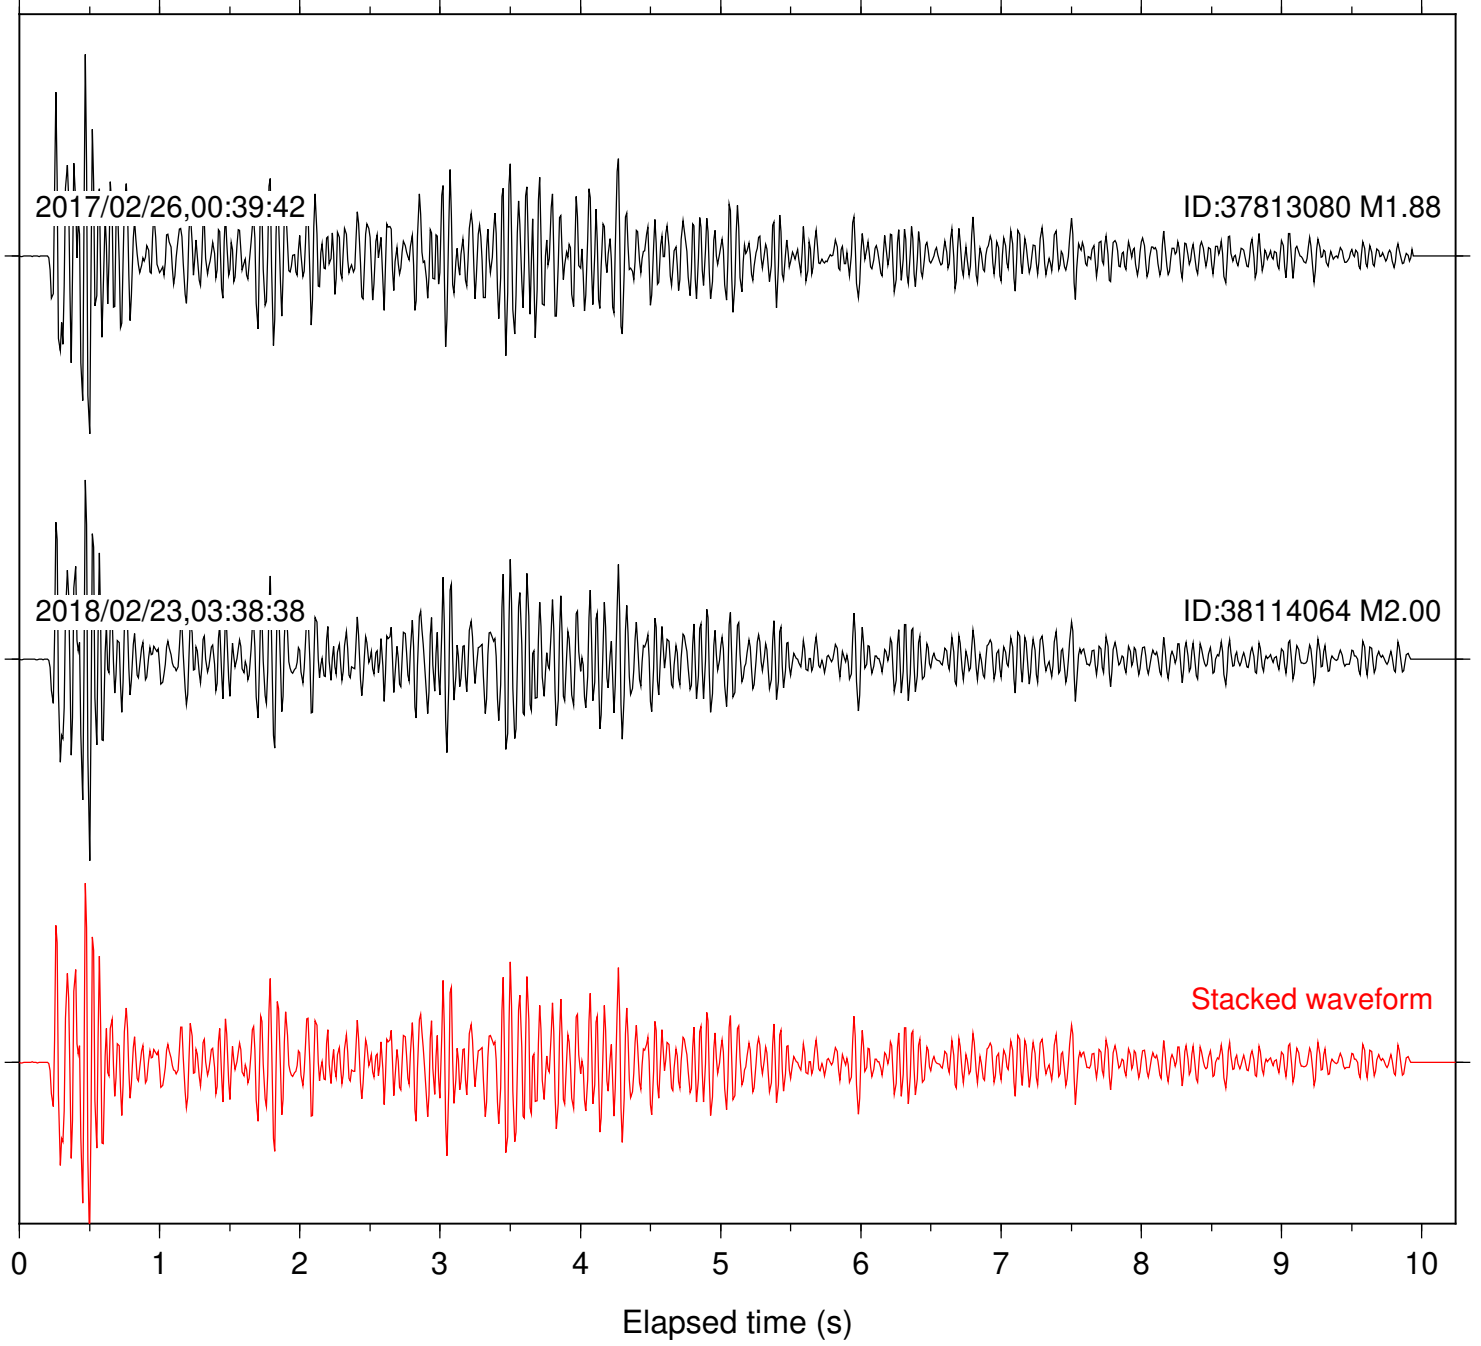

Station: BAC Com: EHZ

Focal depth: 6.31 km

Station: CRY Com: HHZ

Focal depth: 6.33 km

2017/02/26,00:39:42

ID:37813080 M1.88

2017/06/02,05:18:16

ID:37659783 M1.11

Stacked waveform

0 1 2 3 4 5 6 7 8 9 10
Elapsed time (s)

Station: CSH Com: HHZ

Focal depth: 6.31 km

Station: DGR Com: HHZ

Focal depth: 6.35 km

Station: FRD Com: HHZ

Focal depth: 6.31 km

Station: HMT2 Com: HHZ

Focal depth: 6.31 km

Station: LKH Com: HHZ

Focal depth: 6.35 km

Station: LVA2 Com: HHZ

Focal depth: 6.35 km

Station: PFO Com: HHZ

Focal depth: 6.31 km

Station: PLM Com: HHZ

Focal depth: 6.31 km

Station: POB2 Com: HHZ

Focal depth: 6.31 km

Station: SND Com: HHZ

Focal depth: 6.31 km