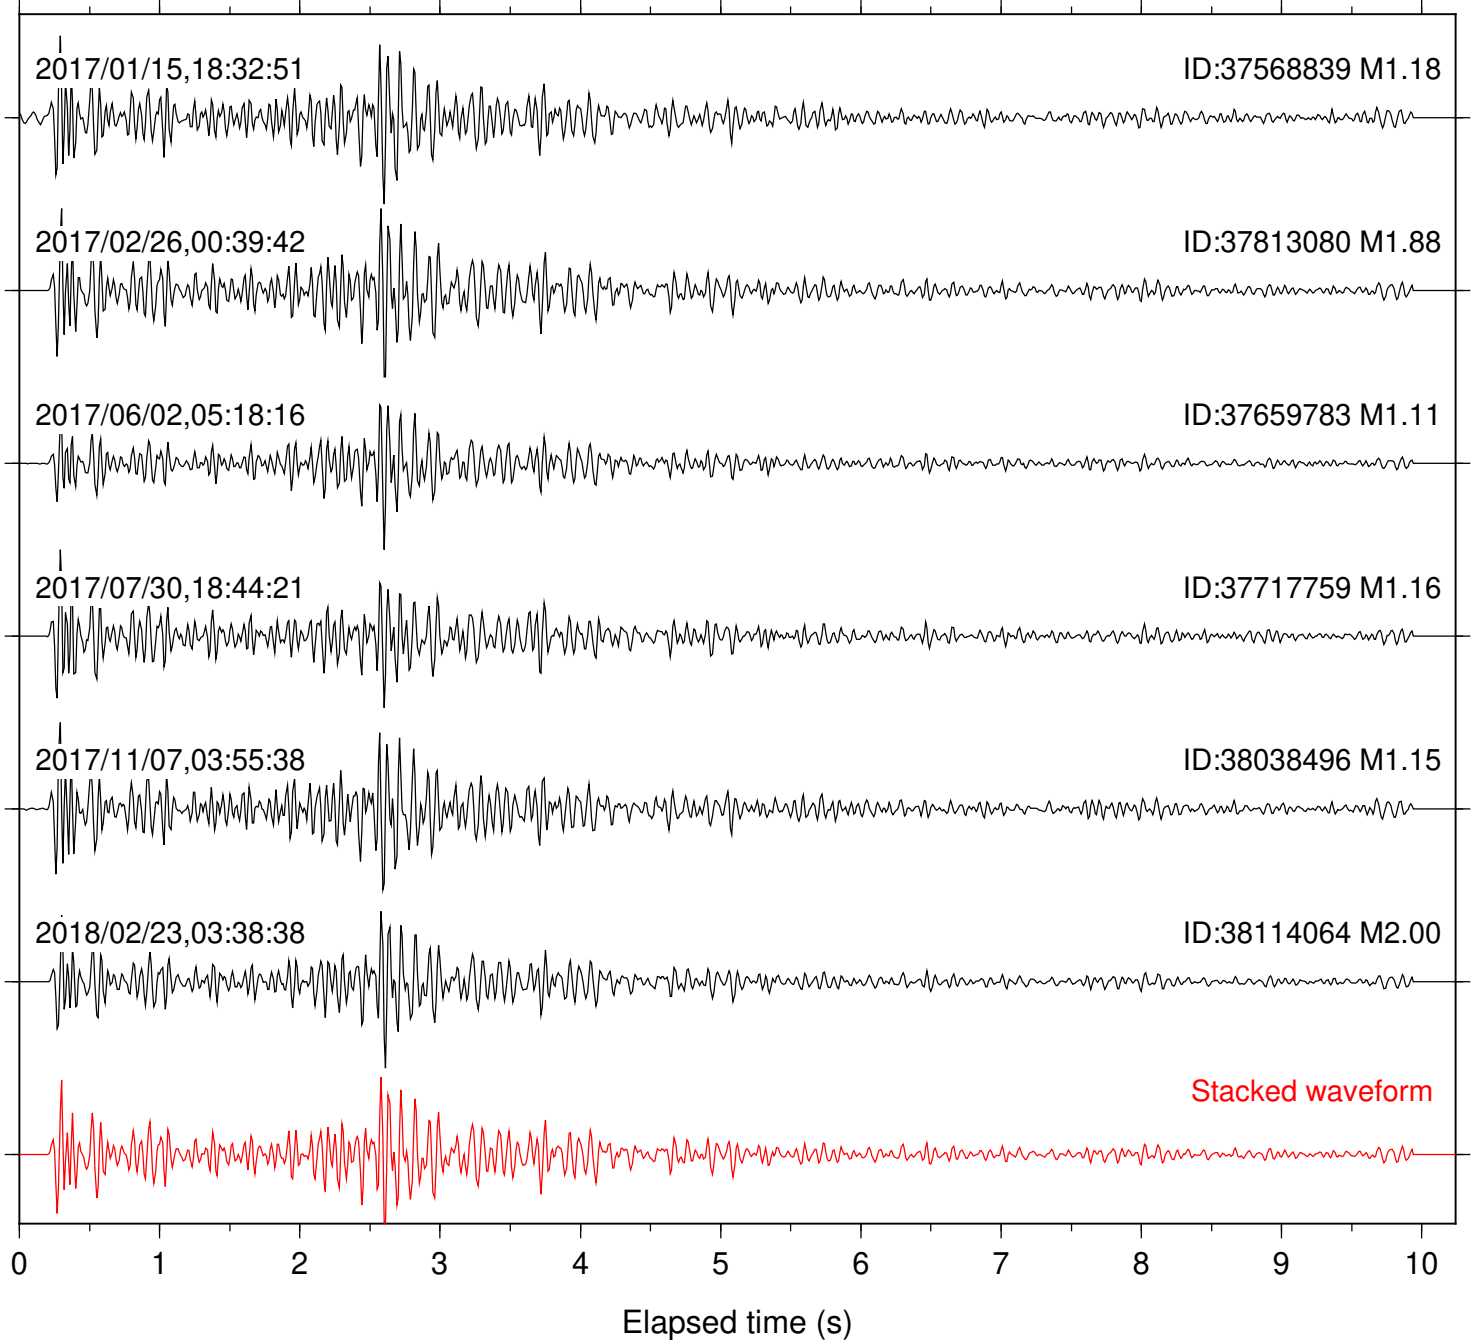

Station: B081 Com: EHZ

Focal depth: 6.35 km

Station: B082 Com: EHZ

Focal depth: 6.31 km

Station: B084 Com: EHZ

Focal depth: 6.31 km

Station: B086 Com: EHZ

Focal depth: 6.31 km

2017/02/26,00:39:42

ID:37813080 M1.88

2017/07/30,18:44:21

ID:37717759 M1.16

2018/02/23,03:38:38

ID:38114064 M2.00

Stacked waveform

0 1 2 3 4 5 6 7 8 9 10
Elapsed time (s)

Station: B087 Com: EHZ

Focal depth: 6.31 km

Station: B088 Com: EHZ

Focal depth: 6.31 km

Station: B093 Com: EHZ

Focal depth: 6.31 km

Station: B946 Com: EHZ

Focal depth: 6.31 km

Station: BAC Com: EHZ

Focal depth: 6.31 km

Station: CRY Com: HHZ

Focal depth: 6.33 km

2017/02/26,00:39:42

ID:37813080 M1.88

2017/06/02,05:18:16

ID:37659783 M1.11