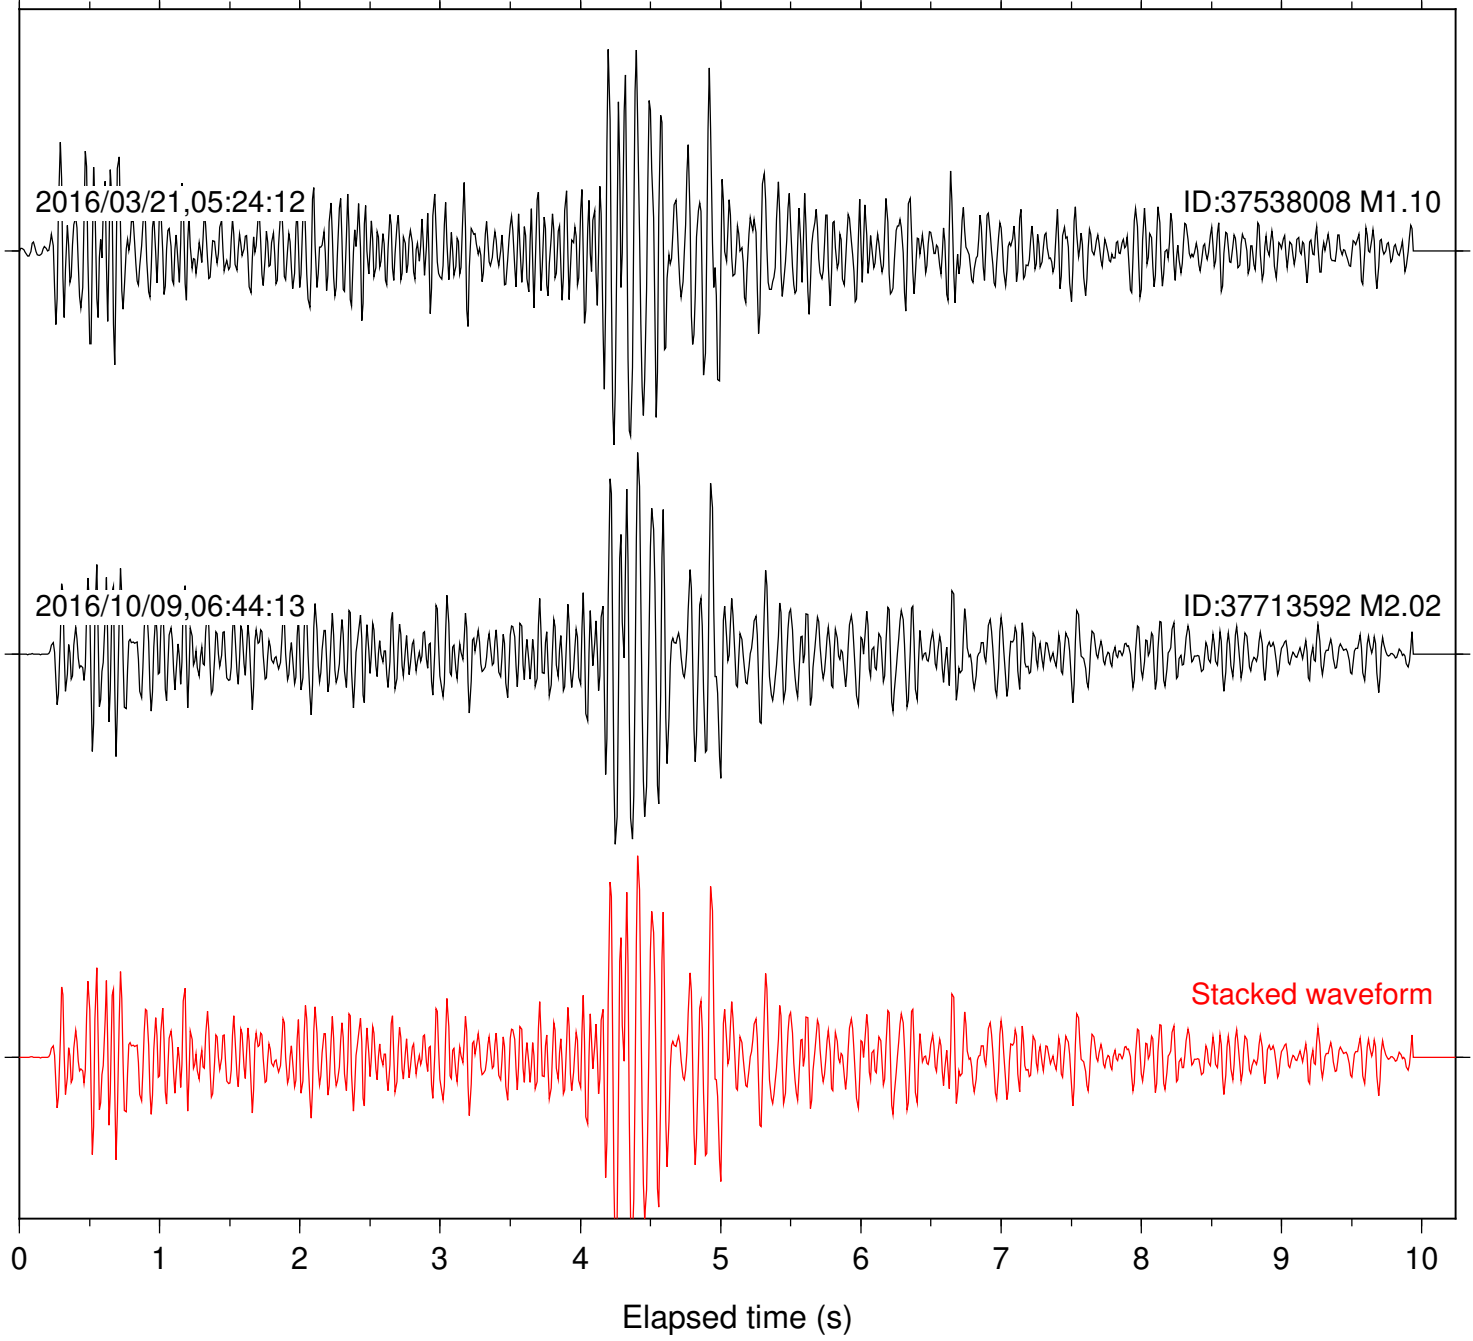

Station: B087 Com: EHZ

Focal depth: 11.11 km

Station: B088 Com: EHZ

Focal depth: 11.11 km

Station: B946 Com: EHZ

Focal depth: 11.11 km

Station: FRD Com: HHZ

Focal depth: 11.11 km