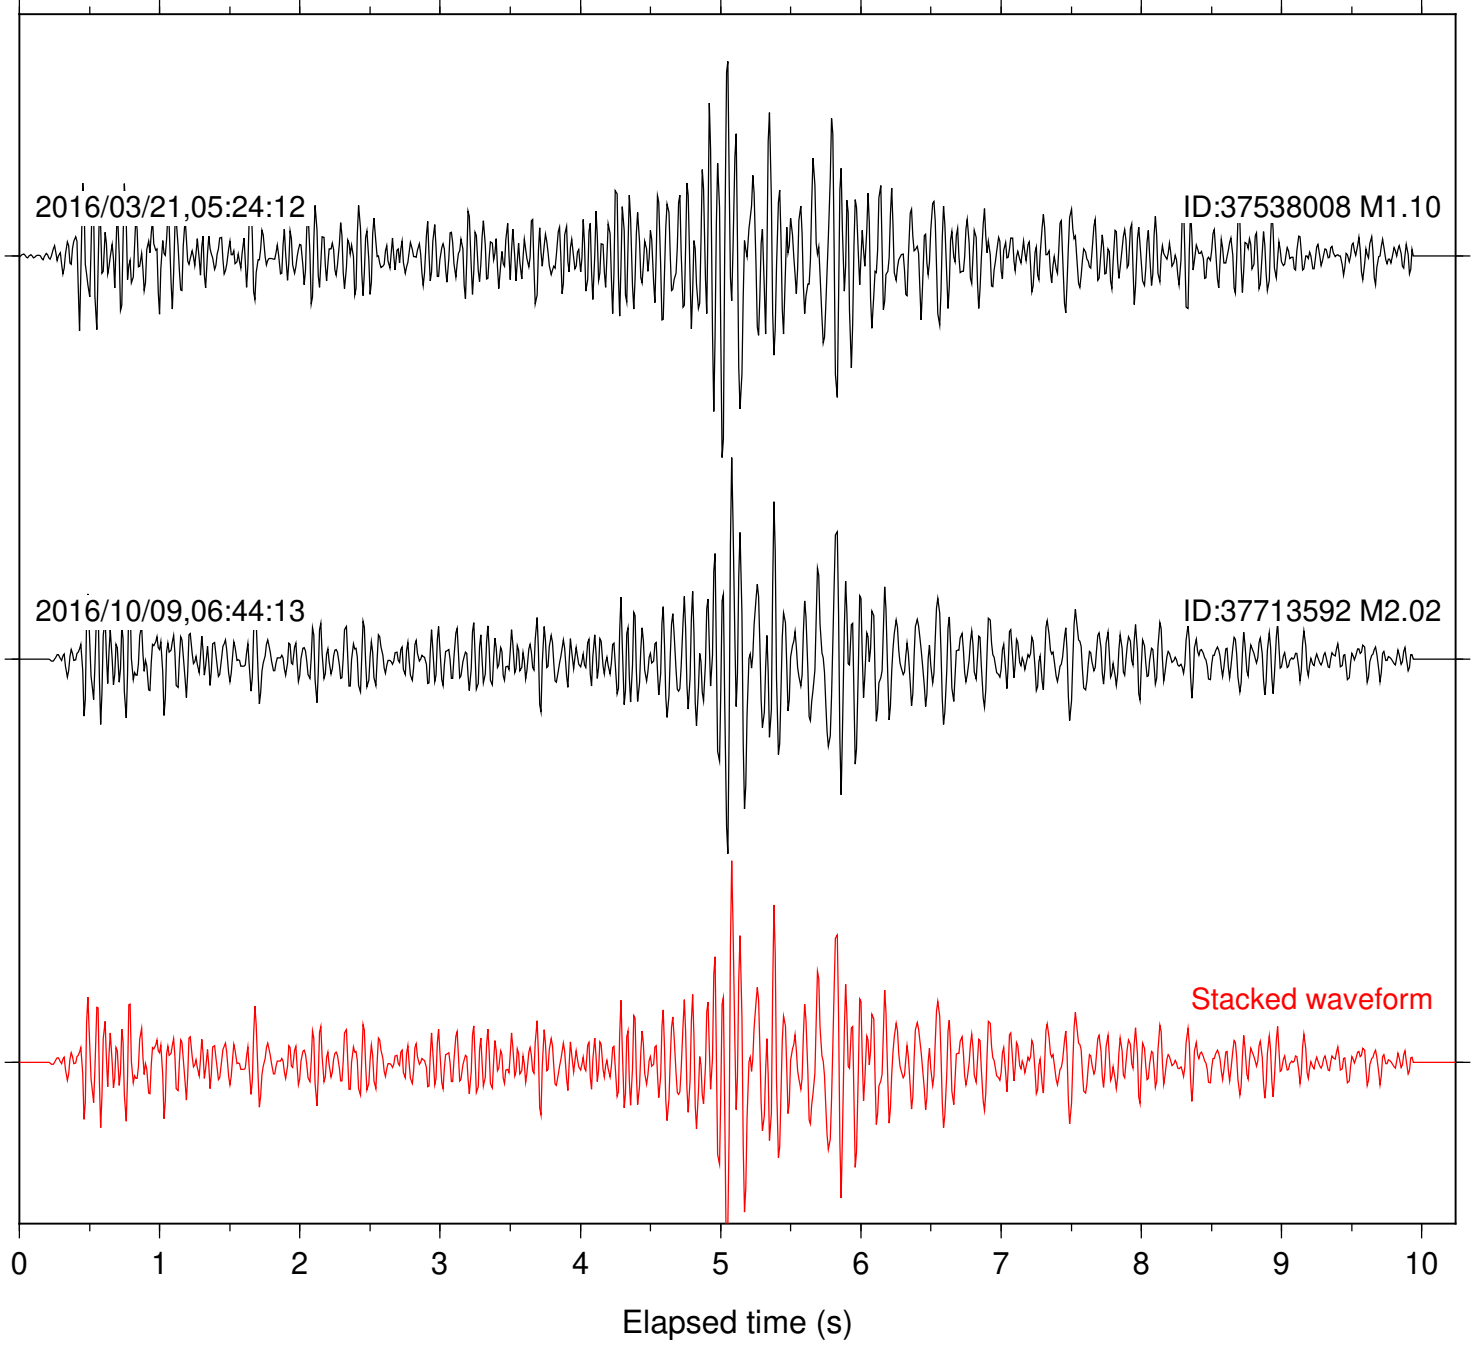

Station: B087 Com: EHZ

Focal depth: 11.11 km

Station: B088 Com: EHZ

Focal depth: 11.11 km

Station: B946 Com: EHZ

Focal depth: 11.11 km

Station: FRD Com: HHZ

Focal depth: 11.11 km