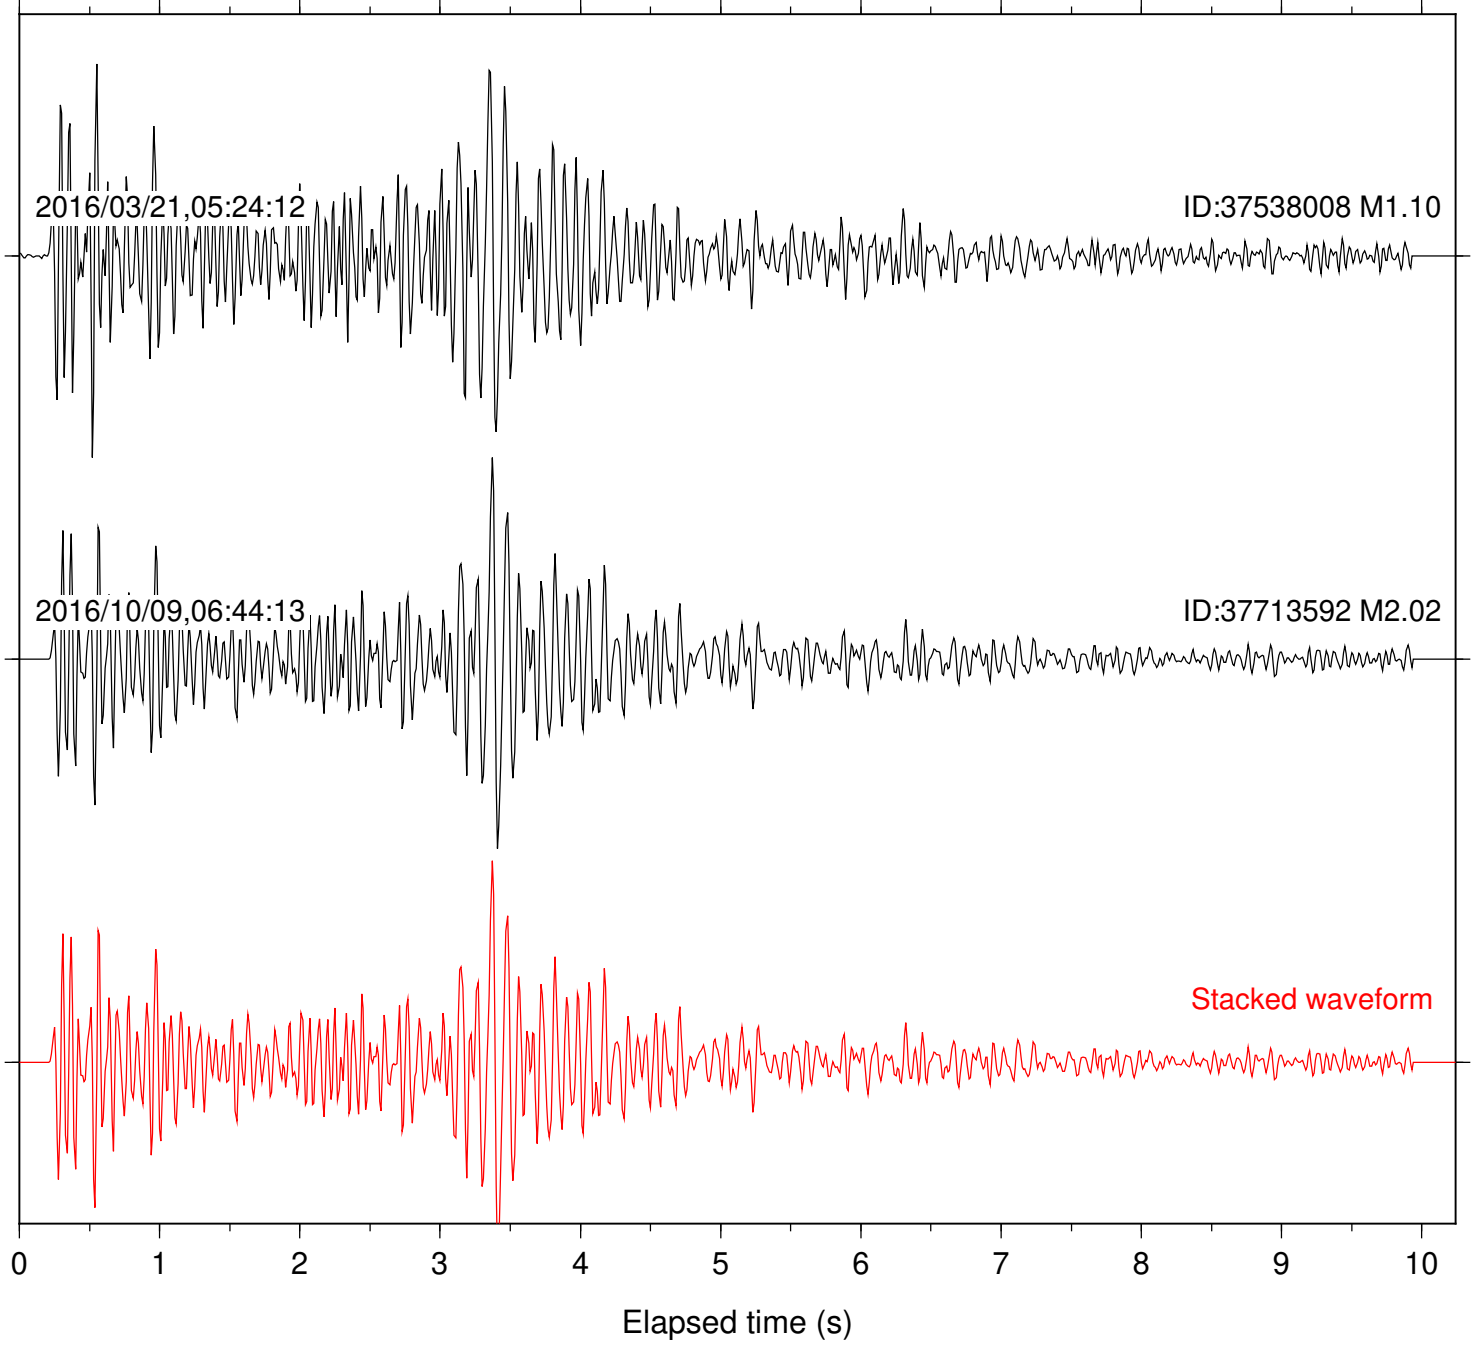

Station: B087 Com: EHZ

Focal depth: 11.11 km

Station: B088 Com: EHZ

Focal depth: 11.11 km

Station: B946 Com: EHZ

Focal depth: 11.11 km

Station: FRD Com: HHZ

Focal depth: 11.11 km