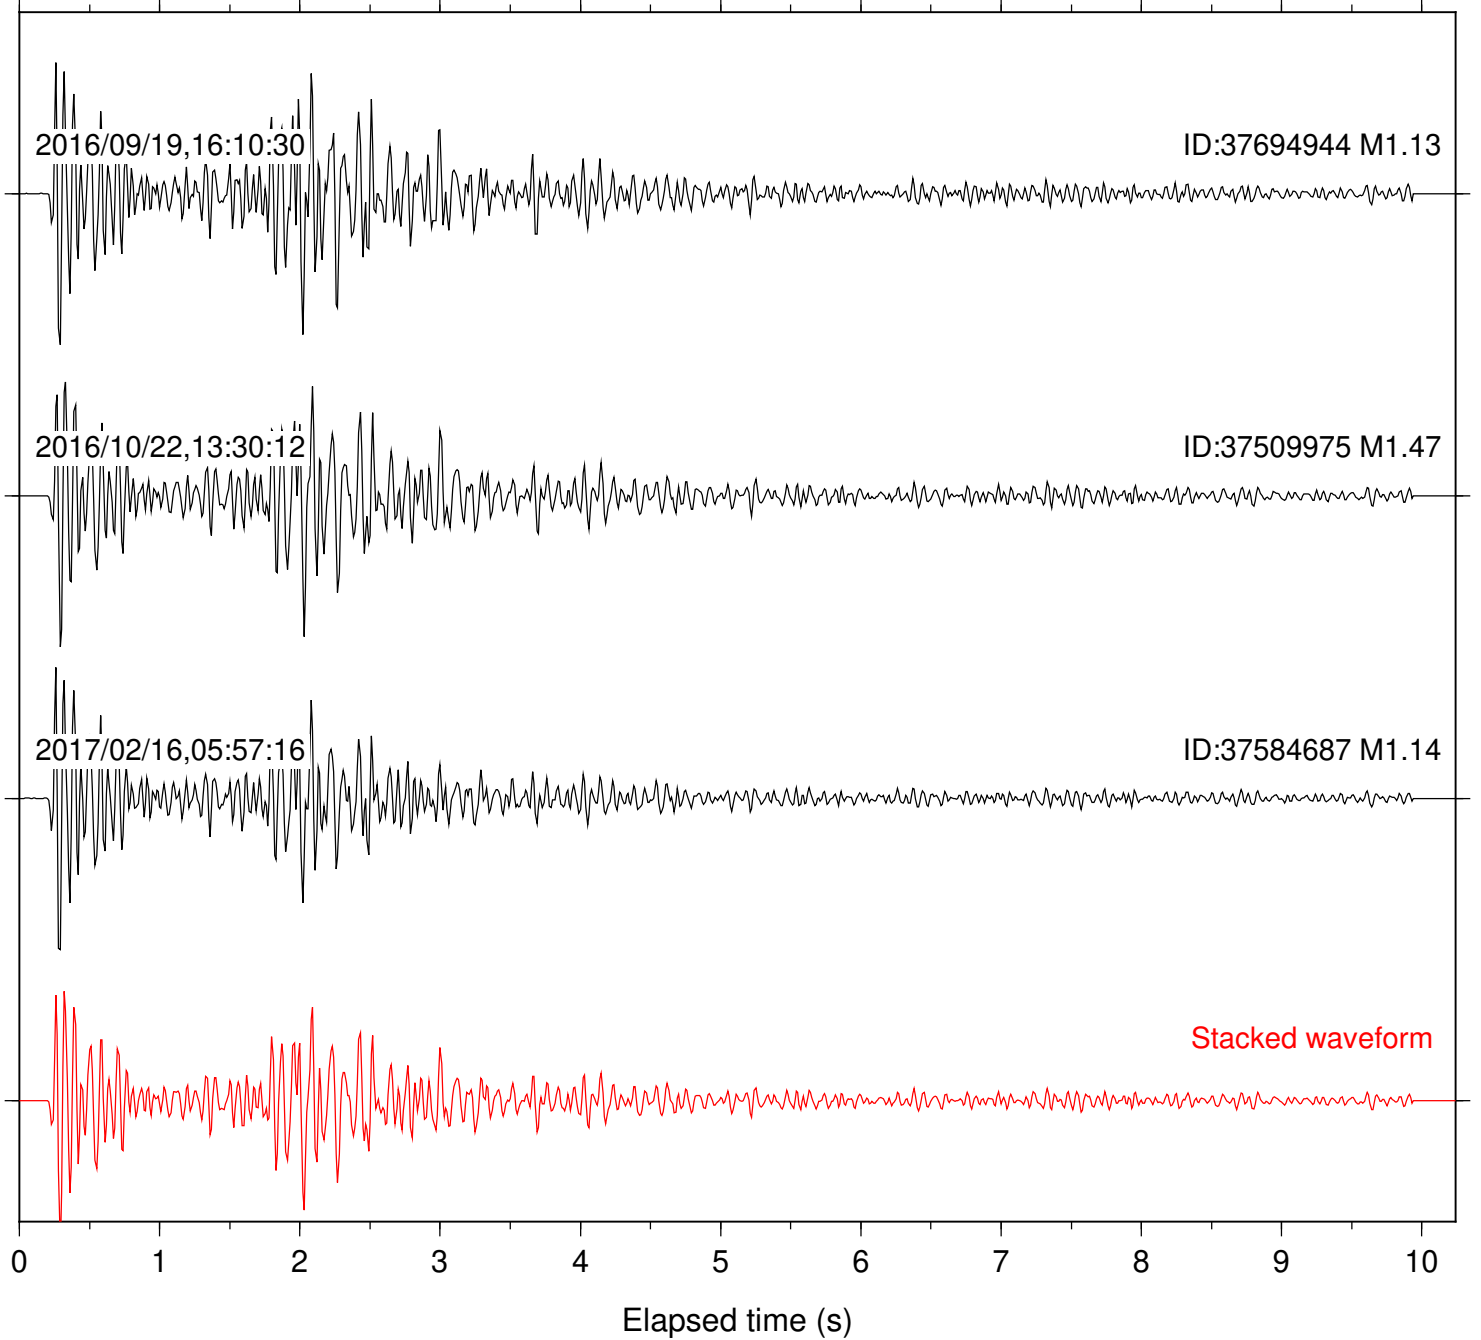

Station: B081 Com: EHZ

Focal depth: 6.53 km

Station: B082 Com: EHZ

Focal depth: 6.53 km

Station: B084 Com: EHZ

Focal depth: 6.51 km

Station: B086 Com: EHZ

Focal depth: 6.52 km

Station: B087 Com: EHZ

Focal depth: 6.52 km

Station: B088 Com: EHZ

Focal depth: 6.51 km

Station: B093 Com: EHZ

Focal depth: 6.51 km

Station: B946 Com: EHZ

Focal depth: 6.52 km

Station: BAC Com: EHZ

Focal depth: 6.53 km

Station: CSH Com: HHZ

Focal depth: 6.51 km

Station: DGR Com: HHZ

Focal depth: 6.53 km

Station: FRD Com: HHZ

Focal depth: 6.51 km

Station: POB2 Com: HHZ

Focal depth: 6.53 km

Station: RRSP Com: HHZ

Focal depth: 6.53 km

Station: SND Com: HHZ

Focal depth: 6.53 km