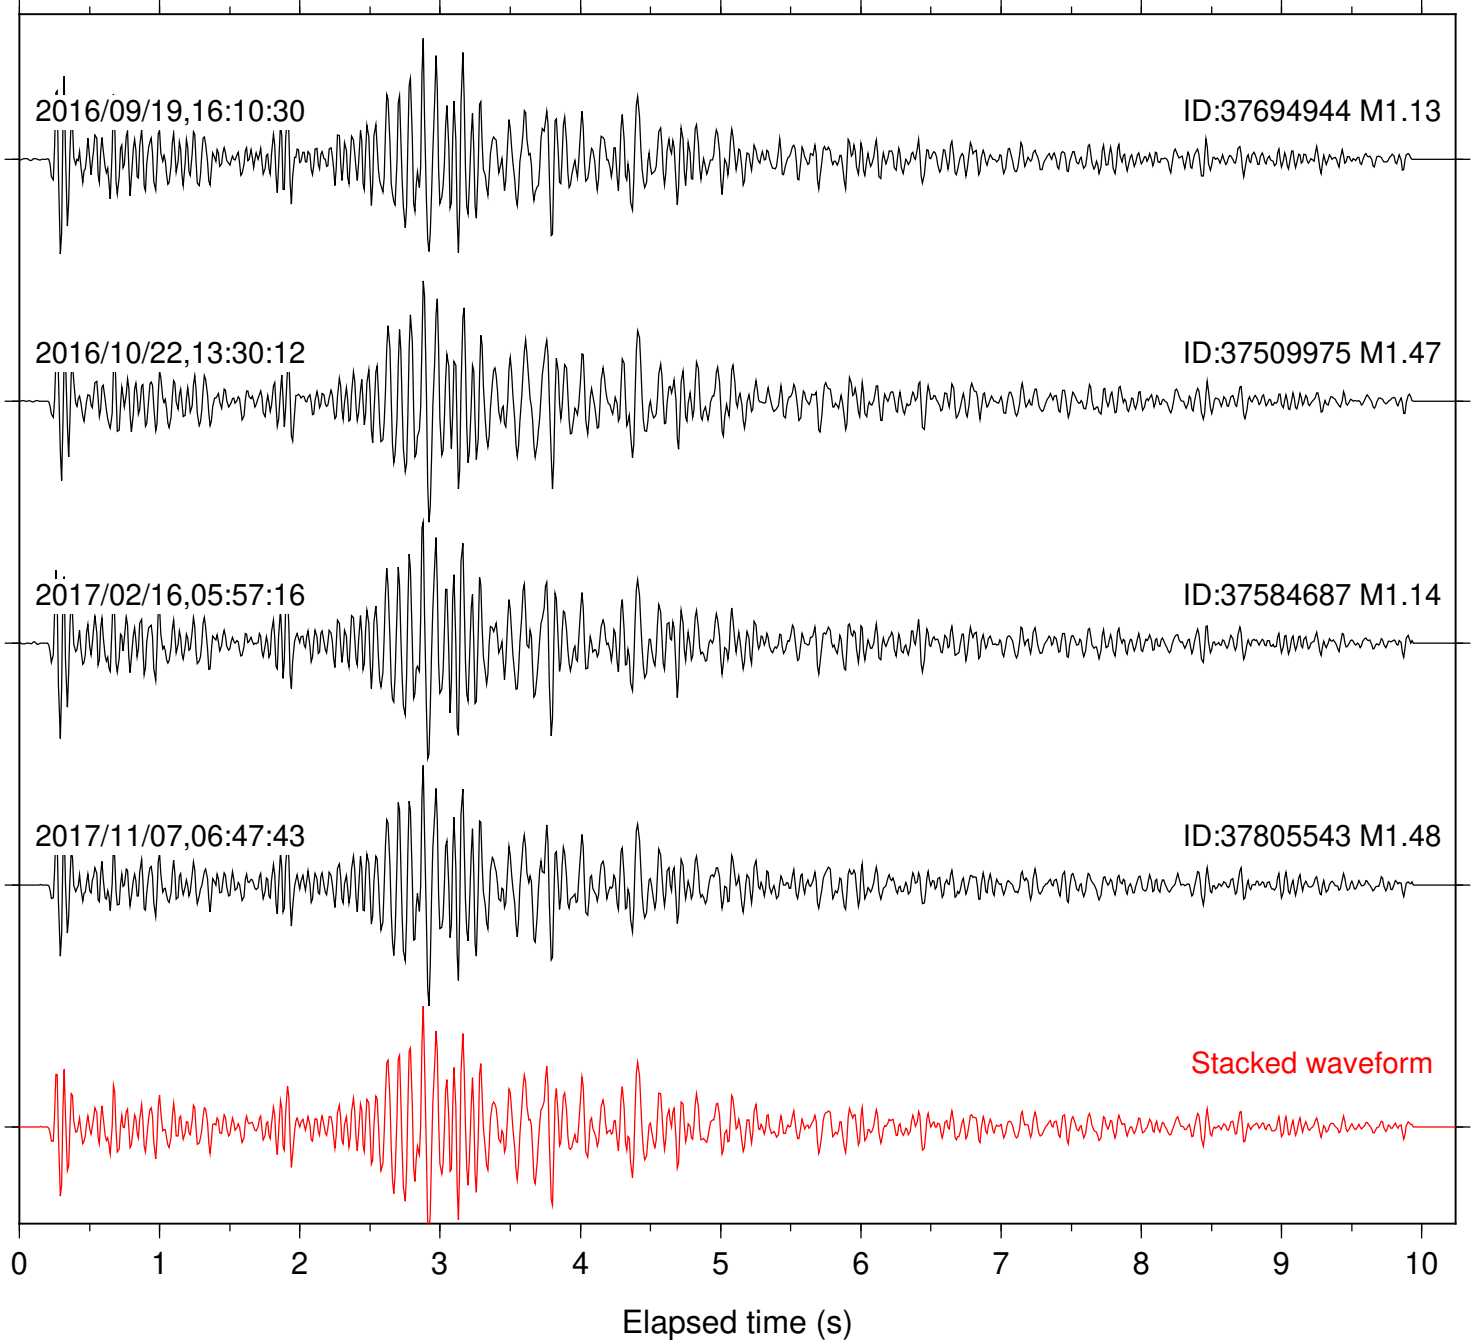

Station: B081 Com: EHZ

Focal depth: 6.53 km

Station: B082 Com: EHZ

Focal depth: 6.53 km

Station: B084 Com: EHZ

Focal depth: 6.51 km

Station: B086 Com: EHZ

Focal depth: 6.52 km

Station: B087 Com: EHZ

Focal depth: 6.52 km

Station: B088 Com: EHZ

Focal depth: 6.51 km

Station: B093 Com: EHZ

Focal depth: 6.51 km

Station: B946 Com: EHZ

Focal depth: 6.52 km

Station: BAC Com: EHZ

Focal depth: 6.53 km

Station: CSH Com: HHZ

Focal depth: 6.51 km

Station: DGR Com: HHZ

Focal depth: 6.53 km

Station: FRD Com: HHZ

Focal depth: 6.51 km

Station: POB2 Com: HHZ

Focal depth: 6.53 km

Station: RRSP Com: HHZ

Focal depth: 6.53 km

Station: SND Com: HHZ

Focal depth: 6.53 km