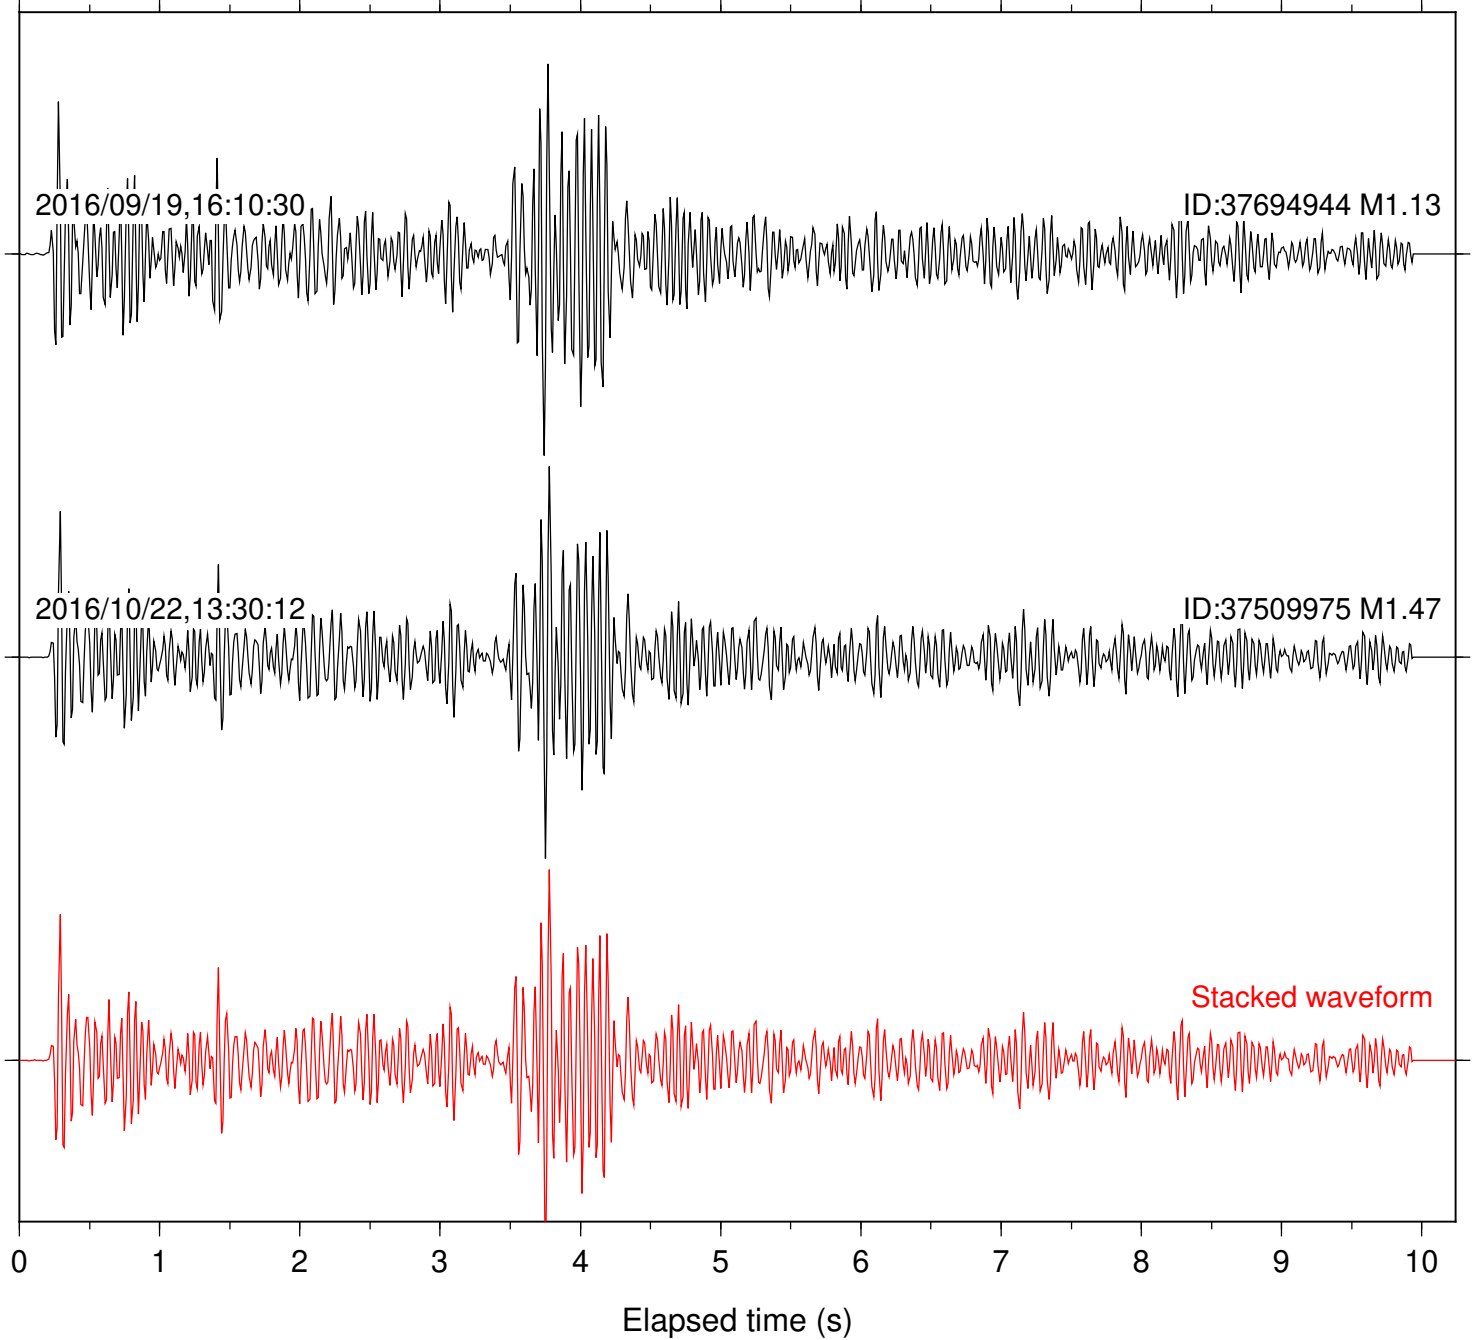

Station: B087 Com: EHZ

Focal depth: 6.52 km

Station: B088 Com: EHZ

Focal depth: 6.51 km

Station: B093 Com: EHZ

Focal depth: 6.51 km

Station: B946 Com: EHZ

Focal depth: 6.52 km

Station: BAC Com: EHZ

Focal depth: 6.53 km

Station: CSH Com: HHZ

Focal depth: 6.51 km

Station: DGR Com: HHZ

Focal depth: 6.53 km

Station: FRD Com: HHZ

Focal depth: 6.51 km

Station: HMT2 Com: HHZ

Focal depth: 6.53 km

Station: LKH Com: HHZ

Focal depth: 6.53 km

Station: PFO Com: HHZ

Focal depth: 6.53 km

Station: PLM Com: HHZ

Focal depth: 6.53 km

Station: POB2 Com: HHZ

Focal depth: 6.53 km

Station: RRSP Com: HHZ

Focal depth: 6.53 km

Station: SND Com: HHZ

Focal depth: 6.53 km