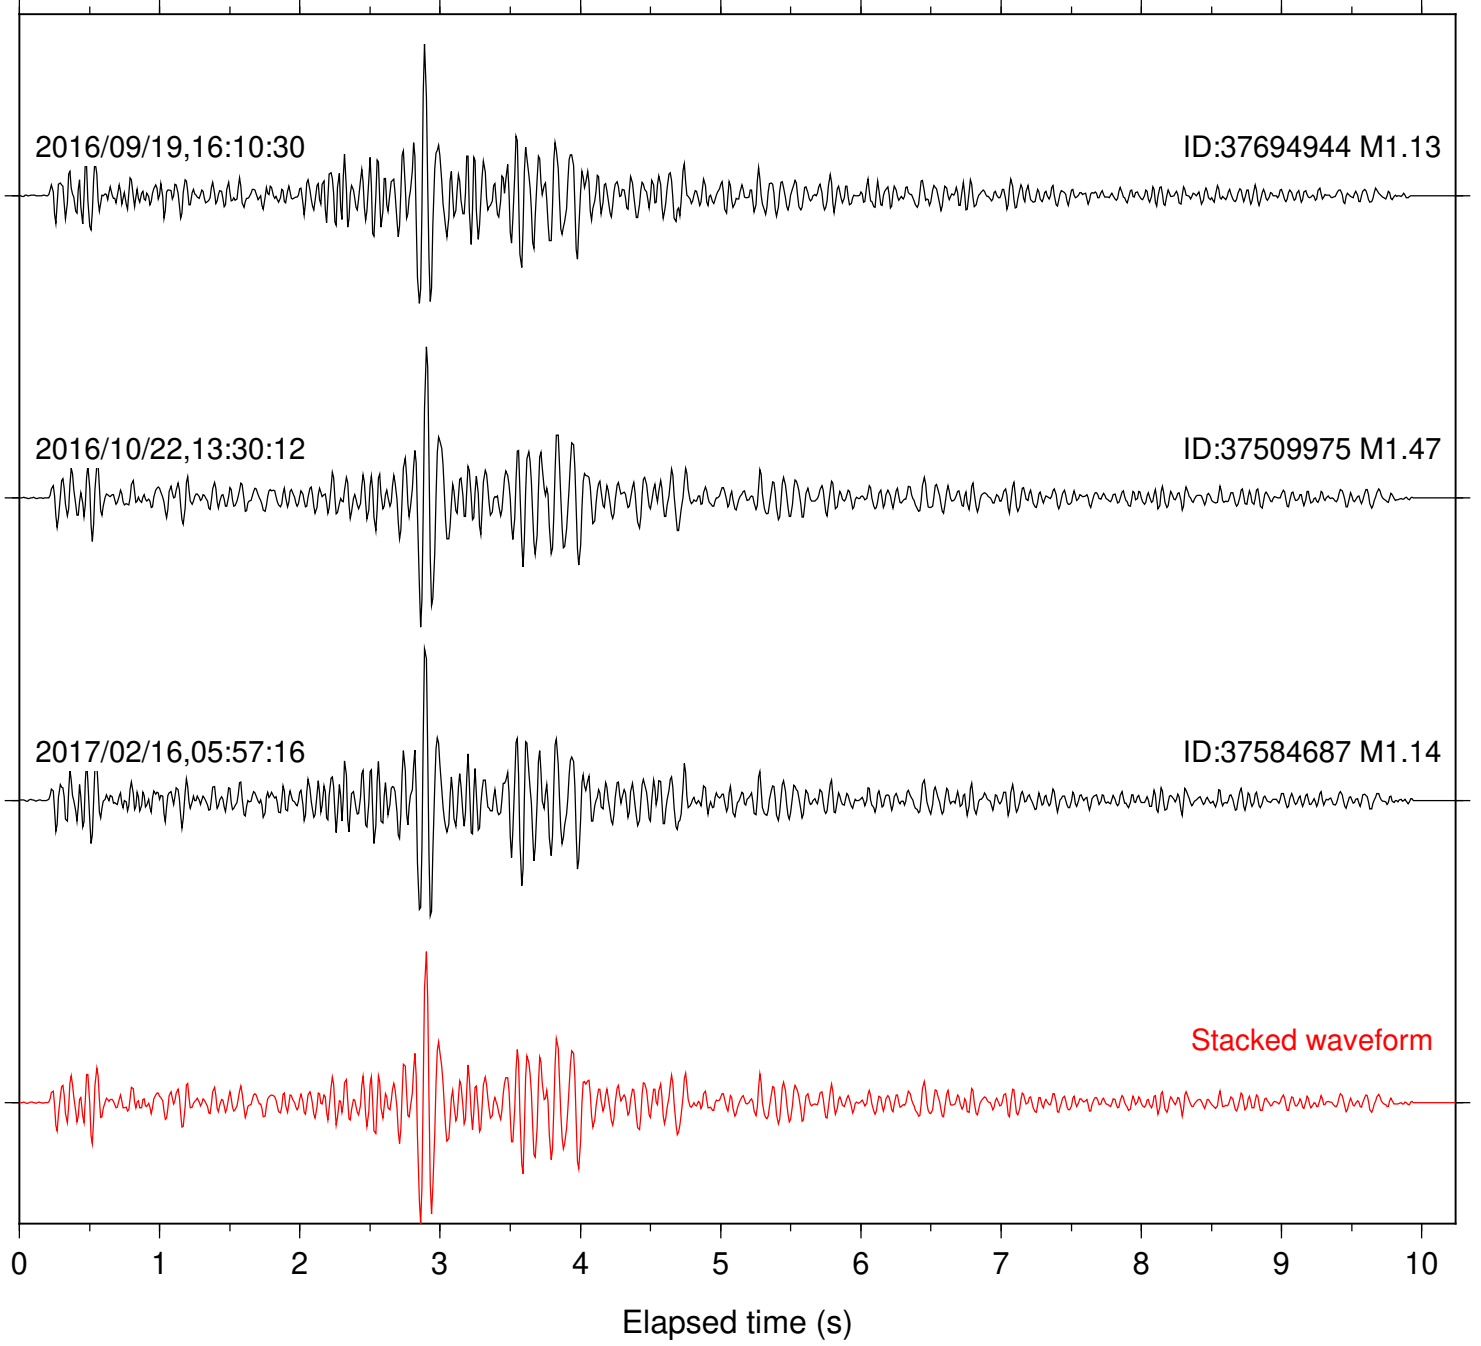

Station: B081 Com: EHZ

Focal depth: 6.53 km

Station: B082 Com: EHZ

Focal depth: 6.53 km

Station: B084 Com: EHZ

Focal depth: 6.51 km

Station: B086 Com: EHZ

Focal depth: 6.52 km

Station: B087 Com: EHZ

Focal depth: 6.52 km

Station: B088 Com: EHZ

Focal depth: 6.51 km

Station: B093 Com: EHZ

Focal depth: 6.51 km

Station: B946 Com: EHZ

Focal depth: 6.52 km

Station: BAC Com: EHZ

Focal depth: 6.53 km

Station: CSH Com: HHZ

Focal depth: 6.51 km

Station: DGR Com: HHZ

Focal depth: 6.53 km

Station: FRD Com: HHZ

Focal depth: 6.51 km

Station: POB2 Com: HHZ

Focal depth: 6.53 km

Station: RRSP Com: HHZ

Focal depth: 6.53 km

Station: SND Com: HHZ

Focal depth: 6.53 km