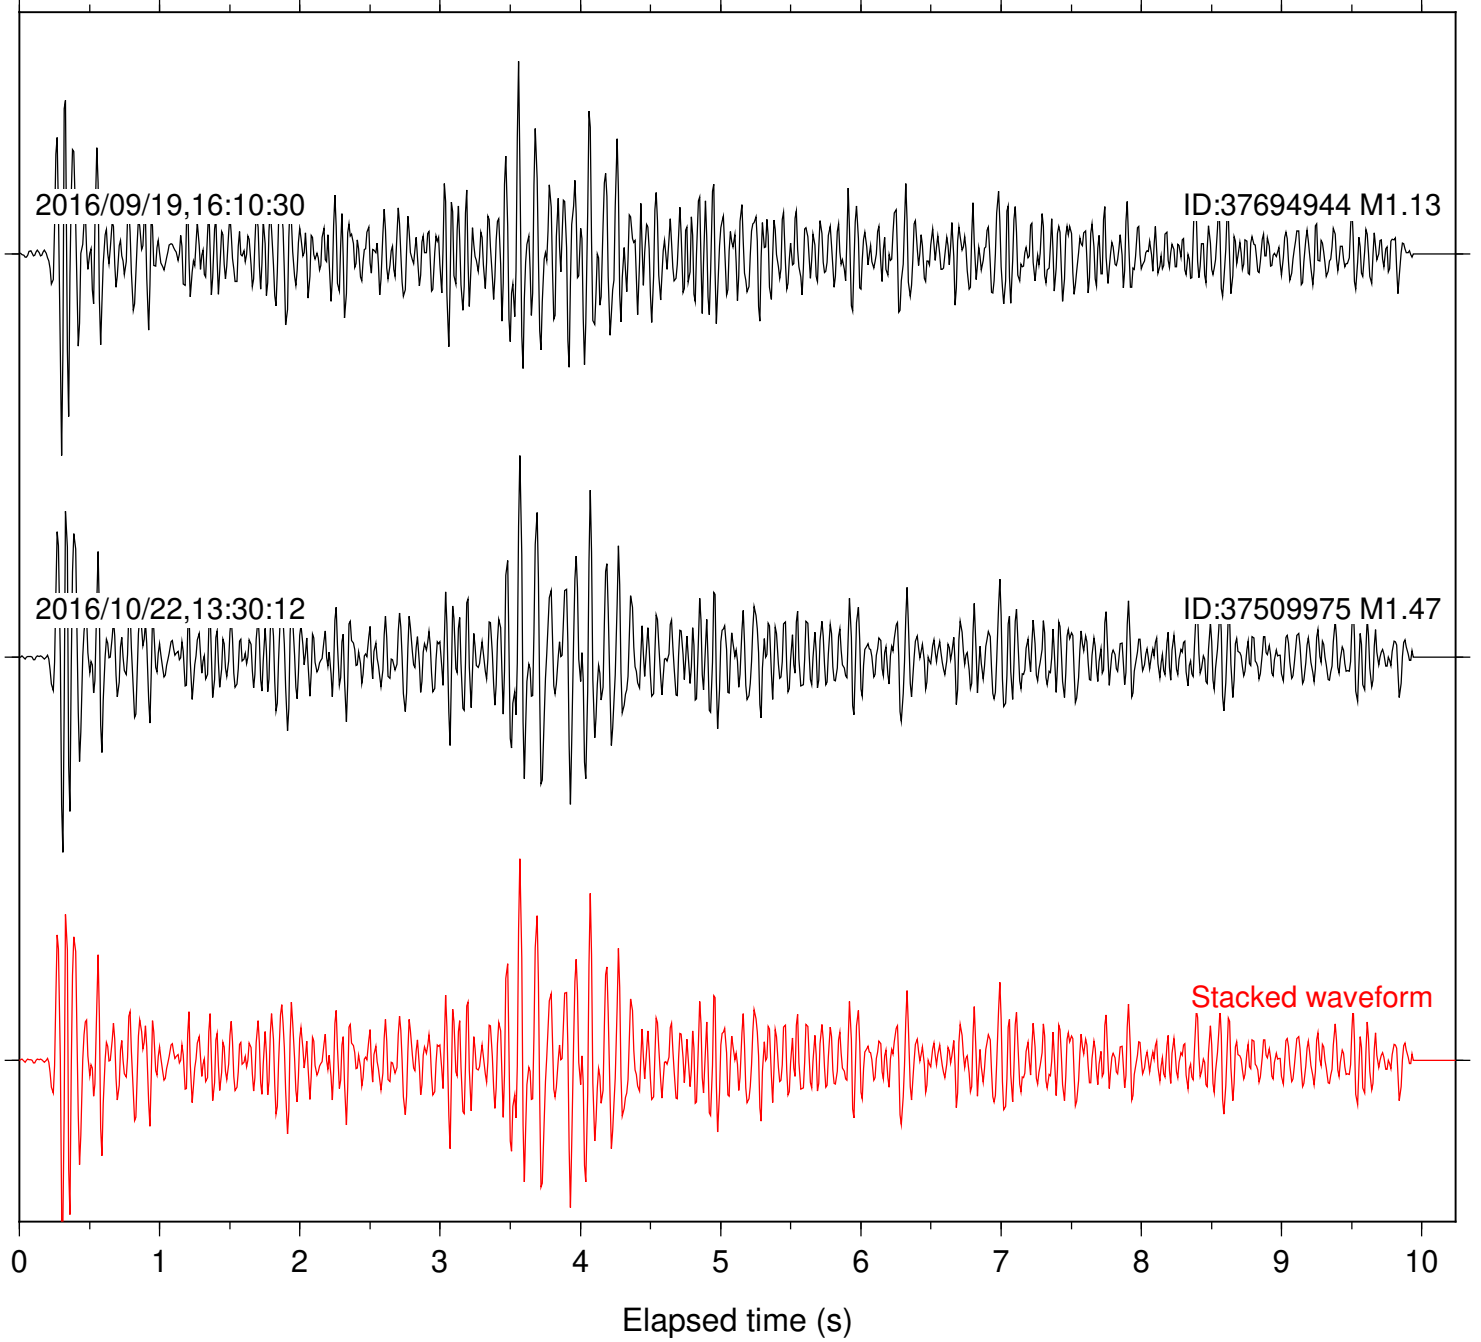

Station: B081 Com: EHZ

Focal depth: 6.53 km

Station: B082 Com: EHZ

Focal depth: 6.53 km

Station: B084 Com: EHZ

Focal depth: 6.51 km

Station: B086 Com: EHZ

Focal depth: 6.52 km

Station: B087 Com: EHZ

Focal depth: 6.52 km

Station: B088 Com: EHZ

Focal depth: 6.51 km

Station: B093 Com: EHZ

Focal depth: 6.51 km

Station: B946 Com: EHZ

Focal depth: 6.52 km

Station: BAC Com: EHZ

Focal depth: 6.53 km

Station: CSH Com: HHZ

Focal depth: 6.51 km

Station: DGR Com: HHZ

Focal depth: 6.53 km

Station: FRD Com: HHZ

Focal depth: 6.51 km

Station: POB2 Com: HHZ

Focal depth: 6.53 km

Station: RRSP Com: HHZ

Focal depth: 6.53 km

Station: SND Com: HHZ

Focal depth: 6.53 km