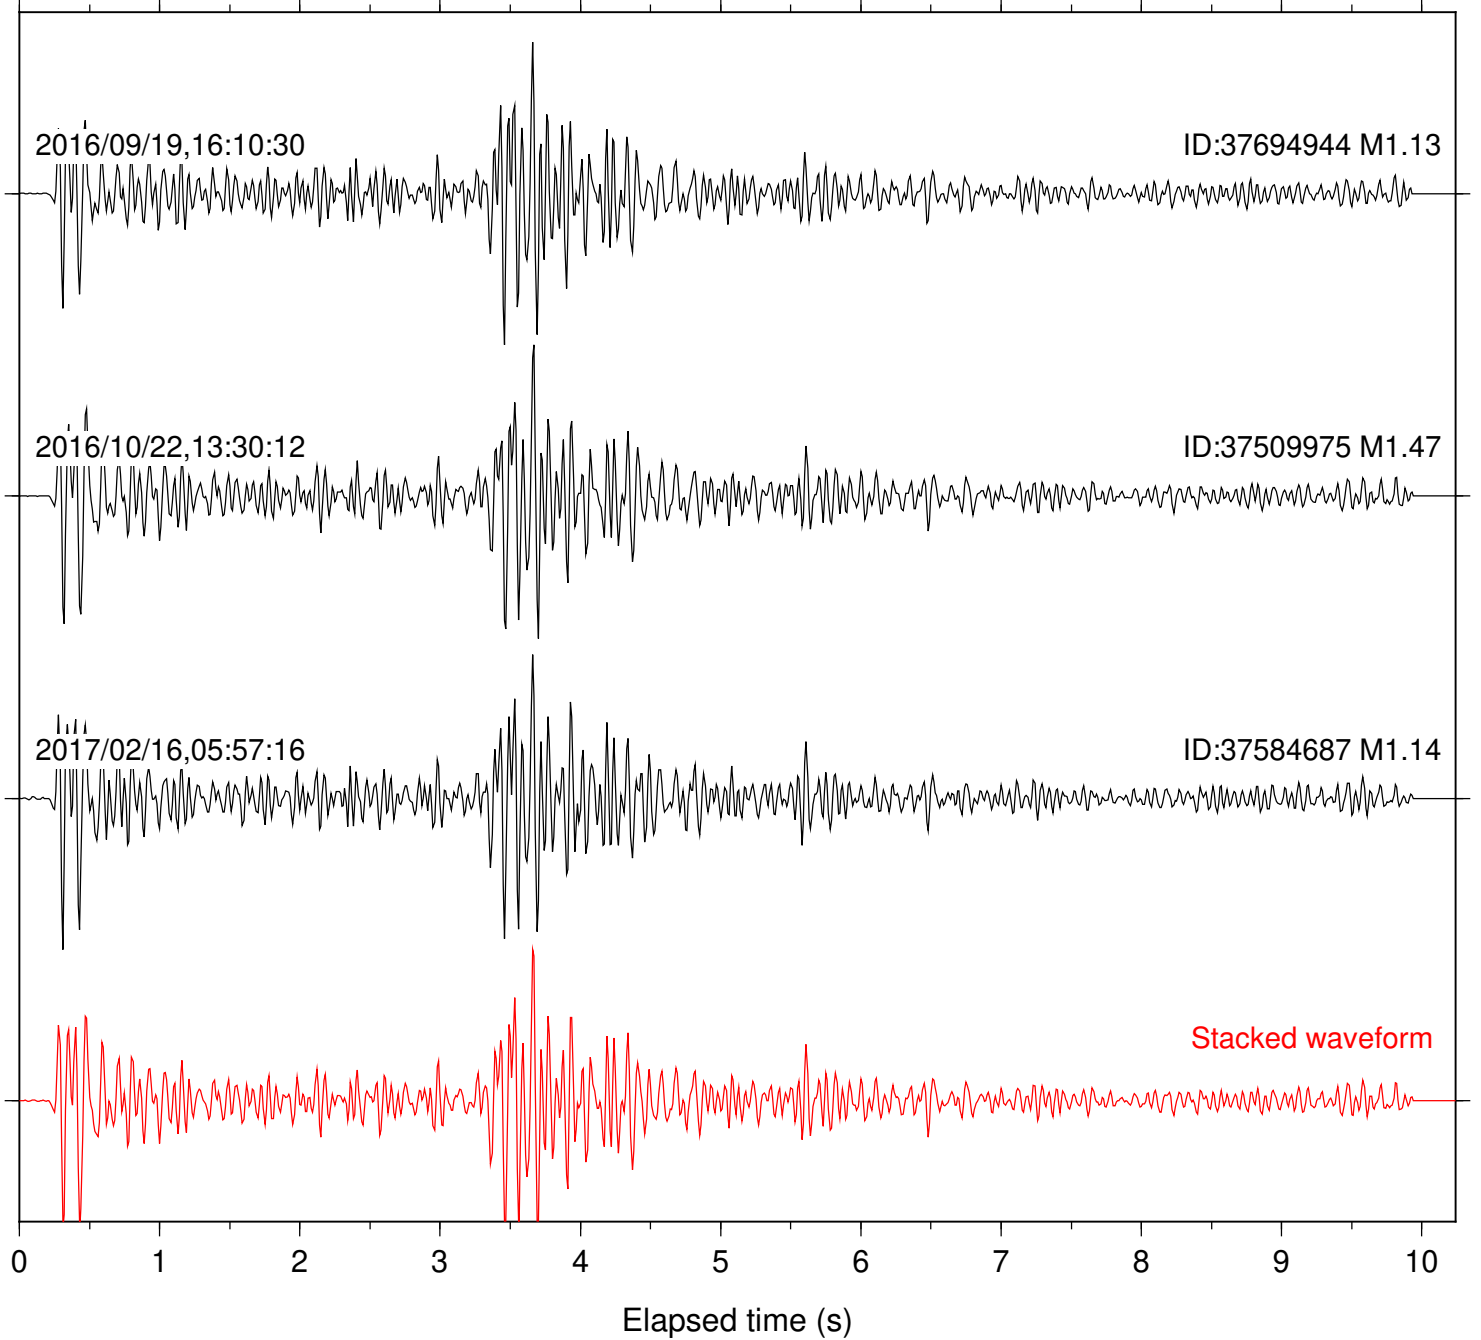

Station: B081 Com: EHZ

Focal depth: 6.53 km

Station: B082 Com: EHZ

Focal depth: 6.53 km

Station: B084 Com: EHZ

Focal depth: 6.51 km

Station: B086 Com: EHZ

Focal depth: 6.52 km

Station: B087 Com: EHZ

Focal depth: 6.52 km

Station: B088 Com: EHZ

Focal depth: 6.51 km

Station: B093 Com: EHZ

Focal depth: 6.51 km

Station: B946 Com: EHZ

Focal depth: 6.52 km

Station: BAC Com: EHZ

Focal depth: 6.53 km

Station: CSH Com: HHZ

Focal depth: 6.51 km

Station: DGR Com: HHZ

Focal depth: 6.53 km

Station: FRD Com: HHZ

Focal depth: 6.51 km

Station: POB2 Com: HHZ

Focal depth: 6.53 km

Station: RRSP Com: HHZ

Focal depth: 6.53 km

Station: SND Com: HHZ

Focal depth: 6.53 km