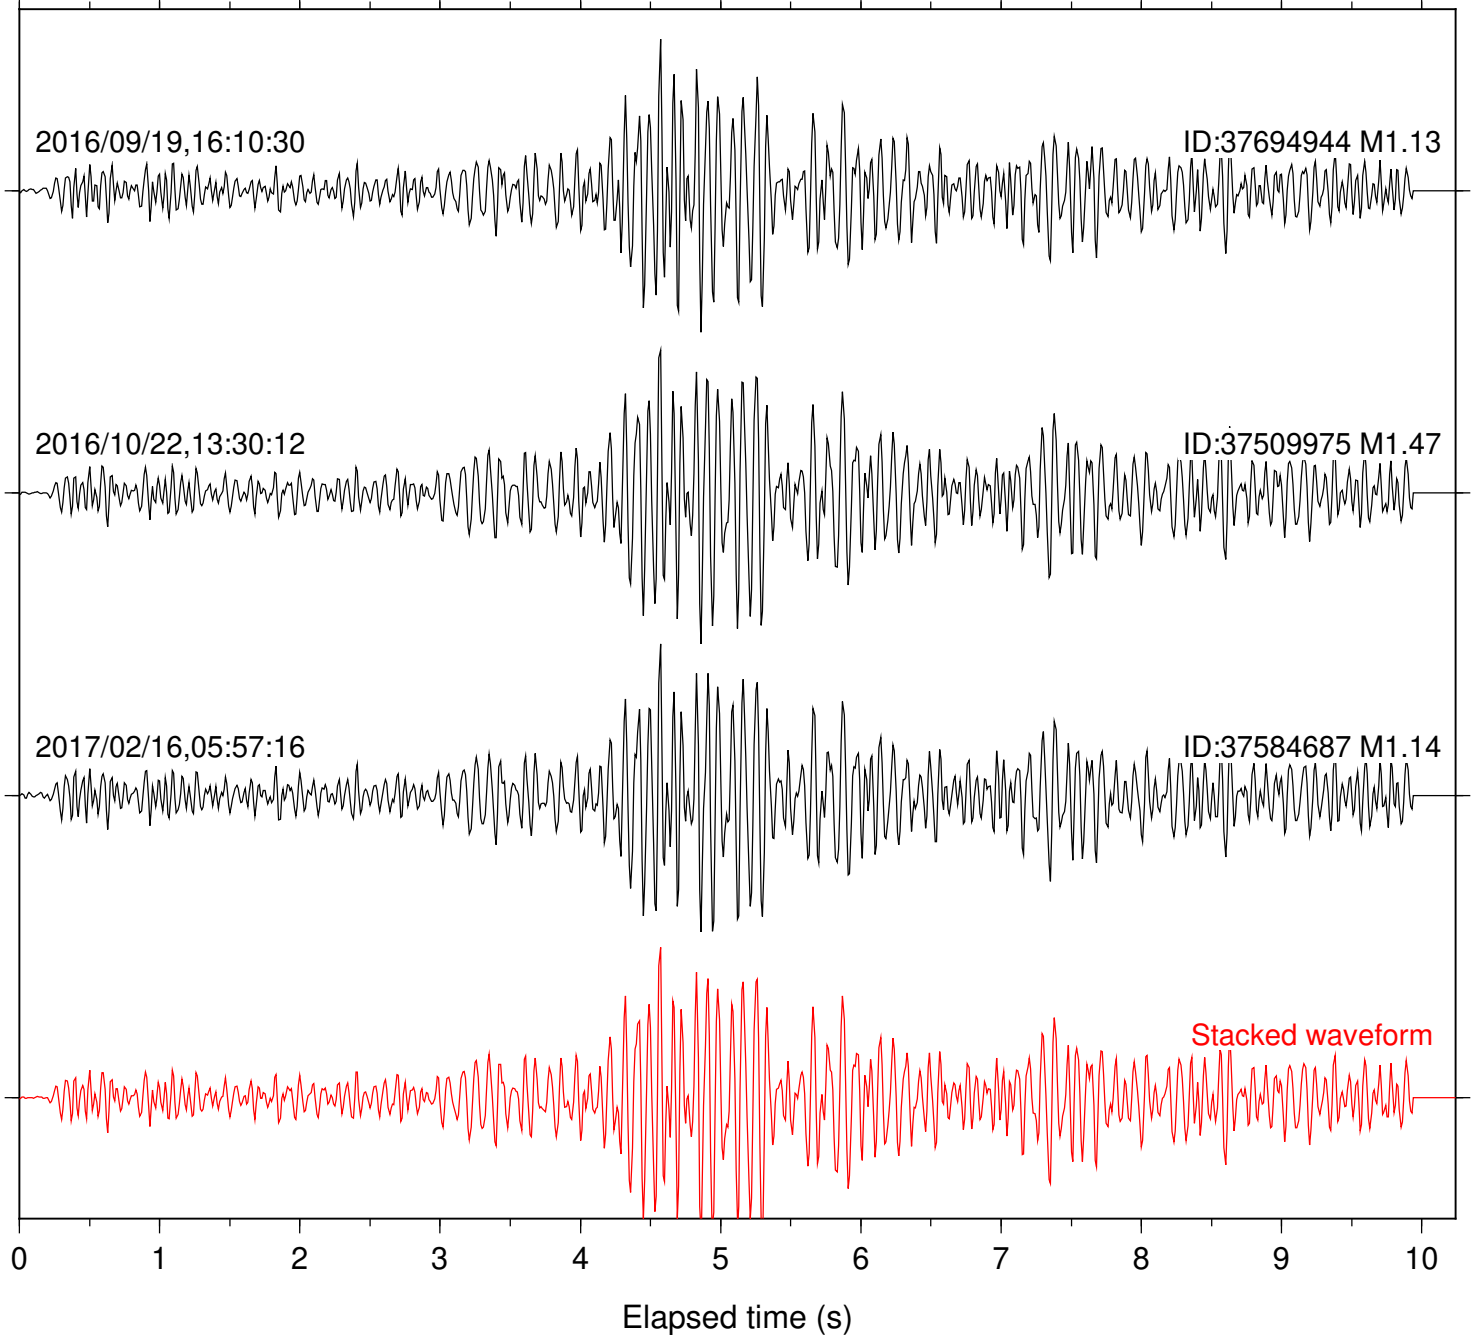

Station: B081 Com: EHZ

Focal depth: 6.53 km

Station: B082 Com: EHZ

Focal depth: 6.53 km

Station: B084 Com: EHZ

Focal depth: 6.51 km

Station: B086 Com: EHZ

Focal depth: 6.52 km

Station: B087 Com: EHZ

Focal depth: 6.52 km

Station: B088 Com: EHZ

Focal depth: 6.51 km

Station: B093 Com: EHZ

Focal depth: 6.51 km

Station: B946 Com: EHZ

Focal depth: 6.52 km

Station: BAC Com: EHZ

Focal depth: 6.53 km

Station: CSH Com: HHZ

Focal depth: 6.51 km

Station: DGR Com: HHZ

Focal depth: 6.53 km

Station: FRD Com: HHZ

Focal depth: 6.51 km

Station: POB2 Com: HHZ

Focal depth: 6.53 km

Station: RRSP Com: HHZ

Focal depth: 6.53 km

Station: SND Com: HHZ

Focal depth: 6.53 km