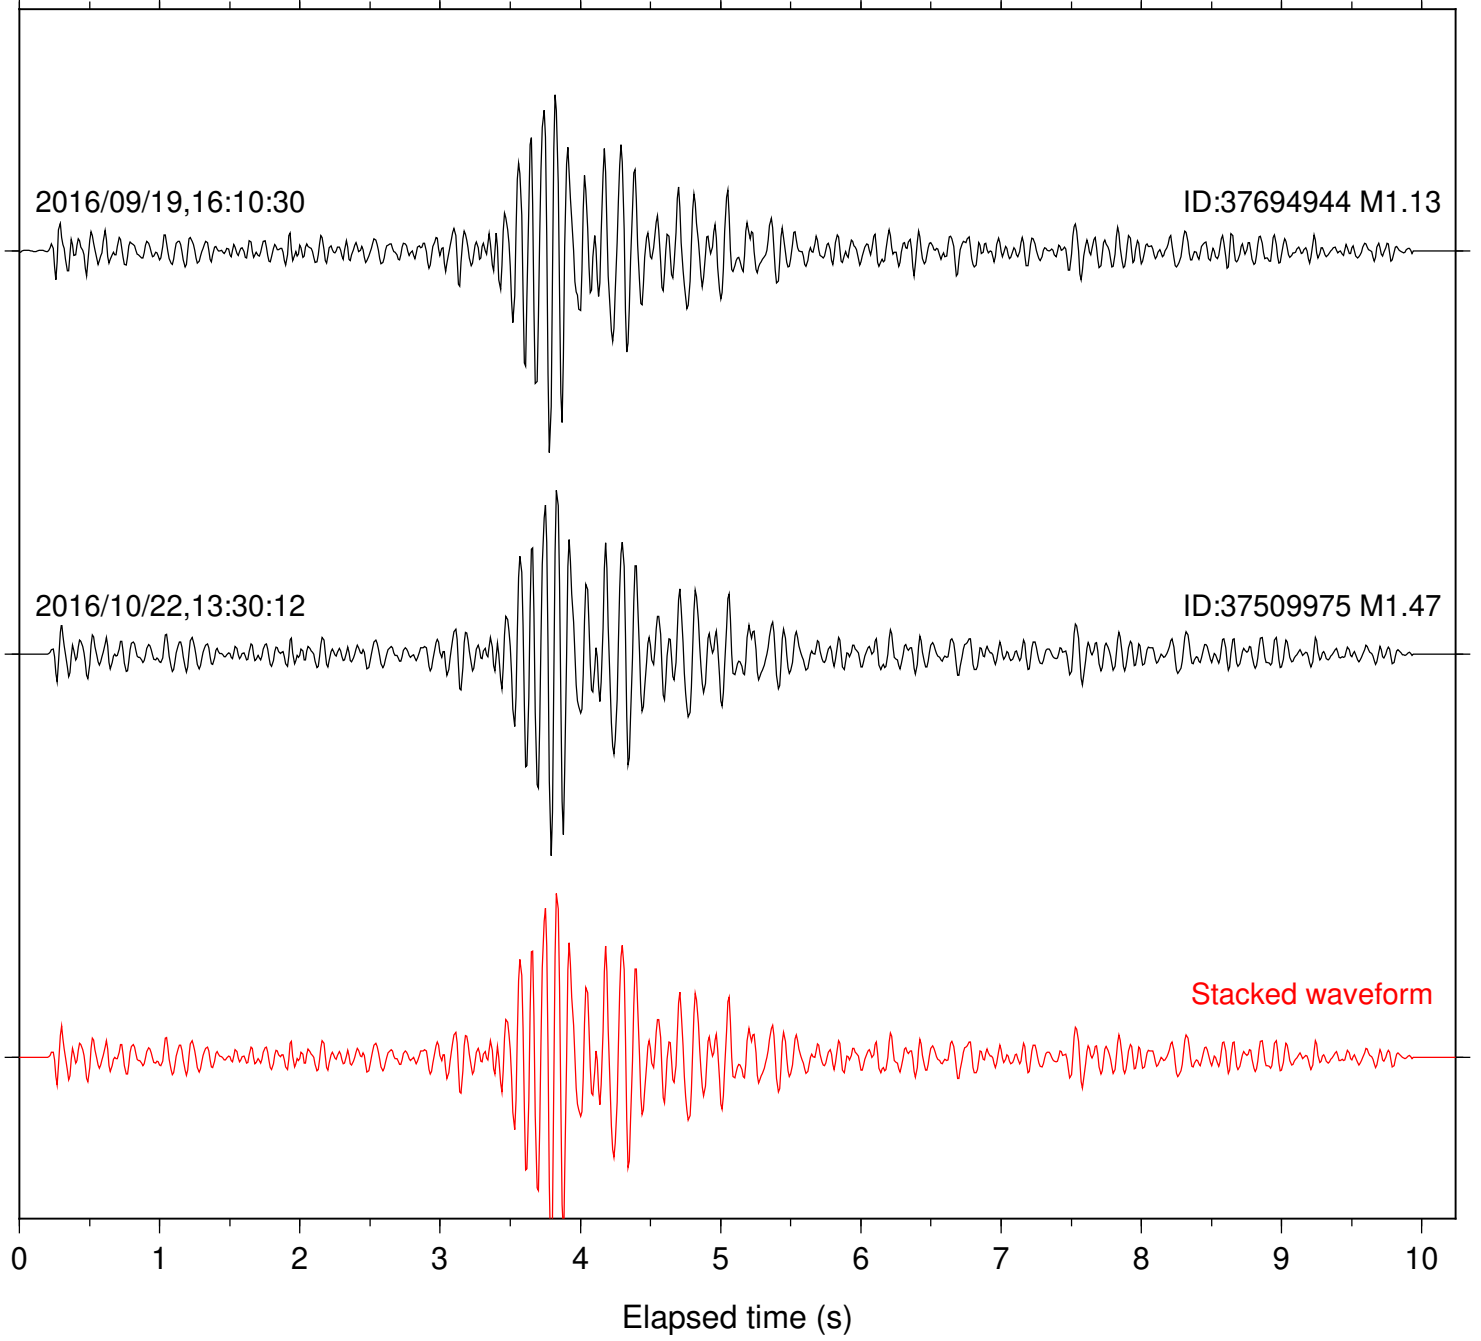

Station: B087 Com: EHZ

Focal depth: 6.52 km

Station: B088 Com: EHZ

Focal depth: 6.51 km

Station: B093 Com: EHZ

Focal depth: 6.51 km

Station: B946 Com: EHZ

Focal depth: 6.52 km

Station: BAC Com: EHZ

Focal depth: 6.53 km

Station: CSH Com: HHZ

Focal depth: 6.51 km

Station: DGR Com: HHZ

Focal depth: 6.53 km

Station: FRD Com: HHZ

Focal depth: 6.51 km

Station: HMT2 Com: HHZ

Focal depth: 6.53 km

Station: LKH Com: HHZ

Focal depth: 6.53 km

Station: PFO Com: HHZ

Focal depth: 6.53 km

Station: PLM Com: HHZ

Focal depth: 6.53 km

Station: POB2 Com: HHZ

Focal depth: 6.53 km

Station: RRSP Com: HHZ

Focal depth: 6.53 km

Station: SND Com: HHZ

Focal depth: 6.53 km