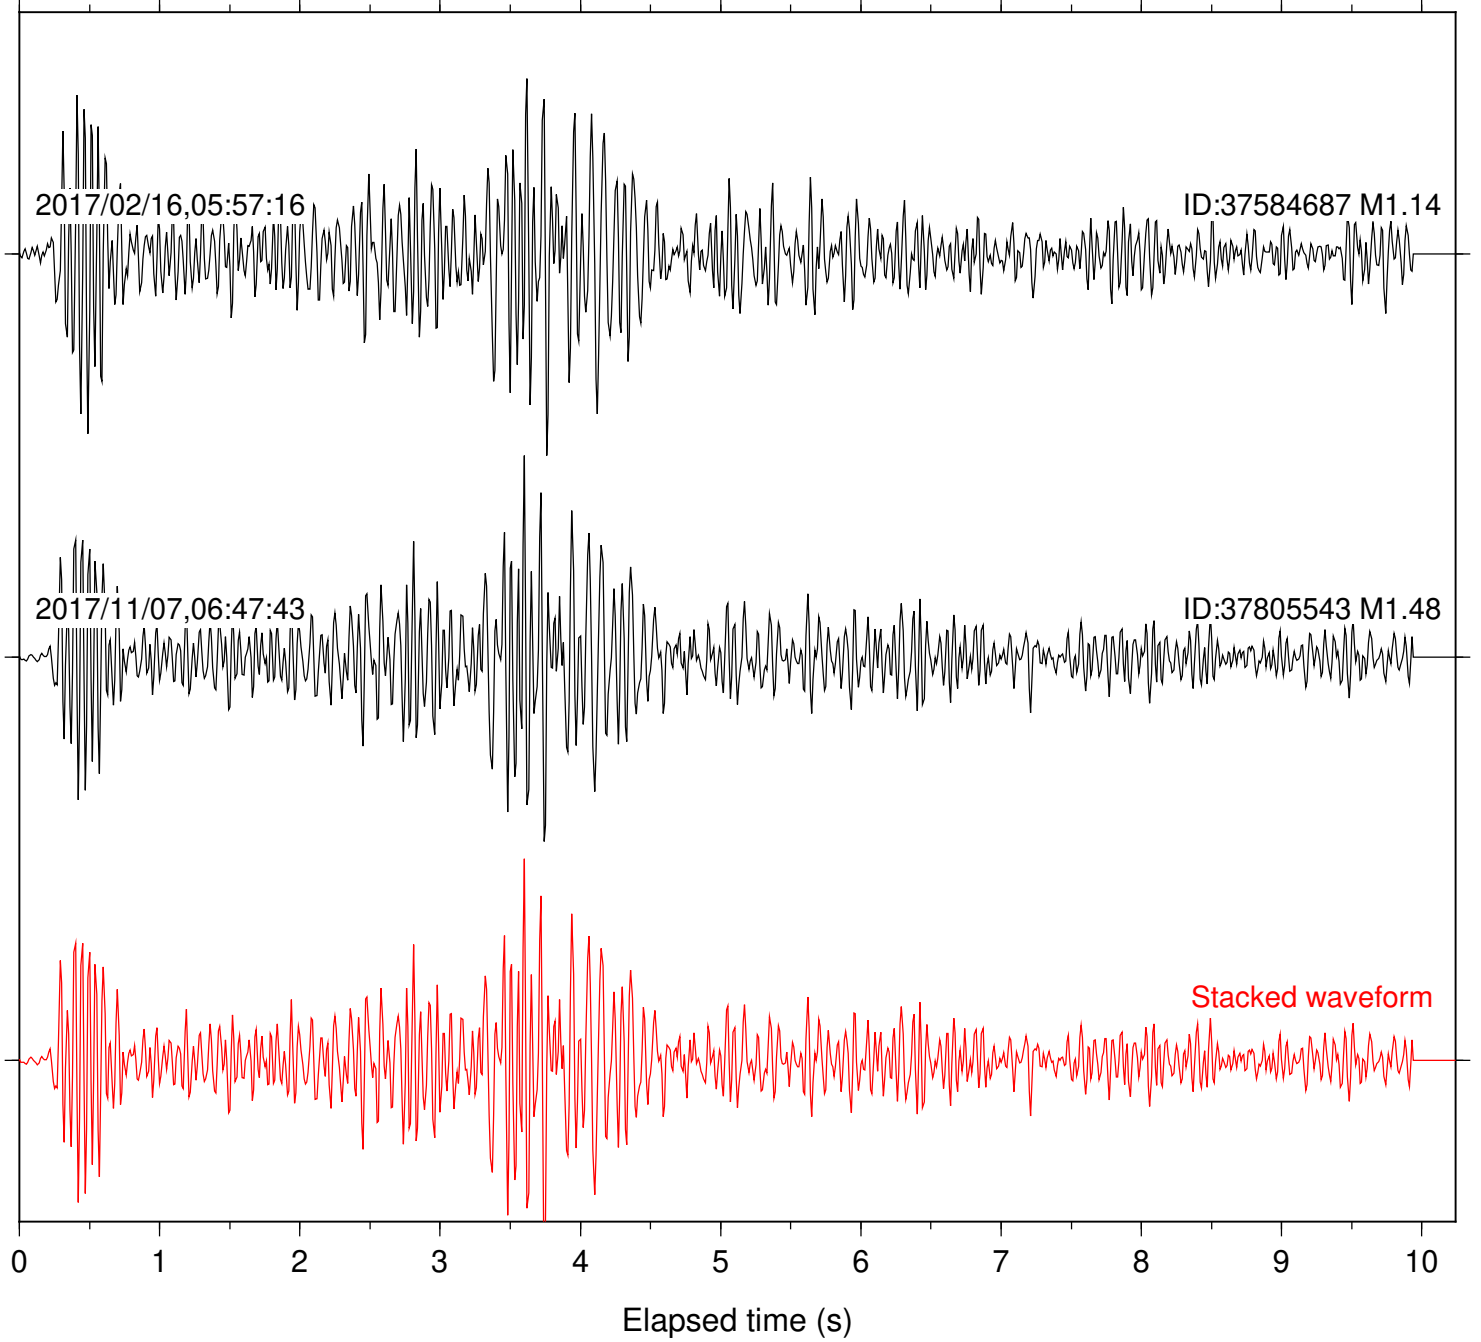

Station: B081 Com: EHZ

Focal depth: 6.53 km

Station: B082 Com: EHZ

Focal depth: 6.53 km

Station: B084 Com: EHZ

Focal depth: 6.51 km

Station: B086 Com: EHZ

Focal depth: 6.52 km

Station: B087 Com: EHZ

Focal depth: 6.52 km

Station: B088 Com: EHZ

Focal depth: 6.51 km

Station: B093 Com: EHZ

Focal depth: 6.51 km

Station: B946 Com: EHZ

Focal depth: 6.52 km

Station: BAC Com: EHZ

Focal depth: 6.53 km

Station: CSH Com: HHZ

Focal depth: 6.51 km

Station: DGR Com: HHZ

Focal depth: 6.53 km

Station: FRD Com: HHZ

Focal depth: 6.51 km

Station: POB2 Com: HHZ

Focal depth: 6.53 km

Station: RRSP Com: HHZ

Focal depth: 6.53 km

Station: SND Com: HHZ

Focal depth: 6.53 km