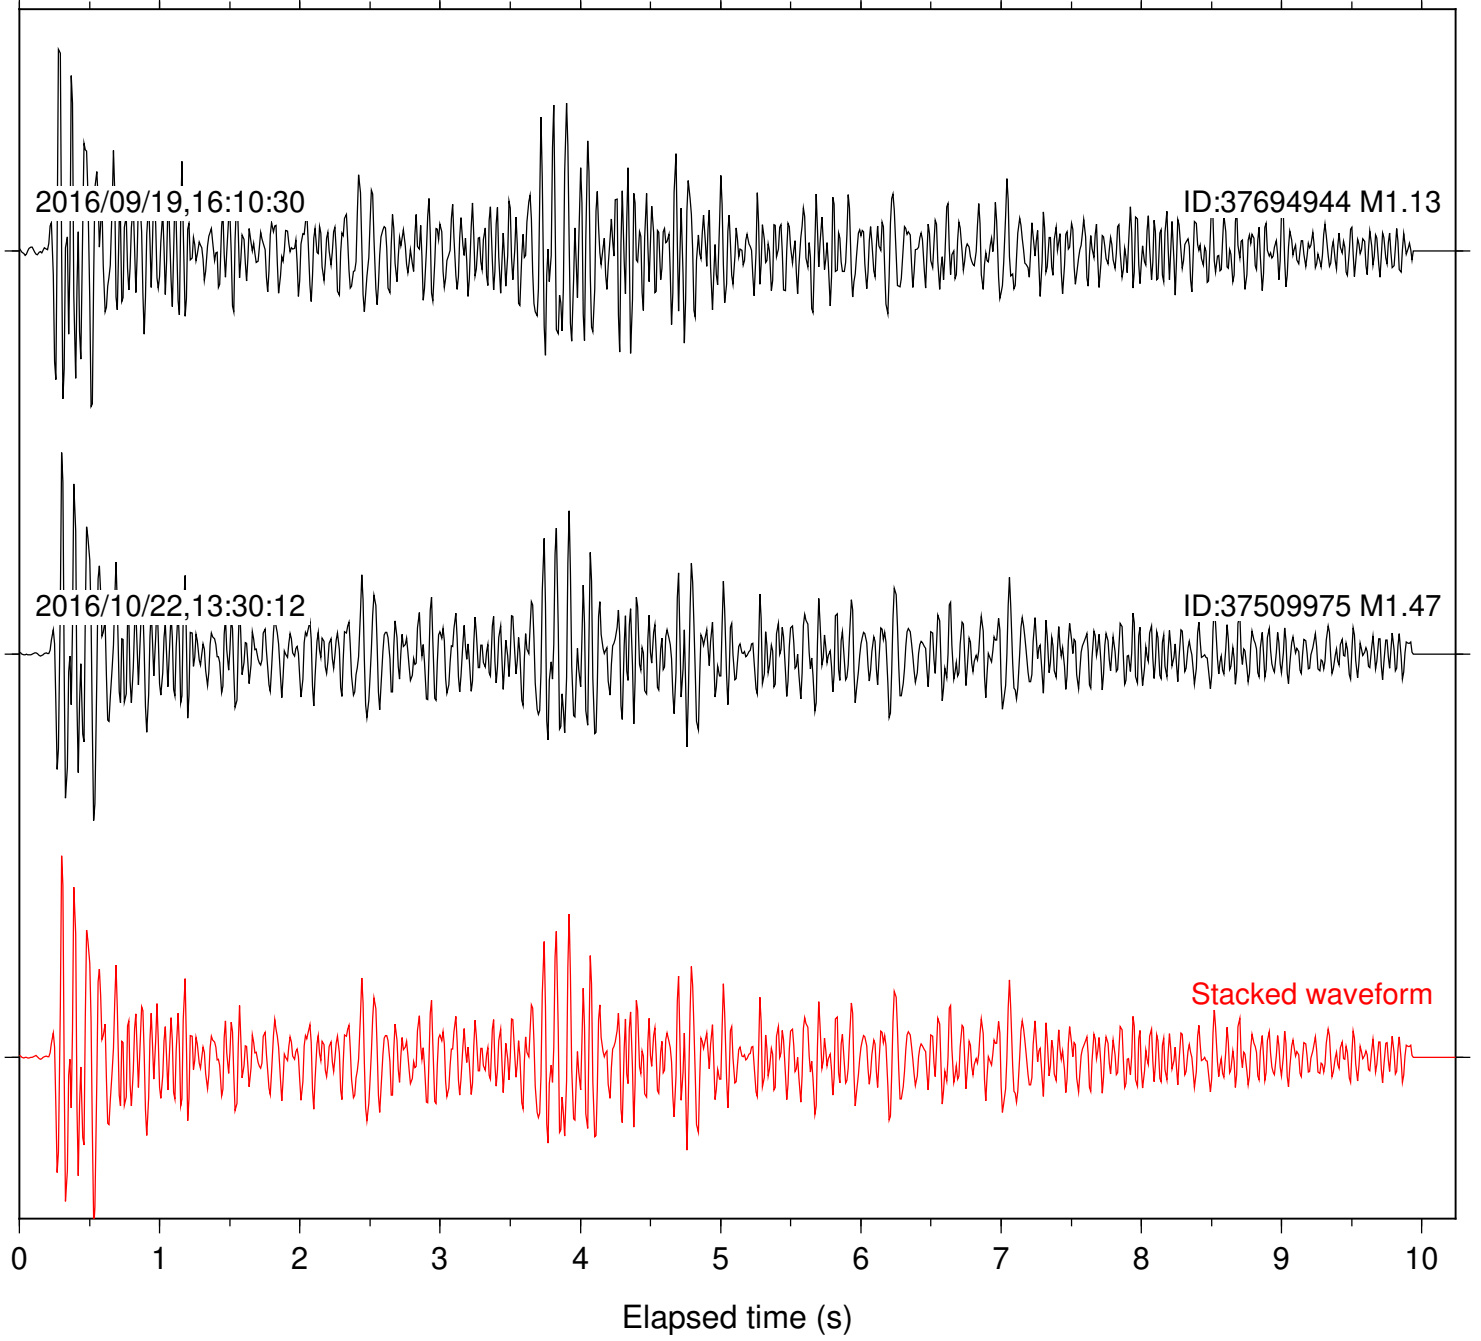

Station: B081 Com: EHZ

Focal depth: 6.53 km

Station: B082 Com: EHZ

Focal depth: 6.53 km

Station: B084 Com: EHZ

Focal depth: 6.51 km

Station: B086 Com: EHZ

Focal depth: 6.52 km

Station: B087 Com: EHZ

Focal depth: 6.52 km

Station: B088 Com: EHZ

Focal depth: 6.51 km

Station: B093 Com: EHZ

Focal depth: 6.51 km

Station: B946 Com: EHZ

Focal depth: 6.52 km

Station: BAC Com: EHZ

Focal depth: 6.53 km

Station: CSH Com: HHZ

Focal depth: 6.51 km

Station: DGR Com: HHZ

Focal depth: 6.53 km

Station: FRD Com: HHZ

Focal depth: 6.51 km

Station: POB2 Com: HHZ

Focal depth: 6.53 km

Station: RRSP Com: HHZ

Focal depth: 6.53 km

Station: SND Com: HHZ

Focal depth: 6.53 km