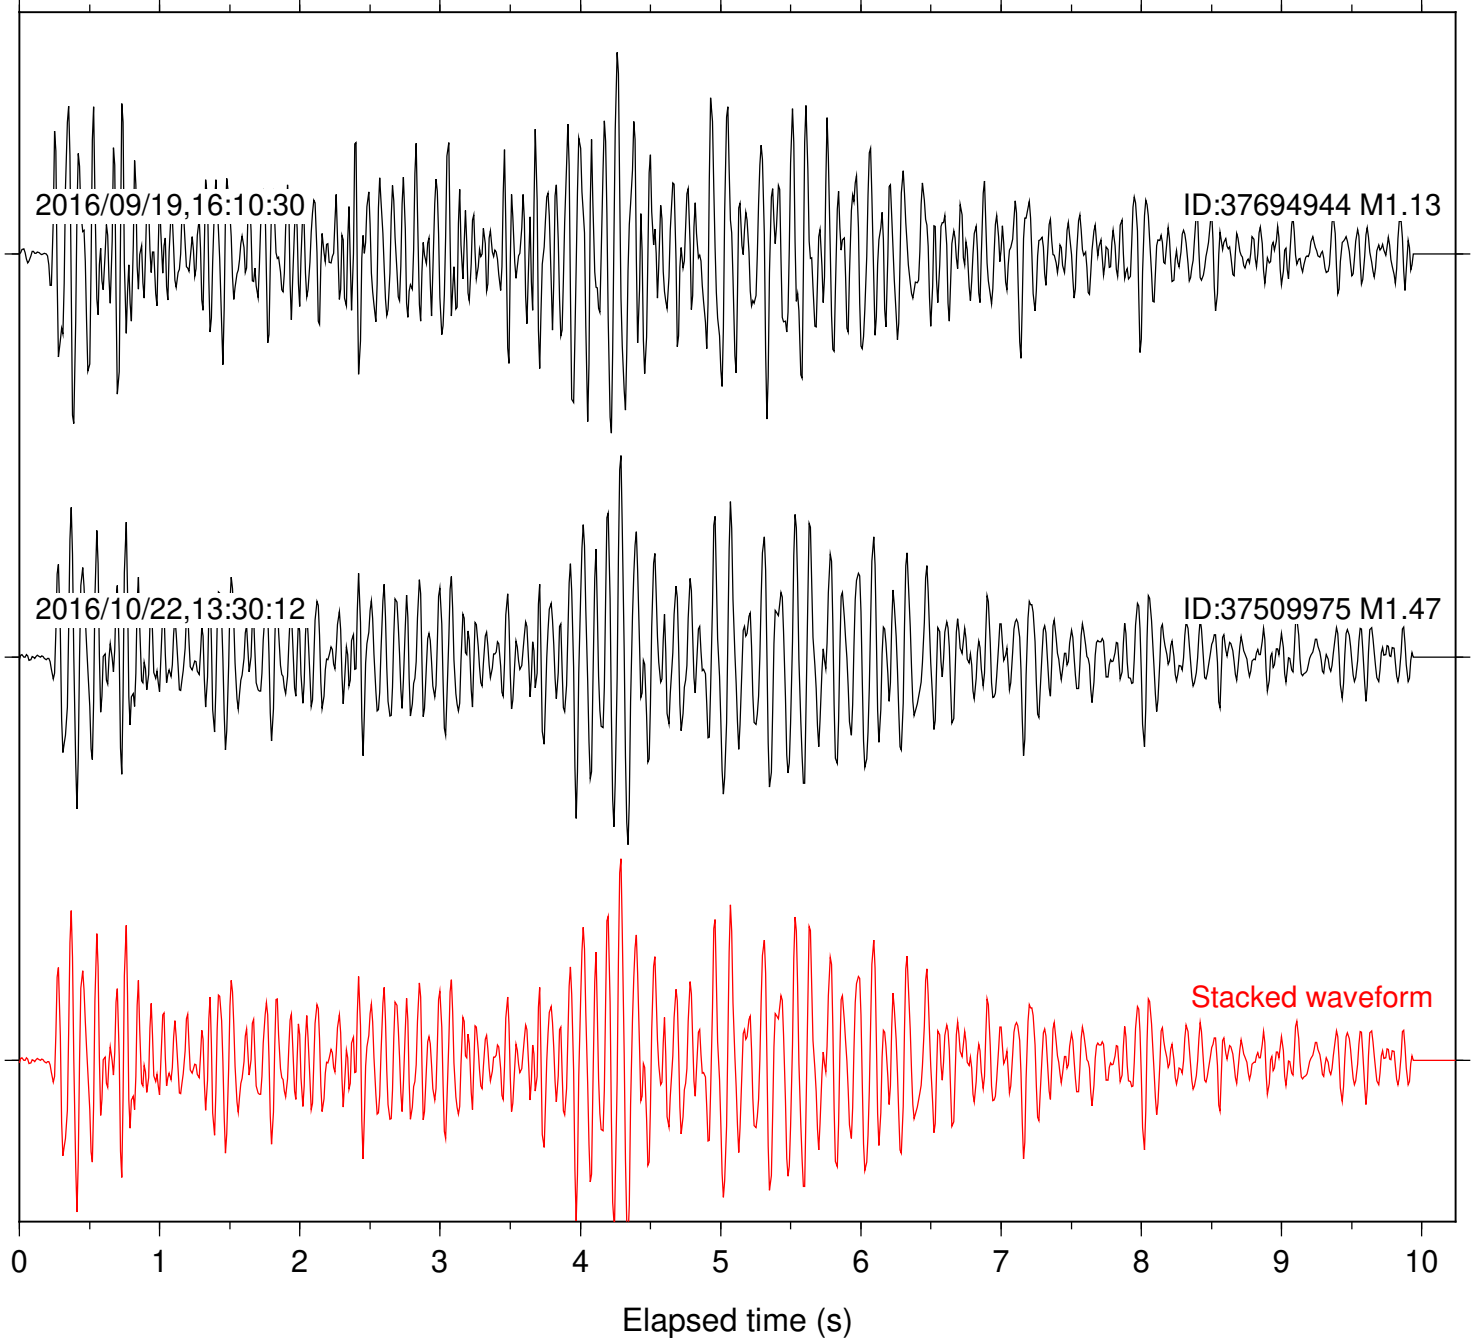

Station: B087 Com: EHZ

Focal depth: 6.52 km

Station: B088 Com: EHZ

Focal depth: 6.51 km

Station: B093 Com: EHZ

Focal depth: 6.51 km

Station: B946 Com: EHZ

Focal depth: 6.52 km

Station: BAC Com: EHZ

Focal depth: 6.53 km

Station: CSH Com: HHZ

Focal depth: 6.51 km

Station: DGR Com: HHZ

Focal depth: 6.53 km

Station: FRD Com: HHZ

Focal depth: 6.51 km

Station: HMT2 Com: HHZ

Focal depth: 6.53 km

Station: LKH Com: HHZ

Focal depth: 6.53 km

Station: PFO Com: HHZ

Focal depth: 6.53 km

Station: PLM Com: HHZ

Focal depth: 6.53 km

Station: POB2 Com: HHZ

Focal depth: 6.53 km

Station: RRSP Com: HHZ

Focal depth: 6.53 km

Station: SND Com: HHZ

Focal depth: 6.53 km