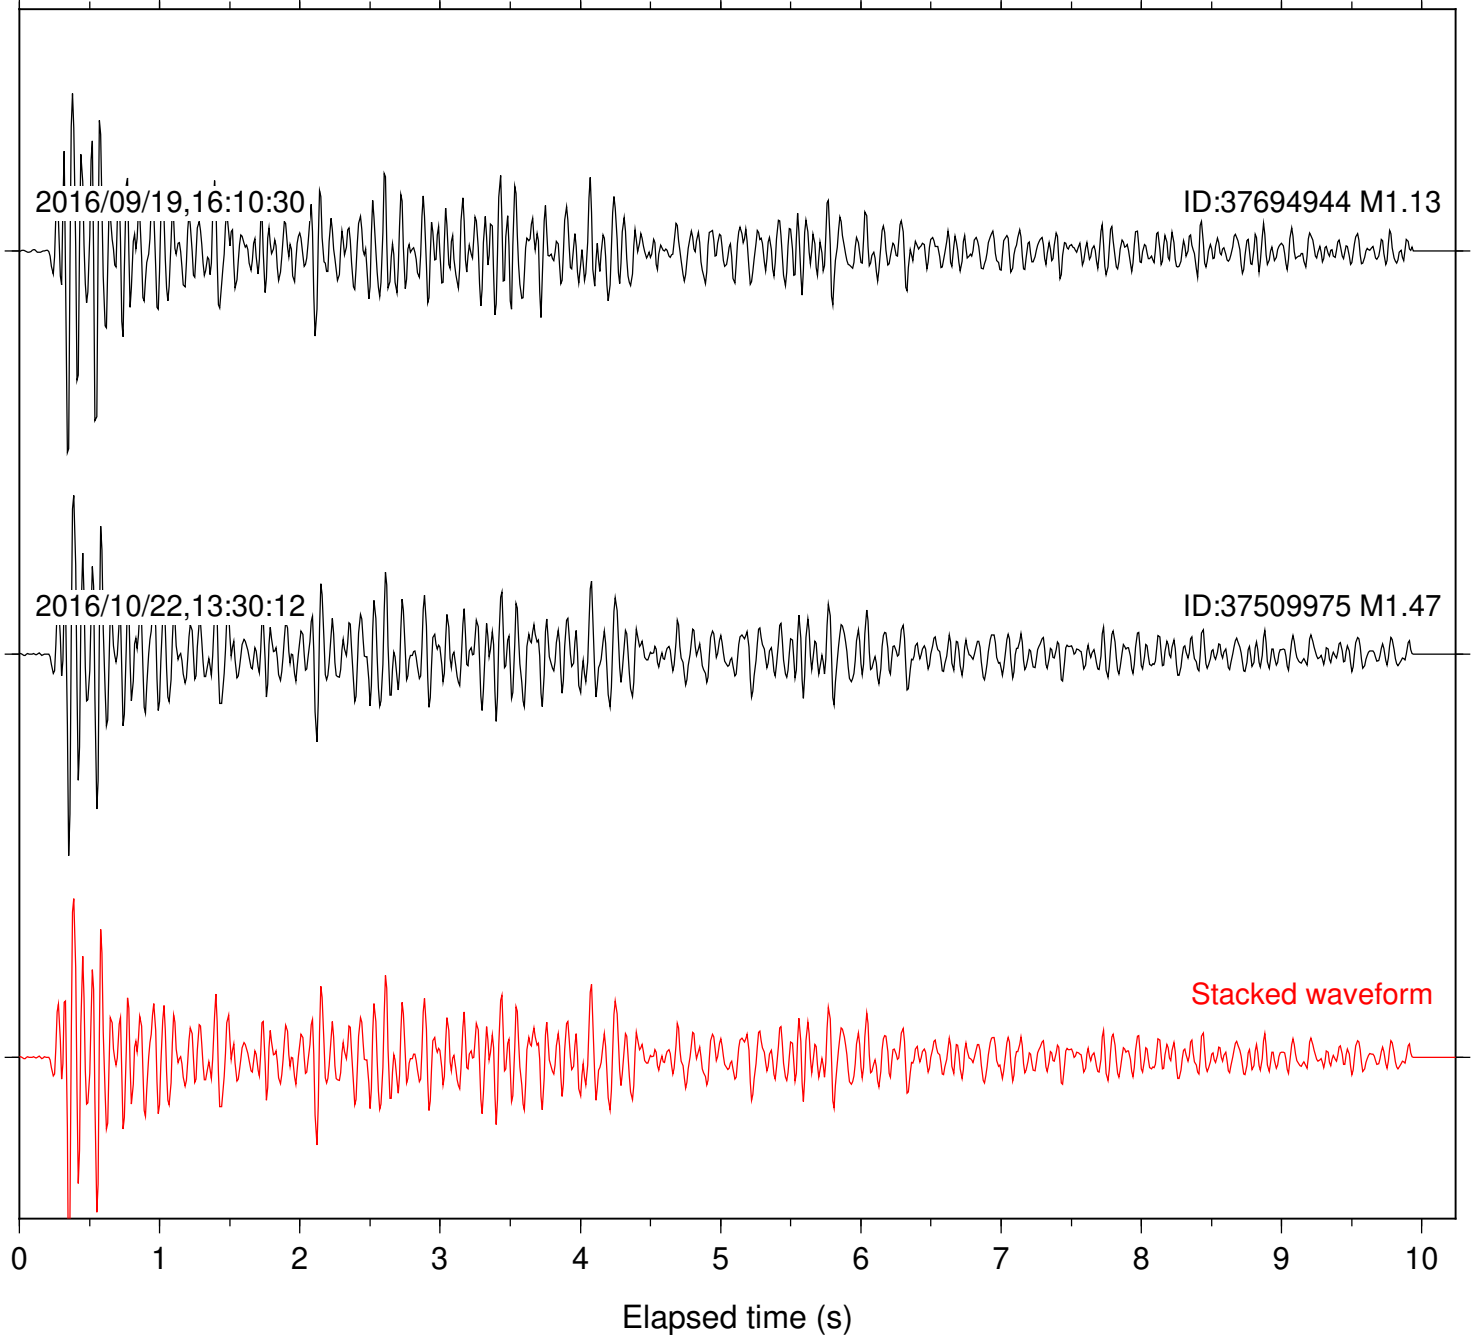

Station: B087 Com: EHZ

Focal depth: 6.52 km

Station: B088 Com: EHZ

Focal depth: 6.51 km

Station: B093 Com: EHZ

Focal depth: 6.51 km

Station: B946 Com: EHZ

Focal depth: 6.52 km

Station: BAC Com: EHZ

Focal depth: 6.53 km

Station: CSH Com: HHZ

Focal depth: 6.51 km

Station: DGR Com: HHZ

Focal depth: 6.53 km

Station: FRD Com: HHZ

Focal depth: 6.51 km

Station: HMT2 Com: HHZ

Focal depth: 6.53 km

Station: LKH Com: HHZ

Focal depth: 6.53 km

Station: PFO Com: HHZ

Focal depth: 6.53 km

Station: PLM Com: HHZ

Focal depth: 6.53 km

Station: POB2 Com: HHZ

Focal depth: 6.53 km

Station: RRSP Com: HHZ

Focal depth: 6.53 km

Station: SND Com: HHZ

Focal depth: 6.53 km