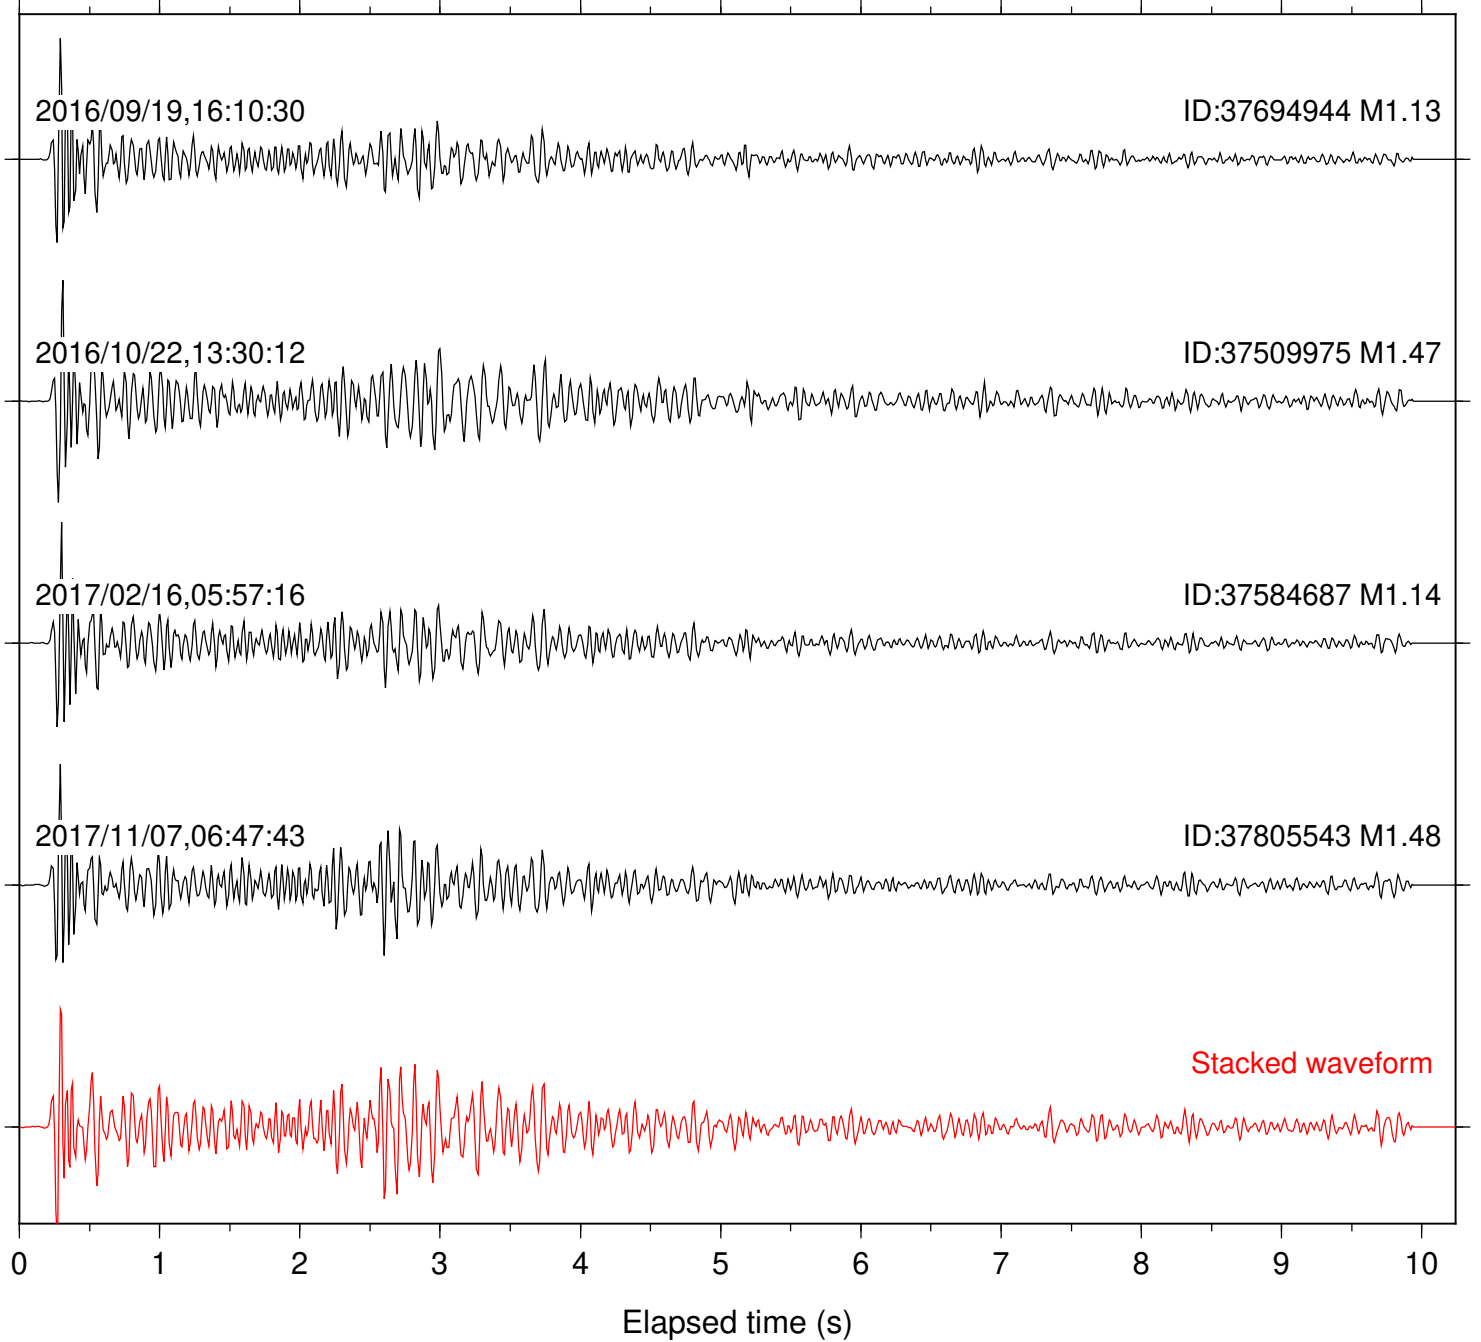

Station: B081 Com: EHZ

Focal depth: 6.53 km

Station: B082 Com: EHZ

Focal depth: 6.53 km

Station: B084 Com: EHZ

Focal depth: 6.51 km

Station: B086 Com: EHZ

Focal depth: 6.52 km

Station: B087 Com: EHZ

Focal depth: 6.52 km

Station: B088 Com: EHZ

Focal depth: 6.51 km

Station: B093 Com: EHZ

Focal depth: 6.51 km

Station: B946 Com: EHZ

Focal depth: 6.52 km

Station: BAC Com: EHZ

Focal depth: 6.53 km

Station: CSH Com: HHZ

Focal depth: 6.51 km

Station: DGR Com: HHZ

Focal depth: 6.53 km

Station: FRD Com: HHZ

Focal depth: 6.51 km

Station: POB2 Com: HHZ

Focal depth: 6.53 km

Station: RRSP Com: HHZ

Focal depth: 6.53 km

Station: SND Com: HHZ

Focal depth: 6.53 km