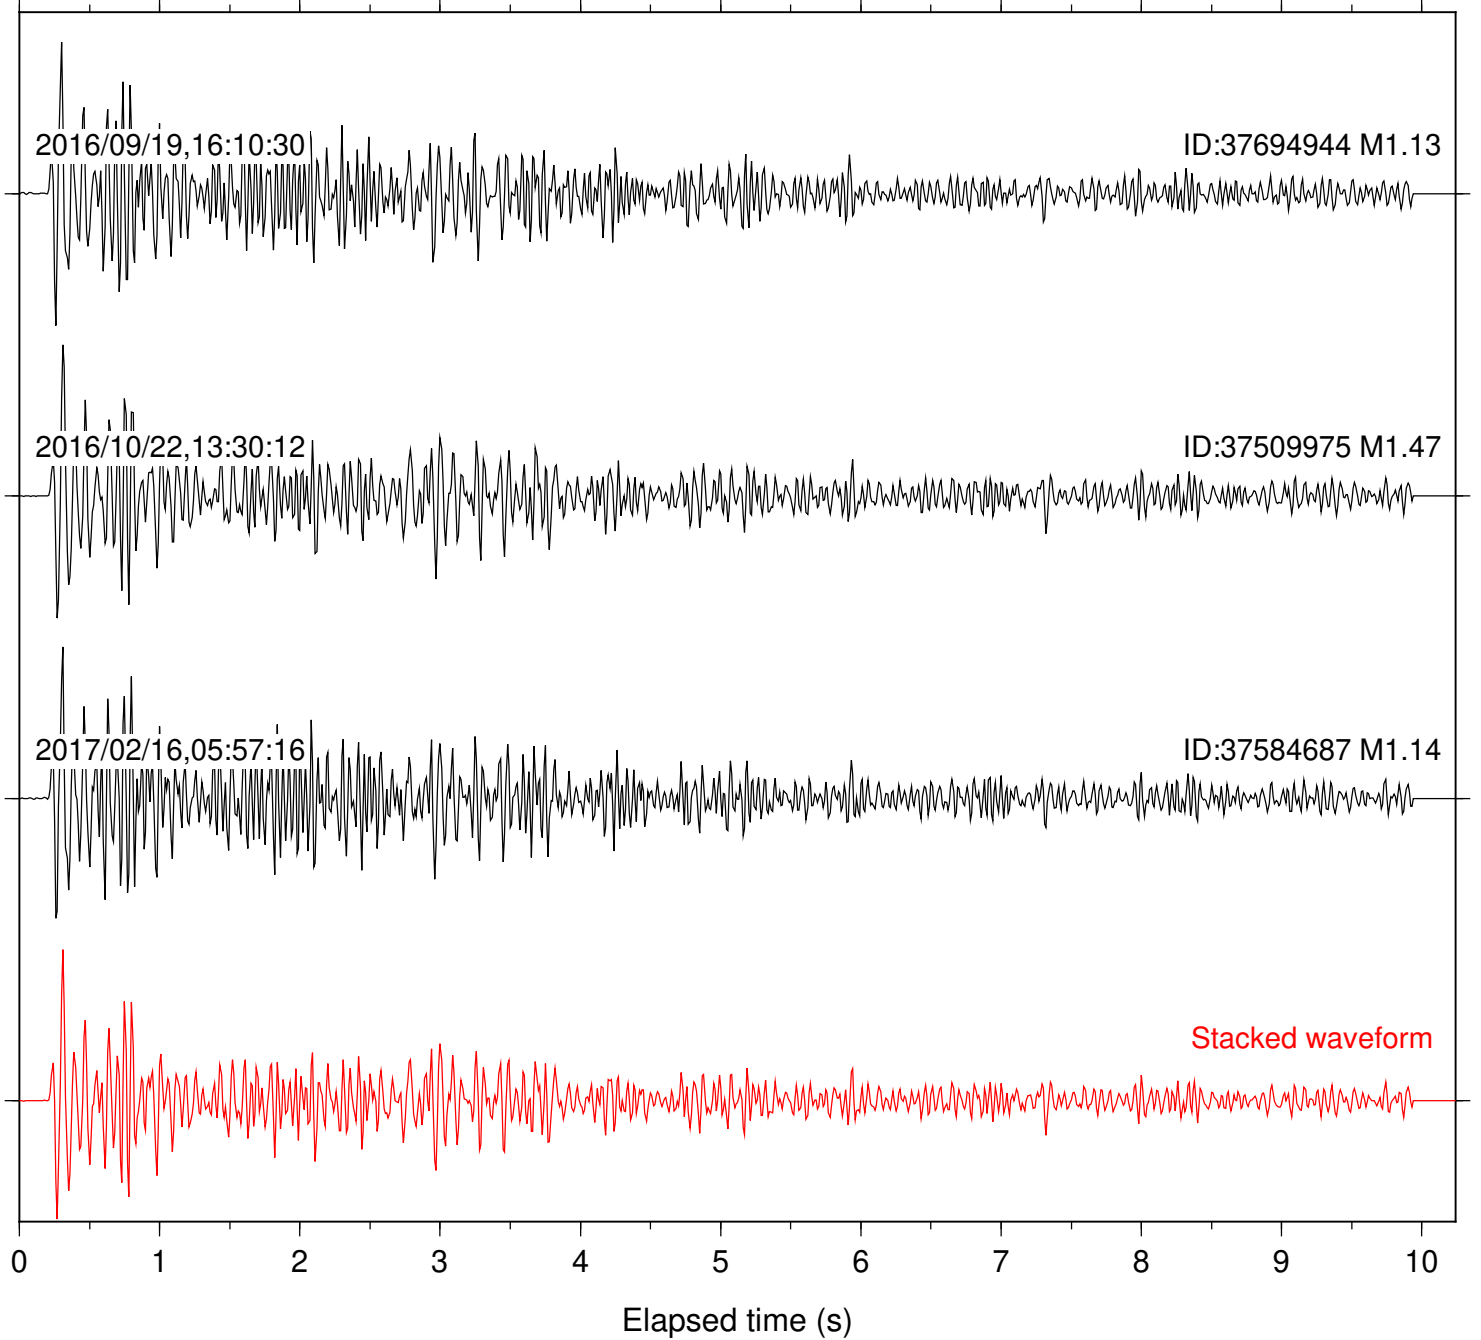

Station: B087 Com: EHZ

Focal depth: 6.52 km

Station: B088 Com: EHZ

Focal depth: 6.51 km

Station: B093 Com: EHZ

Focal depth: 6.51 km

Station: B946 Com: EHZ

Focal depth: 6.52 km

Station: BAC Com: EHZ

Focal depth: 6.53 km

Station: CSH Com: HHZ

Focal depth: 6.51 km

Station: DGR Com: HHZ

Focal depth: 6.53 km

Station: FRD Com: HHZ

Focal depth: 6.51 km

Station: HMT2 Com: HHZ

Focal depth: 6.53 km

Station: LKH Com: HHZ

Focal depth: 6.53 km

Station: PFO Com: HHZ

Focal depth: 6.53 km

Station: PLM Com: HHZ

Focal depth: 6.53 km

Station: POB2 Com: HHZ

Focal depth: 6.53 km

Station: RRSP Com: HHZ

Focal depth: 6.53 km

Station: SND Com: HHZ

Focal depth: 6.53 km