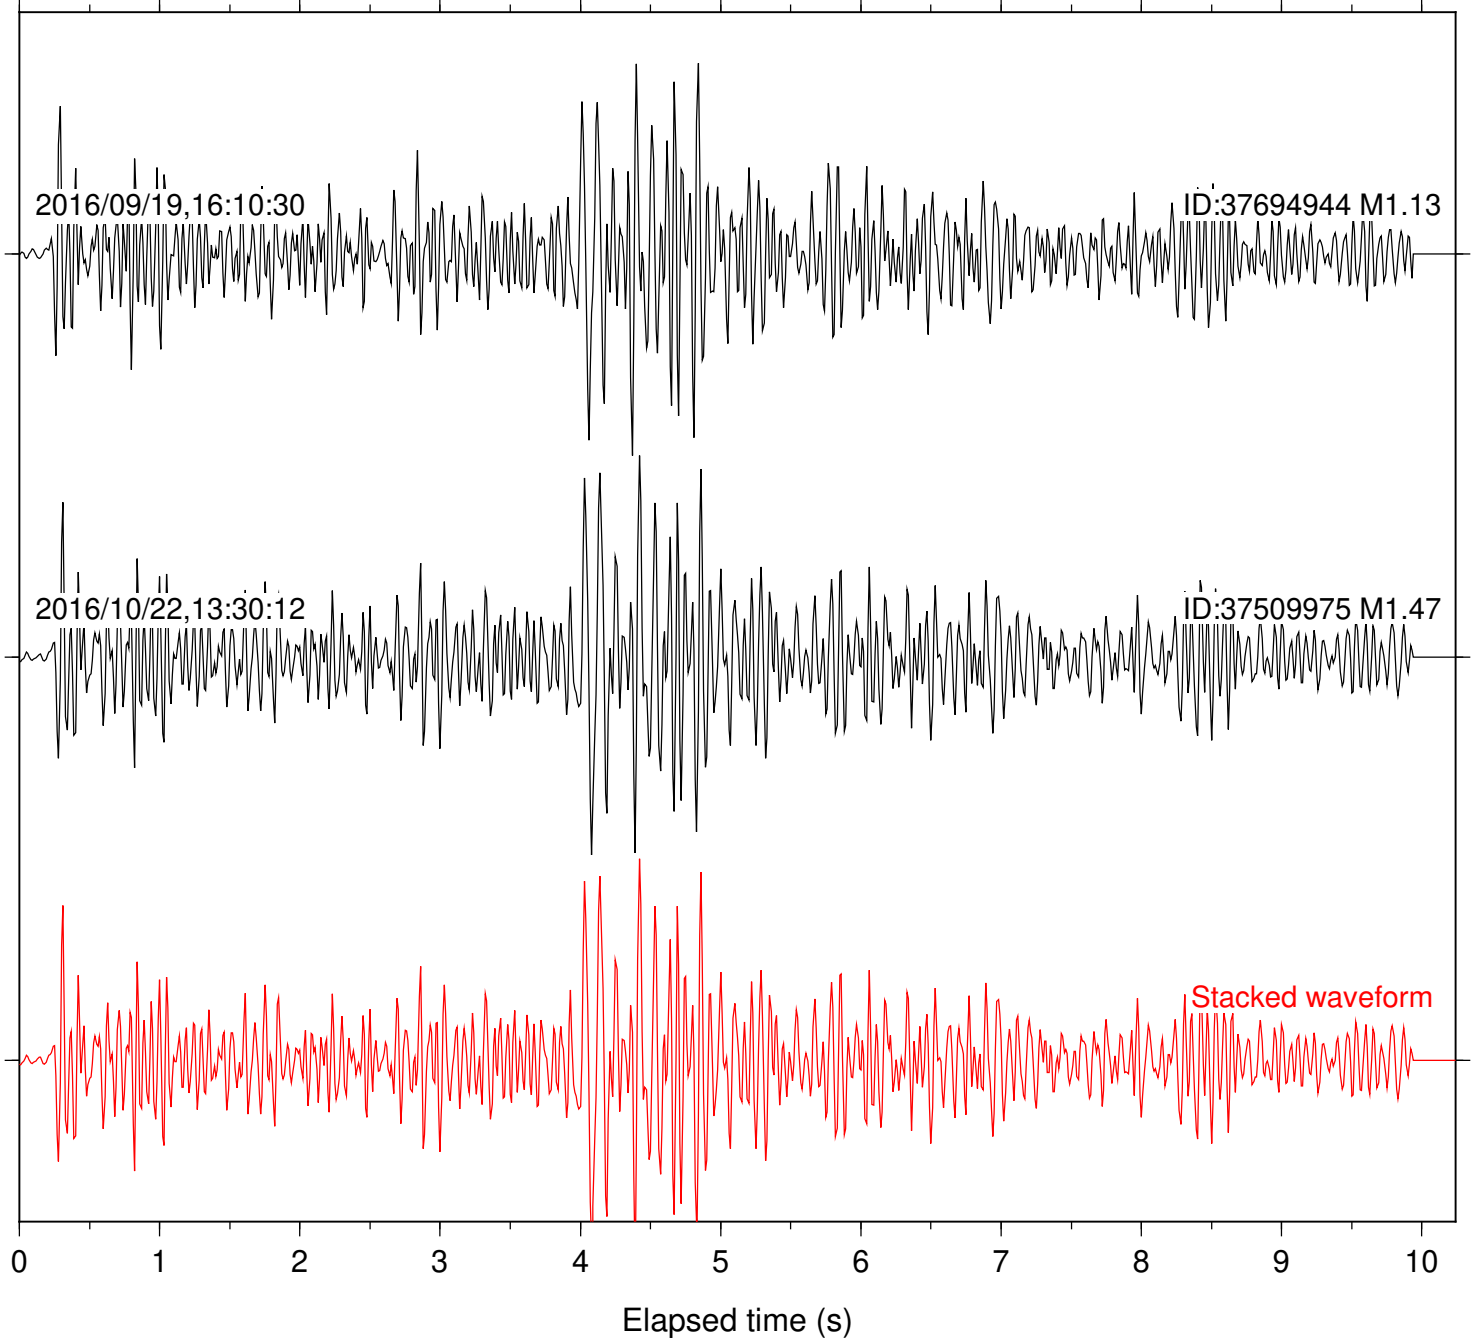

Station: B087 Com: EHZ

Focal depth: 6.52 km

Station: B088 Com: EHZ

Focal depth: 6.51 km

Station: B093 Com: EHZ

Focal depth: 6.51 km

Station: B946 Com: EHZ

Focal depth: 6.52 km

Station: BAC Com: EHZ

Focal depth: 6.53 km

Station: CSH Com: HHZ

Focal depth: 6.51 km

Station: DGR Com: HHZ

Focal depth: 6.53 km

Station: FRD Com: HHZ

Focal depth: 6.51 km

Station: HMT2 Com: HHZ

Focal depth: 6.53 km

Station: LKH Com: HHZ

Focal depth: 6.53 km

Station: PFO Com: HHZ

Focal depth: 6.53 km

Station: PLM Com: HHZ

Focal depth: 6.53 km

Station: POB2 Com: HHZ

Focal depth: 6.53 km

Station: RRSP Com: HHZ

Focal depth: 6.53 km

Station: SND Com: HHZ

Focal depth: 6.53 km