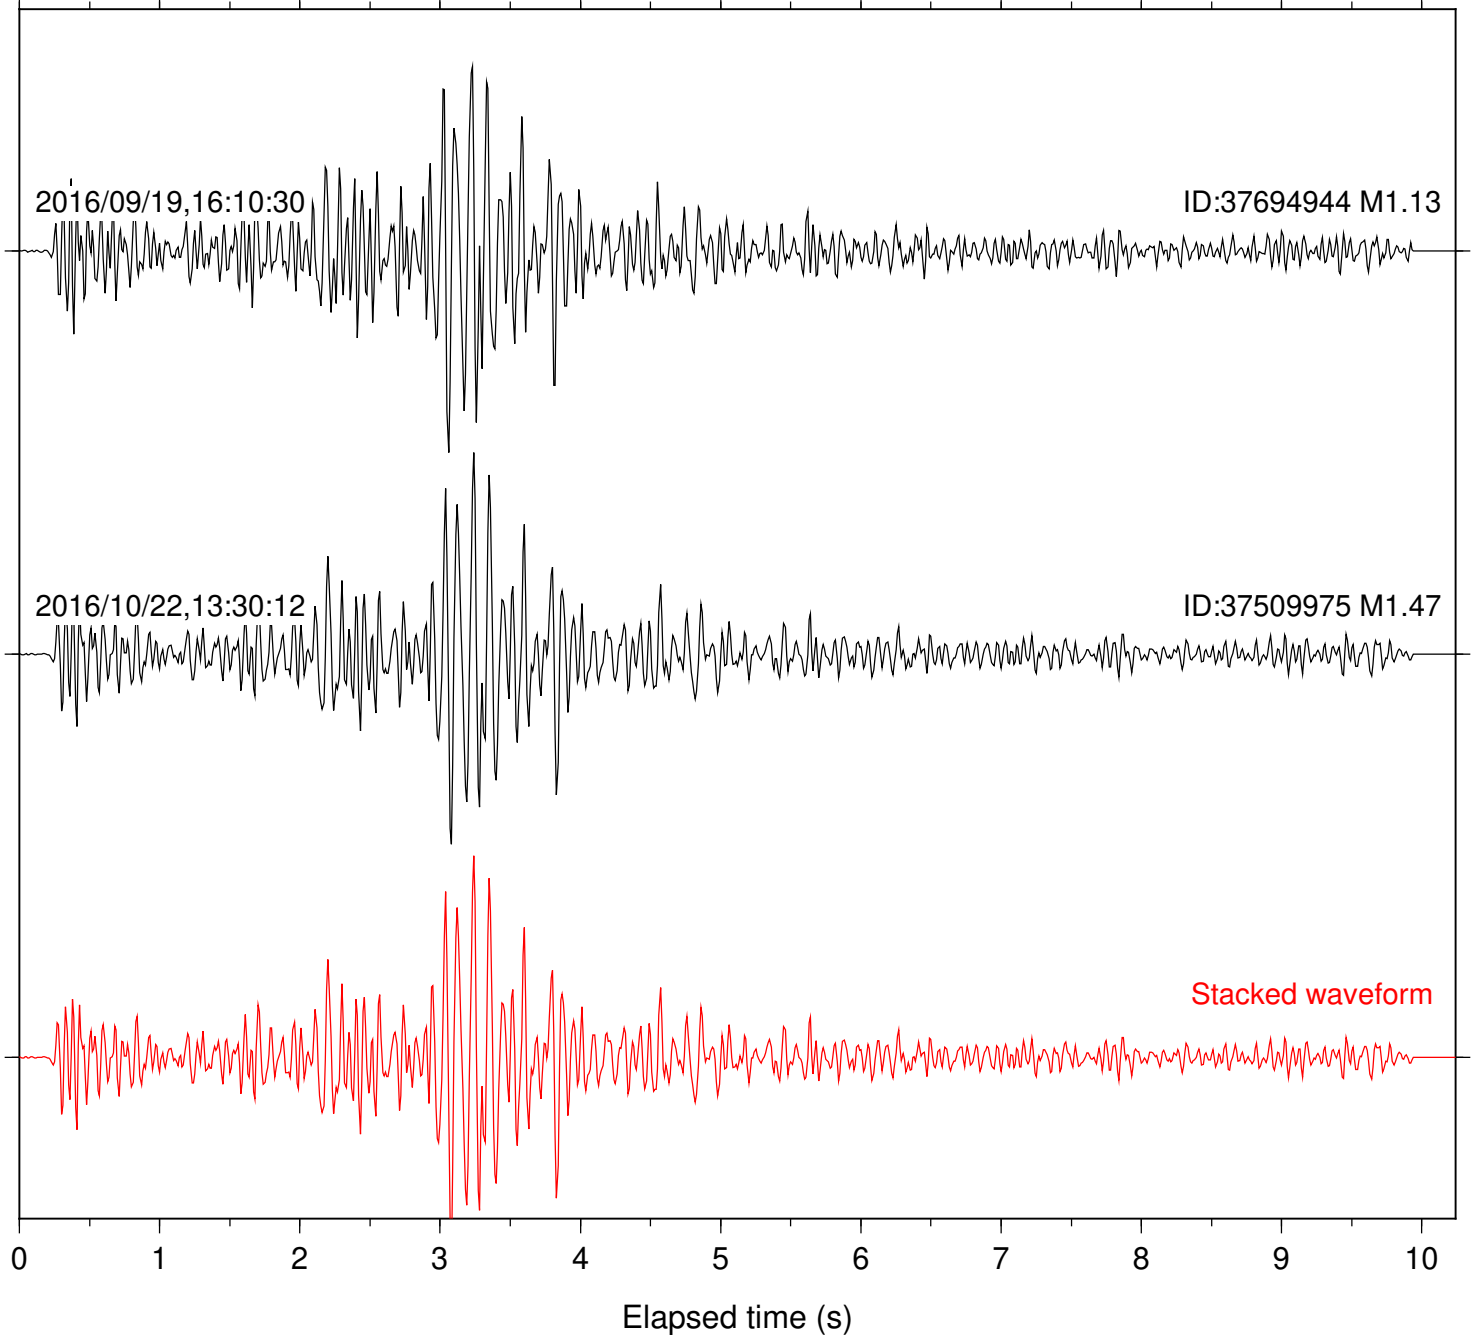

Station: B081 Com: EHZ

Focal depth: 6.53 km

Station: B082 Com: EHZ

Focal depth: 6.53 km

Station: B084 Com: EHZ

Focal depth: 6.51 km

Station: B086 Com: EHZ

Focal depth: 6.52 km

Station: B087 Com: EHZ

Focal depth: 6.52 km

Station: B088 Com: EHZ

Focal depth: 6.51 km

Station: B093 Com: EHZ

Focal depth: 6.51 km

Station: B946 Com: EHZ

Focal depth: 6.52 km

Station: BAC Com: EHZ

Focal depth: 6.53 km

Station: CSH Com: HHZ

Focal depth: 6.51 km

Station: DGR Com: HHZ

Focal depth: 6.53 km

Station: FRD Com: HHZ

Focal depth: 6.51 km

Station: POB2 Com: HHZ

Focal depth: 6.53 km

Station: RRSP Com: HHZ

Focal depth: 6.53 km

Station: SND Com: HHZ

Focal depth: 6.53 km