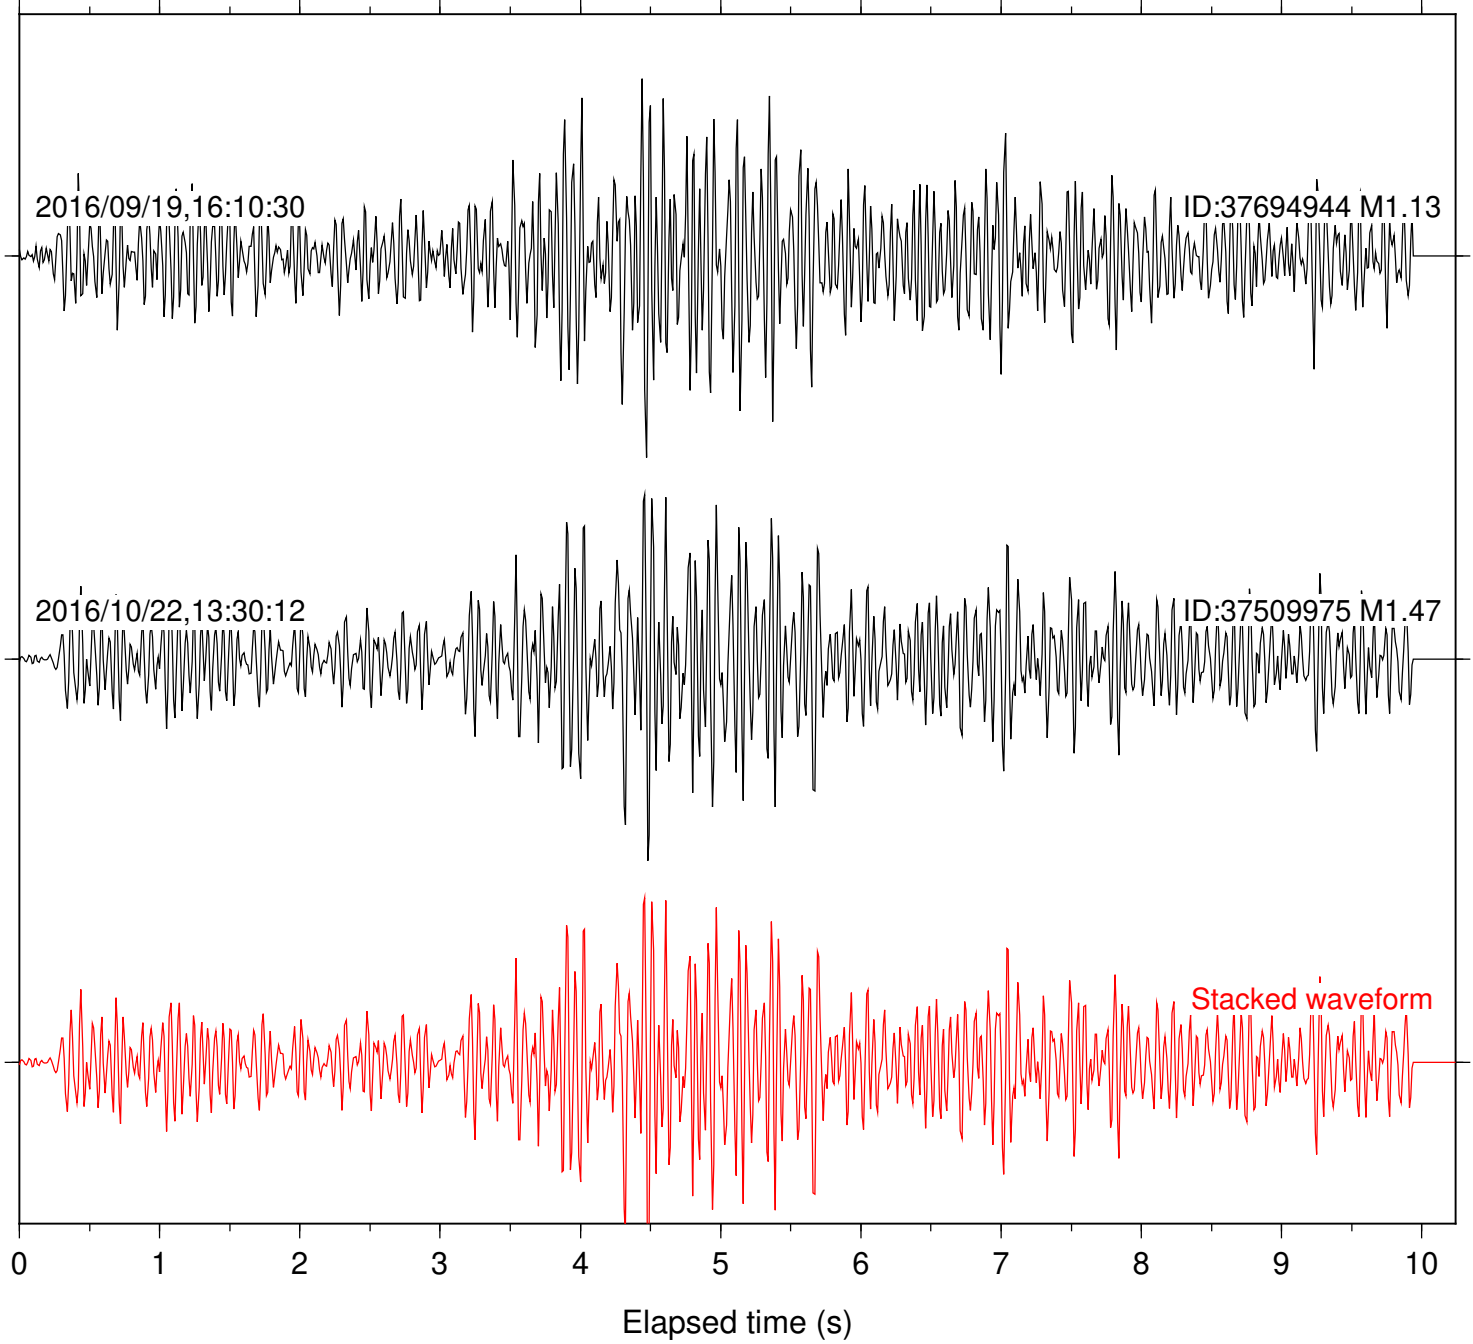

Station: B087 Com: EHZ

Focal depth: 6.52 km

Station: B088 Com: EHZ

Focal depth: 6.51 km

Station: B093 Com: EHZ

Focal depth: 6.51 km

Station: B946 Com: EHZ

Focal depth: 6.52 km

Station: BAC Com: EHZ

Focal depth: 6.53 km

Station: CSH Com: HHZ

Focal depth: 6.51 km

Station: DGR Com: HHZ

Focal depth: 6.53 km

Station: FRD Com: HHZ

Focal depth: 6.51 km

Station: HMT2 Com: HHZ

Focal depth: 6.53 km

Station: LKH Com: HHZ

Focal depth: 6.53 km

Station: PFO Com: HHZ

Focal depth: 6.53 km

Station: PLM Com: HHZ

Focal depth: 6.53 km

Station: POB2 Com: HHZ

Focal depth: 6.53 km

Station: RRSP Com: HHZ

Focal depth: 6.53 km

Station: SND Com: HHZ

Focal depth: 6.53 km