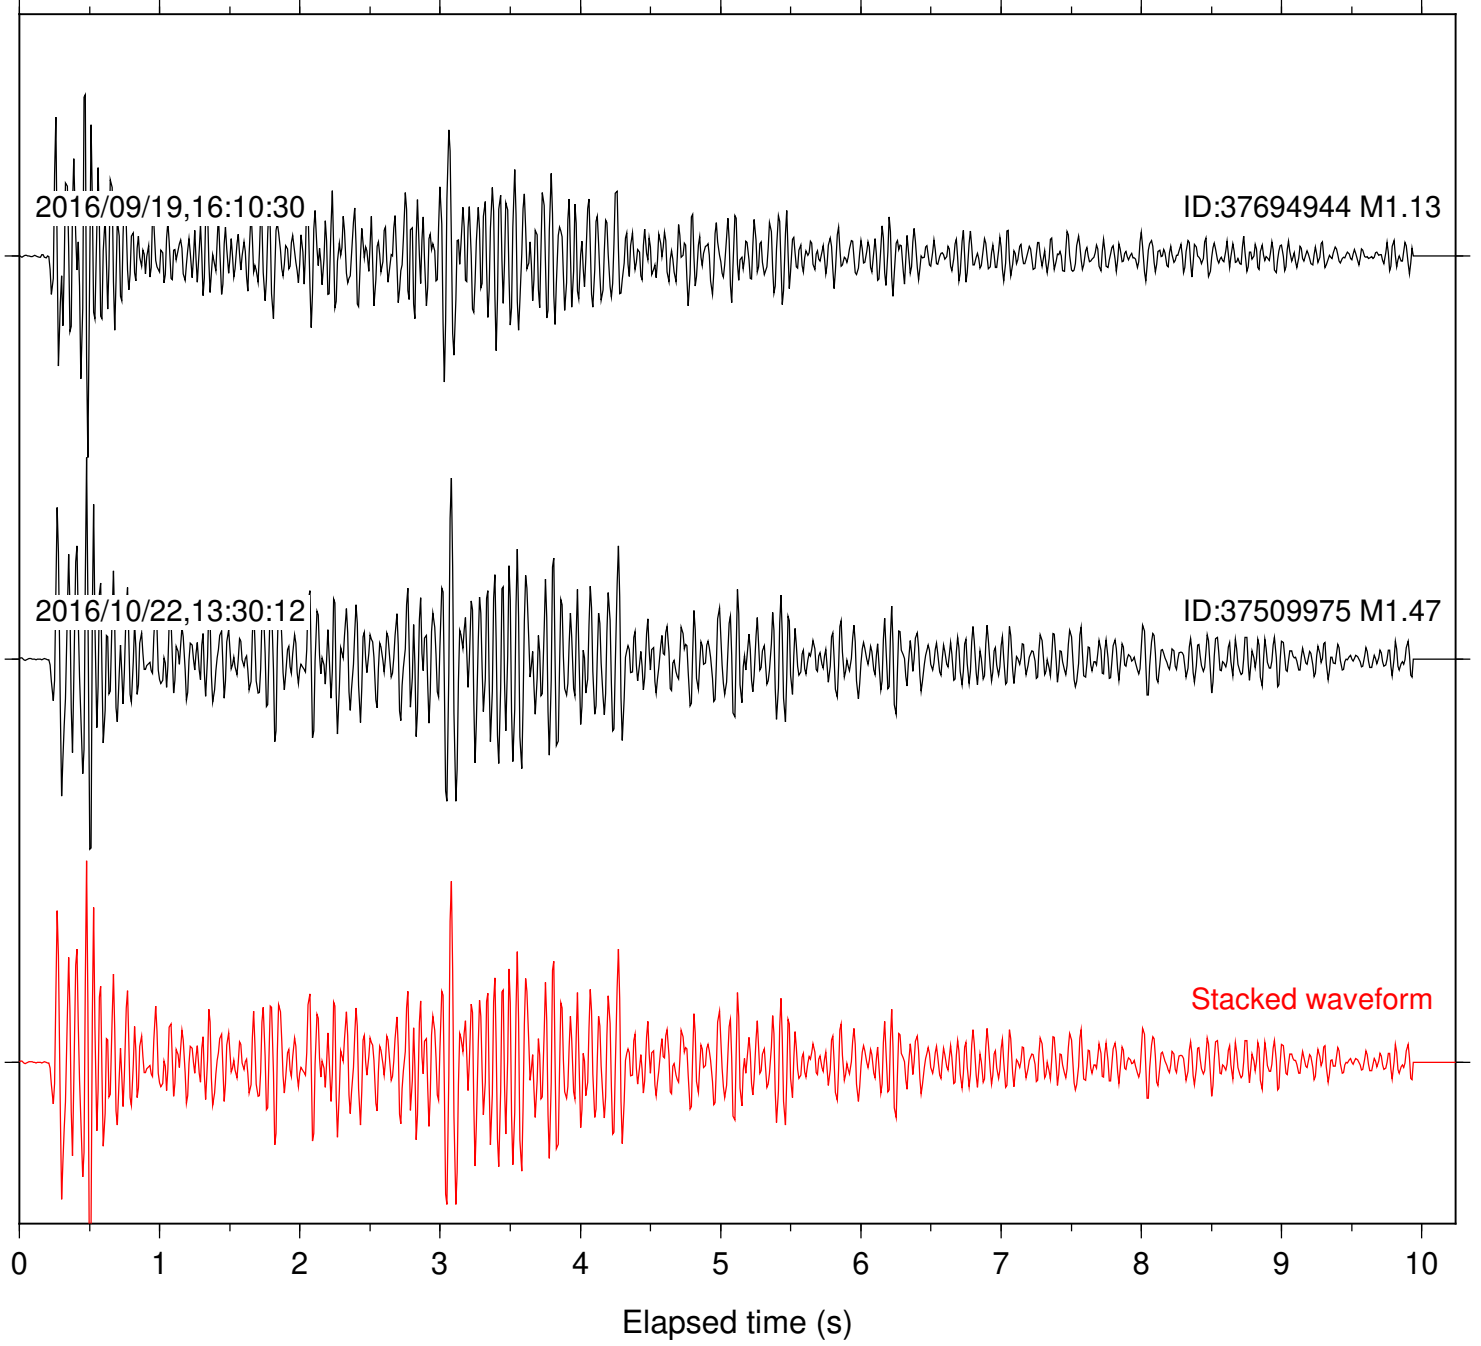

Station: B087 Com: EHZ

Focal depth: 6.52 km

Station: B088 Com: EHZ

Focal depth: 6.51 km

Station: B093 Com: EHZ

Focal depth: 6.51 km

Station: B946 Com: EHZ

Focal depth: 6.52 km

Station: BAC Com: EHZ

Focal depth: 6.53 km

Station: CSH Com: HHZ

Focal depth: 6.51 km

Station: DGR Com: HHZ

Focal depth: 6.53 km

Station: FRD Com: HHZ

Focal depth: 6.51 km

Station: HMT2 Com: HHZ

Focal depth: 6.53 km

Station: LKH Com: HHZ

Focal depth: 6.53 km

Station: PFO Com: HHZ

Focal depth: 6.53 km

Station: PLM Com: HHZ

Focal depth: 6.53 km

Station: POB2 Com: HHZ

Focal depth: 6.53 km

Station: RRSP Com: HHZ

Focal depth: 6.53 km

Station: SND Com: HHZ

Focal depth: 6.53 km