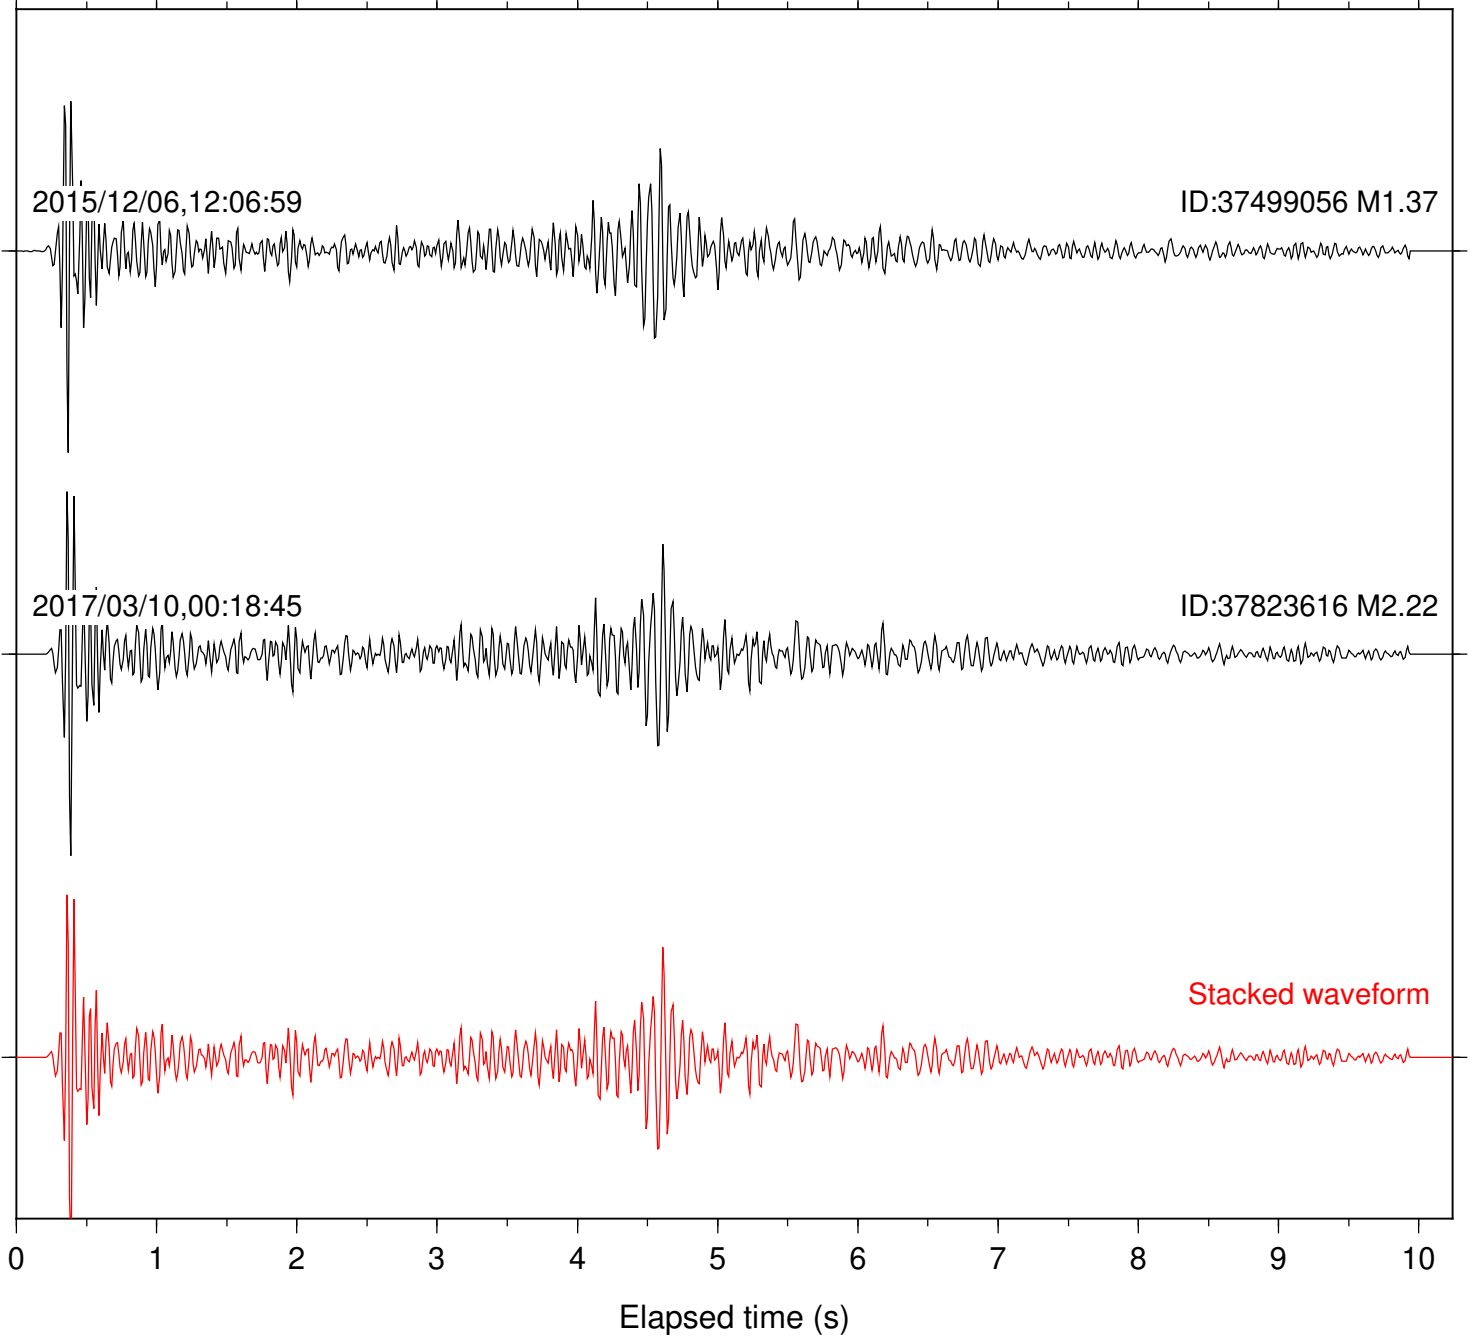

Station: B084 Com: EHZ

Focal depth: 16.32 km

Station: B087 Com: EHZ

Focal depth: 16.32 km

Station: BAC Com: EHZ

Focal depth: 16.32 km

2015/12/06,12:06:59

ID:37499056 M1.37

2017/03/10,00:18:45

ID:37823616 M2.22

Stacked waveform