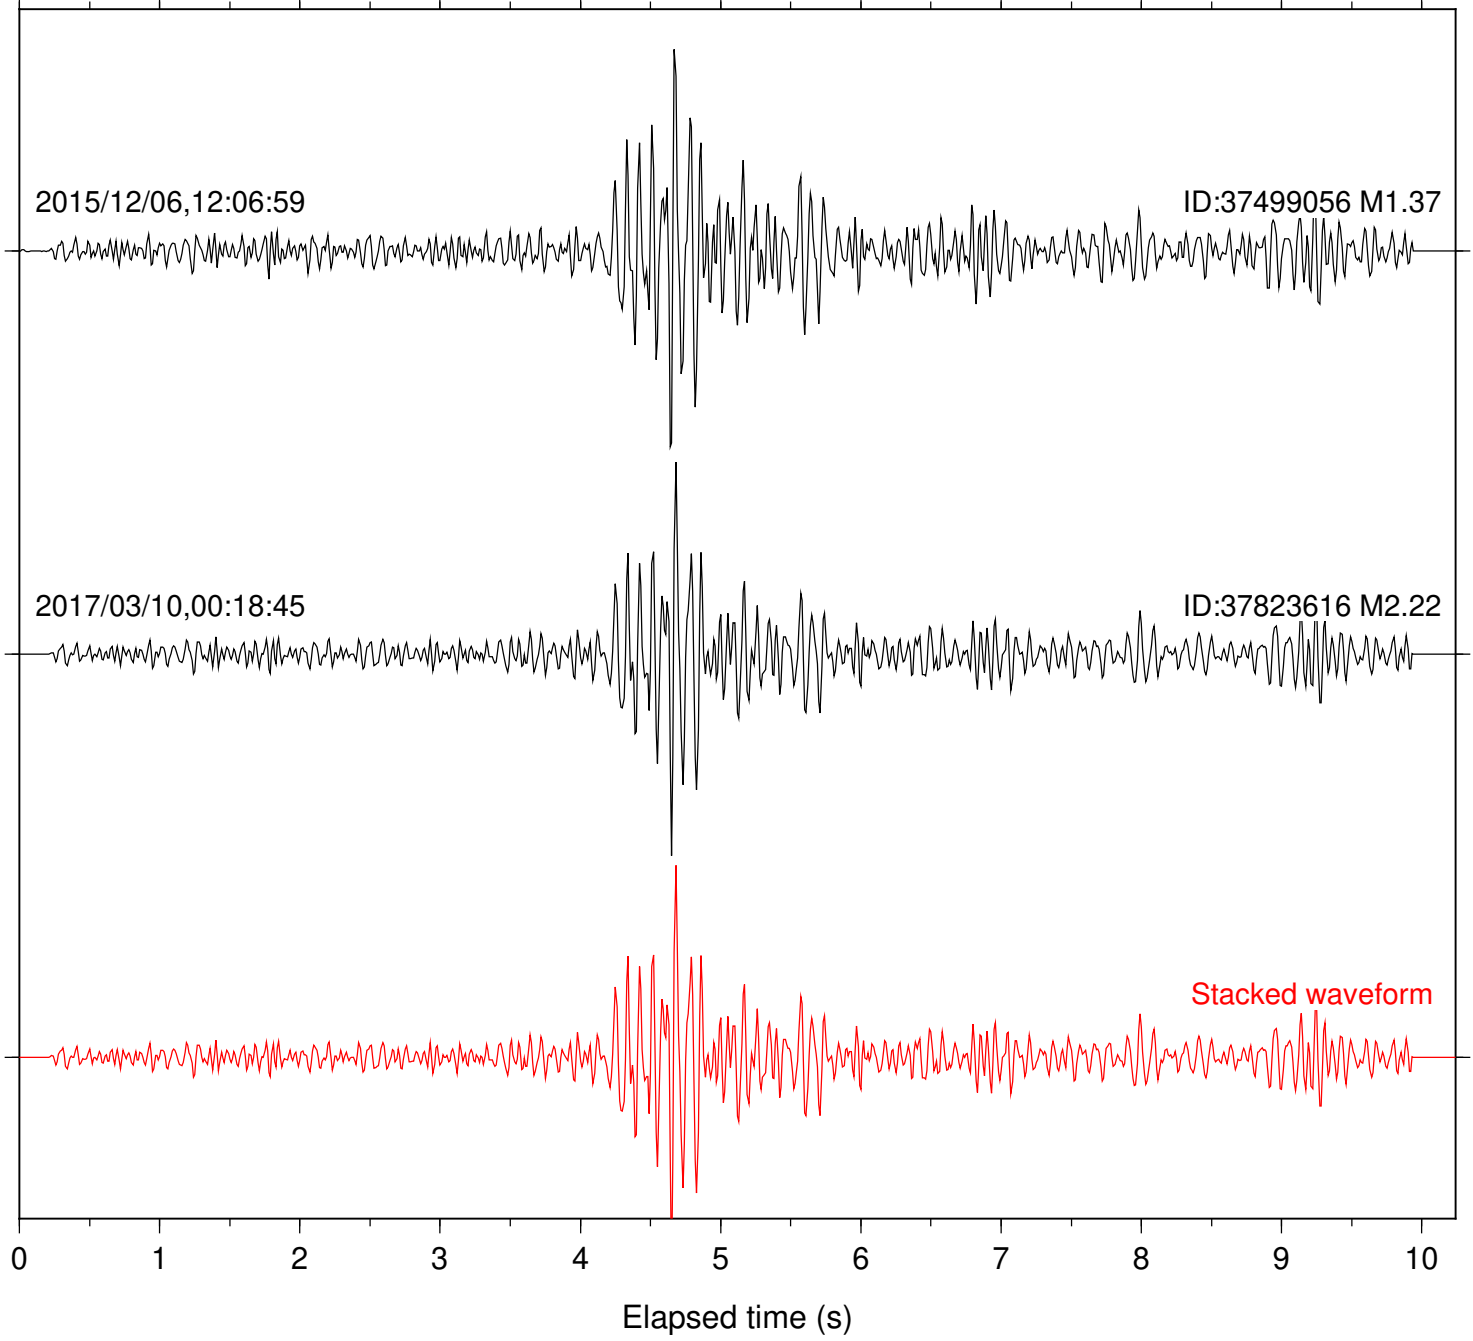

Station: B084 Com: EHZ

Focal depth: 16.32 km

Station: B087 Com: EHZ

Focal depth: 16.32 km

Station: BAC Com: EHZ

Focal depth: 16.32 km

2015/12/06,12:06:59

ID:37499056 M1.37

2017/03/10,00:18:45

ID:37823616 M2.22

Stacked waveform