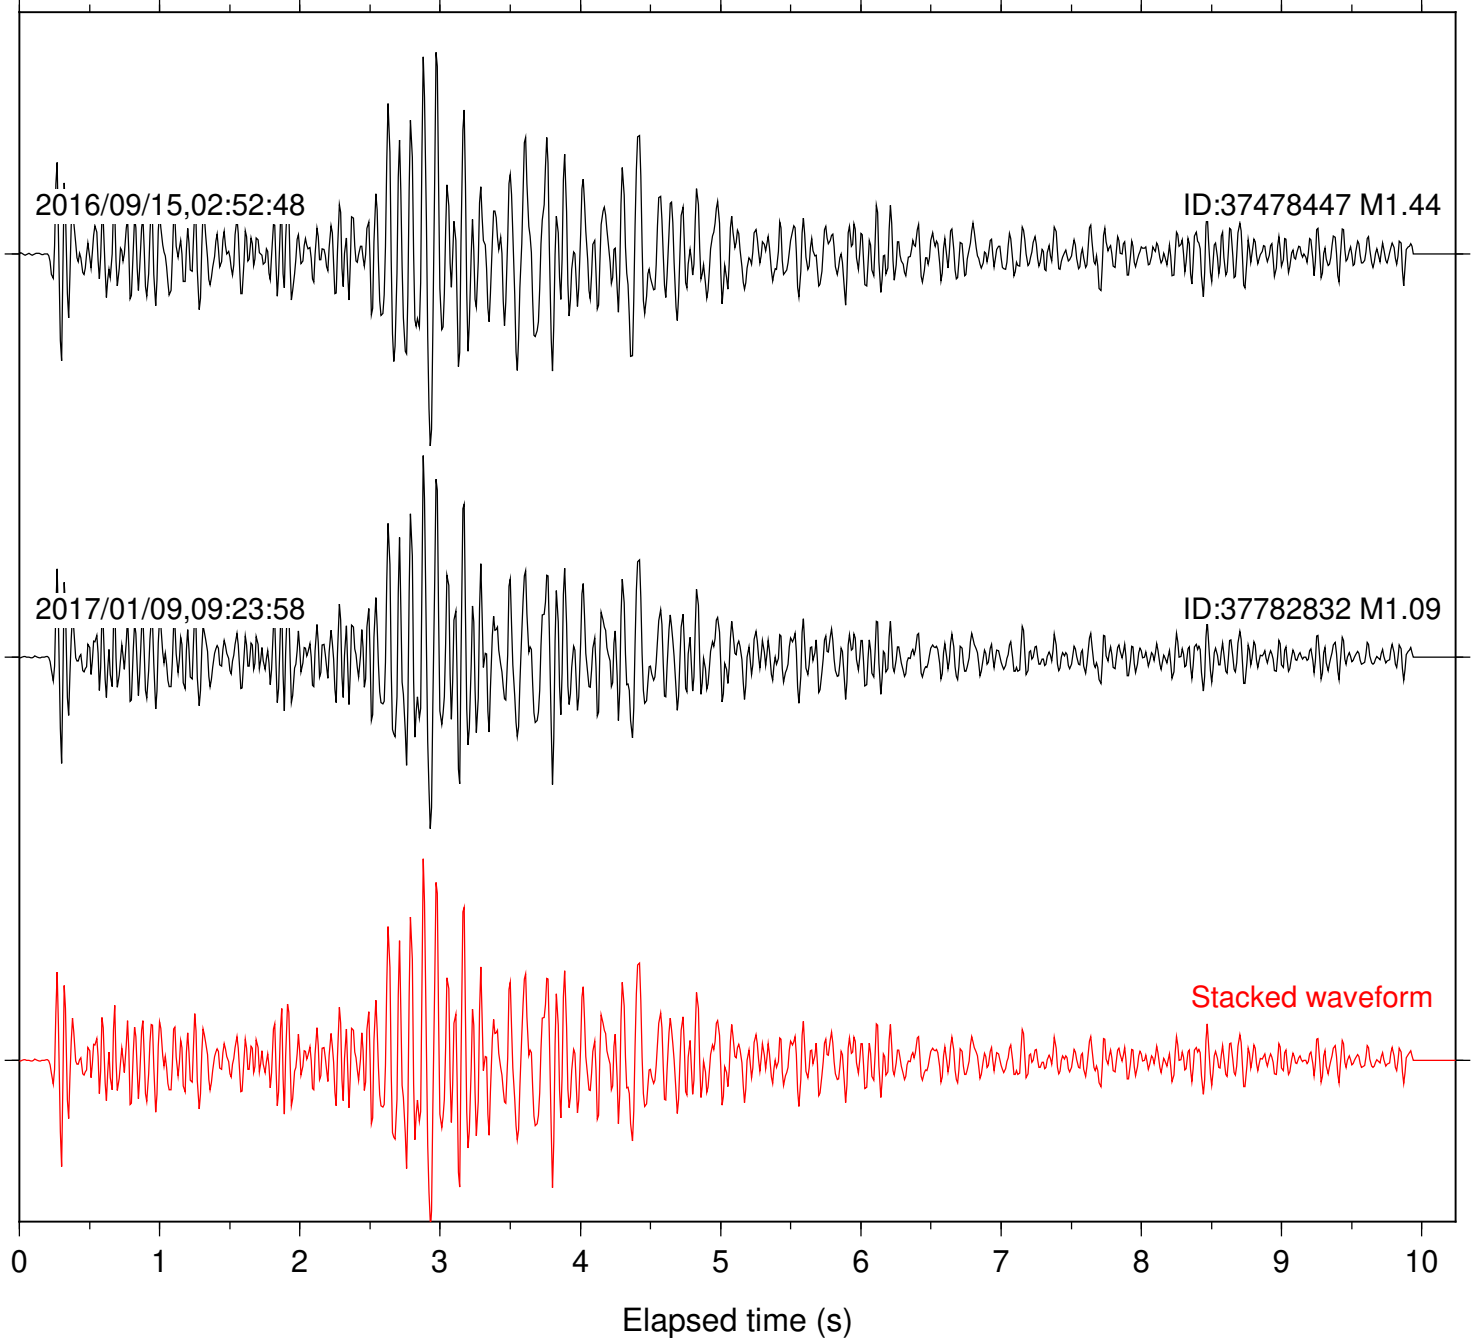

Station: B081 Com: EHZ

Focal depth: 6.55 km

Station: B082 Com: EHZ

Focal depth: 6.55 km

Station: B084 Com: EHZ

Focal depth: 6.55 km

Station: B093 Com: EHZ

Focal depth: 6.55 km

2016/09/15,02:52:48

ID:37478447 M1.44

2017/01/09,09:23:58

ID:37782832 M1.09

Stacked waveform

0 1 2 3 4 5 6 7 8 9 10  
Elapsed time (s)

Station: B946 Com: EHZ

Focal depth: 6.55 km

Station: BAC Com: EHZ

Focal depth: 6.55 km

Station: CSH Com: HHZ

Focal depth: 6.55 km

Station: DGR Com: HHZ

Focal depth: 6.55 km

Station: SND Com: HHZ

Focal depth: 6.55 km