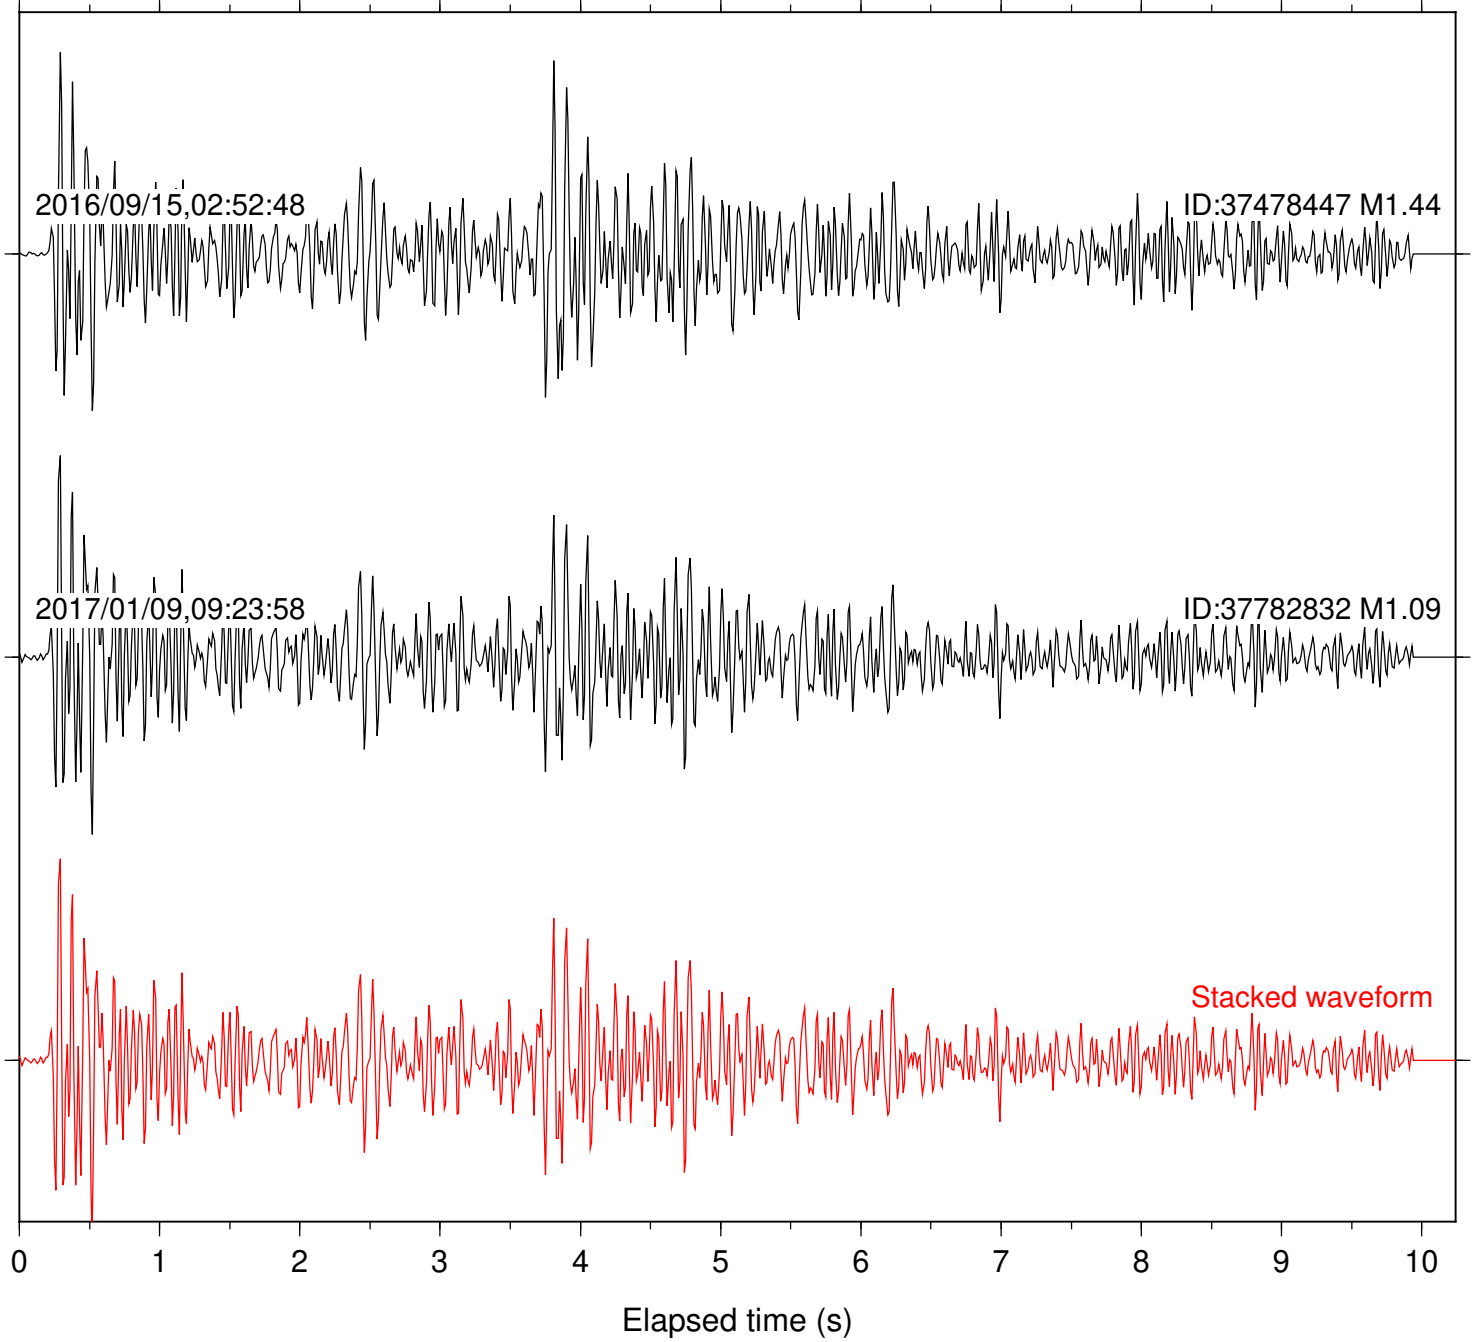

Station: B081 Com: EHZ

Focal depth: 6.55 km

Station: B082 Com: EHZ

Focal depth: 6.55 km

Station: B084 Com: EHZ

Focal depth: 6.55 km

Station: B093 Com: EHZ

Focal depth: 6.55 km

2016/09/15,02:52:48

ID:37478447 M1.44

2017/01/09,09:23:58

ID:37782832 M1.09

Stacked waveform

0 1 2 3 4 5 6 7 8 9 10  
Elapsed time (s)

Station: B946 Com: EHZ

Focal depth: 6.55 km

Station: BAC Com: EHZ

Focal depth: 6.55 km

Station: CSH Com: HHZ

Focal depth: 6.55 km

Station: DGR Com: HHZ

Focal depth: 6.55 km

Station: SND Com: HHZ

Focal depth: 6.55 km