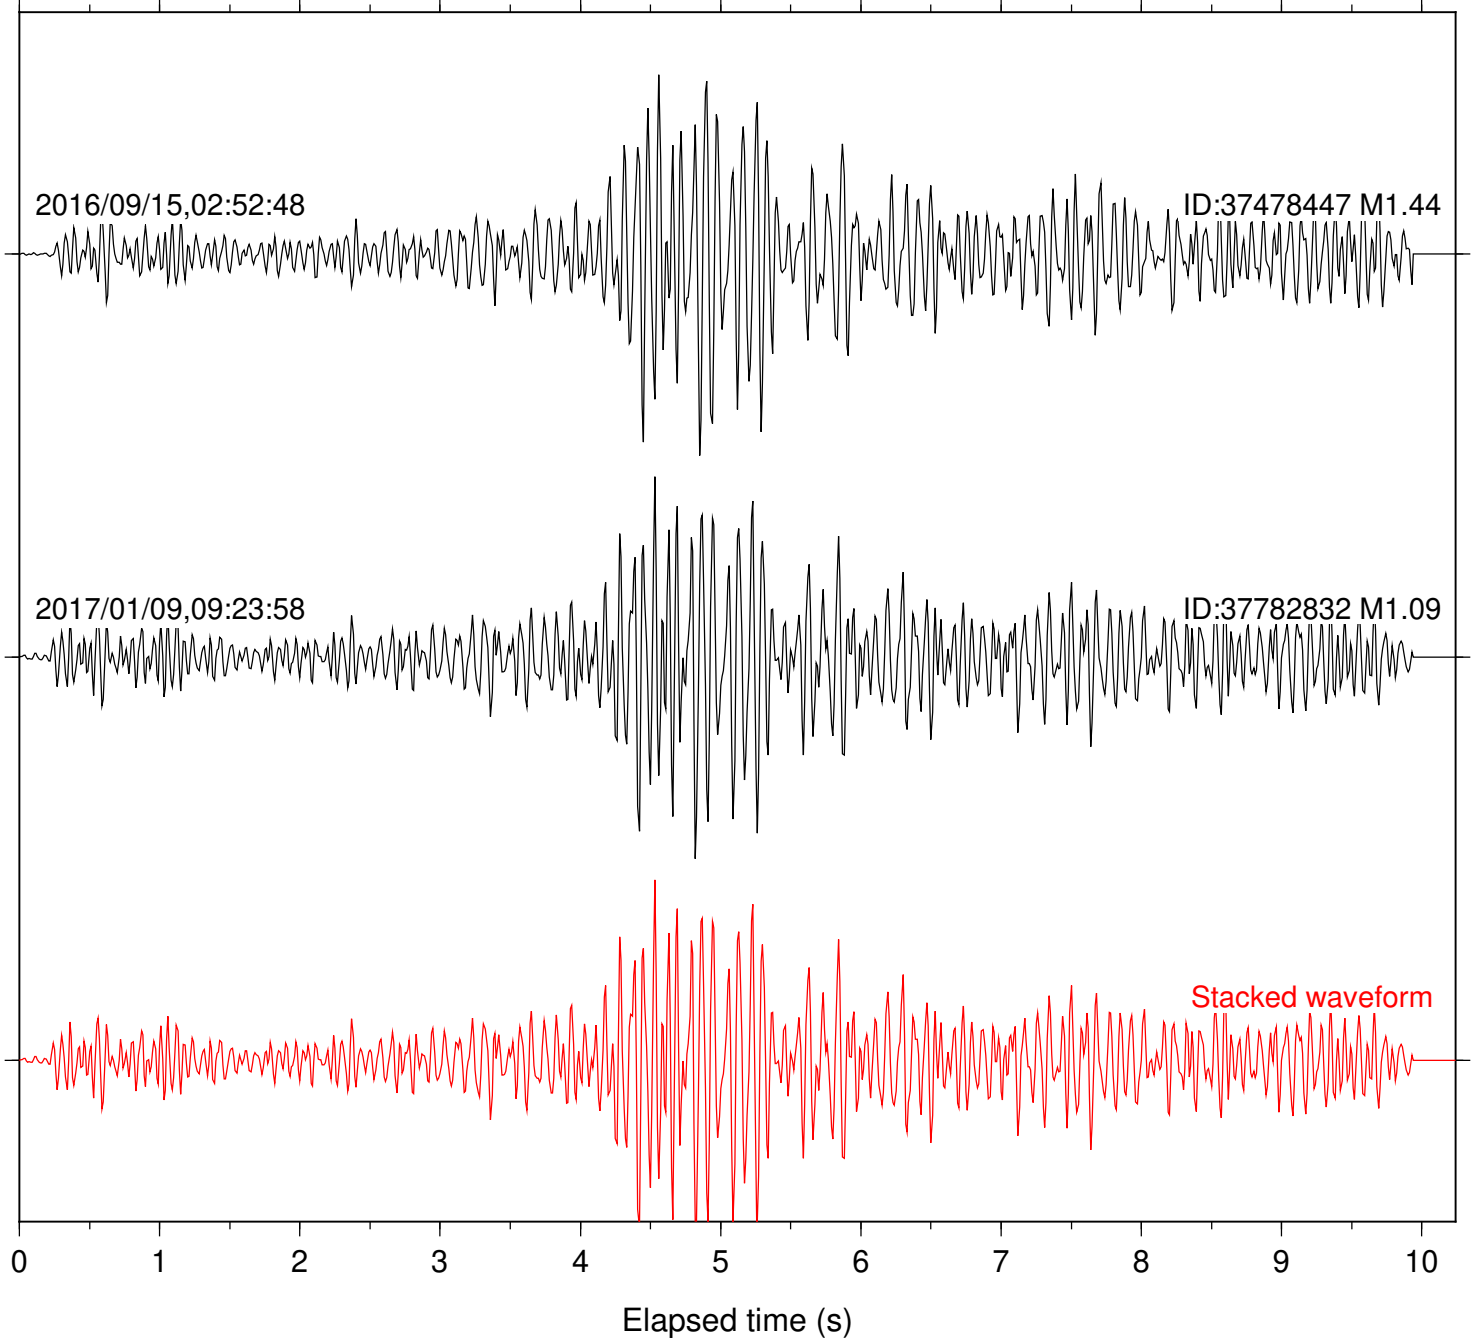

Station: B081 Com: EHZ

Focal depth: 6.55 km

Station: B082 Com: EHZ

Focal depth: 6.55 km

Station: B084 Com: EHZ

Focal depth: 6.55 km

Station: B093 Com: EHZ

Focal depth: 6.55 km

2016/09/15,02:52:48

ID:37478447 M1.44

2017/01/09,09:23:58

ID:37782832 M1.09

Stacked waveform

0 1 2 3 4 5 6 7 8 9 10  
Elapsed time (s)

Station: B946 Com: EHZ

Focal depth: 6.55 km

Station: BAC Com: EHZ

Focal depth: 6.55 km

Station: CSH Com: HHZ

Focal depth: 6.55 km

Station: DGR Com: HHZ

Focal depth: 6.55 km

Station: SND Com: HHZ

Focal depth: 6.55 km