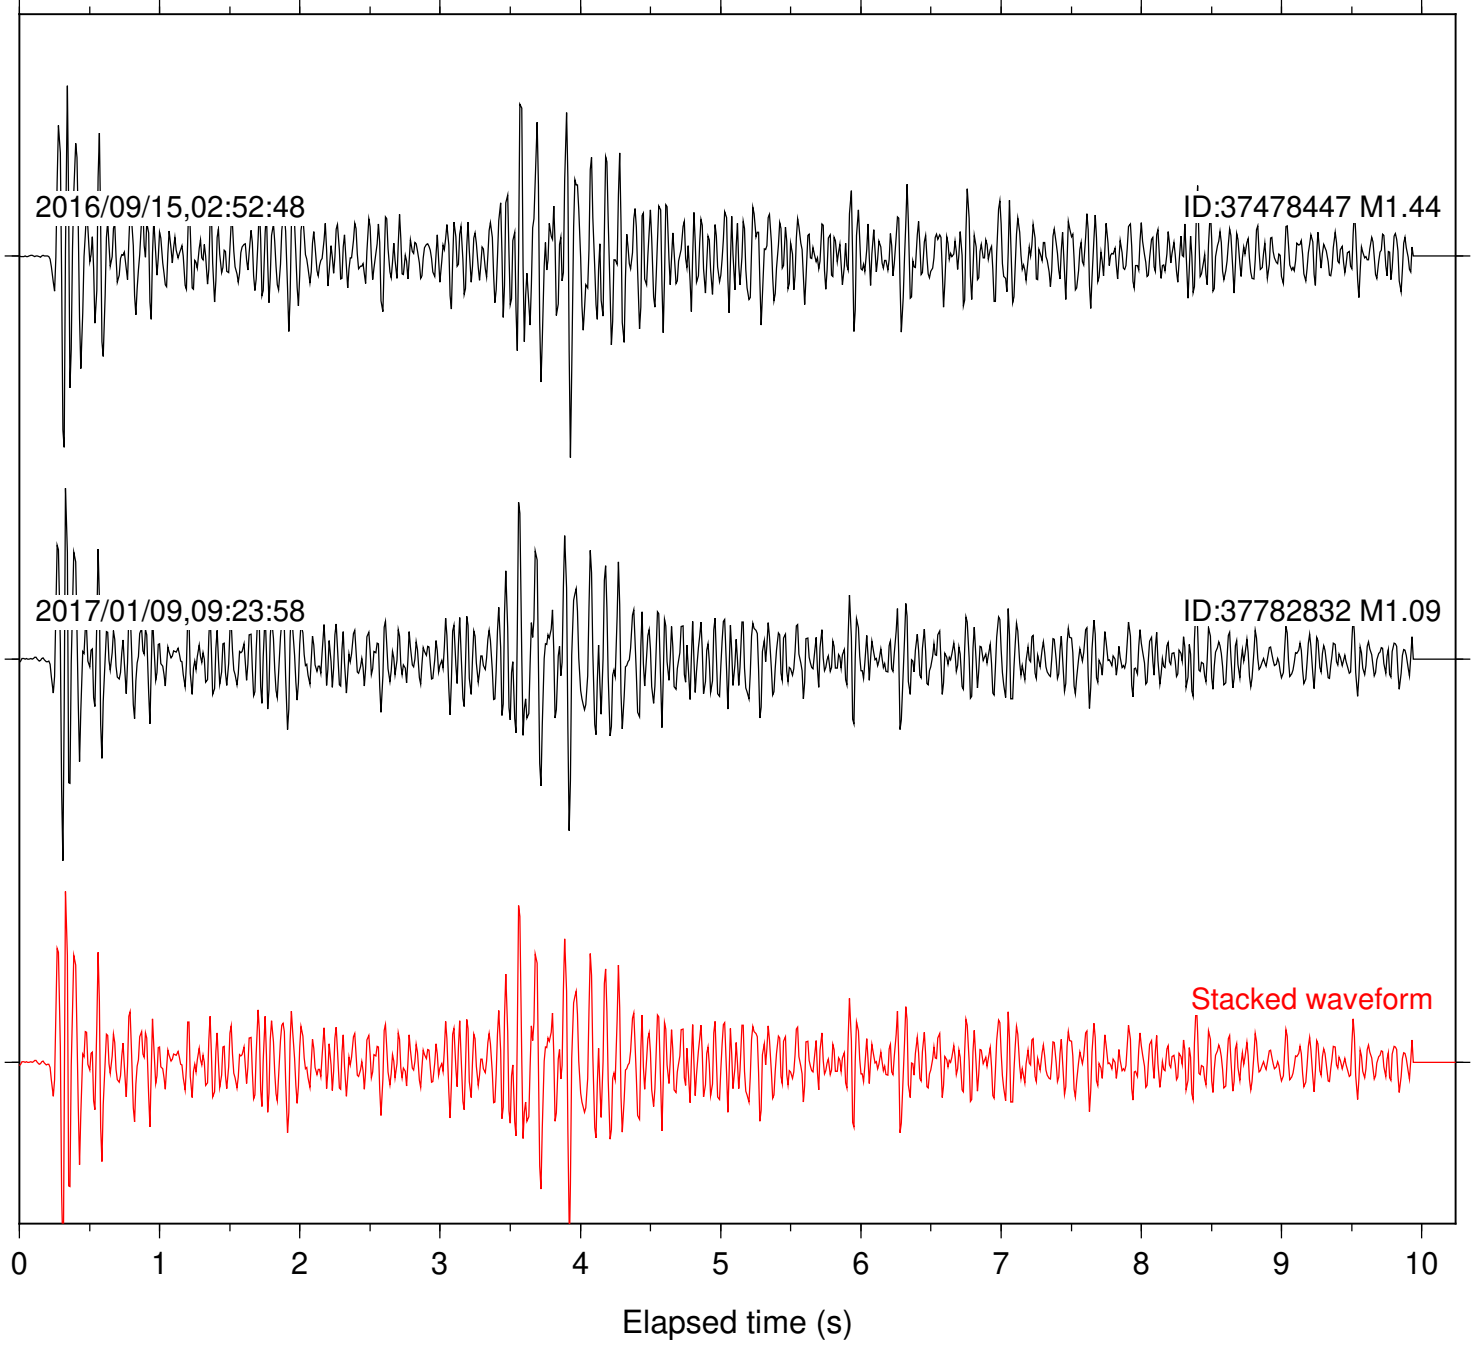

Station: B081 Com: EHZ

Focal depth: 6.55 km

Station: B082 Com: EHZ

Focal depth: 6.55 km

Station: B084 Com: EHZ

Focal depth: 6.55 km

Station: B093 Com: EHZ

Focal depth: 6.55 km

2016/09/15,02:52:48

ID:37478447 M1.44

2017/01/09,09:23:58

ID:37782832 M1.09

Stacked waveform

0 1 2 3 4 5 6 7 8 9 10  
Elapsed time (s)

Station: B946 Com: EHZ

Focal depth: 6.55 km

Station: BAC Com: EHZ

Focal depth: 6.55 km

Station: CSH Com: HHZ

Focal depth: 6.55 km

Station: DGR Com: HHZ

Focal depth: 6.55 km

Station: SND Com: HHZ

Focal depth: 6.55 km