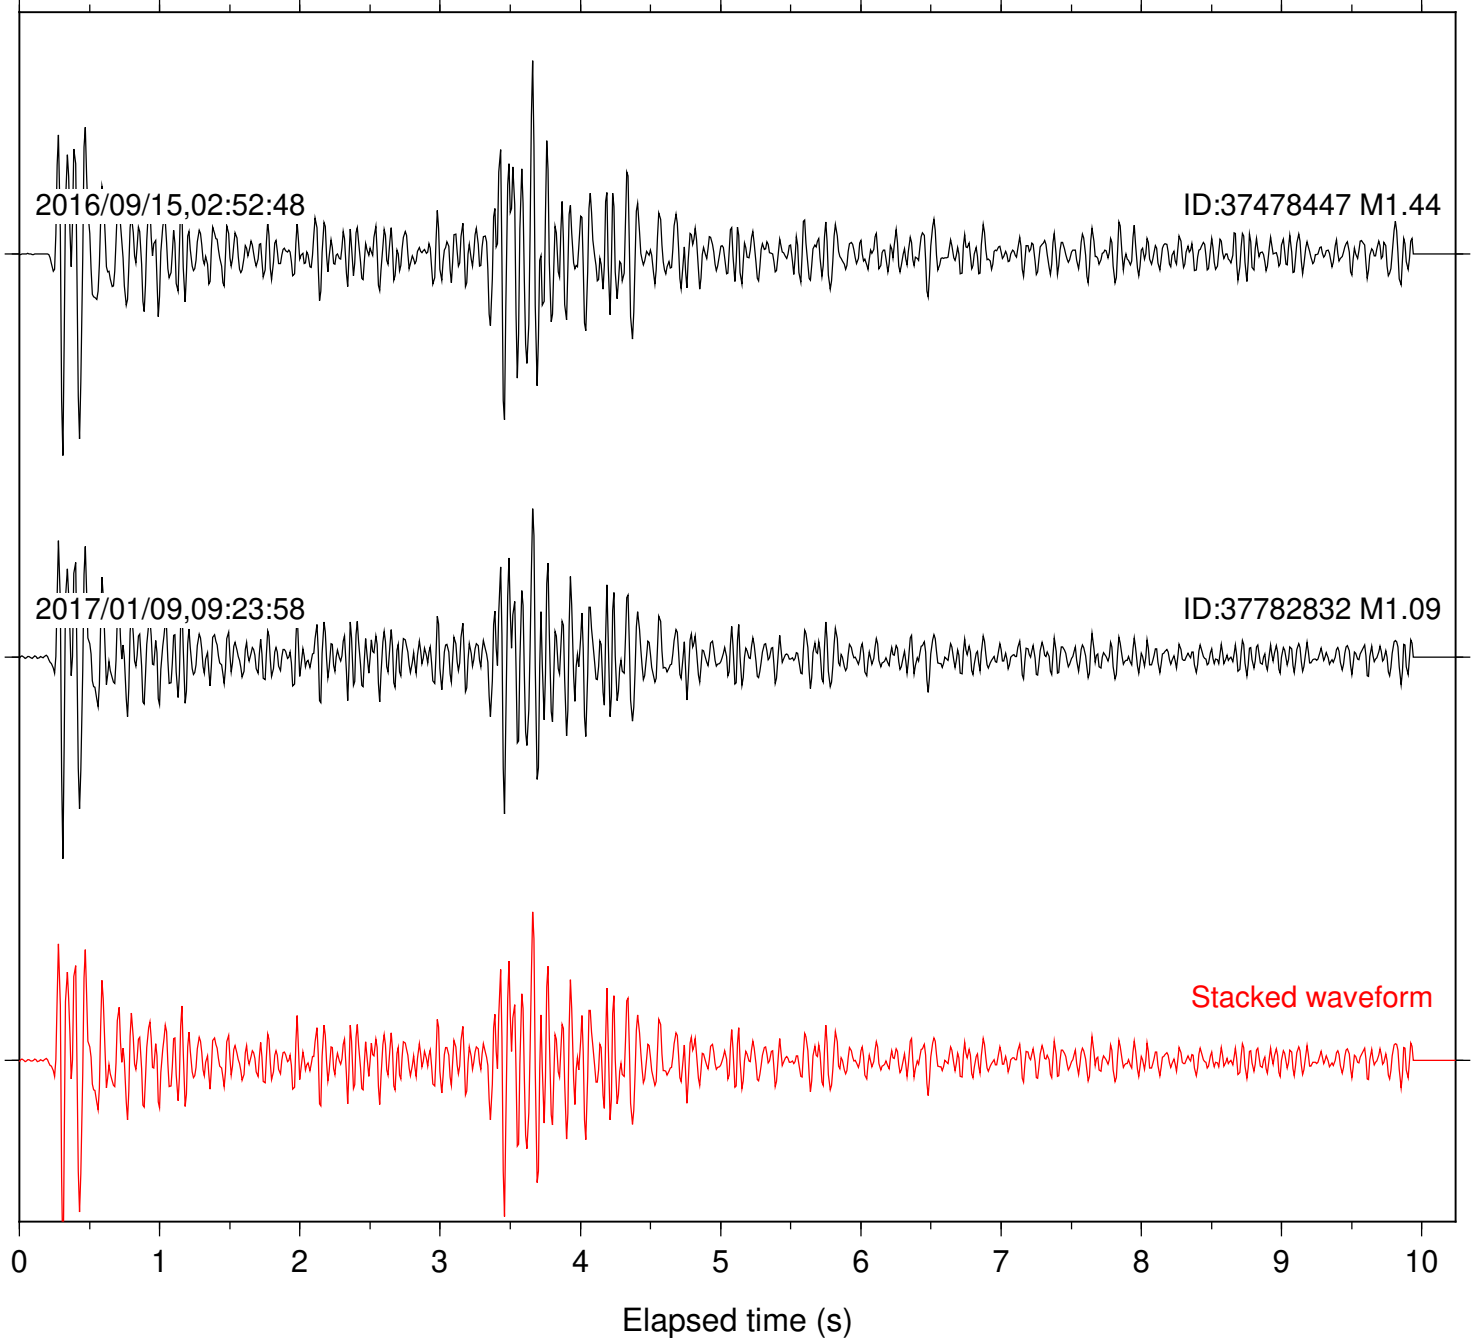

Station: B081 Com: EHZ

Focal depth: 6.55 km

Station: B082 Com: EHZ

Focal depth: 6.55 km

Station: B084 Com: EHZ

Focal depth: 6.55 km

Station: B093 Com: EHZ

Focal depth: 6.55 km

2016/09/15,02:52:48

ID:37478447 M1.44

2017/01/09,09:23:58

ID:37782832 M1.09

Stacked waveform

0 1 2 3 4 5 6 7 8 9 10  
Elapsed time (s)

Station: B946 Com: EHZ

Focal depth: 6.55 km

Station: BAC Com: EHZ

Focal depth: 6.55 km

Station: CSH Com: HHZ

Focal depth: 6.55 km

Station: DGR Com: HHZ

Focal depth: 6.55 km

Station: SND Com: HHZ

Focal depth: 6.55 km