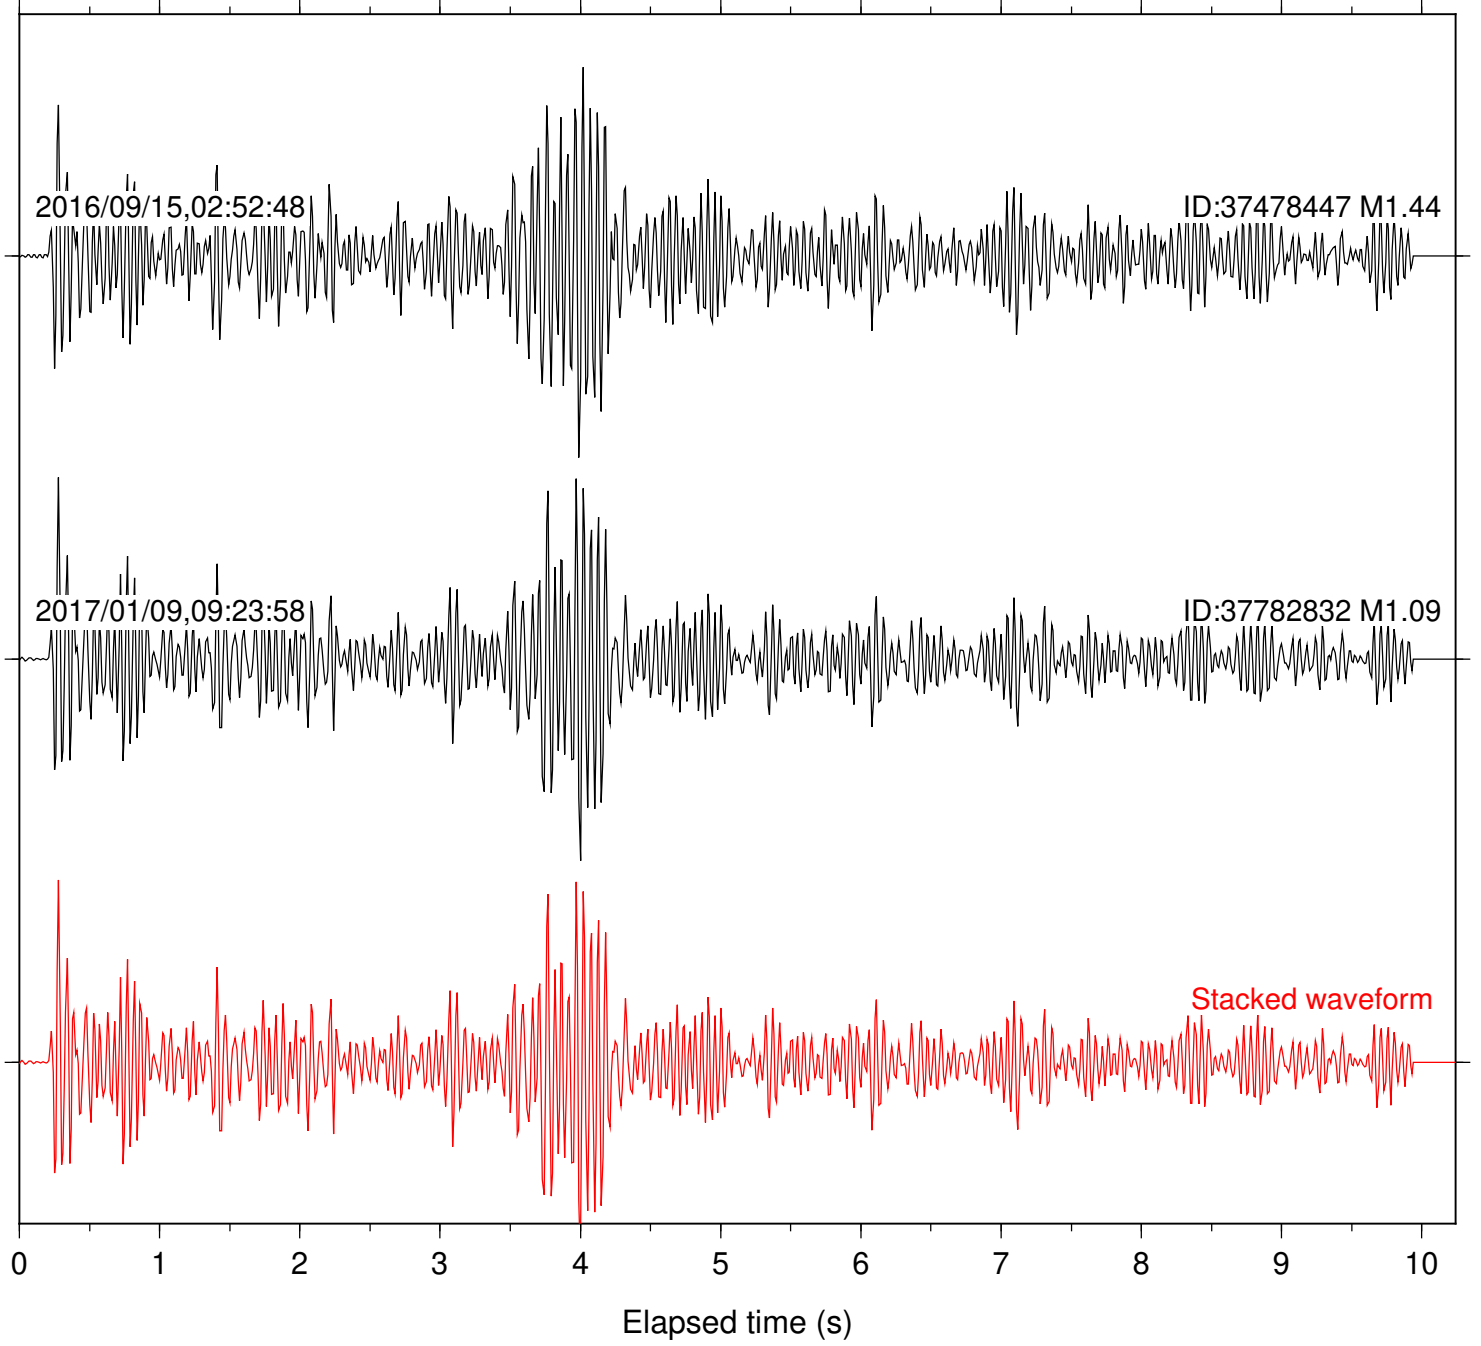

Station: B081 Com: EHZ

Focal depth: 6.55 km

Station: B082 Com: EHZ

Focal depth: 6.55 km

Station: B084 Com: EHZ

Focal depth: 6.55 km

Station: B093 Com: EHZ

Focal depth: 6.55 km

2016/09/15,02:52:48

ID:37478447 M1.44

2017/01/09,09:23:58

ID:37782832 M1.09

Stacked waveform

0 1 2 3 4 5 6 7 8 9 10  
Elapsed time (s)

Station: B946 Com: EHZ

Focal depth: 6.55 km

Station: BAC Com: EHZ

Focal depth: 6.55 km

Station: CSH Com: HHZ

Focal depth: 6.55 km

Station: DGR Com: HHZ

Focal depth: 6.55 km

Station: SND Com: HHZ

Focal depth: 6.55 km