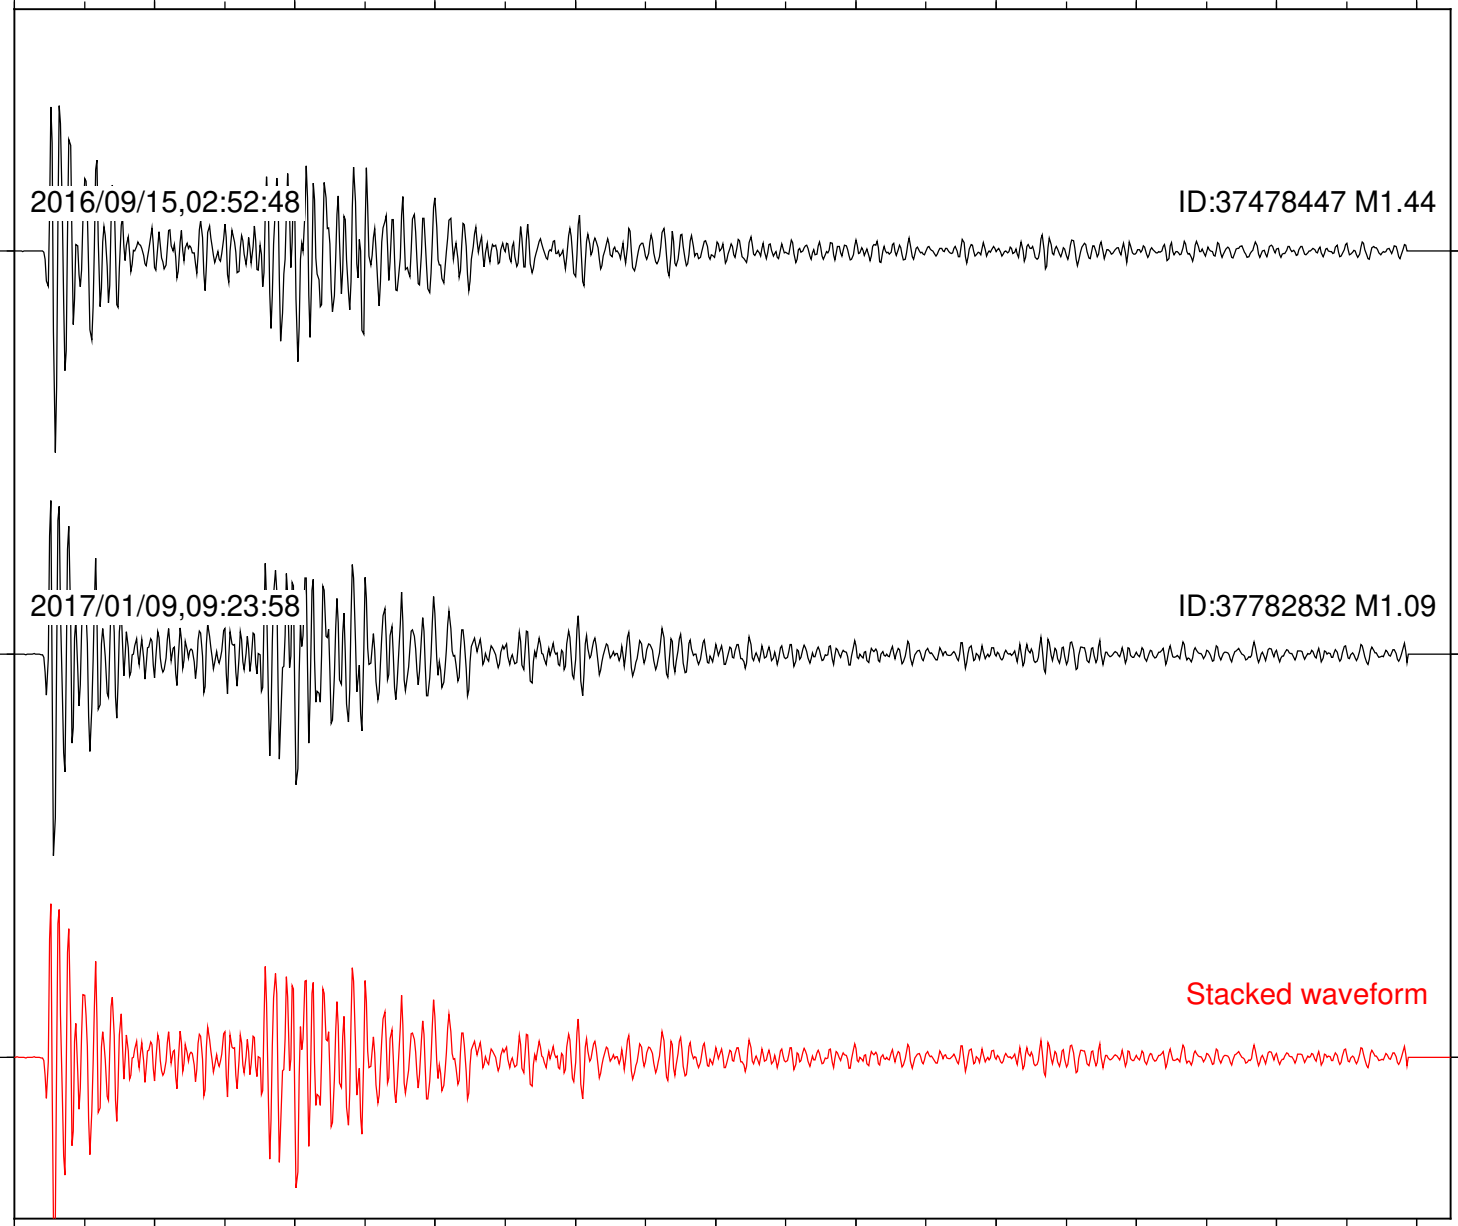

Station: B081 Com: EHZ

Focal depth: 6.55 km

Station: B082 Com: EHZ

Focal depth: 6.55 km

Station: B084 Com: EHZ

Focal depth: 6.55 km

Station: B093 Com: EHZ

Focal depth: 6.55 km

2016/09/15,02:52:48

ID:37478447 M1.44

2017/01/09,09:23:58

ID:37782832 M1.09

Stacked waveform

0 1 2 3 4 5 6 7 8 9 10  
Elapsed time (s)

Station: B946 Com: EHZ

Focal depth: 6.55 km

Station: BAC Com: EHZ

Focal depth: 6.55 km

Station: CSH Com: HHZ

Focal depth: 6.55 km

Station: DGR Com: HHZ

Focal depth: 6.55 km

Station: SND Com: HHZ

Focal depth: 6.55 km