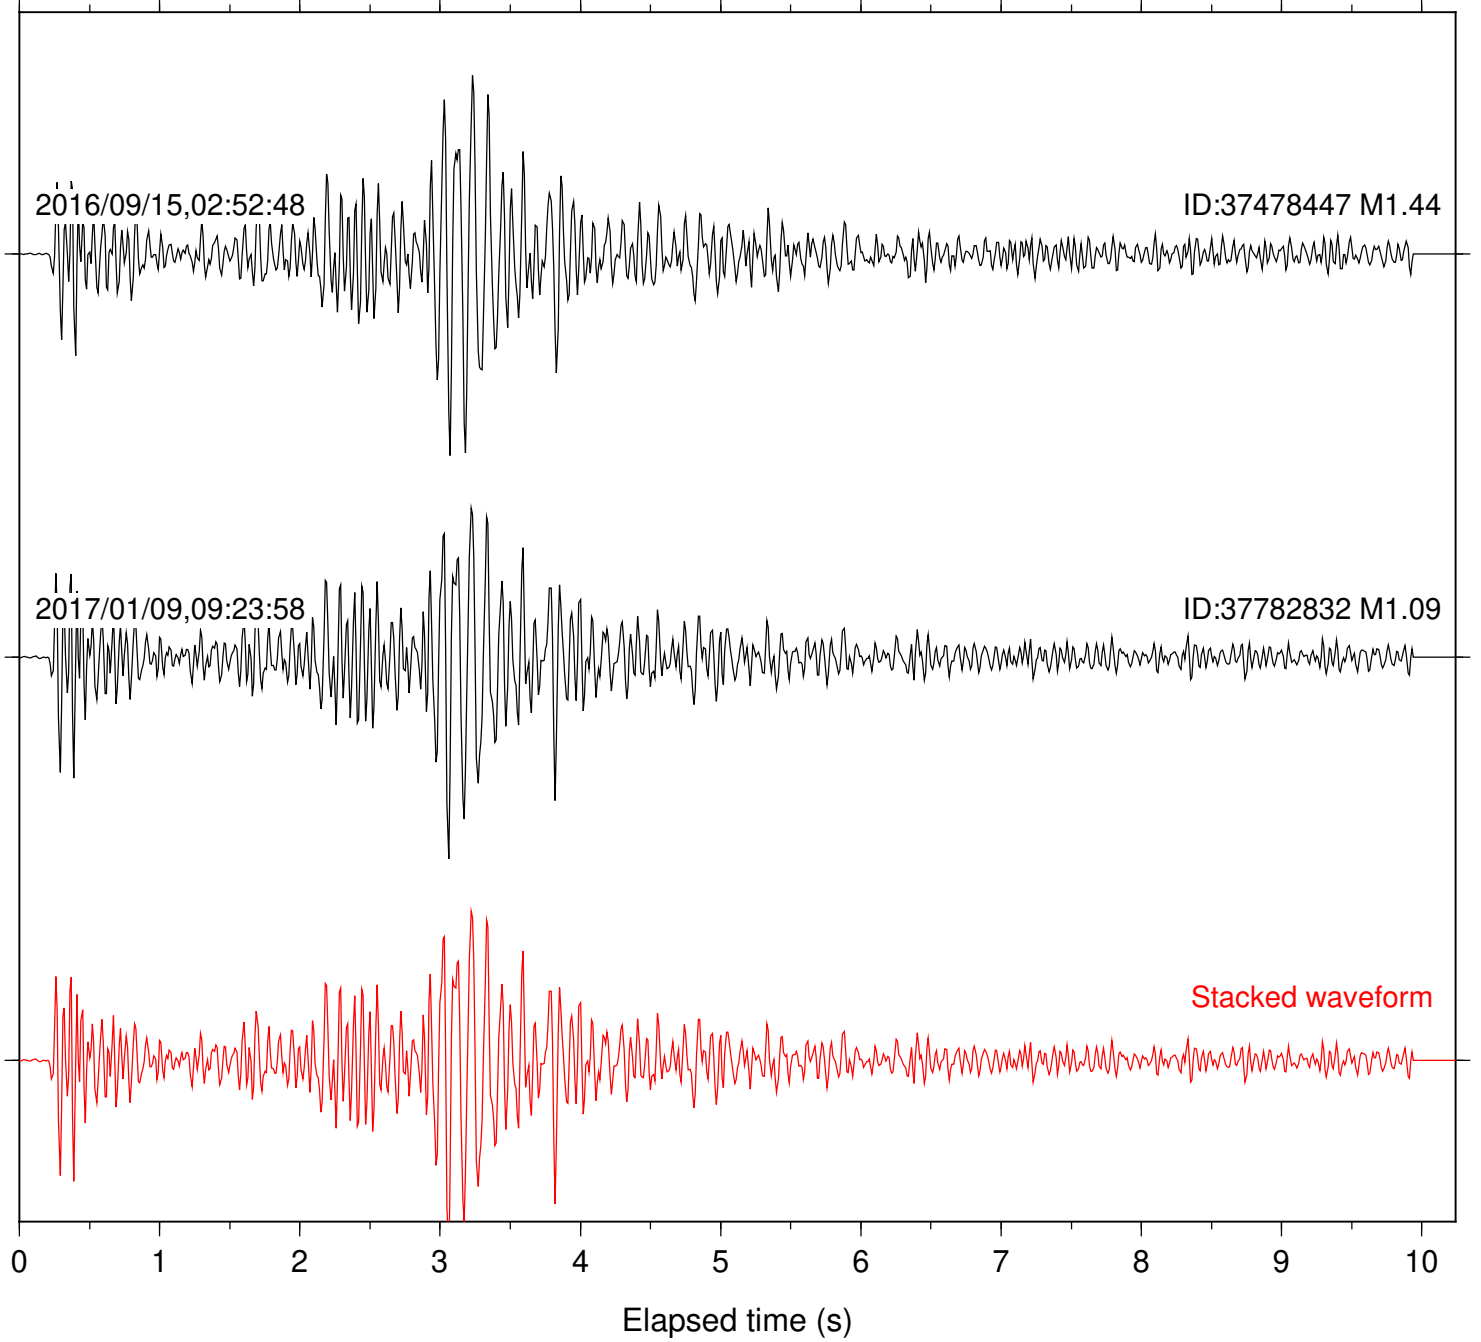

Station: B081 Com: EHZ

Focal depth: 6.55 km

Station: B082 Com: EHZ

Focal depth: 6.55 km

Station: B084 Com: EHZ

Focal depth: 6.55 km

Station: B093 Com: EHZ

Focal depth: 6.55 km

2016/09/15,02:52:48

ID:37478447 M1.44

2017/01/09,09:23:58

ID:37782832 M1.09

Stacked waveform

0 1 2 3 4 5 6 7 8 9 10  
Elapsed time (s)

Station: B946 Com: EHZ

Focal depth: 6.55 km

Station: BAC Com: EHZ

Focal depth: 6.55 km

Station: CSH Com: HHZ

Focal depth: 6.55 km

Station: DGR Com: HHZ

Focal depth: 6.55 km

Station: SND Com: HHZ

Focal depth: 6.55 km