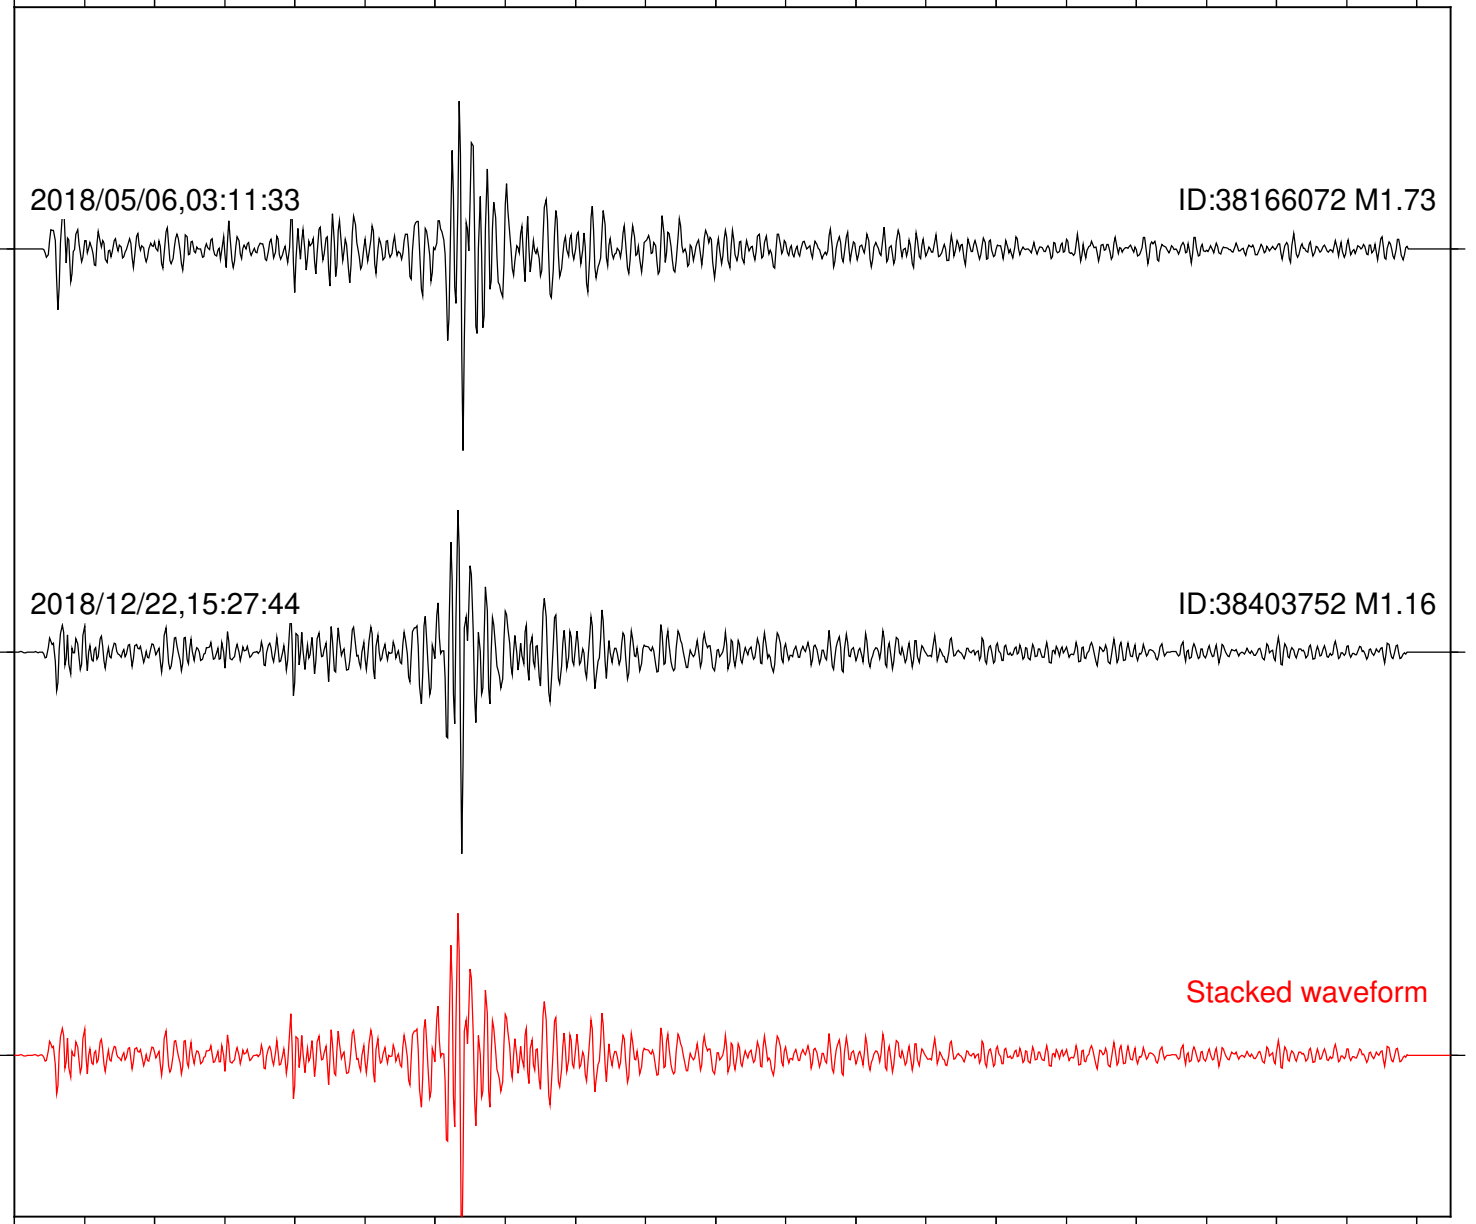

Station: B082 Com: EHZ

Focal depth: 6.40 km

2018/05/06,03:11:33

ID:38166072 M1.73

2018/12/22,15:27:44

ID:38403752 M1.16

Stacked waveform

0 1 2 3 4 5 6 7 8 9 10
Elapsed time (s)

Station: RDM Com: HHZ

Focal depth: 6.40 km

2018/05/06,03:11:33

ID:38166072 M1.73

2018/12/22,15:27:44

ID:38403752 M1.16

Stacked waveform