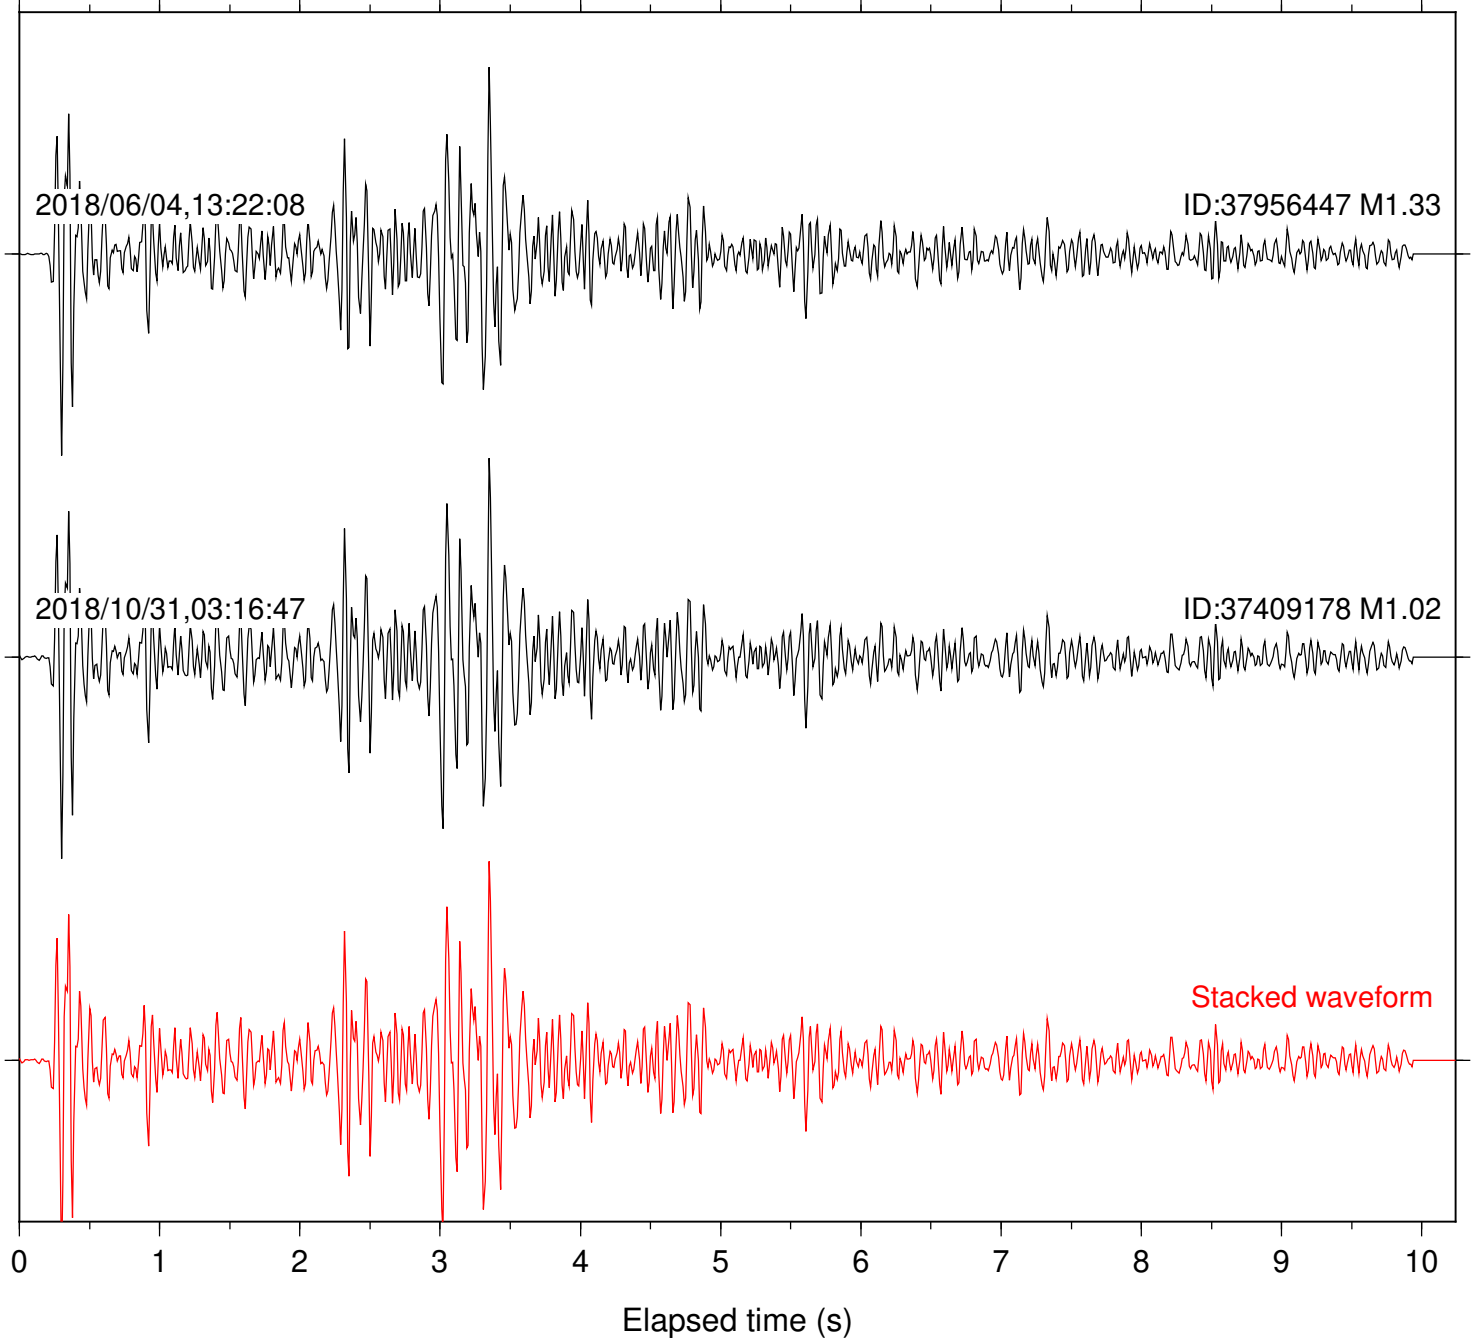

Station: B081 Com: EHZ

Focal depth: 4.77 km

Station: B082 Com: EHZ

Focal depth: 4.77 km

Station: B084 Com: EHZ

Focal depth: 4.77 km

Station: B087 Com: EHZ

Focal depth: 4.77 km

Station: B088 Com: EHZ

Focal depth: 4.77 km

Station: B093 Com: EHZ

Focal depth: 4.77 km

2018/06/04,13:22:08

ID:37956447 M1.33

2018/10/31,03:16:47

ID:37409178 M1.02

Station: CSH Com: HHZ

Focal depth: 4.77 km

Station: DGR Com: HHZ

Focal depth: 4.77 km

Station: FRD Com: HHZ

Focal depth: 4.77 km

Station: HMT2 Com: HHZ

Focal depth: 4.77 km

Station: KNW Com: HHZ

Focal depth: 4.77 km

Station: LKH Com: HHZ

Focal depth: 4.77 km

Station: LVA2 Com: HHZ

Focal depth: 4.77 km

Station: PFO Com: HHZ

Focal depth: 4.77 km