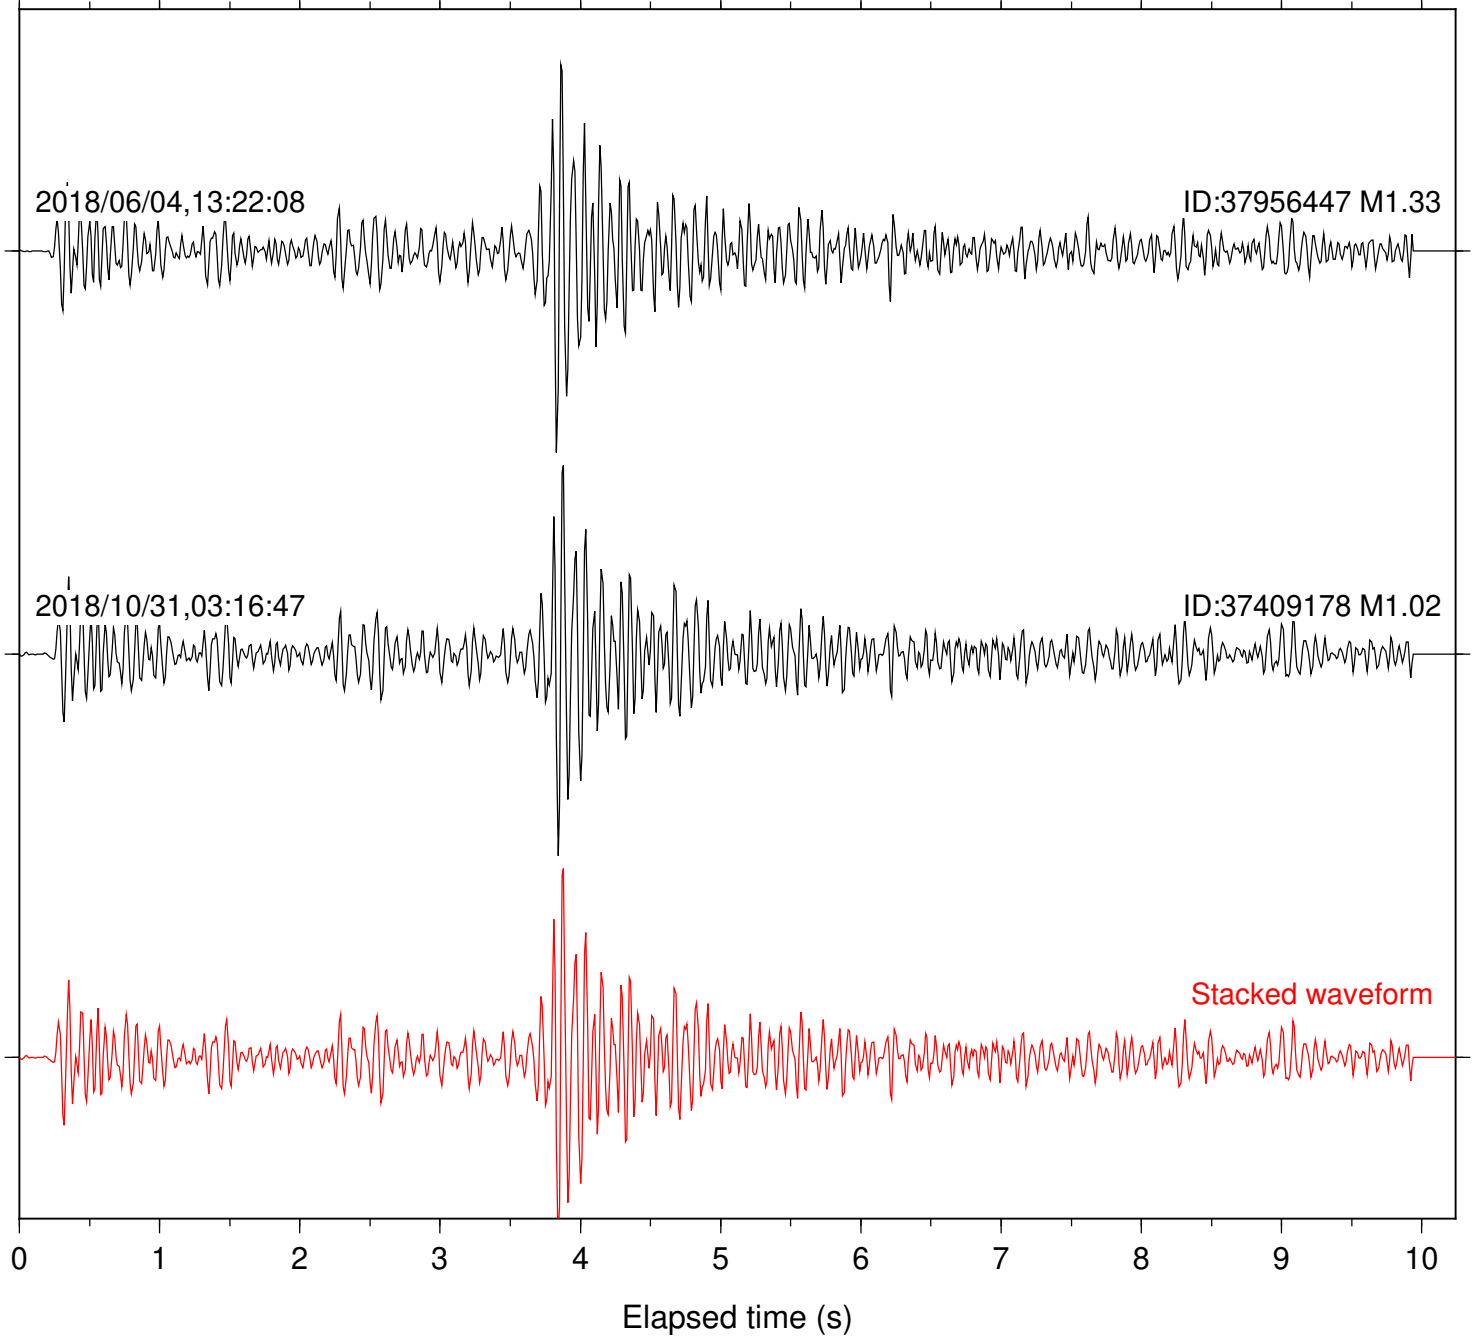

Stacked waveform

0 1 2 3 4 5 6 7 8 9 10
Elapsed time (s)

Station: B946 Com: EHZ

Focal depth: 4.77 km

Station: BAC Com: EHZ

Focal depth: 4.77 km

Station: CRY Com: HHZ

Focal depth: 4.77 km

Station: CSH Com: HHZ

Focal depth: 4.77 km

Station: DGR Com: HHZ

Focal depth: 4.77 km

Station: FRD Com: HHZ

Focal depth: 4.77 km

Station: HMT2 Com: HHZ

Focal depth: 4.77 km

Station: KNW Com: HHZ

Focal depth: 4.77 km

Station: LKH Com: HHZ

Focal depth: 4.77 km

Station: LVA2 Com: HHZ

Focal depth: 4.77 km

Station: PFO Com: HHZ

Focal depth: 4.77 km

Station: PLM Com: HHZ

Focal depth: 4.77 km

Station: POB2 Com: HHZ

Focal depth: 4.77 km

Station: SND Com: HHZ

Focal depth: 4.77 km