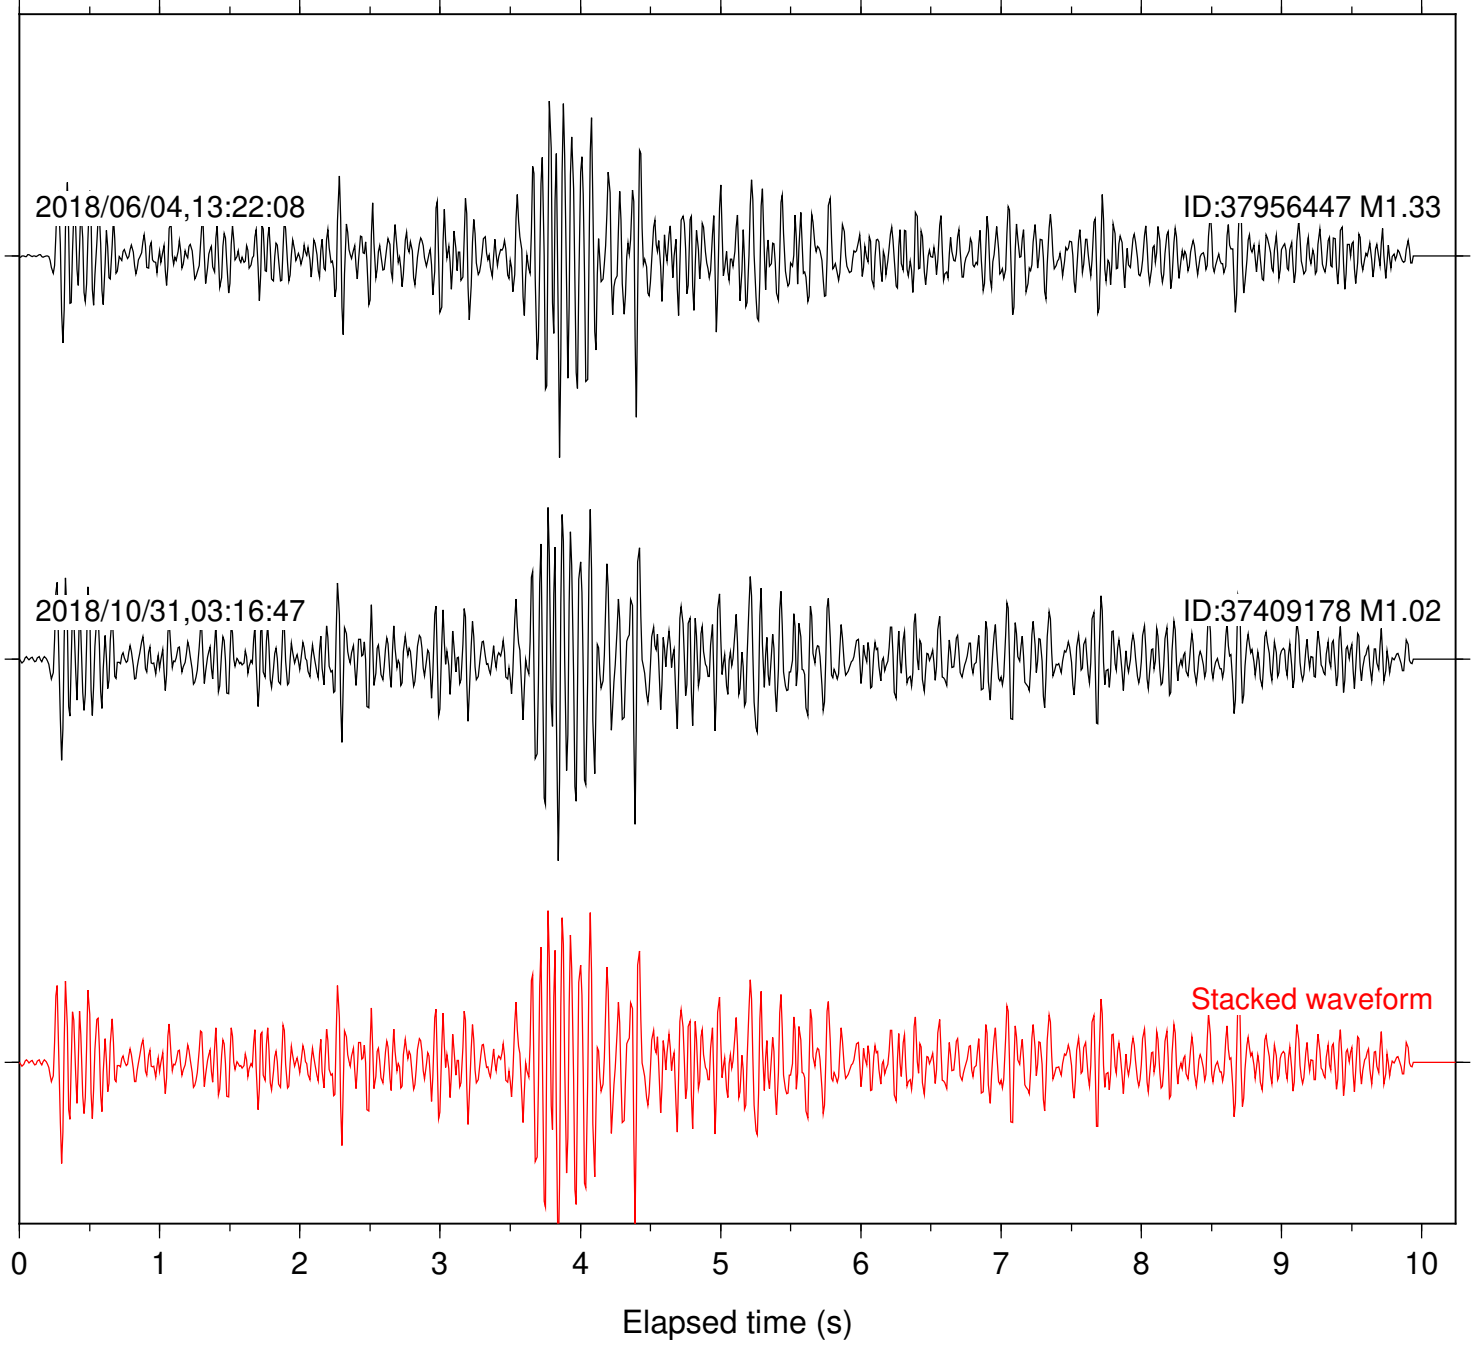

Station: B081 Com: EHZ

Focal depth: 4.77 km

Station: B082 Com: EHZ

Focal depth: 4.77 km

Station: B084 Com: EHZ

Focal depth: 4.77 km

Station: B087 Com: EHZ

Focal depth: 4.77 km

Station: B088 Com: EHZ

Focal depth: 4.77 km

Station: B093 Com: EHZ

Focal depth: 4.77 km

2018/06/04,13:22:08

ID:37956447 M1.33

2018/10/31,03:16:47

ID:37409178 M1.02

Stacked waveform

0 1 2 3 4 5 6 7 8 9 10
Elapsed time (s)

Station: B946 Com: EHZ

Focal depth: 4.77 km

Station: BAC Com: EHZ

Focal depth: 4.77 km

Station: CRY Com: HHZ

Focal depth: 4.77 km

Station: CSH Com: HHZ

Focal depth: 4.77 km

Station: DGR Com: HHZ

Focal depth: 4.77 km

Station: FRD Com: HHZ

Focal depth: 4.77 km

Station: HMT2 Com: HHZ

Focal depth: 4.77 km