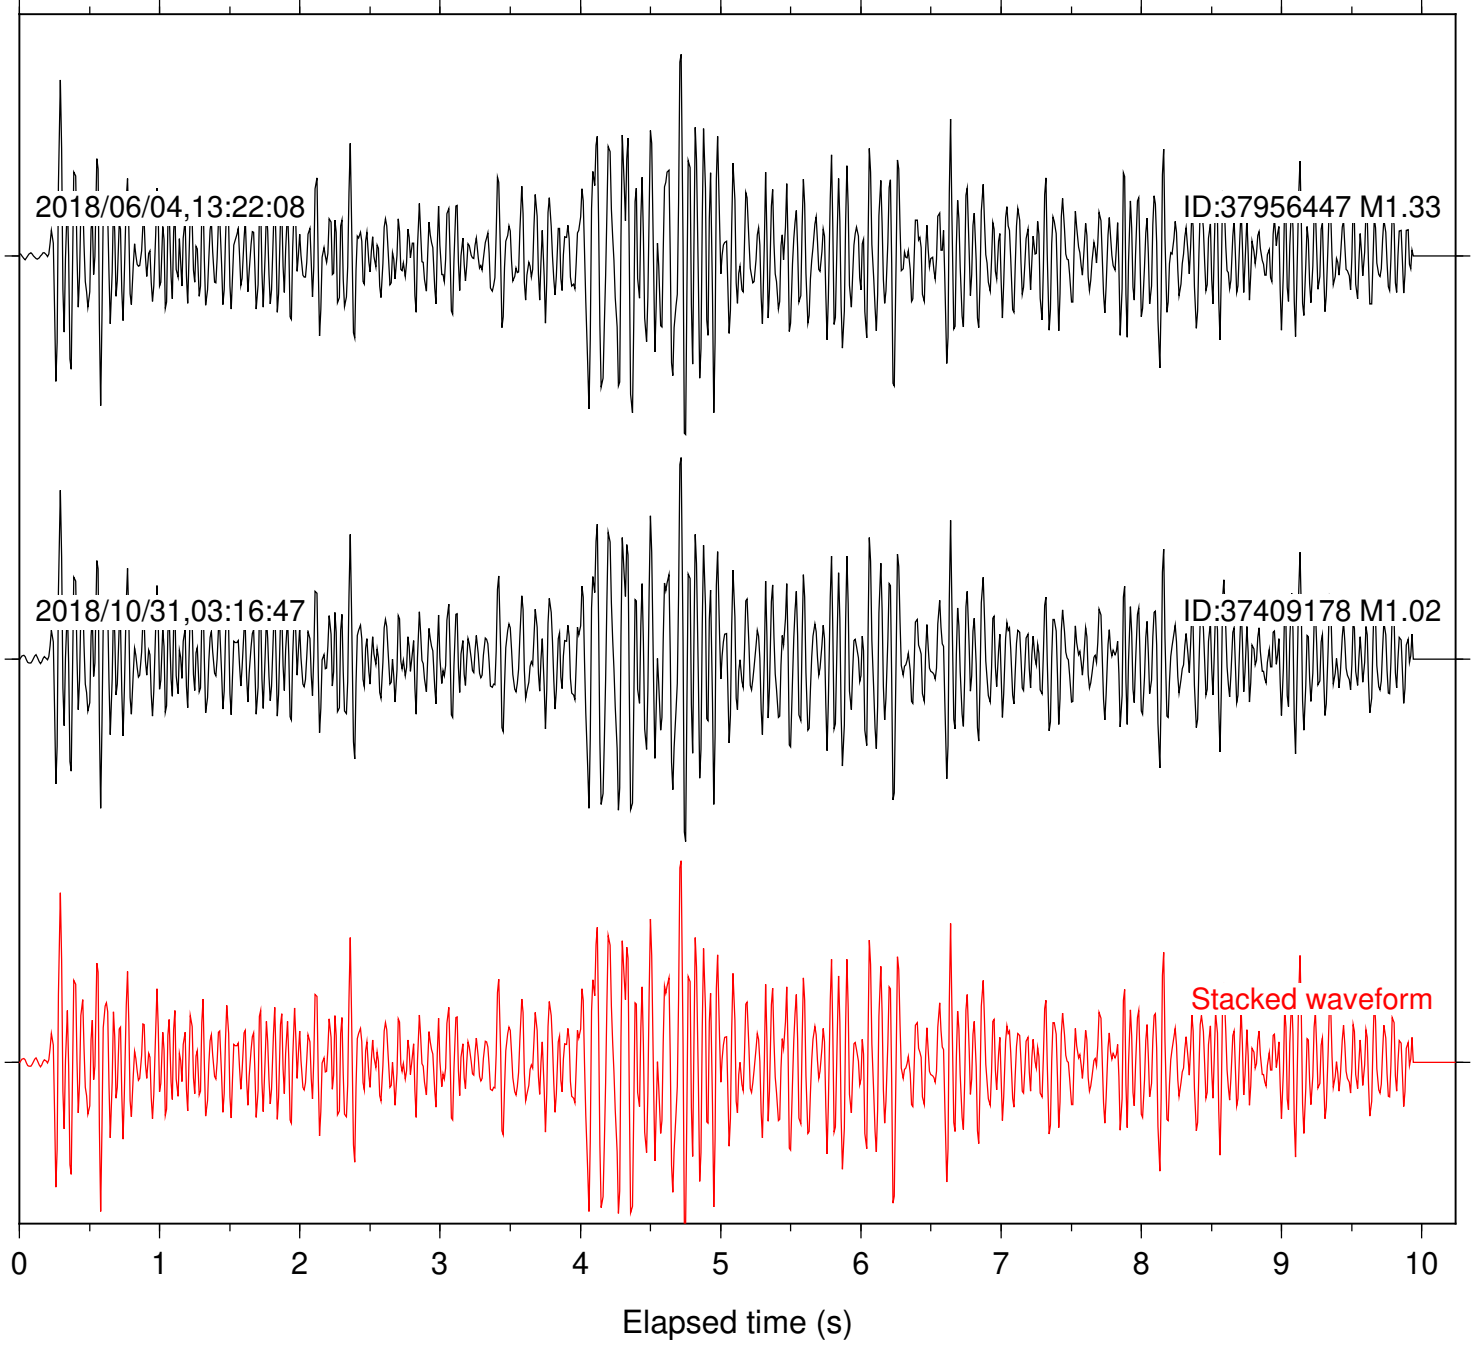

Stacked waveform

0 1 2 3 4 5 6 7 8 9 10
Elapsed time (s)

Station: B946 Com: EHZ

Focal depth: 4.77 km

Station: BAC Com: EHZ

Focal depth: 4.77 km

Station: CRY Com: HHZ

Focal depth: 4.77 km

Station: CSH Com: HHZ

Focal depth: 4.77 km

Station: DGR Com: HHZ

Focal depth: 4.77 km

Station: FRD Com: HHZ

Focal depth: 4.77 km

Station: HMT2 Com: HHZ

Focal depth: 4.77 km

Station: KNW Com: HHZ

Focal depth: 4.77 km

Station: LKH Com: HHZ

Focal depth: 4.77 km

Station: LVA2 Com: HHZ

Focal depth: 4.77 km

Station: PFO Com: HHZ

Focal depth: 4.77 km

Station: PLM Com: HHZ

Focal depth: 4.77 km

Station: POB2 Com: HHZ

Focal depth: 4.77 km

Station: SND Com: HHZ

Focal depth: 4.77 km