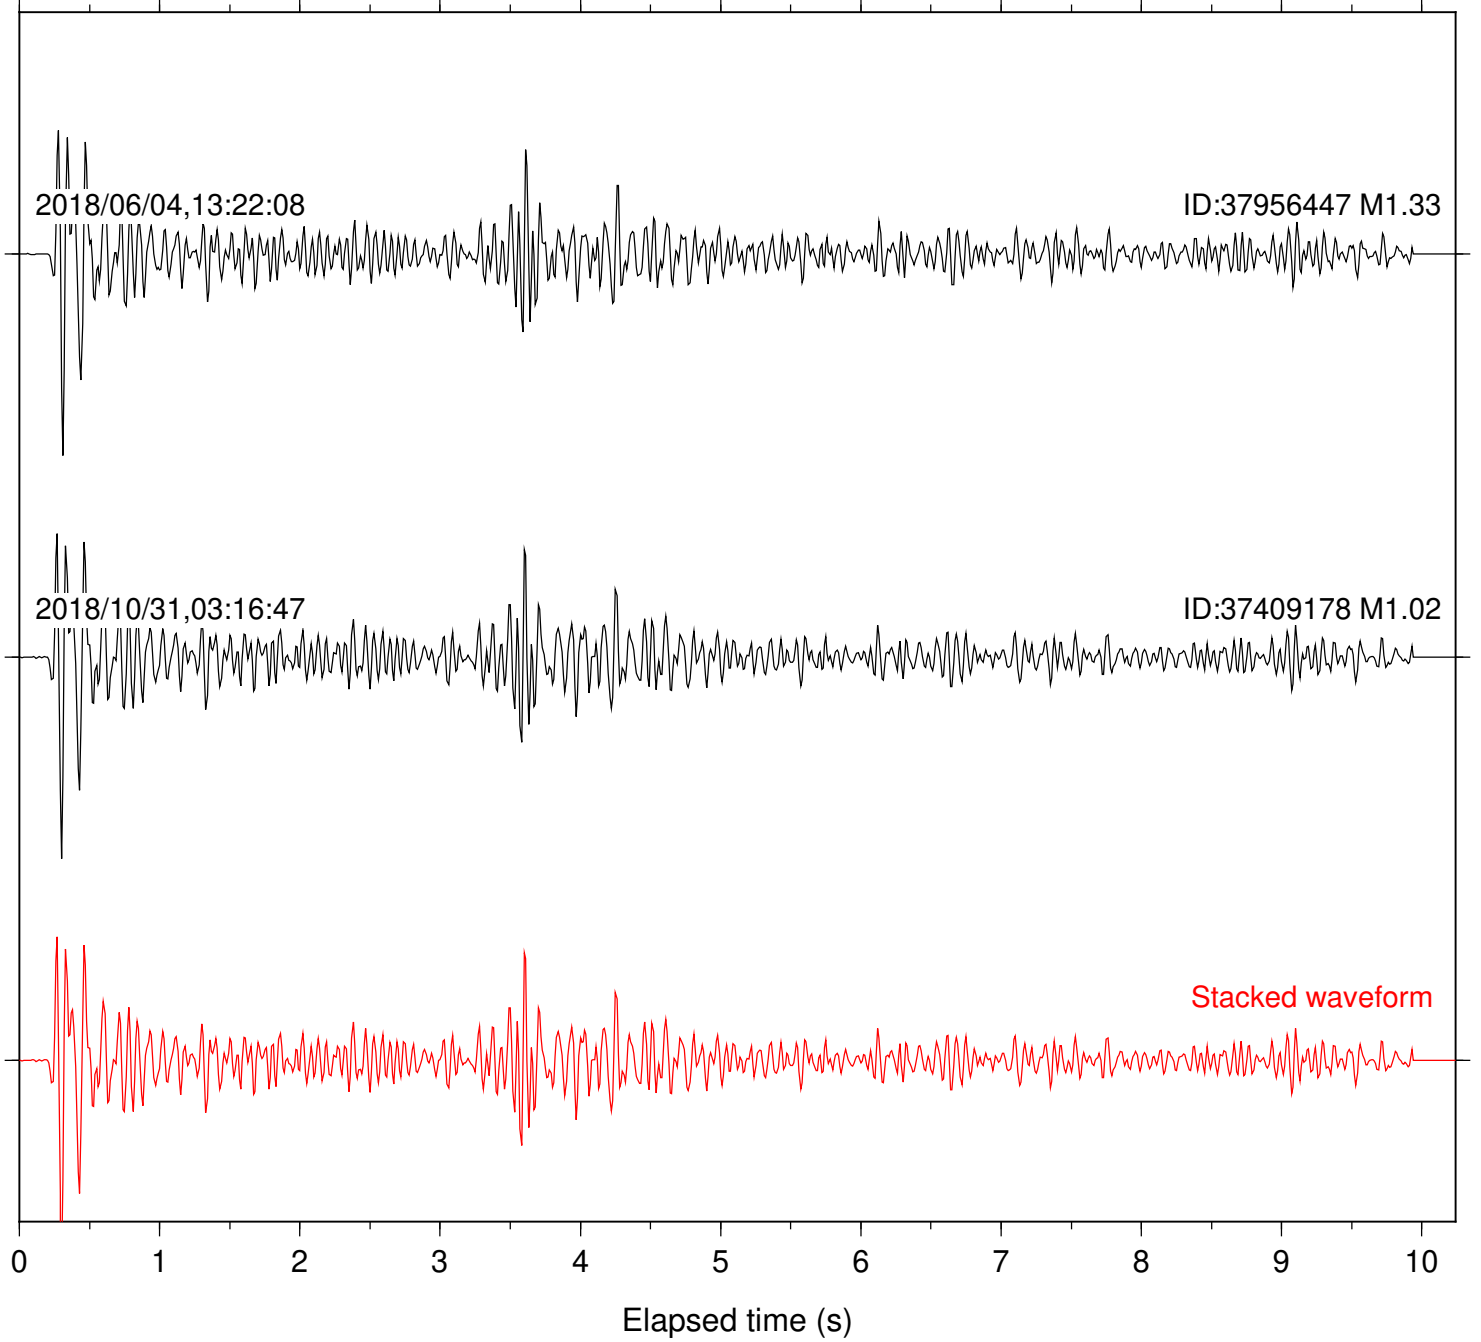

Station: B088 Com: EHZ

Focal depth: 4.77 km

Station: B093 Com: EHZ

Focal depth: 4.77 km

2018/06/04,13:22:08

ID:37956447 M1.33

2018/10/31,03:16:47

ID:37409178 M1.02

Stacked waveform

0 1 2 3 4 5 6 7 8 9 10
Elapsed time (s)

Station: B946 Com: EHZ

Focal depth: 4.77 km

Station: BAC Com: EHZ

Focal depth: 4.77 km

Station: CRY Com: HHZ

Focal depth: 4.77 km

Station: CSH Com: HHZ

Focal depth: 4.77 km

Station: DGR Com: HHZ

Focal depth: 4.77 km

Station: FRD Com: HHZ

Focal depth: 4.77 km

Station: HMT2 Com: HHZ

Focal depth: 4.77 km

Station: KNW Com: HHZ

Focal depth: 4.77 km

Station: LKH Com: HHZ

Focal depth: 4.77 km

Station: LVA2 Com: HHZ

Focal depth: 4.77 km

Station: PFO Com: HHZ

Focal depth: 4.77 km