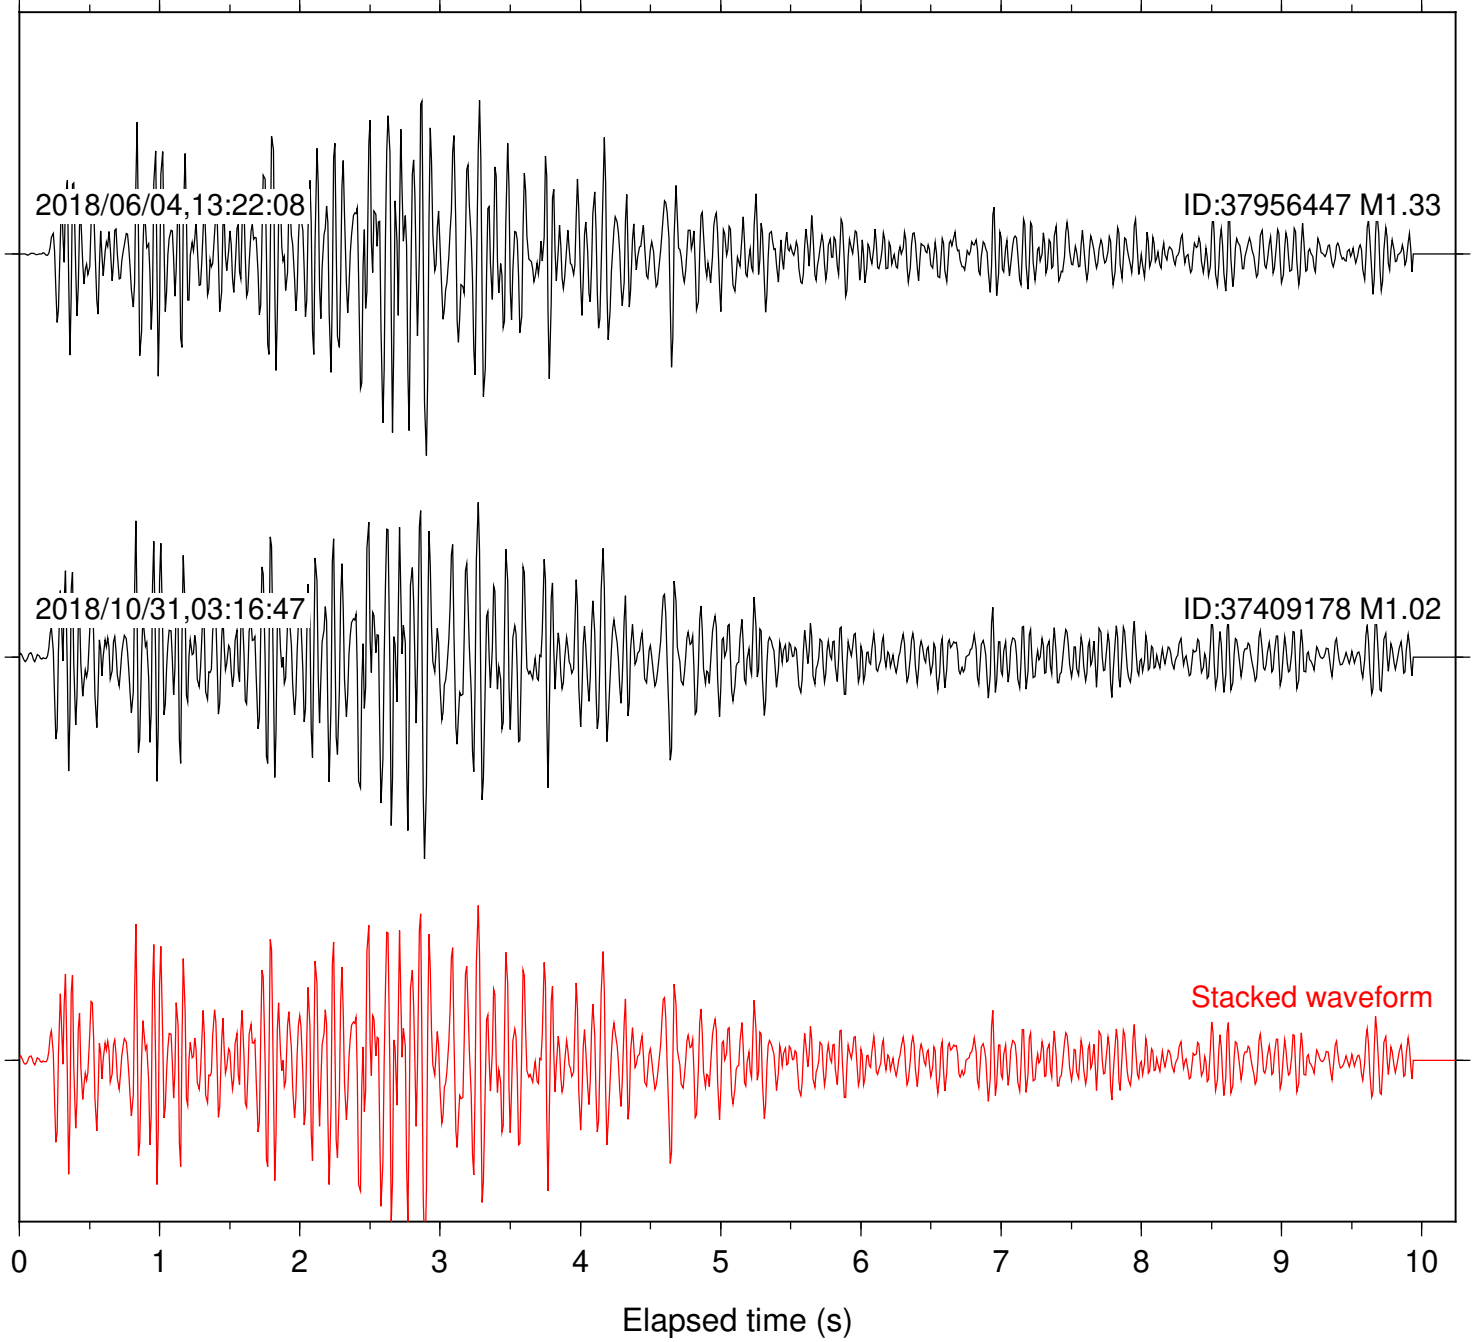

Station: B081 Com: EHZ

Focal depth: 4.77 km

Station: B082 Com: EHZ

Focal depth: 4.77 km

Station: B084 Com: EHZ

Focal depth: 4.77 km

Station: B087 Com: EHZ

Focal depth: 4.77 km

Station: B088 Com: EHZ

Focal depth: 4.77 km

Station: B093 Com: EHZ

Focal depth: 4.77 km

2018/06/04,13:22:08

ID:37956447 M1.33

2018/10/31,03:16:47

ID:37409178 M1.02

Station: CSH Com: HHZ

Focal depth: 4.77 km

Station: DGR Com: HHZ

Focal depth: 4.77 km

Station: FRD Com: HHZ

Focal depth: 4.77 km

Station: HMT2 Com: HHZ

Focal depth: 4.77 km

Station: KNW Com: HHZ

Focal depth: 4.77 km

Station: LKH Com: HHZ

Focal depth: 4.77 km

Station: LVA2 Com: HHZ

Focal depth: 4.77 km

Station: PFO Com: HHZ

Focal depth: 4.77 km