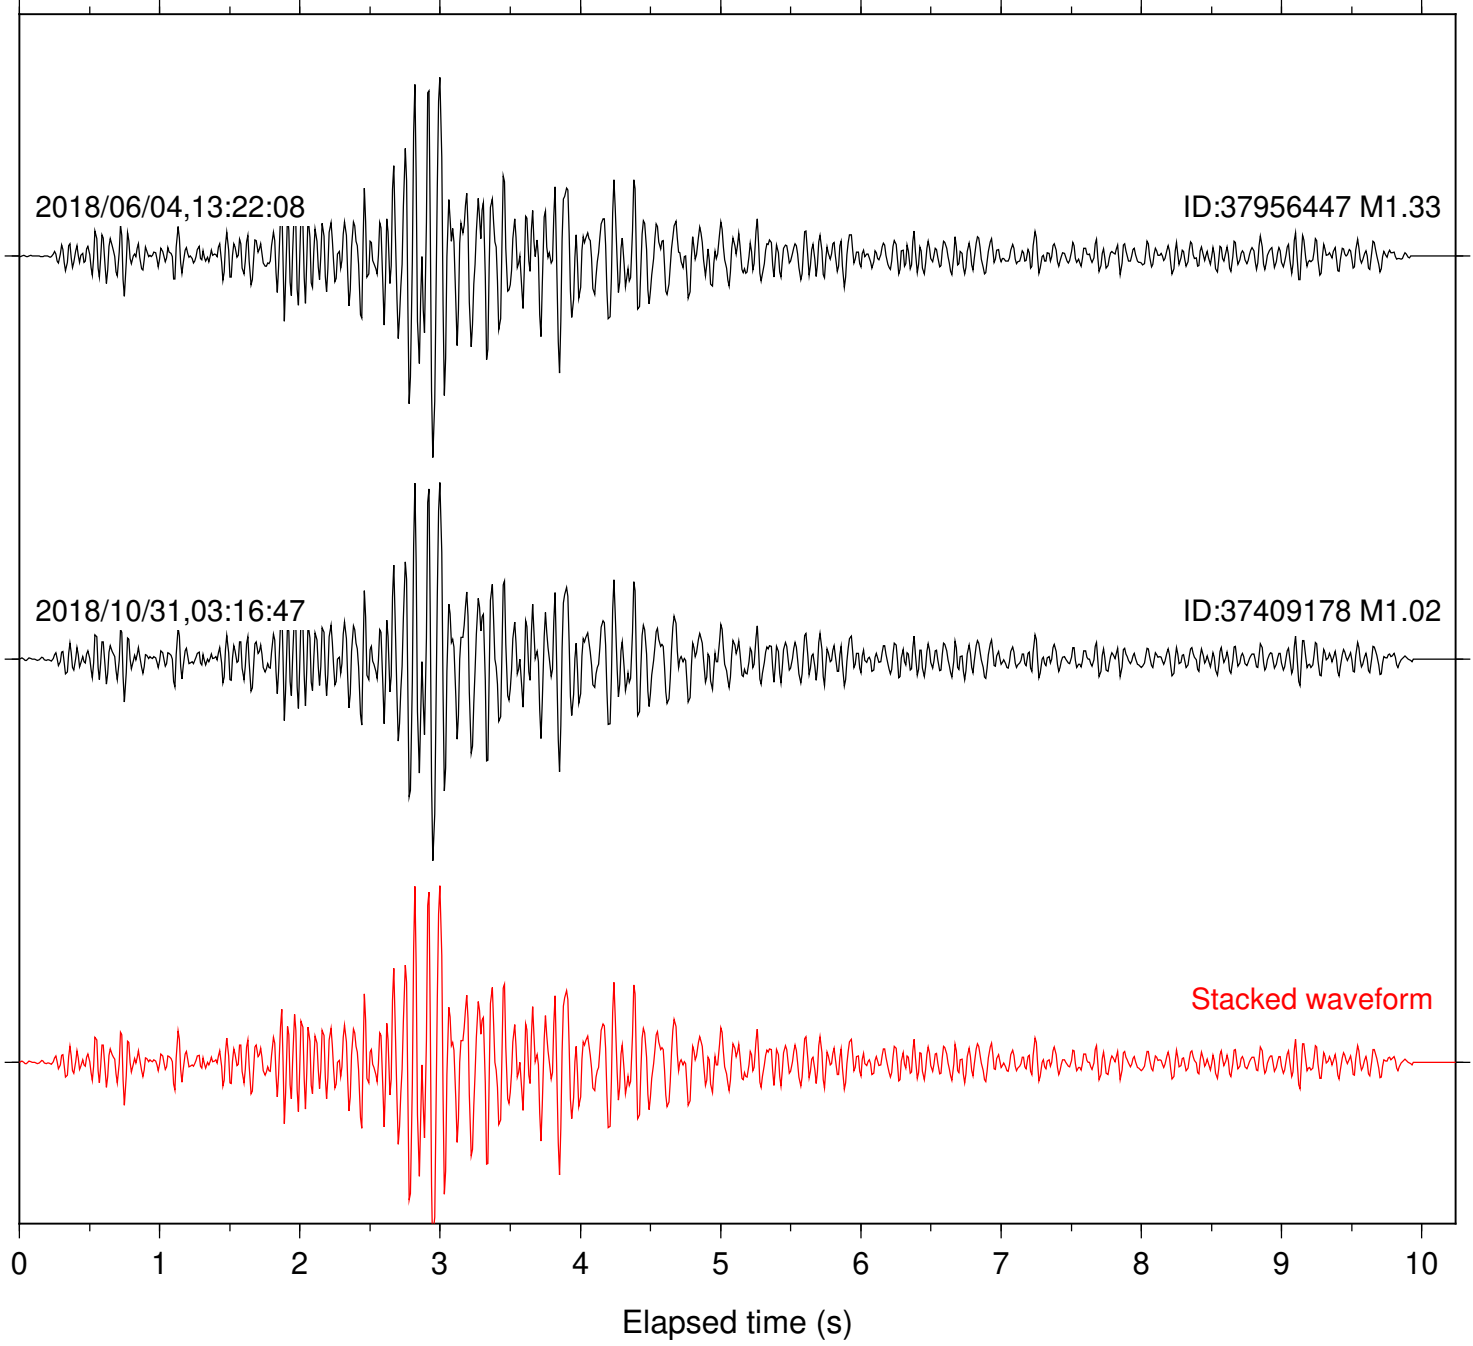

Station: B088 Com: EHZ

Focal depth: 4.77 km

Station: B093 Com: EHZ

Focal depth: 4.77 km

2018/06/04,13:22:08

ID:37956447 M1.33

2018/10/31,03:16:47

ID:37409178 M1.02

Stacked waveform

0 1 2 3 4 5 6 7 8 9 10
Elapsed time (s)

Station: B946 Com: EHZ

Focal depth: 4.77 km

Station: BAC Com: EHZ

Focal depth: 4.77 km

Station: CRY Com: HHZ

Focal depth: 4.77 km

Station: CSH Com: HHZ

Focal depth: 4.77 km

Station: DGR Com: HHZ

Focal depth: 4.77 km

Station: FRD Com: HHZ

Focal depth: 4.77 km

Station: HMT2 Com: HHZ

Focal depth: 4.77 km

Station: KNW Com: HHZ

Focal depth: 4.77 km

Station: LKH Com: HHZ

Focal depth: 4.77 km

Station: LVA2 Com: HHZ

Focal depth: 4.77 km

Station: PFO Com: HHZ

Focal depth: 4.77 km