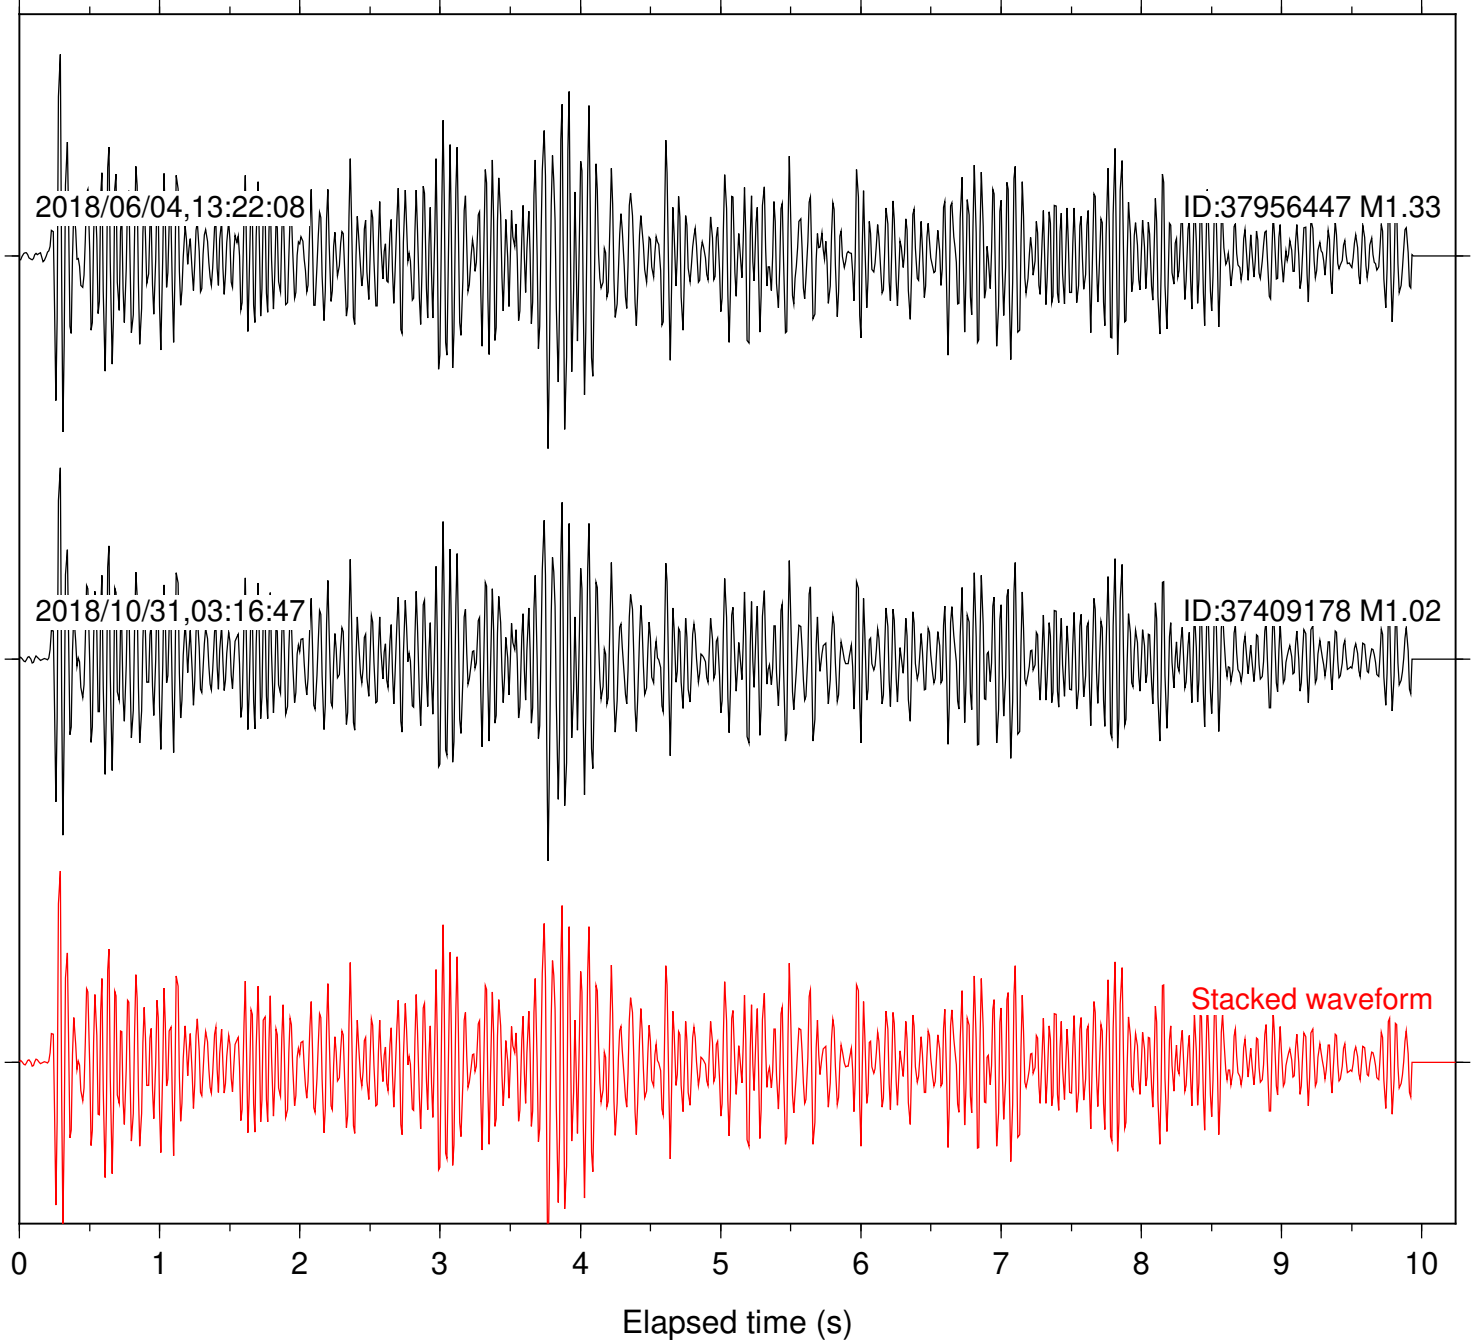

Station: B088 Com: EHZ

Focal depth: 4.77 km

Station: B093 Com: EHZ

Focal depth: 4.77 km

2018/06/04,13:22:08

ID:37956447 M1.33

2018/10/31,03:16:47

ID:37409178 M1.02

Stacked waveform

0 1 2 3 4 5 6 7 8 9 10
Elapsed time (s)

Station: B946 Com: EHZ

Focal depth: 4.77 km

Station: BAC Com: EHZ

Focal depth: 4.77 km

Station: CRY Com: HHZ

Focal depth: 4.77 km

Station: CSH Com: HHZ

Focal depth: 4.77 km

Station: DGR Com: HHZ

Focal depth: 4.77 km

Station: FRD Com: HHZ

Focal depth: 4.77 km

Station: HMT2 Com: HHZ

Focal depth: 4.77 km

Station: KNW Com: HHZ

Focal depth: 4.77 km

Station: LKH Com: HHZ

Focal depth: 4.77 km

Station: LVA2 Com: HHZ

Focal depth: 4.77 km

Station: PFO Com: HHZ

Focal depth: 4.77 km