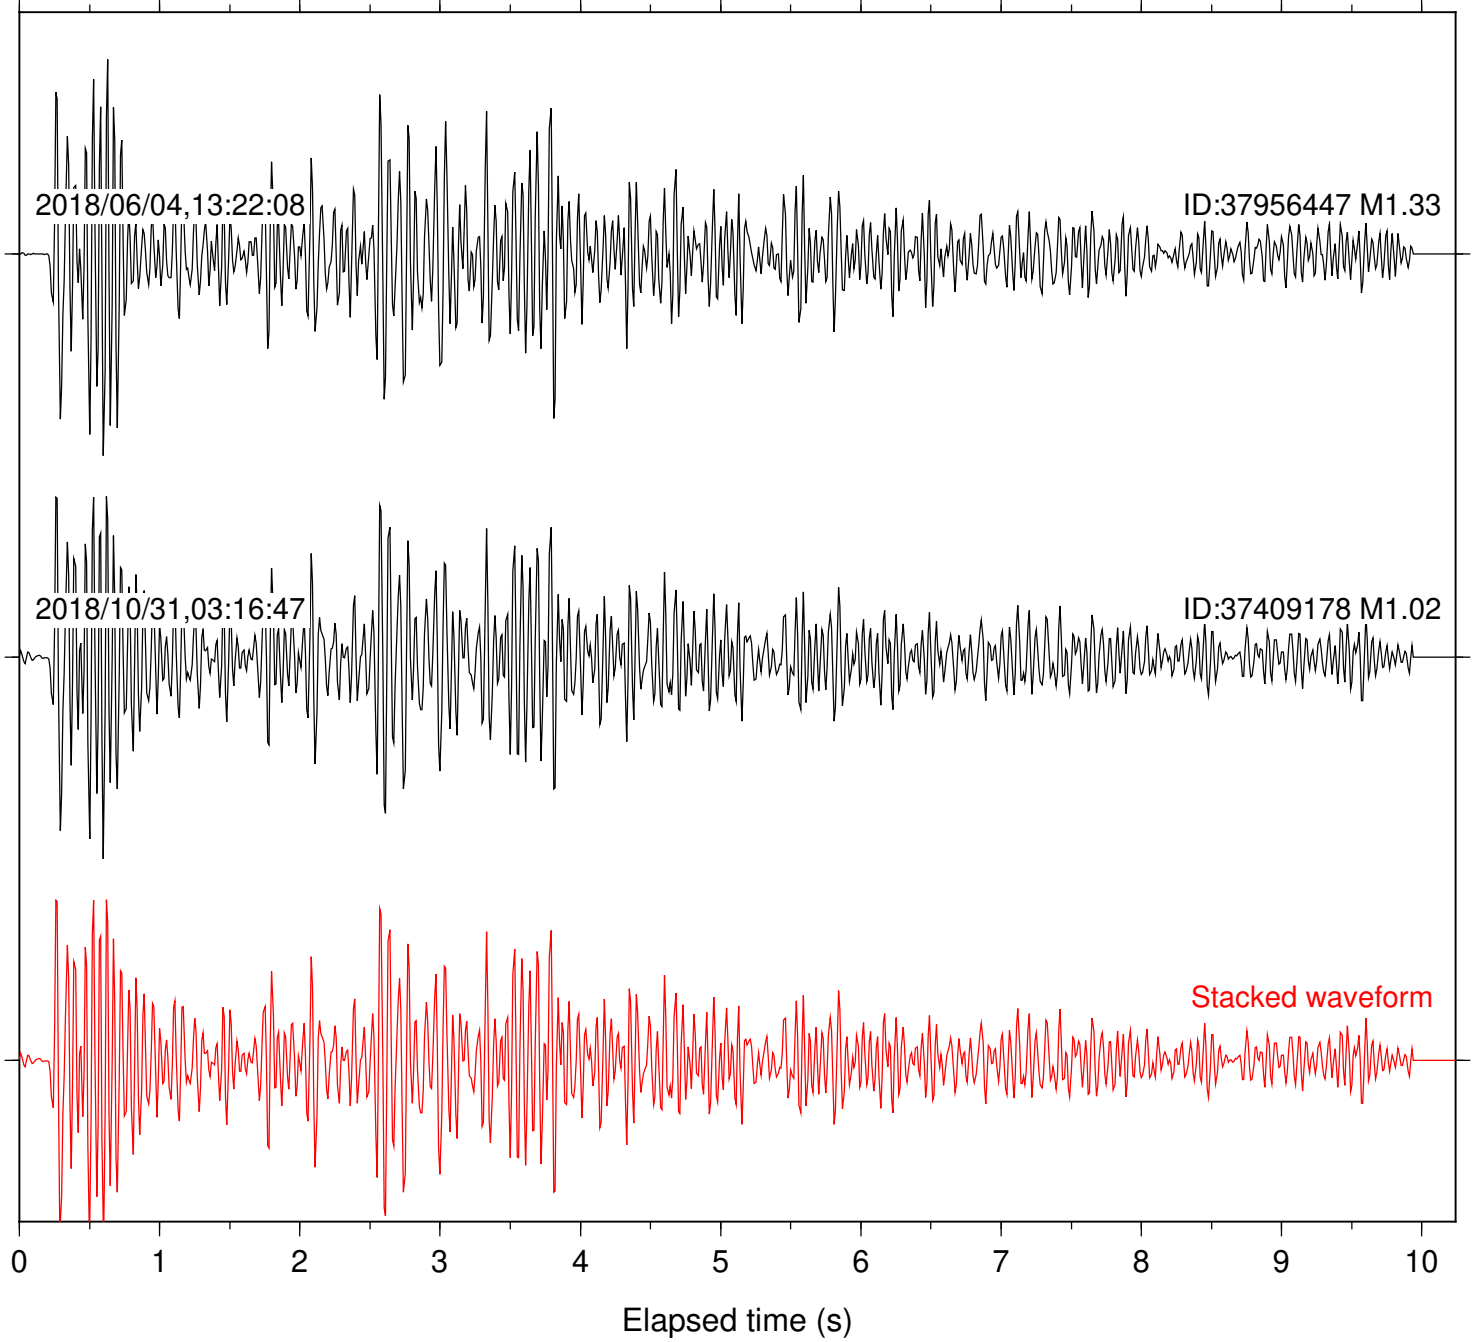

Station: CSH Com: HHZ

Focal depth: 4.77 km

Station: DGR Com: HHZ

Focal depth: 4.77 km

Station: FRD Com: HHZ

Focal depth: 4.77 km

Station: HMT2 Com: HHZ

Focal depth: 4.77 km

Station: KNW Com: HHZ

Focal depth: 4.77 km

Station: LKH Com: HHZ

Focal depth: 4.77 km

Station: LVA2 Com: HHZ

Focal depth: 4.77 km

Station: PFO Com: HHZ

Focal depth: 4.77 km

Station: PLM Com: HHZ

Focal depth: 4.77 km

Station: POB2 Com: HHZ

Focal depth: 4.77 km

Station: SND Com: HHZ

Focal depth: 4.77 km