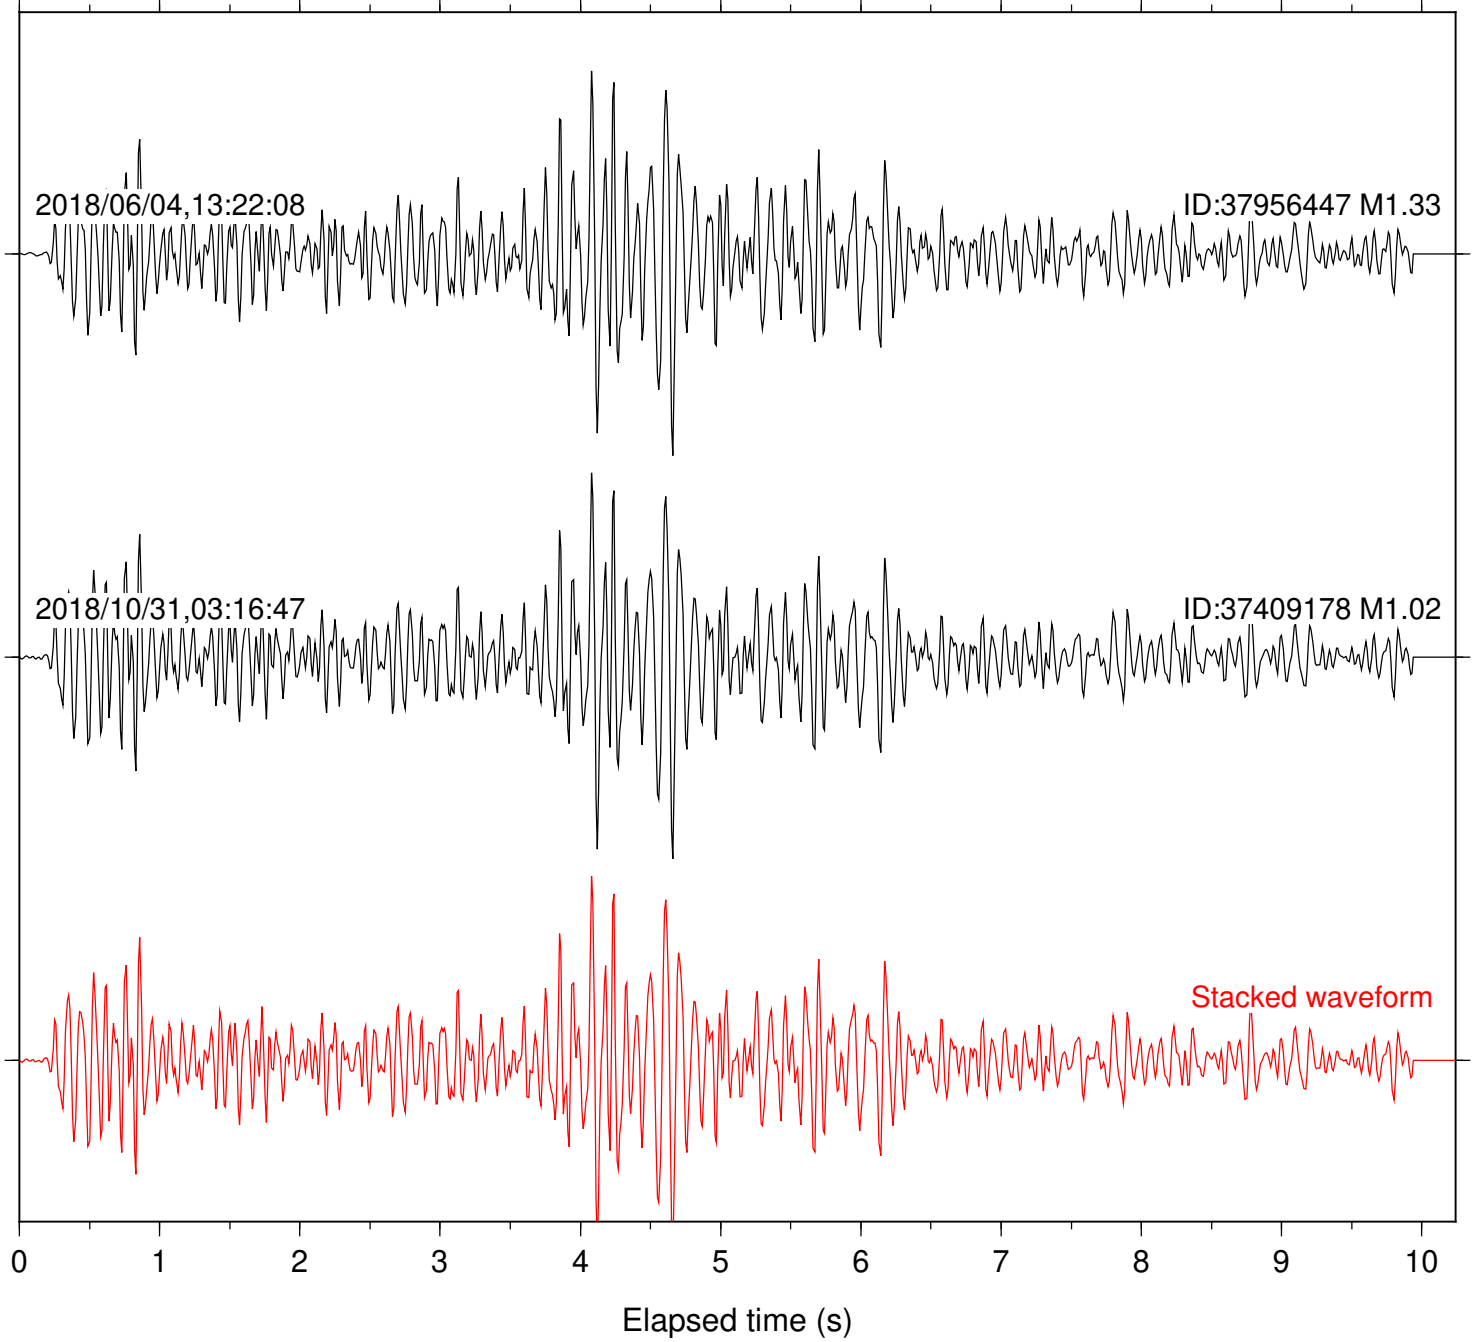

Stacked waveform

0 1 2 3 4 5 6 7 8 9 10
Elapsed time (s)

Station: B946 Com: EHZ

Focal depth: 4.77 km

Station: BAC Com: EHZ

Focal depth: 4.77 km

Station: CRY Com: HHZ

Focal depth: 4.77 km

Station: CSH Com: HHZ

Focal depth: 4.77 km

Station: DGR Com: HHZ

Focal depth: 4.77 km

Station: FRD Com: HHZ

Focal depth: 4.77 km

Station: HMT2 Com: HHZ

Focal depth: 4.77 km

Station: KNW Com: HHZ

Focal depth: 4.77 km

Station: LKH Com: HHZ

Focal depth: 4.77 km

Station: LVA2 Com: HHZ

Focal depth: 4.77 km

Station: PFO Com: HHZ

Focal depth: 4.77 km

Station: PLM Com: HHZ

Focal depth: 4.77 km

Station: POB2 Com: HHZ

Focal depth: 4.77 km

Station: SND Com: HHZ

Focal depth: 4.77 km