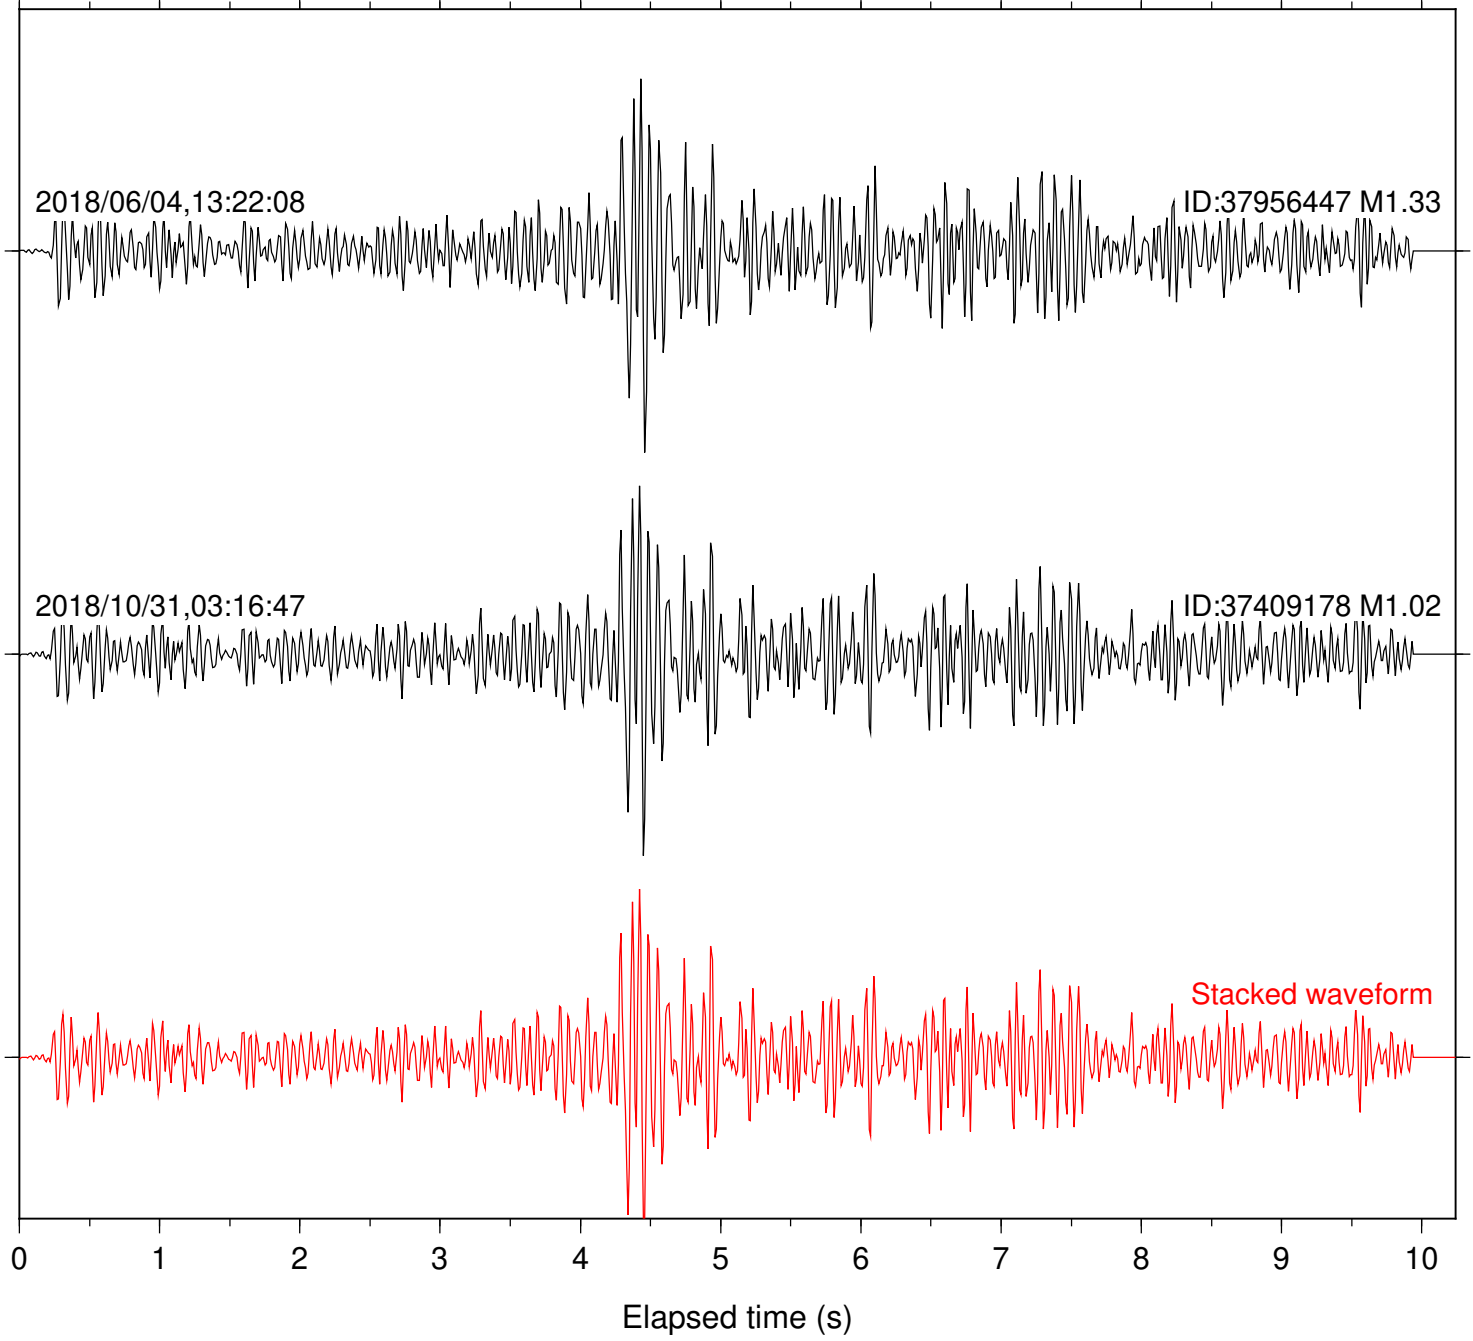

Station: CSH Com: HHZ

Focal depth: 4.77 km

Station: DGR Com: HHZ

Focal depth: 4.77 km

Station: FRD Com: HHZ

Focal depth: 4.77 km

Station: HMT2 Com: HHZ

Focal depth: 4.77 km

Station: KNW Com: HHZ

Focal depth: 4.77 km

Station: LKH Com: HHZ

Focal depth: 4.77 km

Station: LVA2 Com: HHZ

Focal depth: 4.77 km

Station: PFO Com: HHZ

Focal depth: 4.77 km

Station: PLM Com: HHZ

Focal depth: 4.77 km

Station: POB2 Com: HHZ

Focal depth: 4.77 km

Station: SND Com: HHZ

Focal depth: 4.77 km