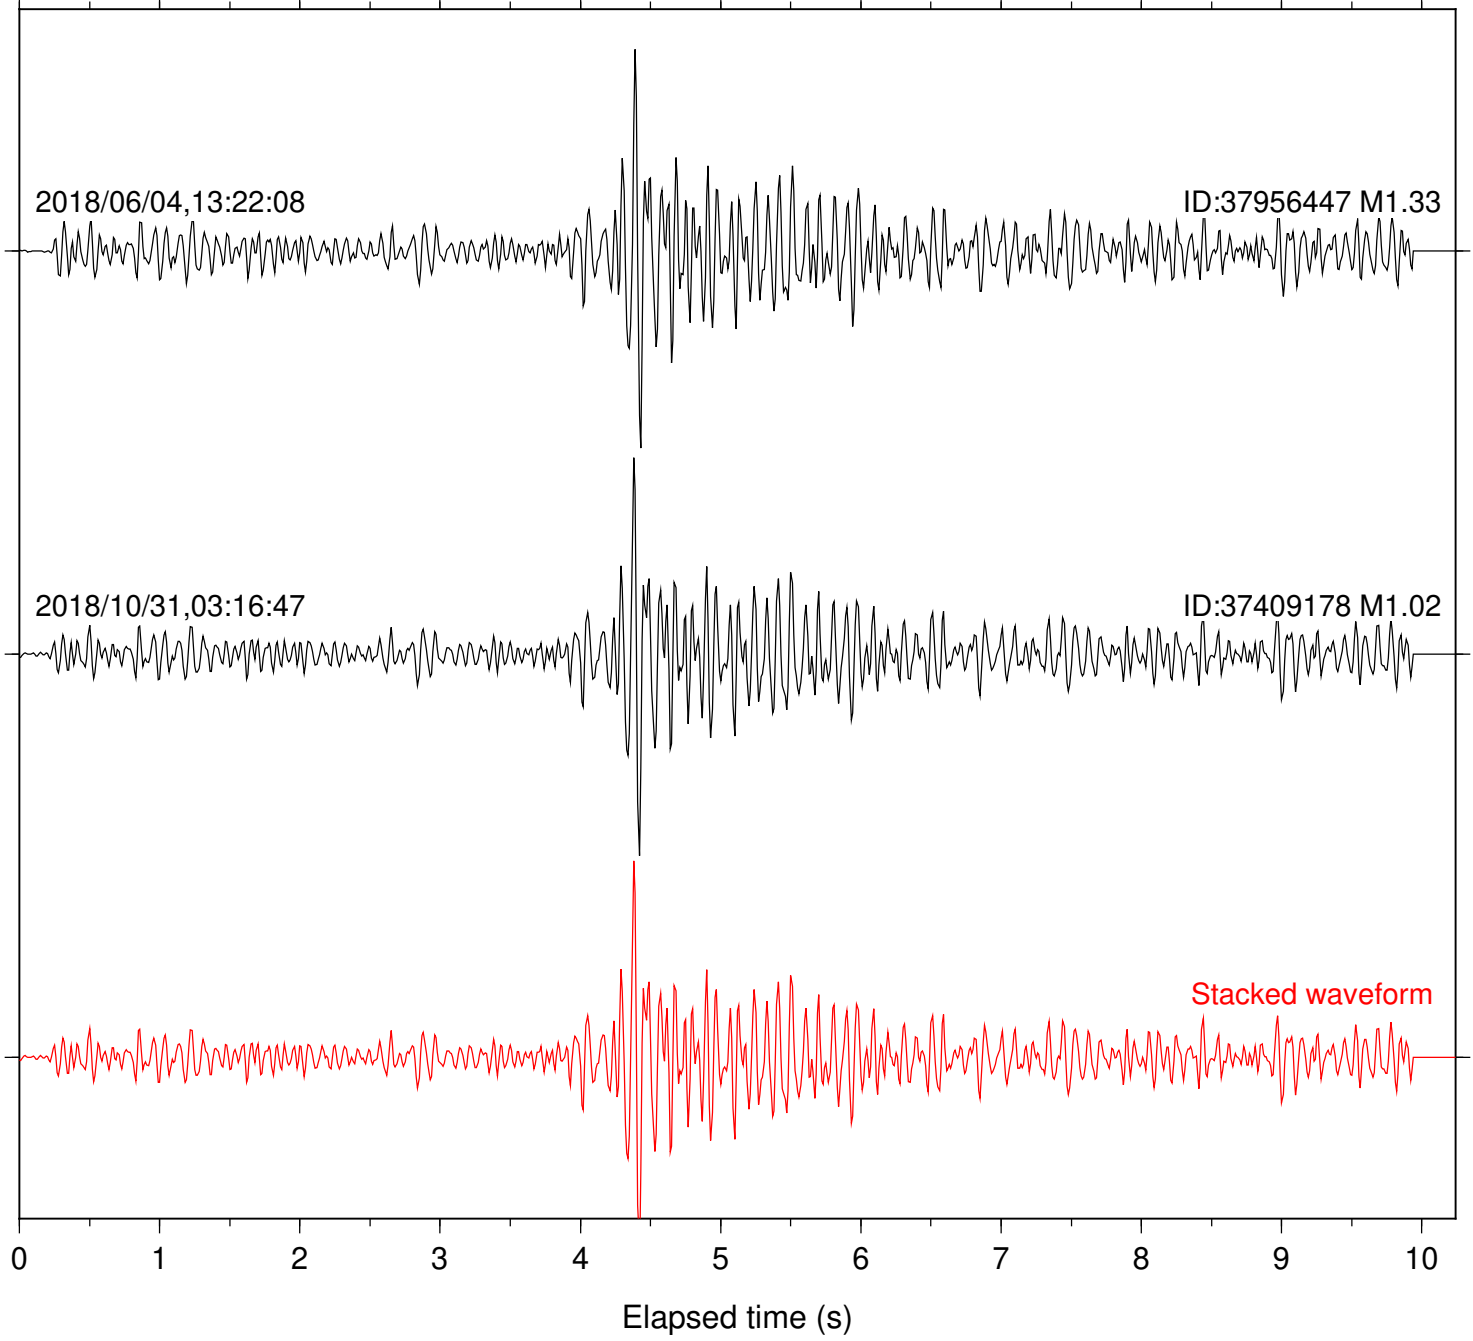

Station: B081 Com: EHZ

Focal depth: 4.77 km

Station: B082 Com: EHZ

Focal depth: 4.77 km

Station: B084 Com: EHZ

Focal depth: 4.77 km

Station: B087 Com: EHZ

Focal depth: 4.77 km

Station: B088 Com: EHZ

Focal depth: 4.77 km

Station: B093 Com: EHZ

Focal depth: 4.77 km

2018/06/04,13:22:08

ID:37956447 M1.33

2018/10/31,03:16:47

ID:37409178 M1.02

Stacked waveform

0 1 2 3 4 5 6 7 8 9 10
Elapsed time (s)

Station: B946 Com: EHZ

Focal depth: 4.77 km

Station: BAC Com: EHZ

Focal depth: 4.77 km

Station: CRY Com: HHZ

Focal depth: 4.77 km

Station: KNW Com: HHZ

Focal depth: 4.77 km

Station: LKH Com: HHZ

Focal depth: 4.77 km

Station: LVA2 Com: HHZ

Focal depth: 4.77 km

Station: PFO Com: HHZ

Focal depth: 4.77 km