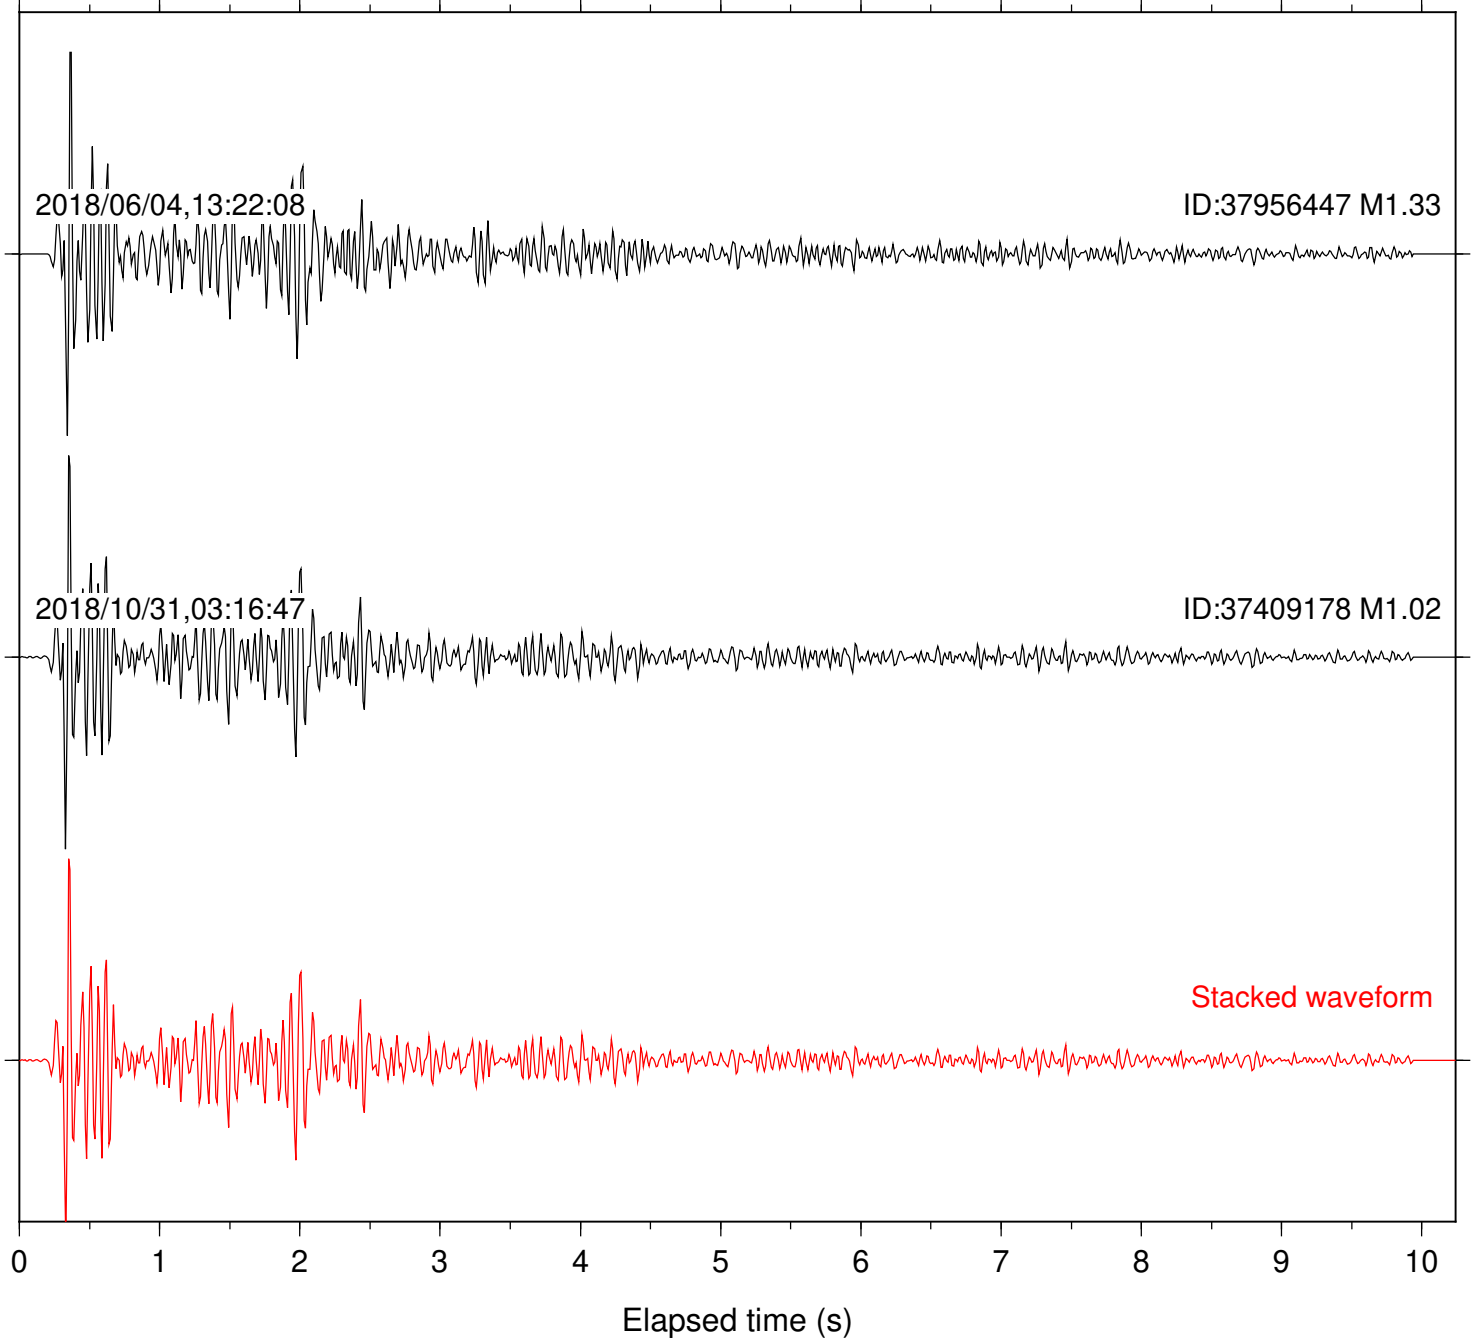

Station: B088 Com: EHZ

Focal depth: 4.77 km

Station: B093 Com: EHZ

Focal depth: 4.77 km

2018/06/04,13:22:08

ID:37956447 M1.33

2018/10/31,03:16:47

ID:37409178 M1.02

Stacked waveform

0 1 2 3 4 5 6 7 8 9 10
Elapsed time (s)

Station: B946 Com: EHZ

Focal depth: 4.77 km

Station: BAC Com: EHZ

Focal depth: 4.77 km

Station: CRY Com: HHZ

Focal depth: 4.77 km

Station: CSH Com: HHZ

Focal depth: 4.77 km

Station: DGR Com: HHZ

Focal depth: 4.77 km

Station: FRD Com: HHZ

Focal depth: 4.77 km

Station: HMT2 Com: HHZ

Focal depth: 4.77 km

Station: KNW Com: HHZ

Focal depth: 4.77 km

Station: LKH Com: HHZ

Focal depth: 4.77 km

Station: LVA2 Com: HHZ

Focal depth: 4.77 km

Station: PFO Com: HHZ

Focal depth: 4.77 km