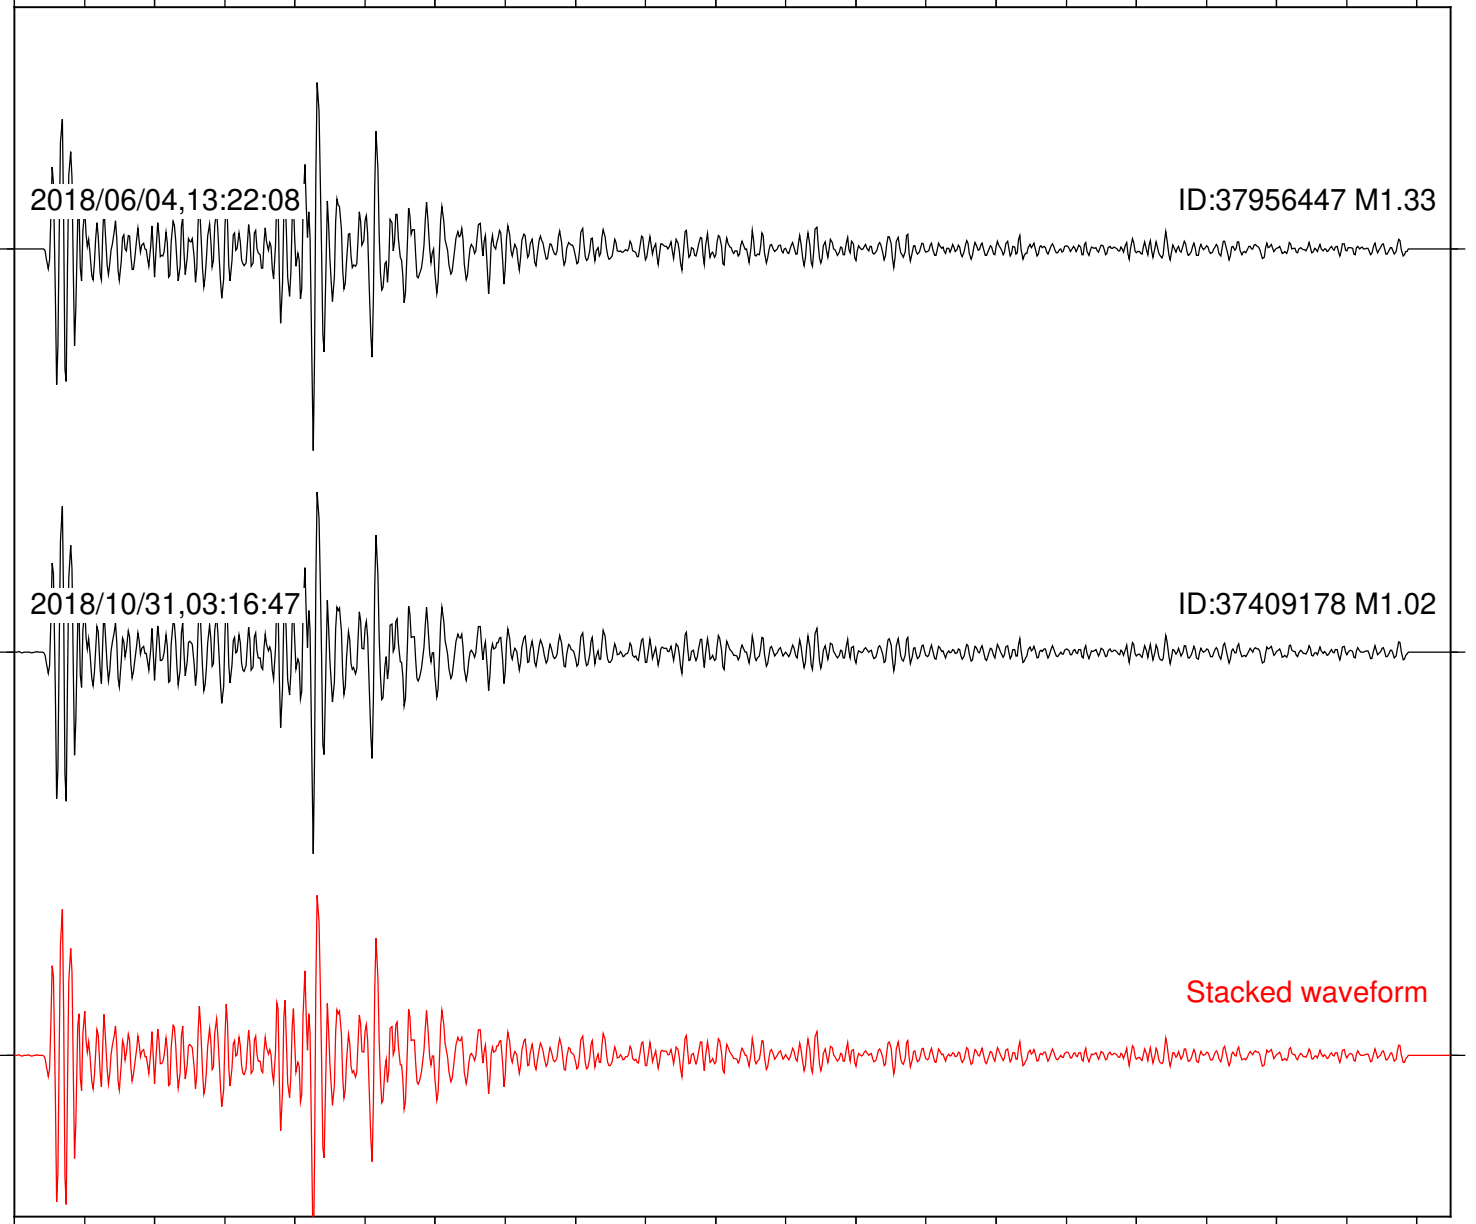

Station: B081 Com: EHZ

Focal depth: 4.77 km

Station: B082 Com: EHZ

Focal depth: 4.77 km

Station: B084 Com: EHZ

Focal depth: 4.77 km

Station: B087 Com: EHZ

Focal depth: 4.77 km

Station: B088 Com: EHZ

Focal depth: 4.77 km

Station: B093 Com: EHZ

Focal depth: 4.77 km

2018/06/04,13:22:08

ID:37956447 M1.33

2018/10/31,03:16:47

ID:37409178 M1.02

Stacked waveform

0 1 2 3 4 5 6 7 8 9 10
Elapsed time (s)

Station: B946 Com: EHZ

Focal depth: 4.77 km

Station: BAC Com: EHZ

Focal depth: 4.77 km

Station: CRY Com: HHZ

Focal depth: 4.77 km

Station: KNW Com: HHZ

Focal depth: 4.77 km

Station: LKH Com: HHZ

Focal depth: 4.77 km

Station: LVA2 Com: HHZ

Focal depth: 4.77 km

Station: PFO Com: HHZ

Focal depth: 4.77 km