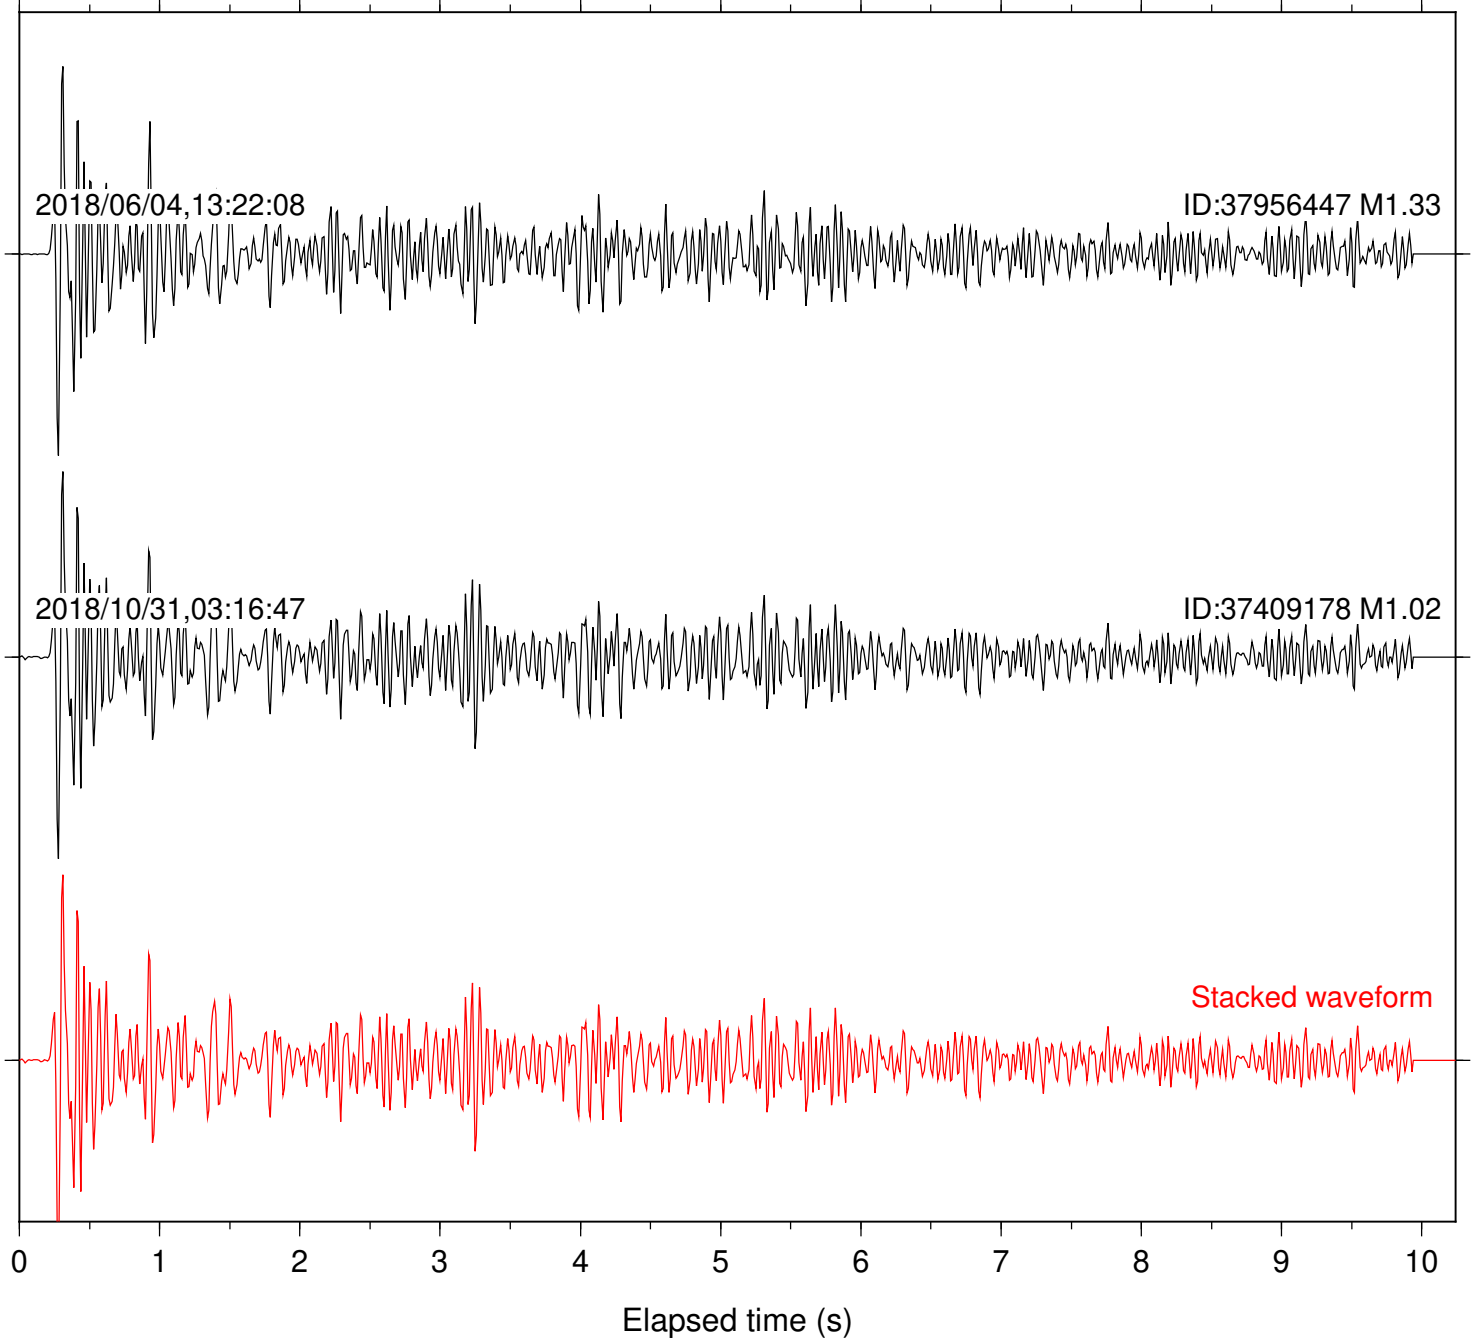

Station: CSH Com: HHZ

Focal depth: 4.77 km

Station: DGR Com: HHZ

Focal depth: 4.77 km

Station: FRD Com: HHZ

Focal depth: 4.77 km

Station: HMT2 Com: HHZ

Focal depth: 4.77 km

Station: KNW Com: HHZ

Focal depth: 4.77 km

Station: LKH Com: HHZ

Focal depth: 4.77 km

Station: LVA2 Com: HHZ

Focal depth: 4.77 km

Station: PFO Com: HHZ

Focal depth: 4.77 km

Station: PLM Com: HHZ

Focal depth: 4.77 km

Station: POB2 Com: HHZ

Focal depth: 4.77 km

Station: SND Com: HHZ

Focal depth: 4.77 km