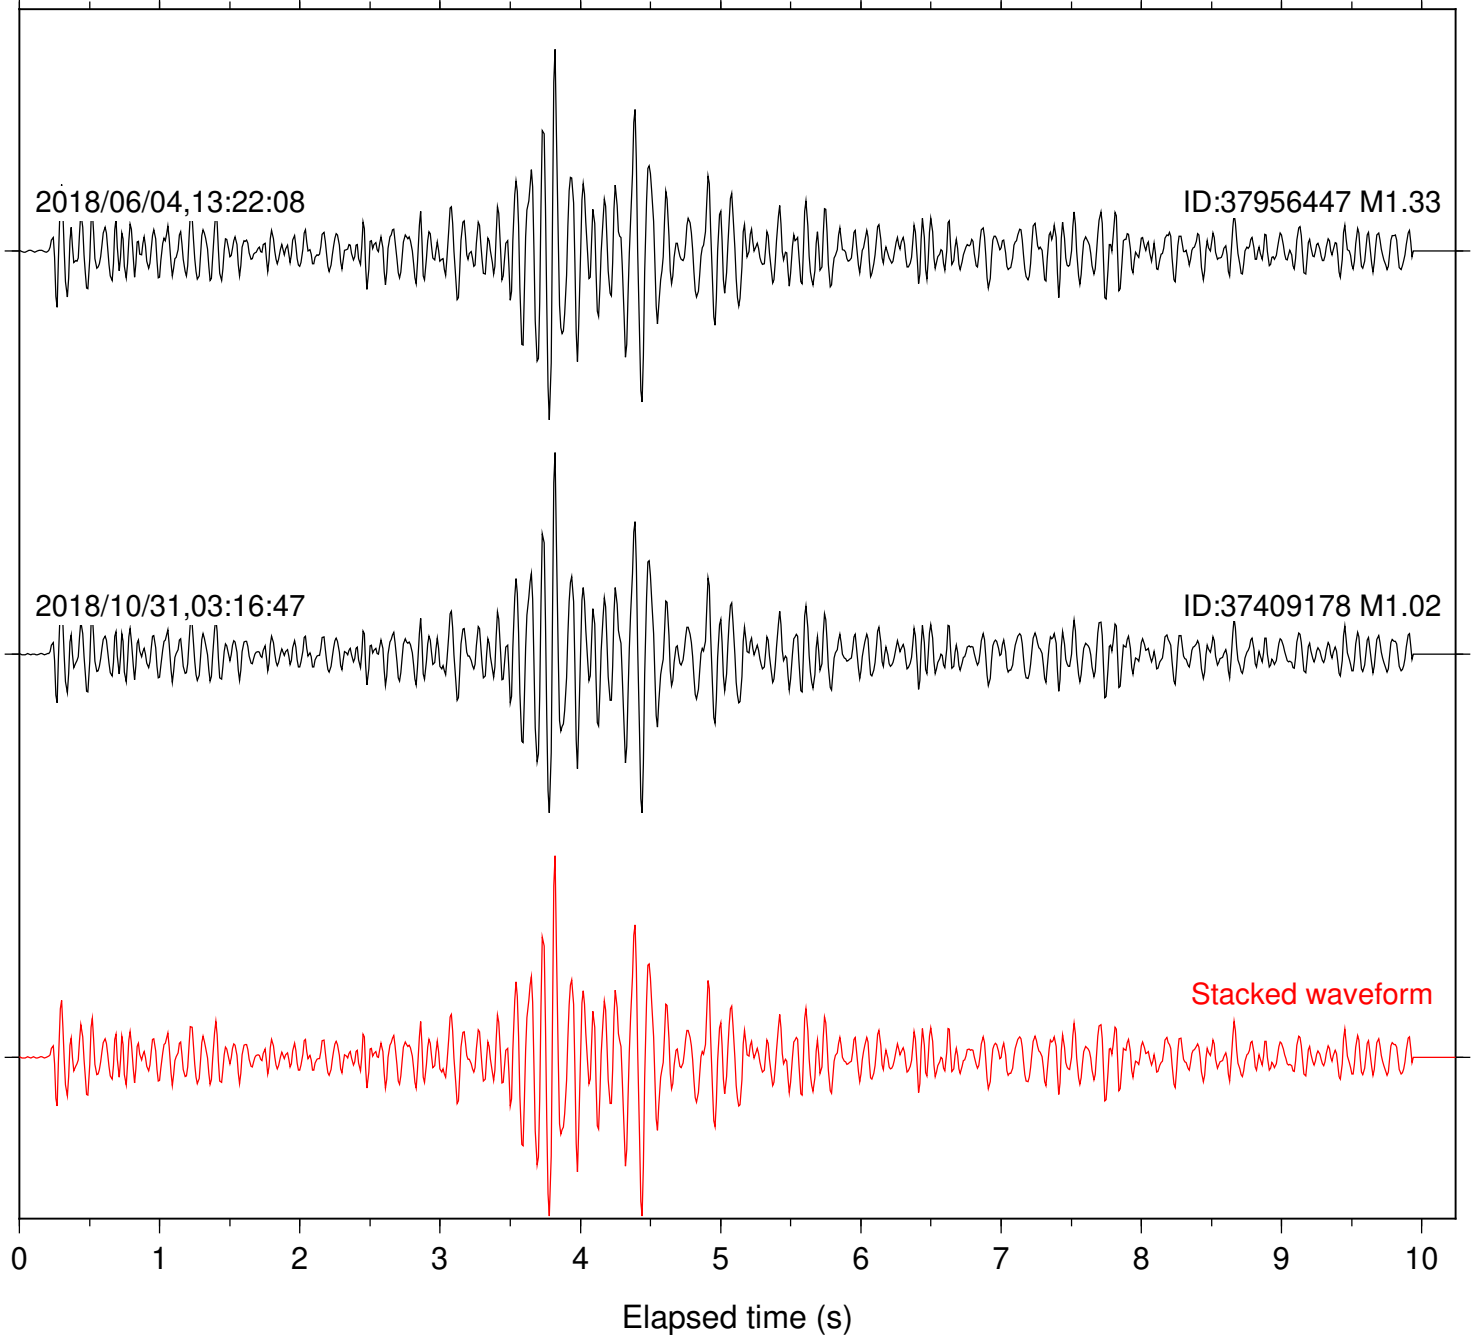

Station: CSH Com: HHZ

Focal depth: 4.77 km

Station: DGR Com: HHZ

Focal depth: 4.77 km

Station: FRD Com: HHZ

Focal depth: 4.77 km

Station: HMT2 Com: HHZ

Focal depth: 4.77 km

Station: KNW Com: HHZ

Focal depth: 4.77 km

Station: LKH Com: HHZ

Focal depth: 4.77 km

Station: LVA2 Com: HHZ

Focal depth: 4.77 km

Station: PFO Com: HHZ

Focal depth: 4.77 km

Station: PLM Com: HHZ

Focal depth: 4.77 km

Station: POB2 Com: HHZ

Focal depth: 4.77 km

Station: SND Com: HHZ

Focal depth: 4.77 km