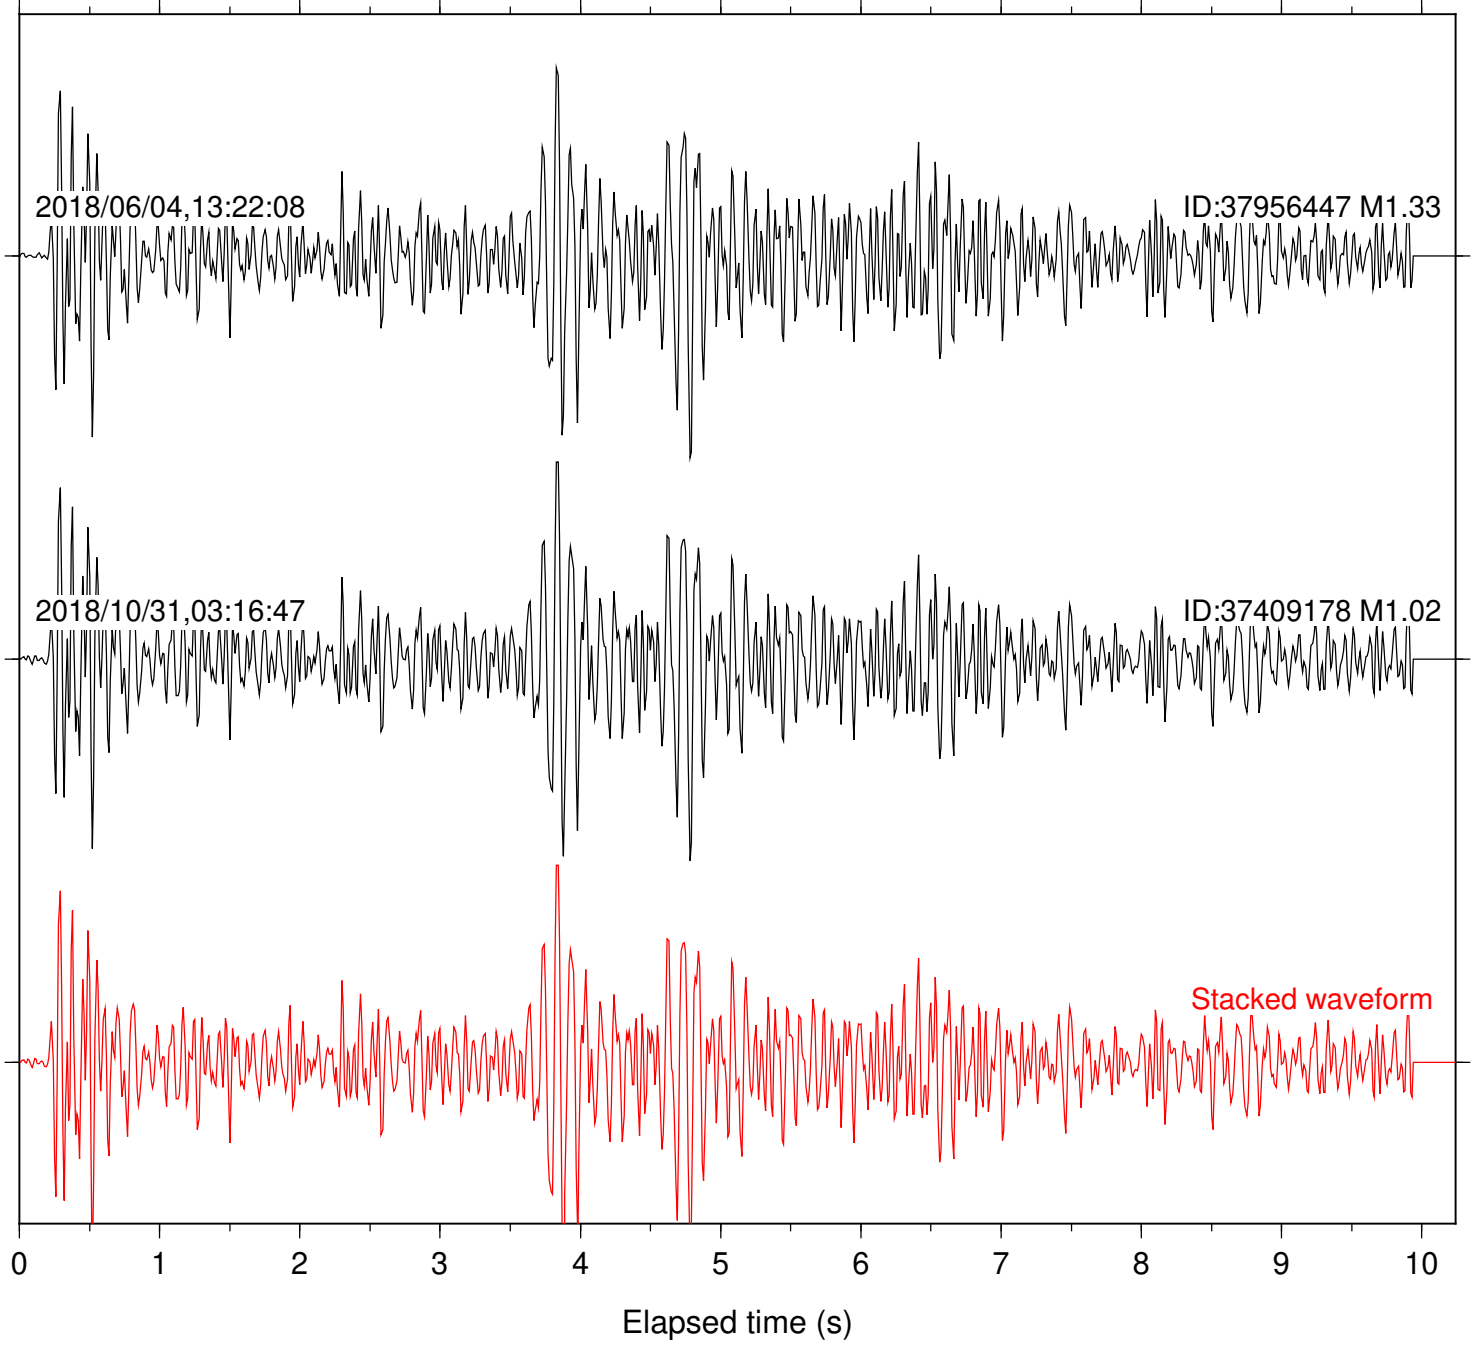

Station: B088 Com: EHZ

Focal depth: 4.77 km

Station: B093 Com: EHZ

Focal depth: 4.77 km

2018/06/04,13:22:08

ID:37956447 M1.33

2018/10/31,03:16:47

ID:37409178 M1.02

Stacked waveform

0 1 2 3 4 5 6 7 8 9 10
Elapsed time (s)

Station: B946 Com: EHZ

Focal depth: 4.77 km

Station: BAC Com: EHZ

Focal depth: 4.77 km

Station: CRY Com: HHZ

Focal depth: 4.77 km

Station: CSH Com: HHZ

Focal depth: 4.77 km

Station: DGR Com: HHZ

Focal depth: 4.77 km

Station: FRD Com: HHZ

Focal depth: 4.77 km

Station: HMT2 Com: HHZ

Focal depth: 4.77 km

Station: KNW Com: HHZ

Focal depth: 4.77 km

Station: LKH Com: HHZ

Focal depth: 4.77 km

Station: LVA2 Com: HHZ

Focal depth: 4.77 km

Station: PFO Com: HHZ

Focal depth: 4.77 km