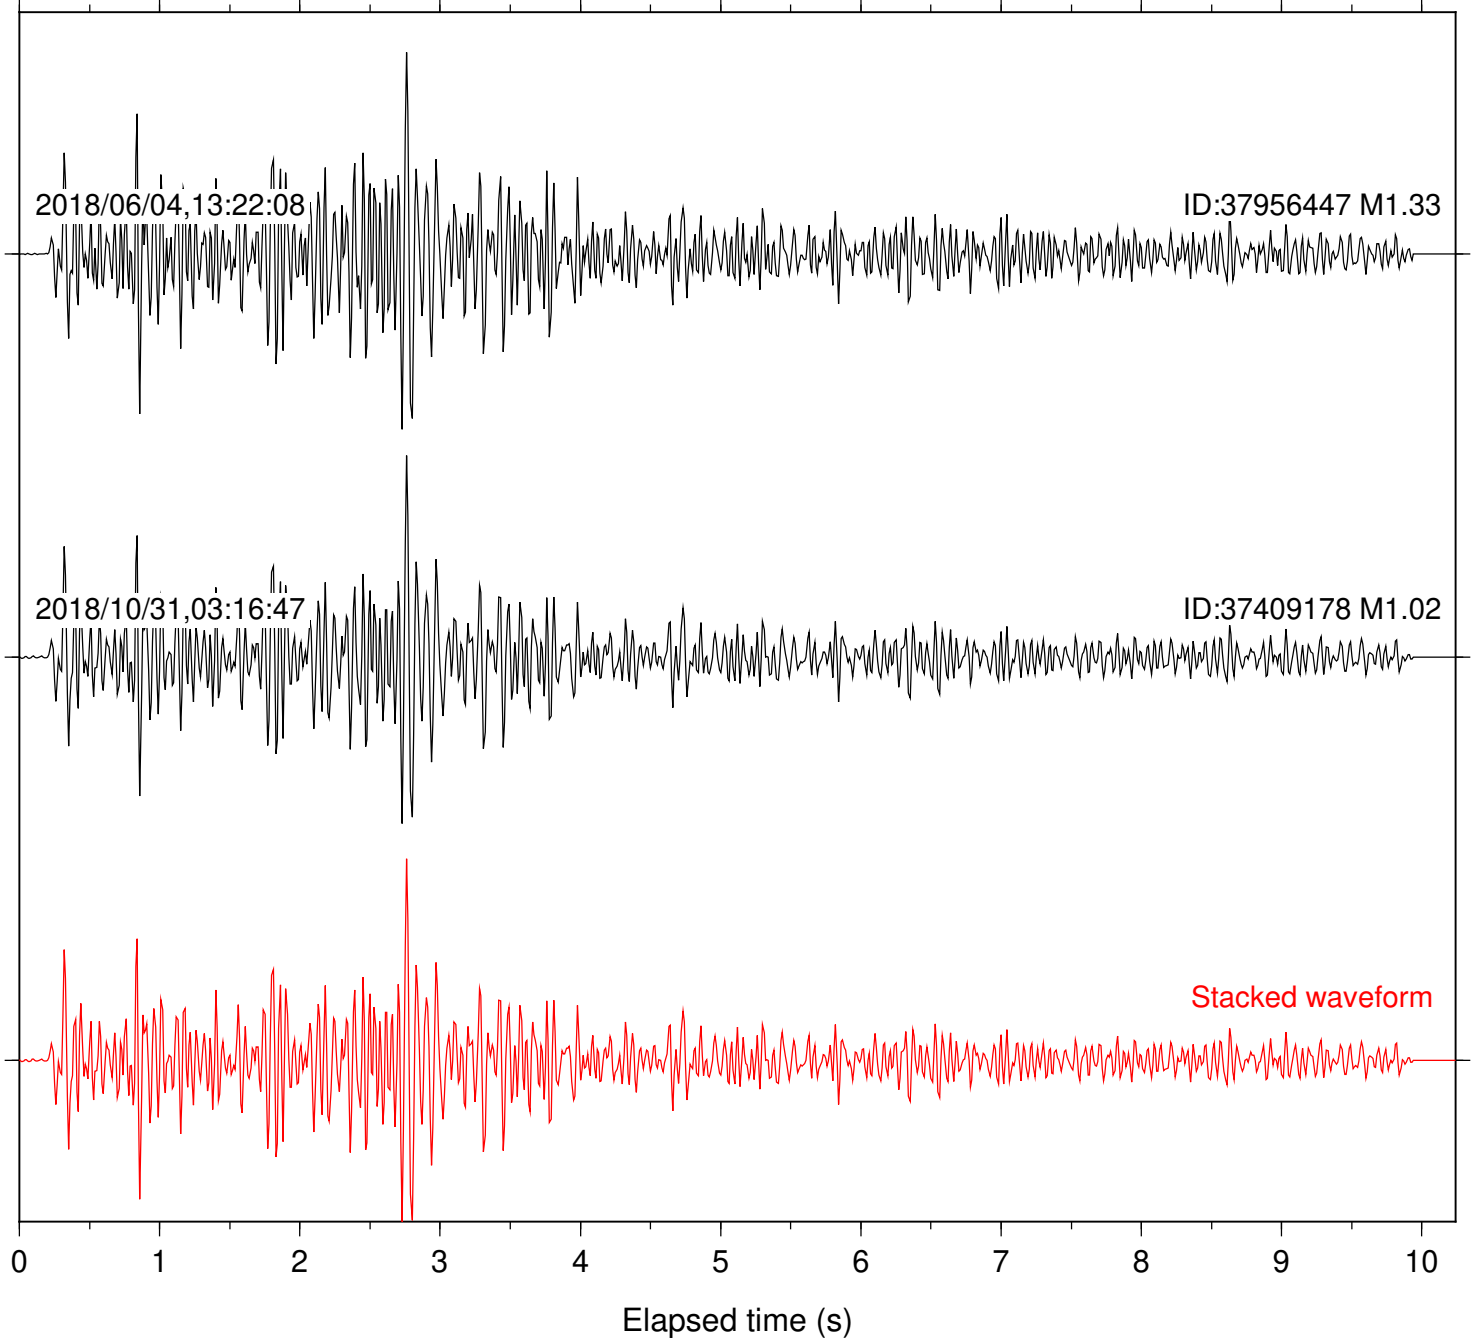

Stacked waveform

0 1 2 3 4 5 6 7 8 9 10
Elapsed time (s)

Station: B946 Com: EHZ

Focal depth: 4.77 km

Station: BAC Com: EHZ

Focal depth: 4.77 km

Station: CRY Com: HHZ

Focal depth: 4.77 km

Station: CSH Com: HHZ

Focal depth: 4.77 km

Station: DGR Com: HHZ

Focal depth: 4.77 km

Station: FRD Com: HHZ

Focal depth: 4.77 km

Station: HMT2 Com: HHZ

Focal depth: 4.77 km

Station: KNW Com: HHZ

Focal depth: 4.77 km

Station: LKH Com: HHZ

Focal depth: 4.77 km

Station: LVA2 Com: HHZ

Focal depth: 4.77 km

Station: PFO Com: HHZ

Focal depth: 4.77 km

Station: PLM Com: HHZ

Focal depth: 4.77 km

Station: POB2 Com: HHZ

Focal depth: 4.77 km

Station: SND Com: HHZ

Focal depth: 4.77 km