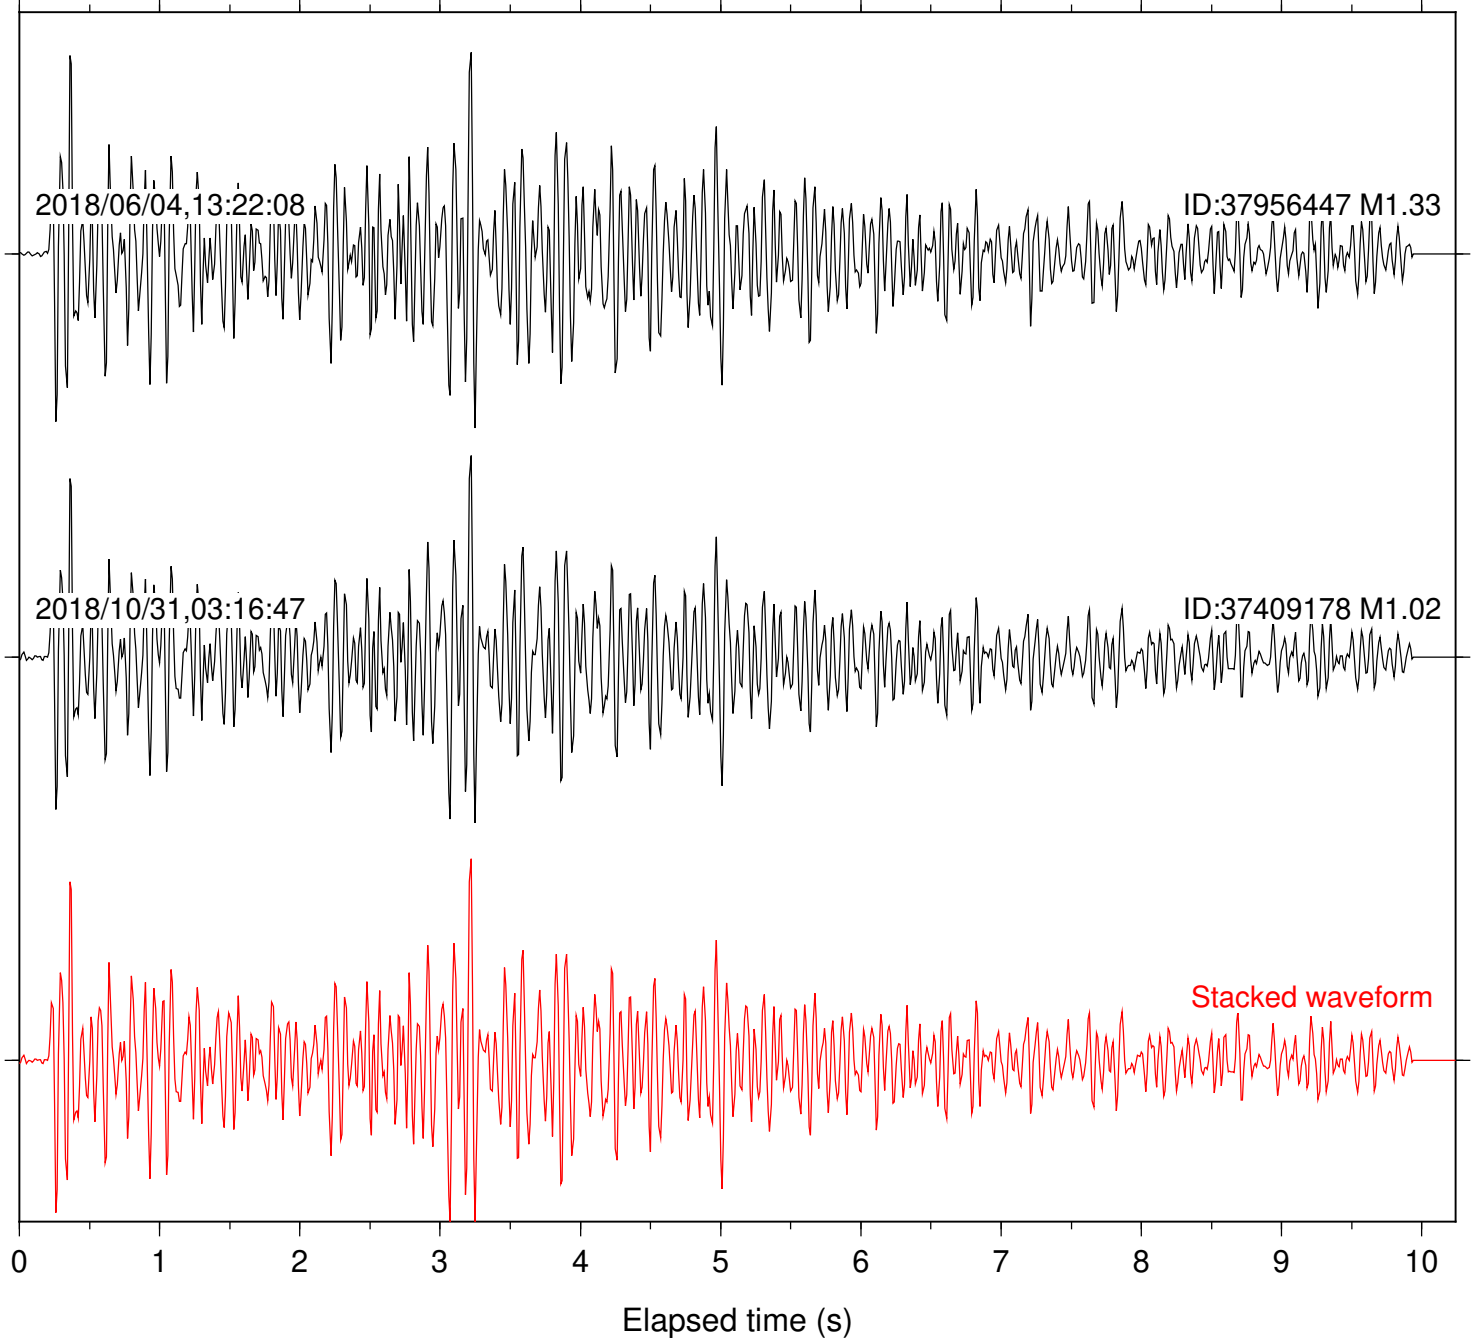

Station: B081 Com: EHZ

Focal depth: 4.77 km

Station: B082 Com: EHZ

Focal depth: 4.77 km

Station: B084 Com: EHZ

Focal depth: 4.77 km

Station: B087 Com: EHZ

Focal depth: 4.77 km

Station: B088 Com: EHZ

Focal depth: 4.77 km

Station: B093 Com: EHZ

Focal depth: 4.77 km

2018/06/04,13:22:08

ID:37956447 M1.33

2018/10/31,03:16:47

ID:37409178 M1.02

Station: CSH Com: HHZ

Focal depth: 4.77 km

Station: DGR Com: HHZ

Focal depth: 4.77 km

Station: FRD Com: HHZ

Focal depth: 4.77 km

Station: HMT2 Com: HHZ

Focal depth: 4.77 km

Station: KNW Com: HHZ

Focal depth: 4.77 km

Station: LKH Com: HHZ

Focal depth: 4.77 km

Station: LVA2 Com: HHZ

Focal depth: 4.77 km

Station: PFO Com: HHZ

Focal depth: 4.77 km