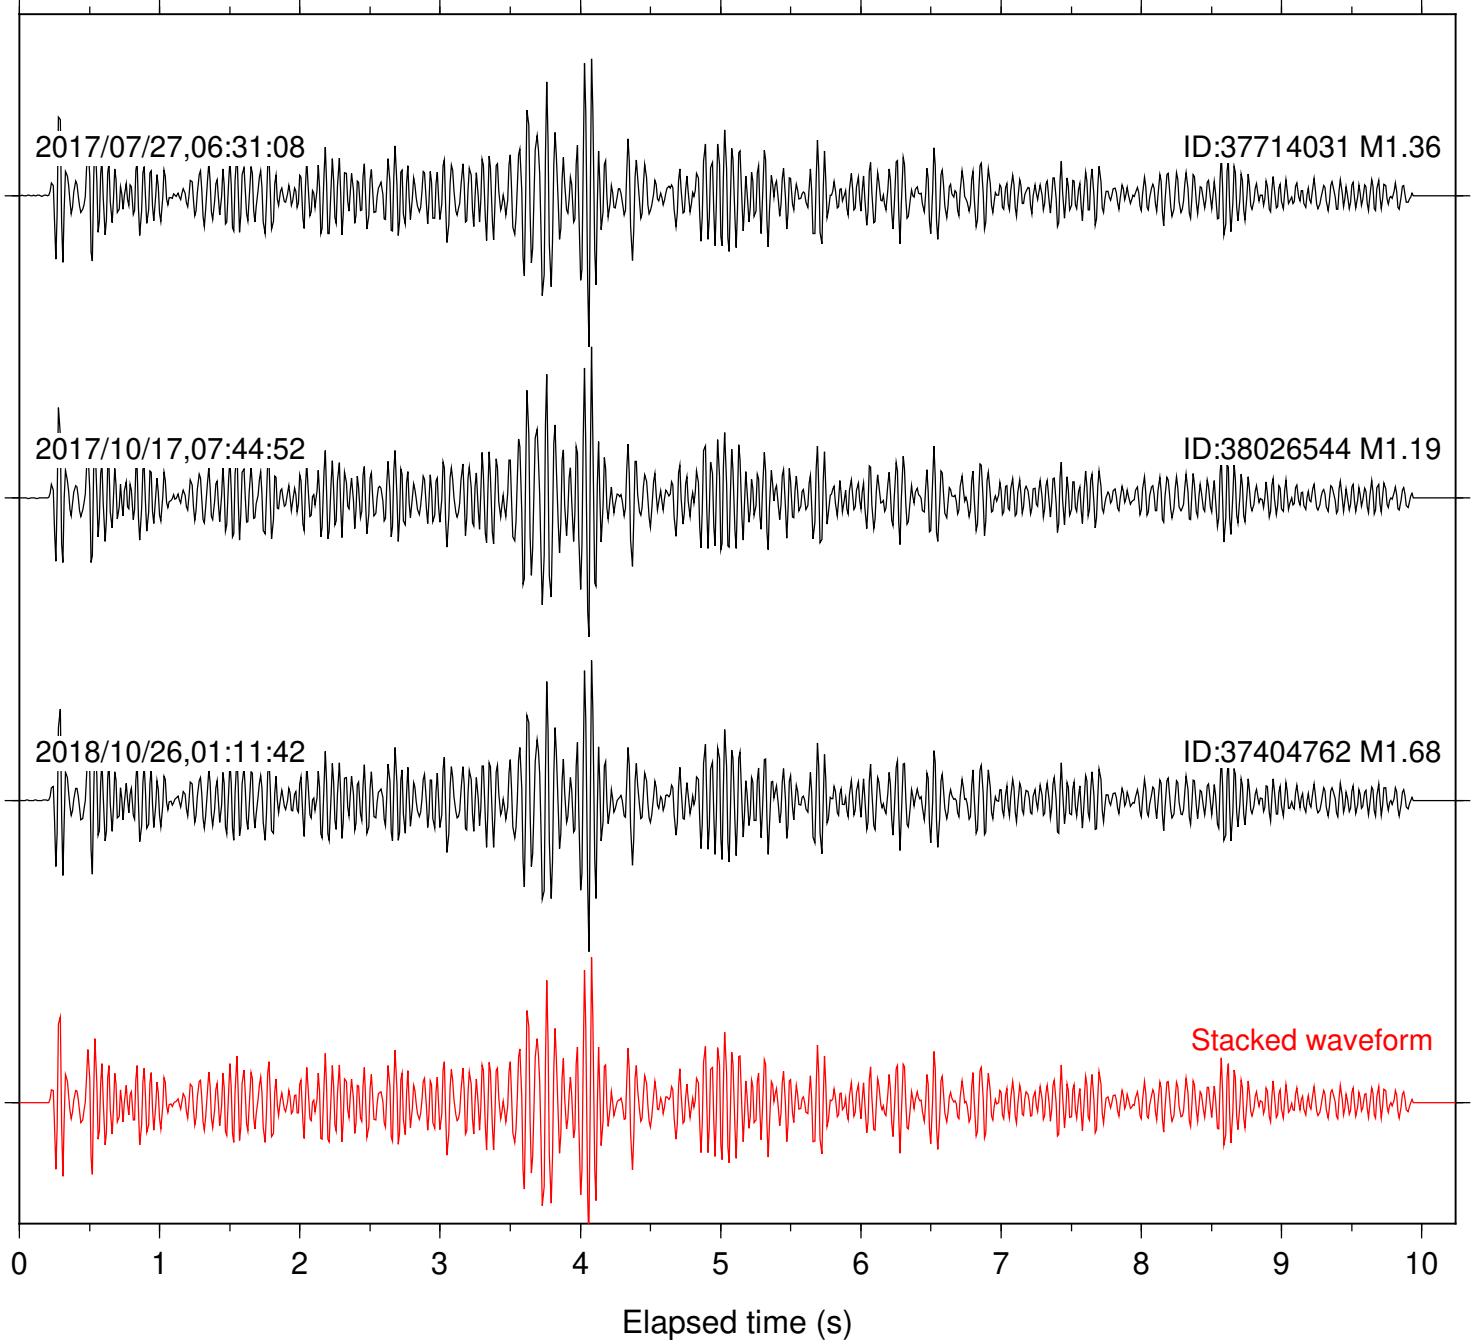

Station: DGR Com: HHZ

Focal depth: 5.12 km