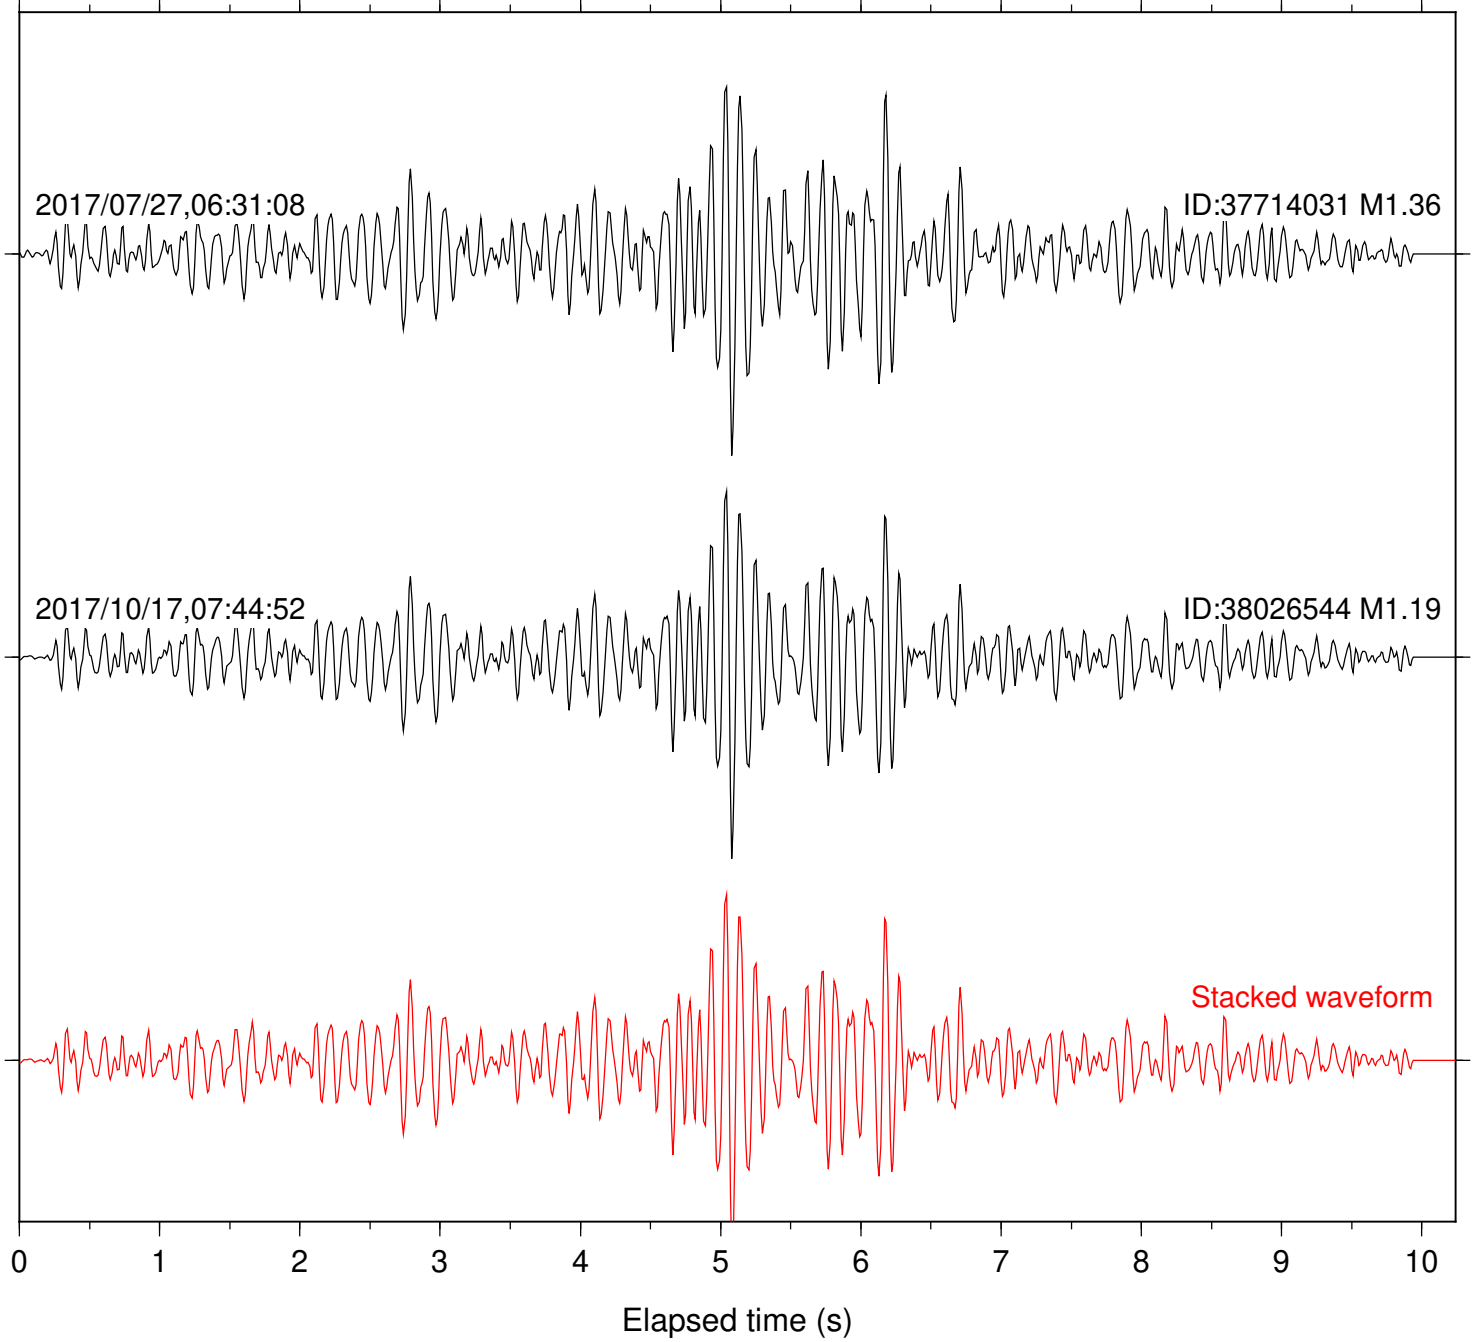

Station: KNW Com: HHZ

Focal depth: 5.12 km

Station: LKH Com: HHZ

Focal depth: 5.12 km

2017/07/27,06:31:08

ID:37714031 M1.36

2017/10/17,07:44:52

ID:38026544 M1.19

2018/10/26,01:11:42

ID:37404762 M1.68

Stacked waveform

0 1 2 3 4 5 6 7 8 9 10  
Elapsed time (s)

Station: LVA2 Com: HHZ

Focal depth: 5.12 km

Station: MTG Com: HHZ

Focal depth: 5.11 km

Station: PFO Com: HHZ

Focal depth: 5.12 km

Station: PLM Com: HHZ

Focal depth: 5.12 km

Station: POB2 Com: HHZ

Focal depth: 5.12 km

Station: RRSP Com: HHZ

Focal depth: 5.11 km