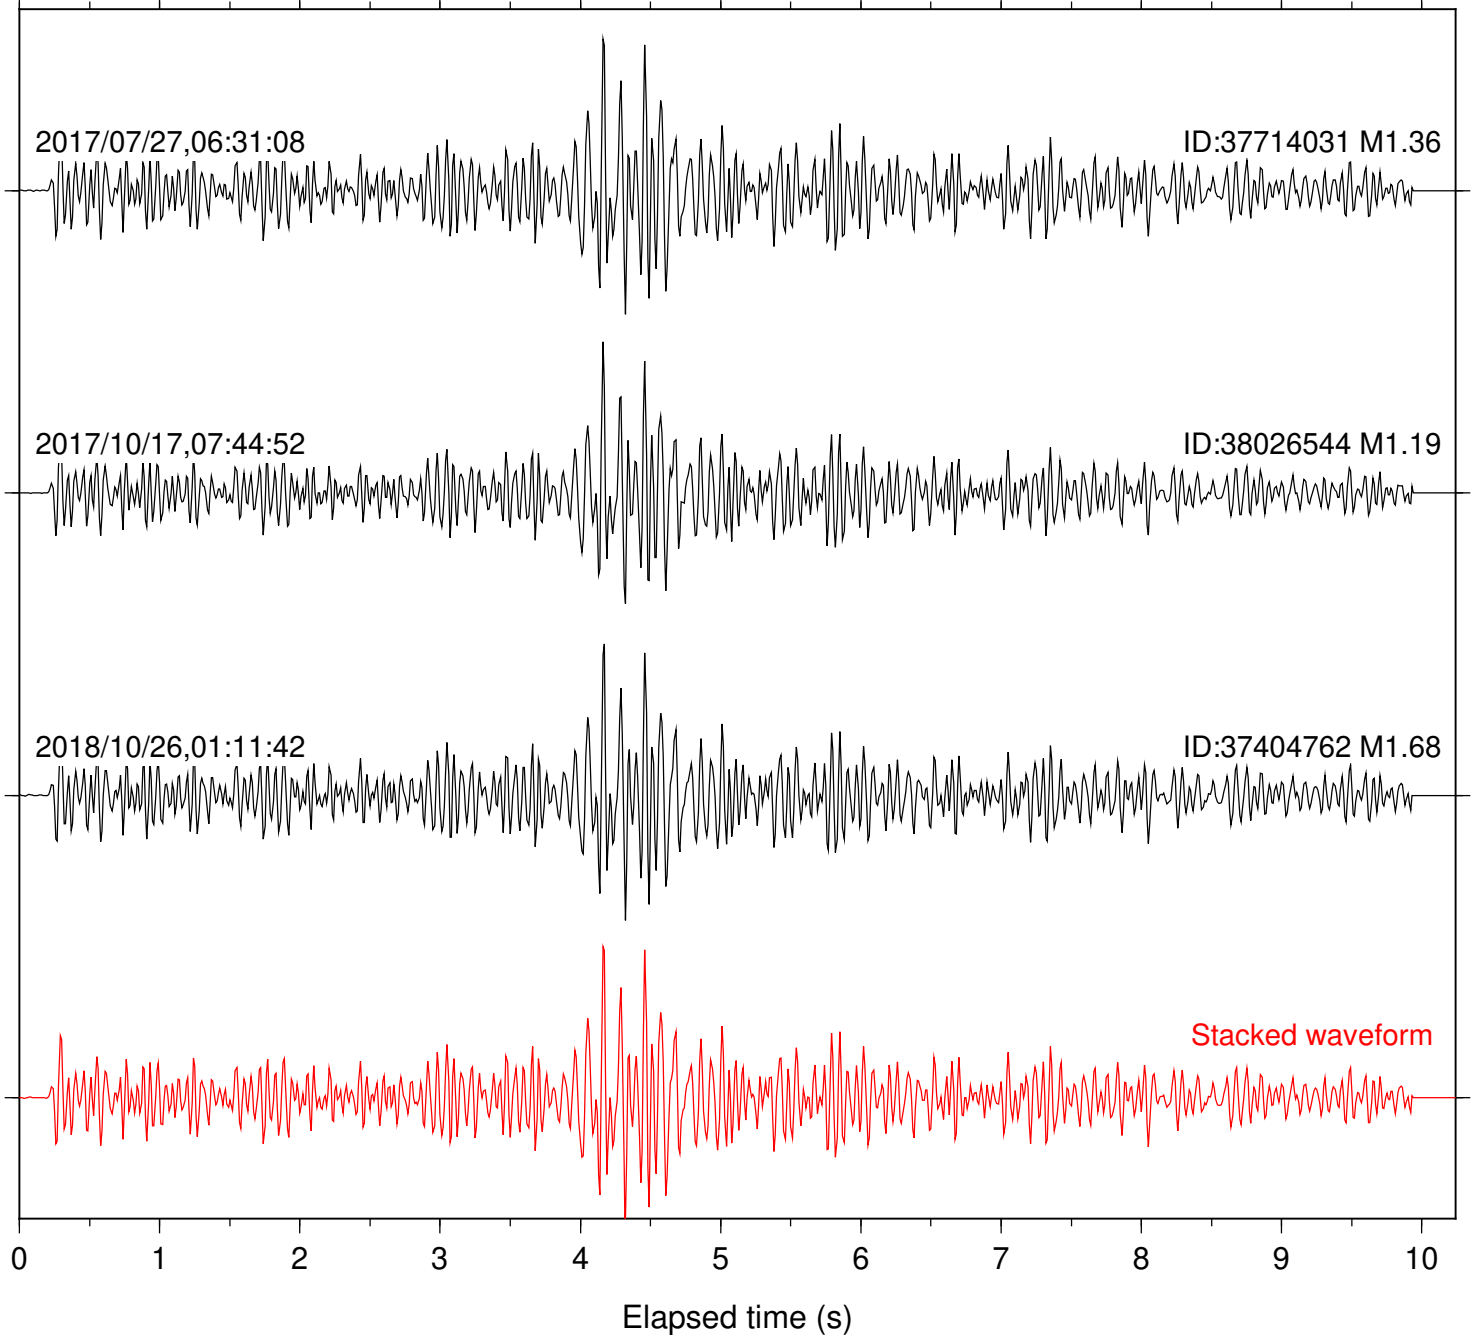

Station: KNW Com: HHZ

Focal depth: 5.12 km

Station: LKH Com: HHZ

Focal depth: 5.12 km

2017/07/27,06:31:08

ID:37714031 M1.36

2017/10/17,07:44:52

ID:38026544 M1.19