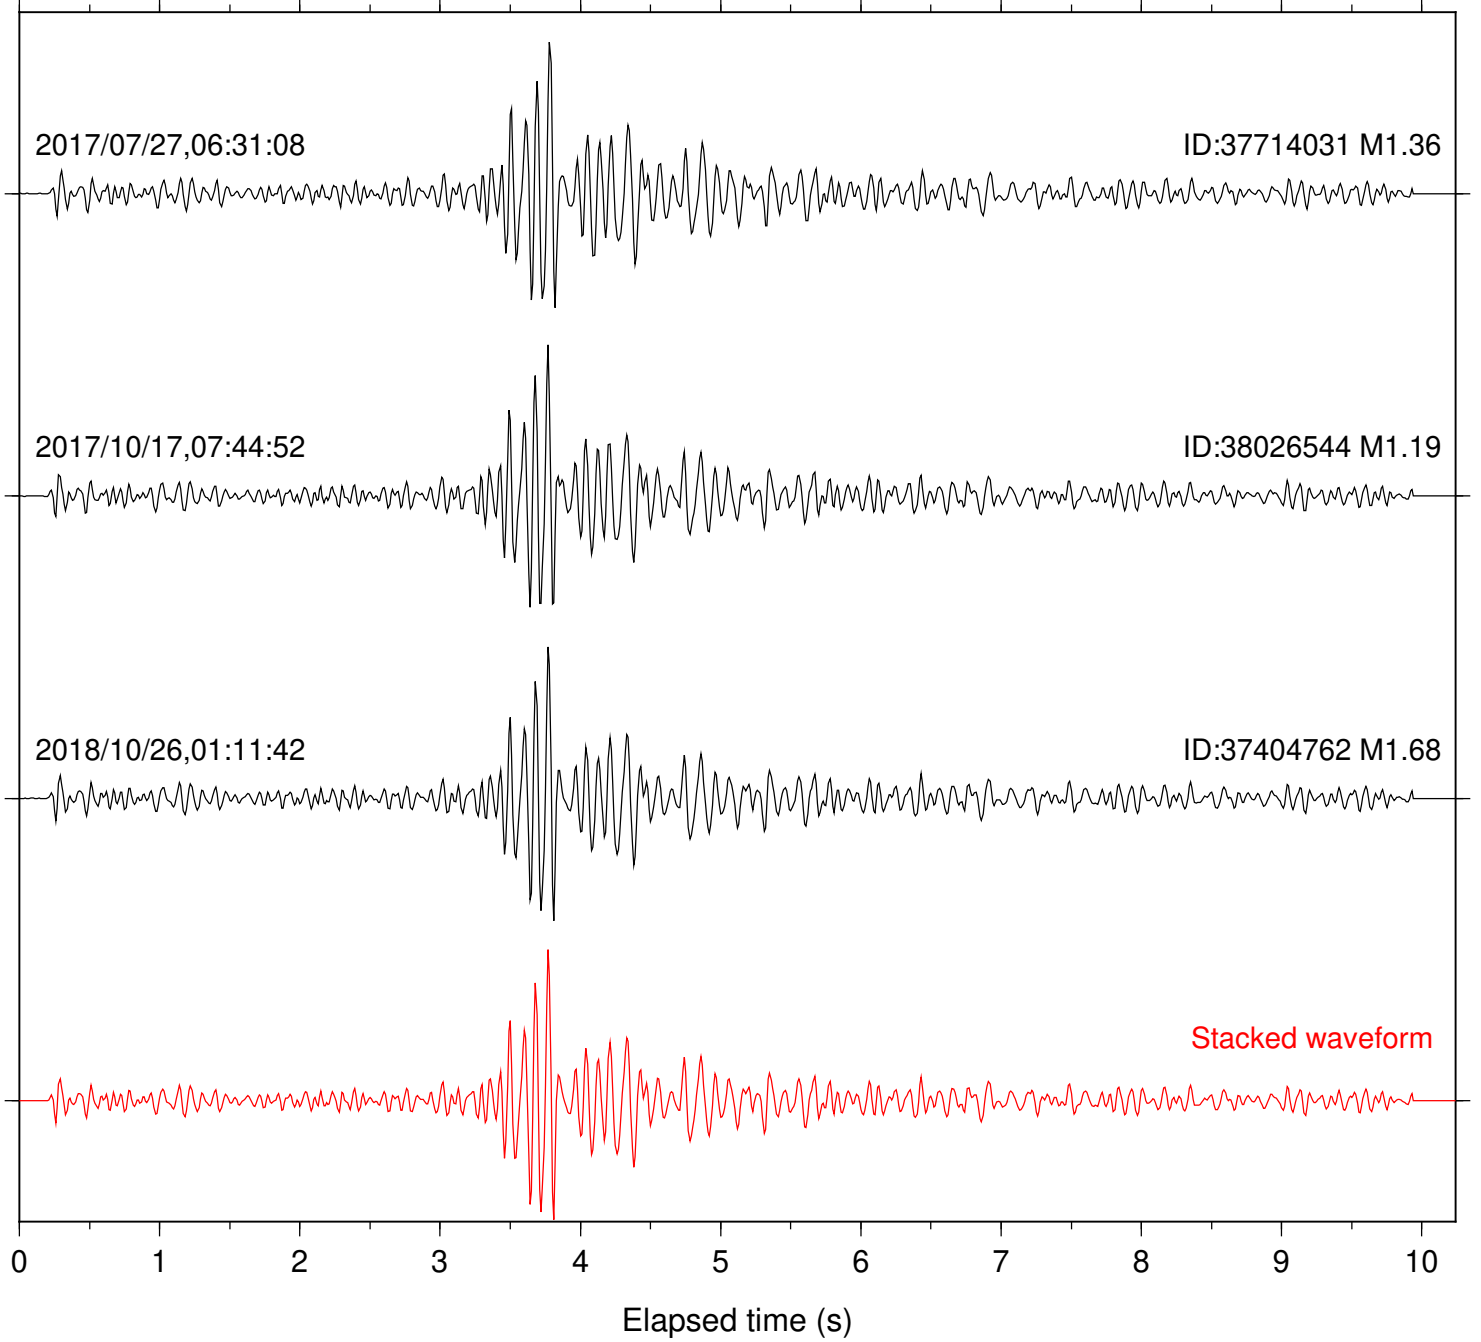

Station: KNW Com: HHZ

Focal depth: 5.12 km

Station: LKH Com: HHZ

Focal depth: 5.12 km

2017/07/27,06:31:08

ID:37714031 M1.36

2017/10/17,07:44:52

ID:38026544 M1.19

Station: PFO Com: HHZ

Focal depth: 5.12 km

Station: PLM Com: HHZ

Focal depth: 5.12 km

Station: POB2 Com: HHZ

Focal depth: 5.12 km

Station: RRSP Com: HHZ

Focal depth: 5.11 km

Station: SND Com: HHZ

Focal depth: 5.12 km

Station: WMC Com: HHZ

Focal depth: 5.11 km

2017/07/27,06:31:08

ID:37714031 M1.36

2017/10/17,07:44:52

ID:38026544 M1.19