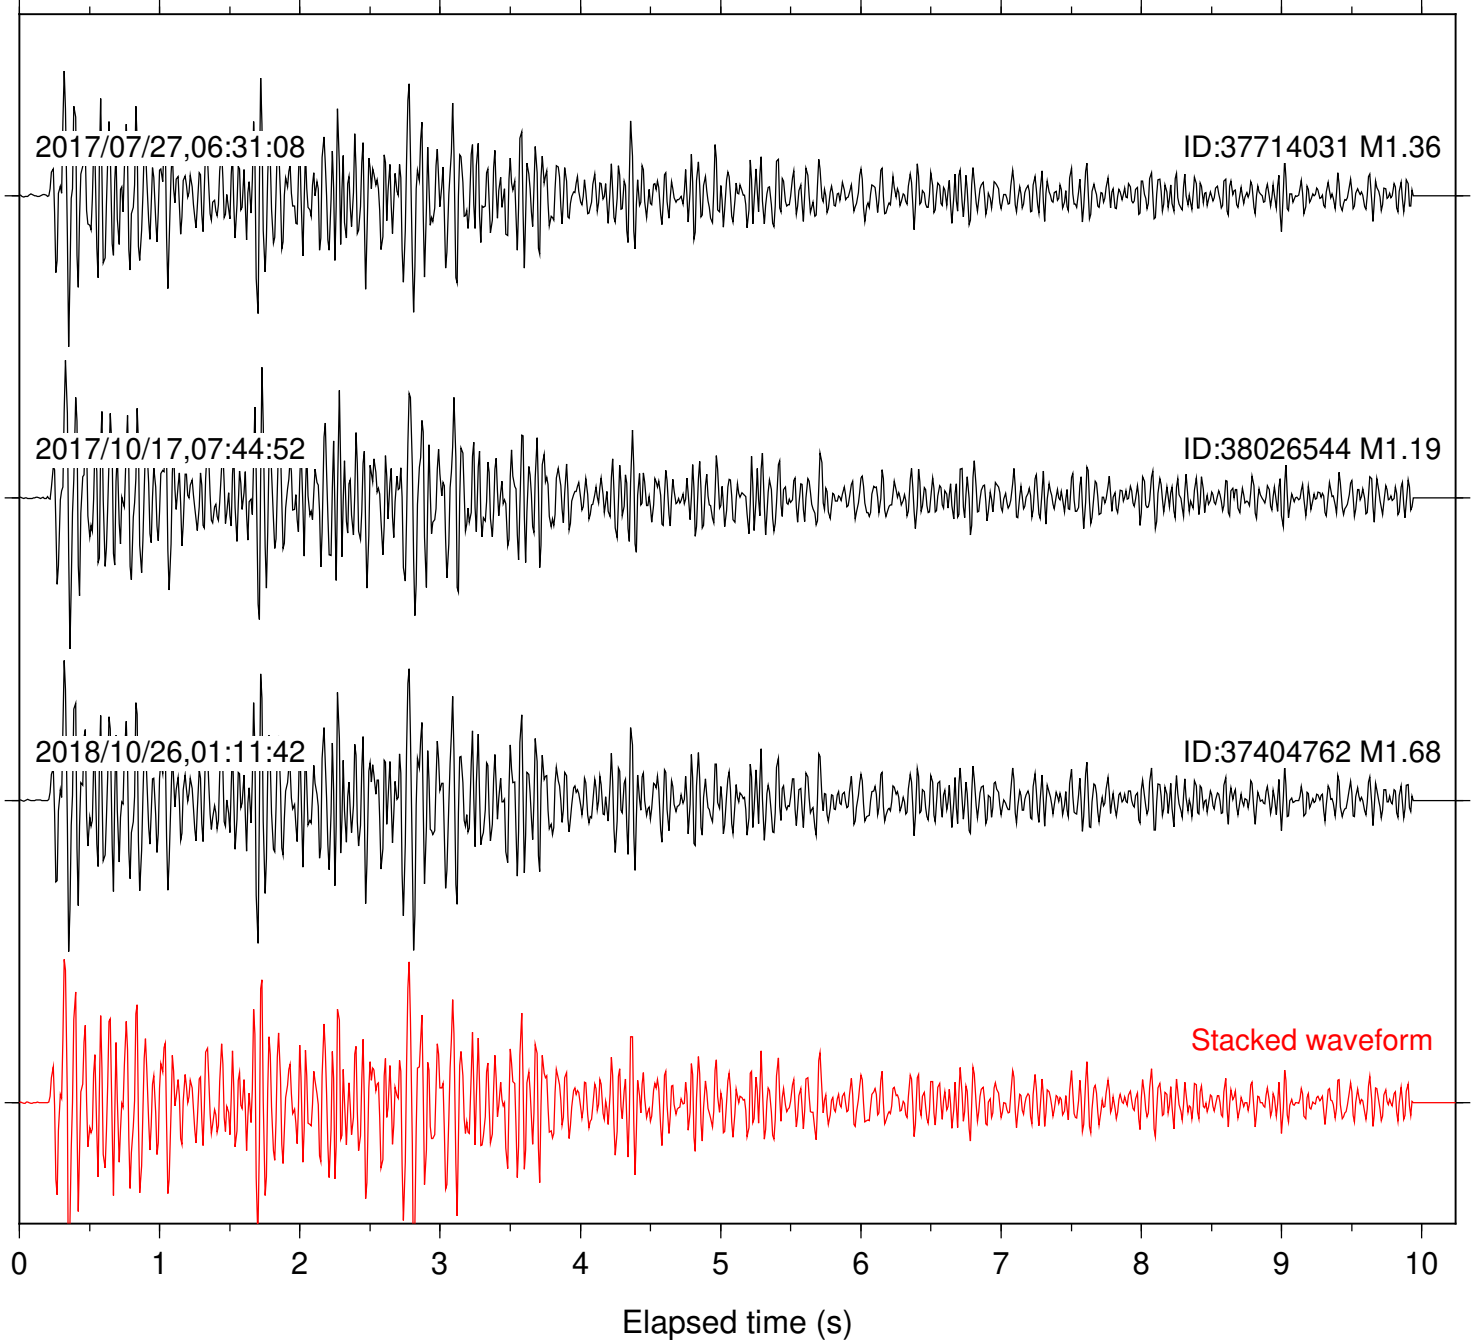

Station: FRD Com: HHZ

Focal depth: 5.12 km