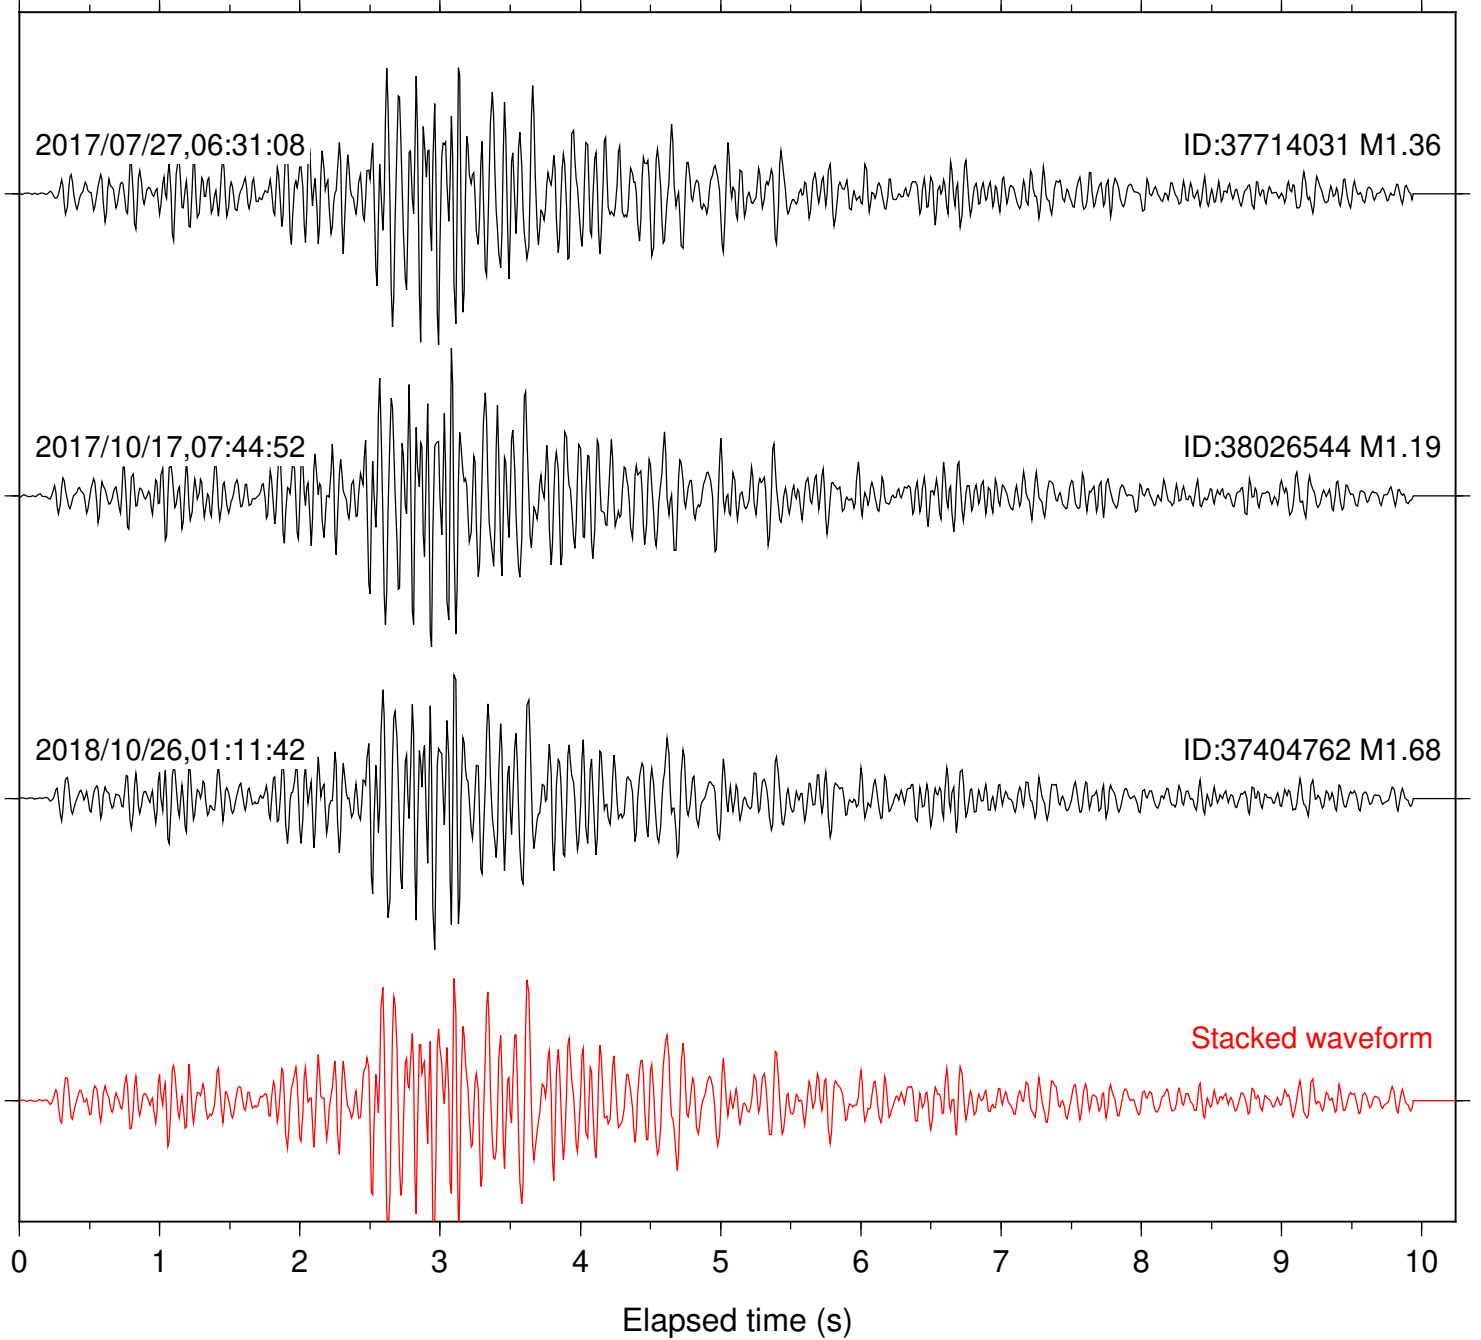

Station: KNW Com: HHZ

Focal depth: 5.12 km

Station: LKH Com: HHZ

Focal depth: 5.12 km

2017/07/27,06:31:08

ID:37714031 M1.36

2017/10/17,07:44:52

ID:38026544 M1.19

Station: PFO Com: HHZ

Focal depth: 5.12 km

Station: PLM Com: HHZ

Focal depth: 5.12 km

Station: POB2 Com: HHZ

Focal depth: 5.12 km

Station: RRSP Com: HHZ

Focal depth: 5.11 km

Station: SND Com: HHZ

Focal depth: 5.12 km

Station: WMC Com: HHZ

Focal depth: 5.11 km

2017/07/27,06:31:08

ID:37714031 M1.36

2017/10/17,07:44:52

ID:38026544 M1.19