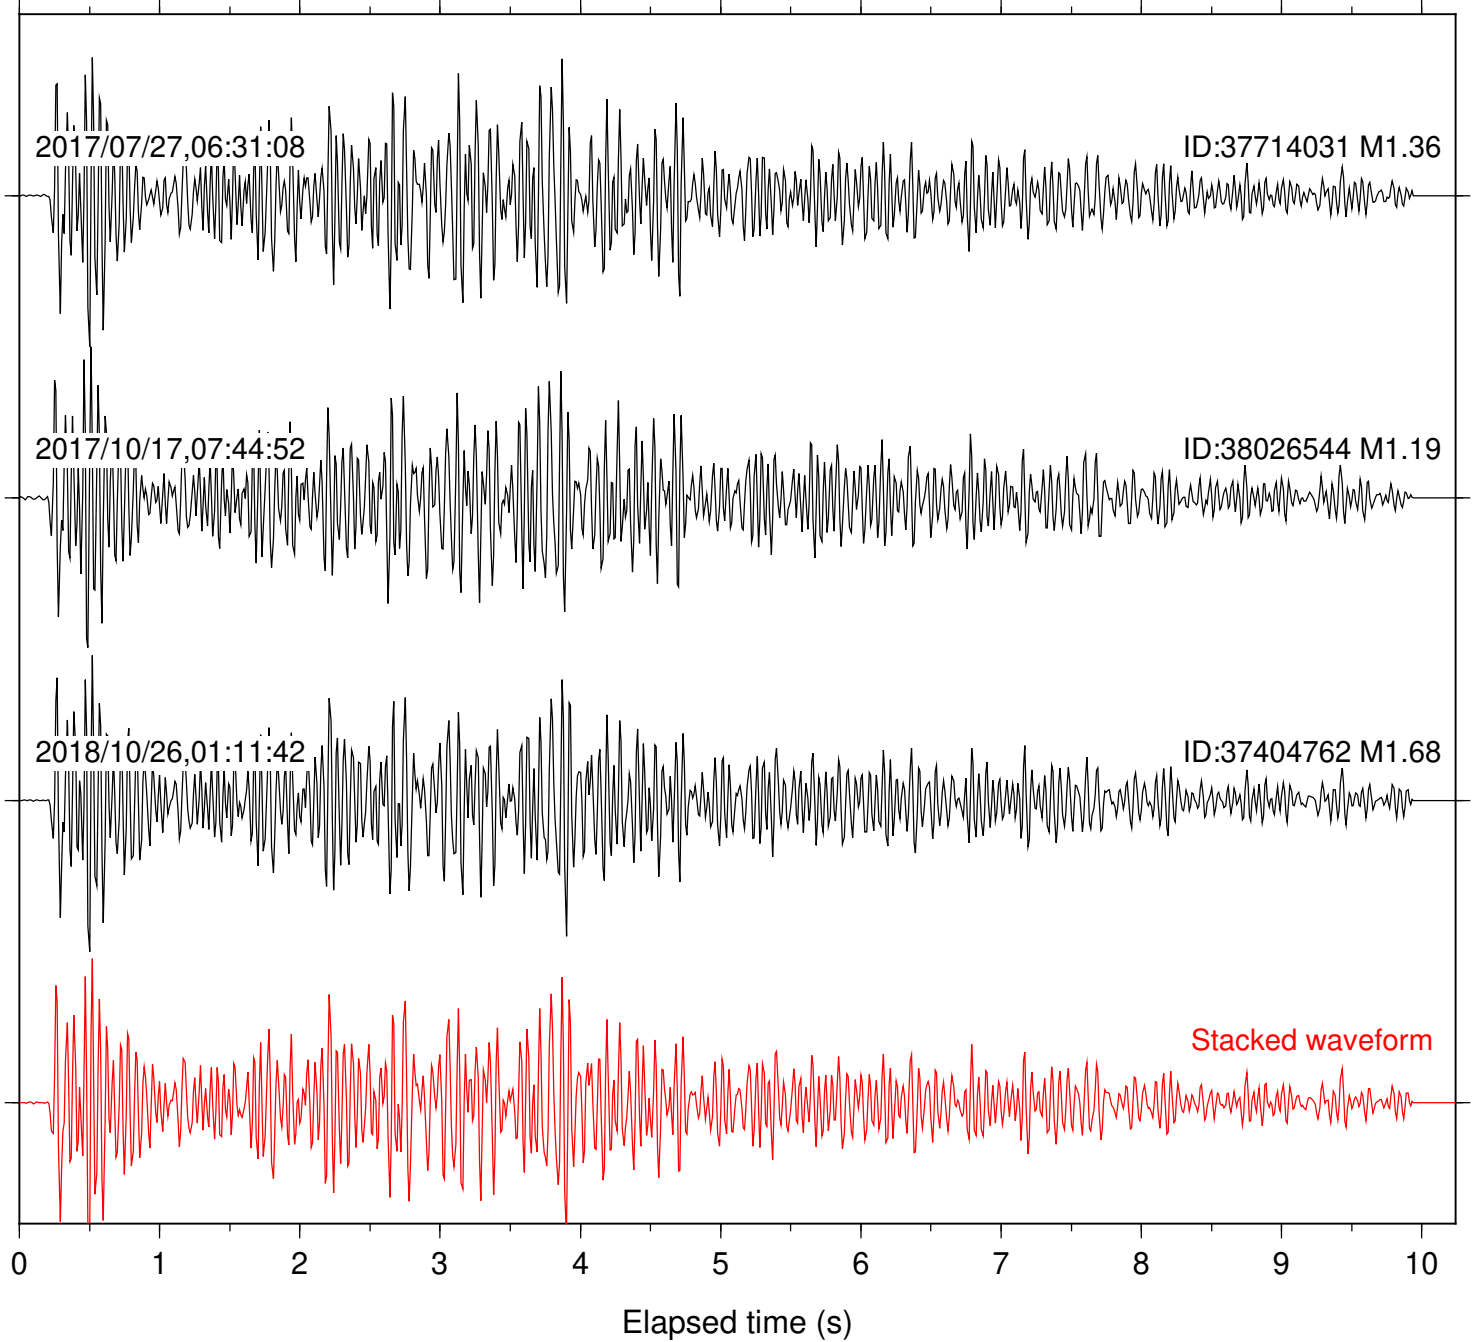

Station: KNW Com: HHZ

Focal depth: 5.12 km

Station: LKH Com: HHZ

Focal depth: 5.12 km

2017/07/27,06:31:08

ID:37714031 M1.36

2017/10/17,07:44:52

ID:38026544 M1.19

2018/10/26,01:11:42

ID:37404762 M1.68

Stacked waveform

0 1 2 3 4 5 6 7 8 9 10  
Elapsed time (s)

Station: LVA2 Com: HHZ

Focal depth: 5.12 km

Station: MTG Com: HHZ

Focal depth: 5.11 km

Station: PFO Com: HHZ

Focal depth: 5.12 km

Station: PLM Com: HHZ

Focal depth: 5.12 km

Station: POB2 Com: HHZ

Focal depth: 5.12 km

Station: RRSP Com: HHZ

Focal depth: 5.11 km