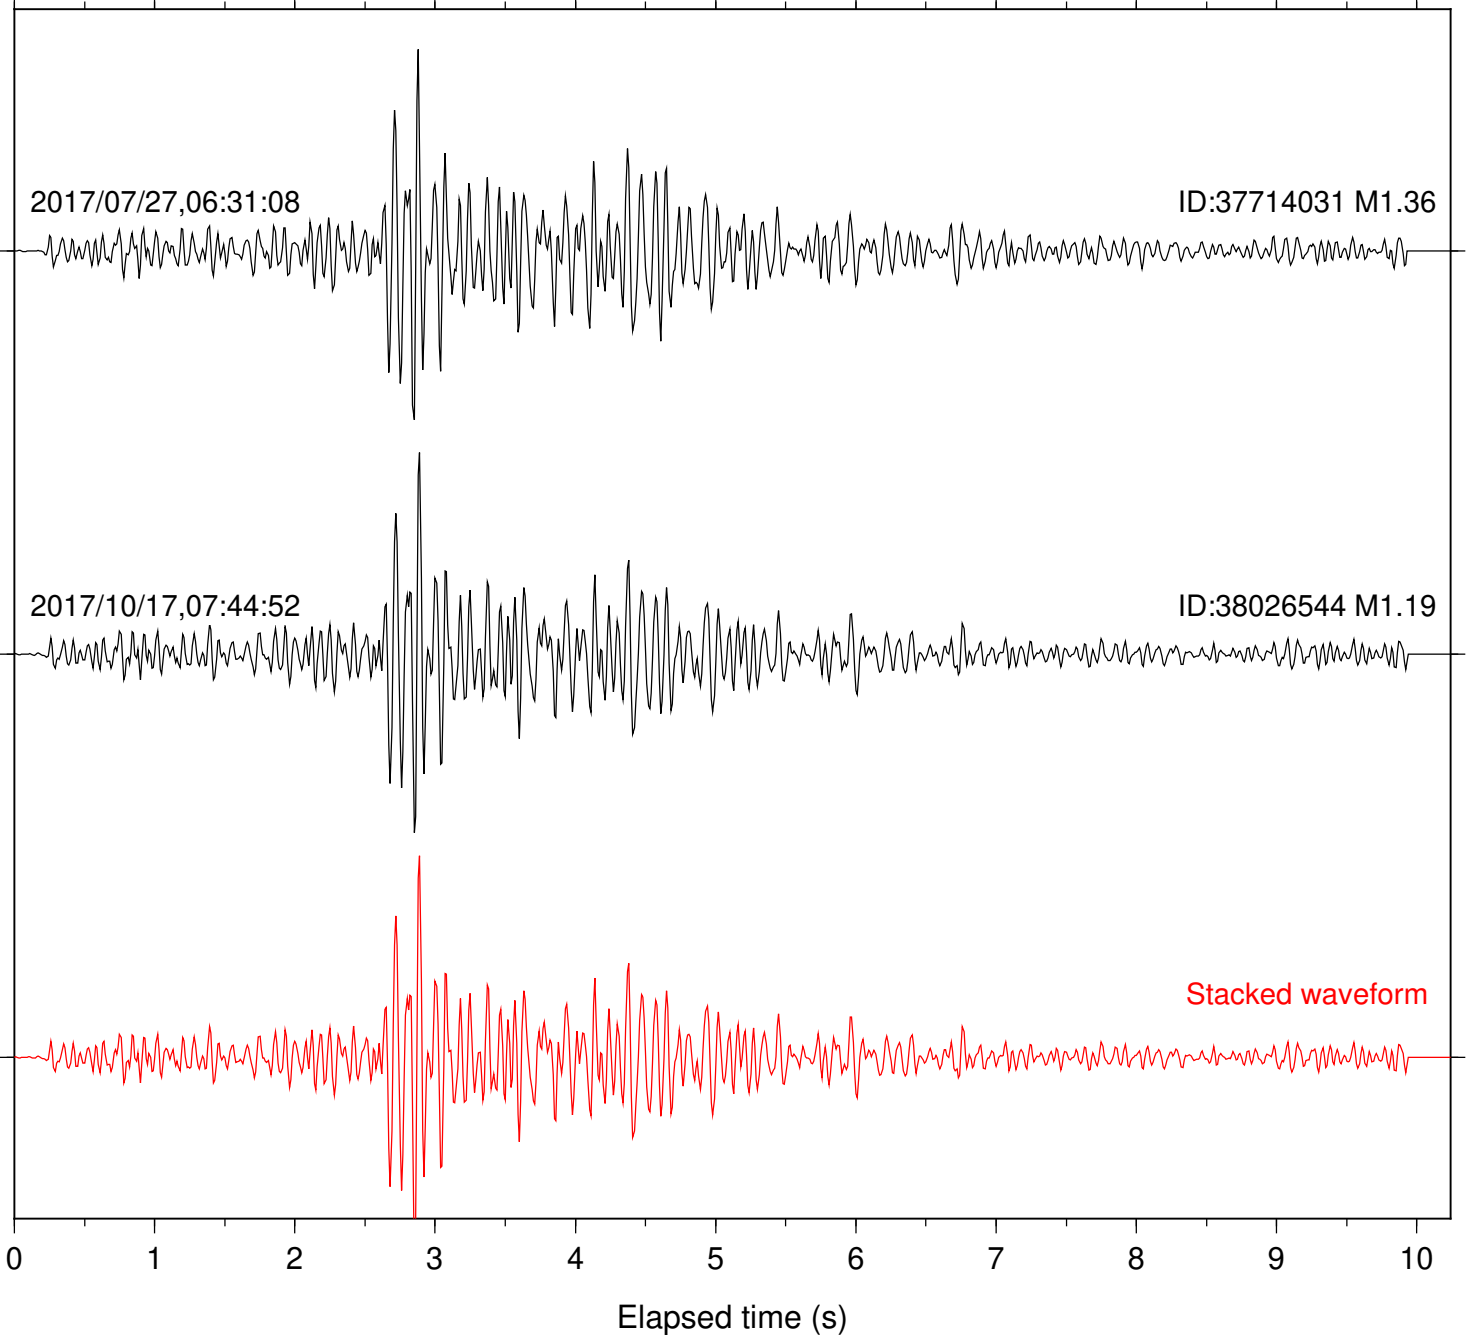

Station: DNR Com: HHZ

Focal depth: 5.11 km

2017/07/27,06:31:08

ID:37714031 M1.36

2017/10/17,07:44:52

ID:38026544 M1.19

Stacked waveform