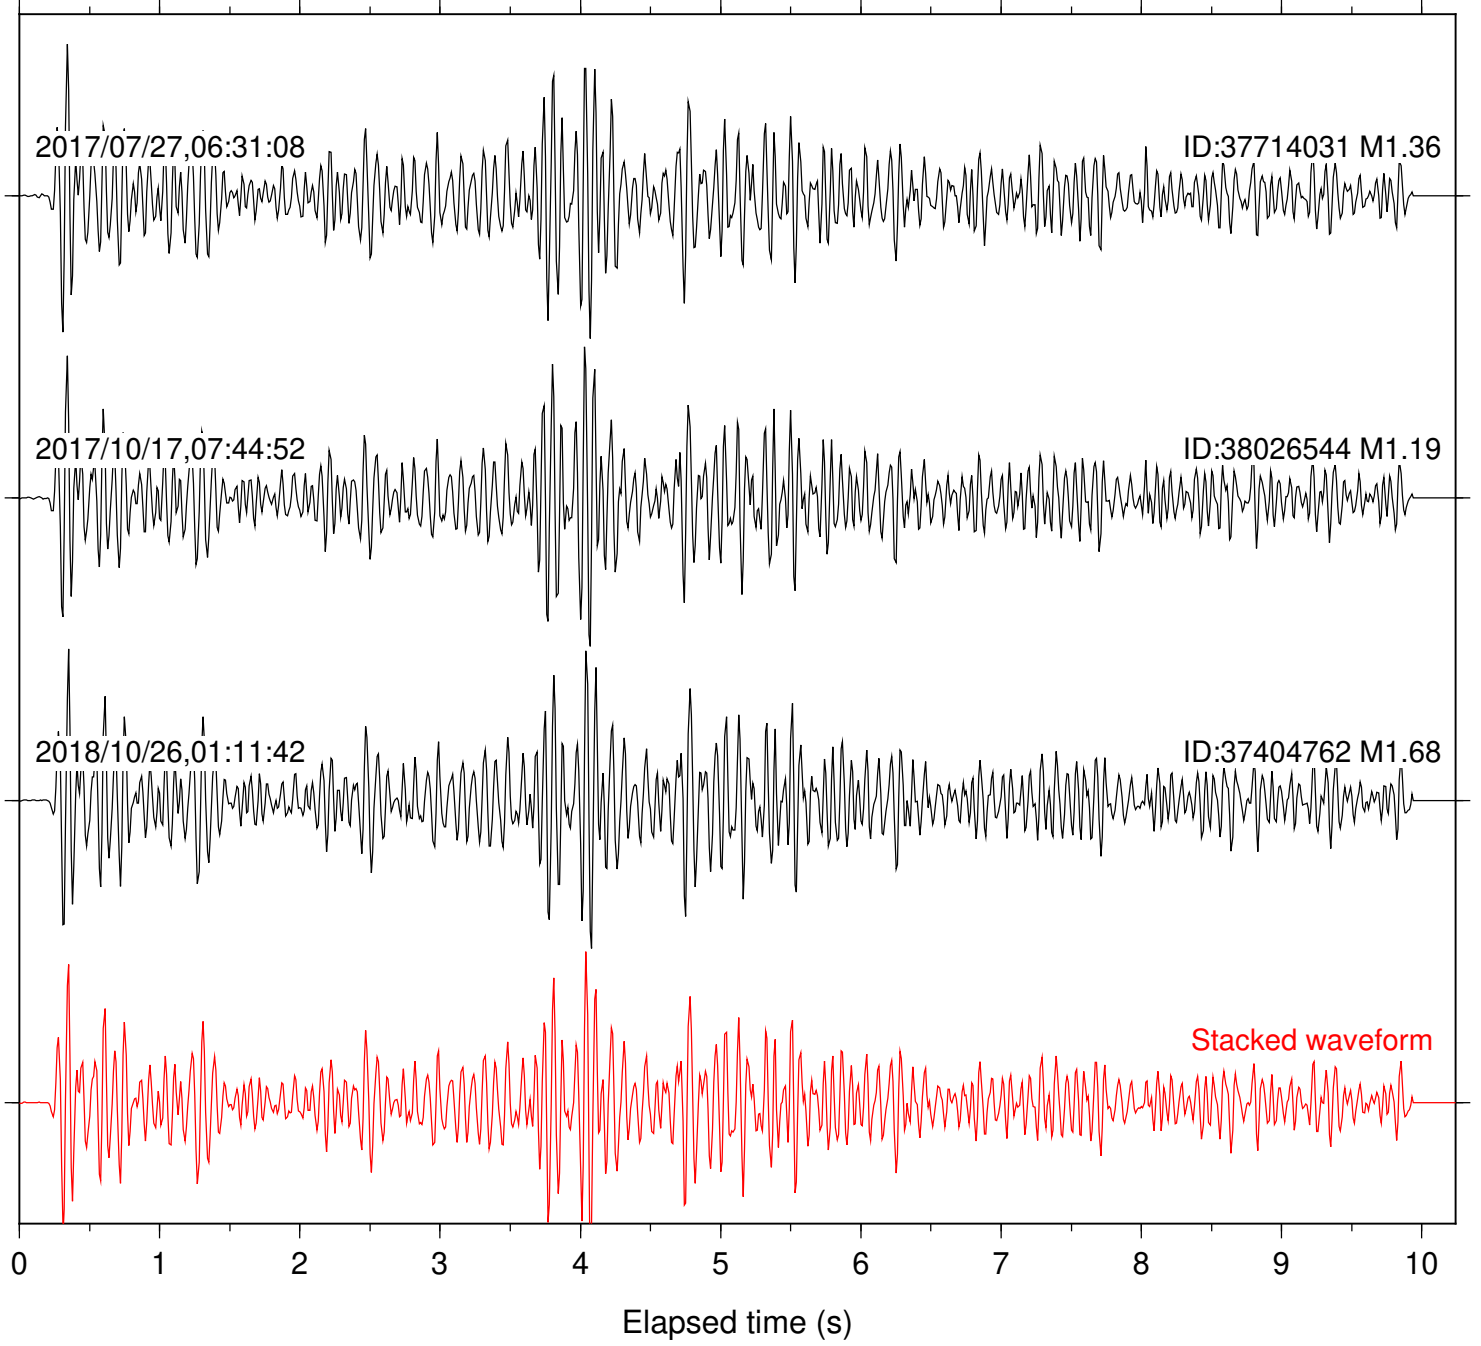

Station: KNW Com: HHZ

Focal depth: 5.12 km

Station: LKH Com: HHZ

Focal depth: 5.12 km

2017/07/27,06:31:08

ID:37714031 M1.36

2017/10/17,07:44:52

ID:38026544 M1.19