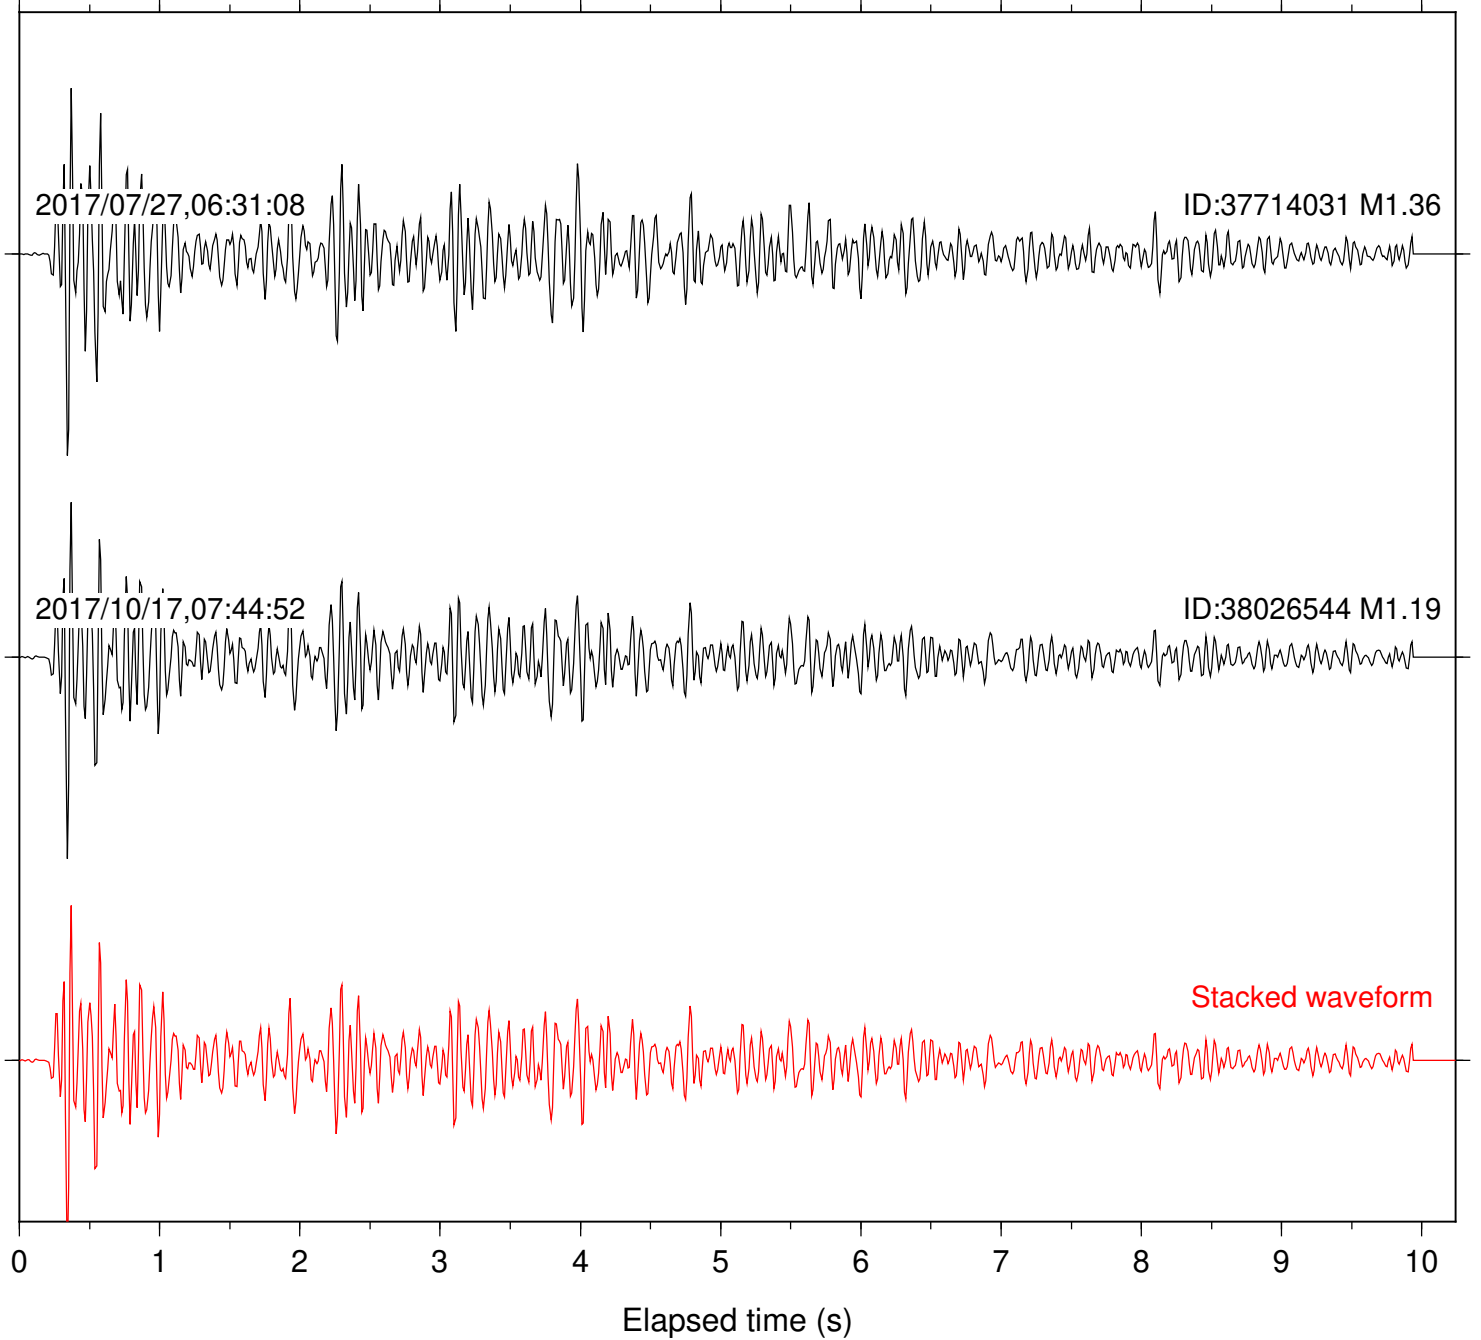

Station: KNW Com: HHZ

Focal depth: 5.12 km

Station: LKH Com: HHZ

Focal depth: 5.12 km

2017/07/27,06:31:08

ID:37714031 M1.36

2017/10/17,07:44:52

ID:38026544 M1.19

Station: PFO Com: HHZ

Focal depth: 5.12 km

Station: PLM Com: HHZ

Focal depth: 5.12 km

Station: POB2 Com: HHZ

Focal depth: 5.12 km

Station: RRSP Com: HHZ

Focal depth: 5.11 km

Station: SND Com: HHZ

Focal depth: 5.12 km

Station: WMC Com: HHZ

Focal depth: 5.11 km

2017/07/27,06:31:08

ID:37714031 M1.36

2017/10/17,07:44:52

ID:38026544 M1.19