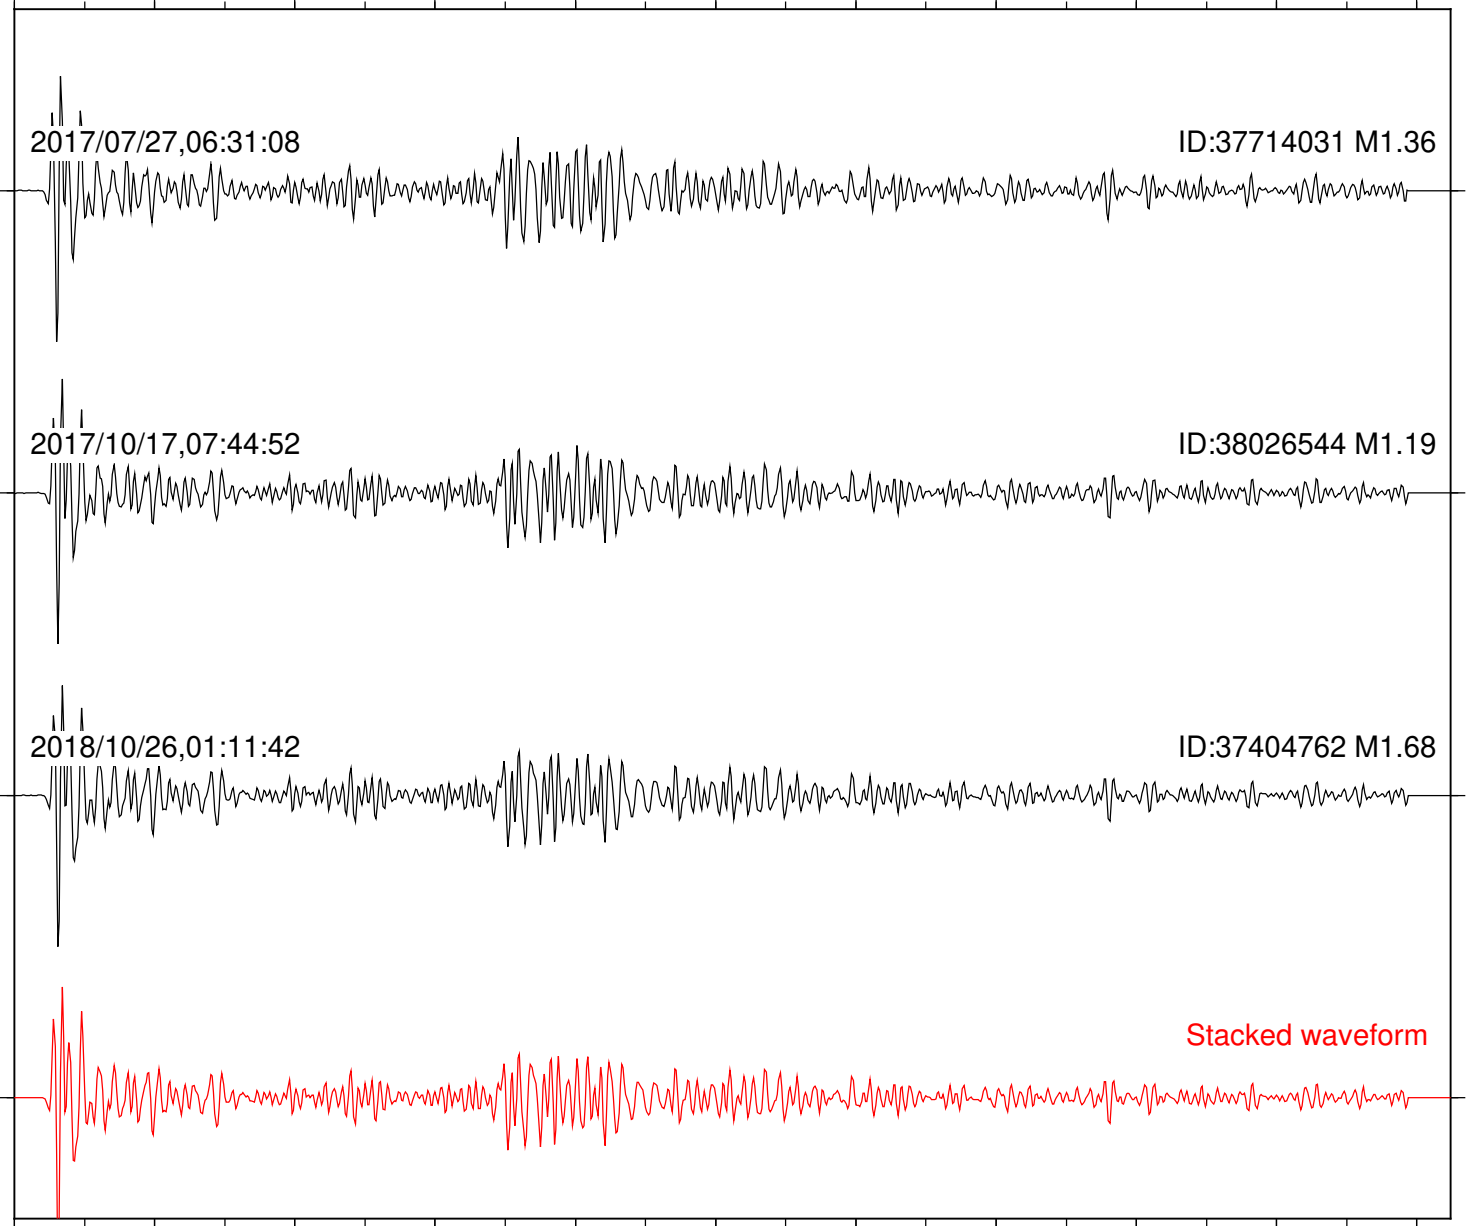

Station: CSH Com: HHZ

Focal depth: 5.12 km

2017/07/27,06:31:08

ID:37714031 M1.36

2017/10/17,07:44:52

ID:38026544 M1.19

2018/10/26,01:11:42

ID:37404762 M1.68

Stacked waveform

0 1 2 3 4 5 6 7 8 9 10
Elapsed time (s)