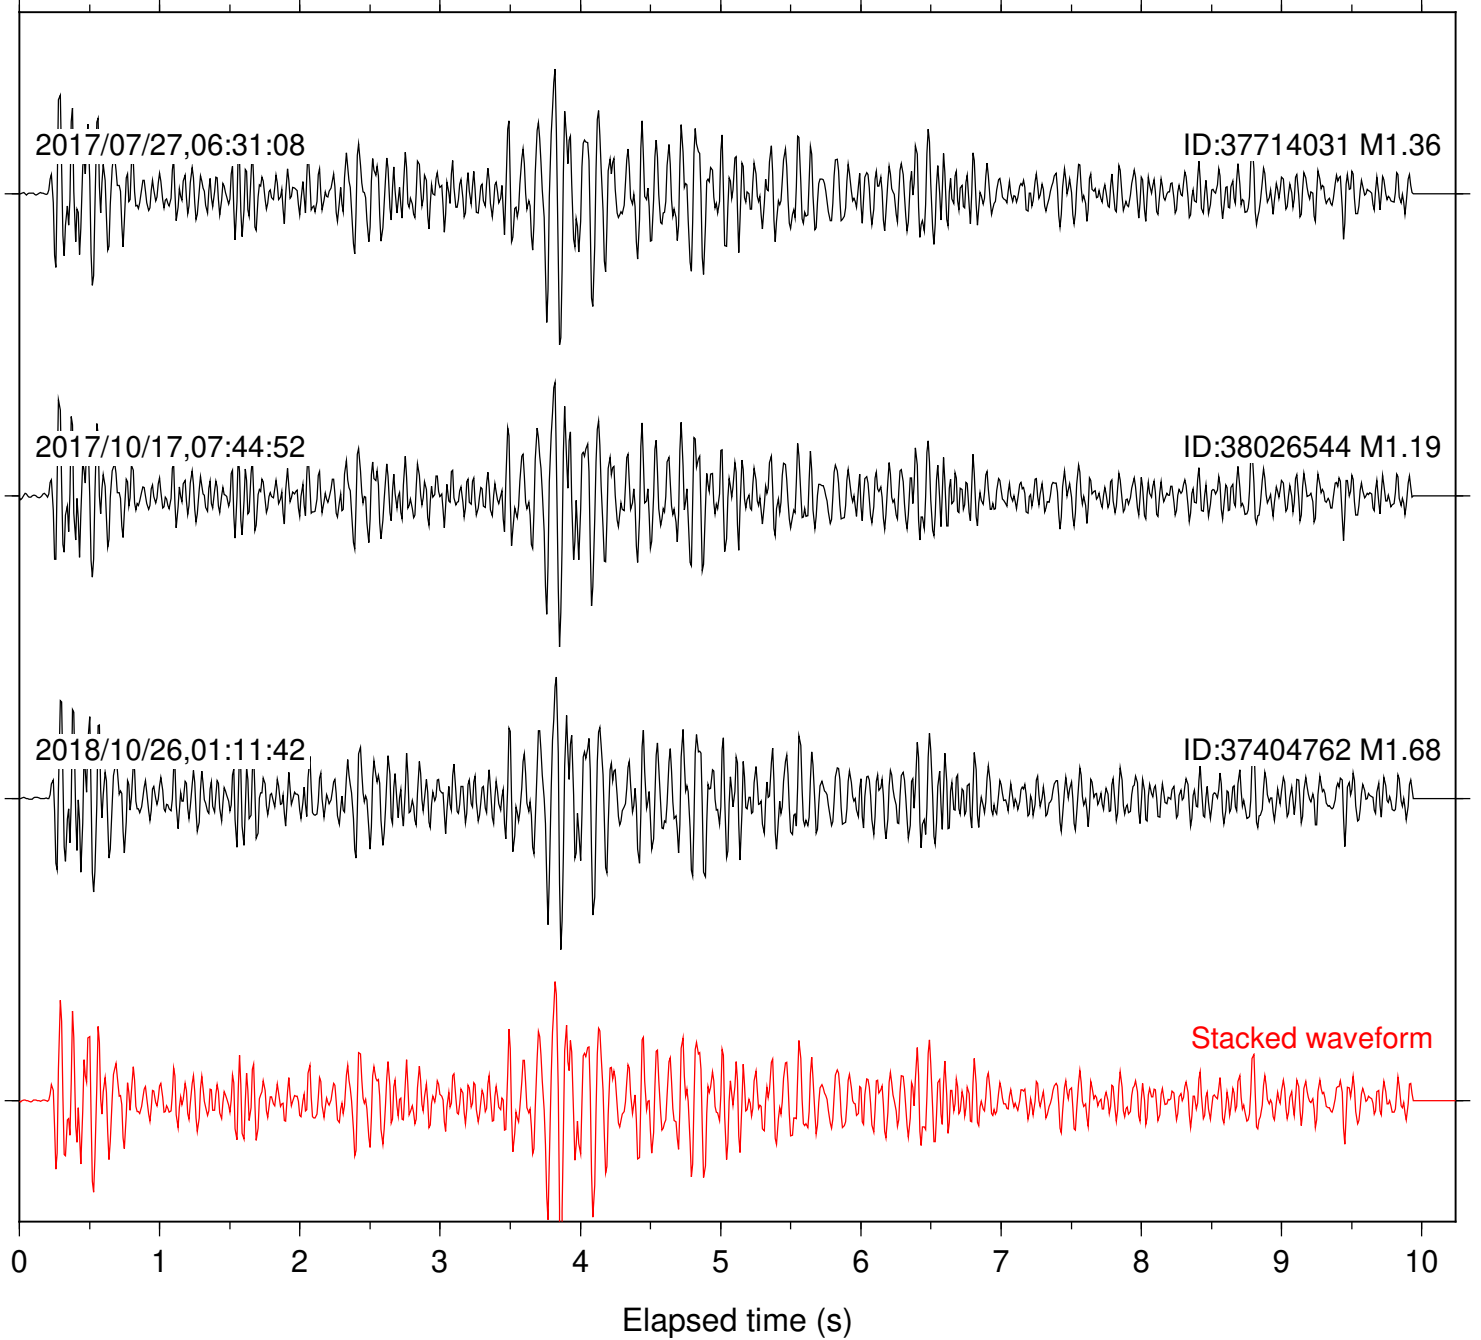

Stacked waveform

0 1 2 3 4 5 6 7 8 9 10  
Elapsed time (s)

Station: B093 Com: EHZ

Focal depth: 5.12 km

0 1 2 3 4 5 6 7 8 9 10  
Elapsed time (s)

Station: B946 Com: EHZ

Focal depth: 5.12 km

Station: BAC Com: EHZ

Focal depth: 5.12 km

Station: CSH Com: HHZ

Focal depth: 5.12 km

2017/07/27,06:31:08

ID:37714031 M1.36

2017/10/17,07:44:52

ID:38026544 M1.19

2018/10/26,01:11:42

Station: KNW Com: HHZ

Focal depth: 5.12 km

Station: LKH Com: HHZ

Focal depth: 5.12 km

2017/07/27,06:31:08

ID:37714031 M1.36

2017/10/17,07:44:52

ID:38026544 M1.19