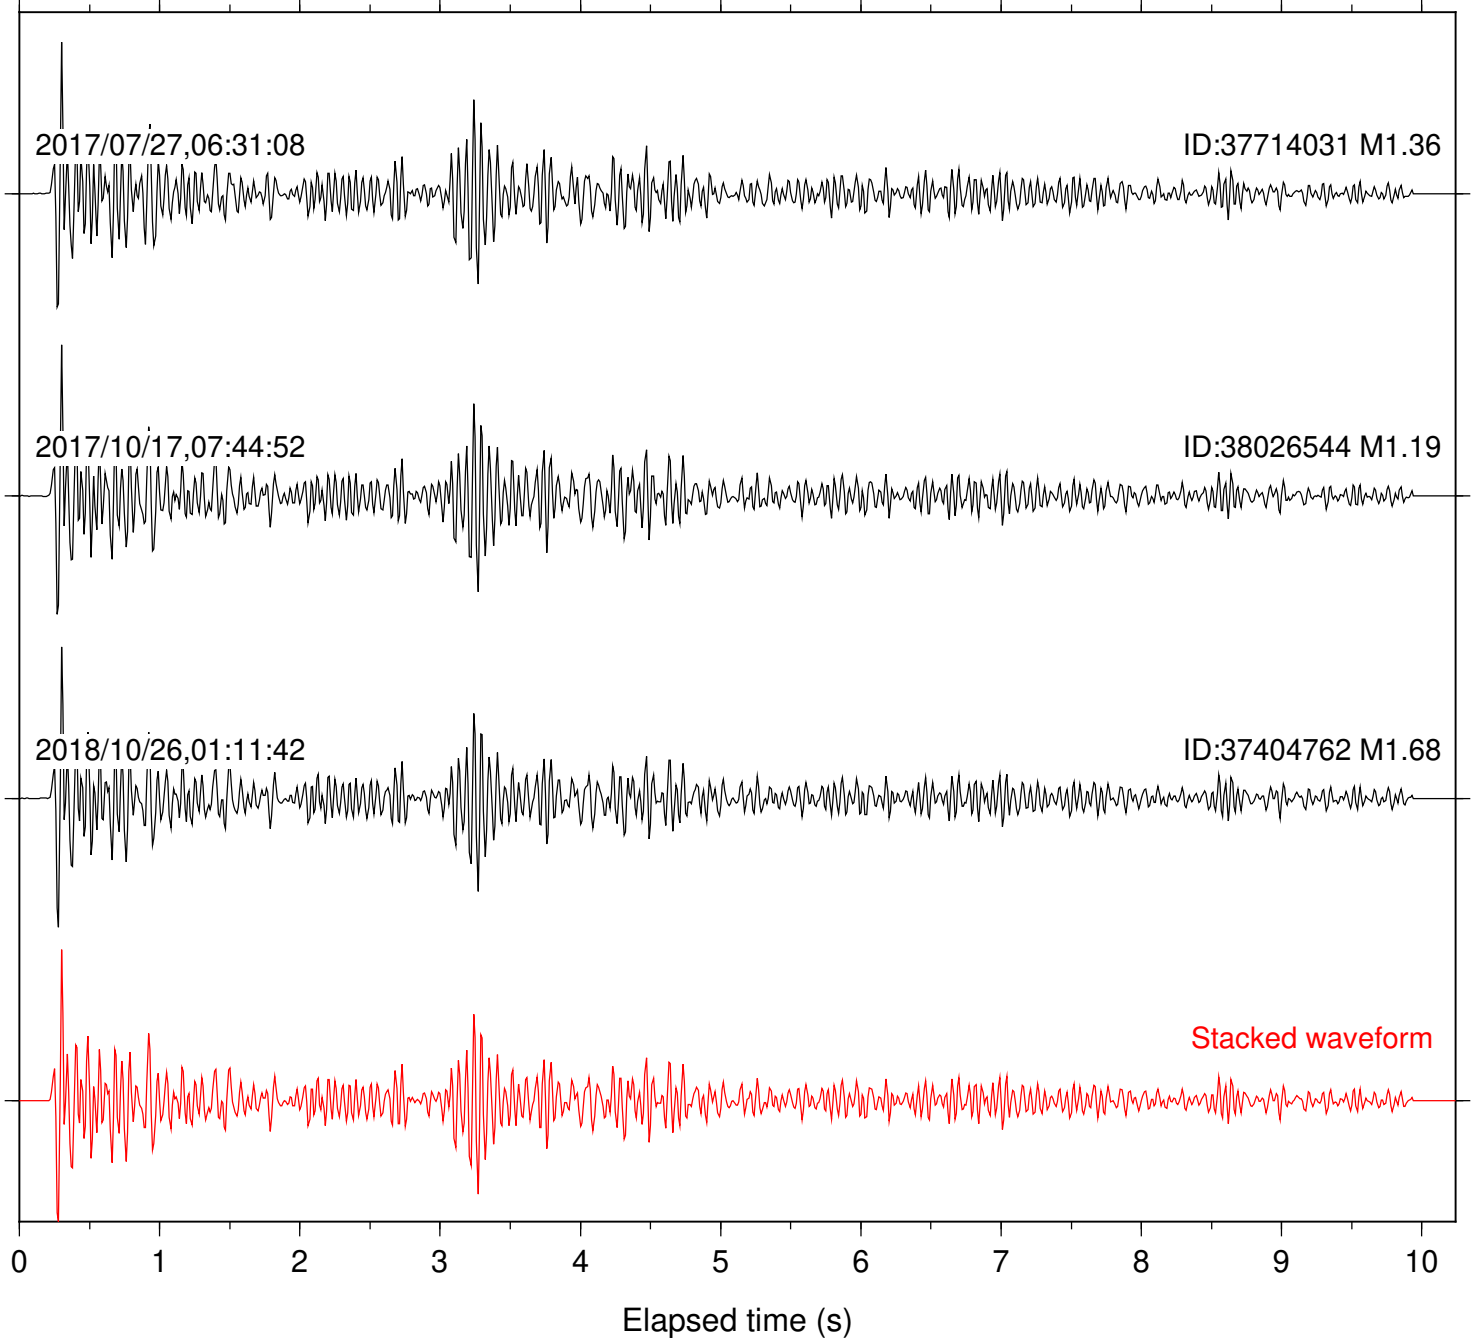

Station: KNW Com: HHZ

Focal depth: 5.12 km

Station: LKH Com: HHZ

Focal depth: 5.12 km

2017/07/27,06:31:08

ID:37714031 M1.36

2017/10/17,07:44:52

ID:38026544 M1.19

2018/10/26,01:11:42

ID:37404762 M1.68

Stacked waveform

0 1 2 3 4 5 6 7 8 9 10  
Elapsed time (s)

Station: LVA2 Com: HHZ

Focal depth: 5.12 km

Station: MTG Com: HHZ

Focal depth: 5.11 km

Station: PFO Com: HHZ

Focal depth: 5.12 km

Station: PLM Com: HHZ

Focal depth: 5.12 km

Station: POB2 Com: HHZ

Focal depth: 5.12 km

Station: RRSP Com: HHZ

Focal depth: 5.11 km

Station: SND Com: HHZ

Focal depth: 5.12 km

Station: WMC Com: HHZ

Focal depth: 5.11 km

2017/07/27,06:31:08

ID:37714031 M1.36

2017/10/17,07:44:52

ID:38026544 M1.19