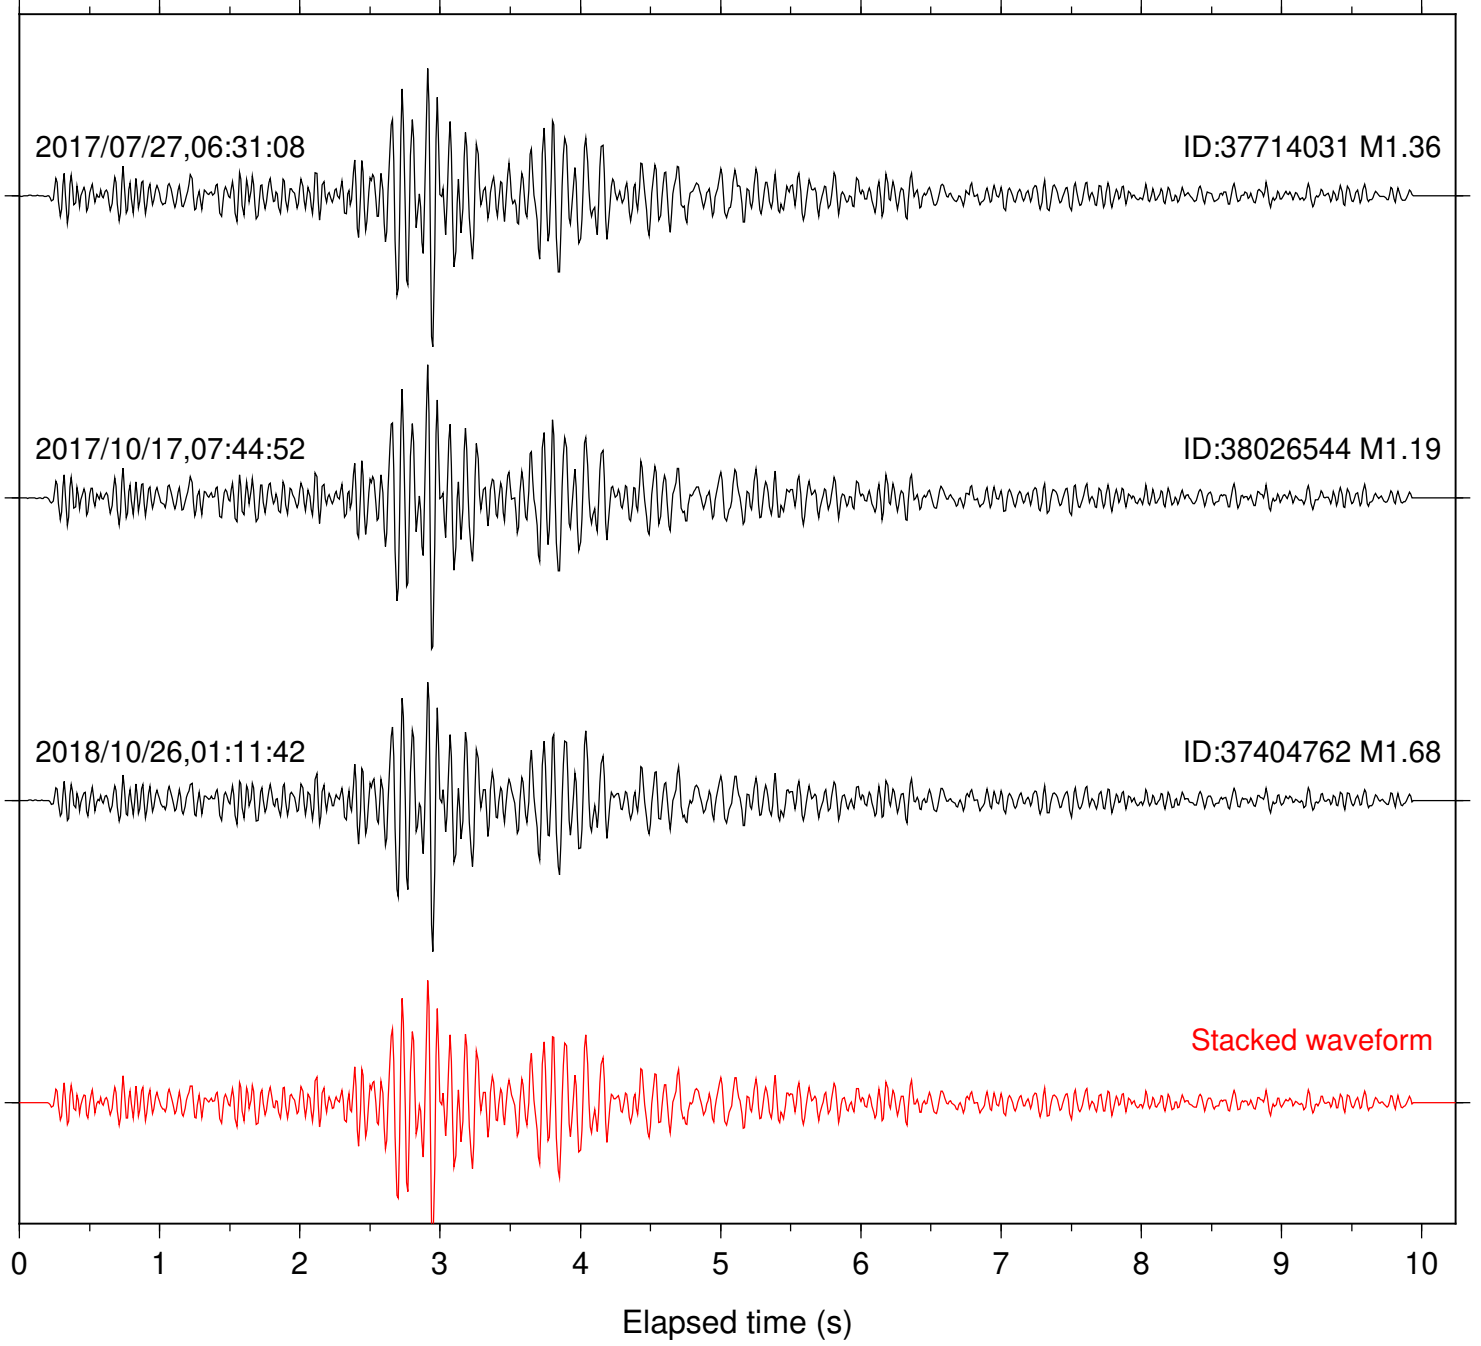

Stacked waveform

0 1 2 3 4 5 6 7 8 9 10  
Elapsed time (s)

Station: B093 Com: EHZ

Focal depth: 5.12 km

0 1 2 3 4 5 6 7 8 9 10  
Elapsed time (s)

Station: B946 Com: EHZ

Focal depth: 5.12 km

Station: BAC Com: EHZ

Focal depth: 5.12 km

Station: CSH Com: HHZ

Focal depth: 5.12 km

2017/07/27,06:31:08

ID:37714031 M1.36

2017/10/17,07:44:52

ID:38026544 M1.19

2018/10/26,01:11:42

Station: KNW Com: HHZ

Focal depth: 5.12 km

Station: LKH Com: HHZ

Focal depth: 5.12 km

2017/07/27,06:31:08

ID:37714031 M1.36

2017/10/17,07:44:52

ID:38026544 M1.19