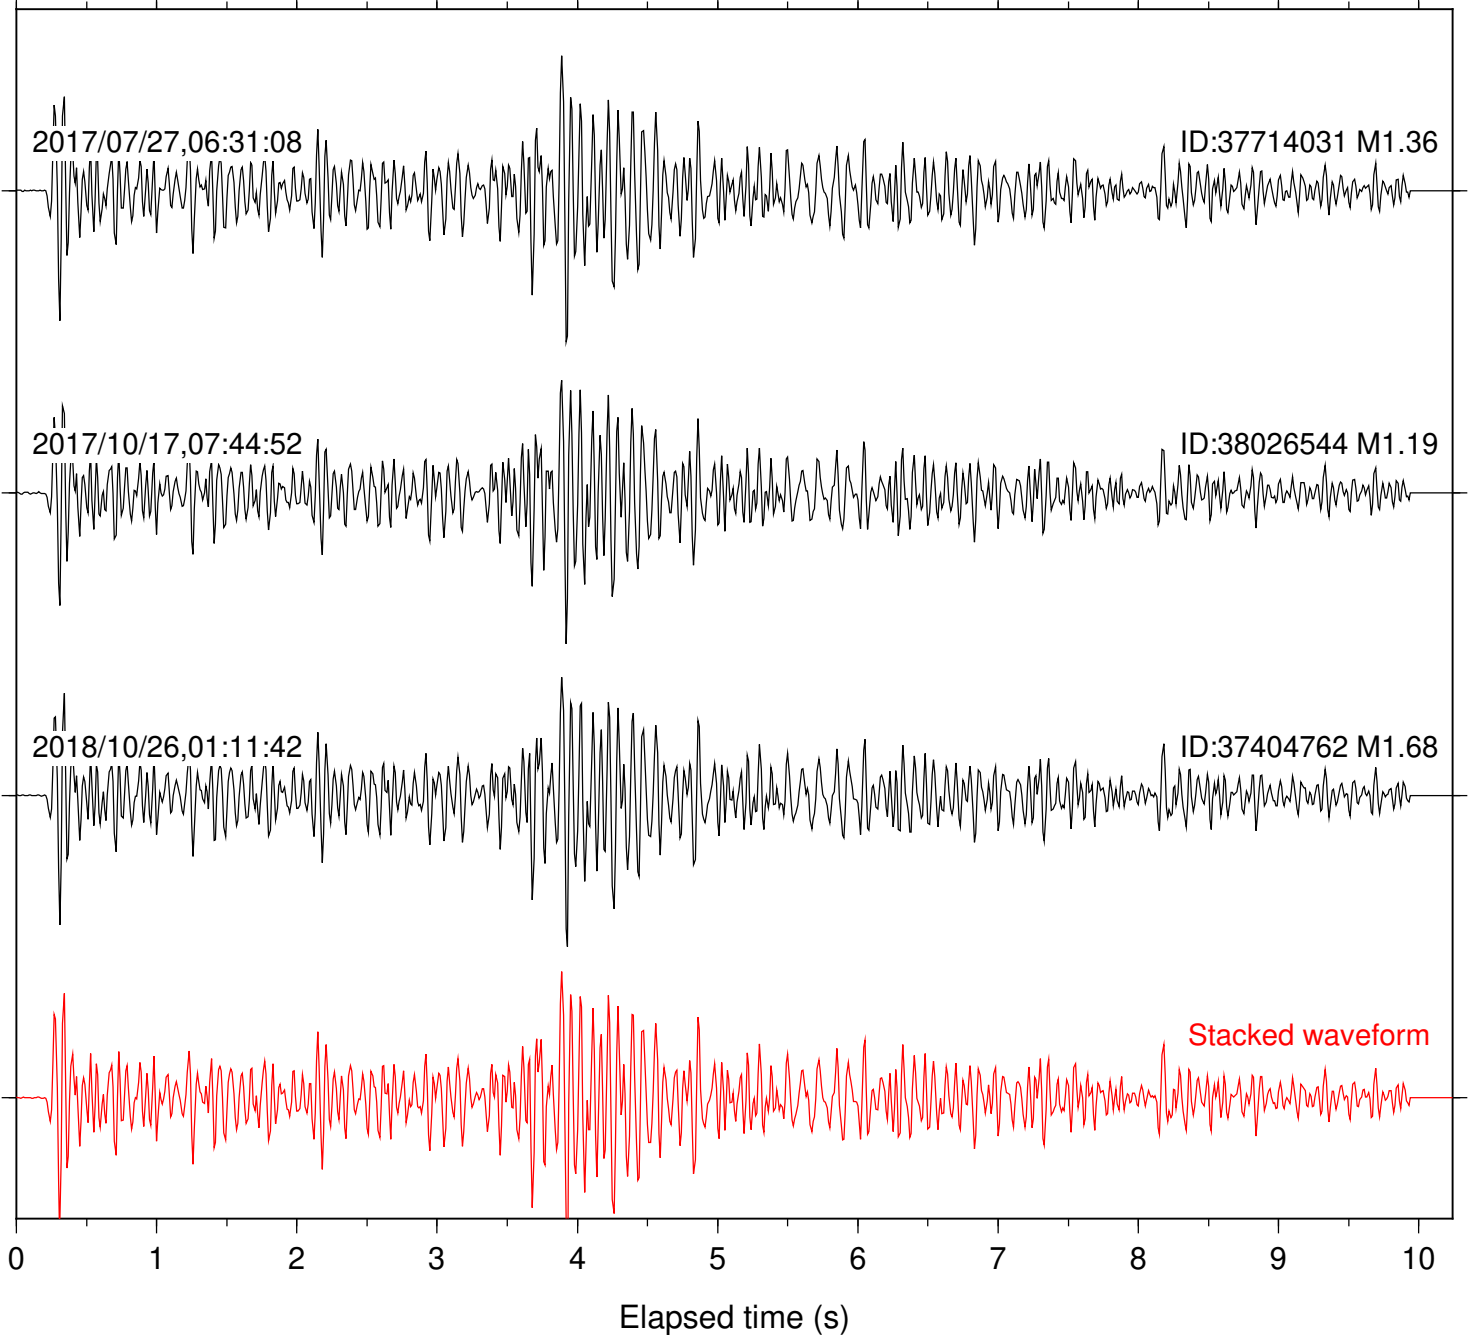

Station: B081 Com: EHZ

Focal depth: 5.12 km

Station: B082 Com: EHZ

Focal depth: 5.12 km

Station: B084 Com: EHZ

Focal depth: 5.12 km

Station: B087 Com: EHZ

Focal depth: 5.12 km

Station: B088 Com: EHZ

Focal depth: 5.12 km

2017/07/27,06:31:08

ID:37714031 M1.36

2017/10/17,07:44:52

ID:38026544 M1.19

2018/10/26,01:11:42

ID:37404762 M1.68

Focal depth: 5.12 km

Station: CSH Com: HHZ

Focal depth: 5.12 km

2017/07/27,06:31:08

ID:37714031 M1.36

2017/10/17,07:44:52

ID:38026544 M1.19

2018/10/26,01:11:42

Station: KNW Com: HHZ

Focal depth: 5.12 km

Station: LKH Com: HHZ

Focal depth: 5.12 km

2017/07/27,06:31:08

ID:37714031 M1.36

2017/10/17,07:44:52

ID:38026544 M1.19