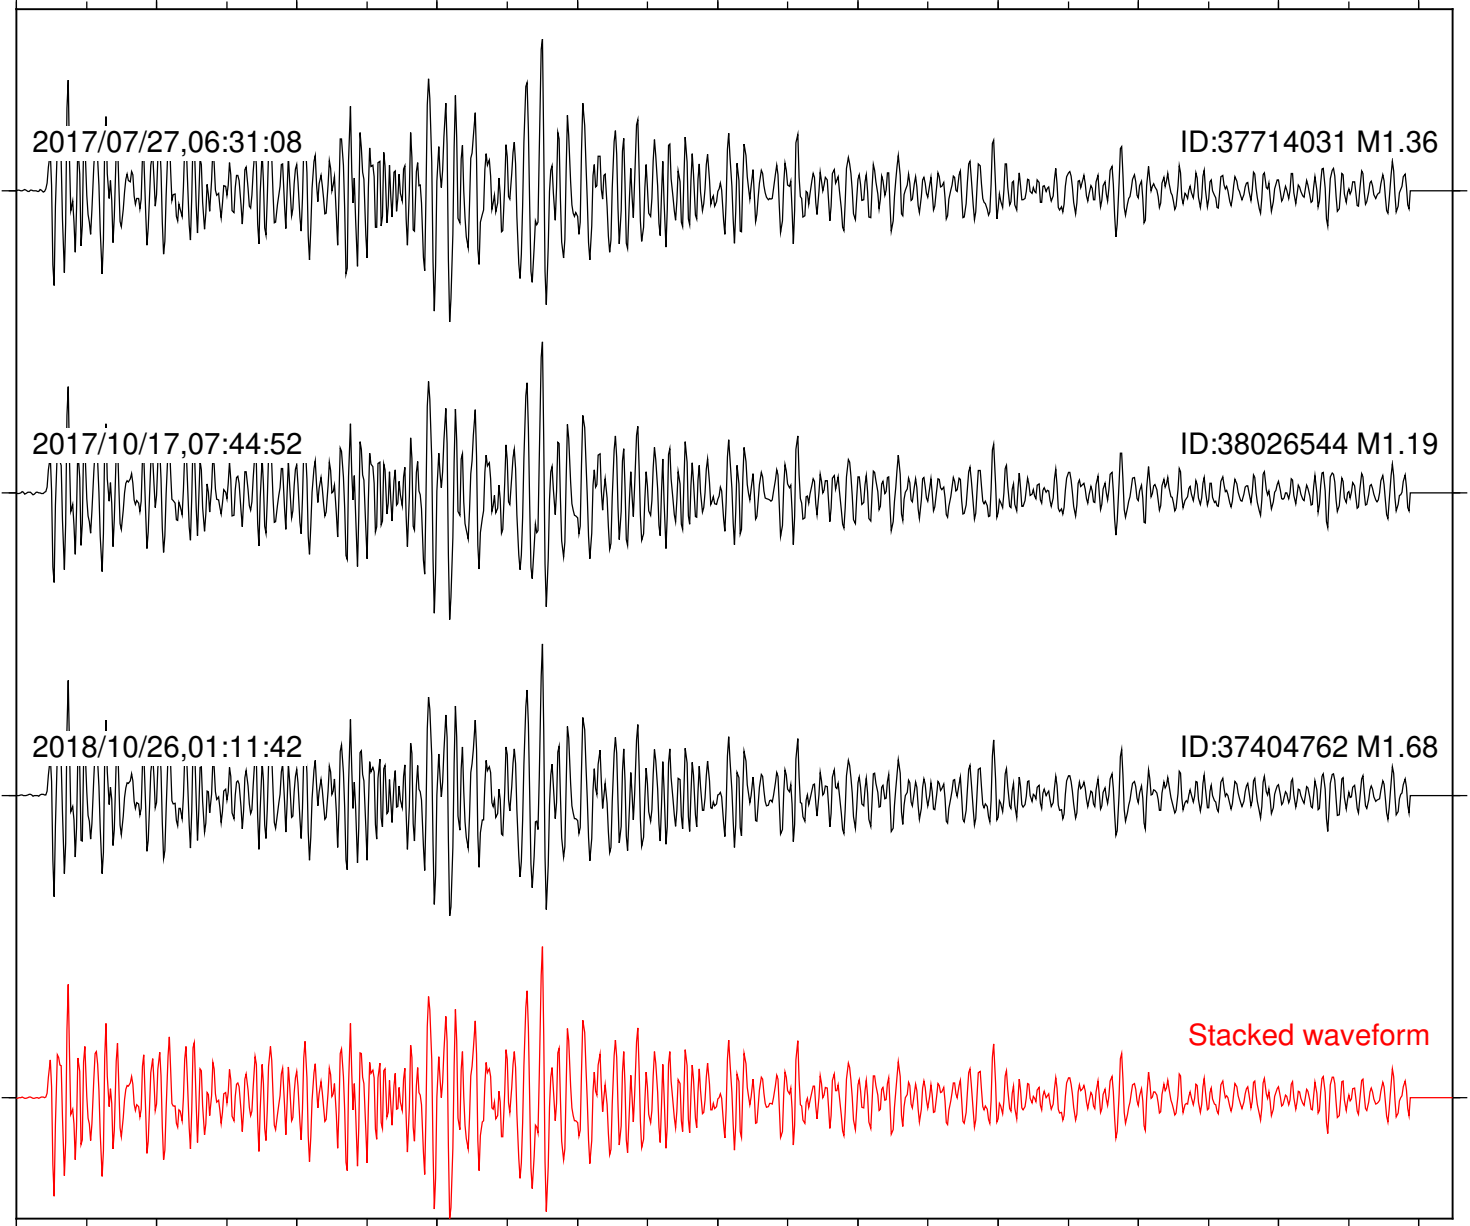

Station: B088 Com: EHZ

Focal depth: 5.12 km

2017/07/27,06:31:08

ID:37714031 M1.36

2017/10/17,07:44:52

ID:38026544 M1.19

2018/10/26,01:11:42

ID:37404762 M1.68

Stacked waveform

0 1 2 3 4 5 6 7 8 9 10
Elapsed time (s)