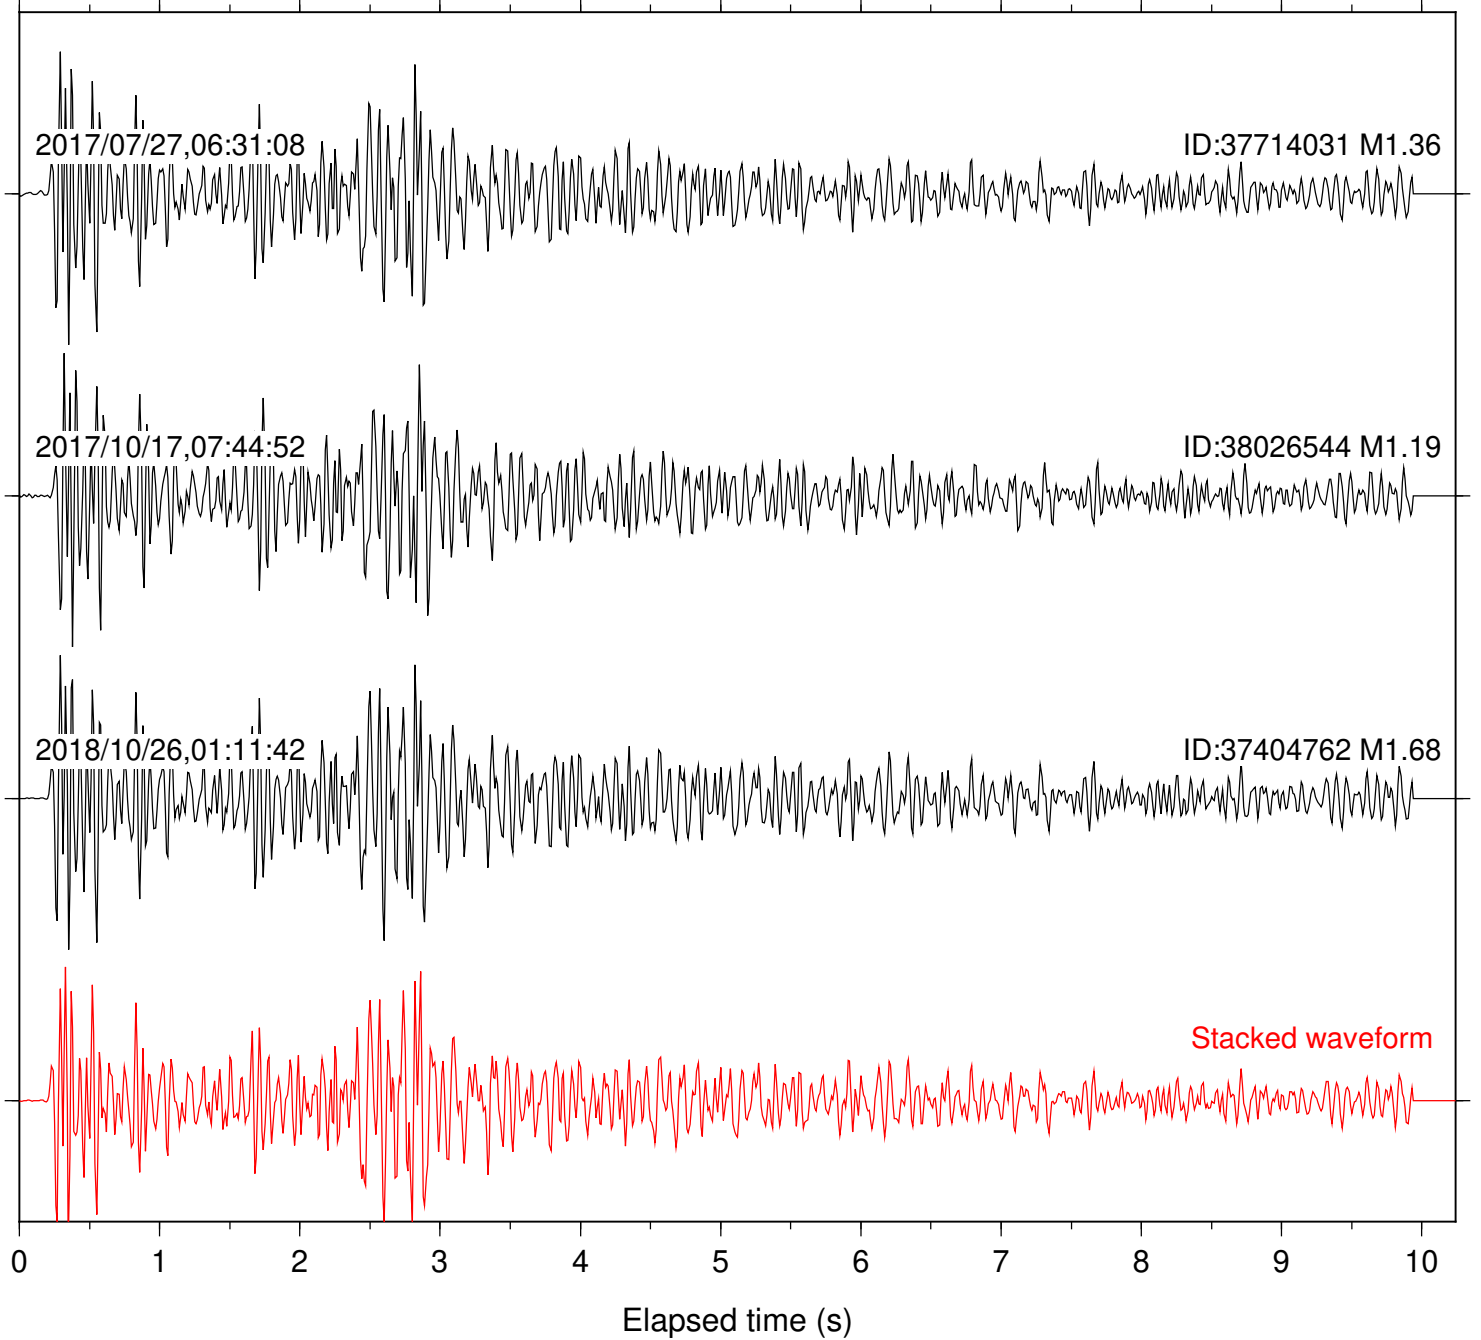

Station: B081 Com: EHZ

Focal depth: 5.12 km

Station: B082 Com: EHZ

Focal depth: 5.12 km

Station: B084 Com: EHZ

Focal depth: 5.12 km

Station: B087 Com: EHZ

Focal depth: 5.12 km

Station: B088 Com: EHZ

Focal depth: 5.12 km

2017/07/27,06:31:08

ID:37714031 M1.36

2017/10/17,07:44:52

ID:38026544 M1.19

2018/10/26,01:11:42

ID:37404762 M1.68

Focal depth: 5.12 km

Station: CSH Com: HHZ

Focal depth: 5.12 km

2017/07/27,06:31:08

ID:37714031 M1.36

2017/10/17,07:44:52

ID:38026544 M1.19

2018/10/26,01:11:42

Station: KNW Com: HHZ

Focal depth: 5.12 km

Station: LKH Com: HHZ

Focal depth: 5.12 km

2017/07/27,06:31:08

ID:37714031 M1.36

2017/10/17,07:44:52

ID:38026544 M1.19