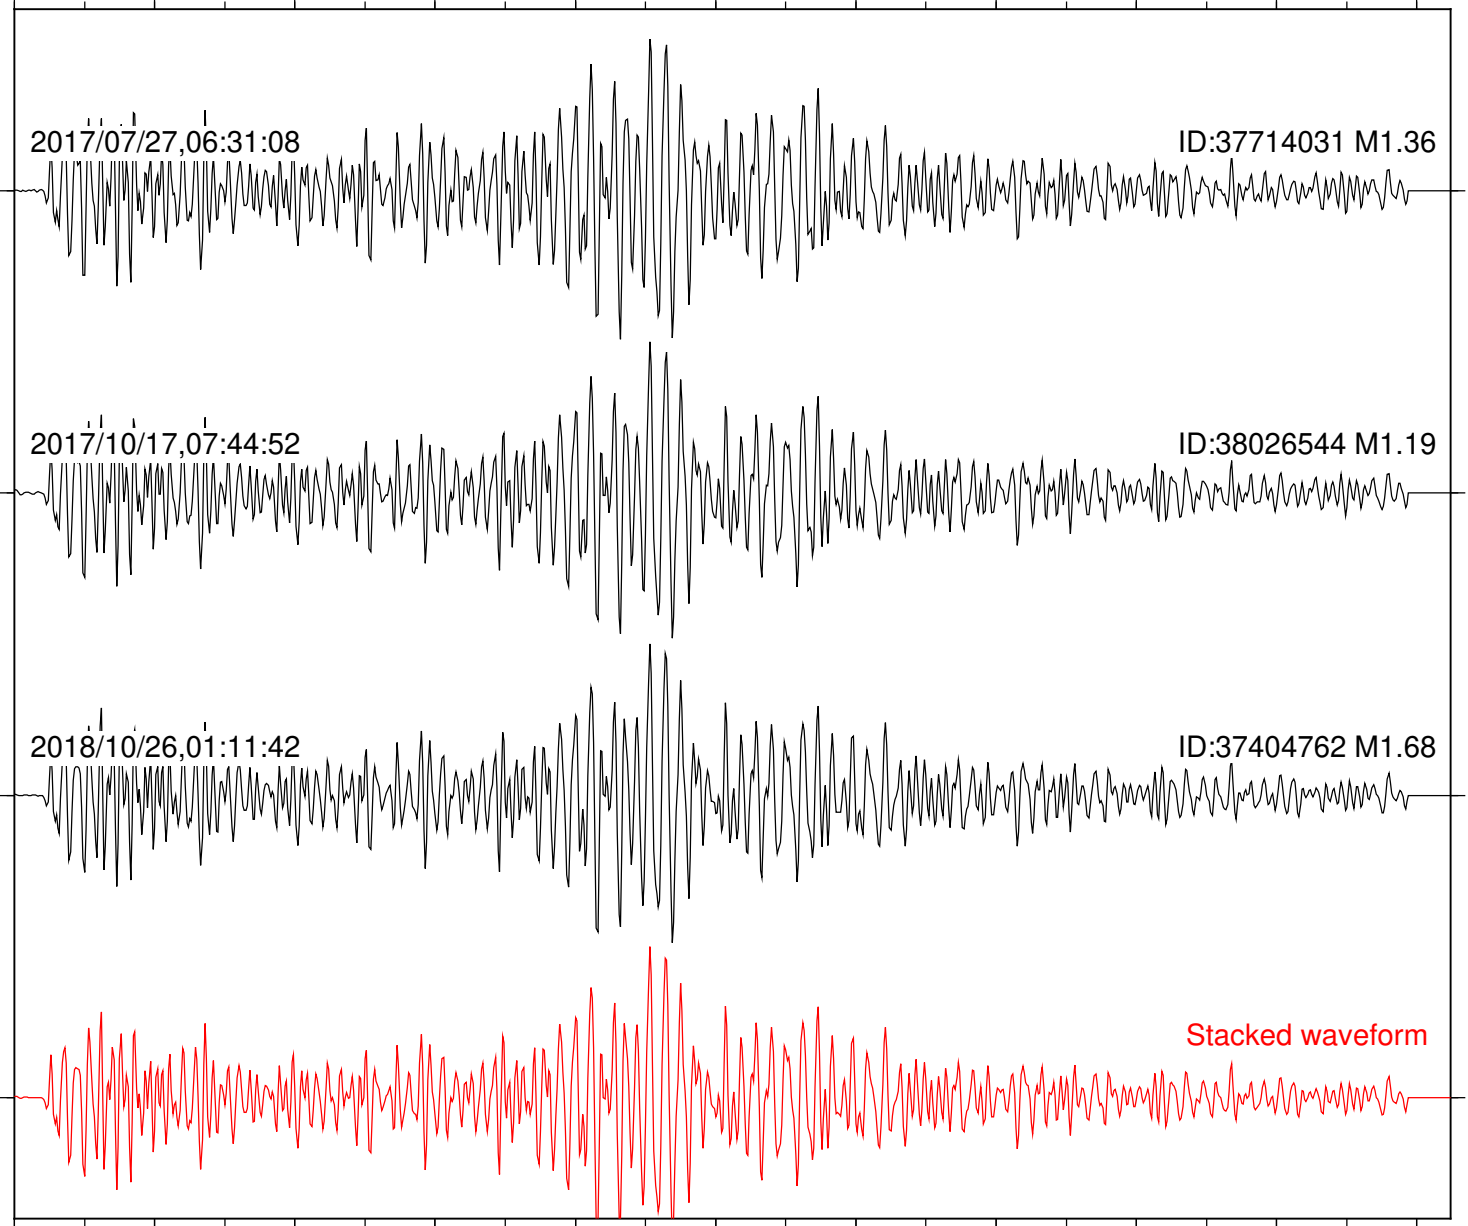

Station: LKH Com: HHZ

Focal depth: 5.12 km

2017/07/27,06:31:08

ID:37714031 M1.36

2017/10/17,07:44:52

ID:38026544 M1.19

2018/10/26,01:11:42

ID:37404762 M1.68

Stacked waveform

0 1 2 3 4 5 6 7 8 9 10
Elapsed time (s)