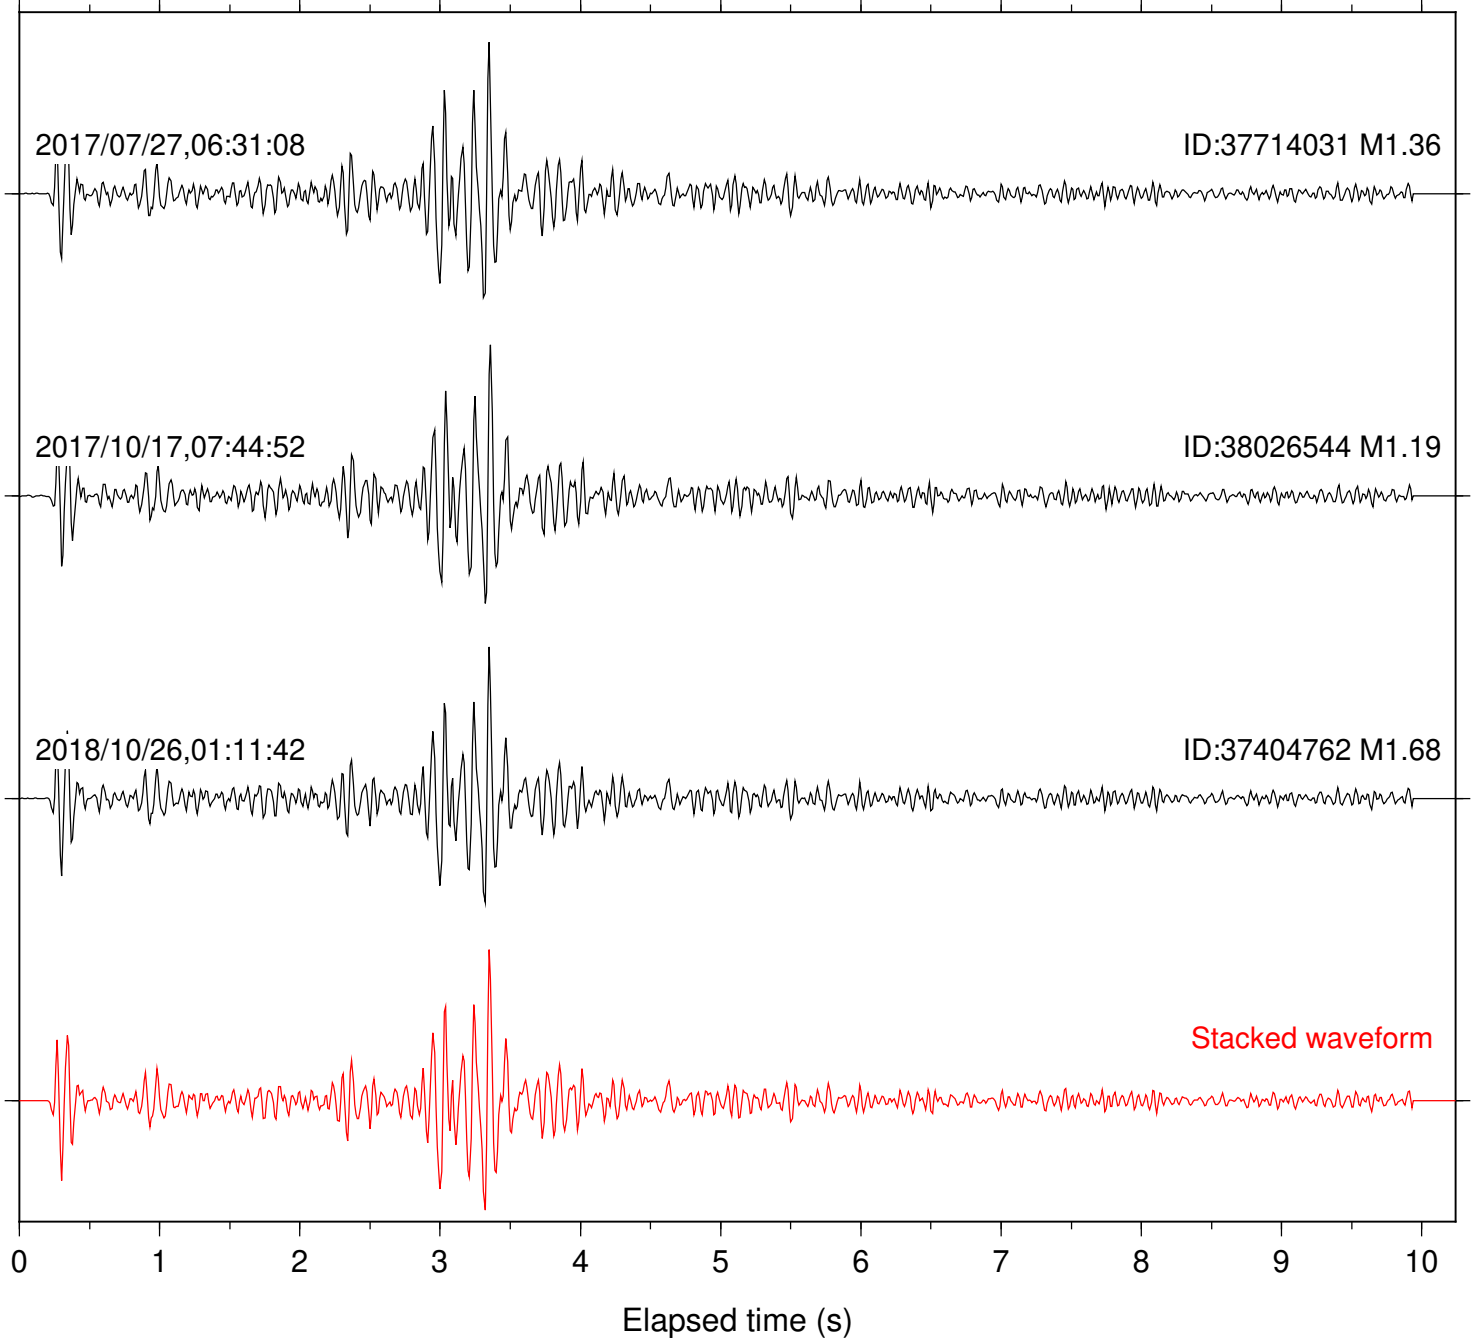

Station: B081 Com: EHZ

Focal depth: 5.12 km

Station: B082 Com: EHZ

Focal depth: 5.12 km

Station: B084 Com: EHZ

Focal depth: 5.12 km

Station: B087 Com: EHZ

Focal depth: 5.12 km

Station: B088 Com: EHZ

Focal depth: 5.12 km

2017/07/27,06:31:08

ID:37714031 M1.36

2017/10/17,07:44:52

ID:38026544 M1.19

2018/10/26,01:11:42

ID:37404762 M1.68

Focal depth: 5.12 km

Station: CSH Com: HHZ

Focal depth: 5.12 km

2017/07/27,06:31:08

ID:37714031 M1.36

2017/10/17,07:44:52

ID:38026544 M1.19

2018/10/26,01:11:42

Station: KNW Com: HHZ

Focal depth: 5.12 km

Station: LKH Com: HHZ

Focal depth: 5.12 km

2017/07/27,06:31:08

ID:37714031 M1.36

2017/10/17,07:44:52

ID:38026544 M1.19