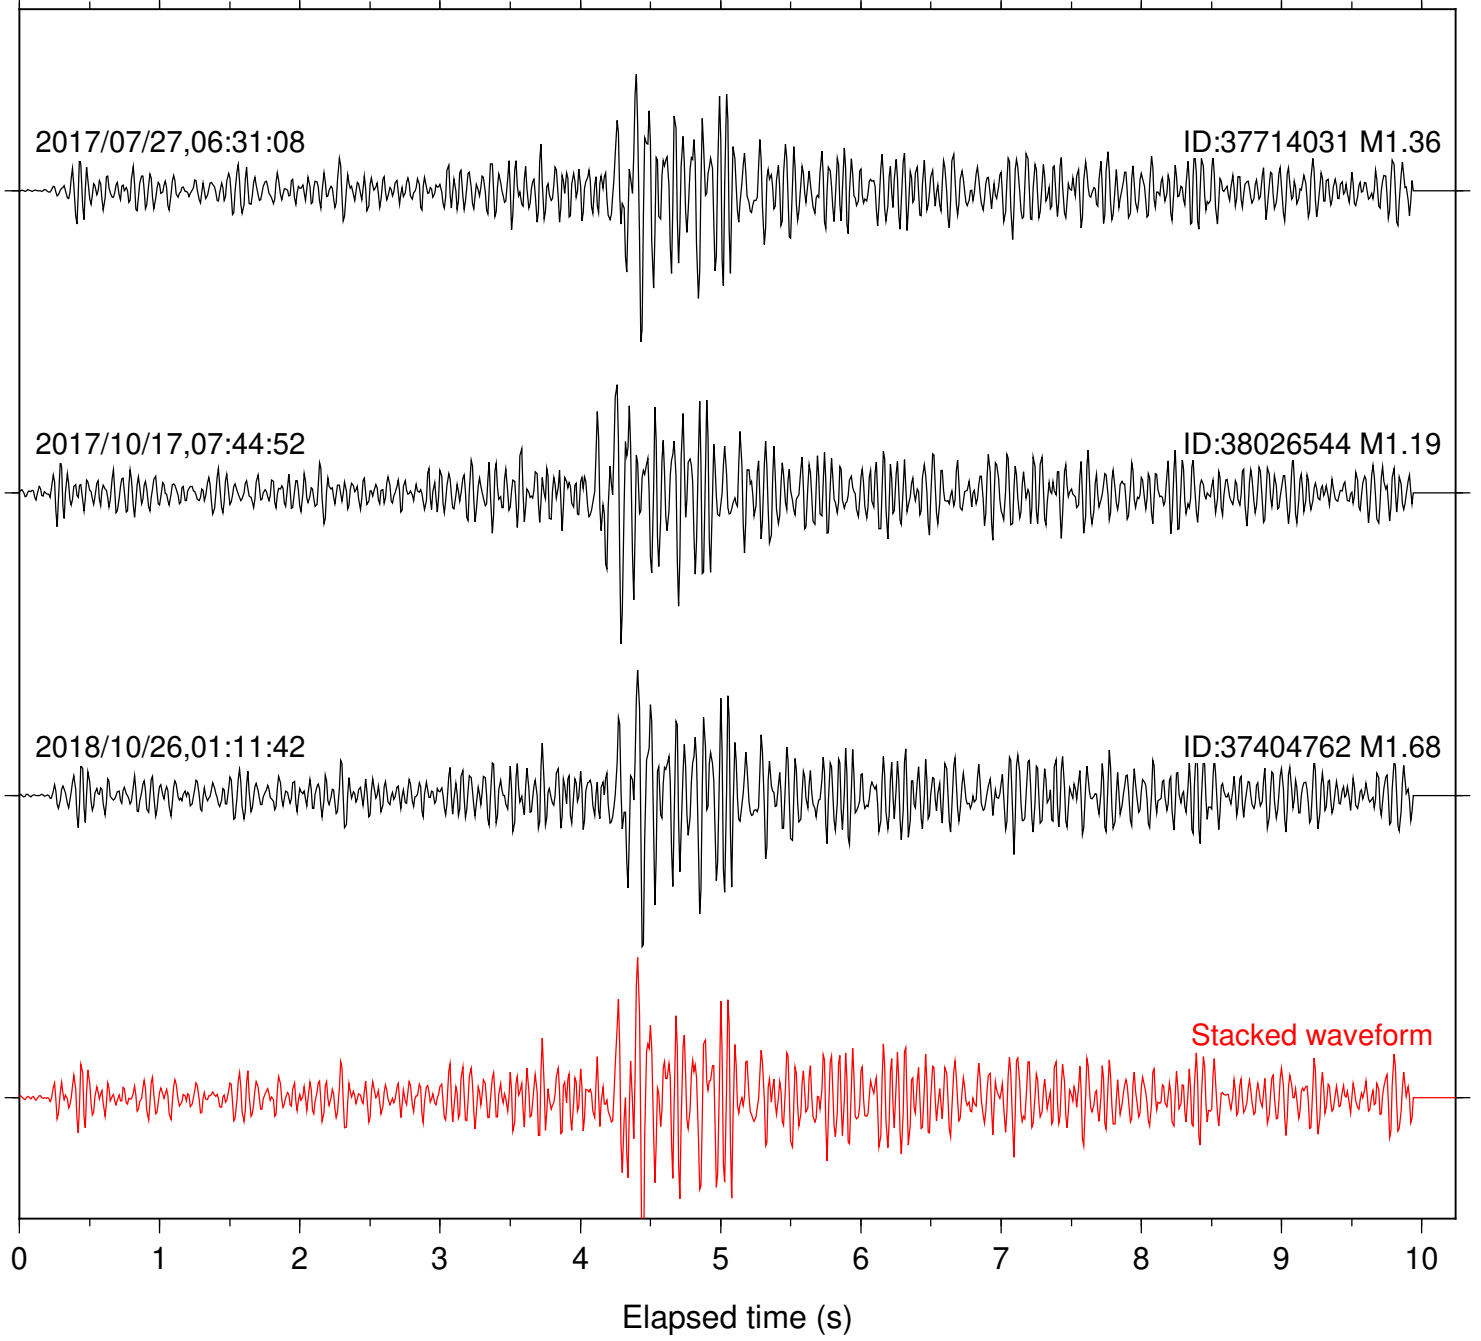

Station: KNW Com: HHZ

Focal depth: 5.12 km

Station: LKH Com: HHZ

Focal depth: 5.12 km

2017/07/27,06:31:08

ID:37714031 M1.36

2017/10/17,07:44:52

ID:38026544 M1.19

2018/10/26,01:11:42

ID:37404762 M1.68

Stacked waveform

0 1 2 3 4 5 6 7 8 9 10  
Elapsed time (s)

Station: LVA2 Com: HHZ

Focal depth: 5.12 km

Station: MTG Com: HHZ

Focal depth: 5.11 km

Station: PFO Com: HHZ

Focal depth: 5.12 km

Station: PLM Com: HHZ

Focal depth: 5.12 km

Station: POB2 Com: HHZ

Focal depth: 5.12 km

Station: RRSP Com: HHZ

Focal depth: 5.11 km