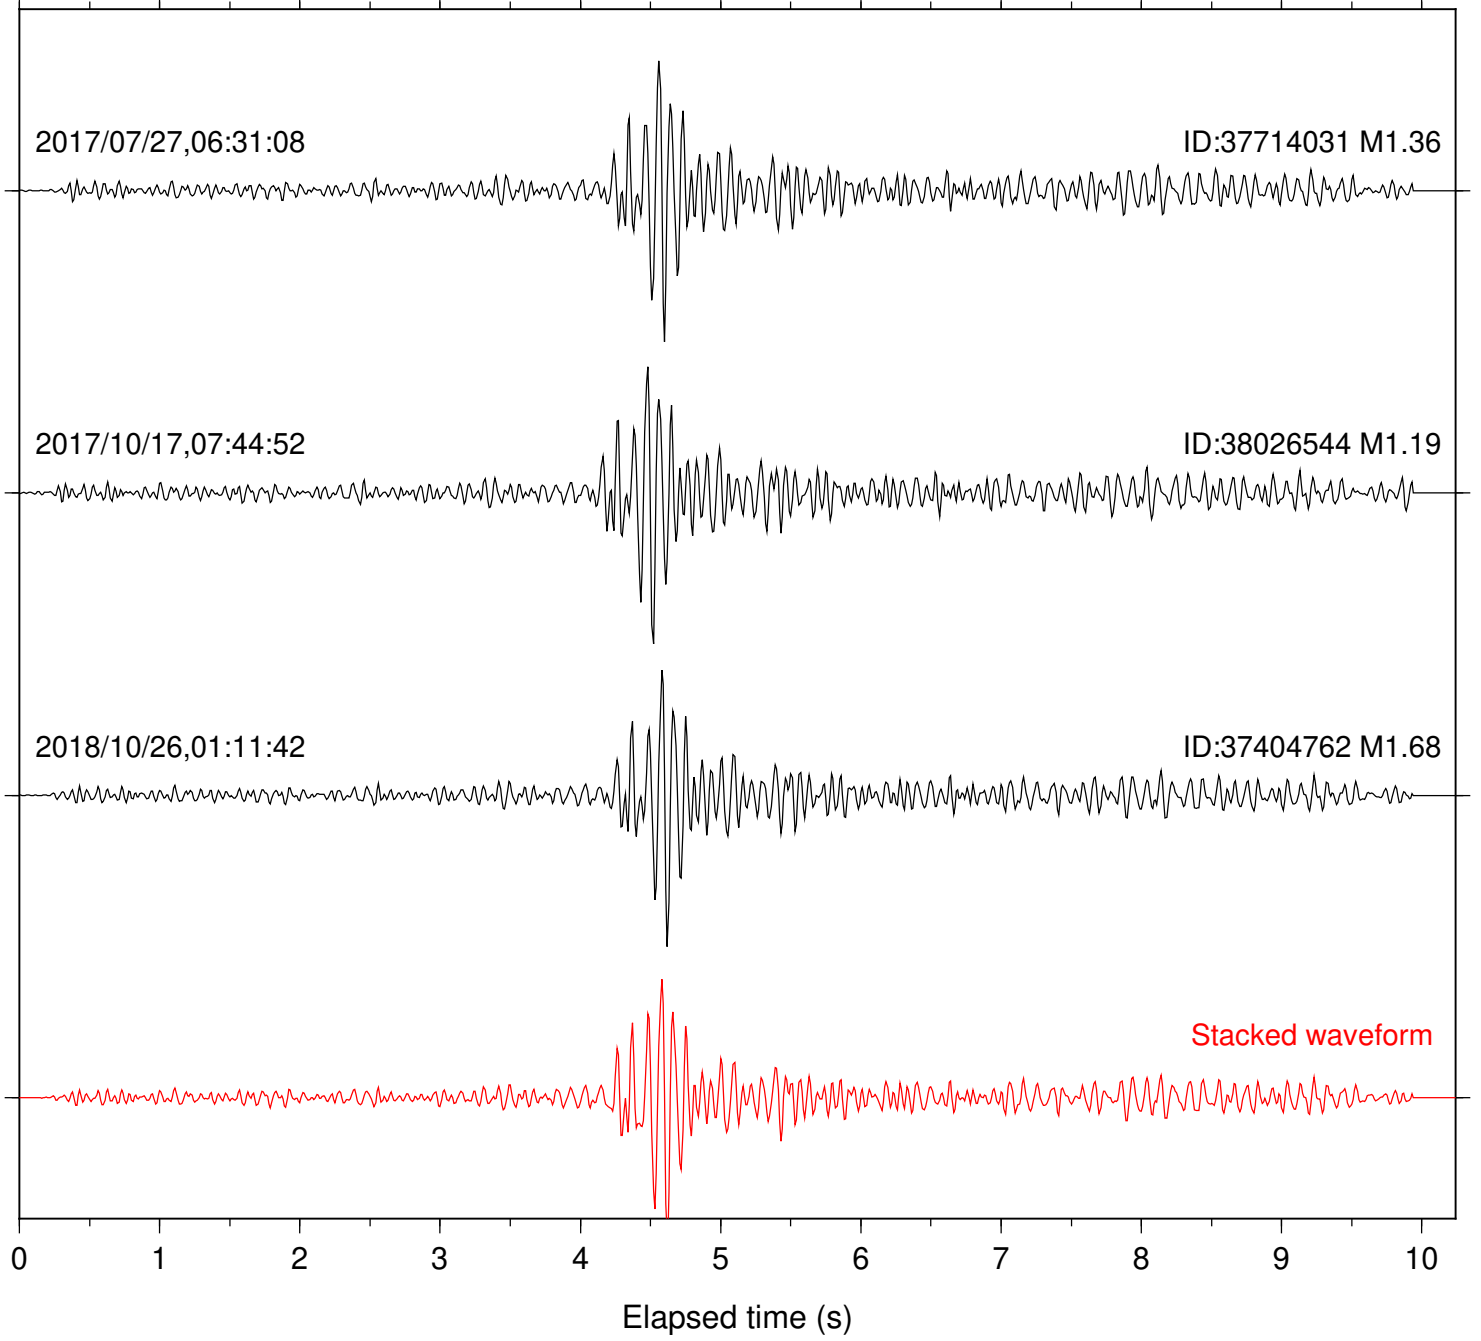

Station: B081 Com: EHZ

Focal depth: 5.12 km

Station: B082 Com: EHZ

Focal depth: 5.12 km

Station: B084 Com: EHZ

Focal depth: 5.12 km

Station: B087 Com: EHZ

Focal depth: 5.12 km

Station: B088 Com: EHZ

Focal depth: 5.12 km

2017/07/27,06:31:08

ID:37714031 M1.36

2017/10/17,07:44:52

ID:38026544 M1.19

2018/10/26,01:11:42

ID:37404762 M1.68

Focal depth: 5.12 km

Station: CSH Com: HHZ

Focal depth: 5.12 km

2017/07/27,06:31:08

ID:37714031 M1.36

2017/10/17,07:44:52

ID:38026544 M1.19

2018/10/26,01:11:42

Station: KNW Com: HHZ

Focal depth: 5.12 km

Station: LKH Com: HHZ

Focal depth: 5.12 km

2017/07/27,06:31:08

ID:37714031 M1.36

2017/10/17,07:44:52

ID:38026544 M1.19