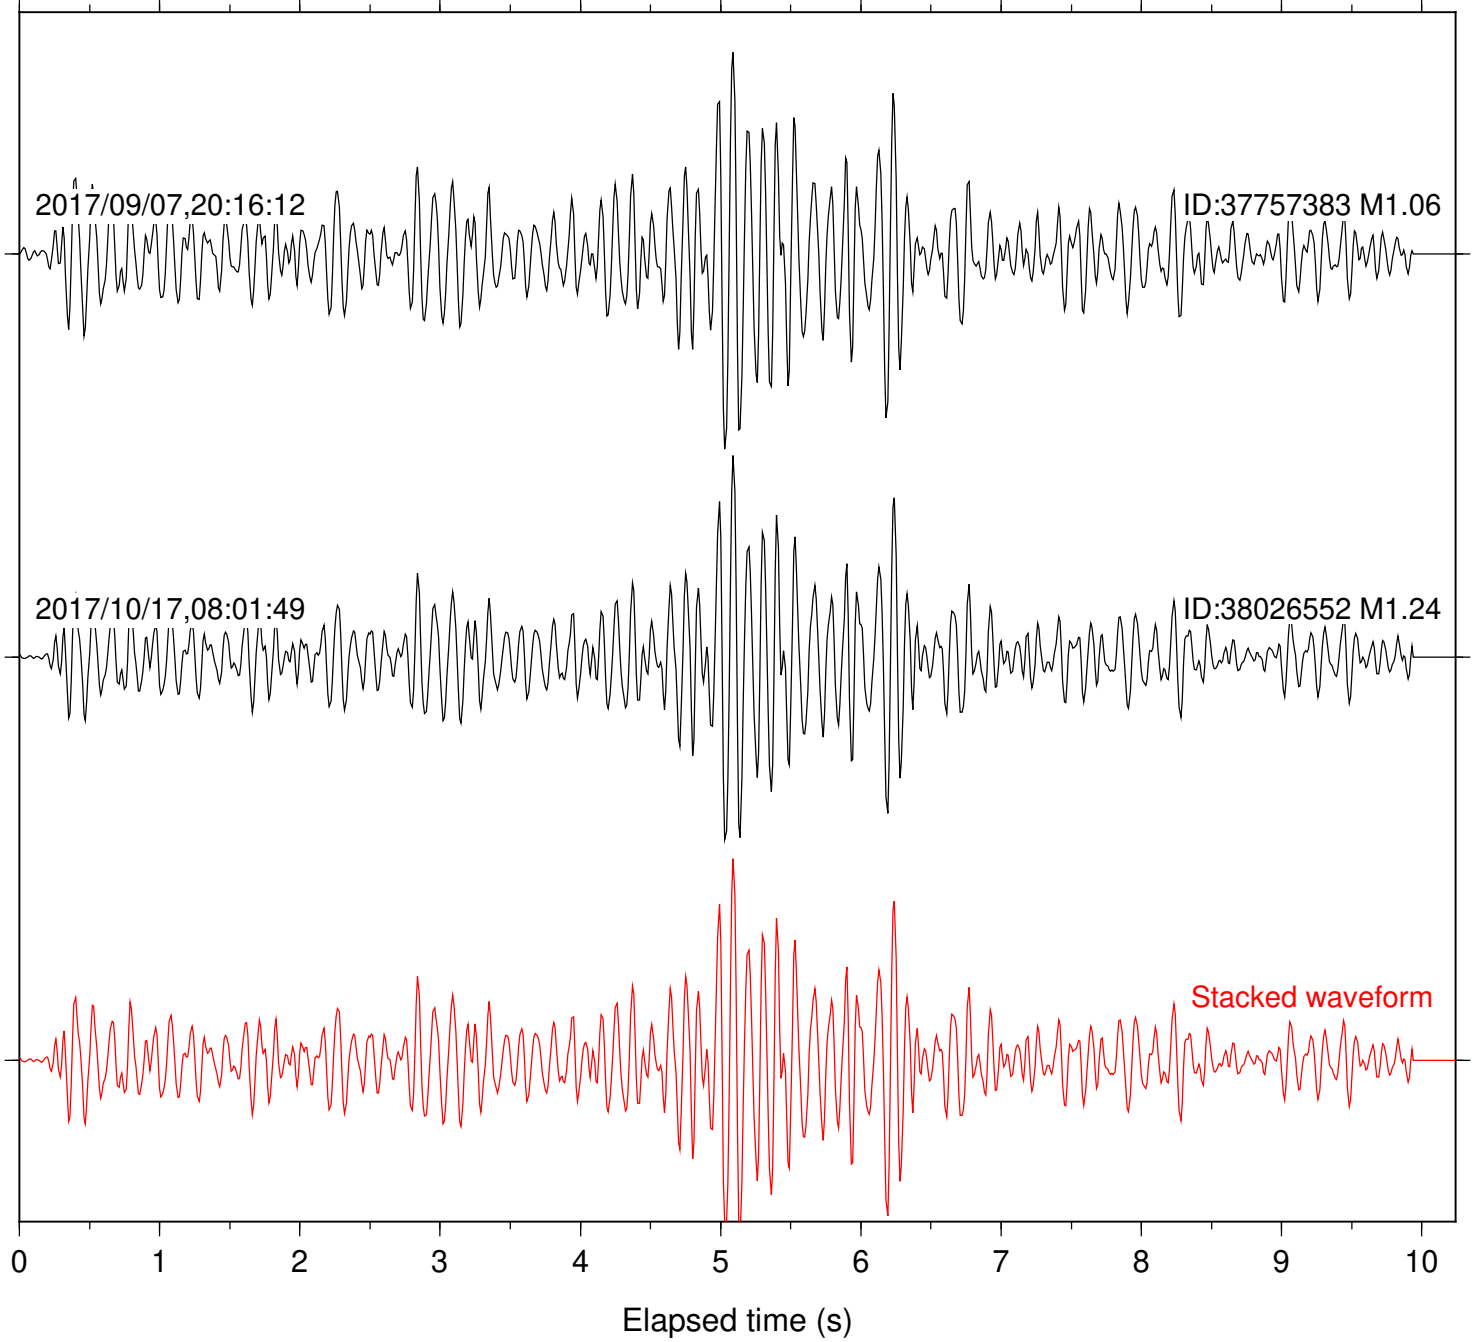

Station: FRD Com: HHZ

Focal depth: 5.09 km

Station: HMT2 Com: HHZ

Focal depth: 5.09 km

Station: KNW Com: HHZ

Focal depth: 5.09 km

Station: LKH Com: HHZ

Focal depth: 5.09 km

Station: LVA2 Com: HHZ

Focal depth: 5.09 km

Station: MTG Com: HHZ

Focal depth: 5.07 km

Station: PFO Com: HHZ

Focal depth: 5.09 km

Station: PLM Com: HHZ

Focal depth: 5.09 km

Station: POB2 Com: HHZ

Focal depth: 5.09 km

Station: RDM Com: HHZ

Focal depth: 5.07 km

Station: RRSP Com: HHZ

Focal depth: 5.07 km

Station: SMER Com: HHZ

Focal depth: 5.09 km