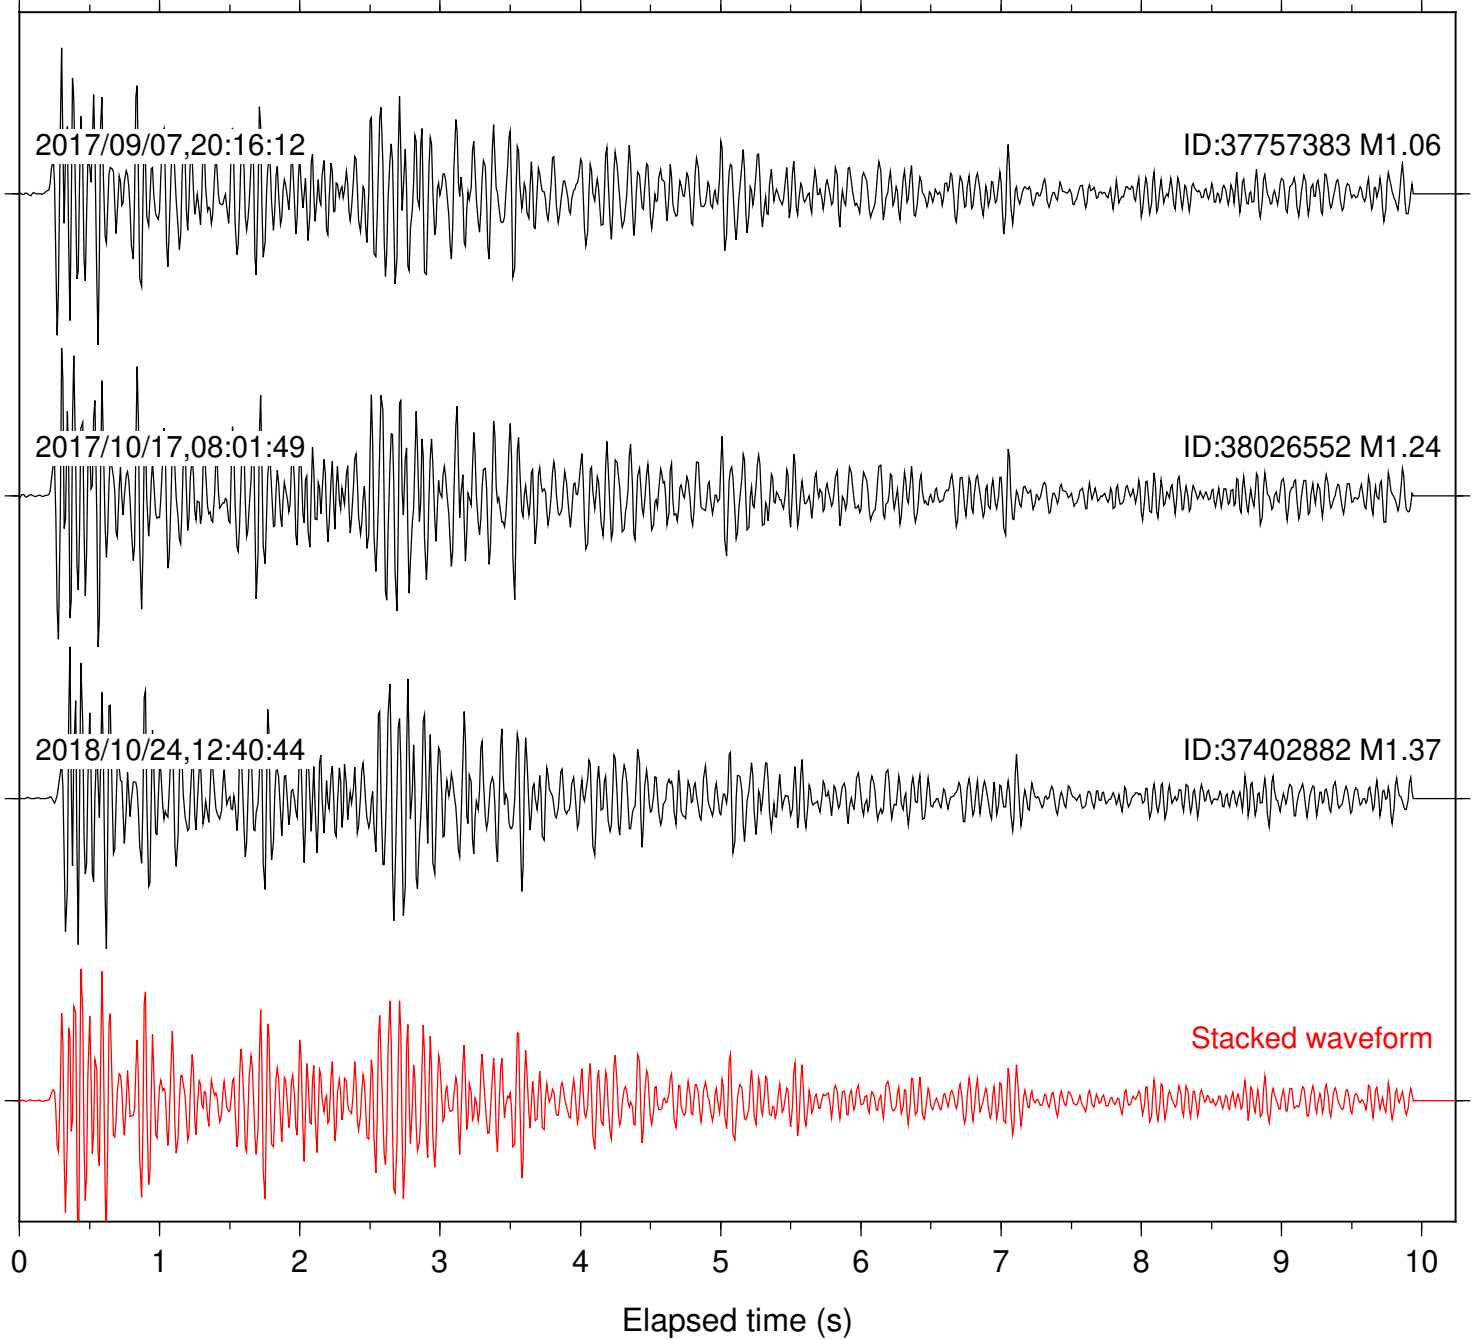

Station: B081 Com: EHZ

Focal depth: 5.09 km

Station: B082 Com: EHZ

Focal depth: 5.09 km

Station: B084 Com: EHZ

Focal depth: 5.09 km

Station: B087 Com: EHZ

Focal depth: 5.09 km

Station: B088 Com: EHZ

Focal depth: 5.09 km

Station: B093 Com: EHZ

Focal depth: 5.09 km

Station: B946 Com: EHZ

Focal depth: 5.09 km

Station: BAC Com: EHZ

Focal depth: 5.09 km

Station: FRD Com: HHZ

Focal depth: 5.09 km

Station: HMT2 Com: HHZ

Focal depth: 5.09 km

Station: KNW Com: HHZ

Focal depth: 5.09 km

Station: LKH Com: HHZ

Focal depth: 5.09 km

Station: POB2 Com: HHZ

Focal depth: 5.09 km

Station: RDM Com: HHZ

Focal depth: 5.07 km

Station: RRSP Com: HHZ

Focal depth: 5.07 km

Station: SMER Com: HHZ

Focal depth: 5.09 km