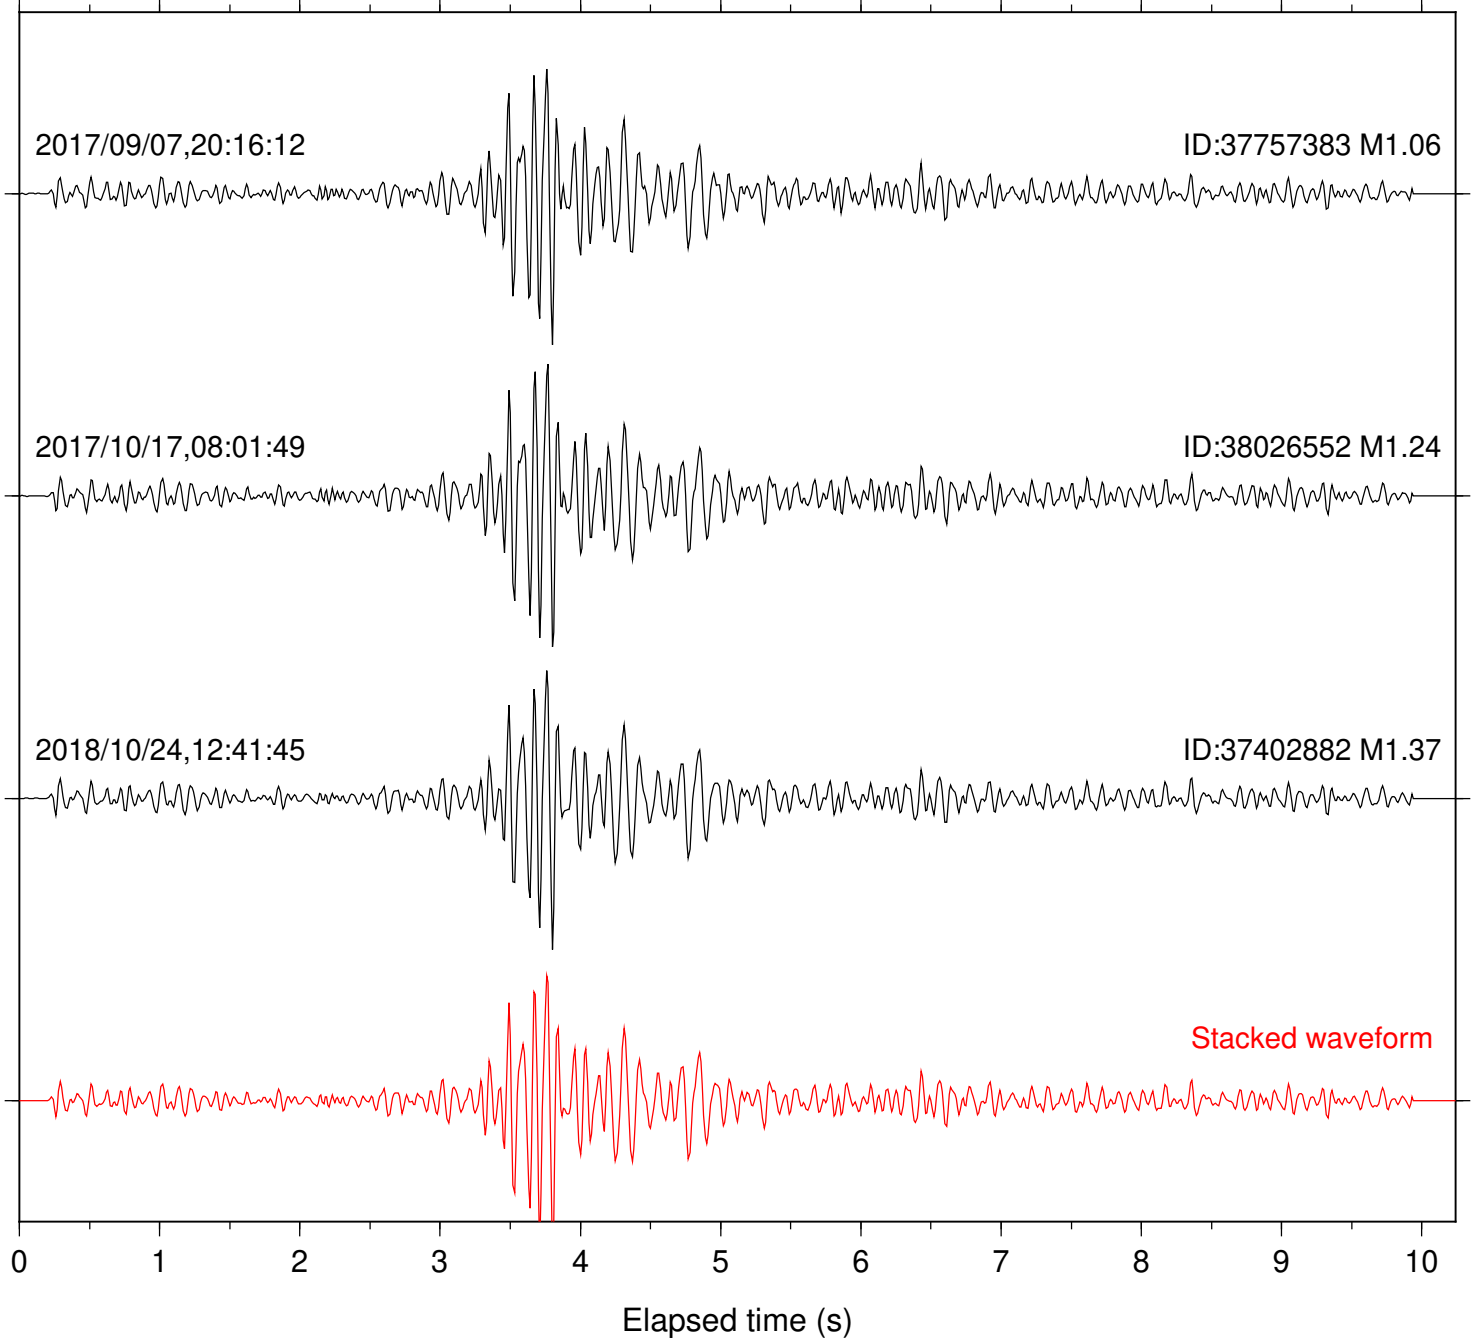

Station: FRD Com: HHZ

Focal depth: 5.09 km

Station: HMT2 Com: HHZ

Focal depth: 5.09 km

Station: KNW Com: HHZ

Focal depth: 5.09 km

Station: LKH Com: HHZ

Focal depth: 5.09 km

Station: LVA2 Com: HHZ

Focal depth: 5.09 km

Station: MTG Com: HHZ

Focal depth: 5.07 km

Station: PFO Com: HHZ

Focal depth: 5.09 km

Station: PLM Com: HHZ

Focal depth: 5.09 km

Station: POB2 Com: HHZ

Focal depth: 5.09 km

Station: RDM Com: HHZ

Focal depth: 5.07 km

Station: RRSP Com: HHZ

Focal depth: 5.07 km

Station: SMER Com: HHZ

Focal depth: 5.09 km

Station: SND Com: HHZ

Focal depth: 5.09 km

Station: WMC Com: HHZ

Focal depth: 5.07 km