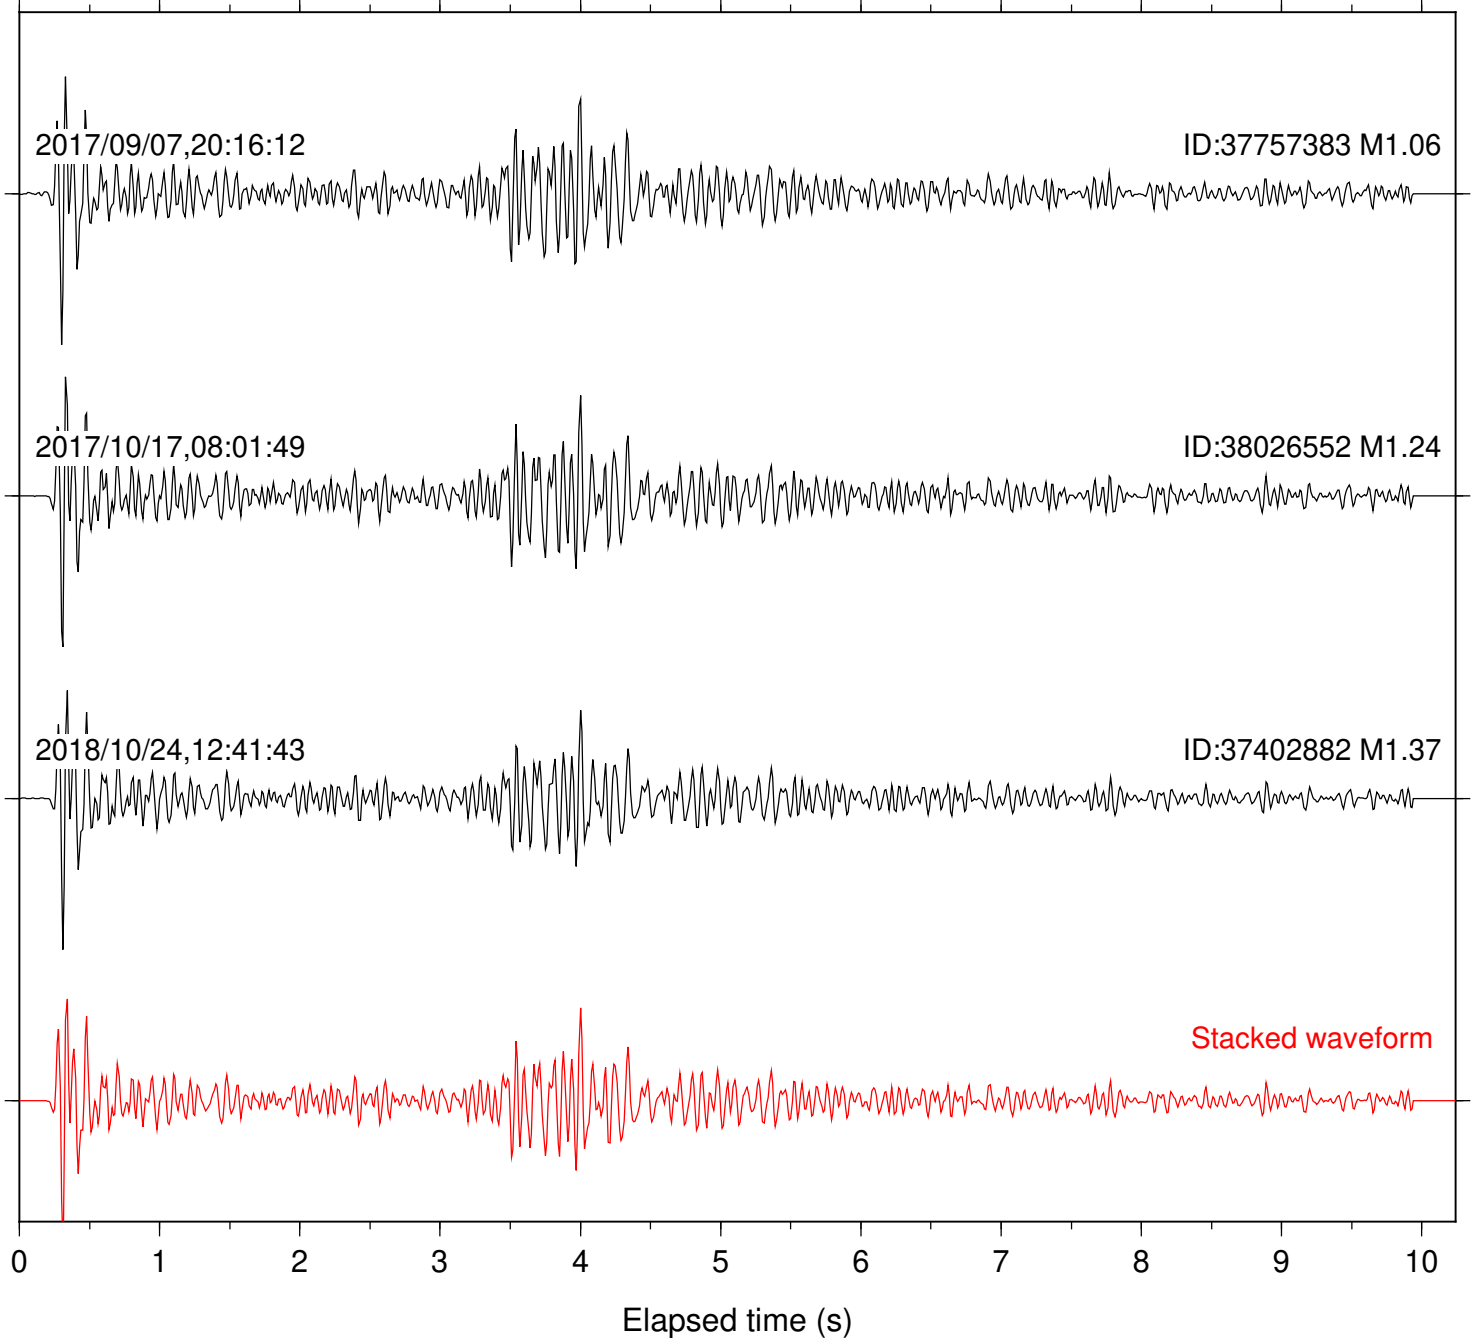

Station: BZN Com: HHZ

Focal depth: 5.07 km

Station: CRY Com: HHZ

Focal depth: 5.07 km

Station: CSH Com: HHZ

Focal depth: 5.09 km

Station: DGR Com: HHZ

Focal depth: 5.09 km

Station: FRD Com: HHZ

Focal depth: 5.09 km

Station: HMT2 Com: HHZ

Focal depth: 5.09 km

Station: KNW Com: HHZ

Focal depth: 5.09 km

Station: LKH Com: HHZ

Focal depth: 5.09 km

Station: LVA2 Com: HHZ

Focal depth: 5.09 km

Station: MTG Com: HHZ

Focal depth: 5.07 km

Station: PFO Com: HHZ

Focal depth: 5.09 km

Station: PLM Com: HHZ

Focal depth: 5.09 km

Station: POB2 Com: HHZ

Focal depth: 5.09 km

Station: RDM Com: HHZ

Focal depth: 5.07 km

Station: RRSP Com: HHZ

Focal depth: 5.07 km

Station: SMER Com: HHZ

Focal depth: 5.09 km