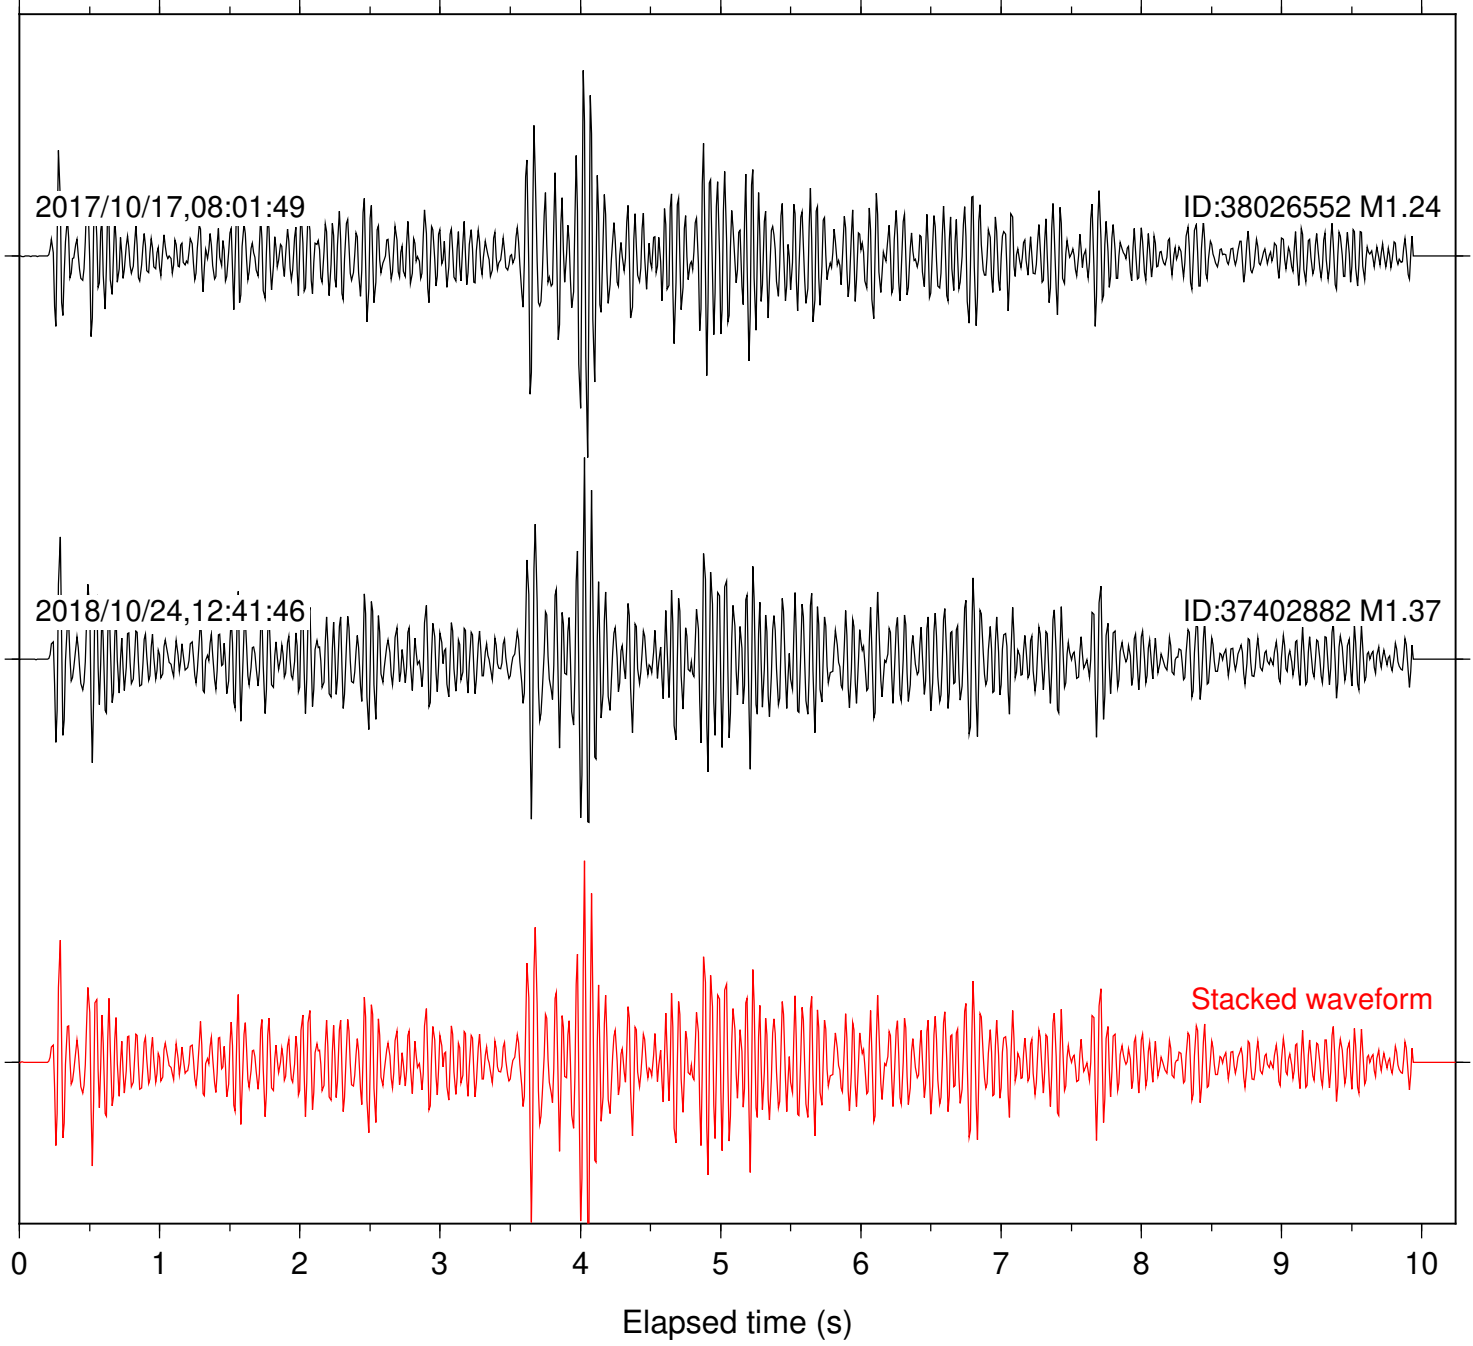

Station: BZN Com: HHZ

Focal depth: 5.07 km

Station: CRY Com: HHZ

Focal depth: 5.07 km

Station: CSH Com: HHZ

Focal depth: 5.09 km

Station: DGR Com: HHZ

Focal depth: 5.09 km

Station: FRD Com: HHZ

Focal depth: 5.09 km

Station: HMT2 Com: HHZ

Focal depth: 5.09 km

Station: KNW Com: HHZ

Focal depth: 5.09 km

Station: LKH Com: HHZ

Focal depth: 5.09 km

Station: LVA2 Com: HHZ

Focal depth: 5.09 km

Station: MTG Com: HHZ

Focal depth: 5.07 km

Station: PFO Com: HHZ

Focal depth: 5.09 km

Station: PLM Com: HHZ

Focal depth: 5.09 km

Station: POB2 Com: HHZ

Focal depth: 5.09 km

Station: RDM Com: HHZ

Focal depth: 5.07 km

Station: RRSP Com: HHZ

Focal depth: 5.07 km

Station: SMER Com: HHZ

Focal depth: 5.09 km