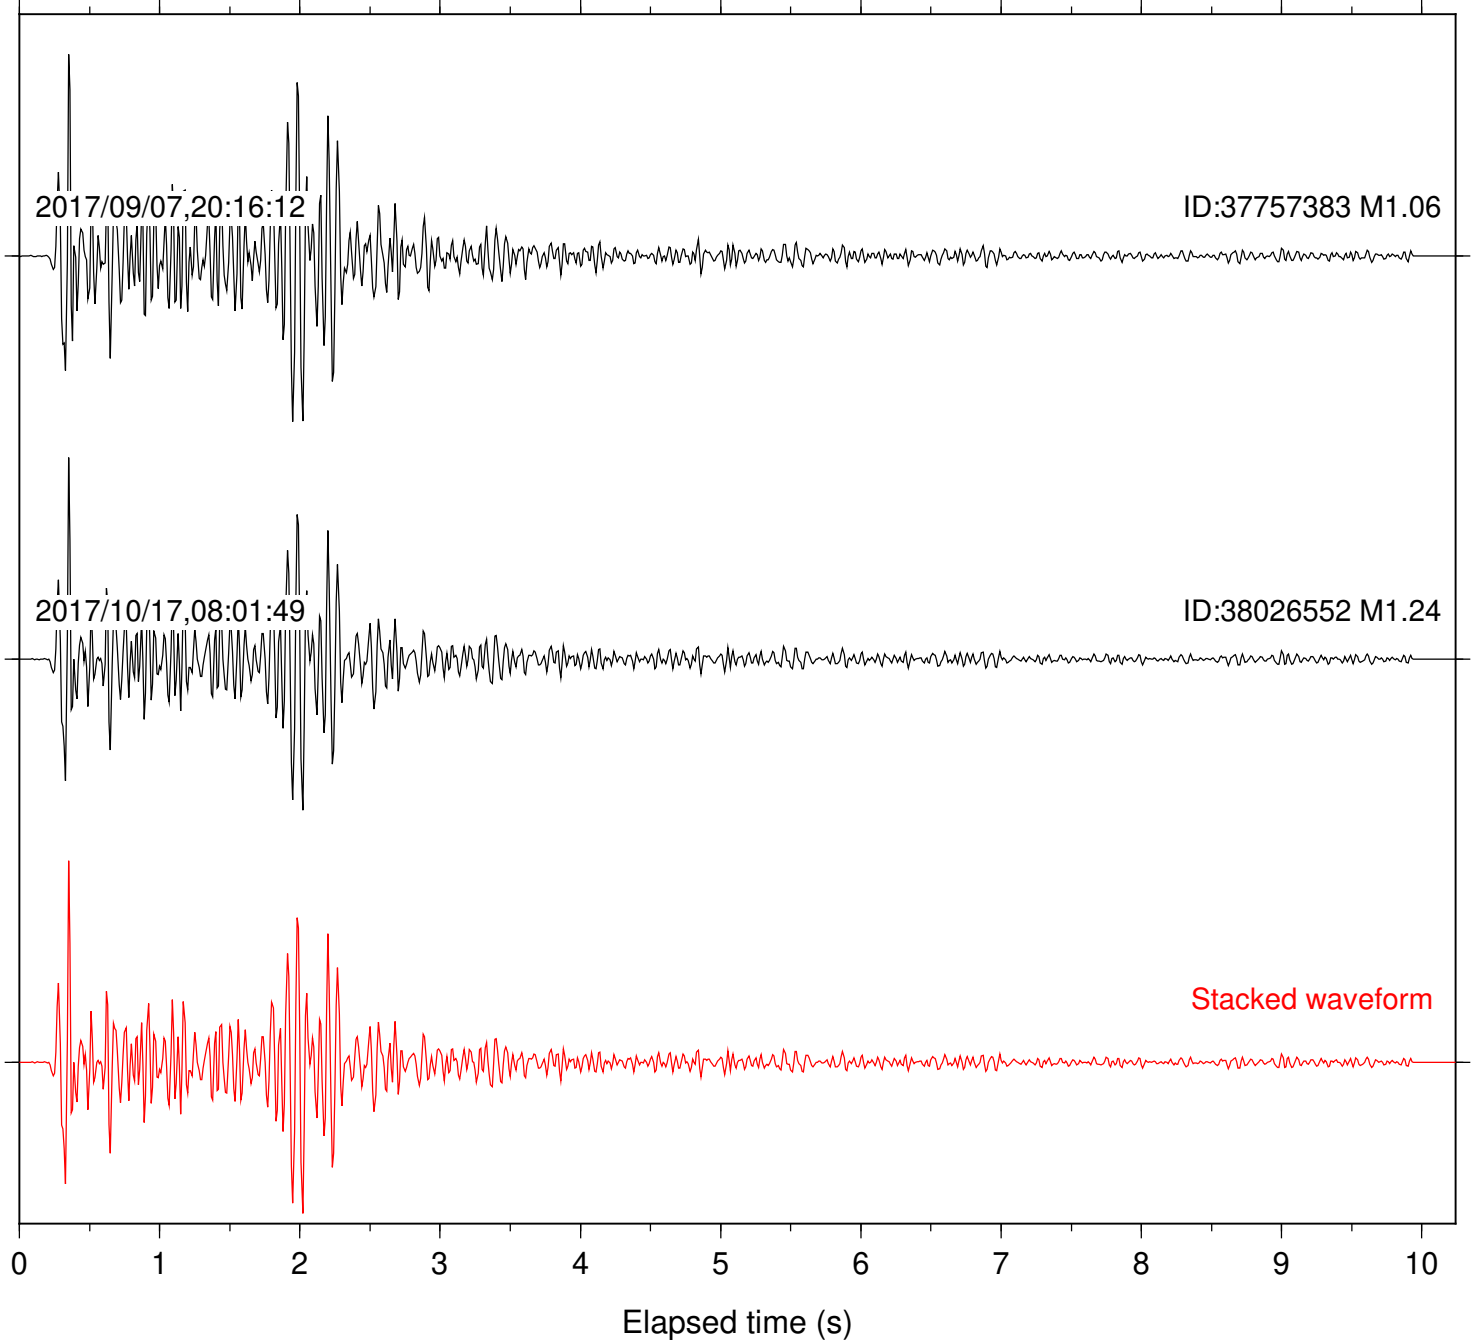

Station: B081 Com: EHZ

Focal depth: 5.09 km

Station: B082 Com: EHZ

Focal depth: 5.09 km

Station: B084 Com: EHZ

Focal depth: 5.09 km

Station: B087 Com: EHZ

Focal depth: 5.09 km

Station: B088 Com: EHZ

Focal depth: 5.09 km

Station: B093 Com: EHZ

Focal depth: 5.09 km

Station: B946 Com: EHZ

Focal depth: 5.09 km

Station: BAC Com: EHZ

Focal depth: 5.09 km

Station: BZN Com: HHZ

Focal depth: 5.07 km

Station: CRY Com: HHZ

Focal depth: 5.07 km

Station: CSH Com: HHZ

Focal depth: 5.09 km

Station: DGR Com: HHZ

Focal depth: 5.09 km

Station: FRD Com: HHZ

Focal depth: 5.09 km

Station: HMT2 Com: HHZ

Focal depth: 5.09 km

Station: KNW Com: HHZ

Focal depth: 5.09 km

Station: LKH Com: HHZ

Focal depth: 5.09 km