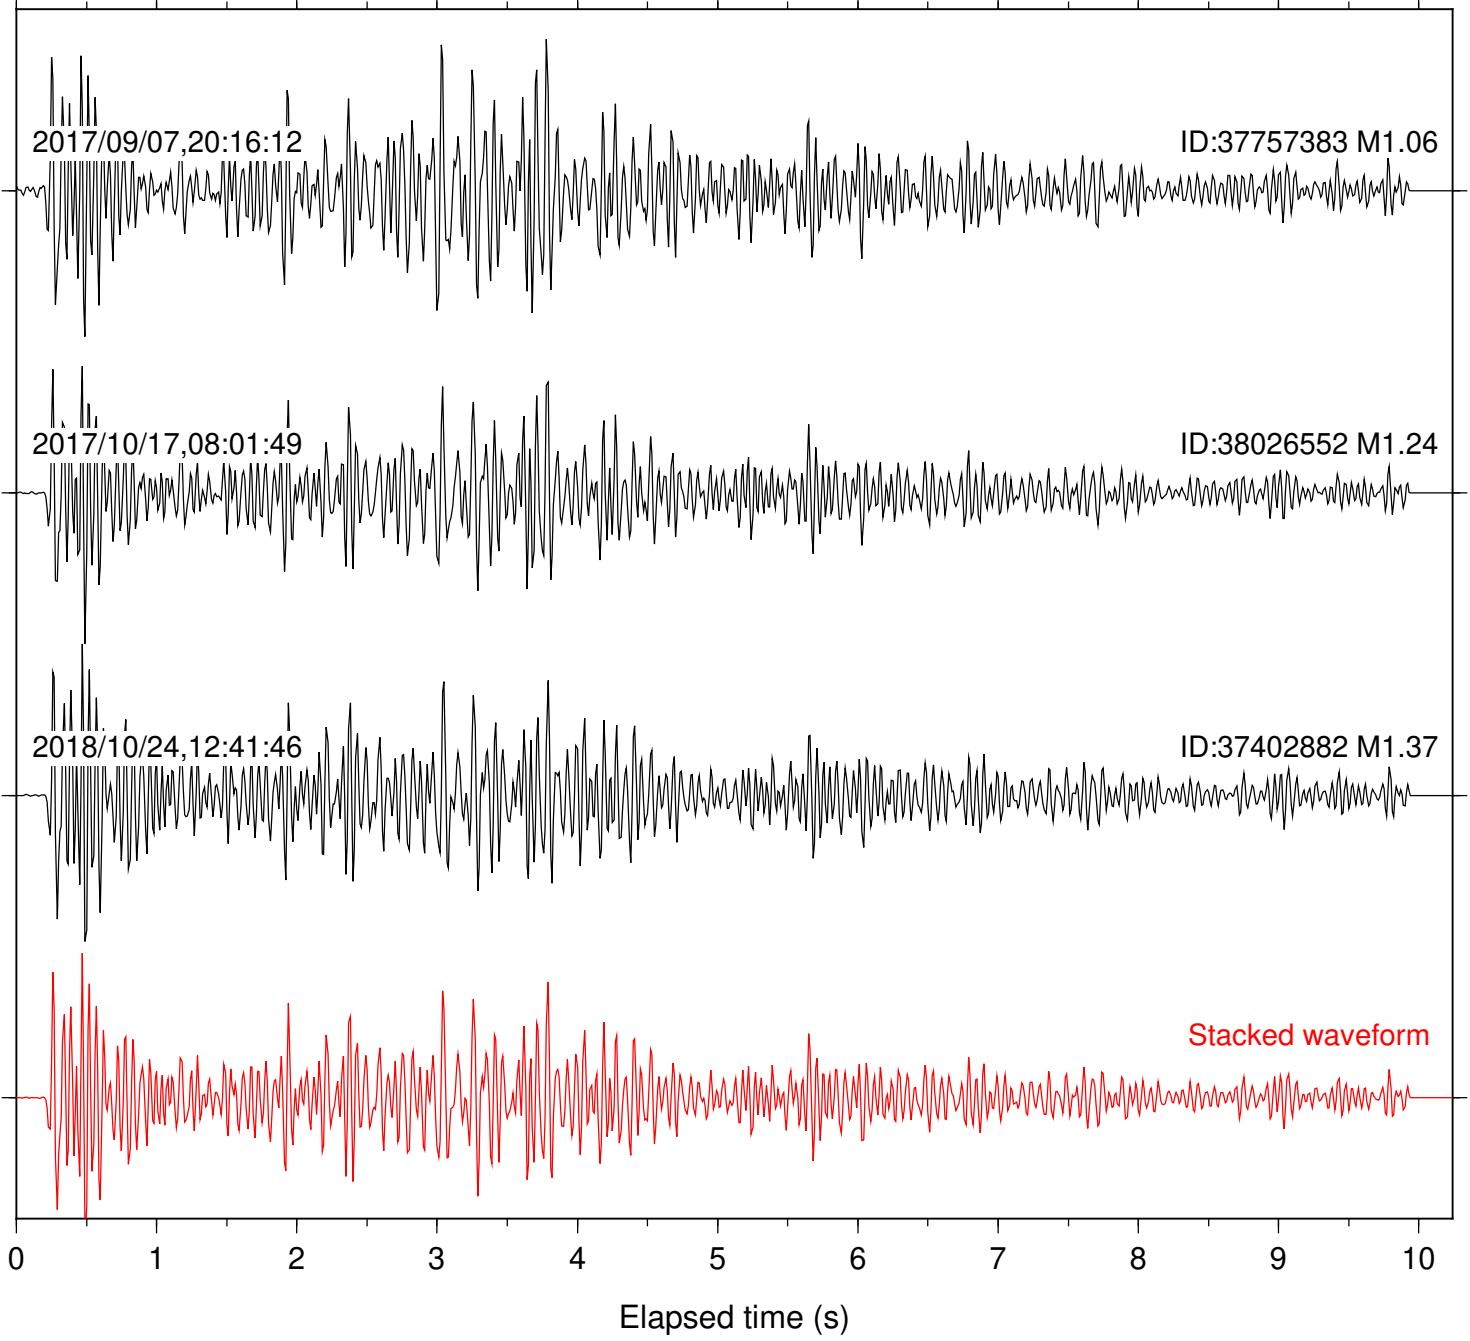

Station: FRD Com: HHZ

Focal depth: 5.09 km

Station: HMT2 Com: HHZ

Focal depth: 5.09 km

Station: KNW Com: HHZ

Focal depth: 5.09 km

Station: LKH Com: HHZ

Focal depth: 5.09 km

Station: LVA2 Com: HHZ

Focal depth: 5.09 km

Station: MTG Com: HHZ

Focal depth: 5.07 km

Station: PFO Com: HHZ

Focal depth: 5.09 km

Station: PLM Com: HHZ

Focal depth: 5.09 km

Station: POB2 Com: HHZ

Focal depth: 5.09 km

Station: RDM Com: HHZ

Focal depth: 5.07 km

Station: RRSP Com: HHZ

Focal depth: 5.07 km

Station: SMER Com: HHZ

Focal depth: 5.09 km

Station: SND Com: HHZ

Focal depth: 5.09 km

Station: WMC Com: HHZ

Focal depth: 5.07 km