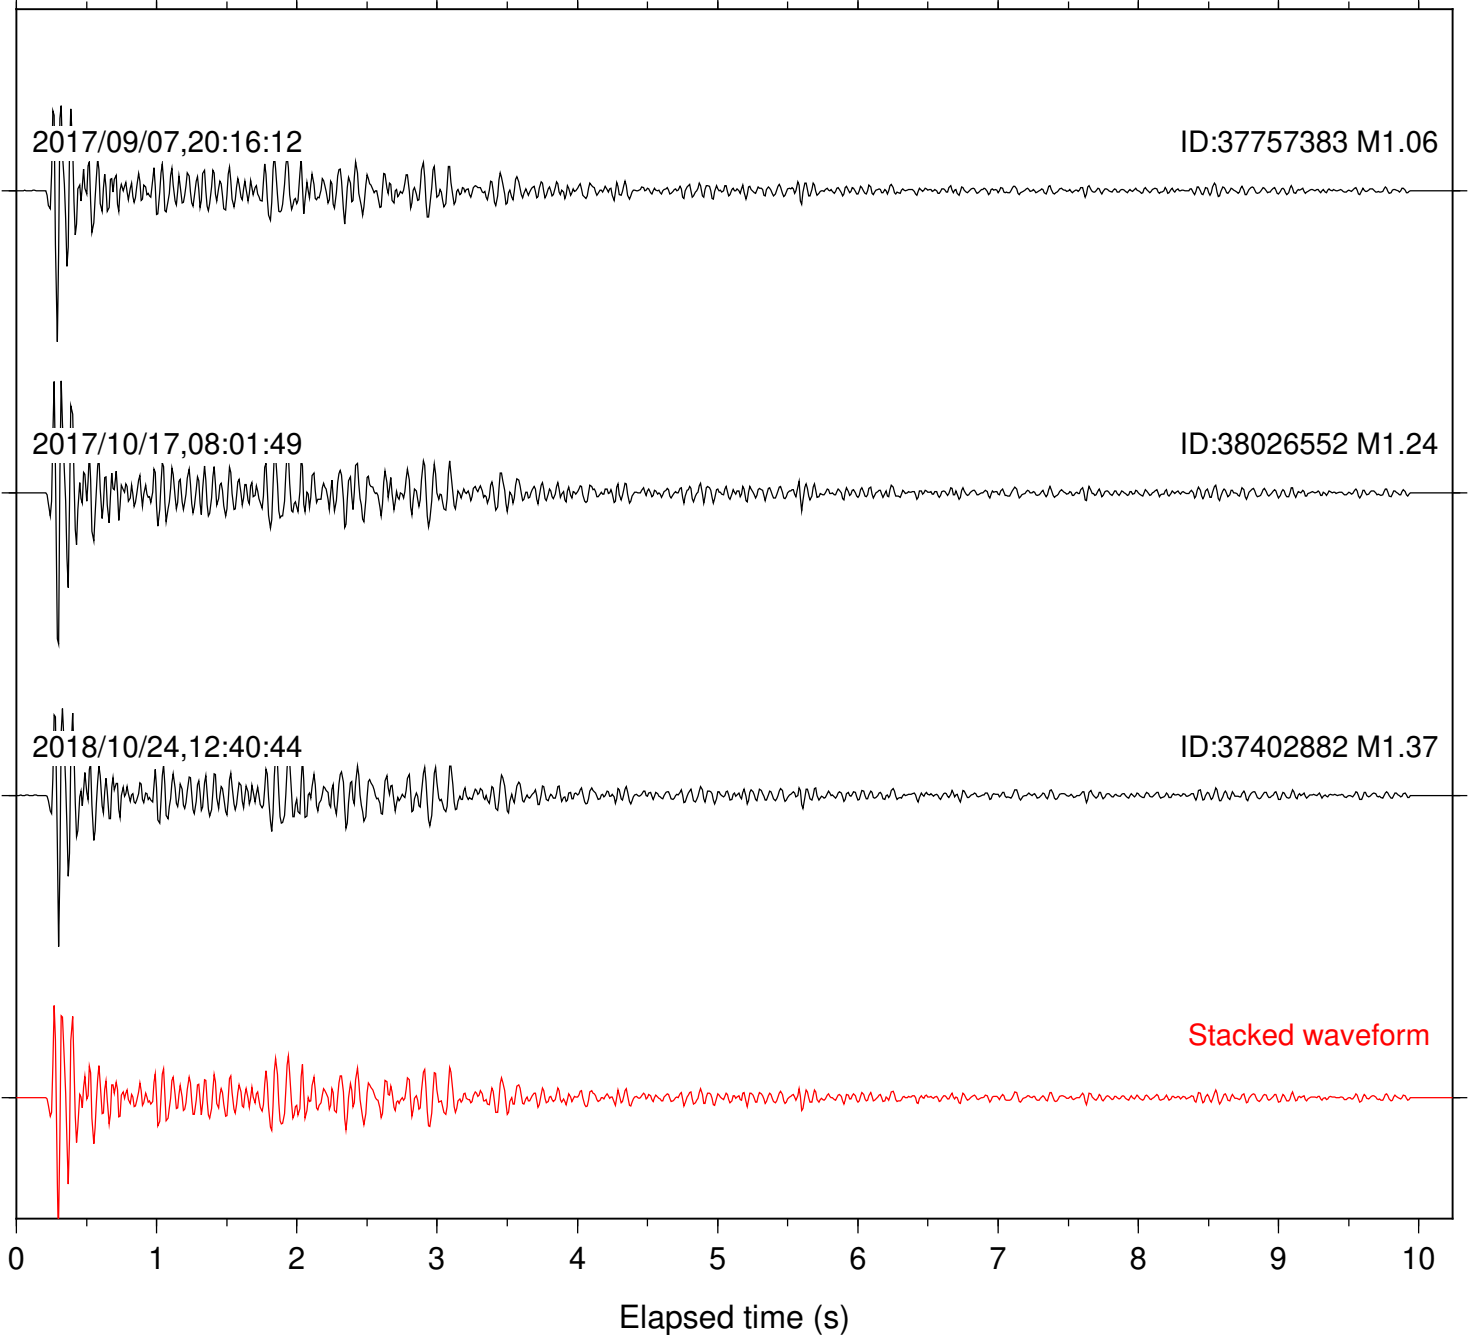

Station: B081 Com: EHZ

Focal depth: 5.09 km

Station: B082 Com: EHZ

Focal depth: 5.09 km

Station: B084 Com: EHZ

Focal depth: 5.09 km

Station: B087 Com: EHZ

Focal depth: 5.09 km

Station: B088 Com: EHZ

Focal depth: 5.09 km

Station: B093 Com: EHZ

Focal depth: 5.09 km

Station: B946 Com: EHZ

Focal depth: 5.09 km

Station: BAC Com: EHZ

Focal depth: 5.09 km

Station: FRD Com: HHZ

Focal depth: 5.09 km

Station: HMT2 Com: HHZ

Focal depth: 5.09 km

Station: KNW Com: HHZ

Focal depth: 5.09 km

Station: LKH Com: HHZ

Focal depth: 5.09 km

Station: POB2 Com: HHZ

Focal depth: 5.09 km

Station: RDM Com: HHZ

Focal depth: 5.07 km

Station: RRSP Com: HHZ

Focal depth: 5.07 km

Station: SMER Com: HHZ

Focal depth: 5.09 km