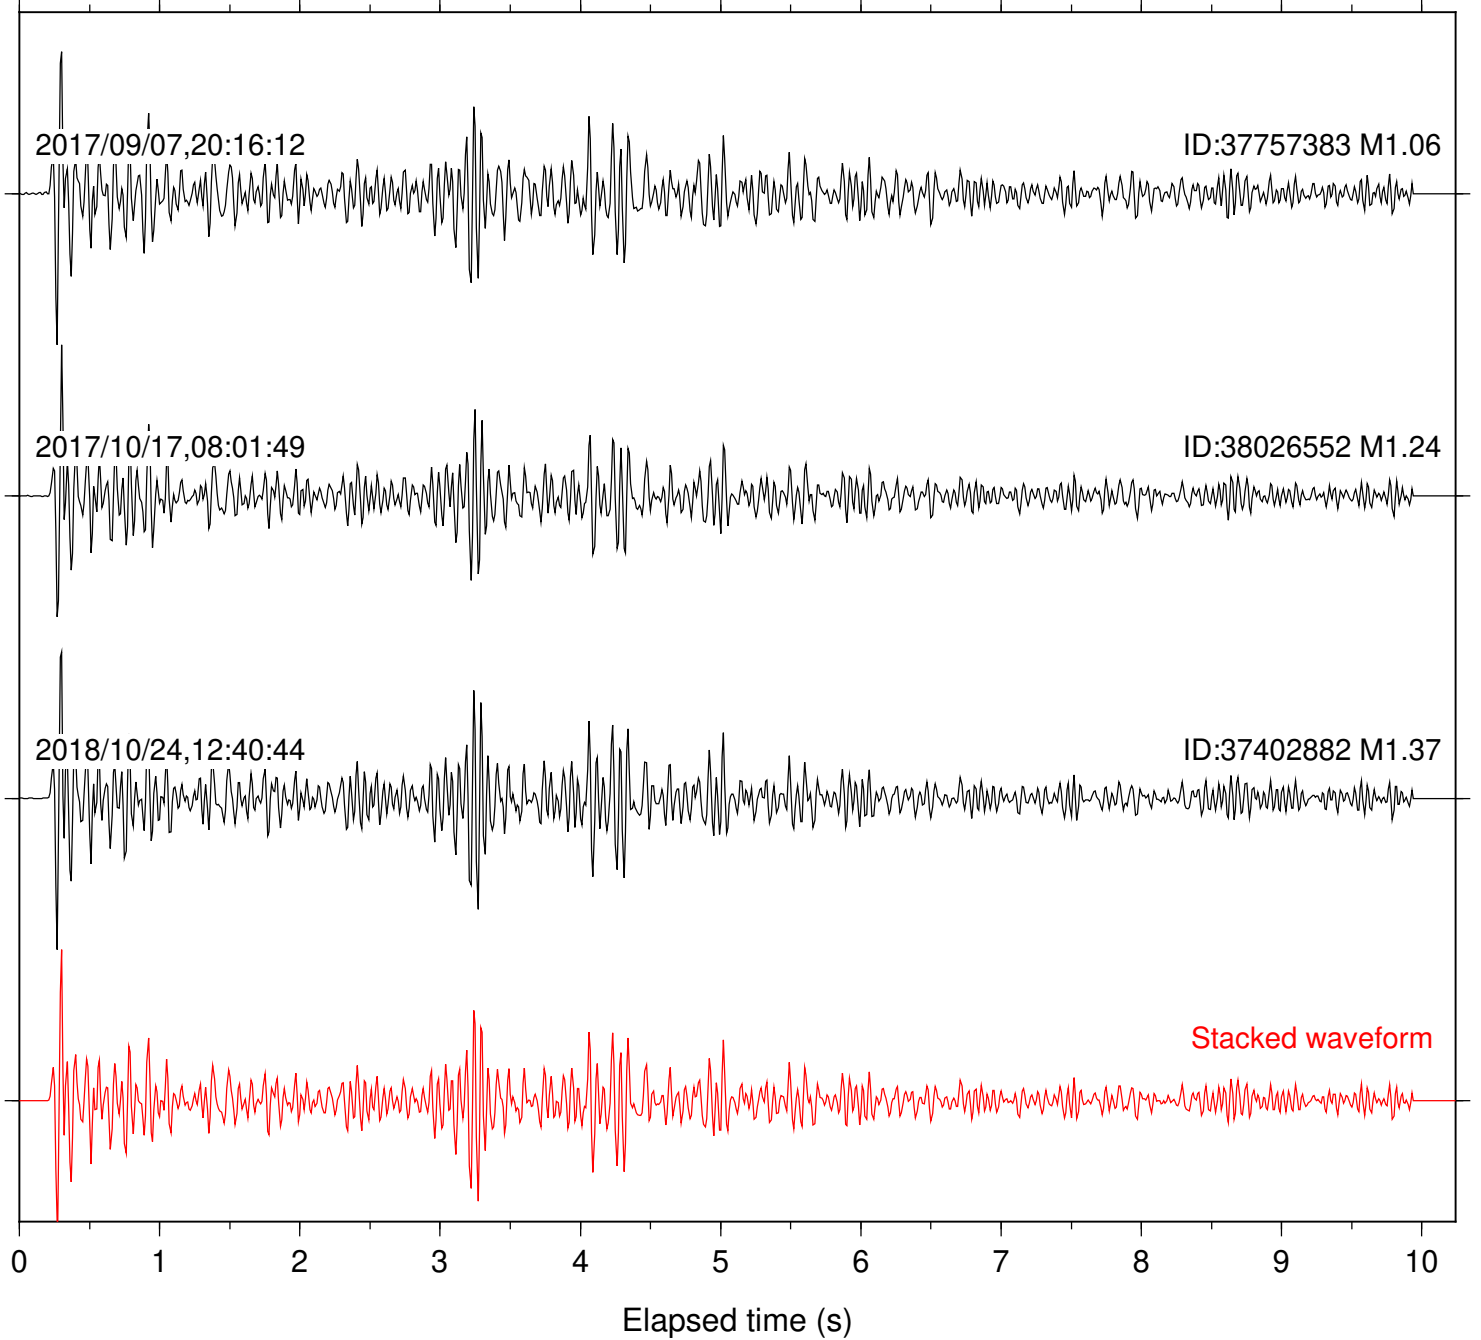

Station: BZN Com: HHZ

Focal depth: 5.07 km

Station: CRY Com: HHZ

Focal depth: 5.07 km

Station: CSH Com: HHZ

Focal depth: 5.09 km

Station: DGR Com: HHZ

Focal depth: 5.09 km

Station: FRD Com: HHZ

Focal depth: 5.09 km

Station: HMT2 Com: HHZ

Focal depth: 5.09 km

Station: KNW Com: HHZ

Focal depth: 5.09 km

Station: LKH Com: HHZ

Focal depth: 5.09 km

Station: LVA2 Com: HHZ

Focal depth: 5.09 km

Station: MTG Com: HHZ

Focal depth: 5.07 km

Station: PFO Com: HHZ

Focal depth: 5.09 km

Station: PLM Com: HHZ

Focal depth: 5.09 km

Station: POB2 Com: HHZ

Focal depth: 5.09 km

Station: RDM Com: HHZ

Focal depth: 5.07 km

Station: RRSP Com: HHZ

Focal depth: 5.07 km

Station: SMER Com: HHZ

Focal depth: 5.09 km