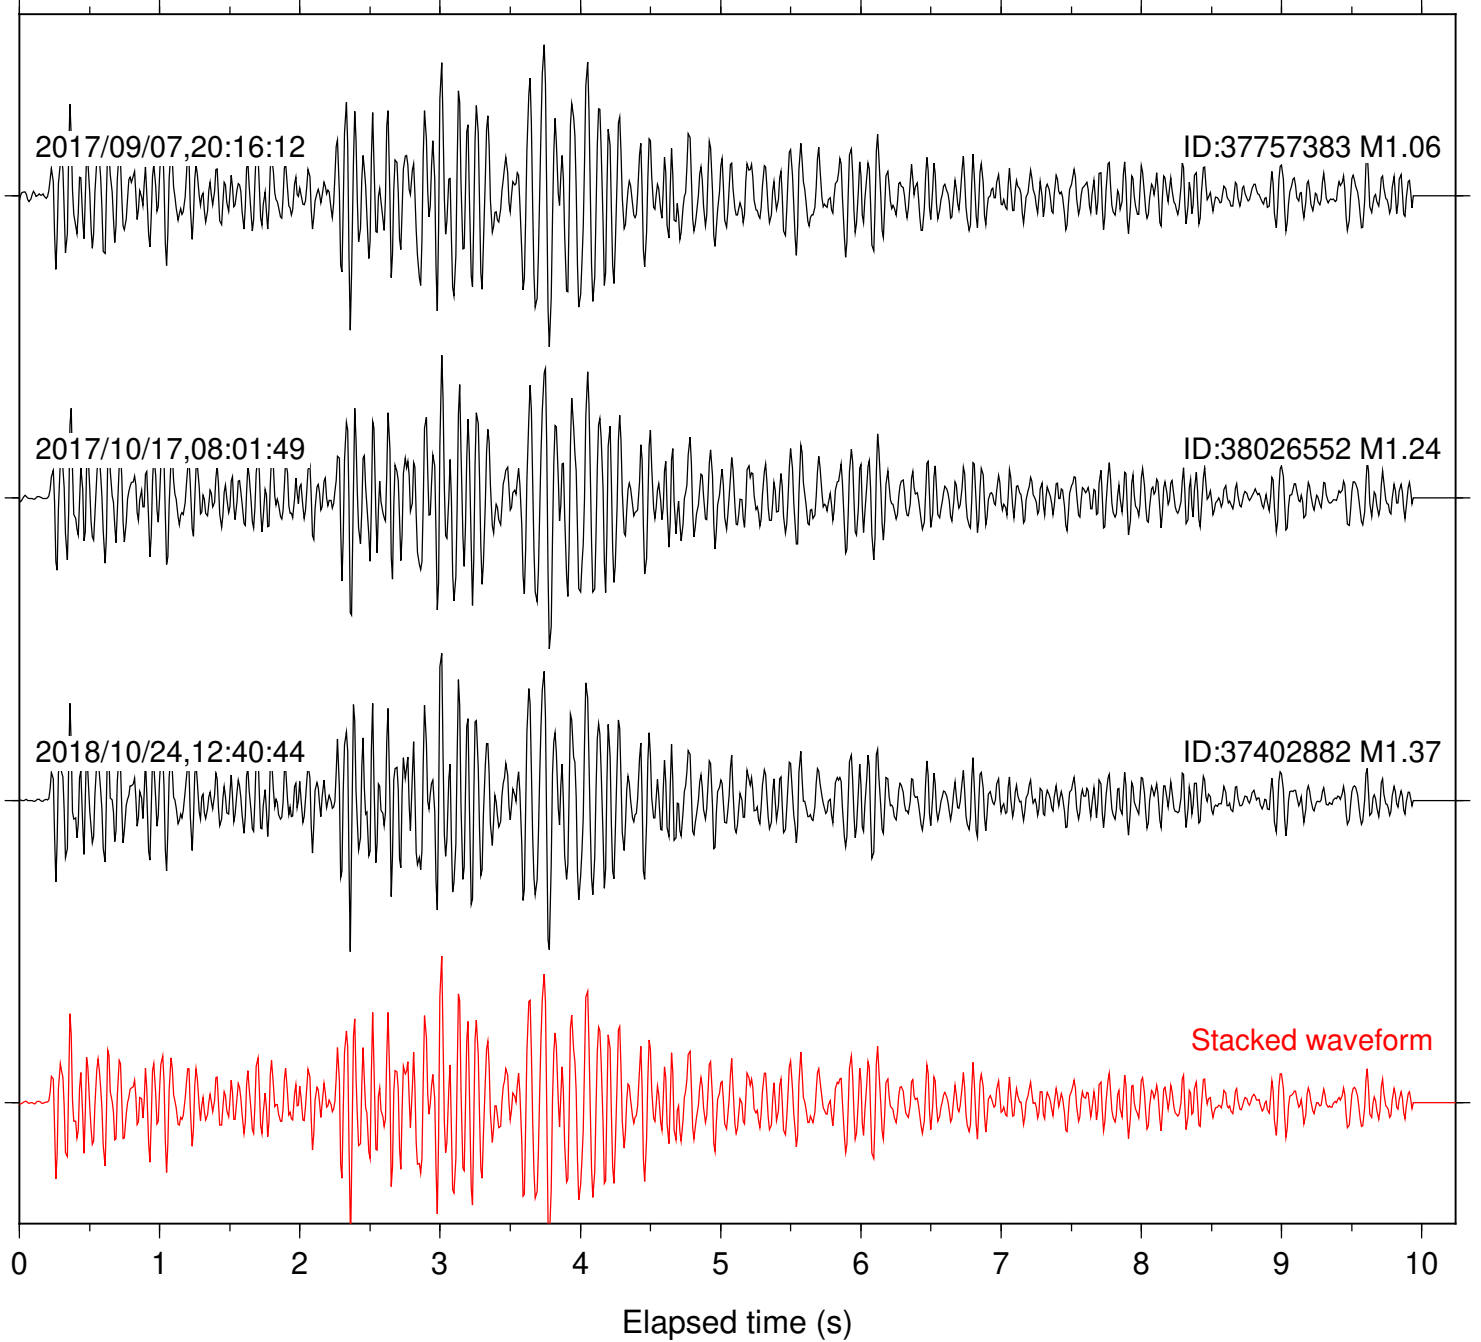

Station: B081 Com: EHZ

Focal depth: 5.09 km

Station: B082 Com: EHZ

Focal depth: 5.09 km

Station: B084 Com: EHZ

Focal depth: 5.09 km

Station: B087 Com: EHZ

Focal depth: 5.09 km

Station: B088 Com: EHZ

Focal depth: 5.09 km

Station: B093 Com: EHZ

Focal depth: 5.09 km

Station: B946 Com: EHZ

Focal depth: 5.09 km

Station: BAC Com: EHZ

Focal depth: 5.09 km

Station: FRD Com: HHZ

Focal depth: 5.09 km

Station: HMT2 Com: HHZ

Focal depth: 5.09 km

Station: KNW Com: HHZ

Focal depth: 5.09 km

Station: LKH Com: HHZ

Focal depth: 5.09 km

Station: POB2 Com: HHZ

Focal depth: 5.09 km

Station: RDM Com: HHZ

Focal depth: 5.07 km

Station: RRSP Com: HHZ

Focal depth: 5.07 km

Station: SMER Com: HHZ

Focal depth: 5.09 km