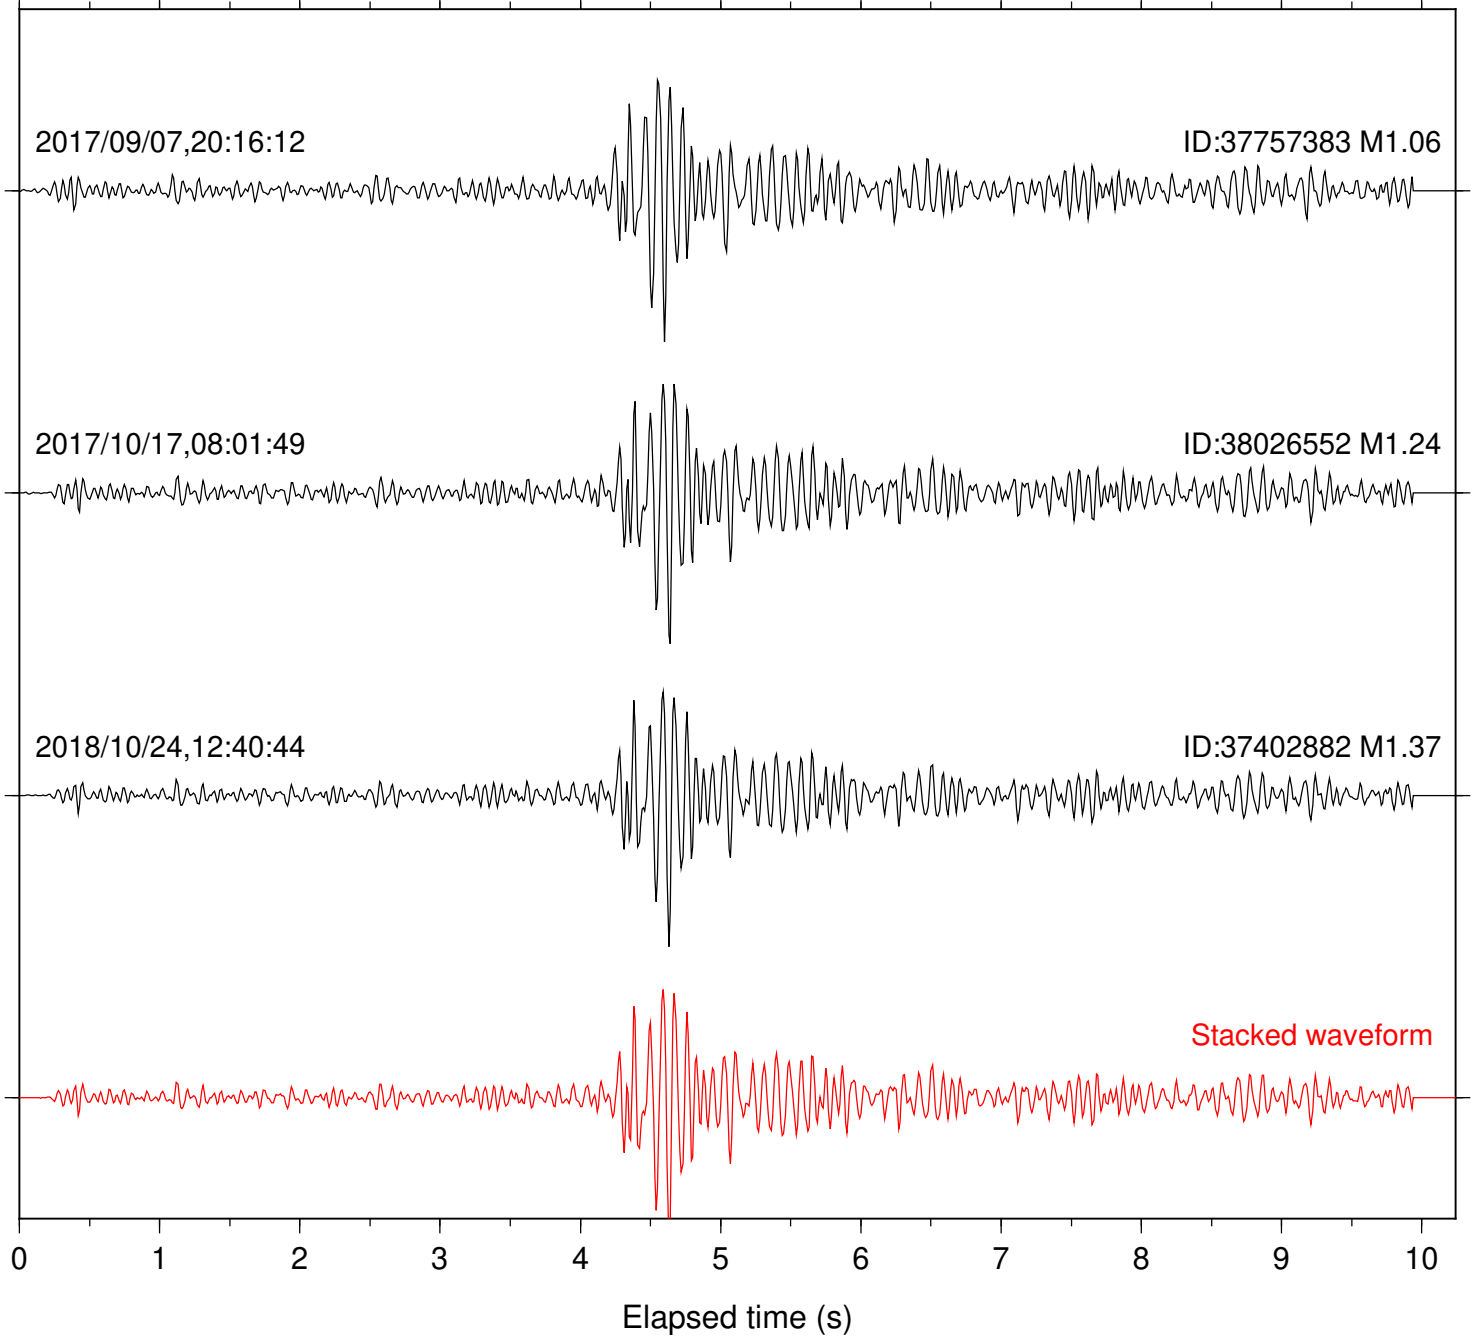

Station: B081 Com: EHZ

Focal depth: 5.09 km

Station: B082 Com: EHZ

Focal depth: 5.09 km

Station: B084 Com: EHZ

Focal depth: 5.09 km

Station: B087 Com: EHZ

Focal depth: 5.09 km

Station: B088 Com: EHZ

Focal depth: 5.09 km

Station: B093 Com: EHZ

Focal depth: 5.09 km

Station: B946 Com: EHZ

Focal depth: 5.09 km

Station: BAC Com: EHZ

Focal depth: 5.09 km

Station: BZN Com: HHZ

Focal depth: 5.07 km

Station: CRY Com: HHZ

Focal depth: 5.07 km

Station: CSH Com: HHZ

Focal depth: 5.09 km

Station: DGR Com: HHZ

Focal depth: 5.09 km

Station: FRD Com: HHZ

Focal depth: 5.09 km

Station: HMT2 Com: HHZ

Focal depth: 5.09 km

Station: KNW Com: HHZ

Focal depth: 5.09 km

Station: LKH Com: HHZ

Focal depth: 5.09 km