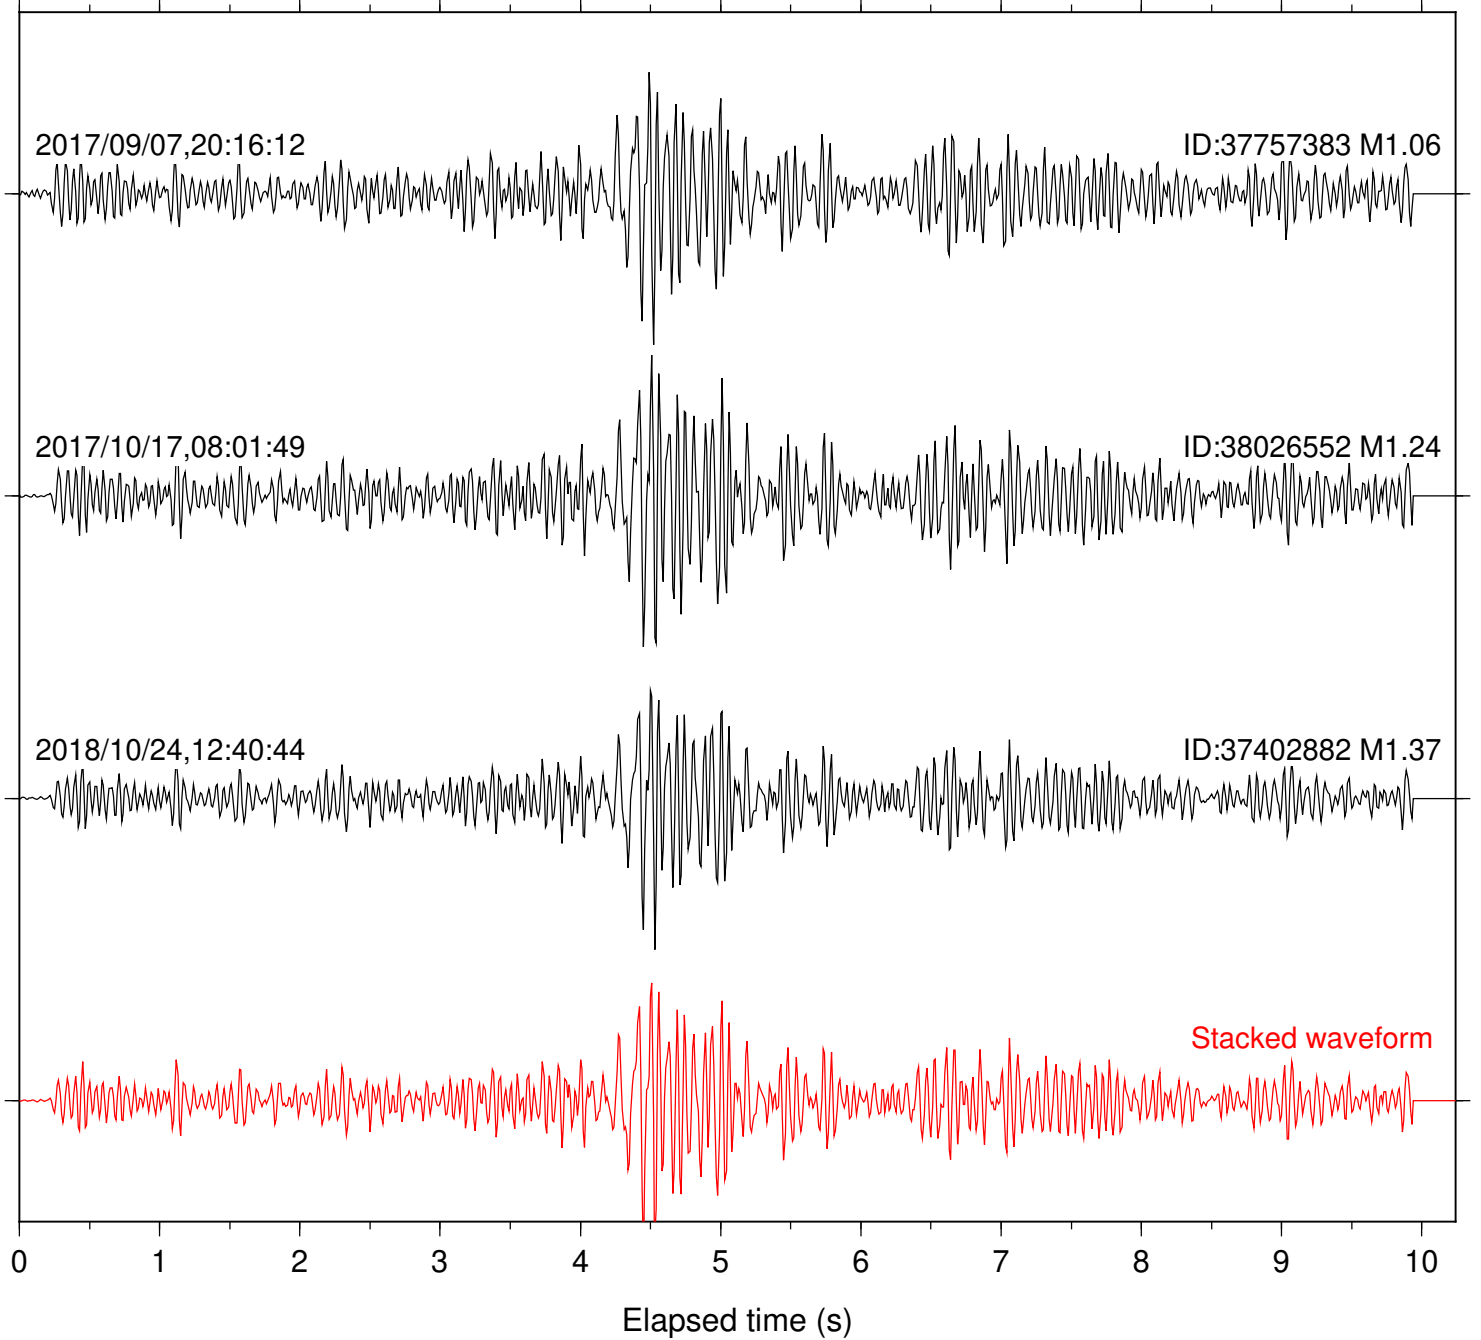

Station: FRD Com: HHZ

Focal depth: 5.09 km

Station: HMT2 Com: HHZ

Focal depth: 5.09 km

Station: KNW Com: HHZ

Focal depth: 5.09 km

Station: LKH Com: HHZ

Focal depth: 5.09 km

Station: LVA2 Com: HHZ

Focal depth: 5.09 km

Station: MTG Com: HHZ

Focal depth: 5.07 km

Station: PFO Com: HHZ

Focal depth: 5.09 km

Station: PLM Com: HHZ

Focal depth: 5.09 km

Station: POB2 Com: HHZ

Focal depth: 5.09 km

Station: RDM Com: HHZ

Focal depth: 5.07 km

Station: RRSP Com: HHZ

Focal depth: 5.07 km

Station: SMER Com: HHZ

Focal depth: 5.09 km

Station: SND Com: HHZ

Focal depth: 5.09 km

Station: WMC Com: HHZ

Focal depth: 5.07 km