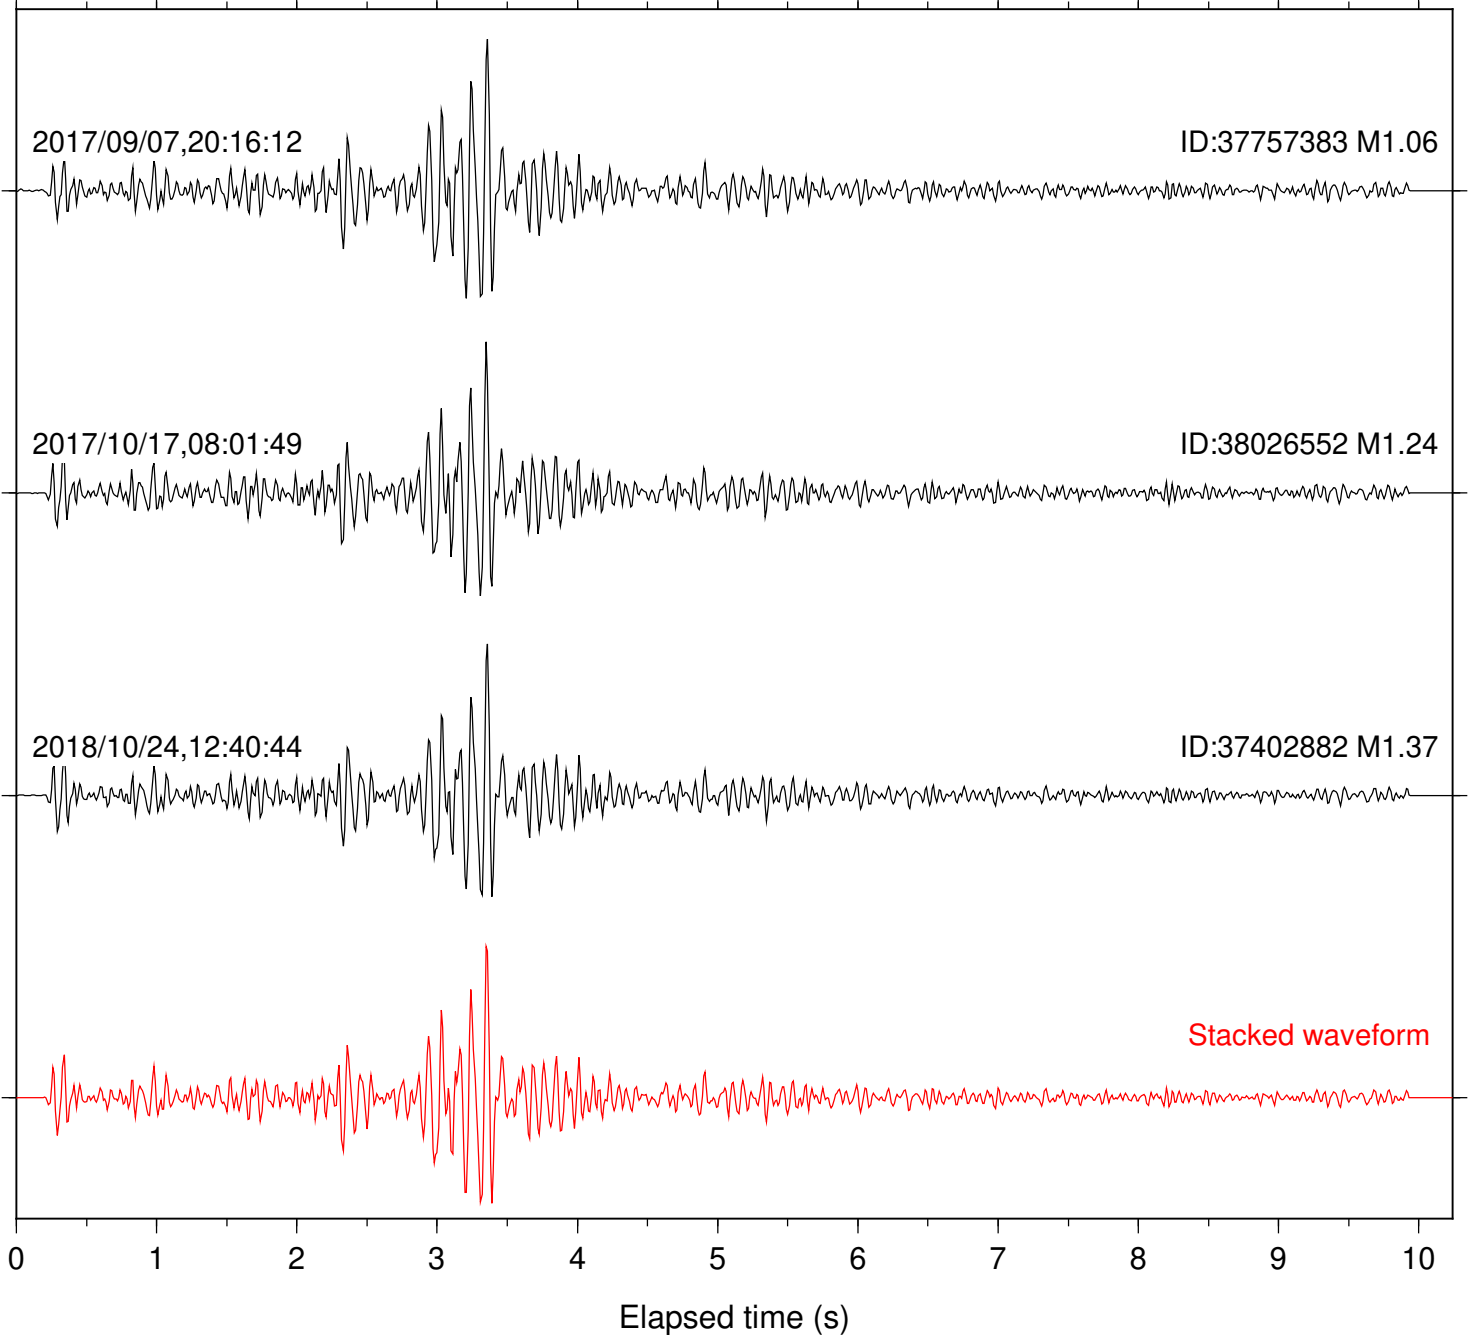

Station: B081 Com: EHZ

Focal depth: 5.09 km

Station: B082 Com: EHZ

Focal depth: 5.09 km

Station: B084 Com: EHZ

Focal depth: 5.09 km

Station: B087 Com: EHZ

Focal depth: 5.09 km

Station: B088 Com: EHZ

Focal depth: 5.09 km

Station: B093 Com: EHZ

Focal depth: 5.09 km

Station: B946 Com: EHZ

Focal depth: 5.09 km

Station: BAC Com: EHZ

Focal depth: 5.09 km

Station: BZN Com: HHZ

Focal depth: 5.07 km

Station: CRY Com: HHZ

Focal depth: 5.07 km

Station: CSH Com: HHZ

Focal depth: 5.09 km

Station: DGR Com: HHZ

Focal depth: 5.09 km

Station: FRD Com: HHZ

Focal depth: 5.09 km

Station: HMT2 Com: HHZ

Focal depth: 5.09 km

Station: KNW Com: HHZ

Focal depth: 5.09 km

Station: LKH Com: HHZ

Focal depth: 5.09 km