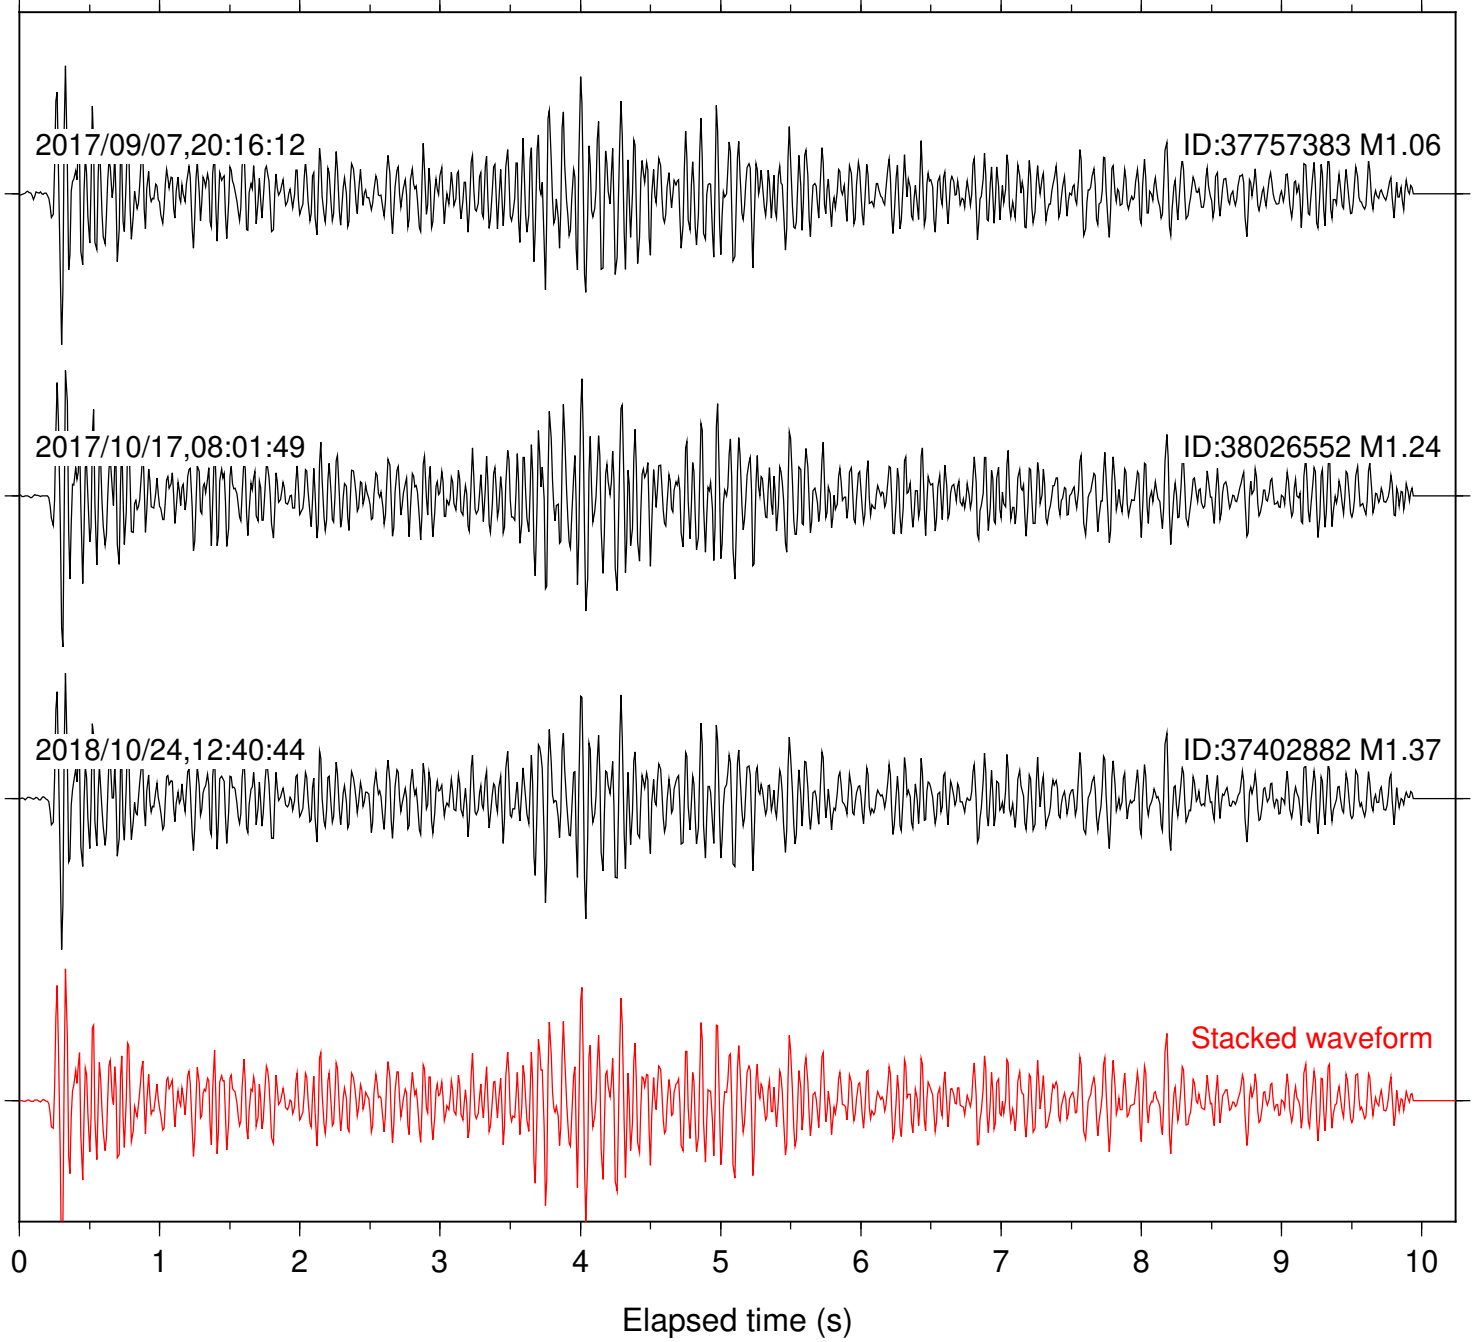

Station: B081 Com: EHZ

Focal depth: 5.09 km

Station: B082 Com: EHZ

Focal depth: 5.09 km

Station: B084 Com: EHZ

Focal depth: 5.09 km

Station: B087 Com: EHZ

Focal depth: 5.09 km

Station: B088 Com: EHZ

Focal depth: 5.09 km

Station: B093 Com: EHZ

Focal depth: 5.09 km

Station: B946 Com: EHZ

Focal depth: 5.09 km

Station: BAC Com: EHZ

Focal depth: 5.09 km

Station: FRD Com: HHZ

Focal depth: 5.09 km

Station: HMT2 Com: HHZ

Focal depth: 5.09 km

Station: KNW Com: HHZ

Focal depth: 5.09 km

Station: LKH Com: HHZ

Focal depth: 5.09 km

Station: POB2 Com: HHZ

Focal depth: 5.09 km

Station: RDM Com: HHZ

Focal depth: 5.07 km

Station: RRSP Com: HHZ

Focal depth: 5.07 km

Station: SMER Com: HHZ

Focal depth: 5.09 km