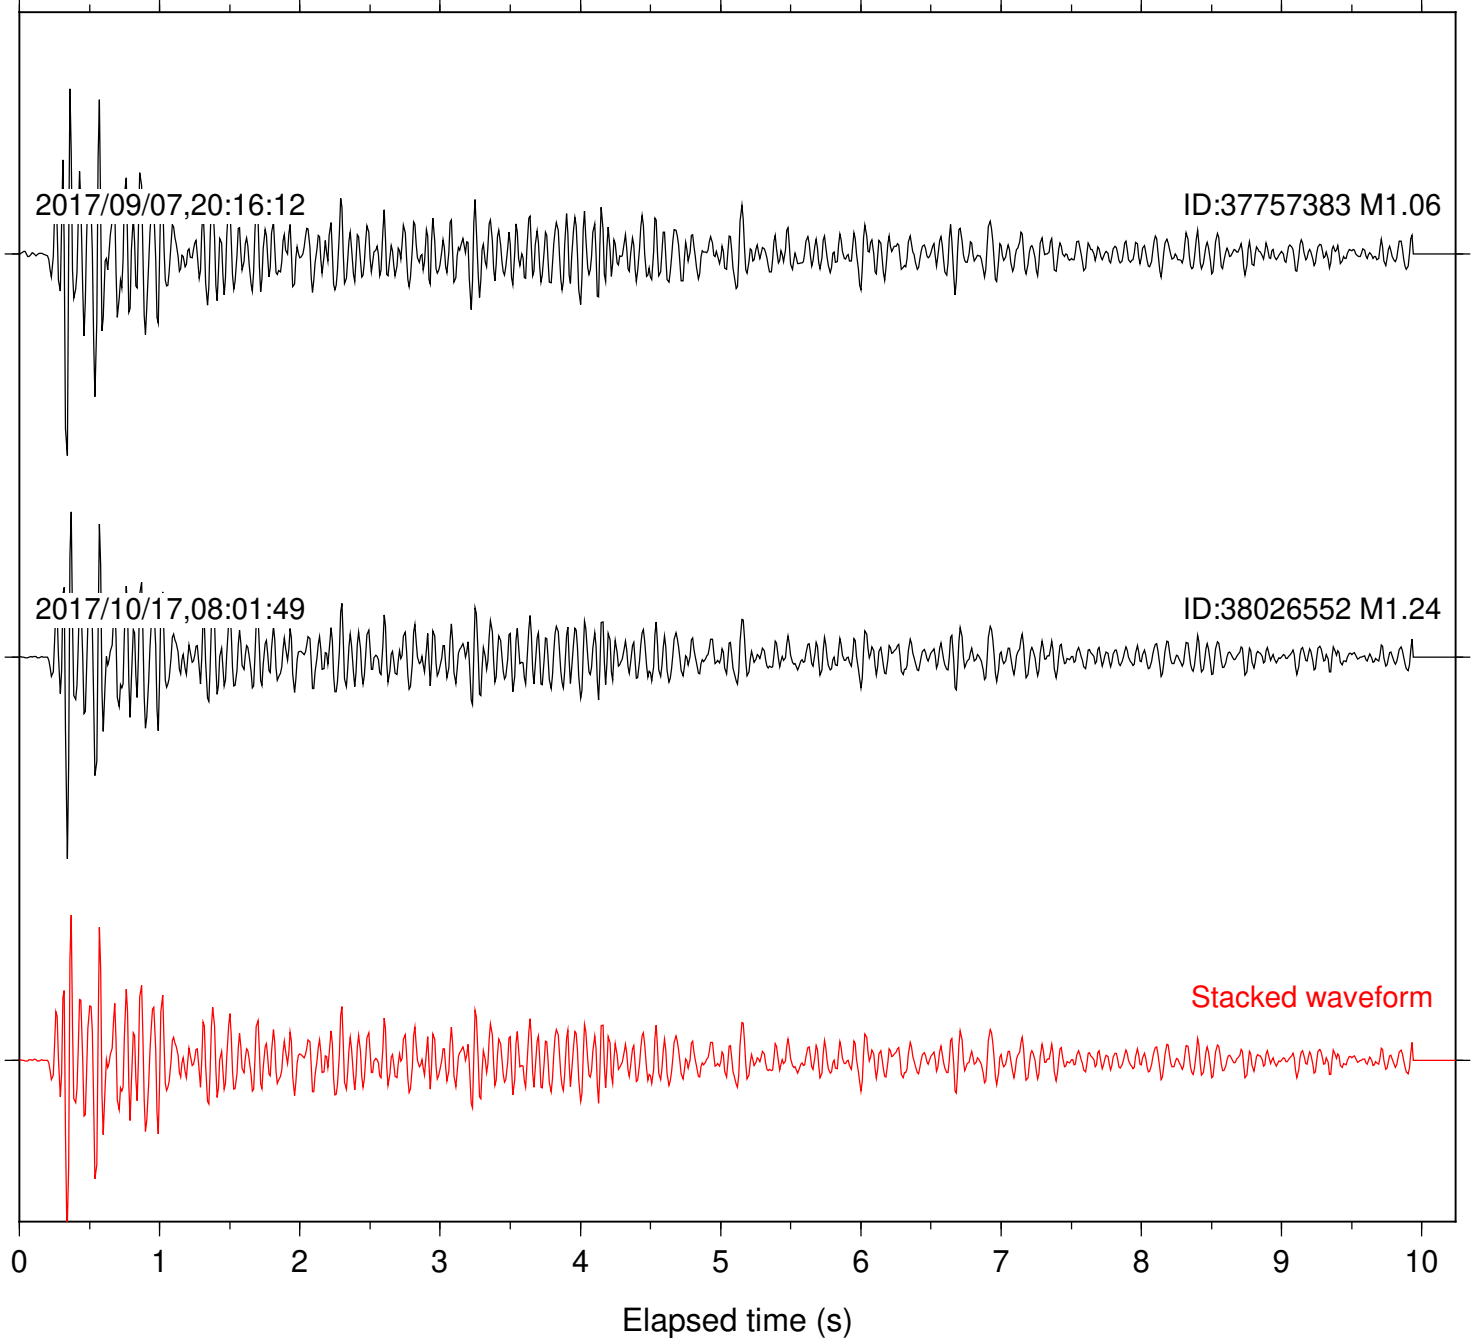

Station: FRD Com: HHZ

Focal depth: 5.09 km

Station: HMT2 Com: HHZ

Focal depth: 5.09 km

Station: KNW Com: HHZ

Focal depth: 5.09 km

Station: LKH Com: HHZ

Focal depth: 5.09 km

Station: LVA2 Com: HHZ

Focal depth: 5.09 km

Station: MTG Com: HHZ

Focal depth: 5.07 km

Station: PFO Com: HHZ

Focal depth: 5.09 km

Station: PLM Com: HHZ

Focal depth: 5.09 km

Station: POB2 Com: HHZ

Focal depth: 5.09 km

Station: RDM Com: HHZ

Focal depth: 5.07 km

Station: RRSP Com: HHZ

Focal depth: 5.07 km

Station: SMER Com: HHZ

Focal depth: 5.09 km

Station: SND Com: HHZ

Focal depth: 5.09 km

Station: WMC Com: HHZ

Focal depth: 5.07 km