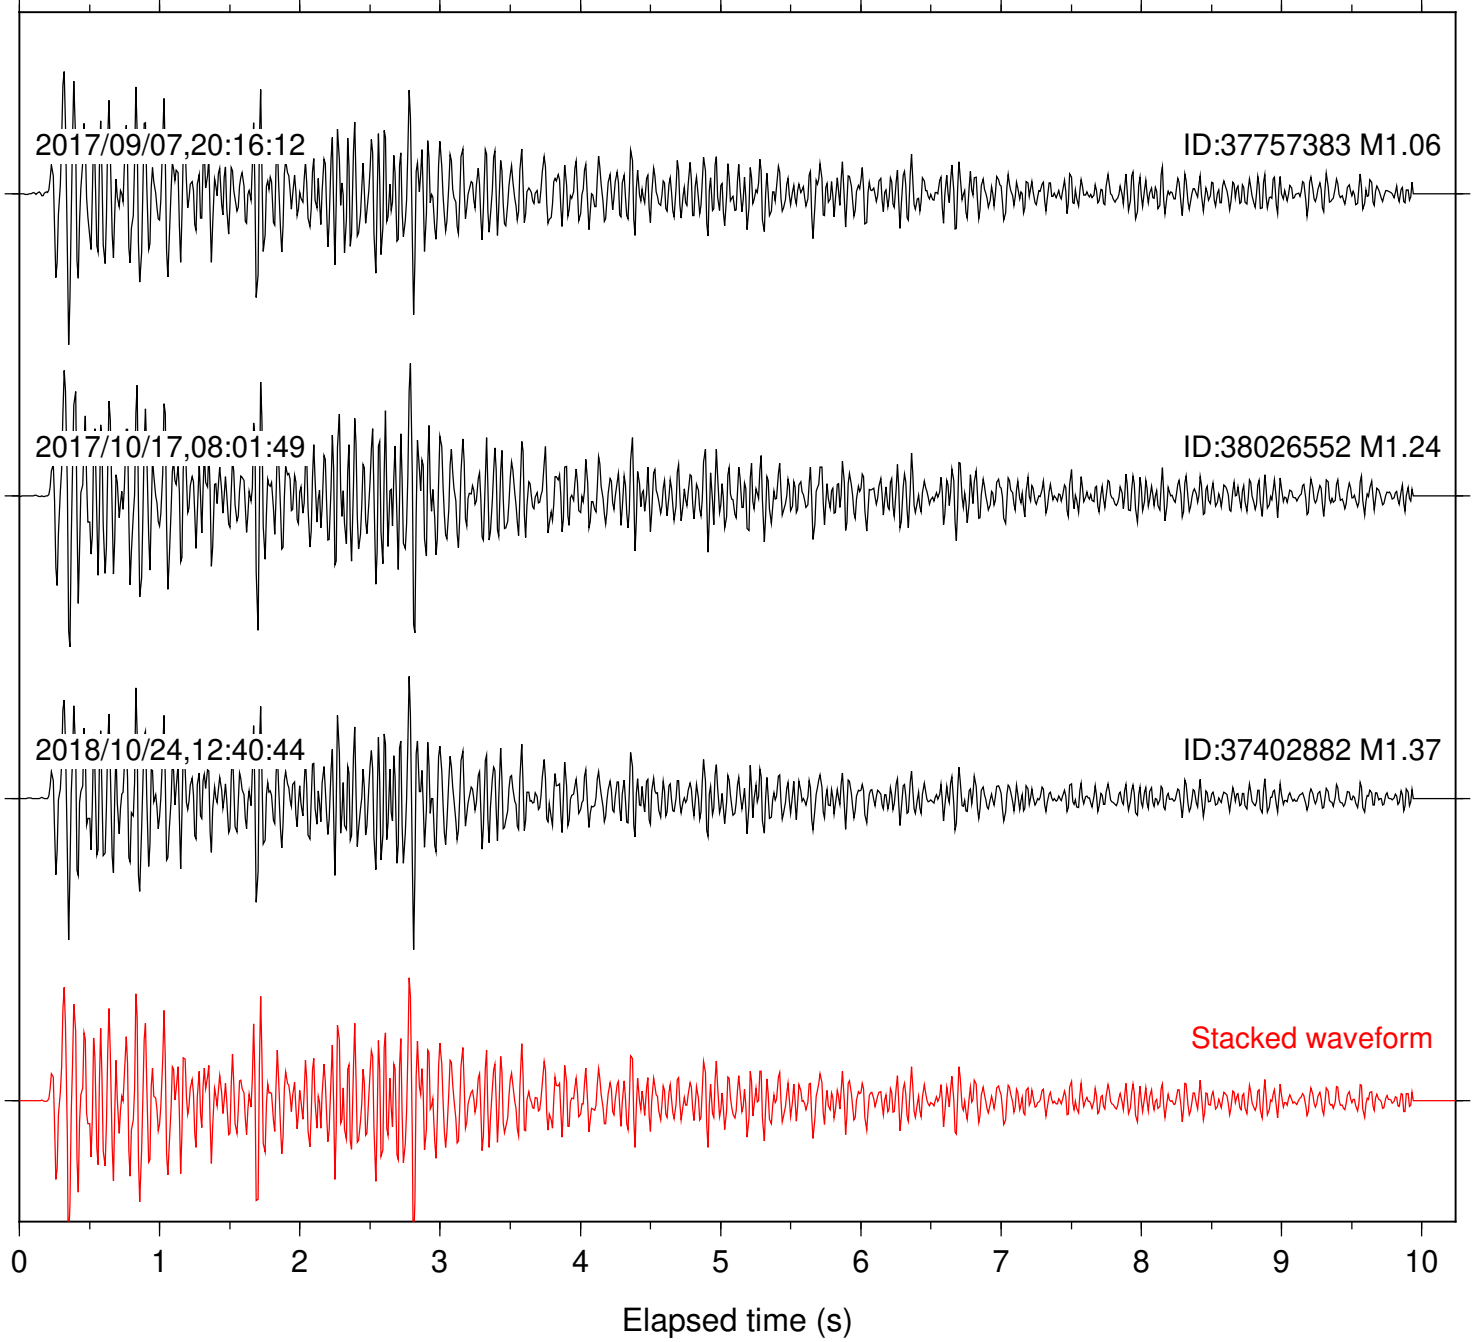

Station: BZN Com: HHZ

Focal depth: 5.07 km

Station: CRY Com: HHZ

Focal depth: 5.07 km

Station: CSH Com: HHZ

Focal depth: 5.09 km

Station: DGR Com: HHZ

Focal depth: 5.09 km

Station: FRD Com: HHZ

Focal depth: 5.09 km

Station: HMT2 Com: HHZ

Focal depth: 5.09 km

Station: KNW Com: HHZ

Focal depth: 5.09 km

Station: LKH Com: HHZ

Focal depth: 5.09 km

Station: LVA2 Com: HHZ

Focal depth: 5.09 km

Station: MTG Com: HHZ

Focal depth: 5.07 km

Station: PFO Com: HHZ

Focal depth: 5.09 km

Station: PLM Com: HHZ

Focal depth: 5.09 km

Station: POB2 Com: HHZ

Focal depth: 5.09 km

Station: RDM Com: HHZ

Focal depth: 5.07 km

Station: RRSP Com: HHZ

Focal depth: 5.07 km

Station: SMER Com: HHZ

Focal depth: 5.09 km