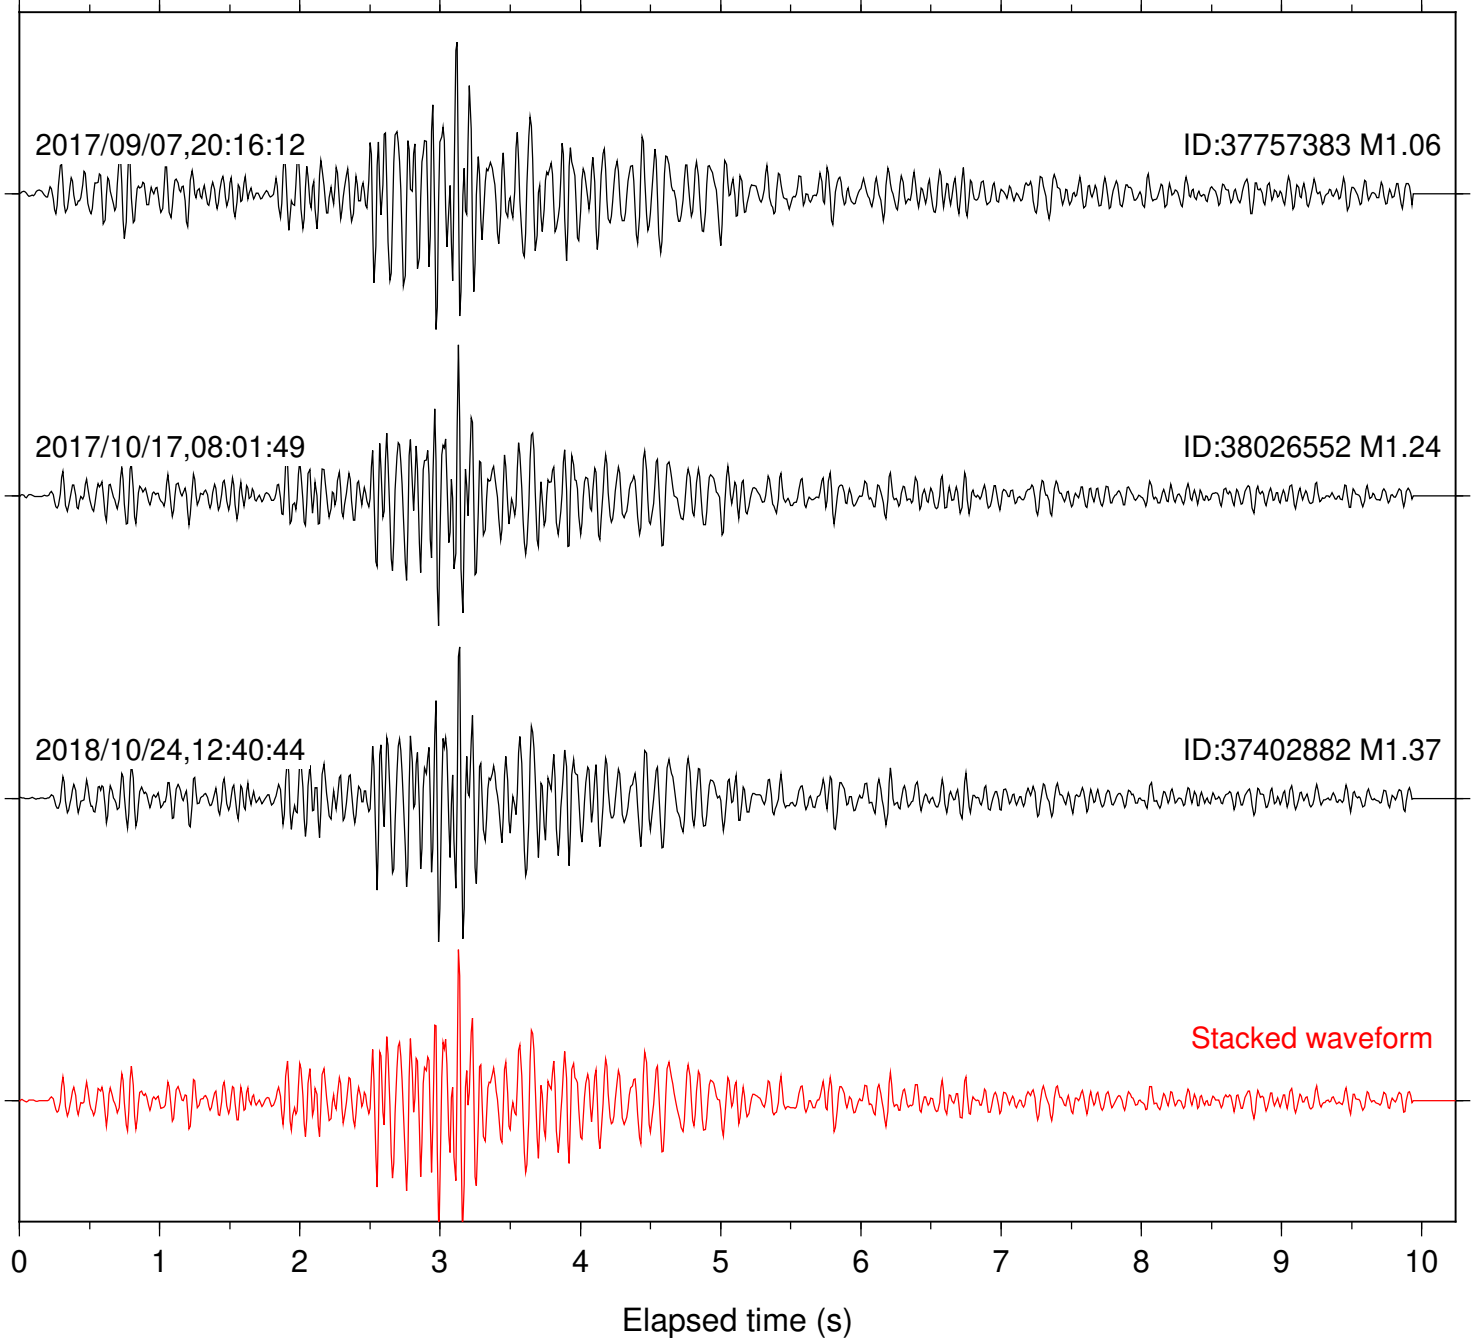

Station: FRD Com: HHZ

Focal depth: 5.09 km

Station: HMT2 Com: HHZ

Focal depth: 5.09 km

Station: KNW Com: HHZ

Focal depth: 5.09 km

Station: LKH Com: HHZ

Focal depth: 5.09 km

Station: LVA2 Com: HHZ

Focal depth: 5.09 km

Station: MTG Com: HHZ

Focal depth: 5.07 km

Station: PFO Com: HHZ

Focal depth: 5.09 km

Station: PLM Com: HHZ

Focal depth: 5.09 km

Station: POB2 Com: HHZ

Focal depth: 5.09 km

Station: RDM Com: HHZ

Focal depth: 5.07 km

Station: RRSP Com: HHZ

Focal depth: 5.07 km

Station: SMER Com: HHZ

Focal depth: 5.09 km

Station: SND Com: HHZ

Focal depth: 5.09 km

Station: WMC Com: HHZ

Focal depth: 5.07 km