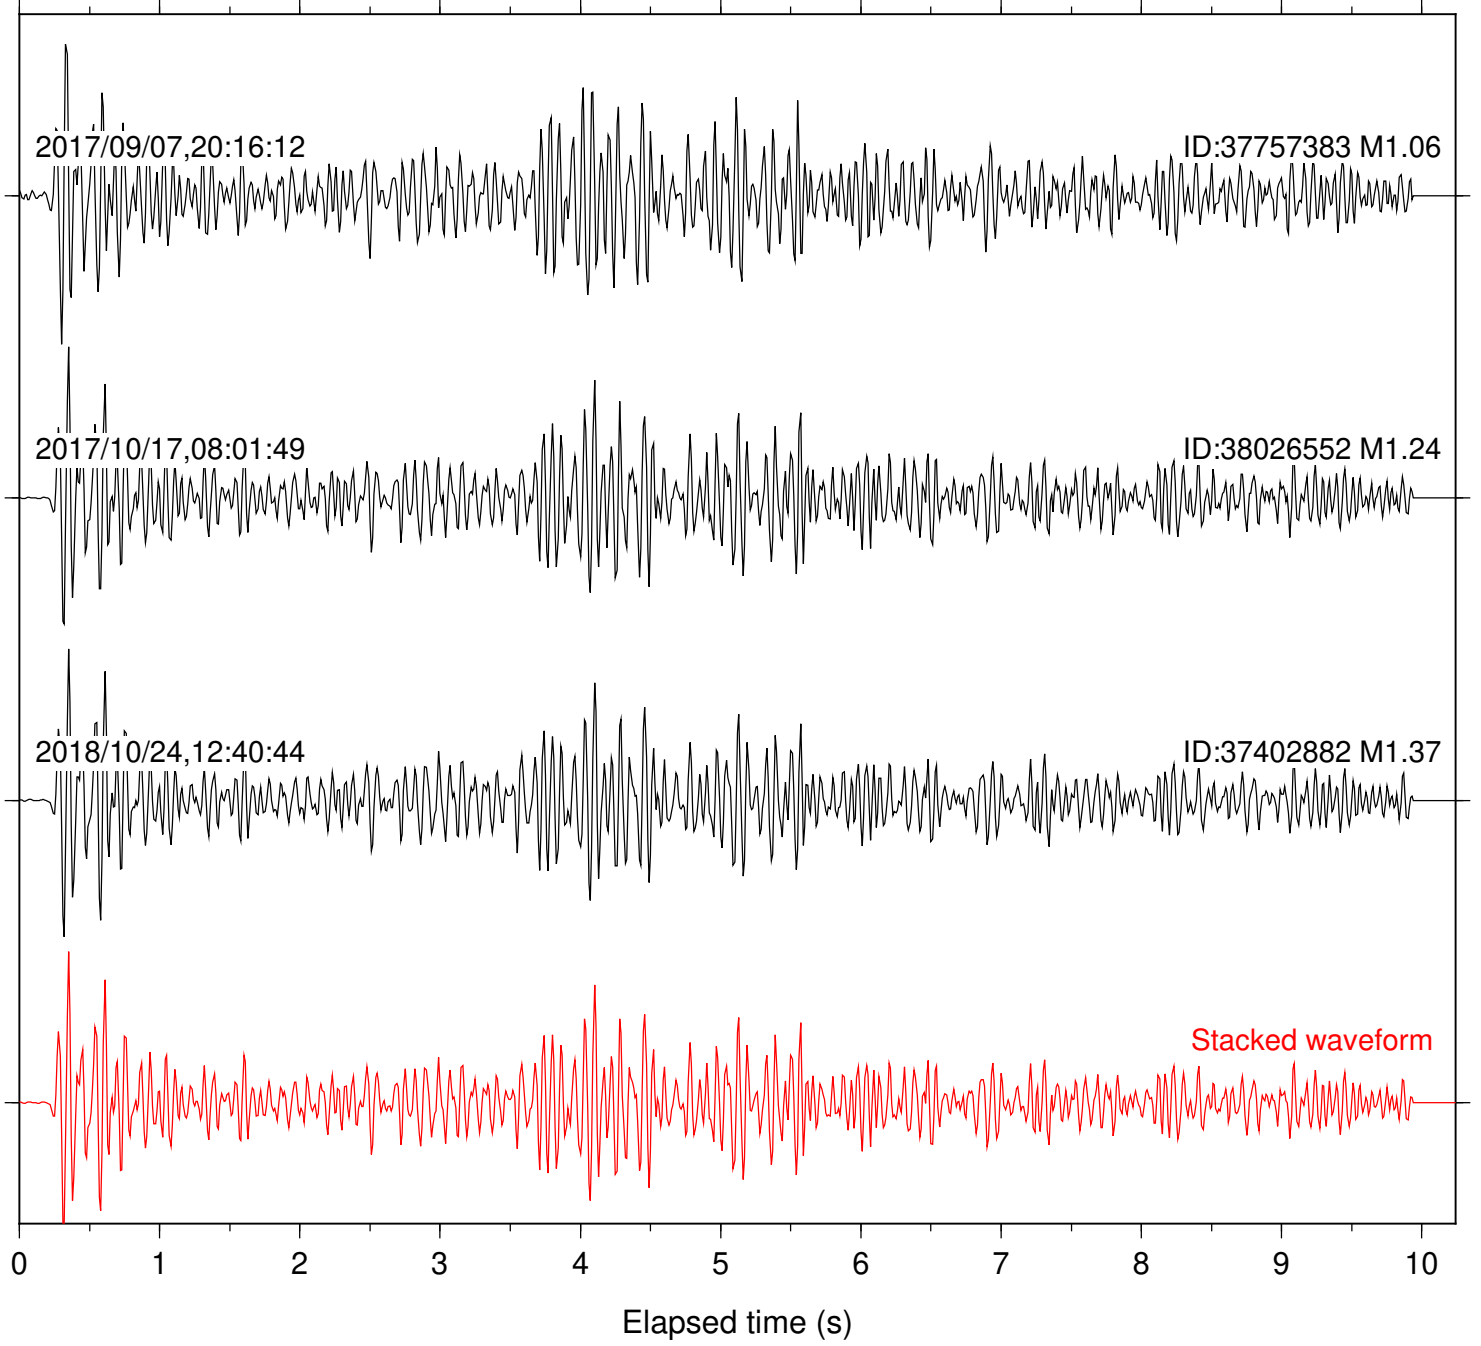

Station: BZN Com: HHZ

Focal depth: 5.07 km

Station: CRY Com: HHZ

Focal depth: 5.07 km

Station: CSH Com: HHZ

Focal depth: 5.09 km

Station: DGR Com: HHZ

Focal depth: 5.09 km

Station: FRD Com: HHZ

Focal depth: 5.09 km

Station: HMT2 Com: HHZ

Focal depth: 5.09 km

Station: KNW Com: HHZ

Focal depth: 5.09 km

Station: LKH Com: HHZ

Focal depth: 5.09 km

Station: LVA2 Com: HHZ

Focal depth: 5.09 km

Station: MTG Com: HHZ

Focal depth: 5.07 km

Station: PFO Com: HHZ

Focal depth: 5.09 km

Station: PLM Com: HHZ

Focal depth: 5.09 km

Station: POB2 Com: HHZ

Focal depth: 5.09 km

Station: RDM Com: HHZ

Focal depth: 5.07 km

Station: RRSP Com: HHZ

Focal depth: 5.07 km

Station: SMER Com: HHZ

Focal depth: 5.09 km