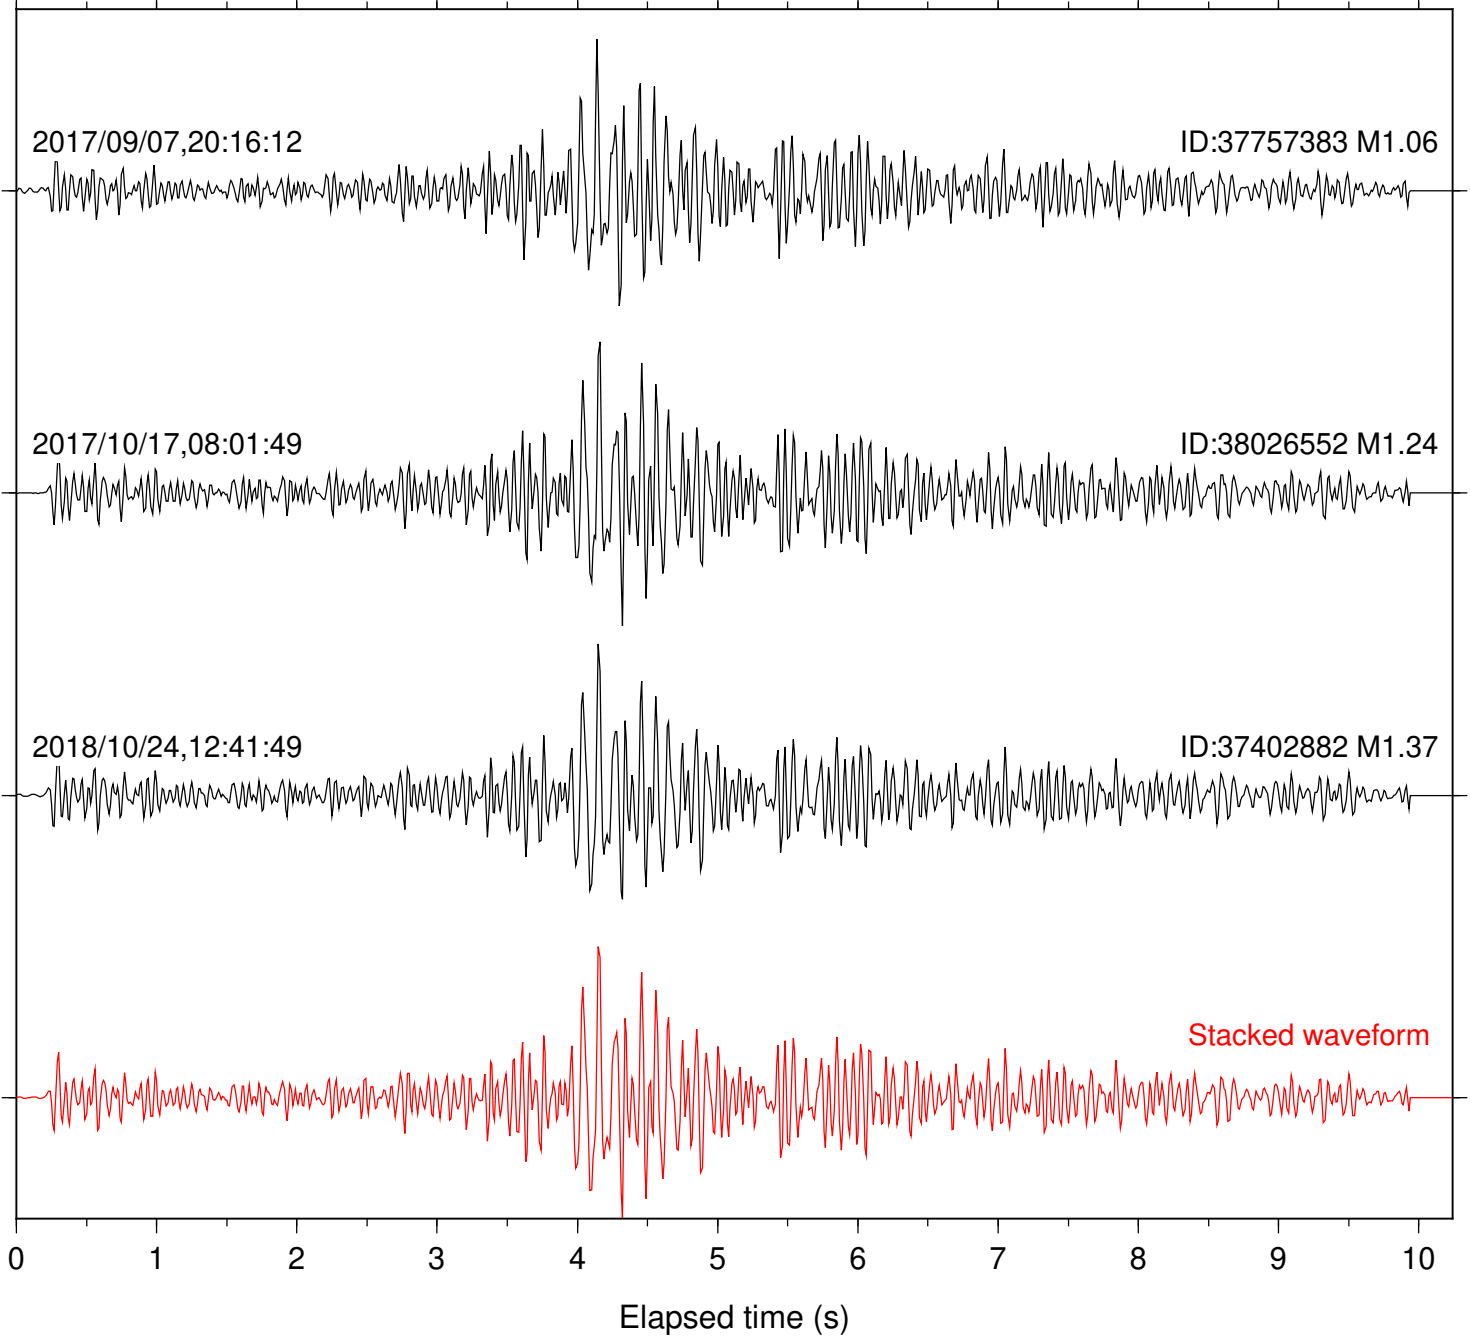

Station: B088 Com: EHZ

Focal depth: 5.09 km

Station: B093 Com: EHZ

Focal depth: 5.09 km

Station: B946 Com: EHZ

Focal depth: 5.09 km

Station: BAC Com: EHZ

Focal depth: 5.09 km

Station: BZN Com: HHZ

Focal depth: 5.07 km

Station: CRY Com: HHZ

Focal depth: 5.07 km

Station: CSH Com: HHZ

Focal depth: 5.09 km

Station: DGR Com: HHZ

Focal depth: 5.09 km

Station: FRD Com: HHZ

Focal depth: 5.09 km

Station: HMT2 Com: HHZ

Focal depth: 5.09 km

Station: KNW Com: HHZ

Focal depth: 5.09 km

Station: LKH Com: HHZ

Focal depth: 5.09 km

Station: POB2 Com: HHZ

Focal depth: 5.09 km

Station: RDM Com: HHZ

Focal depth: 5.07 km

Station: RRSP Com: HHZ

Focal depth: 5.07 km

Station: SMER Com: HHZ

Focal depth: 5.09 km