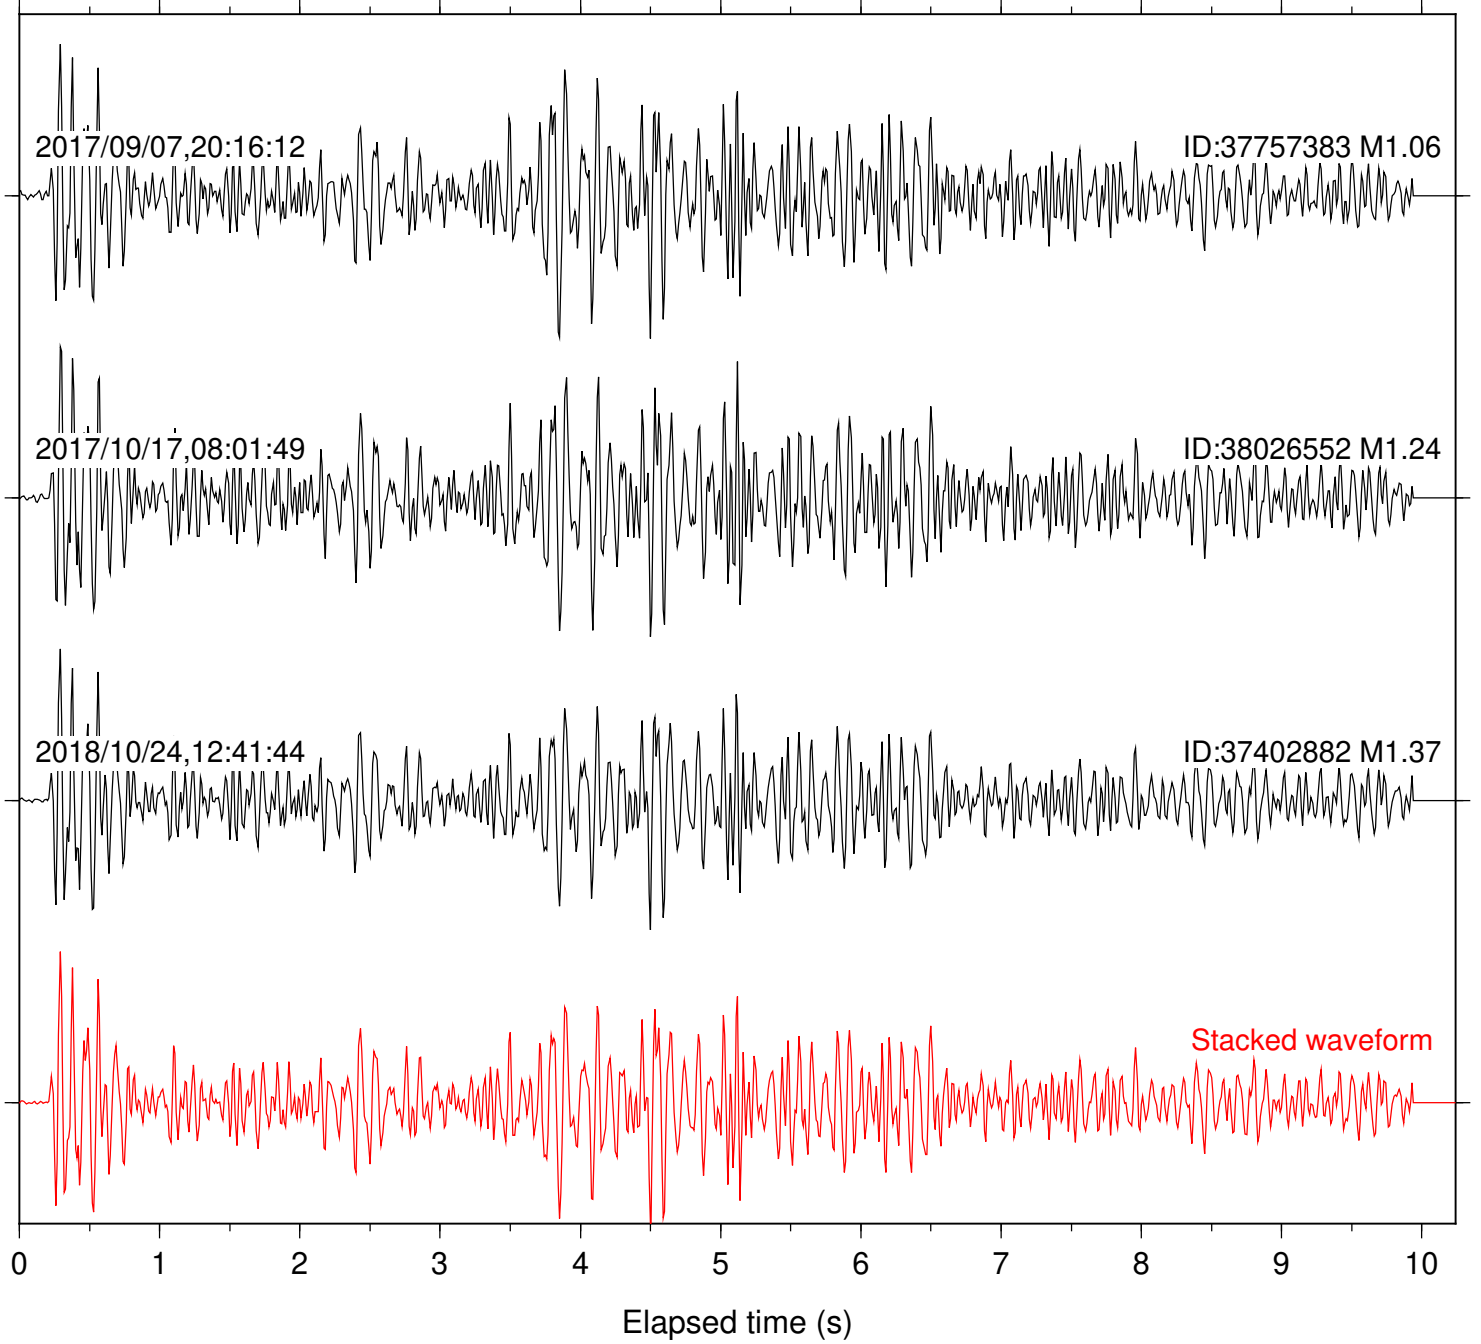

Station: B081 Com: EHZ

Focal depth: 5.09 km

Station: B082 Com: EHZ

Focal depth: 5.09 km

Station: B084 Com: EHZ

Focal depth: 5.09 km

Station: B087 Com: EHZ

Focal depth: 5.09 km

Station: B088 Com: EHZ

Focal depth: 5.09 km

Station: B093 Com: EHZ

Focal depth: 5.09 km

Station: B946 Com: EHZ

Focal depth: 5.09 km

Station: BAC Com: EHZ

Focal depth: 5.09 km

Station: BZN Com: HHZ

Focal depth: 5.07 km

Station: CRY Com: HHZ

Focal depth: 5.07 km

Station: CSH Com: HHZ

Focal depth: 5.09 km

Station: DGR Com: HHZ

Focal depth: 5.09 km

Station: FRD Com: HHZ

Focal depth: 5.09 km

Station: HMT2 Com: HHZ

Focal depth: 5.09 km

Station: KNW Com: HHZ

Focal depth: 5.09 km

Station: LKH Com: HHZ

Focal depth: 5.09 km