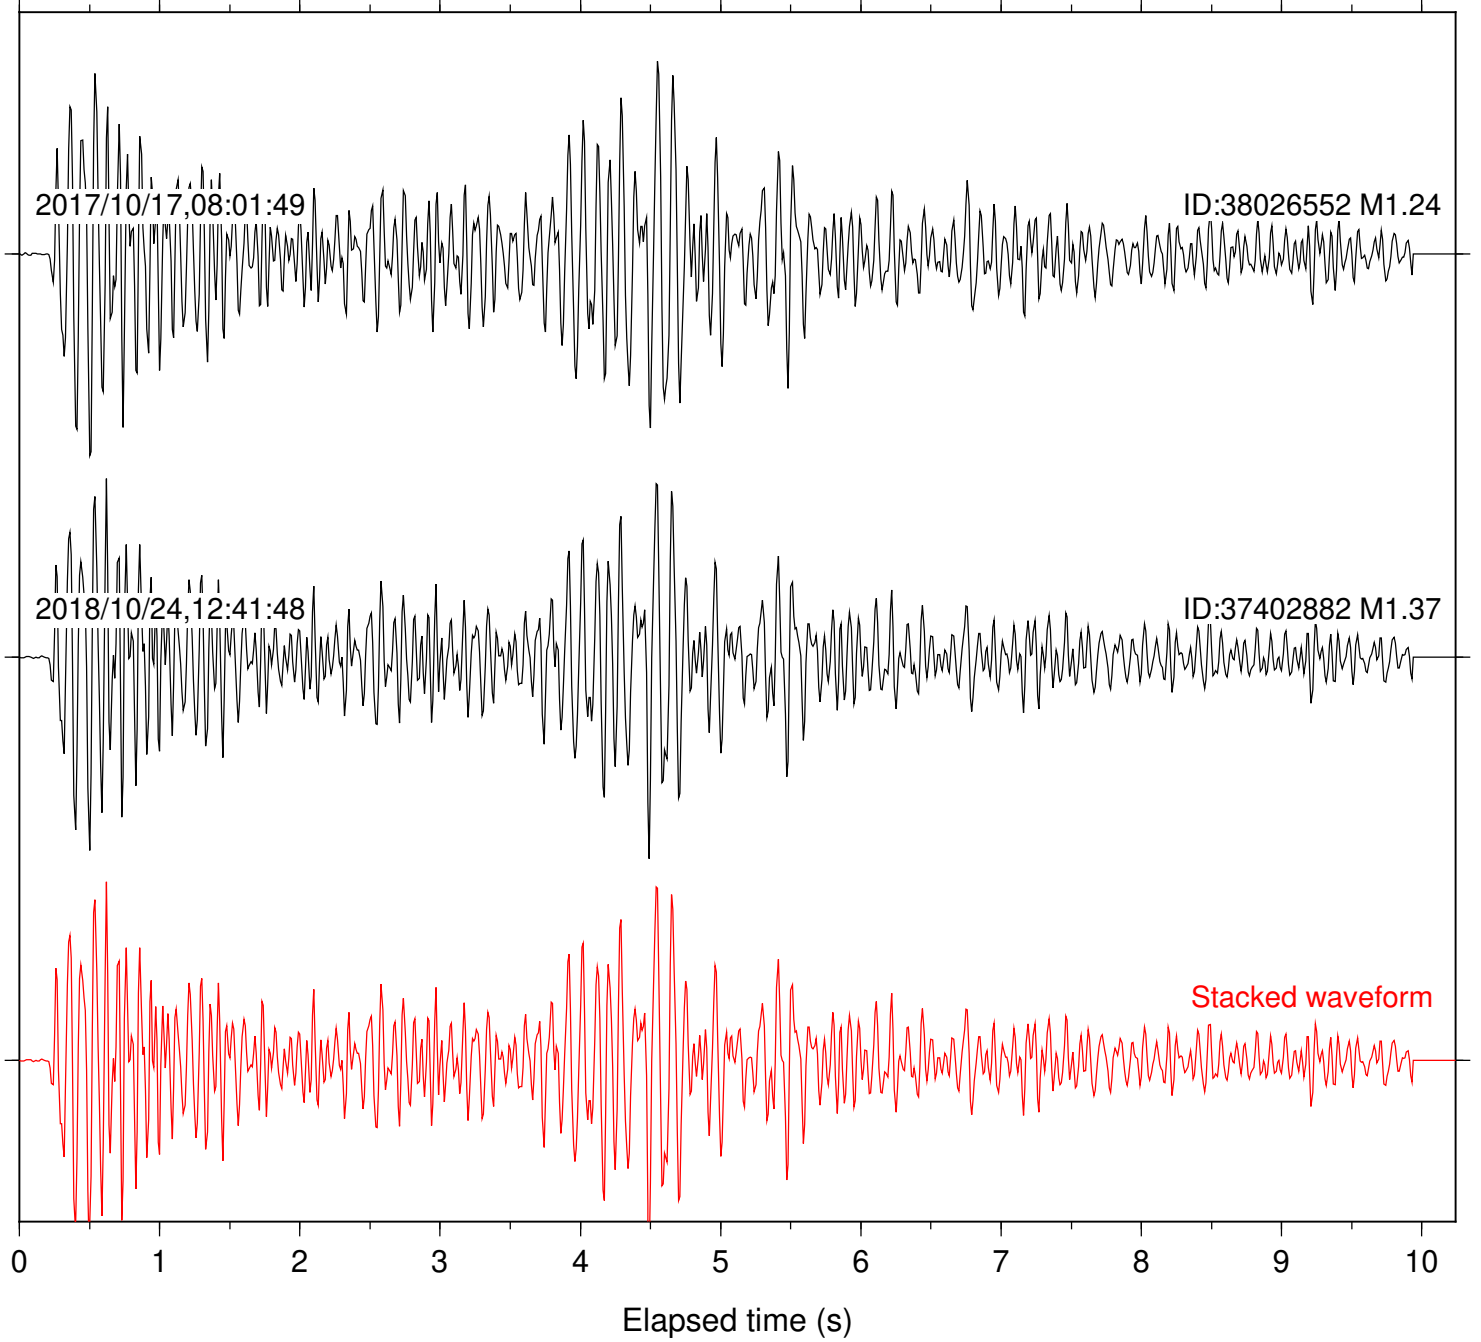

Station: FRD Com: HHZ

Focal depth: 5.09 km

Station: HMT2 Com: HHZ

Focal depth: 5.09 km

Station: KNW Com: HHZ

Focal depth: 5.09 km

Station: LKH Com: HHZ

Focal depth: 5.09 km

Station: LVA2 Com: HHZ

Focal depth: 5.09 km

Station: MTG Com: HHZ

Focal depth: 5.07 km

Station: PFO Com: HHZ

Focal depth: 5.09 km

Station: PLM Com: HHZ

Focal depth: 5.09 km

Station: POB2 Com: HHZ

Focal depth: 5.09 km

Station: RDM Com: HHZ

Focal depth: 5.07 km

Station: RRSP Com: HHZ

Focal depth: 5.07 km

Station: SMER Com: HHZ

Focal depth: 5.09 km