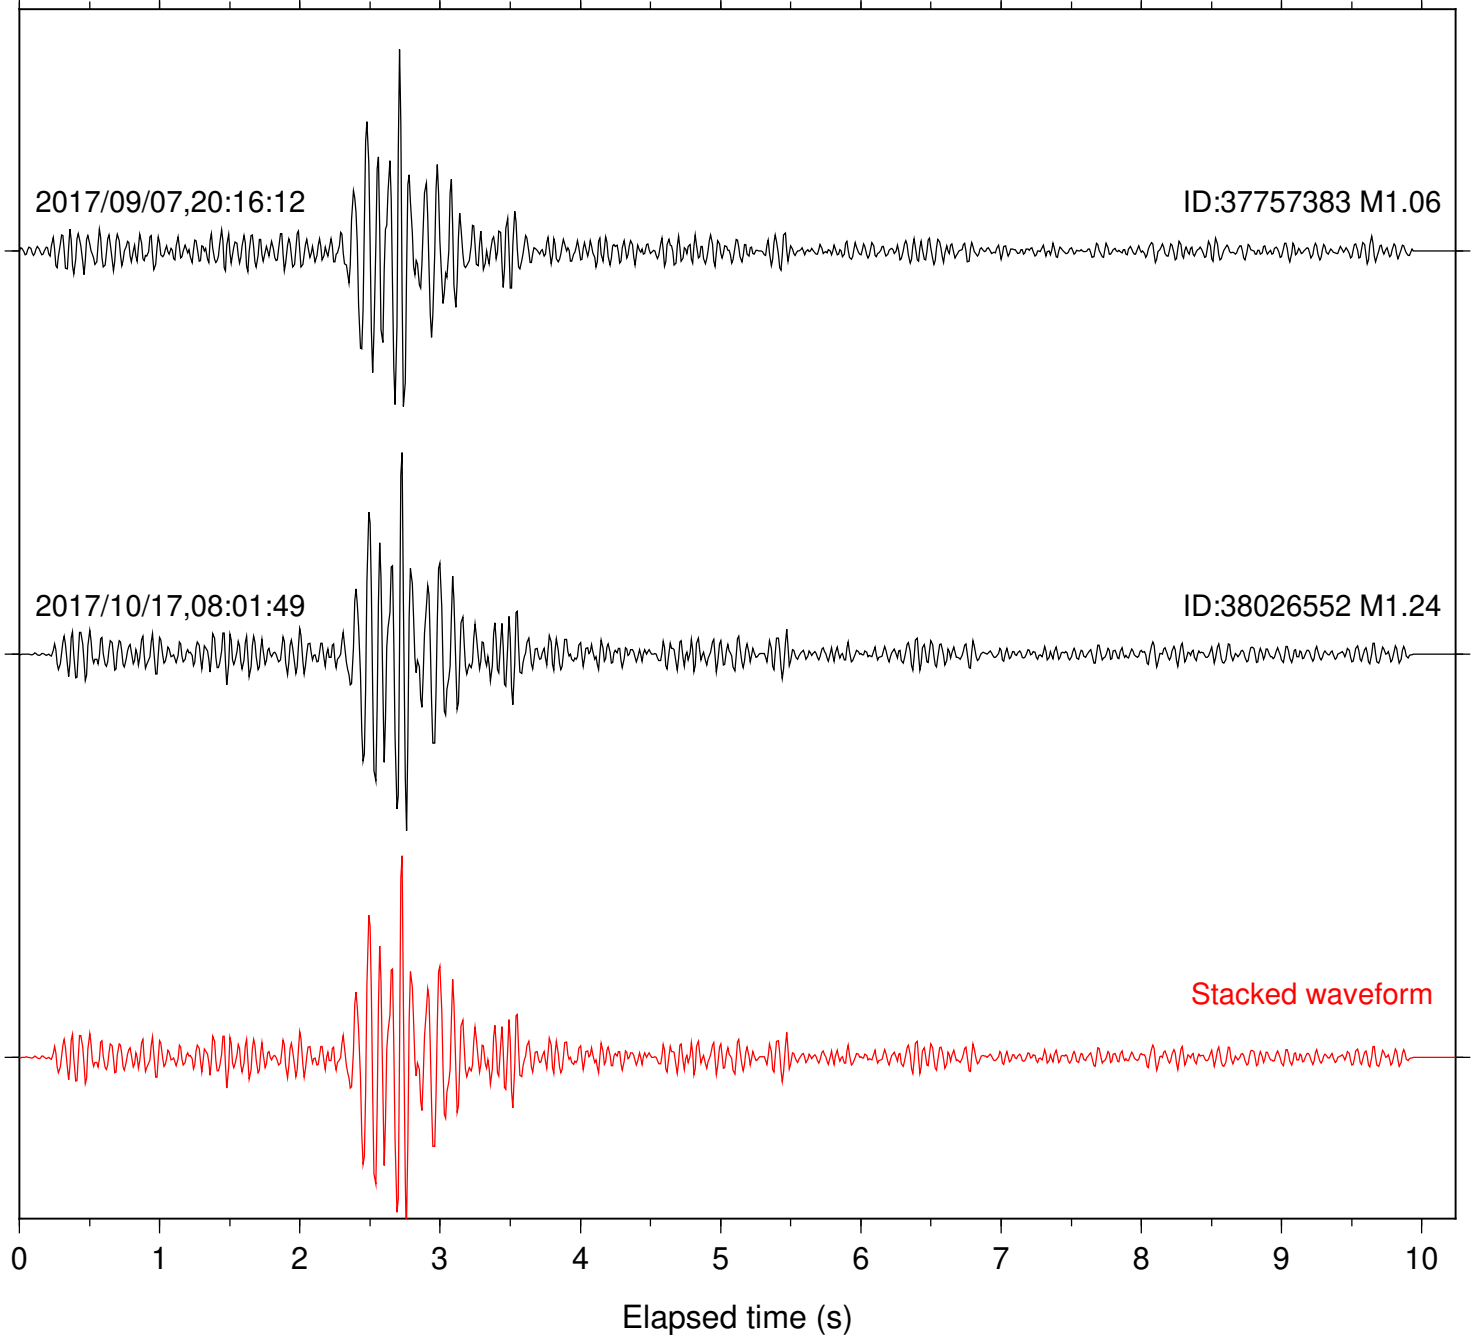

Station: FRD Com: HHZ

Focal depth: 5.09 km

Station: HMT2 Com: HHZ

Focal depth: 5.09 km

Station: KNW Com: HHZ

Focal depth: 5.09 km

Station: LKH Com: HHZ

Focal depth: 5.09 km

Station: LVA2 Com: HHZ

Focal depth: 5.09 km

Station: MTG Com: HHZ

Focal depth: 5.07 km

Station: PFO Com: HHZ

Focal depth: 5.09 km

Station: PLM Com: HHZ

Focal depth: 5.09 km

Station: POB2 Com: HHZ

Focal depth: 5.09 km

Station: RDM Com: HHZ

Focal depth: 5.07 km

Station: RRSP Com: HHZ

Focal depth: 5.07 km

Station: SMER Com: HHZ

Focal depth: 5.09 km

Station: SND Com: HHZ

Focal depth: 5.09 km

Station: WMC Com: HHZ

Focal depth: 5.07 km