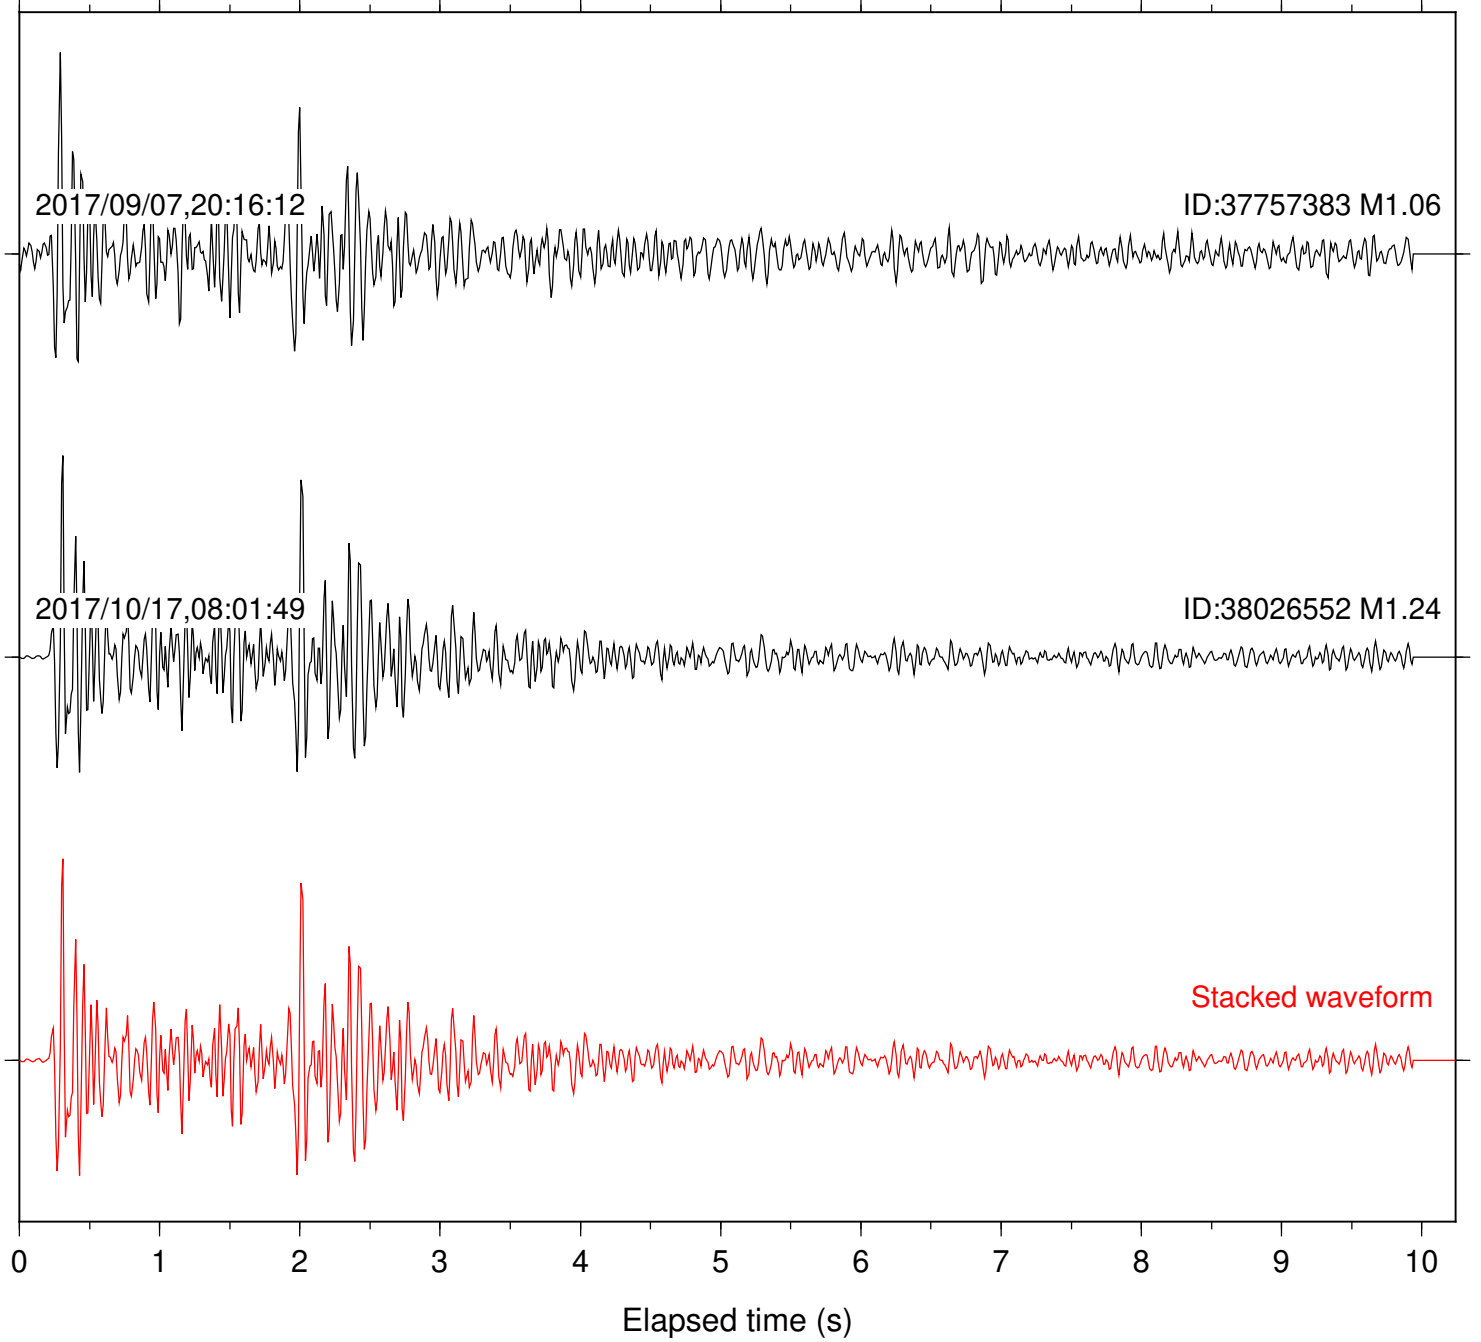

Station: B081 Com: EHZ

Focal depth: 5.09 km

Station: B082 Com: EHZ

Focal depth: 5.09 km

Station: B084 Com: EHZ

Focal depth: 5.09 km

Station: B087 Com: EHZ

Focal depth: 5.09 km

Station: B088 Com: EHZ

Focal depth: 5.09 km

Station: B093 Com: EHZ

Focal depth: 5.09 km

Station: B946 Com: EHZ

Focal depth: 5.09 km

Station: BAC Com: EHZ

Focal depth: 5.09 km

Station: BZN Com: HHZ

Focal depth: 5.07 km

Station: CRY Com: HHZ

Focal depth: 5.07 km

Station: CSH Com: HHZ

Focal depth: 5.09 km

Station: DGR Com: HHZ

Focal depth: 5.09 km

Station: FRD Com: HHZ

Focal depth: 5.09 km

Station: HMT2 Com: HHZ

Focal depth: 5.09 km

Station: KNW Com: HHZ

Focal depth: 5.09 km

Station: LKH Com: HHZ

Focal depth: 5.09 km