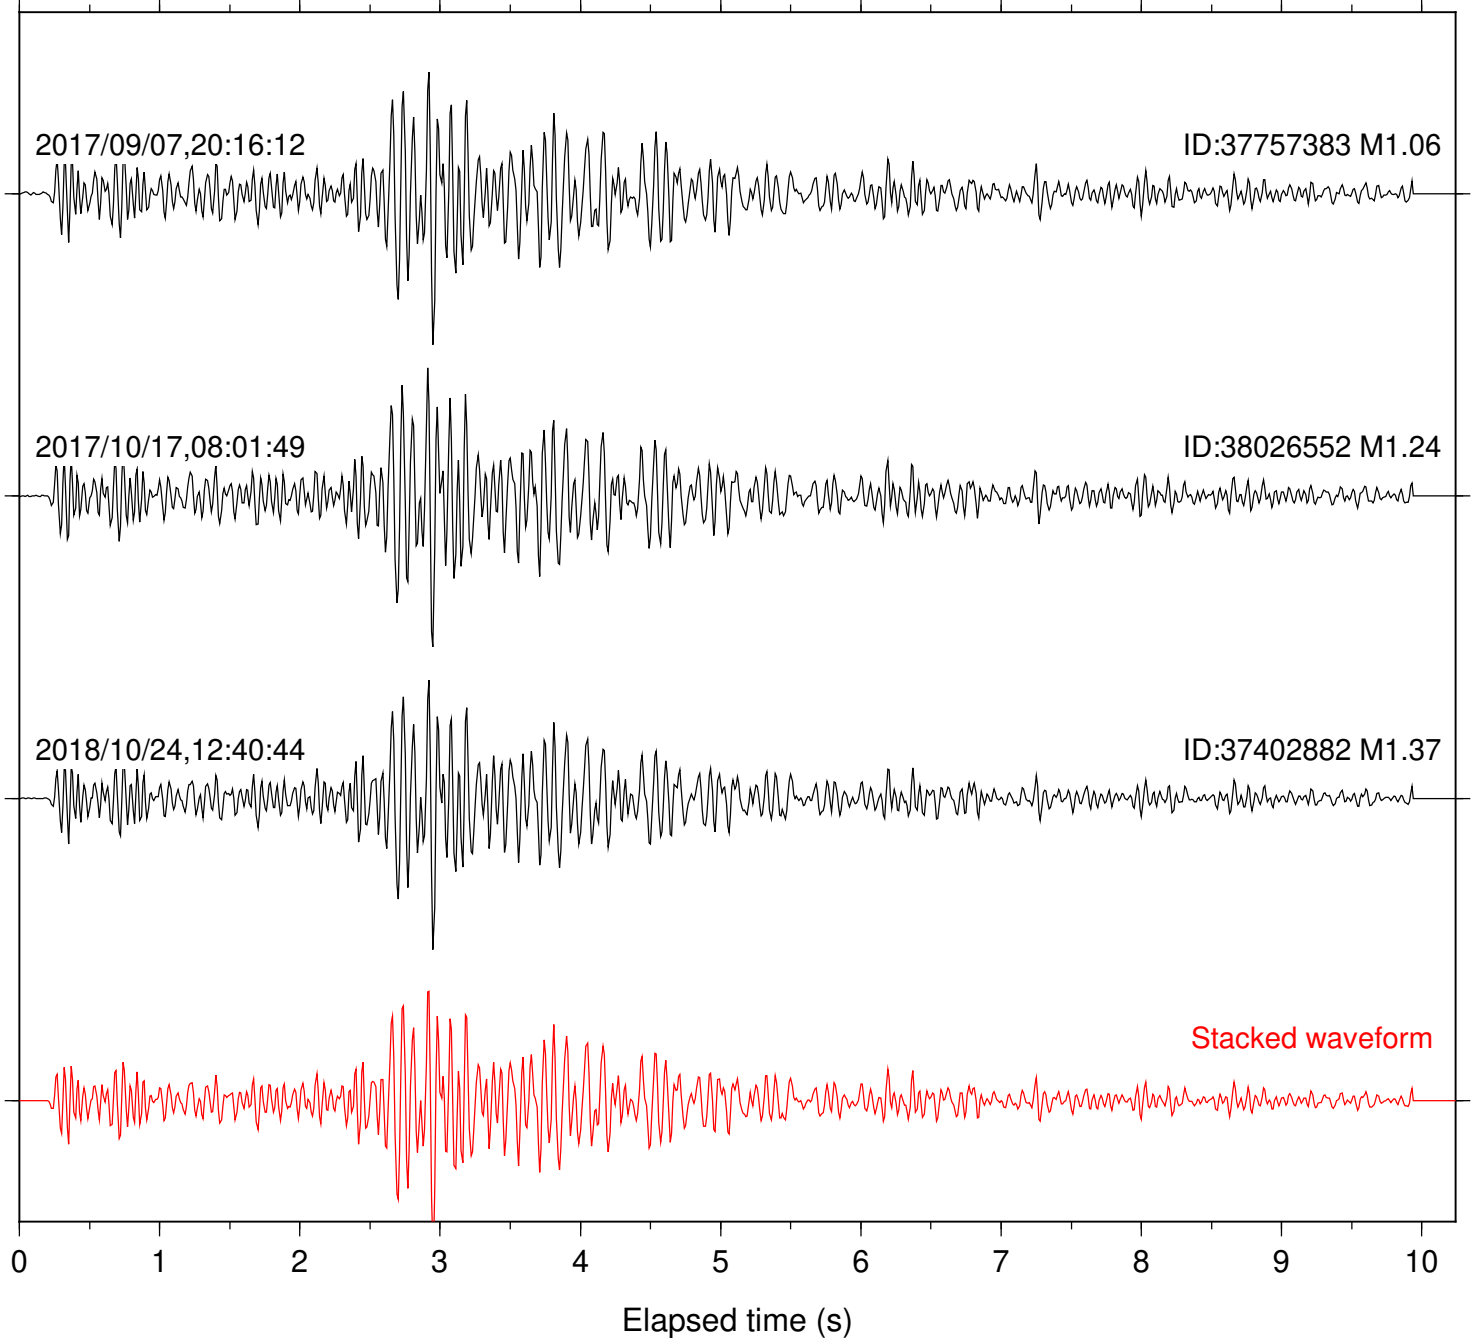

Station: B081 Com: EHZ

Focal depth: 5.09 km

Station: B082 Com: EHZ

Focal depth: 5.09 km

Station: B084 Com: EHZ

Focal depth: 5.09 km

Station: B087 Com: EHZ

Focal depth: 5.09 km

Station: B088 Com: EHZ

Focal depth: 5.09 km

Station: B093 Com: EHZ

Focal depth: 5.09 km

Station: B946 Com: EHZ

Focal depth: 5.09 km

Station: BAC Com: EHZ

Focal depth: 5.09 km

Station: BZN Com: HHZ

Focal depth: 5.07 km

Station: CRY Com: HHZ

Focal depth: 5.07 km

Station: CSH Com: HHZ

Focal depth: 5.09 km

Station: DGR Com: HHZ

Focal depth: 5.09 km

Station: FRD Com: HHZ

Focal depth: 5.09 km

Station: HMT2 Com: HHZ

Focal depth: 5.09 km

Station: KNW Com: HHZ

Focal depth: 5.09 km

Station: LKH Com: HHZ

Focal depth: 5.09 km