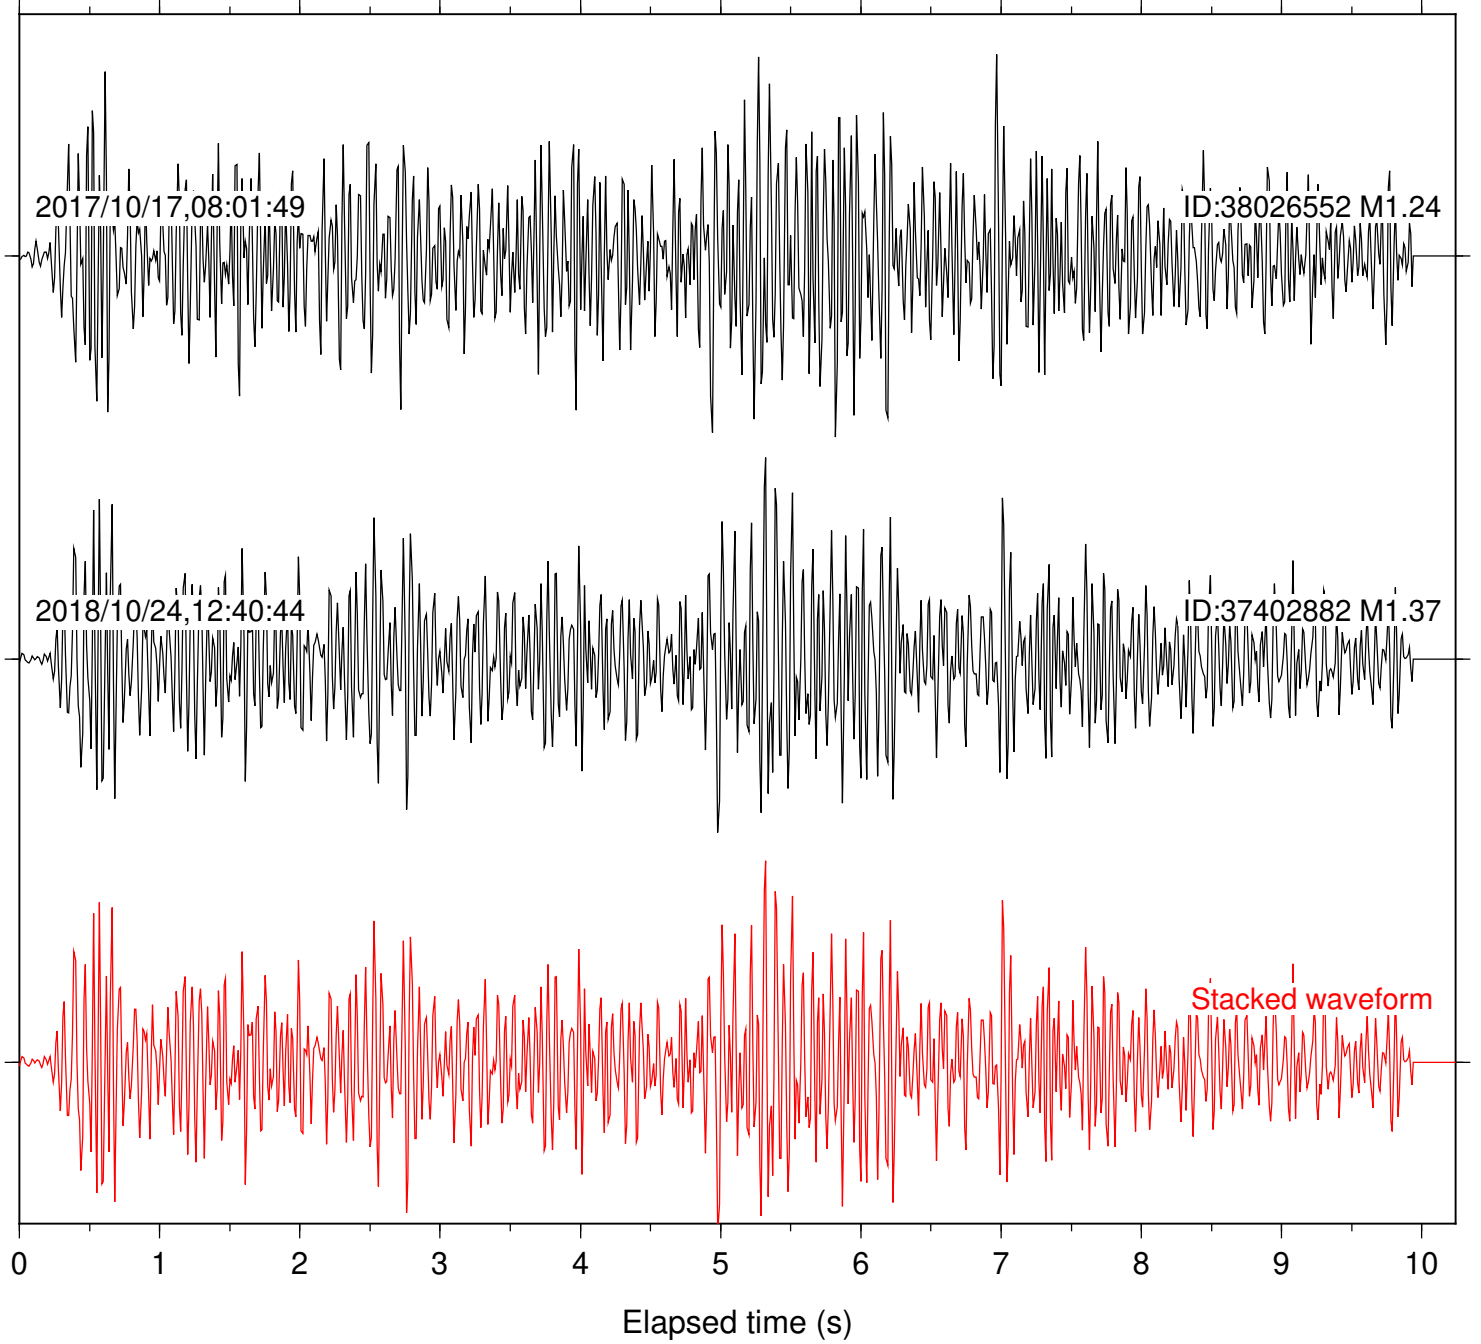

Station: FRD Com: HHZ

Focal depth: 5.09 km

Station: HMT2 Com: HHZ

Focal depth: 5.09 km

Station: KNW Com: HHZ

Focal depth: 5.09 km

Station: LKH Com: HHZ

Focal depth: 5.09 km

Station: LVA2 Com: HHZ

Focal depth: 5.09 km

Station: MTG Com: HHZ

Focal depth: 5.07 km

Station: PFO Com: HHZ

Focal depth: 5.09 km

Station: PLM Com: HHZ

Focal depth: 5.09 km

Station: POB2 Com: HHZ

Focal depth: 5.09 km

Station: RDM Com: HHZ

Focal depth: 5.07 km

Station: RRSP Com: HHZ

Focal depth: 5.07 km

Station: SMER Com: HHZ

Focal depth: 5.09 km

Station: SND Com: HHZ

Focal depth: 5.09 km

Station: WMC Com: HHZ

Focal depth: 5.07 km