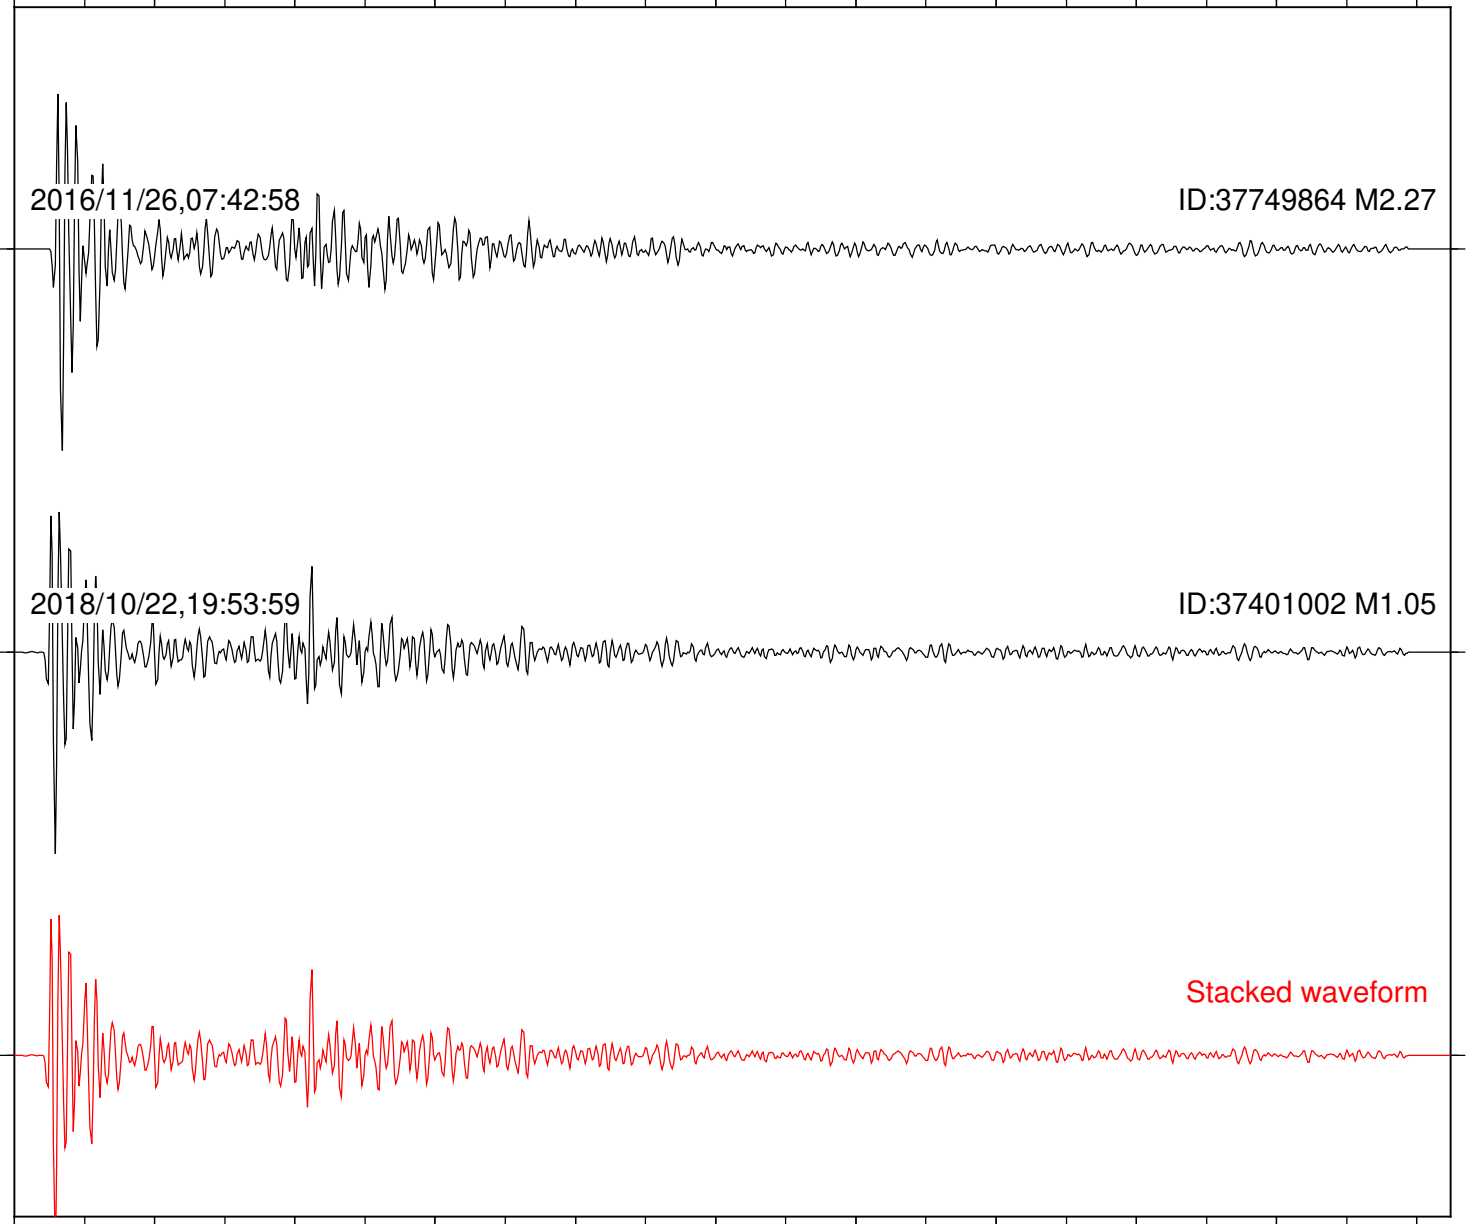

Station: B093 Com: EHZ

Focal depth: 6.22 km

2016/11/26,07:42:58

ID:37749864 M2.27

2018/10/22,19:53:59

ID:37401002 M1.05

Stacked waveform

0 1 2 3 4 5 6 7 8 9 10  
Elapsed time (s)

Station: CRY Com: HHZ

Focal depth: 6.22 km

2016/11/26,07:42:58

ID:37749864 M2.27

2018/10/22,19:53:59

ID:37401002 M1.05

Stacked waveform

0 1 2 3 4 5 6 7 8 9 10

Elapsed time (s)