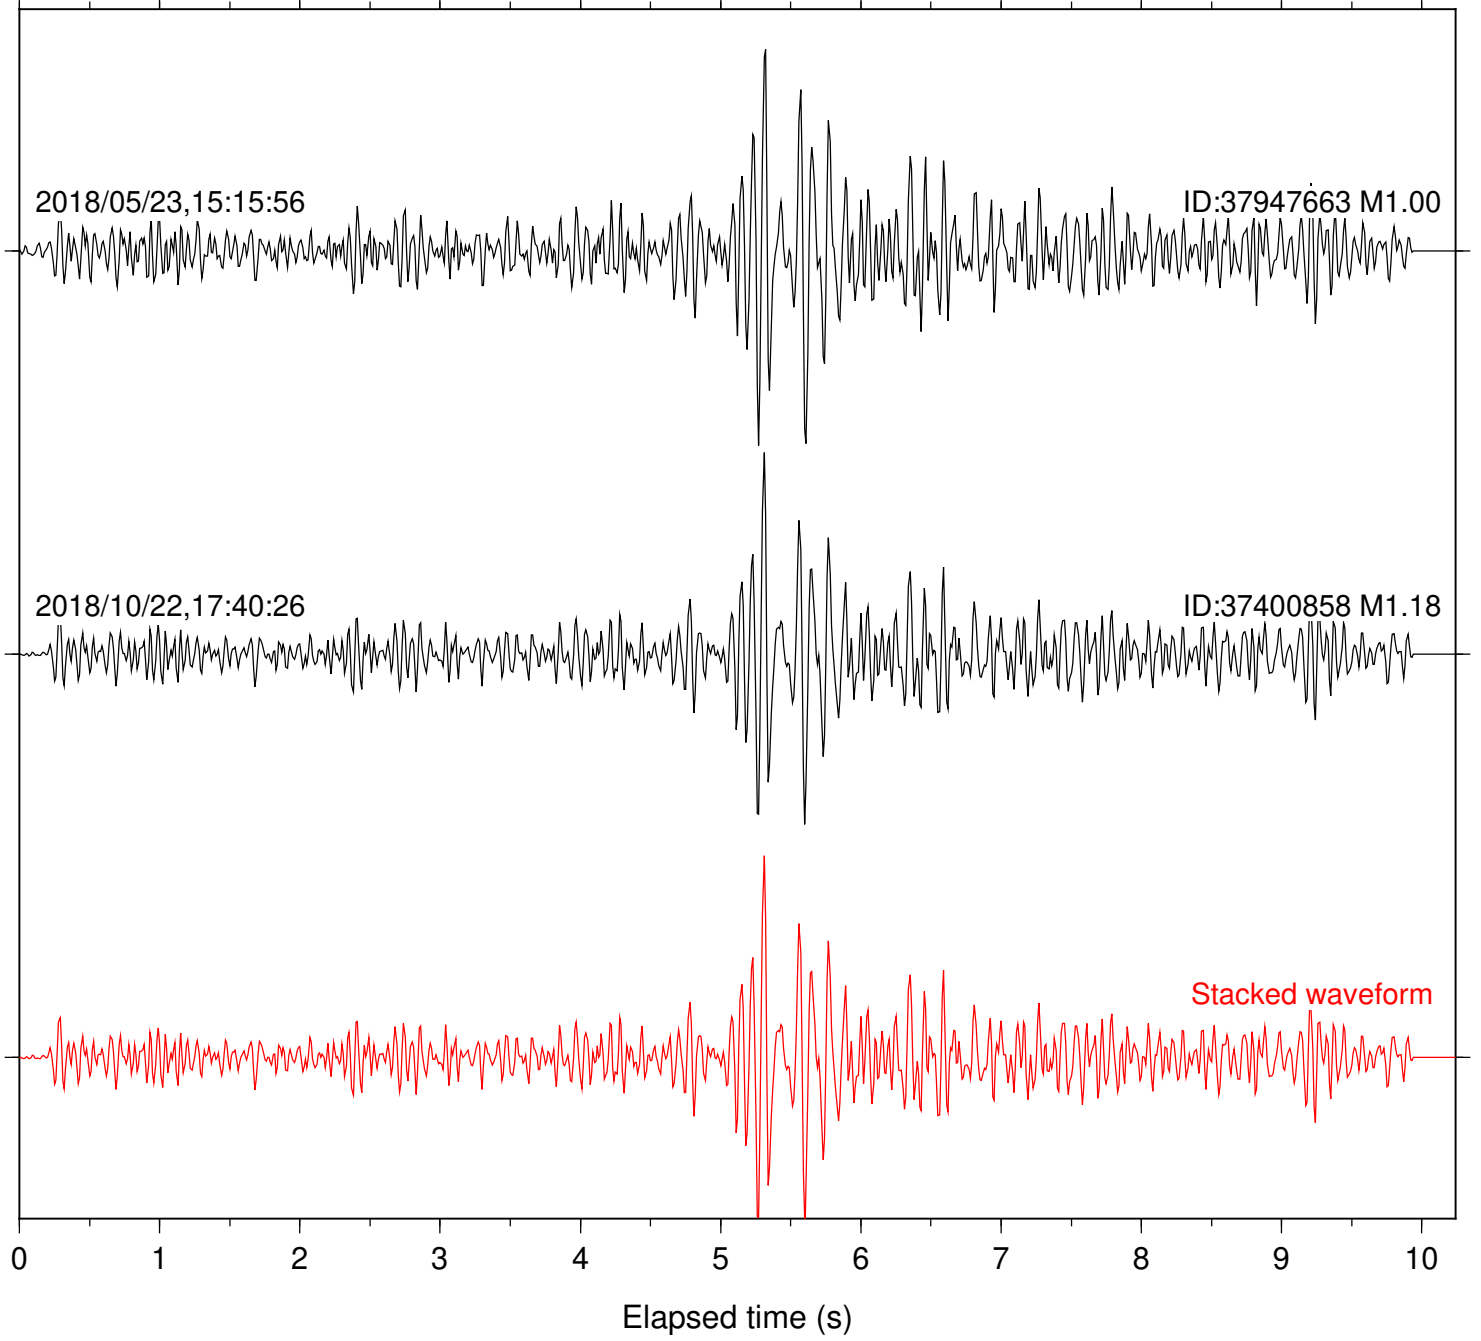

Station: B093 Com: EHZ

Focal depth: 5.31 km

Station: CSH Com: HHZ

Focal depth: 5.31 km