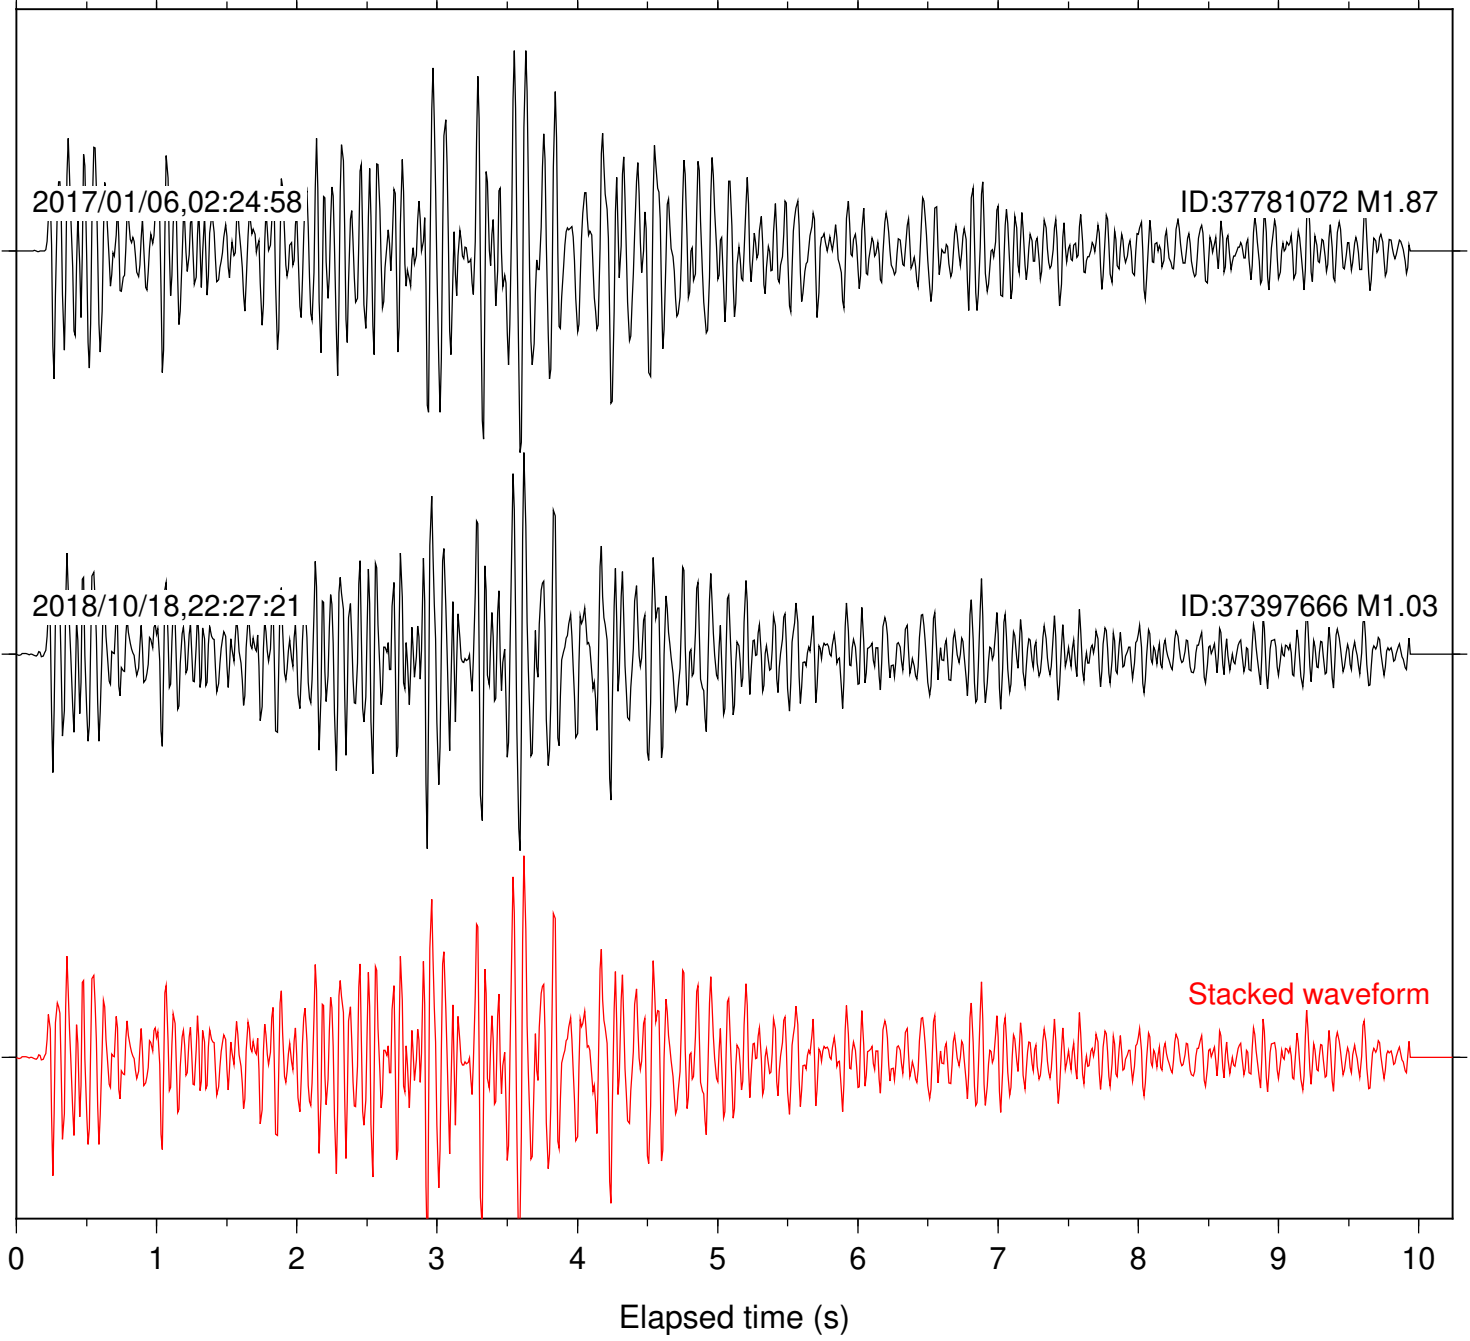

Station: B082 Com: EHZ

Focal depth: 6.15 km

Station: B084 Com: EHZ

Focal depth: 6.15 km

Station: B087 Com: EHZ

Focal depth: 6.15 km

Station: B088 Com: EHZ

Focal depth: 6.15 km

Station: B093 Com: EHZ

Focal depth: 6.15 km

2017/01/06,02:24:58

ID:37781072 M1.87

2018/10/18,22:27:21

ID:37397666 M1.03

Stacked waveform

0 1 2 3 4 5 6 7 8 9 10
Elapsed time (s)

Station: B946 Com: EHZ

Focal depth: 6.15 km

Station: BAC Com: EHZ

Focal depth: 6.15 km

2017/01/06,02:24:58

ID:37781072 M1.87

2018/10/18,22:27:21

ID:37397666 M1.03

Stacked waveform

0 1 2 3 4 5 6 7 8 9 10
Elapsed time (s)

Station: CRY Com: HHZ

Focal depth: 6.15 km

2017/01/06,02:24:58

ID:37781072 M1.87

2018/10/18,22:27:21

ID:37397666 M1.03