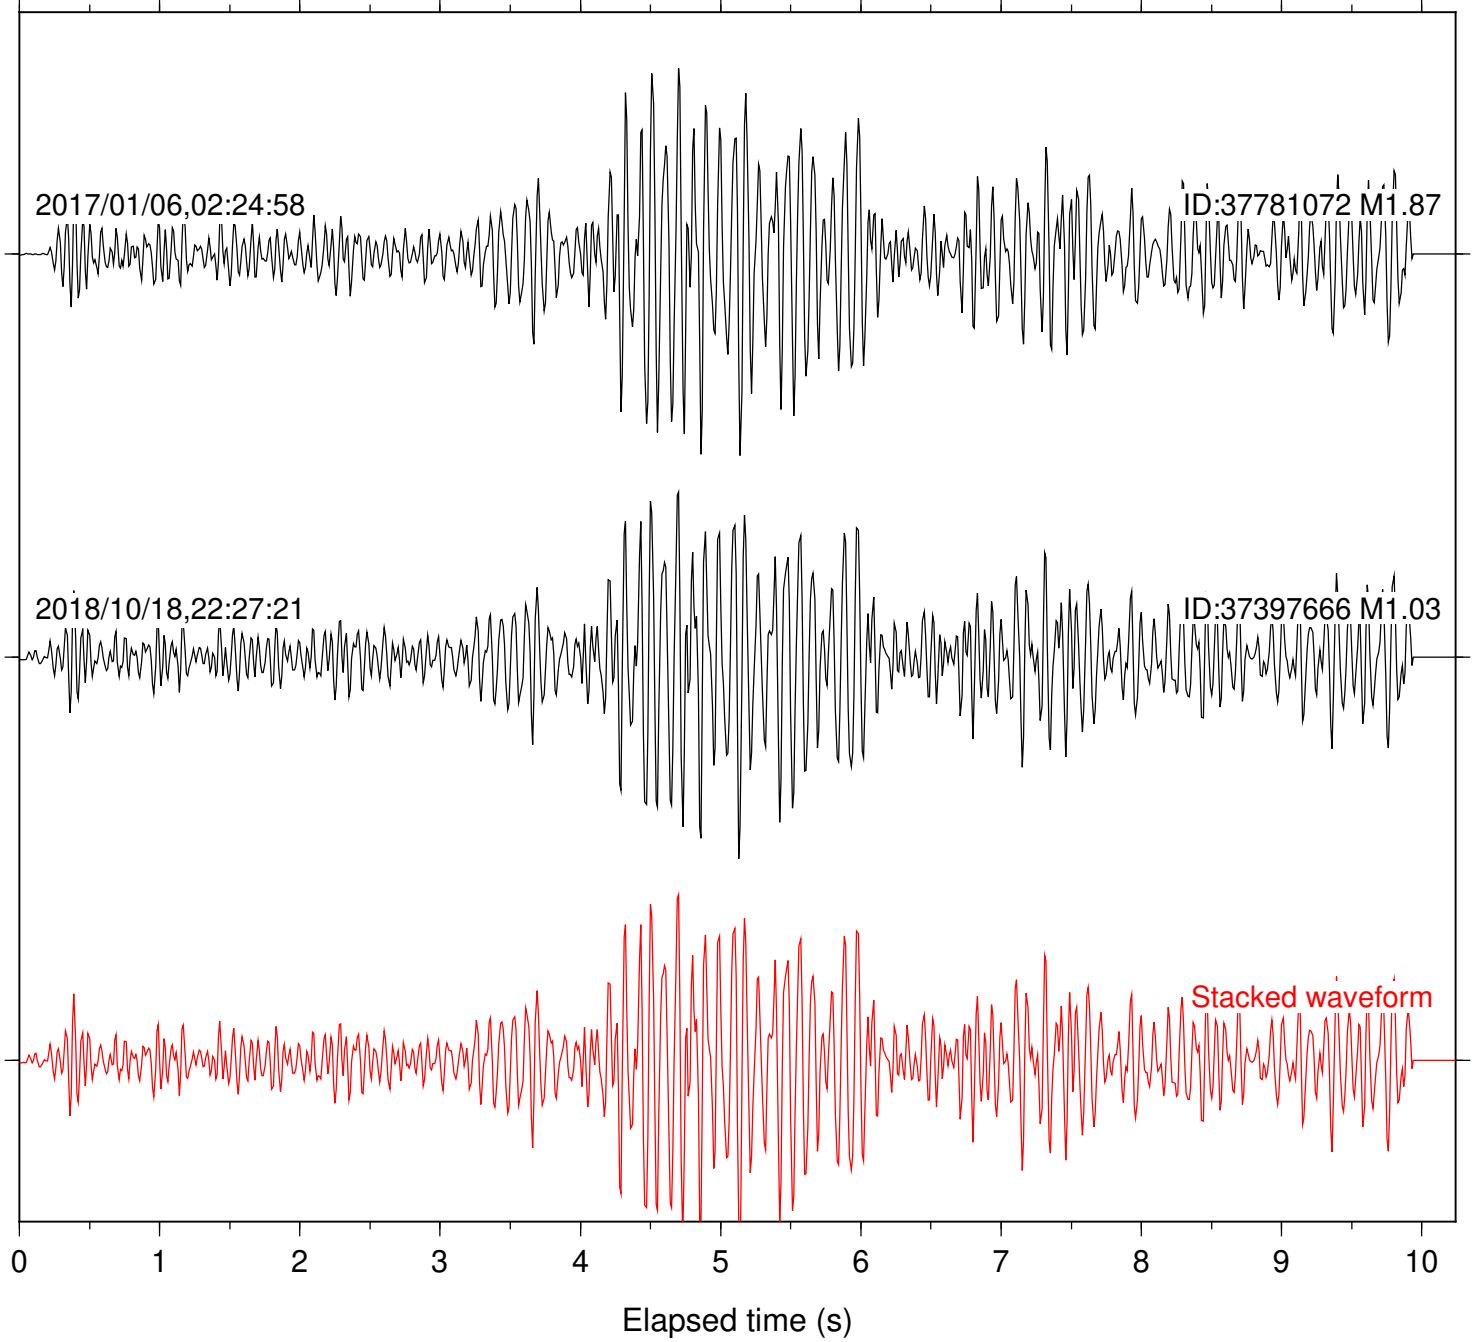

Station: B082 Com: EHZ

Focal depth: 6.15 km

Station: B084 Com: EHZ

Focal depth: 6.15 km

Station: B087 Com: EHZ

Focal depth: 6.15 km

Station: B088 Com: EHZ

Focal depth: 6.15 km

Station: B093 Com: EHZ

Focal depth: 6.15 km

2017/01/06,02:24:58

ID:37781072 M1.87

2018/10/18,22:27:21

ID:37397666 M1.03

Stacked waveform

0 1 2 3 4 5 6 7 8 9 10
Elapsed time (s)

Station: B946 Com: EHZ

Focal depth: 6.15 km

Station: BAC Com: EHZ

Focal depth: 6.15 km

2017/01/06,02:24:58

ID:37781072 M1.87

2018/10/18,22:27:21

ID:37397666 M1.03

Stacked waveform

0 1 2 3 4 5 6 7 8 9 10
Elapsed time (s)

Station: CRY Com: HHZ

Focal depth: 6.15 km

2017/01/06,02:24:58

ID:37781072 M1.87

2018/10/18,22:27:21

ID:37397666 M1.03