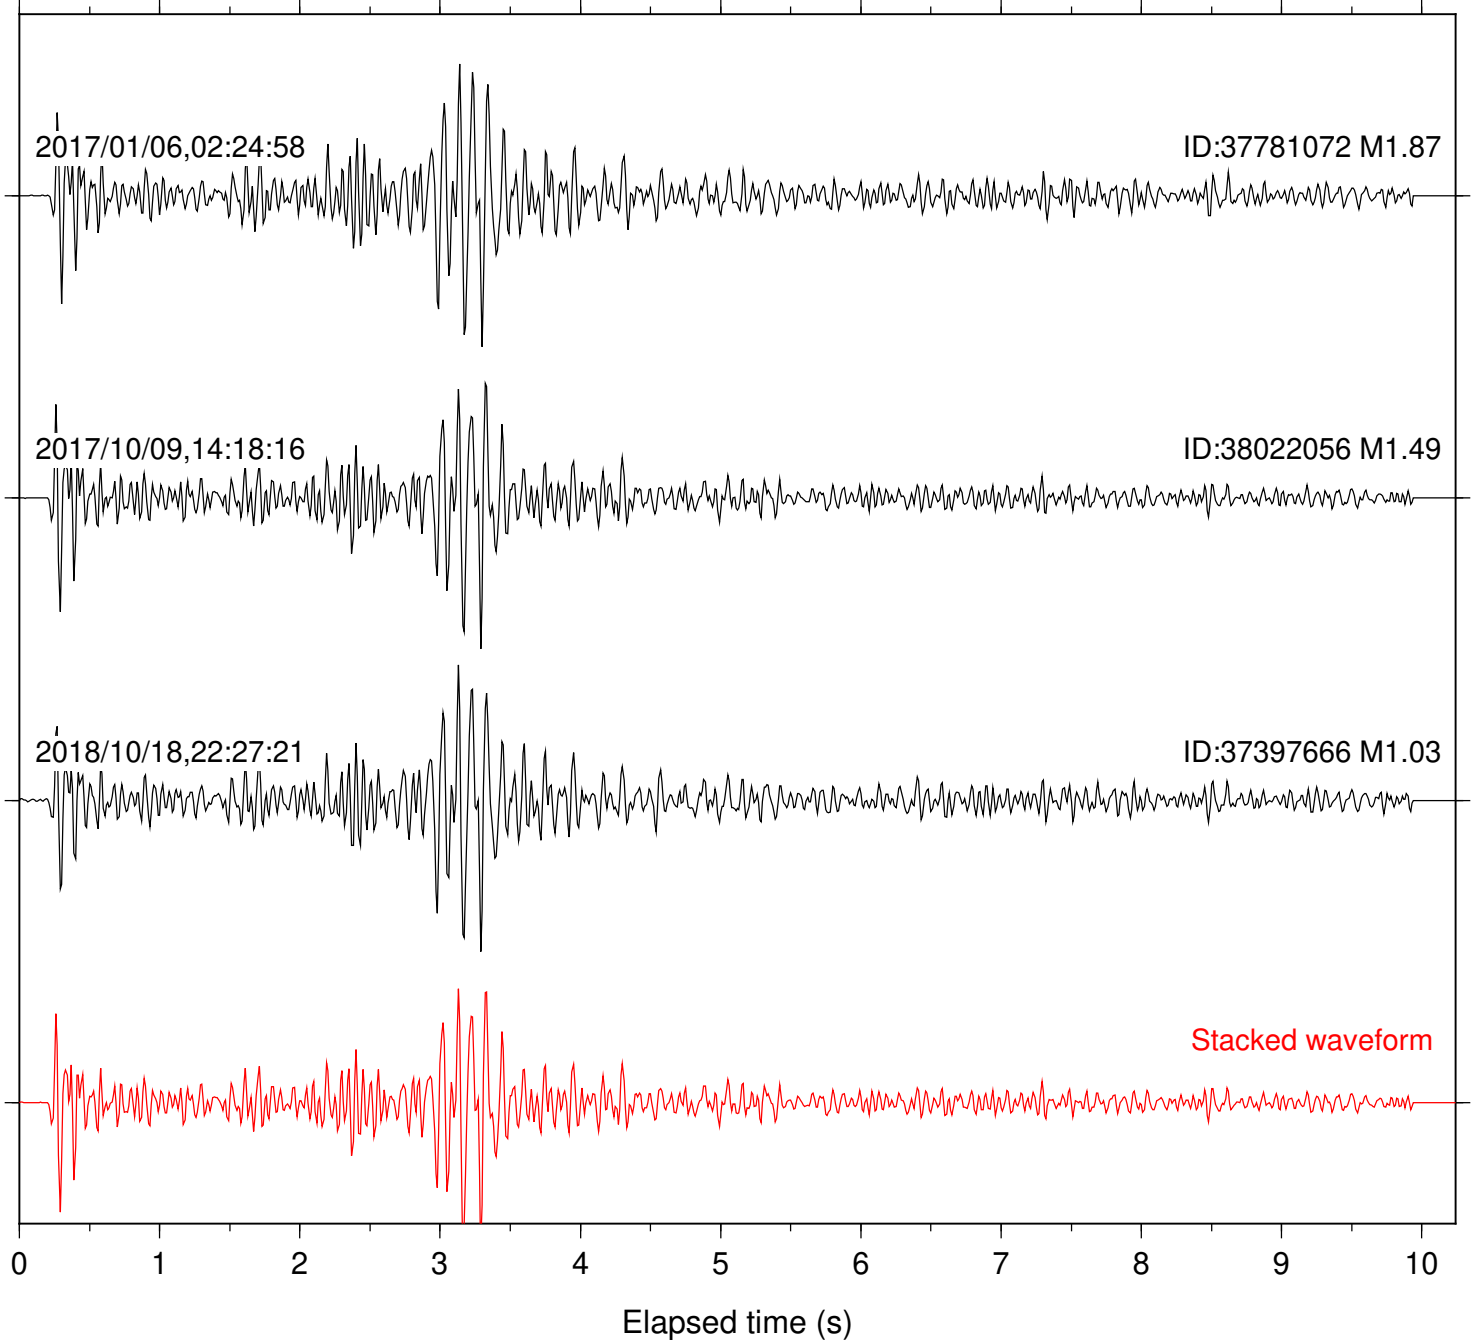

Station: B082 Com: EHZ

Focal depth: 6.15 km

Station: B084 Com: EHZ

Focal depth: 6.15 km

Station: B087 Com: EHZ

Focal depth: 6.15 km

Station: B088 Com: EHZ

Focal depth: 6.15 km

Station: B093 Com: EHZ

Focal depth: 6.15 km

2017/01/06,02:24:58

ID:37781072 M1.87

2018/10/18,22:27:21

ID:37397666 M1.03

Stacked waveform

0 1 2 3 4 5 6 7 8 9 10
Elapsed time (s)

Station: B946 Com: EHZ

Focal depth: 6.15 km

Station: BAC Com: EHZ

Focal depth: 6.15 km

2017/01/06,02:24:58

ID:37781072 M1.87

2018/10/18,22:27:21

ID:37397666 M1.03

Stacked waveform

0 1 2 3 4 5 6 7 8 9 10
Elapsed time (s)

Station: CRY Com: HHZ

Focal depth: 6.15 km

2017/01/06,02:24:58

ID:37781072 M1.87

2018/10/18,22:27:21

ID:37397666 M1.03