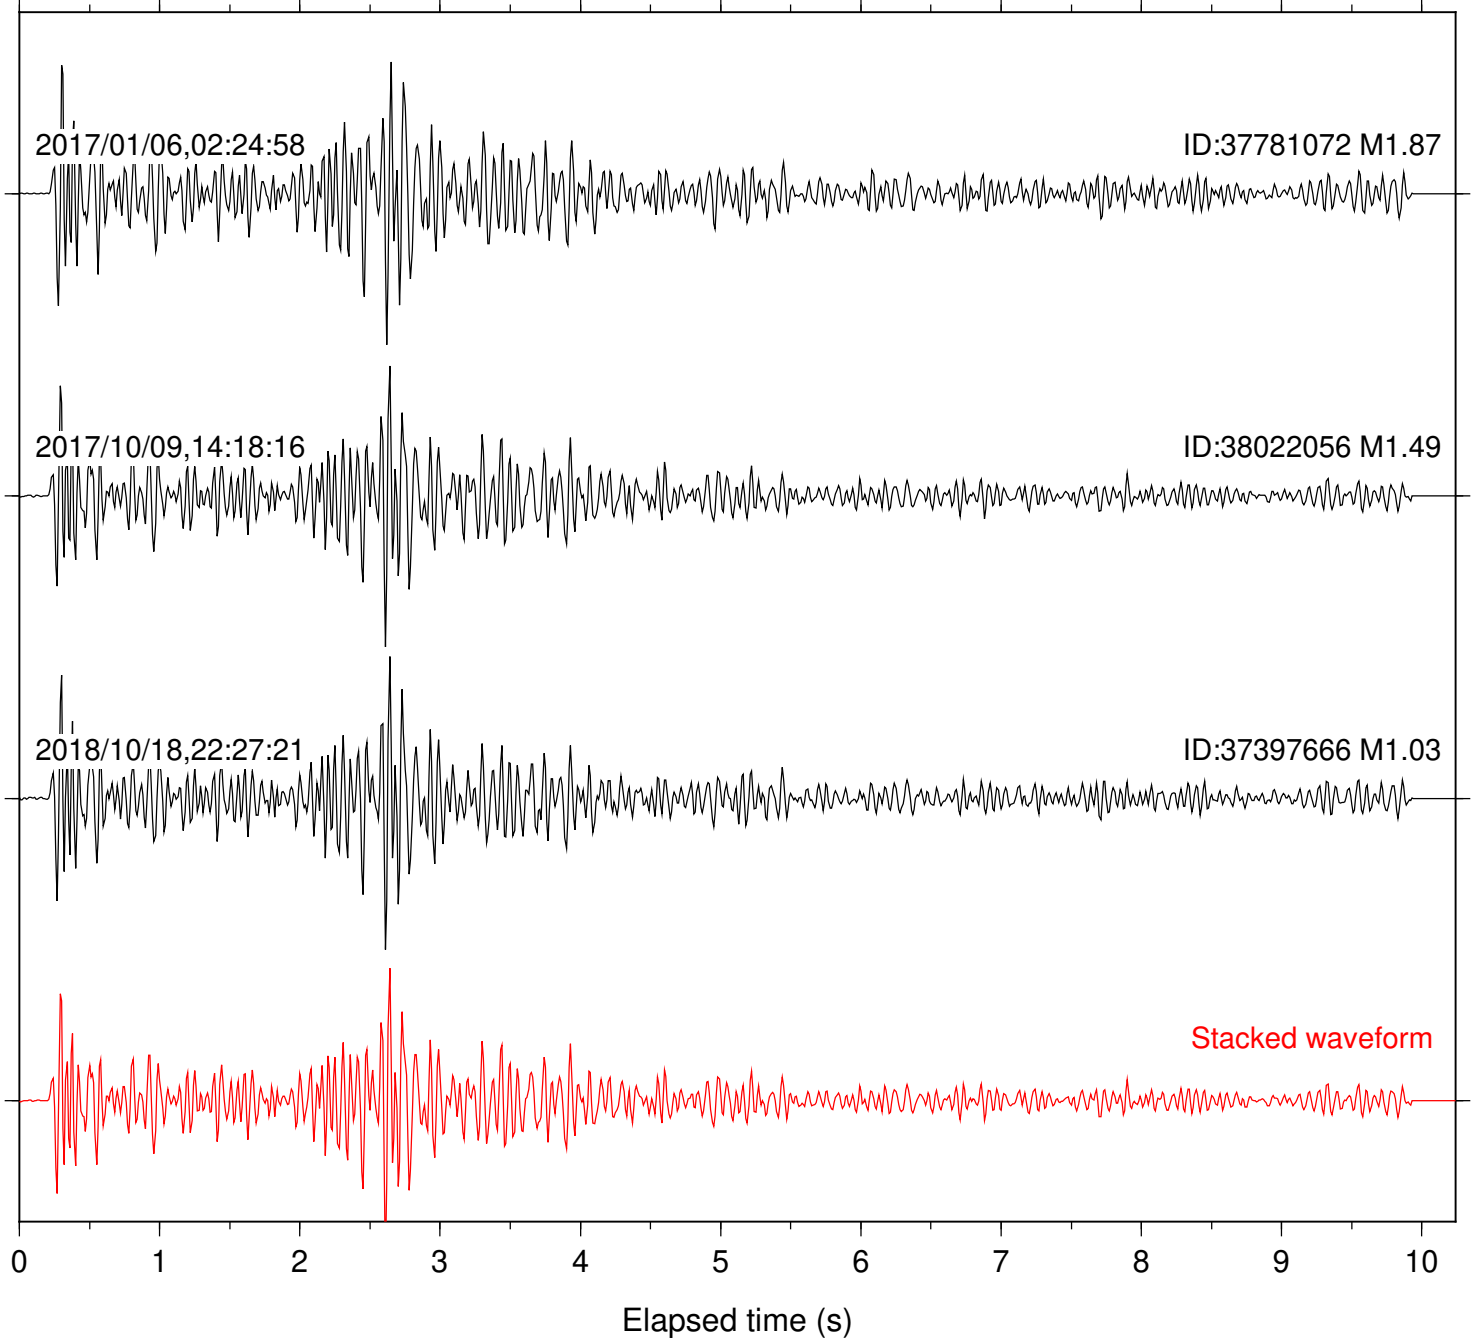

Station: B082 Com: EHZ

Focal depth: 6.15 km

Station: B084 Com: EHZ

Focal depth: 6.15 km

Station: B087 Com: EHZ

Focal depth: 6.15 km

Station: B088 Com: EHZ

Focal depth: 6.15 km

Station: B093 Com: EHZ

Focal depth: 6.15 km

2017/01/06,02:24:58

ID:37781072 M1.87

2018/10/18,22:27:21

ID:37397666 M1.03

Stacked waveform

0 1 2 3 4 5 6 7 8 9 10
Elapsed time (s)

Station: B946 Com: EHZ

Focal depth: 6.15 km

Station: BAC Com: EHZ

Focal depth: 6.15 km

2017/01/06,02:24:58

ID:37781072 M1.87

2018/10/18,22:27:21

ID:37397666 M1.03

Stacked waveform

0 1 2 3 4 5 6 7 8 9 10
Elapsed time (s)

Station: CRY Com: HHZ

Focal depth: 6.15 km

2017/01/06,02:24:58

ID:37781072 M1.87

2018/10/18,22:27:21

ID:37397666 M1.03