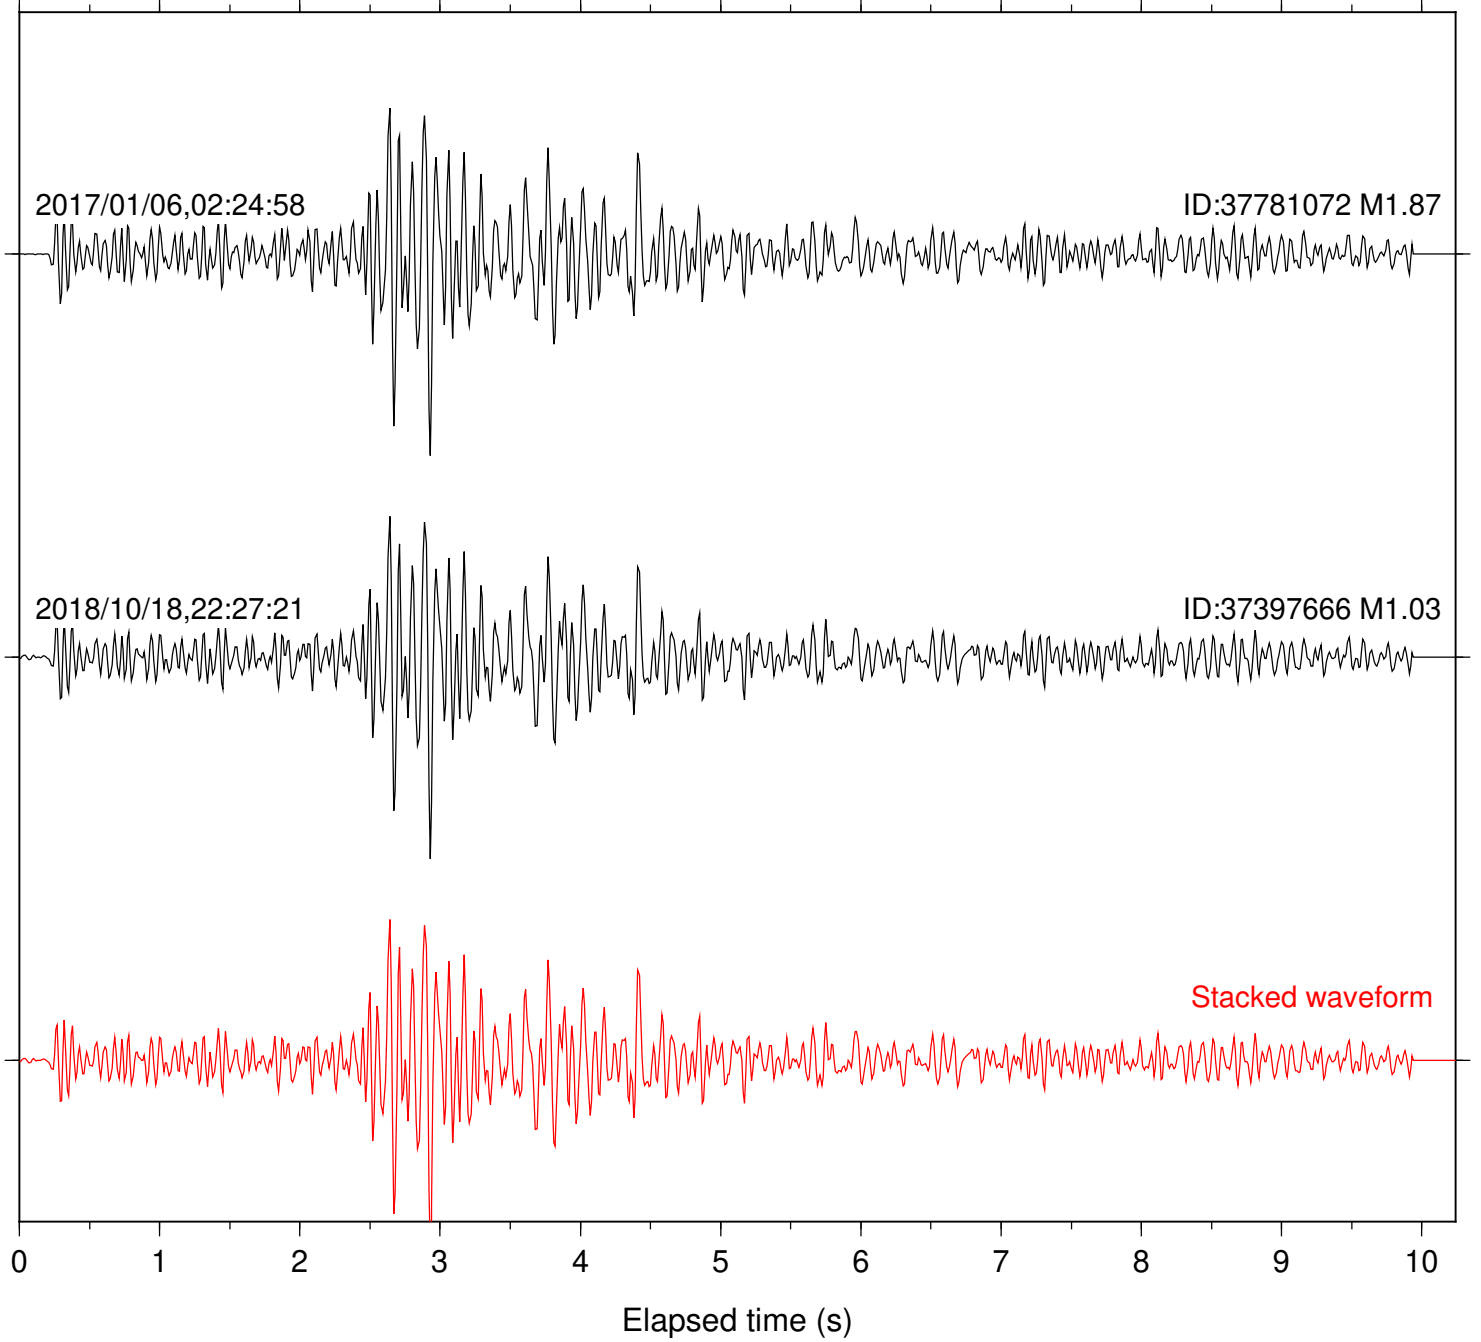

Station: B082 Com: EHZ

Focal depth: 6.15 km

Station: B084 Com: EHZ

Focal depth: 6.15 km

Station: B087 Com: EHZ

Focal depth: 6.15 km

Station: B088 Com: EHZ

Focal depth: 6.15 km

Station: B093 Com: EHZ

Focal depth: 6.15 km

2017/01/06,02:24:58

ID:37781072 M1.87

2018/10/18,22:27:21

ID:37397666 M1.03

Stacked waveform

0 1 2 3 4 5 6 7 8 9 10
Elapsed time (s)

Station: B946 Com: EHZ

Focal depth: 6.15 km

Station: BAC Com: EHZ

Focal depth: 6.15 km

2017/01/06,02:24:58

ID:37781072 M1.87

2018/10/18,22:27:21

ID:37397666 M1.03

Stacked waveform

0 1 2 3 4 5 6 7 8 9 10
Elapsed time (s)

Station: CRY Com: HHZ

Focal depth: 6.15 km

2017/01/06,02:24:58

ID:37781072 M1.87

2018/10/18,22:27:21

ID:37397666 M1.03