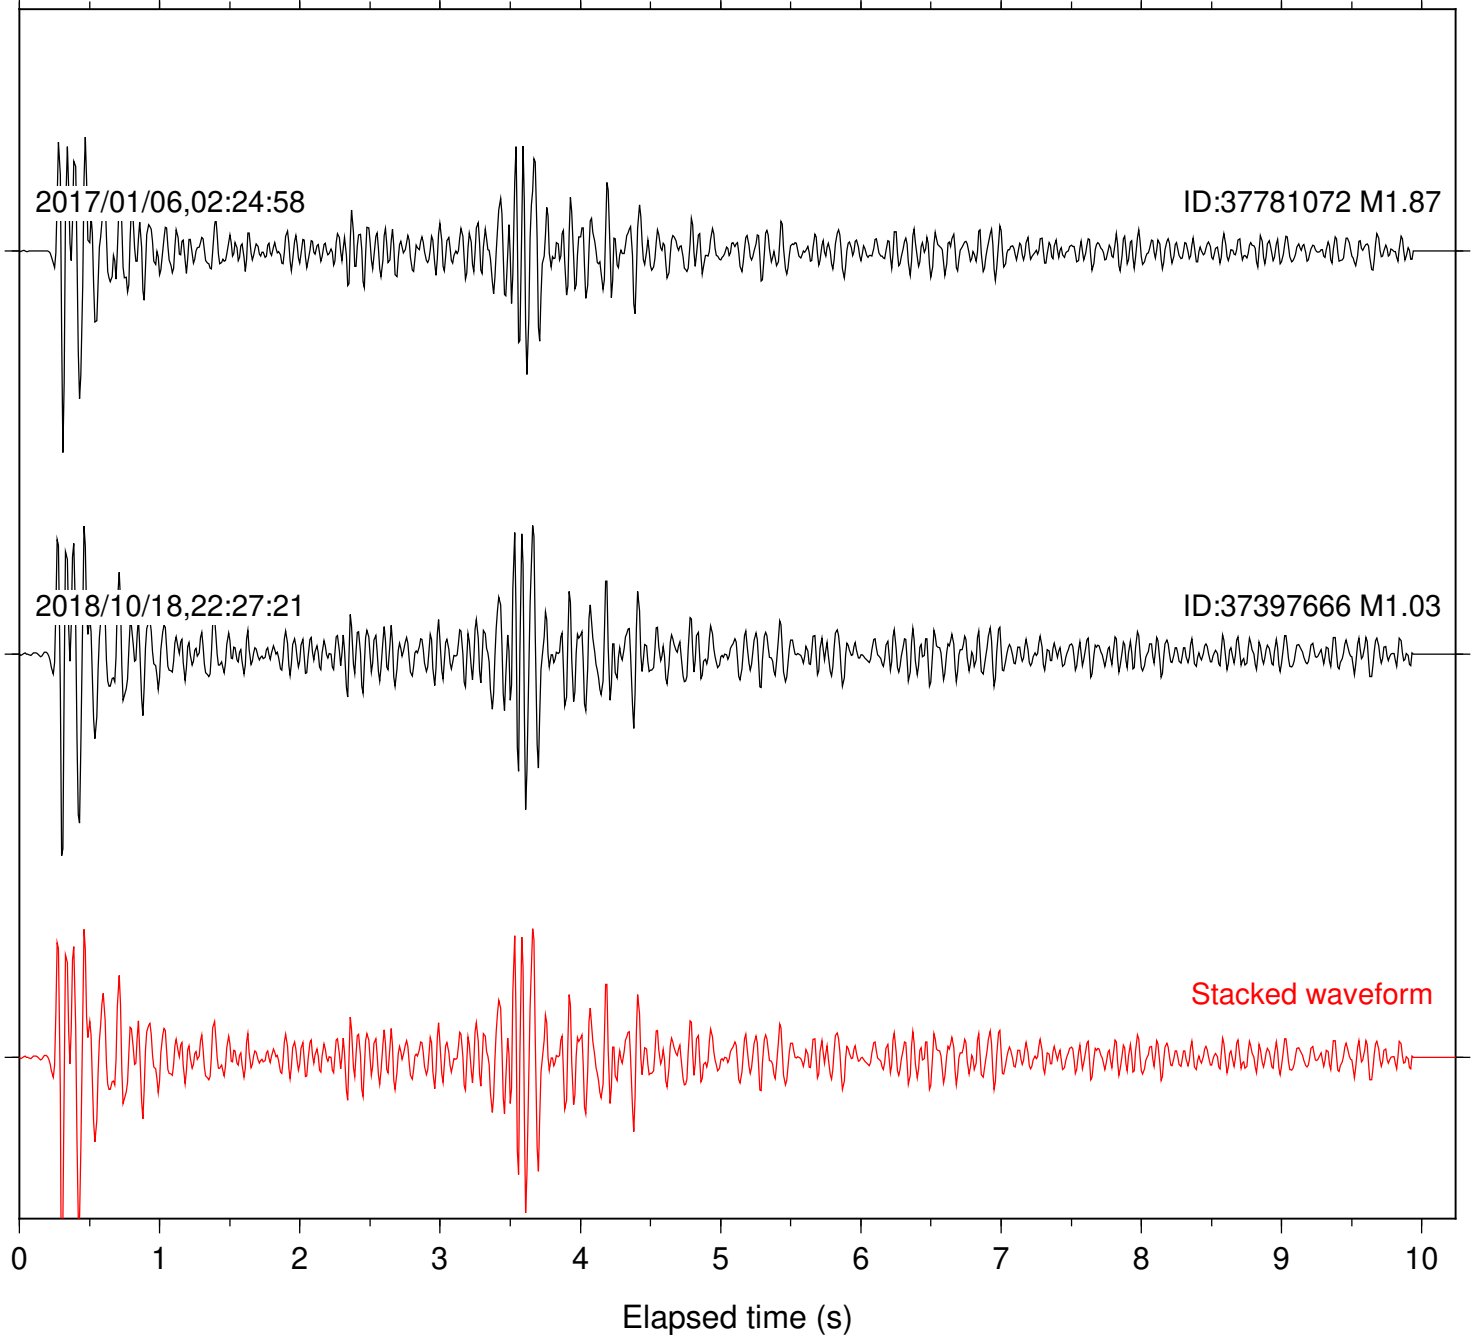

Station: B093 Com: EHZ

Focal depth: 6.15 km

2017/01/06,02:24:58

ID:37781072 M1.87

2018/10/18,22:27:21

ID:37397666 M1.03

Stacked waveform

0 1 2 3 4 5 6 7 8 9 10
Elapsed time (s)

Station: B946 Com: EHZ

Focal depth: 6.15 km

Station: BAC Com: EHZ

Focal depth: 6.15 km

2017/01/06,02:24:58

ID:37781072 M1.87

2018/10/18,22:27:21

ID:37397666 M1.03

Stacked waveform

0 1 2 3 4 5 6 7 8 9 10
Elapsed time (s)

Station: CRY Com: HHZ

Focal depth: 6.15 km

2017/01/06,02:24:58

ID:37781072 M1.87

2018/10/18,22:27:21

ID:37397666 M1.03

Stacked waveform

0 1 2 3 4 5 6 7 8 9 10
Elapsed time (s)

Station: CSH Com: HHZ

Focal depth: 6.15 km

Station: DGR Com: HHZ

Focal depth: 6.15 km

Station: FRD Com: HHZ

Focal depth: 6.15 km