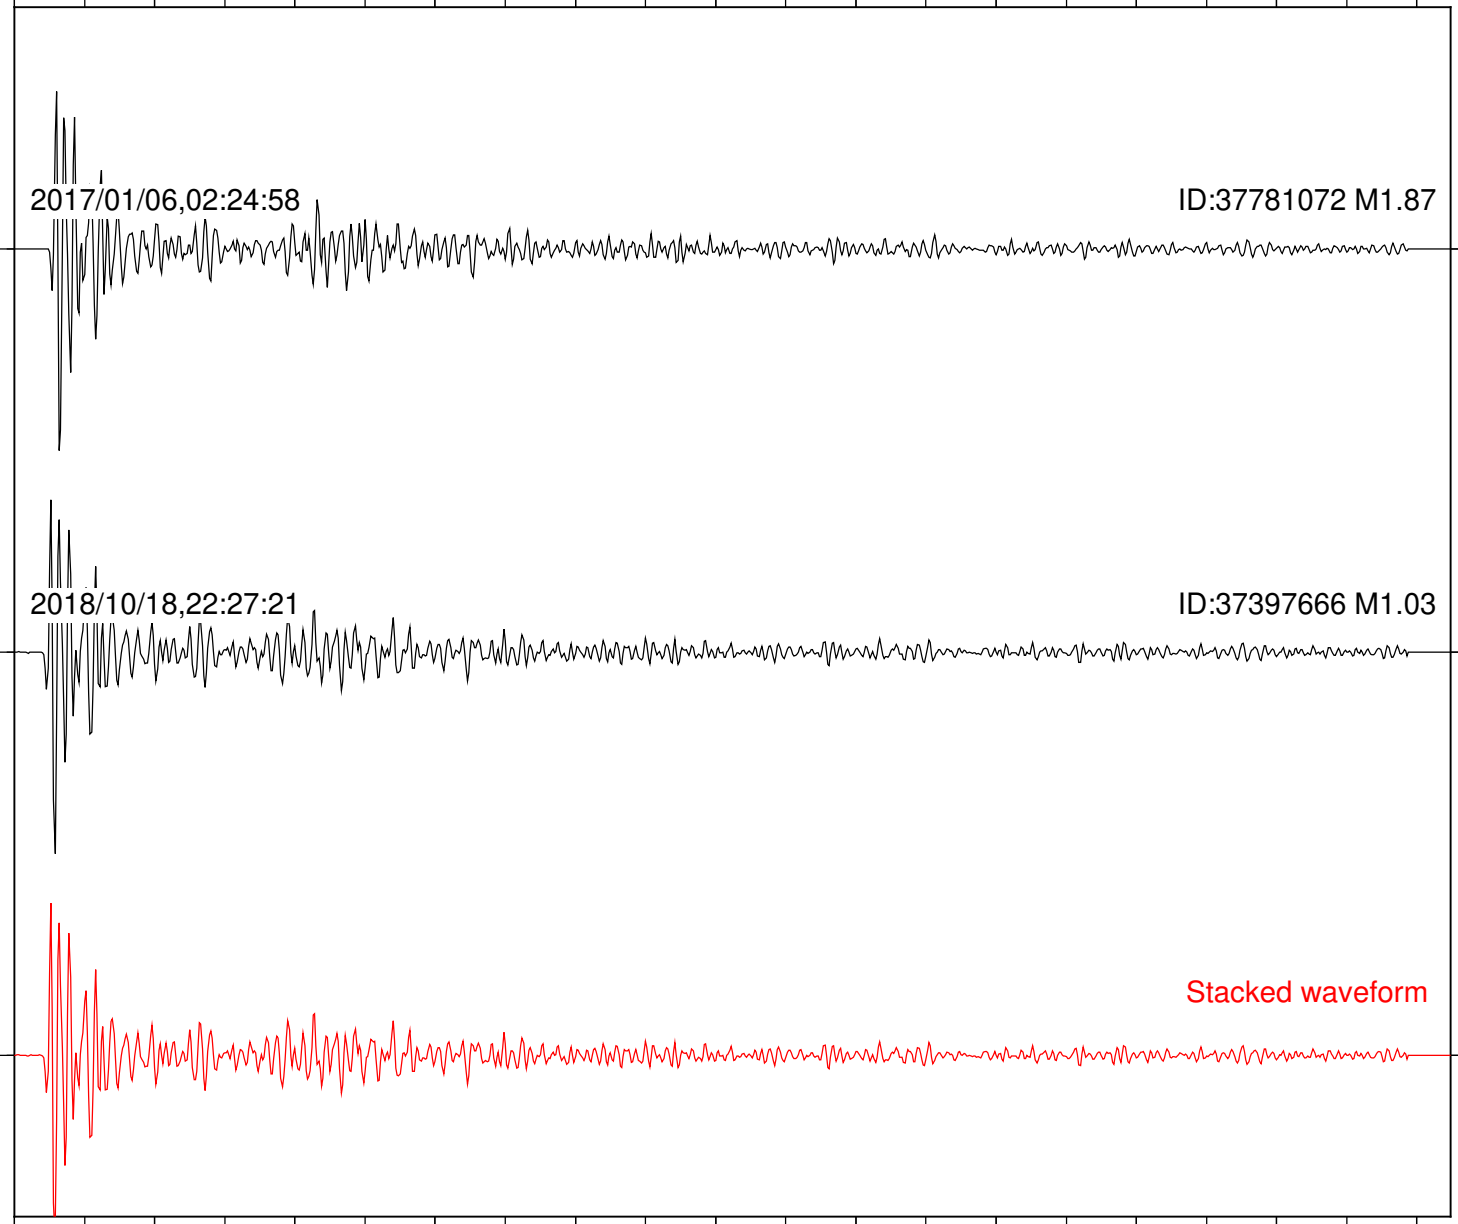

Station: B082 Com: EHZ

Focal depth: 6.15 km

Station: B084 Com: EHZ

Focal depth: 6.15 km

Station: B087 Com: EHZ

Focal depth: 6.15 km

Station: B088 Com: EHZ

Focal depth: 6.15 km

Station: B093 Com: EHZ

Focal depth: 6.15 km

2017/01/06,02:24:58

ID:37781072 M1.87

2018/10/18,22:27:21

ID:37397666 M1.03

Stacked waveform

0 1 2 3 4 5 6 7 8 9 10
Elapsed time (s)

Station: B946 Com: EHZ

Focal depth: 6.15 km

Station: BAC Com: EHZ

Focal depth: 6.15 km

2017/01/06,02:24:58

ID:37781072 M1.87

2018/10/18,22:27:21

ID:37397666 M1.03

Stacked waveform

0 1 2 3 4 5 6 7 8 9 10
Elapsed time (s)

Station: CRY Com: HHZ

Focal depth: 6.15 km

2017/01/06,02:24:58

ID:37781072 M1.87

2018/10/18,22:27:21

ID:37397666 M1.03