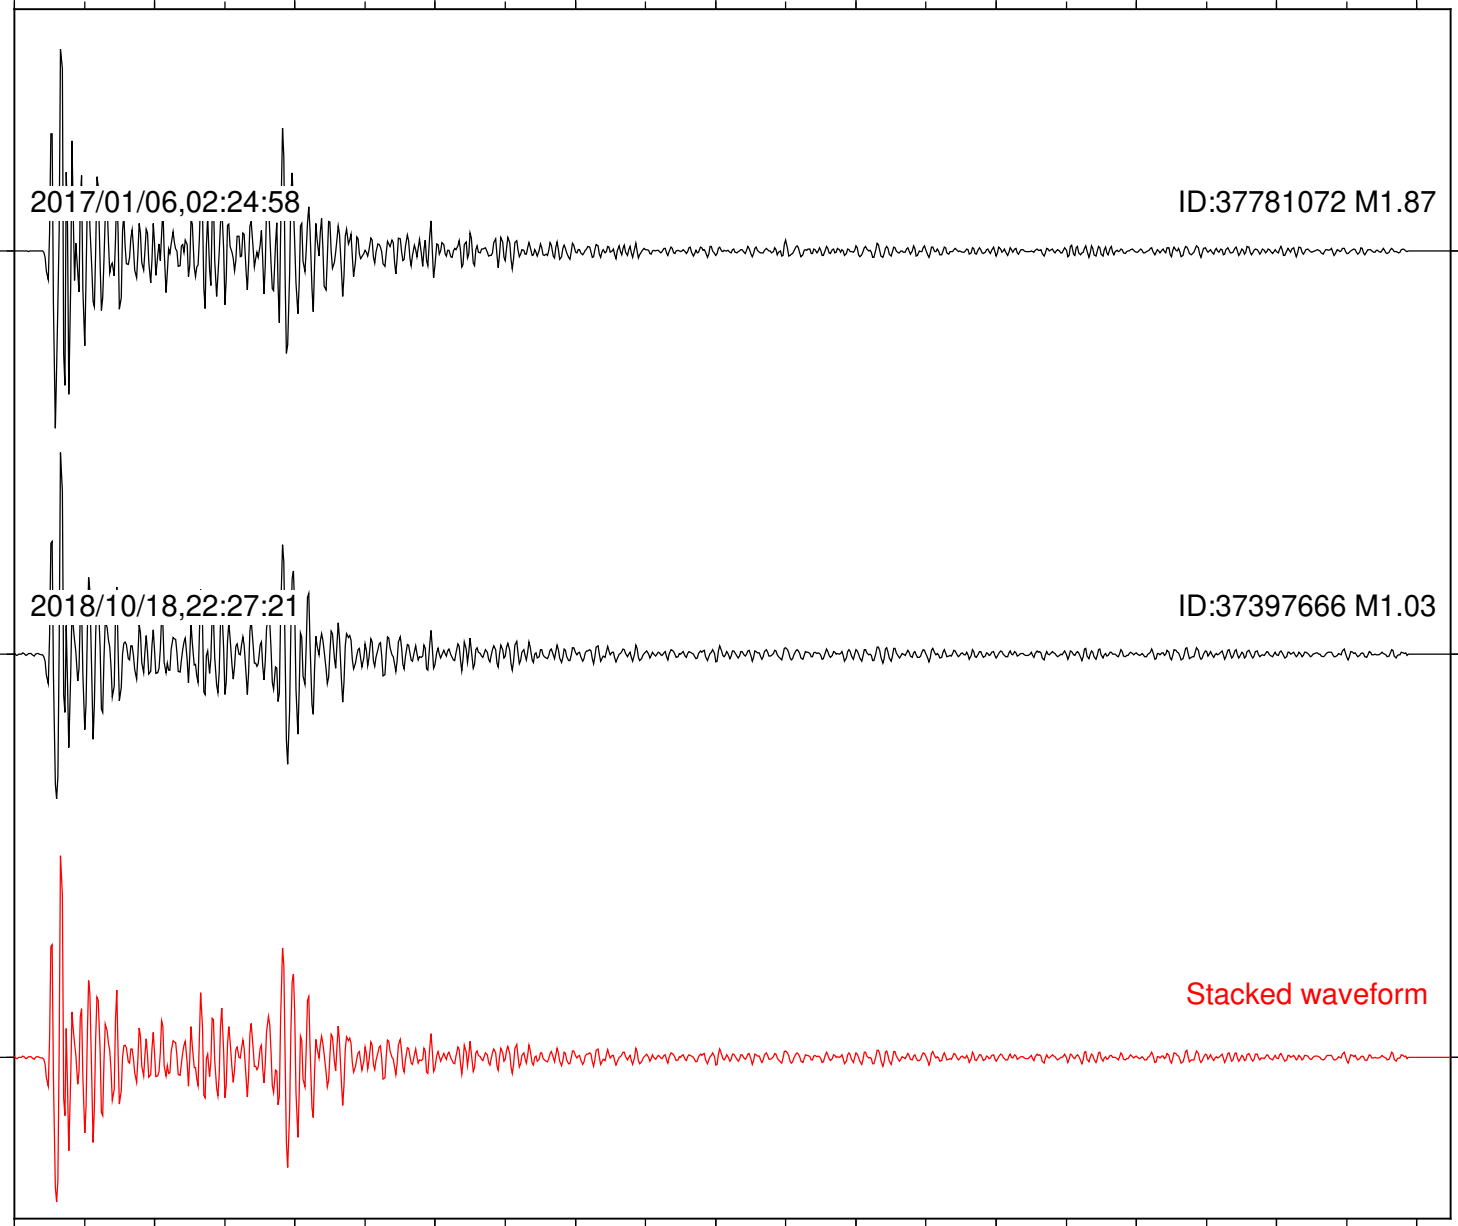

Station: B093 Com: EHZ

Focal depth: 6.15 km

2017/01/06,02:24:58

ID:37781072 M1.87

2018/10/18,22:27:21

ID:37397666 M1.03

Stacked waveform

0 1 2 3 4 5 6 7 8 9 10
Elapsed time (s)

Station: B946 Com: EHZ

Focal depth: 6.15 km

Station: BAC Com: EHZ

Focal depth: 6.15 km

2017/01/06,02:24:58

ID:37781072 M1.87

2018/10/18,22:27:21

ID:37397666 M1.03

Stacked waveform

0 1 2 3 4 5 6 7 8 9 10
Elapsed time (s)

Station: CRY Com: HHZ

Focal depth: 6.15 km

2017/01/06,02:24:58

ID:37781072 M1.87

2018/10/18,22:27:21

ID:37397666 M1.03

Stacked waveform

0 1 2 3 4 5 6 7 8 9 10
Elapsed time (s)

Station: CSH Com: HHZ

Focal depth: 6.15 km

Station: DGR Com: HHZ

Focal depth: 6.15 km

Station: FRD Com: HHZ

Focal depth: 6.15 km