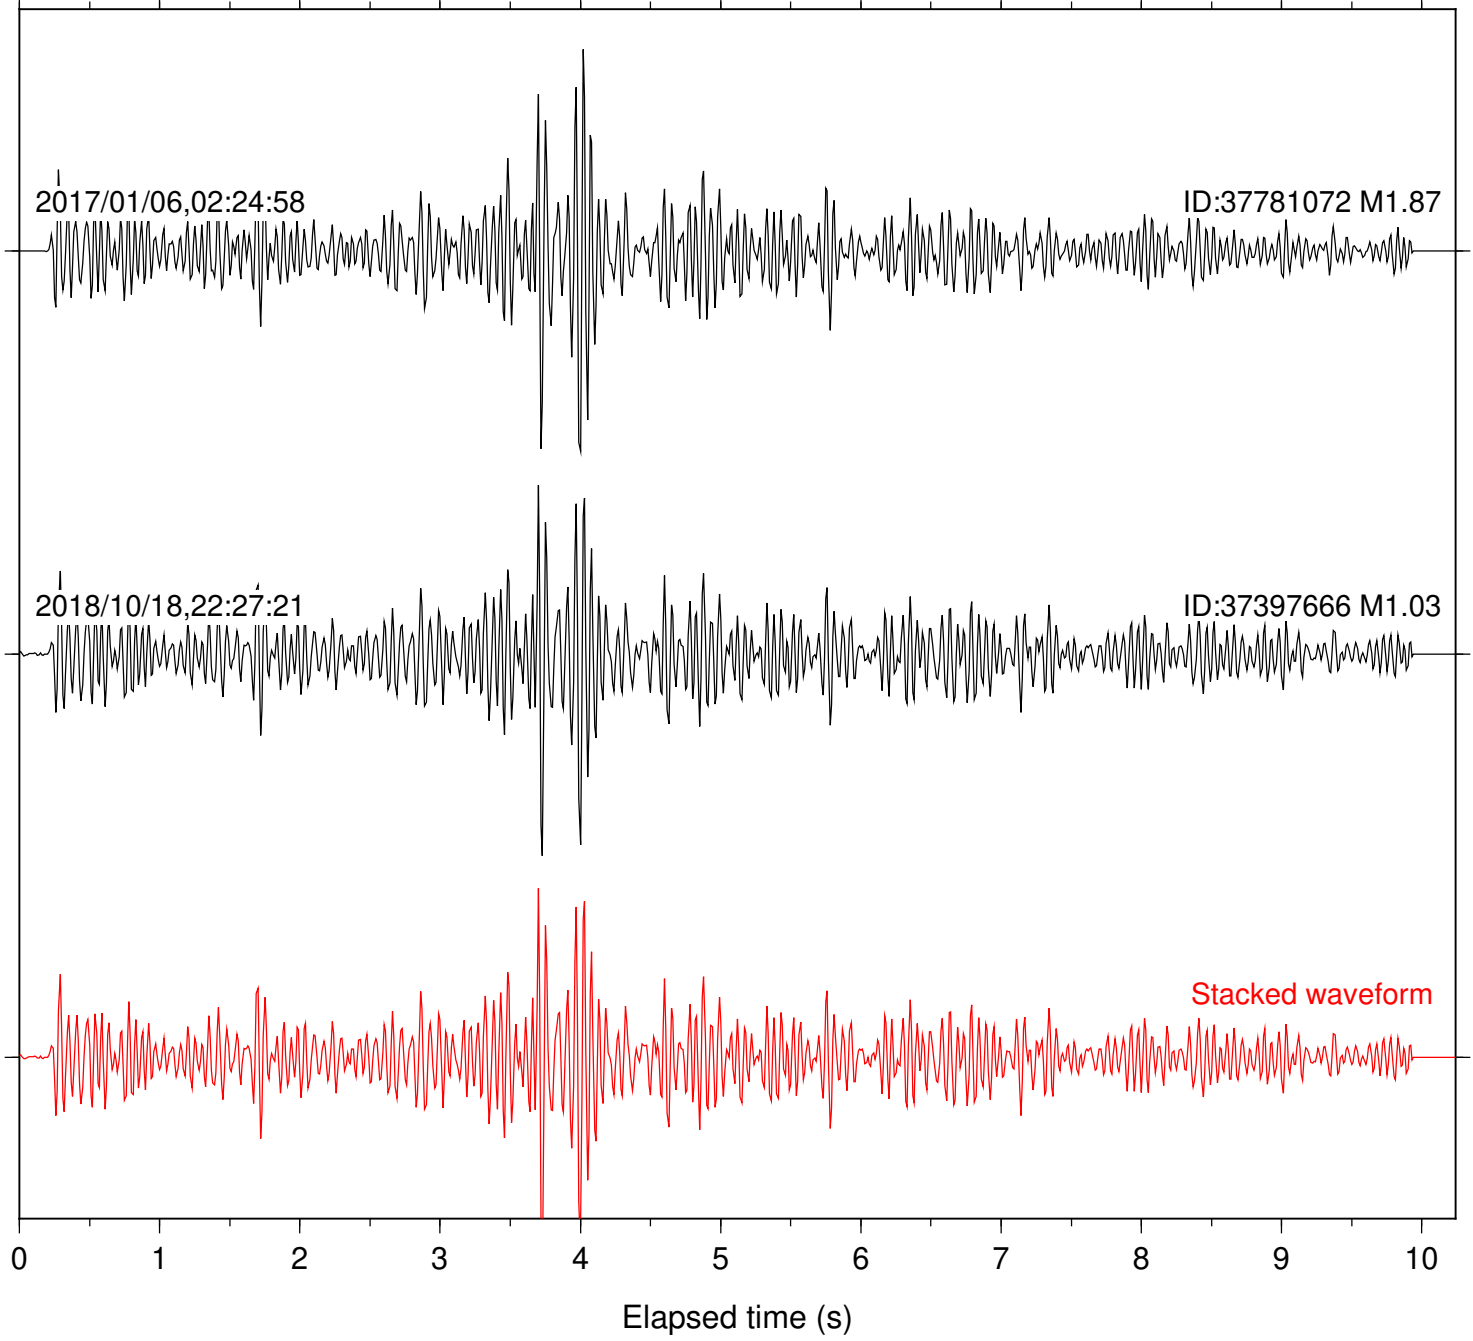

Station: B082 Com: EHZ

Focal depth: 6.15 km

Station: B084 Com: EHZ

Focal depth: 6.15 km

Station: B087 Com: EHZ

Focal depth: 6.15 km

Station: B088 Com: EHZ

Focal depth: 6.15 km

Station: B946 Com: EHZ

Focal depth: 6.15 km

Station: BAC Com: EHZ

Focal depth: 6.15 km

2017/01/06,02:24:58

ID:37781072 M1.87

2018/10/18,22:27:21

ID:37397666 M1.03

Stacked waveform

0 1 2 3 4 5 6 7 8 9 10
Elapsed time (s)

Station: CRY Com: HHZ

Focal depth: 6.15 km

2017/01/06,02:24:58

ID:37781072 M1.87

2018/10/18,22:27:21

ID:37397666 M1.03

Stacked waveform

0 1 2 3 4 5 6 7 8 9 10
Elapsed time (s)

Station: CSH Com: HHZ

Focal depth: 6.15 km

Station: DGR Com: HHZ

Focal depth: 6.15 km

Station: FRD Com: HHZ

Focal depth: 6.15 km