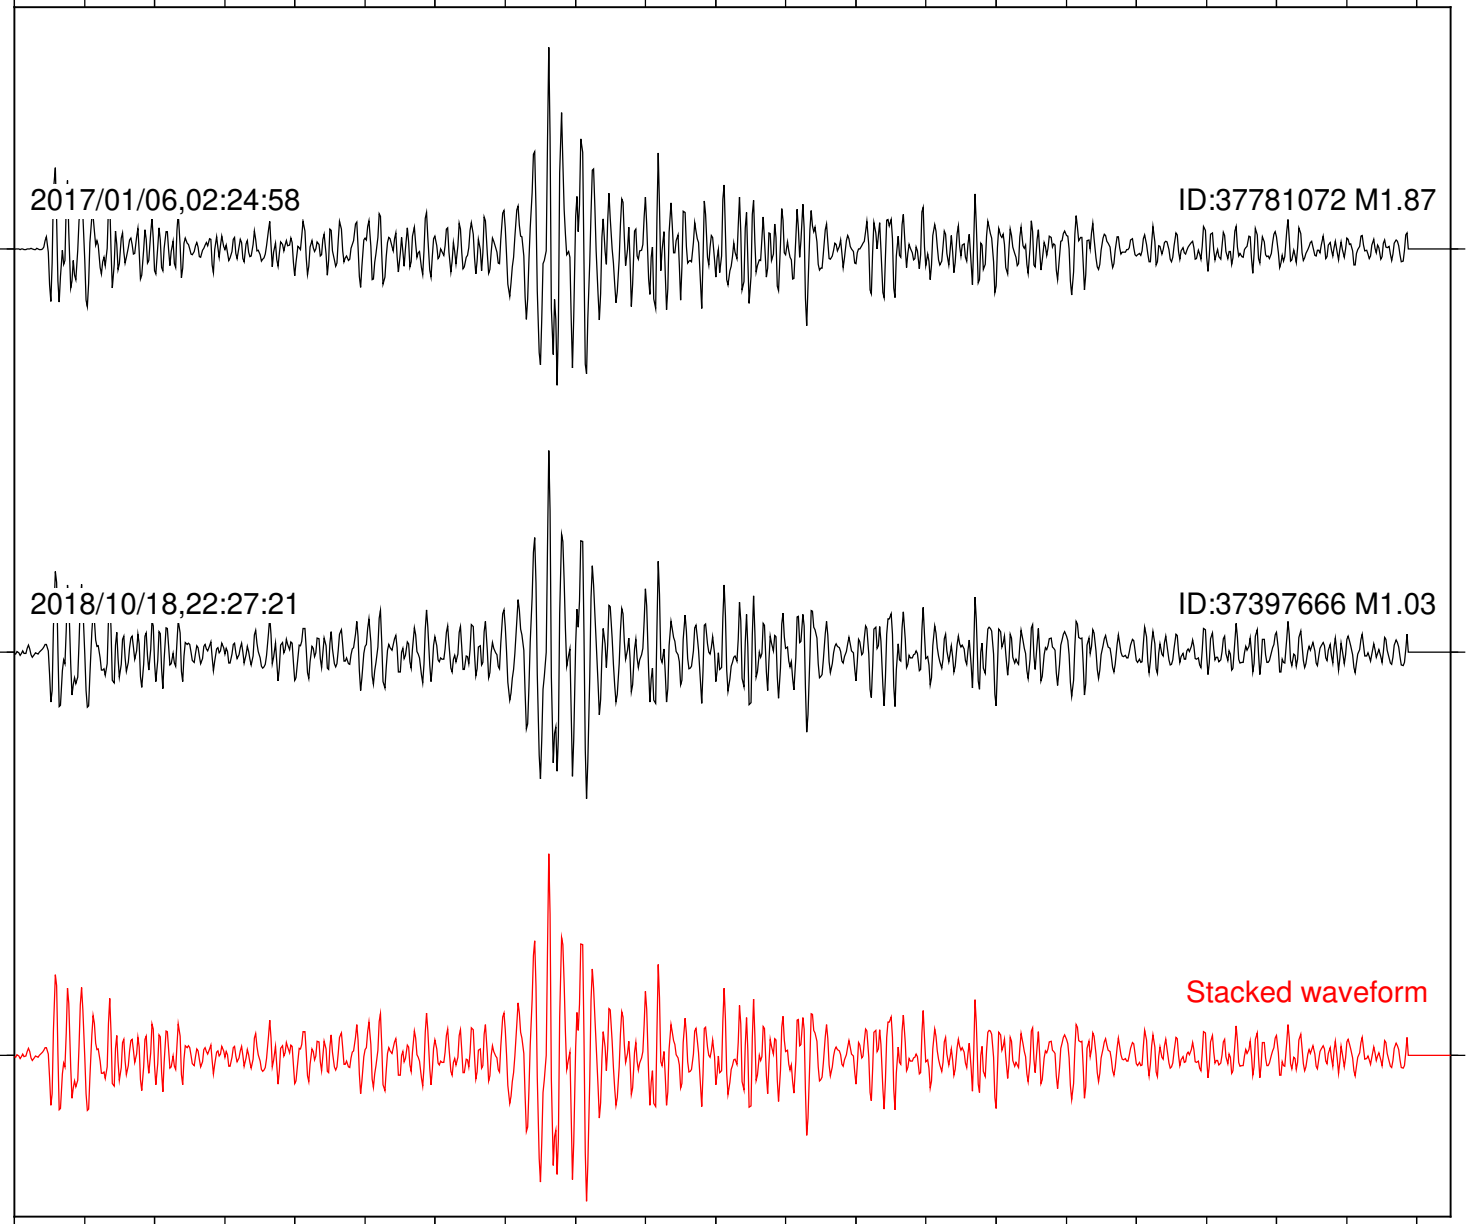

Station: B093 Com: EHZ

Focal depth: 6.15 km

2017/01/06,02:24:58

ID:37781072 M1.87

2018/10/18,22:27:21

ID:37397666 M1.03

Stacked waveform

0 1 2 3 4 5 6 7 8 9 10
Elapsed time (s)

Station: B946 Com: EHZ

Focal depth: 6.15 km

Station: BAC Com: EHZ

Focal depth: 6.15 km

2017/01/06,02:24:58

ID:37781072 M1.87

2018/10/18,22:27:21

ID:37397666 M1.03

Stacked waveform

0 1 2 3 4 5 6 7 8 9 10
Elapsed time (s)

Station: CRY Com: HHZ

Focal depth: 6.15 km

2017/01/06,02:24:58

ID:37781072 M1.87

2018/10/18,22:27:21

ID:37397666 M1.03