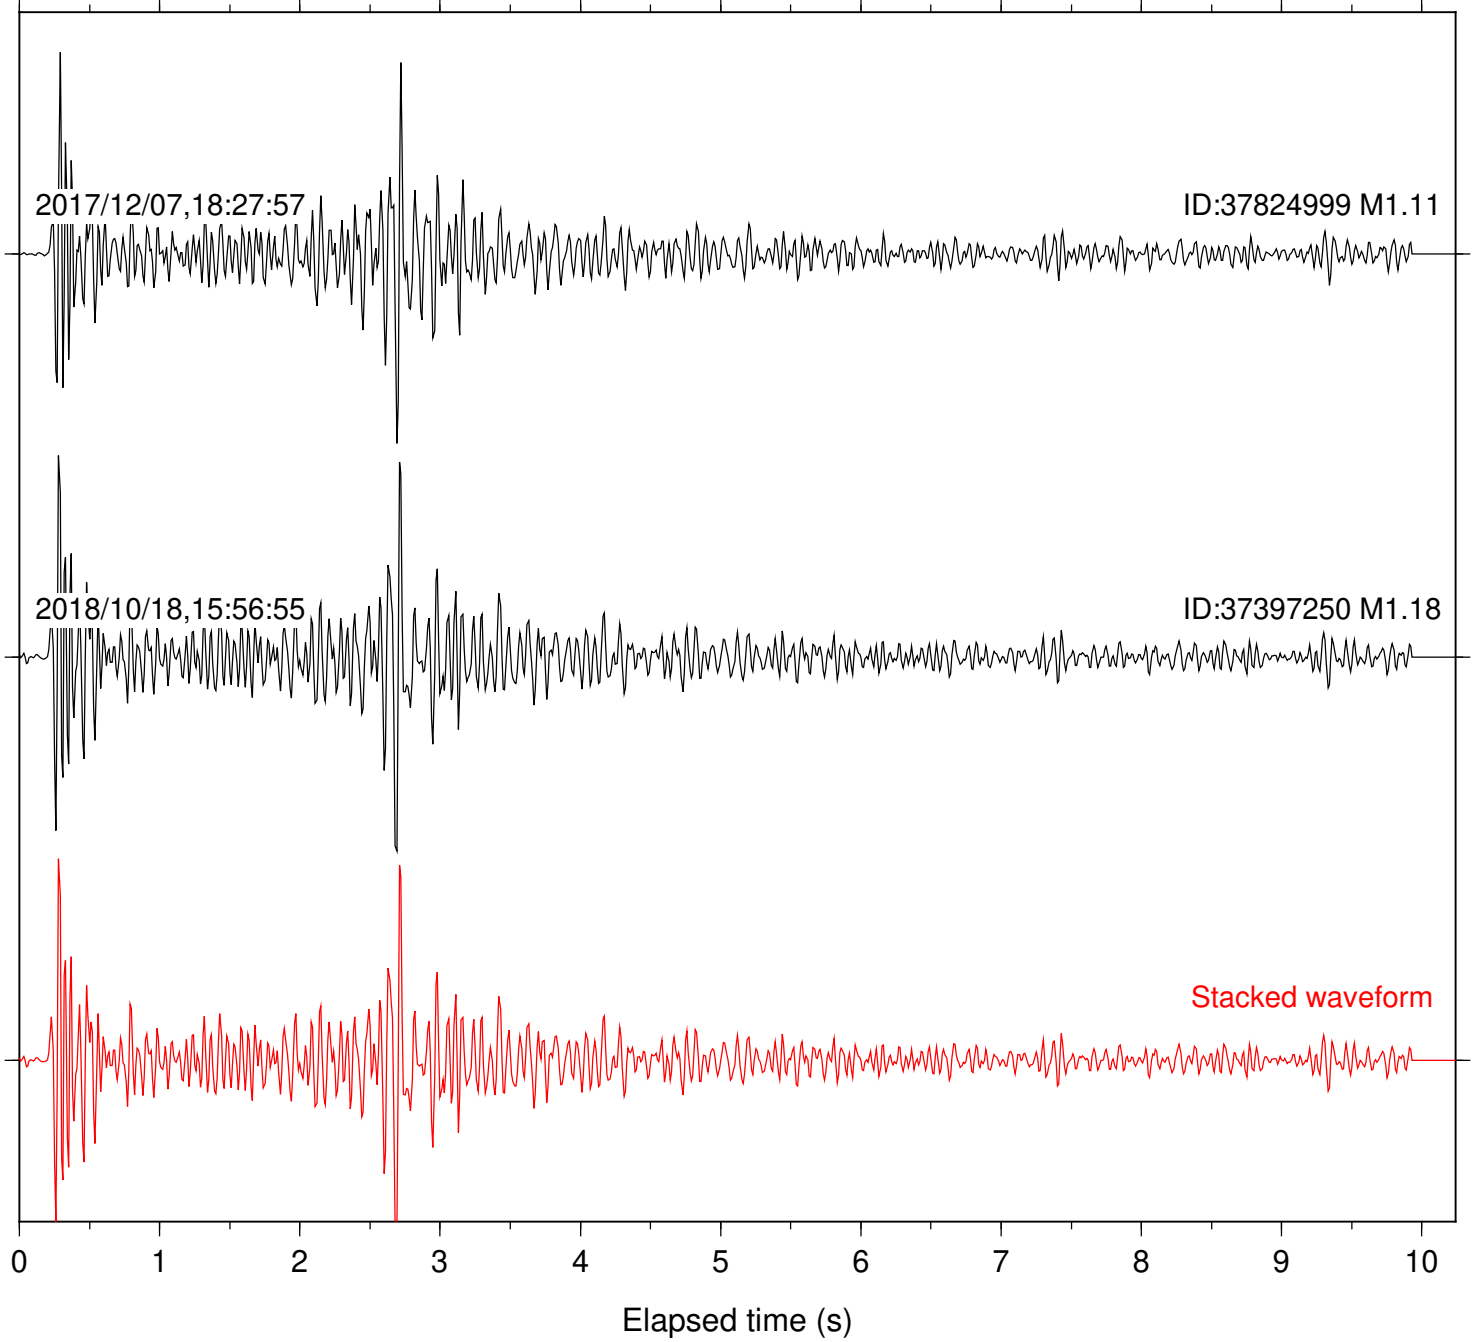

Station: B081 Com: EHZ

Focal depth: 6.96 km

Station: B082 Com: EHZ

Focal depth: 6.96 km

Station: B087 Com: EHZ

Focal depth: 6.96 km

Station: B088 Com: EHZ

Focal depth: 6.96 km

Station: B093 Com: EHZ

Focal depth: 6.96 km

Station: B946 Com: EHZ

Focal depth: 6.96 km

Station: BAC Com: EHZ

Focal depth: 6.96 km

Station: CSH Com: HHZ

Focal depth: 6.96 km

Station: DGR Com: HHZ

Focal depth: 6.96 km

Station: FRD Com: HHZ

Focal depth: 6.96 km

Station: LVA2 Com: HHZ

Focal depth: 6.96 km

Station: POB2 Com: HHZ

Focal depth: 6.96 km