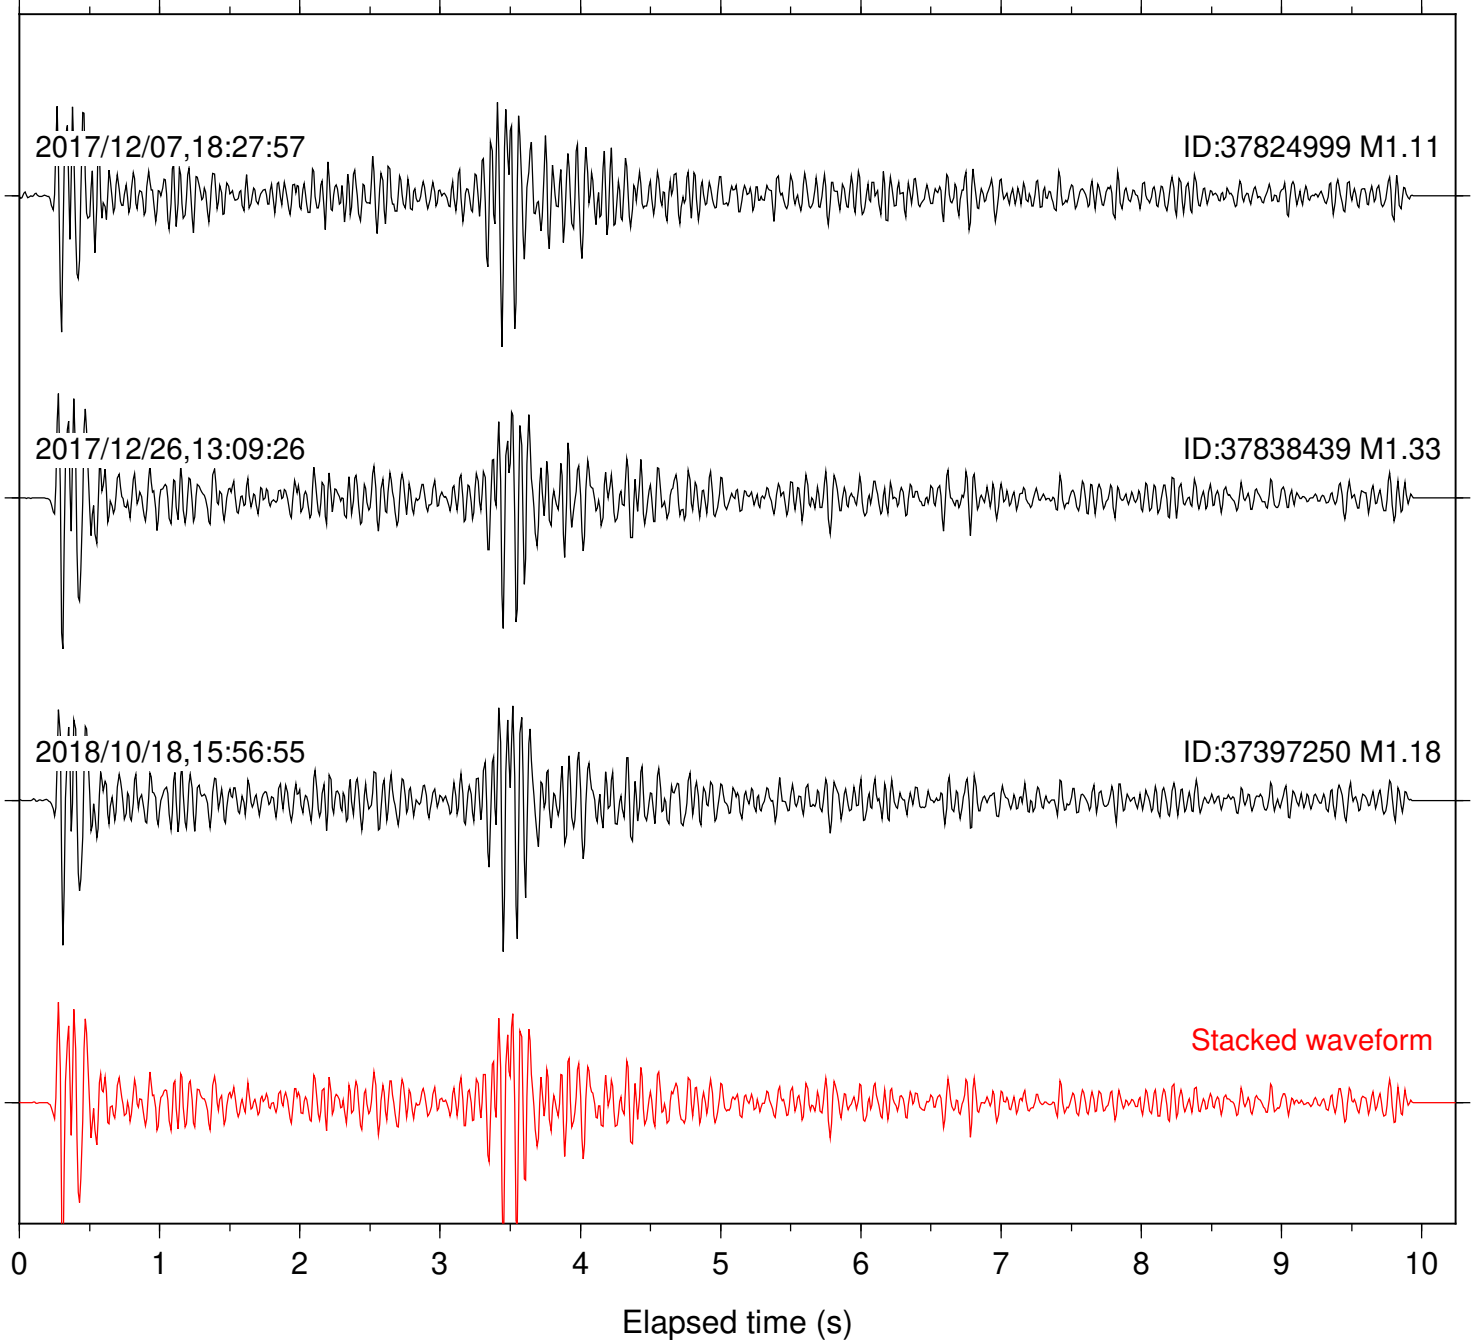

Station: B081 Com: EHZ

Focal depth: 6.96 km

Station: B082 Com: EHZ

Focal depth: 6.96 km

Station: B087 Com: EHZ

Focal depth: 6.96 km

Station: B088 Com: EHZ

Focal depth: 6.96 km

Station: B093 Com: EHZ

Focal depth: 6.96 km

Station: B946 Com: EHZ

Focal depth: 6.96 km

Station: BAC Com: EHZ

Focal depth: 6.96 km

Station: CSH Com: HHZ

Focal depth: 6.96 km

Station: DGR Com: HHZ

Focal depth: 6.96 km

Station: FRD Com: HHZ

Focal depth: 6.96 km

Station: LVA2 Com: HHZ

Focal depth: 6.96 km

Station: POB2 Com: HHZ

Focal depth: 6.96 km