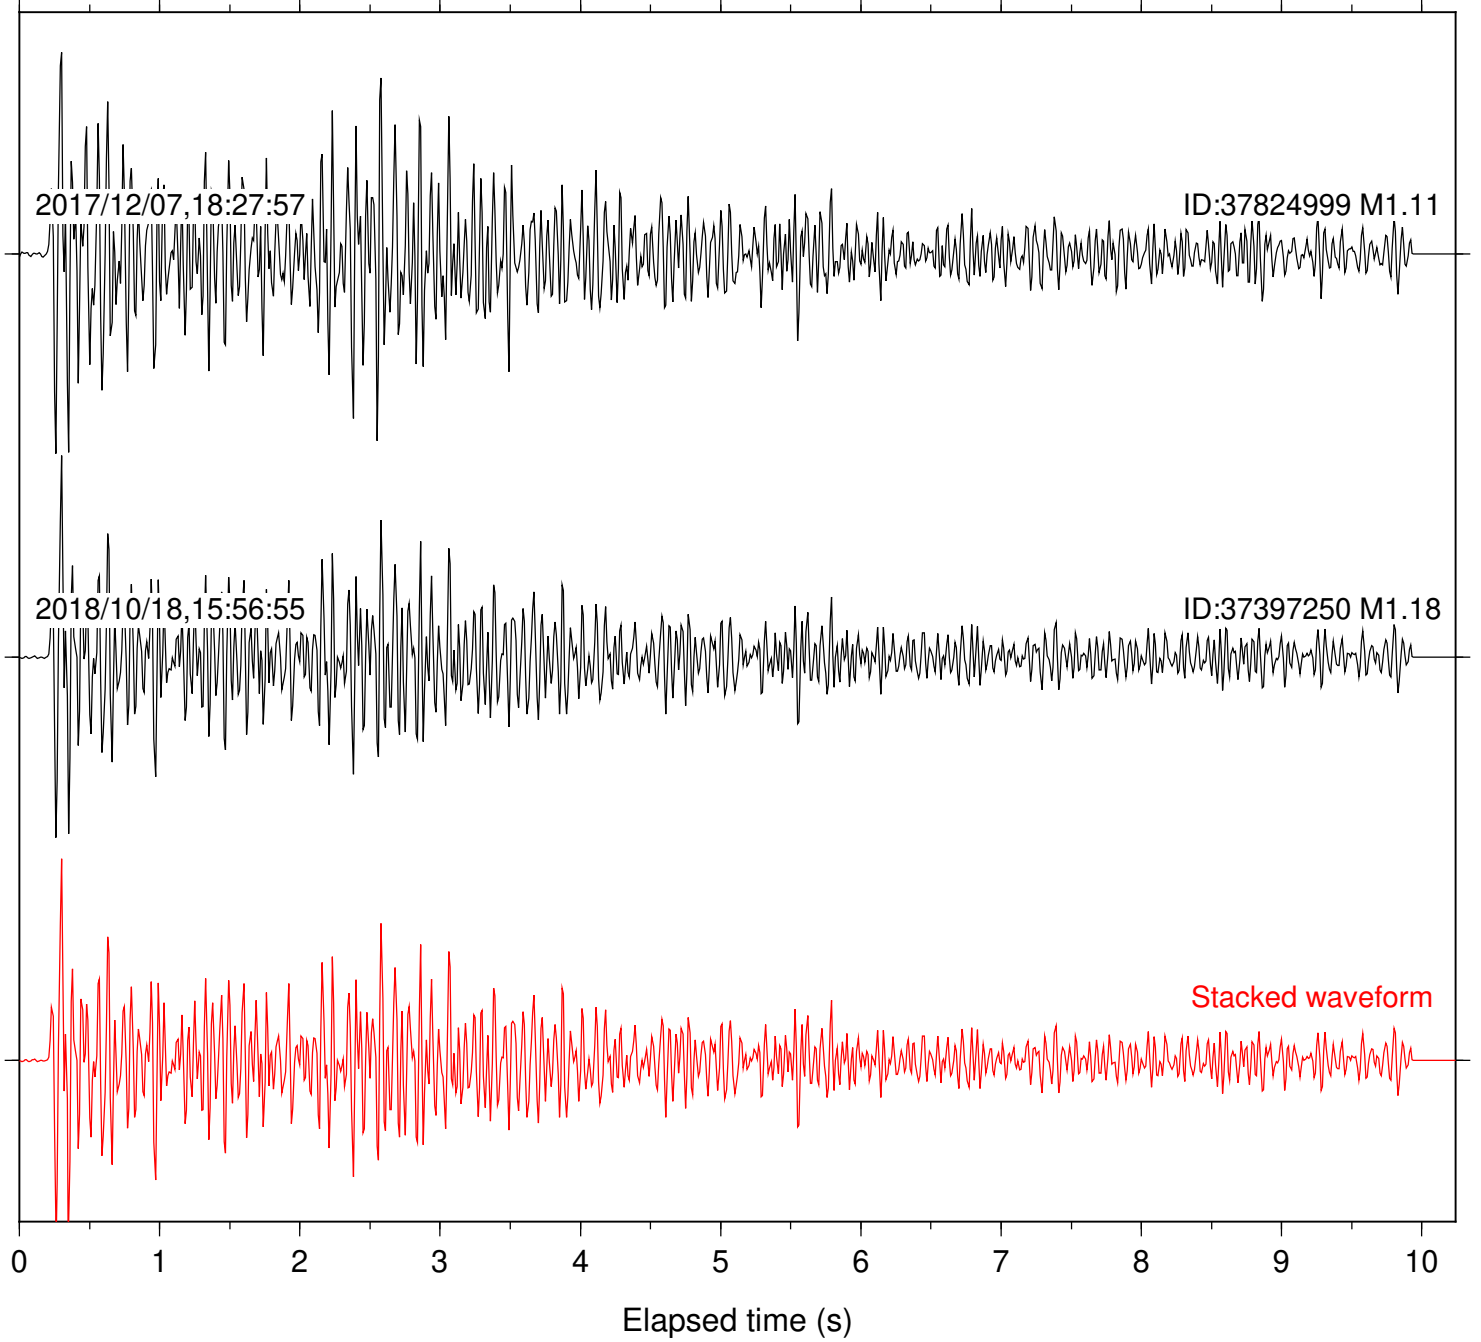

Station: B081 Com: EHZ

Focal depth: 6.96 km

Station: B082 Com: EHZ

Focal depth: 6.96 km

Station: B087 Com: EHZ

Focal depth: 6.96 km

Station: B088 Com: EHZ

Focal depth: 6.96 km

Station: B093 Com: EHZ

Focal depth: 6.96 km

Station: B946 Com: EHZ

Focal depth: 6.96 km

Station: BAC Com: EHZ

Focal depth: 6.96 km

Station: CSH Com: HHZ

Focal depth: 6.96 km

Station: DGR Com: HHZ

Focal depth: 6.96 km

Station: FRD Com: HHZ

Focal depth: 6.96 km

Station: LVA2 Com: HHZ

Focal depth: 6.96 km

Station: POB2 Com: HHZ

Focal depth: 6.96 km