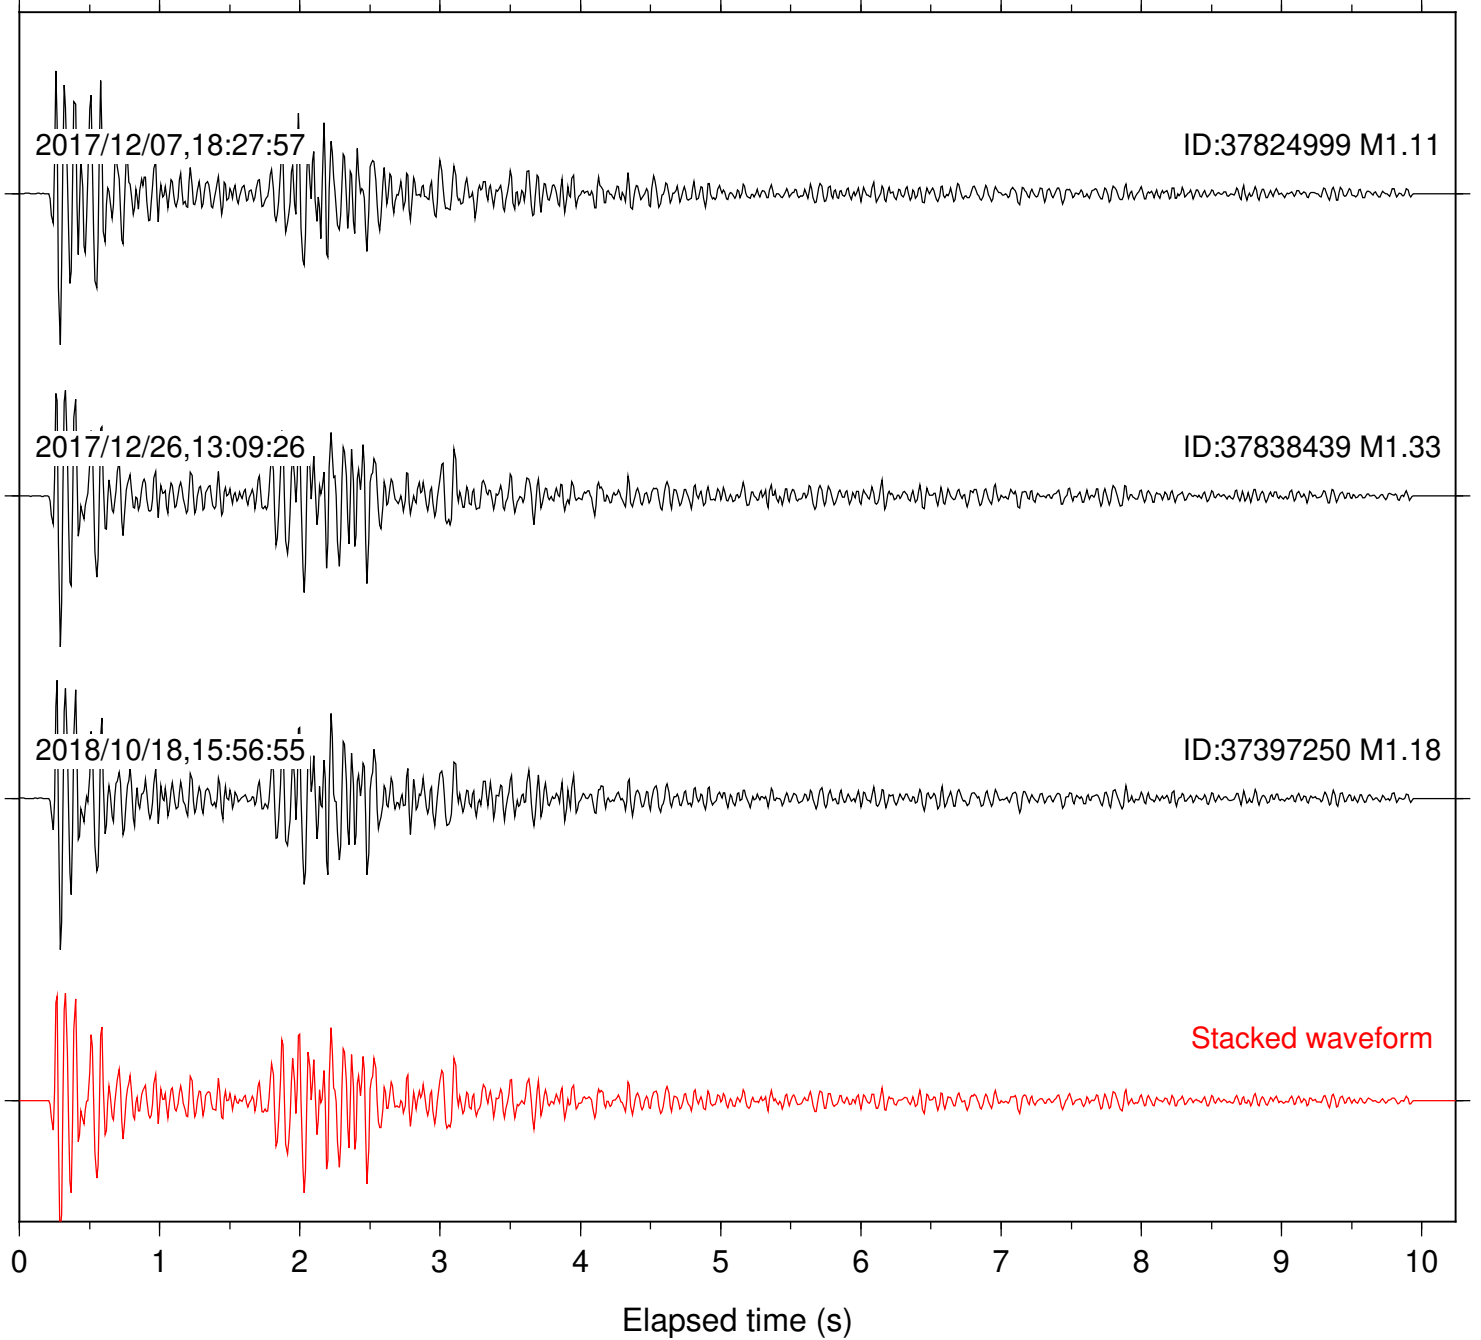

Station: B081 Com: EHZ

Focal depth: 6.96 km

Station: B082 Com: EHZ

Focal depth: 6.96 km

Station: B087 Com: EHZ

Focal depth: 6.96 km

Station: B088 Com: EHZ

Focal depth: 6.96 km

Station: B093 Com: EHZ

Focal depth: 6.96 km

Station: B946 Com: EHZ

Focal depth: 6.96 km

Station: BAC Com: EHZ

Focal depth: 6.96 km

Station: CSH Com: HHZ

Focal depth: 6.96 km

Station: DGR Com: HHZ

Focal depth: 6.96 km

Station: FRD Com: HHZ

Focal depth: 6.96 km

Station: LVA2 Com: HHZ

Focal depth: 6.96 km

Station: POB2 Com: HHZ

Focal depth: 6.96 km