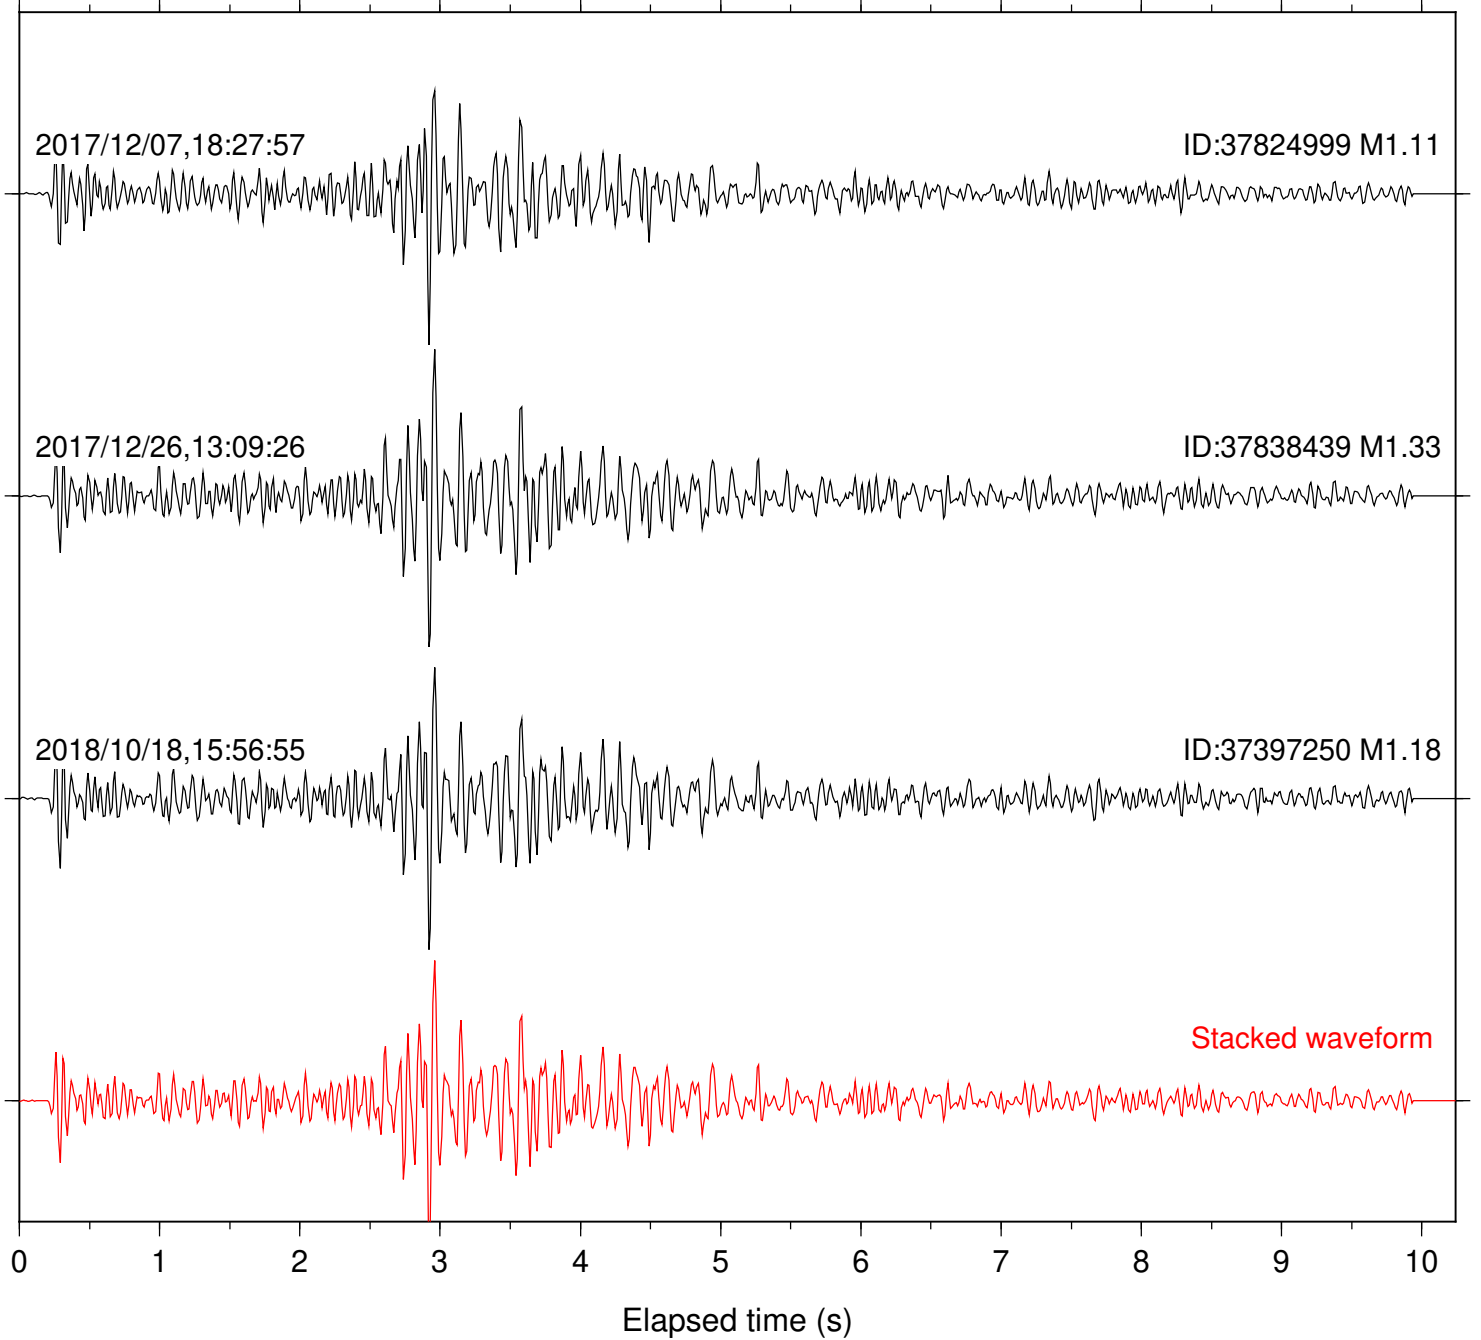

Station: B081 Com: EHZ

Focal depth: 6.96 km

Station: B082 Com: EHZ

Focal depth: 6.96 km

Station: B087 Com: EHZ

Focal depth: 6.96 km

Station: B088 Com: EHZ

Focal depth: 6.96 km

Station: B093 Com: EHZ

Focal depth: 6.96 km

Station: B946 Com: EHZ

Focal depth: 6.96 km

Station: BAC Com: EHZ

Focal depth: 6.96 km

Station: CSH Com: HHZ

Focal depth: 6.96 km

Station: DGR Com: HHZ

Focal depth: 6.96 km

Station: FRD Com: HHZ

Focal depth: 6.96 km

Station: LVA2 Com: HHZ

Focal depth: 6.96 km

Station: POB2 Com: HHZ

Focal depth: 6.96 km