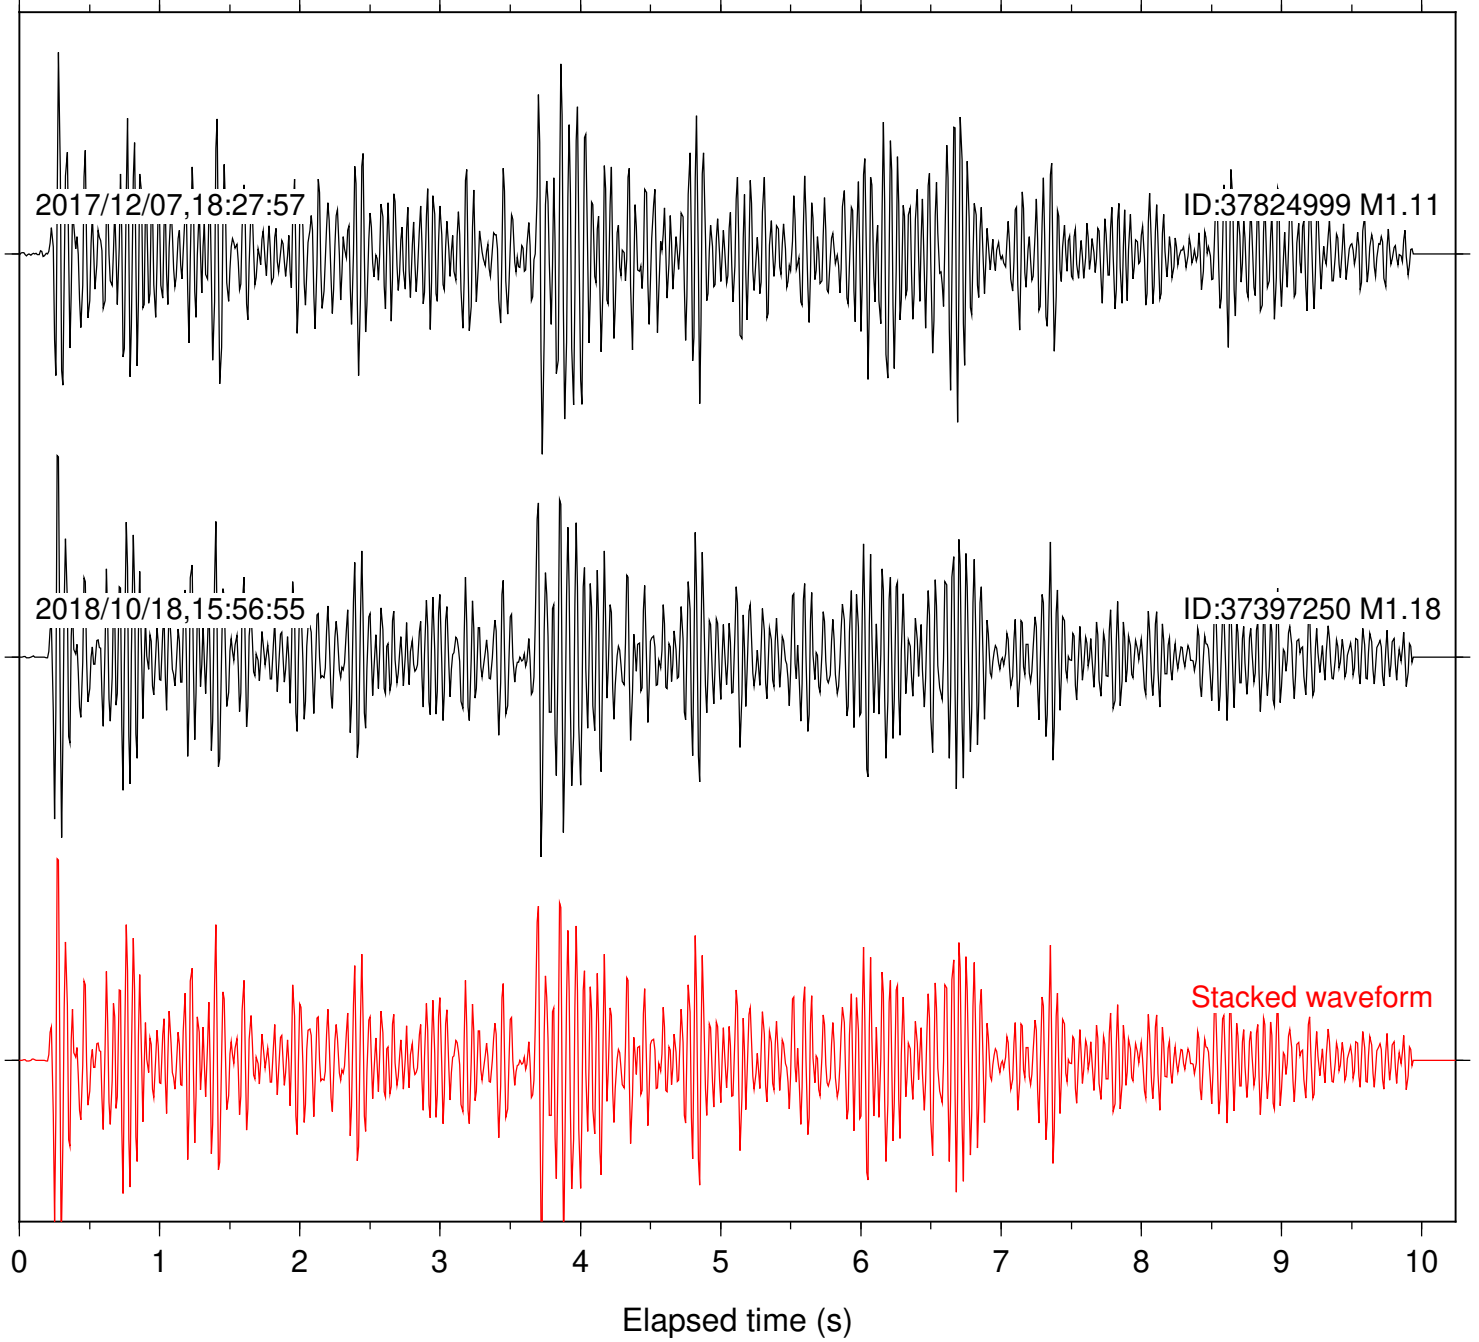

Station: B081 Com: EHZ

Focal depth: 6.96 km

Station: B082 Com: EHZ

Focal depth: 6.96 km

Station: B087 Com: EHZ

Focal depth: 6.96 km

Station: B088 Com: EHZ

Focal depth: 6.96 km

Station: B093 Com: EHZ

Focal depth: 6.96 km

Station: B946 Com: EHZ

Focal depth: 6.96 km

Station: BAC Com: EHZ

Focal depth: 6.96 km

Station: CSH Com: HHZ

Focal depth: 6.96 km

Station: DGR Com: HHZ

Focal depth: 6.96 km

Station: FRD Com: HHZ

Focal depth: 6.96 km

Station: LVA2 Com: HHZ

Focal depth: 6.96 km

Station: POB2 Com: HHZ

Focal depth: 6.96 km