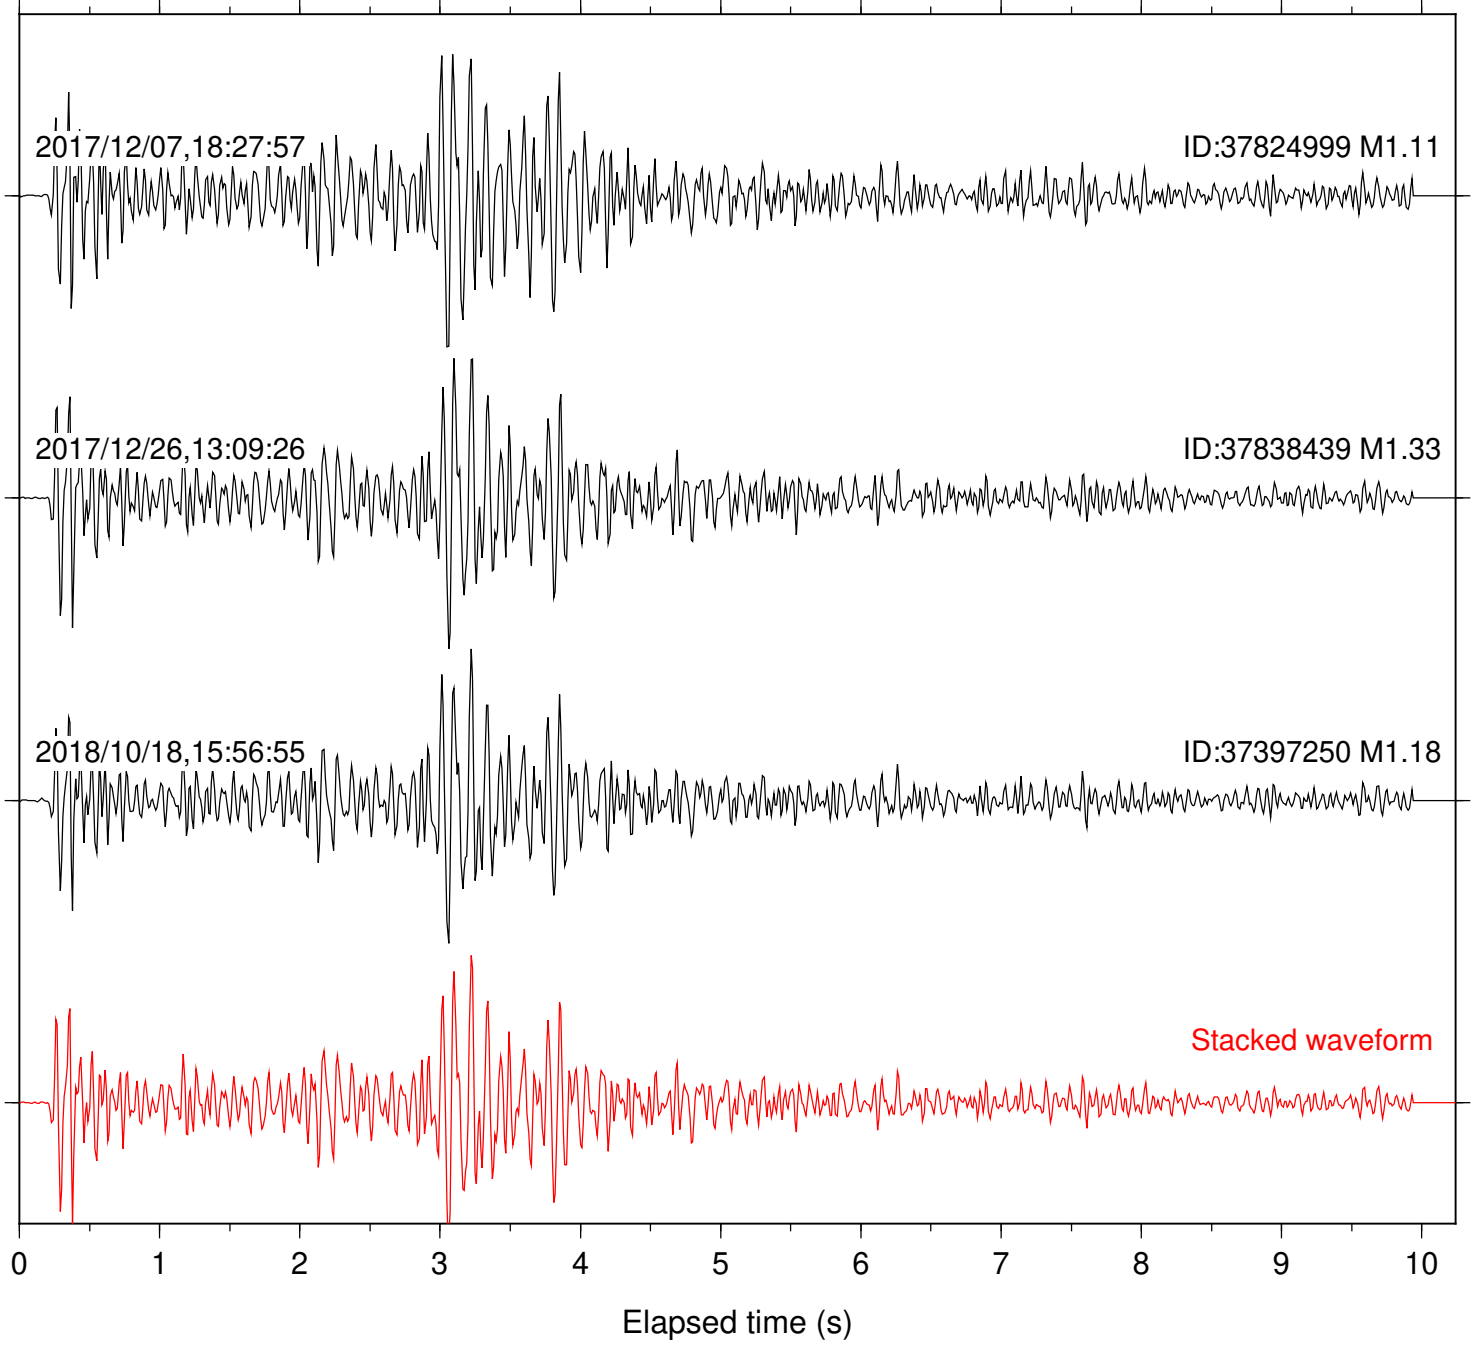

Station: B081 Com: EHZ

Focal depth: 6.96 km

Station: B082 Com: EHZ

Focal depth: 6.96 km

Station: B087 Com: EHZ

Focal depth: 6.96 km

Station: B088 Com: EHZ

Focal depth: 6.96 km

Station: B093 Com: EHZ

Focal depth: 6.96 km

Station: B946 Com: EHZ

Focal depth: 6.96 km

Station: BAC Com: EHZ

Focal depth: 6.96 km

Station: CSH Com: HHZ

Focal depth: 6.96 km

Station: DGR Com: HHZ

Focal depth: 6.96 km

Station: FRD Com: HHZ

Focal depth: 6.96 km

Station: LVA2 Com: HHZ

Focal depth: 6.96 km

Station: POB2 Com: HHZ

Focal depth: 6.96 km