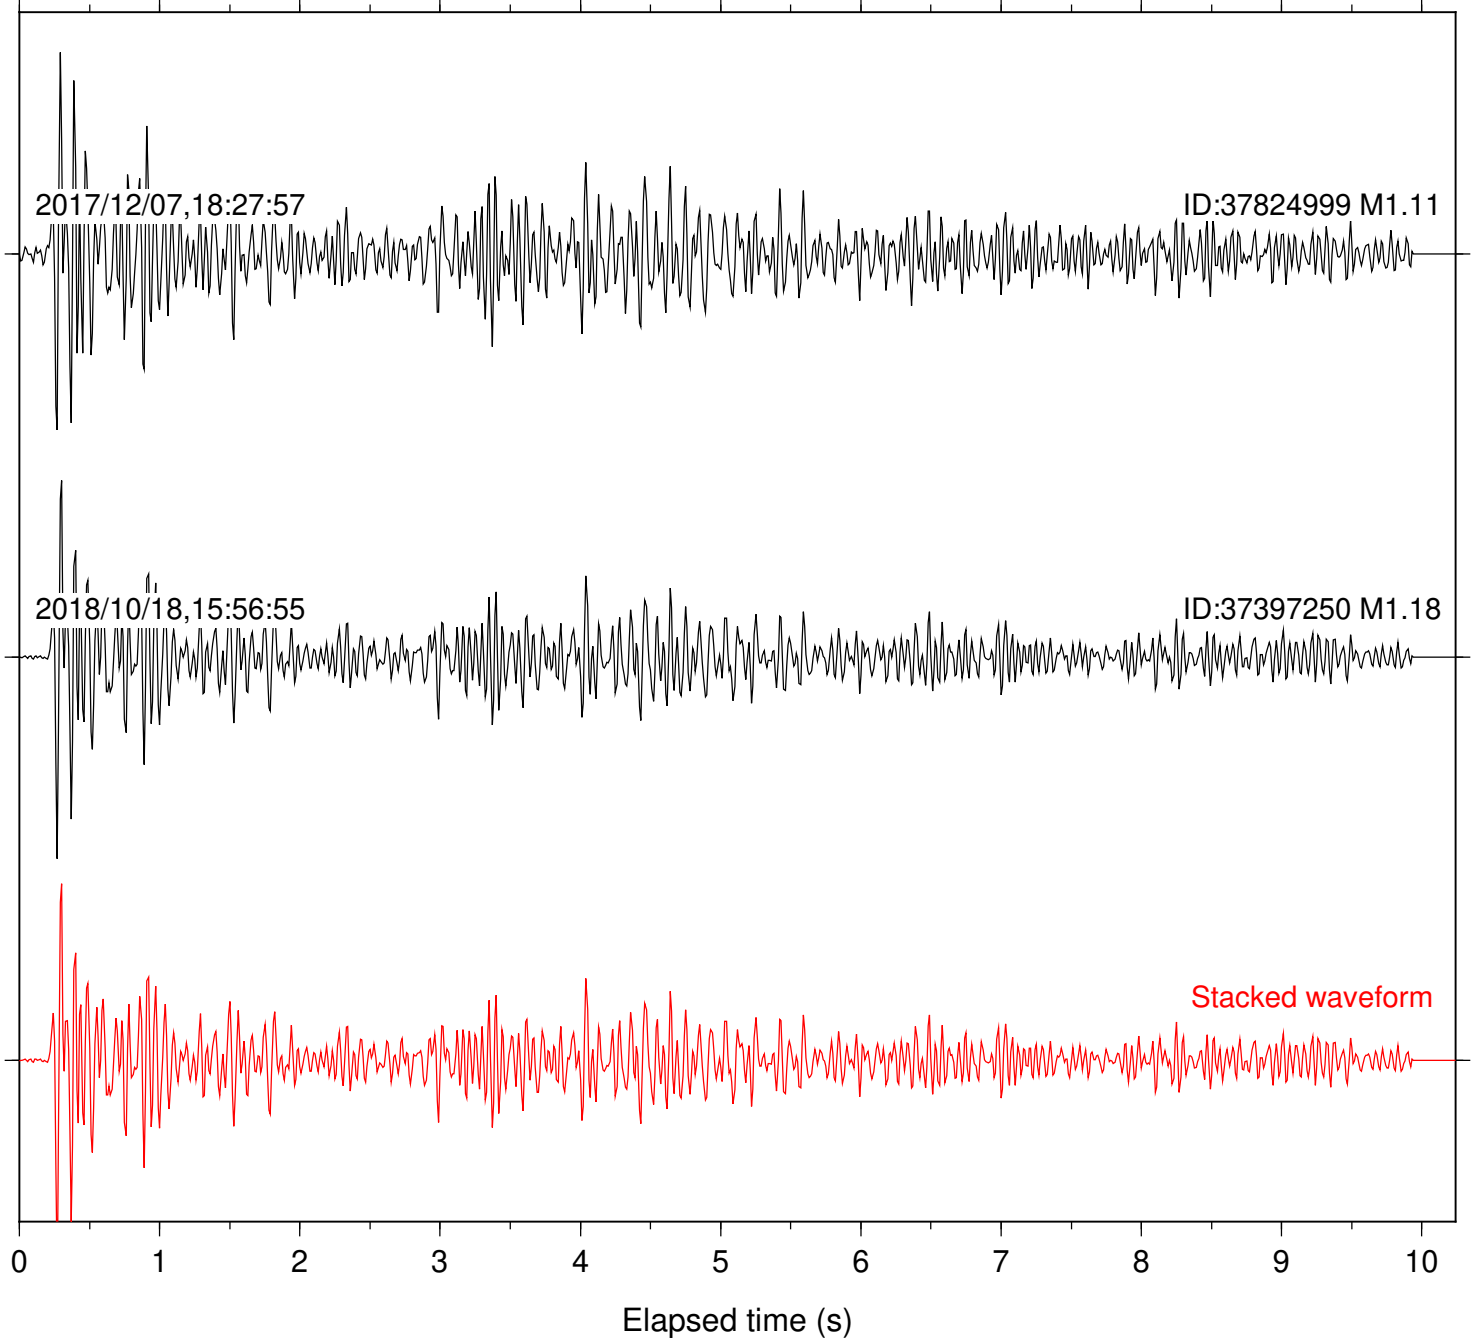

Station: B081 Com: EHZ

Focal depth: 6.96 km

Station: B082 Com: EHZ

Focal depth: 6.96 km

Station: B087 Com: EHZ

Focal depth: 6.96 km

Station: B088 Com: EHZ

Focal depth: 6.96 km

Station: B093 Com: EHZ

Focal depth: 6.96 km

Station: B946 Com: EHZ

Focal depth: 6.96 km

Station: BAC Com: EHZ

Focal depth: 6.96 km

Station: CSH Com: HHZ

Focal depth: 6.96 km

Station: DGR Com: HHZ

Focal depth: 6.96 km

Station: FRD Com: HHZ

Focal depth: 6.96 km

Station: LVA2 Com: HHZ

Focal depth: 6.96 km

Station: POB2 Com: HHZ

Focal depth: 6.96 km