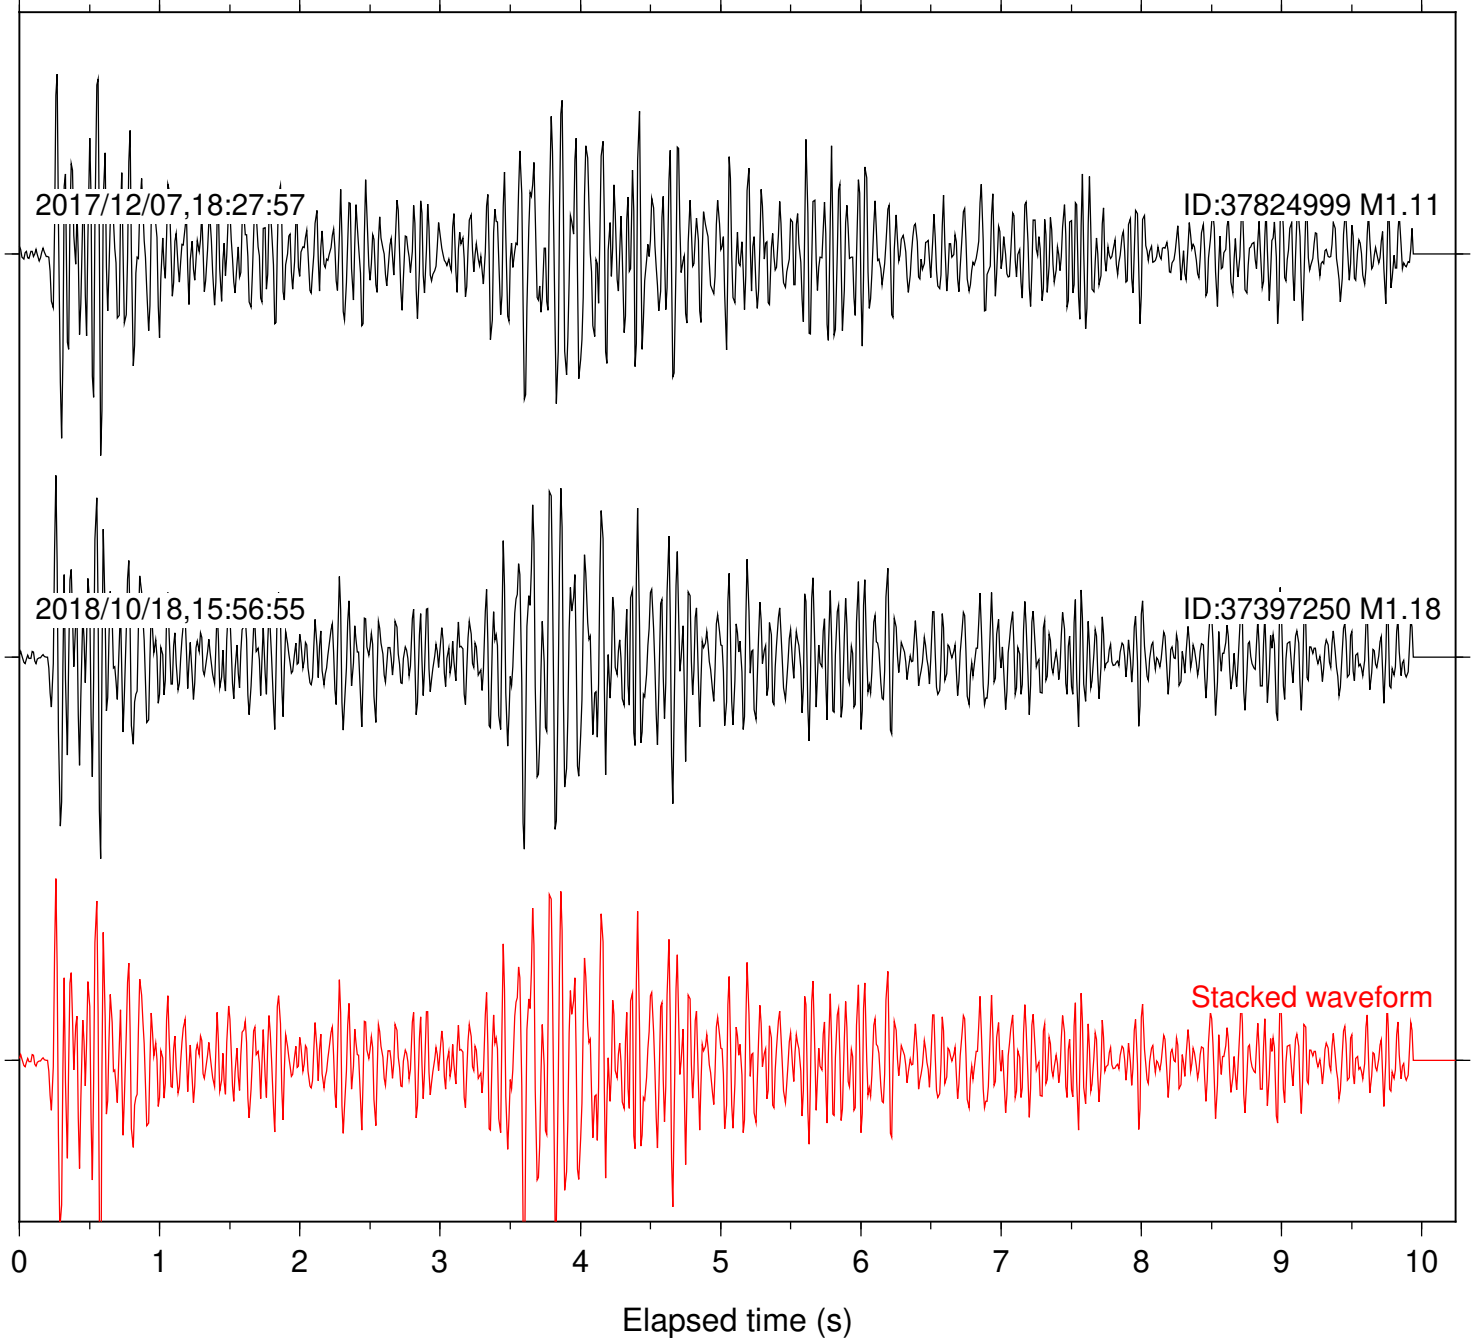

Station: B081 Com: EHZ

Focal depth: 6.96 km

Station: B082 Com: EHZ

Focal depth: 6.96 km

Station: B087 Com: EHZ

Focal depth: 6.96 km

Station: B088 Com: EHZ

Focal depth: 6.96 km

Station: B093 Com: EHZ

Focal depth: 6.96 km

Station: B946 Com: EHZ

Focal depth: 6.96 km

Station: BAC Com: EHZ

Focal depth: 6.96 km

Station: CSH Com: HHZ

Focal depth: 6.96 km

Station: DGR Com: HHZ

Focal depth: 6.96 km

Station: FRD Com: HHZ

Focal depth: 6.96 km

Station: LVA2 Com: HHZ

Focal depth: 6.96 km

Station: POB2 Com: HHZ

Focal depth: 6.96 km