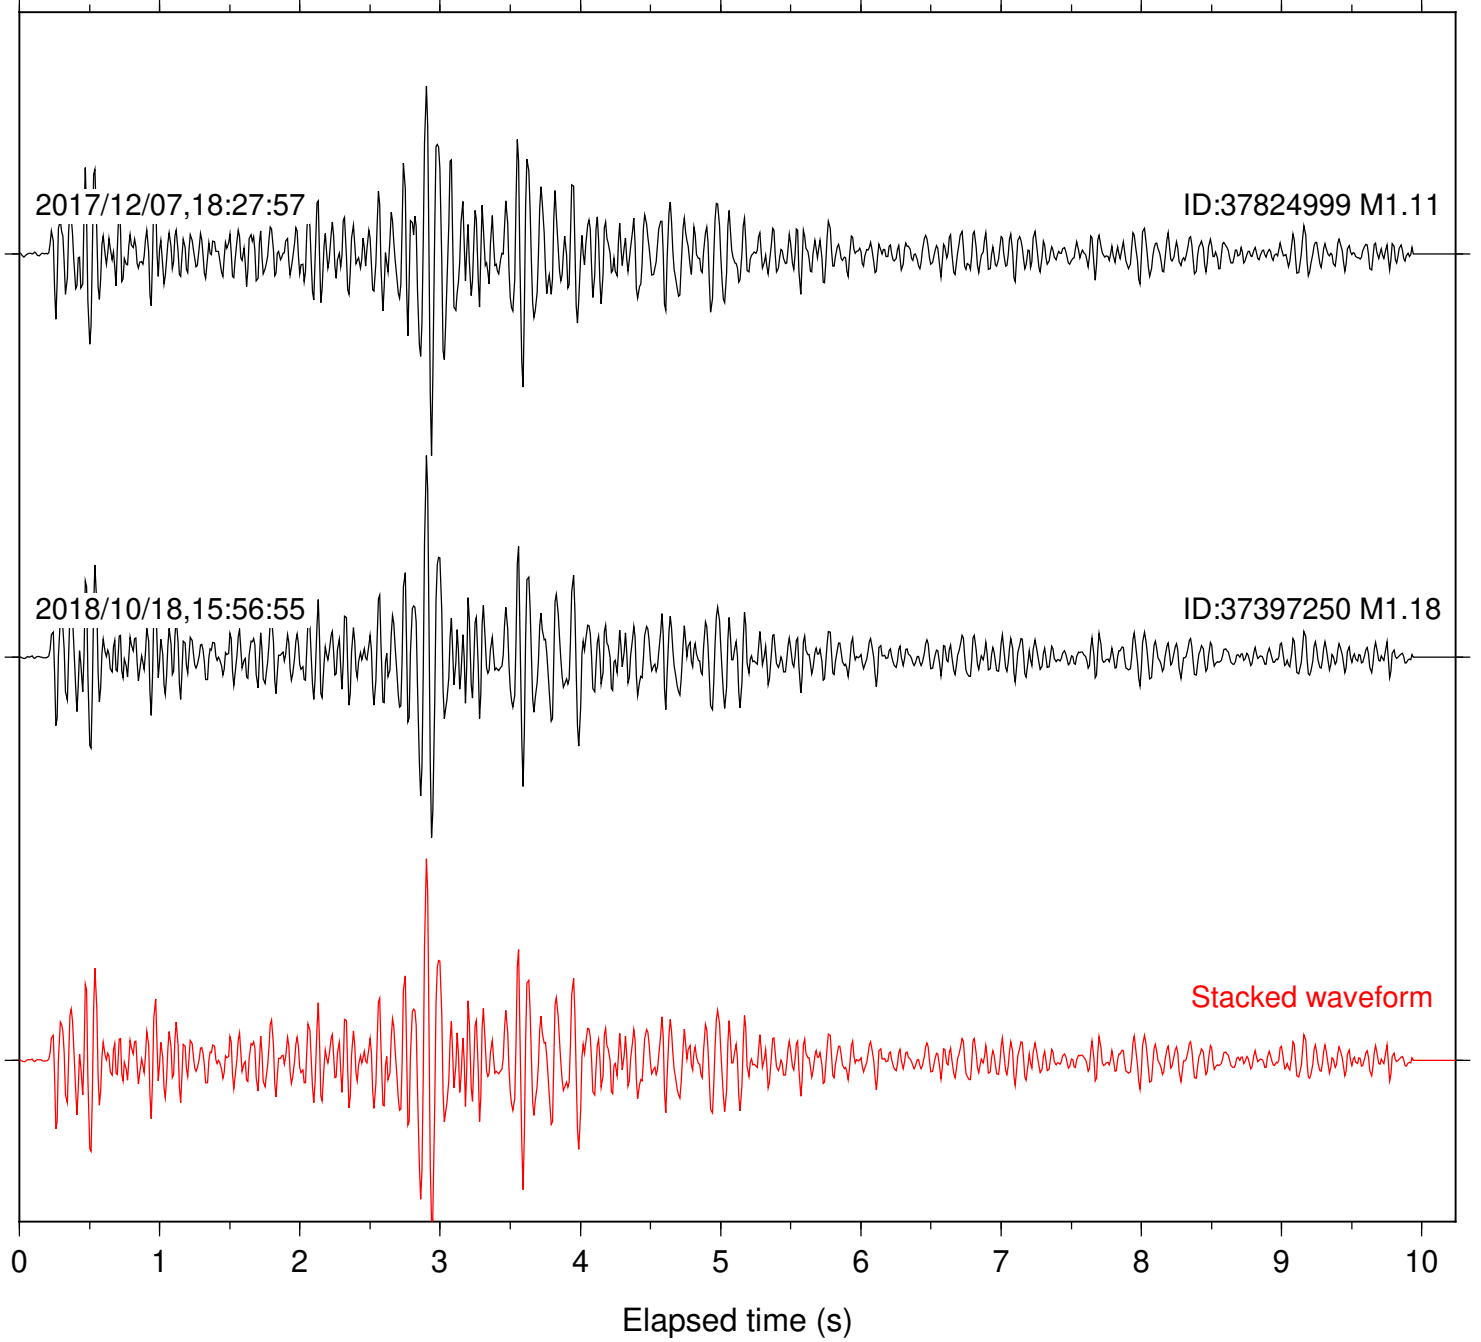

Station: B081 Com: EHZ

Focal depth: 6.96 km

Station: B082 Com: EHZ

Focal depth: 6.96 km

Station: B087 Com: EHZ

Focal depth: 6.96 km

Station: B088 Com: EHZ

Focal depth: 6.96 km

Station: B093 Com: EHZ

Focal depth: 6.96 km

Station: B946 Com: EHZ

Focal depth: 6.96 km

Station: BAC Com: EHZ

Focal depth: 6.96 km

Station: CSH Com: HHZ

Focal depth: 6.96 km

Station: DGR Com: HHZ

Focal depth: 6.96 km

Station: FRD Com: HHZ

Focal depth: 6.96 km

Station: LVA2 Com: HHZ

Focal depth: 6.96 km

Station: POB2 Com: HHZ

Focal depth: 6.96 km