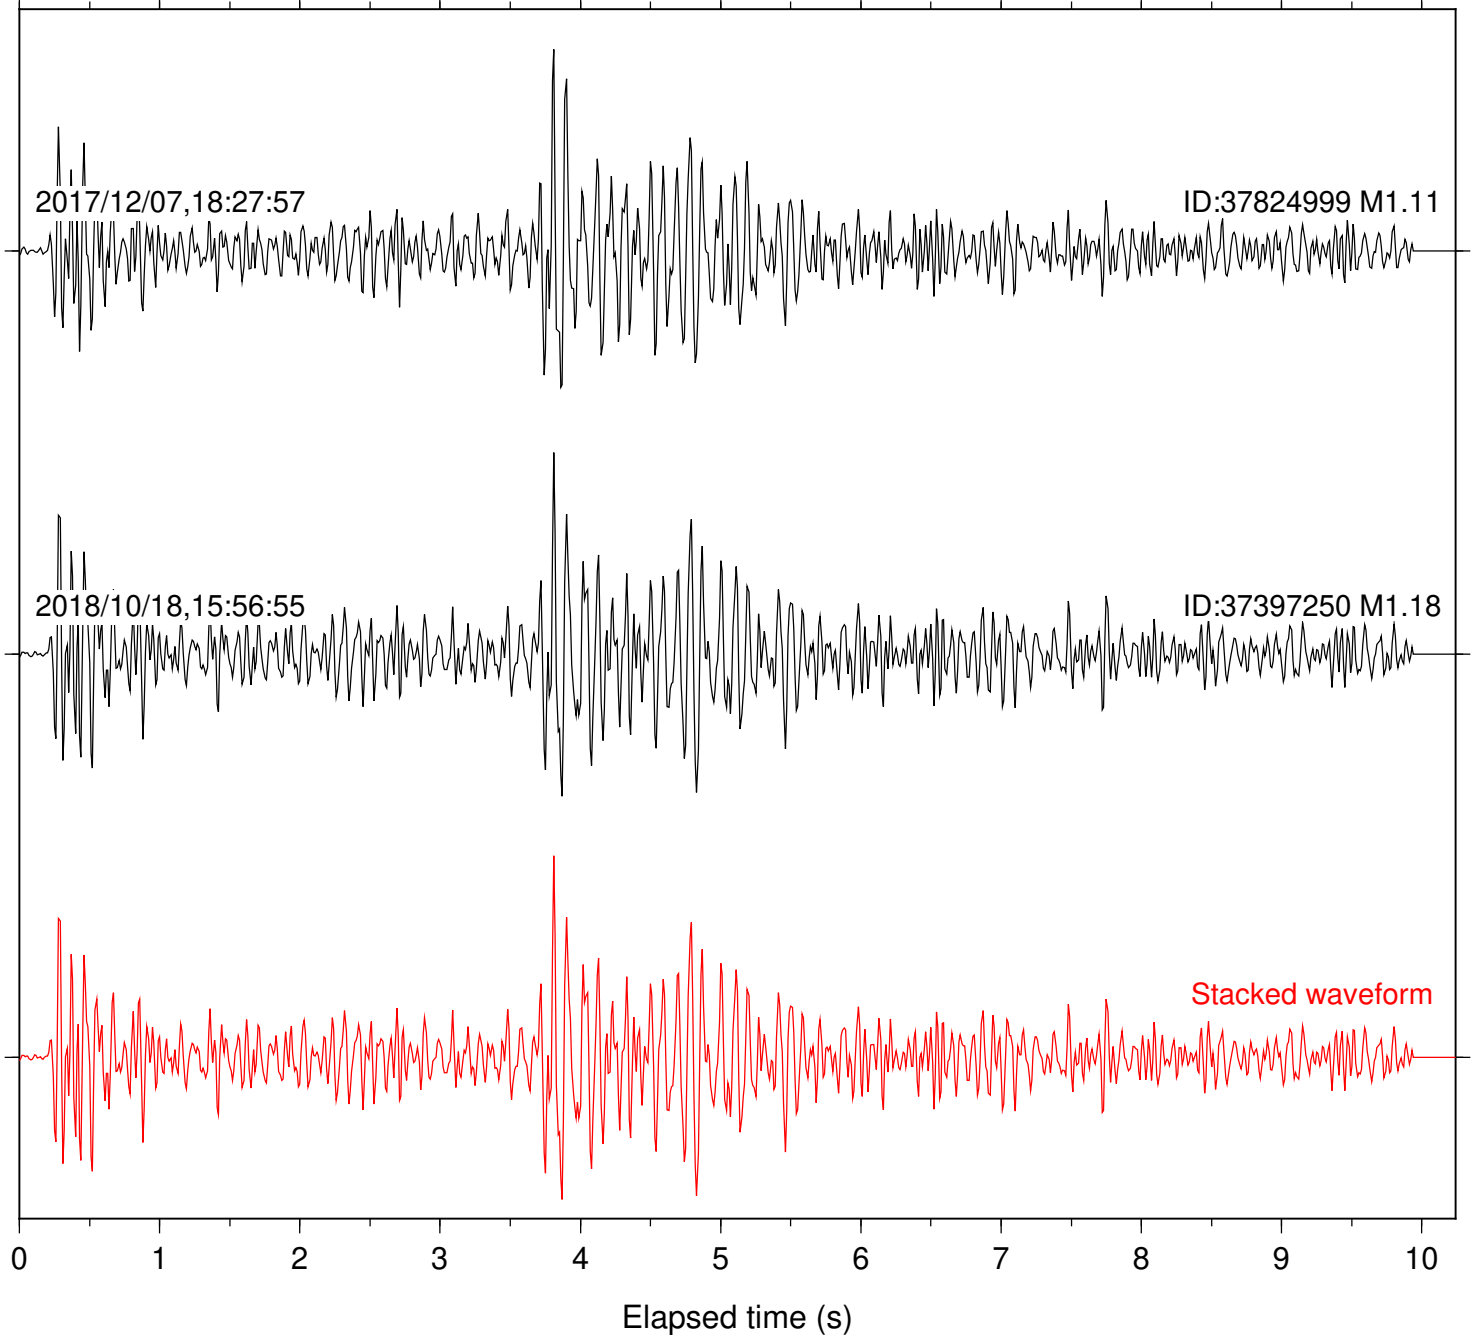

Station: B081 Com: EHZ

Focal depth: 6.96 km

Station: B082 Com: EHZ

Focal depth: 6.96 km

Station: B087 Com: EHZ

Focal depth: 6.96 km

Station: B088 Com: EHZ

Focal depth: 6.96 km

Station: B093 Com: EHZ

Focal depth: 6.96 km

Station: B946 Com: EHZ

Focal depth: 6.96 km

Station: BAC Com: EHZ

Focal depth: 6.96 km

Station: CSH Com: HHZ

Focal depth: 6.96 km

Station: DGR Com: HHZ

Focal depth: 6.96 km

Station: FRD Com: HHZ

Focal depth: 6.96 km

Station: LVA2 Com: HHZ

Focal depth: 6.96 km

Station: POB2 Com: HHZ

Focal depth: 6.96 km