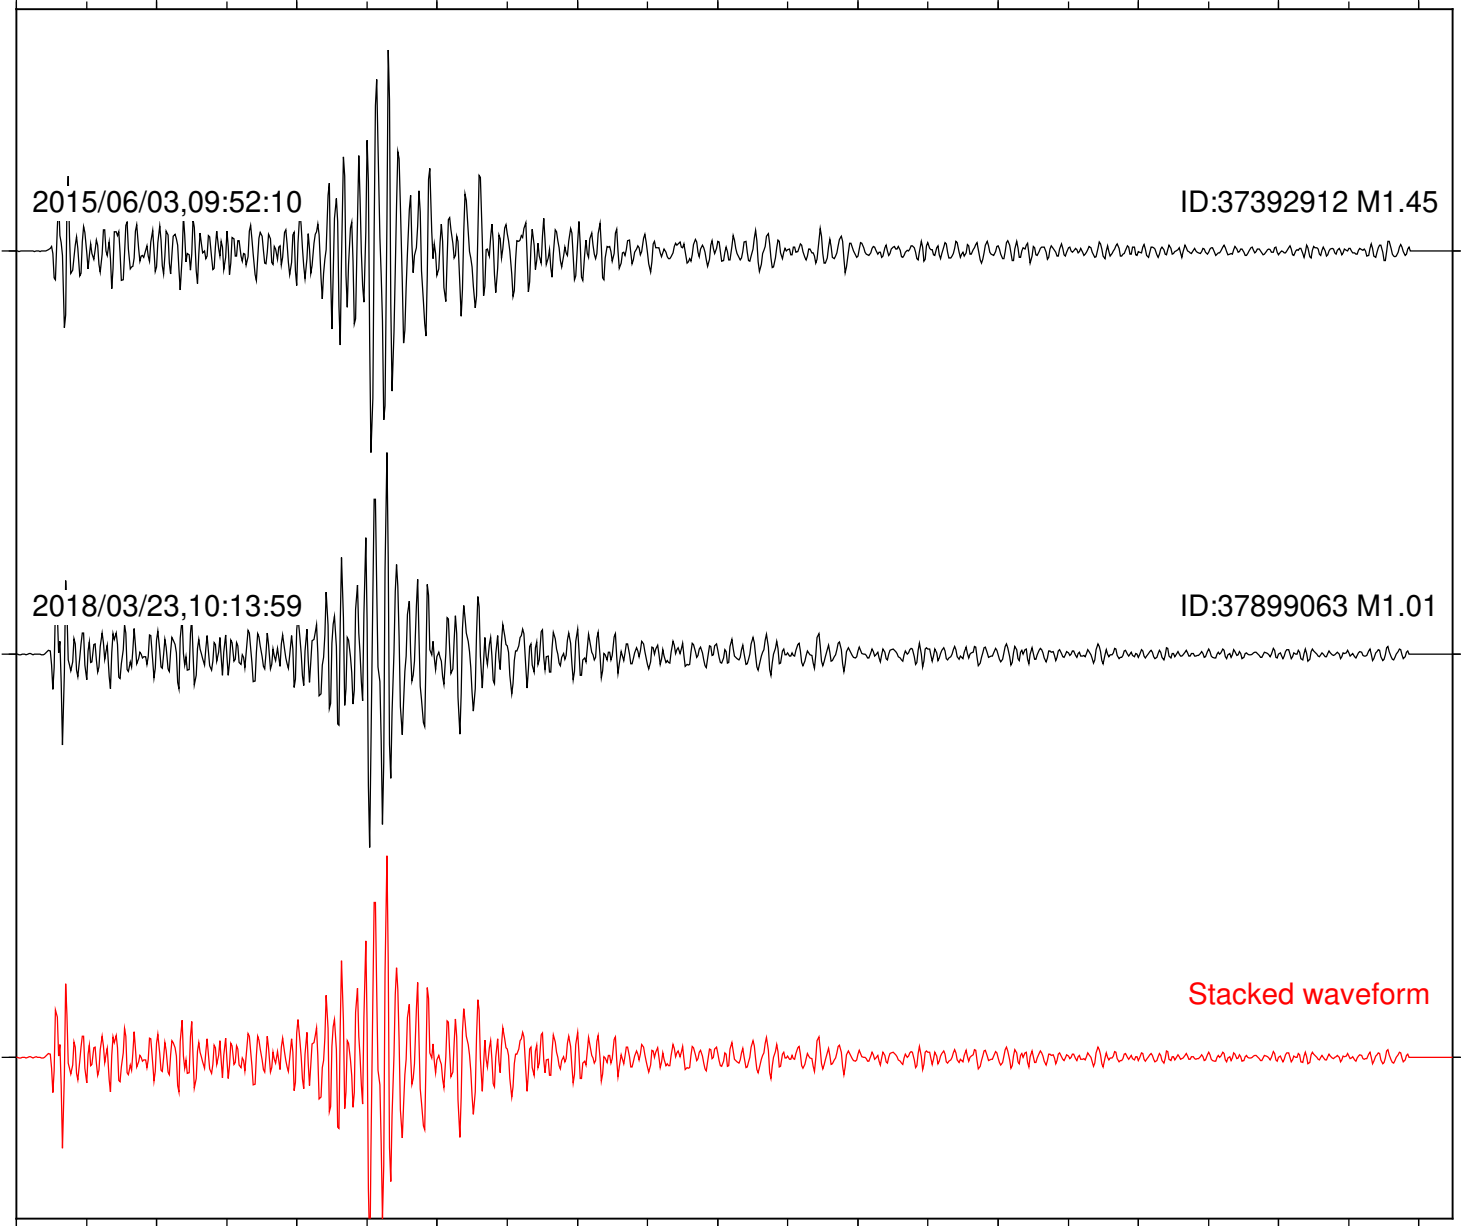

Station: B082 Com: EHZ

Focal depth: 14.30 km

2015/06/03,09:52:10

ID:37392912 M1.45

2018/03/23,10:13:59

ID:37899063 M1.01

Stacked waveform

0 1 2 3 4 5 6 7 8 9 10  
Elapsed time (s)

Station: B084 Com: EHZ

Focal depth: 14.30 km

Station: B087 Com: EHZ

Focal depth: 14.30 km

Station: B093 Com: EHZ

Focal depth: 14.30 km

2015/06/03,09:52:10

ID:37392912 M1.45

2018/03/23,10:13:59

ID:37899063 M1.01

Stacked waveform

0 1 2 3 4 5 6 7 8 9 10  
Elapsed time (s)

Station: FRD Com: HHZ

Focal depth: 14.30 km

Station: KNW Com: HHZ

Focal depth: 14.30 km