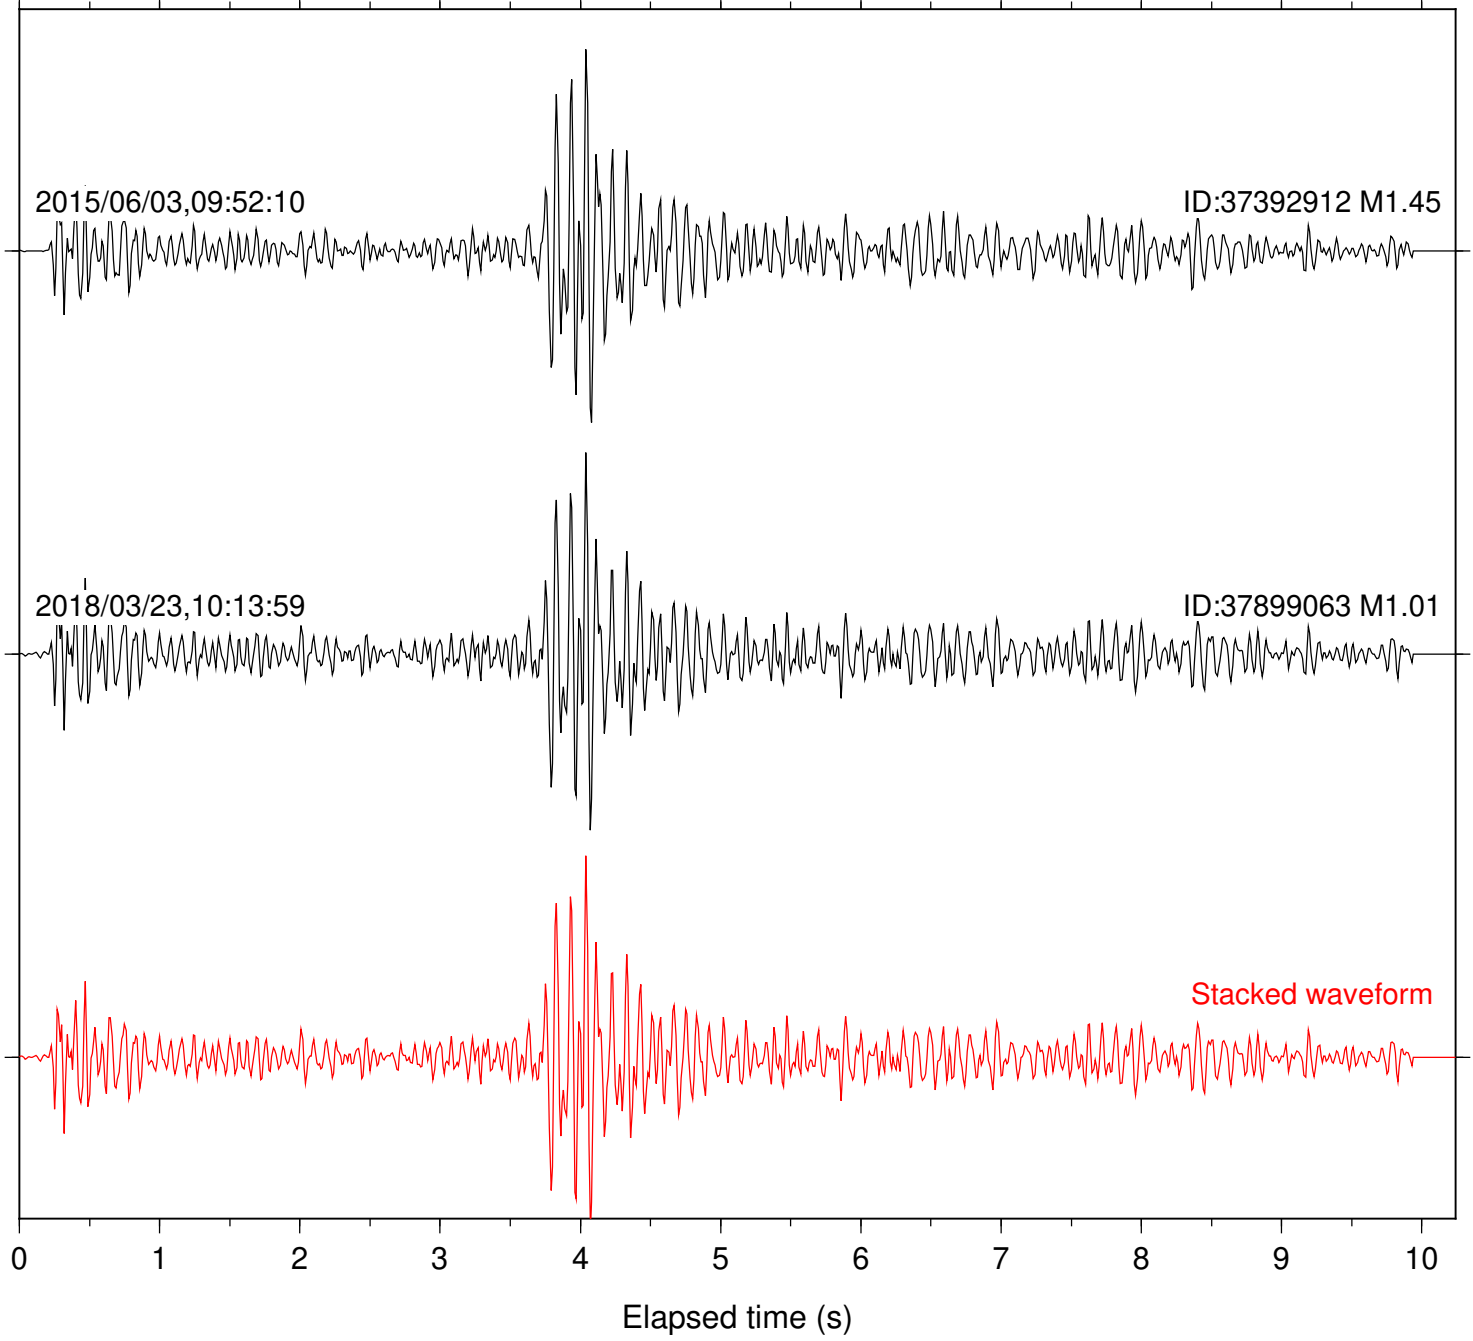

Station: B082 Com: EHZ

Focal depth: 14.30 km

2015/06/03,09:52:10

ID:37392912 M1.45

2018/03/23,10:13:59

ID:37899063 M1.01

Stacked waveform

0 1 2 3 4 5 6 7 8 9 10  
Elapsed time (s)

Station: B084 Com: EHZ

Focal depth: 14.30 km

Station: B087 Com: EHZ

Focal depth: 14.30 km

Station: B093 Com: EHZ

Focal depth: 14.30 km

2015/06/03,09:52:10

ID:37392912 M1.45

2018/03/23,10:13:59

ID:37899063 M1.01

Stacked waveform

0 1 2 3 4 5 6 7 8 9 10  
Elapsed time (s)

Station: FRD Com: HHZ

Focal depth: 14.30 km

Station: KNW Com: HHZ

Focal depth: 14.30 km