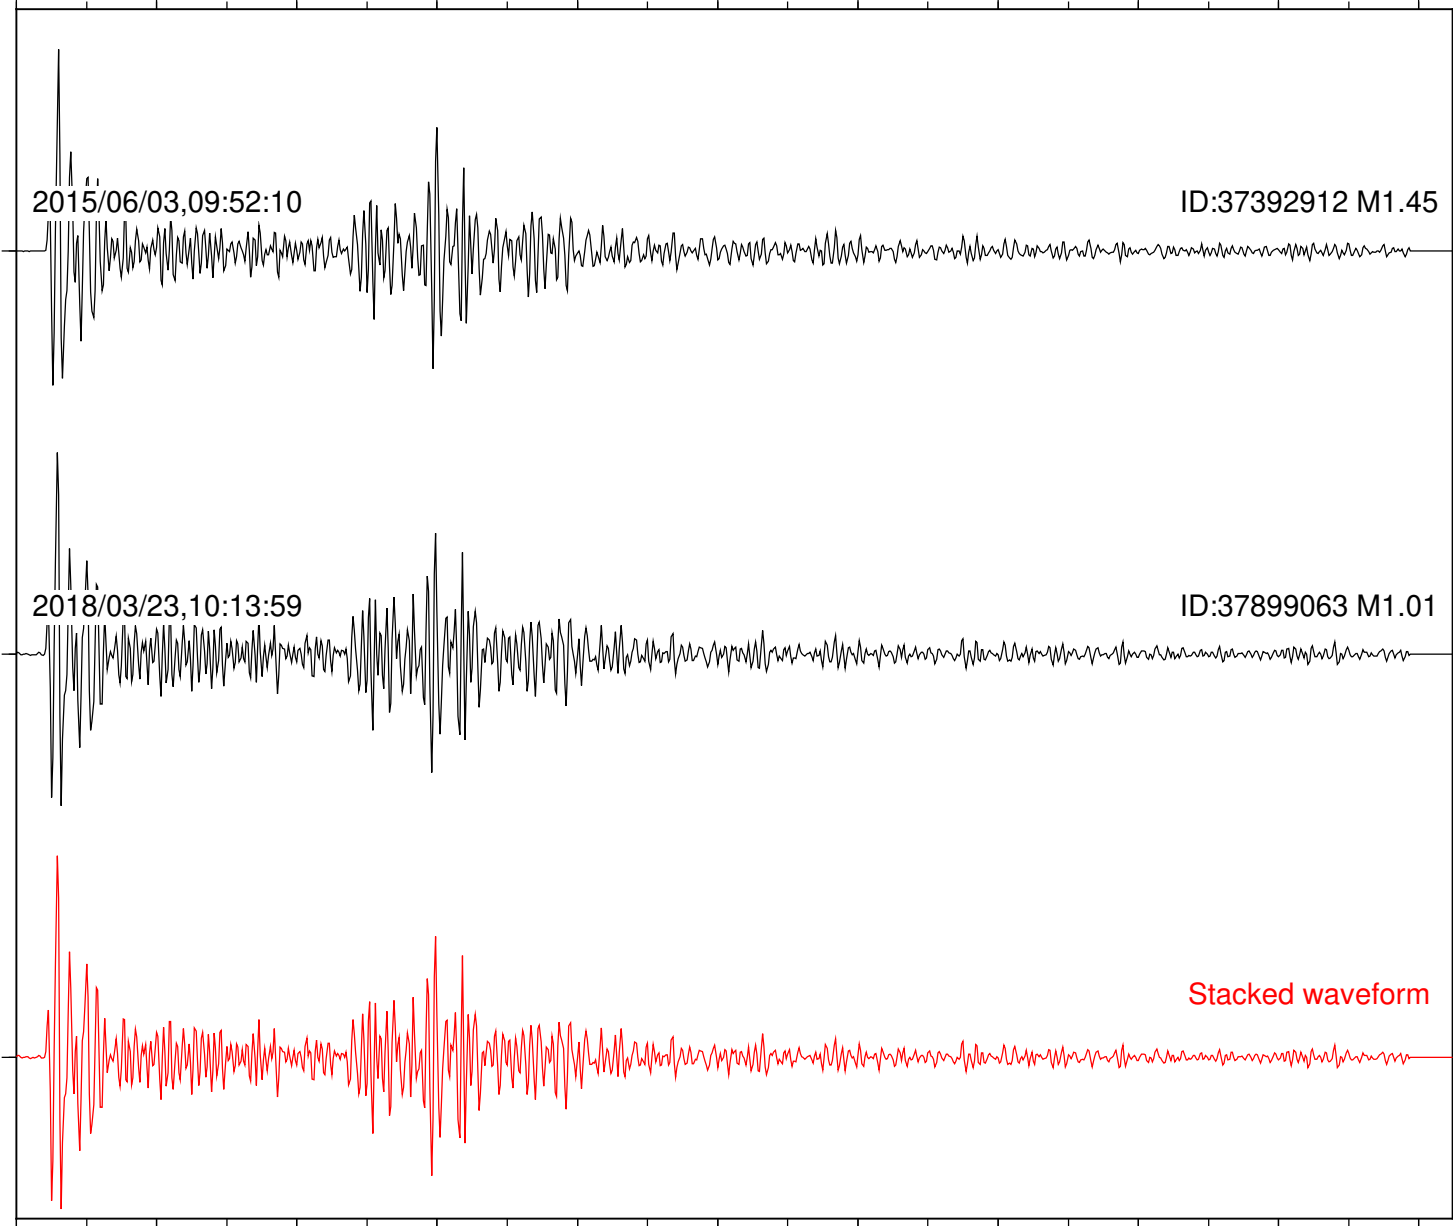

Station: B082 Com: EHZ

Focal depth: 14.30 km

2015/06/03,09:52:10

ID:37392912 M1.45

2018/03/23,10:13:59

ID:37899063 M1.01

Stacked waveform

0 1 2 3 4 5 6 7 8 9 10  
Elapsed time (s)

Station: B084 Com: EHZ

Focal depth: 14.30 km

Station: B087 Com: EHZ

Focal depth: 14.30 km

Station: B093 Com: EHZ

Focal depth: 14.30 km

2015/06/03,09:52:10

ID:37392912 M1.45

2018/03/23,10:13:59

ID:37899063 M1.01

Stacked waveform

0 1 2 3 4 5 6 7 8 9 10  
Elapsed time (s)

Station: FRD Com: HHZ

Focal depth: 14.30 km

Station: KNW Com: HHZ

Focal depth: 14.30 km