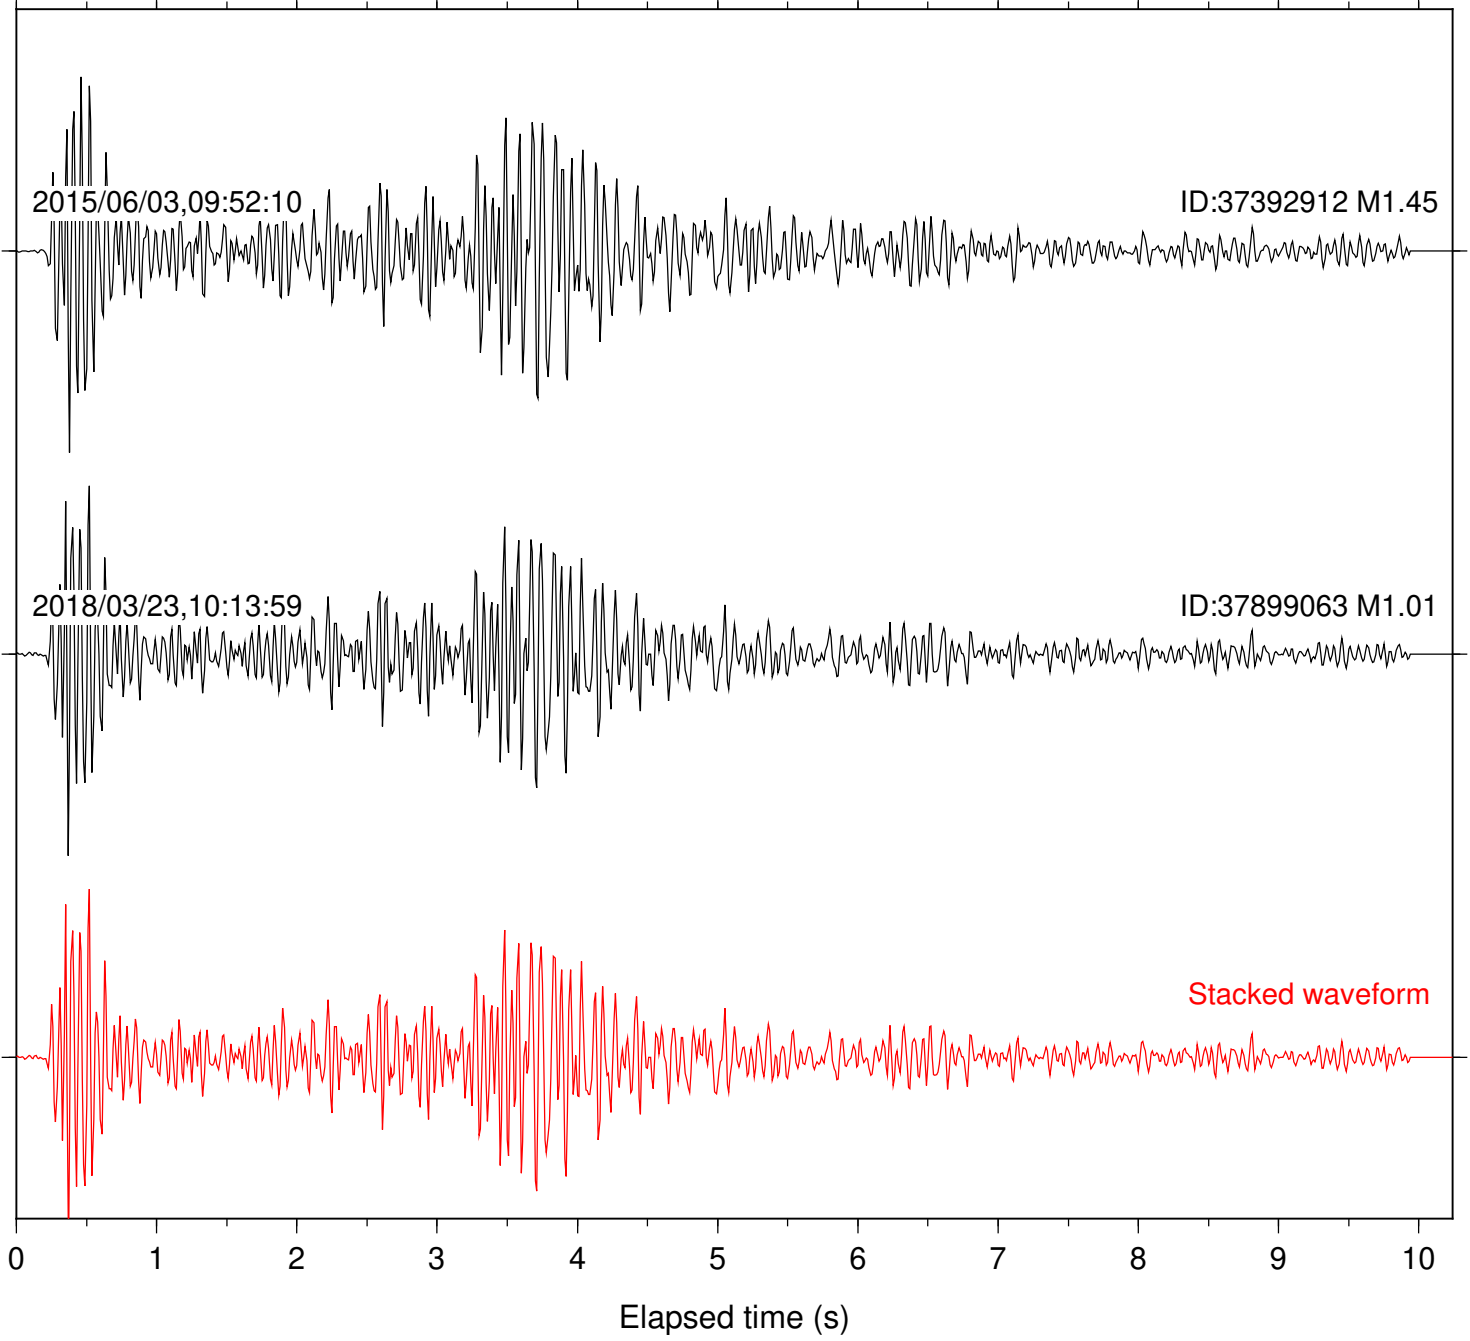

Station: B082 Com: EHZ

Focal depth: 14.30 km

2015/06/03,09:52:10

ID:37392912 M1.45

2018/03/23,10:13:59

ID:37899063 M1.01

Stacked waveform

0 1 2 3 4 5 6 7 8 9 10  
Elapsed time (s)

Station: B084 Com: EHZ

Focal depth: 14.30 km

Station: B087 Com: EHZ

Focal depth: 14.30 km

Station: B093 Com: EHZ

Focal depth: 14.30 km

2015/06/03,09:52:10

ID:37392912 M1.45

2018/03/23,10:13:59

ID:37899063 M1.01

Stacked waveform

0 1 2 3 4 5 6 7 8 9 10  
Elapsed time (s)

Station: FRD Com: HHZ

Focal depth: 14.30 km

Station: KNW Com: HHZ

Focal depth: 14.30 km