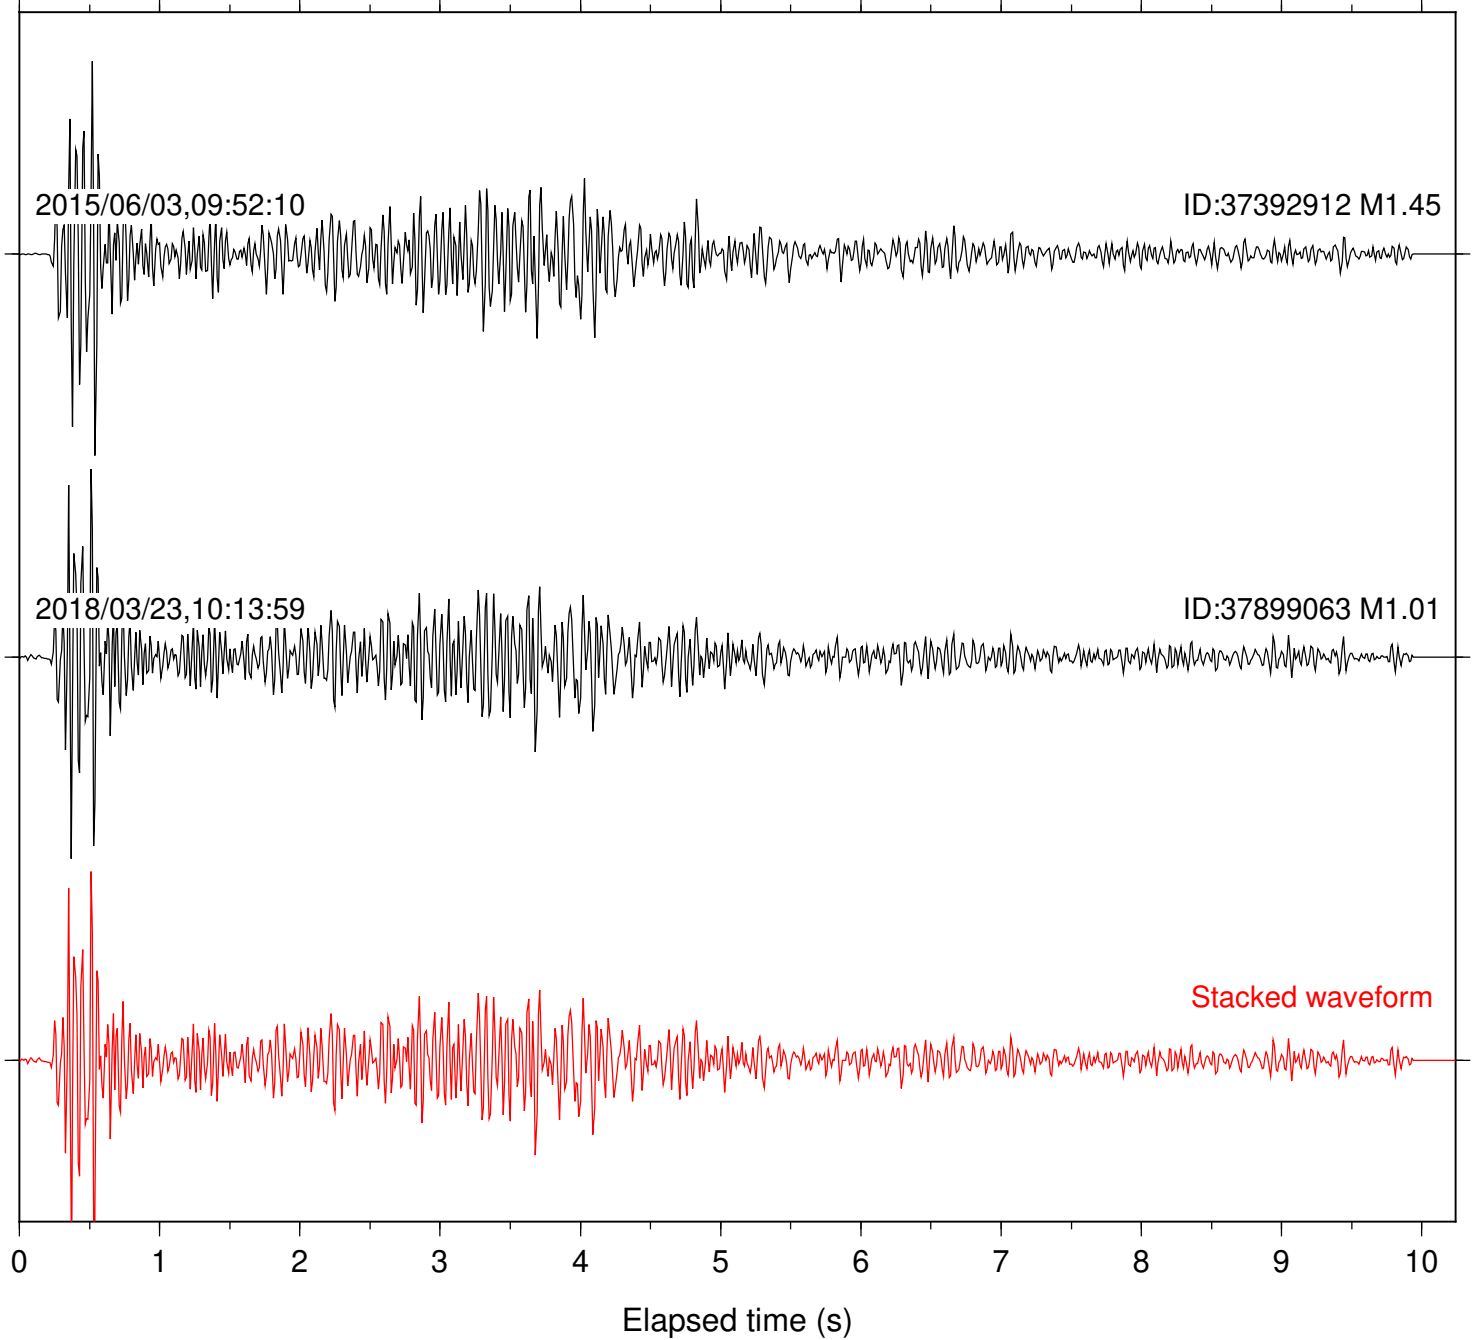

Station: B082 Com: EHZ

Focal depth: 14.30 km

2015/06/03,09:52:10

ID:37392912 M1.45

2018/03/23,10:13:59

ID:37899063 M1.01

Stacked waveform

0 1 2 3 4 5 6 7 8 9 10  
Elapsed time (s)

Station: B084 Com: EHZ

Focal depth: 14.30 km

Station: B087 Com: EHZ

Focal depth: 14.30 km

Station: B093 Com: EHZ

Focal depth: 14.30 km

2015/06/03,09:52:10

ID:37392912 M1.45

2018/03/23,10:13:59

ID:37899063 M1.01

Stacked waveform

0 1 2 3 4 5 6 7 8 9 10  
Elapsed time (s)

Station: FRD Com: HHZ

Focal depth: 14.30 km

Station: KNW Com: HHZ

Focal depth: 14.30 km