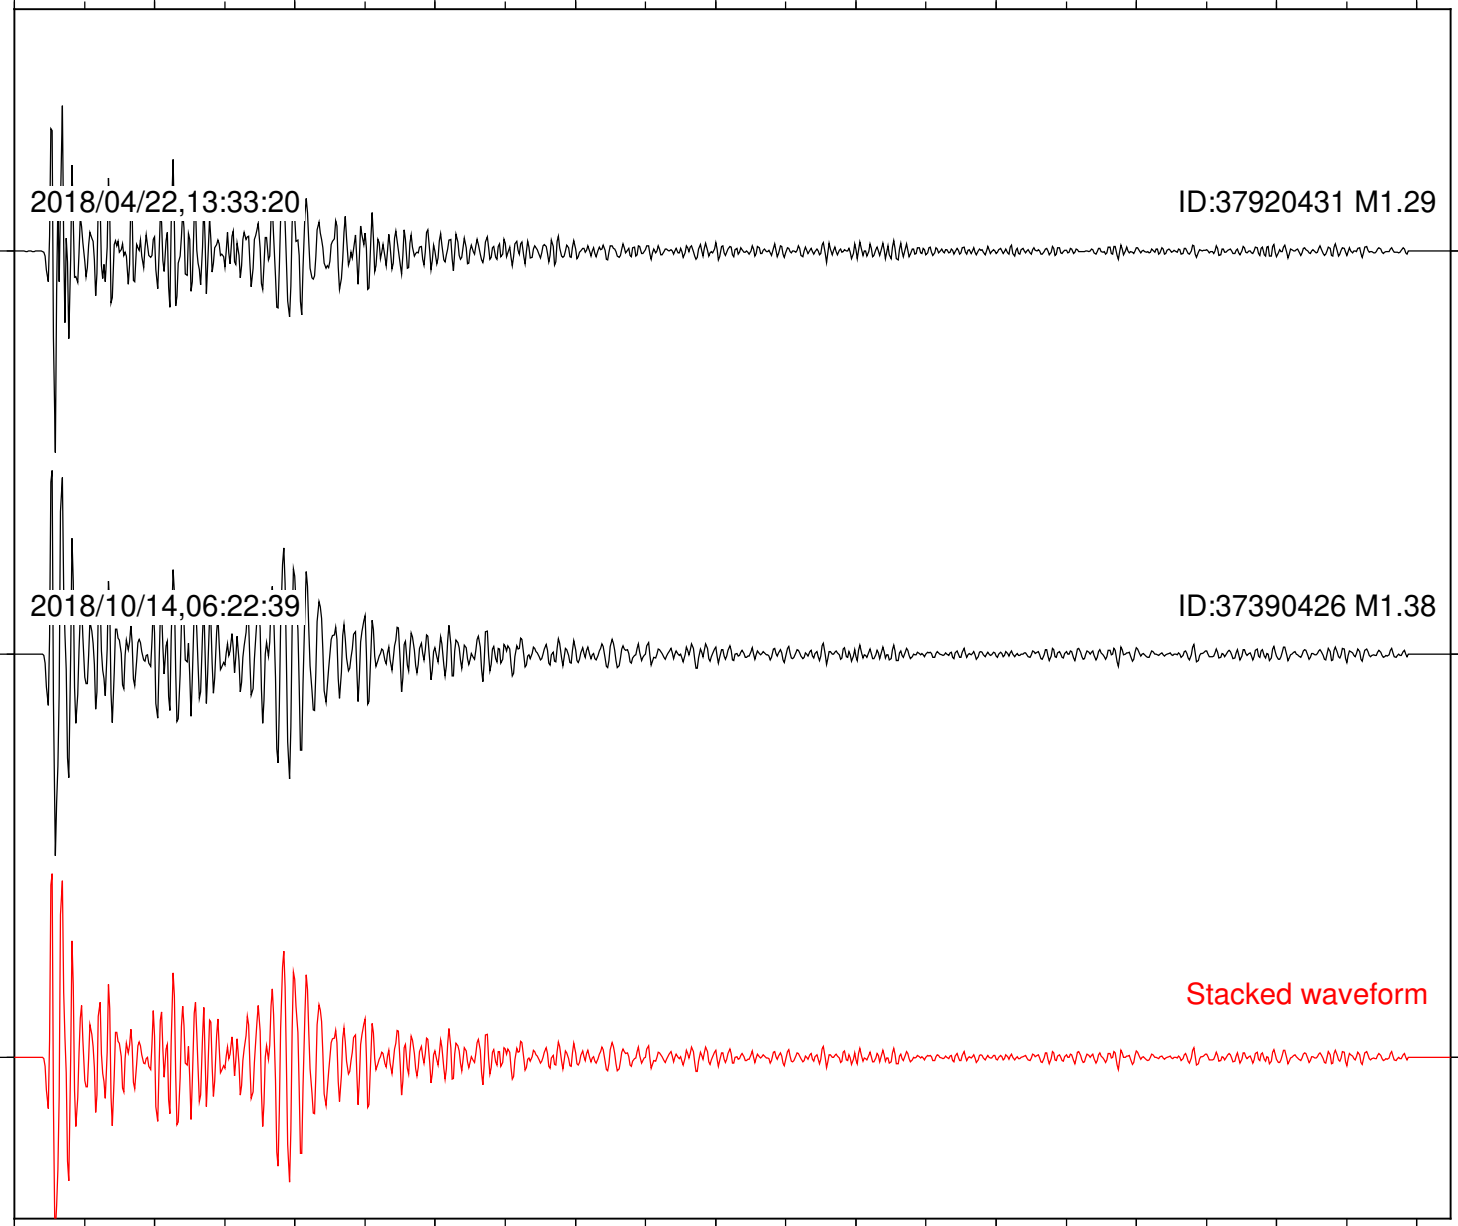

Station: B093 Com: EHZ

Focal depth: 5.11 km

2018/04/22,13:33:20

ID:37920431 M1.29

2018/10/14,06:22:39

ID:37390426 M1.38

Stacked waveform

0 1 2 3 4 5 6 7 8 9 10  
Elapsed time (s)

Station: B946 Com: EHZ

Focal depth: 5.11 km

Station: BAC Com: EHZ

Focal depth: 5.11 km

Station: CRY Com: HHZ

Focal depth: 5.11 km

2018/04/22,13:33:20

ID:37920431 M1.29

2018/10/14,06:22:39

ID:37390426 M1.38

Stacked waveform

0 1 2 3 4 5 6 7 8 9 10  
Elapsed time (s)

Station: CSH Com: HHZ

Focal depth: 5.11 km

Station: DGR Com: HHZ

Focal depth: 5.11 km

Station: FRD Com: HHZ

Focal depth: 5.11 km

Station: LKH Com: HHZ

Focal depth: 5.11 km

Station: LVA2 Com: HHZ

Focal depth: 5.11 km

Station: PFO Com: HHZ

Focal depth: 5.11 km