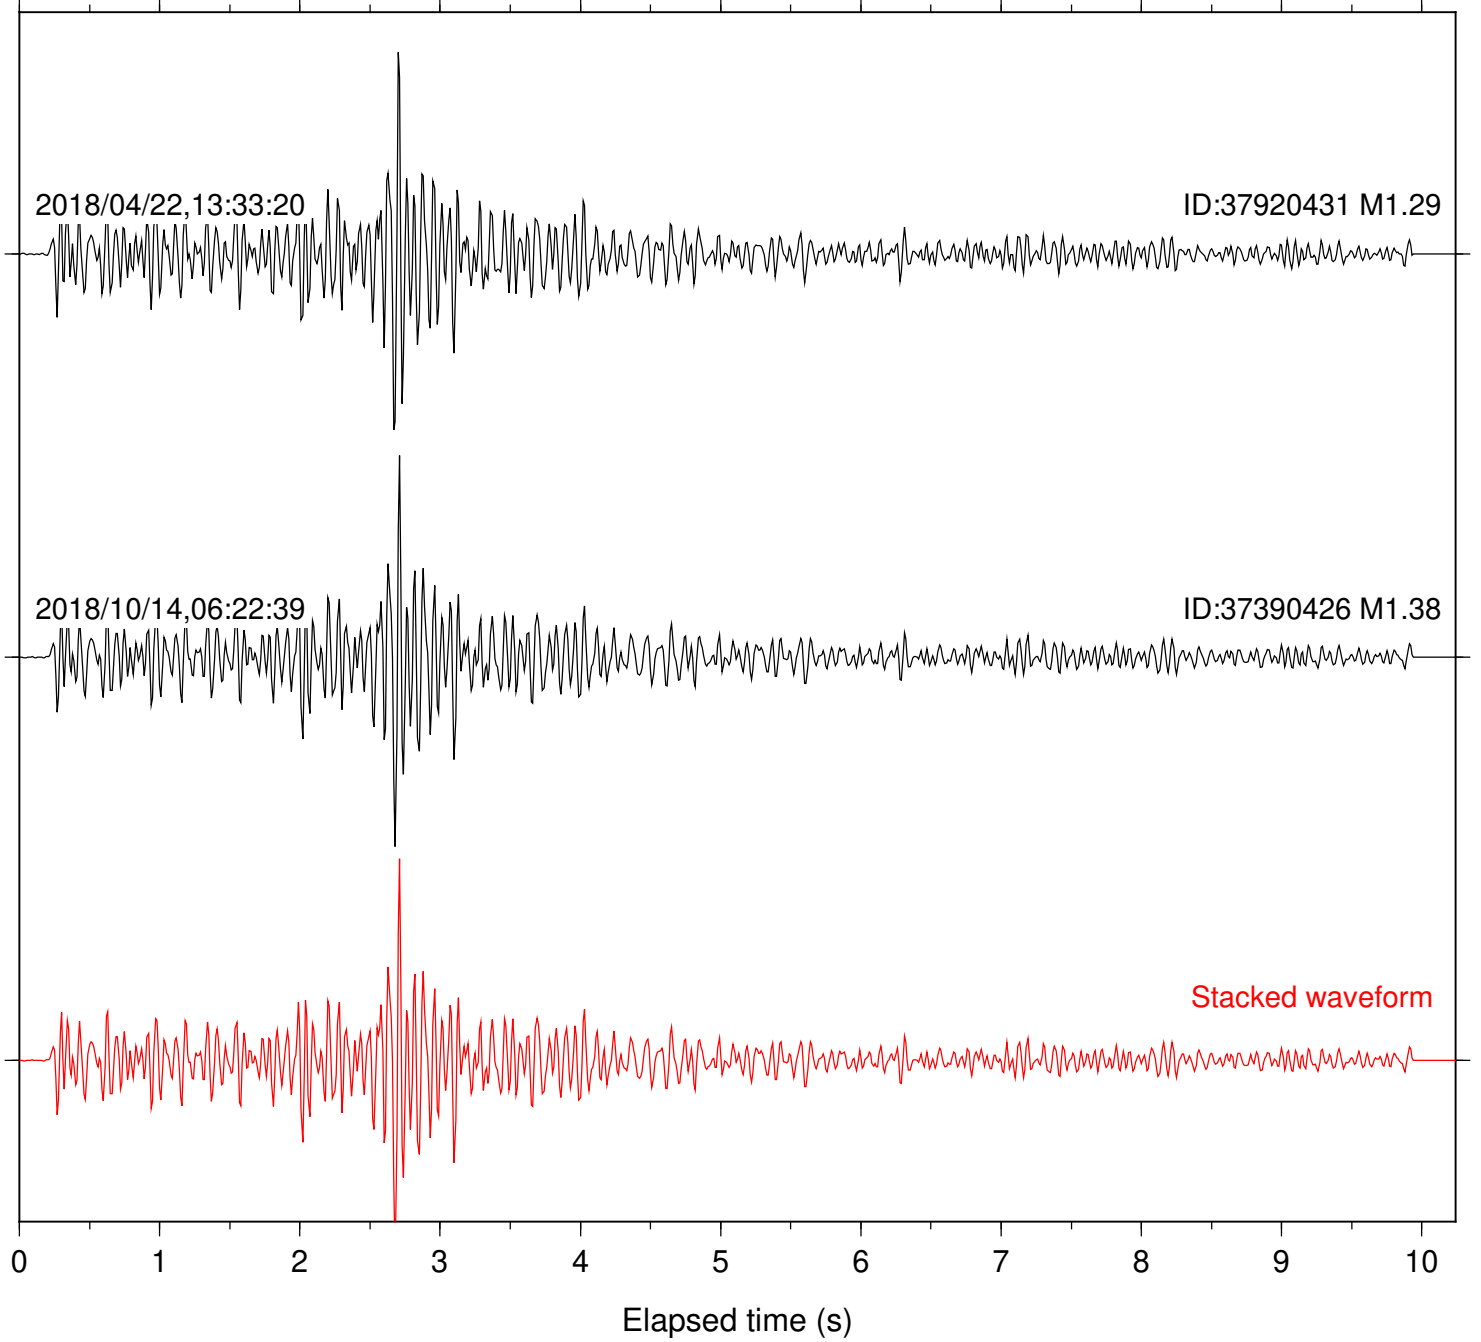

Station: B082 Com: EHZ

Focal depth: 5.11 km

Station: B084 Com: EHZ

Focal depth: 5.11 km

Station: B087 Com: EHZ

Focal depth: 5.11 km

Station: B088 Com: EHZ

Focal depth: 5.11 km

Station: B093 Com: EHZ

Focal depth: 5.11 km

2018/04/22,13:33:20

ID:37920431 M1.29

2018/10/14,06:22:39

ID:37390426 M1.38

Stacked waveform

0 1 2 3 4 5 6 7 8 9 10  
Elapsed time (s)

Station: B946 Com: EHZ

Focal depth: 5.11 km

Station: BAC Com: EHZ

Focal depth: 5.11 km

Station: CRY Com: HHZ

Focal depth: 5.11 km

2018/04/22,13:33:20

ID:37920431 M1.29

Station: FRD Com: HHZ

Focal depth: 5.11 km

Station: LKH Com: HHZ

Focal depth: 5.11 km

Station: LVA2 Com: HHZ

Focal depth: 5.11 km

Station: PFO Com: HHZ

Focal depth: 5.11 km