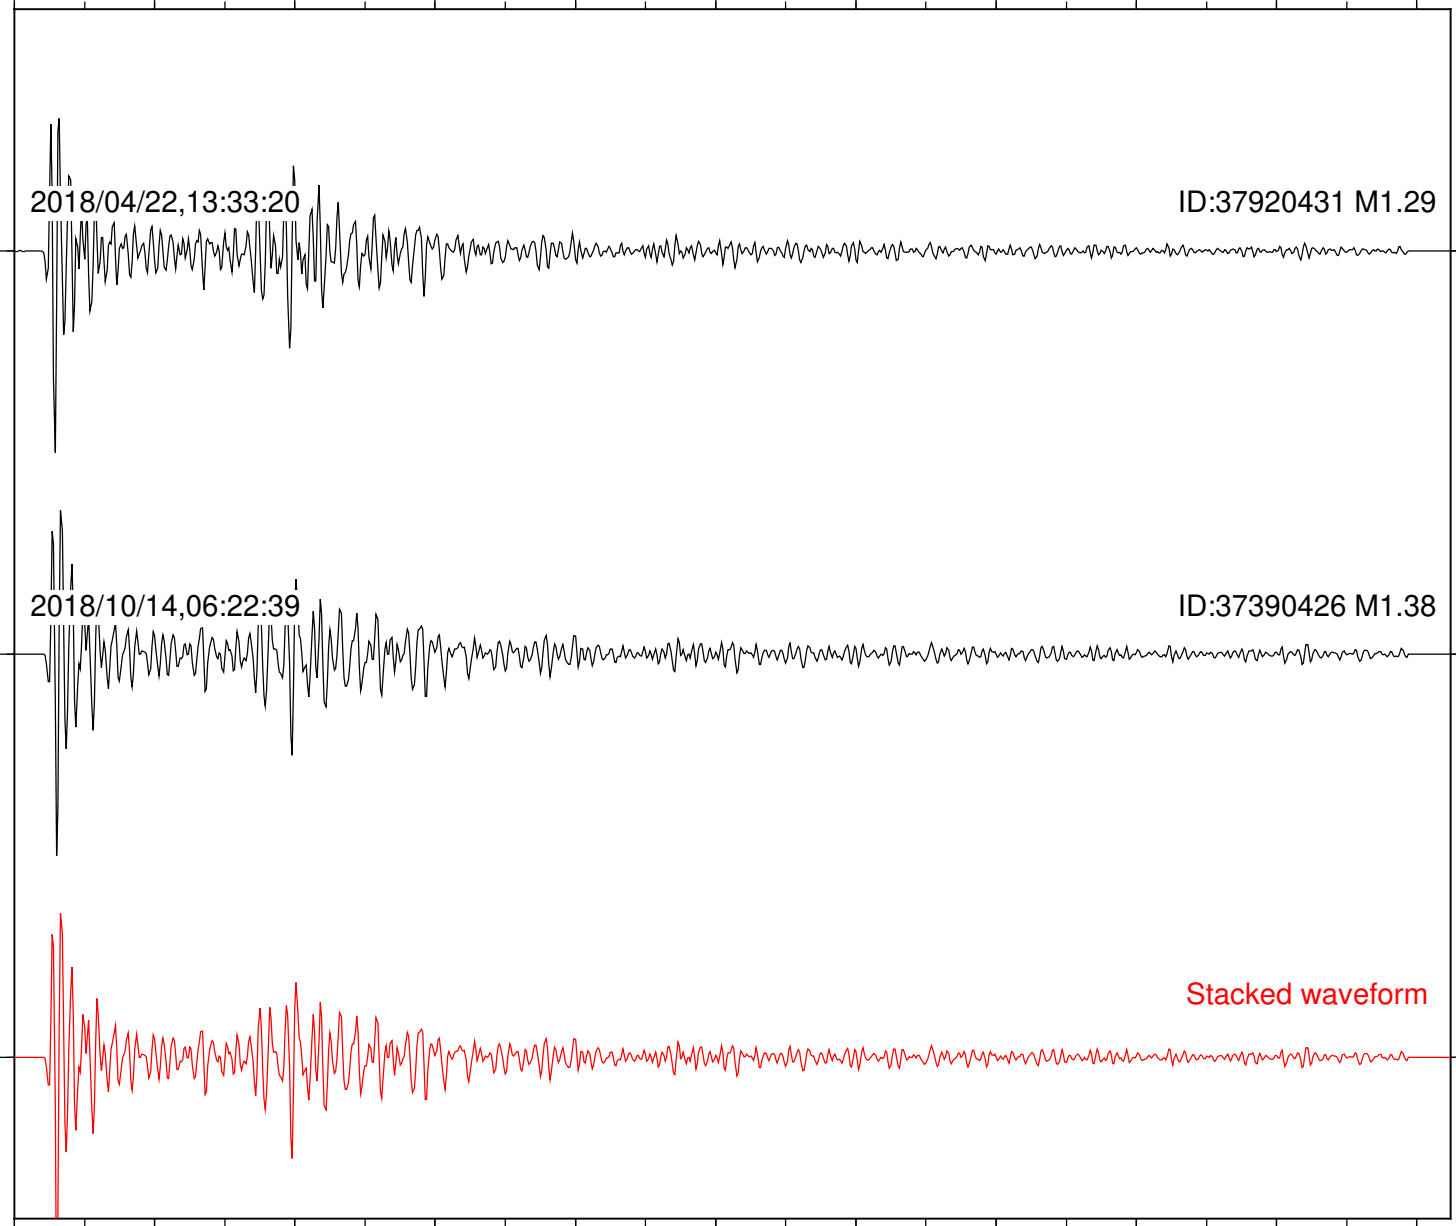

Station: B082 Com: EHZ

Focal depth: 5.11 km

Station: B084 Com: EHZ

Focal depth: 5.11 km

Station: B087 Com: EHZ

Focal depth: 5.11 km

Station: B088 Com: EHZ

Focal depth: 5.11 km

Station: B093 Com: EHZ

Focal depth: 5.11 km

2018/04/22,13:33:20

ID:37920431 M1.29

2018/10/14,06:22:39

ID:37390426 M1.38

Stacked waveform

0 1 2 3 4 5 6 7 8 9 10  
Elapsed time (s)

Station: B946 Com: EHZ

Focal depth: 5.11 km

Station: BAC Com: EHZ

Focal depth: 5.11 km

Station: CRY Com: HHZ

Focal depth: 5.11 km

2018/04/22,13:33:20

ID:37920431 M1.29