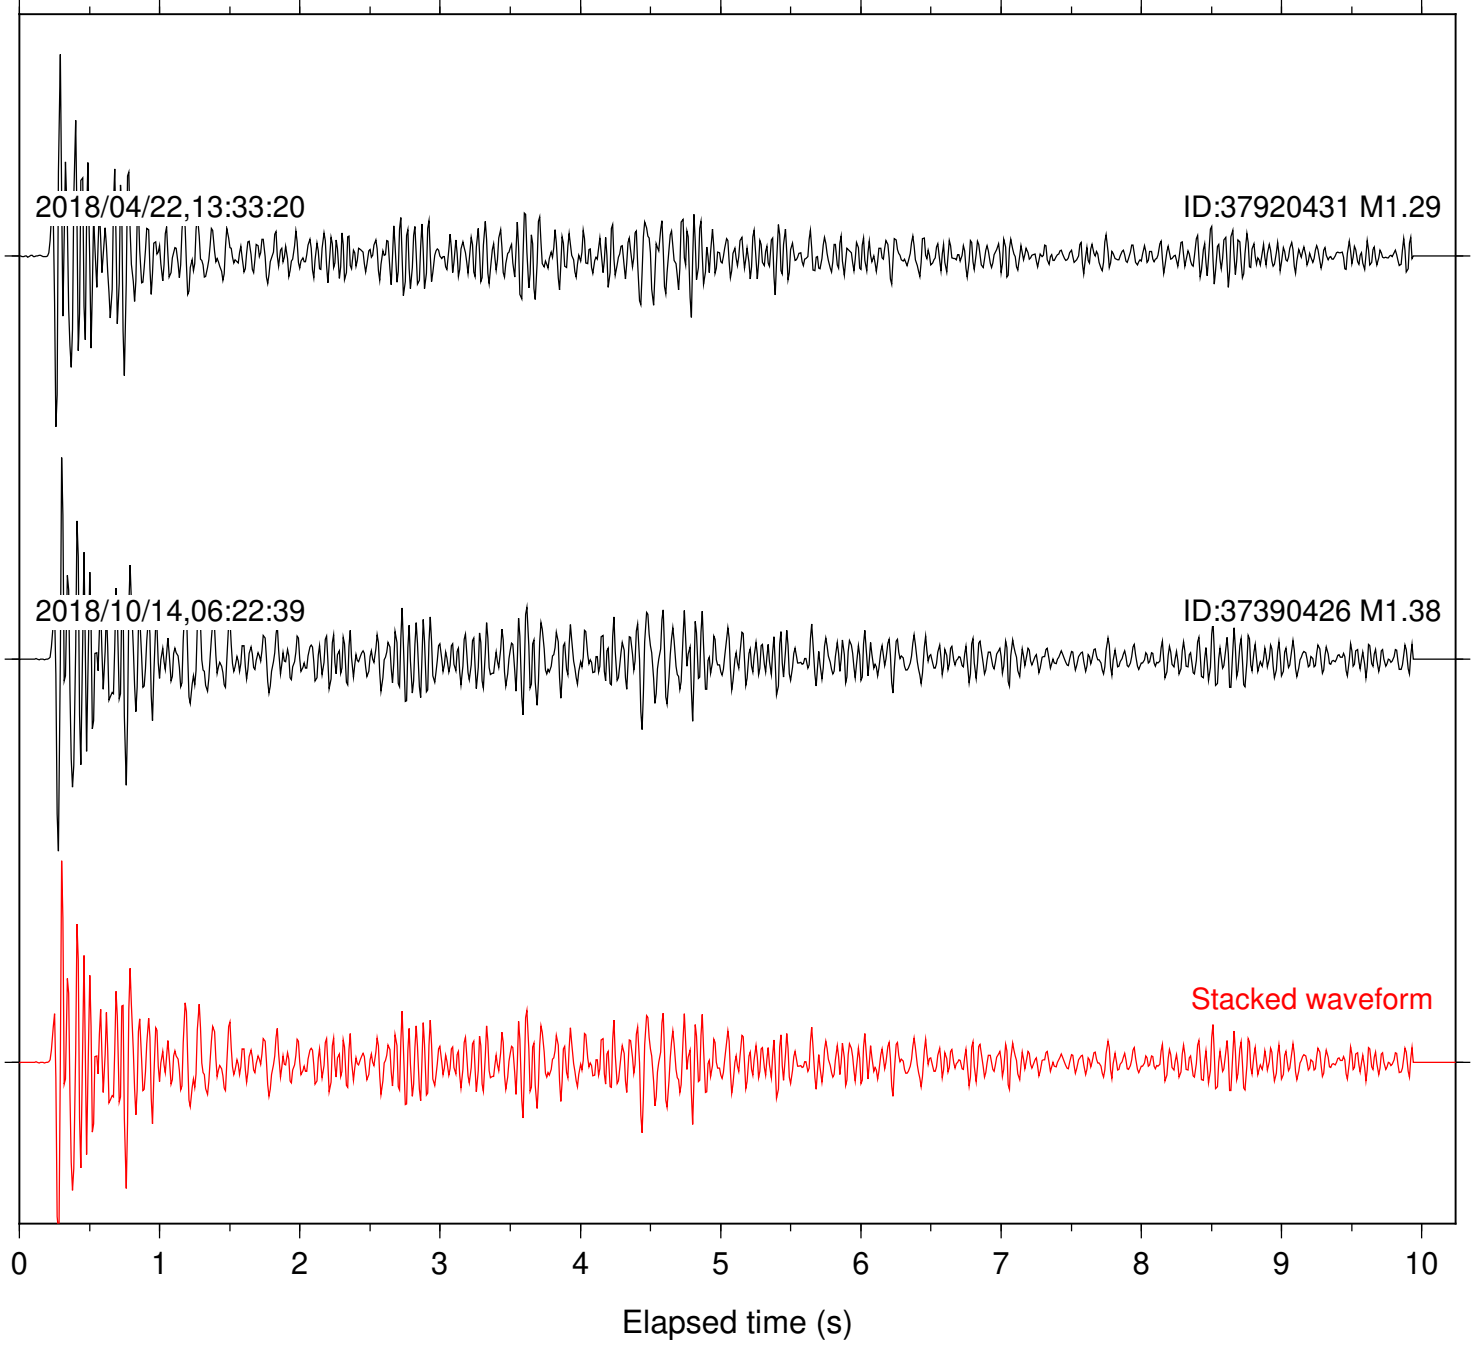

Station: B082 Com: EHZ

Focal depth: 5.11 km

Station: B084 Com: EHZ

Focal depth: 5.11 km

Station: B087 Com: EHZ

Focal depth: 5.11 km

Station: B088 Com: EHZ

Focal depth: 5.11 km

Station: B093 Com: EHZ

Focal depth: 5.11 km

2018/04/22,13:33:20

ID:37920431 M1.29

2018/10/14,06:22:39

ID:37390426 M1.38

Stacked waveform

0 1 2 3 4 5 6 7 8 9 10  
Elapsed time (s)

2018/10/14,06:22:39

ID:37390426 M1.38

Stacked waveform

0 1 2 3 4 5 6 7 8 9 10  
Elapsed time (s)

Station: CSH Com: HHZ

Focal depth: 5.11 km

Station: DGR Com: HHZ

Focal depth: 5.11 km

Station: FRD Com: HHZ

Focal depth: 5.11 km

Station: LKH Com: HHZ

Focal depth: 5.11 km

Station: LVA2 Com: HHZ

Focal depth: 5.11 km

Station: PFO Com: HHZ

Focal depth: 5.11 km