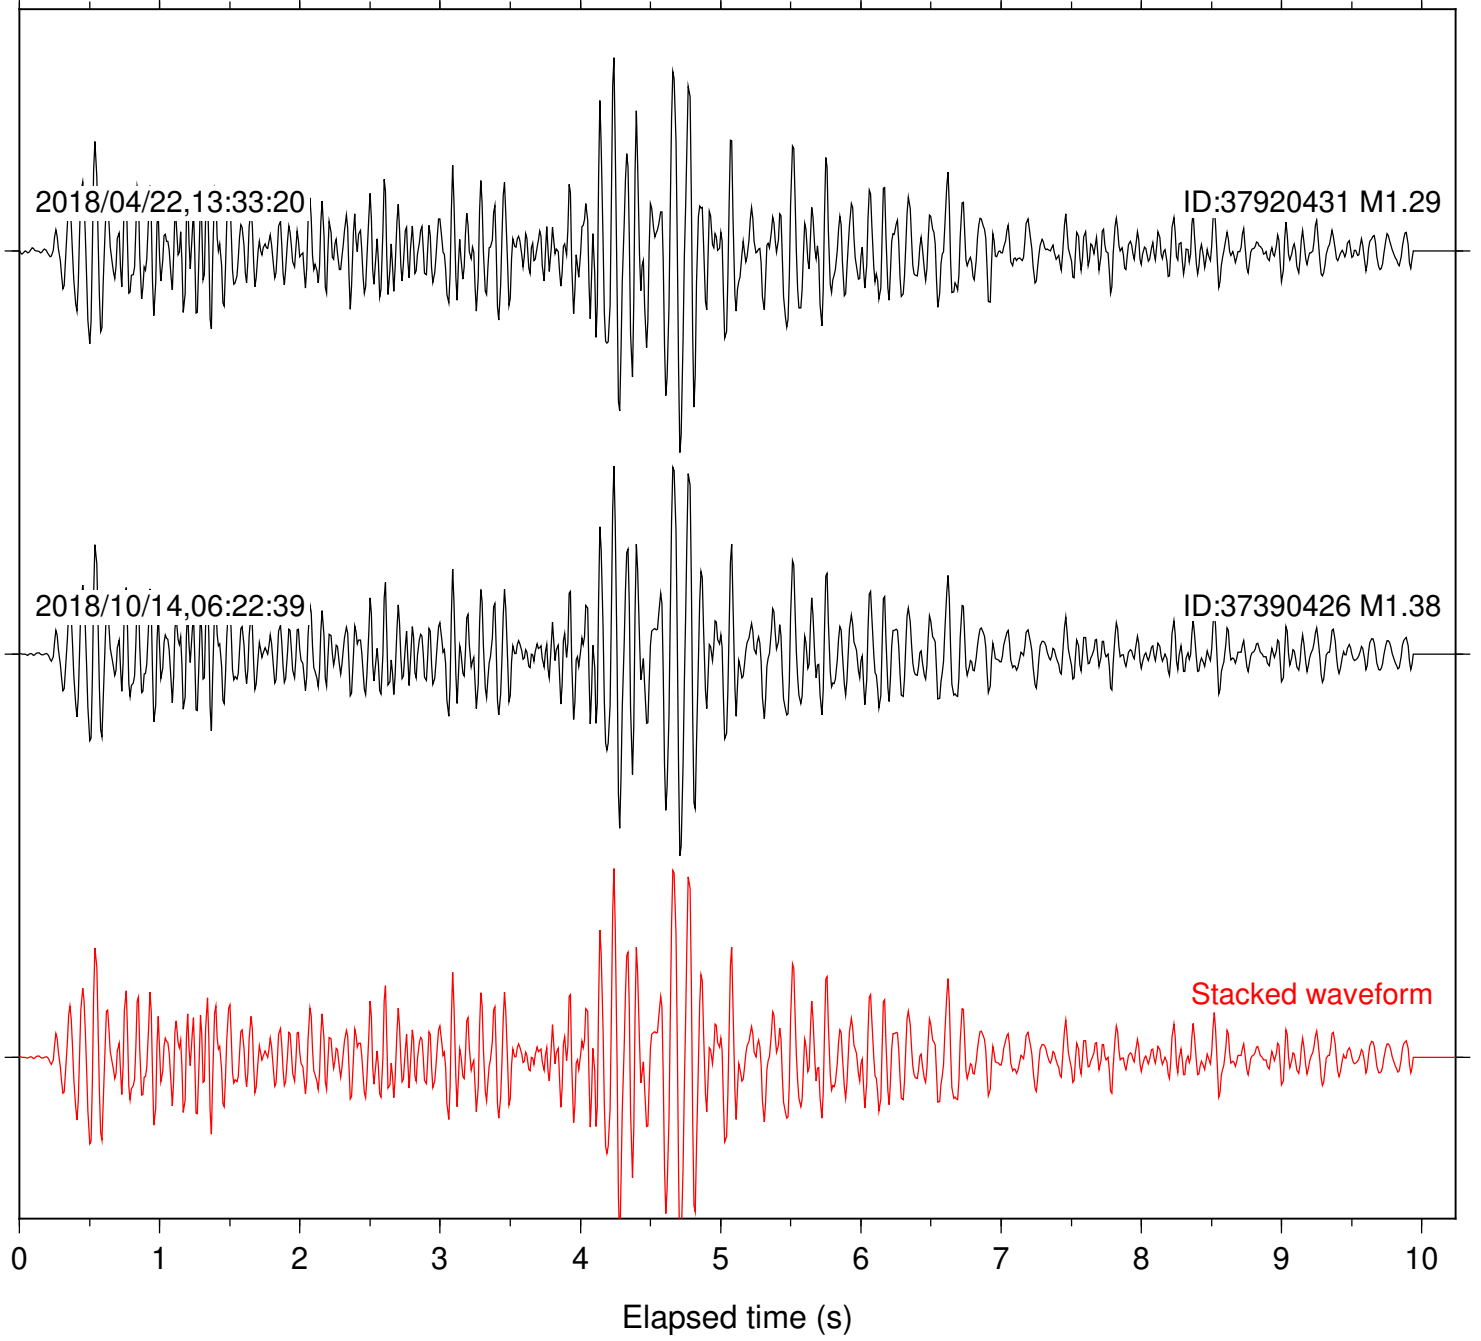

Station: B093 Com: EHZ

Focal depth: 5.11 km

2018/04/22,13:33:20

ID:37920431 M1.29

2018/10/14,06:22:39

ID:37390426 M1.38

Stacked waveform

0 1 2 3 4 5 6 7 8 9 10  
Elapsed time (s)

Station: B946 Com: EHZ

Focal depth: 5.11 km

Station: BAC Com: EHZ

Focal depth: 5.11 km

Station: CRY Com: HHZ

Focal depth: 5.11 km

2018/04/22,13:33:20

ID:37920431 M1.29

2018/10/14,06:22:39

ID:37390426 M1.38

Stacked waveform

0 1 2 3 4 5 6 7 8 9 10  
Elapsed time (s)

Station: CSH Com: HHZ

Focal depth: 5.11 km

Station: DGR Com: HHZ

Focal depth: 5.11 km

Station: FRD Com: HHZ

Focal depth: 5.11 km

Station: LKH Com: HHZ

Focal depth: 5.11 km

Station: LVA2 Com: HHZ

Focal depth: 5.11 km

Station: PFO Com: HHZ

Focal depth: 5.11 km