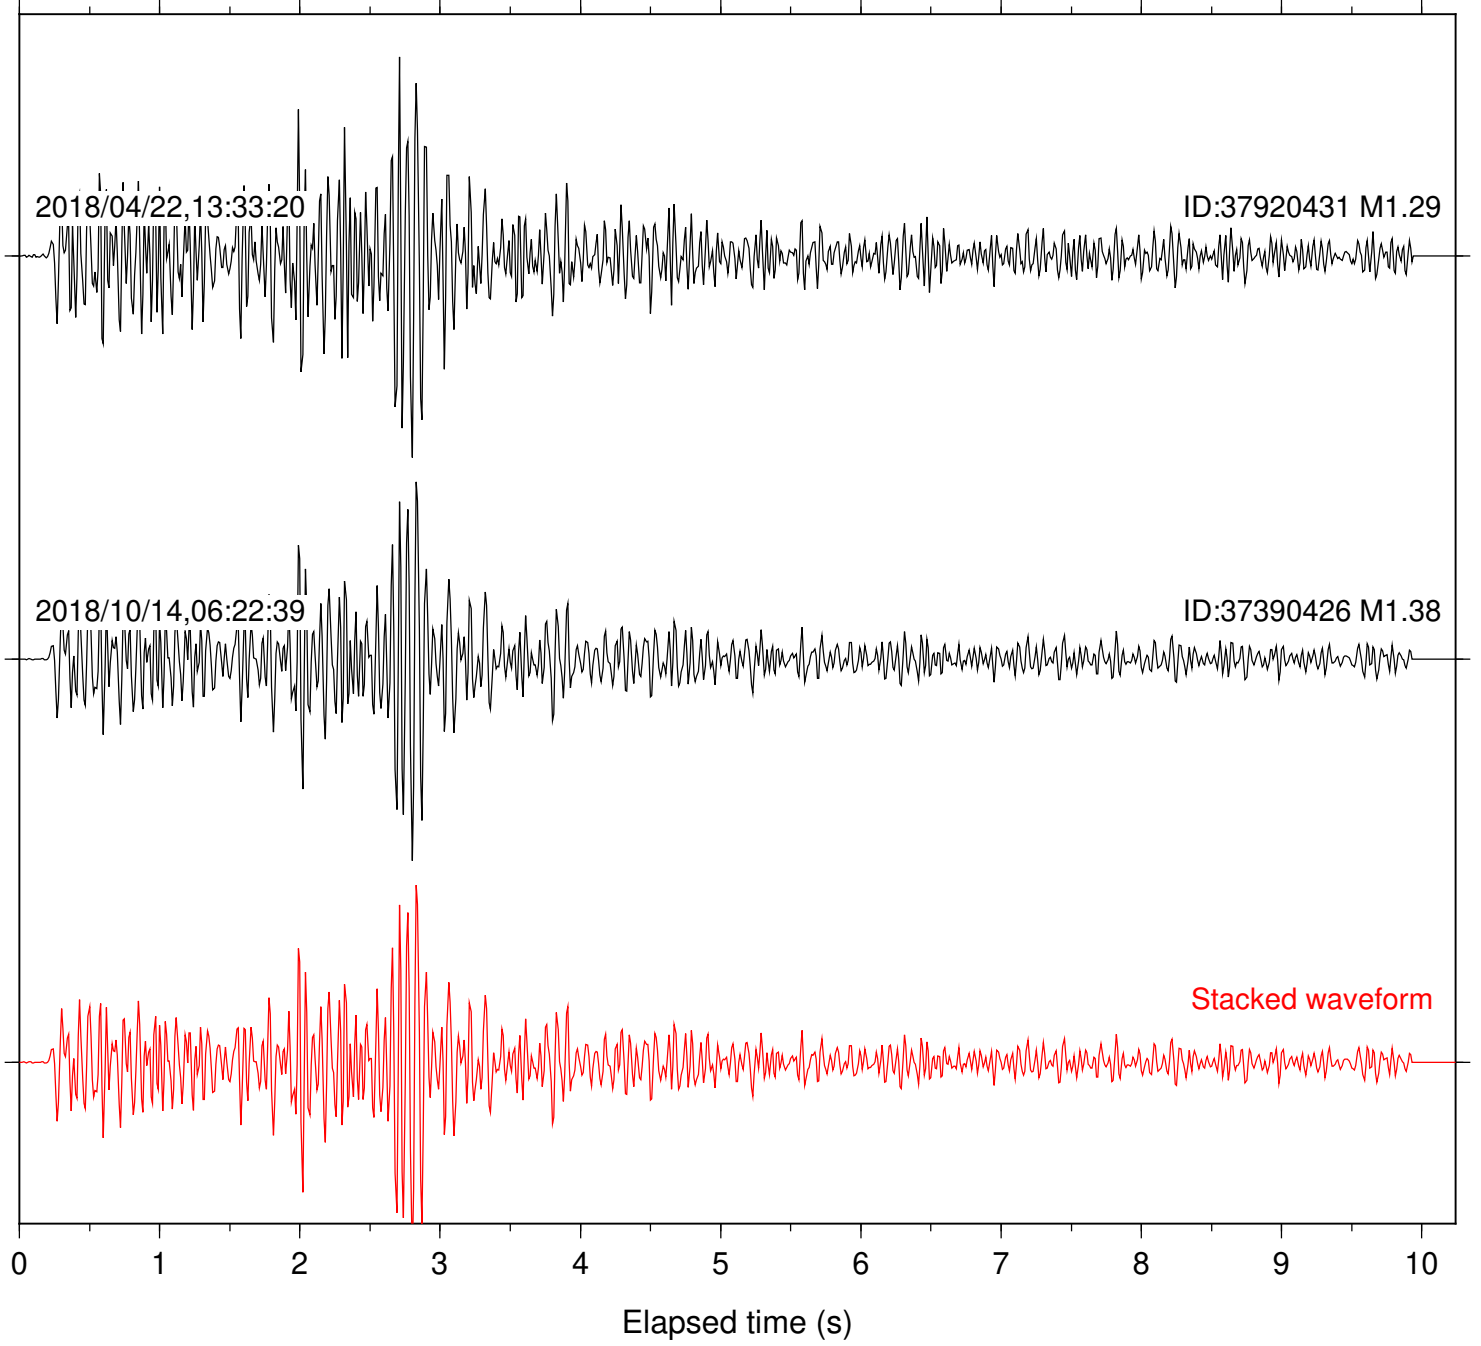

Station: B093 Com: EHZ

Focal depth: 5.11 km

2018/04/22,13:33:20

ID:37920431 M1.29

2018/10/14,06:22:39

ID:37390426 M1.38

Stacked waveform

0 1 2 3 4 5 6 7 8 9 10  
Elapsed time (s)

Station: B946 Com: EHZ

Focal depth: 5.11 km

Station: BAC Com: EHZ

Focal depth: 5.11 km

Station: CRY Com: HHZ

Focal depth: 5.11 km

2018/04/22,13:33:20

ID:37920431 M1.29

2018/10/14,06:22:39

ID:37390426 M1.38

Stacked waveform

0 1 2 3 4 5 6 7 8 9 10  
Elapsed time (s)

Station: CSH Com: HHZ

Focal depth: 5.11 km

Station: DGR Com: HHZ

Focal depth: 5.11 km

Station: FRD Com: HHZ

Focal depth: 5.11 km

Station: LKH Com: HHZ

Focal depth: 5.11 km

Station: LVA2 Com: HHZ

Focal depth: 5.11 km

Station: PFO Com: HHZ

Focal depth: 5.11 km