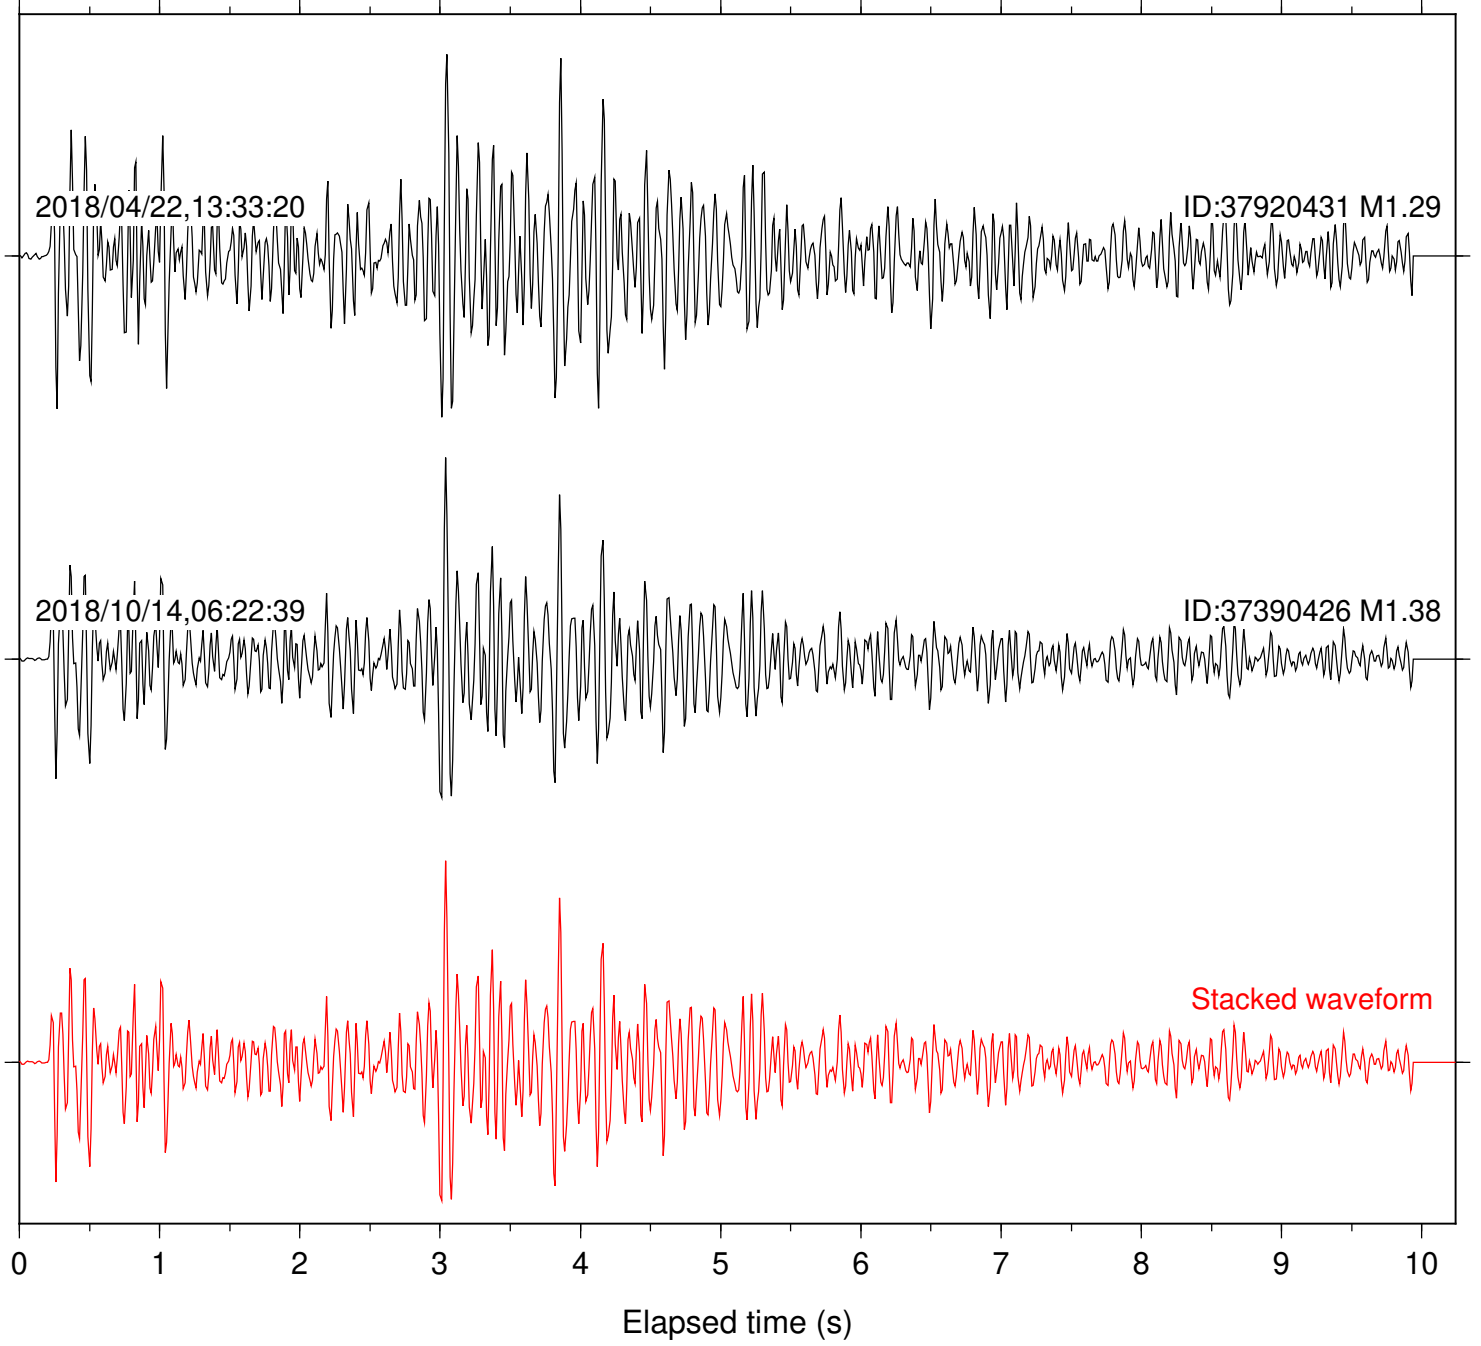

Station: B082 Com: EHZ

Focal depth: 5.11 km

Station: B084 Com: EHZ

Focal depth: 5.11 km

Station: B087 Com: EHZ

Focal depth: 5.11 km

Station: B088 Com: EHZ

Focal depth: 5.11 km

Station: B093 Com: EHZ

Focal depth: 5.11 km

2018/04/22,13:33:20

ID:37920431 M1.29

2018/10/14,06:22:39

ID:37390426 M1.38

Stacked waveform

0 1 2 3 4 5 6 7 8 9 10  
Elapsed time (s)

Station: B946 Com: EHZ

Focal depth: 5.11 km

Station: BAC Com: EHZ

Focal depth: 5.11 km

Station: CRY Com: HHZ

Focal depth: 5.11 km

2018/04/22,13:33:20

ID:37920431 M1.29

Station: FRD Com: HHZ

Focal depth: 5.11 km

Station: LKH Com: HHZ

Focal depth: 5.11 km

Station: LVA2 Com: HHZ

Focal depth: 5.11 km

Station: PFO Com: HHZ

Focal depth: 5.11 km