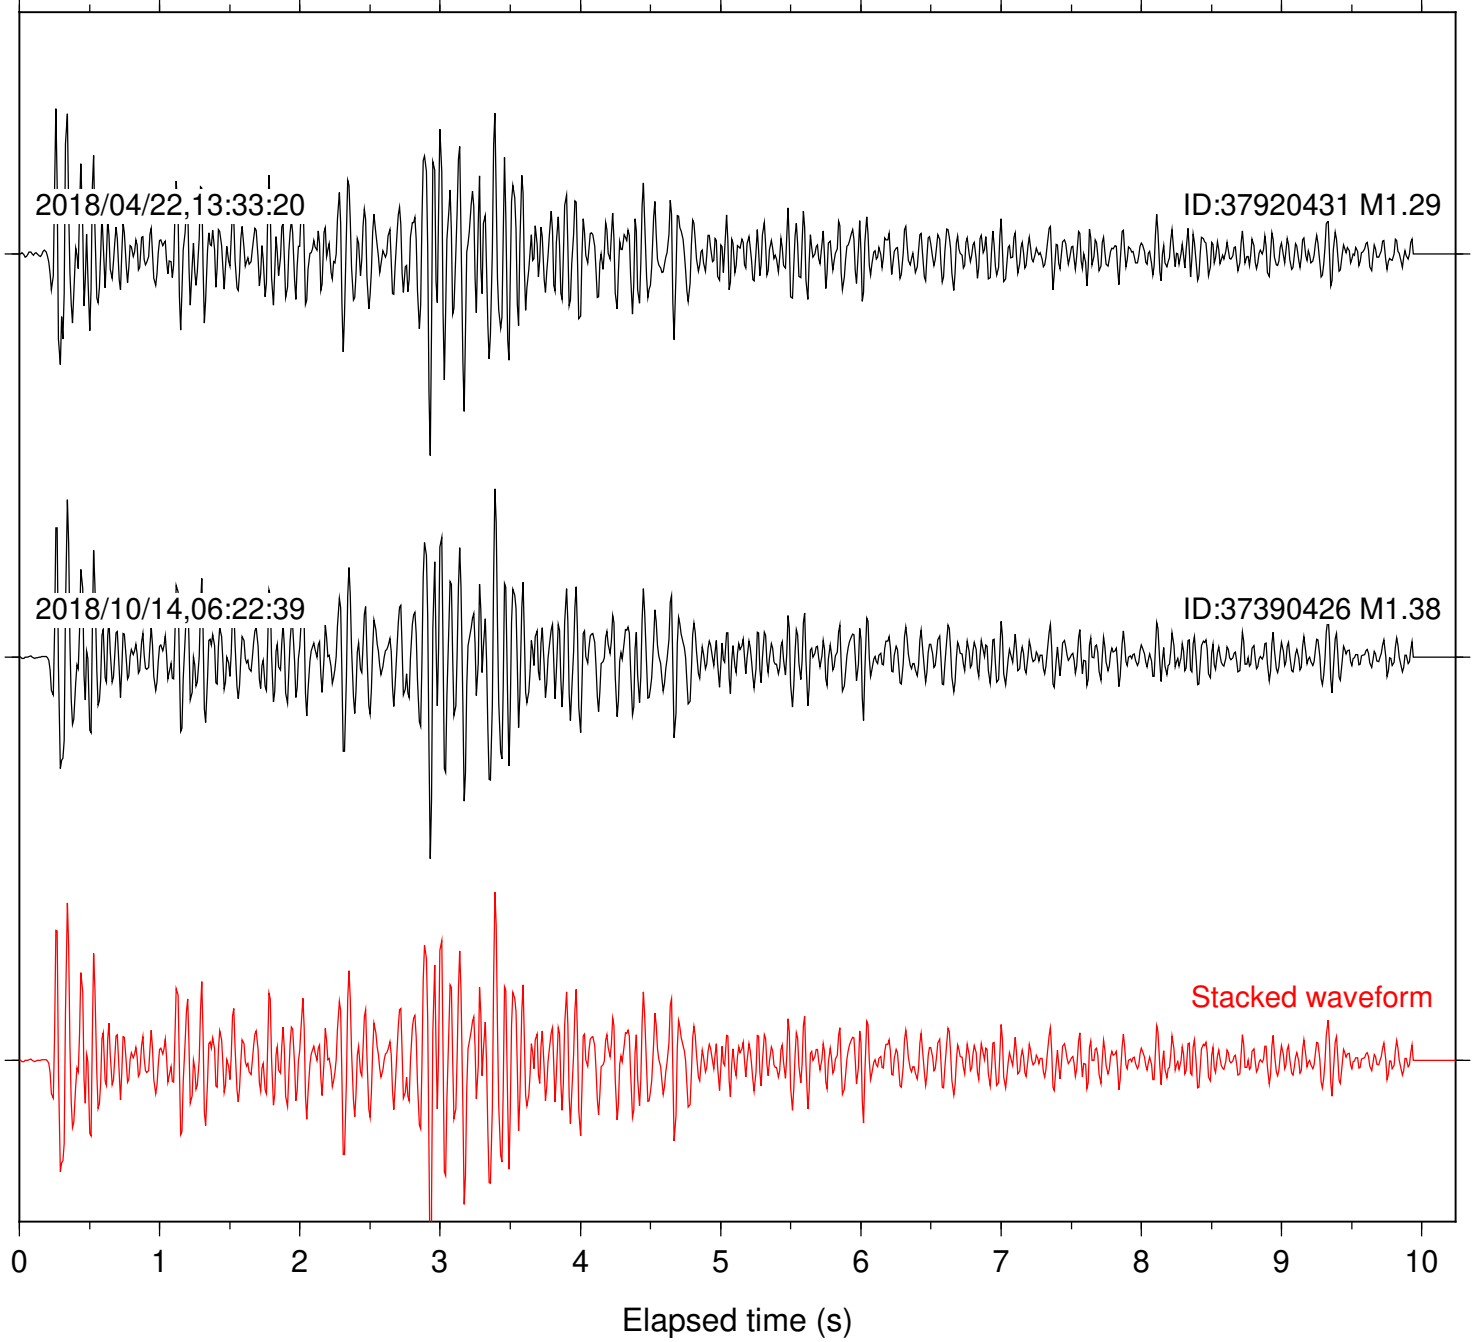

Station: B082 Com: EHZ

Focal depth: 5.11 km

Station: B084 Com: EHZ

Focal depth: 5.11 km

Station: B087 Com: EHZ

Focal depth: 5.11 km

Station: B088 Com: EHZ

Focal depth: 5.11 km

Station: B093 Com: EHZ

Focal depth: 5.11 km

2018/04/22,13:33:20

ID:37920431 M1.29

2018/10/14,06:22:39

ID:37390426 M1.38

Stacked waveform

0 1 2 3 4 5 6 7 8 9 10  
Elapsed time (s)

Station: B946 Com: EHZ

Focal depth: 5.11 km

Station: BAC Com: EHZ

Focal depth: 5.11 km

Station: CRY Com: HHZ

Focal depth: 5.11 km

2018/04/22,13:33:20

ID:37920431 M1.29

Station: FRD Com: HHZ

Focal depth: 5.11 km

Station: LKH Com: HHZ

Focal depth: 5.11 km

Station: LVA2 Com: HHZ

Focal depth: 5.11 km

Station: PFO Com: HHZ

Focal depth: 5.11 km