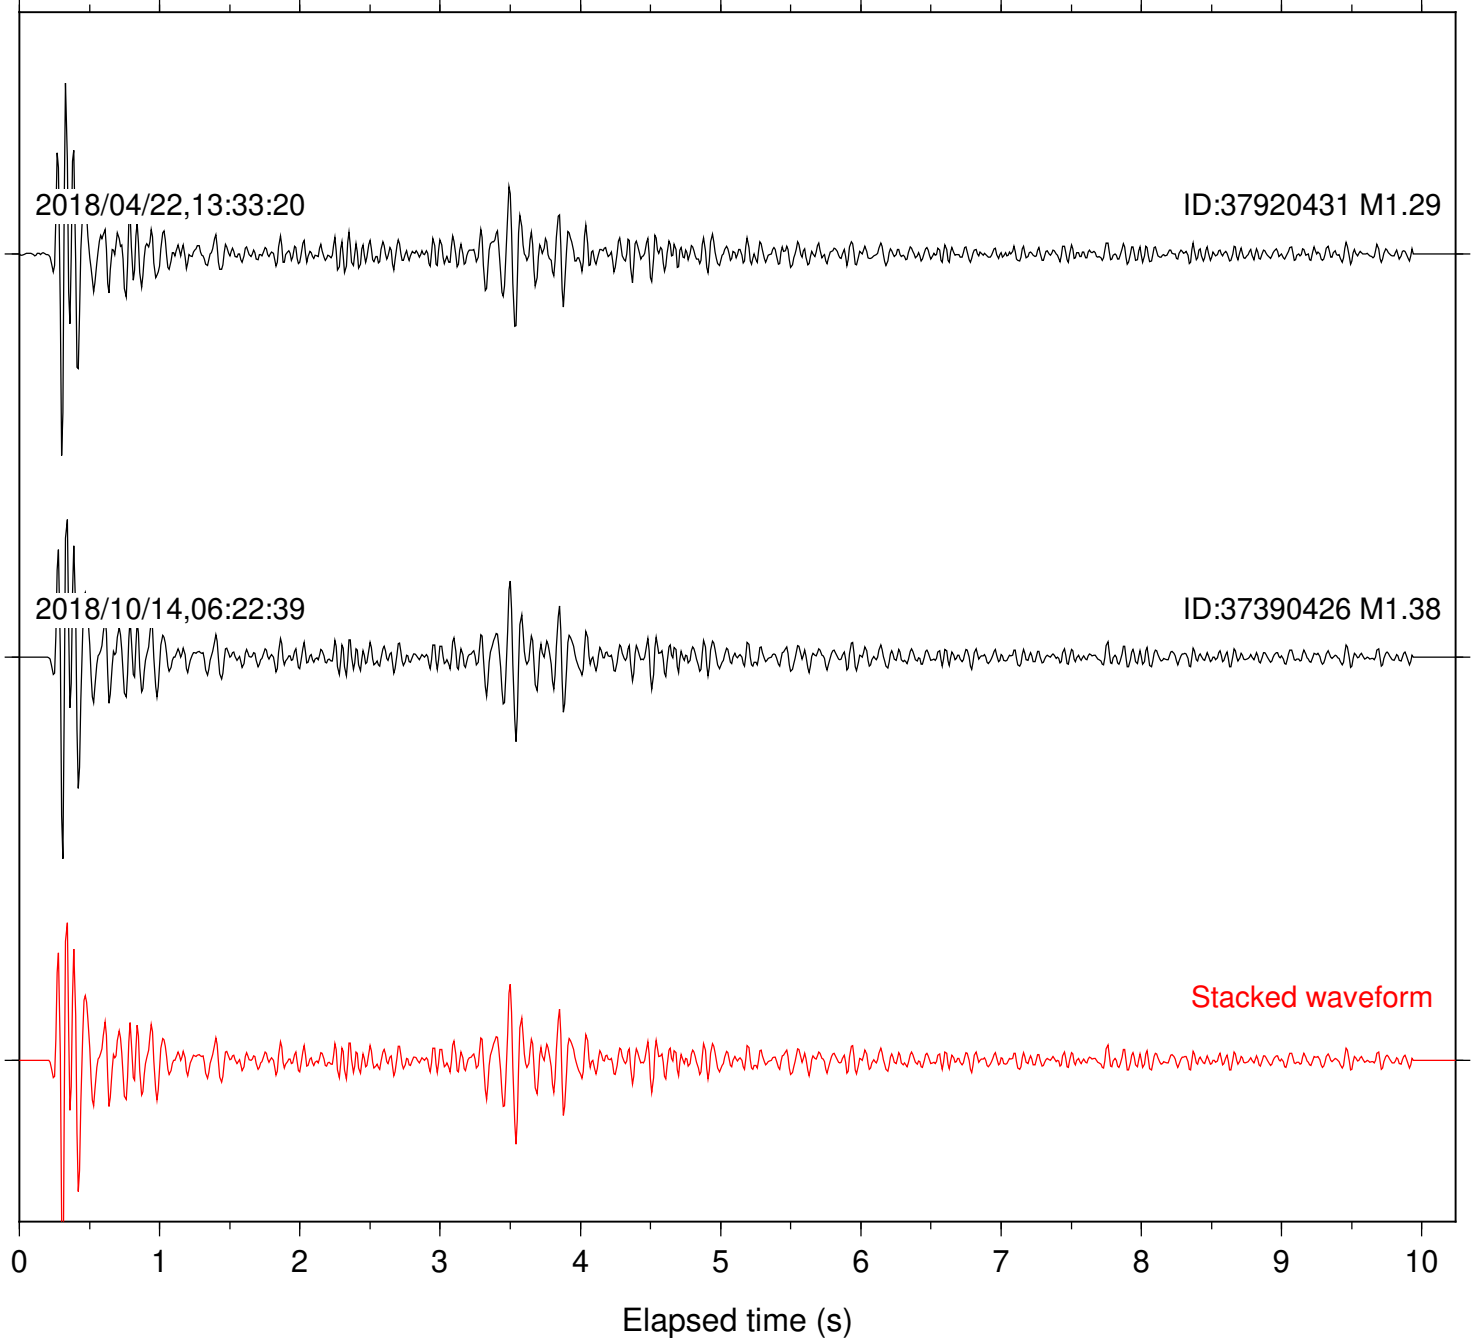

Station: B093 Com: EHZ

Focal depth: 5.11 km

2018/04/22,13:33:20

ID:37920431 M1.29

2018/10/14,06:22:39

ID:37390426 M1.38

Stacked waveform

0 1 2 3 4 5 6 7 8 9 10  
Elapsed time (s)

Station: B946 Com: EHZ

Focal depth: 5.11 km

Station: BAC Com: EHZ

Focal depth: 5.11 km

Station: CRY Com: HHZ

Focal depth: 5.11 km

2018/04/22,13:33:20

ID:37920431 M1.29

2018/10/14,06:22:39

ID:37390426 M1.38

Stacked waveform

0 1 2 3 4 5 6 7 8 9 10  
Elapsed time (s)

Station: CSH Com: HHZ

Focal depth: 5.11 km

Station: DGR Com: HHZ

Focal depth: 5.11 km

Station: FRD Com: HHZ

Focal depth: 5.11 km

Station: LKH Com: HHZ

Focal depth: 5.11 km

Station: LVA2 Com: HHZ

Focal depth: 5.11 km

Station: PFO Com: HHZ

Focal depth: 5.11 km