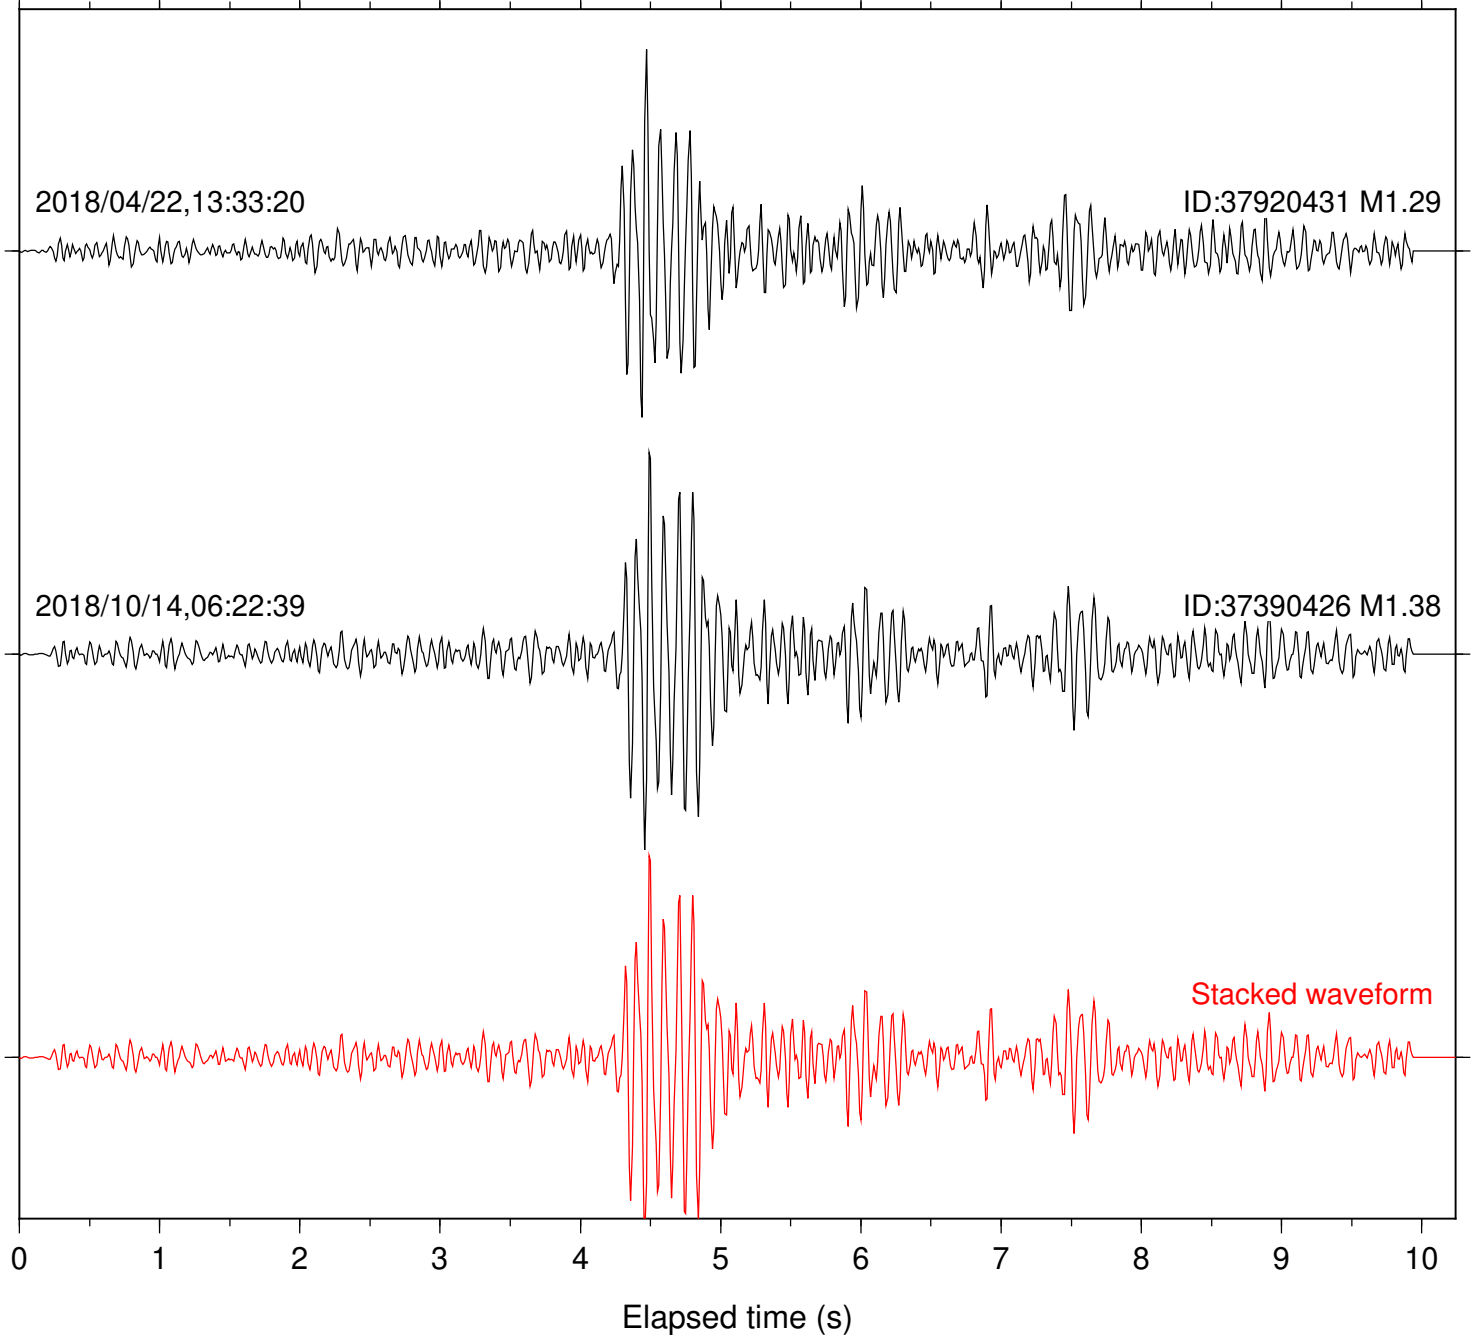

Station: B082 Com: EHZ

Focal depth: 5.11 km

Station: B084 Com: EHZ

Focal depth: 5.11 km

Station: B087 Com: EHZ

Focal depth: 5.11 km

Station: B088 Com: EHZ

Focal depth: 5.11 km

Station: B093 Com: EHZ

Focal depth: 5.11 km

2018/04/22,13:33:20

ID:37920431 M1.29

2018/10/14,06:22:39

ID:37390426 M1.38

Stacked waveform

0 1 2 3 4 5 6 7 8 9 10  
Elapsed time (s)

Station: B946 Com: EHZ

Focal depth: 5.11 km

Station: BAC Com: EHZ

Focal depth: 5.11 km

Station: CRY Com: HHZ

Focal depth: 5.11 km

2018/04/22,13:33:20

ID:37920431 M1.29

Station: FRD Com: HHZ

Focal depth: 5.11 km

Station: LKH Com: HHZ

Focal depth: 5.11 km

Station: LVA2 Com: HHZ

Focal depth: 5.11 km

Station: PFO Com: HHZ

Focal depth: 5.11 km