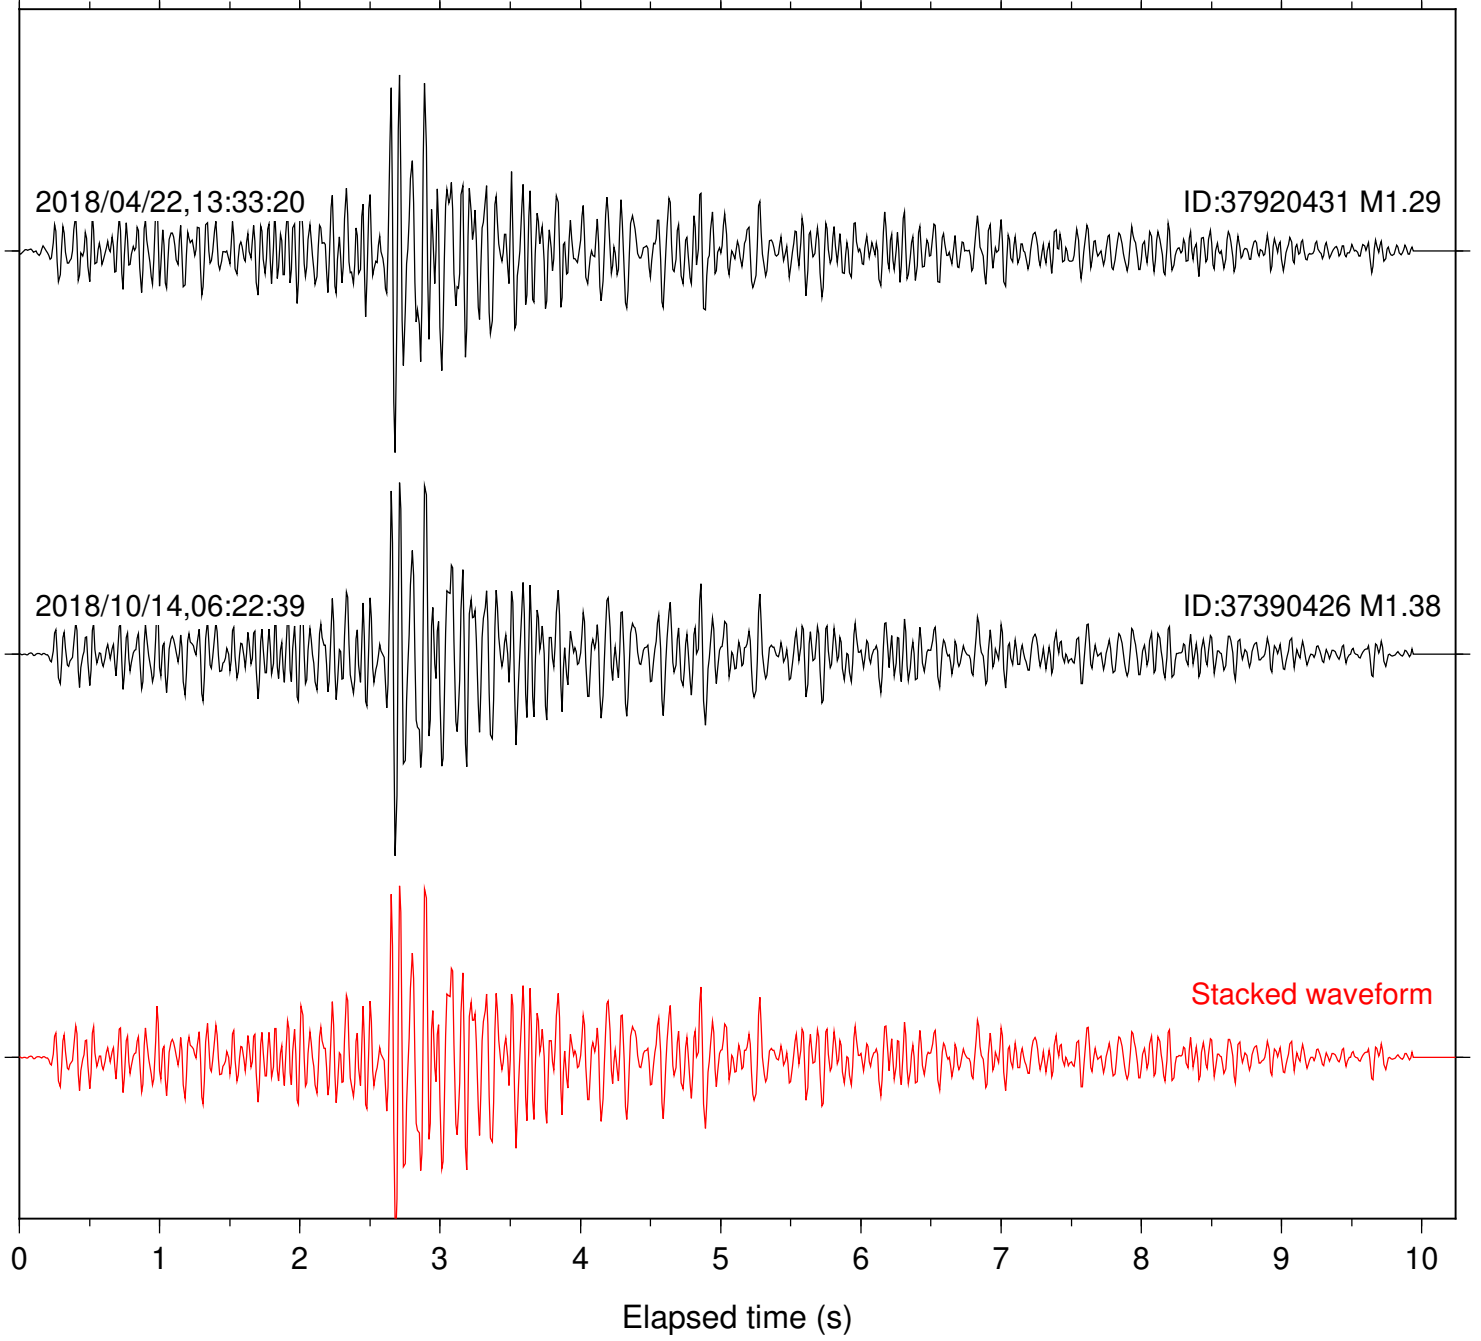

Station: B082 Com: EHZ

Focal depth: 5.11 km

Station: B084 Com: EHZ

Focal depth: 5.11 km

Station: B087 Com: EHZ

Focal depth: 5.11 km

Station: B088 Com: EHZ

Focal depth: 5.11 km

Station: B093 Com: EHZ

Focal depth: 5.11 km

2018/04/22,13:33:20

ID:37920431 M1.29

2018/10/14,06:22:39

ID:37390426 M1.38

Stacked waveform

0 1 2 3 4 5 6 7 8 9 10  
Elapsed time (s)

Station: B946 Com: EHZ

Focal depth: 5.11 km

Station: BAC Com: EHZ

Focal depth: 5.11 km

Station: CRY Com: HHZ

Focal depth: 5.11 km

2018/04/22,13:33:20

ID:37920431 M1.29

2018/10/14,06:22:39

ID:37390426 M1.38

Stacked waveform

0 1 2 3 4 5 6 7 8 9 10  
Elapsed time (s)

Station: CSH Com: HHZ

Focal depth: 5.11 km

Station: DGR Com: HHZ

Focal depth: 5.11 km