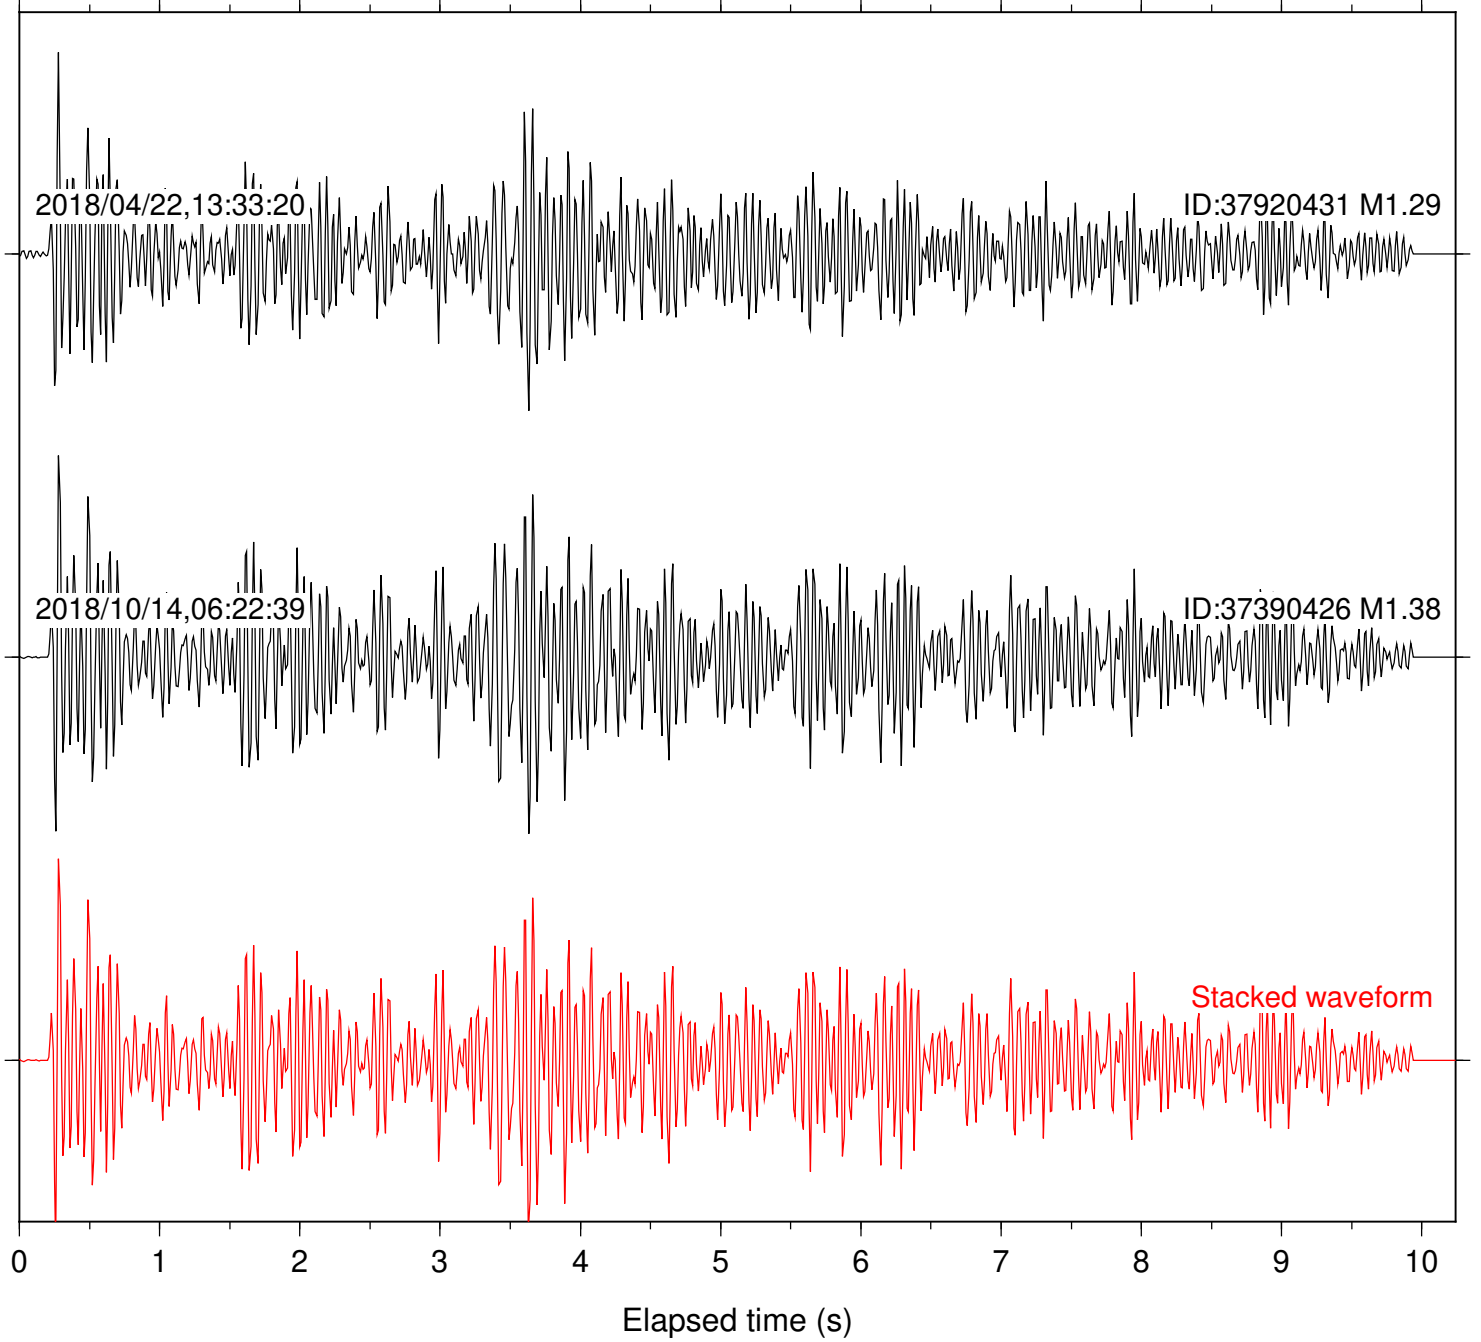

Station: B093 Com: EHZ

Focal depth: 5.11 km

2018/04/22,13:33:20

ID:37920431 M1.29

2018/10/14,06:22:39

ID:37390426 M1.38

Stacked waveform

0 1 2 3 4 5 6 7 8 9 10  
Elapsed time (s)

Station: B946 Com: EHZ

Focal depth: 5.11 km

Station: BAC Com: EHZ

Focal depth: 5.11 km

Station: CRY Com: HHZ

Focal depth: 5.11 km

2018/04/22,13:33:20

ID:37920431 M1.29

2018/10/14,06:22:39

ID:37390426 M1.38

Stacked waveform

0 1 2 3 4 5 6 7 8 9 10  
Elapsed time (s)

Station: CSH Com: HHZ

Focal depth: 5.11 km

Station: DGR Com: HHZ

Focal depth: 5.11 km

Station: FRD Com: HHZ

Focal depth: 5.11 km

Station: LKH Com: HHZ

Focal depth: 5.11 km

Station: LVA2 Com: HHZ

Focal depth: 5.11 km

Station: PFO Com: HHZ

Focal depth: 5.11 km