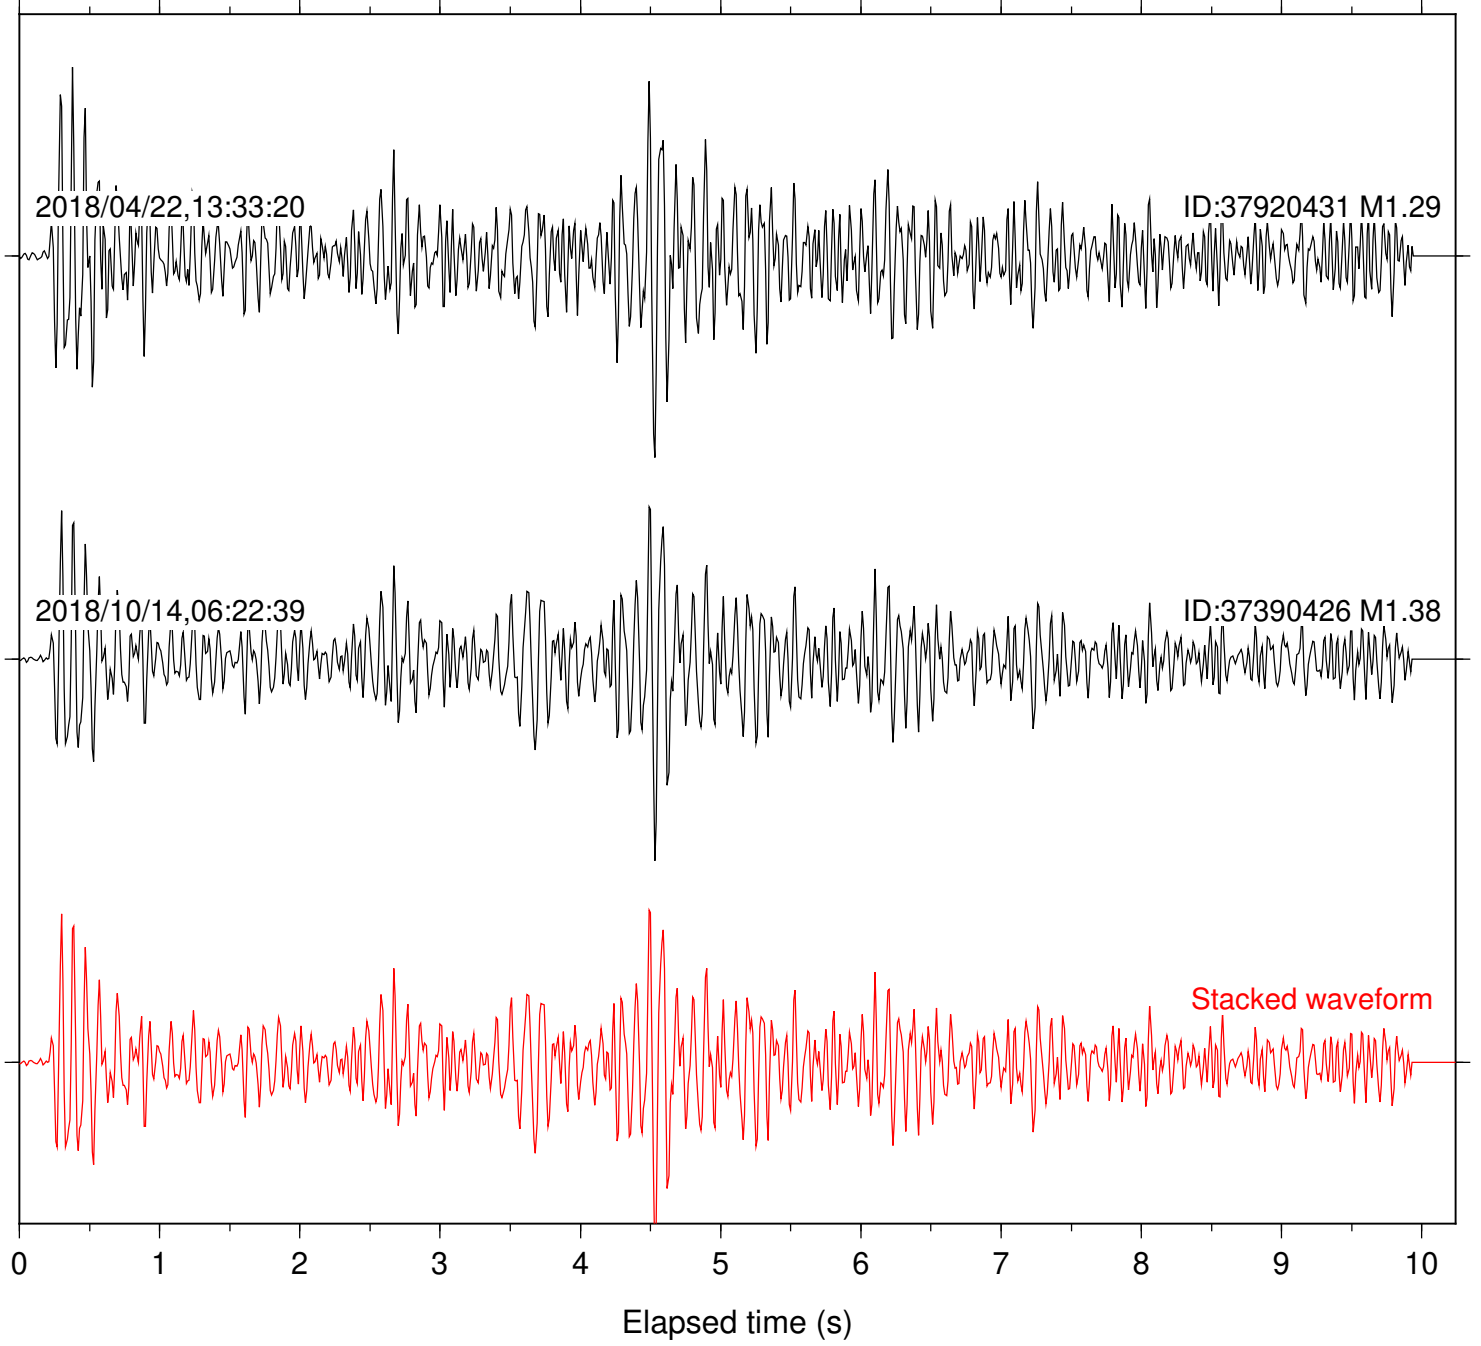

Station: B082 Com: EHZ

Focal depth: 5.11 km

Station: B084 Com: EHZ

Focal depth: 5.11 km

Station: B087 Com: EHZ

Focal depth: 5.11 km

Station: B088 Com: EHZ

Focal depth: 5.11 km

Station: B093 Com: EHZ

Focal depth: 5.11 km

2018/04/22,13:33:20

ID:37920431 M1.29

2018/10/14,06:22:39

ID:37390426 M1.38

Stacked waveform

0 1 2 3 4 5 6 7 8 9 10  
Elapsed time (s)

Station: B946 Com: EHZ

Focal depth: 5.11 km

Station: BAC Com: EHZ

Focal depth: 5.11 km

Station: CRY Com: HHZ

Focal depth: 5.11 km

2018/04/22,13:33:20

ID:37920431 M1.29

2018/10/14,06:22:39

ID:37390426 M1.38

Stacked waveform

0 1 2 3 4 5 6 7 8 9 10  
Elapsed time (s)

Station: CSH Com: HHZ

Focal depth: 5.11 km

Station: DGR Com: HHZ

Focal depth: 5.11 km