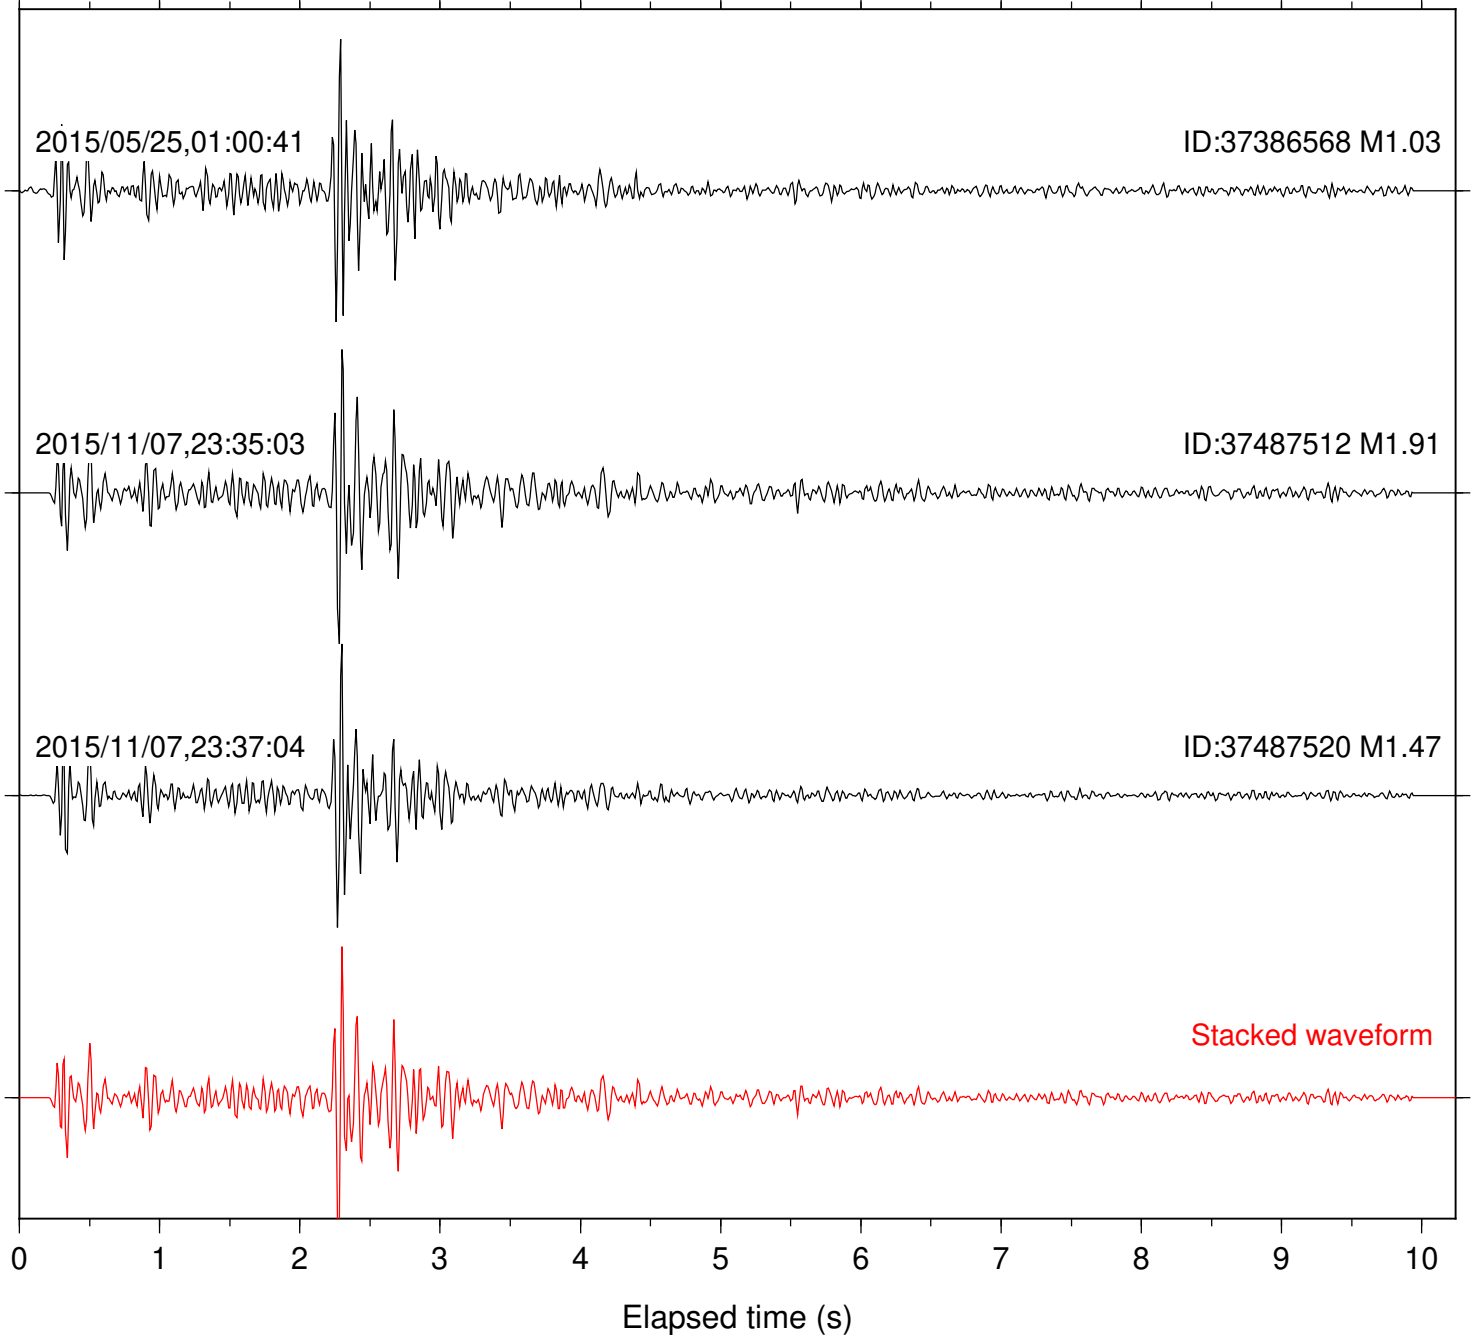

Station: B081 Com: EHZ

Focal depth: 8.19 km

Station: B082 Com: EHZ

Focal depth: 8.19 km

Station: B093 Com: EHZ

Focal depth: 8.19 km

Station: B946 Com: EHZ

Focal depth: 8.19 km

Station: KNW Com: HHZ

Focal depth: 8.19 km