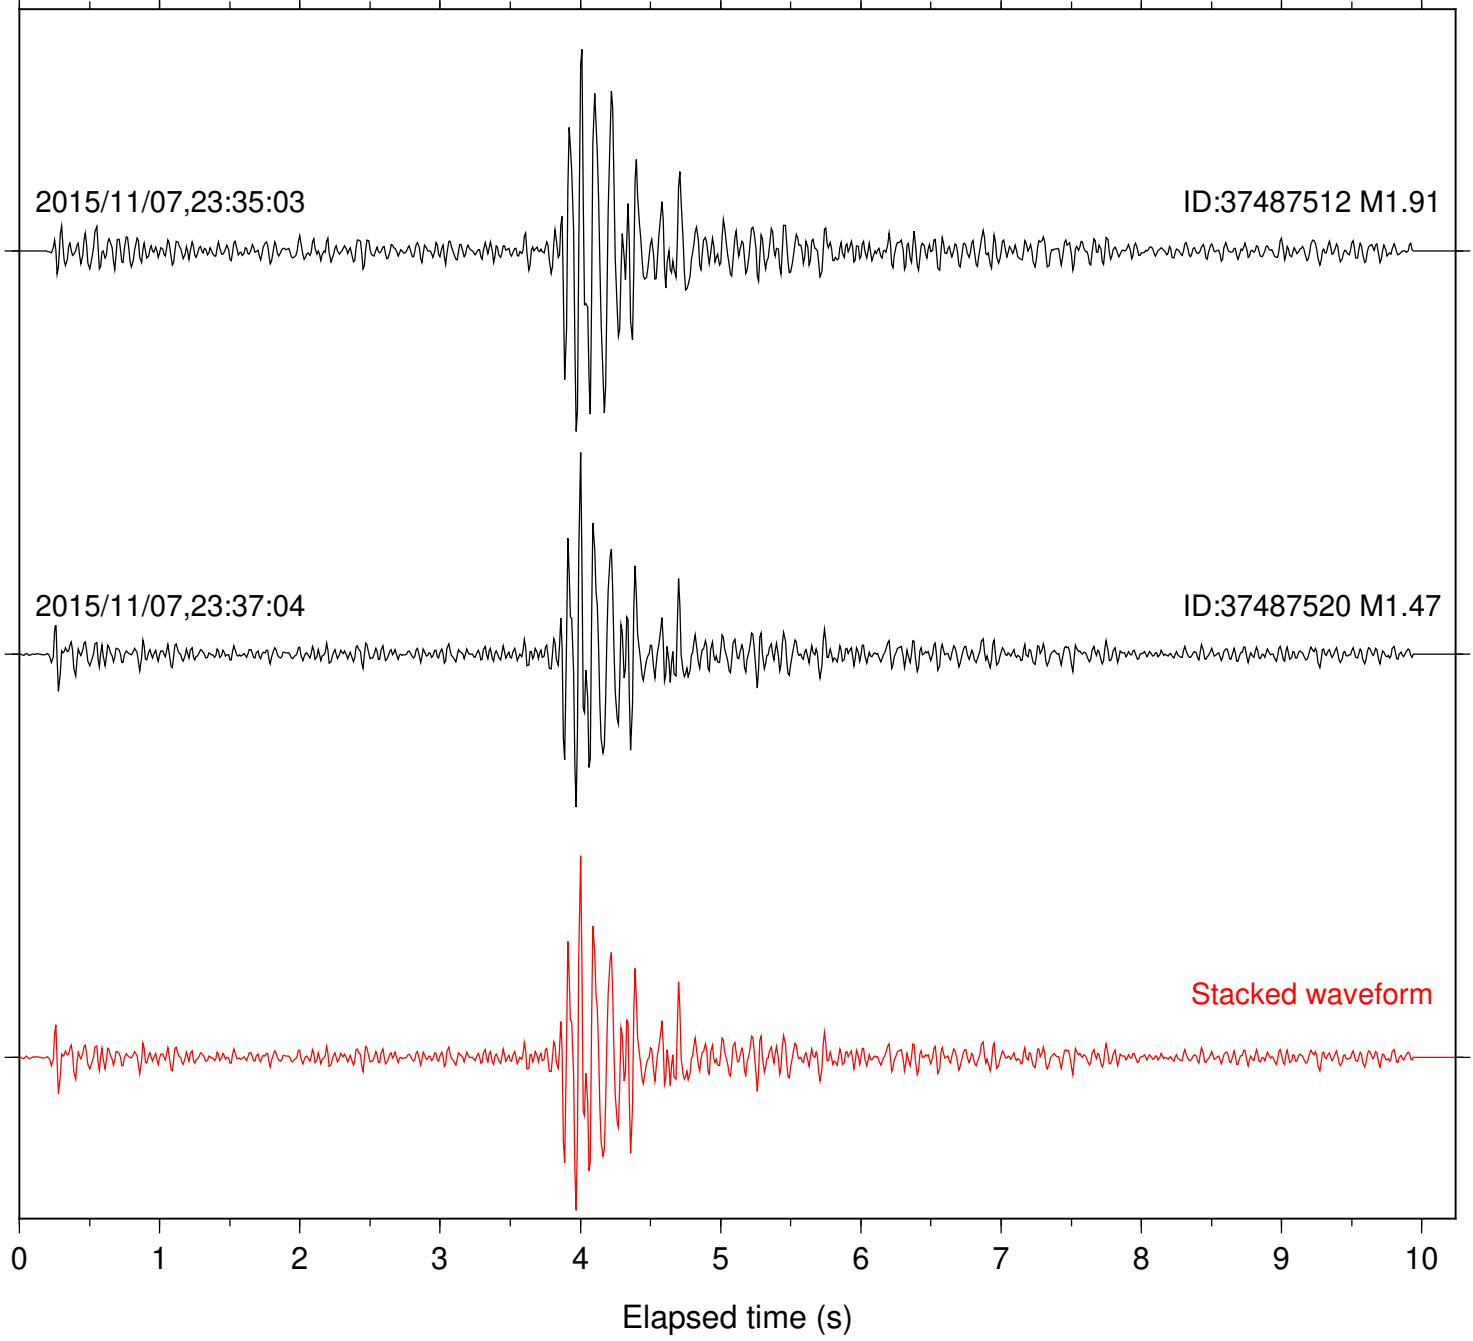

Station: B081 Com: EHZ

Focal depth: 8.19 km

Station: B082 Com: EHZ

Focal depth: 8.19 km

Station: B093 Com: EHZ

Focal depth: 8.19 km

Station: B946 Com: EHZ

Focal depth: 8.19 km

Station: KNW Com: HHZ

Focal depth: 8.19 km