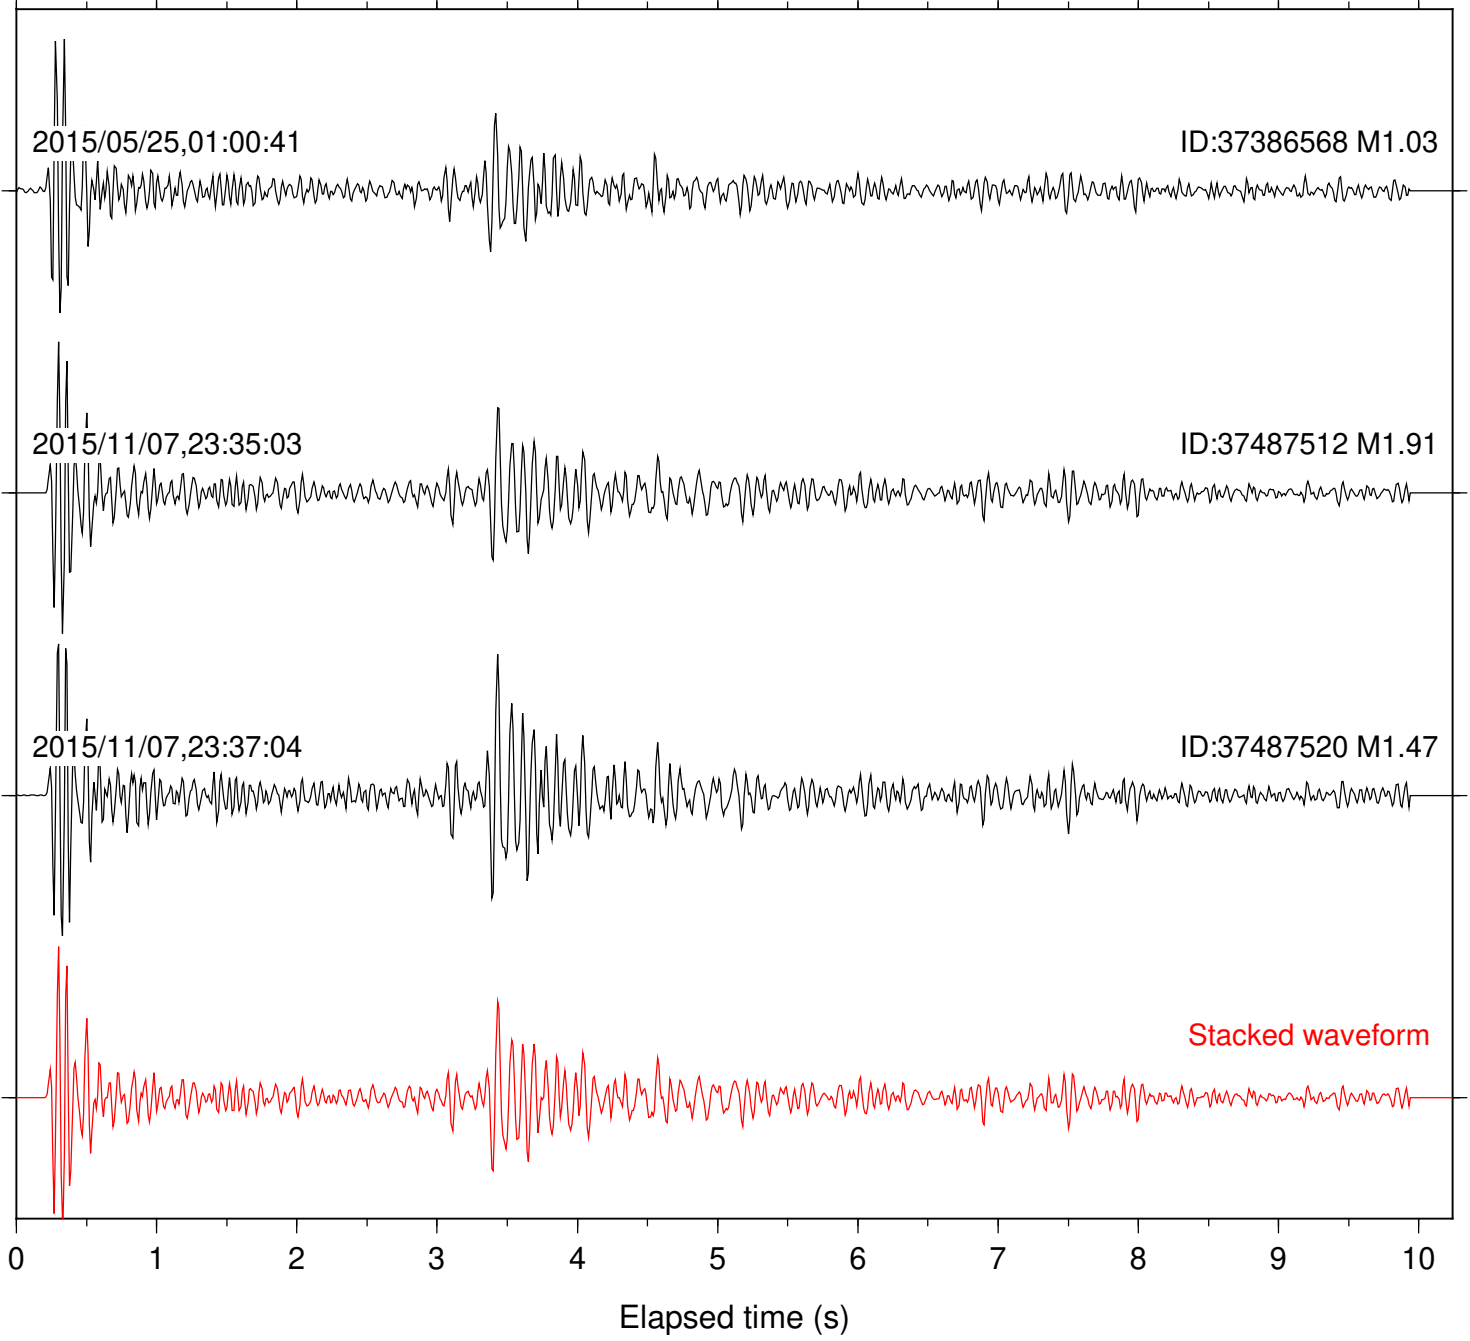

Station: B081 Com: EHZ

Focal depth: 8.19 km

Station: B082 Com: EHZ

Focal depth: 8.19 km

Station: B093 Com: EHZ

Focal depth: 8.19 km

Station: B946 Com: EHZ

Focal depth: 8.19 km

Station: KNW Com: HHZ

Focal depth: 8.19 km