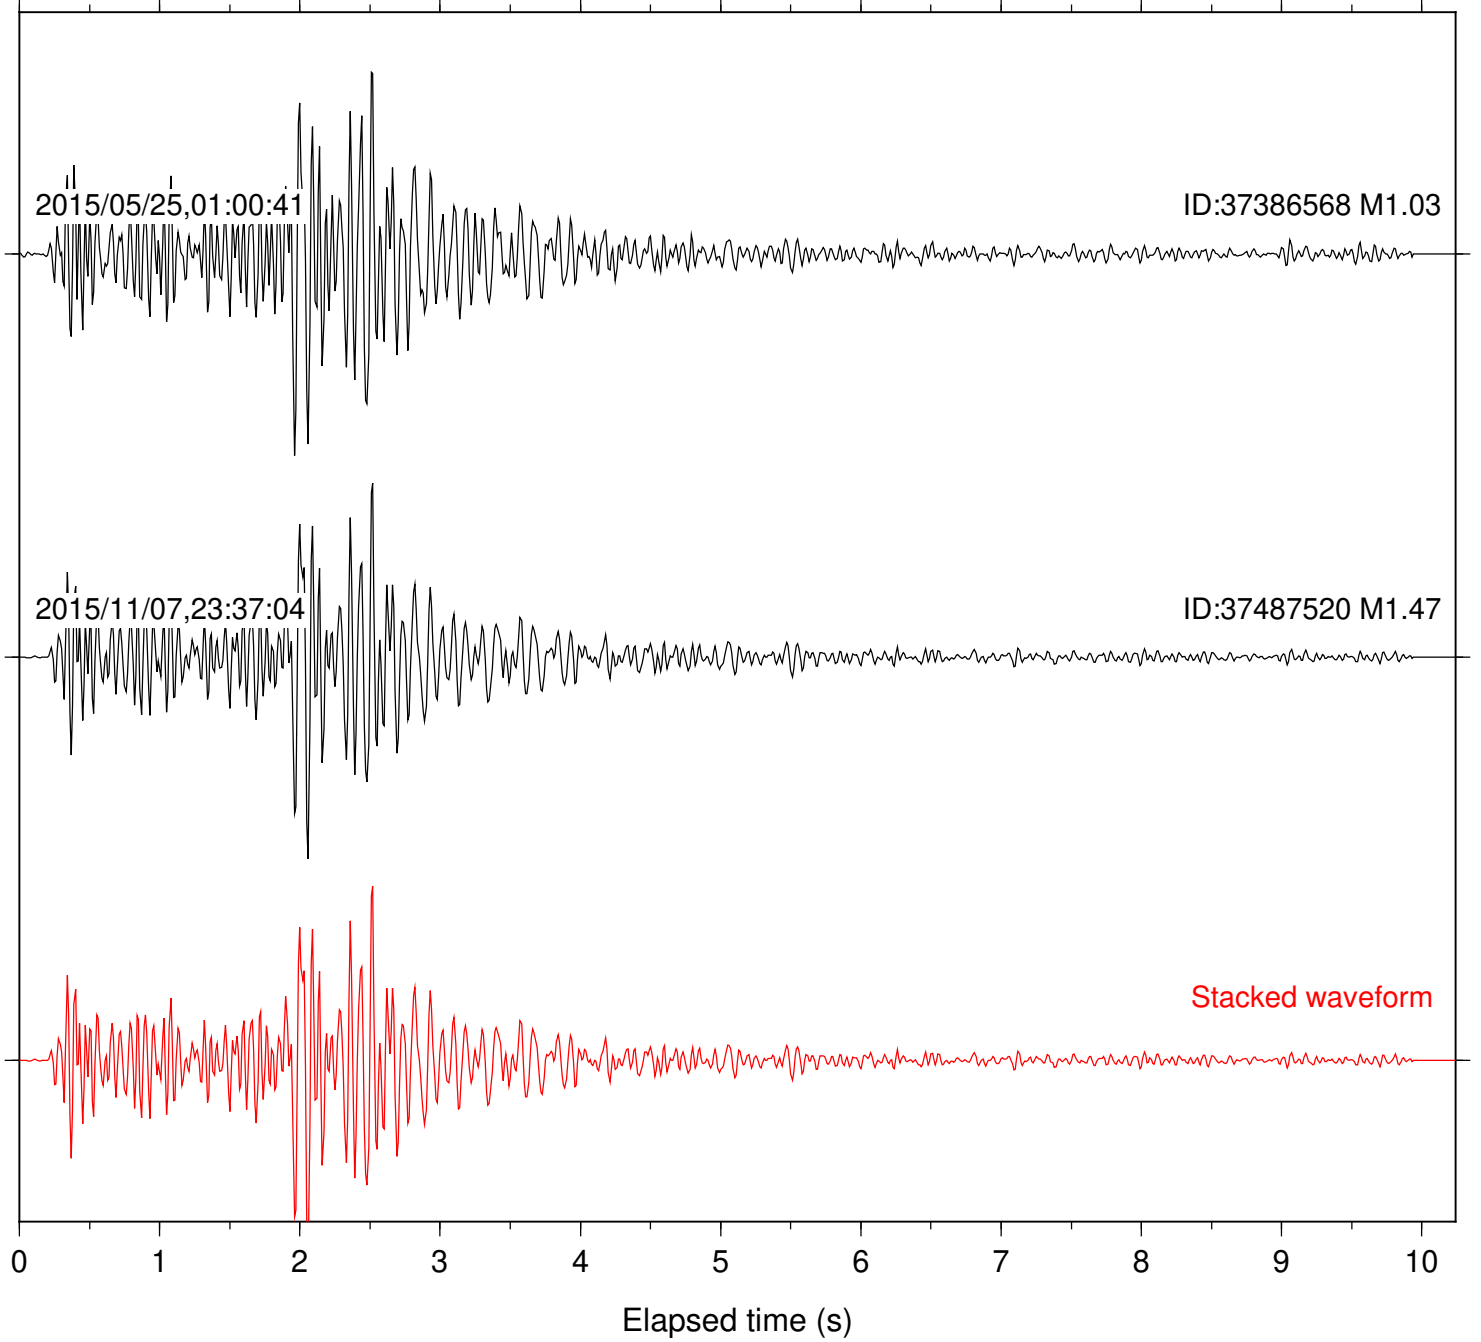

Station: B081 Com: EHZ

Focal depth: 8.19 km

Station: B082 Com: EHZ

Focal depth: 8.19 km

Station: B093 Com: EHZ

Focal depth: 8.19 km

Station: B946 Com: EHZ

Focal depth: 8.19 km

Station: KNW Com: HHZ

Focal depth: 8.19 km