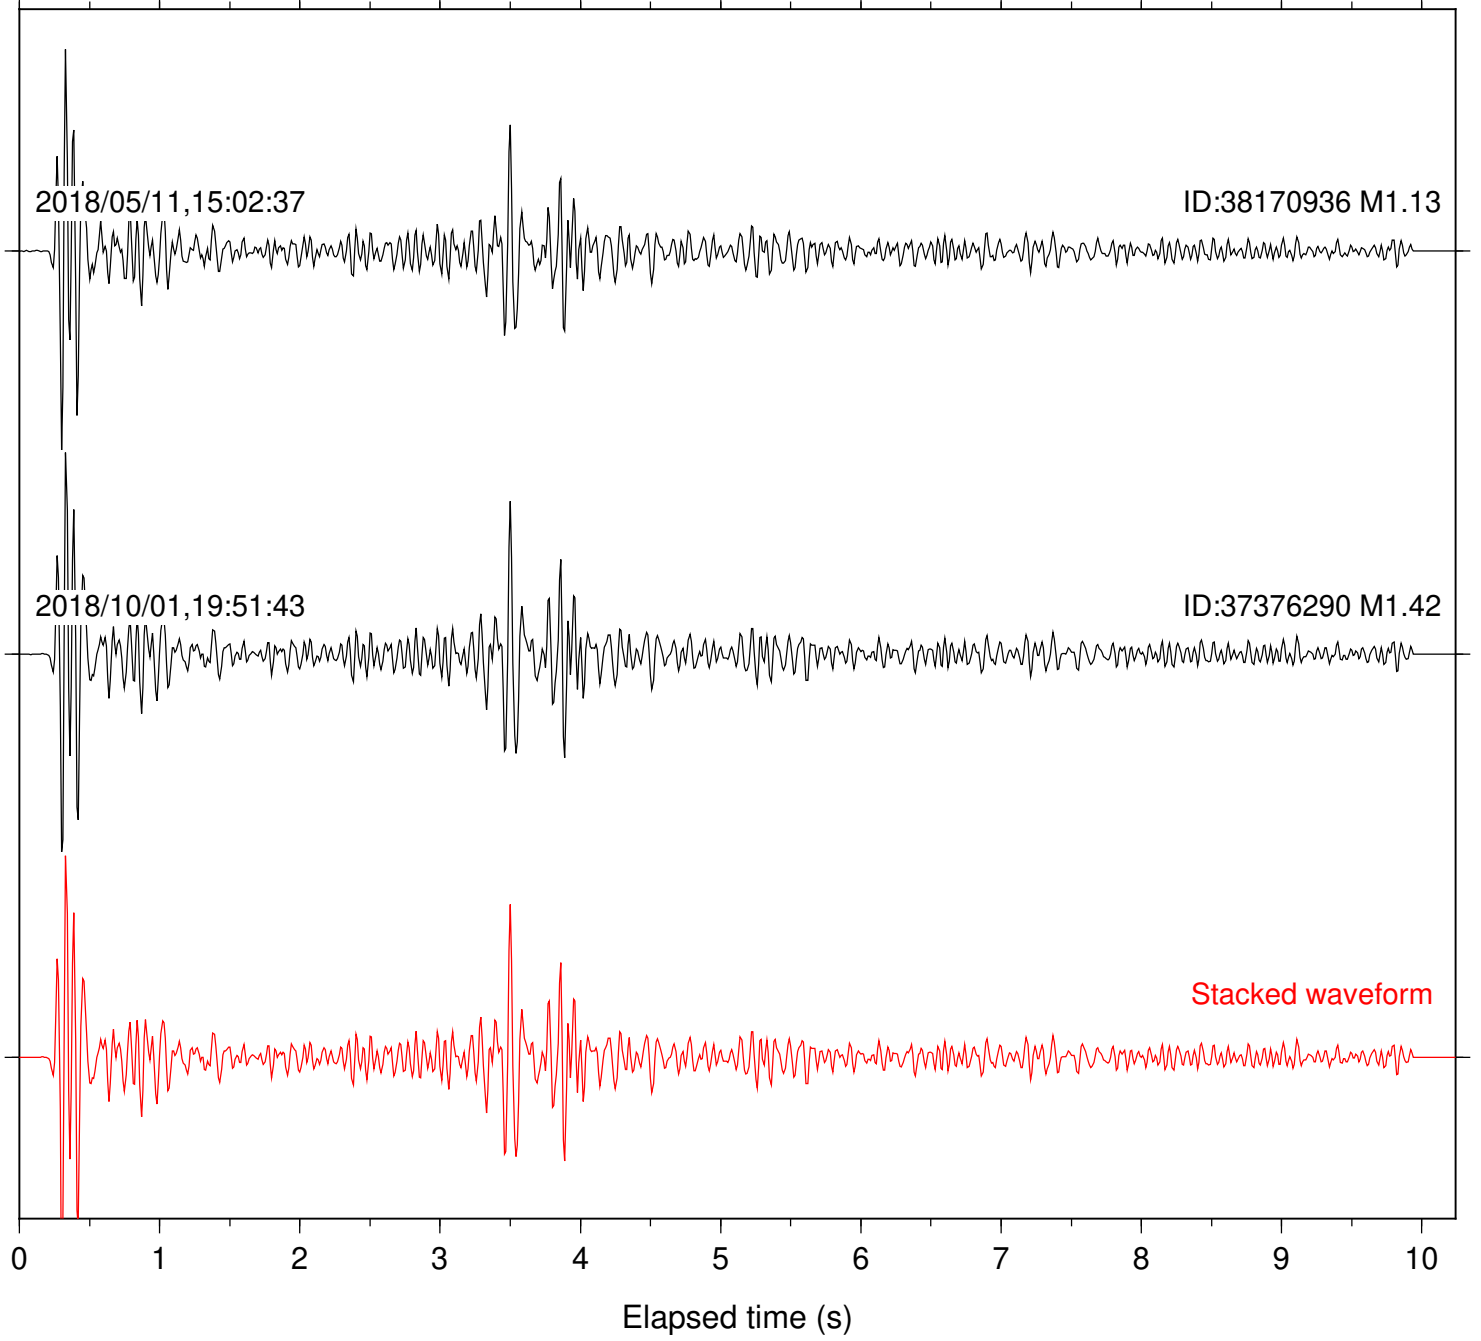

Station: B082 Com: EHZ

Focal depth: 4.96 km

Station: B084 Com: EHZ

Focal depth: 4.96 km

Station: B087 Com: EHZ

Focal depth: 4.96 km

Station: B088 Com: EHZ

Focal depth: 4.96 km

Station: B093 Com: EHZ

Focal depth: 4.96 km

2018/05/11,15:02:37

ID:38170936 M1.13

2018/10/01,19:51:43

ID:37376290 M1.42

Stacked waveform

0 1 2 3 4 5 6 7 8 9 10
Elapsed time (s)

Station: B946 Com: EHZ

Focal depth: 4.96 km

Station: BAC Com: EHZ

Focal depth: 4.96 km

Station: CSH Com: HHZ

Focal depth: 4.96 km

Station: DGR Com: HHZ

Focal depth: 4.96 km

Station: HMT2 Com: HHZ

Focal depth: 4.96 km

Station: LVA2 Com: HHZ

Focal depth: 4.96 km

Station: POB2 Com: HHZ

Focal depth: 4.96 km