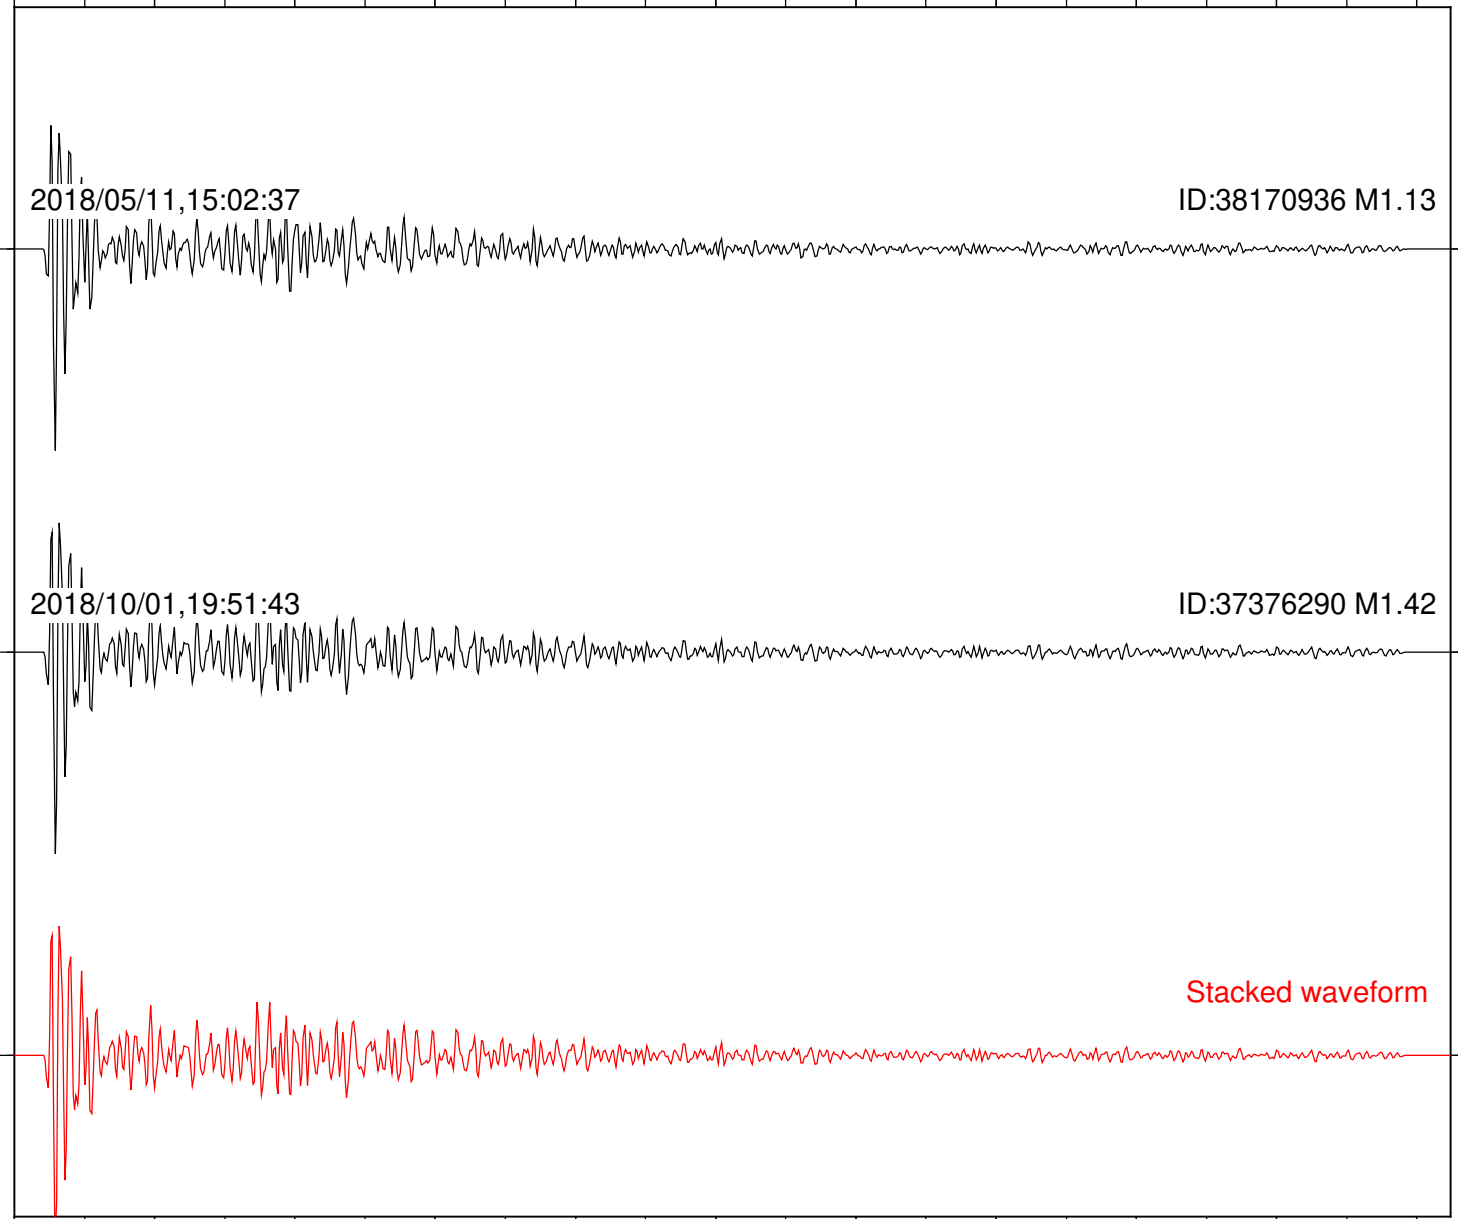

Station: B082 Com: EHZ

Focal depth: 4.96 km

Station: B084 Com: EHZ

Focal depth: 4.96 km

Station: B087 Com: EHZ

Focal depth: 4.96 km

Station: B088 Com: EHZ

Focal depth: 4.96 km

Station: B093 Com: EHZ

Focal depth: 4.96 km

2018/05/11,15:02:37

ID:38170936 M1.13

2018/10/01,19:51:43

ID:37376290 M1.42

Stacked waveform

0 1 2 3 4 5 6 7 8 9 10
Elapsed time (s)

Station: B946 Com: EHZ

Focal depth: 4.96 km

Station: BAC Com: EHZ

Focal depth: 4.96 km

Station: CSH Com: HHZ

Focal depth: 4.96 km

Station: DGR Com: HHZ

Focal depth: 4.96 km

Station: HMT2 Com: HHZ

Focal depth: 4.96 km

Station: LVA2 Com: HHZ

Focal depth: 4.96 km

Station: POB2 Com: HHZ

Focal depth: 4.96 km