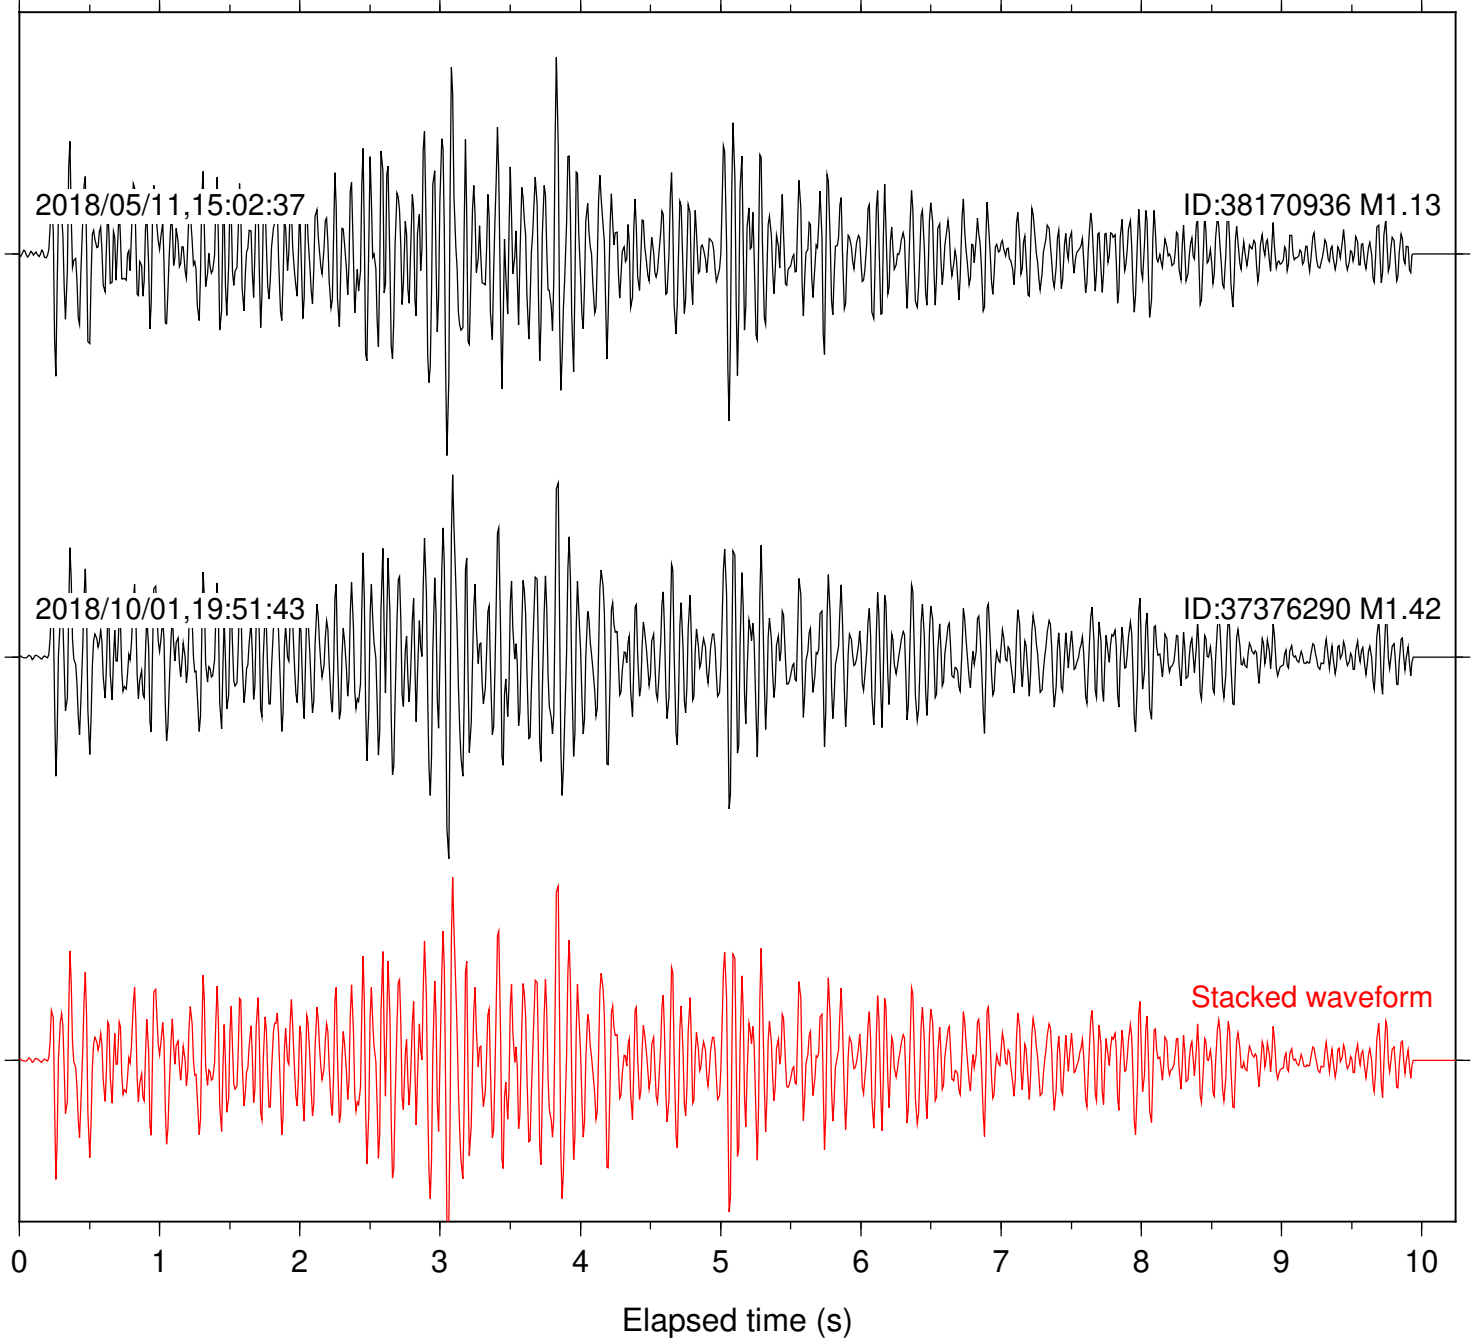

Station: B082 Com: EHZ

Focal depth: 4.96 km

Station: B084 Com: EHZ

Focal depth: 4.96 km

Station: B087 Com: EHZ

Focal depth: 4.96 km

Station: B088 Com: EHZ

Focal depth: 4.96 km

Station: B093 Com: EHZ

Focal depth: 4.96 km

2018/05/11,15:02:37

ID:38170936 M1.13

2018/10/01,19:51:43

ID:37376290 M1.42

Stacked waveform

0 1 2 3 4 5 6 7 8 9 10
Elapsed time (s)

Station: B946 Com: EHZ

Focal depth: 4.96 km

Station: BAC Com: EHZ

Focal depth: 4.96 km

Station: CSH Com: HHZ

Focal depth: 4.96 km

Station: DGR Com: HHZ

Focal depth: 4.96 km

Station: HMT2 Com: HHZ

Focal depth: 4.96 km

Station: LVA2 Com: HHZ

Focal depth: 4.96 km

Station: POB2 Com: HHZ

Focal depth: 4.96 km