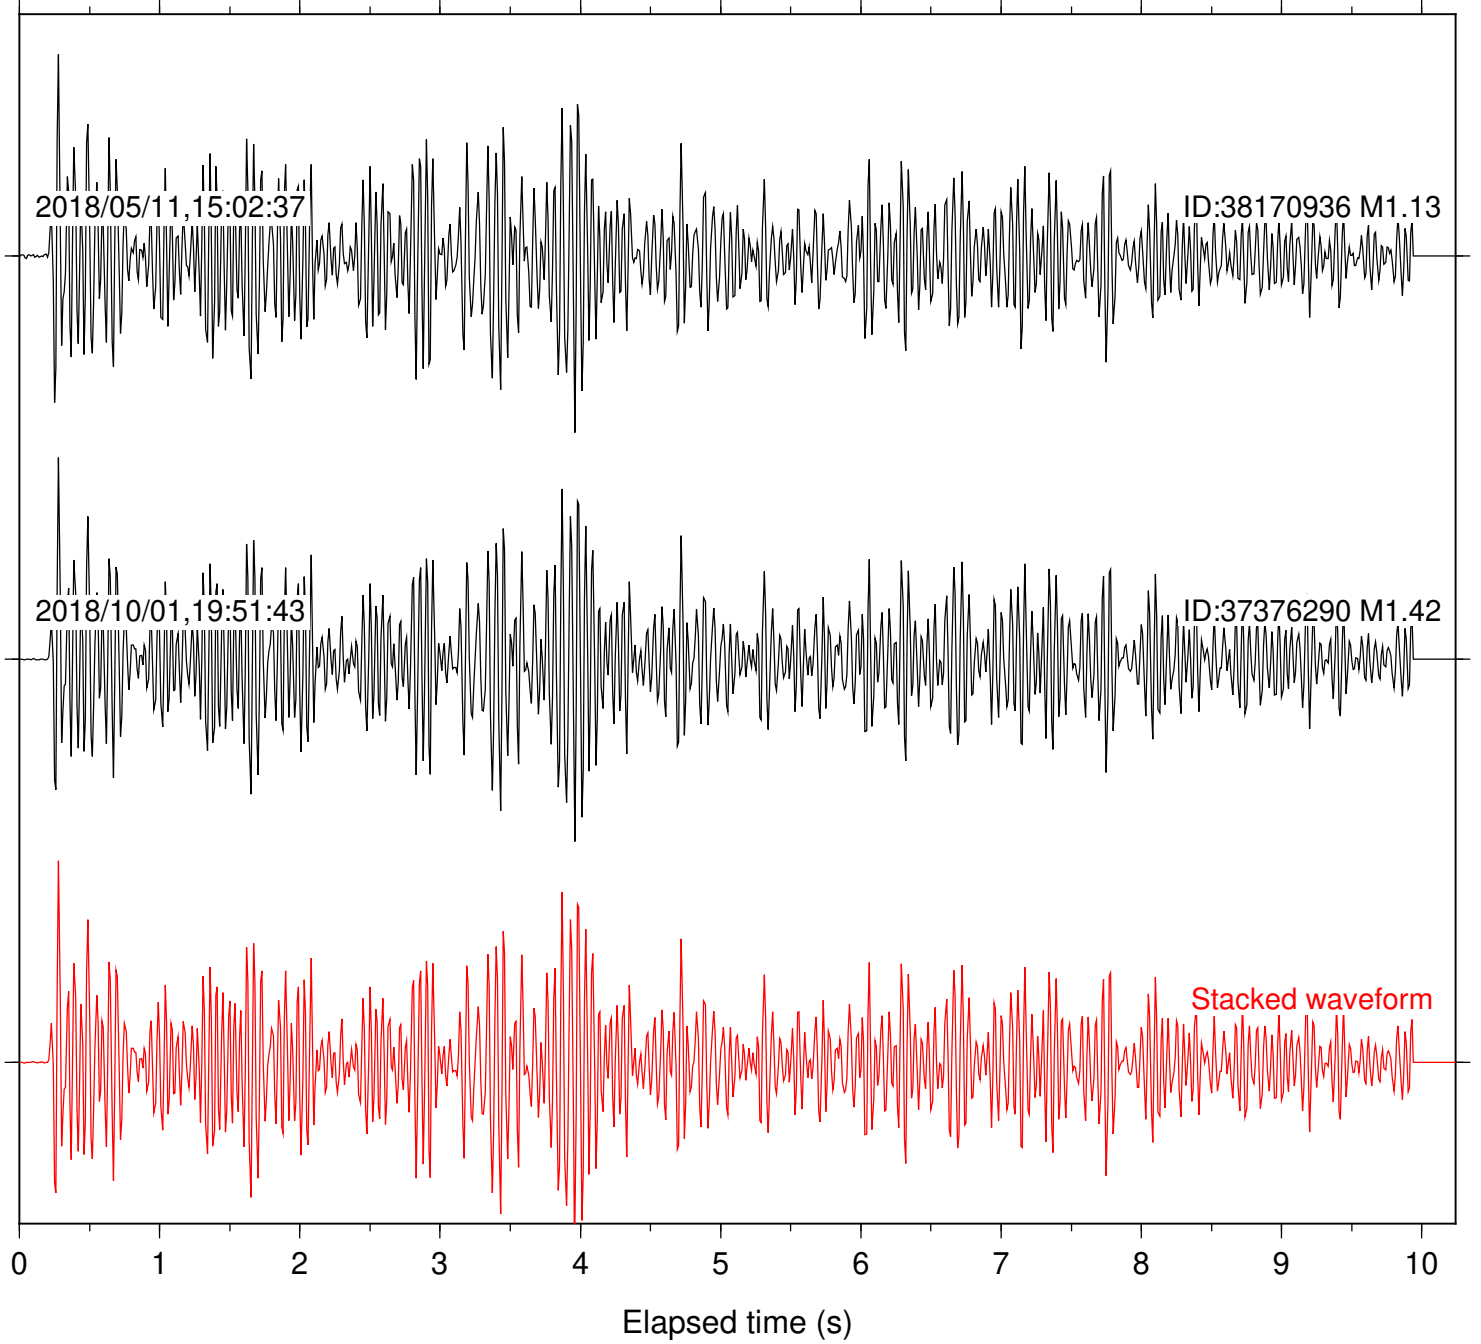

Station: B082 Com: EHZ

Focal depth: 4.96 km

Station: B084 Com: EHZ

Focal depth: 4.96 km

Station: B087 Com: EHZ

Focal depth: 4.96 km

Station: B088 Com: EHZ

Focal depth: 4.96 km

Station: B093 Com: EHZ

Focal depth: 4.96 km

2018/05/11,15:02:37

ID:38170936 M1.13

2018/10/01,19:51:43

ID:37376290 M1.42

Stacked waveform

0 1 2 3 4 5 6 7 8 9 10
Elapsed time (s)

Station: B946 Com: EHZ

Focal depth: 4.96 km

Station: BAC Com: EHZ

Focal depth: 4.96 km

Station: CSH Com: HHZ

Focal depth: 4.96 km

Station: DGR Com: HHZ

Focal depth: 4.96 km

Station: HMT2 Com: HHZ

Focal depth: 4.96 km

Station: LVA2 Com: HHZ

Focal depth: 4.96 km

Station: POB2 Com: HHZ

Focal depth: 4.96 km