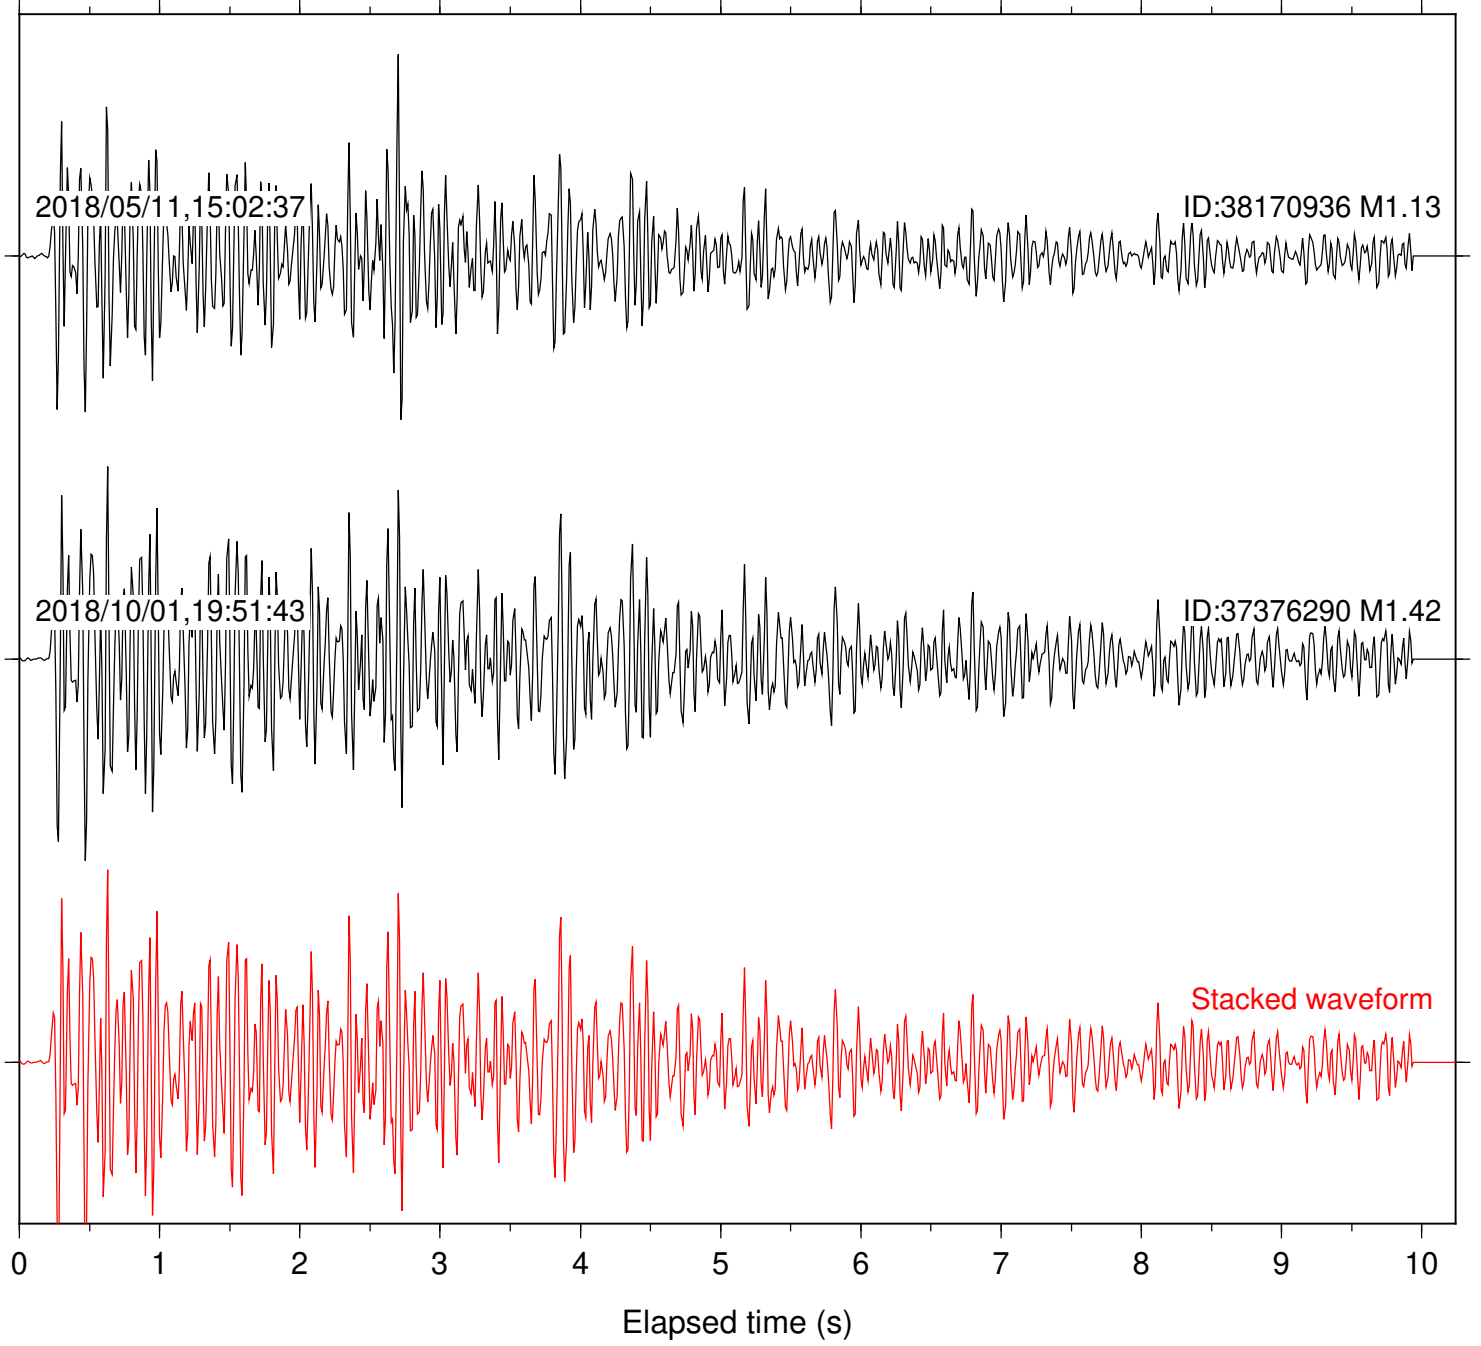

Station: B082 Com: EHZ

Focal depth: 4.96 km

Station: B084 Com: EHZ

Focal depth: 4.96 km

Station: B087 Com: EHZ

Focal depth: 4.96 km

Station: B088 Com: EHZ

Focal depth: 4.96 km

Station: B093 Com: EHZ

Focal depth: 4.96 km

2018/05/11,15:02:37

ID:38170936 M1.13

2018/10/01,19:51:43

ID:37376290 M1.42

Stacked waveform

0 1 2 3 4 5 6 7 8 9 10
Elapsed time (s)

Station: B946 Com: EHZ

Focal depth: 4.96 km

Station: BAC Com: EHZ

Focal depth: 4.96 km

Station: CSH Com: HHZ

Focal depth: 4.96 km

Station: DGR Com: HHZ

Focal depth: 4.96 km

Station: HMT2 Com: HHZ

Focal depth: 4.96 km

Station: LVA2 Com: HHZ

Focal depth: 4.96 km

Station: POB2 Com: HHZ

Focal depth: 4.96 km