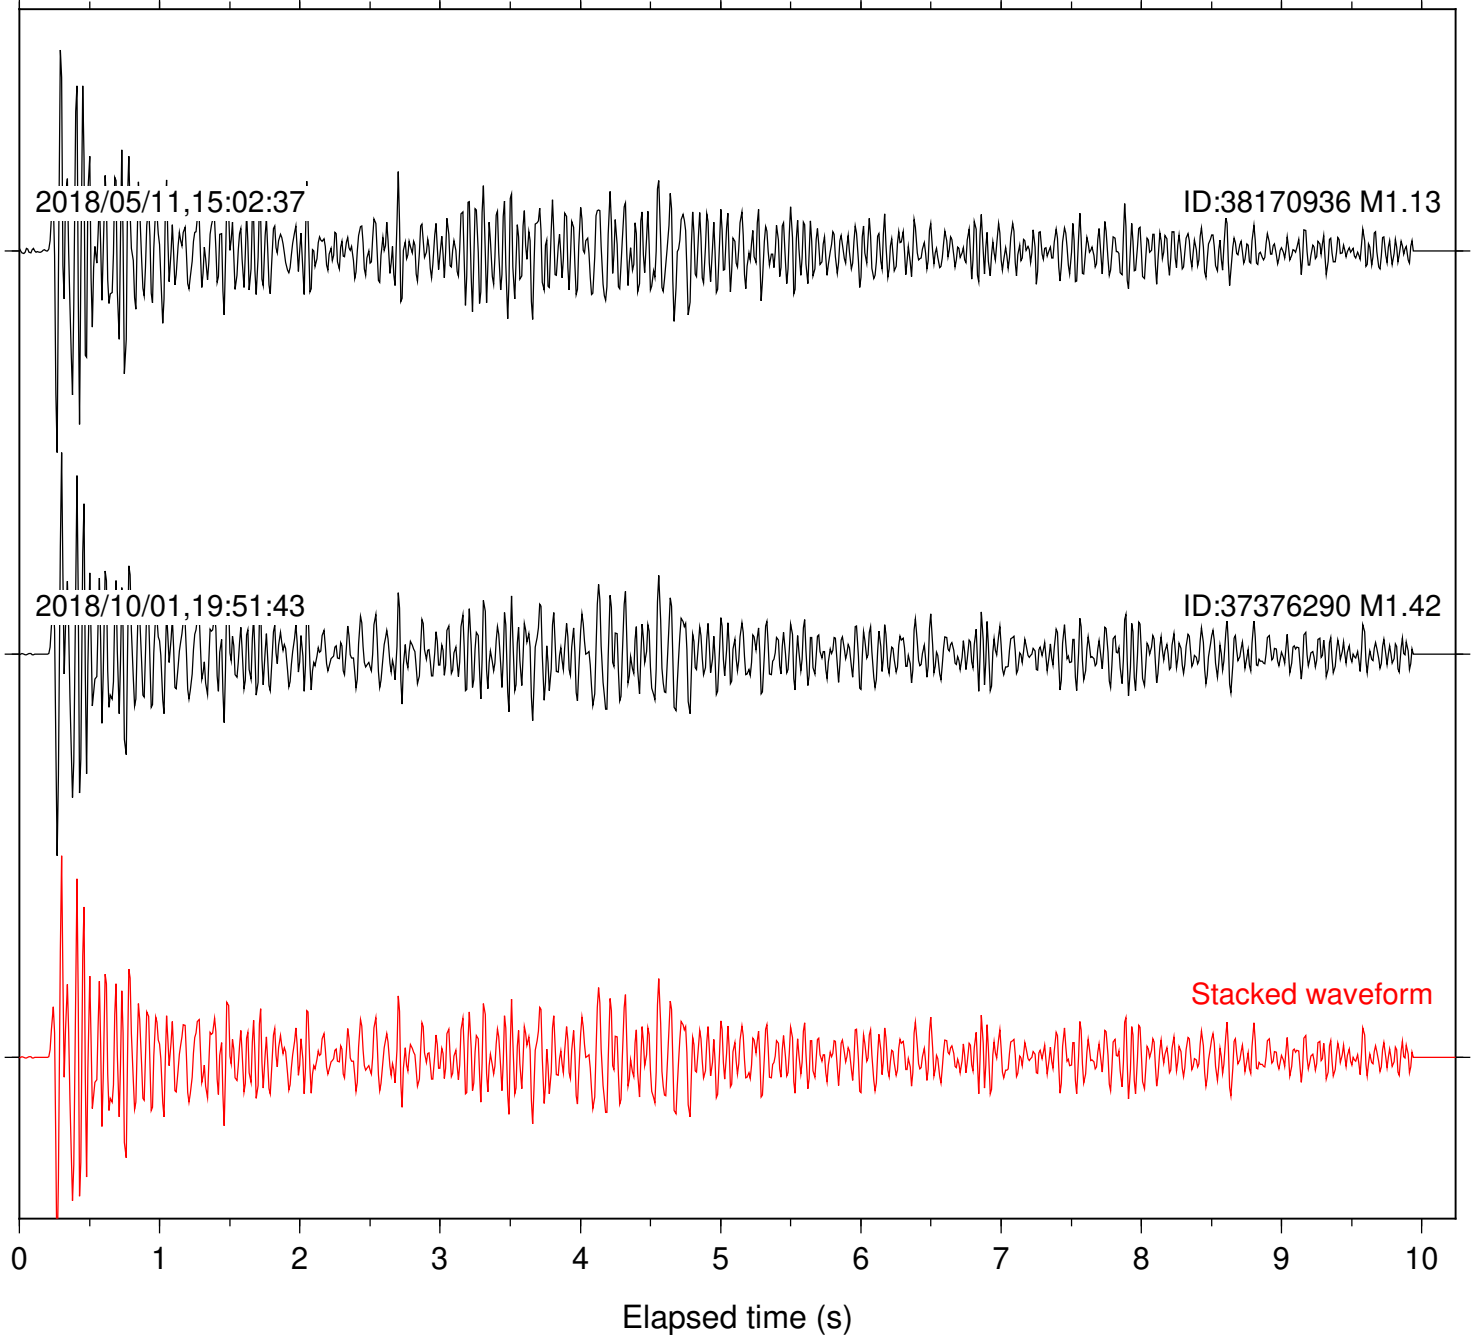

Station: B082 Com: EHZ

Focal depth: 4.96 km

Station: B084 Com: EHZ

Focal depth: 4.96 km

Station: B087 Com: EHZ

Focal depth: 4.96 km

Station: B088 Com: EHZ

Focal depth: 4.96 km

Station: B093 Com: EHZ

Focal depth: 4.96 km

2018/05/11,15:02:37

ID:38170936 M1.13

2018/10/01,19:51:43

ID:37376290 M1.42

Stacked waveform

0 1 2 3 4 5 6 7 8 9 10
Elapsed time (s)

Station: B946 Com: EHZ

Focal depth: 4.96 km

Station: BAC Com: EHZ

Focal depth: 4.96 km

Station: CSH Com: HHZ

Focal depth: 4.96 km

Station: DGR Com: HHZ

Focal depth: 4.96 km

Station: HMT2 Com: HHZ

Focal depth: 4.96 km

Station: LVA2 Com: HHZ

Focal depth: 4.96 km

Station: POB2 Com: HHZ

Focal depth: 4.96 km