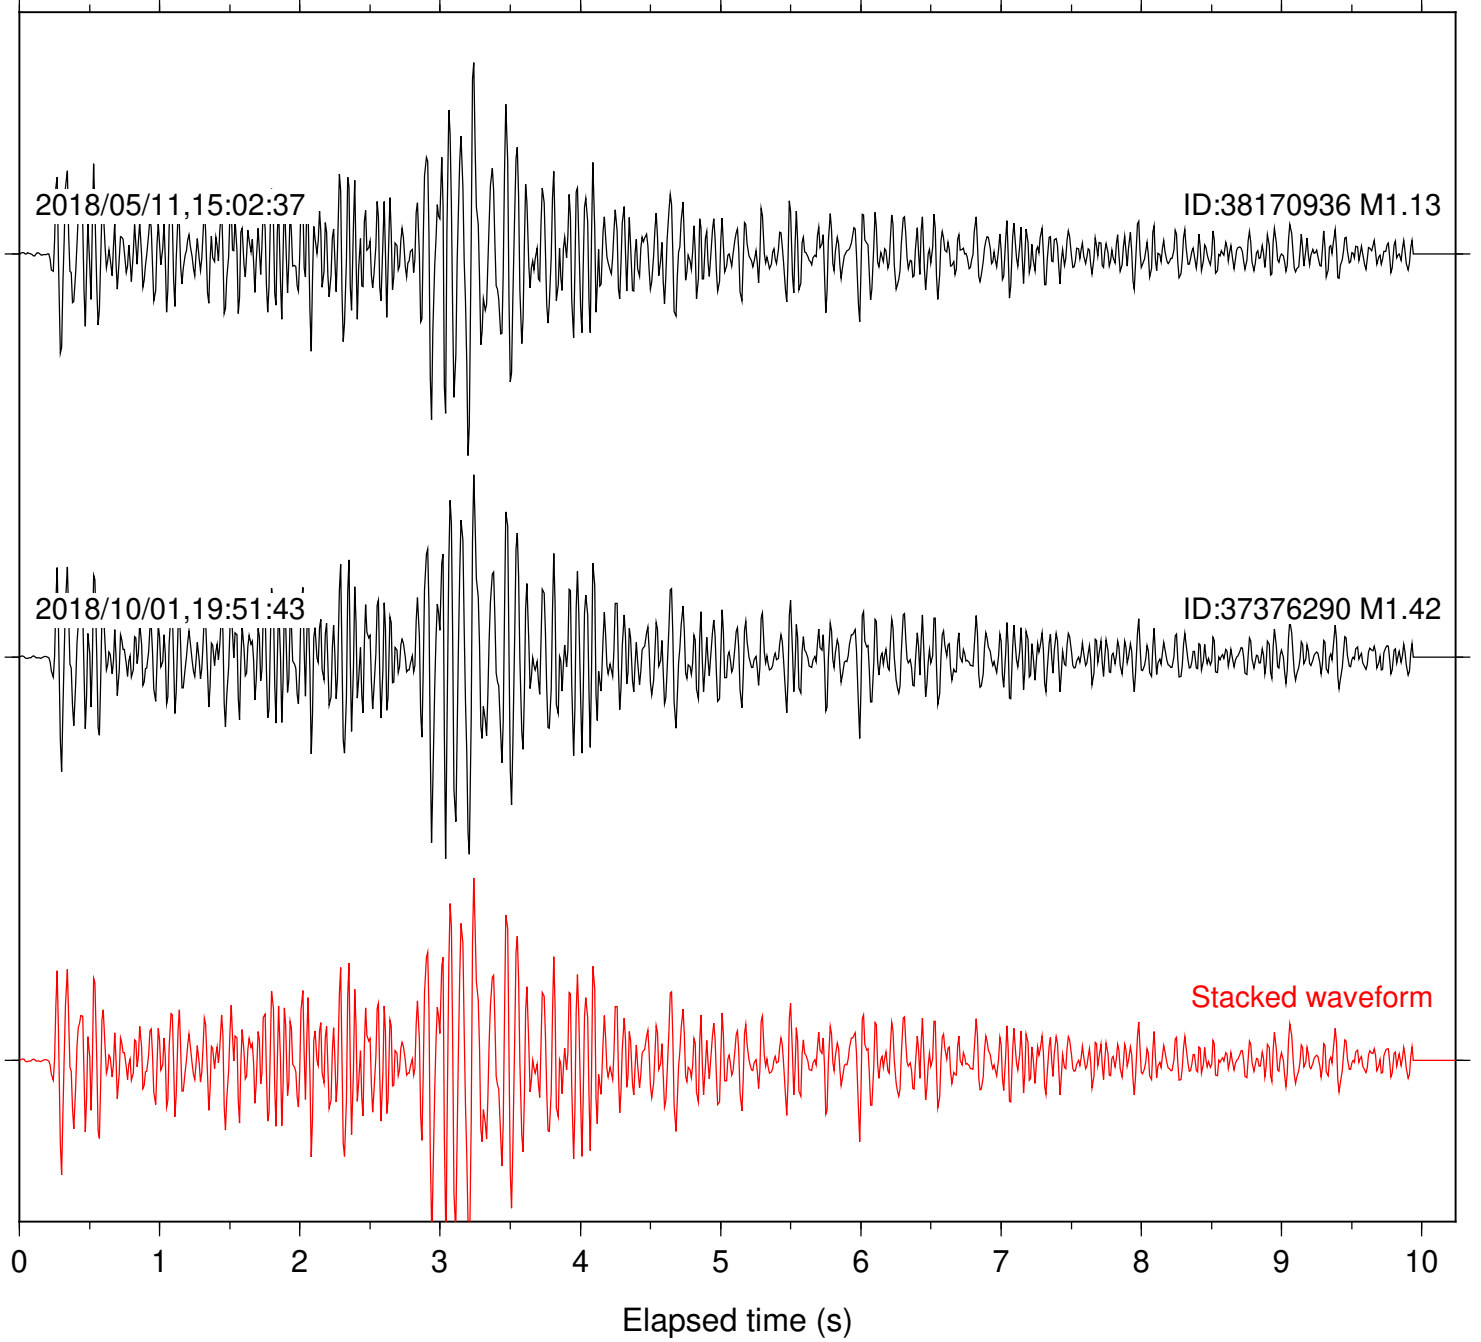

Station: B082 Com: EHZ

Focal depth: 4.96 km

Station: B084 Com: EHZ

Focal depth: 4.96 km

Station: B087 Com: EHZ

Focal depth: 4.96 km

Station: B088 Com: EHZ

Focal depth: 4.96 km

Station: B093 Com: EHZ

Focal depth: 4.96 km

2018/05/11,15:02:37

ID:38170936 M1.13

2018/10/01,19:51:43

ID:37376290 M1.42

Stacked waveform

0 1 2 3 4 5 6 7 8 9 10
Elapsed time (s)

Station: B946 Com: EHZ

Focal depth: 4.96 km

Station: BAC Com: EHZ

Focal depth: 4.96 km

Station: CSH Com: HHZ

Focal depth: 4.96 km

Station: DGR Com: HHZ

Focal depth: 4.96 km

Station: HMT2 Com: HHZ

Focal depth: 4.96 km

Station: LVA2 Com: HHZ

Focal depth: 4.96 km

Station: POB2 Com: HHZ

Focal depth: 4.96 km