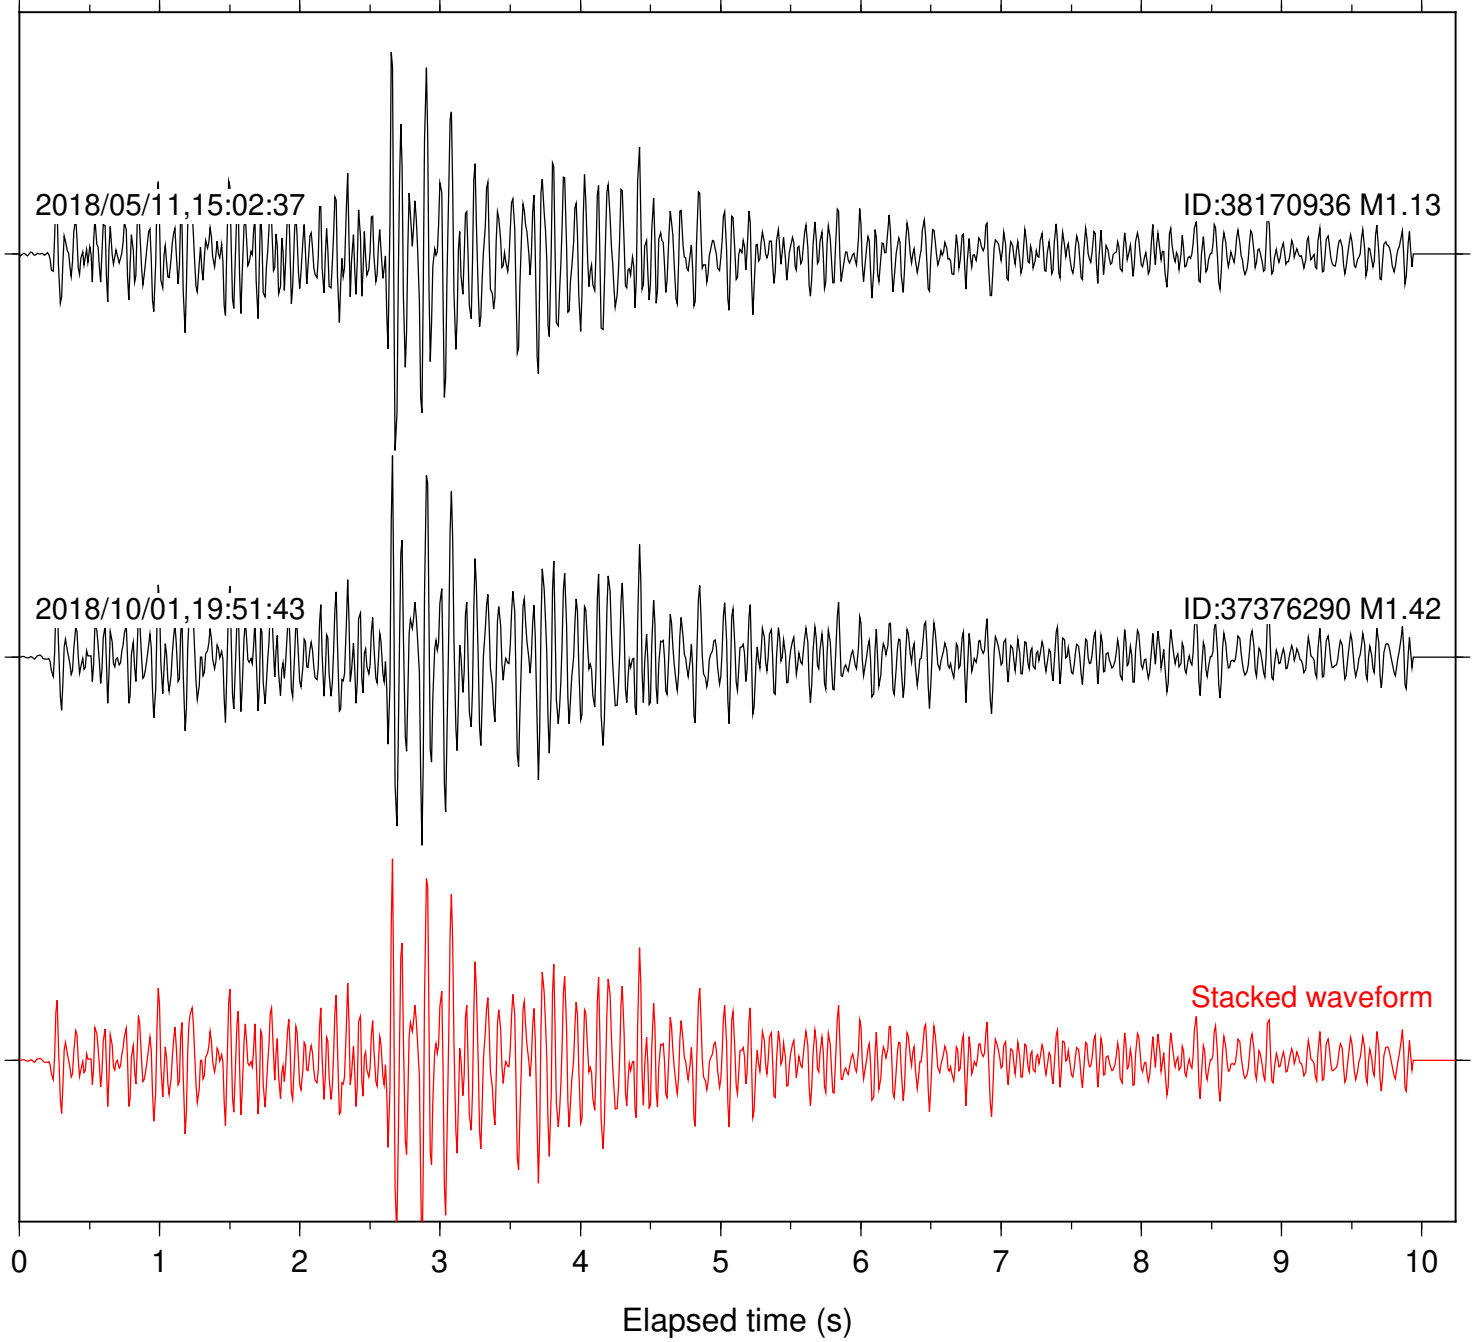

Station: B082 Com: EHZ

Focal depth: 4.96 km

Station: B084 Com: EHZ

Focal depth: 4.96 km

Station: B087 Com: EHZ

Focal depth: 4.96 km

Station: B088 Com: EHZ

Focal depth: 4.96 km

Station: B093 Com: EHZ

Focal depth: 4.96 km

2018/05/11,15:02:37

ID:38170936 M1.13

2018/10/01,19:51:43

ID:37376290 M1.42

Stacked waveform

0 1 2 3 4 5 6 7 8 9 10
Elapsed time (s)

Station: B946 Com: EHZ

Focal depth: 4.96 km

Station: BAC Com: EHZ

Focal depth: 4.96 km

Station: CSH Com: HHZ

Focal depth: 4.96 km

Station: DGR Com: HHZ

Focal depth: 4.96 km

Station: HMT2 Com: HHZ

Focal depth: 4.96 km

Station: LVA2 Com: HHZ

Focal depth: 4.96 km

Station: POB2 Com: HHZ

Focal depth: 4.96 km