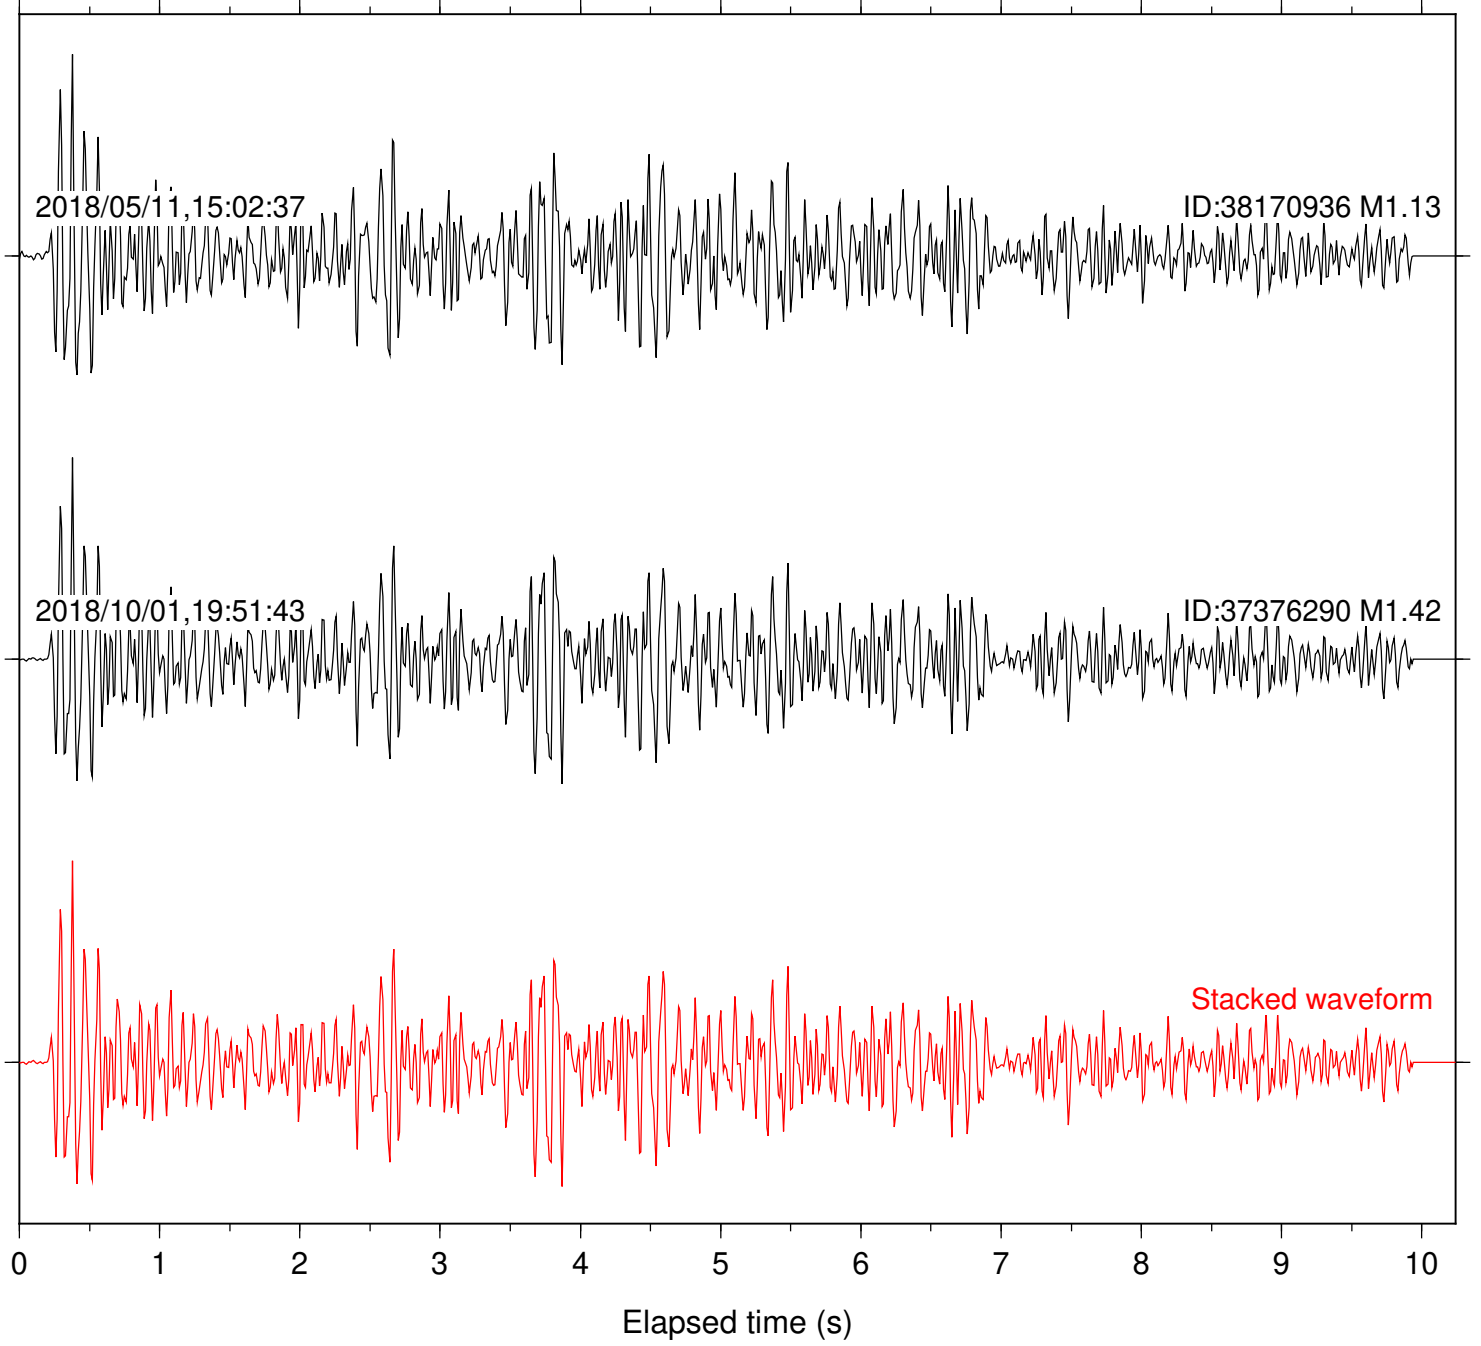

Station: B082 Com: EHZ

Focal depth: 4.96 km

Station: B084 Com: EHZ

Focal depth: 4.96 km

Station: B087 Com: EHZ

Focal depth: 4.96 km

Station: B088 Com: EHZ

Focal depth: 4.96 km

Station: B093 Com: EHZ

Focal depth: 4.96 km

2018/05/11,15:02:37

ID:38170936 M1.13

2018/10/01,19:51:43

ID:37376290 M1.42

Stacked waveform

0 1 2 3 4 5 6 7 8 9 10
Elapsed time (s)

Station: B946 Com: EHZ

Focal depth: 4.96 km

Station: BAC Com: EHZ

Focal depth: 4.96 km

Station: CSH Com: HHZ

Focal depth: 4.96 km

Station: DGR Com: HHZ

Focal depth: 4.96 km

Station: HMT2 Com: HHZ

Focal depth: 4.96 km

Station: LVA2 Com: HHZ

Focal depth: 4.96 km

Station: POB2 Com: HHZ

Focal depth: 4.96 km