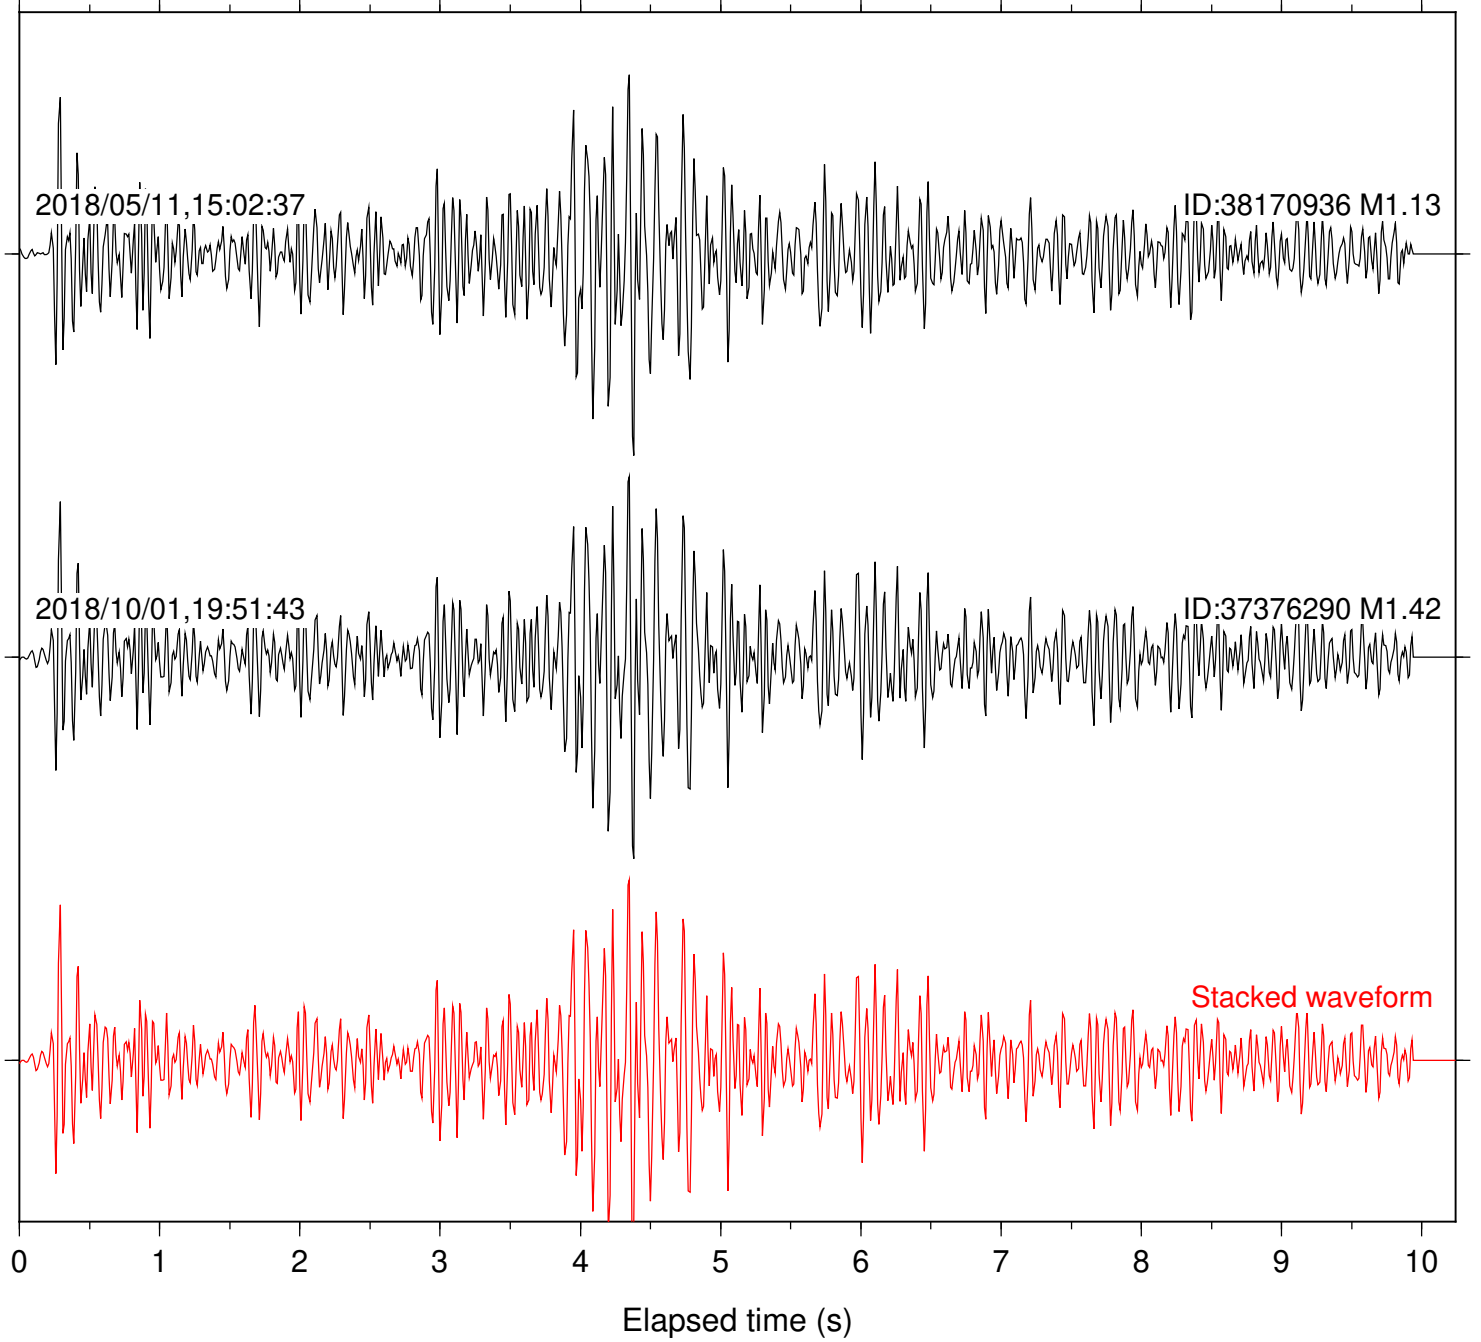

Station: B082 Com: EHZ

Focal depth: 4.96 km

Station: B084 Com: EHZ

Focal depth: 4.96 km

Station: B087 Com: EHZ

Focal depth: 4.96 km

Station: B088 Com: EHZ

Focal depth: 4.96 km

Station: B093 Com: EHZ

Focal depth: 4.96 km

2018/05/11,15:02:37

ID:38170936 M1.13

2018/10/01,19:51:43

ID:37376290 M1.42

Stacked waveform

0 1 2 3 4 5 6 7 8 9 10
Elapsed time (s)

Station: B946 Com: EHZ

Focal depth: 4.96 km

Station: BAC Com: EHZ

Focal depth: 4.96 km

Station: CSH Com: HHZ

Focal depth: 4.96 km

Station: DGR Com: HHZ

Focal depth: 4.96 km

Station: HMT2 Com: HHZ

Focal depth: 4.96 km

Station: LVA2 Com: HHZ

Focal depth: 4.96 km

Station: POB2 Com: HHZ

Focal depth: 4.96 km