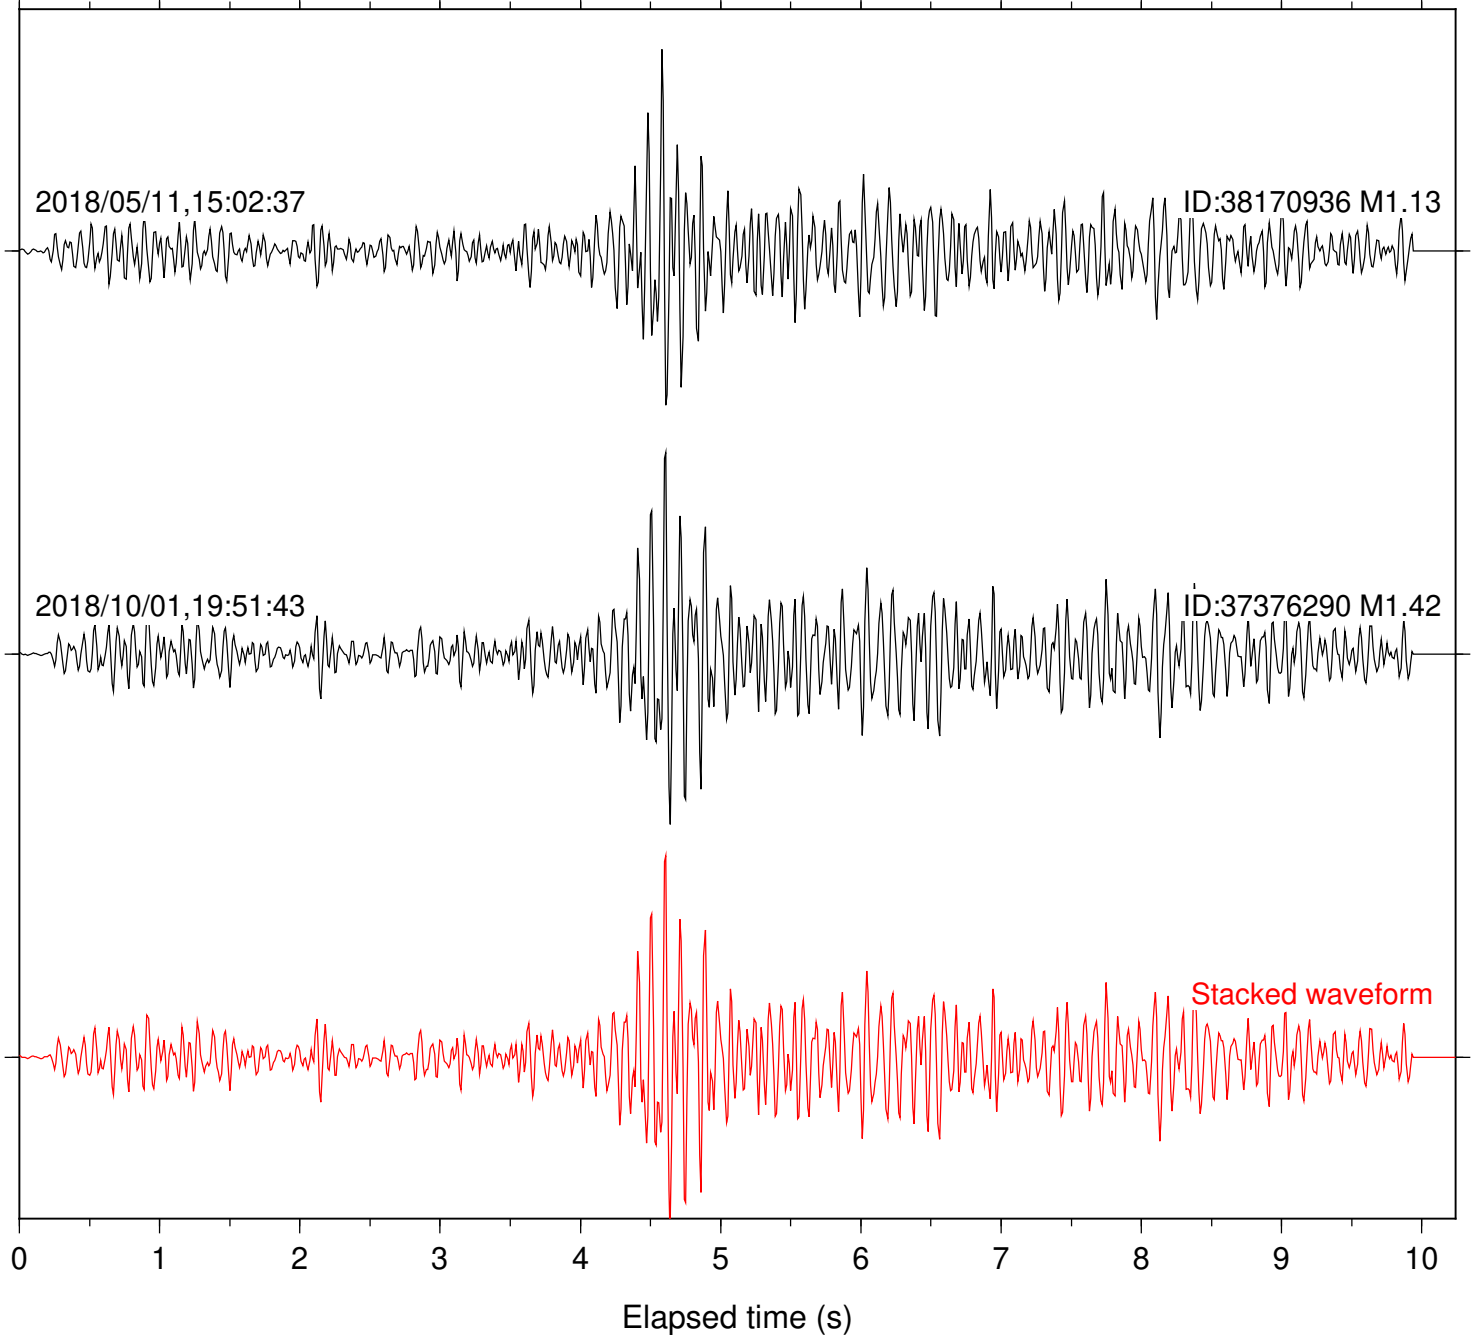

Station: B082 Com: EHZ

Focal depth: 4.96 km

Station: B084 Com: EHZ

Focal depth: 4.96 km

Station: B087 Com: EHZ

Focal depth: 4.96 km

Station: B088 Com: EHZ

Focal depth: 4.96 km

Station: B093 Com: EHZ

Focal depth: 4.96 km

2018/05/11,15:02:37

ID:38170936 M1.13

2018/10/01,19:51:43

ID:37376290 M1.42

Stacked waveform

0 1 2 3 4 5 6 7 8 9 10
Elapsed time (s)

Station: B946 Com: EHZ

Focal depth: 4.96 km

Station: BAC Com: EHZ

Focal depth: 4.96 km

Station: CSH Com: HHZ

Focal depth: 4.96 km

Station: DGR Com: HHZ

Focal depth: 4.96 km

Station: HMT2 Com: HHZ

Focal depth: 4.96 km

Station: LVA2 Com: HHZ

Focal depth: 4.96 km

Station: POB2 Com: HHZ

Focal depth: 4.96 km