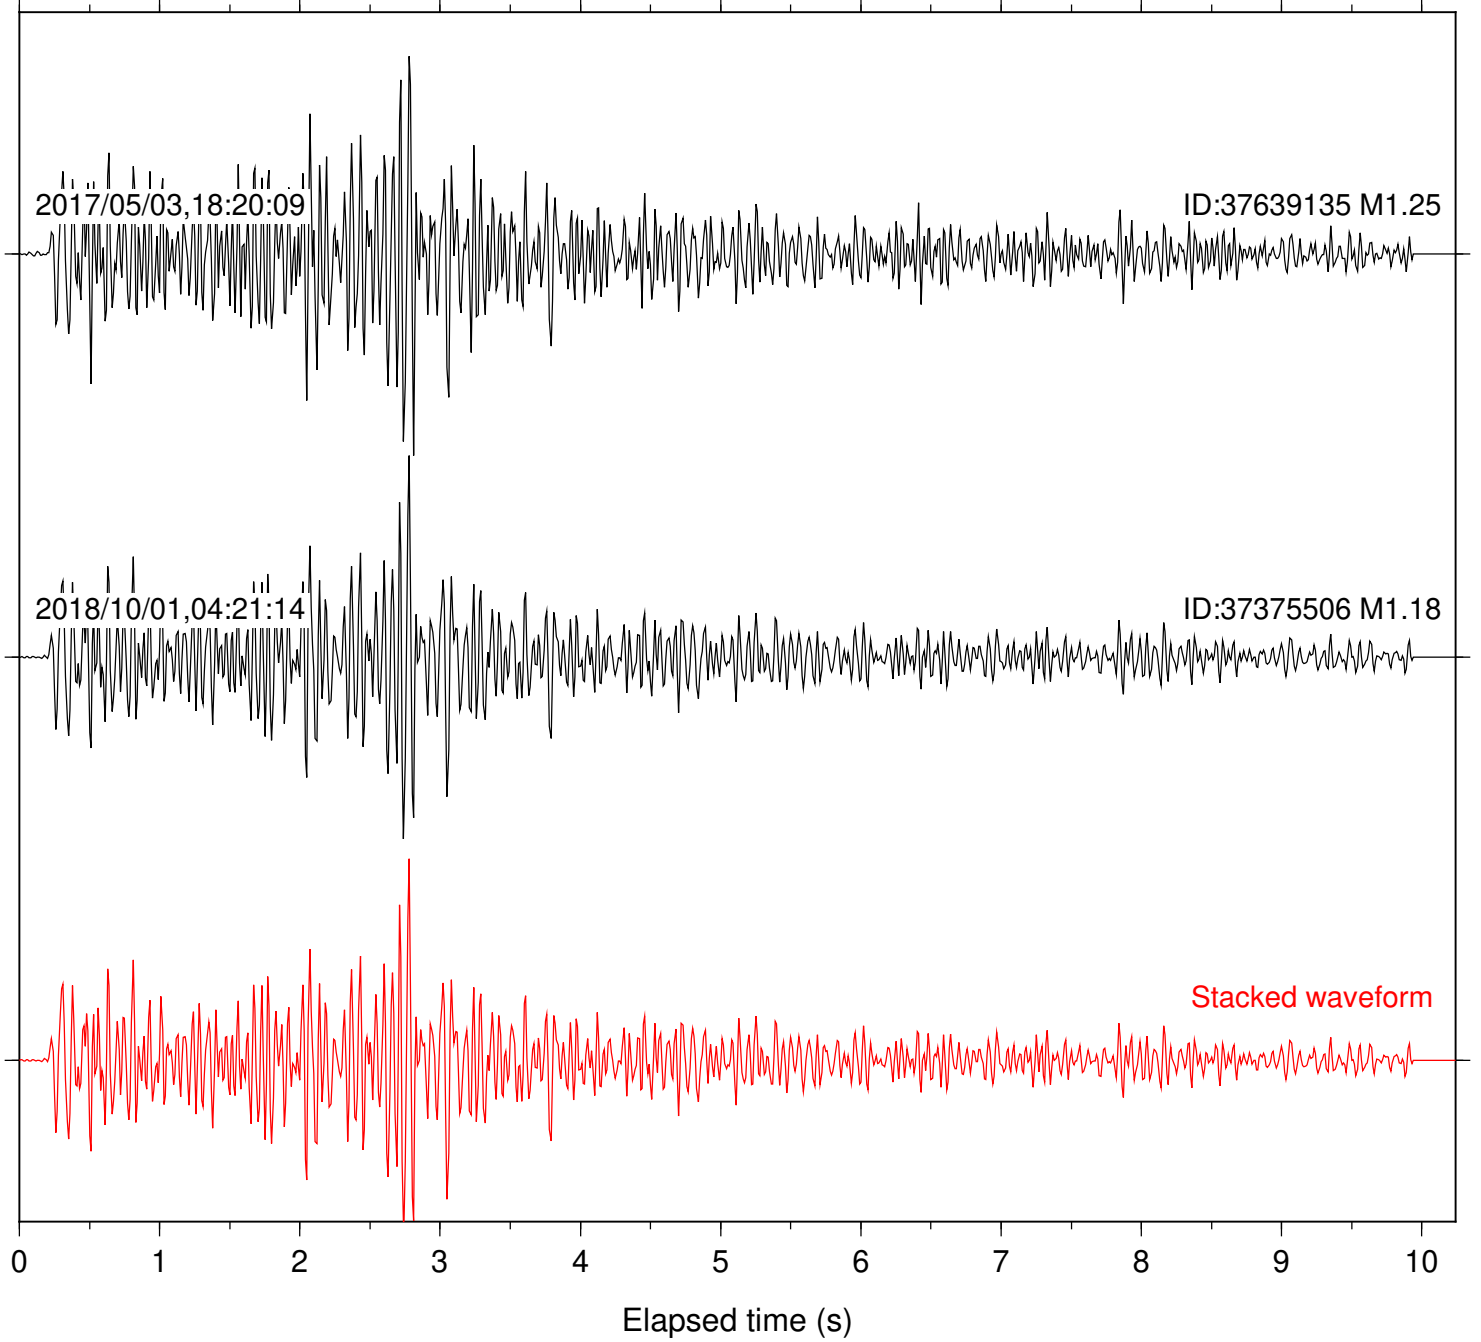

Station: B088 Com: EHZ

Focal depth: 5.83 km

Station: B093 Com: EHZ

Focal depth: 5.83 km

2017/05/03,18:20:09

ID:37639135 M1.25

2018/10/01,04:21:14

ID:37375506 M1.18

Stacked waveform

0 1 2 3 4 5 6 7 8 9 10

Elapsed time (s)

Station: BAC Com: EHZ

Focal depth: 5.83 km

Station: CSH Com: HHZ

Focal depth: 5.83 km

2017/05/03,18:20:09

ID:37639135 M1.25

2018/10/01,04:21:14

ID:37375506 M1.18

Stacked waveform

0 1 2 3 4 5 6 7 8 9 10
Elapsed time (s)

Station: DGR Com: HHZ

Focal depth: 5.83 km

Station: FRD Com: HHZ

Focal depth: 5.83 km

Station: HMT2 Com: HHZ

Focal depth: 5.83 km