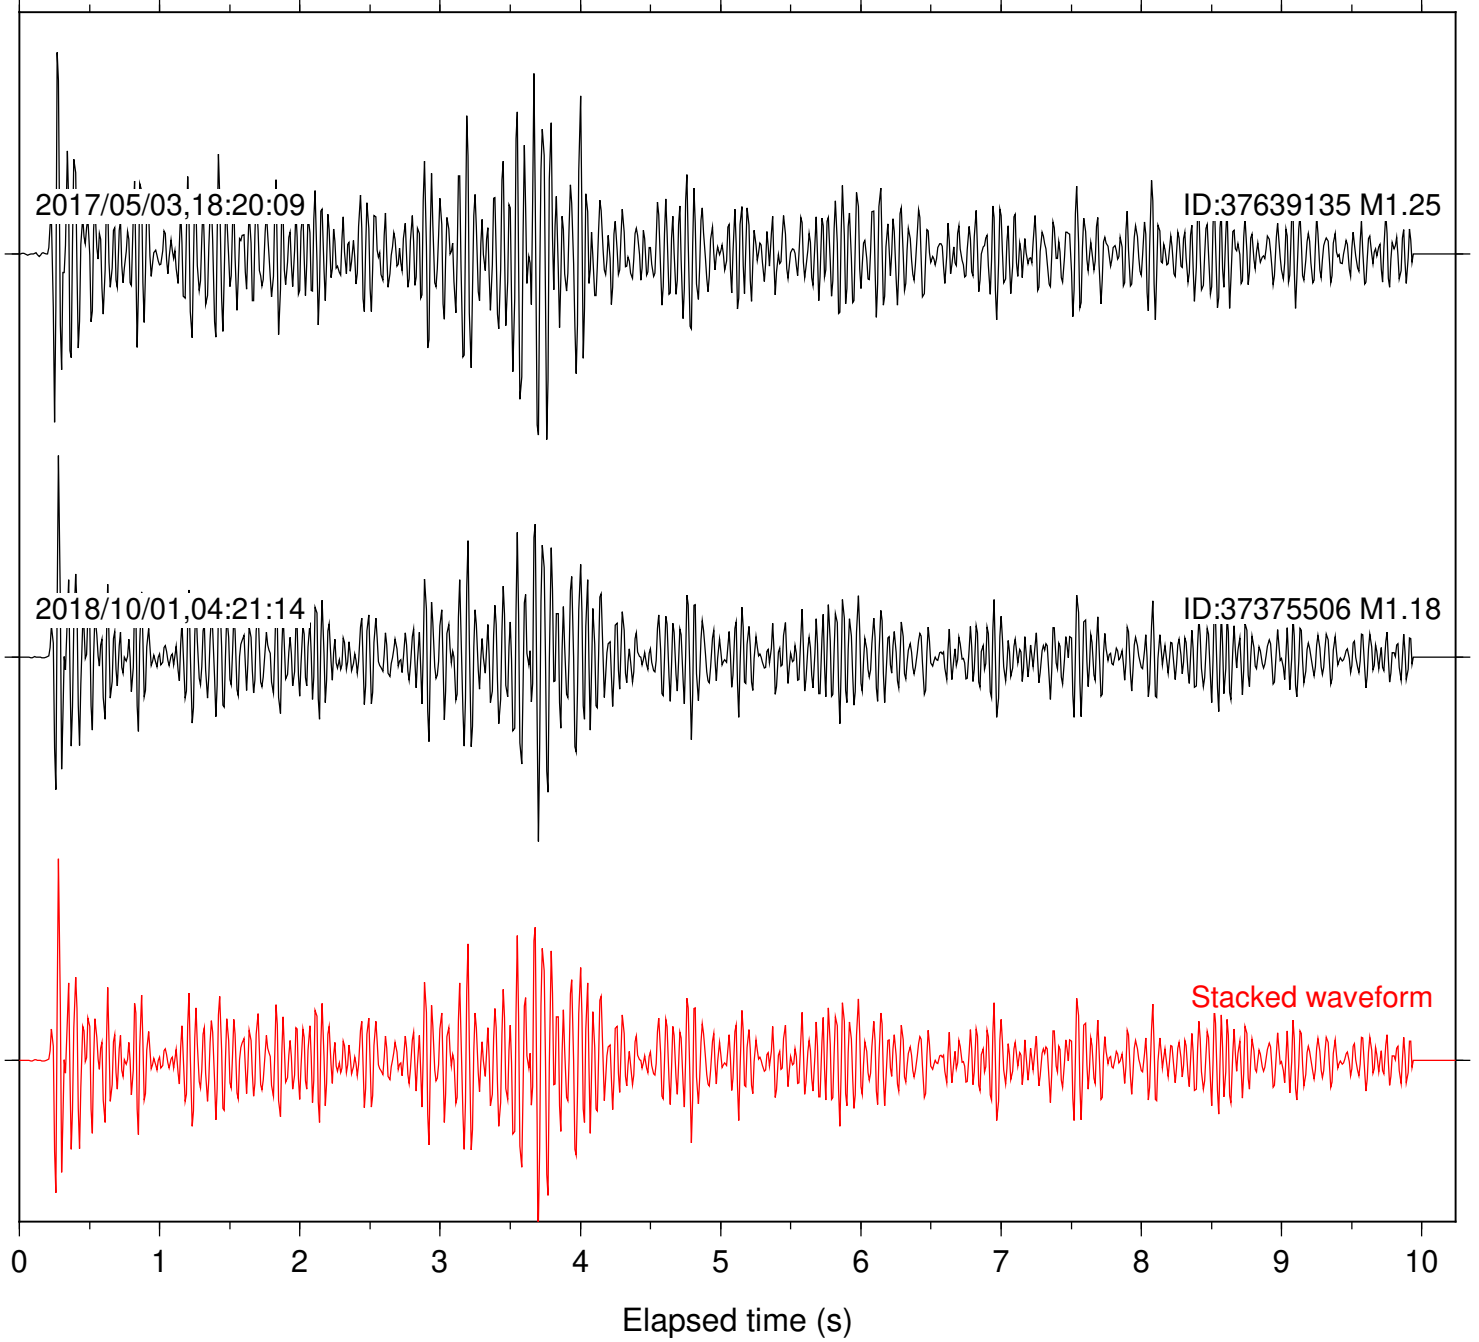

Station: B088 Com: EHZ

Focal depth: 5.83 km

Station: B093 Com: EHZ

Focal depth: 5.83 km

2017/05/03,18:20:09

ID:37639135 M1.25

2018/10/01,04:21:14

ID:37375506 M1.18

Stacked waveform

0 1 2 3 4 5 6 7 8 9 10

Elapsed time (s)

Station: BAC Com: EHZ

Focal depth: 5.83 km

Station: CSH Com: HHZ

Focal depth: 5.83 km

2017/05/03,18:20:09

ID:37639135 M1.25

2018/10/01,04:21:14

ID:37375506 M1.18

Stacked waveform

0 1 2 3 4 5 6 7 8 9 10
Elapsed time (s)

Station: DGR Com: HHZ

Focal depth: 5.83 km

Station: FRD Com: HHZ

Focal depth: 5.83 km

Station: HMT2 Com: HHZ

Focal depth: 5.83 km