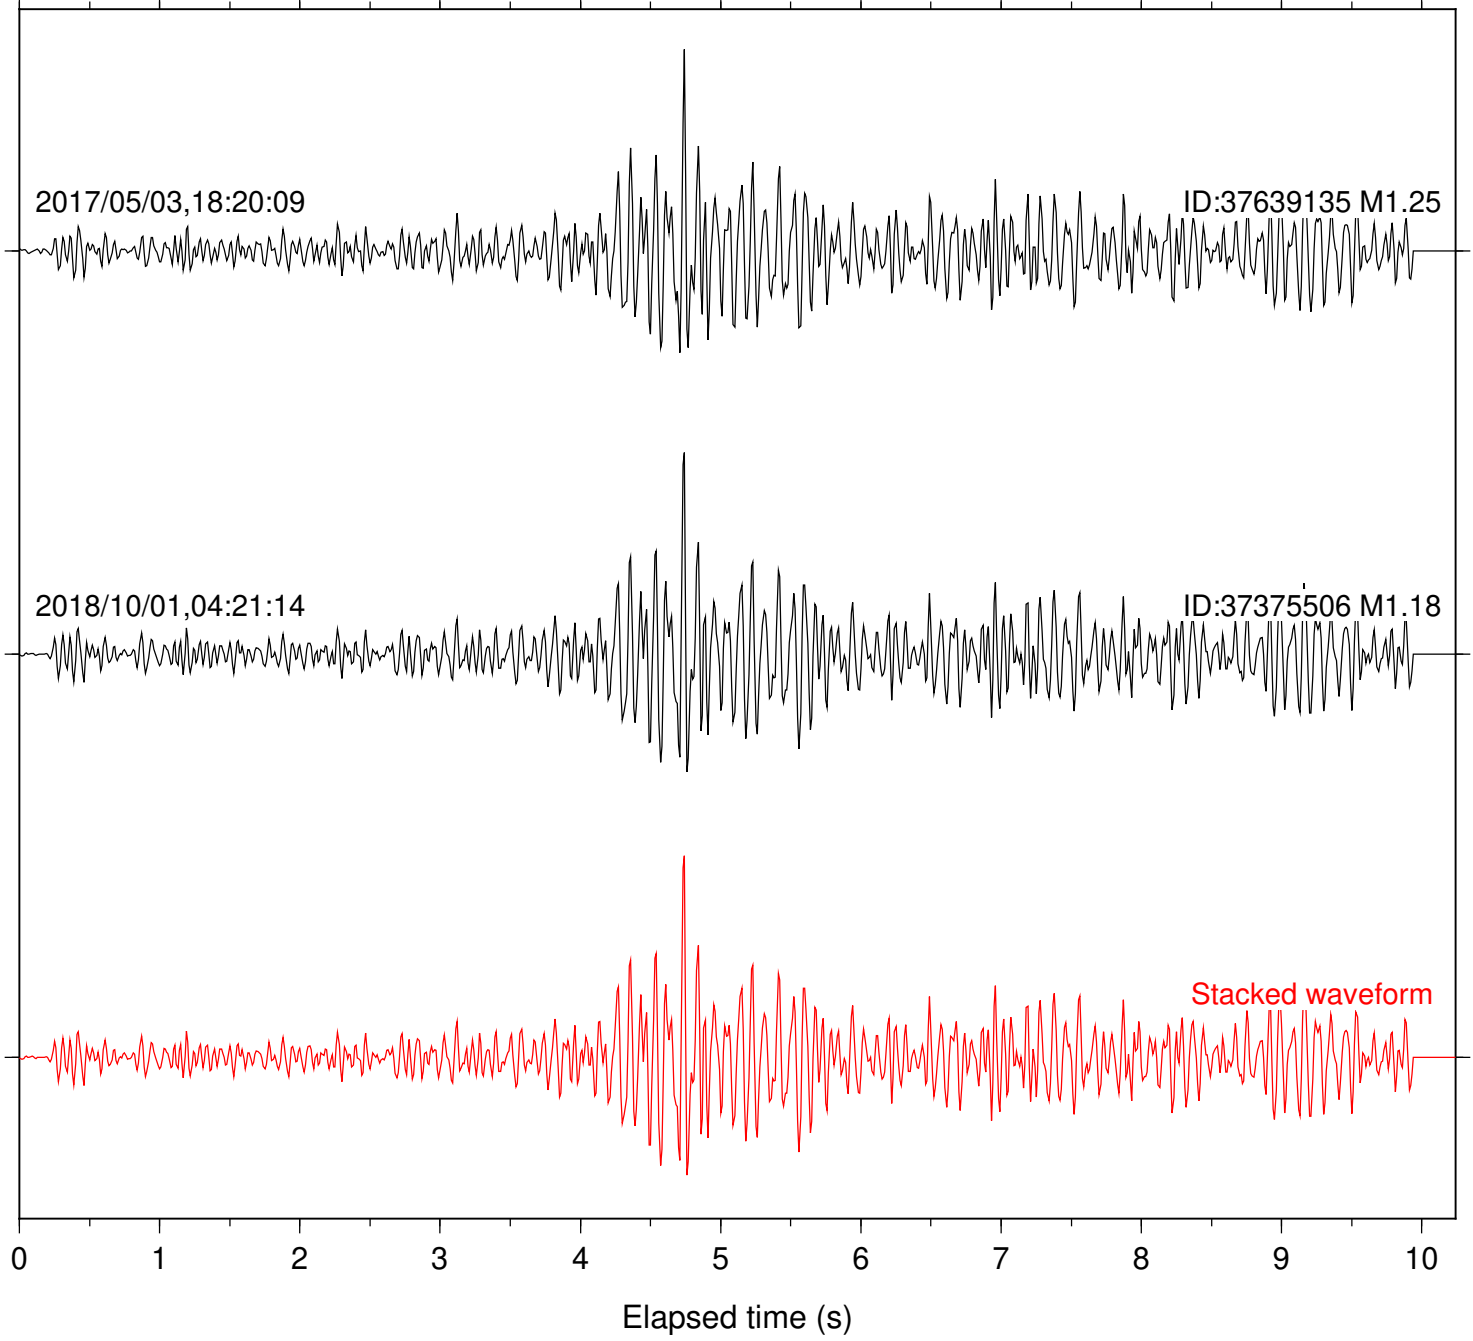

Station: B081 Com: EHZ

Focal depth: 5.83 km

Station: B082 Com: EHZ

Focal depth: 5.83 km

Station: B084 Com: EHZ

Focal depth: 5.83 km

Station: B087 Com: EHZ

Focal depth: 5.83 km

Station: B088 Com: EHZ

Focal depth: 5.83 km

Station: B093 Com: EHZ

Focal depth: 5.83 km

2017/05/03,18:20:09

ID:37639135 M1.25

2018/10/01,04:21:14

ID:37375506 M1.18

Stacked waveform

0 1 2 3 4 5 6 7 8 9 10

Elapsed time (s)

Station: BAC Com: EHZ

Focal depth: 5.83 km

Station: CSH Com: HHZ

Focal depth: 5.83 km

2017/05/03,18:20:09

Focal depth: 5.83 km

Station: HMT2 Com: HHZ

Focal depth: 5.83 km