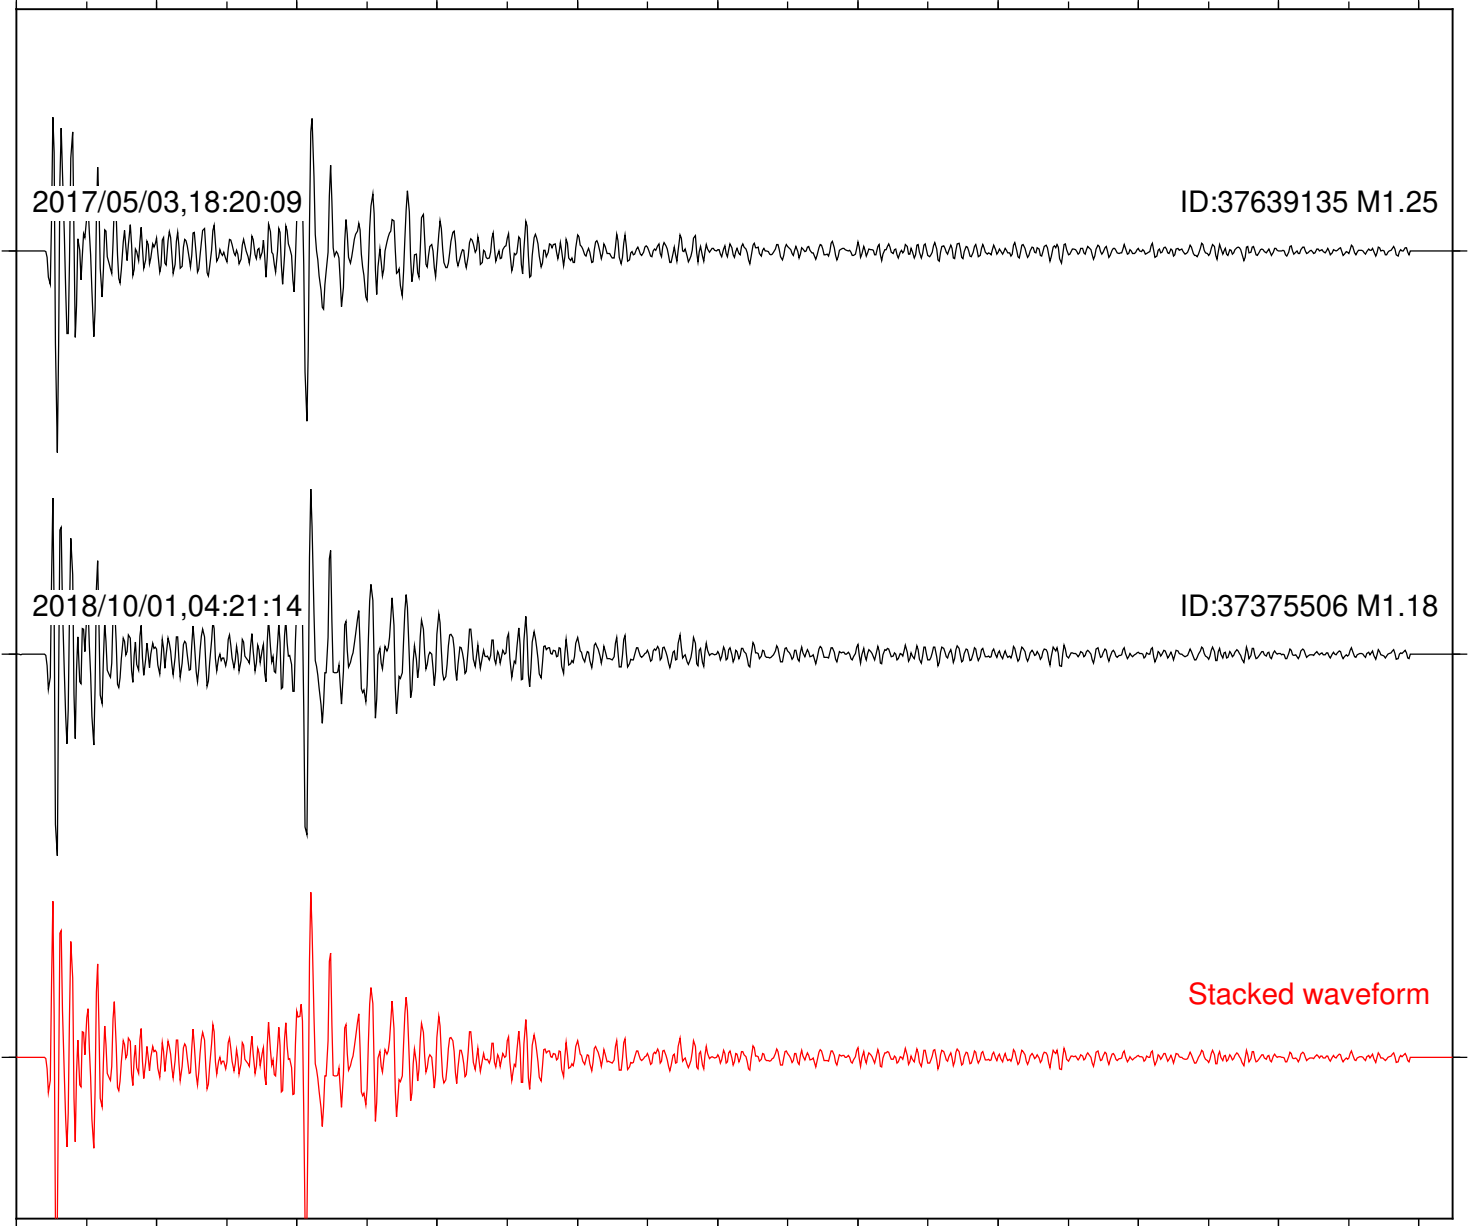

Station: B081 Com: EHZ

Focal depth: 5.83 km

Station: B082 Com: EHZ

Focal depth: 5.83 km

Station: B084 Com: EHZ

Focal depth: 5.83 km

Station: B087 Com: EHZ

Focal depth: 5.83 km

Station: B088 Com: EHZ

Focal depth: 5.83 km

Station: B093 Com: EHZ

Focal depth: 5.83 km

2017/05/03,18:20:09

ID:37639135 M1.25

2018/10/01,04:21:14

ID:37375506 M1.18

Stacked waveform

0 1 2 3 4 5 6 7 8 9 10

Elapsed time (s)

Station: BAC Com: EHZ

Focal depth: 5.83 km

Station: CSH Com: HHZ

Focal depth: 5.83 km

2017/05/03,18:20:09

Focal depth: 5.83 km

Station: HMT2 Com: HHZ

Focal depth: 5.83 km