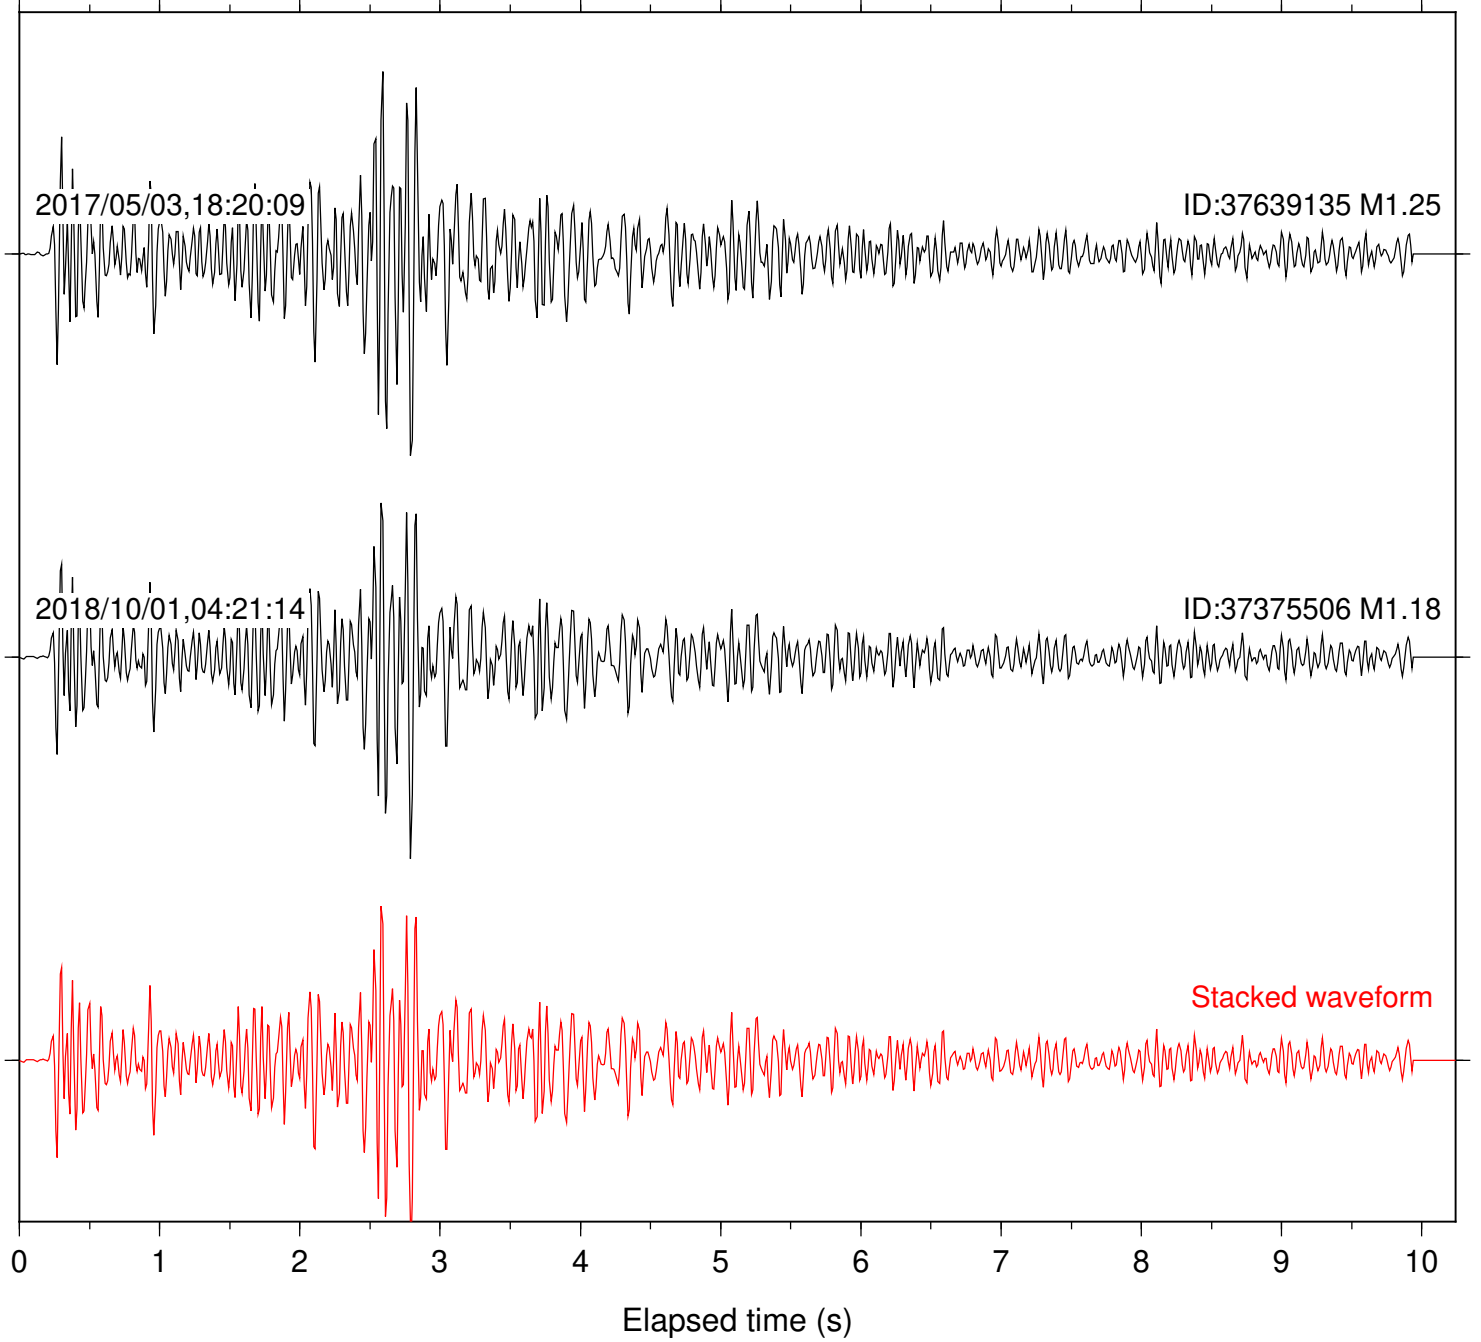

Station: B081 Com: EHZ

Focal depth: 5.83 km

Station: B082 Com: EHZ

Focal depth: 5.83 km

Station: B084 Com: EHZ

Focal depth: 5.83 km

Station: B087 Com: EHZ

Focal depth: 5.83 km

Station: B088 Com: EHZ

Focal depth: 5.83 km

Station: B093 Com: EHZ

Focal depth: 5.83 km

2017/05/03,18:20:09

ID:37639135 M1.25

2018/10/01,04:21:14

ID:37375506 M1.18

Stacked waveform

0 1 2 3 4 5 6 7 8 9 10

Elapsed time (s)

Station: BAC Com: EHZ

Focal depth: 5.83 km

Station: CSH Com: HHZ

Focal depth: 5.83 km

2017/05/03,18:20:09

Focal depth: 5.83 km

Station: HMT2 Com: HHZ

Focal depth: 5.83 km