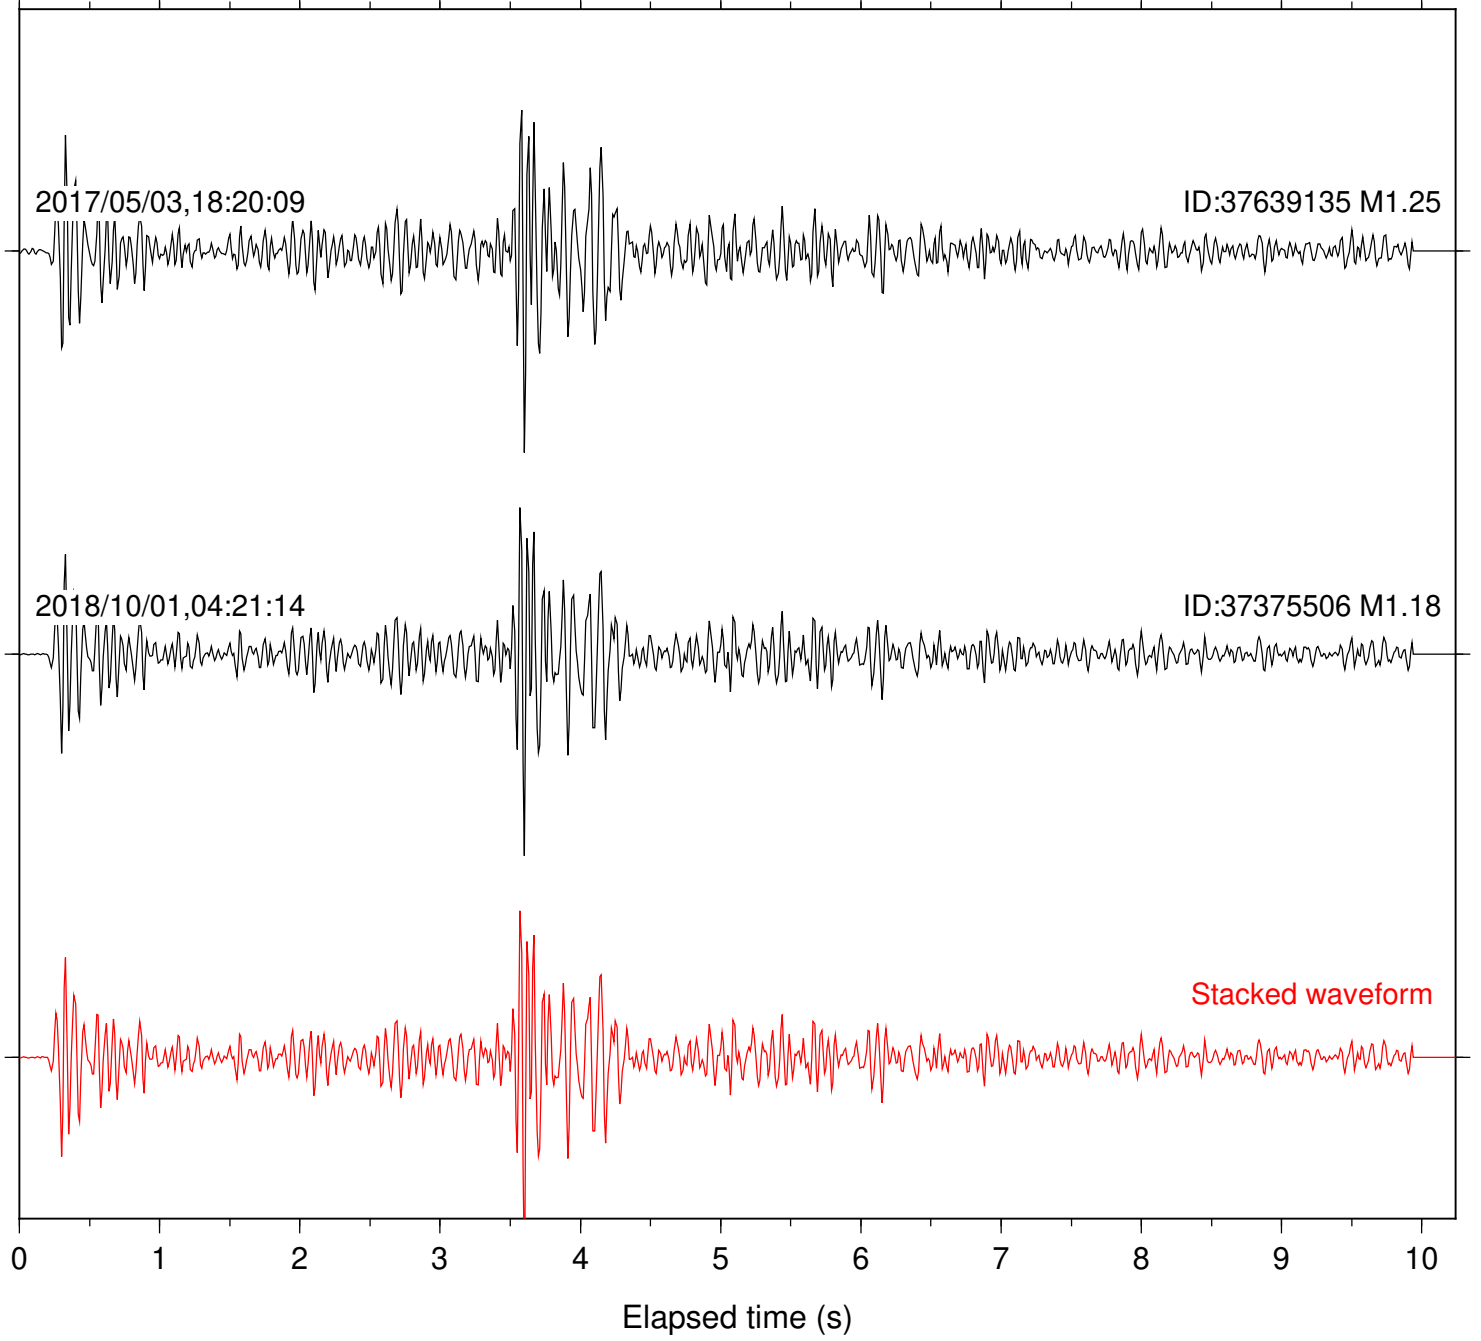

Station: B081 Com: EHZ

Focal depth: 5.83 km

Station: B082 Com: EHZ

Focal depth: 5.83 km

Station: B084 Com: EHZ

Focal depth: 5.83 km

Station: B087 Com: EHZ

Focal depth: 5.83 km

Station: B088 Com: EHZ

Focal depth: 5.83 km

Station: B093 Com: EHZ

Focal depth: 5.83 km

2017/05/03,18:20:09

ID:37639135 M1.25

2018/10/01,04:21:14

ID:37375506 M1.18

Stacked waveform

0 1 2 3 4 5 6 7 8 9 10

Elapsed time (s)

Station: BAC Com: EHZ

Focal depth: 5.83 km

Station: CSH Com: HHZ

Focal depth: 5.83 km

2017/05/03,18:20:09

Focal depth: 5.83 km

Station: HMT2 Com: HHZ

Focal depth: 5.83 km