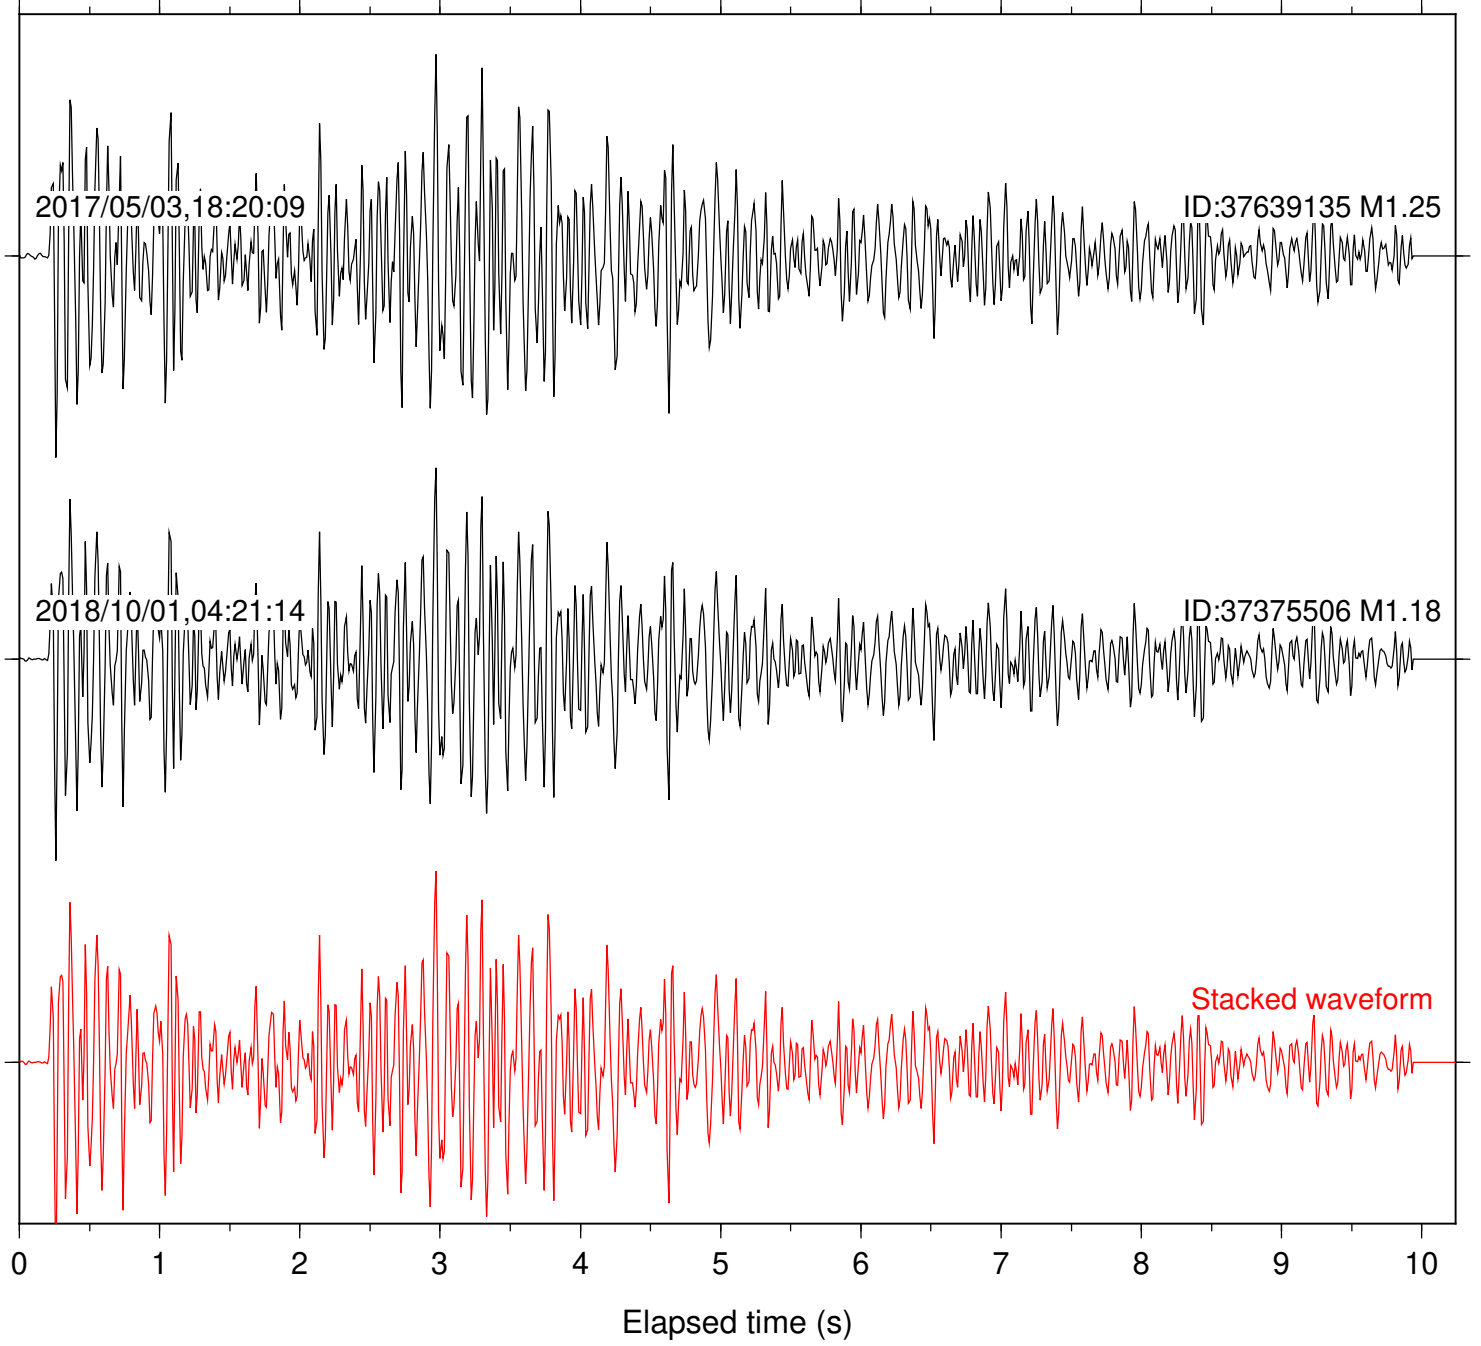

Station: B081 Com: EHZ

Focal depth: 5.83 km

Station: B082 Com: EHZ

Focal depth: 5.83 km

Station: B084 Com: EHZ

Focal depth: 5.83 km

Station: B087 Com: EHZ

Focal depth: 5.83 km

Station: B088 Com: EHZ

Focal depth: 5.83 km

Station: B093 Com: EHZ

Focal depth: 5.83 km

2017/05/03,18:20:09

ID:37639135 M1.25

2018/10/01,04:21:14

ID:37375506 M1.18

Stacked waveform

0 1 2 3 4 5 6 7 8 9 10

Elapsed time (s)

Station: BAC Com: EHZ

Focal depth: 5.83 km

Station: CSH Com: HHZ

Focal depth: 5.83 km

2017/05/03,18:20:09

Focal depth: 5.83 km

Station: HMT2 Com: HHZ

Focal depth: 5.83 km