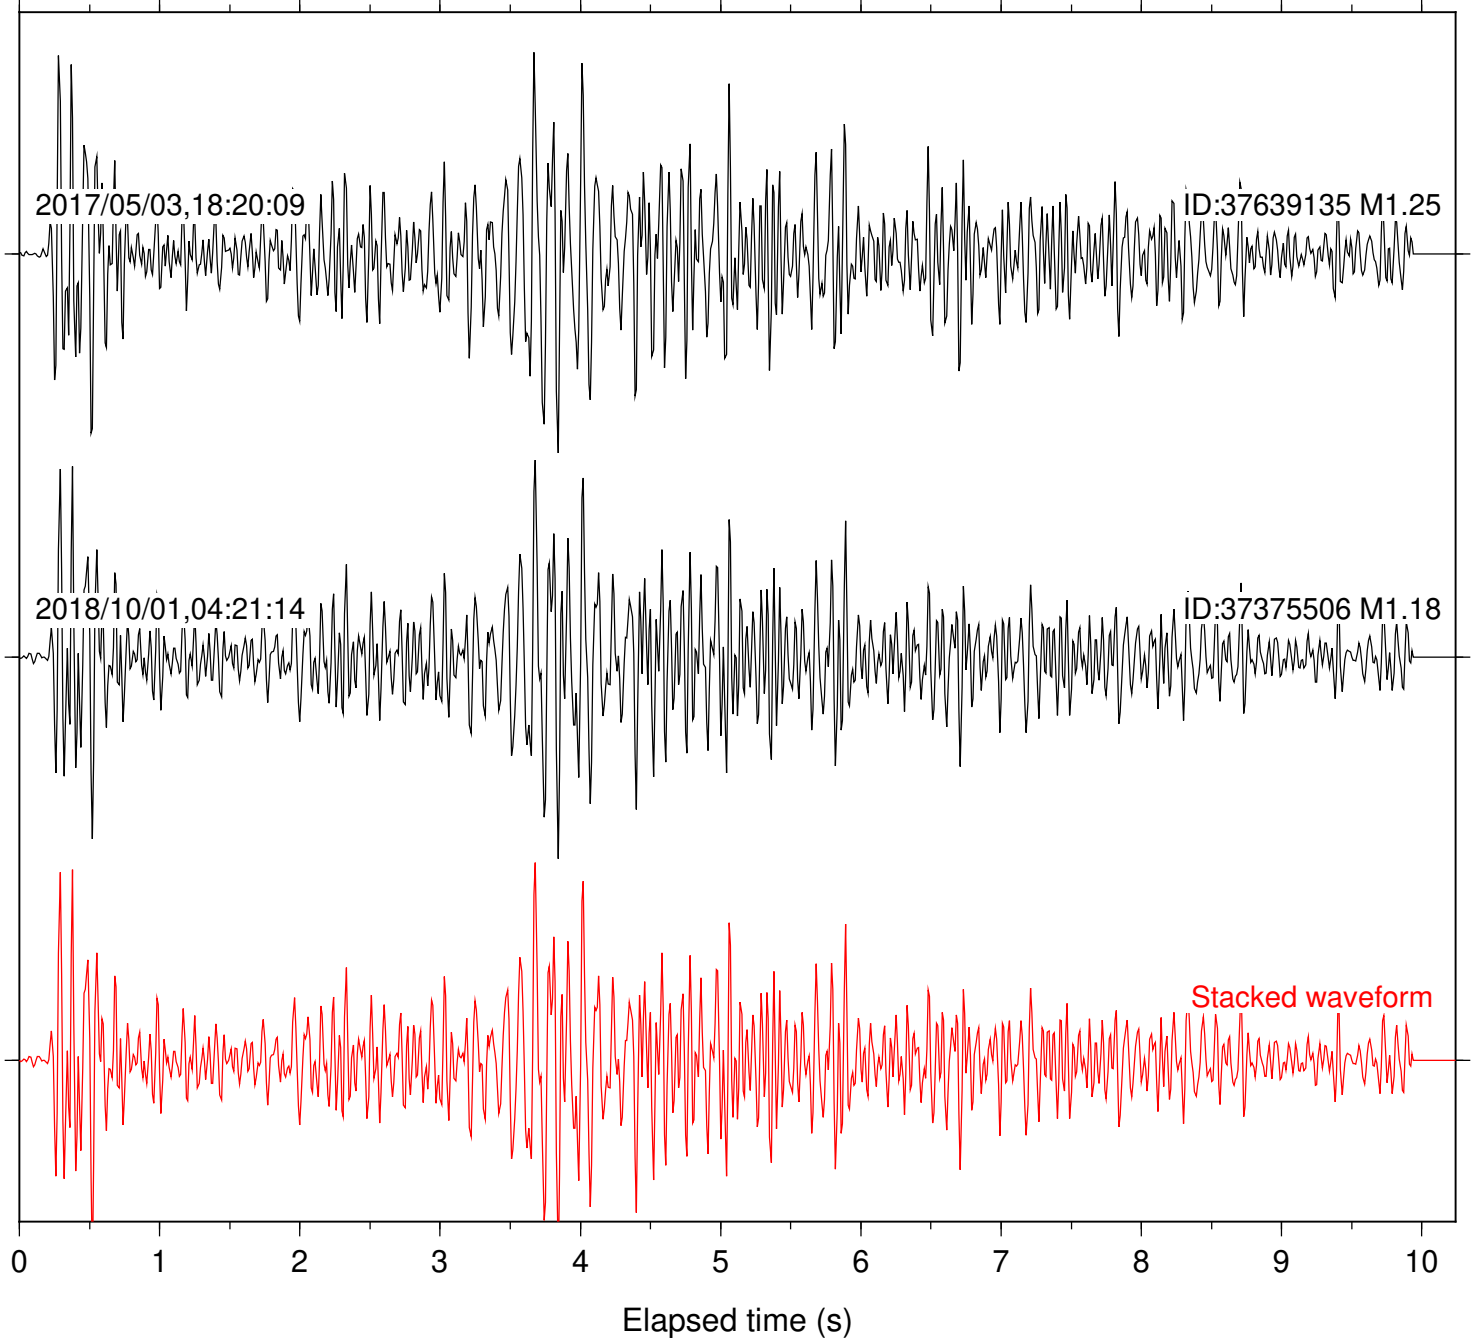

Station: B088 Com: EHZ

Focal depth: 5.83 km

Station: B093 Com: EHZ

Focal depth: 5.83 km

2017/05/03,18:20:09

ID:37639135 M1.25

2018/10/01,04:21:14

ID:37375506 M1.18

Stacked waveform

0 1 2 3 4 5 6 7 8 9 10

Elapsed time (s)

Station: BAC Com: EHZ

Focal depth: 5.83 km

Station: CSH Com: HHZ

Focal depth: 5.83 km

2017/05/03,18:20:09

ID:37639135 M1.25

2018/10/01,04:21:14

ID:37375506 M1.18

Stacked waveform

0 1 2 3 4 5 6 7 8 9 10
Elapsed time (s)

Station: DGR Com: HHZ

Focal depth: 5.83 km

Station: FRD Com: HHZ

Focal depth: 5.83 km

Station: HMT2 Com: HHZ

Focal depth: 5.83 km