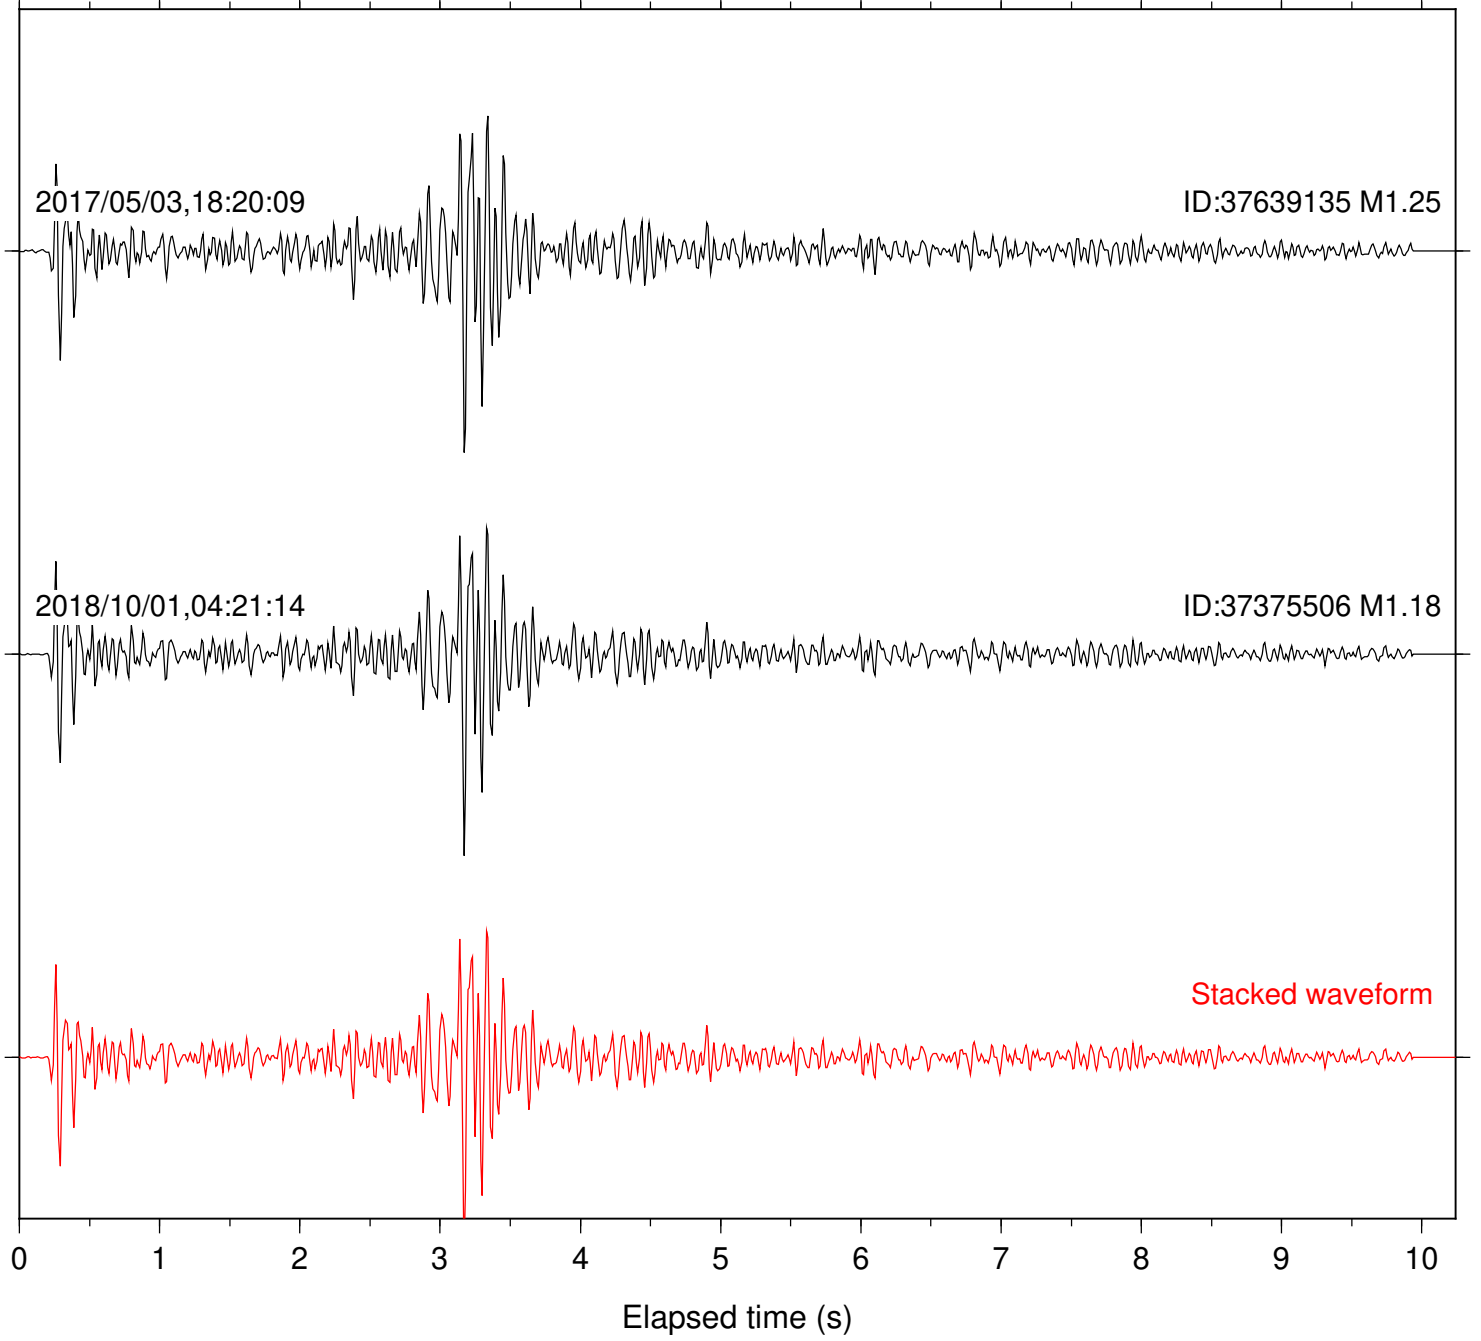

Station: B081 Com: EHZ

Focal depth: 5.83 km

Station: B082 Com: EHZ

Focal depth: 5.83 km

Station: B084 Com: EHZ

Focal depth: 5.83 km

Station: B087 Com: EHZ

Focal depth: 5.83 km

Station: B088 Com: EHZ

Focal depth: 5.83 km

Station: B093 Com: EHZ

Focal depth: 5.83 km

2017/05/03,18:20:09

ID:37639135 M1.25

2018/10/01,04:21:14

ID:37375506 M1.18

Stacked waveform

0 1 2 3 4 5 6 7 8 9 10

Elapsed time (s)

Station: BAC Com: EHZ

Focal depth: 5.83 km

Station: CSH Com: HHZ

Focal depth: 5.83 km

2017/05/03,18:20:09

Focal depth: 5.83 km

Station: HMT2 Com: HHZ

Focal depth: 5.83 km