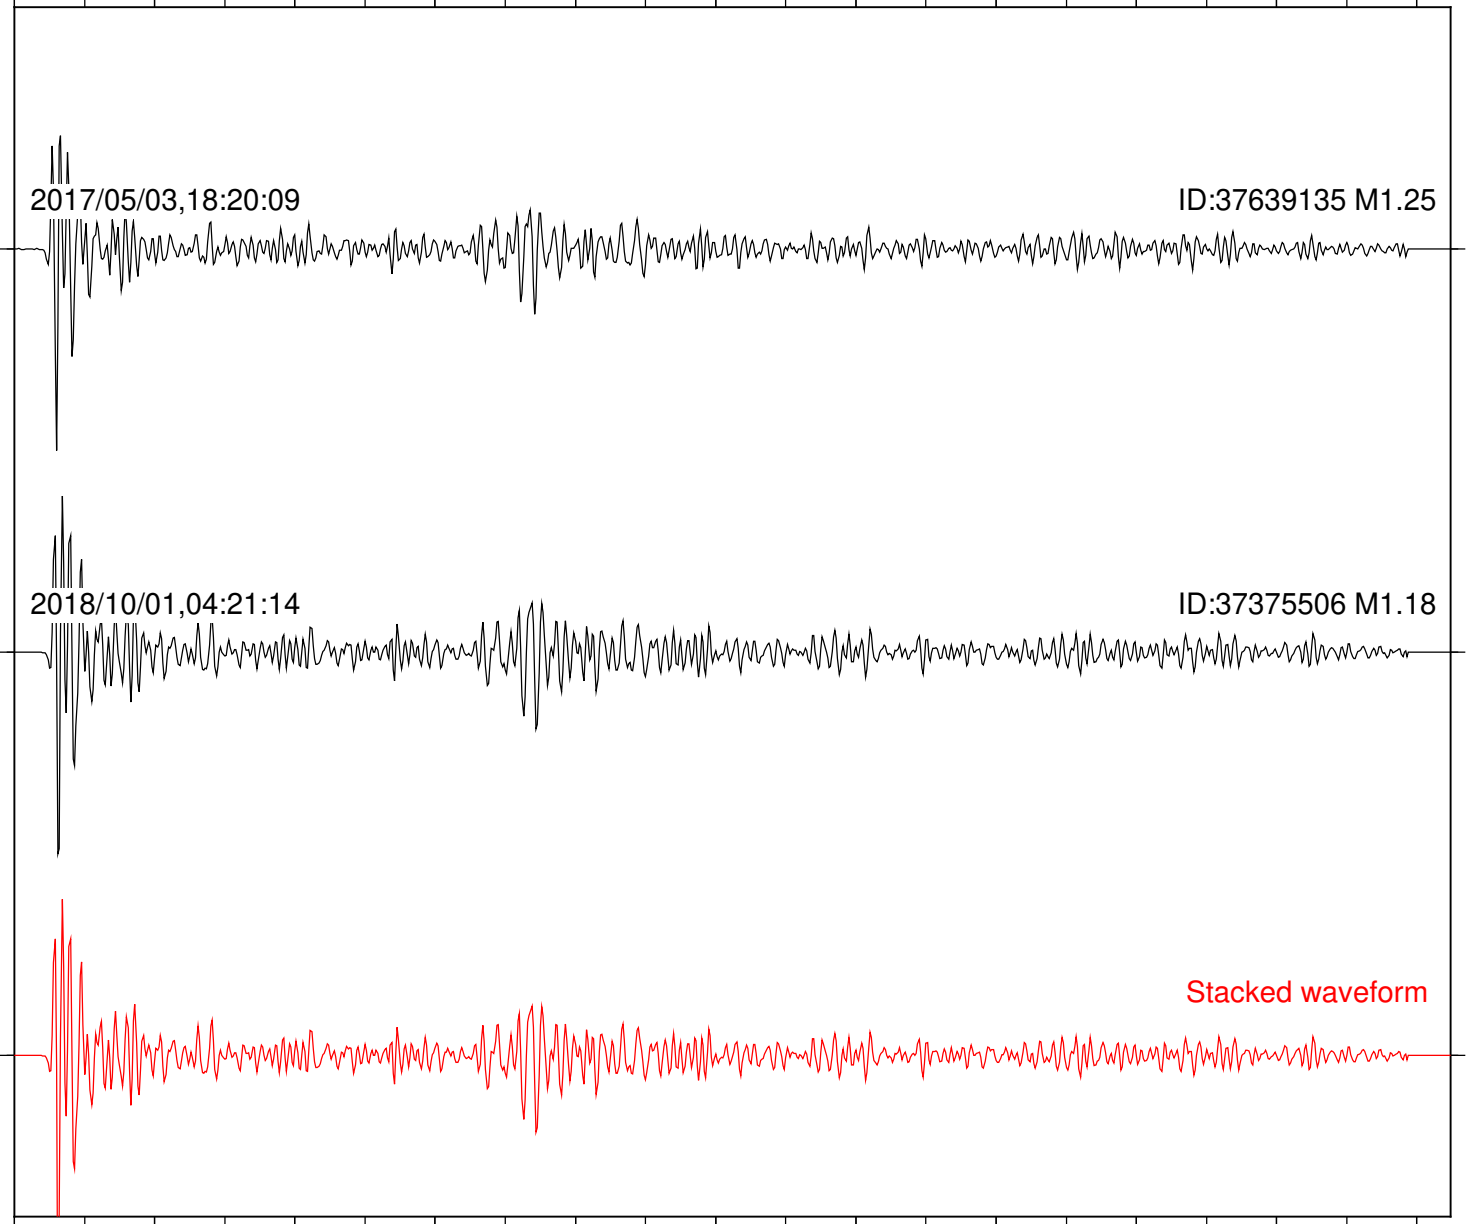

Station: B088 Com: EHZ

Focal depth: 5.83 km

Station: B093 Com: EHZ

Focal depth: 5.83 km

2017/05/03,18:20:09

ID:37639135 M1.25

2018/10/01,04:21:14

ID:37375506 M1.18

Stacked waveform

0 1 2 3 4 5 6 7 8 9 10

Elapsed time (s)

Station: BAC Com: EHZ

Focal depth: 5.83 km

Station: CSH Com: HHZ

Focal depth: 5.83 km

2017/05/03,18:20:09

ID:37639135 M1.25

2018/10/01,04:21:14

ID:37375506 M1.18

Stacked waveform

0 1 2 3 4 5 6 7 8 9 10
Elapsed time (s)

Station: DGR Com: HHZ

Focal depth: 5.83 km

Station: FRD Com: HHZ

Focal depth: 5.83 km

Station: HMT2 Com: HHZ

Focal depth: 5.83 km