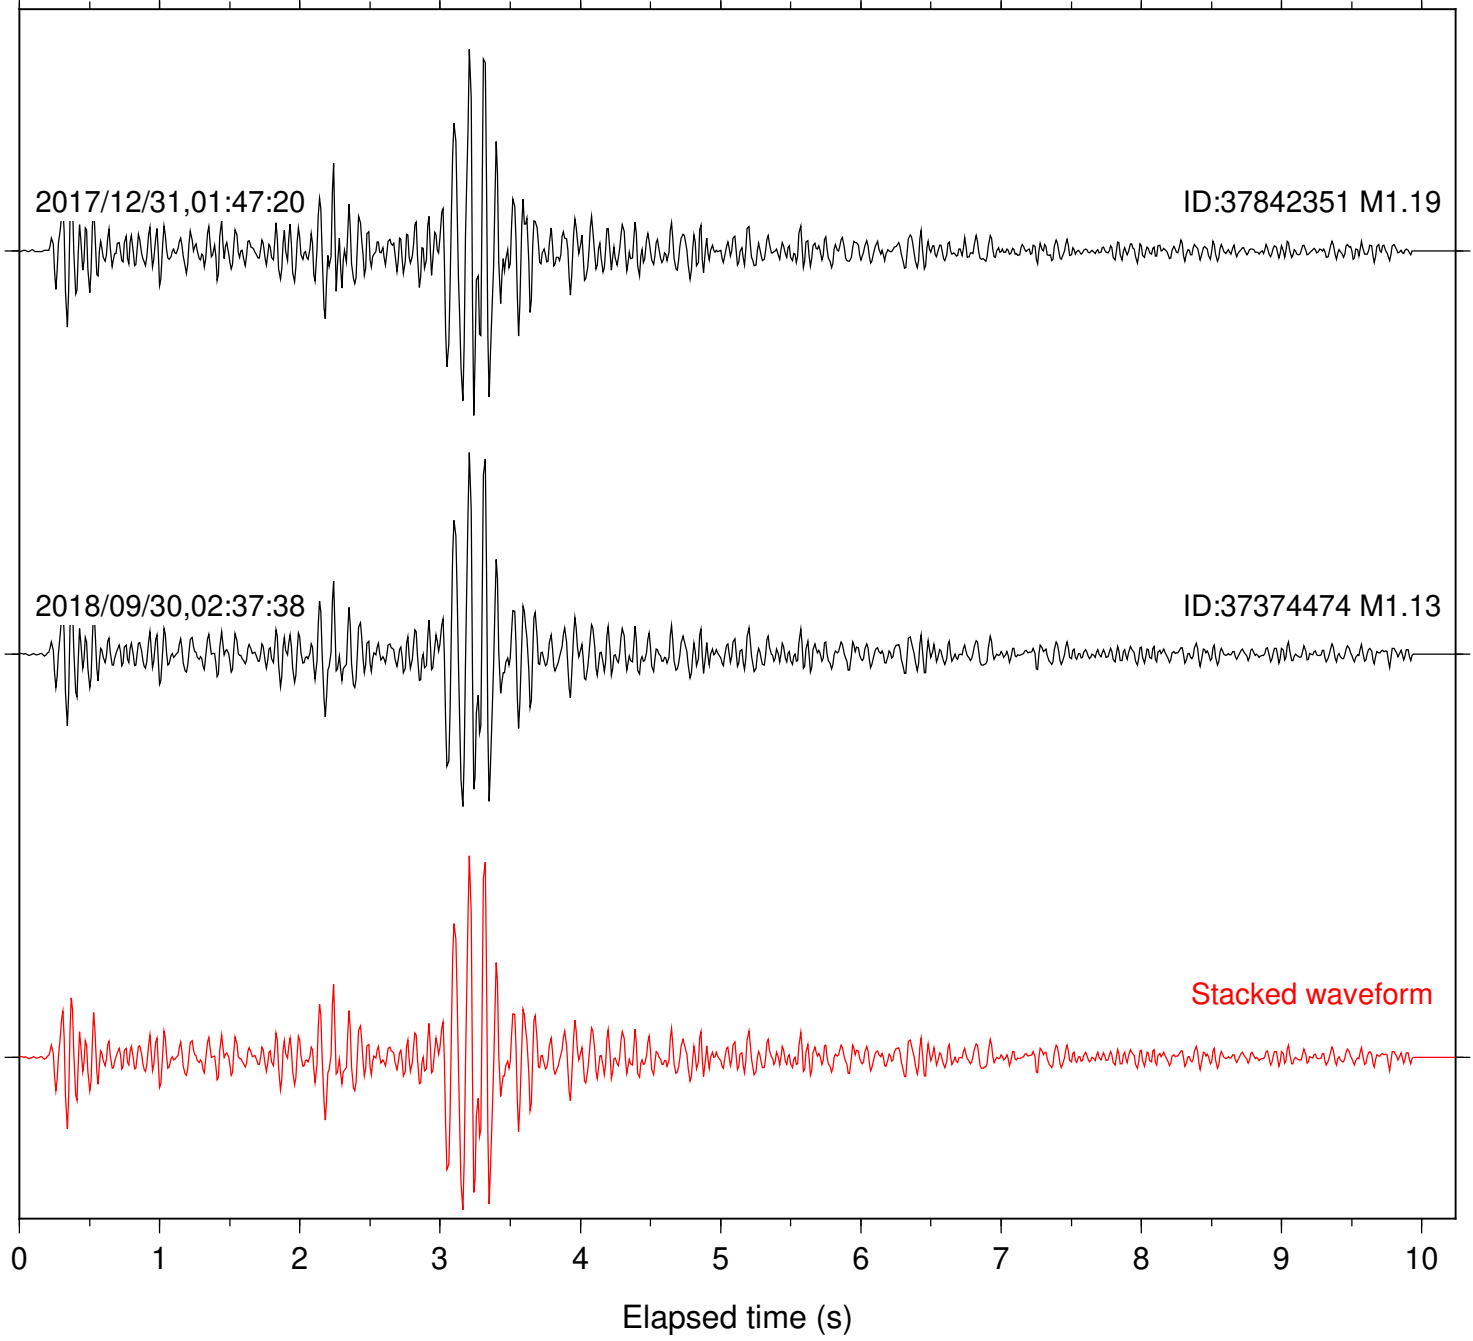

Station: B081 Com: EHZ

Focal depth: 5.10 km

Station: B082 Com: EHZ

Focal depth: 5.10 km

Station: B084 Com: EHZ

Focal depth: 5.10 km

Station: B093 Com: EHZ

Focal depth: 5.10 km

2017/12/31,01:47:20

ID:37842351 M1.19

2018/09/30,02:37:38

ID:37374474 M1.13

Stacked waveform

0 1 2 3 4 5 6 7 8 9 10
Elapsed time (s)

Station: B946 Com: EHZ

Focal depth: 5.10 km

Station: BAC Com: EHZ

Focal depth: 5.10 km

Station: CSH Com: HHZ

Focal depth: 5.10 km

Station: DGR Com: HHZ

Focal depth: 5.10 km

Station: HMT2 Com: HHZ

Focal depth: 5.10 km

Station: PFO Com: HHZ

Focal depth: 5.10 km

Station: PLM Com: HHZ

Focal depth: 5.10 km

Station: POB2 Com: HHZ

Focal depth: 5.10 km

Station: RDM Com: HHZ

Focal depth: 5.10 km