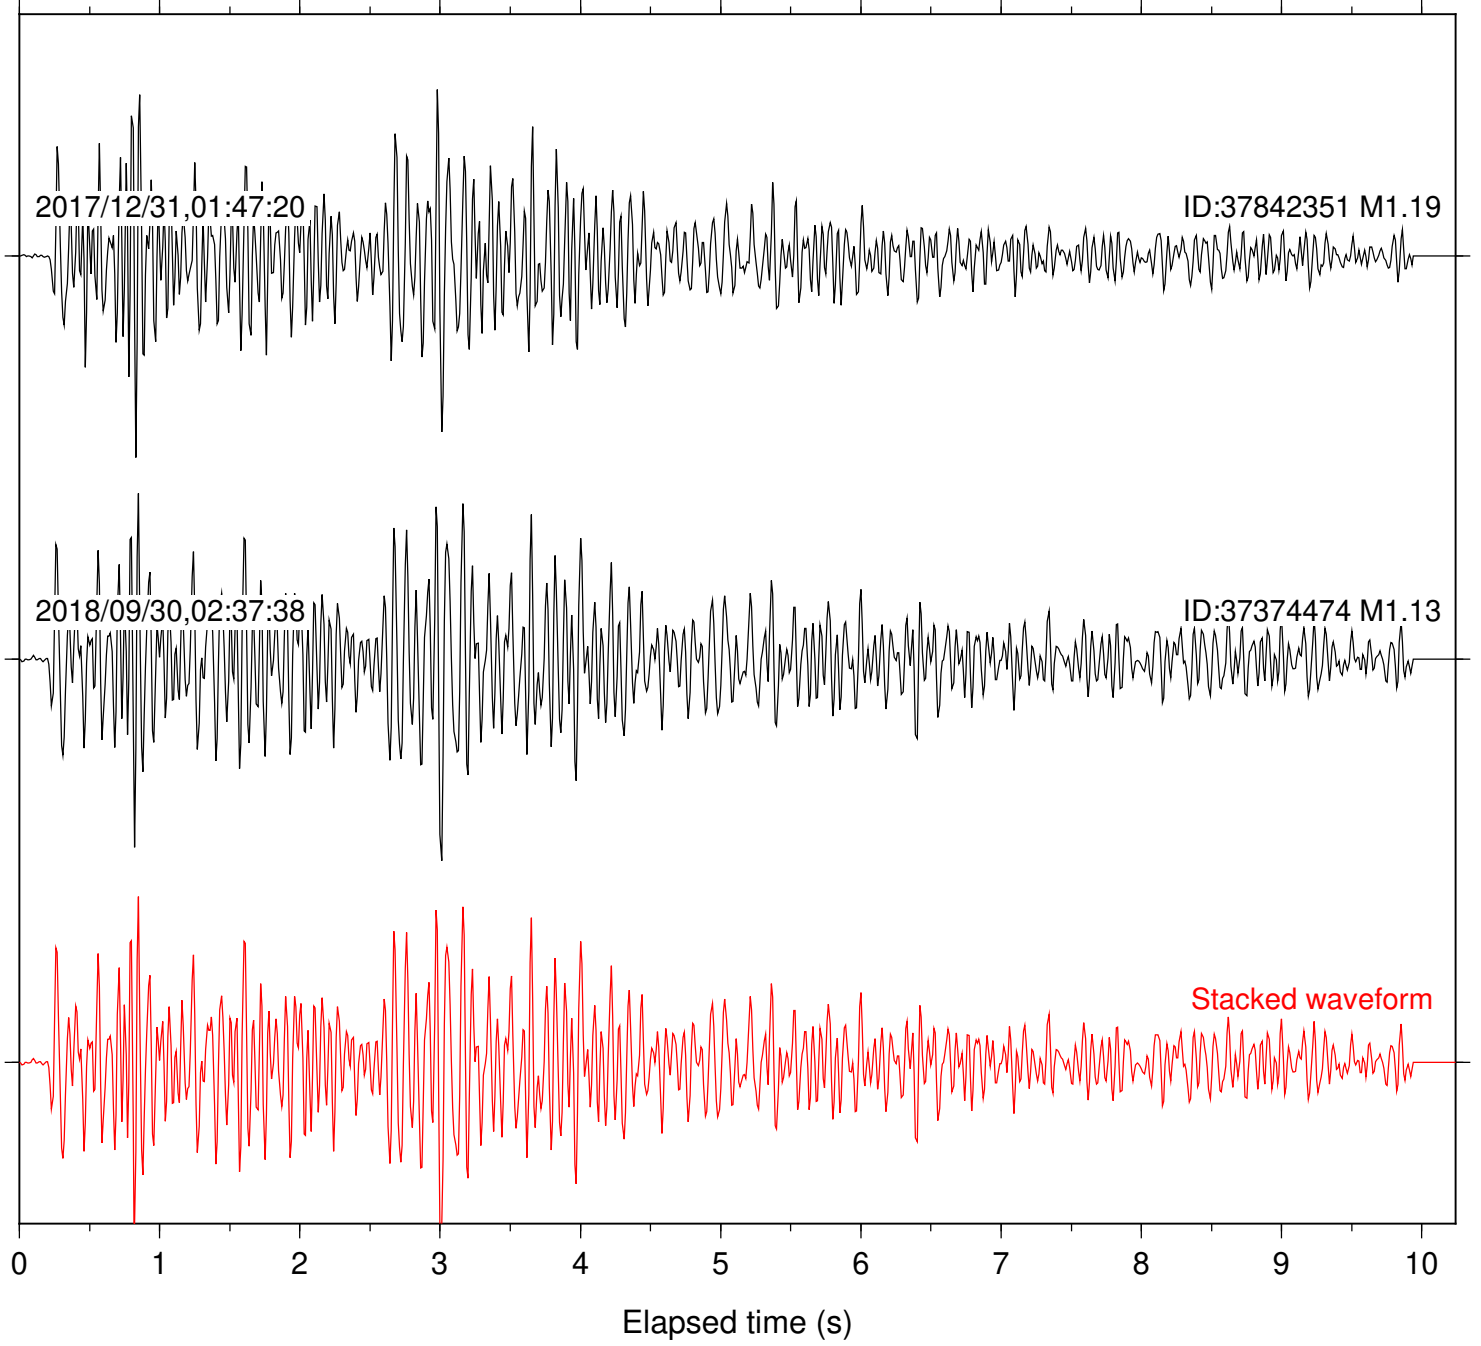

Station: B081 Com: EHZ

Focal depth: 5.10 km

Station: B082 Com: EHZ

Focal depth: 5.10 km

Station: B084 Com: EHZ

Focal depth: 5.10 km

Station: B093 Com: EHZ

Focal depth: 5.10 km

2017/12/31,01:47:20

ID:37842351 M1.19

2018/09/30,02:37:38

ID:37374474 M1.13

Stacked waveform

0 1 2 3 4 5 6 7 8 9 10
Elapsed time (s)

Station: B946 Com: EHZ

Focal depth: 5.10 km

Station: BAC Com: EHZ

Focal depth: 5.10 km

Station: CSH Com: HHZ

Focal depth: 5.10 km

Station: DGR Com: HHZ

Focal depth: 5.10 km

Station: HMT2 Com: HHZ

Focal depth: 5.10 km

Station: PFO Com: HHZ

Focal depth: 5.10 km

Station: PLM Com: HHZ

Focal depth: 5.10 km

Station: POB2 Com: HHZ

Focal depth: 5.10 km

Station: RDM Com: HHZ

Focal depth: 5.10 km