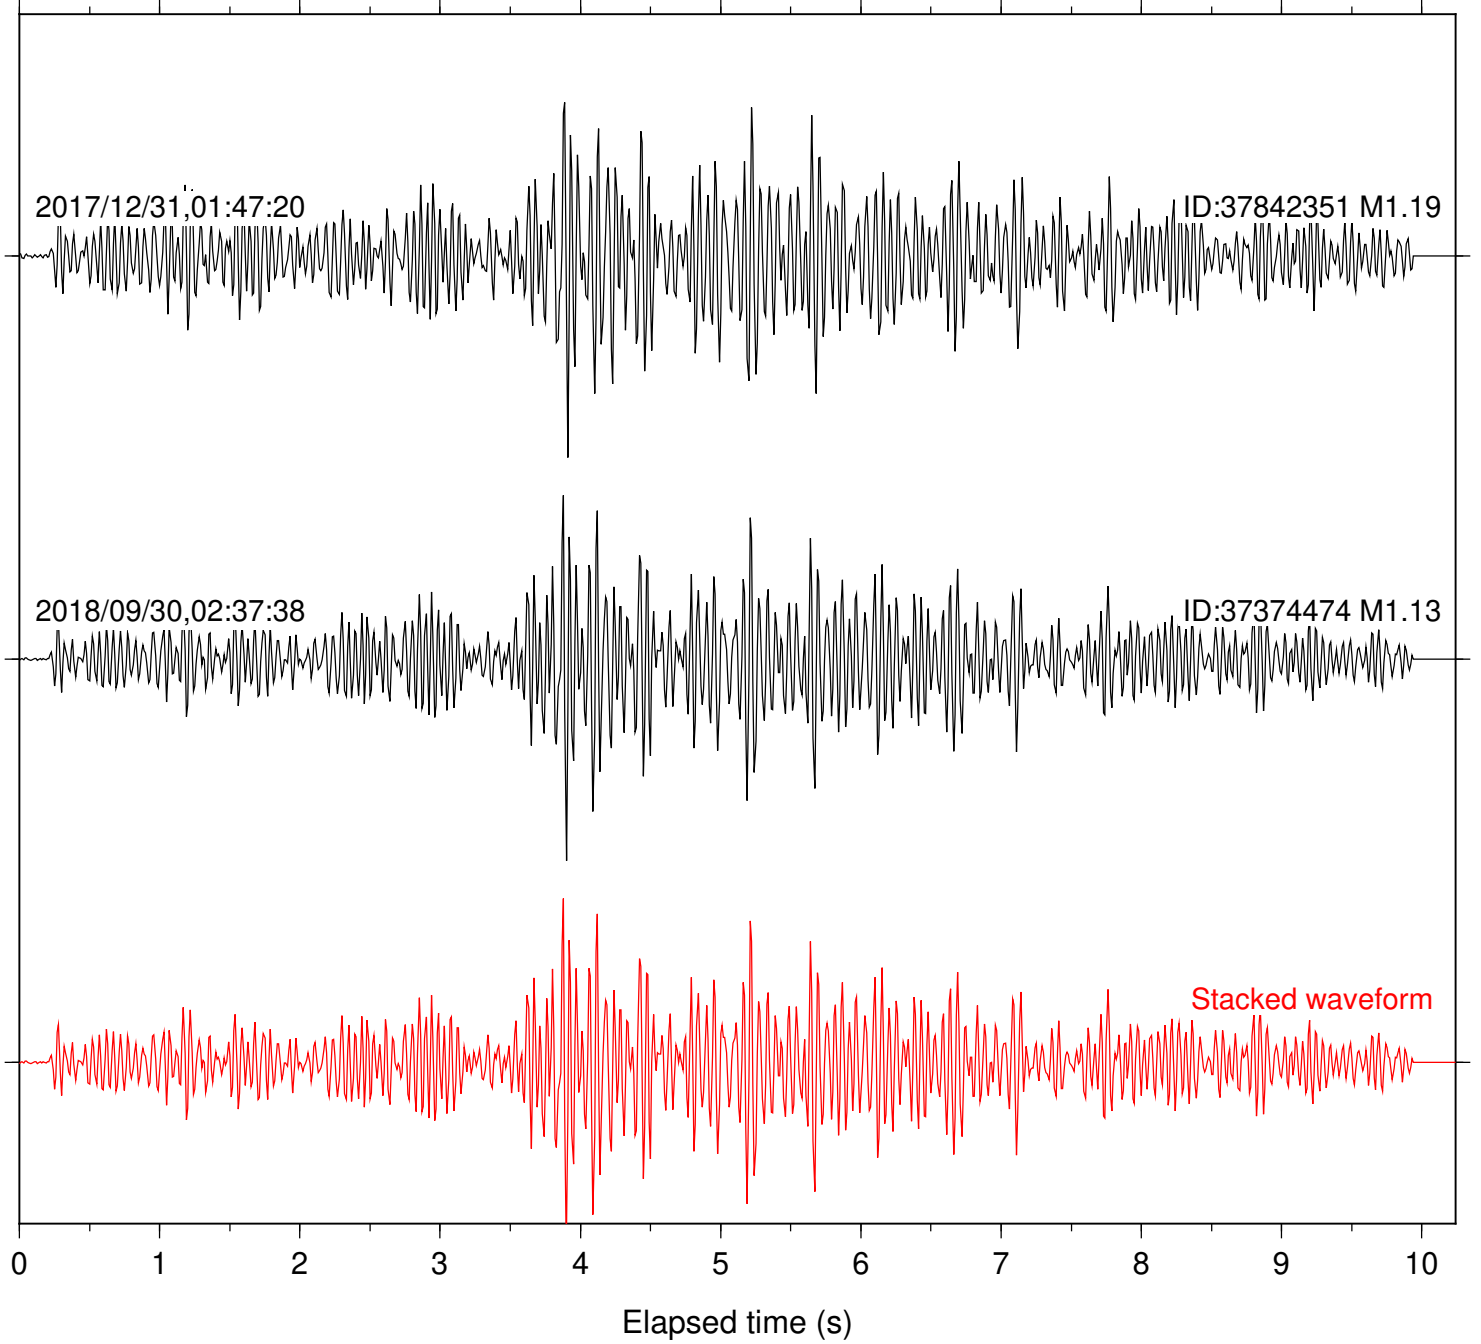

Station: B081 Com: EHZ

Focal depth: 5.10 km

Station: B082 Com: EHZ

Focal depth: 5.10 km

Station: B084 Com: EHZ

Focal depth: 5.10 km

Station: B093 Com: EHZ

Focal depth: 5.10 km

2017/12/31,01:47:20

ID:37842351 M1.19

2018/09/30,02:37:38

ID:37374474 M1.13

Stacked waveform

0 1 2 3 4 5 6 7 8 9 10
Elapsed time (s)

Station: B946 Com: EHZ

Focal depth: 5.10 km

Station: BAC Com: EHZ

Focal depth: 5.10 km

Station: CSH Com: HHZ

Focal depth: 5.10 km

Station: DGR Com: HHZ

Focal depth: 5.10 km

Station: HMT2 Com: HHZ

Focal depth: 5.10 km

Station: PFO Com: HHZ

Focal depth: 5.10 km

Station: PLM Com: HHZ

Focal depth: 5.10 km

Station: POB2 Com: HHZ

Focal depth: 5.10 km

Station: RDM Com: HHZ

Focal depth: 5.10 km