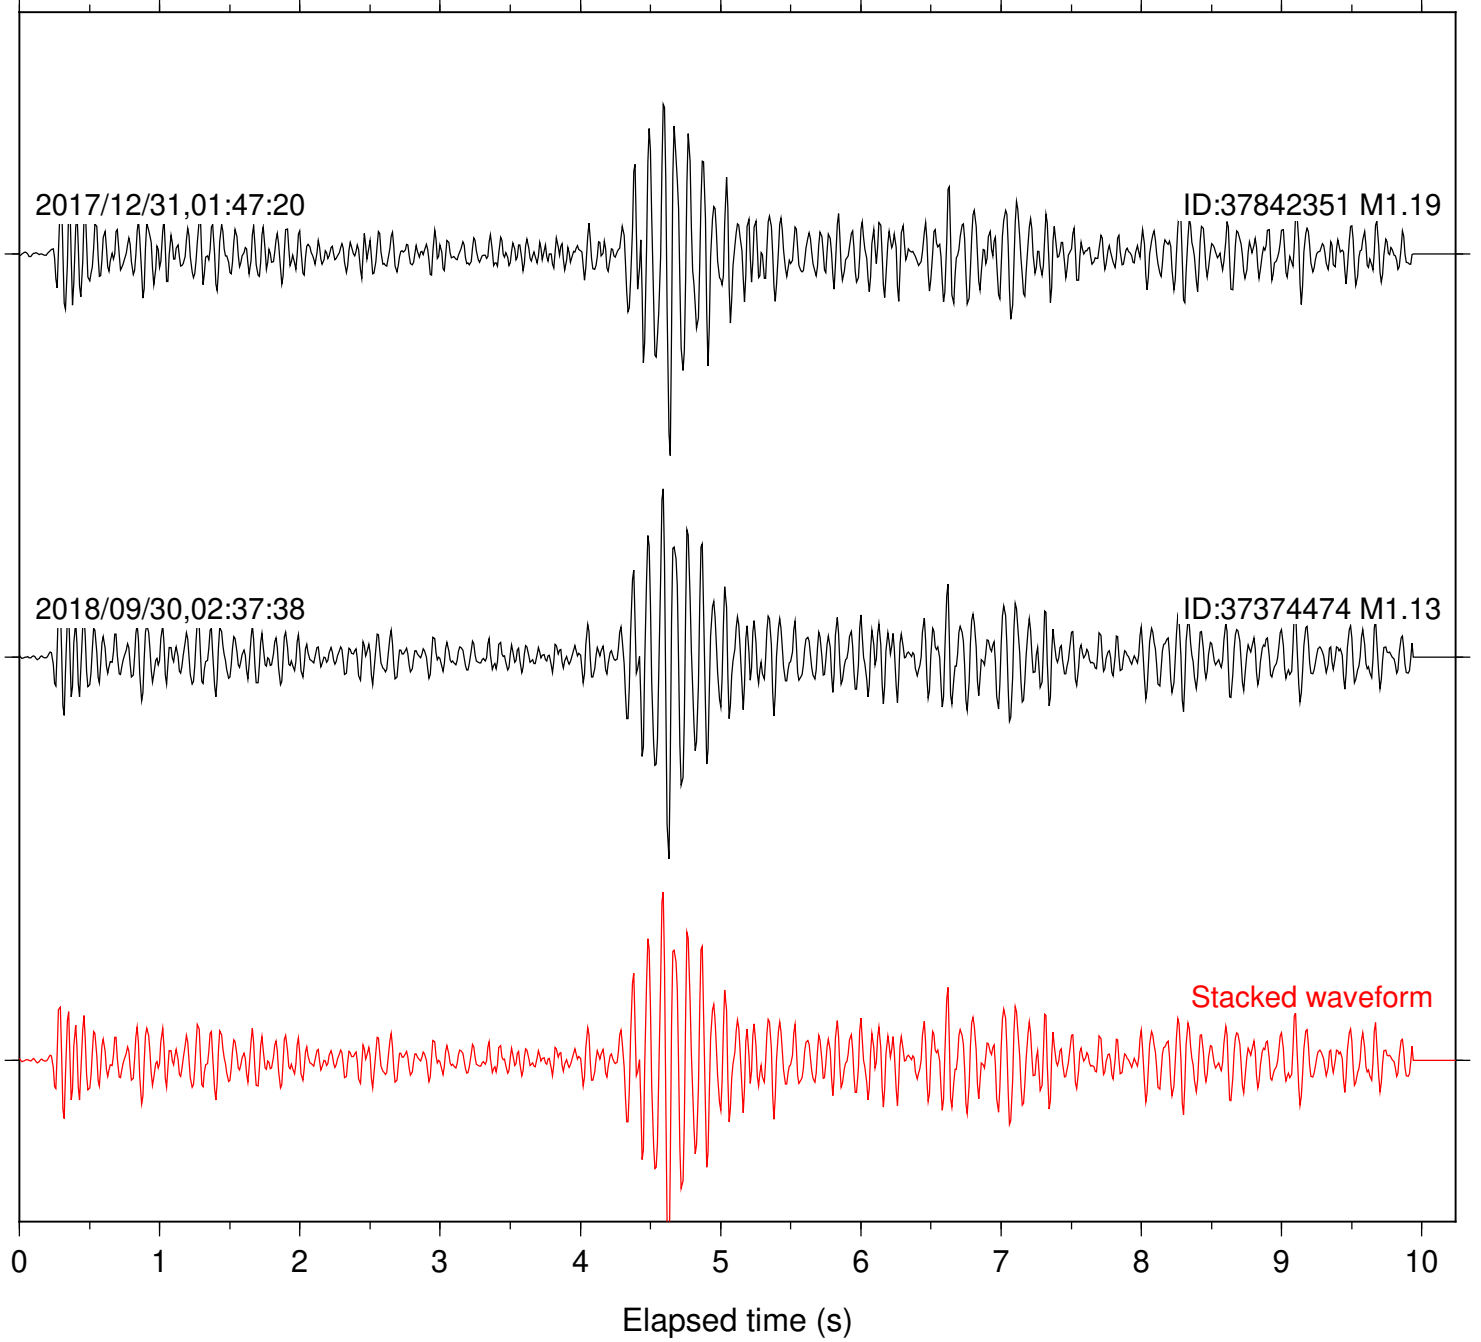

Station: B081 Com: EHZ

Focal depth: 5.10 km

Station: B082 Com: EHZ

Focal depth: 5.10 km

Station: B084 Com: EHZ

Focal depth: 5.10 km

Station: B093 Com: EHZ

Focal depth: 5.10 km

2017/12/31,01:47:20

ID:37842351 M1.19

2018/09/30,02:37:38

ID:37374474 M1.13

Stacked waveform

0 1 2 3 4 5 6 7 8 9 10
Elapsed time (s)

Station: B946 Com: EHZ

Focal depth: 5.10 km

Station: BAC Com: EHZ

Focal depth: 5.10 km

Station: CSH Com: HHZ

Focal depth: 5.10 km

Station: DGR Com: HHZ

Focal depth: 5.10 km

Station: HMT2 Com: HHZ

Focal depth: 5.10 km

Station: PFO Com: HHZ

Focal depth: 5.10 km

Station: PLM Com: HHZ

Focal depth: 5.10 km

Station: POB2 Com: HHZ

Focal depth: 5.10 km

Station: RDM Com: HHZ

Focal depth: 5.10 km