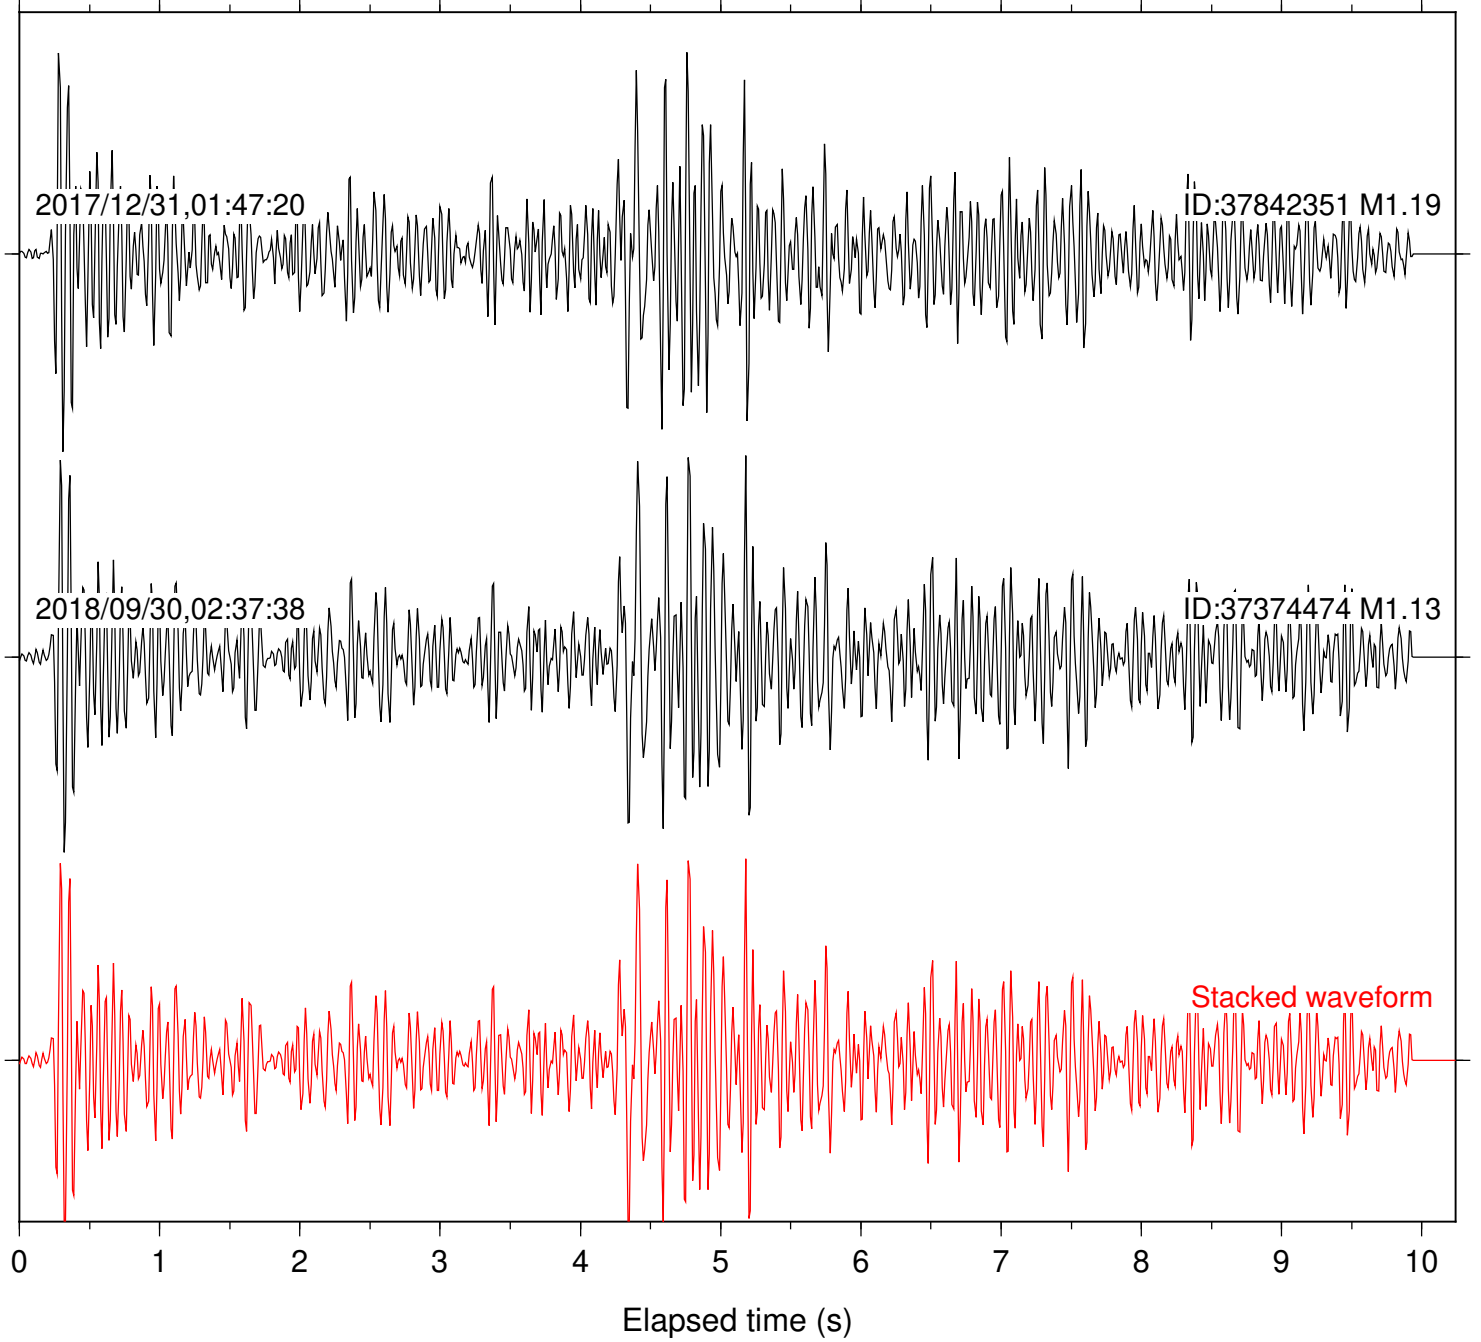

Station: B081 Com: EHZ

Focal depth: 5.10 km

Station: B082 Com: EHZ

Focal depth: 5.10 km

Station: B084 Com: EHZ

Focal depth: 5.10 km

Station: B093 Com: EHZ

Focal depth: 5.10 km

2017/12/31,01:47:20

ID:37842351 M1.19

2018/09/30,02:37:38

ID:37374474 M1.13

Stacked waveform

0 1 2 3 4 5 6 7 8 9 10
Elapsed time (s)

Station: B946 Com: EHZ

Focal depth: 5.10 km

Station: BAC Com: EHZ

Focal depth: 5.10 km

Station: CSH Com: HHZ

Focal depth: 5.10 km

Station: DGR Com: HHZ

Focal depth: 5.10 km

Station: HMT2 Com: HHZ

Focal depth: 5.10 km

Station: PFO Com: HHZ

Focal depth: 5.10 km

Station: PLM Com: HHZ

Focal depth: 5.10 km

Station: POB2 Com: HHZ

Focal depth: 5.10 km

Station: RDM Com: HHZ

Focal depth: 5.10 km