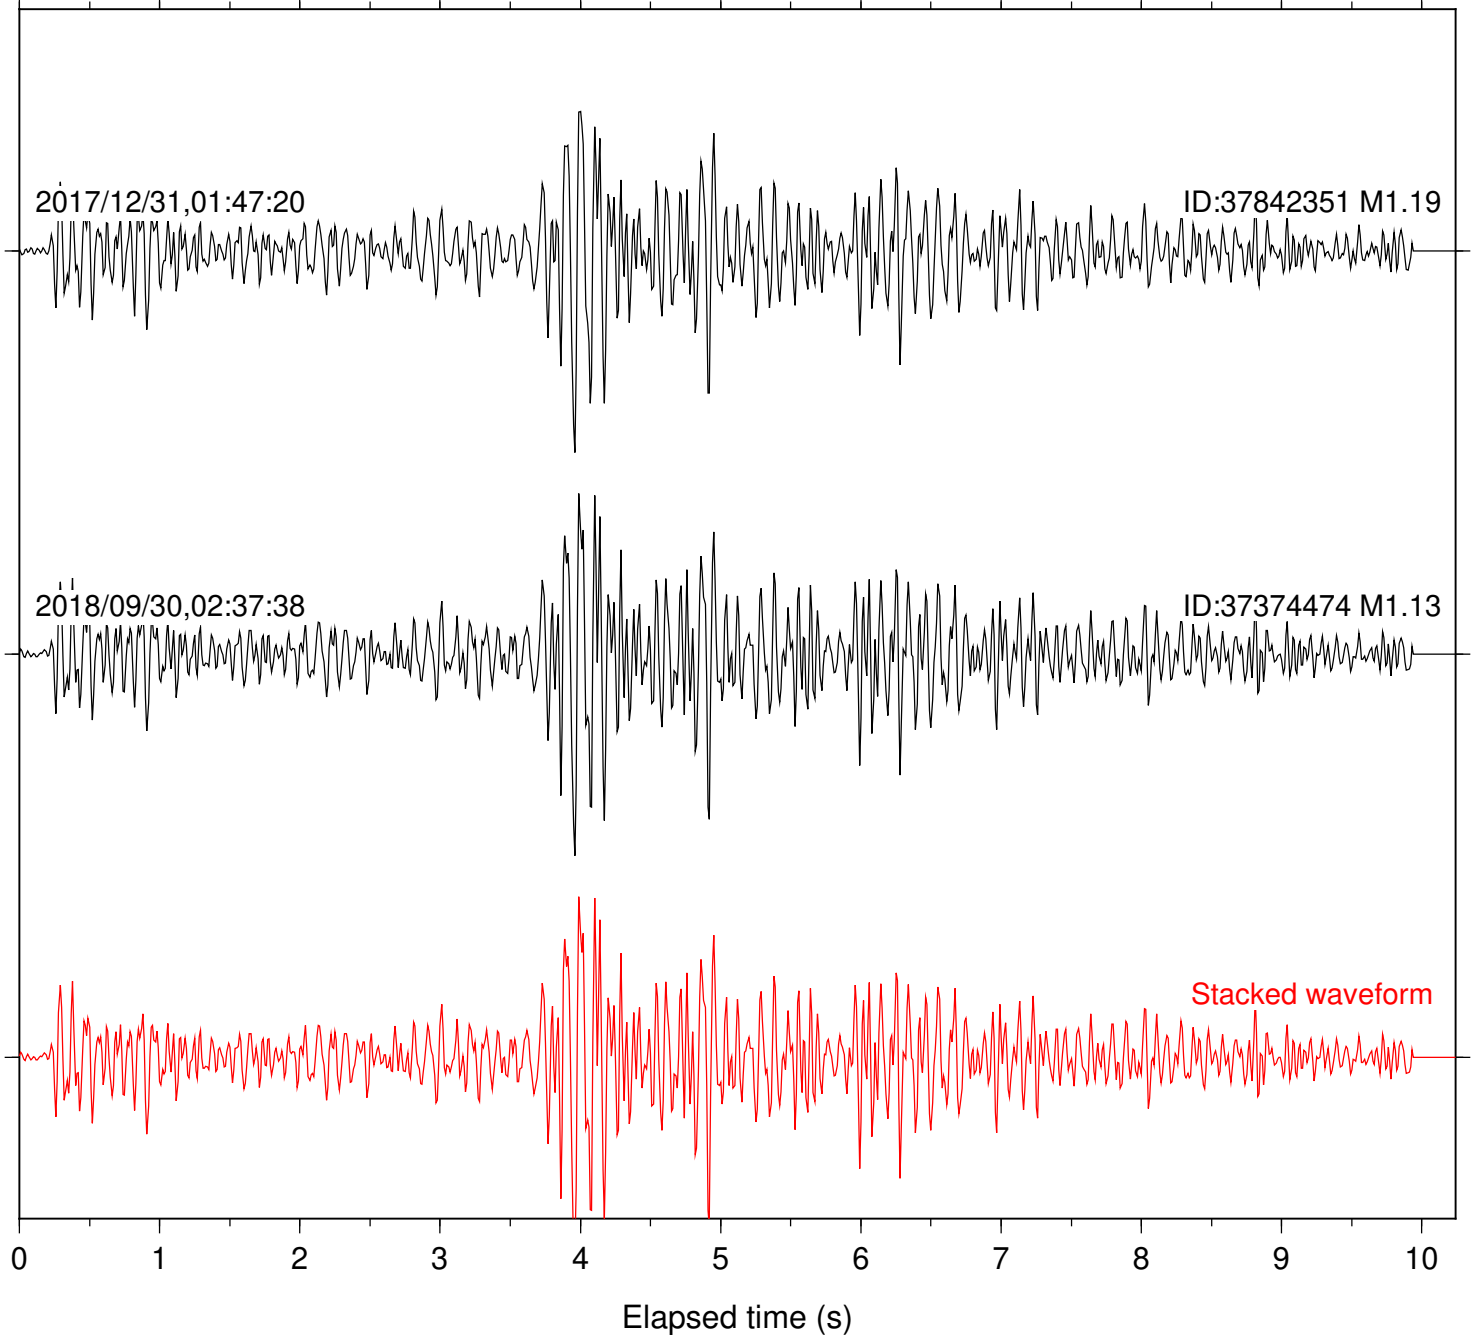

Station: B081 Com: EHZ

Focal depth: 5.10 km

Station: B082 Com: EHZ

Focal depth: 5.10 km

Station: B084 Com: EHZ

Focal depth: 5.10 km

Station: B093 Com: EHZ

Focal depth: 5.10 km

2017/12/31,01:47:20

ID:37842351 M1.19

2018/09/30,02:37:38

ID:37374474 M1.13

Stacked waveform

0 1 2 3 4 5 6 7 8 9 10
Elapsed time (s)

Station: B946 Com: EHZ

Focal depth: 5.10 km

Station: BAC Com: EHZ

Focal depth: 5.10 km

Station: CSH Com: HHZ

Focal depth: 5.10 km

Station: DGR Com: HHZ

Focal depth: 5.10 km

Station: HMT2 Com: HHZ

Focal depth: 5.10 km

Station: PFO Com: HHZ

Focal depth: 5.10 km

Station: PLM Com: HHZ

Focal depth: 5.10 km

Station: POB2 Com: HHZ

Focal depth: 5.10 km

Station: RDM Com: HHZ

Focal depth: 5.10 km