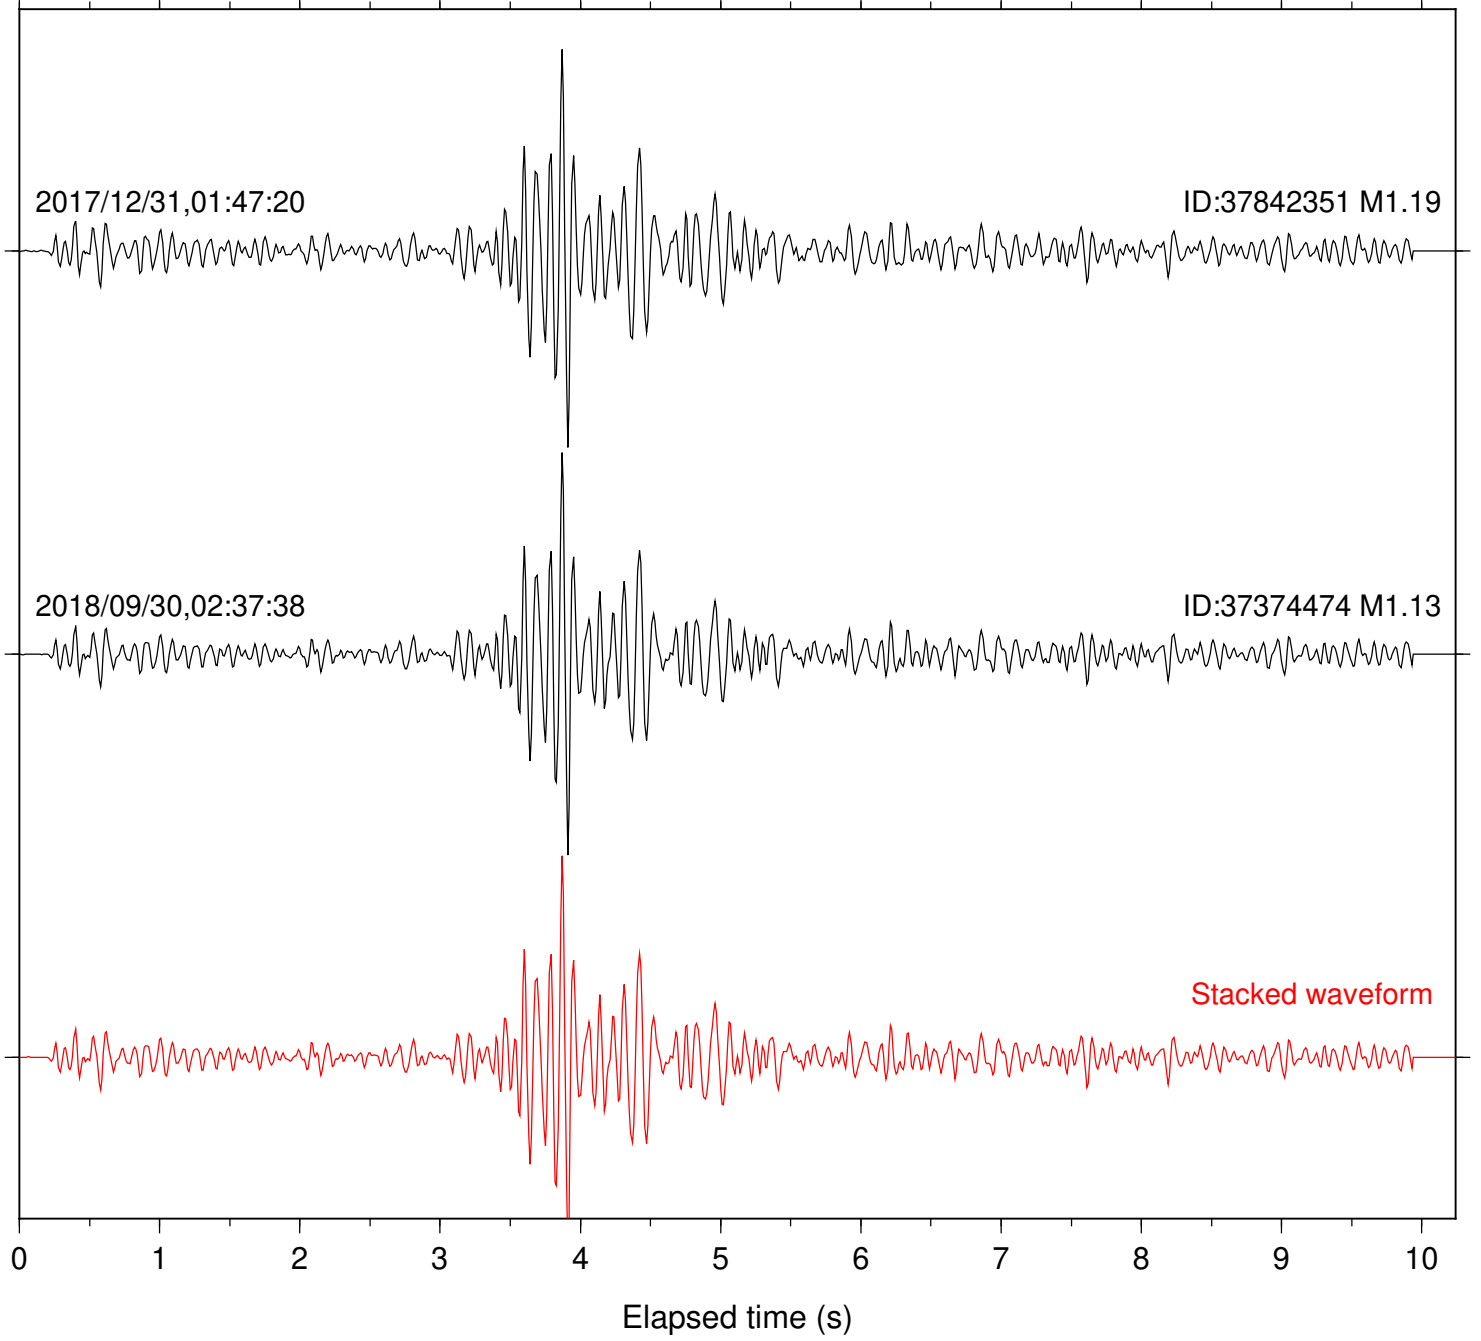

Station: B081 Com: EHZ

Focal depth: 5.10 km

Station: B082 Com: EHZ

Focal depth: 5.10 km

Station: B084 Com: EHZ

Focal depth: 5.10 km

Station: B093 Com: EHZ

Focal depth: 5.10 km

Station: BAC Com: EHZ

Focal depth: 5.10 km

Station: CSH Com: HHZ

Focal depth: 5.10 km

Station: DGR Com: HHZ

Focal depth: 5.10 km

Station: HMT2 Com: HHZ

Focal depth: 5.10 km

Station: PFO Com: HHZ

Focal depth: 5.10 km

Station: PLM Com: HHZ

Focal depth: 5.10 km

Station: POB2 Com: HHZ

Focal depth: 5.10 km

Station: RDM Com: HHZ

Focal depth: 5.10 km