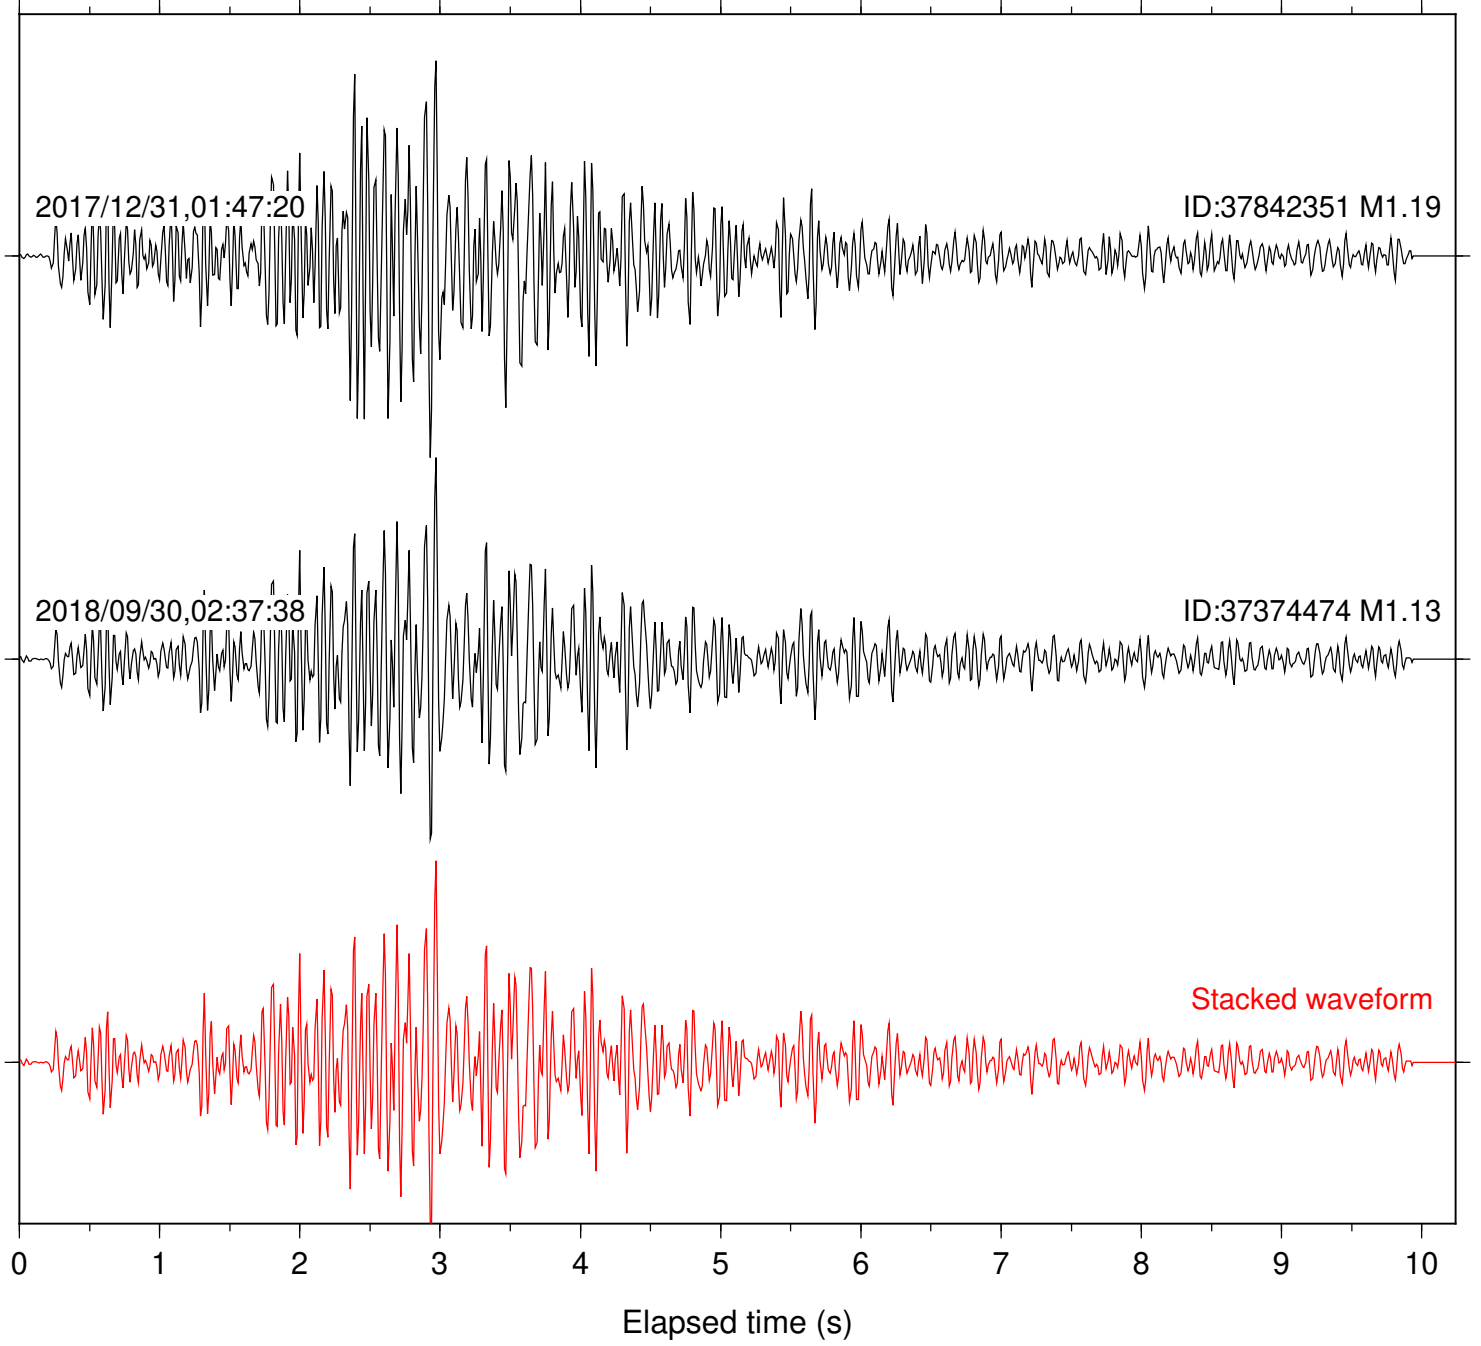

Station: B081 Com: EHZ

Focal depth: 5.10 km

Station: B082 Com: EHZ

Focal depth: 5.10 km

Station: B084 Com: EHZ

Focal depth: 5.10 km

Station: B093 Com: EHZ

Focal depth: 5.10 km

2017/12/31,01:47:20

ID:37842351 M1.19

2018/09/30,02:37:38

ID:37374474 M1.13

Stacked waveform

0 1 2 3 4 5 6 7 8 9 10
Elapsed time (s)

Station: B946 Com: EHZ

Focal depth: 5.10 km

Station: BAC Com: EHZ

Focal depth: 5.10 km

Station: CSH Com: HHZ

Focal depth: 5.10 km

Station: DGR Com: HHZ

Focal depth: 5.10 km

Station: HMT2 Com: HHZ

Focal depth: 5.10 km

Station: PFO Com: HHZ

Focal depth: 5.10 km

Station: PLM Com: HHZ

Focal depth: 5.10 km

Station: POB2 Com: HHZ

Focal depth: 5.10 km

Station: RDM Com: HHZ

Focal depth: 5.10 km