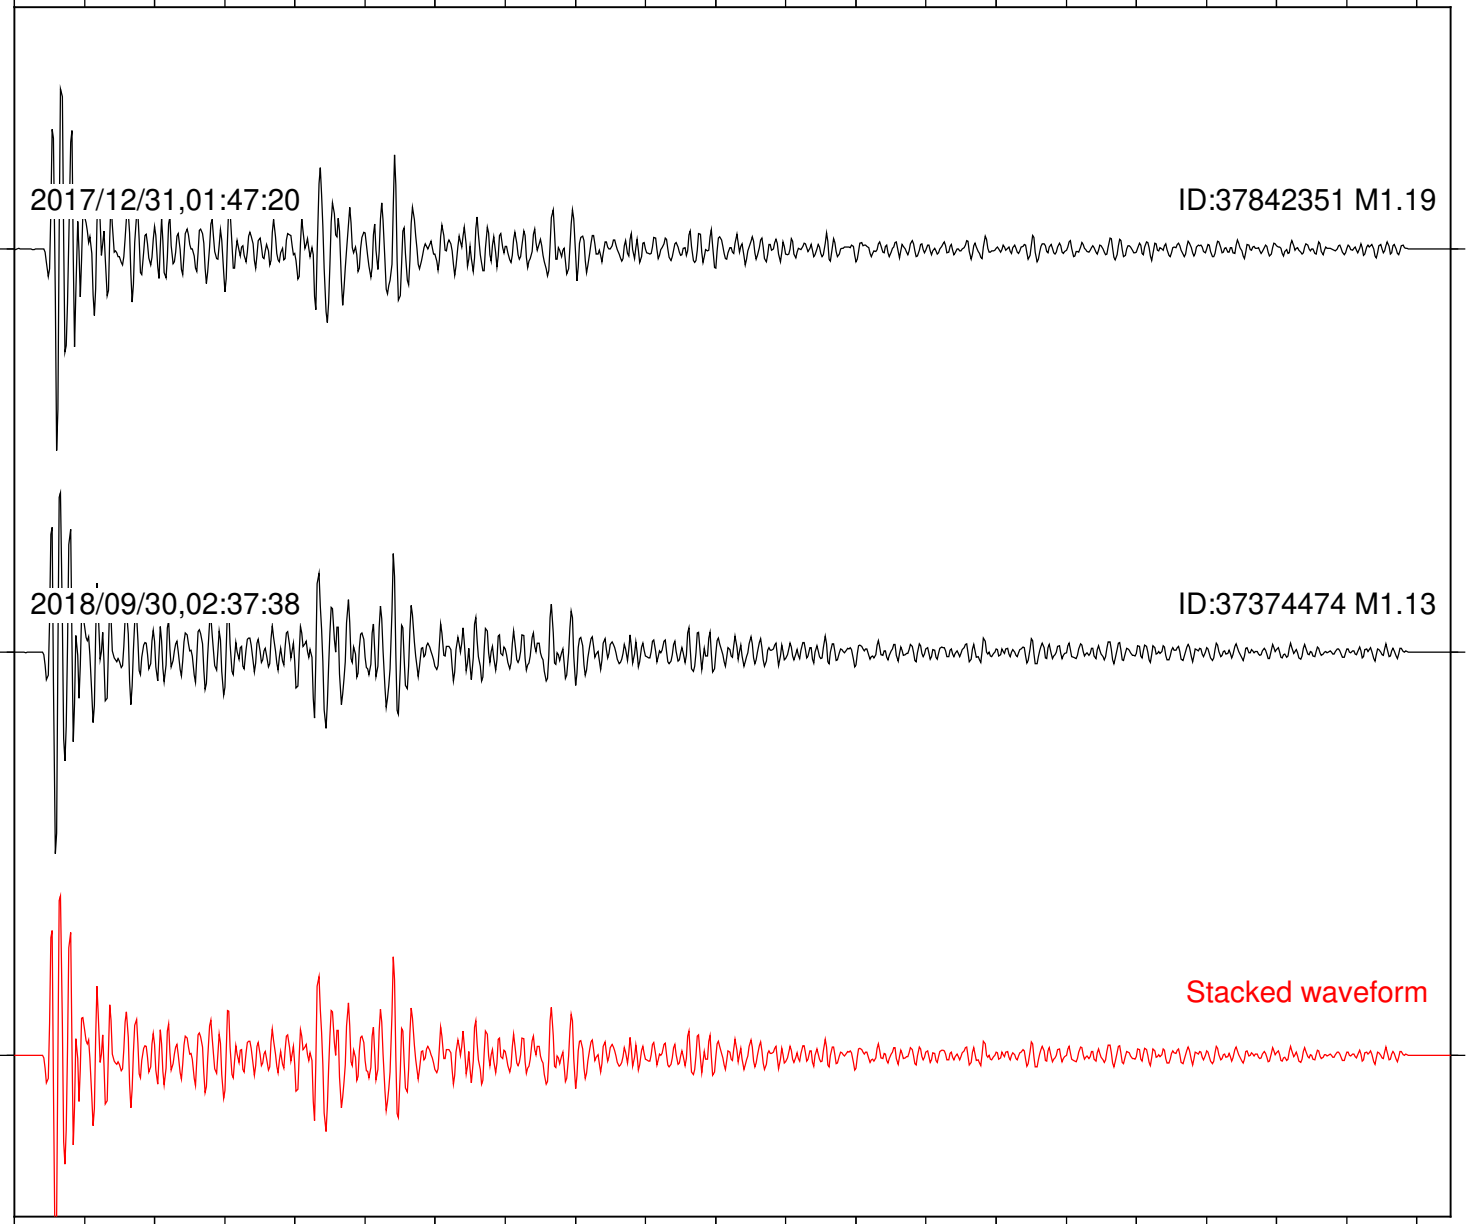

Station: B081 Com: EHZ

Focal depth: 5.10 km

Station: B082 Com: EHZ

Focal depth: 5.10 km

Station: B084 Com: EHZ

Focal depth: 5.10 km

Station: B093 Com: EHZ

Focal depth: 5.10 km

2017/12/31,01:47:20

ID:37842351 M1.19

2018/09/30,02:37:38

ID:37374474 M1.13

Stacked waveform

0 1 2 3 4 5 6 7 8 9 10
Elapsed time (s)

Station: B946 Com: EHZ

Focal depth: 5.10 km

Station: BAC Com: EHZ

Focal depth: 5.10 km

Station: CSH Com: HHZ

Focal depth: 5.10 km

Station: DGR Com: HHZ

Focal depth: 5.10 km

Station: HMT2 Com: HHZ

Focal depth: 5.10 km

Station: PFO Com: HHZ

Focal depth: 5.10 km

Station: PLM Com: HHZ

Focal depth: 5.10 km

Station: POB2 Com: HHZ

Focal depth: 5.10 km

Station: RDM Com: HHZ

Focal depth: 5.10 km