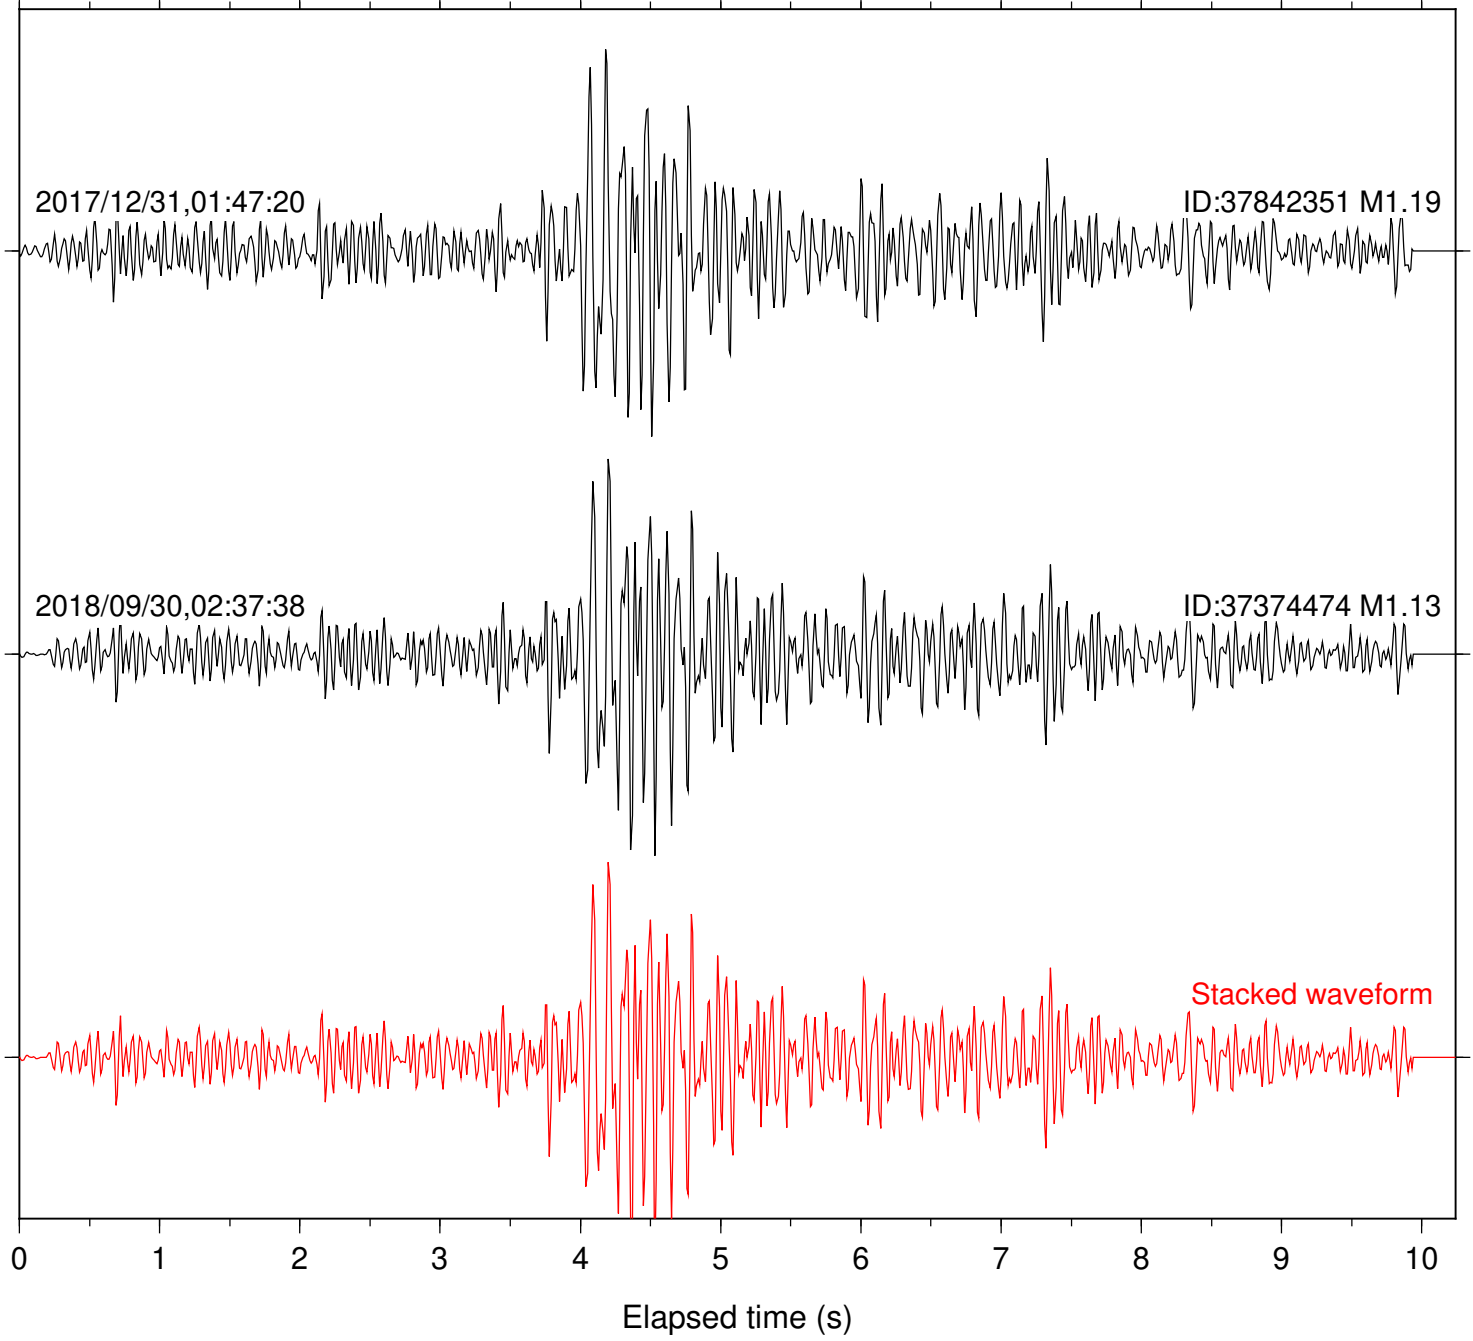

Station: B081 Com: EHZ

Focal depth: 5.10 km

Station: B082 Com: EHZ

Focal depth: 5.10 km

Station: B084 Com: EHZ

Focal depth: 5.10 km

Station: B093 Com: EHZ

Focal depth: 5.10 km

2017/12/31,01:47:20

ID:37842351 M1.19

2018/09/30,02:37:38

ID:37374474 M1.13

Stacked waveform

0 1 2 3 4 5 6 7 8 9 10
Elapsed time (s)

Station: B946 Com: EHZ

Focal depth: 5.10 km

Station: BAC Com: EHZ

Focal depth: 5.10 km

Station: CSH Com: HHZ

Focal depth: 5.10 km

Station: DGR Com: HHZ

Focal depth: 5.10 km

Station: HMT2 Com: HHZ

Focal depth: 5.10 km

Station: PFO Com: HHZ

Focal depth: 5.10 km

Station: PLM Com: HHZ

Focal depth: 5.10 km

Station: POB2 Com: HHZ

Focal depth: 5.10 km

Station: RDM Com: HHZ

Focal depth: 5.10 km