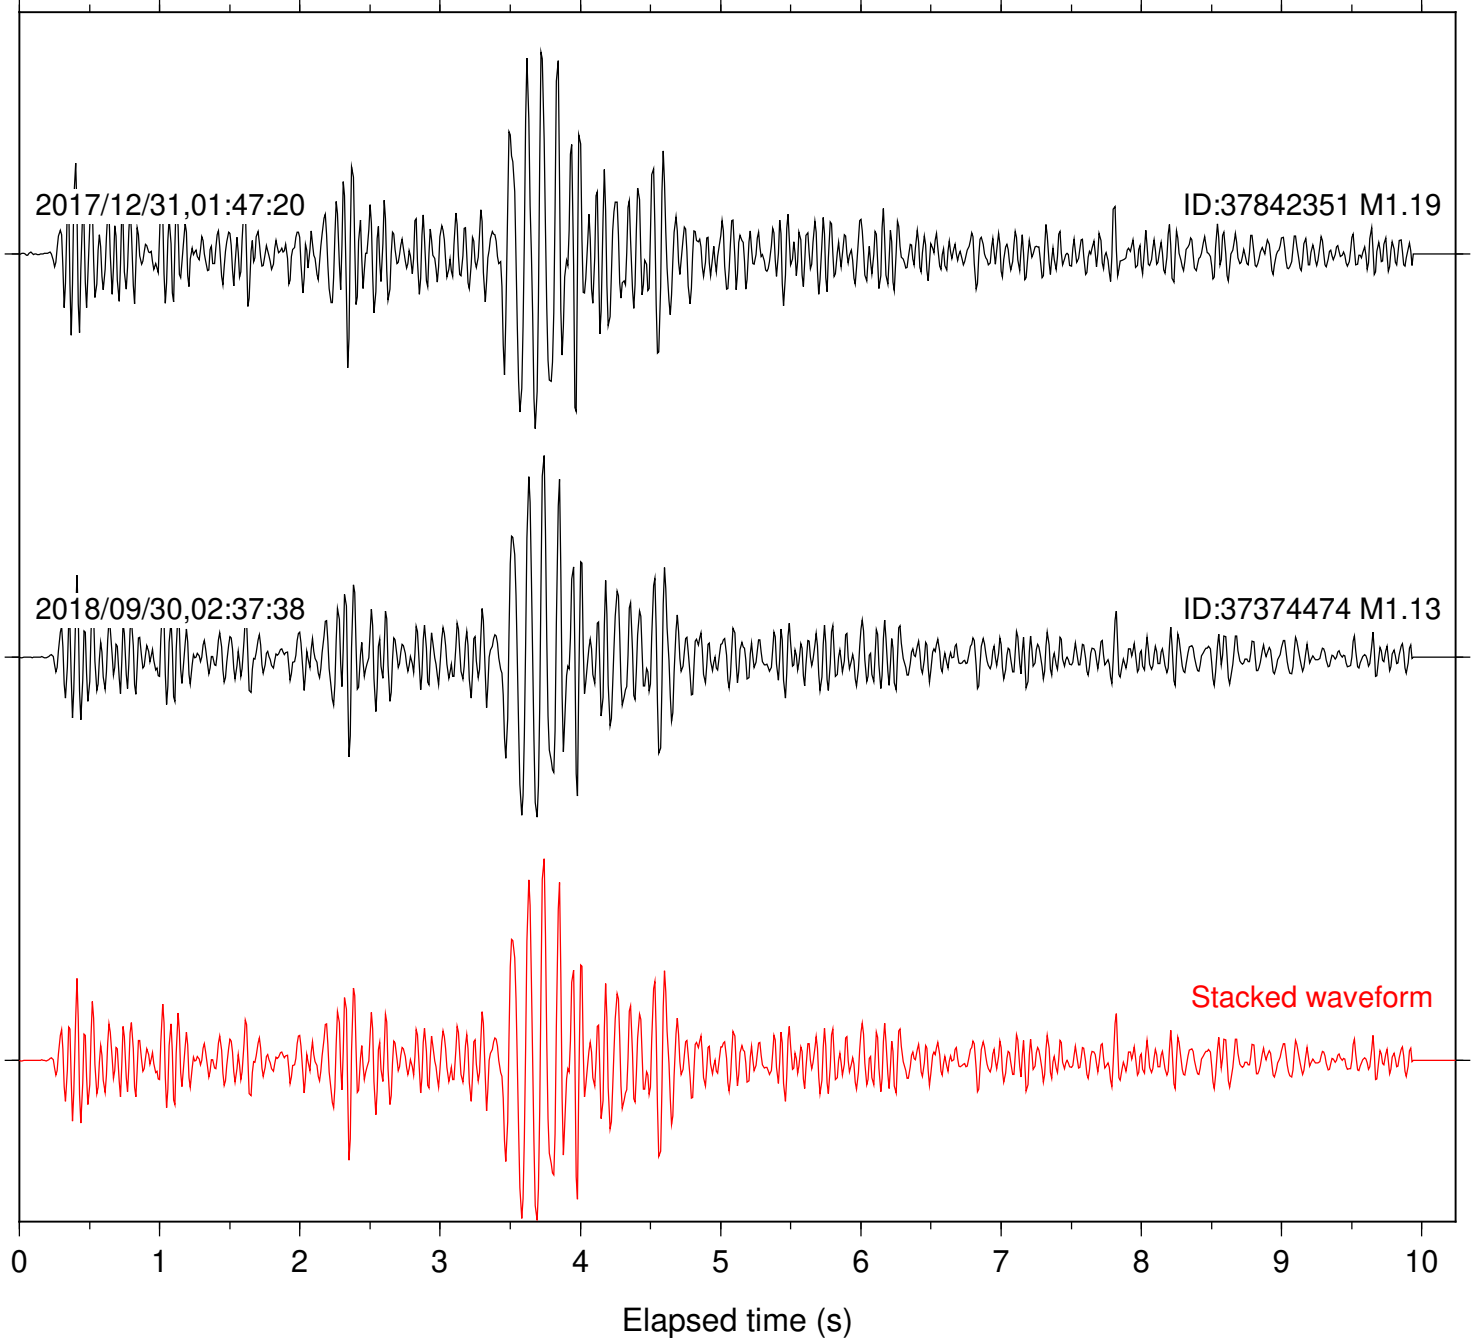

Station: B081 Com: EHZ

Focal depth: 5.10 km

Station: B082 Com: EHZ

Focal depth: 5.10 km

Station: B084 Com: EHZ

Focal depth: 5.10 km

Station: B093 Com: EHZ

Focal depth: 5.10 km

2017/12/31,01:47:20

ID:37842351 M1.19

2018/09/30,02:37:38

ID:37374474 M1.13

Stacked waveform

0 1 2 3 4 5 6 7 8 9 10
Elapsed time (s)

Station: B946 Com: EHZ

Focal depth: 5.10 km

Station: BAC Com: EHZ

Focal depth: 5.10 km

Station: CSH Com: HHZ

Focal depth: 5.10 km

Station: DGR Com: HHZ

Focal depth: 5.10 km

Station: HMT2 Com: HHZ

Focal depth: 5.10 km

Station: PFO Com: HHZ

Focal depth: 5.10 km

Station: PLM Com: HHZ

Focal depth: 5.10 km

Station: POB2 Com: HHZ

Focal depth: 5.10 km

Station: RDM Com: HHZ

Focal depth: 5.10 km