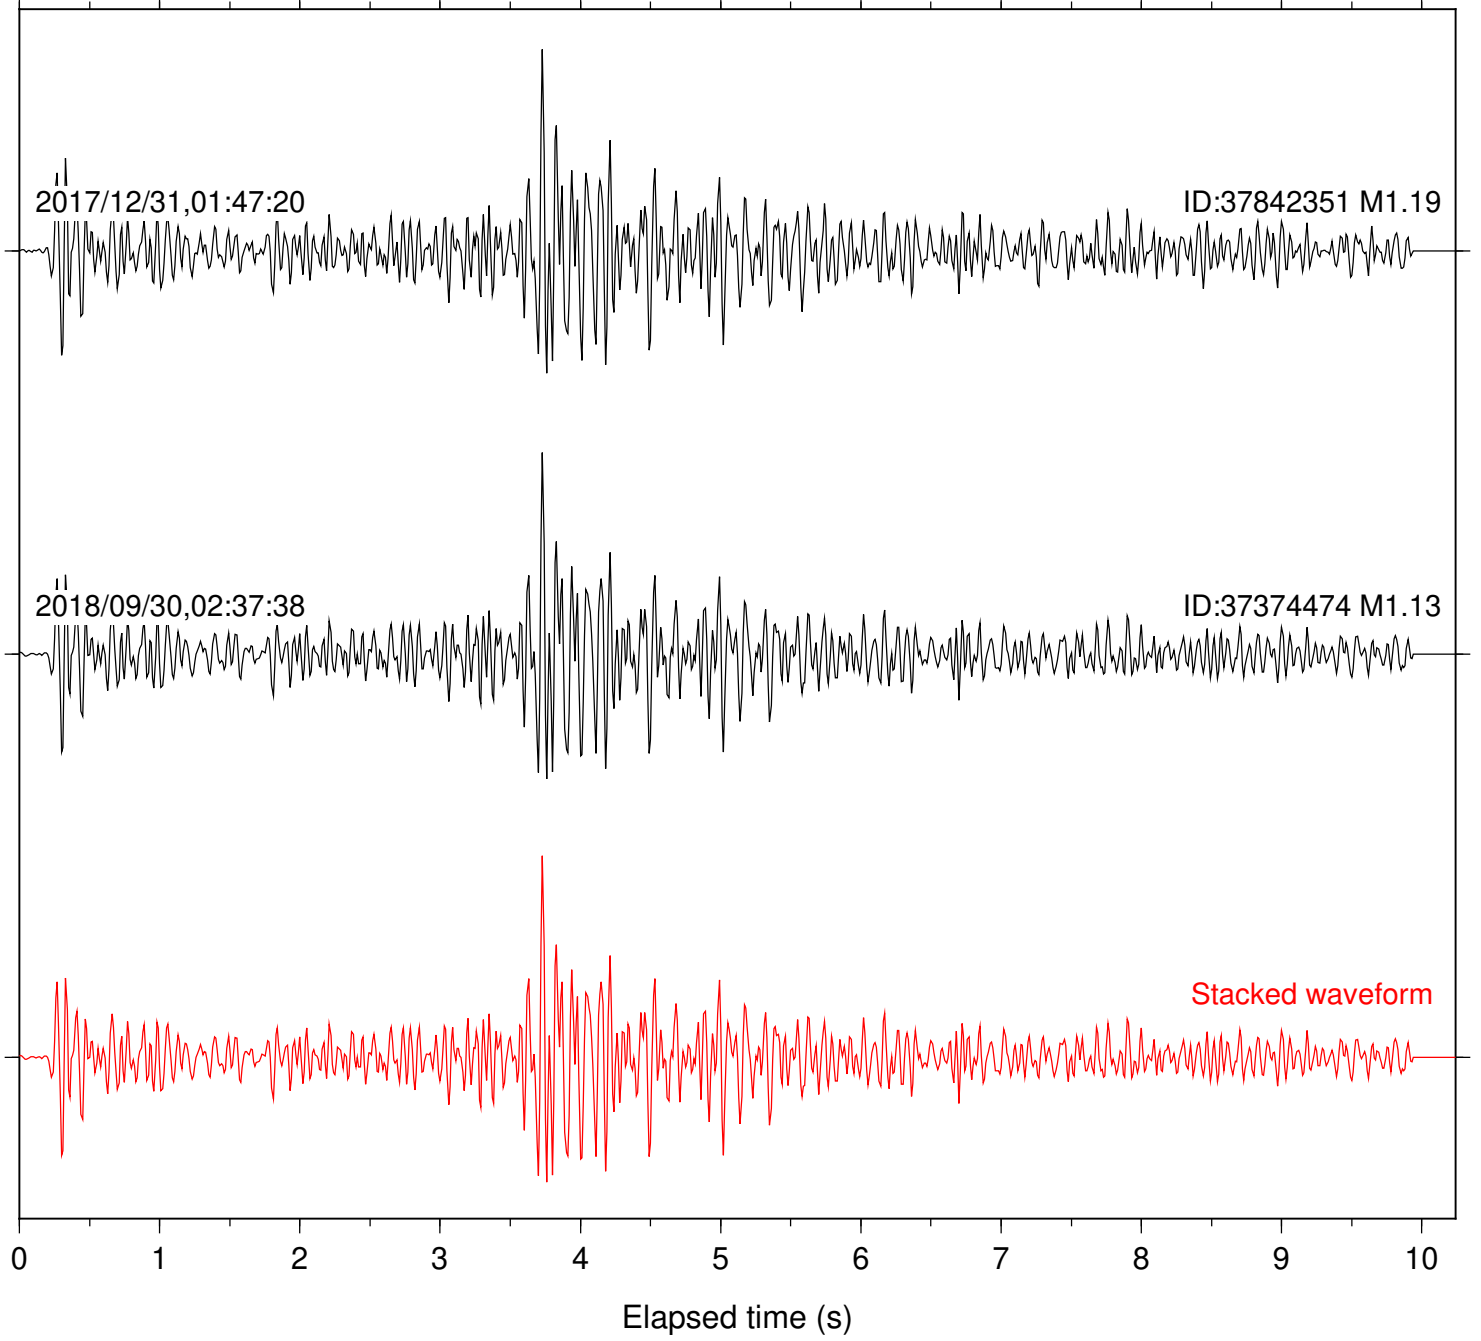

Station: B081 Com: EHZ

Focal depth: 5.10 km

Station: B082 Com: EHZ

Focal depth: 5.10 km

Station: B084 Com: EHZ

Focal depth: 5.10 km

Station: B093 Com: EHZ

Focal depth: 5.10 km

2017/12/31,01:47:20

ID:37842351 M1.19

2018/09/30,02:37:38

ID:37374474 M1.13

Stacked waveform

0 1 2 3 4 5 6 7 8 9 10
Elapsed time (s)

Station: B946 Com: EHZ

Focal depth: 5.10 km

Station: BAC Com: EHZ

Focal depth: 5.10 km

Station: CSH Com: HHZ

Focal depth: 5.10 km

Station: DGR Com: HHZ

Focal depth: 5.10 km

Station: HMT2 Com: HHZ

Focal depth: 5.10 km

Station: PFO Com: HHZ

Focal depth: 5.10 km

Station: PLM Com: HHZ

Focal depth: 5.10 km

Station: POB2 Com: HHZ

Focal depth: 5.10 km

Station: RDM Com: HHZ

Focal depth: 5.10 km