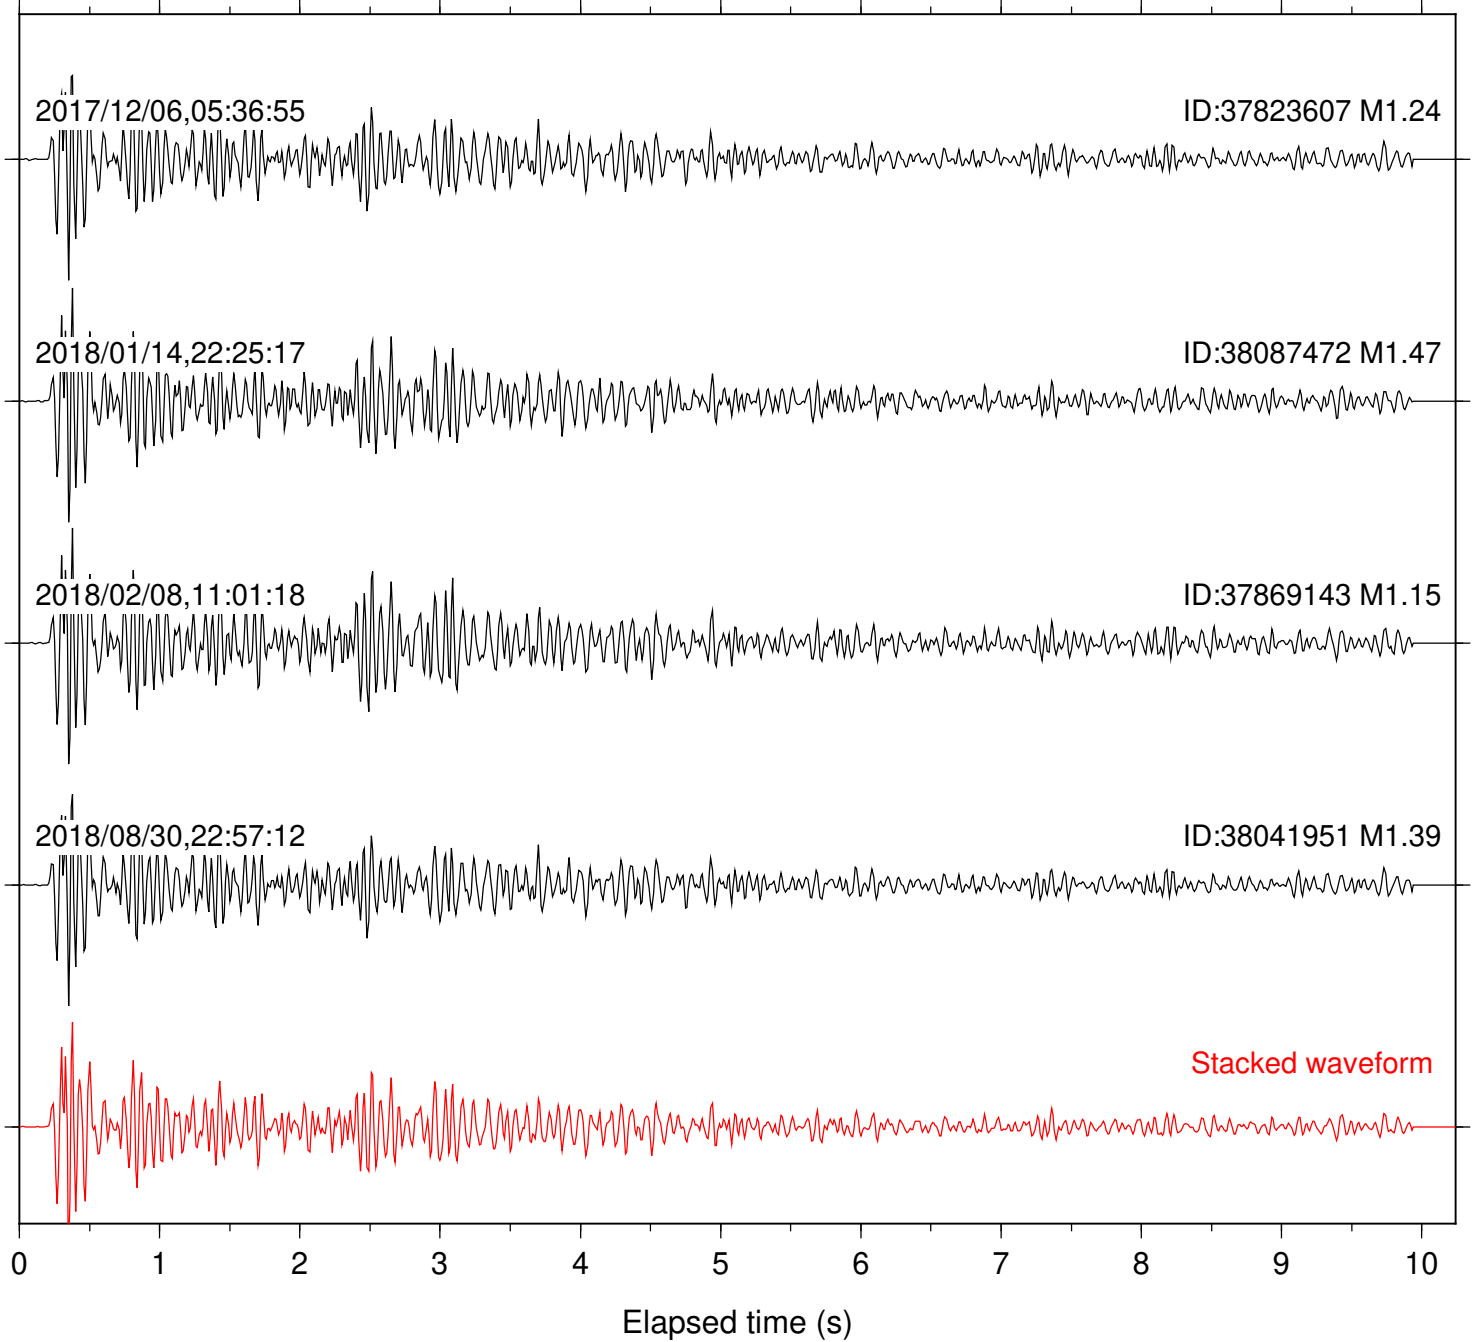

Station: B081 Com: EHZ

Focal depth: 5.17 km

Station: B082 Com: EHZ

Focal depth: 5.09 km

Station: B084 Com: EHZ

Focal depth: 5.09 km

Station: B087 Com: EHZ

Focal depth: 5.17 km

Station: CSH Com: HHZ

Focal depth: 5.09 km

Station: DGR Com: HHZ

Focal depth: 5.09 km

Station: DNR Com: HHZ

Focal depth: 5.12 km

Station: FRD Com: HHZ

Focal depth: 5.17 km

Station: RDM Com: HHZ

Focal depth: 5.09 km

2018/01/14,22:25:17

ID:38087472 M1.47

2018/09/25,18:41:32

ID:37368730 M2.15

Stacked waveform

0 1 2 3 4 5 6 7 8 9 10
Elapsed time (s)

Station: RRSP Com: HHZ

Focal depth: 5.17 km

Station: SND Com: HHZ

Focal depth: 5.17 km

Station: WMC Com: HHZ

Focal depth: 5.12 km