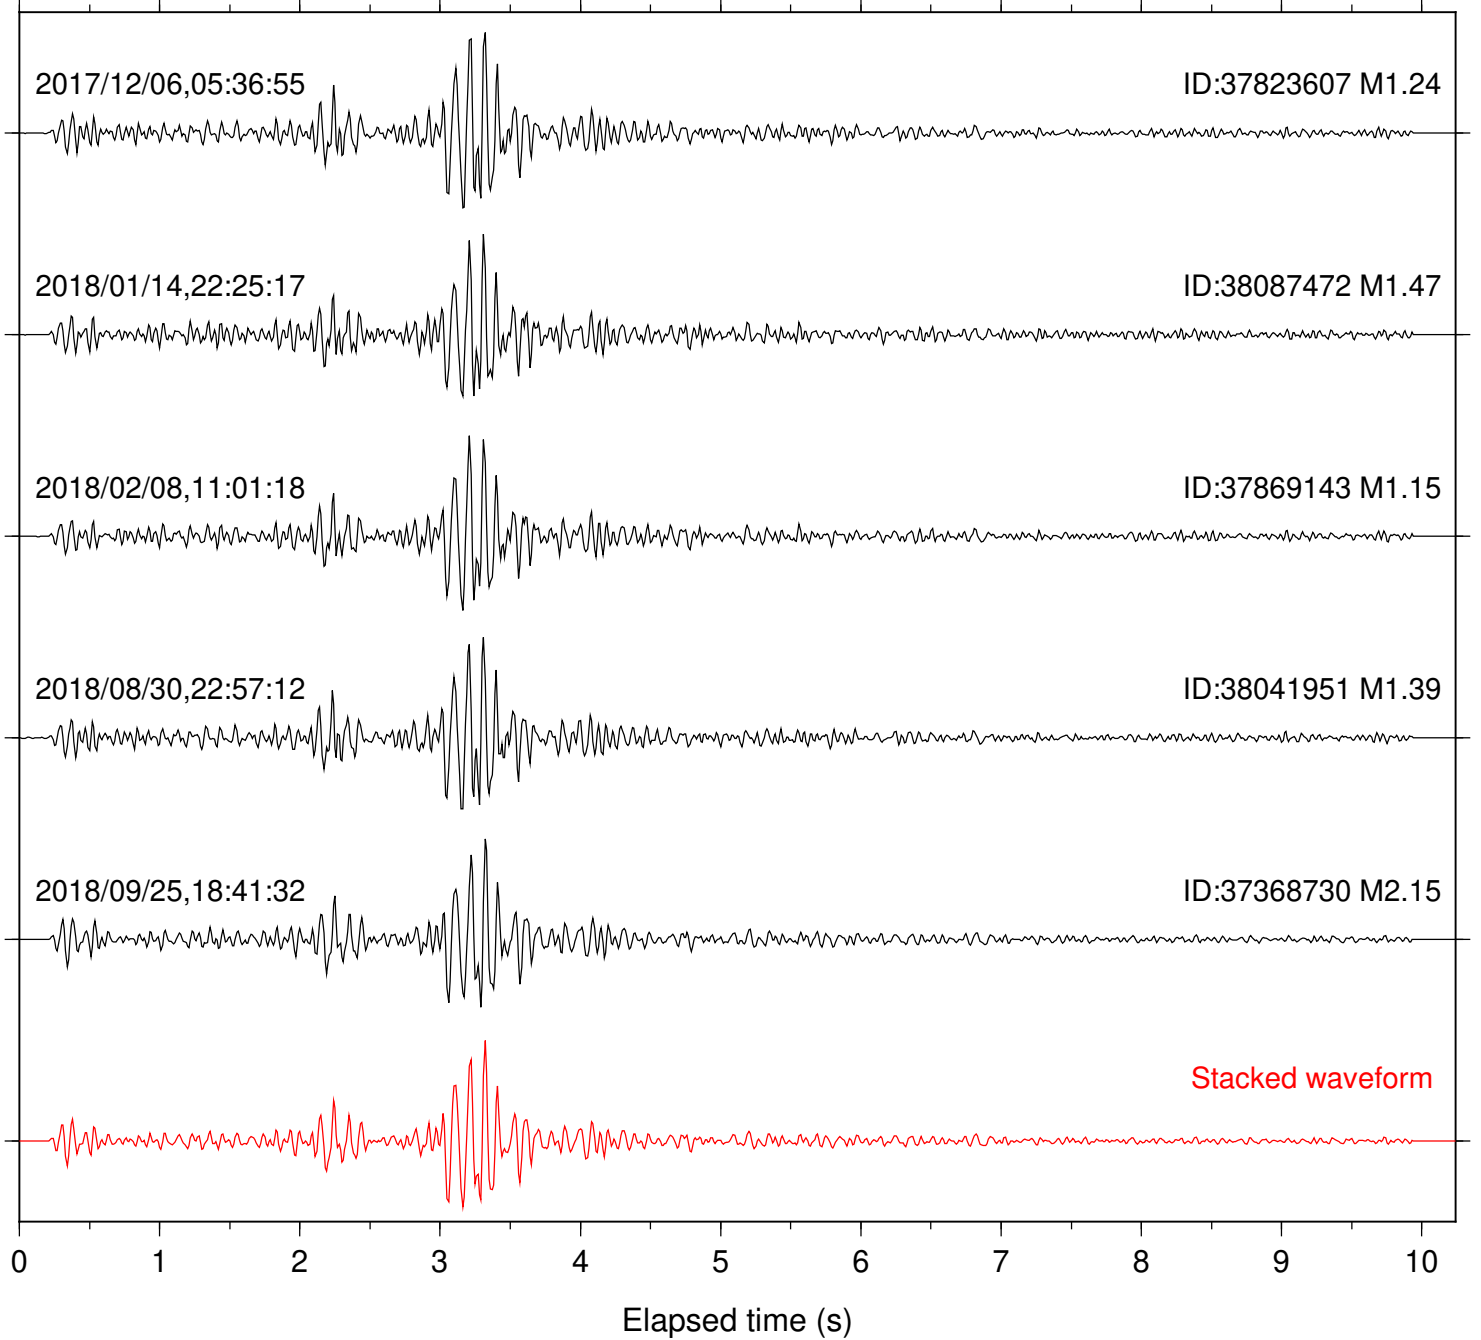

Station: B081 Com: EHZ

Focal depth: 5.17 km

Station: B082 Com: EHZ

Focal depth: 5.09 km

Station: B084 Com: EHZ

Focal depth: 5.09 km

Station: B087 Com: EHZ

Focal depth: 5.17 km

Station: B088 Com: EHZ

Focal depth: 5.13 km

Station: B093 Com: EHZ

Focal depth: 5.09 km

Station: B946 Com: EHZ

Focal depth: 5.13 km

Station: BAC Com: EHZ

Focal depth: 5.17 km

Station: CSH Com: HHZ

Focal depth: 5.09 km

Station: DGR Com: HHZ

Focal depth: 5.09 km

Station: DNR Com: HHZ

Focal depth: 5.12 km

Station: FRD Com: HHZ

Focal depth: 5.17 km

Station: RDM Com: HHZ

Focal depth: 5.09 km

2018/01/14,22:25:17

ID:38087472 M1.47

2018/09/25,18:41:32

ID:37368730 M2.15

Stacked waveform

0 1 2 3 4 5 6 7 8 9 10
Elapsed time (s)