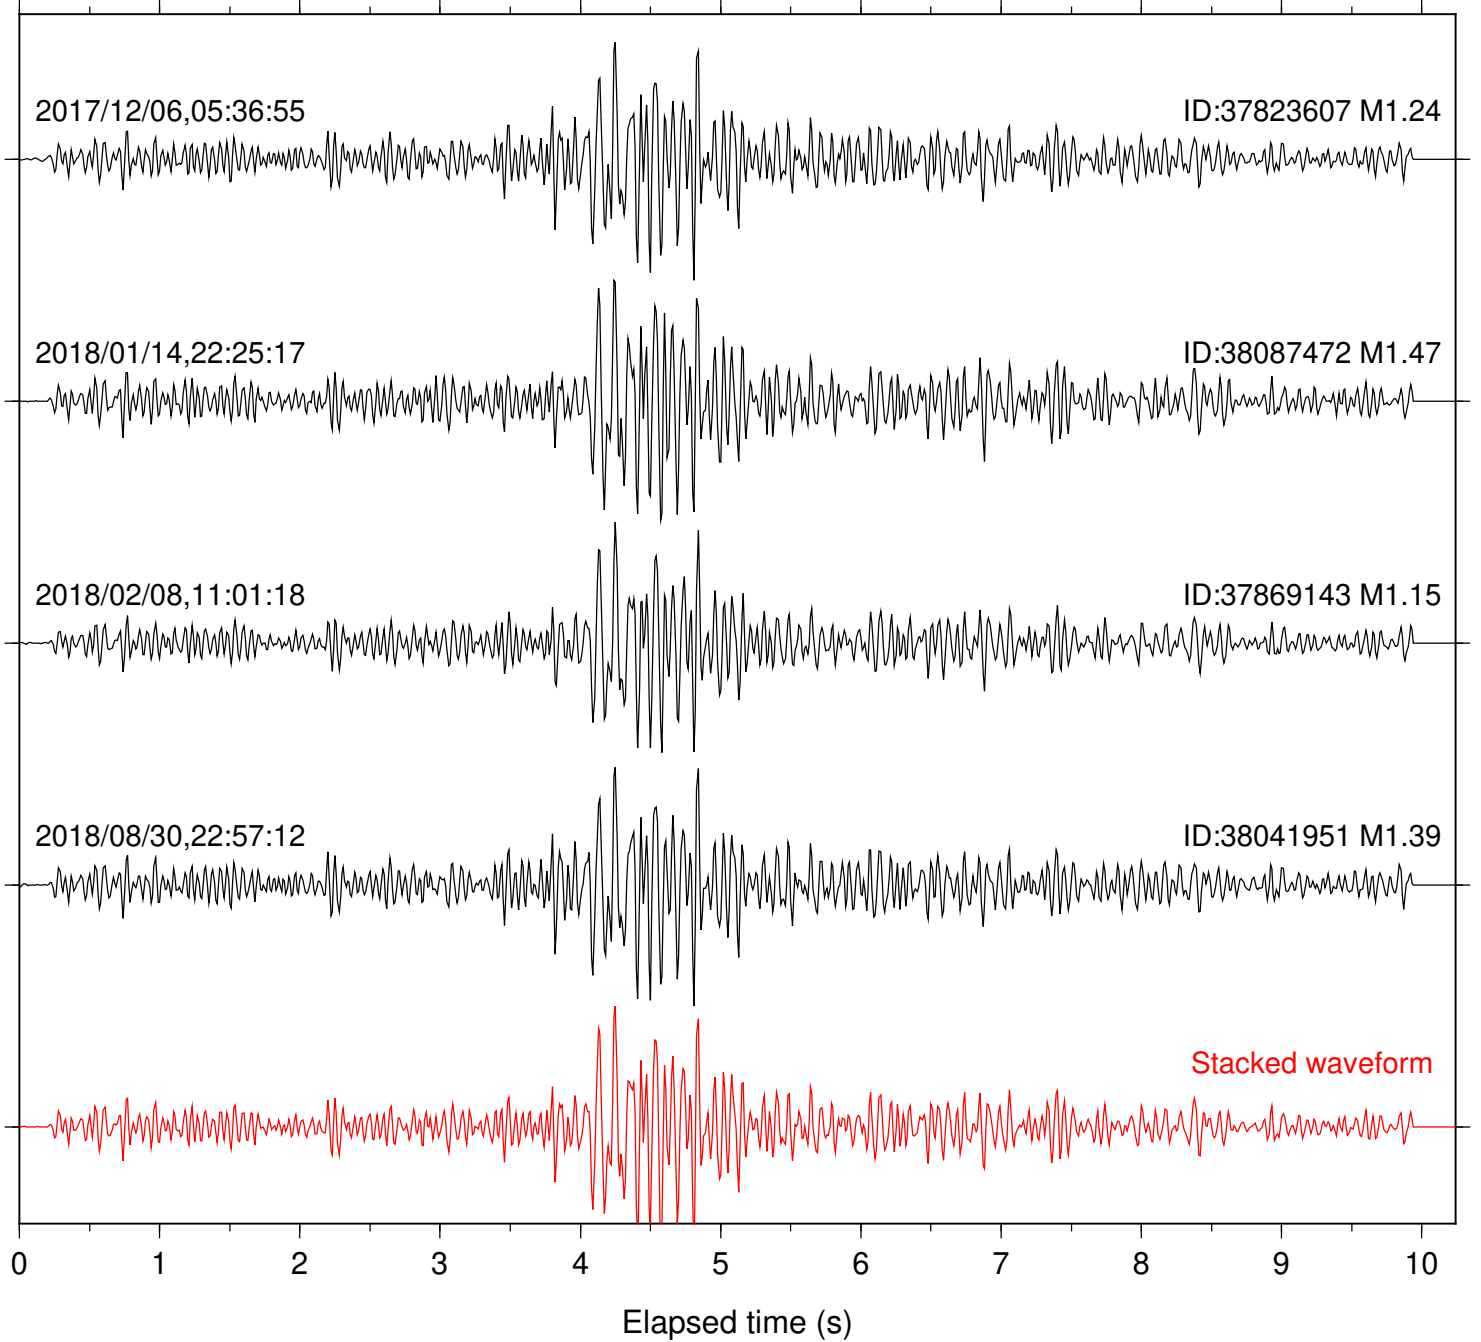

Station: CSH Com: HHZ

Focal depth: 5.09 km

Station: DGR Com: HHZ

Focal depth: 5.09 km

Station: DNR Com: HHZ

Focal depth: 5.12 km

Station: FRD Com: HHZ

Focal depth: 5.17 km

Station: HMT2 Com: HHZ

Focal depth: 5.17 km

Station: KNW Com: HHZ

Focal depth: 5.17 km

Station: LKH Com: HHZ

Focal depth: 5.17 km

Station: LVA2 Com: HHZ

Focal depth: 5.17 km

Station: RDM Com: HHZ

Focal depth: 5.09 km

2018/01/14,22:25:17

ID:38087472 M1.47

2018/09/25,18:41:32

ID:37368730 M2.15

Stacked waveform

0 1 2 3 4 5 6 7 8 9 10
Elapsed time (s)

Station: RRSP Com: HHZ

Focal depth: 5.17 km

Station: SND Com: HHZ

Focal depth: 5.17 km

Station: WMC Com: HHZ

Focal depth: 5.12 km