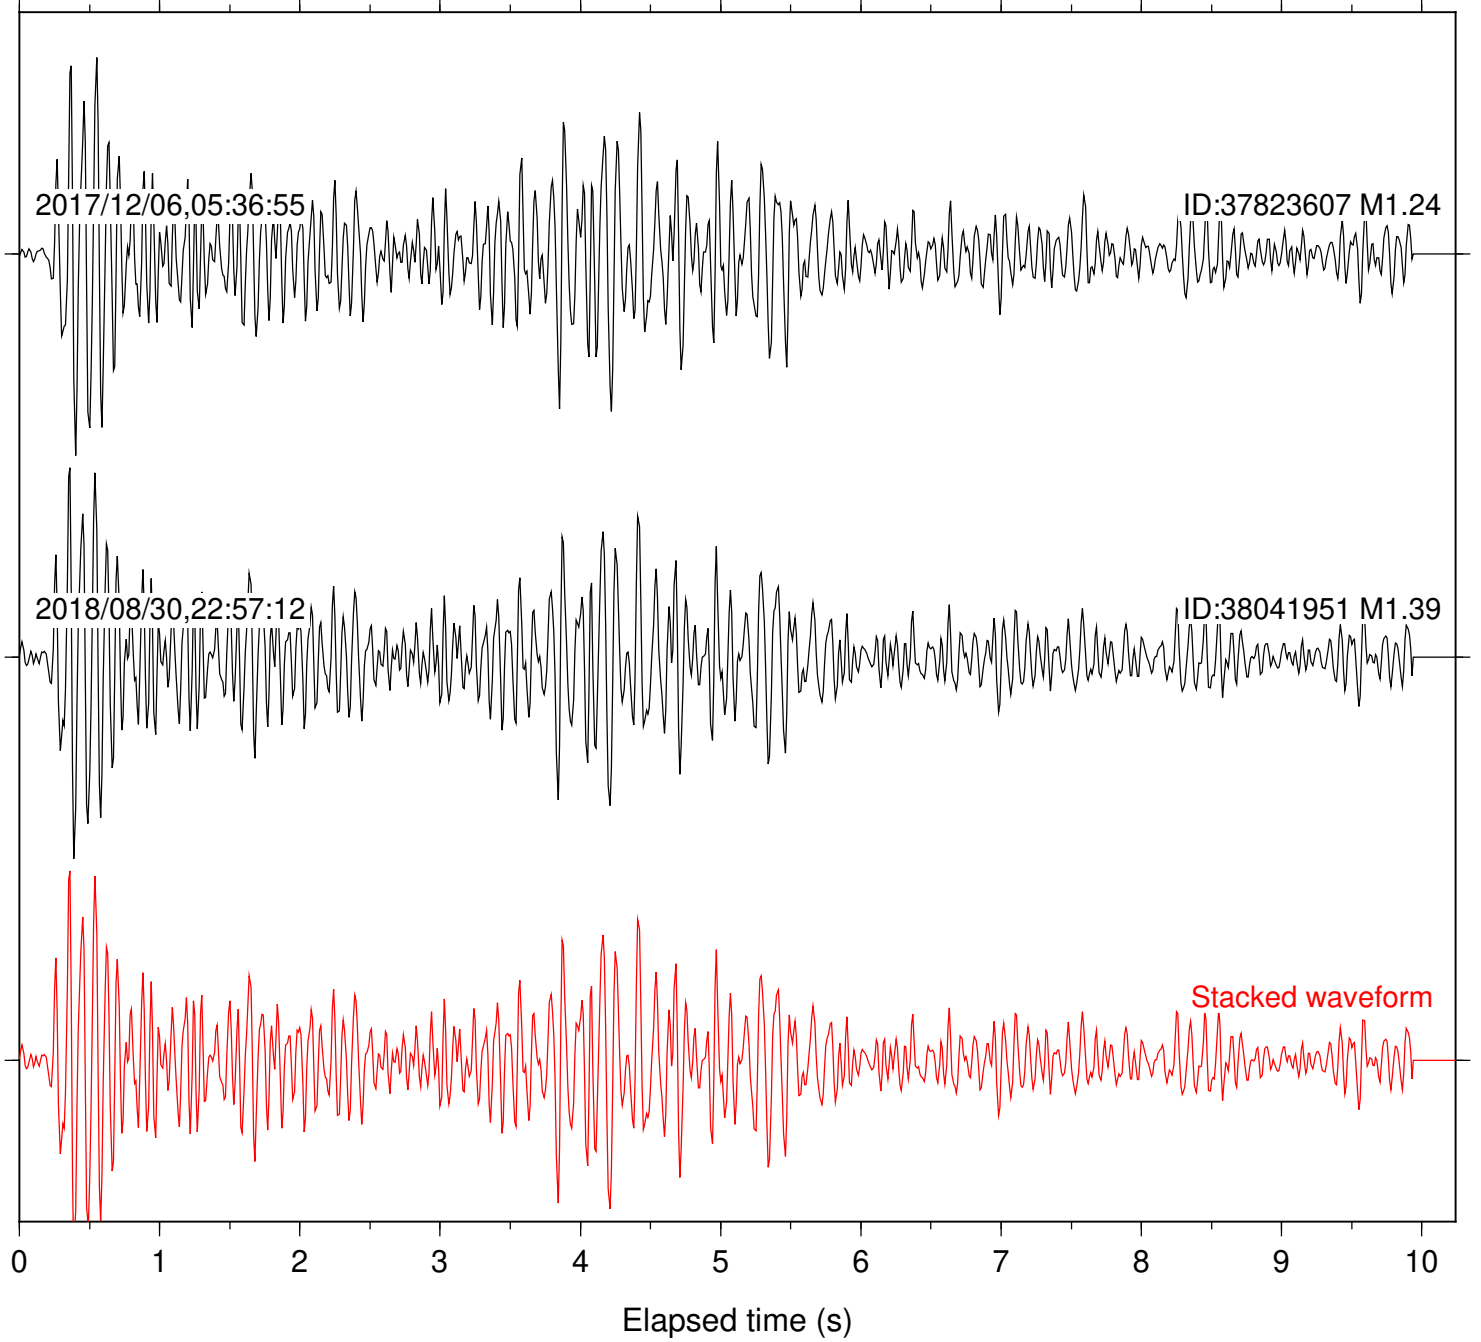

Station: CSH Com: HHZ

Focal depth: 5.09 km

Station: DGR Com: HHZ

Focal depth: 5.09 km

Station: DNR Com: HHZ

Focal depth: 5.12 km

Station: FRD Com: HHZ

Focal depth: 5.17 km

Station: HMT2 Com: HHZ

Focal depth: 5.17 km

Station: KNW Com: HHZ

Focal depth: 5.17 km

Station: LKH Com: HHZ

Focal depth: 5.17 km

Station: LVA2 Com: HHZ

Focal depth: 5.17 km

Station: MTG Com: HHZ

Focal depth: 5.17 km

Station: PFO Com: HHZ

Focal depth: 5.17 km

Station: PLM Com: HHZ

Focal depth: 5.17 km

Station: POB2 Com: HHZ

Focal depth: 5.09 km

Station: RDM Com: HHZ

Focal depth: 5.09 km

2018/01/14,22:25:17

ID:38087472 M1.47

2018/09/25,18:41:32

ID:37368730 M2.15

Stacked waveform

0 1 2 3 4 5 6 7 8 9 10
Elapsed time (s)