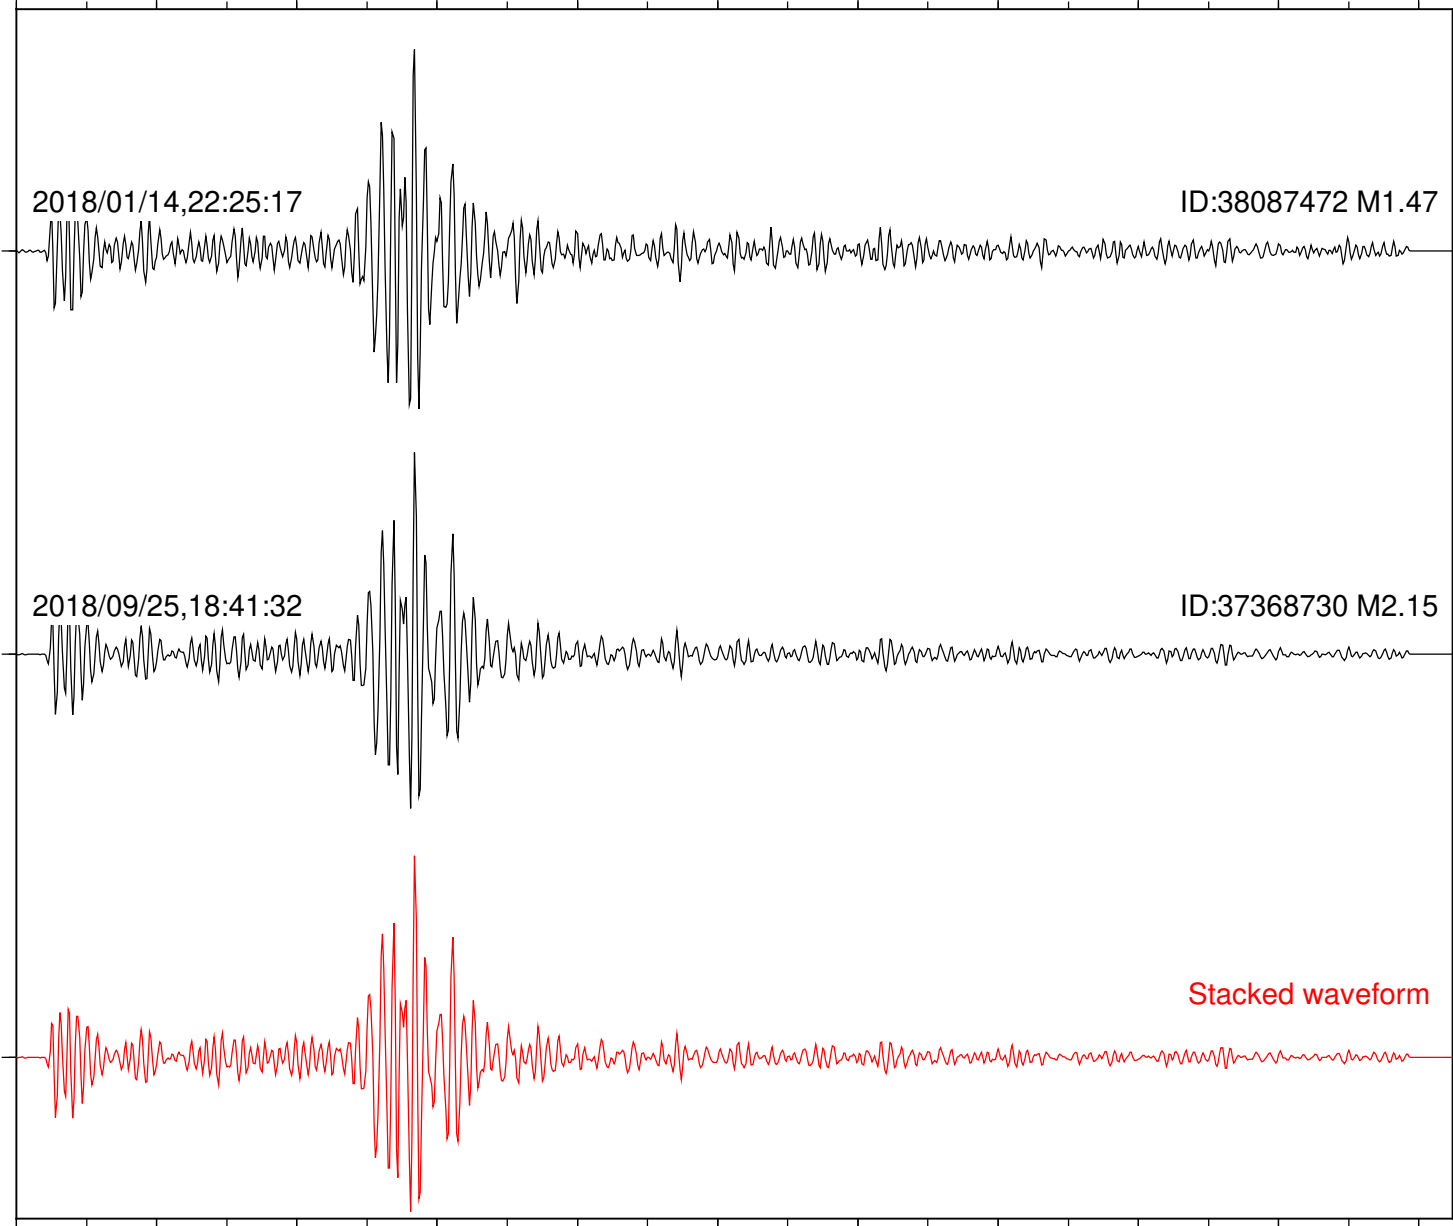

Station: CSH Com: HHZ

Focal depth: 5.09 km

Station: DGR Com: HHZ

Focal depth: 5.09 km

Station: DNR Com: HHZ

Focal depth: 5.12 km

Station: FRD Com: HHZ

Focal depth: 5.17 km

Station: MTG Com: HHZ

Focal depth: 5.17 km

Station: PFO Com: HHZ

Focal depth: 5.17 km

Station: PLM Com: HHZ

Focal depth: 5.17 km

Station: POB2 Com: HHZ

Focal depth: 5.09 km

Station: RDM Com: HHZ

Focal depth: 5.09 km

2018/01/14,22:25:17

ID:38087472 M1.47

2018/09/25,18:41:32

ID:37368730 M2.15

Stacked waveform

0 1 2 3 4 5 6 7 8 9 10
Elapsed time (s)

Station: RRSP Com: HHZ

Focal depth: 5.17 km

Station: SND Com: HHZ

Focal depth: 5.17 km

Station: WMC Com: HHZ

Focal depth: 5.12 km