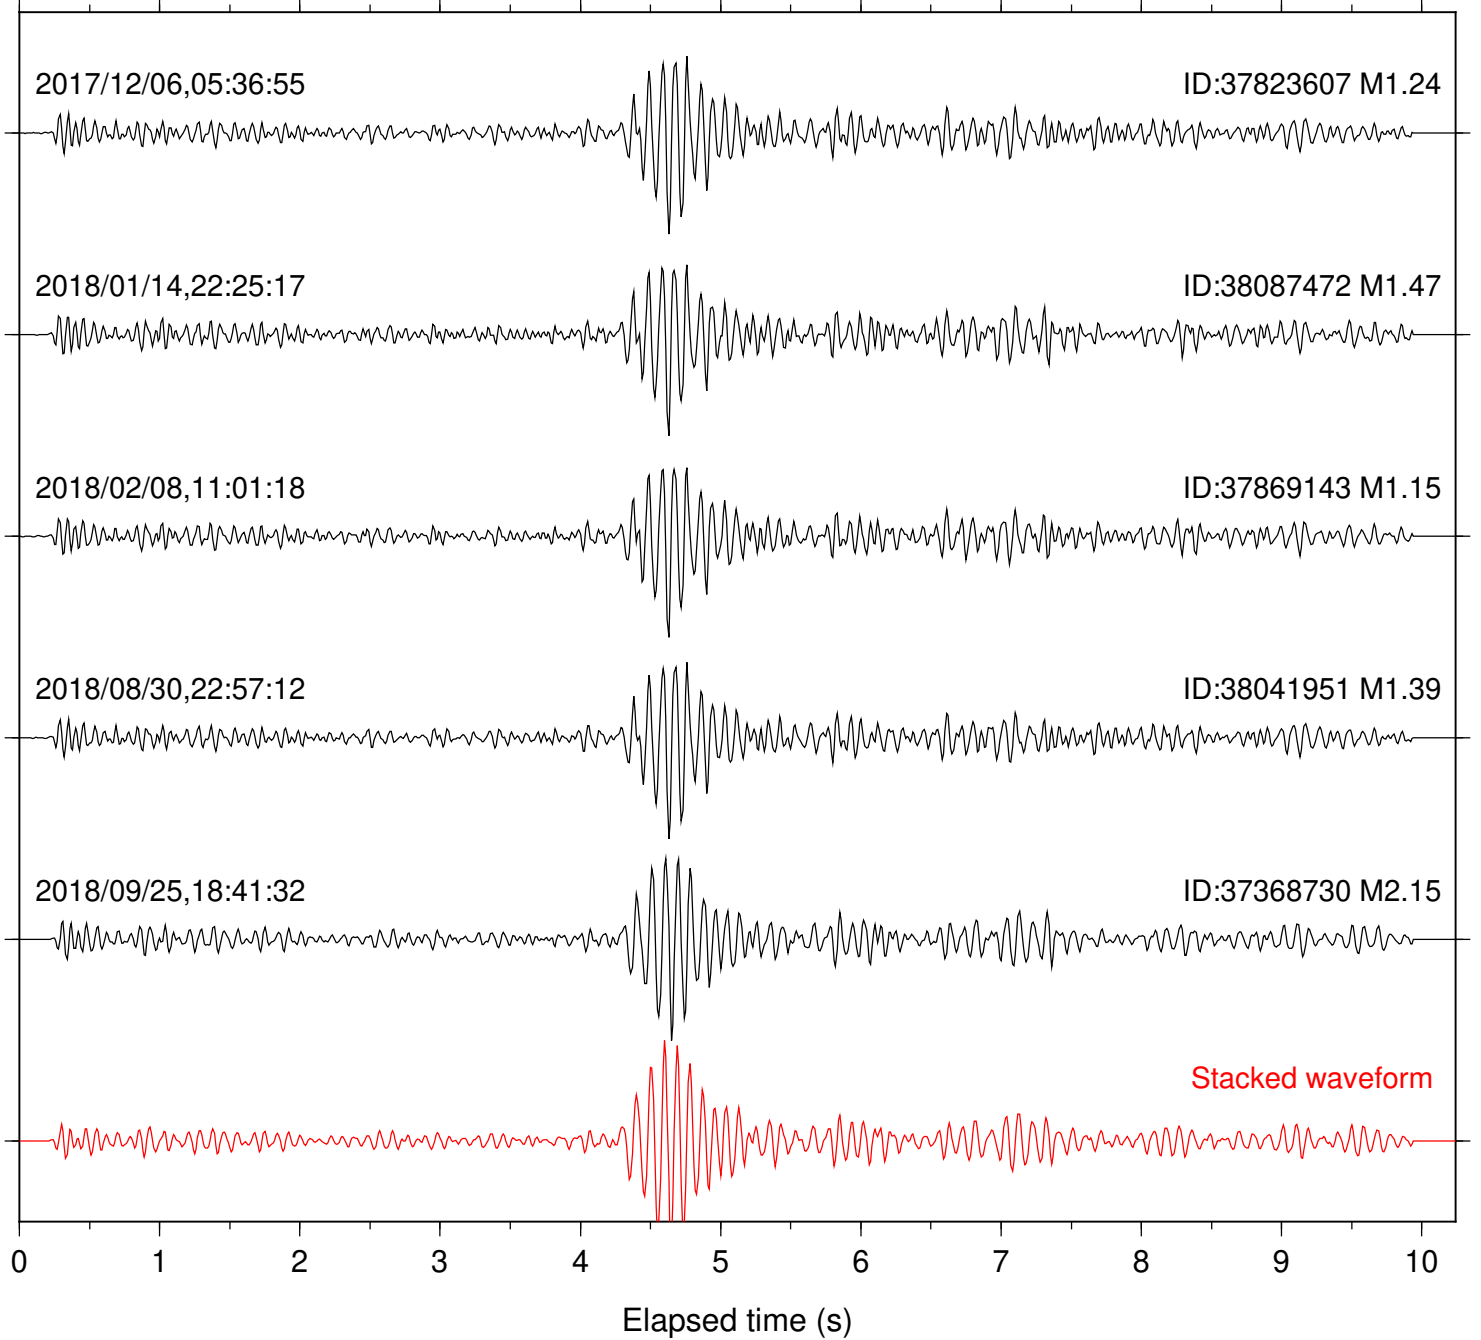

Station: B081 Com: EHZ

Focal depth: 5.17 km

Station: B082 Com: EHZ

Focal depth: 5.09 km

Station: B084 Com: EHZ

Focal depth: 5.09 km

Station: B087 Com: EHZ

Focal depth: 5.17 km

Station: B088 Com: EHZ

Focal depth: 5.13 km

Station: B093 Com: EHZ

Focal depth: 5.09 km

Station: B946 Com: EHZ

Focal depth: 5.13 km

Station: BAC Com: EHZ

Focal depth: 5.17 km

Station: CSH Com: HHZ

Focal depth: 5.09 km

Station: DGR Com: HHZ

Focal depth: 5.09 km

Station: DNR Com: HHZ

Focal depth: 5.12 km

Station: FRD Com: HHZ

Focal depth: 5.17 km

Station: RRSP Com: HHZ

Focal depth: 5.17 km

Station: SND Com: HHZ

Focal depth: 5.17 km

Station: WMC Com: HHZ

Focal depth: 5.12 km