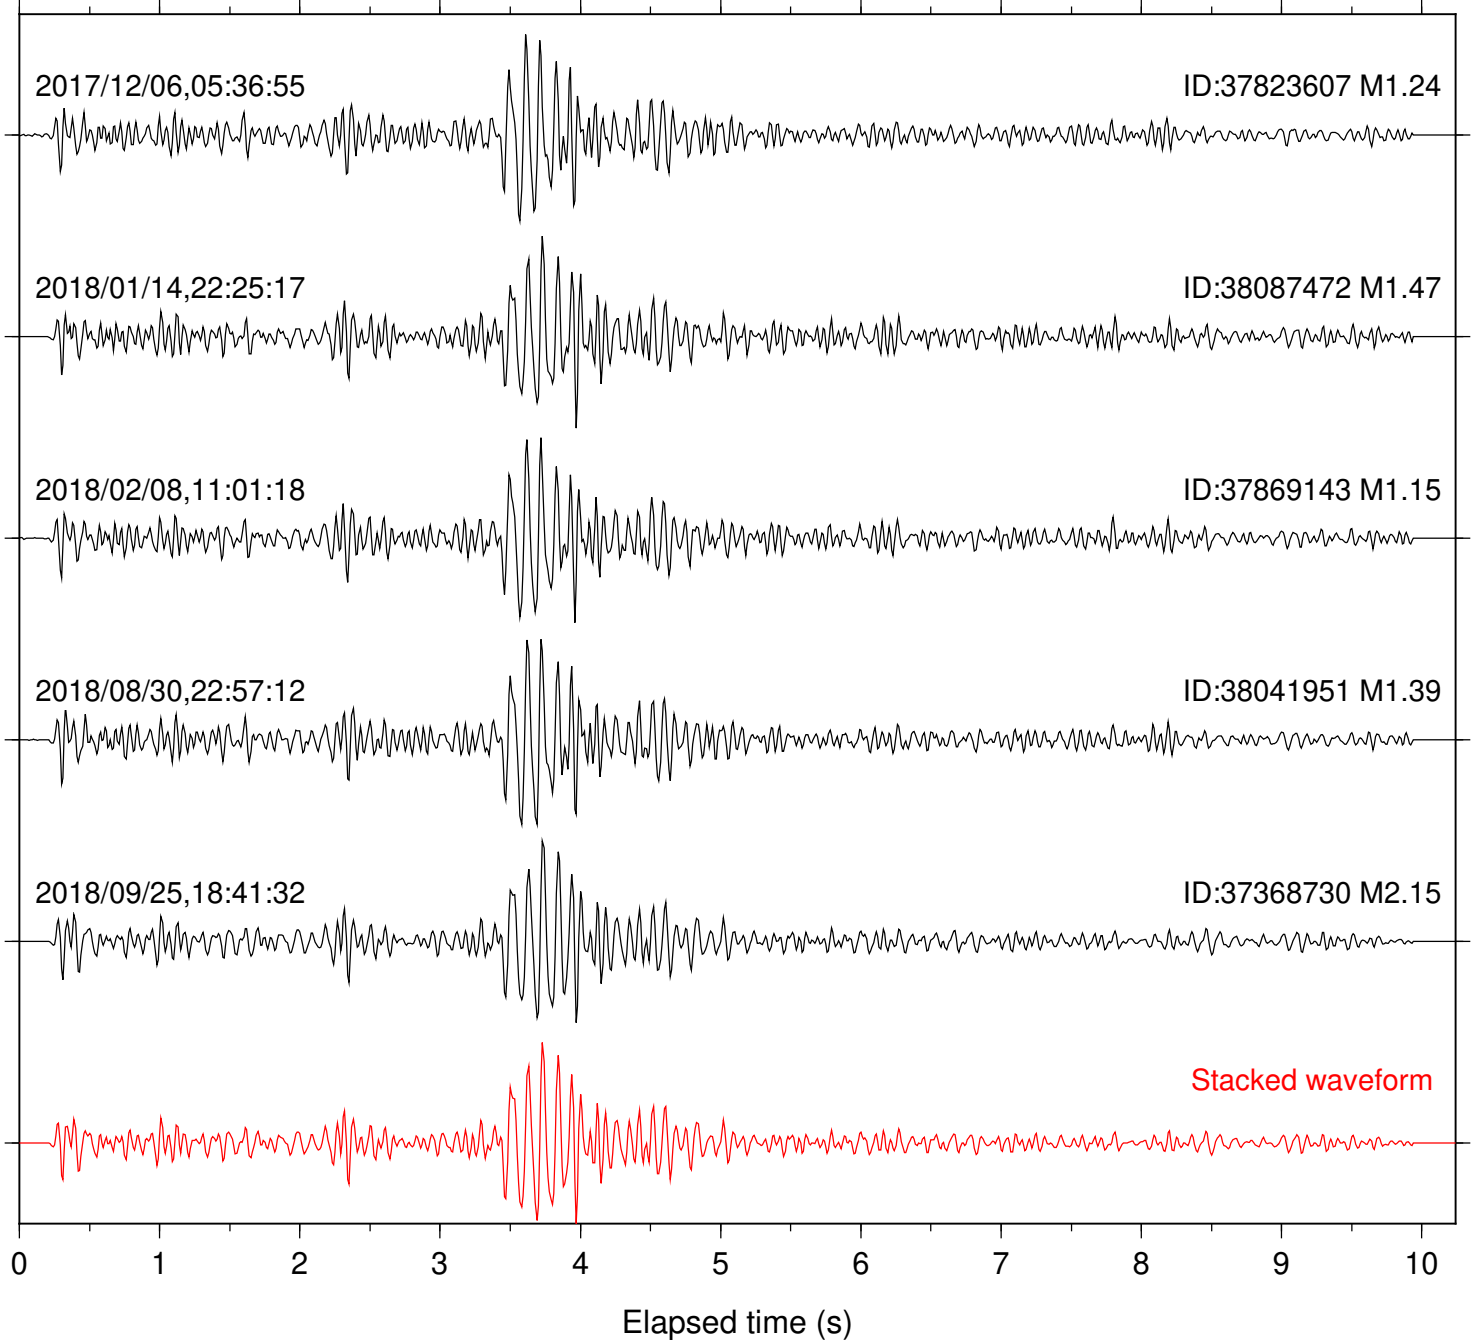

Station: B088 Com: EHZ

Focal depth: 5.13 km

Station: B093 Com: EHZ

Focal depth: 5.09 km

Station: B946 Com: EHZ

Focal depth: 5.13 km

Station: BAC Com: EHZ

Focal depth: 5.17 km

Station: CSH Com: HHZ

Focal depth: 5.09 km

Station: DGR Com: HHZ

Focal depth: 5.09 km

Station: DNR Com: HHZ

Focal depth: 5.12 km

Station: FRD Com: HHZ

Focal depth: 5.17 km

Station: RDM Com: HHZ

Focal depth: 5.09 km

2018/01/14,22:25:17

ID:38087472 M1.47

2018/09/25,18:41:32

ID:37368730 M2.15

Stacked waveform

0 1 2 3 4 5 6 7 8 9 10
Elapsed time (s)

Station: RRSP Com: HHZ

Focal depth: 5.17 km

Station: SND Com: HHZ

Focal depth: 5.17 km

Station: WMC Com: HHZ

Focal depth: 5.12 km