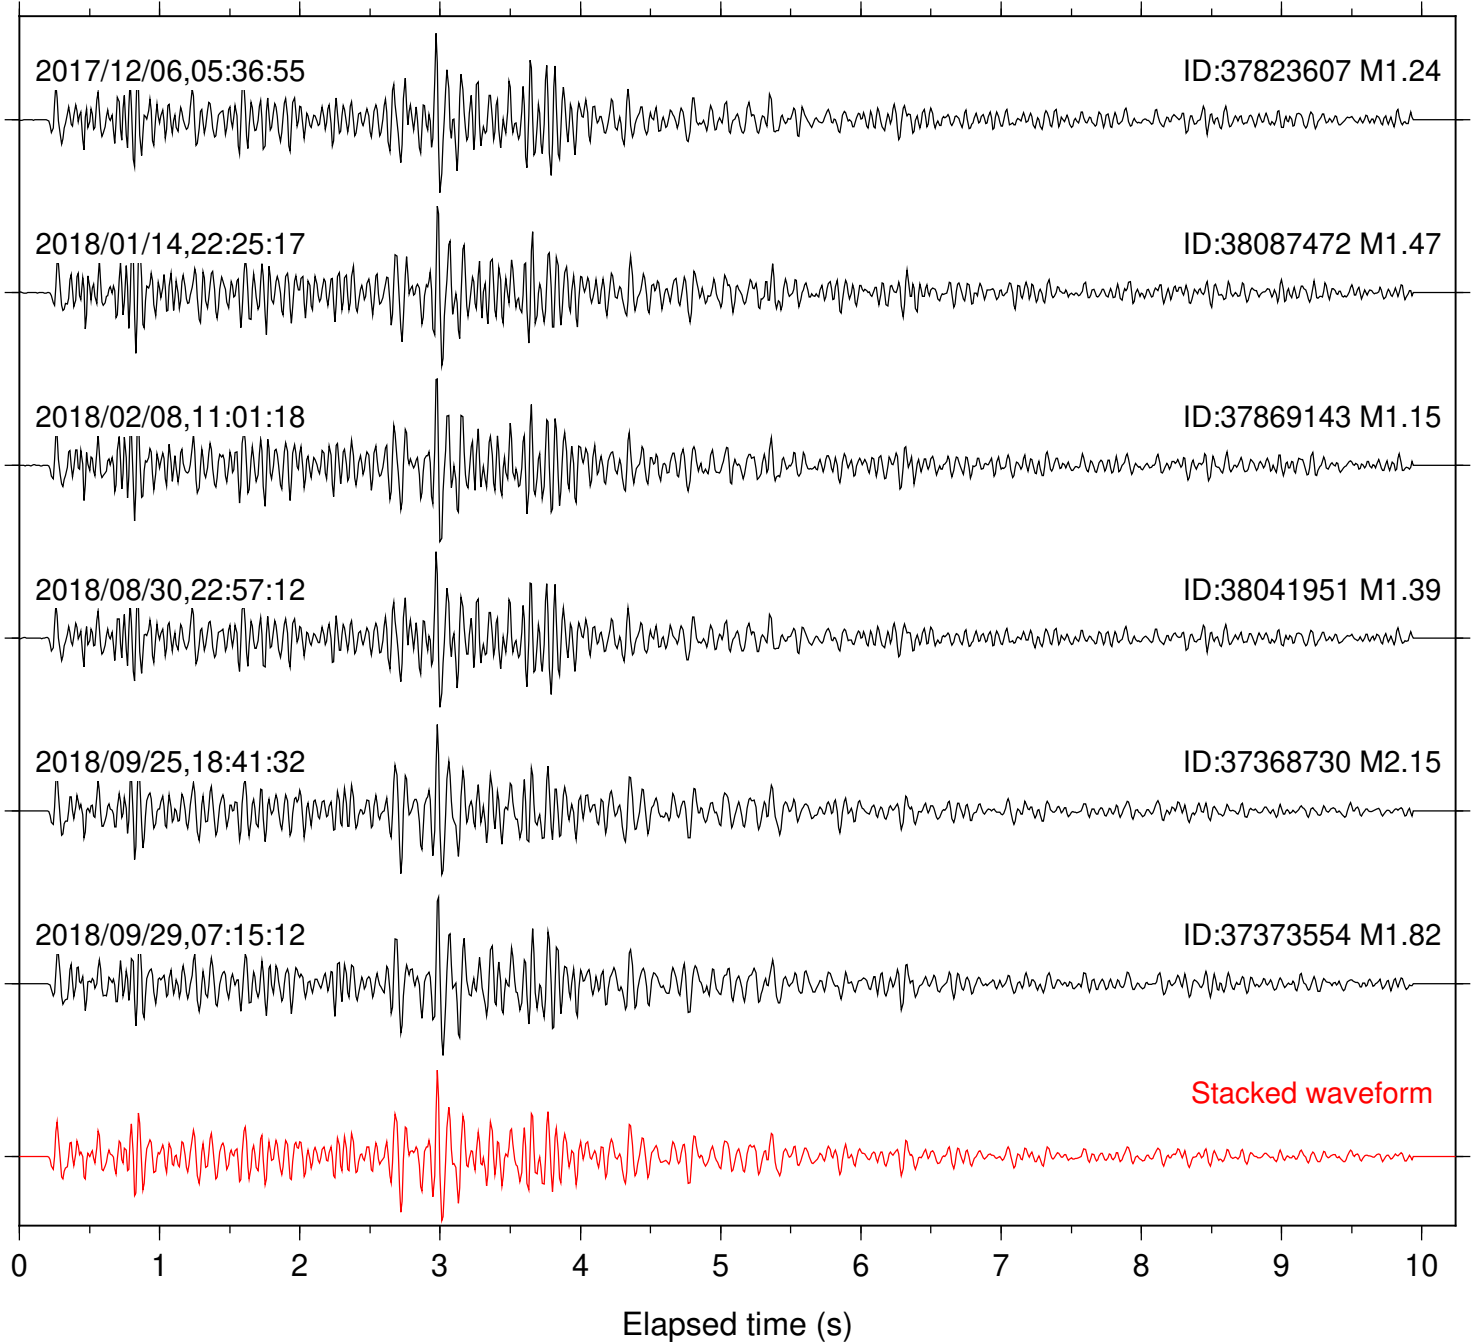

Station: B088 Com: EHZ

Focal depth: 5.13 km

Station: B093 Com: EHZ

Focal depth: 5.09 km

Station: B946 Com: EHZ

Focal depth: 5.13 km

Station: BAC Com: EHZ

Focal depth: 5.17 km

Station: CSH Com: HHZ

Focal depth: 5.09 km

Station: DGR Com: HHZ

Focal depth: 5.09 km

Station: DNR Com: HHZ

Focal depth: 5.12 km

Station: FRD Com: HHZ

Focal depth: 5.17 km

Station: RDM Com: HHZ

Focal depth: 5.09 km

2018/01/14,22:25:17

ID:38087472 M1.47

2018/09/25,18:41:32

ID:37368730 M2.15

Stacked waveform

0 1 2 3 4 5 6 7 8 9 10
Elapsed time (s)

Station: RRSP Com: HHZ

Focal depth: 5.17 km

Station: SND Com: HHZ

Focal depth: 5.17 km

Station: WMC Com: HHZ

Focal depth: 5.12 km