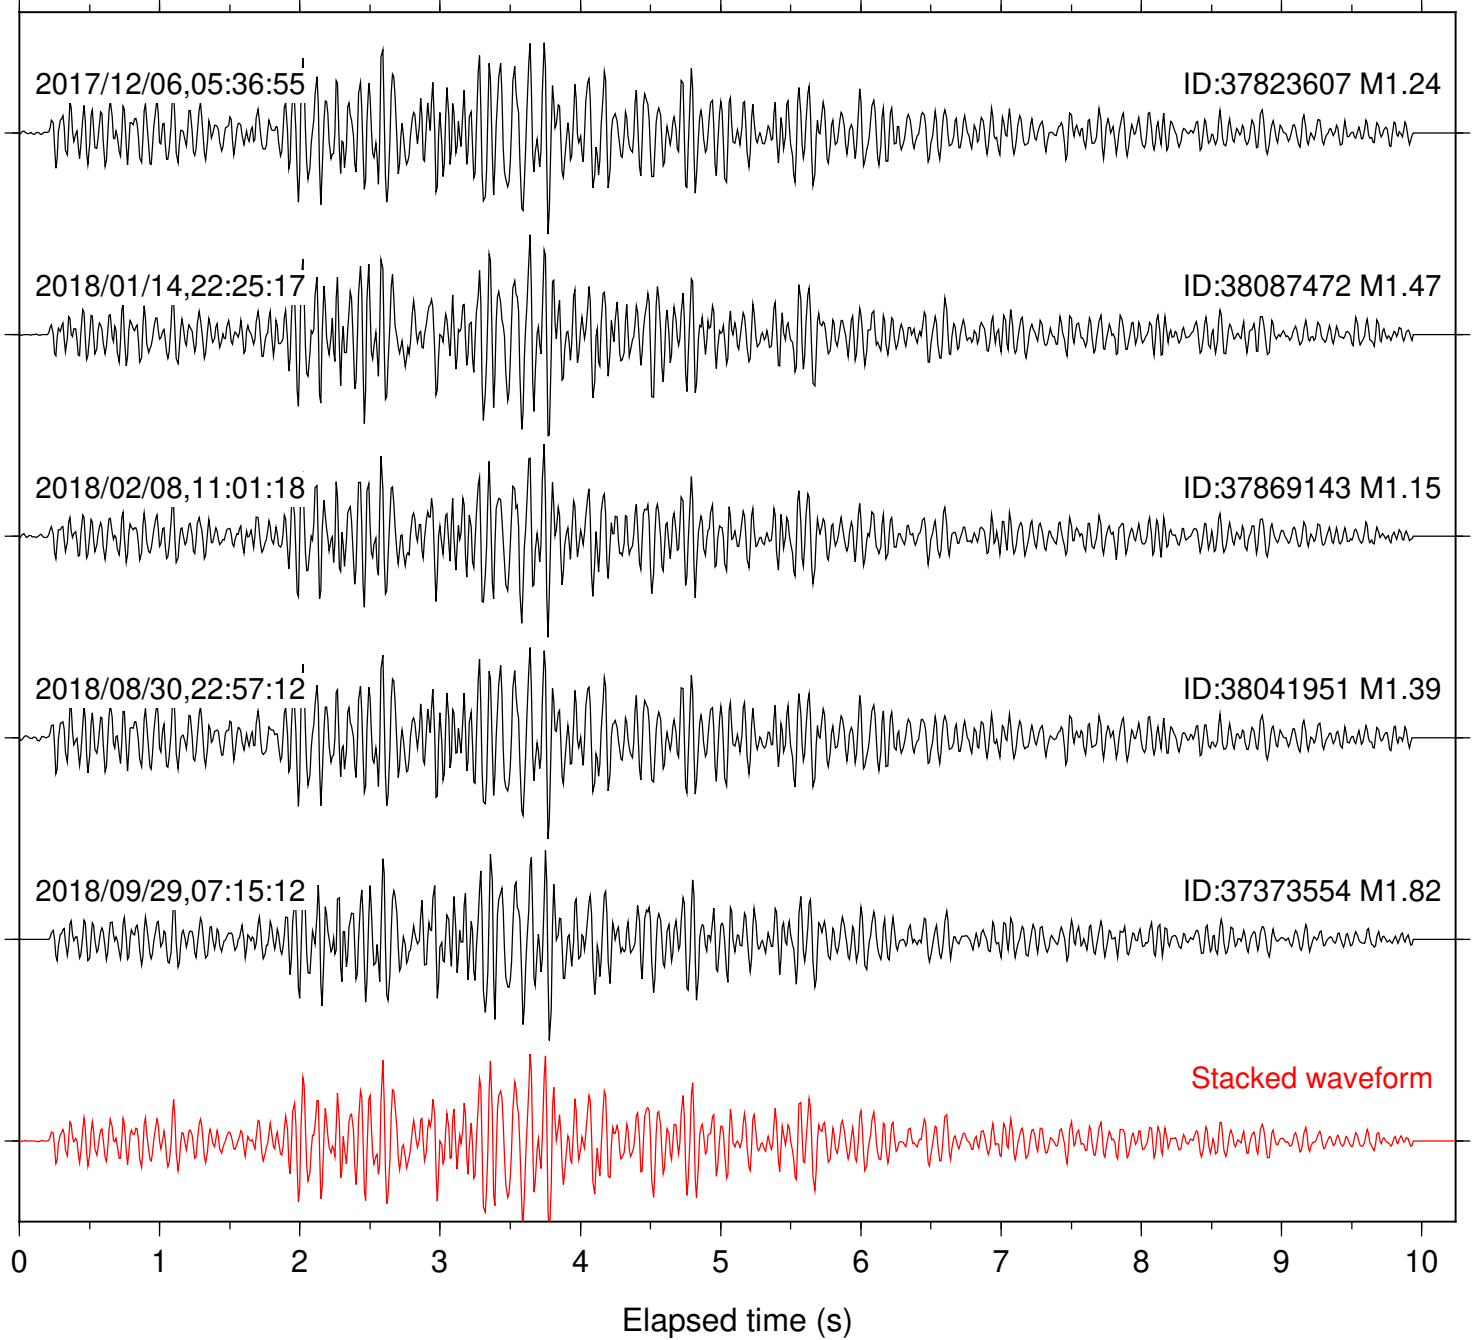

Station: B081 Com: EHZ

Focal depth: 5.17 km

Station: B082 Com: EHZ

Focal depth: 5.09 km

Station: B084 Com: EHZ

Focal depth: 5.09 km

Station: B087 Com: EHZ

Focal depth: 5.17 km

Station: B088 Com: EHZ

Focal depth: 5.13 km

Station: B093 Com: EHZ

Focal depth: 5.09 km

Station: B946 Com: EHZ

Focal depth: 5.13 km

Station: BAC Com: EHZ

Focal depth: 5.17 km

Station: RDM Com: HHZ

Focal depth: 5.09 km

2018/01/14,22:25:17

ID:38087472 M1.47

2018/09/25,18:41:32

ID:37368730 M2.15

Stacked waveform

0 1 2 3 4 5 6 7 8 9 10
Elapsed time (s)

Station: RRSP Com: HHZ

Focal depth: 5.17 km

Station: SND Com: HHZ

Focal depth: 5.17 km

Station: WMC Com: HHZ

Focal depth: 5.12 km