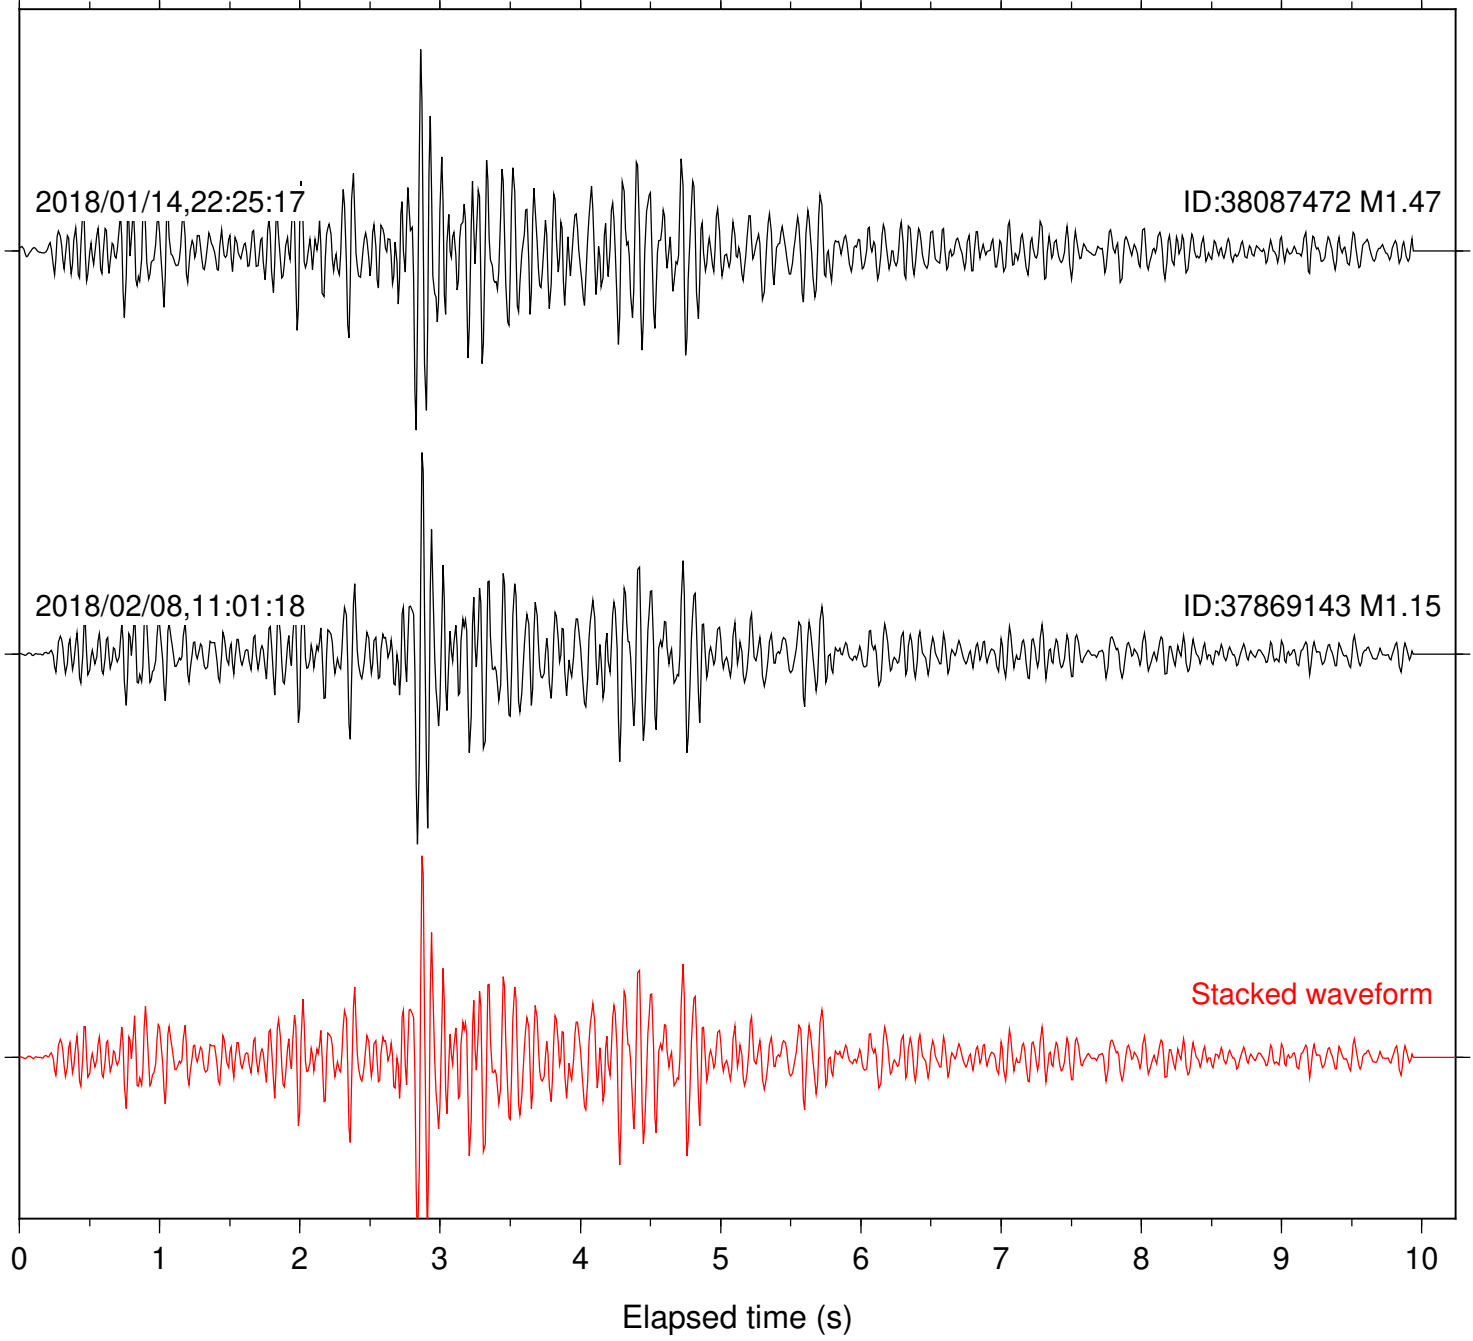

Station: CSH Com: HHZ

Focal depth: 5.09 km

Station: DGR Com: HHZ

Focal depth: 5.09 km

Station: DNR Com: HHZ

Focal depth: 5.12 km

Station: FRD Com: HHZ

Focal depth: 5.17 km

Station: HMT2 Com: HHZ

Focal depth: 5.17 km

Station: KNW Com: HHZ

Focal depth: 5.17 km

Station: LKH Com: HHZ

Focal depth: 5.17 km

Station: LVA2 Com: HHZ

Focal depth: 5.17 km

Station: RDM Com: HHZ

Focal depth: 5.09 km

2018/01/14,22:25:17

ID:38087472 M1.47

2018/09/25,18:41:32

ID:37368730 M2.15

Stacked waveform

0 1 2 3 4 5 6 7 8 9 10
Elapsed time (s)

Station: RRSP Com: HHZ

Focal depth: 5.17 km

Station: SND Com: HHZ

Focal depth: 5.17 km

Station: WMC Com: HHZ

Focal depth: 5.12 km