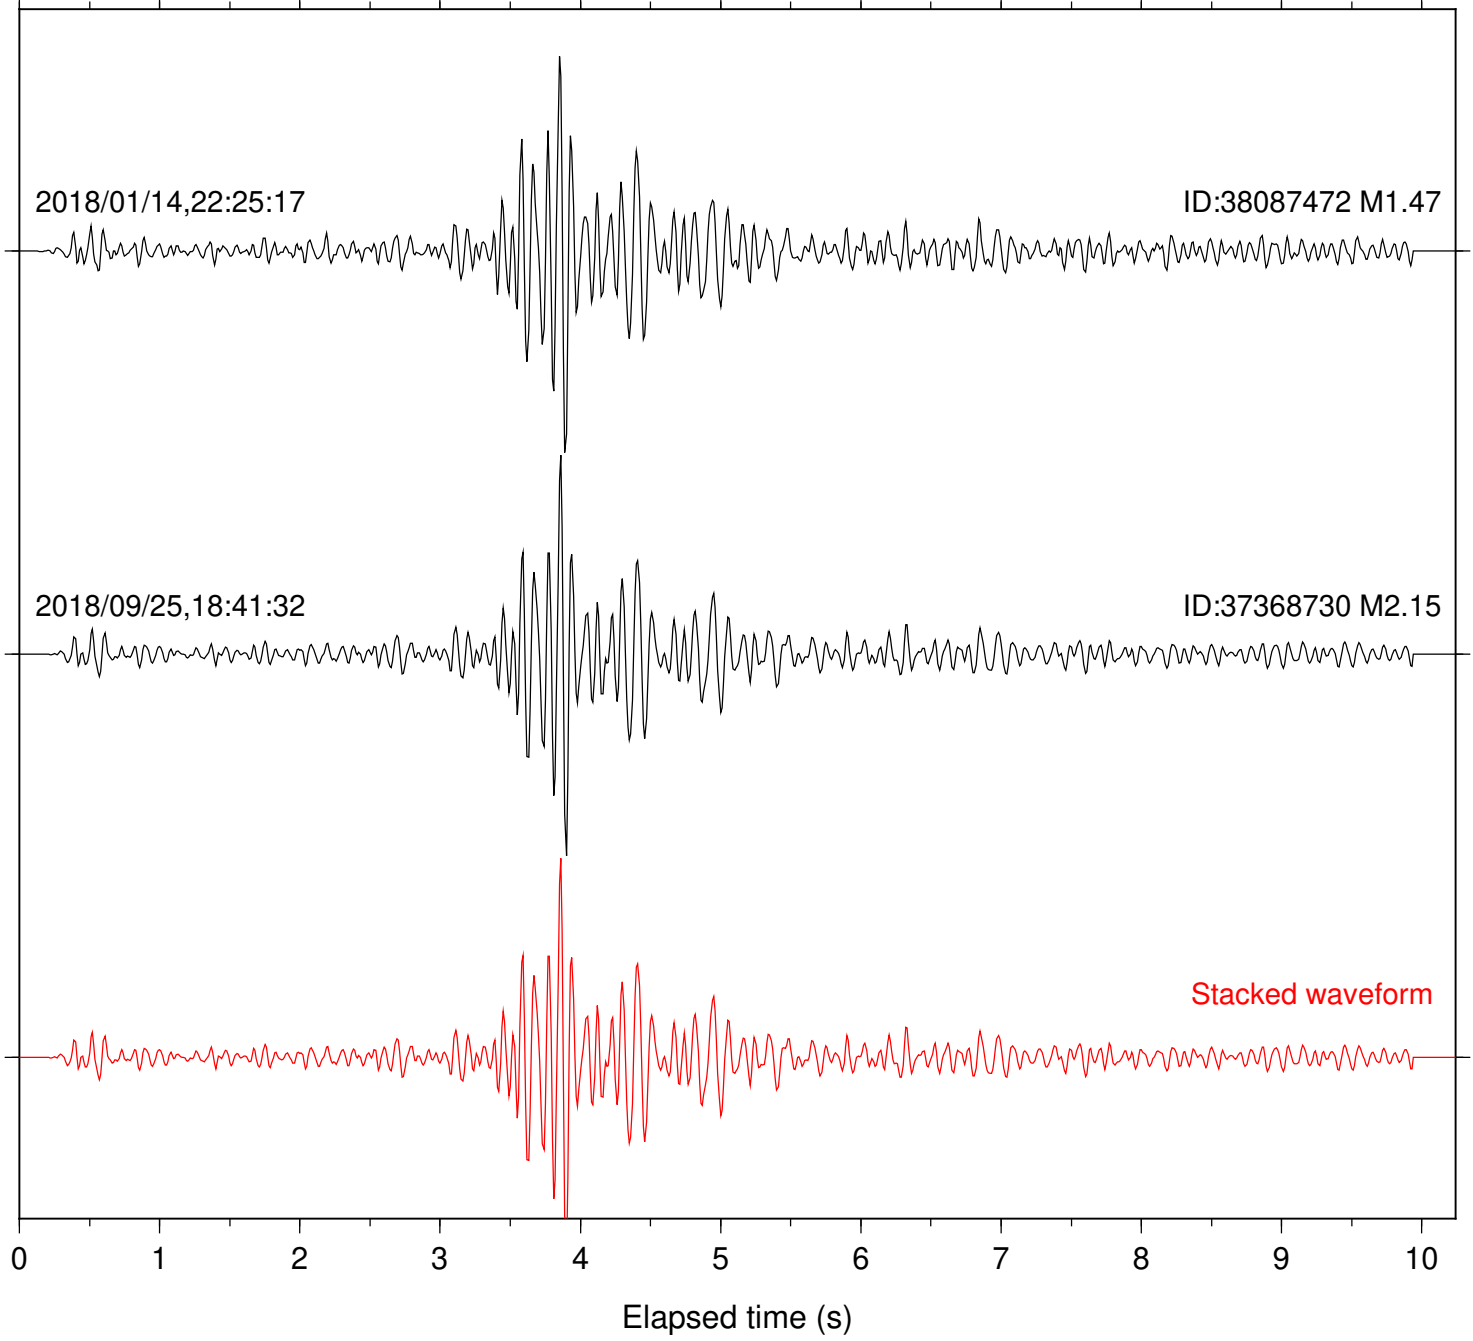

Station: CSH Com: HHZ

Focal depth: 5.09 km

Station: DGR Com: HHZ

Focal depth: 5.09 km

Station: DNR Com: HHZ

Focal depth: 5.12 km

Station: FRD Com: HHZ

Focal depth: 5.17 km

Station: MTG Com: HHZ

Focal depth: 5.17 km

Station: PFO Com: HHZ

Focal depth: 5.17 km

Station: PLM Com: HHZ

Focal depth: 5.17 km

Station: POB2 Com: HHZ

Focal depth: 5.09 km

Station: RDM Com: HHZ

Focal depth: 5.09 km

2018/01/14,22:25:17

ID:38087472 M1.47

2018/09/25,18:41:32

ID:37368730 M2.15

Stacked waveform

0 1 2 3 4 5 6 7 8 9 10
Elapsed time (s)

Station: RRSP Com: HHZ

Focal depth: 5.17 km

Station: SND Com: HHZ

Focal depth: 5.17 km

Station: WMC Com: HHZ

Focal depth: 5.12 km