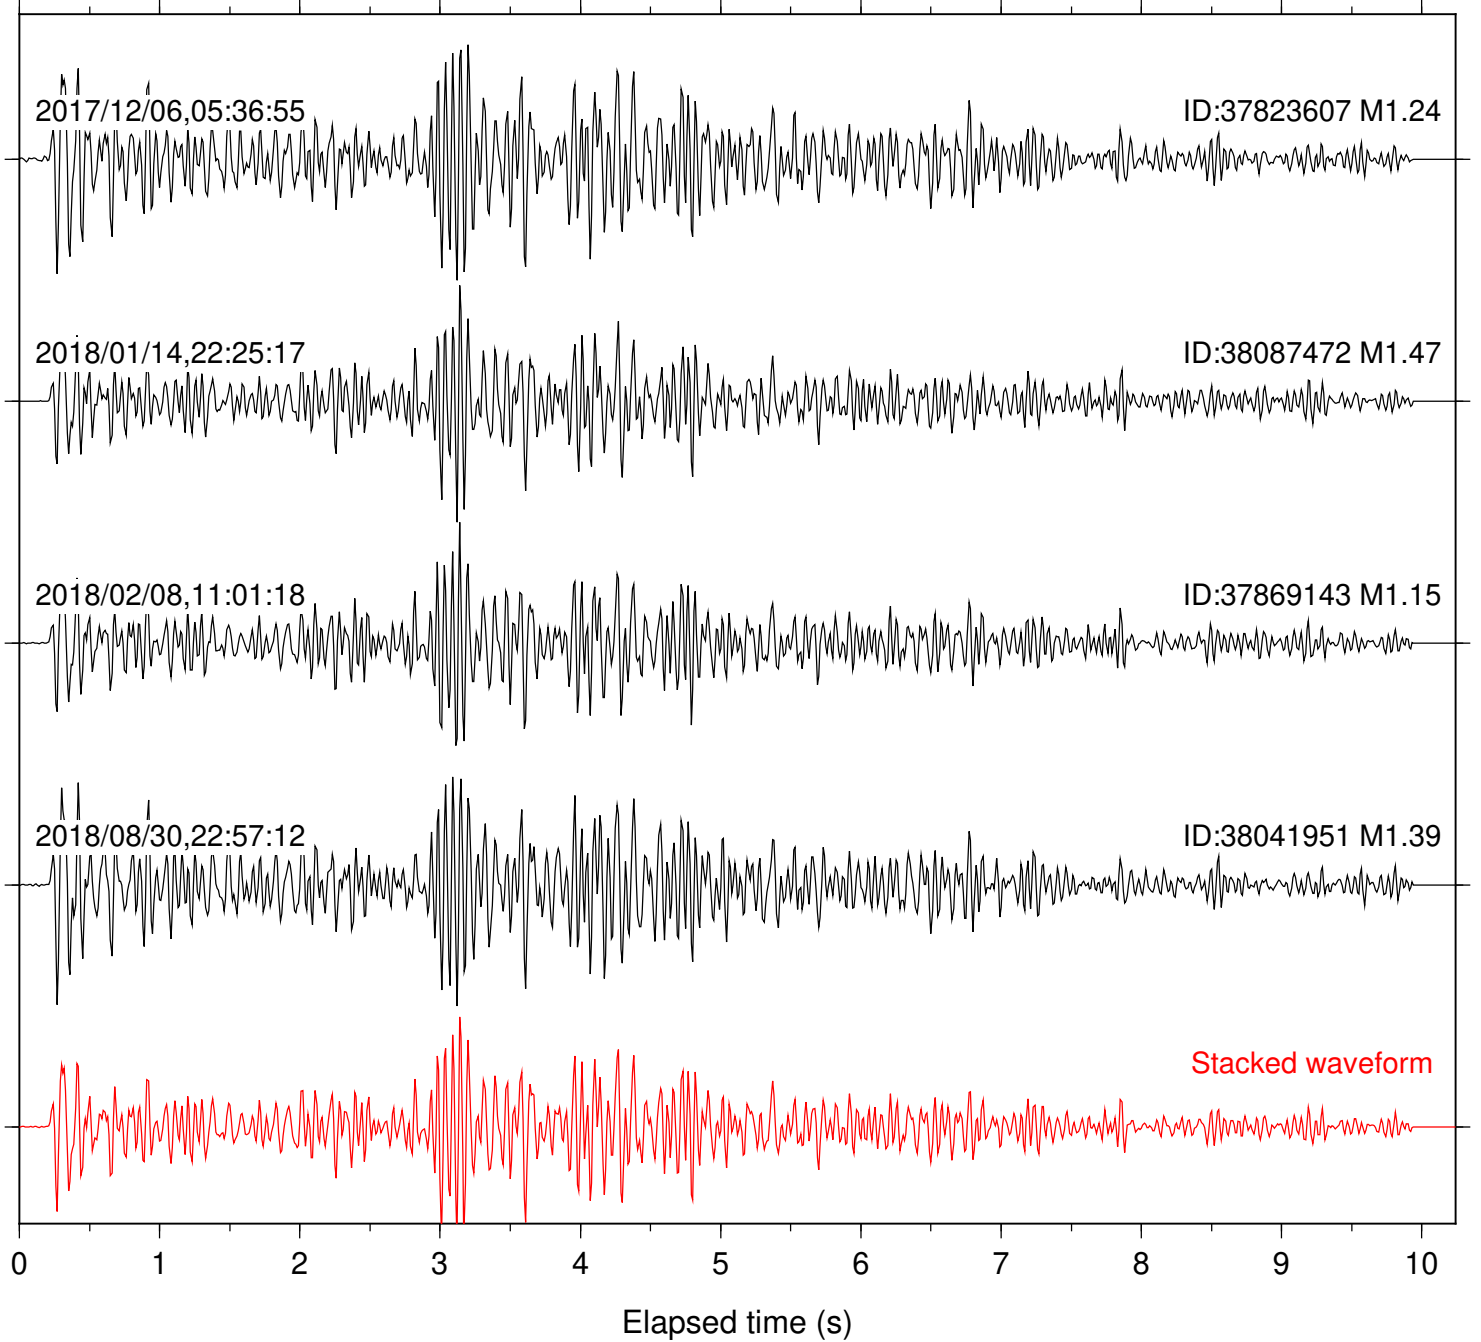

Station: CSH Com: HHZ

Focal depth: 5.09 km

Station: DGR Com: HHZ

Focal depth: 5.09 km

Station: DNR Com: HHZ

Focal depth: 5.12 km

Station: FRD Com: HHZ

Focal depth: 5.17 km

Station: HMT2 Com: HHZ

Focal depth: 5.17 km

Station: KNW Com: HHZ

Focal depth: 5.17 km

Station: LKH Com: HHZ

Focal depth: 5.17 km

Station: LVA2 Com: HHZ

Focal depth: 5.17 km

Station: MTG Com: HHZ

Focal depth: 5.17 km

Station: PFO Com: HHZ

Focal depth: 5.17 km

Station: PLM Com: HHZ

Focal depth: 5.17 km

Station: POB2 Com: HHZ

Focal depth: 5.09 km

Station: RDM Com: HHZ

Focal depth: 5.09 km

2018/01/14,22:25:17

ID:38087472 M1.47

2018/09/25,18:41:32

ID:37368730 M2.15

Stacked waveform

0 1 2 3 4 5 6 7 8 9 10
Elapsed time (s)