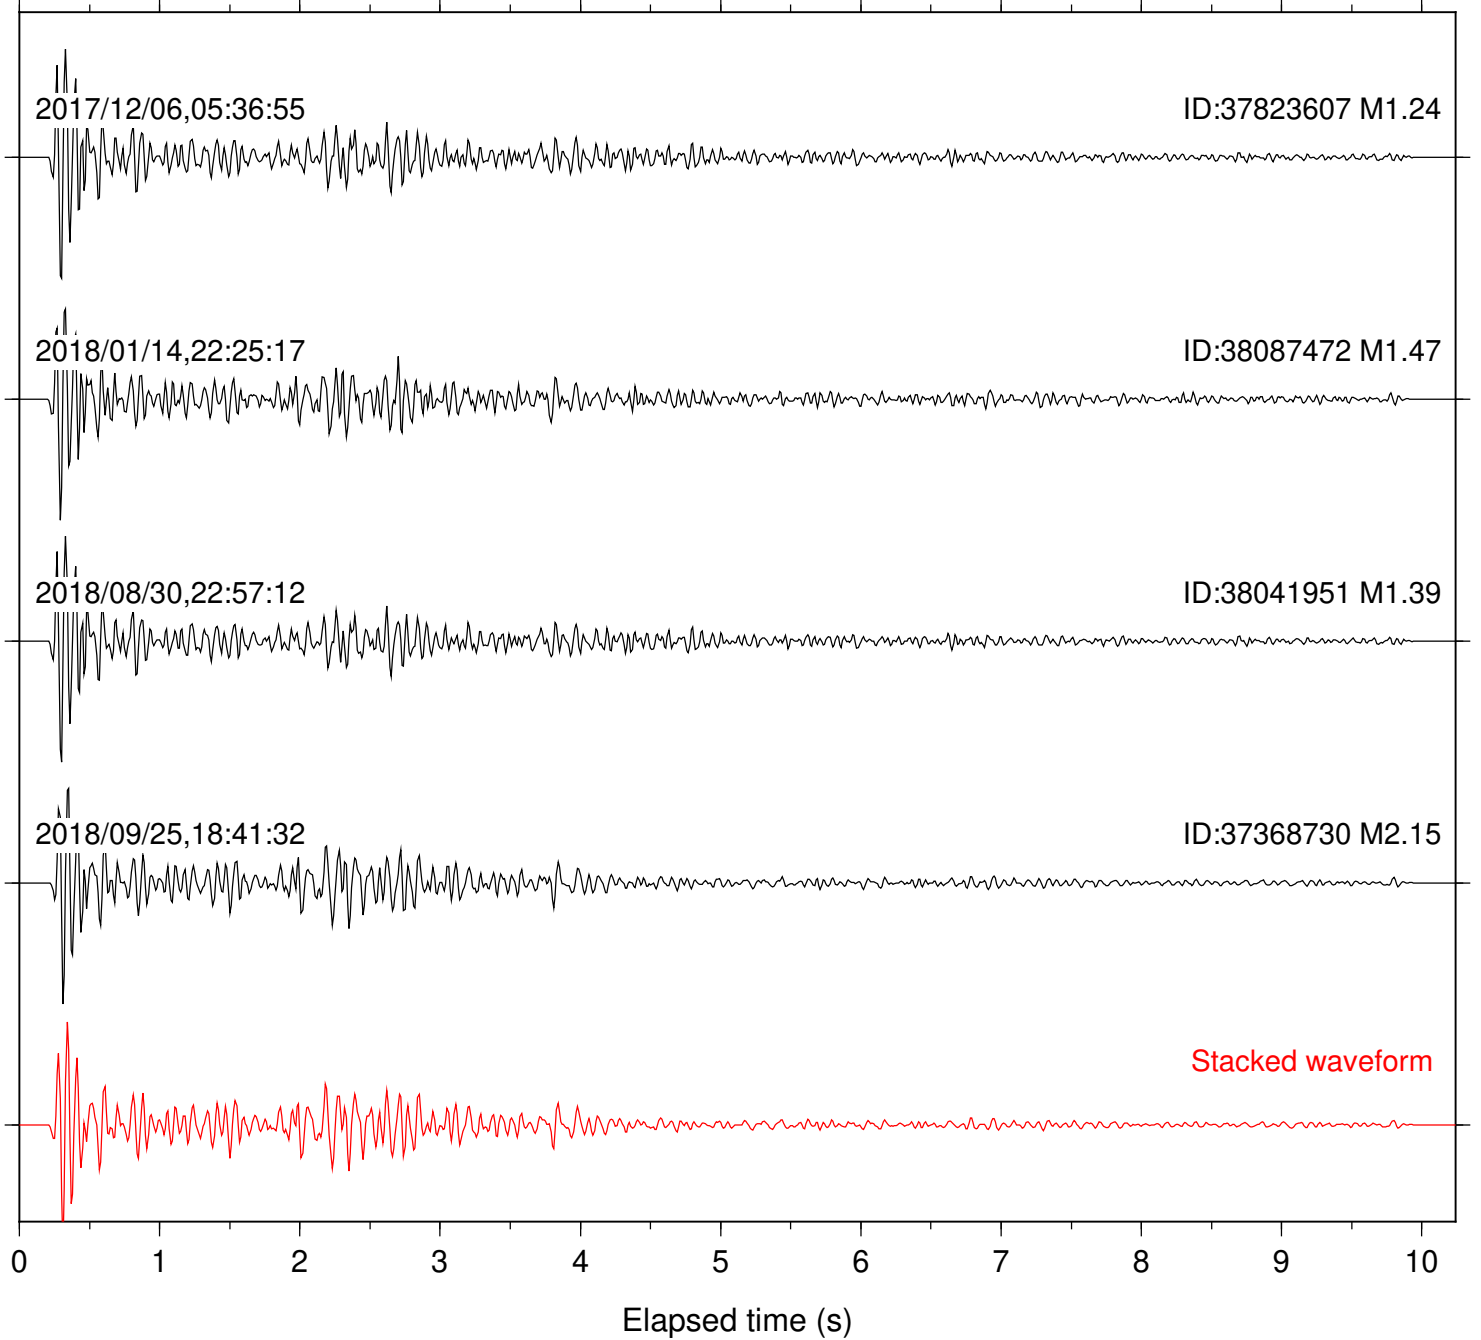

Station: B093 Com: EHZ

Focal depth: 5.09 km