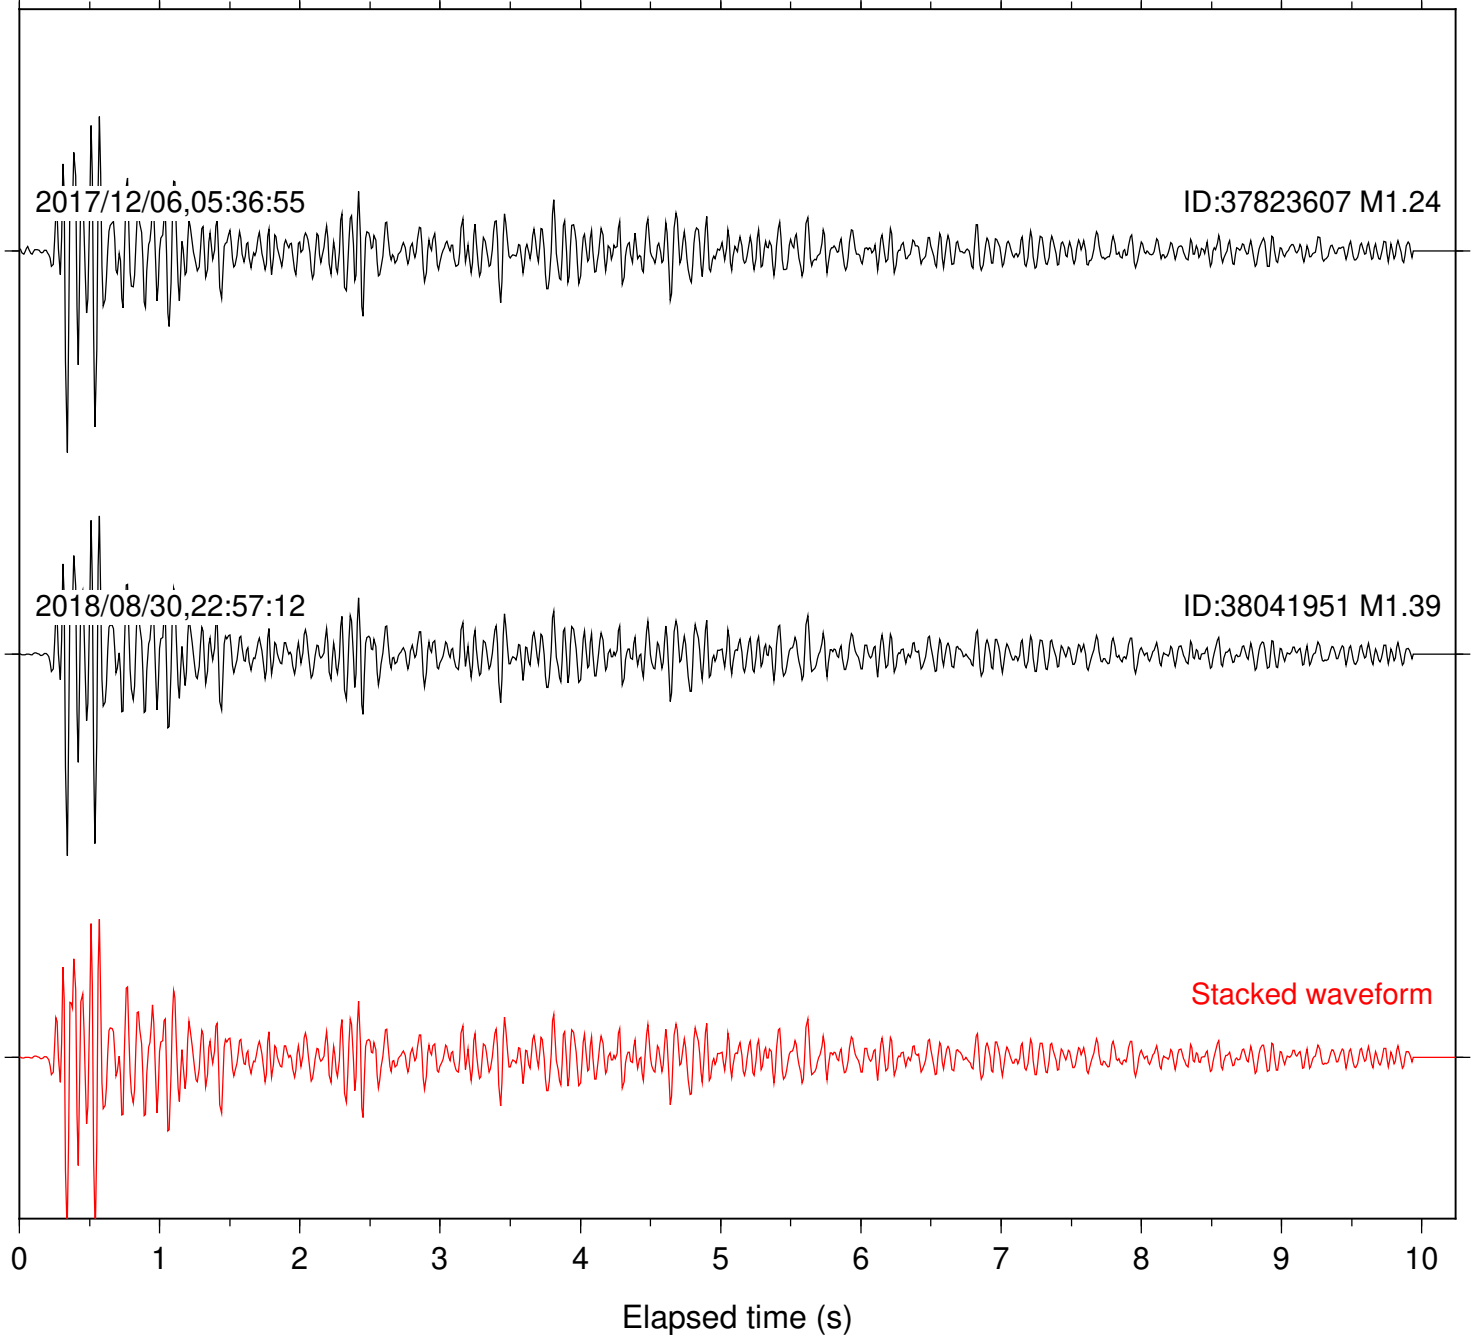

Station: CSH Com: HHZ

Focal depth: 5.09 km

Station: DGR Com: HHZ

Focal depth: 5.09 km

Station: DNR Com: HHZ

Focal depth: 5.12 km

Station: FRD Com: HHZ

Focal depth: 5.17 km

Station: MTG Com: HHZ

Focal depth: 5.17 km

Station: PFO Com: HHZ

Focal depth: 5.17 km

Station: PLM Com: HHZ

Focal depth: 5.17 km

Station: POB2 Com: HHZ

Focal depth: 5.09 km

Station: RDM Com: HHZ

Focal depth: 5.09 km

2018/01/14,22:25:17

ID:38087472 M1.47

2018/09/25,18:41:32

ID:37368730 M2.15

Stacked waveform

0 1 2 3 4 5 6 7 8 9 10
Elapsed time (s)

Station: RRSP Com: HHZ

Focal depth: 5.17 km

Station: SND Com: HHZ

Focal depth: 5.17 km

Station: WMC Com: HHZ

Focal depth: 5.12 km