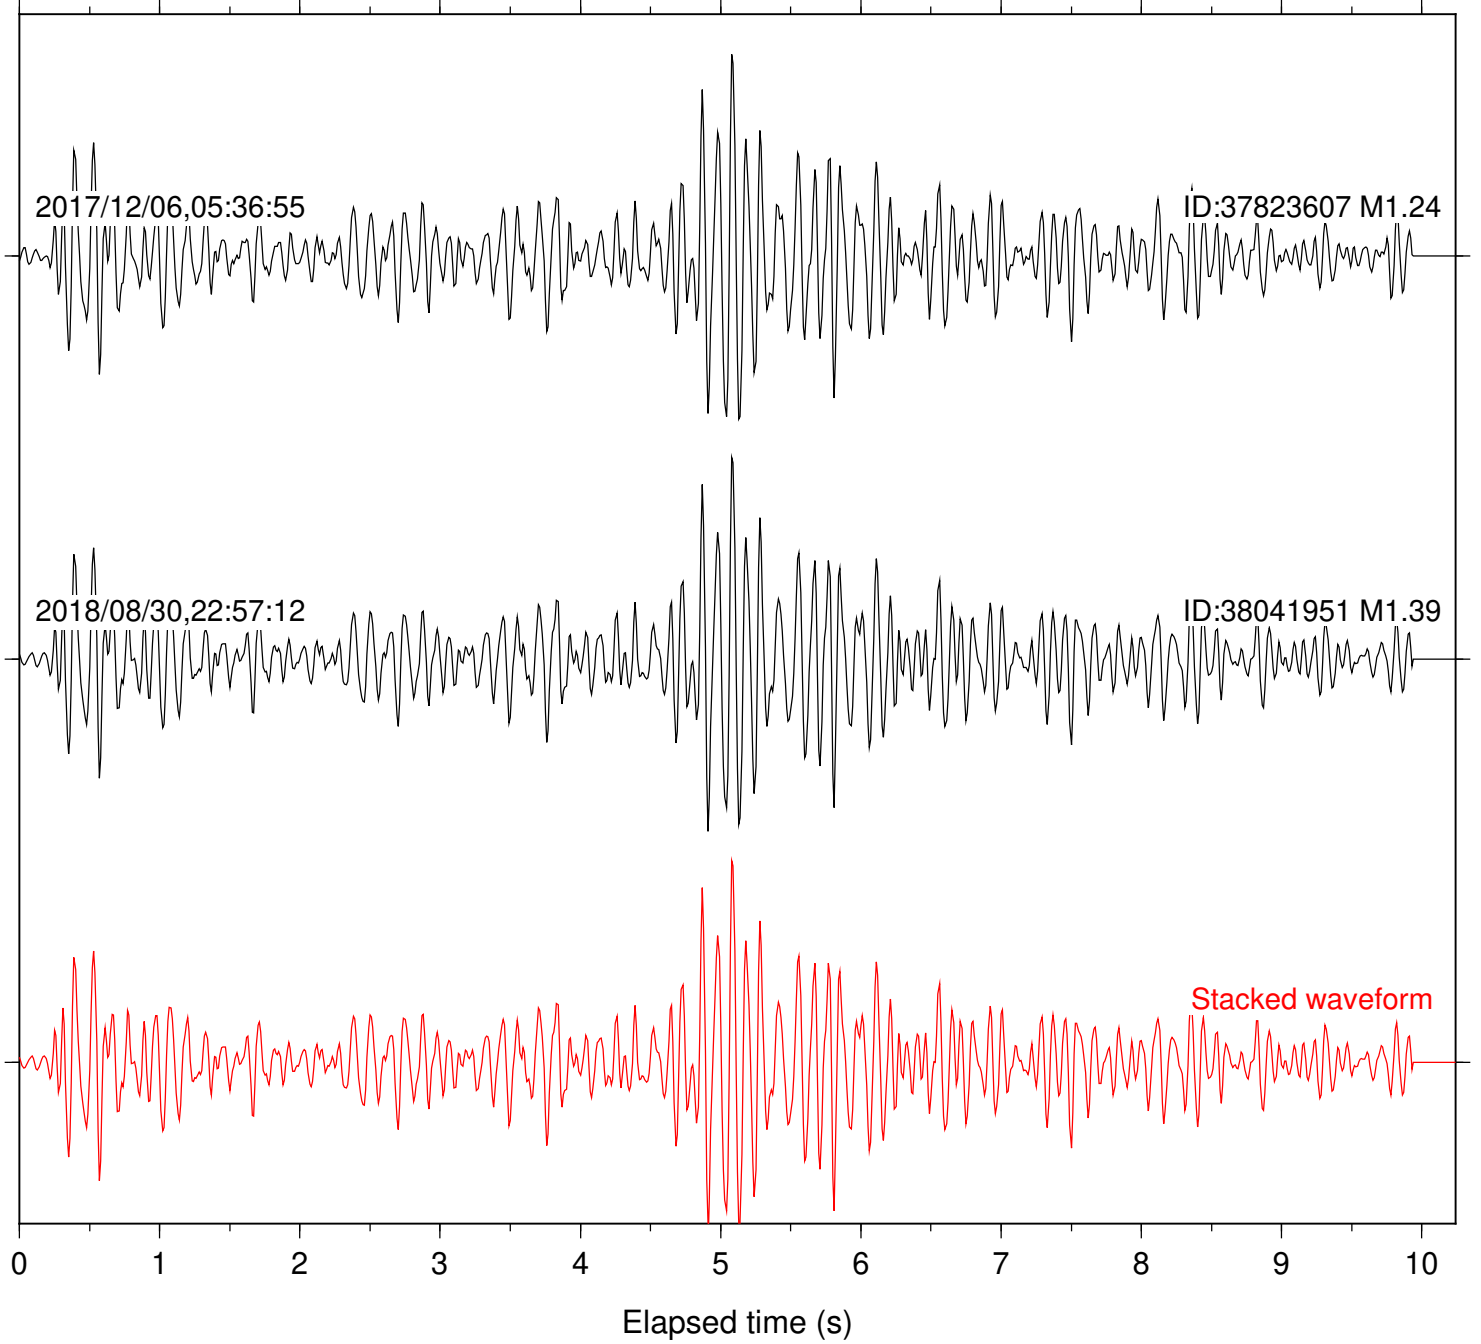

Station: CSH Com: HHZ

Focal depth: 5.09 km

Station: DGR Com: HHZ

Focal depth: 5.09 km

Station: DNR Com: HHZ

Focal depth: 5.12 km

Station: FRD Com: HHZ

Focal depth: 5.17 km

Station: HMT2 Com: HHZ

Focal depth: 5.17 km

Station: KNW Com: HHZ

Focal depth: 5.17 km

Station: LKH Com: HHZ

Focal depth: 5.17 km

Station: LVA2 Com: HHZ

Focal depth: 5.17 km

Station: MTG Com: HHZ

Focal depth: 5.17 km

Station: PFO Com: HHZ

Focal depth: 5.17 km

Station: PLM Com: HHZ

Focal depth: 5.17 km

Station: POB2 Com: HHZ

Focal depth: 5.09 km

Station: RDM Com: HHZ

Focal depth: 5.09 km

2018/01/14,22:25:17

ID:38087472 M1.47

2018/09/25,18:41:32

ID:37368730 M2.15

Stacked waveform

0 1 2 3 4 5 6 7 8 9 10
Elapsed time (s)