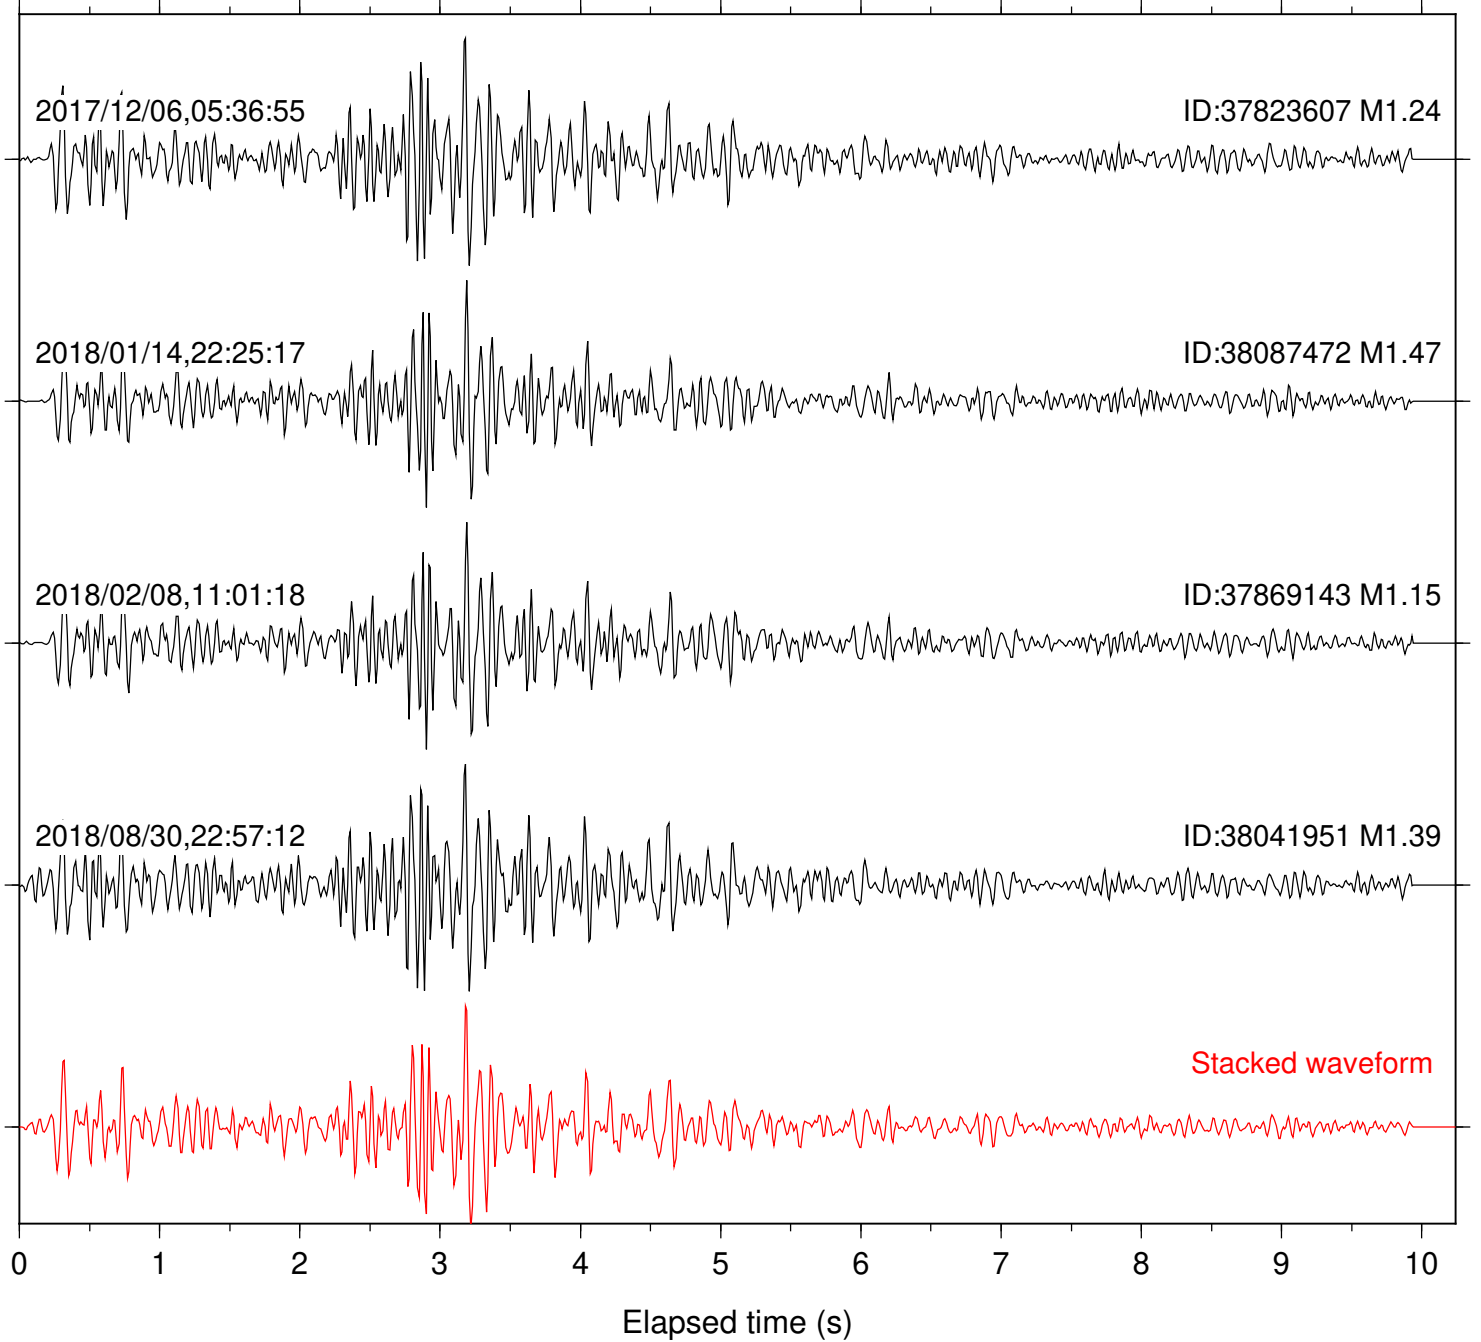

Station: CSH Com: HHZ

Focal depth: 5.09 km

Station: DGR Com: HHZ

Focal depth: 5.09 km

Station: DNR Com: HHZ

Focal depth: 5.12 km

Station: FRD Com: HHZ

Focal depth: 5.17 km

Station: MTG Com: HHZ

Focal depth: 5.17 km

Station: PFO Com: HHZ

Focal depth: 5.17 km

Station: PLM Com: HHZ

Focal depth: 5.17 km

Station: POB2 Com: HHZ

Focal depth: 5.09 km

Station: RDM Com: HHZ

Focal depth: 5.09 km

2018/01/14,22:25:17

ID:38087472 M1.47

2018/09/25,18:41:32

ID:37368730 M2.15

Stacked waveform

0 1 2 3 4 5 6 7 8 9 10
Elapsed time (s)

Station: RRSP Com: HHZ

Focal depth: 5.17 km

Station: SND Com: HHZ

Focal depth: 5.17 km

Station: WMC Com: HHZ

Focal depth: 5.12 km