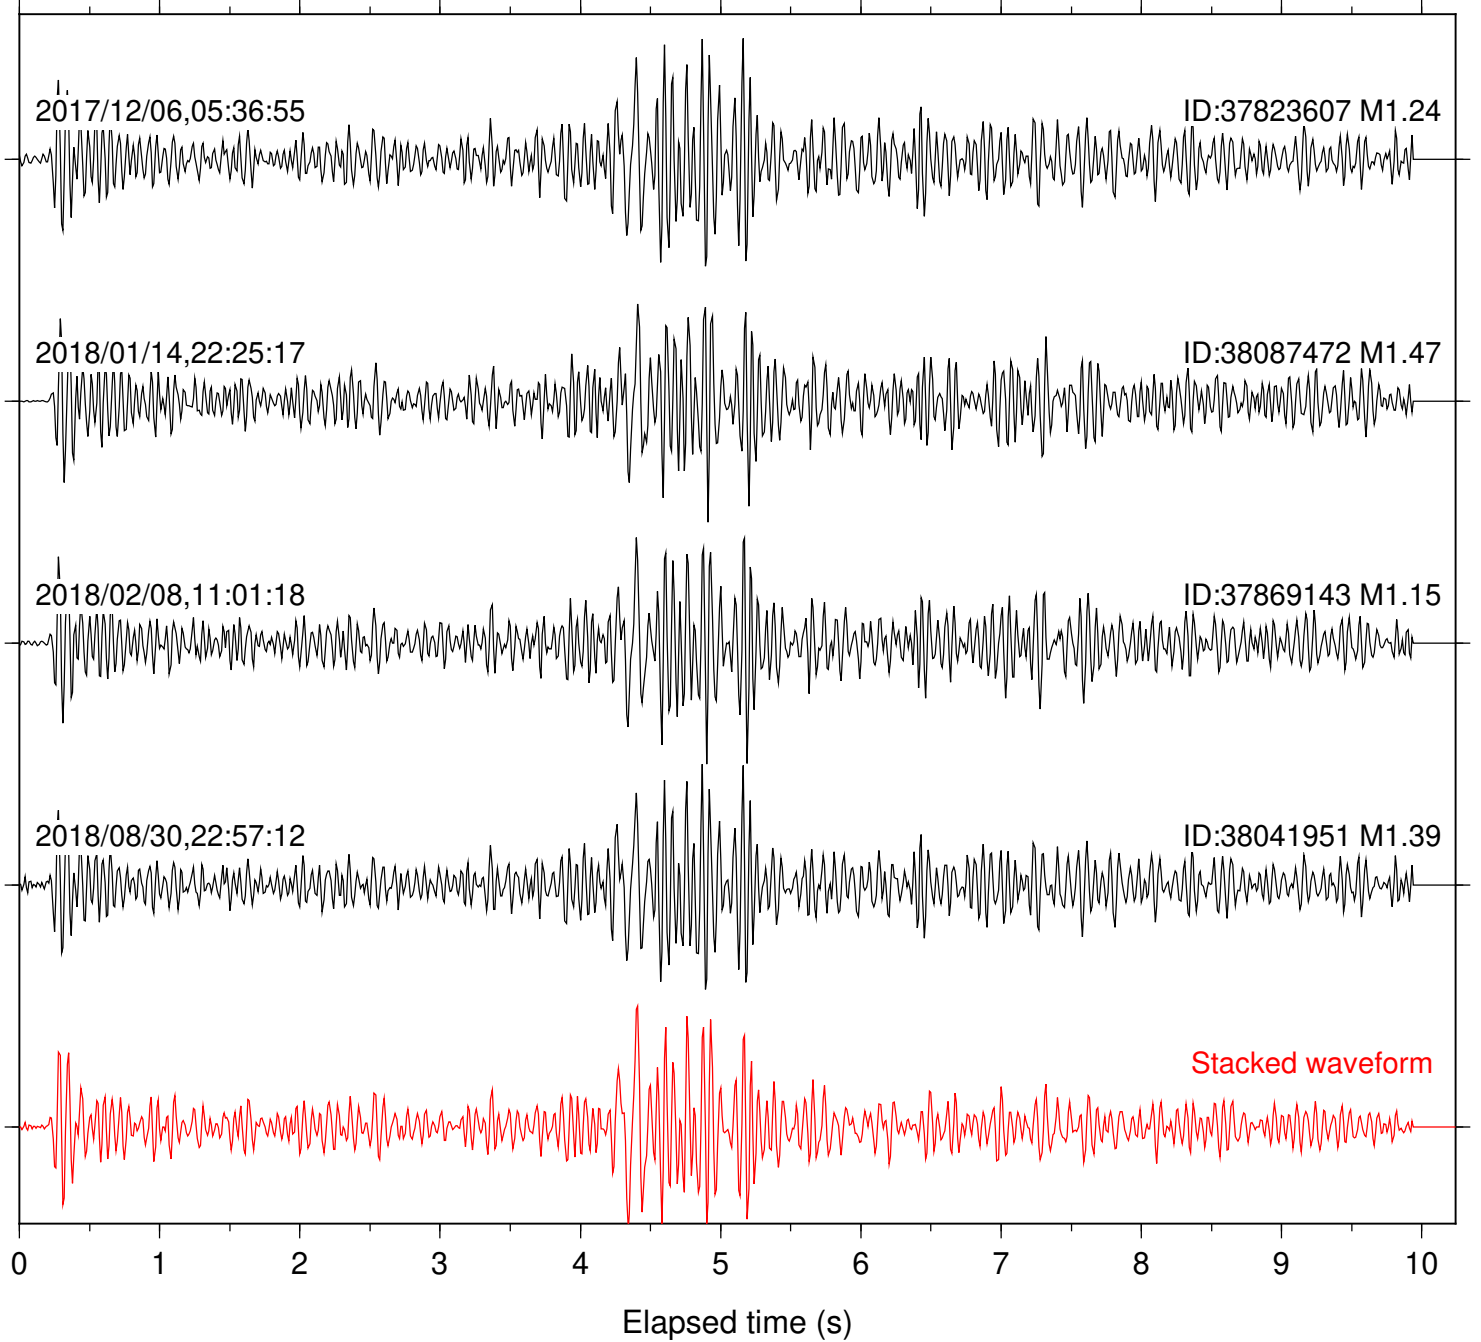

Station: CSH Com: HHZ

Focal depth: 5.09 km

Station: DGR Com: HHZ

Focal depth: 5.09 km

Station: DNR Com: HHZ

Focal depth: 5.12 km

Station: FRD Com: HHZ

Focal depth: 5.17 km

Station: HMT2 Com: HHZ

Focal depth: 5.17 km

Station: KNW Com: HHZ

Focal depth: 5.17 km

Station: LKH Com: HHZ

Focal depth: 5.17 km

Station: LVA2 Com: HHZ

Focal depth: 5.17 km

Station: MTG Com: HHZ

Focal depth: 5.17 km

Station: PFO Com: HHZ

Focal depth: 5.17 km

Station: PLM Com: HHZ

Focal depth: 5.17 km

Station: POB2 Com: HHZ

Focal depth: 5.09 km

Station: RDM Com: HHZ

Focal depth: 5.09 km

2018/01/14,22:25:17

ID:38087472 M1.47

2018/09/25,18:41:32

ID:37368730 M2.15

Stacked waveform

0 1 2 3 4 5 6 7 8 9 10
Elapsed time (s)