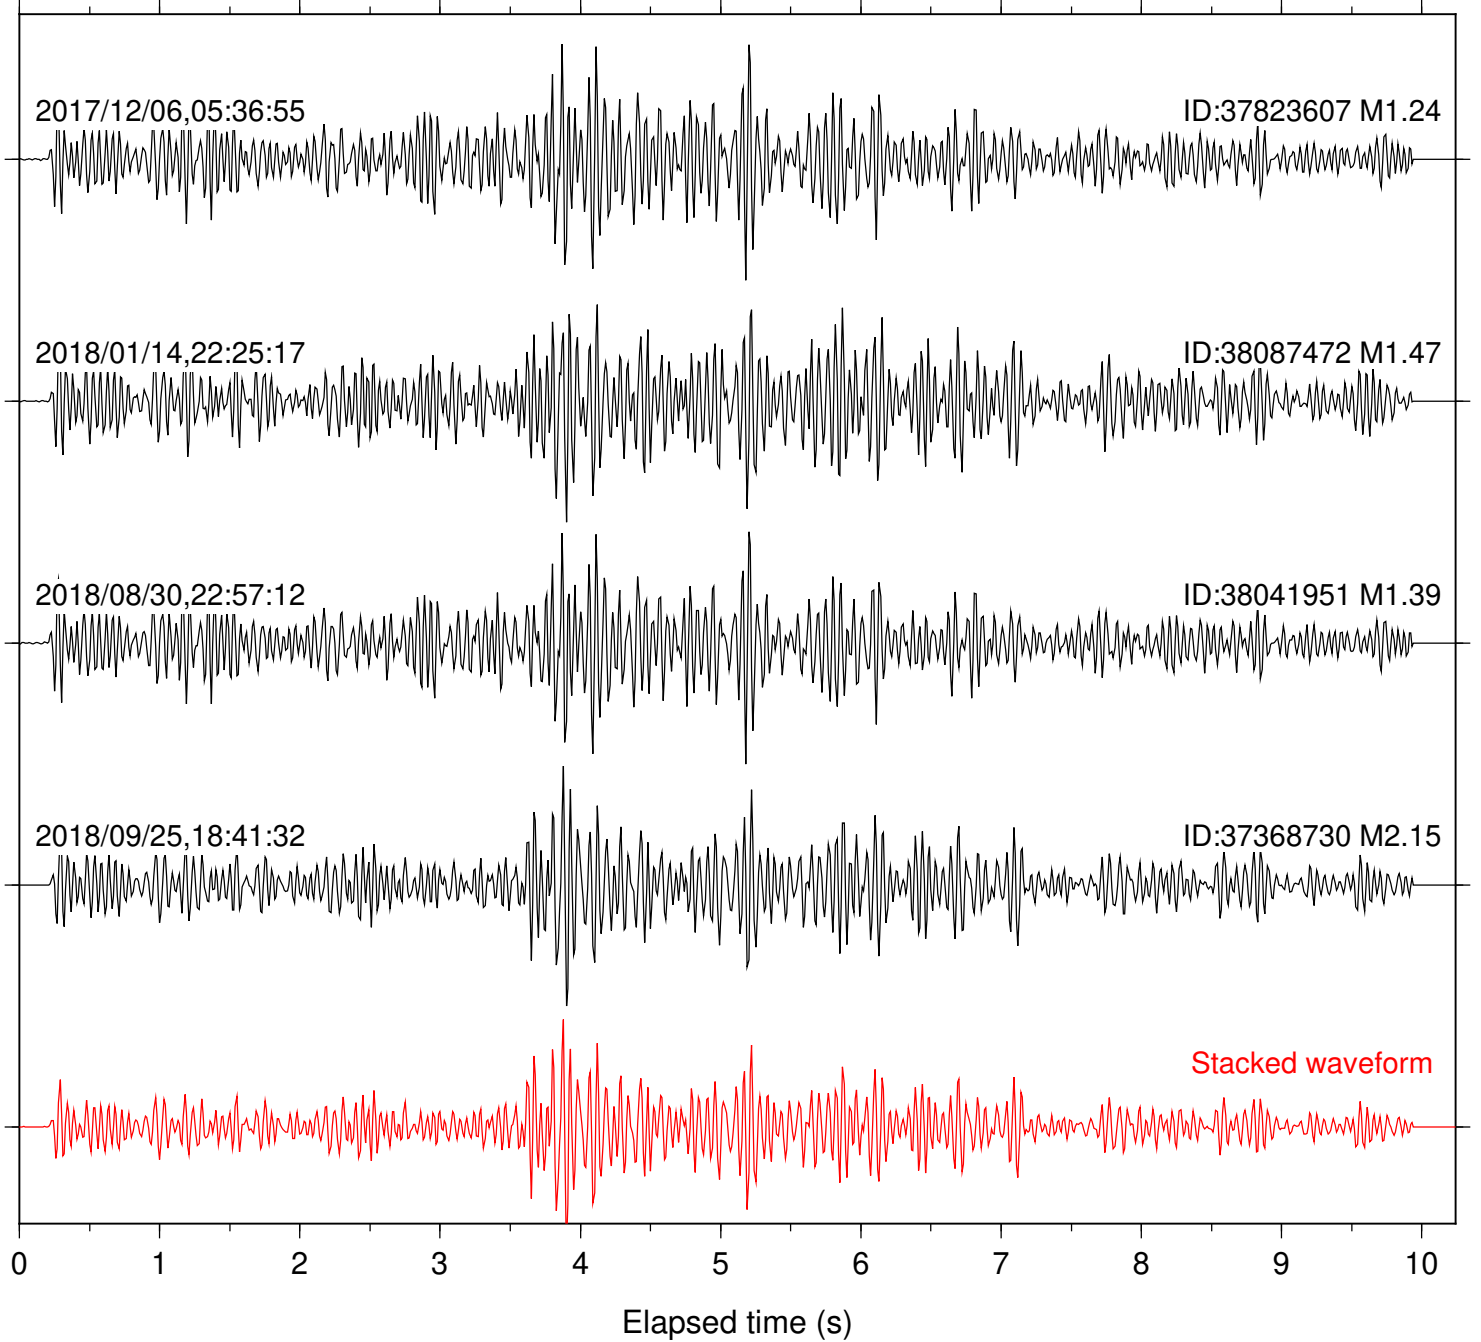

Station: B088 Com: EHZ

Focal depth: 5.13 km

Station: B093 Com: EHZ

Focal depth: 5.09 km

Station: B946 Com: EHZ

Focal depth: 5.13 km

Station: BAC Com: EHZ

Focal depth: 5.17 km

Station: CSH Com: HHZ

Focal depth: 5.09 km

Station: DGR Com: HHZ

Focal depth: 5.09 km

Station: DNR Com: HHZ

Focal depth: 5.12 km

Station: FRD Com: HHZ

Focal depth: 5.17 km

Station: HMT2 Com: HHZ

Focal depth: 5.17 km

Station: KNW Com: HHZ

Focal depth: 5.17 km

Station: LKH Com: HHZ

Focal depth: 5.17 km

Station: LVA2 Com: HHZ

Focal depth: 5.17 km

Station: RDM Com: HHZ

Focal depth: 5.09 km

2018/01/14,22:25:17

ID:38087472 M1.47

2018/09/25,18:41:32

ID:37368730 M2.15

Stacked waveform

0 1 2 3 4 5 6 7 8 9 10
Elapsed time (s)