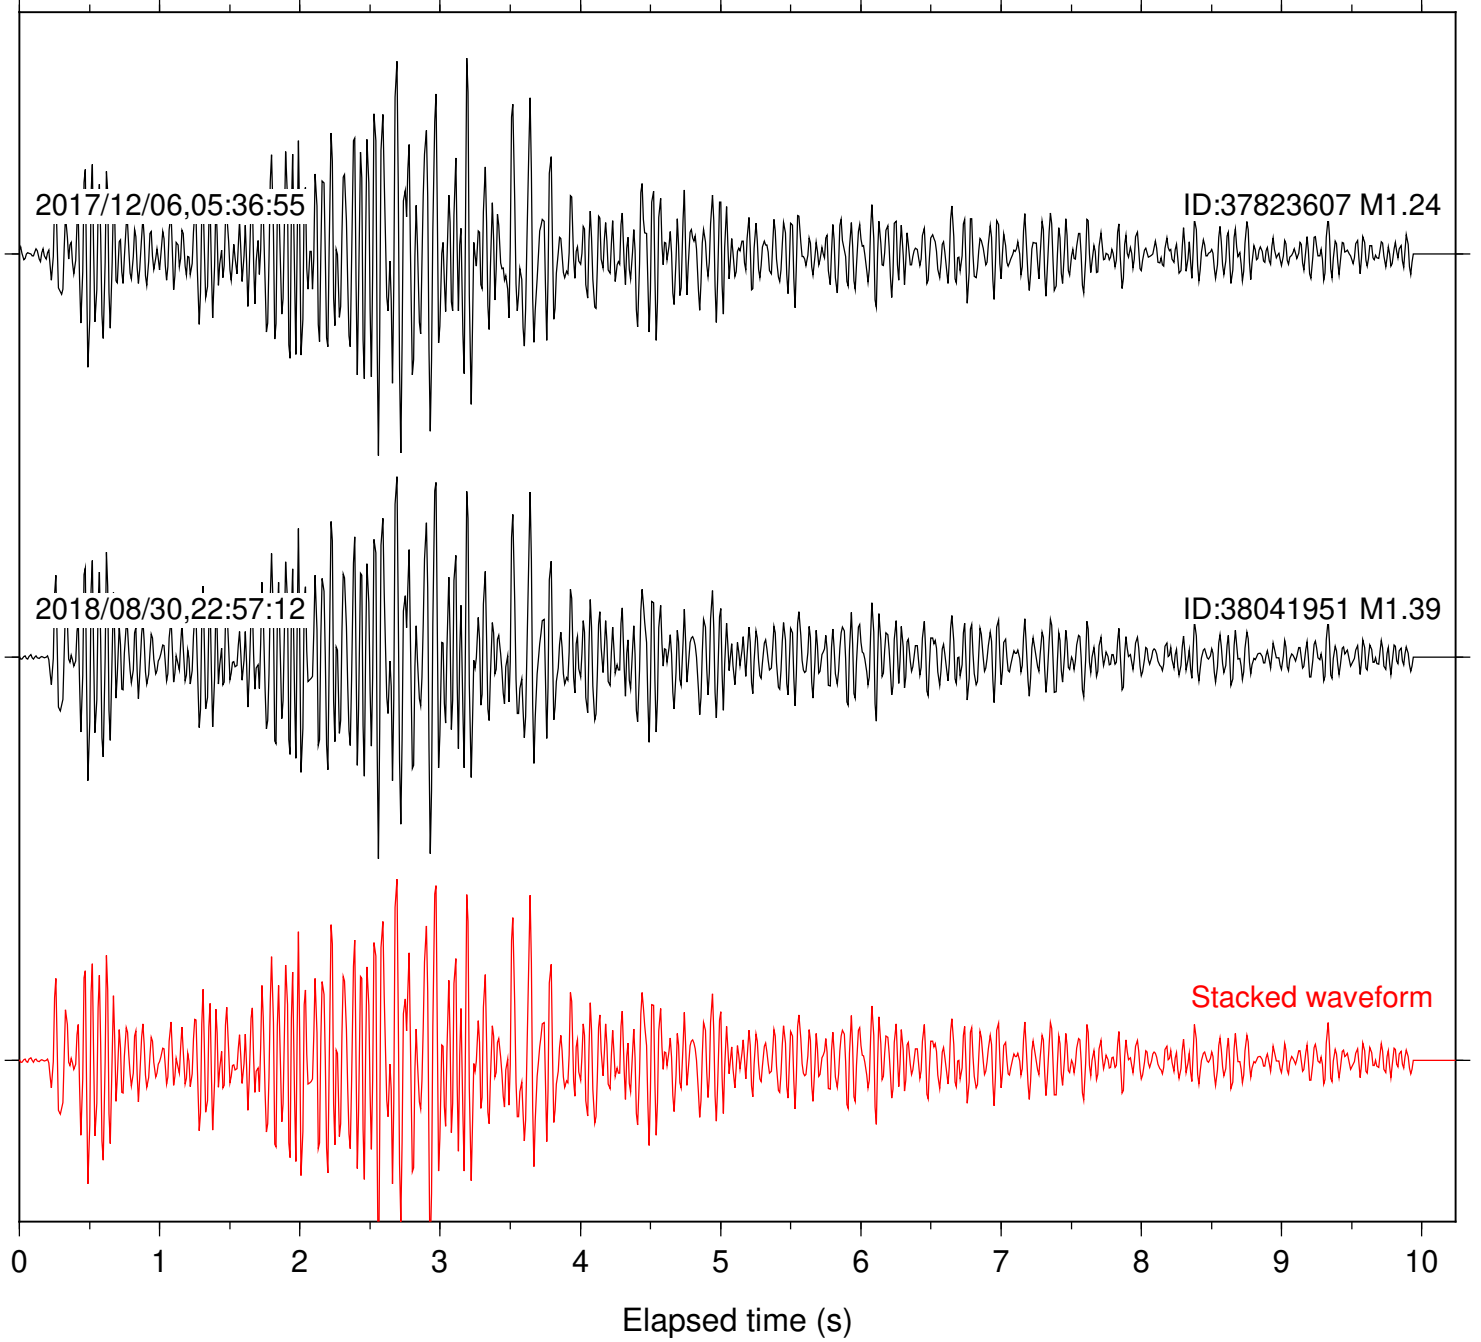

Station: CSH Com: HHZ

Focal depth: 5.09 km

Station: DGR Com: HHZ

Focal depth: 5.09 km

Station: DNR Com: HHZ

Focal depth: 5.12 km

Station: FRD Com: HHZ

Focal depth: 5.17 km

Station: MTG Com: HHZ

Focal depth: 5.17 km

Station: PFO Com: HHZ

Focal depth: 5.17 km

Station: PLM Com: HHZ

Focal depth: 5.17 km

Station: POB2 Com: HHZ

Focal depth: 5.09 km

Station: RDM Com: HHZ

Focal depth: 5.09 km

2018/01/14,22:25:17

ID:38087472 M1.47

2018/09/25,18:41:32

ID:37368730 M2.15

Stacked waveform

0 1 2 3 4 5 6 7 8 9 10
Elapsed time (s)

Station: RRSP Com: HHZ

Focal depth: 5.17 km

Station: SND Com: HHZ

Focal depth: 5.17 km

Station: WMC Com: HHZ

Focal depth: 5.12 km