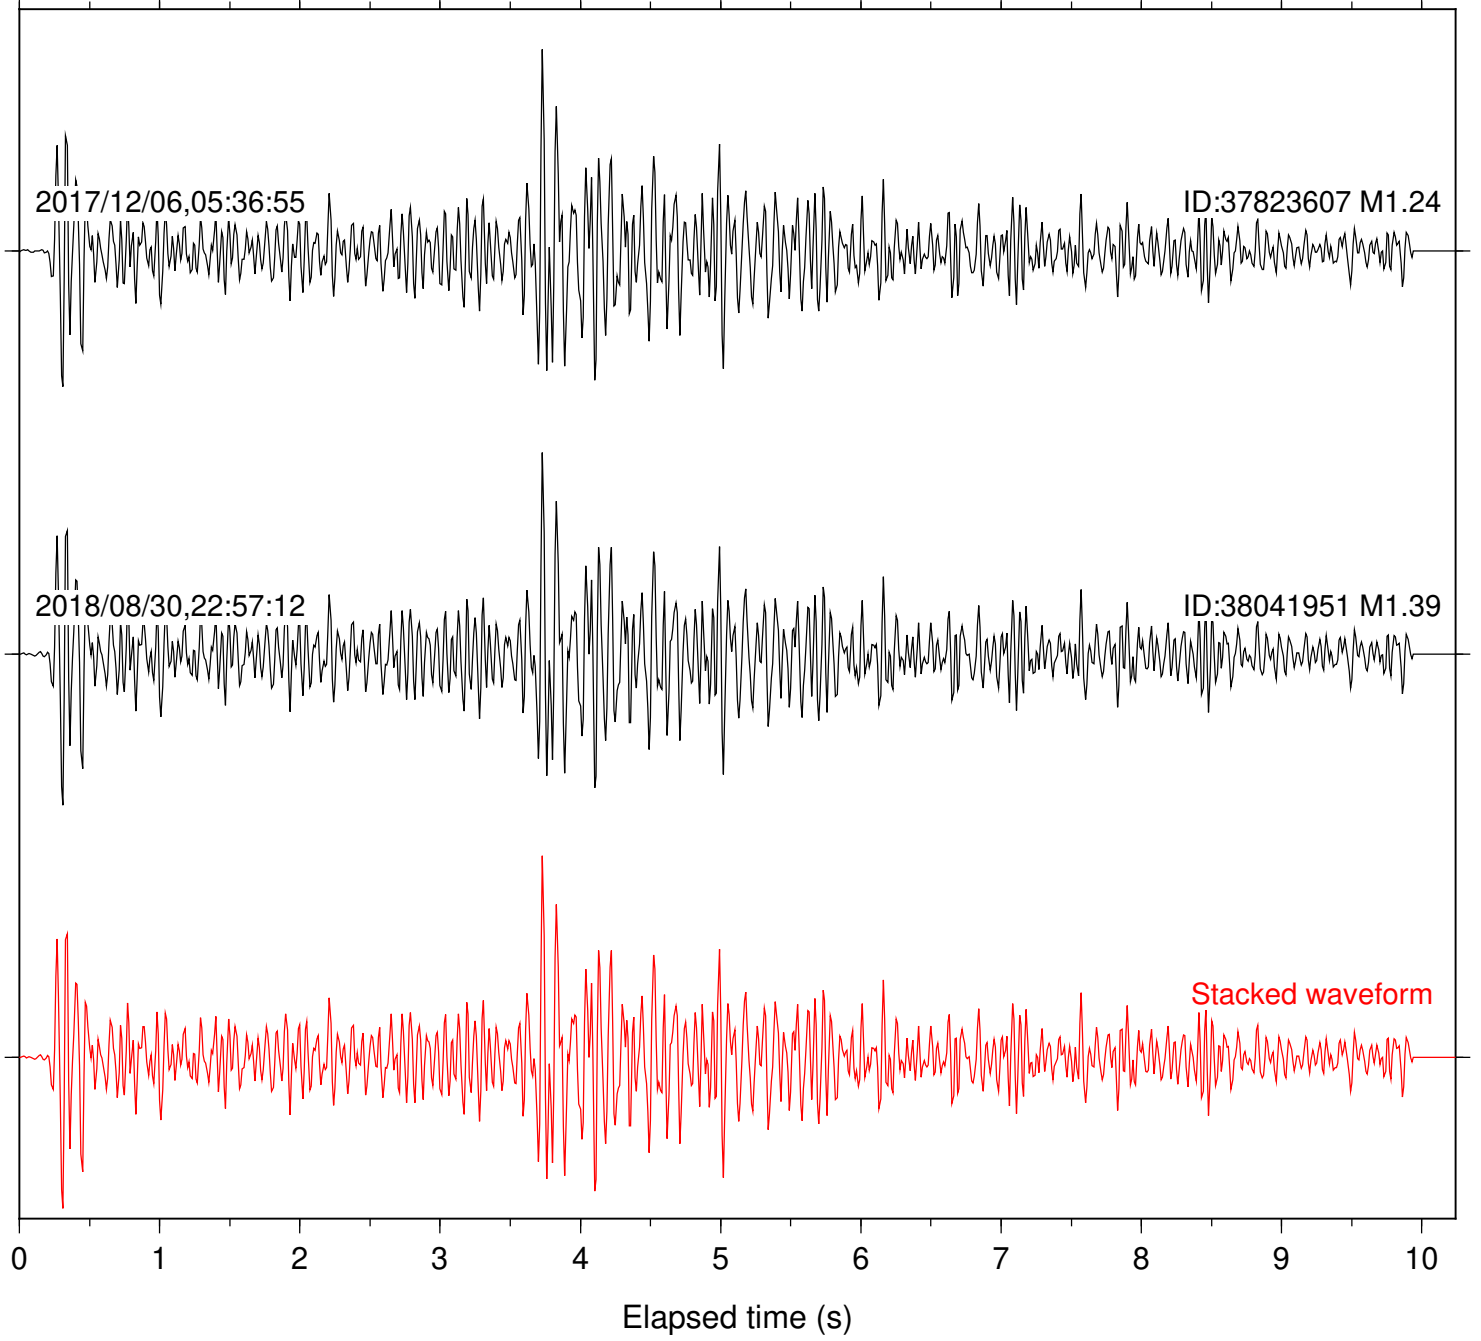

Station: B081 Com: EHZ

Focal depth: 5.17 km

Station: B082 Com: EHZ

Focal depth: 5.09 km

Station: B084 Com: EHZ

Focal depth: 5.09 km

Station: B087 Com: EHZ

Focal depth: 5.17 km

Station: CSH Com: HHZ

Focal depth: 5.09 km

Station: DGR Com: HHZ

Focal depth: 5.09 km

Station: DNR Com: HHZ

Focal depth: 5.12 km

Station: FRD Com: HHZ

Focal depth: 5.17 km

Station: RDM Com: HHZ

Focal depth: 5.09 km

2018/01/14,22:25:17

ID:38087472 M1.47

2018/09/25,18:41:32

ID:37368730 M2.15

Stacked waveform

0 1 2 3 4 5 6 7 8 9 10
Elapsed time (s)

Station: RRSP Com: HHZ

Focal depth: 5.17 km

Station: SND Com: HHZ

Focal depth: 5.17 km

Station: WMC Com: HHZ

Focal depth: 5.12 km