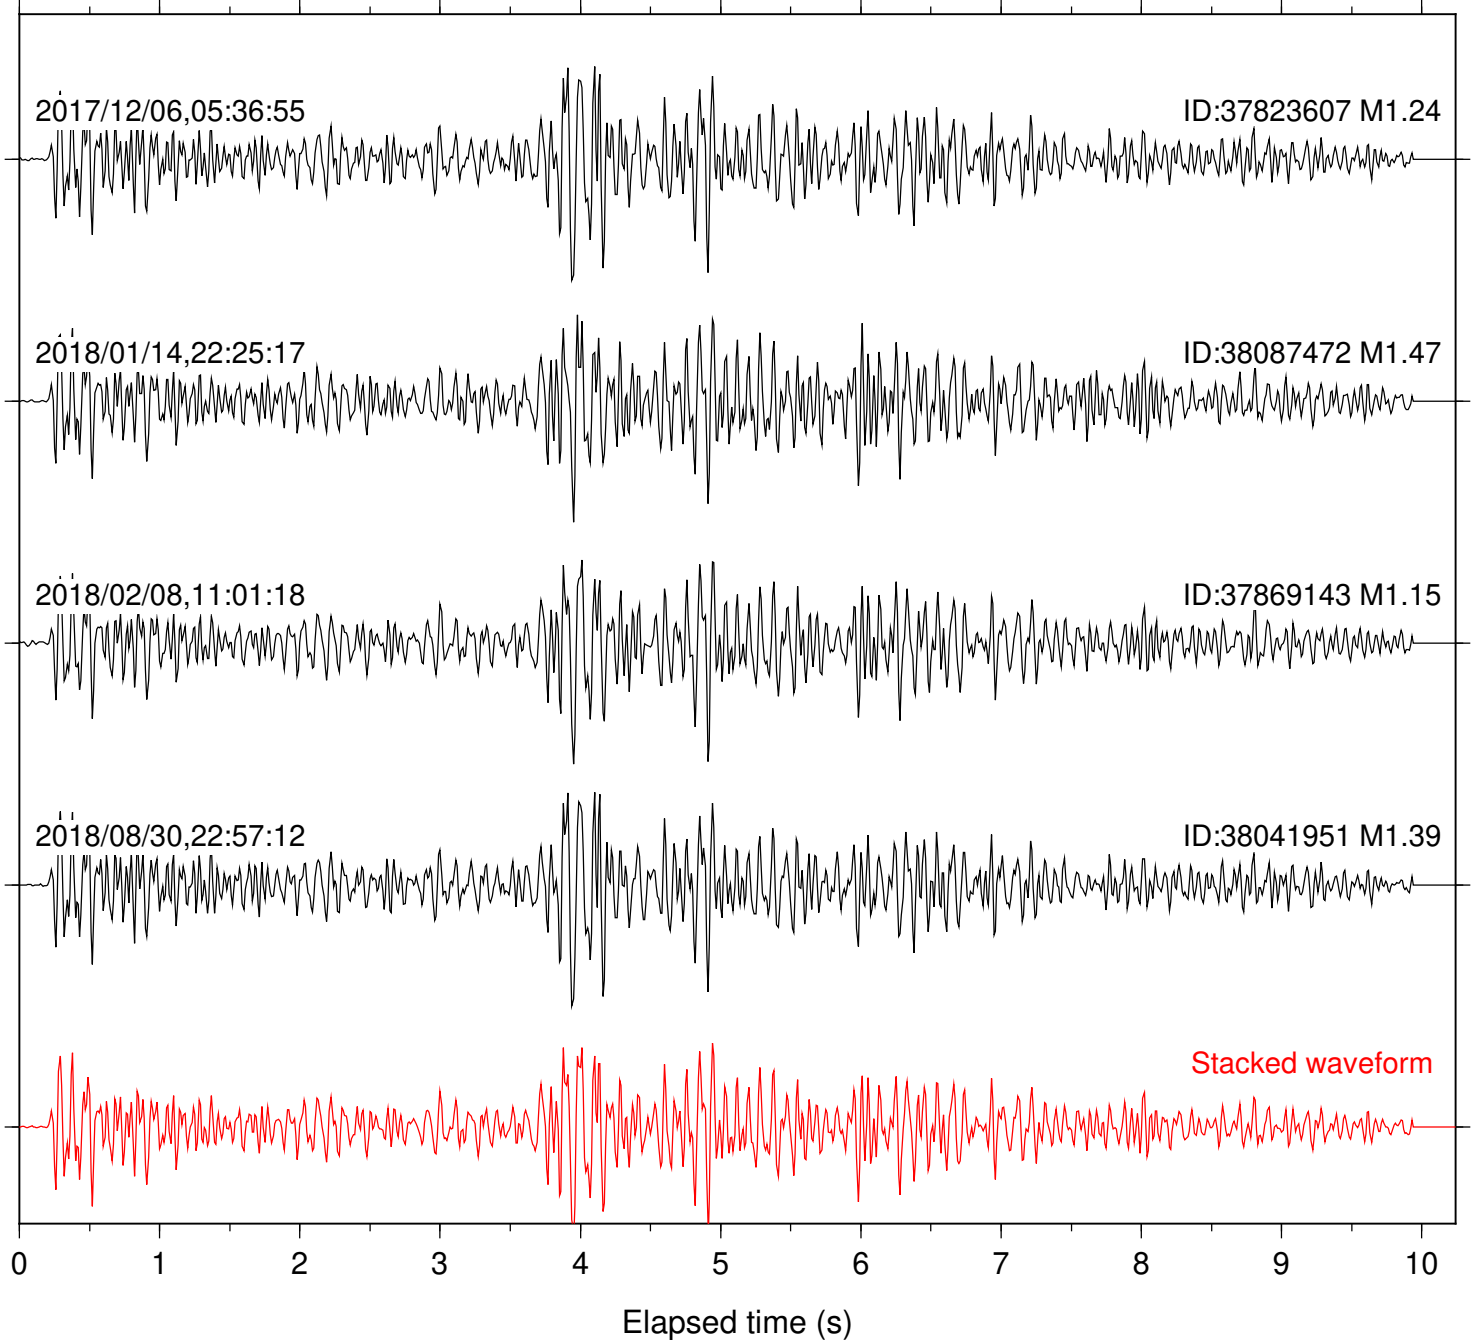

Station: B088 Com: EHZ

Focal depth: 5.13 km

Station: B093 Com: EHZ

Focal depth: 5.09 km

Station: B946 Com: EHZ

Focal depth: 5.13 km

Station: BAC Com: EHZ

Focal depth: 5.17 km

Station: CSH Com: HHZ

Focal depth: 5.09 km

Station: DGR Com: HHZ

Focal depth: 5.09 km

Station: DNR Com: HHZ

Focal depth: 5.12 km

Station: FRD Com: HHZ

Focal depth: 5.17 km

Station: RDM Com: HHZ

Focal depth: 5.09 km

2018/01/14,22:25:17

ID:38087472 M1.47

2018/09/25,18:41:32

ID:37368730 M2.15

Stacked waveform

0 1 2 3 4 5 6 7 8 9 10
Elapsed time (s)

Station: RRSP Com: HHZ

Focal depth: 5.17 km

Station: SND Com: HHZ

Focal depth: 5.17 km

Station: WMC Com: HHZ

Focal depth: 5.12 km