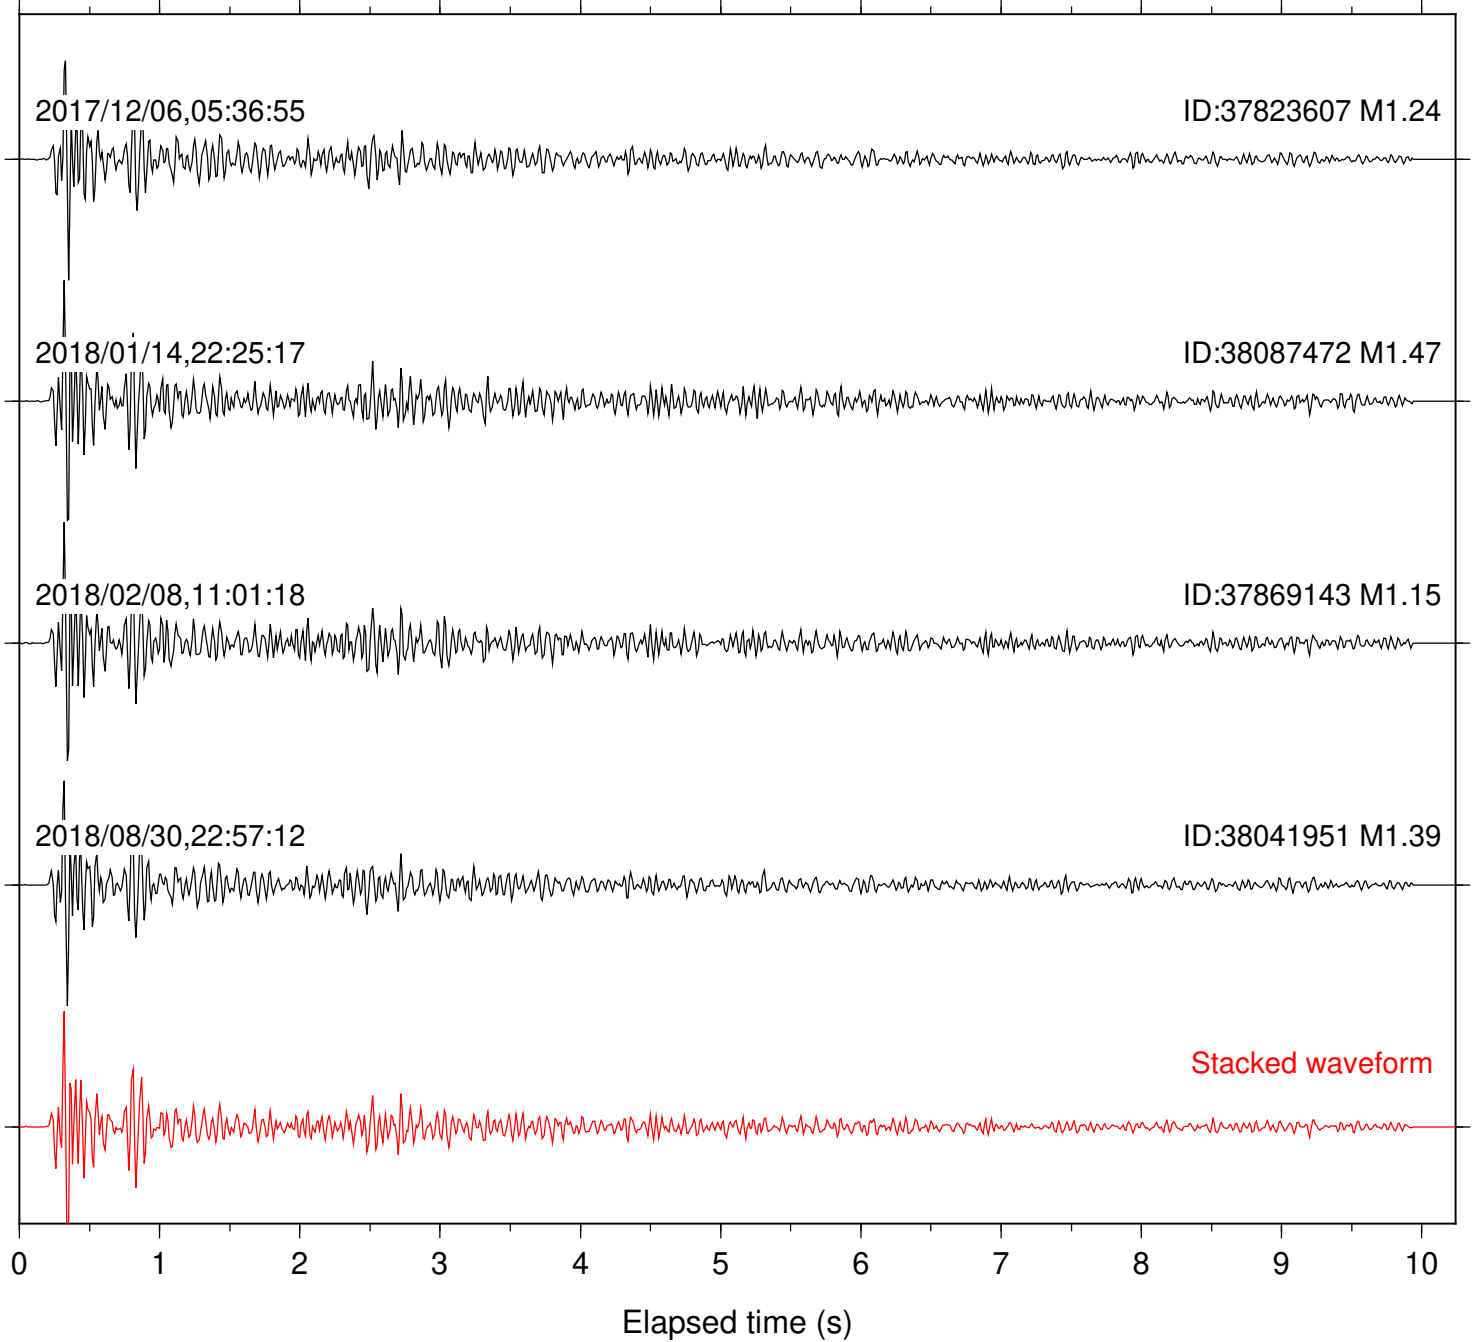

Station: CSH Com: HHZ

Focal depth: 5.09 km

Station: DGR Com: HHZ

Focal depth: 5.09 km

Station: DNR Com: HHZ

Focal depth: 5.12 km

Station: FRD Com: HHZ

Focal depth: 5.17 km

Station: HMT2 Com: HHZ

Focal depth: 5.17 km

Station: KNW Com: HHZ

Focal depth: 5.17 km

Station: LKH Com: HHZ

Focal depth: 5.17 km

Station: LVA2 Com: HHZ

Focal depth: 5.17 km

Station: RDM Com: HHZ

Focal depth: 5.09 km

2018/01/14,22:25:17

ID:38087472 M1.47

2018/09/25,18:41:32

ID:37368730 M2.15

Stacked waveform

0 1 2 3 4 5 6 7 8 9 10
Elapsed time (s)

Station: RRSP Com: HHZ

Focal depth: 5.17 km

Station: SND Com: HHZ

Focal depth: 5.17 km

Station: WMC Com: HHZ

Focal depth: 5.12 km