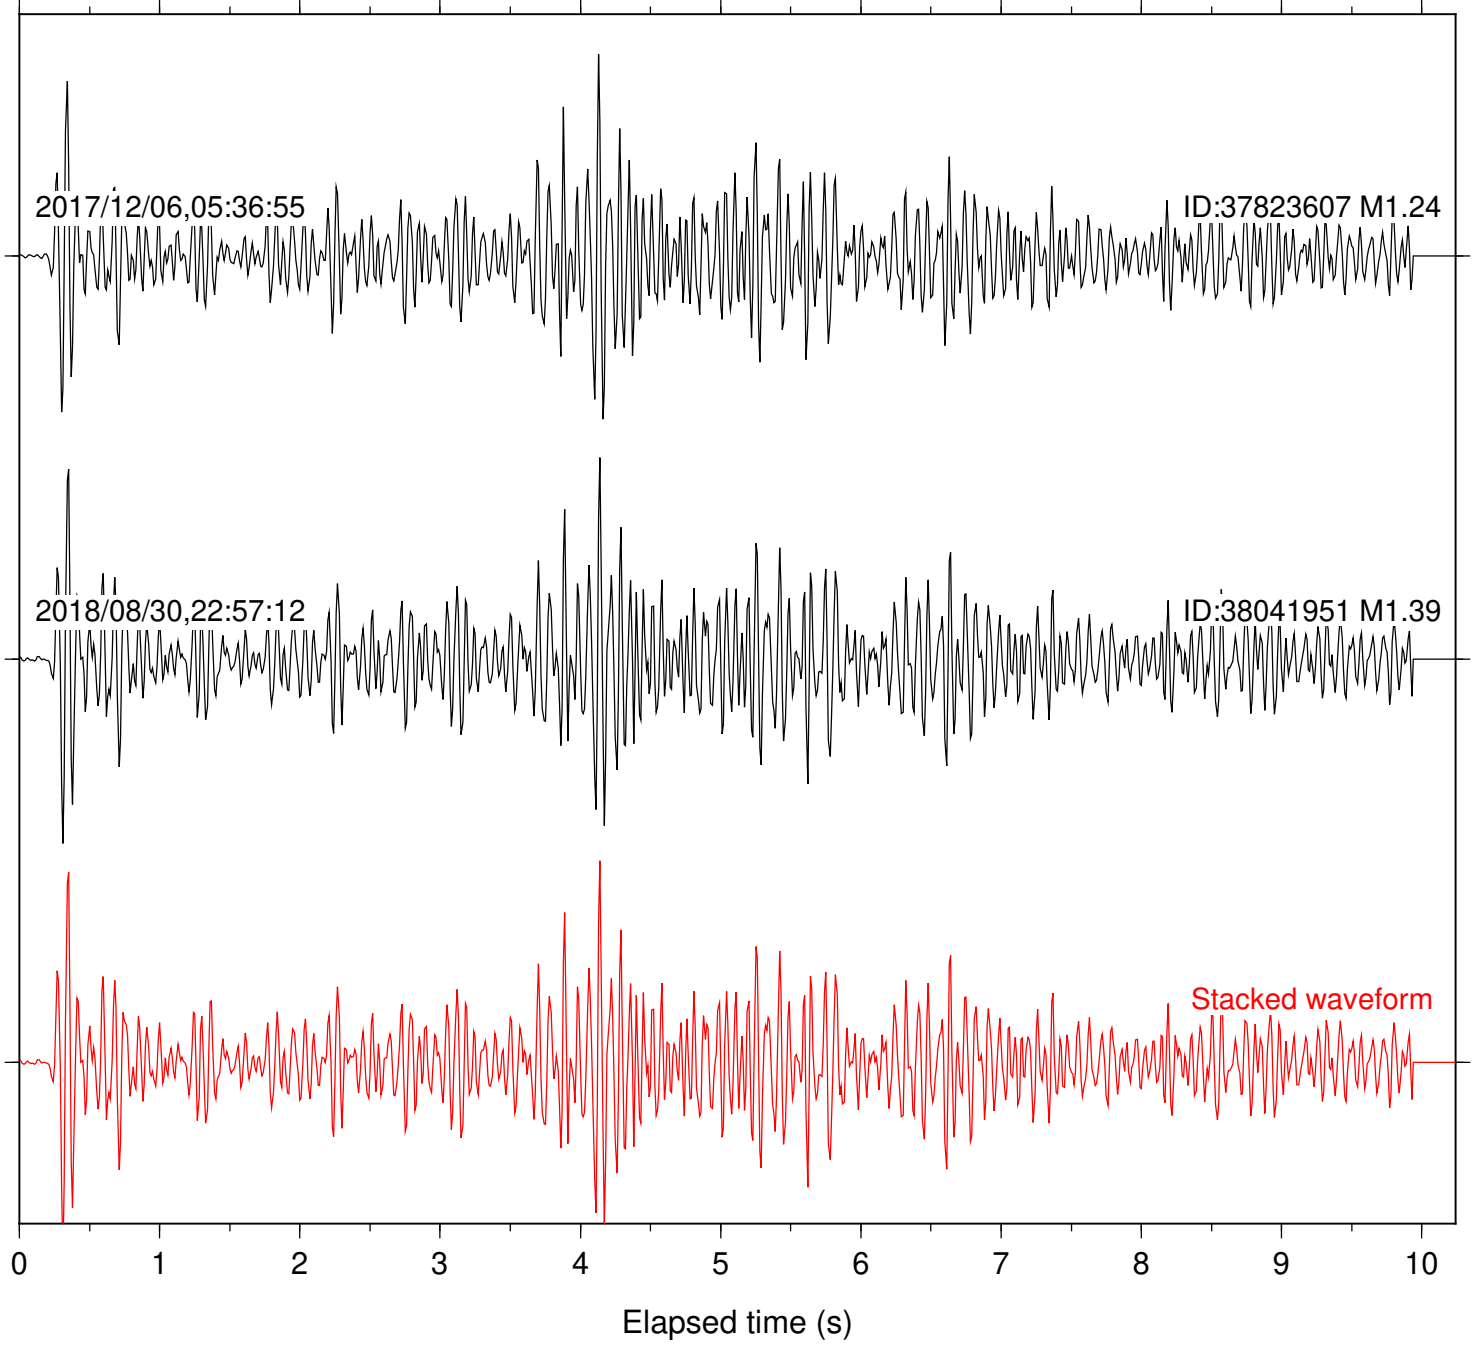

Station: CSH Com: HHZ

Focal depth: 5.09 km

Station: DGR Com: HHZ

Focal depth: 5.09 km

Station: DNR Com: HHZ

Focal depth: 5.12 km

Station: FRD Com: HHZ

Focal depth: 5.17 km

Station: HMT2 Com: HHZ

Focal depth: 5.17 km

Station: KNW Com: HHZ

Focal depth: 5.17 km

Station: LKH Com: HHZ

Focal depth: 5.17 km

Station: LVA2 Com: HHZ

Focal depth: 5.17 km

Station: RDM Com: HHZ

Focal depth: 5.09 km

2018/01/14,22:25:17

ID:38087472 M1.47

2018/09/25,18:41:32

ID:37368730 M2.15

Stacked waveform

0 1 2 3 4 5 6 7 8 9 10
Elapsed time (s)

Station: RRSP Com: HHZ

Focal depth: 5.17 km

Station: SND Com: HHZ

Focal depth: 5.17 km

Station: WMC Com: HHZ

Focal depth: 5.12 km