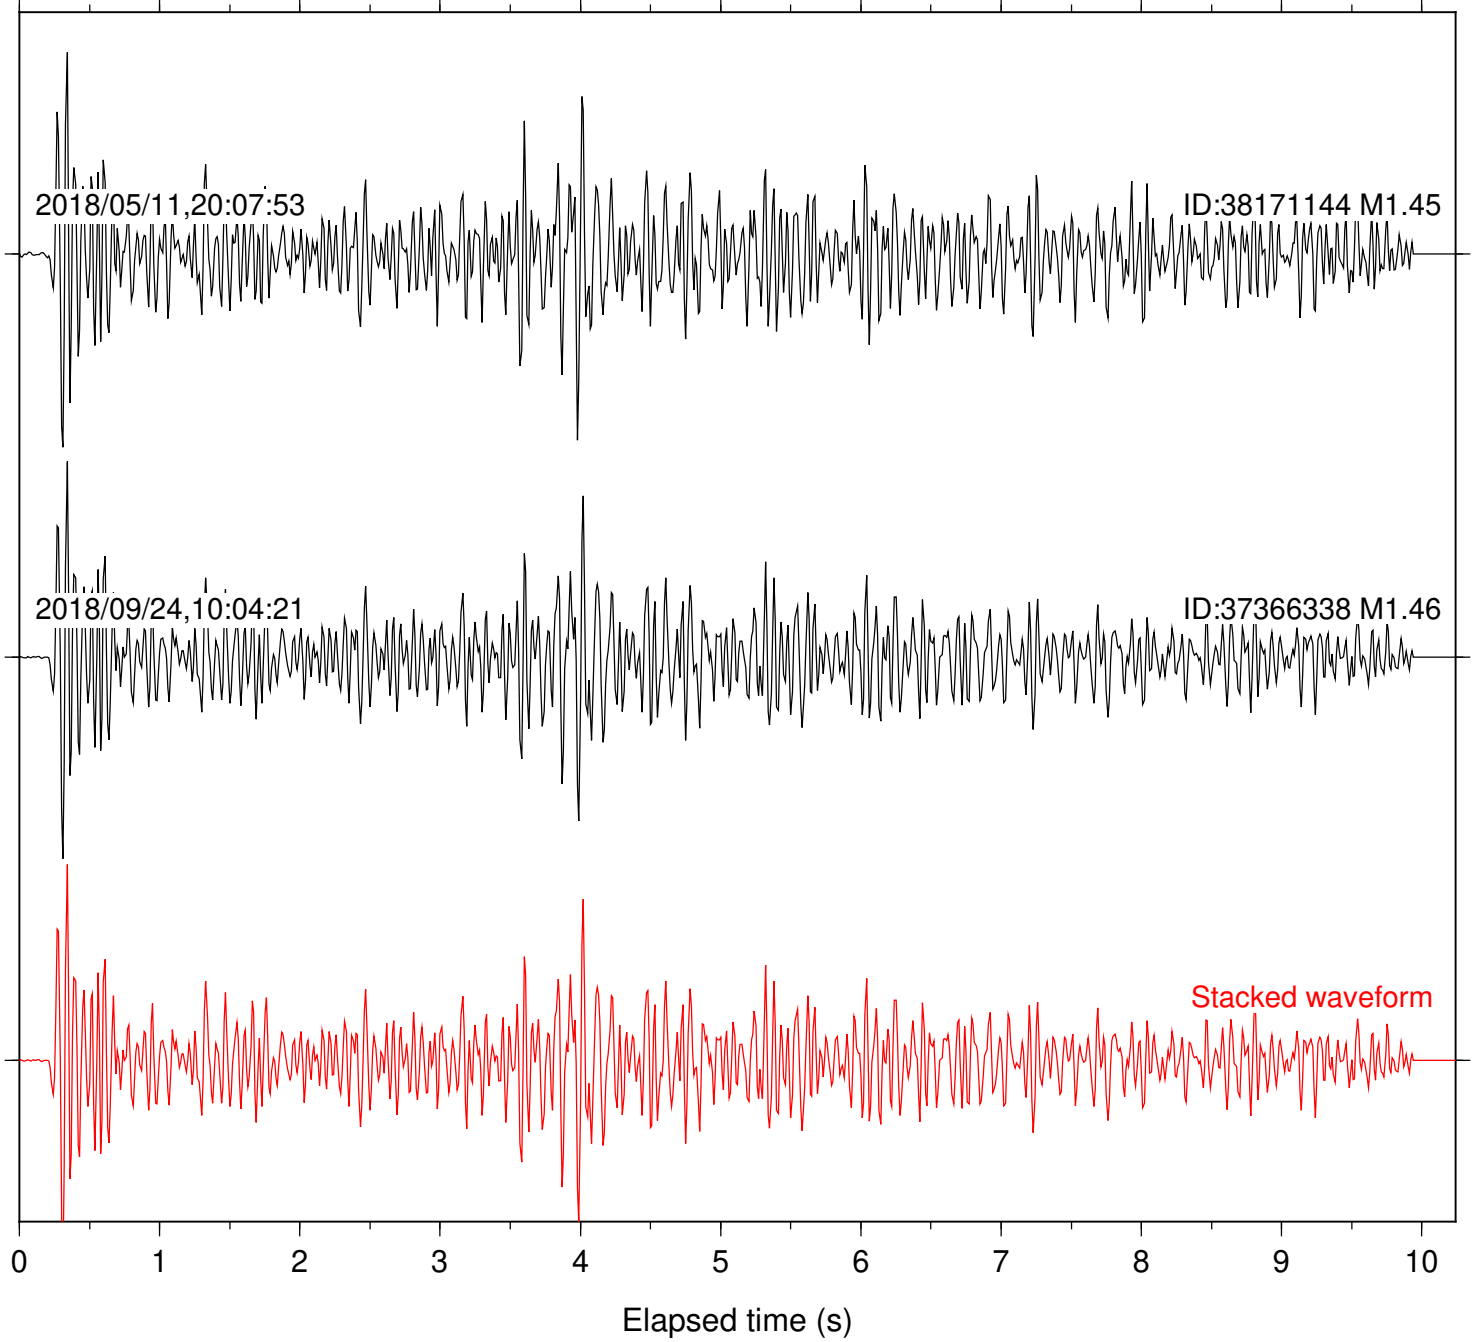

Station: B081 Com: EHZ

Focal depth: 4.46 km

Station: B082 Com: EHZ

Focal depth: 4.46 km

Station: B084 Com: EHZ

Focal depth: 4.46 km

Station: B093 Com: EHZ

Focal depth: 4.46 km

2018/05/11,20:07:53

ID:38171144 M1.45

2018/09/24,10:04:21

ID:37366338 M1.46

Stacked waveform

0 1 2 3 4 5 6 7 8 9 10  
Elapsed time (s)

Station: B946 Com: EHZ

Focal depth: 4.46 km

Station: BAC Com: EHZ

Focal depth: 4.46 km

Station: CSH Com: HHZ

Focal depth: 4.46 km

Station: DGR Com: HHZ

Focal depth: 4.46 km

Station: HMT2 Com: HHZ

Focal depth: 4.46 km

Station: POB2 Com: HHZ

Focal depth: 4.46 km