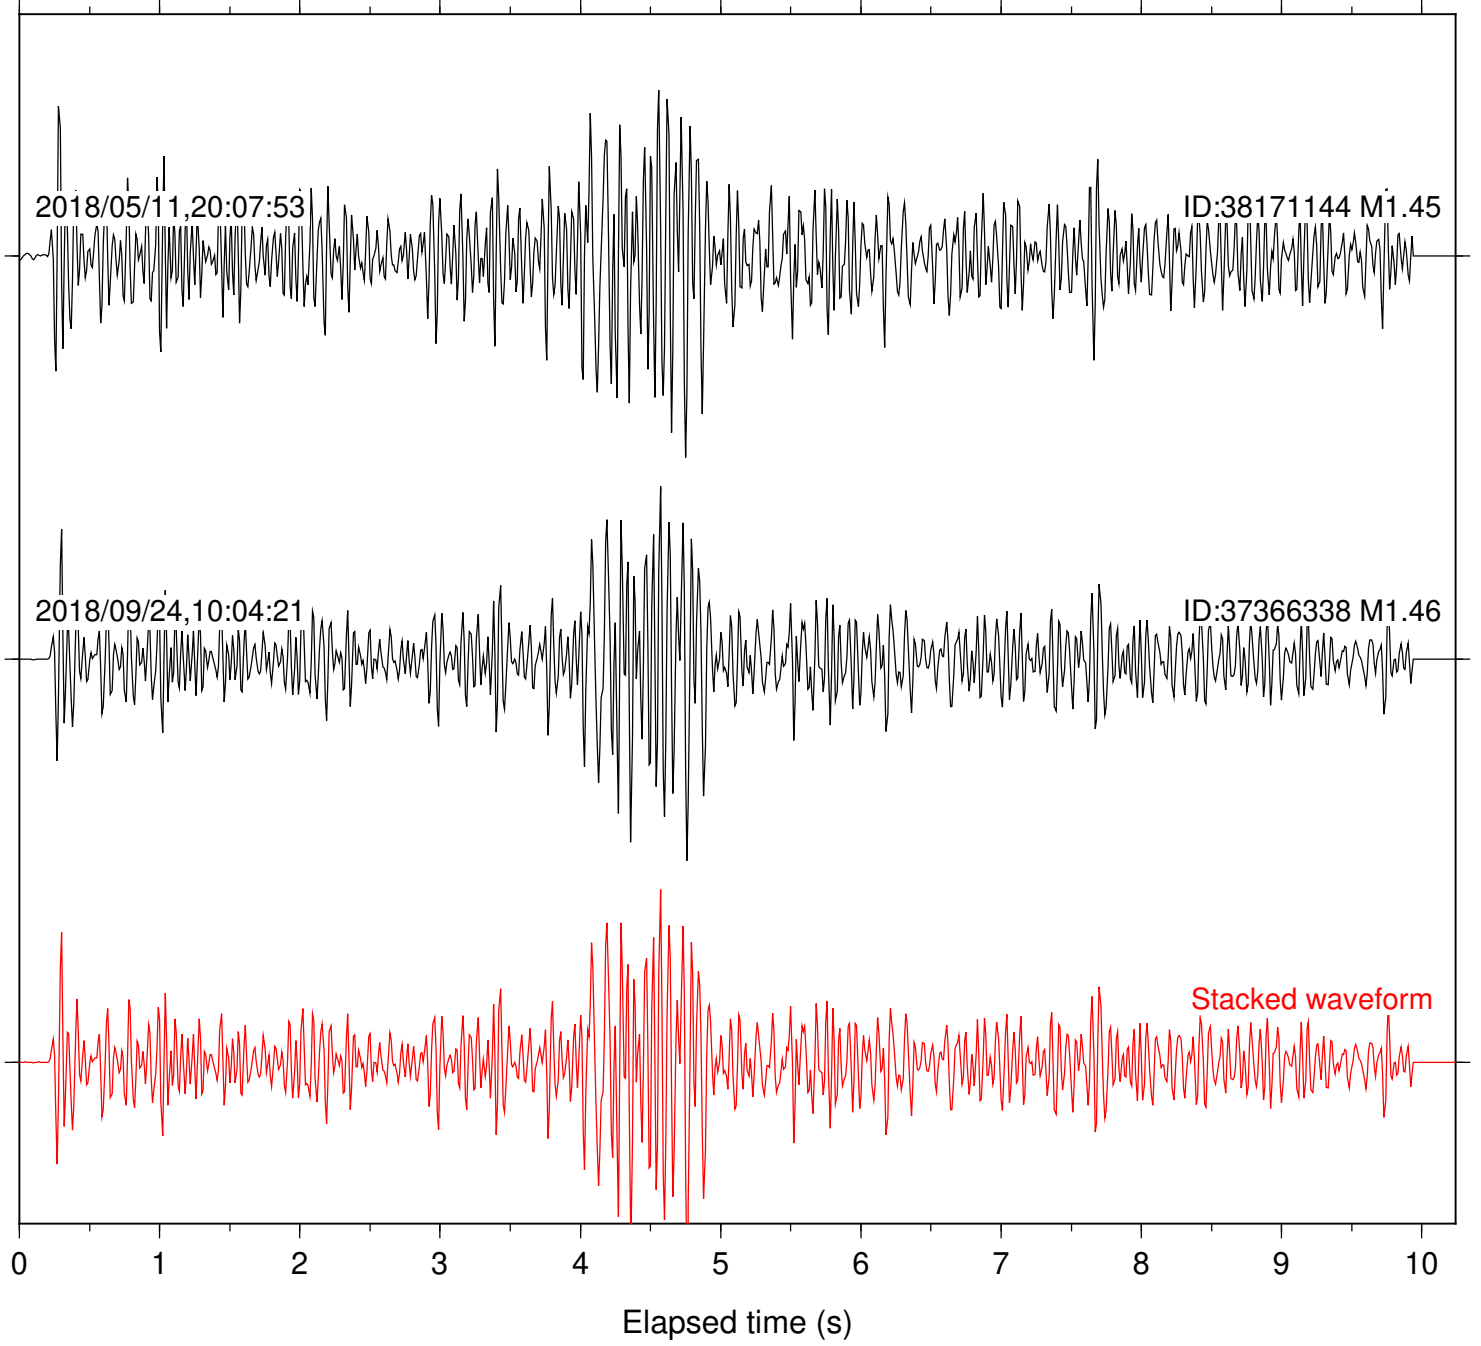

Station: B081 Com: EHZ

Focal depth: 4.46 km

Station: B082 Com: EHZ

Focal depth: 4.46 km

Station: B084 Com: EHZ

Focal depth: 4.46 km

Station: B093 Com: EHZ

Focal depth: 4.46 km

Station: BAC Com: EHZ

Focal depth: 4.46 km

Station: CSH Com: HHZ

Focal depth: 4.46 km

Station: DGR Com: HHZ

Focal depth: 4.46 km

Station: HMT2 Com: HHZ

Focal depth: 4.46 km

Station: POB2 Com: HHZ

Focal depth: 4.46 km