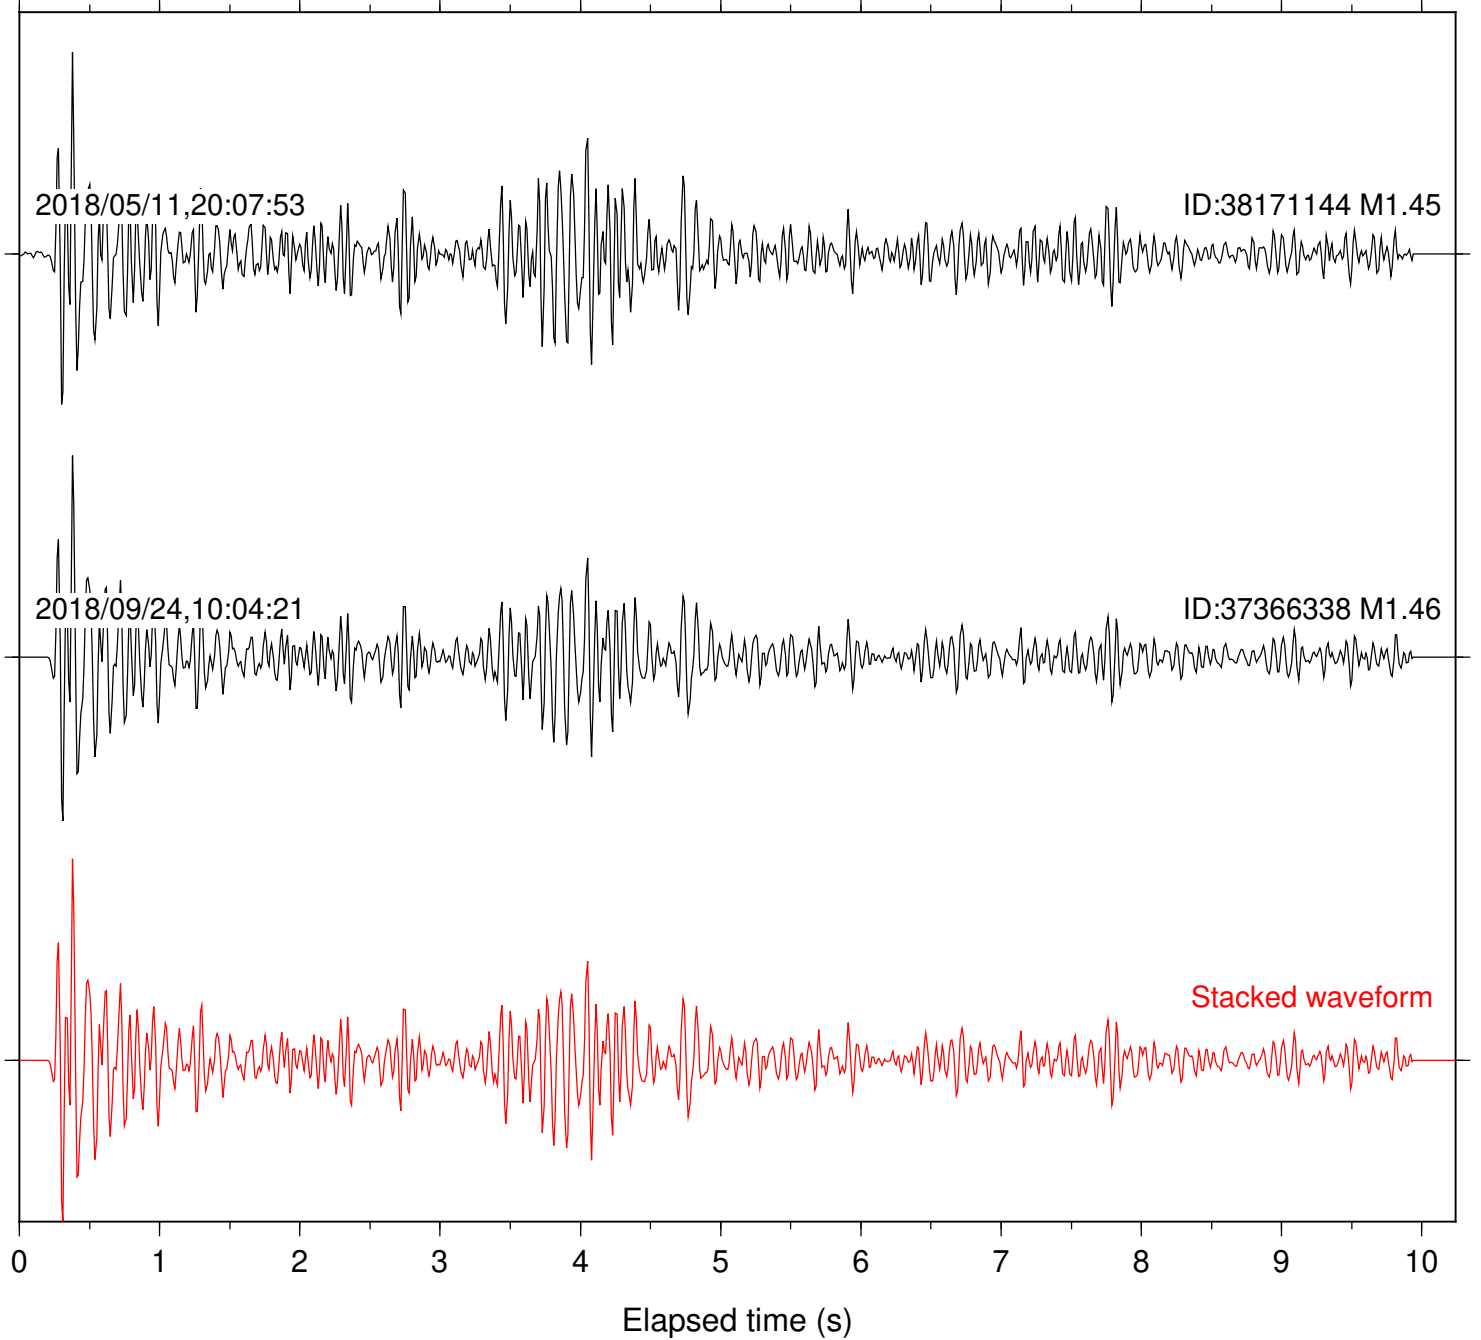

Station: B081 Com: EHZ

Focal depth: 4.46 km

Station: B082 Com: EHZ

Focal depth: 4.46 km

Station: B084 Com: EHZ

Focal depth: 4.46 km

Station: B093 Com: EHZ

Focal depth: 4.46 km

2018/05/11,20:07:53

ID:38171144 M1.45

2018/09/24,10:04:21

ID:37366338 M1.46

Stacked waveform

0 1 2 3 4 5 6 7 8 9 10  
Elapsed time (s)

Station: B946 Com: EHZ

Focal depth: 4.46 km

Station: BAC Com: EHZ

Focal depth: 4.46 km

Station: CSH Com: HHZ

Focal depth: 4.46 km

Station: DGR Com: HHZ

Focal depth: 4.46 km

Station: HMT2 Com: HHZ

Focal depth: 4.46 km

Station: POB2 Com: HHZ

Focal depth: 4.46 km