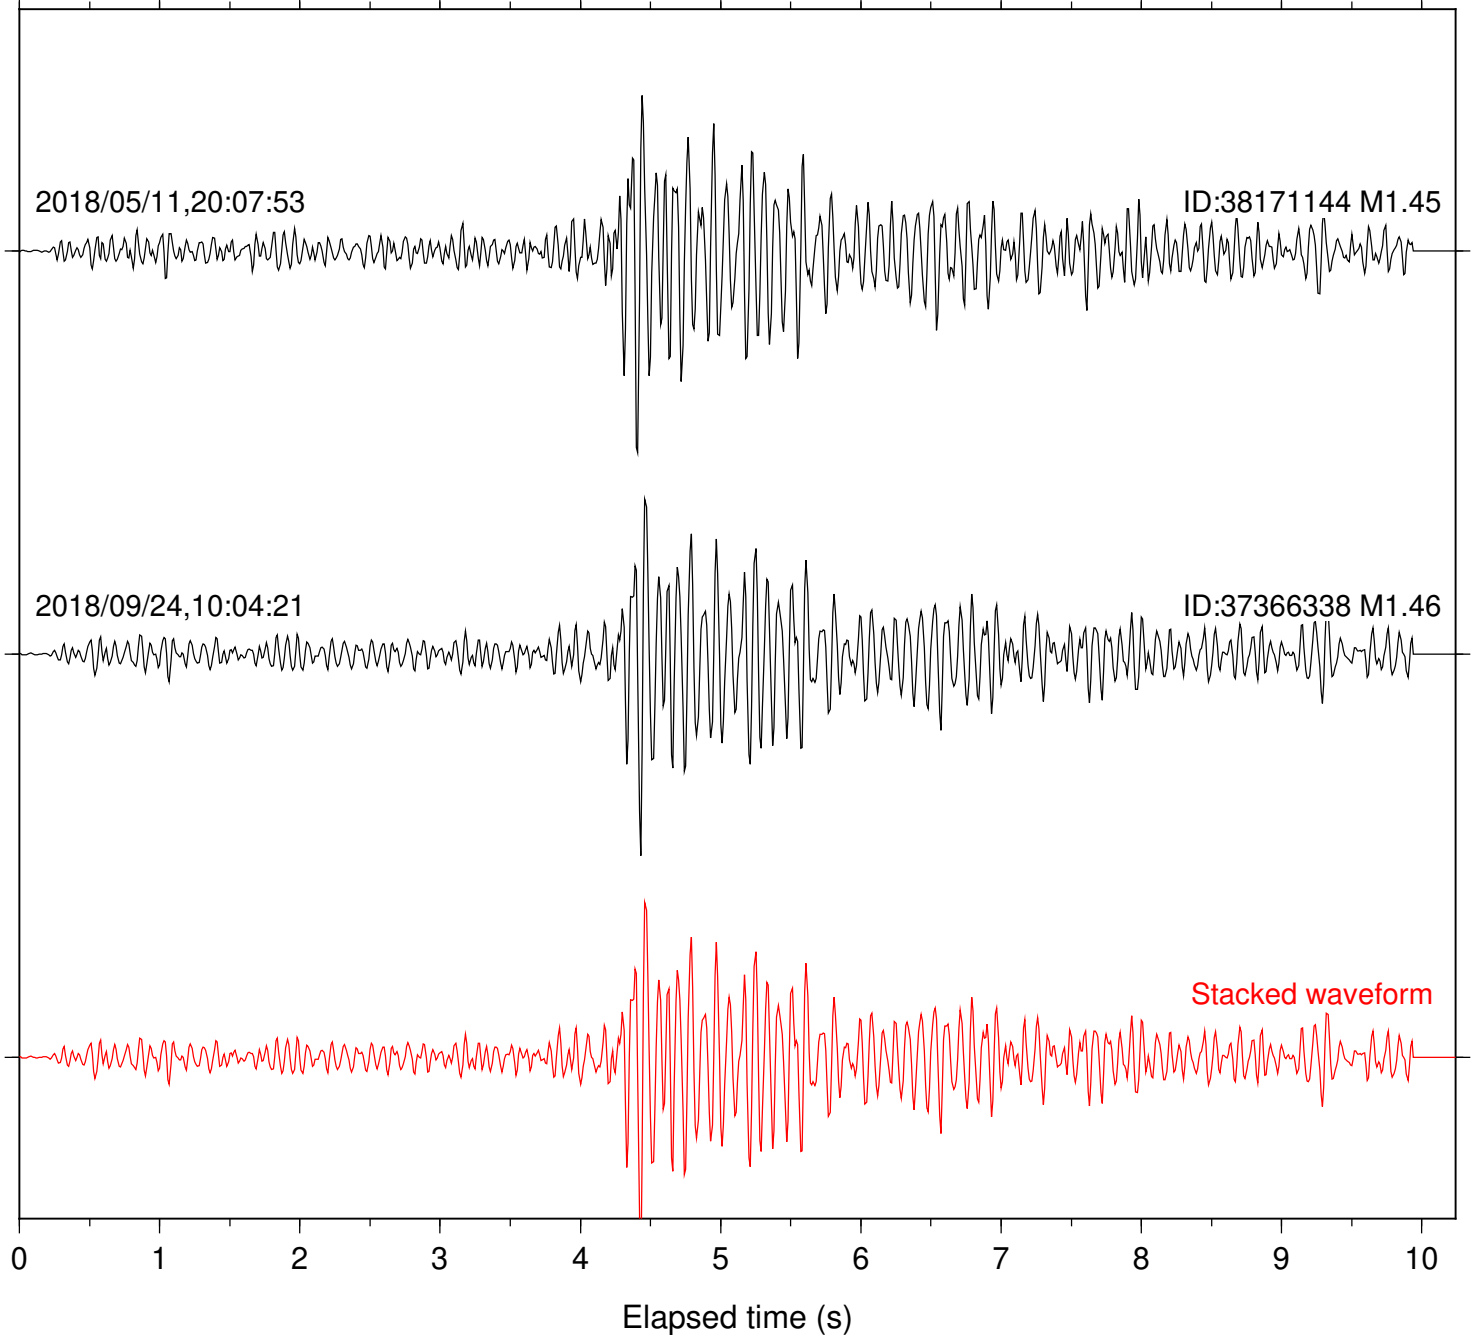

Station: B081 Com: EHZ

Focal depth: 4.46 km

Station: B082 Com: EHZ

Focal depth: 4.46 km

Station: B084 Com: EHZ

Focal depth: 4.46 km

Station: B093 Com: EHZ

Focal depth: 4.46 km

2018/05/11,20:07:53

ID:38171144 M1.45

2018/09/24,10:04:21

ID:37366338 M1.46

Stacked waveform

0 1 2 3 4 5 6 7 8 9 10  
Elapsed time (s)

Station: B946 Com: EHZ

Focal depth: 4.46 km

Station: BAC Com: EHZ

Focal depth: 4.46 km

Station: CSH Com: HHZ

Focal depth: 4.46 km

Station: DGR Com: HHZ

Focal depth: 4.46 km

Station: HMT2 Com: HHZ

Focal depth: 4.46 km

Station: POB2 Com: HHZ

Focal depth: 4.46 km