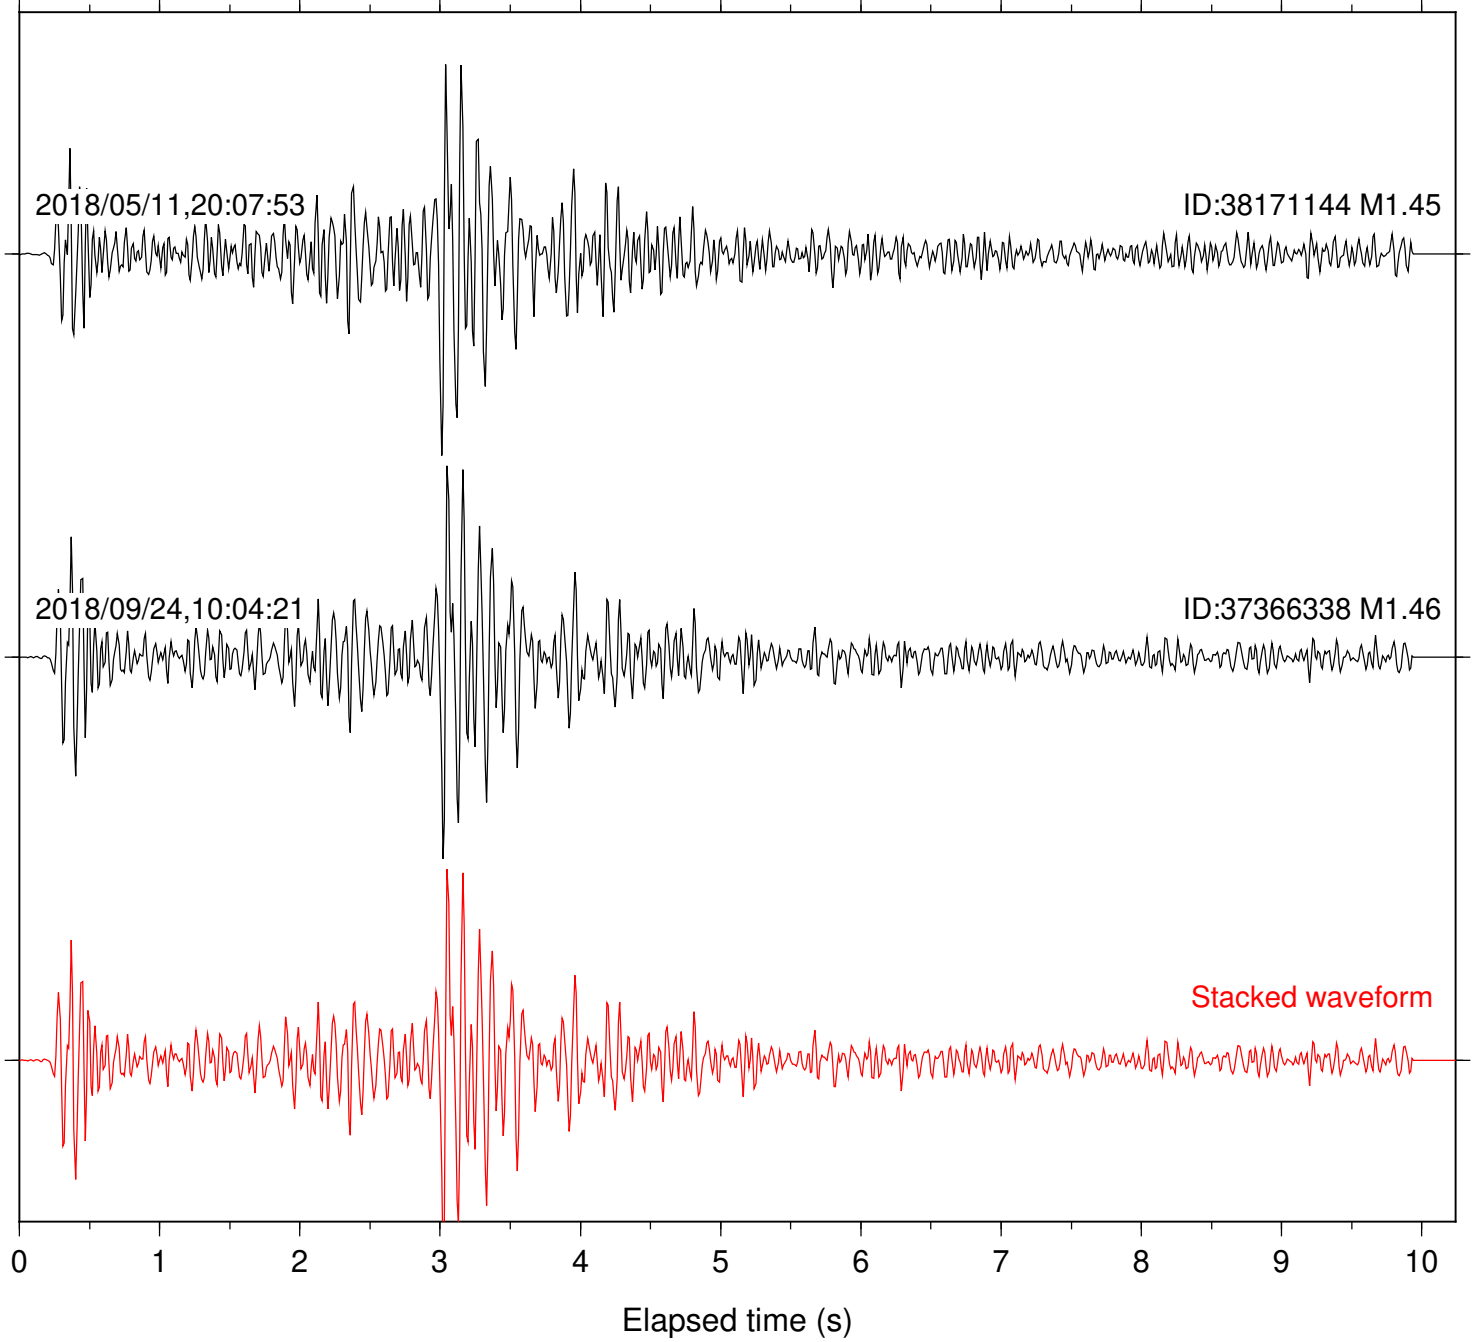

Station: B081 Com: EHZ

Focal depth: 4.46 km

Station: B082 Com: EHZ

Focal depth: 4.46 km

Station: B084 Com: EHZ

Focal depth: 4.46 km

Station: B093 Com: EHZ

Focal depth: 4.46 km

2018/05/11,20:07:53

ID:38171144 M1.45

2018/09/24,10:04:21

ID:37366338 M1.46

Stacked waveform

0 1 2 3 4 5 6 7 8 9 10  
Elapsed time (s)

Station: B946 Com: EHZ

Focal depth: 4.46 km

Station: BAC Com: EHZ

Focal depth: 4.46 km

Station: CSH Com: HHZ

Focal depth: 4.46 km

Station: DGR Com: HHZ

Focal depth: 4.46 km

Station: HMT2 Com: HHZ

Focal depth: 4.46 km

Station: POB2 Com: HHZ

Focal depth: 4.46 km