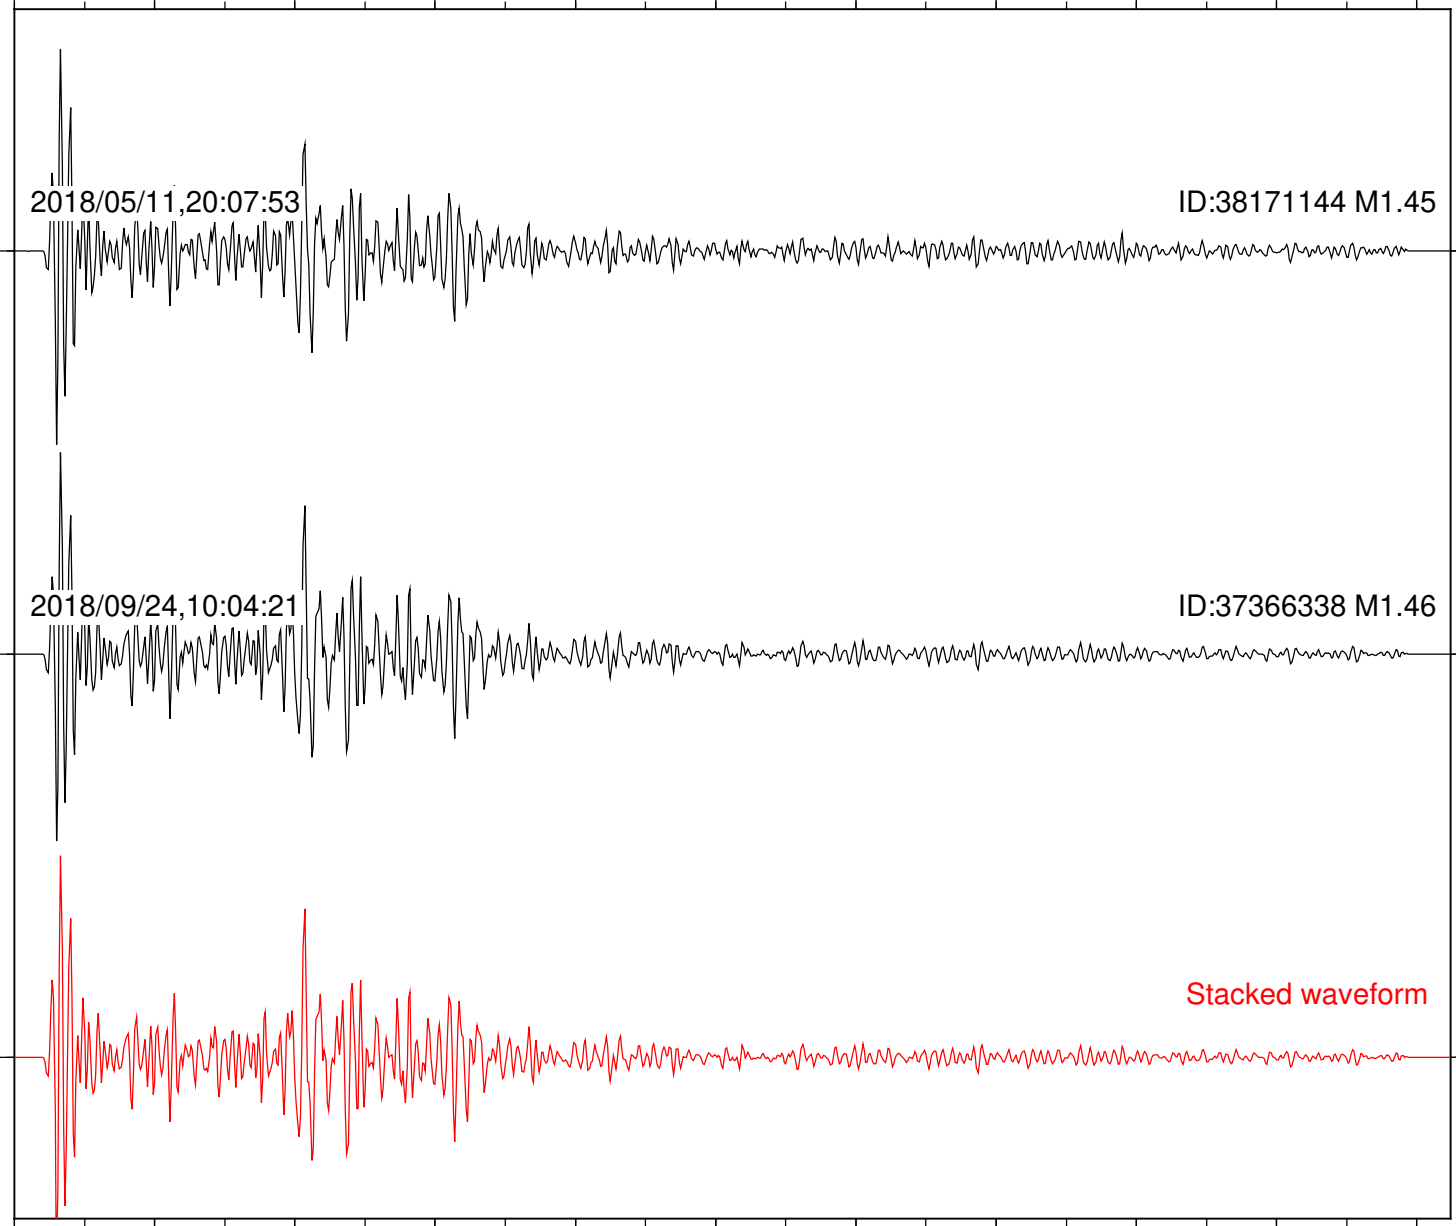

Station: B081 Com: EHZ

Focal depth: 4.46 km

Station: B082 Com: EHZ

Focal depth: 4.46 km

Station: B084 Com: EHZ

Focal depth: 4.46 km

Station: B093 Com: EHZ

Focal depth: 4.46 km

2018/05/11,20:07:53

ID:38171144 M1.45

2018/09/24,10:04:21

ID:37366338 M1.46

Stacked waveform

0 1 2 3 4 5 6 7 8 9 10  
Elapsed time (s)

Station: B946 Com: EHZ

Focal depth: 4.46 km

Station: BAC Com: EHZ

Focal depth: 4.46 km

Station: CSH Com: HHZ

Focal depth: 4.46 km

Station: DGR Com: HHZ

Focal depth: 4.46 km

Station: HMT2 Com: HHZ

Focal depth: 4.46 km

Station: POB2 Com: HHZ

Focal depth: 4.46 km