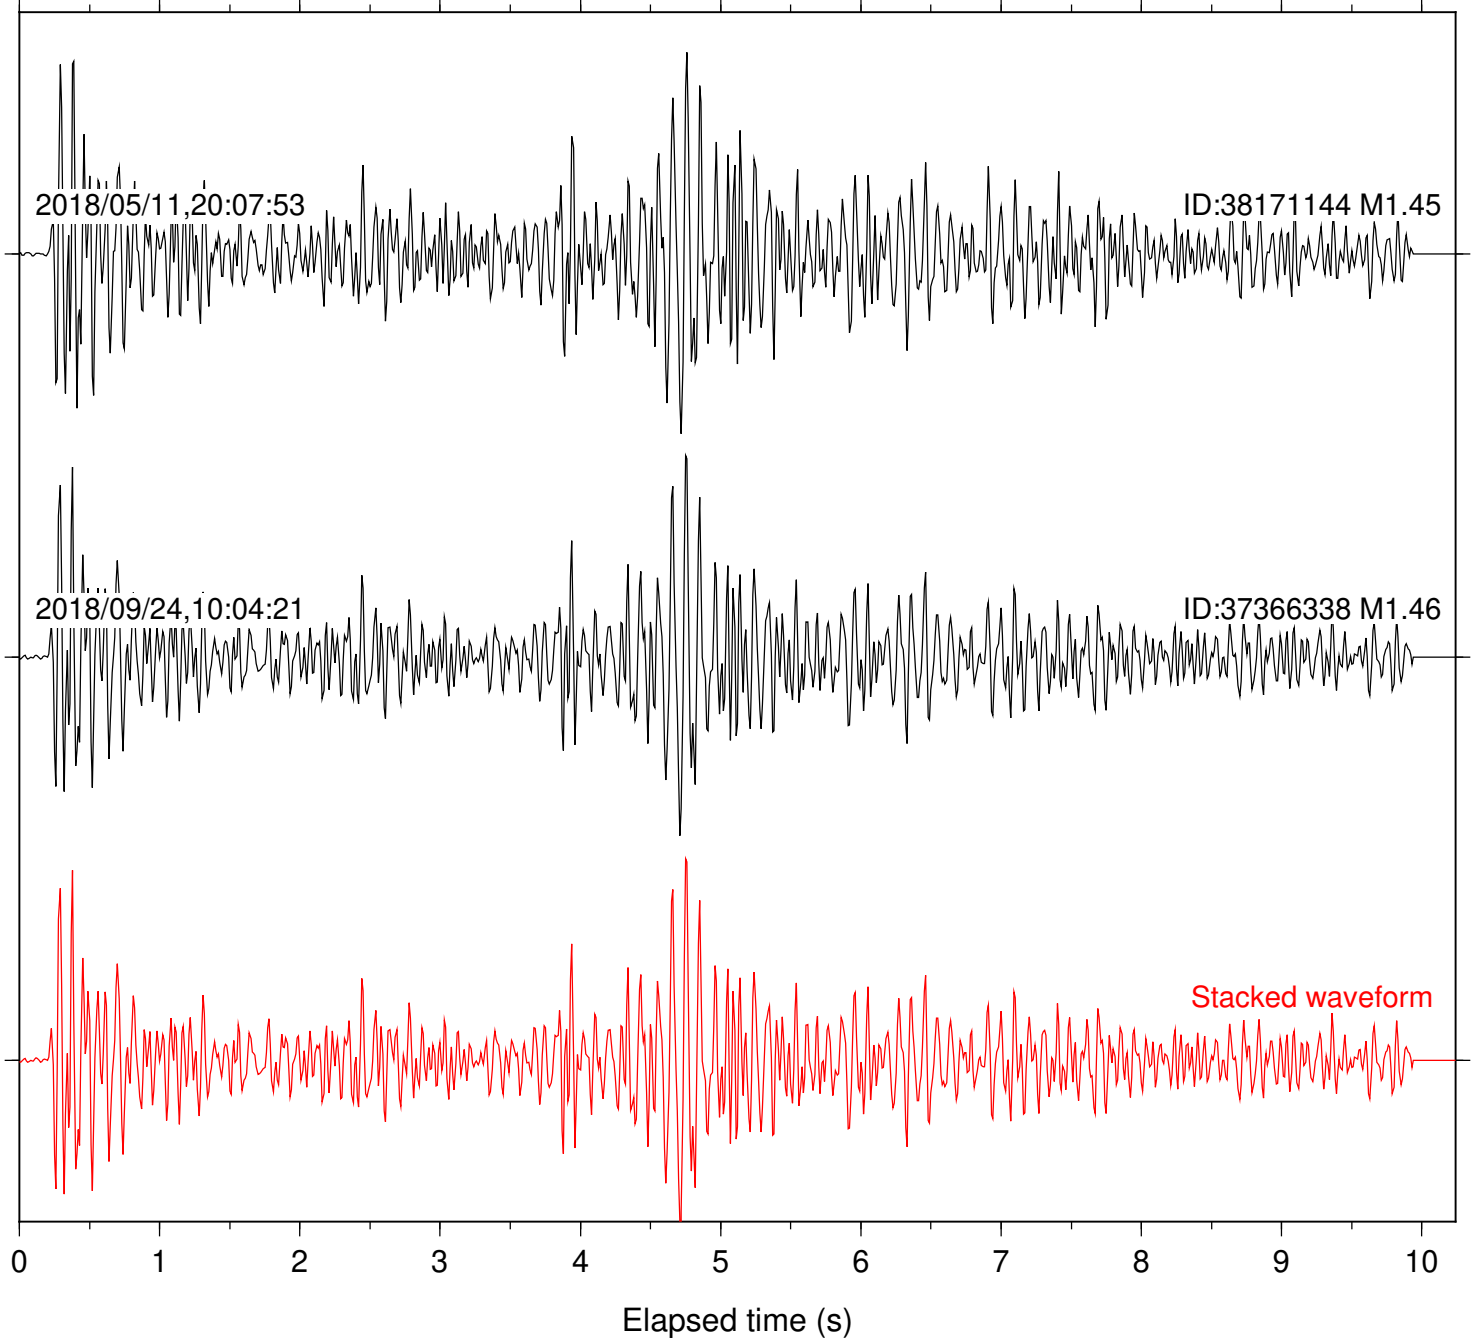

Station: B081 Com: EHZ

Focal depth: 4.46 km

Station: B082 Com: EHZ

Focal depth: 4.46 km

Station: B084 Com: EHZ

Focal depth: 4.46 km

Station: B093 Com: EHZ

Focal depth: 4.46 km

2018/05/11,20:07:53

ID:38171144 M1.45

2018/09/24,10:04:21

ID:37366338 M1.46

Stacked waveform

0 1 2 3 4 5 6 7 8 9 10  
Elapsed time (s)

Station: B946 Com: EHZ

Focal depth: 4.46 km

Station: BAC Com: EHZ

Focal depth: 4.46 km

Station: CSH Com: HHZ

Focal depth: 4.46 km

Station: DGR Com: HHZ

Focal depth: 4.46 km

Station: HMT2 Com: HHZ

Focal depth: 4.46 km

Station: POB2 Com: HHZ

Focal depth: 4.46 km