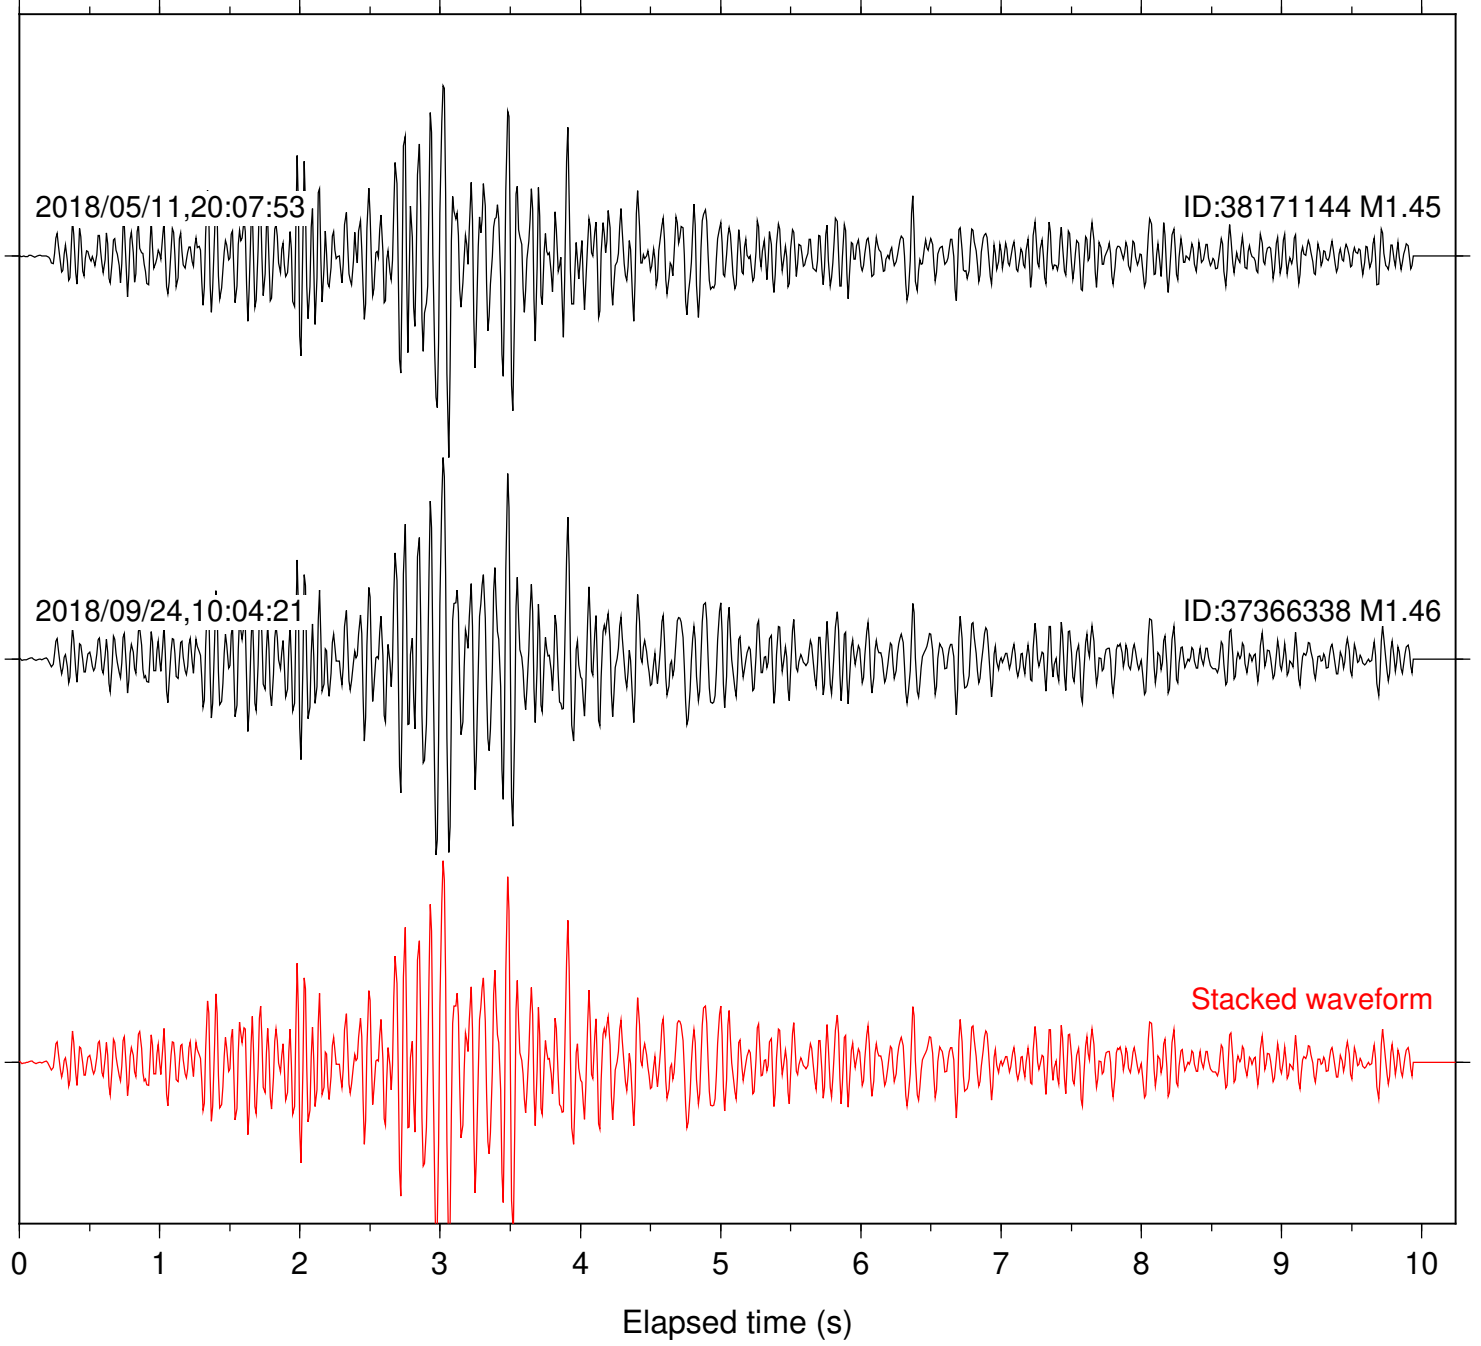

Station: B081 Com: EHZ

Focal depth: 4.46 km

Station: B082 Com: EHZ

Focal depth: 4.46 km

Station: B084 Com: EHZ

Focal depth: 4.46 km

Station: B093 Com: EHZ

Focal depth: 4.46 km

2018/05/11,20:07:53

ID:38171144 M1.45

2018/09/24,10:04:21

ID:37366338 M1.46

Stacked waveform

0 1 2 3 4 5 6 7 8 9 10  
Elapsed time (s)

Station: B946 Com: EHZ

Focal depth: 4.46 km

Station: BAC Com: EHZ

Focal depth: 4.46 km

Station: CSH Com: HHZ

Focal depth: 4.46 km

Station: DGR Com: HHZ

Focal depth: 4.46 km

Station: HMT2 Com: HHZ

Focal depth: 4.46 km

Station: POB2 Com: HHZ

Focal depth: 4.46 km