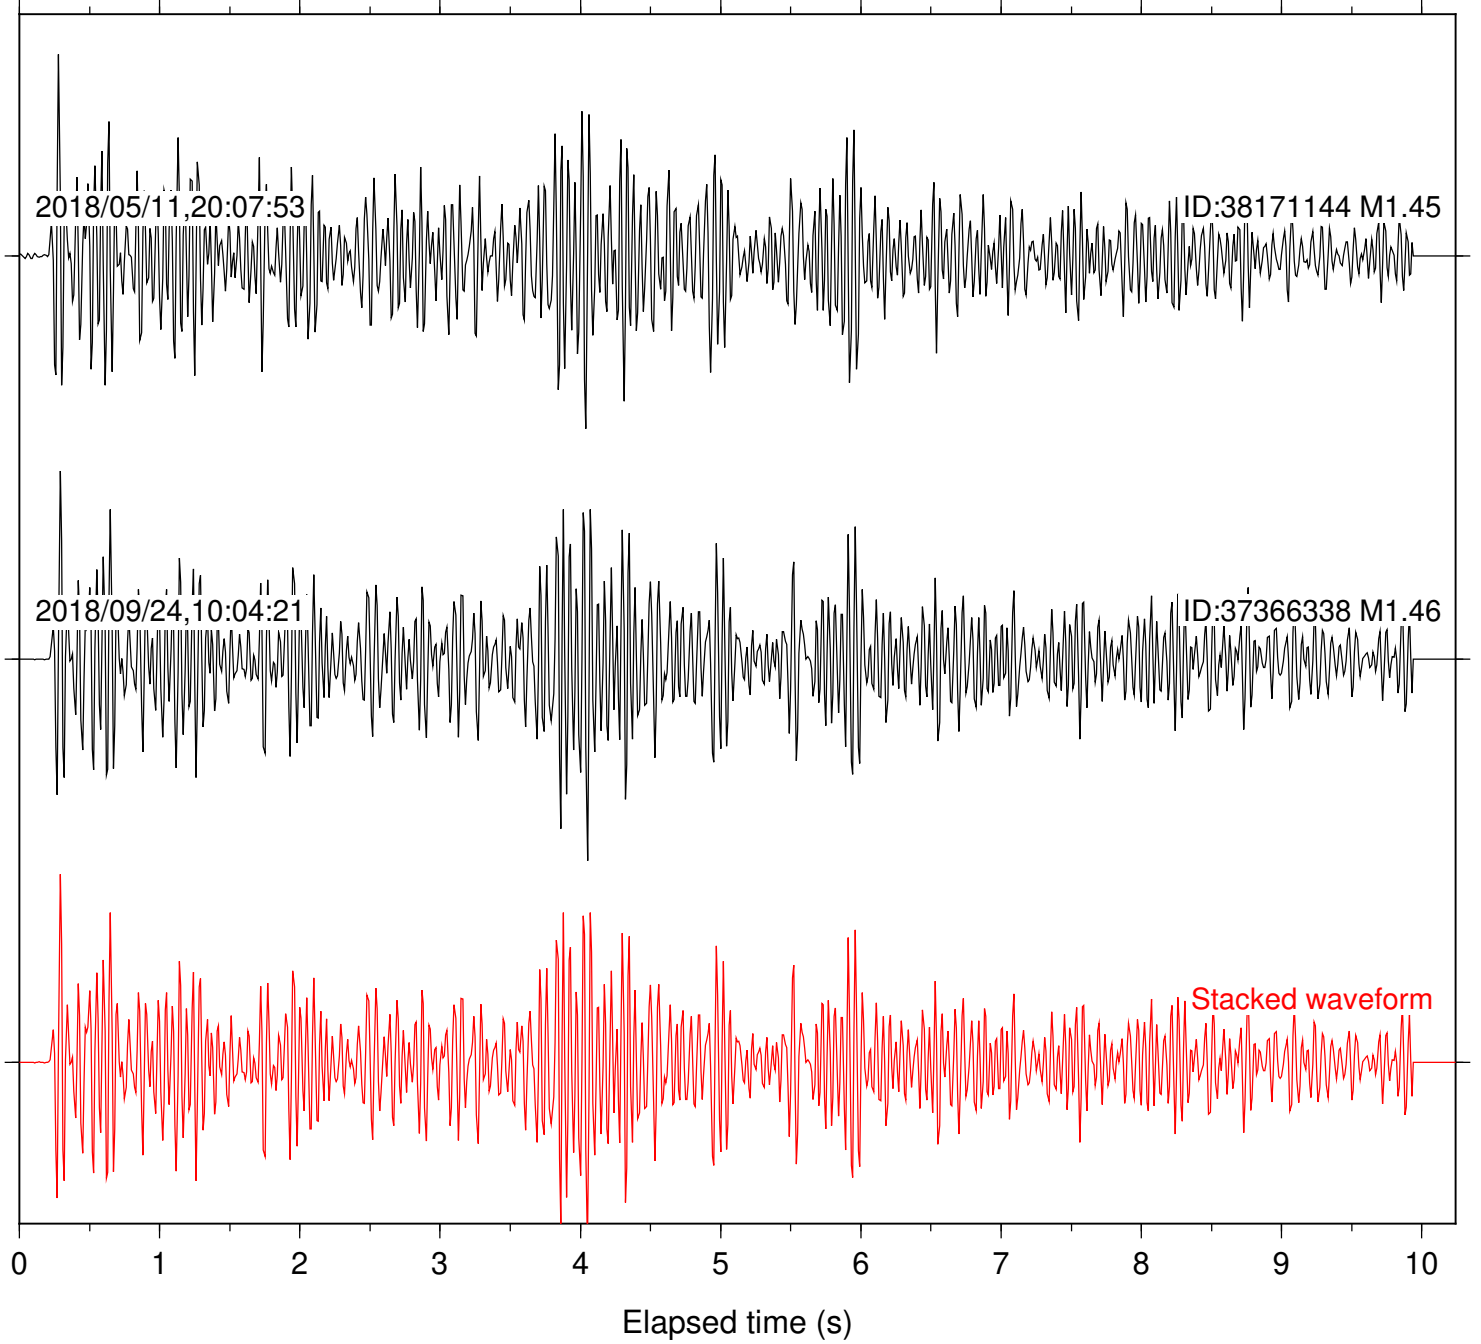

Station: B081 Com: EHZ

Focal depth: 4.46 km

Station: B082 Com: EHZ

Focal depth: 4.46 km

Station: B084 Com: EHZ

Focal depth: 4.46 km

Station: B093 Com: EHZ

Focal depth: 4.46 km

Station: BAC Com: EHZ

Focal depth: 4.46 km

Station: CSH Com: HHZ

Focal depth: 4.46 km

Station: DGR Com: HHZ

Focal depth: 4.46 km

Station: HMT2 Com: HHZ

Focal depth: 4.46 km

Station: POB2 Com: HHZ

Focal depth: 4.46 km