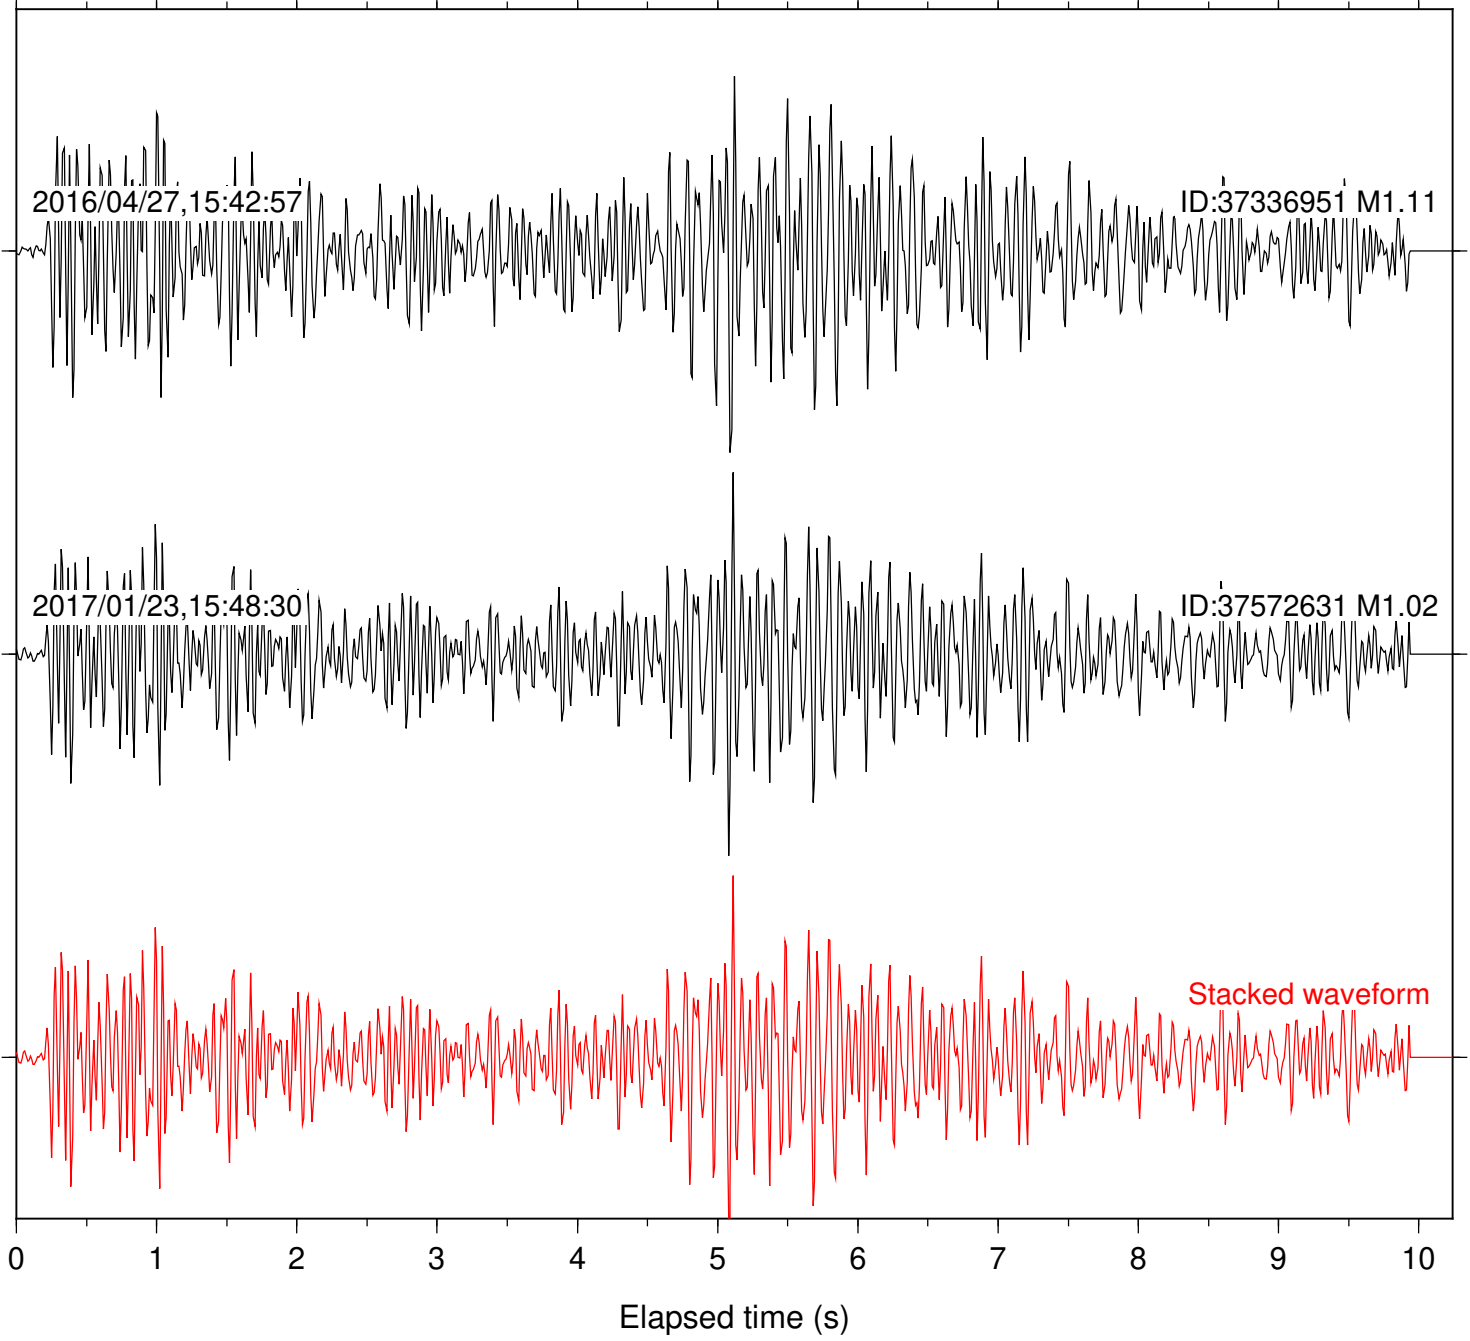

Station: B087 Com: EHZ

Focal depth: 10.93 km

Station: B088 Com: EHZ

Focal depth: 10.93 km

Station: B946 Com: EHZ

Focal depth: 10.93 km

Station: FRD Com: HHZ

Focal depth: 10.93 km