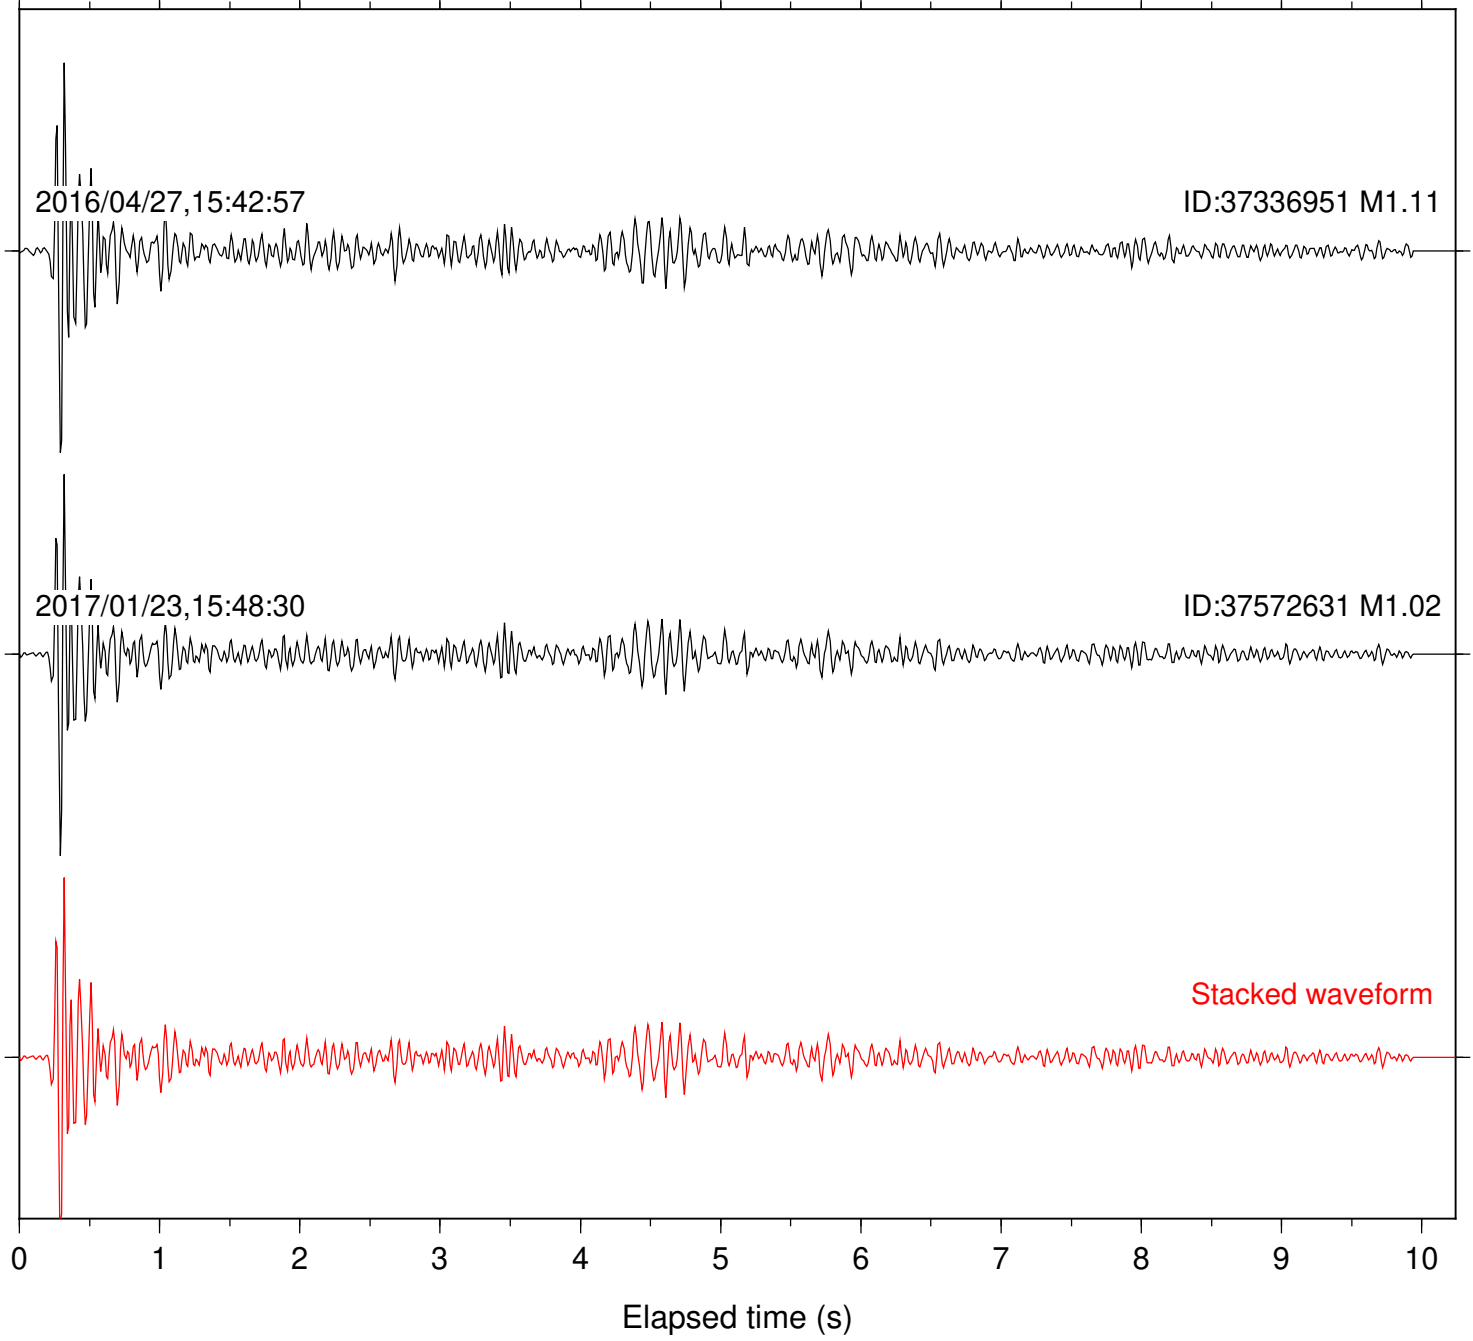

Station: B087 Com: EHZ

Focal depth: 10.93 km

Station: B088 Com: EHZ

Focal depth: 10.93 km

Station: B946 Com: EHZ

Focal depth: 10.93 km

Station: FRD Com: HHZ

Focal depth: 10.93 km