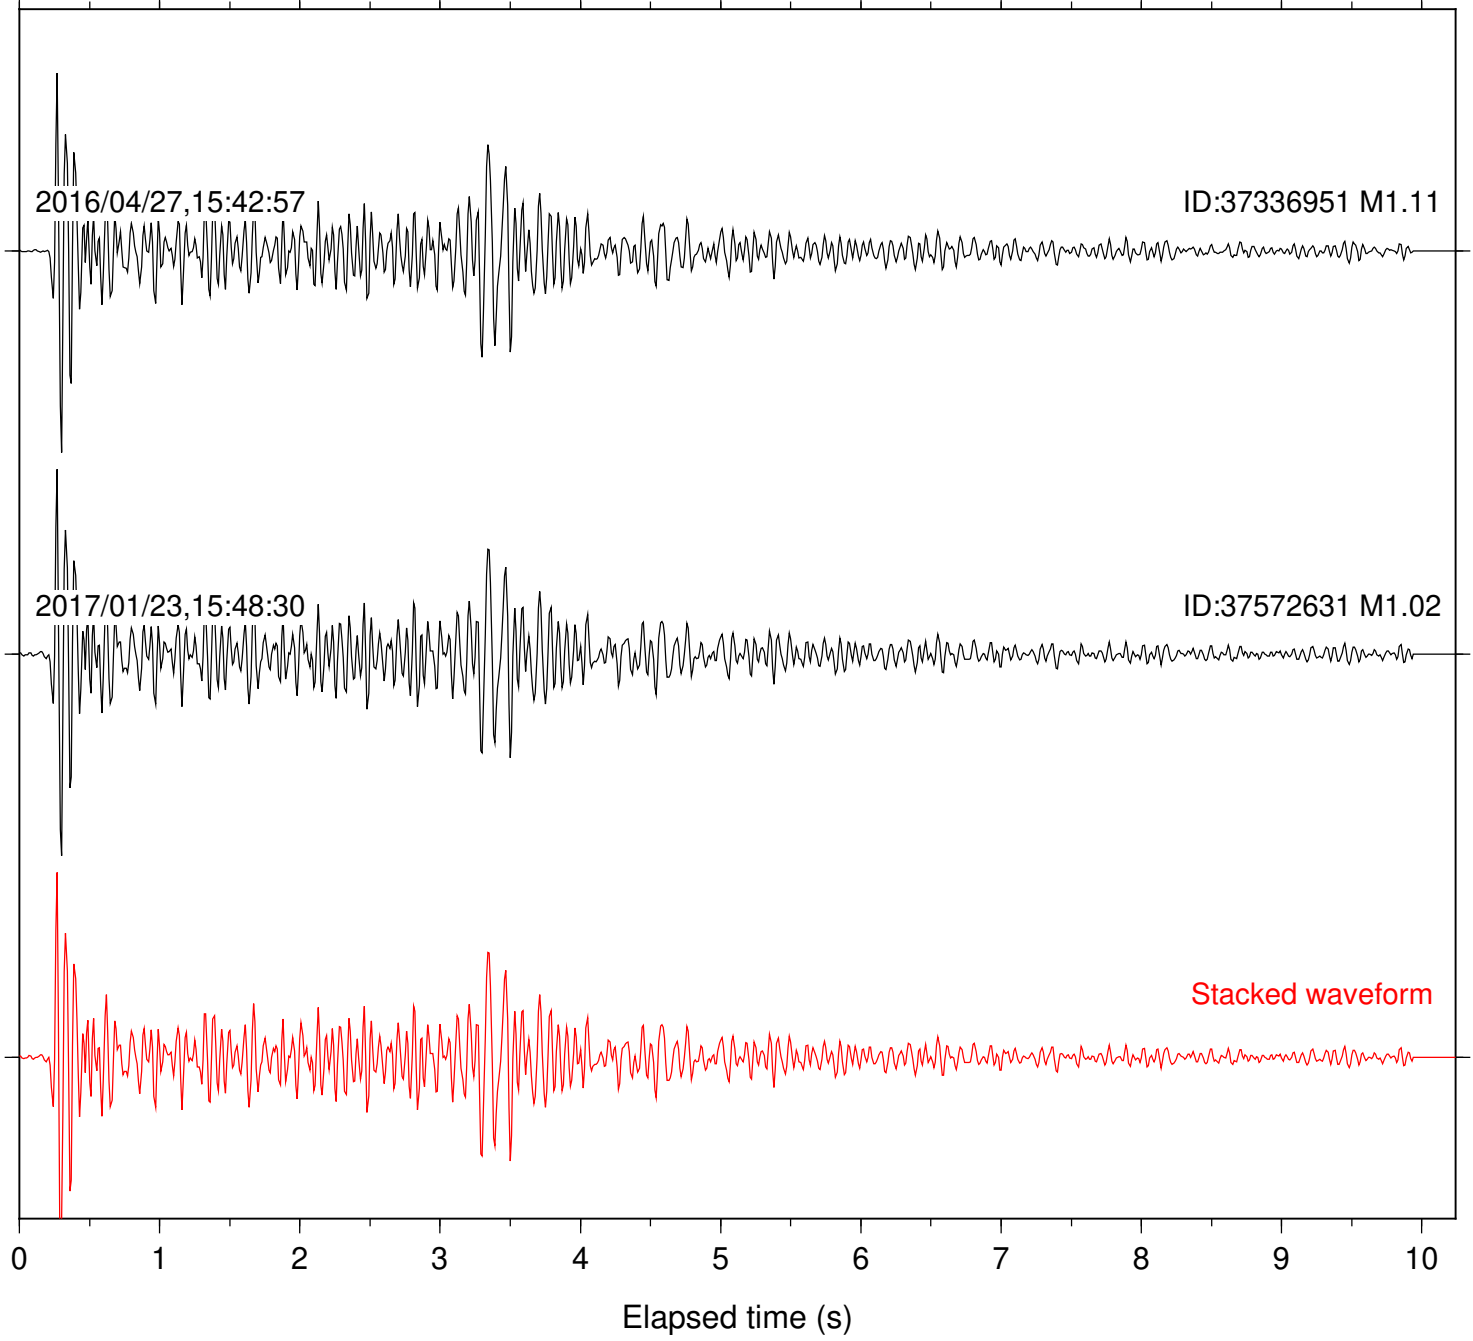

Station: B087 Com: EHZ

Focal depth: 10.93 km

Station: B088 Com: EHZ

Focal depth: 10.93 km

Station: B946 Com: EHZ

Focal depth: 10.93 km

Station: FRD Com: HHZ

Focal depth: 10.93 km