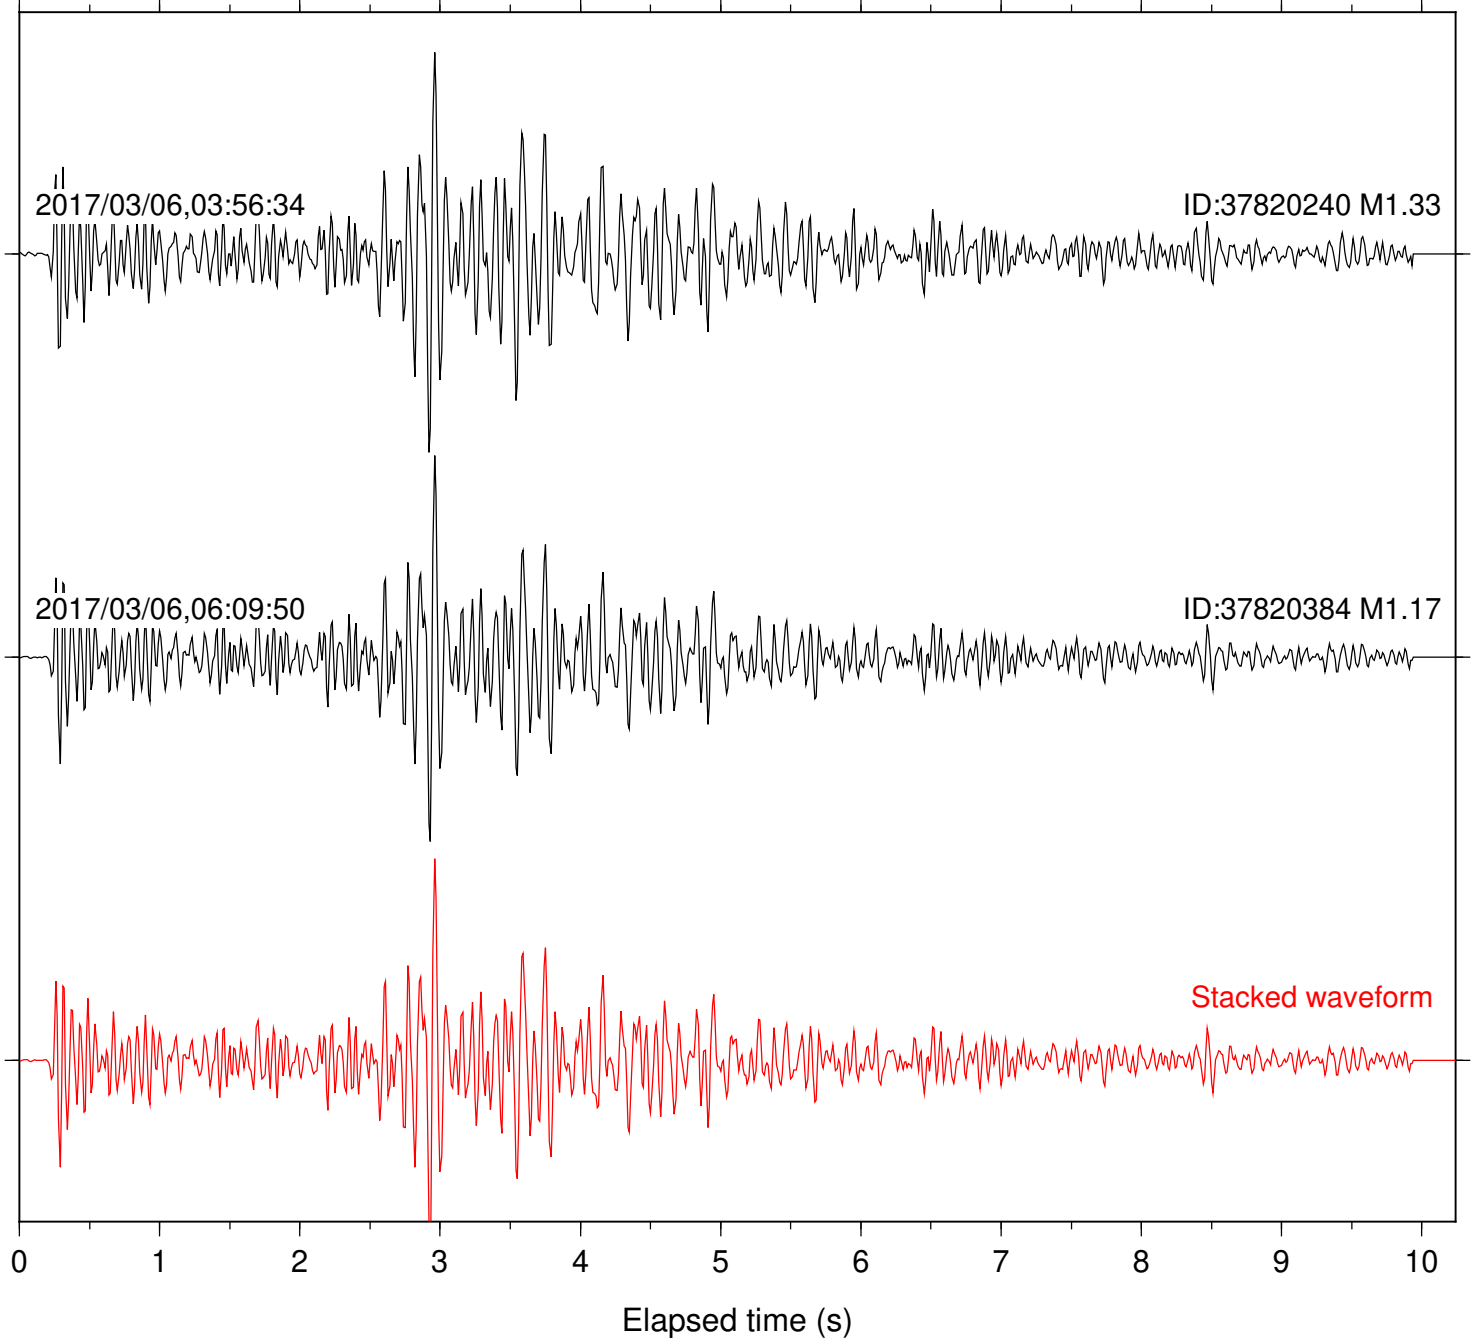

Station: B087 Com: EHZ

Focal depth: 7.15 km

Station: B088 Com: EHZ

Focal depth: 7.15 km

Station: B093 Com: EHZ

Focal depth: 7.15 km

Station: B946 Com: EHZ

Focal depth: 7.15 km

Station: BAC Com: EHZ

Focal depth: 7.15 km

Station: BZN Com: HHZ

Focal depth: 7.15 km

Station: CRY Com: HHZ

Focal depth: 7.15 km

Station: CSH Com: HHZ

Focal depth: 7.15 km

Station: DGR Com: HHZ

Focal depth: 7.15 km

Station: FRD Com: HHZ

Focal depth: 7.15 km

Station: HMT2 Com: HHZ

Focal depth: 7.15 km

Station: KNW Com: HHZ

Focal depth: 7.15 km

Station: RRSP Com: HHZ

Focal depth: 7.15 km

Station: SMER Com: HHZ

Focal depth: 6.73 km

Station: SND Com: HHZ

Focal depth: 7.15 km

Station: WMC Com: HHZ

Focal depth: 7.15 km