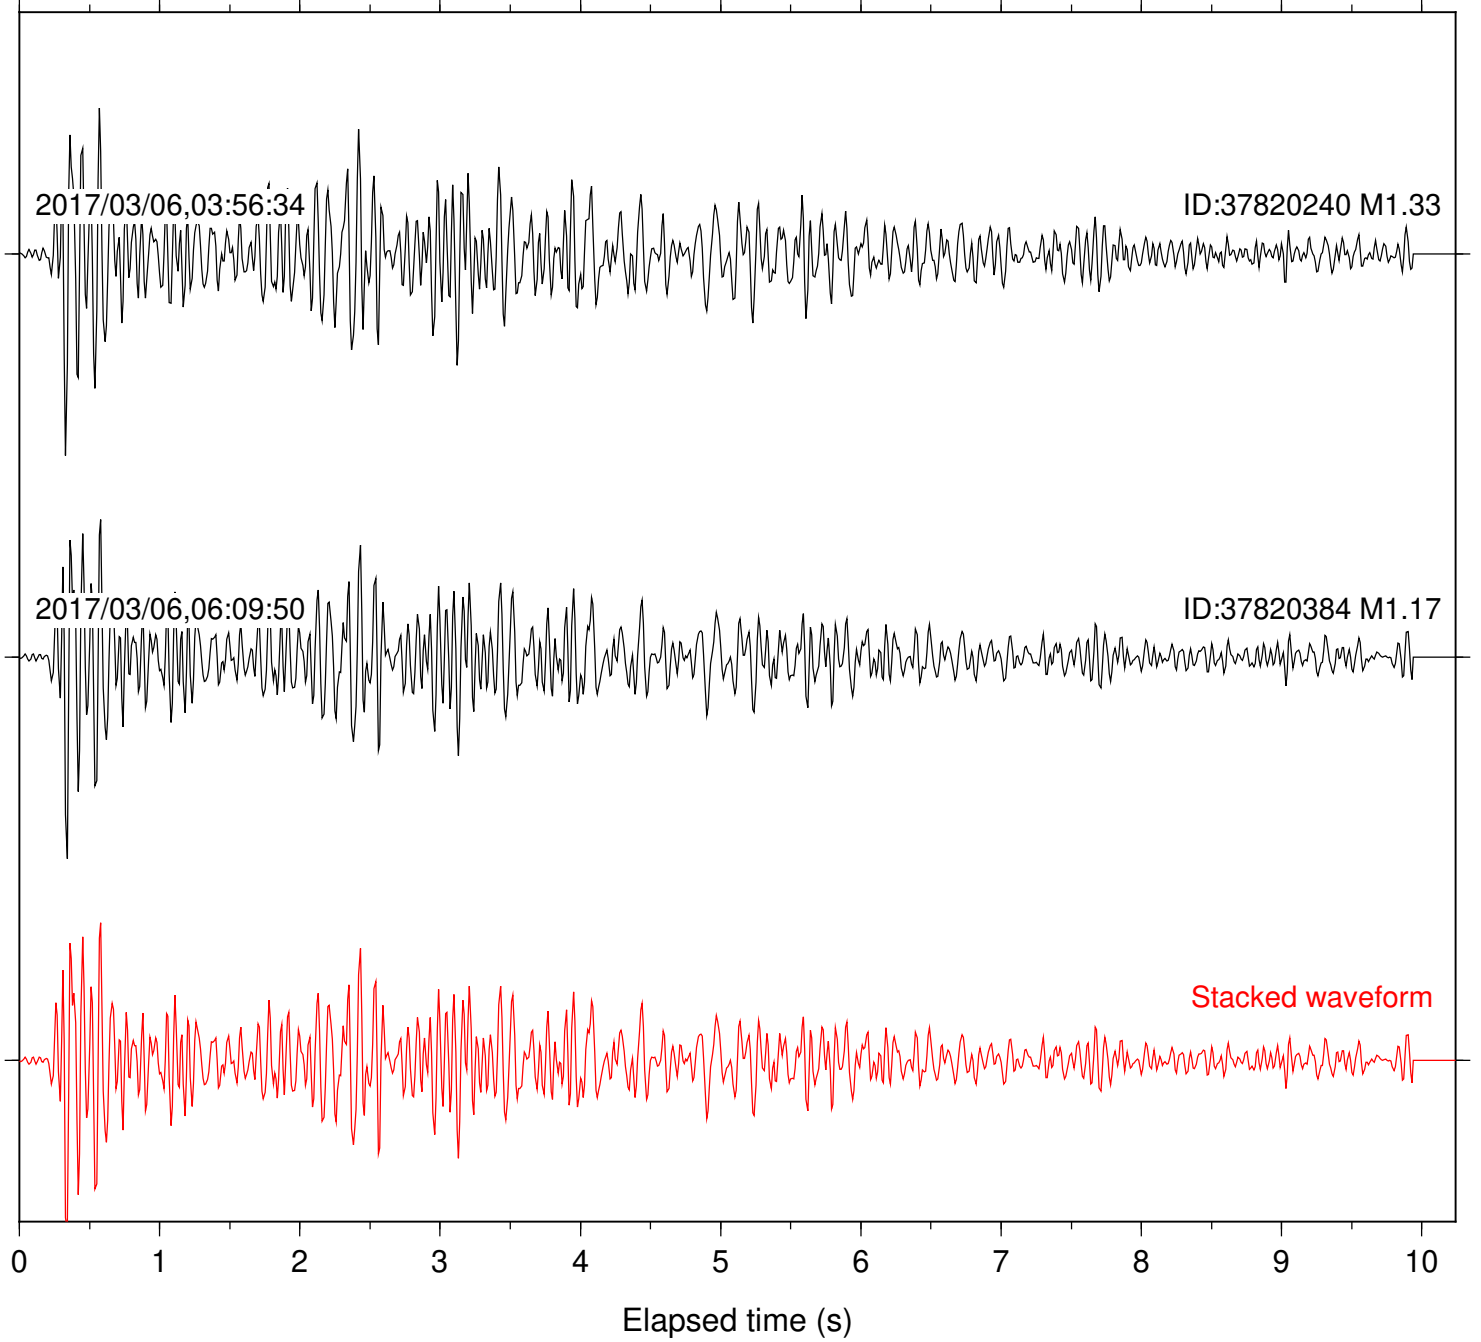

Station: BAC Com: EHZ

Focal depth: 7.15 km

Station: BZN Com: HHZ

Focal depth: 7.15 km

Station: CRY Com: HHZ

Focal depth: 7.15 km

Station: CSH Com: HHZ

Focal depth: 7.15 km

Station: DGR Com: HHZ

Focal depth: 7.15 km

Station: FRD Com: HHZ

Focal depth: 7.15 km

Station: HMT2 Com: HHZ

Focal depth: 7.15 km

Station: KNW Com: HHZ

Focal depth: 7.15 km

Station: LVA2 Com: HHZ

Focal depth: 7.15 km

Station: PLM Com: HHZ

Focal depth: 7.15 km

Station: POB2 Com: HHZ

Focal depth: 7.15 km

Station: RDM Com: HHZ

Focal depth: 7.15 km

Station: RRSP Com: HHZ

Focal depth: 7.15 km

Station: SMER Com: HHZ

Focal depth: 6.73 km

Station: SND Com: HHZ

Focal depth: 7.15 km

Station: WMC Com: HHZ

Focal depth: 7.15 km