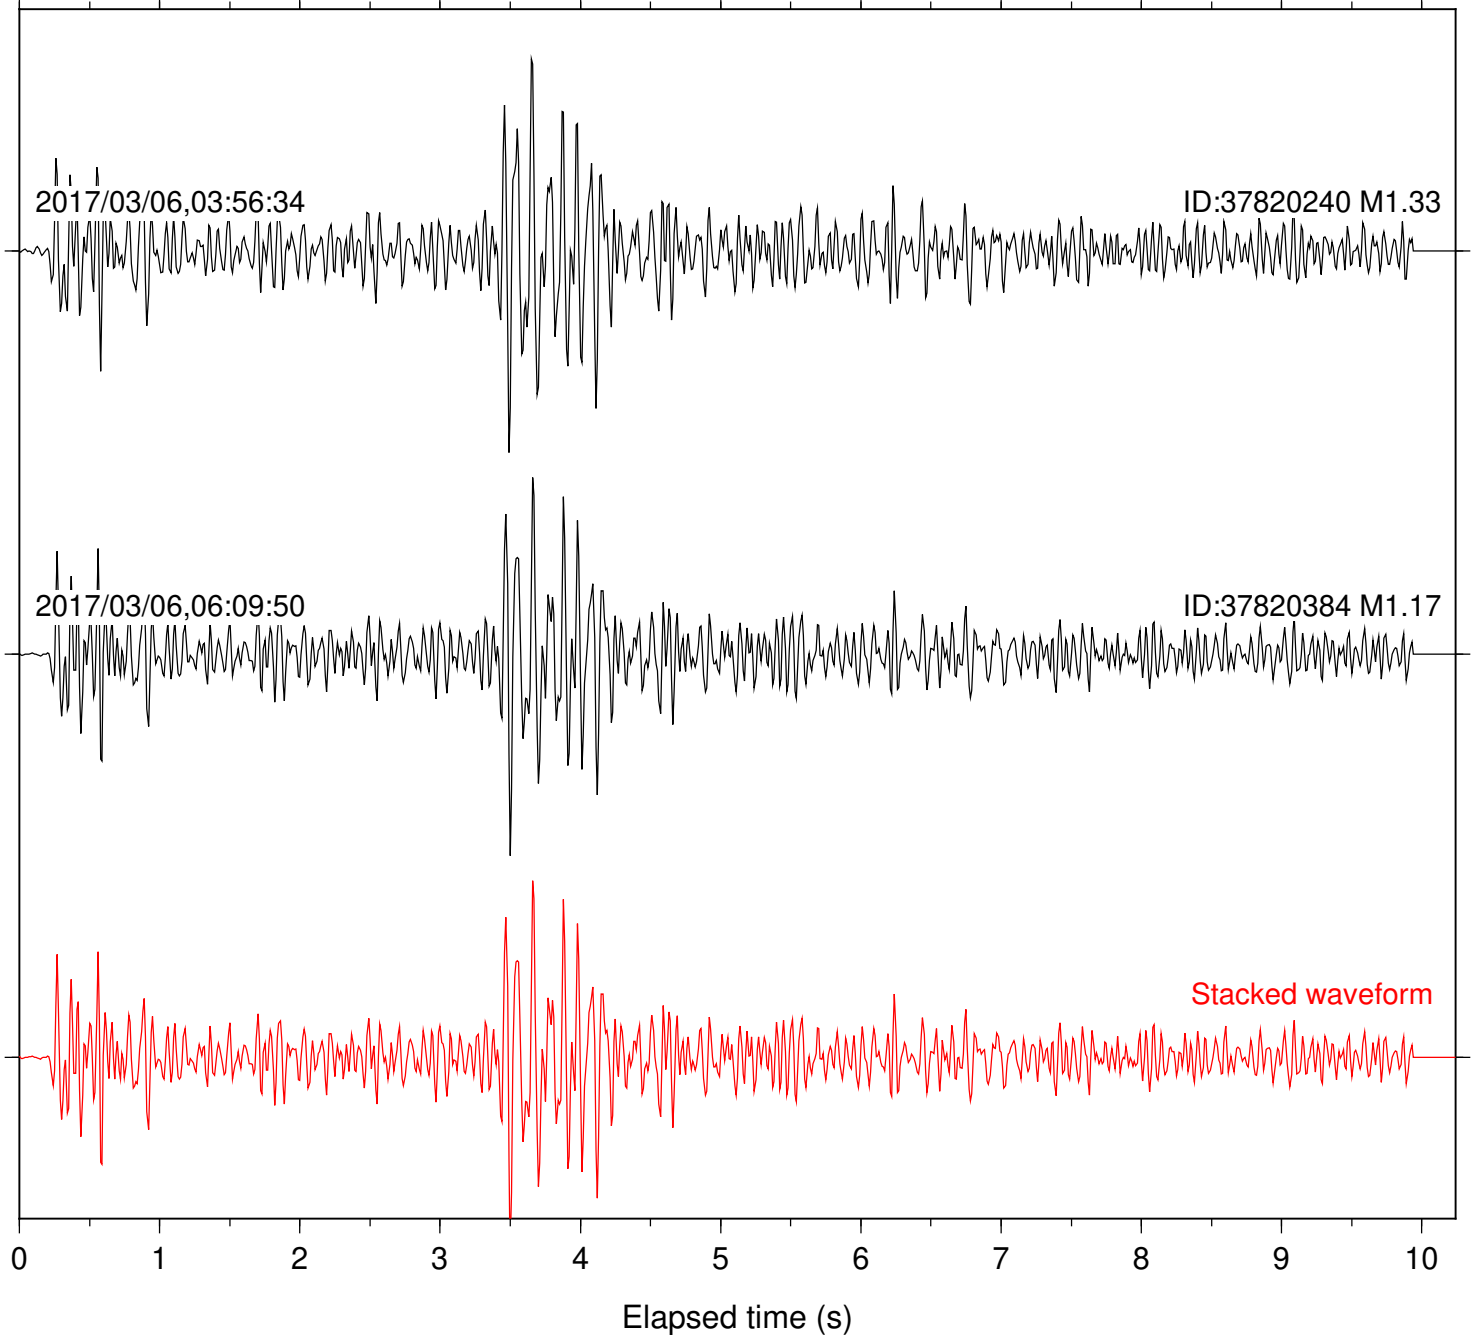

Station: B081 Com: EHZ

Focal depth: 7.15 km

Station: B082 Com: EHZ

Focal depth: 7.15 km

Station: B084 Com: EHZ

Focal depth: 7.15 km

Station: B086 Com: EHZ

Focal depth: 7.15 km

Station: B087 Com: EHZ

Focal depth: 7.15 km

Station: B088 Com: EHZ

Focal depth: 7.15 km

Station: B093 Com: EHZ

Focal depth: 7.15 km

Station: B946 Com: EHZ

Focal depth: 7.15 km

Station: DGR Com: HHZ

Focal depth: 7.15 km

Station: FRD Com: HHZ

Focal depth: 7.15 km

Station: HMT2 Com: HHZ

Focal depth: 7.15 km

Station: KNW Com: HHZ

Focal depth: 7.15 km

Station: RRSP Com: HHZ

Focal depth: 7.15 km

Station: SMER Com: HHZ

Focal depth: 6.73 km

Station: SND Com: HHZ

Focal depth: 7.15 km

Station: WMC Com: HHZ

Focal depth: 7.15 km