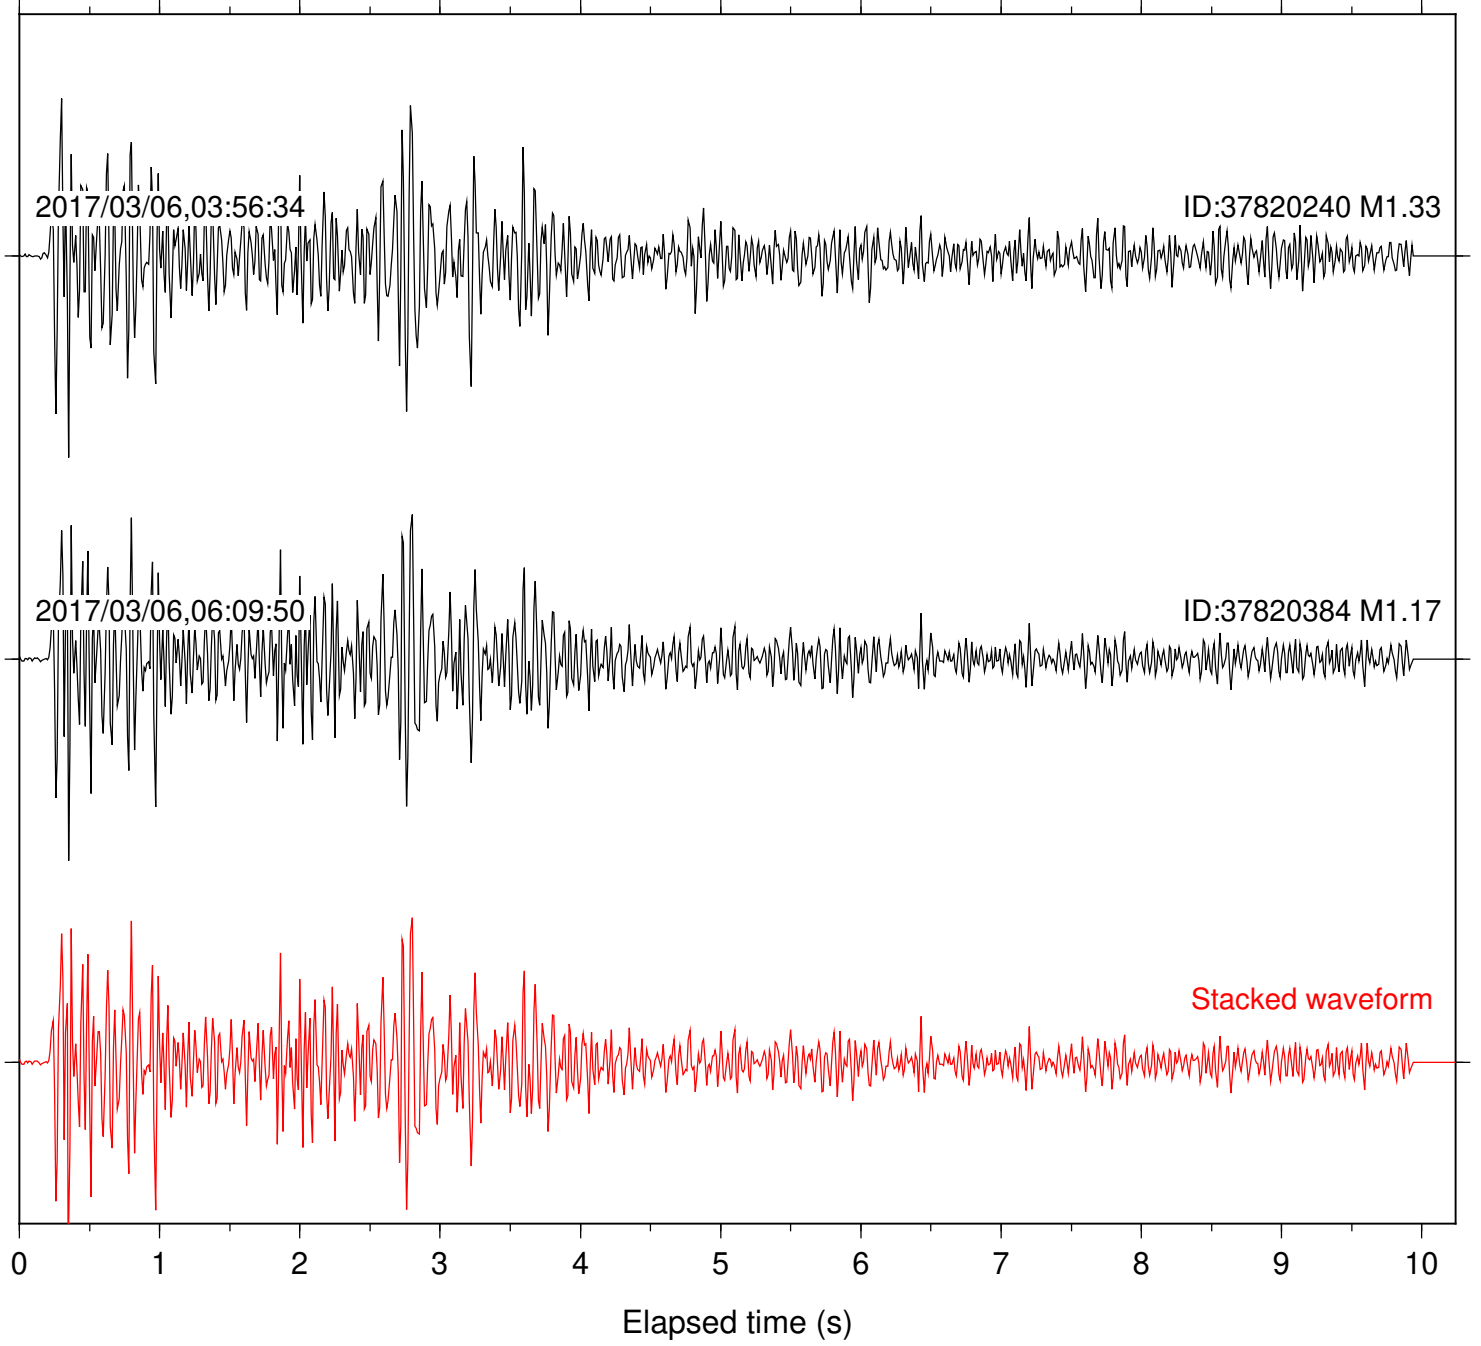

Station: BAC Com: EHZ

Focal depth: 7.15 km

Station: BZN Com: HHZ

Focal depth: 7.15 km

Station: CRY Com: HHZ

Focal depth: 7.15 km

Station: CSH Com: HHZ

Focal depth: 7.15 km

Station: DGR Com: HHZ

Focal depth: 7.15 km

Station: FRD Com: HHZ

Focal depth: 7.15 km

Station: HMT2 Com: HHZ

Focal depth: 7.15 km

Station: KNW Com: HHZ

Focal depth: 7.15 km

Station: LVA2 Com: HHZ

Focal depth: 7.15 km

Station: PLM Com: HHZ

Focal depth: 7.15 km

Station: POB2 Com: HHZ

Focal depth: 7.15 km

Station: RDM Com: HHZ

Focal depth: 7.15 km

Station: RRSP Com: HHZ

Focal depth: 7.15 km

Station: SMER Com: HHZ

Focal depth: 6.73 km

Station: SND Com: HHZ

Focal depth: 7.15 km

Station: WMC Com: HHZ

Focal depth: 7.15 km