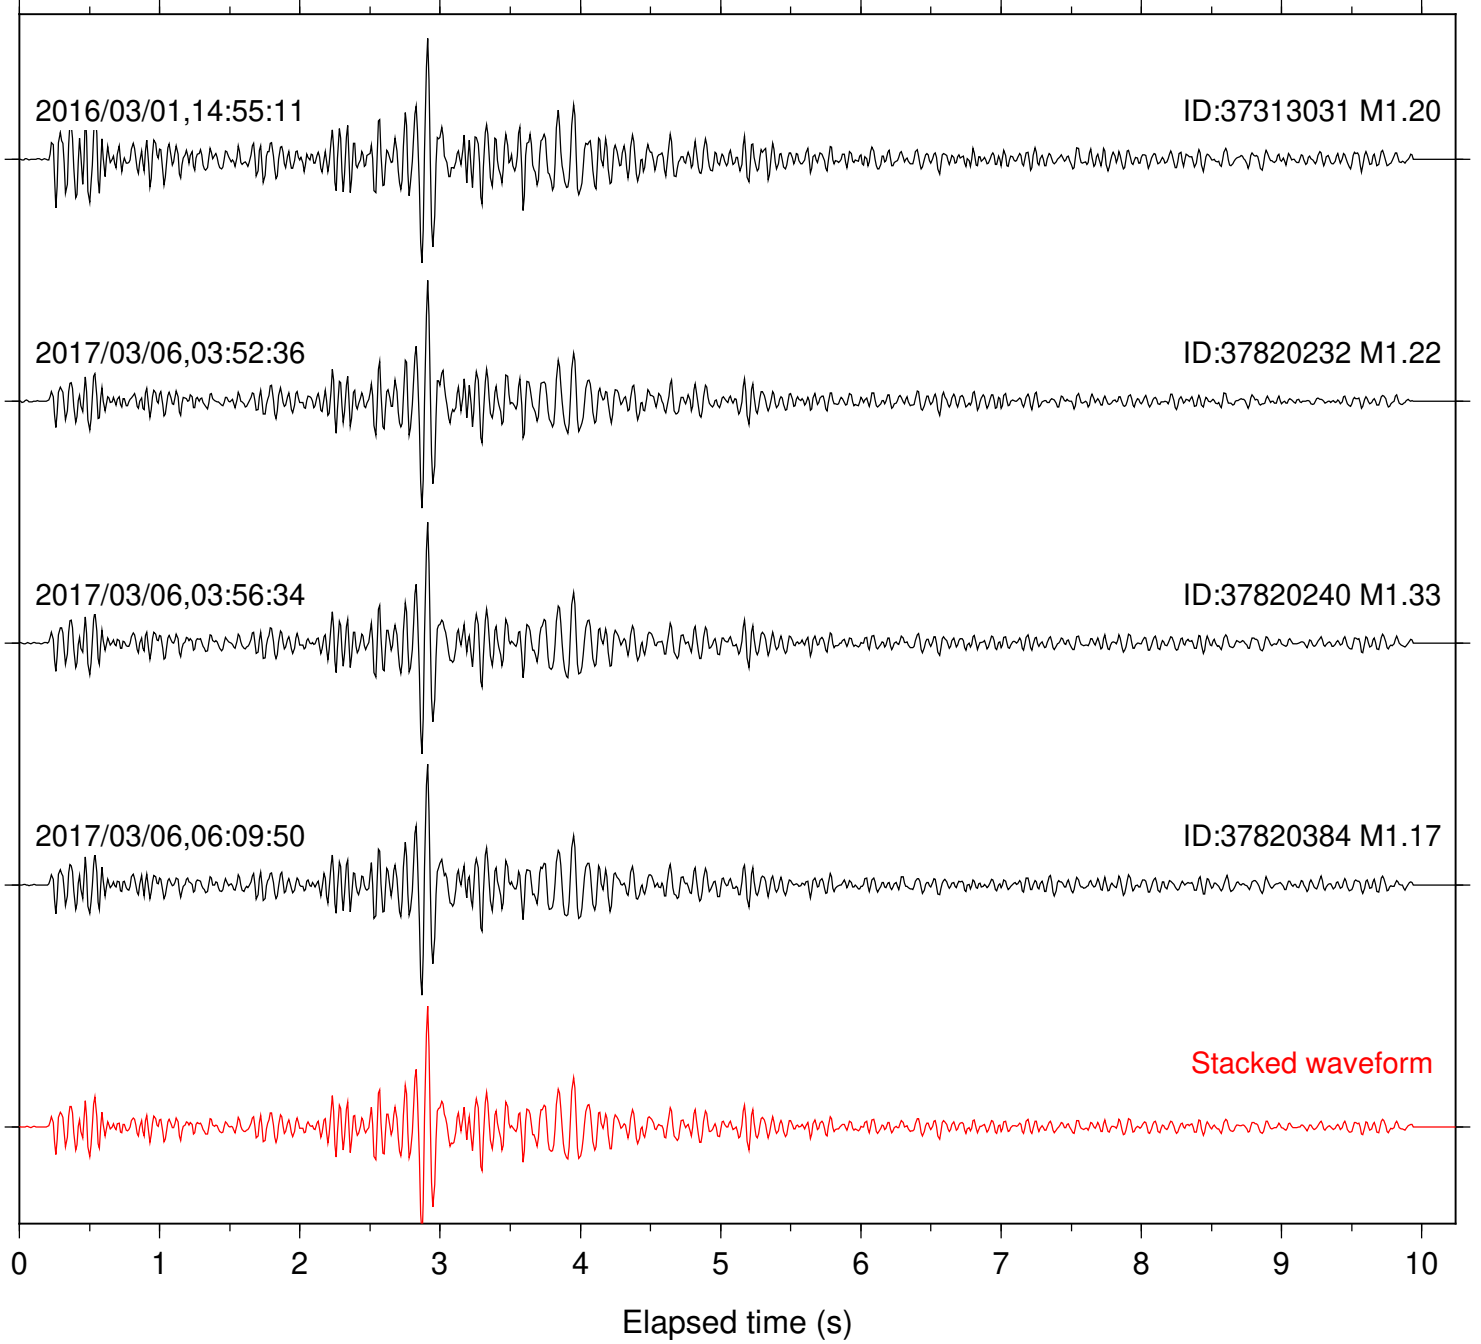

Station: B081 Com: EHZ

Focal depth: 7.15 km

Station: B082 Com: EHZ

Focal depth: 7.15 km

Station: B084 Com: EHZ

Focal depth: 7.15 km

Station: B086 Com: EHZ

Focal depth: 7.15 km

Station: B087 Com: EHZ

Focal depth: 7.15 km

Station: B088 Com: EHZ

Focal depth: 7.15 km

Station: B093 Com: EHZ

Focal depth: 7.15 km

Station: B946 Com: EHZ

Focal depth: 7.15 km

Station: DGR Com: HHZ

Focal depth: 7.15 km

Station: FRD Com: HHZ

Focal depth: 7.15 km

Station: HMT2 Com: HHZ

Focal depth: 7.15 km

Station: KNW Com: HHZ

Focal depth: 7.15 km

Station: RRSP Com: HHZ

Focal depth: 7.15 km

Station: SMER Com: HHZ

Focal depth: 6.73 km

Station: SND Com: HHZ

Focal depth: 7.15 km

Station: WMC Com: HHZ

Focal depth: 7.15 km