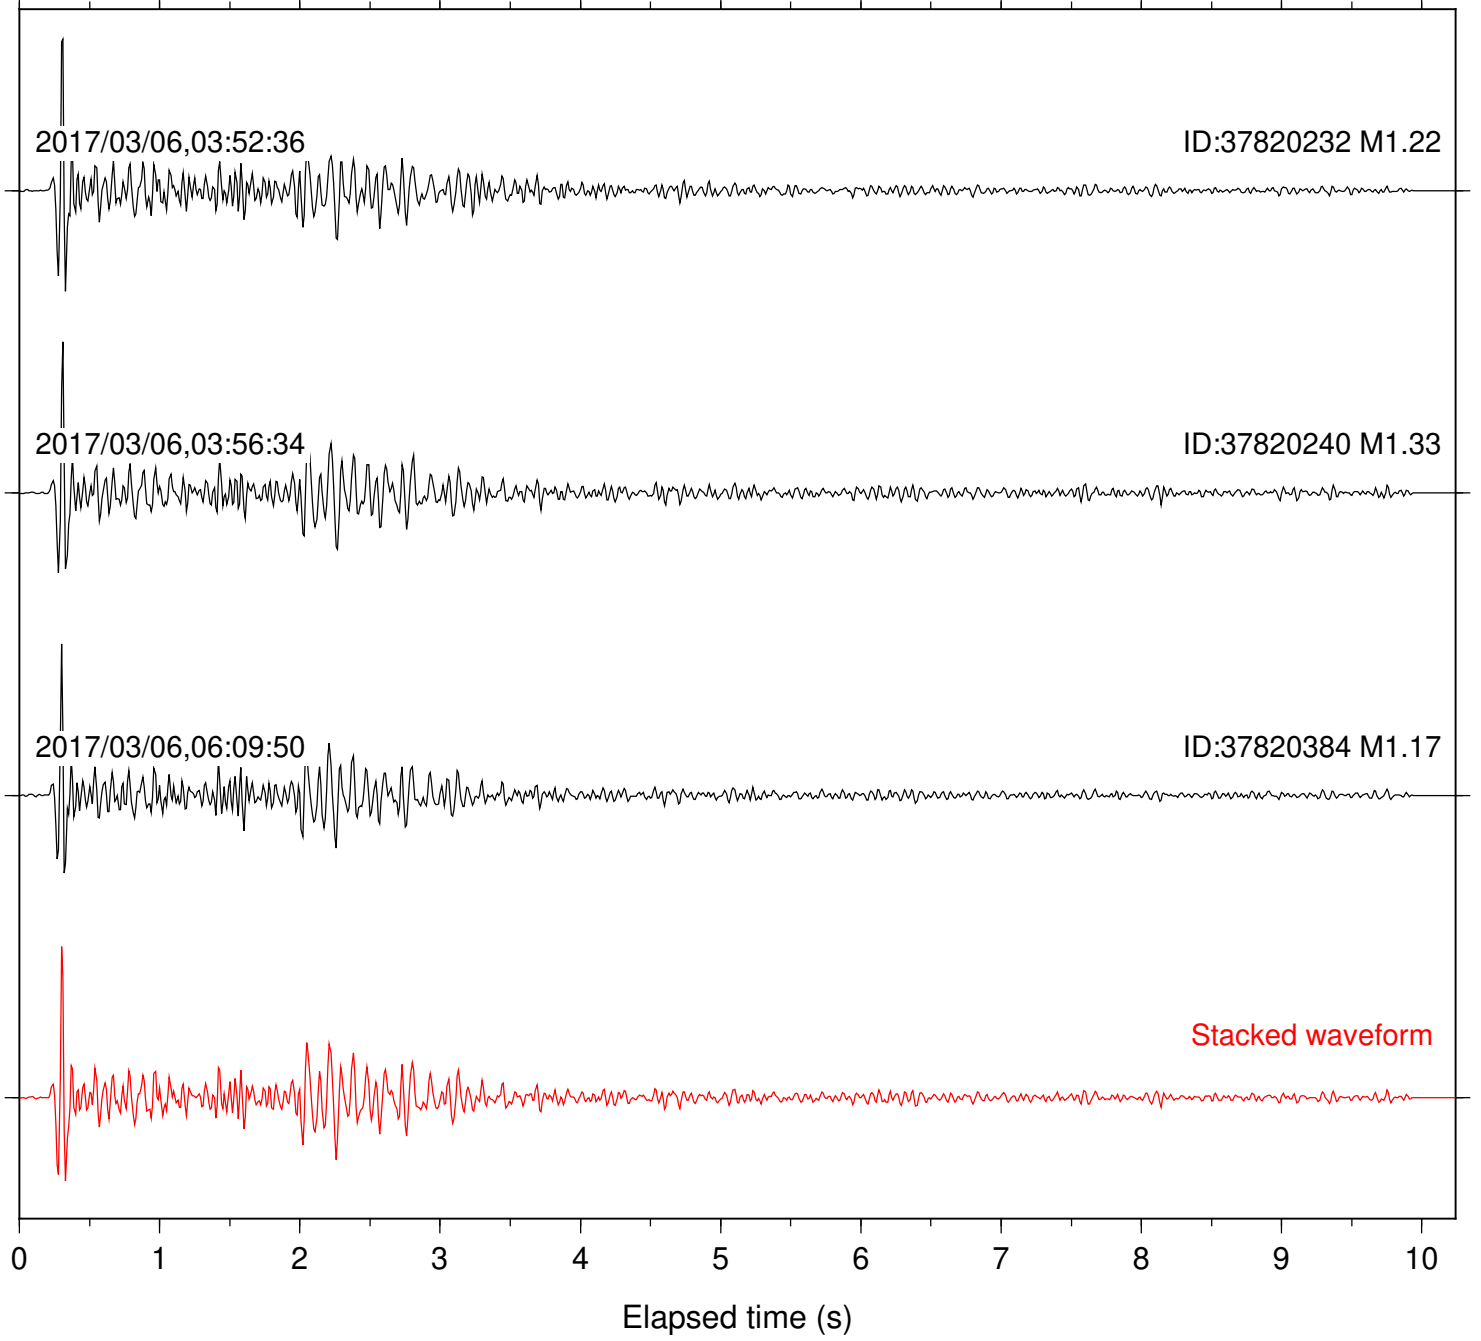

Station: B087 Com: EHZ

Focal depth: 7.15 km

Station: B088 Com: EHZ

Focal depth: 7.15 km

Station: B093 Com: EHZ

Focal depth: 7.15 km

Station: B946 Com: EHZ

Focal depth: 7.15 km

Station: BAC Com: EHZ

Focal depth: 7.15 km

Station: BZN Com: HHZ

Focal depth: 7.15 km

Station: CRY Com: HHZ

Focal depth: 7.15 km

Station: CSH Com: HHZ

Focal depth: 7.15 km

Station: DGR Com: HHZ

Focal depth: 7.15 km

Station: FRD Com: HHZ

Focal depth: 7.15 km

Station: HMT2 Com: HHZ

Focal depth: 7.15 km

Station: KNW Com: HHZ

Focal depth: 7.15 km

Station: RRSP Com: HHZ

Focal depth: 7.15 km

Station: SMER Com: HHZ

Focal depth: 6.73 km

Station: SND Com: HHZ

Focal depth: 7.15 km

Station: WMC Com: HHZ

Focal depth: 7.15 km