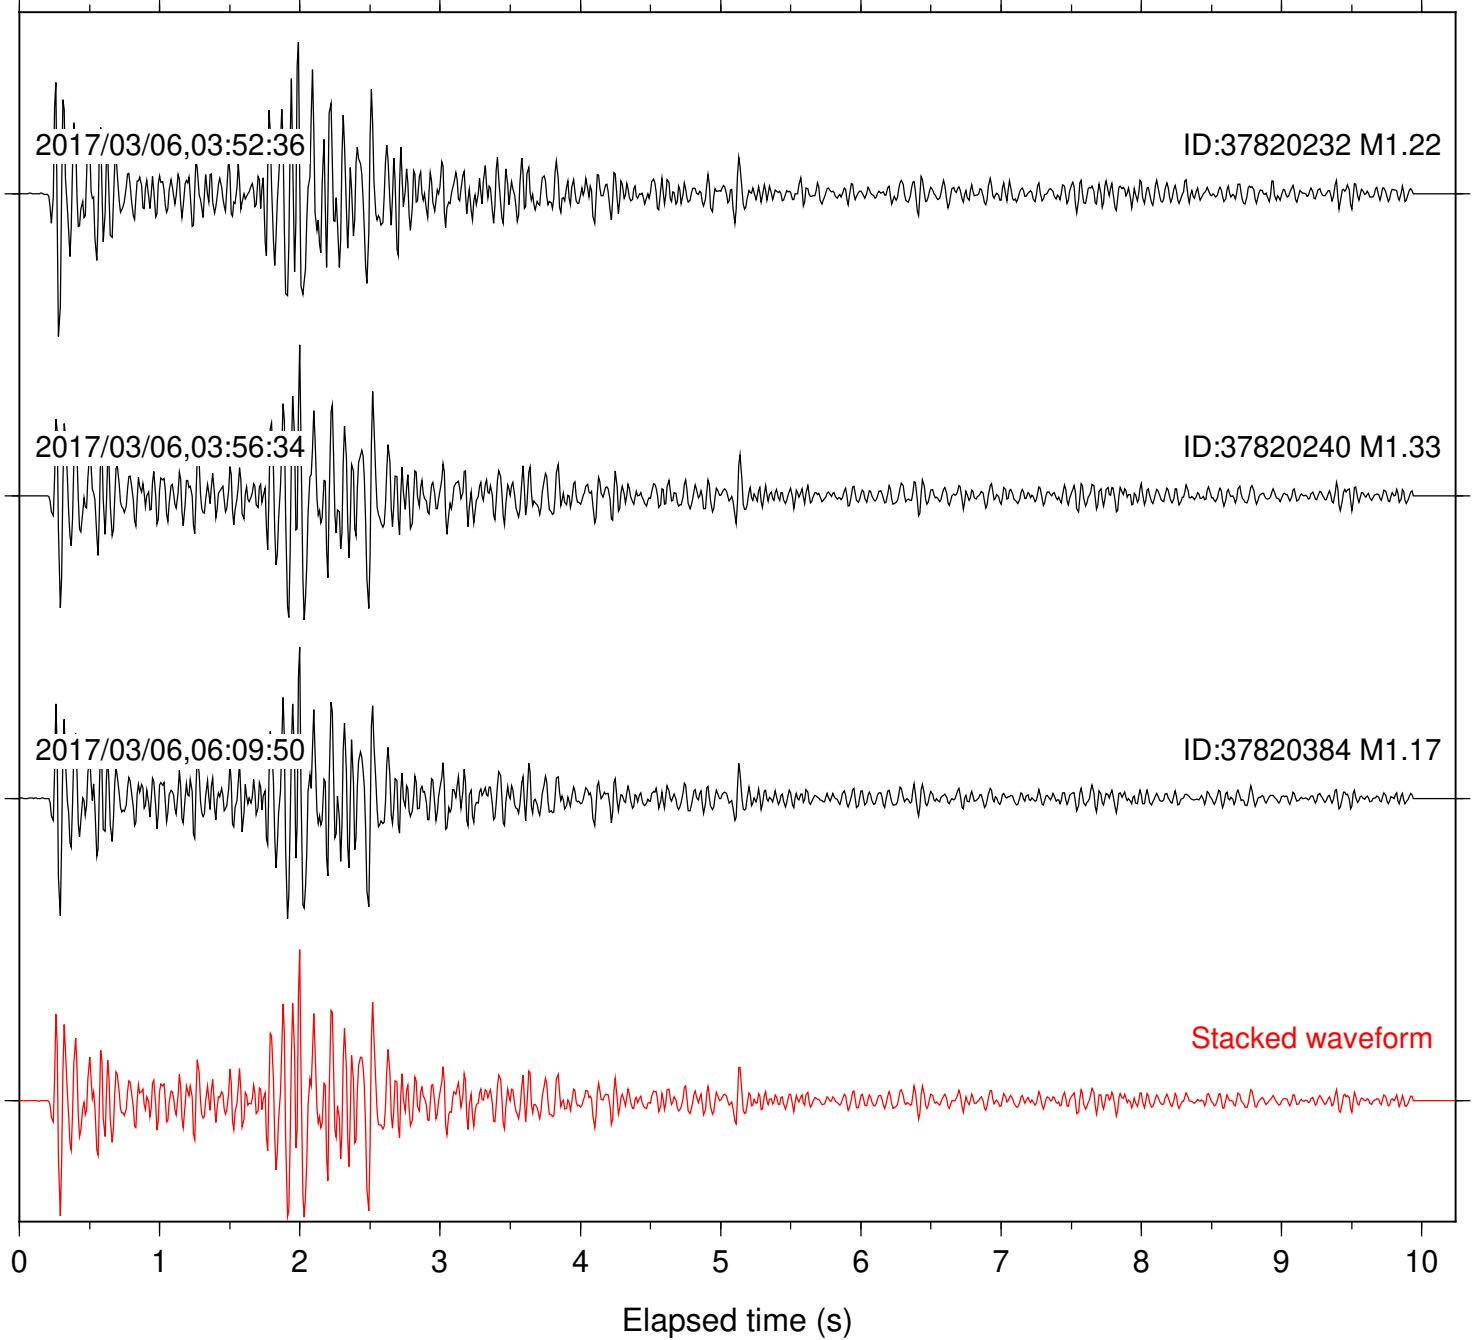

Station: B087 Com: EHZ

Focal depth: 7.15 km

Station: B088 Com: EHZ

Focal depth: 7.15 km

Station: B093 Com: EHZ

Focal depth: 7.15 km

Station: B946 Com: EHZ

Focal depth: 7.15 km

Station: DGR Com: HHZ

Focal depth: 7.15 km

Station: FRD Com: HHZ

Focal depth: 7.15 km

Station: HMT2 Com: HHZ

Focal depth: 7.15 km

Station: KNW Com: HHZ

Focal depth: 7.15 km

Station: LVA2 Com: HHZ

Focal depth: 7.15 km

Station: PLM Com: HHZ

Focal depth: 7.15 km

Station: POB2 Com: HHZ

Focal depth: 7.15 km

Station: RDM Com: HHZ

Focal depth: 7.15 km

Station: RRSP Com: HHZ

Focal depth: 7.15 km

Station: SMER Com: HHZ

Focal depth: 6.73 km

Station: SND Com: HHZ

Focal depth: 7.15 km

Station: WMC Com: HHZ

Focal depth: 7.15 km