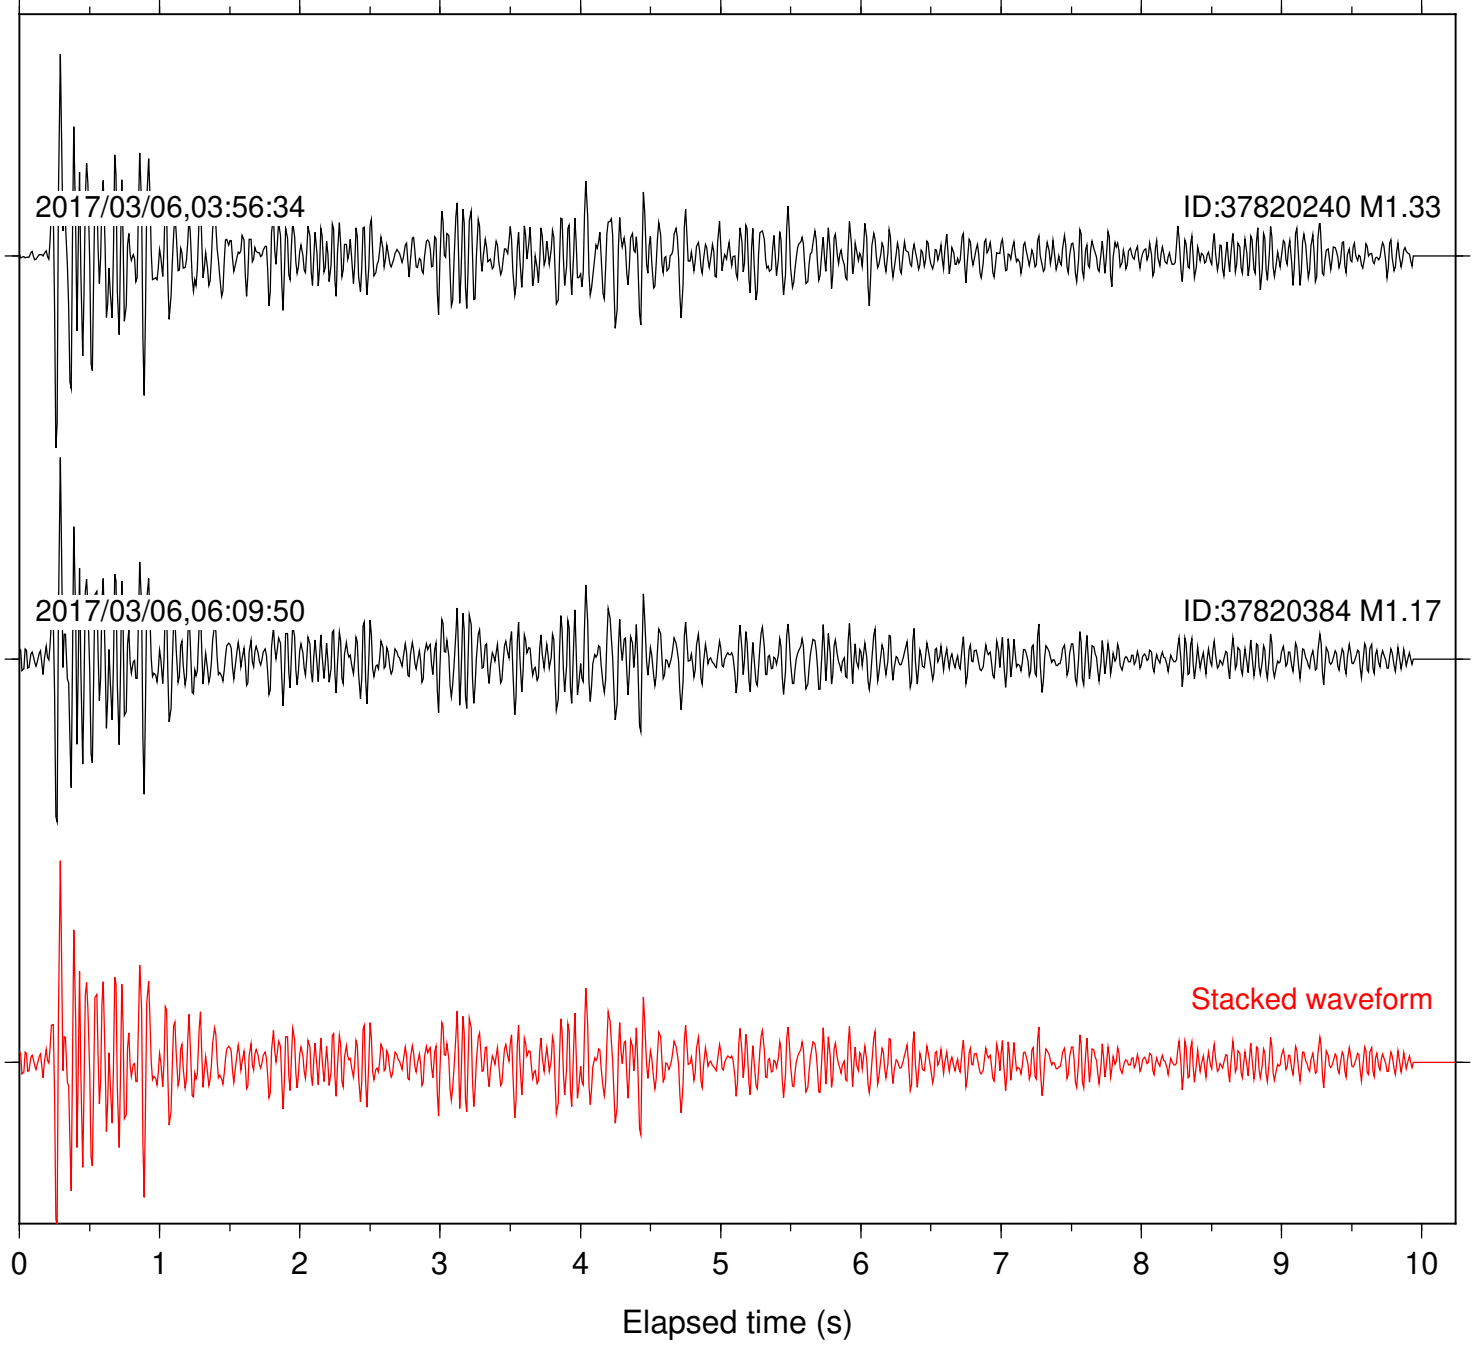

Station: BAC Com: EHZ

Focal depth: 7.15 km

Station: BZN Com: HHZ

Focal depth: 7.15 km

Station: CRY Com: HHZ

Focal depth: 7.15 km

Station: CSH Com: HHZ

Focal depth: 7.15 km

Station: DGR Com: HHZ

Focal depth: 7.15 km

Station: FRD Com: HHZ

Focal depth: 7.15 km

Station: HMT2 Com: HHZ

Focal depth: 7.15 km

Station: KNW Com: HHZ

Focal depth: 7.15 km

Station: LVA2 Com: HHZ

Focal depth: 7.15 km

Station: PLM Com: HHZ

Focal depth: 7.15 km

Station: POB2 Com: HHZ

Focal depth: 7.15 km

Station: RDM Com: HHZ

Focal depth: 7.15 km

Station: RRSP Com: HHZ

Focal depth: 7.15 km

Station: SMER Com: HHZ

Focal depth: 6.73 km

Station: SND Com: HHZ

Focal depth: 7.15 km

Station: WMC Com: HHZ

Focal depth: 7.15 km