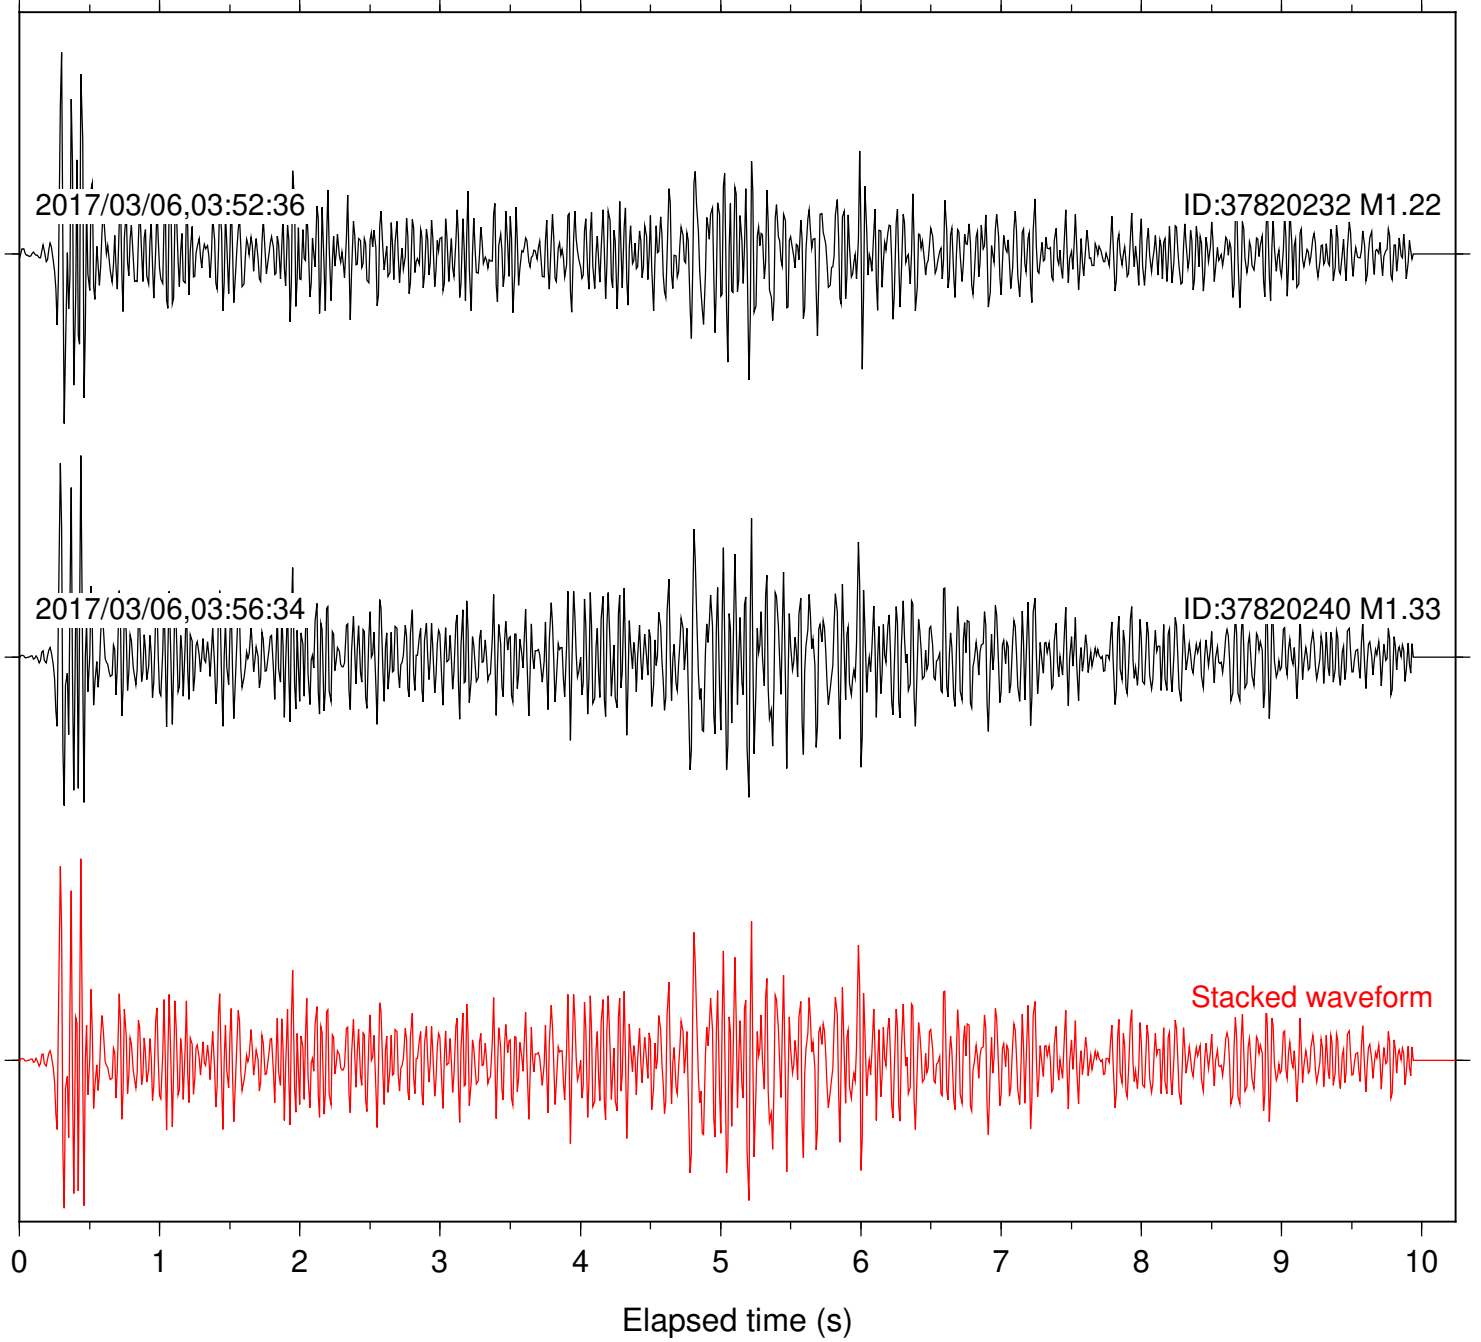

Station: BAC Com: EHZ

Focal depth: 7.15 km

Station: BZN Com: HHZ

Focal depth: 7.15 km

Station: CRY Com: HHZ

Focal depth: 7.15 km

Station: CSH Com: HHZ

Focal depth: 7.15 km

Station: DGR Com: HHZ

Focal depth: 7.15 km

Station: FRD Com: HHZ

Focal depth: 7.15 km

Station: HMT2 Com: HHZ

Focal depth: 7.15 km

Station: KNW Com: HHZ

Focal depth: 7.15 km

Station: LVA2 Com: HHZ

Focal depth: 7.15 km

Station: PLM Com: HHZ

Focal depth: 7.15 km

Station: POB2 Com: HHZ

Focal depth: 7.15 km

Station: RDM Com: HHZ

Focal depth: 7.15 km

Station: RRSP Com: HHZ

Focal depth: 7.15 km

Station: SMER Com: HHZ

Focal depth: 6.73 km

Station: SND Com: HHZ

Focal depth: 7.15 km

Station: WMC Com: HHZ

Focal depth: 7.15 km