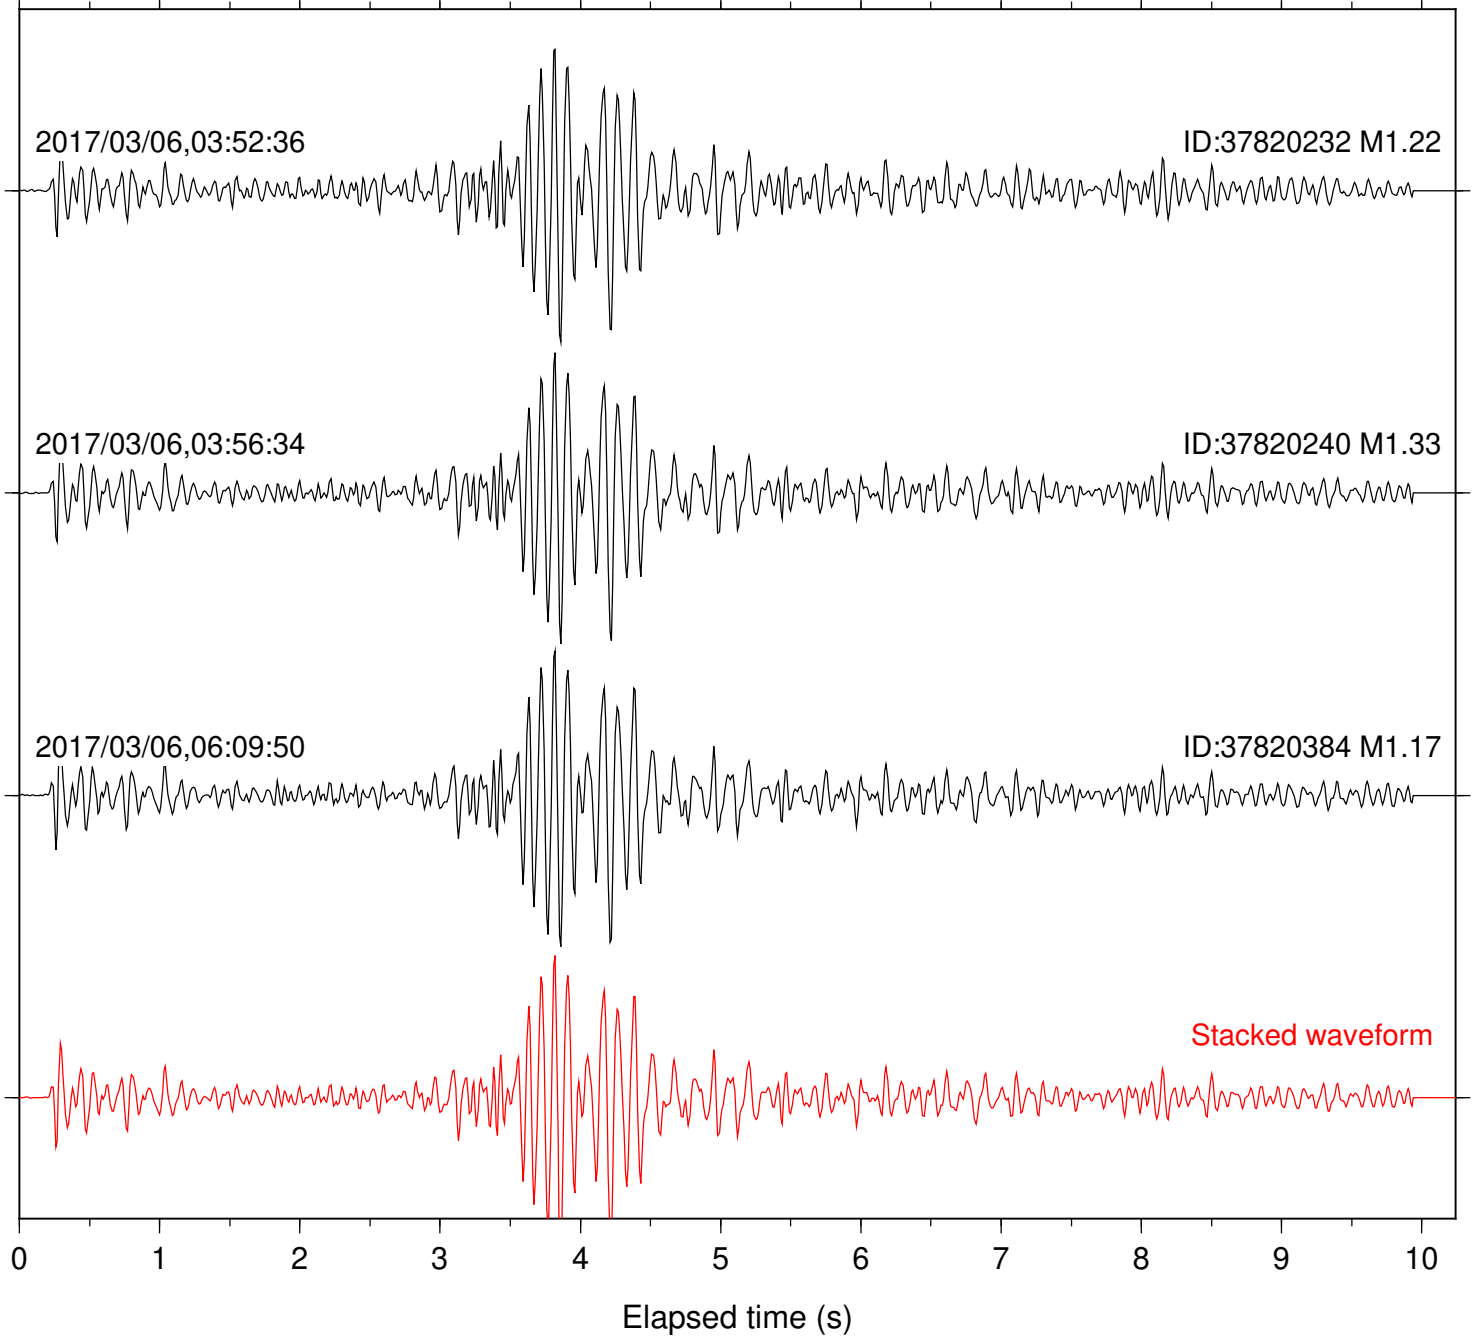

Station: BAC Com: EHZ

Focal depth: 7.15 km

Station: BZN Com: HHZ

Focal depth: 7.15 km

Station: CRY Com: HHZ

Focal depth: 7.15 km

Station: CSH Com: HHZ

Focal depth: 7.15 km

Station: DGR Com: HHZ

Focal depth: 7.15 km

Station: FRD Com: HHZ

Focal depth: 7.15 km

Station: HMT2 Com: HHZ

Focal depth: 7.15 km

Station: KNW Com: HHZ

Focal depth: 7.15 km

Station: LVA2 Com: HHZ

Focal depth: 7.15 km

Station: PLM Com: HHZ

Focal depth: 7.15 km

Station: POB2 Com: HHZ

Focal depth: 7.15 km

Station: RDM Com: HHZ

Focal depth: 7.15 km

Station: RRSP Com: HHZ

Focal depth: 7.15 km

Station: SMER Com: HHZ

Focal depth: 6.73 km

Station: SND Com: HHZ

Focal depth: 7.15 km

Station: WMC Com: HHZ

Focal depth: 7.15 km