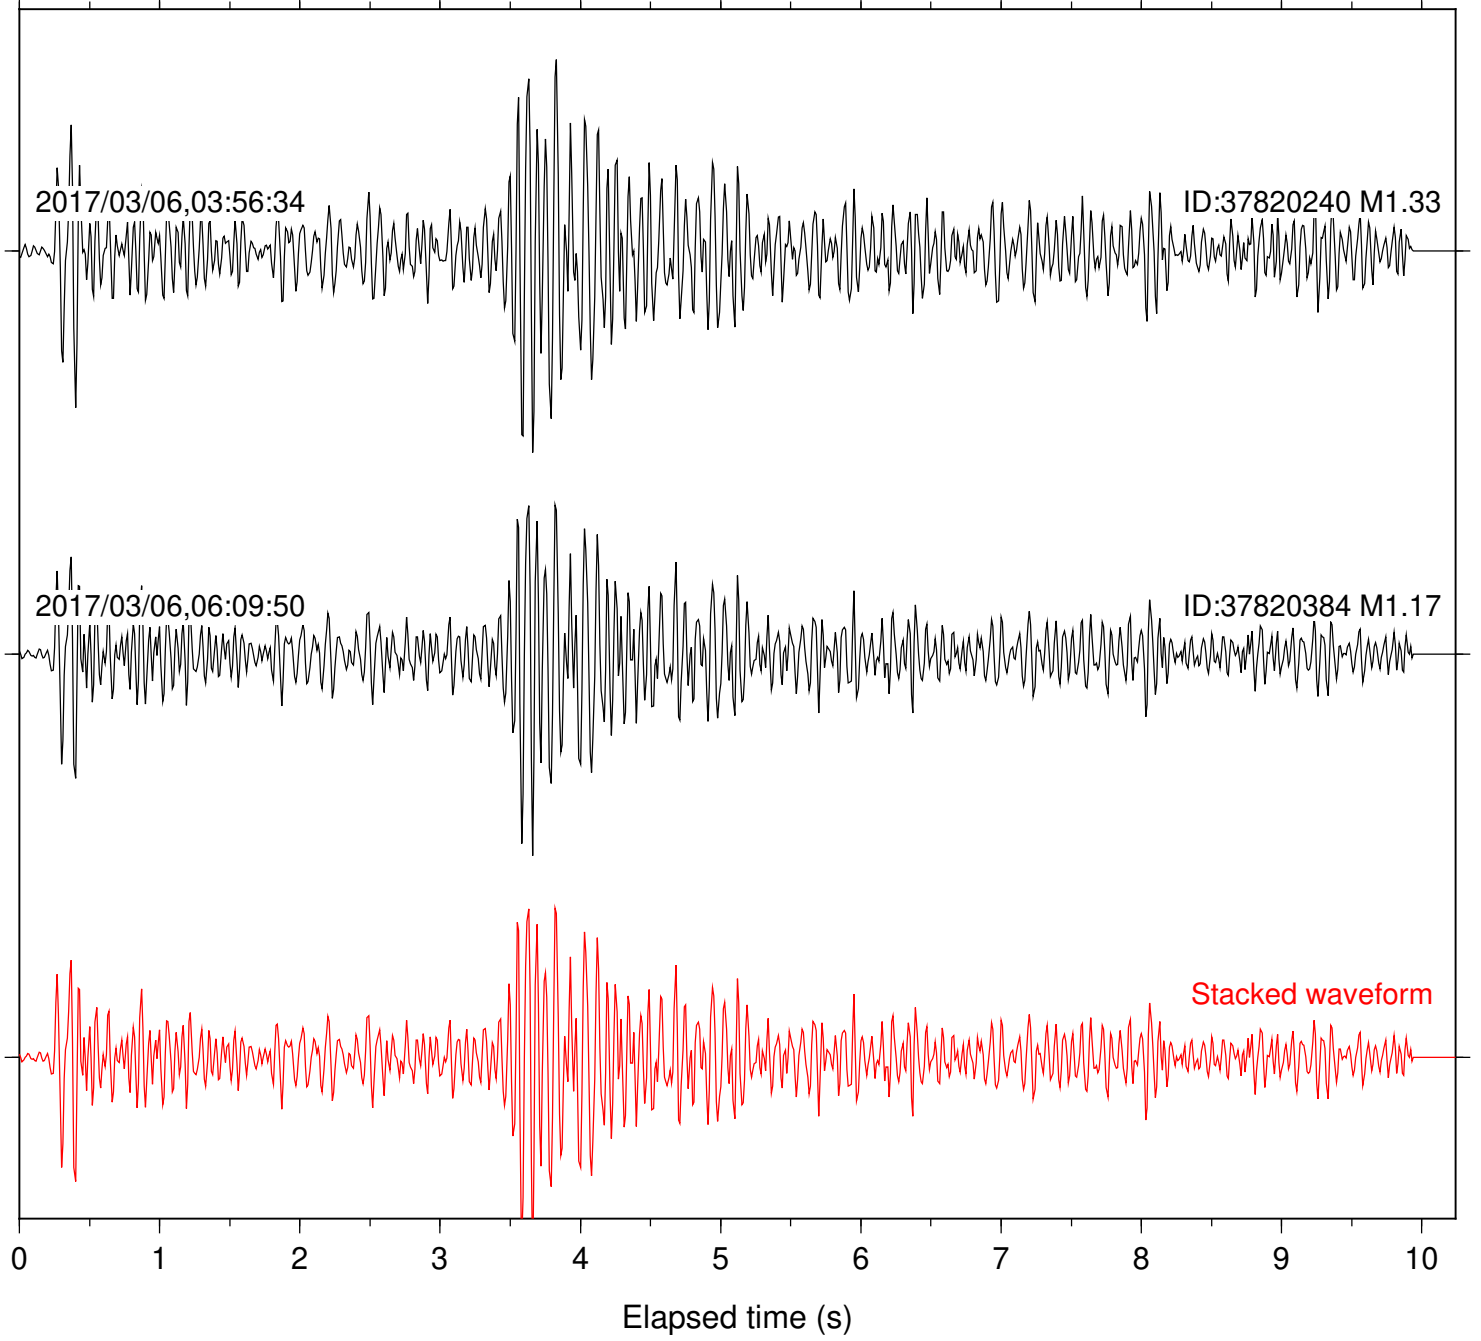

Station: BAC Com: EHZ

Focal depth: 7.15 km

Station: BZN Com: HHZ

Focal depth: 7.15 km

Station: CRY Com: HHZ

Focal depth: 7.15 km

Station: CSH Com: HHZ

Focal depth: 7.15 km

Station: DGR Com: HHZ

Focal depth: 7.15 km

Station: FRD Com: HHZ

Focal depth: 7.15 km

Station: HMT2 Com: HHZ

Focal depth: 7.15 km

Station: KNW Com: HHZ

Focal depth: 7.15 km

Station: LVA2 Com: HHZ

Focal depth: 7.15 km

Station: PLM Com: HHZ

Focal depth: 7.15 km

Station: POB2 Com: HHZ

Focal depth: 7.15 km

Station: RDM Com: HHZ

Focal depth: 7.15 km

Station: RRSP Com: HHZ

Focal depth: 7.15 km

Station: SMER Com: HHZ

Focal depth: 6.73 km

Station: SND Com: HHZ

Focal depth: 7.15 km

Station: WMC Com: HHZ

Focal depth: 7.15 km