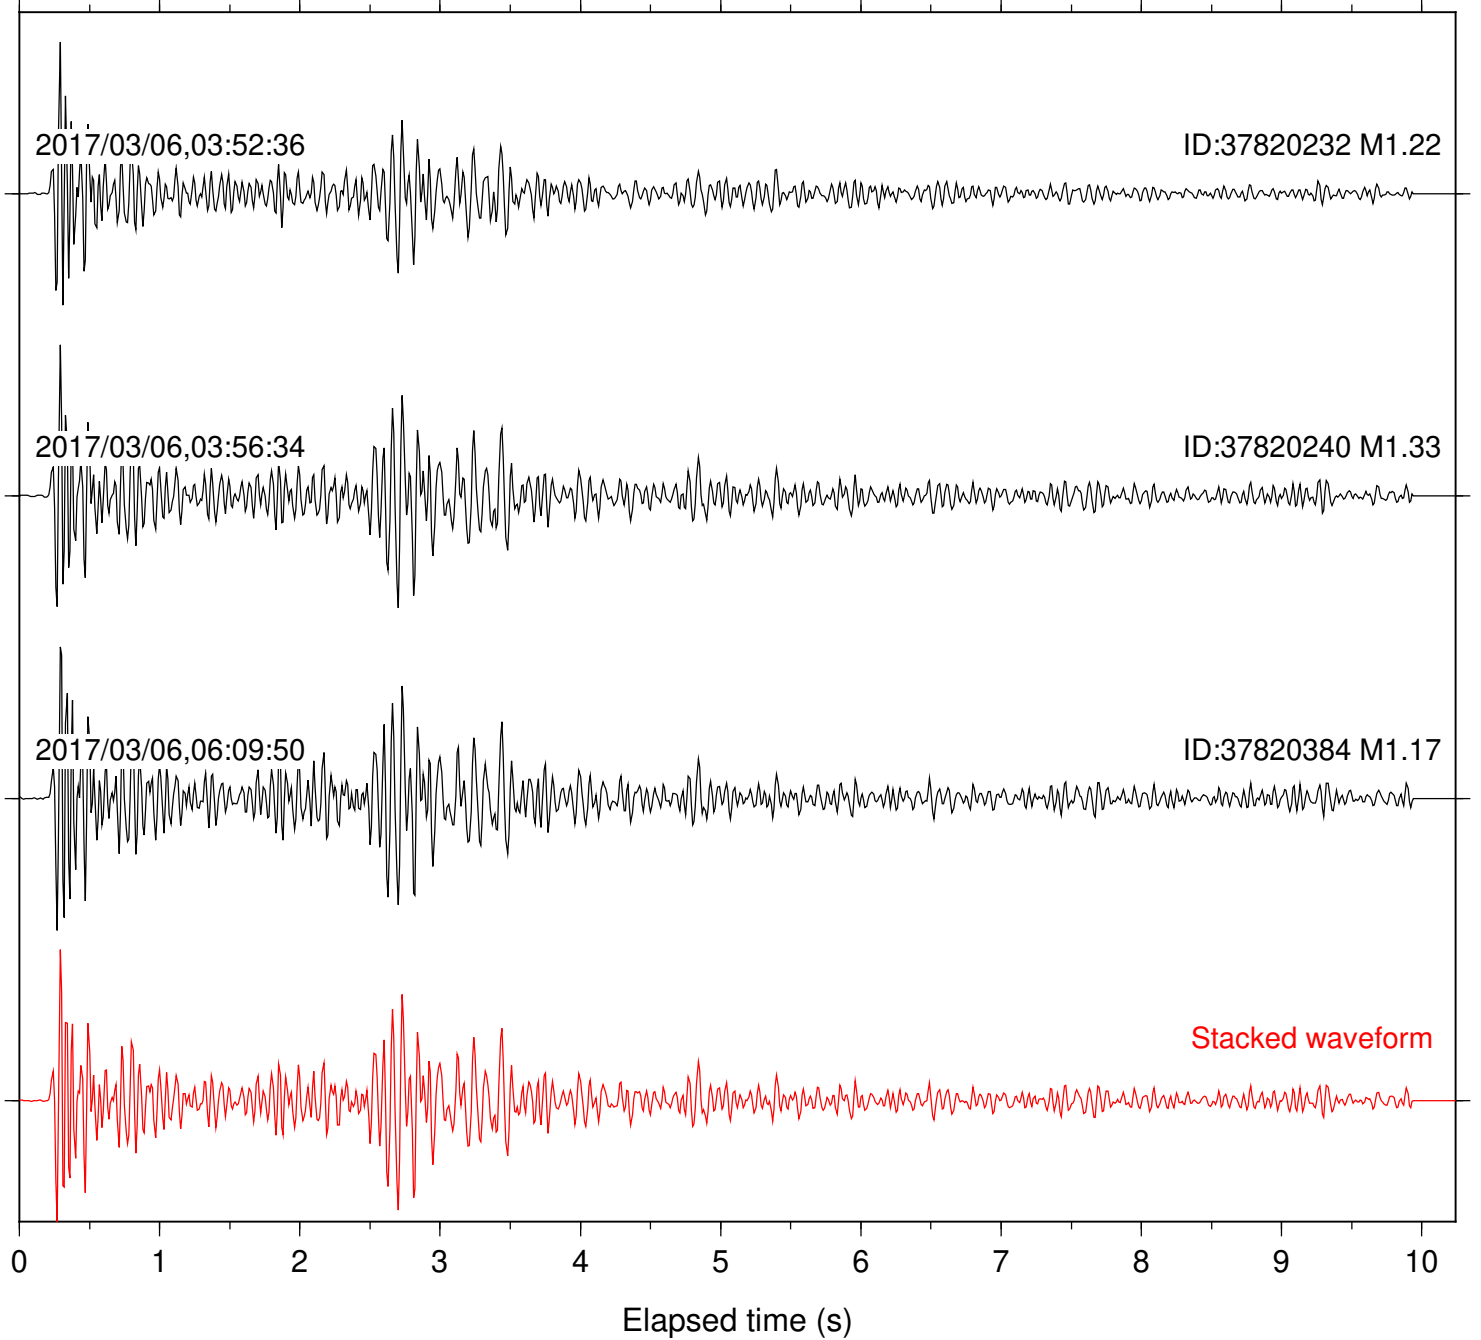

Station: B081 Com: EHZ

Focal depth: 7.15 km

Station: B082 Com: EHZ

Focal depth: 7.15 km

Station: B084 Com: EHZ

Focal depth: 7.15 km

Station: B086 Com: EHZ

Focal depth: 7.15 km

Station: B087 Com: EHZ

Focal depth: 7.15 km

Station: B088 Com: EHZ

Focal depth: 7.15 km

Station: B093 Com: EHZ

Focal depth: 7.15 km

Station: B946 Com: EHZ

Focal depth: 7.15 km

Station: DGR Com: HHZ

Focal depth: 7.15 km

Station: FRD Com: HHZ

Focal depth: 7.15 km

Station: HMT2 Com: HHZ

Focal depth: 7.15 km

Station: KNW Com: HHZ

Focal depth: 7.15 km

Station: RRSP Com: HHZ

Focal depth: 7.15 km

Station: SMER Com: HHZ

Focal depth: 6.73 km

Station: SND Com: HHZ

Focal depth: 7.15 km

Station: WMC Com: HHZ

Focal depth: 7.15 km