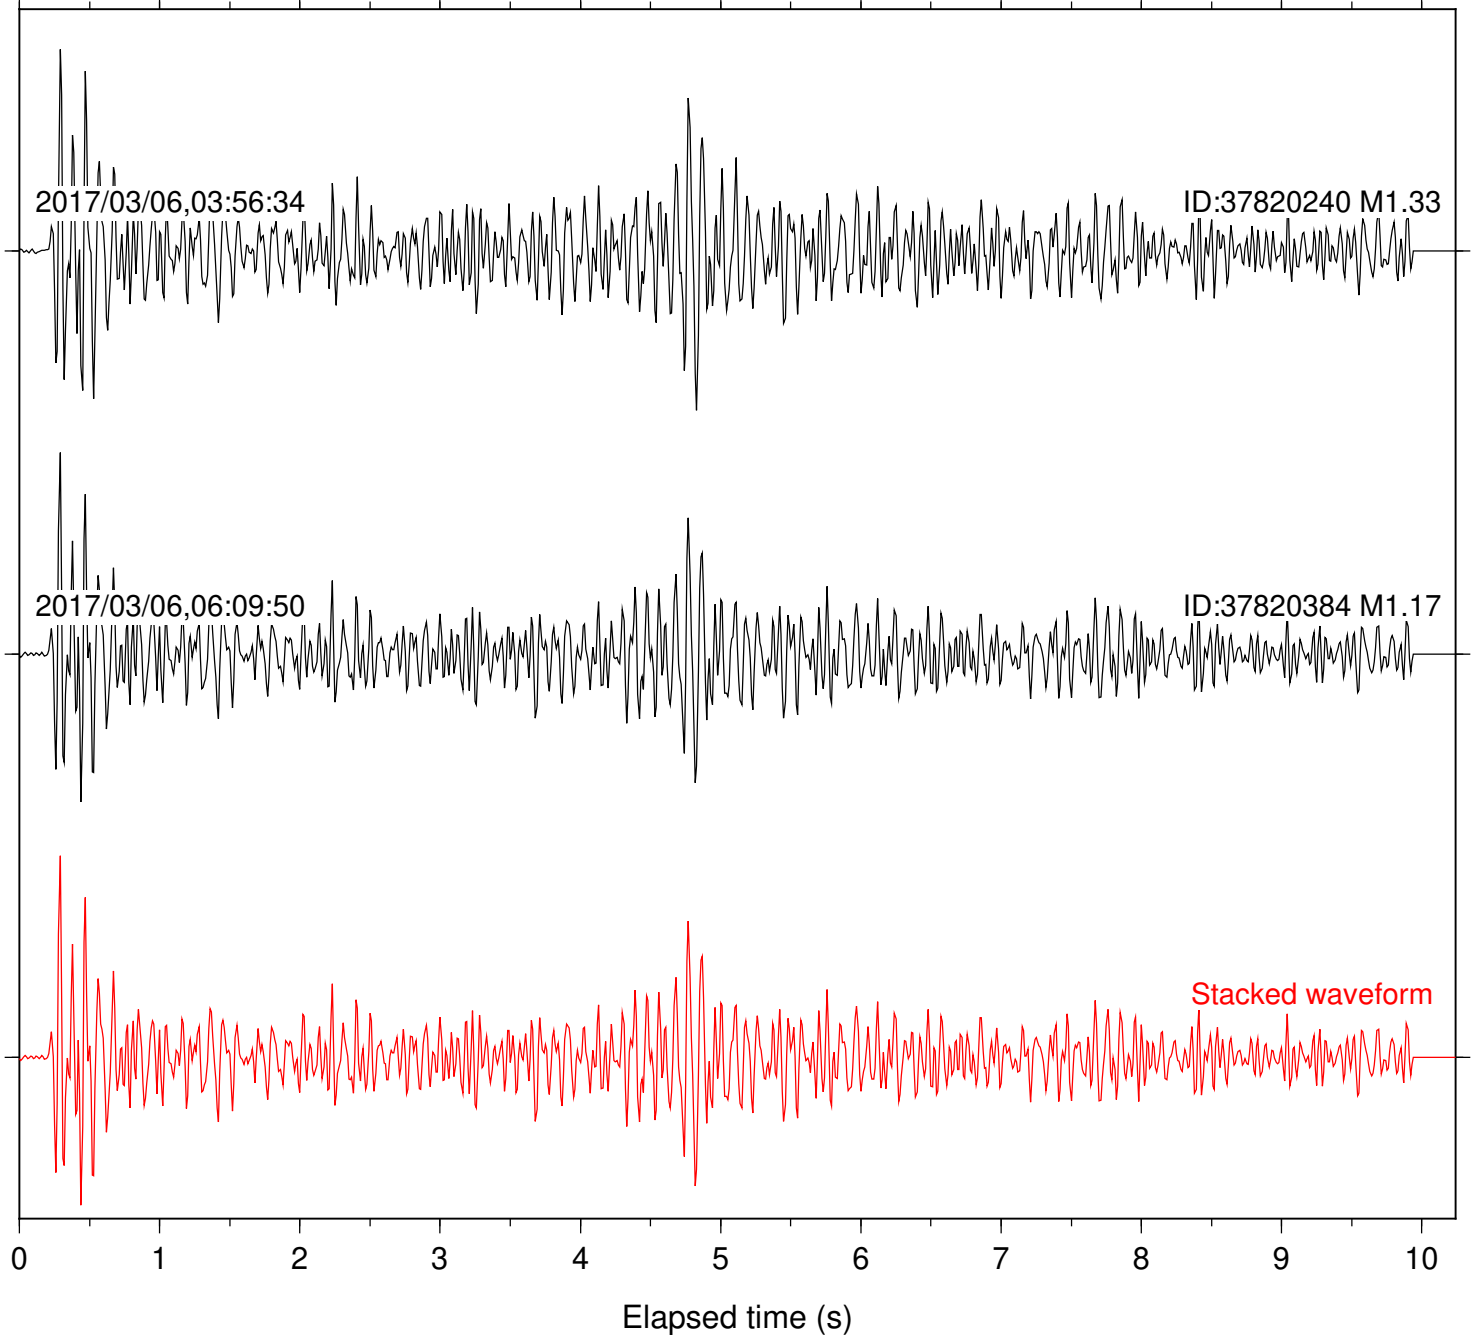

Station: B087 Com: EHZ

Focal depth: 7.15 km

Station: B088 Com: EHZ

Focal depth: 7.15 km

Station: B093 Com: EHZ

Focal depth: 7.15 km

Station: B946 Com: EHZ

Focal depth: 7.15 km

Station: BAC Com: EHZ

Focal depth: 7.15 km

Station: BZN Com: HHZ

Focal depth: 7.15 km

Station: CRY Com: HHZ

Focal depth: 7.15 km

Station: CSH Com: HHZ

Focal depth: 7.15 km

Station: DGR Com: HHZ

Focal depth: 7.15 km

Station: FRD Com: HHZ

Focal depth: 7.15 km

Station: HMT2 Com: HHZ

Focal depth: 7.15 km

Station: KNW Com: HHZ

Focal depth: 7.15 km

Station: RRSP Com: HHZ

Focal depth: 7.15 km

Station: SMER Com: HHZ

Focal depth: 6.73 km

Station: SND Com: HHZ

Focal depth: 7.15 km

Station: WMC Com: HHZ

Focal depth: 7.15 km