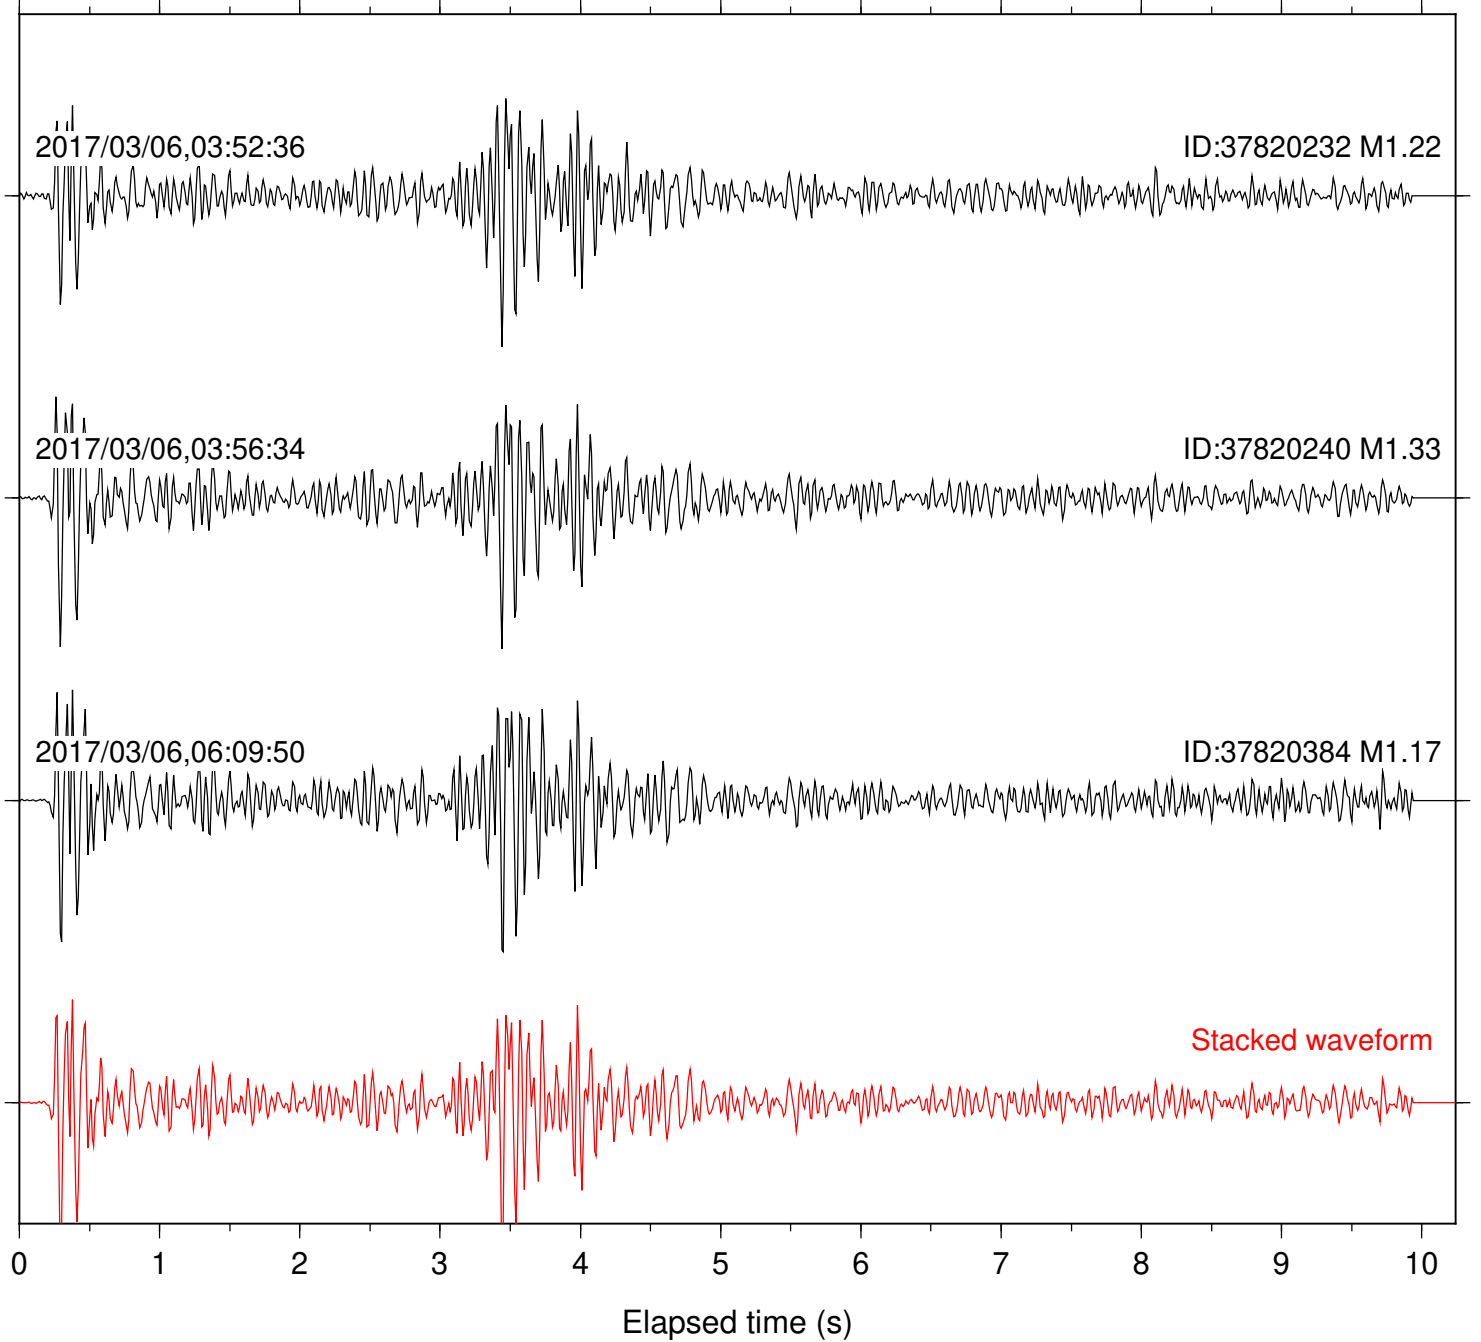

Station: BAC Com: EHZ

Focal depth: 7.15 km

Station: BZN Com: HHZ

Focal depth: 7.15 km

Station: CRY Com: HHZ

Focal depth: 7.15 km

Station: CSH Com: HHZ

Focal depth: 7.15 km

Station: DGR Com: HHZ

Focal depth: 7.15 km

Station: FRD Com: HHZ

Focal depth: 7.15 km

Station: HMT2 Com: HHZ

Focal depth: 7.15 km

Station: KNW Com: HHZ

Focal depth: 7.15 km

Station: LVA2 Com: HHZ

Focal depth: 7.15 km

Station: PLM Com: HHZ

Focal depth: 7.15 km

Station: POB2 Com: HHZ

Focal depth: 7.15 km

Station: RDM Com: HHZ

Focal depth: 7.15 km

Station: RRSP Com: HHZ

Focal depth: 7.15 km

Station: SMER Com: HHZ

Focal depth: 6.73 km

Station: SND Com: HHZ

Focal depth: 7.15 km

Station: WMC Com: HHZ

Focal depth: 7.15 km