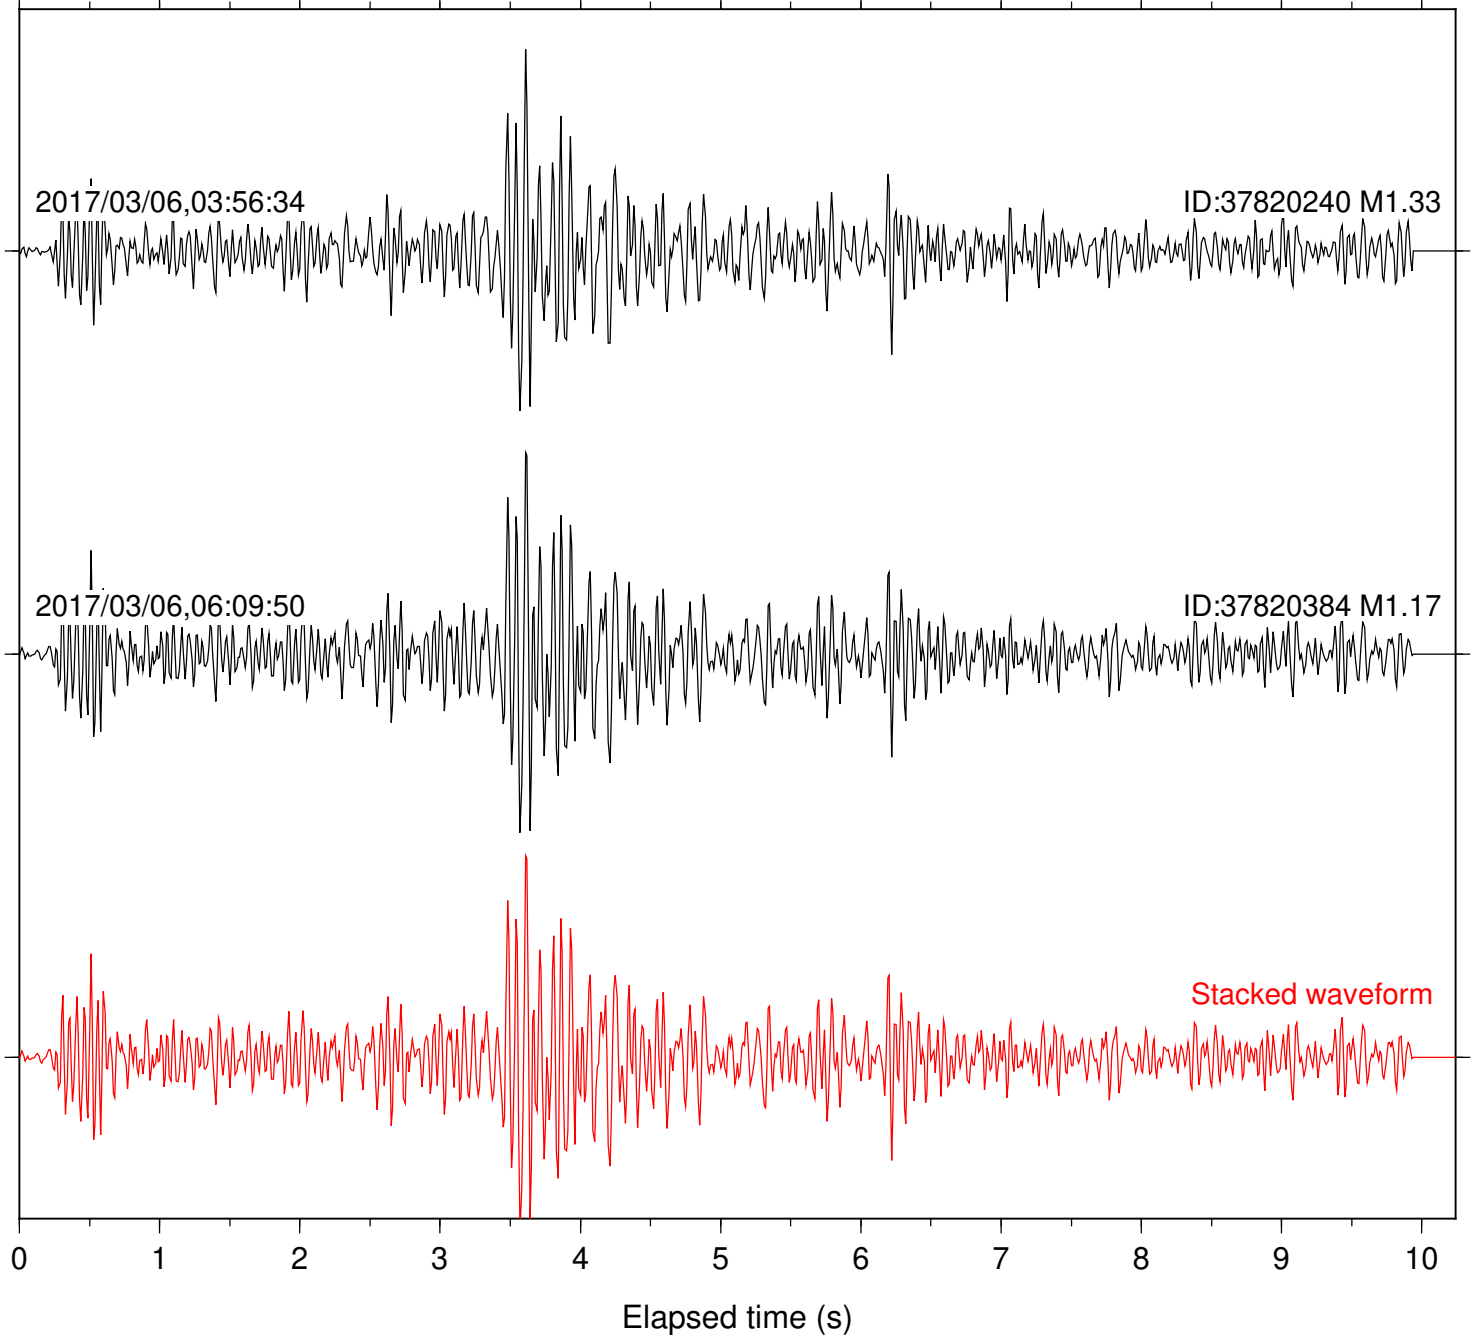

Station: B081 Com: EHZ

Focal depth: 7.15 km

Station: B082 Com: EHZ

Focal depth: 7.15 km

Station: B084 Com: EHZ

Focal depth: 7.15 km

Station: B086 Com: EHZ

Focal depth: 7.15 km

Station: B087 Com: EHZ

Focal depth: 7.15 km

Station: B088 Com: EHZ

Focal depth: 7.15 km

Station: B093 Com: EHZ

Focal depth: 7.15 km

Station: B946 Com: EHZ

Focal depth: 7.15 km

Station: DGR Com: HHZ

Focal depth: 7.15 km

Station: FRD Com: HHZ

Focal depth: 7.15 km

Station: HMT2 Com: HHZ

Focal depth: 7.15 km

Station: KNW Com: HHZ

Focal depth: 7.15 km

Station: RRSP Com: HHZ

Focal depth: 7.15 km

Station: SMER Com: HHZ

Focal depth: 6.73 km

Station: SND Com: HHZ

Focal depth: 7.15 km

Station: WMC Com: HHZ

Focal depth: 7.15 km