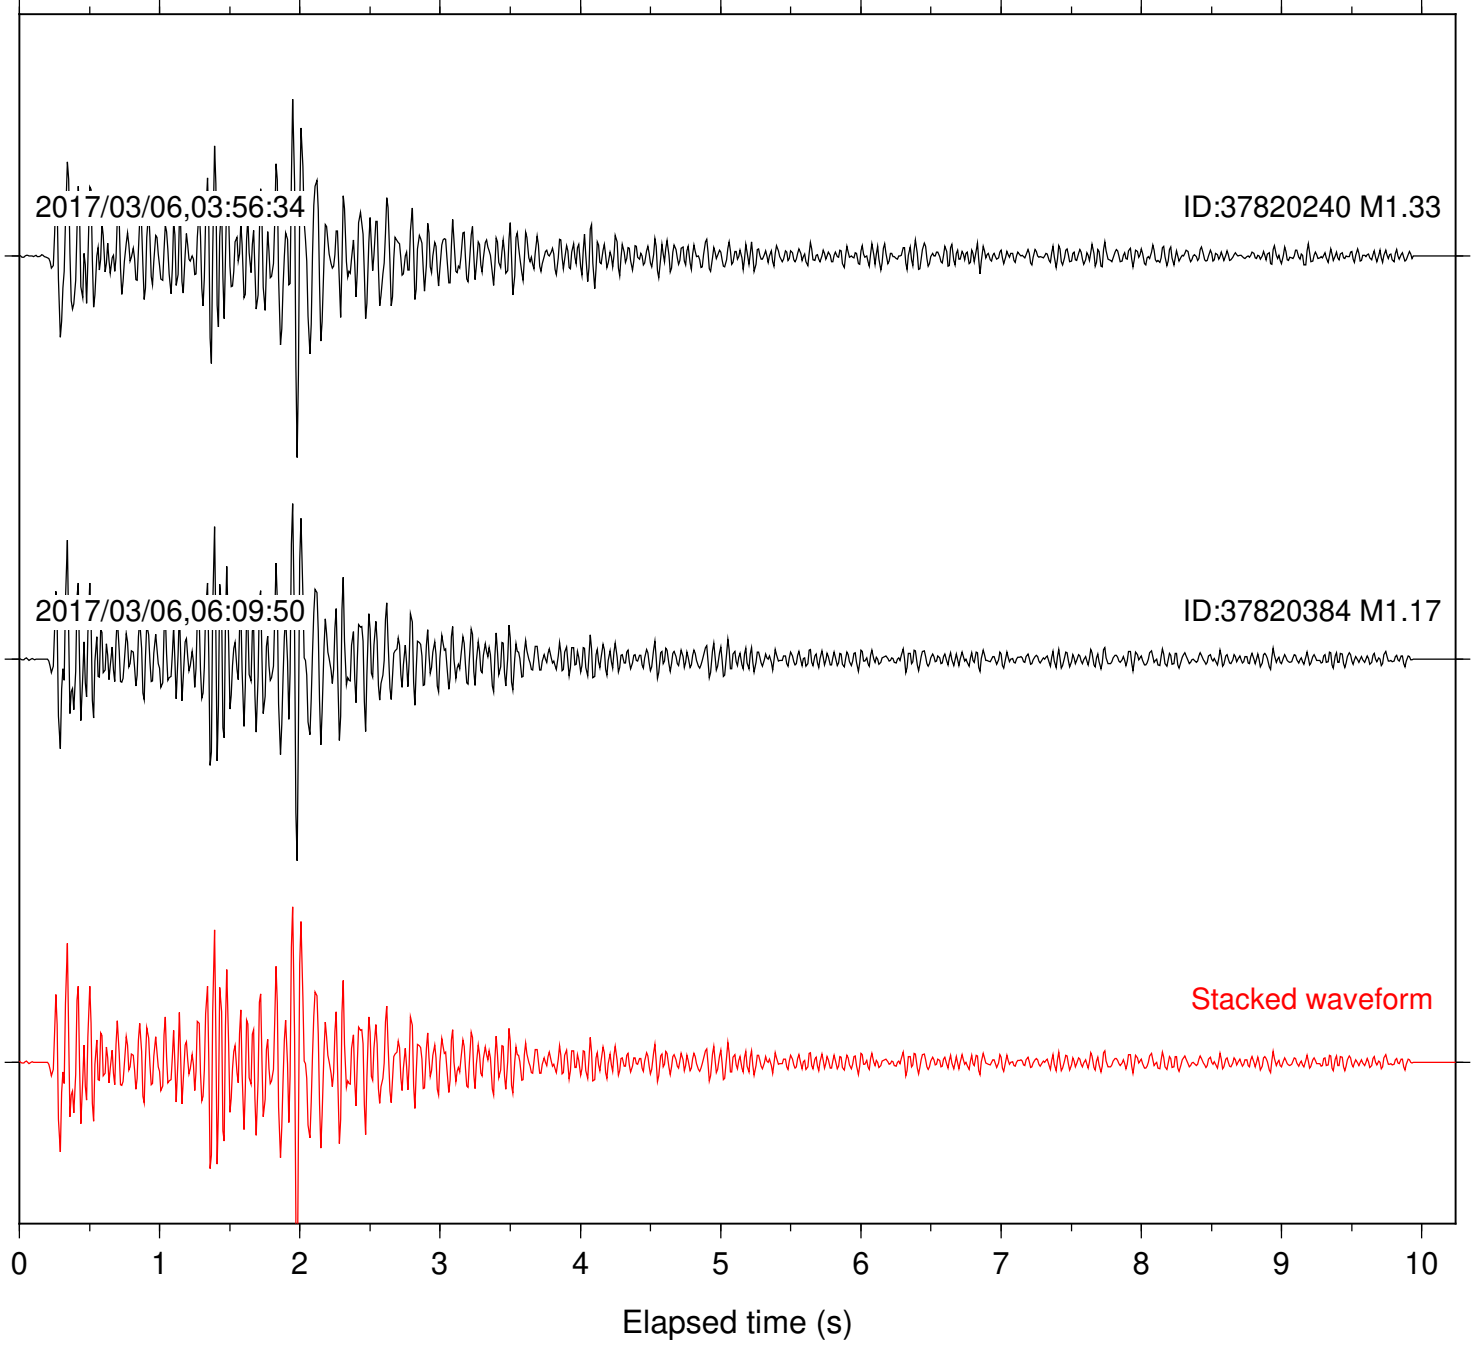

Station: BAC Com: EHZ

Focal depth: 7.15 km

Station: BZN Com: HHZ

Focal depth: 7.15 km

Station: CRY Com: HHZ

Focal depth: 7.15 km

Station: CSH Com: HHZ

Focal depth: 7.15 km

Station: DGR Com: HHZ

Focal depth: 7.15 km

Station: FRD Com: HHZ

Focal depth: 7.15 km

Station: HMT2 Com: HHZ

Focal depth: 7.15 km

Station: KNW Com: HHZ

Focal depth: 7.15 km

Station: LVA2 Com: HHZ

Focal depth: 7.15 km

Station: PLM Com: HHZ

Focal depth: 7.15 km

Station: POB2 Com: HHZ

Focal depth: 7.15 km

Station: RDM Com: HHZ

Focal depth: 7.15 km

Station: RRSP Com: HHZ

Focal depth: 7.15 km

Station: SMER Com: HHZ

Focal depth: 6.73 km

Station: SND Com: HHZ

Focal depth: 7.15 km

Station: WMC Com: HHZ

Focal depth: 7.15 km