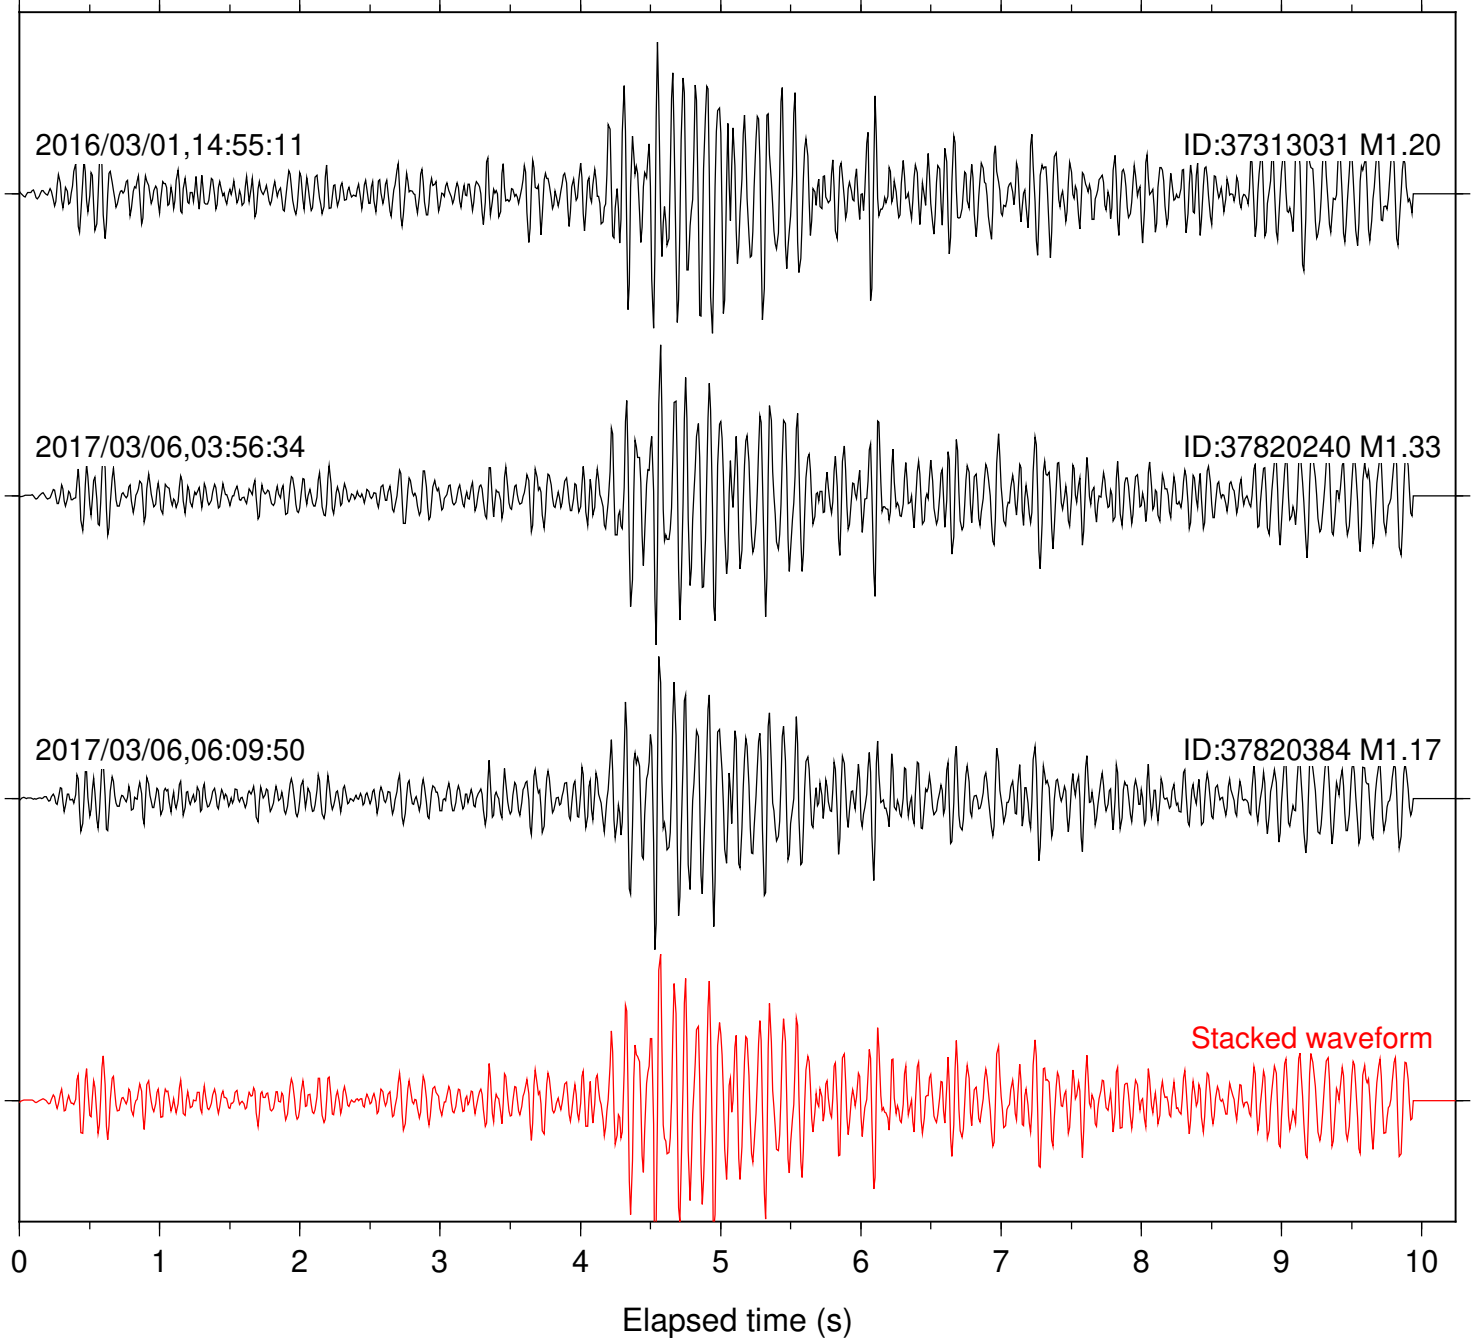

Station: B081 Com: EHZ

Focal depth: 7.15 km

Station: B082 Com: EHZ

Focal depth: 7.15 km

Station: B084 Com: EHZ

Focal depth: 7.15 km

Station: B086 Com: EHZ

Focal depth: 7.15 km

Station: B087 Com: EHZ

Focal depth: 7.15 km

Station: B088 Com: EHZ

Focal depth: 7.15 km

Station: B093 Com: EHZ

Focal depth: 7.15 km

Station: B946 Com: EHZ

Focal depth: 7.15 km

Station: DGR Com: HHZ

Focal depth: 7.15 km

Station: FRD Com: HHZ

Focal depth: 7.15 km

Station: HMT2 Com: HHZ

Focal depth: 7.15 km

Station: KNW Com: HHZ

Focal depth: 7.15 km

Station: RRSP Com: HHZ

Focal depth: 7.15 km

Station: SMER Com: HHZ

Focal depth: 6.73 km

Station: SND Com: HHZ

Focal depth: 7.15 km

Station: WMC Com: HHZ

Focal depth: 7.15 km