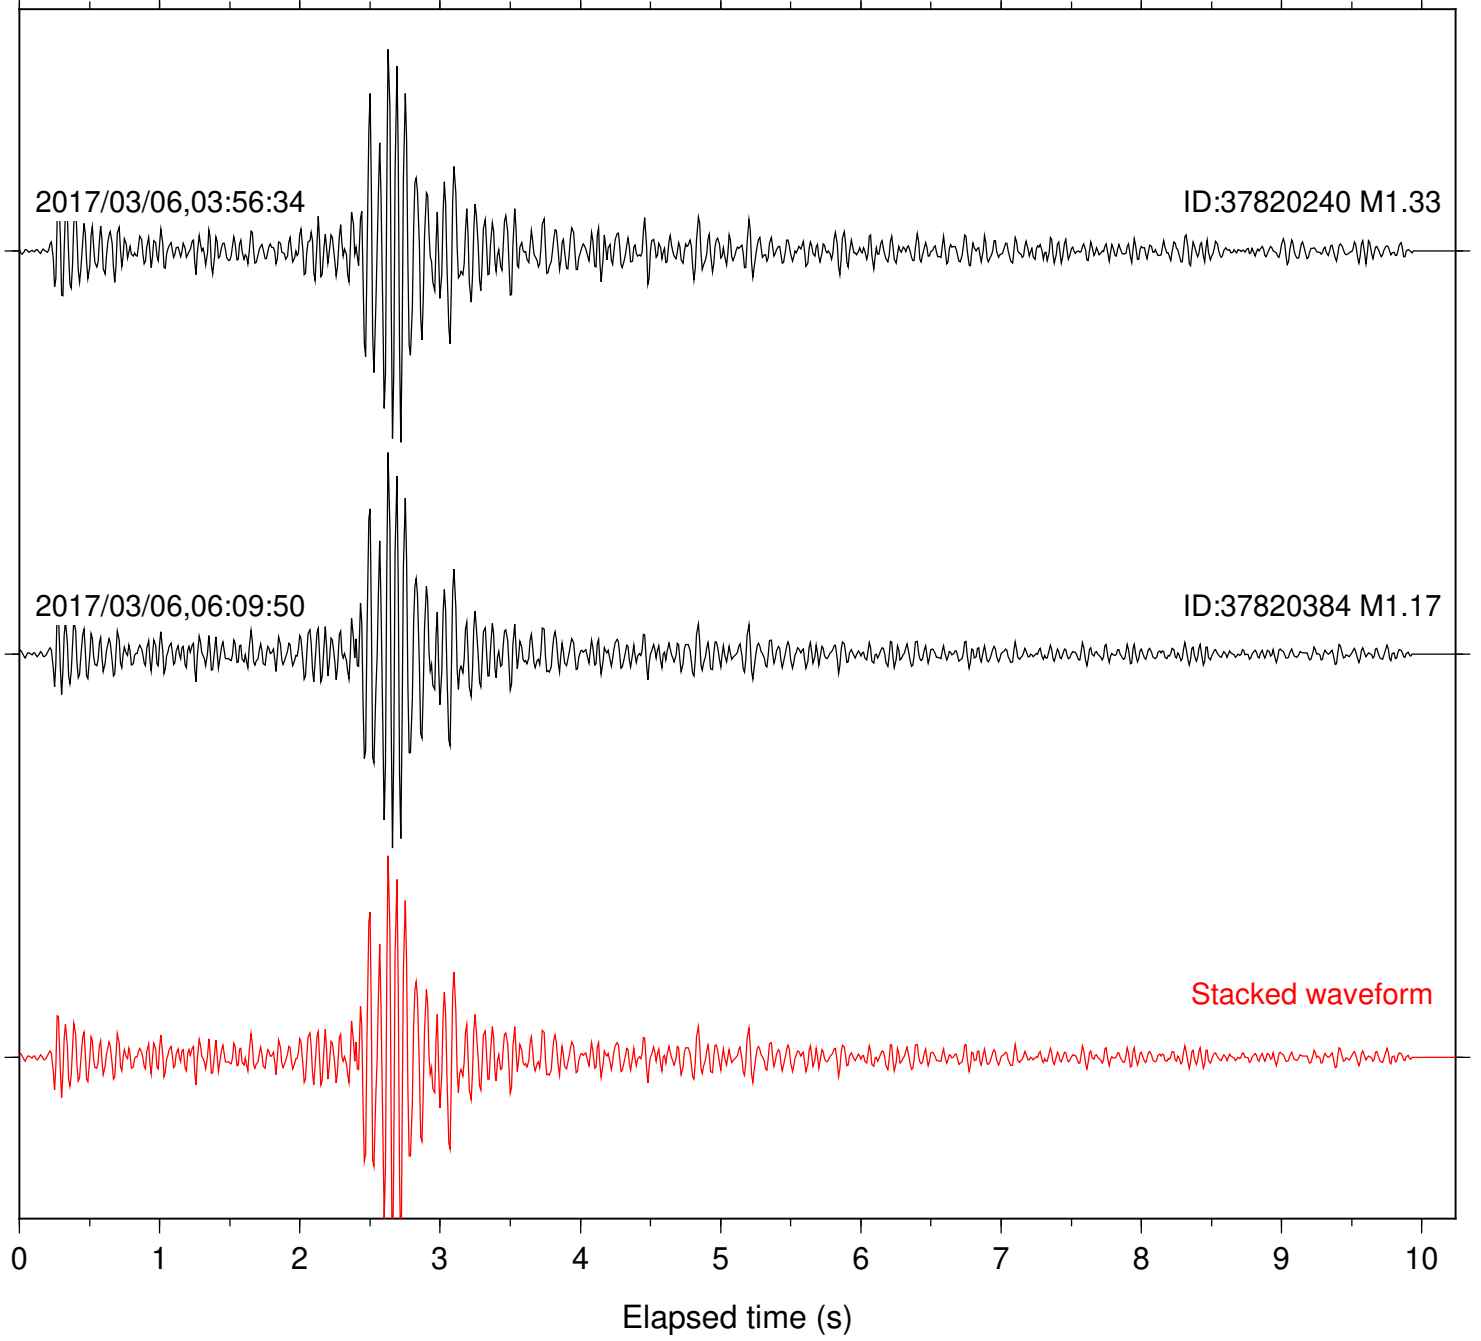

Station: BAC Com: EHZ

Focal depth: 7.15 km

Station: BZN Com: HHZ

Focal depth: 7.15 km

Station: CRY Com: HHZ

Focal depth: 7.15 km

Station: CSH Com: HHZ

Focal depth: 7.15 km

Station: DGR Com: HHZ

Focal depth: 7.15 km

Station: FRD Com: HHZ

Focal depth: 7.15 km

Station: HMT2 Com: HHZ

Focal depth: 7.15 km

Station: KNW Com: HHZ

Focal depth: 7.15 km

Station: LVA2 Com: HHZ

Focal depth: 7.15 km

Station: PLM Com: HHZ

Focal depth: 7.15 km

Station: POB2 Com: HHZ

Focal depth: 7.15 km

Station: RDM Com: HHZ

Focal depth: 7.15 km

Station: RRSP Com: HHZ

Focal depth: 7.15 km

Station: SMER Com: HHZ

Focal depth: 6.73 km

Station: SND Com: HHZ

Focal depth: 7.15 km

Station: WMC Com: HHZ

Focal depth: 7.15 km