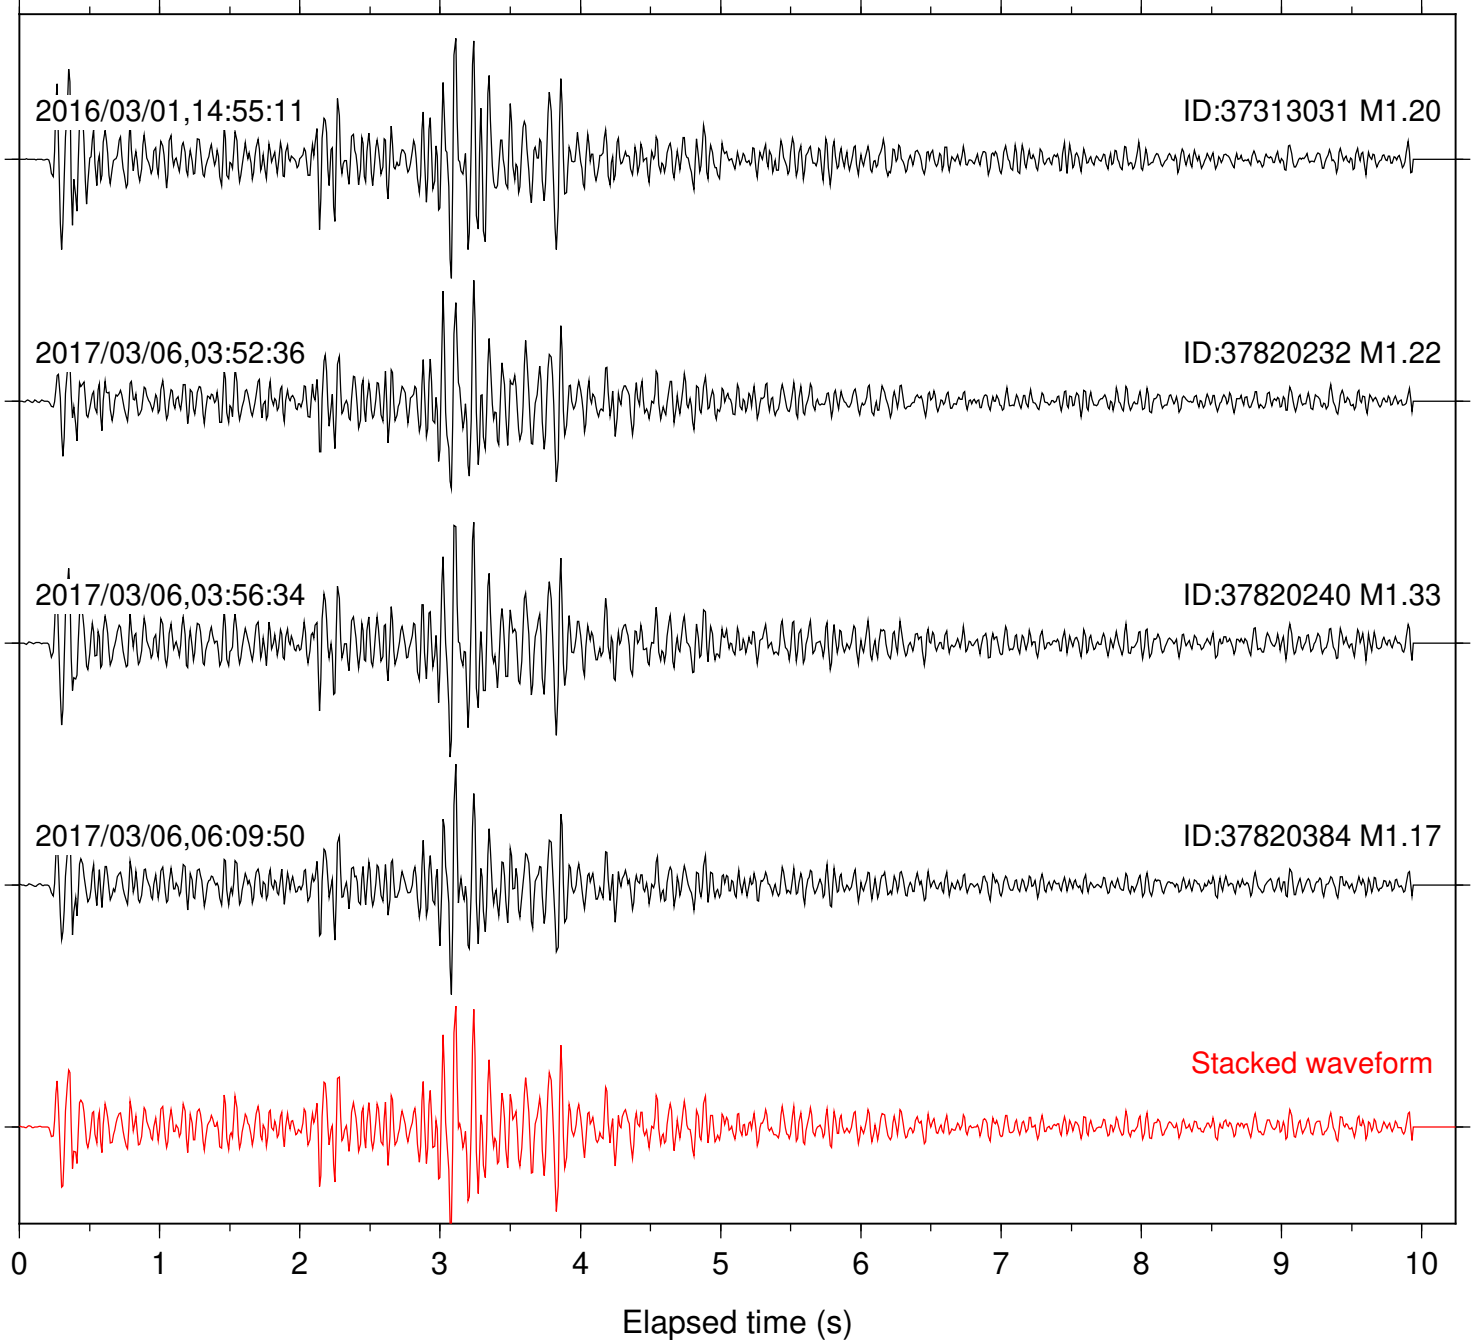

Station: B081 Com: EHZ

Focal depth: 7.15 km

Station: B082 Com: EHZ

Focal depth: 7.15 km

Station: B084 Com: EHZ

Focal depth: 7.15 km

Station: B086 Com: EHZ

Focal depth: 7.15 km

Station: B087 Com: EHZ

Focal depth: 7.15 km

Station: B088 Com: EHZ

Focal depth: 7.15 km

Station: B093 Com: EHZ

Focal depth: 7.15 km

Station: B946 Com: EHZ

Focal depth: 7.15 km

Station: DGR Com: HHZ

Focal depth: 7.15 km

Station: FRD Com: HHZ

Focal depth: 7.15 km

Station: HMT2 Com: HHZ

Focal depth: 7.15 km

Station: KNW Com: HHZ

Focal depth: 7.15 km

Station: RRSP Com: HHZ

Focal depth: 7.15 km

Station: SMER Com: HHZ

Focal depth: 6.73 km

Station: SND Com: HHZ

Focal depth: 7.15 km

Station: WMC Com: HHZ

Focal depth: 7.15 km