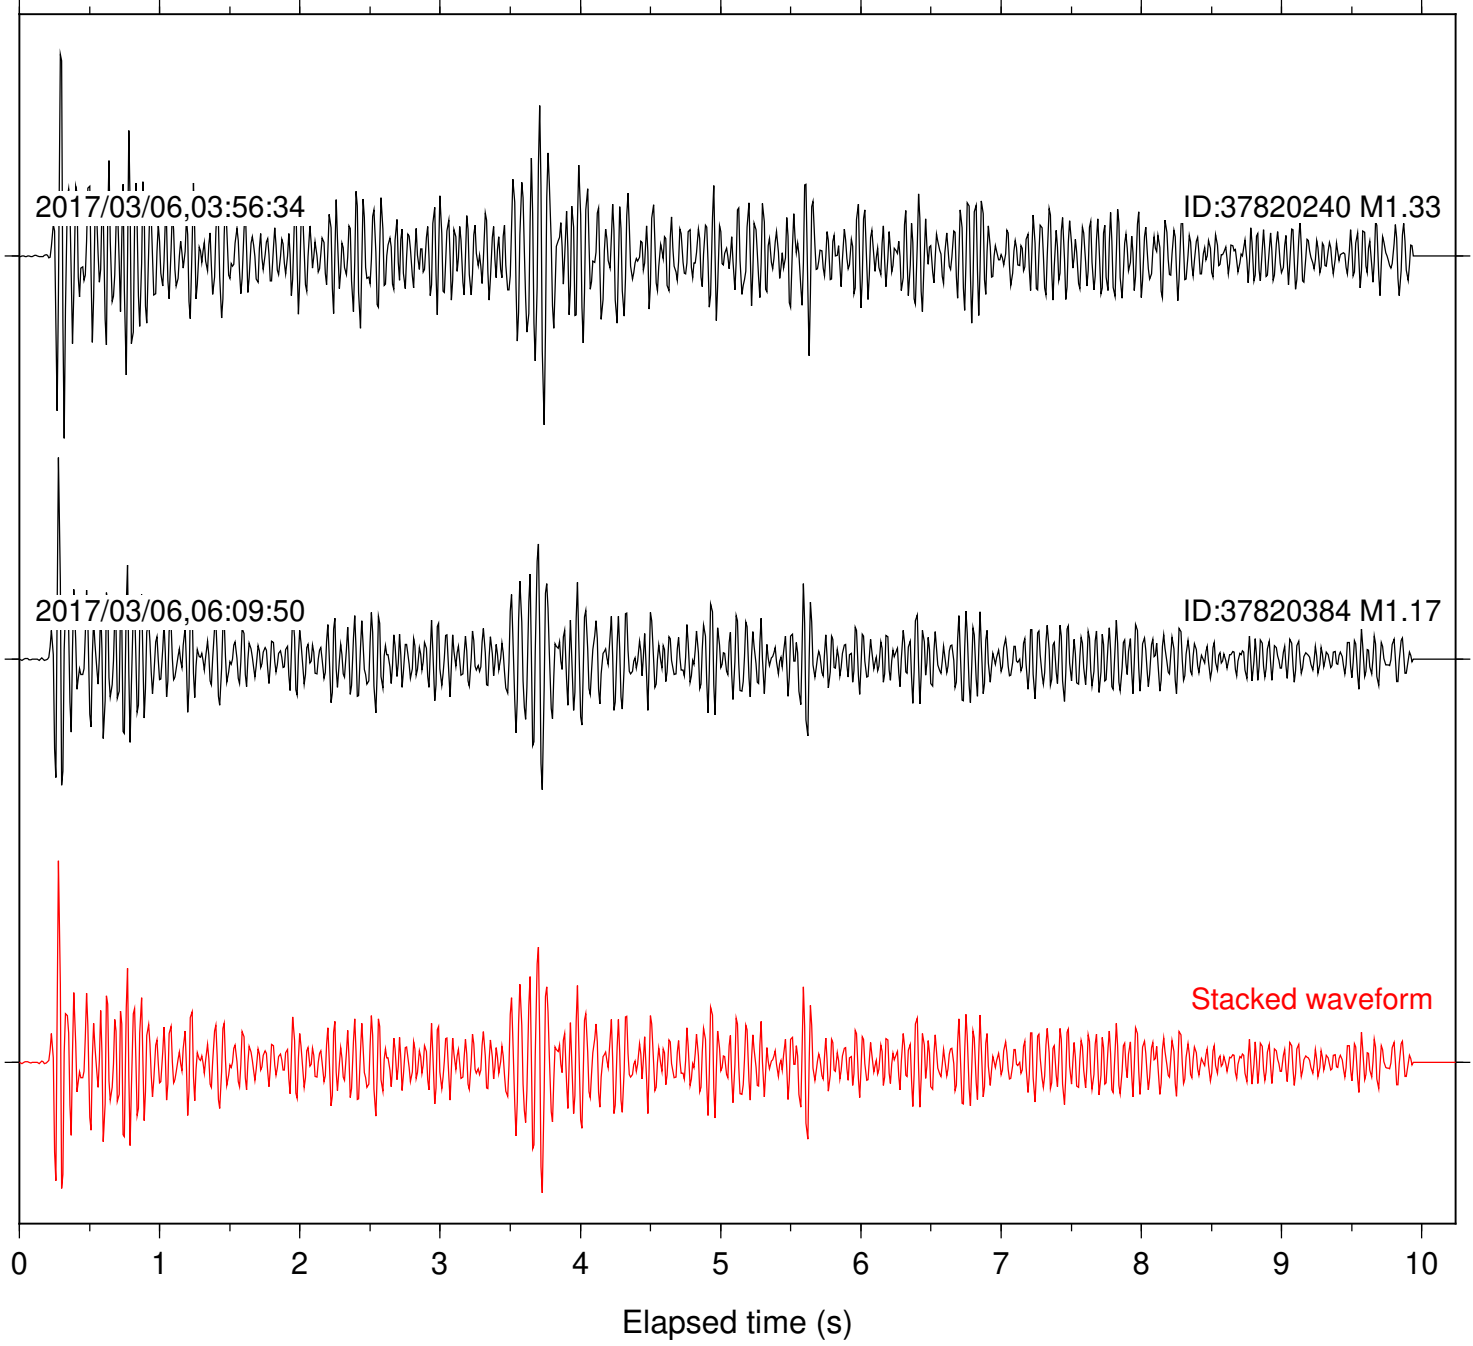

Station: BAC Com: EHZ

Focal depth: 7.15 km

Station: BZN Com: HHZ

Focal depth: 7.15 km

Station: CRY Com: HHZ

Focal depth: 7.15 km

Station: CSH Com: HHZ

Focal depth: 7.15 km

Station: DGR Com: HHZ

Focal depth: 7.15 km

Station: FRD Com: HHZ

Focal depth: 7.15 km

Station: HMT2 Com: HHZ

Focal depth: 7.15 km

Station: KNW Com: HHZ

Focal depth: 7.15 km

Station: LVA2 Com: HHZ

Focal depth: 7.15 km

Station: PLM Com: HHZ

Focal depth: 7.15 km

Station: POB2 Com: HHZ

Focal depth: 7.15 km

Station: RDM Com: HHZ

Focal depth: 7.15 km

Station: RRSP Com: HHZ

Focal depth: 7.15 km

Station: SMER Com: HHZ

Focal depth: 6.73 km

Station: SND Com: HHZ

Focal depth: 7.15 km

Station: WMC Com: HHZ

Focal depth: 7.15 km