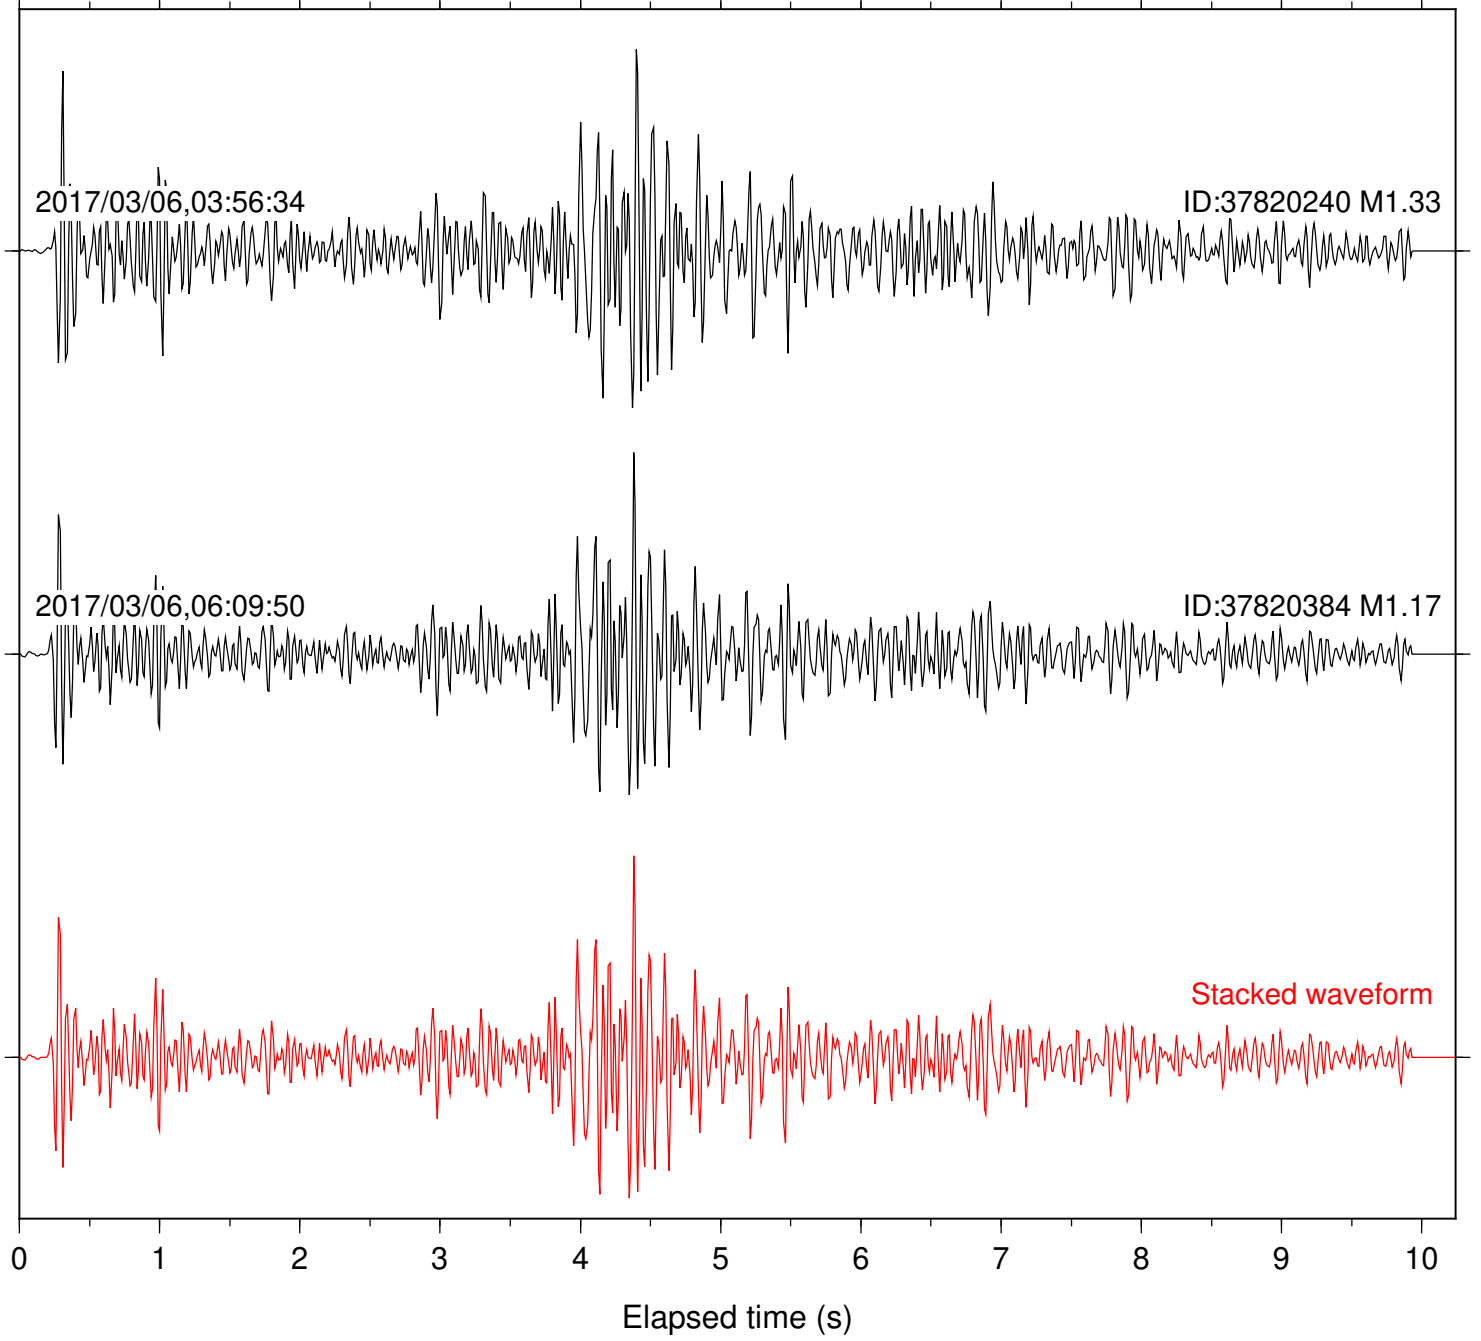

Station: BAC Com: EHZ

Focal depth: 7.15 km

Station: BZN Com: HHZ

Focal depth: 7.15 km

Station: CRY Com: HHZ

Focal depth: 7.15 km

Station: CSH Com: HHZ

Focal depth: 7.15 km

Station: DGR Com: HHZ

Focal depth: 7.15 km

Station: FRD Com: HHZ

Focal depth: 7.15 km

Station: HMT2 Com: HHZ

Focal depth: 7.15 km

Station: KNW Com: HHZ

Focal depth: 7.15 km

Station: LVA2 Com: HHZ

Focal depth: 7.15 km

Station: PLM Com: HHZ

Focal depth: 7.15 km

Station: POB2 Com: HHZ

Focal depth: 7.15 km

Station: RDM Com: HHZ

Focal depth: 7.15 km

Station: RRSP Com: HHZ

Focal depth: 7.15 km

Station: SMER Com: HHZ

Focal depth: 6.73 km

Station: SND Com: HHZ

Focal depth: 7.15 km

Station: WMC Com: HHZ

Focal depth: 7.15 km