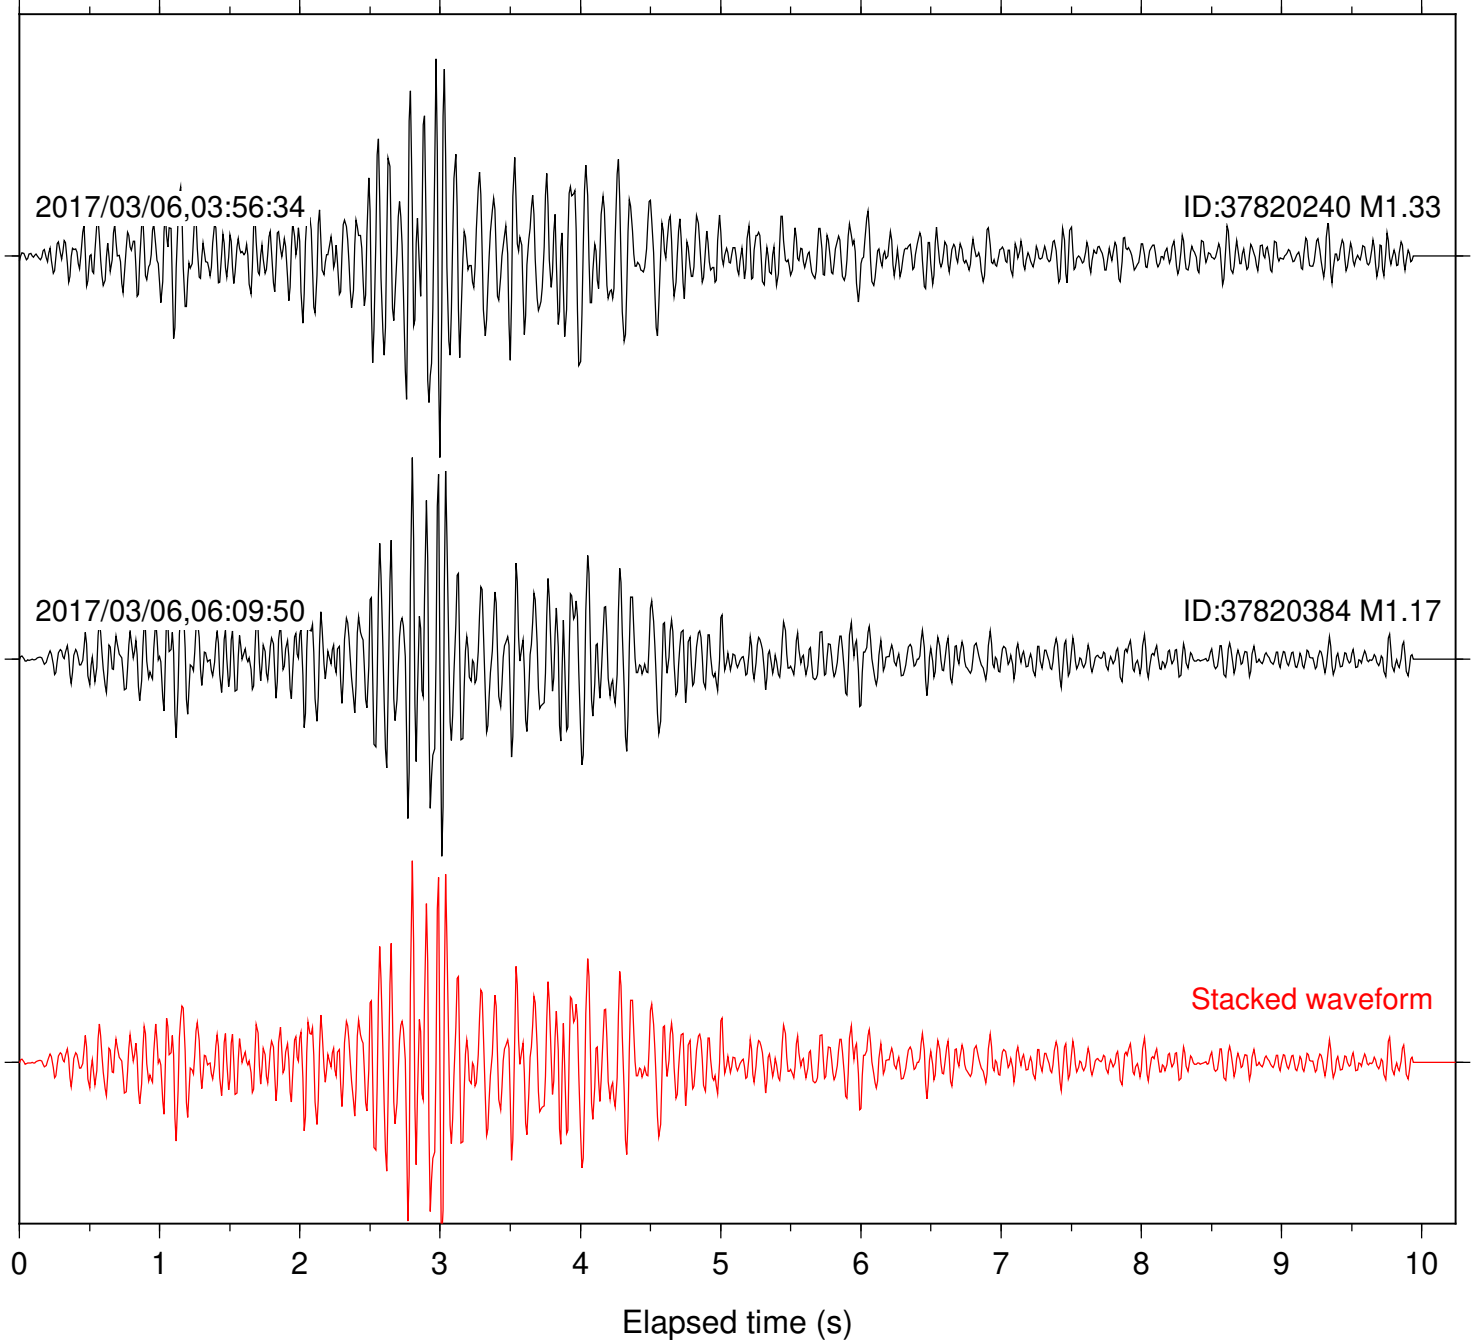

Station: BAC Com: EHZ

Focal depth: 7.15 km

Station: BZN Com: HHZ

Focal depth: 7.15 km

Station: CRY Com: HHZ

Focal depth: 7.15 km

Station: CSH Com: HHZ

Focal depth: 7.15 km

Station: DGR Com: HHZ

Focal depth: 7.15 km

Station: FRD Com: HHZ

Focal depth: 7.15 km

Station: HMT2 Com: HHZ

Focal depth: 7.15 km

Station: KNW Com: HHZ

Focal depth: 7.15 km

Station: LVA2 Com: HHZ

Focal depth: 7.15 km

Station: PLM Com: HHZ

Focal depth: 7.15 km

Station: POB2 Com: HHZ

Focal depth: 7.15 km

Station: RDM Com: HHZ

Focal depth: 7.15 km

Station: RRSP Com: HHZ

Focal depth: 7.15 km

Station: SMER Com: HHZ

Focal depth: 6.73 km

Station: SND Com: HHZ

Focal depth: 7.15 km

Station: WMC Com: HHZ

Focal depth: 7.15 km