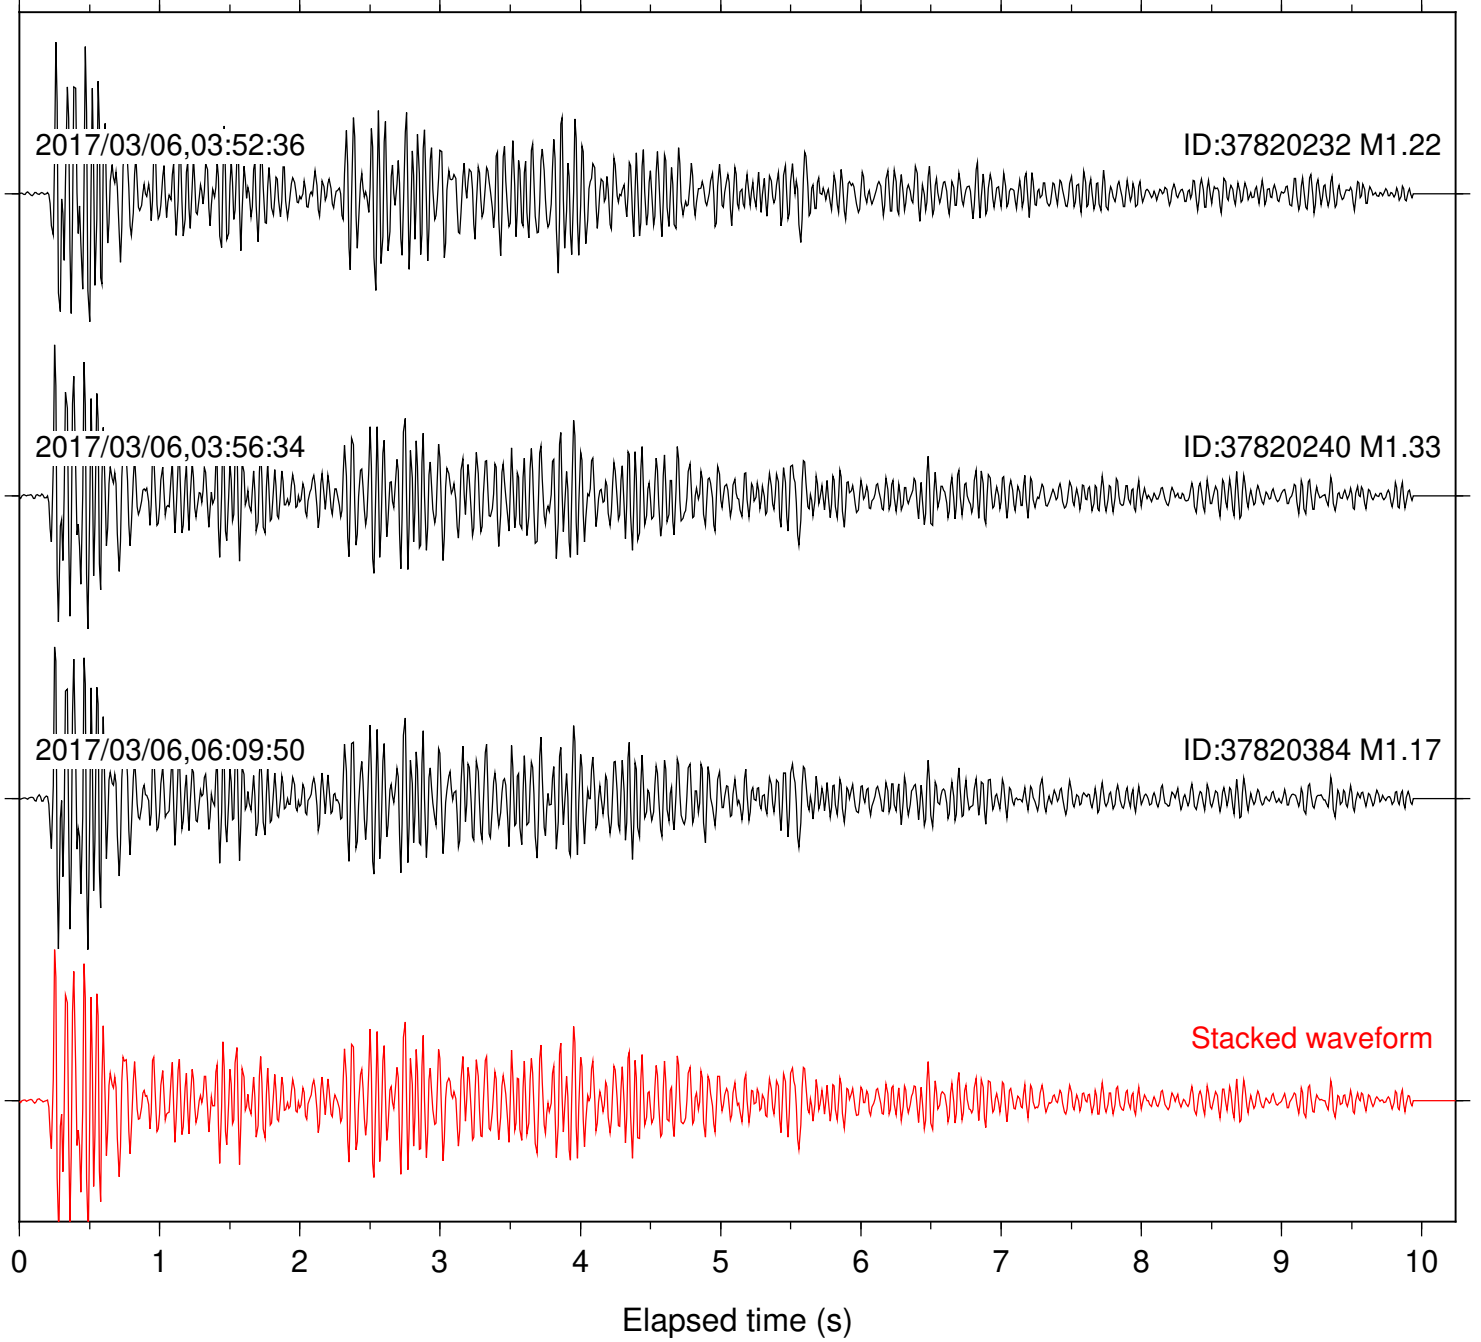

Station: BAC Com: EHZ

Focal depth: 7.15 km

Station: BZN Com: HHZ

Focal depth: 7.15 km

Station: CRY Com: HHZ

Focal depth: 7.15 km

Station: CSH Com: HHZ

Focal depth: 7.15 km

Station: DGR Com: HHZ

Focal depth: 7.15 km

Station: FRD Com: HHZ

Focal depth: 7.15 km

Station: HMT2 Com: HHZ

Focal depth: 7.15 km

Station: KNW Com: HHZ

Focal depth: 7.15 km

Station: LVA2 Com: HHZ

Focal depth: 7.15 km

Station: PLM Com: HHZ

Focal depth: 7.15 km

Station: POB2 Com: HHZ

Focal depth: 7.15 km

Station: RDM Com: HHZ

Focal depth: 7.15 km

Station: RRSP Com: HHZ

Focal depth: 7.15 km

Station: SMER Com: HHZ

Focal depth: 6.73 km

Station: SND Com: HHZ

Focal depth: 7.15 km

Station: WMC Com: HHZ

Focal depth: 7.15 km