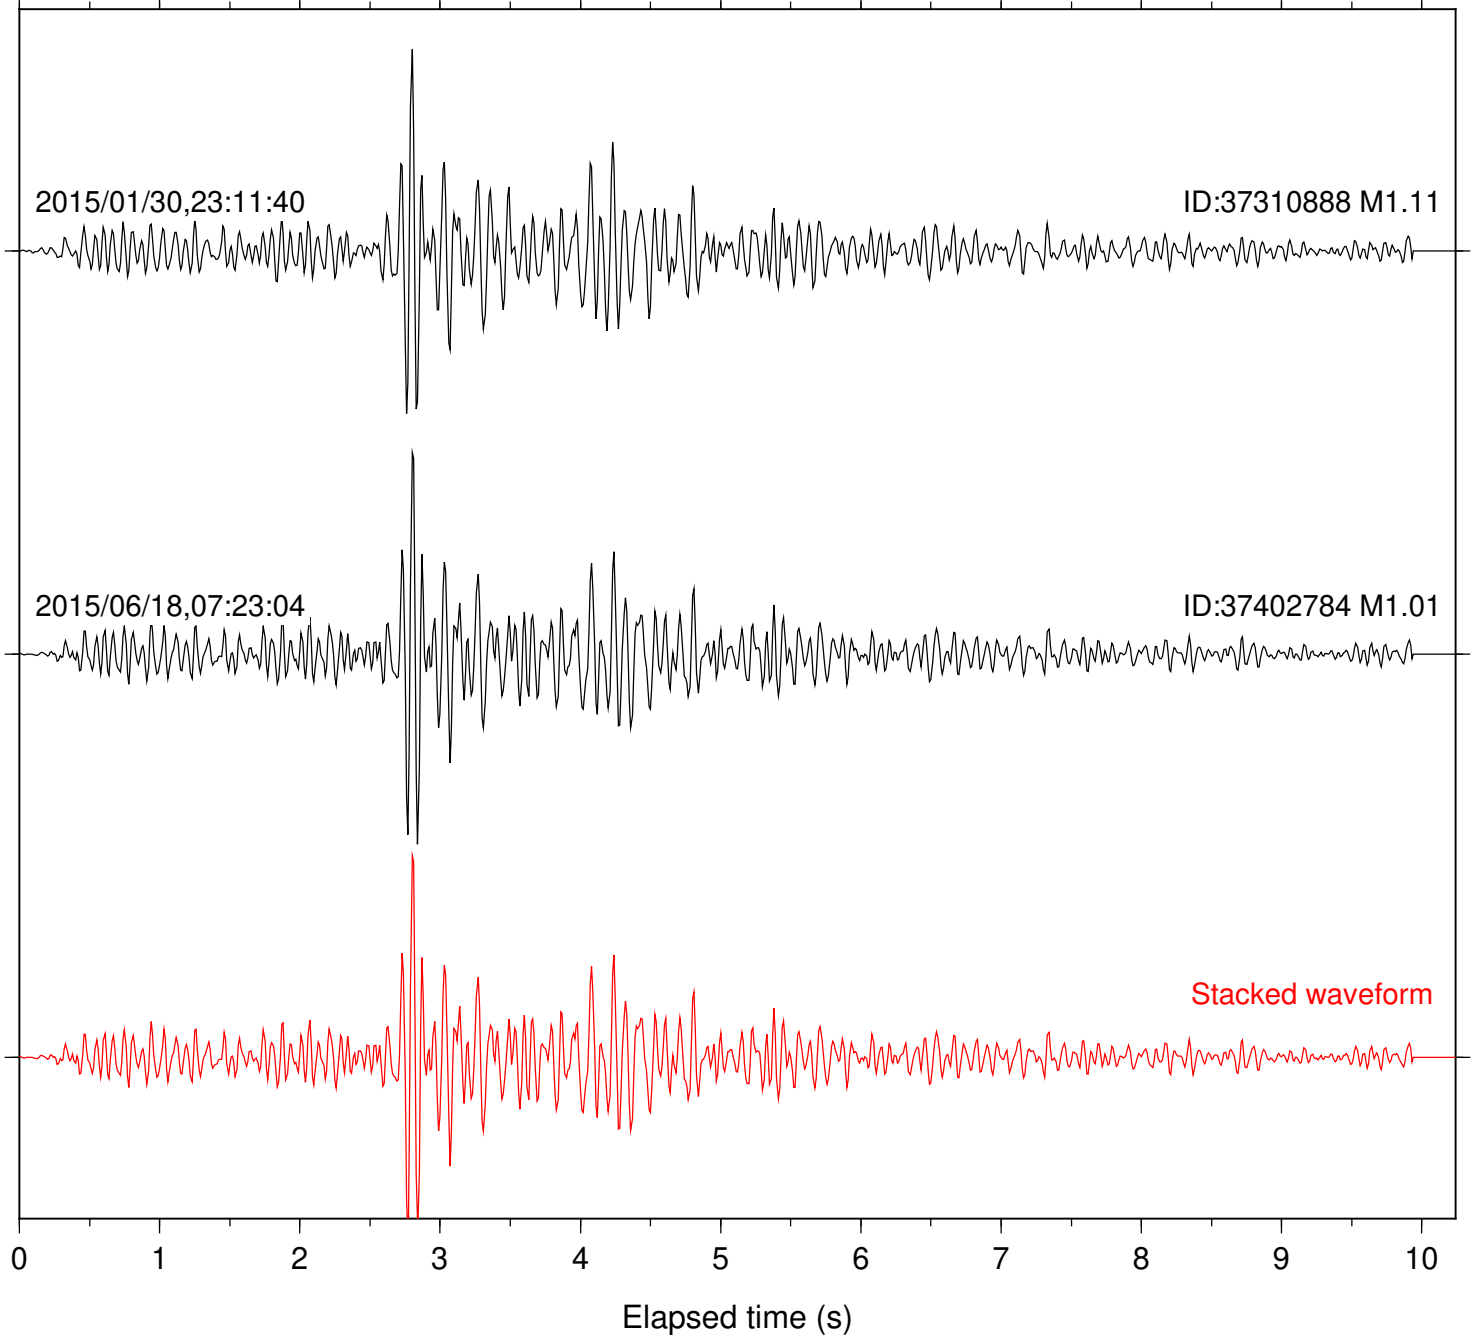

Station: JEM Com: HHZ

Focal depth: 7.53 km

Station: MONP2 Com: HHZ

Focal depth: 7.53 km