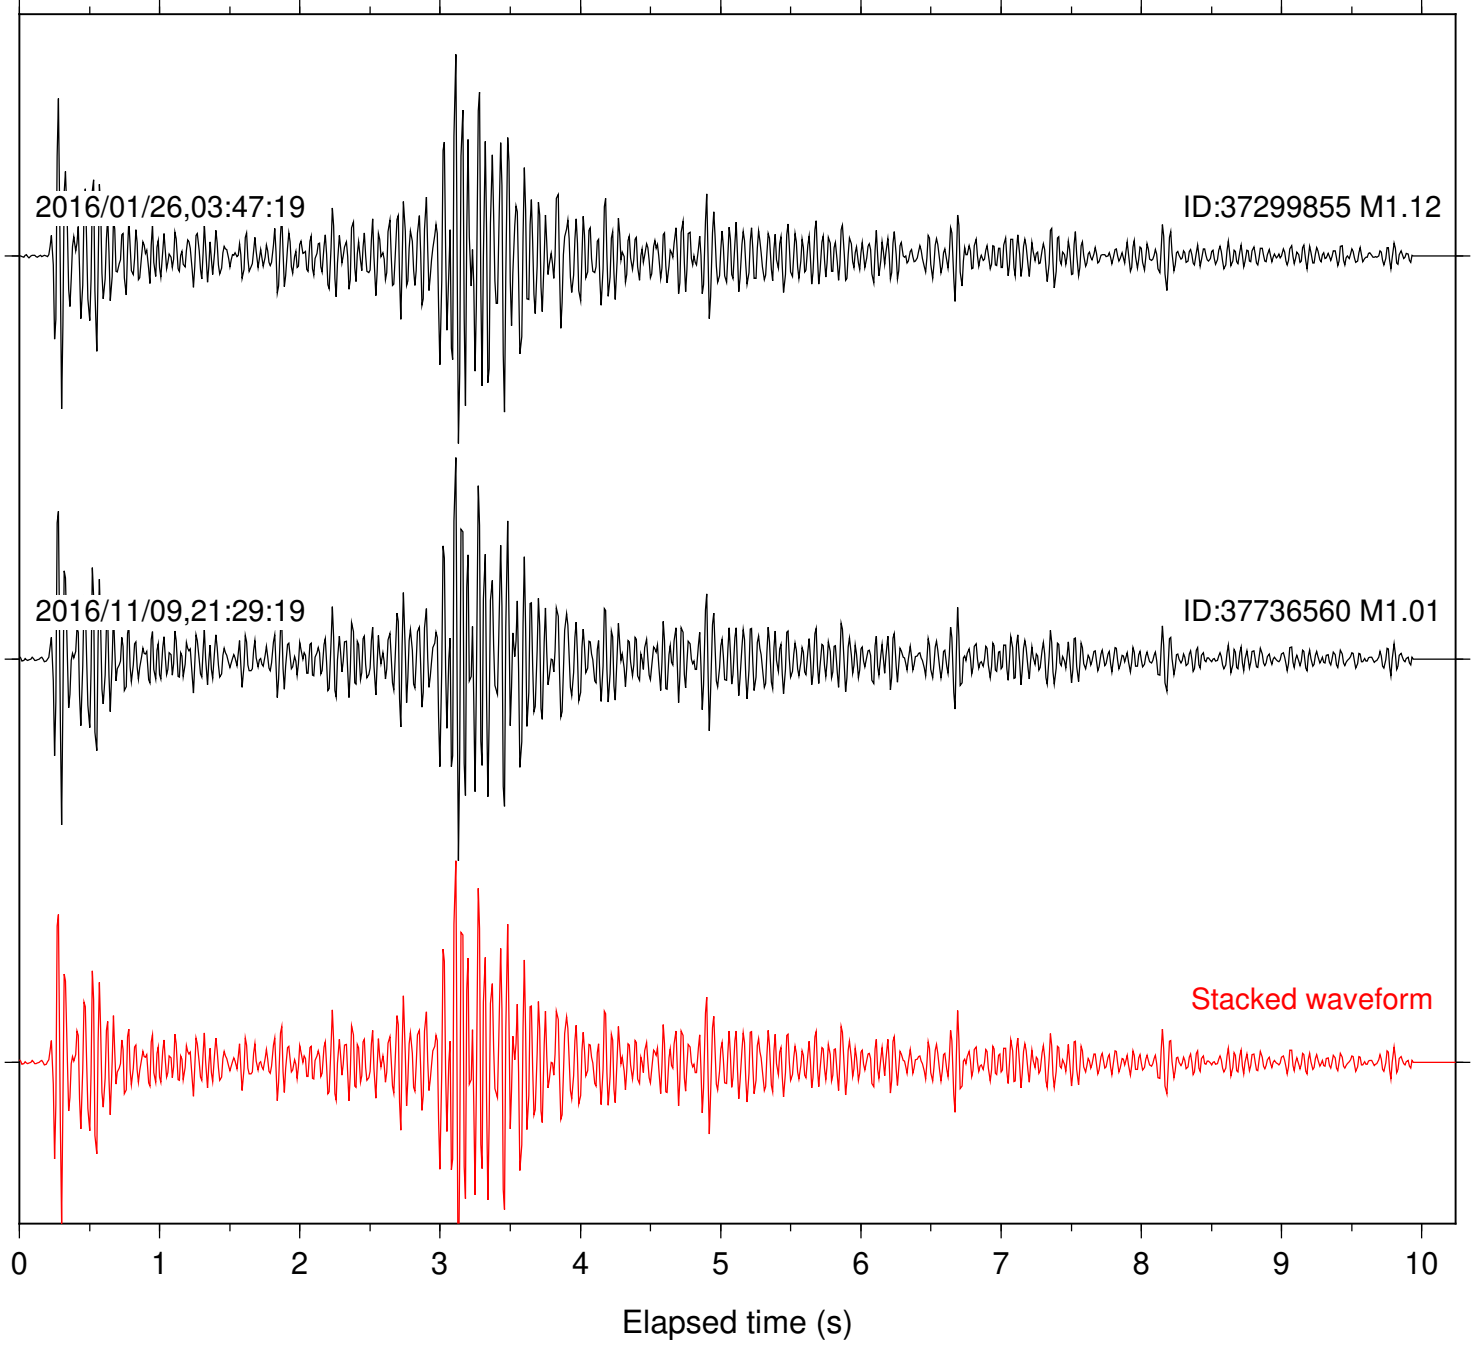

Stacked waveform

0 1 2 3 4 5 6 7 8 9 10
Elapsed time (s)

Station: B084 Com: EHZ

Focal depth: 13.09 km

Station: B087 Com: EHZ

Focal depth: 13.09 km

Station: B088 Com: EHZ

Focal depth: 13.09 km

Station: B093 Com: EHZ

Focal depth: 13.09 km

Station: B946 Com: EHZ

Focal depth: 13.09 km

Station: BAC Com: EHZ

Focal depth: 13.09 km

Station: DGR Com: HHZ

Focal depth: 13.09 km

Station: FRD Com: HHZ

Focal depth: 13.09 km

2016/01/26,03:47:19

ID:37299855 M1.12

2016/11/09,21:29:19

ID:37736560 M1.01

Stacked waveform

0 1 2 3 4 5 6 7 8 9 10
Elapsed time (s)

Station: HMT2 Com: HHZ

Focal depth: 13.09 km

Station: PFO Com: HHZ

Focal depth: 13.09 km

Station: POB2 Com: HHZ

Focal depth: 13.09 km