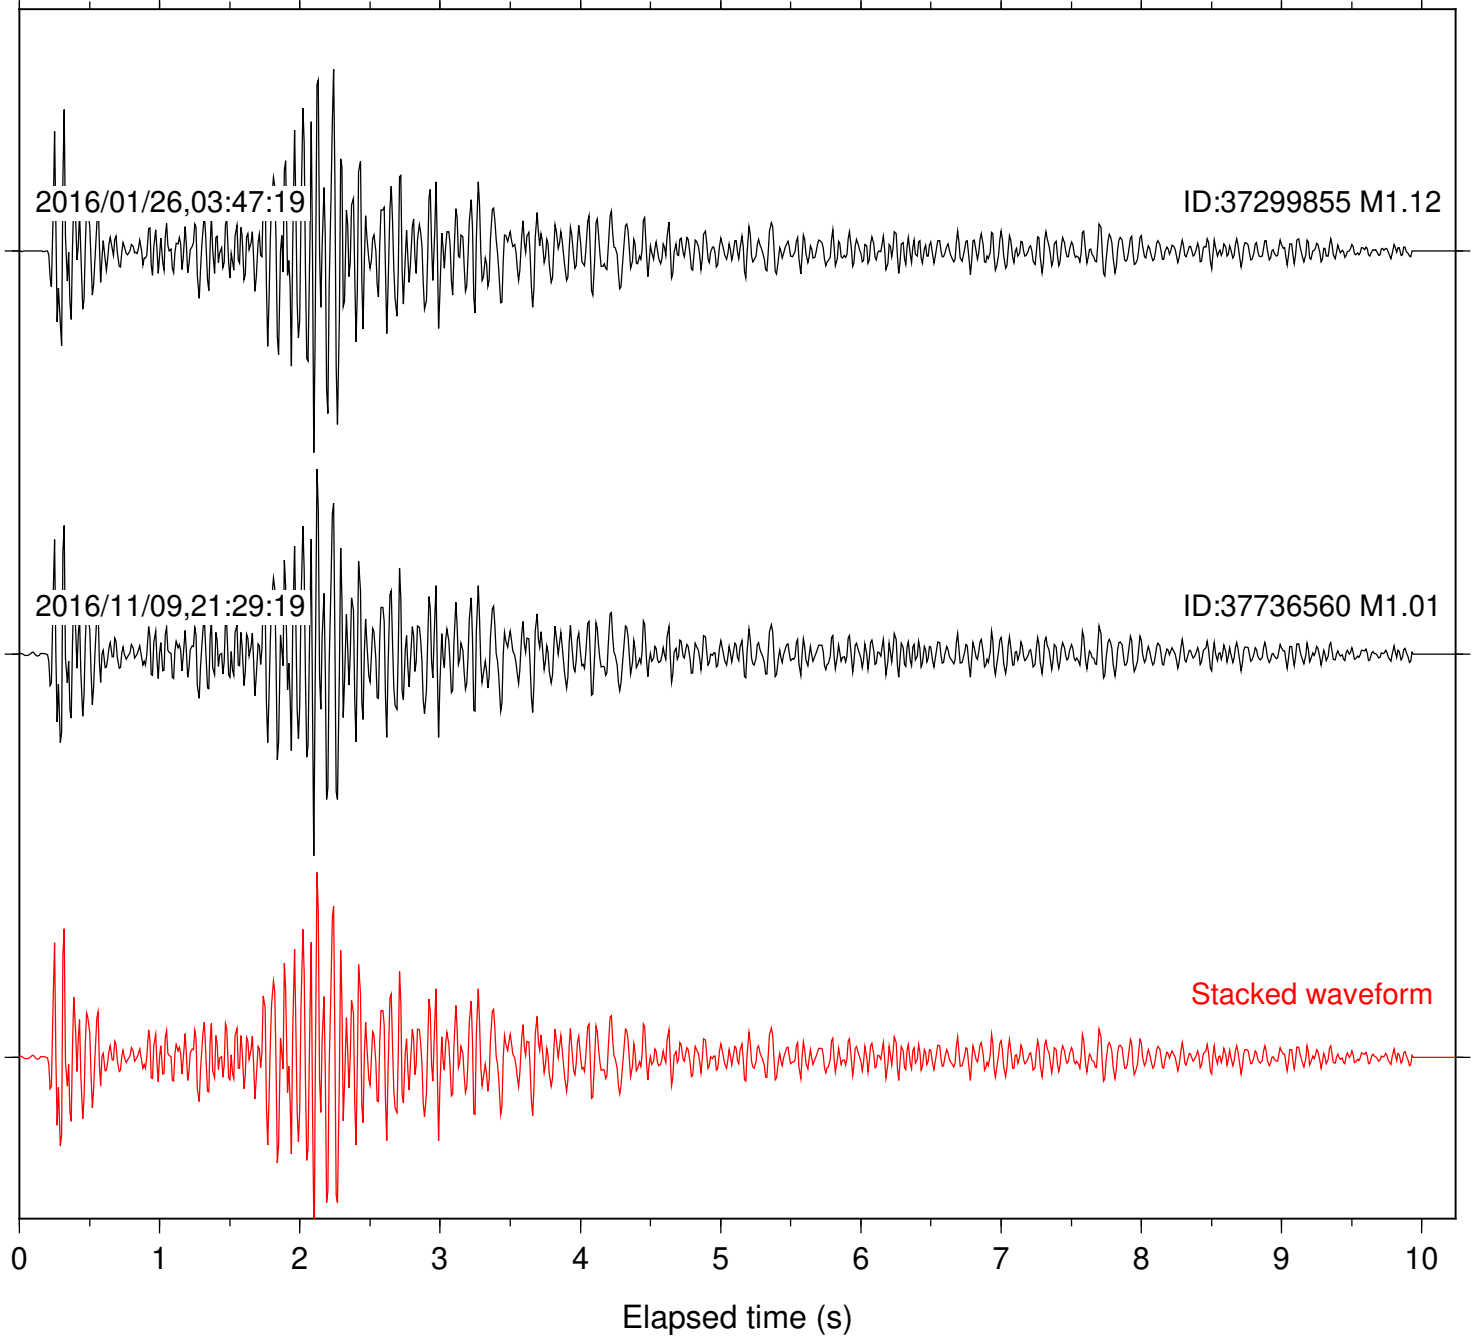

Station: B081 Com: EHZ

Focal depth: 13.09 km

Station: B082 Com: EHZ

Focal depth: 13.09 km

2016/01/26,03:47:19

ID:37299855 M1.12

2016/11/09,21:29:19

ID:37736560 M1.01

Stacked waveform

0 1 2 3 4 5 6 7 8 9 10
Elapsed time (s)

Station: B084 Com: EHZ

Focal depth: 13.09 km

Station: B087 Com: EHZ

Focal depth: 13.09 km

Station: B088 Com: EHZ

Focal depth: 13.09 km

Station: B093 Com: EHZ

Focal depth: 13.09 km

Station: B946 Com: EHZ

Focal depth: 13.09 km

Station: BAC Com: EHZ

Focal depth: 13.09 km

Station: DGR Com: HHZ

Focal depth: 13.09 km

Station: FRD Com: HHZ

Focal depth: 13.09 km

2016/01/26,03:47:19

ID:37299855 M1.12

2016/11/09,21:29:19

ID:37736560 M1.01

Stacked waveform

0 1 2 3 4 5 6 7 8 9 10
Elapsed time (s)