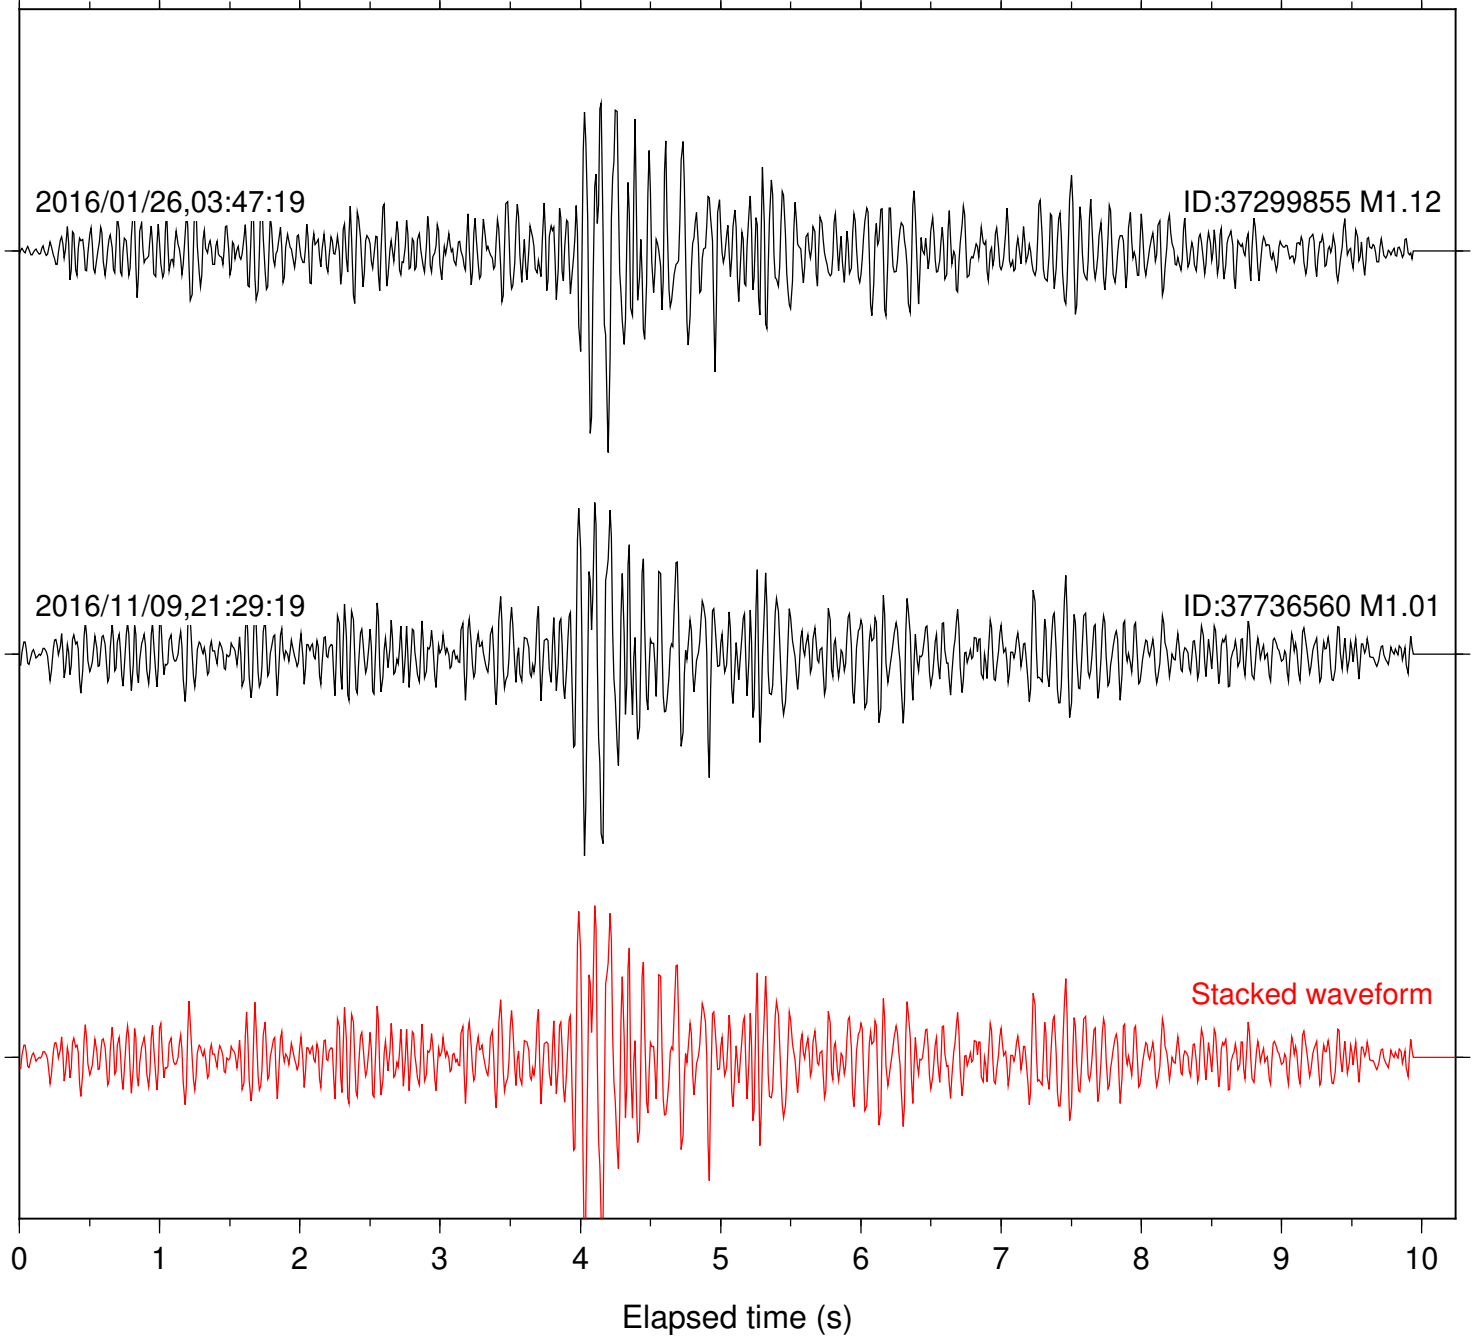

Station: B081 Com: EHZ

Focal depth: 13.09 km

Station: B082 Com: EHZ

Focal depth: 13.09 km

2016/01/26,03:47:19

ID:37299855 M1.12

2016/11/09,21:29:19

ID:37736560 M1.01

Stacked waveform

0 1 2 3 4 5 6 7 8 9 10
Elapsed time (s)

Station: B084 Com: EHZ

Focal depth: 13.09 km

Station: B087 Com: EHZ

Focal depth: 13.09 km

Station: B088 Com: EHZ

Focal depth: 13.09 km

Station: B093 Com: EHZ

Focal depth: 13.09 km

Station: B946 Com: EHZ

Focal depth: 13.09 km

Station: BAC Com: EHZ

Focal depth: 13.09 km

Station: DGR Com: HHZ

Focal depth: 13.09 km

Station: FRD Com: HHZ

Focal depth: 13.09 km

2016/01/26,03:47:19

ID:37299855 M1.12

2016/11/09,21:29:19

ID:37736560 M1.01

Stacked waveform

0 1 2 3 4 5 6 7 8 9 10
Elapsed time (s)