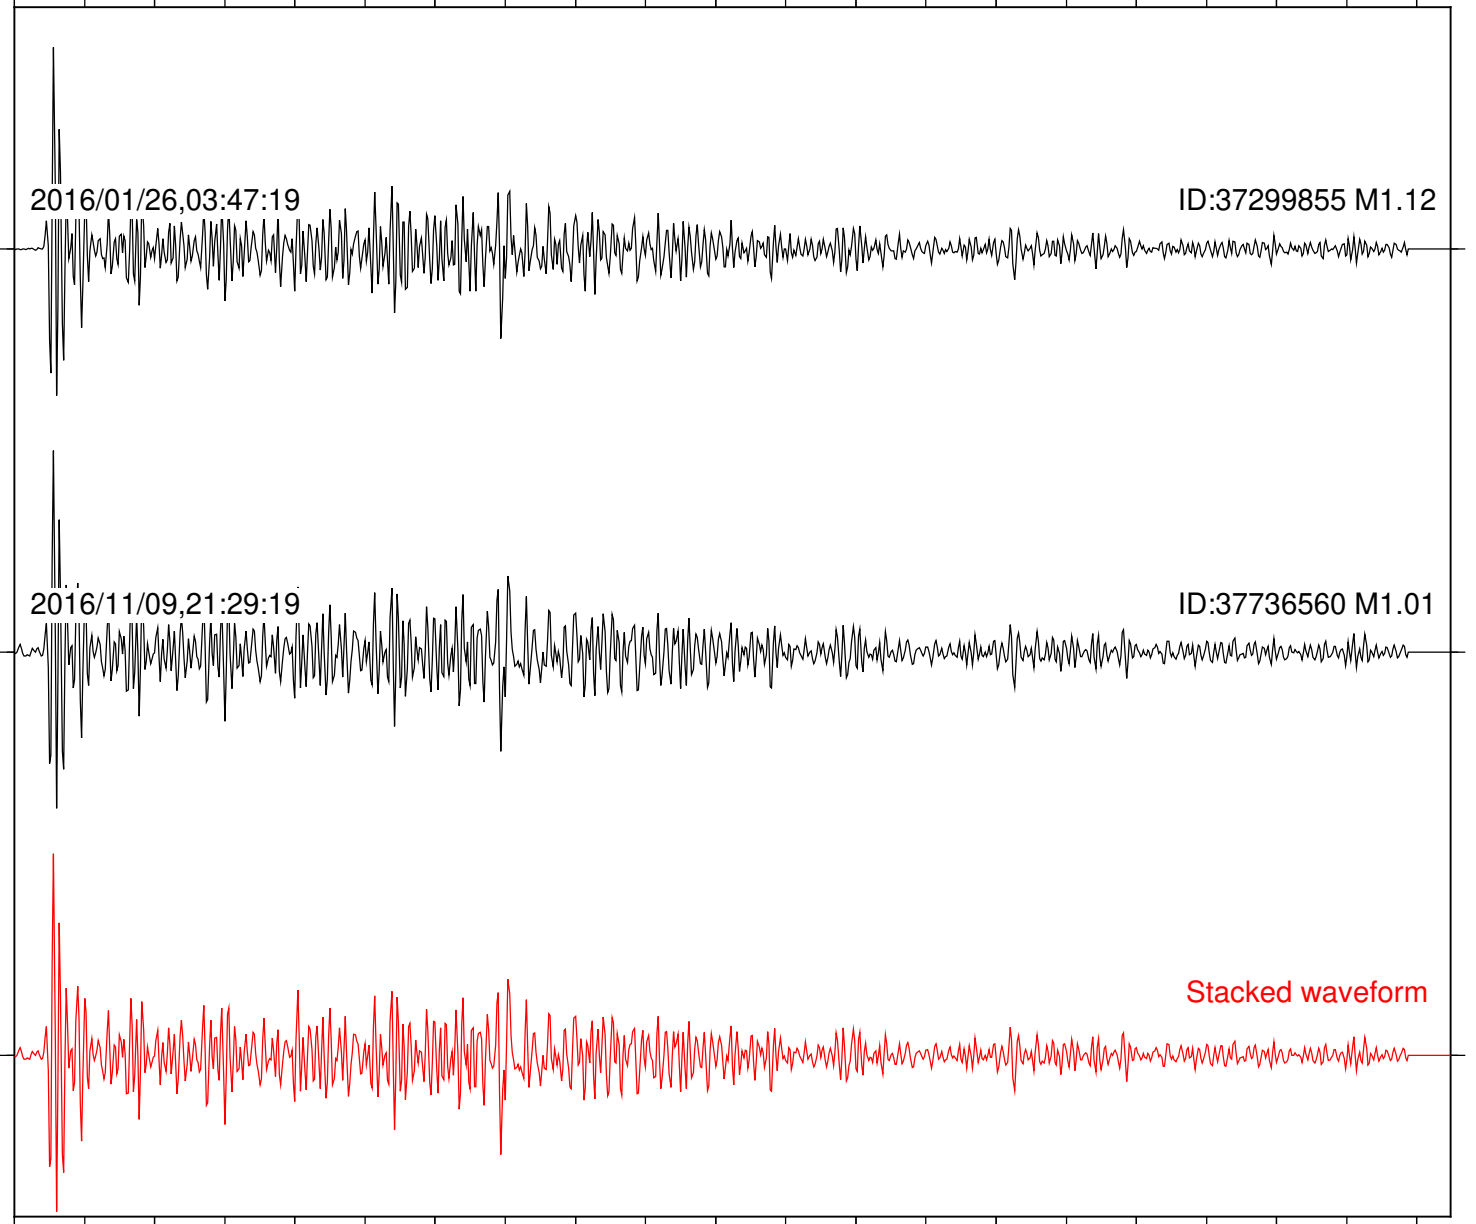

Station: B093 Com: EHZ

Focal depth: 13.09 km

Station: B946 Com: EHZ

Focal depth: 13.09 km

Station: BAC Com: EHZ

Focal depth: 13.09 km

Station: DGR Com: HHZ

Focal depth: 13.09 km

Station: FRD Com: HHZ

Focal depth: 13.09 km

2016/01/26,03:47:19

ID:37299855 M1.12

2016/11/09,21:29:19

ID:37736560 M1.01

Stacked waveform

0 1 2 3 4 5 6 7 8 9 10
Elapsed time (s)

Station: HMT2 Com: HHZ

Focal depth: 13.09 km

Station: PFO Com: HHZ

Focal depth: 13.09 km

Station: POB2 Com: HHZ

Focal depth: 13.09 km