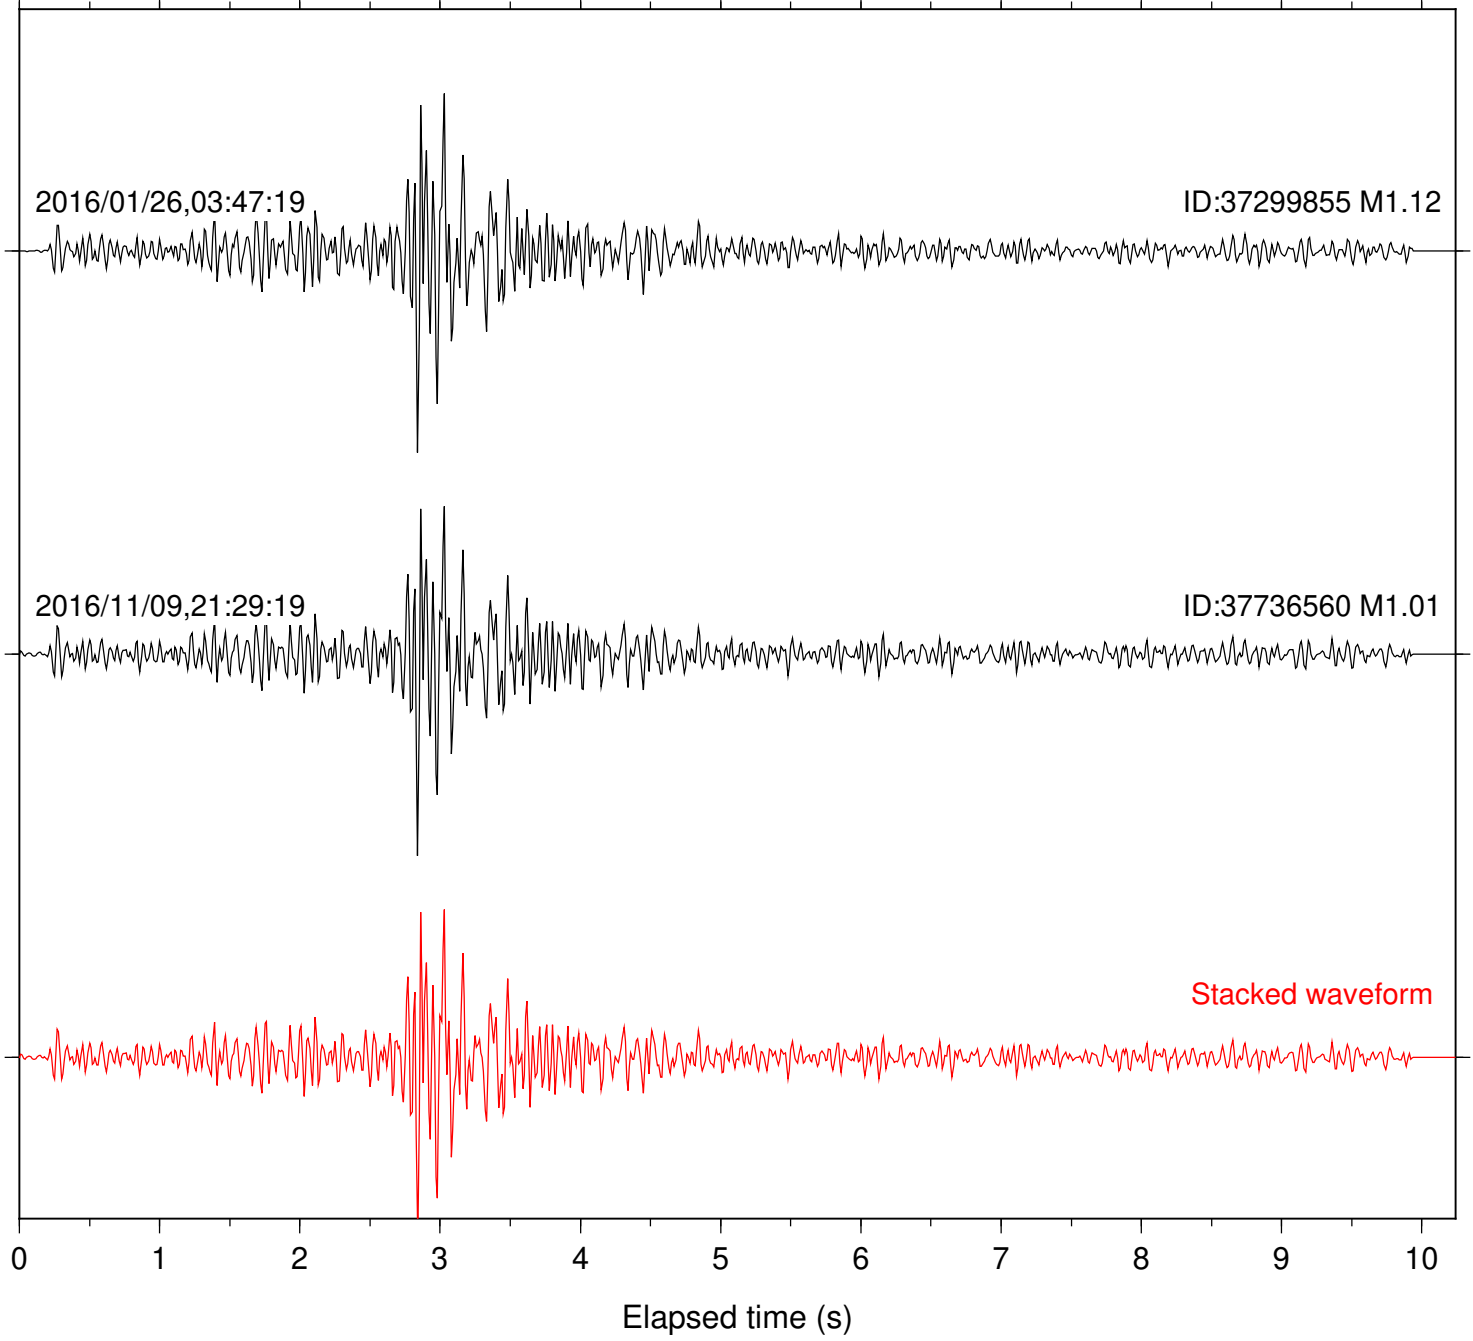

Station: B081 Com: EHZ

Focal depth: 13.09 km

Station: B082 Com: EHZ

Focal depth: 13.09 km

2016/01/26,03:47:19

ID:37299855 M1.12

2016/11/09,21:29:19

ID:37736560 M1.01

Stacked waveform

0 1 2 3 4 5 6 7 8 9 10
Elapsed time (s)

Station: B084 Com: EHZ

Focal depth: 13.09 km

Station: B087 Com: EHZ

Focal depth: 13.09 km

Station: B088 Com: EHZ

Focal depth: 13.09 km

Station: B093 Com: EHZ

Focal depth: 13.09 km

Station: B946 Com: EHZ

Focal depth: 13.09 km

Station: BAC Com: EHZ

Focal depth: 13.09 km

Station: DGR Com: HHZ

Focal depth: 13.09 km

Station: FRD Com: HHZ

Focal depth: 13.09 km

2016/01/26,03:47:19

ID:37299855 M1.12

2016/11/09,21:29:19

ID:37736560 M1.01

Stacked waveform

0 1 2 3 4 5 6 7 8 9 10
Elapsed time (s)