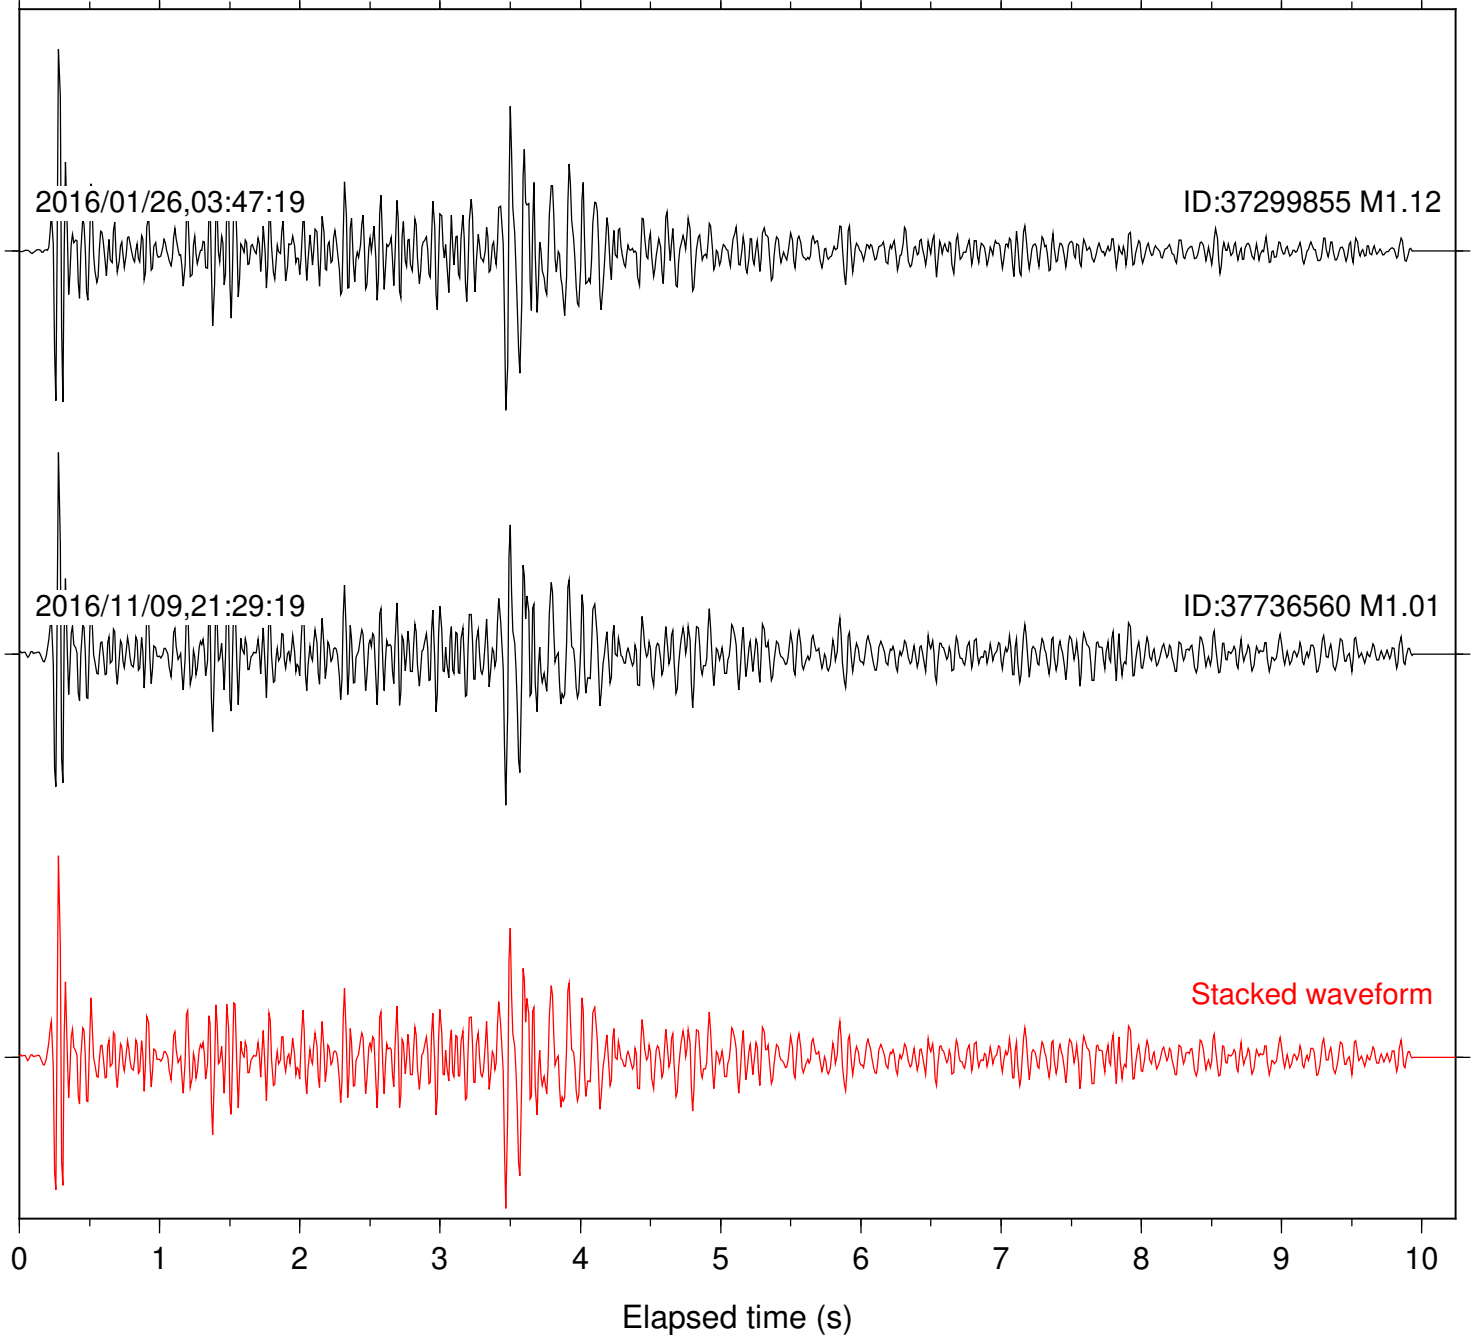

Station: B081 Com: EHZ

Focal depth: 13.09 km

Station: B082 Com: EHZ

Focal depth: 13.09 km

2016/01/26,03:47:19

ID:37299855 M1.12

2016/11/09,21:29:19

ID:37736560 M1.01

Stacked waveform

0 1 2 3 4 5 6 7 8 9 10
Elapsed time (s)

Station: B084 Com: EHZ

Focal depth: 13.09 km

Station: B087 Com: EHZ

Focal depth: 13.09 km

Station: B088 Com: EHZ

Focal depth: 13.09 km

Station: B093 Com: EHZ

Focal depth: 13.09 km

Station: B946 Com: EHZ

Focal depth: 13.09 km

Station: BAC Com: EHZ

Focal depth: 13.09 km

Station: DGR Com: HHZ

Focal depth: 13.09 km

Station: FRD Com: HHZ

Focal depth: 13.09 km

2016/01/26,03:47:19

ID:37299855 M1.12

2016/11/09,21:29:19

ID:37736560 M1.01

Stacked waveform

0 1 2 3 4 5 6 7 8 9 10
Elapsed time (s)