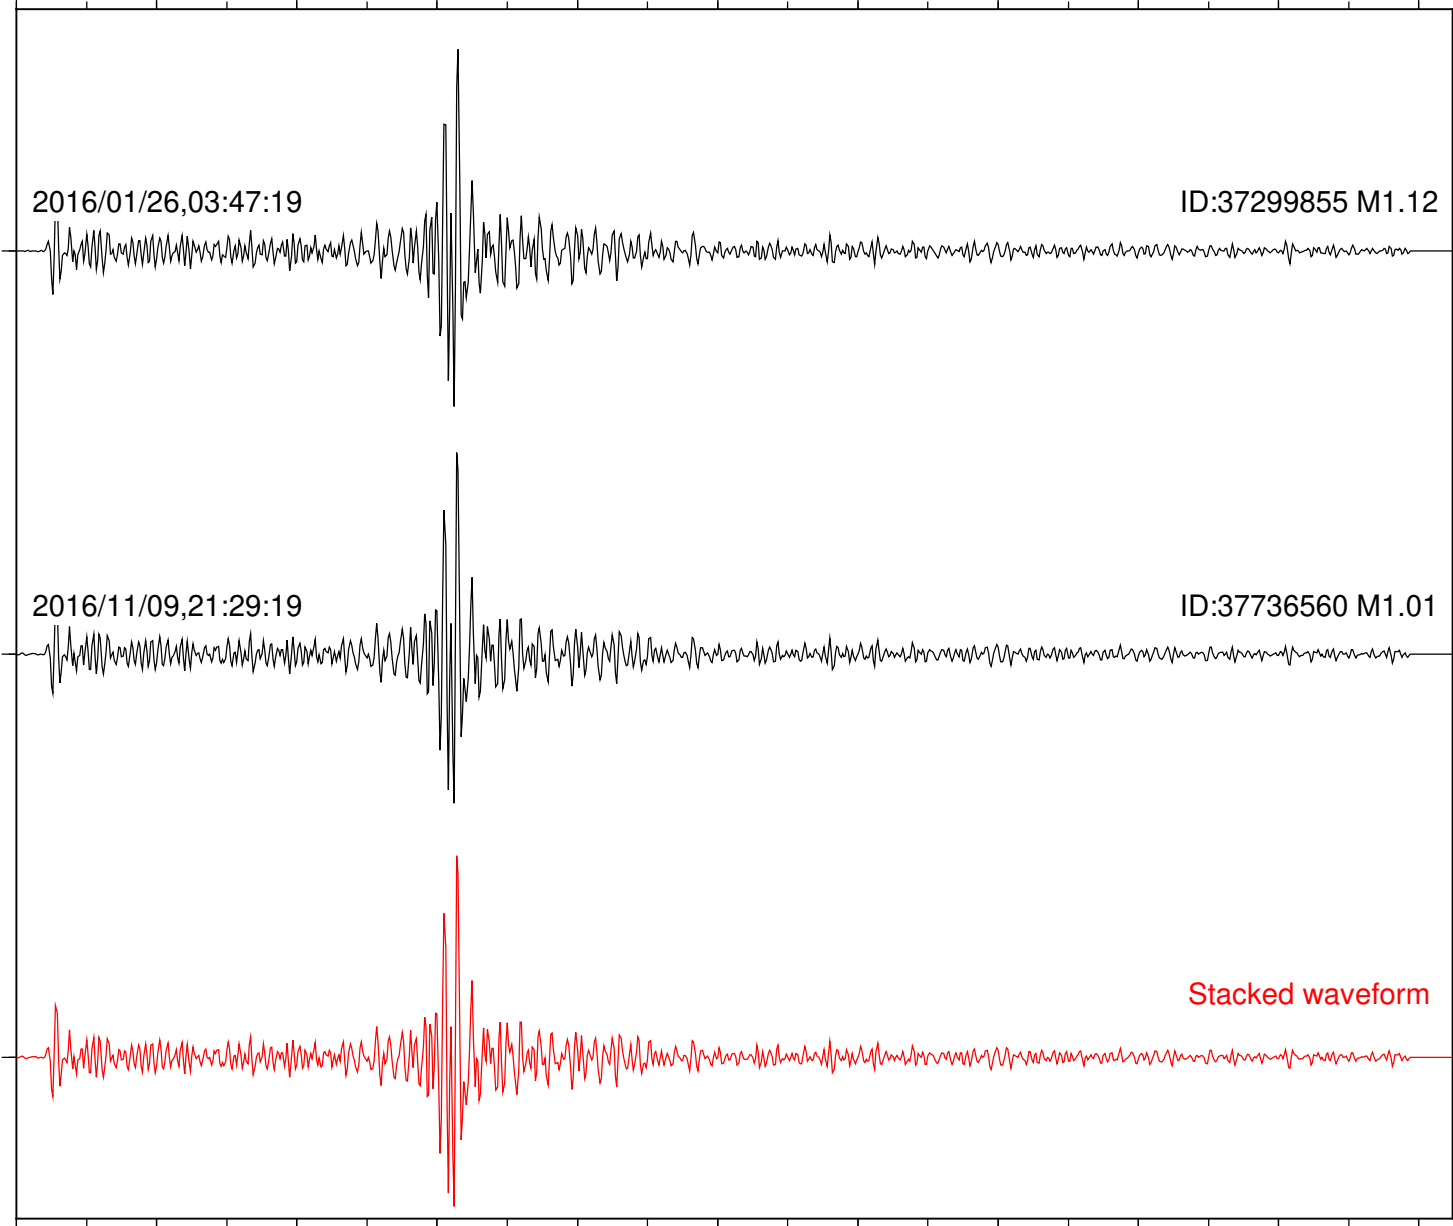

Station: B081 Com: EHZ

Focal depth: 13.09 km

Station: B082 Com: EHZ

Focal depth: 13.09 km

2016/01/26,03:47:19

ID:37299855 M1.12

2016/11/09,21:29:19

ID:37736560 M1.01

Stacked waveform

0 1 2 3 4 5 6 7 8 9 10
Elapsed time (s)

Station: B084 Com: EHZ

Focal depth: 13.09 km

Station: B087 Com: EHZ

Focal depth: 13.09 km

Station: B088 Com: EHZ

Focal depth: 13.09 km

Station: B093 Com: EHZ

Focal depth: 13.09 km

Station: B946 Com: EHZ

Focal depth: 13.09 km

Station: BAC Com: EHZ

Focal depth: 13.09 km

Station: DGR Com: HHZ

Focal depth: 13.09 km

Station: FRD Com: HHZ

Focal depth: 13.09 km

2016/01/26,03:47:19

ID:37299855 M1.12

2016/11/09,21:29:19

ID:37736560 M1.01

Stacked waveform

0 1 2 3 4 5 6 7 8 9 10
Elapsed time (s)