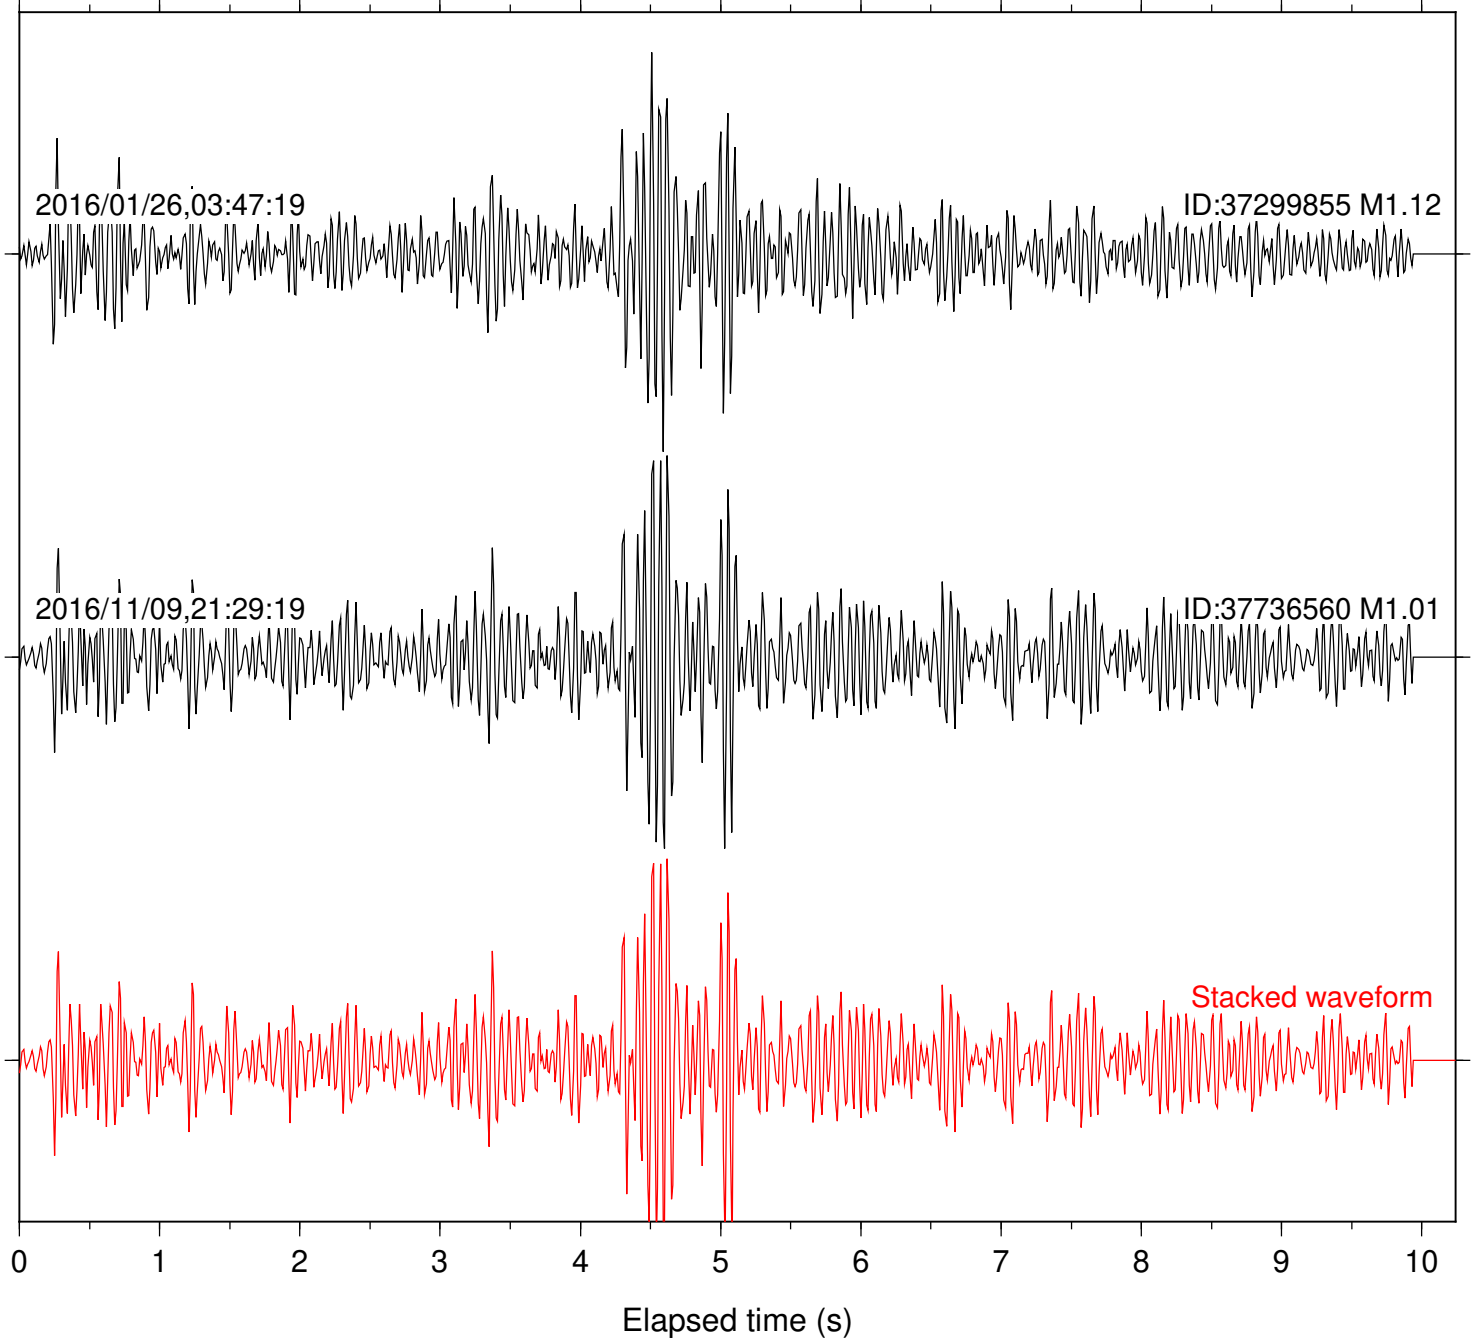

Station: B093 Com: EHZ

Focal depth: 13.09 km

Station: B946 Com: EHZ

Focal depth: 13.09 km

Station: BAC Com: EHZ

Focal depth: 13.09 km

Station: DGR Com: HHZ

Focal depth: 13.09 km

Station: FRD Com: HHZ

Focal depth: 13.09 km

2016/01/26,03:47:19

ID:37299855 M1.12

2016/11/09,21:29:19

ID:37736560 M1.01

Stacked waveform

0 1 2 3 4 5 6 7 8 9 10
Elapsed time (s)

Station: HMT2 Com: HHZ

Focal depth: 13.09 km

Station: PFO Com: HHZ

Focal depth: 13.09 km

Station: POB2 Com: HHZ

Focal depth: 13.09 km