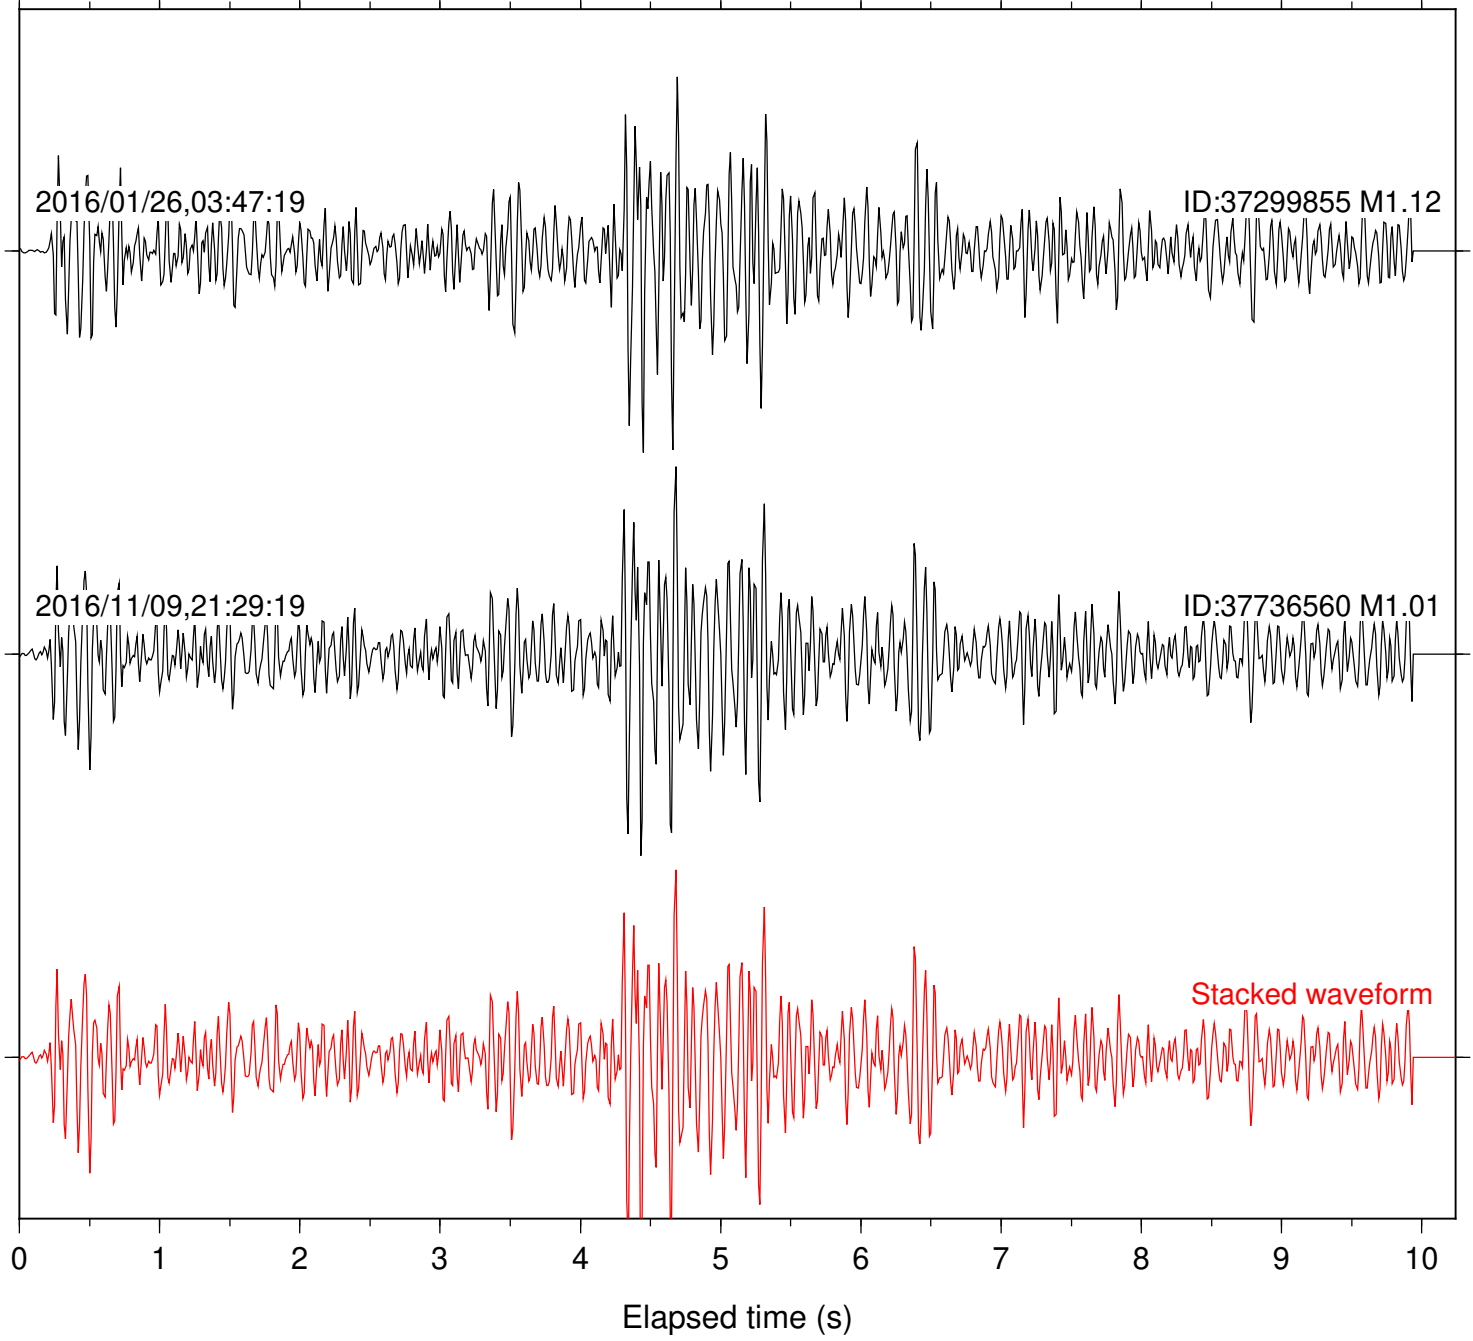

Station: B081 Com: EHZ

Focal depth: 13.09 km

Station: B082 Com: EHZ

Focal depth: 13.09 km

2016/01/26,03:47:19

ID:37299855 M1.12

2016/11/09,21:29:19

ID:37736560 M1.01

Stacked waveform

0 1 2 3 4 5 6 7 8 9 10
Elapsed time (s)

Station: B084 Com: EHZ

Focal depth: 13.09 km

Station: B087 Com: EHZ

Focal depth: 13.09 km

Station: B088 Com: EHZ

Focal depth: 13.09 km

Station: B093 Com: EHZ

Focal depth: 13.09 km

Station: B946 Com: EHZ

Focal depth: 13.09 km

Station: BAC Com: EHZ

Focal depth: 13.09 km

Station: DGR Com: HHZ

Focal depth: 13.09 km

Station: FRD Com: HHZ

Focal depth: 13.09 km

2016/01/26,03:47:19

ID:37299855 M1.12

2016/11/09,21:29:19

ID:37736560 M1.01

Stacked waveform

0 1 2 3 4 5 6 7 8 9 10
Elapsed time (s)