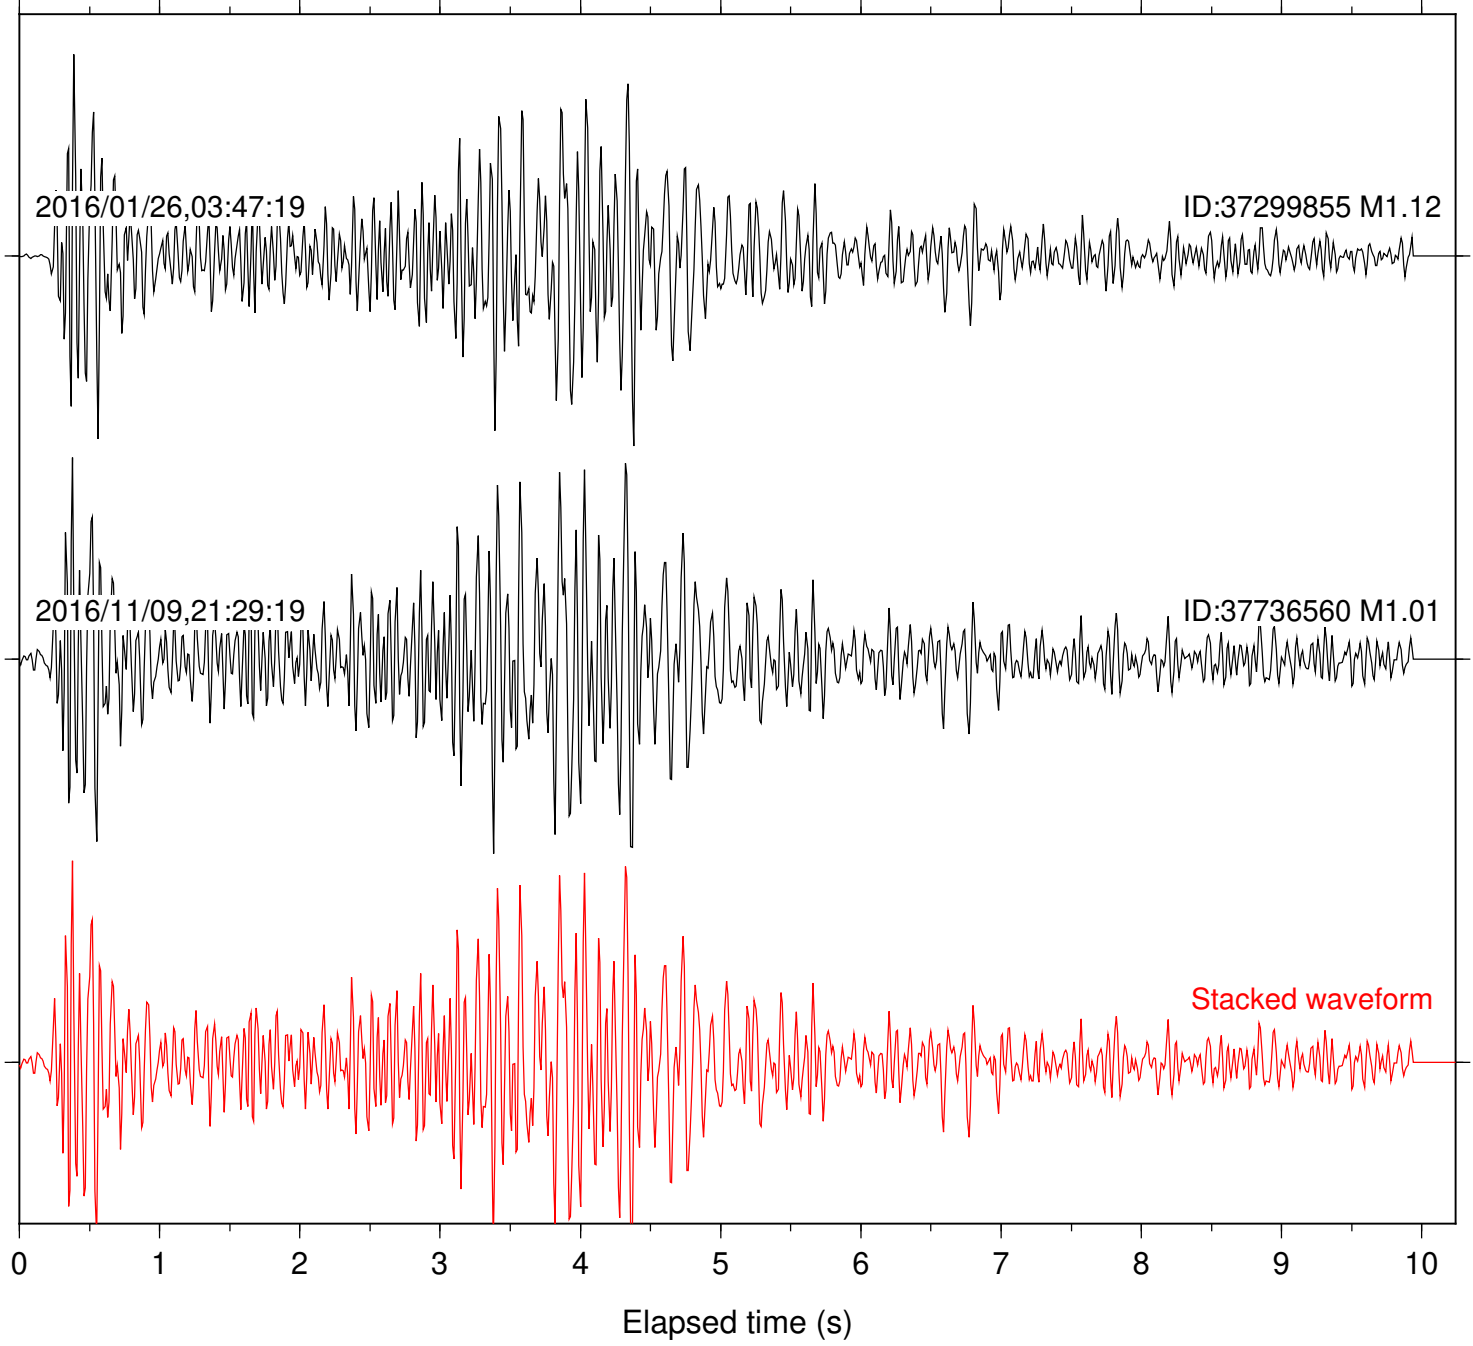

Station: B081 Com: EHZ

Focal depth: 13.09 km

Station: B082 Com: EHZ

Focal depth: 13.09 km

2016/01/26,03:47:19

ID:37299855 M1.12

2016/11/09,21:29:19

ID:37736560 M1.01

Stacked waveform

0 1 2 3 4 5 6 7 8 9 10
Elapsed time (s)

Station: B084 Com: EHZ

Focal depth: 13.09 km

Station: B087 Com: EHZ

Focal depth: 13.09 km

Station: B088 Com: EHZ

Focal depth: 13.09 km

Station: B093 Com: EHZ

Focal depth: 13.09 km

Station: B946 Com: EHZ

Focal depth: 13.09 km

Station: BAC Com: EHZ

Focal depth: 13.09 km

Station: DGR Com: HHZ

Focal depth: 13.09 km

Station: FRD Com: HHZ

Focal depth: 13.09 km

2016/01/26,03:47:19

ID:37299855 M1.12

2016/11/09,21:29:19

ID:37736560 M1.01

Stacked waveform

0 1 2 3 4 5 6 7 8 9 10
Elapsed time (s)