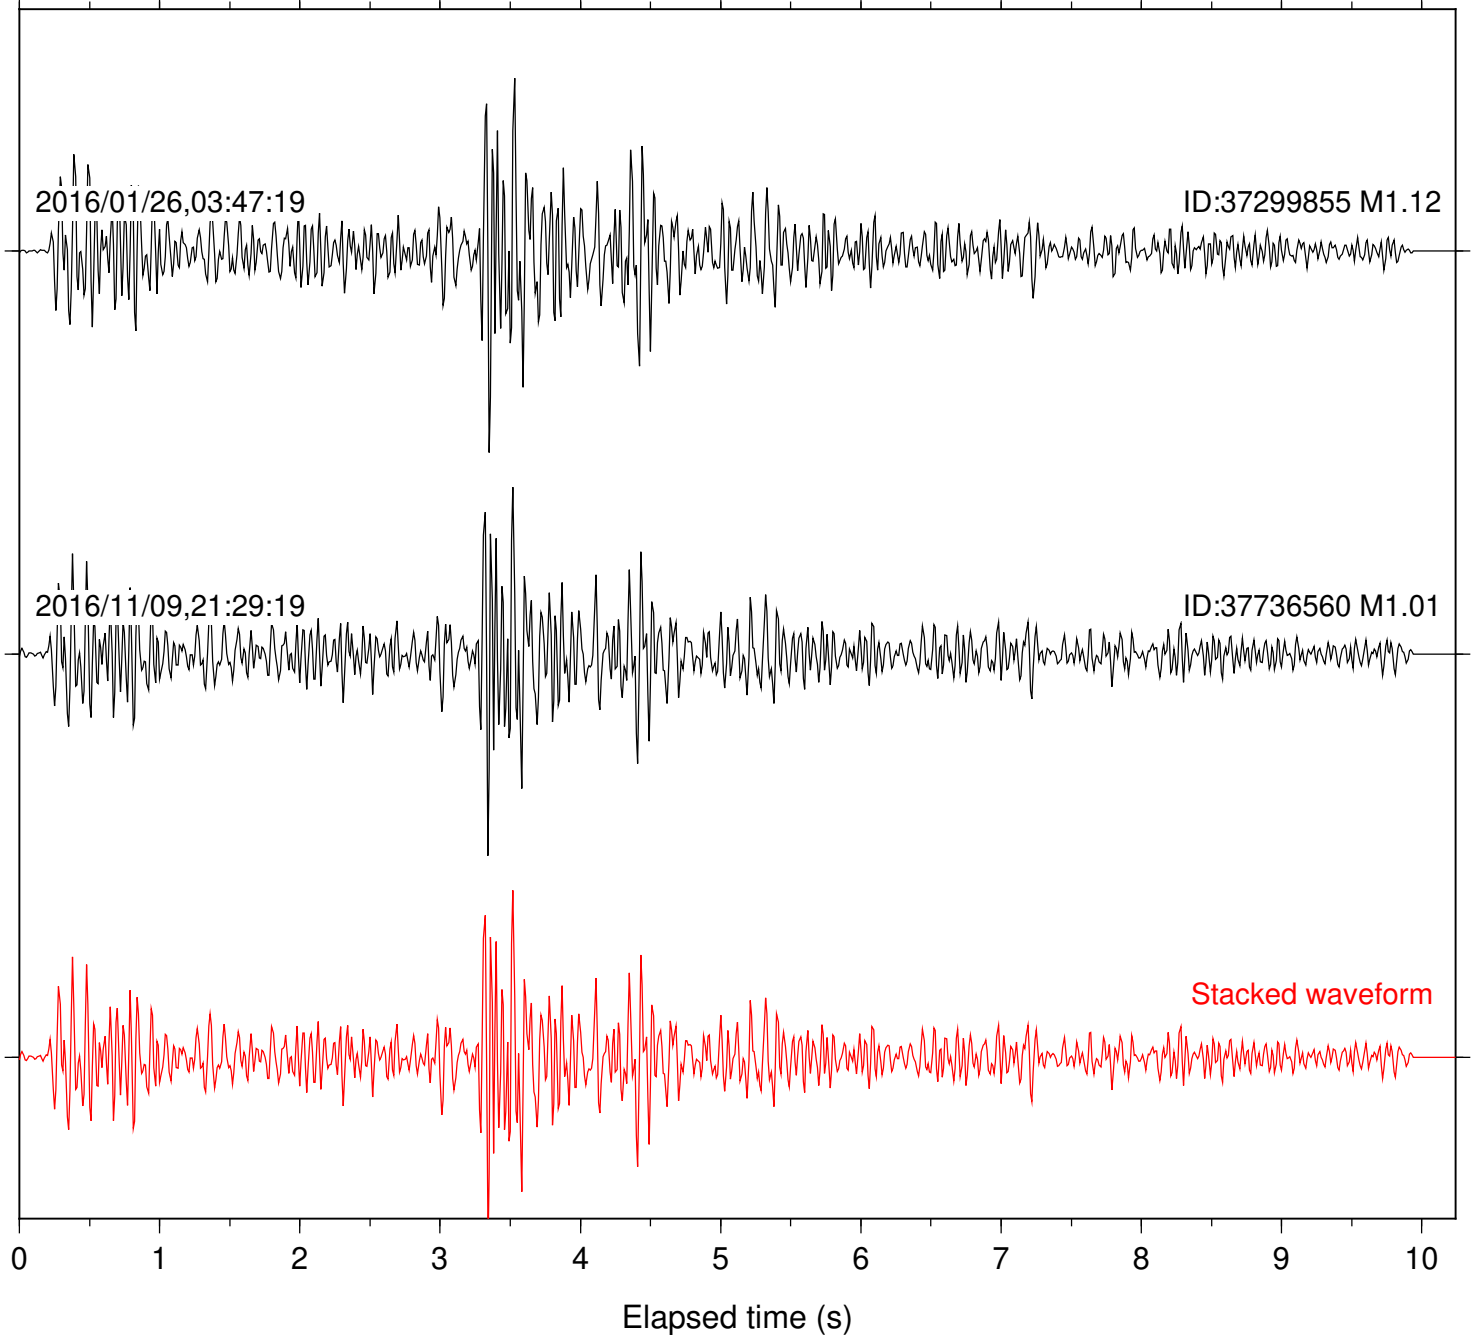

Stacked waveform

0 1 2 3 4 5 6 7 8 9 10
Elapsed time (s)

Station: B084 Com: EHZ

Focal depth: 13.09 km

Station: B087 Com: EHZ

Focal depth: 13.09 km

Station: B088 Com: EHZ

Focal depth: 13.09 km

Station: B093 Com: EHZ

Focal depth: 13.09 km

Station: B946 Com: EHZ

Focal depth: 13.09 km

Station: BAC Com: EHZ

Focal depth: 13.09 km

Station: DGR Com: HHZ

Focal depth: 13.09 km

Station: FRD Com: HHZ

Focal depth: 13.09 km

2016/01/26,03:47:19

ID:37299855 M1.12

2016/11/09,21:29:19

ID:37736560 M1.01

Stacked waveform

0 1 2 3 4 5 6 7 8 9 10
Elapsed time (s)

Station: HMT2 Com: HHZ

Focal depth: 13.09 km

Station: PFO Com: HHZ

Focal depth: 13.09 km

Station: POB2 Com: HHZ

Focal depth: 13.09 km