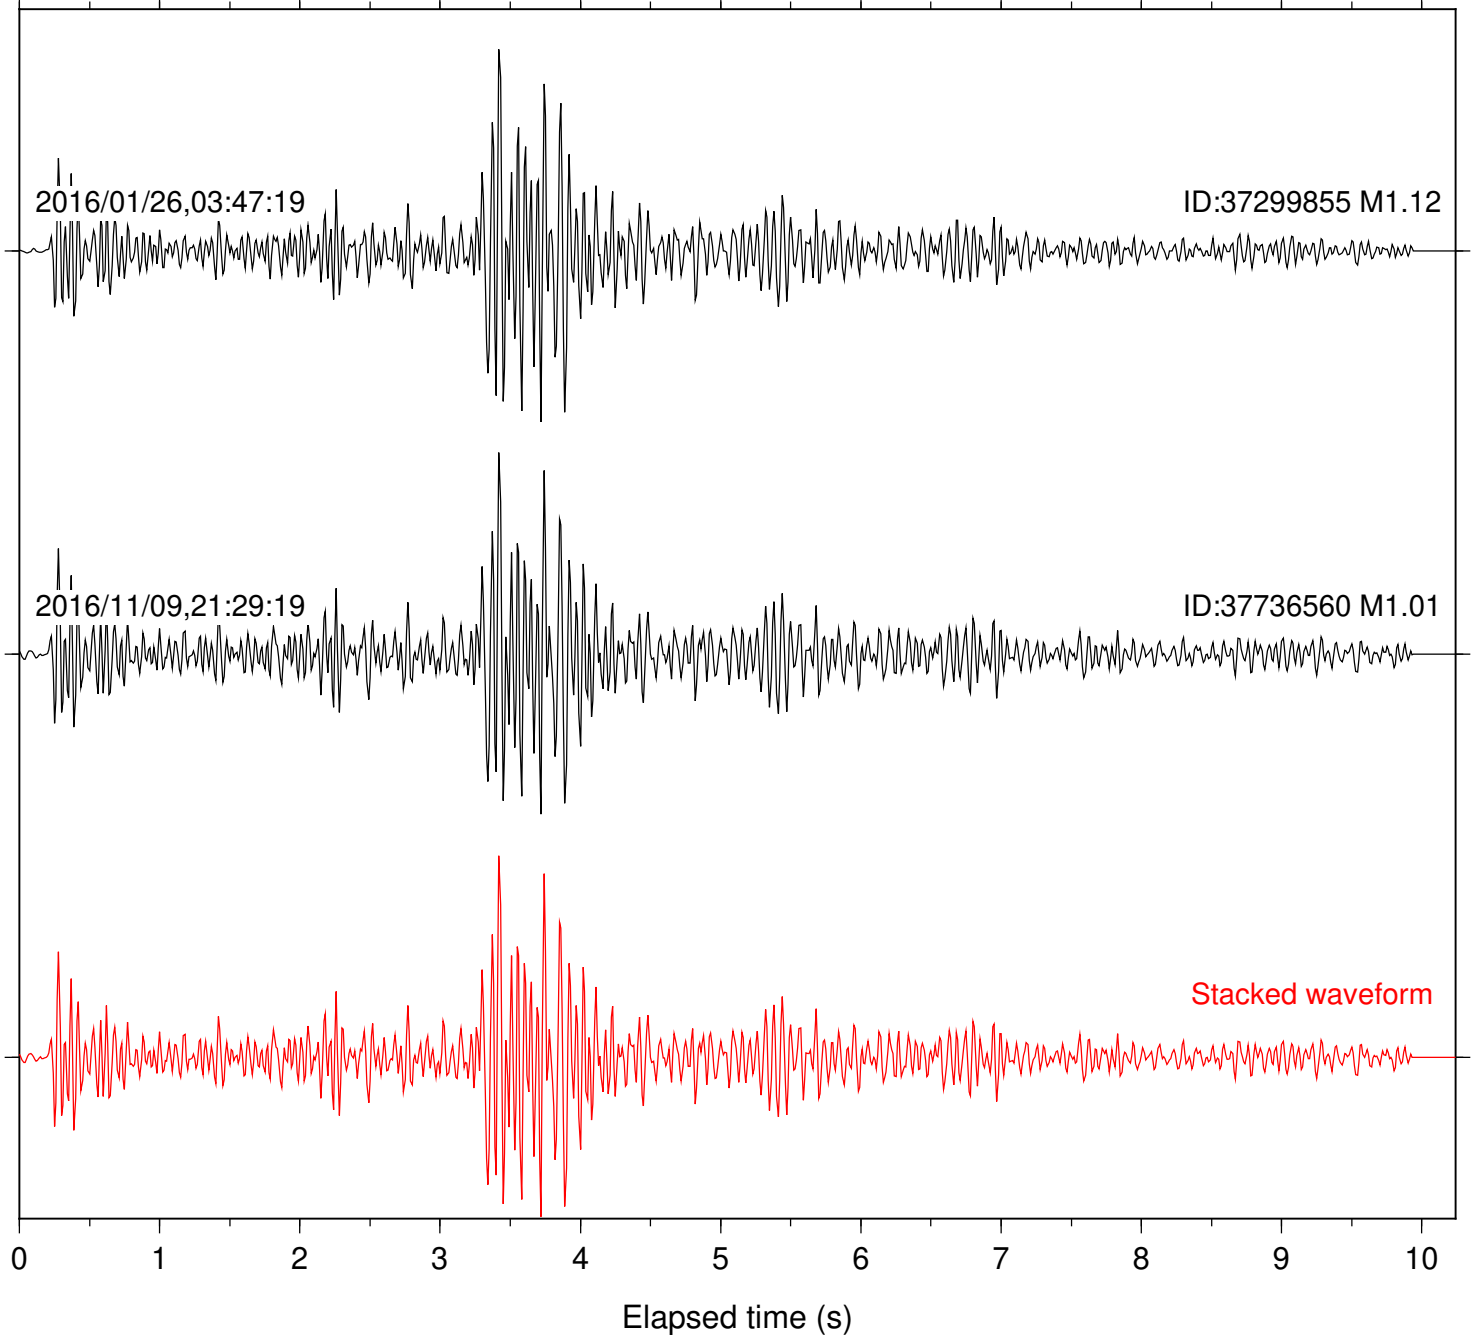

Station: B093 Com: EHZ

Focal depth: 13.09 km

Station: B946 Com: EHZ

Focal depth: 13.09 km

Station: BAC Com: EHZ

Focal depth: 13.09 km

Station: DGR Com: HHZ

Focal depth: 13.09 km

Station: FRD Com: HHZ

Focal depth: 13.09 km

2016/01/26,03:47:19

ID:37299855 M1.12

2016/11/09,21:29:19

ID:37736560 M1.01

Stacked waveform

0 1 2 3 4 5 6 7 8 9 10
Elapsed time (s)

Station: HMT2 Com: HHZ

Focal depth: 13.09 km

Station: PFO Com: HHZ

Focal depth: 13.09 km

Station: POB2 Com: HHZ

Focal depth: 13.09 km