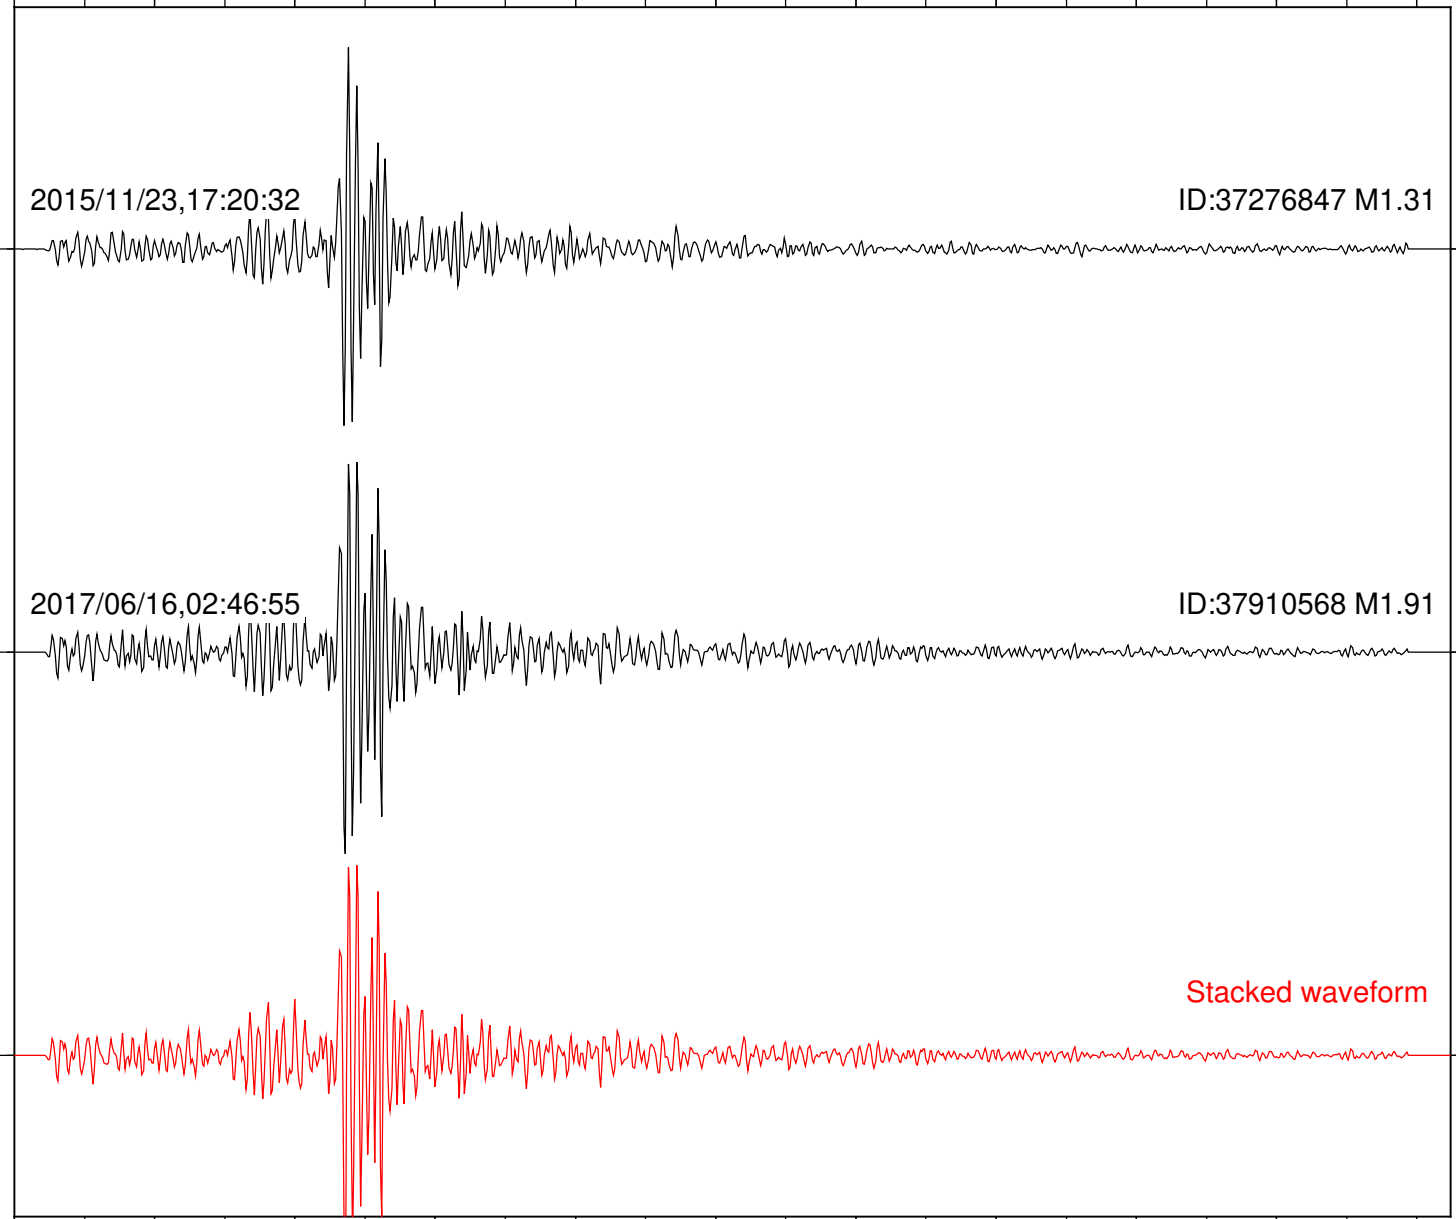

Station: B082 Com: EHZ

Focal depth: 5.23 km

2015/11/23,17:20:32

ID:37276847 M1.31

2017/06/16,02:46:55

ID:37910568 M1.91

Stacked waveform

0 1 2 3 4 5 6 7 8 9 10  
Elapsed time (s)

Station: B086 Com: EHZ

Focal depth: 5.23 km

2015/11/23,17:20:32

ID:37276847 M1.31

2017/06/16,02:46:55

ID:37910568 M1.91

Stacked waveform

0 1 2 3 4 5 6 7 8 9 10  
Elapsed time (s)