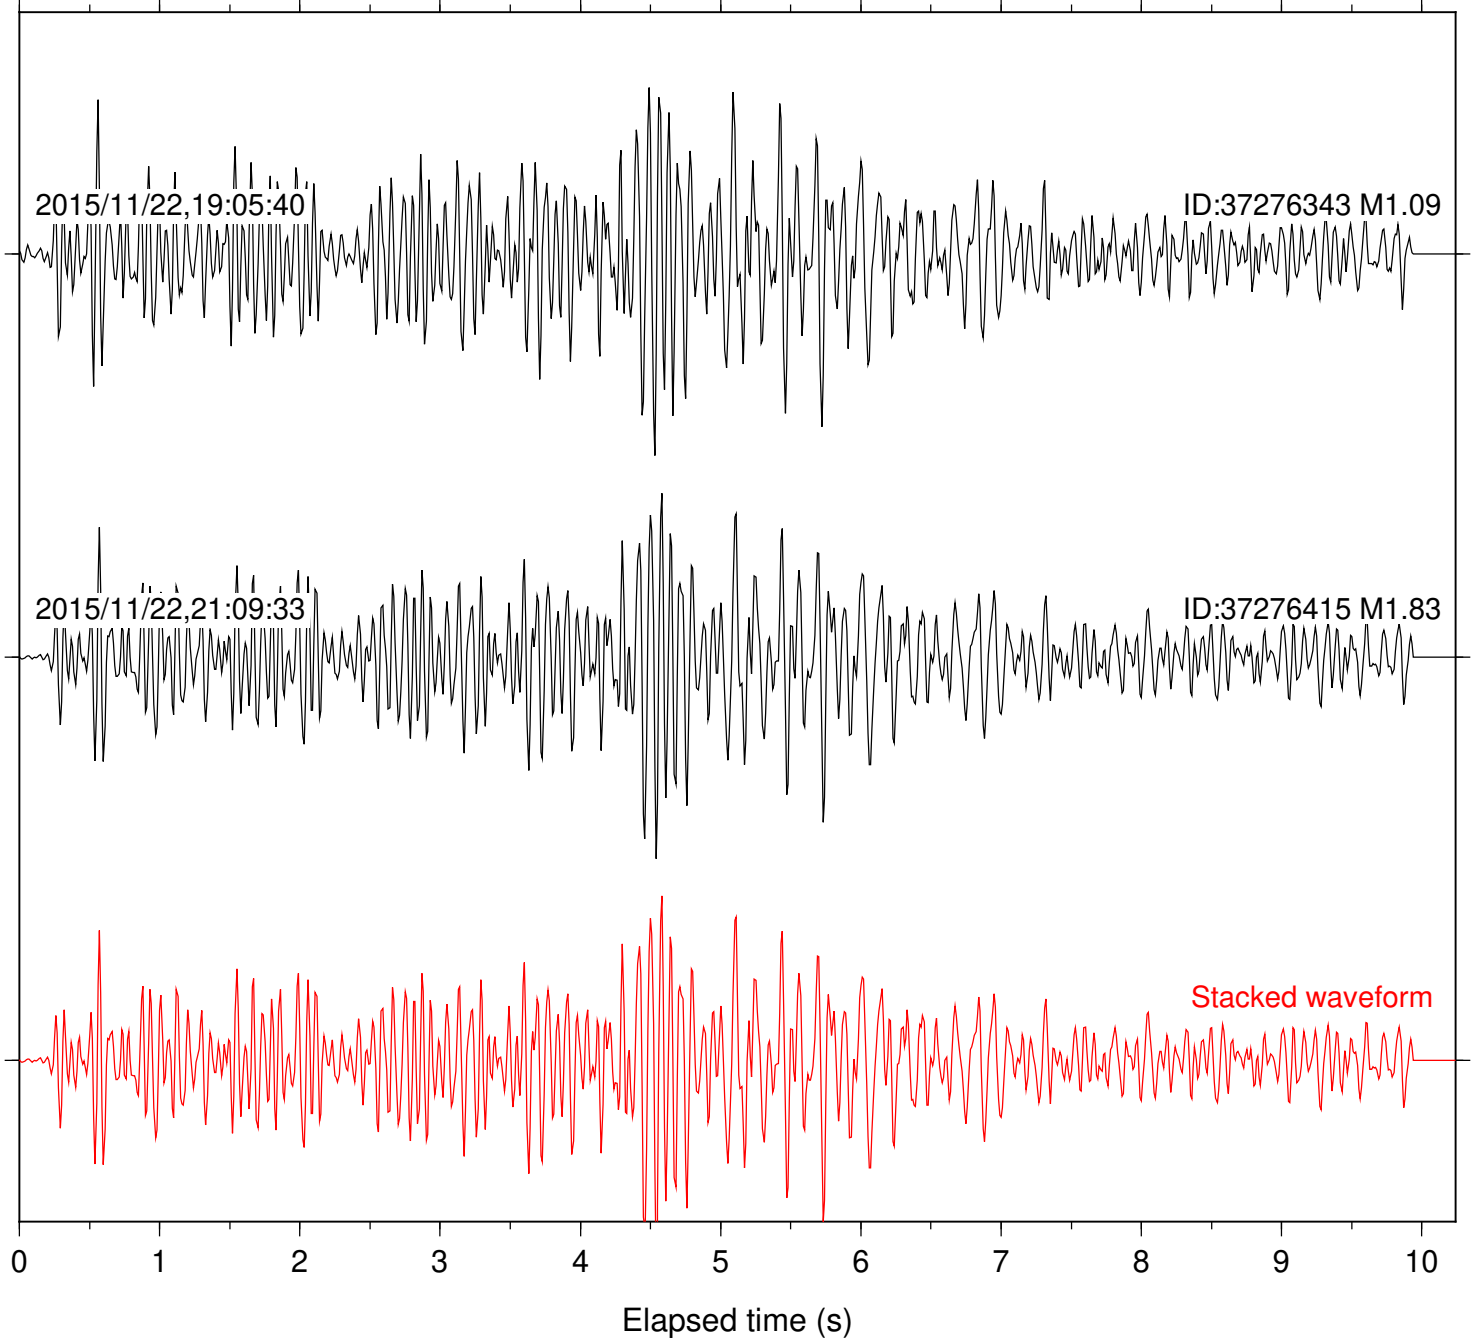

Station: B946 Com: EHZ

Focal depth: 5.17 km

Station: CRY Com: HHZ

Focal depth: 5.17 km

Station: DNR Com: HHZ

Focal depth: 5.17 km

Station: FRD Com: HHZ

Focal depth: 5.13 km

Station: KNW Com: HHZ

Focal depth: 5.17 km

Station: LVA2 Com: HHZ

Focal depth: 5.17 km

Station: PFO Com: HHZ

Focal depth: 5.17 km

Station: PMD Com: HHZ

Focal depth: 5.17 km

Station: RRSP Com: HHZ

Focal depth: 5.17 km

Station: SND Com: HHZ

Focal depth: 5.17 km

Station: TOR Com: HHZ

Focal depth: 5.17 km

Station: TRO Com: HHZ

Focal depth: 5.17 km