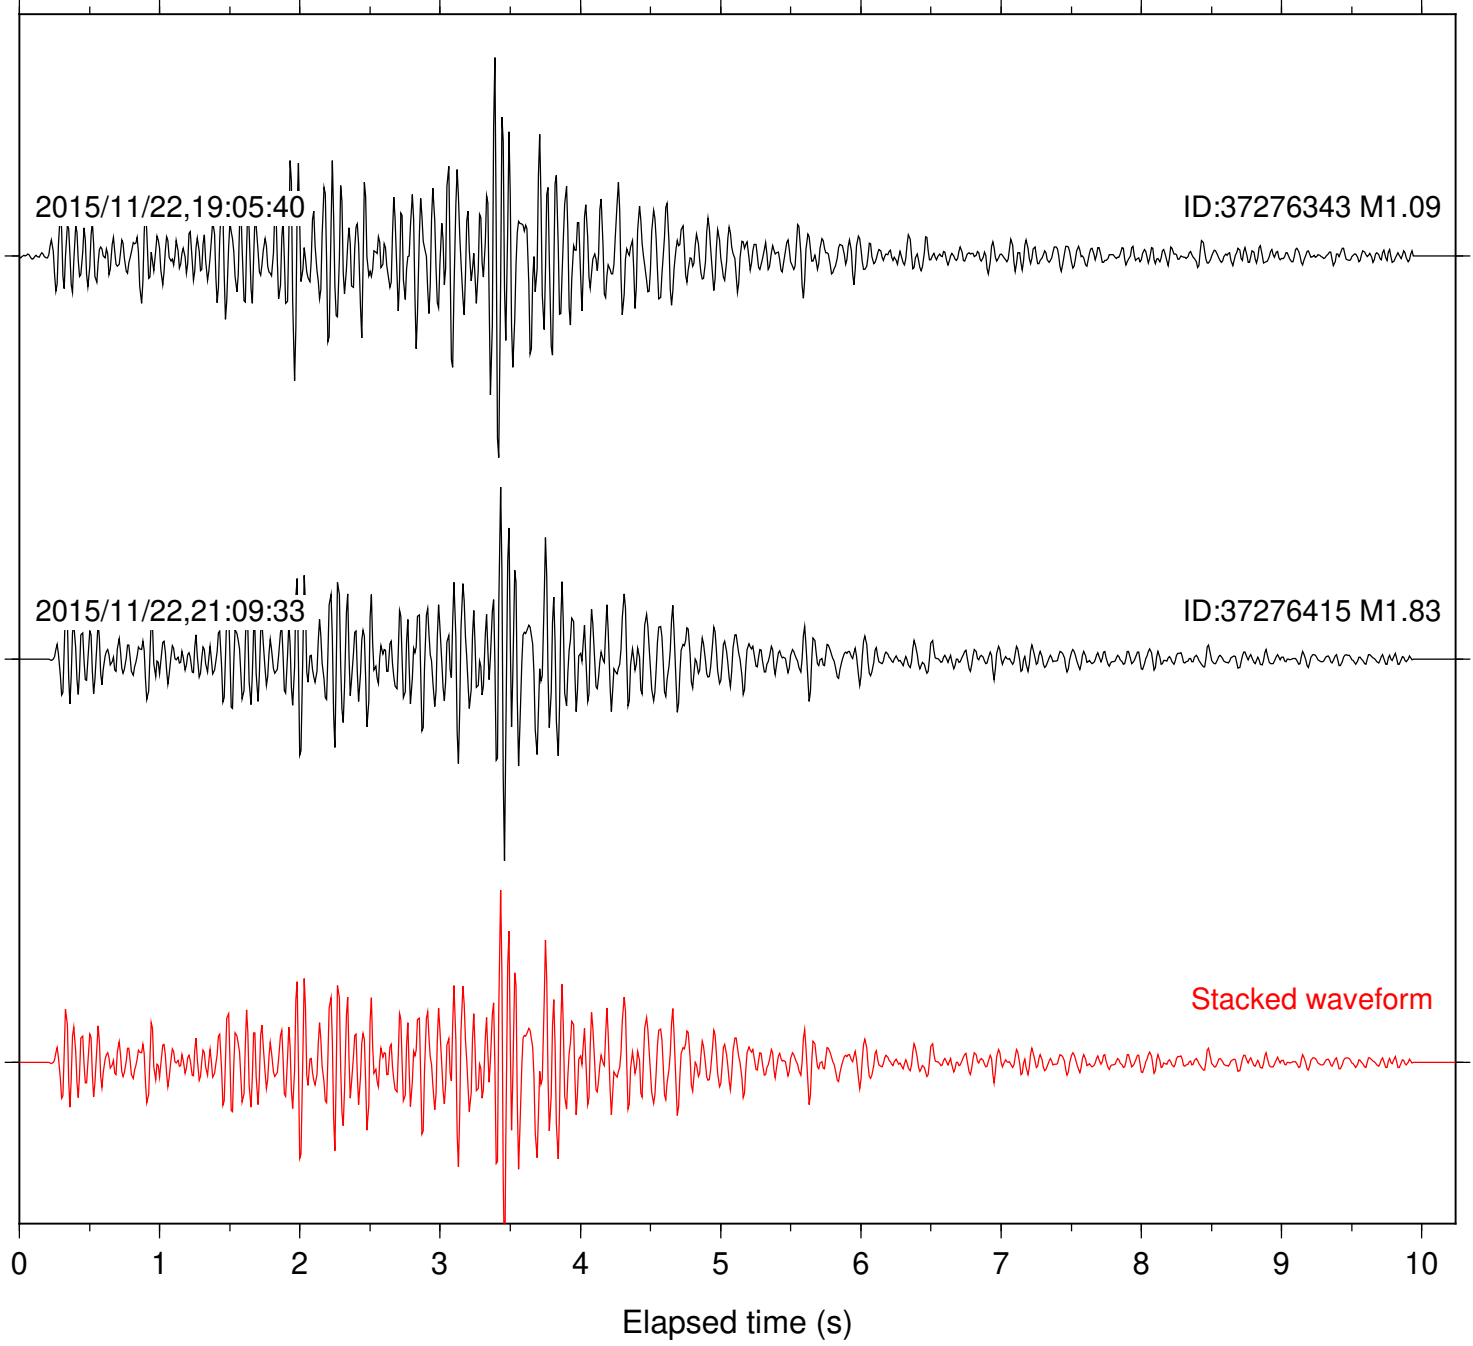

Station: B946 Com: EHZ

Focal depth: 5.17 km

Station: CRY Com: HHZ

Focal depth: 5.17 km

Station: DNR Com: HHZ

Focal depth: 5.17 km

Station: FRD Com: HHZ

Focal depth: 5.13 km

Station: KNW Com: HHZ

Focal depth: 5.17 km

Station: LVA2 Com: HHZ

Focal depth: 5.17 km

Station: PFO Com: HHZ

Focal depth: 5.17 km

Station: PMD Com: HHZ

Focal depth: 5.17 km

Station: RRSP Com: HHZ

Focal depth: 5.17 km

Station: SND Com: HHZ

Focal depth: 5.17 km

Station: TOR Com: HHZ

Focal depth: 5.17 km

Station: TRO Com: HHZ

Focal depth: 5.17 km