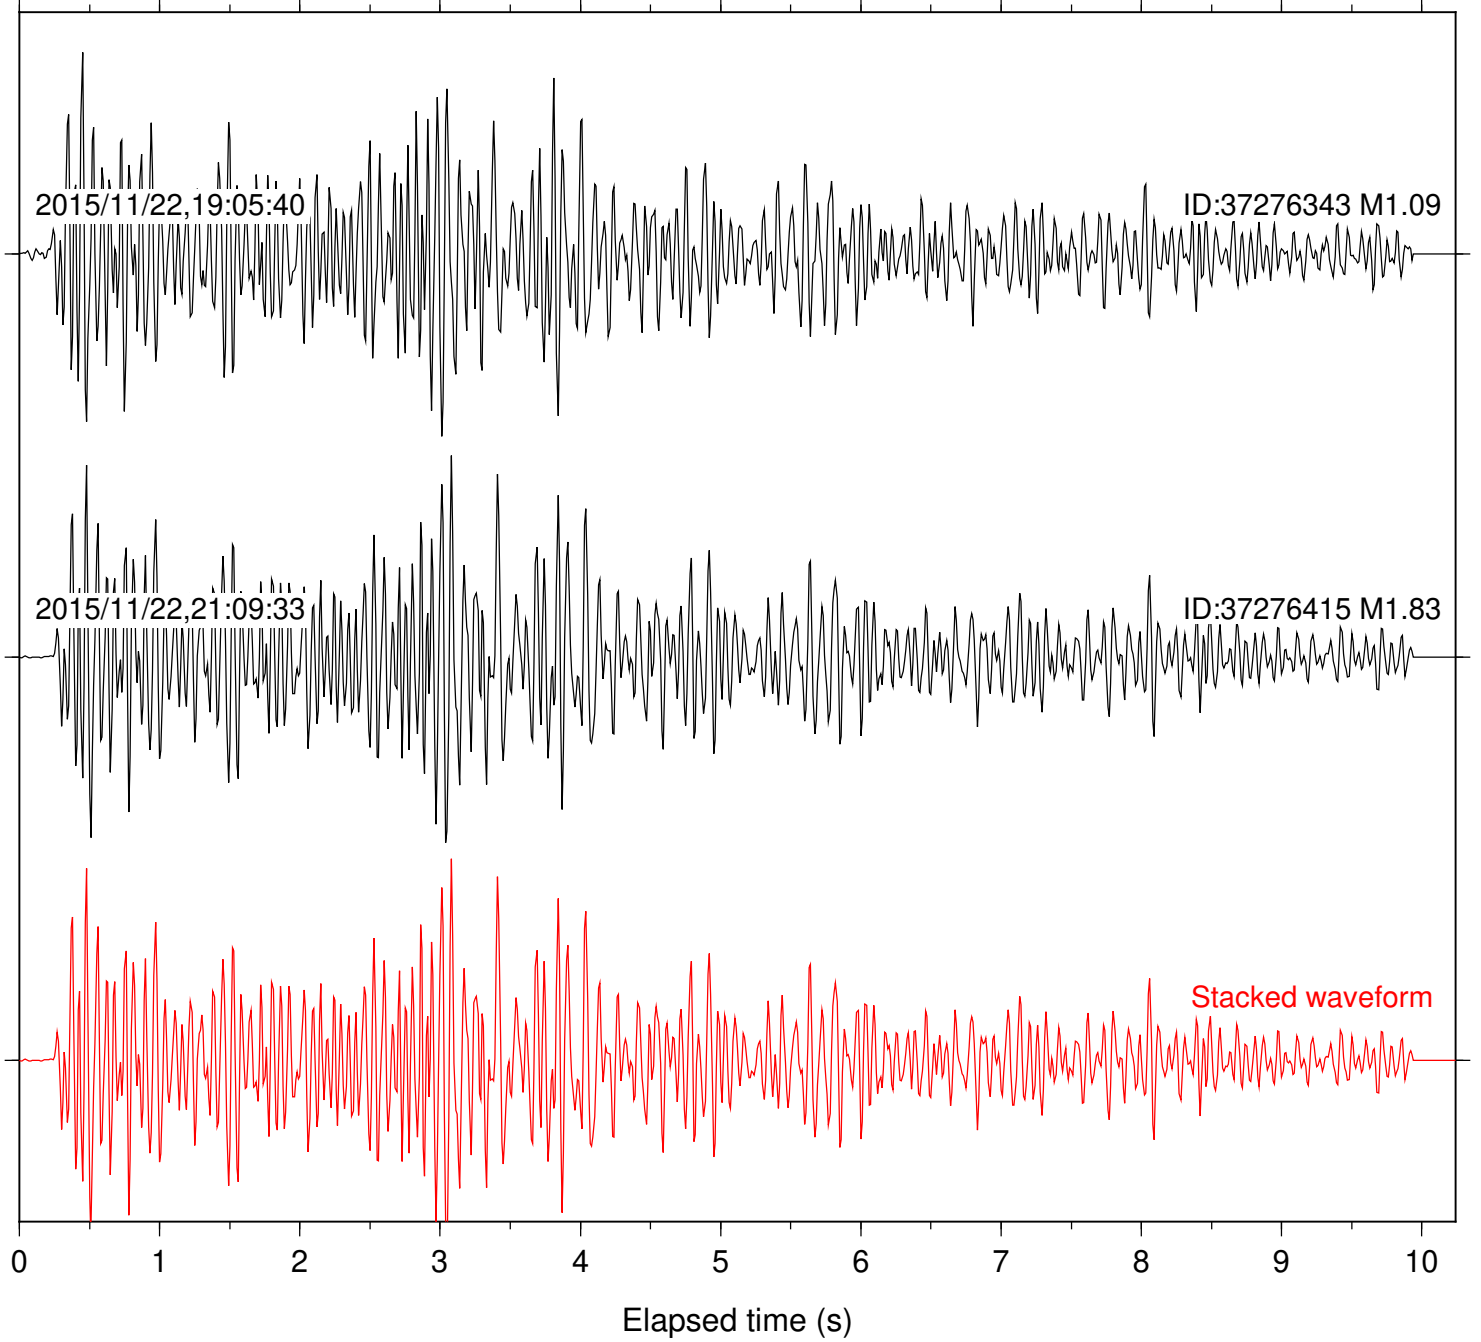

2015/11/22,21:09:33

ID:37276415 M1.83

Stacked waveform

0 1 2 3 4 5 6 7 8 9 10  
Elapsed time (s)

Station: B087 Com: EHZ

Focal depth: 5.13 km

Station: B088 Com: EHZ

Focal depth: 5.17 km

Station: B946 Com: EHZ

Focal depth: 5.17 km

Station: CRY Com: HHZ

Focal depth: 5.17 km

Station: DNR Com: HHZ

Focal depth: 5.17 km

Station: FRD Com: HHZ

Focal depth: 5.13 km

Station: KNW Com: HHZ

Focal depth: 5.17 km

Station: LVA2 Com: HHZ

Focal depth: 5.17 km

Station: PFO Com: HHZ

Focal depth: 5.17 km

Station: PMD Com: HHZ

Focal depth: 5.17 km

Station: RRSP Com: HHZ

Focal depth: 5.17 km

Station: SND Com: HHZ

Focal depth: 5.17 km

Station: TOR Com: HHZ

Focal depth: 5.17 km

Station: TRO Com: HHZ

Focal depth: 5.17 km