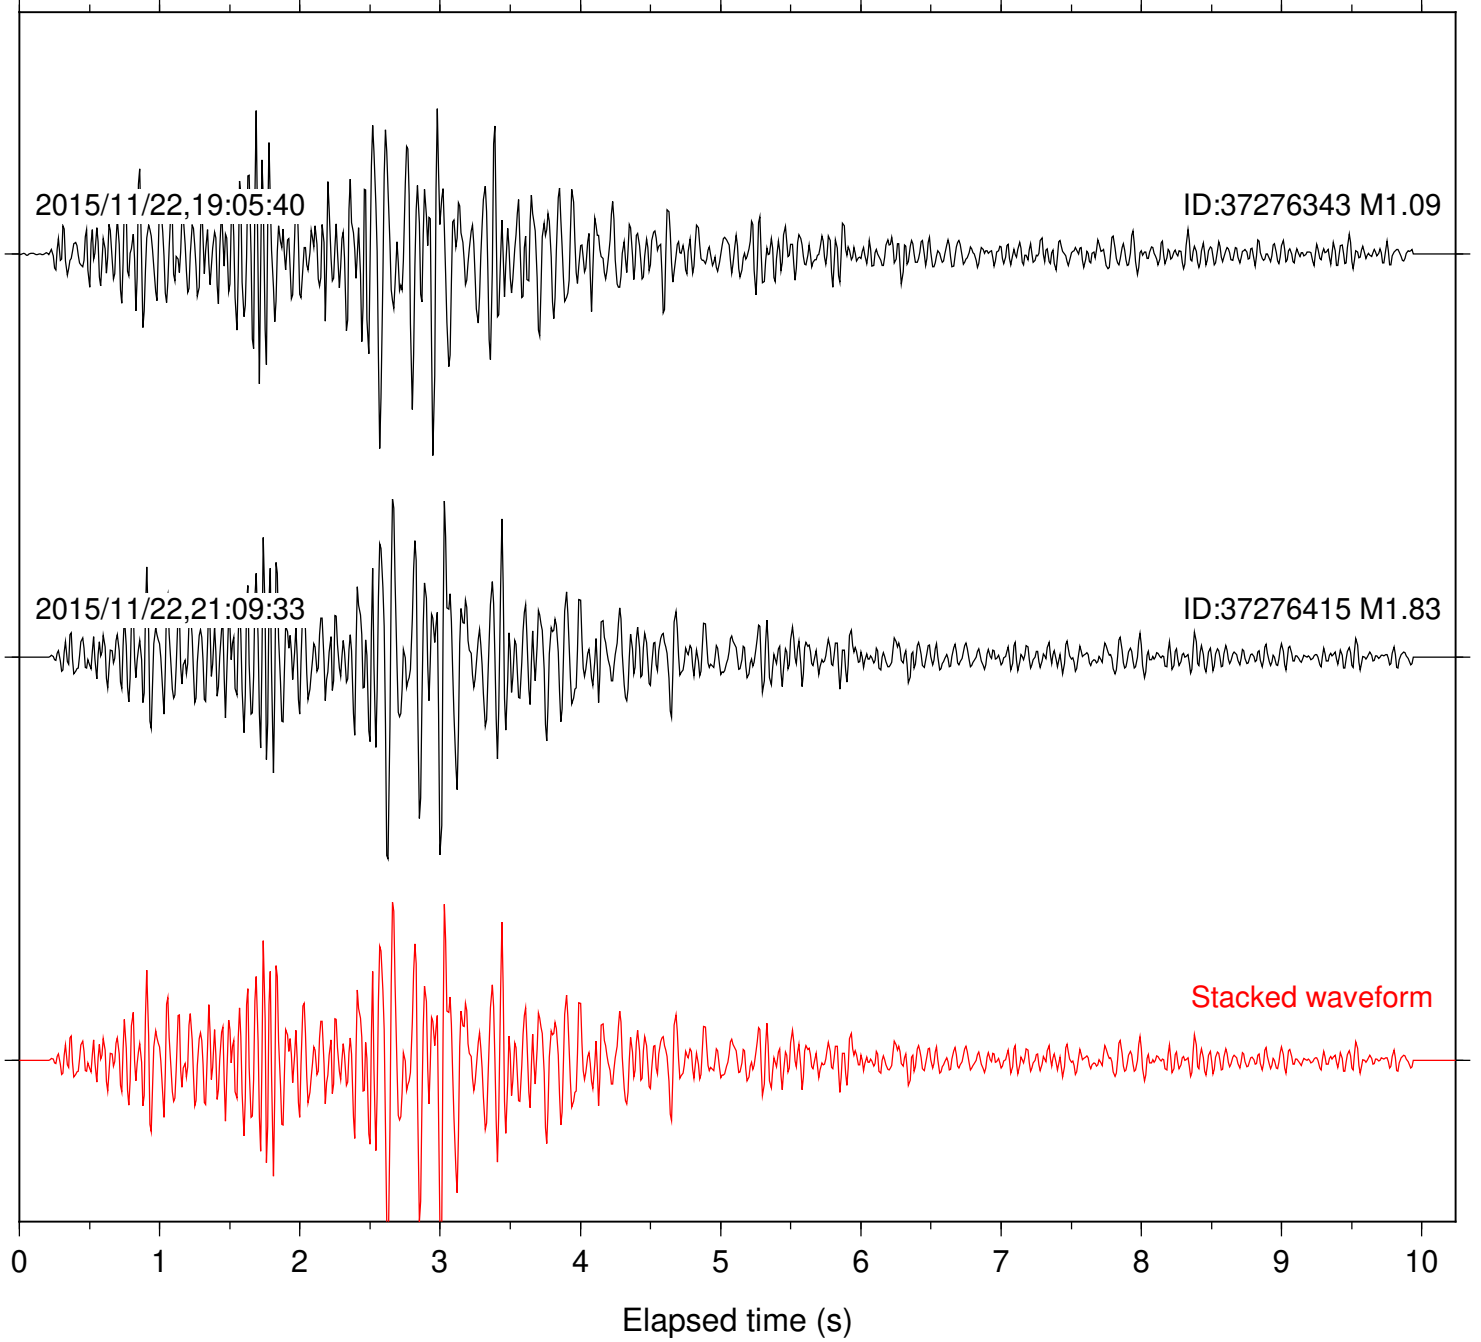

2015/11/22,21:09:33

ID:37276415 M1.83

Stacked waveform

0 1 2 3 4 5 6 7 8 9 10  
Elapsed time (s)

Station: B087 Com: EHZ

Focal depth: 5.13 km

Station: B088 Com: EHZ

Focal depth: 5.17 km

Station: B946 Com: EHZ

Focal depth: 5.17 km

Station: CRY Com: HHZ

Focal depth: 5.17 km

Station: DNR Com: HHZ

Focal depth: 5.17 km

Station: FRD Com: HHZ

Focal depth: 5.13 km

Station: KNW Com: HHZ

Focal depth: 5.17 km

Station: LVA2 Com: HHZ

Focal depth: 5.17 km

Station: PFO Com: HHZ

Focal depth: 5.17 km

Station: PMD Com: HHZ

Focal depth: 5.17 km

Station: RRSP Com: HHZ

Focal depth: 5.17 km

Station: SND Com: HHZ

Focal depth: 5.17 km

Station: TOR Com: HHZ

Focal depth: 5.17 km

Station: TRO Com: HHZ

Focal depth: 5.17 km