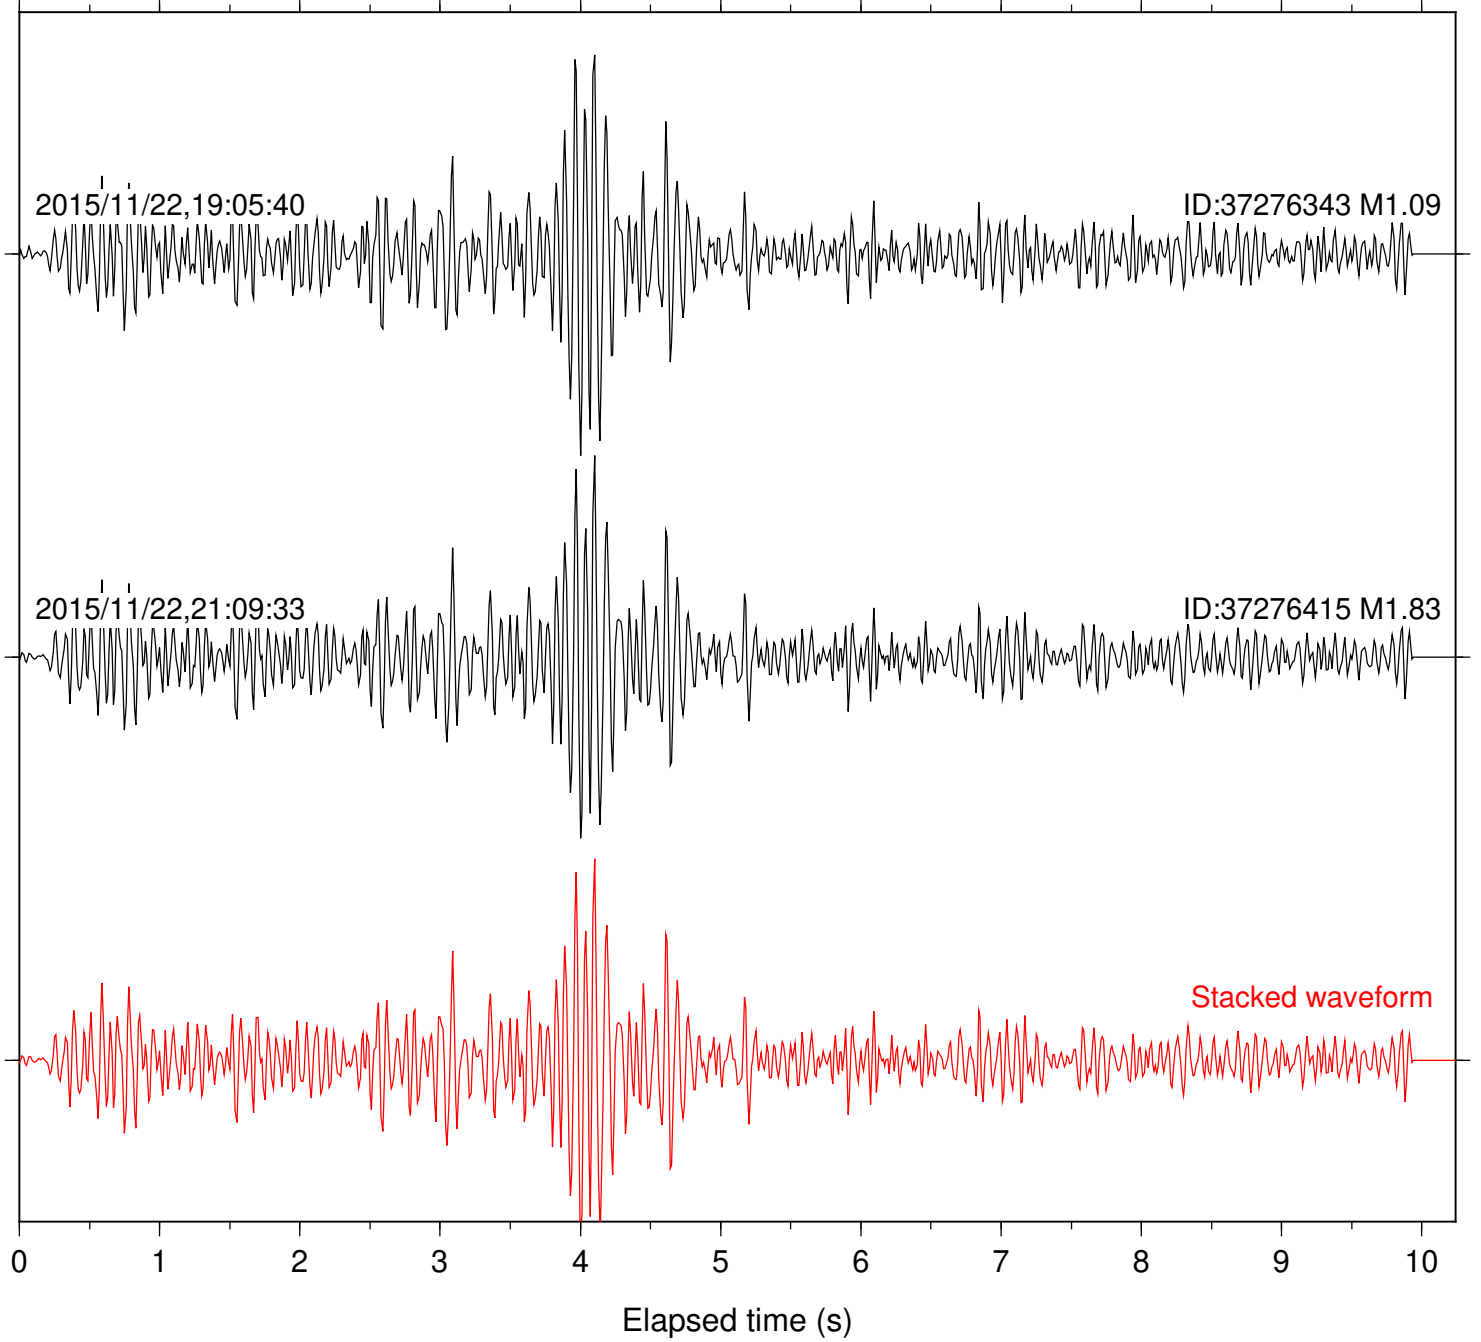

2015/11/22,21:09:33

ID:37276415 M1.83

Stacked waveform

0 1 2 3 4 5 6 7 8 9 10  
Elapsed time (s)

Station: B087 Com: EHZ

Focal depth: 5.13 km

Station: B088 Com: EHZ

Focal depth: 5.17 km

Station: B946 Com: EHZ

Focal depth: 5.17 km

Station: CRY Com: HHZ

Focal depth: 5.17 km

Station: DNR Com: HHZ

Focal depth: 5.17 km

Station: FRD Com: HHZ

Focal depth: 5.13 km

Station: KNW Com: HHZ

Focal depth: 5.17 km

Station: LVA2 Com: HHZ

Focal depth: 5.17 km

Station: PFO Com: HHZ

Focal depth: 5.17 km

Station: PMD Com: HHZ

Focal depth: 5.17 km

Station: RRSP Com: HHZ

Focal depth: 5.17 km

Station: SND Com: HHZ

Focal depth: 5.17 km

Station: TOR Com: HHZ

Focal depth: 5.17 km

Station: TRO Com: HHZ

Focal depth: 5.17 km