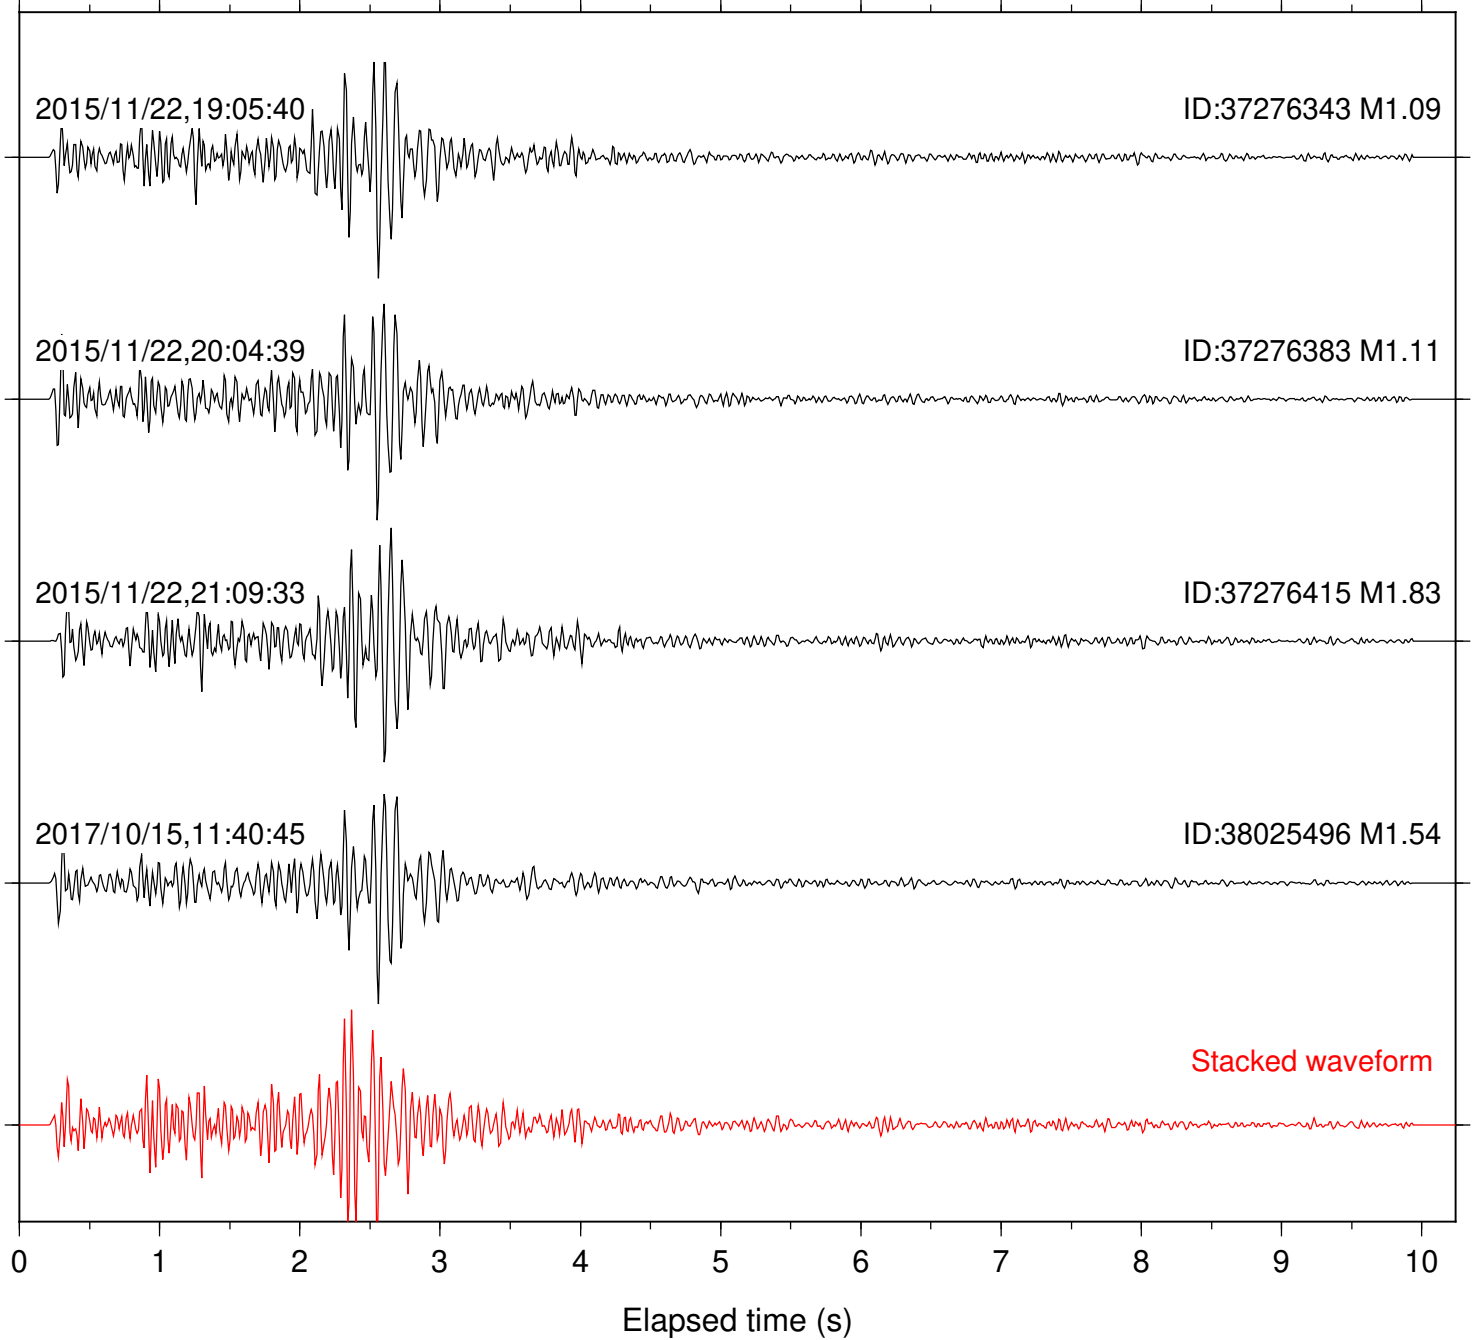

Station: B946 Com: EHZ

Focal depth: 5.17 km

Station: CRY Com: HHZ

Focal depth: 5.17 km

Station: DNR Com: HHZ

Focal depth: 5.17 km

Station: FRD Com: HHZ

Focal depth: 5.13 km

Station: KNW Com: HHZ

Focal depth: 5.17 km

Station: LVA2 Com: HHZ

Focal depth: 5.17 km

Station: PFO Com: HHZ

Focal depth: 5.17 km

Station: PMD Com: HHZ

Focal depth: 5.17 km

Station: RRSP Com: HHZ

Focal depth: 5.17 km

Station: SND Com: HHZ

Focal depth: 5.17 km

Station: TOR Com: HHZ

Focal depth: 5.17 km

Station: TRO Com: HHZ

Focal depth: 5.17 km