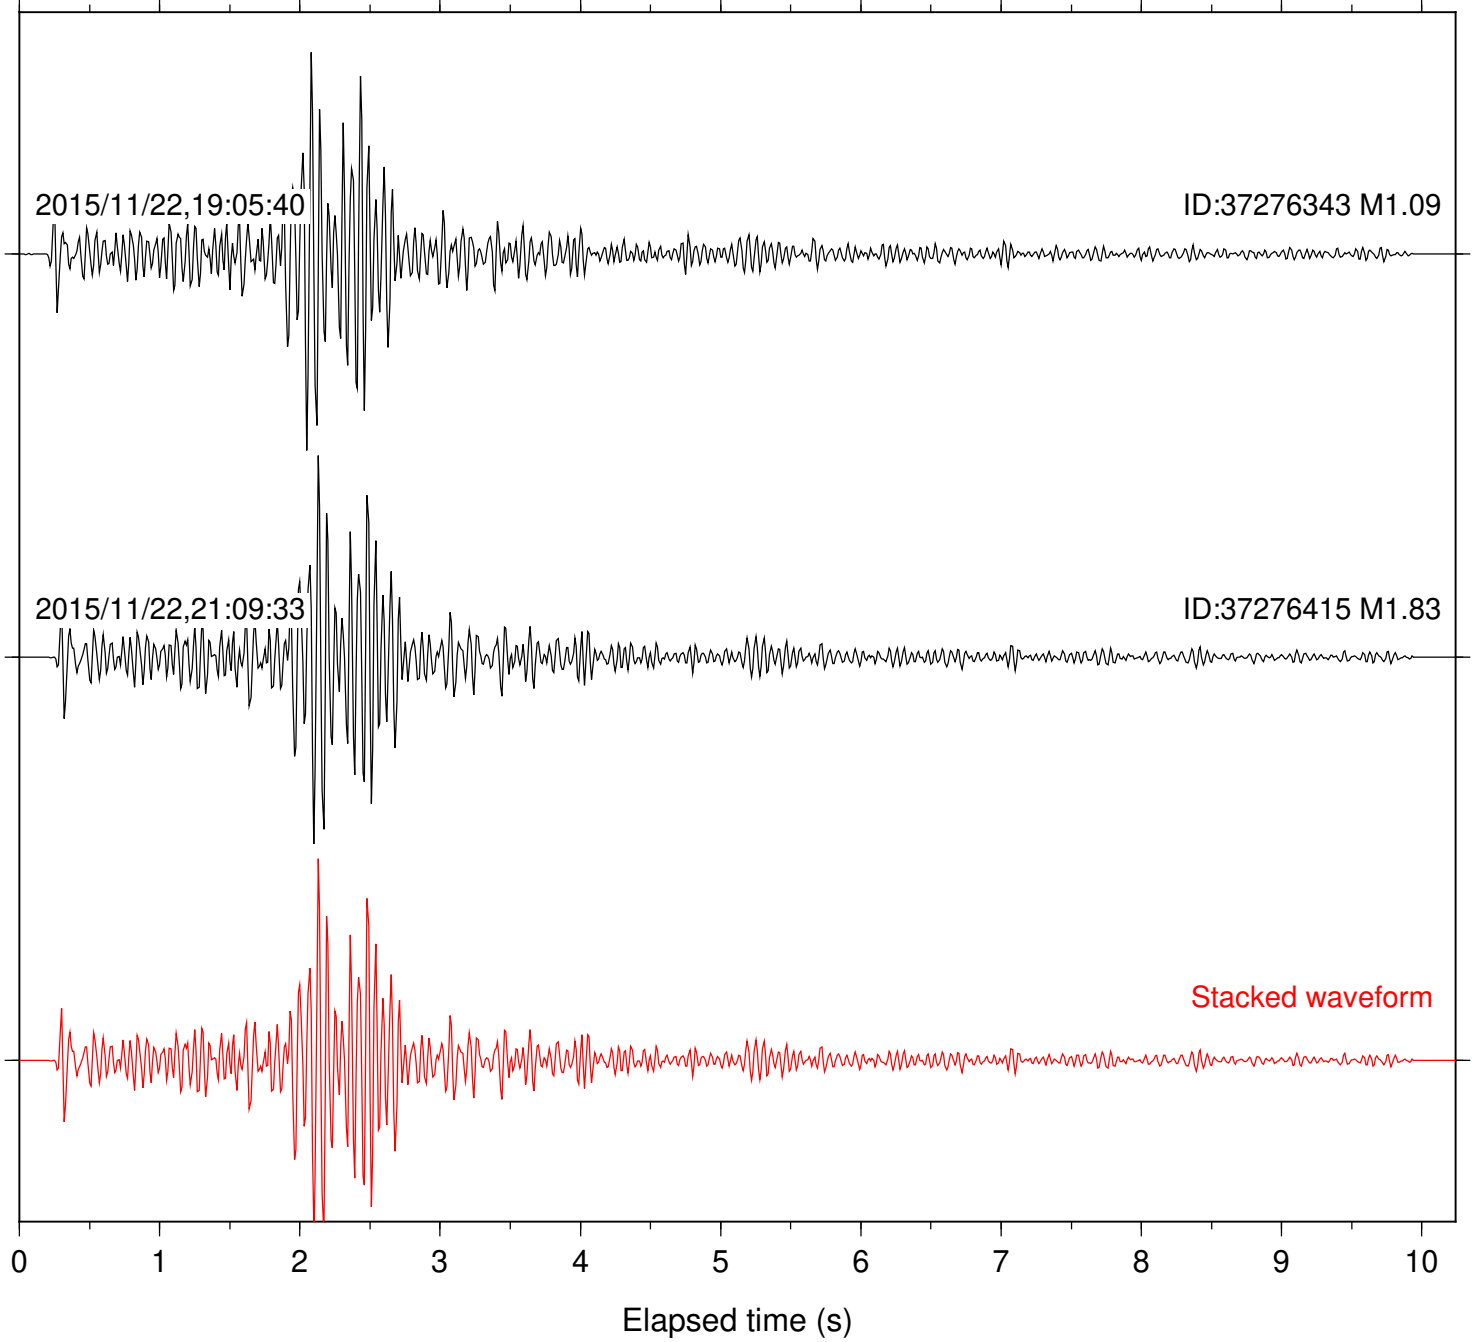

Station: B946 Com: EHZ

Focal depth: 5.17 km

Station: CRY Com: HHZ

Focal depth: 5.17 km

Station: DNR Com: HHZ

Focal depth: 5.17 km

Station: FRD Com: HHZ

Focal depth: 5.13 km

Station: KNW Com: HHZ

Focal depth: 5.17 km

Station: LVA2 Com: HHZ

Focal depth: 5.17 km

Station: PFO Com: HHZ

Focal depth: 5.17 km

Station: PMD Com: HHZ

Focal depth: 5.17 km

Station: RRSP Com: HHZ

Focal depth: 5.17 km

Station: SND Com: HHZ

Focal depth: 5.17 km

Station: TOR Com: HHZ

Focal depth: 5.17 km

Station: TRO Com: HHZ

Focal depth: 5.17 km

Station: WMC Com: HHZ

Focal depth: 5.17 km