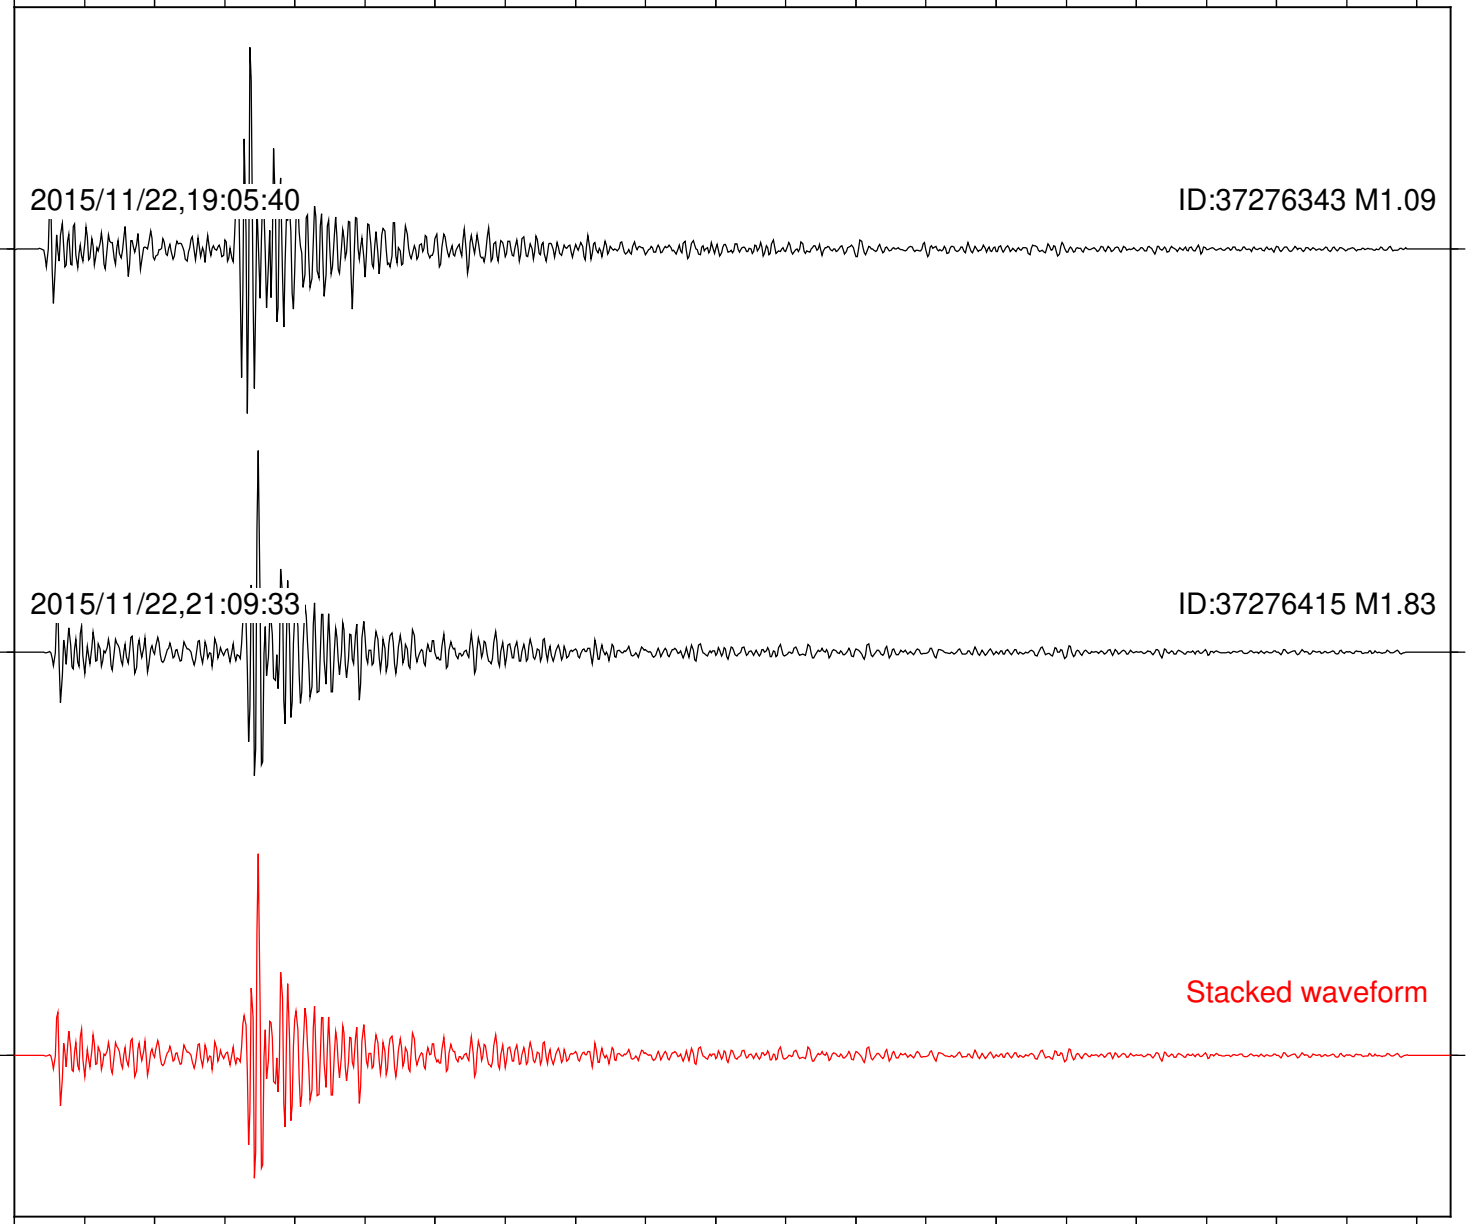

2015/11/22,21:09:33

ID:37276415 M1.83

Stacked waveform

0 1 2 3 4 5 6 7 8 9 10  
Elapsed time (s)

Station: B086 Com: EHZ

Focal depth: 5.17 km

2015/11/22,19:05:40

ID:37276343 M1.09

2015/11/22,21:09:33

ID:37276415 M1.83

Stacked waveform

0 1 2 3 4 5 6 7 8 9 10  
Elapsed time (s)

Station: B087 Com: EHZ

Focal depth: 5.13 km

Station: B088 Com: EHZ

Focal depth: 5.17 km

Station: B946 Com: EHZ

Focal depth: 5.17 km

Station: CRY Com: HHZ

Focal depth: 5.17 km

Station: DNR Com: HHZ

Focal depth: 5.17 km

Station: FRD Com: HHZ

Focal depth: 5.13 km

Station: RRSP Com: HHZ

Focal depth: 5.17 km

Station: SND Com: HHZ

Focal depth: 5.17 km

Station: TOR Com: HHZ

Focal depth: 5.17 km

Station: TRO Com: HHZ

Focal depth: 5.17 km