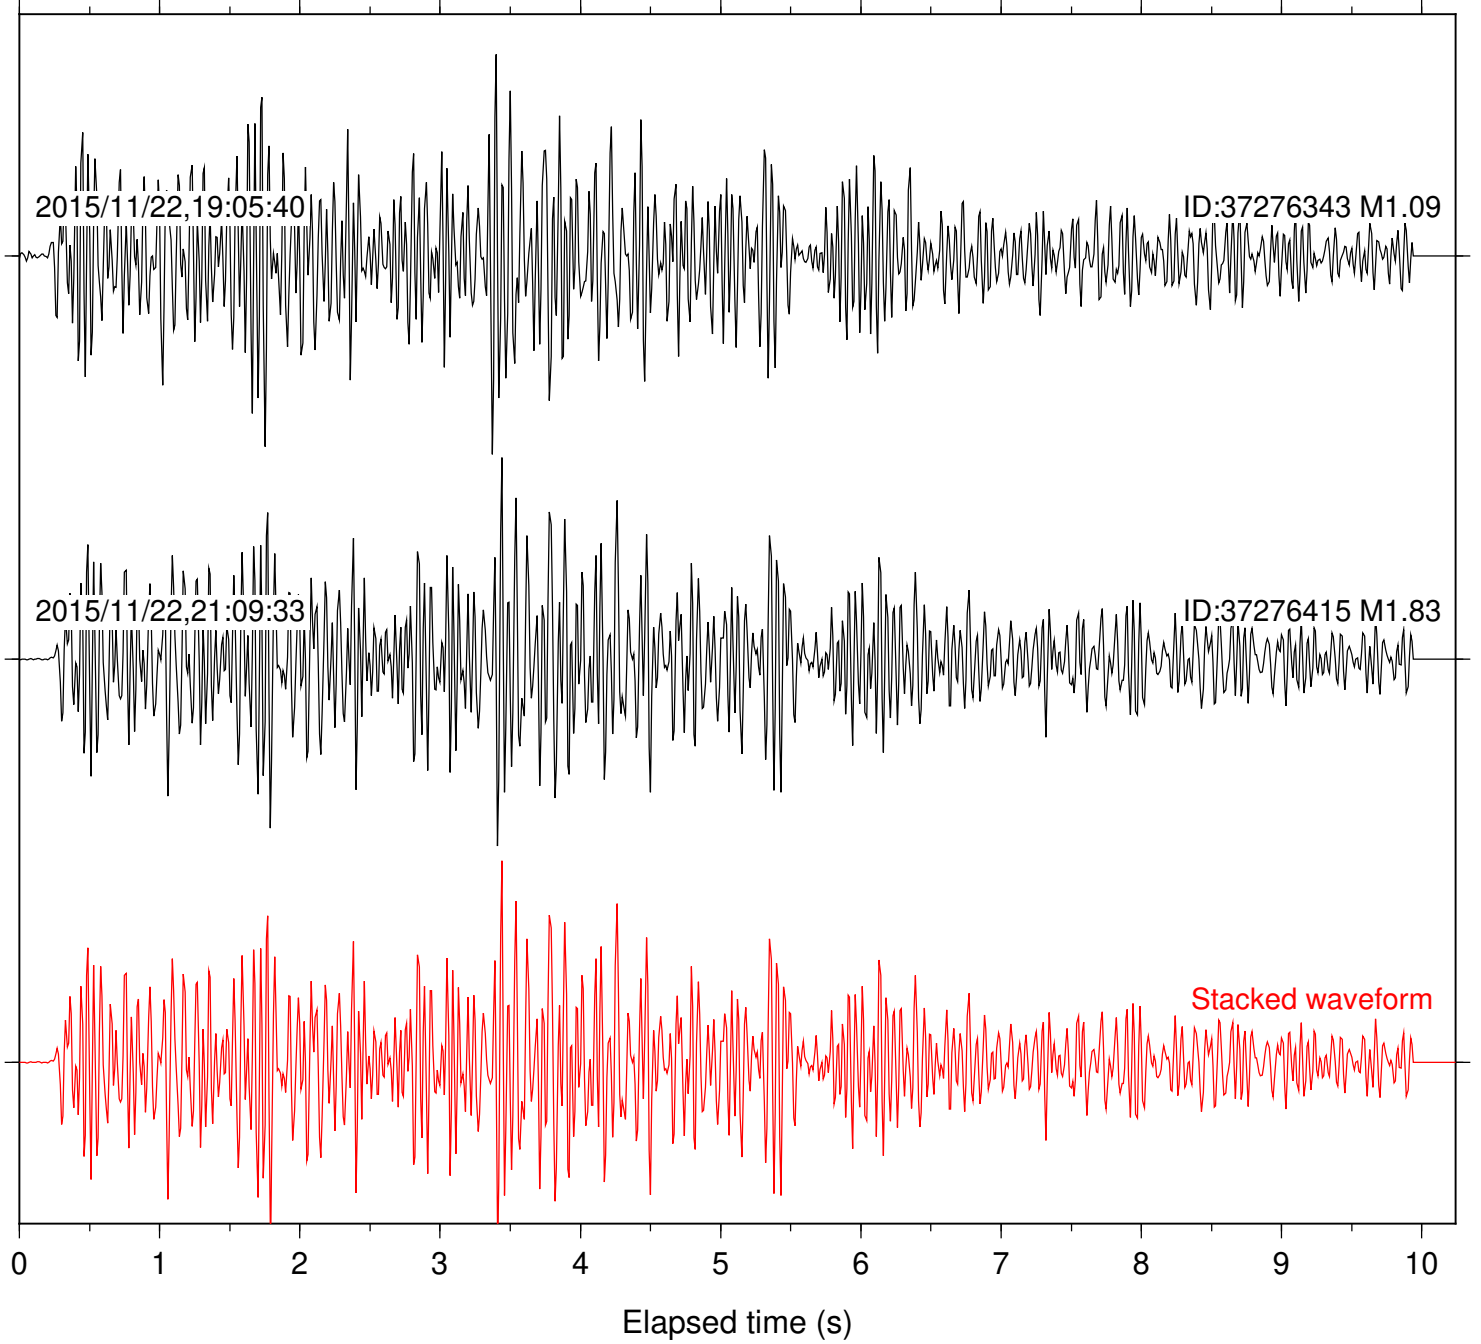

Station: B946 Com: EHZ

Focal depth: 5.17 km

Station: CRY Com: HHZ

Focal depth: 5.17 km

Station: DNR Com: HHZ

Focal depth: 5.17 km

Station: FRD Com: HHZ

Focal depth: 5.13 km

Station: KNW Com: HHZ

Focal depth: 5.17 km

Station: LVA2 Com: HHZ

Focal depth: 5.17 km

Station: PFO Com: HHZ

Focal depth: 5.17 km

Station: PMD Com: HHZ

Focal depth: 5.17 km

Station: RRSP Com: HHZ

Focal depth: 5.17 km

Station: SND Com: HHZ

Focal depth: 5.17 km

Station: TOR Com: HHZ

Focal depth: 5.17 km

Station: TRO Com: HHZ

Focal depth: 5.17 km