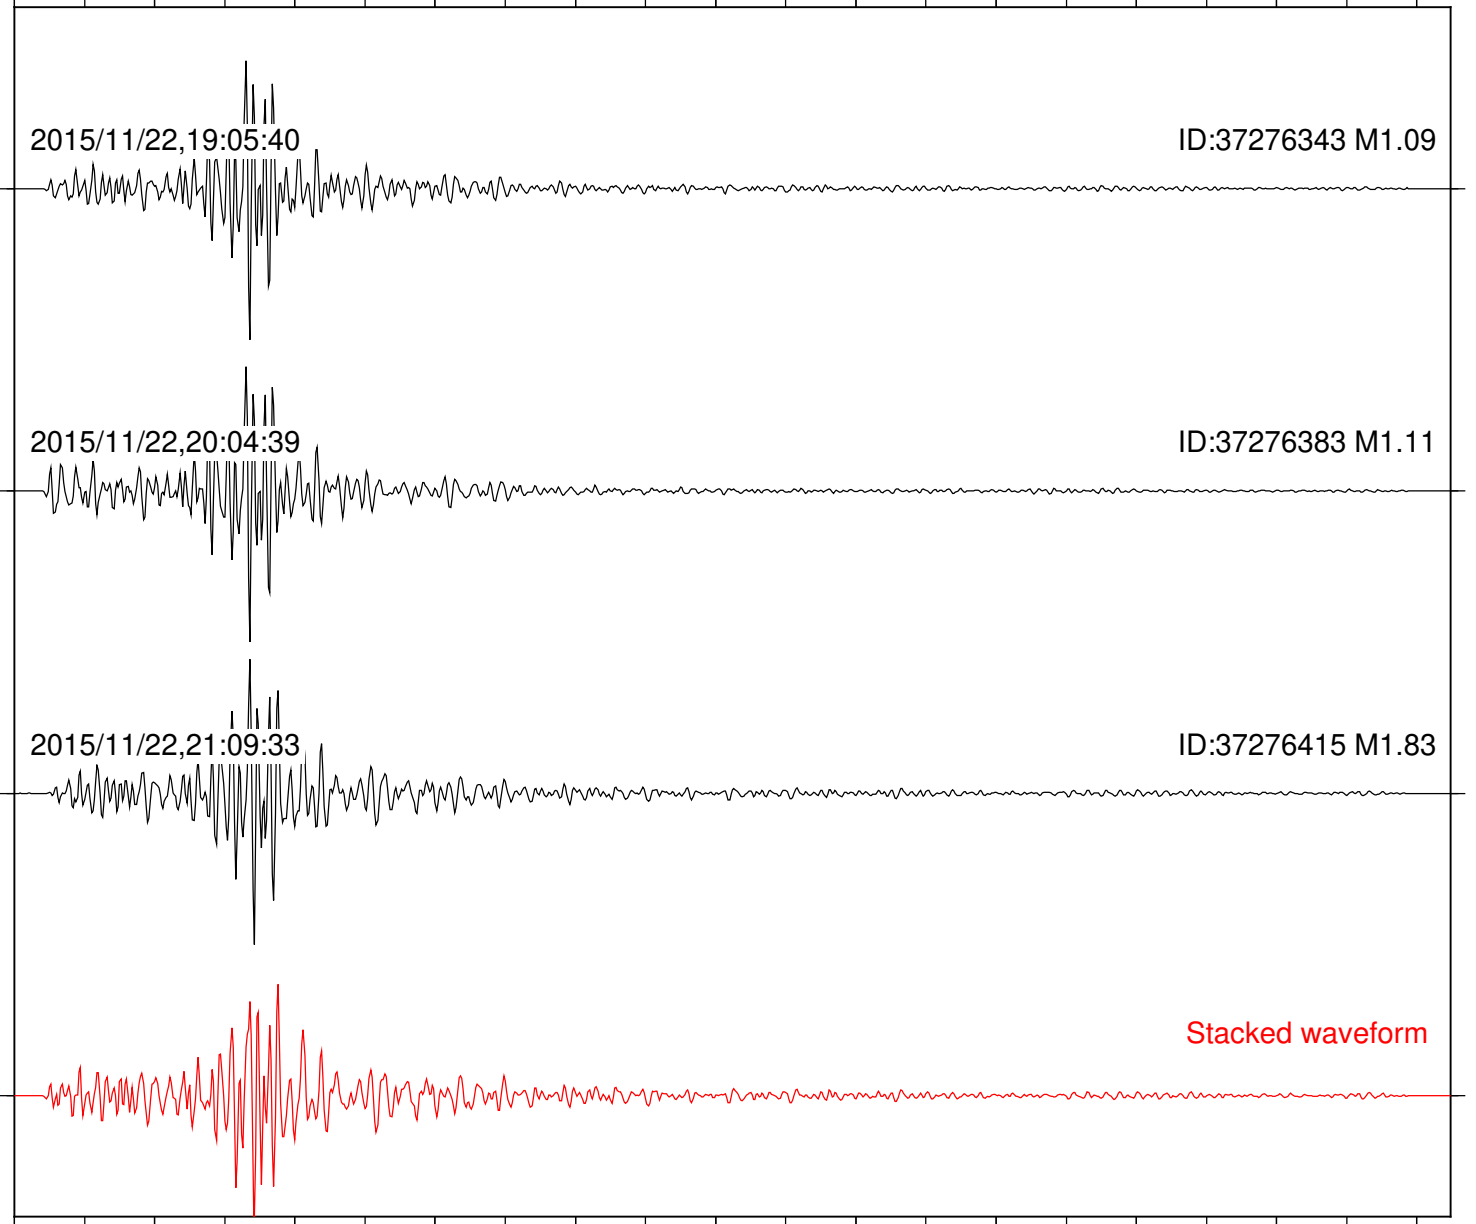

Station: RRSP Com: HHZ

Focal depth: 5.17 km

Station: SND Com: HHZ

Focal depth: 5.17 km

Station: TOR Com: HHZ

Focal depth: 5.17 km

Station: TRO Com: HHZ

Focal depth: 5.17 km

2015/11/22,19:05:40

ID:37276343 M1.09

2015/11/22,20:04:39

ID:37276383 M1.11

2015/11/22,21:09:33

ID:37276415 M1.83

Stacked waveform

0 1 2 3 4 5 6 7 8 9 10  
Elapsed time (s)

Station: WMC Com: HHZ

Focal depth: 5.17 km