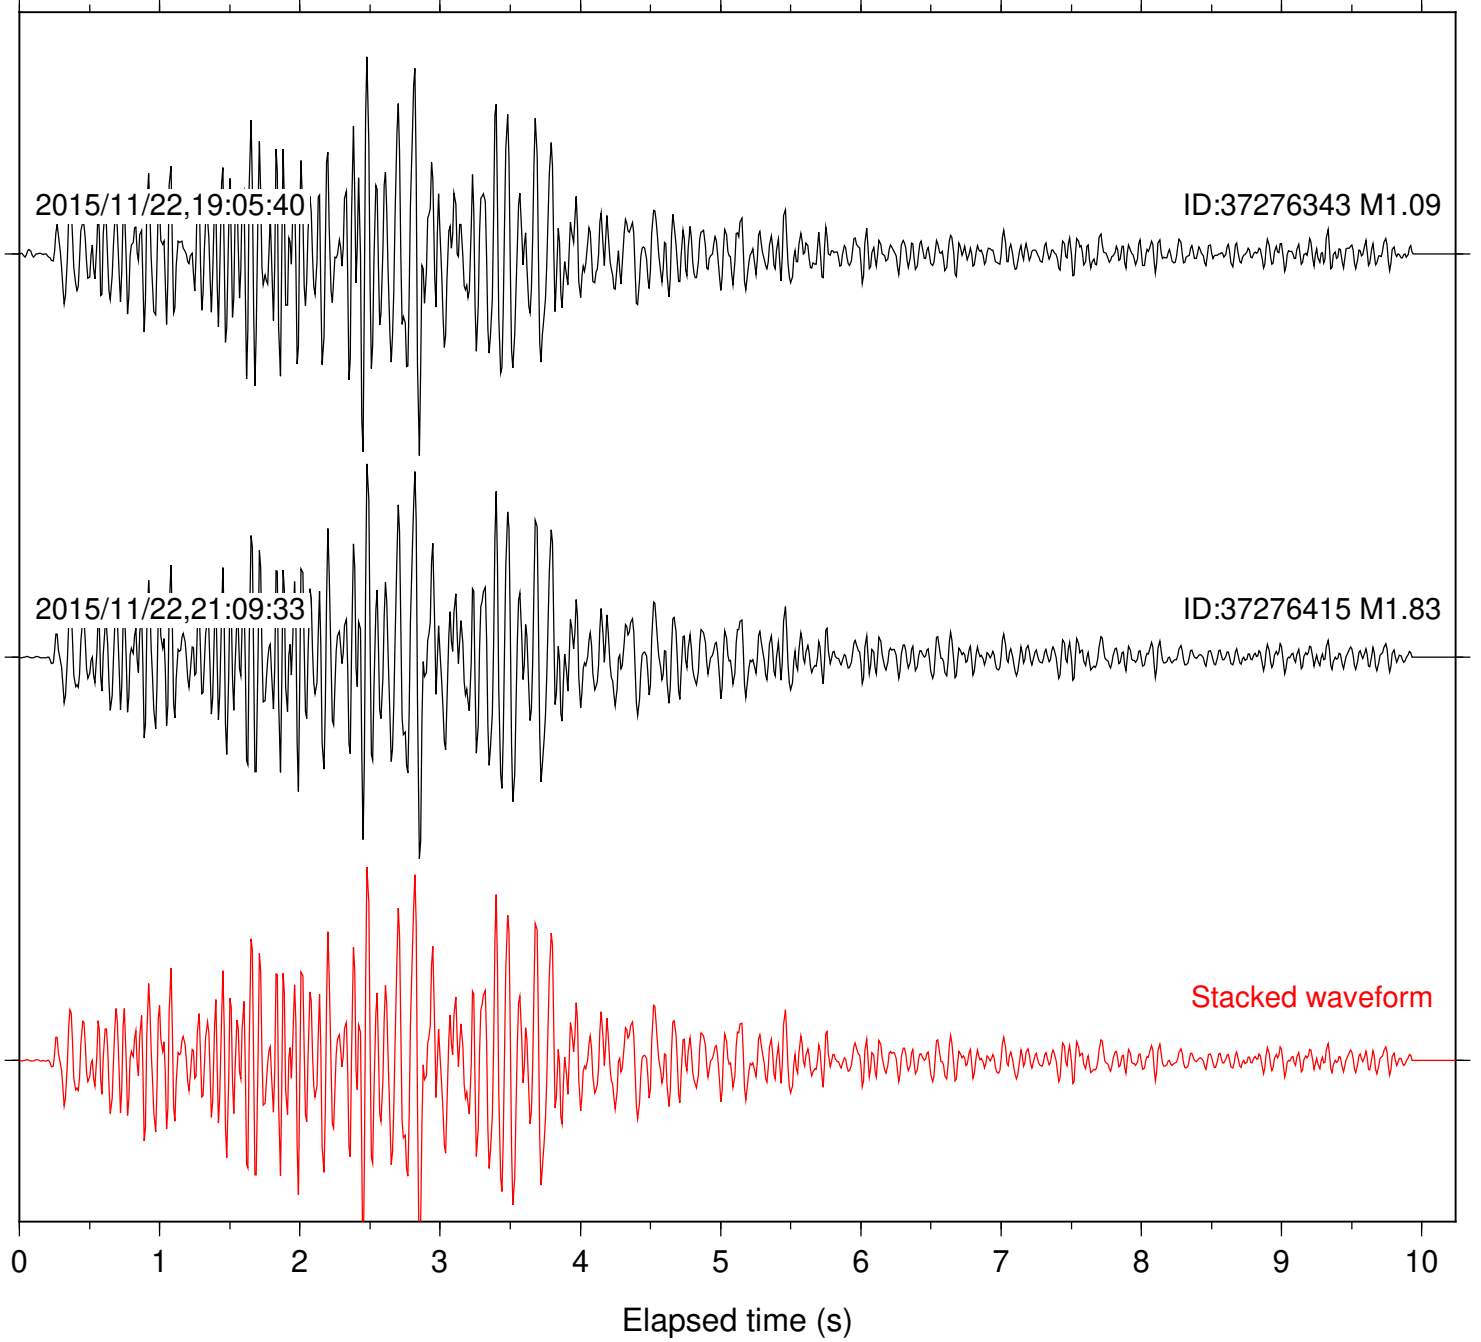

Station: B946 Com: EHZ

Focal depth: 5.17 km

Station: CRY Com: HHZ

Focal depth: 5.17 km

Station: DNR Com: HHZ

Focal depth: 5.17 km

Station: FRD Com: HHZ

Focal depth: 5.13 km

Station: KNW Com: HHZ

Focal depth: 5.17 km

Station: LVA2 Com: HHZ

Focal depth: 5.17 km

Station: PFO Com: HHZ

Focal depth: 5.17 km

Station: PMD Com: HHZ

Focal depth: 5.17 km

Station: RRSP Com: HHZ

Focal depth: 5.17 km

Station: SND Com: HHZ

Focal depth: 5.17 km

Station: TOR Com: HHZ

Focal depth: 5.17 km

Station: TRO Com: HHZ

Focal depth: 5.17 km