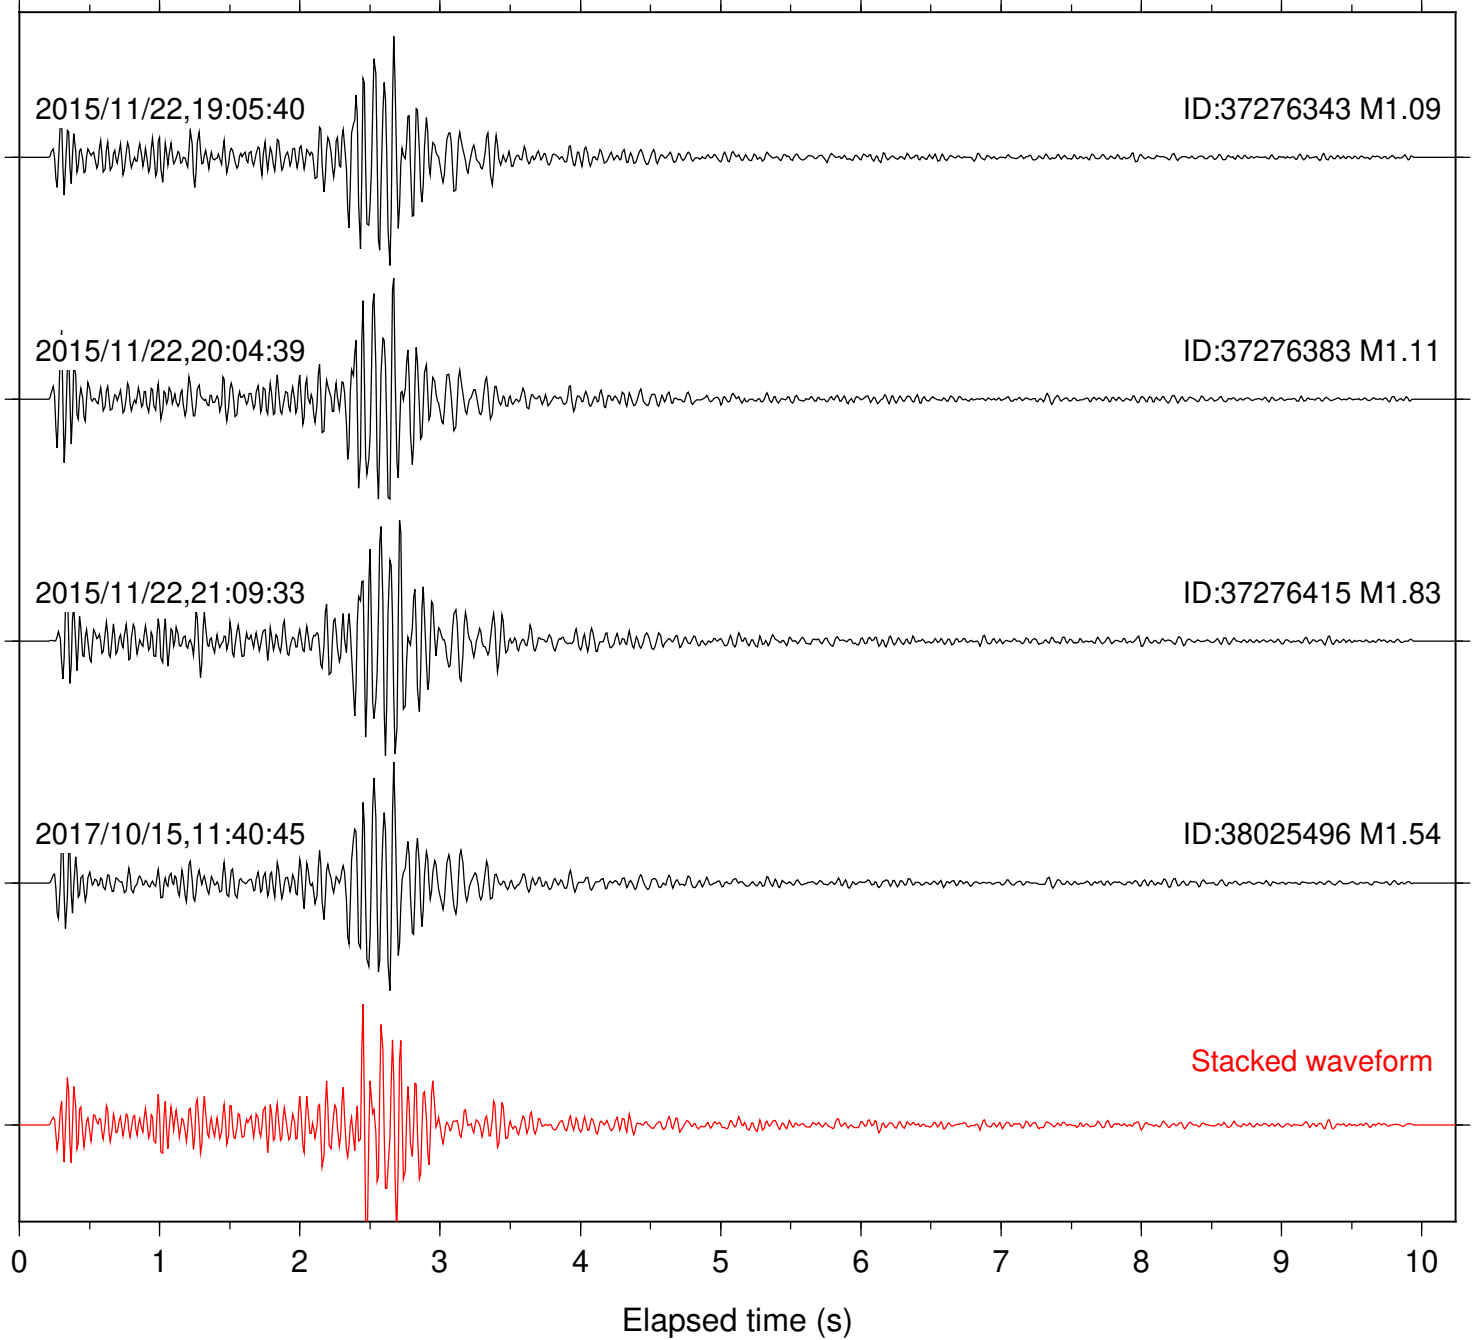

2015/11/22,21:09:33

ID:37276415 M1.83

Stacked waveform

0 1 2 3 4 5 6 7 8 9 10  
Elapsed time (s)

Station: B087 Com: EHZ

Focal depth: 5.13 km

Station: B088 Com: EHZ

Focal depth: 5.17 km

Station: B946 Com: EHZ

Focal depth: 5.17 km

Station: CRY Com: HHZ

Focal depth: 5.17 km

Station: DNR Com: HHZ

Focal depth: 5.17 km

Station: FRD Com: HHZ

Focal depth: 5.13 km

Station: KNW Com: HHZ

Focal depth: 5.17 km

Station: LVA2 Com: HHZ

Focal depth: 5.17 km

Station: PFO Com: HHZ

Focal depth: 5.17 km

Station: PMD Com: HHZ

Focal depth: 5.17 km

Station: RRSP Com: HHZ

Focal depth: 5.17 km

Station: SND Com: HHZ

Focal depth: 5.17 km

Station: TOR Com: HHZ

Focal depth: 5.17 km

Station: TRO Com: HHZ

Focal depth: 5.17 km