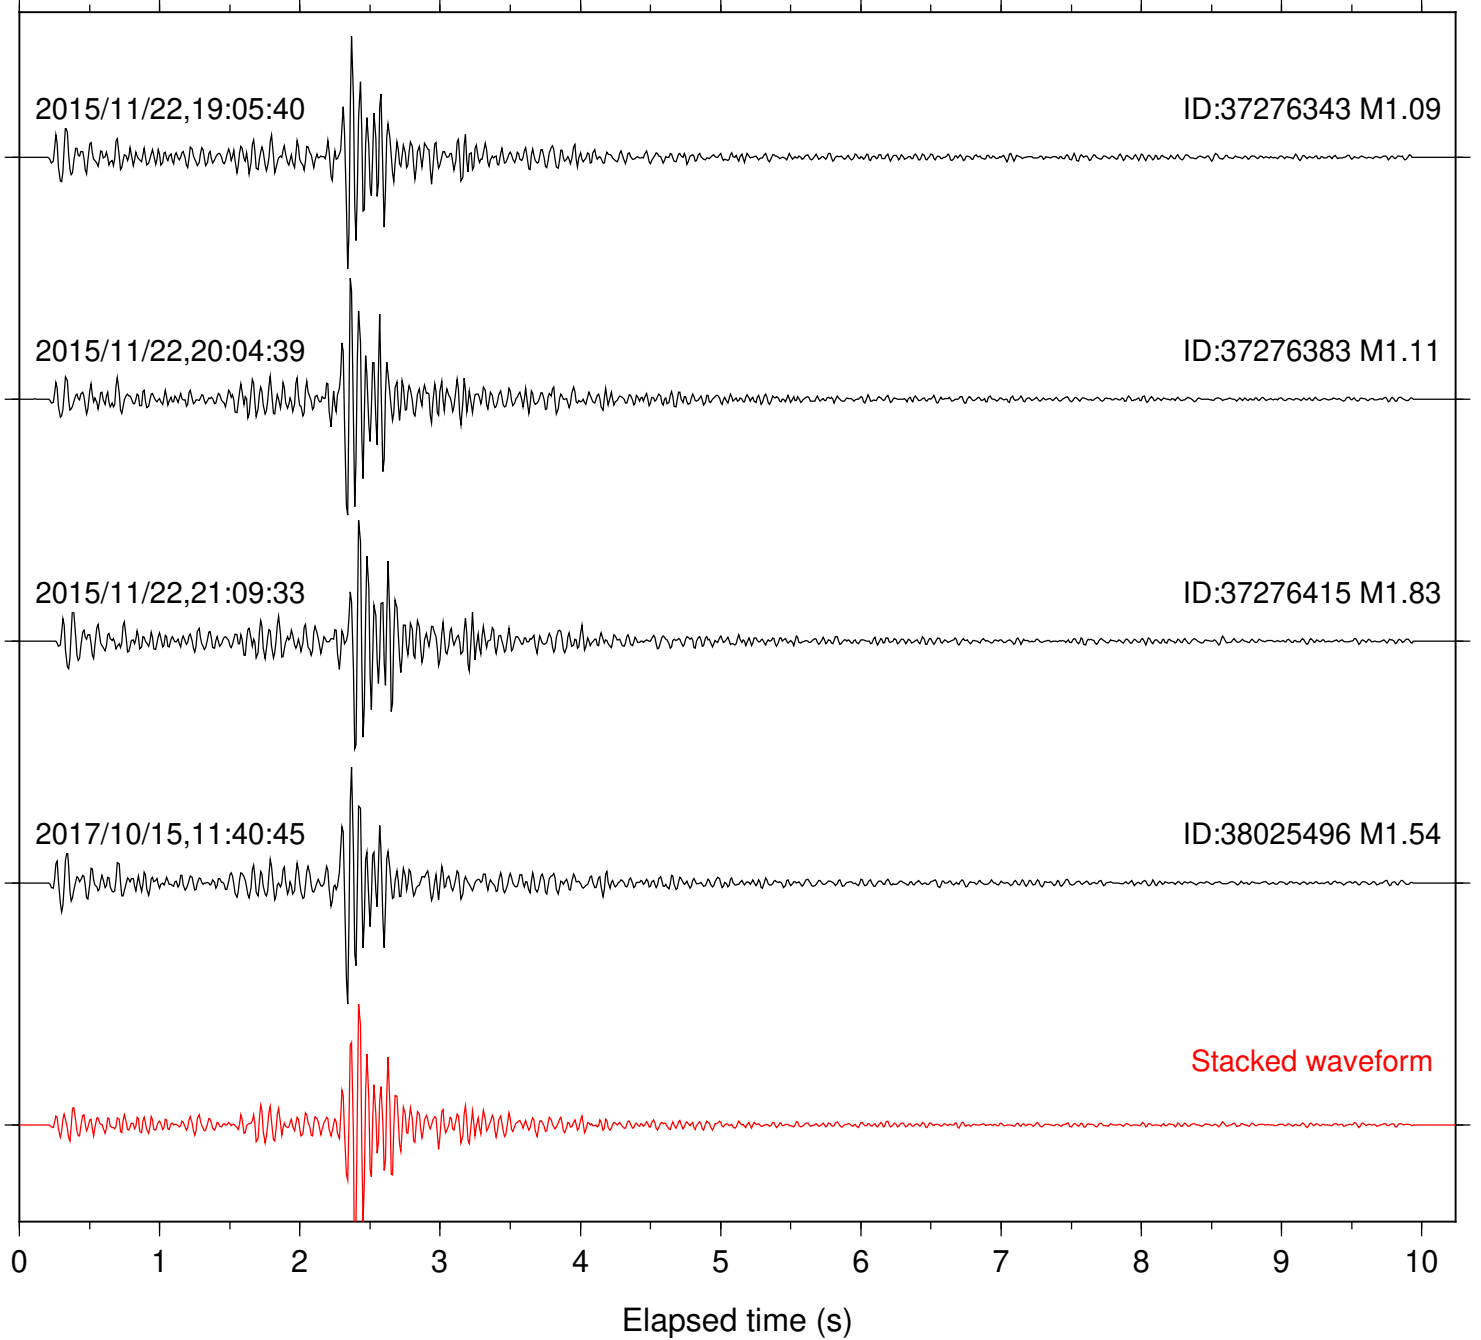

Station: B081 Com: EHZ

Focal depth: 5.17 km

Station: B082 Com: EHZ

Focal depth: 5.13 km

Station: B084 Com: EHZ

Focal depth: 5.17 km

2015/11/22,19:05:40

ID:37276343 M1.09

Station: B946 Com: EHZ

Focal depth: 5.17 km

Station: CRY Com: HHZ

Focal depth: 5.17 km

Station: DNR Com: HHZ

Focal depth: 5.17 km

Station: FRD Com: HHZ

Focal depth: 5.13 km

Station: RRSP Com: HHZ

Focal depth: 5.17 km

Station: SND Com: HHZ

Focal depth: 5.17 km

Station: TOR Com: HHZ

Focal depth: 5.17 km

Station: TRO Com: HHZ

Focal depth: 5.17 km

Station: WMC Com: HHZ

Focal depth: 5.17 km