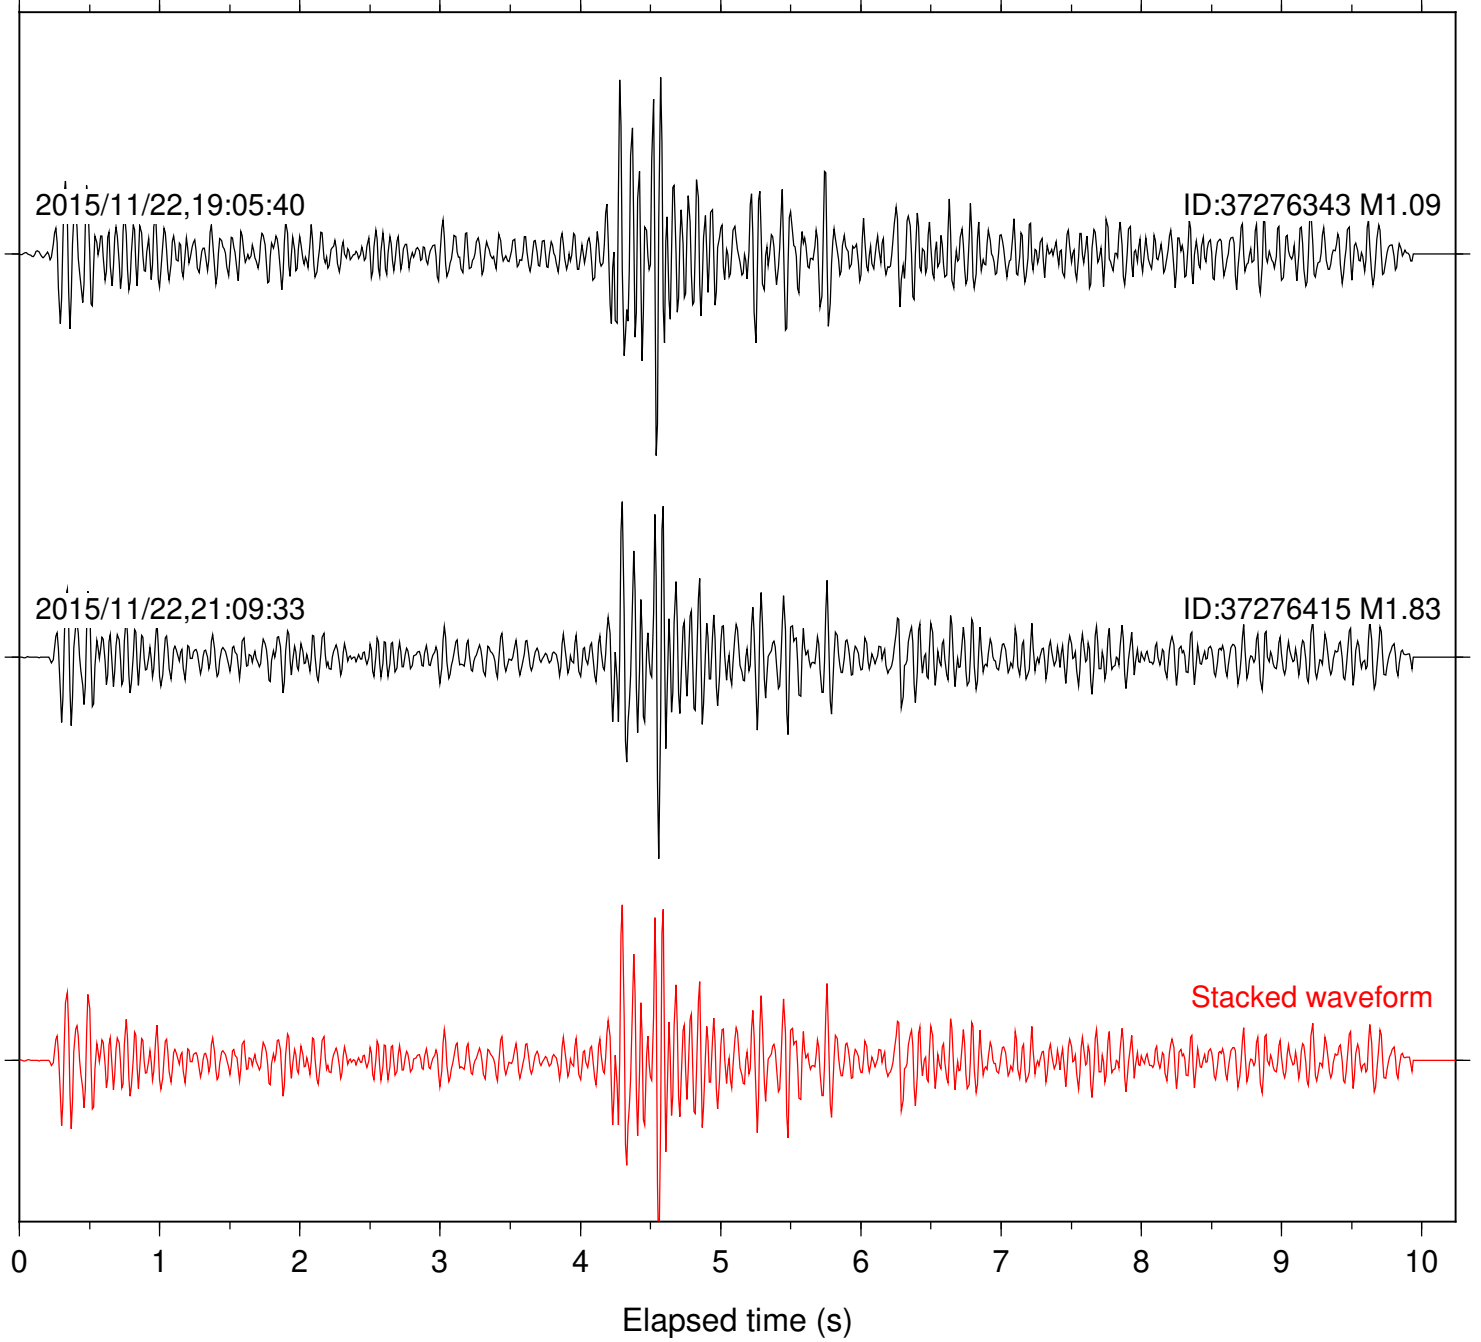

Station: B946 Com: EHZ

Focal depth: 5.17 km

Station: CRY Com: HHZ

Focal depth: 5.17 km

Station: DNR Com: HHZ

Focal depth: 5.17 km

Station: FRD Com: HHZ

Focal depth: 5.13 km

Station: KNW Com: HHZ

Focal depth: 5.17 km

Station: LVA2 Com: HHZ

Focal depth: 5.17 km

Station: PFO Com: HHZ

Focal depth: 5.17 km

Station: PMD Com: HHZ

Focal depth: 5.17 km

Station: RRSP Com: HHZ

Focal depth: 5.17 km

Station: SND Com: HHZ

Focal depth: 5.17 km

Station: TOR Com: HHZ

Focal depth: 5.17 km

Station: TRO Com: HHZ

Focal depth: 5.17 km