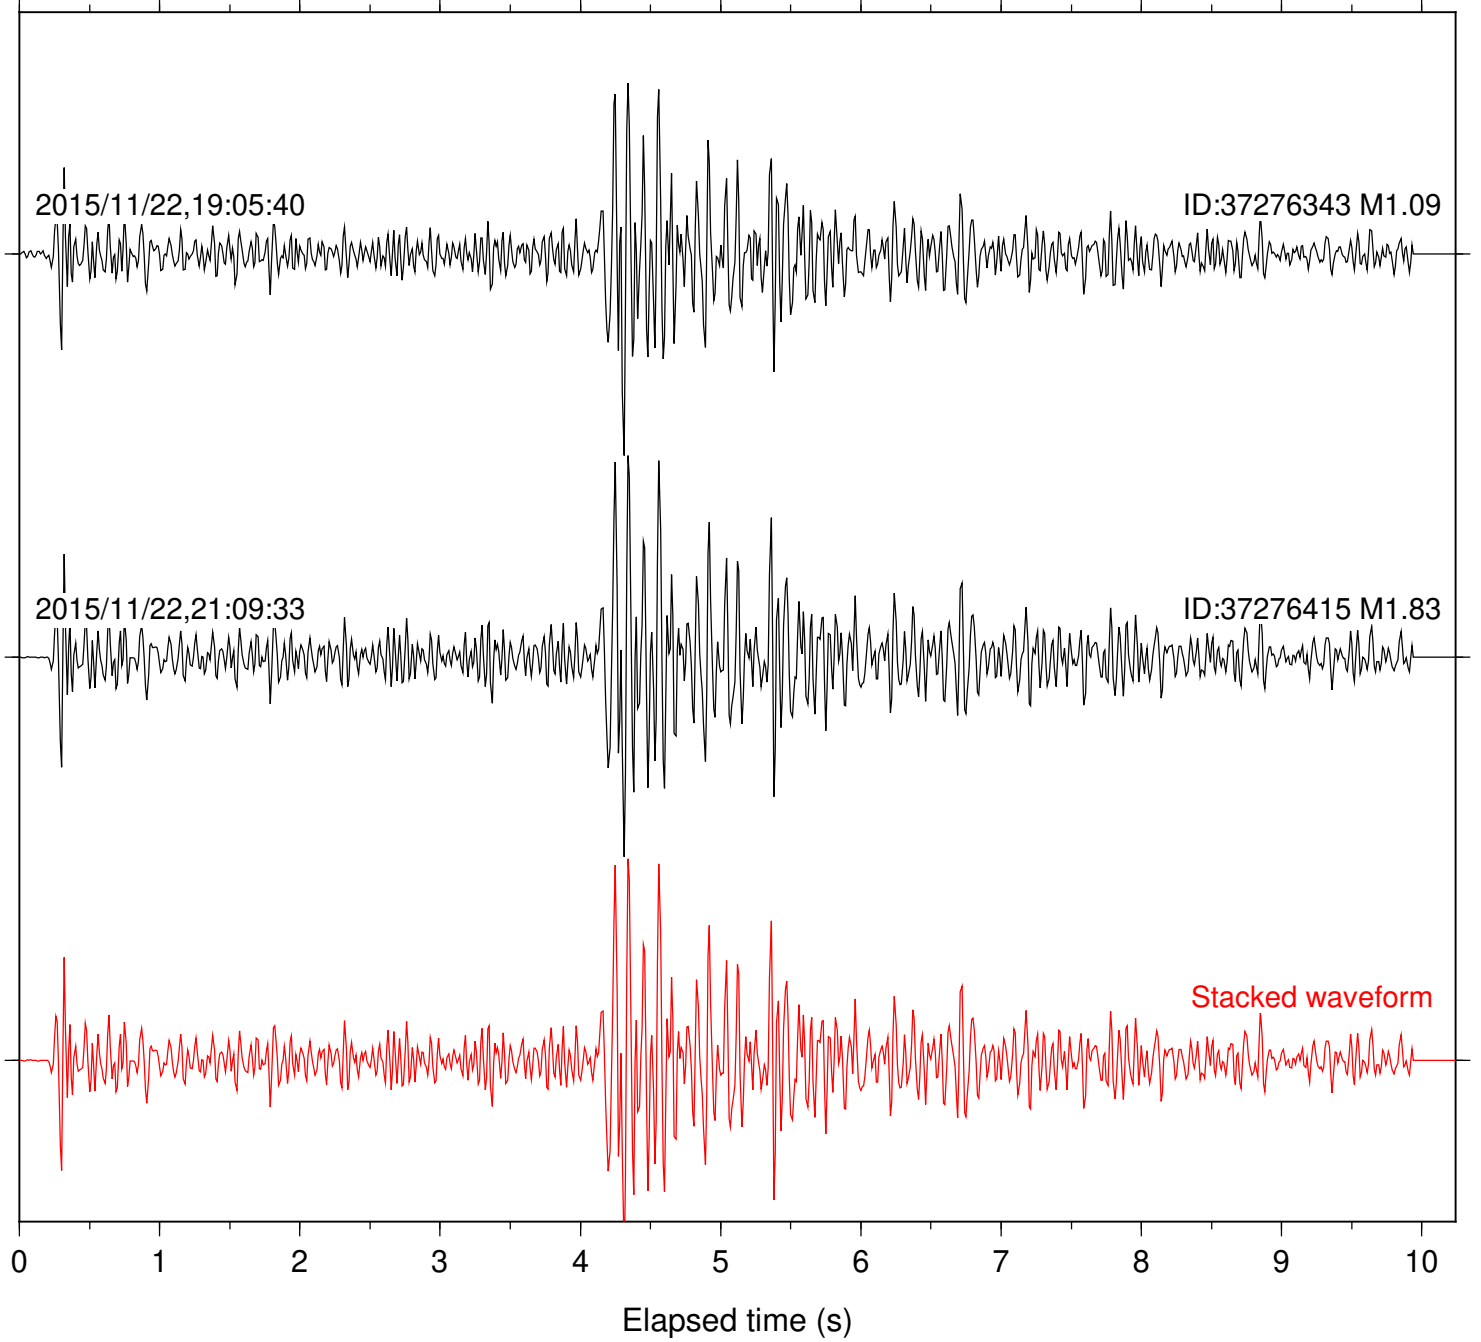

Station: B081 Com: EHZ

Focal depth: 5.17 km

Station: B082 Com: EHZ

Focal depth: 5.13 km

Station: B084 Com: EHZ

Focal depth: 5.17 km

2015/11/22,19:05:40

ID:37276343 M1.09

Station: B946 Com: EHZ

Focal depth: 5.17 km

Station: CRY Com: HHZ

Focal depth: 5.17 km

Station: DNR Com: HHZ

Focal depth: 5.17 km

Station: FRD Com: HHZ

Focal depth: 5.13 km

Station: RRSP Com: HHZ

Focal depth: 5.17 km

Station: SND Com: HHZ

Focal depth: 5.17 km

Station: TOR Com: HHZ

Focal depth: 5.17 km

Station: TRO Com: HHZ

Focal depth: 5.17 km

Station: WMC Com: HHZ

Focal depth: 5.17 km