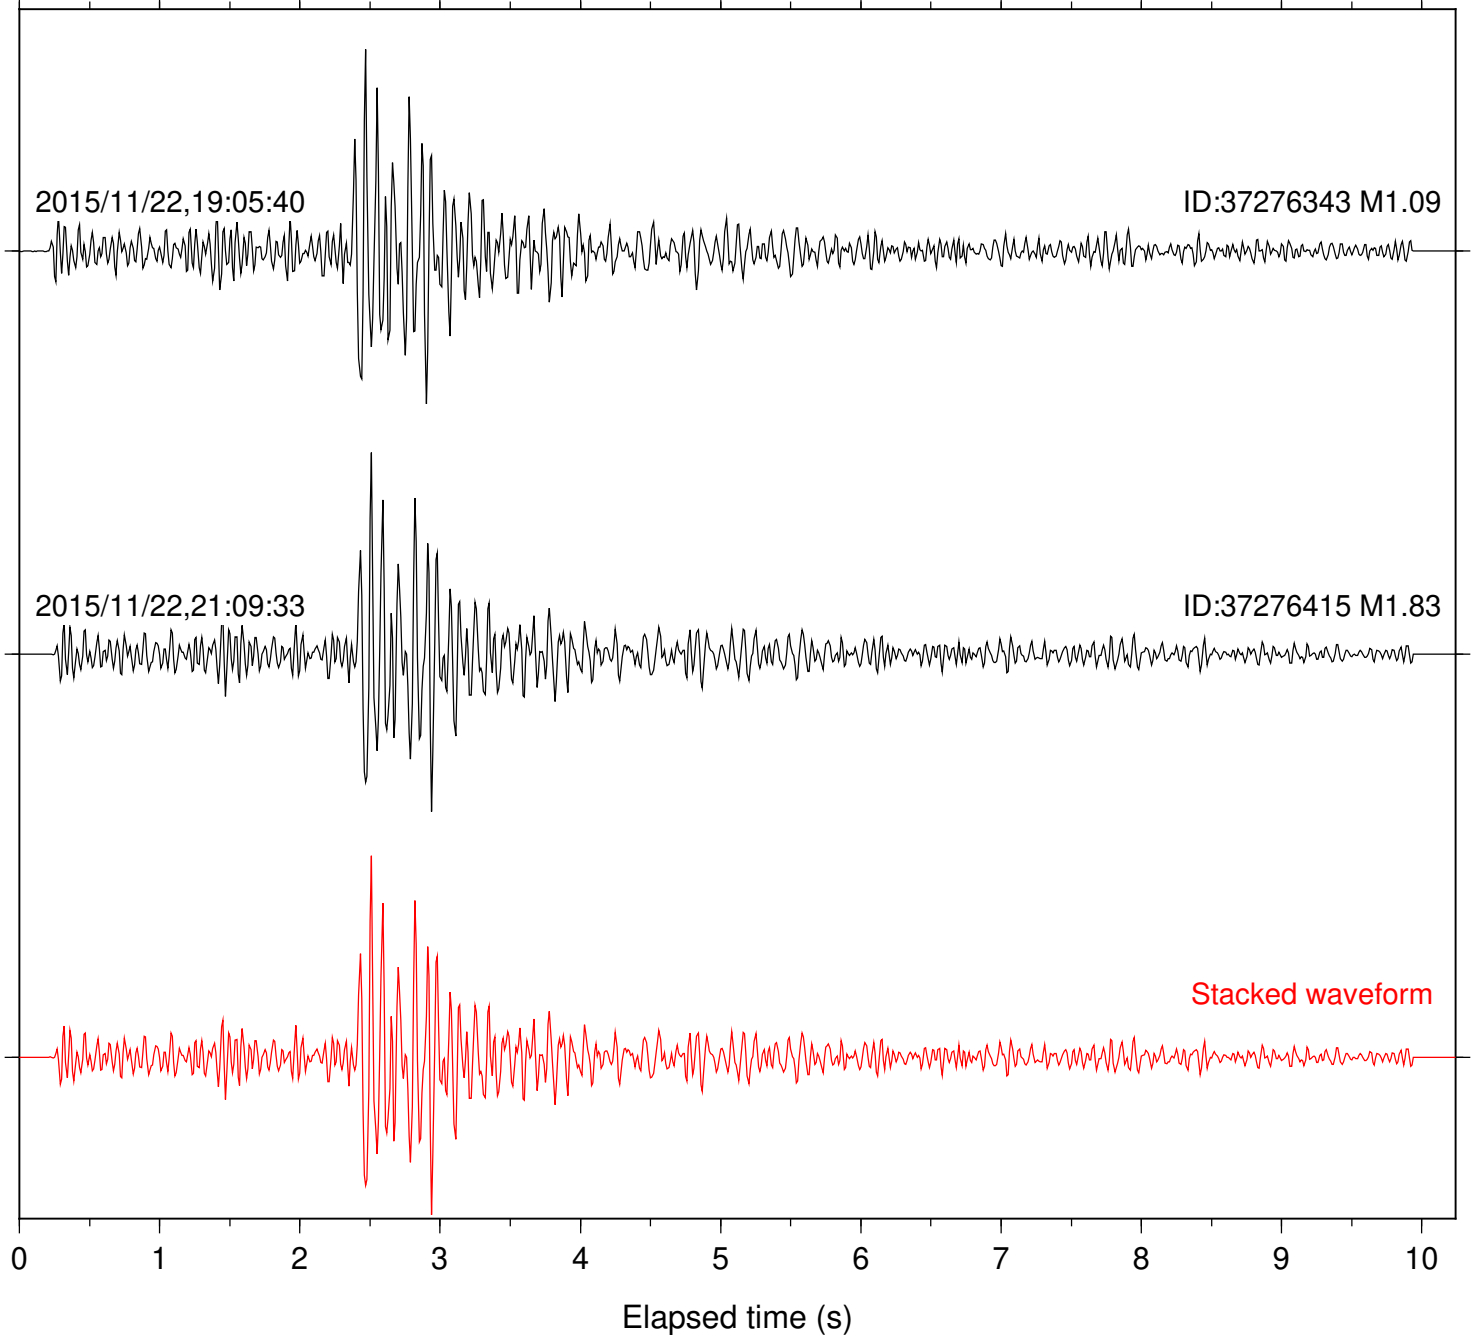

Station: B946 Com: EHZ

Focal depth: 5.17 km

Station: CRY Com: HHZ

Focal depth: 5.17 km

Station: DNR Com: HHZ

Focal depth: 5.17 km

Station: FRD Com: HHZ

Focal depth: 5.13 km

Station: KNW Com: HHZ

Focal depth: 5.17 km

Station: LVA2 Com: HHZ

Focal depth: 5.17 km

Station: PFO Com: HHZ

Focal depth: 5.17 km

Station: PMD Com: HHZ

Focal depth: 5.17 km

Station: RRSP Com: HHZ

Focal depth: 5.17 km

Station: SND Com: HHZ

Focal depth: 5.17 km

Station: TOR Com: HHZ

Focal depth: 5.17 km

Station: TRO Com: HHZ

Focal depth: 5.17 km