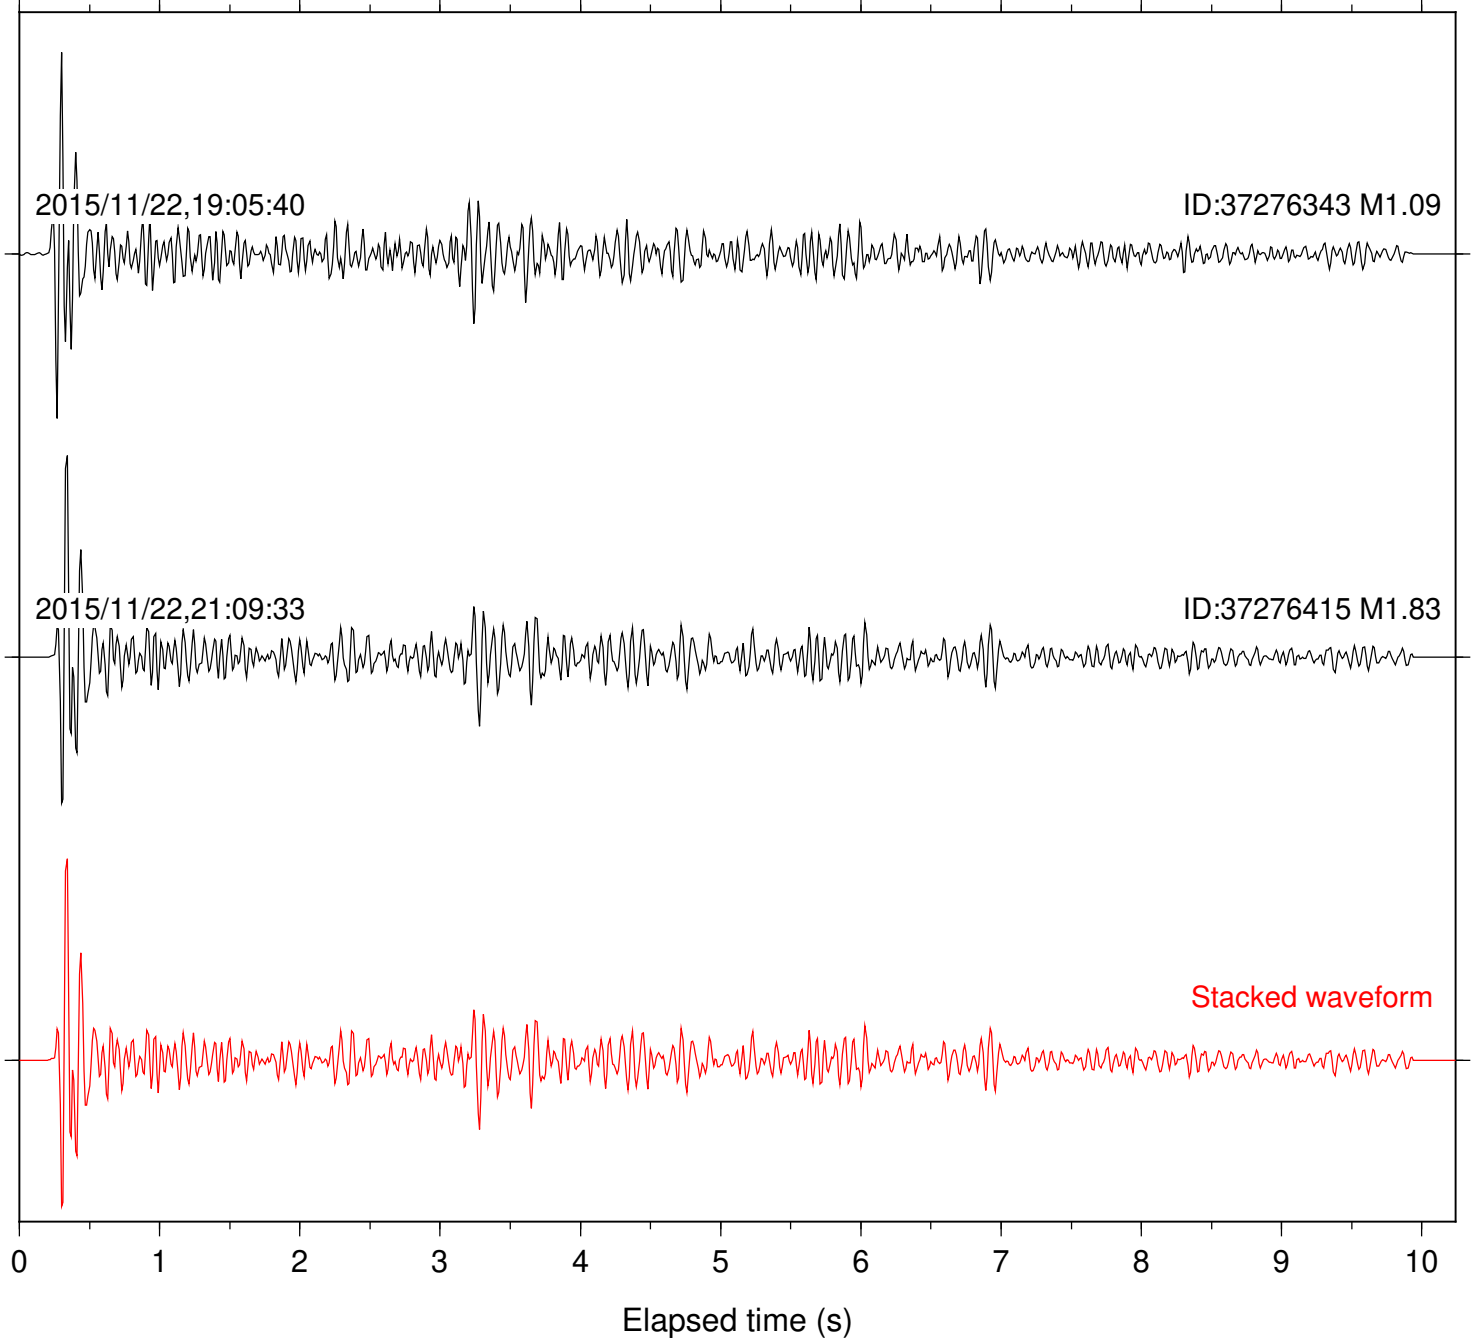

Station: KNW Com: HHZ

Focal depth: 5.17 km

Station: LVA2 Com: HHZ

Focal depth: 5.17 km

Station: PFO Com: HHZ

Focal depth: 5.17 km

Station: PMD Com: HHZ

Focal depth: 5.17 km

Station: RRSP Com: HHZ

Focal depth: 5.17 km

Station: SND Com: HHZ

Focal depth: 5.17 km

Station: TOR Com: HHZ

Focal depth: 5.17 km

Station: TRO Com: HHZ

Focal depth: 5.17 km

2015/11/22,19:05:40

ID:37276343 M1.09

2015/11/22,20:04:39

ID:37276383 M1.11

2015/11/22,21:09:33

ID:37276415 M1.83

Stacked waveform

0 1 2 3 4 5 6 7 8 9 10  
Elapsed time (s)

Station: WMC Com: HHZ

Focal depth: 5.17 km