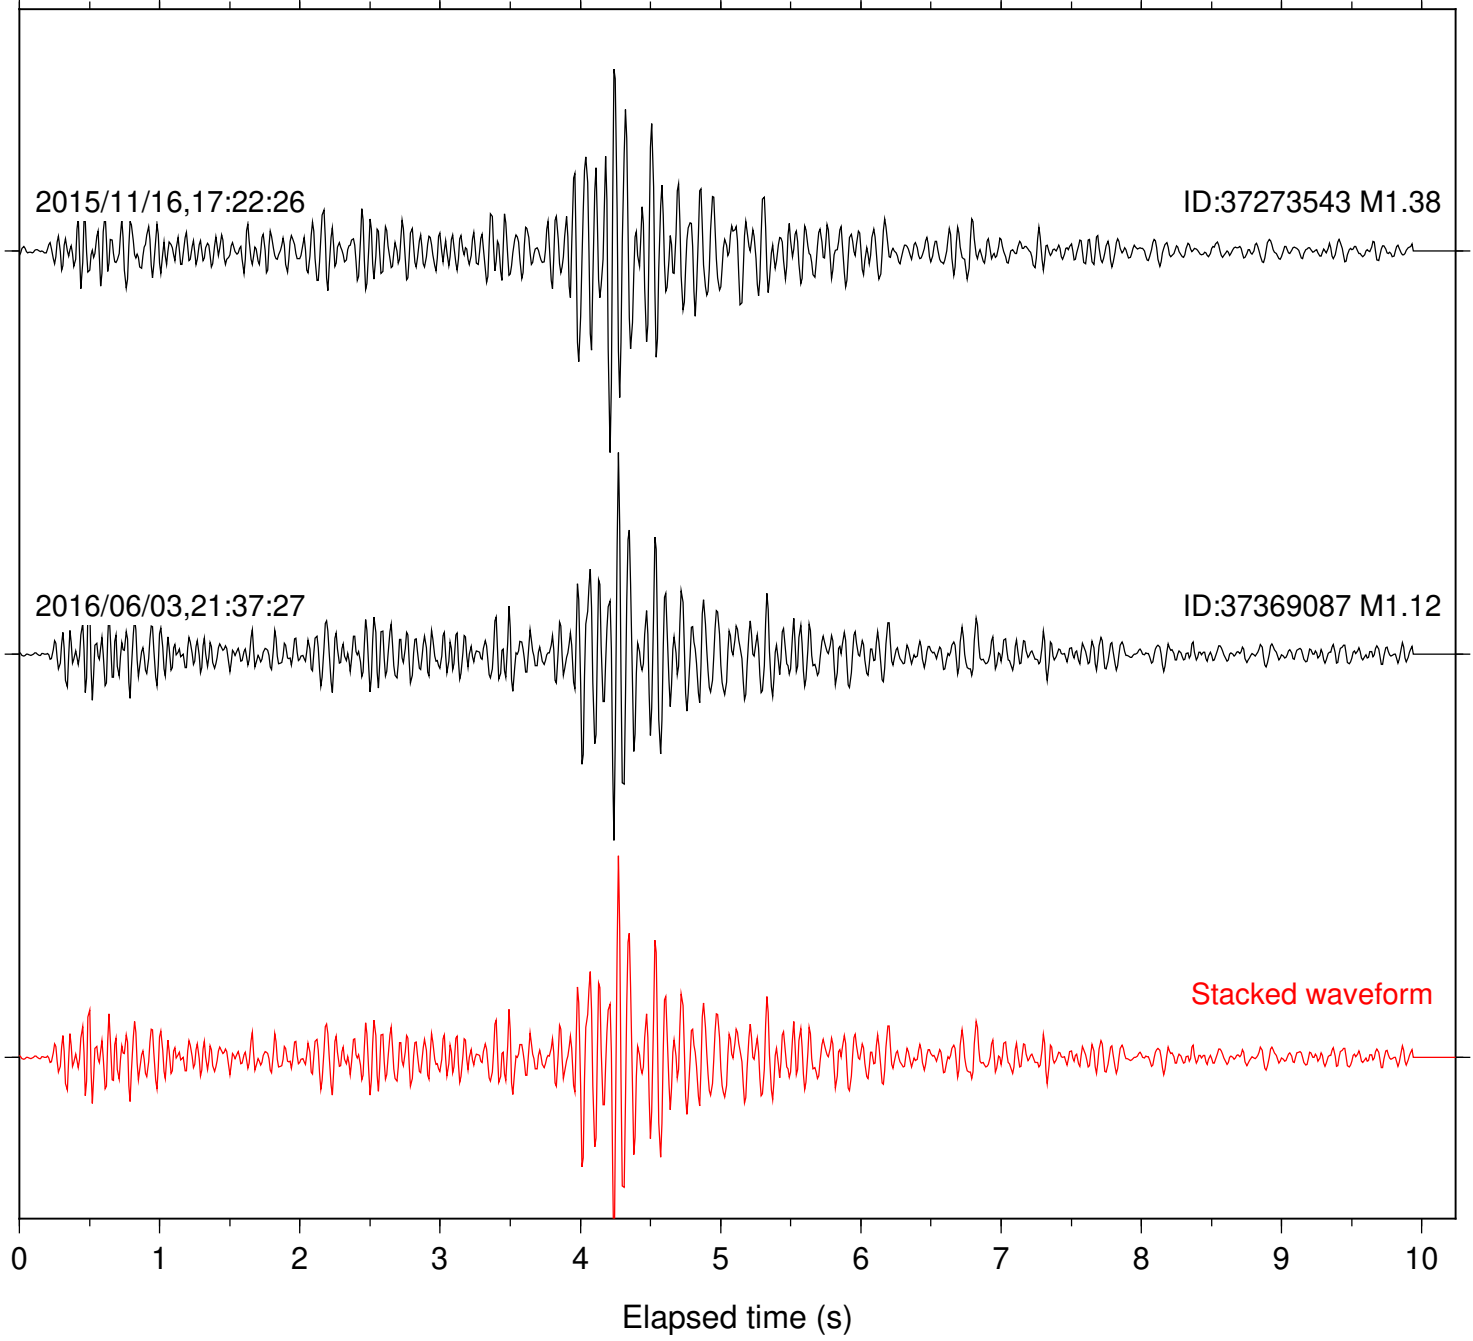

Station: B087 Com: EHZ

Focal depth: 11.99 km

Station: TOR Com: HHZ

Focal depth: 11.99 km