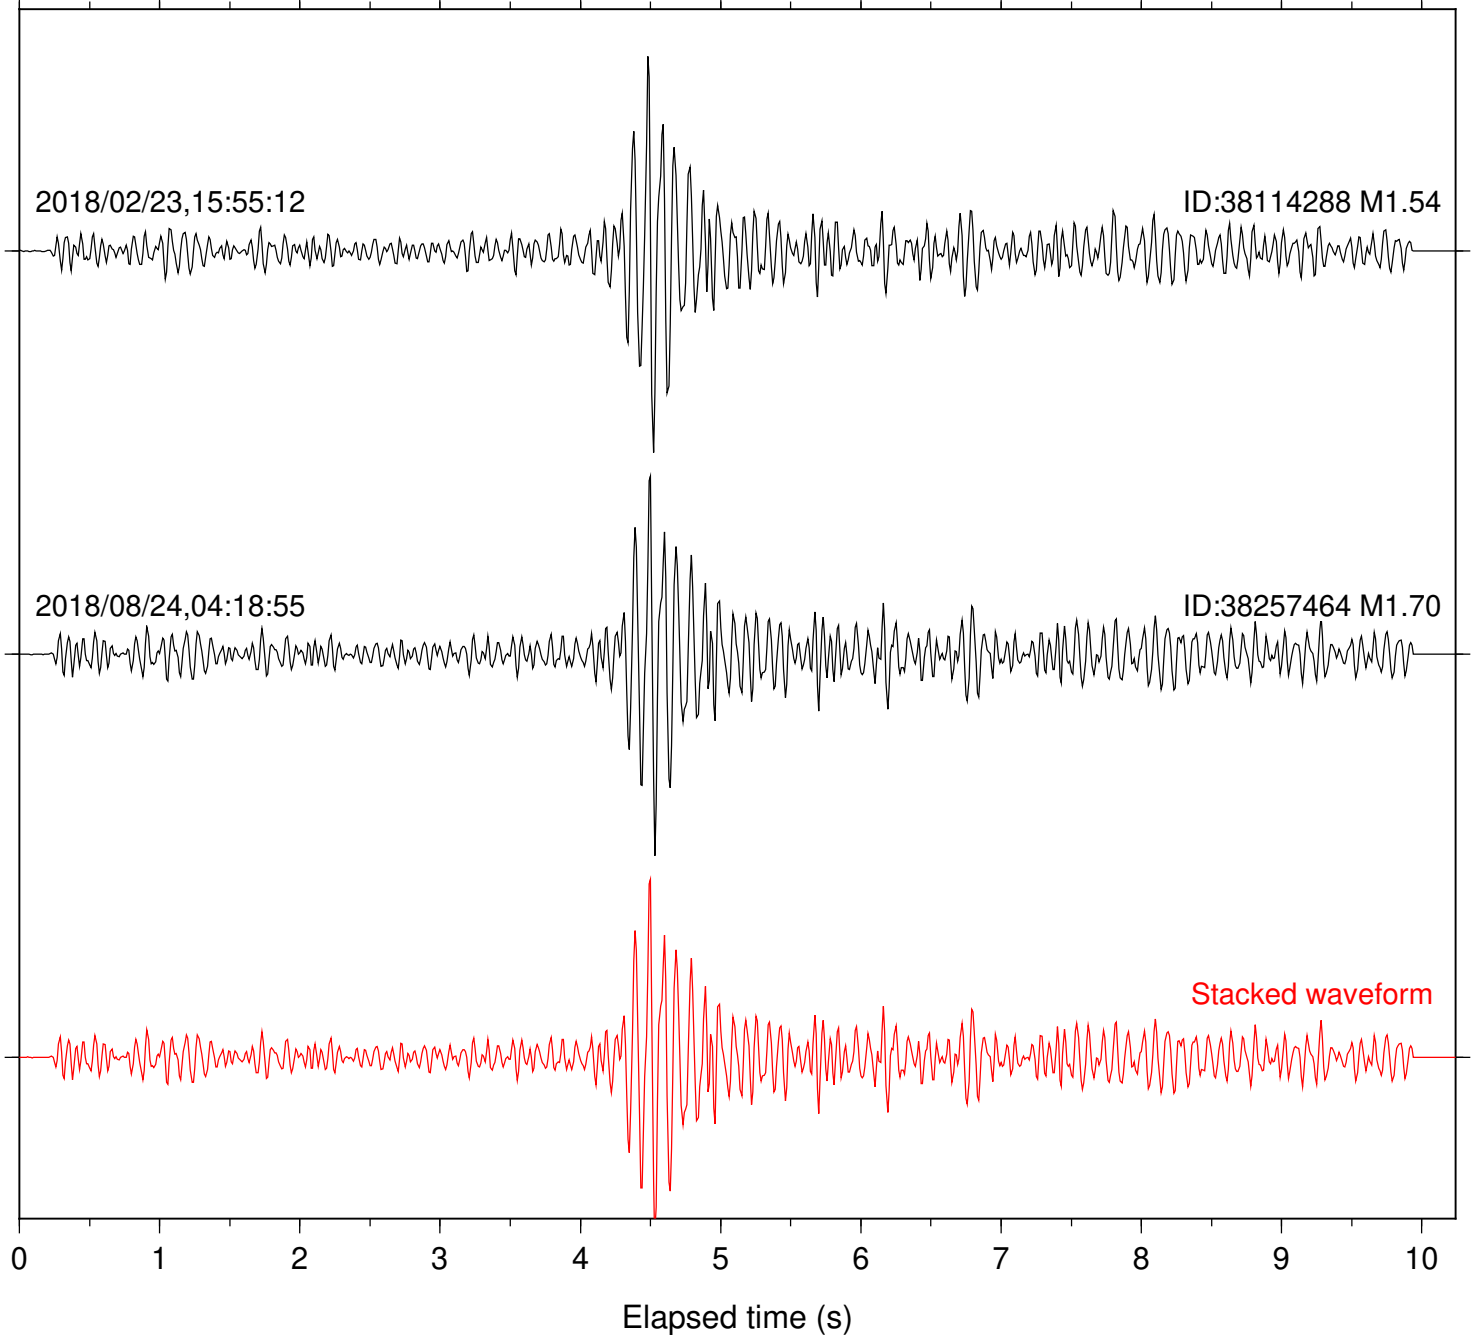

Station: B082 Com: EHZ

Focal depth: 4.81 km

Station: B084 Com: EHZ

Focal depth: 4.81 km

Station: B087 Com: EHZ

Focal depth: 4.81 km

Station: B088 Com: EHZ

Focal depth: 4.81 km

Station: B093 Com: EHZ

Focal depth: 4.81 km

2018/02/23,15:55:12

ID:38114288 M1.54

2018/08/24,04:18:55

ID:38257464 M1.70

Stacked waveform

0 1 2 3 4 5 6 7 8 9 10
Elapsed time (s)

Station: B946 Com: EHZ

Focal depth: 4.81 km

2018/02/23,15:55:12

ID:38114288 M1.54

2018/08/24,04:18:55

ID:38257464 M1.70

Stacked waveform

0 1 2 3 4 5 6 7 8 9 10
Elapsed time (s)

Station: CSH Com: HHZ

Focal depth: 4.81 km

Station: FRD Com: HHZ

Focal depth: 4.81 km

2018/02/23,15:55:12

ID:38114288 M1.54

2018/08/24,04:18:55

ID:38257464 M1.70