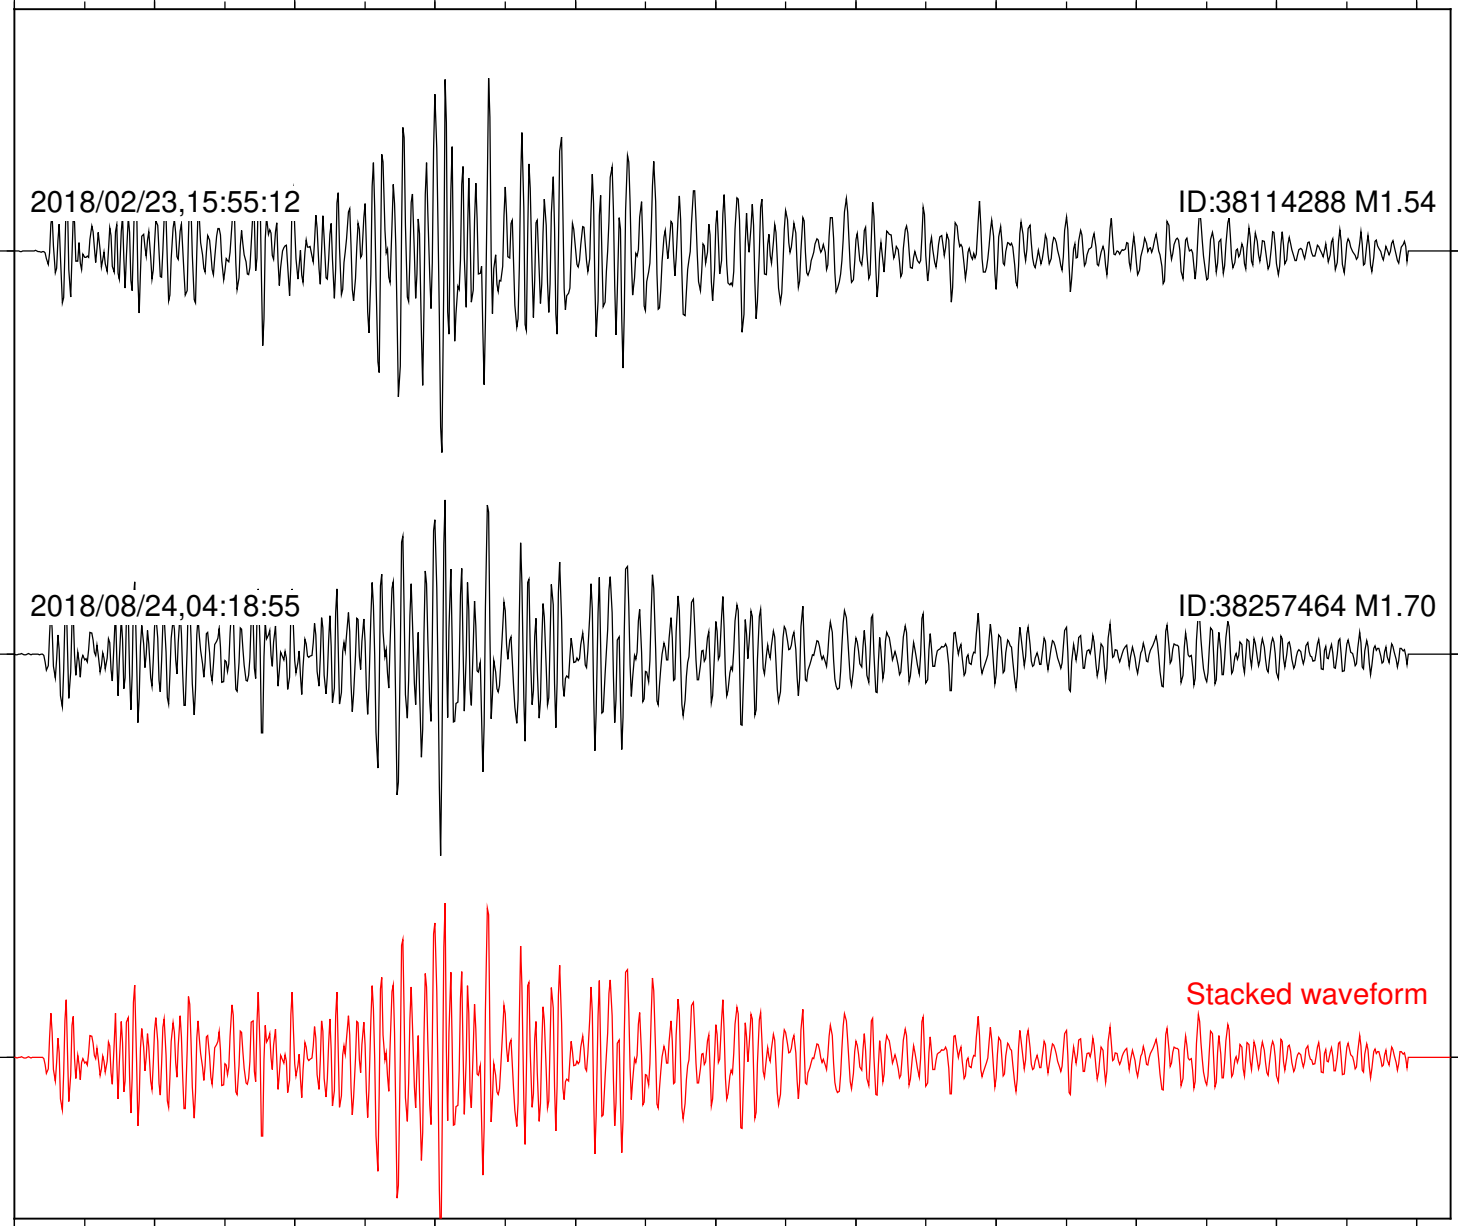

Station: B093 Com: EHZ

Focal depth: 4.81 km

2018/02/23,15:55:12

ID:38114288 M1.54

2018/08/24,04:18:55

ID:38257464 M1.70

Stacked waveform

0 1 2 3 4 5 6 7 8 9 10
Elapsed time (s)

Station: B946 Com: EHZ

Focal depth: 4.81 km

2018/02/23,15:55:12

ID:38114288 M1.54

2018/08/24,04:18:55

ID:38257464 M1.70

Stacked waveform

0 1 2 3 4 5 6 7 8 9 10
Elapsed time (s)

Station: CSH Com: HHZ

Focal depth: 4.81 km

Station: FRD Com: HHZ

Focal depth: 4.81 km

2018/02/23,15:55:12

ID:38114288 M1.54

2018/08/24,04:18:55

ID:38257464 M1.70

Stacked waveform

0 1 2 3 4 5 6 7 8 9 10

Elapsed time (s)

Station: SND Com: HHZ

Focal depth: 4.81 km