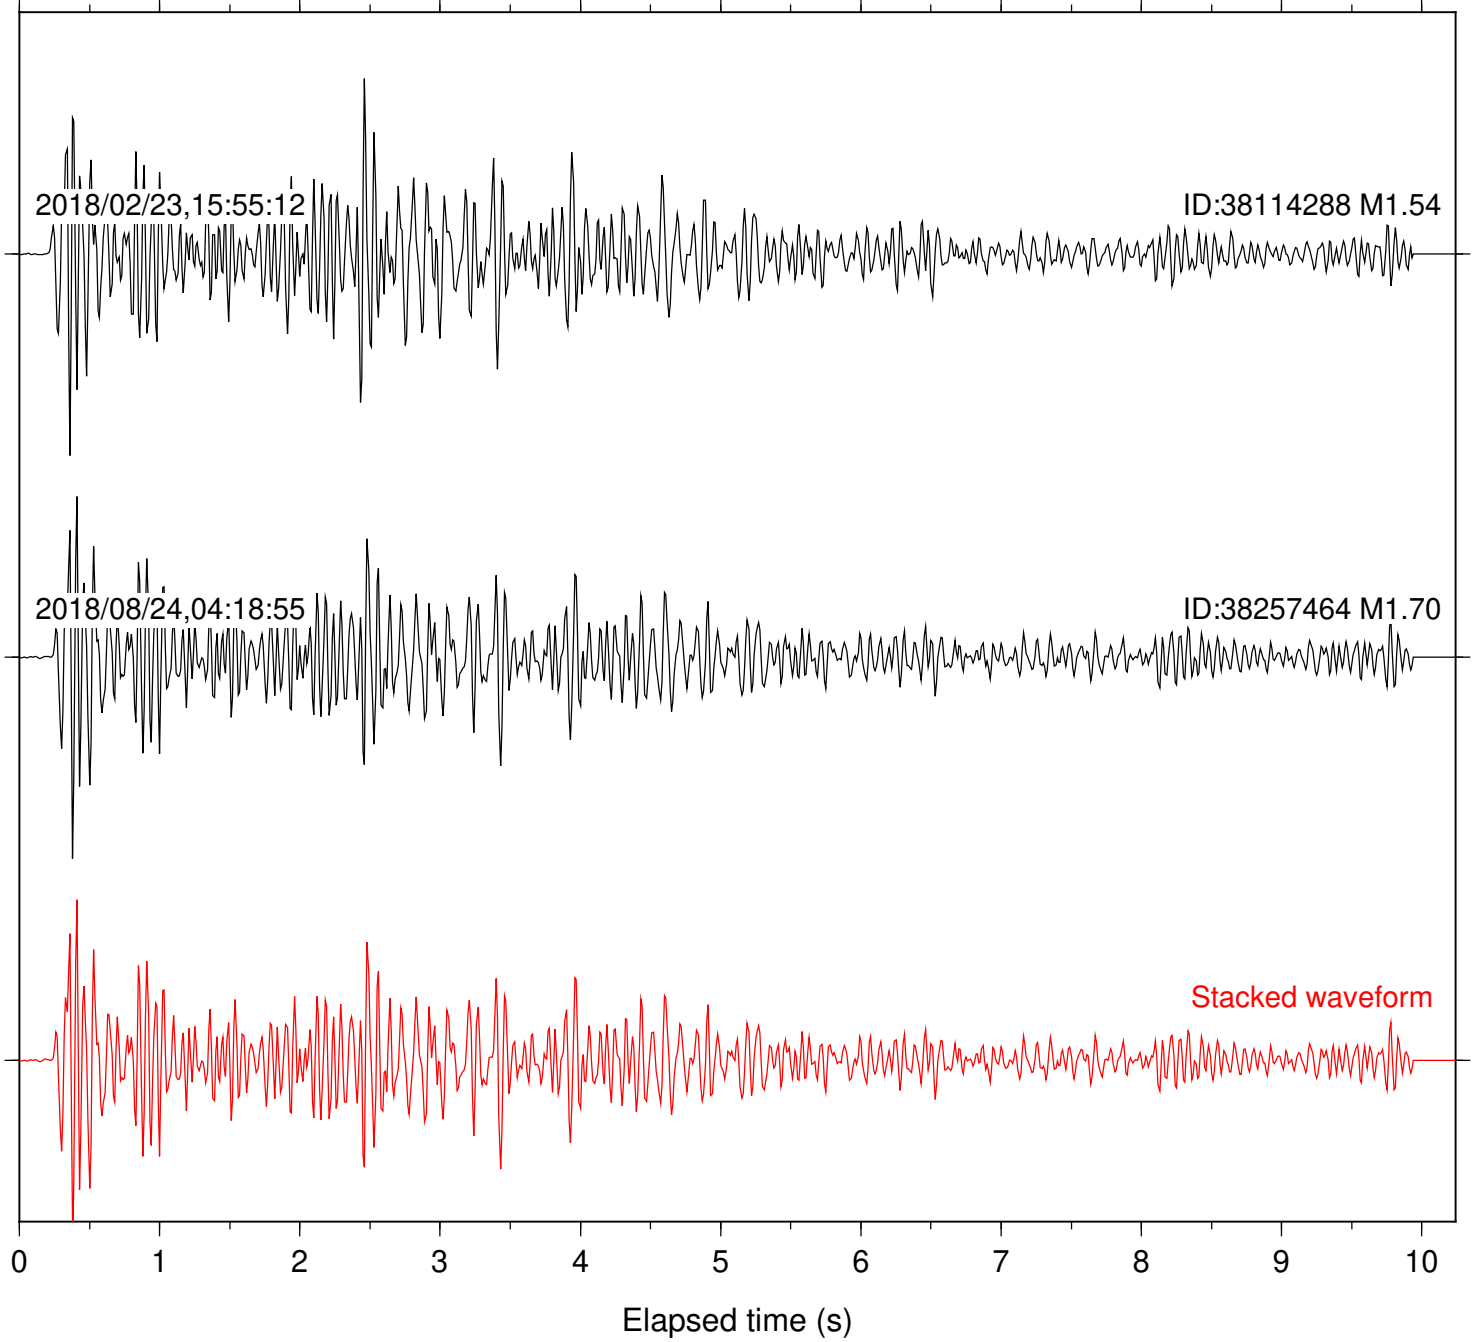

Station: B082 Com: EHZ

Focal depth: 4.81 km

Station: B084 Com: EHZ

Focal depth: 4.81 km

Station: B087 Com: EHZ

Focal depth: 4.81 km

Station: B088 Com: EHZ

Focal depth: 4.81 km

Station: B093 Com: EHZ

Focal depth: 4.81 km

2018/02/23,15:55:12

ID:38114288 M1.54

2018/08/24,04:18:55

ID:38257464 M1.70

Stacked waveform

0 1 2 3 4 5 6 7 8 9 10
Elapsed time (s)

Station: B946 Com: EHZ

Focal depth: 4.81 km

2018/02/23,15:55:12

ID:38114288 M1.54

2018/08/24,04:18:55

ID:38257464 M1.70

Stacked waveform

0 1 2 3 4 5 6 7 8 9 10
Elapsed time (s)

Station: CSH Com: HHZ

Focal depth: 4.81 km

Station: FRD Com: HHZ

Focal depth: 4.81 km

2018/02/23,15:55:12

ID:38114288 M1.54

2018/08/24,04:18:55

ID:38257464 M1.70