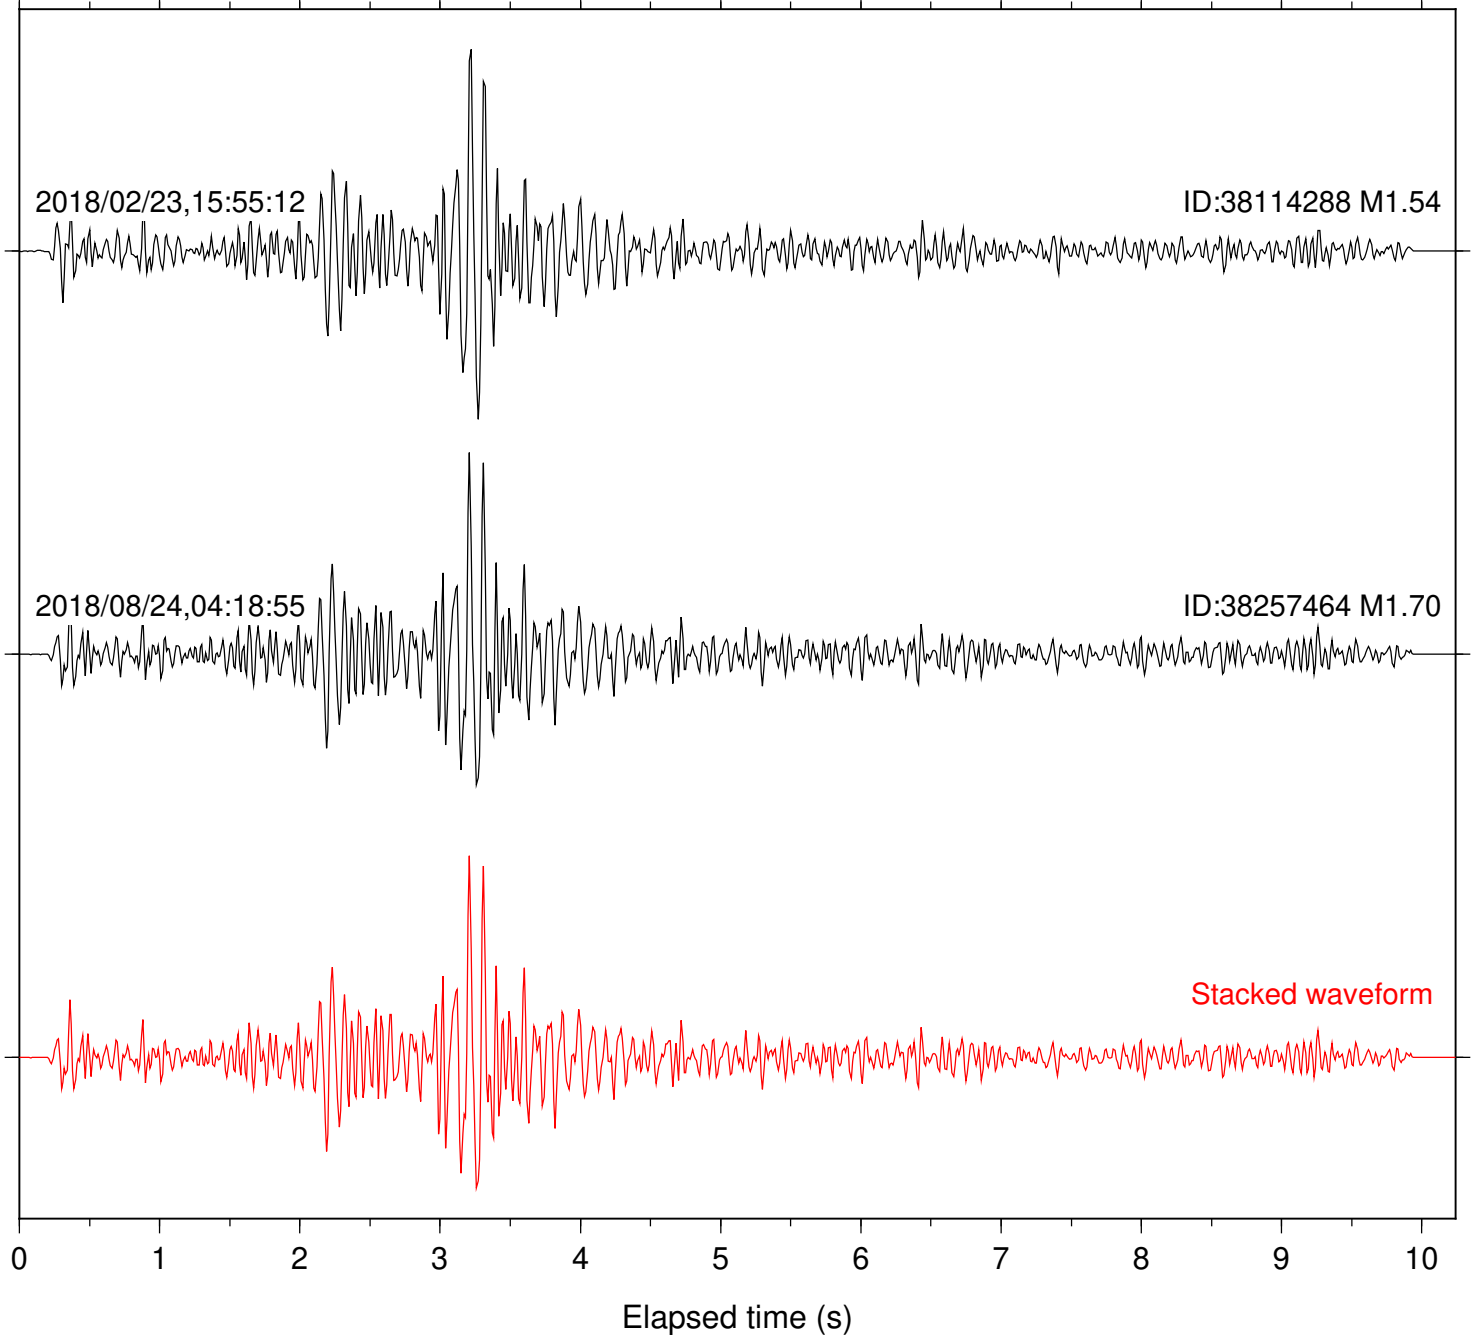

Station: B082 Com: EHZ

Focal depth: 4.81 km

Station: B084 Com: EHZ

Focal depth: 4.81 km

Station: B087 Com: EHZ

Focal depth: 4.81 km

Station: B088 Com: EHZ

Focal depth: 4.81 km

Station: B093 Com: EHZ

Focal depth: 4.81 km

2018/02/23,15:55:12

ID:38114288 M1.54

2018/08/24,04:18:55

ID:38257464 M1.70

Stacked waveform

0 1 2 3 4 5 6 7 8 9 10
Elapsed time (s)

Station: B946 Com: EHZ

Focal depth: 4.81 km

2018/02/23,15:55:12

ID:38114288 M1.54

2018/08/24,04:18:55

ID:38257464 M1.70

Stacked waveform

0 1 2 3 4 5 6 7 8 9 10
Elapsed time (s)

Station: CSH Com: HHZ

Focal depth: 4.81 km

Station: FRD Com: HHZ

Focal depth: 4.81 km

2018/02/23,15:55:12

ID:38114288 M1.54

2018/08/24,04:18:55

ID:38257464 M1.70