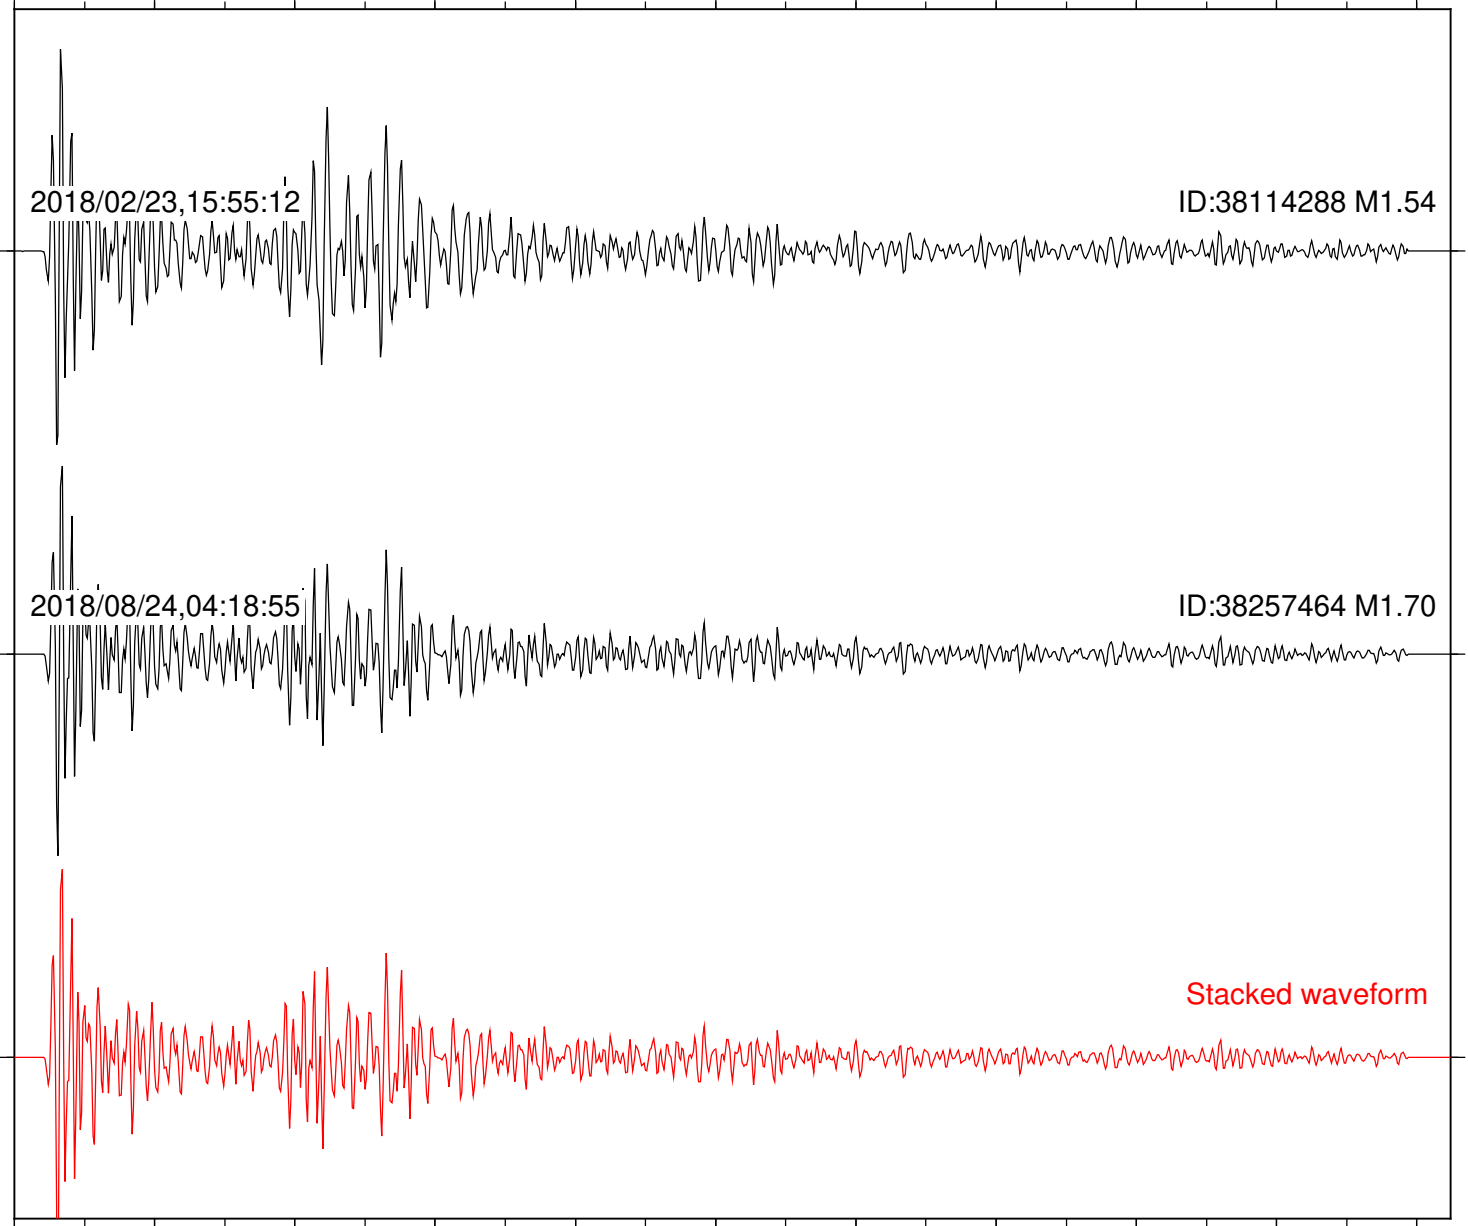

Station: B082 Com: EHZ

Focal depth: 4.81 km

Station: B084 Com: EHZ

Focal depth: 4.81 km

Station: B087 Com: EHZ

Focal depth: 4.81 km

Station: B088 Com: EHZ

Focal depth: 4.81 km

Station: B093 Com: EHZ

Focal depth: 4.81 km

2018/02/23,15:55:12

ID:38114288 M1.54

2018/08/24,04:18:55

ID:38257464 M1.70

Stacked waveform

0 1 2 3 4 5 6 7 8 9 10
Elapsed time (s)

Station: B946 Com: EHZ

Focal depth: 4.81 km

2018/02/23,15:55:12

ID:38114288 M1.54

2018/08/24,04:18:55

ID:38257464 M1.70

Stacked waveform

0 1 2 3 4 5 6 7 8 9 10
Elapsed time (s)

Station: CSH Com: HHZ

Focal depth: 4.81 km

Station: FRD Com: HHZ

Focal depth: 4.81 km

2018/02/23,15:55:12

ID:38114288 M1.54

2018/08/24,04:18:55

ID:38257464 M1.70