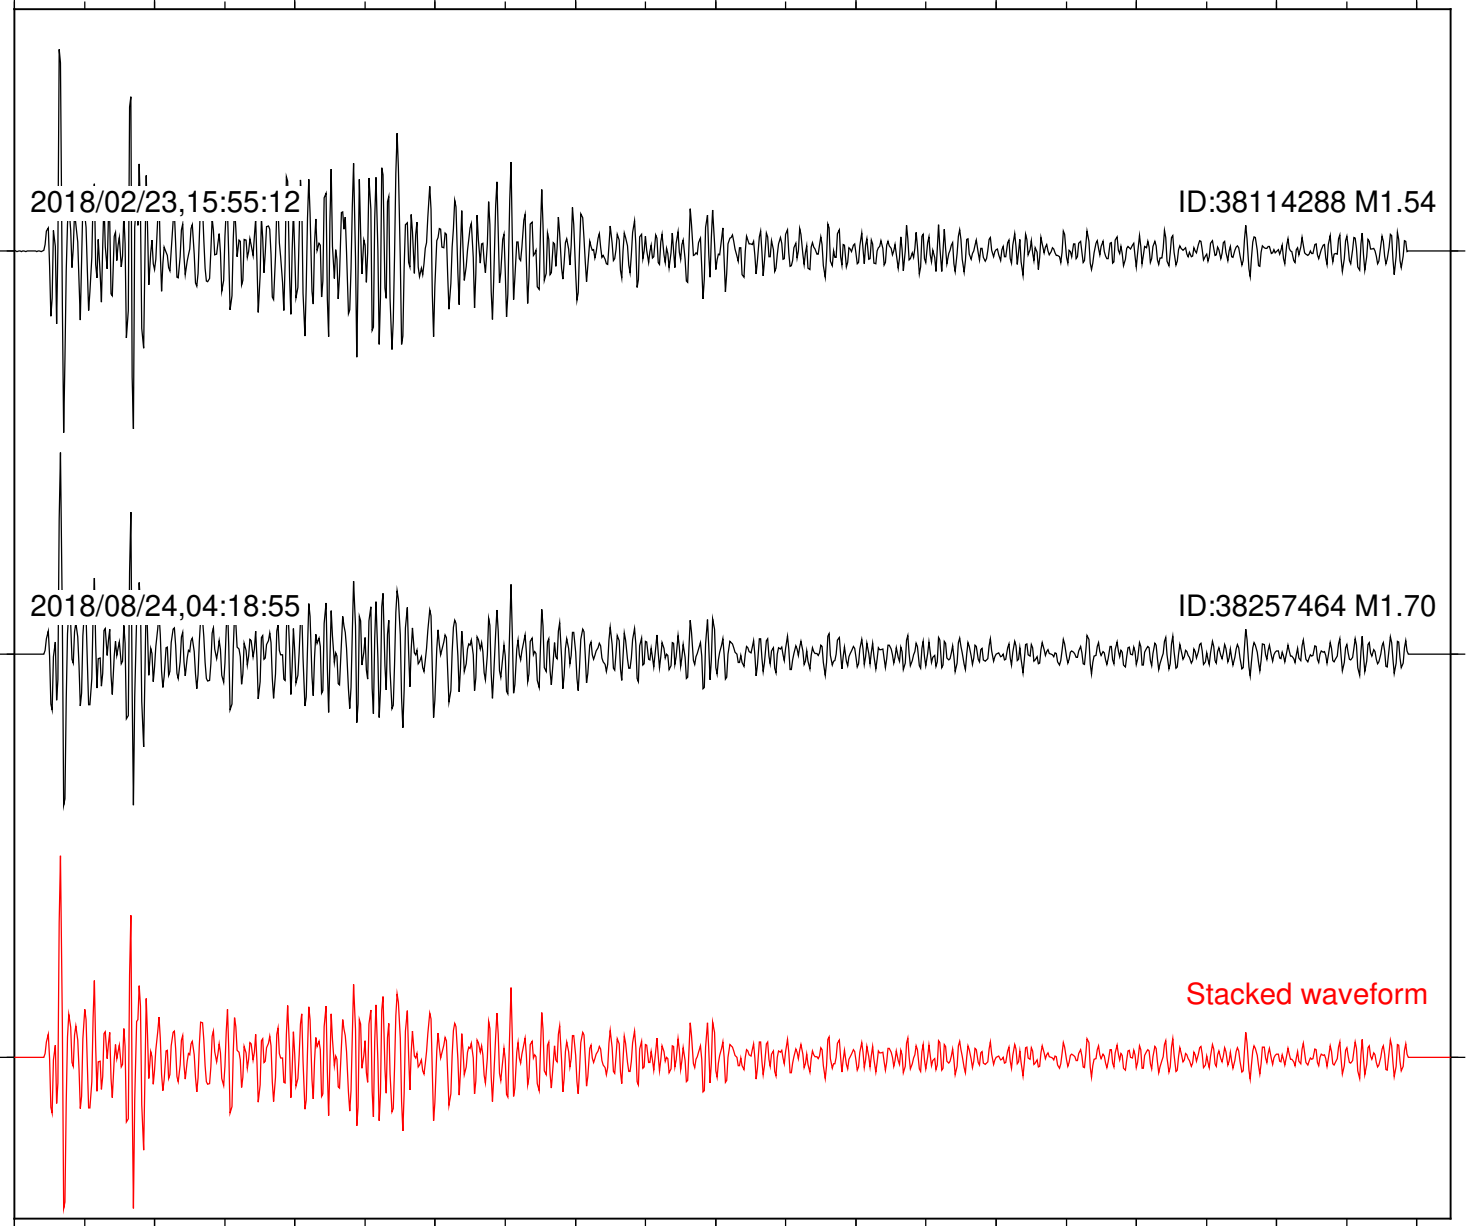

Station: B093 Com: EHZ

Focal depth: 4.81 km

2018/02/23,15:55:12

ID:38114288 M1.54

2018/08/24,04:18:55

ID:38257464 M1.70

Stacked waveform

0 1 2 3 4 5 6 7 8 9 10
Elapsed time (s)

Station: B946 Com: EHZ

Focal depth: 4.81 km

2018/02/23,15:55:12

ID:38114288 M1.54

2018/08/24,04:18:55

ID:38257464 M1.70

Stacked waveform

0 1 2 3 4 5 6 7 8 9 10
Elapsed time (s)

Station: CSH Com: HHZ

Focal depth: 4.81 km

Station: FRD Com: HHZ

Focal depth: 4.81 km

2018/02/23,15:55:12

ID:38114288 M1.54

2018/08/24,04:18:55

ID:38257464 M1.70

Stacked waveform

0 1 2 3 4 5 6 7 8 9 10

Elapsed time (s)

Station: SND Com: HHZ

Focal depth: 4.81 km