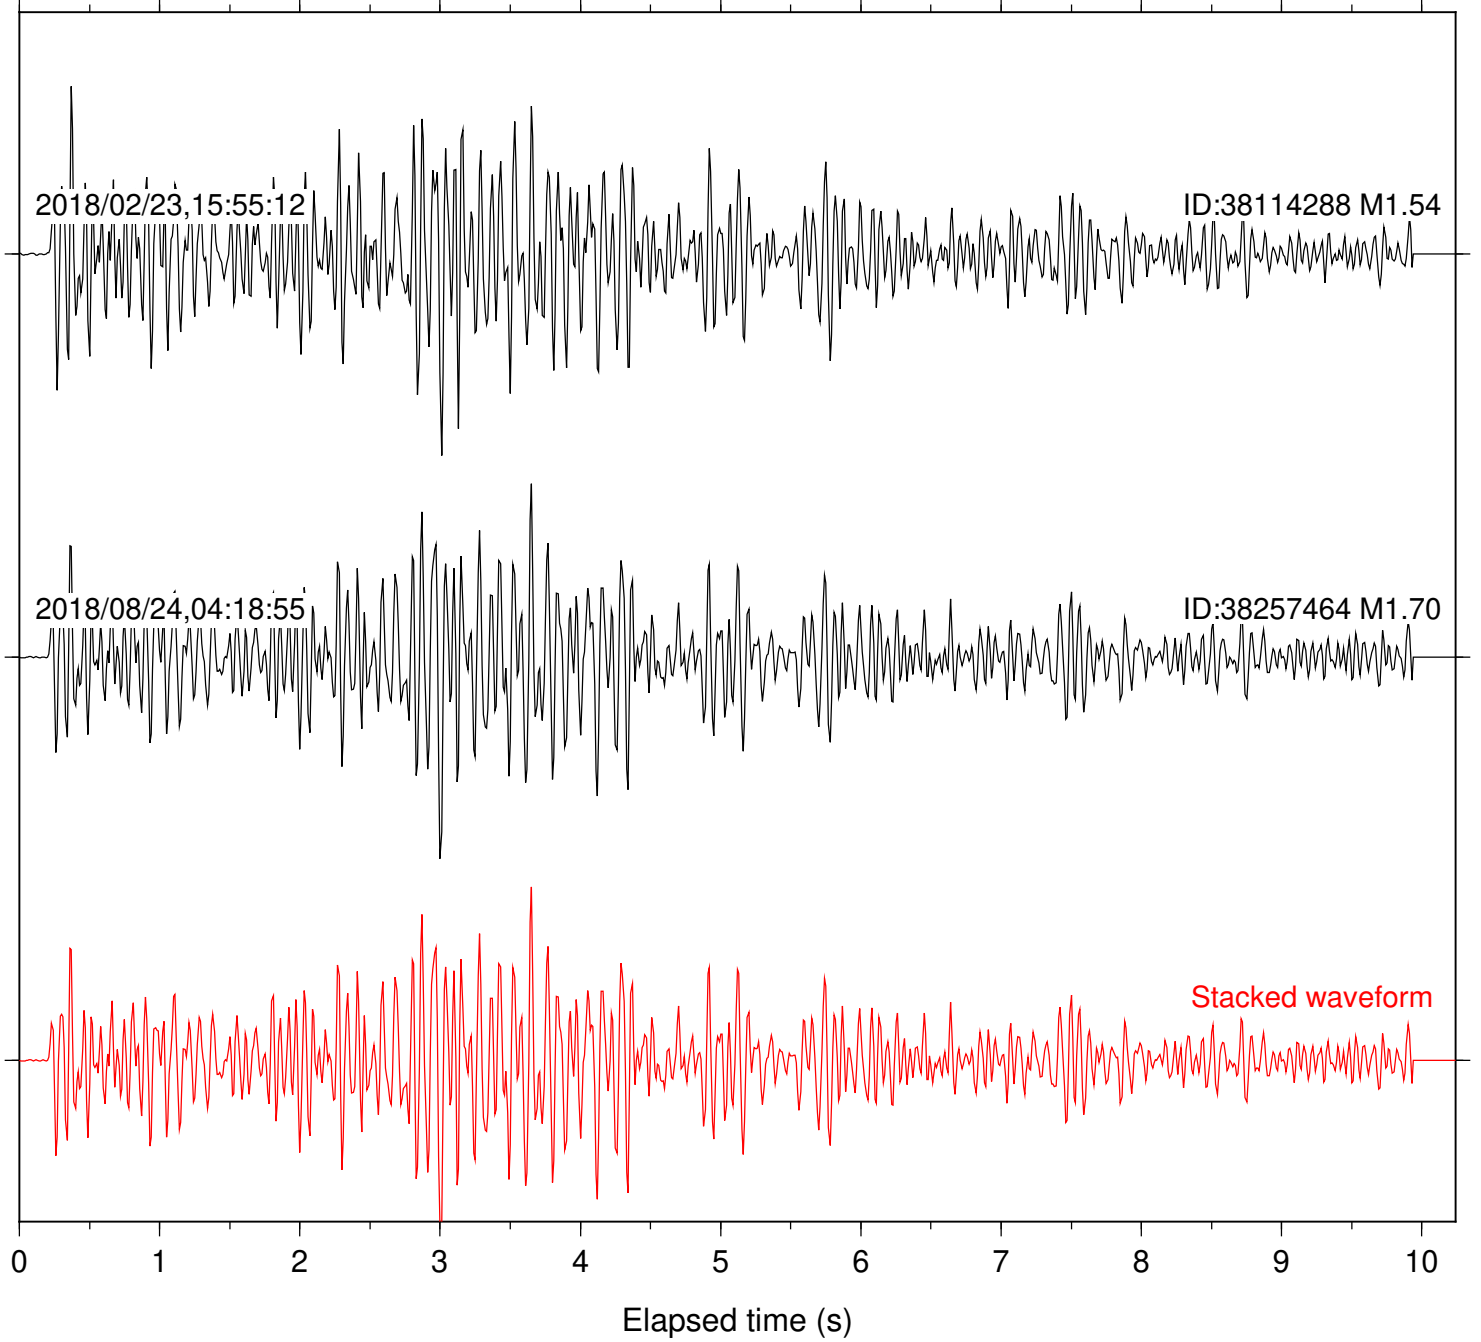

Station: B082 Com: EHZ

Focal depth: 4.81 km

Station: B084 Com: EHZ

Focal depth: 4.81 km

Station: B087 Com: EHZ

Focal depth: 4.81 km

Station: B088 Com: EHZ

Focal depth: 4.81 km

Station: B093 Com: EHZ

Focal depth: 4.81 km

2018/02/23,15:55:12

ID:38114288 M1.54

2018/08/24,04:18:55

ID:38257464 M1.70

Stacked waveform

0 1 2 3 4 5 6 7 8 9 10
Elapsed time (s)

Station: B946 Com: EHZ

Focal depth: 4.81 km

2018/02/23,15:55:12

ID:38114288 M1.54

2018/08/24,04:18:55

ID:38257464 M1.70

Stacked waveform

0 1 2 3 4 5 6 7 8 9 10
Elapsed time (s)

Station: CSH Com: HHZ

Focal depth: 4.81 km

Station: FRD Com: HHZ

Focal depth: 4.81 km

2018/02/23,15:55:12

ID:38114288 M1.54

2018/08/24,04:18:55

ID:38257464 M1.70