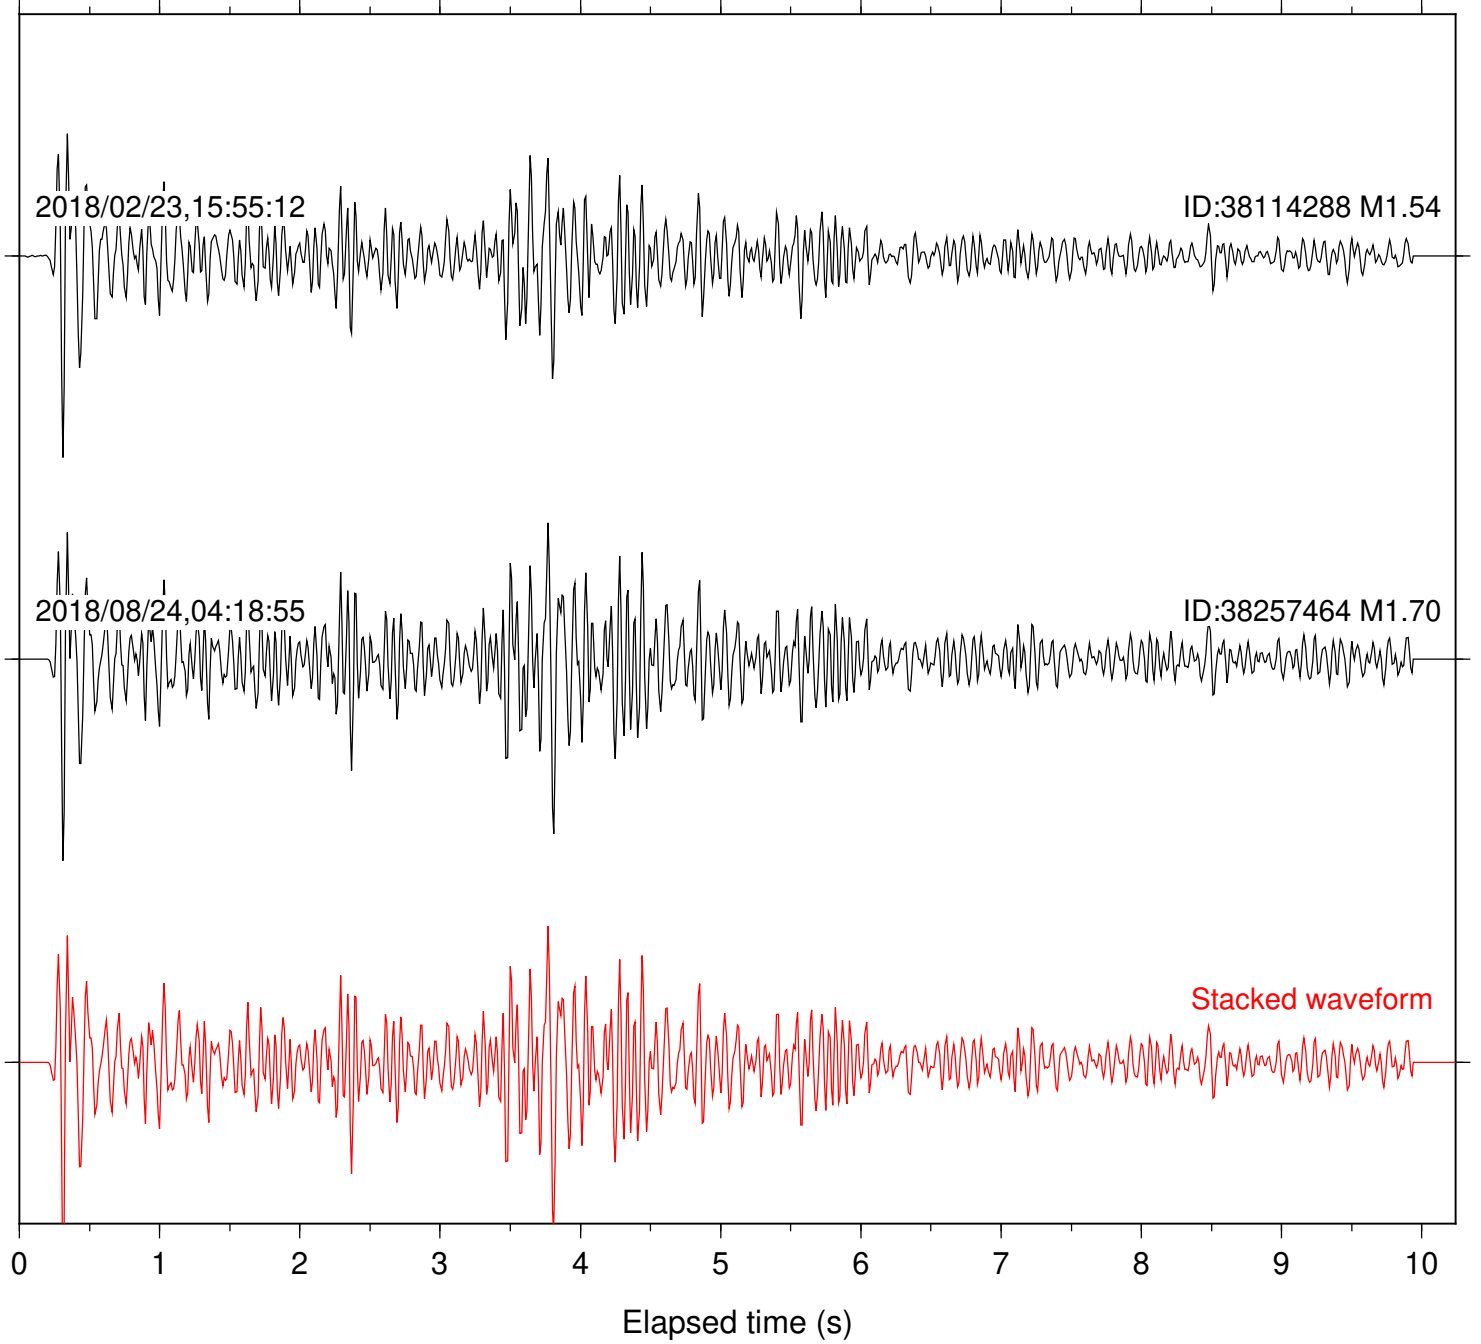

Station: B093 Com: EHZ

Focal depth: 4.81 km

2018/02/23,15:55:12

ID:38114288 M1.54

2018/08/24,04:18:55

ID:38257464 M1.70

Stacked waveform

0 1 2 3 4 5 6 7 8 9 10
Elapsed time (s)

Station: B946 Com: EHZ

Focal depth: 4.81 km

2018/02/23,15:55:12

ID:38114288 M1.54

2018/08/24,04:18:55

ID:38257464 M1.70

Stacked waveform

0 1 2 3 4 5 6 7 8 9 10
Elapsed time (s)

Station: CSH Com: HHZ

Focal depth: 4.81 km

Station: FRD Com: HHZ

Focal depth: 4.81 km

2018/02/23,15:55:12

ID:38114288 M1.54

2018/08/24,04:18:55

ID:38257464 M1.70

Stacked waveform

0 1 2 3 4 5 6 7 8 9 10

Elapsed time (s)

Station: SND Com: HHZ

Focal depth: 4.81 km