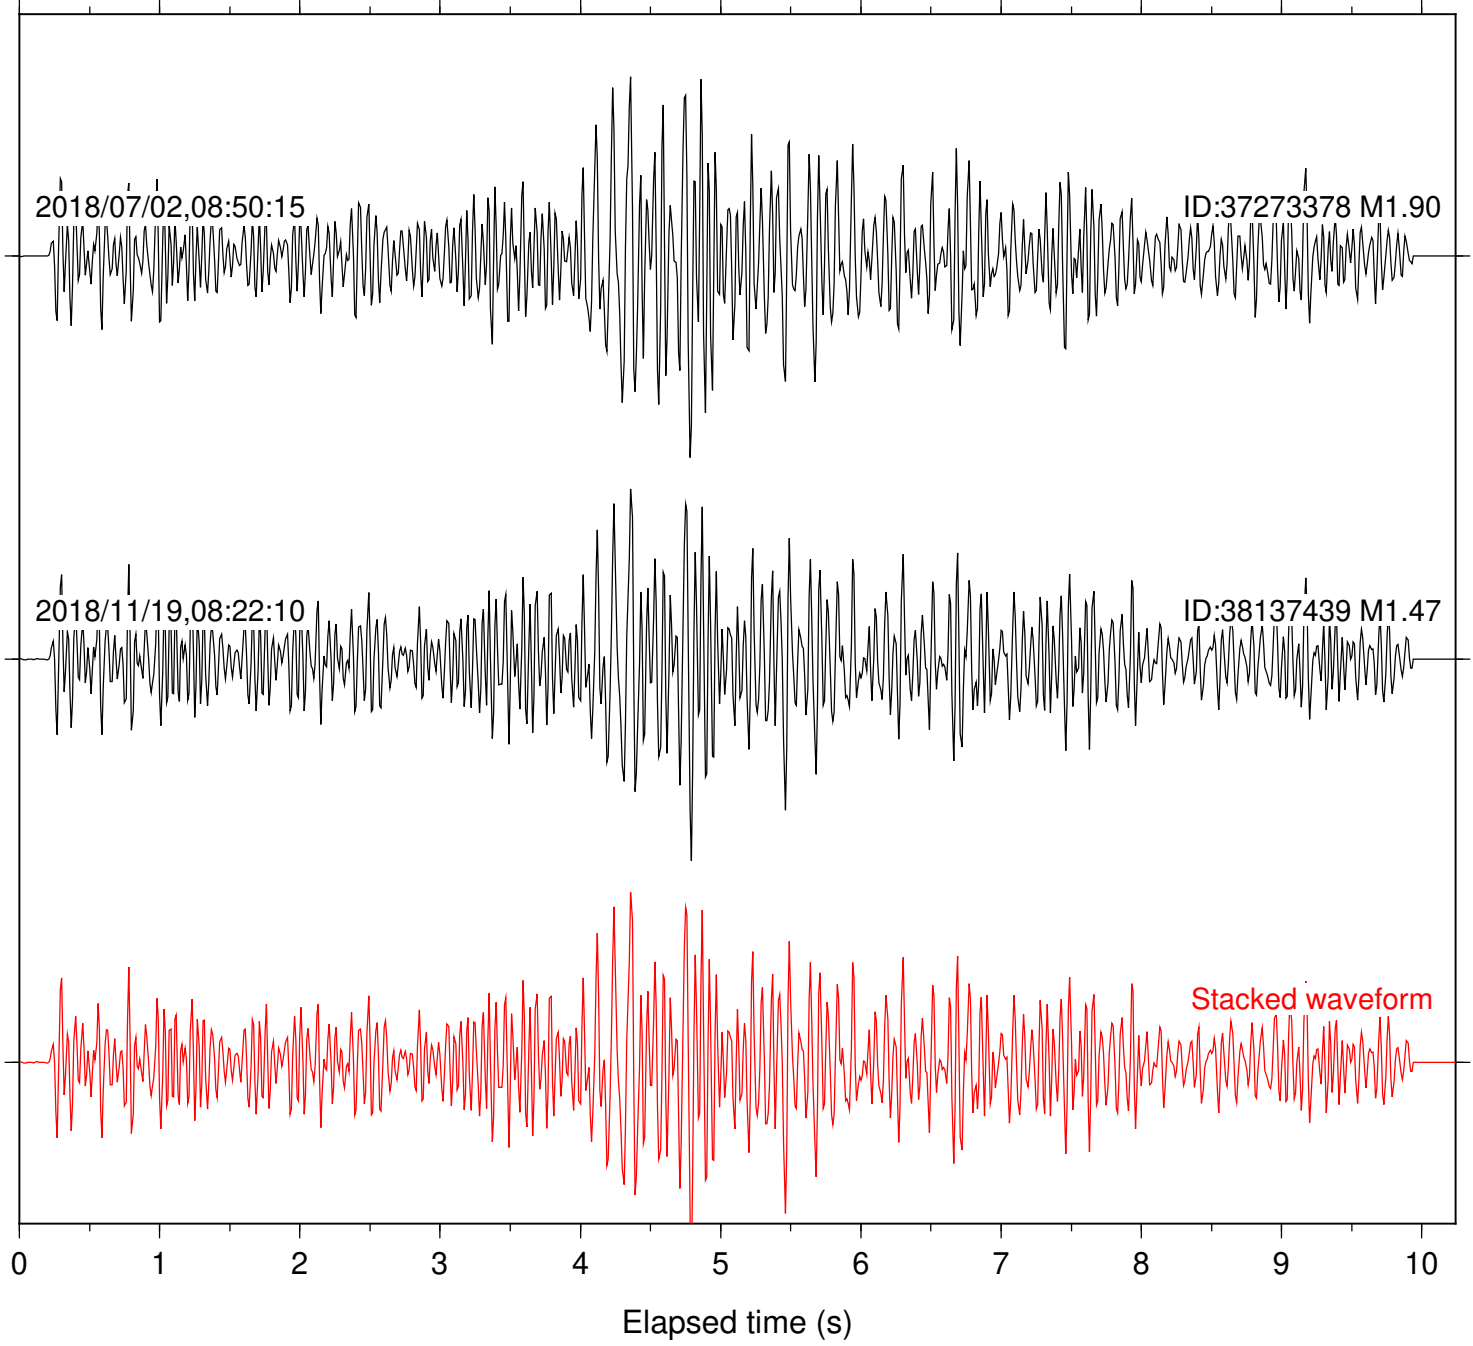

Station: HMT2 Com: HHZ

Focal depth: 2.70 km

Station: POB2 Com: HHZ

Focal depth: 2.70 km

2018/07/02,08:50:15

ID:37273378 M1.90

2018/11/19,08:22:10

ID:38137439 M1.47

Stacked waveform

0 1 2 3 4 5 6 7 8 9 10
Elapsed time (s)