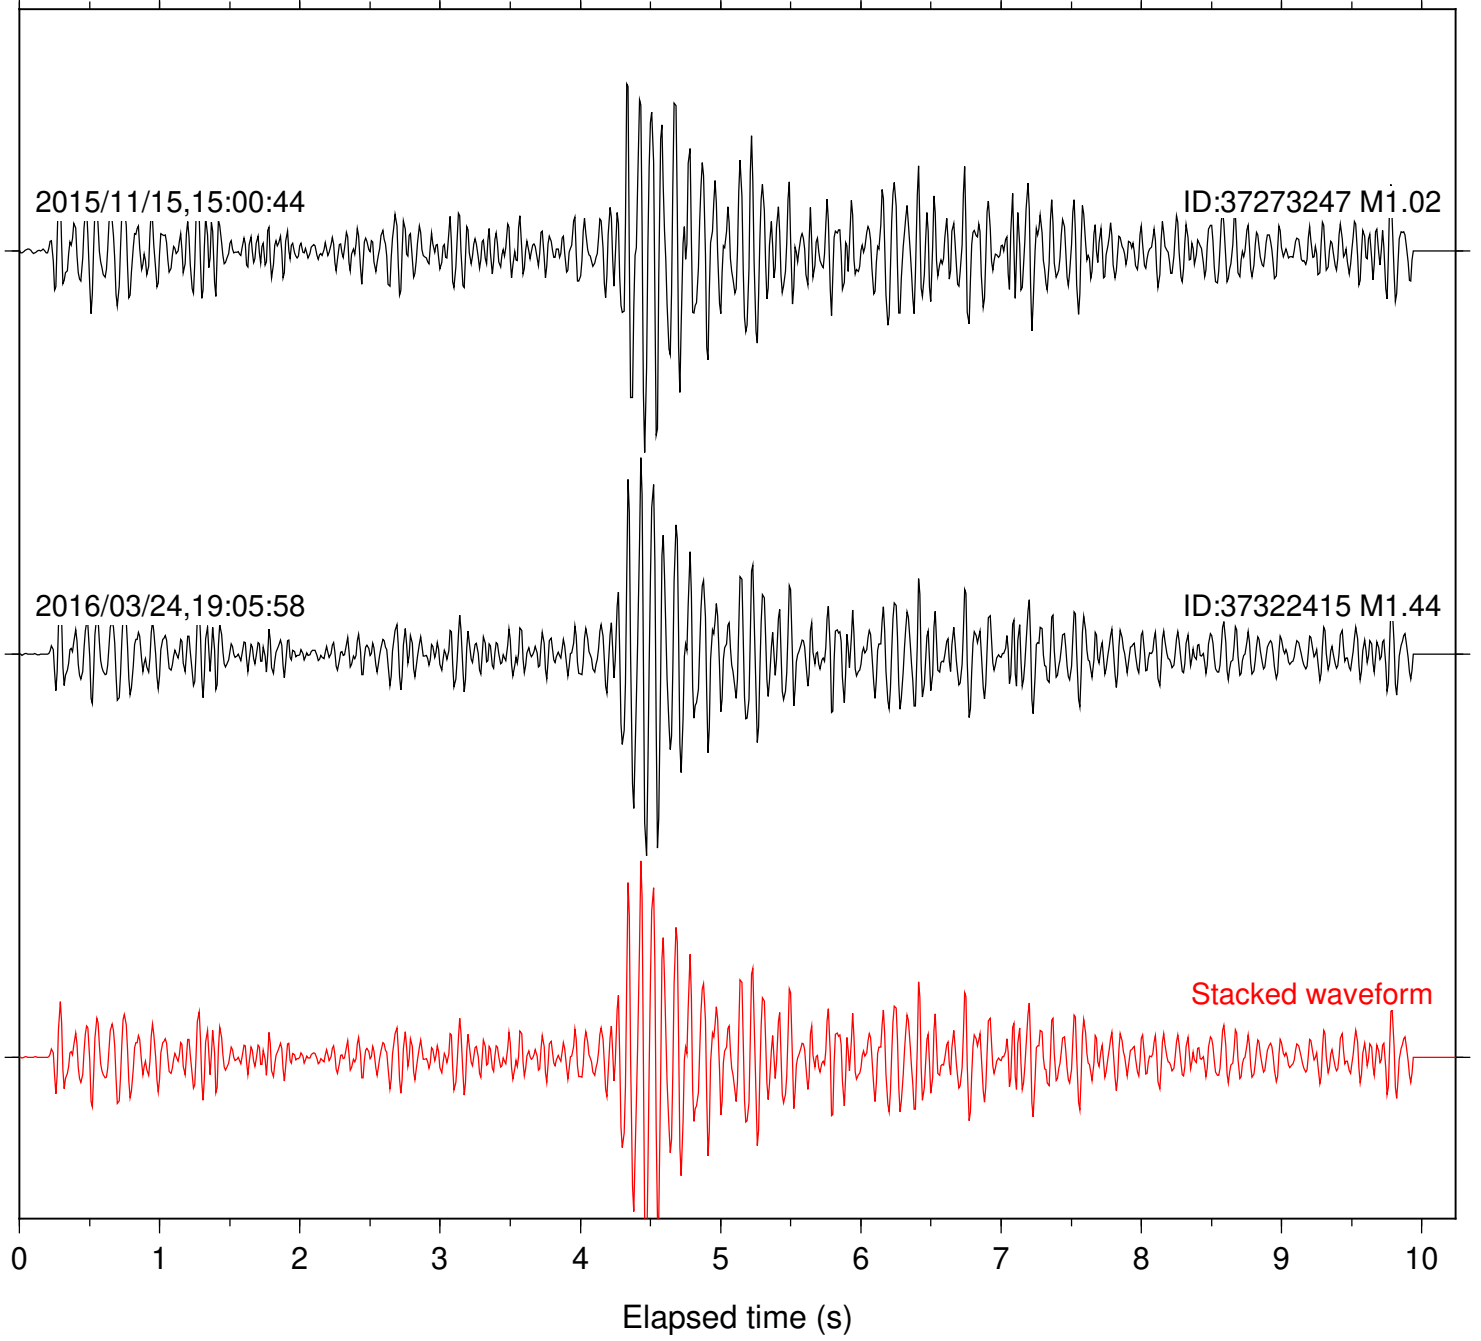

Station: B081 Com: EHZ

Focal depth: 8.14 km

Station: B082 Com: EHZ

Focal depth: 8.14 km

Station: B084 Com: EHZ

Focal depth: 8.14 km

Station: B087 Com: EHZ

Focal depth: 8.14 km

Station: B088 Com: EHZ

Focal depth: 8.14 km

Station: B093 Com: EHZ

Focal depth: 8.14 km

2015/11/15,15:00:44

ID:37273247 M1.02

2016/03/24,19:05:58

ID:37322415 M1.44

Stacked waveform

0 1 2 3 4 5 6 7 8 9 10
Elapsed time (s)

Station: B946 Com: EHZ

Focal depth: 8.14 km

Station: DGR Com: HHZ

Focal depth: 8.14 km

Station: FRD Com: HHZ

Focal depth: 8.14 km

Stacked waveform

0 1 2 3 4 5 6 7 8 9 10
Elapsed time (s)

Station: SMER Com: HHZ

Focal depth: 8.14 km

Station: SND Com: HHZ

Focal depth: 8.14 km