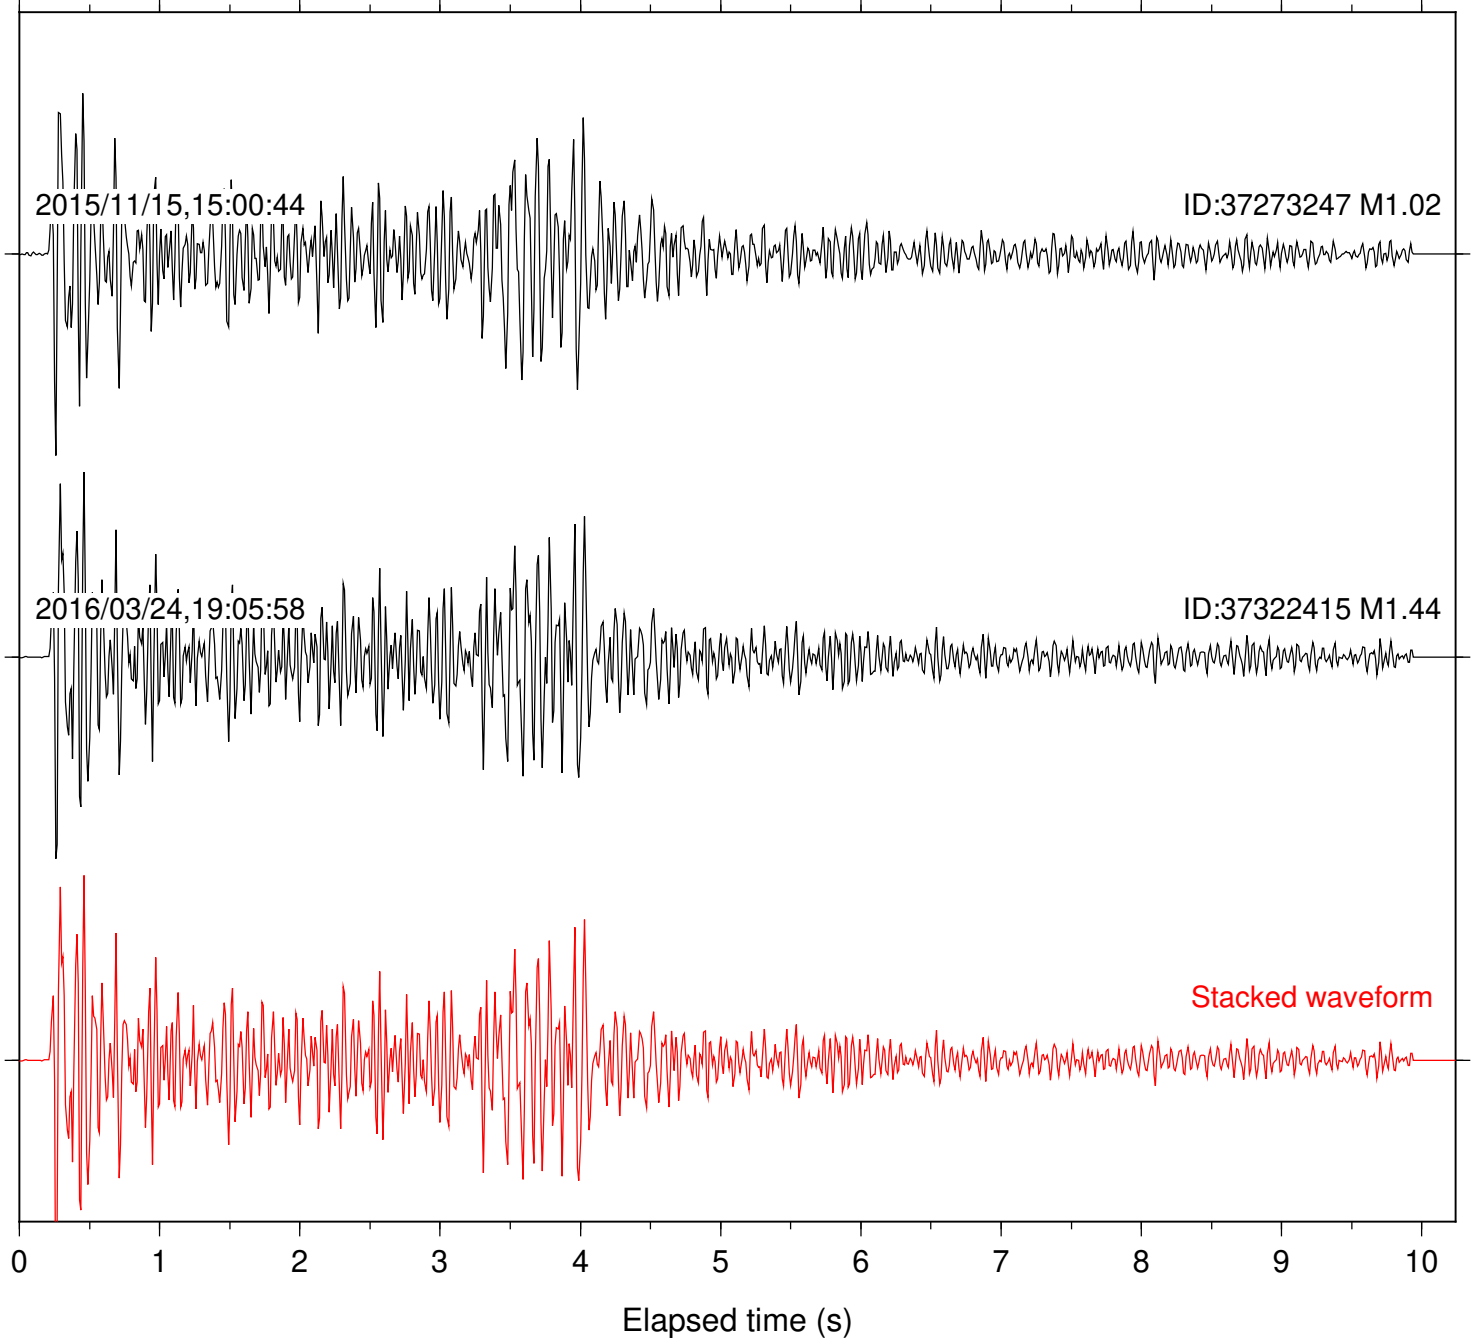

Station: B088 Com: EHZ

Focal depth: 8.14 km

Station: B093 Com: EHZ

Focal depth: 8.14 km

2015/11/15,15:00:44

ID:37273247 M1.02

2016/03/24,19:05:58

ID:37322415 M1.44

Stacked waveform

0 1 2 3 4 5 6 7 8 9 10
Elapsed time (s)

Station: B946 Com: EHZ

Focal depth: 8.14 km

Station: DGR Com: HHZ

Focal depth: 8.14 km

Station: FRD Com: HHZ

Focal depth: 8.14 km

Station: HMT2 Com: HHZ

Focal depth: 8.14 km

Station: POB2 Com: HHZ

Focal depth: 8.14 km

2015/11/15,15:00:44

ID:37273247 M1.02

2016/03/24,19:05:58

ID:37322415 M1.44

Stacked waveform

0 1 2 3 4 5 6 7 8 9 10
Elapsed time (s)

Station: SMER Com: HHZ

Focal depth: 8.14 km

Station: SND Com: HHZ

Focal depth: 8.14 km