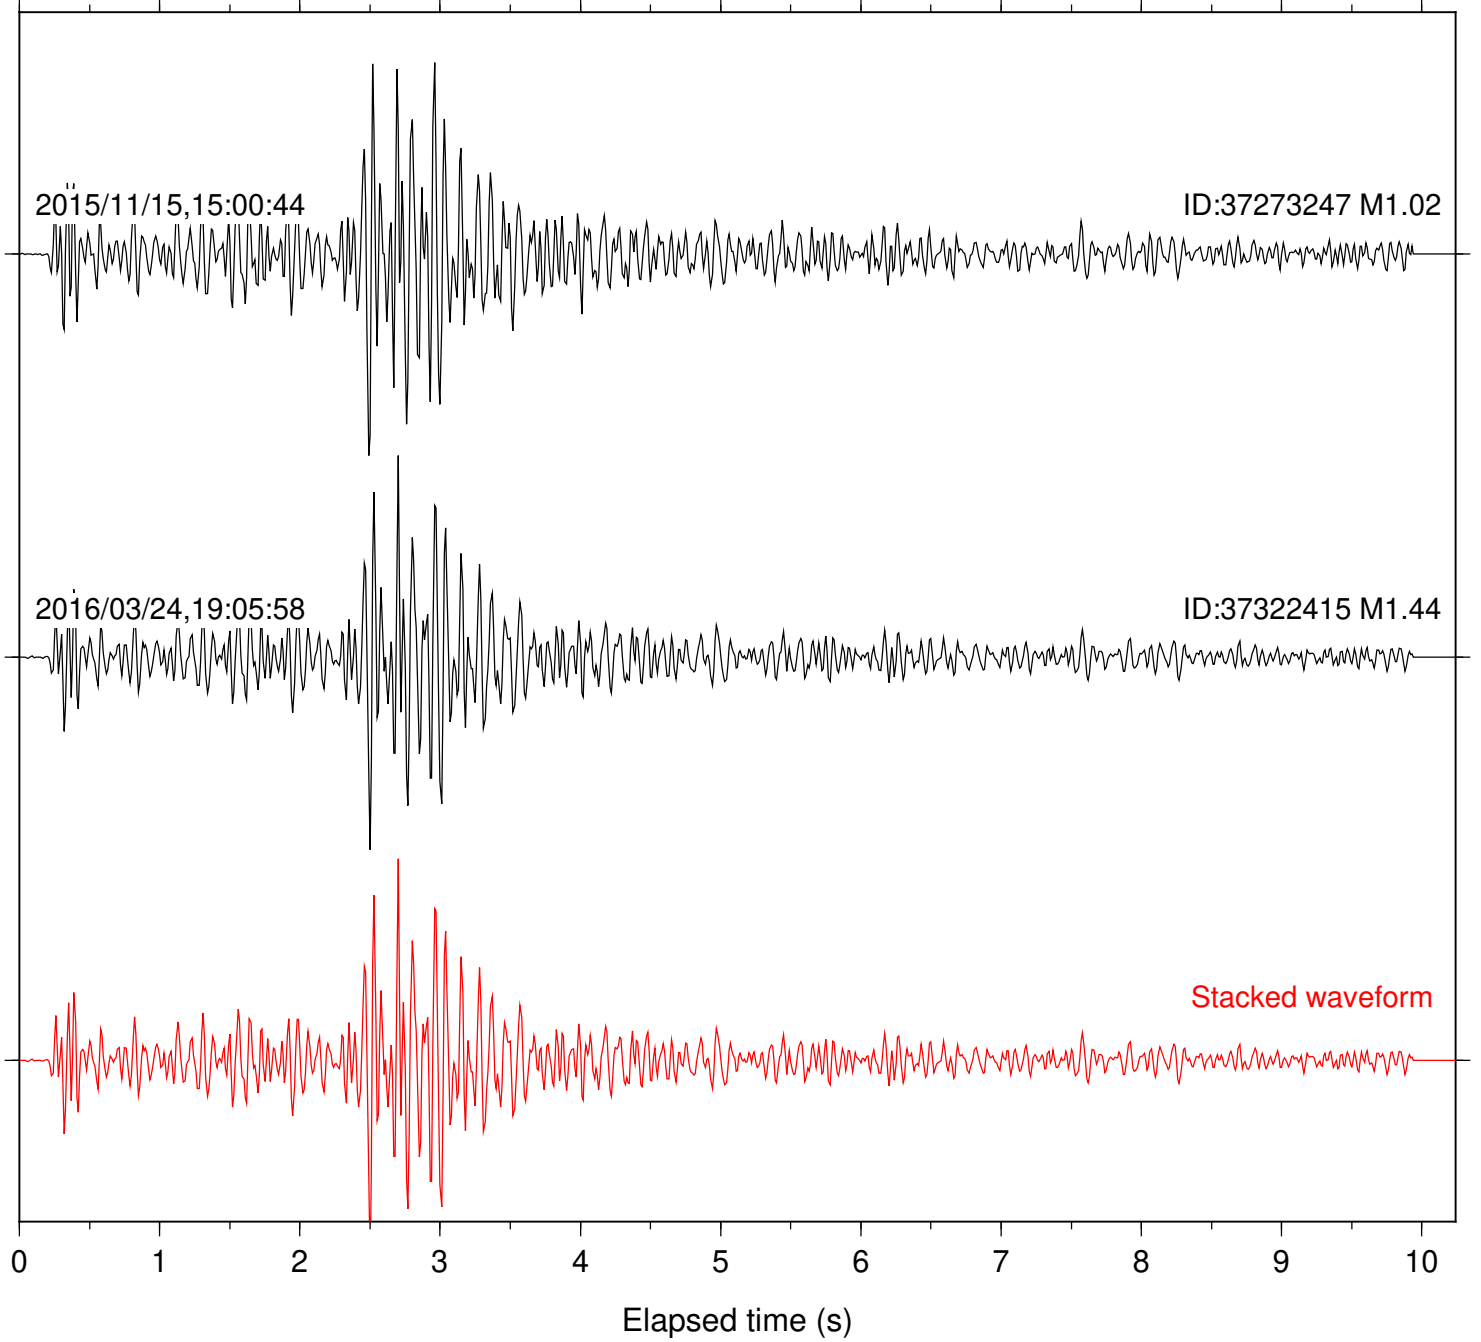

Station: B081 Com: EHZ

Focal depth: 8.14 km

Station: B082 Com: EHZ

Focal depth: 8.14 km

Station: B084 Com: EHZ

Focal depth: 8.14 km

Station: B087 Com: EHZ

Focal depth: 8.14 km

Station: B088 Com: EHZ

Focal depth: 8.14 km

Station: B093 Com: EHZ

Focal depth: 8.14 km

2015/11/15,15:00:44

ID:37273247 M1.02

2016/03/24,19:05:58

ID:37322415 M1.44

Stacked waveform

0 1 2 3 4 5 6 7 8 9 10
Elapsed time (s)

Station: B946 Com: EHZ

Focal depth: 8.14 km

Station: DGR Com: HHZ

Focal depth: 8.14 km

Station: FRD Com: HHZ

Focal depth: 8.14 km

Stacked waveform

0 1 2 3 4 5 6 7 8 9 10
Elapsed time (s)

Station: SMER Com: HHZ

Focal depth: 8.14 km

Station: SND Com: HHZ

Focal depth: 8.14 km