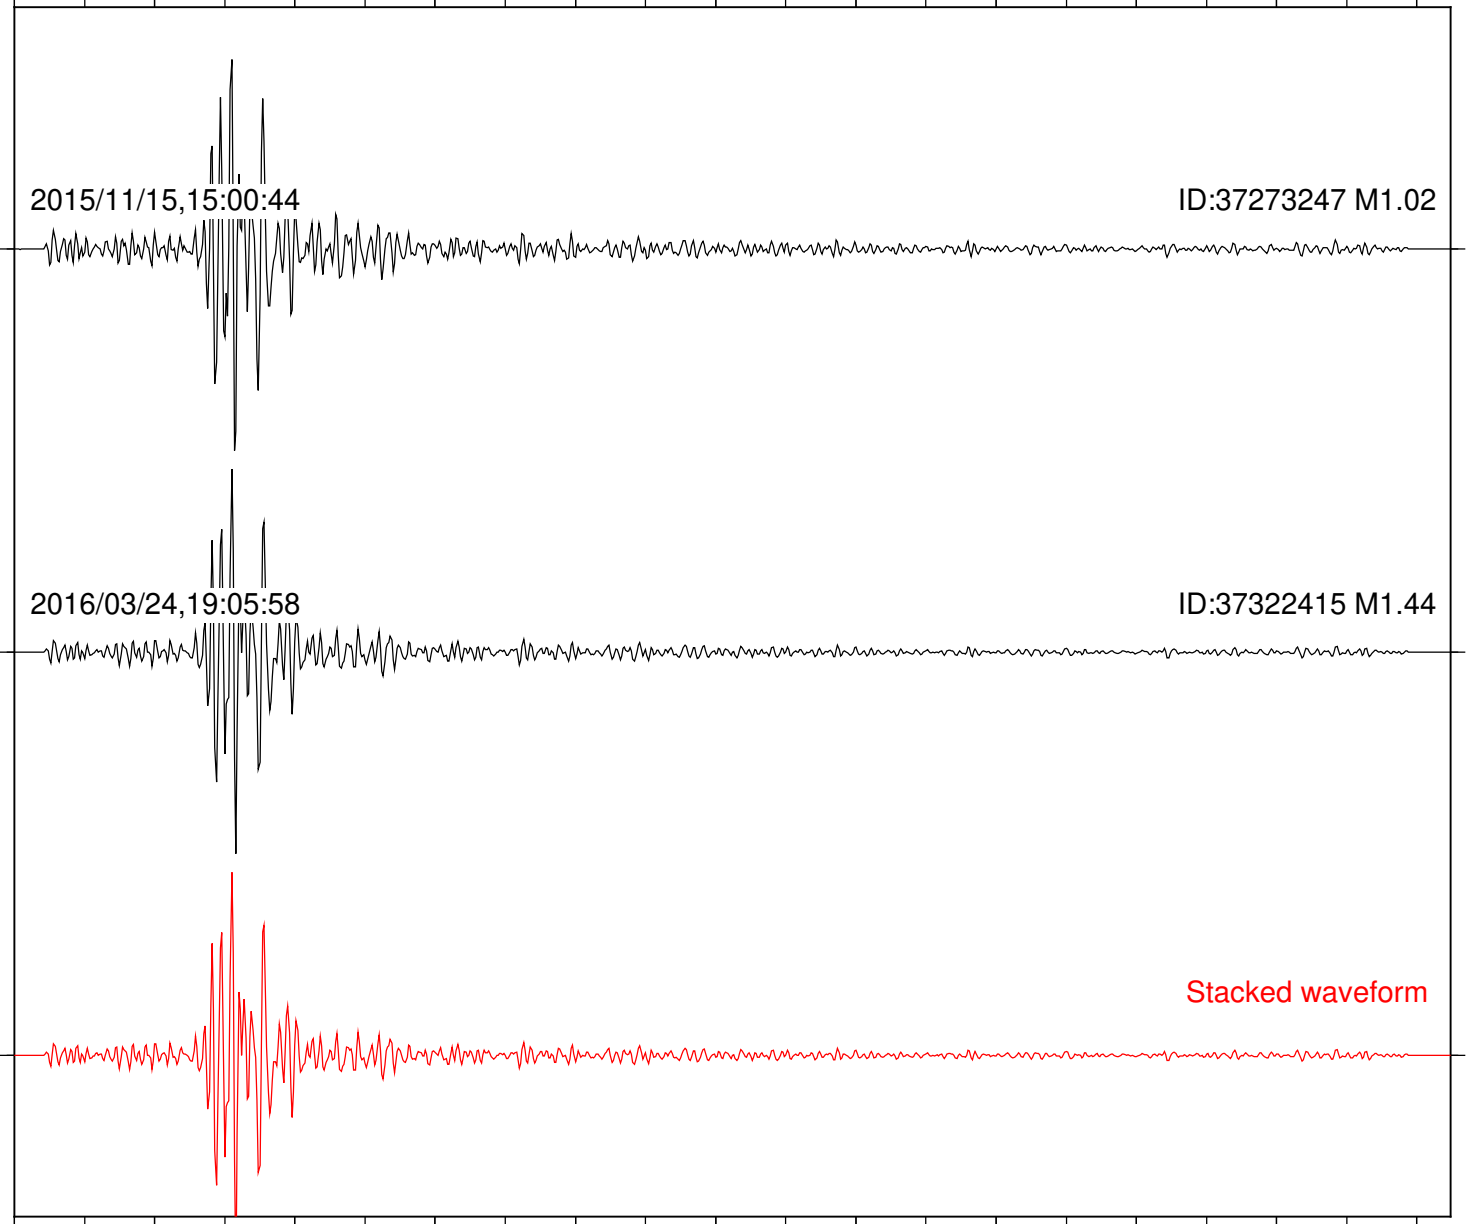

Station: B081 Com: EHZ

Focal depth: 8.14 km

Station: B082 Com: EHZ

Focal depth: 8.14 km

Station: B084 Com: EHZ

Focal depth: 8.14 km

Station: B087 Com: EHZ

Focal depth: 8.14 km

Station: B088 Com: EHZ

Focal depth: 8.14 km

Station: B093 Com: EHZ

Focal depth: 8.14 km

2015/11/15,15:00:44

ID:37273247 M1.02

2016/03/24,19:05:58

ID:37322415 M1.44

Stacked waveform

0 1 2 3 4 5 6 7 8 9 10
Elapsed time (s)

Station: B946 Com: EHZ

Focal depth: 8.14 km

Station: DGR Com: HHZ

Focal depth: 8.14 km

Station: FRD Com: HHZ

Focal depth: 8.14 km

Station: HMT2 Com: HHZ

Focal depth: 8.14 km

Station: POB2 Com: HHZ

Focal depth: 8.14 km

2015/11/15,15:00:44

ID:37273247 M1.02

2016/03/24,19:05:58

ID:37322415 M1.44