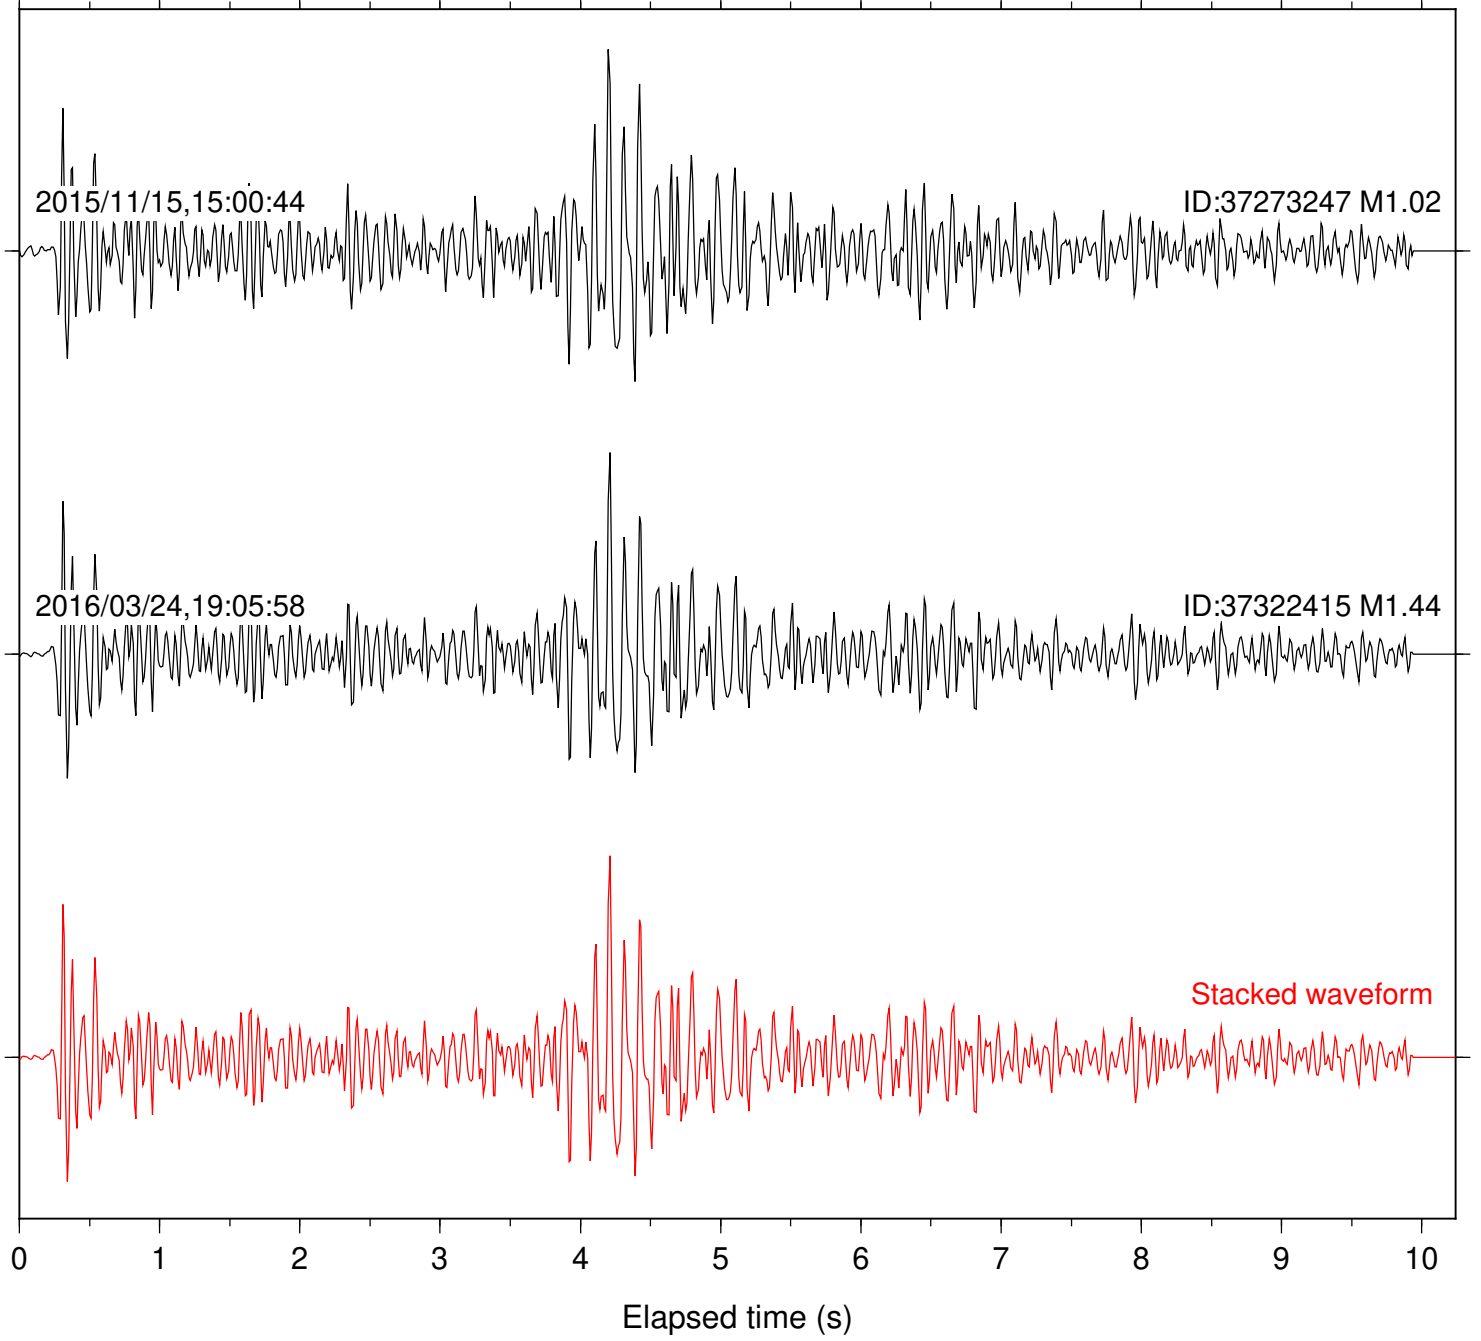

Station: B081 Com: EHZ

Focal depth: 8.14 km

Station: B082 Com: EHZ

Focal depth: 8.14 km

Station: B084 Com: EHZ

Focal depth: 8.14 km

Station: B087 Com: EHZ

Focal depth: 8.14 km

Station: B088 Com: EHZ

Focal depth: 8.14 km

Station: B093 Com: EHZ

Focal depth: 8.14 km

2015/11/15,15:00:44

ID:37273247 M1.02

2016/03/24,19:05:58

ID:37322415 M1.44

Stacked waveform

0 1 2 3 4 5 6 7 8 9 10
Elapsed time (s)

Station: B946 Com: EHZ

Focal depth: 8.14 km

Station: DGR Com: HHZ

Focal depth: 8.14 km

Station: FRD Com: HHZ

Focal depth: 8.14 km

Stacked waveform

0 1 2 3 4 5 6 7 8 9 10
Elapsed time (s)

Station: SMER Com: HHZ

Focal depth: 8.14 km

Station: SND Com: HHZ

Focal depth: 8.14 km