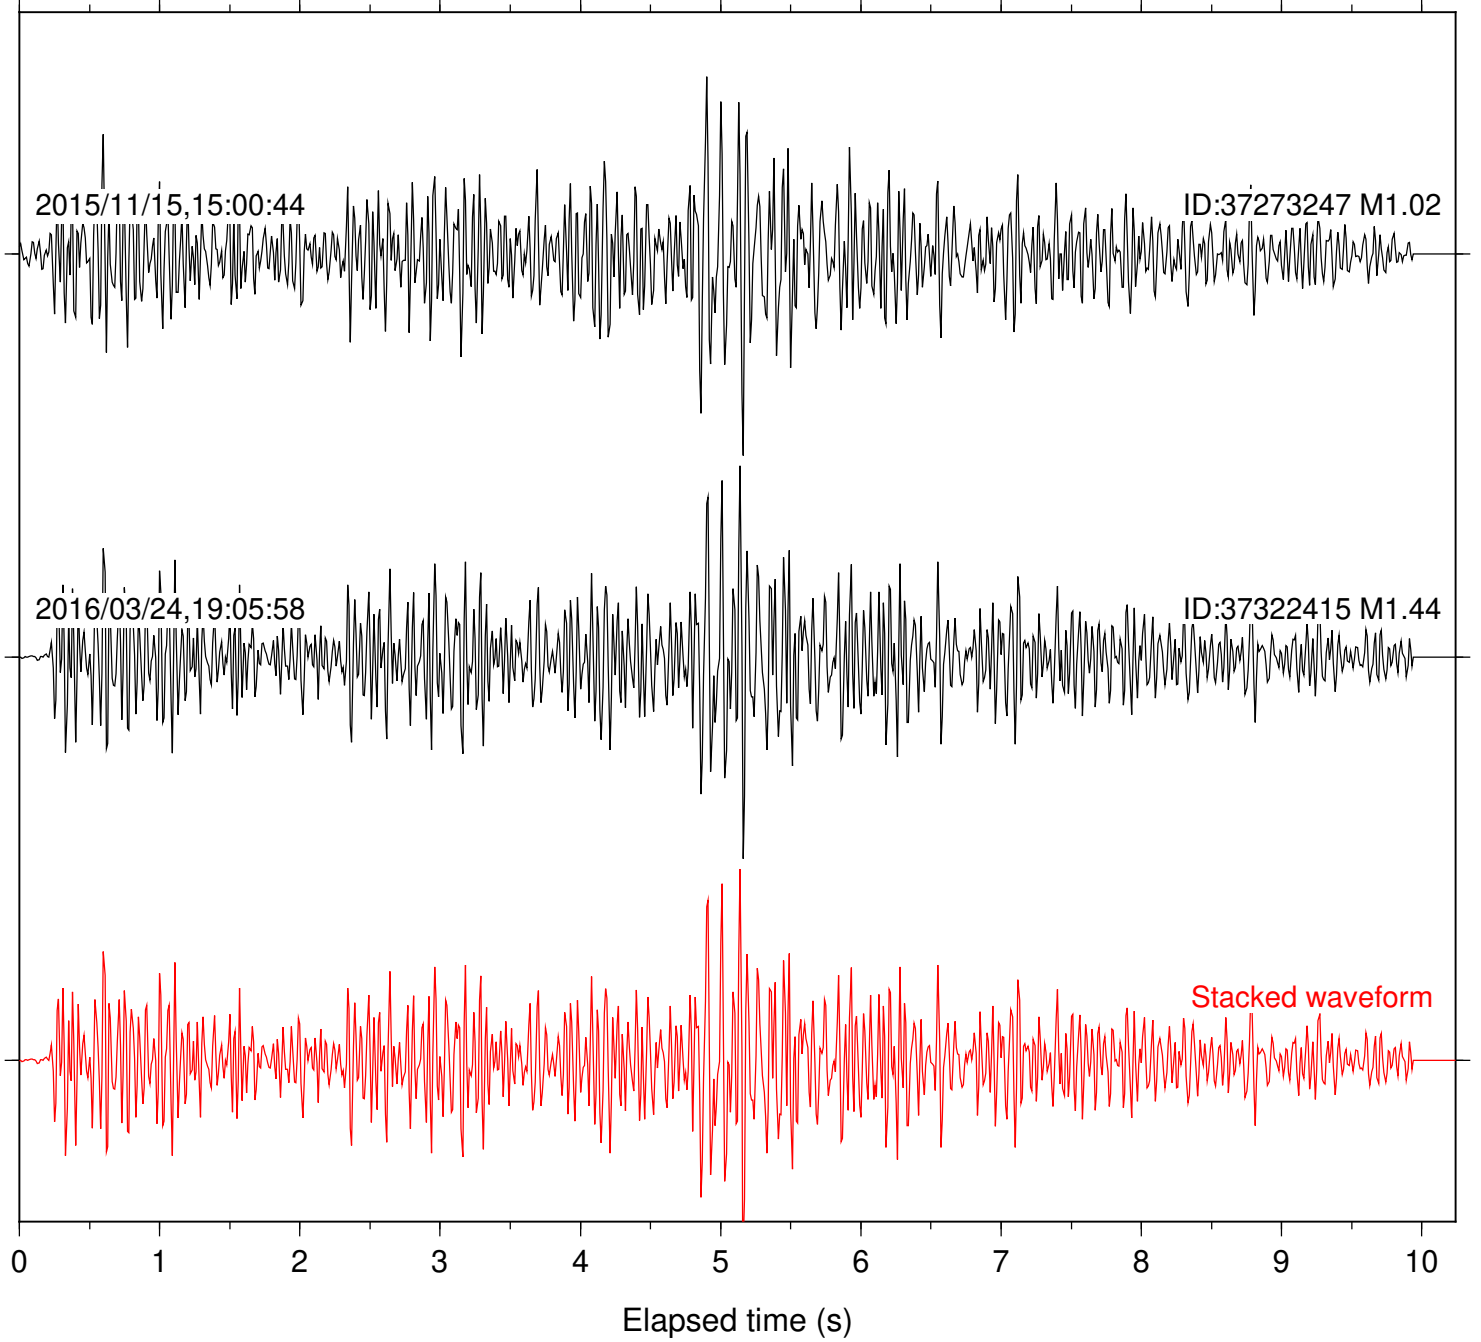

Station: B081 Com: EHZ

Focal depth: 8.14 km

Station: B082 Com: EHZ

Focal depth: 8.14 km

Station: B084 Com: EHZ

Focal depth: 8.14 km

Station: B087 Com: EHZ

Focal depth: 8.14 km

Stacked waveform

0 1 2 3 4 5 6 7 8 9 10
Elapsed time (s)

Station: B946 Com: EHZ

Focal depth: 8.14 km

Station: DGR Com: HHZ

Focal depth: 8.14 km

Station: FRD Com: HHZ

Focal depth: 8.14 km

Station: HMT2 Com: HHZ

Focal depth: 8.14 km

Station: POB2 Com: HHZ

Focal depth: 8.14 km

2015/11/15,15:00:44

ID:37273247 M1.02

2016/03/24,19:05:58

ID:37322415 M1.44

Stacked waveform

0 1 2 3 4 5 6 7 8 9 10
Elapsed time (s)

Station: SMER Com: HHZ

Focal depth: 8.14 km

Station: SND Com: HHZ

Focal depth: 8.14 km