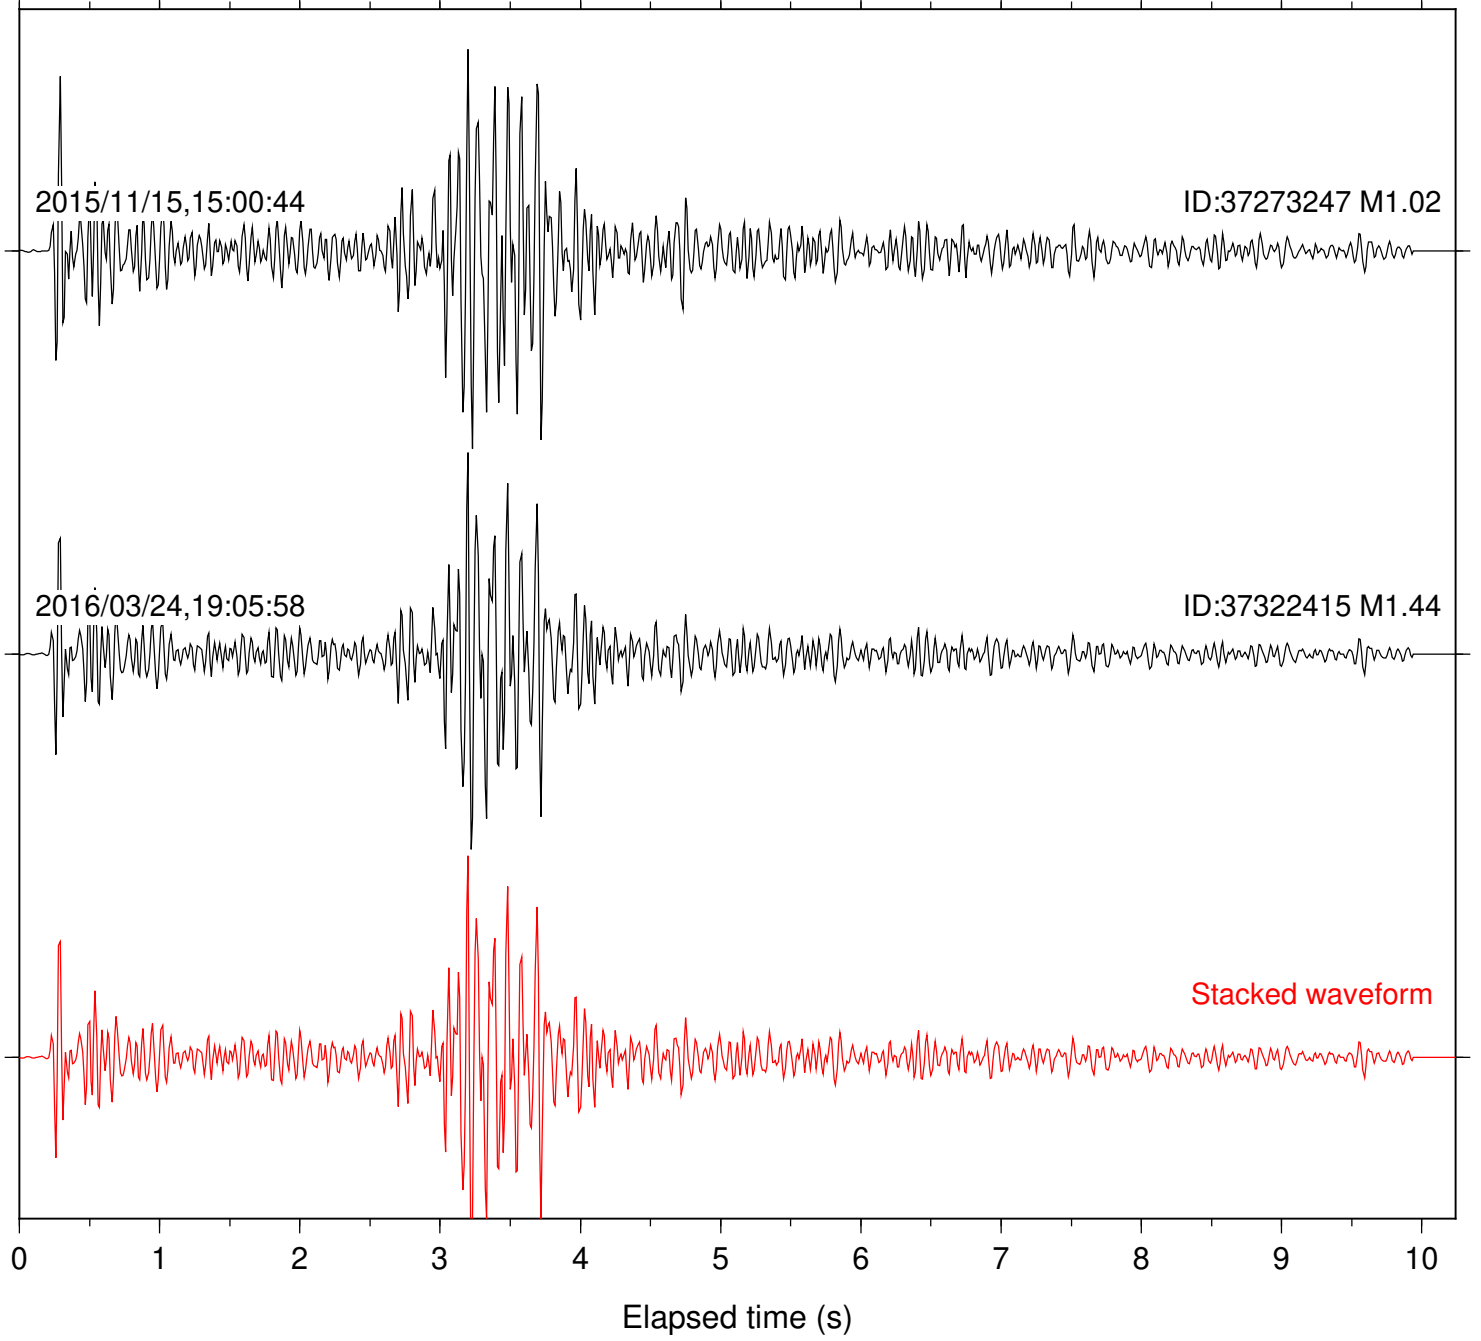

Station: B088 Com: EHZ

Focal depth: 8.14 km

Station: B093 Com: EHZ

Focal depth: 8.14 km

2015/11/15,15:00:44

ID:37273247 M1.02

2016/03/24,19:05:58

ID:37322415 M1.44

Stacked waveform

0 1 2 3 4 5 6 7 8 9 10
Elapsed time (s)

Station: B946 Com: EHZ

Focal depth: 8.14 km

Station: DGR Com: HHZ

Focal depth: 8.14 km

Station: FRD Com: HHZ

Focal depth: 8.14 km

Station: HMT2 Com: HHZ

Focal depth: 8.14 km

Station: POB2 Com: HHZ

Focal depth: 8.14 km

2015/11/15,15:00:44

ID:37273247 M1.02

2016/03/24,19:05:58

ID:37322415 M1.44

Stacked waveform

0 1 2 3 4 5 6 7 8 9 10
Elapsed time (s)

Station: SMER Com: HHZ

Focal depth: 8.14 km

Station: SND Com: HHZ

Focal depth: 8.14 km