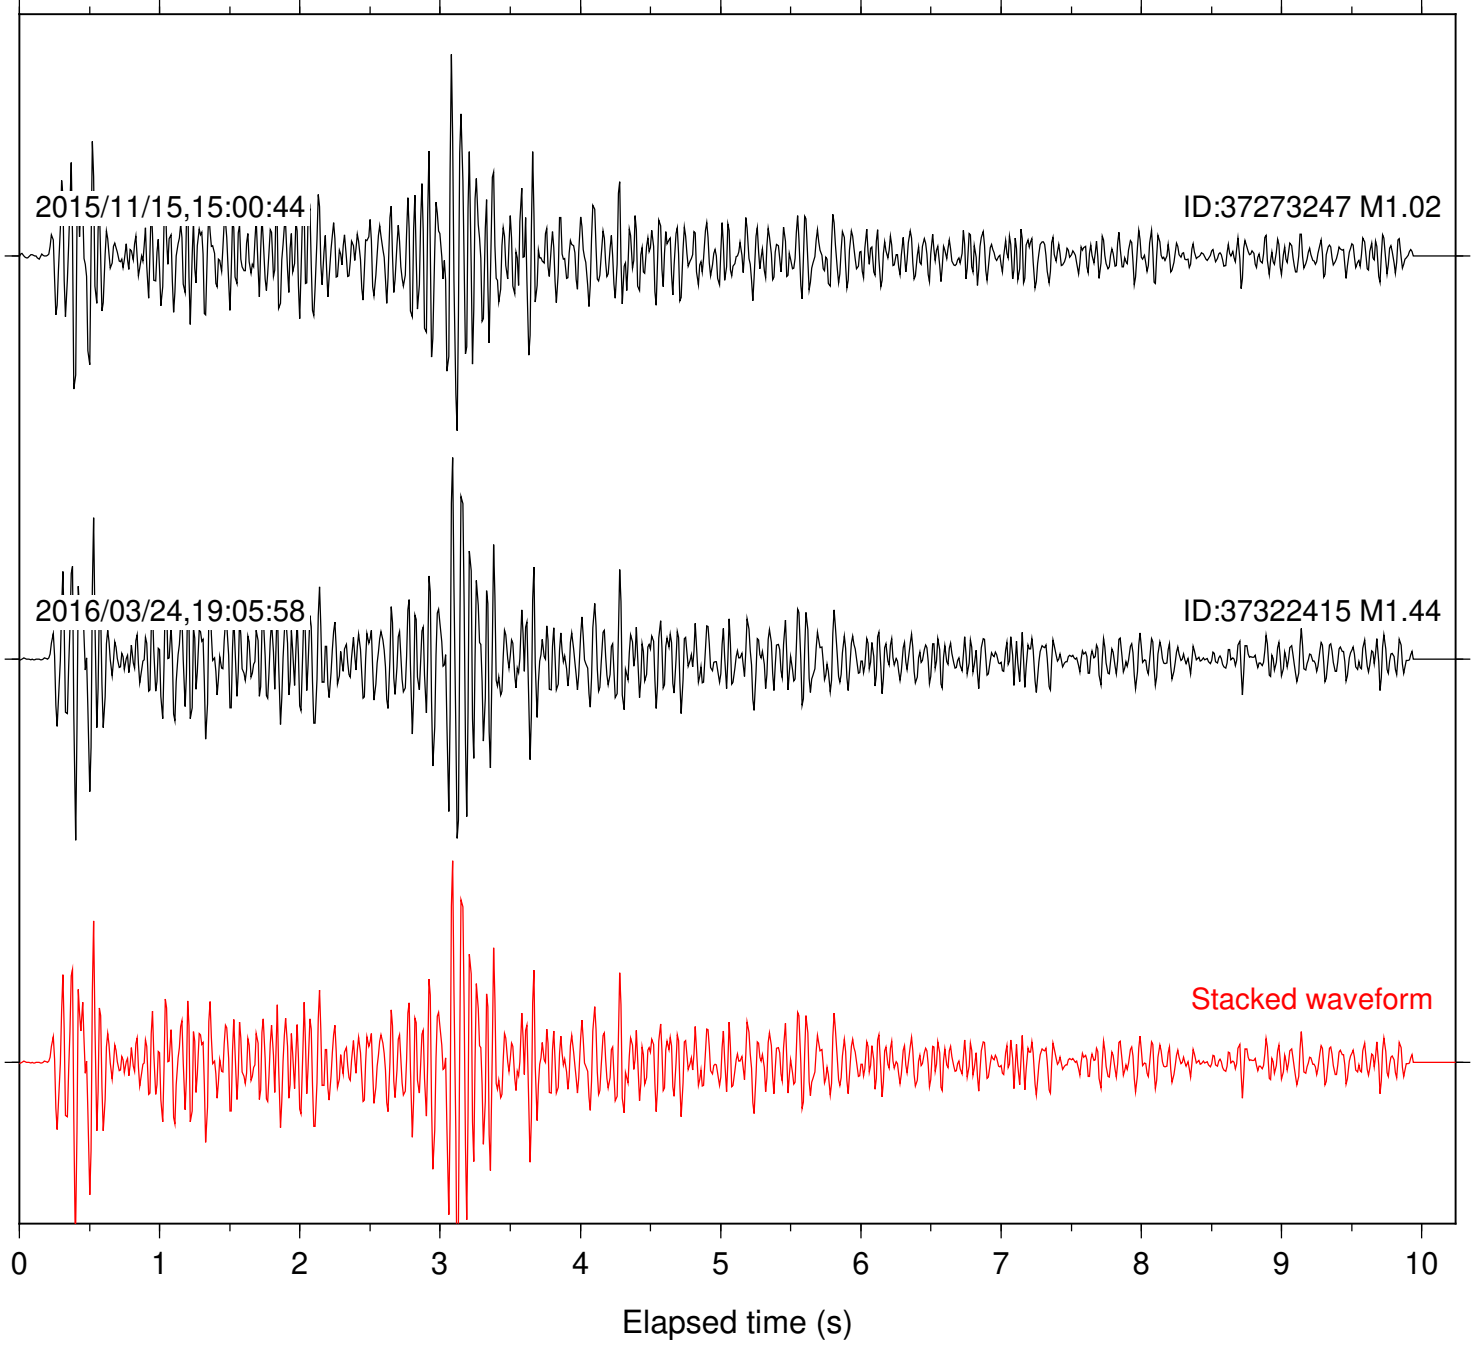

Station: B081 Com: EHZ

Focal depth: 8.14 km

Station: B082 Com: EHZ

Focal depth: 8.14 km

Station: B084 Com: EHZ

Focal depth: 8.14 km

Station: B087 Com: EHZ

Focal depth: 8.14 km

Station: B088 Com: EHZ

Focal depth: 8.14 km

Station: B093 Com: EHZ

Focal depth: 8.14 km

2015/11/15,15:00:44

ID:37273247 M1.02

2016/03/24,19:05:58

ID:37322415 M1.44

Stacked waveform

0 1 2 3 4 5 6 7 8 9 10
Elapsed time (s)

Station: B946 Com: EHZ

Focal depth: 8.14 km

Station: DGR Com: HHZ

Focal depth: 8.14 km

Station: FRD Com: HHZ

Focal depth: 8.14 km

Stacked waveform

0 1 2 3 4 5 6 7 8 9 10
Elapsed time (s)

Station: SMER Com: HHZ

Focal depth: 8.14 km

Station: SND Com: HHZ

Focal depth: 8.14 km