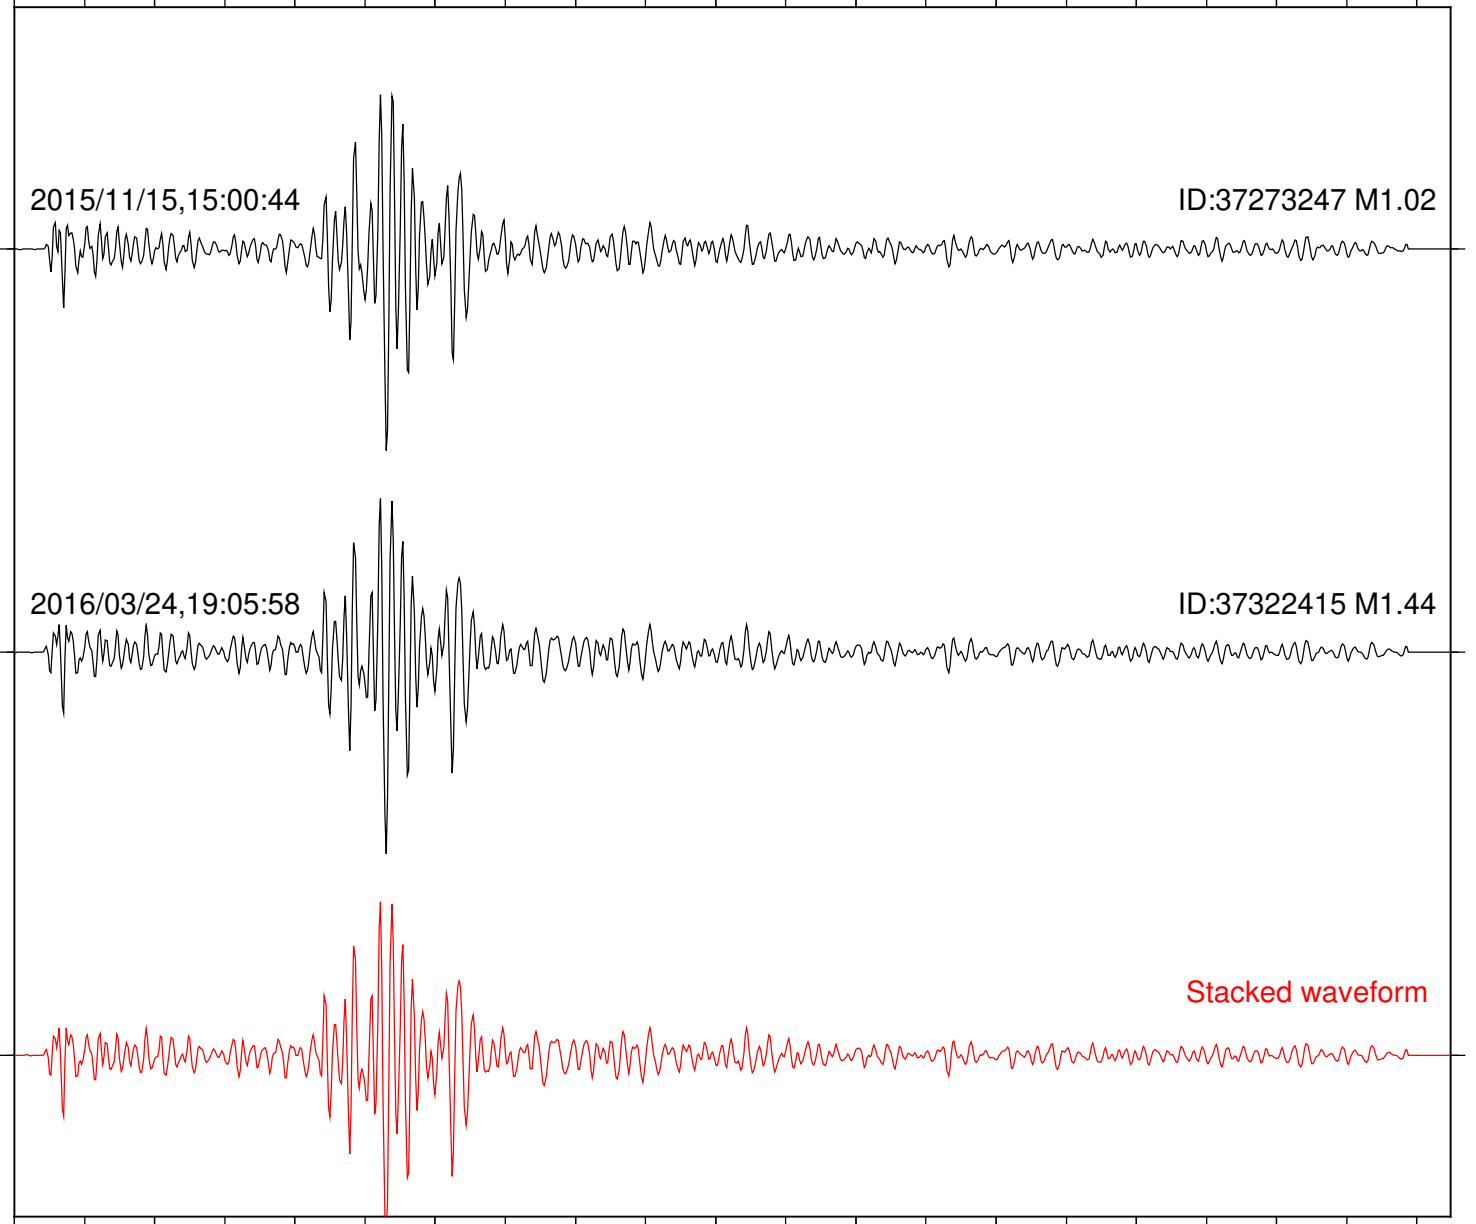

Stacked waveform

0 1 2 3 4 5 6 7 8 9 10
Elapsed time (s)

Station: B946 Com: EHZ

Focal depth: 8.14 km

Station: DGR Com: HHZ

Focal depth: 8.14 km

Station: FRD Com: HHZ

Focal depth: 8.14 km

Station: HMT2 Com: HHZ

Focal depth: 8.14 km

Station: POB2 Com: HHZ

Focal depth: 8.14 km

2015/11/15,15:00:44

ID:37273247 M1.02

2016/03/24,19:05:58

ID:37322415 M1.44

Stacked waveform

0 1 2 3 4 5 6 7 8 9 10
Elapsed time (s)

Station: SMER Com: HHZ

Focal depth: 8.14 km

Station: SND Com: HHZ

Focal depth: 8.14 km