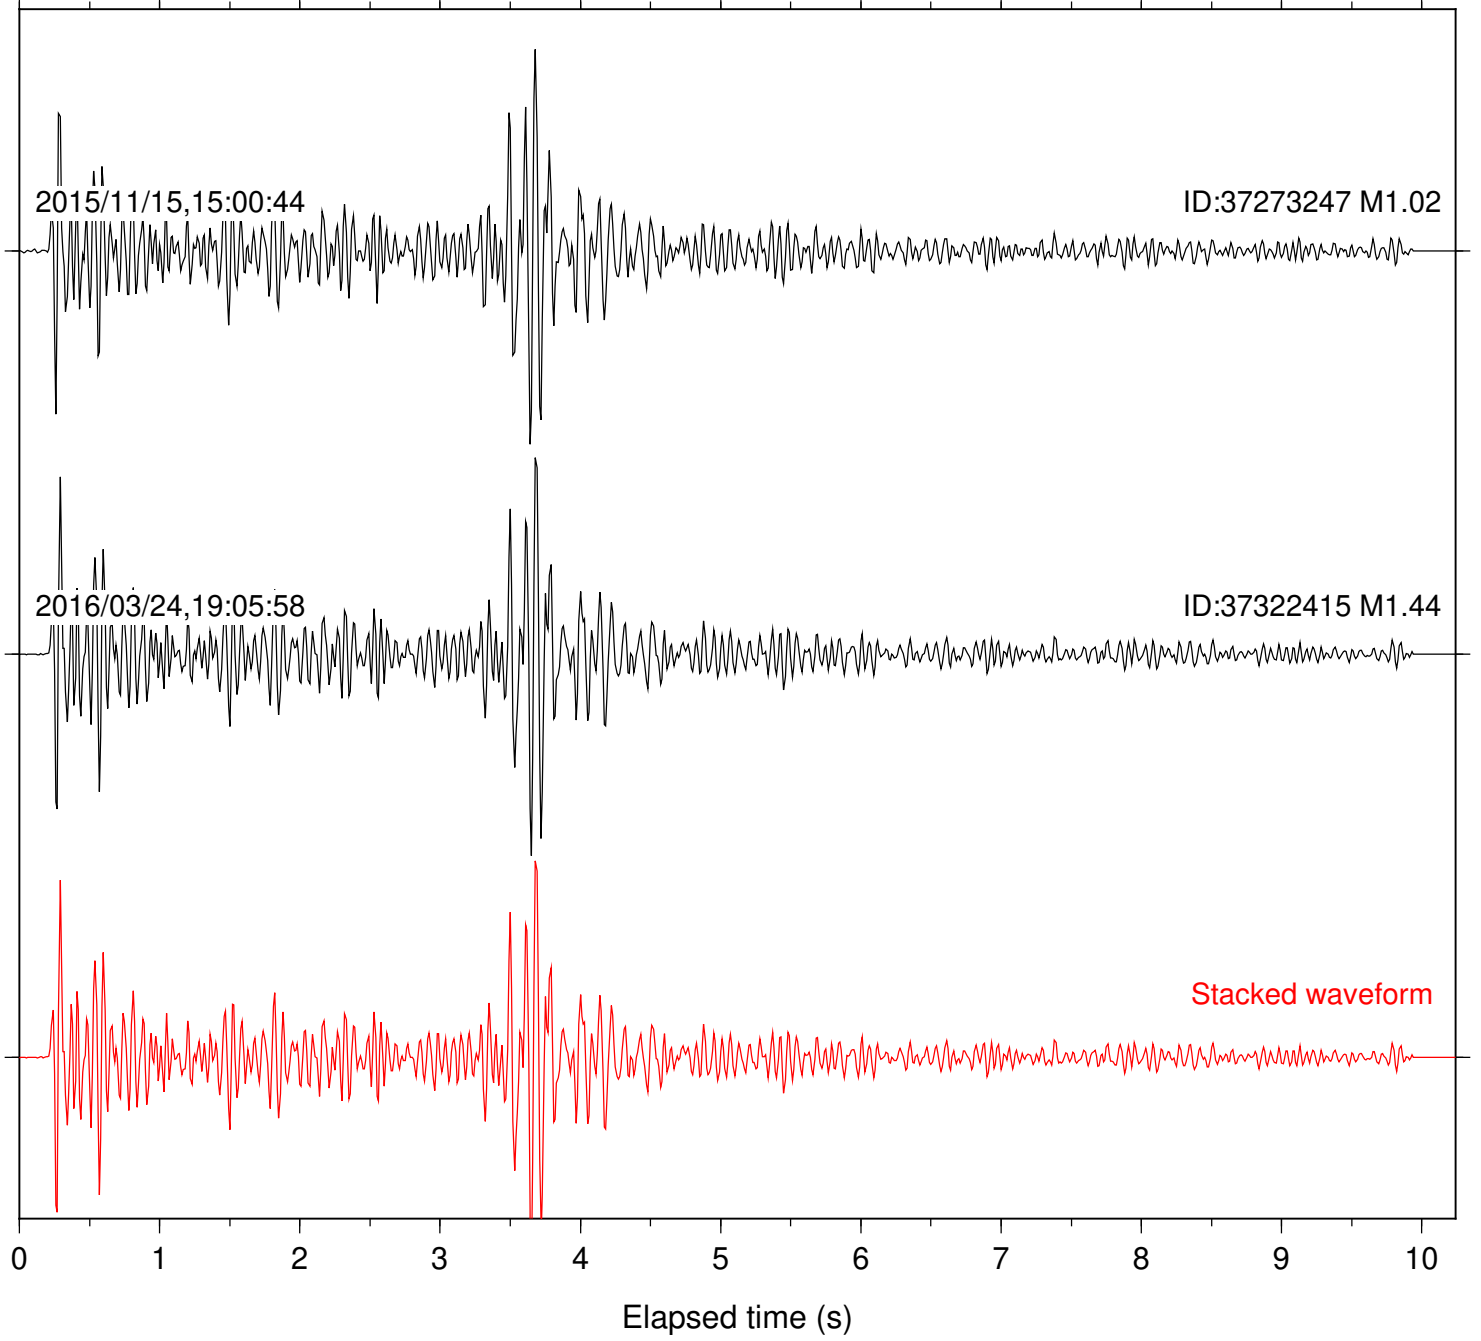

Station: B081 Com: EHZ

Focal depth: 8.14 km

Station: B082 Com: EHZ

Focal depth: 8.14 km

Station: B084 Com: EHZ

Focal depth: 8.14 km

Station: B087 Com: EHZ

Focal depth: 8.14 km

Station: B088 Com: EHZ

Focal depth: 8.14 km

Station: B093 Com: EHZ

Focal depth: 8.14 km

2015/11/15,15:00:44

ID:37273247 M1.02

2016/03/24,19:05:58

ID:37322415 M1.44

Stacked waveform

0 1 2 3 4 5 6 7 8 9 10
Elapsed time (s)

Station: B946 Com: EHZ

Focal depth: 8.14 km

Station: DGR Com: HHZ

Focal depth: 8.14 km

Station: FRD Com: HHZ

Focal depth: 8.14 km

Stacked waveform

0 1 2 3 4 5 6 7 8 9 10
Elapsed time (s)

Station: SMER Com: HHZ

Focal depth: 8.14 km

Station: SND Com: HHZ

Focal depth: 8.14 km