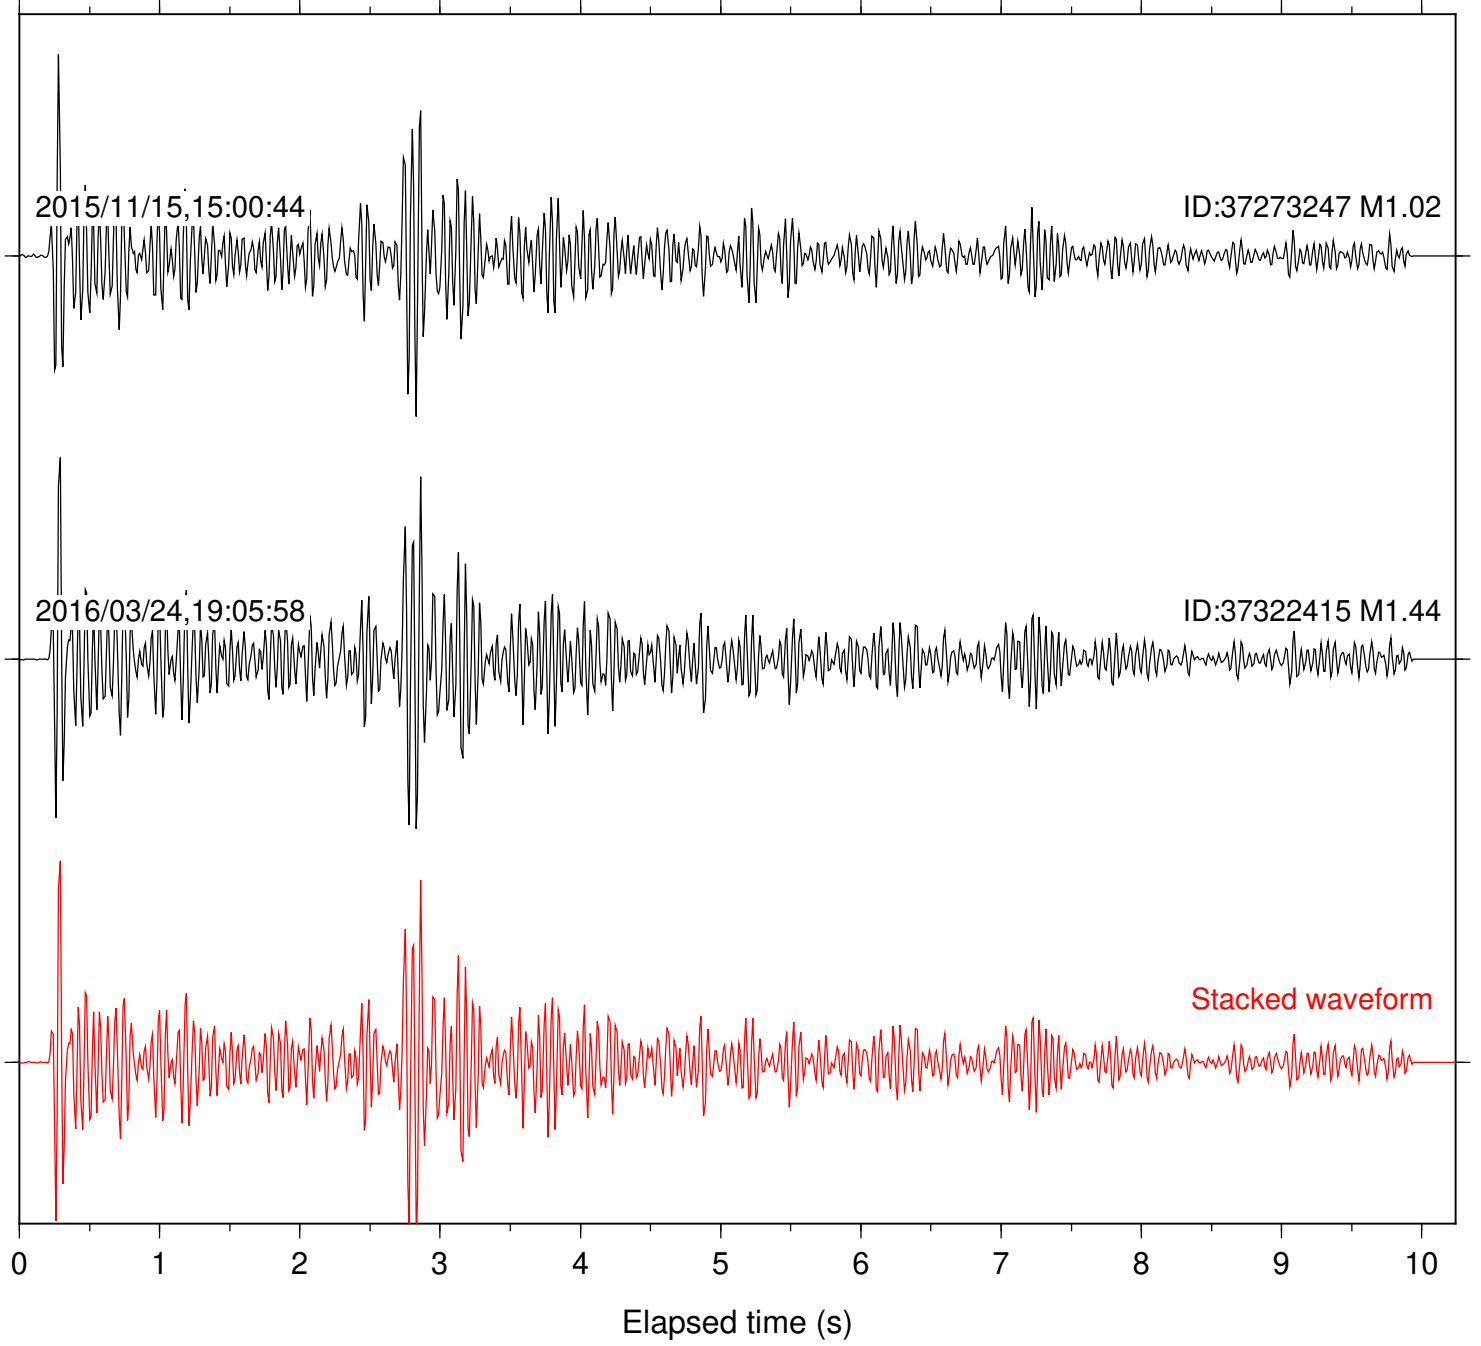

Station: B088 Com: EHZ

Focal depth: 8.14 km

Station: B093 Com: EHZ

Focal depth: 8.14 km

2015/11/15,15:00:44

ID:37273247 M1.02

2016/03/24,19:05:58

ID:37322415 M1.44

Stacked waveform

0 1 2 3 4 5 6 7 8 9 10
Elapsed time (s)

Station: B946 Com: EHZ

Focal depth: 8.14 km

Station: DGR Com: HHZ

Focal depth: 8.14 km

Station: FRD Com: HHZ

Focal depth: 8.14 km

Station: HMT2 Com: HHZ

Focal depth: 8.14 km

Station: POB2 Com: HHZ

Focal depth: 8.14 km

2015/11/15,15:00:44

ID:37273247 M1.02

2016/03/24,19:05:58

ID:37322415 M1.44

Stacked waveform

0 1 2 3 4 5 6 7 8 9 10
Elapsed time (s)

Station: SMER Com: HHZ

Focal depth: 8.14 km

Station: SND Com: HHZ

Focal depth: 8.14 km