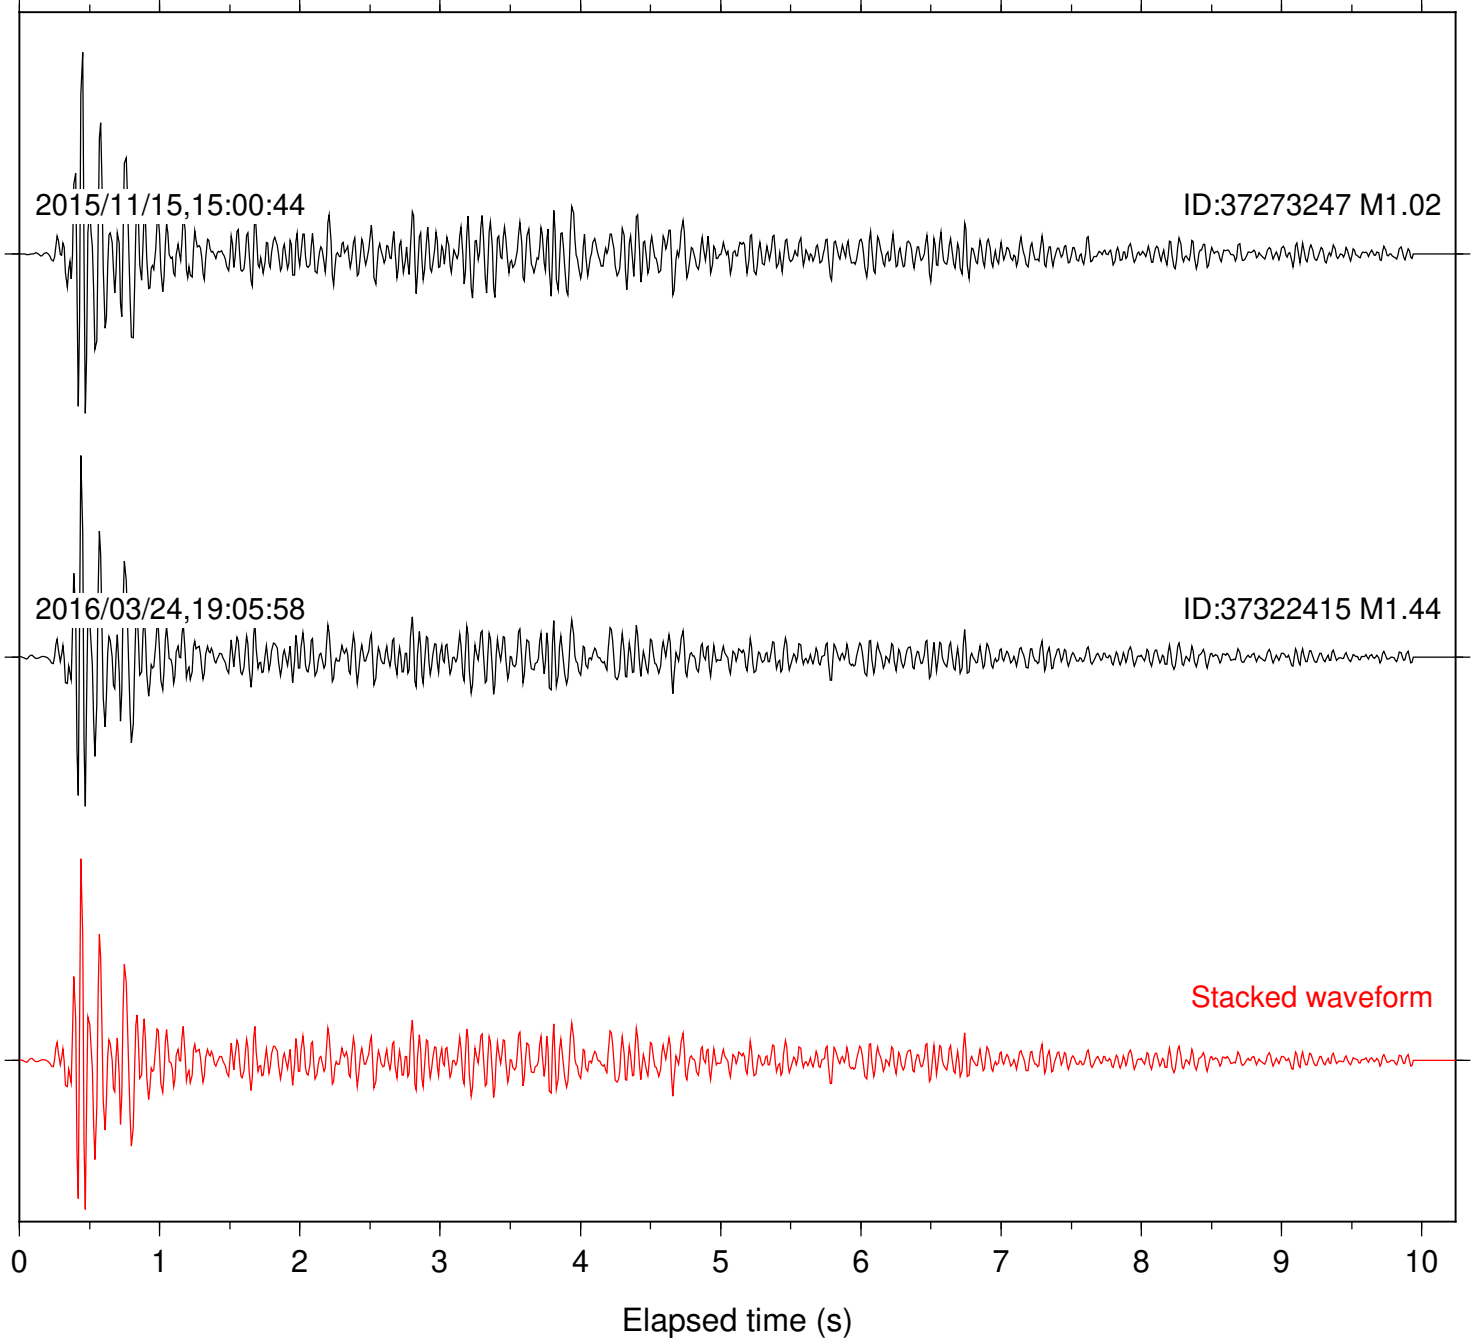

Station: B081 Com: EHZ

Focal depth: 8.14 km

Station: B082 Com: EHZ

Focal depth: 8.14 km

Station: B084 Com: EHZ

Focal depth: 8.14 km

Station: B087 Com: EHZ

Focal depth: 8.14 km

Station: B088 Com: EHZ

Focal depth: 8.14 km

Station: B093 Com: EHZ

Focal depth: 8.14 km

2015/11/15,15:00:44

ID:37273247 M1.02

2016/03/24,19:05:58

ID:37322415 M1.44

Stacked waveform

0 1 2 3 4 5 6 7 8 9 10
Elapsed time (s)

Station: B946 Com: EHZ

Focal depth: 8.14 km

Station: DGR Com: HHZ

Focal depth: 8.14 km

Station: FRD Com: HHZ

Focal depth: 8.14 km

Station: HMT2 Com: HHZ

Focal depth: 8.14 km

Station: POB2 Com: HHZ

Focal depth: 8.14 km

2015/11/15,15:00:44

ID:37273247 M1.02

2016/03/24,19:05:58

ID:37322415 M1.44